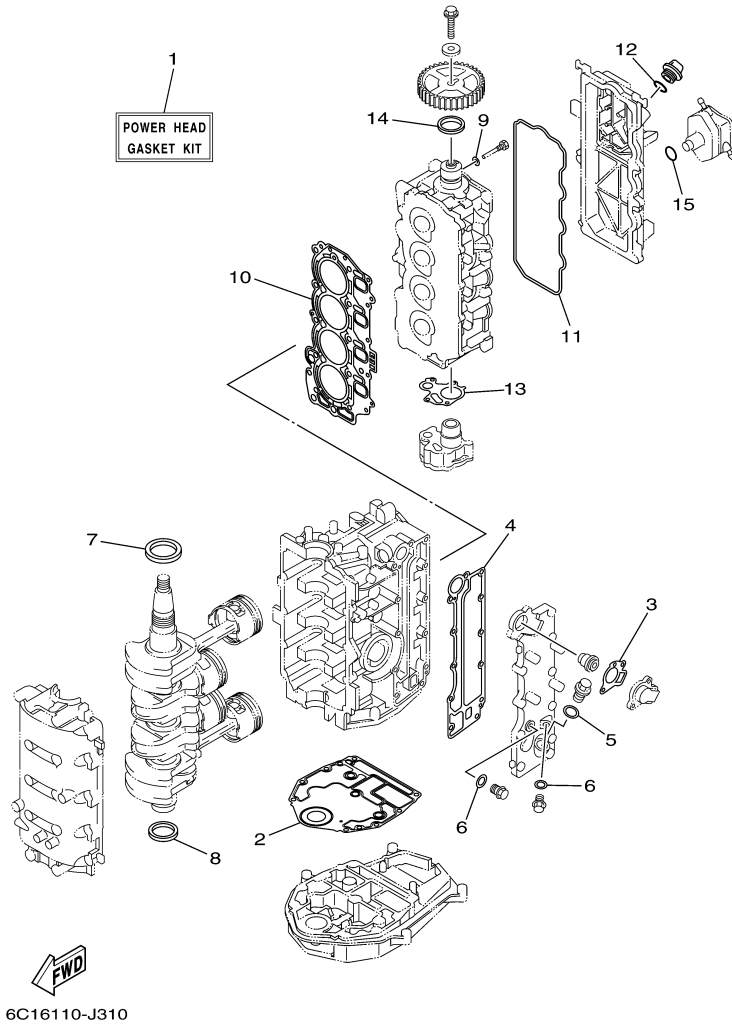

T60LB 0113 / REPAIR KIT 1

©2014 Yamaha Motor Corporation, U.S.A. All rights reserved.

Part List

T60LB 0113 / REPAIR KIT 1

REF - NO	PART NUMBER	PART NAME	QUANTITY	REMARKS
1	6C5-W0001-02-00	POWER HEAD GASKET KIT	1	
2	6BG-11351-00-00	.GASKET, CYLINDER	1	
3	62Y-12414-00-00	.GASKET, COVER	1	
4	6C5-41114-10-00	.GASKET, EXHAUST OUTER COVER	1	
5	90430-18130-00	.GASKET	1	
6	90430-14115-00	.GASKET	2	
7	93102-43M42-00	.OIL SEAL	1	
8	93101-35002-00	.OIL SEAL	1	
9	90430-06014-00	.GASKET	1	
10	6C5-11181-01-00	.GASKET, CYLINDER HEAD 1	1	
11	62Y-11356-00-00	.SEAL, CYLINDER 2	1	
12	93210-24M79-00	.O-RING	1	
13	6C5-13329-00-00	.GASKET, PUMP COVER	1	
14	93102-37M40-00	.OIL SEAL	1	
15	93210-24M79-00	.O-RING	1	

Part Notes

T60LB 0113 / REPAIR KIT 1

PART NUMBER	NOTE TEXT
62Y-12414-00-00	OEM: This part number is among the Top 100 Most Popular Marine Maintenance Parts as of March 2014.

©2014 Yamaha Motor Corporation, U.S.A. All rights reserved.