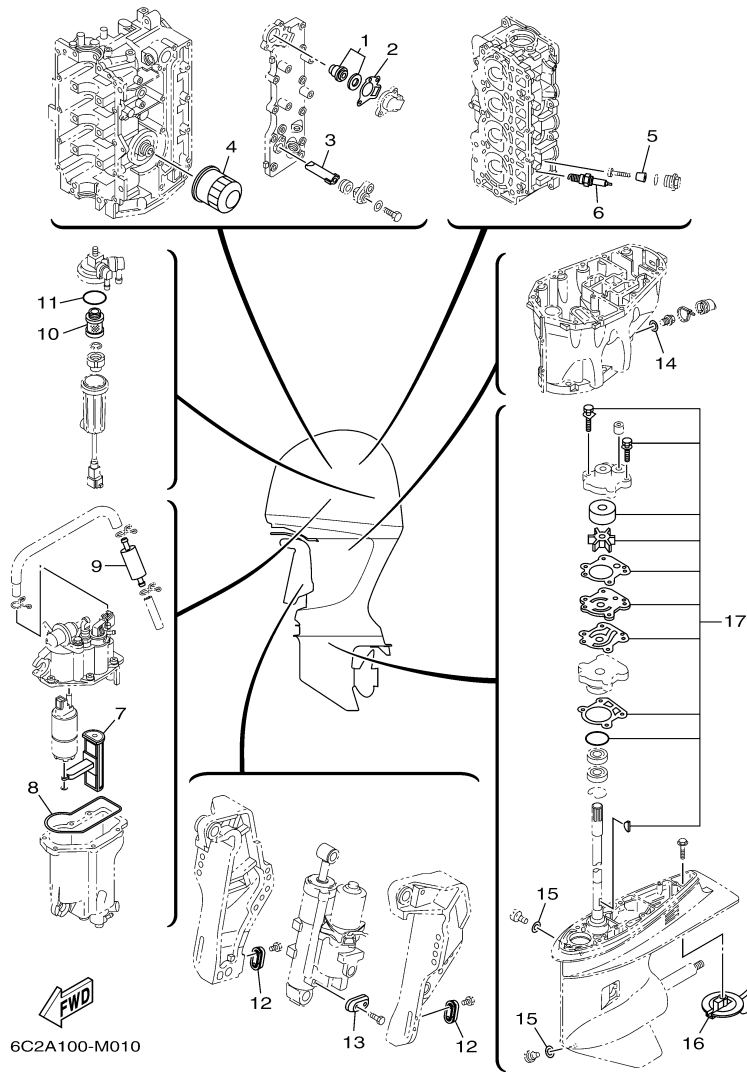

T60LB 0113 / SCHEDULED SERVICE PARTS

©2014 Yamaha Motor Corporation, U.S.A. All rights reserved.

Part List

T60LB 0113 / SCHEDULED SERVICE PARTS

REF - NO	PART NUMBER	PART NAME	QUANTITY	REMARKS
1	6G8-12411-03-00	THERMOSTAT	1	
2	62Y-12414-00-00	.GASKET, COVER	1	
3	62Y-11325-00-00	ANODE	1	
4	5GH-13440-50-00	ELEMENT ASSY, OIL CLEANER	1	
5	6G8-11325-00-00	ANODE	4	
6	DPR-6EB90-00-00	PLUG, SPARK (NGK DPR6EB)	4	
7	6C5-13915-00-00	.FILTER	1	
8	6C5-14984-00-00	GASKET, FLOAT CHAMBER	1	
9	6C5-24251-00-00	STRAINER 1	1	
10	6D8-24563-00-00	.ELEMENT, FILTER	1	
11	6D8-24564-00-00	.GASKET	1	
12	65W-45251-00-00	ANODE	2	
13	65W-45251-00-00	ANODE	1	
14	90430-14M09-00	.GASKET	1	
15	90430-08020-00	.GASKET	2	
16	67F-45371-00-00	TAB-TRIM	1	
17	6H3-W0078-02-00	WATER PUMP REPAIR KIT	1	