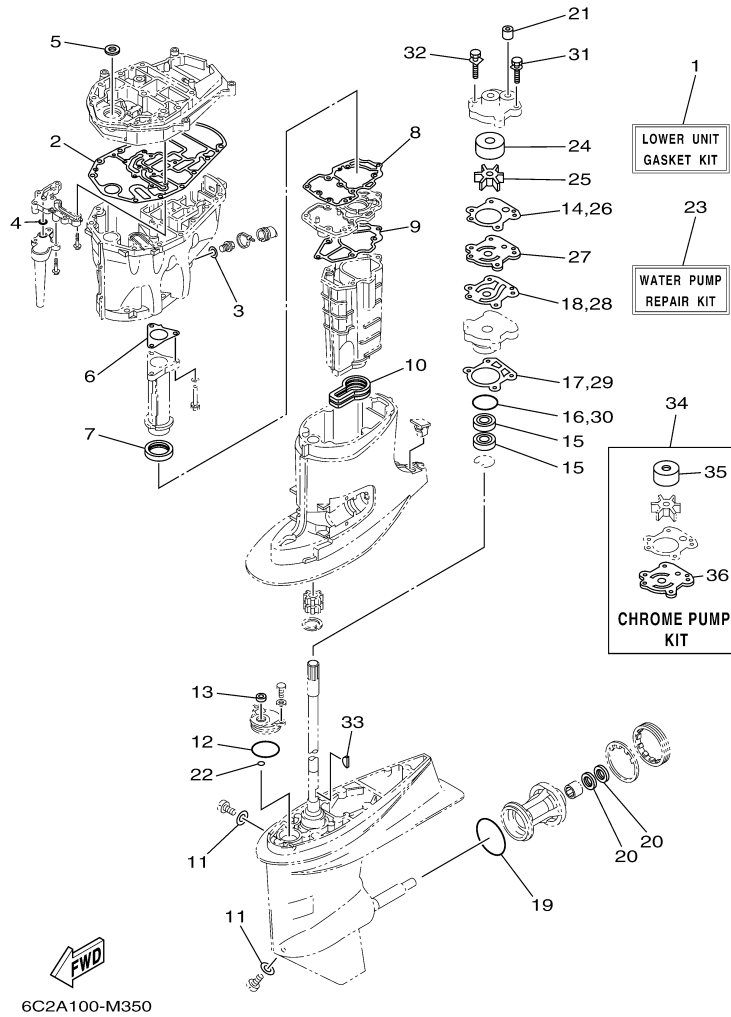

T60LB 0113 / REPAIR KIT 2

6C2A100-M350

Part List

T60LB 0113 / REPAIR KIT 2

REF - NO	PART NUMBER	PART NAME	QUANTITY	REMARKS
1	6C6-W0001-21-00	LOWER UNIT GASKET KIT	1	
2	6C5-15312-01-00	.GASKET, OIL PAN	1	
3	90430-14M09-00	.GASKET	1	
4	93210-12790-00	.O-RING	1	
5	93103-18011-00	.OIL SEAL	1	
6	6C5-41133-00-00	.GASKET, EXHAUST MANIFOLD 1	1	
7	6C5-46132-00-00	.GASKET 1	1	
8	6C5-41134-00-00	.GASKET, EXHAUST MANIFOLD	1	
9	6C5-41135-00-00	.GASKET, EXHAUST MANIFOLD	1	
10	6C5-45123-00-00	.GASKET, MUFFLER	1	
11	90430-08020-00	.GASKET	2	
12	93210-49046-00	.O-RING	1	
13	93106-09014-00	.OIL SEAL	1	
14	6H3-44315-A0-00	.GASKET, WATER PUMP	1	
15	93101-23070-00	.OIL SEAL	2	
16	93210-46044-00	.O-RING	1	
17	688-44316-A0-00	.GASKET, WATER PUMP	1	
18	6H3-44324-A0-00	.GASKET, CARTRIDGE	1	
19	93210-86M39-00	.O-RING	1	
20	93101-25M03-00	.OIL SEAL	2	
21	663-44366-00-00	.DAMPER, WATER SEAL 2	1	
22	93210-07003-00	.O-RING	1	
23	6H3-W0078-02-00	WATER PUMP REPAIR KIT	1	
24	663-44322-00-00	.INSERT, CARTRIDGE	1	
25	6H3-44352-00-00	.IMPELLER	1	
26	6H3-44315-A0-00	.GASKET, WATER PUMP	1	
27	6H3-44323-00-00	.OUTER PLATE, CARTRIDGE	1	
28	6H3-44324-A0-00	.GASKET, CARTRIDGE	1	
29	688-44316-A0-00	.GASKET, WATER PUMP	1	
30	93210-46044-00	.O-RING	1	
31	90119-08M14-00	.BOLT, WITH WASHER	2	
32	90119-08M33-00	.BOLT, WITH WASHER	2	
33	90280-03M03-00	.KEY, WOODRUFF	1	
34	6H3-W0078-1A-00	CHROME PUMP KIT	1	
35	663-44322-40-00	.INSERT, CARTRIDGE	1	
36	6H3-44323-40-00	.OUTER PLATE, CARTRIDGE	1	

Part Notes

T60LB 0113 / REPAIR KIT 2

PART NUMBER	NOTE TEXT
90430-14M09-00	OEM: This part number is among the Top 100 Most Popular Marine Maintenance Parts as of March 2014.
90430-08020-00	OEM: This part number is among the Top 100 Most Popular Marine Maintenance Parts as of March 2014.
93106-09014-00	OEM: This part number is among the Top 100 Most Popular Marine Maintenance Parts as of March 2014.
93101-25M03-00	OEM: This part number is among the Top 100 Most Popular Marine Maintenance Parts as of March 2014.
6H3-44352-00-00	OEM: This part number is among the Top 100 Most Popular Marine Maintenance Parts as of March 2014.

©2014 Yamaha Motor Corporation, U.S.A. All rights reserved.

©2014 Yamaha Motor Corporation, U.S.A. All rights reserved.