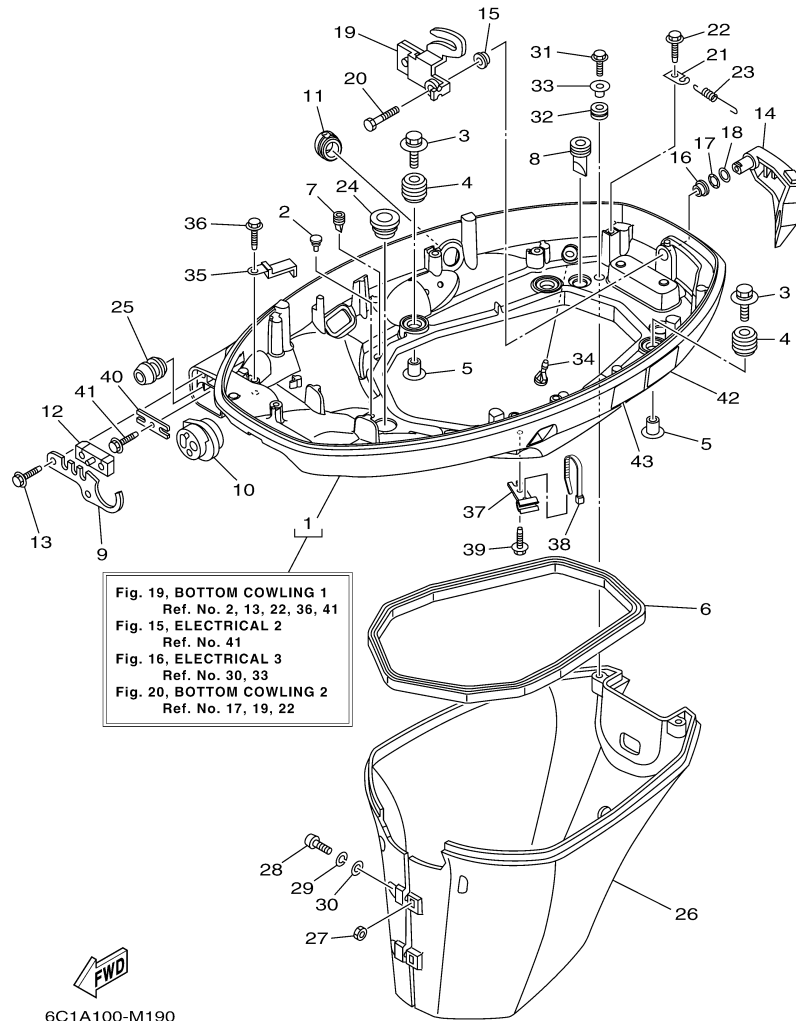

T60LB 0113 / BOTTOM COWLING 1

©2014 Yamaha Motor Corporation, U.S.A. All rights reserved.

Part List

T60LB 0113 / BOTTOM COWLING 1

REF - NO	PART NUMBER	PART NAME	QUANTITY	REMARKS
1	6CJ-42710-01-8D	BOTTOM COWLING ASSY	1	
2	6H4-42748-00-00	GROMMET	3	
3	90119-06M61-00	BOLT, WITH WASHER	4	
4	6BG-42748-00-00	GROMMET	4	
5	90387-06M69-00	COLLAR	4	
6	62Y-42716-00-00	RUBBER, SEAL 1	1	
7	65W-42717-00-00	RUBBER, SEAL 2	2	
8	61A-42717-00-00	RUBBER, SEAL 2	2	
9	6BG-42761-00-00	STOPPER	1	
10	6CJ-42725-00-00	GROMMET	1	
11	6CJ-42726-00-00	GROMMET	1	
12	6BG-42727-00-00	GROMMET	1	
13	90109-06M86-00	BOLT	2	
14	6BG-42815-00-8D	LEVER, CLAMP	1	
15	90386-12M37-00	BUSH	1	
16	90386-12MA2-00	BUSH	1	
17	90206-12052-00	WASHER, WAVE	1	
18	90201-12M07-00	WASHER, PLATE	1	
19	6BG-42816-00-00	LEVER, CLAMP	1	
20	97095-06014-00	BOLT	1	
21	66T-43144-00-00	HOOK, SPRING	1	
22	90109-06M86-00	BOLT	1	
23	90506-18023-00	SPRING, TENSION	1	
24	68U-42727-00-00	GROMMET	1	
25	6BG-24329-00-00	SEAL	1	
26	6BG-42741-10-8D	APRON	1	
27	95380-06600-00	NUT, HEXAGON	2	
28	97880-06025-00	SCREW, PAN HEAD	2	
29	92990-06100-00	..WASHER, SPRING	2	
30	92990-06600-00	WASHER, PLATE	2	
31	90109-06M80-00	.BOLT	2	
32	90480-13M24-00	GROMMET	2	
33	90387-06M43-00	COLLAR	2	
34	6BL-44391-00-00	NIPPLE, HOSE	1	
35	90462-20005-00	CLAMP	1	
36	90109-06M86-00	BOLT	1	
37	90464-09M49-00	CLAMP	1	
38	90465-11M10-00	CLAMP	1	
39	90109-06M86-00	BOLT	1	
40	6BG-48538-00-00	CLAMP, CABLE 1	1	
41	90109-06M86-00	BOLT	1	
42	6AH-42794-40-00	LABEL, WARNING (GENERAL)	1	
43	6AH-42794-50-00	LABEL, WARNING (GENERAL)	1	