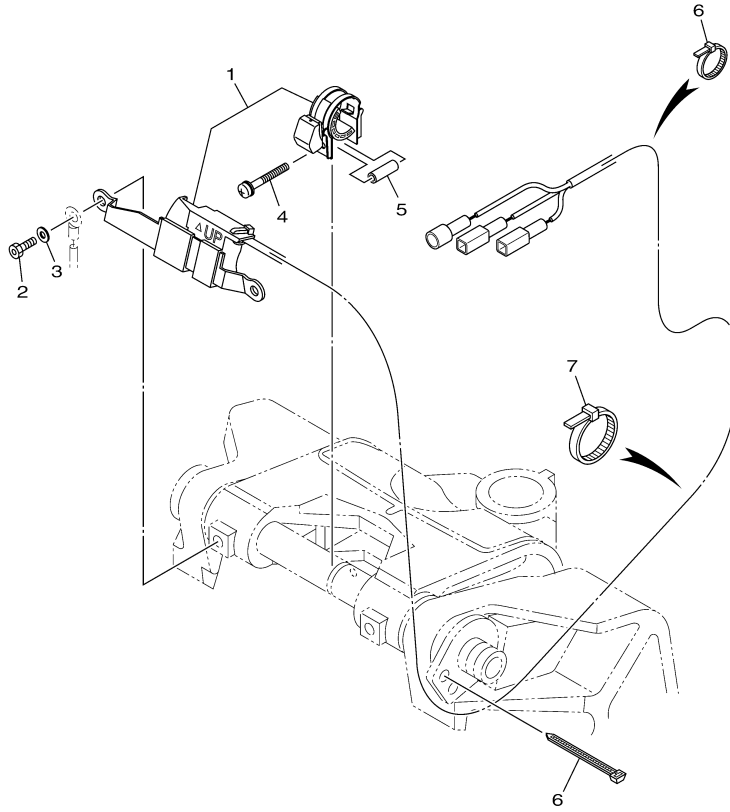

T60LB 0113 / OPTIONAL PARTS 2

6CJ3100-L370

©2014 Yamaha Motor Corporation, U.S.A. All rights reserved.

Part List

T60LB 0113 / OPTIONAL PARTS 2

REF - NO	PART NUMBER	PART NAME	QUANTITY	REMARKS
1	6C5-825E0-00-00	TILT LIMIT SWITCH ASSY	1	
2	90109-06M88-00	.BOLT	2	
3	92990-06100-00	..WASHER, SPRING	2	
4	90159-05059-00	SCREW, WITH WASHER	1	
5	90387-05004-00	COLLAR	1	
6	90465-11M10-00	CLAMP	5	
7	90465-13M18-00	CLAMP	3