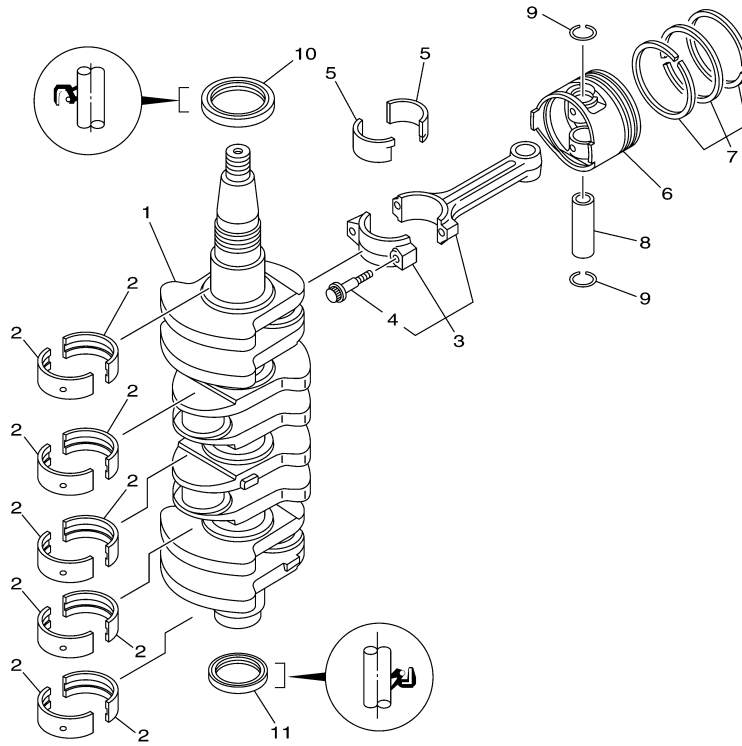

T60LB 0113 / CRANKSHAFT PISTON

6C17110-K030

©2014 Yamaha Motor Corporation, U.S.A. All rights reserved.

Part List

T60LB 0113 / CRANKSHAFT PISTON

REF - NO	PART NUMBER	PART NAME	QUANTITY	REMARKS
1	6C5-11411-10-00	CRANKSHAFT	1	
2	6BG-11416-20-00	PLANE BEARING, CRANKSHAFT 1	10	UR PINK
2	6BG-11416-30-00	PLANE BEARING, CRANKSHAFT 1	10	UR GREEN
2	6BG-11416-10-00	PLANE BEARING, CRANKSHAFT 1	10	UR RED
2	6BG-11416-00-00	PLANE BEARING, CRANKSHAFT 1	10	UR YELLOW
3	6C5-11650-10-00	CONNECTING ROD ASSY	4	
4	6C5-11654-00-00	.BOLT, CONNECTING ROD	2	
5	6CJ-11656-30-00	PLANE BEARING, CONNECTING ROD	8	UR GREEN
5	6CJ-11656-20-00	PLANE BEARING, CONNECTING ROD	8	UR PINK
5	6CJ-11656-10-00	PLANE BEARING, CONNECTING ROD	8	UR RED
5	6CJ-11656-00-00	PLANE BEARING, CONNECTING ROD	8	UR YELLOW
6	69W-11636-01-00	PISTON (0.50MM O/S)	4	AP
6	69W-11635-01-00	PISTON (0.25MM O/S)	4	AP
6	69W-11631-01-97	PISTON (STD)	4	
7	67C-11603-00-00	PISTON RING SET (STD)	4	
7	67C-11604-00-00	PISTON RING SET (0.25MM O/S)	4	AP
7	67C-11605-00-00	PISTON RING SET (0.50MM O/S)	4	AP
8	62Y-11633-00-00	PIN, PISTON	4	
9	93450-17129-00	CIRCLIP	8	
10	93102-43M42-00	.OIL SEAL	1	
11	93101-35002-00	.OIL SEAL	1