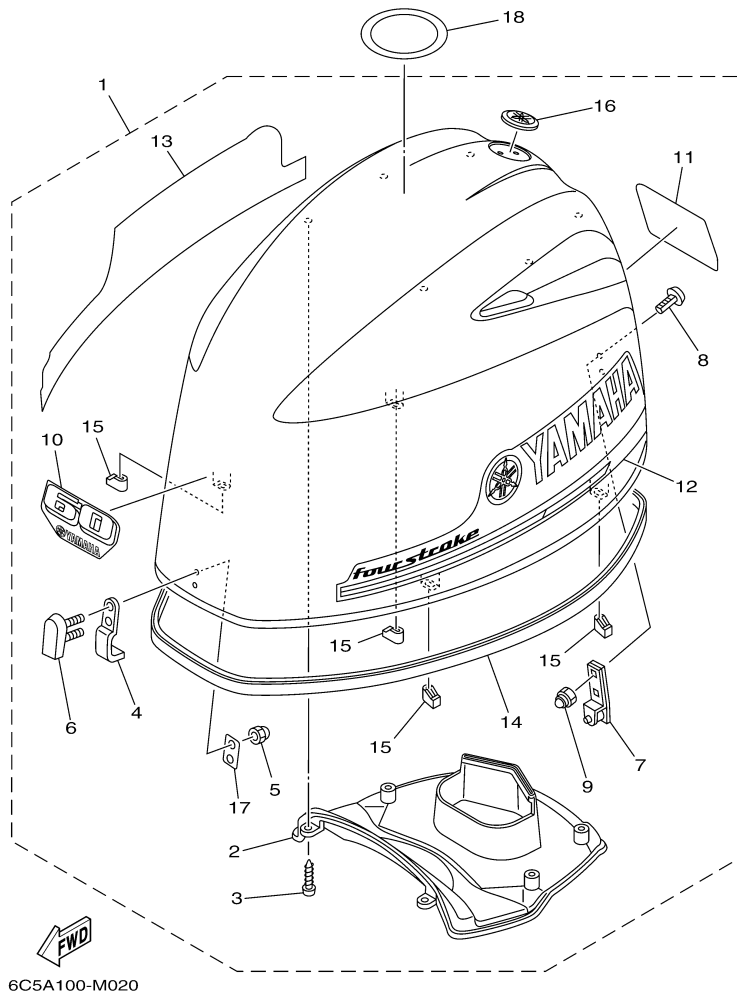

T60LB 0113 / TOP COWLING

©2014 Yamaha Motor Corporation, U.S.A. All rights reserved.

Part List

T60LB 0113 / TOP COWLING

REF - NO	PART NUMBER	PART NAME	QUANTITY	REMARKS
1	6C6-42610-30-00	TOP COWLING ASSY	1	
2	6CJ-42613-00-00	.MOLDING, AIR DUCT	1	
3	90167-05017-00	.SCREW, TAPPING	6	
4	6BG-42651-00-00	.HOOK	1	
5	95380-05800-00	.NUT	2	
6	6BG-42851-00-00	.COVER, CLAMP	1	
7	6BG-42652-00-00	.HOOK	1	
8	90109-06047-00	.BOLT	2	
9	90185-06M05-00	.NUT, SELF-LOCKING	2	
10	6C5-42677-10-00	.GRAPHIC, FRONT	1	
11	6C6-42678-20-00	.GRAPHIC, REAR	1	
12	6CJ-42675-00-00	.GRAPHIC, SIDE 1	1	
13	6CJ-42676-00-00	.GRAPHIC, SIDE 2	1	
14	6CJ-42615-00-00	.SEAL	1	
15	6BG-42662-00-00	.DAMPER	4	
16	6AH-42697-10-00	.TUNING FORK MARK	1	
17	6BG-42649-00-00	.HOLDER, CLAMP BAND	1	
18	67F-13434-20-00	LABEL, CAUTION	1