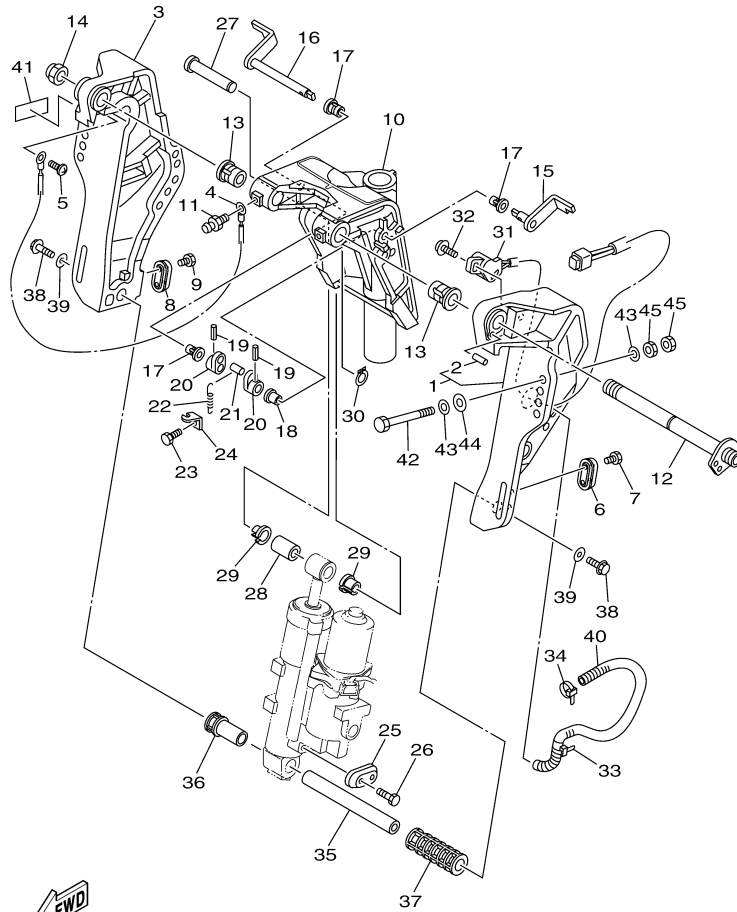

T60LB 0113 / BRACKET 1

6C29100-L210

©2014 Yamaha Motor Corporation, U.S.A. All rights reserved.

Part List

T60LB 0113 / BRACKET 1

REF - NO	PART NUMBER	PART NAME	QUANTITY	REMARKS
1	6C5-43111-10-8D	BRACKET, CLAMP 1	1	FOR TILT LIMIT
2	93606-19002-00	.PIN, DOWEL	1	
3	6C5-43112-01-8D	BRACKET, CLAMP 2	1	
4	6E5-82148-00-00	WIRE, LEAD 4	1	
5	97885-06008-00	SCREW, PAN HEAD	1	
6	65W-45251-00-00	ANODE	1	
7	90101-06020-00	BOLT	2	
8	65W-45251-00-00	ANODE	1	
9	90101-06020-00	BOLT	2	
10	6C5-43311-01-8D	BRACKET, SWIVEL 1	1	
11	93700-06M03-00	NIPPLE, GREASE	3	
12	6C5-43131-00-00	BOLT, CLAMP BRACKET	1	FOR TILT LIMIT
13	90386-22MA4-00	BUSH	2	
14	90185-22M11-00	NUT, SELF-LOCKING	1	FOR TILT LIMIT
15	6C5-43181-00-00	LEVER, TILT STOP 1	1	
16	6C5-43185-00-00	LEVER, TILT STOP 2	1	
17	90386-10M16-00	BUSH	3	
18	90386-10025-00	.BUSH	1	
19	91690-30020-00	PIN, SPRING	2	
20	6G5-43148-00-00	COLLAR, DISTANCE	2	
21	90249-06M19-00	PIN	1	
22	90506-14M24-00	SPRING, TENSION	1	
23	97095-06010-00	BOLT	1	
24	6G5-43144-00-00	HOOK, SPRING	1	
25	65W-45251-00-00	ANODE	1	
26	90101-06020-00	BOLT	2	
27	6E5-43126-02-00	PIN, UPPER SHOCK MOUNT	1	
28	90386-18M92-00	BUSH	1	
29	90386-18M35-00	BUSH	2	
30	93410-18M05-00	CIRCLIP	1	
31	63D-83672-11-00	TRIM SENDER	1	
32	97985-06216-00	SCREW, WITH WASHER	2	
33	90464-76001-00	CLAMP	1	
34	90465-11M10-00	CLAMP	1	
35	6CJ-43818-00-00	PIN, LOWER SHOCK MOUNT	1	
36	6C5-43833-00-00	PIPE	1	
37	6C5-43834-00-00	PIPE	1	
38	97575-10530-00	BOLT, WITH WASHER	2	
39	90201-10060-00	WASHER, PLATE	2	
40	90447-19009-00	TUBE	1	
41	63V-82377-50-00	LABEL (SPARK,IGNITION)	1	
42	90101-12M65-00	BOLT	4	
43	90201-12062-00	WASHER, PLATE	8	
44	90201-12426-00	WASHER, PLATE	4	
45	95380-12600-00	NUT	8	

Part Notes

T60LB 0113 / BRACKET 1

PART NUMBER	NOTE TEXT
65W-45251-00-00	OEM: This part number is among the Top 100 Most Popular Marine Maintenance Parts as of March 2014.
65W-45251-00-00	OEM: This part number is among the Top 100 Most Popular Marine Maintenance Parts as of March 2014.