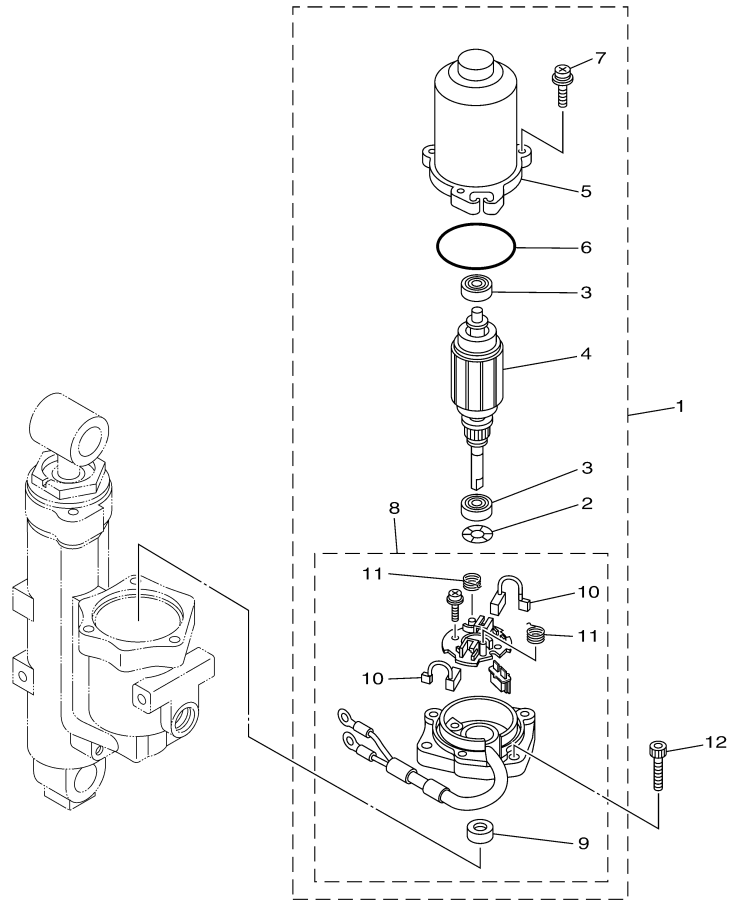

T60LB 0113 / POWER TRIM TILT ASSY 2

6C11010D2801

©2014 Yamaha Motor Corporation, U.S.A. All rights reserved.

Part List

T60LB 0113 / POWER TRIM TILT ASSY 2

REF - NO	PART NUMBER	PART NAME	QUANTITY	REMARKS
1	6C5-43880-01-00	MOTOR ASSY	1	
2	90206-08N51-00	.WASHER, WAVE	1	
3	93399-999T8-00	.BEARING	2	
4	6C5-43805-00-00	.ARMATURE ASSY	1	
5	6C5-43804-01-00	.STATOR ASSY	1	
6	6C5-43869-00-00	.O-RING	1	
7	6C5-43879-00-00	.SCREW, WITH WASHER	3	
8	6C5-43881-01-00	.FRAME, END	1	WITH CIRCUIT BREAKER
9	6C5-43882-00-00	..OIL SEAL	1	
10	6C5-43891-00-00	..BRUSH 1	2	
11	6C5-4386K-00-00	..SPRING, BRUSH	2	
12	91380-05020-00	BOLT	3