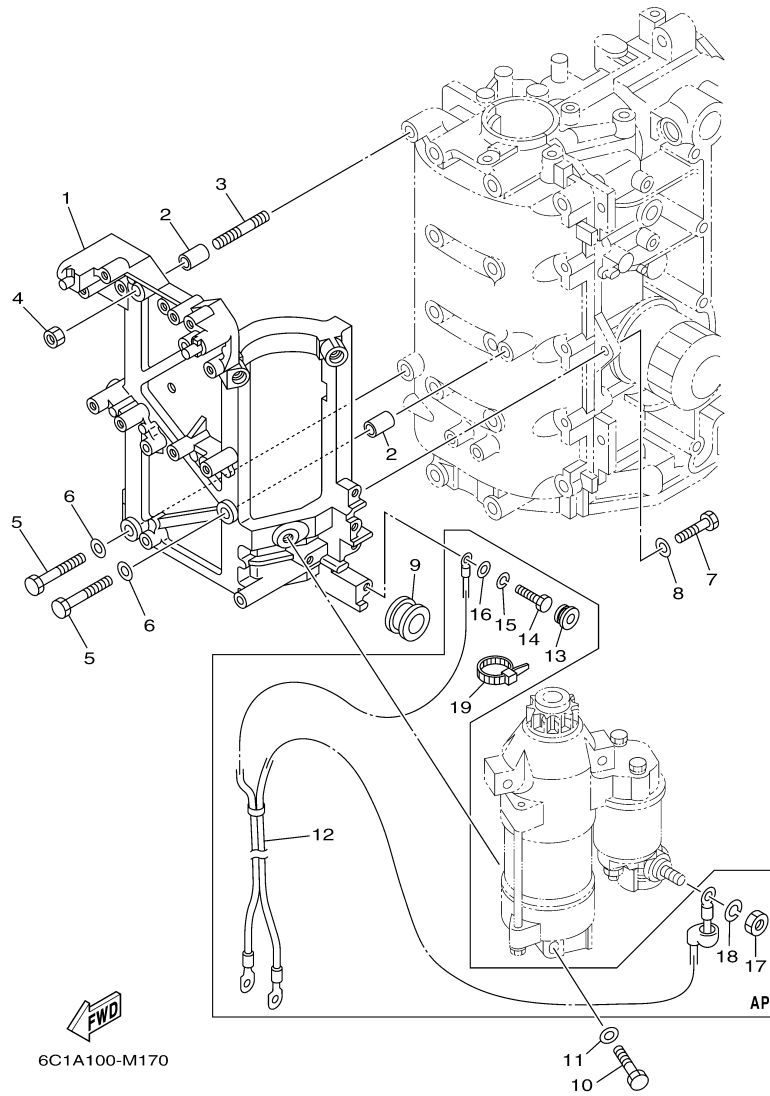

T60LB 0113 / ELECTRICAL 4

©2014 Yamaha Motor Corporation, U.S.A. All rights reserved.

Part List

T60LB 0113 / ELECTRICAL 4

REF - NO	PART NUMBER	PART NAME	QUANTITY	REMARKS
1	6C5-81822-00-94	BRACKET, STARTING MOTOR	1	
2	99590-10114-00	.PIN, DOWEL	2	
3	95680-08330-00	BOLT, STUD	1	
4	95380-08600-00	NUT	1	
5	97095-08035-00	BOLT	2	
6	92995-08600-00	WASHER	2	
7	97095-08025-00	BOLT	2	
8	92995-08600-00	WASHER	2	
9	90480-24003-00	GROMMET	1	
10	97013-08045-00	BOLT	3	
11	92903-08600-00	WASHER, PLATE	3	
12	6C5-82105-U0-00	BATTERY CABLE	1	AP
13	90480-12072-00	GROMMET	1	AP
14	97095-06020-00	BOLT	1	AP
15	92995-06100-00	WASHER, SPRING	1	AP
16	92995-06600-00	WASHER	1	AP
17	95333-08600-00	NUT	1	AP
18	92903-08100-00	WASHER, SPRING	1	AP
19	90465-13M18-00	CLAMP	1	AP

Part Notes

T60LB 0113 / ELECTRICAL 4

PART NUMBER	NOTE TEXT
90480-12072-00	OEM: GROMMET used on F115TLR and F/LF115TXR 0410 Production and Earlier

©2014 Yamaha Motor Corporation, U.S.A. All rights reserved.