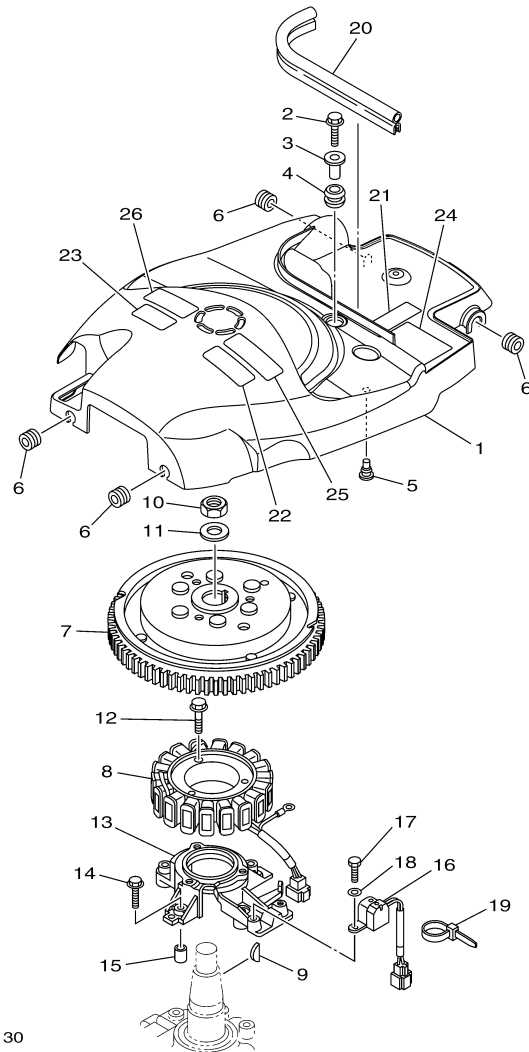

T60LB 0113 / GENERATOR

6C1A100-M130

Part List

T60LB 0113 / GENERATOR

REF - NO	PART NUMBER	PART NAME	QUANTITY	REMARKS
1	6C5-81337-10-00	COVER, FLYWHEEL	1	
2	95895-06020-00	BOLT, FLANGE	1	
3	90387-06285-00	COLLAR	1	
4	90480-15M31-00	GROMMET	1	
5	90480-06M19-00	GROMMET	1	
6	90480-12314-00	GROMMET	4	
7	6C5-81450-00-00	ROTOR ASSY	1	
8	6C5-81410-01-00	STATOR ASSY	1	
9	6H4-11545-00-00	KEY, WOODRUFF	1	
10	90170-20137-00	NUT	1	
11	90201-21M18-00	WASHER, PLATE	1	
12	95023-06030-00	BOLT	3	
13	6C5-85561-00-00	BASE, MAGNETO	1	
14	95023-06030-00	BOLT	4	
15	99530-08012-00	PIN, DOWEL	2	
16	62Y-85580-00-00	COIL, PULSER	1	
17	97095-05012-00	BOLT	2	
18	92995-05600-00	WASHER	2	
19	90465-13M97-00	CLAMP	1	
20	6CB-42617-00-00	DAMPER, FORM	1	
21	6C5-13437-52-00	MARK, CAUTION	1	
22	6AH-81995-40-00	LABEL, WARNING	1	
23	6AH-81995-50-00	LABEL, WARNING	1	
24	62Y-83626-00-00	MARK 6	1	
25	6AH-81994-40-00	LABEL, SAFETY	1	
26	6AH-81994-50-00	LABEL, SAFETY	1	

Part Notes

T60LB 0113 / GENERATOR

PART NUMBER	NOTE TEXT
90480-12314-00	OEM: GROMMET used on F115TLR and F/LF115TXR 0510 Production and Later

©2014 Yamaha Motor Corporation, U.S.A. All rights reserved.