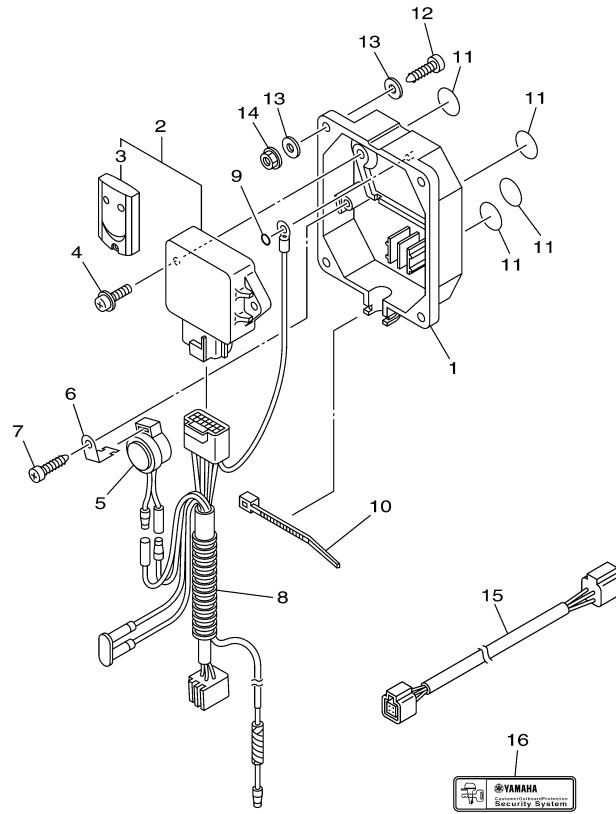

T60LB 0113 / OPTIONAL PARTS 1

6CJ1100-K370

©2014 Yamaha Motor Corporation, U.S.A. All rights reserved.

Part List

T60LB 0113 / OPTIONAL PARTS 1

REF - NO	PART NUMBER	PART NAME	QUANTITY	REMARKS
1	6Y8-86267-00-00	CASE COMPLETE 1	1	
2	6Y8-86260-12-00	REMOTE CONTROL UNIT ASSY	1	
3	6AA-86261-22-00	.TRANSMITTER COMP	2	
4	97980-06216-00	SCREW, WITH WASHER	2	
5	6X4-83383-00-00	BUZZER	1	
6	6X4-83386-00-00	STAY, BUZZER	1	
7	97780-60620-00	SCREW, TAPPING	1	
8	6Y8-82509-10-00	WIRE, SUB LEAD	1	
9	93210-04279-00	O-RING	1	
10	90465-11M10-00	CLAMP	1	
11	6Y8-8454G-00-00	PATCH 1	4	
12	97880-06035-00	SCREW, PAN HEAD	4	UR
12	90167-06M00-00	SCREW, TAPPING	4	UR
13	90201-06M30-00	WASHER, PLATE	8	
14	95780-06300-00	NUT, FLANGE	4	
15	6Y8-82521-11-00	2FT PIGTAIL BUS	1	
16	6Y8-48277-00-00	STICKER 1	4