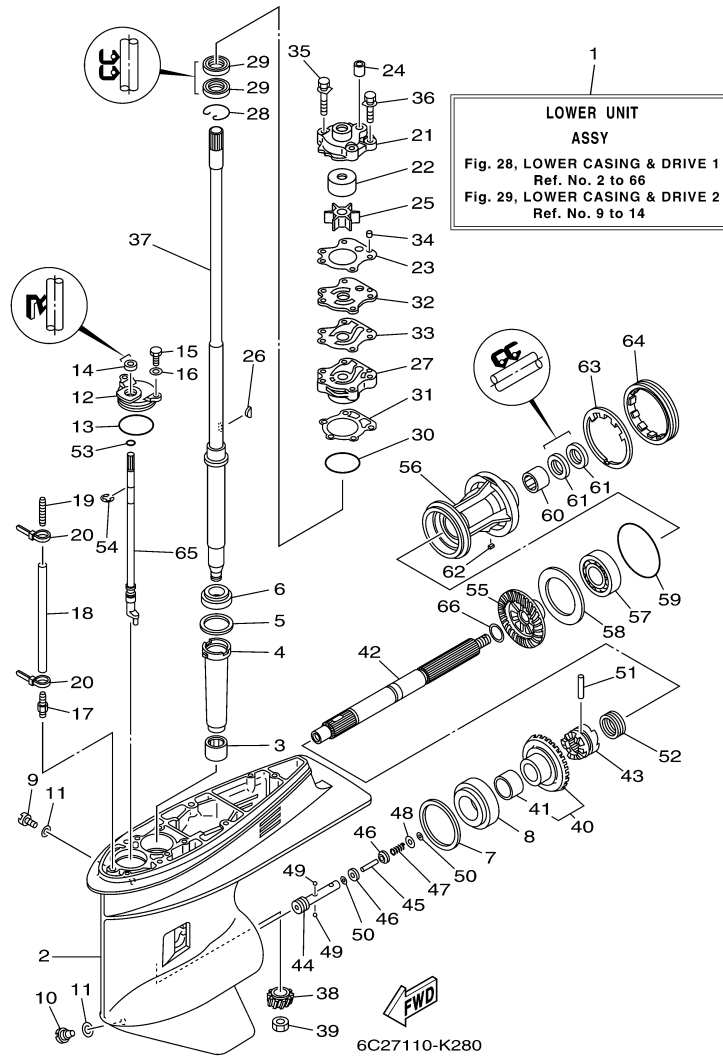

T60LB 0113 / LOWER CASING DRIVE 1

©2014 Yamaha Motor Corporation, U.S.A. All rights reserved.

Part List

T60LB 0113 / LOWER CASING DRIVE 1

REF - NO	PART NUMBER	PART NAME	QUANTITY	REMARKS
1	68S-45300-32-8D	LOWER UNIT ASSY	1	L(20.7")
2	67F-45301-00-8D	CASING, LOWER	1	
3	93315-52563-00	BEARING	1	
4	688-45536-01-00	SLEEVE, DRIVE SHAFT	1	
5	688-45587-40-00	SHIM (T:0.30MM)	1	UR
5	688-45587-30-00	SHIM (T:0.18MM)	1	UR
5	688-45587-20-00	SHIM (T:0.15MM)	1	UR
5	688-45587-10-00	SHIM (T:0.12MM)	1	UR
5	688-45587-01-00	SHIM (T:0.10MM)	1	UR
5	688-45587-50-00	SHIM (T:0.40MM)	1	UR
5	688-45587-60-00	SHIM (T:0.50MM)	1	UR
6	93332-000U3-00	BEARING	1	
7	688-45567-10-00	SHIM (T:0.12MM)	1	UR
7	688-45567-20-00	SHIM (T:0.15MM)	1	UR
7	688-45567-01-00	SHIM (T:0.10MM)	1	UR
7	688-45567-30-00	SHIM (T:0.18MM)	1	UR
7	688-45567-40-00	SHIM (T:0.30MM)	1	UR
7	688-45567-50-00	SHIM (T:0.40MM)	1	UR
7	688-45567-60-00	SHIM (T:0.50MM)	1	UR
8	93332-00095-00	BEARING	1	
9	90340-08002-00	PLUG, STRAIGHT SCREW	1	
10	688-45341-10-00	PLUG, DRAIN	1	
11	90430-08020-00	.GASKET	2	
12	688-45321-00-00	PLATE	1	
13	93210-49046-00	.O-RING	1	
14	93106-09014-00	.OIL SEAL	1	
15	97095-06016-00	BOLT	2	
16	92995-06600-00	WASHER	2	
17	6E5-45378-00-00	NIPPLE, HOSE	1	
18	90445-07ME8-00	HOSE (L80)	1	L(20.7")
19	6E5-83558-10-00	END, NIPPLE	1	
20	90465-11M10-00	CLAMP	2	
21	6H3-44311-00-00	HOUSING, WATER PUMP	1	
22	663-44322-00-00	.INSERT, CARTRIDGE	1	
23	6H3-44315-A0-00	.GASKET, WATER PUMP	1	
24	663-44366-00-00	.DAMPER, WATER SEAL 2	1	
25	6H3-44352-00-00	.IMPELLER	1	
26	90280-03M03-00	.KEY, WOODRUFF	1	
27	6H3-44341-01-CA	HOUSING, WATER PUMP	1	
28	93450-40165-00	CIRCLIP	1	
29	93101-23070-00	.OIL SEAL	2	
30	93210-46044-00	O-RING	1	
31	688-44316-A0-00	.GASKET, WATER PUMP	1	
32	6H3-44323-00-00	.OUTER PLATE, CARTRIDGE	1	
33	6H3-44324-A0-00	.GASKET, CARTRIDGE	1	
34	93604-10M03-00	PIN, DOWEL	2	
35	90119-08M33-00	.BOLT, WITH WASHER	2	
36	90119-08M14-00	.BOLT, WITH WASHER	2	
37	64J-45501-30-00	DRIVE SHAFT COMP.	1	L(20.7")
38	6K5-45551-00-00	PINION (12T)	1	
39	90170-16M01-00	NUT	1	
40	68S-45560-00-00	GEAR 1 (28T)	1	
41	93317-322V0-00	.BEARING	1