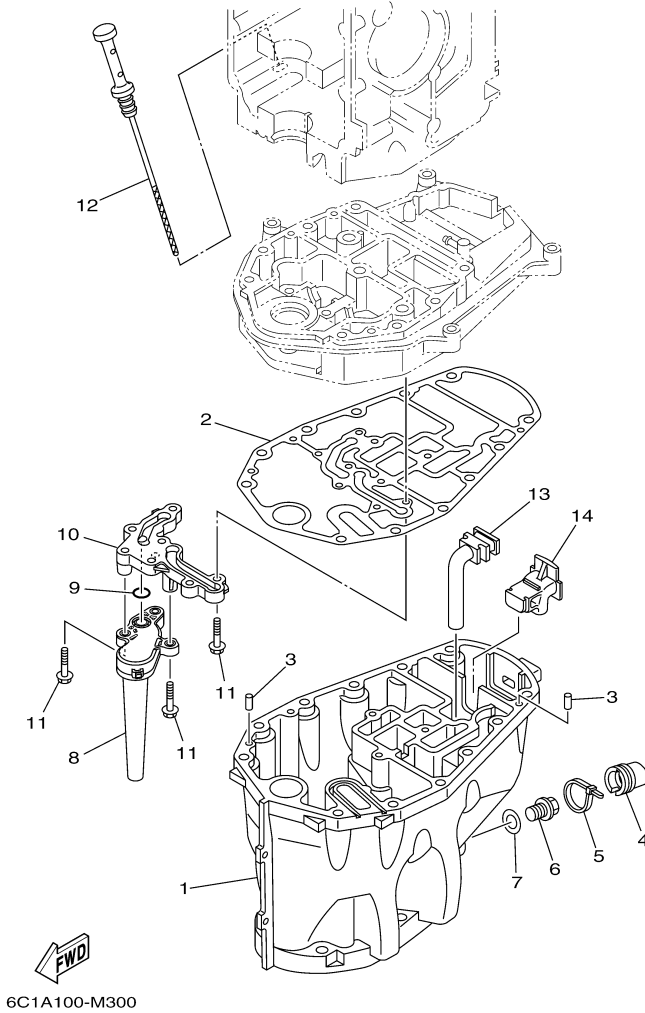

T60LB 0113 / OIL PAN

©2014 Yamaha Motor Corporation, U.S.A. All rights reserved.

Part List

T60LB 0113 / OIL PAN

REF - NO	PART NUMBER	PART NAME	QUANTITY	REMARKS
1	6C5-15311-01-CA	OIL PAN	1	
2	6C5-15312-01-00	.GASKET, OIL PAN	1	
3	93606-12019-00	.PIN, DOWEL	2	
4	6CJ-15316-00-00	DAMPER 1	1	
5	90465-11M59-00	CLAMP	1	
6	90340-14M06-00	PLUG, STRAIGHT SCREW	1	
7	90430-14M09-00	.GASKET	1	
8	6CJ-13411-10-00	STRAINER, OIL	1	
9	93210-12790-00	O-RING	1	
10	6CJ-15333-10-00	COVER	1	
11	95812-06025-00	BOLT, FLANGE	9	
12	6C5-15362-00-00	PLUG, OIL LEVEL	1	
13	6C5-45135-10-00	PIPE	1	
14	6C5-45136-10-00	PIPE	1	

Part Notes

T60LB 0113 / OIL PAN

PART NUMBER	NOTE TEXT
90430-14M09-00	OEM: This part number is among the Top 100 Most Popular Marine Maintenance Parts as of March 2014.

©2014 Yamaha Motor Corporation, U.S.A. All rights reserved.