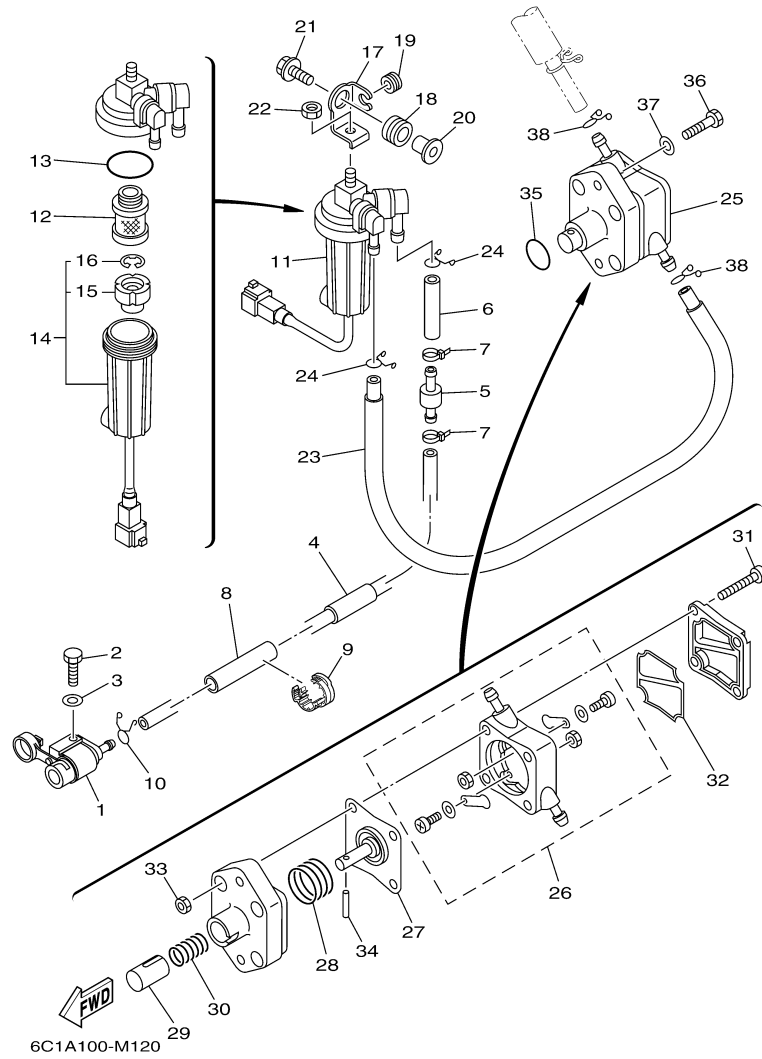

T60LB 0113 / OIL PUMP

6C1A100-M110

Part List

T60LB 0113 / OIL PUMP

REF - NO	PART NUMBER	PART NAME	QUANTITY	REMARKS
1	6C5-12171-00-00	CAMSHAFT 1	1	
2	6C5-11537-10-00	GEAR, DRIVEN	1	
3	93605-17002-00	PIN, DOWEL	1	
4	95817-10035-00	BOLT, FLANGE	1	
5	90201-10144-00	WASHER, PLATE	1	
6	6C5-46241-00-00	BELT	1	
7	6C5-11536-00-00	GEAR, DRIVE	1	
8	62Y-11557-00-00	WASHER 1	1	
9	90179-35001-00	NUT	1	
10	90280-03M01-00	.KEY, WOODRUFF	1	
11	6C5-13300-01-00	OIL PUMP ASSY	1	
12	6C5-13329-00-00	.GASKET, PUMP COVER	1	
13	90119-06025-00	BOLT, WITH WASHER	4	
14	93102-37M40-00	.OIL SEAL	1	

T60LB 0113 / FUEL

©2014 Yamaha Motor Corporation, U.S.A. All rights reserved.

Part List

T60LB 0113 / FUEL

REF - NO	PART NUMBER	PART NAME	QUANTITY	REMARKS
1	6YL-24304-01-00	FUEL PIPE JOINT COMP. 1	1	
2	97095-06025-00	BOLT	1	
3	92995-06600-00	WASHER	1	
4	6C5-24313-20-00	PIPE 3	1	
5	67F-24377-00-00	PIPE, JOINT 2	1	
6	90445-13020-00	HOSE (L40)	1	
7	90465-11M10-00	CLAMP	2	
8	90446-13M11-00	HOSE (L65)	1	
9	90464-13227-00	CLAMP	1	
10	90467-09M17-00	CLIP	1	
11	6D8-24560-00-00	FILTER ASSY	1	
12	6D8-24563-00-00	.ELEMENT, FILTER	1	
13	6D8-24564-00-00	.GASKET	1	
14	6D8-24562-00-00	.CUP, FILTER	1	
15	6D8-24469-00-00	..FLOAT, WATER LEVEL	1	
16	6D8-24519-00-00	..CLIP	1	
17	6C5-24566-10-00	BRACKET, FILTER	1	
18	90480-16013-00	GROMMET	1	
19	90480-10M58-00	GROMMET	1	
20	90387-08095-00	COLLAR	1	
21	90119-08148-00	BOLT, WITH WASHER	1	
22	95380-08600-00	NUT	1	
23	6C5-24311-00-00	PIPE, FUEL 1	1	
24	90467-10M04-00	CLIP	2	
25	6C5-24410-00-00	FUEL PUMP ASSY	1	
26	6C5-24415-00-00	.BODY 4	1	
27	62Y-24411-02-00	.DIAPHRAGM	1	
28	62Y-24423-00-00	.SPRING, DIAPHRAGM	1	
29	62Y-13131-00-00	.PLUNGER	1	
30	62Y-24454-00-00	.SPRING	1	
31	62Y-24444-01-00	.SCREW	4	
32	6C5-24471-00-00	.DIAPHRAGM	1	
33	95380-05600-00	.NUT	4	
34	62Y-24374-01-00	.PIN	1	
35	93210-24M79-00	.O-RING	1	
36	97095-06030-00	BOLT	2	
37	92995-06600-00	WASHER	2	
38	90467-10M04-00	CLIP	2	