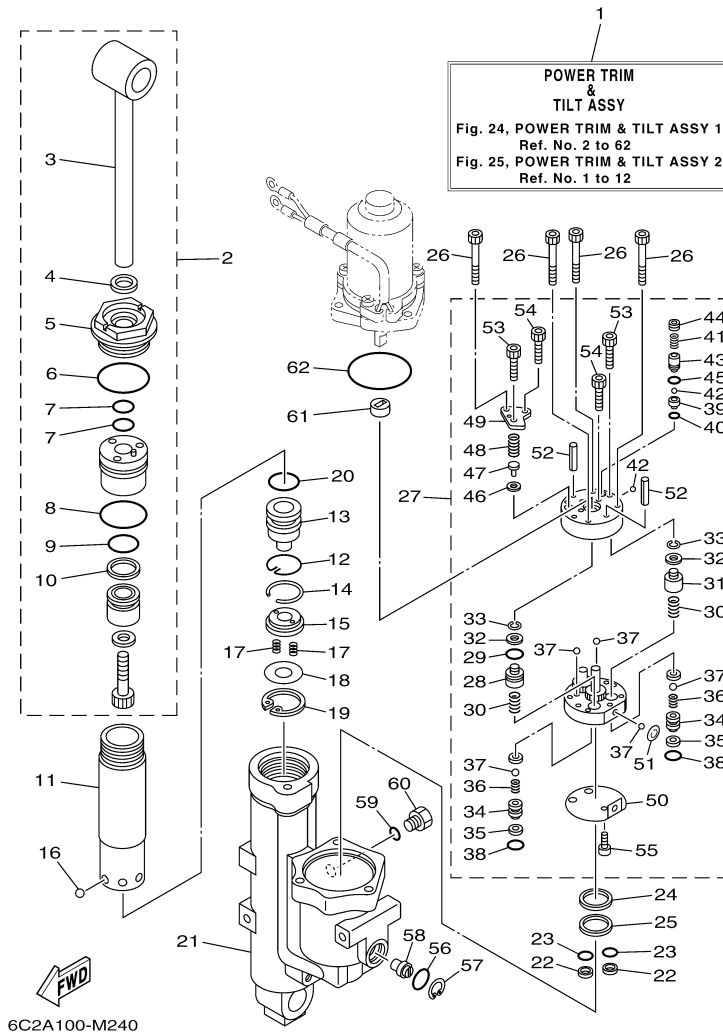

T60LB 0113 / POWER TRIM TILT ASSY 1

©2014 Yamaha Motor Corporation, U.S.A. All rights reserved.

Part List

T60LB 0113 / POWER TRIM TILT ASSY 1

REF - NO	PART NUMBER	PART NAME	QUANTITY	REMARKS
1	6C5-43800-10-8D	POWER TRIM & TILT ASSY	1	
2	6C5-43810-01-00	TILT PISTON SUB ASSY	1	
3	6C5-43801-01-00	.ROD	1	
4	62Y-43822-00-00	.SEAL, TRIM DUST	1	
5	6C5-43821-01-00	.SCREW, TRIM CYLINDER END	1	
6	62Y-43863-00-00	.O-RING	1	
7	6CJ-43863-00-00	.O-RING	2	
8	6C5-43862-00-00	.O-RING	1	
9	6C5-43861-00-00	.O-RING	1	
10	6C5-43871-00-00	.RING, BACK UP	1	
11	6C5-22471-00-00	CYLINDER, SHOCK ABSORBER	1	
12	6C5-43875-00-00	RING, SNAP	1	
13	6C5-4381B-00-00	FREE PISTON SUB ASSY	1	
14	93450-32116-00	CIRCLIP	1	
15	6C5-43899-00-00	PLATE STOPPER	1	
16	93503-16003-00	BALL	6	
17	62X-4384H-00-00	SPRING	2	
18	6C5-22435-00-00	PLATE, VALVE 2	1	
19	99009-32500-00	CIRCLIP	1	
20	6C5-43861-00-00	O-RING	1	
21	6C5-4380K-01-00	CYLINDER, TILT SUB ASSY	1	
22	6C5-43817-10-00	FILTER 2	2	
23	69J-4389J-00-00	.O-RING	2	
24	6C5-43816-00-00	FILTER 1	1	
25	6C5-4380G-00-00	PLATE	1	
26	91318-05045-00	BOLT	4	
27	6C5-43830-01-00	GEAR PUMP ASSY	1	
28	6D8-43841-00-00	.PISTON, SHUTTLE	1	
29	6H1-43883-00-00	.O-RING	1	
30	69J-43894-00-00	.SPRING, SHUTTLE RETURN	2	
31	6D8-4384M-00-00	.PISTON, SHUTTLE 2	1	
32	69A-4384F-00-00	.SEAL, MAIN VALVE	2	
33	99002-03600-00	.CLIP	2	
34	6C6-4382E-00-00	.ADAPTOR 2	2	
35	6C6-4387G-00-00	.WASHER	2	
36	6C6-43853-00-00	.SPRING, MAIN VALVE	2	
37	93505-32038-00	.BALL	6	
38	69J-4389J-00-00	.O-RING	2	
39	6D8-43851-00-00	.SEAT, RELIEF VALVE	1	
40	93210-064A5-00	.O-RING	1	
41	6C5-43855-10-00	.SPRING, UP RELIEF	1	
42	93501-08001-00	.BALL	2	
43	6D8-43844-00-00	.PIN, VALVE SUPPORT	1	
44	6D8-43843-00-00	.SCREW, VALVE LOCK	1	
45	93210-04N51-00	.O-RING	1	
46	6H1-4384G-11-00	.SEAL, RELIEF VALVE	1	
47	6H1-43844-10-00	.PIN, VALVE SUPPORT	1	
48	6C5-43856-10-00	.SPRING, DOWN RELIEF	1	
49	6D8-4382L-00-00	.CAP, RELIEF VALVE	1	
50	6C5-43895-00-00	.SEAT, RELIEF VALVE	1	
51	6C5-43854-00-00	.SPRING, MANUAL RELEASE	1	
52	93604-26256-00	.PIN, DOWEL	2