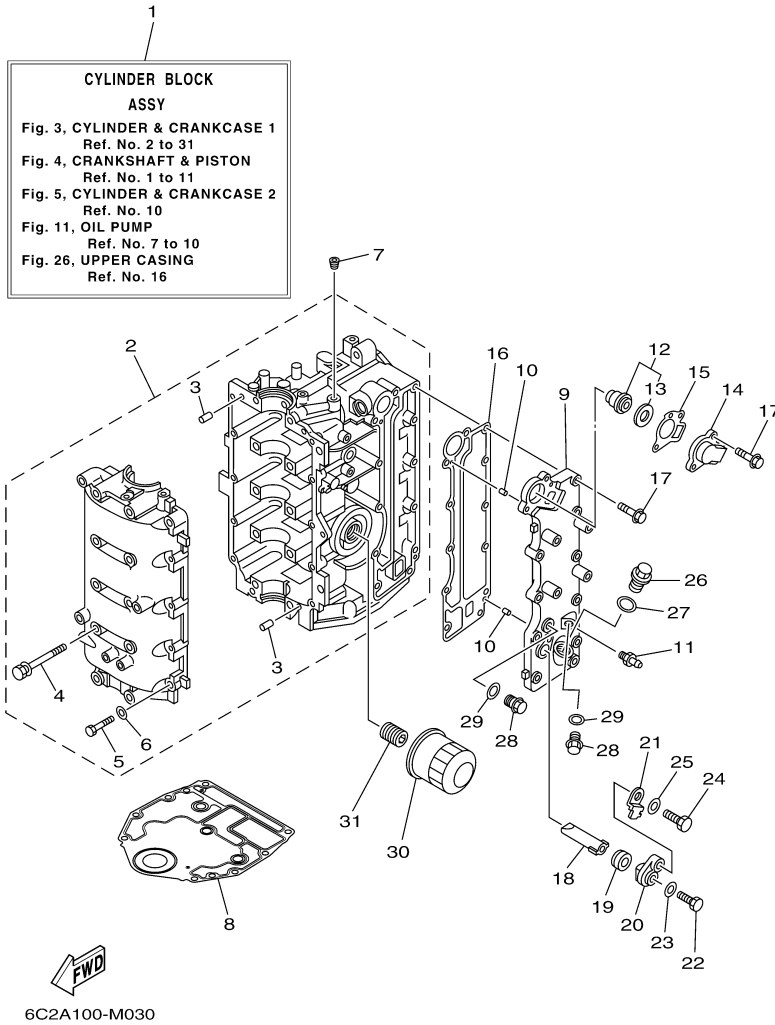

T60LB 0113 / CYLINDER CRANKCASE 1

©2014 Yamaha Motor Corporation, U.S.A. All rights reserved.

Part List

T60LB 0113 / CYLINDER CRANKCASE 1

REF - NO	PART NUMBER	PART NAME	QUANTITY	REMARKS
1	6C5-W009B-05-9S	CYLINDER BLOCK ASSY	1	
2	6C5-15100-12-00	CRANKCASE ASSY	1	
3	93606-12019-00	.PIN, DOWEL	4	
4	90119-08154-00	.BOLT, WITH WASHER	10	
5	97013-06035-00	.BOLT	10	
6	92903-06600-00	.WASHER, PLATE	10	
7	90344-51003-00	PLUG, TAPER SCREW	1	
8	6BG-11351-00-00	.GASKET, CYLINDER	1	
9	6C5-41113-11-9S	OUTER COVER, EXHAUST	1	
10	93604-10M03-00	PIN, DOWEL	2	
11	62Y-12481-10-00	PIPE 1	1	
12	6G8-12411-03-00	THERMOSTAT	1	
13	688-12412-00-00	.SEAL, THERMOSTAT	1	
14	6C5-12413-00-9S	COVER, THERMOSTAT	1	
15	62Y-12414-00-00	.GASKET, COVER	1	
16	6C5-41114-10-00	.GASKET, EXHAUST OUTER COVER	1	
17	90119-06MA5-00	BOLT, WITH WASHER	12	
18	62Y-11325-00-00	ANODE	1	
19	66M-11328-00-00	GROMMET, ANODE	1	
20	66M-11327-00-94	COVER, ANODE	1	
21	66M-12535-00-00	PLATE	1	
22	97095-05012-00	BOLT	1	
23	92995-05600-00	WASHER	1	
24	97095-06020-00	BOLT	1	
25	92995-06600-00	WASHER	1	
26	90340-18M09-00	PLUG, STRAIGHT SCREW	1	
27	90430-18130-00	.GASKET	1	
28	90340-14M06-00	PLUG, STRAIGHT SCREW	2	
29	90430-14115-00	.GASKET	2	
30	5GH-13440-50-00	ELEMENT ASSY, OIL CLEANER	1	
31	6C5-12858-00-00	BOLT, UNION	1	

Part Notes

T60LB 0113 / CYLINDER CRANKCASE 1

PART NUMBER	NOTE TEXT
62Y-12414-00-00	OEM: This part number is among the Top 100 Most Popular Marine Maintenance Parts as of March 2014.

©2014 Yamaha Motor Corporation, U.S.A. All rights reserved.