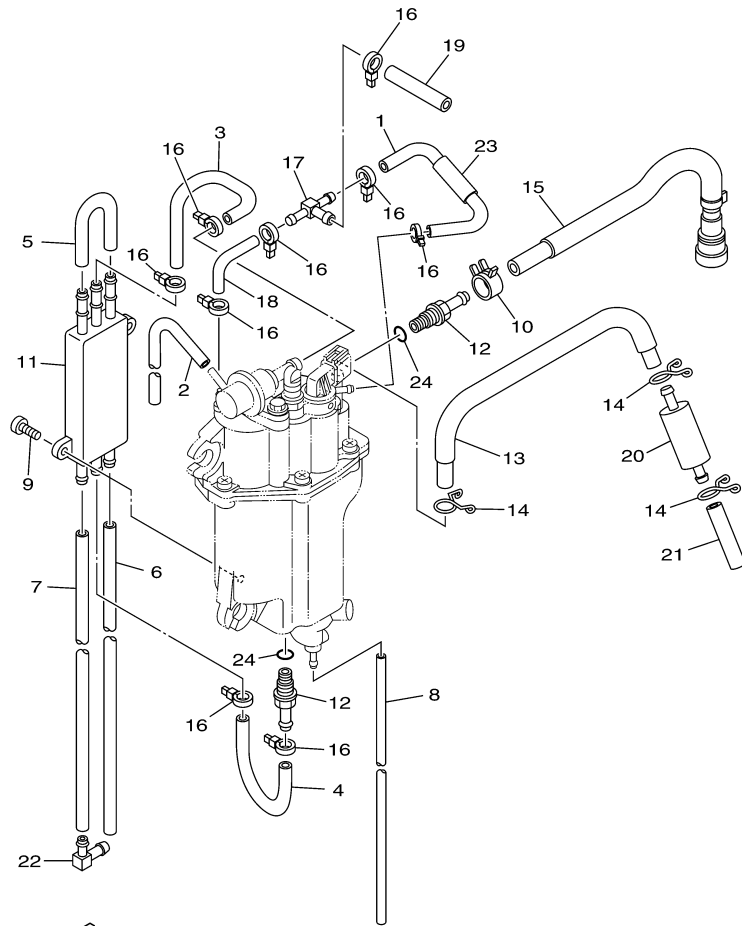

T60LB 0113 / FUEL INJECTION PUMP 2

FWD
6C17110-K090

©2014 Yamaha Motor Corporation, U.S.A. All rights reserved.

Part List

T60LB 0113 / FUEL INJECTION PUMP 2

REF - NO	PART NUMBER	PART NAME	QUANTITY	REMARKS
1	6C5-13546-00-00	HOSE 2	1	
2	6C5-13542-00-00	HOSE, VACUUM SENSING 1	1	
3	6C5-24321-20-00	PIPE 10	1	
4	6C5-24322-20-00	PIPE 11	1	
5	6BG-24323-00-00	PIPE 12	1	
6	6CJ-24324-00-00	PIPE 13	1	
7	6CJ-24325-00-00	PIPE 14	1	
8	6BG-14149-00-00	PIPE	1	
9	6C5-24444-00-00	SCREW	2	
10	6C5-13577-00-00	CLIP	1	
11	6C5-21841-00-00	COOLER	1	
12	6C5-14251-00-00	NIPPLE	2	
13	6C5-14148-20-00	PIPE	1	
14	6C5-24387-00-00	CLIP	3	
15	6C5-13974-00-00	PIPE, FUEL 4	1	
16	90465-11M10-00	CLAMP	9	
17	6C5-24379-00-00	PIPE, JOINT 4	1	
18	6C5-13545-00-00	HOSE 1	1	
19	6C5-13547-00-00	HOSE 3	1	
20	6C5-24251-00-00	STRAINER 1	1	
21	6C5-2451B-20-00	HOSE, FUEL INLET	1	
22	6C5-1410F-00-00	CONNECTOR	1	
23	6C5-13548-00-00	HOSE, AIR 4	1	
24	6C5-13739-00-00	O-RING	2	

Part Notes

T60LB 0113 / FUEL INJECTION PUMP 2

PART NUMBER	NOTE TEXT
6C5-24251-00-00	OEM: This part number is among the Top 100 Most Popular Marine Maintenance Parts as of March 2014.

©2014 Yamaha Motor Corporation, U.S.A. All rights reserved.