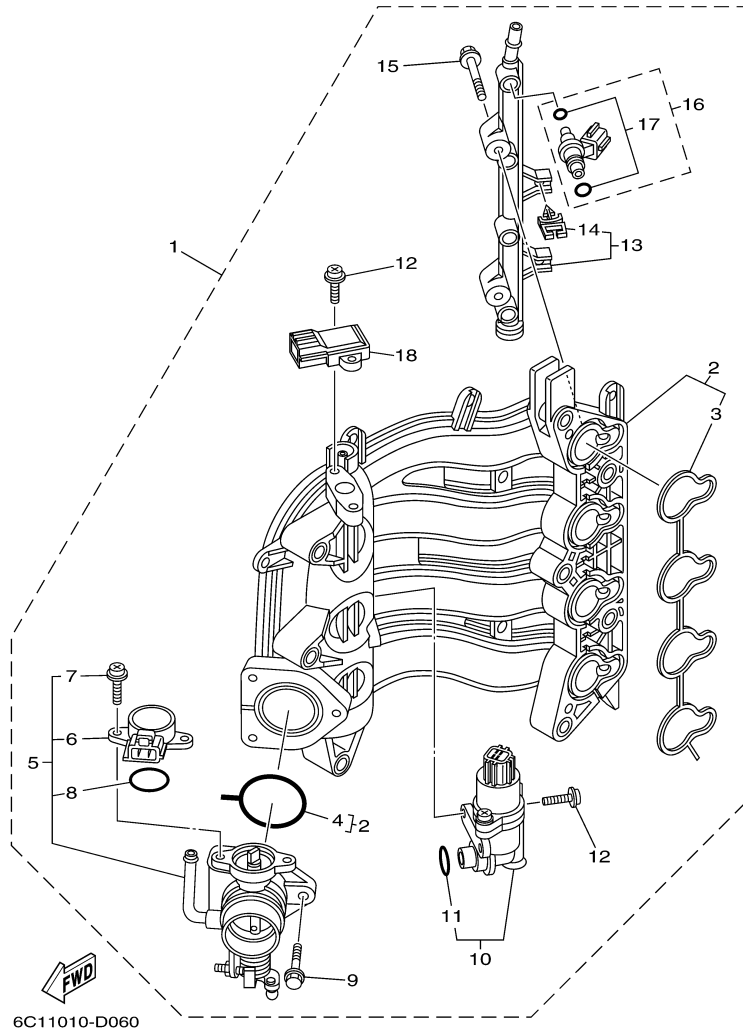

T60LB 0113 / VALVE

©2014 Yamaha Motor Corporation, U.S.A. All rights reserved.

Part List

T60LB 0113 / VALVE

REF - NO	PART NUMBER	PART NAME	QUANTITY	REMARKS
1	69W-12111-00-00	VALVE, INTAKE	4	
2	69W-12121-10-00	VALVE, EXHAUST	4	
3	62Y-12116-00-00	SEAT, VALVE SPRING	8	
4	51Y-12114-00-00	SPRING, VALVE OUTER	8	
5	30X-12117-00-00	RETAINER, VALVE SPRING	8	
6	30X-12118-00-00	LOCK, VALVE SPRING RETAINER	16	
7	51Y-12119-00-00	SEAL, VALVE STEM	8	
8	6C5-12146-00-00	SHAFT, ROCKER	1	
9	62Y-12151-00-00	ARM, VALVE ROCKER	1	
10	64J-12159-00-00	SCREW, VALVE ADJUSTING	1	
11	62Y-12158-00-00	NUT, LOCK	1	
12	6C5-12151-00-00	ARM, VALVE ROCKER	7	
13	6C5-12159-00-00	SCREW, VALVE ADJUSTING	7	
14	6C5-12158-00-00	NUT, LOCK	7	
15	6C5-12231-00-00	GUIDE, STOPPER 1	1	
16	6C5-12233-00-00	PLATE, GUIDE STOPPER 1	1	
17	6C5-12241-00-00	GUIDE, STOPPER 2	1	
18	6C5-12243-00-00	PLATE, GUIDE STOPPER 2	1	
19	90201-16014-00	WASHER, PLATE	7	
20	90105-08060-00	BOLT, FLANGE	5	
21	92990-08200-00	WASHER, PLAIN	3	

T60LB 0113 / INTAKE 1

©2014 Yamaha Motor Corporation, U.S.A. All rights reserved.

Part List

T60LB 0113 / INTAKE 1

REF - NO	PART NUMBER	PART NAME	QUANTITY	REMARKS
1	6C5-14200-00-00	INTAKE ASSY	1	
2	6C5-13641-00-00	.MANIFOLD, INTAKE 1	1	
3	6C5-13645-00-00	..GASKET, MANIFOLD 1	1	
4	6C5-13557-00-00	..GASKET	1	
5	6C5-13750-00-00	.THROTTLE BODY ASSY	1	
6	6C5-85885-00-00	..THROTTLE SENSOR ASSY	1	
7	6C5-81145-00-00	..SCREW 1	2	
8	6C5-8182L-00-00	..O-RING 1	1	
9	6C5-14496-00-00	.BOLT	3	
10	6C5-13105-01-00	.CONTROL VALVE ASSY	1	
11	6C5-1319C-00-00	..O-RING	1	
12	6C5-81146-10-00	.SCREW 2	4	
13	6C5-13161-00-00	.PIPE, DELIVERY 1	1	
14	90464-07M56-00	..CLAMP	2	
15	6C5-14446-00-00	.BOLT	2	
16	6C5-13761-00-00	.INJECTOR	4	
17	6C5-1410B-00-00	..PACKING KIT	1	
18	68F-83688-00-00	.SENSOR ASSY	1	