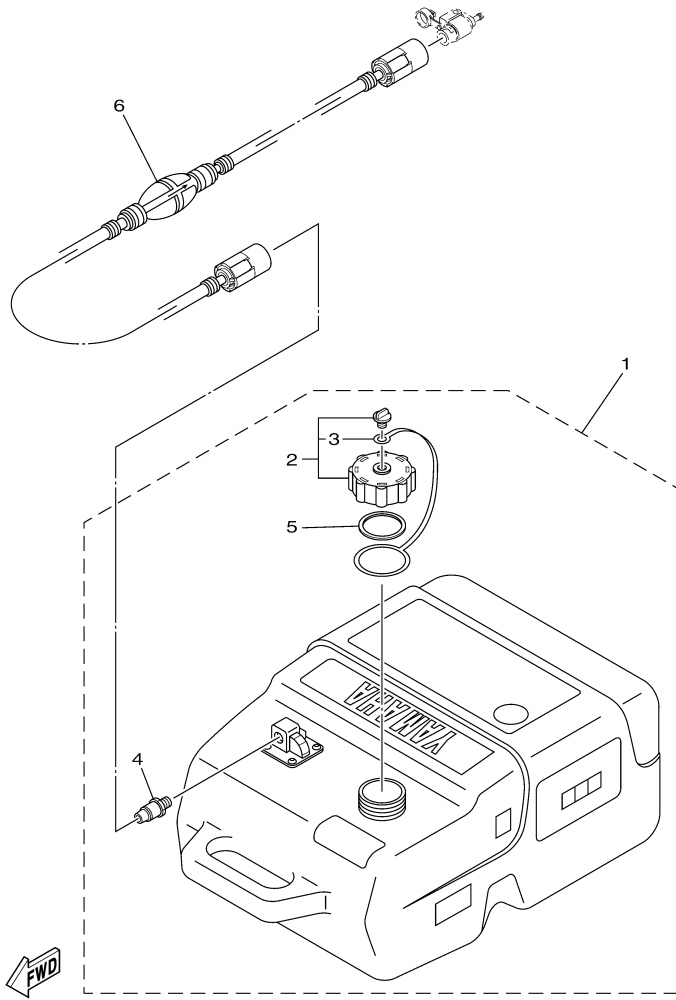

T60LB 0113 / FUEL TANK

6BL5110-L270

©2014 Yamaha Motor Corporation, U.S.A. All rights reserved.

Part List

T60LB 0113 / FUEL TANK

REF - NO	PART NUMBER	PART NAME	QUANTITY	REMARKS
1	6YK-24201-42-00	FUEL TANK ASSY (25L)	1	AP
2	6YL-24610-10-00	.CAP ASSY	1	
3	6YL-24641-10-00	..GASKET, CAP 1	1	
4	6YL-24377-01-00	.PIPE, JOINT 2	1	
5	6YL-24629-00-00	.RING	1	
6	6YK-24306-73-00	FUEL PIPE COMP. 1	1	AP