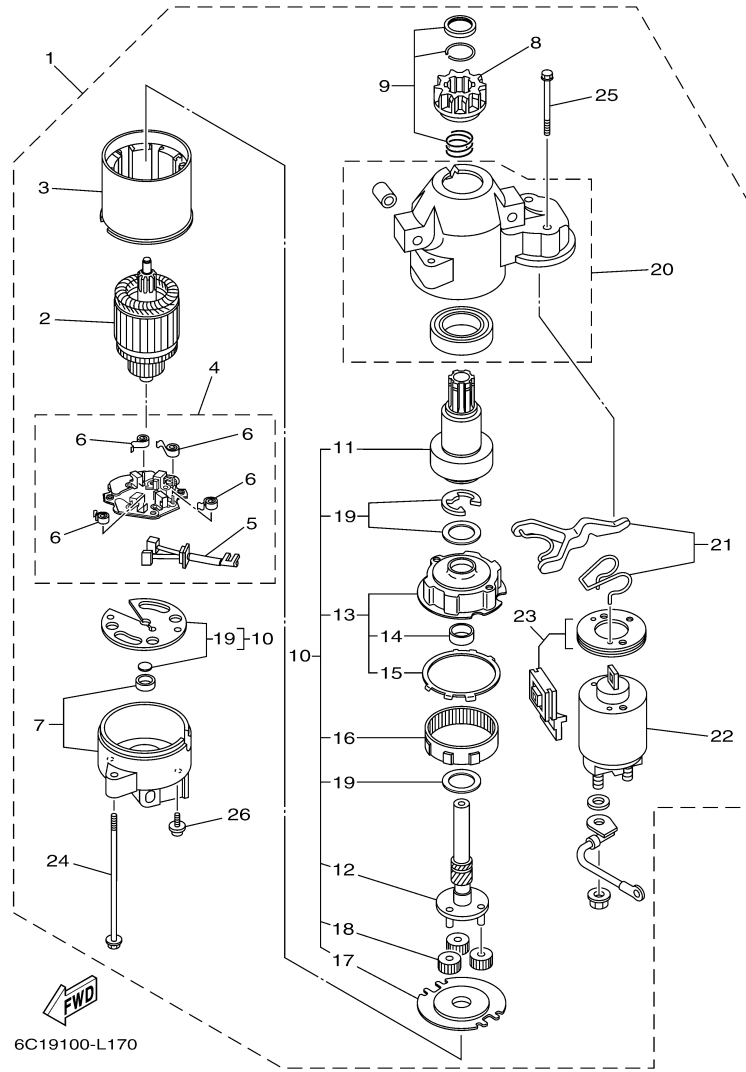

T60LB 0113 / STARTING MOTOR

©2014 Yamaha Motor Corporation, U.S.A. All rights reserved.

Part List

T60LB 0113 / STARTING MOTOR

REF - NO	PART NUMBER	PART NAME	QUANTITY	REMARKS
1	6CJ-81800-00-00	STARTING MOTOR ASSY	1	
2	67F-81850-00-00	.ARMATURE ASSY	1	
3	67F-81810-00-00	.STATOR ASSY	1	
4	69J-81840-00-00	.BRUSH HOLDER ASSY	1	
5	69J-81801-00-00	..BRUSH SET	1	
6	67F-81813-00-00	..SPRING, BRUSH	4	
7	68F-81820-00-00	.REAR BRACKET ASSY	1	
8	67F-81808-00-00	.PINION ASSY	1	
9	67F-81857-00-00	.PINION STOPPER SET	1	
10	67F-81807-00-00	.GEAR ASSY, STARTING MOTOR	1	
11	67F-81832-00-00	..CLUTCH, OVER RUN	1	
12	67F-81836-00-00	..SHAFT, PINION	1	
13	67F-81821-00-00	..BRACKET, CENTER 1	1	
14	67F-81841-00-00	...BEARING	1	
15	67F-8183R-00-00	...GASKET	1	
16	67F-81891-00-00	..GEAR, RING	1	WITH 67F-8183R-00
17	67F-81830-00-00	..BRACKET, CENTER 2	1	
18	60V-8183T-00-00	..GEAR, IDLER	3	
19	67F-81809-00-00	..WASHER KIT	1	
20	60X-81842-00-00	.COVER	1	
21	6C5-81839-00-00	.LEVER ASSY	1	
22	6C5-81941-00-00	.STARTER RELAY ASSY	1	
23	6C5-81869-00-00	.COVER, DUST	1	
24	6K7-81826-11-00	.BOLT	2	
25	69J-81828-00-00	.SCREW 2	2	
26	67F-81846-00-00	.SCREW	2