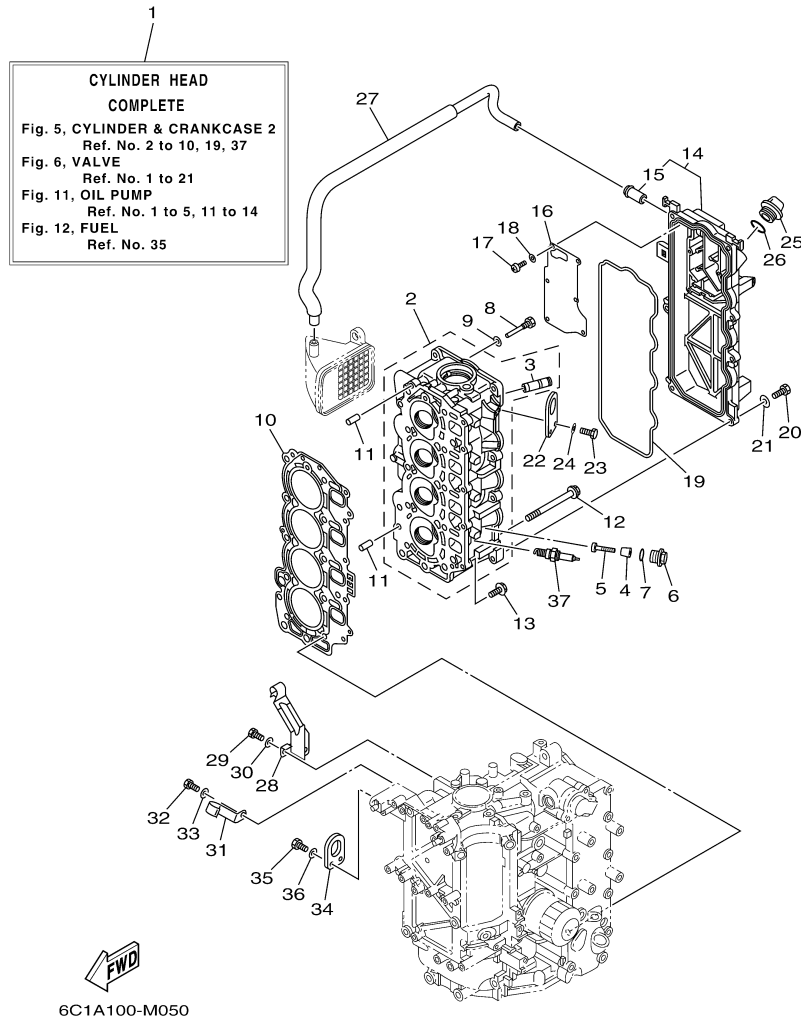

T60LB 0113 / CYLINDER CRANKCASE 2

©2014 Yamaha Motor Corporation, U.S.A. All rights reserved.

Part List

T60LB 0113 / CYLINDER CRANKCASE 2

REF - NO	PART NUMBER	PART NAME	QUANTITY	REMARKS
1	6C5-W009A-13-9S	CYLINDER HEAD COMPLETE	1	
2	6C5-11111-20-9S	HEAD, CYLINDER 1	1	
3	62Y-11133-30-00	.GUIDE, VALVE 1	8	
4	6G8-11325-00-00	ANODE	4	
5	97880-05025-00	SCREW, PAN HEAD	4	
6	6G8-11197-01-00	PLUG, BLIND	4	
7	93210-13M63-00	.O-RING	4	
8	90109-06M65-00	BOLT	1	
9	90430-06014-00	.GASKET	1	
10	6C5-11181-01-00	.GASKET, CYLINDER HEAD 1	1	
11	99530-08012-00	PIN, DOWEL	2	
12	90105-09009-00	BOLT, FLANGE	10	
13	90119-06MA3-00	BOLT, WITH WASHER	5	
14	6C5-11191-01-9S	COVER, CYLINDER HEAD 1	1	
15	62Y-14485-00-00	.PIPE, JOINT	1	
16	6C5-11168-00-00	COVER, BREATHER	1	
17	98507-04010-00	SCREW, PAN HEAD	6	
18	92907-04600-00	WASHER	6	
19	62Y-11356-00-00	.SEAL, CYLINDER 2	1	
20	97095-06020-00	BOLT	7	
21	92995-06600-00	WASHER	7	
22	6CJ-11119-00-00	HANGER, ENGINE	1	
23	97095-06020-00	BOLT	2	
24	92995-06600-00	WASHER	2	
25	6G8-15363-00-00	PLUG, OIL	1	
26	93210-24M79-00	.O-RING	1	
27	6C5-1531A-10-00	HOSE, BREATHER 1	1	
28	6C5-15378-00-00	HOLDER	1	
29	97095-06014-00	BOLT	1	
30	92995-06600-00	WASHER	1	
31	6C5-15378-11-00	HOLDER	1	
32	97095-06014-00	BOLT	1	
33	92995-06600-00	WASHER	1	
34	62Y-11119-00-00	HANGER, ENGINE	1	
35	97095-06020-00	BOLT	2	
36	92995-06600-00	WASHER	2	
37	DPR-6EB90-00-00	PLUG, SPARK (NGK DPR6EB)	4