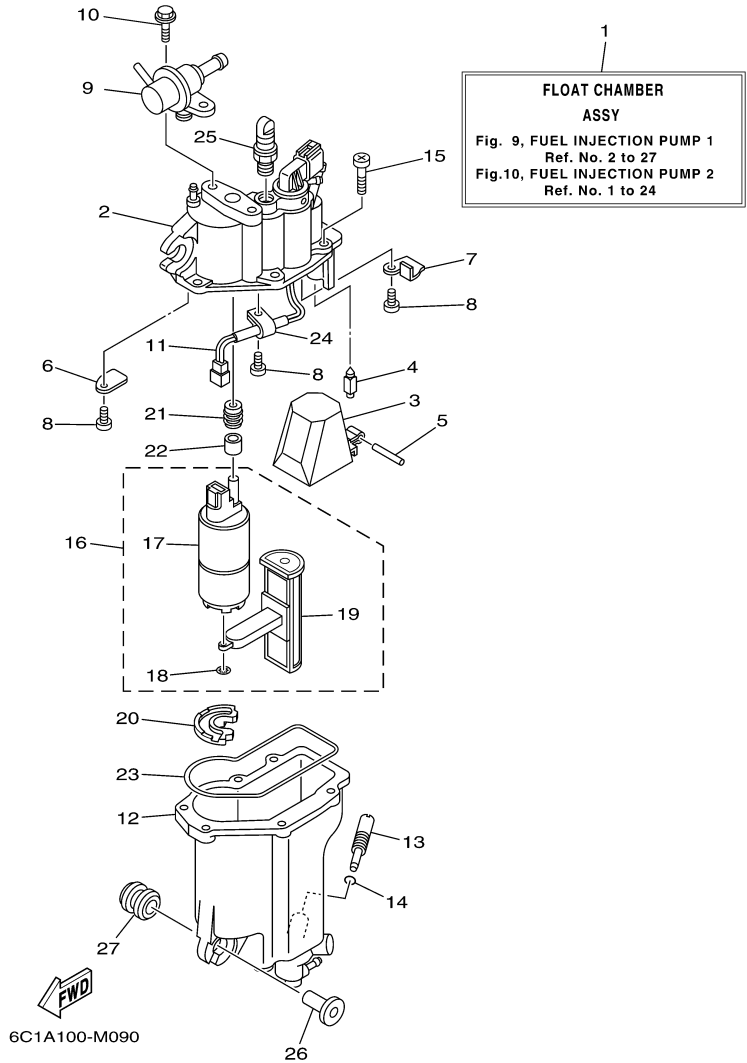

T60LB 0113 / FUEL INJECTION PUMP 1

©2014 Yamaha Motor Corporation, U.S.A. All rights reserved.

Part List

T60LB 0113 / FUEL INJECTION PUMP 1

REF - NO	PART NUMBER	PART NAME	QUANTITY	REMARKS
1	6C5-14180-20-00	FLOAT CHAMBER ASSY	1	
2	6C5-14182-10-00	COVER, FLOAT CHAMBER	1	
3	6C5-14985-00-00	FLOAT	1	
4	6C5-14546-10-00	VALVE, NEEDLE	1	
5	6C5-14386-00-00	PIN, FLOAT	1	
6	6C5-2441R-10-00	PLATE, BAFFLE 1	1	
7	6C5-2441T-10-00	PLATE, BAFFLE 2	1	
8	6C5-24453-00-00	SCREW	3	
9	6C5-13906-01-00	REGULATOR, PRESSURE	1	
10	6C5-24592-00-00	BOLT	2	
11	6C5-87226-00-00	WIRE HARNESS ASSY	1	
12	6C5-14960-10-00	BODY ASSY	1	
13	6C5-14191-00-00	PLUG, DRAIN	1	
14	6C5-14397-00-00	O-RING	1	
15	6C5-14567-00-00	SCREW	6	
16	6C5-13910-10-00	FUEL PUMP ASSY	1	
17	6C5-13907-00-00	.FUEL PUMP COMP	1	
18	6C5-14127-10-00	.CLIP	1	
19	6C5-13915-00-00	.FILTER	1	
20	6C5-13593-00-00	DAMPER	1	
21	6C5-13781-00-00	DAMPER, PUMP	1	
22	6C5-13716-00-00	COLLAR	1	
23	6C5-14984-00-00	GASKET, FLOAT CHAMBER	1	
24	6C5-21337-10-00	CLAMP, CABLE	1	
25	6C5-14225-00-00	CAP	1	
26	90387-06M69-00	COLLAR	3	
27	90480-09M12-00	GROMMET	3