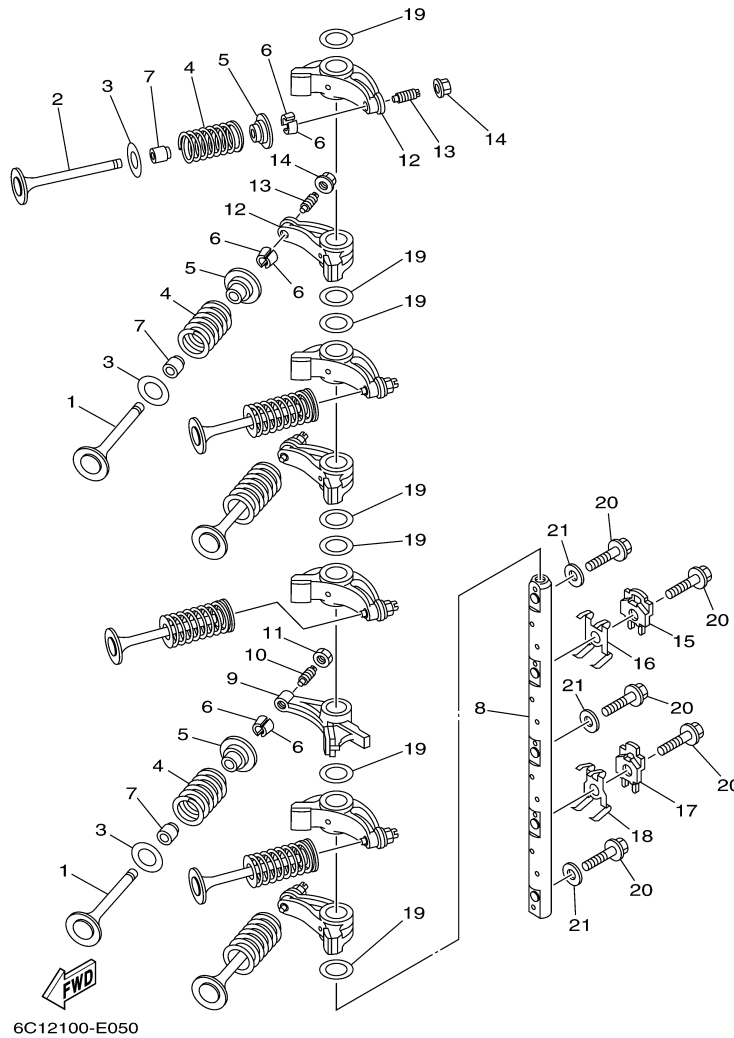

T60LB 0113 / VALVE

©2014 Yamaha Motor Corporation, U.S.A. All rights reserved.

Part List

T60LB 0113 / VALVE

REF - NO	PART NUMBER	PART NAME	QUANTITY	REMARKS
1	69W-12111-00-00	VALVE, INTAKE	4	
2	69W-12121-10-00	VALVE, EXHAUST	4	
3	62Y-12116-00-00	SEAT, VALVE SPRING	8	
4	51Y-12114-00-00	SPRING, VALVE OUTER	8	
5	30X-12117-00-00	RETAINER, VALVE SPRING	8	
6	30X-12118-00-00	LOCK, VALVE SPRING RETAINER	16	
7	51Y-12119-00-00	SEAL, VALVE STEM	8	
8	6C5-12146-00-00	SHAFT, ROCKER	1	
9	62Y-12151-00-00	ARM, VALVE ROCKER	1	
10	64J-12159-00-00	SCREW, VALVE ADJUSTING	1	
11	62Y-12158-00-00	NUT, LOCK	1	
12	6C5-12151-00-00	ARM, VALVE ROCKER	7	
13	6C5-12159-00-00	SCREW, VALVE ADJUSTING	7	
14	6C5-12158-00-00	NUT, LOCK	7	
15	6C5-12231-00-00	GUIDE, STOPPER 1	1	
16	6C5-12233-00-00	PLATE, GUIDE STOPPER 1	1	
17	6C5-12241-00-00	GUIDE, STOPPER 2	1	
18	6C5-12243-00-00	PLATE, GUIDE STOPPER 2	1	
19	90201-16014-00	WASHER, PLATE	7	
20	90105-08060-00	BOLT, FLANGE	5	
21	92990-08200-00	WASHER, PLAIN	3