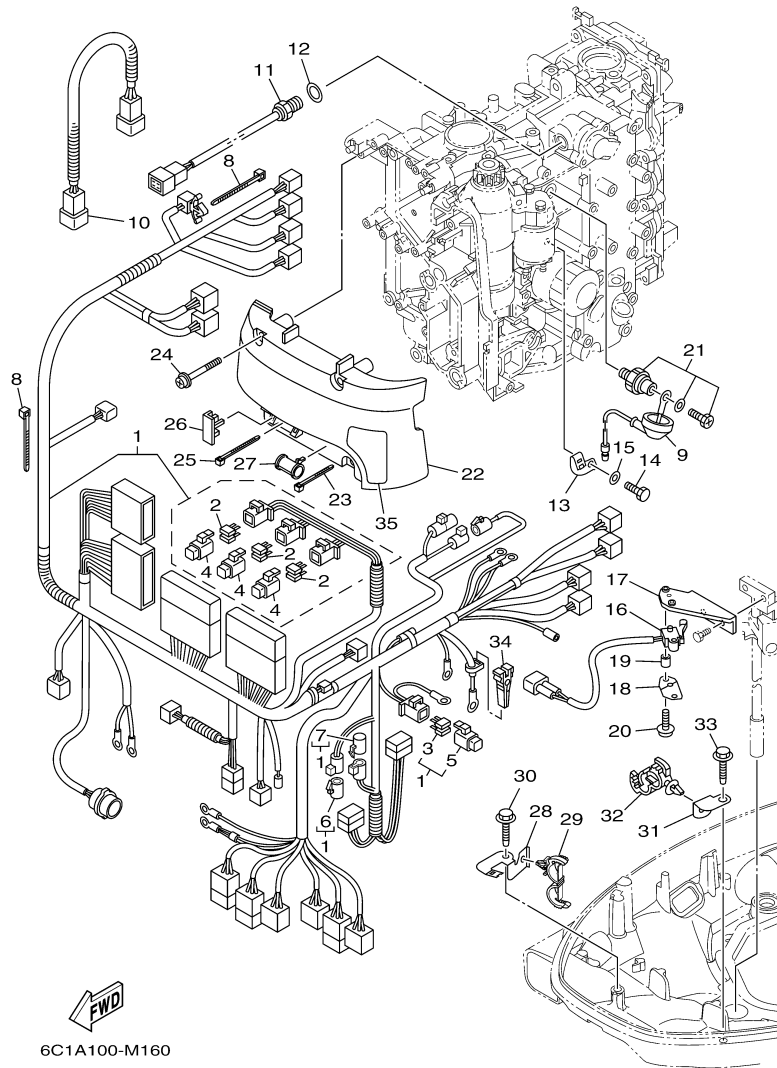

T60LB 0113 / ELECTRICAL 3

©2014 Yamaha Motor Corporation, U.S.A. All rights reserved.

Part List

T60LB 0113 / ELECTRICAL 3

REF - NO	PART NUMBER	PART NAME	QUANTITY	REMARKS
1	6C5-82590-D0-00	WIRE HARNESS ASSY	1	FOR TILT LIMIT
2	67F-82151-00-00	.FUSE (20A)	6	
3	67F-82151-10-00	.FUSE (30A)	2	
4	67F-8215B-10-00	.CAP (YELLOW)	3	
5	67F-8215B-20-00	.CAP (GREEN)	1	
6	6DA-82582-00-00	.CAP 1 (FEMALE)	1	
7	6DA-82582-10-00	.CAP 1 (MALE)	1	
8	90465-13M11-00	CLAMP	2	
9	68V-81315-00-00	LEAD WIRE ASSY	1	
10	6C5-82553-00-00	EXTENSION, WIRE LEAD	1	
11	6CJ-85790-00-00	THERMOSENSOR ASSY	1	
12	90430-14115-00	.GASKET	1	
13	6C5-82388-10-00	PLATE	1	
14	97095-06014-00	BOLT	1	
15	92995-06600-00	WASHER	1	
16	60V-8259F-00-00	SWITCH ASSY	1	
17	6CJ-82554-00-00	STAY, NEUTRAL SWITCH	1	
18	61A-82588-01-00	PLATE	1	
19	90387-04001-00	COLLAR	1	
20	97985-04116-00	SCREW, WITH WASHER	2	
21	64J-82504-00-00	OIL PRESSURE SWITCH ASSY	1	
22	6C5-81942-00-00	COVER	1	
23	90465-13M39-00	CLAMP	1	
24	90159-06M14-00	SCREW, WITH WASHER	4	
25	90465-13M24-00	CLAMP	1	
26	6C5-82176-00-00	DAMPER	2	
27	6C5-8252R-00-00	DAMPER	1	
28	6BG-42811-01-00	STAY	1	
29	90464-18205-00	CLAMP	1	
30	90109-06M86-00	BOLT	1	
31	63P-42756-00-00	STAY, CLAMP	1	
32	90464-12183-00	CLAMP	1	
33	90109-06M86-00	BOLT	1	
34	67F-2812A-00-00	.PULLER, FUSE	1	
35	6C5-81919-00-00	GRAPHIC, REGULATOR	1