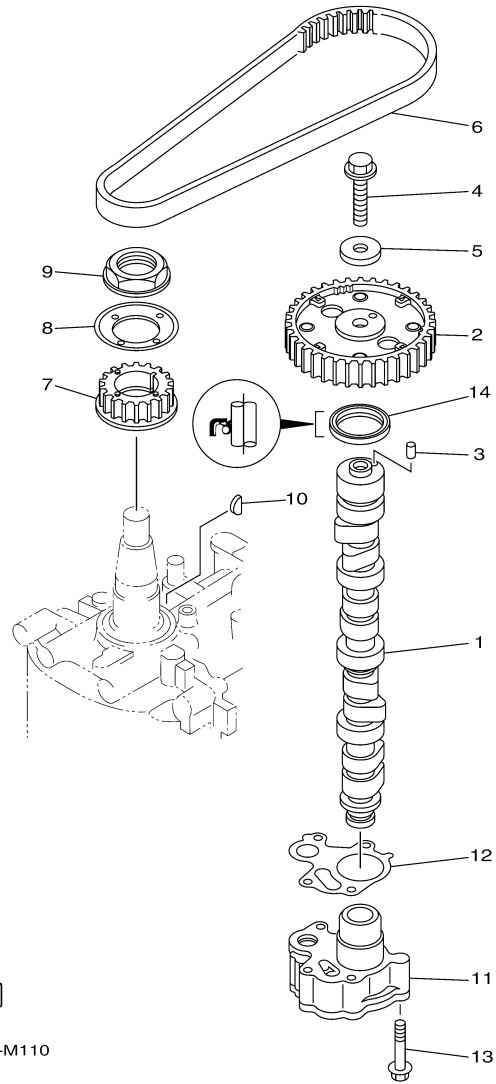

T60LB 0113 / OIL PUMP

6C1A100-M110

Part List

T60LB 0113 / OIL PUMP

REF - NO	PART NUMBER	PART NAME	QUANTITY	REMARKS
1	6C5-12171-00-00	CAMSHAFT 1	1	
2	6C5-11537-10-00	GEAR, DRIVEN	1	
3	93605-17002-00	PIN, DOWEL	1	
4	95817-10035-00	BOLT, FLANGE	1	
5	90201-10144-00	WASHER, PLATE	1	
6	6C5-46241-00-00	BELT	1	
7	6C5-11536-00-00	GEAR, DRIVE	1	
8	62Y-11557-00-00	WASHER 1	1	
9	90179-35001-00	NUT	1	
10	90280-03M01-00	.KEY, WOODRUFF	1	
11	6C5-13300-01-00	OIL PUMP ASSY	1	
12	6C5-13329-00-00	.GASKET, PUMP COVER	1	
13	90119-06025-00	BOLT, WITH WASHER	4	
14	93102-37M40-00	.OIL SEAL	1