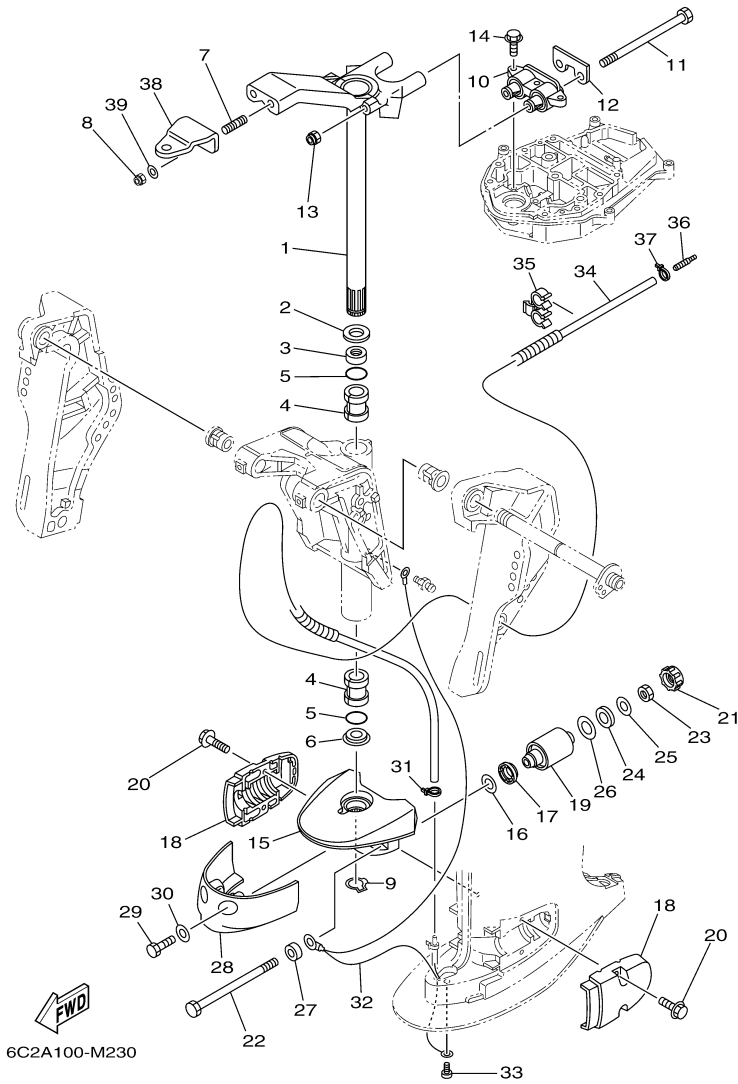

T60LB 0113 / BRACKET 2

©2014 Yamaha Motor Corporation, U.S.A. All rights reserved.

Part List

T60LB 0113 / BRACKET 2

REF - NO	PART NUMBER	PART NAME	QUANTITY	REMARKS
1	69W-42510-01-8D	STEERING BRACKET ASSY	1	
2	90201-30M00-00	WASHER, PLATE	1	
3	90386-30M78-00	BUSH	1	
4	90386-30M77-00	BUSH	2	
5	93210-29M94-00	O-RING	2	
6	90386-30M60-00	BUSH	1	
7	90116-10038-00	BOLT, STUD	2	
8	90185-10051-00	NUT, SELF-LOCKING	2	
9	93410-28M06-00	CIRCLIP	1	
10	64J-44514-00-00	MOUNT DAMPER, UPPER SIDE	1	
11	90101-08M15-00	BOLT	2	
12	69W-44526-01-00	PLATE	1	
13	90185-08045-00	NUT, SELF-LOCKING	2	
14	97575-08530-00	BOLT, WITH WASHER	3	
15	69W-44551-00-8D	HOUSING, LOWER MOUNT RUBBER 1	1	
16	90201-12M16-00	WASHER, PLATE	2	
17	6C5-43885-00-00	GROMMET	2	
18	6C5-44552-00-8D	HOUSING, LOWER MOUNT RUBBER 2	2	
19	69W-44555-00-94	MOUNT DAMPER, LOWER SIDE	2	
20	97575-08530-00	BOLT, WITH WASHER	4	
21	6C5-44575-00-00	DAMPER, LOWER MOUNT RUBBER	2	
22	90109-12MA3-00	BOLT	2	
23	95380-12700-00	NUT	2	
24	90202-21100-00	WASHER, PLATE	2	
25	90201-13M19-00	WASHER, PLATE	2	
26	90201-22M05-00	WASHER, PLATE	2	
27	90387-12057-00	COLLAR	2	
28	67C-44553-00-8D	COVER, LOWER MOUNT	1	
29	97095-08020-00	BOLT	2	
30	92995-08600-00	WASHER	2	
31	90465-11M10-00	CLAMP	1	
32	67C-82127-10-00	WIRE, LEAD 2	1	
33	97885-06008-00	SCREW, PAN HEAD	1	
34	6CJ-44385-00-00	HOSE, WATER 1	1	
35	90464-10006-00	CLAMP	1	
36	6E5-83558-00-00	END, NIPPLE	1	
37	90465-11M10-00	CLAMP	1	
38	65W-48511-01-00	HOOK, STEERING	1	
39	90201-10049-00	WASHER, PLATE	2