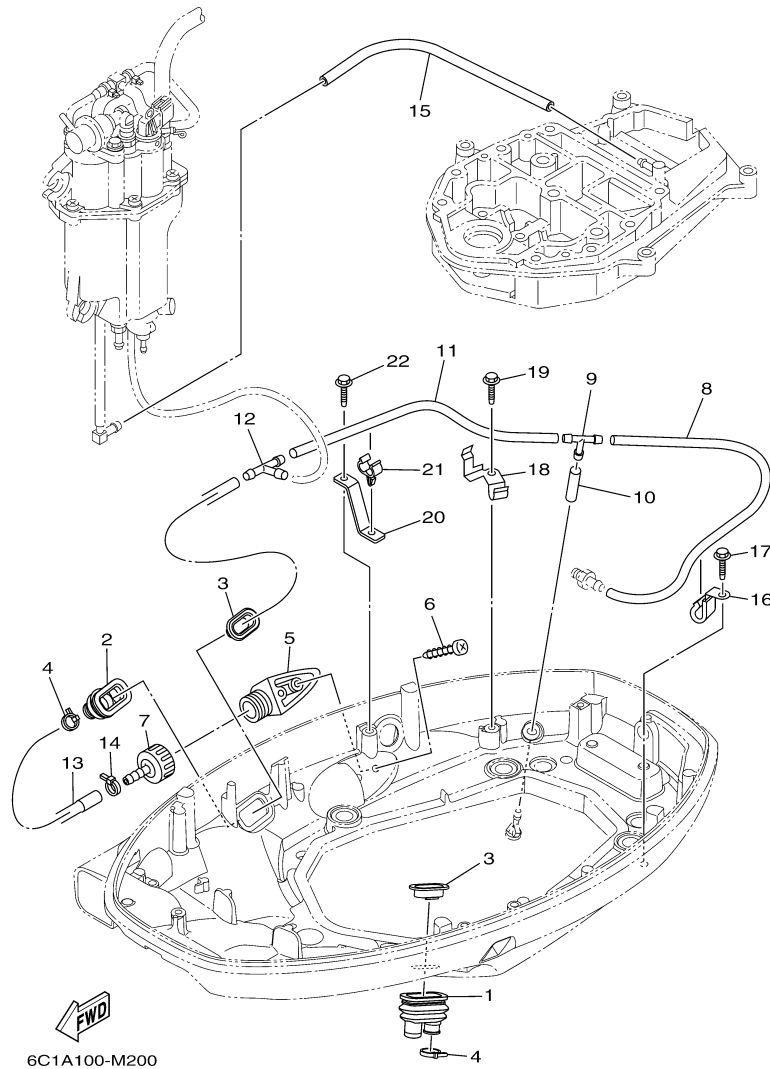

T60LB 0113 / BOTTOM COWLING 2

©2014 Yamaha Motor Corporation, U.S.A. All rights reserved.

Part List

T60LB 0113 / BOTTOM COWLING 2

REF - NO	PART NUMBER	PART NAME	QUANTITY	REMARKS
1	6H1-42726-30-00	GROMMET	1	
2	6BG-42724-00-00	GROMMET	1	
3	6BG-42384-00-00	SEAL, CAP	2	
4	90465-11M10-00	CLAMP	2	
5	6AW-12572-00-00	ADAPTER	1	
6	97780-60520-00	SCREW, TAPPING	2	
7	6R3-12580-00-00	JOINT ASSY	1	
8	90445-09036-00	HOSE (L400)	1	
9	688-24378-00-00	PIPE, JOINT 3	1	
10	90445-09220-00	HOSE (L30)	1	
11	90445-096H2-00	HOSE (L280)	1	
12	688-24378-00-00	PIPE, JOINT 3	1	
13	6BG-12481-00-00	PIPE 1	1	
14	90465-11M10-00	CLAMP	1	
15	90445-09304-00	HOSE (L310)	1	
16	90462-08067-00	CLAMP	1	
17	90109-06M86-00	BOLT	1	
18	6BG-24136-01-00	CLAMP 2	1	
19	90109-06M86-00	BOLT	1	
20	6CJ-24135-00-00	CLAMP 1	1	
21	90464-09130-00	CLAMP	1	
22	90109-06M86-00	BOLT	1