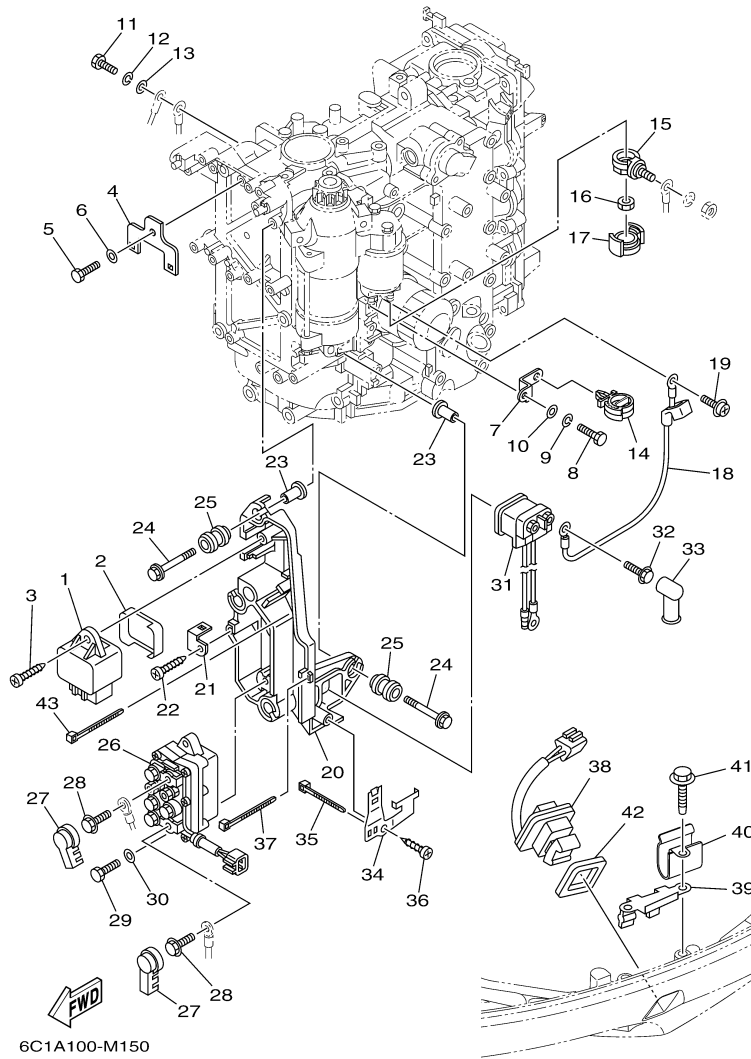

T60LB 0113 / ELECTRICAL 2

©2014 Yamaha Motor Corporation, U.S.A. All rights reserved.

Part List

T60LB 0113 / ELECTRICAL 2

REF - NO	PART NUMBER	PART NAME	QUANTITY	REMARKS
1	60E-81950-00-00	RELAY ASSY	1	
2	6C5-81336-00-00	GROMMET	1	
3	97780-60620-00	SCREW, TAPPING	1	
4	6C5-8257V-00-00	PLATE, CONNECTOR	1	
5	97095-06014-00	BOLT	1	
6	92995-06600-00	WASHER	1	
7	6C5-85525-10-00	PLATE	1	
8	97095-06020-00	BOLT	3	
9	92995-06100-00	WASHER, SPRING	3	
10	92995-06600-00	WASHER	3	
11	97095-06020-00	BOLT	1	
12	92995-06100-00	WASHER, SPRING	1	
13	92995-06600-00	WASHER	1	
14	90464-12183-00	CLAMP	1	
15	60V-81925-00-00	TERMINAL	1	
16	90179-08003-00	NUT	1	
17	68F-82582-00-00	COVER, WIRE HARNESS	1	
18	6C5-81815-00-00	CORD, STARTER MOTOR	1	
19	90159-04005-00	SCREW, WITH WASHER	1	
20	6C5-81948-00-00	BRACKET	1	
21	6C5-85548-00-00	HOLDER	1	
22	97780-60620-00	SCREW, TAPPING	1	
23	90387-06119-00	COLLAR	4	
24	90119-06M59-00	BOLT, WITH WASHER	4	
25	6A0-82317-00-00	DAMPER, IGNITION COIL	4	
26	63P-81950-00-00	RELAY ASSY	1	
27	6P2-8183X-00-00	CAP, TERMINAL	2	
28	97595-06610-00	BOLT, WITH WASHER	2	
29	97095-06020-00	BOLT	2	
30	92995-06600-00	WASHER	2	
31	68V-8194A-00-00	RELAY	1	
32	97595-06610-00	BOLT, WITH WASHER	2	
33	6G5-82119-00-00	COVER, LEAD WIRE	2	
34	6C5-81953-00-00	STAY, RELAY	1	
35	90465-11M10-00	CLAMP	1	
36	97780-60620-00	SCREW, TAPPING	1	
37	90465-13M97-00	CLAMP	1	
38	69J-82563-00-00	TRIM & TILT SWITCH ASSY	1	
39	6BG-83614-00-00	BRACKET	1	
40	90465-08M89-00	CLAMP	1	
41	90109-06M86-00	BOLT	2	
42	69J-82587-00-00	GASKET	1	
43	90465-13M97-00	CLAMP	2