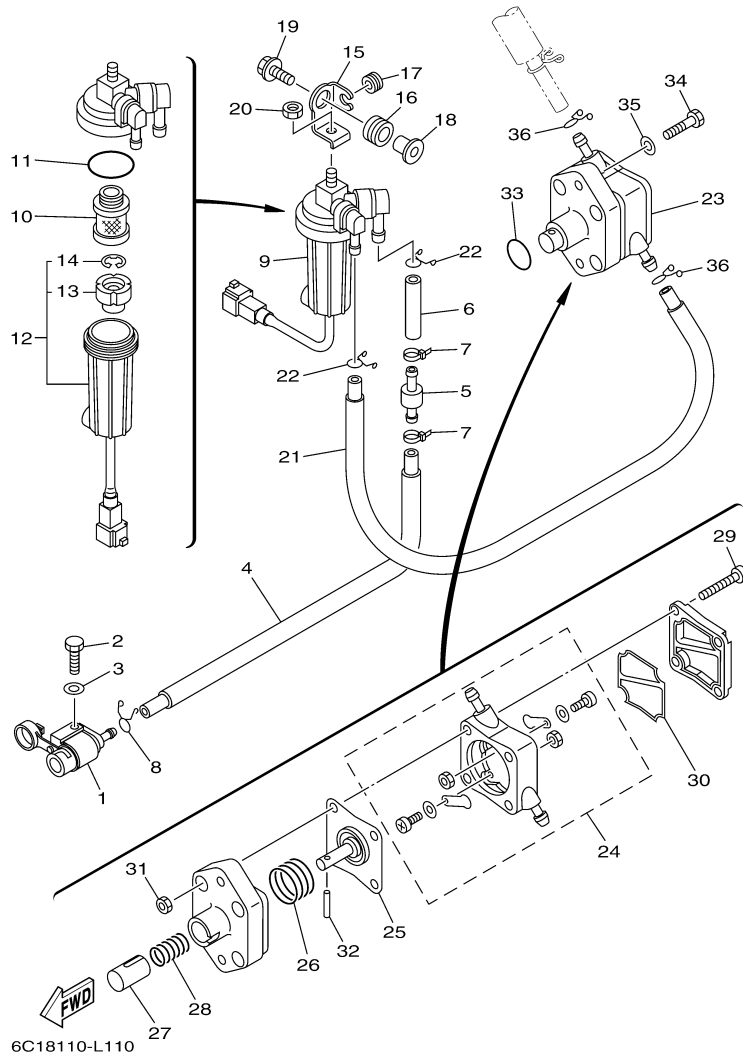

T60LA_0112 / OIL PUMP

©2014 Yamaha Motor Corporation, U.S.A. All rights reserved.

Part List

T60LA_0112 / OIL PUMP

REF - NO	PART NUMBER	PART NAME	QUANTITY	REMARKS
1	6C5-12171-00-00	CAMSHAFT 1	1	
2	6C5-11537-00-00	GEAR, DRIVEN	1	
3	93605-17002-00	PIN, DOWEL	1	
4	95817-10035-00	BOLT, FLANGE	1	
5	90201-10144-00	WASHER, PLATE	1	
6	6C5-46241-00-00	BELT	1	
7	6C5-11536-00-00	GEAR, DRIVE	1	
8	62Y-11557-00-00	WASHER 1	1	
9	90179-35001-00	NUT	1	
10	90280-03M01-00	.KEY, WOODRUFF	1	
11	6C5-13300-01-00	OIL PUMP ASSY	1	
12	6C5-13329-00-00	.GASKET, PUMP COVER	1	
13	90119-06025-00	BOLT, WITH WASHER	4	
14	93102-37M40-00	.OIL SEAL	1	

T60LA_0112 / FUEL

©2014 Yamaha Motor Corporation, U.S.A. All rights reserved.

Part List

T60LA_0112 / FUEL

REF - NO	PART NUMBER	PART NAME	QUANTITY	REMARKS
1	6YL-24304-00-00	FUEL PIPE JOINT COMP. 1	1	
2	97095-06025-00	BOLT	1	
3	92995-06600-00	WASHER	1	
4	6C5-24313-00-00	PIPE 3	1	
5	67F-24377-00-00	PIPE, JOINT 2	1	
6	90445-13020-00	HOSE (L40)	1	
7	90465-11M10-00	CLAMP	2	
8	90467-09M17-00	CLIP	1	
9	6D8-24560-00-00	FILTER ASSY	1	
10	6D8-24563-00-00	.ELEMENT, FILTER	1	
11	6D8-24564-00-00	.GASKET	1	
12	6D8-24562-00-00	.CUP, FILTER	1	
13	6D8-24469-00-00	..FLOAT, WATER LEVEL	1	
14	6D8-24519-00-00	..CLIP	1	
15	6C5-24566-10-00	BRACKET, FILTER	1	
16	90480-16013-00	GROMMET	1	
17	90480-10M58-00	GROMMET	1	
18	90387-08095-00	COLLAR	1	
19	90119-08148-00	BOLT, WITH WASHER	1	
20	95380-08600-00	NUT	1	
21	6C5-24311-00-00	PIPE, FUEL 1	1	
22	90467-10M04-00	CLIP	2	
23	6C5-24410-00-00	FUEL PUMP ASSY	1	
24	6C5-24415-00-00	.BODY 4	1	
25	62Y-24411-02-00	.DIAPHRAGM	1	
26	62Y-24423-00-00	.SPRING, DIAPHRAGM	1	
27	62Y-13131-00-00	.PLUNGER	1	
28	62Y-24454-00-00	.SPRING	1	
29	62Y-24444-01-00	.SCREW	4	
30	6C5-24471-00-00	.DIAPHRAGM	1	
31	95380-05600-00	.NUT	4	
32	62Y-24374-01-00	.PIN	1	
33	93210-24M79-00	.O-RING	1	
34	97095-06030-00	BOLT	2	
35	92995-06600-00	WASHER	2	
36	90467-10M04-00	CLIP	2	