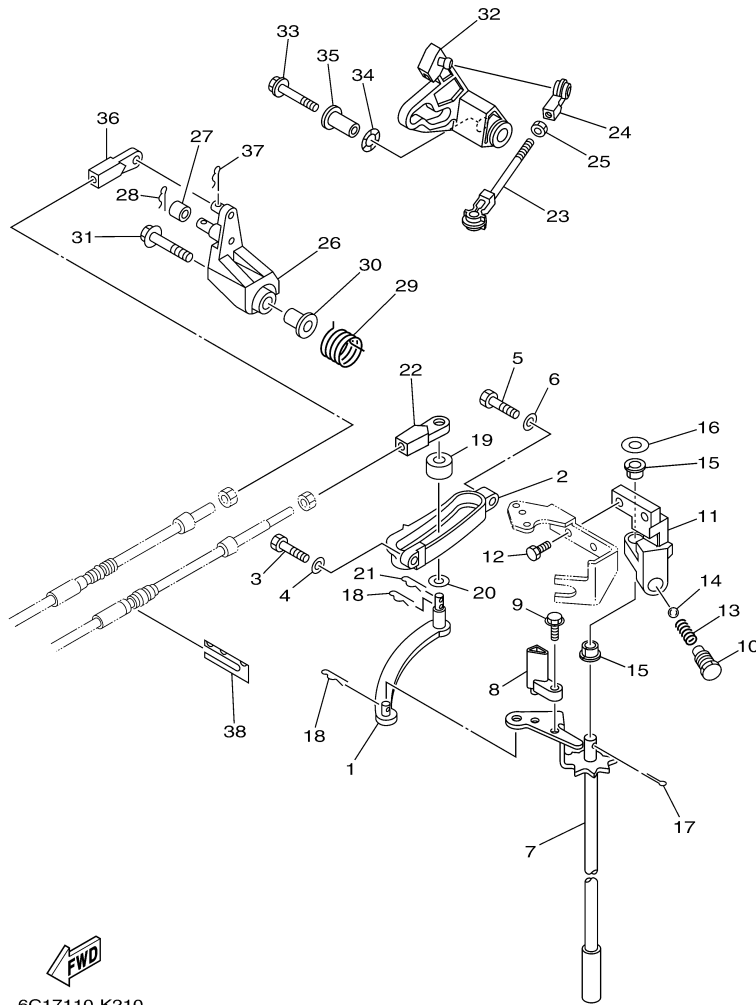

T60LA_0112 / CONTROL

6C17110-K210

©2014 Yamaha Motor Corporation, U.S.A. All rights reserved.

Part List

T60LA_0112 / CONTROL

REF - NO	PART NUMBER	PART NAME	QUANTITY	REMARKS
1	69W-44121-00-00	LEVER, SHIFT ROD	1	
2	62Y-44117-01-94	BRACKET	1	
3	97095-06020-00	BOLT	1	
4	92995-06600-00	WASHER	1	
5	97095-06025-00	BOLT	1	
6	92995-06600-00	WASHER	1	
7	6C5-44120-01-00	HANDLE GEAR SHIFT ASSY	1	L(20.7")
8	6C5-44122-00-00	BUSHING, SHIFT ROD LEVER	1	
9	97595-05514-00	..BOLT, WITH WASHER	1	
10	62Y-42715-01-00	BUSHING	1	
11	62Y-44118-00-94	BRACKET	1	
12	90101-06054-00	BOLT	2	
13	90501-12082-00	SPRING, COMPRESSION	1	
14	93501-04M02-00	BALL	1	
15	90386-90M90-00	BUSH	2	
16	90201-10M20-00	.WASHER, PLATE	1	
17	91490-20015-00	PIN. COTTER	1	
18	90468-18008-00	CLIP	2	
19	688-44122-00-00	BUSHING, SHIFT ROD LEVER	1	
20	90202-07M07-00	WASHER, PLATE	1	
21	90468-18008-00	CLIP	1	
22	69W-48344-00-00	CABLE END, REMOTE CONTROL	1	
23	688-41211-01-00	LINK, ACCEL.	1	
24	6H4-41237-00-00	JOINT, LINK	1	
25	95380-05700-00	NUT	1	
26	62Y-42154-00-00	LEVER, THROTTLE CONTROL	1	
27	6C5-42171-00-00	BUSHING	1	
28	91490-16010-00	PIN. COTTER	1	
29	62Y-44135-00-00	SPRING	1	
30	90387-06M45-00	COLLAR	1	
31	90119-06106-00	BOLT, WITH WASHER	1	
32	6C5-42335-00-00	LEVER, ACCEL. CONTROL	1	
33	95895-06035-00	BOLT, FLANGE	1	
34	90206-10M04-00	WASHER, WAVE	1	
35	90387-06M82-00	COLLAR	1	
36	69W-48344-00-00	CABLE END, REMOTE CONTROL	1	
37	90468-18008-00	CLIP	1	
38	62Y-48538-00-00	CLAMP, CABLE 1	1	

Part Notes

T60LA_0112 / CONTROL

PART NUMBER		NOTE TEXT
90468-18008-00		OEM: This part number is among the Top 100 Most Popular Marine Maintenance Parts as of March 2014.
90468-18008-00		OEM: This part number is among the Top 100 Most Popular Marine Maintenance Parts as of March 2014.
90468-18008-00		OEM: This part number is among the Top 100 Most Popular Marine Maintenance Parts as of March 2014.

©2014 Yamaha Motor Corporation, U.S.A. All rights reserved.