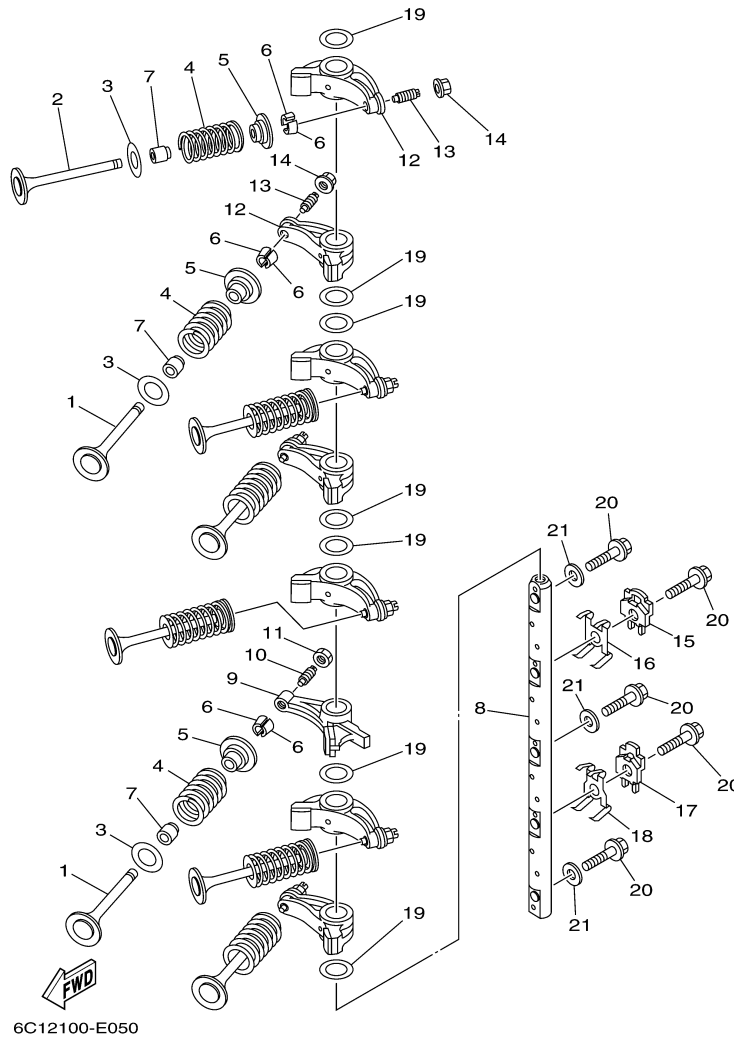

T60LA_0112 / VALVE

©2014 Yamaha Motor Corporation, U.S.A. All rights reserved.

Part List

T60LA_0112 / VALVE

REF - NO	PART NUMBER	PART NAME	QUANTITY	REMARKS
1	69W-12111-00-00	VALVE, INTAKE	4	
2	69W-12121-00-00	VALVE, EXHAUST	4	
3	62Y-12116-00-00	SEAT, VALVE SPRING	8	
4	51Y-12114-00-00	SPRING, VALVE OUTER	8	
5	30X-12117-00-00	RETAINER, VALVE SPRING	8	
6	30X-12118-00-00	LOCK, VALVE SPRING RETAINER	16	
7	51Y-12119-00-00	SEAL, VALVE STEM	8	
8	6C5-12146-00-00	SHAFT, ROCKER	1	
9	62Y-12151-00-00	ARM, VALVE ROCKER	1	
10	64J-12159-00-00	SCREW, VALVE ADJUSTING	1	
11	62Y-12158-00-00	NUT, LOCK	1	
12	6C5-12151-00-00	ARM, VALVE ROCKER	7	
13	6C5-12159-00-00	SCREW, VALVE ADJUSTING	7	
14	6C5-12158-00-00	NUT, LOCK	7	
15	6C5-12231-00-00	GUIDE, STOPPER 1	1	
16	6C5-12233-00-00	PLATE, GUIDE STOPPER 1	1	
17	6C5-12241-00-00	GUIDE, STOPPER 2	1	
18	6C5-12243-00-00	PLATE, GUIDE STOPPER 2	1	
19	90201-16014-00	WASHER, PLATE	7	
20	90105-08060-00	BOLT, FLANGE	5	
21	92990-08200-00	WASHER, PLAIN	3