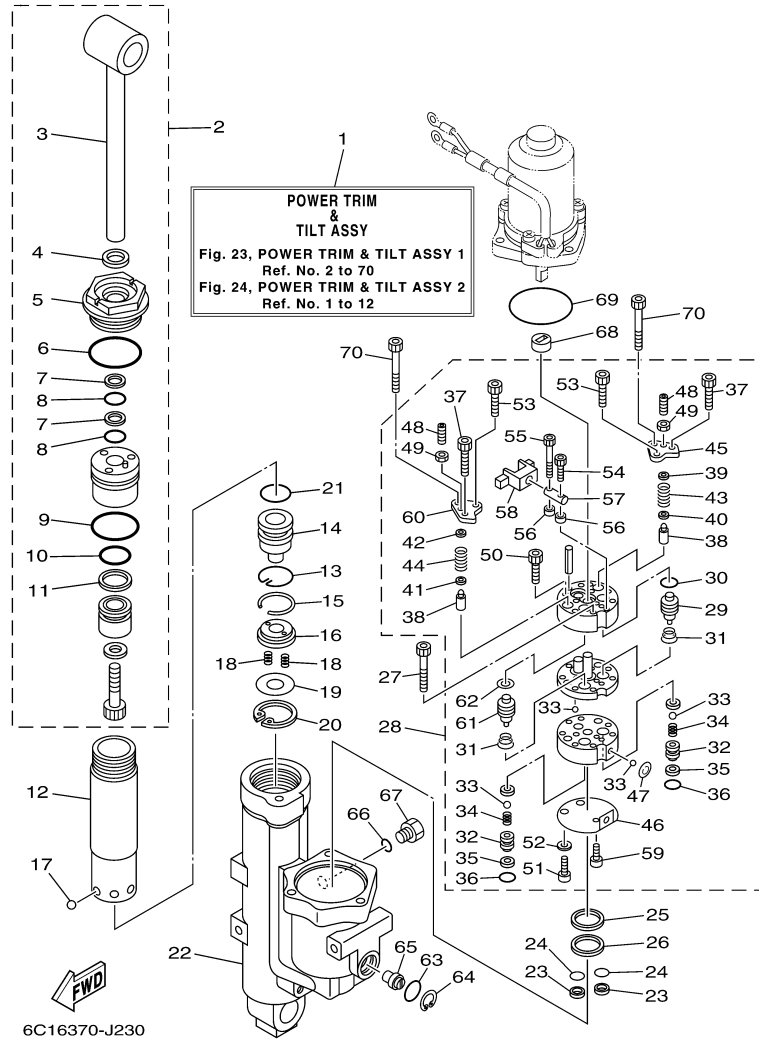

T60LA_0112 / POWER TRIM TILT ASSY 1

©2014 Yamaha Motor Corporation, U.S.A. All rights reserved.

Part List

T60LA_0112 / POWER TRIM TILT ASSY 1

REF - NO	PART NUMBER	PART NAME	QUANTITY	REMARKS
1	6C5-43800-01-8D	POWER TRIM & TILT ASSY	1	
2	6C5-43810-00-00	TILT PISTON SUB ASSY	1	
3	6C5-43801-00-00	.ROD	1	
4	62Y-43822-00-00	.SEAL, TRIM DUST	1	
5	6C5-43821-00-00	.SCREW, TRIM CYLINDER END	1	
6	62Y-43863-00-00	.O-RING	1	
7	62X-43872-00-00	.RING, BACK UP	2	
8	6C5-43863-00-00	.O-RING	2	
9	6C5-43862-00-00	.O-RING	1	
10	6C5-43861-00-00	.O-RING	1	
11	6C5-43871-00-00	.RING, BACK UP	1	
12	6C5-22471-00-00	CYLINDER, SHOCK ABSORBER	1	
13	6C5-43875-00-00	RING, SNAP	1	
14	6C5-4381B-00-00	FREE PISTON SUB ASSY	1	
15	93450-32116-00	CIRCLIP	1	
16	6C5-43899-00-00	PLATE STOPPER	1	
17	93503-16003-00	BALL	6	
18	62X-4384H-00-00	SPRING	2	
19	6C5-22435-00-00	PLATE, VALVE 2	1	
20	99009-32500-00	CIRCLIP	1	
21	6C5-43861-00-00	O-RING	1	
22	6C5-4380K-00-00	CYLINDER, TILT SUB ASSY	1	
23	6C5-43817-10-00	FILTER 2	2	
24	69J-4389J-00-00	.O-RING	2	
25	6C5-43816-00-00	FILTER 1	1	
26	6C5-4380G-00-00	PLATE	1	
27	91318-05045-00	BOLT	2	
28	6C5-43830-00-00	GEAR PUMP ASSY	1	
29	6C6-43841-00-00	.PISTON, SHUTTLE	1	
30	6H1-43883-00-00	.O-RING	1	
31	6C6-43894-00-00	.SPRING, SHUTTLE RETURN	2	
32	6C6-4382E-00-00	.ADAPTOR 2	2	
33	93505-32038-00	.BALL	6	
34	6C6-43853-00-00	.SPRING, MAIN VALVE	2	
35	6C6-4387G-00-00	.WASHER	2	
36	69J-4389J-00-00	.O-RING	2	
37	91318-05030-00	.BOLT	2	
38	6C5-43851-00-00	.SEAT, RELIEF VALVE	2	
39	6C5-4381K-00-00	.HOLDER	1	
40	6C5-43893-00-00	.WASHER	1	
41	6C6-43893-00-00	.WASHER	1	
42	6C6-4381K-00-00	.HOLDER	1	
43	6C5-43855-00-00	.SPRING, UP RELIEF	1	
44	6C5-43856-00-00	.SPRING, DOWN RELIEF	1	
45	6C5-4382K-00-00	.CAP, RELIEF VALVE	1	
46	6C5-43895-00-00	.SEAT, RELIEF VALVE	1	
47	6C5-43854-00-00	.SPRING, MANUAL RELEASE	1	
48	92A08-03110-00	.SCREW SET	2	
49	95302-03600-00	.NUT	2	
50	91318-05025-00	.BOLT	2	
51	6C6-43878-00-00	.BOLT, SOCKET	2	
52	62Y-4387G-00-00	.WASHER	2