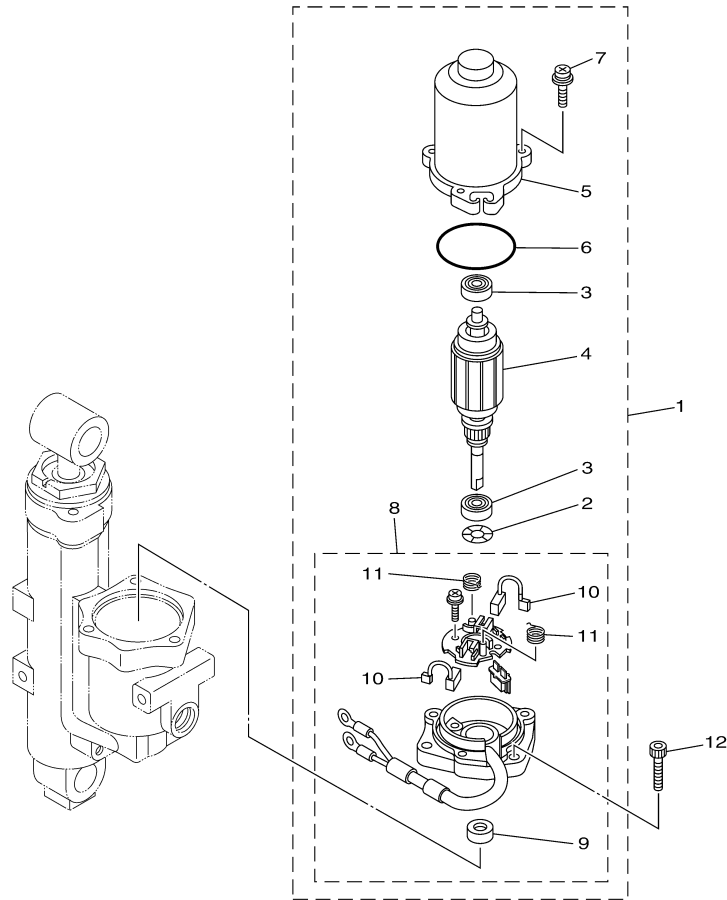

T60LA_0112 / POWER TRIM TILT ASSY 2

6C11010D2801

©2014 Yamaha Motor Corporation, U.S.A. All rights reserved.

Part List

T60LA_0112 / POWER TRIM TILT ASSY 2

REF - NO	PART NUMBER	PART NAME	QUANTITY	REMARKS
1	6C5-43880-01-00	MOTOR ASSY	1	
2	90206-08N51-00	.WASHER, WAVE	1	
3	93399-999T8-00	.BEARING	2	
4	6C5-43805-00-00	.ARMATURE ASSY	1	
5	6C5-43804-01-00	.STATOR ASSY	1	
6	6C5-43869-00-00	.O-RING	1	
7	6C5-43879-00-00	.SCREW, WITH WASHER	3	
8	6C5-43881-01-00	.FRAME, END	1	WITH CIRCUIT BREAKER
9	6C5-43882-00-00	..OIL SEAL	1	
10	6C5-43891-00-00	..BRUSH 1	2	
11	6C5-4386K-00-00	..SPRING, BRUSH	2	
12	62X-43888-00-00	BOLT, SOCKET	3