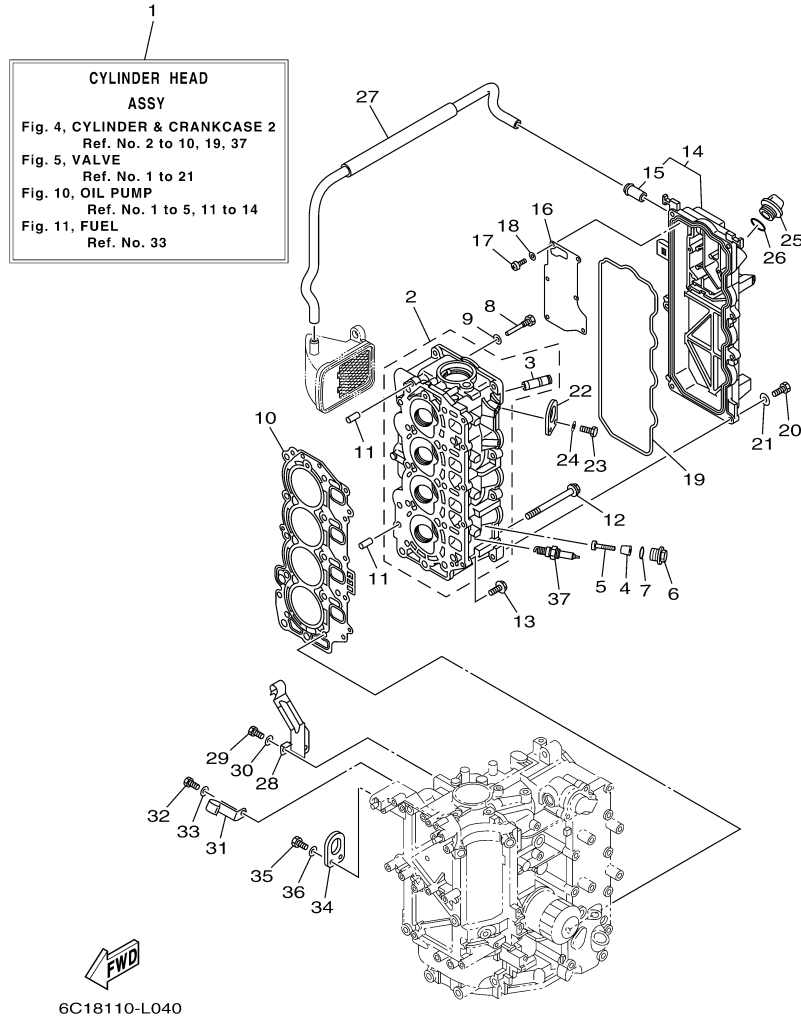

T60LA_0112 / CYLINDER CRANKCASE 2

©2014 Yamaha Motor Corporation, U.S.A. All rights reserved.

Part List

T60LA_0112 / CYLINDER CRANKCASE 2

REF - NO	PART NUMBER	PART NAME	QUANTITY	REMARKS
1	6C5-W009A-12-9S	CYLINDER HEAD COMPLETE	1	
2	6C5-11111-01-9S	HEAD, CYLINDER 1	1	
3	62Y-11133-30-00	.GUIDE, VALVE 1	8	
4	6G8-11325-00-00	ANODE	4	
5	97880-05025-00	SCREW, PAN HEAD	4	
6	6G8-11197-01-00	PLUG, BLIND	4	
7	93210-13M63-00	.O-RING	4	
8	90109-06M65-00	BOLT	1	
9	90430-06014-00	.GASKET	1	
10	6C5-11181-01-00	.GASKET, CYLINDER HEAD 1	1	
11	99530-08012-00	PIN, DOWEL	2	
12	90105-09005-00	BOLT, FLANGE	10	
13	90119-06MA3-00	BOLT, WITH WASHER	5	
14	6C5-11191-01-9S	COVER, CYLINDER HEAD 1	1	
15	62Y-14485-00-00	.PIPE, JOINT	1	
16	6C5-11168-00-00	COVER, BREATHER	1	
17	98507-04010-00	SCREW, PAN HEAD	6	
18	92907-04600-00	WASHER	6	
19	62Y-11356-00-00	.SEAL, CYLINDER 2	1	
20	97095-06020-00	BOLT	7	
21	92995-06600-00	WASHER	7	
22	62Y-11119-00-00	HANGER, ENGINE	1	
23	97095-06020-00	BOLT	2	
24	92995-06600-00	WASHER	2	
25	6G8-15363-00-00	PLUG, OIL	1	
26	93210-24M79-00	.O-RING	1	
27	6C5-1531A-01-00	HOSE, BREATHER 1	1	
28	6C5-15378-00-00	HOLDER	1	
29	97095-06014-00	BOLT	1	
30	92995-06600-00	WASHER	1	
31	6C5-15378-11-00	HOLDER	1	
32	97095-06014-00	BOLT	1	
33	92995-06600-00	WASHER	1	
34	62Y-11119-00-00	HANGER, ENGINE	1	
35	97095-06020-00	BOLT	2	
36	92995-06600-00	WASHER	2	
37	DPR-6EB90-00-00	PLUG, SPARK (NGK DPR6EB)	4