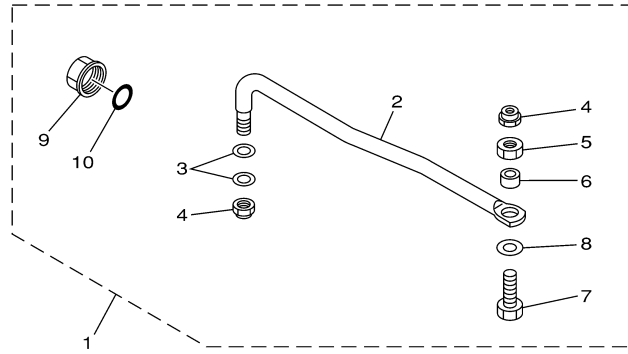

T60LA_0112 / STEERING GUIDE

65W0010-8210

Part List

T60LA_0112 / STEERING GUIDE

REF - NO	PART NUMBER	PART NAME	QUANTITY	REMARKS
1	65W-61350-00-00	STEERING GUIDE ATTACHMENT KIT	1	AP
2	65W-61351-00-00	.ROD, STEERING LINK	1	
3	90201-10M20-00	.WASHER, PLATE	2	
4	90185-09M01-00	.NUT, SELF-LOCKING	2	
5	90170-09M03-00	.NUT	1	
6	90387-10M42-00	.COLLAR	1	
7	90101-09M01-00	.BOLT	1	
8	90201-10M63-00	.WASHER, PLATE	1	
9	6E5-43145-01-00	.CAP, CLAMP BRACKET	1	
10	93210-16275-00	.O-RING	1