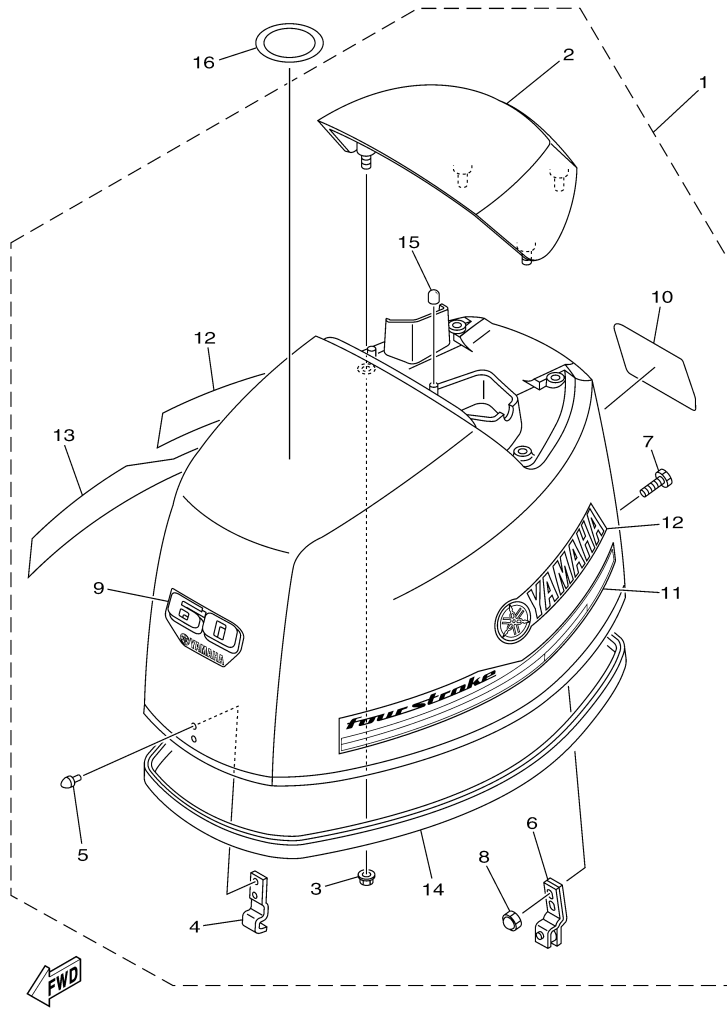

T60LA_0112 / TOP COWLING

6C59100-L010

©2014 Yamaha Motor Corporation, U.S.A. All rights reserved.

Part List

T60LA_0112 / TOP COWLING

REF - NO	PART NUMBER	PART NAME	QUANTITY	REMARKS
1	6C6-42610-20-00	TOP COWLING ASSY	1	
2	67C-42613-00-8D	.MOLDING, AIR DUCT	1	
3	90179-06029-00	.NUT	4	
4	6C5-42651-00-00	.HOOK	1	
5	90266-06M02-00	.RIVET	2	
6	67C-42652-02-00	.HOOK	1	
7	90109-06047-00	.BOLT	2	
8	90185-06M05-00	.NUT, SELF-LOCKING	2	
9	6C5-42677-10-00	.GRAPHIC, FRONT	1	
10	6C6-42678-20-00	.GRAPHIC, REAR	1	
11	61S-42675-00-00	.GRAPHIC, SIDE 1	1	
12	61S-42681-00-00	.MARK, COWLING	2	
13	61S-42676-00-00	.GRAPHIC, SIDE 2	1	
14	6C5-42615-00-00	.SEAL	1	
15	69W-13448-00-00	.CAP	2	
16	67F-13434-20-00	LABEL, CAUTION	1