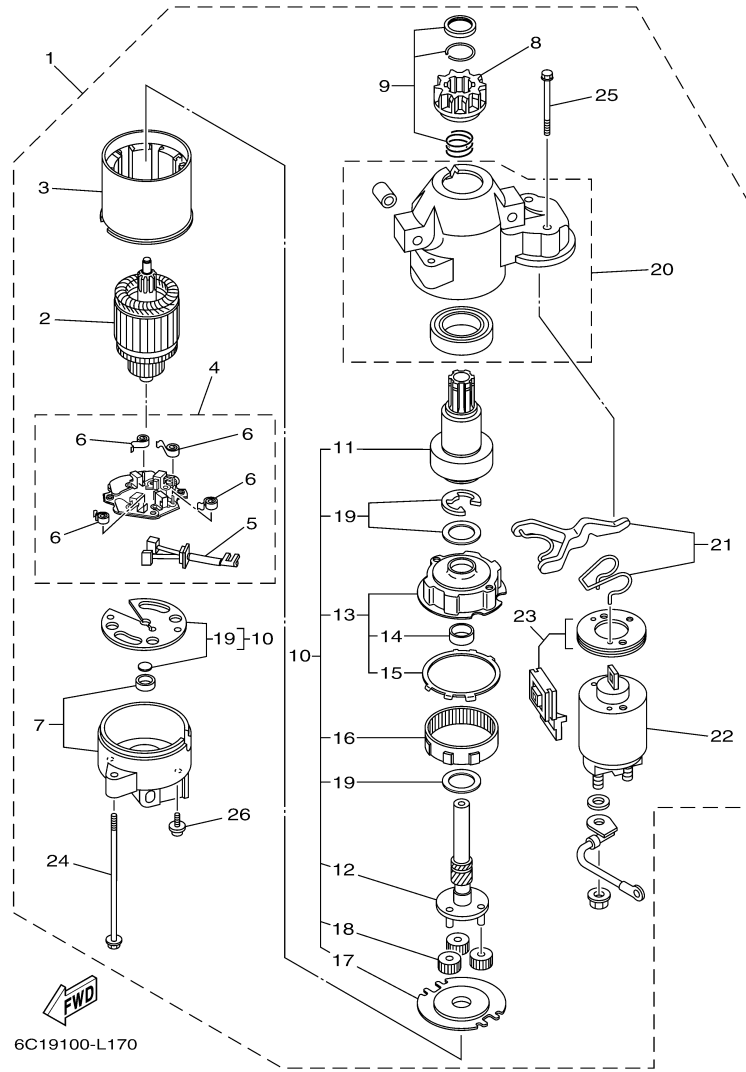

T60LA_0112 / STARTING MOTOR

©2014 Yamaha Motor Corporation, U.S.A. All rights reserved.

Part List

T60LA_0112 / STARTING MOTOR

REF - NO	PART NUMBER	PART NAME	QUANTITY	REMARKS
1	6CJ-81800-00-00	STARTING MOTOR ASSY	1	
2	67F-81850-00-00	.ARMATURE ASSY	1	
3	67F-81810-00-00	.STATOR ASSY	1	
4	69J-81840-00-00	.BRUSH HOLDER ASSY	1	
5	69J-81801-00-00	..BRUSH SET	1	
6	67F-81813-00-00	..SPRING, BRUSH	4	
7	68F-81820-00-00	.REAR BRACKET ASSY	1	
8	67F-81808-00-00	.PINION ASSY	1	
9	67F-81857-00-00	.PINION STOPPER SET	1	
10	67F-81807-00-00	.GEAR ASSY, STARTING MOTOR	1	
11	67F-81832-00-00	..CLUTCH, OVER RUN	1	
12	67F-81836-00-00	..SHAFT, PINION	1	
13	67F-81821-00-00	..BRACKET, CENTER 1	1	
14	67F-81841-00-00	...BEARING	1	
15	67F-8183R-00-00	...GASKET	1	
16	67F-81891-00-00	..GEAR, RING	1	WITH 67F-8183R-00
17	67F-81830-00-00	..BRACKET, CENTER 2	1	
18	60V-8183T-00-00	..GEAR, IDLER	3	
19	67F-81809-00-00	..WASHER KIT	1	
20	60X-81842-00-00	.COVER	1	
21	6C5-81839-00-00	.LEVER ASSY	1	
22	6C5-81941-00-00	.STARTER RELAY ASSY	1	
23	6C5-81869-00-00	.COVER, DUST	1	
24	6K7-81826-11-00	.BOLT	2	
25	69J-81828-00-00	.SCREW 2	2	
26	67F-81846-00-00	.SCREW	2