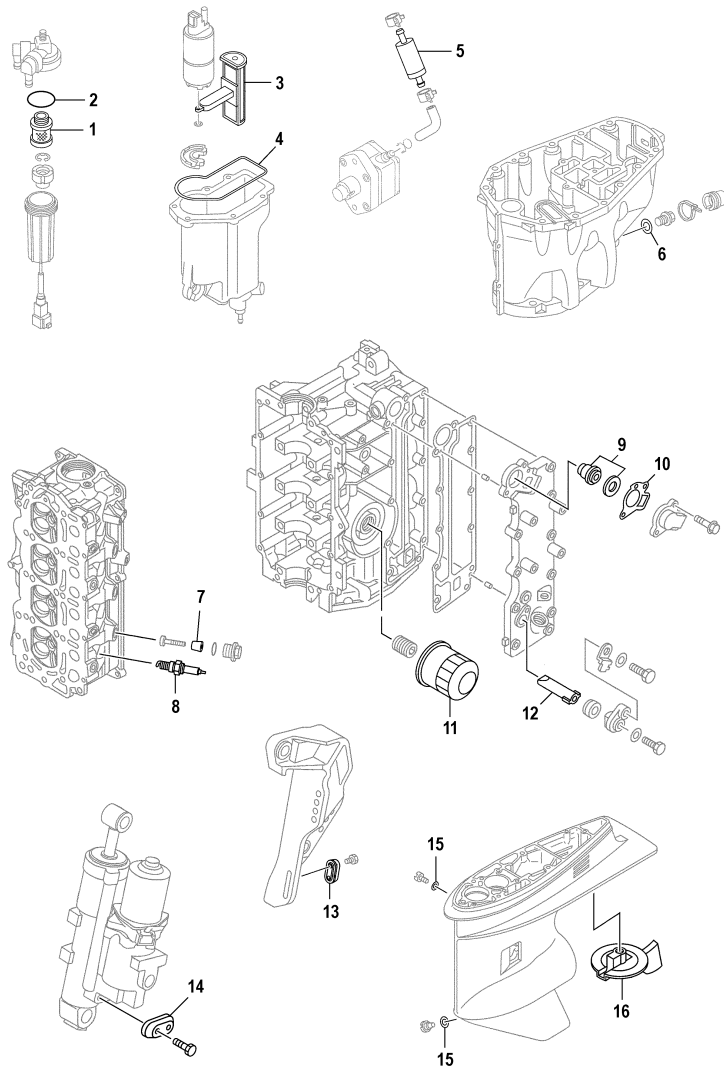

T60LA_0112 / SCHEDULED SERVICE PARTS

©2014 Yamaha Motor Corporation, U.S.A. All rights reserved.

Part List

T60LA_0112 / SCHEDULED SERVICE PARTS

REF - NO	PART NUMBER	PART NAME	QUANTITY	REMARKS
1	6D8-24563-00-00	.ELEMENT, FILTER	1	FUEL (REF # 10)
2	6D8-24564-00-00	.GASKET	1	FUEL (REF # 11)
3	6C5-13915-00-00	.FILTER	1	FUEL INJECTION PUMP 1 (REF # 19)
4	6C5-14984-00-00	GASKET, FLOAT CHAMBER	1	FUEL INJECTION PUMP 1 (REF # 23)
5	6C5-24251-00-00	STRAINER 1	1	FUEL INJECTION PUMP 2 (REF # 20)
6	90430-14M09-00	.GASKET	1	OIL PAN (REF # 7)
7	6G8-11325-00-00	ANODE	4	CYLINDER CRANKCASE 2 (REF # 4)
8	DPR-6EB90-00-00	PLUG, SPARK (NGK DPR6EB)	4	CYLINDER CRANKCASE 2 (REF # 37)
9	6G8-12411-03-00	THERMOSTAT	1	CYLINDER CRANKCASE 1 (REF # 12)
10	62Y-12414-00-00	.GASKET, COVER	1	CYLINDER CRANKCASE 1 (REF # 15)
11	5GH-13440-20-00	ELEMENT ASSY, OIL CLEANER	1	CYLINDER CRANKCASE 1 (REF # 30)
12	62Y-11325-00-00	ANODE	1	CYLINDER CRANKCASE 1 (REF # 18)
13	65W-45251-00-00	ANODE	2	BRACKET 1 (REF # 6 & 8)
14	65W-45251-00-00	ANODE	1	BRACKET 1 (REF # 25)
15	90430-08020-00	.GASKET	1	LOWER CASING DRIVE 1 (REF # 11)
16	67C-45371-00-00	TAB-TRIM	1	LOWER CASING DRIVE 2 (REF # 15)

©2014 Yamaha Motor Corporation, U.S.A. All rights reserved.

T60LA_0112 / TOP COWLING

6C59100-L010

©2014 Yamaha Motor Corporation, U.S.A. All rights reserved.

Part List

T60LA_0112 / TOP COWLING

REF - NO	PART NUMBER	PART NAME	QUANTITY	REMARKS
1	6C6-42610-20-00	TOP COWLING ASSY	1	
2	67C-42613-00-8D	.MOLDING, AIR DUCT	1	
3	90179-06029-00	.NUT	4	
4	6C5-42651-00-00	.HOOK	1	
5	90266-06M02-00	.RIVET	2	
6	67C-42652-02-00	.HOOK	1	
7	90109-06047-00	.BOLT	2	
8	90185-06M05-00	.NUT, SELF-LOCKING	2	
9	6C5-42677-10-00	.GRAPHIC, FRONT	1	
10	6C6-42678-20-00	.GRAPHIC, REAR	1	
11	61S-42675-00-00	.GRAPHIC, SIDE 1	1	
12	61S-42681-00-00	.MARK, COWLING	2	
13	61S-42676-00-00	.GRAPHIC, SIDE 2	1	
14	6C5-42615-00-00	.SEAL	1	
15	69W-13448-00-00	.CAP	2	
16	67F-13434-20-00	LABEL, CAUTION	1	