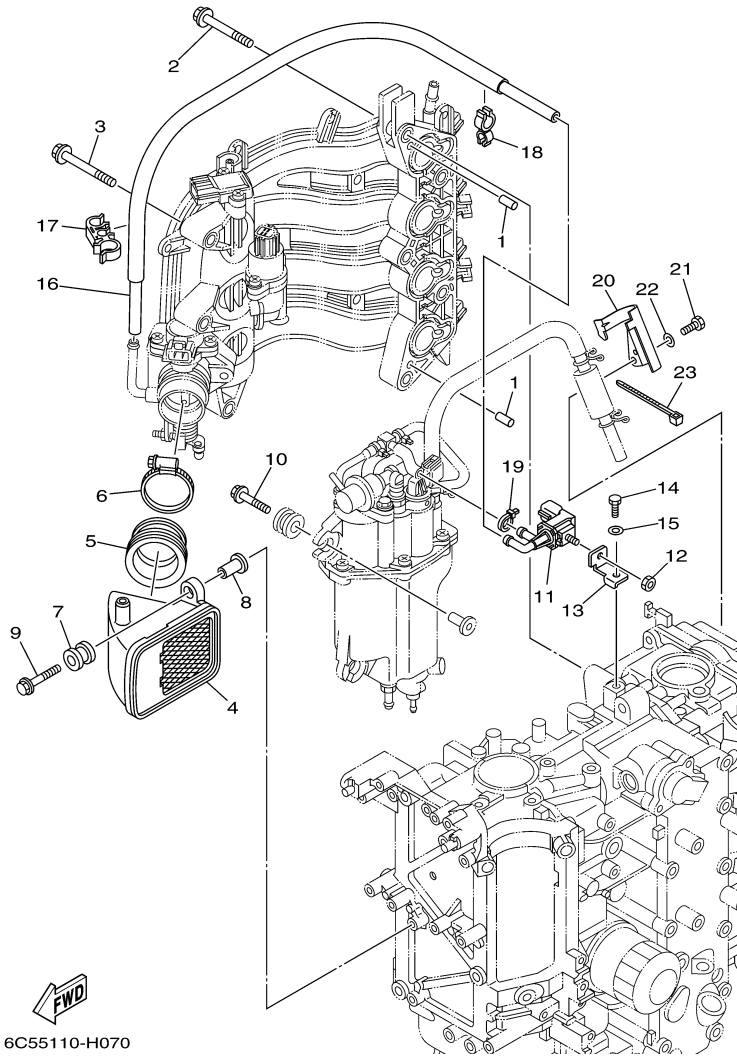

T60LA_0112 / INTAKE 2

©2014 Yamaha Motor Corporation, U.S.A. All rights reserved.

Part List

T60LA_0112 / INTAKE 2

REF - NO	PART NUMBER	PART NAME	QUANTITY	REMARKS
1	93608-12M05-00	PIN, DOWEL	2	
2	90119-08069-00	BOLT, WITH WASHER	5	
3	90119-06087-00	BOLT, WITH WASHER	3	
4	6C5-14440-00-00	SILENCER ASSY, INTAKE	1	
5	6C5-14453-01-00	JOINT, AIR CLEANER 1	1	
6	90450-50001-00	HOSE CLAMP ASSY	1	
7	6A0-82317-00-00	DAMPER, IGNITION COIL	2	
8	90387-06119-00	COLLAR	2	
9	90119-06106-00	BOLT, WITH WASHER	2	
10	90119-06M61-00	BOLT, WITH WASHER	3	
11	6C5-86120-00-00	SOLENOID VALVE ASSY	1	
12	95380-06600-00	NUT, HEXAGON	1	
13	6C5-86112-00-00	STAY, SOLENOID	1	
14	97095-06016-00	BOLT	1	
15	92995-06600-00	WASHER	1	
16	6C5-12576-00-00	HOSE 1	1	
17	90464-15008-00	CLAMP	1	
18	90464-12006-00	CLAMP	1	
19	90465-11M10-00	CLAMP	1	
20	6C5-13428-01-00	BRACKET, STRAINER 1	1	
21	97095-06016-00	BOLT	1	
22	92995-06600-00	WASHER	1	
23	90465-13M18-00	CLAMP	1