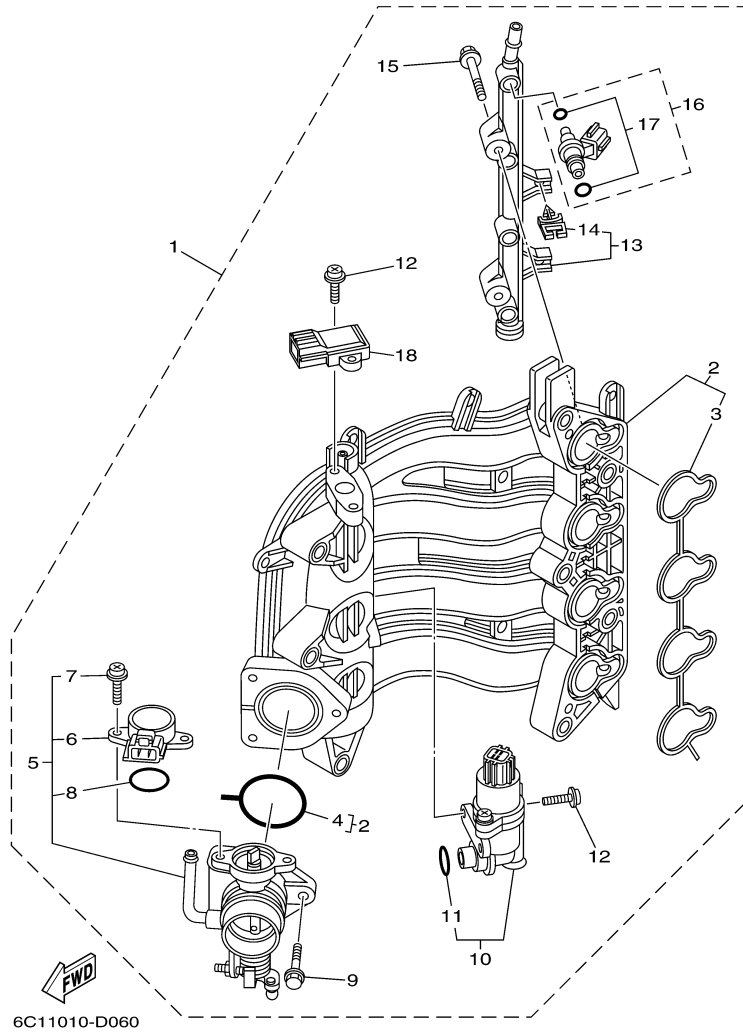

T60LA_0112 / VALVE

©2014 Yamaha Motor Corporation, U.S.A. All rights reserved.

Part List

T60LA_0112 / VALVE

REF - NO	PART NUMBER	PART NAME	QUANTITY	REMARKS
1	69W-12111-00-00	VALVE, INTAKE	4	
2	69W-12121-00-00	VALVE, EXHAUST	4	
3	62Y-12116-00-00	SEAT, VALVE SPRING	8	
4	51Y-12114-00-00	SPRING, VALVE OUTER	8	
5	30X-12117-00-00	RETAINER, VALVE SPRING	8	
6	30X-12118-00-00	LOCK, VALVE SPRING RETAINER	16	
7	51Y-12119-00-00	SEAL, VALVE STEM	8	
8	6C5-12146-00-00	SHAFT, ROCKER	1	
9	62Y-12151-00-00	ARM, VALVE ROCKER	1	
10	64J-12159-00-00	SCREW, VALVE ADJUSTING	1	
11	62Y-12158-00-00	NUT, LOCK	1	
12	6C5-12151-00-00	ARM, VALVE ROCKER	7	
13	6C5-12159-00-00	SCREW, VALVE ADJUSTING	7	
14	6C5-12158-00-00	NUT, LOCK	7	
15	6C5-12231-00-00	GUIDE, STOPPER 1	1	
16	6C5-12233-00-00	PLATE, GUIDE STOPPER 1	1	
17	6C5-12241-00-00	GUIDE, STOPPER 2	1	
18	6C5-12243-00-00	PLATE, GUIDE STOPPER 2	1	
19	90201-16014-00	WASHER, PLATE	7	
20	90105-08060-00	BOLT, FLANGE	5	
21	92990-08200-00	WASHER, PLAIN	3	

T60LA_0112 / INTAKE 1

©2014 Yamaha Motor Corporation, U.S.A. All rights reserved.

Part List

T60LA_0112 / INTAKE 1

REF - NO	PART NUMBER	PART NAME	QUANTITY	REMARKS
1	6C5-14200-00-00	INTAKE ASSY	1	
2	6C5-13641-00-00	.MANIFOLD, INTAKE 1	1	
3	6C5-13645-00-00	..GASKET, MANIFOLD 1	1	
4	6C5-13557-00-00	..GASKET	1	
5	6C5-13750-00-00	.THROTTLE BODY ASSY	1	
6	6C5-85885-00-00	..THROTTLE SENSOR ASSY	1	
7	6C5-81145-00-00	..SCREW 1	2	
8	6C5-8182L-00-00	..O-RING 1	1	
9	6C5-14496-00-00	.BOLT	3	
10	6C5-13105-01-00	.CONTROL VALVE ASSY	1	
11	6C5-1319C-00-00	..O-RING	1	
12	6C5-81146-00-00	.SCREW 2	4	
13	6C5-13161-00-00	.PIPE, DELIVERY 1	1	
14	90464-07M56-00	..CLAMP	2	
15	6C5-14446-00-00	.BOLT	2	
16	6C5-13761-00-00	.INJECTOR	4	
17	6C5-1410B-00-00	..PACKING KIT	1	
18	68F-83688-00-00	.SENSOR ASSY	1	