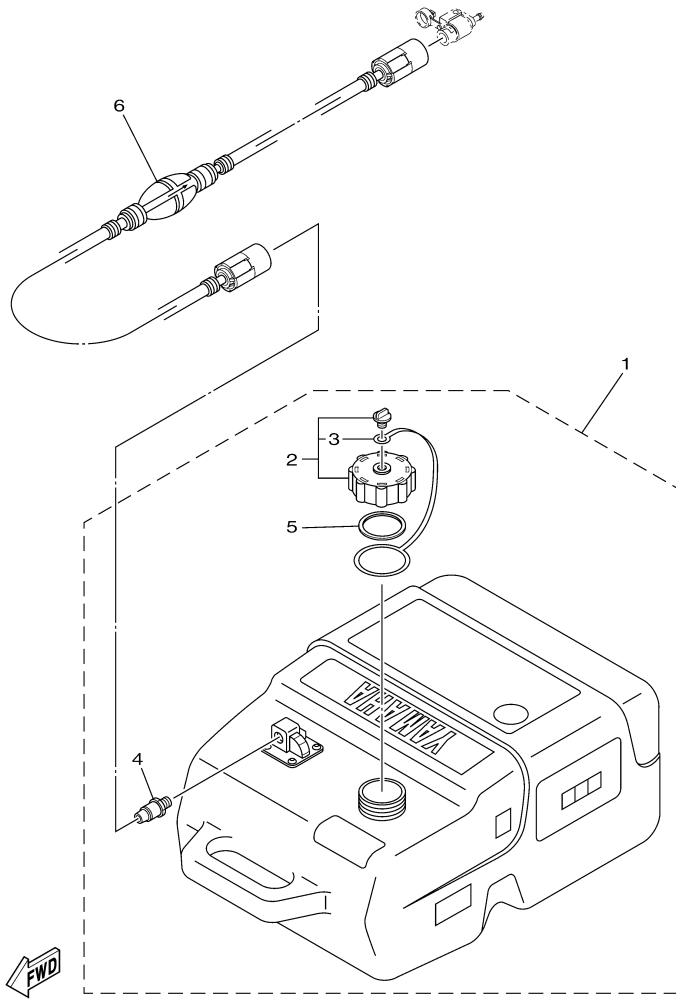

T60LA_0112 / FUEL TANK

6BL5110-L270

©2014 Yamaha Motor Corporation, U.S.A. All rights reserved.

Part List

T60LA_0112 / FUEL TANK

REF - NO	PART NUMBER	PART NAME	QUANTITY	REMARKS
1	6YK-24201-41-00	FUEL TANK ASSY (25L)	1	AP
2	6YL-24610-10-00	.CAP ASSY	1	
3	6YL-24641-10-00	..GASKET, CAP 1	1	
4	6YL-24377-00-00	.PIPE, JOINT 2	1	
5	6YL-24629-00-00	.RING	1	
6	6YK-24306-72-00	FUEL PIPE COMP. 1	1	AP