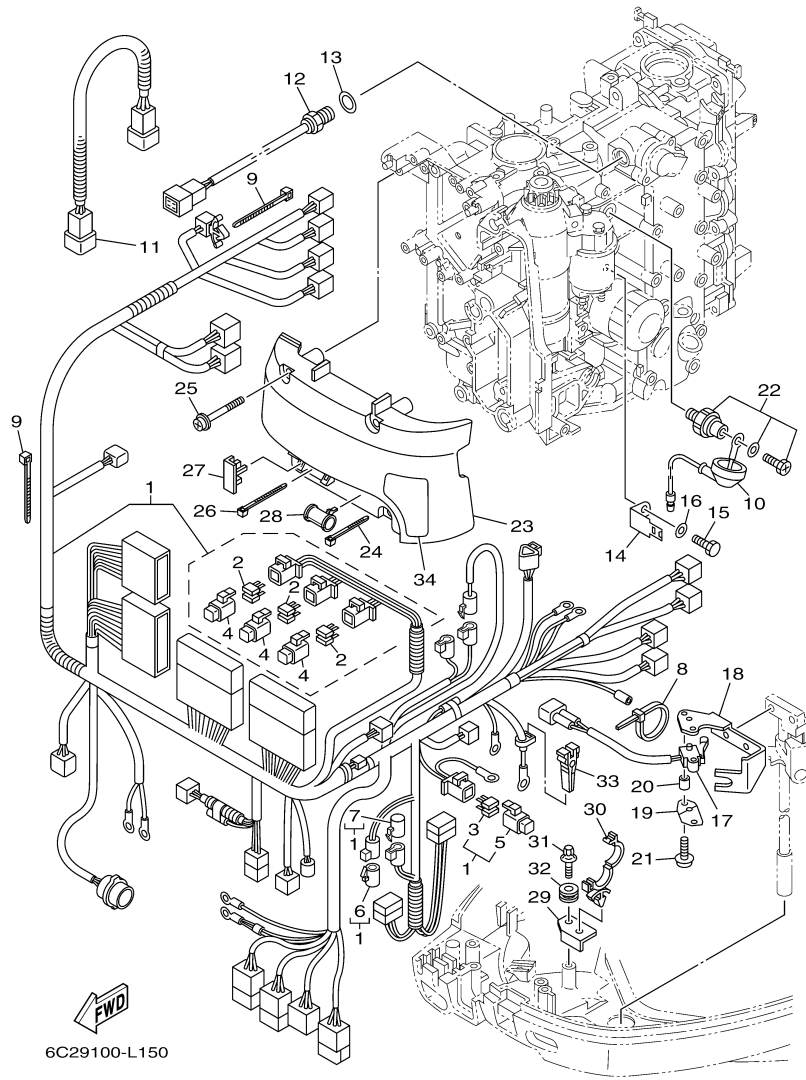

T60LA_0112 / ELECTRICAL 3

©2014 Yamaha Motor Corporation, U.S.A. All rights reserved.

Part List

T60LA_0112 / ELECTRICAL 3

REF - NO	PART NUMBER	PART NAME	QUANTITY	REMARKS
1	6C5-82590-70-00	WIRE HARNESS ASSY	1	FOR TILT LIMIT
2	67F-82151-00-00	.FUSE (20A)	6	
3	67F-82151-10-00	.FUSE (30A)	2	
4	67F-8215B-10-00	.CAP (YELLOW)	3	
5	67F-8215B-20-00	.CAP (GREEN)	1	
6	6P2-82582-00-00	.CAP 1 (FEMALE)	1	
7	6P2-82582-10-00	.CAP 1 (MALE)	1	
8	90465-13M24-00	CLAMP	1	
9	90465-13M11-00	CLAMP	2	
10	68V-81315-00-00	LEAD WIRE ASSY	1	
11	6C5-82553-00-00	EXTENSION, WIRE LEAD	1	
12	6CJ-85790-00-00	THERMOSENSOR ASSY	1	
13	90430-14115-00	.GASKET	1	
14	6C5-82388-00-00	PLATE	1	
15	97095-06014-00	BOLT	1	
16	92995-06600-00	WASHER	1	
17	60V-8259F-00-00	SWITCH ASSY	1	
18	6C5-82554-01-00	STAY, NEUTRAL SWITCH	1	
19	61A-82588-01-00	PLATE	1	
20	90387-04001-00	COLLAR	1	
21	97985-04116-00	SCREW, WITH WASHER	2	
22	64J-82504-00-00	OIL PRESSURE SWITCH ASSY	1	
23	6C5-81942-00-00	COVER	1	
24	90465-13M39-00	CLAMP	1	
25	90159-06M14-00	SCREW, WITH WASHER	4	
26	90465-13M24-00	CLAMP	1	
27	6C5-82176-00-00	DAMPER	2	
28	6C5-8252R-00-00	DAMPER	1	
29	6C5-42811-00-00	STAY	1	
30	90464-18007-00	CLAMP	1	
31	90119-06077-00	BOLT, WITH WASHER	1	
32	90480-13598-00	GROMMET	1	
33	67F-2812A-00-00	.PULLER, FUSE	1	
34	6C5-81919-00-00	GRAPHIC, REGULATOR	1