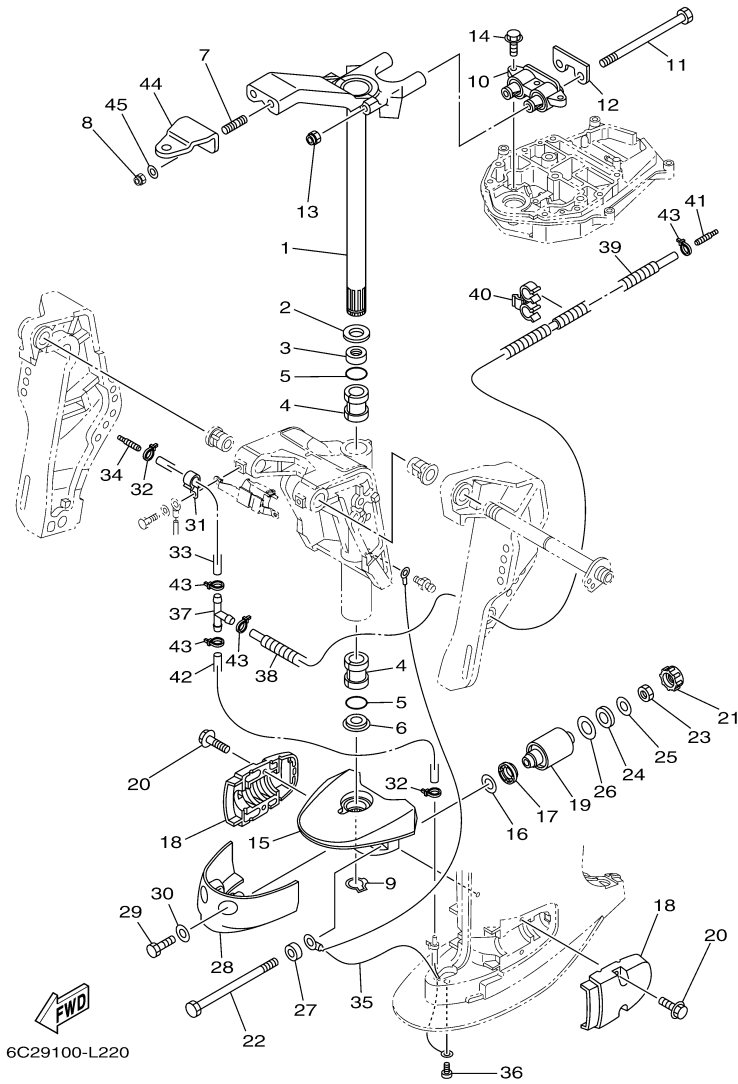

T60LA_0112 / BRACKET 2

6C29100-L220

©2014 Yamaha Motor Corporation, U.S.A. All rights reserved.

Part List

T60LA_0112 / BRACKET 2

REF - NO	PART NUMBER	PART NAME	QUANTITY	REMARKS
1	69W-42510-01-8D	STEERING BRACKET ASSY	1	
2	90201-30M00-00	WASHER, PLATE	1	
3	90386-30M78-00	BUSH	1	
4	90386-30M77-00	BUSH	2	
5	93210-29M94-00	O-RING	2	
6	90386-30M60-00	BUSH	1	
7	90116-10038-00	BOLT, STUD	2	
8	90185-10051-00	NUT, SELF-LOCKING	2	
9	93410-28M06-00	CIRCLIP	1	
10	64J-44514-00-00	MOUNT DAMPER, UPPER SIDE	1	
11	90101-08M15-00	BOLT	2	
12	69W-44526-01-00	PLATE	1	
13	90185-08045-00	NUT, SELF-LOCKING	2	
14	97575-08530-00	BOLT, WITH WASHER	3	
15	69W-44551-00-8D	HOUSING, LOWER MOUNT RUBBER 1	1	
16	90201-12M16-00	WASHER, PLATE	2	
17	6C5-43885-00-00	GROMMET	2	
18	6C5-44552-00-8D	HOUSING, LOWER MOUNT RUBBER 2	2	
19	69W-44555-00-94	MOUNT DAMPER, LOWER SIDE	2	
20	90119-08131-00	BOLT, WITH WASHER	4	
21	6C5-44575-00-00	DAMPER, LOWER MOUNT RUBBER	2	
22	90109-12MA3-00	BOLT	2	
23	95380-12700-00	NUT	2	
24	90202-21100-00	WASHER, PLATE	2	
25	90201-13M19-00	WASHER, PLATE	2	
26	90201-22M05-00	WASHER, PLATE	2	
27	90387-12057-00	COLLAR	2	
28	67C-44553-00-8D	COVER, LOWER MOUNT	1	
29	97095-08020-00	BOLT	2	
30	92995-08600-00	WASHER	2	
31	90465-06M86-00	.CLAMP	1	
32	90465-11M10-00	CLAMP	2	
33	90445-07MF2-00	HOSE (L250)	1	
34	6E5-83558-00-00	END, NIPPLE	1	
35	67C-82127-10-00	WIRE, LEAD 2	1	
36	97885-06008-00	SCREW, PAN HEAD	1	
37	90413-05014-00	WAY 3	1	
38	6C5-44385-01-00	HOSE, WATER 1	1	
39	90447-07001-00	HOSE, WITH SPRING (L400)	1	
40	90464-10006-00	CLAMP	1	
41	6E5-83558-00-00	END, NIPPLE	1	
42	90445-07M30-00	HOSE (L450)	1	
43	90465-11M10-00	CLAMP	4	
44	65W-48511-01-00	HOOK, STEERING	1	
45	90201-10120-00	.WASHER, PLATE	2