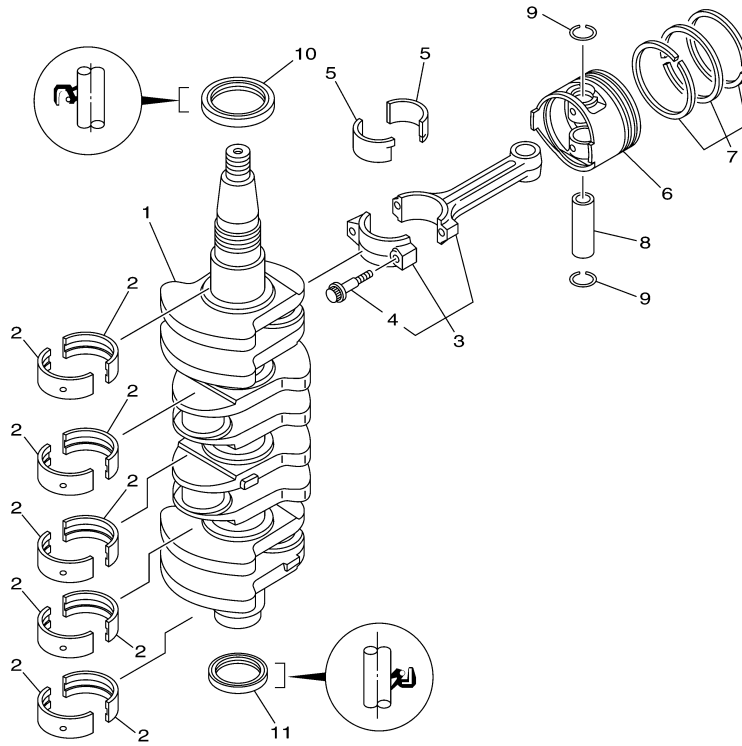

T60LA_0112 / CRANKSHAFT PISTON

6C17110-K030

©2014 Yamaha Motor Corporation, U.S.A. All rights reserved.

Part List

T60LA_0112 / CRANKSHAFT PISTON

REF - NO	PART NUMBER	PART NAME	QUANTITY	REMARKS
1	6C5-11411-01-00	CRANKSHAFT	1	
2	6BG-11416-20-00	PLANE BEARING, CRANKSHAFT 1	10	UR PINK
2	6BG-11416-30-00	PLANE BEARING, CRANKSHAFT 1	10	UR GREEN
2	6BG-11416-10-00	PLANE BEARING, CRANKSHAFT 1	10	UR RED
2	6BG-11416-00-00	PLANE BEARING, CRANKSHAFT 1	10	UR YELLOW
3	6C5-11650-00-00	CONNECTING ROD ASSY	4	
4	6C5-11654-00-00	.BOLT, CONNECTING ROD	2	
5	6CJ-11656-30-00	PLANE BEARING, CONNECTING ROD	8	UR GREEN
5	6CJ-11656-20-00	PLANE BEARING, CONNECTING ROD	8	UR PINK
5	6CJ-11656-10-00	PLANE BEARING, CONNECTING ROD	8	UR RED
5	6CJ-11656-00-00	PLANE BEARING, CONNECTING ROD	8	UR YELLOW
6	69W-11636-01-00	PISTON (0.50MM O/S)	4	AP
6	69W-11635-01-00	PISTON (0.25MM O/S)	4	AP
6	69W-11631-01-97	PISTON (STD)	4	
7	67C-11603-00-00	PISTON RING SET (STD)	4	
7	67C-11604-00-00	PISTON RING SET (0.25MM O/S)	4	AP
7	67C-11605-00-00	PISTON RING SET (0.50MM O/S)	4	AP
8	62Y-11633-00-00	PIN, PISTON	4	
9	93450-17129-00	CIRCLIP	8	
10	93102-43M42-00	.OIL SEAL	1	
11	93101-35002-00	.OIL SEAL	1