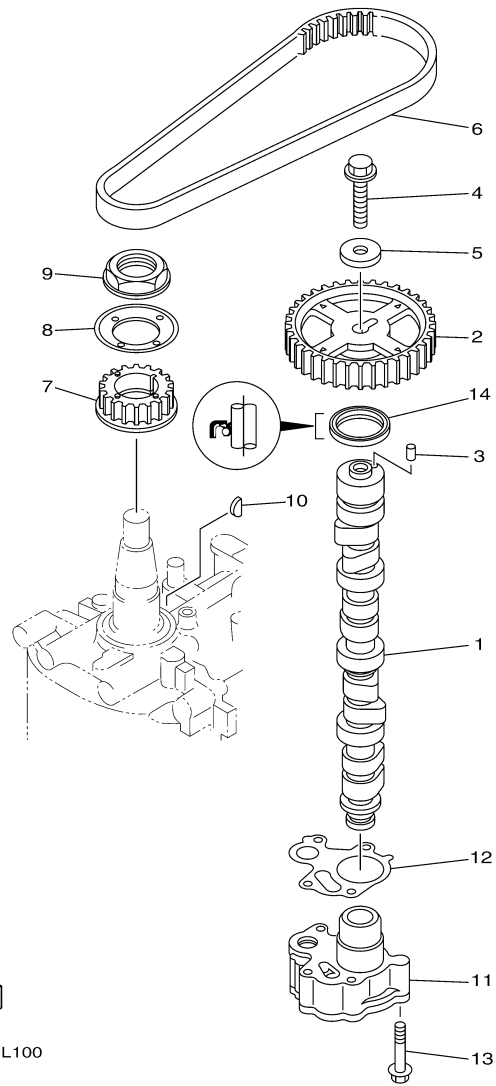

T60LA_0112 / OIL PUMP

©2014 Yamaha Motor Corporation, U.S.A. All rights reserved.

Part List

T60LA_0112 / OIL PUMP

REF - NO	PART NUMBER	PART NAME	QUANTITY	REMARKS
1	6C5-12171-00-00	CAMSHAFT 1	1	
2	6C5-11537-00-00	GEAR, DRIVEN	1	
3	93605-17002-00	PIN, DOWEL	1	
4	95817-10035-00	BOLT, FLANGE	1	
5	90201-10144-00	WASHER, PLATE	1	
6	6C5-46241-00-00	BELT	1	
7	6C5-11536-00-00	GEAR, DRIVE	1	
8	62Y-11557-00-00	WASHER 1	1	
9	90179-35001-00	NUT	1	
10	90280-03M01-00	.KEY, WOODRUFF	1	
11	6C5-13300-01-00	OIL PUMP ASSY	1	
12	6C5-13329-00-00	.GASKET, PUMP COVER	1	
13	90119-06025-00	BOLT, WITH WASHER	4	
14	93102-37M40-00	.OIL SEAL	1