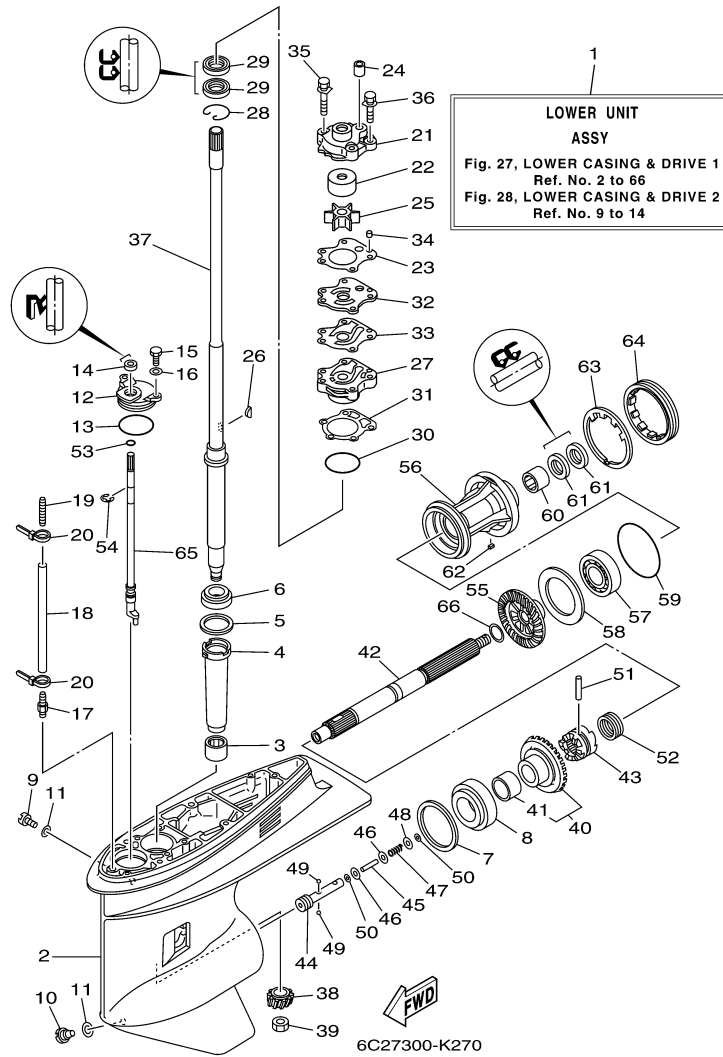

T60LA_0112 / LOWER CASING DRIVE 1

©2014 Yamaha Motor Corporation, U.S.A. All rights reserved.

Part List

T60LA_0112 / LOWER CASING DRIVE 1

REF - NO	PART NUMBER	PART NAME	QUANTITY	REMARKS
1	68S-45300-32-8D	LOWER UNIT ASSY	1	L(20.7")
2	67F-45301-00-8D	CASING, LOWER	1	
3	93315-52563-00	BEARING	1	
4	688-45536-01-00	SLEEVE, DRIVE SHAFT	1	
5	688-45587-40-00	SHIM (T:0.30MM)	1	UR
5	688-45587-30-00	SHIM (T:0.18MM)	1	UR
5	688-45587-20-00	SHIM (T:0.15MM)	1	UR
5	688-45587-10-00	SHIM (T:0.12MM)	1	UR
5	688-45587-01-00	SHIM (T:0.10MM)	1	UR
5	688-45587-50-00	SHIM (T:0.40MM)	1	UR
5	688-45587-60-00	SHIM (T:0.50MM)	1	UR
6	93332-000U3-00	BEARING	1	
7	688-45567-10-00	SHIM (T:0.12MM)	1	UR
7	688-45567-20-00	SHIM (T:0.15MM)	1	UR
7	688-45567-01-00	SHIM (T:0.10MM)	1	UR
7	688-45567-30-00	SHIM (T:0.18MM)	1	UR
7	688-45567-40-00	SHIM (T:0.30MM)	1	UR
7	688-45567-50-00	SHIM (T:0.40MM)	1	UR
7	688-45567-60-00	SHIM (T:0.50MM)	1	UR
8	93332-00095-00	BEARING	1	
9	90340-08002-00	PLUG, STRAIGHT SCREW	1	
10	688-45341-10-00	PLUG, DRAIN	1	
11	90430-08020-00	.GASKET	2	
12	688-45321-00-00	PLATE	1	
13	93210-49046-00	.O-RING	1	
14	93106-09014-00	.OIL SEAL	1	
15	97095-06016-00	BOLT	2	
16	92995-06600-00	WASHER	2	
17	6E5-45378-00-00	NIPPLE, HOSE	1	
18	90445-07ME8-00	HOSE (L80)	1	L(20.7")
19	6E5-83558-10-00	END, NIPPLE	1	
20	90465-11M10-00	CLAMP	2	
21	6H3-44311-00-00	HOUSING, WATER PUMP	1	
22	663-44322-00-00	.INSERT, CARTRIDGE	1	
23	6H3-44315-A0-00	.GASKET, WATER PUMP	1	
24	663-44366-00-00	.DAMPER, WATER SEAL 2	1	
25	6H3-44352-00-00	.IMPELLER	1	
26	90280-03M03-00	.KEY, WOODRUFF	1	
27	6H3-44341-01-CA	HOUSING, WATER PUMP	1	
28	93450-40165-00	CIRCLIP	1	
29	93101-23070-00	.OIL SEAL	2	
30	93210-46044-00	O-RING	1	
31	688-44316-A0-00	.GASKET, WATER PUMP	1	
32	6H3-44323-00-00	.OUTER PLATE, CARTRIDGE	1	
33	6H3-44324-A0-00	.GASKET, CARTRIDGE	1	
34	93604-10M03-00	PIN, DOWEL	2	
35	90119-08M33-00	.BOLT, WITH WASHER	2	
36	90119-08M14-00	.BOLT, WITH WASHER	2	
37	64J-45501-30-00	DRIVE SHAFT COMP.	1	L(20.7")
38	6K5-45551-00-00	PINION (12T)	1	
39	90170-16M01-00	NUT	1	
40	68S-45560-00-00	GEAR 1 (28T)	1	
41	93317-322V0-00	.BEARING	1