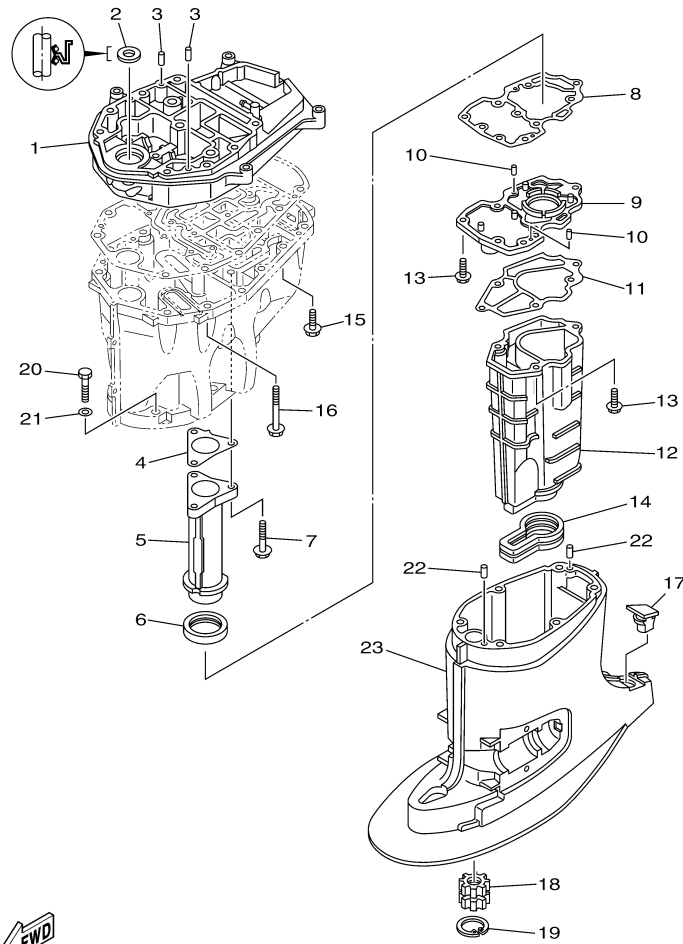

T60LA_0112 / UPPER CASING

6C19100-L280

©2014 Yamaha Motor Corporation, U.S.A. All rights reserved.

Part List

T60LA_0112 / UPPER CASING

REF - NO	PART NUMBER	PART NAME	QUANTITY	REMARKS
1	6C5-41137-02-CA	GUIDE, EXHAUST	1	
2	93103-18011-00	.OIL SEAL	1	
3	93608-12M05-00	PIN, DOWEL	2	
4	6C5-41133-00-00	.GASKET, EXHAUST MANIFOLD 1	1	
5	6C5-41131-00-CA	MANIFOLD, EXT. 1	1	
6	6C5-46132-00-00	.GASKET 1	1	
7	90119-06261-00	BOLT, WITH WASHER	3	
8	6C5-41134-00-00	.GASKET, EXHAUST MANIFOLD	1	
9	6C5-45181-00-CA	PLATE	1	
10	93604-10M03-00	PIN, DOWEL	2	
11	6C5-41135-00-00	.GASKET, EXHAUST MANIFOLD	1	
12	6C5-14711-00-CA	MUFFLER 1	1	
13	97575-06525-00	BOLT, WITH WASHER	6	
14	6C5-45123-00-00	.GASKET, MUFFLER	1	
15	90119-08102-00	BOLT, WITH WASHER	4	
16	90119-08132-00	BOLT, WITH WASHER	8	
17	6C5-45155-00-00	CAP	1	
18	69W-45318-00-00	BUSHING, DRIVE SHAFT	1	
19	93420-36M01-00	CIRCLIP	1	
20	97075-10045-00	BOLT	6	
21	92995-10600-00	WASHER	6	
22	93606-12019-00	.PIN, DOWEL	2	
23	6C5-45111-00-8D	CASING, UPPER	1