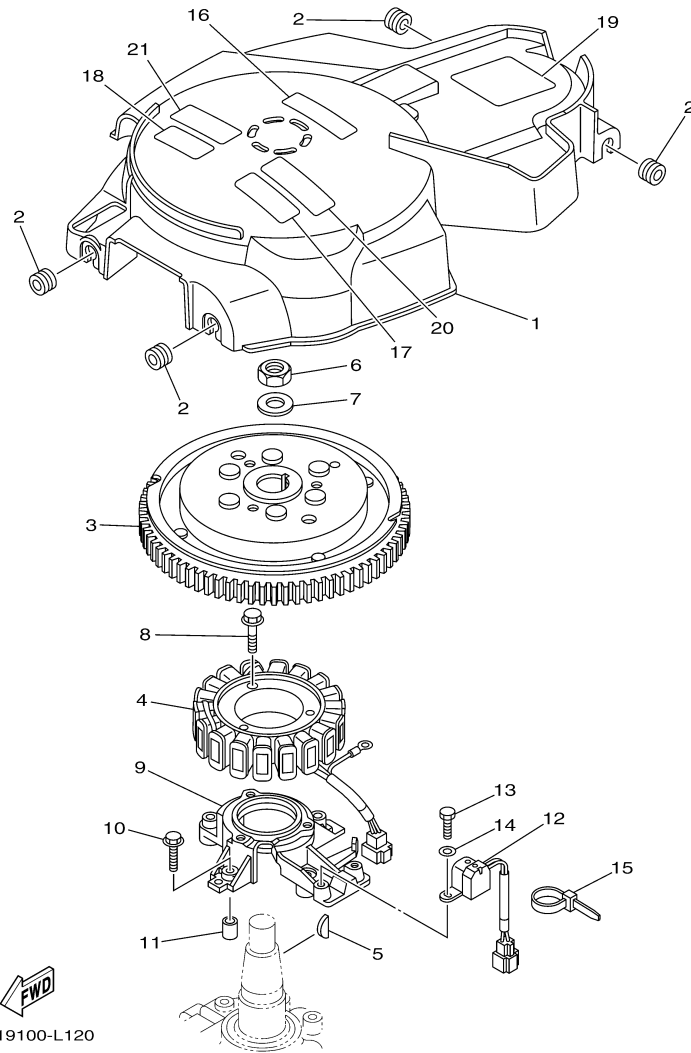

T60LA_0112 / GENERATOR

©2014 Yamaha Motor Corporation, U.S.A. All rights reserved.

Part List

T60LA_0112 / GENERATOR

REF - NO	PART NUMBER	PART NAME	QUANTITY	REMARKS
1	6C5-81337-00-00	COVER, FLYWHEEL	1	
2	90480-12314-00	GROMMET	4	
3	6C5-81450-00-00	ROTOR ASSY	1	
4	6C5-81410-01-00	STATOR ASSY	1	
5	6H4-11545-00-00	KEY, WOODRUFF	1	
6	90170-20137-00	NUT	1	
7	90201-21M18-00	WASHER, PLATE	1	
8	95023-06030-00	BOLT	3	
9	6C5-85561-00-00	BASE, MAGNETO	1	
10	95023-06030-00	BOLT	4	
11	99530-08012-00	PIN, DOWEL	2	
12	62Y-85580-00-00	COIL, PULSER	1	
13	97095-05012-00	BOLT	2	
14	92995-05600-00	WASHER	2	
15	90465-13M97-00	CLAMP	1	
16	6C5-13437-52-00	MARK, CAUTION	1	
17	6AH-81995-40-00	LABEL, WARNING	1	
18	6AH-81995-50-00	LABEL, WARNING	1	
19	62Y-83626-00-00	MARK 6	1	
20	6AH-81994-40-00	LABEL, SAFETY	1	
21	6AH-81994-50-00	LABEL, SAFETY	1	

Part Notes

T60LA_0112 / GENERATOR

PART NUMBER	NOTE TEXT
90480-12314-00	OEM: GROMMET used on F115TLR and F/LF115TXR 0510 Production and Later

©2014 Yamaha Motor Corporation, U.S.A. All rights reserved.