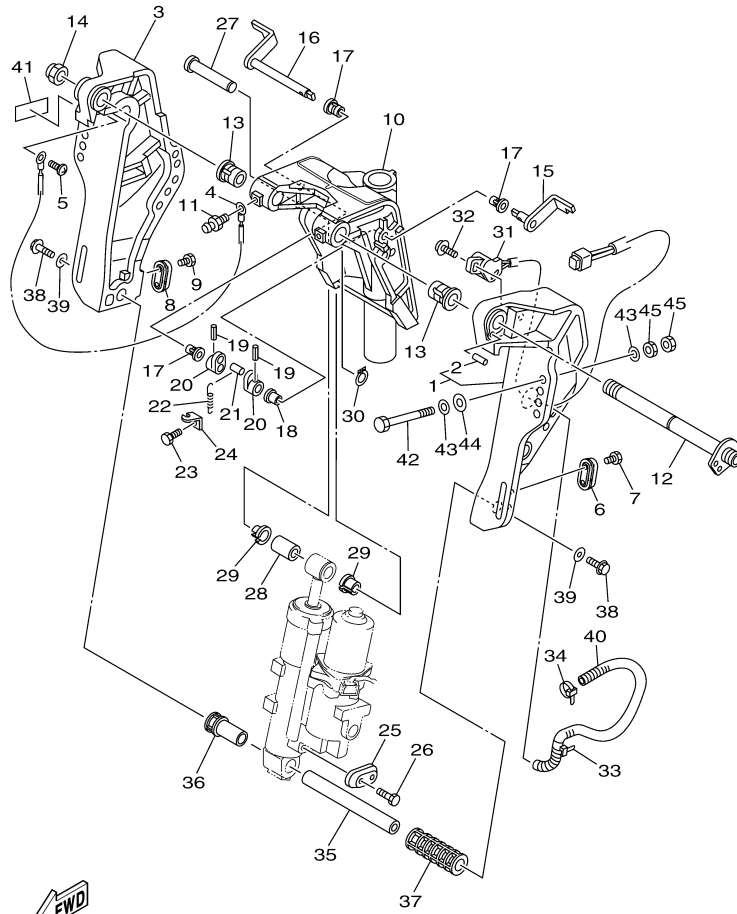

T60LA_0112 / BRACKET 1

6C29100-L210

©2014 Yamaha Motor Corporation, U.S.A. All rights reserved.

Part List

T60LA_0112 / BRACKET 1

REF - NO	PART NUMBER	PART NAME	QUANTITY	REMARKS
1	6C5-43111-10-8D	BRACKET, CLAMP 1	1	FOR TILT LIMIT
2	93606-19002-00	.PIN, DOWEL	1	
3	6C5-43112-01-8D	BRACKET, CLAMP 2	1	
4	6E5-82148-00-00	WIRE, LEAD 4	1	
5	97885-06008-00	SCREW, PAN HEAD	1	
6	65W-45251-00-00	ANODE	1	
7	90101-06020-00	BOLT	2	
8	65W-45251-00-00	ANODE	1	
9	90101-06020-00	BOLT	2	
10	6C5-43311-01-8D	BRACKET, SWIVEL 1	1	
11	93700-06M03-00	NIPPLE, GREASE	3	
12	6C5-43131-00-00	BOLT, CLAMP BRACKET	1	FOR TILT LIMIT
13	90386-22MA4-00	BUSH	2	
14	90185-22M11-00	NUT, SELF-LOCKING	1	FOR TILT LIMIT
15	6C5-43181-00-00	LEVER, TILT STOP 1	1	
16	6C5-43185-00-00	LEVER, TILT STOP 2	1	
17	90386-10M16-00	BUSH	3	
18	90386-10025-00	.BUSH	1	
19	91690-30020-00	PIN, SPRING	2	
20	6G5-43148-00-00	COLLAR, DISTANCE	2	
21	90249-06M19-00	PIN	1	
22	90506-14M24-00	SPRING, TENSION	1	
23	97095-06010-00	BOLT	1	
24	6G5-43144-00-00	HOOK, SPRING	1	
25	65W-45251-00-00	ANODE	1	
26	90101-06020-00	BOLT	2	
27	6E5-43126-02-00	PIN, UPPER SHOCK MOUNT	1	
28	90386-18M92-00	BUSH	1	
29	90386-18M35-00	BUSH	2	
30	93410-18M05-00	CIRCLIP	1	
31	63D-83672-11-00	TRIM SENDER	1	
32	97985-06216-00	SCREW, WITH WASHER	2	
33	90464-76001-00	CLAMP	1	
34	90465-11M10-00	CLAMP	1	
35	6CJ-43818-00-00	PIN, LOWER SHOCK MOUNT	1	
36	6C5-43833-00-00	PIPE	1	
37	6C5-43834-00-00	PIPE	1	
38	97575-10530-00	BOLT, WITH WASHER	2	
39	90201-10060-00	WASHER, PLATE	2	
40	90447-19009-00	TUBE	1	
41	63V-82377-50-00	LABEL (SPARK,IGNITION)	1	
42	90101-12M65-00	BOLT	4	
43	90201-12062-00	WASHER, PLATE	8	
44	90201-12426-00	WASHER, PLATE	4	
45	95380-12600-00	NUT	8	

Part Notes

T60LA_0112 / BRACKET 1

PART NUMBER		NOTE TEXT
65W-45251-00-00		OEM: This part number is among the Top 100 Most Popular Marine Maintenance Parts as of March 2014.
65W-45251-00-00		OEM: This part number is among the Top 100 Most Popular Marine Maintenance Parts as of March 2014.