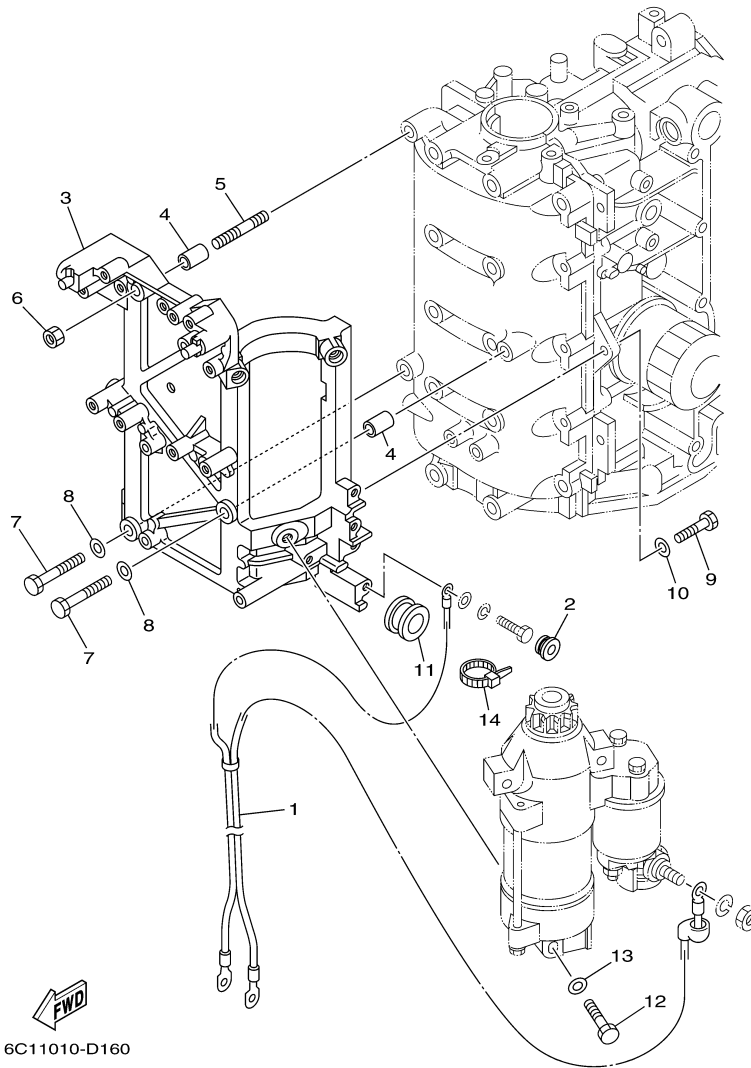

T60LA_0112 / ELECTRICAL 4

©2014 Yamaha Motor Corporation, U.S.A. All rights reserved.

Part List

T60LA_0112 / ELECTRICAL 4

REF - NO	PART NUMBER	PART NAME	QUANTITY	REMARKS
1	6C5-82105-U0-00	BATTERY CABLE	1	
2	90480-12072-00	GROMMET	1	
3	6C5-81822-00-94	BRACKET, STARTING MOTOR	1	
4	99590-10114-00	.PIN, DOWEL	2	
5	95680-08330-00	BOLT, STUD	1	
6	95380-08600-00	NUT	1	
7	97095-08035-00	BOLT	2	
8	92995-08600-00	WASHER	2	
9	97095-08025-00	BOLT	2	
10	92995-08600-00	WASHER	2	
11	90480-24003-00	GROMMET	1	
12	97013-08045-00	BOLT	3	
13	92903-08600-00	WASHER, PLATE	3	
14	90465-13M18-00	CLAMP	1	

Part Notes

T60LA_0112 / ELECTRICAL 4

PART NUMBER	NOTE TEXT
90480-12072-00	OEM: GROMMET used on F115TLR and F/LF115TXR 0410 Production and Earlier

©2014 Yamaha Motor Corporation, U.S.A. All rights reserved.