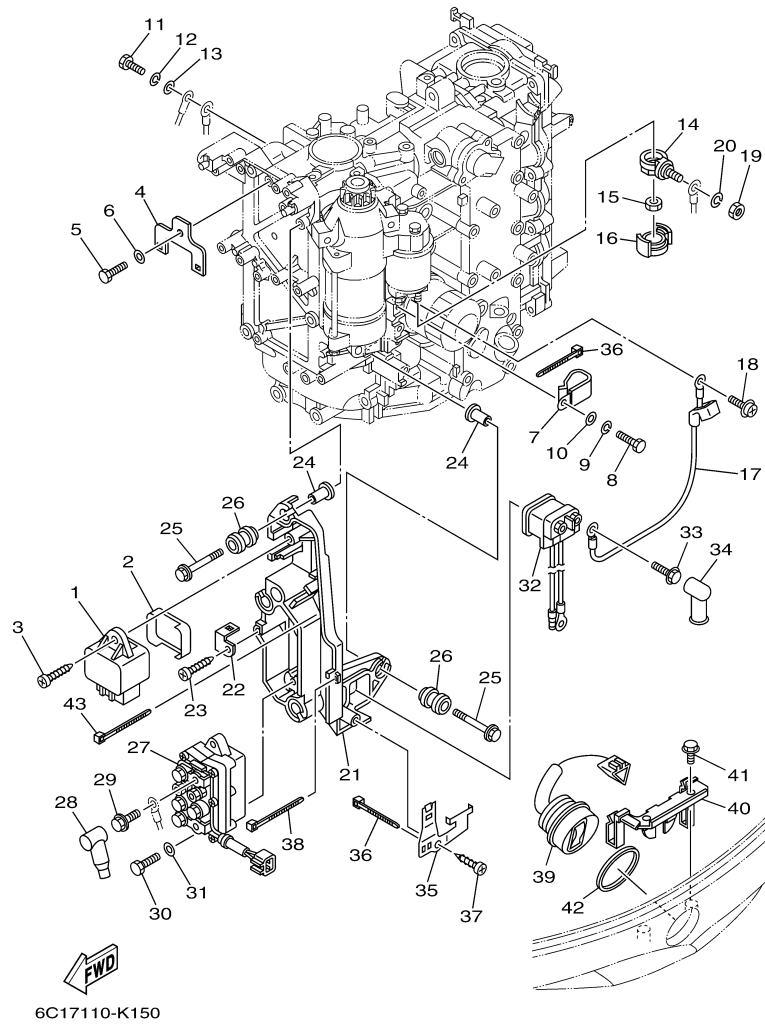

T60LA_0112 / ELECTRICAL 2

©2014 Yamaha Motor Corporation, U.S.A. All rights reserved.

Part List

T60LA_0112 / ELECTRICAL 2

REF - NO	PART NUMBER	PART NAME	QUANTITY	REMARKS
1	60E-81950-00-00	RELAY ASSY	1	
2	6C5-81336-00-00	GROMMET	1	
3	97780-60620-00	SCREW, TAPPING	1	
4	6C5-8257V-00-00	PLATE, CONNECTOR	1	
5	97095-06014-00	BOLT	1	
6	92995-06600-00	WASHER	1	
7	90465-05M87-00	CLAMP	1	
8	97095-06020-00	BOLT	4	
9	92995-06100-00	WASHER, SPRING	4	
10	92995-06600-00	WASHER	4	
11	97095-06020-00	BOLT	1	
12	92995-06100-00	WASHER, SPRING	1	
13	92995-06600-00	WASHER	1	
14	60V-81925-00-00	TERMINAL	1	
15	90179-08003-00	NUT	1	
16	68F-82582-00-00	COVER, WIRE HARNESS	1	
17	6C5-81815-00-00	CORD, STARTER MOTOR	1	
18	90159-04005-00	SCREW, WITH WASHER	1	
19	95333-08600-00	NUT	1	
20	92903-08100-00	WASHER, SPRING	1	
21	6C5-81948-00-00	BRACKET	1	
22	6C5-85548-00-00	HOLDER	1	
23	97780-60620-00	SCREW, TAPPING	1	
24	90387-06119-00	COLLAR	4	
25	90119-06M59-00	BOLT, WITH WASHER	4	
26	6A0-82317-00-00	DAMPER, IGNITION COIL	4	
27	63P-81950-00-00	RELAY ASSY	1	
28	682-82119-01-00	COVER, LEAD WIRE	2	
29	97595-06610-00	BOLT, WITH WASHER	2	
30	97095-06020-00	BOLT	2	
31	92995-06600-00	WASHER	2	
32	68V-8194A-00-00	RELAY	1	
33	97595-06610-00	BOLT, WITH WASHER	2	
34	6G5-82119-00-00	COVER, LEAD WIRE	2	
35	6C5-81953-00-00	STAY, RELAY	1	
36	90465-11M10-00	CLAMP	2	
37	97780-60620-00	SCREW, TAPPING	1	
38	90465-13M97-00	CLAMP	1	
39	63D-82563-10-00	TRIM & TILT SWITCH ASSY	1	
40	6C5-83614-01-00	BRACKET	1	
41	90109-06M86-00	BOLT	2	
42	6E5-82587-00-00	GASKET	1	
43	90465-13M97-00	CLAMP	2