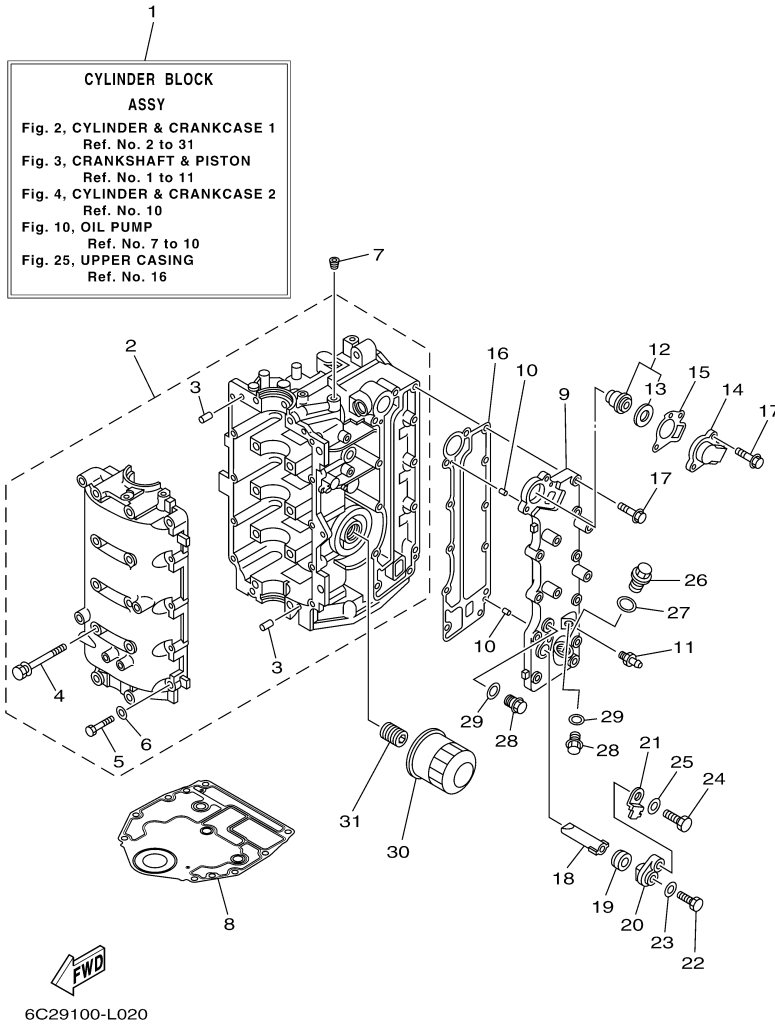

T60LA_0112 / CYLINDER CRANKCASE 1

©2014 Yamaha Motor Corporation, U.S.A. All rights reserved.

Part List

T60LA_0112 / CYLINDER CRANKCASE 1

REF - NO	PART NUMBER	PART NAME	QUANTITY	REMARKS
1	6C5-W009B-04-9S	CYLINDER BLOCK ASSY	1	
2	6C5-15100-12-00	CRANKCASE ASSY	1	
3	93606-12019-00	.PIN, DOWEL	4	
4	90119-08154-00	.BOLT, WITH WASHER	10	
5	97013-06035-00	.BOLT	10	
6	92903-06600-00	.WASHER, PLATE	10	
7	90344-51003-00	PLUG, TAPER SCREW	1	
8	6BG-11351-00-00	.GASKET, CYLINDER	1	
9	6C5-41113-11-9S	OUTER COVER, EXHAUST	1	
10	93604-10M03-00	PIN, DOWEL	2	
11	62Y-12481-10-00	PIPE 1	1	
12	6G8-12411-03-00	THERMOSTAT	1	
13	688-12412-00-00	.SEAL, THERMOSTAT	1	
14	6C5-12413-00-9S	COVER, THERMOSTAT	1	
15	62Y-12414-00-00	.GASKET, COVER	1	
16	6C5-41114-10-00	.GASKET, EXHAUST OUTER COVER	1	
17	90119-06MA5-00	BOLT, WITH WASHER	12	
18	62Y-11325-00-00	ANODE	1	
19	66M-11328-00-00	GROMMET, ANODE	1	
20	66M-11327-00-94	COVER, ANODE	1	
21	66M-12535-00-00	PLATE	1	
22	97095-05012-00	BOLT	1	
23	92995-05600-00	WASHER	1	
24	97095-06020-00	BOLT	1	
25	92995-06600-00	WASHER	1	
26	90340-18M09-00	PLUG, STRAIGHT SCREW	1	
27	90430-18130-00	.GASKET	1	
28	90340-14M06-00	PLUG, STRAIGHT SCREW	2	
29	90430-14115-00	.GASKET	2	
30	5GH-13440-20-00	ELEMENT ASSY, OIL CLEANER	1	
31	6C5-12858-00-00	BOLT, UNION	1	

Part Notes

T60LA_0112 / CYLINDER CRANKCASE 1

PART NUMBER	NOTE TEXT
62Y-12414-00-00	OEM: This part number is among the Top 100 Most Popular Marine Maintenance Parts as of March 2014.

©2014 Yamaha Motor Corporation, U.S.A. All rights reserved.