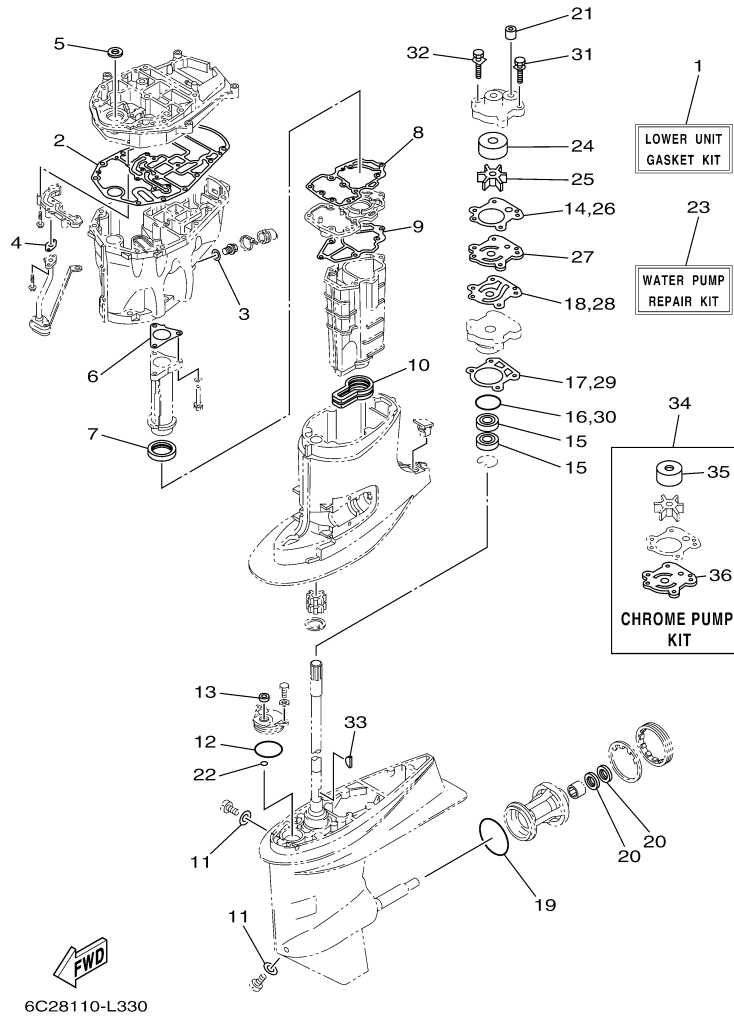

T60LA_0112 / REPAIR KIT 2

©2014 Yamaha Motor Corporation, U.S.A. All rights reserved.

Part List

T60LA_0112 / REPAIR KIT 2

REF - NO	PART NUMBER	PART NAME	QUANTITY	REMARKS
1	6C6-W0001-20-00	LOWER UNIT GASKET KIT	1	
2	6C5-15312-01-00	.GASKET, OIL PAN	1	
3	90430-14M09-00	.GASKET	1	
4	6C5-13414-01-00	.GASKET, STRAINER COVER	1	
5	93103-18011-00	.OIL SEAL	1	
6	6C5-41133-00-00	.GASKET, EXHAUST MANIFOLD 1	1	
7	6C5-46132-00-00	.GASKET 1	1	
8	6C5-41134-00-00	.GASKET, EXHAUST MANIFOLD	1	
9	6C5-41135-00-00	.GASKET, EXHAUST MANIFOLD	1	
10	6C5-45123-00-00	.GASKET, MUFFLER	1	
11	90430-08020-00	.GASKET	2	
12	93210-49046-00	.O-RING	1	
13	93106-09014-00	.OIL SEAL	1	
14	6H3-44315-A0-00	.GASKET, WATER PUMP	1	
15	93101-23070-00	.OIL SEAL	2	
16	93210-46044-00	.O-RING	1	
17	688-44316-A0-00	.GASKET, WATER PUMP	1	
18	6H3-44324-A0-00	.GASKET, CARTRIDGE	1	
19	93210-86M39-00	.O-RING	1	
20	93101-25M03-00	.OIL SEAL	2	
21	663-44366-00-00	.DAMPER, WATER SEAL 2	1	
22	93210-07003-00	.O-RING	1	
23	6H3-W0078-02-00	WATER PUMP REPAIR KIT	1	
24	663-44322-00-00	.INSERT, CARTRIDGE	1	
25	6H3-44352-00-00	.IMPELLER	1	
26	6H3-44315-A0-00	.GASKET, WATER PUMP	1	
27	6H3-44323-00-00	.OUTER PLATE, CARTRIDGE	1	
28	6H3-44324-A0-00	.GASKET, CARTRIDGE	1	
29	688-44316-A0-00	.GASKET, WATER PUMP	1	
30	93210-46044-00	.O-RING	1	
31	90119-08M14-00	.BOLT, WITH WASHER	2	
32	90119-08M33-00	.BOLT, WITH WASHER	2	
33	90280-03M03-00	.KEY, WOODRUFF	1	
34	6H3-W0078-1A-00	CHROME PUMP KIT	1	
35	663-44322-40-00	.INSERT, CARTRIDGE	1	
36	6H3-44323-40-00	.OUTER PLATE, CARTRIDGE	1	

Part Notes

T60LA_0112 / REPAIR KIT 2

PART NUMBER	NOTE TEXT
90430-14M09-00	OEM: This part number is among the Top 100 Most Popular Marine Maintenance Parts as of March 2014.
90430-08020-00	OEM: This part number is among the Top 100 Most Popular Marine Maintenance Parts as of March 2014.
93106-09014-00	OEM: This part number is among the Top 100 Most Popular Marine Maintenance Parts as of March 2014.
93101-25M03-00	OEM: This part number is among the Top 100 Most Popular Marine Maintenance Parts as of March 2014.
6H3-44352-00-00	OEM: This part number is among the Top 100 Most Popular Marine Maintenance Parts as of March 2014.

©2014 Yamaha Motor Corporation, U.S.A. All rights reserved.

©2014 Yamaha Motor Corporation, U.S.A. All rights reserved.