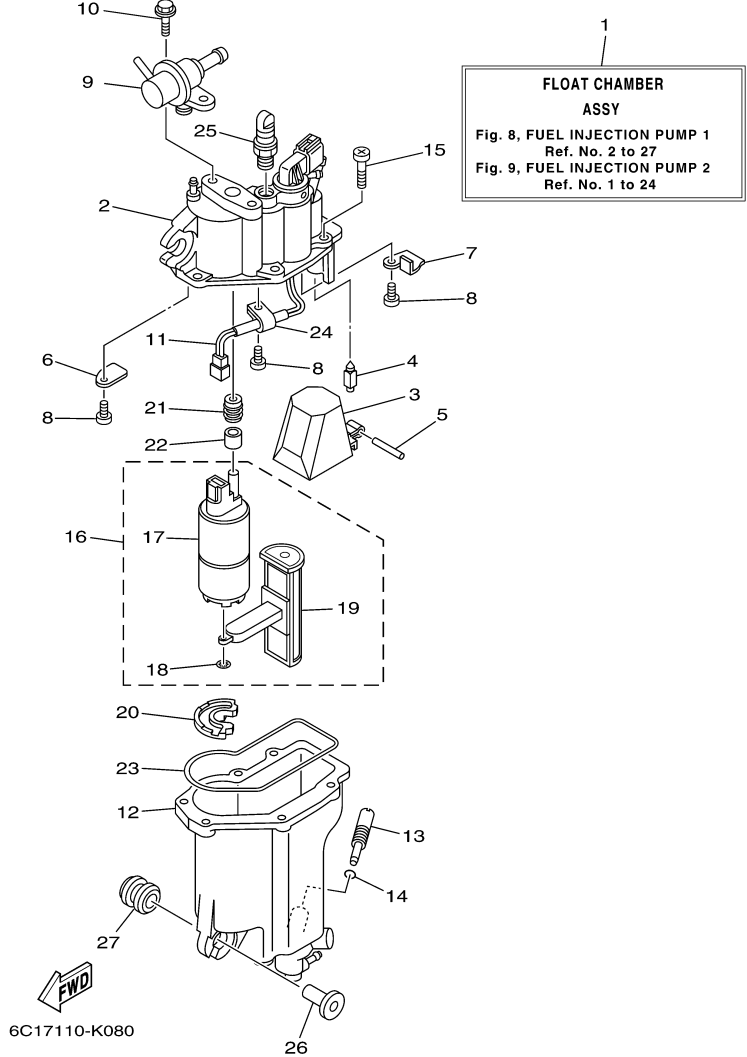

T60LA_0112 / FUEL INJECTION PUMP 1

©2014 Yamaha Motor Corporation, U.S.A. All rights reserved.

Part List

T60LA_0112 / FUEL INJECTION PUMP 1

REF - NO	PART NUMBER	PART NAME	QUANTITY	REMARKS
1	6C5-14180-20-00	FLOAT CHAMBER ASSY	1	
2	6C5-14182-10-00	COVER, FLOAT CHAMBER	1	
3	6C5-14985-00-00	FLOAT	1	
4	6C5-14546-10-00	VALVE, NEEDLE	1	
5	6C5-14386-00-00	PIN, FLOAT	1	
6	6C5-2441R-10-00	PLATE, BAFFLE 1	1	
7	6C5-2441T-10-00	PLATE, BAFFLE 2	1	
8	6C5-24453-00-00	SCREW	3	
9	6C5-13906-01-00	REGULATOR, PRESSURE	1	
10	6C5-24592-00-00	BOLT	2	
11	6C5-87226-00-00	WIRE HARNESS ASSY	1	
12	6C5-14960-10-00	BODY ASSY	1	
13	6C5-14191-00-00	PLUG, DRAIN	1	
14	6C5-14397-00-00	O-RING	1	
15	6C5-14567-00-00	SCREW	6	
16	6C5-13910-10-00	FUEL PUMP ASSY	1	
17	6C5-13907-00-00	.FUEL PUMP COMP	1	
18	6C5-14127-10-00	.CLIP	1	
19	6C5-13915-00-00	.FILTER	1	
20	6C5-13593-00-00	DAMPER	1	
21	6C5-13781-00-00	DAMPER, PUMP	1	
22	6C5-13716-00-00	COLLAR	1	
23	6C5-14984-00-00	GASKET, FLOAT CHAMBER	1	
24	6C5-21337-10-00	CLAMP, CABLE	1	
25	6C5-14225-00-00	CAP	1	
26	90387-06M69-00	COLLAR	3	
27	90480-09M12-00	GROMMET	3	