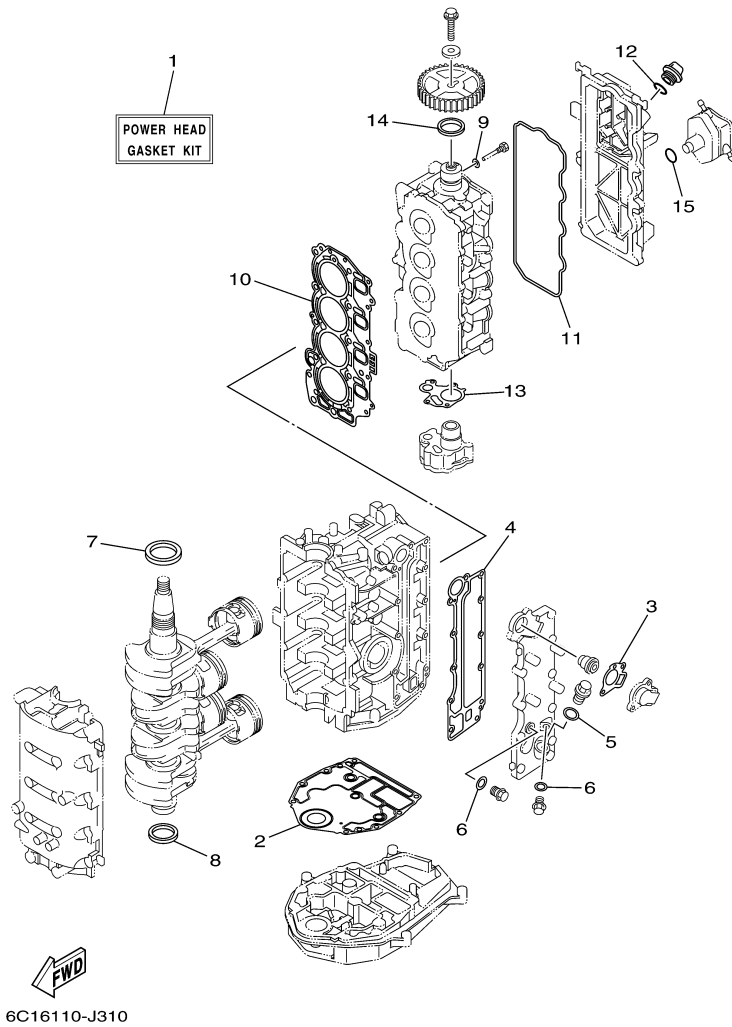

T60LA_0112 / REPAIR KIT 1

©2014 Yamaha Motor Corporation, U.S.A. All rights reserved.

Part List

T60LA_0112 / REPAIR KIT 1

REF - NO	PART NUMBER	PART NAME	QUANTITY	REMARKS
1	6C5-W0001-02-00	POWER HEAD GASKET KIT	1	
2	6BG-11351-00-00	.GASKET, CYLINDER	1	
3	62Y-12414-00-00	.GASKET, COVER	1	
4	6C5-41114-10-00	.GASKET, EXHAUST OUTER COVER	1	
5	90430-18130-00	.GASKET	1	
6	90430-14115-00	.GASKET	2	
7	93102-43M42-00	.OIL SEAL	1	
8	93101-35002-00	.OIL SEAL	1	
9	90430-06014-00	.GASKET	1	
10	6C5-11181-01-00	.GASKET, CYLINDER HEAD 1	1	
11	62Y-11356-00-00	.SEAL, CYLINDER 2	1	
12	93210-24M79-00	.O-RING	1	
13	6C5-13329-00-00	.GASKET, PUMP COVER	1	
14	93102-37M40-00	.OIL SEAL	1	
15	93210-24M79-00	.O-RING	1	

Part Notes

T60LA_0112 / REPAIR KIT 1

PART NUMBER	NOTE TEXT
62Y-12414-00-00	OEM: This part number is among the Top 100 Most Popular Marine Maintenance Parts as of March 2014.

©2014 Yamaha Motor Corporation, U.S.A. All rights reserved.