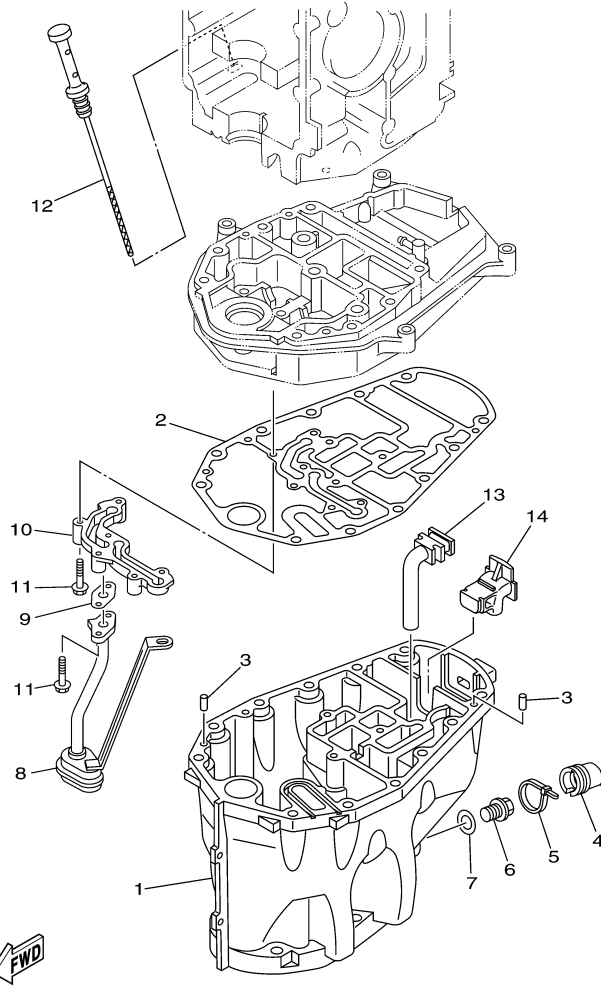

T60LA_0112 / OIL PAN

6C17110-K270

©2014 Yamaha Motor Corporation, U.S.A. All rights reserved.

Part List

T60LA_0112 / OIL PAN

REF - NO	PART NUMBER	PART NAME	QUANTITY	REMARKS
1	6C5-15311-01-CA	OIL PAN	1	
2	6C5-15312-01-00	.GASKET, OIL PAN	1	
3	93606-12019-00	.PIN, DOWEL	2	
4	6CJ-15316-00-00	DAMPER 1	1	
5	90465-11M59-00	CLAMP	1	
6	90340-14M06-00	PLUG, STRAIGHT SCREW	1	
7	90430-14M09-00	.GASKET	1	
8	6CJ-13411-00-00	STRAINER, OIL	1	
9	6C5-13414-01-00	.GASKET, STRAINER COVER	1	
10	6CJ-15333-00-00	COVER	1	
11	95812-06035-00	BOLT, FLANGE	6	
12	6C5-15362-00-00	PLUG, OIL LEVEL	1	
13	6C5-45135-01-00	PIPE	1	
14	6C5-45136-01-00	PIPE	1	

Part Notes

T60LA_0112 / OIL PAN

PART NUMBER	NOTE TEXT
90430-14M09-00	OEM: This part number is among the Top 100 Most Popular Marine Maintenance Parts as of March 2014.

©2014 Yamaha Motor Corporation, U.S.A. All rights reserved.