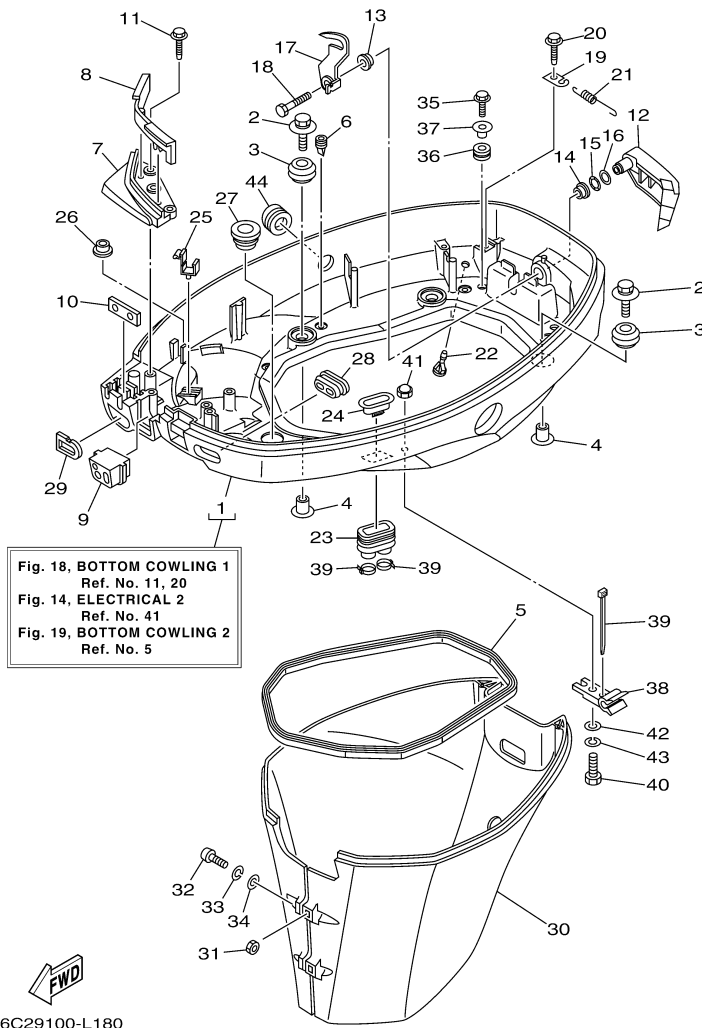

T60LA_0112 / BOTTOM COWLING 1

©2014 Yamaha Motor Corporation, U.S.A. All rights reserved.

Part List

T60LA_0112 / BOTTOM COWLING 1

REF - NO	PART NUMBER	PART NAME	QUANTITY	REMARKS
1	6C5-42710-10-8D	BOTTOM COWLING ASSY	1	
2	90119-06M61-00	BOLT, WITH WASHER	4	
3	6BG-42748-00-00	GROMMET	4	
4	90387-06M69-00	COLLAR	4	
5	62Y-42716-00-00	RUBBER, SEAL 1	1	
6	65W-42717-00-00	RUBBER, SEAL 2	4	
7	6C5-42738-00-8D	PLATE, FITTING	1	
8	6C5-42718-00-00	RUBBER, SEAL 3	1	
9	6C5-42725-30-00	GROMMET	1	
10	62Y-42727-00-00	GROMMET	1	
11	90109-06M81-00	BOLT	3	
12	67C-42815-00-8D	LEVER, CLAMP	1	
13	90386-12M37-00	BUSH	1	
14	90386-12MA2-00	BUSH	1	
15	90206-12052-00	WASHER, WAVE	1	
16	90201-12M07-00	WASHER, PLATE	1	
17	67C-42816-01-00	LEVER, CLAMP	1	
18	97095-06014-00	BOLT	1	
19	66T-43144-00-00	HOOK, SPRING	1	
20	90109-06M86-00	BOLT	1	
21	90506-18M40-00	SPRING, TENSION	1	
22	6BL-44391-00-00	NIPPLE, HOSE	1	
23	6H1-42726-21-00	GROMMET	1	FOR TILT LIMIT
24	6BG-42384-00-00	SEAL, CAP	1	FOR TILT LIMIT
25	90464-09M13-00	CLAMP	1	
26	6E7-82317-00-00	DAMPER, IGNITION COIL	1	
27	68U-42727-00-00	GROMMET	1	
28	6H3-42727-00-00	GROMMET	1	
29	61N-24329-00-00	SEAL	1	
30	67C-42741-10-8D	APRON	1	
31	95380-06600-00	NUT, HEXAGON	2	
32	97880-06025-00	SCREW, PAN HEAD	2	
33	92990-06100-00	..WASHER, SPRING	2	
34	92990-06600-00	WASHER, PLATE	2	
35	90109-06M80-00	.BOLT	2	
36	90480-13M24-00	GROMMET	2	
37	90387-06M43-00	COLLAR	2	
38	90464-09M49-00	CLAMP	1	
39	90465-11M10-00	CLAMP	3	FOR TILT LIMIT
40	97095-06020-00	BOLT	1	
41	95380-06800-00	NUT	1	
42	92990-06600-00	WASHER, PLATE	1	
43	92995-06100-00	WASHER, SPRING	1	
44	6C5-42726-00-00	GROMMET	1	