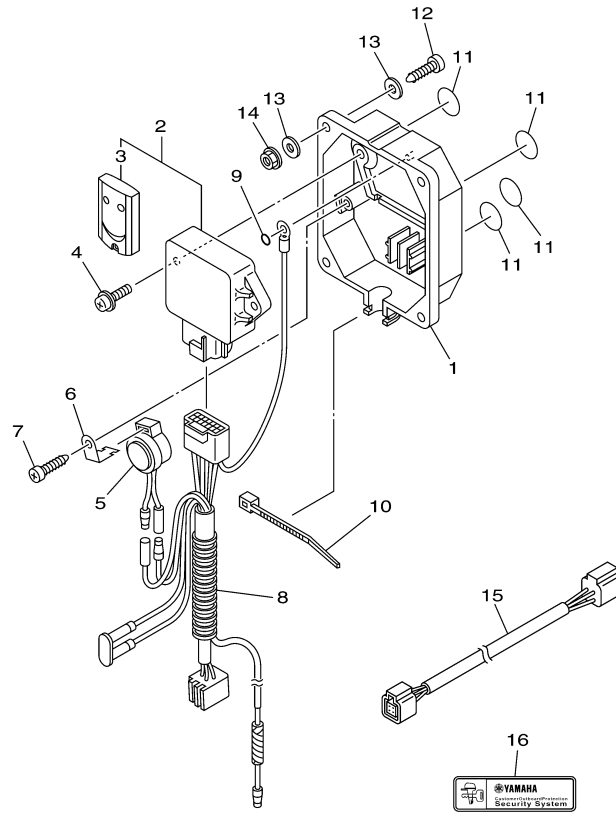

T60LA_0112 / OPTIONAL PARTS 1

6CJ1100-K370

©2014 Yamaha Motor Corporation, U.S.A. All rights reserved.

Part List

T60LA_0112 / OPTIONAL PARTS 1

REF - NO	PART NUMBER	PART NAME	QUANTITY	REMARKS
1	6Y8-86267-00-00	CASE COMPLETE 1	1	
2	6Y8-86260-12-00	REMOTE CONTROL UNIT ASSY	1	
3	6AA-86261-22-00	.TRANSMITTER COMP	2	
4	97980-06216-00	SCREW, WITH WASHER	2	
5	6X4-83383-00-00	BUZZER	1	
6	6X4-83386-00-00	STAY, BUZZER	1	
7	97780-60620-00	SCREW, TAPPING	1	
8	6Y8-82509-10-00	WIRE, SUB LEAD	1	
9	93210-04279-00	O-RING	1	
10	90465-11M10-00	CLAMP	1	
11	6Y8-8454G-00-00	PATCH 1	4	
12	97880-06035-00	SCREW, PAN HEAD	4	UR
12	90167-06M00-00	SCREW, TAPPING	4	UR
13	90201-06M30-00	WASHER, PLATE	8	
14	95780-06300-00	NUT, FLANGE	4	
15	6Y8-82521-11-00	2FT PIGTAIL BUS	1	
16	6Y8-48277-00-00	STICKER 1	4