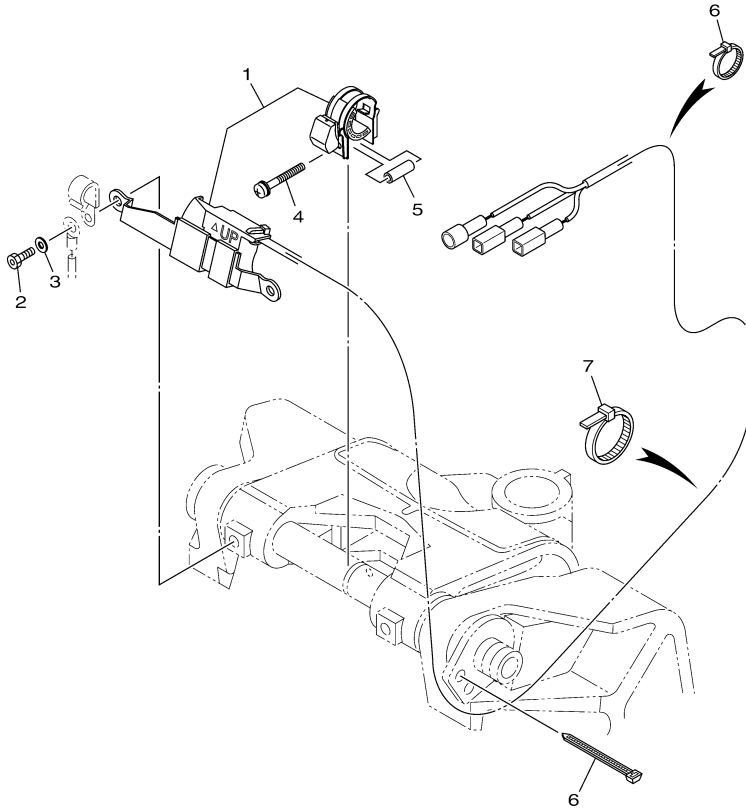

T60LA_0112 / OPTIONAL PARTS 2

6C19100-L350

©2014 Yamaha Motor Corporation, U.S.A. All rights reserved.

Part List

T60LA_0112 / OPTIONAL PARTS 2

REF - NO	PART NUMBER	PART NAME	QUANTITY	REMARKS
1	6C5-825E0-00-00	TILT LIMIT SWITCH ASSY	1	
2	90109-06M88-00	.BOLT	2	
3	92990-06100-00	..WASHER, SPRING	2	
4	90159-05059-00	SCREW, WITH WASHER	1	
5	90387-05004-00	COLLAR	1	
6	90465-11M10-00	CLAMP	5	
7	90465-13M18-00	CLAMP	3