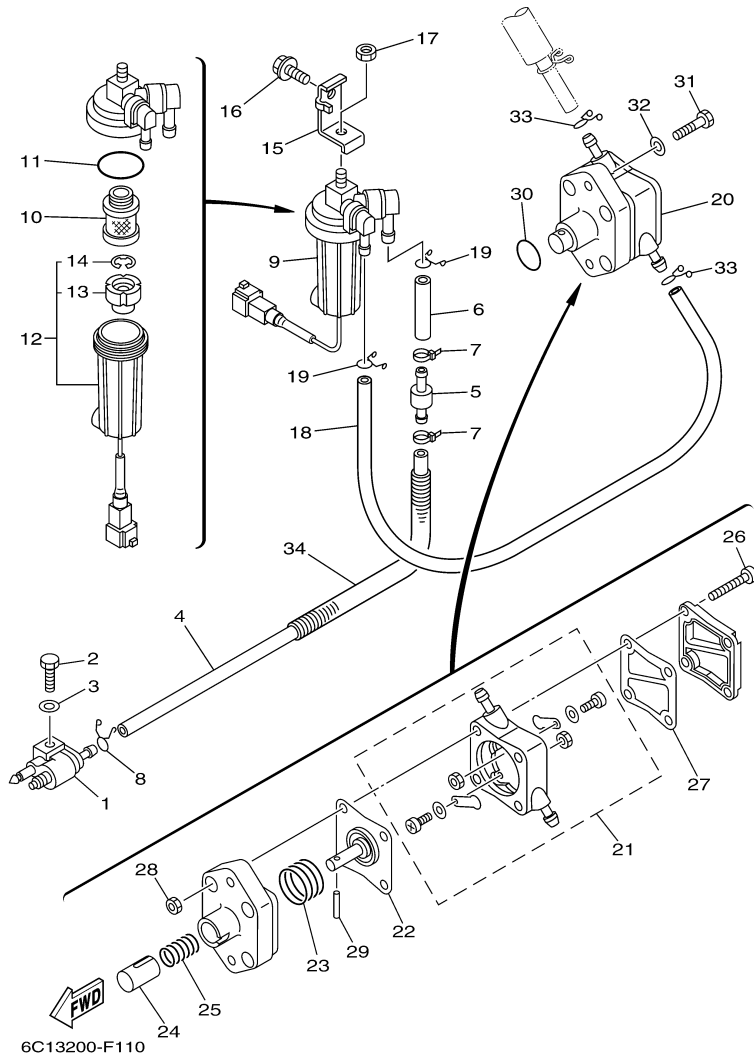

F60TLR 0407 / OIL PUMP

Part List

F60TLR 0407 / OIL PUMP

REF - NO	PART NUMBER	PART NAME	QUANTITY	REMARKS
1	6C5-12171-00-00	CAMSHAFT 1	1	
2	6C5-11537-00-00	GEAR, DRIVEN	1	
3	93605-17002-00	PIN, DOWEL	1	
4	95817-10035-00	BOLT, FLANGE	1	
5	90201-10144-00	WASHER, PLATE	1	
6	6C5-46241-00-00	BELT	1	
7	6C5-11536-00-00	GEAR, DRIVE	1	
8	62Y-11557-00-00	WASHER 1	1	
9	90170-35008-00	NUT	1	
10	90280-03M01-00	.KEY, WOODRUFF	1	
11	6C5-13300-00-00	OIL PUMP ASSY	1	
12	93603-17070-00	.PIN, DOWEL	1	
13	98580-06016-00	.SCREW, PAN HEAD	2	
14	6C5-13142-00-00	.GASKET	1	
15	6G8-11577-00-00	.PLUNGER, RELIEF	1	
16	90501-6C500-00	.SPRING, COMPRESSION	1	
17	6C5-13329-00-00	.GASKET, PUMP COVER	1	
18	90119-06025-00	BOLT, WITH WASHER	4	
19	93102-37M40-00	.OIL SEAL	1	

F60TLR 0407 / FUEL 1

©2014 Yamaha Motor Corporation, U.S.A. All rights reserved.

Part List

F60TLR 0407 / FUEL 1

REF - NO	PART NUMBER	PART NAME	QUANTITY	REMARKS
1	6G1-24304-02-00	FUEL PIPE JOINT COMP. 1	1	
2	97095-06025-00	BOLT	1	
3	92995-06600-00	WASHER	1	
4	6C5-2247A-00-00	HOSE 1	1	
5	67F-24377-00-00	PIPE, JOINT 2	1	
6	90445-13M02-00	HOSE (L40)	1	
7	90465-11M10-00	CLAMP	2	
8	90467-09M17-00	CLIP	1	
9	6D8-24560-00-00	FILTER ASSY	1	
10	6D8-24563-00-00	.ELEMENT, FILTER	1	
11	6D8-24564-00-00	.GASKET	1	
12	6D8-24562-00-00	.CUP, FILTER	1	
13	6D8-24469-00-00	..FLOAT, WATER LEVEL	1	
14	6D8-24519-00-00	..CLIP	1	
15	6C5-24566-01-00	BRACKET, FILTER	1	
16	95895-08016-00	BOLT, FLANGE	1	
17	95380-08600-00	NUT	1	
18	90445-13M36-00	HOSE (L350)	1	
19	90467-10M04-00	CLIP	2	
20	6C5-24410-00-00	FUEL PUMP ASSY	1	
21	6C5-24415-00-00	.BODY 4	1	
22	62Y-24411-02-00	.DIAPHRAGM	1	
23	62Y-24423-00-00	.SPRING, DIAPHRAGM	1	
24	62Y-13131-00-00	.PLUNGER	1	
25	62Y-24454-00-00	.SPRING	1	
26	62Y-24444-01-00	.SCREW	4	
27	6C5-24471-00-00	.DIAPHRAGM	1	
28	95380-05600-00	.NUT	4	
29	62Y-24374-01-00	.PIN	1	
30	93210-24M79-00	.O-RING	1	
31	97095-06030-00	BOLT	2	
32	92995-06600-00	WASHER	2	
33	90467-10M04-00	CLIP	2	
34	90446-14M62-00	HOSE (L320)	1	