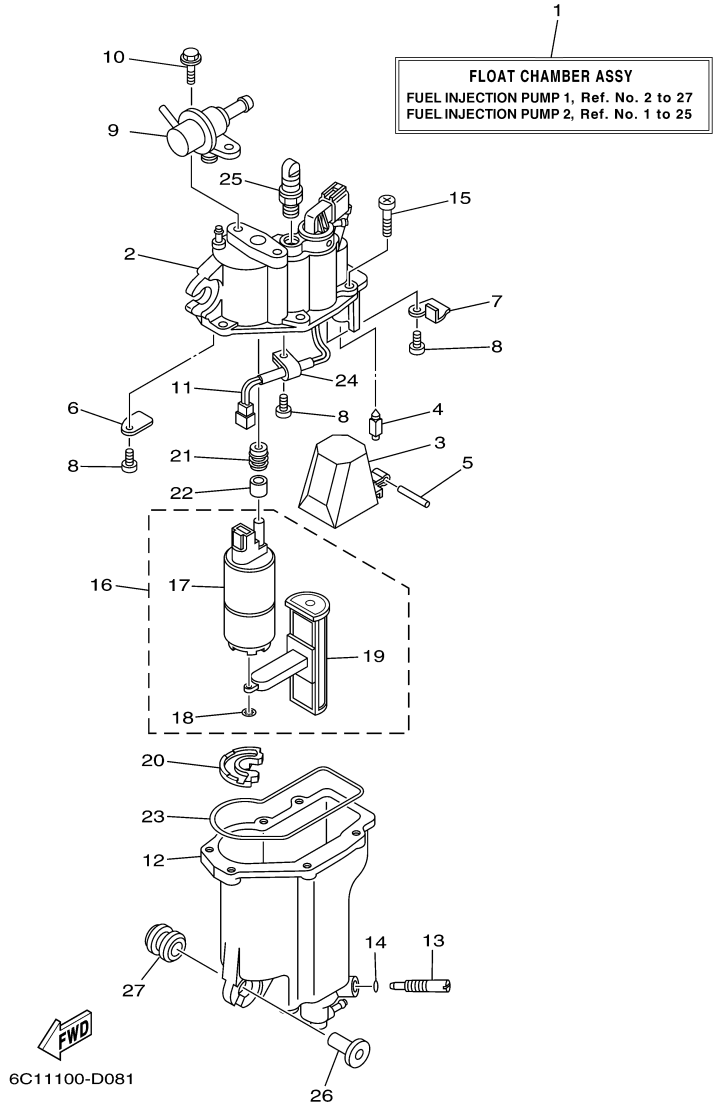

F60TLR 0407 / FUEL INJECTION PUMP 1

©2014 Yamaha Motor Corporation, U.S.A. All rights reserved.

Part List

F60TLR 0407 / FUEL INJECTION PUMP 1

REF - NO	PART NUMBER	PART NAME	QUANTITY	REMARKS
1	6C5-14180-00-00	FLOAT CHAMBER ASSY	1	
2	6C5-14182-00-00	COVER, FLOAT CHAMBER	1	
3	6C5-14985-00-00	FLOAT	1	
4	6C5-14546-00-00	VALVE, NEEDLE	1	
5	6C5-14386-00-00	PIN, FLOAT	1	
6	6C5-2441R-00-00	PLATE, BAFFLE 1	1	
7	6C5-2441T-00-00	PLATE, BAFFLE 2	1	
8	6C5-24453-00-00	SCREW	3	
9	6C5-13906-01-00	REGULATOR, PRESSURE	1	
10	6C5-24592-00-00	BOLT	2	
11	6C5-87226-00-00	WIRE HARNESS ASSY	1	
12	6C5-14960-00-00	BODY ASSY	1	
13	6C5-14191-00-00	PLUG, DRAIN	1	
14	6C5-14397-00-00	O-RING	1	
15	6C5-14567-00-00	SCREW	6	
16	6C5-13910-00-00	FUEL PUMP ASSY	1	
17	6C5-13907-00-00	.FUEL PUMP COMP	1	
18	6C5-14127-00-00	.CLIP	1	
19	6C5-13915-00-00	.FILTER	1	
20	6C5-13593-00-00	DAMPER	1	
21	6C5-13781-00-00	DAMPER, PUMP	1	
22	6C5-13716-00-00	COLLAR	1	
23	6C5-14984-00-00	GASKET, FLOAT CHAMBER	1	
24	6C5-21337-00-00	CLAMP, CABLE	1	
25	6C5-14225-00-00	CAP	1	
26	90387-06M69-00	COLLAR	3	
27	90480-09M12-00	GROMMET	3	