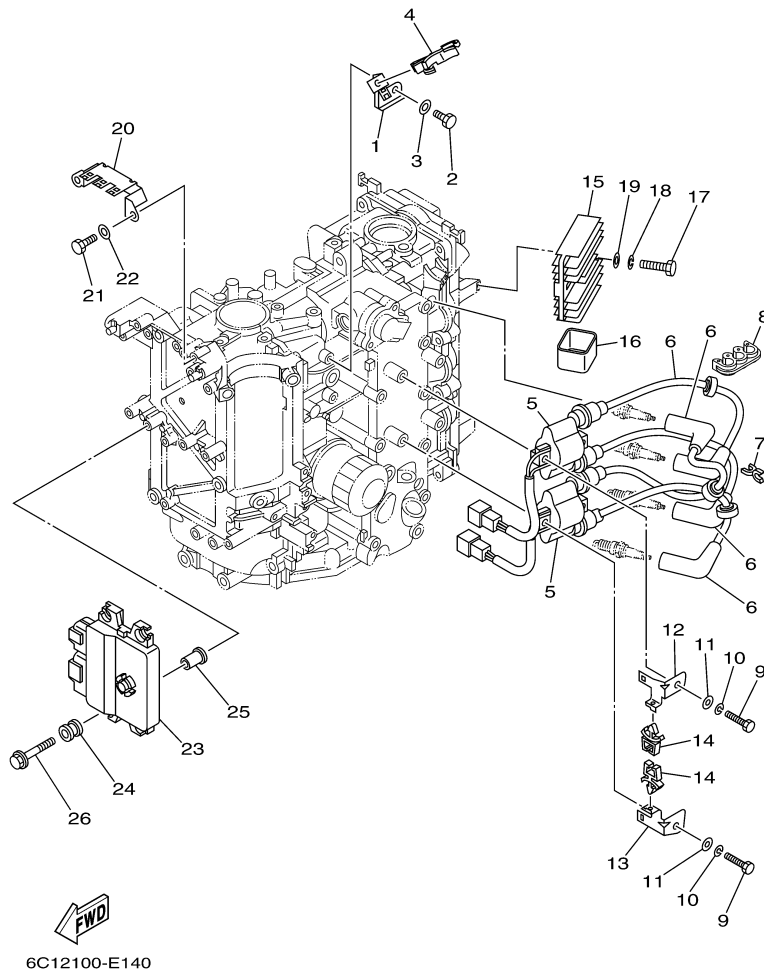

F60TLR 0407 / ELECTRICAL 1

©2014 Yamaha Motor Corporation, U.S.A. All rights reserved.

Part List

F60TLR 0407 / ELECTRICAL 1

REF - NO	PART NUMBER	PART NAME	QUANTITY	REMARKS
1	6C5-85525-00-00	PLATE	1	
2	97095-06014-00	BOLT	1	
3	92995-06600-00	WASHER	1	
4	90464-18246-00	CLAMP	1	
5	63P-82310-01-00	IGNITION COIL ASSY	2	
6	6C5-82340-01-00	HIGH TENSION CORD ASSY 1	4	
7	90464-07M41-00	CLAMP	2	
8	90464-07M05-00	CLAMP	1	
9	97095-06030-00	BOLT	4	
10	92995-06100-00	WASHER, SPRING	4	
11	92995-06600-00	WASHER	4	
12	6C5-82316-01-00	BRACKET, IGNITION COIL	1	
13	6C5-82316-11-00	BRACKET, IGNITION COIL	1	
14	90464-06001-00	CLAMP	2	
15	6D3-81960-00-00	RECTIFIER & REGULATOR ASSY	1	
16	6C5-81961-00-00	COVER	1	
17	97095-06025-00	BOLT	2	
18	92995-06100-00	WASHER, SPRING	2	
19	92995-06600-00	WASHER	2	
20	6C5-82171-00-00	STAY, FUSE BOX	1	
21	97095-06014-00	BOLT	2	
22	92995-06600-00	WASHER	2	
23	6C5-8591A-31-00	ENGINE CONTROL UNIT ASSY	1	UR F60
24	6C5-82317-00-00	DAMPER, IGNITION COIL	4	
25	90387-06119-00	COLLAR	4	
26	90119-06M59-00	BOLT, WITH WASHER	4