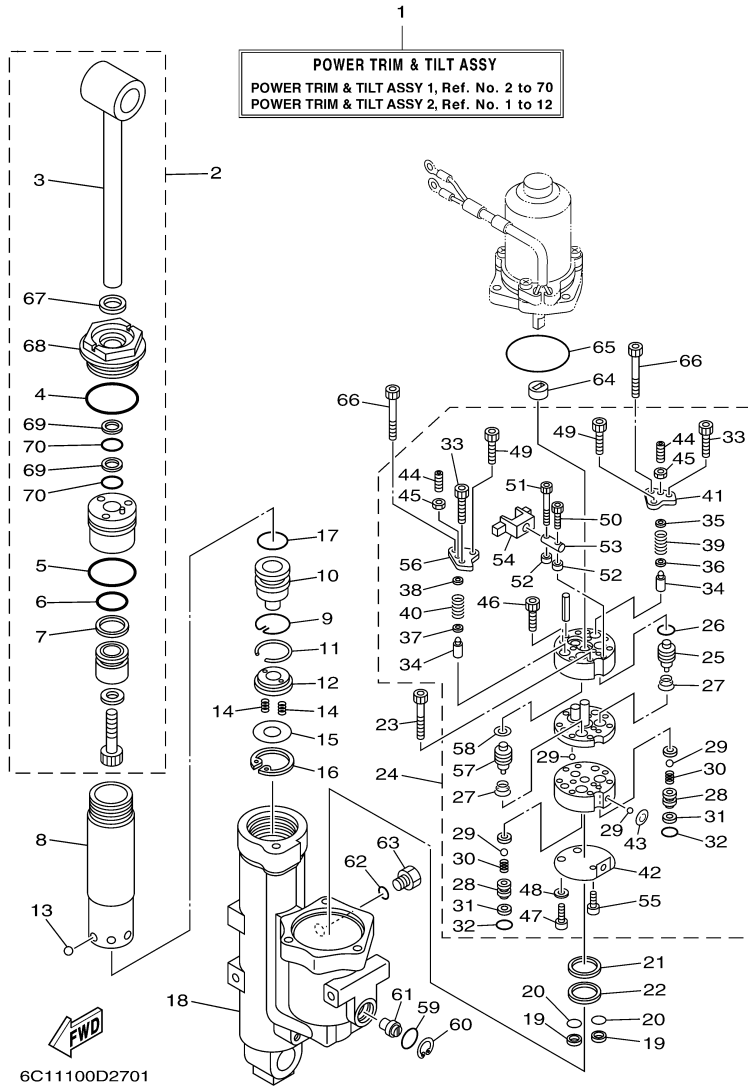

F60TLR 0407 / POWER TRIM TILT ASSY 1

©2014 Yamaha Motor Corporation, U.S.A. All rights reserved.

Part List

F60TLR 0407 / POWER TRIM TILT ASSY 1

REF - NO	PART NUMBER	PART NAME	QUANTITY	REMARKS
1	6C5-43800-01-8D	POWER TRIM & TILT ASSY	1	
2	6C5-43810-00-00	.TILT PISTON SUB ASSY	1	
3	6C5-43801-00-00	..ROD	1	
4	62Y-43863-00-00	..O-RING	1	
5	6C5-43862-00-00	..O-RING	1	
6	6C5-43861-00-00	..O-RING	1	
7	6C5-43871-00-00	..RING, BACK UP	1	
8	6C5-22471-00-00	CYLINDER, SHOCK ABSORBER	1	
9	6C5-43875-00-00	RING, SNAP	1	
10	6C5-4381B-00-00	FREE PISTON SUB ASSY	1	
11	93450-32116-00	CIRCLIP	1	
12	6C5-43899-00-00	PLATE STOPPER	1	
13	93503-16003-00	BALL	6	
14	62X-4384H-00-00	SPRING	2	
15	6C5-22435-00-00	PLATE, VALVE 2	1	
16	99009-32500-00	CIRCLIP	1	
17	6C5-43861-00-00	O-RING	1	
18	6C5-4380K-00-00	CYLINDER, TILT SUB ASSY	1	
19	6C5-43817-10-00	FILTER 2	2	
20	69J-4389J-00-00	.O-RING	2	
21	6C5-43816-00-00	FILTER 1	1	
22	6C5-4380G-00-00	PLATE	1	
23	91312-05045-00	BOLT	2	
24	6C5-43830-00-00	GEAR PUMP ASSY	1	
25	6C6-43841-00-00	.PISTON, SHUTTLE	1	
26	6H1-43883-00-00	.O-RING	1	
27	6C6-43894-00-00	.SPRING, SHUTTLE RETURN	2	
28	6C6-4382E-00-00	.ADAPTOR 2	2	
29	93505-32038-00	.BALL	6	
30	6C6-43853-00-00	.SPRING, MAIN VALVE	2	
31	6C6-4387G-00-00	.WASHER	2	
32	69J-4389J-00-00	.O-RING	2	
33	91312-05030-00	.BOLT	2	
34	6C5-43851-00-00	.SEAT, RELIEF VALVE	2	
35	6C5-4381K-00-00	.HOLDER	1	
36	6C5-43893-00-00	.WASHER	1	
37	6C6-43893-00-00	.WASHER	1	
38	6C6-4381K-00-00	.HOLDER	1	
39	6C5-43855-00-00	.SPRING, UP RELIEF	1	
40	6C5-43856-00-00	.SPRING, DOWN RELIEF	1	
41	6C5-4382K-00-00	.CAP, RELIEF VALVE	1	
42	6C5-43895-00-00	.SEAT, RELIEF VALVE	1	
43	6C5-43854-00-00	.SPRING, MANUAL RELEASE	1	
44	92A08-03110-00	.SCREW SET	2	
45	95302-03600-00	.NUT	2	
46	91312-05025-00	.BOLT	2	
47	6C6-43878-00-00	.BOLT, SOCKET	2	
48	62Y-4387G-00-00	.WASHER	2	
49	91312-04030-00	.BOLT	2	
50	91312-03016-00	.BOLT	1	
51	6C6-4388E-00-00	.PLUG, TAPER SCREW	1	
52	6C6-4388F-00-00	.SPACER	2	
53	6C6-4386G-00-00	.PIN, STRAIGHT 2	1