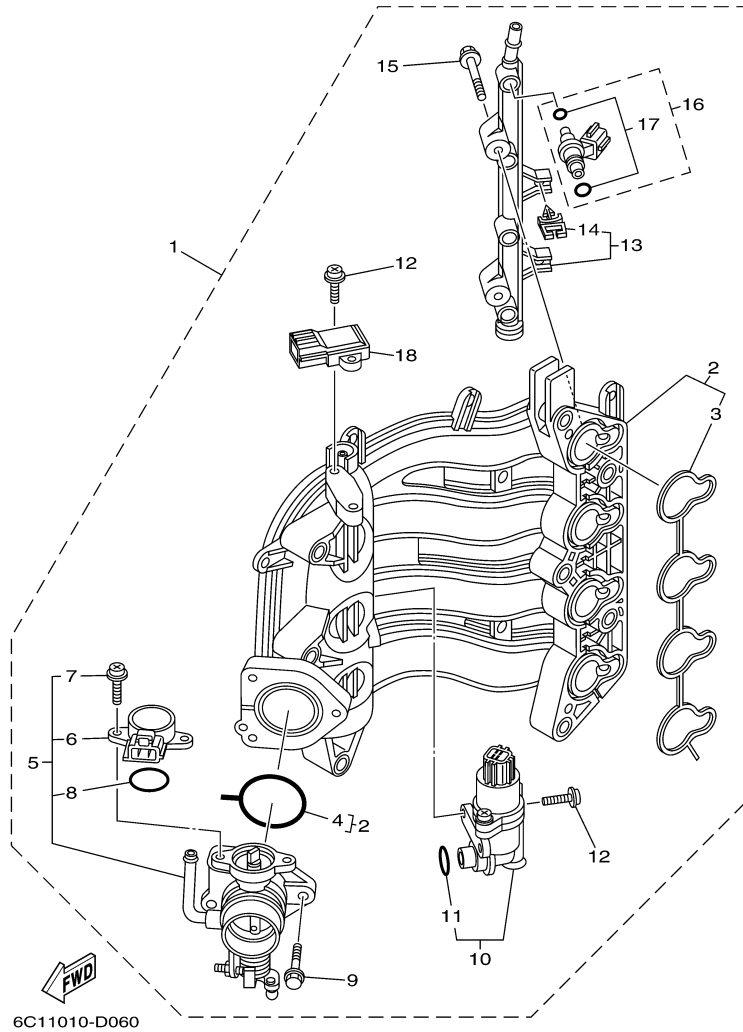

F60TLR 0407 / INTAKE 1

©2014 Yamaha Motor Corporation, U.S.A. All rights reserved.

Part List

F60TLR 0407 / INTAKE 1

REF - NO	PART NUMBER	PART NAME	QUANTITY	REMARKS
1	6C5-14200-00-00	INTAKE ASSY	1	
2	6C5-13641-00-00	.MANIFOLD, INTAKE 1	1	
3	6C5-13645-00-00	..GASKET, MANIFOLD 1	1	
4	6C5-13557-00-00	..GASKET	1	
5	6C5-13750-00-00	.THROTTLE BODY ASSY	1	
6	6C5-85885-00-00	..THROTTLE SENSOR ASSY	1	
7	6C5-81145-00-00	..SCREW 1	2	
8	6C5-8182L-00-00	..O-RING 1	1	
9	6C5-14496-00-00	.BOLT	3	
10	6C5-13105-01-00	.CONTROL VALVE ASSY	1	
11	6C5-1319C-00-00	..O-RING	1	
12	6C5-81146-00-00	.SCREW 2	4	
13	6C5-13161-00-00	.PIPE, DELIVERY 1	1	
14	90464-07M56-00	..CLAMP	2	
15	6C5-14446-00-00	.BOLT	2	
16	6C5-13761-00-00	.INJECTOR	4	
17	6C5-1410B-00-00	..PACKING KIT	1	
18	68F-83688-00-00	.SENSOR ASSY	1