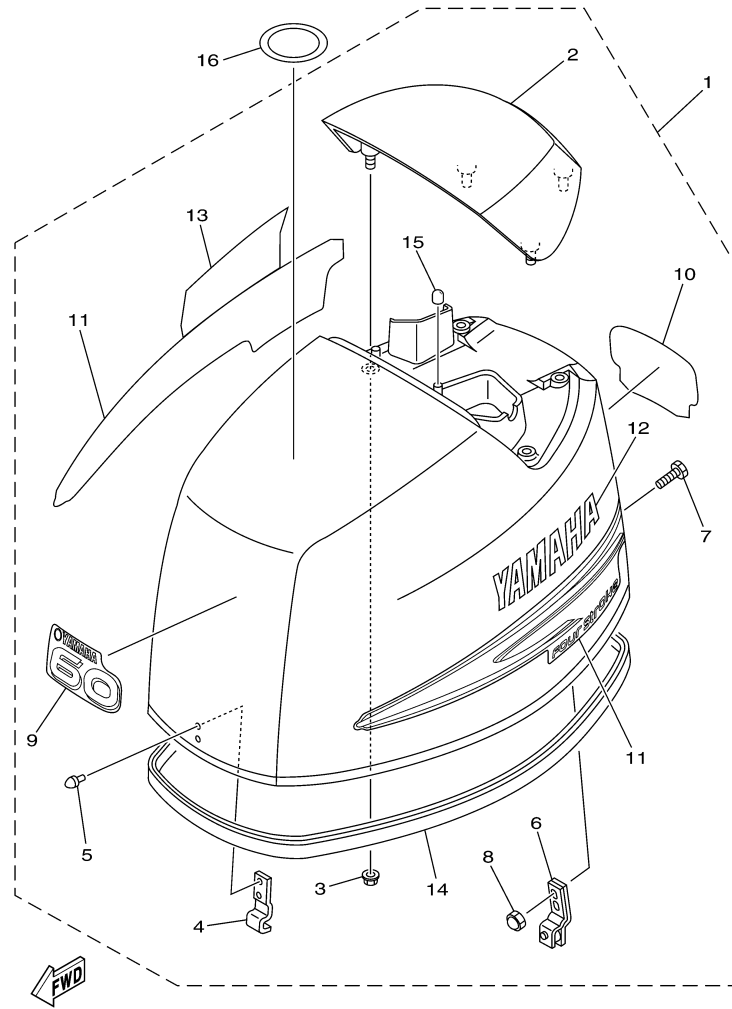

F60TLR 0407 / TOP COWLING

6C11010-D010

©2014 Yamaha Motor Corporation, U.S.A. All rights reserved.

Part List

F60TLR 0407 / TOP COWLING

REF - NO	PART NUMBER	PART NAME	QUANTITY	REMARKS
1	6C5-42610-A0-8D	TOP COWLING ASSY	1	UR F60TJR
1	6C5-42610-00-8D	TOP COWLING ASSY	1	UR F60
2	67C-42613-00-8D	.MOLDING, AIR DUCT	1	
3	90179-06029-00	.NUT	4	
4	6C5-42651-00-00	.HOOK	1	
5	90266-06M02-00	.RIVET	2	
6	67C-42652-02-00	.HOOK	1	
7	90109-06047-00	.BOLT	2	
8	90185-06M05-00	.NUT, SELF-LOCKING	2	
9	69W-42677-A0-00	.GRAPHIC, FRONT	1	UR F60TJR
9	69W-42677-00-00	.GRAPHIC, FRONT	1	UR F60
10	6C5-42678-A0-00	.GRAPHIC, REAR	1	UR F60TJR
10	6C5-42678-00-00	.GRAPHIC, REAR	1	UR F60
11	69W-W0070-00-00	.GRAPHIC SET	1	
12	69W-42681-00-00	.MARK, COWLING	1	
13	69W-42682-00-00	.MARK, COWLING	1	
14	6C5-42615-00-00	.SEAL	1	
15	69W-13448-00-00	.CAP	2	
16	67F-13434-03-00	LABEL, CAUTION	1	

Part Notes

F60TLR 0407 / TOP COWLING

PART NUMBER	NOTE TEXT
69W-42677-00-00	 OEM: The rear graphic correctly supersedes to this part. To match the original graphic, trim the word "Yamaha" from the front graphic.