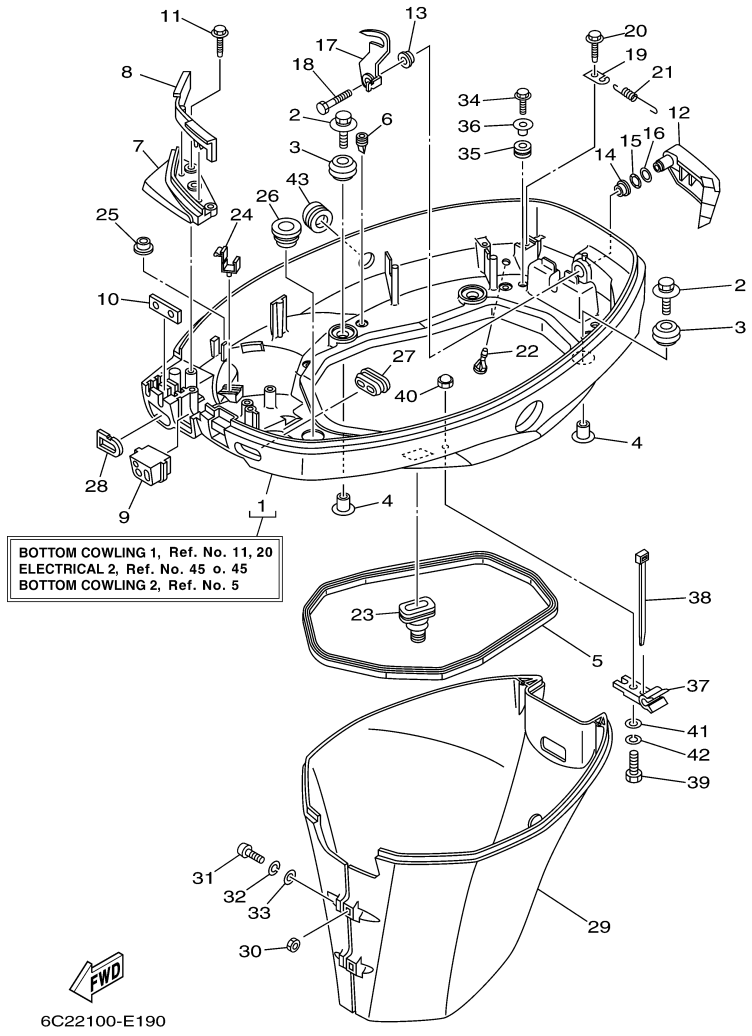

F60TLR 0407 / BOTTOM COWLING 1

©2014 Yamaha Motor Corporation, U.S.A. All rights reserved.

Part List

F60TLR 0407 / BOTTOM COWLING 1

REF - NO	PART NUMBER	PART NAME	QUANTITY	REMARKS
1	6C5-42710-10-8D	BOTTOM COWLING ASSY	1	
2	90119-06M08-00	BOLT, WITH WASHER	4	
3	90480-09M12-00	GROMMET	4	
4	90387-06060-00	COLLAR	4	
5	62Y-42716-00-00	RUBBER, SEAL 1	1	
6	65W-42717-00-00	RUBBER, SEAL 2	4	
7	6C5-42738-00-8D	PLATE, FITTING	1	
8	6C5-42718-00-00	RUBBER, SEAL 3	1	
9	6C5-42725-30-00	GROMMET	1	
10	62Y-42727-00-00	GROMMET	1	
11	90109-06M81-00	BOLT	3	
12	67C-42815-00-8D	LEVER, CLAMP	1	
13	90386-12M37-00	BUSH	1	
14	90386-12MA2-00	BUSH	1	
15	90206-12052-00	WASHER, WAVE	1	
16	90201-12M07-00	WASHER, PLATE	1	
17	67C-42816-01-00	LEVER, CLAMP	1	
18	97095-06014-00	BOLT	1	
19	66T-43144-00-00	HOOK, SPRING	1	
20	90109-06M86-00	BOLT	1	
21	90506-18M40-00	SPRING, TENSION	1	
22	6H3-44391-01-00	NIPPLE, HOSE	1	
23	6C5-42724-00-00	GROMMET	1	
24	90464-09M13-00	CLAMP	1	
25	6E7-82317-00-00	DAMPER, IGNITION COIL	1	
26	68U-42727-00-00	GROMMET	1	
27	6H3-42727-00-00	GROMMET	1	
28	61N-24329-00-00	SEAL	1	
29	67C-42741-10-8D	APRON	1	
30	95380-06600-00	NUT, HEXAGON	2	
31	97880-06025-00	SCREW, PAN HEAD	2	
32	92990-06100-00	..WASHER, SPRING	2	
33	92990-06600-00	WASHER, PLATE	2	
34	90109-06M80-00	.BOLT	2	
35	90480-13M24-00	GROMMET	2	
36	90387-06M43-00	COLLAR	2	
37	90464-09M49-00	CLAMP	1	
38	90465-11M10-00	CLAMP	2	
39	97095-06020-00	BOLT	1	
40	95380-06800-00	NUT	1	
41	92990-06600-00	WASHER, PLATE	1	
42	92995-06100-00	WASHER, SPRING	1	
43	6C5-42726-00-00	GROMMET	1	

Part Notes

F60TLR 0407 / BOTTOM COWLING 1

PART NUMBER		NOTE TEXT
92990-06600-00		OEM: This part number is among the Top 100 Most Popular Marine Maintenance Parts as of March 2014.
92990-06600-00		OEM: This part number is among the Top 100 Most Popular Marine Maintenance Parts as of March 2014.

©2014 Yamaha Motor Corporation, U.S.A. All rights reserved.