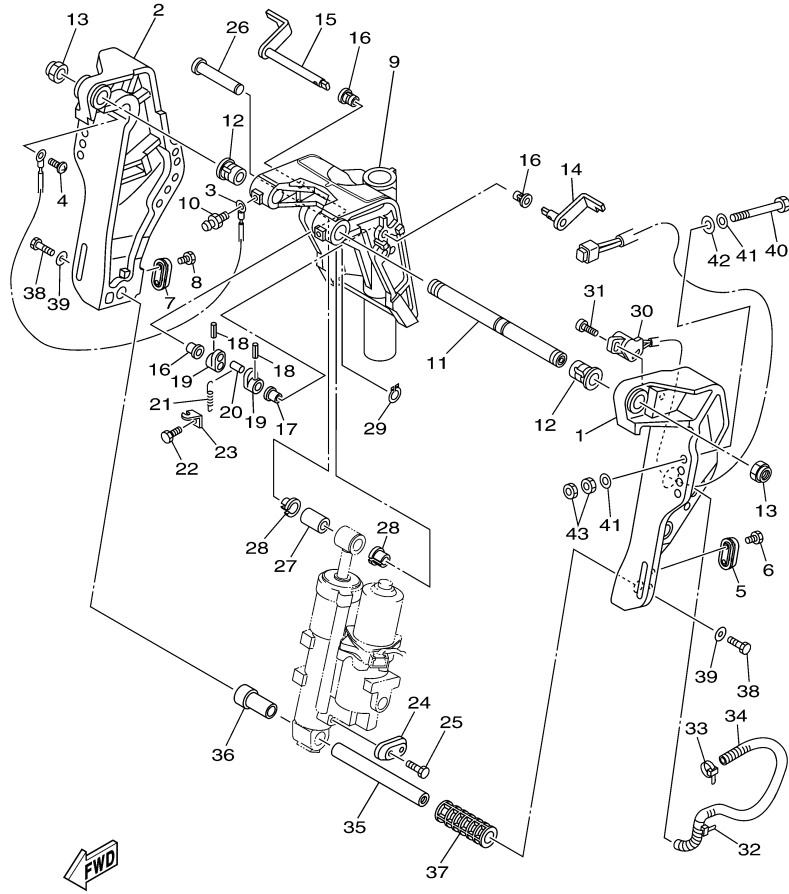

F60TLR 0407 / BRACKET 1

6C11110-D220

©2014 Yamaha Motor Corporation, U.S.A. All rights reserved.

Part List

F60TLR 0407 / BRACKET 1

REF - NO	PART NUMBER	PART NAME	QUANTITY	REMARKS
1	6C5-43111-00-8D	BRACKET, CLAMP 1	1	
2	6C5-43112-00-8D	BRACKET, CLAMP 2	1	
3	6E5-82148-00-00	WIRE, LEAD 4	1	
4	97885-06008-00	SCREW, PAN HEAD	1	
5	65W-45251-00-00	ANODE	1	
6	90101-06020-00	BOLT	2	
7	65W-45251-00-00	ANODE	1	
8	90101-06020-00	BOLT	2	
9	6C5-43311-00-8D	BRACKET, SWIVEL 1	1	
10	93700-06M03-00	NIPPLE, GREASE	3	
11	63D-43131-10-00	BOLT, CLAMP BRACKET	1	
12	90386-22MA4-00	BUSH	2	
13	90185-22007-00	NUT, SELF-LOCKING	2	
14	6C5-43181-10-00	LEVER, TILT STOP	1	
15	6C5-43185-10-00	LEVER, TILT STOP	1	
16	90386-10M16-00	BUSH	3	
17	90386-10025-00	.BUSH	1	
18	91690-30020-00	PIN, SPRING	2	
19	6G5-43148-00-00	COLLAR, DISTANCE	2	
20	90249-06M19-00	PIN	1	
21	90506-14M24-00	SPRING, TENSION	1	
22	97095-06010-00	BOLT	1	
23	6G5-43144-00-00	HOOK, SPRING	1	
24	65W-45251-00-00	ANODE	1	
25	90101-06020-00	BOLT	2	
26	6E5-43126-02-00	PIN, UPPER SHOCK MOUNT	1	
27	90386-18M92-00	BUSH	1	
28	90386-18M35-00	BUSH	2	
29	93410-18M02-00	CIRCLIP	1	
30	63D-83672-10-00	TRIM SENDER	1	
31	97885-06016-00	SCREW, PAN HEAD	2	
32	90464-76001-00	CLAMP	1	
33	90465-11M10-00	CLAMP	1	
34	90447-19009-00	TUBE	1	UR EXCEPT F60TJR
34	90447-13010-00	TUBE	1	UR F60TJR
35	6C5-43818-00-00	PIN, LOWER SHOCK MOUNT	1	
36	6C5-43833-00-00	PIPE	1	
37	6C5-43834-00-00	PIPE	1	
38	90101-08016-00	BOLT	2	
39	90201-08064-00	WASHER, PLATE	2	
40	90101-12M65-00	BOLT	4	
41	92995-12200-00	WASHER	8	
42	90201-12426-00	WASHER, PLATE	4	
43	95380-12600-00	NUT	8	

Part Notes

F60TLR 0407 / BRACKET 1

PART NUMBER	NOTE TEXT
65W-45251-00-00	OEM: This part number is among the Top 100 Most Popular Marine Maintenance Parts as of March 2014.
65W-45251-00-00	OEM: This part number is among the Top 100 Most Popular Marine Maintenance Parts as of March 2014.
65W-45251-00-00	OEM: This part number is among the Top 100 Most Popular Marine Maintenance Parts as of March 2014.