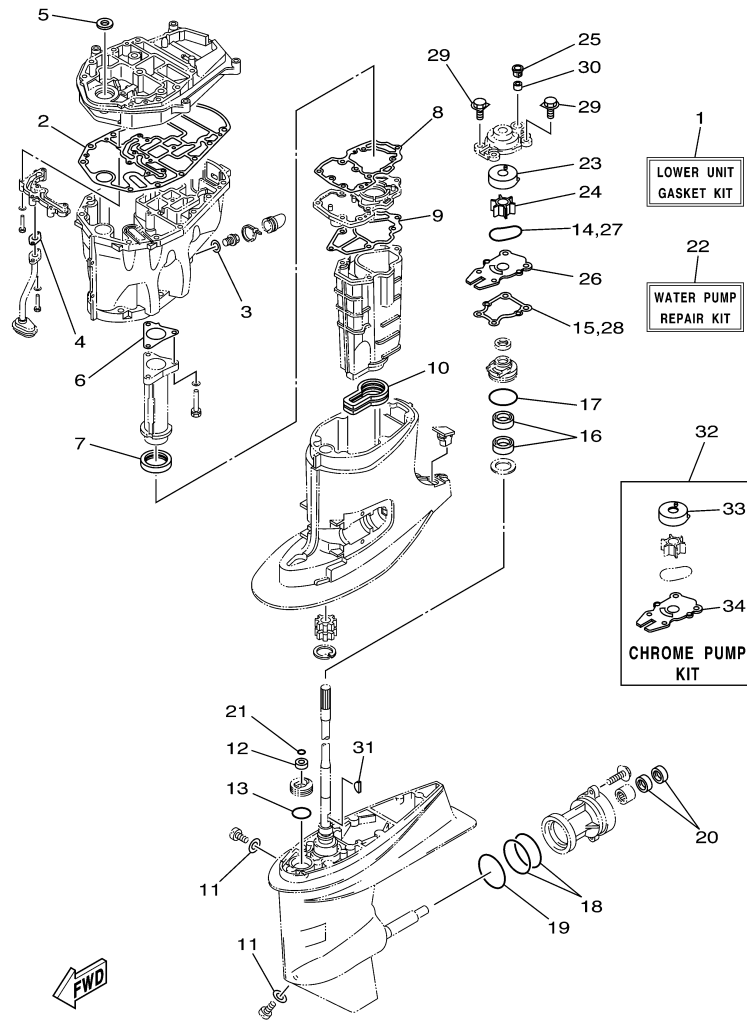

F60TLR 0407 / REPAIR KIT 2

©2014 Yamaha Motor Corporation, U.S.A. All rights reserved.

Part List

F60TLR 0407 / REPAIR KIT 2

REF - NO	PART NUMBER	PART NAME	QUANTITY	REMARKS
1	6C5-W0001-20-00	LOWER UNIT GASKET KIT	1	
2	6C5-15312-00-00	.GASKET, OIL PAN	1	
3	90430-14M09-00	.GASKET	1	
4	6C5-13414-00-00	.GASKET, STRAINER COVER	1	
5	93103-18011-00	.OIL SEAL	1	
6	6C5-41133-00-00	.GASKET, EXHAUST MANIFOLD 1	1	
7	6C5-46132-00-00	.GASKET 1	1	
8	6C5-41134-00-00	.GASKET, EXHAUST MANIFOLD	1	
9	6C5-41135-00-00	.GASKET, EXHAUST MANIFOLD	1	
10	6C5-45123-00-00	.GASKET, MUFFLER	1	
11	90430-08020-00	.GASKET	2	
12	93106-09014-00	.OIL SEAL	1	
13	93210-33MG4-00	.O-RING	1	
14	93210-59MG7-00	.O-RING	1	
15	63D-44316-00-00	.GASKET, WATER PUMP	1	
16	93101-25M57-00	.OIL SEAL	2	
17	93210-48MG8-00	.O-RING	1	
18	93210-74MG5-00	.O-RING	2	
19	93210-69MG6-00	.O-RING	1	
20	93101-22M00-00	.OIL SEAL	2	
21	93210-07003-00	.O-RING	1	
22	63D-W0078-01-00	WATER PUMP REPAIR KIT	1	
23	63D-44322-00-00	.INSERT, CARTRIDGE	1	
24	6H3-44352-00-00	.IMPELLER	1	
25	63D-44312-00-00	.COVER, WATER PUMP HOUSING	1	
26	63D-44323-00-00	.OUTER PLATE, CARTRIDGE	1	
27	93210-59MG7-00	.O-RING	1	
28	63D-44316-00-00	.GASKET, WATER PUMP	1	
29	90119-08M15-00	.BOLT, WITH WASHER	4	
30	663-44366-00-00	.DAMPER, WATER SEAL 2	1	
31	90280-03024-00	.KEY, WOODRUFF	1	
32	63D-W0078-0A-00	CHROME PUMP KIT	1	
33	63D-44322-40-00	.INSERT, CARTRIDGE	1	
34	63D-44323-40-00	.OUTER PLATE, CARTRIDGE	1	

Part Notes

F60TLR 0407 / REPAIR KIT 2

PART NUMBER		NOTE TEXT
90430-14M09-00		OEM: This part number is among the Top 100 Most Popular Marine Maintenance Parts as of March 2014.
90430-08020-00		OEM: This part number is among the Top 100 Most Popular Marine Maintenance Parts as of March 2014.
93106-09014-00		OEM: This part number is among the Top 100 Most Popular Marine Maintenance Parts as of March 2014.
63D-W0078-01-00		OEM: This part number is among the Top 100 Most Popular Marine Maintenance Parts as of March 2014.
6H3-44352-00-00		OEM: This part number is among the Top 100 Most Popular Marine Maintenance Parts as of March 2014.

©2014 Yamaha Motor Corporation, U.S.A. All rights reserved.