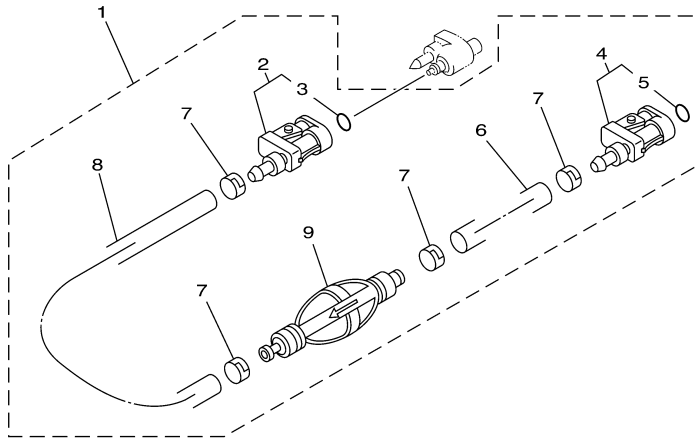

F60TLR 0407 / FUEL 2

©2014 Yamaha Motor Corporation, U.S.A. All rights reserved.

Part List

F60TLR 0407 / FUEL 2

REF - NO	PART NUMBER	PART NAME	QUANTITY	REMARKS
1	6Y2-24306-56-00	FUEL PIPE COMP. 1	1	AP
2	6E5-24305-06-00	.FUEL PIPE JOINT COMP 2	1	
3	93210-08287-00	..O-RING	1	
4	6Y2-24305-06-00	.FUEL PIPE JOINT COMP 2	1	
5	93210-08287-00	..O-RING	1	
6	90445-13M01-00	.HOSE (L2050)	1	
7	6E5-24351-51-00	.BAND 1	4	
8	90445-13M00-00	.HOSE (L850)	1	
9	6Y2-24360-60-00	.PRIMER PUMP ASSY	1