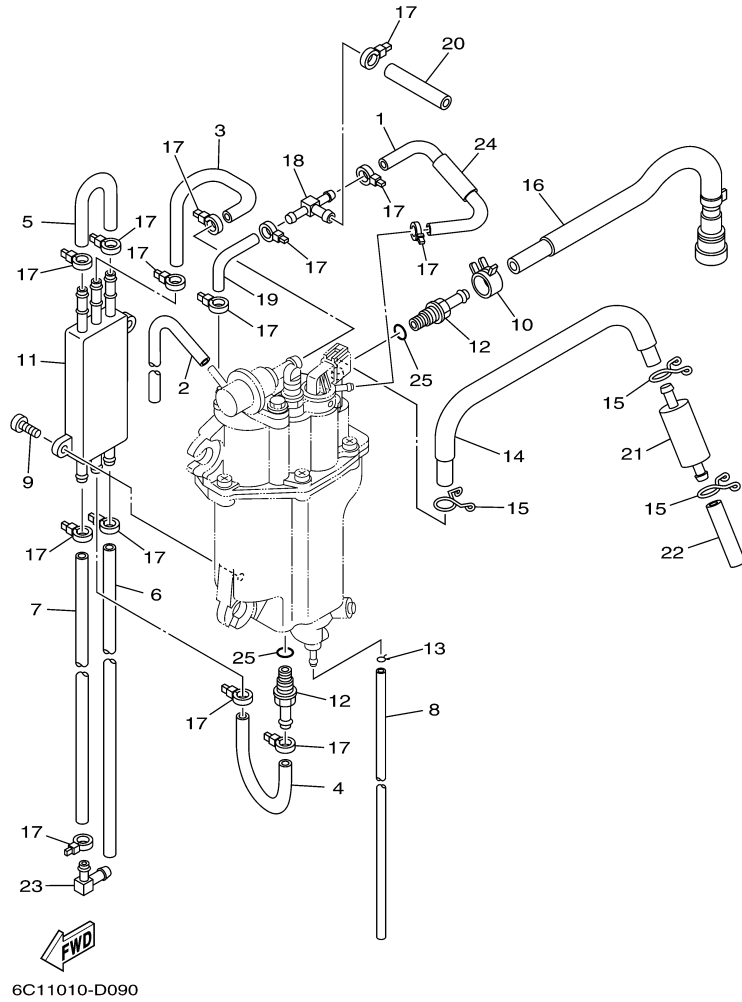

F60TLR 0407 / FUEL INJECTION PUMP 2

©2014 Yamaha Motor Corporation, U.S.A. All rights reserved.

Part List

F60TLR 0407 / FUEL INJECTION PUMP 2

REF - NO	PART NUMBER	PART NAME	QUANTITY	REMARKS
1	6C5-13546-00-00	HOSE 2	1	
2	6C5-13542-00-00	HOSE, VACUUM SENSING 1	1	
3	6C5-24321-00-00	PIPE 10	1	
4	6C5-24322-00-00	PIPE 11	1	
5	6C5-24323-00-00	PIPE 12	1	
6	6C5-24324-00-00	PIPE 13 (L150)	1	
7	6C5-24325-00-00	PIPE 14 (L110)	1	
8	6C5-14149-00-00	PIPE (L200)	1	
9	6C5-24444-00-00	SCREW	2	
10	6C5-13577-00-00	CLIP	1	
11	6C5-21841-00-00	COOLER	1	
12	6C5-14251-00-00	NIPPLE	2	
13	6C5-2411M-00-00	CLIP	1	
14	6C5-14148-00-00	PIPE	1	
15	6C5-24387-00-00	CLIP	3	
16	6C5-13974-00-00	PIPE, FUEL 4	1	
17	90465-11M10-00	CLAMP	14	
18	6C5-24379-00-00	PIPE, JOINT 4	1	
19	6C5-13545-00-00	HOSE 1	1	
20	6C5-13547-00-00	HOSE 3	1	
21	6C5-24251-00-00	STRAINER 1	1	
22	6C5-2451B-00-00	HOSE, FUEL INLET	1	
23	6C5-1410F-00-00	CONNECTOR	1	
24	6C5-13548-00-00	HOSE, AIR 4	1	
25	6C5-13739-00-00	O-RING	2	

Part Notes

F60TLR 0407 / FUEL INJECTION PUMP 2

PART NUMBER	NOTE TEXT
6C5-24251-00-00	OEM: This part number is among the Top 100 Most Popular Marine Maintenance Parts as of March 2014.

©2014 Yamaha Motor Corporation, U.S.A. All rights reserved.