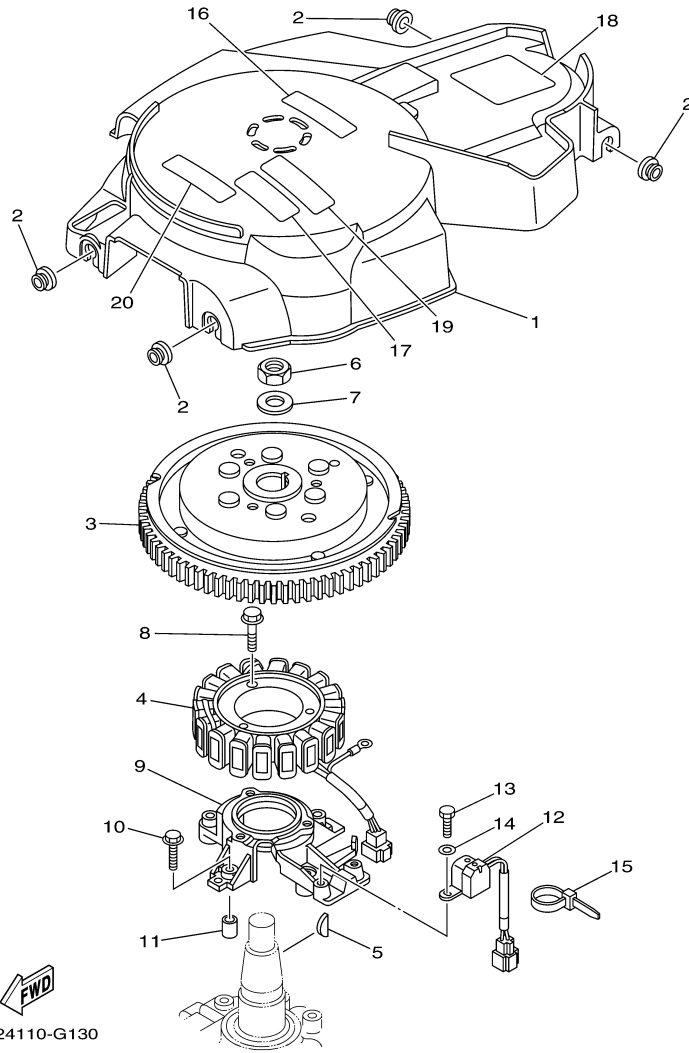

F60TLR 0407 / GENERATOR

©2014 Yamaha Motor Corporation, U.S.A. All rights reserved.

Part List

F60TLR 0407 / GENERATOR

REF - NO	PART NUMBER	PART NAME	QUANTITY	REMARKS
1	6C5-81337-00-00	COVER, FLYWHEEL	1	
2	90480-12072-00	GROMMET	4	
3	6C5-81450-00-00	ROTOR ASSY	1	
4	6C5-81410-00-00	STATOR ASSY	1	
5	6H4-11545-00-00	KEY, WOODRUFF	1	
6	90170-20137-00	NUT	1	
7	90201-21M18-00	WASHER, PLATE	1	
8	95023-06030-00	BOLT	3	
9	6C5-85561-00-94	BASE, MAGNETO	1	
10	95023-06030-00	BOLT	4	
11	99530-08012-00	PIN, DOWEL	2	
12	62Y-85580-00-00	COIL, PULSER	1	
13	97095-05012-00	BOLT	2	
14	92995-05600-00	WASHER	2	
15	90465-13M97-00	CLAMP	1	
16	6C5-13437-41-00	MARK, CAUTION	1	
17	6AH-81995-40-00	LABEL, WARNING	1	
18	62Y-83626-00-00	MARK 6	1	
19	6AH-81994-40-00	LABEL, SAFETY	1	
20	6AG-81996-00-00	MARK	1	

Part Notes

F60TLR 0407 / GENERATOR

PART NUMBER	NOTE TEXT
90480-12072-00	OEM: GROMMET used on F115TLR and F/LF115TXR 0410 Production and Earlier

©2014 Yamaha Motor Corporation, U.S.A. All rights reserved.