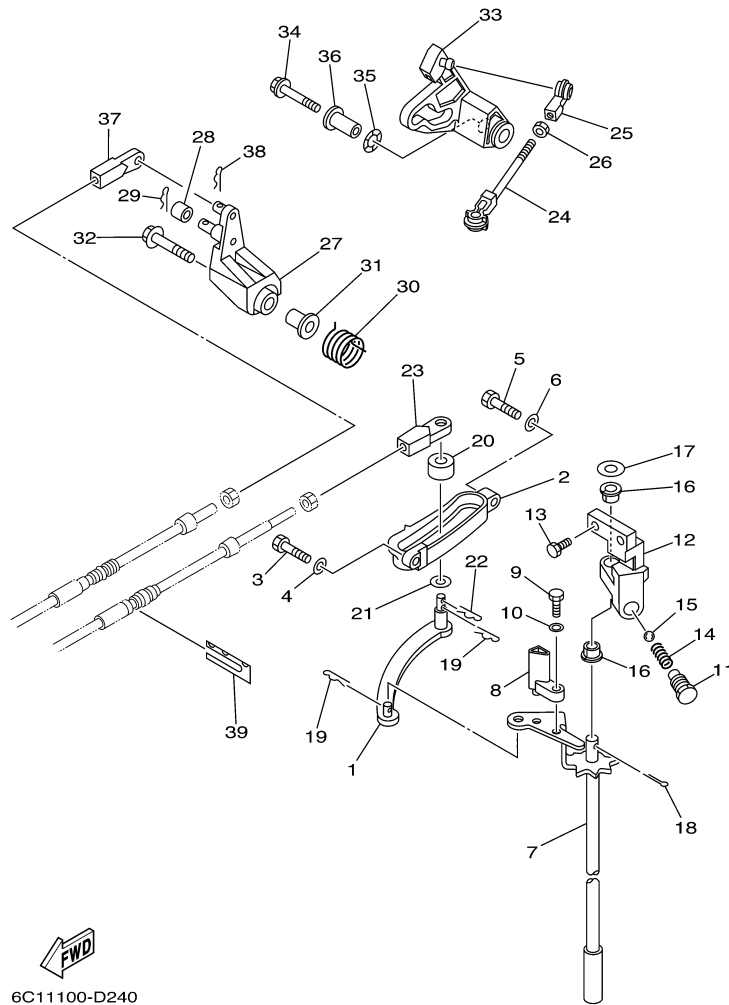

F60TLR 0407 / CONTROL

6C11100-D240

©2014 Yamaha Motor Corporation, U.S.A. All rights reserved.

Part List

F60TLR 0407 / CONTROL

REF - NO	PART NUMBER	PART NAME	QUANTITY	REMARKS
1	69W-44121-00-00	LEVER, SHIFT ROD	1	
2	62Y-44117-01-9S	BRACKET	1	
3	97095-06020-00	BOLT	1	
4	92995-06600-00	WASHER	1	
5	97095-06025-00	BOLT	1	
6	92995-06600-00	WASHER	1	
7	6C5-44120-01-00	HANDLE GEAR SHIFT ASSY	1	L(20.7")
8	6C5-44122-00-00	BUSHING, SHIFT ROD LEVER	1	EXCEPT F60TJR
9	97095-05014-00	.BOLT	1	EXCEPT F60TJR
10	92995-05600-00	WASHER	1	EXCEPT F60TJR
11	62Y-42715-01-00	BUSHING	1	
12	62Y-44118-00-00	BRACKET	1	
13	97095-06020-00	BOLT	2	
14	90501-12082-00	SPRING, COMPRESSION	1	
15	93501-04M02-00	BALL	1	
16	90386-90M90-00	BUSH	2	
17	90201-10M20-00	.WASHER, PLATE	1	
18	91490-20015-00	PIN. COTTER	1	
19	90468-18008-00	CLIP	2	
20	688-44122-00-00	BUSHING, SHIFT ROD LEVER	1	
21	90202-07M07-00	WASHER, PLATE	1	
22	90468-18008-00	CLIP	1	
23	69W-48344-00-00	CABLE END, REMOTE CONTROL	1	
24	688-41211-01-00	LINK, ACCEL.	1	
25	6H4-41237-00-00	JOINT, LINK	1	
26	95380-05700-00	NUT	1	
27	62Y-42154-00-00	LEVER, THROTTLE CONTROL	1	
28	6C5-42171-00-00	BUSHING	1	
29	91490-16010-00	PIN. COTTER	1	
30	62Y-44135-00-00	SPRING	1	
31	90387-06M45-00	COLLAR	1	
32	90119-06106-00	BOLT, WITH WASHER	1	
33	6C5-42335-00-00	LEVER, ACCEL. CONTROL	1	
34	95895-06035-00	BOLT, FLANGE	1	
35	90206-10M04-00	WASHER, WAVE	1	
36	90387-06M82-00	COLLAR	1	
37	69W-48344-00-00	CABLE END, REMOTE CONTROL	1	
38	90468-18008-00	CLIP	1	
39	62Y-48538-00-00	CLAMP, CABLE 1	1	

Part Notes

F60TLR 0407 / CONTROL

PART NUMBER	NOTE TEXT
90468-18008-00	OEM: This part number is among the Top 100 Most Popular Marine Maintenance Parts as of March 2014.
90468-18008-00	OEM: This part number is among the Top 100 Most Popular Marine Maintenance Parts as of March 2014.
90468-18008-00	OEM: This part number is among the Top 100 Most Popular Marine Maintenance Parts as of March 2014.

©2014 Yamaha Motor Corporation, U.S.A. All rights reserved.