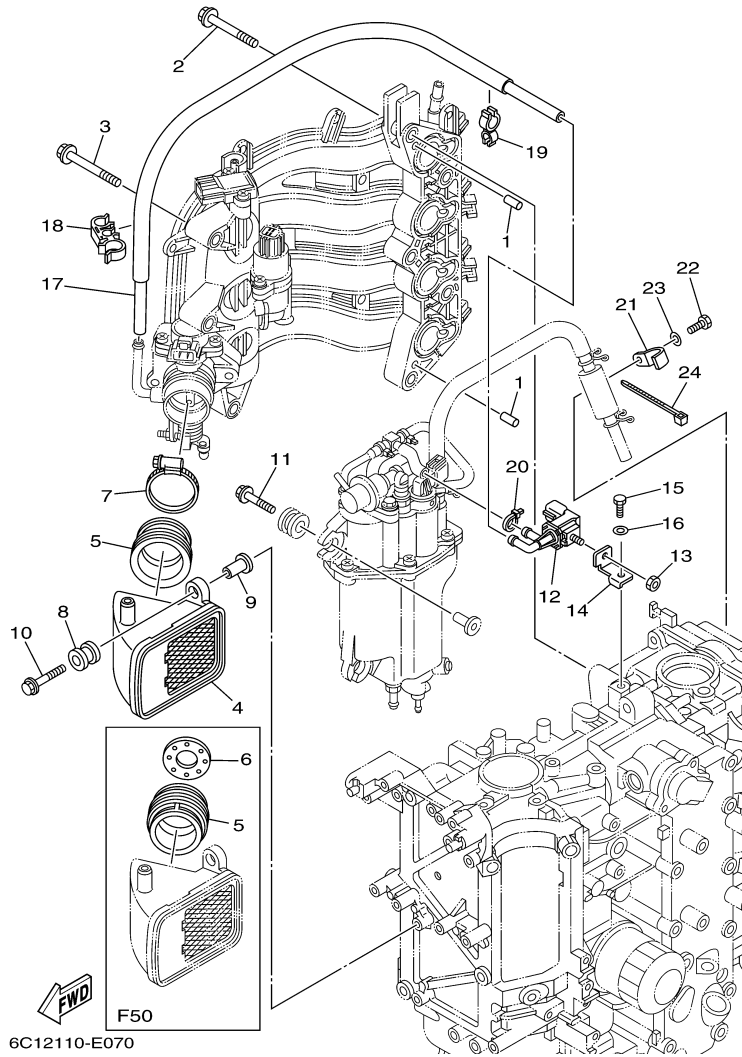

F60TLR 0407 / INTAKE 2

©2014 Yamaha Motor Corporation, U.S.A. All rights reserved.

Part List

F60TLR 0407 / INTAKE 2

REF - NO	PART NUMBER	PART NAME	QUANTITY	REMARKS
1	93608-12M05-00	PIN, DOWEL	2	
2	90119-08069-00	BOLT, WITH WASHER	5	
3	90119-06087-00	BOLT, WITH WASHER	3	
4	6C5-14440-00-00	SILENCER ASSY, INTAKE	1	
5	6C5-14453-01-00	JOINT, AIR CLEANER 1	1	UR F60
6	6C1-14477-00-00	PLATE	1	F50
7	90450-50001-00	HOSE CLAMP ASSY	1	
8	6A0-82317-00-00	DAMPER, IGNITION COIL	2	
9	90387-06119-00	COLLAR	2	
10	90119-06106-00	BOLT, WITH WASHER	2	
11	90119-06M08-00	BOLT, WITH WASHER	3	
12	6C5-86120-00-00	SOLENOID VALVE ASSY	1	
13	95380-06600-00	NUT, HEXAGON	1	
14	6C5-86112-00-00	STAY, SOLENOID	1	
15	97095-06016-00	BOLT	1	
16	92995-06600-00	WASHER	1	
17	6C5-12576-00-00	HOSE 1	1	
18	90464-15008-00	CLAMP	1	
19	90464-12006-00	CLAMP	1	
20	90465-11M10-00	CLAMP	1	
21	6C5-13428-00-00	BRACKET, STRAINER 1	1	
22	97095-06016-00	BOLT	1	
23	92995-06600-00	WASHER	1	
24	90465-13M18-00	CLAMP	1