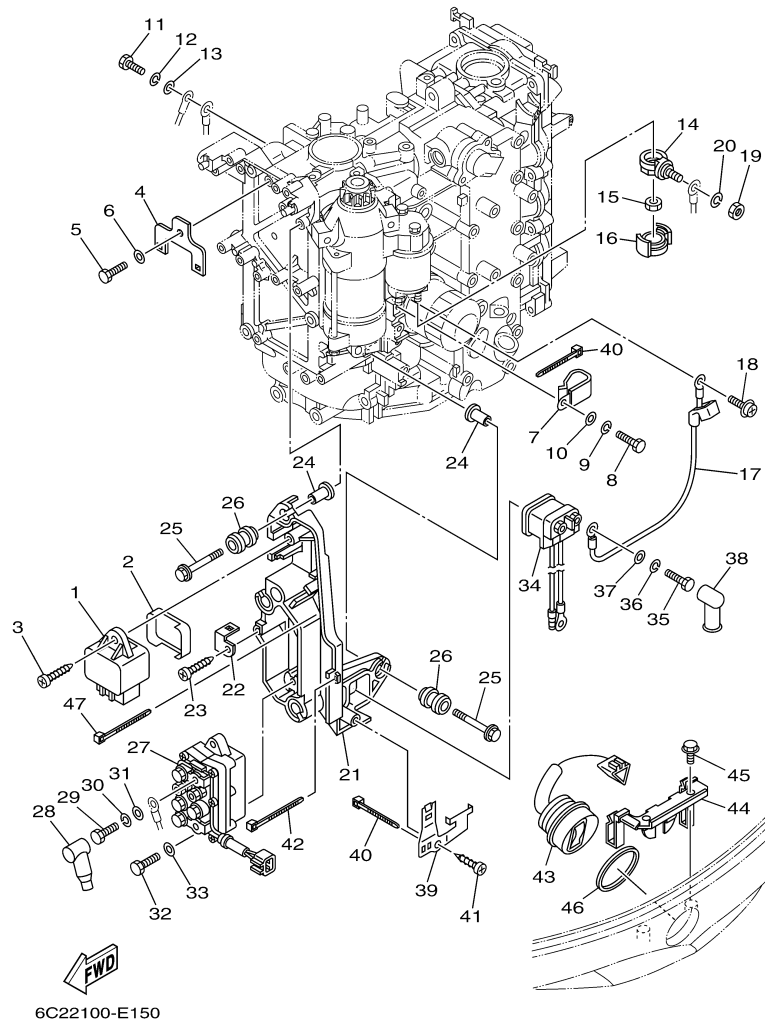

F60TLR 0407 / ELECTRICAL 2

6C22100-E150

©2014 Yamaha Motor Corporation, U.S.A. All rights reserved.

Part List

F60TLR 0407 / ELECTRICAL 2

REF - NO	PART NUMBER	PART NAME	QUANTITY	REMARKS
1	60E-81950-00-00	RELAY ASSY	1	
2	6C5-81336-00-00	GROMMET	1	
3	97780-60620-00	SCREW, TAPPING	1	
4	6C5-8257V-00-00	PLATE, CONNECTOR	1	
5	97095-06014-00	BOLT	1	
6	92995-06600-00	WASHER	1	
7	90465-05M87-00	CLAMP	1	
8	97095-06020-00	BOLT	4	
9	92995-06100-00	WASHER, SPRING	4	
10	92995-06600-00	WASHER	4	
11	97095-06020-00	BOLT	1	
12	92995-06100-00	WASHER, SPRING	1	
13	92995-06600-00	WASHER	1	
14	60V-81925-00-00	TERMINAL	1	
15	90179-08003-00	NUT	1	
16	68F-82582-00-00	COVER, WIRE HARNESS	1	
17	6C5-81815-00-00	CORD, STARTER MOTOR	1	
18	90159-04005-00	SCREW, WITH WASHER	1	
19	95333-08600-00	NUT	1	
20	92903-08100-00	WASHER, SPRING	1	
21	6C5-81948-00-00	BRACKET	1	
22	6C5-85548-00-00	HOLDER	1	
23	97780-60620-00	SCREW, TAPPING	1	
24	90387-06119-00	COLLAR	4	
25	90119-06M59-00	BOLT, WITH WASHER	4	
26	6A0-82317-00-00	DAMPER, IGNITION COIL	4	
27	63P-81950-00-00	RELAY ASSY	1	
28	682-82119-01-00	COVER, LEAD WIRE	2	
29	97095-06010-00	BOLT	2	
30	92995-06100-00	WASHER, SPRING	2	
31	92995-06600-00	WASHER	2	
32	97013-06020-00	BOLT	2	
33	92903-06600-00	WASHER, PLATE	2	
34	68V-8194A-00-00	RELAY	1	
35	97095-06010-00	BOLT	2	
36	92995-06100-00	WASHER, SPRING	2	
37	92995-06600-00	WASHER	2	
38	6G5-82119-00-00	COVER, LEAD WIRE	2	
39	6C5-81953-00-00	STAY, RELAY	1	
40	90465-11M10-00	CLAMP	2	
41	97780-60620-00	SCREW, TAPPING	1	
42	90465-13M97-00	CLAMP	1	
43	63D-82563-10-00	TRIM & TILT SWITCH ASSY	1	
44	6C5-83614-01-00	BRACKET	1	
45	90109-06M86-00	BOLT	2	
46	6E5-82587-00-00	GASKET	1	
47	90465-13M97-00	CLAMP	2