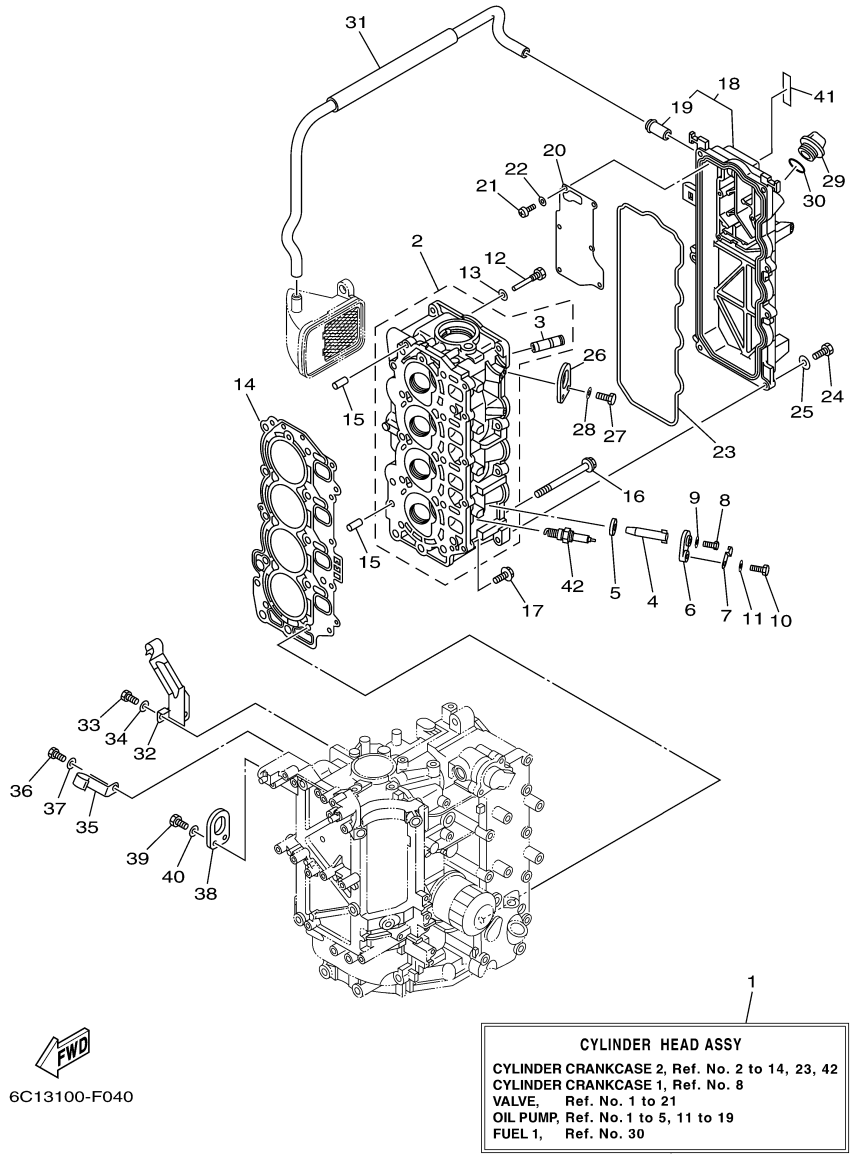

F60TLR 0407 / CYLINDER CRANKCASE 2

6C13100-F040

Part List

F60TLR 0407 / CYLINDER CRANKCASE 2

REF - NO	PART NUMBER	PART NAME	QUANTITY	REMARKS
1	6C5-W009A-11-9S	CYLINDER HEAD COMPLETE	1	
2	6C5-11111-00-9S	HEAD, CYLINDER 1	1	
3	62Y-11133-30-00	.GUIDE, VALVE 1	8	
4	62Y-11325-00-00	ANODE	4	
5	66M-11328-00-00	GROMMET, ANODE	4	
6	66M-11327-00-94	COVER, ANODE	4	
7	66M-12535-00-00	PLATE	4	
8	97095-05012-00	BOLT	4	
9	92995-05600-00	WASHER	4	
10	97095-06020-00	BOLT	4	
11	92995-06600-00	WASHER	4	
12	90109-06M65-00	BOLT	1	
13	90430-06014-00	.GASKET	1	
14	6C5-11181-01-00	.GASKET, CYLINDER HEAD 1	1	
15	99530-08012-00	PIN, DOWEL	2	
16	90105-09005-00	BOLT, FLANGE	10	
17	90119-06MA3-00	BOLT, WITH WASHER	5	
18	6C5-11191-01-9S	COVER, CYLINDER HEAD 1	1	
19	62Y-14485-00-00	.PIPE, JOINT	1	
20	6C5-11168-00-00	COVER, BREATHER	1	
21	98507-04010-00	SCREW, PAN HEAD	6	
22	92907-04600-00	WASHER	6	
23	62Y-11356-00-00	.SEAL, CYLINDER 2	1	
24	97095-06020-00	BOLT	7	
25	92995-06600-00	WASHER	7	
26	62Y-11119-00-00	HANGER, ENGINE	1	
27	97095-06020-00	BOLT	2	
28	92995-06600-00	WASHER	2	
29	6G8-15363-00-00	PLUG, OIL	1	
30	93210-24M79-00	.O-RING	1	
31	6C5-1531A-01-00	HOSE, BREATHER 1	1	
32	6C5-15378-00-00	HOLDER	1	
33	97095-06014-00	BOLT	1	
34	92995-06600-00	WASHER	1	
35	6C5-15378-11-00	HOLDER	1	
36	97095-06014-00	BOLT	1	
37	92995-06600-00	WASHER	1	
38	62Y-11119-00-00	HANGER, ENGINE	1	
39	97095-06020-00	BOLT	2	
40	92995-06600-00	WASHER	2	
41	62Y-12138-40-00	MARK, CAUTION	1	
42	NGK-DPR6E-B9-00	PLUG, SPARK (NGK DPR6EB)	4