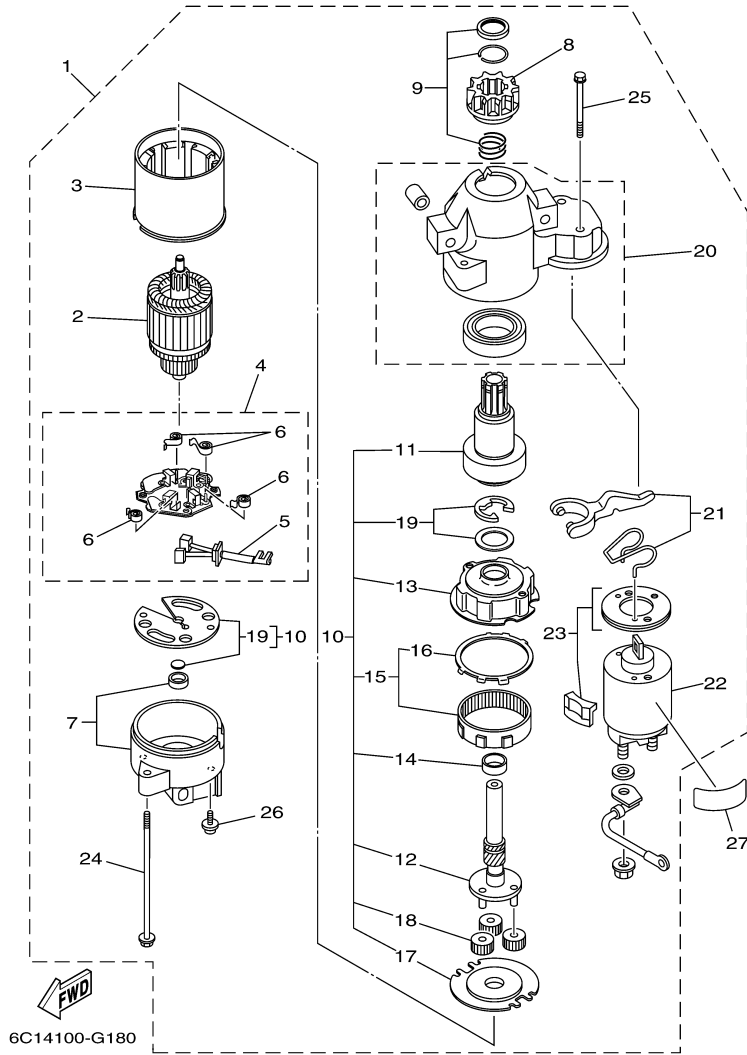

F60TLR 0407 / STARTING MOTOR

©2014 Yamaha Motor Corporation, U.S.A. All rights reserved.

Part List

F60TLR 0407 / STARTING MOTOR

REF - NO	PART NUMBER	PART NAME	QUANTITY	REMARKS
1	6C5-81800-00-00	STARTING MOTOR ASSY	1	
2	67F-81850-00-00	.ARMATURE ASSY	1	
3	67F-81810-00-00	.STATOR ASSY	1	
4	69J-81840-00-00	.BRUSH HOLDER ASSY	1	
5	69J-81801-00-00	..BRUSH SET	1	
6	67F-81813-00-00	..SPRING, BRUSH	4	
7	68F-81820-00-00	.REAR BRACKET ASSY	1	
8	67F-81808-00-00	.PINION ASSY	1	
9	67F-81857-00-00	.PINION STOPPER SET	1	
10	67F-81807-00-00	.GEAR ASSY, STARTING MOTOR	1	
11	67F-81832-00-00	..CLUTCH, OVER RUN	1	
12	67F-81836-00-00	..SHAFT, PINION	1	
13	67F-81821-00-00	..BRACKET, CENTER 1	1	
14	67F-81841-00-00	..BEARING	1	
15	67F-81891-00-00	..GEAR, RING	1	
16	67F-8183R-00-00	...GASKET	1	
17	67F-81830-00-00	..BRACKET, CENTER 2	1	
18	60V-8183T-00-00	..GEAR, IDLER	3	
19	67F-81809-00-00	..WASHER KIT	1	
20	60X-81842-00-00	.COVER	1	
21	69J-81839-00-00	.LEVER ASSY	1	
22	6C5-81941-00-00	.STARTER RELAY ASSY	1	
23	69J-81869-00-00	.COVER, DUST	1	
24	6K7-81826-11-00	.BOLT	2	
25	69J-81828-00-00	.SCREW 2	2	
26	67F-81846-00-00	.SCREW	2	
27	67F-83627-01-00	LABEL, CAUTION 7	1