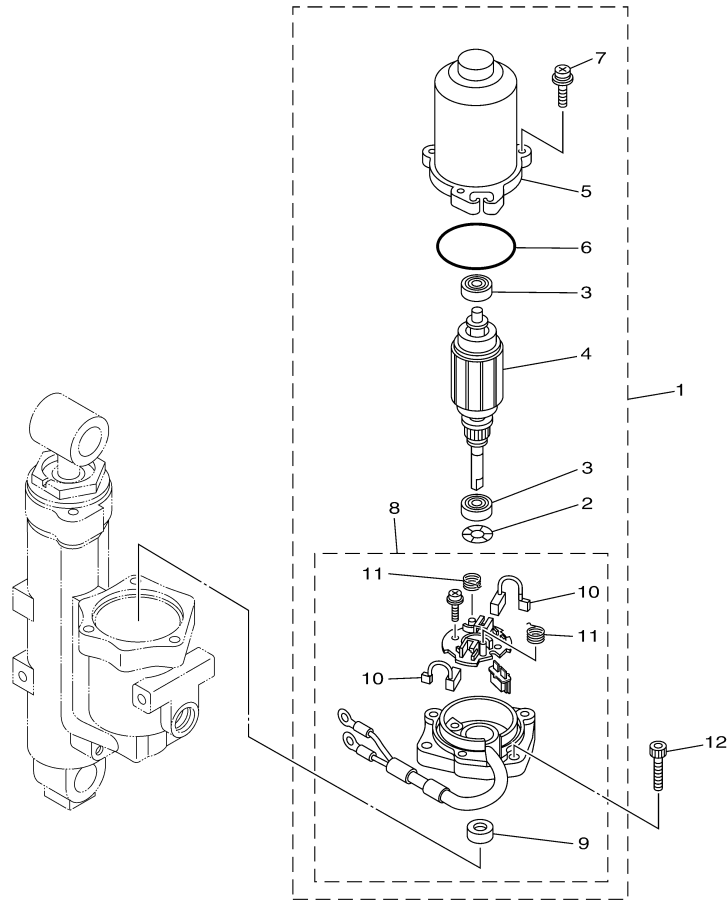

F60TLR 0407 / POWER TRIM TILT ASSY 2

6C11010D2801

©2014 Yamaha Motor Corporation, U.S.A. All rights reserved.

Part List

F60TLR 0407 / POWER TRIM TILT ASSY 2

REF - NO	PART NUMBER	PART NAME	QUANTITY	REMARKS
1	6C5-43880-01-00	MOTOR ASSY	1	
2	90206-08N51-00	.WASHER, WAVE	1	
3	93399-999T8-00	.BEARING	2	
4	6C5-43805-00-00	.ARMATURE ASSY	1	
5	6C5-43804-01-00	.STATOR ASSY	1	
6	6C5-43869-00-00	.O-RING	1	
7	6C5-43879-00-00	.SCREW, WITH WASHER	3	
8	6C5-43881-01-00	.FRAME, END	1	
9	6C5-43882-00-00	..OIL SEAL	1	
10	6C5-43891-00-00	..BRUSH 1	2	
11	6C5-4386K-00-00	..SPRING, BRUSH	2	
12	62X-43888-00-00	BOLT, SOCKET	3