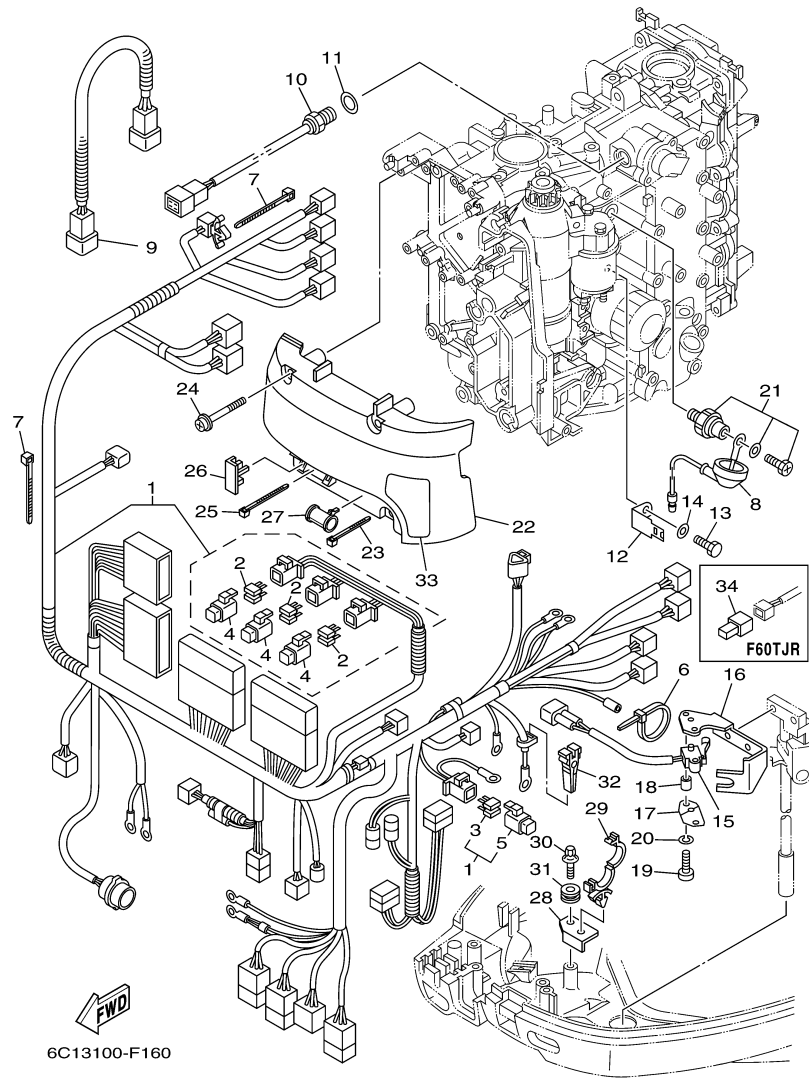

F60TLR 0407 / ELECTRICAL 3

©2014 Yamaha Motor Corporation, U.S.A. All rights reserved.

Part List

F60TLR 0407 / ELECTRICAL 3

REF - NO	PART NUMBER	PART NAME	QUANTITY	REMARKS
1	6C5-82590-40-00	WIRE HARNESS ASSY	1	
2	67F-82151-00-00	.FUSE (20A)	6	
3	67F-82151-10-00	.FUSE (30A)	2	
4	67F-8215B-10-00	.CAP (YELLOW)	3	
5	67F-8215B-20-00	.CAP (GREEN)	1	
6	90465-13M24-00	CLAMP	1	
7	90465-13M11-00	CLAMP	2	
8	68V-81315-00-00	LEAD WIRE ASSY	1	
9	6C5-82553-00-00	EXTENSION, WIRE LEAD	1	
10	6C5-85790-00-00	THERMOSENSOR ASSY	1	
11	90430-14115-00	.GASKET	1	
12	6C5-82388-00-00	PLATE	1	
13	97095-06014-00	BOLT	1	
14	92995-06600-00	WASHER	1	
15	60V-8259F-00-00	SWITCH ASSY	1	EXCEPT F60TJR
16	6C5-82554-01-00	STAY, NEUTRAL SWITCH	1	
17	61A-82588-01-00	PLATE	1	EXCEPT F60TJR
18	90387-04001-00	COLLAR	1	EXCEPT F60TJR
19	97885-04016-00	SCREW, PAN HEAD	2	EXCEPT F60TJR
20	92995-04100-00	WASHER	2	EXCEPT F60TJR
21	64J-82504-00-00	OIL PRESSURE SWITCH ASSY	1	
22	6C5-81942-00-00	COVER	1	
23	90465-13M39-00	CLAMP	1	
24	90159-06M14-00	SCREW, WITH WASHER	4	
25	90465-13M24-00	CLAMP	1	
26	6C5-82176-00-00	DAMPER	2	
27	6C5-8252R-00-00	DAMPER	1	
28	6C5-42811-00-00	STAY	1	
29	90464-18007-00	CLAMP	1	
30	90119-06077-00	BOLT, WITH WASHER	1	
31	90480-13598-00	GROMMET	1	
32	67F-2812A-00-00	.PULLER, FUSE	1	
33	6C5-81919-00-00	GRAPHIC, REGULATOR	1	
34	68V-82582-10-00	COVER, WIRE HARNESS	1	FOR F60TJR