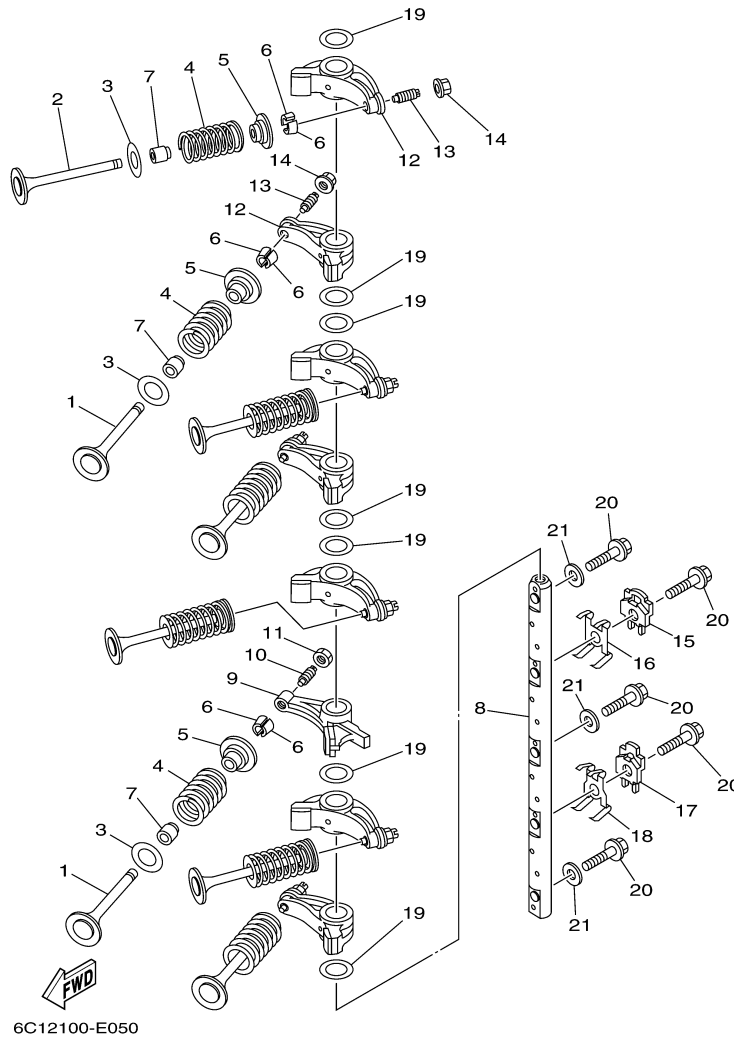

F60TLR 0407 / VALVE

©2014 Yamaha Motor Corporation, U.S.A. All rights reserved.

Part List

F60TLR 0407 / VALVE

REF - NO	PART NUMBER	PART NAME	QUANTITY	REMARKS
1	69W-12111-00-00	VALVE, INTAKE	4	
2	69W-12121-00-00	VALVE, EXHAUST	4	
3	62Y-12116-00-00	SEAT, VALVE SPRING	8	
4	51Y-12114-00-00	SPRING, VALVE OUTER	8	
5	30X-12117-00-00	RETAINER, VALVE SPRING	8	
6	30X-12118-00-00	LOCK, VALVE SPRING RETAINER	16	
7	51Y-12119-00-00	SEAL, VALVE STEM	8	
8	6C5-12146-00-00	SHAFT, ROCKER	1	
9	62Y-12151-00-00	ARM, VALVE ROCKER	1	
10	64J-12159-00-00	SCREW, VALVE ADJUSTING	1	
11	62Y-12158-00-00	NUT, LOCK	1	
12	6C5-12151-00-00	ARM, VALVE ROCKER	7	
13	6C5-12159-00-00	SCREW, VALVE ADJUSTING	7	
14	6C5-12158-00-00	NUT, LOCK	7	
15	6C5-12231-00-00	GUIDE, STOPPER 1	1	
16	6C5-12233-00-00	PLATE, GUIDE STOPPER 1	1	
17	6C5-12241-00-00	GUIDE, STOPPER 2	1	
18	6C5-12243-00-00	PLATE, GUIDE STOPPER 2	1	
19	90201-16014-00	WASHER, PLATE	7	
20	90105-08060-00	BOLT, FLANGE	5	
21	92990-08200-00	WASHER, PLAIN	3