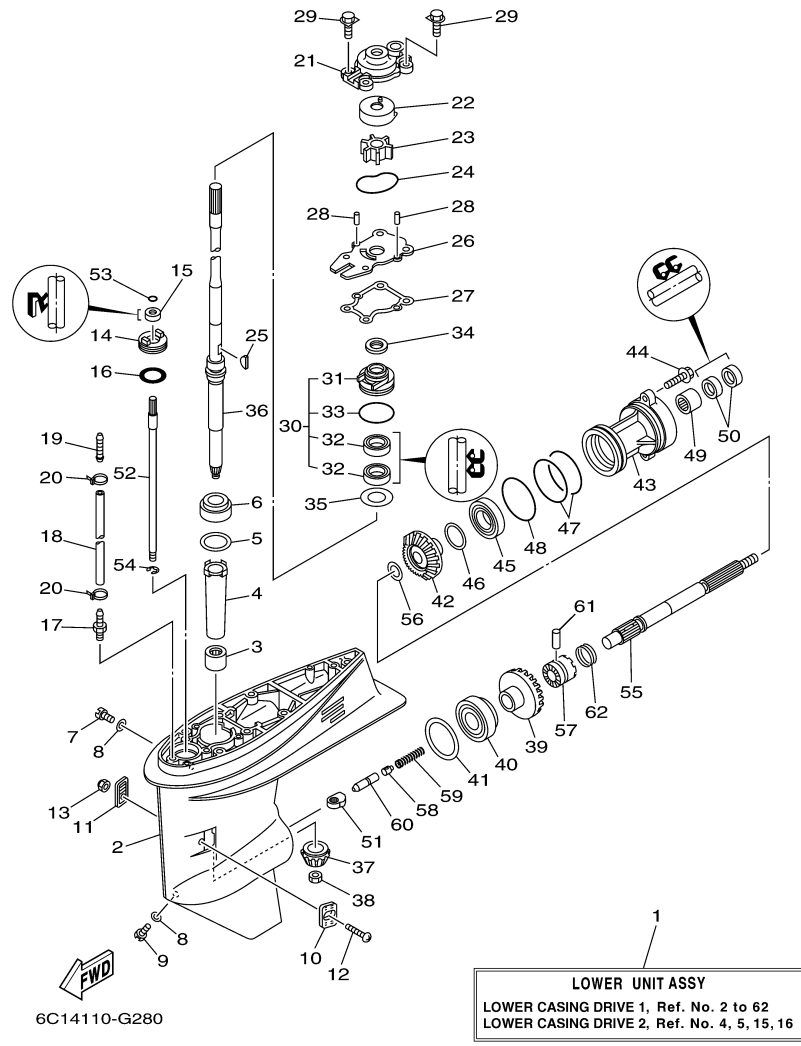

F60TLR 0407 / LOWER CASING DRIVE 1

©2014 Yamaha Motor Corporation, U.S.A. All rights reserved.

Part List

F60TLR 0407 / LOWER CASING DRIVE 1

REF - NO	PART NUMBER	PART NAME	QUANTITY	REMARKS
1	69W-45300-00-8D	LOWER UNIT ASSY	1	L(20.7")
2	69W-45301-00-8D	CASING, LOWER	1	
3	93315-32224-00	BEARING	1	
4	6H4-45536-00-00	SLEEVE, DRIVE SHAFT	1	
5	663-45587-01-00	SHIM (T:0.10MM)	1	UR
5	663-45587-10-00	SHIM (T:0.12MM)	1	UR
5	663-45587-20-00	SHIM (T:0.15MM)	1	UR
5	663-45587-60-00	SHIM (T:0.50MM)	1	UR
5	663-45587-40-00	SHIM (T:0.30MM)	1	UR
5	663-45587-50-00	SHIM (T:0.40MM)	1	UR
5	663-45587-30-00	SHIM (T:0.18MM)	1	UR
6	93332-00001-00	BEARING	1	
7	90340-08002-00	PLUG, STRAIGHT SCREW	1	
8	90430-08020-00	.GASKET	2	
9	688-45341-10-00	PLUG, DRAIN	1	
10	63D-45214-00-00	COVER, WATER INLET 1	1	
11	63D-45215-00-00	COVER, WATER INLET 2	1	
12	90142-05M06-00	SCREW, COUNTERSUNK	1	
13	95380-05600-00	NUT	1	
14	63D-45321-00-00	PLATE	1	
15	93106-09014-00	.OIL SEAL	1	
16	93210-33MG4-00	.O-RING	1	
17	6E5-45378-00-00	NIPPLE, HOSE	1	
18	90445-07ME8-00	HOSE (L80)	1	L(20.7")
19	6E5-83558-10-00	END, NIPPLE	1	
20	90465-11M10-00	CLAMP	2	
21	63D-44311-00-00	HOUSING, WATER PUMP	1	
22	63D-44322-00-00	.INSERT, CARTRIDGE	1	
23	6H3-44352-00-00	.IMPELLER	1	
24	93210-59MG7-00	.O-RING	1	
25	90280-03024-00	.KEY, WOODRUFF	1	
26	63D-44323-00-00	.OUTER PLATE, CARTRIDGE	1	
27	63D-44316-00-00	.GASKET, WATER PUMP	1	
28	93604-08062-00	PIN, DOWEL	2	
29	90119-08M15-00	.BOLT, WITH WASHER	4	
30	63D-W4434-00-00	WATER PUMP HOUSING ASSY	1	
31	63D-44341-00-00	.HOUSING, WATER PUMP	1	
32	93101-25M57-00	.OIL SEAL	2	
33	93210-48MG8-00	.O-RING	1	
34	63D-45344-00-00	COVER, OIL SEAL	1	
35	90201-27M00-00	WASHER, PLATE	1	
36	69W-45501-00-00	DRIVE SHAFT COMP.	1	L(20.7")
37	69W-45551-00-00	PINION (13T)	1	
38	90170-12138-00	NUT	1	
39	69W-45560-00-00	GEAR 1 (24T)	1	
40	93332-00092-00	BEARING	1	
41	663-45567-01-00	SHIM (T:0.10MM)	1	UR
41	663-45567-10-00	SHIM (T:0.12MM)	1	UR
41	663-45567-20-00	SHIM (T:0.15MM)	1	UR
41	663-45567-60-00	SHIM (T:0.50MM)	1	UR
41	663-45567-40-00	SHIM (T:0.30MM)	1	UR
41	663-45567-50-00	SHIM (T:0.40MM)	1	UR
41	663-45567-30-00	SHIM (T:0.18MM)	1	UR