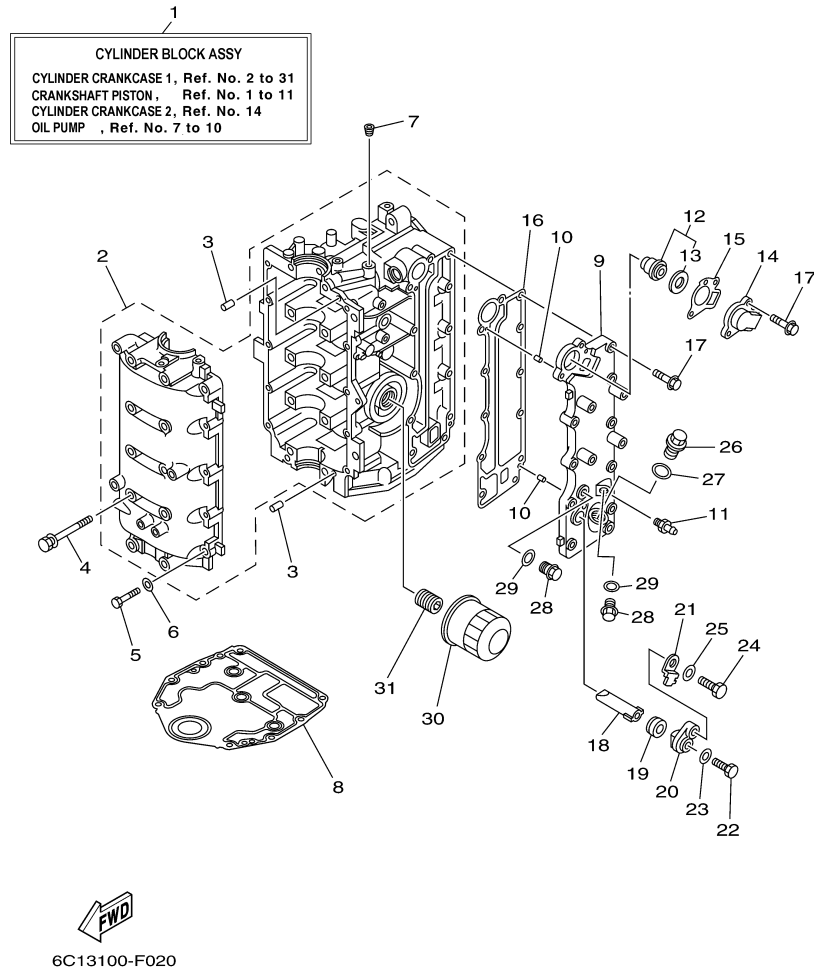

F60TLR 0407 / CYLINDER CRANKCASE 1

©2014 Yamaha Motor Corporation, U.S.A. All rights reserved.

Part List

F60TLR 0407 / CYLINDER CRANKCASE 1

REF - NO	PART NUMBER	PART NAME	QUANTITY	REMARKS
1	6C5-W009B-02-9S	CYLINDER BLOCK ASSY	1	
2	6C5-15100-10-9S	CRANKCASE ASSY	1	
3	93606-12019-00	.PIN, DOWEL	4	
4	90119-08M01-00	BOLT, WITH WASHER	10	
5	97013-06035-00	BOLT	10	
6	92903-06600-00	WASHER, PLATE	10	
7	90344-51003-00	PLUG, TAPER SCREW	1	
8	67C-11351-01-00	.GASKET, CYLINDER	1	
9	6C5-41113-11-9S	OUTER COVER, EXHAUST	1	
10	93604-10M03-00	PIN, DOWEL	2	
11	62Y-12481-10-00	PIPE 1	1	
12	6G8-12411-03-00	THERMOSTAT	1	
13	688-12412-00-00	.SEAL, THERMOSTAT	1	
14	6C5-12413-00-9S	COVER, THERMOSTAT	1	
15	62Y-12414-00-00	.GASKET, COVER	1	
16	6C5-41114-10-00	.GASKET, EXHAUST OUTER COVER	1	
17	90119-06MA5-00	BOLT, WITH WASHER	12	
18	62Y-11325-00-00	ANODE	1	
19	66M-11328-00-00	GROMMET, ANODE	1	
20	66M-11327-00-94	COVER, ANODE	1	
21	66M-12535-00-00	PLATE	1	
22	97095-05012-00	BOLT	1	
23	92995-05600-00	WASHER	1	
24	97095-06020-00	BOLT	1	
25	92995-06600-00	WASHER	1	
26	90340-18M09-00	PLUG, STRAIGHT SCREW	1	
27	90430-18130-00	.GASKET	1	
28	90340-14M06-00	PLUG, STRAIGHT SCREW	2	
29	90430-14115-00	.GASKET	2	
30	5GH-13440-20-00	ELEMENT ASSY, OIL CLEANER	1	
31	6C5-12858-00-00	BOLT, UNION	1	

Part Notes

F60TLR 0407 / CYLINDER CRANKCASE 1

PART NUMBER	NOTE TEXT
62Y-12414-00-00	OEM: This part number is among the Top 100 Most Popular Marine Maintenance Parts as of March 2014.

©2014 Yamaha Motor Corporation, U.S.A. All rights reserved.