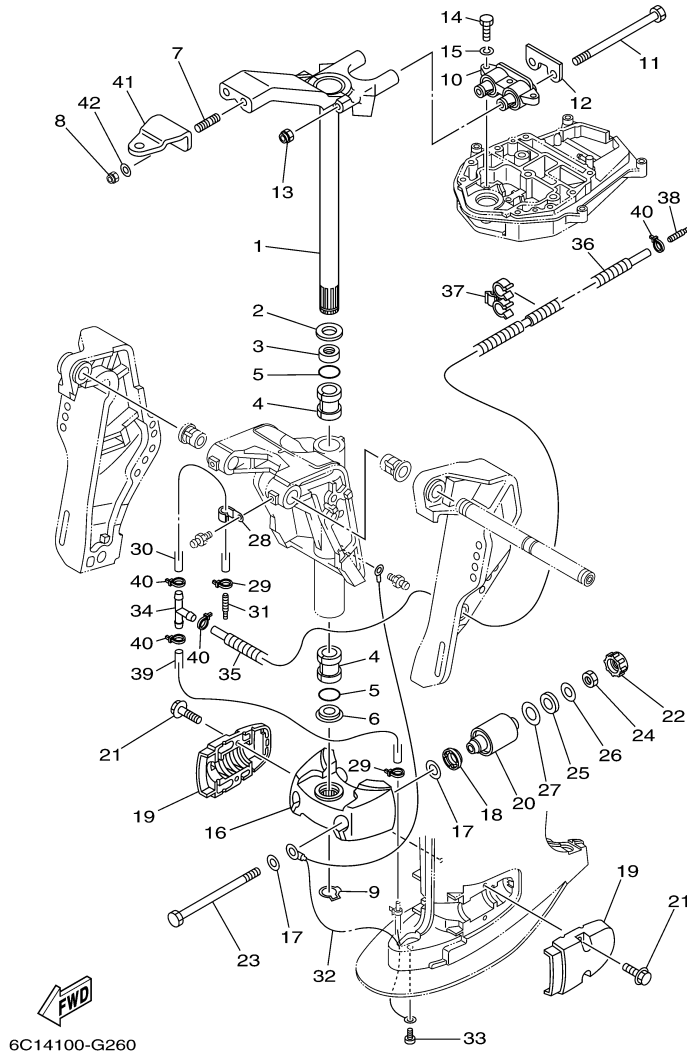

F60TLR 0407 / BRACKET 2

©2014 Yamaha Motor Corporation, U.S.A. All rights reserved.

Part List

F60TLR 0407 / BRACKET 2

REF - NO	PART NUMBER	PART NAME	QUANTITY	REMARKS
1	69W-42510-01-8D	STEERING BRACKET ASSY	1	
2	90201-30M00-00	WASHER, PLATE	1	
3	90386-30M78-00	BUSH	1	
4	90386-30M77-00	BUSH	2	
5	93210-29M94-00	O-RING	2	
6	90386-30M60-00	BUSH	1	
7	90116-10038-00	BOLT, STUD	2	
8	90185-10015-00	NUT, SELF-LOCKING	2	
9	93440-30192-00	CIRCLIP	1	
10	69W-44514-00-4D	MOUNT DAMPER, UPPER SIDE	1	L(20.7")
11	90109-08103-00	BOLT	2	
12	69W-44526-01-00	PLATE	1	
13	90185-08010-00	NUT, SELF-LOCKING	2	
14	97075-08030-00	BOLT	3	
15	92995-08100-00	WASHER	3	
16	6C5-44551-00-8D	HOUSING, LOWER MOUNT RUBBER 1	1	
17	90201-12041-00	WASHER, PLATE	4	
18	6C5-43885-00-00	GROMMET	2	
19	6C5-44552-00-8D	HOUSING, LOWER MOUNT RUBBER 2	2	
20	69W-44555-00-4D	MOUNT DAMPER, LOWER SIDE	2	
21	90119-08101-00	BOLT, WITH WASHER	4	
22	6C5-44575-00-00	DAMPER, LOWER MOUNT RUBBER	2	
23	90109-12013-00	BOLT	2	
24	95380-12700-00	NUT	2	
25	90202-21100-00	WASHER, PLATE	2	
26	90201-13M19-00	WASHER, PLATE	2	
27	90201-22M05-00	WASHER, PLATE	2	
28	90465-06M86-00	.CLAMP	1	EXCEPT F60TJR
29	90465-11M10-00	CLAMP	2	EXCEPT F60TJR
30	90445-07MF2-00	HOSE (L250)	1	EXCEPT F60TJR
31	6E5-83558-00-00	END, NIPPLE	1	EXCEPT F60TJR
32	67C-82127-10-00	WIRE, LEAD 2	1	
33	97885-06008-00	SCREW, PAN HEAD	1	
34	90413-05014-00	WAY 3	1	EXCEPT F60TJR
35	6C5-44385-00-00	HOSE, WATER 1	1	EXCEPT F60TJR
36	90447-07001-00	HOSE, WITH SPRING (L400)	1	EXCEPT F60TJR
37	90464-10006-00	CLAMP	1	EXCEPT F60TJR
38	6E5-83558-00-00	END, NIPPLE	1	EXCEPT F60TJR
39	90445-07M30-00	HOSE (L450)	1	EXCEPT F60TJR
40	90465-11M10-00	CLAMP	4	EXCEPT F60TJR
41	65W-48511-10-00	HOOK, STEERING	1	
42	90201-10049-00	WASHER, PLATE	2