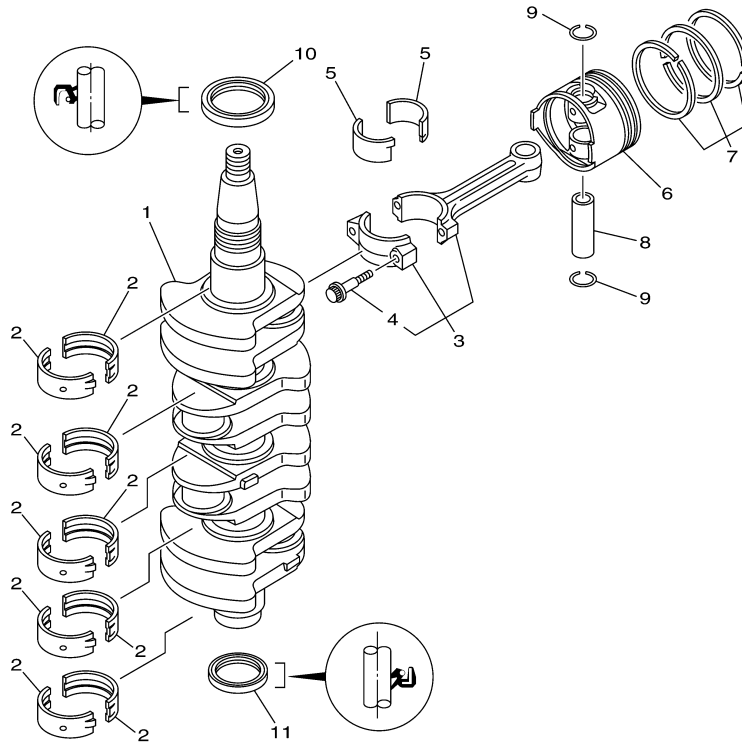

F60TLR 0407 / CRANKSHAFT PISTON

6C11010-D030

Part List

F60TLR 0407 / CRANKSHAFT PISTON

REF - NO	PART NUMBER	PART NAME	QUANTITY	REMARKS
1	6C5-11411-00-00	CRANKSHAFT	1	
2	6C5-11416-00-00	PLANE BEARING, CRANKSHAFT 1	10	UR YELLOW
2	6C5-11416-30-00	PLANE BEARING, CRANKSHAFT 1	10	UR GREEN
2	6C5-11416-20-00	PLANE BEARING, CRANKSHAFT 1	10	UR PINK
2	6C5-11416-10-00	PLANE BEARING, CRANKSHAFT 1	10	UR RED
3	6C5-11650-00-00	CONNECTING ROD ASSY	4	
4	6C5-11654-00-00	.BOLT, CONNECTING ROD	2	
5	6C5-11656-00-00	PLANE BEARING, CONNECTING ROD	8	UR YELLOW
5	6C5-11656-30-00	PLANE BEARING, CONNECTING ROD	8	UR GREEN
5	6C5-11656-20-00	PLANE BEARING, CONNECTING ROD	8	UR PINK
5	6C5-11656-10-00	PLANE BEARING, CONNECTING ROD	8	UR RED
6	69W-11631-00-97	PISTON (STD)	4	
6	69W-11636-00-00	PISTON (0.50MM O/S)	4	AP
6	69W-11635-00-00	PISTON (0.25MM O/S)	4	AP
7	67C-11603-00-00	PISTON RING SET (STD)	4	
7	67C-11604-00-00	PISTON RING SET (0.25MM O/S)	4	AP
7	67C-11605-00-00	PISTON RING SET (0.50MM O/S)	4	AP
8	62Y-11633-00-00	PIN, PISTON	4	
9	93450-17129-00	CIRCLIP	8	
10	93102-43M42-00	.OIL SEAL	1	
11	93101-35002-00	.OIL SEAL	1