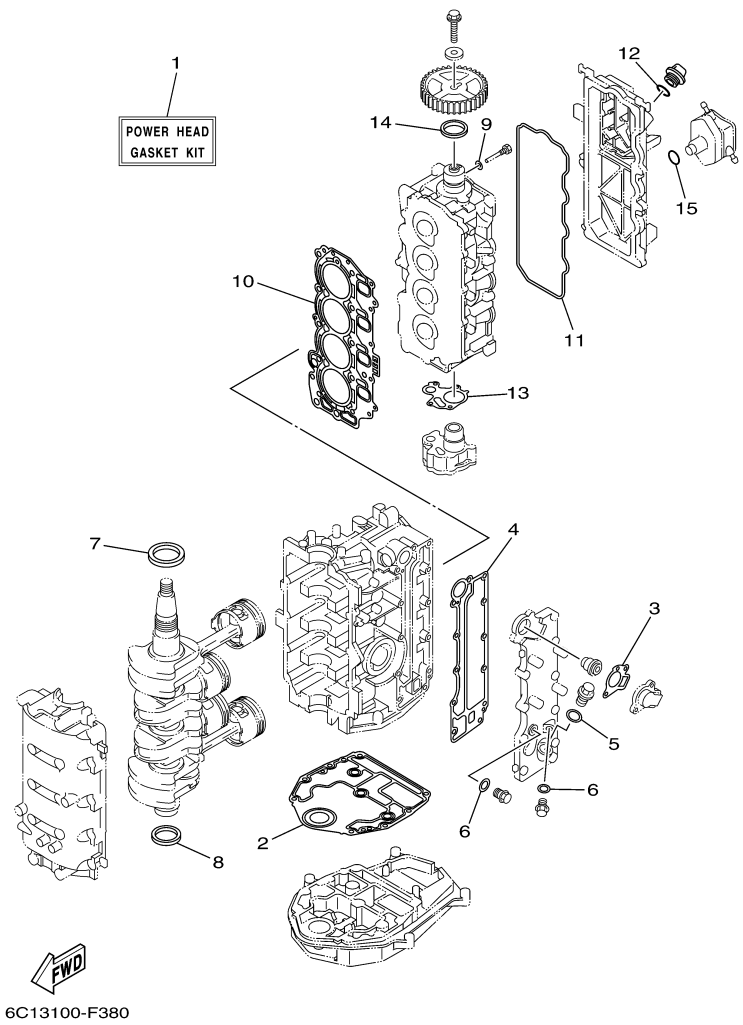

F60TLR 0407 / REPAIR KIT 1

©2014 Yamaha Motor Corporation, U.S.A. All rights reserved.

Part List

F60TLR 0407 / REPAIR KIT 1

REF - NO	PART NUMBER	PART NAME	QUANTITY	REMARKS
1	6C5-W0001-01-00	POWER HEAD GASKET KIT	1	
2	67C-11351-01-00	.GASKET, CYLINDER	1	
3	62Y-12414-00-00	.GASKET, COVER	1	
4	6C5-41114-10-00	.GASKET, EXHAUST OUTER COVER	1	
5	90430-18130-00	.GASKET	1	
6	90430-14115-00	.GASKET	2	
7	93102-43M42-00	.OIL SEAL	1	
8	93101-35002-00	.OIL SEAL	1	
9	90430-06014-00	.GASKET	1	
10	6C5-11181-01-00	.GASKET, CYLINDER HEAD 1	1	
11	62Y-11356-00-00	.SEAL, CYLINDER 2	1	
12	93210-24M79-00	.O-RING	1	
13	6C5-13329-00-00	.GASKET, PUMP COVER	1	
14	93102-37M40-00	.OIL SEAL	1	
15	93210-24M79-00	.O-RING	1	

Part Notes

F60TLR 0407 / REPAIR KIT 1

PART NUMBER	NOTE TEXT
62Y-12414-00-00	OEM: This part number is among the Top 100 Most Popular Marine Maintenance Parts as of March 2014.

©2014 Yamaha Motor Corporation, U.S.A. All rights reserved.