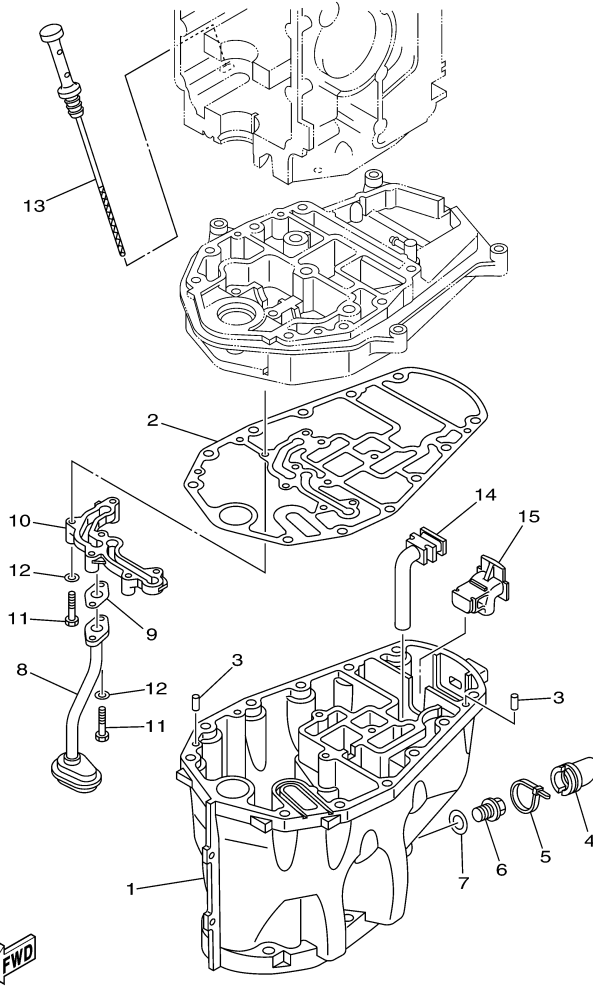

F60TLR 0407 / OIL PAN

6C11010-D300

©2014 Yamaha Motor Corporation, U.S.A. All rights reserved.

Part List

F60TLR 0407 / OIL PAN

REF - NO	PART NUMBER	PART NAME	QUANTITY	REMARKS
1	6C5-15311-00-8D	OIL PAN	1	
2	6C5-15312-00-00	.GASKET, OIL PAN	1	
3	93606-12019-00	.PIN, DOWEL	2	
4	6C5-15316-00-00	DAMPER 1	1	
5	90465-11M59-00	CLAMP	1	
6	90340-14M06-00	PLUG, STRAIGHT SCREW	1	
7	90430-14M09-00	.GASKET	1	
8	6C5-13411-00-00	STRAINER, OIL	1	
9	6C5-13414-00-00	GASKET, STRAINER COVER	1	
10	6C5-15333-00-00	COVER	1	
11	97013-06030-00	BOLT	6	
12	92903-06600-00	WASHER, PLATE	6	
13	6C5-15362-00-00	PLUG, OIL LEVEL	1	
14	6C5-45135-01-00	PIPE	1	
15	6C5-45136-01-00	PIPE	1	

Part Notes

F60TLR 0407 / OIL PAN

PART NUMBER	NOTE TEXT
90430-14M09-00	OEM: This part number is among the Top 100 Most Popular Marine Maintenance Parts as of March 2014.

©2014 Yamaha Motor Corporation, U.S.A. All rights reserved.