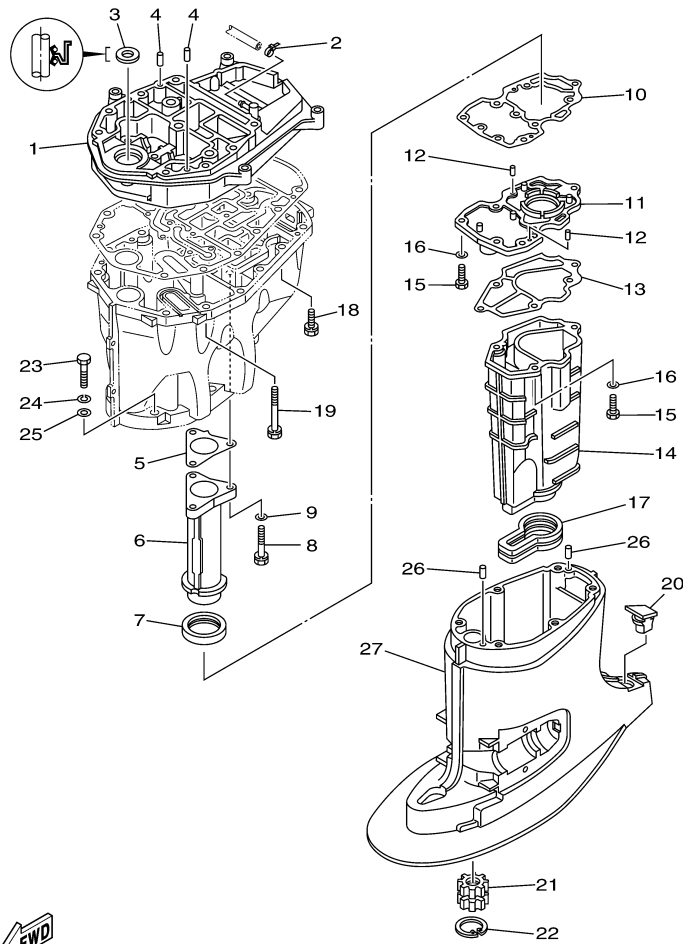

F60TLR 0407 / UPPER CASING

6C11010-D290

Part List

F60TLR 0407 / UPPER CASING

REF - NO	PART NUMBER	PART NAME	QUANTITY	REMARKS
1	6C5-41137-00-8D	GUIDE, EXHAUST	1	
2	90465-11M10-00	CLAMP	1	
3	93103-18011-00	.OIL SEAL	1	
4	93608-12M05-00	PIN, DOWEL	2	
5	6C5-41133-00-00	.GASKET, EXHAUST MANIFOLD 1	1	
6	6C5-41131-00-5B	MANIFOLD, EXT. 1	1	
7	6C5-46132-00-00	.GASKET 1	1	
8	90119-06120-00	BOLT, WITH WASHER	3	
9	90201-06015-00	WASHER, PLATE	3	
10	6C5-41134-00-00	.GASKET, EXHAUST MANIFOLD	1	
11	6C5-45181-00-5B	PLATE	1	
12	93604-10M03-00	PIN, DOWEL	2	
13	6C5-41135-00-00	.GASKET, EXHAUST MANIFOLD	1	
14	6C5-14711-00-5B	MUFFLER 1	1	
15	97075-06025-00	BOLT	6	
16	92995-06600-00	WASHER	6	
17	6C5-45123-00-00	.GASKET, MUFFLER	1	
18	90119-08M79-00	BOLT, WITH WASHER	4	
19	90119-08M82-00	BOLT, WITH WASHER	8	
20	6C5-45155-00-00	CAP	1	
21	69W-45318-00-00	BUSHING, DRIVE SHAFT	1	
22	93420-36M01-00	CIRCLIP	1	
23	97075-10045-00	BOLT	6	
24	92995-10100-00	WASHER	6	
25	92995-10600-00	WASHER	6	
26	93606-12019-00	.PIN, DOWEL	2	
27	6C5-45111-00-8D	CASING, UPPER	1