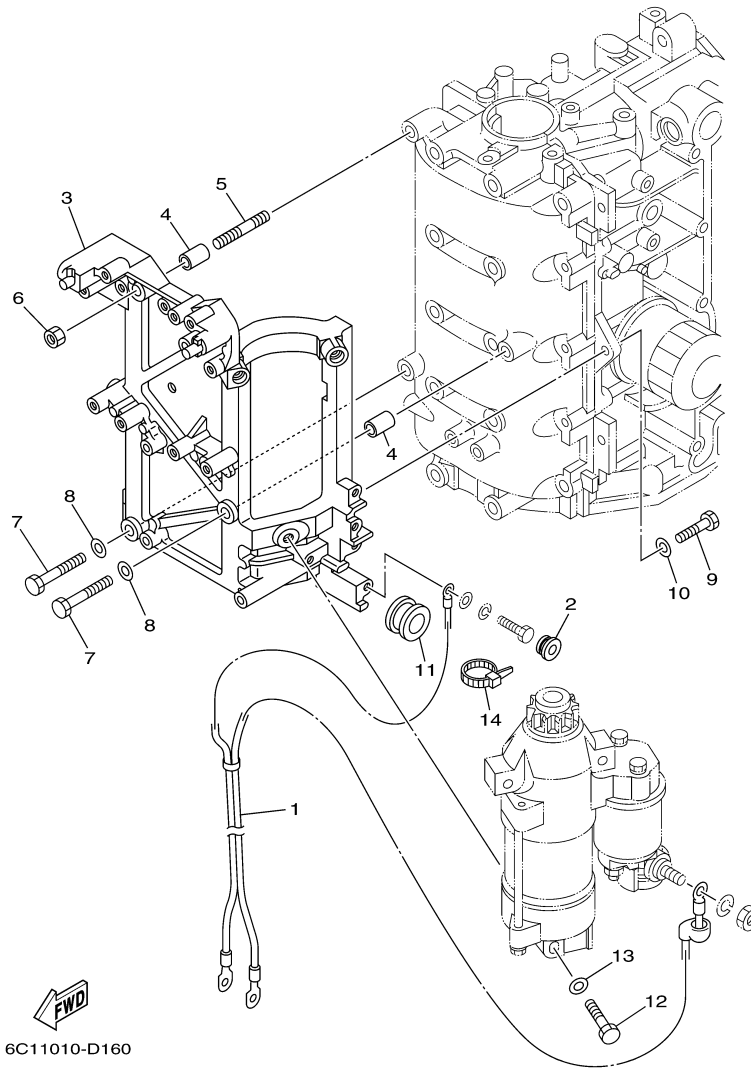

F60TLR 0407 / ELECTRICAL 4

©2014 Yamaha Motor Corporation, U.S.A. All rights reserved.

Part List

F60TLR 0407 / ELECTRICAL 4

REF - NO	PART NUMBER	PART NAME	QUANTITY	REMARKS
1	6C5-82105-U0-00	BATTERY CABLE	1	
2	90480-12072-00	GROMMET	1	
3	6C5-81822-00-94	BRACKET, STARTING MOTOR	1	
4	99590-10114-00	.PIN, DOWEL	2	
5	95680-08330-00	BOLT, STUD	1	
6	95380-08600-00	NUT	1	
7	97095-08035-00	BOLT	2	
8	92995-08600-00	WASHER	2	
9	97095-08025-00	BOLT	2	
10	92995-08600-00	WASHER	2	
11	90480-24003-00	GROMMET	1	
12	97013-08045-00	BOLT	3	
13	92903-08600-00	WASHER, PLATE	3	
14	90465-13M18-00	CLAMP	1	

Part Notes

F60TLR 0407 / ELECTRICAL 4

PART NUMBER	NOTE TEXT
90480-12072-00	OEM: GROMMET used on F115TLR and F/LF115TXR 0410 Production and Earlier

©2014 Yamaha Motor Corporation, U.S.A. All rights reserved.