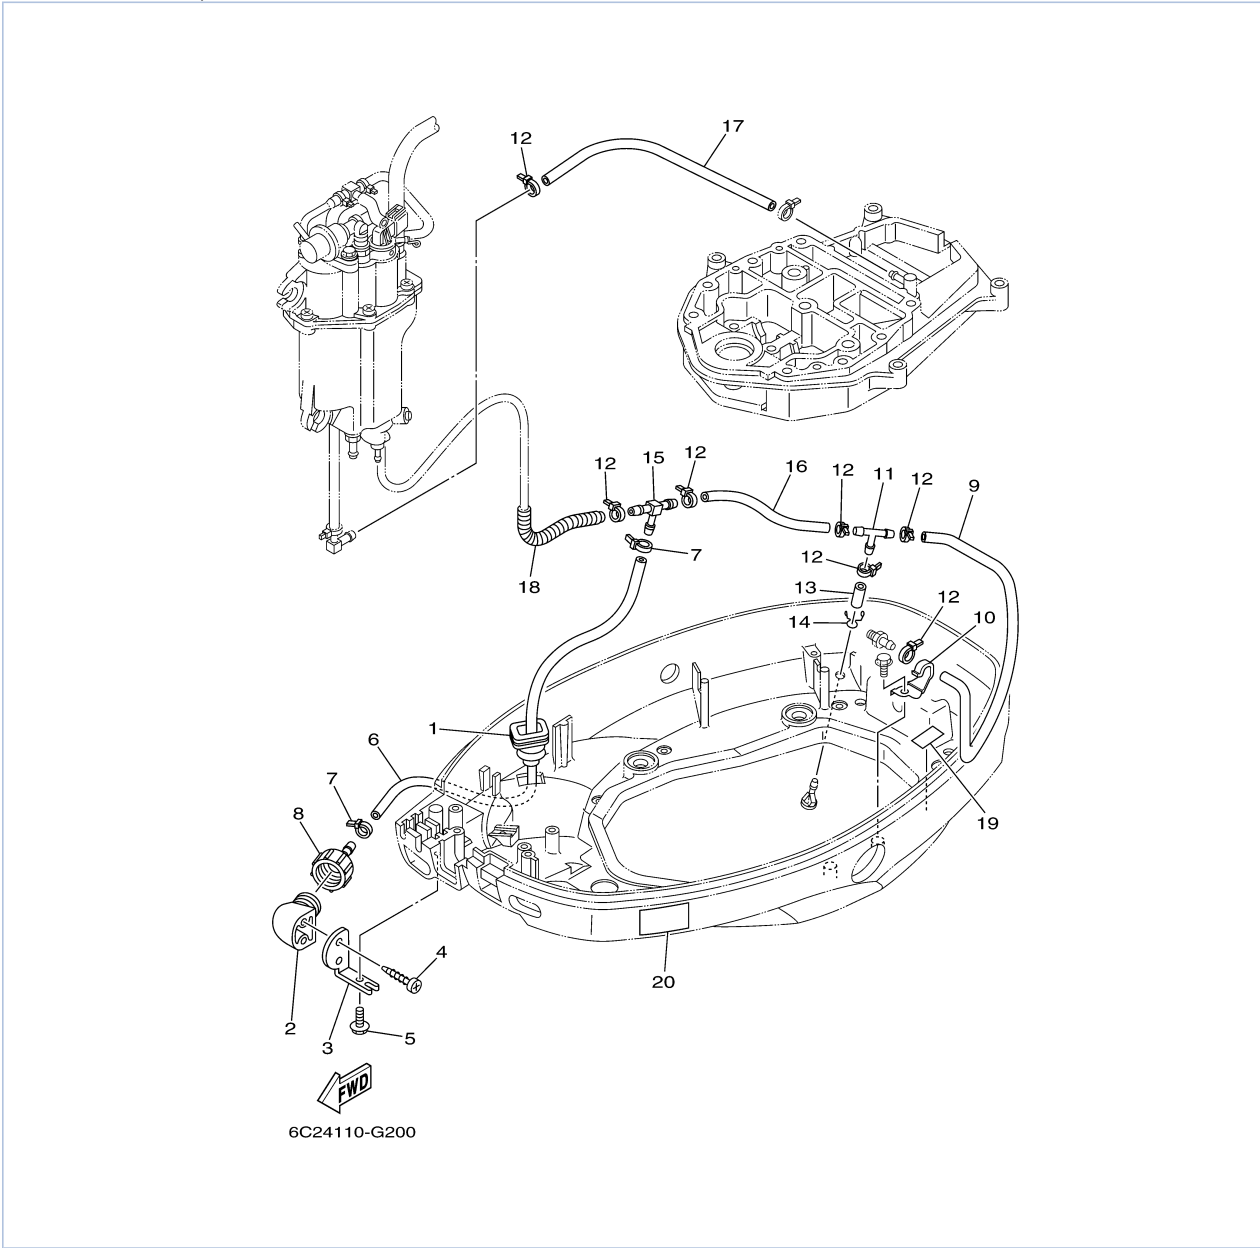

F60TLR 0407 / BOTTOM COWLING 2

©2014 Yamaha Motor Corporation, U.S.A. All rights reserved.

Part List

F60TLR 0407 / BOTTOM COWLING 2

REF - NO	PART NUMBER	PART NAME	QUANTITY	REMARKS
1	65W-42724-10-00	GROMMET	1	
2	68T-12572-00-00	ADAPTER	1	
3	69W-12535-00-00	PLATE	1	
4	90167-06002-00	SCREW, TAPPING	2	
5	90109-06M80-00	.BOLT	1	
6	6C5-24312-00-00	PIPE 2	1	
7	90465-11M10-00	CLAMP	2	
8	6R3-12580-00-00	JOINT ASSY	1	
9	90445-09226-00	HOSE (L390)	1	
10	90462-08031-00	CLAMP	1	
11	688-24378-00-00	PIPE, JOINT 3	1	
12	90465-11M10-00	CLAMP	7	
13	90445-09220-00	HOSE (L30)	1	
14	90467-08M18-00	CLIP	1	
15	6C5-24378-00-00	PIPE, JOINT 3	1	
16	90445-09091-00	HOSE (L135)	1	
17	90445-09104-00	HOSE (L300)	1	
18	90447-10006-00	TUBE	1	
19	6C5-82377-00-00	LABEL	1	
20	6AH-42794-40-00	LABEL, WARNING (GENERAL)	1