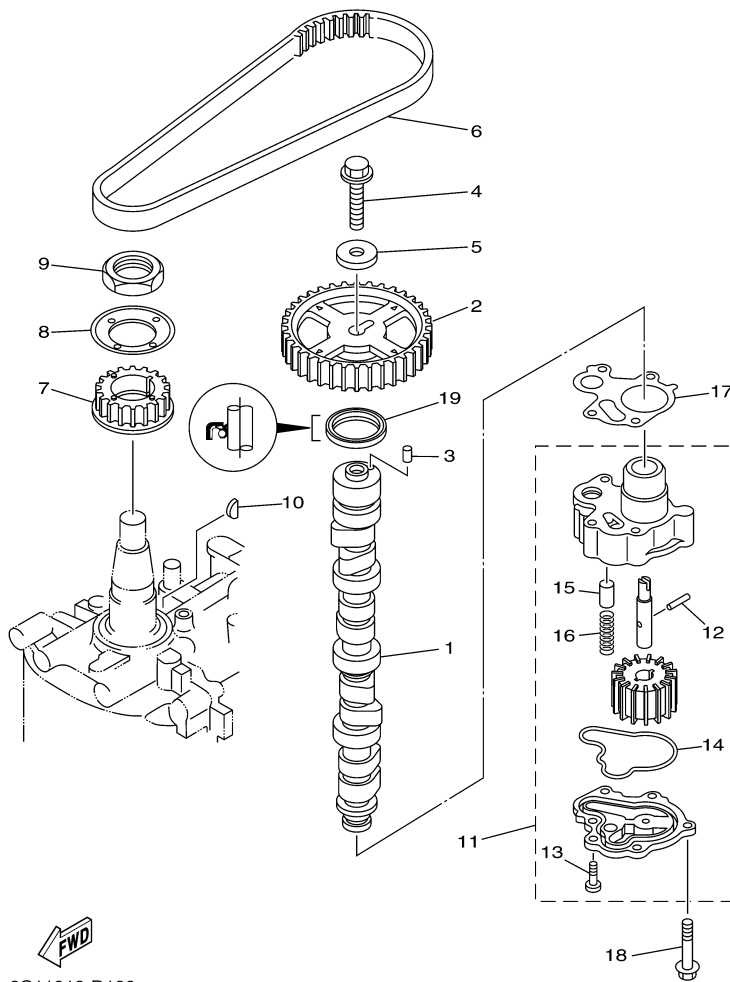

F60TLR 0407 / OIL PUMP

Part List

F60TLR 0407 / OIL PUMP

REF - NO	PART NUMBER	PART NAME	QUANTITY	REMARKS
1	6C5-12171-00-00	CAMSHAFT 1	1	
2	6C5-11537-00-00	GEAR, DRIVEN	1	
3	93605-17002-00	PIN, DOWEL	1	
4	95817-10035-00	BOLT, FLANGE	1	
5	90201-10144-00	WASHER, PLATE	1	
6	6C5-46241-00-00	BELT	1	
7	6C5-11536-00-00	GEAR, DRIVE	1	
8	62Y-11557-00-00	WASHER 1	1	
9	90170-35008-00	NUT	1	
10	90280-03M01-00	.KEY, WOODRUFF	1	
11	6C5-13300-00-00	OIL PUMP ASSY	1	
12	93603-17070-00	.PIN, DOWEL	1	
13	98580-06016-00	.SCREW, PAN HEAD	2	
14	6C5-13142-00-00	.GASKET	1	
15	6G8-11577-00-00	.PLUNGER, RELIEF	1	
16	90501-6C500-00	.SPRING, COMPRESSION	1	
17	6C5-13329-00-00	.GASKET, PUMP COVER	1	
18	90119-06025-00	BOLT, WITH WASHER	4	
19	93102-37M40-00	.OIL SEAL	1