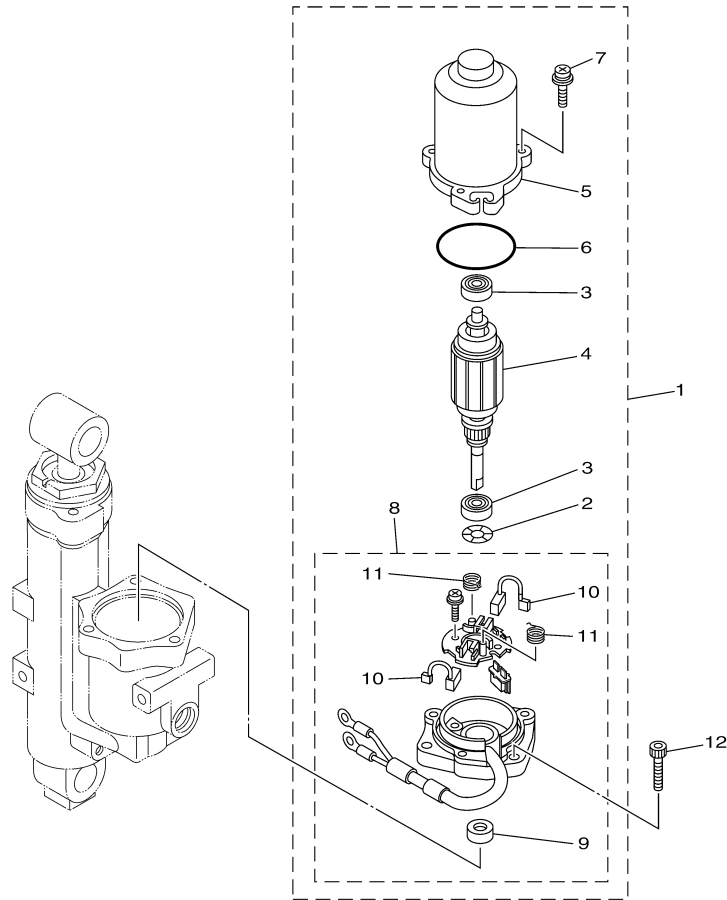

F60TLR 0406 / POWER TRIM TILT ASSY 2

6C11010D2801

©2014 Yamaha Motor Corporation, U.S.A. All rights reserved.

Part List

F60TLR 0406 / POWER TRIM TILT ASSY 2

REF - NO	PART NUMBER	PART NAME	QUANTITY	REMARKS
1	6C5-43880-01-00	MOTOR ASSY	1	
2	90206-08N51-00	.WASHER, WAVE	1	
3	93399-999T8-00	.BEARING	2	
4	6C5-43805-00-00	.ARMATURE ASSY	1	
5	6C5-43804-01-00	.STATOR ASSY	1	
6	6C5-43869-00-00	.O-RING	1	
7	6C5-43879-00-00	.SCREW, WITH WASHER	3	
8	6C5-43881-01-00	.FRAME, END	1	
9	6C5-43882-00-00	..OIL SEAL	1	
10	6C5-43891-00-00	..BRUSH 1	2	
11	6C5-4386K-00-00	..SPRING, BRUSH	2	
12	62X-43888-00-00	BOLT, SOCKET	3