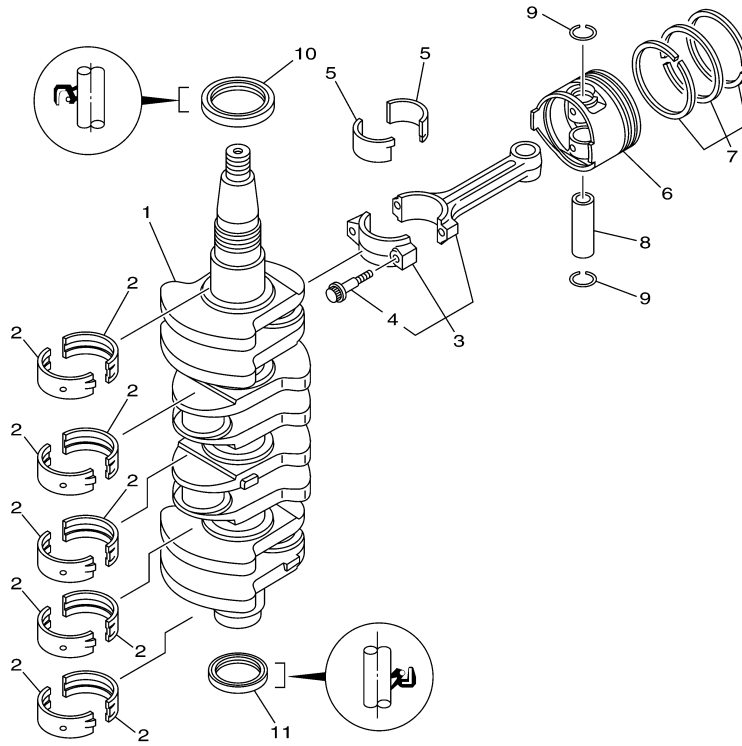

F60TLR 0406 / CRANKSHAFT PISTON

6C11010-D030

Part List

F60TLR 0406 / CRANKSHAFT PISTON

REF - NO	PART NUMBER	PART NAME	QUANTITY	REMARKS
1	6C5-11411-00-00	CRANKSHAFT	1	
2	6C5-11416-00-00	PLANE BEARING, CRANKSHAFT 1	10	UR YELLOW
2	6C5-11416-30-00	PLANE BEARING, CRANKSHAFT 1	10	UR GREEN
2	6C5-11416-20-00	PLANE BEARING, CRANKSHAFT 1	10	UR PINK
2	6C5-11416-10-00	PLANE BEARING, CRANKSHAFT 1	10	UR RED
3	6C5-11650-00-00	CONNECTING ROD ASSY	4	
4	6C5-11654-00-00	.BOLT, CONNECTING ROD	2	
5	6C5-11656-00-00	PLANE BEARING, CONNECTING ROD	8	UR YELLOW
5	6C5-11656-30-00	PLANE BEARING, CONNECTING ROD	8	UR GREEN
5	6C5-11656-20-00	PLANE BEARING, CONNECTING ROD	8	UR PINK
5	6C5-11656-10-00	PLANE BEARING, CONNECTING ROD	8	UR RED
6	69W-11631-00-97	PISTON (STD)	4	
6	69W-11636-00-00	PISTON (0.50MM O/S)	4	AP
6	69W-11635-00-00	PISTON (0.25MM O/S)	4	AP
7	67C-11603-00-00	PISTON RING SET (STD)	4	
7	67C-11604-00-00	PISTON RING SET (0.25MM O/S)	4	AP
7	67C-11605-00-00	PISTON RING SET (0.50MM O/S)	4	AP
8	62Y-11633-00-00	PIN, PISTON	4	
9	93450-17129-00	CIRCLIP	8	
10	93102-43M42-00	.OIL SEAL	1	
11	93101-35002-00	.OIL SEAL	1