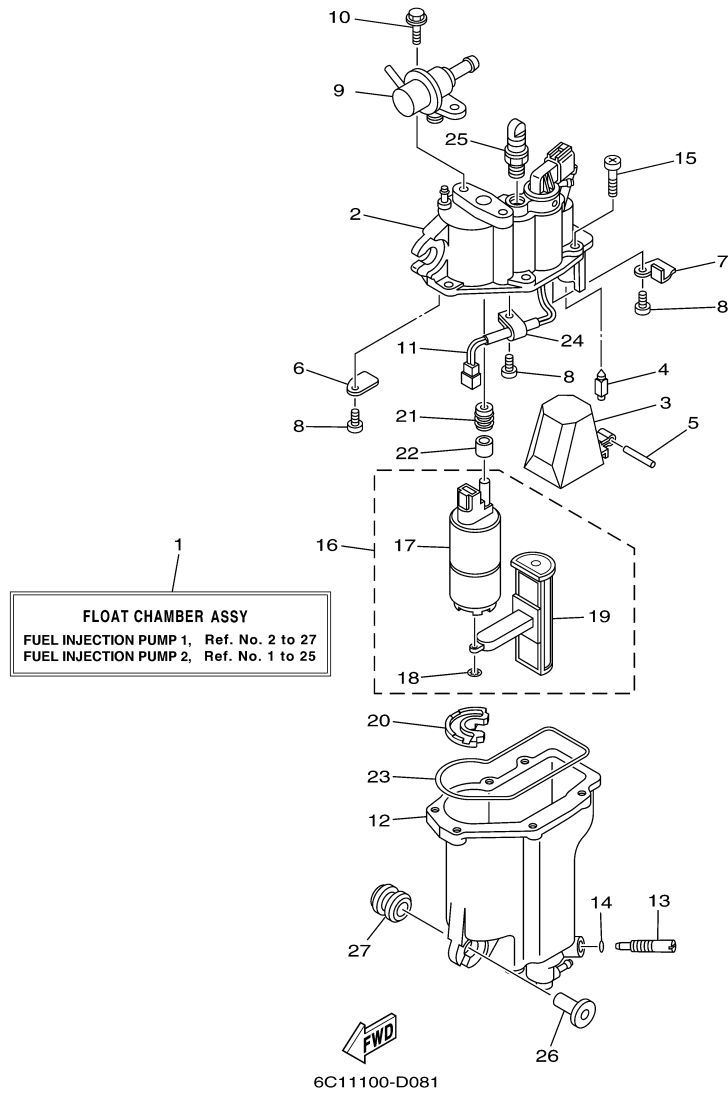

F60TLR 0406 / FUEL INJECTION PUMP 1

©2014 Yamaha Motor Corporation, U.S.A. All rights reserved.

Part List

F60TLR 0406 / FUEL INJECTION PUMP 1

REF - NO	PART NUMBER	PART NAME	QUANTITY	REMARKS
1	6C5-14180-00-00	FLOAT CHAMBER ASSY	1	
2	6C5-14182-00-00	COVER, FLOAT CHAMBER	1	
3	6C5-14985-00-00	FLOAT	1	
4	6C5-14546-00-00	VALVE, NEEDLE	1	
5	6C5-14386-00-00	PIN, FLOAT	1	
6	6C5-2441R-00-00	PLATE, BAFFLE 1	1	
7	6C5-2441T-00-00	PLATE, BAFFLE 2	1	
8	6C5-24453-00-00	SCREW	3	
9	6C5-13906-00-00	REGULATOR, PRESSURE	1	
10	6C5-24592-00-00	BOLT	2	
11	6C5-87226-00-00	WIRE HARNESS ASSY	1	
12	6C5-14960-00-00	BODY ASSY	1	
13	6C5-14191-00-00	PLUG, DRAIN	1	
14	6C5-14397-00-00	O-RING	1	
15	6C5-14567-00-00	SCREW	6	
16	6C5-13910-00-00	FUEL PUMP ASSY	1	
17	6C5-13907-00-00	.FUEL PUMP COMP	1	
18	6C5-14127-00-00	.CLIP	1	
19	6C5-13915-00-00	.FILTER	1	
20	6C5-13593-00-00	DAMPER	1	
21	6C5-13781-00-00	DAMPER, PUMP	1	
22	6C5-13716-00-00	COLLAR	1	
23	6C5-14984-00-00	GASKET, FLOAT CHAMBER	1	
24	6C5-21337-00-00	CLAMP, CABLE	1	
25	6C5-14225-00-00	CAP	1	
26	90387-06M69-00	COLLAR	3	
27	90480-09M12-00	GROMMET	3