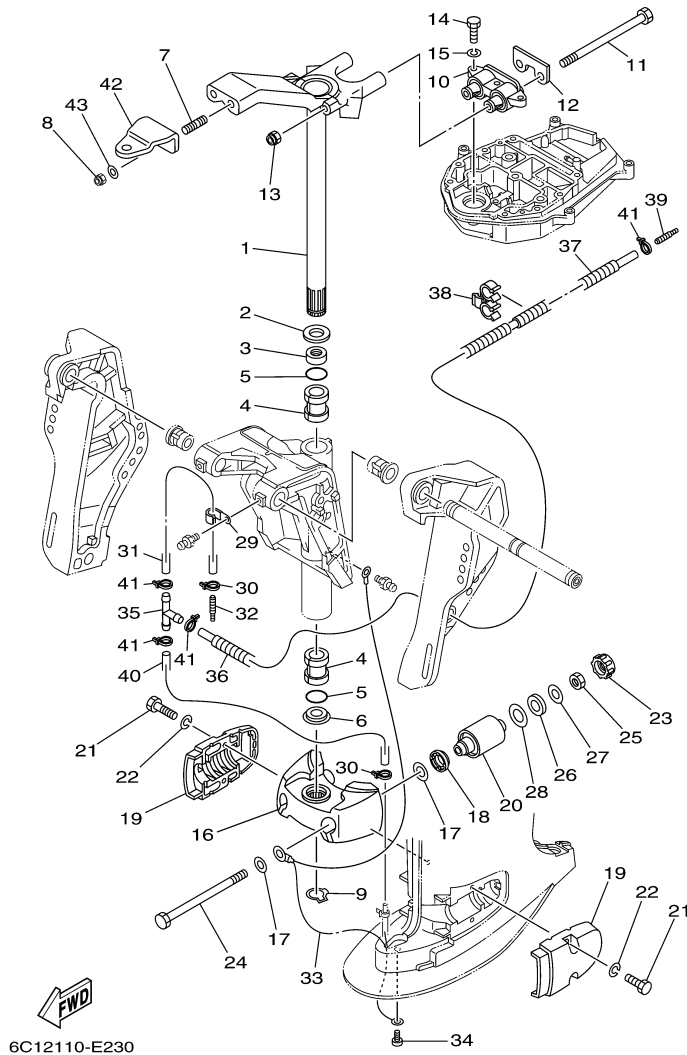

F60TLR 0406 / BRACKET 2

©2014 Yamaha Motor Corporation, U.S.A. All rights reserved.

Part List

F60TLR 0406 / BRACKET 2

REF - NO	PART NUMBER	PART NAME	QUANTITY	REMARKS
1	69W-42510-01-4D	STEERING BRACKET ASSY	1	
2	90201-30M00-00	WASHER, PLATE	1	
3	90386-30M78-00	BUSH	1	
4	90386-30M77-00	BUSH	2	
5	93210-29M94-00	O-RING	2	
6	90386-30M60-00	BUSH	1	
7	90116-10M28-00	BOLT, STUD	2	
8	90185-10051-00	NUT, SELF-LOCKING	2	
9	93410-28M06-00	CIRCLIP	1	
10	69W-44514-00-4D	MOUNT DAMPER, UPPER SIDE	1	L (20.7")
11	90101-08M15-00	BOLT	2	
12	69W-44526-01-00	PLATE	1	
13	90185-08045-00	NUT, SELF-LOCKING	2	
14	97075-08030-00	BOLT	3	
15	92995-08100-00	WASHER	3	
16	6C5-44551-00-4D	HOUSING, LOWER MOUNT RUBBER	1	
17	90201-12M16-00	WASHER, PLATE	4	
18	6C5-43885-00-00	GROMMET	2	
19	6C5-44552-00-4D	HOUSING, LOWER MOUNT RUBBER 2	2	
20	69W-44555-00-4D	MOUNT DAMPER, LOWER SIDE	2	
21	97075-08030-00	BOLT	4	
22	92995-08100-00	WASHER	4	
23	6C5-44575-00-00	DAMPER, LOWER MOUNT RUBBER	2	
24	90109-12MA3-00	BOLT	2	
25	95380-12700-00	NUT	2	
26	90202-21100-00	WASHER, PLATE	2	
27	90201-13M19-00	WASHER, PLATE	2	
28	90201-22M05-00	WASHER, PLATE	2	
29	90465-06M86-00	.CLAMP	1	EXCEPT F60TJR
30	90465-11M10-00	CLAMP	2	EXCEPT F60TJR
31	90445-07MF2-00	HOSE (L250)	1	EXCEPT F60TJR
32	6E5-83558-00-00	END, NIPPLE	1	EXCEPT F60TJR
33	67C-82127-10-00	WIRE, LEAD 2	1	
34	97885-06008-00	SCREW, PAN HEAD	1	
35	90413-05014-00	WAY 3	1	EXCEPT F60TJR
36	6C5-44385-00-00	HOSE, WATER 1	1	EXCEPT F60TJR
37	90447-07001-00	HOSE, WITH SPRING (L400)	1	EXCEPT F60TJR
38	90464-10006-00	CLAMP	1	EXCEPT F60TJR
39	6E5-83558-00-00	END, NIPPLE	1	EXCEPT F60TJR
40	90445-07M30-00	HOSE (L450)	1	EXCEPT F60TJR
41	90465-11M10-00	CLAMP	4	EXCEPT F60TJR
42	65W-48511-00-00	HOOK, STEERING	1	
43	90201-10120-00	.WASHER, PLATE	2