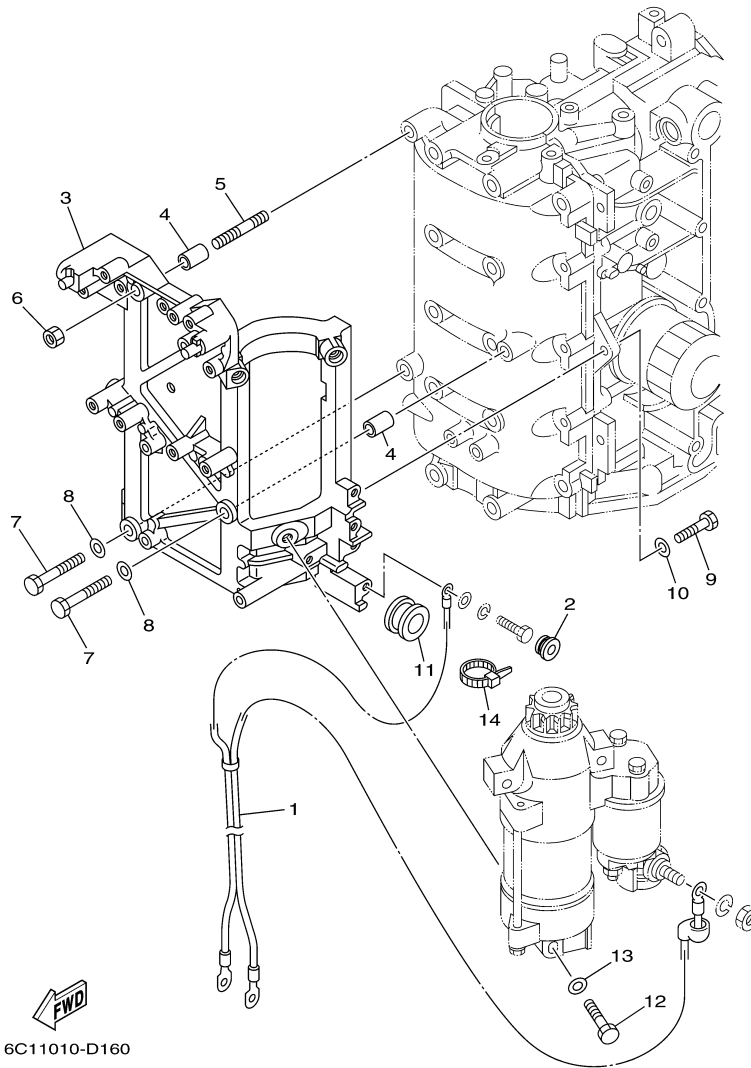

F60TLR 0406 / ELECTRICAL 4

©2014 Yamaha Motor Corporation, U.S.A. All rights reserved.

Part List

F60TLR 0406 / ELECTRICAL 4

REF - NO	PART NUMBER	PART NAME	QUANTITY	REMARKS
1	6C5-82105-U0-00	BATTERY CABLE	1	
2	90480-12072-00	GROMMET	1	
3	6C5-81822-00-94	BRACKET, STARTING MOTOR	1	
4	99590-10114-00	.PIN, DOWEL	2	
5	95680-08330-00	BOLT, STUD	1	
6	95380-08600-00	NUT	1	
7	97095-08035-00	BOLT	2	
8	92995-08600-00	WASHER	2	
9	97095-08025-00	BOLT	2	
10	92995-08600-00	WASHER	2	
11	90480-24003-00	GROMMET	1	
12	97013-08045-00	BOLT	3	
13	92903-08600-00	WASHER, PLATE	3	
14	90465-13M18-00	CLAMP	1	

Part Notes

F60TLR 0406 / ELECTRICAL 4

PART NUMBER	NOTE TEXT
90480-12072-00	OEM: GROMMET used on F115TLR and F/LF115TXR 0410 Production and Earlier

©2014 Yamaha Motor Corporation, U.S.A. All rights reserved.