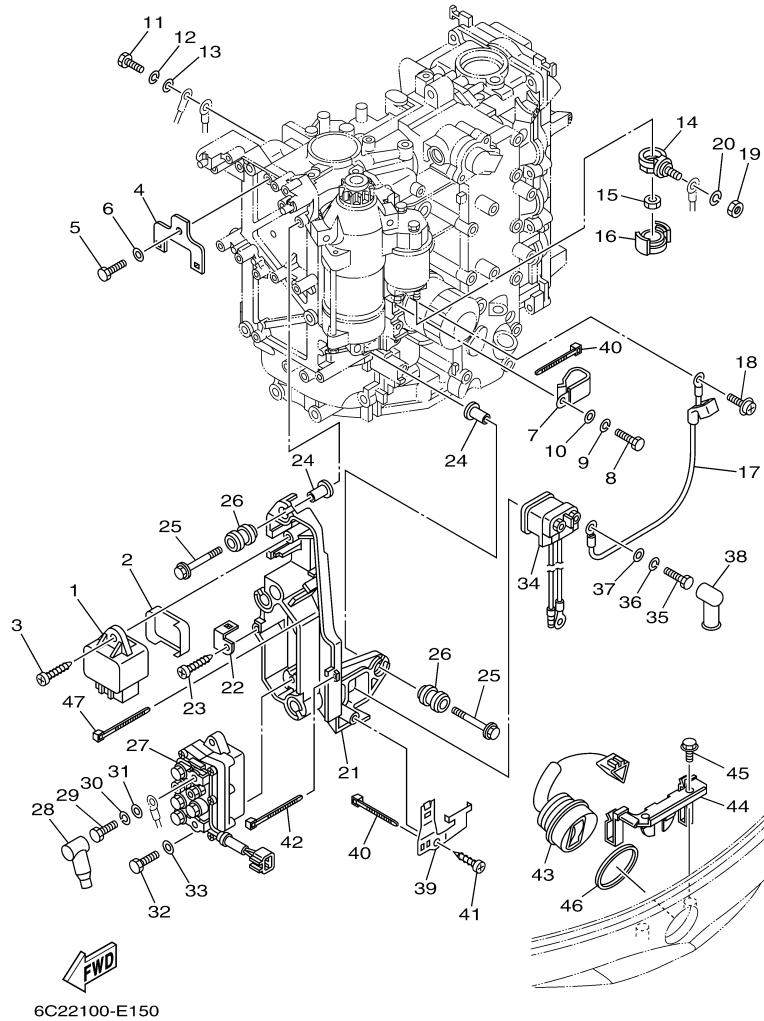

F60TLR 0406 / ELECTRICAL 2

©2014 Yamaha Motor Corporation, U.S.A. All rights reserved.

Part List

F60TLR 0406 / ELECTRICAL 2

REF - NO	PART NUMBER	PART NAME	QUANTITY	REMARKS
1	60E-81950-00-00	RELAY ASSY	1	
2	6C5-81336-00-00	GROMMET	1	
3	97780-60620-00	SCREW, TAPPING	1	
4	6C5-8257V-00-00	PLATE, CONNECTOR	1	
5	97095-06014-00	BOLT	1	
6	92995-06600-00	WASHER	1	
7	90465-05M87-00	CLAMP	1	
8	97095-06020-00	BOLT	4	
9	92995-06100-00	WASHER, SPRING	4	
10	92995-06600-00	WASHER	4	
11	97095-06020-00	BOLT	1	
12	92995-06100-00	WASHER, SPRING	1	
13	92995-06600-00	WASHER	1	
14	60V-81925-00-00	TERMINAL	1	
15	90179-08003-00	NUT	1	
16	68F-82582-00-00	COVER, WIRE HARNESS	1	
17	6C5-81815-00-00	CORD, STARTER MOTOR	1	
18	90159-04005-00	SCREW, WITH WASHER	1	
19	95333-08600-00	NUT	1	
20	92903-08100-00	WASHER, SPRING	1	
21	6C5-81948-00-00	BRACKET	1	
22	6C5-85548-00-00	HOLDER	1	
23	97780-60620-00	SCREW, TAPPING	1	
24	90387-06119-00	COLLAR	4	
25	90119-06M59-00	BOLT, WITH WASHER	4	
26	6A0-82317-00-00	DAMPER, IGNITION COIL	4	
27	63P-81950-00-00	RELAY ASSY	1	
28	682-82119-01-00	COVER, LEAD WIRE	2	
29	97095-06010-00	BOLT	2	
30	92995-06100-00	WASHER, SPRING	2	
31	92995-06600-00	WASHER	2	
32	97013-06020-00	BOLT	2	
33	92903-06600-00	WASHER, PLATE	2	
34	68V-8194A-00-00	RELAY	1	
35	97095-06010-00	BOLT	2	
36	92995-06100-00	WASHER, SPRING	2	
37	92995-06600-00	WASHER	2	
38	6G5-82119-00-00	COVER, LEAD WIRE	2	
39	6C5-81953-00-00	STAY, RELAY	1	
40	90465-11M10-00	CLAMP	2	
41	97780-60620-00	SCREW, TAPPING	1	
42	90465-13M97-00	CLAMP	1	
43	63D-82563-10-00	TRIM & TILT SWITCH ASSY	1	
44	6C5-83614-01-00	BRACKET	1	
45	90109-06M86-00	BOLT	2	
46	6E5-82587-00-00	GASKET	1	
47	90465-13M97-00	CLAMP	2