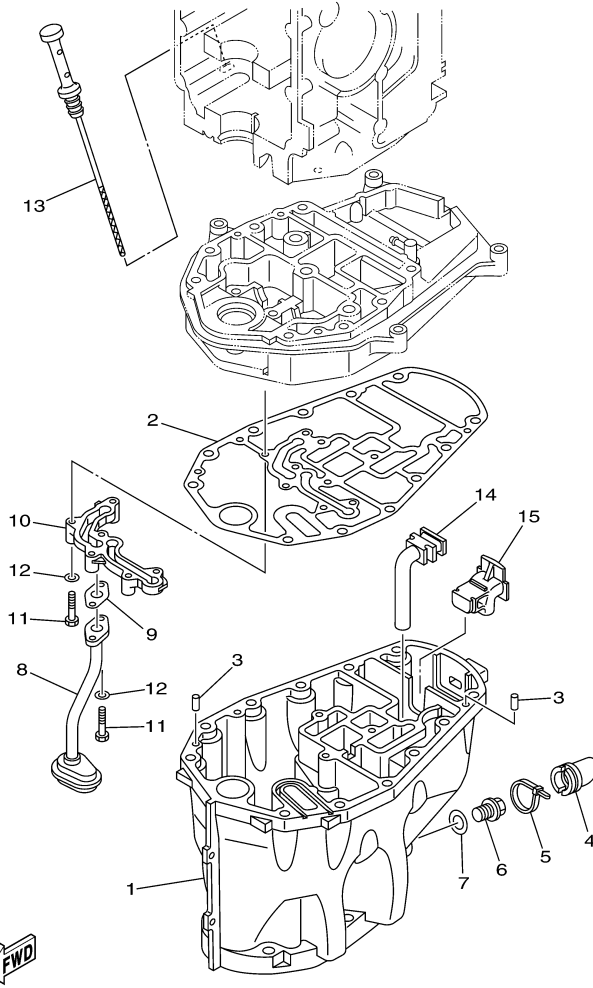

F60TLR 0406 / OIL PAN

6C11010-D300

©2014 Yamaha Motor Corporation, U.S.A. All rights reserved.

Part List

F60TLR 0406 / OIL PAN

REF - NO	PART NUMBER	PART NAME	QUANTITY	REMARKS
1	6C5-15311-00-5B	OIL PAN	1	
2	6C5-15312-00-00	.GASKET, OIL PAN	1	
3	93606-12019-00	.PIN, DOWEL	2	
4	6C5-15316-00-00	DAMPER 1	1	
5	90465-11M59-00	CLAMP	1	
6	90340-14M06-00	PLUG, STRAIGHT SCREW	1	
7	90430-14M09-00	.GASKET	1	
8	6C5-13411-00-00	STRAINER, OIL	1	
9	6C5-13414-00-00	GASKET, STRAINER COVER	1	
10	6C5-15333-00-00	COVER	1	
11	97013-06030-00	BOLT	6	
12	92903-06600-00	WASHER, PLATE	6	
13	6C5-15362-00-00	PLUG, OIL LEVEL	1	
14	6C5-45135-01-00	PIPE	1	
15	6C5-45136-01-00	PIPE	1	

Part Notes

F60TLR 0406 / OIL PAN

PART NUMBER	NOTE TEXT
90430-14M09-00	OEM: This part number is among the Top 100 Most Popular Marine Maintenance Parts as of March 2014.

©2014 Yamaha Motor Corporation, U.S.A. All rights reserved.