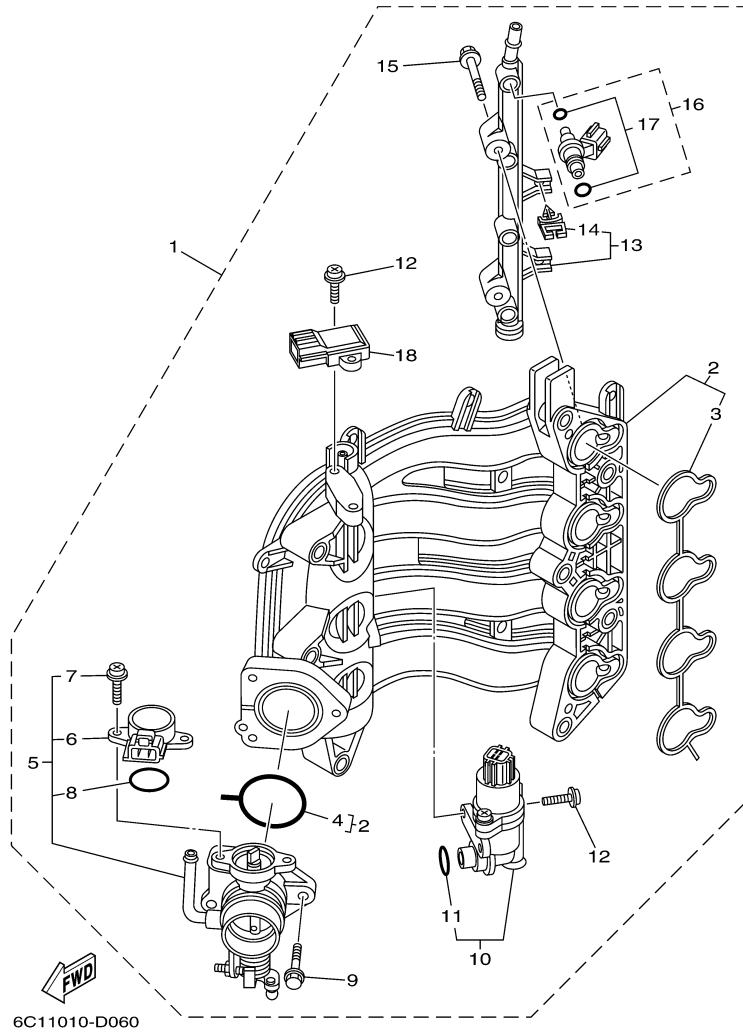

F60TLR 0406 / INTAKE 1

©2014 Yamaha Motor Corporation, U.S.A. All rights reserved.

Part List

F60TLR 0406 / INTAKE 1

REF - NO	PART NUMBER	PART NAME	QUANTITY	REMARKS
1	6C5-14200-00-00	INTAKE ASSY	1	
2	6C5-13641-00-00	.MANIFOLD, INTAKE 1	1	
3	6C5-13645-00-00	..GASKET, MANIFOLD 1	1	
4	6C5-13557-00-00	..GASKET	1	
5	6C5-13750-00-00	.THROTTLE BODY ASSY	1	
6	6C5-85885-00-00	..THROTTLE SENSOR ASSY	1	
7	6C5-81145-00-00	..SCREW 1	2	
8	6C5-8182L-00-00	..O-RING 1	1	
9	6C5-14496-00-00	.BOLT	3	
10	6C5-13105-01-00	.CONTROL VALVE ASSY	1	
11	6C5-1319C-00-00	..O-RING	1	
12	6C5-81146-00-00	.SCREW 2	4	
13	6C5-13161-00-00	.PIPE, DELIVERY 1	1	
14	90464-07M56-00	..CLAMP	2	
15	6C5-14446-00-00	.BOLT	2	
16	6C5-13761-00-00	.INJECTOR	4	
17	6C5-1410B-00-00	..PACKING KIT	1	
18	68F-83688-00-00	.SENSOR ASSY	1