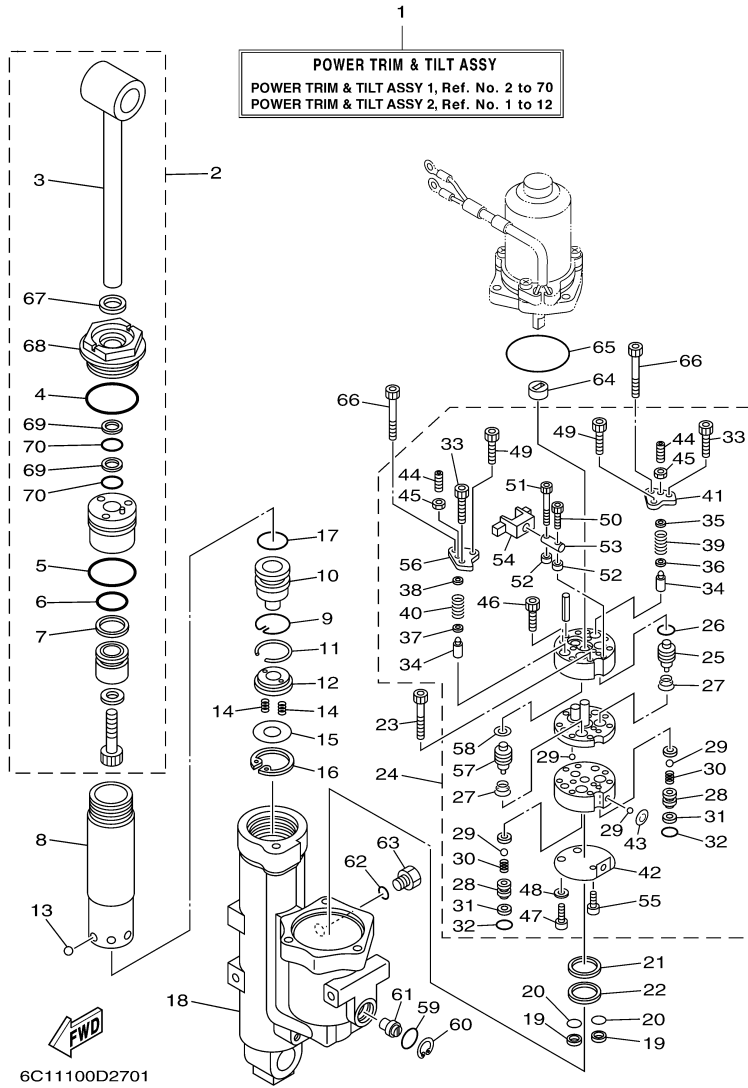

F60TLR 0406 / POWER TRIM TILT ASSY 1

©2014 Yamaha Motor Corporation, U.S.A. All rights reserved.

Part List

F60TLR 0406 / POWER TRIM TILT ASSY 1

REF - NO	PART NUMBER	PART NAME	QUANTITY	REMARKS
1	6C5-43800-01-8D	POWER TRIM & TILT ASSY	1	
2	6C5-43810-00-00	.TILT PISTON SUB ASSY	1	
3	6C5-43801-00-00	..ROD	1	
4	62Y-43863-00-00	..O-RING	1	
5	6C5-43862-00-00	..O-RING	1	
6	6C5-43861-00-00	..O-RING	1	
7	6C5-43871-00-00	..RING, BACK UP	1	
8	6C5-22471-00-00	CYLINDER, SHOCK ABSORBER	1	
9	6C5-43875-00-00	RING, SNAP	1	
10	6C5-4381B-00-00	FREE PISTON SUB ASSY	1	
11	93450-32116-00	CIRCLIP	1	
12	6C5-43899-00-00	PLATE STOPPER	1	
13	93503-16003-00	BALL	6	
14	62X-4384H-00-00	SPRING	2	
15	6C5-22435-00-00	PLATE, VALVE 2	1	
16	99009-32500-00	CIRCLIP	1	
17	6C5-43861-00-00	O-RING	1	
18	6C5-4380K-00-00	CYLINDER, TILT SUB ASSY	1	
19	6C5-43817-10-00	FILTER 2	2	
20	69J-4389J-00-00	.O-RING	2	
21	6C5-43816-00-00	FILTER 1	1	
22	6C5-4380G-00-00	PLATE	1	
23	91312-05045-00	BOLT	2	
24	6C5-43830-00-00	GEAR PUMP ASSY	1	
25	6C6-43841-00-00	.PISTON, SHUTTLE	1	
26	6H1-43883-00-00	.O-RING	1	
27	6C6-43894-00-00	.SPRING, SHUTTLE RETURN	2	
28	6C6-4382E-00-00	.ADAPTOR 2	2	
29	93505-32038-00	.BALL	6	
30	6C6-43853-00-00	.SPRING, MAIN VALVE	2	
31	6C6-4387G-00-00	.WASHER	2	
32	69J-4389J-00-00	.O-RING	2	
33	91312-05030-00	.BOLT	2	
34	6C5-43851-00-00	.SEAT, RELIEF VALVE	2	
35	6C5-4381K-00-00	.HOLDER	1	
36	6C5-43893-00-00	.WASHER	1	
37	6C6-43893-00-00	.WASHER	1	
38	6C6-4381K-00-00	.HOLDER	1	
39	6C5-43855-00-00	.SPRING, UP RELIEF	1	
40	6C5-43856-00-00	.SPRING, DOWN RELIEF	1	
41	6C5-4382K-00-00	.CAP, RELIEF VALVE	1	
42	6C5-43895-00-00	.SEAT, RELIEF VALVE	1	
43	6C5-43854-00-00	.SPRING, MANUAL RELEASE	1	
44	92A08-03110-00	.SCREW SET	2	
45	95302-03600-00	.NUT	2	
46	91312-05025-00	.BOLT	2	
47	6C6-43878-00-00	.BOLT, SOCKET	2	
48	62Y-4387G-00-00	.WASHER	2	
49	91312-04030-00	.BOLT	2	
50	91312-03016-00	.BOLT	1	
51	6C6-4388E-00-00	.PLUG, TAPER SCREW	1	
52	6C6-4388F-00-00	.SPACER	2	
53	6C6-4386G-00-00	.PIN, STRAIGHT 2	1