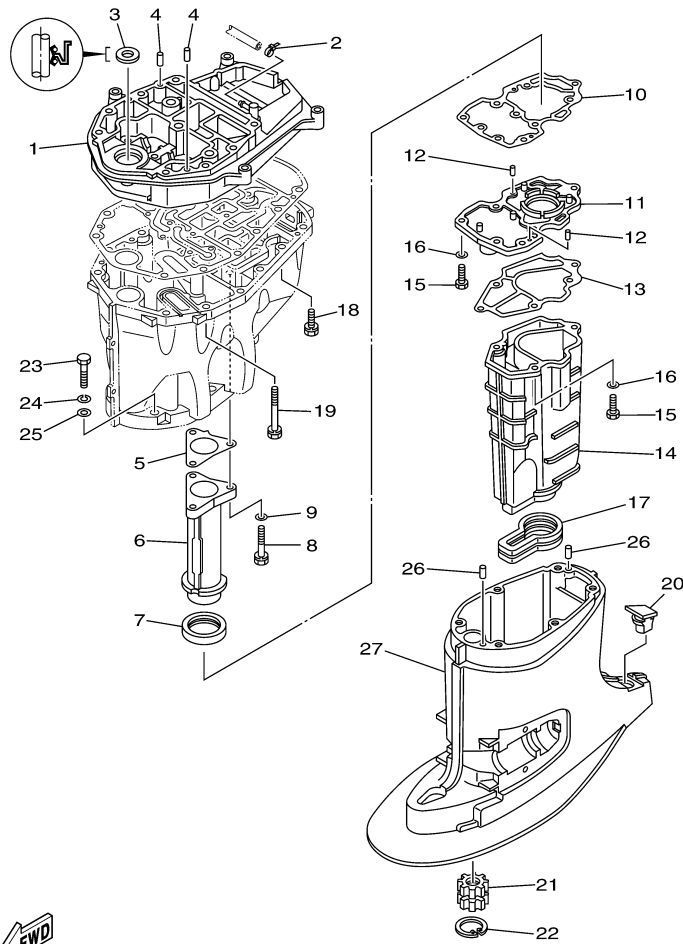

F60TLR 0406 / UPPER CASING

6C11010-D290

Part List

F60TLR 0406 / UPPER CASING

REF - NO	PART NUMBER	PART NAME	QUANTITY	REMARKS
1	6C5-41137-00-94	GUIDE, EXHAUST	1	
2	90465-11M10-00	CLAMP	1	
3	93103-18011-00	.OIL SEAL	1	
4	93608-12M05-00	PIN, DOWEL	2	
5	6C5-41133-00-00	.GASKET, EXHAUST MANIFOLD 1	1	
6	6C5-41131-00-5B	MANIFOLD, EXT. 1	1	
7	6C5-46132-00-00	.GASKET 1	1	
8	90119-06120-00	BOLT, WITH WASHER	3	
9	90201-06015-00	WASHER, PLATE	3	
10	6C5-41134-00-00	.GASKET, EXHAUST MANIFOLD	1	
11	6C5-45181-00-5B	PLATE	1	
12	93604-10M03-00	PIN, DOWEL	2	
13	6C5-41135-00-00	.GASKET, EXHAUST MANIFOLD	1	
14	6C5-14711-00-5B	MUFFLER 1	1	
15	97075-06025-00	BOLT	6	
16	92995-06600-00	WASHER	6	
17	6C5-45123-00-00	.GASKET, MUFFLER	1	
18	90119-08M79-00	BOLT, WITH WASHER	4	
19	90119-08M82-00	BOLT, WITH WASHER	8	
20	6C5-45155-00-00	CAP	1	
21	69W-45318-00-00	BUSHING, DRIVE SHAFT	1	
22	93420-36M01-00	CIRCLIP	1	
23	97075-10045-00	BOLT	6	
24	92995-10100-00	WASHER	6	
25	92995-10600-00	WASHER	6	
26	93606-12019-00	.PIN, DOWEL	2	
27	6C5-45111-00-4D	CASING, UPPER	1