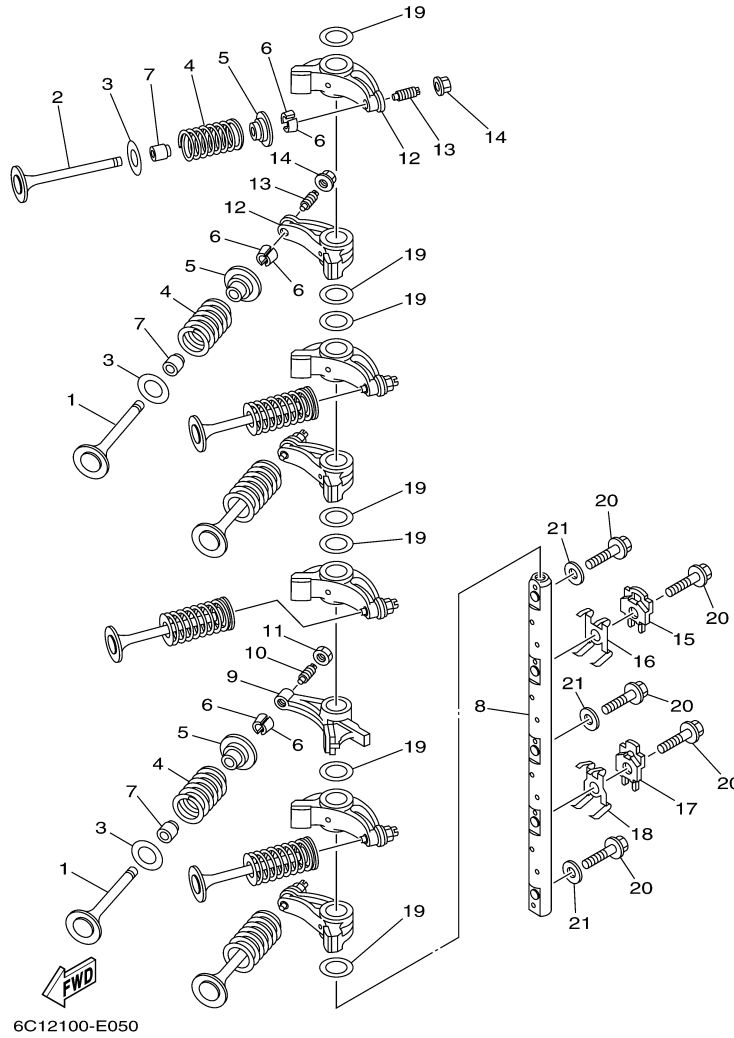

F60TLR 0406 / VALVE

©2014 Yamaha Motor Corporation, U.S.A. All rights reserved.

Part List

F60TLR 0406 / VALVE

REF - NO	PART NUMBER	PART NAME	QUANTITY	REMARKS
1	69W-12111-00-00	VALVE, INTAKE	4	
2	69W-12121-00-00	VALVE, EXHAUST	4	
3	62Y-12116-00-00	SEAT, VALVE SPRING	8	
4	51Y-12114-00-00	SPRING, VALVE OUTER	8	
5	30X-12117-00-00	RETAINER, VALVE SPRING	8	
6	30X-12118-00-00	LOCK, VALVE SPRING RETAINER	16	
7	51Y-12119-00-00	SEAL, VALVE STEM	8	
8	6C5-12146-00-00	SHAFT, ROCKER	1	
9	62Y-12151-00-00	ARM, VALVE ROCKER	1	
10	64J-12159-00-00	SCREW, VALVE ADJUSTING	1	
11	62Y-12158-00-00	NUT, LOCK	1	
12	6C5-12151-00-00	ARM, VALVE ROCKER	7	
13	6C5-12159-00-00	SCREW, VALVE ADJUSTING	7	
14	6C5-12158-00-00	NUT, LOCK	7	
15	6C5-12231-00-00	GUIDE, STOPPER 1	1	
16	6C5-12233-00-00	PLATE, GUIDE STOPPER 1	1	
17	6C5-12241-00-00	GUIDE, STOPPER 2	1	
18	6C5-12243-00-00	PLATE, GUIDE STOPPER 2	1	
19	90201-16014-00	WASHER, PLATE	7	
20	90105-08060-00	BOLT, FLANGE	5	
21	92990-08200-00	WASHER, PLAIN	3