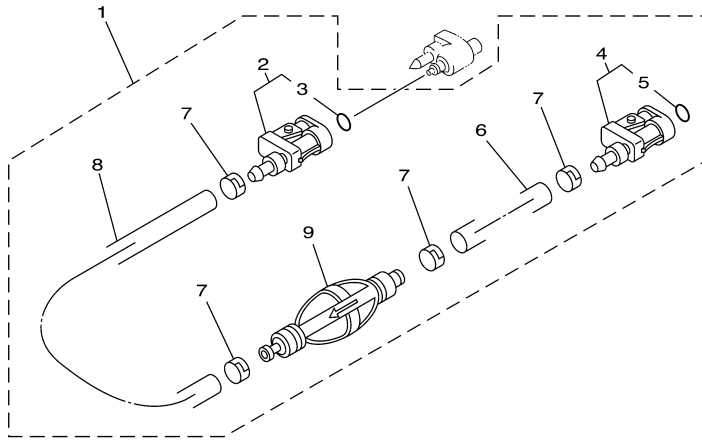

F60TLR 0406 / FUEL 2

68R3100-C100

©2014 Yamaha Motor Corporation, U.S.A. All rights reserved.

Part List

F60TLR 0406 / FUEL 2

REF - NO	PART NUMBER	PART NAME	QUANTITY	REMARKS
1	6Y2-24306-56-00	FUEL PIPE COMP. 1	1	AP
2	6E5-24305-06-00	.FUEL PIPE JOINT COMP 2	1	
3	93210-08287-00	..O-RING	1	
4	6Y2-24305-06-00	.FUEL PIPE JOINT COMP 2	1	
5	93210-08287-00	..O-RING	1	
6	90445-13M01-00	.HOSE (L2050)	1	
7	6E5-24351-51-00	.BAND 1	4	
8	90445-13M00-00	.HOSE (L850)	1	
9	6Y2-24360-60-00	.PRIMER PUMP ASSY	1