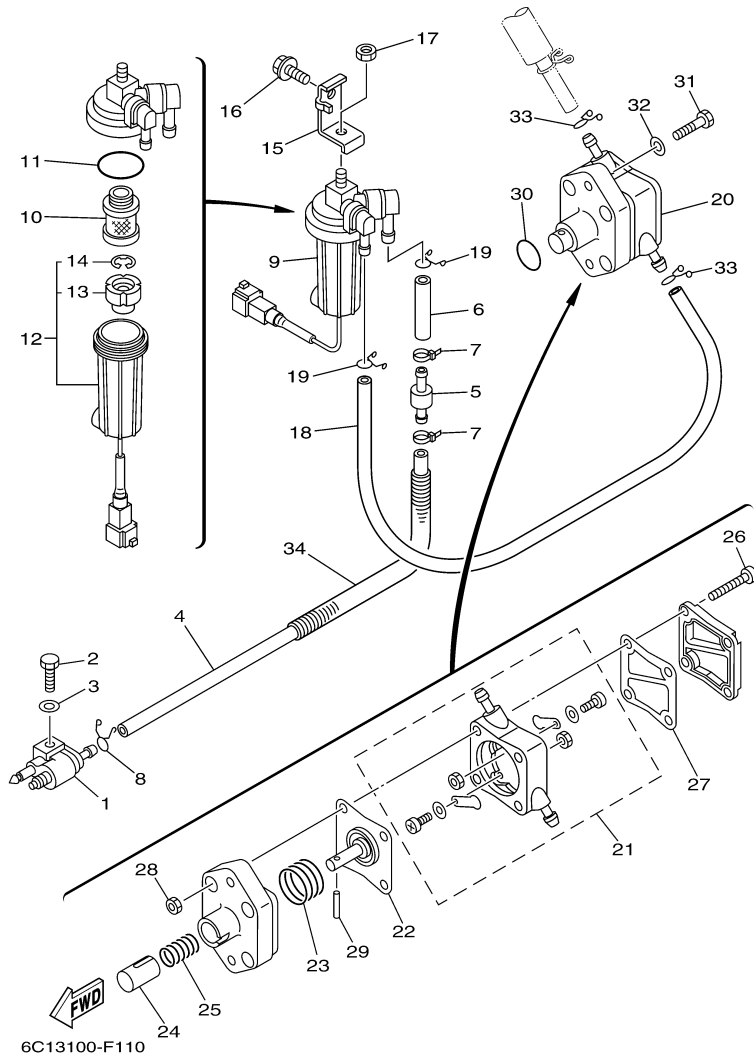

F60TLR 0406 / FUEL 1

©2014 Yamaha Motor Corporation, U.S.A. All rights reserved.

Part List

F60TLR 0406 / FUEL 1

REF - NO	PART NUMBER	PART NAME	QUANTITY	REMARKS
1	6G1-24304-02-00	FUEL PIPE JOINT COMP. 1	1	
2	97095-06025-00	BOLT	1	
3	92995-06600-00	WASHER	1	
4	6C5-2247A-00-00	HOSE 1	1	
5	67F-24377-00-00	PIPE, JOINT 2	1	
6	90445-13M02-00	HOSE (L40)	1	
7	90465-11M10-00	CLAMP	2	
8	90467-09M17-00	CLIP	1	
9	6D8-24560-00-00	FILTER ASSY	1	
10	6D8-WS24A-00-00	..ELEMENT, FILTER	1	
11	6D8-24564-00-00	.GASKET	1	
12	6D8-24562-00-00	.CUP, FILTER	1	
13	6D8-24469-00-00	..FLOAT, WATER LEVEL	1	
14	6D8-24519-00-00	..CLIP	1	
15	6C5-24566-01-00	BRACKET, FILTER	1	
16	95895-08016-00	BOLT, FLANGE	1	
17	95380-08600-00	NUT	1	
18	90445-13M36-00	HOSE (L350)	1	
19	90467-10M04-00	CLIP	2	
20	6C5-24410-00-00	FUEL PUMP ASSY	1	
21	6C5-24415-00-00	.BODY 4	1	
22	62Y-24411-02-00	.DIAPHRAGM	1	
23	62Y-24423-00-00	.SPRING, DIAPHRAGM	1	
24	62Y-13131-00-00	.PLUNGER	1	
25	62Y-24454-00-00	.SPRING	1	
26	62Y-24444-01-00	.SCREW	4	
27	6C5-24471-00-00	.DIAPHRAGM	1	
28	95380-05600-00	.NUT	4	
29	62Y-24374-01-00	.PIN	1	
30	93210-24M79-00	.O-RING	1	
31	97095-06030-00	BOLT	2	
32	92995-06600-00	WASHER	2	
33	90467-10M04-00	CLIP	2	
34	90446-14M62-00	HOSE (L320)	1	

Part Notes

F60TLR 0406 / FUEL 1

PART NUMBER	NOTE TEXT
6D8-WS24A-00-00	OEM: This part number is among the Top 100 Most Popular Marine Maintenance Parts as of March 2014.

©2014 Yamaha Motor Corporation, U.S.A. All rights reserved.