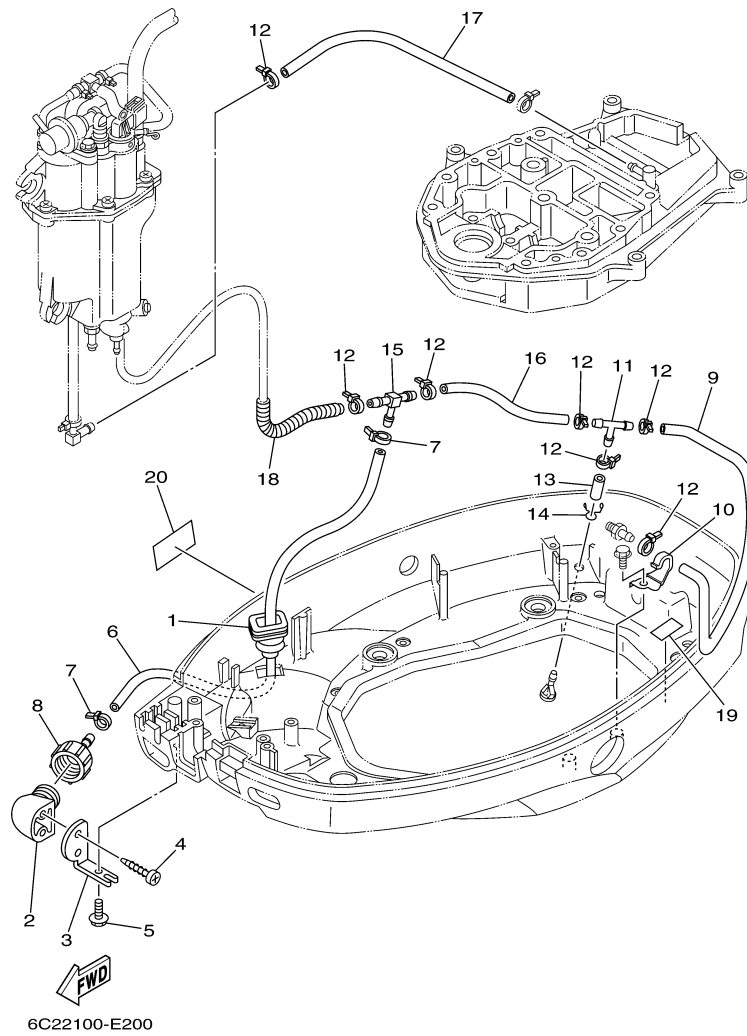

F60TLR 0406 / BOTTOM COWLING 2

©2014 Yamaha Motor Corporation, U.S.A. All rights reserved.

Part List

F60TLR 0406 / BOTTOM COWLING 2

REF - NO	PART NUMBER	PART NAME	QUANTITY	REMARKS
1	65W-42724-10-00	GROMMET	1	
2	68T-12572-00-00	ADAPTER	1	
3	69W-12535-00-00	PLATE	1	
4	90167-06002-00	SCREW, TAPPING	2	
5	90109-06M80-00	.BOLT	1	
6	6C5-24312-00-00	PIPE 2	1	
7	90465-11M10-00	CLAMP	2	
8	6R3-12580-00-00	JOINT ASSY	1	
9	90445-09226-00	HOSE (L390)	1	
10	90462-08031-00	CLAMP	1	
11	688-24378-00-00	PIPE, JOINT 3	1	
12	90465-11M10-00	CLAMP	7	
13	90445-09220-00	HOSE (L30)	1	
14	90467-08M18-00	CLIP	1	
15	6C5-24378-00-00	PIPE, JOINT 3	1	
16	90445-09091-00	HOSE (L135)	1	
17	90445-09104-00	HOSE (L300)	1	
18	90447-10006-00	TUBE	1	
19	6C5-82377-00-00	LABEL	1	
20	62Y-13444-40-00	MARK	1