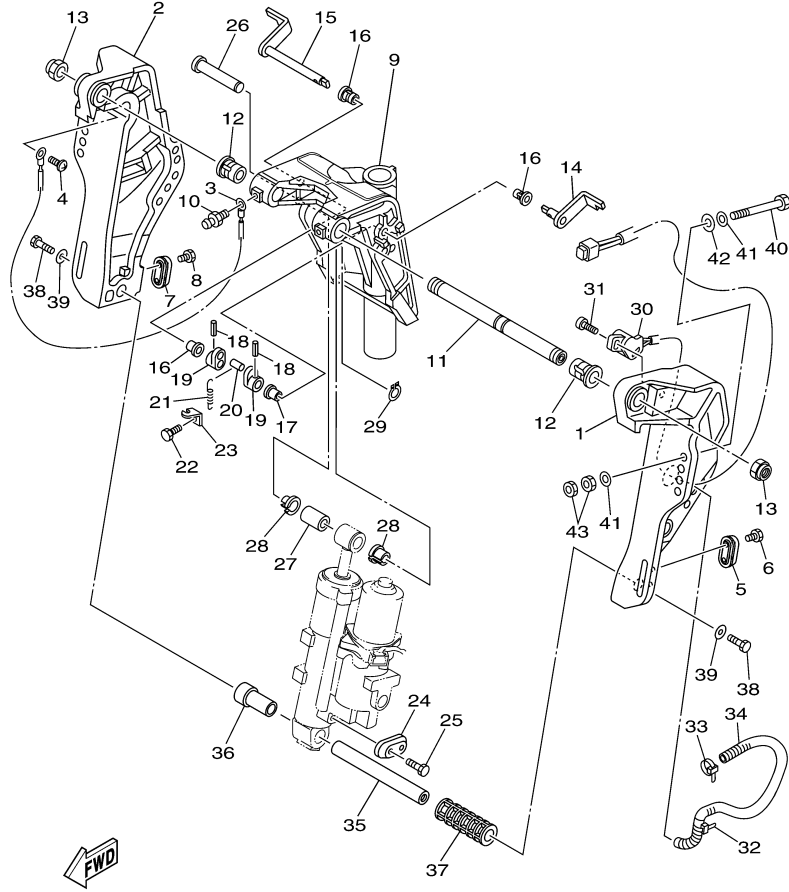

F60TLR 0406 / BRACKET 1

6C11110-D220

©2014 Yamaha Motor Corporation, U.S.A. All rights reserved.

Part List

F60TLR 0406 / BRACKET 1

REF - NO	PART NUMBER	PART NAME	QUANTITY	REMARKS
1	6C5-43111-00-4D	BRACKET, CLAMP 1	1	
2	6C5-43112-00-4D	BRACKET, CLAMP 2	1	
3	6E5-82148-00-00	WIRE, LEAD 4	1	
4	97885-06008-00	SCREW, PAN HEAD	1	
5	65W-45251-00-00	ANODE	1	
6	90101-06020-00	BOLT	2	
7	65W-45251-00-00	ANODE	1	
8	90101-06020-00	BOLT	2	
9	6C5-43311-00-4D	BRACKET, SWIVEL 1	1	
10	93700-06M03-00	NIPPLE, GREASE	3	
11	63D-43131-01-00	BOLT, CLAMP BRACKET	1	
12	90386-22MA4-00	BUSH	2	
13	90185-22M11-00	NUT, SELF-LOCKING	2	
14	6C5-43181-00-00	LEVER, TILT STOP 1	1	
15	6C5-43185-00-00	LEVER, TILT STOP 2	1	
16	90386-10M16-00	BUSH	3	
17	90386-10025-00	.BUSH	1	
18	91690-30020-00	PIN, SPRING	2	
19	6G5-43148-00-00	COLLAR, DISTANCE	2	
20	90249-06M19-00	PIN	1	
21	90506-14M24-00	SPRING, TENSION	1	
22	97095-06010-00	BOLT	1	
23	6G5-43144-00-00	HOOK, SPRING	1	
24	65W-45251-00-00	ANODE	1	
25	90101-06020-00	BOLT	2	
26	6E5-43126-02-00	PIN, UPPER SHOCK MOUNT	1	
27	90386-18M92-00	BUSH	1	
28	90386-18M35-00	BUSH	2	
29	93410-18M02-00	CIRCLIP	1	
30	63D-83672-10-00	TRIM SENDER	1	
31	97885-06016-00	SCREW, PAN HEAD	2	
32	90464-76001-00	CLAMP	1	
33	90465-11M10-00	CLAMP	1	
34	90447-19009-00	TUBE	1	EXCEPT F60TJR
34	90447-13010-00	TUBE	1	FOR F60TJR
35	6C5-43818-00-00	PIN, LOWER SHOCK MOUNT	1	
36	6C5-43833-00-00	PIPE	1	
37	6C5-43834-00-00	PIPE	1	
38	97080-08020-00	BOLT	2	
39	90201-08M14-00	WASHER, PLATE	2	
40	90101-12M65-00	BOLT	4	
41	92995-12200-00	WASHER	8	
42	90201-12426-00	WASHER, PLATE	4	
43	95380-12600-00	NUT	8	

Part Notes

F60TLR 0406 / BRACKET 1

PART NUMBER	NOTE TEXT
65W-45251-00-00	OEM: This part number is among the Top 100 Most Popular Marine Maintenance Parts as of March 2014.
65W-45251-00-00	OEM: This part number is among the Top 100 Most Popular Marine Maintenance Parts as of March 2014.
65W-45251-00-00	OEM: This part number is among the Top 100 Most Popular Marine Maintenance Parts as of March 2014.