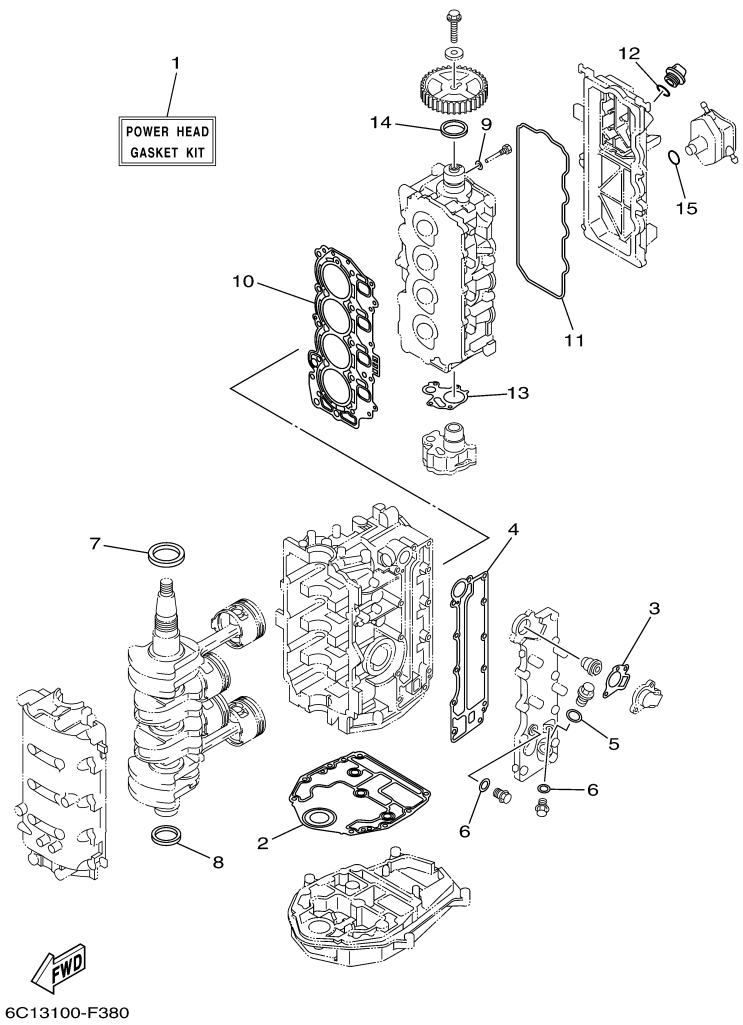

F60TLR 0406 / REPAIR KIT 1

©2014 Yamaha Motor Corporation, U.S.A. All rights reserved.

Part List

F60TLR 0406 / REPAIR KIT 1

REF - NO	PART NUMBER	PART NAME	QUANTITY	REMARKS
1	6C5-W0001-01-00	POWER HEAD GASKET KIT	1	
2	67C-11351-01-00	.GASKET, CYLINDER	1	
3	62Y-12414-00-00	.GASKET, COVER	1	
4	6C5-41114-10-00	.GASKET, EXHAUST OUTER COVER	1	
5	90430-18130-00	.GASKET	1	
6	90430-14115-00	.GASKET	2	
7	93102-43M42-00	.OIL SEAL	1	
8	93101-35002-00	.OIL SEAL	1	
9	90430-06014-00	.GASKET	1	
10	6C5-11181-01-00	.GASKET, CYLINDER HEAD 1	1	
11	62Y-11356-00-00	.SEAL, CYLINDER 2	1	
12	93210-24M79-00	.O-RING	1	
13	6C5-13329-00-00	.GASKET, PUMP COVER	1	
14	93102-37M40-00	.OIL SEAL	1	
15	93210-24M79-00	.O-RING	1	

Part Notes

F60TLR 0406 / REPAIR KIT 1

PART NUMBER	NOTE TEXT
62Y-12414-00-00	OEM: This part number is among the Top 100 Most Popular Marine Maintenance Parts as of March 2014.

©2014 Yamaha Motor Corporation, U.S.A. All rights reserved.