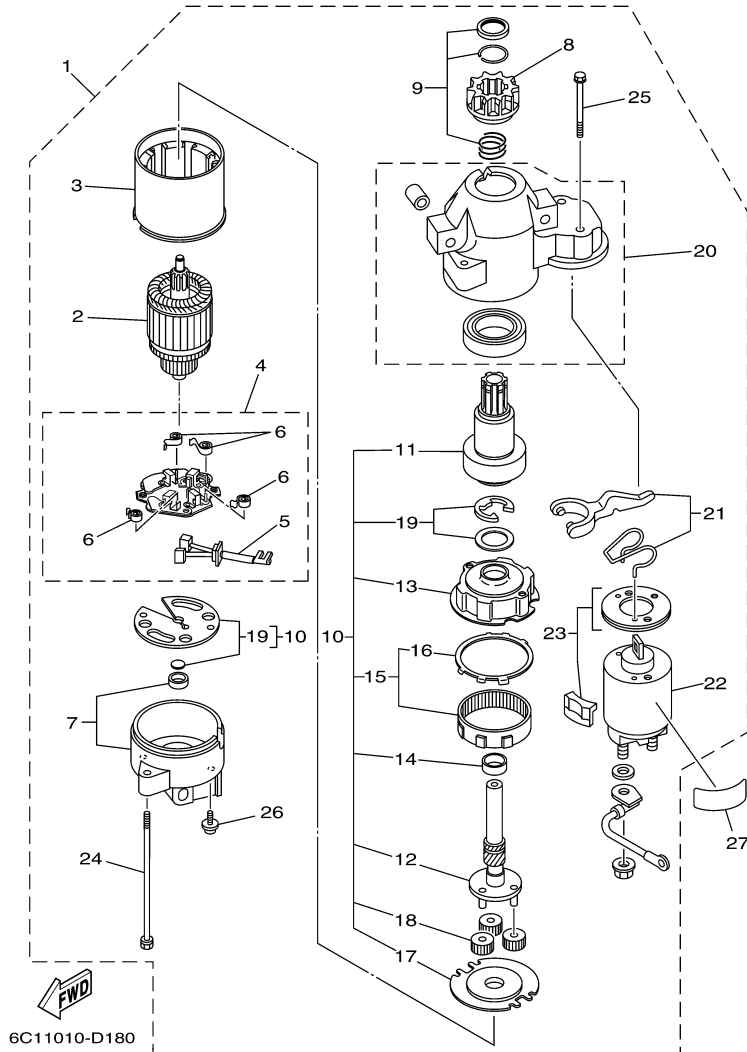

F60TLR 0406 / STARTING MOTOR

©2014 Yamaha Motor Corporation, U.S.A. All rights reserved.

Part List

F60TLR 0406 / STARTING MOTOR

REF - NO	PART NUMBER	PART NAME	QUANTITY	REMARKS
1	6C5-81800-00-00	STARTING MOTOR ASSY	1	
2	67F-81850-00-00	.ARMATURE ASSY	1	
3	67F-81810-00-00	.STATOR ASSY	1	
4	69J-81840-00-00	.BRUSH HOLDER ASSY	1	
5	69J-81801-00-00	..BRUSH SET	1	
6	67F-81813-00-00	..SPRING, BRUSH	4	
7	68F-81820-00-00	.REAR BRACKET ASSY	1	
8	67F-81808-00-00	.PINION ASSY	1	
9	67F-81857-00-00	.PINION STOPPER SET	1	
10	67F-81807-00-00	.GEAR ASSY, STARTING MOTOR	1	
11	67F-81832-00-00	..CLUTCH, OVER RUN	1	
12	67F-81836-00-00	..SHAFT, PINION	1	
13	67F-81821-00-00	..BRACKET, CENTER 1	1	
14	67F-81841-00-00	..BEARING	1	
15	67F-81891-00-00	..GEAR, RING	1	
16	67F-8183R-00-00	...GASKET	1	
17	67F-81830-00-00	..BRACKET, CENTER 2	1	
18	60V-8183T-00-00	..GEAR, IDLER	3	
19	67F-81809-00-00	..WASHER KIT	1	
20	60X-81842-00-00	.COVER	1	
21	69J-81839-00-00	.LEVER ASSY	1	
22	6C5-81941-00-00	.STARTER RELAY ASSY	1	
23	69J-81869-00-00	.COVER, DUST	1	
24	6K7-81826-10-00	.BOLT	2	
25	69J-81828-00-00	.SCREW 2	2	
26	67F-81846-00-00	.SCREW	2	
27	67F-83627-01-00	LABEL, CAUTION 7	1