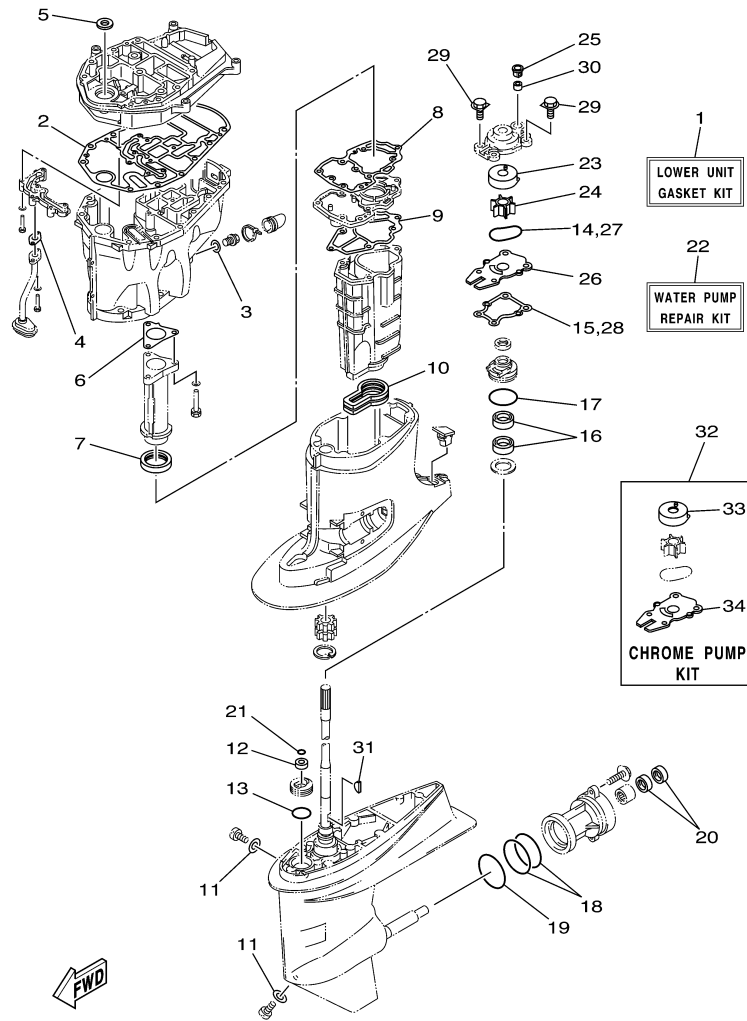

F60TLR 0406 / REPAIR KIT 2

©2014 Yamaha Motor Corporation, U.S.A. All rights reserved.

Part List

F60TLR 0406 / REPAIR KIT 2

REF - NO	PART NUMBER	PART NAME	QUANTITY	REMARKS
1	6C5-W0001-20-00	LOWER UNIT GASKET KIT	1	
2	6C5-15312-00-00	.GASKET, OIL PAN	1	
3	90430-14M09-00	.GASKET	1	
4	6C5-13414-00-00	.GASKET, STRAINER COVER	1	
5	93103-18011-00	.OIL SEAL	1	
6	6C5-41133-00-00	.GASKET, EXHAUST MANIFOLD 1	1	
7	6C5-46132-00-00	.GASKET 1	1	
8	6C5-41134-00-00	.GASKET, EXHAUST MANIFOLD	1	
9	6C5-41135-00-00	.GASKET, EXHAUST MANIFOLD	1	
10	6C5-45123-00-00	.GASKET, MUFFLER	1	
11	90430-08020-00	.GASKET	2	
12	93106-09014-00	.OIL SEAL	1	
13	93210-33MG4-00	.O-RING	1	
14	93210-59MG7-00	.O-RING	1	
15	63D-44316-00-00	.GASKET, WATER PUMP	1	
16	93101-25M57-00	.OIL SEAL	2	
17	93210-48MG8-00	.O-RING	1	
18	93210-74MG5-00	.O-RING	2	
19	93210-69MG6-00	.O-RING	1	
20	93101-22M00-00	.OIL SEAL	2	
21	93210-07003-00	.O-RING	1	
22	63D-W0078-01-00	WATER PUMP REPAIR KIT	1	
23	63D-44322-00-00	.INSERT, CARTRIDGE	1	
24	6H3-44352-00-00	.IMPELLER	1	
25	63D-44312-00-00	.COVER, WATER PUMP HOUSING	1	
26	63D-44323-00-00	.OUTER PLATE, CARTRIDGE	1	
27	93210-59MG7-00	.O-RING	1	
28	63D-44316-00-00	.GASKET, WATER PUMP	1	
29	90119-08M15-00	.BOLT, WITH WASHER	4	
30	663-44366-00-00	.DAMPER, WATER SEAL 2	1	
31	90280-03024-00	.KEY, WOODRUFF	1	
32	63D-W0078-0A-00	CHROME PUMP KIT	1	
33	63D-44322-40-00	.INSERT, CARTRIDGE	1	
34	63D-44323-40-00	.OUTER PLATE, CARTRIDGE	1	

Part Notes

F60TLR 0406 / REPAIR KIT 2

PART NUMBER		NOTE TEXT
90430-14M09-00		OEM: This part number is among the Top 100 Most Popular Marine Maintenance Parts as of March 2014.
90430-08020-00		OEM: This part number is among the Top 100 Most Popular Marine Maintenance Parts as of March 2014.
93106-09014-00		OEM: This part number is among the Top 100 Most Popular Marine Maintenance Parts as of March 2014.
63D-W0078-01-00		OEM: This part number is among the Top 100 Most Popular Marine Maintenance Parts as of March 2014.
6H3-44352-00-00		OEM: This part number is among the Top 100 Most Popular Marine Maintenance Parts as of March 2014.

©2014 Yamaha Motor Corporation, U.S.A. All rights reserved.