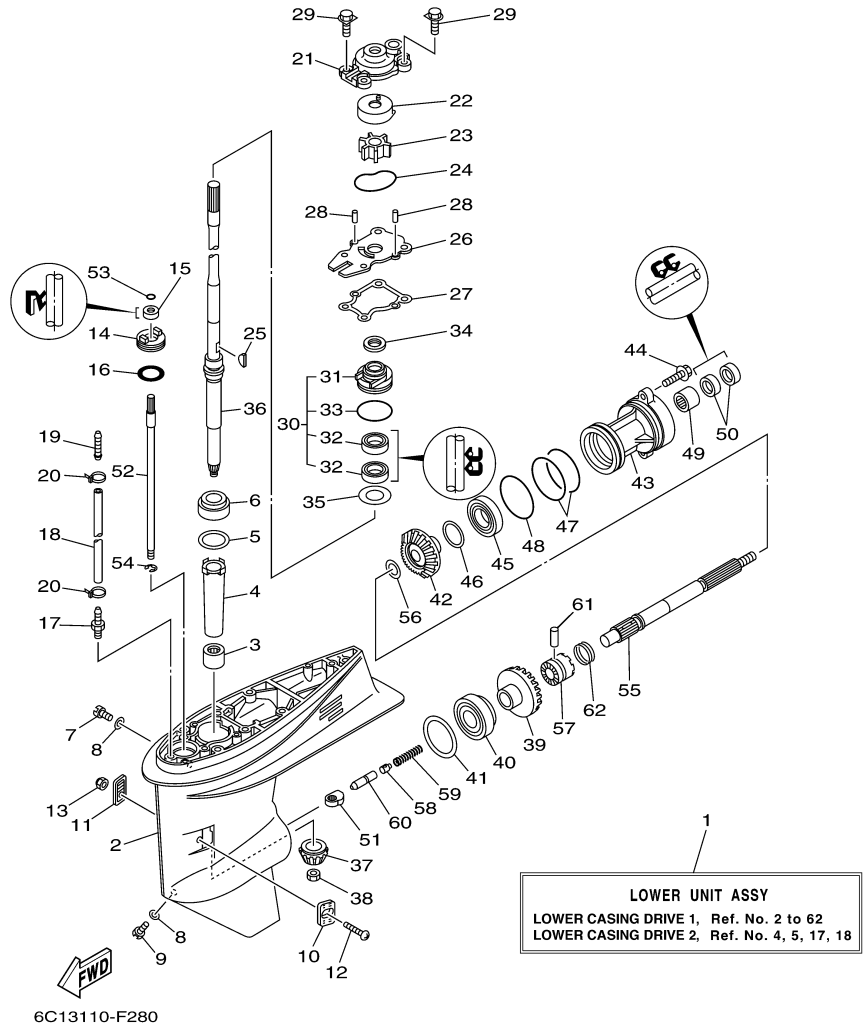

F60TLR 0406 / LOWER CASING DRIVE 1

©2014 Yamaha Motor Corporation, U.S.A. All rights reserved.

Part List

F60TLR 0406 / LOWER CASING DRIVE 1

REF - NO	PART NUMBER	PART NAME	QUANTITY	REMARKS
1	69W-45300-00-4D	LOWER UNIT ASSY	1	L (20.7")
2	69W-45301-00-4D	CASING, LOWER	1	
3	93315-32224-00	BEARING	1	
4	6H4-45536-00-00	SLEEVE, DRIVE SHAFT	1	
5	663-45587-01-00	SHIM (T:0.10MM)	1	UR
5	663-45587-10-00	SHIM (T:0.12MM)	1	UR
5	663-45587-20-00	SHIM (T:0.15MM)	1	UR
5	663-45587-60-00	SHIM (T:0.50MM)	1	UR
5	663-45587-40-00	SHIM (T:0.30MM)	1	UR
5	663-45587-50-00	SHIM (T:0.40MM)	1	UR
5	663-45587-30-00	SHIM (T:0.18MM)	1	UR
6	93332-00001-00	BEARING	1	
7	90340-08002-00	PLUG, STRAIGHT SCREW	1	
8	90430-08020-00	.GASKET	2	
9	688-45341-10-00	PLUG, DRAIN	1	
10	63D-45214-00-00	COVER, WATER INLET 1	1	
11	63D-45215-00-00	COVER, WATER INLET 2	1	
12	90142-05M06-00	SCREW, COUNTERSUNK	1	
13	95380-05600-00	NUT	1	
14	63D-45321-00-00	PLATE	1	
15	93106-09014-00	.OIL SEAL	1	
16	93210-33MG4-00	.O-RING	1	
17	6E5-45378-00-00	NIPPLE, HOSE	1	
18	90445-07ME8-00	HOSE (L80)	1	L (20.7")
19	6E5-83558-10-00	END, NIPPLE	1	
20	90465-11M10-00	CLAMP	2	
21	63D-44311-00-00	HOUSING, WATER PUMP	1	
22	63D-44322-00-00	.INSERT, CARTRIDGE	1	
23	6H3-44352-00-00	.IMPELLER	1	
24	93210-59MG7-00	.O-RING	1	
25	90280-03024-00	.KEY, WOODRUFF	1	
26	63D-44323-00-00	.OUTER PLATE, CARTRIDGE	1	
27	63D-44316-00-00	.GASKET, WATER PUMP	1	
28	93604-08062-00	PIN, DOWEL	2	
29	90119-08M15-00	.BOLT, WITH WASHER	4	
30	63D-W4434-00-00	WATER PUMP HOUSING ASSY	1	
31	63D-44341-00-00	.HOUSING, WATER PUMP	1	
32	93101-25M57-00	.OIL SEAL	2	
33	93210-48MG8-00	.O-RING	1	
34	63D-45344-00-00	COVER, OIL SEAL	1	
35	90201-27M00-00	WASHER, PLATE	1	
36	69W-45501-00-00	DRIVE SHAFT COMP.	1	L (20.7")
37	69W-45551-00-00	PINION (13T)	1	
38	90170-12138-00	NUT	1	
39	69W-45560-00-00	GEAR 1 (24T)	1	
40	93332-00092-00	BEARING	1	
41	663-45567-01-00	SHIM (T:0.10MM)	1	UR
41	663-45567-10-00	SHIM (T:0.12MM)	1	UR
41	663-45567-20-00	SHIM (T:0.15MM)	1	UR
41	663-45567-60-00	SHIM (T:0.50MM)	1	UR
41	663-45567-40-00	SHIM (T:0.30MM)	1	UR
41	663-45567-50-00	SHIM (T:0.40MM)	1	UR
41	663-45567-30-00	SHIM (T:0.18MM)	1	UR