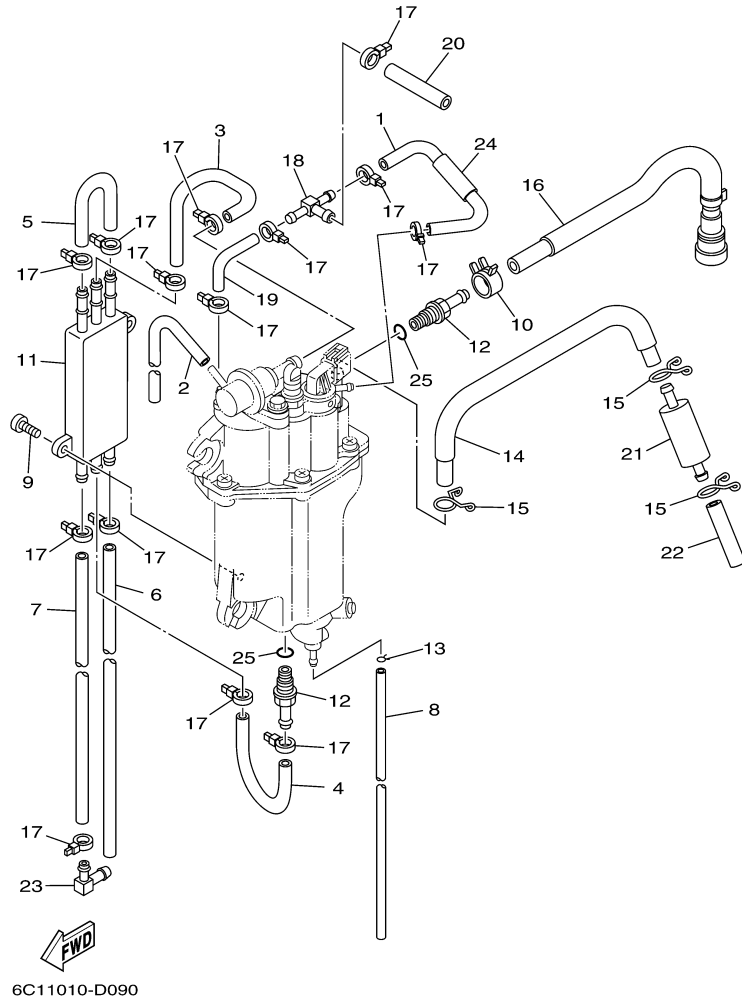

F60TLR 0406 / FUEL INJECTION PUMP 2

©2014 Yamaha Motor Corporation, U.S.A. All rights reserved.

Part List

F60TLR 0406 / FUEL INJECTION PUMP 2

REF - NO	PART NUMBER	PART NAME	QUANTITY	REMARKS
1	6C5-13546-00-00	HOSE 2	1	
2	6C5-13542-00-00	HOSE, VACUUM SENSING 1	1	
3	6C5-24321-00-00	PIPE 10	1	
4	6C5-24322-00-00	PIPE 11	1	
5	6C5-24323-00-00	PIPE 12	1	
6	6C5-24324-00-00	PIPE 13 (L150)	1	
7	6C5-24325-00-00	PIPE 14 (L110)	1	
8	6C5-14149-00-00	PIPE (L200)	1	
9	6C5-24444-00-00	SCREW	2	
10	6C5-13577-00-00	CLIP	1	
11	6C5-21841-00-00	COOLER	1	
12	6C5-14251-00-00	NIPPLE	2	
13	6C5-2411M-00-00	CLIP	1	
14	6C5-14148-00-00	PIPE	1	
15	6C5-24387-00-00	CLIP	3	
16	6C5-13974-00-00	PIPE, FUEL 4	1	
17	90465-11M10-00	CLAMP	14	
18	6C5-24379-00-00	PIPE, JOINT 4	1	
19	6C5-13545-00-00	HOSE 1	1	
20	6C5-13547-00-00	HOSE 3	1	
21	6C5-24251-00-00	STRAINER 1	1	
22	6C5-2451B-00-00	HOSE, FUEL INLET	1	
23	6C5-1410F-00-00	CONNECTOR	1	
24	6C5-13548-00-00	HOSE, AIR 4	1	
25	6C5-13739-00-00	O-RING	2	

Part Notes

F60TLR 0406 / FUEL INJECTION PUMP 2

PART NUMBER	NOTE TEXT
6C5-24251-00-00	OEM: This part number is among the Top 100 Most Popular Marine Maintenance Parts as of March 2014.

©2014 Yamaha Motor Corporation, U.S.A. All rights reserved.