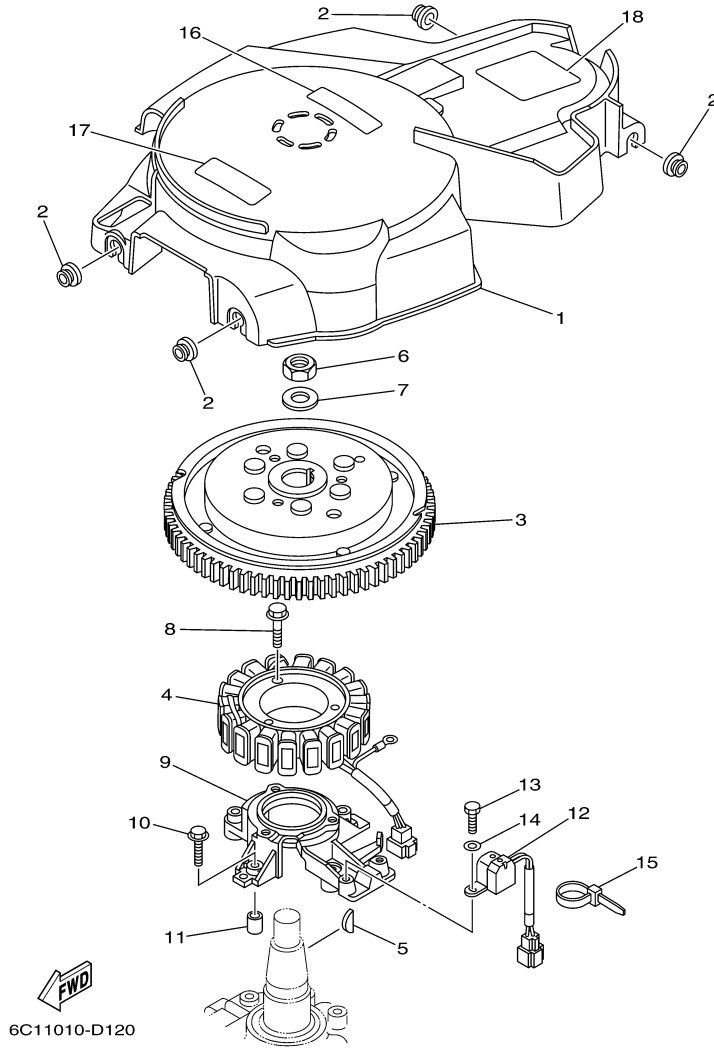

F60TLR 0406 / GENERATOR

©2014 Yamaha Motor Corporation, U.S.A. All rights reserved.

Part List

F60TLR 0406 / GENERATOR

REF - NO	PART NUMBER	PART NAME	QUANTITY	REMARKS
1	6C5-81337-00-00	COVER, FLYWHEEL	1	
2	90480-12072-00	GROMMET	4	
3	6C5-81450-00-00	ROTOR ASSY	1	
4	6C5-81410-00-00	STATOR ASSY	1	
5	6H4-11545-00-00	KEY, WOODRUFF	1	
6	90170-20137-00	NUT	1	
7	90201-21M18-00	WASHER, PLATE	1	
8	95023-06030-00	BOLT	3	
9	6C5-85561-00-94	BASE, MAGNETO	1	
10	95023-06030-00	BOLT	4	
11	99530-08012-00	PIN, DOWEL	2	
12	62Y-85580-00-00	COIL, PULSER	1	
13	97095-05012-00	BOLT	2	
14	92995-05600-00	WASHER	2	
15	90465-13M97-00	CLAMP	1	
16	6C5-13437-41-00	MARK, CAUTION	1	
17	6A1-83625-41-00	MARK 5	1	
18	62Y-83626-00-00	MARK 6	1	

Part Notes

F60TLR 0406 / GENERATOR

PART NUMBER	NOTE TEXT
90480-12072-00	OEM: GROMMET used on F115TLR and F/LF115TXR 0410 Production and Earlier

©2014 Yamaha Motor Corporation, U.S.A. All rights reserved.