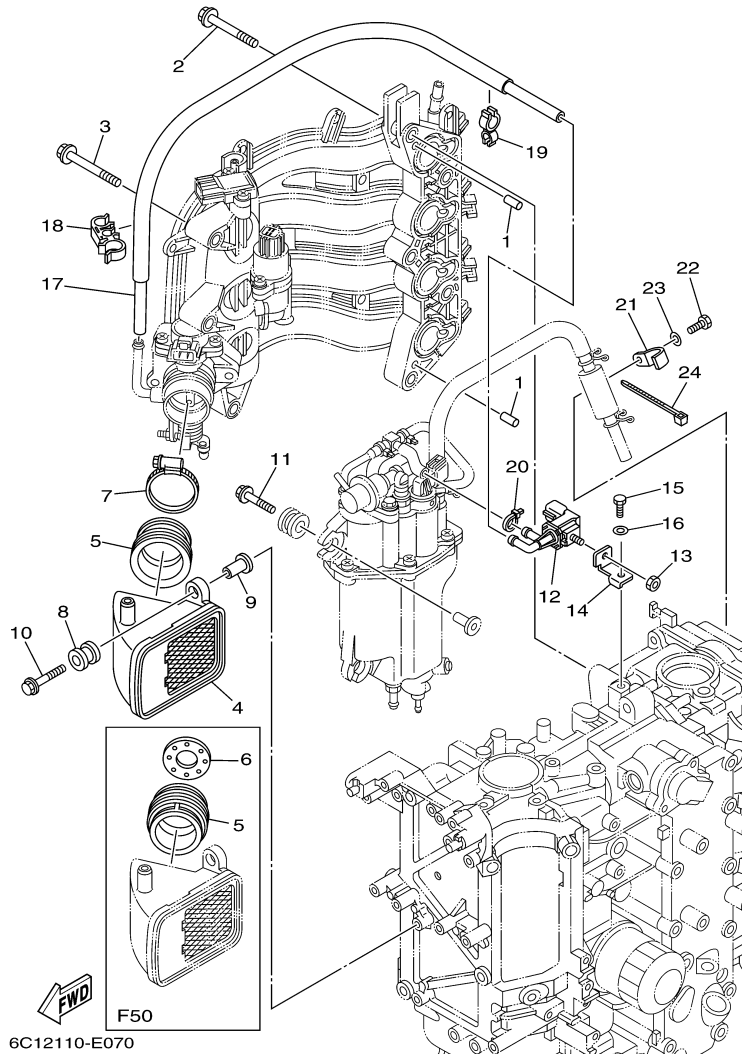

F60TLR 0406 / INTAKE 2

©2014 Yamaha Motor Corporation, U.S.A. All rights reserved.

Part List

F60TLR 0406 / INTAKE 2

REF - NO	PART NUMBER	PART NAME	QUANTITY	REMARKS
1	93608-12M05-00	PIN, DOWEL	2	
2	90119-08069-00	BOLT, WITH WASHER	5	
3	90119-06087-00	BOLT, WITH WASHER	3	
4	6C5-14440-00-00	SILENCER ASSY, INTAKE	1	
5	6C5-14453-01-00	JOINT, AIR CLEANER 1	1	UR F60
6	6C1-14477-00-00	PLATE	1	F50
7	90450-50001-00	HOSE CLAMP ASSY	1	
8	6A0-82317-00-00	DAMPER, IGNITION COIL	2	
9	90387-06119-00	COLLAR	2	
10	90119-06106-00	BOLT, WITH WASHER	2	
11	90119-06M08-00	BOLT, WITH WASHER	3	
12	6C5-86120-00-00	SOLENOID VALVE ASSY	1	
13	95380-06600-00	NUT, HEXAGON	1	
14	6C5-86112-00-00	STAY, SOLENOID	1	
15	97095-06016-00	BOLT	1	
16	92995-06600-00	WASHER	1	
17	6C5-12576-00-00	HOSE 1	1	
18	90464-15008-00	CLAMP	1	
19	90464-12006-00	CLAMP	1	
20	90465-11M10-00	CLAMP	1	
21	6C5-13428-00-00	BRACKET, STRAINER 1	1	
22	97095-06016-00	BOLT	1	
23	92995-06600-00	WASHER	1	
24	90465-13M18-00	CLAMP	1