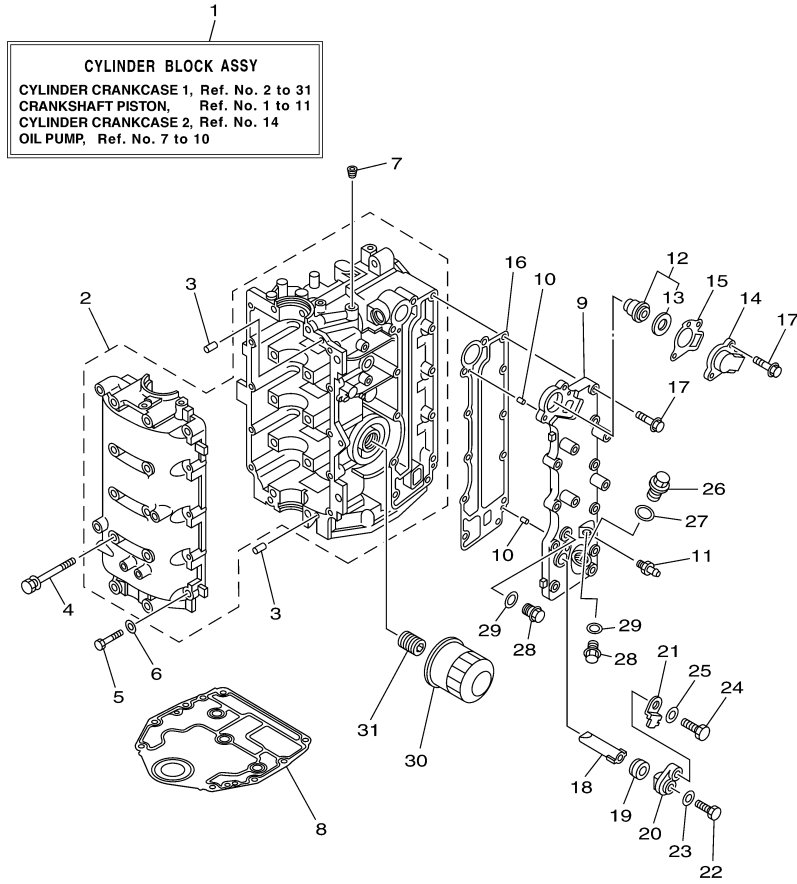

F60TLR 0406 / CYLINDER CRANKCASE 1

©2014 Yamaha Motor Corporation, U.S.A. All rights reserved.

Part List

F60TLR 0406 / CYLINDER CRANKCASE 1

REF - NO	PART NUMBER	PART NAME	QUANTITY	REMARKS
1	6C5-W009B-02-1S	CYLINDER BLOCK ASSY	1	
2	6C5-15100-10-1S	CRANKCASE ASSY	1	
3	93606-12019-00	.PIN, DOWEL	4	
4	90119-08M01-00	BOLT, WITH WASHER	10	
5	97013-06035-00	BOLT	10	
6	92903-06600-00	WASHER, PLATE	10	
7	90344-51003-00	PLUG, TAPER SCREW	1	
8	67C-11351-01-00	.GASKET, CYLINDER	1	
9	6C5-41113-10-1S	OUTER COVER, EXHAUST	1	
10	93604-10M03-00	PIN, DOWEL	2	
11	62Y-12481-10-00	PIPE 1	1	
12	6G8-12411-03-00	THERMOSTAT	1	
13	688-12412-00-00	.SEAL, THERMOSTAT	1	
14	6C5-12413-00-1S	COVER, THERMOSTAT	1	
15	62Y-12414-00-00	.GASKET, COVER	1	
16	6C5-41114-10-00	.GASKET, EXHAUST OUTER COVER	1	
17	90119-06MA5-00	BOLT, WITH WASHER	12	
18	62Y-11325-00-00	ANODE	1	
19	66M-11328-00-00	GROMMET, ANODE	1	
20	66M-11327-00-94	COVER, ANODE	1	
21	66M-12535-00-00	PLATE	1	
22	97095-05012-00	BOLT	1	
23	92995-05600-00	WASHER	1	
24	97095-06020-00	BOLT	1	
25	92995-06600-00	WASHER	1	
26	90340-18M09-00	PLUG, STRAIGHT SCREW	1	
27	90430-18130-00	.GASKET	1	
28	90340-14M06-00	PLUG, STRAIGHT SCREW	2	
29	90430-14115-00	.GASKET	2	
30	5GH-13440-20-00	ELEMENT ASSY, OIL CLEANER	1	
31	6C5-12858-00-00	BOLT, UNION	1	

Part Notes

F60TLR 0406 / CYLINDER CRANKCASE 1

PART NUMBER	NOTE TEXT
62Y-12414-00-00	OEM: This part number is among the Top 100 Most Popular Marine Maintenance Parts as of March 2014.

©2014 Yamaha Motor Corporation, U.S.A. All rights reserved.