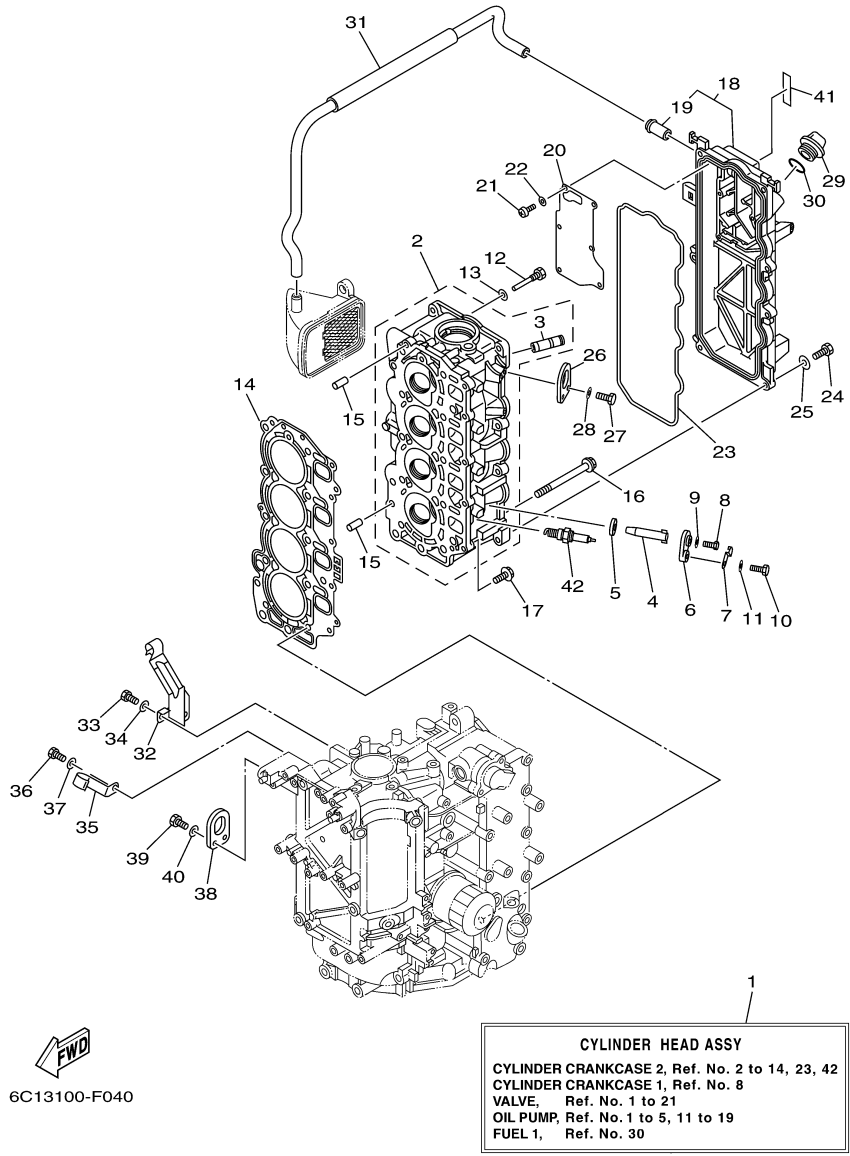

F60TLR 0406 / CYLINDER CRANKCASE 2

6C13100-F040

Part List

F60TLR 0406 / CYLINDER CRANKCASE 2

REF - NO	PART NUMBER	PART NAME	QUANTITY	REMARKS
1	6C5-W009A-11-1S	CYLINDER HEAD COMPLETE	1	
2	6C5-11111-00-1S	HEAD, CYLINDER 1	1	
3	62Y-11133-30-00	.GUIDE, VALVE 1	8	
4	62Y-11325-00-00	ANODE	4	
5	66M-11328-00-00	GROMMET, ANODE	4	
6	66M-11327-00-94	COVER, ANODE	4	
7	66M-12535-00-00	PLATE	4	
8	97095-05012-00	BOLT	4	
9	92995-05600-00	WASHER	4	
10	97095-06020-00	BOLT	4	
11	92995-06600-00	WASHER	4	
12	90109-06M65-00	BOLT	1	
13	90430-06014-00	.GASKET	1	
14	6C5-11181-01-00	.GASKET, CYLINDER HEAD 1	1	
15	99530-08012-00	PIN, DOWEL	2	
16	90105-09005-00	BOLT, FLANGE	10	
17	90119-06MA3-00	BOLT, WITH WASHER	5	
18	6C5-11191-01-1S	COVER, CYLINDER HEAD 1	1	
19	62Y-14485-00-00	.PIPE, JOINT	1	
20	6C5-11168-00-00	COVER, BREATHER	1	
21	98507-04010-00	SCREW, PAN HEAD	6	
22	92907-04600-00	WASHER	6	
23	62Y-11356-00-00	.SEAL, CYLINDER 2	1	
24	97095-06020-00	BOLT	7	
25	92995-06600-00	WASHER	7	
26	62Y-11119-00-00	HANGER, ENGINE	1	
27	97095-06020-00	BOLT	2	
28	92995-06600-00	WASHER	2	
29	6G8-15363-00-00	PLUG, OIL	1	
30	93210-24M79-00	.O-RING	1	
31	6C5-1531A-01-00	HOSE, BREATHER 1	1	
32	6C5-15378-00-00	HOLDER	1	
33	97095-06014-00	BOLT	1	
34	92995-06600-00	WASHER	1	
35	6C5-15378-11-00	HOLDER	1	
36	97095-06014-00	BOLT	1	
37	92995-06600-00	WASHER	1	
38	62Y-11119-00-00	HANGER, ENGINE	1	
39	97095-06020-00	BOLT	2	
40	92995-06600-00	WASHER	2	
41	62Y-12138-40-00	MARK, CAUTION	1	
42	NGK-DPR6E-B9-00	PLUG, SPARK (NGK DPR6EB)	4