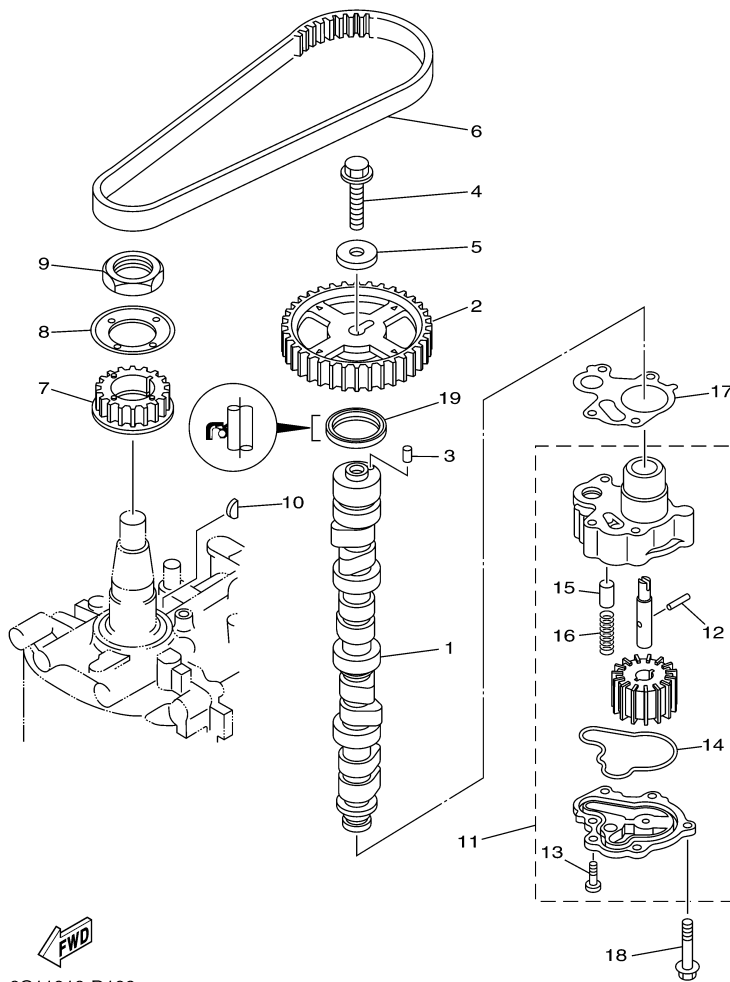

F60TLR 0406 / OIL PUMP

Part List

F60TLR 0406 / OIL PUMP

REF - NO	PART NUMBER	PART NAME	QUANTITY	REMARKS
1	6C5-12171-00-00	CAMSHAFT 1	1	
2	6C5-11537-00-00	GEAR, DRIVEN	1	
3	93605-17002-00	PIN, DOWEL	1	
4	95817-10035-00	BOLT, FLANGE	1	
5	90201-10144-00	WASHER, PLATE	1	
6	6C5-46241-00-00	BELT	1	
7	6C5-11536-00-00	GEAR, DRIVE	1	
8	62Y-11557-00-00	WASHER 1	1	
9	90170-35008-00	NUT	1	
10	90280-03M01-00	.KEY, WOODRUFF	1	
11	6C5-13300-00-00	OIL PUMP ASSY	1	
12	93603-17070-00	.PIN, DOWEL	1	
13	98580-06016-00	.SCREW, PAN HEAD	2	
14	6C5-13142-00-00	.GASKET	1	
15	6G8-11577-00-00	.PLUNGER, RELIEF	1	
16	90501-6C500-00	.SPRING, COMPRESSION	1	
17	6C5-13329-00-00	.GASKET, PUMP COVER	1	
18	90119-06025-00	BOLT, WITH WASHER	4	
19	93102-37M40-00	.OIL SEAL	1