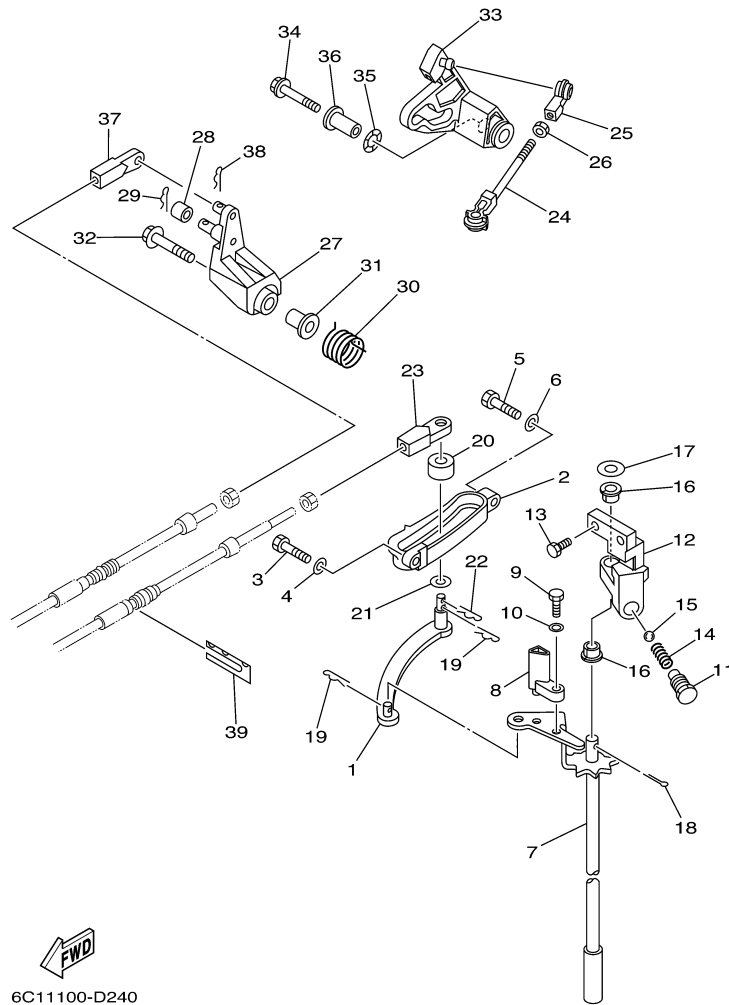

F60TLR 0406 / CONTROL

6C11100-D240

©2014 Yamaha Motor Corporation, U.S.A. All rights reserved.

Part List

F60TLR 0406 / CONTROL

REF - NO	PART NUMBER	PART NAME	QUANTITY	REMARKS
1	69W-44121-00-00	LEVER, SHIFT ROD	1	
2	62Y-44117-01-1S	BRACKET	1	
3	97095-06020-00	BOLT	1	
4	92995-06600-00	WASHER	1	
5	97095-06025-00	BOLT	1	
6	92995-06600-00	WASHER	1	
7	6C5-44120-01-00	HANDLE GEAR SHIFT ASSY	1	L (20.7")
8	6C5-44122-00-00	BUSHING, SHIFT ROD LEVER	1	EXCEPT F60TJR
9	97095-05014-00	.BOLT	1	EXCEPT F60TJR
10	92995-05600-00	WASHER	1	EXCEPT F60TJR
11	62Y-42715-01-00	BUSHING	1	
12	62Y-44118-00-00	BRACKET	1	
13	97095-06020-00	BOLT	2	
14	90501-12082-00	SPRING, COMPRESSION	1	
15	93501-04M02-00	BALL	1	
16	90386-90M90-00	BUSH	2	
17	90201-10M20-00	.WASHER, PLATE	1	
18	91490-20015-00	PIN. COTTER	1	
19	90468-18008-00	CLIP	2	
20	688-44122-00-00	BUSHING, SHIFT ROD LEVER	1	
21	90202-07M07-00	WASHER, PLATE	1	
22	90468-18008-00	CLIP	1	
23	69W-48344-00-00	CABLE END, REMOTE CONTROL	1	
24	688-41211-01-00	LINK, ACCEL.	1	
25	6H4-41237-00-00	JOINT, LINK	1	
26	95380-05700-00	NUT	1	
27	62Y-42154-00-00	LEVER, THROTTLE CONTROL	1	
28	6C5-42171-00-00	BUSHING	1	
29	91490-16010-00	PIN. COTTER	1	
30	62Y-44135-00-00	SPRING	1	
31	90387-06M45-00	COLLAR	1	
32	90119-06106-00	BOLT, WITH WASHER	1	
33	6C5-42335-00-00	LEVER, ACCEL. CONTROL	1	
34	95895-06035-00	BOLT, FLANGE	1	
35	90206-10M04-00	WASHER, WAVE	1	
36	90387-06M82-00	COLLAR	1	
37	69W-48344-00-00	CABLE END, REMOTE CONTROL	1	
38	90468-18008-00	CLIP	1	
39	62Y-48538-00-00	CLAMP, CABLE 1	1	

Part Notes

F60TLR 0406 / CONTROL

PART NUMBER	NOTE TEXT
90468-18008-00	OEM: This part number is among the Top 100 Most Popular Marine Maintenance Parts as of March 2014.
90468-18008-00	OEM: This part number is among the Top 100 Most Popular Marine Maintenance Parts as of March 2014.
90468-18008-00	OEM: This part number is among the Top 100 Most Popular Marine Maintenance Parts as of March 2014.

©2014 Yamaha Motor Corporation, U.S.A. All rights reserved.