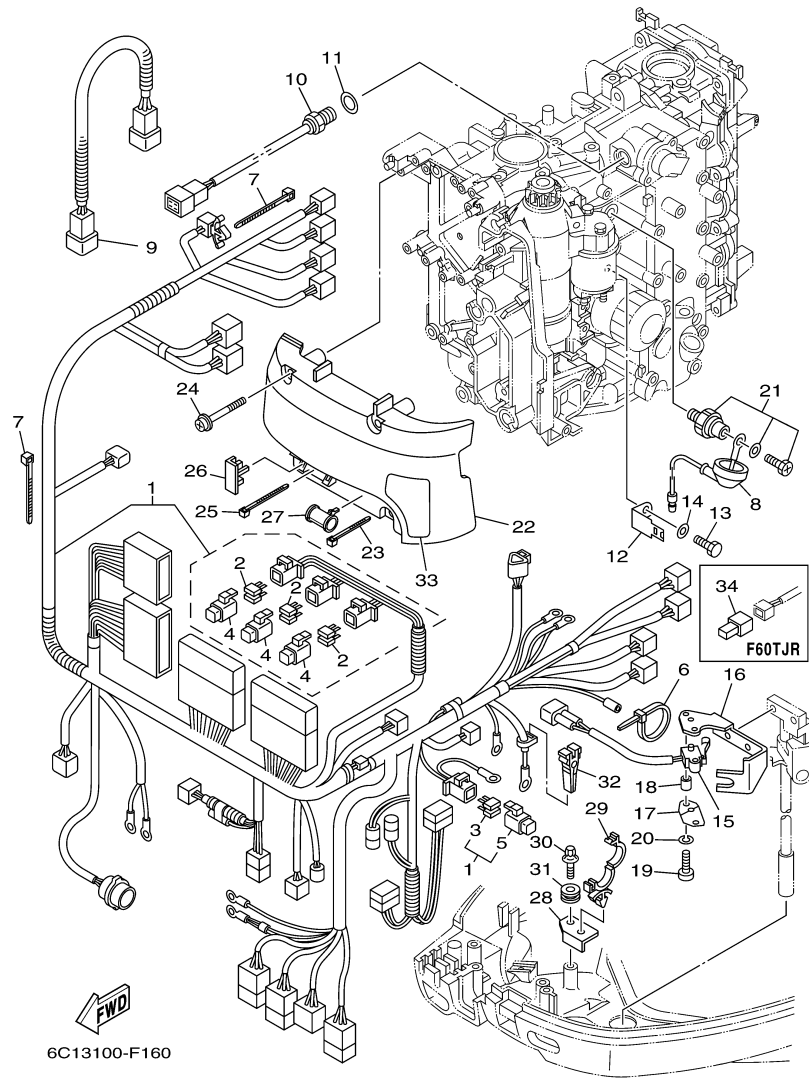

F60TLR 0406 / ELECTRICAL 3

©2014 Yamaha Motor Corporation, U.S.A. All rights reserved.

Part List

F60TLR 0406 / ELECTRICAL 3

REF - NO	PART NUMBER	PART NAME	QUANTITY	REMARKS
1	6C5-82590-40-00	WIRE HARNESS ASSY	1	
2	67F-82151-00-00	.FUSE (20A)	6	
3	67F-82151-10-00	.FUSE (30A)	2	
4	67F-8215B-10-00	.CAP (YELLOW)	3	
5	67F-8215B-20-00	.CAP (GREEN)	1	
6	90465-13M24-00	CLAMP	1	
7	90465-13M11-00	CLAMP	2	
8	68V-81315-00-00	LEAD WIRE ASSY	1	
9	6C5-82553-00-00	EXTENSION, WIRE LEAD	1	
10	6C5-85790-00-00	THERMOSENSOR ASSY	1	
11	90430-14115-00	.GASKET	1	
12	6C5-82388-00-00	PLATE	1	
13	97095-06014-00	BOLT	1	
14	92995-06600-00	WASHER	1	
15	60V-8259F-00-00	SWITCH ASSY	1	EXCEPT F60TJR
16	6C5-82554-01-00	STAY, NEUTRAL SWITCH	1	
17	61A-82588-01-00	PLATE	1	EXCEPT F60TJR
18	90387-04001-00	COLLAR	1	EXCEPT F60TJR
19	97885-04016-00	SCREW, PAN HEAD	2	EXCEPT F60TJR
20	92995-04100-00	WASHER	2	EXCEPT F60TJR
21	64J-82504-00-00	OIL PRESSURE SWITCH ASSY	1	
22	6C5-81942-00-00	COVER	1	
23	90465-13M39-00	CLAMP	1	
24	90159-06M14-00	SCREW, WITH WASHER	4	
25	90465-13M24-00	CLAMP	1	
26	6C5-82176-00-00	DAMPER	2	
27	6C5-8252R-00-00	DAMPER	1	
28	6C5-42811-00-00	STAY	1	
29	90464-18007-00	CLAMP	1	
30	90119-06077-00	BOLT, WITH WASHER	1	
31	90480-13598-00	GROMMET	1	
32	67F-2812A-00-00	.PULLER, FUSE	1	
33	6C5-81919-00-00	GRAPHIC, REGULATOR	1	
34	68V-82582-10-00	COVER, WIRE HARNESS	1	FOR F60TJR