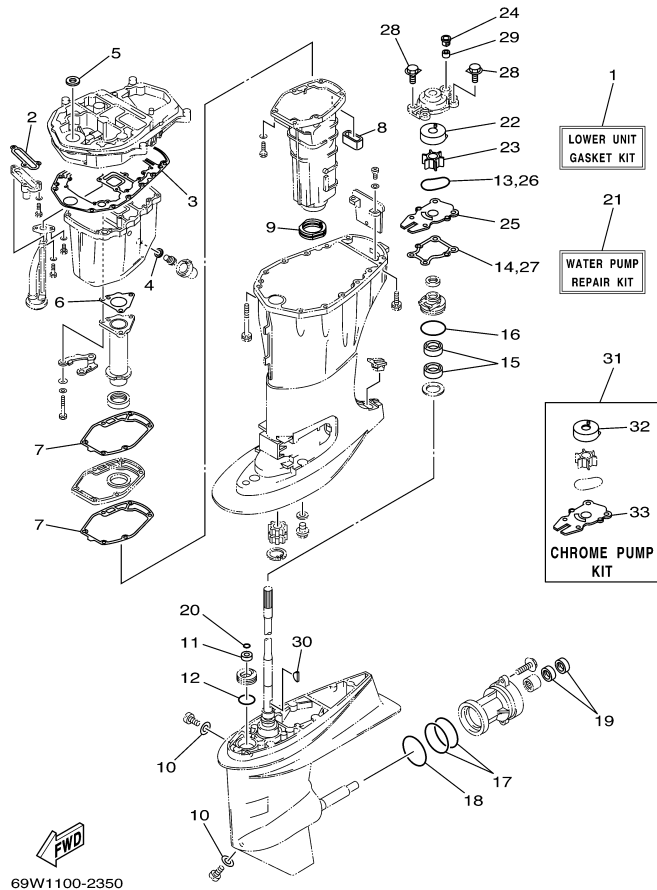

F60TLRB 2003 / REPAIR KIT 3

©2014 Yamaha Motor Corporation, U.S.A. All rights reserved.

Part List

F60TLRB 2003 / REPAIR KIT 3

REF - NO	PART NUMBER	PART NAME	QUANTITY	REMARKS
1	69W-W0001-20-00	LOWER UNIT GASKET KIT	1	
2	62Y-13475-00-00	.GASKET	1	
3	69W-15312-00-00	.GASKET, OIL PAN	1	
4	90430-14M09-00	.GASKET	1	
5	93103-18011-00	.OIL SEAL	1	
6	64J-41133-10-00	.GASKET, EXHAUST MANIFOLD 1	1	
7	62Y-41134-01-00	.GASKET, EXHAUST MANIFOLD	2	
8	62Y-45127-00-00	.SEAL	1	
9	67C-45123-00-00	.GASKET, MUFFLER	1	
10	90430-08020-00	.GASKET	2	
11	93106-09014-00	.OIL SEAL	1	
12	93210-33MG4-00	.O-RING	1	
13	93210-59MG7-00	.O-RING	1	
14	63D-44316-00-00	.GASKET, WATER PUMP	1	
15	93101-25M57-00	.OIL SEAL	2	
16	93210-48MG8-00	.O-RING	1	
17	93210-74MG5-00	.O-RING	2	
18	93210-69MG6-00	.O-RING	1	
19	93101-22M00-00	.OIL SEAL	2	
20	93210-07003-00	.O-RING	1	
21	63D-W0078-01-00	WATER PUMP REPAIR KIT	1	
22	63D-44322-00-00	.INSERT, CARTRIDGE	1	
23	6H3-44352-00-00	.IMPELLER	1	
24	63D-44312-00-00	.COVER, WATER PUMP HOUSING	1	
25	63D-44323-00-00	.OUTER PLATE, CARTRIDGE	1	
26	93210-59MG7-00	.O-RING	1	
27	63D-44316-00-00	.GASKET, WATER PUMP	1	
28	90119-08M15-00	.BOLT, WITH WASHER	4	
29	663-44366-00-00	.DAMPER, WATER SEAL 2	1	
30	90280-03024-00	.KEY, WOODRUFF	1	
31	63D-W0078-0A-00	CHROME PUMP KIT	1	
32	63D-44322-40-00	.INSERT, CARTRIDGE	1	
33	63D-44323-40-00	.OUTER PLATE, CARTRIDGE	1	

Part Notes

F60TLRB 2003 / REPAIR KIT 3

PART NUMBER		NOTE TEXT
90430-14M09-00		OEM: This part number is among the Top 100 Most Popular Marine Maintenance Parts as of March 2014.
90430-08020-00		OEM: This part number is among the Top 100 Most Popular Marine Maintenance Parts as of March 2014.
93106-09014-00		OEM: This part number is among the Top 100 Most Popular Marine Maintenance Parts as of March 2014.
63D-W0078-01-00		OEM: This part number is among the Top 100 Most Popular Marine Maintenance Parts as of March 2014.
6H3-44352-00-00		OEM: This part number is among the Top 100 Most Popular Marine Maintenance Parts as of March 2014.

©2014 Yamaha Motor Corporation, U.S.A. All rights reserved.