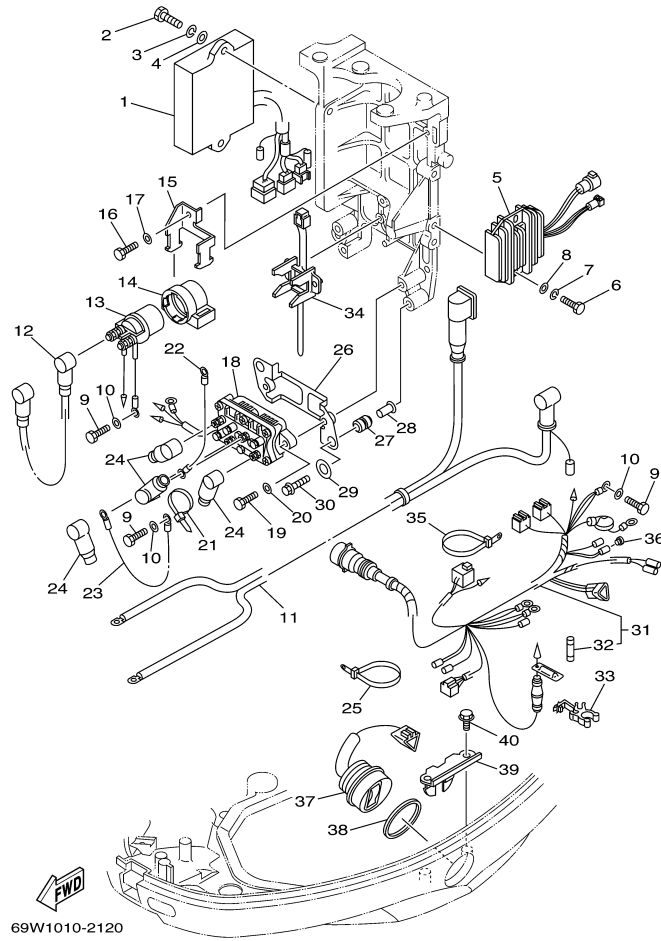

F60TLRB 2003 / ELECTRICAL 2

©2014 Yamaha Motor Corporation, U.S.A. All rights reserved.

Part List

F60TLRB 2003 / ELECTRICAL 2

REF - NO	PART NUMBER	PART NAME	QUANTITY	REMARKS
1	69W-85540-00-00	C.D.I. UNIT ASSY	1	
2	97095-06020-00	BOLT	2	
3	92995-06100-00	WASHER, SPRING	2	
4	92995-06600-00	WASHER	2	
5	64J-81960-00-00	RECTIFIER & REGULATOR ASSY	1	
6	97095-06025-00	BOLT	2	
7	92995-06100-00	WASHER, SPRING	2	
8	92995-06600-00	WASHER	2	
9	97095-06012-00	BOLT	3	
10	92995-06600-00	WASHER	3	
11	62Y-82105-U0-00	BATTERY CABLE	1	
12	6E5-82117-01-00	WIRE, LEAD	1	
13	6G1-81941-10-00	STARTER RELAY ASSY	1	
14	6G1-81952-00-00	HOLDER, RELAY	1	
15	6L2-81945-00-00	PLATE, SWITCH FITTING	1	
16	97095-06014-00	BOLT	1	
17	92995-06600-00	WASHER	1	
18	6H1-81950-00-00	RELAY ASSY	1	
19	97095-06020-00	BOLT	2	
20	92995-06600-00	WASHER	2	
21	90465-13M11-00	CLAMP	1	
22	6H2-81949-01-00	WIRE, LEAD	1	
23	61A-81949-00-00	WIRE, LEAD	1	
24	682-82119-01-00	COVER, LEAD WIRE	4	
25	90465-13M24-00	CLAMP	1	
26	62Y-81948-00-00	BRACKET	1	
27	6A0-82317-00-00	DAMPER, IGNITION COIL	2	
28	624-42542-00-00	PIPE	2	
29	90201-12M16-00	WASHER, PLATE	2	
30	95895-06025-00	BOLT, FLANGE	2	
31	69W-82590-00-00	WIRE HARNESS ASSY	1	
32	663-82151-00-00	.FUSE (12V-20A)	1	
33	6G5-82152-00-00	HOLDER, FUSE	1	
34	688-82594-00-00	CLAMP	1	
35	90465-13M24-00	CLAMP	1	
36	703-82119-00-00	COVER, LEAD WIRE	2	
37	63D-82563-10-00	TRIM & TILT SWITCH ASSY	1	
38	6E5-82587-00-00	GASKET	1	
39	62Y-83614-00-00	BRACKET	1	
40	90109-06M86-00	BOLT	2