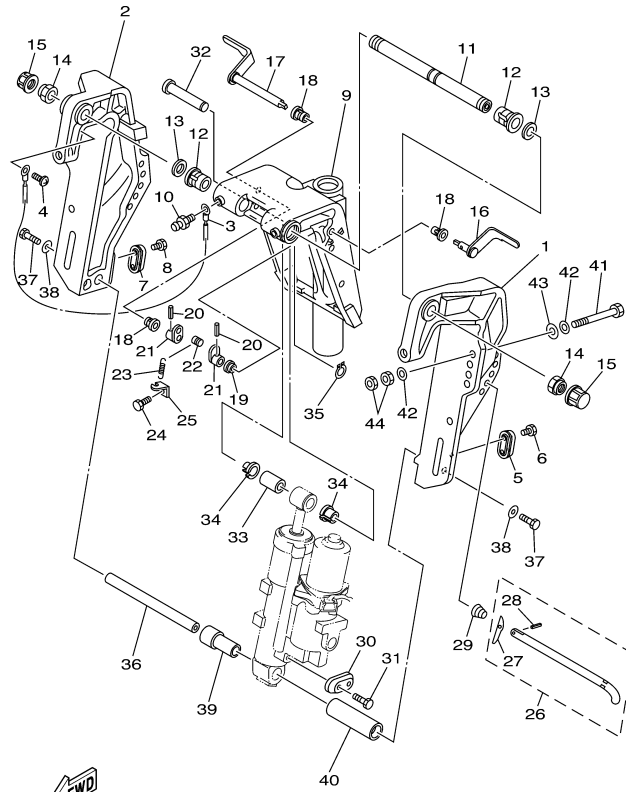

F60TLRB 2003 / BRACKET 1

69W1010-2190

©2014 Yamaha Motor Corporation, U.S.A. All rights reserved.

Part List

F60TLRB 2003 / BRACKET 1

REF - NO	PART NUMBER	PART NAME	QUANTITY	REMARKS
1	69W-43111-00-4D	BRACKET, CLAMP	1	
2	69W-43112-00-4D	BRACKET, CLAMP	1	
3	63D-82148-00-00	WIRE, LEAD 4	1	
4	97885-06008-00	SCREW, PAN HEAD	1	
5	65W-45251-00-00	ANODE	1	
6	90101-06020-00	BOLT	2	
7	65W-45251-00-00	ANODE	1	
8	90101-06020-00	BOLT	2	
9	63D-43311-13-4D	BRACKET, SWIVEL 1	1	
10	93700-06M03-00	NIPPLE, GREASE	3	
11	63D-43131-01-00	BOLT, CLAMP BRACKET	1	
12	90386-22M15-00	BUSH	2	
13	90201-22M03-00	WASHER, PLATE	2	
14	90185-22M11-00	NUT, SELF-LOCKING	2	
15	6G5-43145-01-00	CAP, CLAMP BRACKET	2	
16	6H5-43181-03-00	LEVER, TILT STOP	1	
17	6H5-43185-03-00	LEVER, TILT STOP	1	
18	90386-10M16-00	BUSH	3	
19	90386-10025-00	.BUSH	1	
20	91690-30020-00	PIN, SPRING	2	
21	6G5-43148-00-00	COLLAR, DISTANCE	2	
22	90249-06M19-00	PIN	1	
23	90506-14M24-00	SPRING, TENSION	1	
24	97095-06010-00	BOLT	1	
25	6G5-43144-00-00	HOOK, SPRING	1	
26	688-43160-01-00	TILT ROD ASSY	1	
27	688-43165-00-00	.PLATE, TILT LOCK	1	
28	91690-30012-00	.PIN, SPRING	1	
29	90502-16M02-00	SPRING, CONICAL	1	
30	65W-45251-00-00	ANODE	1	
31	90101-06020-00	BOLT	2	
32	6E5-43126-02-00	PIN, UPPER SHOCK MOUNT	1	
33	90386-18M92-00	BUSH	1	
34	90386-18M35-00	BUSH	2	
35	93410-18M02-00	CIRCLIP	1	
36	62Y-43818-00-00	PIN, LOWER SHOCK MOUNT	1	
37	97080-08016-00	BOLT	2	
38	90201-08M04-00	WASHER, PLATE	2	
39	90387-18002-00	COLLAR	1	
40	90387-18003-00	COLLAR	1	
41	90101-12M65-00	BOLT	4	
42	92995-12200-00	WASHER	8	
43	90201-12426-00	WASHER, PLATE	4	
44	95380-12600-00	NUT	8	

Part Notes

F60TLRB 2003 / BRACKET 1

PART NUMBER	NOTE TEXT
65W-45251-00-00	OEM: This part number is among the Top 100 Most Popular Marine Maintenance Parts as of March 2014.
65W-45251-00-00	OEM: This part number is among the Top 100 Most Popular Marine Maintenance Parts as of March 2014.
65W-45251-00-00	OEM: This part number is among the Top 100 Most Popular Marine Maintenance Parts as of March 2014.

©2014 Yamaha Motor Corporation, U.S.A. All rights reserved.