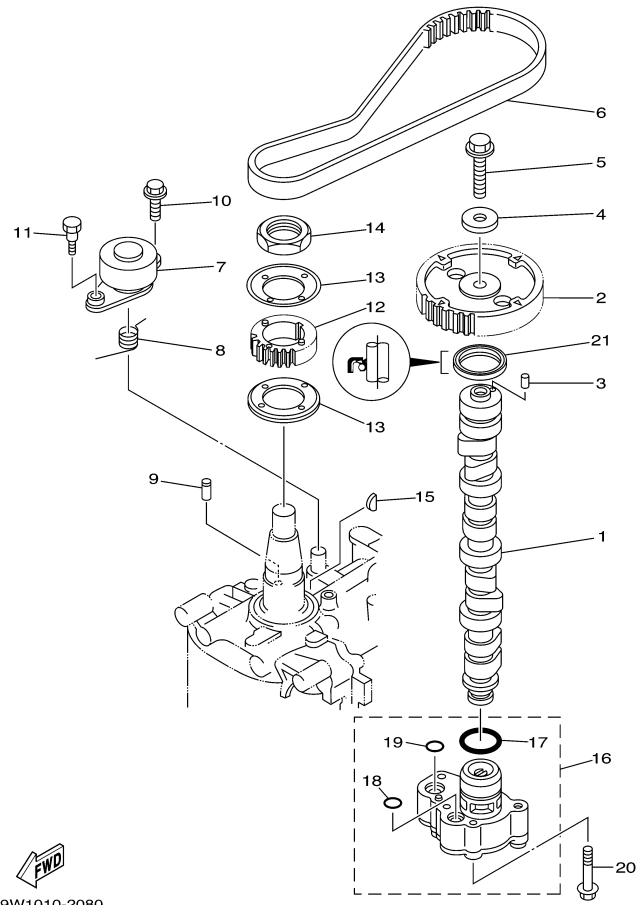

F60TLRB 2003 / OIL PUMP

69W1010-2080

Part List

F60TLRB 2003 / OIL PUMP

REF - NO	PART NUMBER	PART NAME	QUANTITY	REMARKS
1	62Y-12171-00-00	CAMSHAFT 1	1	
2	62Y-11537-10-00	GEAR, DRIVEN	1	
3	93605-14143-00	PIN, DOWEL	1	
4	90201-10M06-00	WASHER, PLATE	1	
5	95895-10040-00	BOLT, FLANGE	1	
6	62Y-46241-00-00	BELT	1	
7	62Y-11590-10-00	TENSIONER ASSY	1	
8	90508-20018-00	SPRING, TORSION	1	
9	90249-07M29-00	PIN	1	
10	95895-08020-00	BOLT, FLANGE	1	
11	90109-06M64-00	BOLT	1	
12	62Y-11536-10-00	GEAR, DRIVE	1	
13	62Y-11557-00-00	WASHER 1	2	
14	90170-35M32-00	NUT	1	
15	90280-04M06-00	KEY, WOODRUFF	1	
16	69W-13300-00-00	OIL PUMP ASSY	1	
17	93210-33MH2-00	.O-RING	1	
18	93210-12MG9-00	.O-RING	1	
19	93210-14515-00	.O-RING	1	
20	90119-06025-00	BOLT, WITH WASHER	4	
21	93102-37M40-00	.OIL SEAL	1