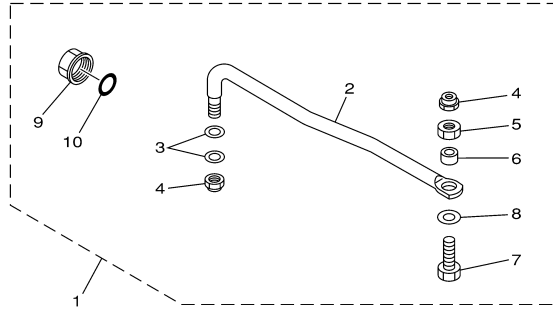

F60TLRB 2003 / STEERING GUIDE

65W0010-8210

©2014 Yamaha Motor Corporation, U.S.A. All rights reserved.

Part List

F60TLRB 2003 / STEERING GUIDE

REF - NO	PART NUMBER	PART NAME	QUANTITY	REMARKS
1	65W-61350-00-00	STEERING GUIDE ATTACHMENT KIT	1	AP
2	65W-61351-00-00	.ROD, STEERING LINK	1	
3	90201-10M20-00	.WASHER, PLATE	2	
4	90185-09M01-00	.NUT, SELF-LOCKING	2	
5	90170-09M03-00	.NUT	1	
6	90387-10M42-00	.COLLAR	1	
7	90101-09M01-00	.BOLT	1	
8	90201-10M63-00	.WASHER, PLATE	1	
9	6E5-43145-01-00	.CAP, CLAMP BRACKET	1	
10	93210-16275-00	.O-RING	1