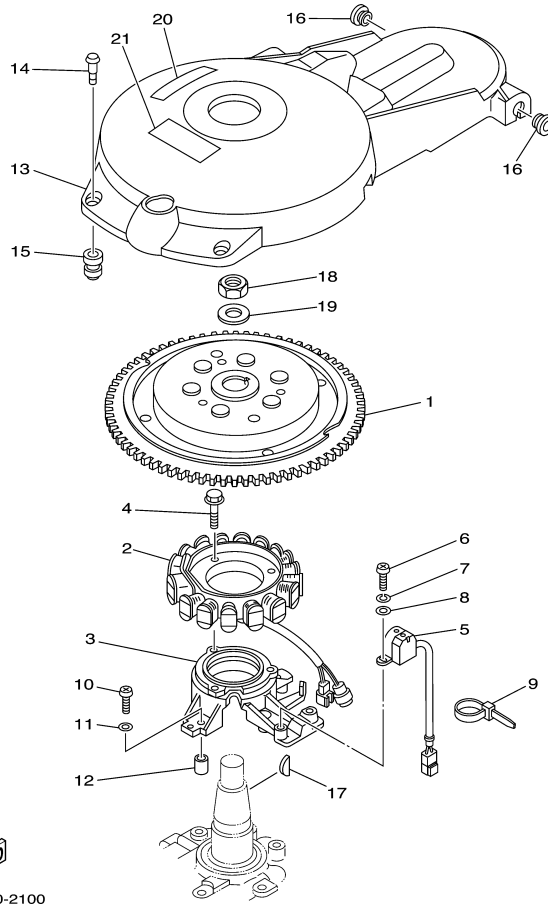

F60TLRB 2003 / GENERATOR

69W1010-2100

©2014 Yamaha Motor Corporation, U.S.A. All rights reserved.

Part List

F60TLRB 2003 / GENERATOR

REF - NO	PART NUMBER	PART NAME	QUANTITY	REMARKS
1	69W-85550-10-00	ROTOR ASSY	1	
2	64J-85510-00-00	STATOR ASSY	1	
3	62Y-85561-00-94	BASE, MAGNETO	1	
4	95023-06025-00	BOLT	3	
5	62Y-85580-00-00	COIL, PULSER	1	
6	97880-05012-00	SCREW, PAN HEAD	2	
7	92990-05100-00	.WASHER, SPRING	2	
8	92990-05600-00	WASHER, PLATE	2	
9	90465-13M97-00	CLAMP	1	
10	97880-06025-00	SCREW, PAN HEAD	4	
11	92990-06600-00	WASHER, PLATE	4	
12	99530-08012-00	PIN, DOWEL	2	
13	62Y-81337-11-00	COVER, FLYWHEEL	1	
14	6K7-81338-01-00	.CLAMP, LEAD	2	
15	663-82317-01-00	DAMPER, IGNITION COIL	2	
16	90480-12072-00	GROMMET	2	
17	6H4-11545-00-00	KEY, WOODRUFF	1	
18	90170-20137-00	NUT	1	
19	90201-21M18-00	WASHER, PLATE	1	
20	62Y-13437-41-00	MARK, CAUTION	1	
21	6A1-83625-41-00	MARK 5	1	

Part Notes

F60TLRB 2003 / GENERATOR

PART NUMBER	NOTE TEXT
92990-06600-00	OEM: This part number is among the Top 100 Most Popular Marine Maintenance Parts as of March 2014.
90480-12072-00	OEM: GROMMET used on F115TLR and F/LF115TXR 0410 Production and Earlier

©2014 Yamaha Motor Corporation, U.S.A. All rights reserved.