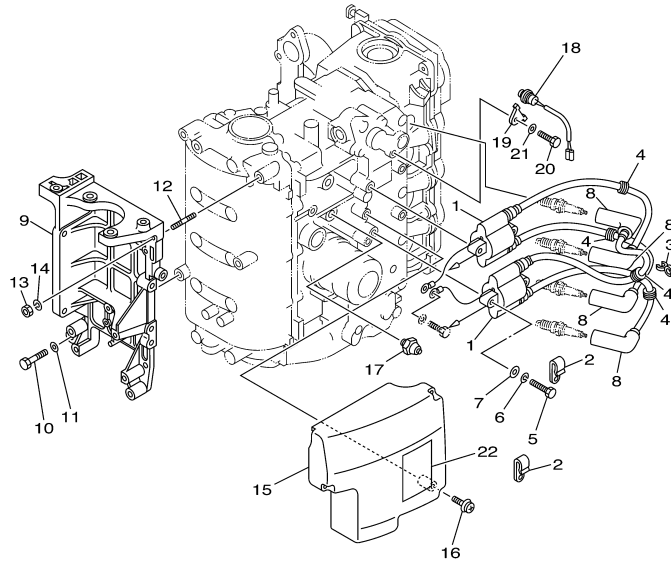

F60TLRB 2003 / ELECTRICAL 1

69W1010-2110

©2014 Yamaha Motor Corporation, U.S.A. All rights reserved.

Part List

F60TLRB 2003 / ELECTRICAL 1

REF - NO	PART NUMBER	PART NAME	QUANTITY	REMARKS
1	62Y-85570-00-00	IGNITION COIL ASSY	2	
2	90465-06M90-00	CLAMP	2	
3	90464-07M41-00	CLAMP	1	
4	90480-25161-00	GROMMET	4	
5	97095-06030-00	BOLT	4	
6	92995-06100-00	WASHER, SPRING	4	
7	92995-06600-00	WASHER	4	
8	6G8-82370-30-00	PLUG CAP ASSY	4	
9	62Y-81822-01-94	BRACKET, STARTING MOTOR	1	
10	97095-08035-00	BOLT	3	
11	92995-08600-00	WASHER	3	
12	90116-08M14-00	BOLT, STUD	1	
13	95380-08600-00	NUT	1	
14	92990-08100-00	WASHER, SPRING	1	
15	62Y-85599-00-00	COVER	1	
16	90159-06M08-00	SCREW, WITH WASHER	3	
17	64J-82504-00-00	OIL PRESSURE SWITCH ASSY	1	
18	62Y-82560-01-00	THERMO SWITCH ASSY	1	
19	6E9-82588-00-00	PLATE	1	
20	97095-06012-00	BOLT	1	
21	92995-06600-00	WASHER	1	
22	62Y-83626-00-00	MARK 6	1