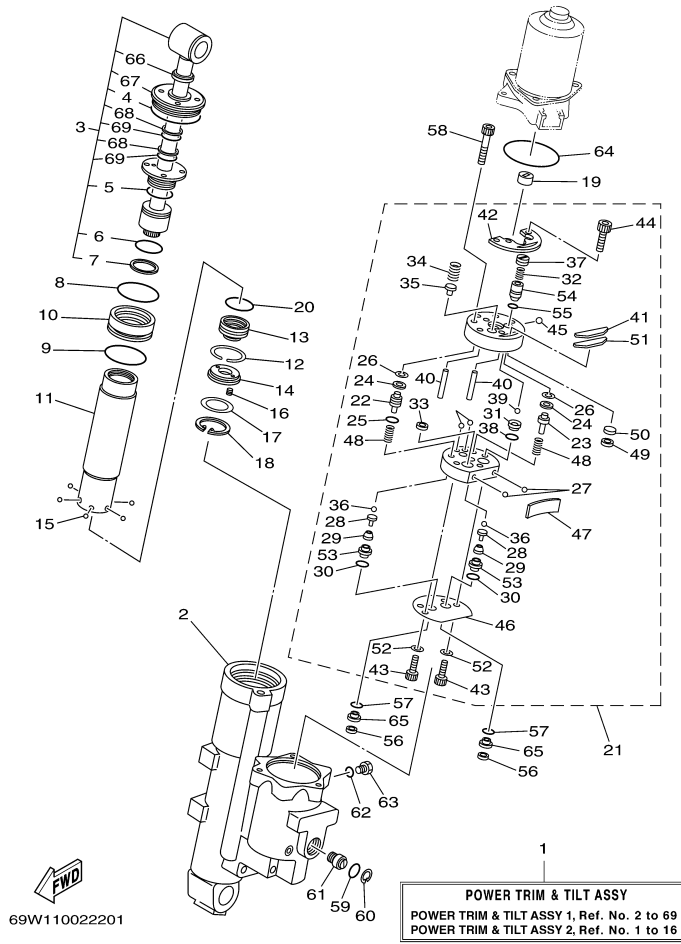

F60TLRB 2003 / POWER TRIM TILT ASSY 1

©2014 Yamaha Motor Corporation, U.S.A. All rights reserved.

Part List

F60TLRB 2003 / POWER TRIM TILT ASSY 1

REF - NO	PART NUMBER	PART NAME	QUANTITY	REMARKS
1	69W-43800-00-8D	POWER TRIM & TILT ASSY	1	
2	69W-4380K-00-00	CYLINDER, TILT SUB ASSY	1	
3	62X-43810-01-00	.TILT PISTON SUB ASSY	1	
4	62X-43861-00-00	..O-RING	1	
5	62X-43862-00-00	..O-RING	1	
6	93210-29375-00	..O-RING	1	
7	62X-43871-00-00	..RING, BACK UP	1	
8	93210-44383-00	O-RING	1	
9	93210-48214-00	.O-RING	1	
10	62X-4388A-00-00	PISTON, TRIM	1	
11	62Y-22471-00-00	CYLINDER, SHOCK ABSORBER	1	
12	67F-43875-00-00	RING, SNAP	1	
13	69W-4381B-00-00	FREE PISTON SUB ASSY	1	
14	62X-43899-00-00	PLATE STOPPER	1	
15	93503-16003-00	BALL	6	
16	62X-4384H-00-00	SPRING	2	
17	1UF-22434-00-00	PLATE, VALVE 1	1	
18	62X-43875-00-00	RING, SNAP	1	
19	6H1-43831-10-00	CONNECTOR, SHAFT	1	
20	93210-29375-00	.O-RING	1	
21	69W-43830-00-00	GEAR PUMP ASSY	1	
22	69J-43841-00-00	.PISTON, SHUTTLE	1	
23	69J-4384M-00-00	.PISTON, SHUTTLE 2	1	
24	69A-4384F-00-00	.SEAL, MAIN VALVE	2	
25	6H1-43883-00-00	.O-RING	1	
26	99002-03600-00	.CLIP	2	
27	93505-32038-00	.BALL	4	
28	65W-4386A-00-00	.PIN, ABSORBER VALVE	2	
29	69J-43853-00-00	.SPRING, MAIN VALVE	2	
30	69J-4389J-00-00	.O-RING	2	
31	69J-43851-00-00	..SEAT, RELIEF VALVE	1	
32	69J-43855-00-00	..SPRING, UP RELIEF	1	
33	6H1-4384F-10-00	.SEAL, MAIN VALVE	1	
34	69W-43856-00-00	..SPRING, DOWN RELIEF	1	
35	6H1-43844-10-00	.PIN, VALVE SUPPORT	1	
36	93505-32038-00	.BALL	2	
37	69J-43843-00-00	..SCREW, VALVE LOCK	1	
38	93210-08391-00	..O-RING	1	
39	93501-08001-00	.BALL	1	
40	93604-26256-00	.PIN, DOWEL	2	
41	62Y-43816-00-00	.FILTER 1	1	
42	69W-4382L-00-00	..CAP, RELIEF VALVE	1	
43	91318-05020-00	.BOLT	2	
44	91318-05008-00	.BOLT	2	
45	93501-08001-00	.BALL	1	
46	69W-4384G-00-00	.SEAL, RELIEF VALVE	1	
47	69W-43854-00-00	..SPRING, MANUAL RELEASE	1	
48	69J-43894-00-00	.SPRING, SHUTTLE RETURN	2	
49	62Y-4387J-00-00	.WASHER, SPECIAL 2	1	
50	62Y-22434-00-00	.PLATE, VALVE 1	1	
51	62Y-43871-00-00	.RING, BACK UP	1	
52	62Y-4387G-00-00	.WASHER	2	
53	69J-43893-00-00	.WASHER	2	
54	69J-43844-00-00	..PIN, VALVE SUPPORT	1	
55	93210-064A5-00	...O-RING	1	
56	6H1-43816-00-00	FILTER 1	2	
57	69J-4389J-00-00	.O-RING	2	
58	91318-06040-00	BOLT	3	
59	93210-18397-00	O-RING	1	
60	6H1-43875-00-00	.RING, SNAP	1	
61	62Y-43845-00-00	SCREW, MANUAL RELEASE	1