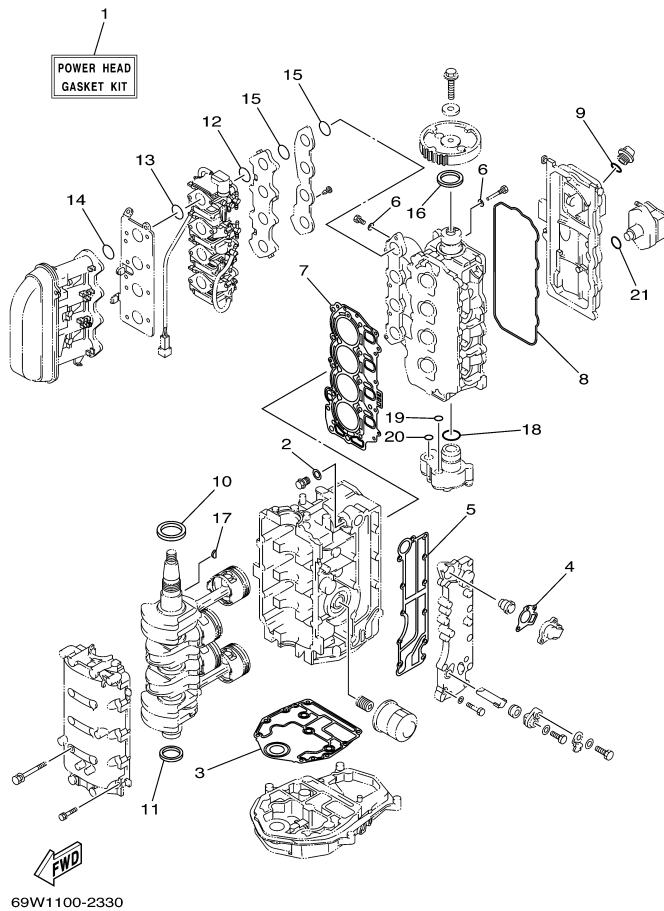

F60TLRB 2003 / REPAIR KIT 1

©2014 Yamaha Motor Corporation, U.S.A. All rights reserved.

Part List

F60TLRB 2003 / REPAIR KIT 1

REF - NO	PART NUMBER	PART NAME	QUANTITY	REMARKS
1	69W-W0001-00-00	POWER HEAD GASKET KIT	1	
2	90430-14115-00	.GASKET	1	
3	67C-11351-00-00	.GASKET, CYLINDER	1	
4	62Y-12414-00-00	.GASKET, COVER	1	
5	62Y-41114-00-00	.GASKET, EXHAUST OUTER COVER	1	
6	90430-06014-00	.GASKET	5	
7	69W-11181-00-00	.GASKET, CYLINDER HEAD 1	1	
8	62Y-11356-00-00	.SEAL, CYLINDER 2	1	
9	93210-24M79-00	.O-RING	1	
10	93102-43M42-00	.OIL SEAL	1	
11	93101-35002-00	.OIL SEAL	1	
12	69W-14561-00-00	.O-RING	4	
13	93210-35M86-00	.O-RING	4	
14	93210-38MH3-00	.O-RING	4	
15	93210-35M86-00	.O-RING	8	
16	93102-37M40-00	.OIL SEAL	1	
17	90280-04M06-00	.KEY, WOODRUFF	1	
18	93210-33MH2-00	.O-RING	1	
19	93210-12MG9-00	.O-RING	1	
20	93210-14515-00	.O-RING	1	
21	93210-24M79-00	.O-RING	1	

Part Notes

F60TLRB 2003 / REPAIR KIT 1

PART NUMBER	NOTE TEXT
62Y-12414-00-00	OEM: This part number is among the Top 100 Most Popular Marine Maintenance Parts as of March 2014.

©2014 Yamaha Motor Corporation, U.S.A. All rights reserved.