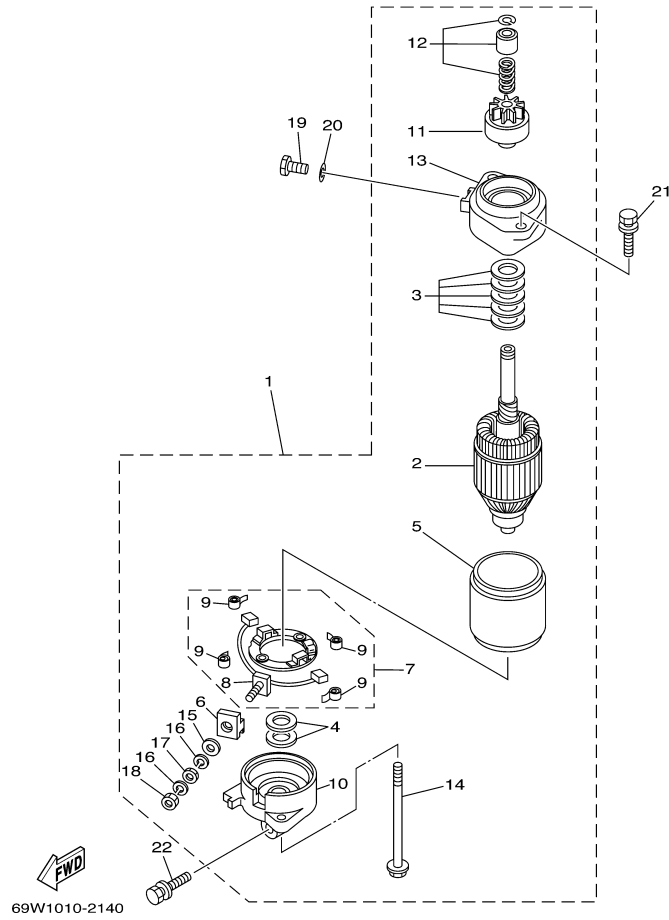

F60TLRB 2003 / STARTING MOTOR

©2014 Yamaha Motor Corporation, U.S.A. All rights reserved.

Part List

F60TLRB 2003 / STARTING MOTOR

REF - NO	PART NUMBER	PART NAME	QUANTITY	REMARKS
1	69W-81800-00-00	STARTING MOTOR ASSY	1	
2	6N7-81850-10-00	.ARMATURE ASSY	1	
3	61A-81809-00-00	.WASHER KIT	1	
4	61A-81824-00-00	.WASHER 2	2	
5	6N7-81810-00-00	.STATOR ASSY	1	
6	6K7-8182G-10-00	.BUSH, TERMINAL	1	
7	6N7-81840-00-00	.BRUSH HOLDER ASSY	1	
8	6N7-81801-00-00	..BRUSH SET	1	
9	6N7-81813-00-00	..SPRING, BRUSH	4	
10	6N7-81820-00-00	.REAR BRACKET ASSY	1	
11	69W-81807-00-00	.GEAR ASSY, STARTING MOTOR	1	
12	6N7-81857-00-00	.RETAINER	1	
13	6N7-81830-00-00	.FRONT BRACKET ASSY	1	
14	6K7-81826-10-00	.BOLT	2	
15	6E5-8182E-10-00	.WASHER	1	
16	6E5-8182F-10-00	.WASHER	2	
17	6E5-8182A-10-00	.NUT	1	
18	6E5-8182K-10-00	.NUT	1	
19	97095-08016-00	BOLT	1	
20	92995-08600-00	WASHER	1	
21	90119-08M76-00	BOLT, WITH WASHER	2	
22	90119-08M77-00	BOLT, WITH WASHER	1