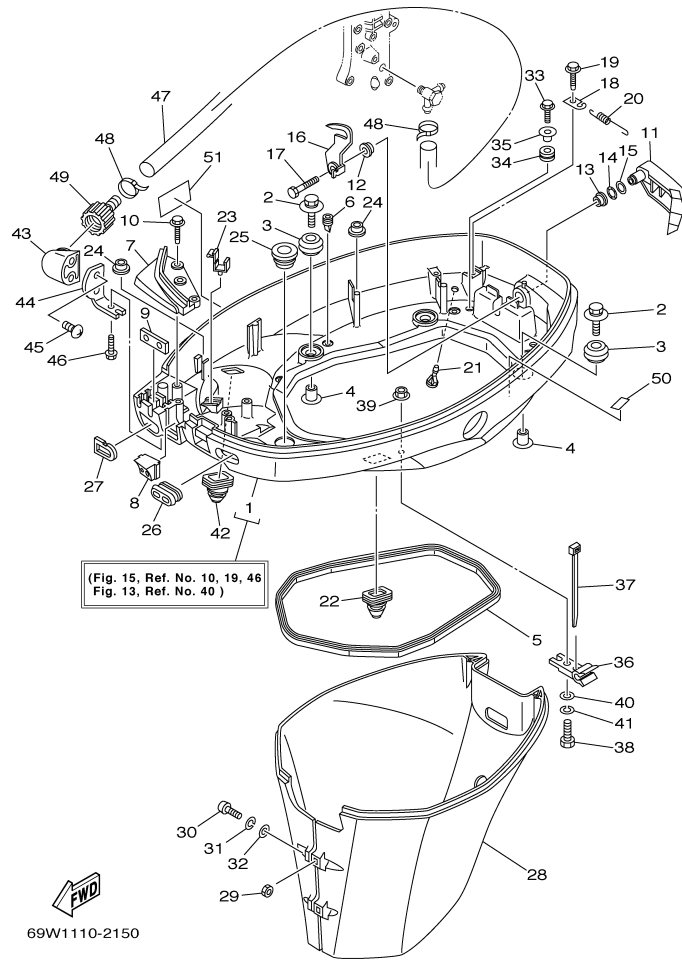

F60TLRB 2003 / BOTTOM COWLING

©2014 Yamaha Motor Corporation, U.S.A. All rights reserved.

Part List

F60TLRB 2003 / BOTTOM COWLING

REF - NO	PART NUMBER	PART NAME	QUANTITY	REMARKS
1	67C-42710-12-4D	BOTTOM COWLING ASSY	1	WITH TAPPING BOLT
2	90119-06M08-00	BOLT, WITH WASHER	4	
3	90480-09M12-00	GROMMET	4	
4	90387-06060-00	COLLAR	4	
5	62Y-42716-00-00	RUBBER, SEAL 1	1	
6	65W-42717-00-00	RUBBER, SEAL 2	4	
7	67C-42738-00-4D	PLATE, FITTING	1	
8	62Y-42725-30-00	GROMMET	1	
9	62Y-42727-00-00	GROMMET	1	
10	90109-06M81-00	BOLT	3	
11	67C-42815-00-4D	LEVER, CLAMP	1	
12	90386-12M37-00	BUSH	1	
13	90386-12MA2-00	BUSH	1	
14	90206-12052-00	WASHER, WAVE	1	
15	90201-12M07-00	WASHER, PLATE	1	
16	67C-42816-01-00	LEVER, CLAMP	1	
17	97095-06012-00	BOLT	1	
18	66T-43144-00-00	HOOK, SPRING	1	
19	90109-06M86-00	BOLT	1	
20	90506-18M40-00	SPRING, TENSION	1	
21	6H3-44391-01-00	NIPPLE, HOSE	1	
22	688-42726-10-00	GROMMET	1	
23	90464-09M13-00	CLAMP	1	
24	6E7-82317-00-00	DAMPER, IGNITION COIL	2	
25	68U-42727-00-00	GROMMET	1	
26	6H3-42727-00-00	GROMMET	1	
27	61N-24329-00-00	SEAL	1	
28	67C-42741-10-4D	APRON	1	
29	95380-06600-00	NUT, HEXAGON	2	
30	97880-06025-00	SCREW, PAN HEAD	2	
31	92990-06100-00	..WASHER, SPRING	2	
32	92990-06600-00	WASHER, PLATE	2	
33	90109-06M80-00	.BOLT	2	
34	90480-13M24-00	GROMMET	2	
35	90387-06M43-00	COLLAR	2	
36	90464-09M49-00	CLAMP	1	
37	90465-11M10-00	CLAMP	1	
38	90101-06020-00	BOLT	1	
39	90179-06M28-00	NUT	1	
40	92990-06600-00	WASHER, PLATE	1	
41	92995-06100-00	WASHER, SPRING	1	
42	65W-42724-10-00	GROMMET	1	FLUSHING KIT
43	68T-12572-00-00	ADAPTER	1	FLUSHING KIT
44	69W-12535-00-00	PLATE	1	FLUSHING KIT
45	90167-06002-00	SCREW, TAPPING	2	FLUSHING KIT
46	90109-06M80-00	.BOLT	1	FLUSHING KIT
47	67C-24312-00-00	PIPE 2	1	FLUSHING KIT
48	90465-11M10-00	CLAMP	2	FLUSHING KIT
49	6R3-12580-00-00	JOINT ASSY	1	FLUSHING KIT
50	69W-82377-00-00	LABEL	1	
51	62Y-13444-40-00	MARK	1	

Part Notes

F60TLRB 2003 / BOTTOM COWLING

PART NUMBER	NOTE TEXT
92990-06600-00	OEM: This part number is among the Top 100 Most Popular Marine Maintenance Parts as of March 2014.
92990-06600-00	OEM: This part number is among the Top 100 Most Popular Marine Maintenance Parts as of March 2014.

©2014 Yamaha Motor Corporation, U.S.A. All rights reserved.