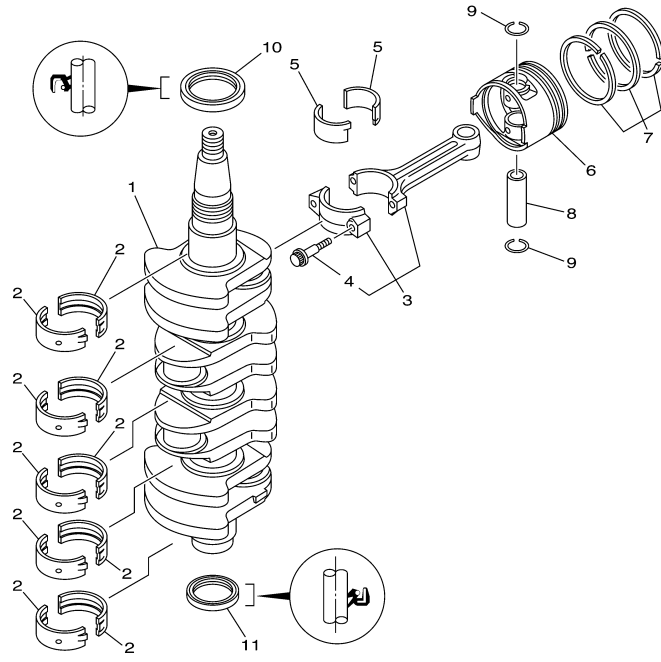

F60TLRB 2003 / CRANKSHAFT PISTON

69W1010-2030

Part List

F60TLRB 2003 / CRANKSHAFT PISTON

REF - NO	PART NUMBER	PART NAME	QUANTITY	REMARKS
1	69W-11411-00-00	CRANKSHAFT	1	
2	62Y-11416-30-00	PLANE BEARING, CRANKSHAFT 1	10	UR YELLOW
2	62Y-11416-60-00	PLANE BEARING, CRANKSHAFT 1	10	UR GREEN
2	62Y-11416-50-00	PLANE BEARING, CRANKSHAFT 1	10	UR PINK
2	62Y-11416-40-00	PLANE BEARING, CRANKSHAFT 1	10	UR RED
3	62Y-11650-10-00	CONNECTING ROD ASSY	4	
4	62Y-11654-00-00	.BOLT, CONNECTING ROD	2	
5	62Y-11656-30-00	PLANE BEARING, CONNECTING ROD	8	UR YELLOW
5	62Y-11656-60-00	PLANE BEARING, CONNECTING ROD	8	UR GREEN
5	62Y-11656-50-00	PLANE BEARING, CONNECTING ROD	8	UR PINK
5	62Y-11656-40-00	PLANE BEARING, CONNECTING ROD	8	UR RED
6	69W-11631-00-97	PISTON (STD)	4	
6	69W-11636-00-00	PISTON (0.50MM O/S)	4	AP
6	69W-11635-00-00	PISTON (0.25MM O/S)	4	AP
7	67C-11603-00-00	PISTON RING SET (STD)	4	
7	67C-11604-00-00	PISTON RING SET (0.25MM O/S)	4	AP
7	67C-11605-00-00	PISTON RING SET (0.50MM O/S)	4	AP
8	62Y-11633-00-00	PIN, PISTON	4	
9	93450-17129-00	CIRCLIP	8	
10	93102-43M42-00	.OIL SEAL	1	
11	93101-35002-00	.OIL SEAL	1