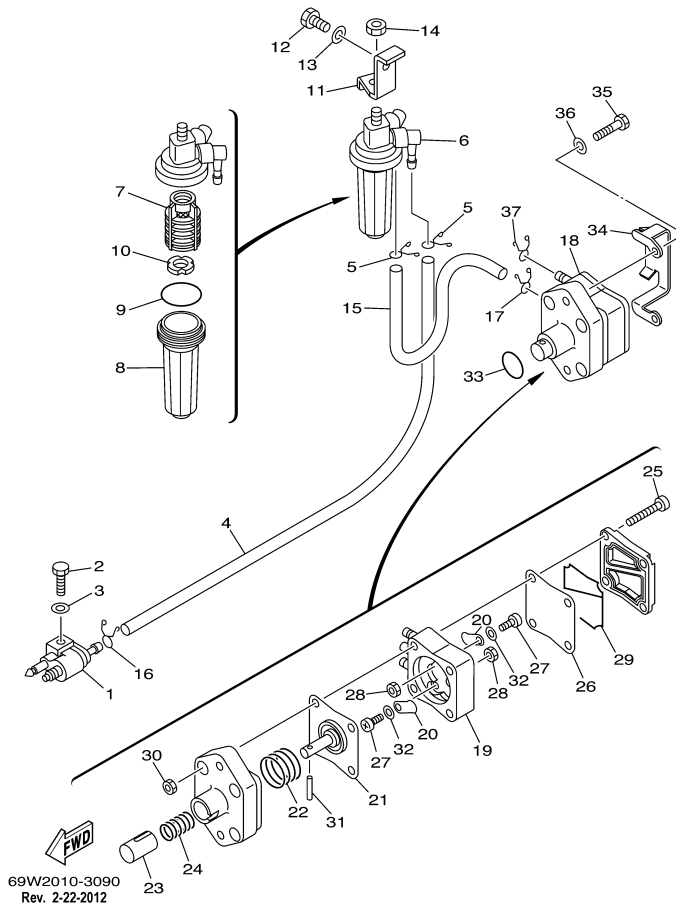

F60TLRB 2003 / FUEL 1

©2014 Yamaha Motor Corporation, U.S.A. All rights reserved.

Part List

F60TLRB 2003 / FUEL 1

REF - NO	PART NUMBER	PART NAME	QUANTITY	REMARKS
1	6G1-24304-02-00	FUEL PIPE JOINT COMP. 1	1	
2	97095-06025-00	BOLT	1	
3	92995-06600-00	WASHER	1	
4	90445-10020-00	HOSE (L590)	1	
5	90467-09M17-00	CLIP	2	
6	64J-24560-00-00	FILTER ASSY	1	
7	61N-24563-00-00	.ELEMENT, FILTER	1	
8	68V-24521-00-00	.CUP, FILTER	1	
9	93210-32738-00	.O-RING	1	
10	68V-24469-00-00	.FLOAT, WATER LEVEL	1	
11	62Y-24566-00-00	BRACKET, FILTER	1	
12	97095-08014-00	BOLT	1	
13	92995-08600-00	WASHER	1	
14	95380-08600-00	NUT	1	
15	90445-10M48-00	HOSE (L205)	1	
16	90467-09M17-00	CLIP	1	
17	90467-10M04-00	CLIP	1	
18	62Y-24410-03-00	FUEL PUMP ASSY	1	
19	62Y-24413-01-00	.BODY 2	1	
20	62Y-24421-01-00	.VALVE, CHECK	2	
21	62Y-24411-02-00	.DIAPHRAGM	1	
22	62Y-24423-00-00	.SPRING, DIAPHRAGM	1	
23	62Y-13131-01-00	.PLUNGER	1	
24	62Y-24454-00-00	.SPRING	1	
25	62Y-24444-01-00	.SCREW	4	
26	62Y-24471-00-00	.DIAPHRAGM	1	
27	6A0-14325-00-00	.SCREW, PAN HEAD	2	
28	95380-03600-00	.NUT	2	
29	62Y-24452-00-00	.PACKING	1	
30	95380-05600-00	.NUT	4	
31	62Y-24374-01-00	.PIN	1	
32	62Y-24422-00-00	.PLATE	2	
33	93210-24M79-00	.O-RING	1	
34	65W-24474-00-00	COVER	1	
35	97095-06030-00	BOLT	2	
36	92995-06600-00	WASHER	2	
37	90467-10M04-00	CLIP	2