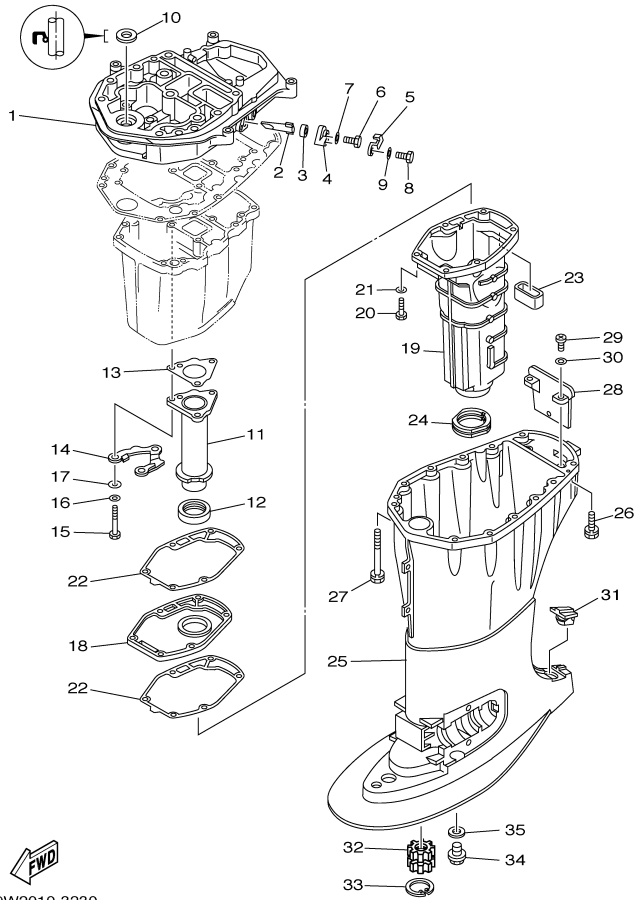

F60TLRB 2003 / UPPER CASING

69W2010-3230

©2014 Yamaha Motor Corporation, U.S.A. All rights reserved.

Part List

F60TLRB 2003 / UPPER CASING

REF - NO	PART NUMBER	PART NAME	QUANTITY	REMARKS
1	69W-41137-01-94	GUIDE, EXHAUST	1	
2	62Y-11325-00-00	ANODE	1	
3	66M-11328-00-00	GROMMET, ANODE	1	
4	66M-11327-00-94	COVER, ANODE	1	
5	66M-12535-00-00	PLATE	1	
6	97095-05012-00	BOLT	1	
7	92995-05600-00	WASHER	1	
8	97013-06020-00	BOLT	1	
9	92903-06600-00	WASHER, PLATE	1	
10	93103-18011-00	.OIL SEAL	1	
11	69W-41131-00-00	MANIFOLD, EXT. 1	1	
12	64J-46132-10-00	.GASKET 1	1	
13	64J-41133-10-00	.GASKET, EXHAUST MANIFOLD 1	1	
14	64J-41116-00-00	PROTECTOR	1	
15	97075-06050-00	BOLT	3	
16	92995-06600-00	WASHER	3	
17	90201-06015-00	WASHER, PLATE	3	
18	69W-45181-00-5B	PLATE	1	
19	69W-14711-00-5B	MUFFLER 1	1	
20	97075-06025-00	BOLT	6	
21	92995-06600-00	WASHER	6	
22	62Y-41134-01-00	.GASKET, EXHAUST MANIFOLD	2	
23	62Y-45127-00-00	.SEAL	1	
24	67C-45123-00-00	.GASKET, MUFFLER	1	
25	67C-45111-21-4D	CASING, UPPER	1	
26	90119-08M79-00	BOLT, WITH WASHER	4	
27	90119-08M82-00	BOLT, WITH WASHER	8	
28	67C-45151-00-00	COVER, UPPER CASING	1	
29	97880-05016-00	SCREW, PAN HEAD	2	
30	92990-05600-00	WASHER, PLATE	2	
31	6H3-45155-00-00	CAP	1	
32	69W-45318-00-00	BUSHING, DRIVE SHAFT	1	
33	93420-36M01-00	CIRCLIP	1	
34	90340-14M06-00	PLUG, STRAIGHT SCREW	1	
35	90430-14M09-00	.GASKET	1	

Part Notes

F60TLRB 2003 / UPPER CASING

PART NUMBER	NOTE TEXT
90430-14M09-00	OEM: This part number is among the Top 100 Most Popular Marine Maintenance Parts as of March 2014.

©2014 Yamaha Motor Corporation, U.S.A. All rights reserved.