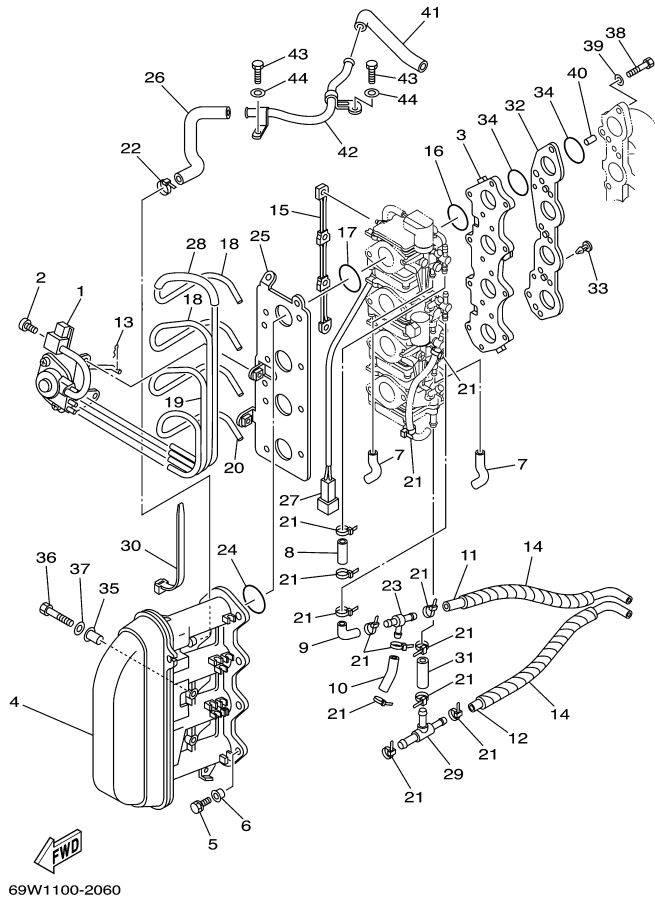

F60TLRB 2003 / INTAKE

©2014 Yamaha Motor Corporation, U.S.A. All rights reserved.

Part List

F60TLRB 2003 / INTAKE

REF - NO	PART NUMBER	PART NAME	QUANTITY	REMARKS
1	69W-14369-00-00	DIAPHRAGM ASSY 2	1	
2	650-14327-01-00	SCREW	3	
3	69W-13586-00-00	JOINT, CARBURETOR 1	1	
4	69W-14440-00-00	SILENCER ASSY, INTAKE	1	
5	97595-06590-00	BOLT, WITH WASHER	8	
6	90387-06M70-00	COLLAR	8	
7	62Y-24312-00-00	PIPE 2	2	
8	62Y-24313-30-00	PIPE 3	1	
9	62Y-24313-40-00	PIPE 3	1	
10	62Y-24313-50-00	PIPE 3	1	
11	62Y-24313-61-00	PIPE 3	1	
12	62Y-24313-70-00	PIPE 3	1	
13	69W-23153-00-00	RING, SNAP	1	
14	69W-24313-80-00	PIPE 3	2	
15	64J-14585-00-00	ROD, CHOKE	1	
16	69W-14561-00-00	.O-RING	4	
17	93210-35M86-00	.O-RING	4	
18	64J-14349-11-00	PIPE	2	
19	69W-14349-00-00	PIPE	1	
20	69W-14349-10-00	PIPE	1	
21	90465-11M10-00	CLAMP	13	
22	90465-13M36-00	CLAMP	1	
23	62Y-24378-00-00	PIPE, JOINT 4	1	
24	93210-38MH3-00	O-RING	4	
25	62Y-14291-30-00	BRACKET 1	1	
26	62Y-1532B-00-00	PIPE, BREATHER	1	
27	69W-82509-00-00	WIRE, SUB LEAD	1	
28	64J-14349-40-00	PIPE	1	
29	62Y-24378-00-00	PIPE, JOINT 4	1	
30	62Y-82544-00-00	CLAMP	1	
31	62Y-24314-00-00	PIPE 4	1	
32	69W-14271-00-00	INSULATOR	1	
33	90338-04M17-00	.PLUG	2	
34	93210-35M86-00	.O-RING	8	
35	90387-06M15-00	COLLAR	2	
36	97095-06030-00	BOLT	2	
37	92995-06600-00	WASHER	2	
38	97095-06025-00	BOLT	8	
39	92995-06600-00	WASHER	8	
40	93608-16M16-00	PIN, DOWEL	2	
41	62Y-1531A-00-00	HOSE, BREATHER 1	1	
42	62Y-15373-10-00	PIPE, BREATHER	1	
43	97095-06016-00	BOLT	2	
44	92995-06600-00	WASHER	2