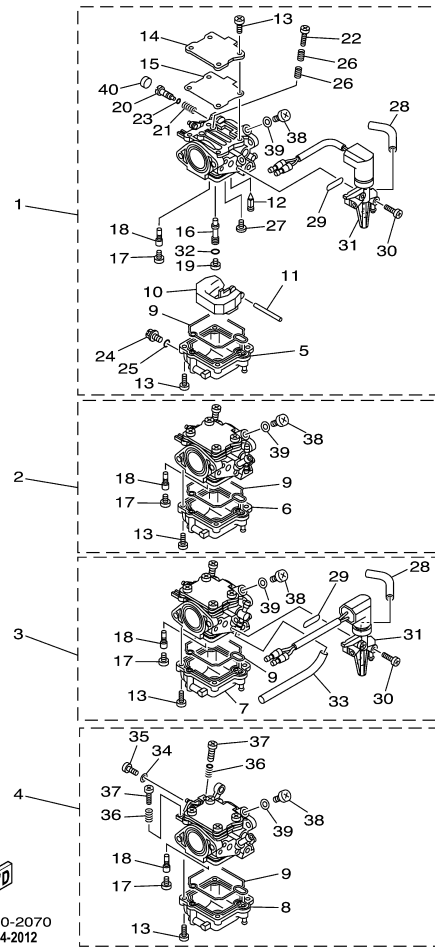

F60TLRB 2003 / CARBURETOR

©2014 Yamaha Motor Corporation, U.S.A. All rights reserved.

Part List

F60TLRB 2003 / CARBURETOR

REF - NO	PART NUMBER	PART NAME	QUANTITY	REMARKS
1	69W-14901-11-00	CARBURETOR ASSY 1	1	
2	69W-14902-11-00	CARBURETOR ASSY 2	1	
3	69W-14903-11-00	CARBURETOR ASSY 3	1	
4	69W-14904-11-00	CARBURETOR ASSY 4	1	
5	69W-14381-00-00	.BODY, FLOAT CHAMBER	1	#1
6	69W-14381-10-00	.BODY, FLOAT CHAMBER	1	#2
7	69W-14381-20-00	.BODY, FLOAT CHAMBER	1	#3
8	69W-14381-30-00	.BODY, FLOAT CHAMBER	1	#4
9	69W-14384-00-00	.GASKET, FLOAT CHAMBER	4	
10	6L2-14385-00-00	.FLOAT	4	
11	6E5-14386-01-00	.PIN, FLOAT	4	
12	62Y-14392-00-00	.VALVE, NEEDLE	4	
13	62Y-14321-00-00	.SCREW, THROTTLE	32	
14	62Y-14157-30-00	.COVER, MIXING	4	
15	69W-14399-00-00	.VALVE, BIMETAL	4	
16	69W-14341-00-00	.NOZZLE, MAIN	4	
17	69W-14343-62-00	.JET, MAIN (#124)	4	
18	64J-14342-20-00	.JET, PILOT (#39)	4	
19	66M-14355-00-00	.PLUG	4	
20	69W-14323-00-00	.SCREW, AIR ADJUSTING	4	
21	62Y-14334-00-00	.SPRING, AIR ADJUSTING	4	
22	62Y-14321-10-00	.SCREW, THROTTLE	4	
23	2T4-14397-00-00	.O-RING	4	
24	62Y-14383-30-00	.SCREW, DRAIN	4	
25	652-14397-00-00	.O-RING	4	
26	62Y-14212-00-00	.SPRING, PILOT ADJUSTING	8	
27	98980-04006-00	.SCREW, BIND	4	
28	69W-24311-00-00	.PIPE, FUEL 1	2	#1,3
29	62Y-14398-30-00	.GASKET	2	#1,3
30	62Y-14567-40-00	.SCREW	2	#3
30	62Y-14567-30-00	.SCREW	2	#1
31	69W-14380-11-00	.PRIME STARTER ASSY	1	#3
31	69W-14380-01-00	.PRIME STARTER ASSY	1	#1
32	62Y-14227-00-00	.WASHER	4	
33	62Y-24313-90-00	.PIPE 3	1	#3
34	62Y-14597-00-00	.WASHER	1	#4
35	664-14327-01-00	.SCREW	1	#4
36	69W-14212-00-00	.SPRING, PILOT ADJUSTING	2	#4
37	69W-14321-00-00	.SCREW, THROTTLE	2	#4
38	69W-14115-00-00	.PLUG, SCREW	4	
39	90430-08209-00	.GASKET	4	
40	62Y-1432A-01-00	.PLUG	4	

Part Notes

F60TLRB 2003 / CARBURETOR

PART NUMBER	NOTE TEXT
69W-14380-11-00	OEM: The O-Ring for sealing this part to the carburetor body is not shown separately. The Part Number for the O-Ring is 93210-17001-00.
69W-14380-01-00	OEM: The O-Ring for sealing this part to the carburetor body is not shown separately. The Part Number for the O-Ring is 93210-17001-00.

©2014 Yamaha Motor Corporation, U.S.A. All rights reserved.