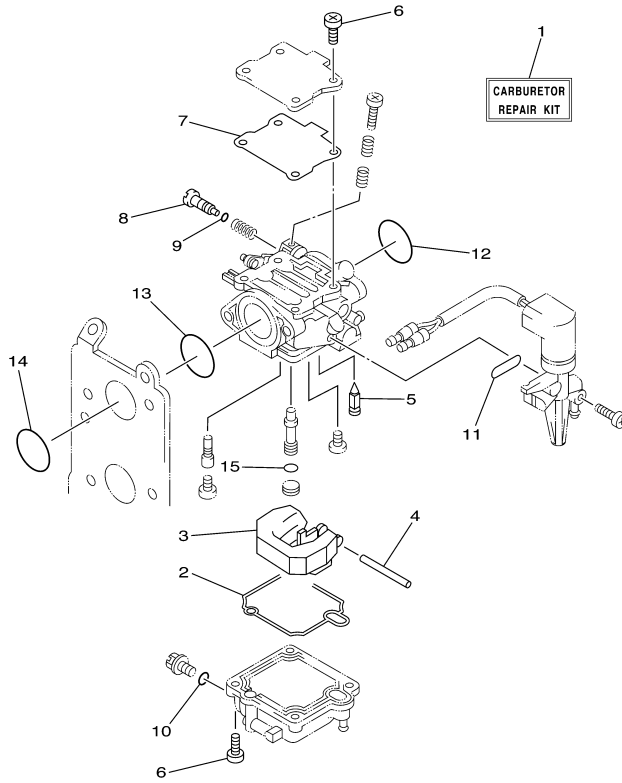

F60TLRB 2003 / REPAIR KIT 2

69W1100-2340

©2014 Yamaha Motor Corporation, U.S.A. All rights reserved.

Part List

F60TLRB 2003 / REPAIR KIT 2

REF - NO	PART NUMBER	PART NAME	QUANTITY	REMARKS
1	69W-W0093-10-00	CARBURETOR REPAIR KIT	1	
2	69W-14384-00-00	.GASKET, FLOAT CHAMBER	1	
3	6L2-14385-00-00	.FLOAT	1	
4	6E5-14386-01-00	.PIN, FLOAT	1	
5	62Y-14392-00-00	.VALVE, NEEDLE	1	
6	62Y-14321-00-00	.SCREW, THROTTLE	8	
7	69W-14399-00-00	.VALVE, BIMETAL	1	
8	69W-14323-00-00	.SCREW, AIR ADJUSTING	1	
9	2T4-14397-00-00	.O-RING	1	
10	652-14397-00-00	.O-RING	1	
11	62Y-14398-30-00	.GASKET	1	
12	69W-14561-00-00	.O-RING	4	
13	93210-35M86-00	.O-RING	4	
14	93210-38MH3-00	.O-RING	4	
15	62Y-14227-00-00	.WASHER	4