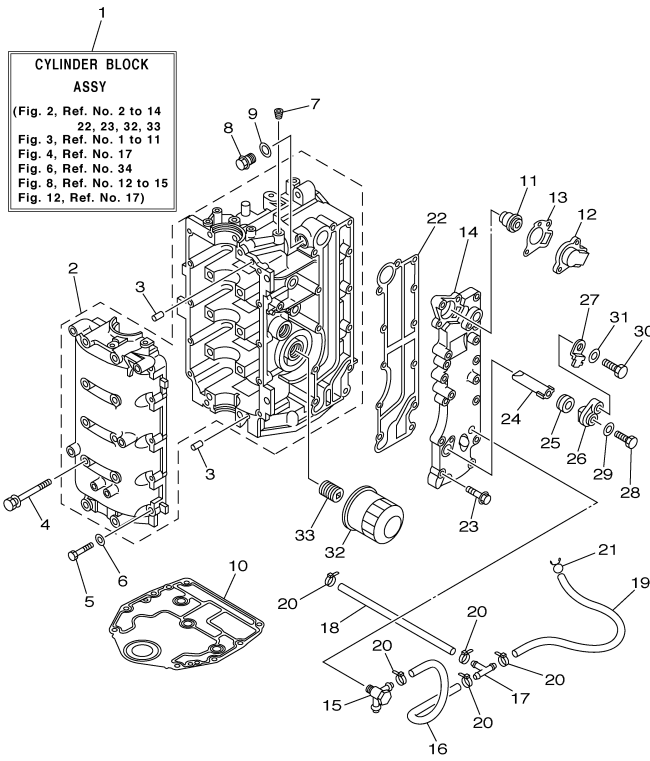

F60TLRB 2003 / CYLINDER CRANKCASE 1

69W2100-3020

Part List

F60TLRB 2003 / CYLINDER CRANKCASE 1

REF - NO	PART NUMBER	PART NAME	QUANTITY	REMARKS
1	69W-W009B-00-1S	CYLINDER BLOCK ASSY	1	
2	69W-15100-00-1S	CRANKCASE ASSY	1	
3	93606-12019-00	.PIN, DOWEL	4	
4	90119-08M01-00	BOLT, WITH WASHER	10	
5	97013-06035-00	BOLT	10	
6	92903-06600-00	WASHER, PLATE	10	
7	90344-51003-00	PLUG, TAPER SCREW	1	
8	90340-14M06-00	PLUG, STRAIGHT SCREW	1	
9	90430-14115-00	.GASKET	1	
10	67C-11351-00-00	.GASKET, CYLINDER	1	
11	6G8-12411-02-00	THERMOSTAT	1	
12	6H3-12413-00-1S	COVER, THERMOSTAT	1	
13	62Y-12414-00-00	.GASKET, COVER	1	
14	62Y-41113-20-1S	OUTER COVER, EXHAUST	1	
15	62Y-11372-01-00	NIPPLE, HOSE	1	FLUSHING KIT
16	90445-09068-00	HOSE (L110)	1	
17	688-24378-00-00	PIPE, JOINT 3	1	
18	90445-09095-00	HOSE (L215)	1	
19	90445-09105-00	HOSE (L300)	1	
20	90465-11M10-00	CLAMP	5	
21	90467-08M18-00	CLIP	1	
22	62Y-41114-00-00	GASKET, EXHAUST OUTER COVER	1	
23	90119-06MA5-00	BOLT, WITH WASHER	12	
24	62Y-11325-00-00	ANODE	1	
25	66M-11328-00-00	GROMMET, ANODE	1	
26	66M-11327-00-94	COVER, ANODE	1	
27	66M-12535-00-00	PLATE	1	
28	97095-05012-00	BOLT	1	
29	92995-05600-00	WASHER	1	
30	97095-06020-00	BOLT	1	
31	92995-06600-00	WASHER	1	
32	5GH-13440-00-00	ELEMENT ASSY, OIL CLEANER	1	
33	90401-20M00-00	BOLT, UNION	1	

Part Notes

F60TLRB 2003 / CYLINDER CRANKCASE 1

PART NUMBER	NOTE TEXT
62Y-12414-00-00	OEM: This part number is among the Top 100 Most Popular Marine Maintenance Parts as of March 2014.

©2014 Yamaha Motor Corporation, U.S.A. All rights reserved.