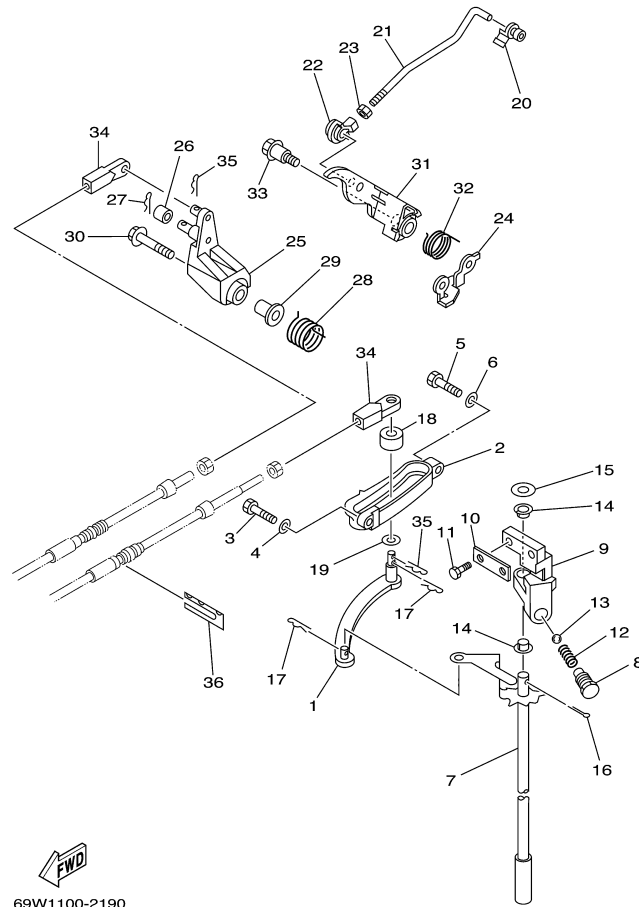

F60TLRB 2003 / CONTROL

69W1100-2190

©2014 Yamaha Motor Corporation, U.S.A. All rights reserved.

Part List

F60TLRB 2003 / CONTROL

REF - NO	PART NUMBER	PART NAME	QUANTITY	REMARKS
1	69W-44121-00-00	LEVER, SHIFT ROD	1	
2	62Y-44117-01-4D	BRACKET	1	
3	97095-06020-00	BOLT	1	
4	92995-06600-00	WASHER	1	
5	97095-06025-00	BOLT	1	
6	92995-06600-00	WASHER	1	
7	62Y-44120-01-00	HANDLE GEAR SHIFT ASSY	1	L
8	62Y-42715-01-00	BUSHING	1	
9	62Y-44118-00-00	BRACKET	1	
10	62Y-44112-00-00	STAY, HANDLE GEAR SHIFT	1	
11	97095-06020-00	BOLT	2	
12	90501-12082-00	SPRING, COMPRESSION	1	
13	93501-04M02-00	BALL	1	
14	90386-90M90-00	BUSH	2	
15	90201-10M20-00	.WASHER, PLATE	1	
16	91490-20015-00	PIN. COTTER	1	
17	90468-18008-00	CLIP	2	
18	688-44122-00-00	BUSHING, SHIFT ROD LEVER	1	
19	90202-07M07-00	WASHER, PLATE	1	
20	6F5-41237-00-00	JOINT, LINK	1	
21	69W-41241-00-00	ROD, LINK	1	
22	662-41237-01-00	JOINT, LINK	1	
23	95380-05700-00	NUT	1	
24	69W-42159-00-00	STAY	1	
25	62Y-42154-00-00	LEVER, THROTTLE CONTROL	1	
26	69W-42171-00-00	BUSHING	1	
27	91490-16010-00	PIN. COTTER	1	
28	62Y-44135-00-00	SPRING	1	
29	90387-06M45-00	COLLAR	1	
30	95895-06035-00	BOLT, FLANGE	1	
31	62Y-42335-20-00	LEVER, ACCEL. CONTROL	1	
32	62Y-44116-01-00	SPRING	1	
33	90109-06M30-00	BOLT	1	
34	69W-48344-00-00	CABLE END, REMOTE CONTROL	2	
35	90468-18008-00	CLIP	2	
36	62Y-48538-00-00	CLAMP, CABLE 1	1	

Part Notes

F60TLRB 2003 / CONTROL

PART NUMBER	NOTE TEXT
90468-18008-00	OEM: This part number is among the Top 100 Most Popular Marine Maintenance Parts as of March 2014.
90468-18008-00	OEM: This part number is among the Top 100 Most Popular Marine Maintenance Parts as of March 2014.

©2014 Yamaha Motor Corporation, U.S.A. All rights reserved.