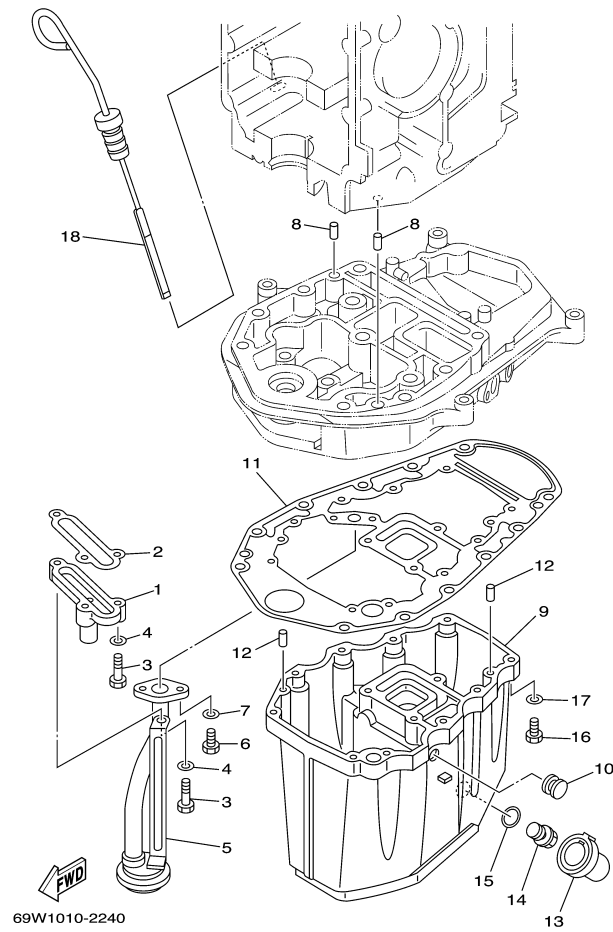

F60TLRB 2003 / OIL PAN

©2014 Yamaha Motor Corporation, U.S.A. All rights reserved.

Part List

F60TLRB 2003 / OIL PAN

REF - NO	PART NUMBER	PART NAME	QUANTITY	REMARKS
1	62Y-11575-00-00	RELIEF VALVE ASSY	1	
2	62Y-13475-00-00	.GASKET	1	
3	97013-06025-00	BOLT	3	
4	92903-06600-00	WASHER, PLATE	3	
5	62Y-13411-00-00	STRAINER, OIL	1	
6	97013-06016-00	BOLT	2	
7	92903-06600-00	WASHER, PLATE	2	
8	93608-12M05-00	PIN, DOWEL	2	
9	64J-15311-01-5B	OIL PAN	1	
10	90480-12M25-00	GROMMET	1	
11	69W-15312-00-00	.GASKET, OIL PAN	1	
12	93606-12019-00	.PIN, DOWEL	4	
13	67C-15316-00-00	DAMPER 1	1	
14	90340-14M06-00	PLUG, STRAIGHT SCREW	1	
15	90430-14M09-00	.GASKET	1	
16	97075-06025-00	BOLT	10	
17	92995-06600-00	WASHER	10	
18	67C-15362-00-00	PLUG, OIL LEVEL	1	

Part Notes

F60TLRB 2003 / OIL PAN

PART NUMBER	NOTE TEXT
90430-14M09-00	OEM: This part number is among the Top 100 Most Popular Marine Maintenance Parts as of March 2014.

©2014 Yamaha Motor Corporation, U.S.A. All rights reserved.