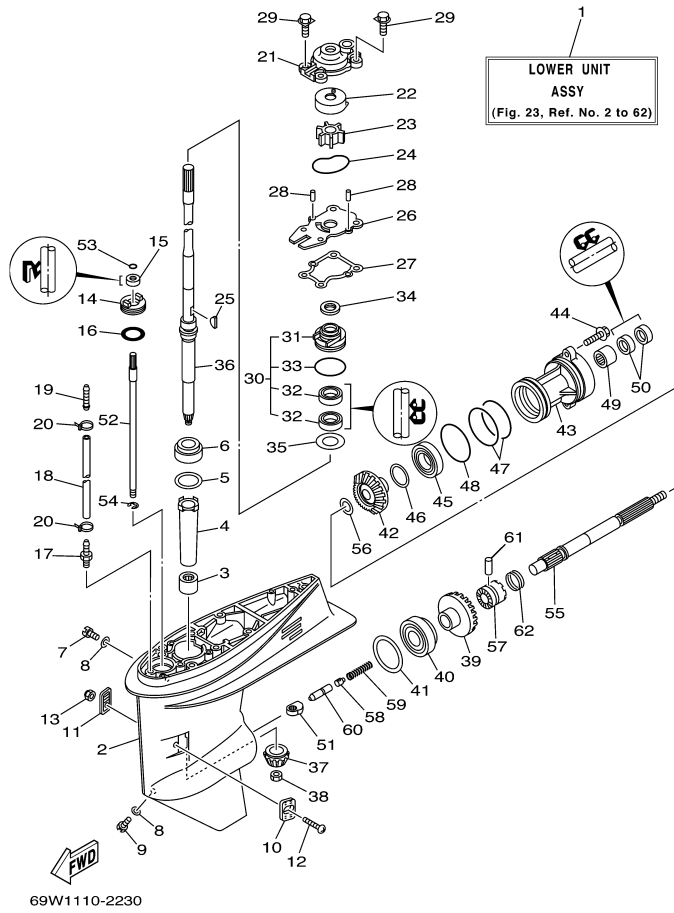

F60TLRB 2003 / LOWER CASING DRIVE 1

©2014 Yamaha Motor Corporation, U.S.A. All rights reserved.

Part List

F60TLRB 2003 / LOWER CASING DRIVE 1

REF - NO	PART NUMBER	PART NAME	QUANTITY	REMARKS
1	69W-45300-00-4D	LOWER UNIT ASSY	1	L
2	69W-45301-00-4D	CASING, LOWER	1	
3	93315-32224-00	BEARING	1	
4	6H4-45536-00-00	SLEEVE, DRIVE SHAFT	1	
5	663-45587-01-10	SHIM (T:0.10MM)	1	UR
5	663-45587-01-12	SHIM (T:0.12MM)	1	UR
5	663-45587-01-15	SHIM (T:0.15MM)	1	UR
5	663-45587-01-50	SHIM (T:0.50MM)	1	UR
5	663-45587-01-30	SHIM (T:0.30MM)	1	UR
5	663-45587-01-40	SHIM (T:0.40MM)	1	UR
5	663-45587-01-18	SHIM (T:0.18MM)	1	UR
6	93332-00001-00	BEARING	1	
7	90340-08002-00	PLUG, STRAIGHT SCREW	1	
8	90430-08020-00	.GASKET	2	
9	688-45341-10-00	PLUG, DRAIN	1	
10	63D-45214-00-00	COVER, WATER INLET 1	1	
11	63D-45215-00-00	COVER, WATER INLET 2	1	
12	90142-05M06-00	SCREW, COUNTERSUNK	1	
13	95380-05600-00	NUT	1	
14	63D-45321-00-00	PLATE	1	
15	93106-09014-00	.OIL SEAL	1	
16	93210-33MG4-00	.O-RING	1	
17	6E5-45378-00-00	NIPPLE, HOSE	1	
18	90445-07ME8-00	HOSE (L80)	1	L
19	6E5-83558-10-00	END, NIPPLE	1	
20	90465-11M10-00	CLAMP	2	
21	63D-44311-00-00	HOUSING, WATER PUMP	1	
22	63D-44322-00-00	.INSERT, CARTRIDGE	1	
23	6H3-44352-00-00	.IMPELLER	1	
24	93210-59MG7-00	.O-RING	1	
25	90280-03024-00	.KEY, WOODRUFF	1	
26	63D-44323-00-00	.OUTER PLATE, CARTRIDGE	1	
27	63D-44316-00-00	.GASKET, WATER PUMP	1	
28	93604-08062-00	PIN, DOWEL	2	
29	90119-08M15-00	.BOLT, WITH WASHER	4	
30	63D-W4434-00-00	WATER PUMP HOUSING ASSY	1	
31	63D-44341-00-00	.HOUSING, WATER PUMP	1	
32	93101-25M57-00	.OIL SEAL	2	
33	93210-48MG8-00	.O-RING	1	
34	63D-45344-00-00	COVER, OIL SEAL	1	
35	90201-27M00-00	WASHER, PLATE	1	
36	69W-45501-00-00	DRIVE SHAFT COMP.	1	L
37	69W-45551-00-00	PINION (13T)	1	
38	90170-12138-00	NUT	1	
39	69W-45560-00-00	GEAR 1 (24T)	1	
40	93332-00092-00	BEARING	1	
41	663-45567-01-10	SHIM (T:0.10MM)	1	UR
41	663-45567-01-12	SHIM (T:0.12MM)	1	UR
41	663-45567-01-15	SHIM (T:0.15MM)	1	UR
41	663-45567-01-50	SHIM (T:0.50MM)	1	UR
41	663-45567-01-30	SHIM (T:0.30MM)	1	UR
41	663-45567-01-40	SHIM (T:0.40MM)	1	UR
41	663-45567-01-18	SHIM (T:0.18MM)	1	UR
42	62Y-45571-00-00	GEAR 2 (24T)	1	
43	63D-45361-02-4D	CAP, LOWER CASING	1	
44	90105-08M61-00	BOLT, FLANGE	2	
45	93306-001U1-00	BEARING	1	
46	63D-45577-00-10	SHIM (T:0.10MM)	1	UR
46	63D-45577-00-12	SHIM (T:0.12MM)	1	UR
46	63D-45577-00-15	SHIM (T:0.15MM)	1	UR
46	63D-45577-00-50	SHIM (T:0.50MM)	1	UR