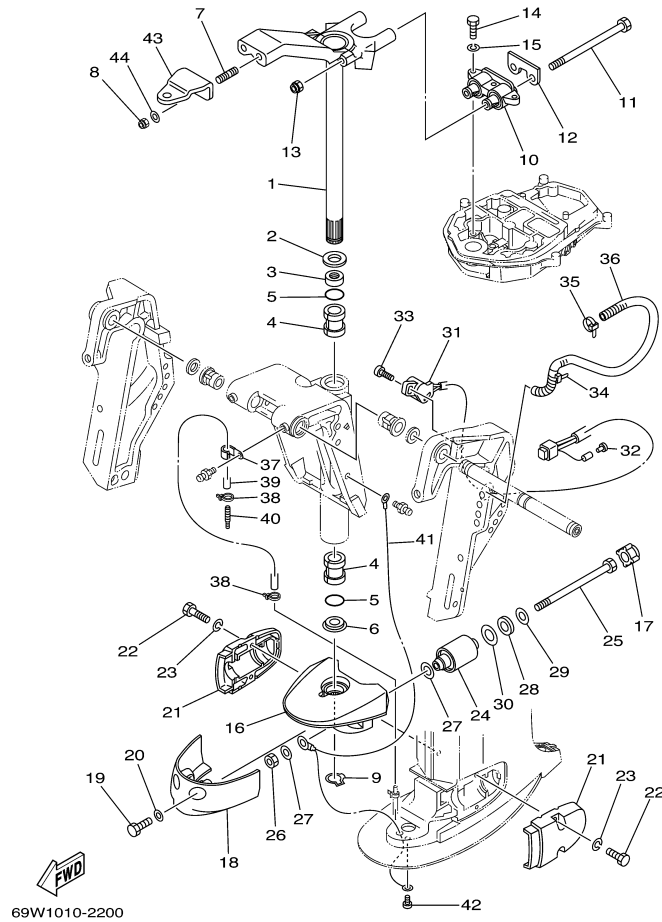

F60TLRB 2003 / BRACKET 2

©2014 Yamaha Motor Corporation, U.S.A. All rights reserved.

Part List

F60TLRB 2003 / BRACKET 2

REF - NO	PART NUMBER	PART NAME	QUANTITY	REMARKS
1	69W-42510-01-4D	STEERING BRACKET ASSY	1	
2	90201-30M00-00	WASHER, PLATE	1	
3	90386-30M78-00	BUSH	1	
4	90386-30M77-00	BUSH	2	
5	93210-29M94-00	O-RING	2	
6	90386-30M60-00	BUSH	1	
7	90116-10M28-00	BOLT, STUD	2	
8	90185-10051-00	NUT, SELF-LOCKING	2	
9	93410-28M06-00	CIRCLIP	1	
10	69W-44514-00-4D	MOUNT DAMPER, UPPER SIDE	1	
11	90101-08M15-00	BOLT	2	
12	69W-44526-01-00	PLATE	1	
13	90185-08045-00	NUT, SELF-LOCKING	2	
14	97075-08030-00	BOLT	3	
15	92995-08100-00	WASHER	3	
16	69W-44551-00-4D	HOUSING, LOWER MOUNT RUBBER	1	
17	69W-44575-00-00	DAMPER, LOWER MOUNT RUBBER	2	
18	67C-44553-00-4D	COVER, LOWER MOUNT	1	
19	97095-08020-00	BOLT	2	
20	92995-08600-00	WASHER	2	
21	67C-44552-01-4D	HOUSING, LOWER MOUNT RUBBER	2	
22	97075-08030-00	BOLT	4	
23	92995-08100-00	WASHER	4	
24	69W-44555-00-4D	MOUNT DAMPER, LOWER SIDE	2	
25	90109-12MA3-00	BOLT	2	
26	95380-12700-00	NUT	2	
27	90201-12M16-00	WASHER, PLATE	4	
28	90202-21100-00	WASHER, PLATE	2	
29	90201-13M19-00	WASHER, PLATE	2	
30	90201-22M05-00	WASHER, PLATE	2	
31	63D-83672-01-00	TRIM SENDER	1	
32	703-82119-00-00	COVER, LEAD WIRE	1	
33	97885-06016-00	SCREW, PAN HEAD	2	
34	90465-13M18-00	CLAMP	1	
35	90465-11M10-00	CLAMP	1	
36	90446-17M91-00	HOSE	1	
37	90465-06M86-00	.CLAMP	1	EXCEPT F60TJR
38	90465-11M10-00	CLAMP	2	EXCEPT F60TJR
39	90445-07M53-00	HOSE (L700)	1	EXCEPT F60TJR
40	6E5-83558-00-00	END, NIPPLE	1	EXCEPT F60TJR
41	67C-82127-10-00	WIRE, LEAD 2	1	
42	97885-06008-00	SCREW, PAN HEAD	1	
43	65W-48511-00-00	HOOK, STEERING	1	
44	92995-10600-00	WASHER	2