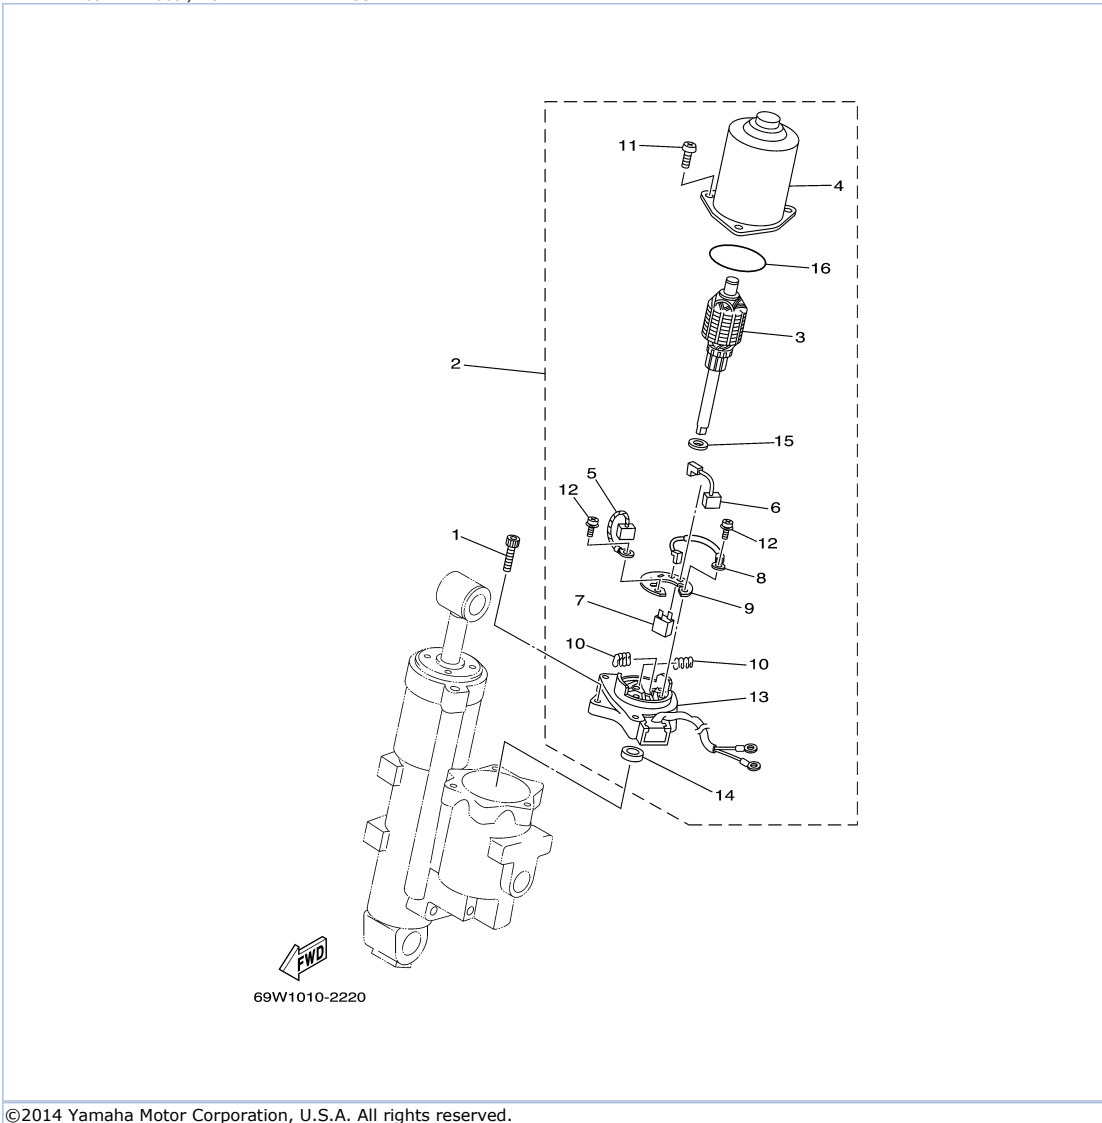

F60TLRB 2003 / POWER TRIM TILT ASSY 2

©2014 Yamaha Motor Corporation, U.S.A. All rights reserved.

Part List

F60TLRB 2003 / POWER TRIM TILT ASSY 2

REF - NO	PART NUMBER	PART NAME	QUANTITY	REMARKS
1	62X-43888-00-00	BOLT, SOCKET	3	
2	69W-43880-00-00	MOTOR ASSY	1	
3	69W-43805-00-00	.ARMATURE ASSY	1	
4	62X-43804-01-00	.STATOR ASSY	1	
5	62Y-43892-00-00	.BRUSH 2	1	
6	62Y-43891-00-00	.BRUSH 1	1	
7	69W-82181-00-00	.CIRCUIT BREAKER COMP	1	
8	62X-43807-00-00	.WIRE SUB ASSY	1	
9	69W-4380F-00-00	.PLATE, BRUSH HOLDER	1	
10	62X-4386K-00-00	.SPRING, BRUSH	2	
11	97880-05020-00	.SCREW, PAN HEAD	3	
12	97607-04216-00	..SCREW, WITH WASHER	2	
13	69W-43881-00-00	.FRAME, END	1	
14	93102-08414-00	.OIL SEAL	1	
15	90201-083J8-00	.WASHER, PLATE	1	
16	93210-52449-00	.O-RING	1