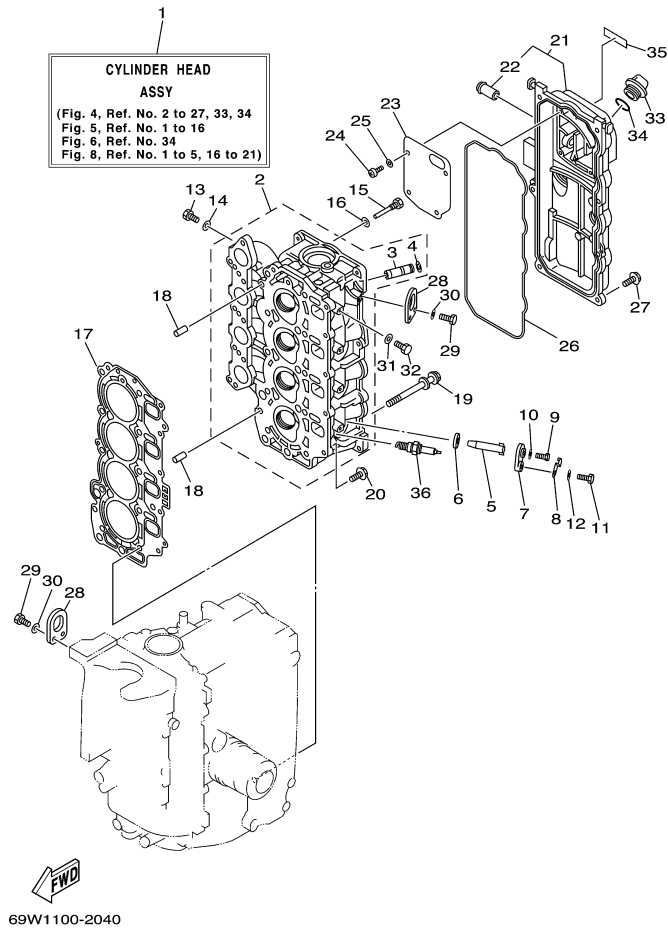

F60TLRB 2003 / CYLINDER CRANKCASE 2

©2014 Yamaha Motor Corporation, U.S.A. All rights reserved.

Part List

F60TLRB 2003 / CYLINDER CRANKCASE 2

REF - NO	PART NUMBER	PART NAME	QUANTITY	REMARKS
1	69W-W009A-00-1S	CYLINDER HEAD COMPLETE	1	
2	69W-11111-00-1S	HEAD, CYLINDER 1	1	
3	62Y-11133-30-00	.GUIDE, VALVE 1	8	
4	93450-09M01-00	.CIRCLIP	8	
5	62Y-11325-00-00	ANODE	4	
6	66M-11328-00-00	GROMMET, ANODE	4	
7	66M-11327-00-94	COVER, ANODE	4	
8	66M-12535-00-00	PLATE	4	
9	97095-05012-00	BOLT	4	
10	92995-05600-00	WASHER	4	
11	97095-06020-00	BOLT	4	
12	92995-06600-00	WASHER	4	
13	97095-06010-00	BOLT	4	
14	90430-06014-00	.GASKET	4	
15	90109-06M65-00	BOLT	1	
16	90430-06014-00	.GASKET	1	
17	69W-11181-00-00	.GASKET, CYLINDER HEAD 1	1	
18	99530-08012-00	PIN, DOWEL	2	
19	90119-09M00-00	BOLT, WITH WASHER	10	
20	90119-06MA3-00	BOLT, WITH WASHER	5	
21	62Y-11191-01-1S	COVER, CYLINDER HEAD 1	1	
22	62Y-14485-00-00	.PIPE, JOINT	1	
23	62Y-11168-00-00	COVER, BREATHER	1	
24	98507-04010-00	SCREW, PAN HEAD	4	
25	92907-04600-00	WASHER	4	
26	62Y-11356-00-00	.SEAL, CYLINDER 2	1	
27	97595-06520-00	BOLT, WITH WASHER	7	
28	62Y-11119-00-00	HANGER, ENGINE	2	
29	97095-06020-00	BOLT	4	
30	92995-06600-00	WASHER	4	
31	90430-08143-00	GASKET	4	
32	97095-08014-00	BOLT	4	
33	6G8-15363-00-00	PLUG, OIL	1	
34	93210-24M79-00	.O-RING	1	
35	62Y-12138-40-00	MARK, CAUTION	1	
36	NGK-DPR5E-A9-00	PLUG, SPARK (NGK DPR5EA-9)	4