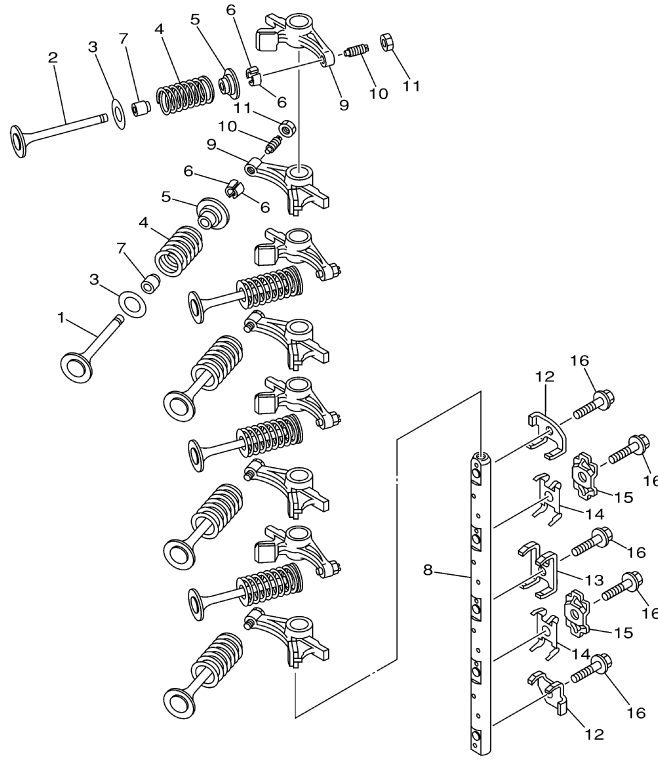

F60TLRB 2003 / VALVE

62Y1010-2050

©2014 Yamaha Motor Corporation, U.S.A. All rights reserved.

Part List

F60TLRB 2003 / VALVE

REF - NO	PART NUMBER	PART NAME	QUANTITY	REMARKS
1	69W-12111-00-00	VALVE, INTAKE	4	
2	69W-12121-00-00	VALVE, EXHAUST	4	
3	62Y-12116-00-00	SEAT, VALVE SPRING	8	
4	51Y-12114-00-00	SPRING, VALVE OUTER	8	
5	30X-12117-00-00	RETAINER, VALVE SPRING	8	
6	30X-12118-00-00	LOCK, VALVE SPRING RETAINER	16	
7	51Y-12119-00-00	SEAL, VALVE STEM	8	
8	62Y-12146-00-00	SHAFT, ROCKER	1	
9	62Y-12151-00-00	ARM, VALVE ROCKER	8	
10	64J-12159-00-00	SCREW, VALVE ADJUSTING	8	
11	62Y-12158-00-00	NUT, LOCK	8	
12	62Y-12238-00-00	PLATE, BOLT STOPPER	2	
13	62Y-12279-00-00	PLATE	1	
14	62Y-12216-00-00	SPRING	2	
15	62Y-12231-00-00	GUIDE, STOPPER 1	2	
16	90109-08M63-00	BOLT	5