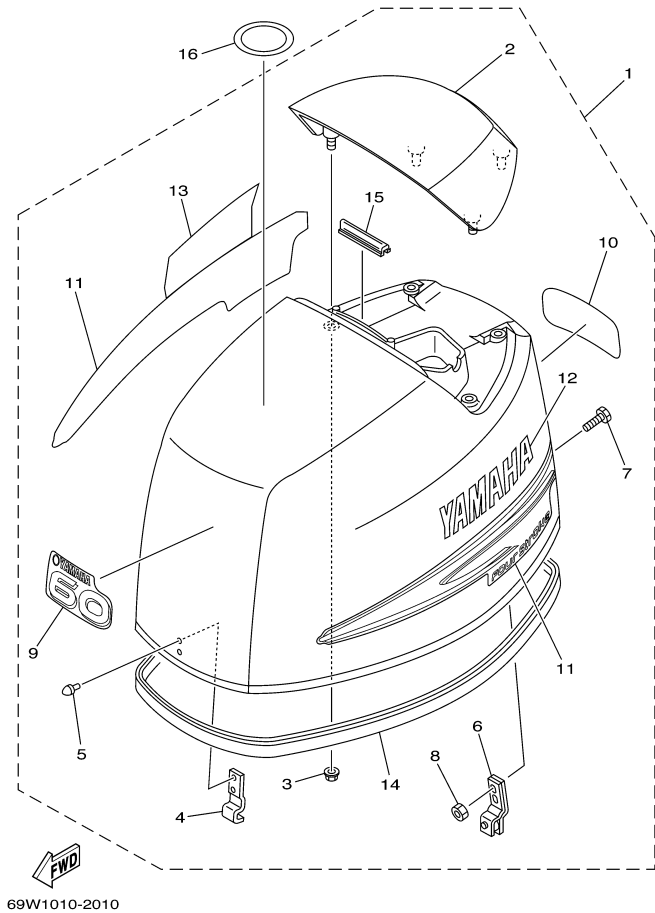

F60TLRB 2003 / TOP COWLING

69W1010-2010

©2014 Yamaha Motor Corporation, U.S.A. All rights reserved.

Part List

F60TLRB 2003 / TOP COWLING

REF - NO	PART NUMBER	PART NAME	QUANTITY	REMARKS
1	69W-42610-A0-4D	TOP COWLING ASSY	1	F60TJR
1	69W-42610-00-4D	TOP COWLING ASSY	1	
2	67C-42613-00-4D	.MOLDING, AIR DUCT	1	
3	90179-06M24-00	.NUT	4	
4	62Y-42651-00-00	.HOOK	1	
5	90266-06M02-00	.RIVET	2	
6	67C-42652-00-00	.HOOK	1	
7	90109-06047-00	.BOLT	2	
8	95680-06100-00	.NUT, U	2	
9	69W-42677-A0-00	.GRAPHIC, FRONT	1	F60TJR
9	69W-42677-00-00	.GRAPHIC, FRONT	1	
10	69W-42678-A0-00	.GRAPHIC, REAR	1	F60TJR
10	69W-42678-00-00	.GRAPHIC, REAR	1	
11	69W-W0070-00-00	.GRAPHIC SET	1	
12	69W-42681-00-00	.MARK, COWLING	1	
13	69W-42682-00-00	.MARK, COWLING	1	
14	69W-42615-00-00	.SEAL	1	
15	61N-42628-00-00	.SEAL	1	
16	67F-13434-02-00	LABEL, CAUTION	1	