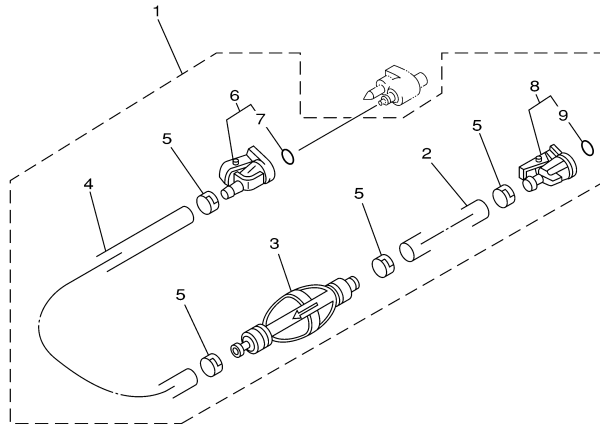

F60TLRB 2003 / FUEL 2

6960100-0050

©2014 Yamaha Motor Corporation, U.S.A. All rights reserved.

Part List

F60TLRB 2003 / FUEL 2

REF - NO	PART NUMBER	PART NAME	QUANTITY	REMARKS
1	6Y1-24306-53-00	FUEL PIPE COMP. 1	1	AP
2	90445-11M06-00	.HOSE (L2050)	1	
3	6Y1-24360-52-00	.PRIMER PUMP ASSY	1	
4	90445-11M05-00	.HOSE (L850)	1	
5	650-24351-51-00	.BAND 1	4	
6	6G1-24305-03-00	.FUEL PIPE JOINT COMP 2	1	
7	93210-08287-00	..O-RING	1	
8	6Y1-24305-04-00	.FUEL PIPE JOINT COMP 2	1	
9	93210-08287-00	..O-RING	1