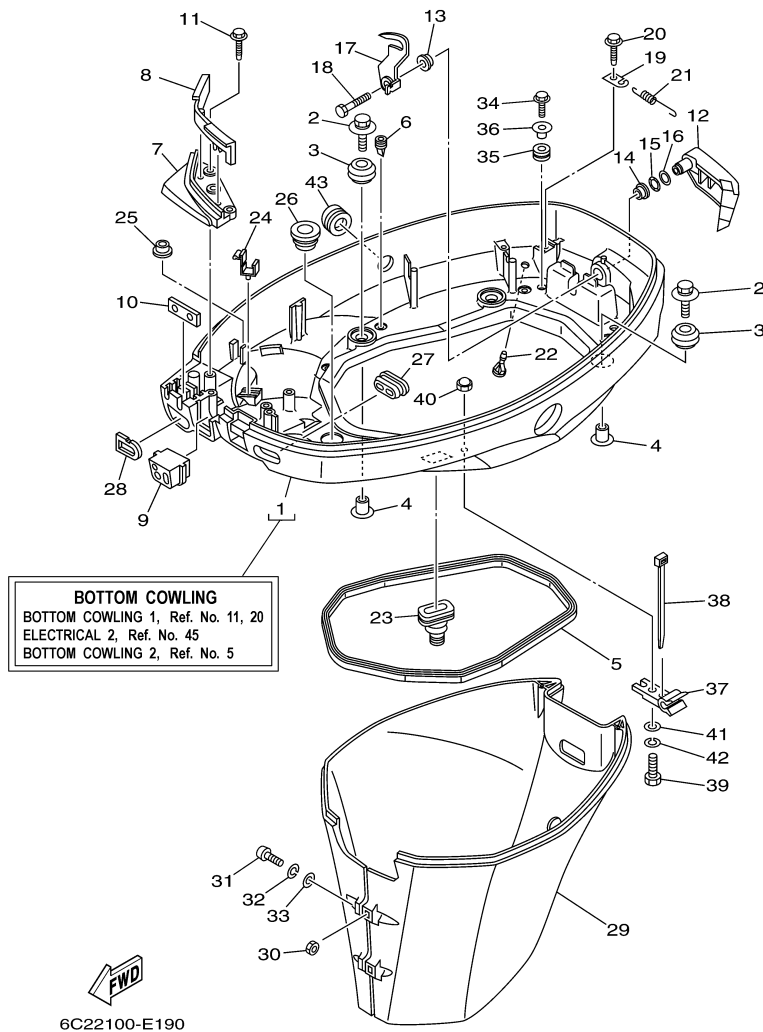

F60TJR 0408 / BOTTOM COWLING 1

©2014 Yamaha Motor Corporation, U.S.A. All rights reserved.

Part List

F60TJR 0408 / BOTTOM COWLING 1

REF - NO	PART NUMBER	PART NAME	QUANTITY	REMARKS
1	6C5-42710-10-8D	BOTTOM COWLING ASSY	1	
2	90119-06M08-00	BOLT, WITH WASHER	4	
3	90480-09M12-00	GROMMET	4	
4	90387-06060-00	COLLAR	4	
5	62Y-42716-00-00	RUBBER, SEAL 1	1	
6	65W-42717-00-00	RUBBER, SEAL 2	4	
7	6C5-42738-00-8D	PLATE, FITTING	1	
8	6C5-42718-00-00	RUBBER, SEAL 3	1	
9	6C5-42725-30-00	GROMMET	1	
10	62Y-42727-00-00	GROMMET	1	
11	90109-06M81-00	BOLT	3	
12	67C-42815-00-8D	LEVER, CLAMP	1	
13	90386-12M37-00	BUSH	1	
14	90386-12MA2-00	BUSH	1	
15	90206-12052-00	WASHER, WAVE	1	
16	90201-12M07-00	WASHER, PLATE	1	
17	67C-42816-01-00	LEVER, CLAMP	1	
18	97095-06014-00	BOLT	1	
19	66T-43144-00-00	HOOK, SPRING	1	
20	90109-06M86-00	BOLT	1	
21	90506-18M40-00	SPRING, TENSION	1	
22	6H3-44391-01-00	NIPPLE, HOSE	1	
23	6C5-42724-00-00	GROMMET	1	
24	90464-09M13-00	CLAMP	1	
25	6E7-82317-00-00	DAMPER, IGNITION COIL	1	
26	68U-42727-00-00	GROMMET	1	
27	6H3-42727-00-00	GROMMET	1	
28	61N-24329-00-00	SEAL	1	
29	67C-42741-10-8D	APRON	1	
30	95380-06600-00	NUT, HEXAGON	2	
31	97880-06025-00	SCREW, PAN HEAD	2	
32	92990-06100-00	..WASHER, SPRING	2	
33	92990-06600-00	WASHER, PLATE	2	
34	90109-06M80-00	.BOLT	2	
35	90480-13M24-00	GROMMET	2	
36	90387-06M43-00	COLLAR	2	
37	90464-09M49-00	CLAMP	1	
38	90465-11M10-00	CLAMP	2	
39	97095-06020-00	BOLT	1	
40	95380-06800-00	NUT	1	
41	92990-06600-00	WASHER, PLATE	1	
42	92995-06100-00	WASHER, SPRING	1	
43	6C5-42726-00-00	GROMMET	1	

Part Notes

F60TJR 0408 / BOTTOM COWLING 1

PART NUMBER		NOTE TEXT
92990-06600-00		OEM: This part number is among the Top 100 Most Popular Marine Maintenance Parts as of March 2014.
92990-06600-00		OEM: This part number is among the Top 100 Most Popular Marine Maintenance Parts as of March 2014.

©2014 Yamaha Motor Corporation, U.S.A. All rights reserved.