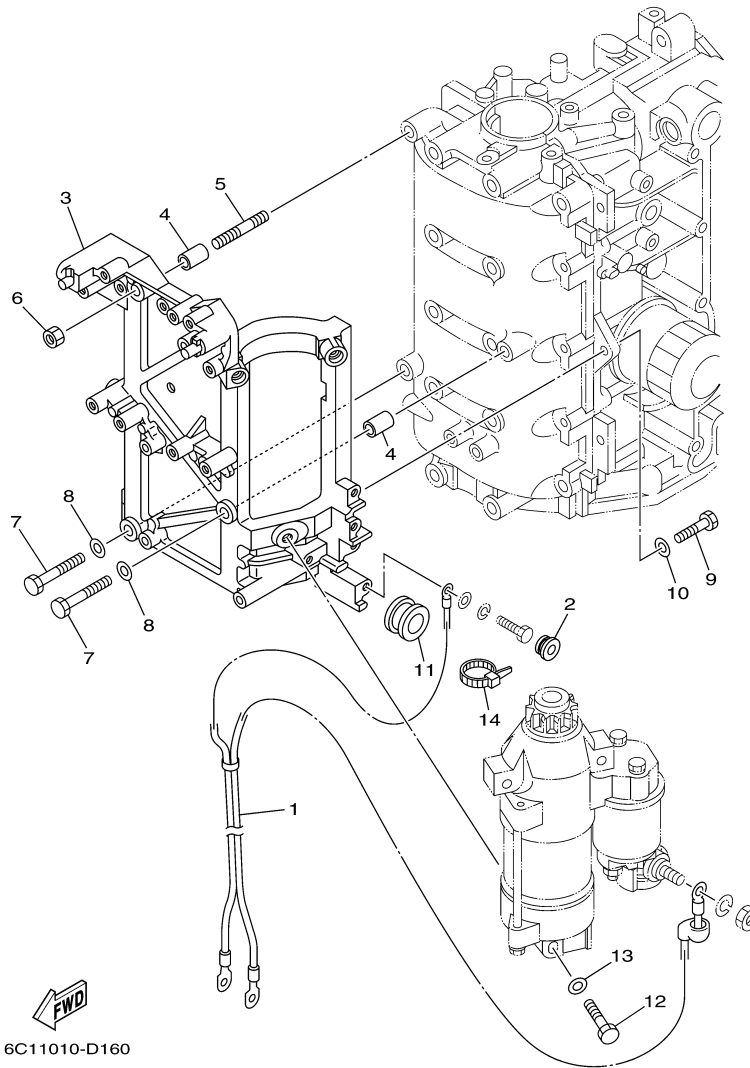

F60TJR 0408 / ELECTRICAL 4

©2014 Yamaha Motor Corporation, U.S.A. All rights reserved.

Part List

F60TJR 0408 / ELECTRICAL 4

REF - NO	PART NUMBER	PART NAME	QUANTITY	REMARKS
1	6C5-82105-U0-00	BATTERY CABLE	1	
2	90480-12072-00	GROMMET	1	
3	6C5-81822-00-94	BRACKET, STARTING MOTOR	1	
4	99590-10114-00	.PIN, DOWEL	2	
5	95680-08330-00	BOLT, STUD	1	
6	95380-08600-00	NUT	1	
7	97095-08035-00	BOLT	2	
8	92995-08600-00	WASHER	2	
9	97095-08025-00	BOLT	2	
10	92995-08600-00	WASHER	2	
11	90480-24003-00	GROMMET	1	
12	97013-08045-00	BOLT	3	
13	92903-08600-00	WASHER, PLATE	3	
14	90465-13M18-00	CLAMP	1	

Part Notes

F60TJR 0408 / ELECTRICAL 4

PART NUMBER	NOTE TEXT
90480-12072-00	OEM: GROMMET used on F115TLR and F/LF115TXR 0410 Production and Earlier

©2014 Yamaha Motor Corporation, U.S.A. All rights reserved.