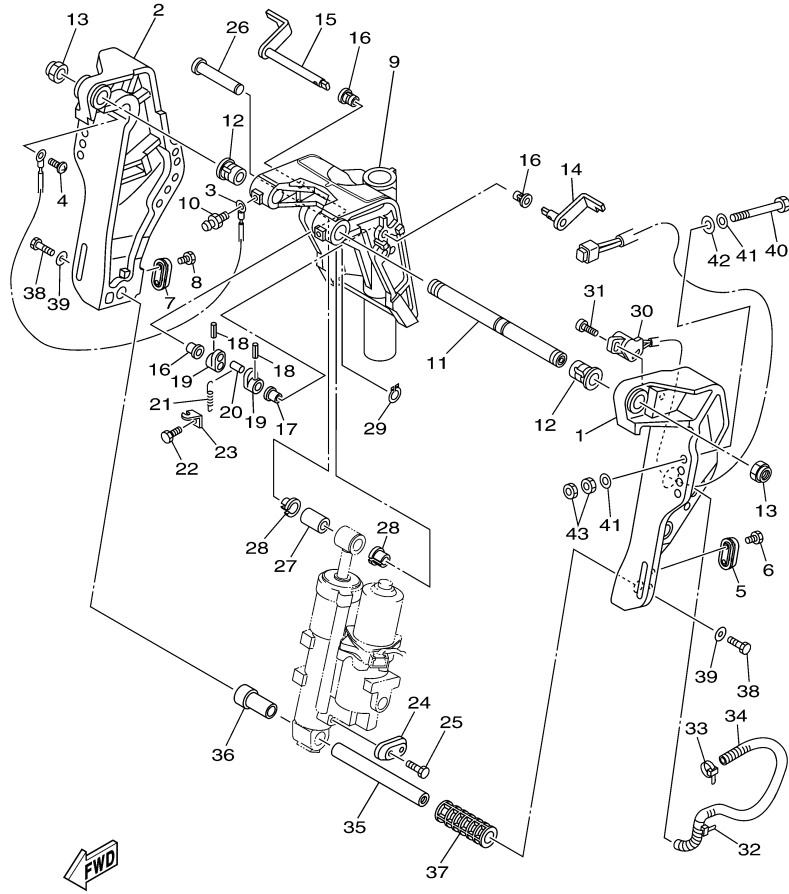

F60TJR 0408 / BRACKET 1

6C11110-D220

©2014 Yamaha Motor Corporation, U.S.A. All rights reserved.

Part List

F60TJR 0408 / BRACKET 1

REF - NO	PART NUMBER	PART NAME	QUANTITY	REMARKS
1	6C5-43111-00-8D	BRACKET, CLAMP 1	1	
2	6C5-43112-00-8D	BRACKET, CLAMP 2	1	
3	6E5-82148-00-00	WIRE, LEAD 4	1	
4	97885-06008-00	SCREW, PAN HEAD	1	
5	65W-45251-00-00	ANODE	1	
6	90101-06020-00	BOLT	2	
7	65W-45251-00-00	ANODE	1	
8	90101-06020-00	BOLT	2	
9	6C5-43311-00-8D	BRACKET, SWIVEL 1	1	
10	93700-06M03-00	NIPPLE, GREASE	3	
11	63D-43131-10-00	BOLT, CLAMP BRACKET	1	
12	90386-22MA4-00	BUSH	2	
13	90185-22007-00	NUT, SELF-LOCKING	2	
14	6C5-43181-10-00	LEVER, TILT STOP	1	
15	6C5-43185-10-00	LEVER, TILT STOP	1	
16	90386-10M16-00	BUSH	3	
17	90386-10025-00	.BUSH	1	
18	91690-30020-00	PIN, SPRING	2	
19	6G5-43148-00-00	COLLAR, DISTANCE	2	
20	90249-06M19-00	PIN	1	
21	90506-14M24-00	SPRING, TENSION	1	
22	97095-06010-00	BOLT	1	
23	6G5-43144-00-00	HOOK, SPRING	1	
24	65W-45251-00-00	ANODE	1	
25	90101-06020-00	BOLT	2	
26	6E5-43126-02-00	PIN, UPPER SHOCK MOUNT	1	
27	90386-18M92-00	BUSH	1	
28	90386-18M35-00	BUSH	2	
29	93410-18M02-00	CIRCLIP	1	
30	63D-83672-10-00	TRIM SENDER	1	
31	97885-06016-00	SCREW, PAN HEAD	2	
32	90464-76001-00	CLAMP	1	
33	90465-11M10-00	CLAMP	1	
34	90447-13010-00	TUBE	1	FOR JET-DRIVE
35	6C5-43818-00-00	PIN, LOWER SHOCK MOUNT	1	
36	6C5-43833-00-00	PIPE	1	
37	6C5-43834-00-00	PIPE	1	
38	90101-08016-00	BOLT	2	
39	90201-08064-00	WASHER, PLATE	2	
40	90101-12M65-00	BOLT	4	
41	92995-12200-00	WASHER	8	
42	90201-12426-00	WASHER, PLATE	4	
43	95380-12600-00	NUT	8	

Part Notes

F60TJR 0408 / BRACKET 1

PART NUMBER	NOTE TEXT
65W-45251-00-00	OEM: This part number is among the Top 100 Most Popular Marine Maintenance Parts as of March 2014.
65W-45251-00-00	OEM: This part number is among the Top 100 Most Popular Marine Maintenance Parts as of March 2014.
65W-45251-00-00	OEM: This part number is among the Top 100 Most Popular Marine Maintenance Parts as of March 2014.

©2014 Yamaha Motor Corporation, U.S.A. All rights reserved.