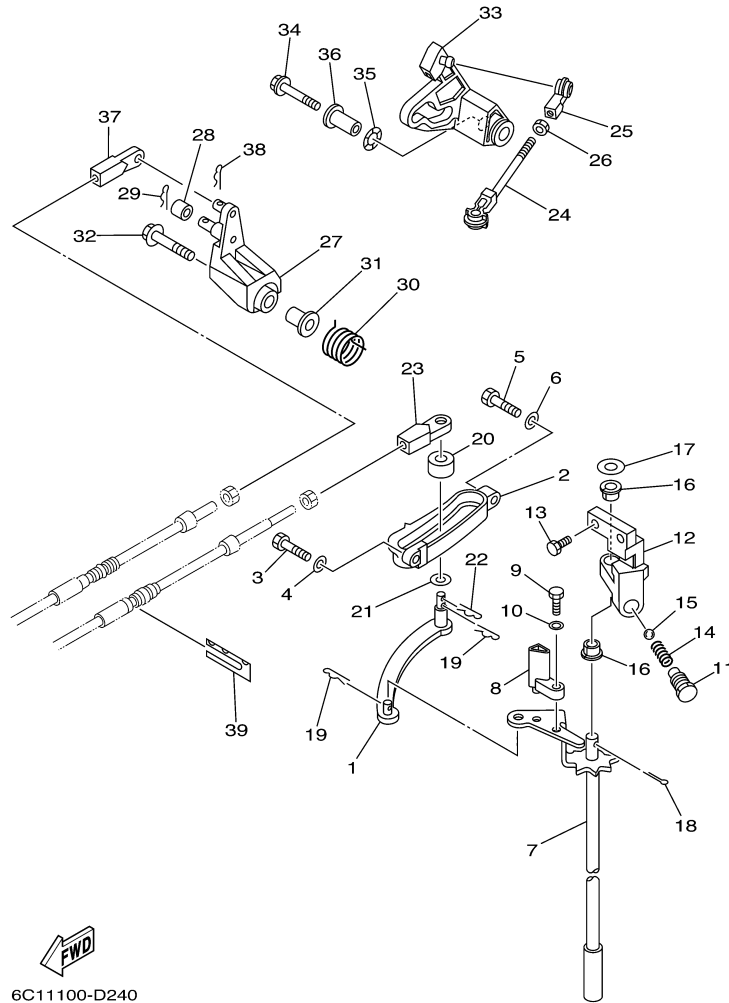

F60TJR 0408 / CONTROL

6C11100-D240

©2014 Yamaha Motor Corporation, U.S.A. All rights reserved.

Part List

F60TJR 0408 / CONTROL

REF - NO	PART NUMBER	PART NAME	QUANTITY	REMARKS
1	69W-44121-00-00	LEVER, SHIFT ROD	1	
2	62Y-44117-01-9S	BRACKET	1	
3	97095-06020-00	BOLT	1	
4	92995-06600-00	WASHER	1	
5	97095-06025-00	BOLT	1	
6	92995-06600-00	WASHER	1	
7	6C5-44120-01-00	HANDLE GEAR SHIFT ASSY	1	L(20.7")
11	62Y-42715-01-00	BUSHING	1	
12	62Y-44118-00-00	BRACKET	1	
13	90101-06054-00	BOLT	2	
14	90501-12082-00	SPRING, COMPRESSION	1	
15	93501-04M02-00	BALL	1	
16	90386-90M90-00	BUSH	2	
17	90201-10M20-00	.WASHER, PLATE	1	
18	91490-20015-00	PIN. COTTER	1	
19	90468-18008-00	CLIP	2	
20	688-44122-00-00	BUSHING, SHIFT ROD LEVER	1	
21	90202-07M07-00	WASHER, PLATE	1	
22	90468-18008-00	CLIP	1	
23	69W-48344-00-00	CABLE END, REMOTE CONTROL	1	
24	688-41211-01-00	LINK, ACCEL.	1	
25	6H4-41237-00-00	JOINT, LINK	1	
26	95380-05700-00	NUT	1	
27	62Y-42154-00-00	LEVER, THROTTLE CONTROL	1	
28	6C5-42171-00-00	BUSHING	1	
29	91490-16010-00	PIN. COTTER	1	
30	62Y-44135-00-00	SPRING	1	
31	90387-06M45-00	COLLAR	1	
32	90119-06106-00	BOLT, WITH WASHER	1	
33	6C5-42335-00-00	LEVER, ACCEL. CONTROL	1	
34	95895-06035-00	BOLT, FLANGE	1	
35	90206-10M04-00	WASHER, WAVE	1	
36	90387-06M82-00	COLLAR	1	
37	69W-48344-00-00	CABLE END, REMOTE CONTROL	1	
38	90468-18008-00	CLIP	1	
39	62Y-48538-00-00	CLAMP, CABLE 1	1	

Part Notes

F60TJR 0408 / CONTROL

PART NUMBER	NOTE TEXT
90468-18008-00	OEM: This part number is among the Top 100 Most Popular Marine Maintenance Parts as of March 2014.
90468-18008-00	OEM: This part number is among the Top 100 Most Popular Marine Maintenance Parts as of March 2014.
90468-18008-00	OEM: This part number is among the Top 100 Most Popular Marine Maintenance Parts as of March 2014.

©2014 Yamaha Motor Corporation, U.S.A. All rights reserved.