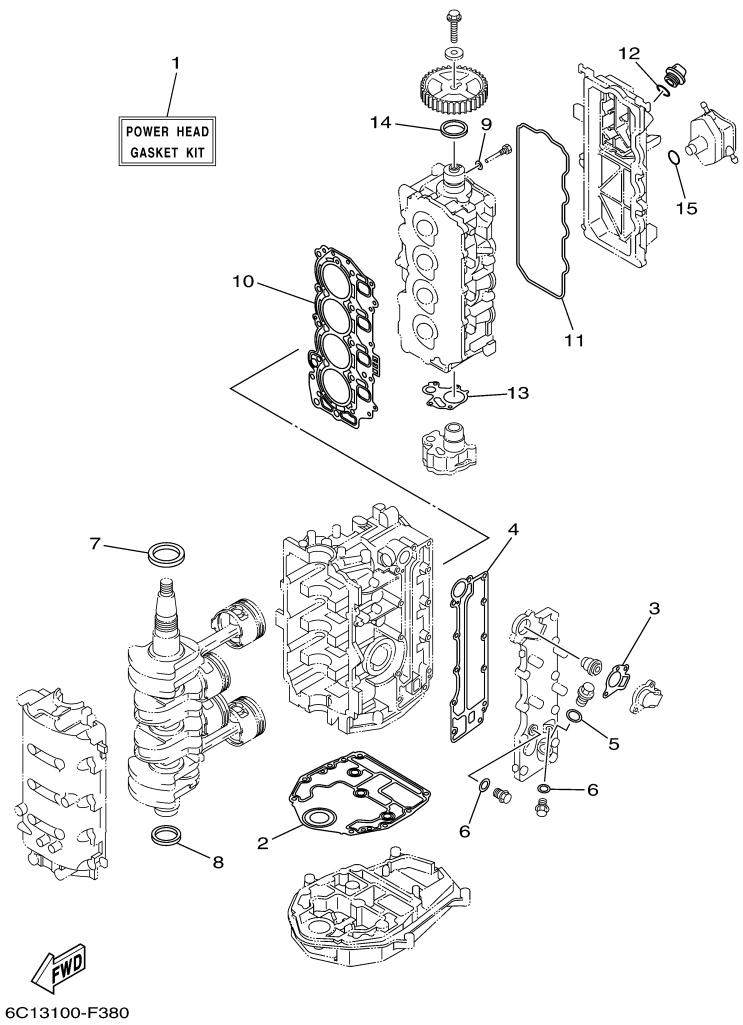

Part List

F60TJR 0408 / STEERING GUIDE

REF - NO	PART NUMBER	PART NAME	QUANTITY	REMARKS
1	65W-61350-00-00	STEERING GUIDE ATTACHMENT KIT	1	AP
2	65W-61351-00-00	.ROD, STEERING LINK	1	
3	90201-10M20-00	.WASHER, PLATE	2	
4	90185-09M01-00	.NUT, SELF-LOCKING	2	
5	90170-09M03-00	.NUT	1	
6	90387-10M42-00	.COLLAR	1	
7	90101-09M01-00	.BOLT	1	
8	90201-10M63-00	.WASHER, PLATE	1	
9	6E5-43145-01-00	.CAP, CLAMP BRACKET	1	
10	93210-16275-00	.O-RING	1	

F60TJR 0408 / REPAIR KIT 1

©2014 Yamaha Motor Corporation, U.S.A. All rights reserved.