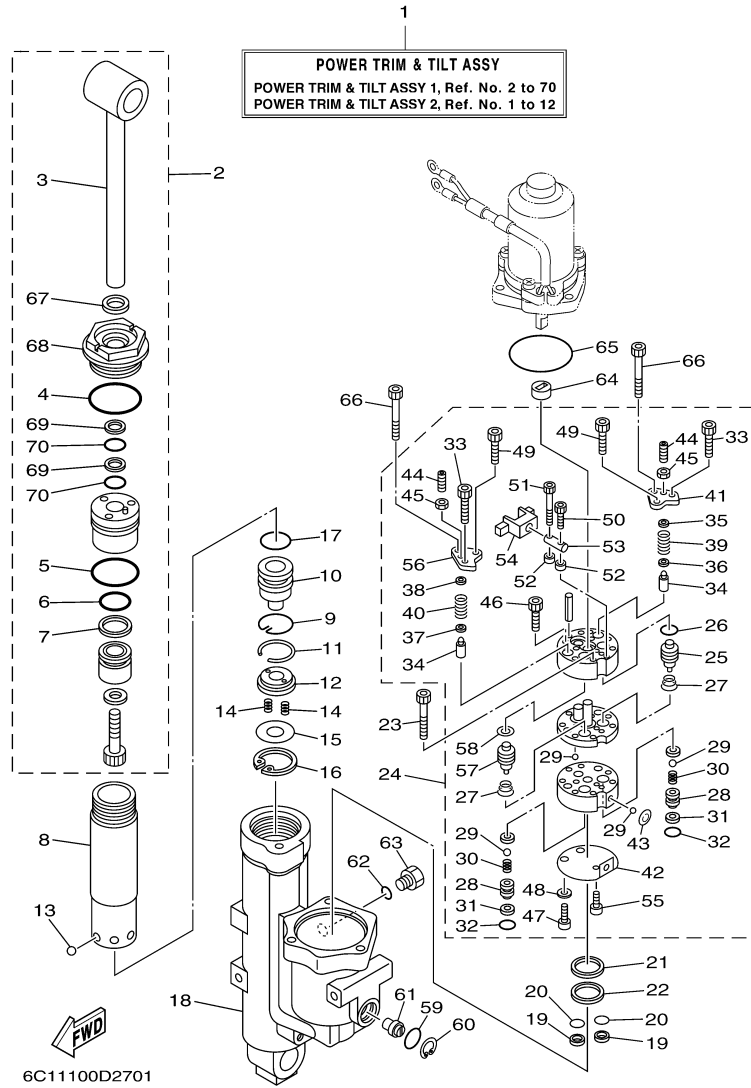

F60TJR 0408 / POWER TRIM TILT ASSY 1

©2014 Yamaha Motor Corporation, U.S.A. All rights reserved.

Part List

F60TJR 0408 / POWER TRIM TILT ASSY 1

REF - NO	PART NUMBER	PART NAME	QUANTITY	REMARKS
1	6C5-43800-01-8D	POWER TRIM & TILT ASSY	1	
2	6C5-43810-00-00	.TILT PISTON SUB ASSY	1	
3	6C5-43801-00-00	..ROD	1	
4	62Y-43863-00-00	..O-RING	1	
5	6C5-43862-00-00	..O-RING	1	
6	6C5-43861-00-00	..O-RING	1	
7	6C5-43871-00-00	..RING, BACK UP	1	
8	6C5-22471-00-00	CYLINDER, SHOCK ABSORBER	1	
9	6C5-43875-00-00	RING, SNAP	1	
10	6C5-4381B-00-00	FREE PISTON SUB ASSY	1	
11	93450-32116-00	CIRCLIP	1	
12	6C5-43899-00-00	PLATE STOPPER	1	
13	93503-16003-00	BALL	6	
14	62X-4384H-00-00	SPRING	2	
15	6C5-22435-00-00	PLATE, VALVE 2	1	
16	99009-32500-00	CIRCLIP	1	
17	6C5-43861-00-00	O-RING	1	
18	6C5-4380K-00-00	CYLINDER, TILT SUB ASSY	1	
19	6C5-43817-10-00	FILTER 2	2	
20	69J-4389J-00-00	.O-RING	2	
21	6C5-43816-00-00	FILTER 1	1	
22	6C5-4380G-00-00	PLATE	1	
23	91312-05045-00	BOLT	2	
24	6C5-43830-00-00	GEAR PUMP ASSY	1	
25	6C6-43841-00-00	.PISTON, SHUTTLE	1	
26	6H1-43883-00-00	.O-RING	1	
27	6C6-43894-00-00	.SPRING, SHUTTLE RETURN	2	
28	6C6-4382E-00-00	.ADAPTOR 2	2	
29	93505-32038-00	.BALL	6	
30	6C6-43853-00-00	.SPRING, MAIN VALVE	2	
31	6C6-4387G-00-00	.WASHER	2	
32	69J-4389J-00-00	.O-RING	2	
33	91312-05030-00	.BOLT	2	
34	6C5-43851-00-00	.SEAT, RELIEF VALVE	2	
35	6C5-4381K-00-00	.HOLDER	1	
36	6C5-43893-00-00	.WASHER	1	
37	6C6-43893-00-00	.WASHER	1	
38	6C6-4381K-00-00	.HOLDER	1	
39	6C5-43855-00-00	.SPRING, UP RELIEF	1	
40	6C5-43856-00-00	.SPRING, DOWN RELIEF	1	
41	6C5-4382K-00-00	.CAP, RELIEF VALVE	1	
42	6C5-43895-00-00	.SEAT, RELIEF VALVE	1	
43	6C5-43854-00-00	.SPRING, MANUAL RELEASE	1	
44	92A08-03110-00	.SCREW SET	2	
45	95302-03600-00	.NUT	2	
46	91312-05025-00	.BOLT	2	
47	6C6-43878-00-00	.BOLT, SOCKET	2	
48	62Y-4387G-00-00	.WASHER	2	
49	91312-04030-00	.BOLT	2	
50	91312-03016-00	.BOLT	1	
51	6C6-4388E-00-00	.PLUG, TAPER SCREW	1	
52	6C6-4388F-00-00	.SPACER	2	
53	6C6-4386G-00-00	.PIN, STRAIGHT 2	1