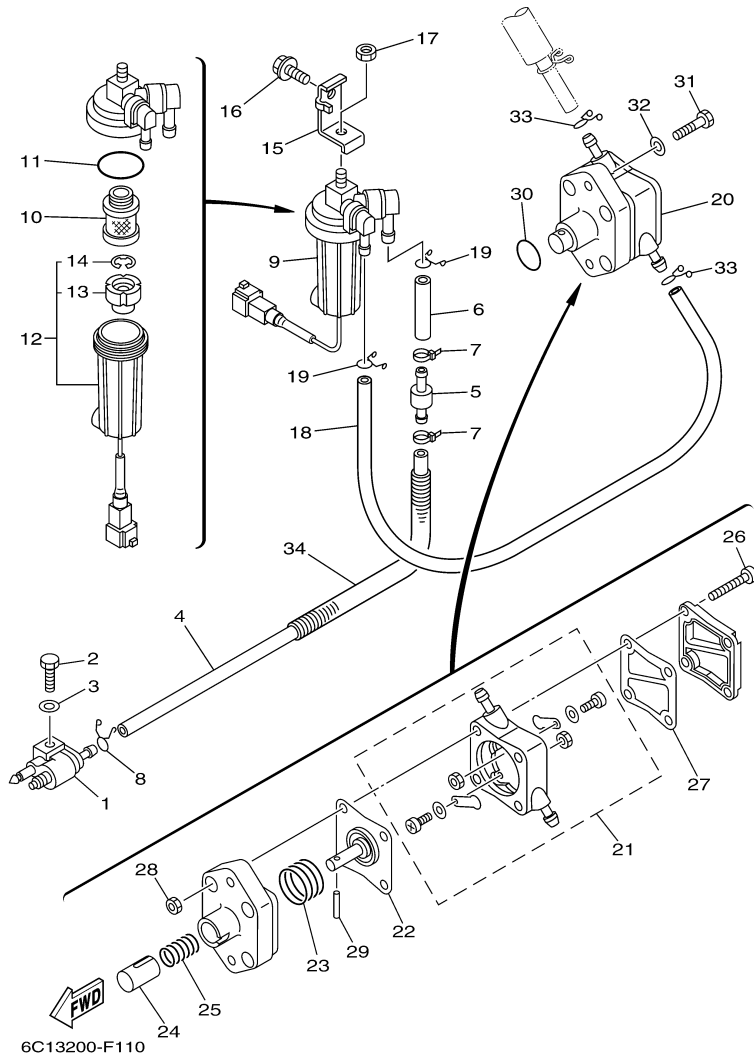

F60TJR 0408 / OIL PUMP

6C11010-D100

Part List

F60TJR 0408 / OIL PUMP

REF - NO	PART NUMBER	PART NAME	QUANTITY	REMARKS
1	6C5-12171-00-00	CAMSHAFT 1	1	
2	6C5-11537-00-00	GEAR, DRIVEN	1	
3	93605-17002-00	PIN, DOWEL	1	
4	95817-10035-00	BOLT, FLANGE	1	
5	90201-10144-00	WASHER, PLATE	1	
6	6C5-46241-00-00	BELT	1	
7	6C5-11536-00-00	GEAR, DRIVE	1	
8	62Y-11557-00-00	WASHER 1	1	
9	90170-35008-00	NUT	1	
10	90280-03M01-00	.KEY, WOODRUFF	1	
11	6C5-13300-00-00	OIL PUMP ASSY	1	
12	93603-17070-00	.PIN, DOWEL	1	
13	98580-06016-00	.SCREW, PAN HEAD	2	
14	6C5-13142-00-00	.GASKET	1	
15	6G8-11577-00-00	.PLUNGER, RELIEF	1	
16	90501-6C500-00	.SPRING, COMPRESSION	1	
17	6C5-13329-00-00	.GASKET, PUMP COVER	1	
18	90119-06025-00	BOLT, WITH WASHER	4	
19	93102-37M40-00	.OIL SEAL	1	

F60TJR 0408 / FUEL 1

©2014 Yamaha Motor Corporation, U.S.A. All rights reserved.

Part List

F60TJR 0408 / FUEL 1

REF - NO	PART NUMBER	PART NAME	QUANTITY	REMARKS
1	6G1-24304-02-00	FUEL PIPE JOINT COMP. 1	1	
2	97095-06025-00	BOLT	1	
3	92995-06600-00	WASHER	1	
4	6C5-2247A-00-00	HOSE 1	1	
5	67F-24377-00-00	PIPE, JOINT 2	1	
6	90445-13M02-00	HOSE (L40)	1	
7	90465-11M10-00	CLAMP	2	
8	90467-09M17-00	CLIP	1	
9	6D8-24560-00-00	FILTER ASSY	1	
10	6D8-24563-00-00	.ELEMENT, FILTER	1	
11	6D8-24564-00-00	.GASKET	1	
12	6D8-24562-00-00	.CUP, FILTER	1	
13	6D8-24469-00-00	..FLOAT, WATER LEVEL	1	
14	6D8-24519-00-00	..CLIP	1	
15	6C5-24566-01-00	BRACKET, FILTER	1	
16	95895-08016-00	BOLT, FLANGE	1	
17	95380-08600-00	NUT	1	
18	90445-13M36-00	HOSE (L350)	1	
19	90467-10M04-00	CLIP	2	
20	6C5-24410-00-00	FUEL PUMP ASSY	1	
21	6C5-24415-00-00	.BODY 4	1	
22	62Y-24411-02-00	.DIAPHRAGM	1	
23	62Y-24423-00-00	.SPRING, DIAPHRAGM	1	
24	62Y-13131-00-00	.PLUNGER	1	
25	62Y-24454-00-00	.SPRING	1	
26	62Y-24444-01-00	.SCREW	4	
27	6C5-24471-00-00	.DIAPHRAGM	1	
28	95380-05600-00	.NUT	4	
29	62Y-24374-01-00	.PIN	1	
30	93210-24M79-00	.O-RING	1	
31	97095-06030-00	BOLT	2	
32	92995-06600-00	WASHER	2	
33	90467-10M04-00	CLIP	2	
34	90446-14M62-00	HOSE (L320)	1	