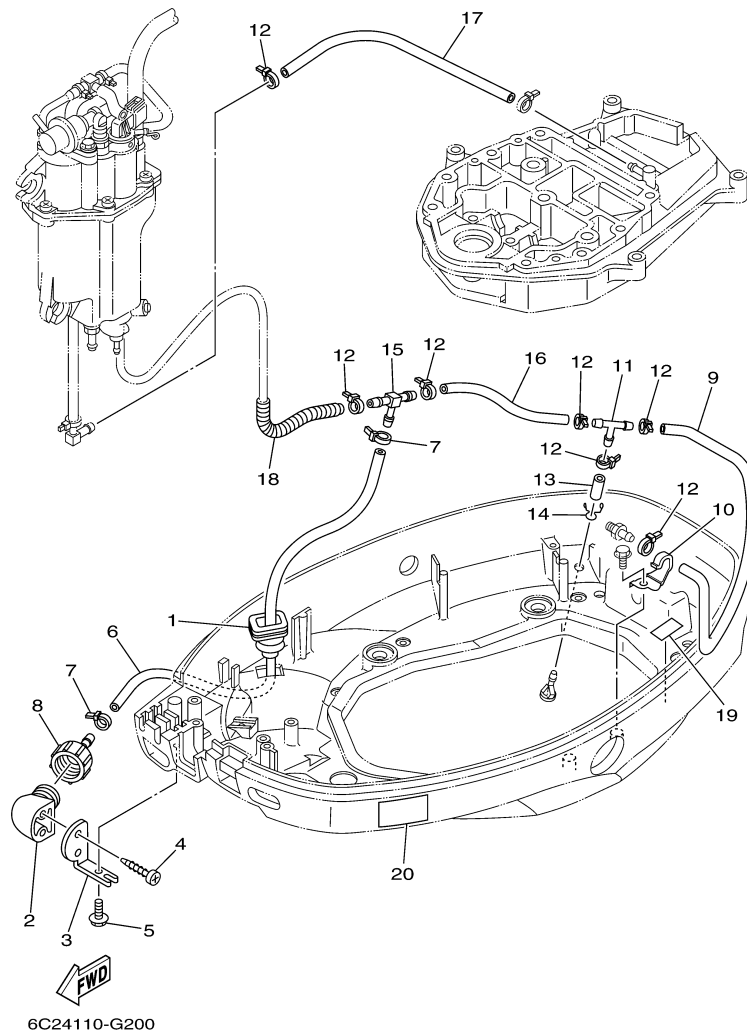

F60TJR 0408 / BOTTOM COWLING 2

©2014 Yamaha Motor Corporation, U.S.A. All rights reserved.

Part List

F60TJR 0408 / BOTTOM COWLING 2

REF - NO	PART NUMBER	PART NAME	QUANTITY	REMARKS
1	65W-42724-10-00	GROMMET	1	
2	68T-12572-00-00	ADAPTER	1	
3	69W-12535-00-00	PLATE	1	
4	90167-06002-00	SCREW, TAPPING	2	
5	90109-06M80-00	.BOLT	1	
6	6C5-24312-00-00	PIPE 2	1	
7	90465-11M10-00	CLAMP	2	
8	6R3-12580-00-00	JOINT ASSY	1	
9	90445-09226-00	HOSE (L390)	1	
10	90462-08031-00	CLAMP	1	
11	688-24378-00-00	PIPE, JOINT 3	1	
12	90465-11M10-00	CLAMP	7	
13	90445-09220-00	HOSE (L30)	1	
14	90467-08M18-00	CLIP	1	
15	6C5-24378-00-00	PIPE, JOINT 3	1	
16	90445-09091-00	HOSE (L135)	1	
17	90445-09104-00	HOSE (L300)	1	
18	90447-10006-00	TUBE	1	
19	6C5-82377-00-00	LABEL	1	
20	6AH-42794-40-00	LABEL, WARNING (GENERAL)	1