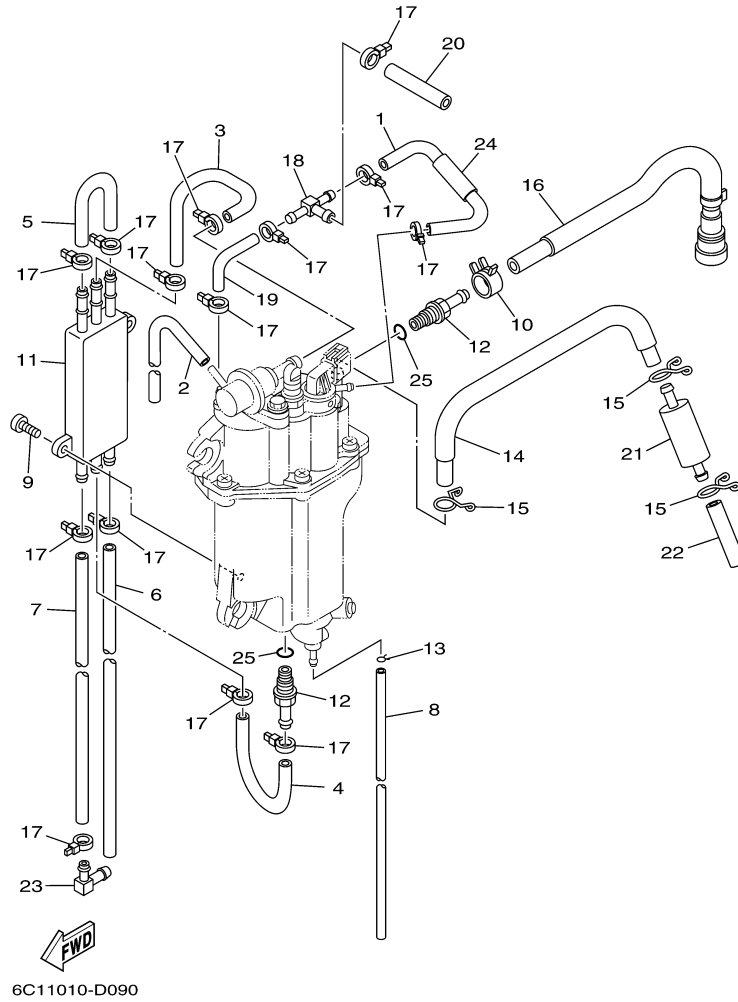

F60TJR 0408 / FUEL INJECTION PUMP 2

©2014 Yamaha Motor Corporation, U.S.A. All rights reserved.

Part List

F60TJR 0408 / FUEL INJECTION PUMP 2

REF - NO	PART NUMBER	PART NAME	QUANTITY	REMARKS
1	6C5-13546-00-00	HOSE 2	1	
2	6C5-13542-00-00	HOSE, VACUUM SENSING 1	1	
3	6C5-24321-00-00	PIPE 10	1	
4	6C5-24322-00-00	PIPE 11	1	
5	6C5-24323-00-00	PIPE 12	1	
6	6C5-24324-00-00	PIPE 13 (L150)	1	
7	6C5-24325-00-00	PIPE 14 (L110)	1	
8	6C5-14149-00-00	PIPE (L200)	1	
9	6C5-24444-00-00	SCREW	2	
10	6C5-13577-00-00	CLIP	1	
11	6C5-21841-00-00	COOLER	1	
12	6C5-14251-00-00	NIPPLE	2	
13	6C5-2411M-00-00	CLIP	1	
14	6C5-14148-00-00	PIPE	1	
15	6C5-24387-00-00	CLIP	3	
16	6C5-13974-00-00	PIPE, FUEL 4	1	
17	90465-11M10-00	CLAMP	14	
18	6C5-24379-00-00	PIPE, JOINT 4	1	
19	6C5-13545-00-00	HOSE 1	1	
20	6C5-13547-00-00	HOSE 3	1	
21	6C5-24251-00-00	STRAINER 1	1	
22	6C5-2451B-00-00	HOSE, FUEL INLET	1	
23	6C5-1410F-00-00	CONNECTOR	1	
24	6C5-13548-00-00	HOSE, AIR 4	1	
25	6C5-13739-00-00	O-RING	2	

Part Notes

F60TJR 0408 / FUEL INJECTION PUMP 2

PART NUMBER	NOTE TEXT
6C5-24251-00-00	OEM: This part number is among the Top 100 Most Popular Marine Maintenance Parts as of March 2014.

©2014 Yamaha Motor Corporation, U.S.A. All rights reserved.