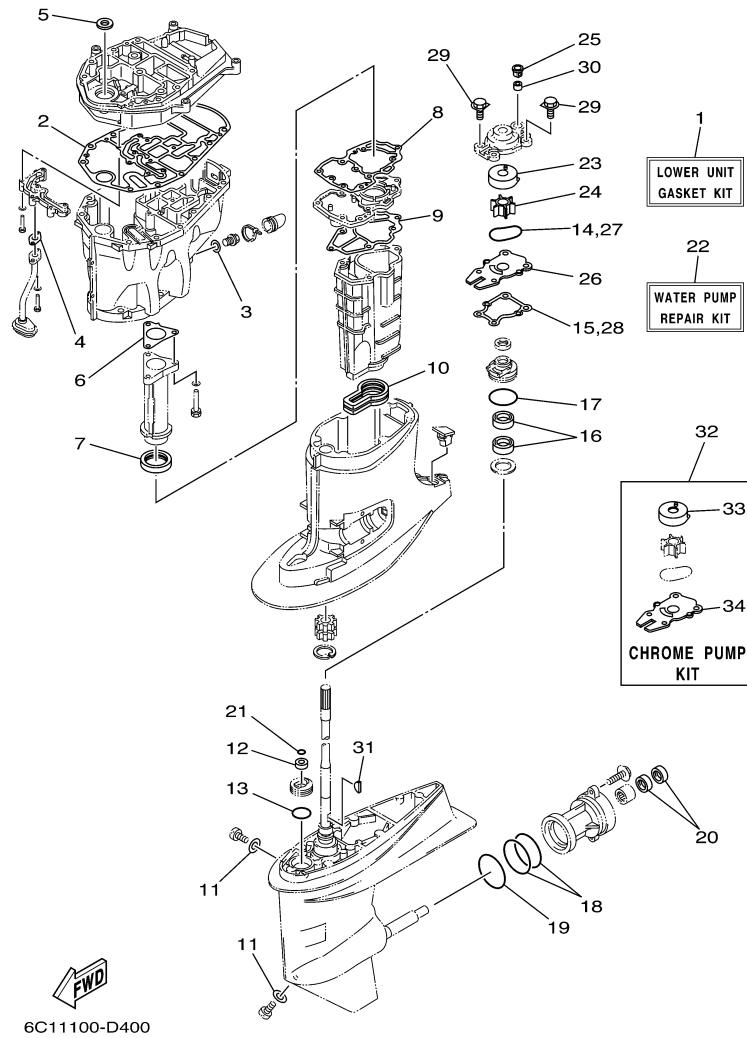

Part List

F60TJR 0408 / REPAIR KIT 1

REF - NO	PART NUMBER	PART NAME	QUANTITY	REMARKS
1	6C5-W0001-01-00	POWER HEAD GASKET KIT	1	
2	67C-11351-01-00	.GASKET, CYLINDER	1	
3	62Y-12414-00-00	.GASKET, COVER	1	
4	6C5-41114-10-00	.GASKET, EXHAUST OUTER COVER	1	
5	90430-18130-00	.GASKET	1	
6	90430-14115-00	.GASKET	2	
7	93102-43M42-00	.OIL SEAL	1	
8	93101-35002-00	.OIL SEAL	1	
9	90430-06014-00	.GASKET	1	
10	6C5-11181-01-00	.GASKET, CYLINDER HEAD 1	1	
11	62Y-11356-00-00	.SEAL, CYLINDER 2	1	
12	93210-24M79-00	.O-RING	1	
13	6C5-13329-00-00	.GASKET, PUMP COVER	1	
14	93102-37M40-00	.OIL SEAL	1	
15	93210-24M79-00	.O-RING	1	

Part Notes

F60TJR 0408 / REPAIR KIT 1

PART NUMBER	NOTE TEXT
62Y-12414-00-00	OEM: This part number is among the Top 100 Most Popular Marine Maintenance Parts as of March 2014.

©2014 Yamaha Motor Corporation, U.S.A. All rights reserved.

F60TJR 0408 / REPAIR KIT 2

©2014 Yamaha Motor Corporation, U.S.A. All rights reserved.