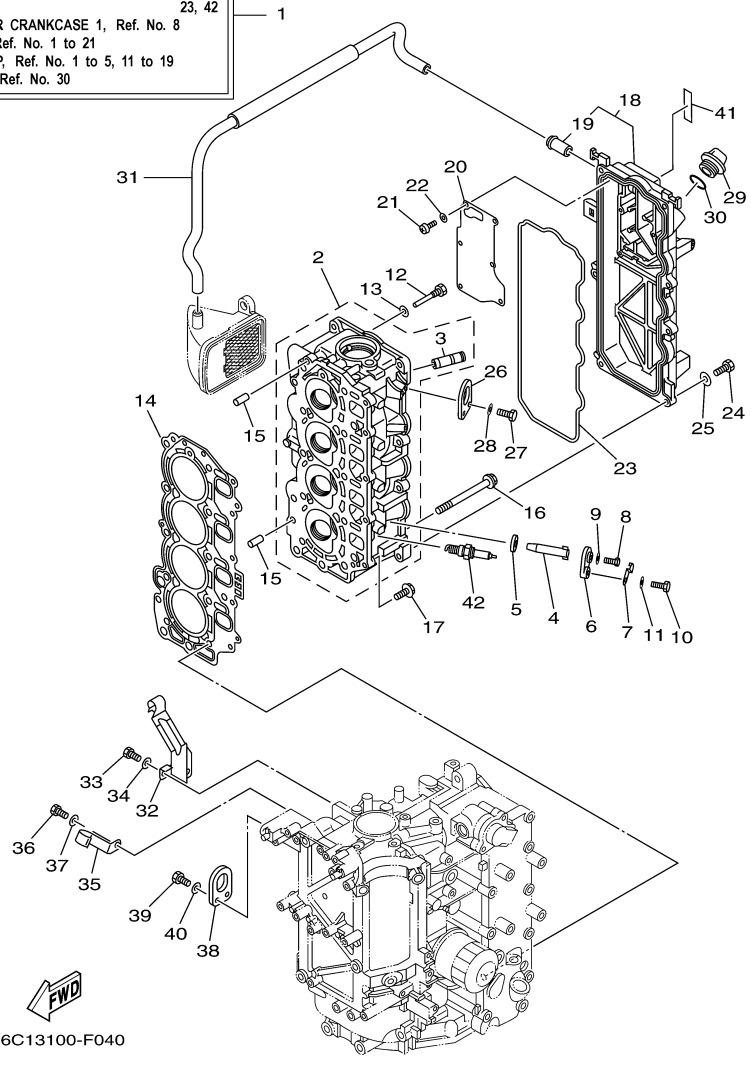

F60TJR 0408 / CYLINDER CRANKCASE 2

CYLINDER HEAD ASSY
CYLINDER CRANKCASE 2, Ref. No. 2 to 14,
23, 42
CYLINDER CRANKCASE 1, Ref. No. 8
VALVE, Ref. No. 1 to 21
OIL PUMP, Ref. No. 1 to 5, 11 to 19
FUEL 1, Ref. No. 30

©2014 Yamaha Motor Corporation, U.S.A. All rights reserved.

Part List

F60TJR 0408 / CYLINDER CRANKCASE 2

REF - NO	PART NUMBER	PART NAME	QUANTITY	REMARKS
1	6C5-W009A-11-9S	CYLINDER HEAD COMPLETE	1	
2	6C5-11111-00-9S	HEAD, CYLINDER 1	1	
3	62Y-11133-30-00	.GUIDE, VALVE 1	8	
4	62Y-11325-00-00	ANODE	4	
5	66M-11328-00-00	GROMMET, ANODE	4	
6	66M-11327-00-94	COVER, ANODE	4	
7	66M-12535-00-00	PLATE	4	
8	97095-05012-00	BOLT	4	
9	92995-05600-00	WASHER	4	
10	97095-06020-00	BOLT	4	
11	92995-06600-00	WASHER	4	
12	90109-06M65-00	BOLT	1	
13	90430-06014-00	.GASKET	1	
14	6C5-11181-01-00	.GASKET, CYLINDER HEAD 1	1	
15	99530-08012-00	PIN, DOWEL	2	
16	90105-09005-00	BOLT, FLANGE	10	
17	90119-06MA3-00	BOLT, WITH WASHER	5	
18	6C5-11191-01-9S	COVER, CYLINDER HEAD 1	1	
19	62Y-14485-00-00	.PIPE, JOINT	1	
20	6C5-11168-00-00	COVER, BREATHER	1	
21	98507-04010-00	SCREW, PAN HEAD	6	
22	92907-04600-00	WASHER	6	
23	62Y-11356-00-00	.SEAL, CYLINDER 2	1	
24	97095-06020-00	BOLT	7	
25	92995-06600-00	WASHER	7	
26	62Y-11119-00-00	HANGER, ENGINE	1	
27	97095-06020-00	BOLT	2	
28	92995-06600-00	WASHER	2	
29	6G8-15363-00-00	PLUG, OIL	1	
30	93210-24M79-00	.O-RING	1	
31	6C5-1531A-01-00	HOSE, BREATHER 1	1	
32	6C5-15378-00-00	HOLDER	1	
33	97095-06014-00	BOLT	1	
34	92995-06600-00	WASHER	1	
35	6C5-15378-11-00	HOLDER	1	
36	97095-06014-00	BOLT	1	
37	92995-06600-00	WASHER	1	
38	62Y-11119-00-00	HANGER, ENGINE	1	
39	97095-06020-00	BOLT	2	
40	92995-06600-00	WASHER	2	
41	62Y-12138-40-00	MARK, CAUTION	1	
42	NGK-DPR6E-B9-00	PLUG, SPARK (NGK DPR6EB)	4