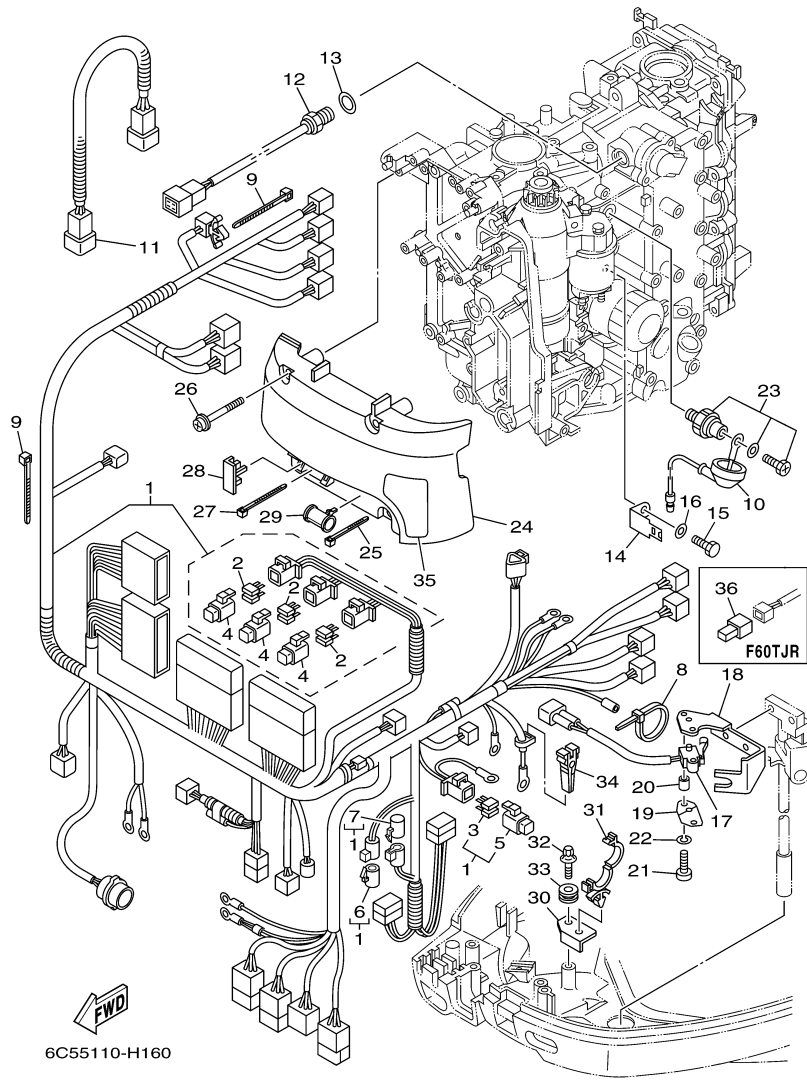

F60TJR 0408 / ELECTRICAL 3

©2014 Yamaha Motor Corporation, U.S.A. All rights reserved.

Part List

F60TJR 0408 / ELECTRICAL 3

REF - NO	PART NUMBER	PART NAME	QUANTITY	REMARKS
1	6C5-82590-40-00	WIRE HARNESS ASSY	1	
2	67F-82151-00-00	.FUSE (20A)	6	
3	67F-82151-10-00	.FUSE (30A)	2	
4	67F-8215B-10-00	.CAP (YELLOW)	3	
5	67F-8215B-20-00	.CAP (GREEN)	1	
6	6P2-82582-00-00	.CAP 1 (FEMALE)	1	
7	6P2-82582-10-00	.CAP 1 (MALE)	1	
8	90465-13M24-00	CLAMP	1	
9	90465-13M11-00	CLAMP	2	
10	68V-81315-00-00	LEAD WIRE ASSY	1	
11	6C5-82553-00-00	EXTENSION, WIRE LEAD	1	
12	6C5-85790-00-00	THERMOSENSOR ASSY	1	
13	90430-14115-00	.GASKET	1	
14	6C5-82388-00-00	PLATE	1	
15	97095-06014-00	BOLT	1	
16	92995-06600-00	WASHER	1	
18	6C5-82554-01-00	STAY, NEUTRAL SWITCH	1	
23	64J-82504-00-00	OIL PRESSURE SWITCH ASSY	1	
24	6C5-81942-00-00	COVER	1	
25	90465-13M39-00	CLAMP	1	
26	90159-06M14-00	SCREW, WITH WASHER	4	
27	90465-13M24-00	CLAMP	1	
28	6C5-82176-00-00	DAMPER	2	
29	6C5-8252R-00-00	DAMPER	1	
30	6C5-42811-00-00	STAY	1	
31	90464-18007-00	CLAMP	1	
32	90119-06077-00	BOLT, WITH WASHER	1	
33	90480-13598-00	GROMMET	1	
34	67F-2812A-00-00	.PULLER, FUSE	1	
35	6C5-81919-00-00	GRAPHIC, REGULATOR	1	
36	68V-82582-10-00	COVER, WIRE HARNESS	1	FOR JET-DRIVE