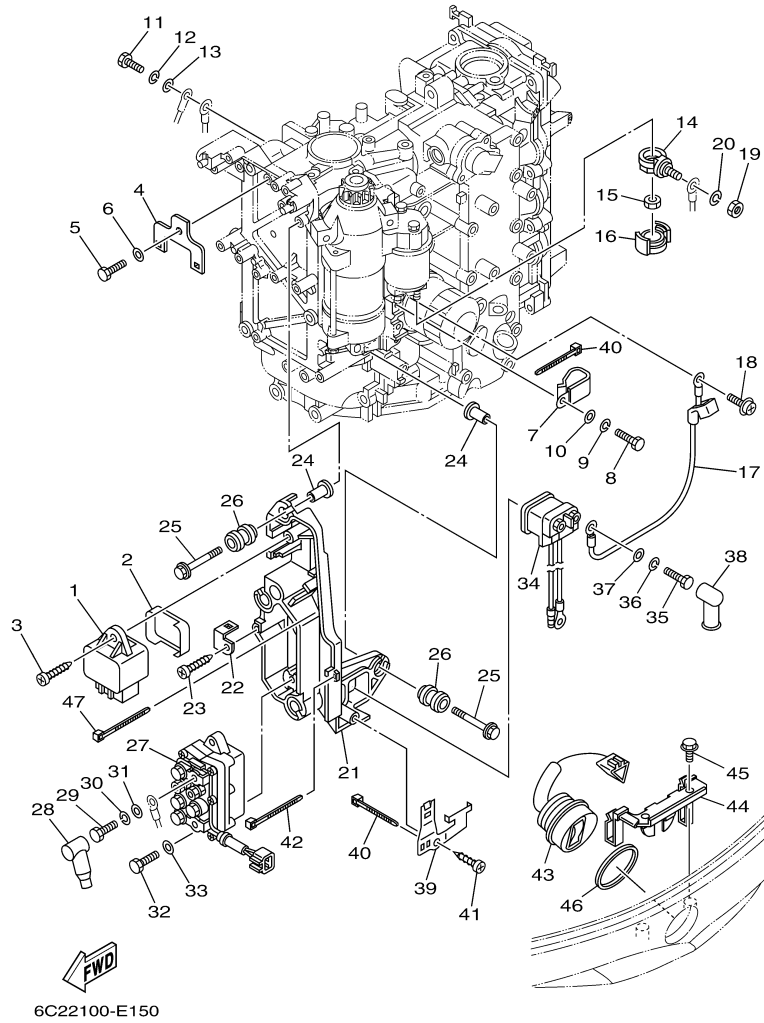

F60TJR 0408 / ELECTRICAL 2

©2014 Yamaha Motor Corporation, U.S.A. All rights reserved.

Part List

F60TJR 0408 / ELECTRICAL 2

REF - NO	PART NUMBER	PART NAME	QUANTITY	REMARKS
1	60E-81950-00-00	RELAY ASSY	1	
2	6C5-81336-00-00	GROMMET	1	
3	97780-60620-00	SCREW, TAPPING	1	
4	6C5-8257V-00-00	PLATE, CONNECTOR	1	
5	97095-06014-00	BOLT	1	
6	92995-06600-00	WASHER	1	
7	90465-05M87-00	CLAMP	1	
8	97095-06020-00	BOLT	4	
9	92995-06100-00	WASHER, SPRING	4	
10	92995-06600-00	WASHER	4	
11	97095-06020-00	BOLT	1	
12	92995-06100-00	WASHER, SPRING	1	
13	92995-06600-00	WASHER	1	
14	60V-81925-00-00	TERMINAL	1	
15	90179-08003-00	NUT	1	
16	68F-82582-00-00	COVER, WIRE HARNESS	1	
17	6C5-81815-00-00	CORD, STARTER MOTOR	1	
18	90159-04005-00	SCREW, WITH WASHER	1	
19	95333-08600-00	NUT	1	
20	92903-08100-00	WASHER, SPRING	1	
21	6C5-81948-00-00	BRACKET	1	
22	6C5-85548-00-00	HOLDER	1	
23	97780-60620-00	SCREW, TAPPING	1	
24	90387-06119-00	COLLAR	4	
25	90119-06M59-00	BOLT, WITH WASHER	4	
26	6A0-82317-00-00	DAMPER, IGNITION COIL	4	
27	63P-81950-00-00	RELAY ASSY	1	
28	682-82119-01-00	COVER, LEAD WIRE	2	
29	97095-06010-00	BOLT	2	
30	92995-06100-00	WASHER, SPRING	2	
31	92995-06600-00	WASHER	2	
32	97013-06020-00	BOLT	2	
33	92903-06600-00	WASHER, PLATE	2	
34	68V-8194A-00-00	RELAY	1	
35	97095-06010-00	BOLT	2	
36	92995-06100-00	WASHER, SPRING	2	
37	92995-06600-00	WASHER	2	
38	6G5-82119-00-00	COVER, LEAD WIRE	2	
39	6C5-81953-00-00	STAY, RELAY	1	
40	90465-11M10-00	CLAMP	2	
41	97780-60620-00	SCREW, TAPPING	1	
42	90465-13M97-00	CLAMP	1	
43	63D-82563-10-00	TRIM & TILT SWITCH ASSY	1	
44	6C5-83614-01-00	BRACKET	1	
45	90109-06M86-00	BOLT	2	
46	6E5-82587-00-00	GASKET	1	
47	90465-13M97-00	CLAMP	2