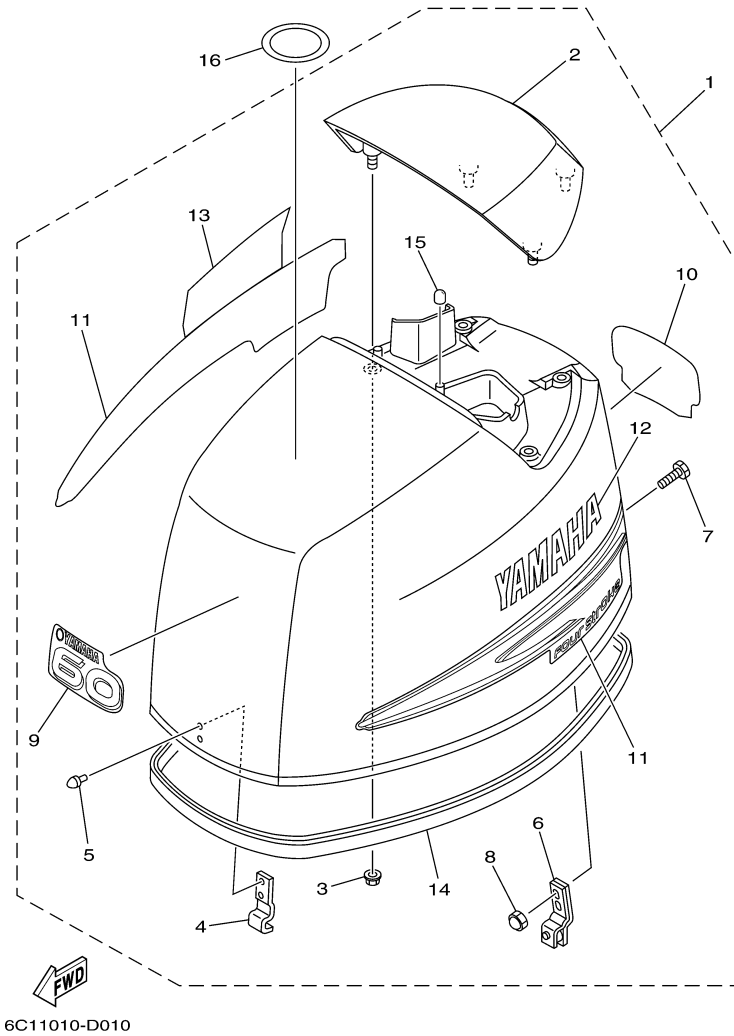

F60TJR 0408 / TOP COWLING

©2014 Yamaha Motor Corporation, U.S.A. All rights reserved.

Part List

F60TJR 0408 / TOP COWLING

REF - NO	PART NUMBER	PART NAME	QUANTITY	REMARKS
1	6C5-42610-A0-8D	TOP COWLING ASSY	1	JET-DRIVE
2	67C-42613-00-8D	.MOLDING, AIR DUCT	1	
3	90179-06029-00	.NUT	4	
4	6C5-42651-00-00	.HOOK	1	
5	90266-06M02-00	.RIVET	2	
6	67C-42652-02-00	.HOOK	1	
7	90109-06047-00	.BOLT	2	
8	90185-06M05-00	.NUT, SELF-LOCKING	2	
9	69W-42677-A0-00	.GRAPHIC, FRONT	1	FOR JET-DRIVE
10	6C5-42678-A0-00	.GRAPHIC, REAR	1	FOR JET-DRIVE
11	69W-W0070-00-00	.GRAPHIC SET	1	
12	69W-42681-00-00	.MARK, COWLING	1	
13	69W-42682-00-00	.MARK, COWLING	1	
14	6C5-42615-00-00	.SEAL	1	
15	69W-13448-00-00	.CAP	2	
16	67F-13434-10-00	LABEL, CAUTION	1	