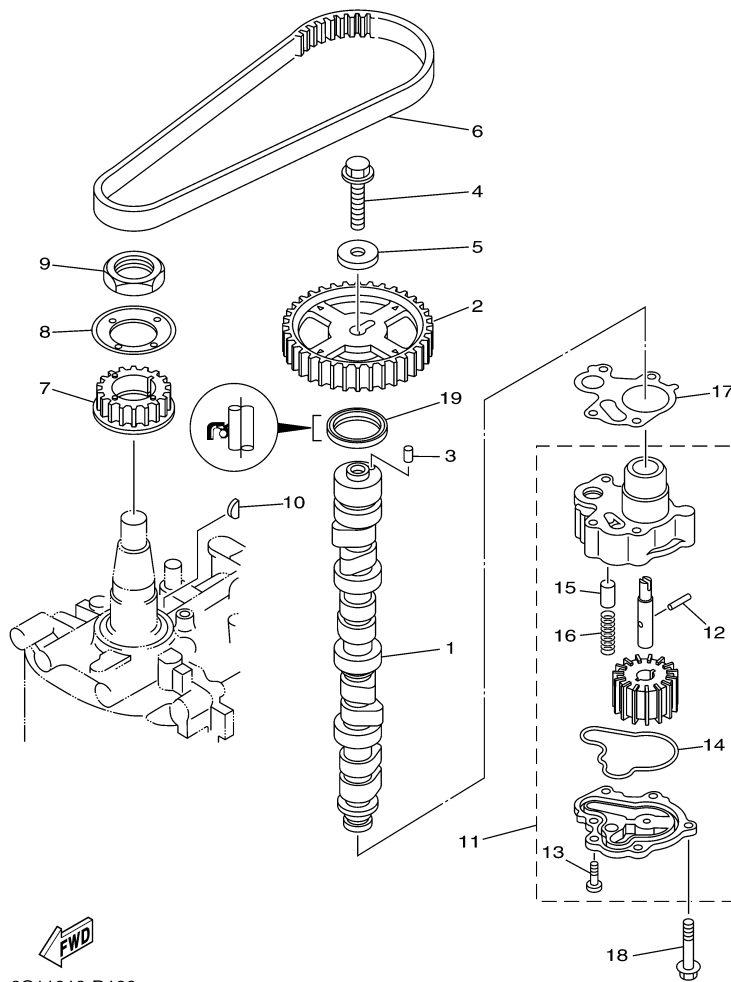

F60TJR 0408 / OIL PUMP

6C11010-D100

Part List

F60TJR 0408 / OIL PUMP

REF - NO	PART NUMBER	PART NAME	QUANTITY	REMARKS
1	6C5-12171-00-00	CAMSHAFT 1	1	
2	6C5-11537-00-00	GEAR, DRIVEN	1	
3	93605-17002-00	PIN, DOWEL	1	
4	95817-10035-00	BOLT, FLANGE	1	
5	90201-10144-00	WASHER, PLATE	1	
6	6C5-46241-00-00	BELT	1	
7	6C5-11536-00-00	GEAR, DRIVE	1	
8	62Y-11557-00-00	WASHER 1	1	
9	90170-35008-00	NUT	1	
10	90280-03M01-00	.KEY, WOODRUFF	1	
11	6C5-13300-00-00	OIL PUMP ASSY	1	
12	93603-17070-00	.PIN, DOWEL	1	
13	98580-06016-00	.SCREW, PAN HEAD	2	
14	6C5-13142-00-00	.GASKET	1	
15	6G8-11577-00-00	.PLUNGER, RELIEF	1	
16	90501-6C500-00	.SPRING, COMPRESSION	1	
17	6C5-13329-00-00	.GASKET, PUMP COVER	1	
18	90119-06025-00	BOLT, WITH WASHER	4	
19	93102-37M40-00	.OIL SEAL	1