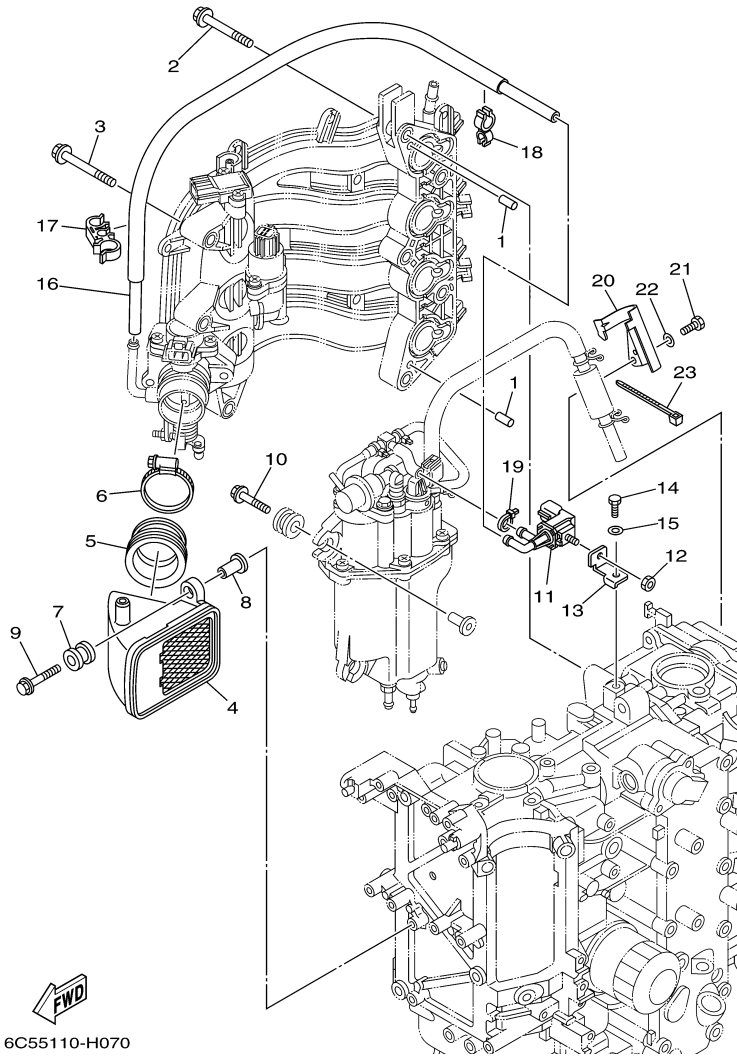

F60TJR 0408 / INTAKE 2

©2014 Yamaha Motor Corporation, U.S.A. All rights reserved.

Part List

F60TJR 0408 / INTAKE 2

REF - NO	PART NUMBER	PART NAME	QUANTITY	REMARKS
1	93608-12M05-00	PIN, DOWEL	2	
2	90119-08069-00	BOLT, WITH WASHER	5	
3	90119-06087-00	BOLT, WITH WASHER	3	
4	6C5-14440-00-00	SILENCER ASSY, INTAKE	1	
5	6C5-14453-01-00	JOINT, AIR CLEANER 1	1	
6	90450-50001-00	HOSE CLAMP ASSY	1	
7	6A0-82317-00-00	DAMPER, IGNITION COIL	2	
8	90387-06119-00	COLLAR	2	
9	90119-06106-00	BOLT, WITH WASHER	2	
10	90119-06M08-00	BOLT, WITH WASHER	3	
11	6C5-86120-00-00	SOLENOID VALVE ASSY	1	
12	95380-06600-00	NUT, HEXAGON	1	
13	6C5-86112-00-00	STAY, SOLENOID	1	
14	97095-06016-00	BOLT	1	
15	92995-06600-00	WASHER	1	
16	6C5-12576-00-00	HOSE 1	1	
17	90464-15008-00	CLAMP	1	
18	90464-12006-00	CLAMP	1	
19	90465-11M10-00	CLAMP	1	
20	6C5-13428-01-00	BRACKET, STRAINER 1	1	
21	97095-06016-00	BOLT	1	
22	92995-06600-00	WASHER	1	
23	90465-13M18-00	CLAMP	1