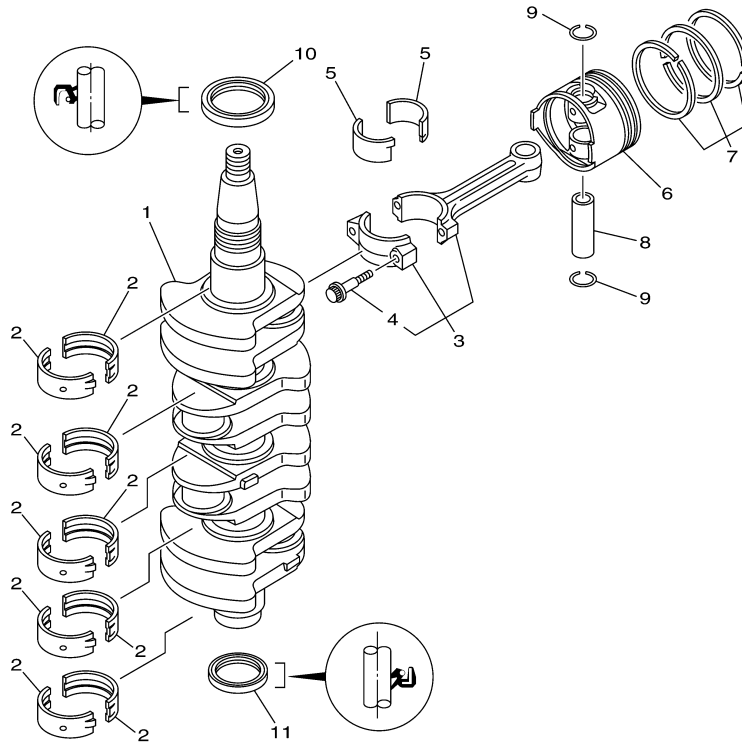

F60TJR 0408 / CRANKSHAFT PISTON

6C11010-D030

Part List

F60TJR 0408 / CRANKSHAFT PISTON

REF - NO	PART NUMBER	PART NAME	QUANTITY	REMARKS
1	6C5-11411-00-00	CRANKSHAFT	1	
2	6C5-11416-00-00	PLANE BEARING, CRANKSHAFT 1	10	UR YELLOW
2	6C5-11416-30-00	PLANE BEARING, CRANKSHAFT 1	10	UR GREEN
2	6C5-11416-20-00	PLANE BEARING, CRANKSHAFT 1	10	UR PINK
2	6C5-11416-10-00	PLANE BEARING, CRANKSHAFT 1	10	UR RED
3	6C5-11650-00-00	CONNECTING ROD ASSY	4	
4	6C5-11654-00-00	.BOLT, CONNECTING ROD	2	
5	6C5-11656-00-00	PLANE BEARING, CONNECTING ROD	8	UR YELLOW
5	6C5-11656-30-00	PLANE BEARING, CONNECTING ROD	8	UR GREEN
5	6C5-11656-20-00	PLANE BEARING, CONNECTING ROD	8	UR PINK
5	6C5-11656-10-00	PLANE BEARING, CONNECTING ROD	8	UR RED
6	69W-11631-00-97	PISTON (STD)	4	
6	69W-11636-00-00	PISTON (0.50MM O/S)	4	AP
6	69W-11635-00-00	PISTON (0.25MM O/S)	4	AP
7	67C-11603-00-00	PISTON RING SET (STD)	4	
7	67C-11604-00-00	PISTON RING SET (0.25MM O/S)	4	AP
7	67C-11605-00-00	PISTON RING SET (0.50MM O/S)	4	AP
8	62Y-11633-00-00	PIN, PISTON	4	
9	93450-17129-00	CIRCLIP	8	
10	93102-43M42-00	.OIL SEAL	1	
11	93101-35002-00	.OIL SEAL	1