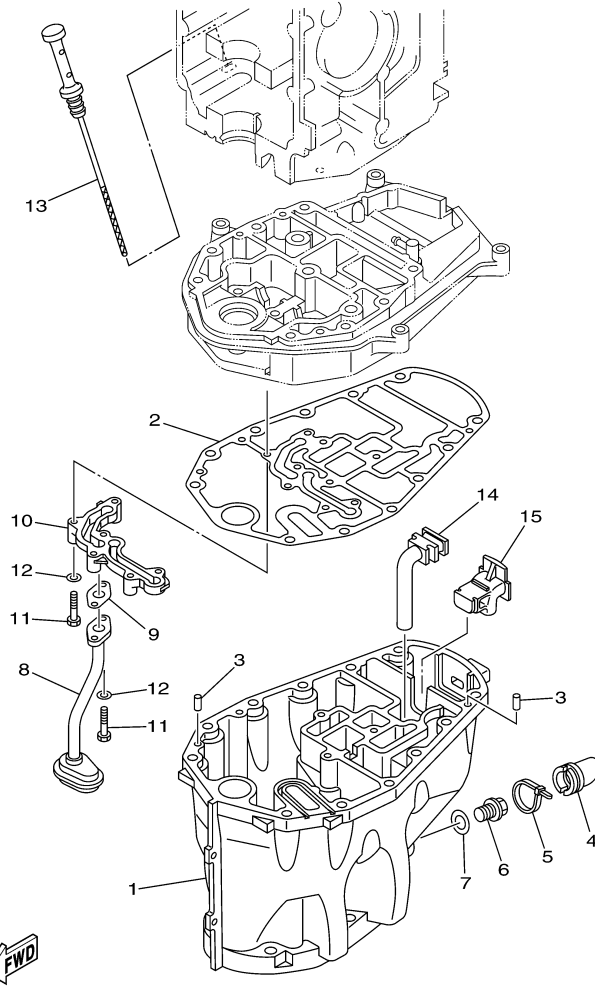

Part List

F60TJR 0408 / UPPER CASING

REF - NO	PART NUMBER	PART NAME	QUANTITY	REMARKS
1	6C5-41137-00-8D	GUIDE, EXHAUST	1	
2	90465-11M10-00	CLAMP	1	
3	93103-18011-00	.OIL SEAL	1	
4	93608-12M05-00	PIN, DOWEL	2	
5	6C5-41133-00-00	.GASKET, EXHAUST MANIFOLD 1	1	
6	6C5-41131-00-5B	MANIFOLD, EXT. 1	1	
7	6C5-46132-00-00	.GASKET 1	1	
8	90119-06120-00	BOLT, WITH WASHER	3	
9	90201-06015-00	WASHER, PLATE	3	
10	6C5-41134-00-00	.GASKET, EXHAUST MANIFOLD	1	
11	6C5-45181-00-5B	PLATE	1	
12	93604-10M03-00	PIN, DOWEL	2	
13	6C5-41135-00-00	.GASKET, EXHAUST MANIFOLD	1	
14	6C5-14711-00-5B	MUFFLER 1	1	
15	97075-06025-00	BOLT	6	
16	92995-06600-00	WASHER	6	
17	6C5-45123-00-00	.GASKET, MUFFLER	1	
18	90119-08M79-00	BOLT, WITH WASHER	4	
19	90119-08M82-00	BOLT, WITH WASHER	8	
20	6C5-45155-00-00	CAP	1	
21	69W-45318-00-00	BUSHING, DRIVE SHAFT	1	
22	93420-36M01-00	CIRCLIP	1	
23	97075-10045-00	BOLT	6	
24	92995-10100-00	WASHER	6	
25	92995-10600-00	WASHER	6	
26	93606-12019-00	.PIN, DOWEL	2	
27	6C5-45111-00-8D	CASING, UPPER	1	

F60TJR 0408 / OIL PAN

©2014 Yamaha Motor Corporation, U.S.A. All rights reserved.