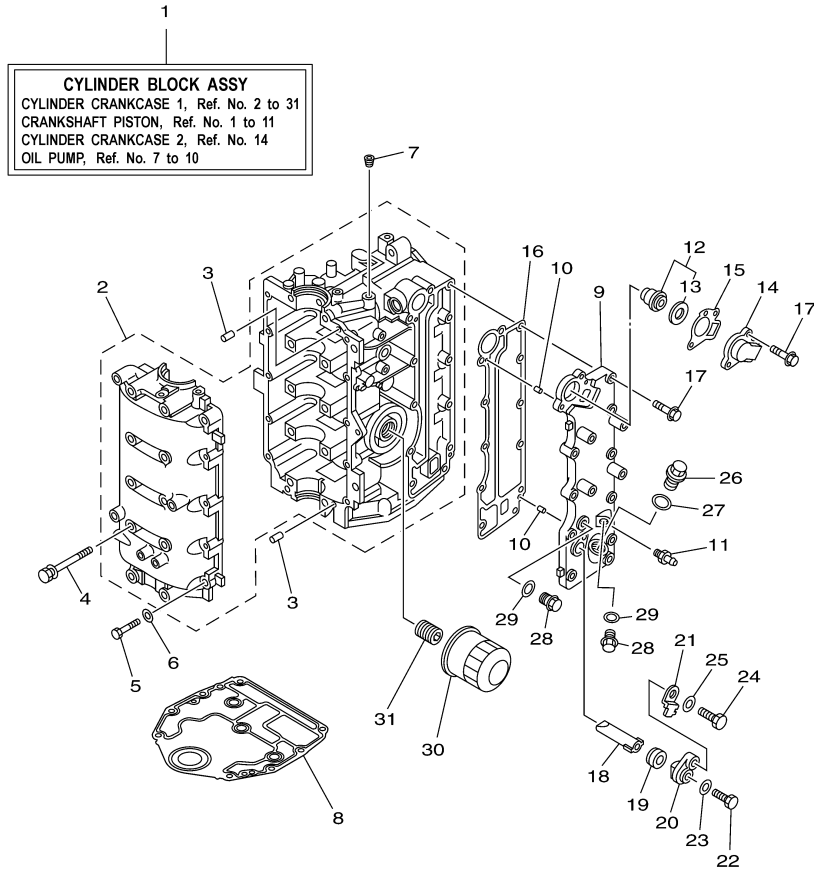

F60TJR 0408 / CYLINDER CRANKCASE 1

6C13100-F020

©2014 Yamaha Motor Corporation, U.S.A. All rights reserved.

Part List

F60TJR 0408 / CYLINDER CRANKCASE 1

REF - NO	PART NUMBER	PART NAME	QUANTITY	REMARKS
1	6C5-W009B-02-9S	CYLINDER BLOCK ASSY	1	
2	6C5-15100-10-9S	CRANKCASE ASSY	1	
3	93606-12019-00	.PIN, DOWEL	4	
4	90119-08M01-00	BOLT, WITH WASHER	10	
5	97013-06035-00	BOLT	10	
6	92903-06600-00	WASHER, PLATE	10	
7	90344-51003-00	PLUG, TAPER SCREW	1	
8	67C-11351-01-00	.GASKET, CYLINDER	1	
9	6C5-41113-11-9S	OUTER COVER, EXHAUST	1	
10	93604-10M03-00	PIN, DOWEL	2	
11	62Y-12481-10-00	PIPE 1	1	
12	6G8-12411-03-00	THERMOSTAT	1	
13	688-12412-00-00	.SEAL, THERMOSTAT	1	
14	6C5-12413-00-9S	COVER, THERMOSTAT	1	
15	62Y-12414-00-00	.GASKET, COVER	1	
16	6C5-41114-10-00	.GASKET, EXHAUST OUTER COVER	1	
17	90119-06MA5-00	BOLT, WITH WASHER	12	
18	62Y-11325-00-00	ANODE	1	
19	66M-11328-00-00	GROMMET, ANODE	1	
20	66M-11327-00-94	COVER, ANODE	1	
21	66M-12535-00-00	PLATE	1	
22	97095-05012-00	BOLT	1	
23	92995-05600-00	WASHER	1	
24	97095-06020-00	BOLT	1	
25	92995-06600-00	WASHER	1	
26	90340-18M09-00	PLUG, STRAIGHT SCREW	1	
27	90430-18130-00	.GASKET	1	
28	90340-14M06-00	PLUG, STRAIGHT SCREW	2	
29	90430-14115-00	.GASKET	2	
30	5GH-13440-20-00	ELEMENT ASSY, OIL CLEANER	1	
31	6C5-12858-00-00	BOLT, UNION	1	

Part Notes

F60TJR 0408 / CYLINDER CRANKCASE 1

PART NUMBER	NOTE TEXT
62Y-12414-00-00	OEM: This part number is among the Top 100 Most Popular Marine Maintenance Parts as of March 2014.

©2014 Yamaha Motor Corporation, U.S.A. All rights reserved.