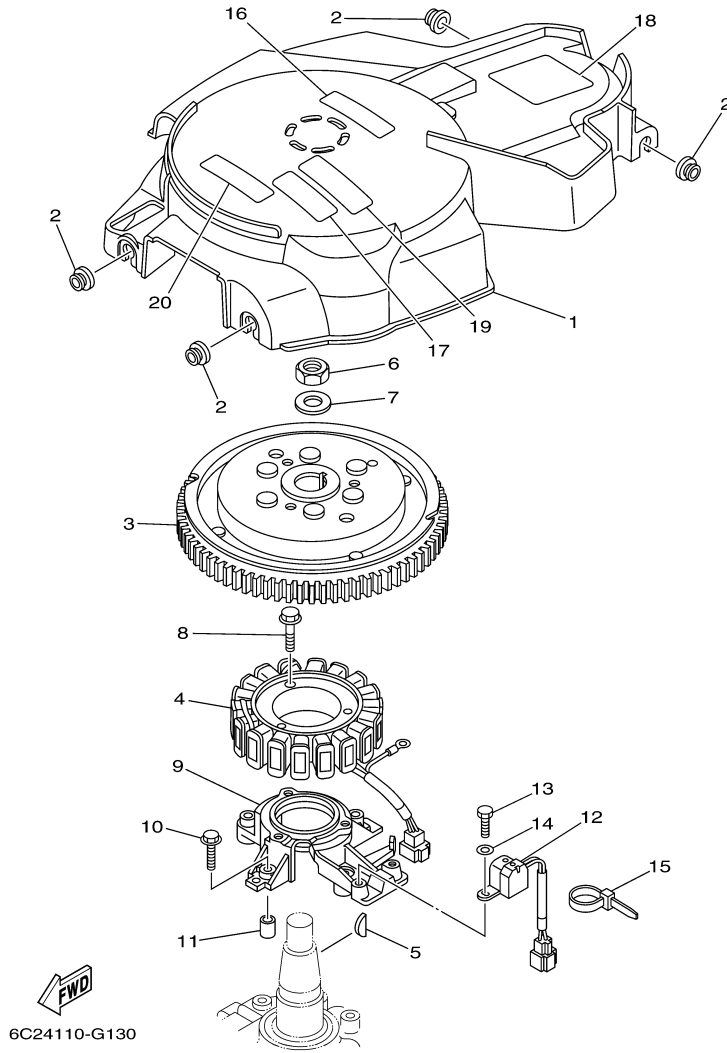

F60TJR 0408 / GENERATOR

©2014 Yamaha Motor Corporation, U.S.A. All rights reserved.

Part List

F60TJR 0408 / GENERATOR

REF - NO	PART NUMBER	PART NAME	QUANTITY	REMARKS
1	6C5-81337-00-00	COVER, FLYWHEEL	1	
2	90480-12072-00	GROMMET	4	
3	6C5-81450-00-00	ROTOR ASSY	1	
4	6C5-81410-00-00	STATOR ASSY	1	
5	6H4-11545-00-00	KEY, WOODRUFF	1	
6	90170-20137-00	NUT	1	
7	90201-21M18-00	WASHER, PLATE	1	
8	95023-06030-00	BOLT	3	
9	6C5-85561-00-94	BASE, MAGNETO	1	
10	95023-06030-00	BOLT	4	
11	99530-08012-00	PIN, DOWEL	2	
12	62Y-85580-00-00	COIL, PULSER	1	
13	97095-05012-00	BOLT	2	
14	92995-05600-00	WASHER	2	
15	90465-13M97-00	CLAMP	1	
16	6C5-13437-41-00	MARK, CAUTION	1	
17	6AH-81995-40-00	LABEL, WARNING	1	
18	62Y-83626-00-00	MARK 6	1	
19	6AH-81994-40-00	LABEL, SAFETY	1	
20	6AG-81996-00-00	MARK	1	

Part Notes

F60TJR 0408 / GENERATOR

PART NUMBER	NOTE TEXT
90480-12072-00	OEM: GROMMET used on F115TLR and F/LF115TXR 0410 Production and Earlier

©2014 Yamaha Motor Corporation, U.S.A. All rights reserved.