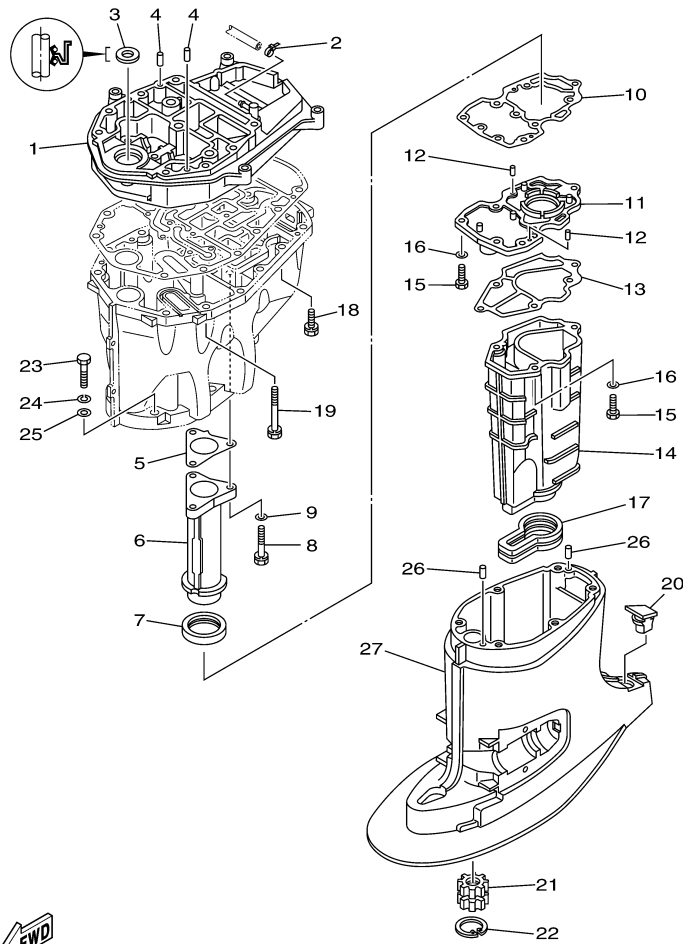

F60TJR 0408 / UPPER CASING

6C11010-D290

©2014 Yamaha Motor Corporation, U.S.A. All rights reserved.

Part List

F60TJR 0408 / UPPER CASING

REF - NO	PART NUMBER	PART NAME	QUANTITY	REMARKS
1	6C5-41137-00-8D	GUIDE, EXHAUST	1	
2	90465-11M10-00	CLAMP	1	
3	93103-18011-00	.OIL SEAL	1	
4	93608-12M05-00	PIN, DOWEL	2	
5	6C5-41133-00-00	.GASKET, EXHAUST MANIFOLD 1	1	
6	6C5-41131-00-5B	MANIFOLD, EXT. 1	1	
7	6C5-46132-00-00	.GASKET 1	1	
8	90119-06120-00	BOLT, WITH WASHER	3	
9	90201-06015-00	WASHER, PLATE	3	
10	6C5-41134-00-00	.GASKET, EXHAUST MANIFOLD	1	
11	6C5-45181-00-5B	PLATE	1	
12	93604-10M03-00	PIN, DOWEL	2	
13	6C5-41135-00-00	.GASKET, EXHAUST MANIFOLD	1	
14	6C5-14711-00-5B	MUFFLER 1	1	
15	97075-06025-00	BOLT	6	
16	92995-06600-00	WASHER	6	
17	6C5-45123-00-00	.GASKET, MUFFLER	1	
18	90119-08M79-00	BOLT, WITH WASHER	4	
19	90119-08M82-00	BOLT, WITH WASHER	8	
20	6C5-45155-00-00	CAP	1	
21	69W-45318-00-00	BUSHING, DRIVE SHAFT	1	
22	93420-36M01-00	CIRCLIP	1	
23	97075-10045-00	BOLT	6	
24	92995-10100-00	WASHER	6	
25	92995-10600-00	WASHER	6	
26	93606-12019-00	.PIN, DOWEL	2	
27	6C5-45111-00-8D	CASING, UPPER	1