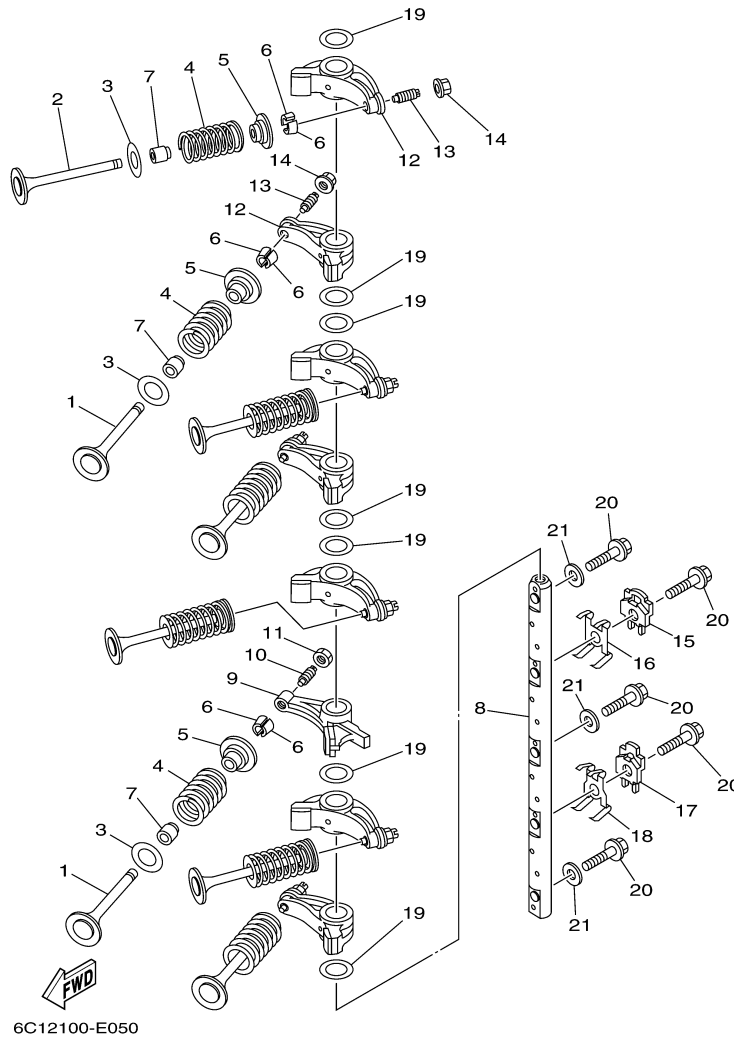

F60TJR 0408 / VALVE

©2014 Yamaha Motor Corporation, U.S.A. All rights reserved.

Part List

F60TJR 0408 / VALVE

REF - NO	PART NUMBER	PART NAME	QUANTITY	REMARKS
1	69W-12111-00-00	VALVE, INTAKE	4	
2	69W-12121-00-00	VALVE, EXHAUST	4	
3	62Y-12116-00-00	SEAT, VALVE SPRING	8	
4	51Y-12114-00-00	SPRING, VALVE OUTER	8	
5	30X-12117-00-00	RETAINER, VALVE SPRING	8	
6	30X-12118-00-00	LOCK, VALVE SPRING RETAINER	16	
7	51Y-12119-00-00	SEAL, VALVE STEM	8	
8	6C5-12146-00-00	SHAFT, ROCKER	1	
9	62Y-12151-00-00	ARM, VALVE ROCKER	1	
10	64J-12159-00-00	SCREW, VALVE ADJUSTING	1	
11	62Y-12158-00-00	NUT, LOCK	1	
12	6C5-12151-00-00	ARM, VALVE ROCKER	7	
13	6C5-12159-00-00	SCREW, VALVE ADJUSTING	7	
14	6C5-12158-00-00	NUT, LOCK	7	
15	6C5-12231-00-00	GUIDE, STOPPER 1	1	
16	6C5-12233-00-00	PLATE, GUIDE STOPPER 1	1	
17	6C5-12241-00-00	GUIDE, STOPPER 2	1	
18	6C5-12243-00-00	PLATE, GUIDE STOPPER 2	1	
19	90201-16014-00	WASHER, PLATE	7	
20	90105-08060-00	BOLT, FLANGE	5	
21	92990-08200-00	WASHER, PLAIN	3