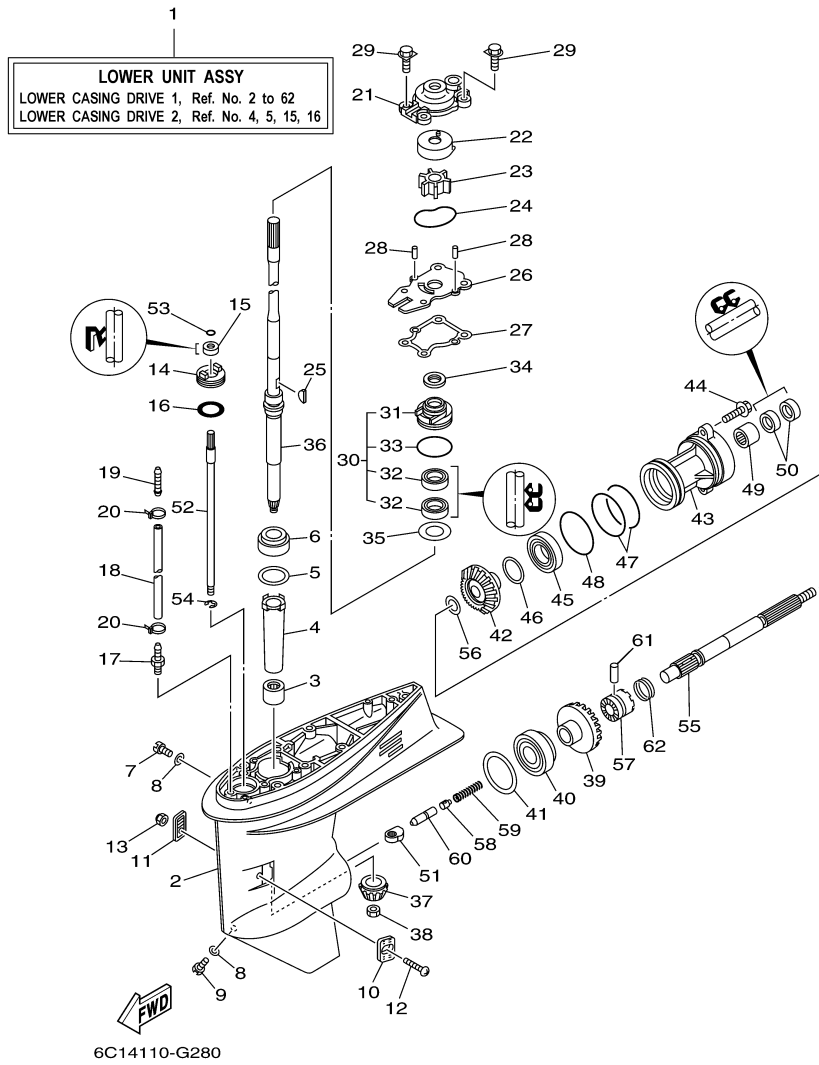

Part List

F60TJR 0408 / OIL PAN

REF - NO	PART NUMBER	PART NAME	QUANTITY	REMARKS
1	6C5-15311-00-8D	OIL PAN	1	
2	6C5-15312-00-00	.GASKET, OIL PAN	1	
3	93606-12019-00	.PIN, DOWEL	2	
4	6C5-15316-00-00	DAMPER 1	1	
5	90465-11M59-00	CLAMP	1	
6	90340-14M06-00	PLUG, STRAIGHT SCREW	1	
7	90430-14M09-00	.GASKET	1	
8	6C5-13411-00-00	STRAINER, OIL	1	
9	6C5-13414-00-00	GASKET, STRAINER COVER	1	
10	6C5-15333-00-00	COVER	1	
11	97013-06030-00	BOLT	6	
12	92903-06600-00	WASHER, PLATE	6	
13	6C5-15362-00-00	PLUG, OIL LEVEL	1	
14	6C5-45135-01-00	PIPE	1	
15	6C5-45136-01-00	PIPE	1	

Part Notes

F60TJR 0408 / OIL PAN

PART NUMBER	NOTE TEXT
90430-14M09-00	OEM: This part number is among the Top 100 Most Popular Marine Maintenance Parts as of March 2014.

©2014 Yamaha Motor Corporation, U.S.A. All rights reserved.

F60TJR 0408 / LOWER CASING DRIVE 1

©2014 Yamaha Motor Corporation, U.S.A. All rights reserved.