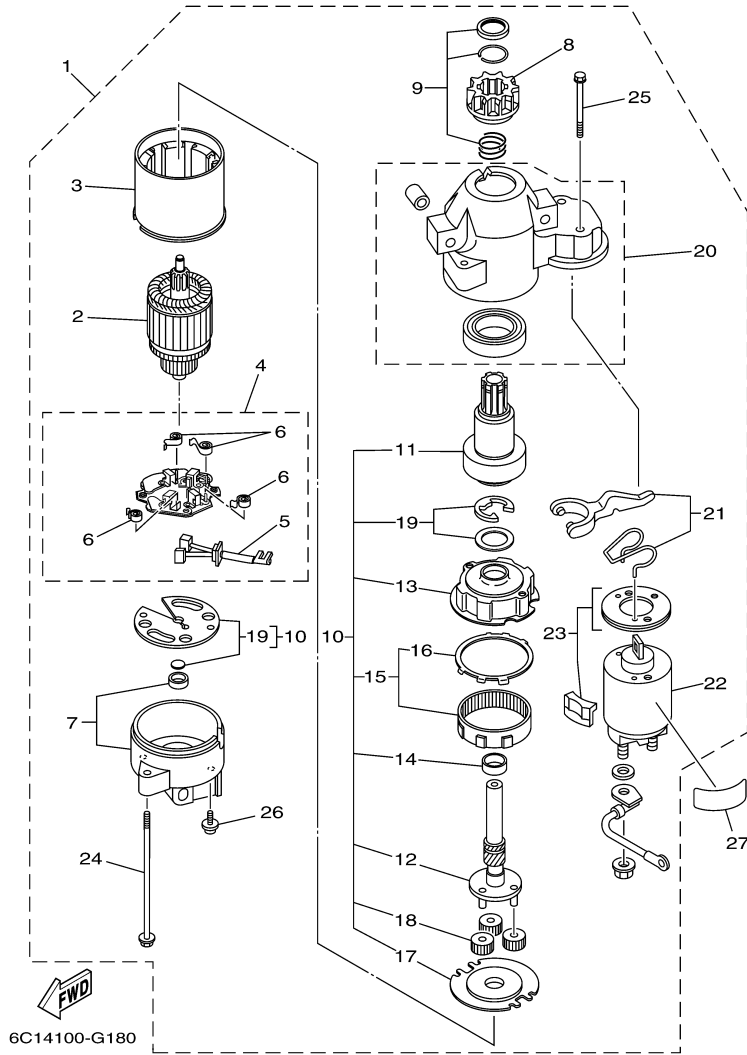

F60TJR 0408 / STARTING MOTOR

©2014 Yamaha Motor Corporation, U.S.A. All rights reserved.

Part List

F60TJR 0408 / STARTING MOTOR

REF - NO	PART NUMBER	PART NAME	QUANTITY	REMARKS
1	6C5-81800-00-00	STARTING MOTOR ASSY	1	
2	67F-81850-00-00	.ARMATURE ASSY	1	
3	67F-81810-00-00	.STATOR ASSY	1	
4	69J-81840-00-00	.BRUSH HOLDER ASSY	1	
5	69J-81801-00-00	..BRUSH SET	1	
6	67F-81813-00-00	..SPRING, BRUSH	4	
7	68F-81820-00-00	.REAR BRACKET ASSY	1	
8	67F-81808-00-00	.PINION ASSY	1	
9	67F-81857-00-00	.PINION STOPPER SET	1	
10	67F-81807-00-00	.GEAR ASSY, STARTING MOTOR	1	
11	67F-81832-00-00	..CLUTCH, OVER RUN	1	
12	67F-81836-00-00	..SHAFT, PINION	1	
13	67F-81821-00-00	..BRACKET, CENTER 1	1	
14	67F-81841-00-00	..BEARING	1	
15	67F-81891-00-00	..GEAR, RING	1	
16	67F-8183R-00-00	...GASKET	1	
17	67F-81830-00-00	..BRACKET, CENTER 2	1	
18	60V-8183T-00-00	..GEAR, IDLER	3	
19	67F-81809-00-00	..WASHER KIT	1	
20	60X-81842-00-00	.COVER	1	
21	69J-81839-00-00	.LEVER ASSY	1	
22	6C5-81941-00-00	.STARTER RELAY ASSY	1	
23	69J-81869-00-00	.COVER, DUST	1	
24	6K7-81826-11-00	.BOLT	2	
25	69J-81828-00-00	.SCREW 2	2	
26	67F-81846-00-00	.SCREW	2	
27	67F-83627-01-00	LABEL, CAUTION 7	1