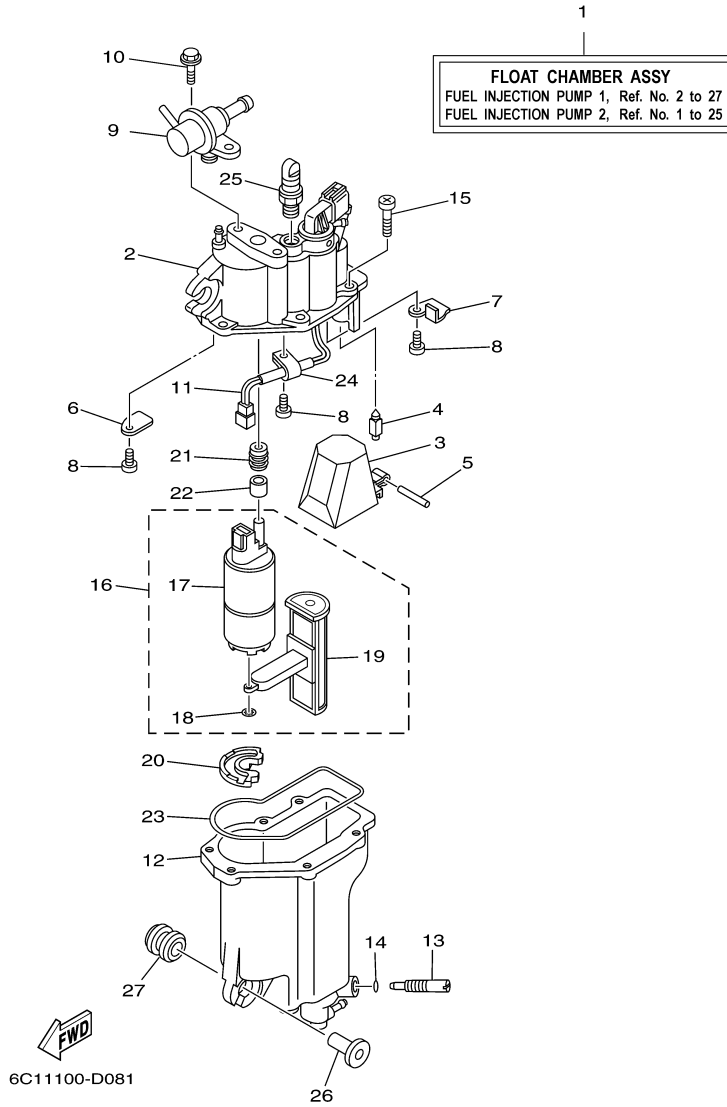

F60TJR 0408 / FUEL INJECTION PUMP 1

©2014 Yamaha Motor Corporation, U.S.A. All rights reserved.

Part List

F60TJR 0408 / FUEL INJECTION PUMP 1

REF - NO	PART NUMBER	PART NAME	QUANTITY	REMARKS
1	6C5-14180-00-00	FLOAT CHAMBER ASSY	1	
2	6C5-14182-00-00	COVER, FLOAT CHAMBER	1	
3	6C5-14985-00-00	FLOAT	1	
4	6C5-14546-00-00	VALVE, NEEDLE	1	
5	6C5-14386-00-00	PIN, FLOAT	1	
6	6C5-2441R-00-00	PLATE, BAFFLE 1	1	
7	6C5-2441T-00-00	PLATE, BAFFLE 2	1	
8	6C5-24453-00-00	SCREW	3	
9	6C5-13906-01-00	REGULATOR, PRESSURE	1	
10	6C5-24592-00-00	BOLT	2	
11	6C5-87226-00-00	WIRE HARNESS ASSY	1	
12	6C5-14960-00-00	BODY ASSY	1	
13	6C5-14191-00-00	PLUG, DRAIN	1	
14	6C5-14397-00-00	O-RING	1	
15	6C5-14567-00-00	SCREW	6	
16	6C5-13910-00-00	FUEL PUMP ASSY	1	
17	6C5-13907-00-00	.FUEL PUMP COMP	1	
18	6C5-14127-00-00	.CLIP	1	
19	6C5-13915-00-00	.FILTER	1	
20	6C5-13593-00-00	DAMPER	1	
21	6C5-13781-00-00	DAMPER, PUMP	1	
22	6C5-13716-00-00	COLLAR	1	
23	6C5-14984-00-00	GASKET, FLOAT CHAMBER	1	
24	6C5-21337-00-00	CLAMP, CABLE	1	
25	6C5-14225-00-00	CAP	1	
26	90387-06M69-00	COLLAR	3	
27	90480-09M12-00	GROMMET	3	