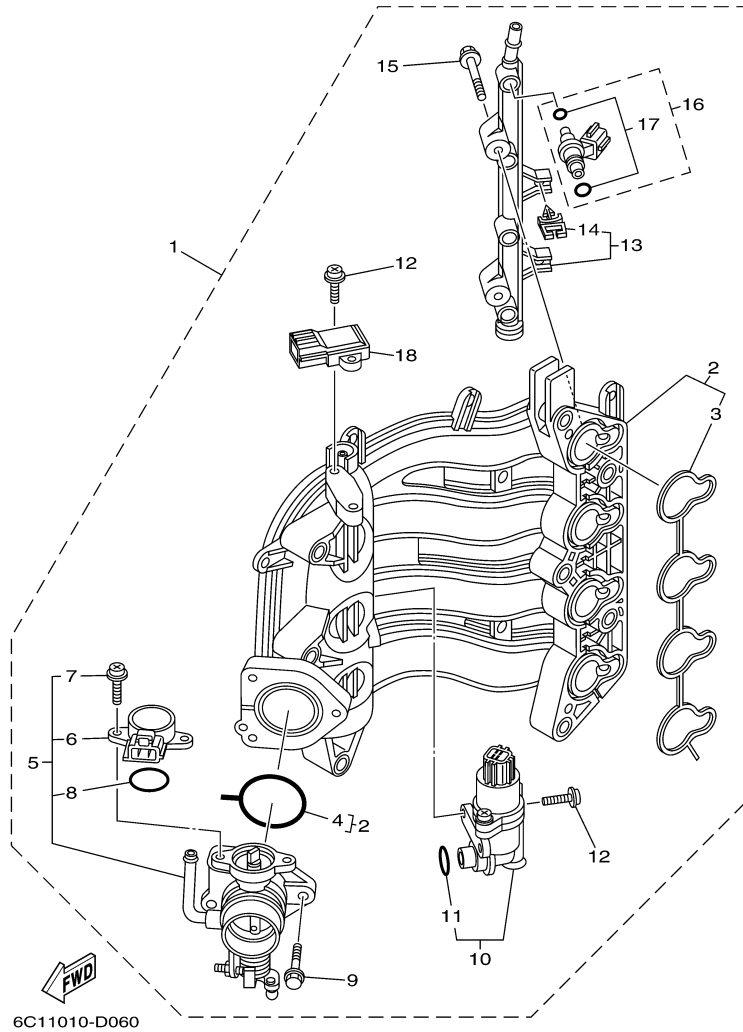

F60TJR 0408 / VALVE

©2014 Yamaha Motor Corporation, U.S.A. All rights reserved.

Part List

F60TJR 0408 / VALVE

REF - NO	PART NUMBER	PART NAME	QUANTITY	REMARKS
1	69W-12111-00-00	VALVE, INTAKE	4	
2	69W-12121-00-00	VALVE, EXHAUST	4	
3	62Y-12116-00-00	SEAT, VALVE SPRING	8	
4	51Y-12114-00-00	SPRING, VALVE OUTER	8	
5	30X-12117-00-00	RETAINER, VALVE SPRING	8	
6	30X-12118-00-00	LOCK, VALVE SPRING RETAINER	16	
7	51Y-12119-00-00	SEAL, VALVE STEM	8	
8	6C5-12146-00-00	SHAFT, ROCKER	1	
9	62Y-12151-00-00	ARM, VALVE ROCKER	1	
10	64J-12159-00-00	SCREW, VALVE ADJUSTING	1	
11	62Y-12158-00-00	NUT, LOCK	1	
12	6C5-12151-00-00	ARM, VALVE ROCKER	7	
13	6C5-12159-00-00	SCREW, VALVE ADJUSTING	7	
14	6C5-12158-00-00	NUT, LOCK	7	
15	6C5-12231-00-00	GUIDE, STOPPER 1	1	
16	6C5-12233-00-00	PLATE, GUIDE STOPPER 1	1	
17	6C5-12241-00-00	GUIDE, STOPPER 2	1	
18	6C5-12243-00-00	PLATE, GUIDE STOPPER 2	1	
19	90201-16014-00	WASHER, PLATE	7	
20	90105-08060-00	BOLT, FLANGE	5	
21	92990-08200-00	WASHER, PLAIN	3	

F60TJR 0408 / INTAKE 1

©2014 Yamaha Motor Corporation, U.S.A. All rights reserved.

Part List

F60TJR 0408 / INTAKE 1

REF - NO	PART NUMBER	PART NAME	QUANTITY	REMARKS
1	6C5-14200-00-00	INTAKE ASSY	1	
2	6C5-13641-00-00	.MANIFOLD, INTAKE 1	1	
3	6C5-13645-00-00	..GASKET, MANIFOLD 1	1	
4	6C5-13557-00-00	..GASKET	1	
5	6C5-13750-00-00	.THROTTLE BODY ASSY	1	
6	6C5-85885-00-00	..THROTTLE SENSOR ASSY	1	
7	6C5-81145-00-00	..SCREW 1	2	
8	6C5-8182L-00-00	..O-RING 1	1	
9	6C5-14496-00-00	.BOLT	3	
10	6C5-13105-01-00	.CONTROL VALVE ASSY	1	
11	6C5-1319C-00-00	..O-RING	1	
12	6C5-81146-00-00	.SCREW 2	4	
13	6C5-13161-00-00	.PIPE, DELIVERY 1	1	
14	90464-07M56-00	..CLAMP	2	
15	6C5-14446-00-00	.BOLT	2	
16	6C5-13761-00-00	.INJECTOR	4	
17	6C5-1410B-00-00	..PACKING KIT	1	
18	68F-83688-00-00	.SENSOR ASSY	1	