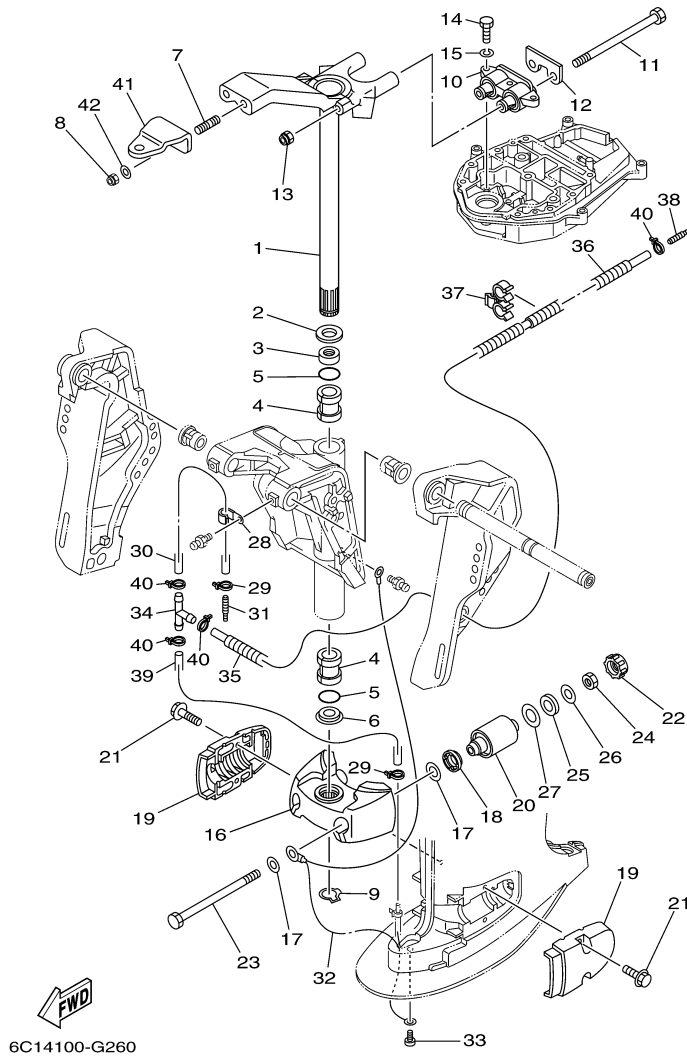

F60TJR 0408 / BRACKET 2

6C14100-G260

©2014 Yamaha Motor Corporation, U.S.A. All rights reserved.

Part List

F60TJR 0408 / BRACKET 2

REF - NO	PART NUMBER	PART NAME	QUANTITY	REMARKS
1	69W-42510-01-8D	STEERING BRACKET ASSY	1	
2	90201-30M00-00	WASHER, PLATE	1	
3	90386-30M78-00	BUSH	1	
4	90386-30M77-00	BUSH	2	
5	93210-29M94-00	O-RING	2	
6	90386-30M60-00	BUSH	1	
7	90116-10038-00	BOLT, STUD	2	
8	90185-10015-00	NUT, SELF-LOCKING	2	
9	93410-28M06-00	CIRCLIP	1	
10	69W-44514-00-4D	MOUNT DAMPER, UPPER SIDE	1	L(20.7")
11	90109-08103-00	BOLT	2	
12	69W-44526-01-00	PLATE	1	
13	90185-08010-00	NUT, SELF-LOCKING	2	
14	97075-08030-00	BOLT	3	
15	92995-08100-00	WASHER	3	
16	6C5-44551-00-8D	HOUSING, LOWER MOUNT RUBBER 1	1	
17	90201-12041-00	WASHER, PLATE	4	
18	6C5-43885-00-00	GROMMET	2	
19	6C5-44552-00-8D	HOUSING, LOWER MOUNT RUBBER 2	2	
20	69W-44555-00-4D	MOUNT DAMPER, LOWER SIDE	2	
21	90119-08101-00	BOLT, WITH WASHER	4	
22	6C5-44575-00-00	DAMPER, LOWER MOUNT RUBBER	2	
23	90109-12013-00	BOLT	2	
24	95380-12700-00	NUT	2	
25	90202-21100-00	WASHER, PLATE	2	
26	90201-13M19-00	WASHER, PLATE	2	
27	90201-22M05-00	WASHER, PLATE	2	
32	67C-82127-10-00	WIRE, LEAD 2	1	
33	97885-06008-00	SCREW, PAN HEAD	1	
41	65W-48511-10-00	HOOK, STEERING	1	
42	90201-10049-00	WASHER, PLATE	2