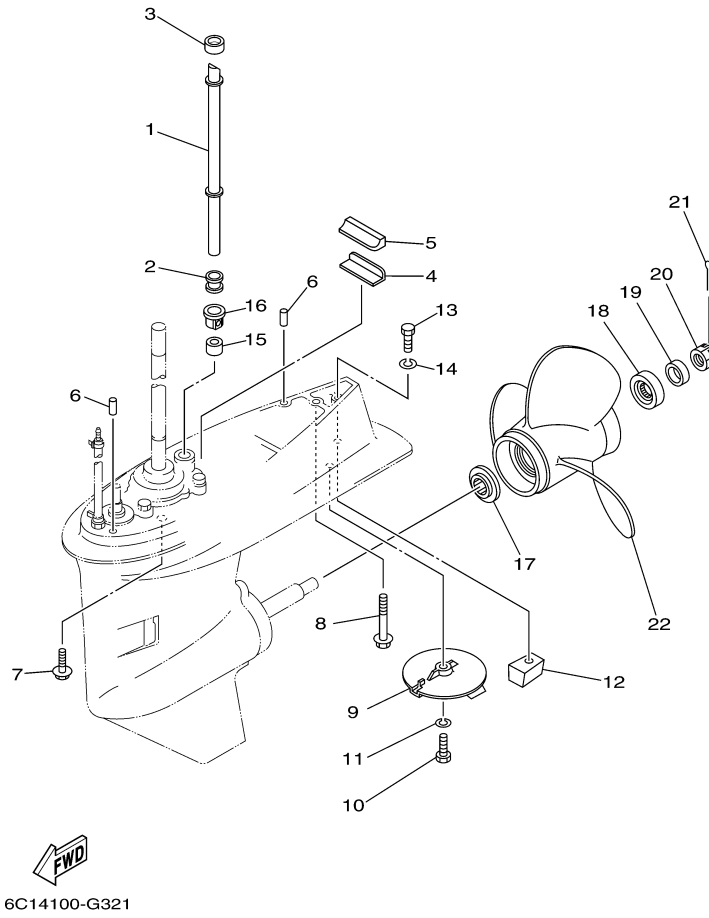

F60TJR 0408 / LOWER CASING DRIVE 2

©2014 Yamaha Motor Corporation, U.S.A. All rights reserved.

Part List

F60TJR 0408 / LOWER CASING DRIVE 2

REF - NO	PART NUMBER	PART NAME	QUANTITY	REMARKS
1	6C5-44361-00-00	TUBE, WATER 1	1	L(20.7")
2	663-44367-00-00	DAMPER, WATER SEAL 3	1	
3	663-44366-00-00	.DAMPER, WATER SEAL 2	1