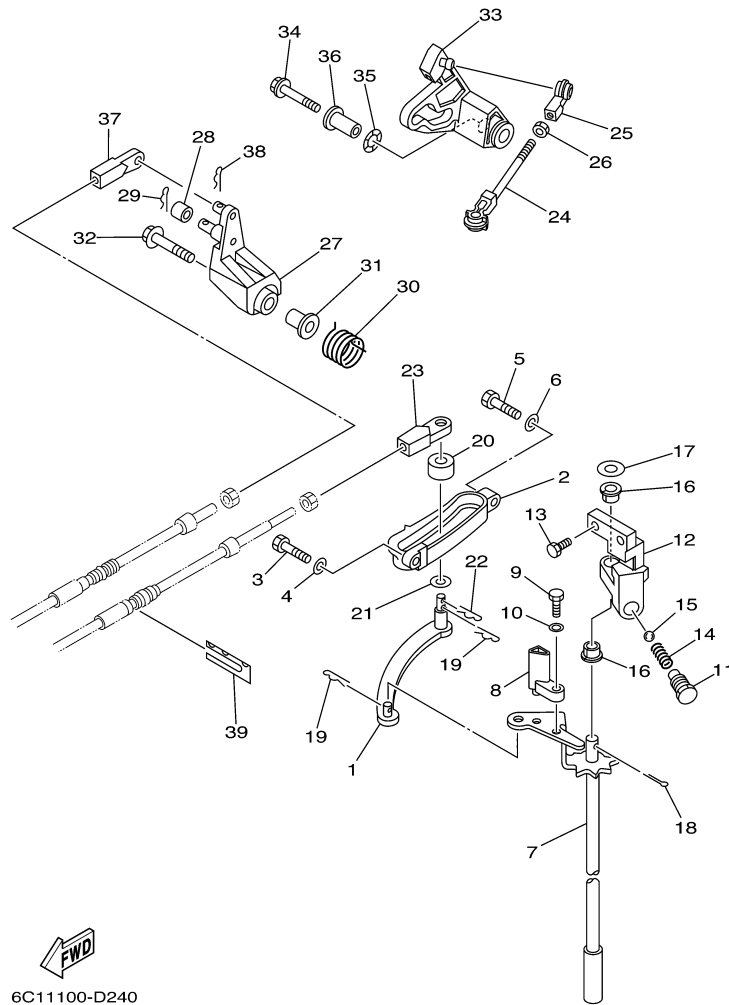

F60TLR 0406 / CONTROL

6C11100-D240

©2014 Yamaha Motor Corporation, U.S.A. All rights reserved.

Part List

F60TLR 0406 / CONTROL

REF - NO	PART NUMBER	PART NAME	QUANTITY	REMARKS
1	69W-44121-00-00	LEVER, SHIFT ROD	1	
2	62Y-44117-01-1S	BRACKET	1	
3	97095-06020-00	BOLT	1	
4	92995-06600-00	WASHER	1	
5	97095-06025-00	BOLT	1	
6	92995-06600-00	WASHER	1	
7	6C5-44120-01-00	HANDLE GEAR SHIFT ASSY	1	L (20.7")
8	6C5-44122-00-00	BUSHING, SHIFT ROD LEVER	1	EXCEPT F60TJR
9	97095-05014-00	.BOLT	1	EXCEPT F60TJR
10	92995-05600-00	WASHER	1	EXCEPT F60TJR
11	62Y-42715-01-00	BUSHING	1	
12	62Y-44118-00-00	BRACKET	1	
13	97095-06020-00	BOLT	2	
14	90501-12082-00	SPRING, COMPRESSION	1	
15	93501-04M02-00	BALL	1	
16	90386-90M90-00	BUSH	2	
17	90201-10M20-00	.WASHER, PLATE	1	
18	91490-20015-00	PIN. COTTER	1	
19	90468-18008-00	CLIP	2	
20	688-44122-00-00	BUSHING, SHIFT ROD LEVER	1	
21	90202-07M07-00	WASHER, PLATE	1	
22	90468-18008-00	CLIP	1	
23	69W-48344-00-00	CABLE END, REMOTE CONTROL	1	
24	688-41211-01-00	LINK, ACCEL.	1	
25	6H4-41237-00-00	JOINT, LINK	1	
26	95380-05700-00	NUT	1	
27	62Y-42154-00-00	LEVER, THROTTLE CONTROL	1	
28	6C5-42171-00-00	BUSHING	1	
29	91490-16010-00	PIN. COTTER	1	
30	62Y-44135-00-00	SPRING	1	
31	90387-06M45-00	COLLAR	1	
32	90119-06106-00	BOLT, WITH WASHER	1	
33	6C5-42335-00-00	LEVER, ACCEL. CONTROL	1	
34	95895-06035-00	BOLT, FLANGE	1	
35	90206-10M04-00	WASHER, WAVE	1	
36	90387-06M82-00	COLLAR	1	
37	69W-48344-00-00	CABLE END, REMOTE CONTROL	1	
38	90468-18008-00	CLIP	1	
39	62Y-48538-00-00	CLAMP, CABLE 1	1	

Part Notes

F60TLR 0406 / CONTROL

PART NUMBER		NOTE TEXT
90468-18008-00		OEM: This part number is among the Top 100 Most Popular Marine Maintenance Parts as of March 2014.
90468-18008-00		OEM: This part number is among the Top 100 Most Popular Marine Maintenance Parts as of March 2014.
90468-18008-00		OEM: This part number is among the Top 100 Most Popular Marine Maintenance Parts as of March 2014.

©2014 Yamaha Motor Corporation, U.S.A. All rights reserved.