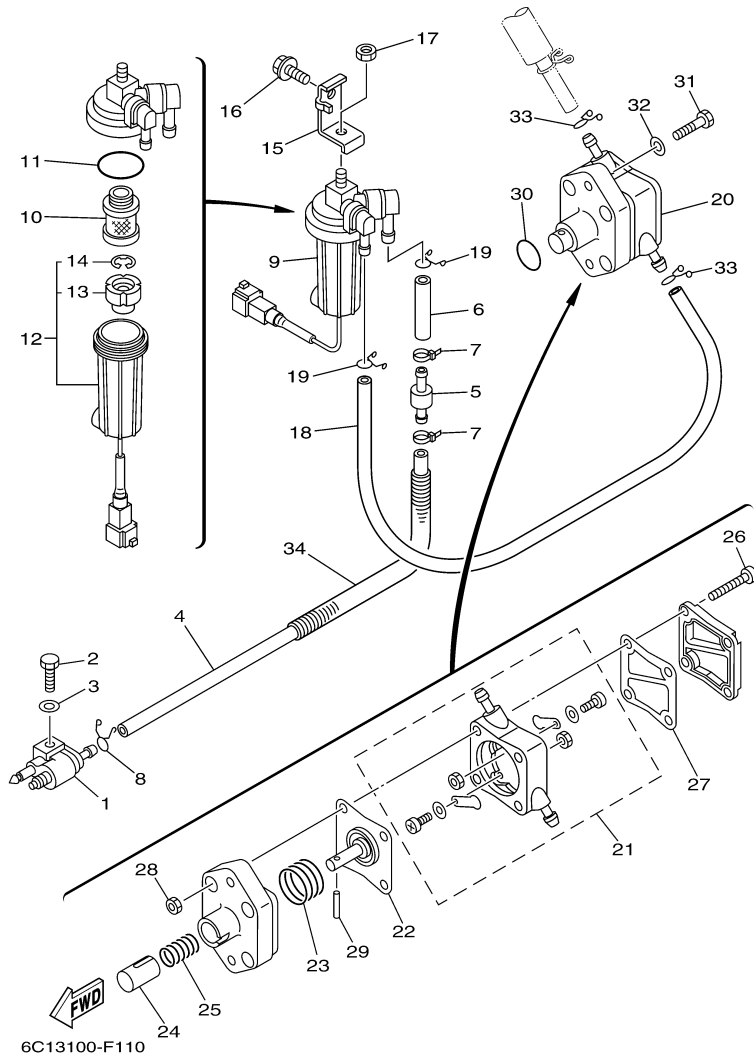

F60TLR 0406 / OIL PUMP

Part List

F60TLR 0406 / OIL PUMP

REF - NO	PART NUMBER	PART NAME	QUANTITY	REMARKS
1	6C5-12171-00-00	CAMSHAFT 1	1	
2	6C5-11537-00-00	GEAR, DRIVEN	1	
3	93605-17002-00	PIN, DOWEL	1	
4	95817-10035-00	BOLT, FLANGE	1	
5	90201-10144-00	WASHER, PLATE	1	
6	6C5-46241-00-00	BELT	1	
7	6C5-11536-00-00	GEAR, DRIVE	1	
8	62Y-11557-00-00	WASHER 1	1	
9	90170-35008-00	NUT	1	
10	90280-03M01-00	.KEY, WOODRUFF	1	
11	6C5-13300-00-00	OIL PUMP ASSY	1	
12	93603-17070-00	.PIN, DOWEL	1	
13	98580-06016-00	.SCREW, PAN HEAD	2	
14	6C5-13142-00-00	.GASKET	1	
15	6G8-11577-00-00	.PLUNGER, RELIEF	1	
16	90501-6C500-00	.SPRING, COMPRESSION	1	
17	6C5-13329-00-00	.GASKET, PUMP COVER	1	
18	90119-06025-00	BOLT, WITH WASHER	4	
19	93102-37M40-00	.OIL SEAL	1	

F60TLR 0406 / FUEL 1

©2014 Yamaha Motor Corporation, U.S.A. All rights reserved.

Part List

F60TLR 0406 / FUEL 1

REF - NO	PART NUMBER	PART NAME	QUANTITY	REMARKS
1	6G1-24304-02-00	FUEL PIPE JOINT COMP. 1	1	
2	97095-06025-00	BOLT	1	
3	92995-06600-00	WASHER	1	
4	6C5-2247A-00-00	HOSE 1	1	
5	67F-24377-00-00	PIPE, JOINT 2	1	
6	90445-13M02-00	HOSE (L40)	1	
7	90465-11M10-00	CLAMP	2	
8	90467-09M17-00	CLIP	1	
9	6D8-24560-00-00	FILTER ASSY	1	
10	6D8-WS24A-00-00	..ELEMENT, FILTER	1	
11	6D8-24564-00-00	.GASKET	1	
12	6D8-24562-00-00	.CUP, FILTER	1	
13	6D8-24469-00-00	..FLOAT, WATER LEVEL	1	
14	6D8-24519-00-00	..CLIP	1	
15	6C5-24566-01-00	BRACKET, FILTER	1	
16	95895-08016-00	BOLT, FLANGE	1	
17	95380-08600-00	NUT	1	
18	90445-13M36-00	HOSE (L350)	1	
19	90467-10M04-00	CLIP	2	
20	6C5-24410-00-00	FUEL PUMP ASSY	1	
21	6C5-24415-00-00	.BODY 4	1	
22	62Y-24411-02-00	.DIAPHRAGM	1	
23	62Y-24423-00-00	.SPRING, DIAPHRAGM	1	
24	62Y-13131-00-00	.PLUNGER	1	
25	62Y-24454-00-00	.SPRING	1	
26	62Y-24444-01-00	.SCREW	4	
27	6C5-24471-00-00	.DIAPHRAGM	1	
28	95380-05600-00	.NUT	4	
29	62Y-24374-01-00	.PIN	1	
30	93210-24M79-00	.O-RING	1	
31	97095-06030-00	BOLT	2	
32	92995-06600-00	WASHER	2	
33	90467-10M04-00	CLIP	2	
34	90446-14M62-00	HOSE (L320)	1	