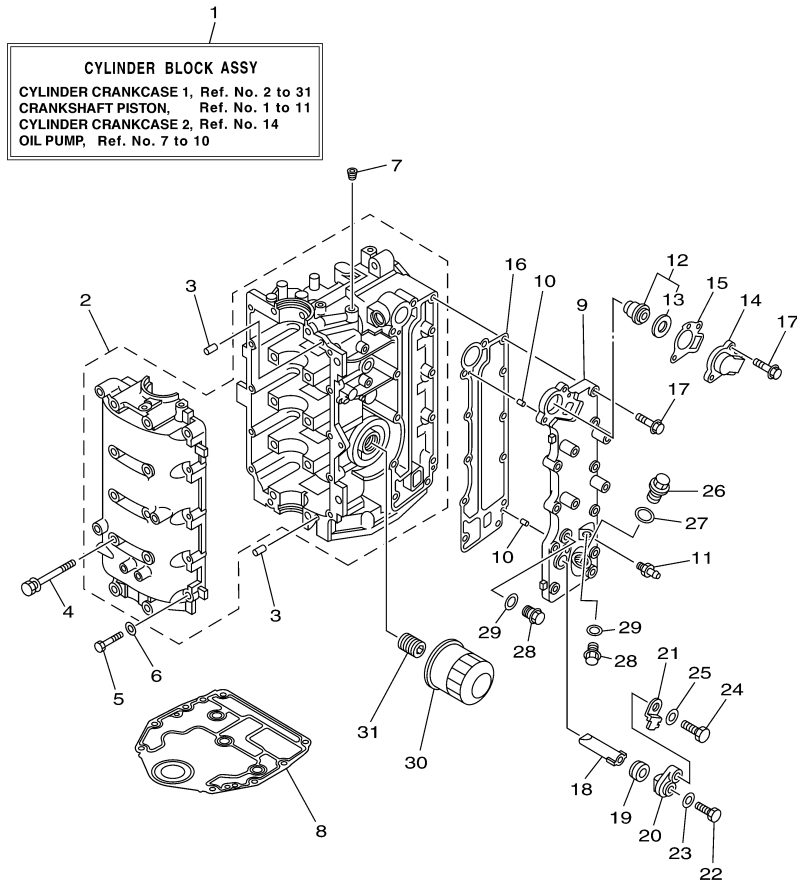

F60TLR 0406 / CYLINDER CRANKCASE 1

6C13100-F020

©2014 Yamaha Motor Corporation, U.S.A. All rights reserved.

Part List

F60TLR 0406 / CYLINDER CRANKCASE 1

REF - NO	PART NUMBER	PART NAME	QUANTITY	REMARKS
1	6C5-W009B-02-1S	CYLINDER BLOCK ASSY	1	
2	6C5-15100-10-1S	CRANKCASE ASSY	1	
3	93606-12019-00	.PIN, DOWEL	4	
4	90119-08M01-00	BOLT, WITH WASHER	10	
5	97013-06035-00	BOLT	10	
6	92903-06600-00	WASHER, PLATE	10	
7	90344-51003-00	PLUG, TAPER SCREW	1	
8	67C-11351-01-00	.GASKET, CYLINDER	1	
9	6C5-41113-10-1S	OUTER COVER, EXHAUST	1	
10	93604-10M03-00	PIN, DOWEL	2	
11	62Y-12481-10-00	PIPE 1	1	
12	6G8-12411-03-00	THERMOSTAT	1	
13	688-12412-00-00	.SEAL, THERMOSTAT	1	
14	6C5-12413-00-1S	COVER, THERMOSTAT	1	
15	62Y-12414-00-00	.GASKET, COVER	1	
16	6C5-41114-10-00	.GASKET, EXHAUST OUTER COVER	1	
17	90119-06MA5-00	BOLT, WITH WASHER	12	
18	62Y-11325-00-00	ANODE	1	
19	66M-11328-00-00	GROMMET, ANODE	1	
20	66M-11327-00-94	COVER, ANODE	1	
21	66M-12535-00-00	PLATE	1	
22	97095-05012-00	BOLT	1	
23	92995-05600-00	WASHER	1	
24	97095-06020-00	BOLT	1	
25	92995-06600-00	WASHER	1	
26	90340-18M09-00	PLUG, STRAIGHT SCREW	1	
27	90430-18130-00	.GASKET	1	
28	90340-14M06-00	PLUG, STRAIGHT SCREW	2	
29	90430-14115-00	.GASKET	2	
30	5GH-13440-20-00	ELEMENT ASSY, OIL CLEANER	1	
31	6C5-12858-00-00	BOLT, UNION	1	

Part Notes

F60TLR 0406 / CYLINDER CRANKCASE 1

PART NUMBER	NOTE TEXT
62Y-12414-00-00	OEM: This part number is among the Top 100 Most Popular Marine Maintenance Parts as of March 2014.

©2014 Yamaha Motor Corporation, U.S.A. All rights reserved.