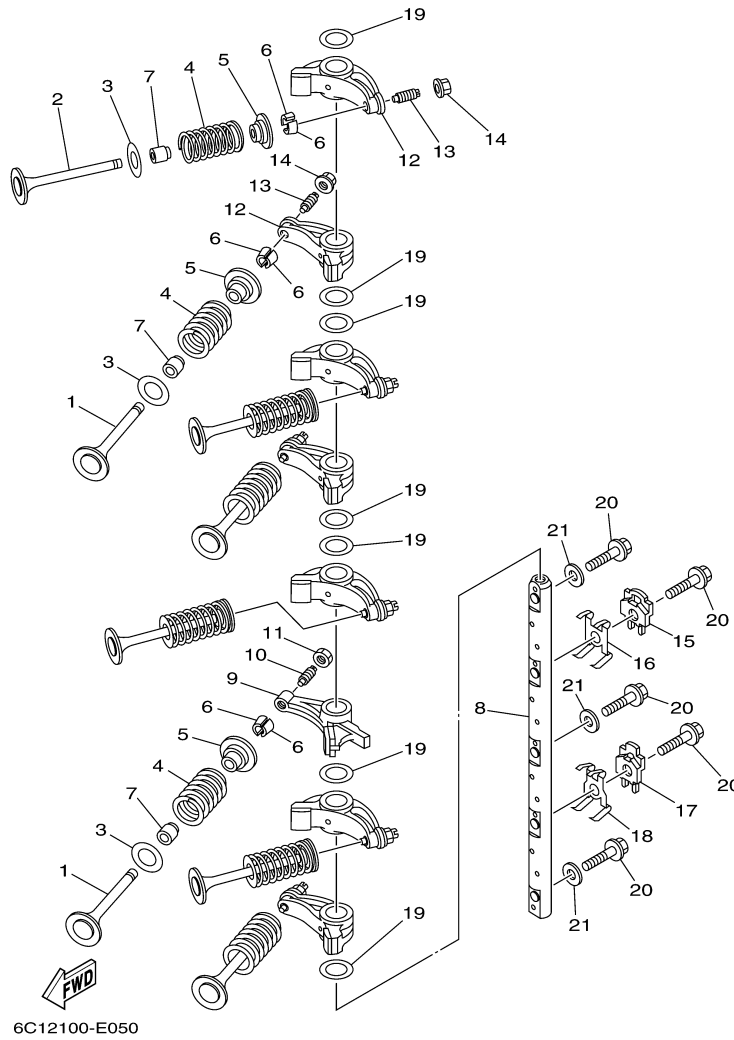

F60TLR 0406 / VALVE

©2014 Yamaha Motor Corporation, U.S.A. All rights reserved.

Part List

F60TLR 0406 / VALVE

REF - NO	PART NUMBER	PART NAME	QUANTITY	REMARKS
1	69W-12111-00-00	VALVE, INTAKE	4	
2	69W-12121-00-00	VALVE, EXHAUST	4	
3	62Y-12116-00-00	SEAT, VALVE SPRING	8	
4	51Y-12114-00-00	SPRING, VALVE OUTER	8	
5	30X-12117-00-00	RETAINER, VALVE SPRING	8	
6	30X-12118-00-00	LOCK, VALVE SPRING RETAINER	16	
7	51Y-12119-00-00	SEAL, VALVE STEM	8	
8	6C5-12146-00-00	SHAFT, ROCKER	1	
9	62Y-12151-00-00	ARM, VALVE ROCKER	1	
10	64J-12159-00-00	SCREW, VALVE ADJUSTING	1	
11	62Y-12158-00-00	NUT, LOCK	1	
12	6C5-12151-00-00	ARM, VALVE ROCKER	7	
13	6C5-12159-00-00	SCREW, VALVE ADJUSTING	7	
14	6C5-12158-00-00	NUT, LOCK	7	
15	6C5-12231-00-00	GUIDE, STOPPER 1	1	
16	6C5-12233-00-00	PLATE, GUIDE STOPPER 1	1	
17	6C5-12241-00-00	GUIDE, STOPPER 2	1	
18	6C5-12243-00-00	PLATE, GUIDE STOPPER 2	1	
19	90201-16014-00	WASHER, PLATE	7	
20	90105-08060-00	BOLT, FLANGE	5	
21	92990-08200-00	WASHER, PLAIN	3