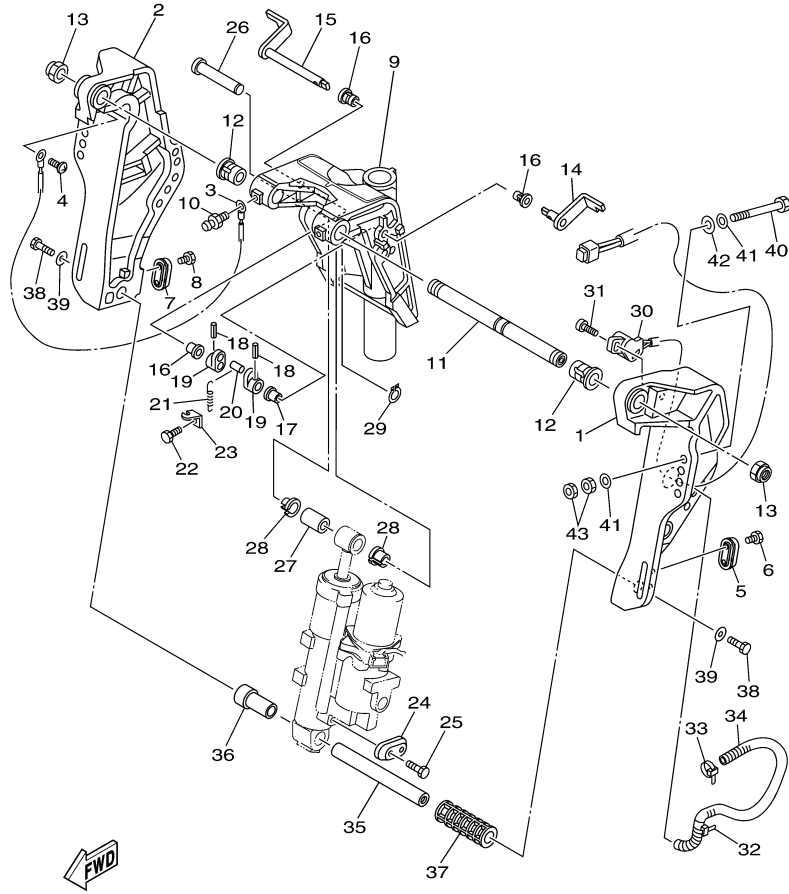

F60TLR 0406 / BRACKET 1

6C11110-D220

©2014 Yamaha Motor Corporation, U.S.A. All rights reserved.

Part List

F60TLR 0406 / BRACKET 1

REF - NO	PART NUMBER	PART NAME	QUANTITY	REMARKS
1	6C5-43111-00-4D	BRACKET, CLAMP 1	1	
2	6C5-43112-00-4D	BRACKET, CLAMP 2	1	
3	6E5-82148-00-00	WIRE, LEAD 4	1	
4	97885-06008-00	SCREW, PAN HEAD	1	
5	65W-45251-00-00	ANODE	1	
6	90101-06020-00	BOLT	2	
7	65W-45251-00-00	ANODE	1	
8	90101-06020-00	BOLT	2	
9	6C5-43311-00-4D	BRACKET, SWIVEL 1	1	
10	93700-06M03-00	NIPPLE, GREASE	3	
11	63D-43131-01-00	BOLT, CLAMP BRACKET	1	
12	90386-22MA4-00	BUSH	2	
13	90185-22M11-00	NUT, SELF-LOCKING	2	
14	6C5-43181-00-00	LEVER, TILT STOP 1	1	
15	6C5-43185-00-00	LEVER, TILT STOP 2	1	
16	90386-10M16-00	BUSH	3	
17	90386-10025-00	.BUSH	1	
18	91690-30020-00	PIN, SPRING	2	
19	6G5-43148-00-00	COLLAR, DISTANCE	2	
20	90249-06M19-00	PIN	1	
21	90506-14M24-00	SPRING, TENSION	1	
22	97095-06010-00	BOLT	1	
23	6G5-43144-00-00	HOOK, SPRING	1	
24	65W-45251-00-00	ANODE	1	
25	90101-06020-00	BOLT	2	
26	6E5-43126-02-00	PIN, UPPER SHOCK MOUNT	1	
27	90386-18M92-00	BUSH	1	
28	90386-18M35-00	BUSH	2	
29	93410-18M02-00	CIRCLIP	1	
30	63D-83672-10-00	TRIM SENDER	1	
31	97885-06016-00	SCREW, PAN HEAD	2	
32	90464-76001-00	CLAMP	1	
33	90465-11M10-00	CLAMP	1	
34	90447-19009-00	TUBE	1	EXCEPT F60TJR
34	90447-13010-00	TUBE	1	FOR F60TJR
35	6C5-43818-00-00	PIN, LOWER SHOCK MOUNT	1	
36	6C5-43833-00-00	PIPE	1	
37	6C5-43834-00-00	PIPE	1	
38	97080-08020-00	BOLT	2	
39	90201-08M14-00	WASHER, PLATE	2	
40	90101-12M65-00	BOLT	4	
41	92995-12200-00	WASHER	8	
42	90201-12426-00	WASHER, PLATE	4	
43	95380-12600-00	NUT	8	

Part Notes

F60TLR 0406 / BRACKET 1

PART NUMBER	NOTE TEXT
65W-45251-00-00	OEM: This part number is among the Top 100 Most Popular Marine Maintenance Parts as of March 2014.
65W-45251-00-00	OEM: This part number is among the Top 100 Most Popular Marine Maintenance Parts as of March 2014.
65W-45251-00-00	OEM: This part number is among the Top 100 Most Popular Marine Maintenance Parts as of March 2014.