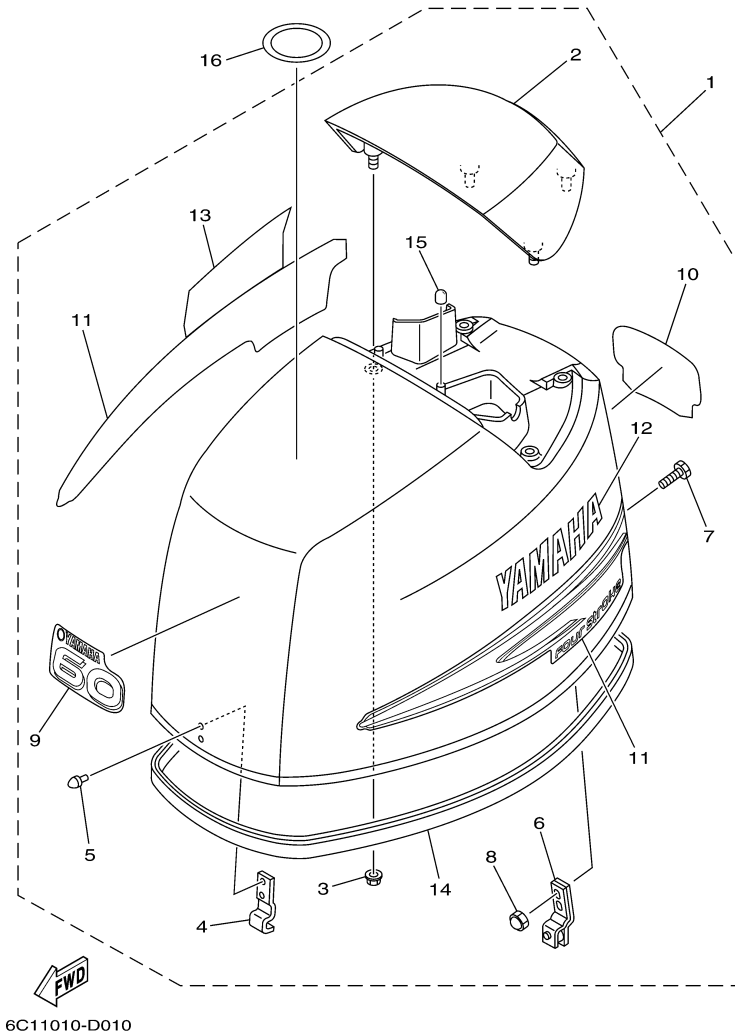

F60TLR 0406 / TOP COWLING

©2014 Yamaha Motor Corporation, U.S.A. All rights reserved.

Part List

F60TLR 0406 / TOP COWLING

REF - NO	PART NUMBER	PART NAME	QUANTITY	REMARKS
1	6C5-42610-A0-4D	TOP COWLING ASSY	1	UR F60TJR
1	6C5-42610-00-4D	TOP COWLING ASSY	1	UR F60
2	67C-42613-00-4D	.MOLDING, AIR DUCT	1	
3	90179-06029-00	.NUT	4	
4	6C5-42651-00-00	.HOOK	1	
5	90266-06M02-00	.RIVET	2	
6	67C-42652-02-00	.HOOK	1	
7	90109-06047-00	.BOLT	2	
8	90185-06M05-00	.NUT, SELF-LOCKING	2	
9	69W-42677-A0-00	.GRAPHIC, FRONT	1	UR F60TJR
9	69W-42677-00-00	.GRAPHIC, FRONT	1	UR F60
10	6C5-42678-A0-00	.GRAPHIC, REAR	1	UR F60TJR
10	6C5-42678-00-00	.GRAPHIC, REAR	1	UR F60
11	69W-W0070-00-00	.GRAPHIC SET	1	
12	69W-42681-00-00	.MARK, COWLING	1	
13	69W-42682-00-00	.MARK, COWLING	1	
14	6C5-42615-00-00	.SEAL	1	
15	69W-13448-00-00	.CAP	2	
16	67F-13434-03-00	LABEL, CAUTION	1	

Part Notes

F60TLR 0406 / TOP COWLING

PART NUMBER	NOTE TEXT
69W-42677-00-00	OEM: The rear graphic correctly supersedes to this part. To match the original graphic, trim the word "Yamaha" from the front graphic.

©2014 Yamaha Motor Corporation, U.S.A. All rights reserved.