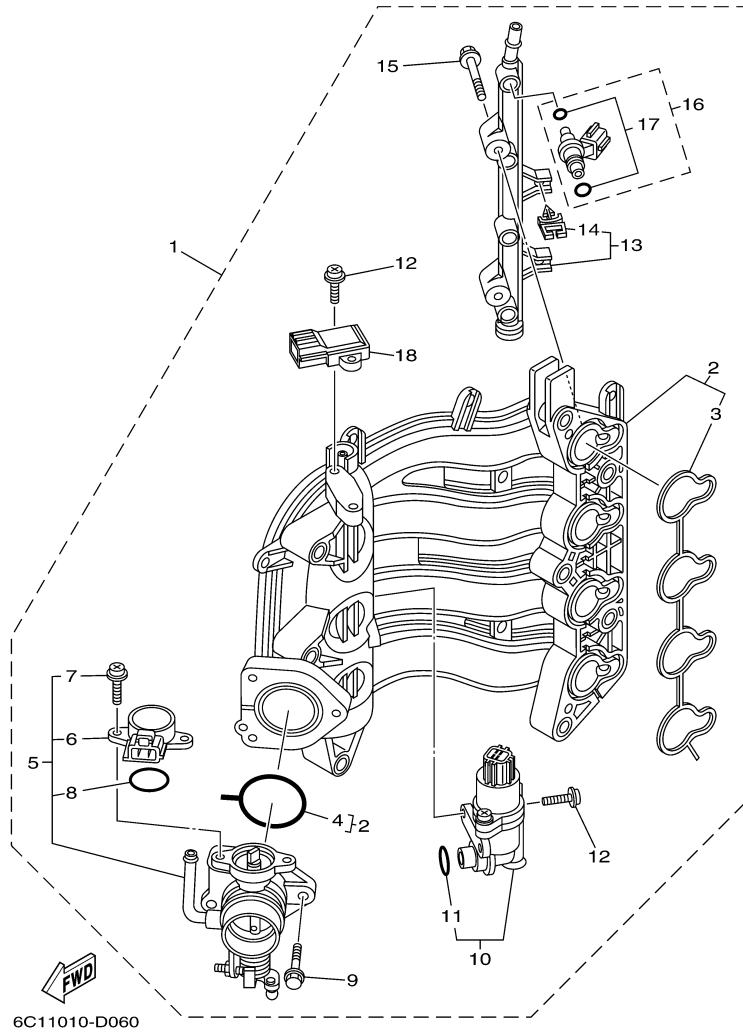

F60TLR 0406 / VALVE

©2014 Yamaha Motor Corporation, U.S.A. All rights reserved.

Part List

F60TLR 0406 / VALVE

REF - NO	PART NUMBER	PART NAME	QUANTITY	REMARKS
1	69W-12111-00-00	VALVE, INTAKE	4	
2	69W-12121-00-00	VALVE, EXHAUST	4	
3	62Y-12116-00-00	SEAT, VALVE SPRING	8	
4	51Y-12114-00-00	SPRING, VALVE OUTER	8	
5	30X-12117-00-00	RETAINER, VALVE SPRING	8	
6	30X-12118-00-00	LOCK, VALVE SPRING RETAINER	16	
7	51Y-12119-00-00	SEAL, VALVE STEM	8	
8	6C5-12146-00-00	SHAFT, ROCKER	1	
9	62Y-12151-00-00	ARM, VALVE ROCKER	1	
10	64J-12159-00-00	SCREW, VALVE ADJUSTING	1	
11	62Y-12158-00-00	NUT, LOCK	1	
12	6C5-12151-00-00	ARM, VALVE ROCKER	7	
13	6C5-12159-00-00	SCREW, VALVE ADJUSTING	7	
14	6C5-12158-00-00	NUT, LOCK	7	
15	6C5-12231-00-00	GUIDE, STOPPER 1	1	
16	6C5-12233-00-00	PLATE, GUIDE STOPPER 1	1	
17	6C5-12241-00-00	GUIDE, STOPPER 2	1	
18	6C5-12243-00-00	PLATE, GUIDE STOPPER 2	1	
19	90201-16014-00	WASHER, PLATE	7	
20	90105-08060-00	BOLT, FLANGE	5	
21	92990-08200-00	WASHER, PLAIN	3	

F60TLR 0406 / INTAKE 1

©2014 Yamaha Motor Corporation, U.S.A. All rights reserved.

Part List

F60TLR 0406 / INTAKE 1

REF - NO	PART NUMBER	PART NAME	QUANTITY	REMARKS
1	6C5-14200-00-00	INTAKE ASSY	1	
2	6C5-13641-00-00	.MANIFOLD, INTAKE 1	1	
3	6C5-13645-00-00	..GASKET, MANIFOLD 1	1	
4	6C5-13557-00-00	..GASKET	1	
5	6C5-13750-00-00	.THROTTLE BODY ASSY	1	
6	6C5-85885-00-00	..THROTTLE SENSOR ASSY	1	
7	6C5-81145-00-00	..SCREW 1	2	
8	6C5-8182L-00-00	..O-RING 1	1	
9	6C5-14496-00-00	.BOLT	3	
10	6C5-13105-01-00	.CONTROL VALVE ASSY	1	
11	6C5-1319C-00-00	..O-RING	1	
12	6C5-81146-00-00	.SCREW 2	4	
13	6C5-13161-00-00	.PIPE, DELIVERY 1	1	
14	90464-07M56-00	..CLAMP	2	
15	6C5-14446-00-00	.BOLT	2	
16	6C5-13761-00-00	.INJECTOR	4	
17	6C5-1410B-00-00	..PACKING KIT	1	
18	68F-83688-00-00	.SENSOR ASSY	1	