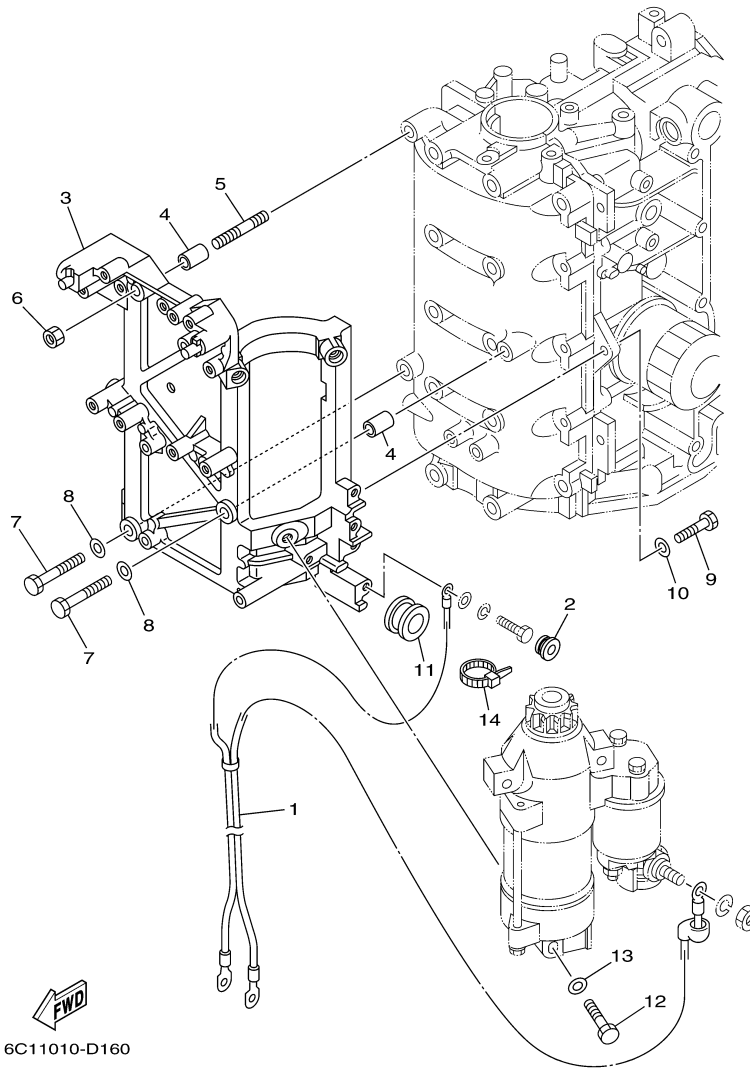

F60TLR 0406 / ELECTRICAL 4

©2014 Yamaha Motor Corporation, U.S.A. All rights reserved.

Part List

F60TLR 0406 / ELECTRICAL 4

REF - NO	PART NUMBER	PART NAME	QUANTITY	REMARKS
1	6C5-82105-U0-00	BATTERY CABLE	1	
2	90480-12072-00	GROMMET	1	
3	6C5-81822-00-94	BRACKET, STARTING MOTOR	1	
4	99590-10114-00	.PIN, DOWEL	2	
5	95680-08330-00	BOLT, STUD	1	
6	95380-08600-00	NUT	1	
7	97095-08035-00	BOLT	2	
8	92995-08600-00	WASHER	2	
9	97095-08025-00	BOLT	2	
10	92995-08600-00	WASHER	2	
11	90480-24003-00	GROMMET	1	
12	97013-08045-00	BOLT	3	
13	92903-08600-00	WASHER, PLATE	3	
14	90465-13M18-00	CLAMP	1	

Part Notes

F60TLR 0406 / ELECTRICAL 4

PART NUMBER	NOTE TEXT
90480-12072-00	OEM: GROMMET used on F115TLR and F/LF115TXR 0410 Production and Earlier

©2014 Yamaha Motor Corporation, U.S.A. All rights reserved.