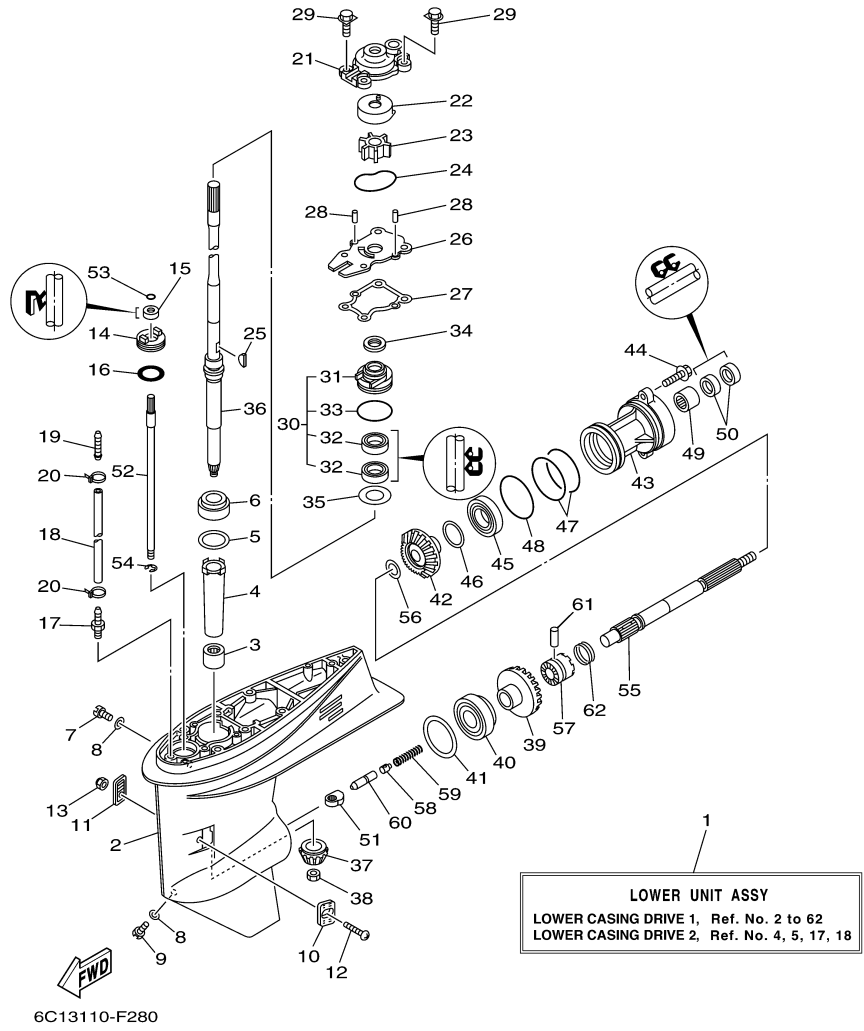

F60TLR 0406 / LOWER CASING DRIVE 1

©2014 Yamaha Motor Corporation, U.S.A. All rights reserved.

Part List

F60TLR 0406 / LOWER CASING DRIVE 1

REF - NO	PART NUMBER	PART NAME	QUANTITY	REMARKS
1	69W-45300-00-4D	LOWER UNIT ASSY	1	L (20.7")
2	69W-45301-00-4D	CASING, LOWER	1	
3	93315-32224-00	BEARING	1	
4	6H4-45536-00-00	SLEEVE, DRIVE SHAFT	1	
5	663-45587-01-00	SHIM (T:0.10MM)	1	UR
5	663-45587-10-00	SHIM (T:0.12MM)	1	UR
5	663-45587-20-00	SHIM (T:0.15MM)	1	UR
5	663-45587-60-00	SHIM (T:0.50MM)	1	UR
5	663-45587-40-00	SHIM (T:0.30MM)	1	UR
5	663-45587-50-00	SHIM (T:0.40MM)	1	UR
5	663-45587-30-00	SHIM (T:0.18MM)	1	UR
6	93332-00001-00	BEARING	1	
7	90340-08002-00	PLUG, STRAIGHT SCREW	1	
8	90430-08020-00	.GASKET	2	
9	688-45341-10-00	PLUG, DRAIN	1	
10	63D-45214-00-00	COVER, WATER INLET 1	1	
11	63D-45215-00-00	COVER, WATER INLET 2	1	
12	90142-05M06-00	SCREW, COUNTERSUNK	1	
13	95380-05600-00	NUT	1	
14	63D-45321-00-00	PLATE	1	
15	93106-09014-00	.OIL SEAL	1	
16	93210-33MG4-00	.O-RING	1	
17	6E5-45378-00-00	NIPPLE, HOSE	1	
18	90445-07ME8-00	HOSE (L80)	1	L (20.7")
19	6E5-83558-10-00	END, NIPPLE	1	
20	90465-11M10-00	CLAMP	2	
21	63D-44311-00-00	HOUSING, WATER PUMP	1	
22	63D-44322-00-00	.INSERT, CARTRIDGE	1	
23	6H3-44352-00-00	.IMPELLER	1	
24	93210-59MG7-00	.O-RING	1	
25	90280-03024-00	.KEY, WOODRUFF	1	
26	63D-44323-00-00	.OUTER PLATE, CARTRIDGE	1	
27	63D-44316-00-00	.GASKET, WATER PUMP	1	
28	93604-08062-00	PIN, DOWEL	2	
29	90119-08M15-00	.BOLT, WITH WASHER	4	
30	63D-W4434-00-00	WATER PUMP HOUSING ASSY	1	
31	63D-44341-00-00	.HOUSING, WATER PUMP	1	
32	93101-25M57-00	.OIL SEAL	2	
33	93210-48MG8-00	.O-RING	1	
34	63D-45344-00-00	COVER, OIL SEAL	1	
35	90201-27M00-00	WASHER, PLATE	1	
36	69W-45501-00-00	DRIVE SHAFT COMP.	1	L (20.7")
37	69W-45551-00-00	PINION (13T)	1	
38	90170-12138-00	NUT	1	
39	69W-45560-00-00	GEAR 1 (24T)	1	
40	93332-00092-00	BEARING	1	
41	663-45567-01-00	SHIM (T:0.10MM)	1	UR
41	663-45567-10-00	SHIM (T:0.12MM)	1	UR
41	663-45567-20-00	SHIM (T:0.15MM)	1	UR
41	663-45567-60-00	SHIM (T:0.50MM)	1	UR
41	663-45567-40-00	SHIM (T:0.30MM)	1	UR
41	663-45567-50-00	SHIM (T:0.40MM)	1	UR
41	663-45567-30-00	SHIM (T:0.18MM)	1	UR