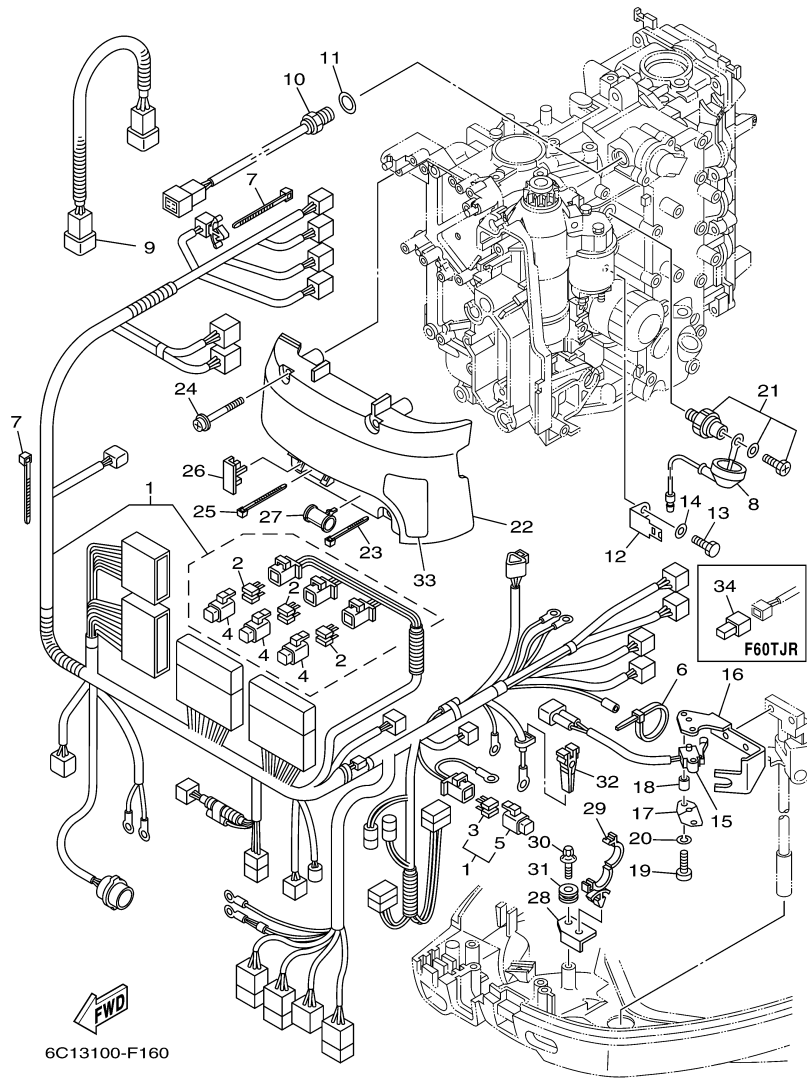

F60TLR 0406 / ELECTRICAL 3

©2014 Yamaha Motor Corporation, U.S.A. All rights reserved.

Part List

F60TLR 0406 / ELECTRICAL 3

REF - NO	PART NUMBER	PART NAME	QUANTITY	REMARKS
1	6C5-82590-40-00	WIRE HARNESS ASSY	1	
2	67F-82151-00-00	.FUSE (20A)	6	
3	67F-82151-10-00	.FUSE (30A)	2	
4	67F-8215B-10-00	.CAP (YELLOW)	3	
5	67F-8215B-20-00	.CAP (GREEN)	1	
6	90465-13M24-00	CLAMP	1	
7	90465-13M11-00	CLAMP	2	
8	68V-81315-00-00	LEAD WIRE ASSY	1	
9	6C5-82553-00-00	EXTENSION, WIRE LEAD	1	
10	6C5-85790-00-00	THERMOSENSOR ASSY	1	
11	90430-14115-00	.GASKET	1	
12	6C5-82388-00-00	PLATE	1	
13	97095-06014-00	BOLT	1	
14	92995-06600-00	WASHER	1	
15	60V-8259F-00-00	SWITCH ASSY	1	EXCEPT F60TJR
16	6C5-82554-01-00	STAY, NEUTRAL SWITCH	1	
17	61A-82588-01-00	PLATE	1	EXCEPT F60TJR
18	90387-04001-00	COLLAR	1	EXCEPT F60TJR
19	97885-04016-00	SCREW, PAN HEAD	2	EXCEPT F60TJR
20	92995-04100-00	WASHER	2	EXCEPT F60TJR
21	64J-82504-00-00	OIL PRESSURE SWITCH ASSY	1	
22	6C5-81942-00-00	COVER	1	
23	90465-13M39-00	CLAMP	1	
24	90159-06M14-00	SCREW, WITH WASHER	4	
25	90465-13M24-00	CLAMP	1	
26	6C5-82176-00-00	DAMPER	2	
27	6C5-8252R-00-00	DAMPER	1	
28	6C5-42811-00-00	STAY	1	
29	90464-18007-00	CLAMP	1	
30	90119-06077-00	BOLT, WITH WASHER	1	
31	90480-13598-00	GROMMET	1	
32	67F-2812A-00-00	.PULLER, FUSE	1	
33	6C5-81919-00-00	GRAPHIC, REGULATOR	1	
34	68V-82582-10-00	COVER, WIRE HARNESS	1	FOR F60TJR