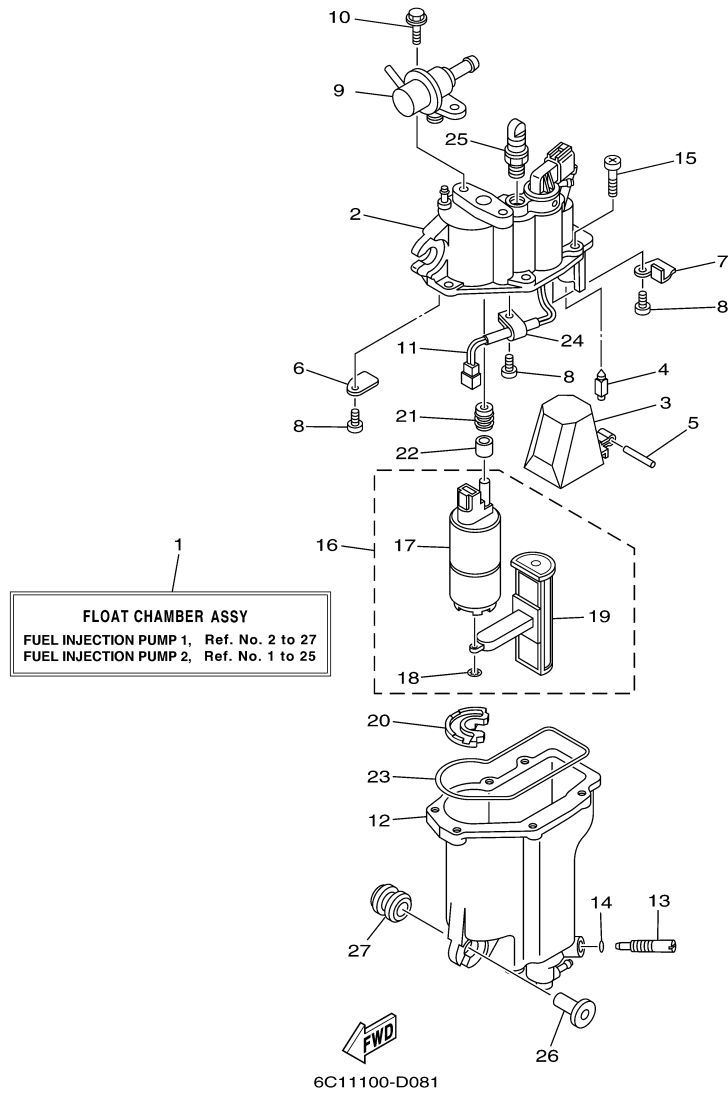

F60TLR 0406 / FUEL INJECTION PUMP 1

©2014 Yamaha Motor Corporation, U.S.A. All rights reserved.

Part List

F60TLR 0406 / FUEL INJECTION PUMP 1

REF - NO	PART NUMBER	PART NAME	QUANTITY	REMARKS
1	6C5-14180-00-00	FLOAT CHAMBER ASSY	1	
2	6C5-14182-00-00	COVER, FLOAT CHAMBER	1	
3	6C5-14985-00-00	FLOAT	1	
4	6C5-14546-00-00	VALVE, NEEDLE	1	
5	6C5-14386-00-00	PIN, FLOAT	1	
6	6C5-2441R-00-00	PLATE, BAFFLE 1	1	
7	6C5-2441T-00-00	PLATE, BAFFLE 2	1	
8	6C5-24453-00-00	SCREW	3	
9	6C5-13906-00-00	REGULATOR, PRESSURE	1	
10	6C5-24592-00-00	BOLT	2	
11	6C5-87226-00-00	WIRE HARNESS ASSY	1	
12	6C5-14960-00-00	BODY ASSY	1	
13	6C5-14191-00-00	PLUG, DRAIN	1	
14	6C5-14397-00-00	O-RING	1	
15	6C5-14567-00-00	SCREW	6	
16	6C5-13910-00-00	FUEL PUMP ASSY	1	
17	6C5-13907-00-00	.FUEL PUMP COMP	1	
18	6C5-14127-00-00	.CLIP	1	
19	6C5-13915-00-00	.FILTER	1	
20	6C5-13593-00-00	DAMPER	1	
21	6C5-13781-00-00	DAMPER, PUMP	1	
22	6C5-13716-00-00	COLLAR	1	
23	6C5-14984-00-00	GASKET, FLOAT CHAMBER	1	
24	6C5-21337-00-00	CLAMP, CABLE	1	
25	6C5-14225-00-00	CAP	1	
26	90387-06M69-00	COLLAR	3	
27	90480-09M12-00	GROMMET	3	