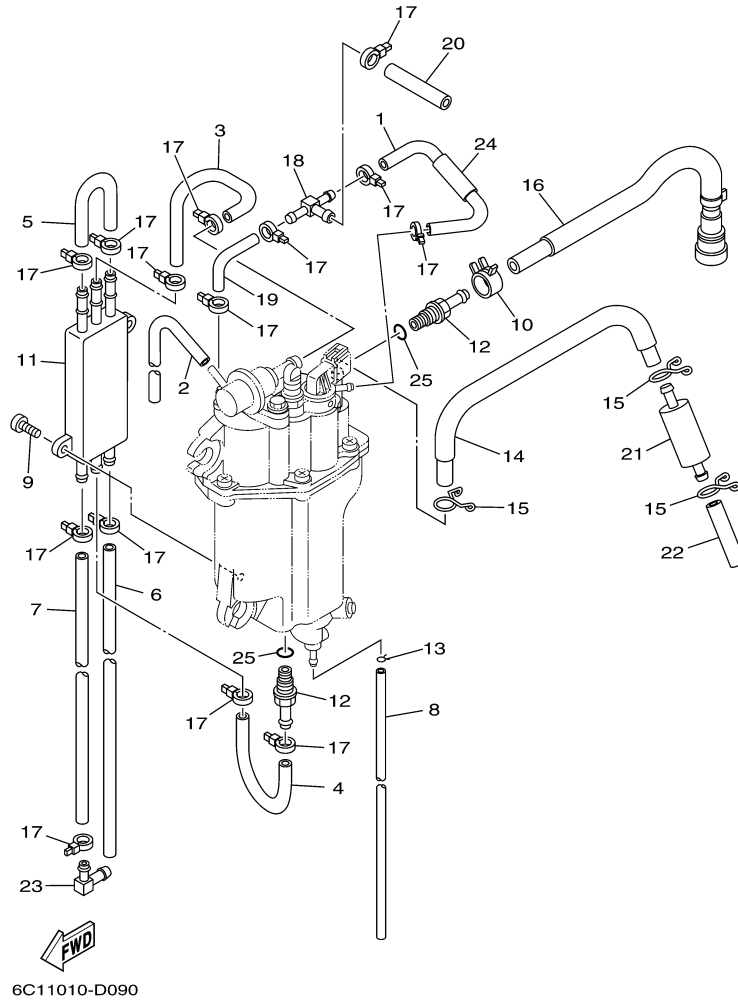

F60TLR 0406 / FUEL INJECTION PUMP 2

©2014 Yamaha Motor Corporation, U.S.A. All rights reserved.

Part List

F60TLR 0406 / FUEL INJECTION PUMP 2

REF - NO	PART NUMBER	PART NAME	QUANTITY	REMARKS
1	6C5-13546-00-00	HOSE 2	1	
2	6C5-13542-00-00	HOSE, VACUUM SENSING 1	1	
3	6C5-24321-00-00	PIPE 10	1	
4	6C5-24322-00-00	PIPE 11	1	
5	6C5-24323-00-00	PIPE 12	1	
6	6C5-24324-00-00	PIPE 13 (L150)	1	
7	6C5-24325-00-00	PIPE 14 (L110)	1	
8	6C5-14149-00-00	PIPE (L200)	1	
9	6C5-24444-00-00	SCREW	2	
10	6C5-13577-00-00	CLIP	1	
11	6C5-21841-00-00	COOLER	1	
12	6C5-14251-00-00	NIPPLE	2	
13	6C5-2411M-00-00	CLIP	1	
14	6C5-14148-00-00	PIPE	1	
15	6C5-24387-00-00	CLIP	3	
16	6C5-13974-00-00	PIPE, FUEL 4	1	
17	90465-11M10-00	CLAMP	14	
18	6C5-24379-00-00	PIPE, JOINT 4	1	
19	6C5-13545-00-00	HOSE 1	1	
20	6C5-13547-00-00	HOSE 3	1	
21	6C5-24251-00-00	STRAINER 1	1	
22	6C5-2451B-00-00	HOSE, FUEL INLET	1	
23	6C5-1410F-00-00	CONNECTOR	1	
24	6C5-13548-00-00	HOSE, AIR 4	1	
25	6C5-13739-00-00	O-RING	2	

Part Notes

F60TLR 0406 / FUEL INJECTION PUMP 2

PART NUMBER	NOTE TEXT
6C5-24251-00-00	OEM: This part number is among the Top 100 Most Popular Marine Maintenance Parts as of March 2014.

©2014 Yamaha Motor Corporation, U.S.A. All rights reserved.