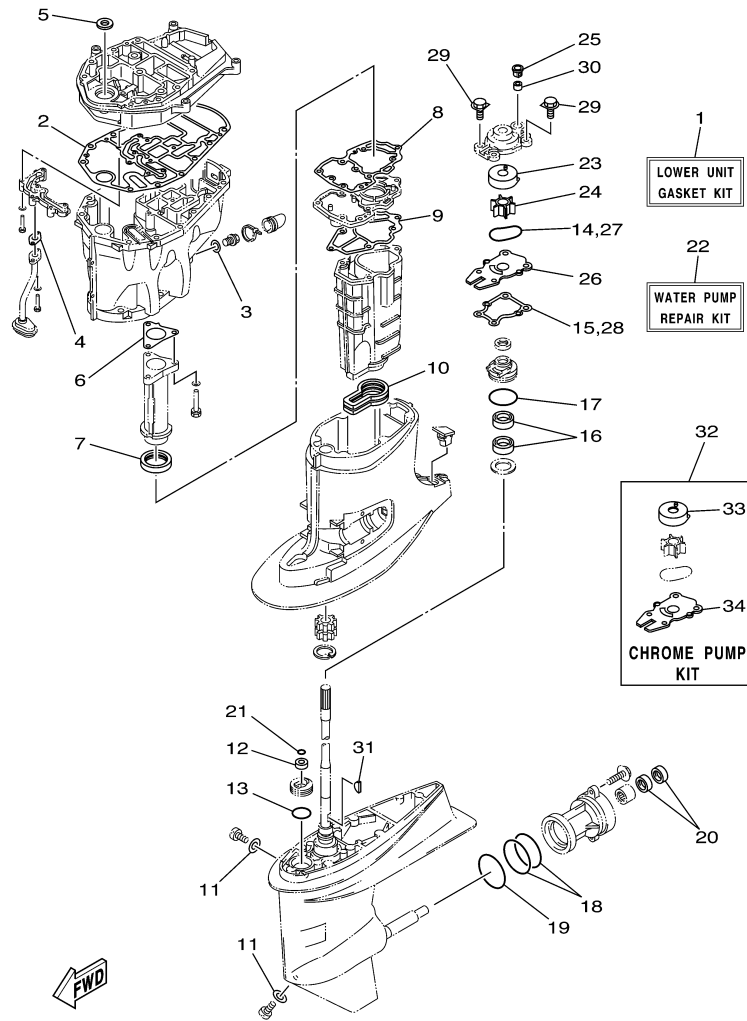

F60TLR 0406 / REPAIR KIT 2

6C11100-D400

©2014 Yamaha Motor Corporation, U.S.A. All rights reserved.

Part List

F60TLR 0406 / REPAIR KIT 2

REF - NO	PART NUMBER	PART NAME	QUANTITY	REMARKS
1	6C5-W0001-20-00	LOWER UNIT GASKET KIT	1	
2	6C5-15312-00-00	.GASKET, OIL PAN	1	
3	90430-14M09-00	.GASKET	1	
4	6C5-13414-00-00	.GASKET, STRAINER COVER	1	
5	93103-18011-00	.OIL SEAL	1	
6	6C5-41133-00-00	.GASKET, EXHAUST MANIFOLD 1	1	
7	6C5-46132-00-00	.GASKET 1	1	
8	6C5-41134-00-00	.GASKET, EXHAUST MANIFOLD	1	
9	6C5-41135-00-00	.GASKET, EXHAUST MANIFOLD	1	
10	6C5-45123-00-00	.GASKET, MUFFLER	1	
11	90430-08020-00	.GASKET	2	
12	93106-09014-00	.OIL SEAL	1	
13	93210-33MG4-00	.O-RING	1	
14	93210-59MG7-00	.O-RING	1	
15	63D-44316-00-00	.GASKET, WATER PUMP	1	
16	93101-25M57-00	.OIL SEAL	2	
17	93210-48MG8-00	.O-RING	1	
18	93210-74MG5-00	.O-RING	2	
19	93210-69MG6-00	.O-RING	1	
20	93101-22M00-00	.OIL SEAL	2	
21	93210-07003-00	.O-RING	1	
22	63D-W0078-01-00	WATER PUMP REPAIR KIT	1	
23	63D-44322-00-00	.INSERT, CARTRIDGE	1	
24	6H3-44352-00-00	.IMPELLER	1	
25	63D-44312-00-00	.COVER, WATER PUMP HOUSING	1	
26	63D-44323-00-00	.OUTER PLATE, CARTRIDGE	1	
27	93210-59MG7-00	.O-RING	1	
28	63D-44316-00-00	.GASKET, WATER PUMP	1	
29	90119-08M15-00	.BOLT, WITH WASHER	4	
30	663-44366-00-00	.DAMPER, WATER SEAL 2	1	
31	90280-03024-00	.KEY, WOODRUFF	1	
32	63D-W0078-0A-00	CHROME PUMP KIT	1	
33	63D-44322-40-00	.INSERT, CARTRIDGE	1	
34	63D-44323-40-00	.OUTER PLATE, CARTRIDGE	1	

Part Notes

F60TLR 0406 / REPAIR KIT 2

PART NUMBER		NOTE TEXT
90430-14M09-00		OEM: This part number is among the Top 100 Most Popular Marine Maintenance Parts as of March 2014.
90430-08020-00		OEM: This part number is among the Top 100 Most Popular Marine Maintenance Parts as of March 2014.
93106-09014-00		OEM: This part number is among the Top 100 Most Popular Marine Maintenance Parts as of March 2014.
63D-W0078-01-00		OEM: This part number is among the Top 100 Most Popular Marine Maintenance Parts as of March 2014.
6H3-44352-00-00		OEM: This part number is among the Top 100 Most Popular Marine Maintenance Parts as of March 2014.

©2014 Yamaha Motor Corporation, U.S.A. All rights reserved.