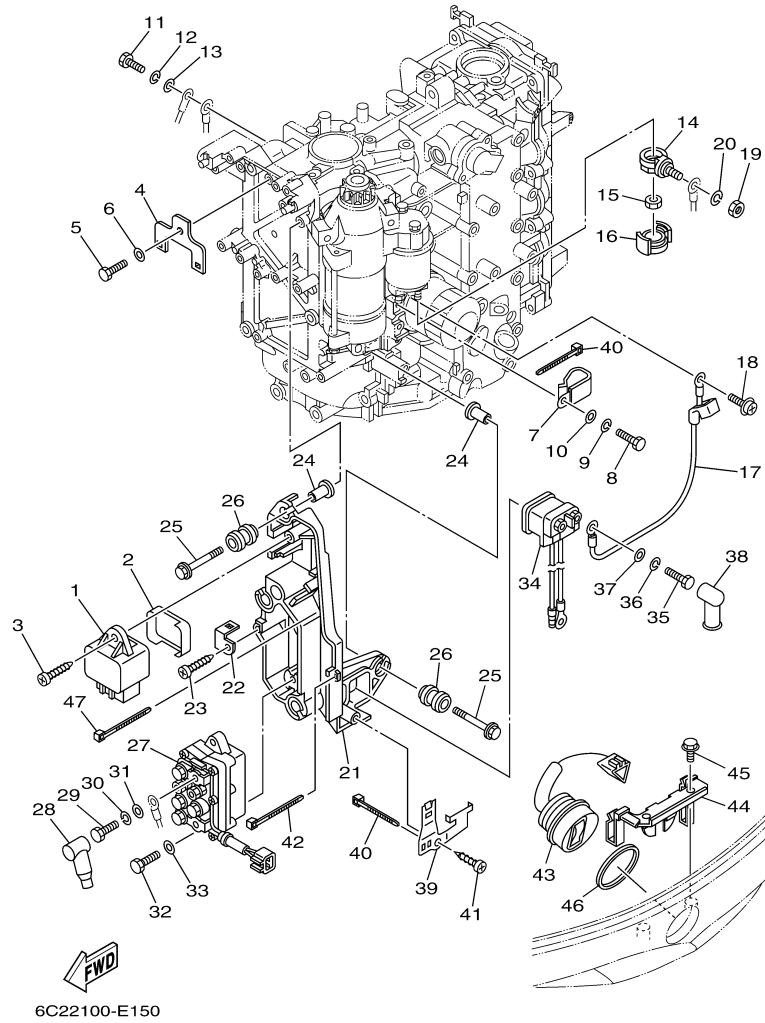

F60TLR 0406 / ELECTRICAL 2

6C22100-E150

©2014 Yamaha Motor Corporation, U.S.A. All rights reserved.

Part List

F60TLR 0406 / ELECTRICAL 2

REF - NO	PART NUMBER	PART NAME	QUANTITY	REMARKS
1	60E-81950-00-00	RELAY ASSY	1	
2	6C5-81336-00-00	GROMMET	1	
3	97780-60620-00	SCREW, TAPPING	1	
4	6C5-8257V-00-00	PLATE, CONNECTOR	1	
5	97095-06014-00	BOLT	1	
6	92995-06600-00	WASHER	1	
7	90465-05M87-00	CLAMP	1	
8	97095-06020-00	BOLT	4	
9	92995-06100-00	WASHER, SPRING	4	
10	92995-06600-00	WASHER	4	
11	97095-06020-00	BOLT	1	
12	92995-06100-00	WASHER, SPRING	1	
13	92995-06600-00	WASHER	1	
14	60V-81925-00-00	TERMINAL	1	
15	90179-08003-00	NUT	1	
16	68F-82582-00-00	COVER, WIRE HARNESS	1	
17	6C5-81815-00-00	CORD, STARTER MOTOR	1	
18	90159-04005-00	SCREW, WITH WASHER	1	
19	95333-08600-00	NUT	1	
20	92903-08100-00	WASHER, SPRING	1	
21	6C5-81948-00-00	BRACKET	1	
22	6C5-85548-00-00	HOLDER	1	
23	97780-60620-00	SCREW, TAPPING	1	
24	90387-06119-00	COLLAR	4	
25	90119-06M59-00	BOLT, WITH WASHER	4	
26	6A0-82317-00-00	DAMPER, IGNITION COIL	4	
27	63P-81950-00-00	RELAY ASSY	1	
28	682-82119-01-00	COVER, LEAD WIRE	2	
29	97095-06010-00	BOLT	2	
30	92995-06100-00	WASHER, SPRING	2	
31	92995-06600-00	WASHER	2	
32	97013-06020-00	BOLT	2	
33	92903-06600-00	WASHER, PLATE	2	
34	68V-8194A-00-00	RELAY	1	
35	97095-06010-00	BOLT	2	
36	92995-06100-00	WASHER, SPRING	2	
37	92995-06600-00	WASHER	2	
38	6G5-82119-00-00	COVER, LEAD WIRE	2	
39	6C5-81953-00-00	STAY, RELAY	1	
40	90465-11M10-00	CLAMP	2	
41	97780-60620-00	SCREW, TAPPING	1	
42	90465-13M97-00	CLAMP	1	
43	63D-82563-10-00	TRIM & TILT SWITCH ASSY	1	
44	6C5-83614-01-00	BRACKET	1	
45	90109-06M86-00	BOLT	2	
46	6E5-82587-00-00	GASKET	1	
47	90465-13M97-00	CLAMP	2