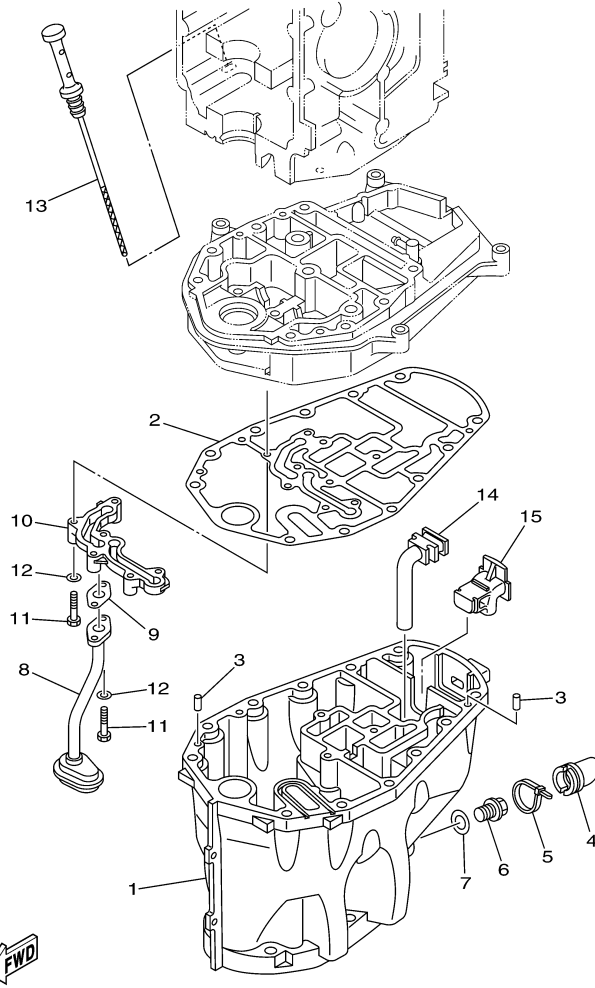

F60TLR 0406 / OIL PAN

6C11010-D300

©2014 Yamaha Motor Corporation, U.S.A. All rights reserved.

Part List

F60TLR 0406 / OIL PAN

REF - NO	PART NUMBER	PART NAME	QUANTITY	REMARKS
1	6C5-15311-00-5B	OIL PAN	1	
2	6C5-15312-00-00	.GASKET, OIL PAN	1	
3	93606-12019-00	.PIN, DOWEL	2	
4	6C5-15316-00-00	DAMPER 1	1	
5	90465-11M59-00	CLAMP	1	
6	90340-14M06-00	PLUG, STRAIGHT SCREW	1	
7	90430-14M09-00	.GASKET	1	
8	6C5-13411-00-00	STRAINER, OIL	1	
9	6C5-13414-00-00	GASKET, STRAINER COVER	1	
10	6C5-15333-00-00	COVER	1	
11	97013-06030-00	BOLT	6	
12	92903-06600-00	WASHER, PLATE	6	
13	6C5-15362-00-00	PLUG, OIL LEVEL	1	
14	6C5-45135-01-00	PIPE	1	
15	6C5-45136-01-00	PIPE	1	

Part Notes

F60TLR 0406 / OIL PAN

PART NUMBER	NOTE TEXT
90430-14M09-00	OEM: This part number is among the Top 100 Most Popular Marine Maintenance Parts as of March 2014.

©2014 Yamaha Motor Corporation, U.S.A. All rights reserved.