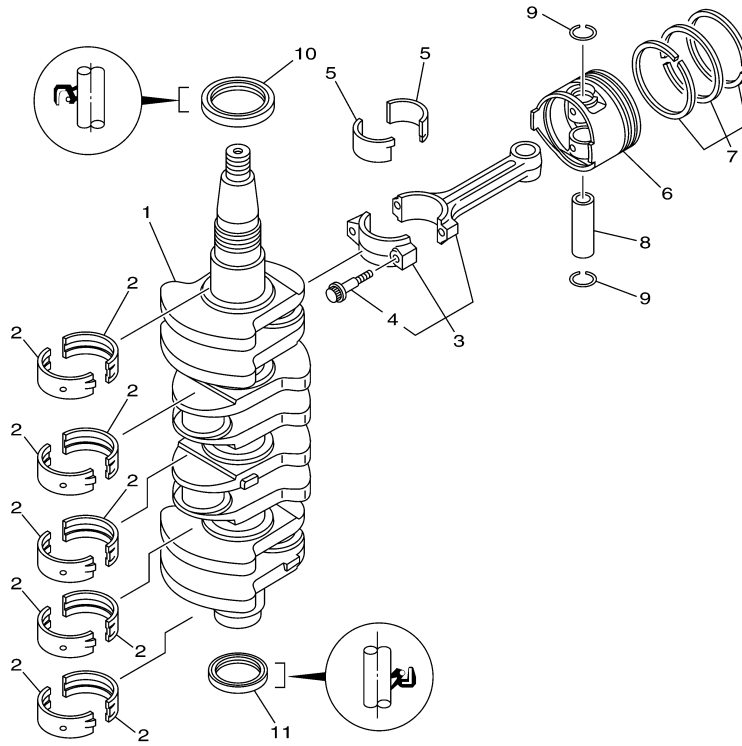

F60TLR 0406 / CRANKSHAFT PISTON

6C11010-D030

©2014 Yamaha Motor Corporation, U.S.A. All rights reserved.

Part List

F60TLR 0406 / CRANKSHAFT PISTON

REF - NO	PART NUMBER	PART NAME	QUANTITY	REMARKS
1	6C5-11411-00-00	CRANKSHAFT	1	
2	6C5-11416-00-00	PLANE BEARING, CRANKSHAFT 1	10	UR YELLOW
2	6C5-11416-30-00	PLANE BEARING, CRANKSHAFT 1	10	UR GREEN
2	6C5-11416-20-00	PLANE BEARING, CRANKSHAFT 1	10	UR PINK
2	6C5-11416-10-00	PLANE BEARING, CRANKSHAFT 1	10	UR RED
3	6C5-11650-00-00	CONNECTING ROD ASSY	4	
4	6C5-11654-00-00	.BOLT, CONNECTING ROD	2	
5	6C5-11656-00-00	PLANE BEARING, CONNECTING ROD	8	UR YELLOW
5	6C5-11656-30-00	PLANE BEARING, CONNECTING ROD	8	UR GREEN
5	6C5-11656-20-00	PLANE BEARING, CONNECTING ROD	8	UR PINK
5	6C5-11656-10-00	PLANE BEARING, CONNECTING ROD	8	UR RED
6	69W-11631-00-97	PISTON (STD)	4	
6	69W-11636-00-00	PISTON (0.50MM O/S)	4	AP
6	69W-11635-00-00	PISTON (0.25MM O/S)	4	AP
7	67C-11603-00-00	PISTON RING SET (STD)	4	
7	67C-11604-00-00	PISTON RING SET (0.25MM O/S)	4	AP
7	67C-11605-00-00	PISTON RING SET (0.50MM O/S)	4	AP
8	62Y-11633-00-00	PIN, PISTON	4	
9	93450-17129-00	CIRCLIP	8	
10	93102-43M42-00	.OIL SEAL	1	
11	93101-35002-00	.OIL SEAL	1