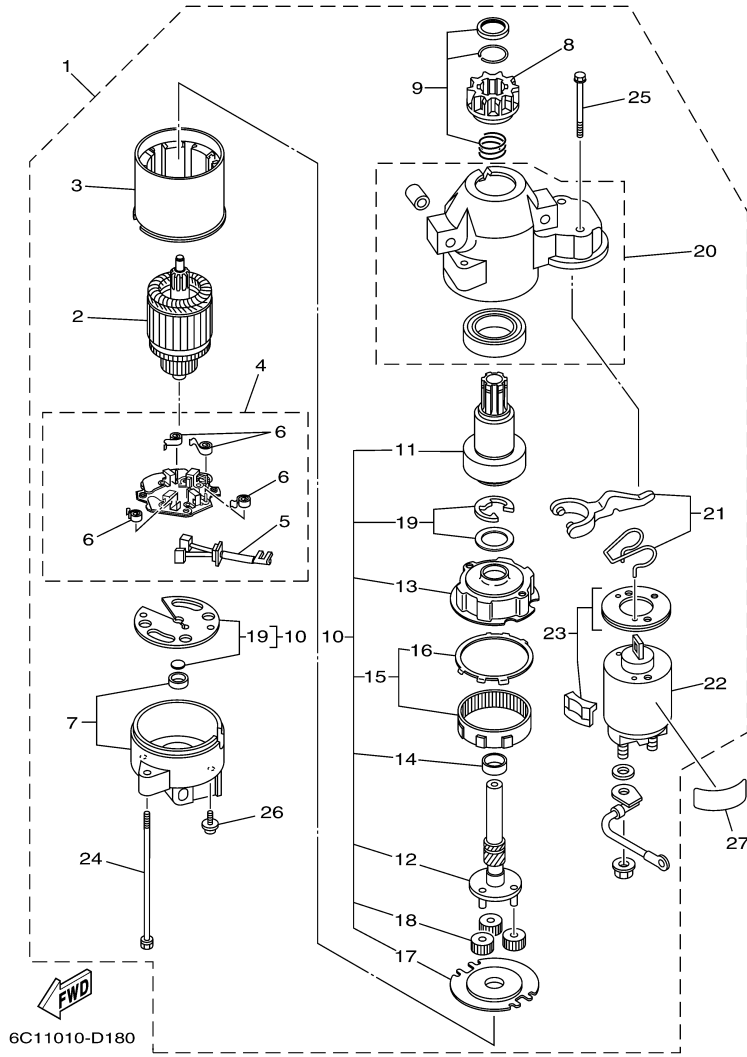

F60TLR 0406 / STARTING MOTOR

6C11010-D180

©2014 Yamaha Motor Corporation, U.S.A. All rights reserved.

Part List

F60TLR 0406 / STARTING MOTOR

REF - NO	PART NUMBER	PART NAME	QUANTITY	REMARKS
1	6C5-81800-00-00	STARTING MOTOR ASSY	1	
2	67F-81850-00-00	.ARMATURE ASSY	1	
3	67F-81810-00-00	.STATOR ASSY	1	
4	69J-81840-00-00	.BRUSH HOLDER ASSY	1	
5	69J-81801-00-00	..BRUSH SET	1	
6	67F-81813-00-00	..SPRING, BRUSH	4	
7	68F-81820-00-00	.REAR BRACKET ASSY	1	
8	67F-81808-00-00	.PINION ASSY	1	
9	67F-81857-00-00	.PINION STOPPER SET	1	
10	67F-81807-00-00	.GEAR ASSY, STARTING MOTOR	1	
11	67F-81832-00-00	..CLUTCH, OVER RUN	1	
12	67F-81836-00-00	..SHAFT, PINION	1	
13	67F-81821-00-00	..BRACKET, CENTER 1	1	
14	67F-81841-00-00	..BEARING	1	
15	67F-81891-00-00	..GEAR, RING	1	
16	67F-8183R-00-00	...GASKET	1	
17	67F-81830-00-00	..BRACKET, CENTER 2	1	
18	60V-8183T-00-00	..GEAR, IDLER	3	
19	67F-81809-00-00	..WASHER KIT	1	
20	60X-81842-00-00	.COVER	1	
21	69J-81839-00-00	.LEVER ASSY	1	
22	6C5-81941-00-00	.STARTER RELAY ASSY	1	
23	69J-81869-00-00	.COVER, DUST	1	
24	6K7-81826-10-00	.BOLT	2	
25	69J-81828-00-00	.SCREW 2	2	
26	67F-81846-00-00	.SCREW	2	
27	67F-83627-01-00	LABEL, CAUTION 7	1