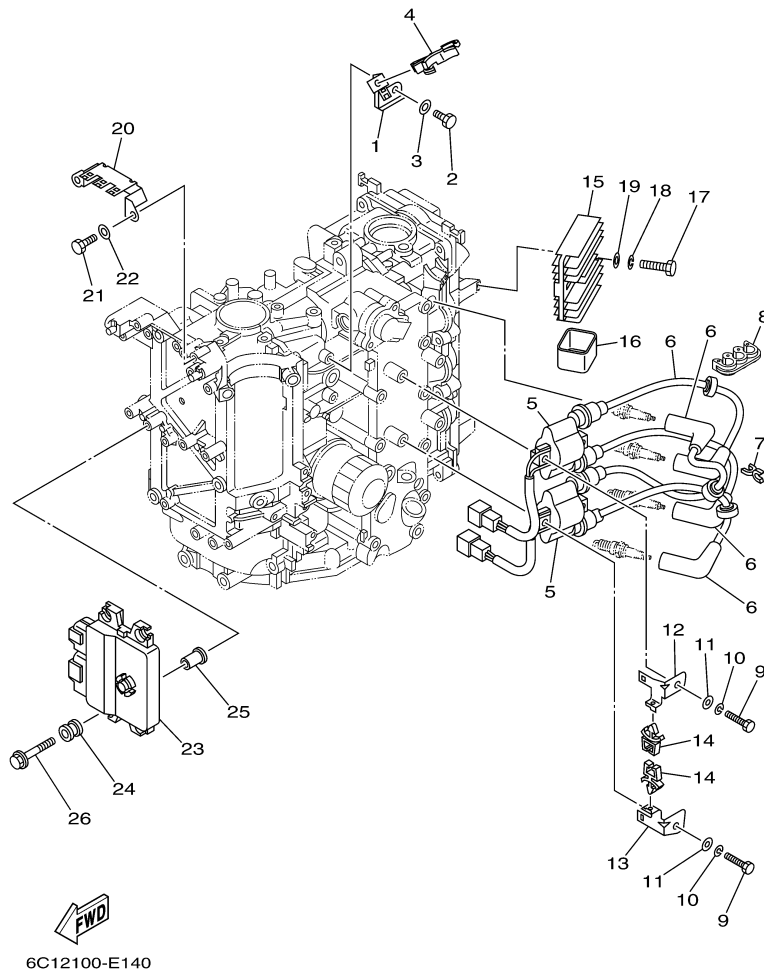

F60TLR 0406 / ELECTRICAL 1

©2014 Yamaha Motor Corporation, U.S.A. All rights reserved.

Part List

F60TLR 0406 / ELECTRICAL 1

REF - NO	PART NUMBER	PART NAME	QUANTITY	REMARKS
1	6C5-85525-00-00	PLATE	1	
2	97095-06014-00	BOLT	1	
3	92995-06600-00	WASHER	1	
4	90464-18246-00	CLAMP	1	
5	63P-82310-01-00	IGNITION COIL ASSY	2	
6	6C5-82340-01-00	HIGH TENSION CORD ASSY 1	4	
7	90464-07M41-00	CLAMP	2	
8	90464-07M05-00	CLAMP	1	
9	97095-06030-00	BOLT	4	
10	92995-06100-00	WASHER, SPRING	4	
11	92995-06600-00	WASHER	4	
12	6C5-82316-01-00	BRACKET, IGNITION COIL	1	
13	6C5-82316-11-00	BRACKET, IGNITION COIL	1	
14	90464-06001-00	CLAMP	2	
15	6D3-81960-00-00	RECTIFIER & REGULATOR ASSY	1	
16	6C5-81961-00-00	COVER	1	
17	97095-06025-00	BOLT	2	
18	92995-06100-00	WASHER, SPRING	2	
19	92995-06600-00	WASHER	2	
20	6C5-82171-00-00	STAY, FUSE BOX	1	
21	97095-06014-00	BOLT	2	
22	92995-06600-00	WASHER	2	
23	6C5-8591A-31-00	ENGINE CONTROL UNIT ASSY	1	UR F60
24	6C5-82317-00-00	DAMPER, IGNITION COIL	4	
25	90387-06119-00	COLLAR	4	
26	90119-06M59-00	BOLT, WITH WASHER	4