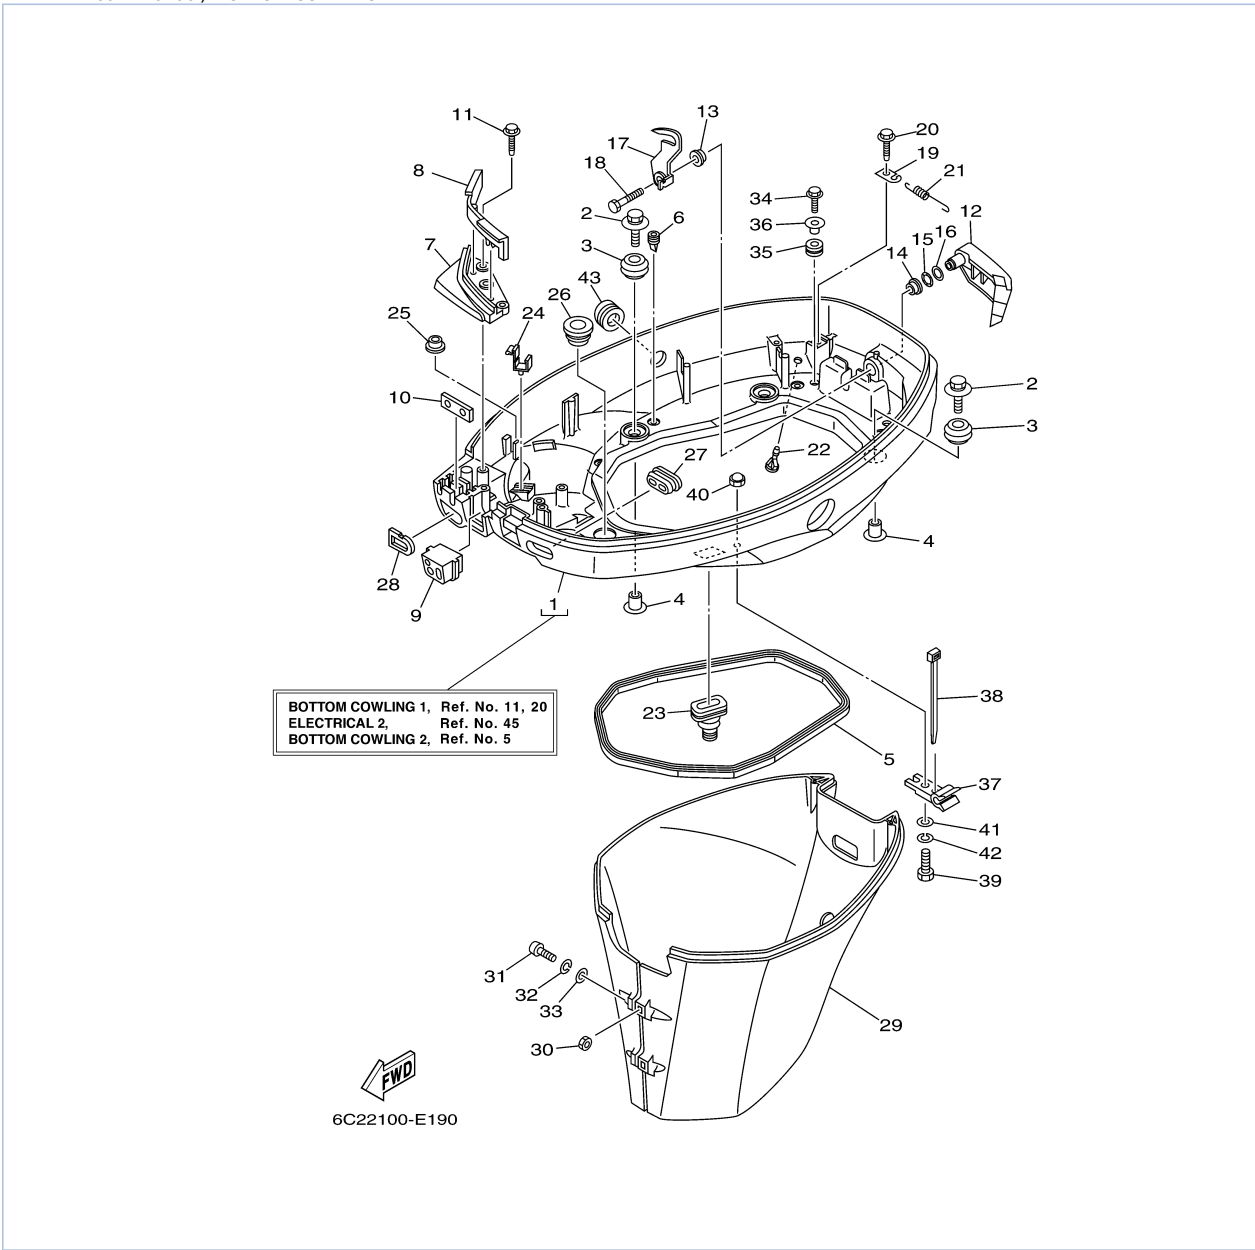

F60TLR 0406 / BOTTOM COWLING 1

©2014 Yamaha Motor Corporation, U.S.A. All rights reserved.

Part List

F60TLR 0406 / BOTTOM COWLING 1

REF - NO	PART NUMBER	PART NAME	QUANTITY	REMARKS
1	6C5-42710-10-4D	BOTTOM COWLING ASSY	1	
2	90119-06M08-00	BOLT, WITH WASHER	4	
3	90480-09M12-00	GROMMET	4	
4	90387-06060-00	COLLAR	4	
5	62Y-42716-00-00	RUBBER, SEAL 1	1	
6	65W-42717-00-00	RUBBER, SEAL 2	4	
7	6C5-42738-00-4D	PLATE, FITTING	1	
8	6C5-42718-00-00	RUBBER, SEAL 3	1	
9	6C5-42725-30-00	GROMMET	1	
10	62Y-42727-00-00	GROMMET	1	
11	90109-06M81-00	BOLT	3	
12	67C-42815-00-4D	LEVER, CLAMP	1	
13	90386-12M37-00	BUSH	1	
14	90386-12MA2-00	BUSH	1	
15	90206-12052-00	WASHER, WAVE	1	
16	90201-12M07-00	WASHER, PLATE	1	
17	67C-42816-01-00	LEVER, CLAMP	1	
18	97095-06014-00	BOLT	1	
19	66T-43144-00-00	HOOK, SPRING	1	
20	90109-06M86-00	BOLT	1	
21	90506-18M40-00	SPRING, TENSION	1	
22	6H3-44391-01-00	NIPPLE, HOSE	1	
23	6C5-42724-00-00	GROMMET	1	
24	90464-09M13-00	CLAMP	1	
25	6E7-82317-00-00	DAMPER, IGNITION COIL	1	
26	68U-42727-00-00	GROMMET	1	
27	6H3-42727-00-00	GROMMET	1	
28	61N-24329-00-00	SEAL	1	
29	67C-42741-10-4D	APRON	1	
30	95380-06600-00	NUT, HEXAGON	2	
31	97880-06025-00	SCREW, PAN HEAD	2	
32	92990-06100-00	..WASHER, SPRING	2	
33	92990-06600-00	WASHER, PLATE	2	
34	90109-06M80-00	.BOLT	2	
35	90480-13M24-00	GROMMET	2	
36	90387-06M43-00	COLLAR	2	
37	90464-09M49-00	CLAMP	1	
38	90465-11M10-00	CLAMP	2	
39	97095-06020-00	BOLT	1	
40	95380-06800-00	NUT	1	
41	92990-06600-00	WASHER, PLATE	1	
42	92995-06100-00	WASHER, SPRING	1	
43	6C5-42726-00-00	GROMMET	1	

Part Notes

F60TLR 0406 / BOTTOM COWLING 1

PART NUMBER		NOTE TEXT
92990-06600-00		OEM: This part number is among the Top 100 Most Popular Marine Maintenance Parts as of March 2014.
92990-06600-00		OEM: This part number is among the Top 100 Most Popular Marine Maintenance Parts as of March 2014.

©2014 Yamaha Motor Corporation, U.S.A. All rights reserved.