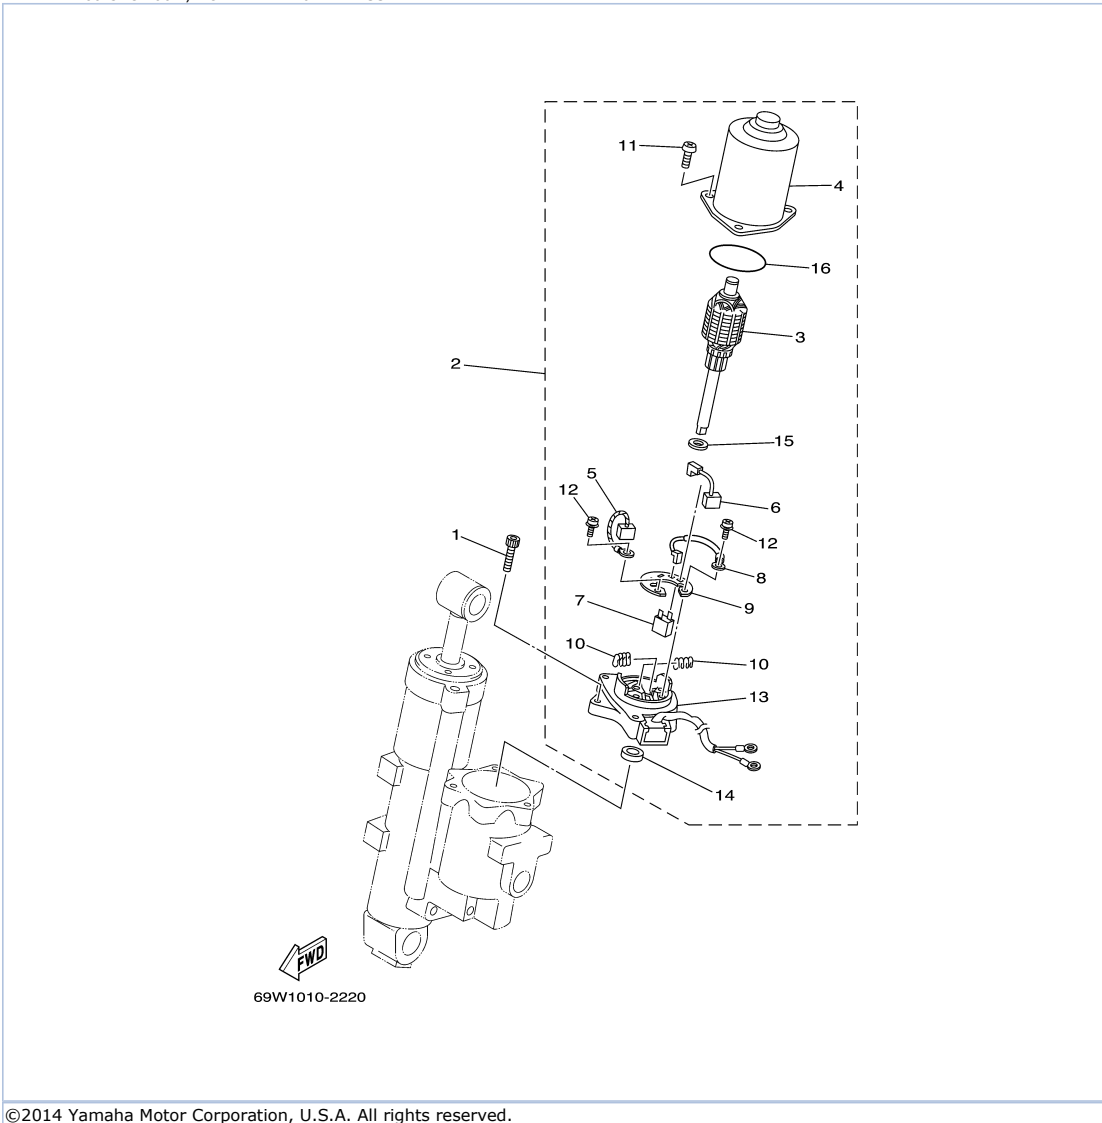

F60TJRC 2004 / POWER TRIM & TILT ASSY 2

©2014 Yamaha Motor Corporation, U.S.A. All rights reserved.

Part List

F60TJRC 2004 / POWER TRIM & TILT ASSY 2

REF - NO	PART NUMBER	PART NAME	QUANTITY	REMARKS
1	62X-43888-00-00	BOLT, SOCKET	3	
2	69W-43880-00-00	MOTOR ASSY	1	
3	69W-43805-00-00	.ARMATURE ASSY	1	
4	62X-43804-01-00	.STATOR ASSY	1	
5	62Y-43892-00-00	.BRUSH 2	1	
6	62Y-43891-00-00	.BRUSH 1	1	
7	69W-82181-00-00	.CIRCUIT BREAKER COMP	1	
8	62X-43807-00-00	.WIRE SUB ASSY	1	
9	69W-4380F-00-00	.PLATE, BRUSH HOLDER	1	
10	62X-4386K-00-00	.SPRING, BRUSH	2	
11	97880-05020-00	.SCREW, PAN HEAD	3	
12	97607-04216-00	..SCREW, WITH WASHER	2	
13	69W-43881-00-00	.FRAME, END	1	
14	93102-08414-00	.OIL SEAL	1	
15	90201-083J8-00	.WASHER, PLATE	1	
16	93210-52449-00	.O-RING	1