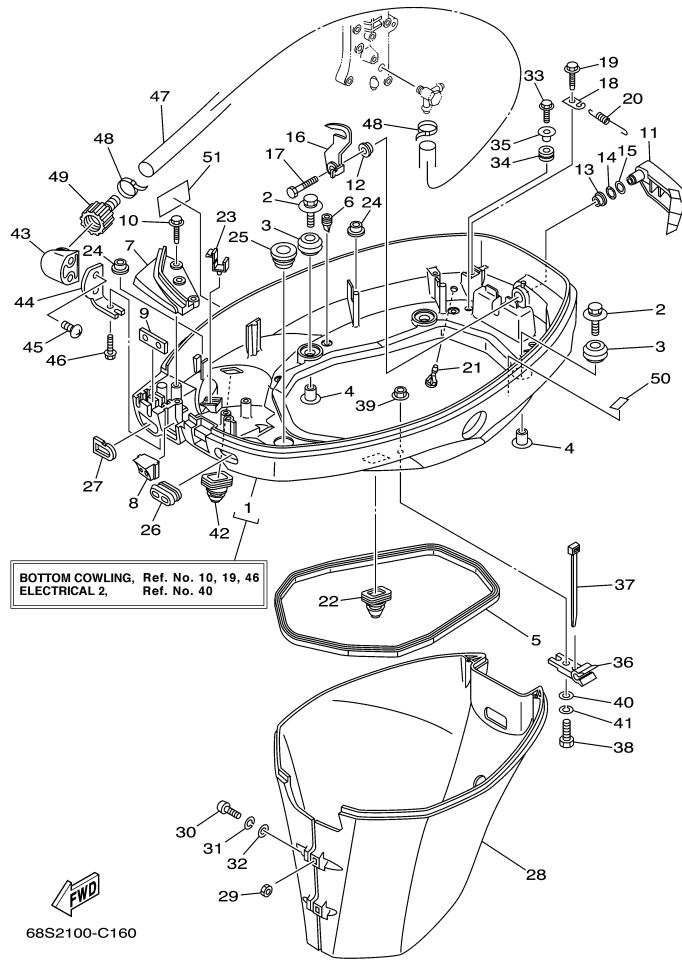

F60TJRC 2004 / BOTTOM COWLING

©2014 Yamaha Motor Corporation, U.S.A. All rights reserved.

Part List

F60TJRC 2004 / BOTTOM COWLING

REF - NO	PART NUMBER	PART NAME	QUANTITY	REMARKS
1	67C-42710-12-4D	BOTTOM COWLING ASSY	1	WITH TAPPING BOLT
2	90119-06M08-00	BOLT, WITH WASHER	4	
3	90480-09M12-00	GROMMET	4	
4	90387-06060-00	COLLAR	4	
5	62Y-42716-00-00	RUBBER, SEAL 1	1	
6	65W-42717-00-00	RUBBER, SEAL 2	4	
7	67C-42738-00-4D	PLATE, FITTING	1	
8	62Y-42725-40-00	GROMMET 2	1	AP
8	62Y-42725-30-00	GROMMET	1	
9	62Y-42727-00-00	GROMMET	1	
10	90109-06M81-00	BOLT	3	
11	67C-42815-00-4D	LEVER, CLAMP	1	
12	90386-12M37-00	BUSH	1	
13	90386-12MA2-00	BUSH	1	
14	90206-12052-00	WASHER, WAVE	1	
15	90201-12M07-00	WASHER, PLATE	1	
16	67C-42816-01-00	LEVER, CLAMP	1	
17	97095-06012-00	BOLT	1	
18	66T-43144-00-00	HOOK, SPRING	1	
19	90109-06M86-00	BOLT	1	
20	90506-18M40-00	SPRING, TENSION	1	
21	6H3-44391-01-00	NIPPLE, HOSE	1	
22	688-42726-10-00	GROMMET	1	
23	90464-09M13-00	CLAMP	1	
24	6E7-82317-00-00	DAMPER, IGNITION COIL	2	
25	68U-42727-00-00	GROMMET	1	
26	6H3-42727-00-00	GROMMET	1	
27	61N-24329-00-00	SEAL	1	
28	67C-42741-10-4D	APRON	1	
29	95380-06600-00	NUT, HEXAGON	2	
30	97880-06025-00	SCREW, PAN HEAD	2	
31	92990-06100-00	..WASHER, SPRING	2	
32	92990-06600-00	WASHER, PLATE	2	
33	90109-06M80-00	.BOLT	2	
34	90480-13M24-00	GROMMET	2	
35	90387-06M43-00	COLLAR	2	
36	90464-09M49-00	CLAMP	1	
37	90465-11M10-00	CLAMP	1	
38	90101-06020-00	BOLT	1	
39	90179-06M28-00	NUT	1	
40	92990-06600-00	WASHER, PLATE	1	
41	92995-06100-00	WASHER, SPRING	1	
42	65W-42724-10-00	GROMMET	1	FLUSHING KIT
43	68T-12572-00-00	ADAPTER	1	FLUSHING KIT
44	69W-12535-00-00	PLATE	1	FLUSHING KIT
45	90167-06002-00	SCREW, TAPPING	2	FLUSHING KIT
46	90109-06M80-00	.BOLT	1	FLUSHING KIT
47	67C-24312-00-00	PIPE 2	1	FLUSHING KIT
48	90465-11M10-00	CLAMP	2	FLUSHING KIT
49	6R3-12580-00-00	JOINT ASSY	1	FLUSHING KIT
50	69W-82377-00-00	LABEL	1	
51	62Y-13444-40-00	MARK	1	

Part Notes

F60TJRC 2004 / BOTTOM COWLING

PART NUMBER	NOTE TEXT
92990-06600-00	OEM: This part number is among the Top 100 Most Popular Marine Maintenance Parts as of March 2014.
92990-06600-00	OEM: This part number is among the Top 100 Most Popular Marine Maintenance Parts as of March 2014.

©2014 Yamaha Motor Corporation, U.S.A. All rights reserved.