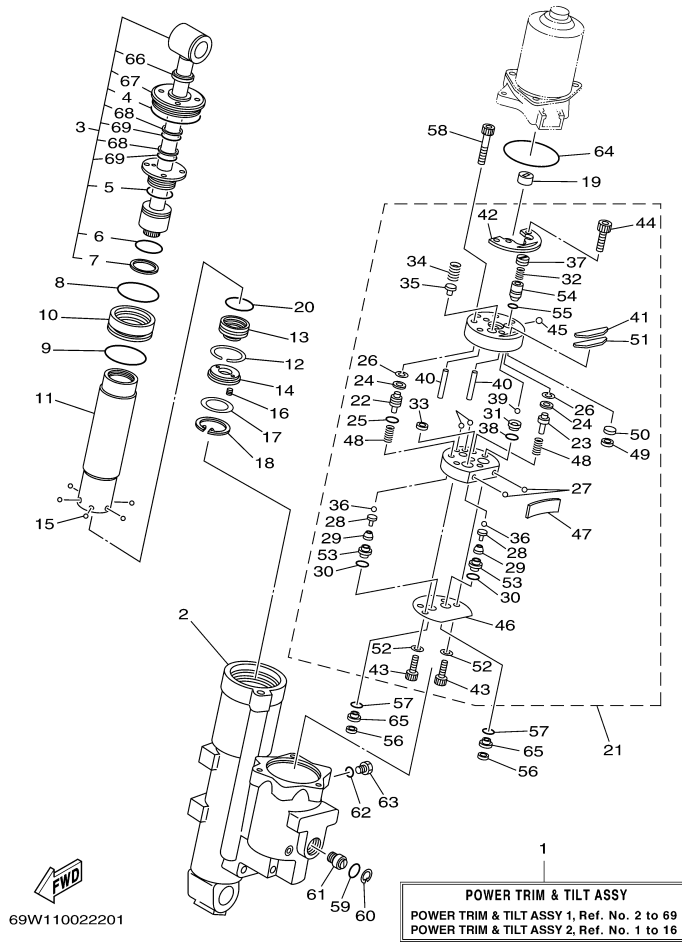

F60TJRC 2004 / POWER TRIM & TILT ASSY 1

69W110022201

Part List

F60TJRC 2004 / POWER TRIM & TILT ASSY 1

REF - NO	PART NUMBER	PART NAME	QUANTITY	REMARKS
1	69W-43800-00-8D	POWER TRIM & TILT ASSY	1	
2	69W-4380K-00-00	CYLINDER, TILT SUB ASSY	1	
3	62X-43810-01-00	.TILT PISTON SUB ASSY	1	
4	62X-43861-00-00	..O-RING	1	
5	62X-43862-00-00	..O-RING	1	
6	93210-29375-00	..O-RING	1	
7	62X-43871-00-00	..RING, BACK UP	1	
8	93210-44383-00	O-RING	1	
9	93210-48214-00	.O-RING	1	
10	62X-4388A-00-00	PISTON, TRIM	1	
11	62Y-22471-00-00	CYLINDER, SHOCK ABSORBER	1	
12	67F-43875-00-00	RING, SNAP	1	
13	69W-4381B-00-00	FREE PISTON SUB ASSY	1	
14	62X-43899-00-00	PLATE STOPPER	1	
15	93503-16003-00	BALL	6	
16	62X-4384H-00-00	SPRING	2	
17	1UF-22434-00-00	PLATE, VALVE 1	1	
18	62X-43875-00-00	RING, SNAP	1	
19	6H1-43831-10-00	CONNECTOR, SHAFT	1	
20	93210-29375-00	.O-RING	1	
21	69W-43830-00-00	GEAR PUMP ASSY	1	
22	69J-43841-00-00	.PISTON, SHUTTLE	1	
23	69J-4384M-00-00	.PISTON, SHUTTLE 2	1	
24	69A-4384F-00-00	.SEAL, MAIN VALVE	2	
25	6H1-43883-00-00	.O-RING	1	
26	99002-03600-00	.CLIP	2	
27	93505-32038-00	.BALL	4	
28	65W-4386A-00-00	.PIN, ABSORBER VALVE	2	
29	69J-43853-00-00	.SPRING, MAIN VALVE	2	
30	69J-4389J-00-00	.O-RING	2	
31	69J-43851-00-00	.SEAT, RELIEF VALVE	1	
32	69J-43855-00-00	.SPRING, UP RELIEF	1	
33	6H1-4384F-10-00	.SEAL, MAIN VALVE	1	
34	69W-43856-00-00	.SPRING, DOWN RELIEF	1	
35	6H1-43844-10-00	.PIN, VALVE SUPPORT	1	
36	93505-32038-00	.BALL	2	
37	69J-43843-00-00	.SCREW, VALVE LOCK	1	
38	93210-08391-00	.O-RING	1	
39	93501-08001-00	.BALL	1	
40	93604-26256-00	.PIN, DOWEL	2	
41	62Y-43816-00-00	.FILTER 1	1	
42	69W-4382L-00-00	.CAP, RELIEF VALVE	1	
43	91318-05020-00	.BOLT	2	
44	91318-05008-00	.BOLT	2	
45	93501-08001-00	.BALL	1	
46	69W-4384G-00-00	.SEAL, RELIEF VALVE	1	
47	69W-43854-00-00	.SPRING, MANUAL RELEASE	1	
48	69J-43894-00-00	.SPRING, SHUTTLE RETURN	2	
49	62Y-4387J-00-00	.WASHER, SPECIAL 2	1	
50	62Y-22434-00-00	.PLATE, VALVE 1	1	
51	62Y-43871-00-00	.RING, BACK UP	1	
52	62Y-4387G-00-00	.WASHER	2	
53	69J-43893-00-00	.WASHER	2	
54	69J-43844-00-00	.PIN, VALVE SUPPORT	1	
55	93210-064A5-00	.O-RING	1	
56	6H1-43816-00-00	FILTER 1	2	
57	69J-4389J-00-00	.O-RING	2	
58	91318-06040-00	BOLT	3	
59	93210-18397-00	O-RING	1	
60	6H1-43875-00-00	.RING, SNAP	1	
61	62Y-43845-00-00	SCREW, MANUAL RELEASE	1