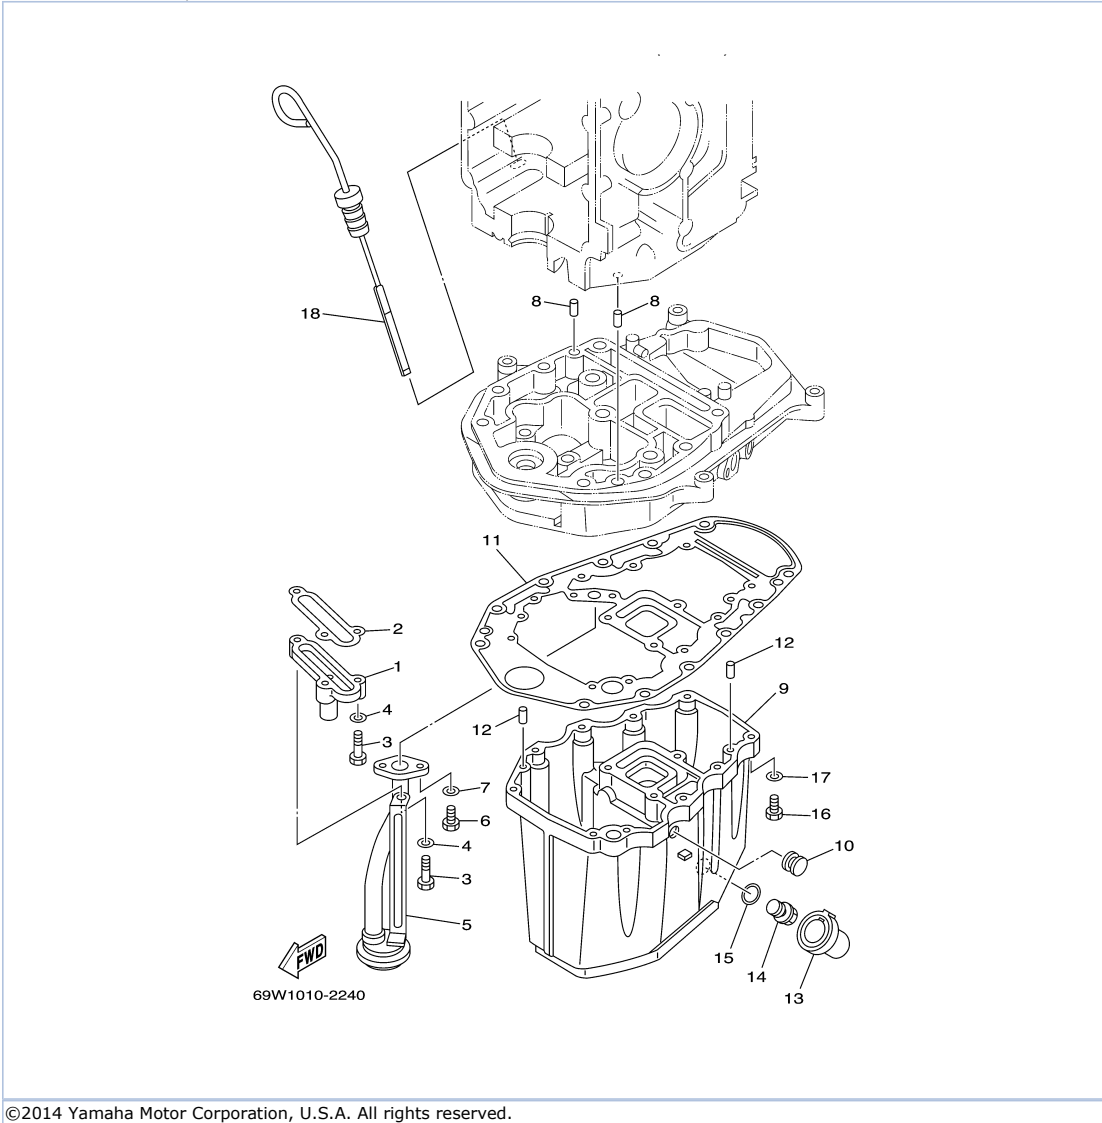

F60TJRC 2004 / OIL PAN

©2014 Yamaha Motor Corporation, U.S.A. All rights reserved.

Part List

F60TJRC 2004 / OIL PAN

REF - NO	PART NUMBER	PART NAME	QUANTITY	REMARKS
1	62Y-11575-00-00	RELIEF VALVE ASSY	1	
2	62Y-13475-00-00	.GASKET	1	
3	97013-06025-00	BOLT	3	
4	92903-06600-00	WASHER, PLATE	3	
5	62Y-13411-00-00	STRAINER, OIL	1	
6	97013-06016-00	BOLT	2	
7	92903-06600-00	WASHER, PLATE	2	
8	93608-12M05-00	PIN, DOWEL	2	
9	64J-15311-01-5B	OIL PAN	1	
10	90480-12M25-00	GROMMET	1	
11	69W-15312-00-00	.GASKET, OIL PAN	1	
12	93606-12019-00	.PIN, DOWEL	4	
13	67C-15316-00-00	DAMPER 1	1	
14	90340-14M06-00	PLUG, STRAIGHT SCREW	1	
15	90430-14M09-00	.GASKET	1	
16	97075-06025-00	BOLT	10	
17	92995-06600-00	WASHER	10	
18	67C-15362-00-00	PLUG, OIL LEVEL	1	

Part Notes

F60TJRC 2004 / OIL PAN

PART NUMBER	NOTE TEXT
90430-14M09-00	OEM: This part number is among the Top 100 Most Popular Marine Maintenance Parts as of March 2014.

©2014 Yamaha Motor Corporation, U.S.A. All rights reserved.