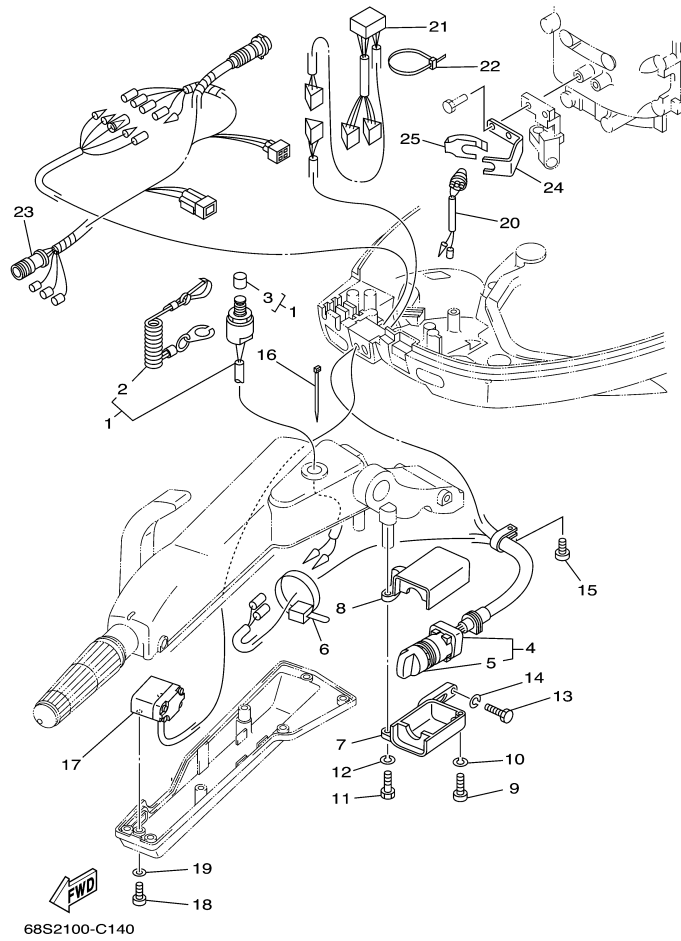

F60TJRC 2004 / ELECTRICAL 3

©2014 Yamaha Motor Corporation, U.S.A. All rights reserved.

Part List

F60TJRC 2004 / ELECTRICAL 3

REF - NO	PART NUMBER	PART NAME	QUANTITY	REMARKS
1	69W-82575-00-00	ENGINE STOP SWITCH ASSY	1	AP
2	682-82556-00-00	.LANYARD, STOP SWITCH	1	
3	689-8257Y-00-00	.CAP	1	
4	69W-82510-10-00	MAIN SWITCH ASSY	1	AP
5	676-82577-00-00	.CAP, KEY	1	
6	90465-13M11-00	CLAMP	1	AP
7	63D-8252F-01-4D	COVER, MAIN SWITCH 2	1	AP
8	63D-8252E-01-4D	COVER, MAIN SWITCH	1	AP
9	97885-06025-00	SCREW, PAN HEAD	1	AP
10	92995-06100-00	WASHER, SPRING	1	AP
11	97095-06025-00	BOLT	1	AP
12	92995-06100-00	WASHER, SPRING	1	AP
13	97095-06020-00	BOLT	1	AP
14	92995-06100-00	WASHER, SPRING	1	AP
15	97885-06012-00	SCREW, PAN HEAD	1	AP
16	90465-13M36-00	CLAMP	1	AP
17	67G-82563-00-00	TRIM & TILT SWITCH ASSY	1	AP
18	97885-06016-00	SCREW, PAN HEAD	2	AP
19	92995-06600-00	WASHER	2	AP
20	6F5-82540-00-00	NEUTRAL SWITCH ASSY	1	AP
21	63D-83728-00-00	CONNECTOR ASSY	1	AP
22	90465-13M24-00	CLAMP	1	AP
23	6H2-82586-02-00	EXTENSION, WIRE HARNESS	1	AP
24	62Y-82554-00-00	STAY, NEUTRAL ASSY	1	AP
25	62Y-82555-10-00	DAMPER, MAIN SWITCH 1	1	AP

Part Notes

F60TJRC 2004 / ELECTRICAL 3

PART NUMBER	NOTE TEXT
682-82556-00-00	OEM: This part number is among the Top 100 Most Popular Marine Maintenance Parts as of March 2014.

©2014 Yamaha Motor Corporation, U.S.A. All rights reserved.