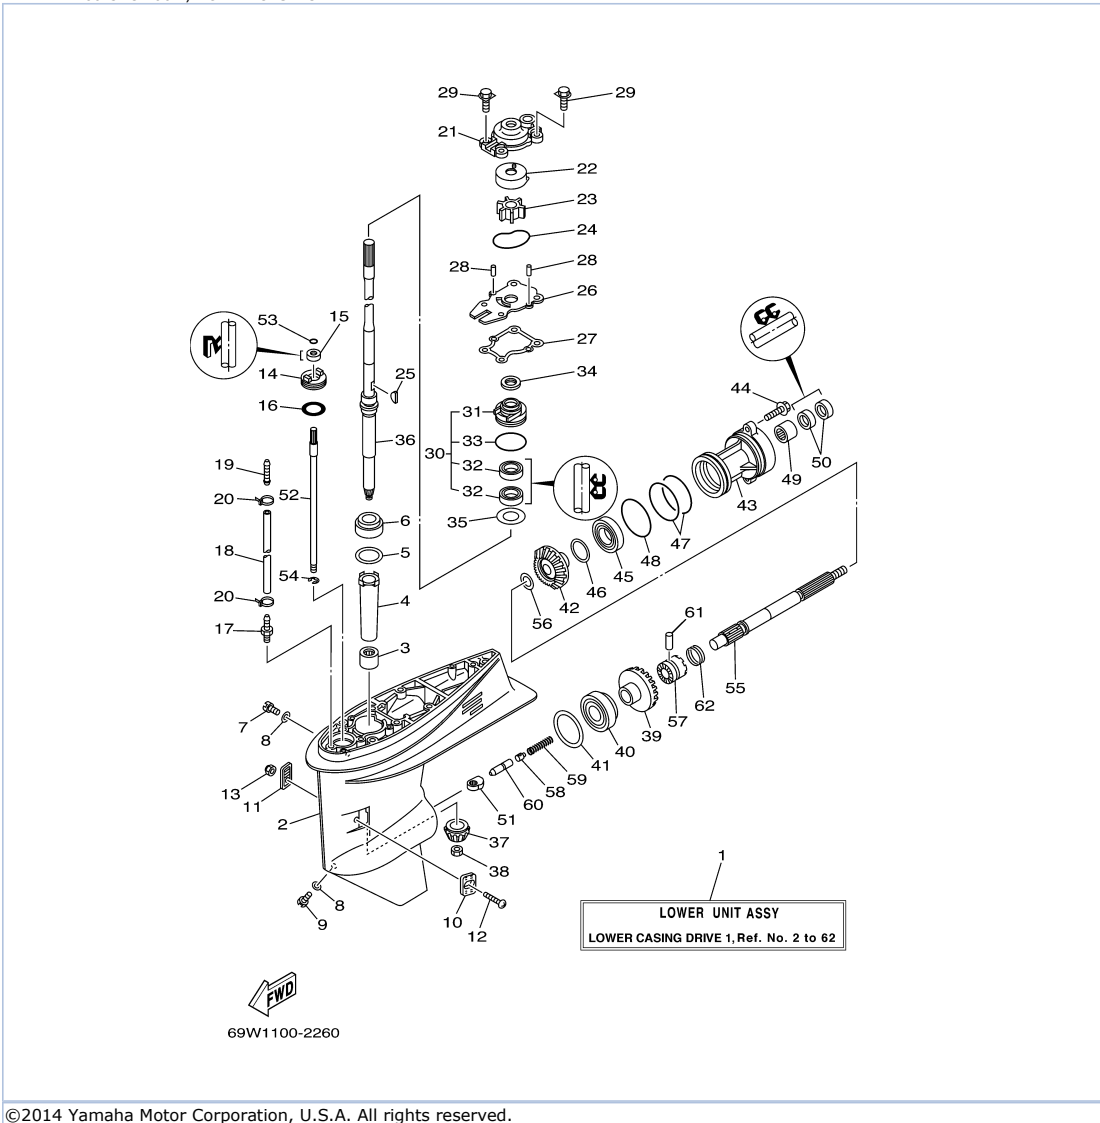

F60TJRC 2004 / LOWER CASING DRIVE 1

Part List

F60TJRC 2004 / LOWER CASING DRIVE 1

REF - NO	PART NUMBER	PART NAME	QUANTITY	REMARKS
1	69W-45300-00-4D	LOWER UNIT ASSY	1	L
2	69W-45301-00-4D	CASING, LOWER	1	
3	93315-32224-00	BEARING	1	
4	6H4-45536-00-00	SLEEVE, DRIVE SHAFT	1	
5	663-45587-01-10	SHIM (T:0.10MM)	1	UR
5	663-45587-01-12	SHIM (T:0.12MM)	1	UR
5	663-45587-01-15	SHIM (T:0.15MM)	1	UR
5	663-45587-01-50	SHIM (T:0.50MM)	1	UR
5	663-45587-01-30	SHIM (T:0.30MM)	1	UR
5	663-45587-01-40	SHIM (T:0.40MM)	1	UR
5	663-45587-01-18	SHIM (T:0.18MM)	1	UR
6	93332-00001-00	BEARING	1	
7	90340-08002-00	PLUG, STRAIGHT SCREW	1	
8	90430-08020-00	.GASKET	2	
9	688-45341-10-00	PLUG, DRAIN	1	
10	63D-45214-00-00	COVER, WATER INLET 1	1	
11	63D-45215-00-00	COVER, WATER INLET 2	1	
12	90142-05M06-00	SCREW, COUNTERSUNK	1	
13	95380-05600-00	NUT	1	
14	63D-45321-00-00	PLATE	1	
15	93106-09014-00	.OIL SEAL	1	
16	93210-33MG4-00	.O-RING	1	
17	6E5-45378-00-00	NIPPLE, HOSE	1	
18	90445-07ME8-00	HOSE (L80)	1	L
19	6E5-83558-10-00	END, NIPPLE	1	
20	90465-11M10-00	CLAMP	2	
21	63D-44311-00-00	HOUSING, WATER PUMP	1	
22	63D-44322-00-00	.INSERT, CARTRIDGE	1	
23	6H3-44352-00-00	.IMPELLER	1	
24	93210-59MG7-00	.O-RING	1	
25	90280-03024-00	.KEY, WOODRUFF	1	
26	63D-44323-00-00	.OUTER PLATE, CARTRIDGE	1	
27	63D-44316-00-00	.GASKET, WATER PUMP	1	
28	93604-08062-00	PIN, DOWEL	2	
29	90119-08M15-00	.BOLT, WITH WASHER	4	
30	63D-W4434-00-00	WATER PUMP HOUSING ASSY	1	
31	63D-44341-00-00	.HOUSING, WATER PUMP	1	
32	93101-25M57-00	.OIL SEAL	2	
33	93210-48MG8-00	.O-RING	1	
34	63D-45344-00-00	COVER, OIL SEAL	1	
35	90201-27M00-00	WASHER, PLATE	1	
36	69W-45501-00-00	DRIVE SHAFT COMP.	1	L
37	69W-45551-00-00	PINION (13T)	1	
38	90170-12138-00	NUT	1	
39	69W-45560-00-00	GEAR 1 (24T)	1	
40	93332-00092-00	BEARING	1	
41	663-45567-01-10	SHIM (T:0.10MM)	1	UR
41	663-45567-01-12	SHIM (T:0.12MM)	1	UR
41	663-45567-01-15	SHIM (T:0.15MM)	1	UR
41	663-45567-01-50	SHIM (T:0.50MM)	1	UR
41	663-45567-01-30	SHIM (T:0.30MM)	1	UR
41	663-45567-01-40	SHIM (T:0.40MM)	1	UR
41	663-45567-01-18	SHIM (T:0.18MM)	1	UR
42	62Y-45571-00-00	GEAR 2 (24T)	1	
43	63D-45361-02-4D	CAP, LOWER CASING	1	
44	90105-08M61-00	BOLT, FLANGE	2	
45	93306-001U1-00	BEARING	1	
46	63D-45577-00-10	SHIM (T:0.10MM)	1	UR
46	63D-45577-00-12	SHIM (T:0.12MM)	1	UR
46	63D-45577-00-15	SHIM (T:0.15MM)	1	UR
46	63D-45577-00-50	SHIM (T:0.50MM)	1	UR