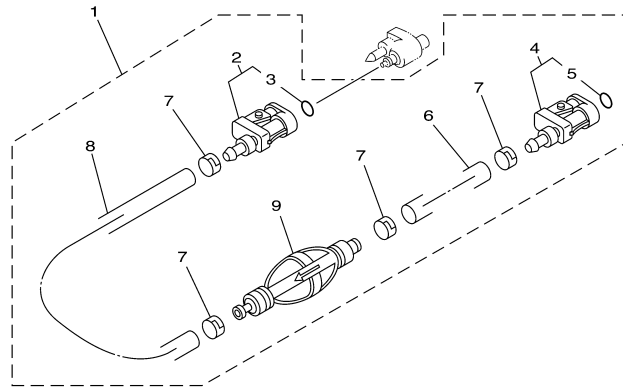

F60TJRC 2004 / FUEL 2

©2014 Yamaha Motor Corporation, U.S.A. All rights reserved.

Part List

F60TJRC 2004 / FUEL 2

REF - NO	PART NUMBER	PART NAME	QUANTITY	REMARKS
1	6Y2-24306-55-00	FUEL PIPE COMP. 1	1	AP
2	6E5-24305-05-00	.FUEL PIPE JOINT COMP 2	1	
3	93210-08287-00	..O-RING	1	
4	6Y2-24305-05-00	.FUEL PIPE JOINT COMP 2	1	
5	93210-08287-00	..O-RING	1	
6	90445-13M01-00	.HOSE (L2050)	1	
7	6E5-24351-51-00	.BAND 1	4	
8	90445-13M00-00	.HOSE (L850)	1	
9	6Y2-24360-60-00	.PRIMER PUMP ASSY	1