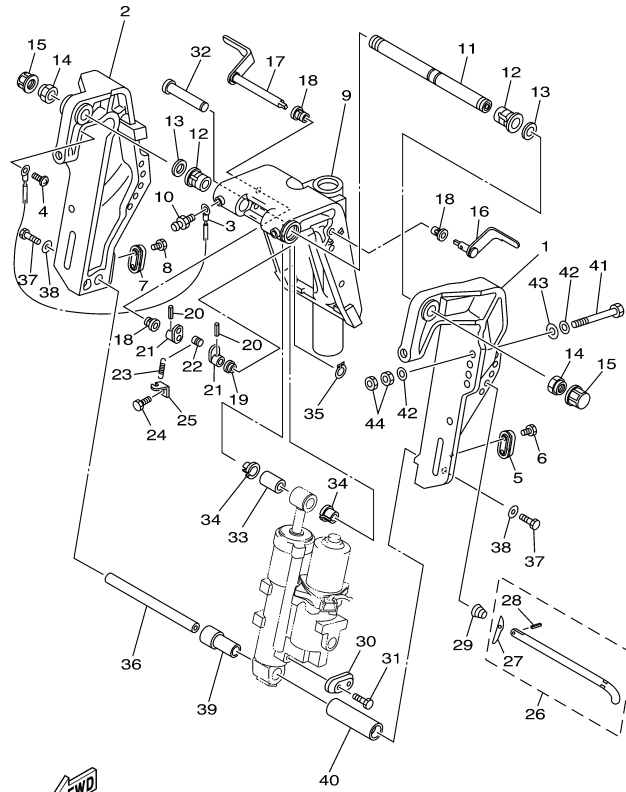

F60TJRC 2004 / BRACKET 1

69W1010-2190

©2014 Yamaha Motor Corporation, U.S.A. All rights reserved.

Part List

F60TJRC 2004 / BRACKET 1

REF - NO	PART NUMBER	PART NAME	QUANTITY	REMARKS
1	69W-43111-00-4D	BRACKET, CLAMP	1	
2	69W-43112-00-4D	BRACKET, CLAMP	1	
3	63D-82148-00-00	WIRE, LEAD 4	1	
4	97885-06008-00	SCREW, PAN HEAD	1	
5	65W-45251-00-00	ANODE	1	
6	90101-06020-00	BOLT	2	
7	65W-45251-00-00	ANODE	1	
8	90101-06020-00	BOLT	2	
9	63D-43311-13-4D	BRACKET, SWIVEL 1	1	
10	93700-06M03-00	NIPPLE, GREASE	3	
11	63D-43131-01-00	BOLT, CLAMP BRACKET	1	
12	90386-22M15-00	BUSH	2	
13	90201-22M03-00	WASHER, PLATE	2	
14	90185-22M11-00	NUT, SELF-LOCKING	2	
15	6G5-43145-01-00	CAP, CLAMP BRACKET	2	
16	6H5-43181-03-00	LEVER, TILT STOP	1	
17	6H5-43185-03-00	LEVER, TILT STOP	1	
18	90386-10M16-00	BUSH	3	
19	90386-10025-00	.BUSH	1	
20	91690-30020-00	PIN, SPRING	2	
21	6G5-43148-00-00	COLLAR, DISTANCE	2	
22	90249-06M19-00	PIN	1	
23	90506-14M24-00	SPRING, TENSION	1	
24	97095-06010-00	BOLT	1	
25	6G5-43144-00-00	HOOK, SPRING	1	
26	688-43160-01-00	TILT ROD ASSY	1	
27	688-43165-00-00	.PLATE, TILT LOCK	1	
28	91690-30012-00	.PIN, SPRING	1	
29	90502-16M02-00	SPRING, CONICAL	1	
30	65W-45251-00-00	ANODE	1	
31	90101-06020-00	BOLT	2	
32	6E5-43126-02-00	PIN, UPPER SHOCK MOUNT	1	
33	90386-18M92-00	BUSH	1	
34	90386-18M35-00	BUSH	2	
35	93410-18M02-00	CIRCLIP	1	
36	62Y-43818-00-00	PIN, LOWER SHOCK MOUNT	1	
37	97080-08016-00	BOLT	2	
38	90201-08M04-00	WASHER, PLATE	2	
39	90387-18002-00	COLLAR	1	
40	90387-18003-00	COLLAR	1	
41	90101-12M65-00	BOLT	4	
42	92995-12200-00	WASHER	8	
43	90201-12426-00	WASHER, PLATE	4	
44	95380-12600-00	NUT	8	

Part Notes

F60TJRC 2004 / BRACKET 1

PART NUMBER	NOTE TEXT
65W-45251-00-00	OEM: This part number is among the Top 100 Most Popular Marine Maintenance Parts as of March 2014.
65W-45251-00-00	OEM: This part number is among the Top 100 Most Popular Marine Maintenance Parts as of March 2014.
65W-45251-00-00	OEM: This part number is among the Top 100 Most Popular Marine Maintenance Parts as of March 2014.

©2014 Yamaha Motor Corporation, U.S.A. All rights reserved.