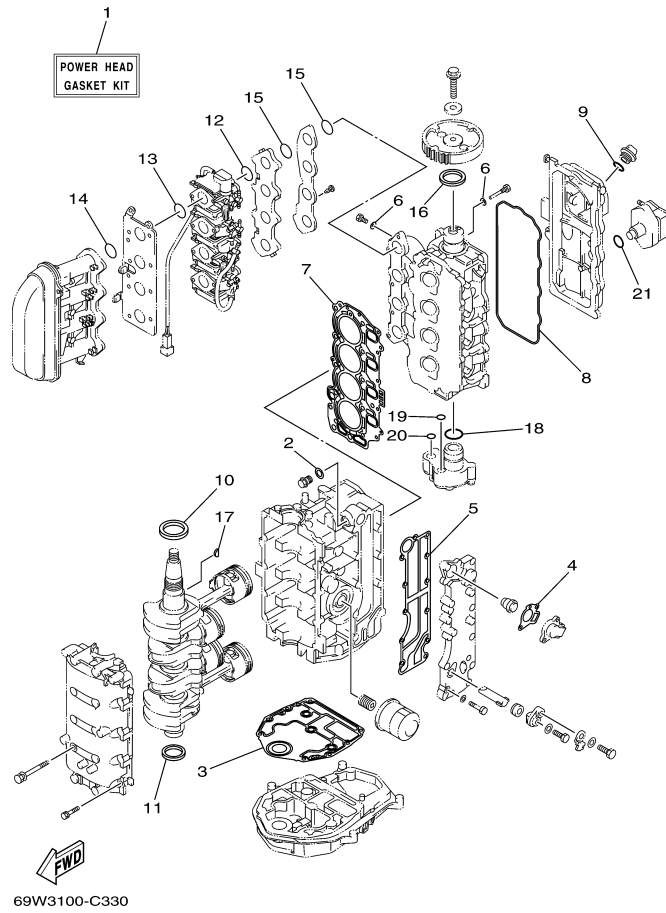

F60TJRC 2004 / REPAIR KIT 1

©2014 Yamaha Motor Corporation, U.S.A. All rights reserved.

Part List

F60TJRC 2004 / REPAIR KIT 1

REF - NO	PART NUMBER	PART NAME	QUANTITY	REMARKS
1	69W-W0001-00-00	POWER HEAD GASKET KIT	1	
2	90430-14115-00	.GASKET	1	
3	67C-11351-01-00	.GASKET, CYLINDER	1	
4	62Y-12414-00-00	.GASKET, COVER	1	
5	62Y-41114-00-00	.GASKET, EXHAUST OUTER COVER	1	
6	90430-06014-00	.GASKET	5	
7	69W-11181-00-00	.GASKET, CYLINDER HEAD 1	1	
8	62Y-11356-00-00	.SEAL, CYLINDER 2	1	
9	93210-24M79-00	.O-RING	1	
10	93102-43M42-00	.OIL SEAL	1	
11	93101-35002-00	.OIL SEAL	1	
12	69W-14561-00-00	.O-RING	4	
13	93210-35M86-00	.O-RING	4	
14	93210-38MH3-00	.O-RING	4	
15	93210-35M86-00	.O-RING	8	
16	93102-37M40-00	.OIL SEAL	1	
17	90280-04M06-00	.KEY, WOODRUFF	1	
18	93210-33MH2-00	.O-RING	1	
19	93210-12MG9-00	.O-RING	1	
20	93210-14515-00	.O-RING	1	
21	93210-24M79-00	.O-RING	1	

Part Notes

F60TJRC 2004 / REPAIR KIT 1

PART NUMBER	NOTE TEXT
62Y-12414-00-00	OEM: This part number is among the Top 100 Most Popular Marine Maintenance Parts as of March 2014.

©2014 Yamaha Motor Corporation, U.S.A. All rights reserved.