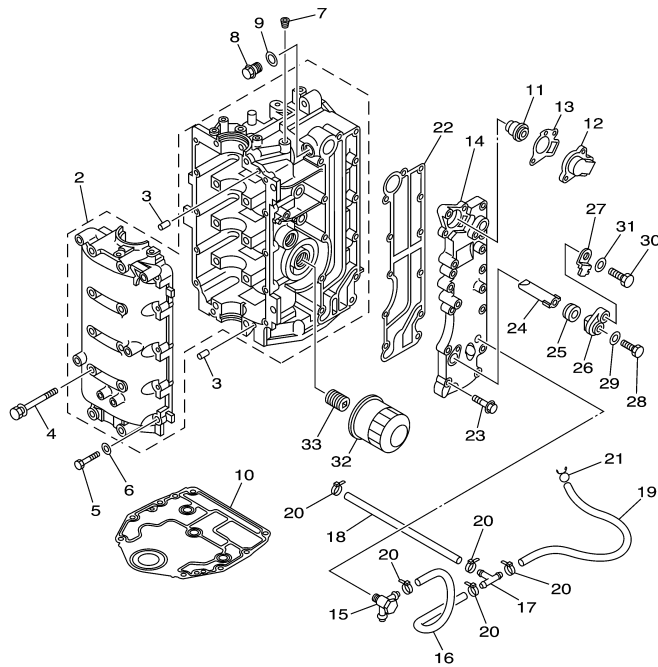

F60TJRC 2004 / CYLINDER CRANKCASE 1

CYLINDER BLOCK ASSY	
CYLINDER CRANKCASE 1,	Ref. No. 2 to 14, 22, 23, 32, 33
CRANKSHAFT PISTON,	Ref. No. 1 to 11
CYLINDER CRANKCASE 2,	Ref. No. 17
INTAKE,	Ref. No. 34
OIL PUMP,	Ref. No. 12 to 15
ELECTRICAL,	Ref. No. 17

69W3100-C020