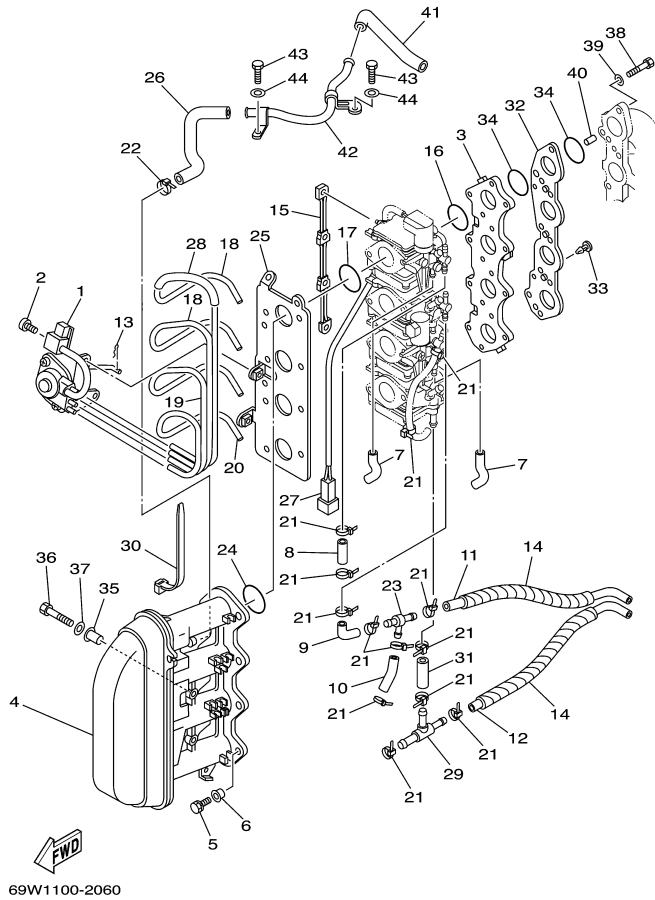

F60TJRC 2004 / INTAKE

©2014 Yamaha Motor Corporation, U.S.A. All rights reserved.

Part List

F60TJRC 2004 / INTAKE

REF - NO	PART NUMBER	PART NAME	QUANTITY	REMARKS
1	69W-14369-00-00	DIAPHRAGM ASSY 2	1	
2	650-14327-01-00	SCREW	3	
3	69W-13586-00-00	JOINT, CARBURETOR 1	1	
4	69W-14440-00-00	SILENCER ASSY, INTAKE	1	
5	97595-06590-00	BOLT, WITH WASHER	8	
6	90387-06M70-00	COLLAR	8	
7	62Y-24312-00-00	PIPE 2	2	
8	62Y-24313-30-00	PIPE 3	1	
9	62Y-24313-40-00	PIPE 3	1	
10	62Y-24313-50-00	PIPE 3	1	
11	62Y-24313-61-00	PIPE 3	1	
12	62Y-24313-70-00	PIPE 3	1	
13	69W-23153-00-00	RING, SNAP	1	
14	69W-24313-80-00	PIPE 3	2	
15	64J-14585-00-00	ROD, CHOKE	1	
16	69W-14561-00-00	.O-RING	4	
17	93210-35M86-00	.O-RING	4	
18	64J-14349-11-00	PIPE	2	
19	69W-14349-00-00	PIPE	1	
20	69W-14349-10-00	PIPE	1	
21	90465-11M10-00	CLAMP	13	
22	90465-13M36-00	CLAMP	1	
23	62Y-24378-00-00	PIPE, JOINT 4	1	
24	93210-38MH3-00	O-RING	4	
25	62Y-14291-30-00	BRACKET 1	1	
26	62Y-1532B-00-00	PIPE, BREATHER	1	
27	69W-82509-00-00	WIRE, SUB LEAD	1	
28	64J-14349-40-00	PIPE	1	
29	62Y-24378-00-00	PIPE, JOINT 4	1	
30	62Y-82544-00-00	CLAMP	1	
31	62Y-24314-00-00	PIPE 4	1	
32	69W-14271-00-00	INSULATOR	1	
33	90338-04M17-00	.PLUG	2	
34	93210-35M86-00	.O-RING	8	
35	90387-06M15-00	COLLAR	2	
36	97095-06030-00	BOLT	2	
37	92995-06600-00	WASHER	2	
38	97095-06025-00	BOLT	8	
39	92995-06600-00	WASHER	8	
40	93608-16M16-00	PIN, DOWEL	2	
41	62Y-1531A-00-00	HOSE, BREATHER 1	1	
42	62Y-15373-10-00	PIPE, BREATHER	1	
43	97095-06016-00	BOLT	2	
44	92995-06600-00	WASHER	2