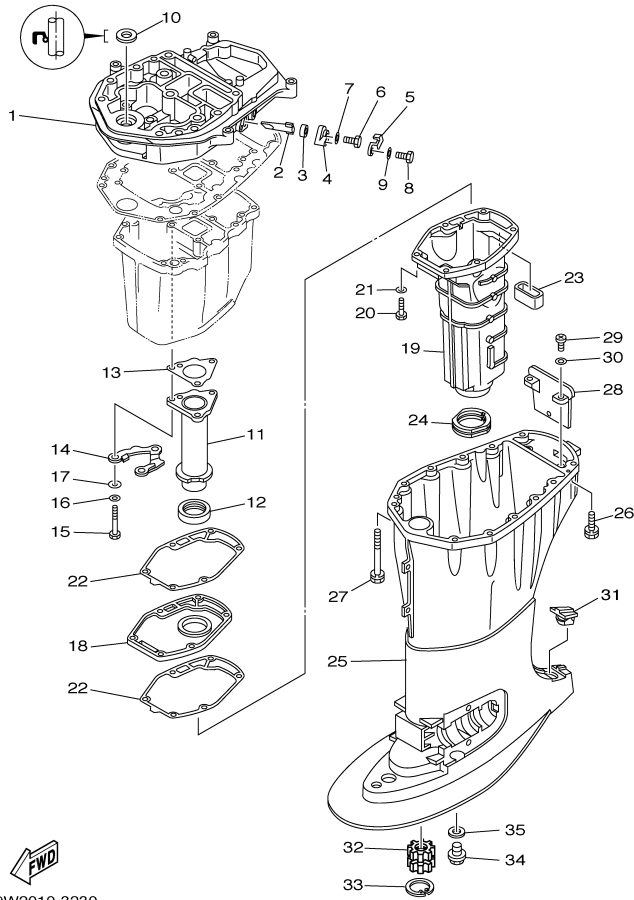

F60TJRC 2004 / UPPER CASING

©2014 Yamaha Motor Corporation, U.S.A. All rights reserved.

Part List

F60TJRC 2004 / UPPER CASING

REF - NO	PART NUMBER	PART NAME	QUANTITY	REMARKS
1	69W-41137-01-94	GUIDE, EXHAUST	1	
2	62Y-11325-00-00	ANODE	1	
3	66M-11328-00-00	GROMMET, ANODE	1	
4	66M-11327-00-94	COVER, ANODE	1	
5	66M-12535-00-00	PLATE	1	
6	97095-05012-00	BOLT	1	
7	92995-05600-00	WASHER	1	
8	97013-06020-00	BOLT	1	
9	92903-06600-00	WASHER, PLATE	1	
10	93103-18011-00	.OIL SEAL	1	
11	69W-41131-00-00	MANIFOLD, EXT. 1	1	
12	64J-46132-10-00	.GASKET 1	1	
13	64J-41133-10-00	.GASKET, EXHAUST MANIFOLD 1	1	
14	64J-41116-00-00	PROTECTOR	1	
15	97075-06050-00	BOLT	3	
16	92995-06600-00	WASHER	3	
17	90201-06015-00	WASHER, PLATE	3	
18	69W-45181-00-5B	PLATE	1	
19	69W-14711-00-5B	MUFFLER 1	1	
20	97075-06025-00	BOLT	6	
21	92995-06600-00	WASHER	6	
22	62Y-41134-01-00	.GASKET, EXHAUST MANIFOLD	2	
23	62Y-45127-00-00	.SEAL	1	
24	67C-45123-00-00	.GASKET, MUFFLER	1	
25	67C-45111-21-4D	CASING, UPPER	1	
26	90119-08M79-00	BOLT, WITH WASHER	4	
27	90119-08M82-00	BOLT, WITH WASHER	8	
28	67C-45151-00-00	COVER, UPPER CASING	1	
29	97880-05016-00	SCREW, PAN HEAD	2	
30	92990-05600-00	WASHER, PLATE	2	
31	6H3-45155-00-00	CAP	1	
32	69W-45318-00-00	BUSHING, DRIVE SHAFT	1	
33	93420-36M01-00	CIRCLIP	1	
34	90340-14M06-00	PLUG, STRAIGHT SCREW	1	
35	90430-14M09-00	.GASKET	1	

Part Notes

F60TJRC 2004 / UPPER CASING

PART NUMBER	NOTE TEXT
90430-14M09-00	OEM: This part number is among the Top 100 Most Popular Marine Maintenance Parts as of March 2014.

©2014 Yamaha Motor Corporation, U.S.A. All rights reserved.