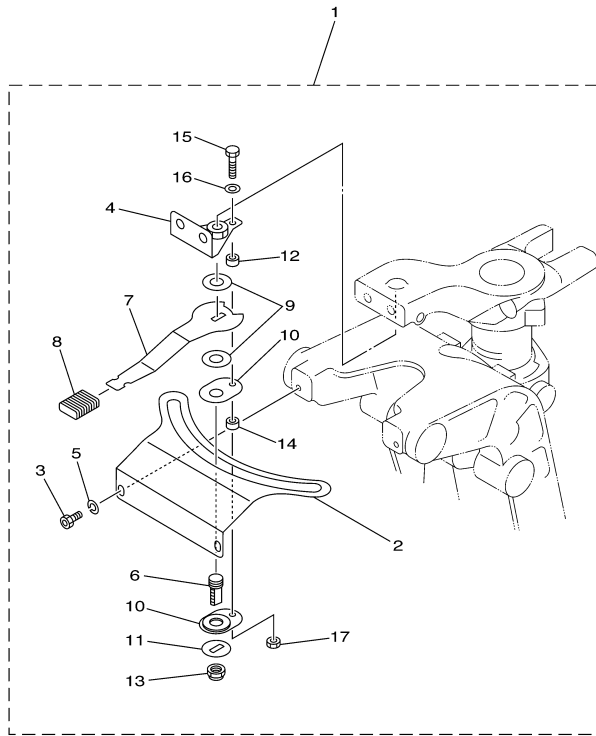

F60TJRC 2004 / STEERING FRICTION

69W1010-2170

©2014 Yamaha Motor Corporation, U.S.A. All rights reserved.

Part List

F60TJRC 2004 / STEERING FRICTION

REF - NO	PART NUMBER	PART NAME	QUANTITY	REMARKS
1	69W-42508-00-00	STEERING FRICTION ASSY	1	AP
2	69W-42527-00-00	.PLATE, FRICTION	1	
3	90109-06M88-00	.BOLT	2	
4	67C-42525-00-00	.PLATE, FRICTION	1	
5	92990-06100-00	.WASHER, SPRING	2	
6	67C-42562-00-00	.SHAFT, STEERING LOCK	1	
7	67C-42561-00-00	.KNOB, STEERING LOCK	1	
8	689-43633-00-00	.COVER, TILT LEVER	1	
9	90202-10M56-00	.WASHER, PLATE	2	
10	65W-42528-00-00	.PLATE, FRICTION	2	
11	90209-10M26-00	.WASHER	1	
12	90387-05M05-00	.COLLAR	1	
13	90185-10M14-00	.NUT, SELF-LOCKING	1	
14	90387-05M11-00	.COLLAR	1	
15	97095-05020-00	.BOLT	1	
16	92995-05600-00	.WASHER	1	
17	95380-05600-00	.NUT	1