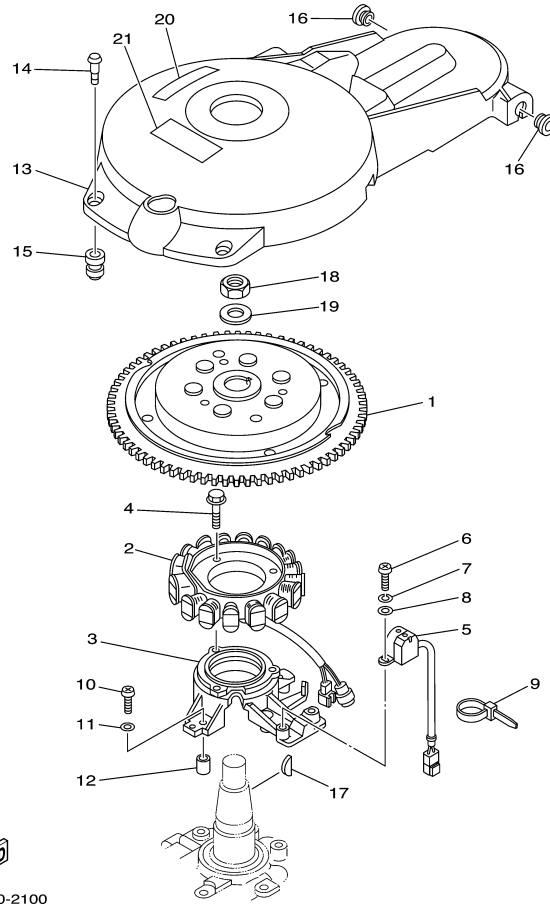

F60TJRC 2004 / GENERATOR

©2014 Yamaha Motor Corporation, U.S.A. All rights reserved.

Part List

F60TJRC 2004 / GENERATOR

REF - NO	PART NUMBER	PART NAME	QUANTITY	REMARKS
1	69W-85550-10-00	ROTOR ASSY	1	
2	64J-85510-00-00	STATOR ASSY	1	
3	62Y-85561-00-94	BASE, MAGNETO	1	
4	95023-06025-00	BOLT	3	
5	62Y-85580-00-00	COIL, PULSER	1	
6	97880-05012-00	SCREW, PAN HEAD	2	
7	92990-05100-00	.WASHER, SPRING	2	
8	92990-05600-00	WASHER, PLATE	2	
9	90465-13M97-00	CLAMP	1	
10	97880-06025-00	SCREW, PAN HEAD	4	
11	92990-06600-00	WASHER, PLATE	4	
12	99530-08012-00	PIN, DOWEL	2	
13	62Y-81337-11-00	COVER, FLYWHEEL	1	
14	6K7-81338-01-00	.CLAMP, LEAD	2	
15	663-82317-01-00	DAMPER, IGNITION COIL	2	
16	90480-12072-00	GROMMET	2	
17	6H4-11545-00-00	KEY, WOODRUFF	1	
18	90170-20137-00	NUT	1	
19	90201-21M18-00	WASHER, PLATE	1	
20	62Y-13437-41-00	MARK, CAUTION	1	
21	6A1-83625-41-00	MARK 5	1	

Part Notes

F60TJRC 2004 / GENERATOR

PART NUMBER	NOTE TEXT
92990-06600-00	OEM: This part number is among the Top 100 Most Popular Marine Maintenance Parts as of March 2014.
90480-12072-00	OEM: GROMMET used on F115TLR and F/LF115TXR 0410 Production and Earlier

©2014 Yamaha Motor Corporation, U.S.A. All rights reserved.