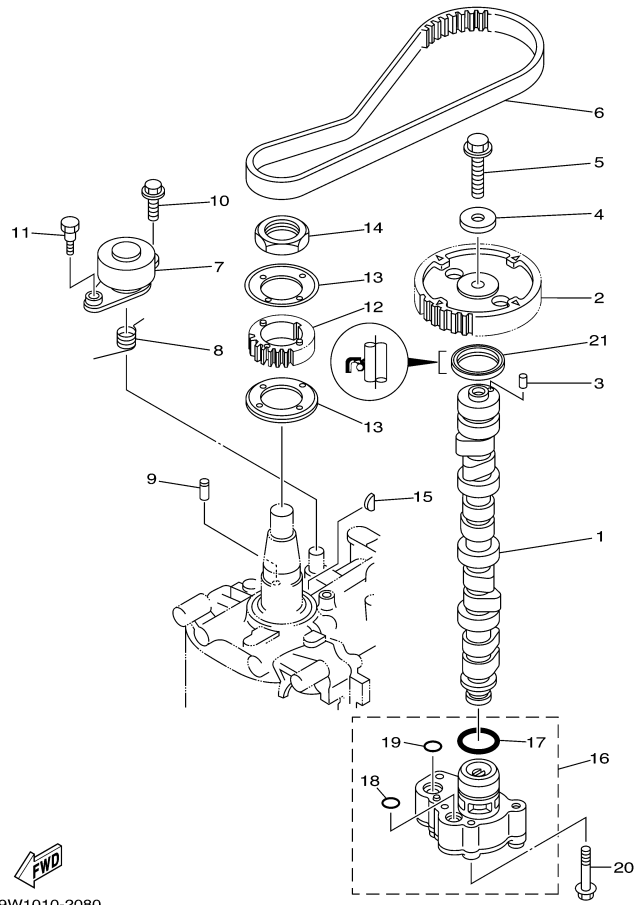

F60TJRC 2004 / OIL PUMP

69W1010-2080

Part List

F60TJRC 2004 / OIL PUMP

REF - NO	PART NUMBER	PART NAME	QUANTITY	REMARKS
1	62Y-12171-00-00	CAMSHAFT 1	1	
2	62Y-11537-10-00	GEAR, DRIVEN	1	
3	93605-14143-00	PIN, DOWEL	1	
4	90201-10M06-00	WASHER, PLATE	1	
5	95895-10040-00	BOLT, FLANGE	1	
6	62Y-46241-00-00	BELT	1	
7	62Y-11590-10-00	TENSIONER ASSY	1	
8	90508-20018-00	SPRING, TORSION	1	
9	90249-07M29-00	PIN	1	
10	95895-08020-00	BOLT, FLANGE	1	
11	90109-06M64-00	BOLT	1	
12	62Y-11536-10-00	GEAR, DRIVE	1	
13	62Y-11557-00-00	WASHER 1	2	
14	90170-35M32-00	NUT	1	
15	90280-04M06-00	KEY, WOODRUFF	1	
16	69W-13300-00-00	OIL PUMP ASSY	1	
17	93210-33MH2-00	.O-RING	1	
18	93210-12MG9-00	.O-RING	1	
19	93210-14515-00	.O-RING	1	
20	90119-06025-00	BOLT, WITH WASHER	4	
21	93102-37M40-00	.OIL SEAL	1