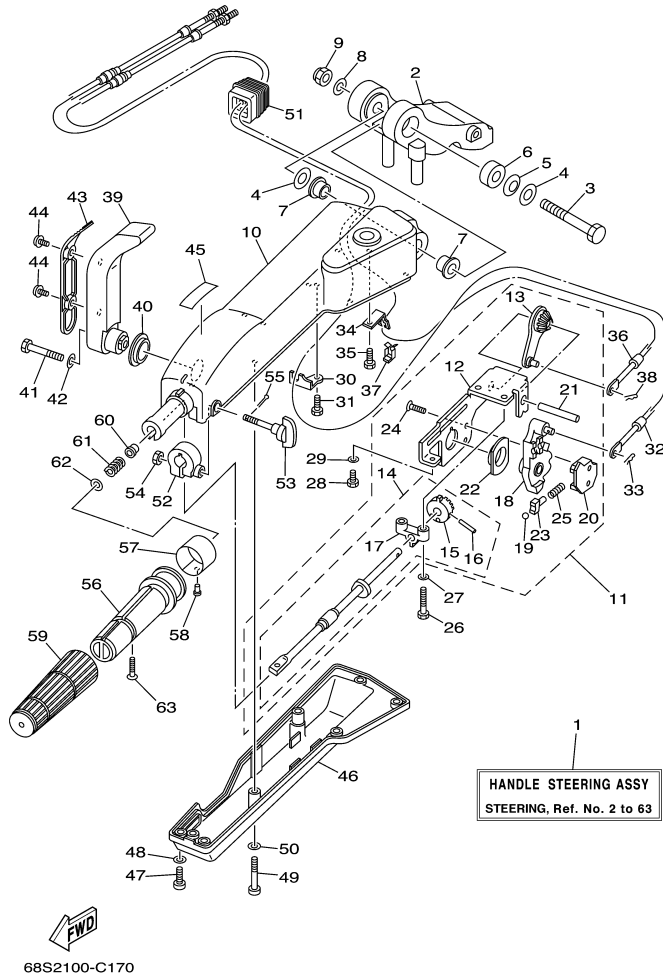

F60TJRC 2004 / STEERING

©2014 Yamaha Motor Corporation, U.S.A. All rights reserved.

Part List

F60TJRC 2004 / STEERING

REF - NO	PART NUMBER	PART NAME	QUANTITY	REMARKS
1	69W-W0084-01-4D	HANDLE STEERING ASSY	1	AP
2	63D-42121-20-4D	BRACKET	1	
3	90101-12M09-00	BOLT	1	
4	92990-12200-00	WASHER, PLAIN	2	
5	90206-12M22-00	WASHER, WAVE	1	
6	90387-12M02-00	COLLAR	1	
7	90386-12M93-00	BUSH	2	
8	92990-12600-00	WASHER, PLATE	1	
9	90185-12M12-00	NUT, SELF-LOCKING	1	
10	67G-42111-00-4D	HANDLE, STEERING	1	
11	69W-44100-00-00	SHIFT LINK ASSY	1	
12	67C-44104-00-00	.PLATE COMP	1	
13	69W-48261-00-00	.ARM, THROTTLE	1	
14	69W-42115-00-00	.SHAFT, STEERING HANDLE	1	
15	650-42152-00-94	..GEAR	1	
16	91690-30025-00	..PIN, SPRING	1	
17	67G-42159-00-00	..STAY	1	
18	67C-44113-00-00	.CAM PLATE, HANDLE	1	
19	63D-48236-00-00	.ROLLER, DETENT	1	
20	67C-48119-00-00	.COVER	1	
21	67G-42153-00-00	.SHAFT, THROTTLE CONTROL	1	
22	67G-44132-00-00	.BUSHING	1	
23	63D-48237-00-00	.ADAPTER	1	
24	98785-05014-00	.SCREW, FLAT HEAD	2	
25	63D-48238-00-00	.SPRING, DETENT	1	
26	97095-06030-00	BOLT	2	
27	92995-06600-00	WASHER	2	
28	97095-06014-00	BOLT	1	
29	92995-06600-00	WASHER	1	
30	67G-48531-00-00	BRACEKT, REMOTE CONTROL 1	1	
31	97095-06014-00	BOLT	1	
32	67C-48321-00-00	CABLE	1	
33	90468-10005-00	CLIP	1	
34	69W-48538-00-00	CLAMP, CABLE 1	1	
35	97095-06014-00	BOLT	1	
36	69W-26301-00-00	THROTTLE CABLE ASSY	1	
37	63D-48538-00-00	CLAMP, CABLE 1	1	
38	90468-10005-00	CLIP	1	
39	67G-44159-00-4D	HANDLE, GEAR SHIFT	1	
40	90386-26MA3-00	BUSH	1	
41	97095-08040-00	BOLT	1	
42	92995-08600-00	WASHER	1	
43	67G-44173-00-00	LEVER, SHIFT CONTROL	1	
44	90159-06M18-00	SCREW, WITH WASHER	2	
45	6G8-44191-00-00	INDICATOR, SHIFT	1	
46	67G-42131-00-00	COVER, HANDLE STEERING	1	
47	97885-06016-00	SCREW, PAN HEAD	5	
48	92995-06600-00	WASHER	5	
49	97885-06040-00	SCREW, PAN HEAD	2	
50	92995-06600-00	WASHER	2	
51	63D-42725-00-00	GROMMET	1	
52	63D-42126-00-00	FRICTION, STEERING HANDLE GRIP	1	
53	63D-48154-00-00	KNOB, THROTTLE	1	
54	95380-06600-00	NUT, HEXAGON	1	
55	91490-20010-00	PIN. COTTER	1	
56	69W-42119-00-00	GRIP, STEERING HANDLE	1	
57	6J0-42137-00-00	INDICATOR, THROTTLE	1	
58	90269-02M09-00	RIVET	1	
59	6G1-42177-00-00	RUBBER, HANDLE	1	
60	90386-08032-00	BUSH	1