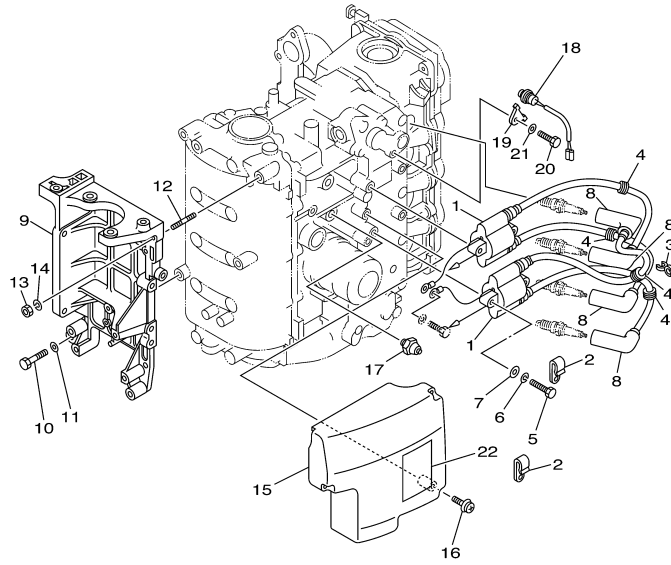

F60TJRC 2004 / ELECTRICAL 1

69W1010-2110

©2014 Yamaha Motor Corporation, U.S.A. All rights reserved.

Part List

F60TJRC 2004 / ELECTRICAL 1

REF - NO	PART NUMBER	PART NAME	QUANTITY	REMARKS
1	62Y-85570-00-00	IGNITION COIL ASSY	2	
2	90465-06M90-00	CLAMP	2	
3	90464-07M41-00	CLAMP	1	
4	90480-25161-00	GROMMET	4	
5	97095-06030-00	BOLT	4	
6	92995-06100-00	WASHER, SPRING	4	
7	92995-06600-00	WASHER	4	
8	6G8-82370-30-00	PLUG CAP ASSY	4	
9	62Y-81822-01-94	BRACKET, STARTING MOTOR	1	
10	97095-08035-00	BOLT	3	
11	92995-08600-00	WASHER	3	
12	90116-08M14-00	BOLT, STUD	1	
13	95380-08600-00	NUT	1	
14	92990-08100-00	WASHER, SPRING	1	
15	62Y-85599-00-00	COVER	1	
16	90159-06M08-00	SCREW, WITH WASHER	3	
17	64J-82504-00-00	OIL PRESSURE SWITCH ASSY	1	
18	62Y-82560-01-00	THERMO SWITCH ASSY	1	
19	6E9-82588-00-00	PLATE	1	
20	97095-06012-00	BOLT	1	
21	92995-06600-00	WASHER	1	
22	62Y-83626-00-00	MARK 6	1