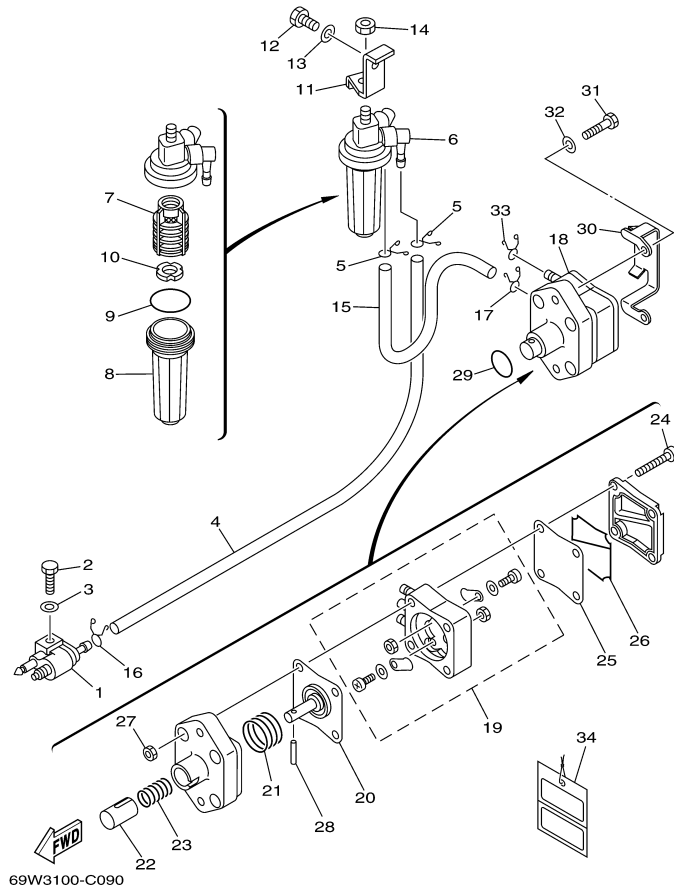

F60TJRC 2004 / FUEL 1

©2014 Yamaha Motor Corporation, U.S.A. All rights reserved.

Part List

F60TJRC 2004 / FUEL 1

REF - NO	PART NUMBER	PART NAME	QUANTITY	REMARKS
1	6G1-24304-02-00	FUEL PIPE JOINT COMP. 1	1	
2	97095-06025-00	BOLT	1	
3	92995-06600-00	WASHER	1	
4	90445-10020-00	HOSE (L590)	1	
5	90467-09M17-00	CLIP	2	
6	64J-24560-00-00	FILTER ASSY	1	
7	61N-24563-00-00	..ELEMENT, FILTER	1	
8	68V-24521-01-00	.CUP, FILTER	1	
9	93210-32738-00	.O-RING	1	
10	68V-24469-01-00	.FLOAT, WATER LEVEL	1	
11	62Y-24566-00-00	BRACKET, FILTER	1	
12	97095-08014-00	BOLT	1	
13	92995-08600-00	WASHER	1	
14	95380-08600-00	NUT	1	
15	90445-10M48-00	HOSE (L205)	1	
16	90467-09M17-00	CLIP	1	
17	90467-10M04-00	CLIP	1	
18	62Y-24410-03-00	FUEL PUMP ASSY	1	
19	62Y-24415-00-00	.PUMP BODY SUB ASSY	1	
20	62Y-24411-02-00	.DIAPHRAGM	1	
21	62Y-24423-00-00	.SPRING, DIAPHRAGM	1	
22	62Y-13131-01-00	.PLUNGER	1	
23	62Y-24454-00-00	.SPRING	1	
24	62Y-24444-01-00	.SCREW	4	
25	62Y-24471-00-00	.DIAPHRAGM	1	
26	62Y-24452-00-00	.PACKING	1	
27	95380-05600-00	.NUT	4	
28	62Y-24374-01-00	.PIN	1	
29	93210-24M79-00	.O-RING	1	
30	65W-24474-00-00	COVER	1	
31	97095-06030-00	BOLT	2	
32	92995-06600-00	WASHER	2	
33	90467-10M04-00	CLIP	2	
34	61H-2819R-31-00	TAG, WARNING	1