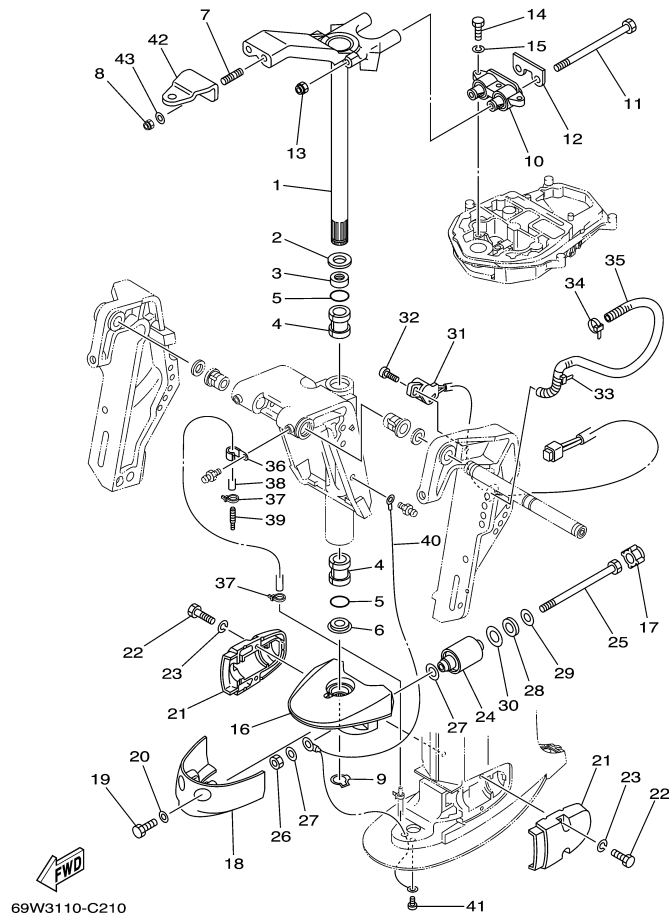

F60TJRC 2004 / BRACKET 2

©2014 Yamaha Motor Corporation, U.S.A. All rights reserved.

Part List

F60TJRC 2004 / BRACKET 2

REF - NO	PART NUMBER	PART NAME	QUANTITY	REMARKS
1	69W-42510-01-4D	STEERING BRACKET ASSY	1	
2	90201-30M00-00	WASHER, PLATE	1	
3	90386-30M78-00	BUSH	1	
4	90386-30M77-00	BUSH	2	
5	93210-29M94-00	O-RING	2	
6	90386-30M60-00	BUSH	1	
7	90116-10M28-00	BOLT, STUD	2	
8	90185-10051-00	NUT, SELF-LOCKING	2	
9	93410-28M06-00	CIRCLIP	1	
10	69W-44514-00-4D	MOUNT DAMPER, UPPER SIDE	1	
11	90101-08M15-00	BOLT	2	
12	69W-44526-01-00	PLATE	1	
13	90185-08045-00	NUT, SELF-LOCKING	2	
14	97075-08030-00	BOLT	3	
15	92995-08100-00	WASHER	3	
16	69W-44551-00-4D	HOUSING, LOWER MOUNT RUBBER	1	
17	69W-44575-00-00	DAMPER, LOWER MOUNT RUBBER	2	
18	67C-44553-00-4D	COVER, LOWER MOUNT	1	
19	97095-08020-00	BOLT	2	
20	92995-08600-00	WASHER	2	
21	67C-44552-01-4D	HOUSING, LOWER MOUNT RUBBER	2	
22	97075-08030-00	BOLT	4	
23	92995-08100-00	WASHER	4	
24	69W-44555-00-4D	MOUNT DAMPER, LOWER SIDE	2	
25	90109-12MA3-00	BOLT	2	
26	95380-12700-00	NUT	2	
27	90201-12M16-00	WASHER, PLATE	4	
28	90202-21100-00	WASHER, PLATE	2	
29	90201-13M19-00	WASHER, PLATE	2	
30	90201-22M05-00	WASHER, PLATE	2	
31	63D-83672-10-00	TRIM SENDER	1	
32	97885-06016-00	SCREW, PAN HEAD	2	
33	90465-13M18-00	CLAMP	1	
34	90465-11M10-00	CLAMP	1	
35	90446-17M91-00	HOSE	1	
36	90465-06M86-00	.CLAMP	1	
37	90465-11M10-00	CLAMP	2	
38	90445-07M53-00	HOSE (L700)	1	
39	6E5-83558-00-00	END, NIPPLE	1	
40	67C-82127-10-00	WIRE, LEAD 2	1	
41	97885-06008-00	SCREW, PAN HEAD	1	
42	65W-48511-00-00	HOOK, STEERING	1	
43	92995-10600-00	WASHER	2