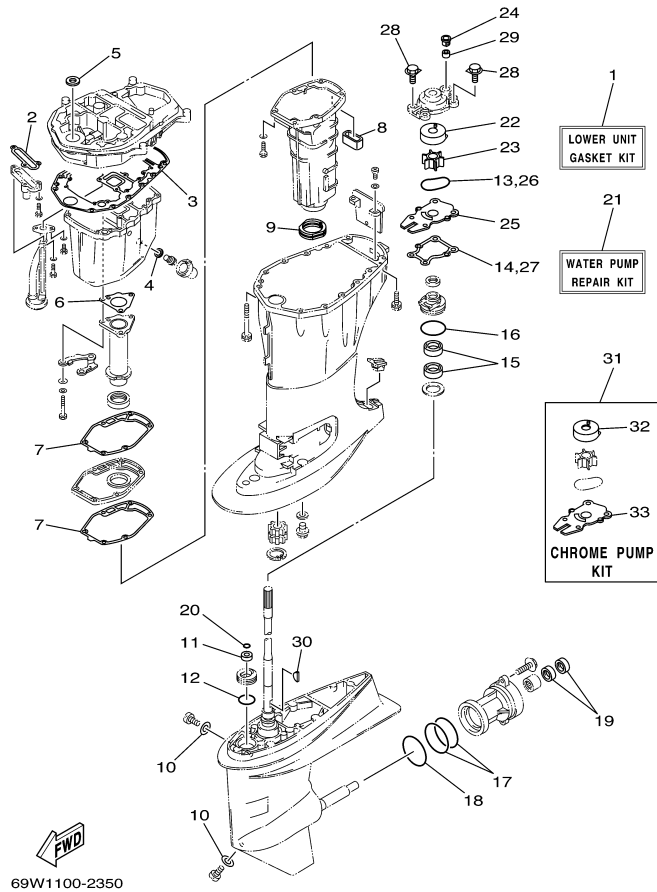

F60TJRC 2004 / REPAIR KIT 3

69W1100-2350

©2014 Yamaha Motor Corporation, U.S.A. All rights reserved.

Part List

F60TJRC 2004 / REPAIR KIT 3

REF - NO	PART NUMBER	PART NAME	QUANTITY	REMARKS
1	69W-W0001-20-00	LOWER UNIT GASKET KIT	1	
2	62Y-13475-00-00	.GASKET	1	
3	69W-15312-00-00	.GASKET, OIL PAN	1	
4	90430-14M09-00	.GASKET	1	
5	93103-18011-00	.OIL SEAL	1	
6	64J-41133-10-00	.GASKET, EXHAUST MANIFOLD 1	1	
7	62Y-41134-01-00	.GASKET, EXHAUST MANIFOLD	2	
8	62Y-45127-00-00	.SEAL	1	
9	67C-45123-00-00	.GASKET, MUFFLER	1	
10	90430-08020-00	.GASKET	2	
11	93106-09014-00	.OIL SEAL	1	
12	93210-33MG4-00	.O-RING	1	
13	93210-59MG7-00	.O-RING	1	
14	63D-44316-00-00	.GASKET, WATER PUMP	1	
15	93101-25M57-00	.OIL SEAL	2	
16	93210-48MG8-00	.O-RING	1	
17	93210-74MG5-00	.O-RING	2	
18	93210-69MG6-00	.O-RING	1	
19	93101-22M00-00	.OIL SEAL	2	
20	93210-07003-00	.O-RING	1	
21	63D-W0078-01-00	WATER PUMP REPAIR KIT	1	
22	63D-44322-00-00	.INSERT, CARTRIDGE	1	
23	6H3-44352-00-00	.IMPELLER	1	
24	63D-44312-00-00	.COVER, WATER PUMP HOUSING	1	
25	63D-44323-00-00	.OUTER PLATE, CARTRIDGE	1	
26	93210-59MG7-00	.O-RING	1	
27	63D-44316-00-00	.GASKET, WATER PUMP	1	
28	90119-08M15-00	.BOLT, WITH WASHER	4	
29	663-44366-00-00	.DAMPER, WATER SEAL 2	1	
30	90280-03024-00	.KEY, WOODRUFF	1	
31	63D-W0078-0A-00	CHROME PUMP KIT	1	
32	63D-44322-40-00	.INSERT, CARTRIDGE	1	
33	63D-44323-40-00	.OUTER PLATE, CARTRIDGE	1	

Part Notes

F60TJRC 2004 / REPAIR KIT 3

PART NUMBER	NOTE TEXT
90430-14M09-00	OEM: This part number is among the Top 100 Most Popular Marine Maintenance Parts as of March 2014.
90430-08020-00	OEM: This part number is among the Top 100 Most Popular Marine Maintenance Parts as of March 2014.
93106-09014-00	OEM: This part number is among the Top 100 Most Popular Marine Maintenance Parts as of March 2014.
63D-W0078-01-00	OEM: This part number is among the Top 100 Most Popular Marine Maintenance Parts as of March 2014.
6H3-44352-00-00	OEM: This part number is among the Top 100 Most Popular Marine Maintenance Parts as of March 2014.

©2014 Yamaha Motor Corporation, U.S.A. All rights reserved.

©2014 Yamaha Motor Corporation, U.S.A. All rights reserved.