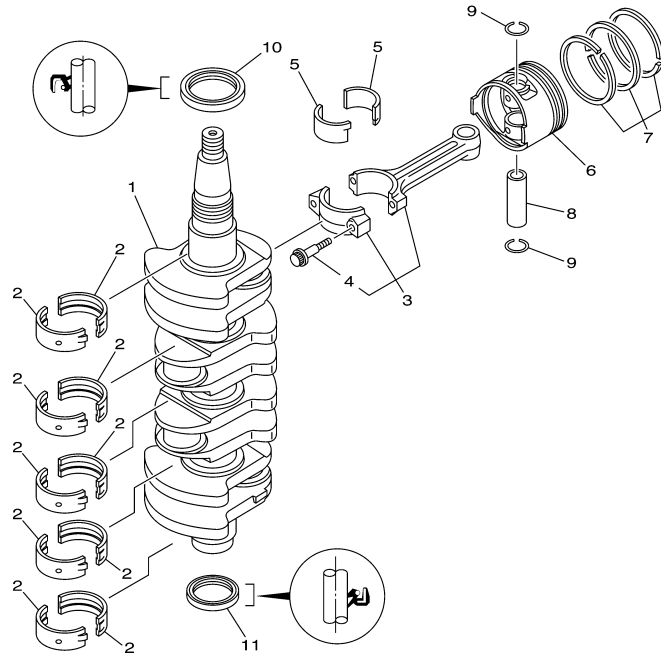

F60TJRC 2004 / CRANKSHAFT PISTON

69W1010-2030

Part List

F60TJRC 2004 / CRANKSHAFT PISTON

REF - NO	PART NUMBER	PART NAME	QUANTITY	REMARKS
1	69W-11411-00-00	CRANKSHAFT	1	
2	62Y-11416-30-00	PLANE BEARING, CRANKSHAFT 1	10	UR YELLOW
2	62Y-11416-60-00	PLANE BEARING, CRANKSHAFT 1	10	UR GREEN
2	62Y-11416-50-00	PLANE BEARING, CRANKSHAFT 1	10	UR PINK
2	62Y-11416-40-00	PLANE BEARING, CRANKSHAFT 1	10	UR RED
3	62Y-11650-10-00	CONNECTING ROD ASSY	4	
4	62Y-11654-00-00	.BOLT, CONNECTING ROD	2	
5	62Y-11656-30-00	PLANE BEARING, CONNECTING ROD	8	UR YELLOW
5	62Y-11656-60-00	PLANE BEARING, CONNECTING ROD	8	UR GREEN
5	62Y-11656-50-00	PLANE BEARING, CONNECTING ROD	8	UR PINK
5	62Y-11656-40-00	PLANE BEARING, CONNECTING ROD	8	UR RED
6	69W-11631-00-97	PISTON (STD)	4	
6	69W-11636-00-00	PISTON (0.50MM O/S)	4	AP
6	69W-11635-00-00	PISTON (0.25MM O/S)	4	AP
7	67C-11603-00-00	PISTON RING SET (STD)	4	
7	67C-11604-00-00	PISTON RING SET (0.25MM O/S)	4	AP
7	67C-11605-00-00	PISTON RING SET (0.50MM O/S)	4	AP
8	62Y-11633-00-00	PIN, PISTON	4	
9	93450-17129-00	CIRCLIP	8	
10	93102-43M42-00	.OIL SEAL	1	
11	93101-35002-00	.OIL SEAL	1