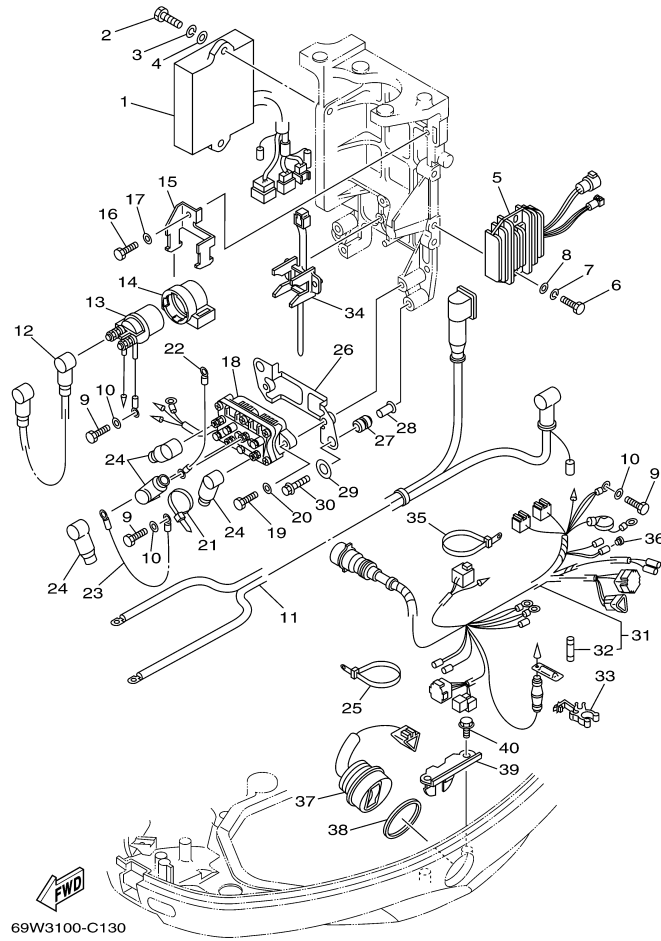

F60TJRC 2004 / ELECTRICAL 2

©2014 Yamaha Motor Corporation, U.S.A. All rights reserved.

Part List

F60TJRC 2004 / ELECTRICAL 2

REF - NO	PART NUMBER	PART NAME	QUANTITY	REMARKS
1	69W-85540-00-00	C.D.I. UNIT ASSY	1	
2	97095-06020-00	BOLT	2	
3	92995-06100-00	WASHER, SPRING	2	
4	92995-06600-00	WASHER	2	
5	64J-81960-00-00	RECTIFIER & REGULATOR ASSY	1	
6	97095-06025-00	BOLT	2	
7	92995-06100-00	WASHER, SPRING	2	
8	92995-06600-00	WASHER	2	
9	97095-06012-00	BOLT	3	
10	92995-06600-00	WASHER	3	
11	62Y-82105-U0-00	BATTERY CABLE	1	
12	6E5-82117-01-00	WIRE, LEAD	1	
13	6G1-81941-10-00	STARTER RELAY ASSY	1	
14	6G1-81952-00-00	HOLDER, RELAY	1	
15	6L2-81945-00-00	PLATE, SWITCH FITTING	1	
16	97095-06014-00	BOLT	1	
17	92995-06600-00	WASHER	1	
18	6H1-81950-00-00	RELAY ASSY	1	
19	97095-06020-00	BOLT	2	
20	92995-06600-00	WASHER	2	
21	90465-13M11-00	CLAMP	1	
22	6H2-81949-01-00	WIRE, LEAD	1	
23	61A-81949-00-00	WIRE, LEAD	1	
24	682-82119-01-00	COVER, LEAD WIRE	4	
25	90465-13M24-00	CLAMP	1	
26	62Y-81948-00-00	BRACKET	1	
27	6A0-82317-00-00	DAMPER, IGNITION COIL	2	
28	624-42542-00-00	PIPE	2	
29	90201-12M16-00	WASHER, PLATE	2	
30	95895-06025-00	BOLT, FLANGE	2	
31	69W-82590-10-00	WIRE HARNESS ASSY	1	
32	663-82151-00-00	.FUSE (12V-20A)	1	
33	6G5-82152-00-00	HOLDER, FUSE	1	
34	688-82594-00-00	CLAMP	1	
35	90465-13M24-00	CLAMP	1	
36	703-82119-00-00	COVER, LEAD WIRE	2	
37	63D-82563-10-00	TRIM & TILT SWITCH ASSY	1	
38	6E5-82587-00-00	GASKET	1	
39	62Y-83614-00-00	BRACKET	1	
40	90109-06M86-00	BOLT	2