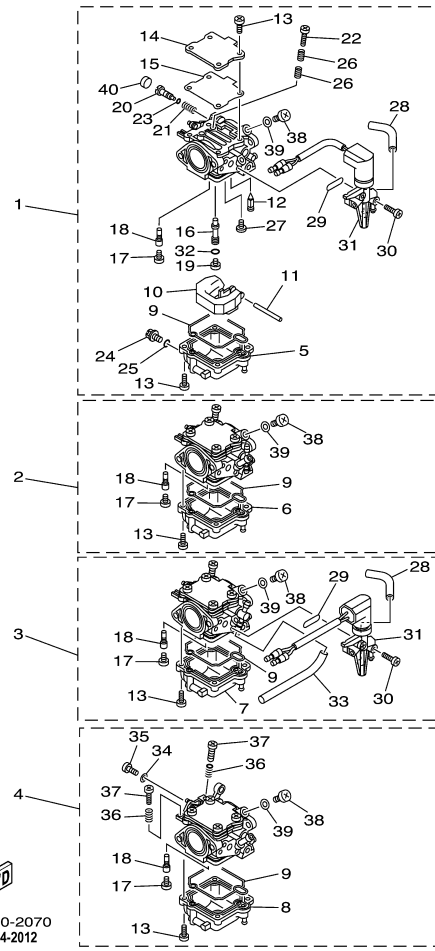

F60TJRC 2004 / CARBURETOR

69W1100-2070
Rev. 4-04-2012

Part List

F60TJRC 2004 / CARBURETOR

REF - NO	PART NUMBER	PART NAME	QUANTITY	REMARKS
1	69W-14901-12-00	CARBURETOR ASSY 1	1	
2	69W-14902-12-00	CARBURETOR ASSY 2	1	
3	69W-14903-12-00	CARBURETOR ASSY 3	1	
4	69W-14904-12-00	CARBURETOR ASSY 4	1	
5	69W-14381-00-00	.BODY, FLOAT CHAMBER	1	#1
6	69W-14381-10-00	.BODY, FLOAT CHAMBER	1	#2
7	69W-14381-20-00	.BODY, FLOAT CHAMBER	1	#3
8	69W-14381-30-00	.BODY, FLOAT CHAMBER	1	#4
9	69W-14384-00-00	.GASKET, FLOAT CHAMBER	4	
10	6L2-14385-00-00	.FLOAT	4	
11	6E5-14386-01-00	.PIN, FLOAT	4	
12	62Y-14392-00-00	.VALVE, NEEDLE	4	
13	62Y-14321-00-00	.SCREW, THROTTLE	32	
14	62Y-14157-30-00	.COVER, MIXING	4	
15	69W-14399-00-00	.VALVE, BIMETAL	4	
16	69W-14341-00-00	.NOZZLE, MAIN	4	
17	69W-14343-62-00	.JET, MAIN (#124)	4	
18	64J-14342-20-00	.JET, PILOT (#39)	4	
19	66M-14355-00-00	.PLUG	4	
20	69W-14323-00-00	.SCREW, AIR ADJUSTING	4	
21	62Y-14334-00-00	.SPRING, AIR ADJUSTING	4	
22	62Y-14321-10-00	.SCREW, THROTTLE	4	
23	2T4-14397-00-00	.O-RING	4	
24	62Y-14383-30-00	.SCREW, DRAIN	4	
25	652-14397-00-00	.O-RING	4	
26	62Y-14212-00-00	.SPRING, PILOT ADJUSTING	8	
27	98980-04006-00	.SCREW, BIND	4	
28	69W-24311-00-00	..PIPE, FUEL 1	2	#1, 3
29	62Y-14398-30-00	..GASKET	2	#1, 3
30	62Y-14567-40-00	.SCREW	2	UR #3
30	62Y-14567-30-00	.SCREW	2	UR #1
31	69W-14380-11-00	.PRIME STARTER ASSY	1	UR #3
31	69W-14380-01-00	.PRIME STARTER ASSY	1	UR #1
32	62Y-14227-00-00	.WASHER	4	
33	62Y-24313-90-00	.PIPE 3	1	#3
34	62Y-14597-00-00	.WASHER	1	#4
35	664-14327-01-00	.SCREW	1	#4
36	69W-14212-00-00	.SPRING, PILOT ADJUSTING	2	#4
37	69W-14321-00-00	.SCREW, THROTTLE	2	#4
38	69W-14115-00-00	.PLUG, SCREW	4	
39	90430-08209-00	.GASKET	4	
40	62Y-1432A-01-00	.PLUG	4	

Part Notes

F60TJRC 2004 / CARBURETOR

PART NUMBER	NOTE TEXT
69W-14380-11-00	OEM: The O-Ring for sealing this part to the carburetor body is not shown separately. The Part Number for the O-Ring is 93210-17001-00.
69W-14380-01-00	OEM: The O-Ring for sealing this part to the carburetor body is not shown separately. The Part Number for the O-Ring is 93210-17001-00.

©2014 Yamaha Motor Corporation, U.S.A. All rights reserved.