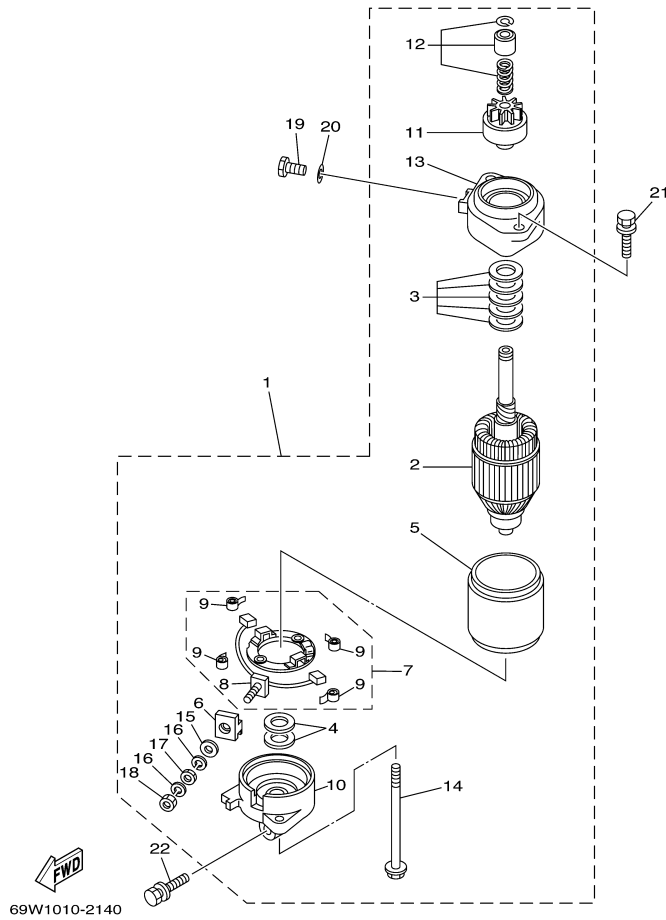

F60TJRC 2004 / STARTING MOTOR

©2014 Yamaha Motor Corporation, U.S.A. All rights reserved.

Part List

F60TJRC 2004 / STARTING MOTOR

REF - NO	PART NUMBER	PART NAME	QUANTITY	REMARKS
1	69W-81800-00-00	STARTING MOTOR ASSY	1	
2	6N7-81850-10-00	.ARMATURE ASSY	1	
3	61A-81809-00-00	.WASHER KIT	1	
4	61A-81824-00-00	.WASHER 2	2	
5	6N7-81810-00-00	.STATOR ASSY	1	
6	6K7-8182G-10-00	.BUSH, TERMINAL	1	
7	6N7-81840-00-00	.BRUSH HOLDER ASSY	1	
8	6N7-81801-00-00	..BRUSH SET	1	
9	6N7-81813-00-00	..SPRING, BRUSH	4	
10	6N7-81820-00-00	.REAR BRACKET ASSY	1	
11	69W-81807-00-00	.GEAR ASSY, STARTING MOTOR	1	
12	6N7-81857-00-00	.RETAINER	1	
13	6N7-81830-00-00	.FRONT BRACKET ASSY	1	
14	6K7-81826-10-00	.BOLT	2	
15	6E5-8182E-10-00	.WASHER	1	
16	6E5-8182F-10-00	.WASHER	2	
17	6E5-8182A-10-00	.NUT	1	
18	6E5-8182K-10-00	.NUT	1	
19	97095-08016-00	BOLT	1	
20	92995-08600-00	WASHER	1	
21	90119-08M76-00	BOLT, WITH WASHER	2	
22	90119-08M77-00	BOLT, WITH WASHER	1