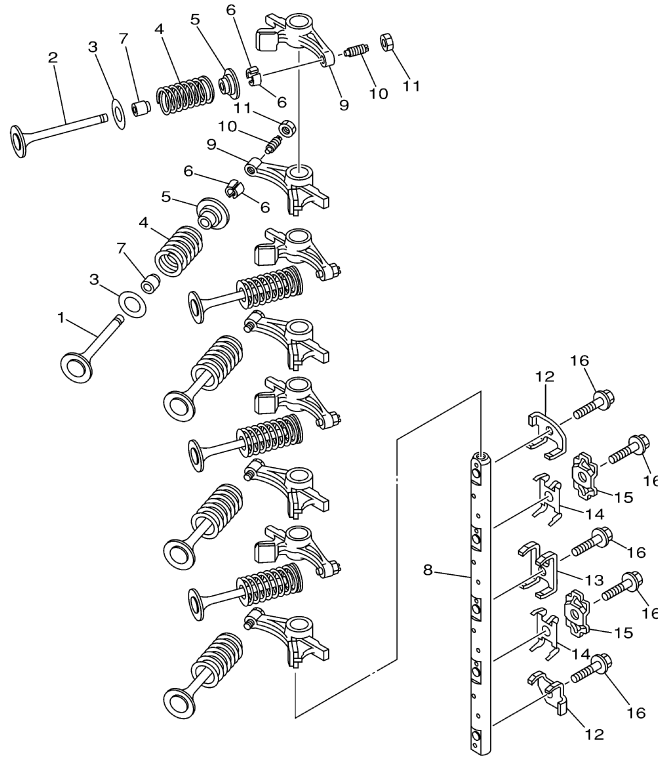

F60TJRC 2004 / VALVE

62Y1010-2050

©2014 Yamaha Motor Corporation, U.S.A. All rights reserved.

Part List

F60TJRC 2004 / VALVE

REF - NO	PART NUMBER	PART NAME	QUANTITY	REMARKS
1	69W-12111-00-00	VALVE, INTAKE	4	
2	69W-12121-00-00	VALVE, EXHAUST	4	
3	62Y-12116-00-00	SEAT, VALVE SPRING	8	
4	51Y-12114-00-00	SPRING, VALVE OUTER	8	
5	30X-12117-00-00	RETAINER, VALVE SPRING	8	
6	30X-12118-00-00	LOCK, VALVE SPRING RETAINER	16	
7	51Y-12119-00-00	SEAL, VALVE STEM	8	
8	62Y-12146-00-00	SHAFT, ROCKER	1	
9	62Y-12151-00-00	ARM, VALVE ROCKER	8	
10	64J-12159-00-00	SCREW, VALVE ADJUSTING	8	
11	62Y-12158-00-00	NUT, LOCK	8	
12	62Y-12238-00-00	PLATE, BOLT STOPPER	2	
13	62Y-12279-00-00	PLATE	1	
14	62Y-12216-00-00	SPRING	2	
15	62Y-12231-00-00	GUIDE, STOPPER 1	2	
16	90109-08M63-00	BOLT	5