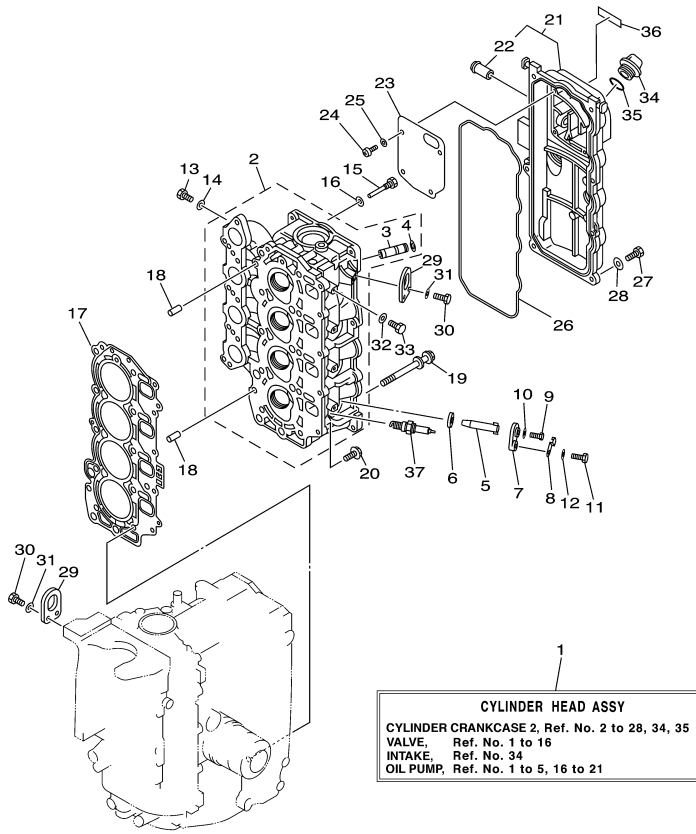

F60TJRC 2004 / CYLINDER CRANKCASE 2

69W3100-C040

Part List

F60TJRC 2004 / CYLINDER CRANKCASE 2

REF - NO	PART NUMBER	PART NAME	QUANTITY	REMARKS
1	69W-W009A-00-1S	CYLINDER HEAD COMPLETE	1	
2	69W-11111-00-1S	HEAD, CYLINDER 1	1	
3	62Y-11133-30-00	.GUIDE, VALVE 1	8	
4	93450-09M01-00	.CIRCLIP	8	
5	62Y-11325-00-00	ANODE	4	
6	66M-11328-00-00	GROMMET, ANODE	4	
7	66M-11327-00-94	COVER, ANODE	4	
8	66M-12535-00-00	PLATE	4	
9	97095-05012-00	BOLT	4	
10	92995-05600-00	WASHER	4	
11	97095-06020-00	BOLT	4	
12	92995-06600-00	WASHER	4	
13	97095-06010-00	BOLT	4	
14	90430-06014-00	.GASKET	4	
15	90109-06M65-00	BOLT	1	
16	90430-06014-00	.GASKET	1	
17	69W-11181-00-00	.GASKET, CYLINDER HEAD 1	1	
18	99530-08012-00	PIN, DOWEL	2	
19	90119-09M00-00	BOLT, WITH WASHER	10	
20	90119-06MA3-00	BOLT, WITH WASHER	5	
21	62Y-11191-01-1S	COVER, CYLINDER HEAD 1	1	
22	62Y-14485-00-00	.PIPE, JOINT	1	
23	62Y-11168-00-00	COVER, BREATHER	1	
24	98507-04010-00	SCREW, PAN HEAD	4	
25	92907-04600-00	WASHER	4	
26	62Y-11356-00-00	.SEAL, CYLINDER 2	1	
27	97095-06020-00	BOLT	7	
28	92995-06600-00	WASHER	7	
29	62Y-11119-00-00	HANGER, ENGINE	2	
30	97095-06020-00	BOLT	4	
31	92995-06600-00	WASHER	4	
32	90430-08143-00	GASKET	4	
33	97095-08014-00	BOLT	4	
34	6G8-15363-00-00	PLUG, OIL	1	
35	93210-24M79-00	.O-RING	1	
36	62Y-12138-40-00	MARK, CAUTION	1	
37	94701-00406-00	PLUG, SPARK (NGK DPR5EA-9)	4