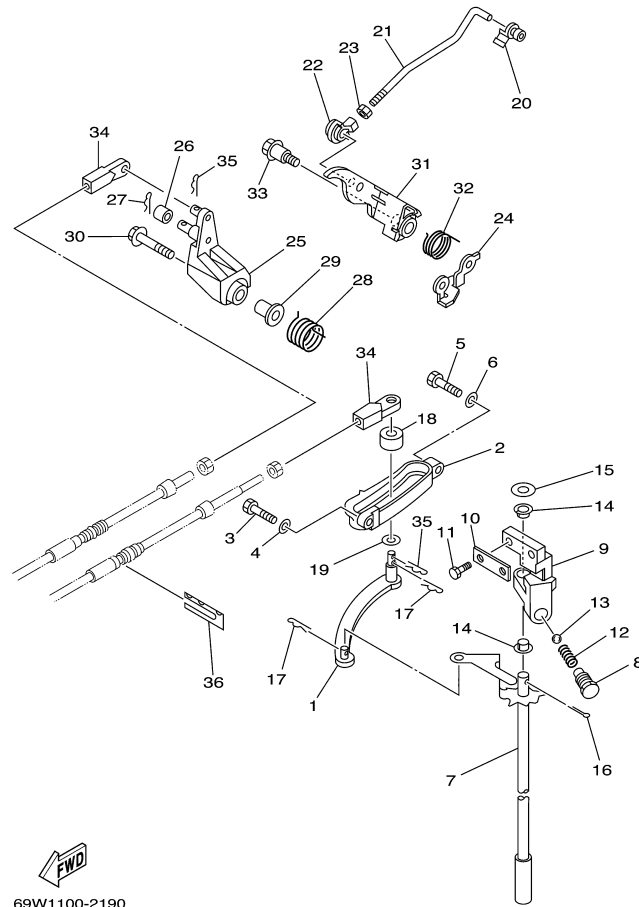

F60TJRC 2004 / CONTROL

69W1100-2190

©2014 Yamaha Motor Corporation, U.S.A. All rights reserved.

Part List

F60TJRC 2004 / CONTROL

REF - NO	PART NUMBER	PART NAME	QUANTITY	REMARKS
1	69W-44121-00-00	LEVER, SHIFT ROD	1	
2	62Y-44117-01-4D	BRACKET	1	
3	97095-06020-00	BOLT	1	
4	92995-06600-00	WASHER	1	
5	97095-06025-00	BOLT	1	
6	92995-06600-00	WASHER	1	
7	62Y-44120-01-00	HANDLE GEAR SHIFT ASSY	1	L
8	62Y-42715-01-00	BUSHING	1	
9	62Y-44118-00-00	BRACKET	1	
10	62Y-44112-00-00	STAY, HANDLE GEAR SHIFT	1	
11	97095-06020-00	BOLT	2	
12	90501-12082-00	SPRING, COMPRESSION	1	
13	93501-04M02-00	BALL	1	
14	90386-90M90-00	BUSH	2	
15	90201-10M20-00	.WASHER, PLATE	1	
16	91490-20015-00	PIN. COTTER	1	
17	90468-18008-00	CLIP	2	
18	688-44122-00-00	BUSHING, SHIFT ROD LEVER	1	
19	90202-07M07-00	WASHER, PLATE	1	
20	6F5-41237-00-00	JOINT, LINK	1	
21	69W-41241-00-00	ROD, LINK	1	
22	662-41237-01-00	JOINT, LINK	1	
23	95380-05700-00	NUT	1	
24	69W-42159-00-00	STAY	1	
25	62Y-42154-00-00	LEVER, THROTTLE CONTROL	1	
26	69W-42171-00-00	BUSHING	1	
27	91490-16010-00	PIN. COTTER	1	
28	62Y-44135-00-00	SPRING	1	
29	90387-06M45-00	COLLAR	1	
30	95895-06035-00	BOLT, FLANGE	1	
31	62Y-42335-20-00	LEVER, ACCEL. CONTROL	1	
32	62Y-44116-01-00	SPRING	1	
33	90109-06M30-00	BOLT	1	
34	69W-48344-00-00	CABLE END, REMOTE CONTROL	2	
35	90468-18008-00	CLIP	2	
36	62Y-48538-00-00	CLAMP, CABLE 1	1	

Part Notes

F60TJRC 2004 / CONTROL

PART NUMBER	NOTE TEXT
90468-18008-00	OEM: This part number is among the Top 100 Most Popular Marine Maintenance Parts as of March 2014.
90468-18008-00	OEM: This part number is among the Top 100 Most Popular Marine Maintenance Parts as of March 2014.

©2014 Yamaha Motor Corporation, U.S.A. All rights reserved.