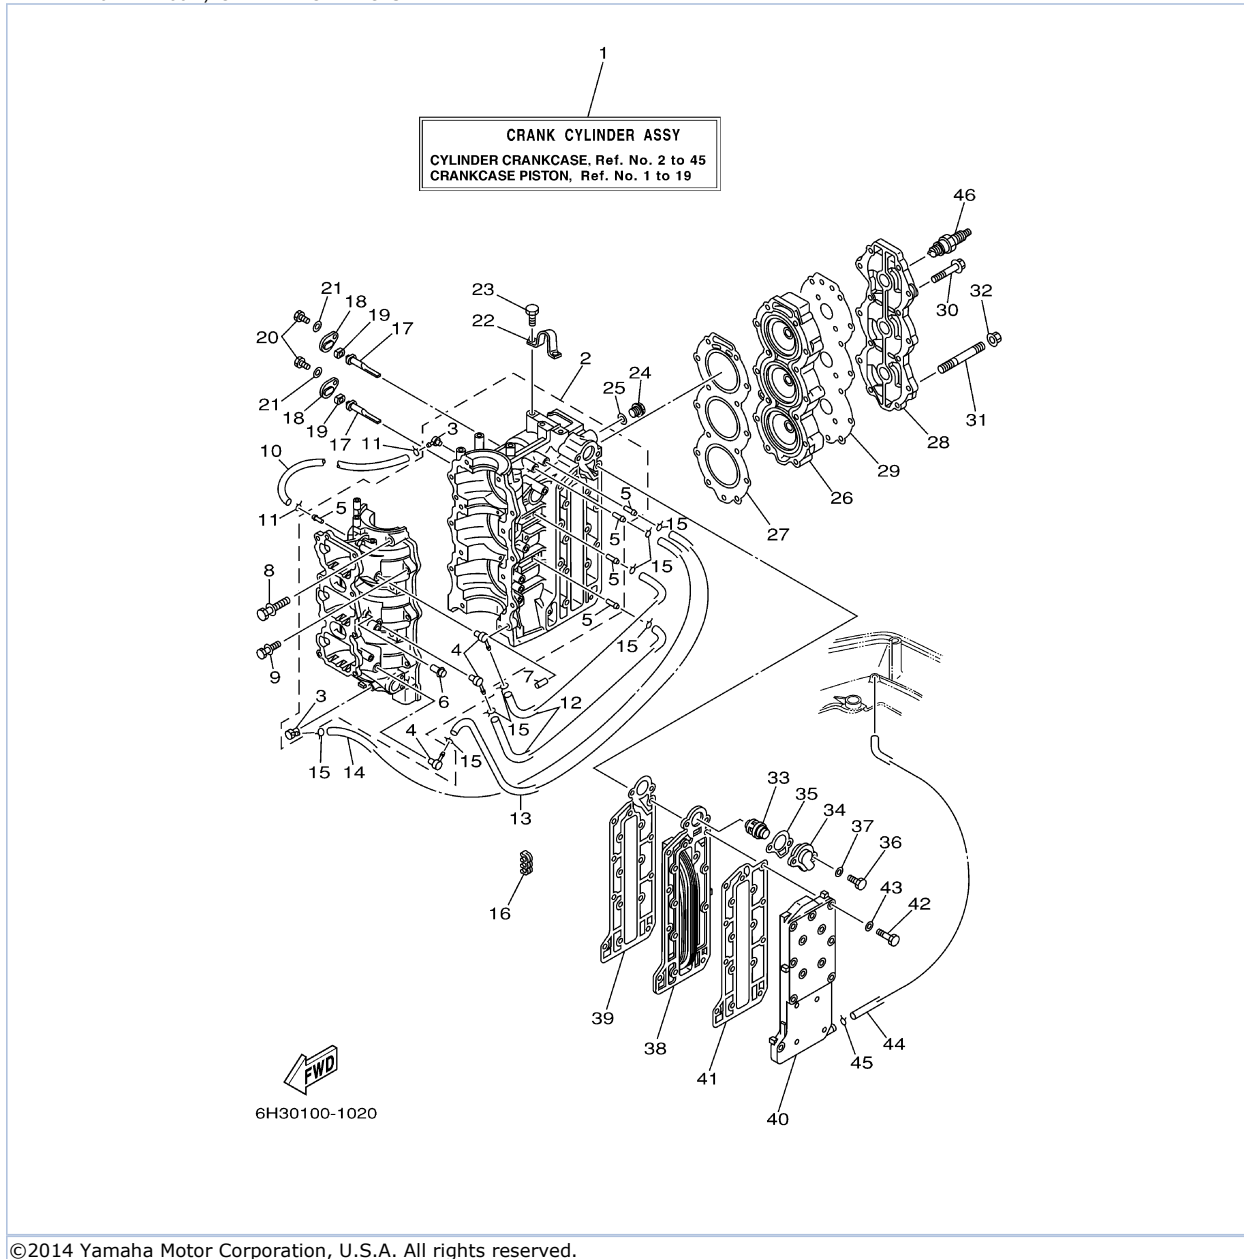

70TLRZ 2001 / CYLINDER CRANKCASE

Part List

70TLRZ 2001 / CYLINDER CRANKCASE

REF - NO	PART NUMBER	PART NAME	QUANTITY	REMARKS
1	6H3-W0090-42-4D	CRANK CYLINDER ASSY	1	
2	6H3-15100-13-94	CRANKCASE ASSY	1	
3	688-11370-00-00	.CHECK VALVE ASSY	2	
4	650-11370-00-00	.CHECK VALVE ASSY	3	
5	624-14485-00-00	.PIPE, JOINT	5	
6	650-24378-00-00	.PIPE, JOINT 4	1	
7	93608-12063-00	PIN, DOWEL	2	
8	90119-10M07-00	BOLT, WITH WASHER	8	
9	90119-08M17-00	BOLT, WITH WASHER	6	
10	90445-07M44-00	HOSE (L250)	1	
11	90467-06016-00	CLIP	2	
12	90445-07M02-00	HOSE (L167)	2	
13	90445-07M45-00	HOSE (L340)	1	
14	90445-07M82-00	HOSE (L440)	1	
15	90467-06016-00	CLIP	8	
16	90464-07M05-00	CLAMP	1	
17	6H3-11325-01-00	ANODE	2	
18	6H3-11327-00-94	COVER, ANODE	2	
19	6H3-11328-00-00	GROMMET, ANODE	2	
20	97013-06016-00	BOLT	2	
21	92903-06600-00	WASHER, PLATE	2	
22	688-11119-00-00	HANGER, ENGINE	1	
23	97013-08020-00	BOLT	2	
24	90340-14M00-00	.PLUG, STRAIGHT SCREW	1	
25	90430-14115-00	.GASKET	1	
26	6H3-11111-01-94	HEAD, CYLINDER 1	1	
27	6H3-11181-A1-00	.GASKET, CYLINDER HEAD 1	1	
28	6H3-11191-00-9M	COVER, CYLINDER HEAD 1	1	
29	6H3-11193-A1-00	GASKET, HEAD COVER 1	1	
30	90119-08M09-00	BOLT, WITH WASHER	13	
31	90116-08M69-00	BOLT, STUD	1	
32	90179-08M34-00	NUT	1	
33	6H3-12411-10-00	THERMOSTAT	1	
34	6H3-12413-00-9M	COVER, THERMOSTAT	1	
35	6H3-12414-A1-00	GASKET, COVER	1	
36	97013-06025-00	BOLT	2	
37	92903-06600-00	WASHER, PLATE	2	
38	6H3-41111-01-9M	INNER COVER, EXHAUST	1	
39	6H3-41112-A0-00	.GASKET, EXHAUST INNER COVER	1	
40	6H3-41113-02-9M	OUTER COVER, EXHAUST	1	
41	6H3-41114-A0-00	GASKET, EXHAUST OUTER COVER	1	
42	97013-06035-00	BOLT	16	
43	92903-06600-00	WASHER, PLATE	16	
44	663-24312-01-00	PIPE 2	1	
45	90467-08004-00	CLIP	1	
46	NGK-BR8HS-10-00	PLUG, SPARK (NGK BR8HS-10)	3	60TLRZ
46	NGK-B8HS1-00-00	PLUG, SPARK (NGK B8HS-10)	3	70TLRZ