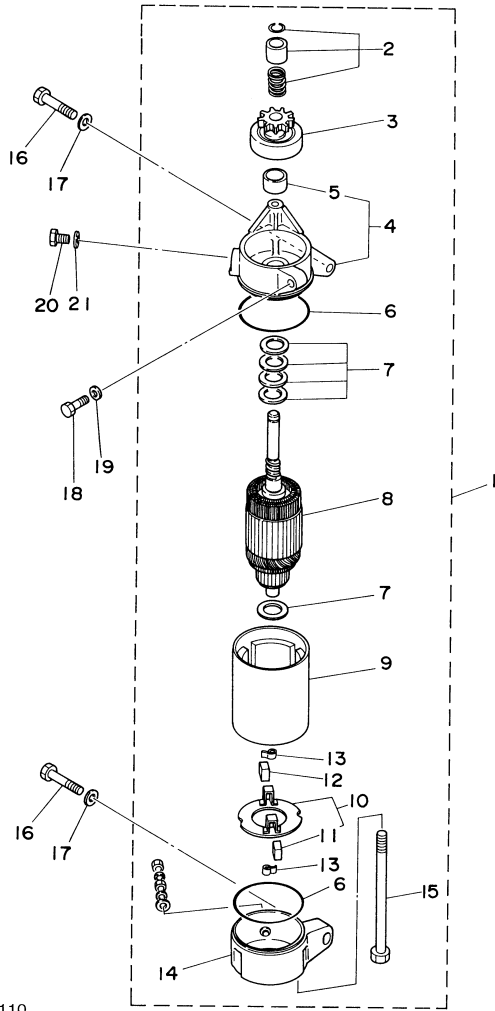

70TLRZ 2001 / STARTING MOTOR

©2014 Yamaha Motor Corporation, U.S.A. All rights reserved.

Part List

70TLRZ 2001 / STARTING MOTOR

REF - NO	PART NUMBER	PART NAME	QUANTITY	REMARKS
1	6H3-81800-11-00	STARTING MOTOR ASSY	1	
2	689-81857-11-00	.PINION STOPPER SET	1	
3	6H3-81807-10-00	.GEAR ASSY, STARTING MOTOR	1	
4	6H3-81830-10-00	.FRONT BRACKET ASSY	1	
5	689-81831-00-00	..METAL, FRONT	1	
6	689-81847-11-00	.O-RING	2	
7	689-81809-11-00	.WASHER KIT	1	
8	689-81850-12-00	.ARMATURE ASSY	1	
9	6H3-81810-10-00	.STATOR ASSY	1	
10	689-81840-11-00	.BRUSH HOLDER ASSY	1	
11	689-81812-11-00	..BRUSH 2	1	
12	689-81811-11-00	.BRUSH 1	1	
13	689-81813-10-00	.SPRING, BRUSH	2	
14	6H3-81820-11-00	.REAR BRACKET ASSY	1	
15	689-81826-10-00	.BOLT	2	
16	97013-08035-00	BOLT	2	
17	92903-08600-00	WASHER, PLATE	2	
18	97013-06025-00	BOLT	1	
19	92903-06600-00	WASHER, PLATE	1	
20	97013-08016-00	BOLT	1	
21	92903-08600-00	WASHER, PLATE	1