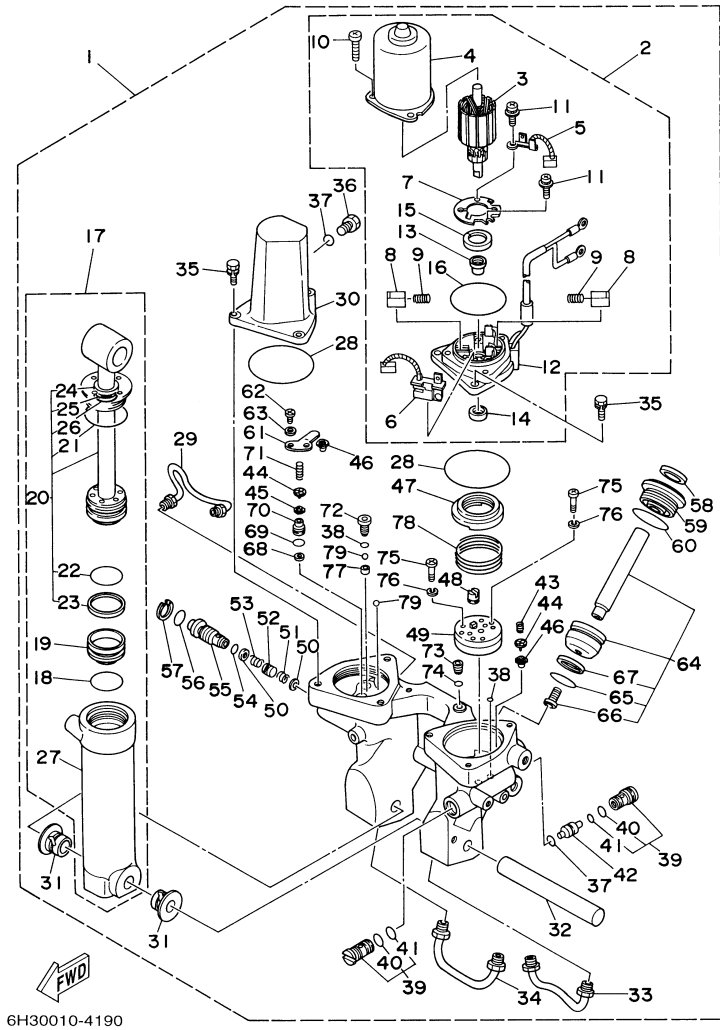

70TLRZ 2001 / POWER TRIM TILT ASSY

©2014 Yamaha Motor Corporation, U.S.A. All rights reserved.

Part List

70TLRZ 2001 / POWER TRIM TILT ASSY

REF - NO	PART NUMBER	PART NAME	QUANTITY	REMARKS
1	6H1-43800-15-4D	POWER TRIM & TILT ASSY	1	
2	6H1-43880-02-00	.MOTOR ASSY	1	
3	6H1-43805-10-00	..ARMATURE ASSY	1	
4	6H1-43804-10-00	..STATOR ASSY	1	
5	6H1-43891-10-00	..BRUSH 1	1	
6	6H1-43892-10-00	..BREAKER COMP (BRUSH 2)	1	
7	6H1-4380F-10-00	..PLATE, BRUSH HOLDER	1	
8	6H1-4380J-10-00	..HOLDER, BRUSH	2	
9	6H1-4386K-10-00	..SPRING, BRUSH	2	
10	97885-05016-00	..SCREW, PAN HEAD	3	
11	97607-04310-00	..SCREW, WITH WASHER	2	
12	6H1-43881-10-00	..FRAME, END	1	
13	6H1-4380H-10-00	..METAL	1	
14	93102-08M43-00	..OIL SEAL	1	
15	6H1-4380G-10-00	..PLATE	1	
16	6H1-43865-10-00	..O-RING	1	
17	6H1-43840-11-00	.POWER TILT ASSY	1	
18	6H1-43861-10-00	..O-RING	1	
19	6H1-43814-11-00	..PISTON, FREE	1	
20	6H1-43810-11-00	..TILT PISTON SUB ASSY	1	
21	6H1-43861-00-00	...O-RING	1	
22	6H1-43861-10-00	...O-RING	1	
23	6H1-43871-10-00	...RING, BACK UP	1	
24	6H1-43812-00-00	...SEAL, DUST	1	
25	6H1-43872-10-00	...RING, BACK UP	1	
26	93210-18397-00	...O-RING	1	
27	6H1-43813-10-00	..CYLINDER, TILT	1	
28	93210-64488-00	.O-RING	2	
29	6H1-43835-10-00	.PIPE	1	
30	6H1-43828-10-00	.BODY, RESERVOIR	1	
31	90386-18M14-00	.BUSH	2	
32	6E5-43818-00-00	.PIN, LOWER SHOCK MOUNT	1	
33	6H1-43833-10-00	.PIPE	1	
34	6H1-43834-00-00	.PIPE	1	
35	97595-06420-00	.BOLT, WITH WASHER	6	
36	6H1-43829-00-00	.PLUG, RESERVOIR	1	
37	93210-09165-00	.O-RING	2	
38	93210-064A5-00	.O-RING	3	
39	6T4-43802-03-00	.VALVE SUB ASSY	2	
40	6H1-43866-00-00	..O-RING	1	
41	6H1-43867-00-00	..O-RING	1	
42	6H1-43841-11-00	.PISTON, SHUTTLE	1	
43	6H1-43856-10-00	.SPRING, DOWN RELIEF	1	
44	6H1-43844-10-00	.PIN, VALVE SUPPORT	2	
45	6H1-4384G-11-00	.SEAL, RELIEF VALVE	1	
46	6H1-4384F-10-00	.SEAL, MAIN VALVE	2	
47	6H1-43817-01-00	.FILTER 2	1	
48	6H1-43831-10-00	.CONNECTOR, SHAFT	1	
49	6H1-43830-11-00	.GEAR PUMP ASSY	1	
50	6H1-43847-00-00	.SEAT, MANUAL VALVE	2	
51	6H1-43899-00-00	.SPRING, MANUAL RELEASE	1	
52	6H1-4382A-10-00	.ADAPTOR 1	1	
53	6H1-43854-00-00	.SPRING, MANUAL RELEASE	1	
54	93210-10M74-00	.O-RING	1