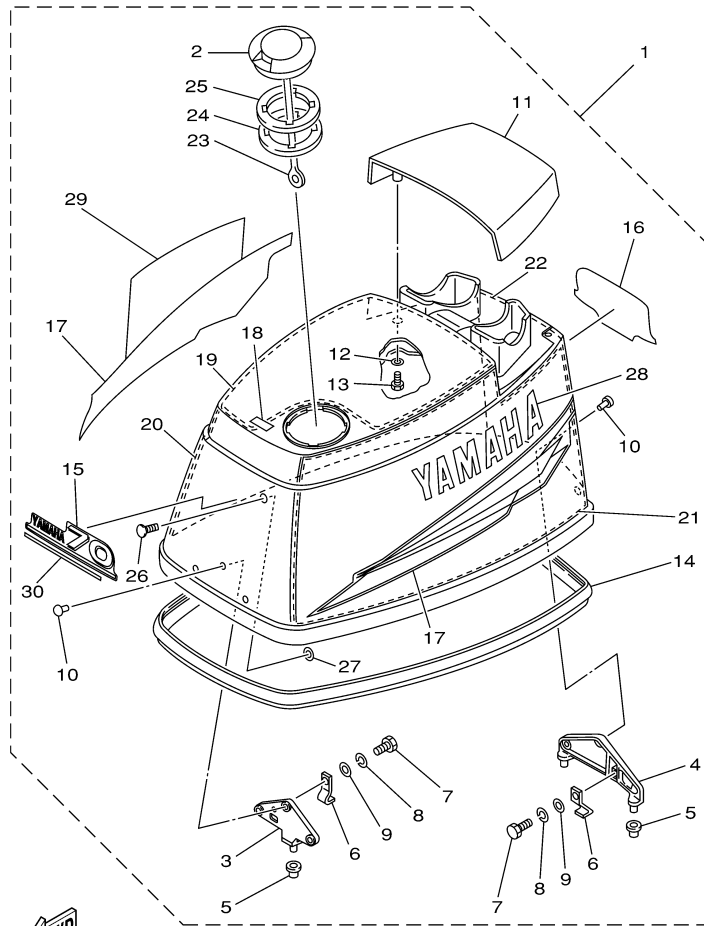

70TLRZ 2001 / TOP COWLING

6H30110-0010

©2014 Yamaha Motor Corporation, U.S.A. All rights reserved.

Part List

70TLRZ 2001 / TOP COWLING

REF - NO	PART NUMBER	PART NAME	QUANTITY	REMARKS
1	6H2-42610-W0-4D	TOP COWING ASSY	1	60TLRZ
1	6H3-42610-46-4D	TOP COWLING ASSY	1	70TLRZ
2	63D-2177H-00-00	.DISK CAP 2	1	
3	6H3-42647-00-94	.HOLDER, CLAMP BAND	1	
4	6H3-42649-00-94	.HOLDER, CLAMP BAND	1	
5	663-42662-00-00	.DAMPER	3	
6	6H3-42652-00-00	.HOOK	2	
7	97095-06016-00	.BOLT	2	
8	92995-06100-00	.WASHER, SPRING	2	
9	92995-06600-00	.WASHER	2	
10	90266-06009-00	.RIVET	6	
11	6H3-42613-01-4D	.MOLDING, AIR DUCT	1	
12	97095-06016-00	.BOLT	4	
13	92995-06600-00	.WASHER	4	
14	6H3-42615-00-00	.SEAL	1	
15	6H2-42677-30-00	..GRAPHIC, FRONT	1	60TLRZ
15	6H3-42677-30-00	..GRAPHIC, FRONT	1	70TLRZ
16	6H2-42678-30-00	..GRAPHIC, REAR	1	60TLRZ
16	6H3-42678-30-00	..GRAPHIC, REAR	1	70TLRZ
17	6H3-W0070-30-00	.GRAPHIC SET	1	
18	6H3-13436-40-00	.MARK	1	
19	6H3-42617-10-00	.DAMPER, FORM	1	
20	6H3-42619-00-00	.DAMPER, FORM	1	
21	6H3-42627-00-00	.DAMPER, FORM	1	
22	6H3-42637-00-00	.DAMPER, FORM	1	
23	6H1-42694-00-00	.BAND	1	
24	6H3-21732-00-00	.SEAL 1	1	
25	6H3-21735-00-00	.SEAL 2	1	
26	90338-05M03-00	.PLUG	1	
27	90183-05M06-00	.NUT, SPRING	1	
28	6H3-42681-30-00	.MARK, COWLING	1	
29	6H3-42682-30-00	.MARK, COWLING	1	
30	6H1-42683-20-00	.MARK, COWLING	1	