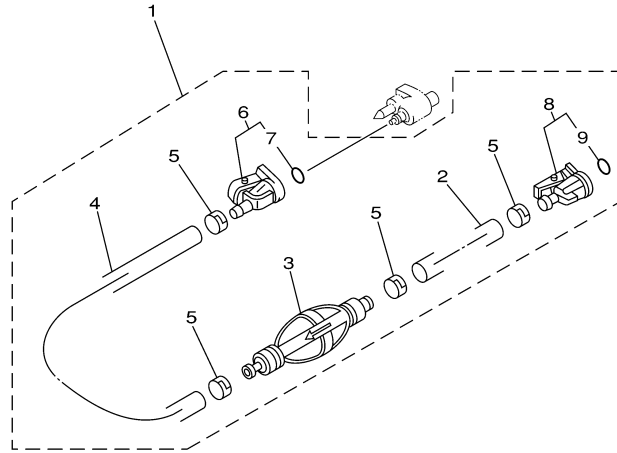

70TLRZ 2001 / FUEL 2

67C0100-0100

Part List

70TLRZ 2001 / FUEL 2

REF - NO	PART NUMBER	PART NAME	QUANTITY	REMARKS
1	6Y1-24306-53-00	FUEL PIPE COMP. 1	1	AP
2	90445-11M06-00	.HOSE (L2050)	1	
3	6Y1-24360-52-00	.PRIMER PUMP ASSY	1	
4	90445-11M05-00	.HOSE (L850)	1	
5	650-24351-51-00	.BAND 1	4	
6	6G1-24305-03-00	.FUEL PIPE JOINT COMP 2	1	
7	93210-08287-00	..O-RING	1	
8	6Y1-24305-04-00	.FUEL PIPE JOINT COMP 2	1	
9	93210-08287-00	..O-RING	1