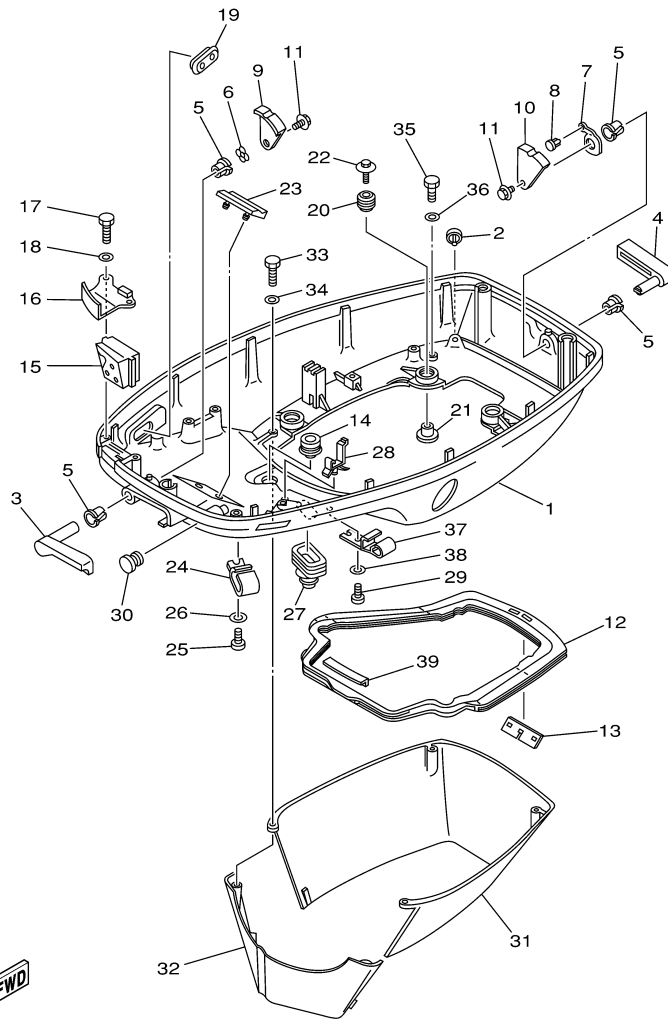

70TLRZ 2001 / BOTTOM COWLING

6H30100-0130

©2014 Yamaha Motor Corporation, U.S.A. All rights reserved.

Part List

70TLRZ 2001 / BOTTOM COWLING

REF - NO	PART NUMBER	PART NAME	QUANTITY	REMARKS
1	6H3-42711-24-4D	COWLING, BOTTOM	1	
2	6H3-44391-01-00	NIPPLE, HOSE	1	
3	6H3-42815-01-4D	LEVER, CLAMP	1	
4	6H3-42817-01-4D	LEVER, CLAMP	1	
5	90386-13M38-00	BUSH	4	
6	90206-13M10-00	WASHER, WAVE	1	
7	6H3-42813-00-00	SPRING, CLAMP LEVER	1	
8	90269-04M03-00	RIVET	1	
9	6H3-42816-00-00	LEVER, CLAMP	1	
10	6H3-42818-00-00	LEVER, CLAMP	1	
11	90119-06M09-00	BOLT, WITH WASHER	2	
12	6H3-42716-02-00	RUBBER, SEAL 1	1	
13	6K5-42717-00-00	RUBBER, SEAL 2	1	
14	6E5-42724-00-00	GROMMET	1	
15	6H3-42725-30-00	GROMMET	1	70TLRZ
15	6H3-42725-10-00	GROMMET	1	60TLRZ
16	6H3-42738-01-5B	PLATE, FITTING	1	
17	97095-06016-00	BOLT	2	
18	92995-06600-00	WASHER	2	
19	6H3-42727-00-00	GROMMET	1	
20	90480-09M12-00	GROMMET	4	
21	90387-06M69-00	COLLAR	4	
22	90119-06M61-00	BOLT, WITH WASHER	4	
23	6H3-42768-00-00	DAMPER	1	
24	6E5-24367-01-00	CLAMP, FUEL PIPE 2	1	
25	90157-06M01-00	SCREW, PAN HEAD	1	
26	92990-06600-00	WASHER, PLATE	1	
27	688-42726-10-00	GROMMET	1	
28	90464-09M13-00	CLAMP	1	
29	90157-06M01-00	SCREW, PAN HEAD	1	
30	6G1-42748-00-00	GROMMET	1	
31	6H3-42741-01-4D	APRON	1	
32	6H3-42771-01-4D	APRON	1	
33	97095-06025-00	BOLT	2	
34	92995-06600-00	WASHER	2	
35	97095-06020-00	BOLT	2	
36	92995-06600-00	WASHER	2	
37	6E5-24367-01-00	CLAMP, FUEL PIPE 2	1	
38	92990-06600-00	WASHER, PLATE	1	
39	6H3-42718-00-00	RUBBER, SEAL 3	1	