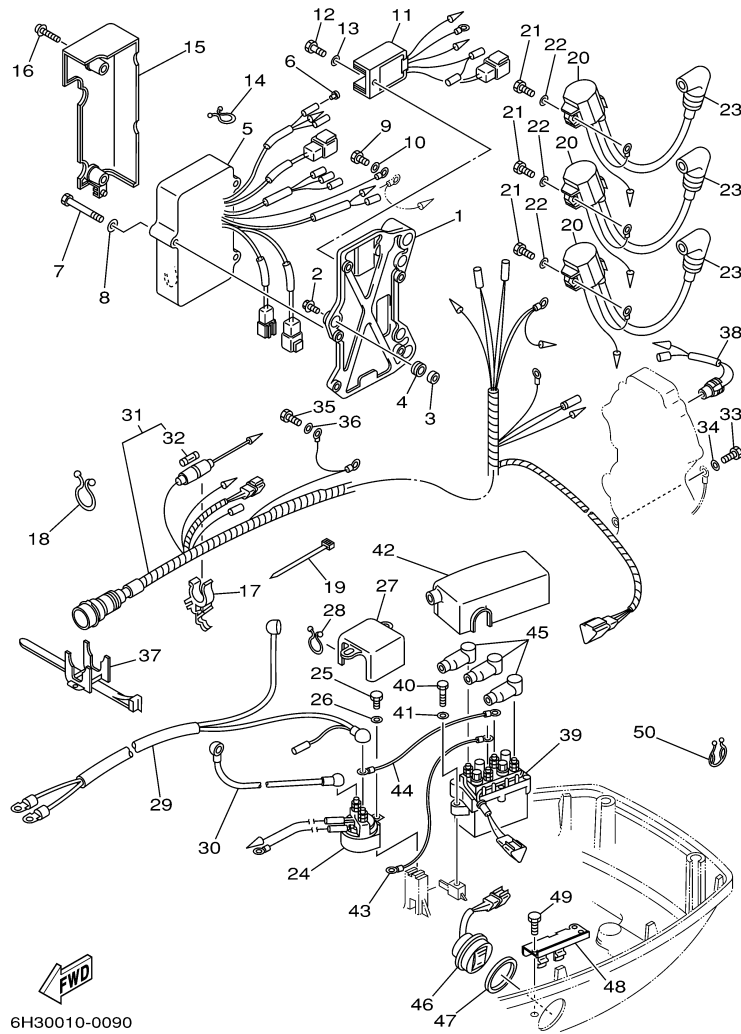

70TLRZ 2001 / ELECTRICAL

©2014 Yamaha Motor Corporation, U.S.A. All rights reserved.

Part List

70TLRZ 2001 / ELECTRICAL

REF - NO	PART NUMBER	PART NAME	QUANTITY	REMARKS
1	6H3-85542-11-94	BRACKET	1	
2	90105-06M14-00	BOLT FLANGE	3	
3	90387-06M43-00	COLLAR	3	
4	90480-13M54-00	GROMMET	3	
5	6H2-85540-10-00	C.D.I. UNIT ASSY	1	
6	703-82119-00-00	COVER, LEAD WIRE	1	
7	97095-06045-00	.BOLT	3	
8	92995-06600-00	WASHER	3	
9	97013-06012-00	BOLT	1	
10	92903-06600-00	WASHER, PLATE	1	
11	6H2-81960-10-00	RECTIFIER & REGULATOR ASSY	1	
12	97095-06016-00	BOLT	1	
13	92995-06600-00	WASHER	1	
14	90464-05M16-00	CLAMP	1	
15	6H3-81916-10-00	COVER, TERMINAL	1	
16	90159-06M01-00	SCREW, WITH WASHER	2	
17	6G5-82152-00-00	HOLDER, FUSE	1	
18	90464-23M22-00	CLAMP	1	
19	90465-13M11-00	CLAMP	1	
20	697-85570-00-00	IGNITION COIL ASSY	3	
21	97013-06020-00	BOLT	3	
22	92903-06600-00	WASHER, PLATE	3	
23	6G1-82370-21-00	PLUG CAP ASSY	3	
24	688-81950-10-00	RELAY ASSY	1	
25	97013-06016-00	BOLT	1	
26	92903-06600-00	WASHER, PLATE	1	
27	6H3-82164-00-00	CASE 2	1	
28	90464-15M11-00	CLAMP	1	
29	6H3-82105-U0-00	BATTERY CABLE	1	70TLRZ
29	6H3-82105-01-00	BATTERY CABLE	1	60TLRZ
30	6H3-82117-00-00	WIRE, LEAD	1	
31	6H2-82590-13-00	WIRE HARNESS ASSY	1	
32	682-82151-00-00	.FUSE (12V-20A)	1	
33	97013-06012-00	BOLT	1	
34	92903-06600-00	WASHER, PLATE	1	
35	97013-06012-00	BOLT	2	
36	92903-06600-00	WASHER, PLATE	2	
37	688-82594-00-00	CLAMP	1	
38	688-82560-10-00	THERMO SWITCH ASSY	1	
39	61A-81950-00-00	RELAY ASSY	1	
40	97095-06025-00	BOLT	2	
41	92995-06600-00	WASHER	2	
42	6H3-82154-11-00	CASE	1	
43	6H2-81949-11-00	WIRE, LEAD	1	
44	6H2-81949-01-00	WIRE, LEAD	1	
45	682-82119-01-00	COVER, LEAD WIRE	3	
46	6H1-82563-10-00	TRIM & TILT SWITCH ASSY	1	
47	6E5-82587-00-00	GASKET	1	
48	6E5-83614-01-00	BRACKET	1	
49	97095-06016-00	BOLT	2	
50	90464-18M14-00	CLAMP	1