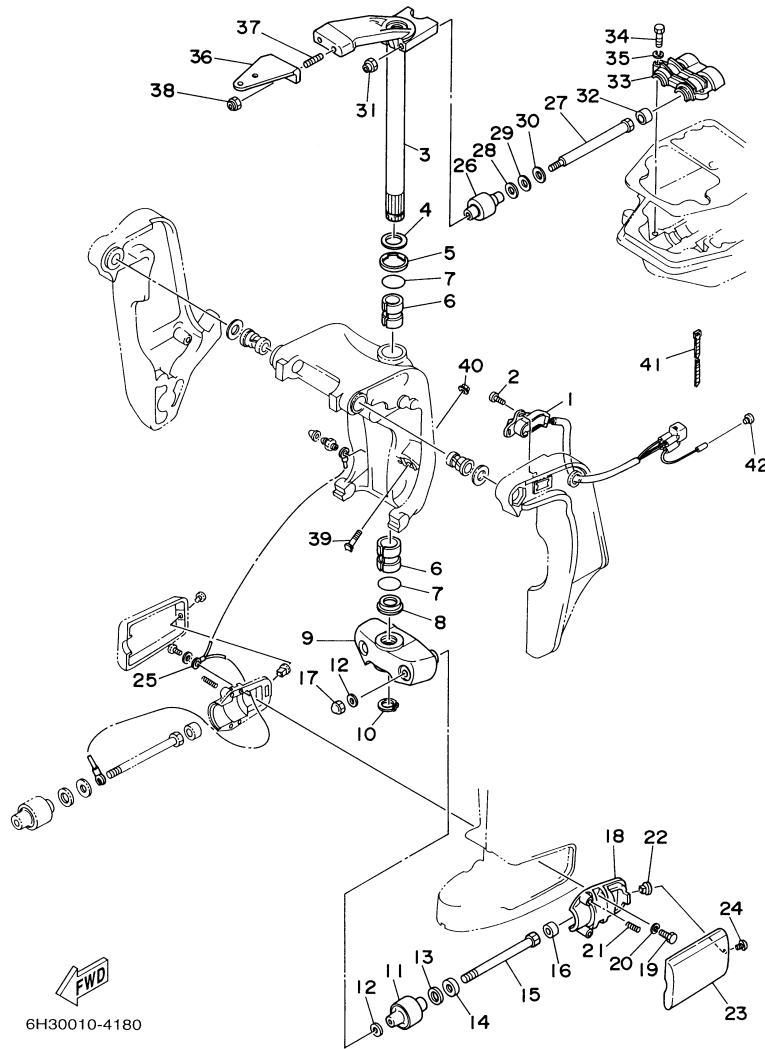

70TLRZ 2001 / BRACKET 2

©2014 Yamaha Motor Corporation, U.S.A. All rights reserved.

Part List

70TLRZ 2001 / BRACKET 2

REF - NO	PART NUMBER	PART NAME	QUANTITY	REMARKS
1	6H1-83672-12-00	TRIM SENDER	1	
2	97885-06016-00	SCREW, PAN HEAD	2	
3	6H3-42510-12-4D	STEERING BRACKET ASSY	1	
4	90201-30M00-00	WASHER, PLATE	1	
5	90386-30M78-00	BUSH	1	
6	90386-30M77-00	BUSH	2	
7	93210-29M94-00	O-RING	2	
8	90386-30M60-00	BUSH	1	
9	6H3-44551-01-4D	HOUSING, LOWER MOUNT RUBBER	1	
10	93410-28M06-00	CIRCLIP	1	
11	687-44555-00-94	MOUNT DAMPER, LOWER SIDE	2	
12	90201-12M16-00	WASHER, PLATE	4	
13	90202-25M04-00	WASHER, PLATE	2	
14	90201-13M19-00	WASHER, PLATE	2	
15	90109-12M21-00	BOLT	2	
16	663-44575-00-00	DAMPER, LOWER MOUNT RUBBER	2	
17	95380-12800-00	NUT, CROWN	2	
18	6H3-44552-03-94	HOUSING, LOWER MOUNT RUBBER	2	
19	97075-08025-00	BOLT	4	
20	92995-08100-00	WASHER	4	
21	90501-14M08-00	SPRING, COMPRESSION	4	
22	90179-06066-00	NUT	2	
23	6H3-44553-01-4D	COVER, LOWER MOUNT	2	
24	97885-06016-00	SCREW, PAN HEAD	2	
25	688-82127-02-00	WIRE, LEAD 2	1	
26	688-44514-00-94	MOUNT DAMPER, UPPER SIDE	2	
27	90101-10M49-00	BOLT	2	
28	90201-20M21-00	WASHER, PLATE	2	
29	90202-20M06-00	WASHER, PLATE	2	
30	90201-11M22-00	WASHER, PLATE	2	
31	90185-10051-00	NUT, SELF-LOCKING	2	
32	663-44575-00-00	DAMPER, LOWER MOUNT RUBBER	2	
33	688-44511-00-94	COVER, UPPER MOUNT	1	
34	97075-08035-00	BOLT	3	
35	92995-08100-00	WASHER	3	
36	6H3-48511-51-4D	HOOK, STEERING	1	STEERING GUIDE TYPE
37	90116-10175-00	BOLT, STUD	2	
38	90185-10051-00	NUT, SELF-LOCKING	2	
39	6H1-43376-00-00	BOLT, THRUST RECEIVER	2	
40	90185-08057-00	NUT, SELF-LOCKING	2	
41	90465-11M10-00	CLAMP	3	
42	703-82119-00-00	COVER, LEAD WIRE	1