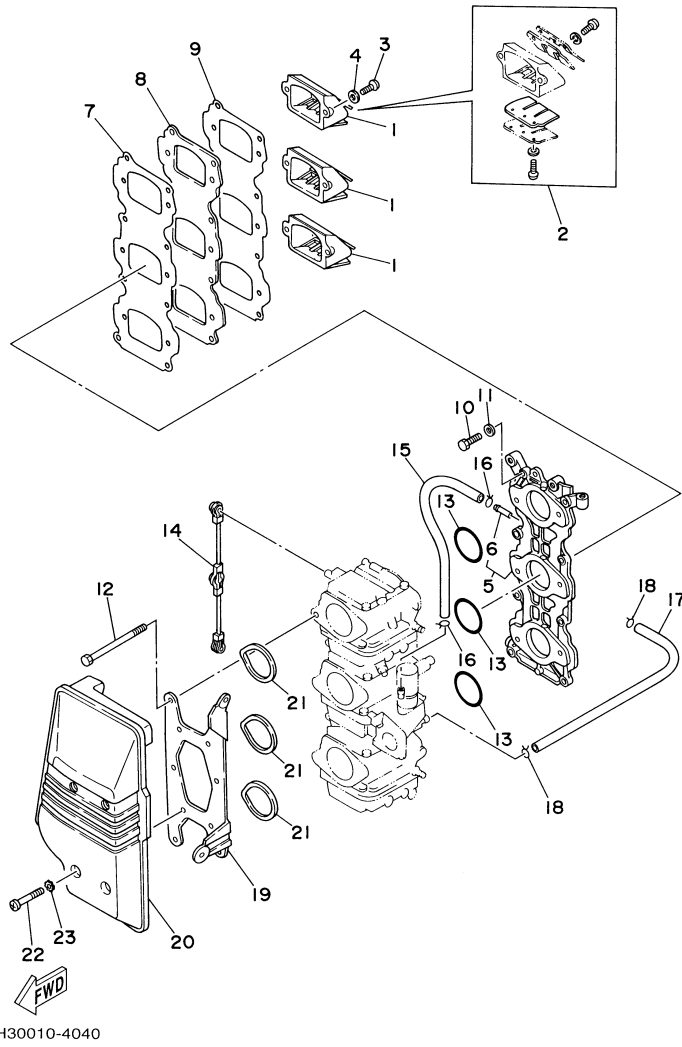

70TLRZ 2001 / CRANKSHAFT PISTON

6H30010-9030

Part List

70TLRZ 2001 / CRANKSHAFT PISTON

REF - NO	PART NUMBER	PART NAME	QUANTITY	REMARKS
1	6H3-15359-00-94	HOUSING, OIL SEAL	1	
2	93102-30M23-00	OIL SEAL	1	
3	93106-18M01-00	OIL SEAL	1	
4	93210-65M50-00	.O-RING	1	
5	97095-06020-00	BOLT	3	
6	92995-06600-00	WASHER	3	
7	6H3-11400-11-00	CRANKSHAFT ASSY	1	
8	93311-636U6-00	.BEARING	1	
9	93102-36M24-00	..OIL SEAL	1	
10	93440-49M04-00	..CIRCLIP	1	
11	93306-306V1-00	.BEARING	1	
12	6H3-11536-00-00	.GEAR, DRIVE	1	
13	93210-46M16-00	.O-RING	1	
14	6H3-11631-01-96	PISTON (STD)	3	
14	6H3-11635-01-00	PISTON (0.25MM O/S)	3	AP
14	6H3-11636-01-00	PISTON (0.50MM O.S.)	3	AP
15	6K5-11601-02-00	PISTON RING SET (STD)	3	
15	6K5-11601-12-00	PISTON RING SET (0.25MM O/S)	3	AP
15	6K5-11601-22-00	PISTON RING SET (0.50MM O.S.)	3	AP
16	6H3-11633-00-00	PIN, PISTON	3	
17	688-11634-10-00	CLIP, PISTON PIN	6	
18	93603-18M09-00	PIN, DOWEL	84	
19	90201-20417-00	WASHER, PLATE	6	

70TLRZ 2001 / INTAKE

©2014 Yamaha Motor Corporation, U.S.A. All rights reserved.

Part List

70TLRZ 2001 / INTAKE

REF - NO	PART NUMBER	PART NAME	QUANTITY	REMARKS
1	6H2-13610-00-00	REED VALVE ASSY	3	60TLRZ
1	6H3-13610-00-00	REED VALVE ASSY	3	70TLRZ
2	688-W0004-00-00	.REED SET	1	
3	97880-05016-00	SCREW, PAN HEAD	6	
4	92990-05600-00	WASHER, PLATE	6	
5	6H3-13641-13-94	MANIFOLD 1	1	
6	6H1-14485-00-00	.PIPE, JOINT	4	
7	6H3-13621-A1-00	.GASKET, VALVE SEAT	1	
8	6H3-13624-00-94	PLATE, REED VALVE	1	
9	6H3-13622-A1-00	.GASKET, VALVE SEAT	1	
10	97013-06025-00	BOLT	8	
11	92903-06600-00	WASHER, PLATE	8	
12	97095-06095-00	BOLT	6	
13	93210-39ME4-00	.O-RING	3	
14	6H3-41217-00-00	ROD, ACCEL. LEVER	1	
15	90445-07255-00	HOSE (L160)	1	
16	90467-06016-00	CLIP	2	
17	6H3-14349-00-00	.PIPE	1	
18	90467-08004-00	CLIP	2	
19	6H3-14413-10-00	STAY	1	
20	6H3-14440-02-00	SILENCER ASSY, INTAKE	1	
21	6H3-14457-01-00	SEAL	3	
22	97885-06045-00	SCREW, PAN HEAD	4	
23	90209-06M05-00	WASHER	4	