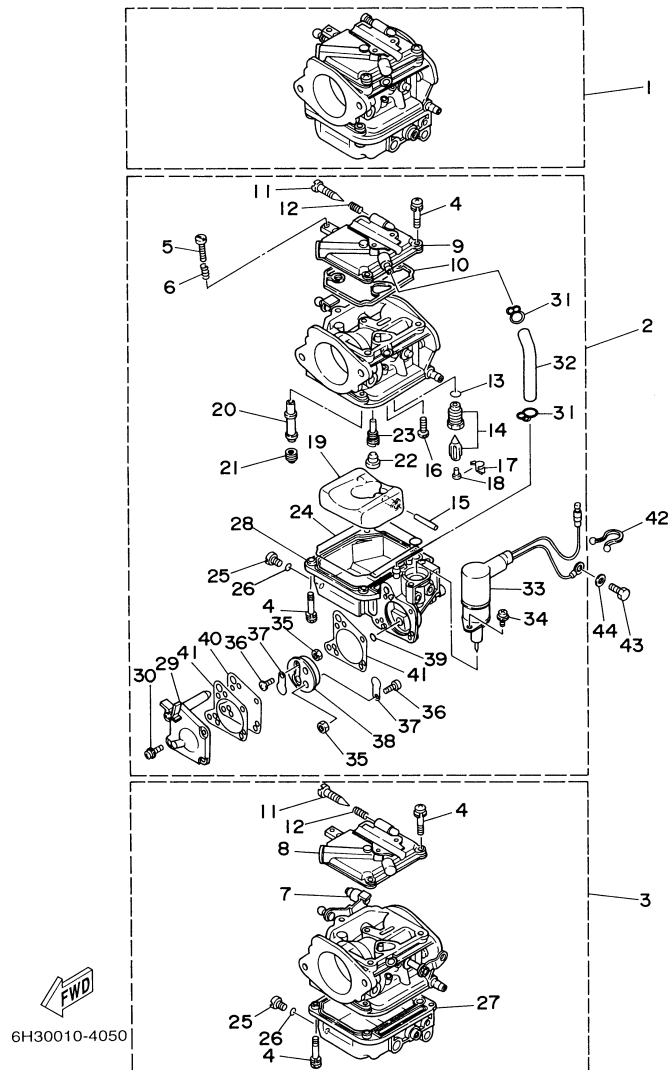

70TLRZ 2001 / CARBURETOR

©2014 Yamaha Motor Corporation, U.S.A. All rights reserved.

Part List

70TLRZ 2001 / CARBURETOR

REF - NO	PART NUMBER	PART NAME	QUANTITY	REMARKS
1	6H2-14301-0A-00	CARBURETOR 1 ASSY	1	60TLRZ
1	6H3-14301-0A-00	CARBURETOR ASSY 1	1	70TLRZ
2	6H2-14302-0A-00	CARBURETOR 2 ASSY	1	60TLRZ
2	6H3-14302-0A-00	CARBURETOR ASSY 2	1	70TLRZ
3	6H2-14303-0A-00	CARBURETOR 3 ASSY	1	60TLRZ
3	6H3-14303-0A-00	CARBURETOR ASSY 3	1	70TLRZ
4	97980-04114-00	.SCREW, WITH WASHER	21	
5	63V-14523-00-00	.SCREW, STOP	1	#2
6	90501-10326-00	.SPRING, COMPRESSION	1	#2
7	6H2-14578-00-00	.COLLAR	1	#3
8	6H4-14146-00-00	..PLATE	2	#1, 3
9	6H3-14146-10-00	.PLATE	1	#2
10	6H4-14147-00-00	.O-RING	3	
11	692-14923-00-00	.SCREW, PILOT	3	
12	697-14555-00-00	.SPRING	3	
13	93210-04228-00	.O-RING	3	
14	6H3-14590-00-00	.NEEDLE VALVE ASSEMBLY	3	
15	6H4-14548-00-00	.PIN, FLOAT ARM	3	
16	98580-04008-00	.SCREW, PAN HEAD	3	
17	663-14159-00-00	.CLIP	3	
18	676-14186-00-00	.PIN, FLOAT	3	
19	6H4-14985-01-00	.FLOAT	3	
20	6H2-14947-71-00	..JET, NEEDLE	3	60TLRZ
20	6H3-14947-71-00	..JET, NEEDLE	3	70TLRZ
21	6H3-14943-37-00	..JET, MAIN (#150)	3	70TLRZ
21	6H3-14943-36-00	..JET, MAIN (#145)	1	#3 60TLRZ
21	6H3-14943-35-00	..JET, MAIN (#140)	2	#1, 2 60TLRZ
22	676-14966-00-00	.CAP	3	
23	6H3-14948-13-00	..JET (#65)	3	60TLRZ
23	6H3-14948-17-00	..JET (#75)	3	70TLRZ
24	6H4-14984-00-00	.GASKET, FLOAT CHAMBER	3	
25	6H3-14992-00-00	.SCREW, DRAIN	3	
26	93210-04230-00	.O-RING	3	
27	6H4-14980-00-00	..BODY, FLOAT CHAMBER	2	#1, 3
28	6H3-14980-10-00	.BODY, FLOAT CHAMBER	1	#2
29	6H3-24452-10-00	.COVER	1	#2
30	6H4-14567-00-00	.SCREW	4	#2
31	6H3-14137-00-00	.CLIP	2	#2
32	6H3-14349-00-00	.PIPE	1	#2
33	6H3-14380-00-00	.STARTER ASSY	1	#2
34	97803-04010-00	.SCREW, PAN HEAD	2	#2
35	95380-03600-00	.NUT	2	#2
36	98980-03006-00	.SCREW, BIND	2	#2
37	6L5-24421-00-00	.VALVE, CHECK	2	#2
38	6H4-24413-00-00	.BODY 2	1	#2
39	6H4-24486-00-00	.O-RING	1	#2
40	6H3-24411-10-00	.DIAPHRAGM	1	#2
41	6H3-24434-10-00	.GASKET, BODY	2	#2
42	90465-18147-00	CLAMP	1	
43	97013-06012-00	BOLT	1	
44	92903-06600-00	WASHER, PLATE	1	

Part Notes

70TLRZ 2001 / CARBURETOR