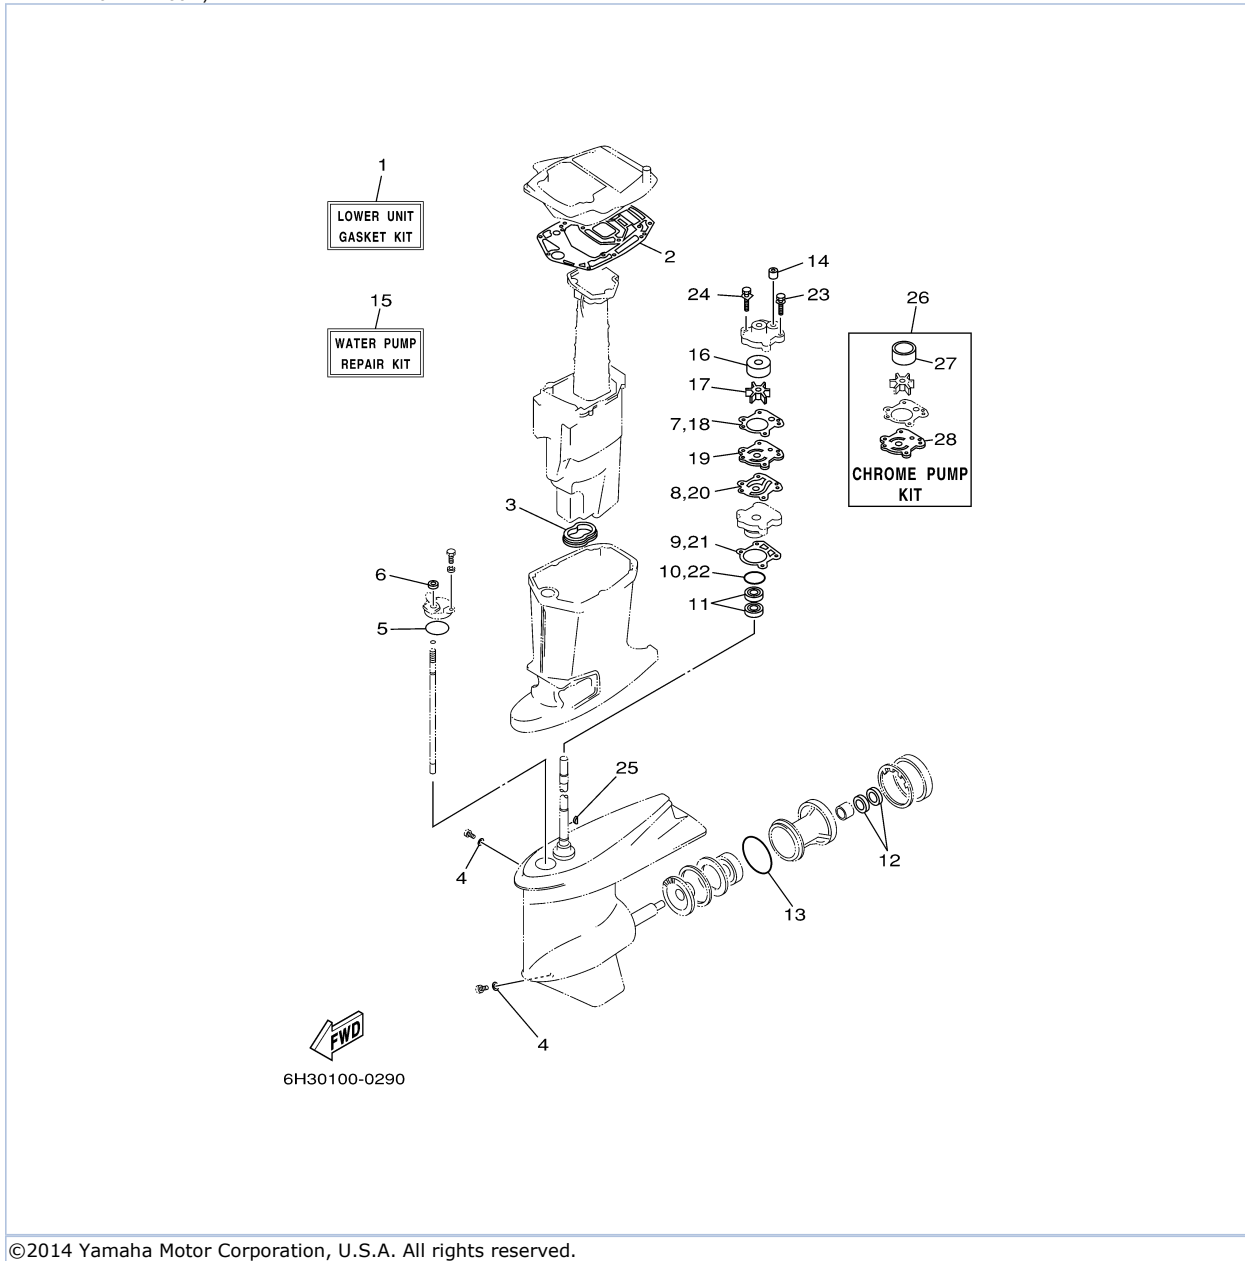

70TLRZ 2001 / REPAIR KIT 2

©2014 Yamaha Motor Corporation, U.S.A. All rights reserved.

Part List

70TLRZ 2001 / REPAIR KIT 2

REF - NO	PART NUMBER	PART NAME	QUANTITY	REMARKS
1	6H3-W0001-22-00	LOWER UNIT GASKET KIT	1	
2	6H3-45114-A1-00	.GASKET, UPPER CASING	1	
3	6H3-45123-00-00	.GASKET, MUFFLER	1	
4	90430-08020-00	.GASKET	2	
5	93210-49046-00	.O-RING	1	
6	93106-09014-00	.OIL SEAL	1	
7	6H3-44315-A0-00	.GASKET, WATER PUMP	1	
8	6H3-44324-A0-00	.GASKET, CARTRIDGE	1	
9	688-44316-A0-00	.GASKET, WATER PUMP	1	
10	93210-46044-00	.O-RING	1	
11	93101-23070-00	.OIL SEAL	2	
12	93101-25M03-00	.OIL SEAL	2	
13	93210-85M97-00	.O-RING	1	
14	663-44366-00-00	.DAMPER, WATER SEAL 2	1	
15	6H3-W0078-02-00	WATER PUMP REPAIR KIT	1	
16	663-44322-00-00	.INSERT, CARTRIDGE	1	
17	6H3-44352-00-00	.IMPELLER	1	
18	6H3-44315-A0-00	.GASKET, WATER PUMP	1	
19	6H3-44323-00-00	.OUTER PLATE, CARTRIDGE	1	
20	6H3-44324-A0-00	.GASKET, CARTRIDGE	1	
21	688-44316-A0-00	.GASKET, WATER PUMP	1	
22	93210-46044-00	.O-RING	1	
23	90119-08M14-00	.BOLT, WITH WASHER	2	
24	90119-08M33-00	.BOLT, WITH WASHER	2	
25	90280-03M03-00	.KEY, WOODRUFF	1	
26	6H3-W0078-1A-00	CHROME PUMP KIT	1	
27	663-44322-40-00	.INSERT, CARTRIDGE	1	
28	6H3-44323-40-00	.OUTER PLATE, CARTRIDGE	1	

Part Notes

70TLRZ 2001 / REPAIR KIT 2

PART NUMBER	NOTE TEXT
90430-08020-00	OEM: This part number is among the Top 100 Most Popular Marine Maintenance Parts as of March 2014.
93106-09014-00	OEM: This part number is among the Top 100 Most Popular Marine Maintenance Parts as of March 2014.
93101-25M03-00	OEM: This part number is among the Top 100 Most Popular Marine Maintenance Parts as of March 2014.
6H3-44352-00-00	OEM: This part number is among the Top 100 Most Popular Marine Maintenance Parts as of March 2014.

©2014 Yamaha Motor Corporation, U.S.A. All rights reserved.

©2014 Yamaha Motor Corporation, U.S.A. All rights reserved.