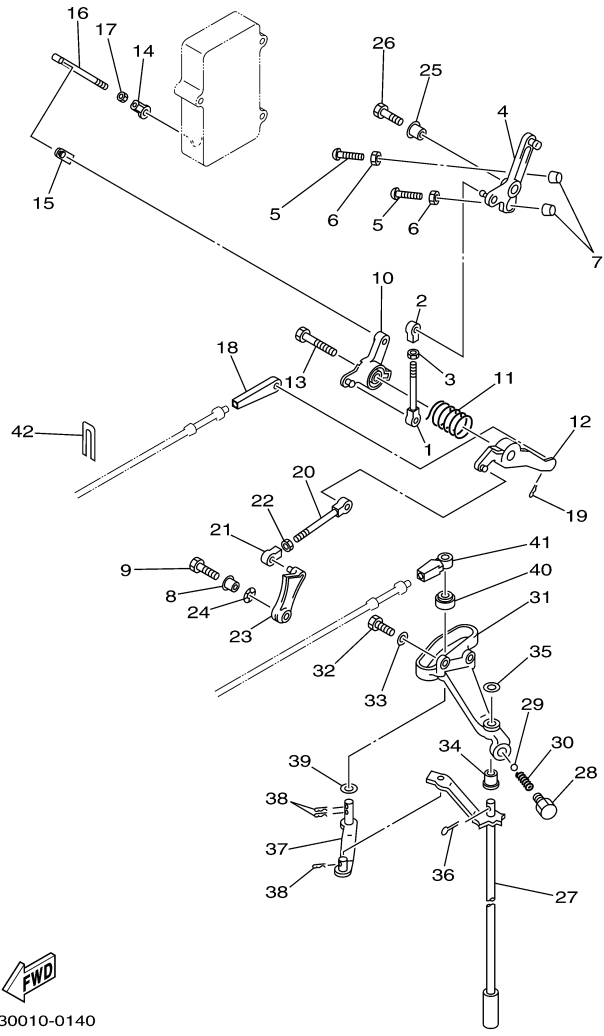

70TLRZ 2001 / CONTROL

FWD
6H30010-0140

©2014 Yamaha Motor Corporation, U.S.A. All rights reserved.

Part List

70TLRZ 2001 / CONTROL

REF - NO	PART NUMBER	PART NAME	QUANTITY	REMARKS
1	689-42169-01-00	JOINT	1	
2	682-41237-00-00	JOINT, LINK	1	
3	95380-05600-00	NUT	1	
4	6H3-41631-00-00	LEVER, MAGNETO CONTROL	1	
5	90157-06M13-00	SCREW, PAN HEAD	2	
6	95380-06600-00	NUT, HEXAGON	2	
7	688-44194-00-00	CAP	2	
8	90387-06M60-00	COLLAR	1	
9	97095-06025-00	BOLT	1	
10	6H3-41632-20-00	LEVER, MAGNETO CONTROL	1	
11	90508-26M35-00	SPRING, TORSION	1	
12	6H3-41633-10-00	LEVER, MAGNETO CONTROL	1	
13	90109-06M43-00	BOLT	1	
14	6H1-41237-00-00	JOINT, LINK	1	
15	6F5-41237-00-00	JOINT, LINK	1	
16	6H3-41636-10-94	ROD, MAGNETO CONTROL	1	
17	95380-05600-00	NUT	1	
18	6H3-48344-00-00	CABLE END, REMOTE CONTROL	1	
19	90468-18008-00	CLIP	1	
20	689-42169-01-00	JOINT	1	
21	6H4-41237-00-00	JOINT, LINK	1	
22	95380-05600-00	NUT	1	
23	6H3-41213-10-00	CAM, ACCEL.	1	
24	90206-10M04-00	WASHER, WAVE	1	
25	90387-06M60-00	COLLAR	1	
26	97095-06025-00	BOLT	1	
27	6H3-44120-12-00	HANDLE GEAR SHIFT ASSY	1	L
28	648-42715-00-00	BUSHING	1	
29	93501-04M02-00	BALL	1	
30	90501-12082-00	SPRING, COMPRESSION	1	
31	6H3-44117-00-94	BRACKET	1	
32	97013-06020-00	BOLT	2	
33	92903-06600-00	WASHER, PLATE	2	
34	90386-07M58-00	BUSH	1	
35	92990-08200-00	WASHER, PLAIN	1	
36	91490-20012-00	PIN. COTTER	1	
37	6H3-44121-01-00	LEVER, SHIFT ROD	1	
38	90468-18008-00	CLIP	3	
39	90202-07M07-00	WASHER, PLATE	1	
40	688-44122-00-00	BUSHING, SHIFT ROD LEVER	1	
41	663-48344-00-00	.CABLE END, REMOTE CONTROL	1	
42	6H3-48538-00-00	.CLAMP, CABLE 1	1	

Part Notes

70TLRZ 2001 / CONTROL

PART NUMBER		NOTE TEXT
6H1-41237-00-00		OEM: This part number is among the Top 100 Most Popular Marine Maintenance Parts as of March 2014.
90468-18008-00		OEM: This part number is among the Top 100 Most Popular Marine Maintenance Parts as of March 2014.
90468-18008-00		OEM: This part number is among the Top 100 Most Popular Marine Maintenance Parts as of March 2014.

©2014 Yamaha Motor Corporation, U.S.A. All rights reserved.