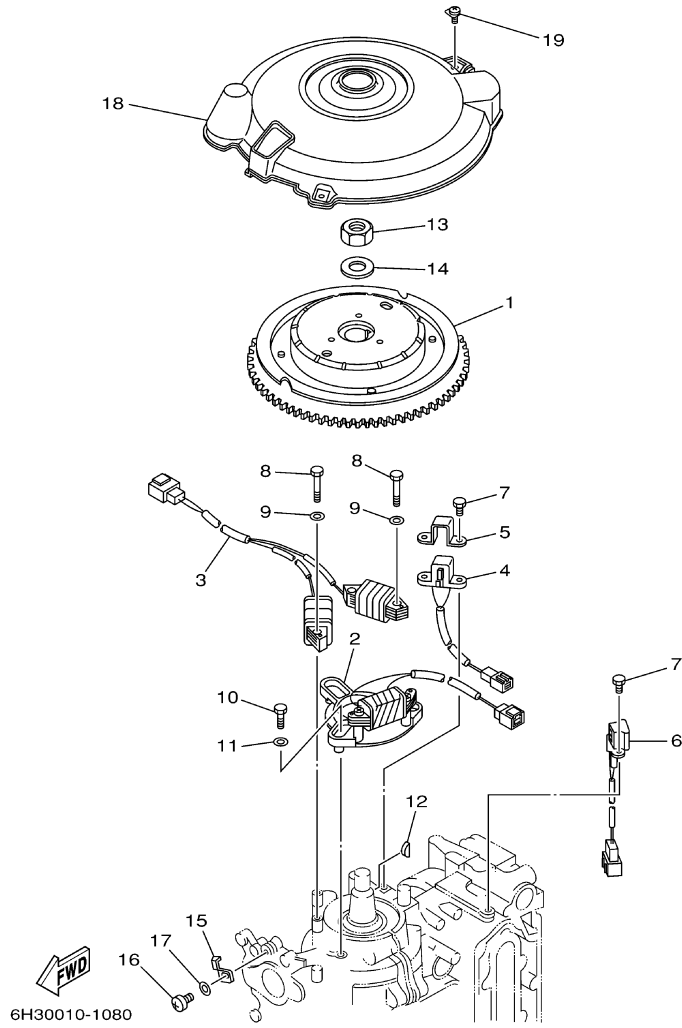

70TLRZ 2001 / GENERATOR

©2014 Yamaha Motor Corporation, U.S.A. All rights reserved.

Part List

70TLRZ 2001 / GENERATOR

REF - NO	PART NUMBER	PART NAME	QUANTITY	REMARKS
1	6H2-85550-00-00	ROTOR ASSY	1	
2	6H2-85520-01-00	COIL, CHARGE	1	
3	6H2-85533-01-00	COIL, LIGHTING	1	
4	6H2-85580-01-00	COIL, PULSER	1	
5	6H2-85582-00-00	ATTACHMENT, PULSER	1	
6	6H2-85895-01-00	CRANK POSITION SENDER	1	
7	97095-05012-00	BOLT	4	
8	97095-06035-00	BOLT	4	
9	92995-06600-00	WASHER	4	
10	97095-06025-00	BOLT	3	
11	92995-06600-00	WASHER	3	
12	90280-05015-00	KEY, WOODRUFF	1	
13	90170-20137-00	NUT	1	
14	90201-21M18-00	WASHER, PLATE	1	
15	6E5-81332-00-00	PLATE, TIMING	1	
16	97885-06010-00	SCREW, PAN HEAD	1	
17	92995-06600-00	WASHER	1	
18	6H3-81337-01-00	COVER, FLYWHEEL	1	
19	90159-06M23-00	SCREW, WITH WASHER	3