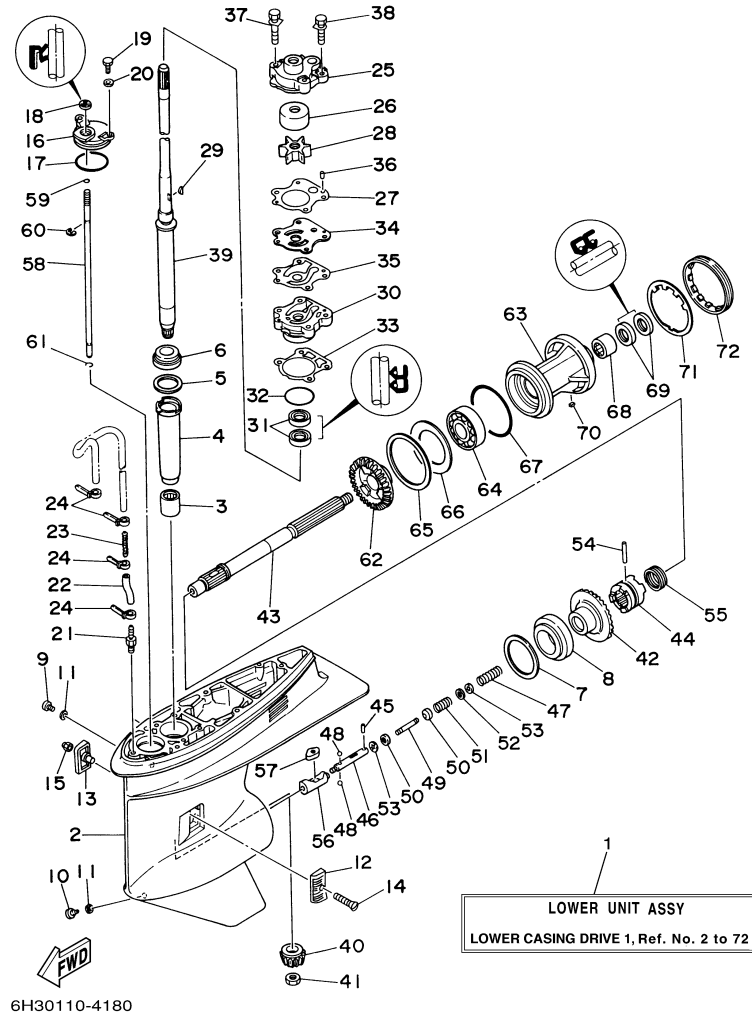

70TLRZ 2001 / LOWER CASING DRIVE 1

©2014 Yamaha Motor Corporation, U.S.A. All rights reserved.

Part List

70TLRZ 2001 / LOWER CASING DRIVE 1

REF - NO	PART NUMBER	PART NAME	QUANTITY	REMARKS
1	6H3-45300-15-4D	LOWER UNIT ASSY	1	L
2	6H1-45301-03-4D	CASING, LOWER	1	
3	93315-325V1-00	BEARING	1	
4	688-45536-01-00	SLEEVE, DRIVE SHAFT	1	
5	688-45587-01-12	SHIM (T:0.12MM)	1	UR
5	688-45587-01-30	SHIM (T:0.30MM)	1	UR
5	688-45587-01-50	SHIM (T:0.50MM)	1	UR
5	688-45587-01-40	SHIM (T:0.40MM)	1	UR
5	688-45587-01-15	SHIM (T:0.15MM)	1	UR
5	688-45587-01-18	SHIM (T:0.18MM)	1	UR
5	688-45587-01-10	SHIM (T:0.10MM)	1	UR
6	93332-000U3-00	BEARING	1	
7	688-45567-01-12	SHIM (T:0.12MM)	1	UR
7	688-45567-01-30	SHIM (T:0.30MM)	1	UR
7	688-45567-01-50	SHIM (T:0.50MM)	1	UR
7	688-45567-01-40	SHIM (T:0.40MM)	1	UR
7	688-45567-01-15	SHIM (T:0.15MM)	1	UR
7	688-45567-01-18	SHIM (T:0.18MM)	1	UR
7	688-45567-01-10	SHIM (T:0.10MM)	1	UR
8	93332-000W7-00	BEARING	1	
9	90340-08M04-00	PLUG, STRAIGHT SCREW	1	
10	688-45341-00-00	PLUG, DRAIN	1	
11	90430-08020-00	.GASKET	2	
12	6H1-45214-00-00	COVER, WATER INLET 1	1	
13	6H1-45215-00-00	COVER, WATER INLET 2	1	
14	90151-05M00-00	SCREW, COUNTERSUNK	1	
15	90185-05002-00	NUT, NYLON	1	
16	688-45321-00-00	PLATE	1	
17	93210-49046-00	.O-RING	1	
18	93106-09014-00	.OIL SEAL	1	
19	97095-06016-00	BOLT	2	
20	92995-06600-00	WASHER	2	
21	6E5-45378-00-00	NIPPLE, HOSE	1	
22	90445-07ME9-00	HOSE (L120)	1	L
23	6E5-83558-10-00	END, NIPPLE	1	
24	90465-11M10-00	CLAMP	4	
25	6H3-44311-00-00	HOUSING, WATER PUMP	1	
26	663-44322-00-00	.INSERT, CARTRIDGE	1	
27	6H3-44315-A0-00	.GASKET, WATER PUMP	1	
28	6H3-44352-00-00	.IMPELLER	1	
29	90280-03M03-00	.KEY, WOODRUFF	1	
30	6H3-44341-00-94	HOUSING, WATER PUMP	1	
31	93101-23070-00	.OIL SEAL	2	
32	93210-46044-00	O-RING	1	
33	688-44316-A0-00	.GASKET, WATER PUMP	1	
34	6H3-44323-00-00	.OUTER PLATE, CARTRIDGE	1	
35	6H3-44324-A0-00	.GASKET, CARTRIDGE	1	
36	93604-10M03-00	PIN, DOWEL	2	
37	90119-08M33-00	.BOLT, WITH WASHER	2	
38	90119-08M14-00	.BOLT, WITH WASHER	2	
39	6H3-45501-10-00	DRIVE SHAFT COMP.	1	L
40	6K5-45551-00-00	PINION (12T)	1	
41	90170-16M01-00	NUT	1	
42	6K5-45560-00-00	GEAR 1 (28T)	1