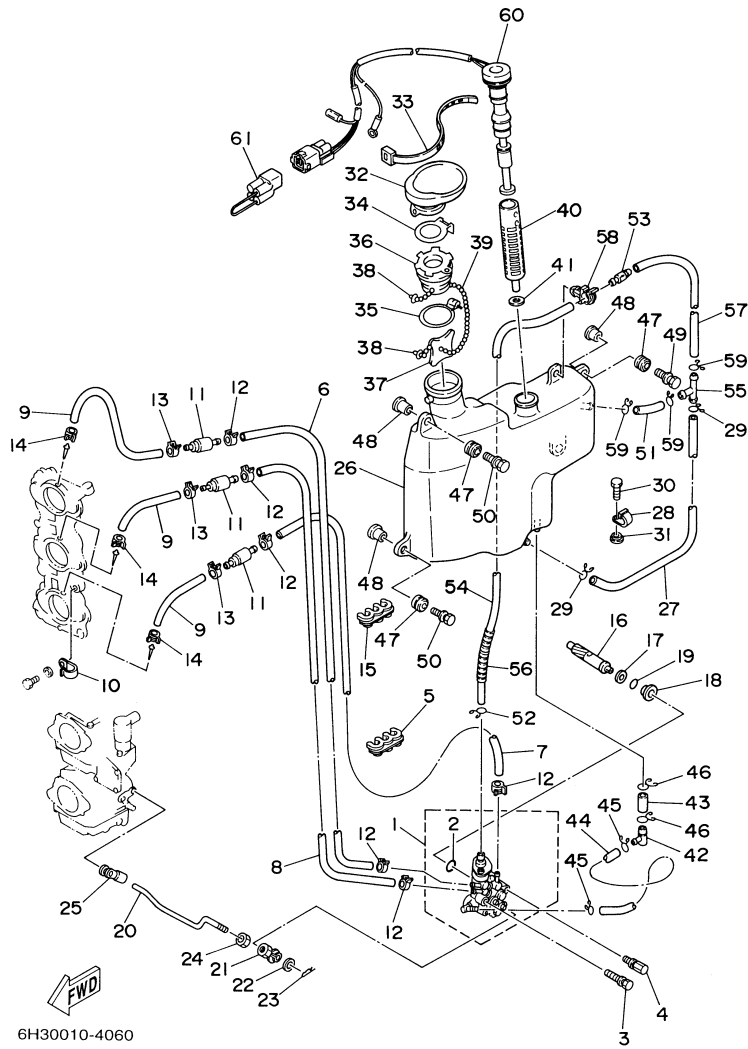

©2014 Yamaha Motor Corporation, U.S.A. All rights reserved.

70TLRZ 2001 / OIL PUMP

©2014 Yamaha Motor Corporation, U.S.A. All rights reserved.

Part List

70TLRZ 2001 / OIL PUMP

REF - NO	PART NUMBER	PART NAME	QUANTITY	REMARKS
1	6H3-13200-02-00	OIL INJECTION PUMP ASSY	1	
2	93210-19MA7-00	.O-RING	1	
3	90109-06M39-00	BOLT	1	
4	90109-06M40-00	BOLT	1	
5	90464-07M05-00	CLAMP	1	
6	90445-07M44-00	HOSE (L250)	1	
7	90445-07M23-00	HOSE (L408)	1	
8	90445-07MA5-00	HOSE (L150)	1	
9	90445-07M87-00	HOSE (L110)	3	
10	90465-06M86-00	.CLAMP	1	
11	6E9-13183-70-00	VALVE, CHECK	3	
12	90468-07M02-00	CLIP	6	
13	90468-07M02-00	CLIP	3	
14	90468-07M02-00	CLIP	3	
15	90464-07M05-00	CLAMP	1	
16	6H3-11537-01-00	GEAR, DRIVEN	1	
17	90201-08M93-00	WASHER, PLATE	1	
18	6H1-13117-01-00	COLLAR, DISTANCE	1	
19	93210-13M04-00	O-RING	1	
20	6H3-41241-01-00	ROD, LINK	1	
21	6H1-41237-00-00	JOINT, LINK	1	
22	90202-05088-00	WASHER, PLATE	1	
23	90468-05M03-00	CLIP	1	
24	95380-05600-00	NUT	1	
25	6E9-41237-00-00	JOINT, LINK	1	
26	6H3-21707-06-00	OIL TANK COMP.	1	
27	90445-11M03-00	HOSE (L330)	1	
28	90465-11M27-00	CLAMP	1	
29	90467-11M08-00	CLIP	2	
30	97095-06016-00	BOLT	1	
31	90387-06M31-00	.COLLAR	1	
32	6H3-21752-00-00	TUBE, FILLER 1	1	
33	90465-13M30-00	CLAMP	1	
34	63D-2176M-00-00	HOOK	1	
35	63D-2175R-00-00	HOOK, BAND	1	
36	6H4-21770-00-00	OIL TANK CAP ASSY	1	
37	6J8-21758-00-00	WASHER, SPECIAL 2	1	
38	6H1-21757-00-00	WASHER, SPECIAL 1	2	
39	6H1-24633-00-00	CHAIN, BALL	1	
40	6J8-13411-00-00	STRAINER, OIL	1	
41	6J8-13414-00-00	GASKET, STRAINER COVER	1	
42	6H1-13435-00-00	NIPPLE	1	
43	90445-08M01-00	HOSE (L30)	1	
44	6H1-21766-01-00	PIPE, OIL	1	
45	90467-08004-00	CLIP	2	
46	90467-12M11-00	CLIP	2	
47	6A0-82317-00-00	DAMPER, IGNITION COIL	4	
48	624-42542-00-00	PIPE	4	
49	90119-06M65-00	BOLT, WITH WASHER	2	
50	90119-06M88-00	BOLT, WITH WASHER	2	
51	90445-11M21-00	HOSE (L40)	1	
52	90467-10M04-00	CLIP	1	
53	6J8-21744-00-00	BREATHER	1	
54	90445-11M15-00	HOSE (L360)	1	