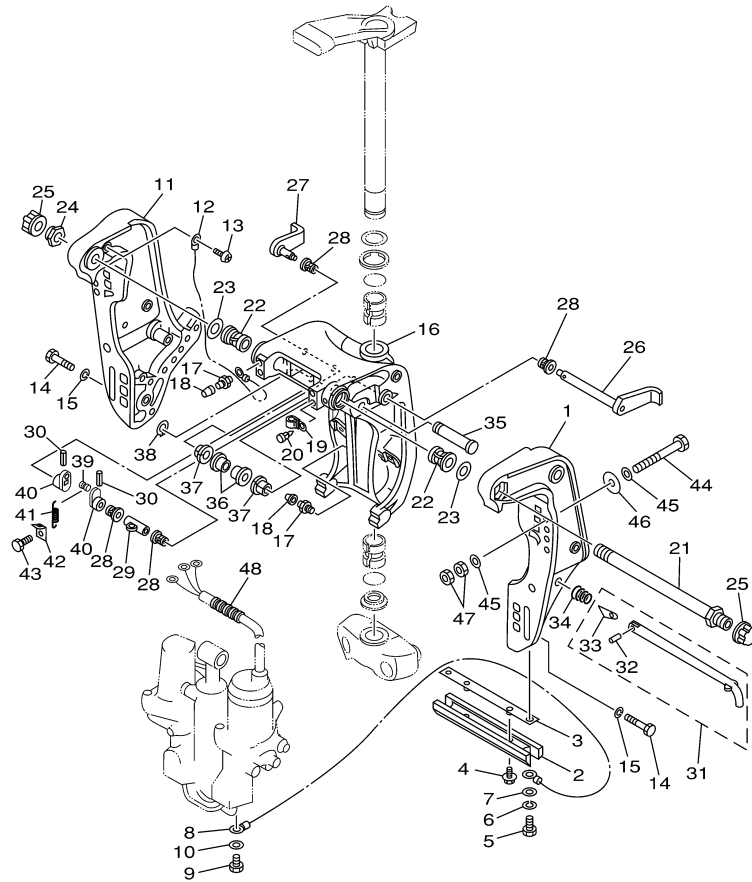

70TLRZ 2001 / BRACKET 1

6H30010-9150

©2014 Yamaha Motor Corporation, U.S.A. All rights reserved.

Part List

70TLRZ 2001 / BRACKET 1

REF - NO	PART NUMBER	PART NAME	QUANTITY	REMARKS
1	6H1-43111-01-4D	BRACKET, CLAMP 1	1	
2	6H1-45251-03-00	ANODE	1	
3	6H1-44526-00-00	PLATE	1	
4	90119-06M29-00	BOLT, WITH WASHER	2	
5	97095-06016-00	BOLT	2	
6	92995-06100-00	WASHER, SPRING	2	
7	92995-06600-00	WASHER	2	
8	6H1-82148-00-00	WIRE, LEAD 4	1	
9	97095-06010-00	BOLT	1	
10	92995-06600-00	WASHER	1	
11	6H1-43112-00-4D	BRACKET, CLAMP 2	1	
12	6E5-82148-00-00	WIRE, LEAD 4	1	
13	97880-06012-00	SCREW, PAN HEAD	1	
14	97095-10045-00	BOLT	6	
15	92995-10100-00	WASHER	6	
16	6H1-43311-01-4D	BRACKET, SWIVEL 1	1	
17	93700-06M03-00	NIPPLE, GREASE	3	
18	663-45119-00-00	CAP, GREASE NIPPLE	3	AP
19	90464-11M18-00	CLAMP	1	
20	90338-05M03-00	PLUG	1	
21	688-43131-03-00	BOLT, CLAMP BRACKET	1	
22	90386-22M15-00	BUSH	2	
23	90201-22M67-00	WASHER, PLATE	2	
24	90185-22043-00	NUT, SELF-LOCKING	1	
25	6G5-43145-00-00	CAP, CLAMP BRACKET	2	
26	6H1-43181-01-00	LEVER, TILT STOP	1	
27	6H1-43185-01-00	LEVER, TILT STOP	1	
28	90386-10M16-00	BUSH	4	
29	90387-10M02-00	COLLAR	1	
30	91690-30020-00	PIN, SPRING	2	
31	688-43160-01-00	TILT ROD ASSY	1	
32	91690-30012-00	.PIN, SPRING	1	
33	688-43165-00-00	.PLATE, TILT LOCK	1	
34	90502-16M02-00	SPRING, CONICAL	1	
35	6E5-43126-02-00	PIN, UPPER SHOCK MOUNT	1	
36	90386-18M63-00	BUSH	2	
37	90386-18M35-00	BUSH	2	
38	93410-18M02-00	CIRCLIP	1	
39	90249-06M19-00	PIN	1	
40	6G5-43148-00-00	COLLAR, DISTANCE	2	
41	90506-14M24-00	SPRING, TENSION	1	
42	6G5-43144-00-00	HOOK, SPRING	1	
43	97095-06010-00	BOLT	1	
44	90101-12M65-00	BOLT	4	
45	92995-12200-00	WASHER	8	
46	90201-12426-00	WASHER, PLATE	4	
47	95380-12600-00	NUT	8	
48	90440-14M00-00	PIPE	1