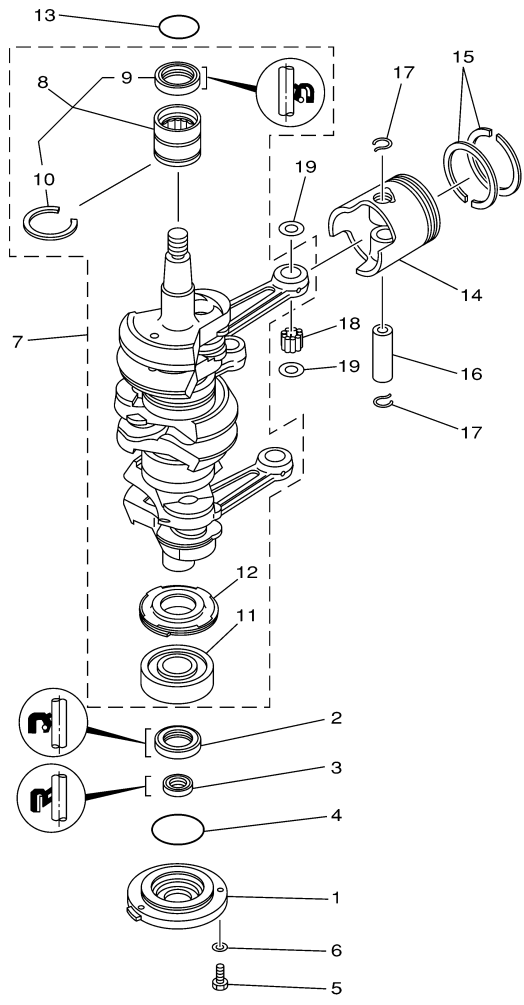

70TLRZ 2001 / CRANKSHAFT PISTON

6H30010-9030

Part List

70TLRZ 2001 / CRANKSHAFT PISTON

REF - NO	PART NUMBER	PART NAME	QUANTITY	REMARKS
1	6H3-15359-00-94	HOUSING, OIL SEAL	1	
2	93102-30M23-00	OIL SEAL	1	
3	93106-18M01-00	OIL SEAL	1	
4	93210-65M50-00	.O-RING	1	
5	97095-06020-00	BOLT	3	
6	92995-06600-00	WASHER	3	
7	6H3-11400-11-00	CRANKSHAFT ASSY	1	
8	93311-636U6-00	.BEARING	1	
9	93102-36M24-00	..OIL SEAL	1	
10	93440-49M04-00	..CIRCLIP	1	
11	93306-306V1-00	.BEARING	1	
12	6H3-11536-00-00	.GEAR, DRIVE	1	
13	93210-46M16-00	.O-RING	1	
14	6H3-11631-01-96	PISTON (STD)	3	
14	6H3-11635-01-00	PISTON (0.25MM O/S)	3	AP
14	6H3-11636-01-00	PISTON (0.50MM O.S.)	3	AP
15	6K5-11601-02-00	PISTON RING SET (STD)	3	
15	6K5-11601-12-00	PISTON RING SET (0.25MM O/S)	3	AP
15	6K5-11601-22-00	PISTON RING SET (0.50MM O.S.)	3	AP
16	6H3-11633-00-00	PIN, PISTON	3	
17	688-11634-10-00	CLIP, PISTON PIN	6	
18	93603-18M09-00	PIN, DOWEL	84	
19	90201-20417-00	WASHER, PLATE	6	