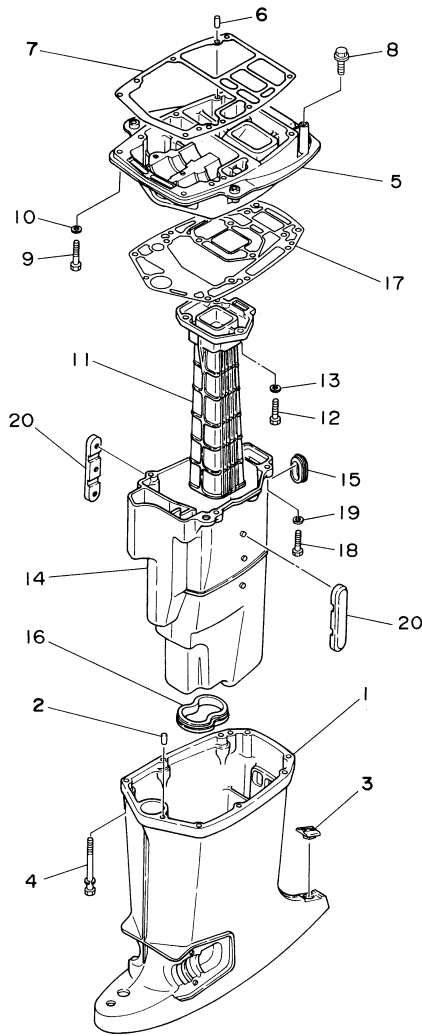

70TLRZ 2001 / UPPER CASING

6H30100-4190

©2014 Yamaha Motor Corporation, U.S.A. All rights reserved.

Part List

70TLRZ 2001 / UPPER CASING

REF - NO	PART NUMBER	PART NAME	QUANTITY	REMARKS
1	6H3-45111-11-4D	CASING, UPPER	1	L
2	93606-12019-00	.PIN, DOWEL	2	
3	6H3-45155-00-00	CAP	1	
4	90119-08M81-00	BOLT, WITH WASHER	6	
5	6H3-41137-01-94	GUIDE, EXHAUST	1	
6	93606-12019-00	.PIN, DOWEL	2	
7	6H3-45113-A0-00	GASKET, UPPER CASING	1	
8	90119-08M79-00	BOLT, WITH WASHER	2	
9	97075-08035-00	BOLT	2	
10	92995-08100-00	WASHER	2	
11	6H2-41131-00-5B	MANIFOLD, EXT. 1	1	60TLRZ
11	6H3-41131-00-5B	MANIFOLD, EXT. 1	1	70TLRZ
12	97075-08030-00	BOLT	3	
13	92995-08100-00	WASHER	3	
14	6H3-14711-10-5B	MUFFLER 1	1	L
15	6H3-45127-00-00	SEAL	1	
16	6H3-45123-00-00	GASKET, MUFFLER	1	
17	6H3-45114-A1-00	.GASKET, UPPER CASING	1	
18	97075-08030-00	BOLT	4	
19	92995-08100-00	WASHER	4	
20	6H3-14737-10-00	DAMPER, MUFFLER	2	L