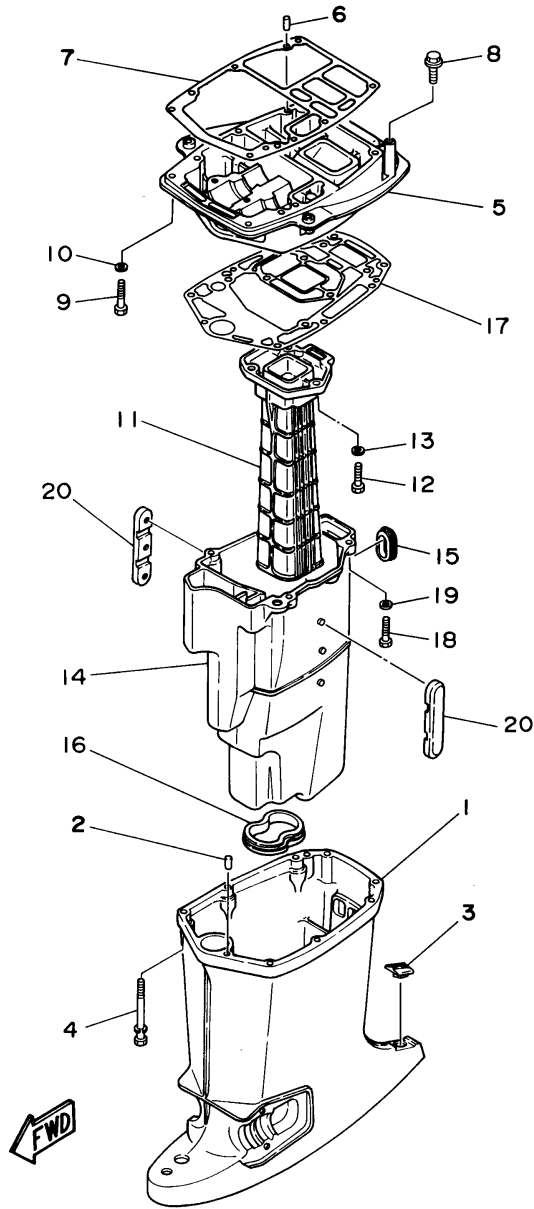

70TLRX 1999 / UPPER CASING

©2014 Yamaha Motor Corporation, U.S.A. All rights reserved.

Part List

70TLRX 1999 / UPPER CASING

REF - NO	PART NUMBER	PART NAME	QUANTITY	REMARKS
1	6H3-45111-11-4D	CASING, UPPER	1	
2	93606-12019-00	.PIN, DOWEL	2	
3	6H3-45155-00-00	CAP	1	
4	90119-08M81-00	BOLT, WITH WASHER	6	
5	6H3-41137-01-94	GUIDE, EXHAUST	1	
6	93606-12019-00	.PIN, DOWEL	2	
7	6H3-45113-A0-00	GASKET, UPPER CASING	1	
8	90119-08M79-00	BOLT, WITH WASHER	2	
9	97075-08035-00	BOLT	2	
10	92995-08100-00	WASHER	2	
11	6H3-41131-00-5B	MANIFOLD, EXT. 1	1	
12	97075-08030-00	BOLT	3	
13	92995-08100-00	WASHER	3	
14	6H3-14711-10-5B	MUFFLER 1	1	
15	6H3-45127-00-00	SEAL	1	
16	6H3-45123-00-00	GASKET, MUFFLER	1	
17	6H3-45114-A1-00	.GASKET, UPPER CASING	1	
18	97075-08030-00	BOLT	4	
19	92995-08100-00	WASHER	4	
20	6H3-14737-10-00	DAMPER, MUFFLER	2