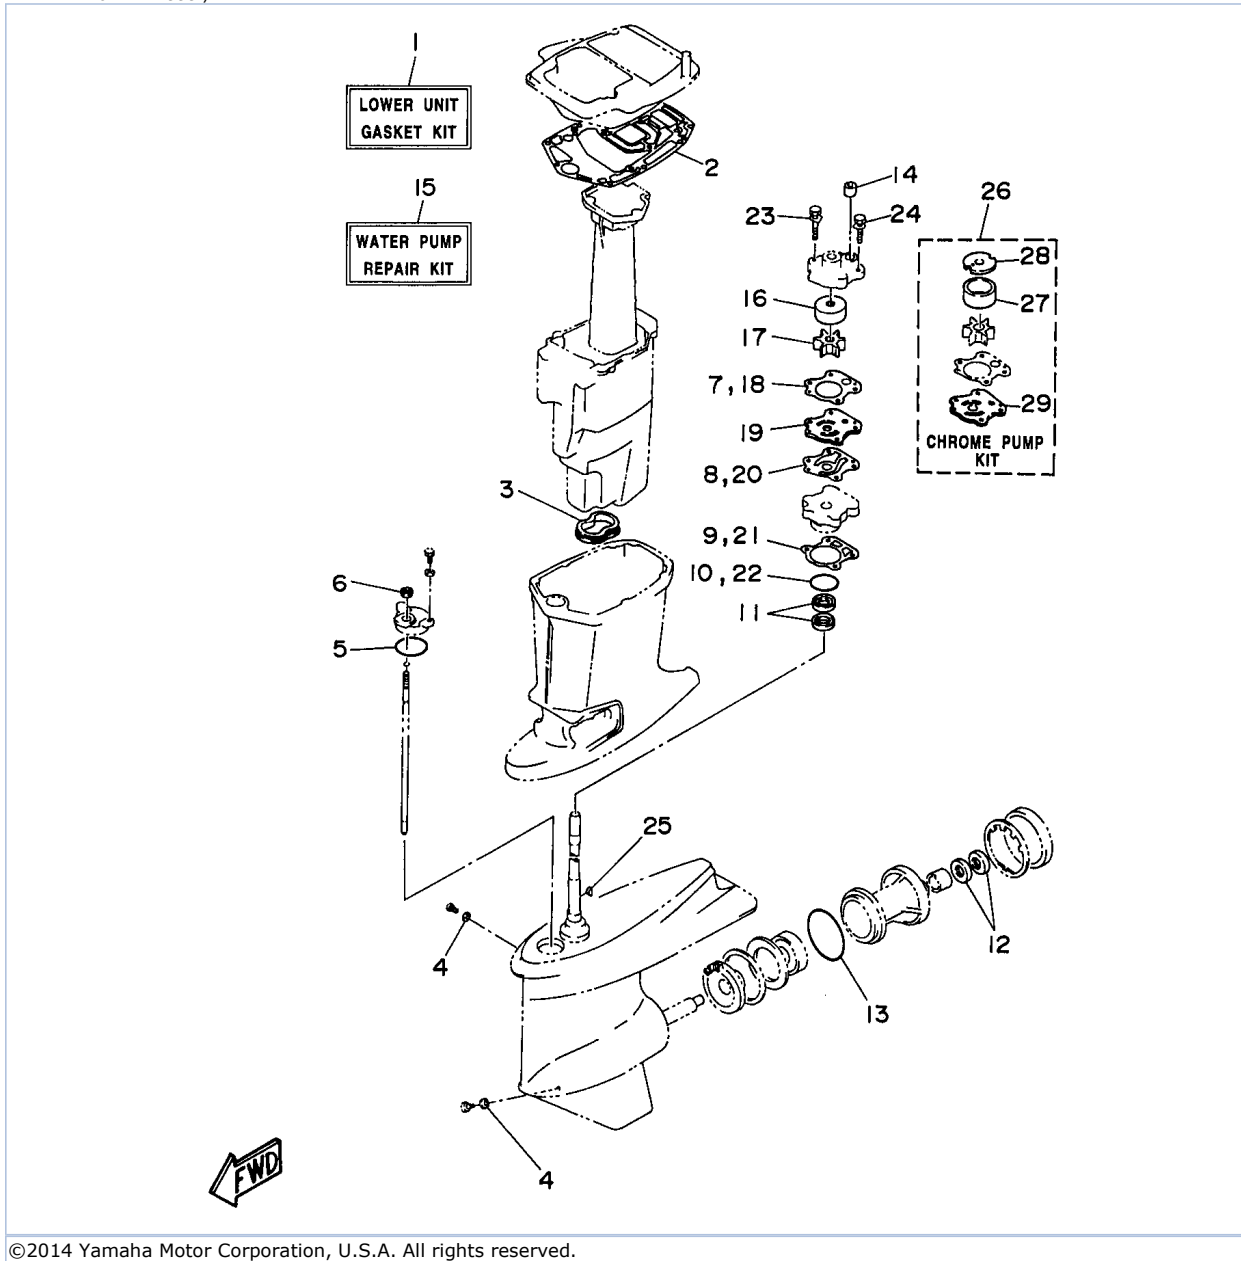

70TLRX 1999 / REPAIR KIT 2

©2014 Yamaha Motor Corporation, U.S.A. All rights reserved.

Part List

70TLRX 1999 / REPAIR KIT 2

REF - NO	PART NUMBER	PART NAME	QUANTITY	REMARKS
1	6H3-W0001-22-00	LOWER UNIT GASKET KIT	1	
2	6H3-45114-A1-00	.GASKET, UPPER CASING	1	
3	6H3-45123-00-00	.GASKET, MUFFLER	1	
4	90430-08020-00	.GASKET	2	
5	93210-49046-00	.O-RING	1	
6	93106-09014-00	.OIL SEAL	1	
7	6H3-44315-A0-00	.GASKET, WATER PUMP	1	
8	6H3-44324-A0-00	.GASKET, CARTRIDGE	1	
9	688-44316-A0-00	.GASKET, WATER PUMP	1	
10	93210-46044-00	.O-RING	1	
11	93101-23070-00	.OIL SEAL	2	
12	93101-25M03-00	.OIL SEAL	2	
13	93210-85M97-00	.O-RING	1	
14	663-44366-00-00	.DAMPER, WATER SEAL 2	1	
15	6H3-W0078-02-00	WATER PUMP REPAIR KIT	1	
16	663-44322-00-00	.INSERT, CARTRIDGE	1	
17	6H3-44352-00-00	.IMPELLER	1	
18	6H3-44315-A0-00	.GASKET, WATER PUMP	1	
19	6H3-44323-00-00	.OUTER PLATE, CARTRIDGE	1	
20	6H3-44324-A0-00	.GASKET, CARTRIDGE	1	
21	688-44316-A0-00	.GASKET, WATER PUMP	1	
22	93210-46044-00	.O-RING	1	
23	90119-08M33-00	.BOLT, WITH WASHER	2	
24	90119-08M14-00	.BOLT, WITH WASHER	2	
25	90280-03M03-00	.KEY, WOODRUFF	1	
26	6H3-W0078-0A-00	CHROME PUMP KIT	1	
27	670-44322-01-00	.INSERT, CARTRIDGE	1	
28	670-44321-00-00	.INNER PLATE, CARTRIDGE	1	
29	6H3-44323-40-00	.OUTER PLATE, CARTRIDGE	1	

Part Notes

70TLRX 1999 / REPAIR KIT 2

PART NUMBER	NOTE TEXT
90430-08020-00	OEM: This part number is among the Top 100 Most Popular Marine Maintenance Parts as of March 2014.
93106-09014-00	OEM: This part number is among the Top 100 Most Popular Marine Maintenance Parts as of March 2014.
93101-25M03-00	OEM: This part number is among the Top 100 Most Popular Marine Maintenance Parts as of March 2014.
6H3-44352-00-00	OEM: This part number is among the Top 100 Most Popular Marine Maintenance Parts as of March 2014.

©2014 Yamaha Motor Corporation, U.S.A. All rights reserved.

©2014 Yamaha Motor Corporation, U.S.A. All rights reserved.