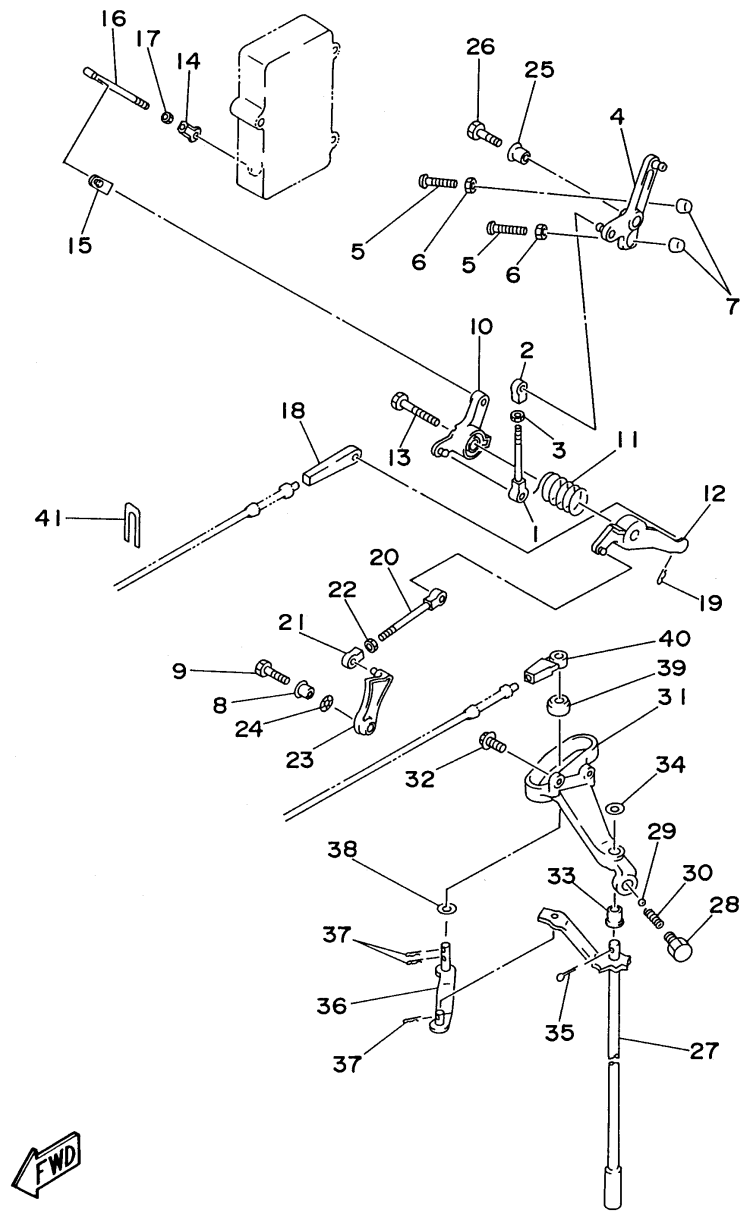

70TLRX 1999 / CONTROL

©2014 Yamaha Motor Corporation, U.S.A. All rights reserved.

Part List

70TLRX 1999 / CONTROL

REF - NO	PART NUMBER	PART NAME	QUANTITY	REMARKS
1	689-42169-01-00	JOINT	1	
2	682-41237-00-00	JOINT, LINK	1	
3	95380-05600-00	NUT	1	
4	6H3-41631-00-00	LEVER, MAGNETO CONTROL	1	
5	90157-06M13-00	SCREW, PAN HEAD	2	
6	95380-06600-00	NUT, HEXAGON	2	
7	688-44194-00-00	CAP	2	
8	90387-06M60-00	COLLAR	1	
9	97095-06025-00	BOLT	1	
10	6H3-41632-20-00	LEVER, MAGNETO CONTROL	1	
11	90508-26M35-00	SPRING, TORSION	1	
12	6H3-41633-10-00	LEVER, MAGNETO CONTROL	1	
13	90109-06M43-00	BOLT	1	
14	6H1-41237-00-00	JOINT, LINK	1	
15	6F5-41237-00-00	JOINT, LINK	1	
16	6H3-41636-10-94	ROD, MAGNETO CONTROL	1	
17	95380-05600-00	NUT	1	
18	6H3-48344-00-00	CABLE END, REMOTE CONTROL	1	
19	90468-18008-00	CLIP	1	
20	689-42169-01-00	JOINT	1	
21	6H4-41237-00-00	JOINT, LINK	1	
22	95380-05600-00	NUT	1	
23	6H3-41213-10-00	CAM, ACCEL.	1	
24	90206-10M04-00	WASHER, WAVE	1	
25	90387-06M60-00	COLLAR	1	
26	97095-06025-00	BOLT	1	
27	6H3-44120-12-00	HANDLE GEAR SHIFT ASSY	1	
28	648-42715-00-00	BUSHING	1	
29	93501-04M02-00	BALL	1	
30	90501-12082-00	SPRING, COMPRESSION	1	
31	6H3-44117-00-94	BRACKET	1	
32	97595-06520-00	BOLT, WITH WASHER	2	
33	90386-07M58-00	BUSH	1	
34	92990-08200-00	WASHER, PLAIN	1	
35	91490-20012-00	PIN. COTTER	1	
36	6H3-44121-01-00	LEVER, SHIFT ROD	1	
37	90468-18008-00	CLIP	3	
38	90202-07M07-00	WASHER, PLATE	1	
39	688-44122-00-00	BUSHING, SHIFT ROD LEVER	1	
40	663-48344-00-00	.CABLE END, REMOTE CONTROL	1	
41	6H3-48538-00-00	.CLAMP, CABLE 1	1	

Part Notes

70TLRX 1999 / CONTROL

PART NUMBER		NOTE TEXT
6H1-41237-00-00		OEM: This part number is among the Top 100 Most Popular Marine Maintenance Parts as of March 2014.
90468-18008-00		OEM: This part number is among the Top 100 Most Popular Marine Maintenance Parts as of March 2014.
90468-18008-00		OEM: This part number is among the Top 100 Most Popular Marine Maintenance Parts as of March 2014.

©2014 Yamaha Motor Corporation, U.S.A. All rights reserved.