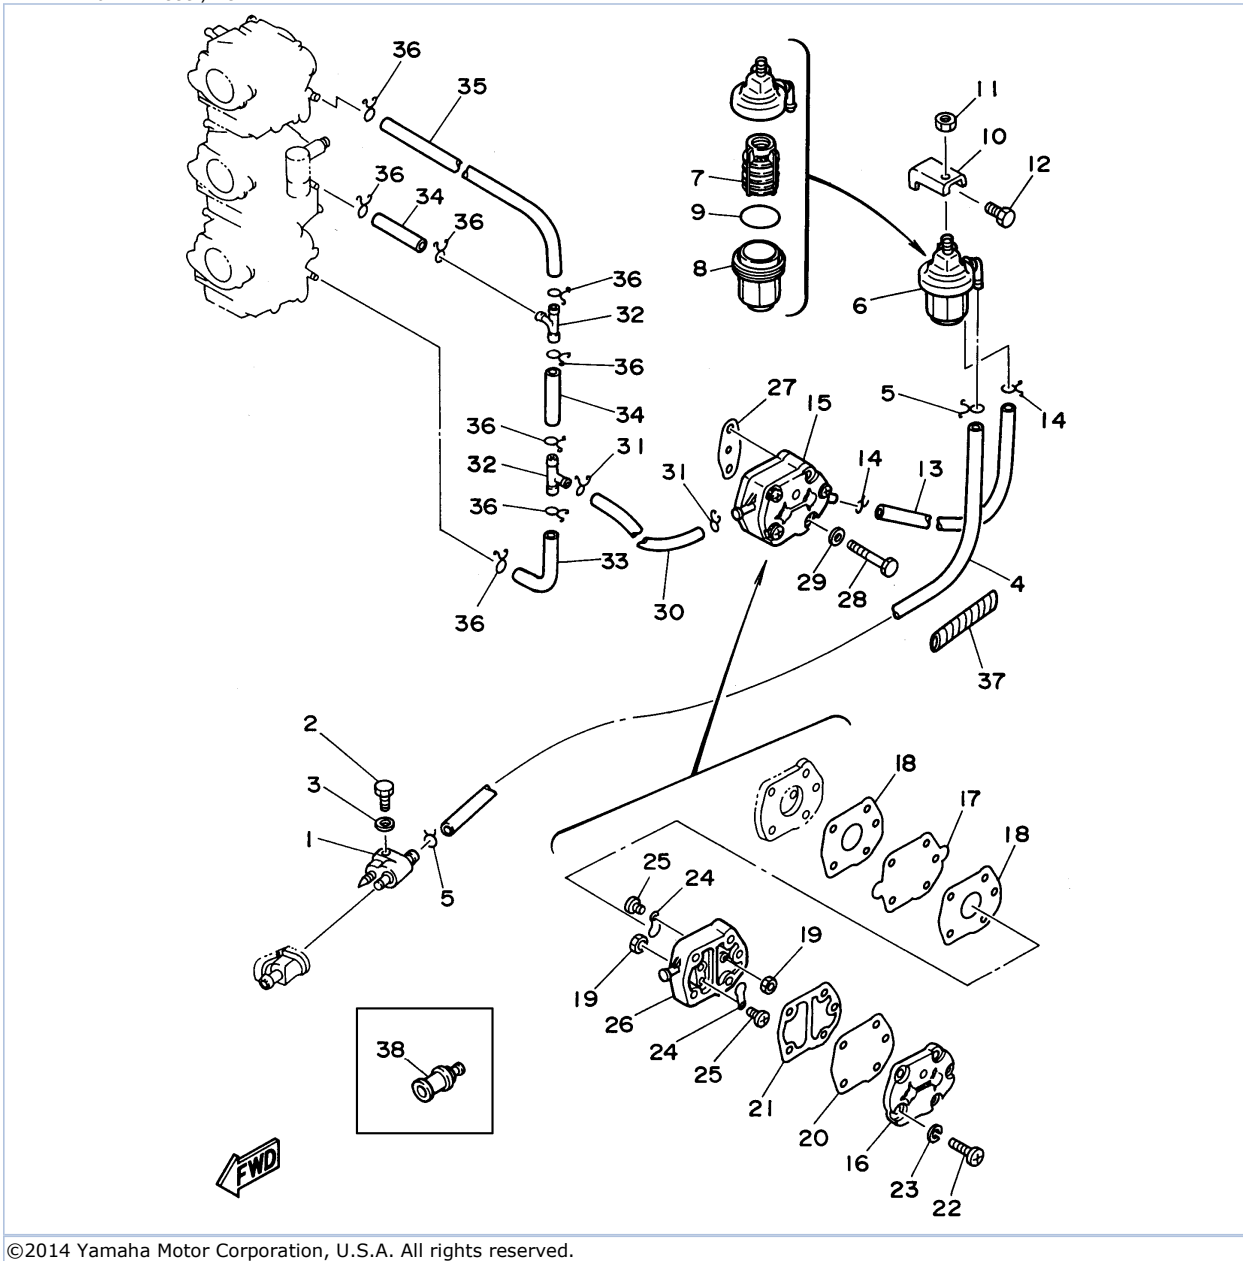

70TLRX 1999 / FUEL

©2014 Yamaha Motor Corporation, U.S.A. All rights reserved.

Part List

70TLRX 1999 / FUEL

REF - NO	PART NUMBER	PART NAME	QUANTITY	REMARKS
1	6G1-24304-02-00	FUEL PIPE JOINT COMP. 1	1	
2	97095-06025-00	BOLT	1	
3	92990-06600-00	WASHER, PLATE	1	
4	90445-09M75-00	HOSE (L370)	1	
5	90467-08004-00	CLIP	2	
6	61N-24560-00-00	FILTER ASSY	1	
7	61N-24563-00-00	.ELEMENT, FILTER	1	
8	61N-24521-00-00	.CUP, FILTER	1	
9	93210-32738-00	.O-RING	1	
10	648-24566-01-00	BRACKET, FILTER	1	
11	95380-08600-00	NUT	1	
12	97013-06014-00	BOLT	1	
13	90445-09072-00	HOSE (L120)	1	
14	90467-08004-00	CLIP	2	
15	692-24410-00-00	FUEL PUMP ASSY	1	
16	6A0-24413-00-00	.BODY 2	1	
17	692-24411-00-00	.DIAPHRAGM	1	
18	648-24434-01-00	.GASKET, BODY	2	
19	95380-03600-00	.NUT	2	
20	663-24411-00-00	.DIAPHRAGM	1	
21	648-24435-02-00	.GASKET, BODY 2	1	
22	98503-05028-00	.SCREW, PAN HEAD	3	
23	92990-05100-00	.WASHER, SPRING	3	
24	6A0-24421-01-00	.VALVE, CHECK	2	
25	6A0-14325-00-00	.SCREW, PAN HEAD	2	
26	6A0-24412-02-00	.BODY 1	1	
27	650-24431-A0-00	GASKET, FUEL PUMP 1	1	
28	97095-06040-00	.BOLT	2	
29	92995-06600-00	WASHER	2	
30	90445-09072-00	HOSE (L120)	1	
31	90467-08004-00	CLIP	2	
32	688-24378-00-00	PIPE, JOINT 3	2	
33	6H3-24313-00-00	PIPE 3	1	
34	90445-09220-00	HOSE (L30)	2	
35	6H3-24314-00-00	PIPE 4	1	
36	90467-08004-00	CLIP	8	
37	90446-10M01-00	HOSE (L60)	1	
38	6E0-28193-00-94	PLUG, WATER CHECK	1	AP

Part Notes

70TLRX 1999 / FUEL

PART NUMBER	NOTE TEXT
92990-06600-00	OEM: This part number is among the Top 100 Most Popular Marine Maintenance Parts as of March 2014.
692-24410-00-00	OEM: This part number is among the Top 100 Most Popular Marine Maintenance Parts as of March 2014.
650-24431-A0-00	OEM: This part number is among the Top 100 Most Popular Marine Maintenance Parts as of March 2014.

©2014 Yamaha Motor Corporation, U.S.A. All rights reserved.