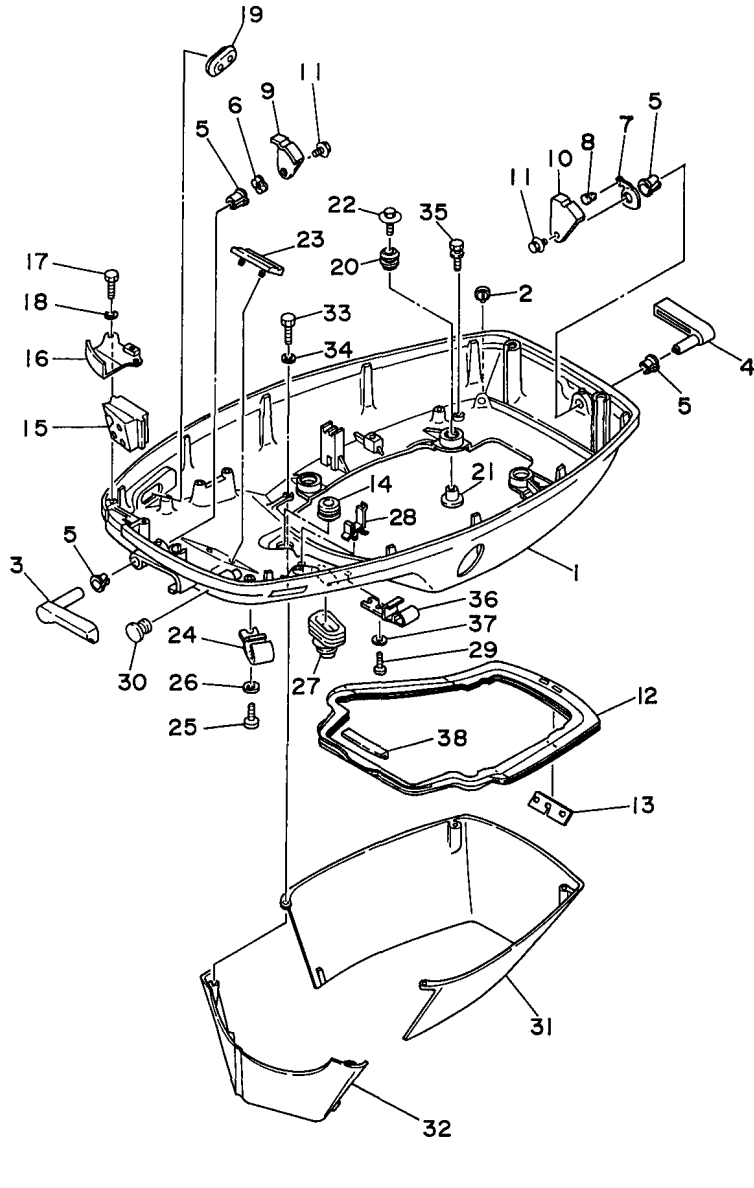

70TLRX 1999 / BOTTOM COWLING

©2014 Yamaha Motor Corporation, U.S.A. All rights reserved.

Part List

70TLRX 1999 / BOTTOM COWLING

REF - NO	PART NUMBER	PART NAME	QUANTITY	REMARKS
1	6H3-42711-24-4D	COWLING, BOTTOM	1	
2	6H3-44391-01-00	NIPPLE, HOSE	1	
3	6H3-42815-01-4D	LEVER, CLAMP	1	
4	6H3-42817-01-4D	LEVER, CLAMP	1	
5	90386-13M38-00	BUSH	4	
6	90206-13M10-00	WASHER, WAVE	1	
7	6H3-42813-00-00	SPRING, CLAMP LEVER	1	
8	90269-04M03-00	RIVET	1	
9	6H3-42816-00-00	LEVER, CLAMP	1	
10	6H3-42818-00-00	LEVER, CLAMP	1	
11	90119-06M09-00	BOLT, WITH WASHER	2	
12	6H3-42716-02-00	RUBBER, SEAL 1	1	
13	6K5-42717-00-00	RUBBER, SEAL 2	1	
14	6E5-42724-00-00	GROMMET	1	
15	6H3-42725-10-00	GROMMET	1	
16	6H3-42738-01-5B	PLATE, FITTING	1	
17	97095-06016-00	BOLT	2	
18	92995-06600-00	WASHER	2	
19	6H3-42727-00-00	GROMMET	1	
20	90480-09M12-00	GROMMET	4	
21	90387-06M69-00	COLLAR	4	
22	90119-06M61-00	BOLT, WITH WASHER	4	
23	6H3-42768-00-00	DAMPER	1	
24	6E5-24367-01-00	CLAMP, FUEL PIPE 2	1	
25	90157-06M01-00	SCREW, PAN HEAD	1	
26	92990-06600-00	WASHER, PLATE	1	
27	688-42726-10-00	GROMMET	1	
28	90464-09M13-00	CLAMP	1	
29	90157-06M01-00	SCREW, PAN HEAD	1	
30	6G1-42748-00-00	GROMMET	1	
31	6H3-42741-01-4D	APRON	1	
32	6H3-42771-01-4D	APRON	1	
33	97095-06025-00	BOLT	2	
34	92995-06600-00	WASHER	2	
35	97595-06520-00	BOLT, WITH WASHER	2	
36	6E5-24367-01-00	CLAMP, FUEL PIPE 2	1	
37	92990-06600-00	WASHER, PLATE	1	
38	6H3-42718-00-00	RUBBER, SEAL 3	1	