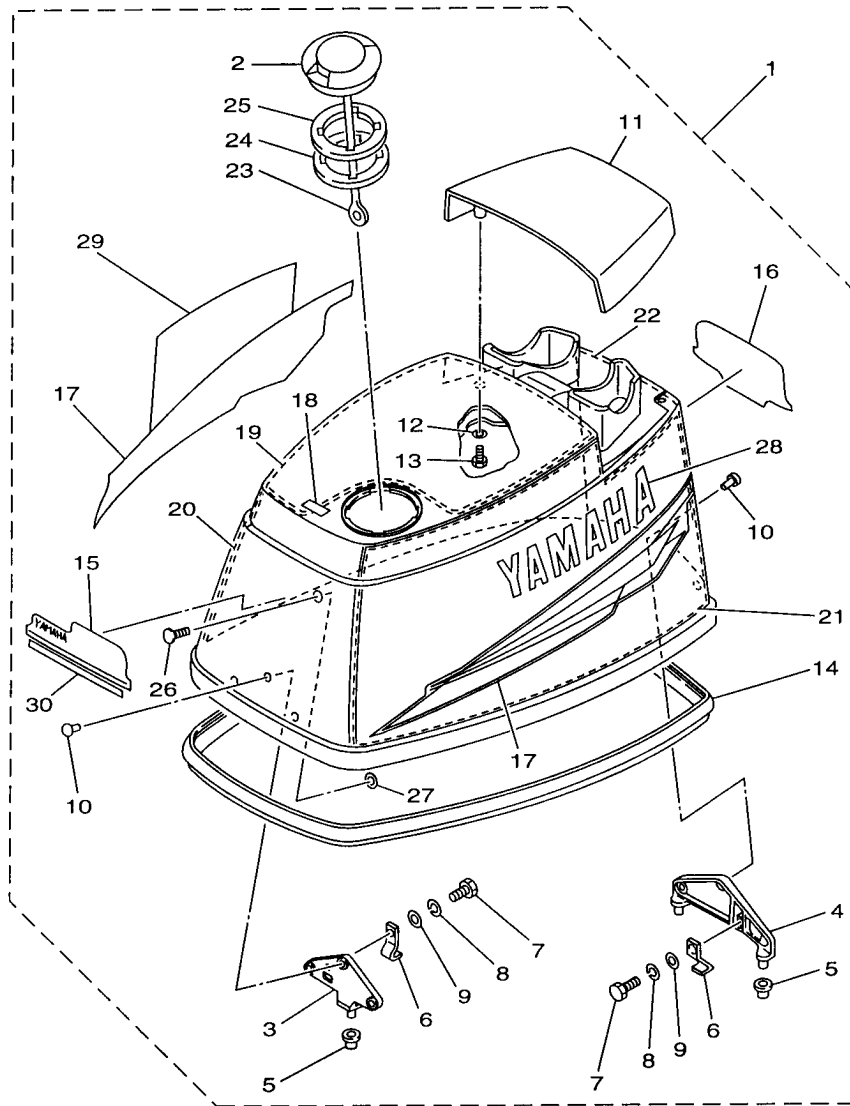

70TLRX 1999 / TOP COWLING

©2014 Yamaha Motor Corporation, U.S.A. All rights reserved.

Part List

70TLRX 1999 / TOP COWLING

REF - NO	PART NUMBER	PART NAME	QUANTITY	REMARKS
1	6H3-42610-46-4D	TOP COWLING ASSY	1	
2	63D-2177H-00-00	.DISK CAP 2	1	
3	6H3-42647-00-94	.HOLDER, CLAMP BAND	1	
4	6H3-42649-00-94	.HOLDER, CLAMP BAND	1	
5	663-42662-00-00	.DAMPER	3	
6	6H3-42652-00-00	.HOOK	2	
7	97095-06016-00	.BOLT	2	
8	92995-06100-00	.WASHER, SPRING	2	
9	92995-06600-00	.WASHER	2	
10	90266-06009-00	.RIVET	6	
11	6H3-42613-01-4D	.MOLDING, AIR DUCT	1	
12	97095-06016-00	.BOLT	4	
13	92995-06600-00	.WASHER	4	
14	6H3-42615-00-00	.SEAL	1	
15	6H3-42677-30-00	.GRAPHIC, FRONT	1	
16	6H3-42678-30-00	.GRAPHIC, REAR	1	
17	6H3-W0070-30-00	.GRAPHIC SET	1	
18	6H3-13436-40-00	.MARK	1	
19	6H3-42617-10-00	.DAMPER, FORM	1	
20	6H3-42619-00-00	.DAMPER, FORM	1	
21	6H3-42627-00-00	.DAMPER, FORM	1	
22	6H3-42637-00-00	.DAMPER, FORM	1	
23	6H1-42694-00-00	.BAND	1	
24	6H3-21732-00-00	.SEAL 1	1	
25	6H3-21735-00-00	.SEAL 2	1	
26	90338-05M03-00	.PLUG	1	
27	90183-05M06-00	.NUT, SPRING	1	
28	6H3-42681-30-00	.MARK, COWLING	1	
29	6H3-42682-30-00	.MARK, COWLING	1	
30	6H1-42683-20-00	.MARK, COWLING	1