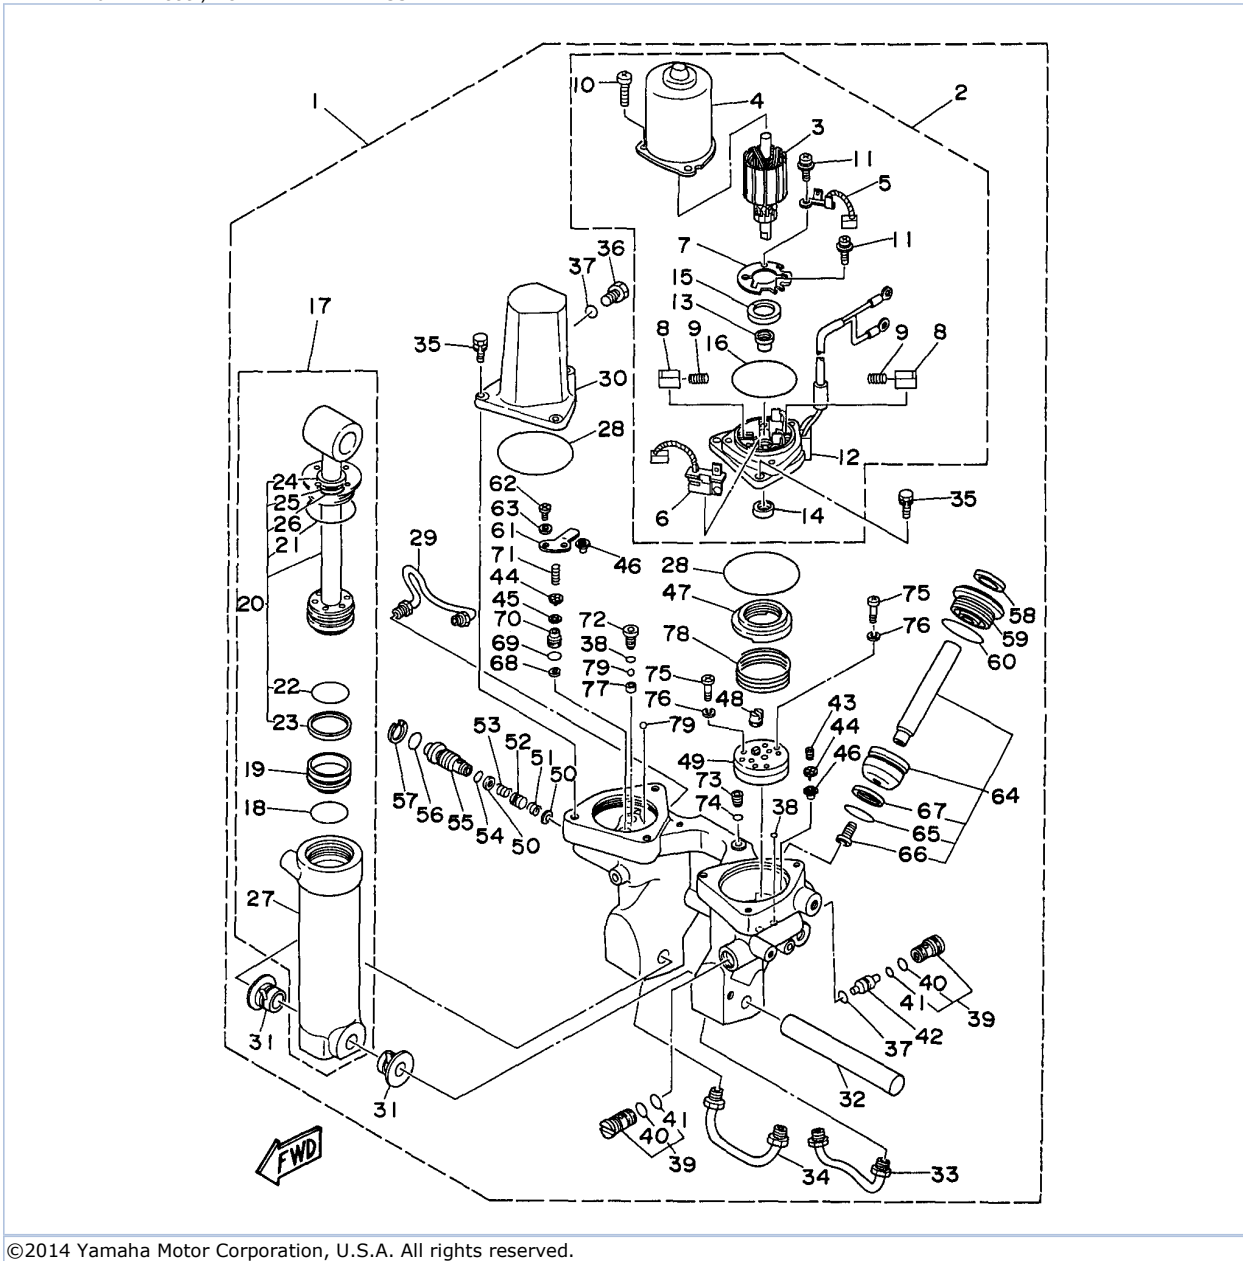

70TLRX 1999 / POWER TRIM TILT ASSEMBLY 1

©2014 Yamaha Motor Corporation, U.S.A. All rights reserved.

Part List

70TLRX 1999 / POWER TRIM TILT ASSEMBLY 1

REF - NO	PART NUMBER	PART NAME	QUANTITY	REMARKS
1	6H1-43800-15-4D	POWER TRIM & TILT ASSY	1	
2	6H1-43880-02-00	..MOTOR ASSY	1	
3	6H1-43805-10-00	..ARMATURE ASSY	1	
4	6H1-43804-10-00	..STATOR ASSY	1	
5	6H1-43891-10-00	..BRUSH 1	1	
6	6H1-43892-10-00	..BREAKER COMP (BRUSH 2)	1	
7	6H1-4380F-10-00	..PLATE, BRUSH HOLDER	1	
8	6H1-4380J-10-00	..HOLDER, BRUSH	2	
9	6H1-4386K-10-00	..SPRING, BRUSH	2	
10	97885-05016-00	..SCREW, PAN HEAD	3	
11	97607-04310-00	..SCREW, WITH WASHER	2	
12	6H1-43881-10-00	..FRAME, END	1	
13	6H1-4380H-10-00	..METAL	1	
14	93102-08M43-00	..OIL SEAL	1	
15	6H1-4380G-10-00	..PLATE	1	
16	6H1-43865-10-00	..O-RING	1	
17	6H1-43840-11-00	..POWER TILT ASSY	1	
18	6H1-43861-10-00	..O-RING	1	
19	6H1-43814-11-00	..PISTON, FREE	1	
20	6H1-43810-11-00	..TILT PISTON SUB ASSY	1	
21	6H1-43861-00-00	..O-RING	1	
22	6H1-43861-10-00	..O-RING	1	
23	6H1-43871-10-00	..RING, BACK UP	1	
24	6H1-43812-00-00	..SEAL, DUST	1	
25	6H1-43872-10-00	..RING, BACK UP	1	
26	93210-18397-00	..O-RING	1	
27	6H1-43813-10-00	..CYLINDER, TILT	1	
28	93210-64488-00	..O-RING	2	
29	6H1-43835-10-00	..PIPE	1	
30	6H1-43828-10-00	..BODY, RESERVOIR	1	
31	90386-18M14-00	..BUSH	2	
32	6E5-43818-00-00	..PIN, LOWER SHOCK MOUNT	1	
33	6H1-43833-10-00	..PIPE	1	
34	6H1-43834-00-00	..PIPE	1	
35	97595-06420-00	..BOLT, WITH WASHER	6	
36	6H1-43829-00-00	..PLUG, RESERVOIR	1	
37	93210-09165-00	..O-RING	2	
38	93210-064A5-00	..O-RING	3	
39	6T4-43802-02-00	..VALVE SUB ASSEMBLY	2	
40	6H1-43866-00-00	..O-RING	1	
41	6H1-43867-00-00	..O-RING	1	
42	6H1-43841-11-00	..PISTON, SHUTTLE	1	
43	6H1-43856-10-00	..SPRING, DOWN RELIEF	1	
44	6H1-43844-10-00	..PIN, VALVE SUPPORT	2	
45	6H1-4384G-11-00	..SEAL, RELIEF VALVE	1	
46	61A-4384F-00-00	..SEAL, MAIN VALVE	2	
47	6H1-43817-01-00	..FILTER 2	1	
48	6H1-43831-10-00	..CONNECTOR, SHAFT	1	
49	6H1-43830-11-00	..GEAR PUMP ASSY	1	
50	6H1-43847-00-00	..SEAT, MANUAL VALVE	2	
51	6H1-43899-00-00	..SPRING, MANUAL RELEASE	1	
52	6H1-4382A-10-00	..ADAPTOR 1	1	
53	6H1-43854-00-00	..SPRING, MANUAL RELEASE	1	
54	93210-10M74-00	..O-RING	1