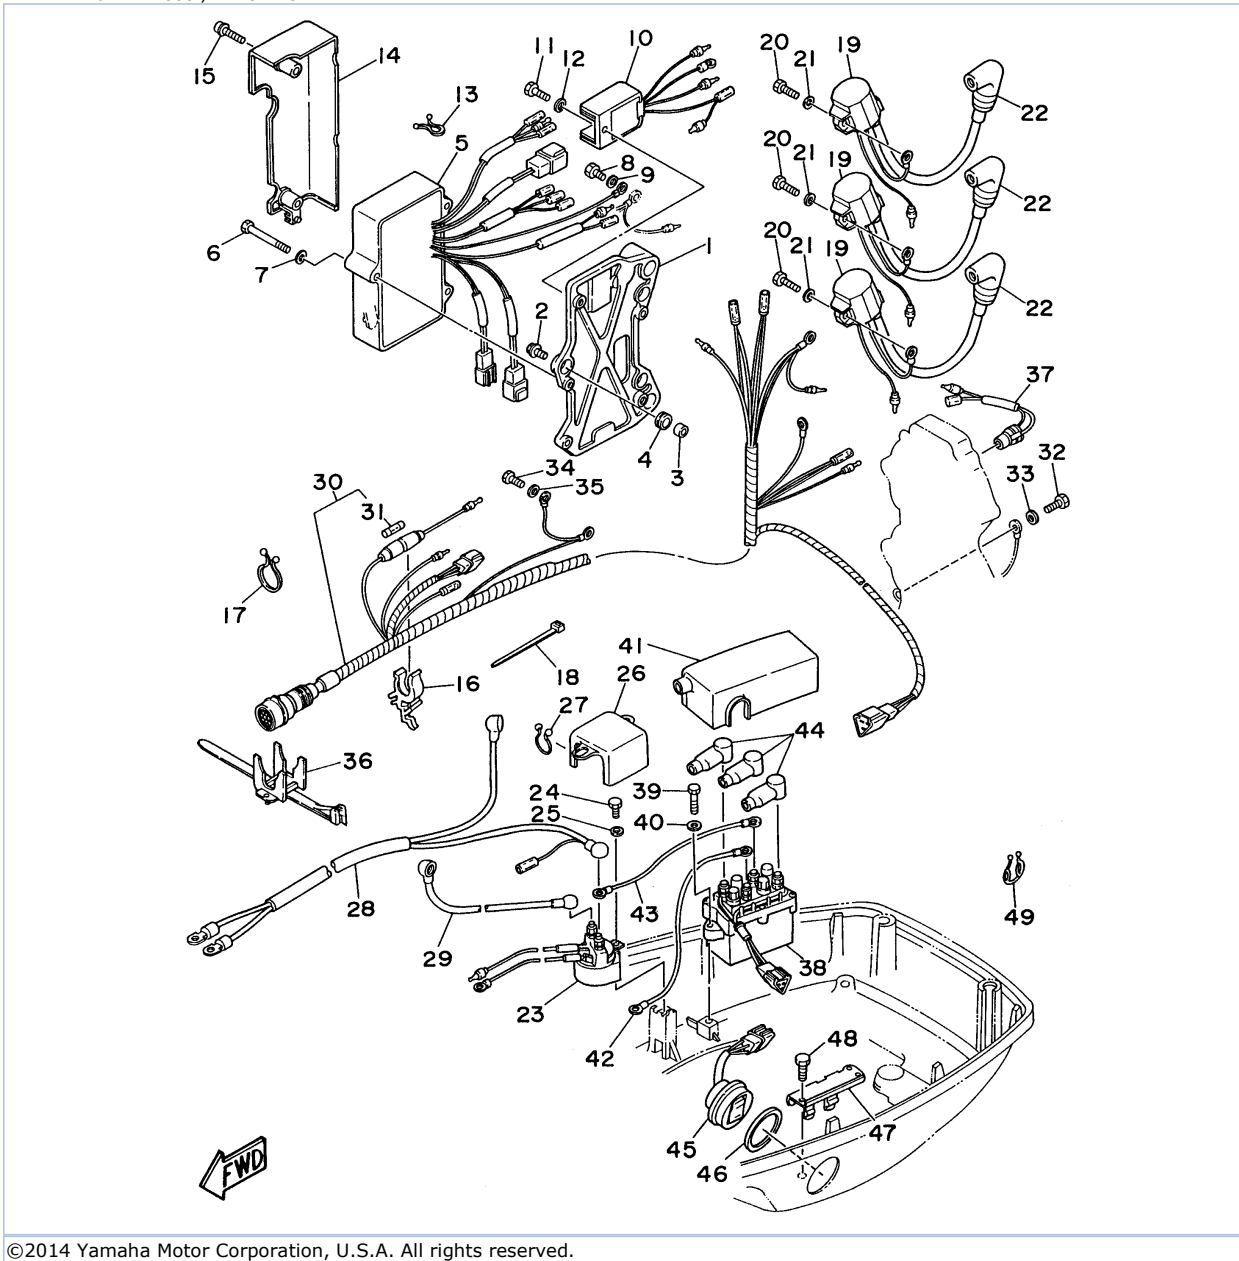

70TLRX 1999 / ELECTRICAL 1

©2014 Yamaha Motor Corporation, U.S.A. All rights reserved.

Part List

70TLRX 1999 / ELECTRICAL 1

REF - NO	PART NUMBER	PART NAME	QUANTITY	REMARKS
1	6H3-85542-11-94	BRACKET	1	
2	90105-06M14-00	BOLT FLANGE	3	
3	90387-06M43-00	COLLAR	3	
4	90480-13M54-00	GROMMET	3	
5	6H2-85540-10-00	C.D.I. UNIT ASSY	1	
6	97095-06045-00	.BOLT	3	
7	92995-06600-00	WASHER	3	
8	97013-06012-00	BOLT	1	
9	92903-06600-00	WASHER, PLATE	1	
10	6H2-81960-00-00	RECTIFIER & REGULATOR ASSY	1	
11	97095-06016-00	BOLT	1	
12	92995-06600-00	WASHER	1	
13	90464-05M16-00	CLAMP	1	
14	6H3-81916-10-00	COVER, TERMINAL	1	
15	90159-06M01-00	SCREW, WITH WASHER	2	
16	6G5-82152-00-00	HOLDER, FUSE	1	
17	90464-23M22-00	CLAMP	1	
18	90465-13M11-00	CLAMP	1	
19	697-85570-00-00	IGNITION COIL ASSY	3	
20	97013-06020-00	BOLT	3	
21	92903-06600-00	WASHER, PLATE	3	
22	6G1-82370-20-00	PLUG CAP ASSEMBLY.	3	
23	688-81950-10-00	RELAY ASSY	1	
24	97095-06016-00	BOLT	1	
25	92903-06600-00	WASHER, PLATE	1	
26	6H3-82164-00-00	CASE 2	1	
27	90464-15M11-00	CLAMP	1	
28	6H3-82105-01-00	BATTERY CABLE	1	
29	6H3-82117-00-00	WIRE, LEAD	1	
30	6H2-82590-13-00	WIRE HARNESS ASSY	1	
31	663-82151-00-00	.FUSE (12V-20A)	1	
32	97013-06012-00	BOLT	1	
33	92903-06600-00	WASHER, PLATE	1	
34	97013-06012-00	BOLT	2	
35	92903-06600-00	WASHER, PLATE	2	
36	688-82594-00-00	CLAMP	1	
37	688-82560-10-00	THERMO SWITCH ASSY	1	
38	61A-81950-00-00	RELAY ASSY	1	
39	97095-06025-00	BOLT	2	
40	92995-06600-00	WASHER	2	
41	6H3-82154-11-00	CASE	1	
42	6H2-81949-11-00	WIRE, LEAD	1	
43	6H2-81949-01-00	WIRE, LEAD	1	
44	682-82119-01-00	COVER, LEAD WIRE	3	
45	6H1-82563-10-00	TRIM & TILT SWITCH ASSY	1	
46	6E5-82587-00-00	GASKET	1	
47	6E5-83614-01-00	BRACKET	1	
48	97095-06016-00	BOLT	2	
49	90464-18M14-00	CLAMP	1