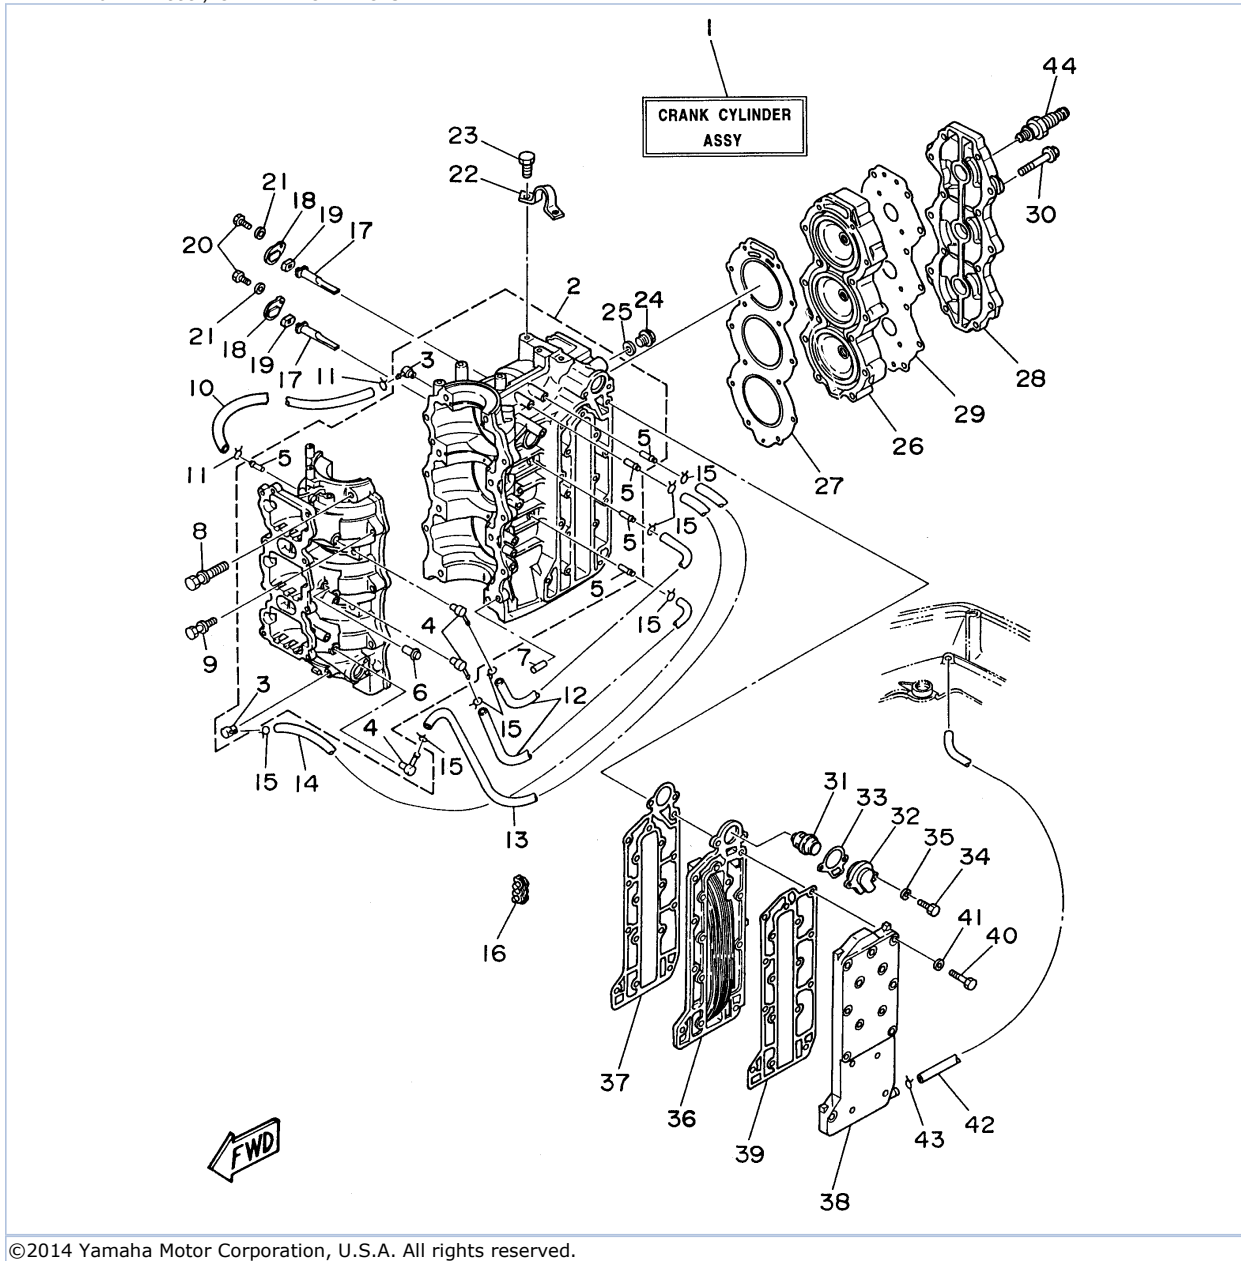

70TLRX 1999 / CYLINDER CRANKCASE

Part List

70TLRX 1999 / CYLINDER CRANKCASE

REF - NO	PART NUMBER	PART NAME	QUANTITY	REMARKS
1	6H3-W0090-41-4D	CRANK CYLINDER ASSY	1	
2	6H3-15100-13-94	CRANKCASE ASSY	1	
3	688-11370-00-00	.CHECK VALVE ASSY	2	
4	650-11370-00-00	.CHECK VALVE ASSY	3	
5	624-14485-00-00	.PIPE, JOINT	5	
6	650-24378-00-00	.PIPE, JOINT 4	1	
7	93608-12063-00	PIN, DOWEL	2	
8	90119-10M07-00	BOLT, WITH WASHER	8	
9	90119-08M17-00	BOLT, WITH WASHER	6	
10	90445-07M44-00	HOSE (L250)	1	
11	90467-06016-00	CLIP	2	
12	90445-07M02-00	HOSE (L167)	2	
13	90445-07M45-00	HOSE (L340)	1	
14	90445-07M82-00	HOSE (L440)	1	
15	90467-06016-00	CLIP	8	
16	90464-07M05-00	CLAMP	1	
17	6H3-11325-01-00	ANODE	2	
18	6H3-11327-00-94	COVER, ANODE	2	
19	6H3-11328-00-00	GROMMET, ANODE	2	
20	97095-06016-00	BOLT	2	
21	92903-06600-00	WASHER, PLATE	2	
22	688-11119-00-00	HANGER, ENGINE	1	
23	97013-08020-00	BOLT	2	
24	90340-14M00-00	.PLUG, STRAIGHT SCREW	1	
25	90430-14115-00	.GASKET	1	
26	6H3-11111-01-94	HEAD, CYLINDER 1	1	
27	6H3-11181-A1-00	.GASKET, CYLINDER HEAD 1	1	
28	6H3-11191-00-9M	COVER, CYLINDER HEAD 1	1	
29	6H3-11193-A1-00	GASKET, HEAD COVER 1	1	
30	90119-08M09-00	BOLT, WITH WASHER	14	
31	6H3-12411-10-00	THERMOSTAT	1	
32	6H3-12413-00-9M	COVER, THERMOSTAT	1	
33	6H3-12414-A1-00	GASKET, COVER	1	
34	97013-06025-00	BOLT	2	
35	92903-06600-00	WASHER, PLATE	2	
36	6H3-41111-00-9M	INNER COVER, EXHAUST	1	
37	6H3-41112-A0-00	.GASKET, EXHAUST INNER COVER	1	
38	6H3-41113-00-9M	OUTER COVER, EXHAUST	1	
39	6H3-41114-A0-00	GASKET, EXHAUST OUTER COVER	1	
40	97013-06035-00	BOLT	16	
41	92903-06600-00	WASHER, PLATE	16	
42	663-24312-01-00	PIPE 2	1	
43	90467-08004-00	CLIP	1	
44	NGK-B8HS1-00-00	PLUG, SPARK (NGK B8HS- 10)	3