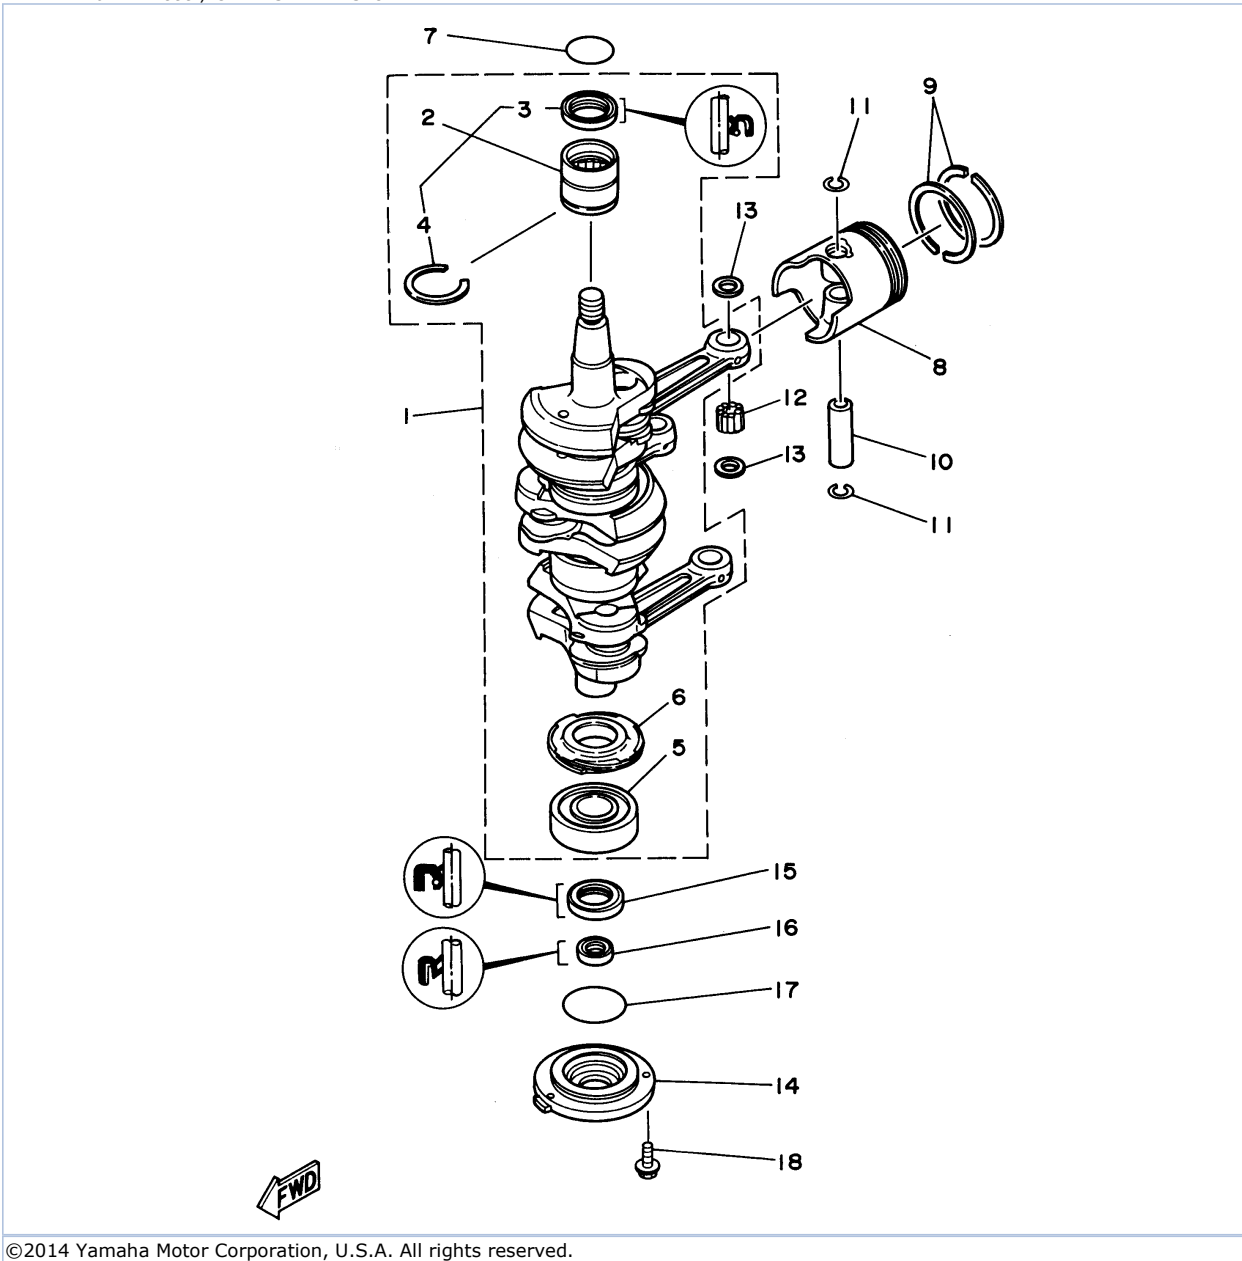

70TLRX 1999 / CRANKSHAFT PISTON

©2014 Yamaha Motor Corporation, U.S.A. All rights reserved.

Part List

70TLRX 1999 / CRANKSHAFT PISTON

REF - NO	PART NUMBER	PART NAME	QUANTITY	REMARKS
1	6H3-11400-11-00	CRANKSHAFT ASSY	1	
2	93311-636U6-00	.BEARING	1	
3	93102-36M24-00	..OIL SEAL	1	
4	93440-49M04-00	..CIRCLIP	1	
5	93306-306V1-00	.BEARING	1	
6	6H3-11536-00-00	.GEAR, DRIVE	1	
7	93210-46M16-00	.O-RING	1	
8	6H3-11636-01-00	PISTON (0.50MM O.S.)	3	AP
8	6H3-11635-01-00	PISTON (0.25MM O/S)	3	AP
8	6H3-11631-01-96	PISTON (STD)	3	
9	6K5-11601-22-00	PISTON RING SET (0.50MM O.S.)	3	AP
9	6K5-11601-12-00	PISTON RING SET (0.25MM O/S)	3	AP
9	6K5-11601-02-00	PISTON RING SET (STD)	3	
10	6H3-11633-00-00	PIN, PISTON	3	
11	688-11634-10-00	CLIP, PISTON PIN	6	
12	93603-18M09-00	PIN, DOWEL	84	
13	90201-20417-00	WASHER, PLATE	6	
14	6H3-15359-00-94	HOUSING, OIL SEAL	1	
15	93102-30M23-00	OIL SEAL	1	
16	93106-18M01-00	OIL SEAL	1	
17	93210-65M50-00	.O-RING	1	
18	97595-06520-00	BOLT, WITH WASHER	3	