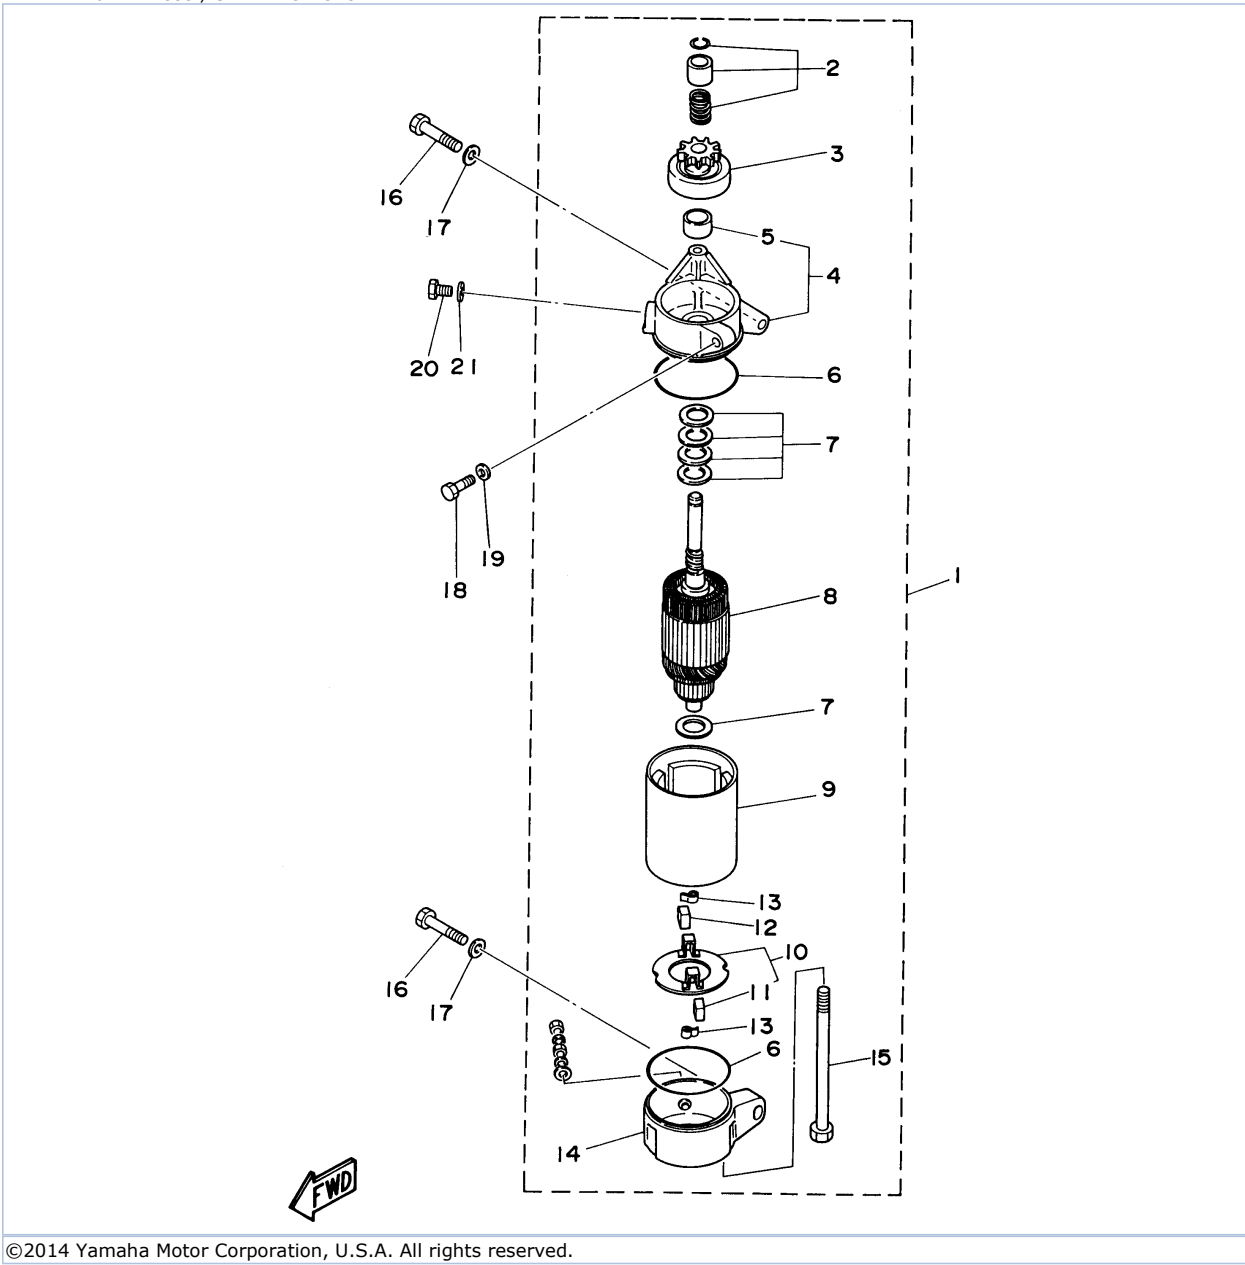

70TLRX 1999 / STARTING MOTOR

©2014 Yamaha Motor Corporation, U.S.A. All rights reserved.

Part List

70TLRX 1999 / STARTING MOTOR

REF - NO	PART NUMBER	PART NAME	QUANTITY	REMARKS
1	6H3-81800-11-00	STARTING MOTOR ASSY	1	
2	689-81857-11-00	.PINION STOPPER SET	1	
3	6H3-81807-10-00	.GEAR ASSY, STARTING MOTOR	1	
4	6H3-81830-10-00	.FRONT BRACKET ASSY	1	
5	689-81831-00-00	..METAL, FRONT	1	
6	689-81847-11-00	.O-RING	2	
7	689-81809-11-00	.WASHER KIT	1	
8	689-81850-12-00	.ARMATURE ASSY	1	
9	6H3-81810-10-00	.STATOR ASSY	1	
10	689-81840-11-00	.BRUSH HOLDER ASSY	1	
11	689-81812-11-00	..BRUSH 2	1	
12	689-81811-11-00	.BRUSH 1	1	
13	689-81813-10-00	.SPRING, BRUSH	2	
14	6H3-81820-11-00	.REAR BRACKET ASSY	1	
15	689-81826-10-00	.BOLT	2	
16	97013-08035-00	BOLT	2	
17	92903-08600-00	WASHER, PLATE	2	
18	97013-06025-00	BOLT	1	
19	92903-06600-00	WASHER, PLATE	1	
20	97013-08016-00	BOLT	1	
21	92903-08600-00	WASHER, PLATE	1