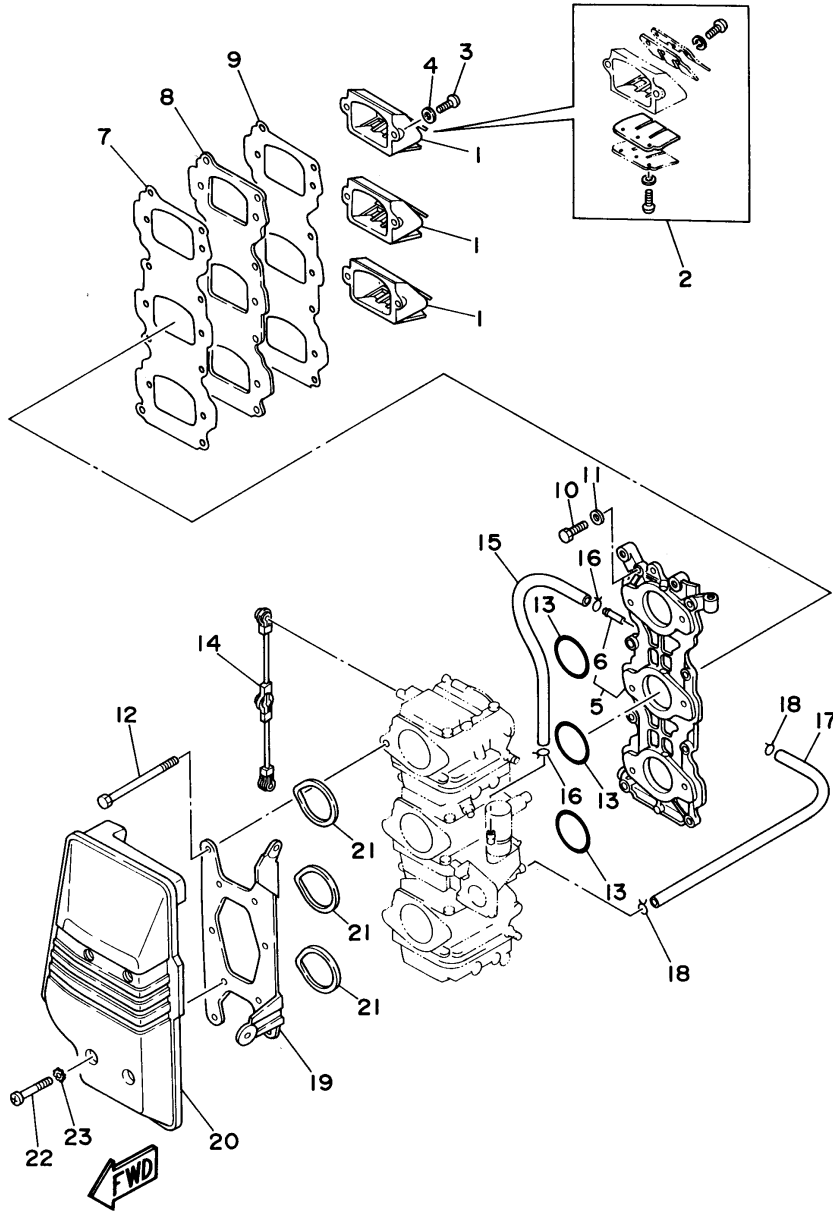

70TLRX 1999 / INTAKE

©2014 Yamaha Motor Corporation, U.S.A. All rights reserved.

Part List

70TLRX 1999 / INTAKE

REF - NO	PART NUMBER	PART NAME	QUANTITY	REMARKS
1	6H3-13610-00-00	REED VALVE ASSY	3	
2	688-W0004-00-00	.REED SET	1	
3	97880-05016-00	SCREW, PAN HEAD	6	
4	92990-05600-00	WASHER, PLATE	6	
5	6H3-13641-13-94	MANIFOLD 1	1	
6	6H1-14485-00-00	.PIPE, JOINT	4	
7	6H3-13621-A1-00	.GASKET, VALVE SEAT	1	
8	6H3-13624-00-94	PLATE, REED VALVE	1	
9	6H3-13622-A1-00	.GASKET, VALVE SEAT	1	
10	97013-06025-00	BOLT	8	
11	92903-06600-00	WASHER, PLATE	8	
12	97095-06095-00	BOLT	6	
13	93210-39ME4-00	.O-RING	3	
14	6H3-41217-00-00	ROD, ACCEL. LEVER	1	
15	90445-07255-00	HOSE (L160)	1	
16	90467-06016-00	CLIP	2	
17	6H3-14349-00-00	.PIPE	1	
18	90467-08004-00	CLIP	2	
19	6H3-14413-10-00	STAY	1	
20	6H3-14440-02-00	SILENCER ASSY, INTAKE	1	
21	6H3-14457-01-00	SEAL	3	
22	97885-06045-00	SCREW, PAN HEAD	4	
23	90209-06M05-00	WASHER	4