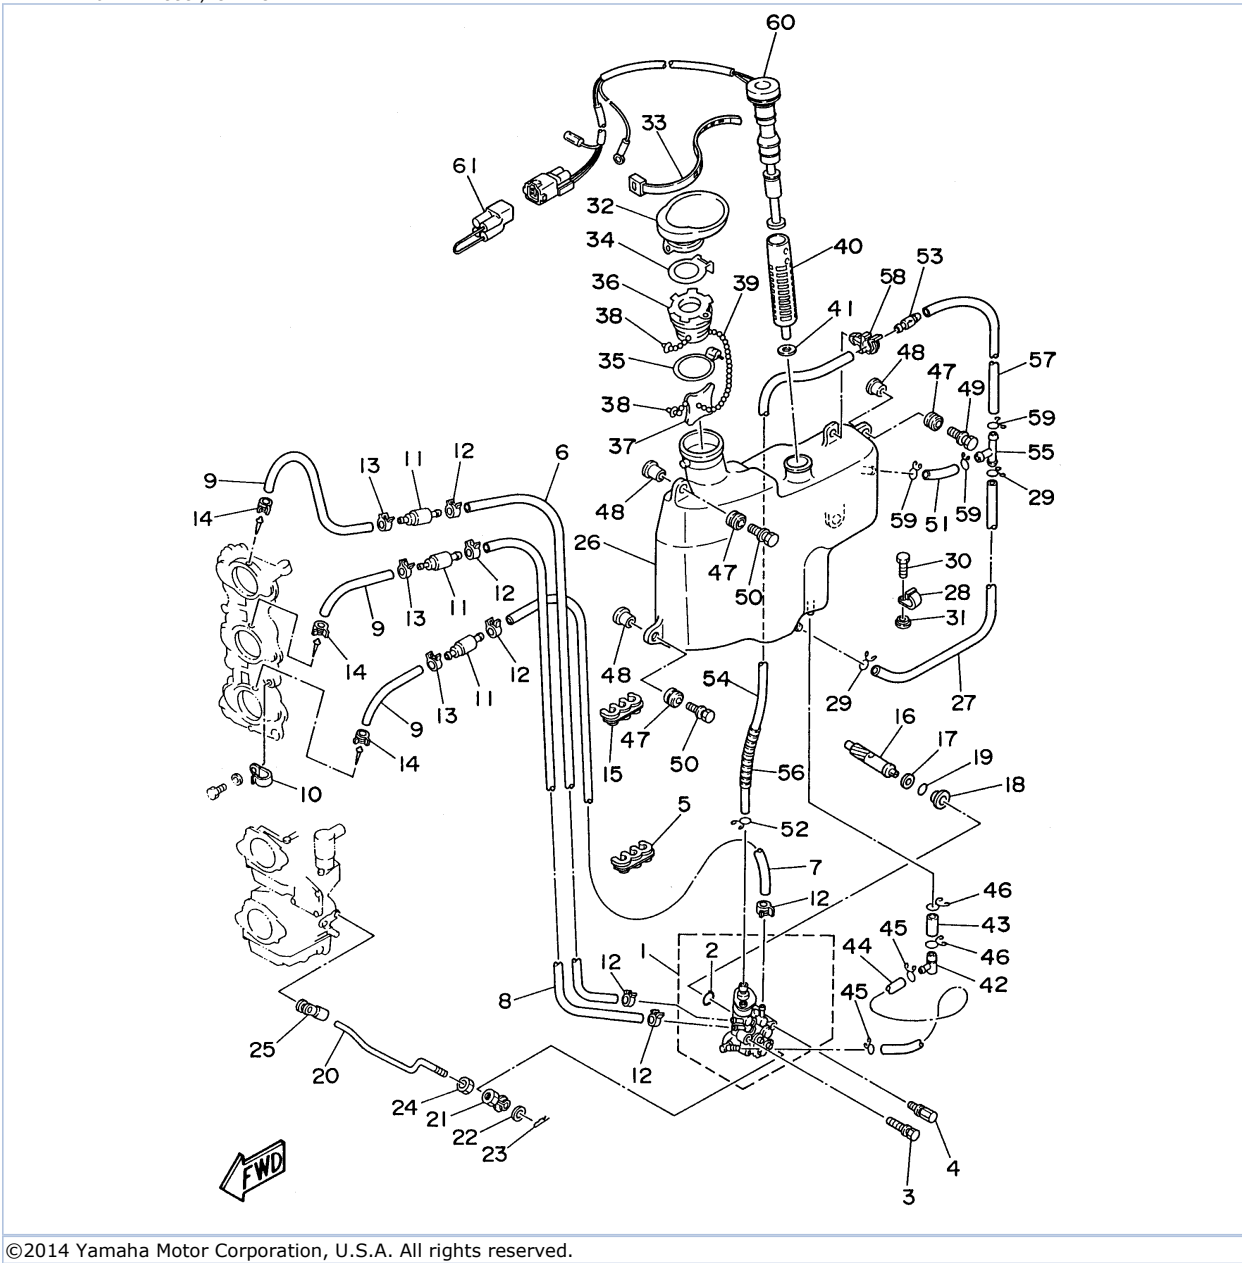

70TLRX 1999 / OIL PUMP

©2014 Yamaha Motor Corporation, U.S.A. All rights reserved.

Part List

70TLRX 1999 / OIL PUMP

REF - NO	PART NUMBER	PART NAME	QUANTITY	REMARKS
1	6H3-13200-02-00	OIL INJECTION PUMP ASSY	1	
2	93210-19MA7-00	.O-RING	1	
3	90109-06M39-00	BOLT	1	
4	90109-06M40-00	BOLT	1	
5	90464-07M05-00	CLAMP	1	
6	90445-07M44-00	HOSE (L250)	1	
7	90445-07M23-00	HOSE (L408)	1	
8	90445-07MA5-00	HOSE (L150)	1	
9	90445-07M87-00	HOSE (L110)	3	
10	90465-08M07-00	CLAMP	1	
11	6E9-13183-70-00	VALVE, CHECK	3	
12	90468-07M02-00	CLIP	6	
13	90468-07M02-00	CLIP	3	
14	90468-07M02-00	CLIP	3	
15	90464-07M05-00	CLAMP	1	
16	6H3-11537-01-00	GEAR, DRIVEN	1	
17	90201-08M93-00	WASHER, PLATE	1	
18	6H1-13117-01-00	COLLAR, DISTANCE	1	
19	93210-13M04-00	O-RING	1	
20	6H3-41241-01-00	ROD, LINK	1	
21	6H1-41237-00-00	JOINT, LINK	1	
22	90202-05088-00	WASHER, PLATE	1	
23	90468-05M03-00	CLIP	1	
24	95380-05600-00	NUT	1	
25	6E9-41237-00-00	JOINT, LINK	1	
26	6H3-21707-06-00	OIL TANK COMP.	1	
27	90445-11M03-00	HOSE (L330)	1	
28	90465-11M27-00	CLAMP	1	
29	90467-11M08-00	CLIP	2	
30	97095-06016-00	BOLT	1	
31	90387-06M31-00	.COLLAR	1	
32	6H3-21752-00-00	TUBE, FILLER 1	1	
33	90465-13M30-00	CLAMP	1	
34	63D-2176M-00-00	HOOK	1	
35	63D-2175R-00-00	HOOK, BAND	1	
36	6H4-21770-00-00	OIL TANK CAP ASSY	1	
37	6J8-21758-00-00	WASHER, SPECIAL 2	1	
38	6H1-21757-00-00	WASHER, SPECIAL 1	2	
39	6H1-24633-00-00	CHAIN, BALL	1	
40	6J8-13411-00-00	STRAINER, OIL	1	
41	6J8-13414-00-00	GASKET, STRAINER COVER	1	
42	6H1-13435-00-00	NIPPLE	1	
43	90445-08M01-00	HOSE (L30)	1	
44	6H1-21766-01-00	PIPE, OIL	1	
45	90467-08004-00	CLIP	2	
46	90467-12M11-00	CLIP	2	
47	6A0-82317-00-00	DAMPER, IGNITION COIL	4	
48	624-42542-00-00	PIPE	4	
49	90119-06M65-00	BOLT, WITH WASHER	2	
50	90119-06M88-00	BOLT, WITH WASHER	2	
51	90445-11M21-00	HOSE (L40)	1	
52	90467-10M04-00	CLIP	1	
53	6J8-21744-00-00	BREATHER	1	
54	90445-11M15-00	HOSE (L360)	1