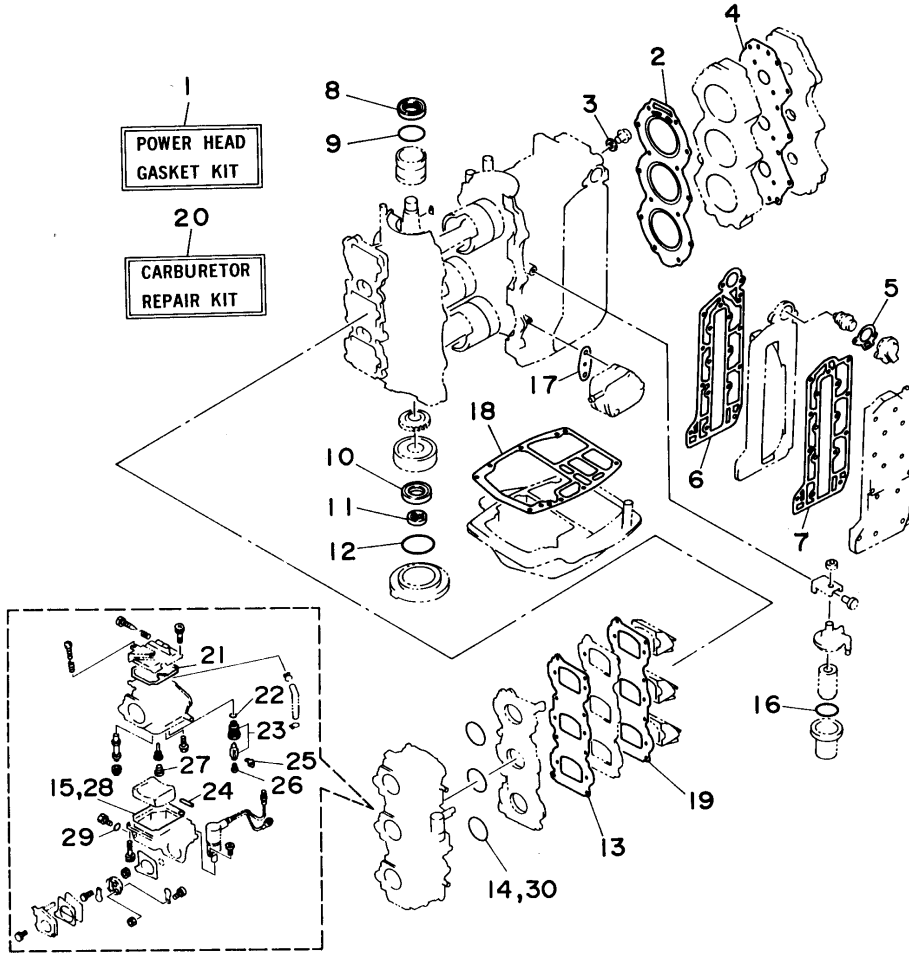

70TLRX 1999 / REPAIR KIT 1

©2014 Yamaha Motor Corporation, U.S.A. All rights reserved.

Part List

70TLRX 1999 / REPAIR KIT 1

REF - NO	PART NUMBER	PART NAME	QUANTITY	REMARKS
1	6H3-W0001-02-00	POWER HEAD GASKET KIT	1	
2	6H3-11181-A1-00	.GASKET, CYLINDER HEAD 1	1	
3	90430-14115-00	.GASKET	1	
4	6H3-11193-A1-00	.GASKET, HEAD COVER 1	1	
5	6H3-12414-A1-00	.GASKET, COVER	1	
6	6H3-41112-A0-00	.GASKET, EXHAUST INNER COVER	1	
7	6H3-41114-A0-00	.GASKET, EXHAUST OUTER COVER	1	
8	93102-36M24-00	.OIL SEAL	1	
9	93210-46M16-00	.O-RING	1	
10	93102-30M23-00	.OIL SEAL	1	
11	93106-18M01-00	.OIL SEAL	1	
12	93210-65M50-00	.O-RING	1	
13	6H3-13621-A1-00	.GASKET, VALVE SEAT	1	
14	93210-39ME4-00	.O-RING	3	
15	6H4-14984-00-00	.GASKET, FLOAT CHAMBER	3	
16	93210-32738-00	.O-RING	1	
17	650-24431-A0-00	.GASKET, FUEL PUMP 1	1	
18	6H3-45113-A0-00	.GASKET, UPPER CASING	1	
19	6H3-13622-A1-00	.GASKET, VALVE SEAT	1	
20	6H2-W0093-10-00	CARBURETOR REPAIR KIT	1	
21	6H4-14147-00-00	.O-RING	1	
22	93210-04228-00	.O-RING	1	
23	6H3-14590-00-00	.NEEDLE VALVE ASSEMBLY	1	
24	6H4-14548-00-00	.PIN, FLOAT ARM	1	
25	663-14159-00-00	.CLIP	1	
26	676-14186-00-00	.PIN, FLOAT	1	
27	676-14966-00-00	.CAP	1	
28	6H4-14984-00-00	.GASKET, FLOAT CHAMBER	1	
29	93210-04230-00	.O-RING	1	
30	93210-39ME4-00	.O-RING	1	

Part Notes

70TLRX 1999 / REPAIR KIT 1

PART NUMBER	NOTE TEXT
650-24431-A0-00	OEM: This part number is among the Top 100 Most Popular Marine Maintenance Parts as of March 2014.

©2014 Yamaha Motor Corporation, U.S.A. All rights reserved.