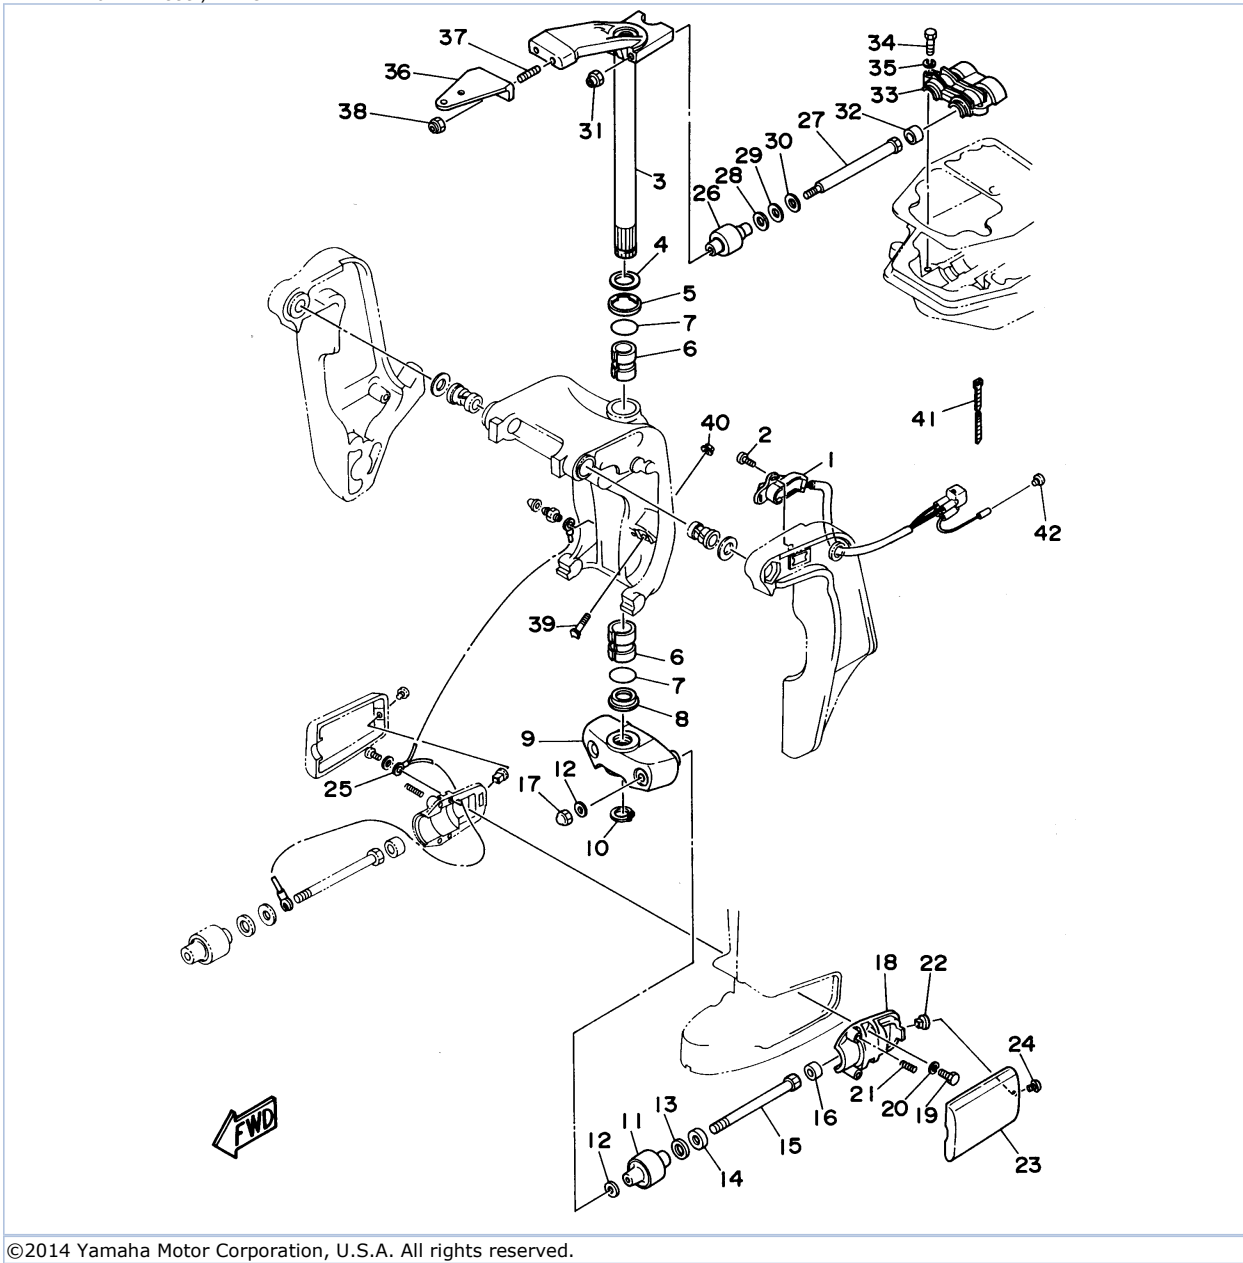

70TLRX 1999 / BRACKET 2

©2014 Yamaha Motor Corporation, U.S.A. All rights reserved.

Part List

70TLRX 1999 / BRACKET 2

REF - NO	PART NUMBER	PART NAME	QUANTITY	REMARKS
1	6H1-83672-11-00	TRIM SENDER	1	
2	97885-06016-00	SCREW, PAN HEAD	2	
3	6H3-42510-12-4D	STEERING BRACKET ASSY	1	
4	90201-30M00-00	WASHER, PLATE	1	
5	90386-30M78-00	BUSH	1	
6	90386-30M77-00	BUSH	2	
7	93210-29M94-00	O-RING	2	
8	90386-30M60-00	BUSH	1	
9	6H3-44551-01-4D	HOUSING, LOWER MOUNT RUBBER	1	
10	93410-28M06-00	CIRCLIP	1	
11	687-44555-00-94	MOUNT DAMPER, LOWER SIDE	2	
12	90201-12M16-00	WASHER, PLATE	4	
13	90202-25M04-00	WASHER, PLATE	2	
14	90201-13M19-00	WASHER, PLATE	2	
15	90109-12M21-00	BOLT	2	
16	663-44575-00-00	DAMPER, LOWER MOUNT RUBBER	2	
17	95380-12800-00	NUT, CROWN	2	
18	6H3-44552-02-94	HOUSING, LOWER MOUNT RUBBER	2	
19	97075-08025-00	BOLT	4	
20	92995-08100-00	WASHER	4	
21	90501-14M08-00	SPRING, COMPRESSION	4	
22	90179-06066-00	NUT	2	
23	6H3-44553-01-4D	COVER, LOWER MOUNT	2	
24	97885-06016-00	SCREW, PAN HEAD	2	
25	688-82127-02-00	WIRE, LEAD 2	1	
26	688-44514-00-94	MOUNT DAMPER, UPPER SIDE	2	
27	90101-10M49-00	BOLT	2	
28	90201-20M21-00	WASHER, PLATE	2	
29	90202-20M06-00	WASHER, PLATE	2	
30	90201-11M22-00	WASHER, PLATE	2	
31	90185-10051-00	NUT, SELF-LOCKING	2	
32	663-44575-00-00	DAMPER, LOWER MOUNT RUBBER	2	
33	688-44511-00-94	COVER, UPPER MOUNT	1	
34	97075-08035-00	BOLT	3	
35	92995-08100-00	WASHER	3	
36	6H3-48511-51-4D	HOOK, STEERING	1	
37	90116-10175-00	BOLT, STUD	2	
38	90185-10051-00	NUT, SELF-LOCKING	2	
39	6H1-43376-00-00	BOLT, THRUST RECEIVER	2	
40	90185-08057-00	NUT, SELF-LOCKING	2	
41	90465-11M10-00	CLAMP	3	
42	703-82119-00-00	COVER, LEAD WIRE	1	AP