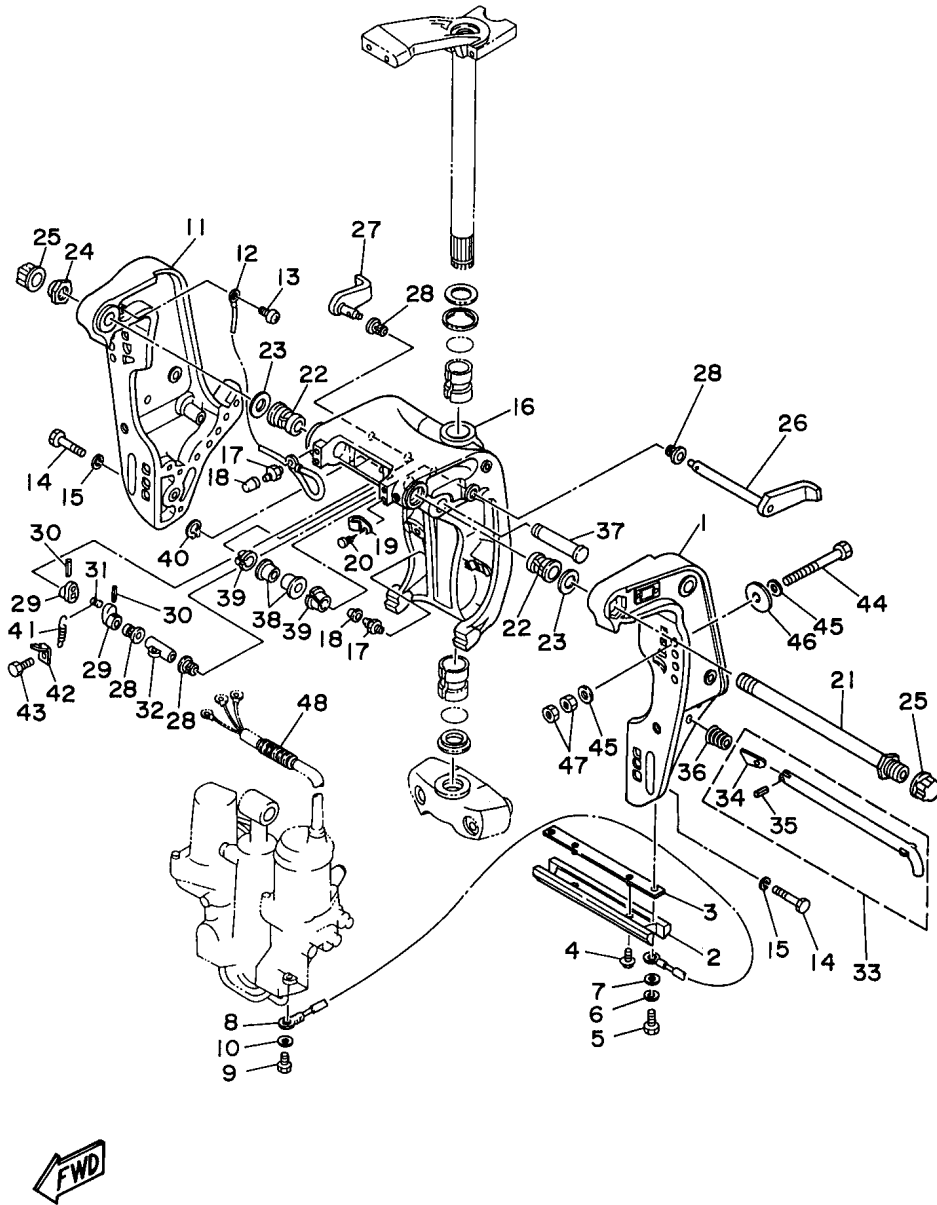

70TLRX 1999 / BRACKET 1

©2014 Yamaha Motor Corporation, U.S.A. All rights reserved.

Part List

70TLRX 1999 / BRACKET 1

REF - NO	PART NUMBER	PART NAME	QUANTITY	REMARKS
1	6H1-43111-01-4D	BRACKET, CLAMP 1	1	
2	6H1-45251-02-00	ANODE	1	
3	6H1-44526-00-00	PLATE	1	
4	90119-06M29-00	BOLT, WITH WASHER	2	
5	97095-06016-00	BOLT	2	
6	92995-06100-00	WASHER, SPRING	2	
7	92995-06600-00	WASHER	2	
8	6H1-82148-00-00	WIRE, LEAD 4	1	
9	97095-06010-00	BOLT	1	
10	92995-06600-00	WASHER	1	
11	6H1-43112-00-4D	BRACKET, CLAMP 2	1	
12	6E5-82148-00-00	WIRE, LEAD 4	1	
13	97880-06012-00	SCREW, PAN HEAD	1	
14	97095-10045-00	BOLT	6	
15	92995-10100-00	WASHER	6	
16	6H1-43311-01-4D	BRACKET, SWIVEL 1	1	
17	93700-06M03-00	NIPPLE, GREASE	3	
18	663-45119-00-00	CAP, GREASE NIPPLE	3	AP
19	90464-11M18-00	CLAMP	1	
20	90338-05M03-00	PLUG	1	
21	688-43131-03-00	BOLT, CLAMP BRACKET	1	
22	90386-22M15-00	BUSH	2	
23	90201-22M67-00	WASHER, PLATE	2	
24	90185-22043-00	NUT, SELF-LOCKING	1	
25	6G5-43145-00-00	CAP, CLAMP BRACKET	2	
26	6H1-43181-01-00	LEVER, TILT STOP	1	
27	6H1-43185-01-00	LEVER, TILT STOP	1	
28	90386-10M16-00	BUSH	4	
29	6G5-43148-00-00	COLLAR, DISTANCE	2	
30	91690-30020-00	PIN, SPRING	2	
31	90249-06M19-00	PIN	1	
32	90387-10M02-00	COLLAR	1	
33	688-43160-01-00	TILT ROD ASSY	1	
34	688-43165-00-00	.PLATE, TILT LOCK	1	
35	91690-30012-00	.PIN, SPRING	1	
36	90502-16M02-00	SPRING, CONICAL	1	
37	6E5-43126-02-00	PIN, UPPER SHOCK MOUNT	1	
38	90386-18M63-00	BUSH	2	
39	90386-18M35-00	BUSH	2	
40	93410-18M02-00	CIRCLIP	1	
41	90506-14M24-00	SPRING, TENSION	1	
42	6G5-43144-00-00	HOOK, SPRING	1	
43	97095-06010-00	BOLT	1	
44	90101-12M65-00	BOLT	4	
45	92990-12200-00	WASHER, PLAIN	8	
46	90201-12426-00	WASHER, PLATE	4	
47	95380-12600-00	NUT	8	
48	90440-14M00-00	PIPE	1