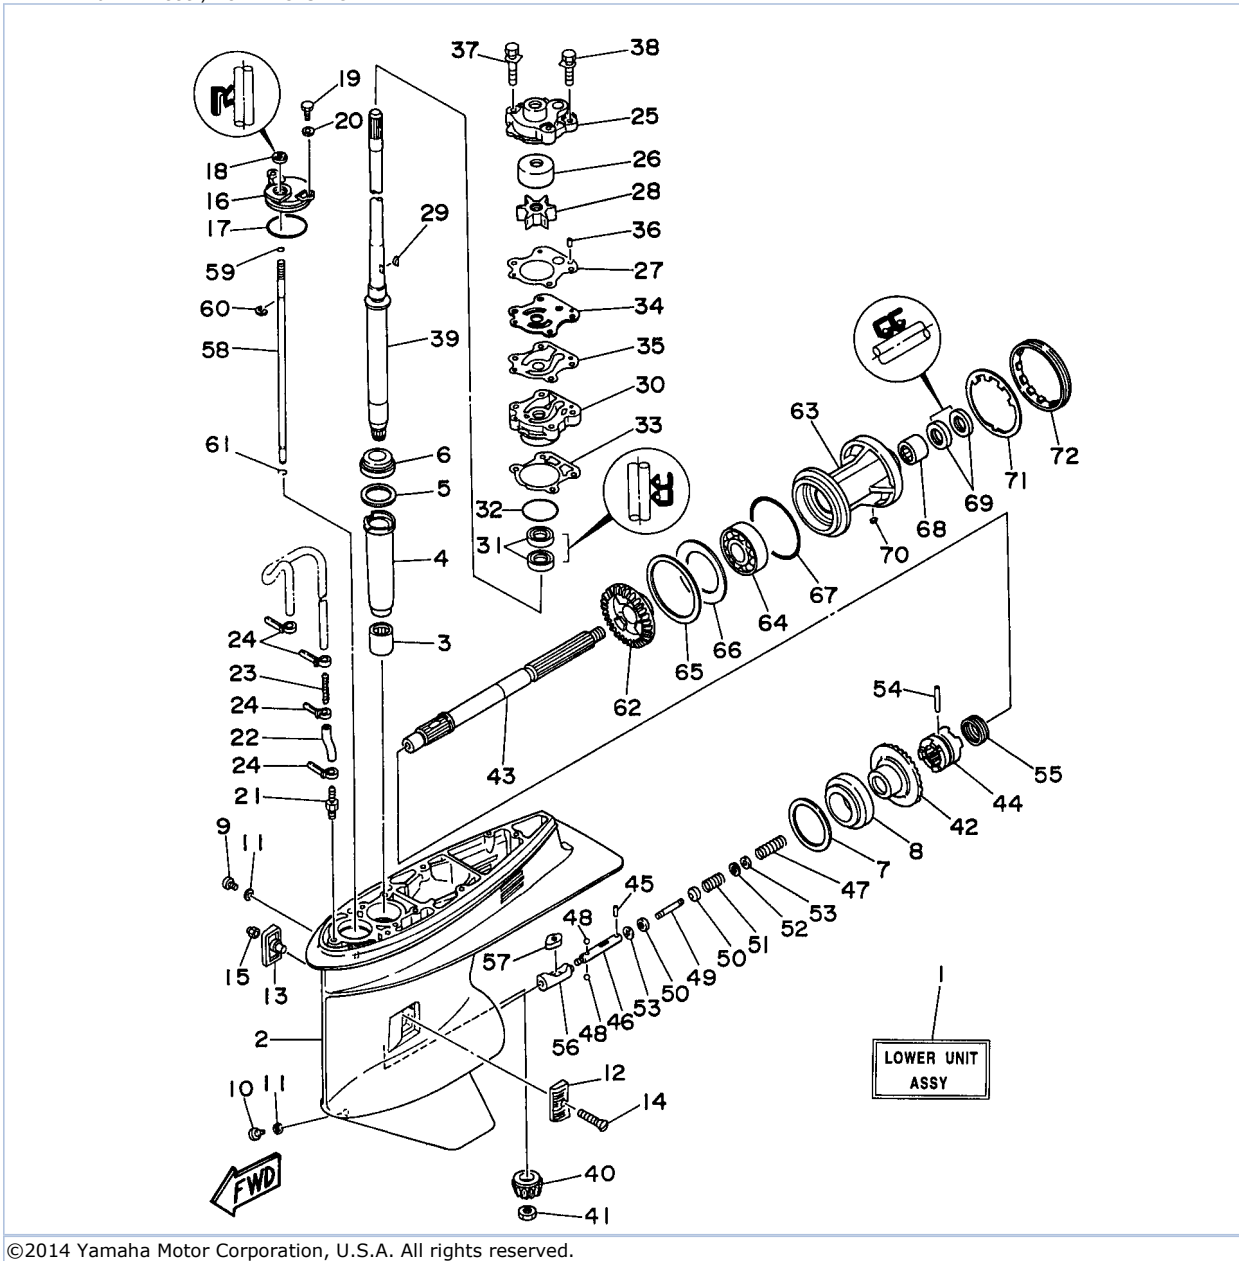

70TLRX 1999 / LOWER CASING DRIVE 1

©2014 Yamaha Motor Corporation, U.S.A. All rights reserved.

Part List

70TLRX 1999 / LOWER CASING DRIVE 1

REF - NO	PART NUMBER	PART NAME	QUANTITY	REMARKS
1	6H3-45300-15-4D	LOWER UNIT ASSY	1	REF. NO. 2~72
2	6H1-45301-03-4D	CASING, LOWER	1	
3	93315-325V1-00	BEARING	1	
4	688-45536-01-00	SLEEVE, DRIVE SHAFT	1	
5	688-45587-01-12	SHIM (T:0.12MM)	1	UR
5	688-45587-01-30	SHIM (T:0.30MM)	1	UR
5	688-45587-01-50	SHIM (T:0.50MM)	1	UR
5	688-45587-01-10	SHIM (T:0.10MM)	1	UR
5	688-45587-01-15	SHIM (T:0.15MM)	1	UR
5	688-45587-01-18	SHIM (T:0.18MM)	1	UR
5	688-45587-01-40	SHIM (T:0.40MM)	1	UR
6	93332-000U3-00	BEARING	1	
7	688-45567-01-12	SHIM (T:0.12MM)	1	UR
7	688-45567-01-30	SHIM (T:0.30MM)	1	UR
7	688-45567-01-50	SHIM (T:0.50MM)	1	UR
7	688-45567-01-10	SHIM (T:0.10MM)	1	UR
7	688-45567-01-15	SHIM (T:0.15MM)	1	UR
7	688-45567-01-18	SHIM (T:0.18MM)	1	UR
7	688-45567-01-40	SHIM (T:0.40MM)	1	UR
8	93332-000W7-00	BEARING	1	
9	90340-08M04-00	PLUG, STRAIGHT SCREW	1	
10	688-45341-00-00	PLUG, DRAIN	1	
11	90430-08020-00	.GASKET	2	
12	6H1-45214-00-00	COVER, WATER INLET 1	1	
13	6H1-45215-00-00	COVER, WATER INLET 2	1	
14	90151-05M00-00	SCREW, COUNTERSUNK	1	
15	90185-05002-00	NUT, NYLON	1	
16	688-45321-00-00	PLATE	1	
17	93210-49046-00	.O-RING	1	
18	93106-09014-00	.OIL SEAL	1	
19	97095-06016-00	BOLT	2	
20	92995-06600-00	WASHER	2	
21	6E5-45378-00-00	NIPPLE, HOSE	1	
22	90445-07ME9-00	HOSE (L120)	1	
23	6E5-83558-10-00	END, NIPPLE	1	
24	90465-11M10-00	CLAMP	4	
25	6H3-44311-00-00	HOUSING, WATER PUMP	1	
26	663-44322-00-00	.INSERT, CARTRIDGE	1	
27	6H3-44315-A0-00	.GASKET, WATER PUMP	1	
28	6H3-44352-00-00	.IMPELLER	1	
29	90280-03M03-00	.KEY, WOODRUFF	1	
30	6H3-44341-00-94	HOUSING, WATER PUMP	1	
31	93101-23070-00	.OIL SEAL	2	
32	93210-46044-00	O-RING	1	
33	688-44316-A0-00	.GASKET, WATER PUMP	1	
34	6H3-44323-00-00	.OUTER PLATE, CARTRIDGE	1	
35	6H3-44324-A0-00	.GASKET, CARTRIDGE	1	
36	93604-10M03-00	PIN, DOWEL	2	
37	90119-08M33-00	.BOLT, WITH WASHER	2	
38	90119-08M14-00	.BOLT, WITH WASHER	2	
39	6H3-45501-10-00	DRIVE SHAFT COMP.	1	
40	6K5-45551-00-00	PINION (12T)	1	
41	90170-16M01-00	NUT	1	
42	6K5-45560-00-00	GEAR 1 (28T)	1	