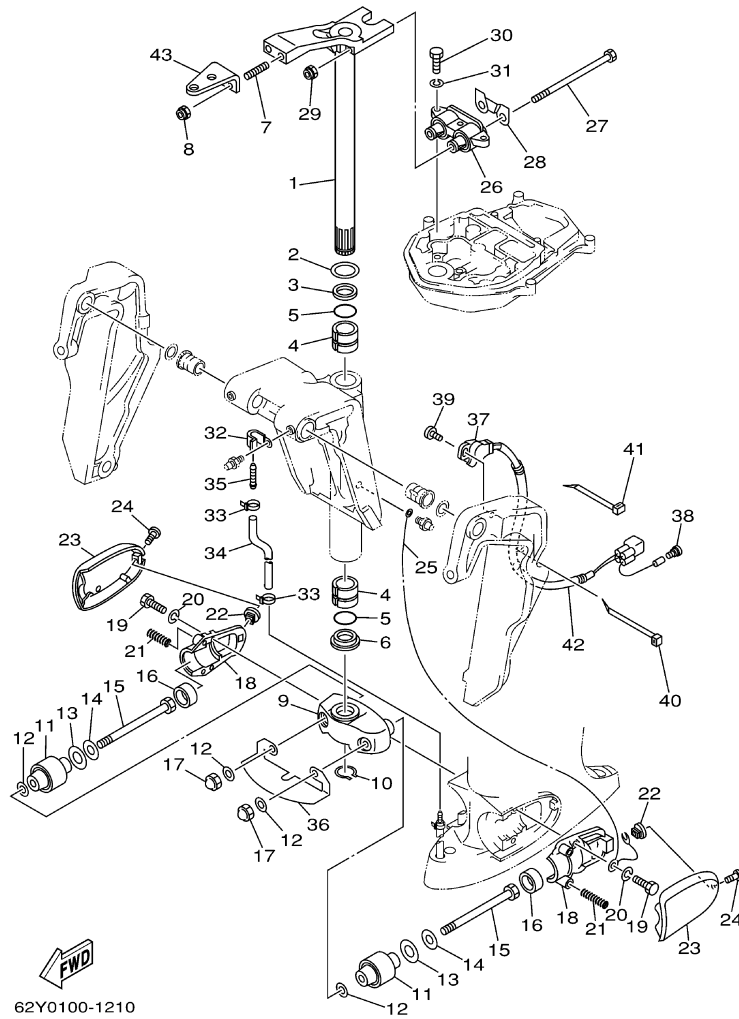

T50TLRZ 2001 / BRACKET 2

62Y0100-1210

©2014 Yamaha Motor Corporation, U.S.A. All rights reserved.

Part List

T50TLRZ 2001 / BRACKET 2

REF - NO	PART NUMBER	PART NAME	QUANTITY	REMARKS
1	63D-42510-11-4D	STEERING BRACKET ASSY	1	
2	90201-30M00-00	WASHER, PLATE	1	
3	90386-30M78-00	BUSH	1	
4	90386-30M77-00	BUSH	2	
5	93210-29M94-00	O-RING	2	
6	90386-30M60-00	BUSH	1	
7	90116-10175-00	BOLT, STUD	2	
8	90185-10051-00	NUT, SELF-LOCKING	2	
9	663-44551-02-4D	HOUSING, LOWER MOUNT RUBBER	1	
10	93410-28M06-00	CIRCLIP	1	
11	62Y-44555-00-94	MOUNT DAMPER, LOWER SIDE	2	
12	90201-12M16-00	WASHER, PLATE	4	UR F50 (F50)
12	90201-12M16-00	WASHER, PLATE	2	UR T50 (T50)
13	90202-21100-00	WASHER, PLATE	2	
14	90201-13M19-00	WASHER, PLATE	2	
15	90109-12261-00	BOLT	2	
16	663-44575-00-00	DAMPER, LOWER MOUNT RUBBER	2	
17	95380-12800-00	NUT, CROWN	2	
18	663-44552-01-94	HOUSING, LOWER MOUNT RUBBER	2	
19	97075-08025-00	BOLT	4	
20	92995-08100-00	WASHER	4	
21	90501-14M08-00	SPRING, COMPRESSION	4	
22	90179-06066-00	NUT	2	
23	62Y-44553-01-4D	COVER, LOWER MOUNT	2	
24	97885-06016-00	SCREW, PAN HEAD	2	
25	697-82127-01-00	WIRE, LEAD 2	1	
26	62Y-44514-10-4D	MOUNT DAMPER, UPPER SIDE	1	UR T50 (T50)
26	67C-44514-00-4D	MOUNT DAMPER, UPPER SIDE	1	UR F50 (F50)
27	90101-08M15-00	BOLT	2	
28	66T-44526-30-00	PLATE	1	
29	90185-08045-00	NUT, SELF-LOCKING	2	
30	97075-08030-00	BOLT	3	
31	92995-08100-00	WASHER	3	
32	90465-06M86-00	.CLAMP	1	
33	90465-11M10-00	CLAMP	2	
34	90445-07MF1-00	HOSE (L570)	1	
35	6E5-83558-00-00	END, NIPPLE	1	
36	64J-45158-00-4D	PLATE, SPLASH	1	T50 ONLY (T50)
37	63D-83672-01-00	TRIM SENDER	1	
38	703-82119-00-00	COVER, LEAD WIRE	1	
39	97885-06016-00	SCREW, PAN HEAD	2	
40	90465-13M18-00	CLAMP	1	
41	90465-11M10-00	CLAMP	1	
42	90446-17M91-00	HOSE	1	
43	63D-48511-00-4D	HOOK, STEERING	1	STEERING GUIDE TYPE