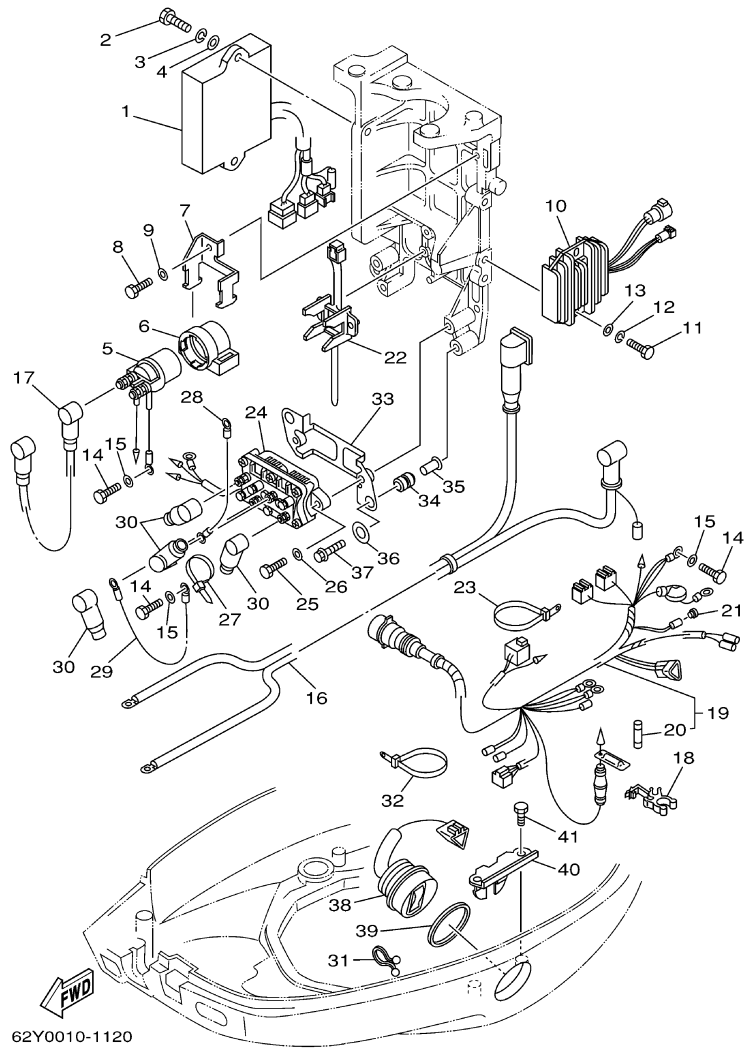

T50TLRZ 2001 / ELECTRICAL 2

©2014 Yamaha Motor Corporation, U.S.A. All rights reserved.

Part List

T50TLRZ 2001 / ELECTRICAL 2

REF - NO	PART NUMBER	PART NAME	QUANTITY	REMARKS
1	64J-85540-00-00	C.D.I. UNIT ASSY	1	
2	97095-06020-00	BOLT	2	
3	92995-06100-00	WASHER, SPRING	2	
4	92995-06600-00	WASHER	2	
5	6G1-81941-10-00	STARTER RELAY ASSY	1	
6	6G1-81952-00-00	HOLDER, RELAY	1	
7	6L2-81945-00-00	PLATE, SWITCH FITTING	1	
8	97095-06014-00	BOLT	1	
9	92995-06600-00	WASHER	1	
10	64J-81960-00-00	RECTIFIER & REGULATOR ASSY	1	
11	97095-06025-00	BOLT	2	
12	92995-06100-00	WASHER, SPRING	2	
13	92995-06600-00	WASHER	2	
14	97095-06012-00	BOLT	3	
15	92995-06600-00	WASHER	3	
16	62Y-82105-U0-00	BATTERY CABLE	1	
17	6E5-82117-01-00	WIRE, LEAD	1	
18	6G5-82152-00-00	HOLDER, FUSE	1	
19	64J-82590-10-00	WIRE HARNESS ASSY	1	
20	663-82151-00-00	.FUSE (12V-20A)	1	
21	703-82119-00-00	COVER, LEAD WIRE	1	
22	688-82594-00-00	CLAMP	1	
23	90465-13M24-00	CLAMP	1	
24	6H1-81950-00-00	RELAY ASSY	1	
25	97095-06020-00	BOLT	2	
26	92995-06600-00	WASHER	2	
27	90465-13M11-00	CLAMP	1	
28	6H2-81949-01-00	WIRE, LEAD	1	
29	61A-81949-00-00	WIRE, LEAD	1	
30	682-82119-01-00	COVER, LEAD WIRE	4	
31	90464-15M11-00	CLAMP	1	
32	90465-13M24-00	CLAMP	1	
33	62Y-81948-00-00	BRACKET	1	
34	6A0-82317-00-00	DAMPER, IGNITION COIL	2	
35	624-42542-00-00	PIPE	2	
36	90201-12M16-00	WASHER, PLATE	2	
37	95895-06025-00	BOLT, FLANGE	2	
38	63D-82563-10-00	TRIM & TILT SWITCH ASSY	1	
39	6E5-82587-00-00	GASKET	1	
40	62Y-83614-00-00	BRACKET	1	
41	97095-06012-00	BOLT	2