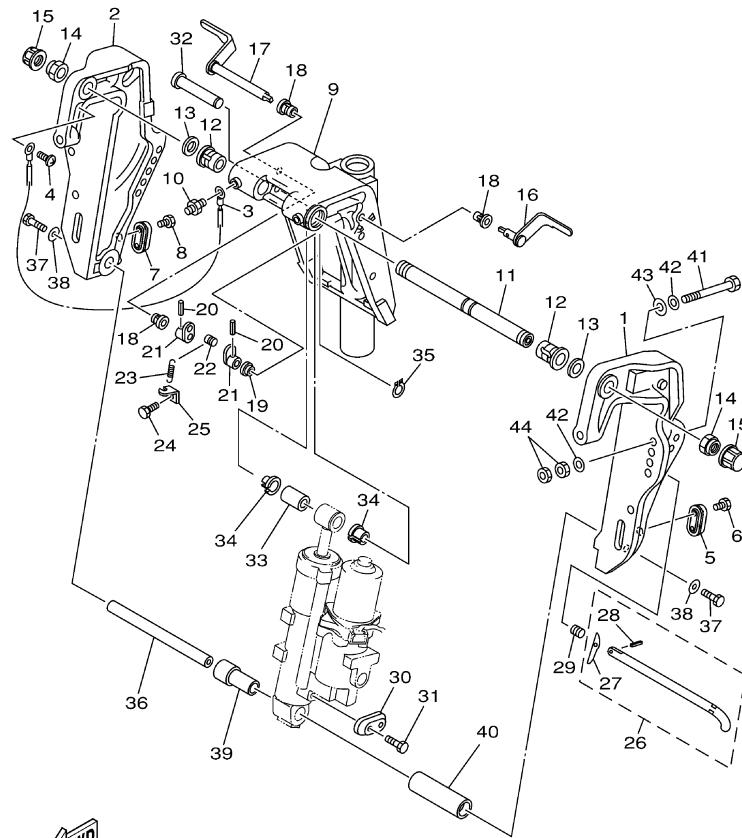

T50TLRZ 2001 / BRACKET 1

62Y0010-1210

©2014 Yamaha Motor Corporation, U.S.A. All rights reserved.

Part List

T50TLRZ 2001 / BRACKET 1

REF - NO	PART NUMBER	PART NAME	QUANTITY	REMARKS
1	62Y-43111-00-4D	BRACKET, CLAMP	1	
2	62Y-43112-00-4D	BRACKET, CLAMP	1	
3	63D-82148-00-00	WIRE, LEAD 4	1	
4	97885-06008-00	SCREW, PAN HEAD	1	
5	65W-45251-00-00	ANODE	1	
6	90101-06020-00	BOLT	2	
7	65W-45251-00-00	ANODE	1	
8	90101-06020-00	BOLT	2	
9	63D-43311-13-4D	BRACKET, SWIVEL 1	1	
10	93700-06M03-00	NIPPLE, GREASE	3	
11	63D-43131-01-00	BOLT, CLAMP BRACKET	1	
12	90386-22M15-00	BUSH	2	
13	90201-22M03-00	WASHER, PLATE	2	
14	90185-22M11-00	NUT, SELF-LOCKING	2	
15	6G5-43145-00-00	CAP, CLAMP BRACKET	2	
16	6H5-43181-03-00	LEVER, TILT STOP	1	
17	6H5-43185-03-00	LEVER, TILT STOP	1	
18	90386-10M16-00	BUSH	3	
19	90386-10025-00	.BUSH	1	
20	91690-30020-00	PIN, SPRING	2	
21	6G5-43148-00-00	COLLAR, DISTANCE	2	
22	90249-06M19-00	PIN	1	
23	90506-14M24-00	SPRING, TENSION	1	
24	97095-06010-00	BOLT	1	
25	6G5-43144-00-00	HOOK, SPRING	1	
26	688-43160-01-00	TILT ROD ASSY	1	
27	688-43165-00-00	.PLATE, TILT LOCK	1	
28	91690-30012-00	.PIN, SPRING	1	
29	90502-16M02-00	SPRING, CONICAL	1	
30	65W-45251-00-00	ANODE	1	
31	90101-06020-00	BOLT	2	
32	6E5-43126-02-00	PIN, UPPER SHOCK MOUNT	1	
33	90386-18M92-00	BUSH	1	
34	90386-18M35-00	BUSH	2	
35	93410-18M02-00	CIRCLIP	1	
36	62Y-43818-00-00	PIN, LOWER SHOCK MOUNT	1	
37	97080-08016-00	BOLT	2	
38	90201-08M04-00	WASHER, PLATE	2	
39	90387-18002-00	COLLAR	1	
40	90387-18003-00	COLLAR	1	
41	90101-12M65-00	BOLT	4	
42	92995-12200-00	WASHER	8	
43	90201-12426-00	WASHER, PLATE	4	
44	95380-12600-00	NUT	8	

Part Notes

T50TLRZ 2001 / BRACKET 1

PART NUMBER	NOTE TEXT
65W-45251-00-00	OEM: This part number is among the Top 100 Most Popular Marine Maintenance Parts as of March 2014.
65W-45251-00-00	OEM: This part number is among the Top 100 Most Popular Marine Maintenance Parts as of March 2014.
65W-45251-00-00	OEM: This part number is among the Top 100 Most Popular Marine Maintenance Parts as of March 2014.

©2014 Yamaha Motor Corporation, U.S.A. All rights reserved.