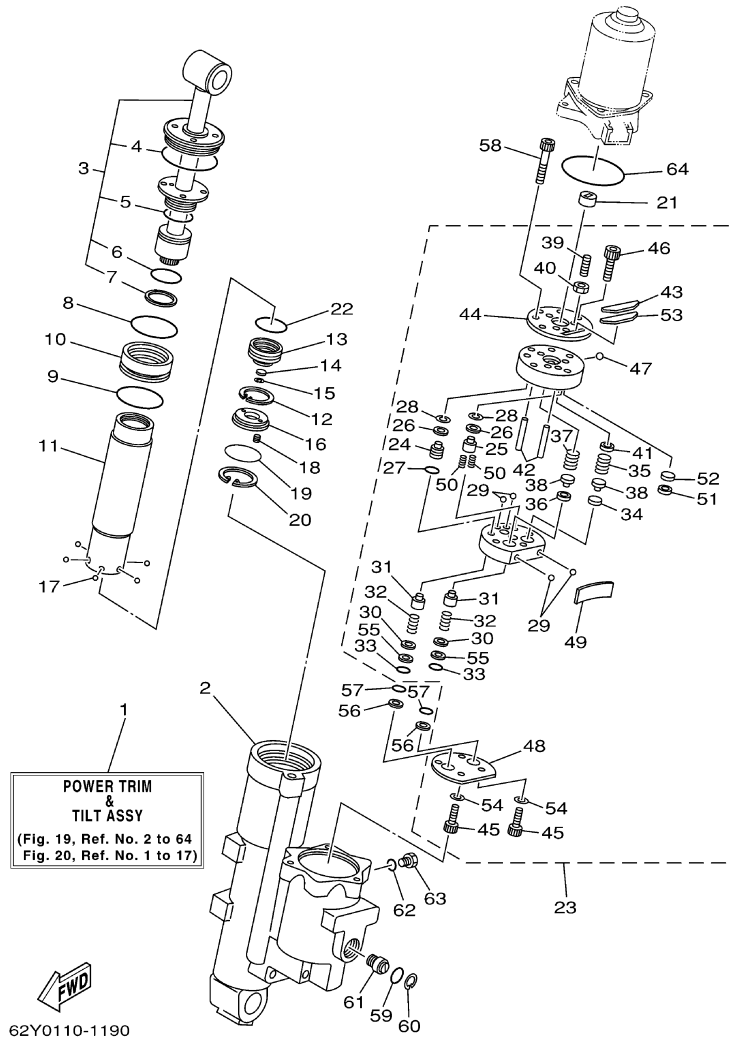

T50TLRZ 2001 / POWER TRIM TILT ASSY 1

©2014 Yamaha Motor Corporation, U.S.A. All rights reserved.

Part List

T50TLRZ 2001 / POWER TRIM TILT ASSY 1

REF - NO	PART NUMBER	PART NAME	QUANTITY	REMARKS
1	62Y-43800-00-4D	POWER TRIM & TILT ASSY	1	
2	CS3-4380K-00-00	CYLINDER, TILT SUB ASSY	1	
3	62X-43810-01-00	TILT PISTON SUB ASSY	1	
4	62X-43861-00-00	.O-RING	1	
5	62X-43862-00-00	.O-RING	1	
6	93210-29375-00	.O-RING	1	
7	62X-43871-00-00	.RING, BACK UP	1	
8	93210-44383-00	O-RING	1	
9	93210-48214-00	.O-RING	1	
10	62X-4388A-00-00	PISTON, TRIM	1	
11	CS3-22471-00-00	CYLINDER, SHOCK ABSORBER	1	
12	67F-43875-00-00	RING, SNAP	1	
13	CS3-43814-00-00	PISTON, FREE	1	
14	6H1-4384G-11-00	.SEAL, RELIEF VALVE	1	
15	61A-43875-00-00	.RING, SNAP	1	
16	62X-43899-00-00	PLATE STOPPER	1	
17	93503-16003-00	BALL	6	
18	62X-4384H-00-00	SPRING	2	
19	1UF-22434-00-00	PLATE, VALVE 1	1	
20	62X-43875-00-00	RING, SNAP	1	
21	6H1-43831-10-00	CONNECTOR, SHAFT	1	
22	93210-29375-00	.O-RING	1	
23	CS3-43830-00-00	GEAR PUMP ASSY	1	
24	69A-43841-00-00	.PISTON, SHUTTLE	1	
25	69A-4384M-00-00	.PISTON, SHUTTLE 2	1	
26	69A-4384F-00-00	.SEAL, MAIN VALVE	2	
27	6H1-43883-00-00	.O-RING	1	
28	99001-03600-00	.CIRCLIP	2	
29	93505-32038-00	.BALL	4	
30	CS3-4388F-00-00	.SPACER	2	
31	6T4-43808-00-00	.SEAT VALVE COMP 1	2	
32	CS3-43853-00-00	.SPRING, MAIN VALVE	2	
33	93210-06001-00	.O-RING	2	
34	6H1-4384G-11-00	.SEAL, RELIEF VALVE	1	
35	CS3-43855-00-00	.SPRING, UP RELIEF	1	
36	6H1-4384F-10-00	.SEAL, MAIN VALVE	1	
37	6H1-43856-10-00	.SPRING, DOWN RELIEF	1	
38	6H1-43844-10-00	.PIN, VALVE SUPPORT	2	
39	92A08-03110-00	.SCREW SET	1	
40	95307-03600-00	.NUT	1	
41	CS3-4382A-00-00	.ADAPTOR 1	1	
42	93604-26256-00	.PIN, DOWEL	2	
43	CS3-43816-00-00	.FILTER 1	1	
44	CS3-4382L-00-00	.CAP, RELIEF VALVE	1	
45	91318-05020-00	.BOLT	2	
46	91318-05008-00	.BOLT	2	
47	93501-08001-00	.BALL	1	
48	CS3-4384G-00-00	.SEAL, RELIEF VALVE	1	
49	CS3-43854-00-00	.SPRING, MANUAL RELEASE	1	
50	62Y-43894-00-00	.SPRING, SHUTTLE RETURN	2	
51	CS3-4387J-00-00	.WASHER, SPECIAL 2	1	
52	CK5-22434-00-00	.PLATE, VALVE 1	1	
53	CS3-43871-00-00	.RING, BACK UP	1