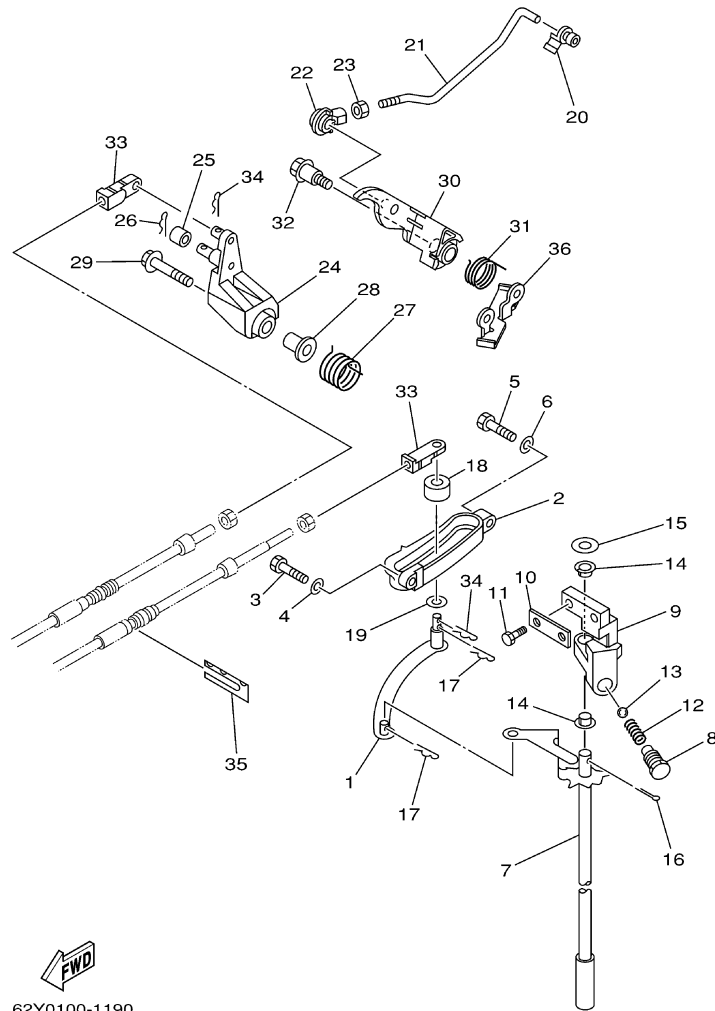

T50TLRZ 2001 / CONTROL

62Y0100-1190

©2014 Yamaha Motor Corporation, U.S.A. All rights reserved.

Part List

T50TLRZ 2001 / CONTROL

REF - NO	PART NUMBER	PART NAME	QUANTITY	REMARKS
1	62Y-44121-01-00	LEVER, SHIFT ROD	1	
2	62Y-44117-01-4D	BRACKET	1	
3	97095-06020-00	BOLT	1	
4	92995-06600-00	WASHER	1	
5	97095-06025-00	BOLT	1	
6	92995-06600-00	WASHER	1	
7	62Y-44120-01-00	HANDLE GEAR SHIFT ASSY	1	
8	62Y-42715-01-00	BUSHING	1	
9	62Y-44118-00-00	BRACKET	1	
10	62Y-44112-00-00	STAY, HANDLE GEAR SHIFT	1	
11	97095-06020-00	BOLT	2	
12	90501-12082-00	SPRING, COMPRESSION	1	
13	93501-04M02-00	BALL	1	
14	90386-90M90-00	BUSH	2	
15	90201-10M20-00	.WASHER, PLATE	1	
16	91490-20015-00	PIN. COTTER	1	
17	90468-18008-00	CLIP	2	
18	688-44122-00-00	BUSHING, SHIFT ROD LEVER	1	
19	90202-07M07-00	WASHER, PLATE	1	
20	6F5-41237-00-00	JOINT, LINK	1	
21	62Y-41241-00-00	ROD, LINK	1	
22	662-41237-01-00	JOINT, LINK	1	
23	95380-05700-00	NUT	1	
24	62Y-42154-00-00	LEVER, THROTTLE CONTROL	1	
25	62Y-42171-00-00	BUSHING	1	
26	91490-16010-00	PIN. COTTER	1	
27	62Y-44135-00-00	SPRING	1	
28	90387-06M45-00	COLLAR	1	
29	95895-06030-00	BOLT, FLANGE	1	
30	62Y-42335-20-00	LEVER, ACCEL. CONTROL	1	
31	62Y-44116-01-00	SPRING	1	
32	90109-06M30-00	BOLT	1	
33	6G8-26363-00-00	.END, WIRE 1	2	
34	90468-18008-00	CLIP	2	
35	62Y-48538-00-00	CLAMP, CABLE 1	1	
36	62Y-42159-01-00	STAY	1	

Part Notes

T50TLRZ 2001 / CONTROL

PART NUMBER	NOTE TEXT
90468-18008-00	OEM: This part number is among the Top 100 Most Popular Marine Maintenance Parts as of March 2014.
90468-18008-00	OEM: This part number is among the Top 100 Most Popular Marine Maintenance Parts as of March 2014.

©2014 Yamaha Motor Corporation, U.S.A. All rights reserved.