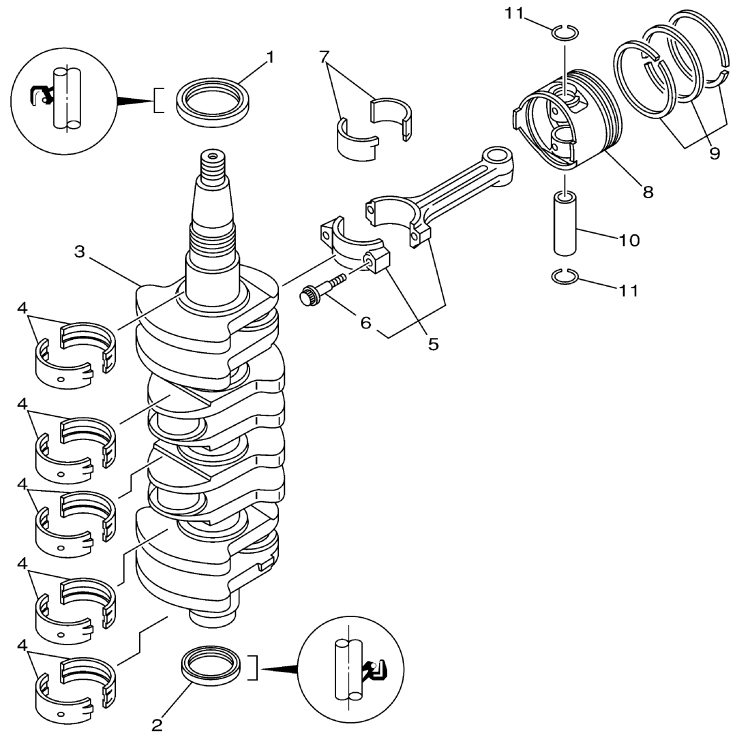

T50TLRZ 2001 / CRANKSHAFT PISTON

62Y0010-1030

Part List

T50TLRZ 2001 / CRANKSHAFT PISTON

REF - NO	PART NUMBER	PART NAME	QUANTITY	REMARKS
1	93102-43M42-00	.OIL SEAL	1	
2	93101-35002-00	.OIL SEAL	1	
3	62Y-11411-20-00	CRANKSHAFT	1	
4	62Y-11416-30-00	PLANE BEARING, CRANKSHAFT 1	10	UR YELLOW
4	62Y-11416-60-00	PLANE BEARING, CRANKSHAFT 1	10	UR GREEN
4	62Y-11416-50-00	PLANE BEARING, CRANKSHAFT 1	10	UR PINK
4	62Y-11416-40-00	PLANE BEARING, CRANKSHAFT 1	10	UR RED
5	62Y-11650-10-00	CONNECTING ROD ASSY	4	
6	62Y-11654-00-00	.BOLT, CONNECTING ROD	2	
7	62Y-11656-30-00	PLANE BEARING, CONNECTING ROD	8	UR YELLOW
7	62Y-11656-60-00	PLANE BEARING, CONNECTING ROD	8	UR GREEN
7	62Y-11656-50-00	PLANE BEARING, CONNECTING ROD	8	UR PINK
7	62Y-11656-40-00	PLANE BEARING, CONNECTING ROD	8	UR RED
8	62Y-11631-10-96	PISTON (STD)	4	
8	62Y-11636-10-00	PISTON (0.50MM O/S)	4	AP
8	62Y-11635-10-00	PISTON (0.25MM O/S)	4	AP
9	64J-11603-00-00	PISTON RING SET (STD)	4	
9	64J-11605-00-00	PISTON RING SET (0.50MM O/S)	4	AP
9	64J-11604-00-00	PISTON RING SET (0.25MM O/S)	4	AP
10	62Y-11633-00-00	PIN, PISTON	4	
11	93450-17129-00	CIRCLIP	8