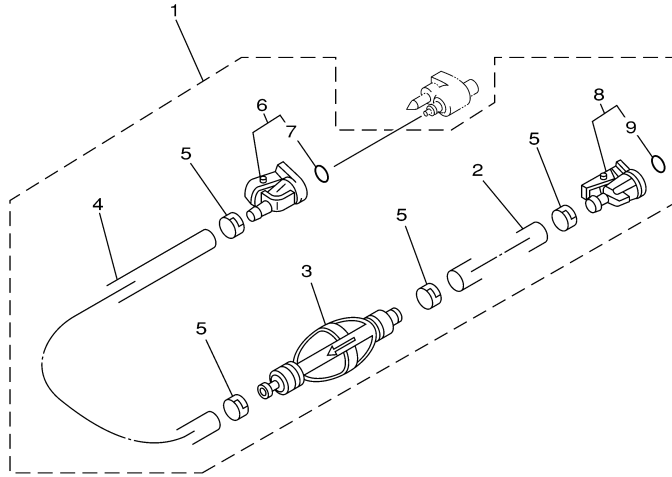

T50TLRZ 2001 / FUEL 2

6960100-0050

Part List

T50TLRZ 2001 / FUEL 2

REF - NO	PART NUMBER	PART NAME	QUANTITY	REMARKS
1	6Y1-24306-53-00	FUEL PIPE COMP. 1	1	AP
2	90445-11M06-00	.HOSE (L2050)	1	
3	6Y1-24360-52-00	.PRIMER PUMP ASSY	1	
4	90445-11M05-00	.HOSE (L850)	1	
5	650-24351-51-00	.BAND 1	4	
6	6G1-24305-03-00	.FUEL PIPE JOINT COMP 2	1	
7	93210-08287-00	..O-RING	1	
8	6Y1-24305-04-00	.FUEL PIPE JOINT COMP 2	1	
9	93210-08287-00	..O-RING	1