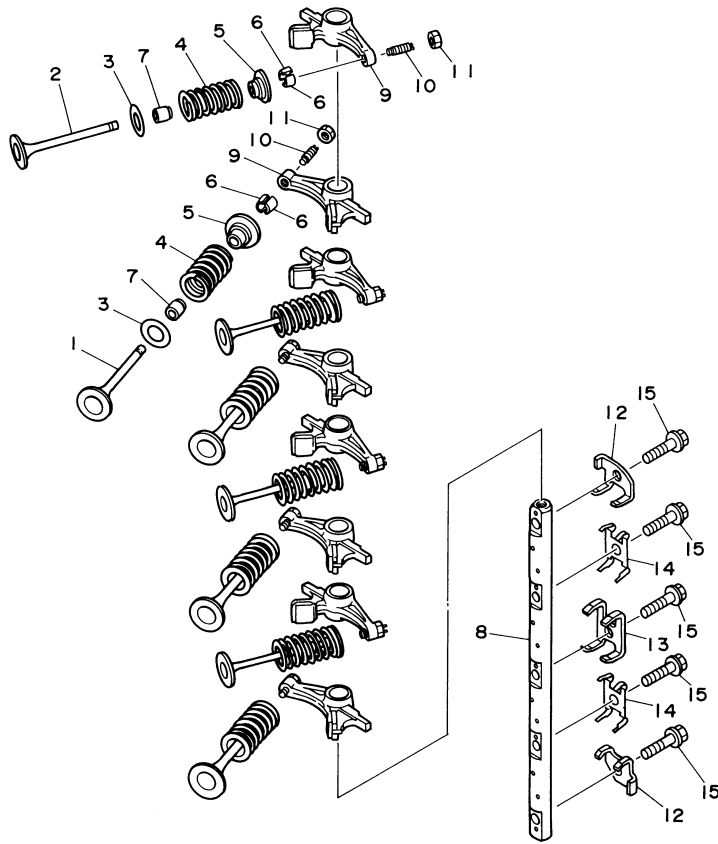

T50TLRZ 2001 / VALVE

62Y0010-5050

©2014 Yamaha Motor Corporation, U.S.A. All rights reserved.

Part List

T50TLRZ 2001 / VALVE

REF - NO	PART NUMBER	PART NAME	QUANTITY	REMARKS
1	62Y-12111-00-00	VALVE, INTAKE	4	
2	62Y-12121-00-00	VALVE, EXHAUST	4	
3	62Y-12116-00-00	SEAT, VALVE SPRING	8	
4	51Y-12114-00-00	SPRING, VALVE OUTER	8	
5	30X-12117-00-00	RETAINER, VALVE SPRING	8	
6	30X-12118-00-00	LOCK, VALVE SPRING RETAINER	16	
7	51Y-12119-00-00	SEAL, VALVE STEM	8	
8	62Y-12146-00-00	SHAFT, ROCKER	1	
9	62Y-12151-00-00	ARM, VALVE ROCKER	8	
10	64J-12159-00-00	SCREW, VALVE ADJUSTING	8	
11	62Y-12158-00-00	NUT, LOCK	8	
12	62Y-12238-00-00	PLATE, BOLT STOPPER	2	
13	62Y-12279-00-00	PLATE	1	
14	62Y-12216-00-00	SPRING	2	
15	90109-08M63-00	BOLT	5