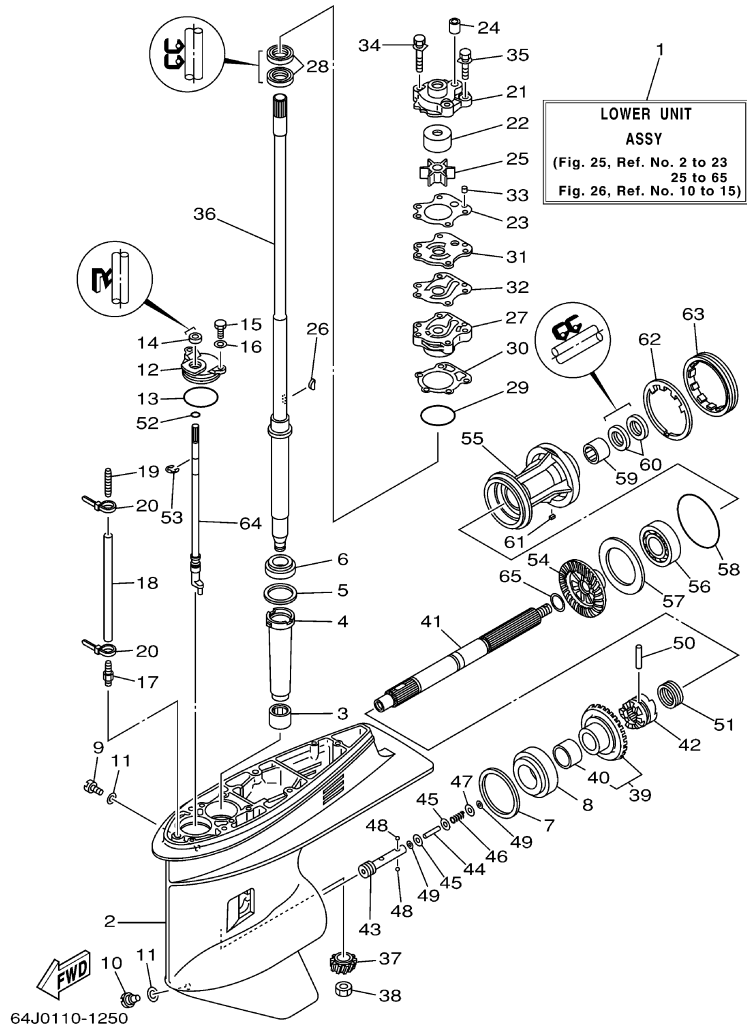

T50TLRZ 2001 / LOWER CASING DRIVE 1 T50TLRZ

©2014 Yamaha Motor Corporation, U.S.A. All rights reserved.

Part List

T50TLRZ 2001 / LOWER CASING DRIVE 1 T50TLRZ

REF - NO	PART NUMBER	PART NAME	QUANTITY	REMARKS
1	64J-45300-30-4D	LOWER UNIT ASSY	1	(T50)
2	67F-45301-00-4D	CASING, LOWER	1	(T50)
3	93315-325W4-00	BEARING	1	(T50)
4	688-45536-01-00	SLEEVE, DRIVE SHAFT	1	(T50)
5	688-45587-01-12	SHIM (T:0.12MM)	1	UR (T50)
5	688-45587-01-30	SHIM (T:0.30MM)	1	UR (T50)
5	688-45587-01-50	SHIM (T:0.50MM)	1	UR (T50)
5	688-45587-01-40	SHIM (T:0.40MM)	1	UR (T50)
5	688-45587-01-15	SHIM (T:0.15MM)	1	UR (T50)
5	688-45587-01-18	SHIM (T:0.18MM)	1	UR (T50)
5	688-45587-01-10	SHIM (T:0.10MM)	1	UR (T50)
6	93332-000U3-00	BEARING	1	(T50)
7	688-45567-01-12	SHIM (T:0.12MM)	1	UR (T50)
7	688-45567-01-30	SHIM (T:0.30MM)	1	UR (T50)
7	688-45567-01-50	SHIM (T:0.50MM)	1	UR (T50)
7	688-45567-01-40	SHIM (T:0.40MM)	1	UR (T50)
7	688-45567-01-15	SHIM (T:0.15MM)	1	UR (T50)
7	688-45567-01-18	SHIM (T:0.18MM)	1	UR (T50)
7	688-45567-01-10	SHIM (T:0.10MM)	1	UR (T50)
8	93332-000UD-00	BEARING	1	(T50)
9	90340-08M04-00	PLUG, STRAIGHT SCREW	1	(T50)
10	688-45341-00-00	PLUG, DRAIN	1	(T50)
11	90430-08020-00	.GASKET	2	(T50)
12	688-45321-00-00	PLATE	1	(T50)
13	93210-49046-00	.O-RING	1	(T50)
14	93106-09014-00	.OIL SEAL	1	(T50)
15	97095-06016-00	BOLT	2	(T50)
16	92995-06600-00	WASHER	2	(T50)
17	6E5-45378-00-00	NIPPLE, HOSE	1	(T50)
18	90445-07M31-00	HOSE (L200)	1	(T50)
19	6E5-83558-10-00	END, NIPPLE	1	(T50)
20	90465-11M10-00	CLAMP	2	(T50)
21	6H3-44311-00-00	HOUSING, WATER PUMP	1	(T50)
22	663-44322-00-00	.INSERT, CARTRIDGE	1	(T50)
23	6H3-44315-A0-00	.GASKET, WATER PUMP	1	(T50)
24	663-44366-00-00	.DAMPER, WATER SEAL 2	1	(T50)
25	6H3-44352-00-00	.IMPELLER	1	(T50)
26	90280-03M03-00	.KEY, WOODRUFF	1	(T50)
27	6H3-44341-00-94	HOUSING, WATER PUMP	1	(T50)
28	93101-23070-00	.OIL SEAL	2	(T50)
29	93210-46044-00	O-RING	1	(T50)
30	688-44316-A0-00	.GASKET, WATER PUMP	1	(T50)
31	6H3-44323-00-00	.OUTER PLATE, CARTRIDGE	1	(T50)
32	6H3-44324-A0-00	.GASKET, CARTRIDGE	1	(T50)
33	93604-10M03-00	PIN, DOWEL	2	(T50)
34	90119-08M33-00	.BOLT, WITH WASHER	2	(T50)
35	90119-08M14-00	.BOLT, WITH WASHER	2	(T50)
36	64J-45501-30-00	DRIVE SHAFT COMP.	1	(T50)
37	64J-45551-00-00	PINION	1	(T50)
38	90170-16M01-00	NUT	1	(T50)
39	64J-45560-00-00	GEAR	1	(T50)
40	93317-322V0-00	.BEARING	1	(T50)
41	67F-45611-00-00	SHAFT, PROPELLER	1	(T50)
42	67F-45631-00-00	CLUTCH, DOG	1	(T50)