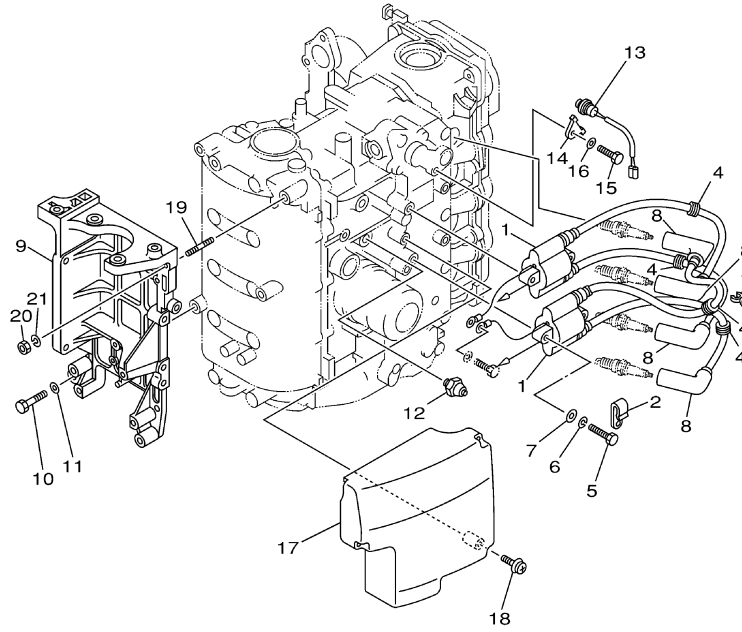

T50TLRZ 2001 / ELECTRICAL 1

Part List

T50TLRZ 2001 / ELECTRICAL 1

REF - NO	PART NUMBER	PART NAME	QUANTITY	REMARKS
1	62Y-85570-00-00	IGNITION COIL ASSY	2	
2	90465-06M90-00	CLAMP	1	
3	90464-07M41-00	CLAMP	2	
4	90480-25161-00	GROMMET	4	
5	97095-06030-00	BOLT	4	
6	92995-06100-00	WASHER, SPRING	4	
7	92995-06600-00	WASHER	4	
8	6G8-82370-30-00	PLUG CAP ASSY	4	
9	62Y-81822-01-94	BRACKET, STARTING MOTOR	1	
10	97095-08035-00	BOLT	3	
11	92995-08600-00	WASHER	3	
12	64J-82504-00-00	OIL PRESSURE SWITCH ASSY	1	
13	62Y-82560-01-00	THERMO SWITCH ASSY	1	
14	6E9-82588-00-00	PLATE	1	
15	97095-06012-00	BOLT	1	
16	92995-06600-00	WASHER	1	
17	62Y-85599-00-00	COVER	1	
18	90159-06M08-00	SCREW, WITH WASHER	3	
19	90116-08M14-00	BOLT, STUD	1	
20	95380-08600-00	NUT	1	
21	92990-08100-00	WASHER, SPRING	1