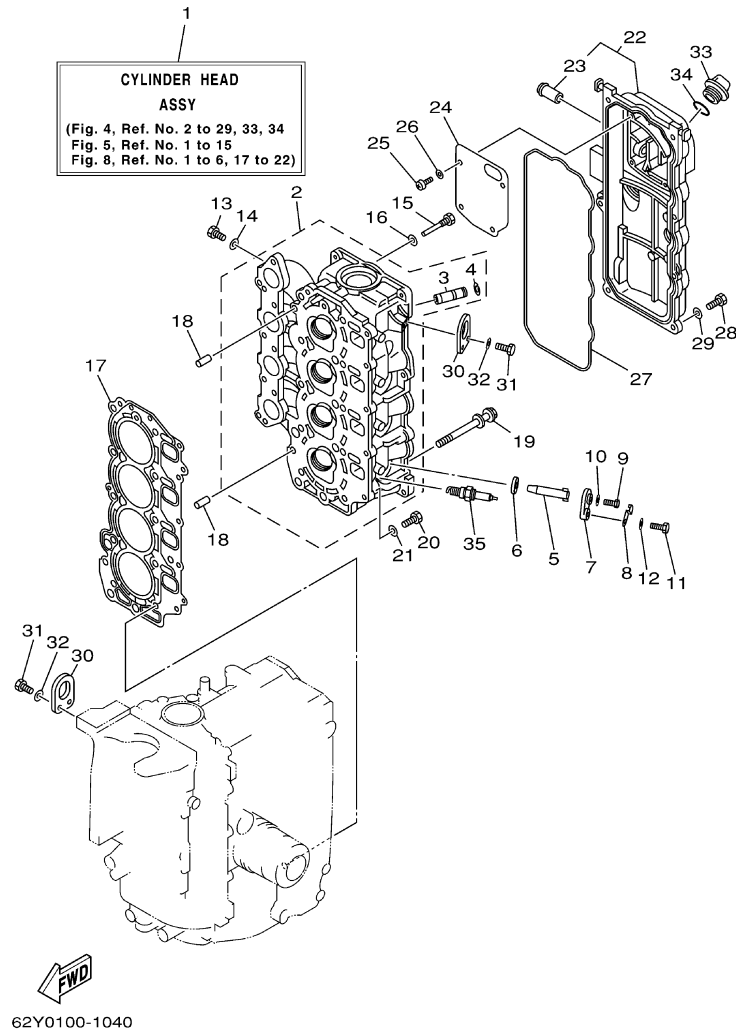

T50TLRZ 2001 / CYLINDER CRANKCASE 2

©2014 Yamaha Motor Corporation, U.S.A. All rights reserved.

Part List

T50TLRZ 2001 / CYLINDER CRANKCASE 2

REF - NO	PART NUMBER	PART NAME	QUANTITY	REMARKS
1	64J-W009A-00-4D	CYLINDER HEAD COMPLETE	1	
2	62Y-11111-20-94	HEAD, CYLINDER 1	1	
3	62Y-11133-30-00	.GUIDE, VALVE 1	8	
4	93450-09M01-00	.CIRCLIP	8	
5	62Y-11325-00-00	ANODE	4	
6	66M-11328-00-00	GROMMET, ANODE	4	
7	66M-11327-00-94	COVER, ANODE	4	
8	66M-12535-00-00	PLATE	4	
9	97095-05012-00	BOLT	4	
10	92995-05600-00	WASHER	4	
11	97013-06020-00	BOLT	4	
12	92903-06600-00	WASHER, PLATE	4	
13	97095-06010-00	BOLT	4	
14	90430-06014-00	.GASKET	4	
15	90109-06M65-00	BOLT	1	
16	90430-06014-00	.GASKET	1	
17	62Y-11181-00-00	GASKET, CYLINDER HEAD 1	1	
18	99530-08012-00	PIN, DOWEL	2	
19	90119-09M00-00	BOLT, WITH WASHER	10	
20	97013-06025-00	BOLT	5	
21	92903-06600-00	WASHER, PLATE	5	
22	62Y-11191-01-9M	COVER, CYLINDER HEAD 1	1	
23	62Y-14485-00-00	.PIPE, JOINT	1	
24	62Y-11168-00-00	COVER, BREATHER	1	
25	98507-04010-00	SCREW, PAN HEAD	4	
26	92907-04600-00	WASHER	4	
27	62Y-11356-00-00	.SEAL, CYLINDER 2	1	
28	97013-06020-00	BOLT	7	
29	92903-06600-00	WASHER, PLATE	7	
30	62Y-11119-00-00	HANGER, ENGINE	2	
31	97095-06020-00	BOLT	4	
32	92995-06600-00	WASHER	4	
33	6G8-15363-00-00	PLUG, OIL	1	
34	93210-24M79-00	.O-RING	1	
35	NGK-DPR6E-A9-00	PLUG, SPARK (NGK DPR6EA-9)	4