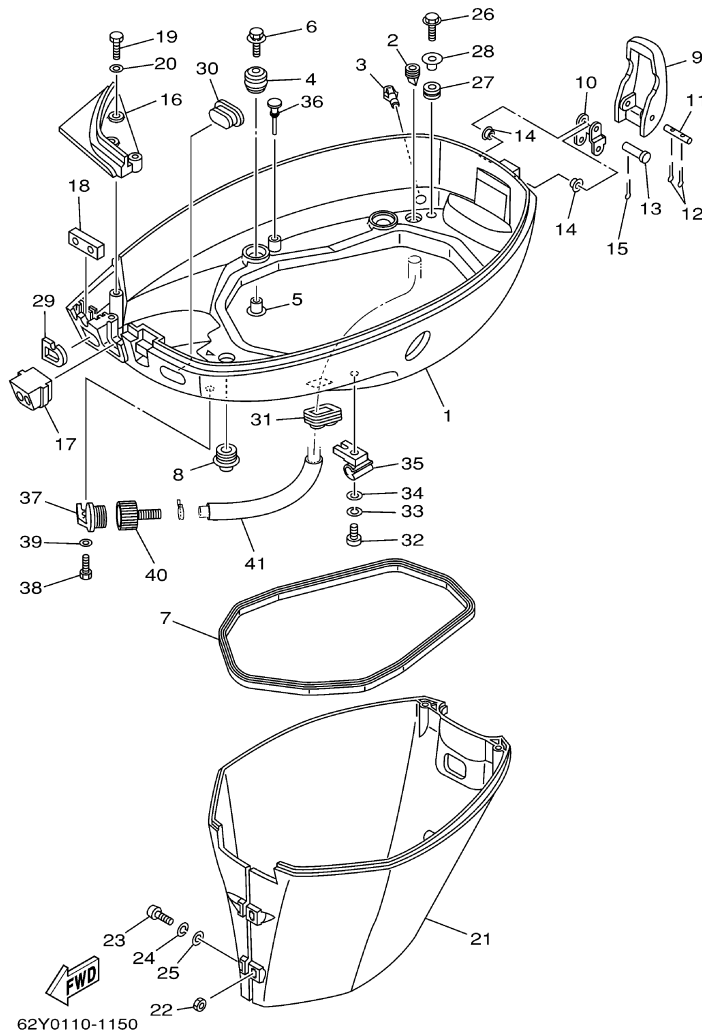

T50TLRZ 2001 / BOTTOM COWLING

©2014 Yamaha Motor Corporation, U.S.A. All rights reserved.

Part List

T50TLRZ 2001 / BOTTOM COWLING

REF - NO	PART NUMBER	PART NAME	QUANTITY	REMARKS
1	62Y-42711-14-4D	COWLING, BOTTOM	1	
2	65W-42717-00-00	RUBBER, SEAL 2	4	
3	6H3-44391-01-00	NIPPLE, HOSE	1	
4	90480-09M12-00	GROMMET	4	
5	90387-06M69-00	COLLAR	4	
6	90119-06M08-00	BOLT, WITH WASHER	4	
7	62Y-42716-00-00	RUBBER, SEAL 1	1	
8	6E5-42724-00-00	GROMMET	1	
9	62Y-42828-00-4D	PLATE, CLAMP	1	
10	62Y-42815-00-00	LEVER, CLAMP	1	
11	90249-05M30-00	PIN	1	
12	91490-16010-00	PIN. COTTER	2	
13	90240-05M19-00	PIN, CLEVIS	1	
14	90386-05002-00	BUSH	2	
15	91490-16010-00	PIN. COTTER	1	
16	62Y-42738-01-5B	PLATE, FITTING	1	
17	62Y-42725-30-00	GROMMET	1	
18	62Y-42727-00-00	GROMMET	1	
19	97095-06020-00	BOLT	3	
20	92995-06600-00	WASHER	3	
21	62Y-42741-00-4D	APRON	1	
22	95380-06600-00	NUT, HEXAGON	2	
23	97880-06025-00	SCREW, PAN HEAD	2	
24	92990-06100-00	..WASHER, SPRING	2	
25	92990-06600-00	WASHER, PLATE	2	
26	95895-06016-00	BOLT, FLANGE	2	
27	90480-13M24-00	GROMMET	2	
28	90387-06M40-00	COLLAR	2	
29	61N-24329-00-00	SEAL	1	
30	6H3-42727-00-00	GROMMET	1	
31	6H1-42726-20-00	GROMMET	1	FOR FLUSHING KIT
32	97880-06025-00	SCREW, PAN HEAD	1	
33	92990-06100-00	..WASHER, SPRING	1	
34	92990-06600-00	WASHER, PLATE	1	
35	90464-09M43-00	CLAMP	1	
36	62Y-42748-00-00	GROMMET	1	
37	6H1-12572-00-00	ADAPTER	1	FLUSHING KIT
38	97095-06020-00	BOLT	1	FLUSHING KIT
39	92995-06600-00	WASHER	1	FLUSHING KIT
40	6R3-12580-00-00	JOINT ASSY	1	FLUSHING KIT
41	90445-14M41-00	HOSE (L150)	1	FLUSHING KIT

Part Notes

T50TLRZ 2001 / BOTTOM COWLING

PART NUMBER	NOTE TEXT
92990-06600-00	OEM: This part number is among the Top 100 Most Popular Marine Maintenance Parts as of March 2014.
92990-06600-00	OEM: This part number is among the Top 100 Most Popular Marine Maintenance Parts as of March 2014.

©2014 Yamaha Motor Corporation, U.S.A. All rights reserved.