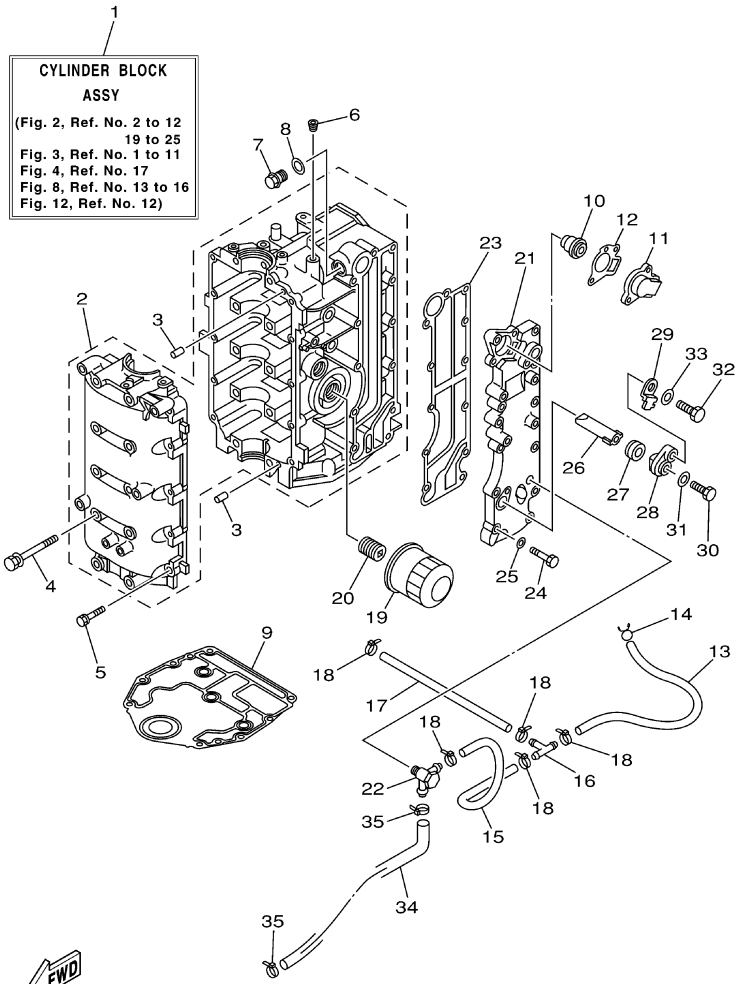

T50TLRZ 2001 / CYLINDER CRANKCASE 1

62Y0110-1020

Part List

T50TLRZ 2001 / CYLINDER CRANKCASE 1

REF - NO	PART NUMBER	PART NAME	QUANTITY	REMARKS
1	64J-W009B-00-4D	CYLINDER BLOCK ASSY	1	
2	62Y-15100-10-94	CRANKCASE ASSY	1	
3	93606-12019-00	.PIN, DOWEL	2	
4	90119-08M01-00	BOLT, WITH WASHER	10	
5	97513-06535-00	BOLT, WITH WASHER	10	
6	90344-51001-00	PLUG, TAPER SCREW	1	
7	90340-14M06-00	PLUG, STRAIGHT SCREW	1	
8	90430-14115-00	.GASKET	1	
9	67C-11351-00-00	.GASKET, CYLINDER	1	
10	6G8-12411-02-00	THERMOSTAT	1	
11	6H3-12413-00-9M	COVER, THERMOSTAT	1	
12	62Y-12414-00-00	.GASKET, COVER	1	
13	90445-09105-00	HOSE (L300)	1	
14	90467-08M18-00	CLIP	1	
15	90445-09068-00	HOSE (L110)	1	
16	688-24378-00-00	PIPE, JOINT 3	1	
17	90445-09095-00	HOSE (L215)	1	
18	90465-11M10-00	CLAMP	5	
19	5GH-13440-00-00	ELEMENT ASSY, OIL CLEANER	1	
20	90401-20M00-00	BOLT, UNION	1	
21	62Y-41113-20-9M	OUTER COVER, EXHAUST	1	
22	62Y-11372-01-00	NIPPLE, HOSE	1	FOR FLUSHING KIT
23	62Y-41114-00-00	GASKET, EXHAUST OUTER COVER	1	
24	97013-06035-00	BOLT	12	
25	92903-06600-00	WASHER, PLATE	12	
26	62Y-11325-00-00	ANODE	1	
27	66M-11328-00-00	GROMMET, ANODE	1	
28	66M-11327-00-94	COVER, ANODE	1	
29	66M-12535-00-00	PLATE	1	
30	97095-05012-00	BOLT	1	
31	92995-05600-00	WASHER	1	
32	97013-06020-00	BOLT	1	
33	92903-06600-00	WASHER, PLATE	1	
34	62Y-24312-10-00	PIPE 2	1	FOR FLUSHING KIT
35	90465-11M10-00	CLAMP	2	FOR FLUSHING KIT

Part Notes

T50TLRZ 2001 / CYLINDER CRANKCASE 1

PART NUMBER	NOTE TEXT
62Y-12414-00-00	OEM: This part number is among the Top 100 Most Popular Marine Maintenance Parts as of March 2014.

©2014 Yamaha Motor Corporation, U.S.A. All rights reserved.