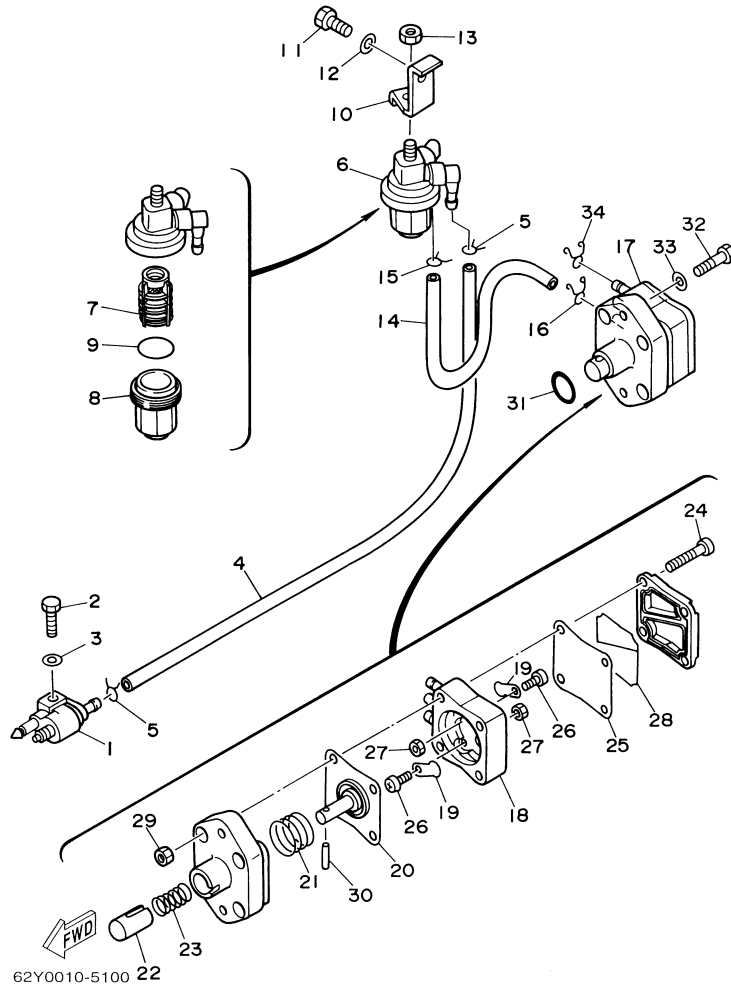

T50TLRZ 2001 / FUEL

©2014 Yamaha Motor Corporation, U.S.A. All rights reserved.

Part List

T50TLRZ 2001 / FUEL

REF - NO	PART NUMBER	PART NAME	QUANTITY	REMARKS
1	6G1-24304-02-00	FUEL PIPE JOINT COMP. 1	1	
2	97095-06025-00	BOLT	1	
3	92995-06600-00	WASHER	1	
4	90445-10M49-00	HOSE (L660)	1	
5	90467-09M03-00	CLIP	2	
6	61N-24560-00-00	FILTER ASSY	1	
7	61N-24563-00-00	.ELEMENT, FILTER	1	
8	61N-24521-00-00	.CUP, FILTER	1	
9	93210-32738-00	.O-RING	1	
10	62Y-24566-00-00	BRACKET, FILTER	1	
11	97095-08014-00	BOLT	1	
12	92995-08600-00	WASHER	1	
13	95380-08600-00	NUT	1	
14	90445-10M48-00	HOSE (L205)	1	
15	90467-09M03-00	CLIP	1	
16	90467-10M04-00	CLIP	1	
17	62Y-24410-02-00	FUEL PUMP ASSY	1	
18	62Y-24413-00-00	.BODY 2	1	
19	62Y-24421-01-00	.VALVE, CHECK	2	
20	62Y-24411-02-00	.DIAPHRAGM	1	
21	62Y-24423-00-00	.SPRING, DIAPHRAGM	1	
22	62Y-13131-01-00	.PLUNGER	1	
23	62Y-24454-00-00	.SPRING	1	
24	62Y-24444-00-00	.SCREW	4	
25	62Y-24471-00-00	.DIAPHRAGM	1	
26	6A0-14325-00-00	.SCREW, PAN HEAD	2	
27	95380-03600-00	.NUT	2	
28	62Y-24452-00-00	.PACKING	1	
29	95380-05600-00	.NUT	4	
30	62Y-24374-01-00	.PIN	1	
31	93210-24M79-00	.O-RING	1	
32	97095-06030-00	BOLT	2	
33	92995-06600-00	WASHER	2	
34	90467-10M04-00	CLIP	1