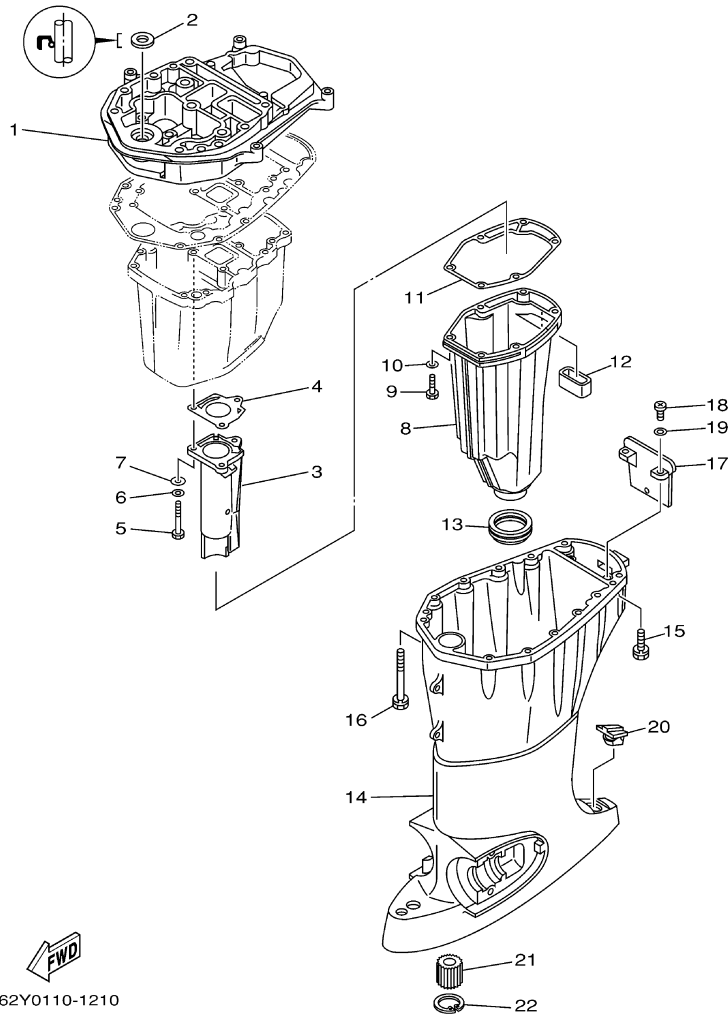

T50TLRZ 2001 / UPPER CASING

©2014 Yamaha Motor Corporation, U.S.A. All rights reserved.

Part List

T50TLRZ 2001 / UPPER CASING

REF - NO	PART NUMBER	PART NAME	QUANTITY	REMARKS
1	62Y-41137-10-94	GUIDE, EXHAUST	1	
2	93103-18011-00	.OIL SEAL	1	
3	67C-41131-00-5B	MANIFOLD, EXT. 1	1	
4	67C-41133-00-00	.GASKET, EXHAUST MANIFOLD 1	1	
5	97075-06050-00	BOLT	3	
6	92995-06600-00	WASHER	3	
7	90201-06015-00	WASHER, PLATE	3	
8	62Y-14711-00-5B	MUFFLER 1	1	
9	97075-06025-00	BOLT	6	
10	92995-06600-00	WASHER	6	
11	62Y-41134-00-00	GASKET, EXHAUST MANIFOLD	1	
12	62Y-45127-00-00	.SEAL	1	
13	663-45123-00-00	GASKET, MUFFLER	1	
14	62Y-45111-21-4D	CASING, UPPER	1	
15	90119-08M79-00	BOLT, WITH WASHER	4	
16	90119-08M82-00	BOLT, WITH WASHER	8	
17	62Y-45151-00-00	COVER, UPPER CASING	1	
18	97880-05016-00	SCREW, PAN HEAD	2	
19	92990-05600-00	WASHER, PLATE	2	
20	6H3-45155-00-00	CAP	1	
21	62Y-45318-00-00	BUSHING, DRIVE SHAFT	1	
22	93420-36M01-00	CIRCLIP	1