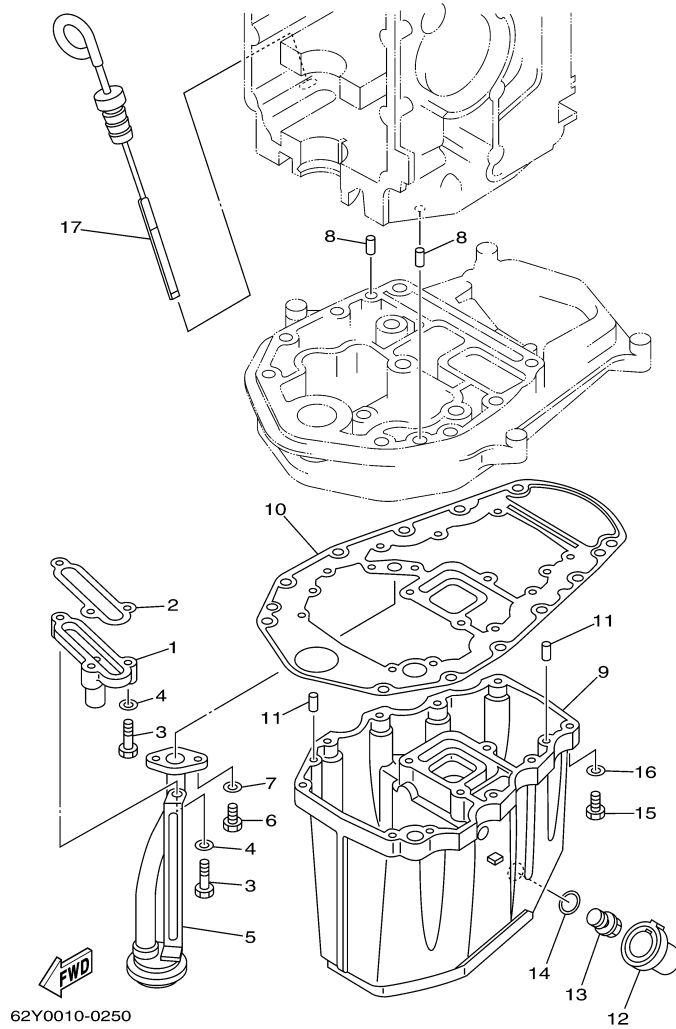

T50TLRZ 2001 / OIL PAN

©2014 Yamaha Motor Corporation, U.S.A. All rights reserved.

Part List

T50TLRZ 2001 / OIL PAN

REF - NO	PART NUMBER	PART NAME	QUANTITY	REMARKS
1	62Y-11575-00-00	RELIEF VALVE ASSY	1	
2	62Y-13475-00-00	.GASKET	1	
3	97013-06025-00	BOLT	3	
4	92903-06600-00	WASHER, PLATE	3	
5	62Y-13411-00-00	STRAINER, OIL	1	
6	97013-06016-00	BOLT	2	
7	92903-06600-00	WASHER, PLATE	2	
8	93608-12M05-00	PIN, DOWEL	2	
9	62Y-15311-01-5B	OIL PAN	1	
10	62Y-15312-10-00	GASKET, OIL PAN	1	
11	93606-12019-00	.PIN, DOWEL	4	
12	62Y-15316-00-00	DAMPER, ENGINE MOUNT 1	1	
13	90340-14M06-00	PLUG, STRAIGHT SCREW	1	
14	90430-14M09-00	.GASKET	1	
15	97075-06025-00	BOLT	10	
16	92995-06600-00	WASHER	10	
17	62Y-15362-00-00	PLUG, OIL LEVEL	1	

Part Notes

T50TLRZ 2001 / OIL PAN

PART NUMBER	NOTE TEXT
90430-14M09-00	OEM: This part number is among the Top 100 Most Popular Marine Maintenance Parts as of March 2014.

©2014 Yamaha Motor Corporation, U.S.A. All rights reserved.