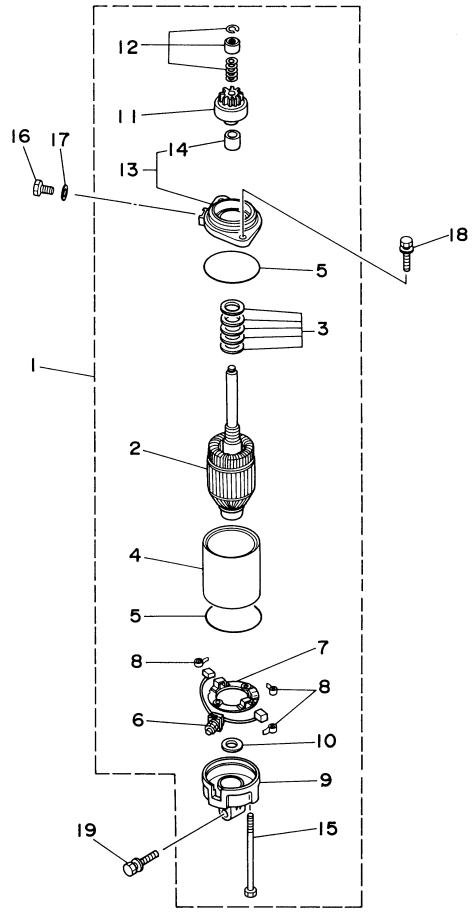

T50TLRZ 2001 / STARTING MOTOR

62Y0010-5150

©2014 Yamaha Motor Corporation, U.S.A. All rights reserved.

Part List

T50TLRZ 2001 / STARTING MOTOR

REF - NO	PART NUMBER	PART NAME	QUANTITY	REMARKS
1	6E5-81800-12-00	STARTER MOTOR ASSY	1	
2	6E5-81850-11-00	.ARMATURE ASSY	1	
3	6E5-81809-10-00	.WASHER KIT	1	
4	6E5-81810-10-00	.STATOR ASSY	1	
5	6E5-81847-10-00	.O-RING	2	
6	6E5-81801-10-00	.BRUSH SET	1	
7	6E5-81840-10-00	.BRUSH HOLDER ASSY	1	
8	6E5-81813-10-00	.SPRING, BRUSH	3	
9	6E5-81820-11-00	.REAR BRACKET ASSY	1	
10	6E5-81824-00-00	.WASHER 2	1	
11	6E5-81807-11-00	.GEAR ASSY, STARTING MOTOR	1	
12	61H-81857-00-00	.RETAINER	1	
13	6E5-81830-10-00	.FRONT BRACKET ASSY	1	
14	688-81831-00-00	..METAL, FRONT	1	
15	6E5-81826-10-00	.BOLT	2	
16	97095-08016-00	BOLT	1	
17	92995-08600-00	WASHER	1	
18	90119-08M76-00	BOLT, WITH WASHER	2	
19	90119-08M77-00	BOLT, WITH WASHER	1