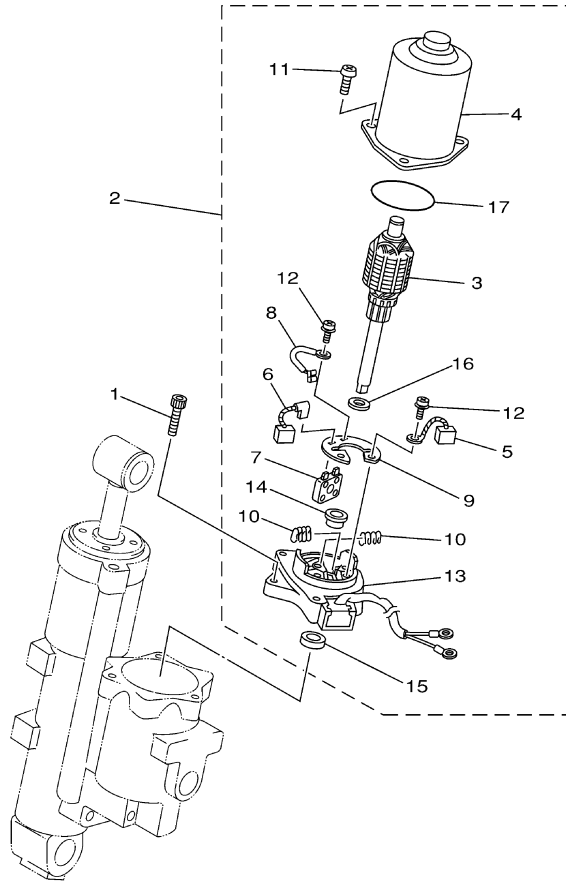

T50TLRZ 2001 / POWER TRIM TILT ASSY 2

62Y0010-1240

Part List

T50TLRZ 2001 / POWER TRIM TILT ASSY 2

REF - NO	PART NUMBER	PART NAME	QUANTITY	REMARKS
1	62X-43888-00-00	BOLT, SOCKET	3	
2	CS3-43880-00-00	MOTOR ASSY	1	
3	CS3-43805-00-00	.ARMATURE ASSY	1	
4	62X-43804-01-00	.STATOR ASSY	1	
5	CS3-43892-00-00	.BRUSH 2	1	
6	CS3-43891-00-00	.BRUSH 1	1	
7	CS3-82181-00-00	.CIRCUIT BREAKER COMP	1	
8	62X-43807-00-00	.WIRE SUB ASSY	1	
9	62X-4380F-00-00	.PLATE, BRUSH HOLDER	1	
10	62X-4386K-00-00	.SPRING, BRUSH	2	
11	97880-05020-00	.SCREW, PAN HEAD	3	
12	97602-04216-00	.SCREW, PAN HEAD WITH WASHER	2	
13	62X-43881-00-00	.FRAME, END	1	
14	62X-4380H-00-00	.METAL	1	
15	93102-08414-00	.OIL SEAL	1	
16	90201-083J8-00	.WASHER, PLATE	1	
17	93210-52449-00	.O-RING	1