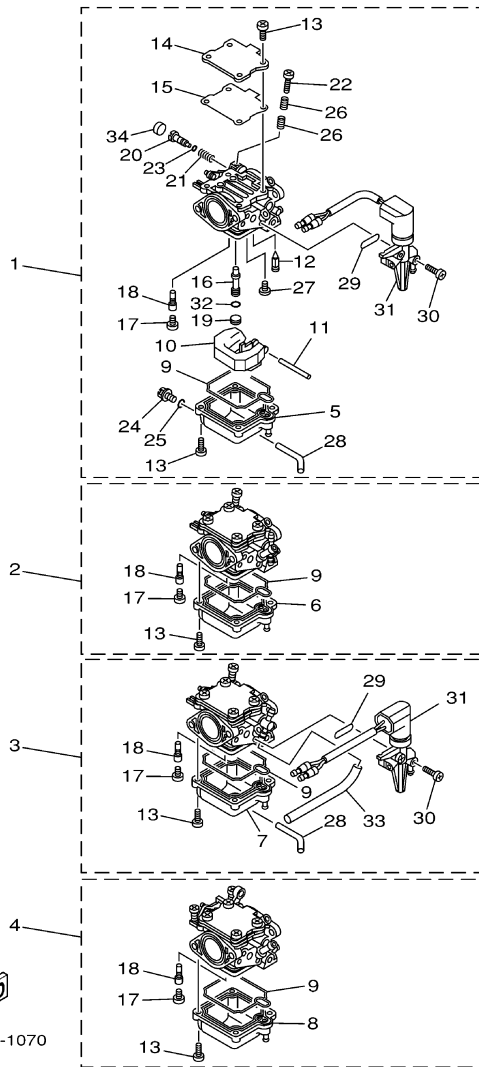

T50TLRZ 2001 / CARBURETOR

©2014 Yamaha Motor Corporation, U.S.A. All rights reserved.

Part List

T50TLRZ 2001 / CARBURETOR

REF - NO	PART NUMBER	PART NAME	QUANTITY	REMARKS
1	62Y-14901-40-00	CARBURETOR ASSY 1	1	
2	62Y-14902-40-00	CARBURETOR ASSY 2	1	
3	62Y-14903-40-00	CARBURETOR ASSY 3	1	
4	62Y-14904-40-00	CARBURETOR ASSY 4	1	
5	62Y-14381-30-00	.BODY, FLOAT CHAMBER	1	1
6	62Y-14381-40-00	.BODY, FLOAT CHAMBER	1	2
7	62Y-14381-50-00	.BODY, FLOAT CHAMBER	1	3
8	62Y-14381-60-00	.BODY, FLOAT CHAMBER	1	4
9	62Y-14384-30-00	.GASKET, FLOAT CHAMBER	4	
10	6L2-14385-00-00	.FLOAT	4	
11	6E5-14386-01-00	.PIN, FLOAT	4	
12	62Y-14392-00-00	.VALVE, NEEDLE	4	
13	62Y-14321-00-00	.SCREW, THROTTLE	32	
14	62Y-14157-30-00	.COVER, MIXING	4	
15	62Y-14399-30-00	.GASKET	4	
16	62Y-14341-30-00	.NOZZLE, MAIN	4	
17	62Y-14343-62-00	.JET, MAIN (#124)	1	1
17	62Y-14343-57-00	.JET, MAIN (#114)	1	4
17	62Y-14343-58-00	.JET, MAIN (#116)	1	3
17	62Y-14343-63-00	.JET, MAIN (#126)	1	2
18	64J-14342-20-00	.JET, PILOT (#39)	4	
19	62Y-14355-30-00	.PLUG	4	
20	62Y-14323-30-00	.SCREW, AIR ADJUSTING	4	
21	62Y-14334-00-00	.SPRING, AIR ADJUSTING	4	
22	62Y-14321-10-00	.SCREW, THROTTLE	4	
23	2T4-14397-00-00	.O-RING	4	
24	62Y-14383-30-00	.SCREW, DRAIN	4	
25	652-14397-00-00	.O-RING	4	
26	62Y-14212-00-00	.SPRING, PILOT ADJUSTING	8	
27	98980-04006-00	.SCREW, BIND	4	
28	62Y-24311-30-00	.PIPE, FUEL 1	2	1,3
29	62Y-14398-30-00	.GASKET	2	1,3
30	62Y-14567-40-00	.SCREW	2	3
30	62Y-14567-30-00	.SCREW	2	1
31	62Y-14380-20-00	.PRIME STARTER ASSY	1	3
31	62Y-14380-10-00	.PRIME STARTER ASSY	1	1
32	62Y-14227-00-00	.WASHER	4	
33	62Y-24313-90-00	.PIPE 3	1	3
34	62Y-1432A-01-00	.PLUG	4	

Part Notes

T50TLRZ 2001 / CARBURETOR

PART NUMBER	NOTE TEXT
62Y-14380-20-00	OEM: The O-Ring for sealing this part to the carburetor body is not shown separately. The Part Number for the O-Ring is 93210-17001-00.
62Y-14380-10-00	OEM: The O-Ring for sealing this part to the carburetor body is not shown separately. The Part Number for the O-Ring is 93210-17001-00.

©2014 Yamaha Motor Corporation, U.S.A. All rights reserved.