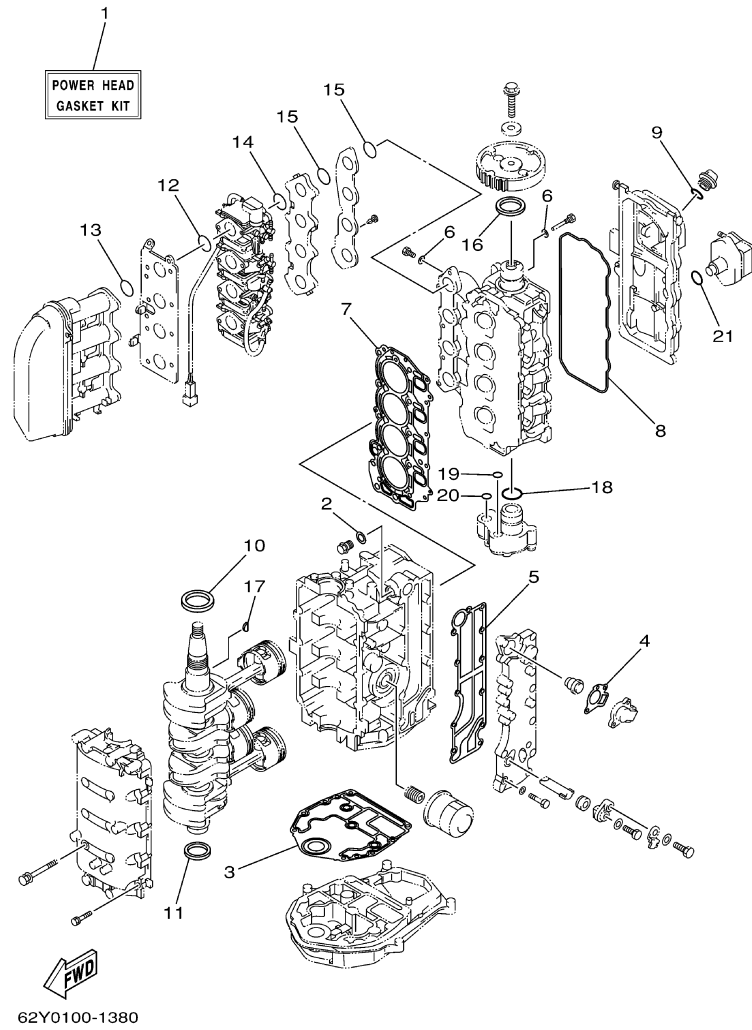

T50TLRZ 2001 / REPAIR KIT 1

©2014 Yamaha Motor Corporation, U.S.A. All rights reserved.

Part List

T50TLRZ 2001 / REPAIR KIT 1

REF - NO	PART NUMBER	PART NAME	QUANTITY	REMARKS
1	62Y-W0001-10-00	POWER HEAD GASKET KIT	1	
2	90430-14115-00	.GASKET	1	
3	67C-11351-00-00	.GASKET, CYLINDER	1	
4	62Y-12414-00-00	.GASKET, COVER	1	
5	62Y-41114-00-00	.GASKET, EXHAUST OUTER COVER	1	
6	90430-06014-00	.GASKET	5	
7	62Y-11181-00-00	.GASKET, CYLINDER HEAD 1	1	
8	62Y-11356-00-00	.SEAL, CYLINDER 2	1	
9	93210-24M79-00	.O-RING	1	
10	93102-43M42-00	.OIL SEAL	1	
11	93101-35002-00	.OIL SEAL	1	
12	93210-35M86-00	.O-RING	4	
13	93210-38MH3-00	.O-RING	4	
14	93210-30MH4-00	.O-RING	4	
15	93210-35M86-00	.O-RING	8	
16	93102-37M40-00	.OIL SEAL	1	
17	90280-04M06-00	.KEY, WOODRUFF	1	
18	93210-33MH2-00	.O-RING	1	
19	93210-12MG9-00	.O-RING	1	
20	93210-14515-00	.O-RING	1	
21	93210-24M79-00	.O-RING	1	

Part Notes

T50TLRZ 2001 / REPAIR KIT 1

PART NUMBER	NOTE TEXT
62Y-12414-00-00	OEM: This part number is among the Top 100 Most Popular Marine Maintenance Parts as of March 2014.

©2014 Yamaha Motor Corporation, U.S.A. All rights reserved.