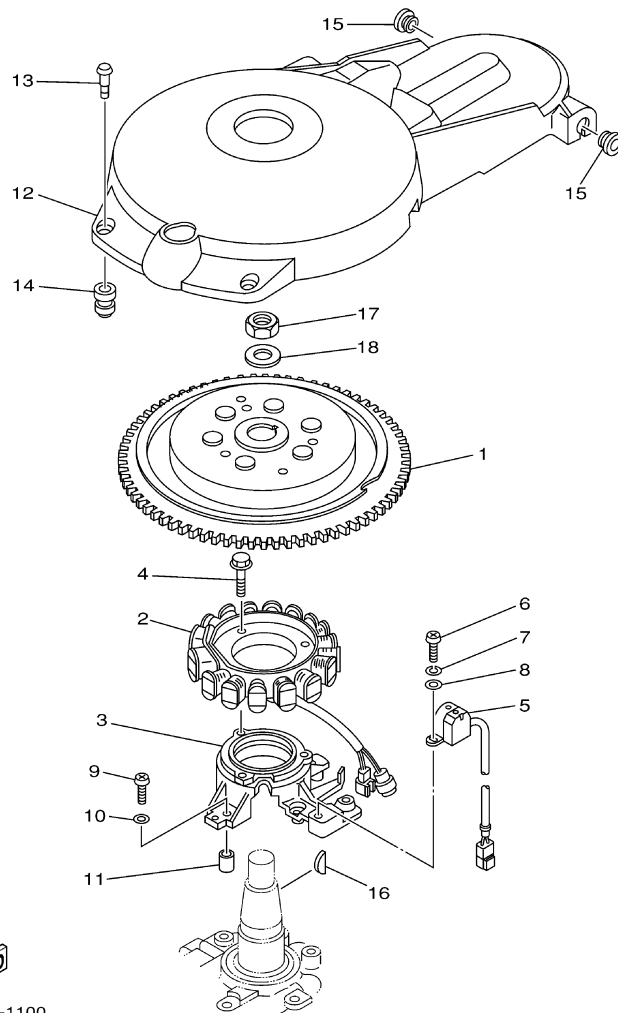

T50TLRZ 2001 / GENERATOR

©2014 Yamaha Motor Corporation, U.S.A. All rights reserved.

Part List

T50TLRZ 2001 / GENERATOR

REF - NO	PART NUMBER	PART NAME	QUANTITY	REMARKS
1	64J-85550-00-00	ROTOR ASSY	1	
2	64J-85510-00-00	STATOR ASSY	1	
3	62Y-85561-00-94	BASE, MAGNETO	1	
4	95023-06025-00	BOLT	3	
5	62Y-85580-00-00	COIL, PULSER	1	
6	97880-05012-00	SCREW, PAN HEAD	2	
7	92990-05100-00	.WASHER, SPRING	2	
8	92990-05600-00	WASHER, PLATE	2	
9	97880-06025-00	SCREW, PAN HEAD	4	
10	92990-06600-00	WASHER, PLATE	4	
11	99530-08012-00	PIN, DOWEL	2	
12	62Y-81337-10-00	COVER, FLYWHEEL	1	
13	6K7-81338-01-00	.CLAMP, LEAD	2	
14	663-82317-01-00	DAMPER, IGNITION COIL	2	
15	90480-12072-00	GROMMET	2	
16	6H4-11545-00-00	KEY, WOODRUFF	1	
17	90170-20137-00	NUT	1	
18	90201-21M18-00	WASHER, PLATE	1	

Part Notes

T50TLRZ 2001 / GENERATOR

PART NUMBER		NOTE TEXT
92990-06600-00		OEM: This part number is among the Top 100 Most Popular Marine Maintenance Parts as of March 2014.
90480-12072-00		OEM: GROMMET used on F115TLR and F/LF115TXR 0410 Production and Earlier

©2014 Yamaha Motor Corporation, U.S.A. All rights reserved.