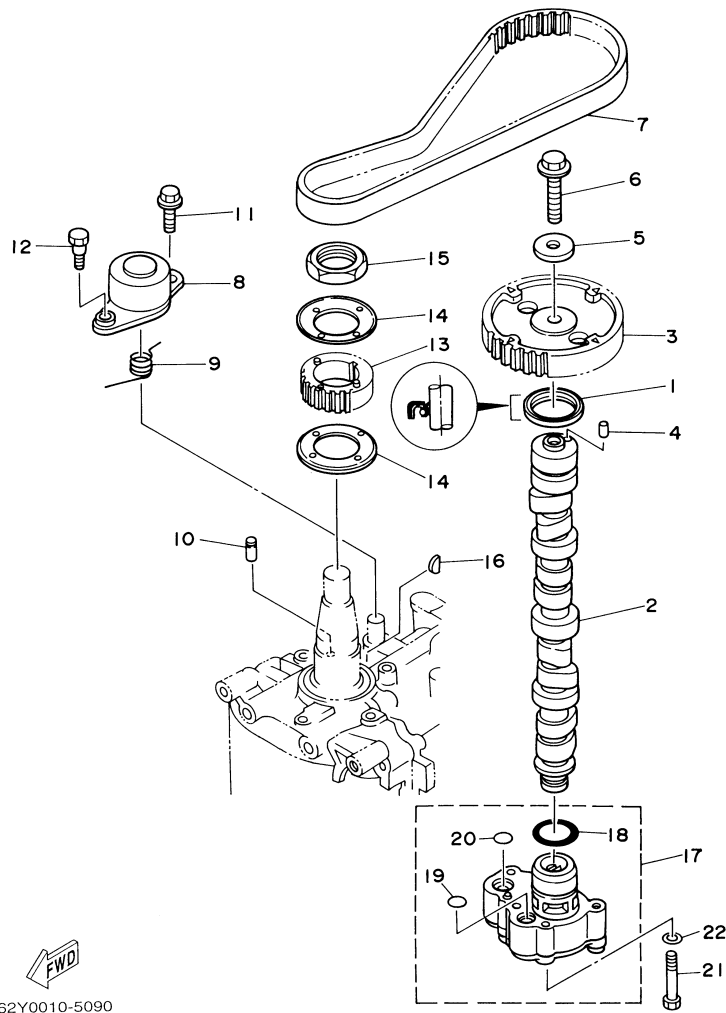

T50TLRZ 2001 / OIL PUMP

62Y0010-5090

Part List

T50TLRZ 2001 / OIL PUMP

REF - NO	PART NUMBER	PART NAME	QUANTITY	REMARKS
1	93102-37M40-00	.OIL SEAL	1	
2	62Y-12171-00-00	CAMSHAFT 1	1	
3	62Y-11537-10-00	GEAR, DRIVEN	1	
4	93605-14143-00	PIN, DOWEL	1	
5	90201-10M06-00	WASHER, PLATE	1	
6	95895-10040-00	BOLT, FLANGE	1	
7	62Y-46241-00-00	BELT	1	
8	62Y-11590-10-00	TENSIONER ASSY	1	
9	90508-23M36-00	SPRING, TORSION	1	
10	90249-07M29-00	PIN	1	
11	95895-08020-00	BOLT, FLANGE	1	
12	90109-06M64-00	BOLT	1	
13	62Y-11536-10-00	GEAR, DRIVE	1	
14	62Y-11557-00-00	WASHER 1	2	
15	90170-35M32-00	NUT	1	
16	90280-04M06-00	KEY, WOODRUFF	1	
17	62Y-13300-00-00	OIL PUMP ASSY	1	
18	93210-33MH2-00	.O-RING	1	
19	93210-12MG9-00	.O-RING	1	
20	93210-14515-00	.O-RING	1	
21	97013-06040-00	BOLT	4	
22	92903-06600-00	WASHER, PLATE	4