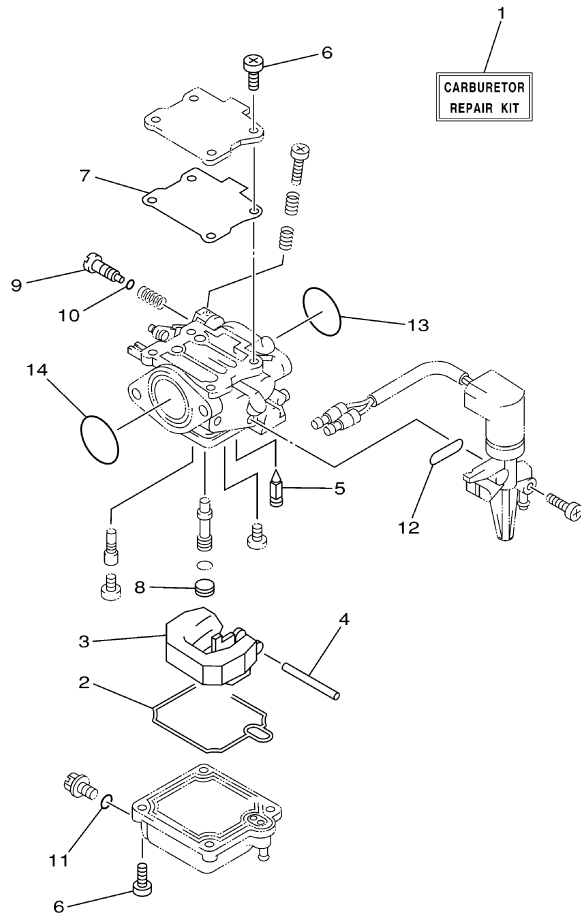

T50TLRZ 2001 / REPAIR KIT 2

1
CARBURETOR
REPAIR KIT

62Y0100-1390

©2014 Yamaha Motor Corporation, U.S.A. All rights reserved.

Part List

T50TLRZ 2001 / REPAIR KIT 2

REF - NO	PART NUMBER	PART NAME	QUANTITY	REMARKS
1	62Y-W0093-10-00	CARBURETOR REPAIR KIT	1	
2	62Y-14384-30-00	.GASKET, FLOAT CHAMBER	1	
3	6L2-14385-00-00	.FLOAT	1	
4	6E5-14386-01-00	.PIN, FLOAT	1	
5	62Y-14392-00-00	.VALVE, NEEDLE	1	
6	62Y-14321-00-00	.SCREW, THROTTLE	8	
7	62Y-14399-30-00	.GASKET	1	
8	62Y-14355-30-00	.PLUG	1	
9	62Y-14323-30-00	.SCREW, AIR ADJUSTING	1	
10	2T4-14397-00-00	.O-RING	1	
11	652-14397-00-00	.O-RING	1	
12	62Y-14398-30-00	.GASKET	1	
13	93210-30MH4-00	.O-RING	4	
14	93210-35M86-00	.O-RING	4