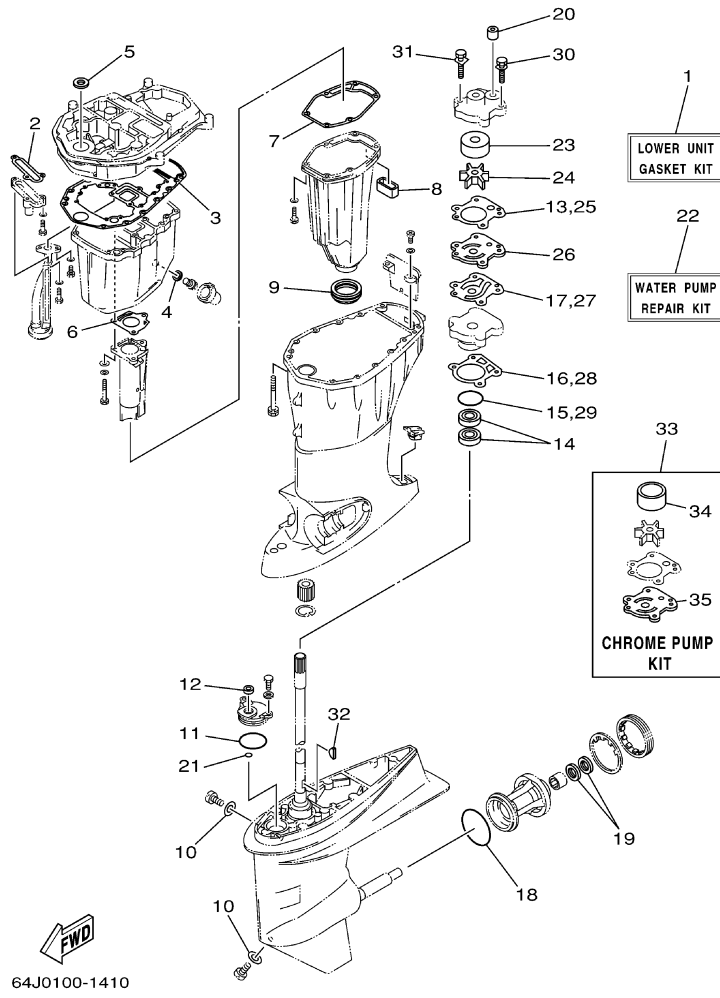

T50TLRZ 2001 / REPAIR KIT 4 T50TLRZ

64J0100-1410

©2014 Yamaha Motor Corporation, U.S.A. All rights reserved.

Part List

T50TLRZ 2001 / REPAIR KIT 4 T50TLRZ

REF - NO	PART NUMBER	PART NAME	QUANTITY	REMARKS
1	64J-W0001-21-00	LOWER UNIT GASKET KIT	1	(T50)
2	62Y-13475-00-00	.GASKET	1	(T50)
3	62Y-15312-10-00	.GASKET, OIL PAN	1	(T50)
4	90430-14M09-00	.GASKET	1	(T50)
5	93103-18011-00	.OIL SEAL	1	(T50)
6	67C-41133-00-00	.GASKET, EXHAUST MANIFOLD 1	1	(T50)
7	62Y-41134-00-00	.GASKET, EXHAUST MANIFOLD	1	(T50)
8	62Y-45127-00-00	.SEAL	1	(T50)
9	663-45123-00-00	.GASKET, MUFFLER	1	(T50)
10	90430-08020-00	.GASKET	2	(T50)
11	93210-49046-00	.O-RING	1	(T50)
12	93106-09014-00	.OIL SEAL	1	(T50)
13	6H3-44315-A0-00	.GASKET, WATER PUMP	1	(T50)
14	93101-23070-00	.OIL SEAL	2	(T50)
15	93210-46044-00	.O-RING	1	(T50)
16	688-44316-A0-00	.GASKET, WATER PUMP	1	(T50)
17	6H3-44324-A0-00	.GASKET, CARTRIDGE	1	(T50)
18	93210-86M39-00	.O-RING	1	(T50)
19	93101-25M03-00	.OIL SEAL	2	(T50)
20	663-44366-00-00	.DAMPER, WATER SEAL 2	1	(T50)
21	93210-07003-00	.O-RING	1	(T50)
22	6H3-W0078-02-00	WATER PUMP REPAIR KIT	1	(T50)
23	663-44322-00-00	.INSERT, CARTRIDGE	1	(T50)
24	6H3-44352-00-00	.IMPELLER	1	(T50)
25	6H3-44315-A0-00	.GASKET, WATER PUMP	1	(T50)
26	6H3-44323-00-00	.OUTER PLATE, CARTRIDGE	1	(T50)
27	6H3-44324-A0-00	.GASKET, CARTRIDGE	1	(T50)
28	688-44316-A0-00	.GASKET, WATER PUMP	1	(T50)
29	93210-46044-00	.O-RING	1	(T50)
30	90119-08M14-00	.BOLT, WITH WASHER	2	(T50)
31	90119-08M33-00	.BOLT, WITH WASHER	2	(T50)
32	90280-03M03-00	.KEY, WOODRUFF	1	(T50)
33	6H3-W0078-1A-00	CHROME PUMP KIT	1	(T50)
34	663-44322-40-00	.INSERT, CARTRIDGE	1	(T50)
35	6H3-44323-40-00	.OUTER PLATE, CARTRIDGE	1	(T50)

Part Notes

T50TLRZ 2001 / REPAIR KIT 4 T50TLRZ

PART NUMBER	NOTE TEXT
90430-14M09-00	OEM: This part number is among the Top 100 Most Popular Marine Maintenance Parts as of March 2014.
90430-08020-00	OEM: This part number is among the Top 100 Most Popular Marine Maintenance Parts as of March 2014.
93106-09014-00	OEM: This part number is among the Top 100 Most Popular Marine Maintenance Parts as of March 2014.
93101-25M03-00	OEM: This part number is among the Top 100 Most Popular Marine Maintenance Parts as of March 2014.
6H3-44352-00-00	OEM: This part number is among the Top 100 Most Popular Marine Maintenance Parts as of March 2014.

©2014 Yamaha Motor Corporation, U.S.A. All rights reserved.

©2014 Yamaha Motor Corporation, U.S.A. All rights reserved.