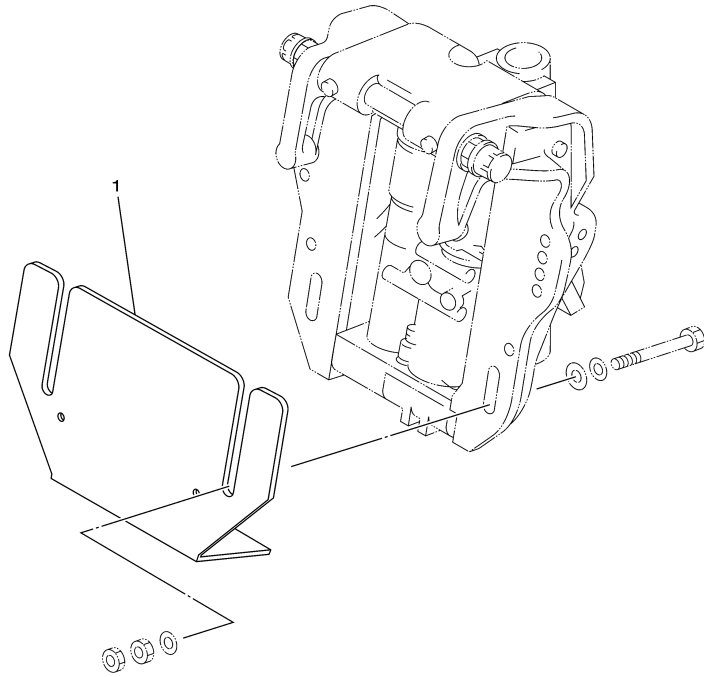

Part List

T50TLRZ 2001 / STEERING GUIDE

REF - NO	PART NUMBER	PART NAME	QUANTITY	REMARKS
1	63D-61350-00-00	STEERING GUIDE ATTACHMENT KIT	1	AP
2	63D-61351-00-00	.ROD, STEERING LINK	1	
3	90201-10M20-00	.WASHER, PLATE	2	
4	90185-09M01-00	.NUT, SELF-LOCKING	2	
5	90170-09M03-00	.NUT	1	
6	90387-10M42-00	.COLLAR	1	
7	90101-09M01-00	.BOLT	1	
8	90201-10M63-00	.WASHER, PLATE	1	
9	6E5-43145-01-00	.CAP, CLAMP BRACKET	1	
10	93210-16275-00	.O-RING	1	

T50TLRZ 2001 / OPTIONAL PARTS 1

62Y0100-9370

©2014 Yamaha Motor Corporation, U.S.A. All rights reserved.