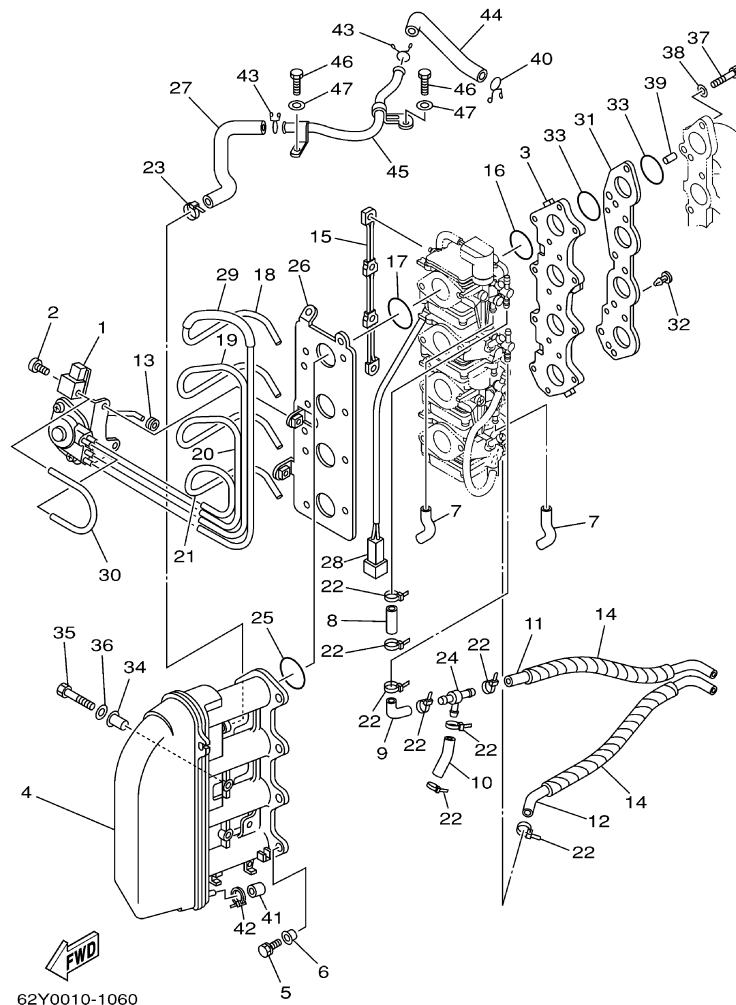

T50TLRZ 2001 / INTAKE

62Y0010-1060

©2014 Yamaha Motor Corporation, U.S.A. All rights reserved.

Part List

T50TLRZ 2001 / INTAKE

REF - NO	PART NUMBER	PART NAME	QUANTITY	REMARKS
1	62Y-14369-30-00	DIAPHRAGM ASSY 2	1	
2	650-14327-01-00	SCREW	3	
3	62Y-13586-30-00	JOINT, CARBURETOR 1	1	
4	62Y-14440-00-00	SILENCER ASSY, INTAKE	1	
5	97595-06590-00	BOLT, WITH WASHER	8	
6	90387-06M70-00	COLLAR	8	
7	62Y-24312-00-00	PIPE 2	2	
8	62Y-24313-30-00	PIPE 3	1	
9	62Y-24313-40-00	PIPE 3	2	
10	62Y-24313-50-00	PIPE 3	1	
11	62Y-24313-60-00	PIPE 3	1	
12	62Y-24313-70-00	PIPE 3	1	
13	62Y-41262-30-00	JOINT, CHOKE LEVER	1	
14	62Y-24313-80-00	PIPE 3	2	
15	64J-14585-00-00	ROD, CHOKE	1	
16	93210-30MH4-00	O-RING	4	
17	93210-35M86-00	.O-RING	4	
18	64J-14349-00-00	PIPE	1	
19	64J-14349-10-00	PIPE	1	
20	64J-14349-20-00	PIPE	1	
21	64J-14349-30-00	PIPE	1	
22	90465-11M10-00	CLAMP	11	
23	90465-13M36-00	CLAMP	1	
24	62Y-24378-00-00	PIPE, JOINT 4	1	
25	93210-38MH3-00	O-RING	4	
26	62Y-14291-30-00	BRACKET 1	1	
27	62Y-1532B-00-00	PIPE, BREATHER	1	
28	62Y-82509-00-00	WIRE, SUB LEAD	1	
29	64J-14349-40-00	PIPE	1	
30	64J-14349-50-00	PIPE	1	
31	62Y-14271-00-00	INSULATOR	1	
32	90338-04M17-00	.PLUG	2	
33	93210-35M86-00	.O-RING	8	
34	90387-06M15-00	COLLAR	2	
35	97095-06030-00	BOLT	2	
36	92995-06600-00	WASHER	2	
37	97095-06025-00	BOLT	8	
38	92995-06600-00	WASHER	8	
39	93608-16M16-00	PIN, DOWEL	2	
40	90467-15M14-00	CLIP	1	
41	62Y-13448-00-00	CAP	1	
42	90465-11M10-00	CLAMP	1	
43	90467-15M14-00	CLIP	2	
44	62Y-1531A-00-00	HOSE, BREATHER 1	1	
45	62Y-15373-10-00	PIPE, BREATHER	1	
46	97095-06016-00	BOLT	2	
47	92995-06600-00	WASHER	2