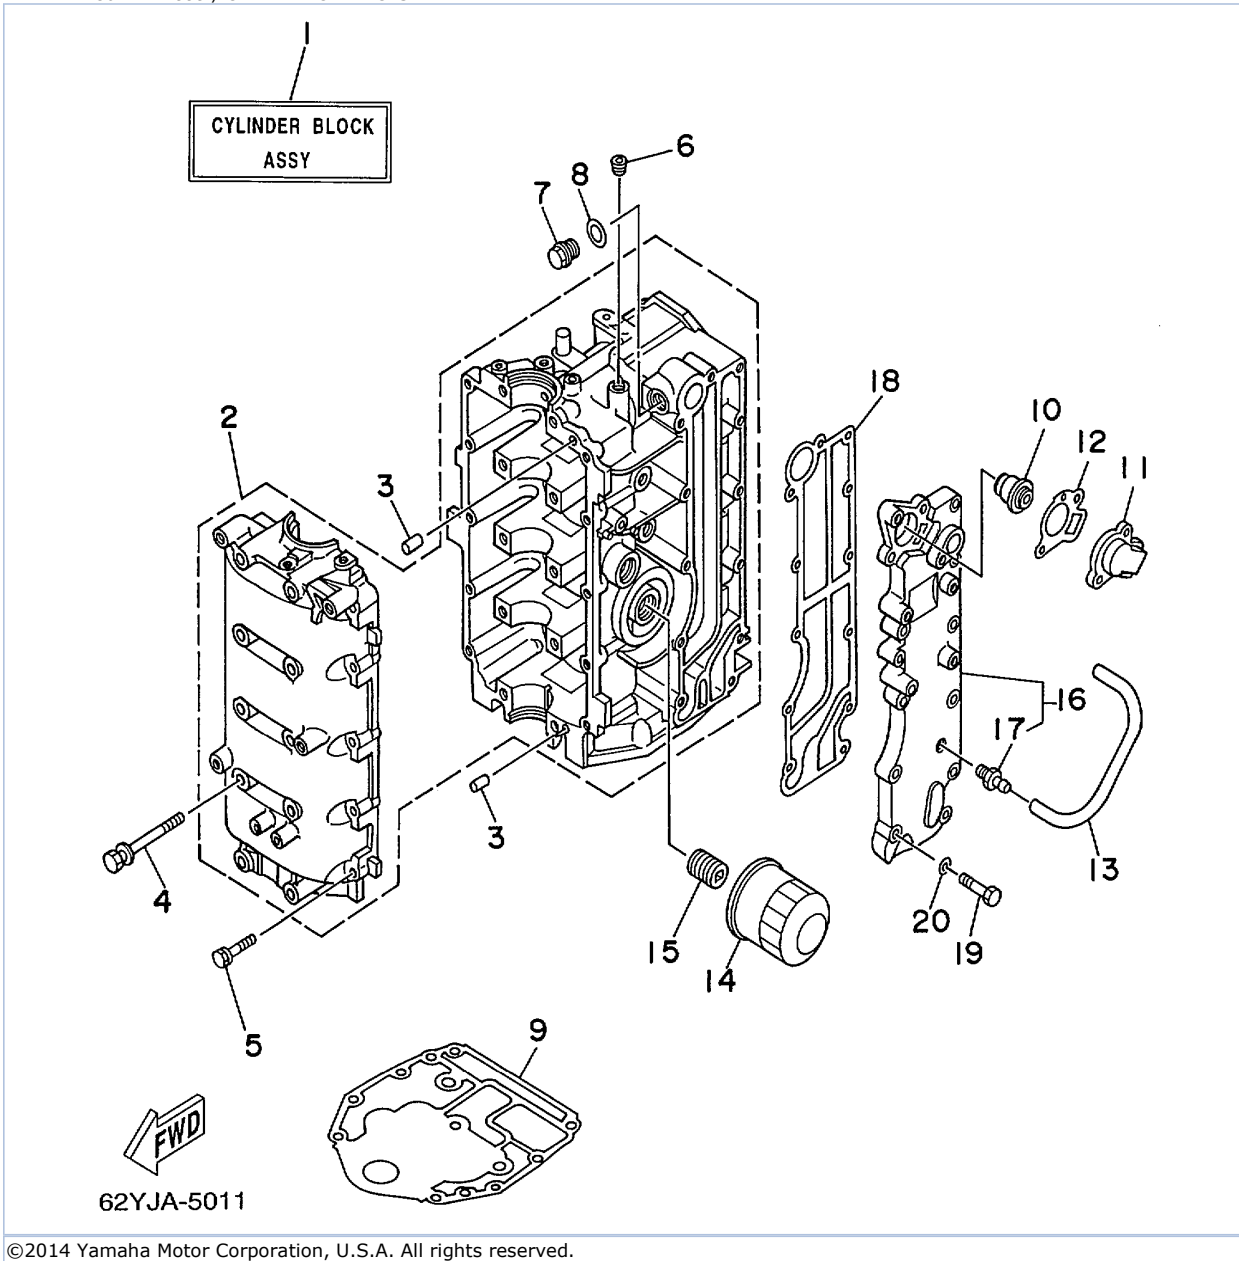

T50TLRX 1999 / CYLINDER CRANKCASE 1

Part List

T50TLRX 1999 / CYLINDER CRANKCASE 1

REF - NO	PART NUMBER	PART NAME	QUANTITY	REMARKS
1	62Y-W009B-04-4D	CYLINDER BLOCK ASSEMBLY	1	
2	62Y-15100-04-94	CRANKCASE ASSY	1	
3	99530-08012-00	PIN, DOWEL	2	
4	90119-08M01-00	BOLT, WITH WASHER	10	
5	97513-06535-00	BOLT, WITH WASHER	10	
6	90344-51M01-00	PLUG, TAPER SCREW	1	
7	90340-14M06-00	PLUG, STRAIGHT SCREW	1	
8	90430-14115-00	.GASKET	1	
9	62Y-11351-00-00	GASKET, CYLINDER	1	
10	6G8-12411-02-00	THERMOSTAT	1	
11	6H3-12413-00-9M	COVER, THERMOSTAT	1	
12	62Y-12414-00-00	.GASKET, COVER	1	
13	90445-09252-00	HOSE	1	
14	3FV-13440-00-00	ELEMENT ASSY, OIL CLEANER	1	
15	90401-20M00-00	BOLT, UNION	1	
16	62Y-41113-00-9M	OUTER COVER, EXHAUST	1	
17	62Y-12481-00-00	.PIPE 1	1	
18	62Y-41114-00-00	GASKET, EXHAUST OUTER COVER	1	
19	97013-06035-00	BOLT	12	
20	92903-06600-00	WASHER, PLATE	12	

Part Notes

T50TLRX 1999 / CYLINDER CRANKCASE 1

PART NUMBER	NOTE TEXT
62Y-12414-00-00 	OEM: This part number is among the Top 100 Most Popular Marine Maintenance Parts as of March 2014.

©2014 Yamaha Motor Corporation, U.S.A. All rights reserved.