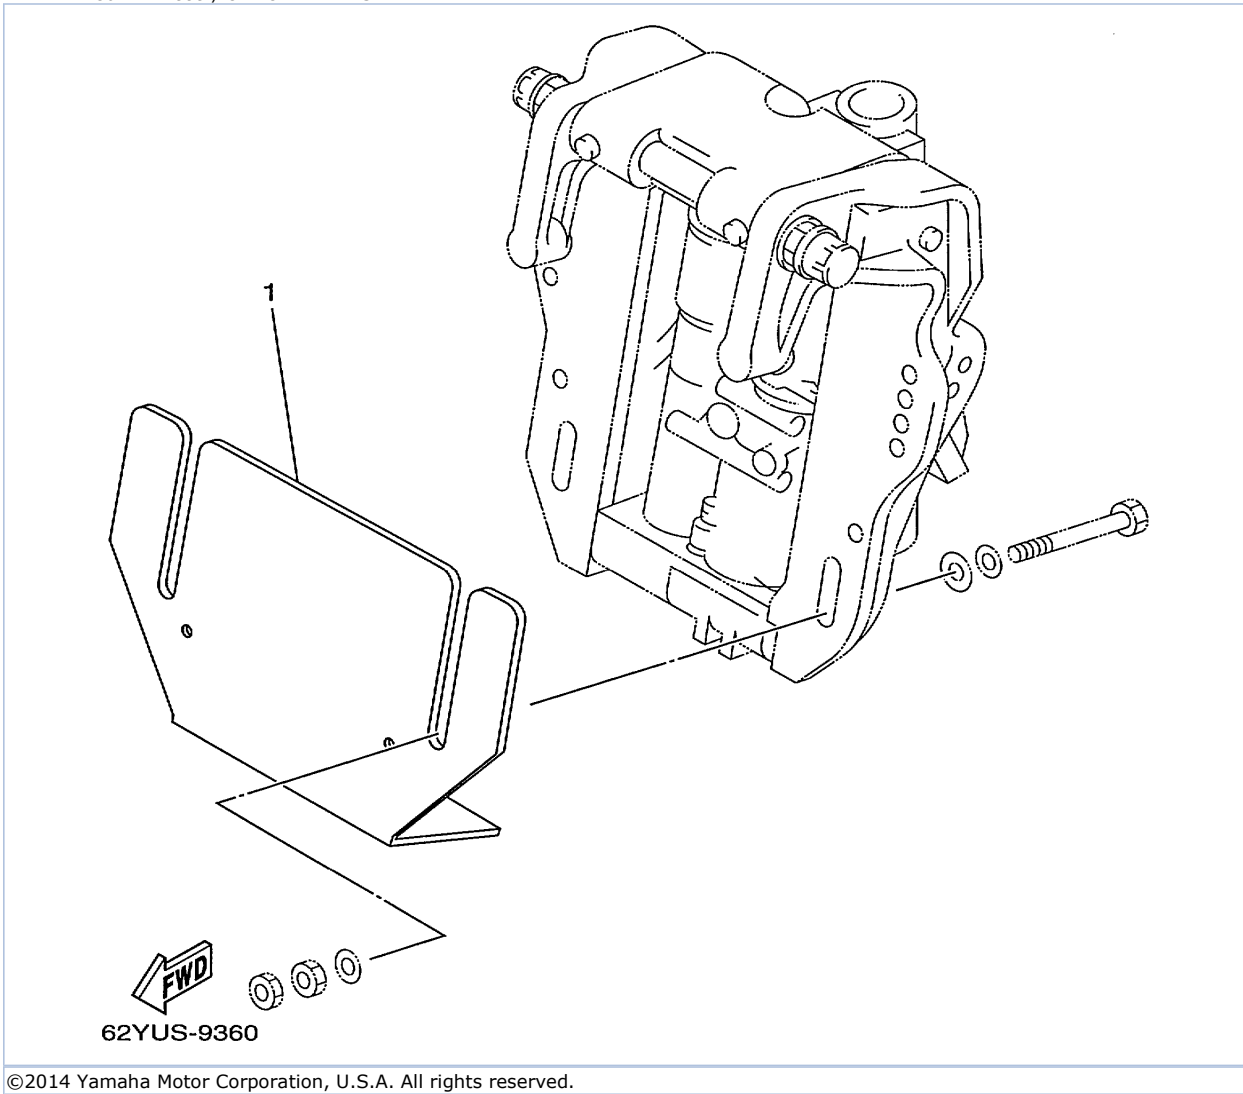

Part List

T50TLRX 1999 / ELECTRICAL 2

REF - NO	PART NUMBER	PART NAME	QUANTITY	REMARKS
1	62Y-85540-02-00	C.D.I. UNIT ASSY	1	
2	97095-06020-00	BOLT	2	
3	92995-06100-00	WASHER, SPRING	2	
4	92995-06600-00	WASHER	2	
5	6G1-81941-10-00	STARTER RELAY ASSY	1	
6	6G1-81952-00-00	HOLDER, RELAY	1	
7	6L2-81945-00-00	PLATE, SWITCH FITTING	1	
8	97095-06014-00	BOLT	1	
9	92995-06600-00	WASHER	1	
10	62Y-81960-00-00	RECTIFIER & REGULATOR ASSY	1	
11	97095-06025-00	BOLT	2	
12	92995-06100-00	WASHER, SPRING	2	
13	92995-06600-00	WASHER	2	
14	97095-06012-00	BOLT	4	
15	92995-06600-00	WASHER	4	
16	62Y-82105-U0-00	BATTERY CABLE	1	
17	6E5-82117-00-00	WIRE, LEAD	1	
18	6G5-82152-00-00	HOLDER, FUSE	1	
19	62Y-82590-10-00	WIRE HARNESS ASSY	1	
20	682-82151-00-00	.FUSE (12V-20A)	1	
21	688-82594-00-00	CLAMP	1	
22	90465-13M24-00	CLAMP	1	
23	6H1-81950-00-00	RELAY ASSY	1	
24	97095-06025-00	BOLT	2	
25	92995-06600-00	WASHER	2	
26	90465-13M11-00	CLAMP	1	
27	6H2-81949-01-00	WIRE, LEAD	1	
28	61A-81949-00-00	WIRE, LEAD	1	
29	682-82119-01-00	COVER, LEAD WIRE	4	
30	90464-15M11-00	CLAMP	1	
31	90465-13M24-00	CLAMP	1	
32	62Y-81948-00-00	BRACKET	2	
33	6A0-82317-00-00	DAMPER, IGNITION COIL	2	
34	624-42542-00-00	PIPE	2	
35	90201-12M16-00	WASHER, PLATE	2	
36	95895-06025-00	BOLT, FLANGE	2	
37	63D-82563-10-00	TRIM & TILT SWITCH ASSY	1	
38	6E5-82587-00-00	GASKET	1	
39	62Y-83614-00-00	BRACKET	1	
40	97095-06012-00	BOLT	2	

T50TLRX 1999 / OPTIONAL PARTS 1

©2014 Yamaha Motor Corporation, U.S.A. All rights reserved.