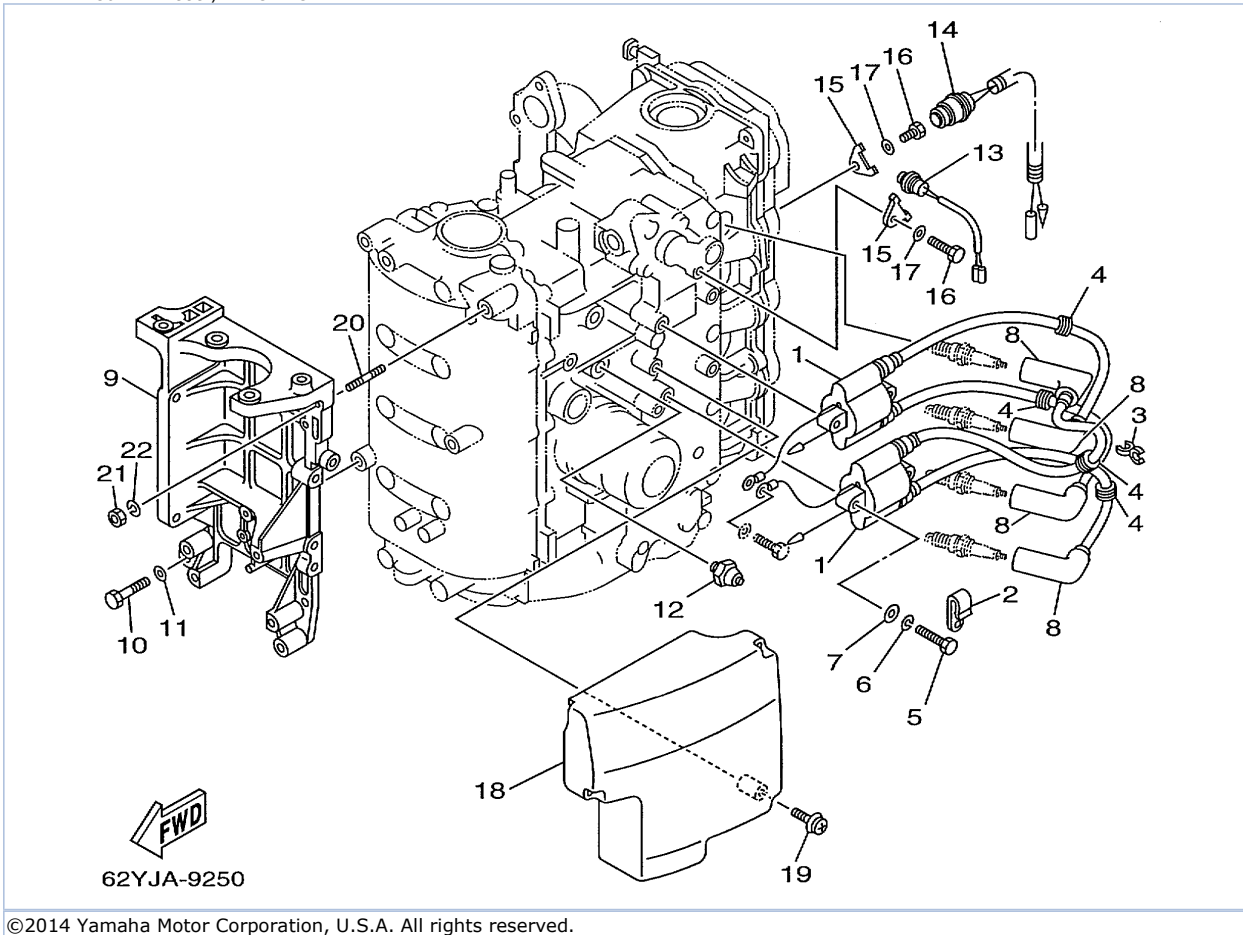

Part List

T50TLRX 1999 / STARTING MOTOR

REF - NO	PART NUMBER	PART NAME	QUANTITY	REMARKS
1	6E5-81800-12-00	STARTER MOTOR ASSY	1	
2	6E5-81850-11-00	.ARMATURE ASSY	1	
3	6E5-81809-10-00	.WASHER KIT	1	
4	6E5-81810-10-00	.STATOR ASSY	1	
5	6E5-81847-10-00	.O-RING	2	
6	6E5-81801-10-00	.BRUSH SET	1	
7	6E5-81840-10-00	.BRUSH HOLDER ASSY	1	
8	6E5-81813-10-00	.SPRING, BRUSH	3	
9	6E5-81820-11-00	.REAR BRACKET ASSY	1	
10	6E5-81824-00-00	.WASHER 2	1	
11	6E5-81807-11-00	.GEAR ASSY, STARTING MOTOR	1	
12	61H-81857-00-00	.RETAINER	1	
13	6E5-81830-10-00	.FRONT BRACKET ASSY	1	
14	688-81831-00-00	..METAL, FRONT	1	
15	6E5-81826-10-00	.BOLT	2	
16	97095-08016-00	BOLT	1	
17	92995-08600-00	WASHER	1	
18	90119-08M76-00	BOLT, WITH WASHER	2	
19	90119-08M77-00	BOLT, WITH WASHER	1	

T50TLRX 1999 / ELECTRICAL 1

©2014 Yamaha Motor Corporation, U.S.A. All rights reserved.