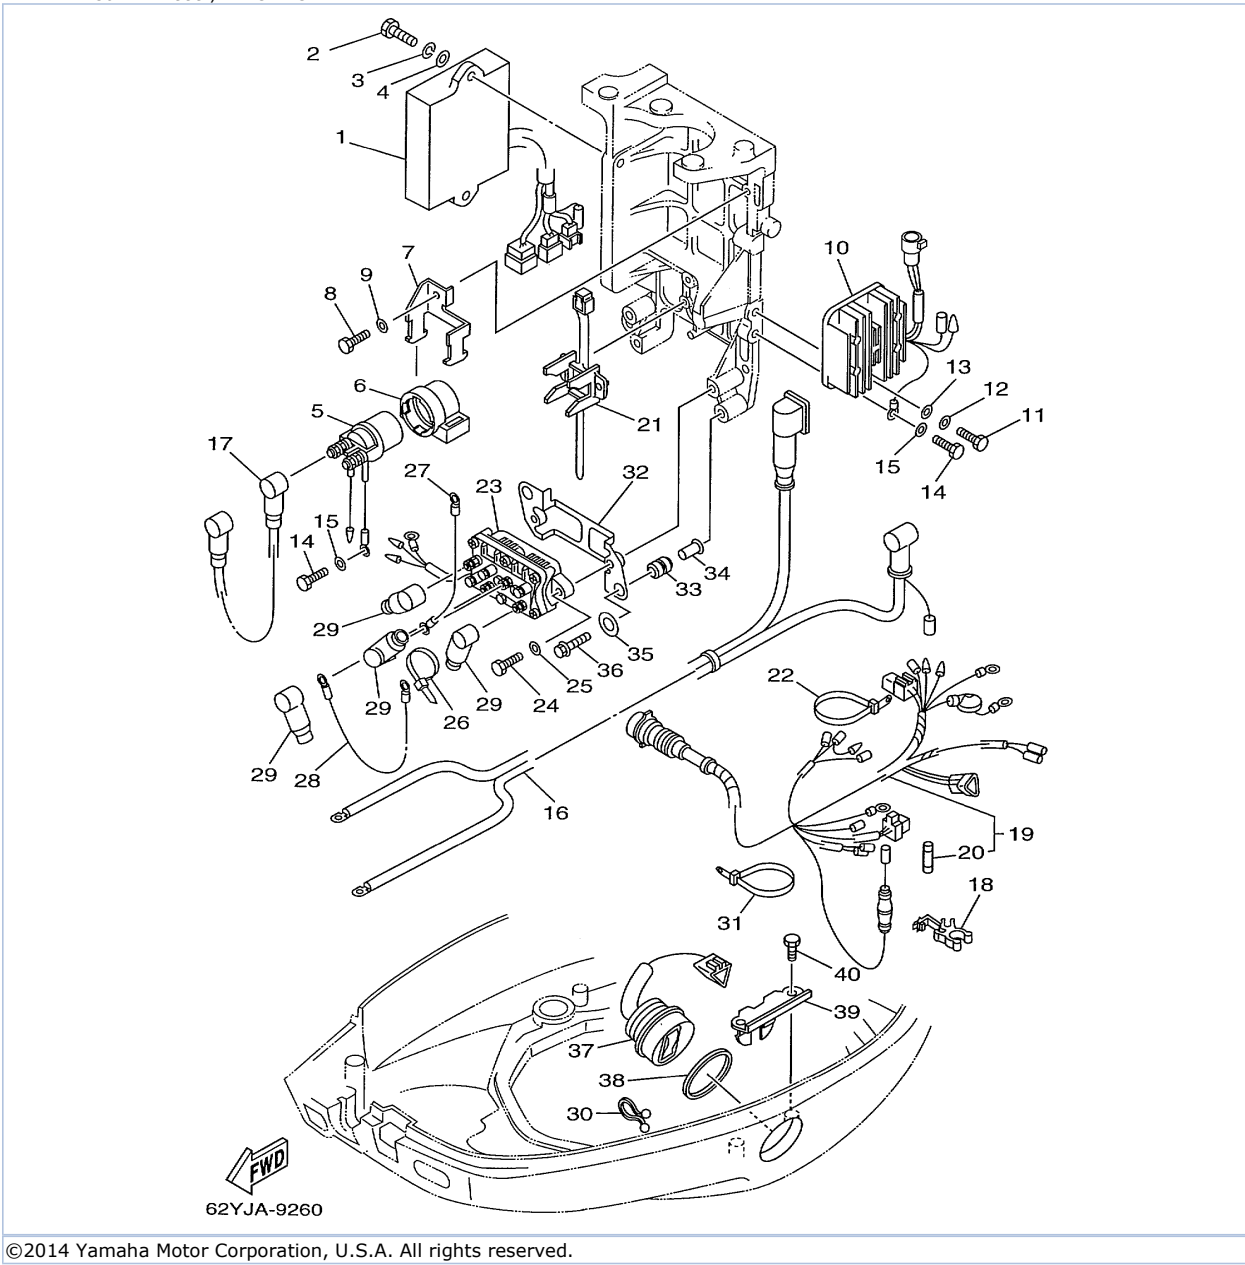

Part List

T50TLRX 1999 / ELECTRICAL 1

REF - NO	PART NUMBER	PART NAME	QUANTITY	REMARKS
1	62Y-85570-00-00	IGNITION COIL ASSY	2	
2	90465-06M28-00	.CLAMP	1	
3	90464-07M41-00	CLAMP	1	
4	90480-25161-00	GROMMET	4	
5	97095-06030-00	BOLT	4	
6	92995-06100-00	WASHER, SPRING	4	
7	92995-06600-00	WASHER	4	
8	6G8-82370-30-00	PLUG CAP ASSY	4	
9	62Y-81822-01-94	BRACKET, STARTING MOTOR	1	
10	97095-08035-00	BOLT	3	
11	92995-08600-00	WASHER	3	
12	62Y-82504-00-00	OIL PRESSURE SWITCH ASSY	1	
13	62Y-82560-01-00	THERMO SWITCH ASSY	1	
14	62Y-82560-10-00	THERMO SWITCH ASSY	1	
15	6E9-82588-00-00	PLATE	2	
16	97095-06012-00	BOLT	2	
17	92995-06600-00	WASHER	2	
18	62Y-85599-00-00	COVER	1	
19	90159-06M08-00	SCREW, WITH WASHER	3	
20	90116-08M14-00	BOLT, STUD	1	
21	95380-08600-00	NUT	1	
22	92990-08100-00	WASHER, SPRING	1	

T50TLRX 1999 / ELECTRICAL 2

©2014 Yamaha Motor Corporation, U.S.A. All rights reserved.