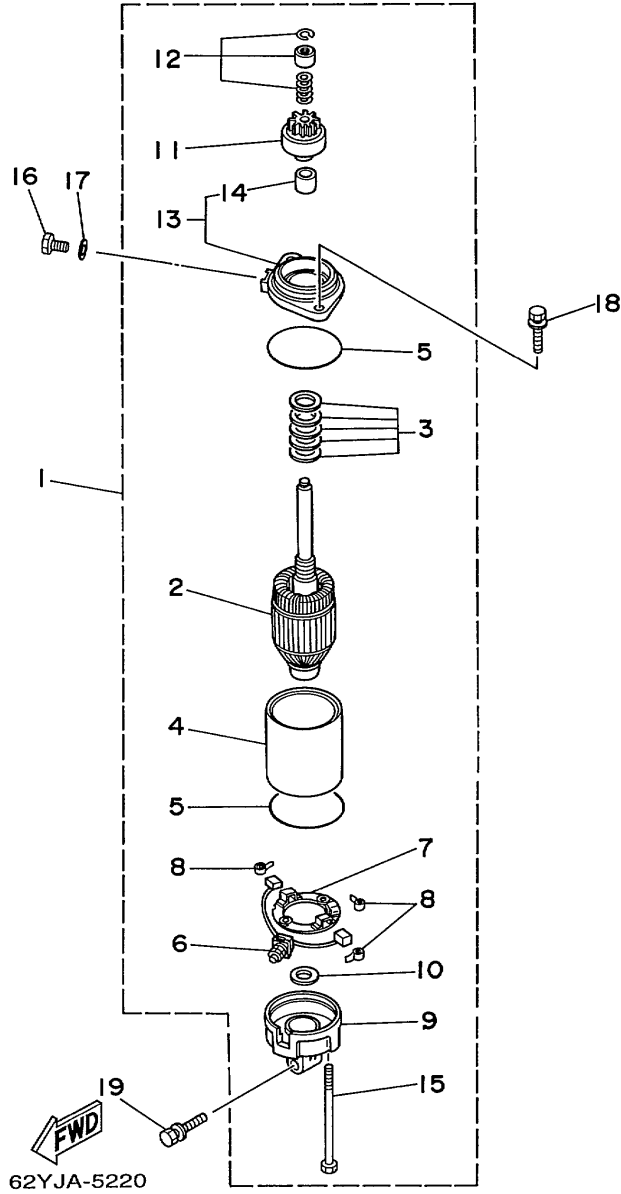

Part List

T50TLRX 1999 / GENERATOR

REF - NO	PART NUMBER	PART NAME	QUANTITY	REMARKS
1	62Y-85550-01-00	ROTOR ASSY	1	
2	62Y-85510-01-00	STATOR ASSY	1	
3	62Y-85561-00-94	BASE, MAGNETO	1	
4	95023-06025-00	BOLT	3	
5	62Y-85580-00-00	COIL, PULSER	1	
6	97880-05012-00	SCREW, PAN HEAD	2	
7	92990-05100-00	.WASHER, SPRING	2	
8	92990-05600-00	WASHER, PLATE	2	
9	97880-06025-00	SCREW, PAN HEAD	4	
10	92990-06600-00	WASHER, PLATE	4	
11	99530-08012-00	PIN, DOWEL	2	
12	62Y-81337-00-00	COVER, FLYWHEEL	1	
13	6K7-81338-01-00	.CLAMP, LEAD	2	
14	663-82317-01-00	DAMPER, IGNITION COIL	2	
15	90480-12072-00	GROMMET	2	
16	6H4-11545-00-00	KEY, WOODRUFF	1	
17	90170-20137-00	NUT	1	
18	90201-21M18-00	WASHER, PLATE	1	

Part Notes

T50TLRX 1999 / GENERATOR

PART NUMBER		NOTE TEXT
92990-06600-00		OEM: This part number is among the Top 100 Most Popular Marine Maintenance Parts as of March 2014.
90480-12072-00		OEM: GROMMET used on F115TLR and F/LF115TXR 0410 Production and Earlier

©2014 Yamaha Motor Corporation, U.S.A. All rights reserved.

T50TLRX 1999 / STARTING MOTOR

©2014 Yamaha Motor Corporation, U.S.A. All rights reserved.