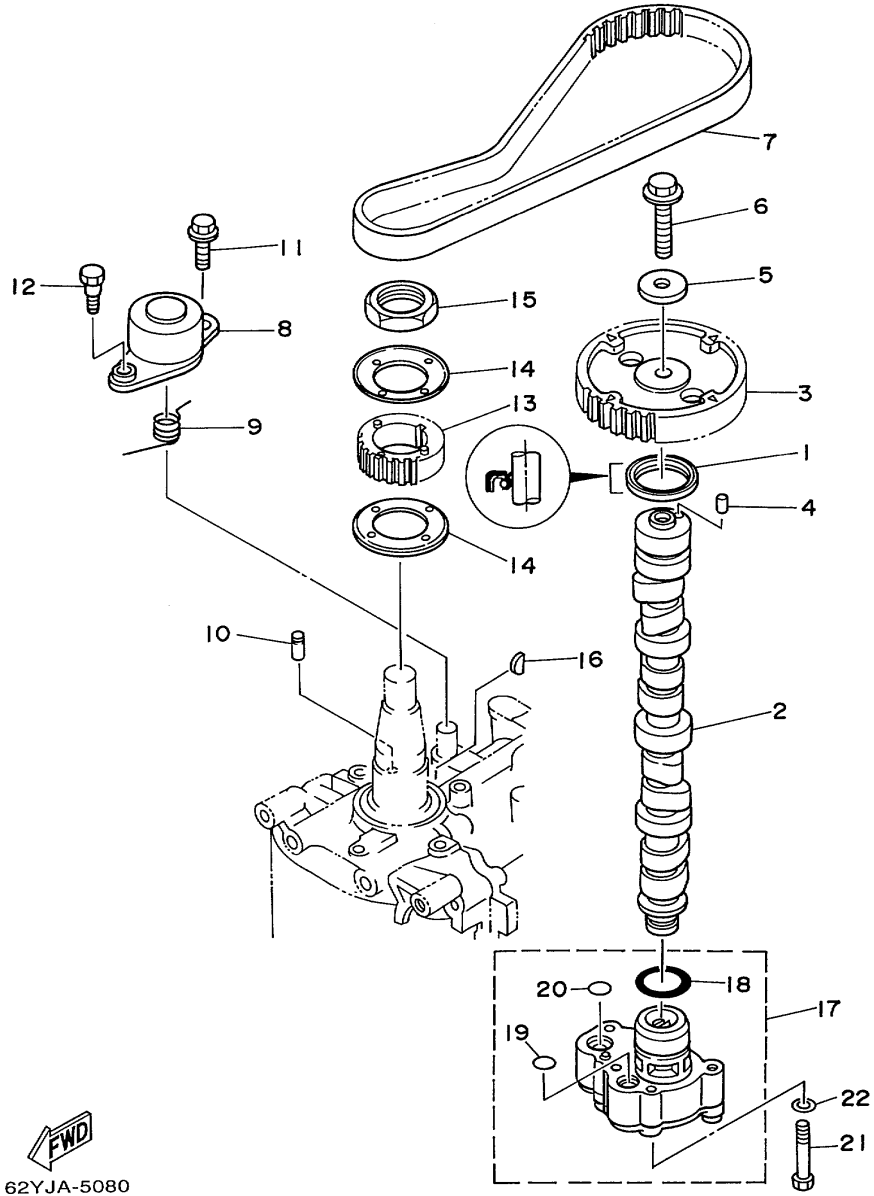

T50TLRX 1999 / OIL PUMP

62YJA-5080

©2014 Yamaha Motor Corporation, U.S.A. All rights reserved.

Part List

T50TLRX 1999 / OIL PUMP

REF - NO	PART NUMBER	PART NAME	QUANTITY	REMARKS
1	93102-37M40-00	.OIL SEAL	1	
2	62Y-12171-00-00	CAMSHAFT 1	1	
3	62Y-11537-00-00	GEAR, DRIVEN	1	
4	93605-14143-00	PIN, DOWEL	1	
5	90201-10M06-00	WASHER, PLATE	1	
6	95895-10040-00	BOLT, FLANGE	1	
7	62Y-46241-00-00	BELT	1	
8	62Y-11590-00-00	TENSIONER ASSY	1	
9	90508-23M36-00	SPRING, TORSION	1	
10	90249-07M29-00	PIN	1	
11	95895-08020-00	BOLT, FLANGE	1	
12	90109-06M64-00	BOLT	1	
13	62Y-11536-00-00	GEAR, DRIVE	1	
14	62Y-11557-00-00	WASHER 1	2	
15	90170-35M32-00	NUT	1	
16	90280-04M06-00	KEY, WOODRUFF	1	
17	62Y-13300-00-00	OIL PUMP ASSY	1	
18	93210-33MH2-00	.O-RING	1	
19	93210-12MG9-00	.O-RING	1	
20	93210-14515-00	.O-RING	1	
21	97013-06040-00	BOLT	4	
22	92903-06600-00	WASHER, PLATE	4	