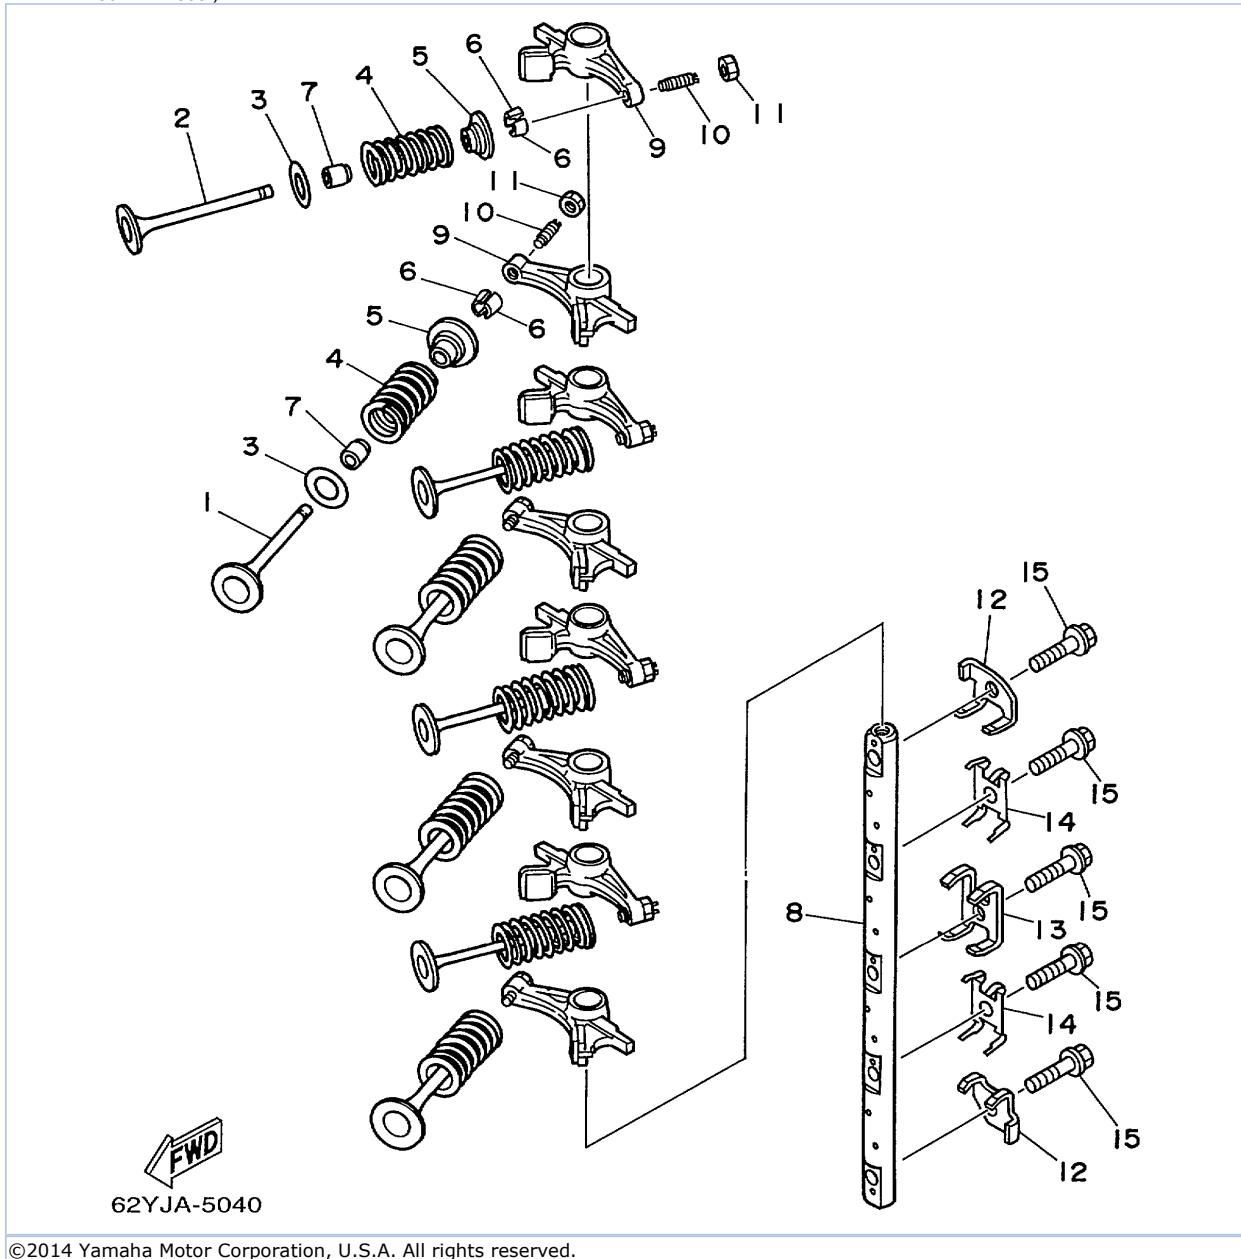

T50TLRX 1999 / CRANKSHAFT PISTON

Part List

T50TLRX 1999 / CRANKSHAFT PISTON

REF - NO	PART NUMBER	PART NAME	QUANTITY	REMARKS
1	93102-43M42-00	.OIL SEAL	1	
2	93102-35M47-00	.OIL SEAL	1	
3	62Y-11411-10-00	CRANKSHAFT	1	
4	62Y-11416-10-00	PLANE BEARING, CRANKSHAFT 1	10	UR BLACK
4	62Y-11416-20-00	PLANE BEARING, CRANKSHAFT 1	10	UR BLUE
4	62Y-11416-00-00	PLANE BEARING, CRANKSHAFT 1	10	UR BROWN
5	62Y-11650-00-00	CONNECTING ROD ASSEMBLY	4	
6	62Y-11654-00-00	.BOLT, CONNECTING ROD	2	
7	62Y-11656-20-00	PLANE BEARING, CONNECTING ROD	8	UR BLUE
7	62Y-11656-00-00	PLANE BEARING, CONNECTING ROD	8	UR BROWN
7	62Y-11656-10-00	PLANE BEARING, CONNECTING ROD	8	UR BLACK
8	62Y-11631-00-96	PISTON (STD)	4	
8	62Y-11635-00-00	PISTON (0.25MM O/S)	4	AP
8	62Y-11636-00-00	PISTON (0.50MM O/S)	4	AP
9	62Y-11605-00-00	PISTON RING SET (0.50MM O/S)	4	AP
9	62Y-11604-00-00	PISTON RING SET (0.25MM O/S)	4	AP
9	62Y-11603-00-00	PISTON RING SET (STD)	4	
10	62Y-11633-00-00	PIN, PISTON	4	
11	93450-17129-00	CIRCLIP	8	

T50TLRX 1999 / VALVE

©2014 Yamaha Motor Corporation, U.S.A. All rights reserved.

Part List

T50TLRX 1999 / VALVE

REF - NO	PART NUMBER	PART NAME	QUANTITY	REMARKS
1	62Y-12111-00-00	VALVE, INTAKE	4	
2	62Y-12121-00-00	VALVE, EXHAUST	4	
3	62Y-12116-00-00	SEAT, VALVE SPRING	8	
4	51Y-12114-00-00	SPRING, VALVE OUTER	8	
5	30X-12117-00-00	RETAINER, VALVE SPRING	8	
6	30X-12118-00-00	LOCK, VALVE SPRING RETAINER	16	
7	51Y-12119-00-00	SEAL, VALVE STEM	8	
8	62Y-12146-00-00	SHAFT, ROCKER	1	
9	62Y-12151-00-00	ARM, VALVE ROCKER	8	
10	62Y-12159-00-00	SCREW, VALVE ADJUSTING	8	
11	62Y-12158-00-00	NUT, LOCK	8	
12	62Y-12238-00-00	PLATE, BOLT STOPPER	2	
13	62Y-12279-00-00	PLATE	1	
14	62Y-12216-00-00	SPRING	2	
15	90109-08M63-00	BOLT	5	