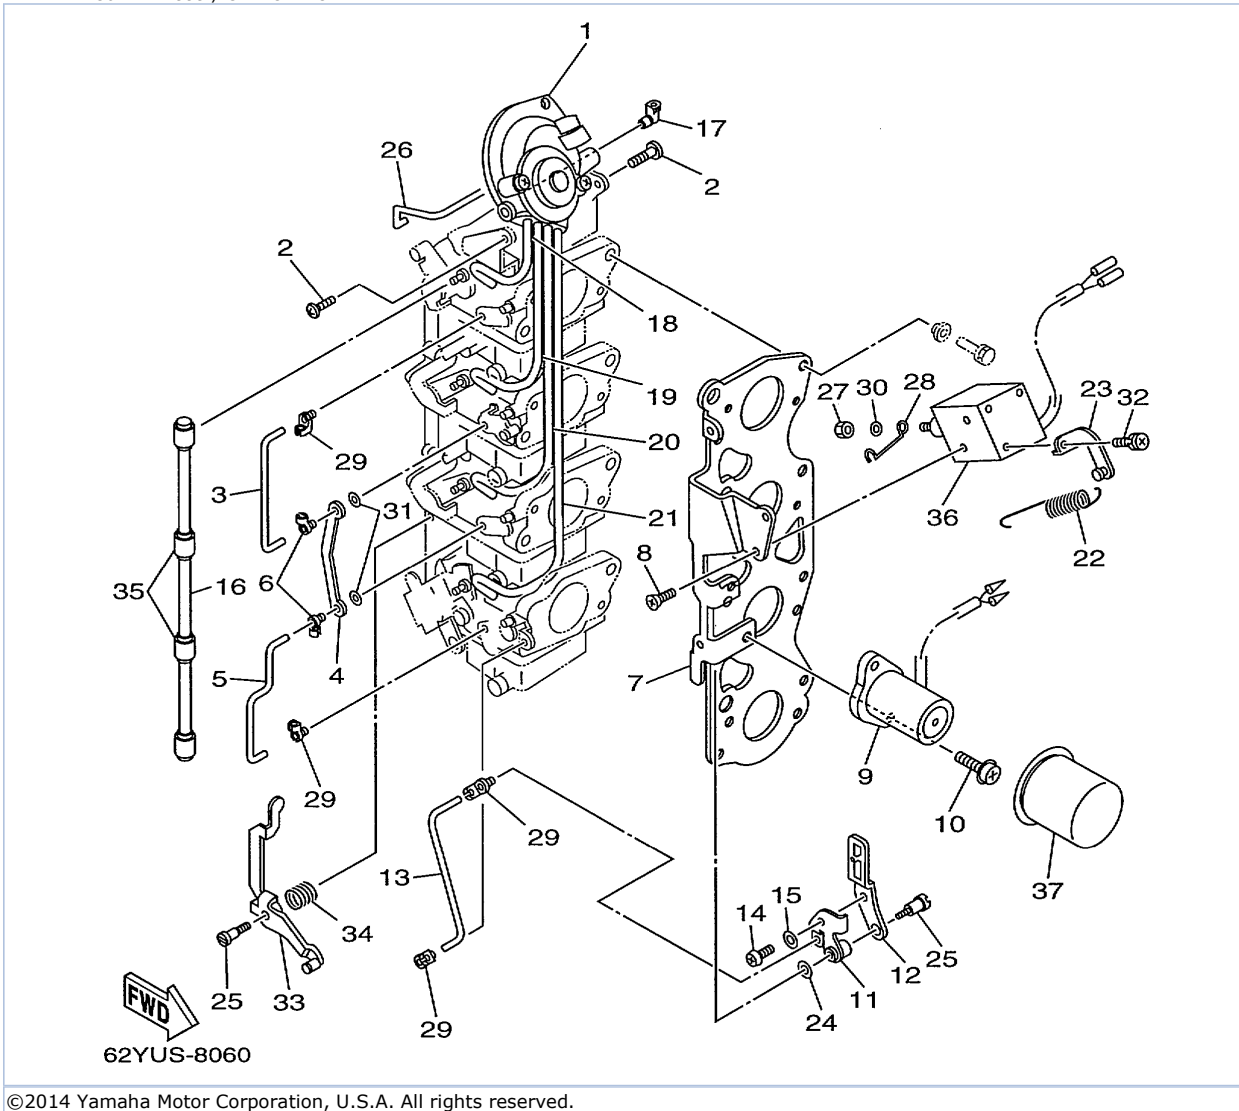

T50TLRX 1999 / CARBURETOR LINK

©2014 Yamaha Motor Corporation, U.S.A. All rights reserved.

Part List

T50TLRX 1999 / CARBURETOR LINK

REF - NO	PART NUMBER	PART NAME	QUANTITY	REMARKS
1	62Y-14369-00-00	DIAPHRAGM ASSY 2	1	
2	97890-05006-00	SCREW, PAN HEAD	3	
3	62Y-14585-00-00	ROD, CHOKE	1	
4	62Y-14585-10-00	ROD, CHOKE	1	
5	62Y-14585-20-00	ROD, CHOKE	1	
6	62Y-41262-10-00	JOINT, CHOKE LEVER	2	
7	62Y-14291-00-00	BRACKET 1	1	
8	62Y-14592-00-00	SCREW	2	
9	62Y-14380-00-00	PRIME STARTER ASSY	1	
10	62Y-14429-00-00	SCREW	2	
11	62Y-14175-00-00	LEVER, STARTER 1	1	
12	62Y-14175-10-00	LEVER, STARTER 1	1	
13	62Y-14585-30-00	ROD, CHOKE	1	
14	62Y-14567-00-00	SCREW	1	
15	92995-05600-00	WASHER	1	
16	62Y-14585-40-00	ROD, CHOKE	1	
17	62Y-41262-00-00	JOINT, CHOKE LEVER	1	
18	62Y-14349-10-00	PIPE	1	
19	62Y-14349-20-00	PIPE	1	
20	62Y-14349-00-00	PIPE	1	
21	62Y-14349-30-00	PIPE	1	
22	62Y-14487-01-00	SPRING	1	
23	62Y-14255-00-00	PLATE	1	
24	92995-04600-00	WASHER	1	
25	62Y-14429-10-00	SCREW	2	
26	62Y-14585-50-00	ROD, CHOKE	1	
27	62Y-14258-00-00	NUT, LOCK	1	
28	62Y-1212A-00-00	WIRE, PLUS LEAD	1	
29	6F5-41262-01-00	JOINT, THROTTLE LEVER	4	
30	62Y-14475-10-00	WASHER	1	
31	62Y-14596-00-00	WASHER	2	
32	97980-04108-00	.SCREW, WITH WASHER	1	
33	62Y-14360-00-00	THROTTLE DAMPER ASSY	1	
34	62Y-14555-00-00	SPRING	1	
35	62Y-14578-00-00	COLLAR	2	
36	6E9-86111-01-00	COIL, SOLENOID	1	
37	62Y-14967-00-00	COVER	1	

Part Notes

T50TLRX 1999 / CARBURETOR LINK

PART NUMBER	NOTE TEXT
62Y-14380-00-00	OEM: The O-Ring for sealing this part to the carburetor body is not shown separately. The Part Number for the O-Ring is 93210-17001-00.

©2014 Yamaha Motor Corporation, U.S.A. All rights reserved.