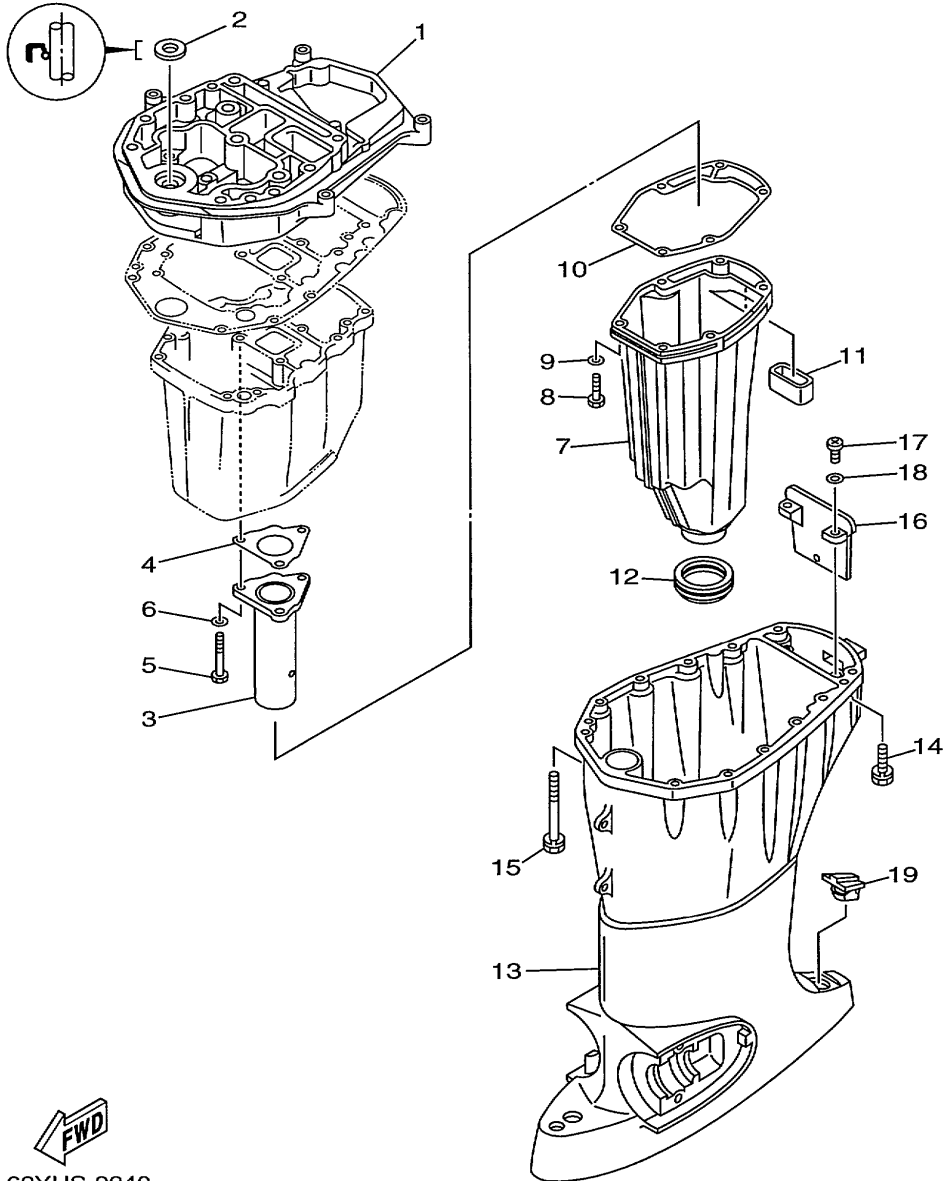

Part List

T50TLRX 1999 / STEERING GUIDE

REF - NO	PART NUMBER	PART NAME	QUANTITY	REMARKS
1	63D-61350-00-00	STEERING GUIDE ATTACHMENT KIT	1	
2	63D-61351-00-00	.ROD, STEERING LINK	1	
3	90201-10M20-00	.WASHER, PLATE	2	
4	90185-09M01-00	.NUT, SELF-LOCKING	2	
5	90170-09M03-00	.NUT	1	
6	90387-10M42-00	.COLLAR	1	
7	90101-09M01-00	.BOLT	1	
8	90201-10M63-00	.WASHER, PLATE	1	
9	6E5-43145-01-00	.CAP, CLAMP BRACKET	1	
10	93210-16275-00	.O-RING	1	

T50TLRX 1999 / UPPER CASING

62YUS-9240

©2014 Yamaha Motor Corporation, U.S.A. All rights reserved.