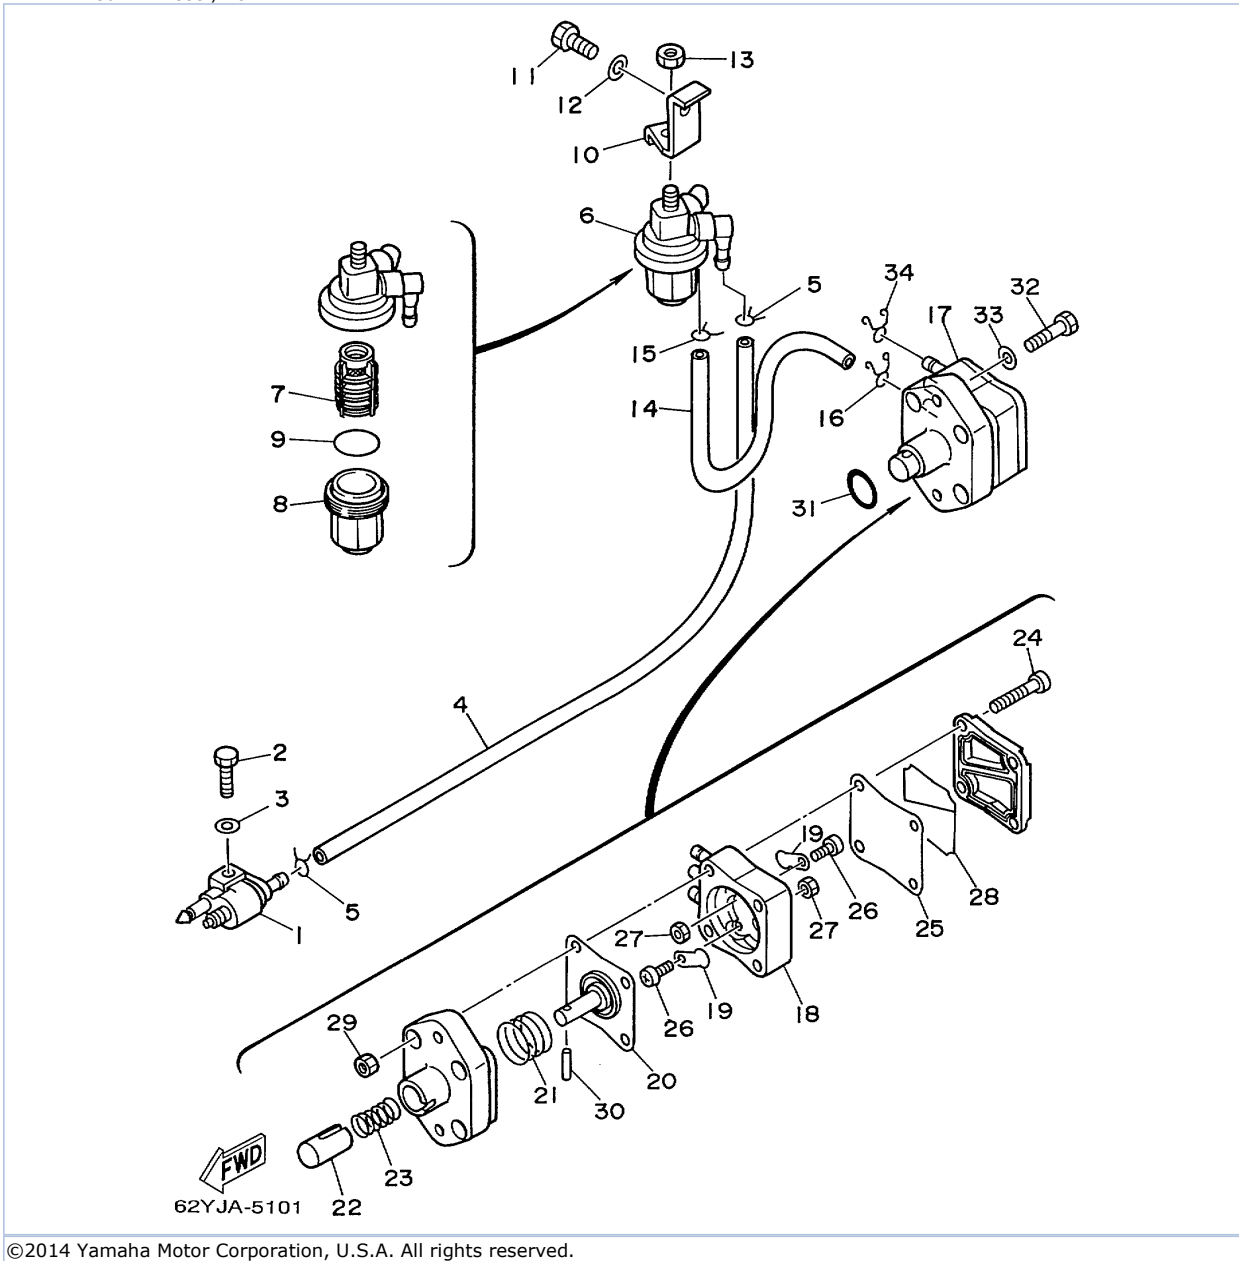

Part List

T50TLRX 1999 / OIL PAN

REF - NO	PART NUMBER	PART NAME	QUANTITY	REMARKS
1	62Y-15362-00-00	PLUG, OIL LEVEL	1	
2	62Y-11575-00-00	RELIEF VALVE ASSY	1	
3	62Y-13475-00-00	.GASKET	1	
4	97013-06025-00	BOLT	3	
5	92903-06600-00	WASHER, PLATE	3	
6	62Y-13411-00-00	STRAINER, OIL	1	
7	97013-06016-00	BOLT	2	
8	92903-06600-00	WASHER, PLATE	2	
9	93608-12M05-00	PIN, DOWEL	2	
10	62Y-15311-00-5B	OIL PAN	1	
11	62Y-15312-00-00	GASKET, OIL PAN	1	
12	93606-12019-00	.PIN, DOWEL	4	
13	62Y-15316-00-00	DAMPER, ENGINE MOUNT 1	1	
14	62Y-13471-00-00	PLUG, DRAIN	1	
15	93210-14515-00	.O-RING	1	
16	97075-06025-00	BOLT	10	
17	92995-06600-00	WASHER	10	

T50TLRX 1999 / FUEL

©2014 Yamaha Motor Corporation, U.S.A. All rights reserved.