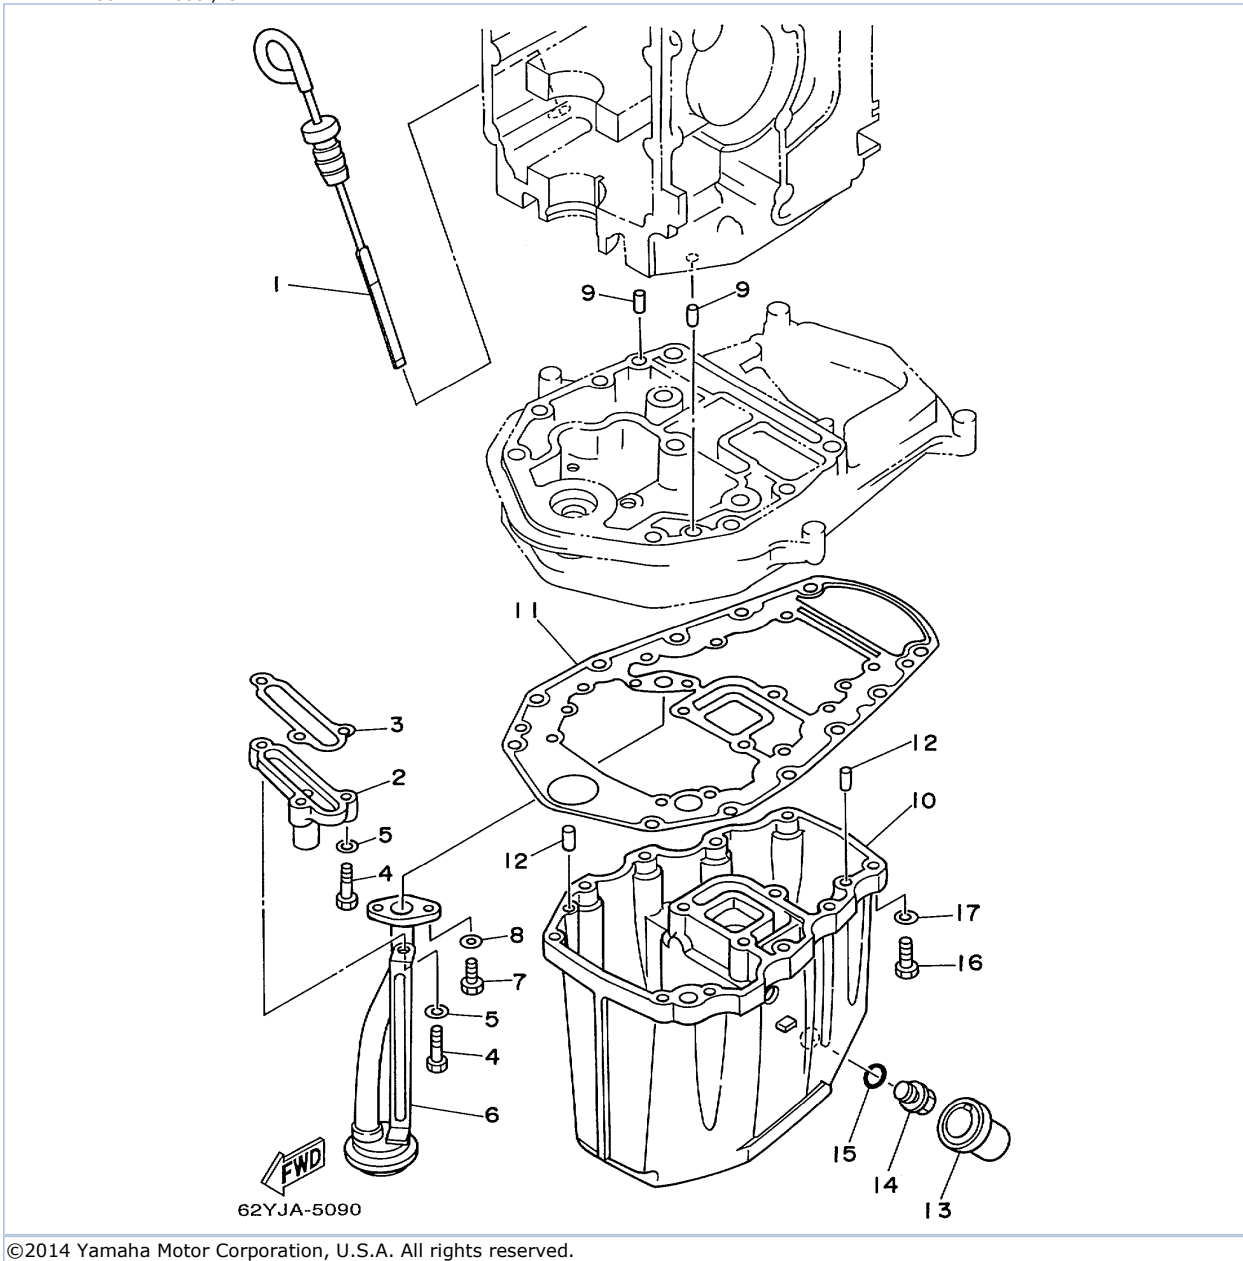

T50TLRX 1999 / OIL PUMP

62YJA-5080

©2014 Yamaha Motor Corporation, U.S.A. All rights reserved.

Part List

T50TLRX 1999 / OIL PUMP

REF - NO	PART NUMBER	PART NAME	QUANTITY	REMARKS
1	93102-37M40-00	.OIL SEAL	1	
2	62Y-12171-00-00	CAMSHAFT 1	1	
3	62Y-11537-00-00	GEAR, DRIVEN	1	
4	93605-14143-00	PIN, DOWEL	1	
5	90201-10M06-00	WASHER, PLATE	1	
6	95895-10040-00	BOLT, FLANGE	1	
7	62Y-46241-00-00	BELT	1	
8	62Y-11590-00-00	TENSIONER ASSY	1	
9	90508-23M36-00	SPRING, TORSION	1	
10	90249-07M29-00	PIN	1	
11	95895-08020-00	BOLT, FLANGE	1	
12	90109-06M64-00	BOLT	1	
13	62Y-11536-00-00	GEAR, DRIVE	1	
14	62Y-11557-00-00	WASHER 1	2	
15	90170-35M32-00	NUT	1	
16	90280-04M06-00	KEY, WOODRUFF	1	
17	62Y-13300-00-00	OIL PUMP ASSY	1	
18	93210-33MH2-00	.O-RING	1	
19	93210-12MG9-00	.O-RING	1	
20	93210-14515-00	.O-RING	1	
21	97013-06040-00	BOLT	4	
22	92903-06600-00	WASHER, PLATE	4	

T50TLRX 1999 / OIL PAN

©2014 Yamaha Motor Corporation, U.S.A. All rights reserved.

Part List

T50TLRX 1999 / OIL PAN

REF - NO	PART NUMBER	PART NAME	QUANTITY	REMARKS
1	62Y-15362-00-00	PLUG, OIL LEVEL	1	
2	62Y-11575-00-00	RELIEF VALVE ASSY	1	
3	62Y-13475-00-00	.GASKET	1	
4	97013-06025-00	BOLT	3	
5	92903-06600-00	WASHER, PLATE	3	
6	62Y-13411-00-00	STRAINER, OIL	1	
7	97013-06016-00	BOLT	2	
8	92903-06600-00	WASHER, PLATE	2	
9	93608-12M05-00	PIN, DOWEL	2	
10	62Y-15311-00-5B	OIL PAN	1	
11	62Y-15312-00-00	GASKET, OIL PAN	1	
12	93606-12019-00	.PIN, DOWEL	4	
13	62Y-15316-00-00	DAMPER, ENGINE MOUNT 1	1	
14	62Y-13471-00-00	PLUG, DRAIN	1	
15	93210-14515-00	.O-RING	1	
16	97075-06025-00	BOLT	10	
17	92995-06600-00	WASHER	10	