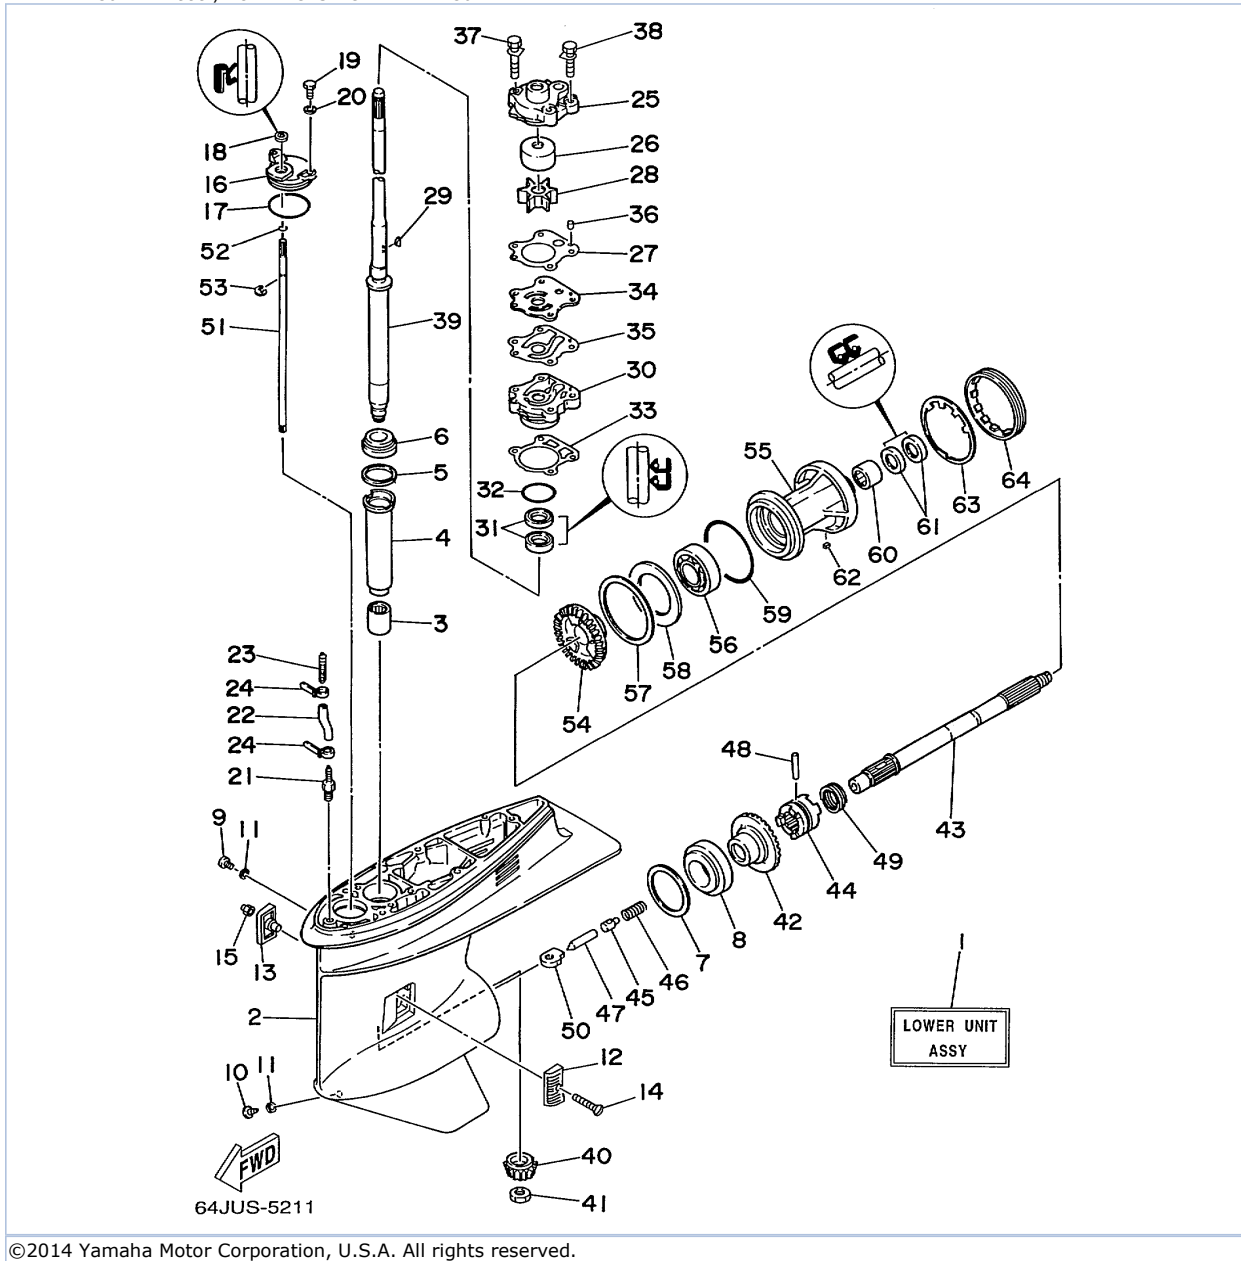

T50TLRX 1999 / LOWER CASING DRIVE 1 T50TLRX

©2014 Yamaha Motor Corporation, U.S.A. All rights reserved.

Part List

T50TLRX 1999 / LOWER CASING DRIVE 1 T50TLRX

REF - NO	PART NUMBER	PART NAME	QUANTITY	REMARKS
1	64J-45300-12-4D	LOWER UNIT ASSY	1	
2	6H1-45301-12-4D	CASING, LOWER	1	
3	93315-325V1-00	BEARING	1	
4	688-45536-01-00	SLEEVE, DRIVE SHAFT	1	
5	688-45587-01-15	SHIM (T:0.15MM)	1	UR
5	688-45587-01-10	SHIM (T:0.10MM)	1	UR
5	688-45587-01-50	SHIM (T:0.50MM)	1	UR
5	688-45587-01-30	SHIM (T:0.30MM)	1	UR
5	688-45587-01-12	SHIM (T:0.12MM)	1	UR
5	688-45587-01-18	SHIM (T:0.18MM)	1	UR
5	688-45587-01-40	SHIM (T:0.40MM)	1	UR
6	93332-000U3-00	BEARING	1	
7	688-45567-01-30	SHIM (T:0.30MM)	1	UR
7	688-45567-01-50	SHIM (T:0.50MM)	1	UR
7	688-45567-01-12	SHIM (T:0.12MM)	1	UR
7	688-45567-01-10	SHIM (T:0.10MM)	1	UR
7	688-45567-01-15	SHIM (T:0.15MM)	1	UR
7	688-45567-01-18	SHIM (T:0.18MM)	1	UR
7	688-45567-01-40	SHIM (T:0.40MM)	1	UR
8	93332-000W7-00	BEARING	1	
9	90340-08M04-00	PLUG, STRAIGHT SCREW	1	
10	688-45341-00-00	PLUG, DRAIN	1	
11	90430-08020-00	.GASKET	2	
12	6H1-45214-00-00	COVER, WATER INLET 1	1	
13	6H1-45215-00-00	COVER, WATER INLET 2	1	
14	90151-05M00-00	SCREW, COUNTERSUNK	1	
15	90185-05002-00	NUT, NYLON	1	
16	688-45321-00-00	PLATE	1	
17	93210-49046-00	.O-RING	1	
18	93106-09014-00	.OIL SEAL	1	
19	97095-06016-00	BOLT	2	
20	92995-06600-00	WASHER	2	
21	6E5-45378-00-00	NIPPLE, HOSE	1	
22	90445-07M31-00	HOSE (L200)	1	L
23	6E5-83558-10-00	END, NIPPLE	1	
24	90465-11M10-00	CLAMP	2	
25	6H3-44311-00-00	HOUSING, WATER PUMP	1	
26	663-44322-00-00	.INSERT, CARTRIDGE	1	
27	6H3-44315-A0-00	.GASKET, WATER PUMP	1	
28	6H3-44352-00-00	.IMPELLER	1	
29	90280-03M03-00	.KEY, WOODRUFF	1	
30	6H3-44341-00-94	HOUSING, WATER PUMP	1	
31	93101-23070-00	.OIL SEAL	2	
32	93210-46044-00	O-RING	1	
33	688-44316-A0-00	.GASKET, WATER PUMP	1	
34	6H3-44323-00-00	.OUTER PLATE, CARTRIDGE	1	
35	6H3-44324-A0-00	.GASKET, CARTRIDGE	1	
36	93604-10M03-00	PIN, DOWEL	2	
37	90119-08M33-00	.BOLT, WITH WASHER	2	
38	90119-08M14-00	.BOLT, WITH WASHER	2	
39	64J-45501-11-00	DRIVE SHAFT COMP.	1	
40	6K5-45551-00-00	PINION (12T)	1	
41	90170-16M01-00	NUT	1	
42	6K5-45560-00-00	GEAR 1 (28T)	1	