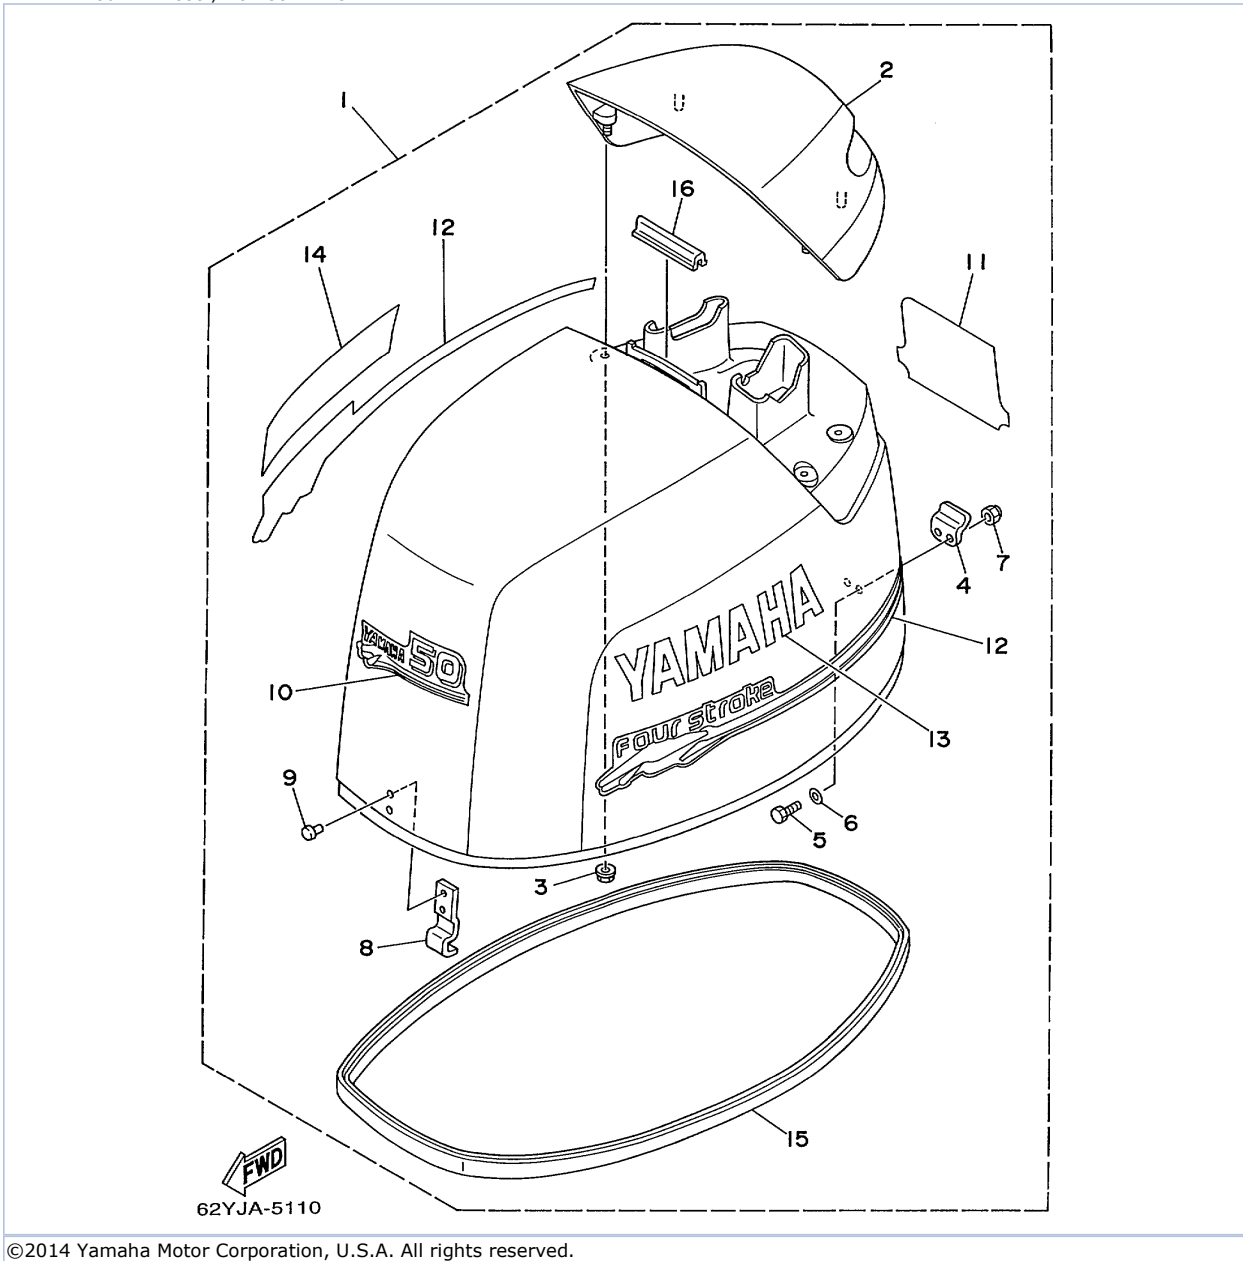

Part List

T50TLRX 1999 / FUEL TANK

REF - NO	PART NUMBER	PART NAME	QUANTITY	REMARKS
1	6YJ-24201-10-00	FUEL TANK ASSY (24L)	1	AP WITH INDICATOR
2	6YJ-24610-01-00	.CAP ASSY	1	WITH INDICATOR
3	6Y1-24260-12-00	.FUEL METER ASSY	1	WITH INDICATOR
4	98586-05016-00	.SCREW, PAN HEAD	4	
5	6Y1-24329-00-00	.SEAL	4	
6	6Y1-24268-00-00	.GASKET, FUEL METER	1	
7	6YJ-24167-00-00	.STRAINER	1	
8	6Y1-24306-51-00	FUEL PIPE COMP. 1	1	
9	90445-11M06-00	.HOSE (L2050)	1	
10	6Y1-24360-51-00	.PRIMER PUMP ASSY	1	
11	90445-11M05-00	.HOSE (L850)	1	
12	650-24351-51-00	.BAND 1	4	
13	6G1-24305-01-00	.FUEL PIPE JOINT COMP 2	1	
14	93210-08287-00	..O-RING	1	
15	6Y1-24305-02-00	.FUEL PIPE JOINT COMP 2	1	
16	93210-08287-00	..O-RING	1	

T50TLRX 1999 / TOP COWLING

©2014 Yamaha Motor Corporation, U.S.A. All rights reserved.