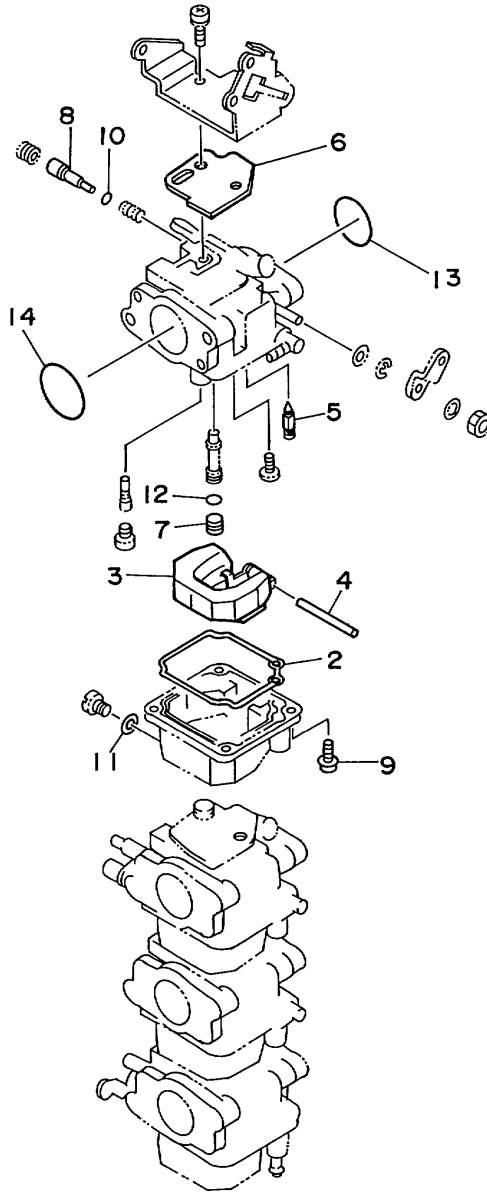

T50TLRX 1999 / REPAIR KIT 2

1
CARBURETOR
REPAIR KIT

62YJA-5280

©2014 Yamaha Motor Corporation, U.S.A. All rights reserved.

Part List

T50TLRX 1999 / REPAIR KIT 2

REF - NO	PART NUMBER	PART NAME	QUANTITY	REMARKS
1	62Y-W0093-00-00	CARBURETOR REPAIR KIT	1	
2	6L2-14384-00-00	.GASKET, FLOAT CHAMBER	1	
3	6L2-14385-00-00	.FLOAT	1	
4	6E5-14386-01-00	.PIN, FLOAT	1	
5	6L2-14392-00-00	.VALVE	1	
6	62Y-14399-00-00	.GASKET	1	
7	62Y-14355-00-00	.PLUG	1	
8	5H0-14323-00-00	.SCREW, AIR ADJUSTING	1	
9	97980-04112-00	.SCREW, WITH WASHER	4	
10	5H0-14397-00-00	.O-RING	1	
11	62Y-14398-00-00	.GASKET	1	
12	6F5-14397-00-00	.O-RING	1	
13	93210-30MH4-00	.O-RING	4	
14	93210-35M86-00	.O-RING	4