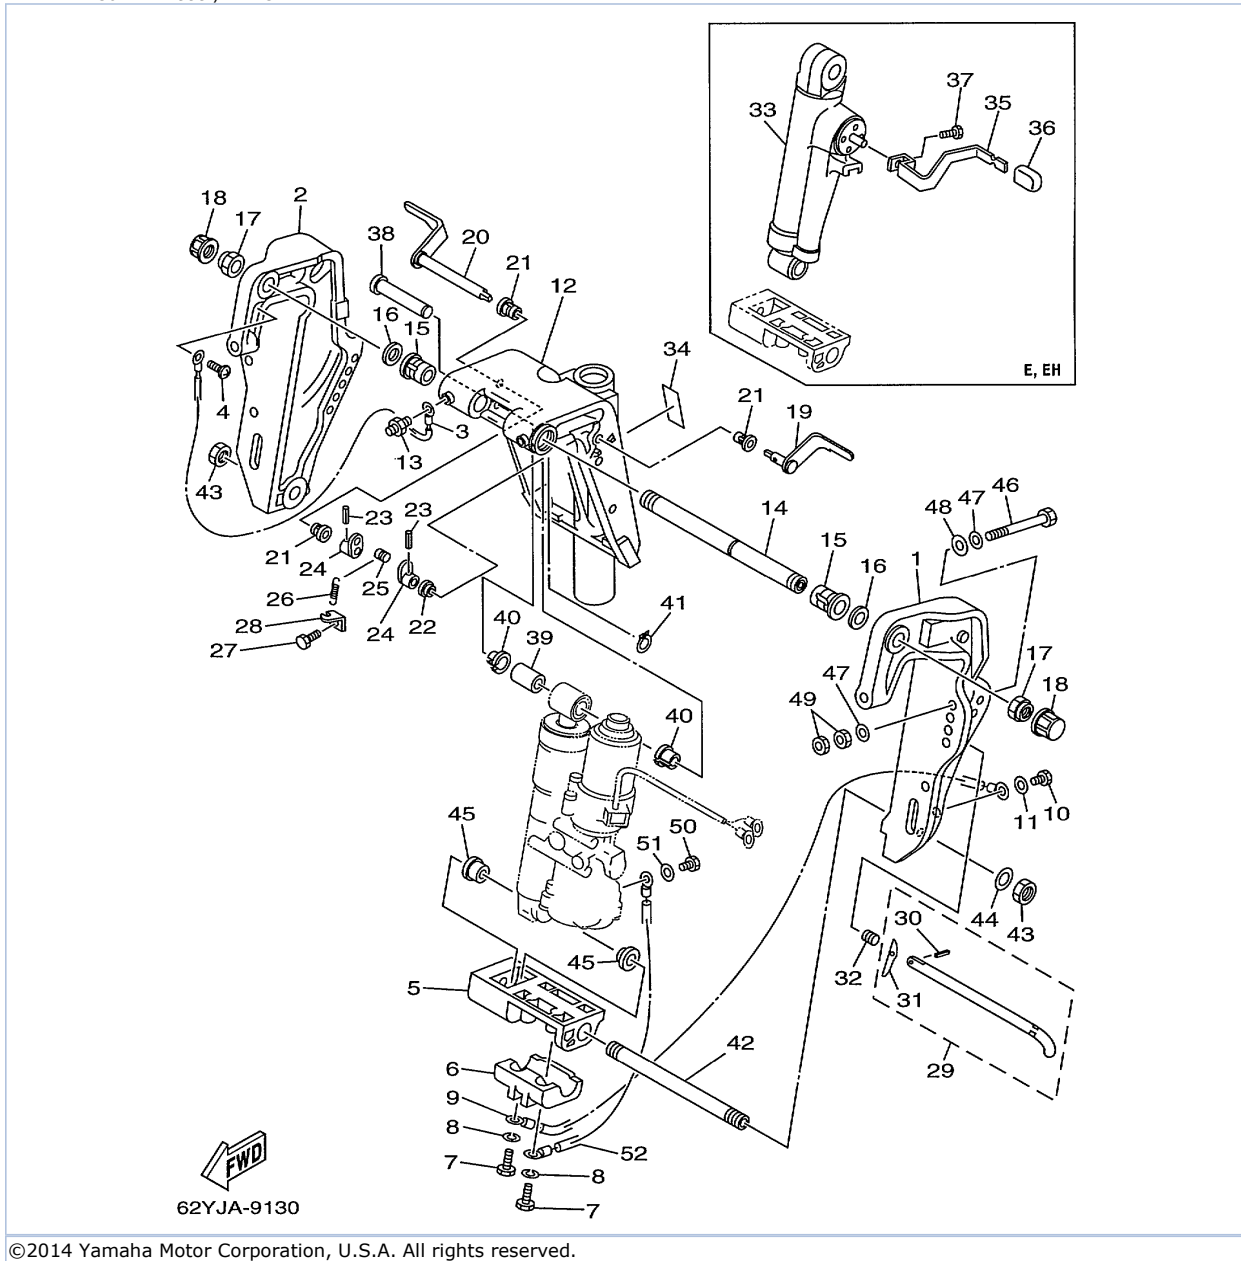

Part List

T50TLRX 1999 / BOTTOM COWLING

REF - NO	PART NUMBER	PART NAME	QUANTITY	REMARKS
1	62Y-42711-12-4D	COWLING, BOTTOM	1	UR
2	6H3-44391-01-00	NIPPLE, HOSE	1	
3	90480-09M12-00	GROMMET	4	
4	90387-06M69-00	COLLAR	4	
5	90119-06M08-00	BOLT, WITH WASHER	4	
6	62Y-42716-00-00	RUBBER, SEAL 1	1	
7	6E5-42724-00-00	GROMMET	1	
8	62Y-42828-00-4D	PLATE, CLAMP	1	
9	62Y-42815-00-00	LEVER, CLAMP	1	
10	90249-05M30-00	PIN	1	
11	91490-16010-00	PIN. COTTER	2	
12	90240-05M19-00	PIN, CLEVIS	1	
13	90386-05002-00	BUSH	2	
14	91490-16010-00	PIN. COTTER	1	
15	62Y-42738-01-5B	PLATE, FITTING	1	
16	62Y-42725-30-00	GROMMET	1	
17	62Y-42727-00-00	GROMMET	1	
18	97095-06020-00	BOLT	3	
19	92995-06600-00	WASHER	3	
20	62Y-42741-00-4D	APRON	1	
21	95380-06600-00	NUT, HEXAGON	2	
22	97880-06025-00	SCREW, PAN HEAD	2	
23	92990-06100-00	.WASHER, SPRING	2	
24	92990-06600-00	.WASHER, PLATE	2	
25	95895-06016-00	BOLT, FLANGE	2	
26	90480-13M24-00	GROMMET	2	
27	90387-06M40-00	COLLAR	2	
28	61N-24329-00-00	SEAL	1	
29	6H3-42727-00-00	GROMMET	1	
30	688-42726-10-00	GROMMET	1	
31	97880-06025-00	SCREW, PAN HEAD	1	
32	92990-06100-00	.WASHER, SPRING	1	
33	92990-06600-00	.WASHER, PLATE	1	
34	90464-09M43-00	CLAMP	1	

Part Notes

T50TLRX 1999 / BOTTOM COWLING

PART NUMBER		NOTE TEXT
92990-06600-00		OEM: This part number is among the Top 100 Most Popular Marine Maintenance Parts as of March 2014.
92990-06600-00		OEM: This part number is among the Top 100 Most Popular Marine Maintenance Parts as of March 2014.

©2014 Yamaha Motor Corporation, U.S.A. All rights reserved.

T50TLRX 1999 / BRACKET 1

©2014 Yamaha Motor Corporation, U.S.A. All rights reserved.