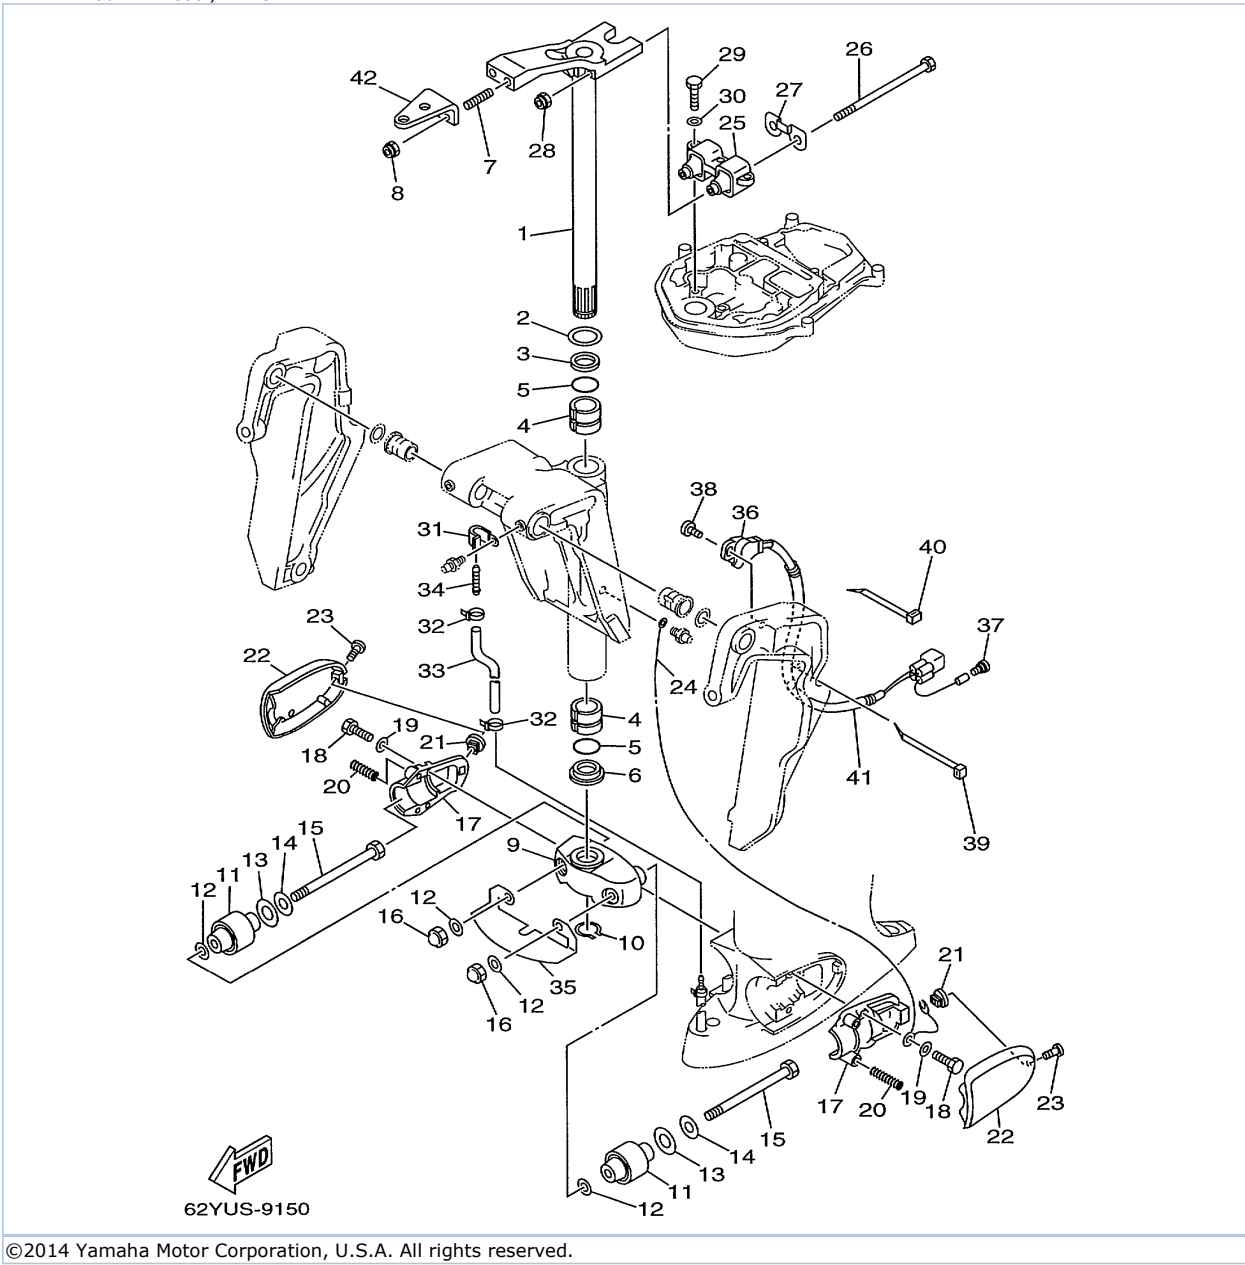

Part List

T50TLRX 1999 / BRACKET 1

REF - NO	PART NUMBER	PART NAME	QUANTITY	REMARKS
1	63D-43111-00-4D	BRACKET, CLAMP	1	
2	63D-43112-00-4D	BRACKET, CLAMP	1	
3	63D-82148-00-00	WIRE, LEAD 4	1	
4	97885-06008-00	SCREW, PAN HEAD	1	
5	63D-43128-01-4D	SPACER, CLAMP BRACKET	1	
6	63D-45251-00-00	ANODE	1	
7	97095-06025-00	BOLT	2	
8	92995-06100-00	WASHER, SPRING	2	
9	6H1-82148-00-00	WIRE, LEAD 4	1	
10	97095-06010-00	BOLT	1	
11	92995-06600-00	WASHER	1	
12	63D-43311-10-4D	BRACKET, SWIVEL	1	
13	93700-06M03-00	NIPPLE, GREASE	3	
14	63D-43131-00-00	BOLT, CLAMP BRACKET	1	
15	90386-22M15-00	BUSH	2	
16	90201-22M03-00	WASHER, PLATE	2	
17	90185-22M11-00	NUT, SELF-LOCKING	2	
18	6G5-43145-00-00	CAP, CLAMP BRACKET	2	
19	6H5-43181-03-00	LEVER, TILT STOP	1	
20	6H5-43185-03-00	LEVER, TILT STOP	1	
21	90386-10M16-00	BUSH	3	
22	90386-10025-00	.BUSH	1	
23	91690-30020-00	PIN, SPRING	2	
24	6G5-43148-00-00	COLLAR, DISTANCE	2	
25	90249-06M19-00	PIN	1	
26	90506-14M24-00	SPRING, TENSION	1	
27	97095-06010-00	BOLT	1	
28	6G5-43144-00-00	HOOK, SPRING	1	
29	688-43160-01-00	TILT ROD ASSY	1	
30	91690-30012-00	.PIN, SPRING	1	
31	688-43165-00-00	.PLATE, TILT LOCK	1	
32	90502-16M02-00	SPRING, CONICAL	1	
33	62Y-43170-00-4D	SHOCK ABSORBER ASSEMBLY	1	
34	63D-43691-00-00	INDICATOR, TILT	1	
35	63D-43631-00-00	LEVER, TILT	1	
36	682-43318-01-00	COVER	1	
37	97095-06010-00	BOLT	1	
38	6E5-43126-02-00	PIN, UPPER SHOCK MOUNT	1	
39	90386-18M92-00	BUSH	1	
40	90386-18M35-00	BUSH	2	
41	93410-18M02-00	CIRCLIP	1	
42	90116-18M52-00	BOLT, STUD	1	
43	90170-18M10-00	NUT	2	
44	92995-18600-00	WASHER	1	
45	90386-18M44-00	BUSH	2	
46	90101-12M65-00	BOLT	4	
47	92995-12200-00	WASHER	8	
48	90201-12426-00	WASHER, PLATE	4	
49	95380-12600-00	NUT	8	
50	97095-06010-00	BOLT	1	
51	92995-06600-00	WASHER	1	
52	6H1-82148-00-00	WIRE, LEAD 4	1	

T50TLRX 1999 / BRACKET 2

©2014 Yamaha Motor Corporation, U.S.A. All rights reserved.