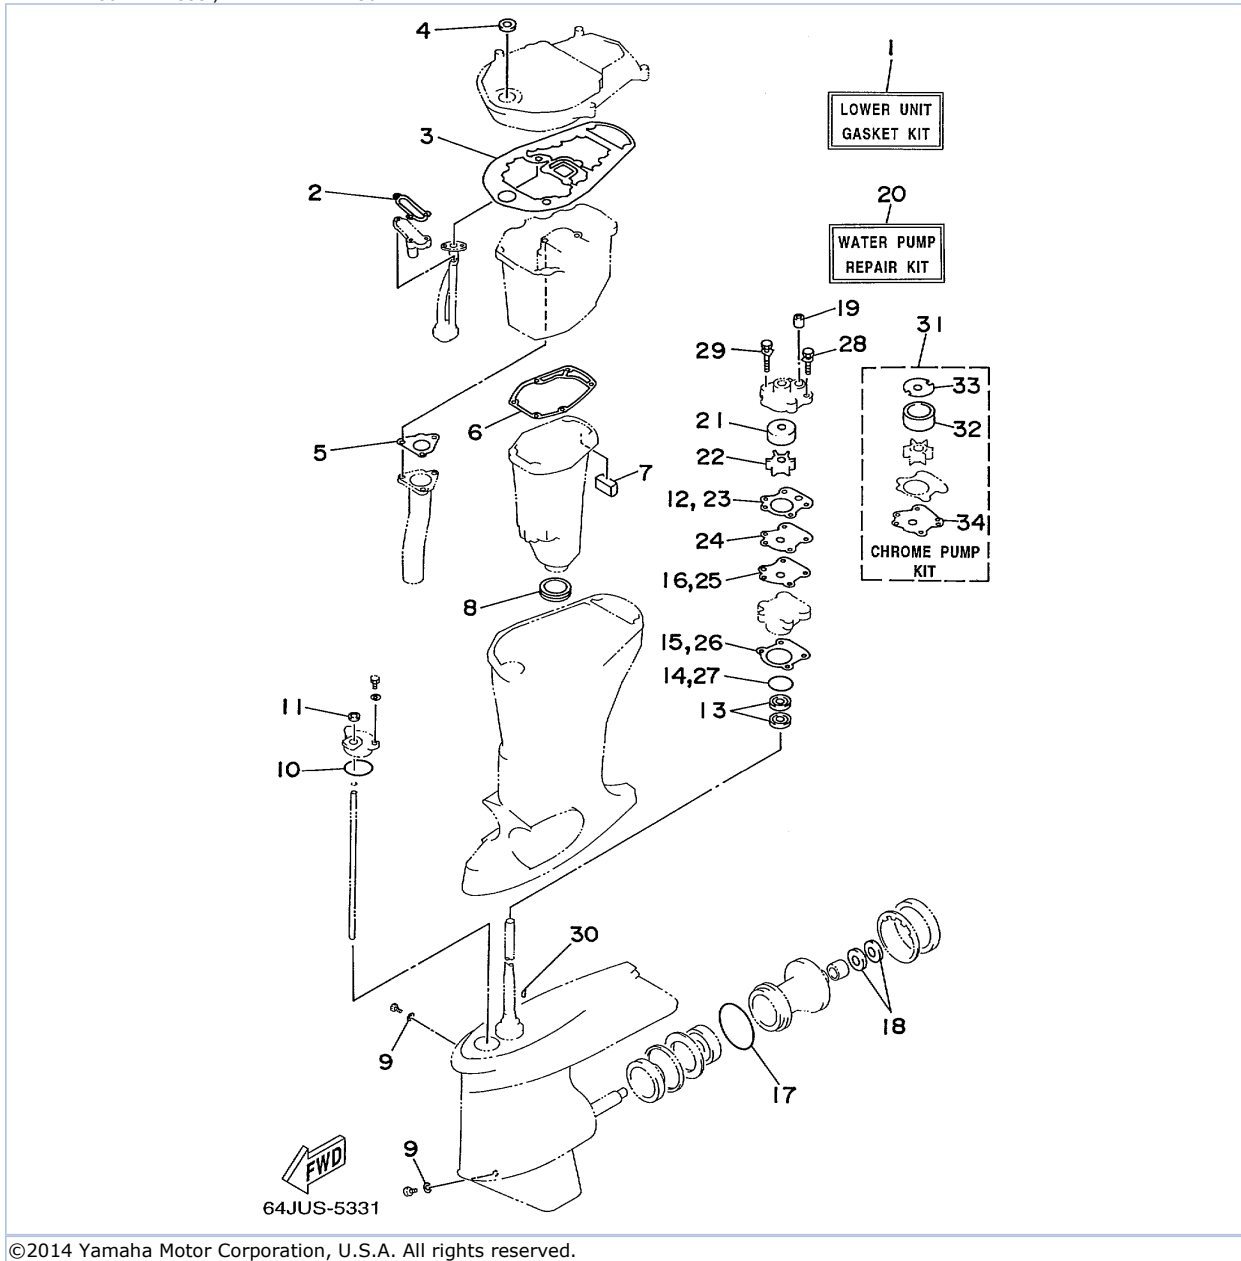

T50TLRX 1999 / REPAIR KIT 4 T50TLRX

©2014 Yamaha Motor Corporation, U.S.A. All rights reserved.

Part List

T50TLRX 1999 / REPAIR KIT 4 T50TLRX

REF - NO	PART NUMBER	PART NAME	QUANTITY	REMARKS
1	64J-W0001-20-00	LOWER UNIT GASKET KIT	1	
2	62Y-13475-00-00	.GASKET	1	
3	62Y-15312-00-00	.GASKET, OIL PAN	1	
4	93104-16M04-00	.OIL SEAL	1	
5	62Y-41133-00-00	.GASKET, EXHAUST MANIFOLD 1	1	
6	62Y-41134-00-00	.GASKET, EXHAUST MANIFOLD	1	
7	62Y-45127-00-00	.SEAL	1	
8	663-45123-00-00	.GASKET, MUFFLER	1	
9	90430-08020-00	.GASKET	2	
10	93210-49046-00	.O-RING	1	
11	93106-09014-00	.OIL SEAL	1	
12	6H3-44315-A0-00	.GASKET, WATER PUMP	1	
13	93101-23070-00	.OIL SEAL	2	
14	93210-46044-00	O-RING	1	
15	688-44316-A0-00	.GASKET, WATER PUMP	1	
16	6H3-44324-A0-00	.GASKET, CARTRIDGE	1	
17	93210-85M97-00	.O-RING	1	
18	93101-25M03-00	.OIL SEAL	2	
19	663-44366-00-00	.DAMPER, WATER SEAL 2	1	
20	6H3-W0078-02-00	WATER PUMP REPAIR KIT	1	
21	663-44322-00-00	.INSERT, CARTRIDGE	1	
22	6H3-44352-00-00	.IMPELLER	1	
23	6H3-44315-A0-00	.GASKET, WATER PUMP	1	
24	6H3-44323-00-00	.OUTER PLATE, CARTRIDGE	1	
25	6H3-44324-A0-00	.GASKET, CARTRIDGE	1	
26	688-44316-A0-00	.GASKET, WATER PUMP	1	
27	93210-46044-00	O-RING	1	
28	90119-08M14-00	.BOLT, WITH WASHER	2	
29	90119-08M33-00	.BOLT, WITH WASHER	2	
30	90280-03M03-00	.KEY, WOODRUFF	1	
31	6H3-W0078-0A-00	CHROME PUMP KIT	1	
32	670-44322-01-00	.INSERT, CARTRIDGE	1	
33	670-44321-00	.INNER PLATE, CARTRIDGE	1	
33	670-44321-00-00	.INNER PLATE, CARTRIDGE	1	
34	6H3-44323-40-00	.OUTER PLATE, CARTRIDGE	1	

Part Notes

T50TLRX 1999 / REPAIR KIT 4 T50TLRX

PART NUMBER		NOTE TEXT
90430-08020-00		OEM: This part number is among the Top 100 Most Popular Marine Maintenance Parts as of March 2014.
93106-09014-00		OEM: This part number is among the Top 100 Most Popular Marine Maintenance Parts as of March 2014.
93101-25M03-00		OEM: This part number is among the Top 100 Most Popular Marine Maintenance Parts as of March 2014.
6H3-44352-00-00		OEM: This part number is among the Top 100 Most Popular Marine Maintenance Parts as of March 2014.

©2014 Yamaha Motor Corporation, U.S.A. All rights reserved.

©2014 Yamaha Motor Corporation, U.S.A. All rights reserved.