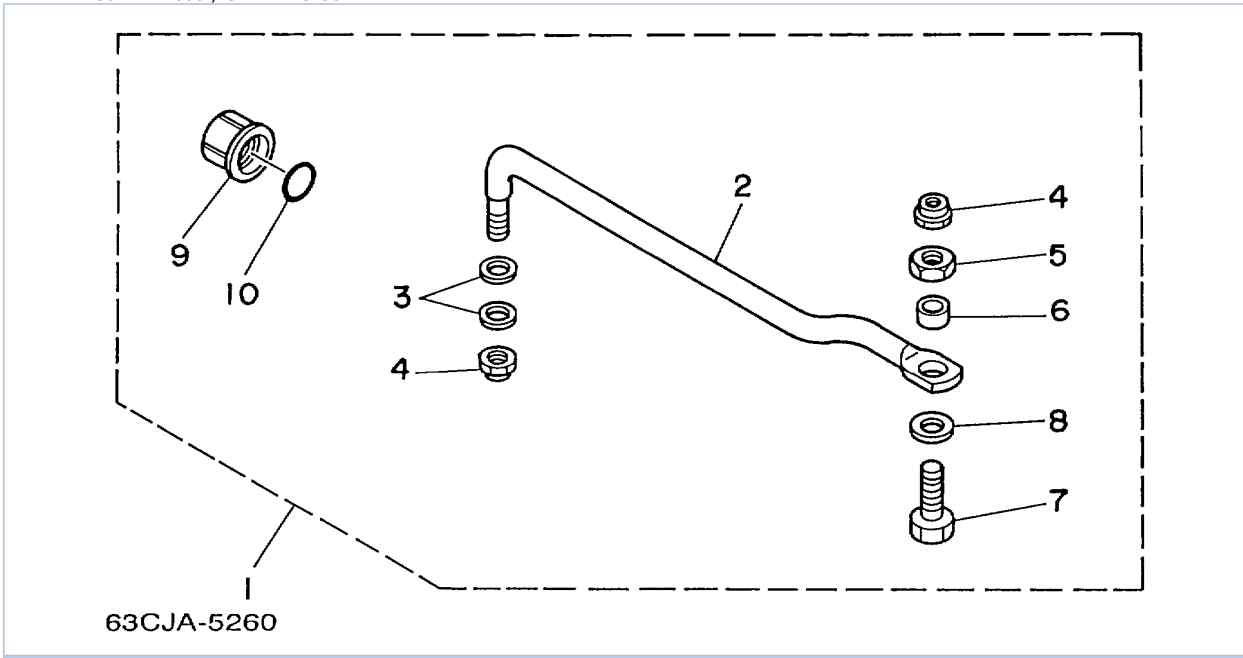

Part List

T50TLRX 1999 / CONTROL

REF - NO	PART NUMBER	PART NAME	QUANTITY	REMARKS
1	62Y-44121-01-00	LEVER, SHIFT ROD	1	
2	62Y-44117-01-4D	BRACKET	1	
3	97095-06020-00	BOLT	1	
4	92995-06600-00	WASHER	1	
5	97095-06025-00	BOLT	1	
6	92995-06600-00	WASHER	1	
7	62Y-44120-01-00	HANDLE GEAR SHIFT ASSY	1	
8	62Y-42715-01-00	BUSHING	1	
9	62Y-44118-00-00	BRACKET	1	
10	62Y-44112-00-00	STAY, HANDLE GEAR SHIFT	1	
11	97095-06020-00	BOLT	2	
12	90501-12082-00	SPRING, COMPRESSION	1	
13	93501-04M02-00	BALL	1	
14	90386-90M90-00	BUSH	2	
15	90201-10M20-00	.WASHER, PLATE	1	
16	91490-20015-00	PIN. COTTER	1	
17	90468-18008-00	CLIP	2	
18	688-44122-00-00	BUSHING, SHIFT ROD LEVER	1	
19	90202-07M07-00	WASHER, PLATE	1	
20	6F5-41237-00-00	JOINT, LINK	1	
21	62Y-41241-00-00	ROD, LINK	1	UR F50/T50
21	62Y-41241-10-00	ROD, LINK	1	UR F40
22	662-41237-01-00	JOINT, LINK	1	
23	95380-05700-00	NUT	1	
24	62Y-42154-00-00	LEVER, THROTTLE CONTROL	1	
25	62Y-42171-00-00	BUSHING	1	
26	91490-16010-00	PIN. COTTER	1	
27	62Y-44135-00-00	SPRING	1	
28	90387-06M45-00	COLLAR	1	
29	95895-06030-00	BOLT, FLANGE	1	
30	62Y-42335-A0-00	LEVER, ACCEL. CONTROL	1	UR F40
30	62Y-42335-00-00	LEVER, ACCEL. CONTROL	1	UR F50/T50
31	62Y-44116-01-00	SPRING	1	
32	90386-10009-00	.BUSH	1	
33	90109-06M30-00	BOLT	1	
34	6G8-26363-00-00	.END, WIRE 1	2	
35	90468-18008-00	CLIP	2	
36	62Y-48538-00-00	CLAMP, CABLE 1	1	
37	62Y-42159-00-00	STAY	1	

Part Notes

T50TLRX 1999 / CONTROL

PART NUMBER	NOTE TEXT
90468-18008-00	OEM: This part number is among the Top 100 Most Popular Marine Maintenance Parts as of March 2014.
90468-18008-00	OEM: This part number is among the Top 100 Most Popular Marine Maintenance Parts as of March 2014.

©2014 Yamaha Motor Corporation, U.S.A. All rights reserved.

T50TLRX 1999 / STEERING GUIDE

©2014 Yamaha Motor Corporation, U.S.A. All rights reserved.