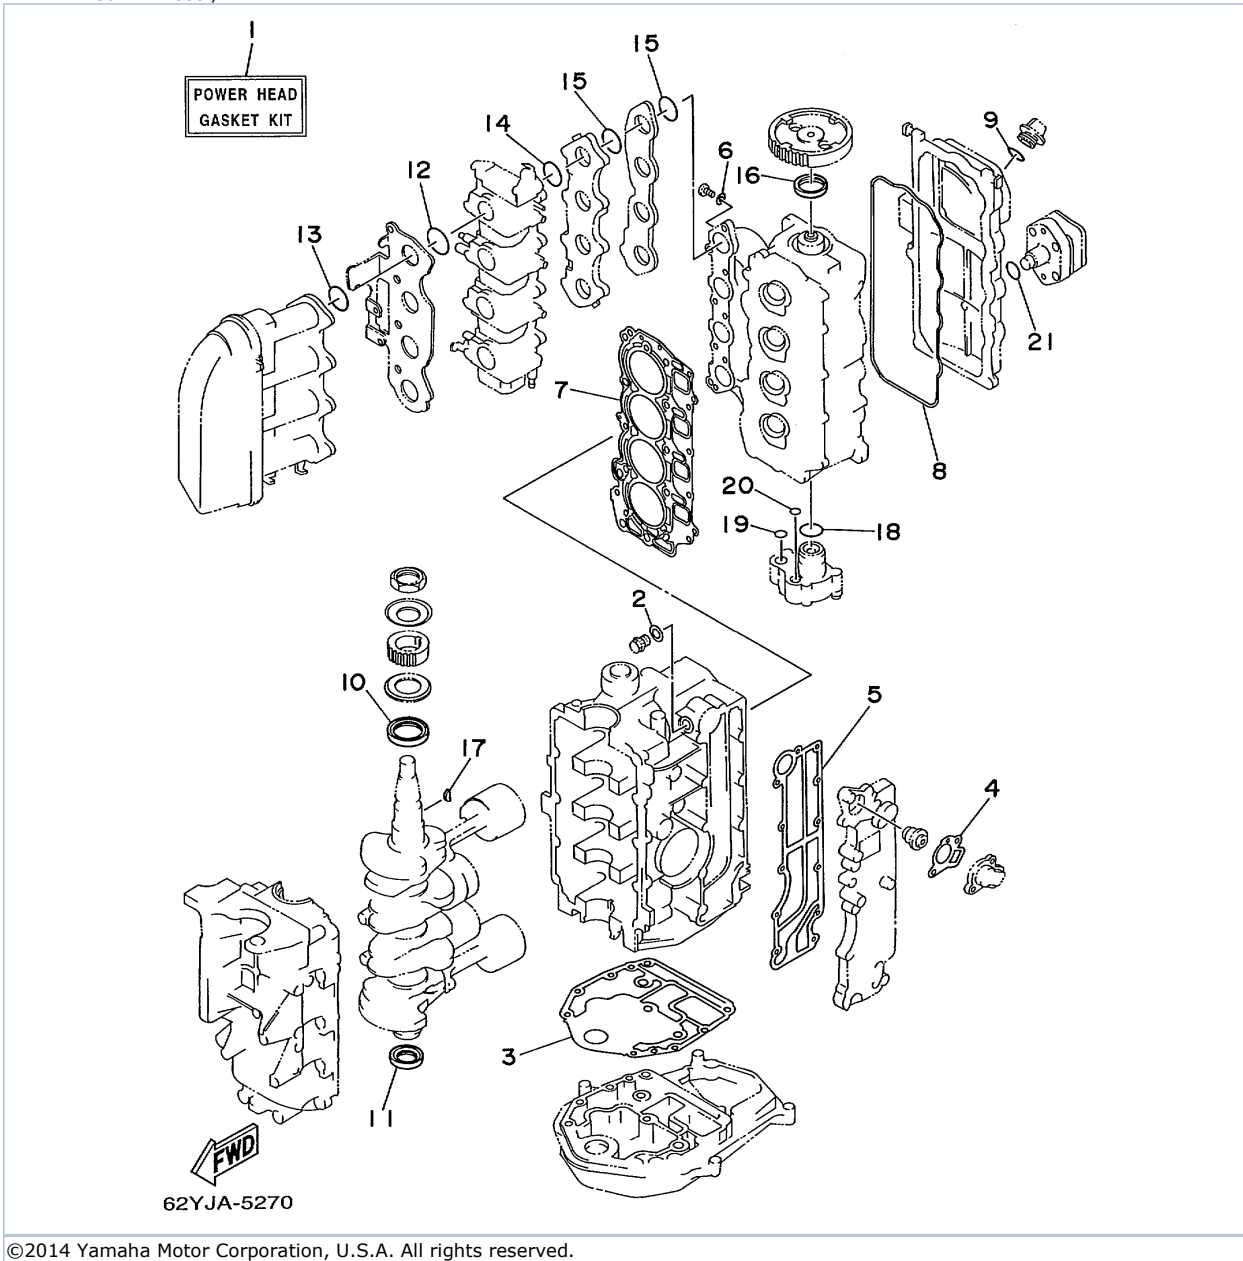

T50TLRX 1999 / REPAIR KIT 1

Part List

T50TLRX 1999 / REPAIR KIT 1

REF - NO	PART NUMBER	PART NAME	QUANTITY	REMARKS
1	62Y-W0001-02-00	POWER HEAD GASKET KIT	1	
2	90430-14115-00	.GASKET	1	
3	62Y-11351-00-00	.GASKET, CYLINDER	1	
4	62Y-12414-00-00	.GASKET, COVER	1	
5	62Y-41114-00-00	.GASKET, EXHAUST OUTER COVER	1	
6	90430-06014-00	.GASKET	4	
7	62Y-11181-00-00	.GASKET, CYLINDER HEAD 1	1	
8	62Y-11356-00-00	.SEAL, CYLINDER 2	1	
9	93210-24M79-00	.O-RING	1	
10	93102-43M42-00	.OIL SEAL	1	
11	93102-35M47-00	.OIL SEAL	1	
12	93210-35M86-00	.O-RING	4	
13	93210-38MH3-00	.O-RING	4	
14	93210-30MH4-00	.O-RING	4	
15	93210-35M86-00	.O-RING	8	
16	93102-37M40-00	.OIL SEAL	1	
17	90280-04M06-00	.KEY, WOODRUFF	1	
18	93210-33MH2-00	.O-RING	1	
19	93210-12MG9-00	.O-RING	1	
20	93210-14515-00	.O-RING	1	
21	93210-24M79-00	.O-RING	1	

Part Notes

T50TLRX 1999 / REPAIR KIT 1

PART NUMBER	NOTE TEXT
62Y-12414-00-00	OEM: This part number is among the Top 100 Most Popular Marine Maintenance Parts as of March 2014.

©2014 Yamaha Motor Corporation, U.S.A. All rights reserved.