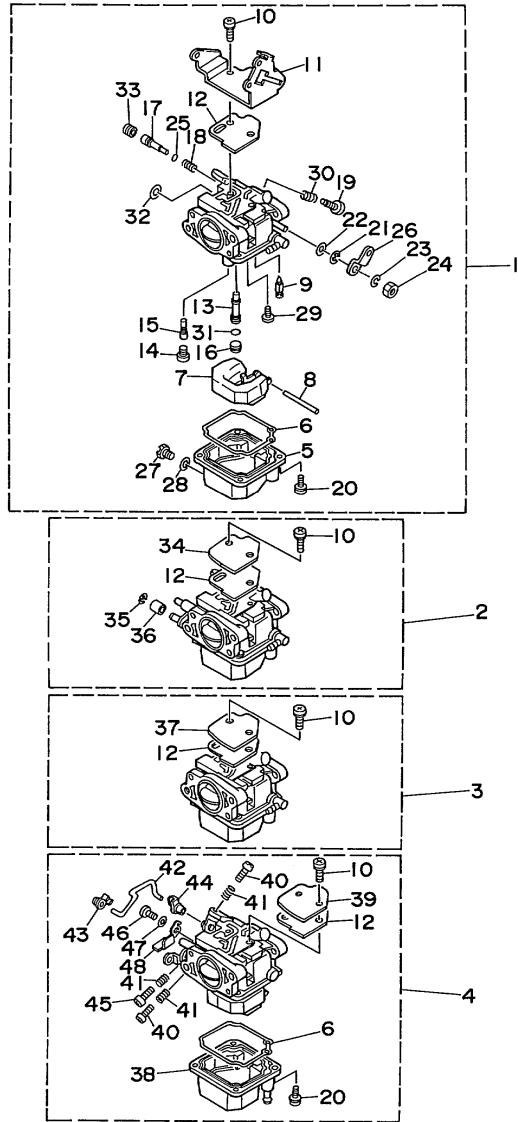

T50TLRX 1999 / CARBURETOR

62YJA-5070

©2014 Yamaha Motor Corporation, U.S.A. All rights reserved.

Part List

T50TLRX 1999 / CARBURETOR

REF - NO	PART NUMBER	PART NAME	QUANTITY	REMARKS
1	64J-14901-20-00	CARBURETOR ASSEMBLY 1	1	UR T50
1	62Y-14901-20-00	CARBURETOR ASSEMBLY 1	1	UR F40/F50
2	64J-14902-20-00	CARBURETOR ASSEMBLY 2	1	UR T50
2	62Y-14902-20-00	CARBURETOR ASSEMBLY 2	1	UR F40/F50
3	62Y-14903-20-00	CARBURETOR ASSEMBLY 3	1	UR F40/F50
3	64J-14903-20-00	CARBURETOR ASSEMBLY 3	1	UR T50
4	62Y-14904-20-00	CARBURETOR ASSEMBLY 4	1	UR F50
4	64J-14904-20-00	CARBURETOR ASSEMBLY 4	1	UR T50
4	66W-14904-20-00	CARBURETOR ASSEMBLY 4	1	UR F40
5	62Y-14381-00-00	.BODY, FLOAT CHAMBER	3	#1,2,3
6	6L2-14384-00-00	.GASKET, FLOAT CHAMBER	4	
7	6L2-14385-00-00	.FLOAT	4	
8	6E5-14386-01-00	.PIN, FLOAT	4	
9	6L2-14392-00-00	.VALVE	4	
10	97980-04110-00	.SCREW, WITH WASHER	8	
11	62Y-14157-00-00	.COVER, MIXING	1	#1
12	62Y-14399-00-00	.GASKET	4	
13	62Y-14341-00-00	.NOZZLE, MAIN	4	
14	62Y-14343-56-00	.JET, MAIN (112)	4	
15	62Y-14342-21-00	.JET, PILOT (42)	4	
16	62Y-14355-00-00	.PLUG	4	
17	5H0-14323-00-00	.SCREW, AIR ADJUSTING	4	
18	30X-14334-00-00	.SPRING, AIR ADJUSTING	4	
19	62Y-14321-00-00	.SCREW, THROTTLE	3	#1,2,3
20	97980-04112-00	.SCREW, WITH WASHER	16	
21	93430-04301-00	.CIRCLIP	4	
22	62Y-14475-00-00	.WASHER	4	
23	6A1-14356-00-00	.WASHER, SPRING	1	#1
24	654-14363-01-00	.NUT	1	#1
25	5H0-14397-00-00	.O-RING	4	
26	62Y-14276-00-00	.LEVER	1	#1
27	62Y-14383-00-00	.SCREW, DRAIN	4	
28	62Y-14398-00-00	.GASKET	4	
29	98980-04006-00	.SCREW, BIND	4	
30	646-14212-01-00	.SPRING, PILOT ADJUSTING	3	#1,2,3
31	6F5-14397-00-00	.O-RING	4	
32	6L2-14357-00-00	.WASHER, PLAIN	3	#1,2,3
33	2WJ-14367-00-00	.PLUG	4	
34	6L2-14157-00-00	.COVER, MIXING	1	#2
35	62Y-14159-00-00	.CLIP	1	#2
36	62Y-14267-00-00	.ROLLER	1	#2
37	6L2-14157-00-00	.COVER, MIXING	1	#3
38	62Y-14381-10-00	.BODY, FLOAT CHAMBER	1	#4
39	6L2-14157-00-00	.COVER, MIXING	1	#4
40	62Y-14321-00-00	.SCREW, THROTTLE	2	#4
41	646-14212-01-00	.SPRING, PILOT ADJUSTING	3	#4
42	62Y-14379-00-00	.ROD, STARTER	1	#4
43	6F5-41262-00-00	.JOINT, CHOKE LEVER	1	#4
44	62Y-41262-00-00	.JOINT, CHOKE LEVER	1	#4
45	664-14321-01-00	.SCREW, THROTTLE	1	#4
46	664-14327-01-00	.SCREW	1	#4
47	62Y-14597-00-00	.WASHER	1	#4
48	62Y-14573-00-00	.LEVER	1	#4