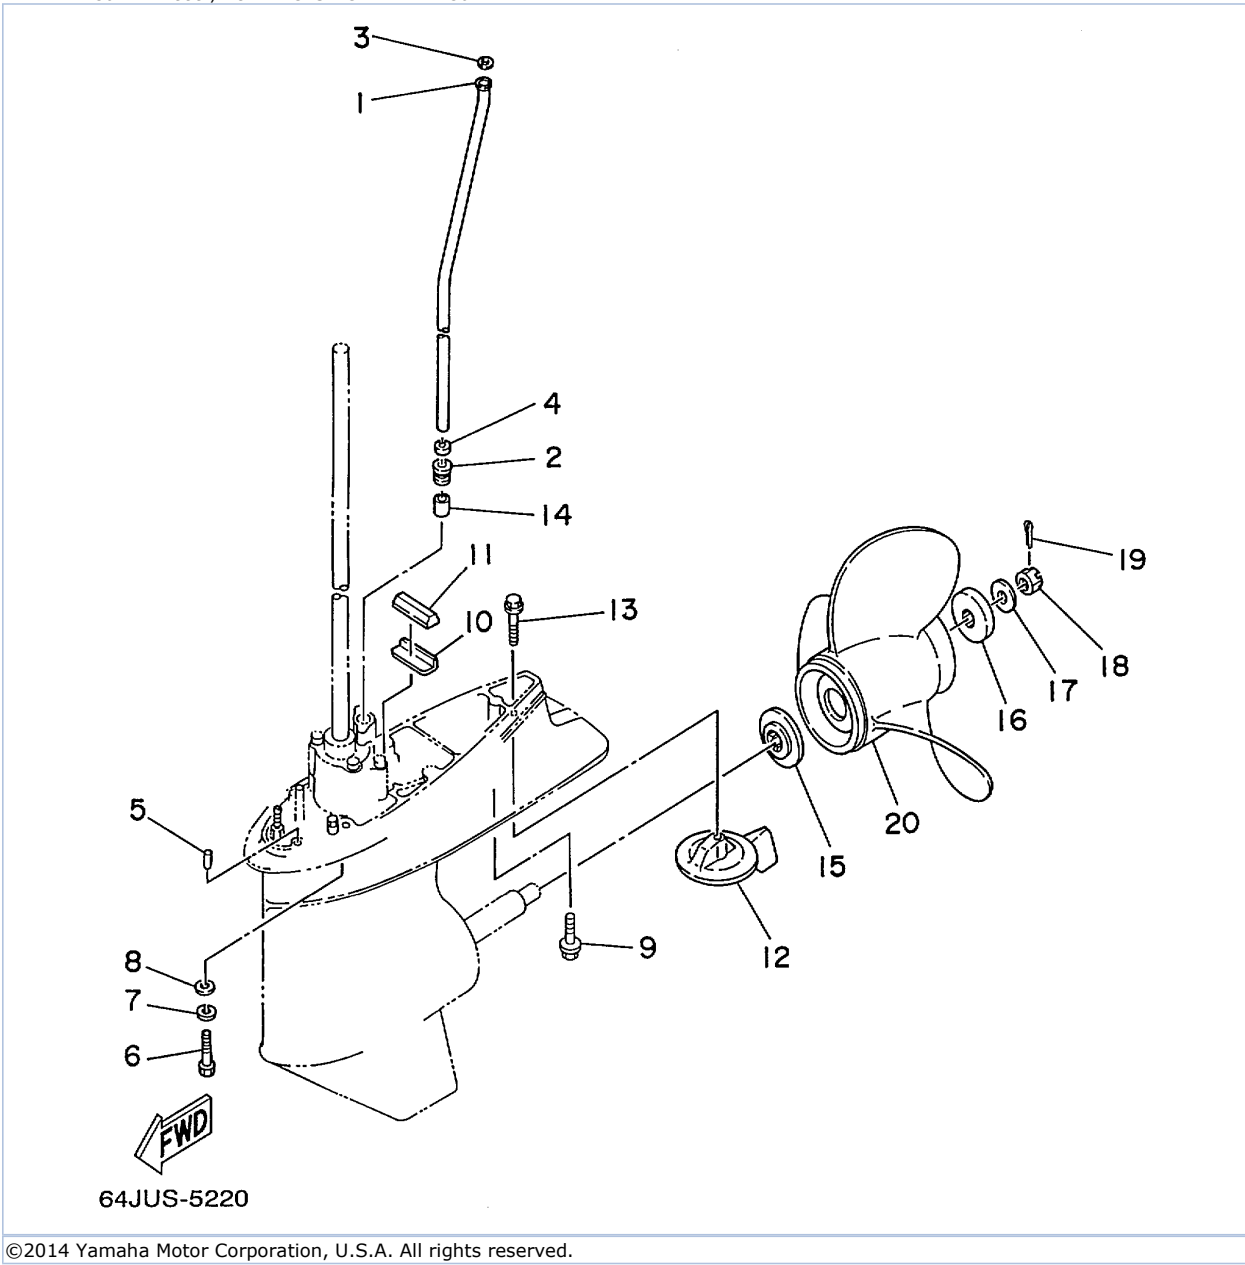

43	688-45611-00-00	SHAFT, PROPELLER	1	
44	688-45631-01-00	CLUTCH, DOG	1	
45	688-45634-00-00	SLIDE, SHIFT	1	
46	90501-16233-00	SPRING, COMPRESSION	1	
47	688-45635-00-00	PLUNGER, SHIFT	1	
48	90250-07M02-00	PIN, STRAIGHT	1	
49	688-45633-00-00	RING, CROSS PIN	1	
50	62Y-44151-00-00	CAM, SHIFT	1	
51	6K5-44144-00-00	ROD, SHIFT	1	
52	93210-07003-00	.O-RING	1	
53	93430-08006-00	CIRCLIP	1	
54	6K5-45571-00-00	GEAR 2	1	
55	688-45331-00-94	HOUSING, BEARING	1	
56	93306-207U0-00	.BEARING	1	
57	688-45577-01-12	SHIM (T:0.12MM)	1	UR
57	688-45577-01-40	SHIM (T:0.40MM)	1	UR
57	688-45577-01-18	SHIM (T:0.18MM)	1	UR
57	688-45577-01-15	SHIM (T:0.15MM)	1	UR
57	688-45577-01-10	SHIM (T:0.10MM)	1	UR
57	688-45577-01-50	SHIM (T:0.50MM)	1	UR
57	688-45577-01-30	SHIM (T:0.30MM)	1	UR
58	688-45576-00-00	WASHER, THRUST	1	
59	93210-85M97-00	O-RING	1	
60	93317-325U0-00	BEARING	1	
61	93101-25M03-00	.OIL SEAL	2	
62	90282-04010-00	KEY, STRAIGHT	1	
63	688-45383-02-00	WASHER, CLAW	1	
64	688-45384-00-00	NUT	1	

Part Notes

T50TLRX 1999 / LOWER CASING DRIVE 1 T50TLRX

PART NUMBER		NOTE TEXT
90430-08020-00		OEM: This part number is among the Top 100 Most Popular Marine Maintenance Parts as of March 2014.
93106-09014-00		OEM: This part number is among the Top 100 Most Popular Marine Maintenance Parts as of March 2014.
6H3-44352-00-00		OEM: This part number is among the Top 100 Most Popular Marine Maintenance Parts as of March 2014.
93101-25M03-00		OEM: This part number is among the Top 100 Most Popular Marine Maintenance Parts as of March 2014.

©2014 Yamaha Motor Corporation, U.S.A. All rights reserved.

T50TLRX 1999 / LOWER CASING DRIVE 2 T50TLRX