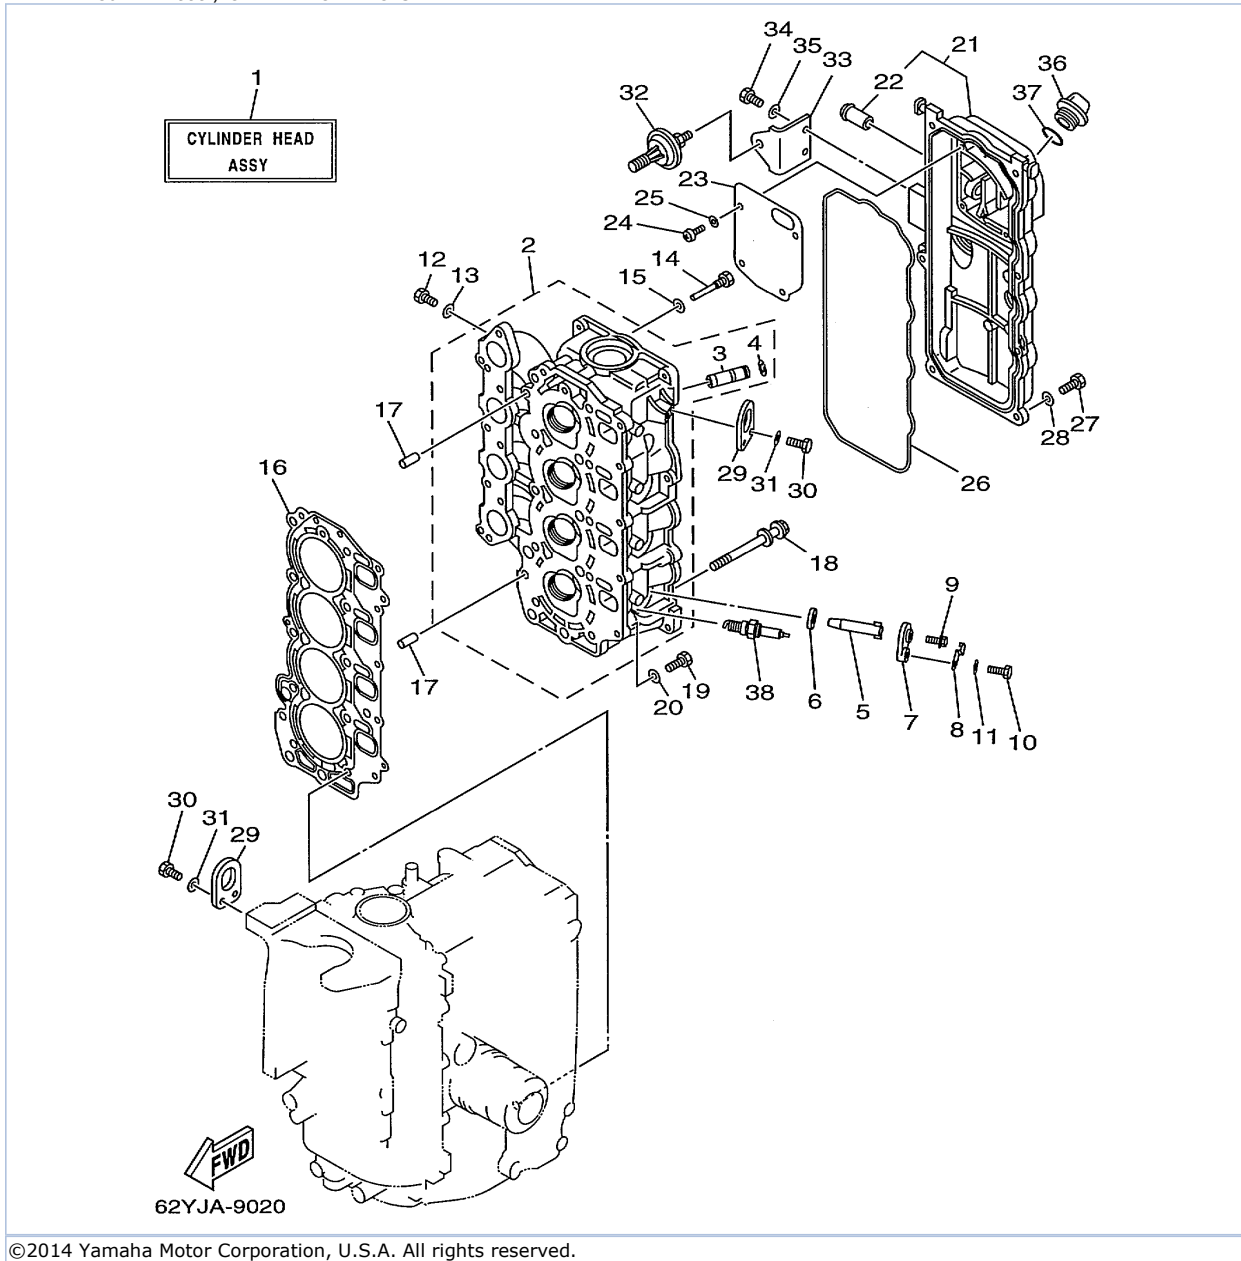

T50TLRX 1999 / CYLINDER CRANKCASE 2

Part List

T50TLRX 1999 / CYLINDER CRANKCASE 2

REF - NO	PART NUMBER	PART NAME	QUANTITY	REMARKS
1	62Y-W009A-13-4D	CYLINDER HEAD COMPLETE	1	
2	62Y-11111-01-94	HEAD, CYLINDER 1	1	
3	62Y-11133-10-00	.GUIDE, VALVE 1	8	
4	93450-09M01-00	.CIRCLIP	8	
5	62Y-11325-00-00	ANODE	4	
6	66M-11328-00-00	GROMMET, ANODE	4	
7	66M-11327-00-94	COVER, ANODE	4	
8	66M-12535-00-00	PLATE	4	
9	97595-05512-00	BOLT, WITH WASHER	4	
10	97013-06020-00	BOLT	4	
11	92903-06600-00	WASHER, PLATE	4	
12	97095-06010-00	BOLT	4	
13	90430-06014-00	.GASKET	4	
14	90109-06M65-00	BOLT	1	
15	90430-06014-00	.GASKET	1	
16	62Y-11181-00-00	GASKET, CYLINDER HEAD 1	1	
17	99530-08012-00	PIN, DOWEL	2	
18	90119-09M00-00	BOLT, WITH WASHER	10	
19	97013-06025-00	BOLT	5	
20	92903-06600-00	WASHER, PLATE	5	
21	62Y-11191-01-9M	COVER, CYLINDER HEAD 1	1	
22	62Y-14485-00-00	.PIPE, JOINT	1	
23	62Y-11168-00-00	COVER, BREATHER	1	
24	98507-04010-00	SCREW, PAN HEAD	4	
25	92907-04600-00	WASHER	4	
26	62Y-11356-00-00	.SEAL, CYLINDER 2	1	
27	97013-06020-00	BOLT	7	
28	92903-06600-00	WASHER, PLATE	7	
29	62Y-11119-00-00	HANGER, ENGINE	2	
30	97095-06020-00	BOLT	4	
31	92995-06600-00	WASHER	4	
32	62Y-14368-01-00	DIAPHRAGM ASSY 1	1	
33	62Y-14413-00-00	STAY	1	
34	97095-06016-00	BOLT	2	
35	92995-06600-00	WASHER	2	
36	6G8-15363-00-00	PLUG, OIL	1	
37	93210-24M79-00	.O-RING	1	
38	NGK-DPR6E-A9-00	PLUG, SPARK (NGK DPR6EA-9)	4