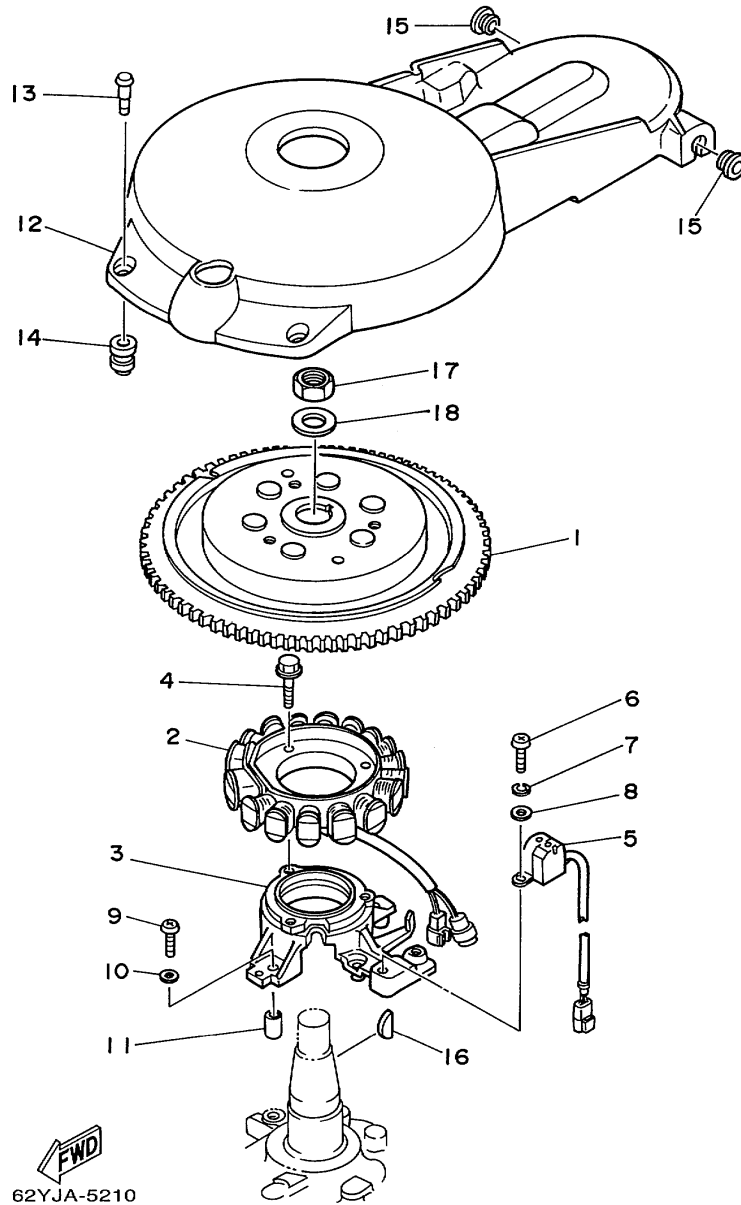

Part List

T50TLRX 1999 / LOWER CASING DRIVE 2 T50TLRX

REF - NO	PART NUMBER	PART NAME	QUANTITY	REMARKS
1	62Y-44361-00-00	TUBE, WATER 1	1	
2	663-44367-00-00	DAMPER, WATER SEAL 3	1	
3	90202-12060-00	WASHER, PLATE	1	
4	90430-12072-00	GASKET	1	
5	93606-12019-00	.PIN, DOWEL	2	
6	97075-10040-00	BOLT	4	
7	92995-10100-00	WASHER	4	
8	92995-10600-00	WASHER	4	
9	90119-08M84-00	BOLT, WITH WASHER	1	
10	663-45376-00-94	GUIDE, SEAL DAMPER	1	
11	688-45375-00-00	DAMPER, SEAL	1	
12	688-45371-02-00	TAB-TRIM	1	
13	90105-10M67-00	BOLT, FLANGE	1	
14	663-44366-00-00	.DAMPER, WATER SEAL 2	1	
15	688-45987-01-00	SPACER 1	1	
16	688-45997-01-00	SPACER 2	1	
17	90201-17M00-00	WASHER, PLATE	1	
18	90171-16011-00	NUT, CASTLE	1	
19	91490-40025-00	PIN. COTTER	1	
20	6E5-45956-00-EL	PROPELLER (3X13"X25"-K)	1	UR
20	6E5-45947-00-EL	PROPELLER (3X13-1/2"X15"-K)	1	UR
20	6E5-45949-00-EL	PROPELLER (3X13-5/8"X13"-K)	1	UR
20	6E5-45943-00-EL	PROPELLER (3X12-5/8"X21"-K)	1	UR
20	6E5-45941-00-EL	PROPELLER (3X13"X19"-K)	1	UR
20	6E5-45954-00-EL	PROPELLER (3X14"X11"-K)	1	UR
20	6E5-45952-00-EL	PROPELLER (3X13"X23"-K)	1	UR
20	6E5-45945-01-EL	PROPELLER (3X13-1/4"X17"-K)	1	UR

Part Notes

T50TLRX 1999 / LOWER CASING DRIVE 2 T50TLRX

PART NUMBER	NOTE TEXT
688-45997-01-00	OEM: This part number is among the Top 100 Most Popular Marine Maintenance Parts as of March 2014.

©2014 Yamaha Motor Corporation, U.S.A. All rights reserved.

T50TLRX 1999 / GENERATOR

62YJA-5210

©2014 Yamaha Motor Corporation, U.S.A. All rights reserved.