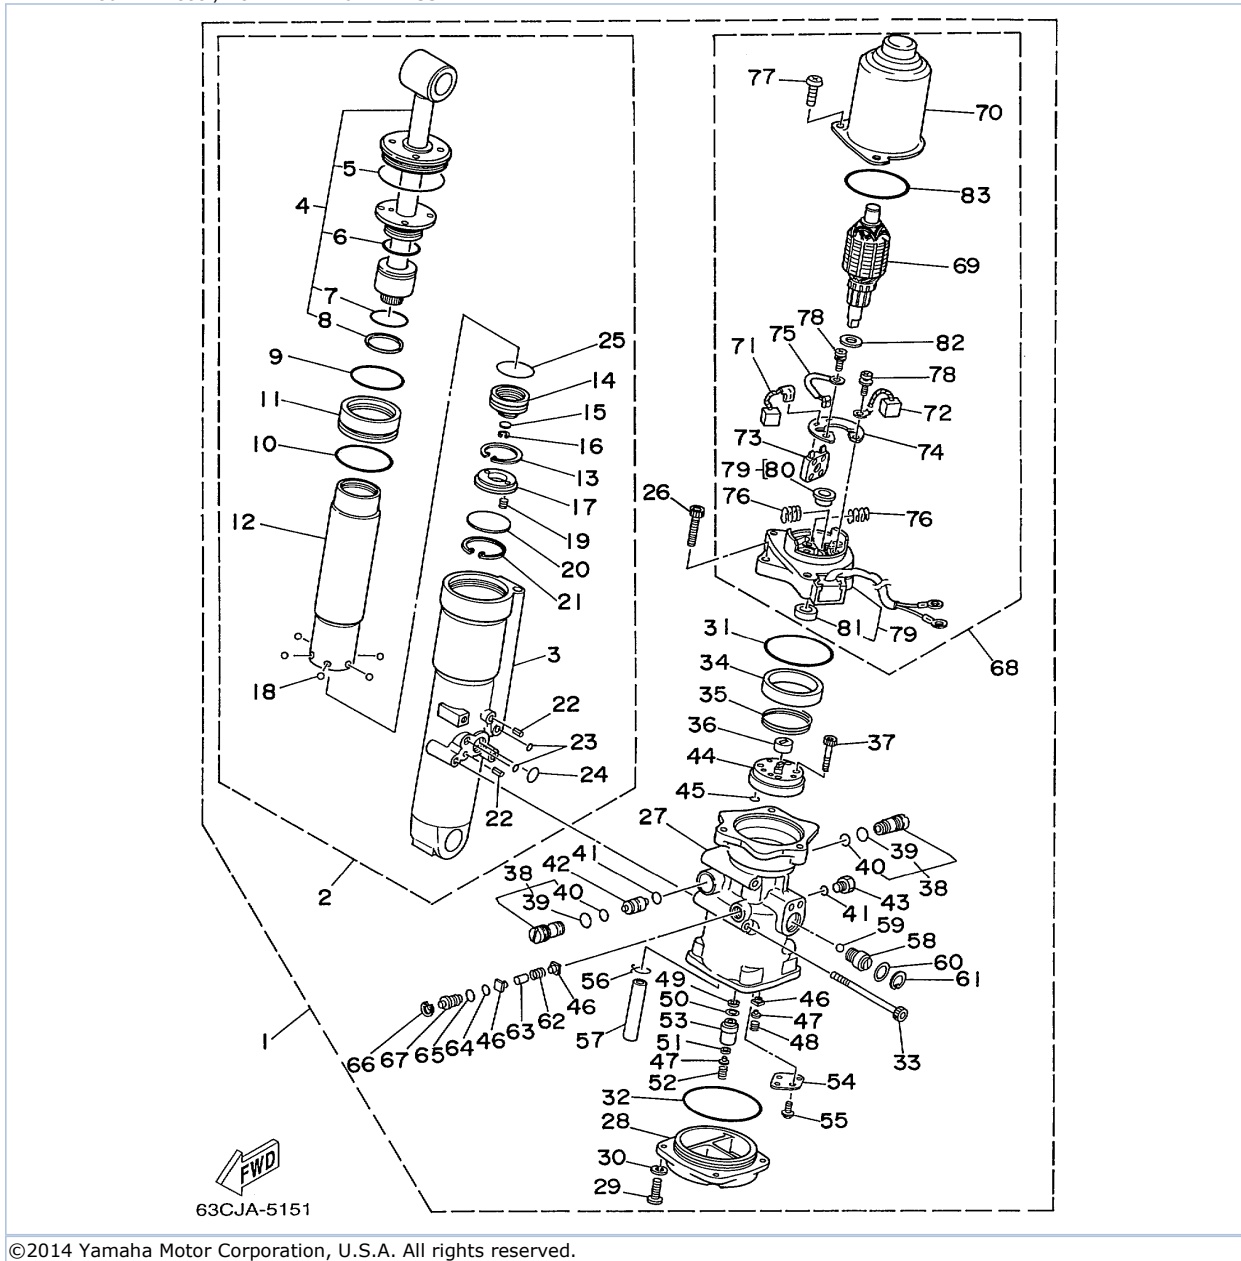

Part List

T50TLRX 1999 / BRACKET 2

REF - NO	PART NUMBER	PART NAME	QUANTITY	REMARKS
1	63D-42510-10-4D	STEERING BRACKET ASSEMBLY	1	
2	90201-30M00-00	WASHER, PLATE	1	
3	90386-30M78-00	BUSH	1	
4	90386-30M77-00	BUSH	2	
5	93210-29M94-00	O-RING	2	
6	90386-30M60-00	BUSH	1	
7	90116-10175-00	BOLT, STUD	2	
8	90185-10051-00	NUT, SELF-LOCKING	2	
9	663-44551-02-4D	HOUSING, LOWER MOUNT RUBBER	1	
10	93410-28M06-00	CIRCLIP	1	
11	679-44555-00-94	MOUNT DAMPER, LOWER SIDE	2	
12	90201-12M16-00	WASHER, PLATE	2	
12	90201-12M16-00	WASHER, PLATE	4	FOR PLATE SPLASH
13	90202-21100-00	WASHER, PLATE	2	
14	90201-13M19-00	WASHER, PLATE	2	
15	90109-12261-00	BOLT	2	
16	95380-12800-00	NUT, CROWN	2	
17	663-44552-01-94	HOUSING, LOWER MOUNT RUBBER	2	
18	97075-08025-00	BOLT	4	
19	92995-08100-00	WASHER	4	
20	90501-14M08-00	SPRING, COMPRESSION	4	
21	90179-06066-00	NUT	2	
22	62Y-44553-01-4D	COVER, LOWER MOUNT	2	
23	97885-06016-00	SCREW, PAN HEAD	2	
24	697-82127-01-00	WIRE, LEAD 2	1	
25	62Y-44514-21-4D	MOUNT DAMPER, UPPER SIDE	1	UR T50
25	62Y-44514-01-4D	MOUNT DAMPER, UPPER SIDE	1	UR F40/F50
26	90101-08M15-00	BOLT	2	
27	63D-44526-00-00	PLATE	1	
28	90185-08045-00	NUT, SELF-LOCKING	2	
29	97075-08030-00	BOLT	3	
30	92995-08100-00	WASHER	3	
31	90465-08M07-00	CLAMP	1	
32	90465-11M10-00	CLAMP	2	
33	90445-07MF1-00	HOSE (L570)	1	
34	6E5-83558-00-00	END, NIPPLE	1	
35	64J-45158-00-4D	PLATE, SPLASH	1	AP
36	63D-83672-00-00	TRIM SENDER	1	
37	703-82119-00-00	COVER, LEAD WIRE	1	
38	97885-06016-00	SCREW, PAN HEAD	2	
39	90465-13M18-00	CLAMP	1	
40	90465-11M10-00	CLAMP	1	
41	90446-17M91-00	HOSE	1	
42	63D-48511-00-4D	HOOK, STEERING	1	

T50TLRX 1999 / POWER TRIM & TILT ASSEMBLY