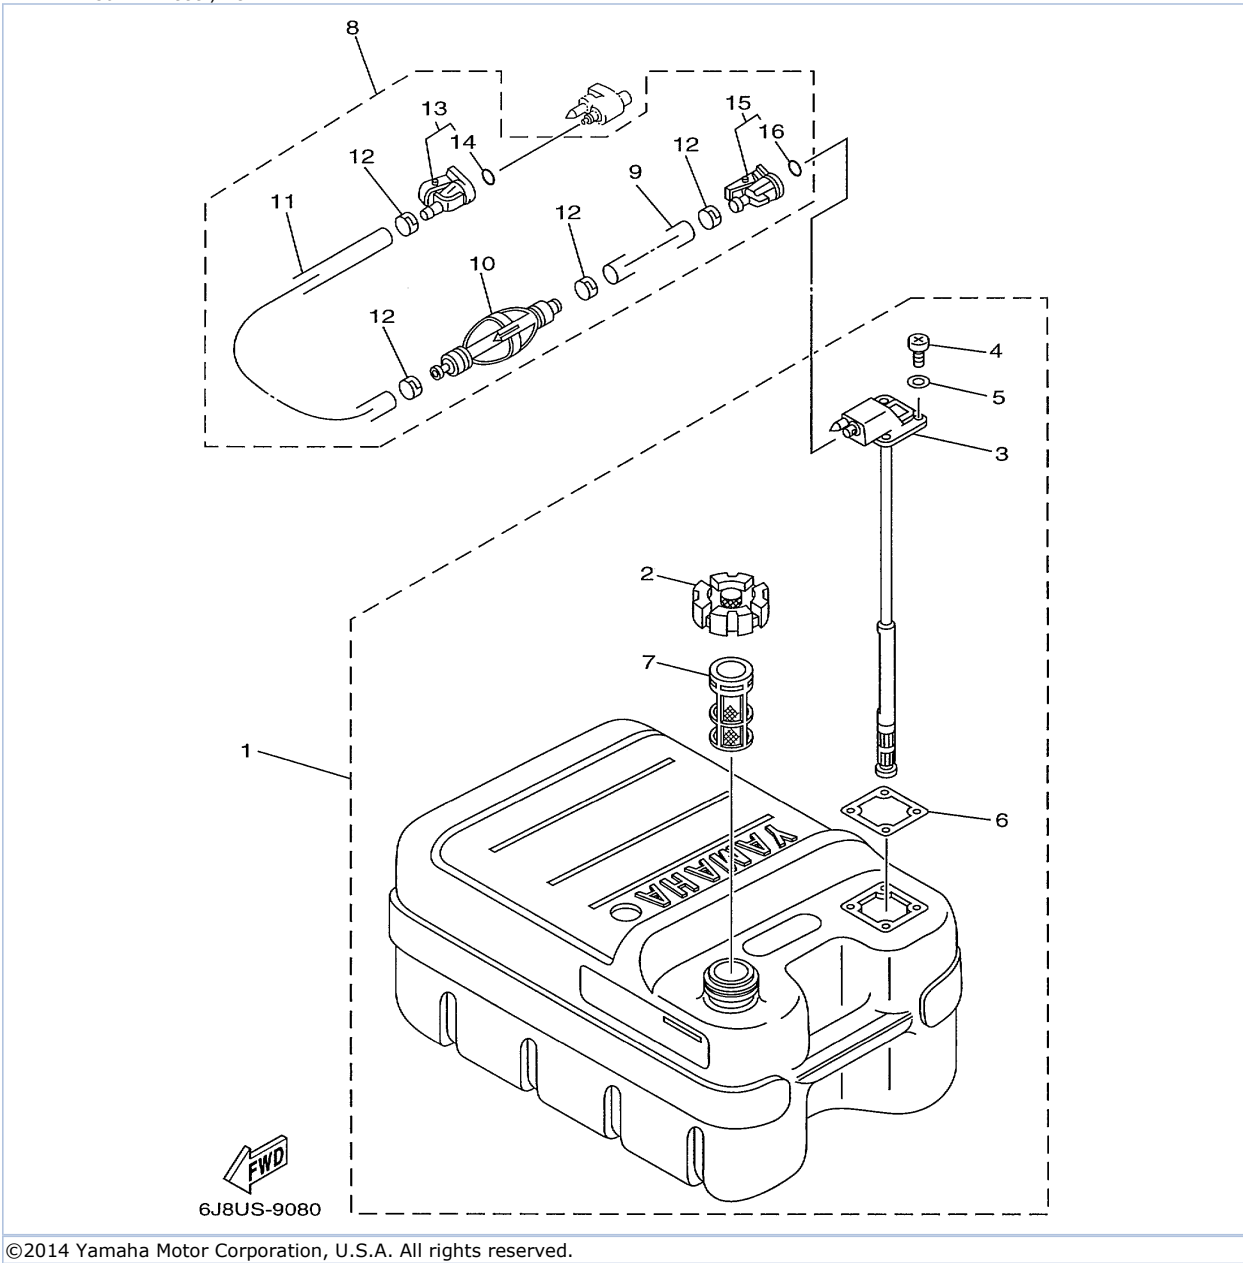

Part List

T50TLRX 1999 / FUEL

REF - NO	PART NUMBER	PART NAME	QUANTITY	REMARKS
1	6G1-24304-02-00	FUEL PIPE JOINT COMP. 1	1	
2	97095-06025-00	BOLT	1	
3	92995-06600-00	WASHER	1	
4	90445-10M34-00	HOSE (L550)	1	
5	90467-09M03-00	CLIP	2	
6	61N-24560-00-00	FILTER ASSY	1	
7	61N-24563-00-00	.ELEMENT, FILTER	1	
8	61N-24521-00-00	.CUP, FILTER	1	
9	93210-32738-00	.O-RING	1	
10	62Y-24566-00-00	BRACKET, FILTER	1	
11	97095-08014-00	BOLT	1	
12	92995-08600-00	WASHER	1	
13	95380-08600-00	NUT	1	
14	90445-10M48-00	HOSE (L205)	1	
15	90467-09M03-00	CLIP	1	
16	90467-10M04-00	CLIP	1	
17	62Y-24410-02-00	FUEL PUMP ASSY	1	
18	62Y-24413-00-00	.BODY 2	1	
19	62Y-24421-01-00	.VALVE, CHECK	2	
20	62Y-24411-02-00	.DIAPHRAGM	1	
21	62Y-24423-00-00	.SPRING, DIAPHRAGM	1	
22	62Y-13131-01-00	.PLUNGER	1	
23	62Y-24454-00-00	.SPRING	1	
24	62Y-24444-00-00	.SCREW	4	
25	62Y-24471-00-00	.DIAPHRAGM	1	
26	6A0-14325-00-00	.SCREW, PAN HEAD	2	
27	95380-03600-00	.NUT	2	
28	62Y-24452-00-00	.PACKING	1	
29	95380-05600-00	.NUT	4	
30	62Y-24374-01-00	.PIN	1	
31	93210-24M79-00	.O-RING	1	
32	97095-06030-00	BOLT	2	
33	92995-06600-00	WASHER	2	
34	90467-10M04-00	CLIP	1	

T50TLRX 1999 / FUEL TANK