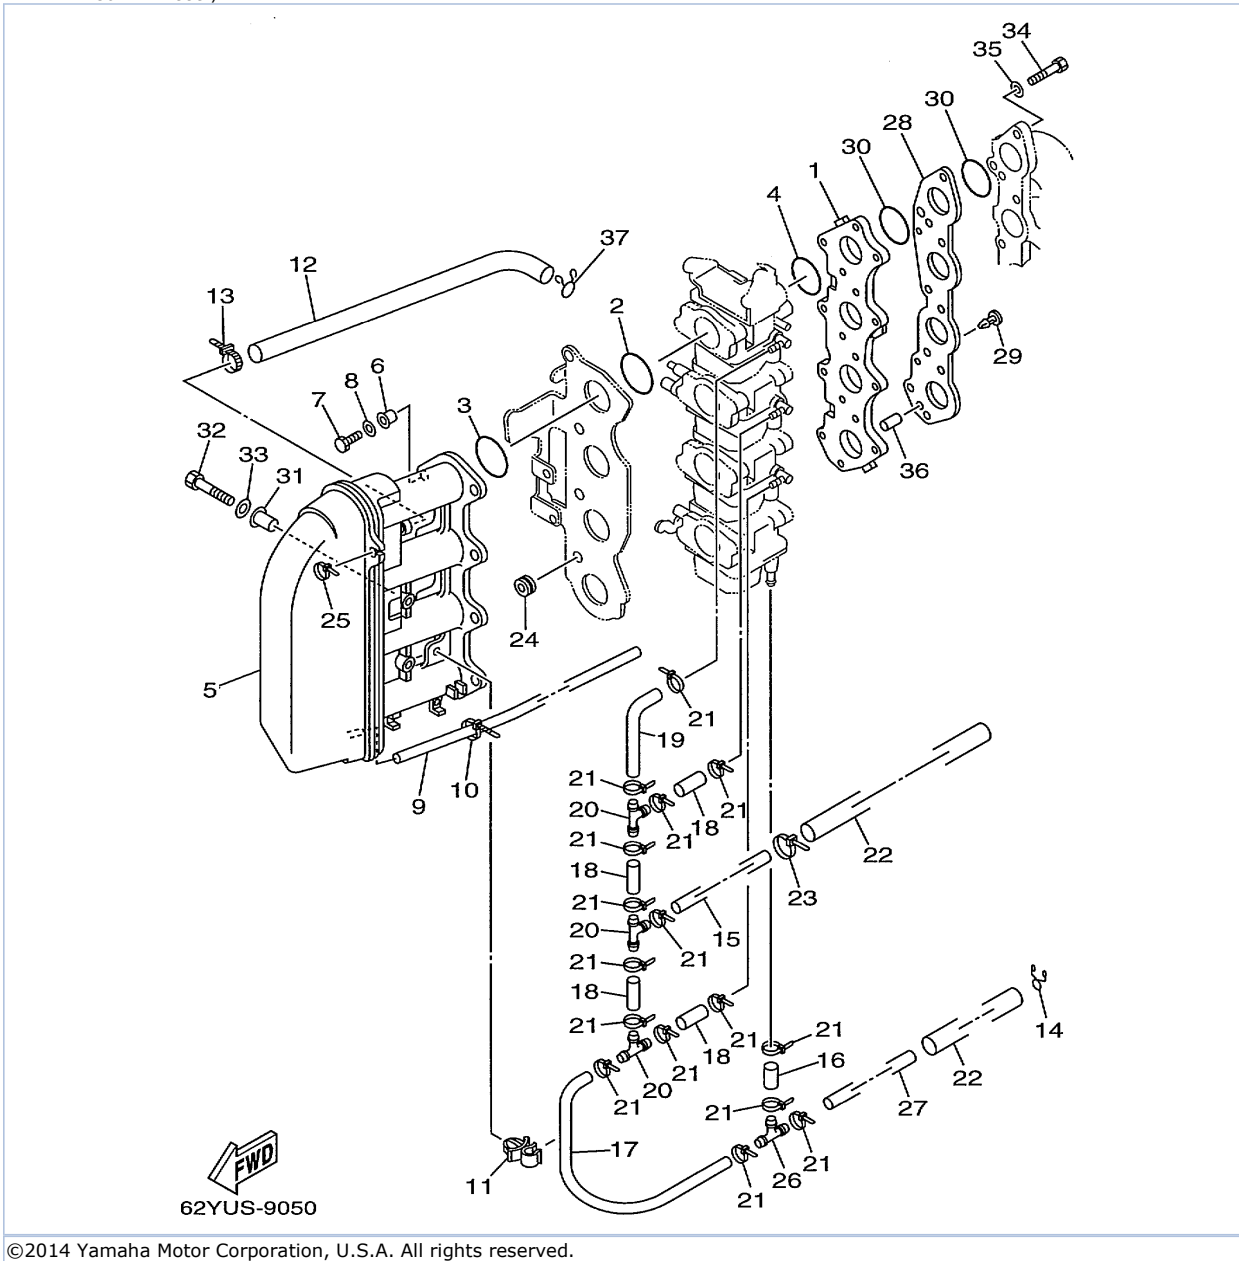

T50TLRX 1999 / INTAKE

Part List

T50TLRX 1999 / INTAKE

REF - NO	PART NUMBER	PART NAME	QUANTITY	REMARKS
1	62Y-13586-00-94	JOINT, CARBURETOR 1	1	
2	93210-35M86-00	.O-RING	4	
3	93210-38MH3-00	O-RING	4	
4	93210-30MH4-00	O-RING	4	
5	62Y-14440-00-00	SILENCER ASSY, INTAKE	1	
6	90387-06M70-00	COLLAR	8	
7	97095-06090-00	BOLT	8	
8	92995-06600-00	WASHER	8	
9	90445-07M38-00	HOSE (L300)	1	
10	90465-11M10-00	CLAMP	1	
11	90464-10M32-00	CLAMP	1	
12	62Y-15373-00-00	PIPE, BREATHER	1	
13	90465-13M36-00	CLAMP	1	
14	90467-10M04-00	CLIP	1	
15	90445-10M33-00	HOSE (L320)	1	
16	90445-10M85-00	HOSE	1	
17	62Y-24311-00-00	PIPE, FUEL 1	1	
18	90445-10M14-00	HOSE	4	
19	62Y-24313-00-00	PIPE 3	1	
20	688-24378-00-00	PIPE, JOINT 3	3	
21	90465-11M10-00	CLAMP	16	
22	90445-16M00-00	HOSE	2	
23	90465-11M10-00	CLAMP	1	
24	90480-11224-00	GROMMET	4	
25	90465-11M10-00	CLAMP	1	
26	62Y-24378-00-00	PIPE, JOINT 4	1	
27	90445-10M18-00	.HOSE (L295)	1	
28	62Y-14271-00-00	INSULATOR	1	
29	90338-04M17-00	.PLUG	2	
30	93210-35M86-00	.O-RING	8	
31	90387-06M15-00	COLLAR	2	
32	97095-06030-00	BOLT	2	
33	92995-06600-00	WASHER	2	
34	97095-06025-00	BOLT	8	
35	92995-06600-00	WASHER	8	
36	93608-16M16-00	PIN, DOWEL	2	
37	90467-15M14-00	CLIP	1