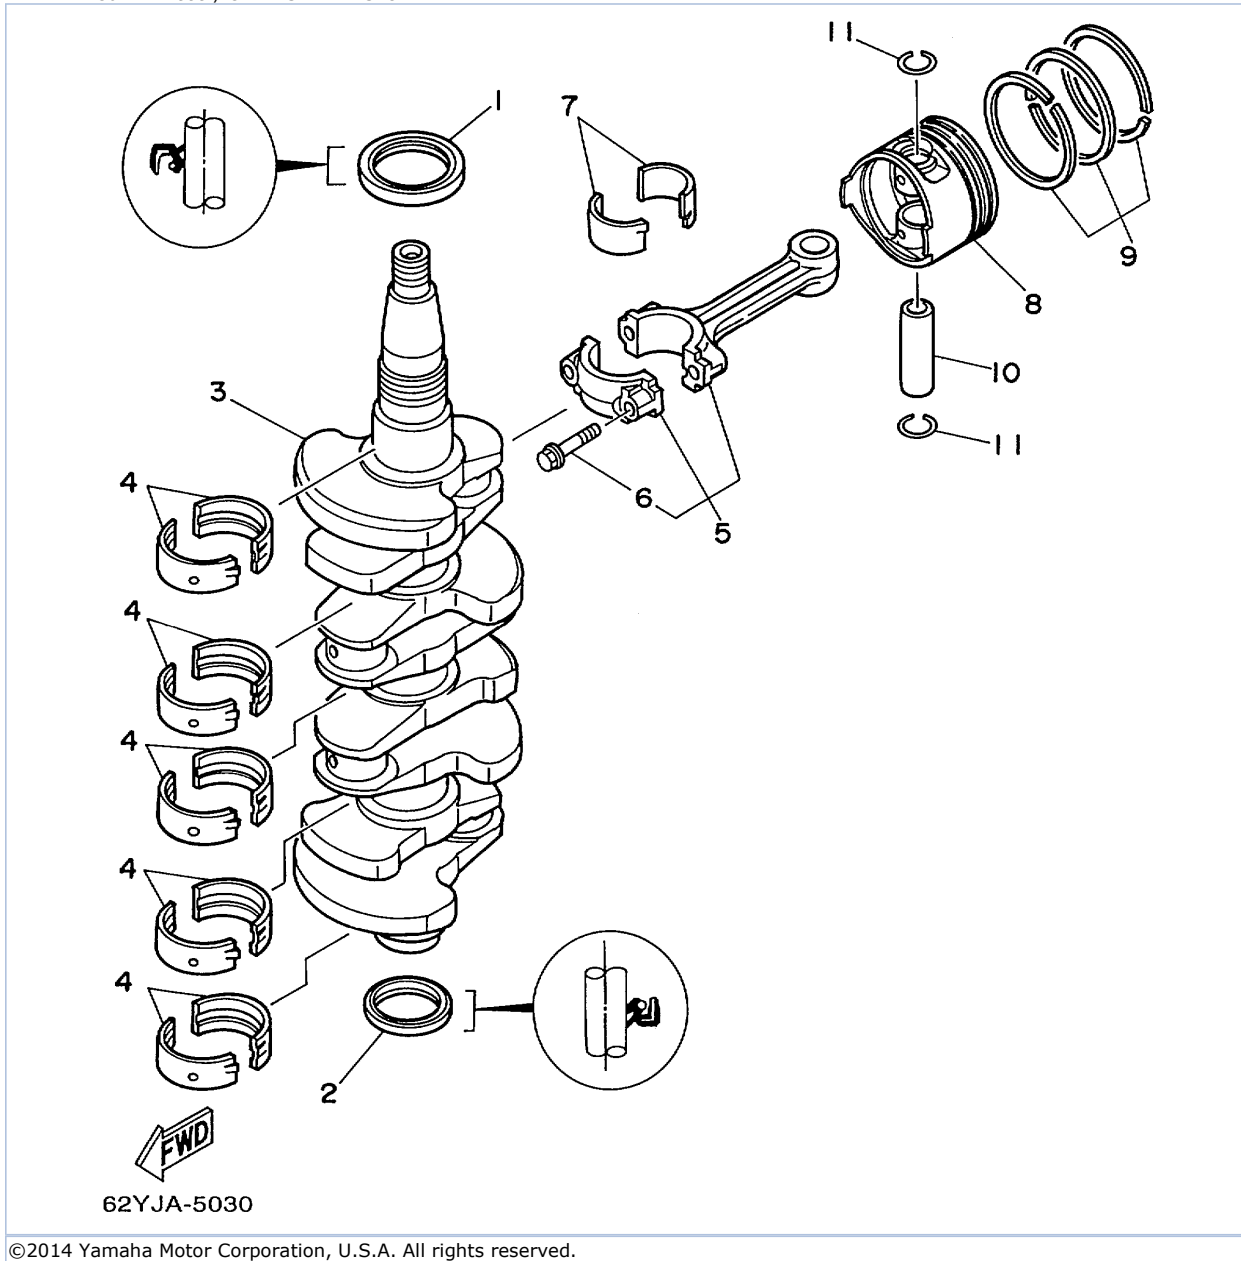

T50TLRX 1999 / CRANKSHAFT PISTON

Part List

T50TLRX 1999 / CRANKSHAFT PISTON

REF - NO	PART NUMBER	PART NAME	QUANTITY	REMARKS
1	93102-43M42-00	.OIL SEAL	1	
2	93102-35M47-00	.OIL SEAL	1	
3	62Y-11411-10-00	CRANKSHAFT	1	
4	62Y-11416-10-00	PLANE BEARING, CRANKSHAFT 1	10	UR BLACK
4	62Y-11416-20-00	PLANE BEARING, CRANKSHAFT 1	10	UR BLUE
4	62Y-11416-00-00	PLANE BEARING, CRANKSHAFT 1	10	UR BROWN
5	62Y-11650-00-00	CONNECTING ROD ASSEMBLY	4	
6	62Y-11654-00-00	.BOLT, CONNECTING ROD	2	
7	62Y-11656-20-00	PLANE BEARING, CONNECTING ROD	8	UR BLUE
7	62Y-11656-00-00	PLANE BEARING, CONNECTING ROD	8	UR BROWN
7	62Y-11656-10-00	PLANE BEARING, CONNECTING ROD	8	UR BLACK
8	62Y-11631-00-96	PISTON (STD)	4	
8	62Y-11635-00-00	PISTON (0.25MM O/S)	4	AP
8	62Y-11636-00-00	PISTON (0.50MM O/S)	4	AP
9	62Y-11605-00-00	PISTON RING SET (0.50MM O/S)	4	AP
9	62Y-11604-00-00	PISTON RING SET (0.25MM O/S)	4	AP
9	62Y-11603-00-00	PISTON RING SET (STD)	4	
10	62Y-11633-00-00	PIN, PISTON	4	
11	93450-17129-00	CIRCLIP	8