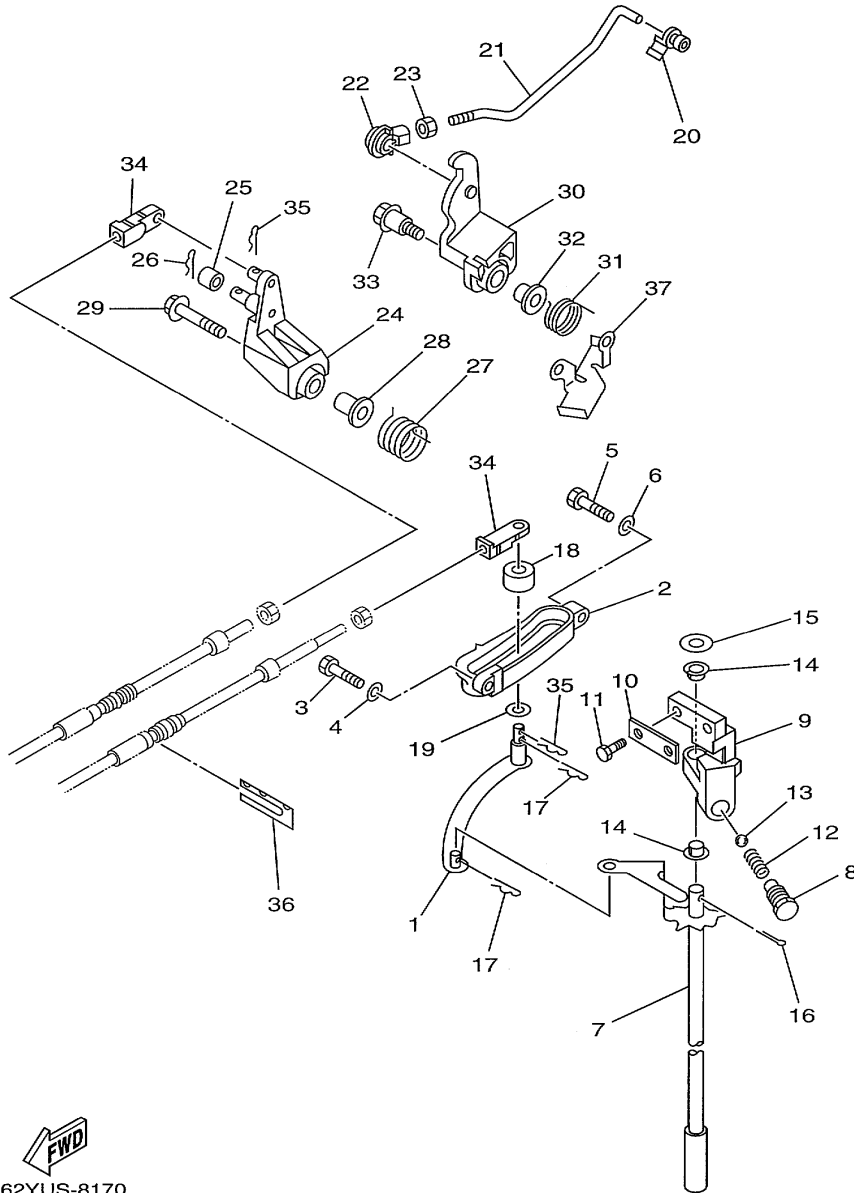

53	6H1-43895-11-00	.SEAT, RELIEF VALVE	1	
54	62X-4382L-00-00	.CAP, RELIEF VALVE	1	
55	97607-05210-00	.SCREW, WITH WASHER	2	
56	90467-11032-00	.CLIP	1	
57	62X-4383A-00-00	.HOSE	1	
58	62X-43860-00-00	.MANUAL VALVE SUB-ASSY	1	
59	93505-32038-00	.BALL	1	
60	93210-18397-00	.O-RING	1	
61	6H1-43875-00-00	.RING, SNAP	1	
62	61A-4385H-00-00	.SPRING, SEAL	1	
63	93605-10108-00	.PIN, DOWEL	1	
64	93210-06001-00	.O-RING	1	
65	93210-07003-00	.O-RING	1	
66	6T4-43876-00-00	.RING, SNAP	1	
67	6T4-43849-00-00	.PIN, VALVE SUPPORT	1	
68	62X-43880-00-00	.MOTOR ASSEMBLY	1	
69	62X-43805-00-00	..ARMATURE ASSY	1	
70	62X-43804-00-00	..STATOR ASSEMBLY	1	
71	62X-43891-00-00	..BRUSH 1	1	
72	62X-43892-00-00	..BRUSH 2	1	
73	62X-82181-00-00	..CIRCUIT BREAKER COMP	1	
74	62X-4380F-00-00	..PLATE, BRUSH HOLDER	1	
75	62X-43807-00-00	..WIRE SUB ASSY	1	
76	62X-4386K-00-00	..SPRING, BRUSH	2	
77	97880-05020-00	..SCREW, PAN HEAD	3	
78	97607-04212-00	..SCREW, WITH WASHER	2	
79	62X-43881-00-00	..FRAME, END	1	
80	62X-4380H-00-00	..METAL	1	
81	93102-08414-00	..OIL SEAL	1	
82	90201-08338-00	..WASHER, PLATE	1	
83	93210-52449-00	..O-RING	1	

T50TLRX 1999 / CONTROL

62YUS-8170

©2014 Yamaha Motor Corporation, U.S.A. All rights reserved.