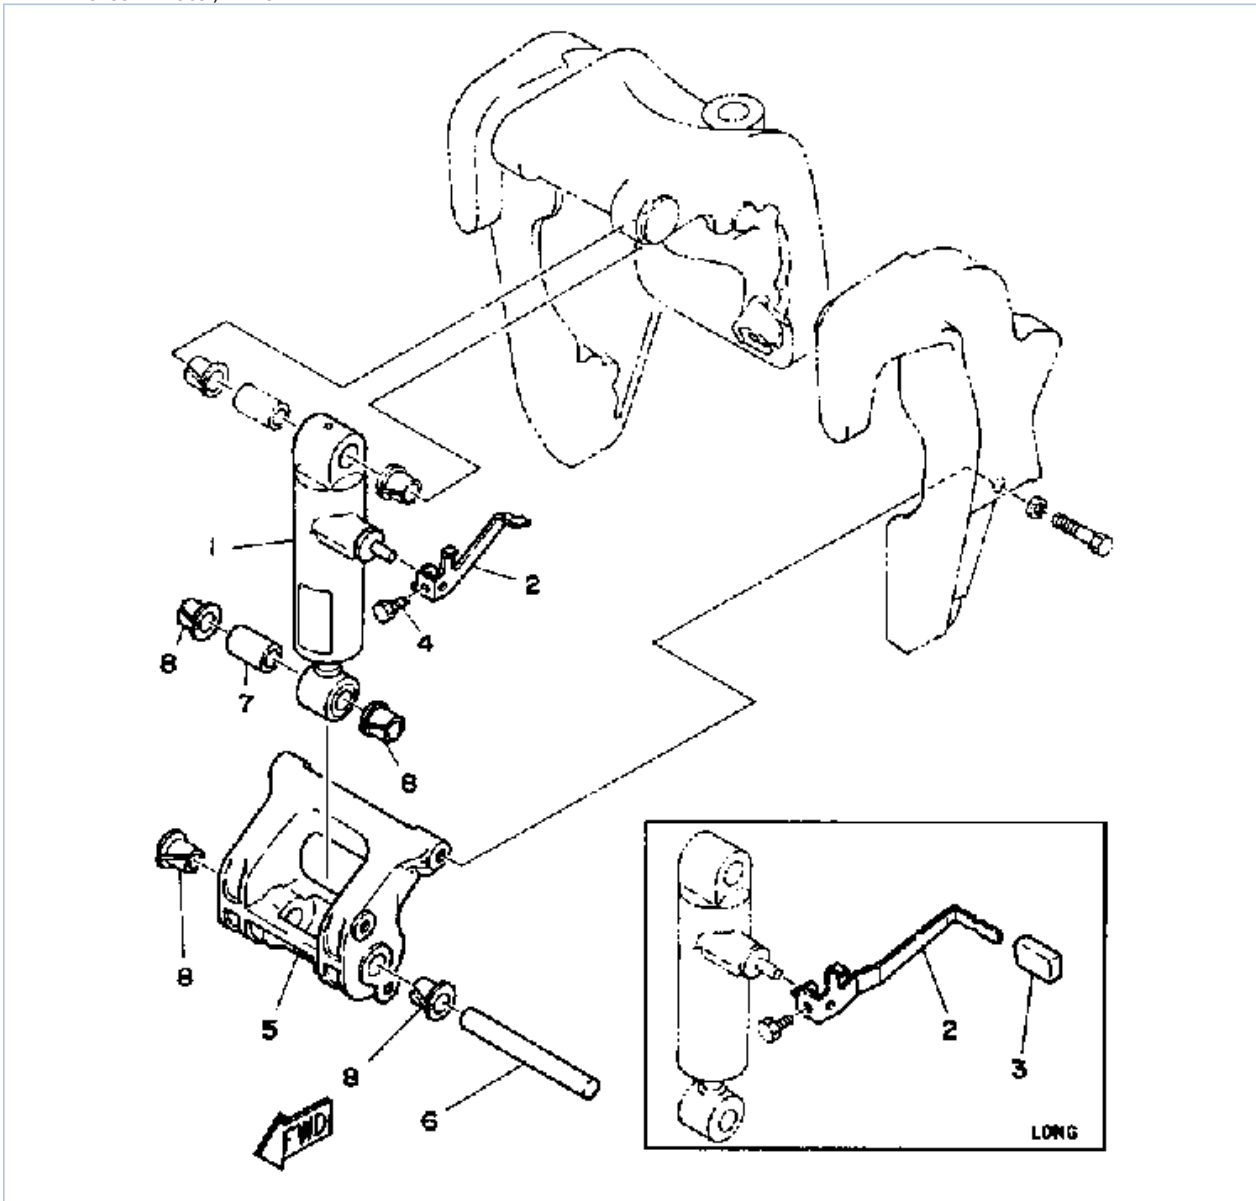

CV55ELF 1989 / BRACKET 2

©2014 Yamaha Motor Corporation, U.S.A. All rights reserved.

Part List

CV55ELF 1989 / BRACKET 2

REF - NO	PART NUMBER	PART NAME	QUANTITY	REMARKS
1	688-43170-04-EJ	SHOCK ABSORBER	1	UR LONG
2	688-43631-10-00	LEVER, TILT	1	UR LONG
3	682-43318-01-00	COVER	1	LONG
4	97395-06010-00	BOLT	1	
5	688-43128-01-EJ	SPACER, CLAMP BRACK	1	UR LONG
6	688-43124-02-00	PIN, LOWER SHOCK MOUNT	1	
7	90386-18M21-00	BUSH	1	
8	90386-18M35-00	BUSH	4