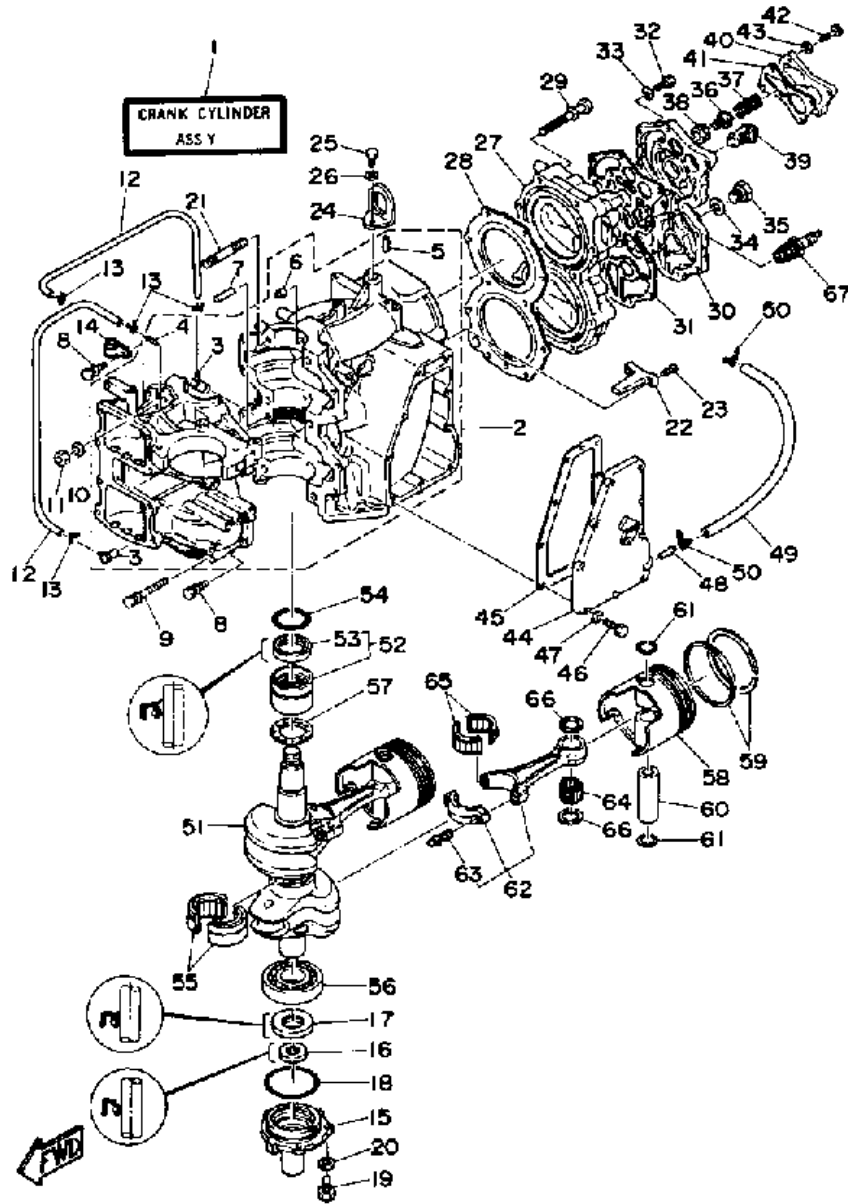

CV55ELF 1989 / CRANKCASE CYLINDER

©2014 Yamaha Motor Corporation, U.S.A. All rights reserved.

Part List

CV55ELF 1989 / CRANKCASE CYLINDER

REF - NO	PART NUMBER	PART NAME	QUANTITY	REMARKS
1	697-W0090-02-EJ	CRANK-CYLINDER.ASSEMBLY. (REF.#2-66)	1	REF. # 2-66
2	697-15100-01-94	CRANKCASE ASSEMBLY	1	
3	650-11370-00-00	CHECK VALVE ASSY	2	
4	624-14485-00-00	.PIPE, JOINT	1	
5	93604-08062-00	PIN, DOWEL	1	
6	663-11518-01-00	LOCK BEARING	2	
7	93608-12063-00	PIN, DOWEL	1	
8	90119-06M12-00	BOLT, WITH WASHER	8	
9	90119-10M07-00	BOLT, WITH WASHER	4	
10	90201-100F7-00	WASHER, PLATE	2	
11	95313-10600-00	NUT	2	
12	90445-07240-00	HOSE (L330)	2	
13	90467-06016-00	CLIP	4	
14	90461-04011-00	CLAMP	1	
15	663-15359-01-94	HOUSING, OIL SEAL	1	
16	93104-18049-00	OIL SEAL	1	
17	93102-28135-00	OIL SEAL	1	
18	93210-62269-00	O-RING	1	
19	97395-06016-00	BOLT, HEX	3	
20	92990-06600-00	WASHER, PLATE	3	
21	90116-10177-00	BOLT, STUD	2	
22	663-11325-00-00	ANODE	1	
23	98680-04016-00	SCREW OVAL HEAD	2	
24	697-11119-00-00	HANGER, ENGINE	1	
25	97013-08025-00	BOLT	1	
26	92990-08100-00	WASHER, SPRING	1	
27	663-11111-02-94	HEAD, CYLINDER 1	1	
28	697-11181-A0-00	GASKET, CYLINDER HEAD 1	1	
29	90119-08M21-00	BOLT, WITH WASHER	10	
30	663-11191-00-9M	COVER, CYLINDER HEAD 1	1	
31	663-11193-00-00	GASKET, HD.COVER 1	1	
32	97313-06020-00	BOLT, HEXAGON	12	
33	92990-06600-00	WASHER, PLATE	12	
34	90430-14115-00	.GASKET	1	
35	90340-14036-00	PLUG, STRAIGHT SCREW	1	
36	663-12416-00-00	VALVE, PRESSURE CONTROL	1	
37	90501-14234-00	SPRING, COMPRESSION	1	
38	90480-18065-00	GROMMET	1	
39	6F5-12411-02-00	THERMOSTAT	1	
40	663-12413-00-9M	COVER, THERMOSTAT	1	
41	663-12414-00-00	GASKET, COVER	1	
42	97313-06030-00	BOLT	4	
43	92990-06600-00	WASHER, PLATE	4	
44	663-41113-00-9M	OUTER COVER, EXHAUST	1	
45	663-41114-A0-00	GASKET, EXHAUST OUTER COVER	1	
46	97313-06020-00	BOLT, HEXAGON	9	
47	92990-06600-00	WASHER, PLATE	9	
48	652-24461-00-00	PIPE, JOINT 4	1	
49	663-24312-01-00	PIPE 2	1	
50	90467-08004-00	CLIP	2	
51	663-11411-01-00	CRANKSHAFT	1	