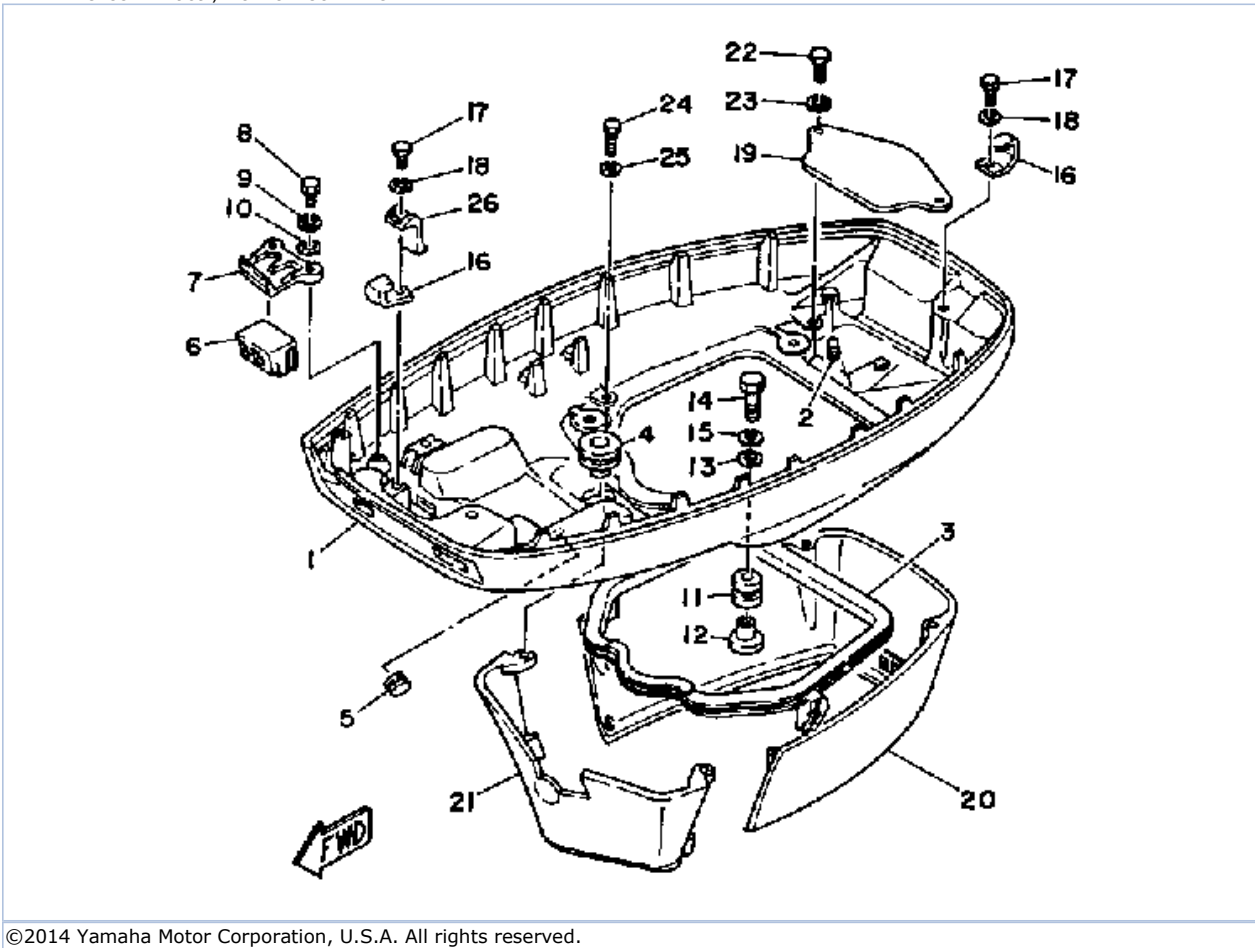

CV55ELF 1989 / BOTTOM COWLING

©2014 Yamaha Motor Corporation, U.S.A. All rights reserved.

Part List

CV55ELF 1989 / BOTTOM COWLING

REF - NO	PART NUMBER	PART NAME	QUANTITY	REMARKS
1	697-42711-00-EJ	BOTTOM COWLING	1	
2	663-24376-00-00	PIPE, JOINT 1	1	
3	663-42716-01-00	RUBBER, SEAL 1	1	
4	663-42724-00-00	GROMMET	1	
5	90480-12004-00	GROMMET	1	
6	663-42725-00-00	GROMMET 2	1	
7	663-42738-02-94	PLATE, FITTING	1	
8	97313-06016-00	BOLT, HEXAGON	2	
9	92995-06100-00	WASHER, SPRING	2	
10	92990-06600-00	WASHER, PLATE	2	
11	90480-09M12-00	GROMMET	4	
12	90387-06M03-00	COLLAR	4	
13	90201-06416-00	WASHER, PLATE	4	
14	97313-06030-00	BOLT	4	
15	92995-06100-00	WASHER, SPRING	4	
16	663-42744-02-00	STAY	2	
17	97313-06014-00	BOLT, HEXAGON	2	
18	92995-06100-00	WASHER, SPRING	2	
19	663-42723-01-94	COVER, BOTTOM	1	
20	663-42741-00-EJ	APRON 1	1	
21	663-42771-01-EJ	APRON 2	1	
22	97395-06020-00	BOLT, HEXAGON	2	
23	92995-06100-00	WASHER, SPRING	2	
24	97395-06025-00	BOLT	2	
25	92995-06100-00	WASHER, SPRING	2	
26	663-82594-02-00	CLAMP	1	

Part Notes

CV55ELF 1989 / BOTTOM COWLING

PART NUMBER	NOTE TEXT
92990-06600-00	OEM: This part number is among the Top 100 Most Popular Marine Maintenance Parts as of March 2014.

©2014 Yamaha Motor Corporation, U.S.A. All rights reserved.