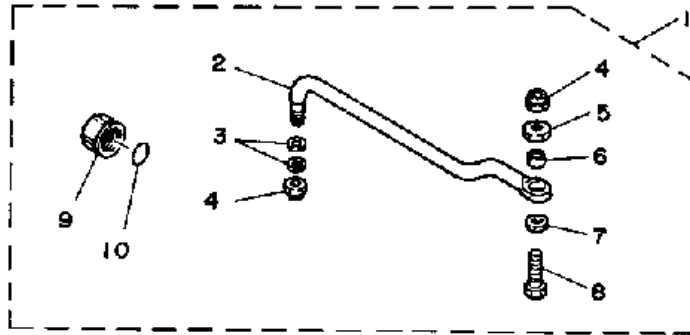

CV55ELF 1989 / STEERING GUIDE ATTACHMENT

©2014 Yamaha Motor Corporation, U.S.A. All rights reserved.

Part List

CV55ELF 1989 / STEERING GUIDE ATTACHMENT

REF - NO	PART NUMBER	PART NAME	QUANTITY	REMARKS
1	697-61350-00-00	STEERING GUIDE ATTACHMENT KIT	1	
2	697-61351-00-00	.ROD, STEERING LINK	1	
3	90201-10M20-00	.WASHER, PLATE	2	
4	90185-09M01-00	.NUT, SELF-LOCKING	2	
5	90170-09M03-00	.NUT	1	
6	90387-10M42-00	.COLLAR	1	
7	90201-10M63-00	.WASHER, PLATE	1	
8	6E5-61355-00-00	.BOLT	1	
9	6E5-43145-00-00	CAP, CLAMP BRACKET	1	
10	93210-16716-00	O-RING	1