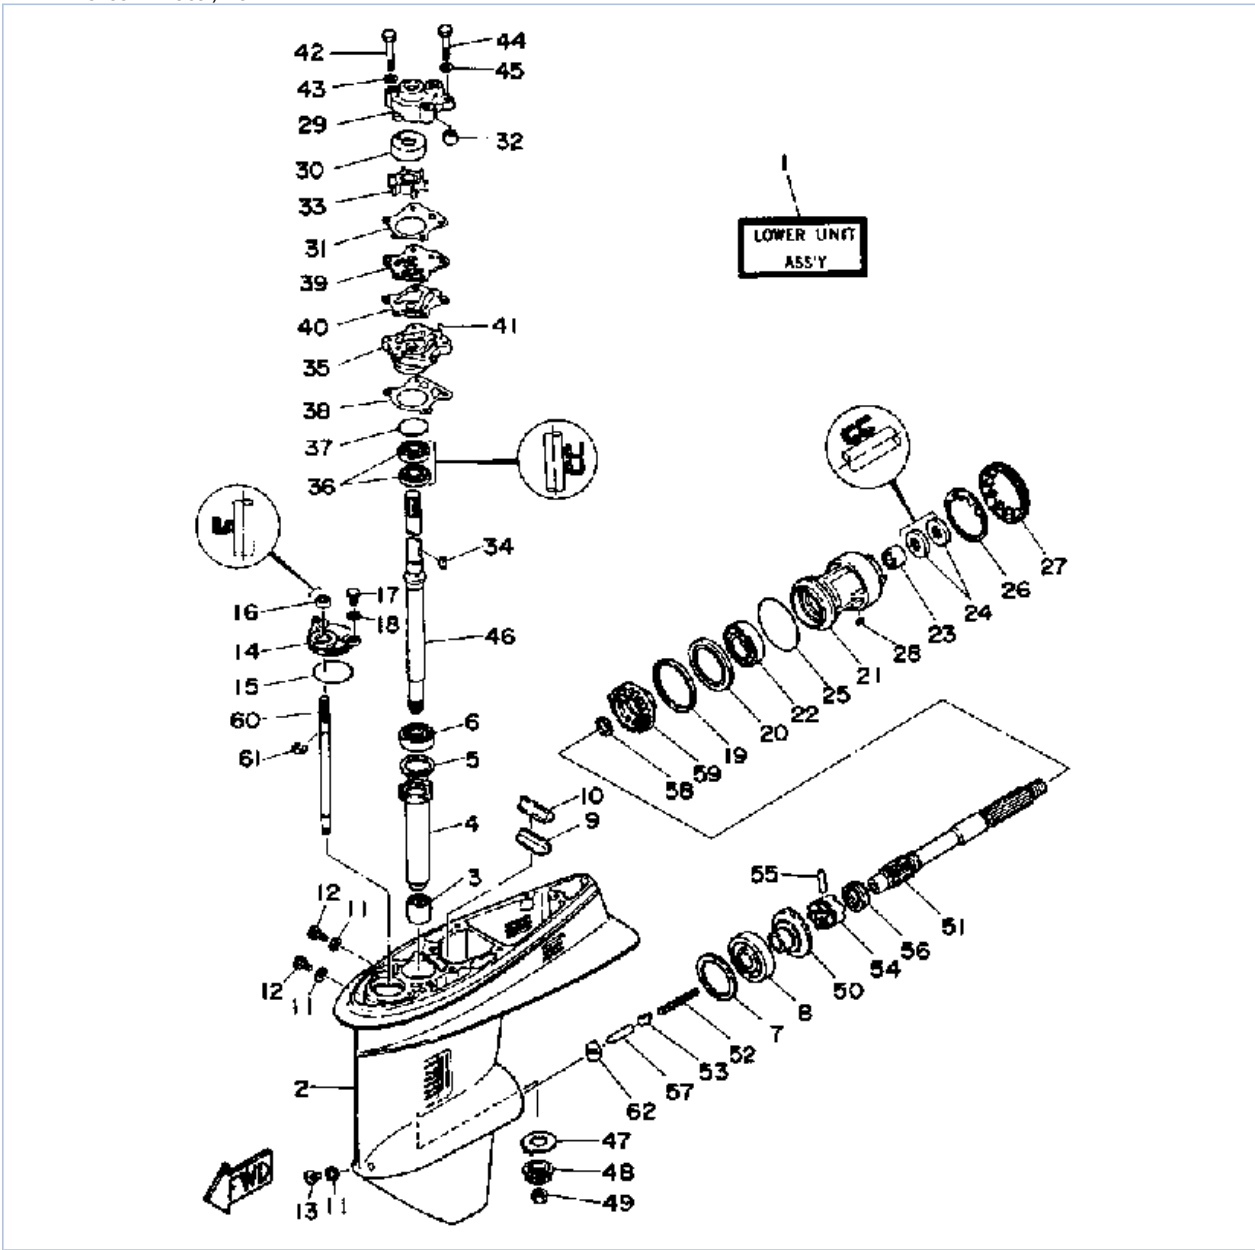

CV55ELF 1989 / LOWER DRIVE 1

©2014 Yamaha Motor Corporation, U.S.A. All rights reserved.

Part List

CV55ELF 1989 / LOWER DRIVE 1

REF - NO	PART NUMBER	PART NAME	QUANTITY	REMARKS
1	697-45300-11-EJ	LOWER UNIT ASSEMBLY	1	UR LONG
2	697-45311-01-EJ	CASING, LOWER	1	
3	93315-32224-00	BEARING	1	
4	663-45536-00-00	SLEEVE, DRIVE SHAFT	1	
5	663-45587-01-30	SHIM (T:0.30MM)	1	UR
5	663-45587-01-18	SHIM (T:0.18MM)	1	UR
5	663-45587-01-15	SHIM (T:0.15MM)	1	UR
5	663-45587-01-12	SHIM (T:0.12MM)	1	UR
5	663-45587-01-10	SHIM (T:0.10MM)	1	UR
5	663-45587-01-40	SHIM (T:0.40MM)	1	UR
5	663-45587-01-50	SHIM (T:0.50MM)	1	UR
6	93332-00001-00	BEARING	1	
7	663-45567-01-12	SHIM (T:0.12MM)	1	UR
7	663-45567-01-15	SHIM (T:0.15MM)	1	UR
7	663-45567-01-10	SHIM (T:0.10MM)	1	UR
7	663-45567-01-18	SHIM (T:0.18MM)	1	UR
7	663-45567-01-30	SHIM (T:0.30MM)	1	UR
7	663-45567-01-40	SHIM (T:0.40MM)	1	UR
7	663-45567-01-50	SHIM (T:0.50MM)	1	UR
8	93332-00003-00	BEARING	1	
9	663-45376-00-94	GUIDE, SEAL DAMPER	1	
10	663-45375-00-00	DAMPER, SEAL	1	
11	90430-08020-00	.GASKET	3	
12	90340-08M04-00	PLUG, STRAIGHT SCREW	2	
13	688-45341-00-00	PLUG, DRAIN	1	
14	663-45321-00-00	PLATE	1	
15	93210-49046-00	.O-RING	1	
16	93106-09014-00	.OIL SEAL	1	
17	97395-06016-00	BOLT, HEX	2	
18	92990-06600-00	WASHER, PLATE	2	
19	663-45577-01-30	SHIM (T:0.30MM)	1	UR
19	663-45577-01-18	SHIM (T:0.18MM)	1	UR
19	663-45577-01-15	SHIM (T:0.15MM)	1	UR
19	663-45577-01-12	SHIM (T:0.12MM)	1	UR
19	663-45577-01-10	SHIM (T:0.10MM)	1	UR
19	663-45577-01-40	SHIM (T:0.40MM)	1	UR
19	663-45577-01-50	SHIM (T:0.50MM)	1	UR
20	663-45576-00-00	WASHER, THRUST	1	
21	663-45331-00-94	HOUSING, BEARING	1	
22	93306-00702-00	BEARING	1	
23	93317-22204-00	BEARING	1	
24	93101-22067-00	.OIL SEAL	2	
25	93210-66M98-00	O-RING	1	
26	90214-48M03-00	WASHER, CLAW	1	
27	697-45384-00-00	NUT	1	
28	90282-04010-00	KEY, STRAIGHT	1	
29	663-44311-02-00	HOUSING, WATER PUMP	1	
30	663-44322-00-00	.INSERT, CARTRIDGE	1	
31	663-44315-00-00	GASKET, WATER PUMP	1	
32	663-44366-00-00	.DAMPER, WATER SEAL 2	1	
33	697-44352-00-00	IMPELLER	1	
34	90280-03M03-00	.KEY, WOODRUFF	1	
35	663-44341-00-94	HOUSING, WATER PUMP	1