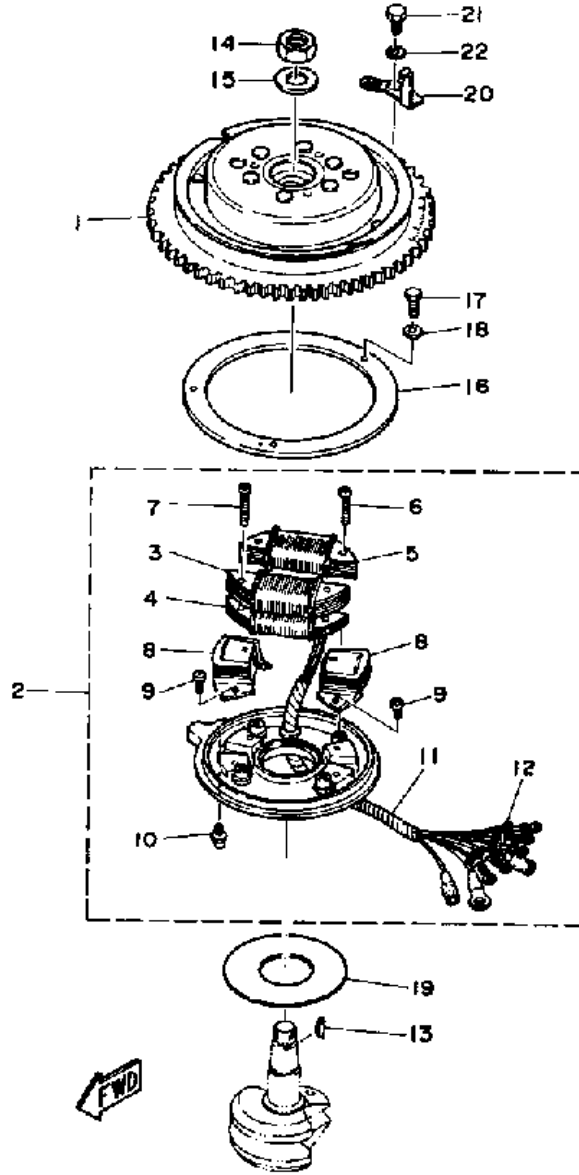

Part Notes

CV55ELF 1989 / LOWER DRIVE 2

PART NUMBER	NOTE TEXT
90105-10M00-00 	OEM: This part number is among the Top 100 Most Popular Marine Maintenance Parts as of March 2014.
91490-40030-00	OEM: This part number is among the Top 100 Most Popular Marine Maintenance Parts as of March 2014.

©2014 Yamaha Motor Corporation, U.S.A. All rights reserved.

CV55ELF 1989 / MAGNETO

©2014 Yamaha Motor Corporation, U.S.A. All rights reserved.

Part List

CV55ELF 1989 / MAGNETO

REF - NO	PART NUMBER	PART NAME	QUANTITY	REMARKS
1	697-85550-A0-00	ROTOR ASSEMBLY	1	
2	697-85560-A1-00	BASE ASSEMBLY	1	
3	663-85541-A0-00	COIL, CHARGE	1	
4	663-85565-A0-00	COIL, TRIGGER	1	
5	663-81313-A0-00	COIL, LIGHTING 1	1	
6	98501-05030-00	SCREW, PAN HEAD	2	
7	98501-05035-00	SCREW, PAN HEAD	2	
8	663-85580-10-00	COIL, PULSER	2	
9	98580-04010-00	.SCREW, PAN HEAD	4	
10	663-85518-00-00	JOINT, BALL	1	
11	697-85515-10-00	LEAD WIRE ASSEMBLY	1	
12	90480-06158-00	GROMMET	5	
13	90280-05049-00	KEY, WOODRUFF	1	
14	90170-20137-00	NUT	1	
15	90201-21M18-00	WASHER, PLATE	1	
16	663-41612-00-00	RETAINER, MAGNETO BASE	1	
17	97313-06020-00	BOLT, HEXAGON	3	
18	92990-06600-00	WASHER, PLATE	3	
19	663-41619-00-00	WASHER, MAGNETO	1	
20	697-81332-00-00	PLATE, TIMING	1	
21	97313-06016-00	BOLT, HEXAGON	1	
22	92990-06600-00	WASHER, PLATE	1	