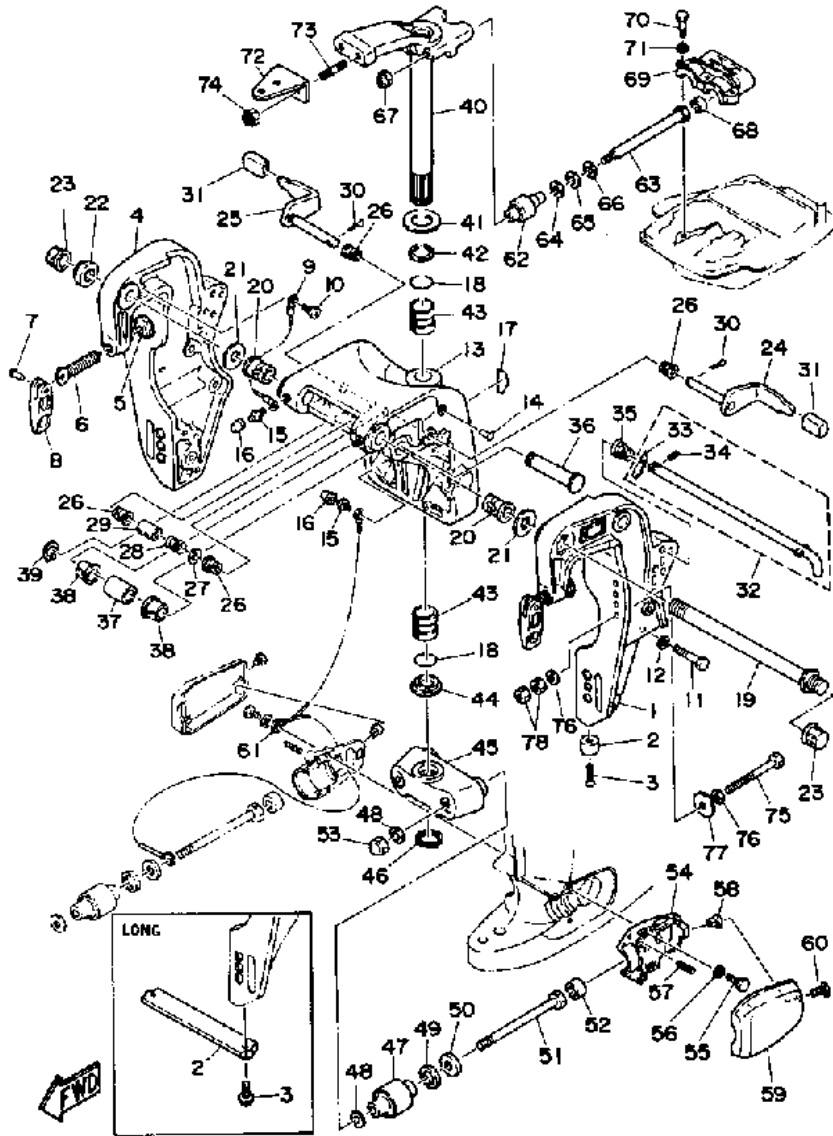

CV55ELF 1989 / BRACKET 1

©2014 Yamaha Motor Corporation, U.S.A. All rights reserved.

Part List

CV55ELF 1989 / BRACKET 1

REF - NO	PART NUMBER	PART NAME	QUANTITY	REMARKS
1	688-43111-12-EJ	BRACKET, CLAMP	1	UR LONG
2	6H1-45251-01-00	ANODE	1	UR LONG
3	90119-06M52-00	BOLT	2	UR LONG
4	688-43112-12-EJ	BRACKET, CLAMP	1	UR LONG
5	648-43114-01-00	PAD, TRANSOM CLAMP	2	
6	663-43116-00-00	SCREW, TRANSOM CLAM	2	
7	90243-04007-00	PIN	2	
8	663-43118-00-EJ	HANDLE, TRANSOM CLP	2	
9	6E5-82148-00-00	WIRE, LEAD 4	1	
10	98580-06012-00	SCREW, PAN HEAD	1	
11	97395-10045-00	BOLT	6	
12	92990-10100-00	WASHER, SPRING	6	
13	688-43311-14-EJ	BRACKET, SWIVEL 1	1	UR LONG
14	90269-03010-00	RIVET	1	
15	93700-06M03-00	NIPPLE, GREASE	3	
16	663-45119-00-00	CAP, GREASE NIPPLE	3	
17	688-43691-01-00	INDICATOR, TILT	1	
18	93210-29M94-00	O-RING	2	
19	688-43131-03-00	BOLT, CLAMP BRACKET	1	
20	90386-22M15-00	BUSH	2	
21	90201-22M67-00	WASHER, PLATE	2	
22	90185-22043-00	NUT, SELF-LOCKING	1	
23	6G5-43145-00-00	CAP, CLAMP BRACKET	2	
24	688-43181-04-00	LEVER, TILT STOP	1	
25	688-43185-04-00	LEVER, TILT STOP	1	
26	90386-10M16-00	BUSH	4	
27	92990-10600-00	WASHER, PLATE	1	
28	90501-10M21-00	SPRING, COMPRESSION	1	
29	90387-10M38-00	COLLAR	1	
30	91490-30030-00	PIN, COTTER	2	
31	663-43318-00-00	COVER	2	
32	688-43160-01-00	TILT ROD ASSY	1	UR LONG
33	688-43165-00-00	.PLATE, TILT LOCK	1	
34	91690-30012-00	.PIN, SPRING	1	
35	90502-16M02-00	SPRING, CONICAL	1	UR LONG
36	6E5-43126-02-00	PIN, UPPER SHOCK MOUNT	1	
37	90386-18M21-00	BUSH	1	
38	90386-18M35-00	BUSH	2	
39	93410-18M02-00	CIRCLIP	1	
40	663-42510-12-EJ	STEERING BRACKET	1	UR LONG
41	90201-30M00-00	WASHER, PLATE	1	
42	90386-30M78-00	BUSH	1	
43	90386-30M77-00	BUSH	2	
44	90386-30M60-00	BUSH	1	
45	663-44551-01-EJ	HOUSING, LWR, MOUNT	1	
46	93410-28M06-00	CIRCLIP	1	
47	687-44555-00-94	MOUNT DAMPER, LOWER SIDE	2	
48	90201-12M16-00	WASHER, PLATE	4	
49	90202-25M04-00	WASHER, PLATE	2	
50	90201-13M19-00	WASHER, PLATE	2	
51	90109-12261-00	BOLT	2	
52	663-44575-00-00	DAMPER, LOWER MOUNT RUBBER	2