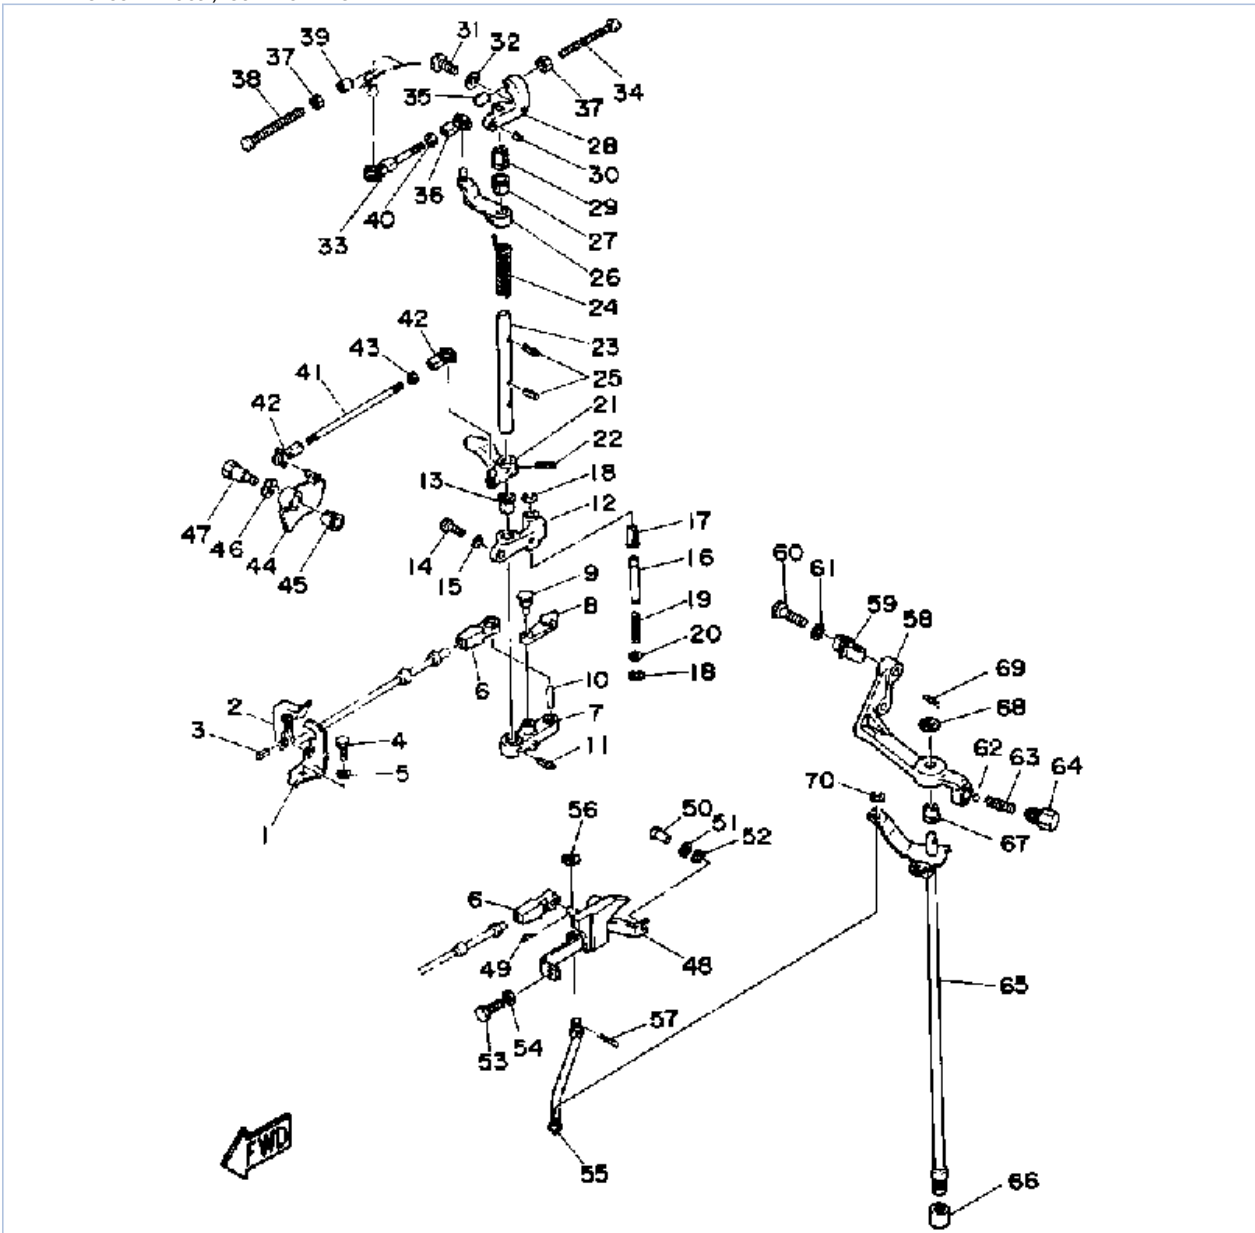

CV55ELF 1989 / CONTROL ENGINE

©2014 Yamaha Motor Corporation, U.S.A. All rights reserved.

Part List

CV55ELF 1989 / CONTROL ENGINE

REF - NO	PART NUMBER	PART NAME	QUANTITY	REMARKS
1	663-48531-00-00	BRACKET, REMOTE CONTROL	1	
2	663-48538-00-00	CLAMP, CABLE 1	1	
3	91690-30012-00	.PIN, SPRING	1	
4	97313-08016-00	BOLT, HEXAGON	1	
5	92990-08100-00	WASHER, SPRING	1	
6	663-48344-00-00	.CABLE END, REMOTE CONTROL	2	
7	663-41632-00-94	LEVER, MAGNETO CONTROL	1	
8	663-41282-00-00	STOPPER, FREE ACCEL. LINK	1	
9	90249-05125-00	PIN	1	
10	93607-23110-00	PIN, DOWEL	1	
11	91690-30018-00	PIN, SPRING	1	
12	663-41662-00-94	BRACKET	1	
13	90386-10009-00	.BUSH	1	
14	97313-06018-00	BOLT	2	
15	92990-06600-00	WASHER, PLATE	2	
16	663-44114-00-00	STOPPER	1	
17	90386-06M39-00	BUSH	1	
18	99080-05600-00	CIRCLIP	2	
19	90501-08232-00	SPRING, COMPRESSION	1	
20	92990-06600-00	WASHER, PLATE	1	
21	663-41633-00-94	LEVER, MAGNETO CONTROL	1	
22	91690-30018-00	PIN, SPRING	1	
23	663-41635-00-00	SHAFT, LINK CONNECTING	1	
24	90508-20169-00	SPRING, TORSION	1	
25	91690-30018-00	PIN, SPRING	2	
26	663-41631-00-94	LEVER, MAGNETO CONTROL	1	
27	90386-10009-00	.BUSH	1	
28	663-41661-00-94	BRACKET	1	
29	90386-10009-00	.BUSH	1	
30	91690-40010-00	PIN, SPRING	1	
31	97313-06018-00	BOLT	1	
32	92990-06600-00	WASHER, PLATE	1	
33	688-41636-00-00	ROD, MAGNETO CONTROL	1	
34	90157-06M11-00	SCREW, PAN HEAD	1	
35	688-44194-00-00	CAP	1	
36	6H1-41237-00-00	JOINT, LINK	1	
37	95380-06700-00	NUT	2	
38	90157-06014-00	SCREW, PAN HEAD	1	
39	663-44194-00-00	CAP	1	
40	95380-05600-00	NUT	1	
41	663-41211-10-00	LINK, ACCEL.	1	
42	6H1-41237-00-00	JOINT, LINK	2	
43	95380-05600-00	NUT	1	
44	663-41213-01-94	CAM, ACCEL.	1	
45	90386-10009-00	.BUSH	1	
46	90206-10M04-00	WASHER, WAVE	1	
47	90109-06260-00	BOLT	1	
48	663-44117-01-00	BRACKET	1	
49	90468-18008-00	CLIP	1	
50	90241-06M00-00	PIN	1	
51	92990-06600-00	WASHER, PLATE	1	
52	90206-06040-00	WASHER, WAVE	1	
53	97313-06018-00	BOLT	1