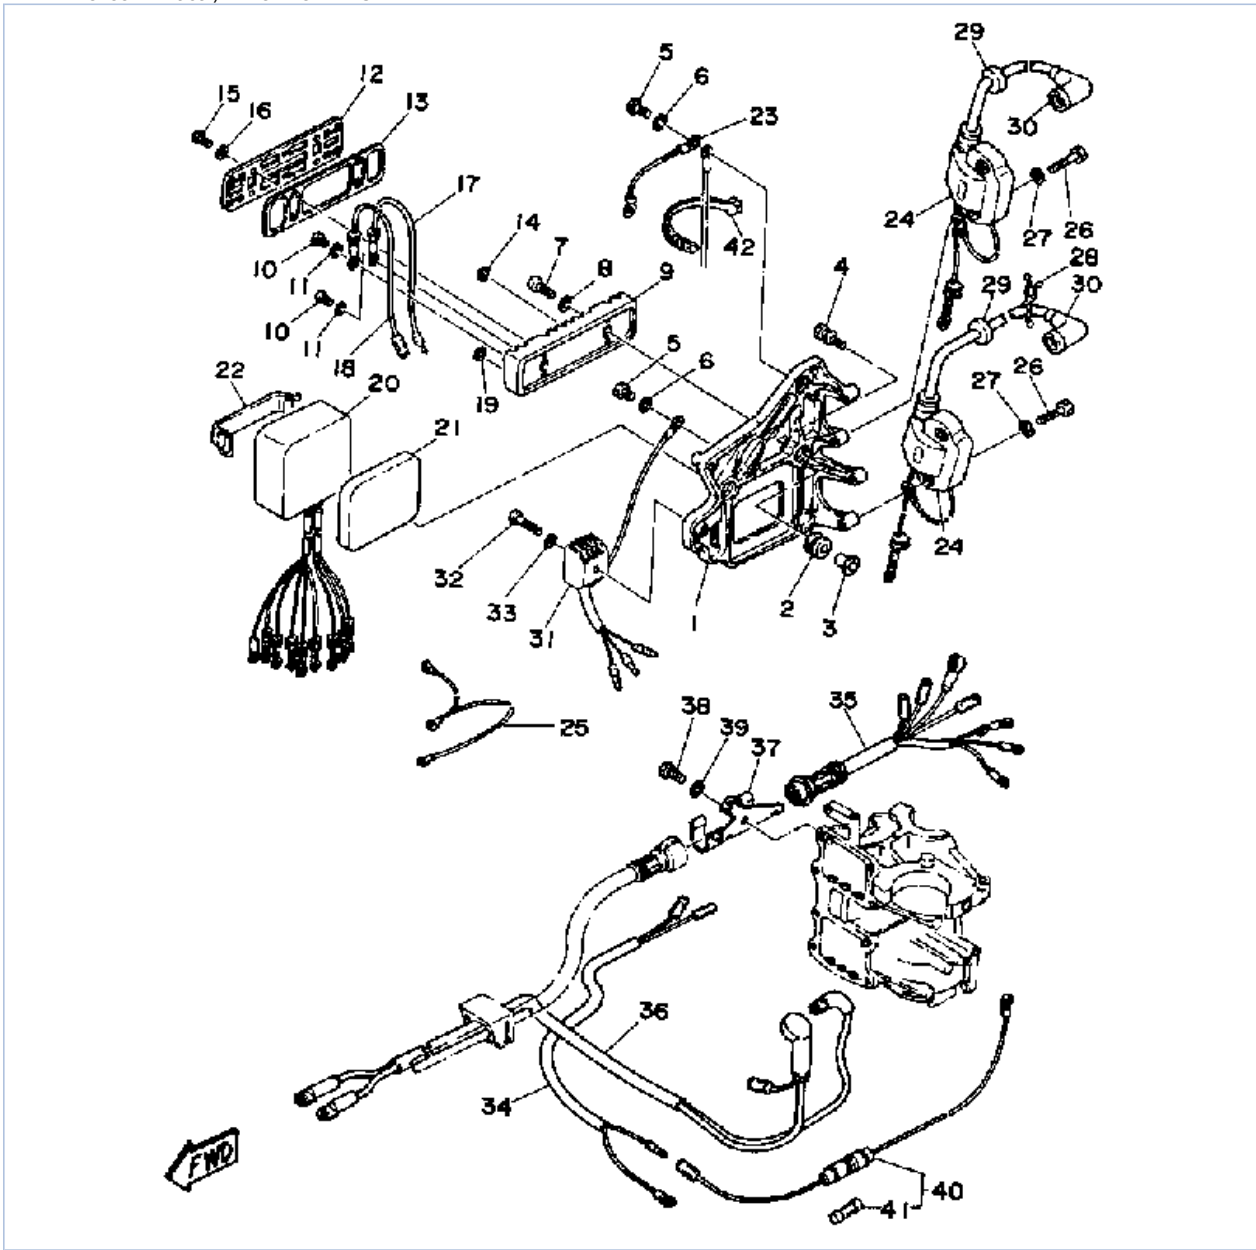

CV55ELF 1989 / ELECTRIC PARTS

©2014 Yamaha Motor Corporation, U.S.A. All rights reserved.

Part List

CV55ELF 1989 / ELECTRIC PARTS

REF - NO	PART NUMBER	PART NAME	QUANTITY	REMARKS
1	663-85542-00-94	BRACKET	1	
2	6A0-82317-00-00	DAMPER, IGNITION COIL	3	
3	624-42542-00-00	PIPE	3	
4	90119-06M27-00	BOLT, W/WASHER	3	
5	97395-06012-00	BOLT	2	
6	92995-06100-00	WASHER, SPRING	2	
7	98580-06018-00	SCREW, PAN HEAD	2	
8	92990-06600-00	WASHER, PLATE	2	
9	663-81925-00-00	TERMINAL	1	
10	90157-04011-00	SCREW, PAN HEAD	10	
11	92990-04200-00	WASHER	10	
12	697-81916-00-00	COVER, TERMINAL	1	
13	663-81921-00-00	GASKET, TERMINAL	1	
14	90480-06066-00	GROMMET	1	
15	98580-04020-00	SCREW, PAN HEAD	4	
16	92901-04100-00	WASHER, SPRING	4	
17	663-81315-00-00	LEAD WIRE ASSEMBLY	1	
18	663-81316-00-00	WIRE, LEAD 2	1	
19	663-81922-00-00	GROMMET	1	
20	663-85540-15-00	C.D.I. UNIT ASSEMBLY	1	
21	663-85547-01-00	DAMPER	1	
22	663-82131-01-00	BAND, BATTERY	1	
23	662-82519-00-00	WIRE, EARTH LEAD	1	
24	697-85570-10-00	IGNITION COIL ASSEMBLY	2	
25	697-82519-00-00	WIRE, EARTH LEAD	1	
26	97313-06030-00	BOLT	4	
27	92990-06600-00	WASHER, PLATE	4	
28	90464-08M02-00	CLAMP	1	
29	90480-25161-00	GROMMET	2	
30	663-82370-01-00	PLUG CAP ASSY	2	
31	664-81970-61-00	RECTIFIER ASSEMBLY	1	
32	98580-05530-00	SCREW, PAN HEAD	1	
33	92990-05100-00	.WASHER, SPRING	1	
34	697-81971-00-00	WIRE, LEAD	1	
35	697-82590-11-00	WIRE HARNESS ASSEMBLY	1	
36	697-82105-12-00	BATTERY CABLE	1	
37	697-82594-00-00	CLAMP	1	
38	97313-08016-00	BOLT, HEXAGON	1	
39	92990-08600-00	..WASHER, PLATE	1	
40	682-82150-10-00	FUSE HOLDER ASSEMBLY	1	
41	682-82151-00-00	FUSE (12V-20A)	1	
42	90464-13073-00	CLAMP	1	

Part Notes

CV55ELF 1989 / ELECTRIC PARTS

PART NUMBER		NOTE TEXT
92990-06600-00		OEM: This part number is among the Top 100 Most Popular Marine Maintenance Parts as of March 2014.
92990-06600-00		OEM: This part number is among the Top 100 Most Popular Marine Maintenance Parts as of March 2014.

©2014 Yamaha Motor Corporation, U.S.A. All rights reserved.