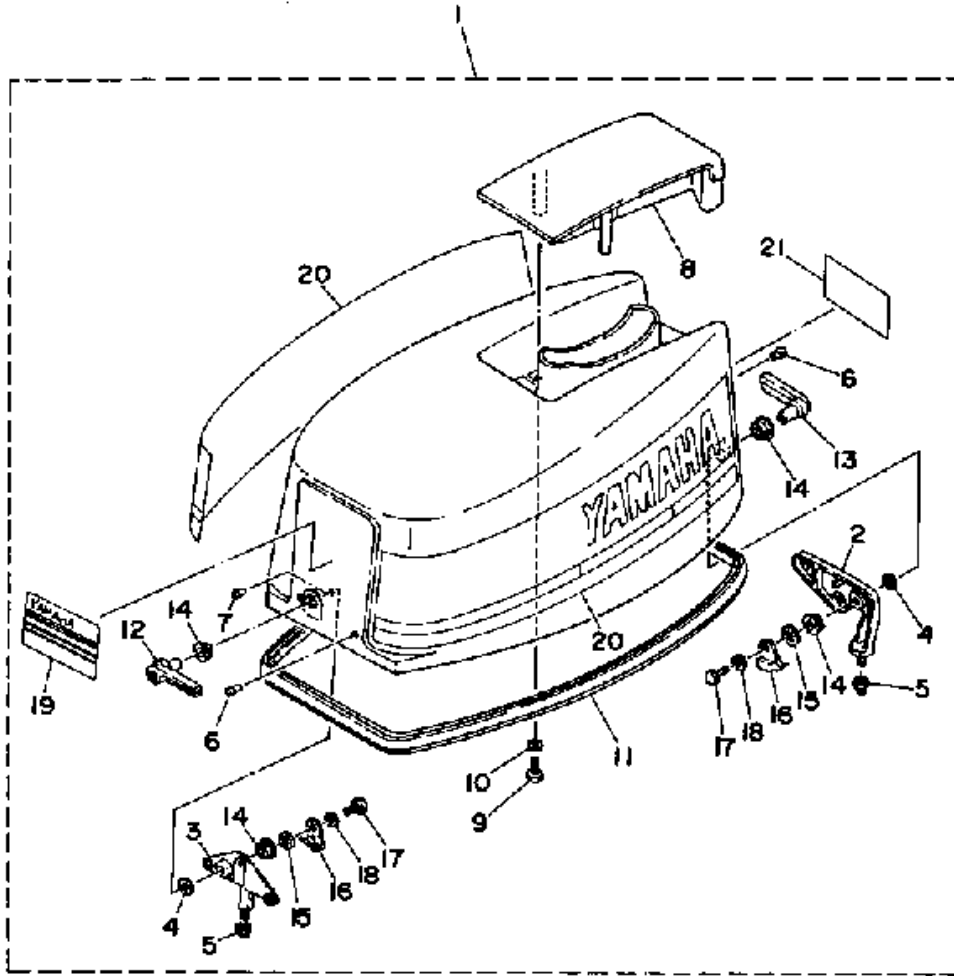

CV55ELF 1989 / TOP COWLING

FWD

©2014 Yamaha Motor Corporation, U.S.A. All rights reserved.

Part List

CV55ELF 1989 / TOP COWLING

REF - NO	PART NUMBER	PART NAME	QUANTITY	REMARKS
1	697-42610-02-EJ	TOP COWLING ASSEMBLY	1	
2	697-42647-00-94	HOLDER, CLAMP BAND	1	
3	697-42649-00-94	HOLDER, CLAMP BAND	1	
4	90202-19M10-00	WASHER, PLATE	2	
5	663-42662-00-00	.DAMPER	2	
6	90266-06M02-00	..RIVET	5	
7	90266-06M02-00	..RIVET	1	
8	697-42613-00-EJ	MOLDING, AIR DUCT	1	
9	97313-06016-00	BOLT, HEXAGON	4	
10	92990-06600-00	WASHER, PLATE	4	
11	663-42615-02-00	SEAL	1	
12	697-42815-10-98	LEVER, CLAMP	1	
13	697-42817-10-98	LEVER, CLAMP	1	
14	90386-13M38-00	BUSH	4	
15	90206-13019-00	WASHER, WAVE	2	
16	663-42816-02-00	LEVER, CLAMP	2	
17	97013-06012-00	BOLT	2	
18	90201-06M02-00	WASHER, PLATE	2	
19	689-42677-01-00	GRAPHIC, FRONT	1	
20	697-W0070-21-00	GRAPHIC SET	1	
21	697-42678-01-00	GRAPHIC, REAR	1	

Part Notes

CV55ELF 1989 / TOP COWLING

PART NUMBER	NOTE TEXT
92990-06600-00	OEM: This part number is among the Top 100 Most Popular Marine Maintenance Parts as of March 2014.

©2014 Yamaha Motor Corporation, U.S.A. All rights reserved.