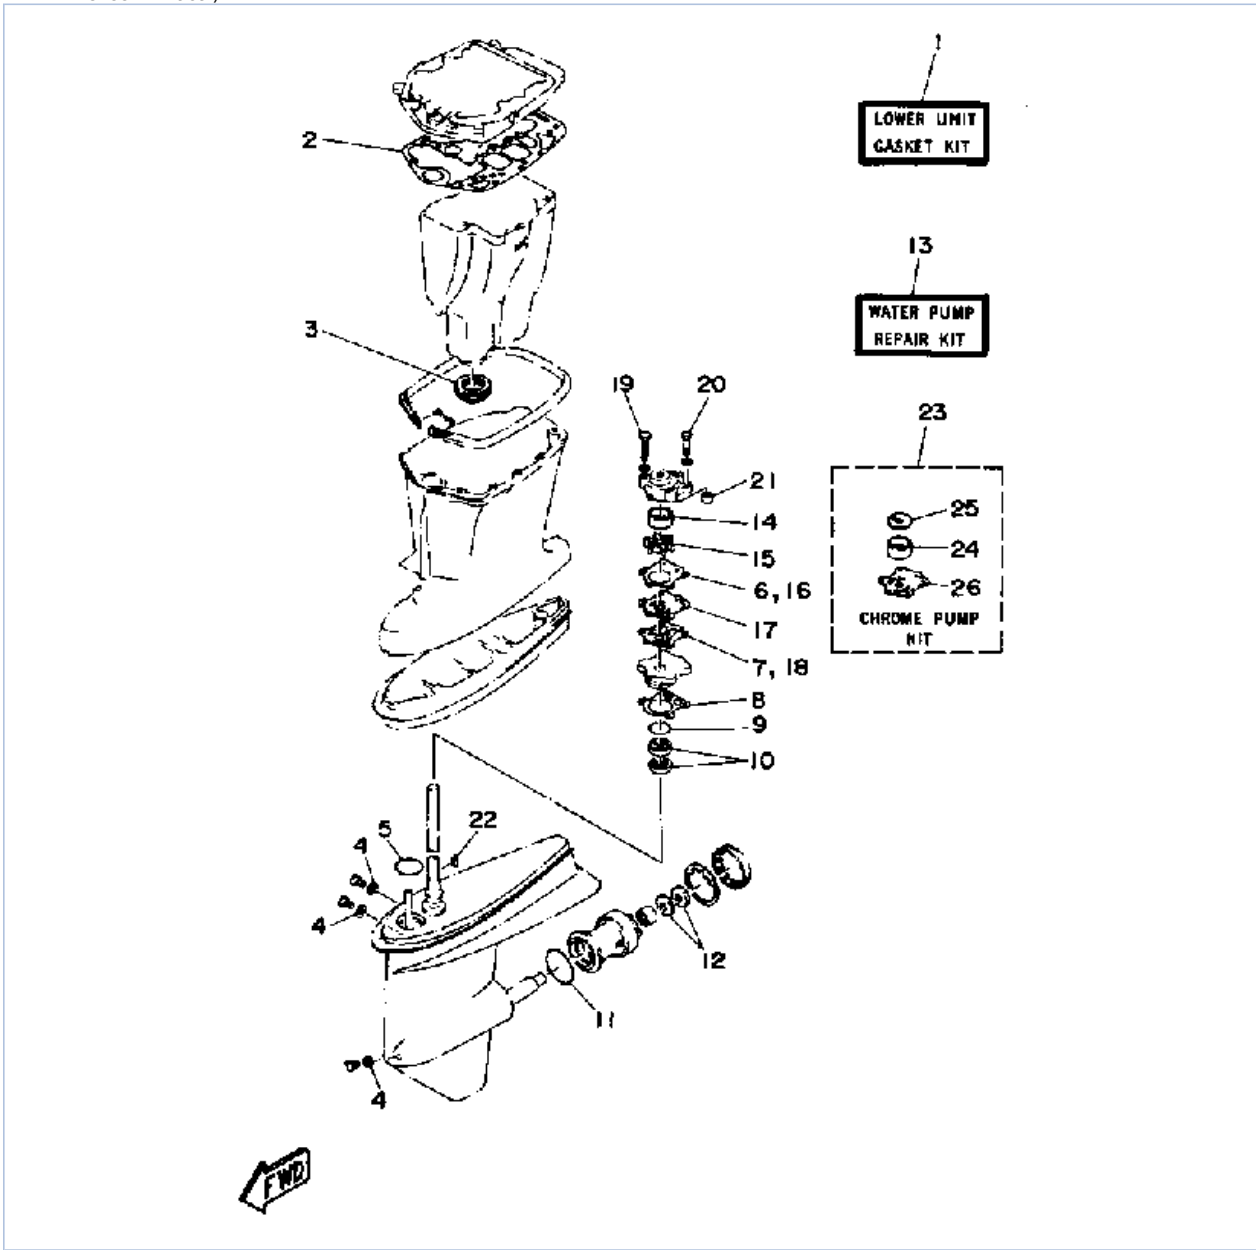

CV55ELF 1989 / REPAIR KIT 2

©2014 Yamaha Motor Corporation, U.S.A. All rights reserved.

Part List

CV55ELF 1989 / REPAIR KIT 2

REF - NO	PART NUMBER	PART NAME	QUANTITY	REMARKS
1	698-W0001-20-00	GASKET KIT	1	
2	697-45114-00-00	GASKET, UPPER CASNG	1	
3	663-45123-00-00	GASKET, MUFFLER	1	
4	90430-08020-00	.GASKET	3	
5	93210-49046-00	.O-RING	1	
6	663-44315-00-00	GASKET, WATER PUMP	1	
7	663-44324-00-00	OIL SEAL	1	
8	663-44316-00-00	GASKET, WATER PUMP	1	
9	93210-41042-00	O-RING	1	
10	93101-23070-00	.OIL SEAL	2	
11	93210-66M98-00	O-RING	1	
12	93101-22067-00	.OIL SEAL	2	
13	663-W0078-00-00	WATER PUMP REP.KIT	1	
14	663-44322-00-00	.INSERT, CARTRIDGE	1	
15	697-44352-00-00	IMPELLER	1	
16	663-44315-00-00	GASKET, WATER PUMP	1	
17	663-44323-00-00	OUTER PLATE, CARTIDGE	1	
18	663-44324-00-00	OIL SEAL	1	
19	97395-08055-00	BOLT	2	
20	97395-08045-00	BOLT	2	
21	663-44366-00-00	.DAMPER, WATER SEAL 2	1	
22	90280-03M03-00	.KEY, WOODRUFF	1	
23	6H4-W0078-0A-00	CHROME PUMP KIT	1	
24	670-44322-01-00	INSERT, CARTRIDGE	1	
25	670-44321-00-00	INNER PLATE, CARTRIDGE	1	
26	670-44323-00-00	OUTER PLATE, CARTRIDGE	1	

Part Notes

CV55ELF 1989 / REPAIR KIT 2

PART NUMBER	NOTE TEXT
90430-08020-00	OEM: This part number is among the Top 100 Most Popular Marine Maintenance Parts as of March 2014.

©2014 Yamaha Motor Corporation, U.S.A. All rights reserved.

©2014 Yamaha Motor Corporation, U.S.A. All rights reserved.