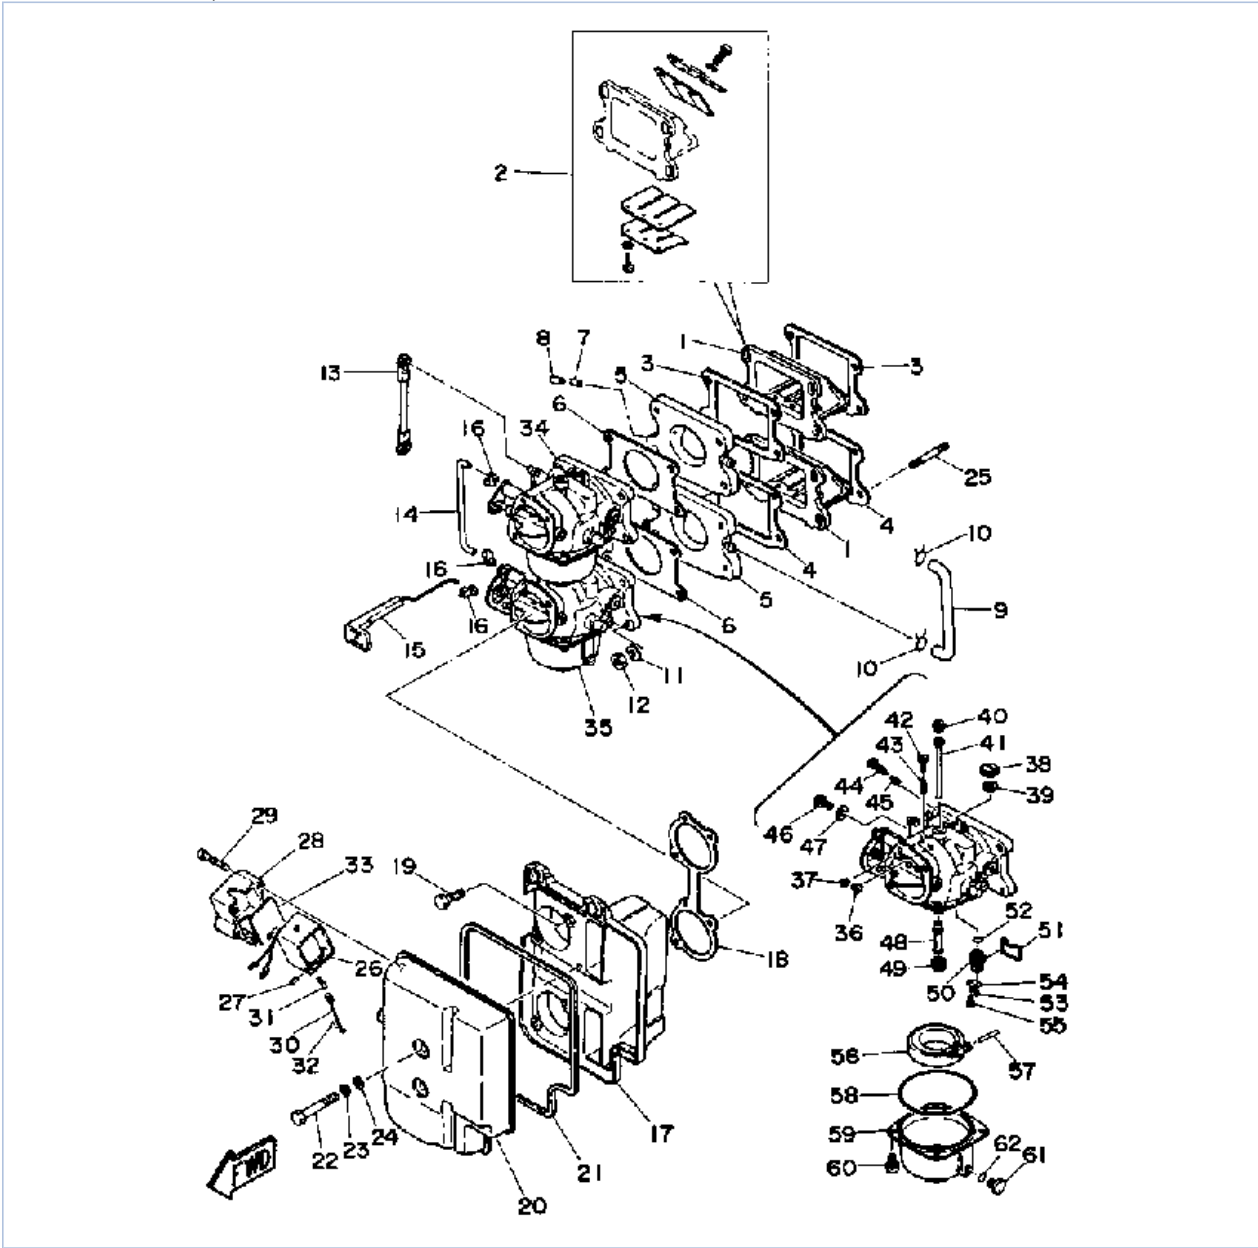

CV55ELF 1989 / INTAKE CARBURETOR

©2014 Yamaha Motor Corporation, U.S.A. All rights reserved.

Part List

CV55ELF 1989 / INTAKE CARBURETOR

REF - NO	PART NUMBER	PART NAME	QUANTITY	REMARKS
1	697-13610-00-00	REED VALVE ASSEMBLY	2	
2	692-W0004-00-00	REED SET	1	
3	663-13621-A0-00	GASKET, VALVE SEAT	2	
4	663-13622-A0-00	GASKET, VALVE SEAT	2	
5	663-13641-02-94	MANIFOLD 1	2	
6	663-14198-00-00	GASKET	2	
7	624-14485-00-00	.PIPE, JOINT	2	
8	647-14395-60-00	CAP, OVERFLOW PIPE	1	
9	663-24321-00-00	PIPE 10	1	
10	90467-08004-00	CLIP	2	
11	92995-06100-00	WASHER, SPRING	8	
12	95380-06600-00	NUT, HEXAGON	8	
13	697-41217-01-00	ROD, ACCEL. LEVER	1	
14	663-41257-01-00	ROD, CHOKE 2	1	
15	663-41256-01-00	ROD, CHOKE 1	1	
16	661-41262-02-00	JOINT, CHOKE LEVER	3	
17	697-14417-00-94	COVER 1	1	
18	663-14483-00-00	GASKET	1	
19	97313-06025-00	BOLT	4	
20	697-14418-00-94	COVER 2	1	
21	697-14416-00-00	GASKET, AIR CLEANER	1	
22	97313-06045-00	BOLT, HEXAGON	2	
23	92995-06100-00	WASHER, SPRING	2	
24	92990-06600-00	WASHER, PLATE	2	
25	90116-06176-00	BOLT, STUD	8	
26	663-86110-02-00	SOLENOID	1	
27	91690-30010-00	PIN, SPRING	1	
28	663-86115-00-00	HOLDER, SOLENOID	1	
29	98580-05530-00	SCREW, PAN HEAD	2	
30	663-86116-01-00	WIRE, PULL	1	
31	676-86117-00-00	HOOK, WIRE PULL	1	
32	93210-03261-00	O-RING	1	
33	663-86118-00-00	DAMPER	1	
34	697-14501-04-00	CARBURETOR ASSEMBLY 1	1	
35	697-14502-04-00	CARBURETOR ASSEMBLY 2	1	
36	663-14950-27-00	PILOT, AIR JET	2	
37	663-14945-32-00	JET (#125)	2	
37	663-14945-32-00	JET (#125)	2	
38	697-14991-00-00	SCREW	2	
39	679-14557-00-00	WASHER	2	
40	663-14567-01-00	SCREW	2	
41	663-14942-19-00	JET, PILOT	2	
42	663-14523-00-00	SCREW, STOP	1	
43	90501-10326-00	.SPRING, COMPRESSION	1	
44	663-14923-00-00	SCREW, PILOT	2	
45	90501-08214-00	SPRING, COMPRESSION	2	
46	663-14592-00-00	SCREW	1	
47	90201-05652-00	.WASHER, PLATE	1	
48	663-14947-01-00	JET, NEEDLE	2	
49	663-14943-39-00	JET, MAIN (#160)	2	
50	696-14590-00-00	NEEDLE VALVE ASSY	2	
51	663-14159-00-00	.CLIP	2	
52	93210-07229-00	O-RING	2