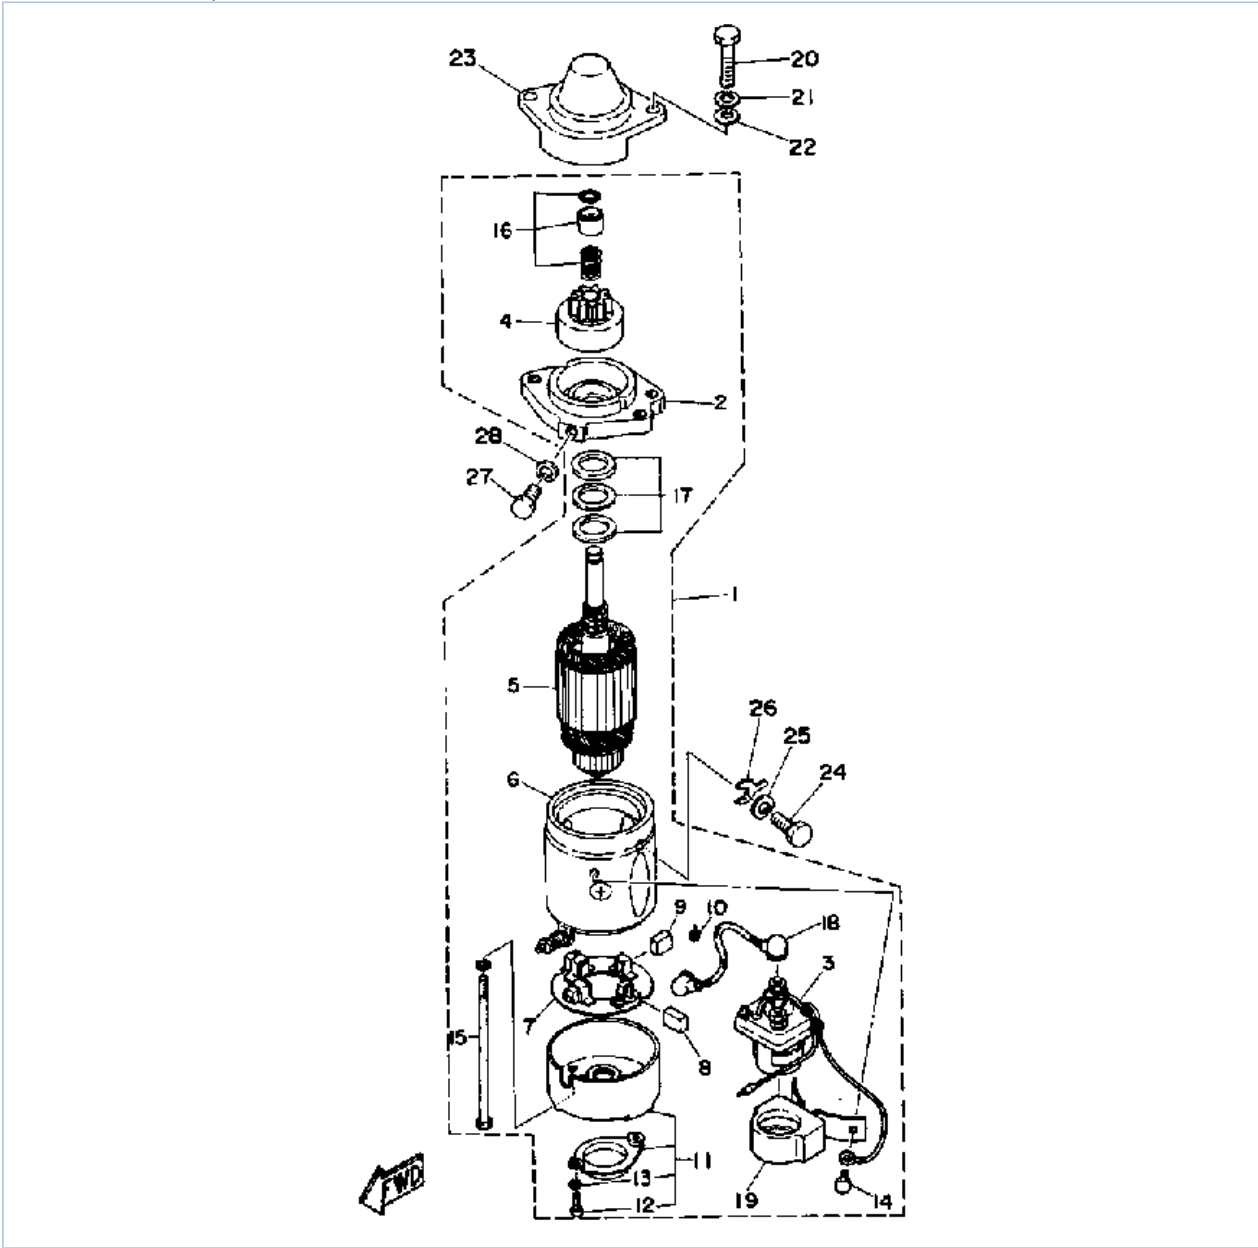

CV55ELF 1989 / STARTING MOTOR

©2014 Yamaha Motor Corporation, U.S.A. All rights reserved.

Part List

CV55ELF 1989 / STARTING MOTOR

REF - NO	PART NUMBER	PART NAME	QUANTITY	REMARKS
1	697-81800-12-00	STARTING MOTOR ASSEMBLY	1	
2	676-81830-10-00	FRONT BRACKET ASSEMBLY	1	
3	682-81941-11-00	STARTER RELAY ASSEMBLY	1	
4	663-81832-11-00	.PINION ASSY	1	
5	676-81850-A9-00	ARMATURE ASSEMBLY	1	
6	663-81810-11-00	STATOR ASSEMBLY	1	
7	663-81840-11-00	.BRUSH HOLDER ASSY	1	
8	663-81811-11-00	..BRUSH 1	2	
9	663-81812-11-00	..BRUSH 2	2	
10	663-81813-10-00	..SPRING, BRUSH	4	
11	663-81820-11-00	REAR BRACKET ASSEMBLY	1	
12	6K8-14125-00-00	SCREW, PAN HEAD (98580- 04012)	2	
13	92901-04100-00	WASHER, SPRING	2	
14	97313-06010-00	BOLT, HEXAGON	2	
15	663-81826-10-00	.BOLT	2	
16	676-81857-10-00	.PINION STOPPER SET	1	
17	697-81809-10-00	WASHER KIT	1	
18	697-81815-10-00	CORD, STARTER MOTOR	1	
19	697-81952-10-00	HOLDER, RELAY	1	
20	97313-08040-00	BOLT, HEXAGON	2	
21	92990-08100-00	WASHER, SPRING	2	
22	92990-08600-00	..WASHER, PLATE	2	
23	663-81842-00-94	COVER	1	
24	97013-08025-00	BOLT	1	
25	92990-08100-00	WASHER, SPRING	1	
26	663-81162-00-00	WASHER, PLAIN	1	
27	97313-08016-00	BOLT, HEXAGON	1	
28	92990-08100-00	WASHER, SPRING	1