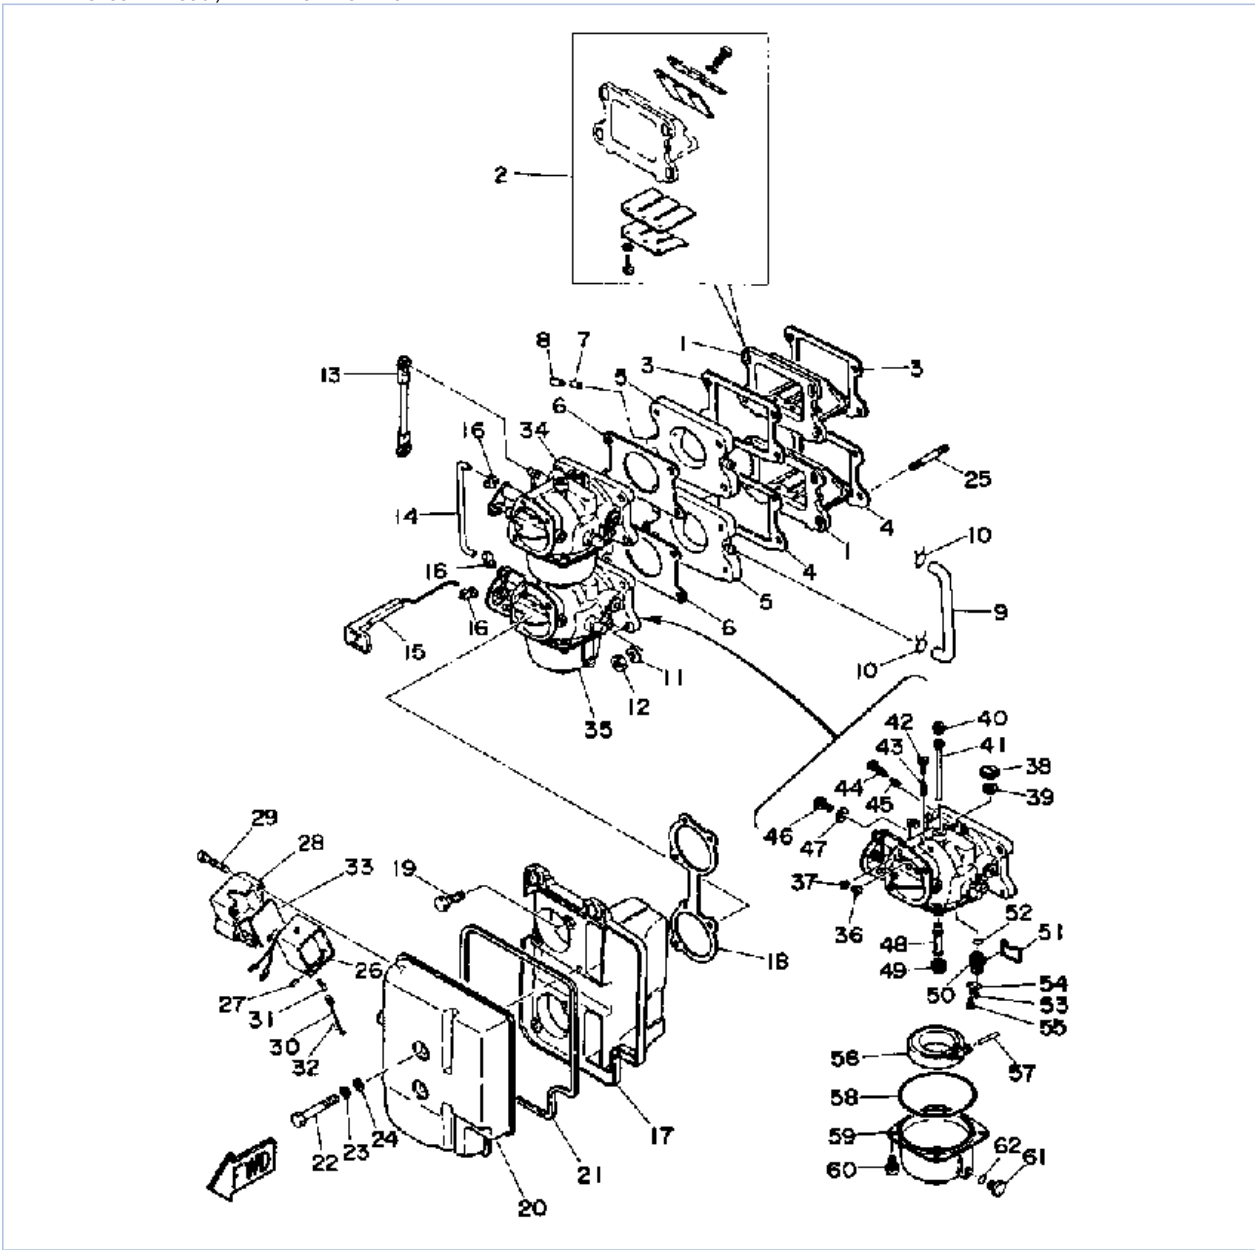

CV55ELD 1990 / INTAKE CARBURETOR

©2014 Yamaha Motor Corporation, U.S.A. All rights reserved.

Part List

CV55ELD 1990 / INTAKE CARBURETOR

REF - NO	PART NUMBER	PART NAME	QUANTITY	REMARKS
1	697-13610-00-00	REED VALVE ASSEMBLY	2	
2	692-W0004-00-00	REED SET	1	
3	663-13621-A0-00	GASKET, VALVE SEAT	2	
4	663-13622-A0-00	GASKET, VALVE SEAT	2	
5	663-13641-02-94	MANIFOLD 1	2	
6	663-14198-00-00	GASKET	2	
7	624-14485-00-00	.PIPE, JOINT	2	
8	647-14395-60-00	CAP, OVERFLOW PIPE	1	
9	663-24321-00-00	PIPE 10	1	
10	90467-08004-00	CLIP	2	
11	92995-06100-00	WASHER, SPRING	8	
12	95380-06600-00	NUT, HEXAGON	8	
13	697-41217-01-00	ROD, ACCEL. LEVER	1	
14	663-41257-01-00	ROD, CHOKE 2	1	
15	663-41256-01-00	ROD, CHOKE 1	1	
16	661-41262-02-00	JOINT, CHOKE LEVER	3	
17	697-14417-00-94	COVER 1	1	
18	663-14483-00-00	GASKET	1	
19	97313-06025-00	BOLT	4	
20	697-14418-00-94	COVER 2	1	
21	697-14416-00-00	GASKET, AIR CLEANER	1	
22	97313-06045-00	BOLT, HEXAGON	2	
23	92995-06100-00	WASHER, SPRING	2	
24	92990-06600-00	WASHER, PLATE	2	
25	90116-06176-00	BOLT, STUD	8	
26	663-86110-02-00	SOLENOID	1	
27	91690-30010-00	PIN, SPRING	1	
28	663-86115-00-00	HOLDER, SOLENOID	1	
29	98580-05530-00	SCREW, PAN HEAD	2	
30	663-86116-01-00	WIRE, PULL	1	
31	676-86117-00-00	HOOK, WIRE PULL	1	
32	93210-03261-00	O-RING	1	
33	663-86118-00-00	DAMPER	1	
34	697-14501-04-00	CARBURETOR ASSEMBLY 1	1	
35	697-14502-04-00	CARBURETOR ASSEMBLY 2	1	
36	663-14950-27-00	PILOT, AIR JET	2	
37	663-14945-32-00	JET (#125)	2	
37	663-14945-32-00	JET (#125)	2	
38	697-14991-00-00	SCREW	2	
39	679-14557-00-00	WASHER	2	
40	663-14567-01-00	SCREW	2	
41	663-14942-19-00	JET, PILOT	2	
42	663-14523-00-00	SCREW, STOP	1	
43	90501-10326-00	.SPRING, COMPRESSION	1	
44	663-14923-00-00	SCREW, PILOT	2	
45	90501-08214-00	SPRING, COMPRESSION	2	
46	663-14592-00-00	SCREW	1	
47	90201-05652-00	.WASHER, PLATE	1	
48	663-14947-01-00	JET, NEEDLE	2	
49	663-14943-39-00	JET, MAIN (#160)	2	
50	696-14590-00-00	NEEDLE VALVE ASSY	2	
51	663-14159-00-00	.CLIP	2	
52	93210-07229-00	O-RING	2