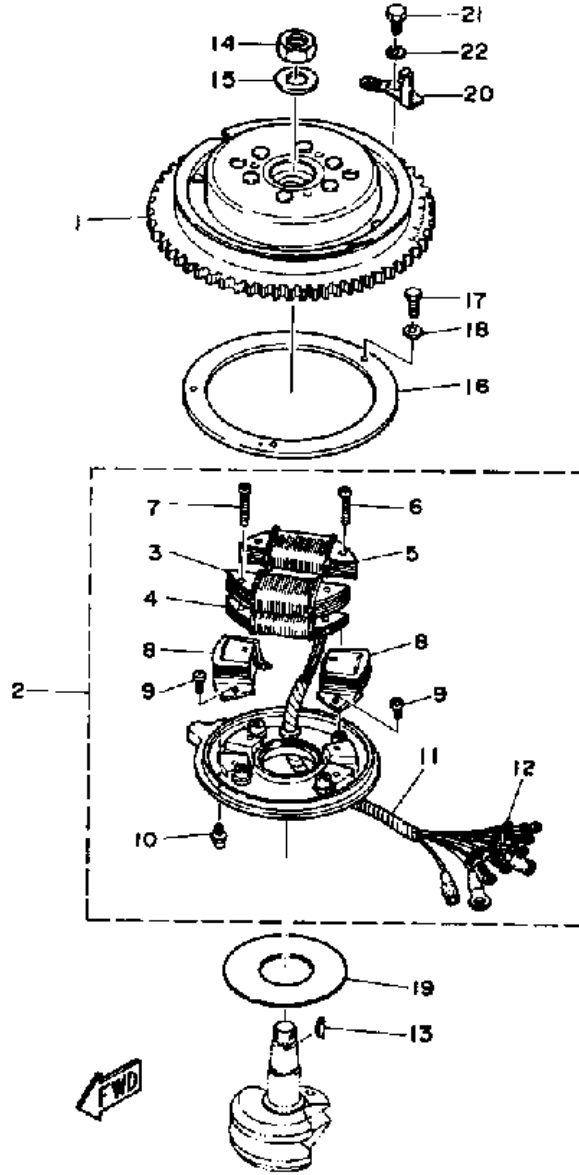

Part Notes

CV55ELD 1990 / LOWER DRIVE 2

PART NUMBER	NOTE TEXT
90105-10M00-00 	OEM: This part number is among the Top 100 Most Popular Marine Maintenance Parts as of March 2014.
91490-40030-00	OEM: This part number is among the Top 100 Most Popular Marine Maintenance Parts as of March 2014.

©2014 Yamaha Motor Corporation, U.S.A. All rights reserved.

CV55ELD 1990 / MAGNETO

©2014 Yamaha Motor Corporation, U.S.A. All rights reserved.

Part List

CV55ELD 1990 / MAGNETO

REF - NO	PART NUMBER	PART NAME	QUANTITY	REMARKS
1	697-85550-A0-00	ROTOR ASSEMBLY	1	
2	697-85560-A1-00	BASE ASSEMBLY	1	
3	663-85541-A0-00	COIL, CHARGE	1	
4	663-85565-A0-00	COIL, TRIGGER	1	
5	663-81313-A0-00	COIL, LIGHTING 1	1	
6	98501-05030-00	SCREW, PAN HEAD	2	
7	98501-05035-00	SCREW, PAN HEAD	2	
8	663-85580-10-00	COIL, PULSER	2	
9	98580-04010-00	.SCREW, PAN HEAD	4	
10	663-85518-00-00	JOINT, BALL	1	
11	697-85515-10-00	LEAD WIRE ASSEMBLY	1	
12	90480-06158-00	GROMMET	5	
13	90280-05049-00	KEY, WOODRUFF	1	
14	90170-20137-00	NUT	1	
15	90201-21M18-00	WASHER, PLATE	1	
16	663-41612-00-00	RETAINER, MAGNETO BASE	1	
17	97313-06020-00	BOLT, HEXAGON	3	
18	92990-06600-00	WASHER, PLATE	3	
19	663-41619-00-00	WASHER, MAGNETO	1	
20	697-81332-00-00	PLATE, TIMING	1	
21	97313-06016-00	BOLT, HEXAGON	1	
22	92990-06600-00	WASHER, PLATE	1	