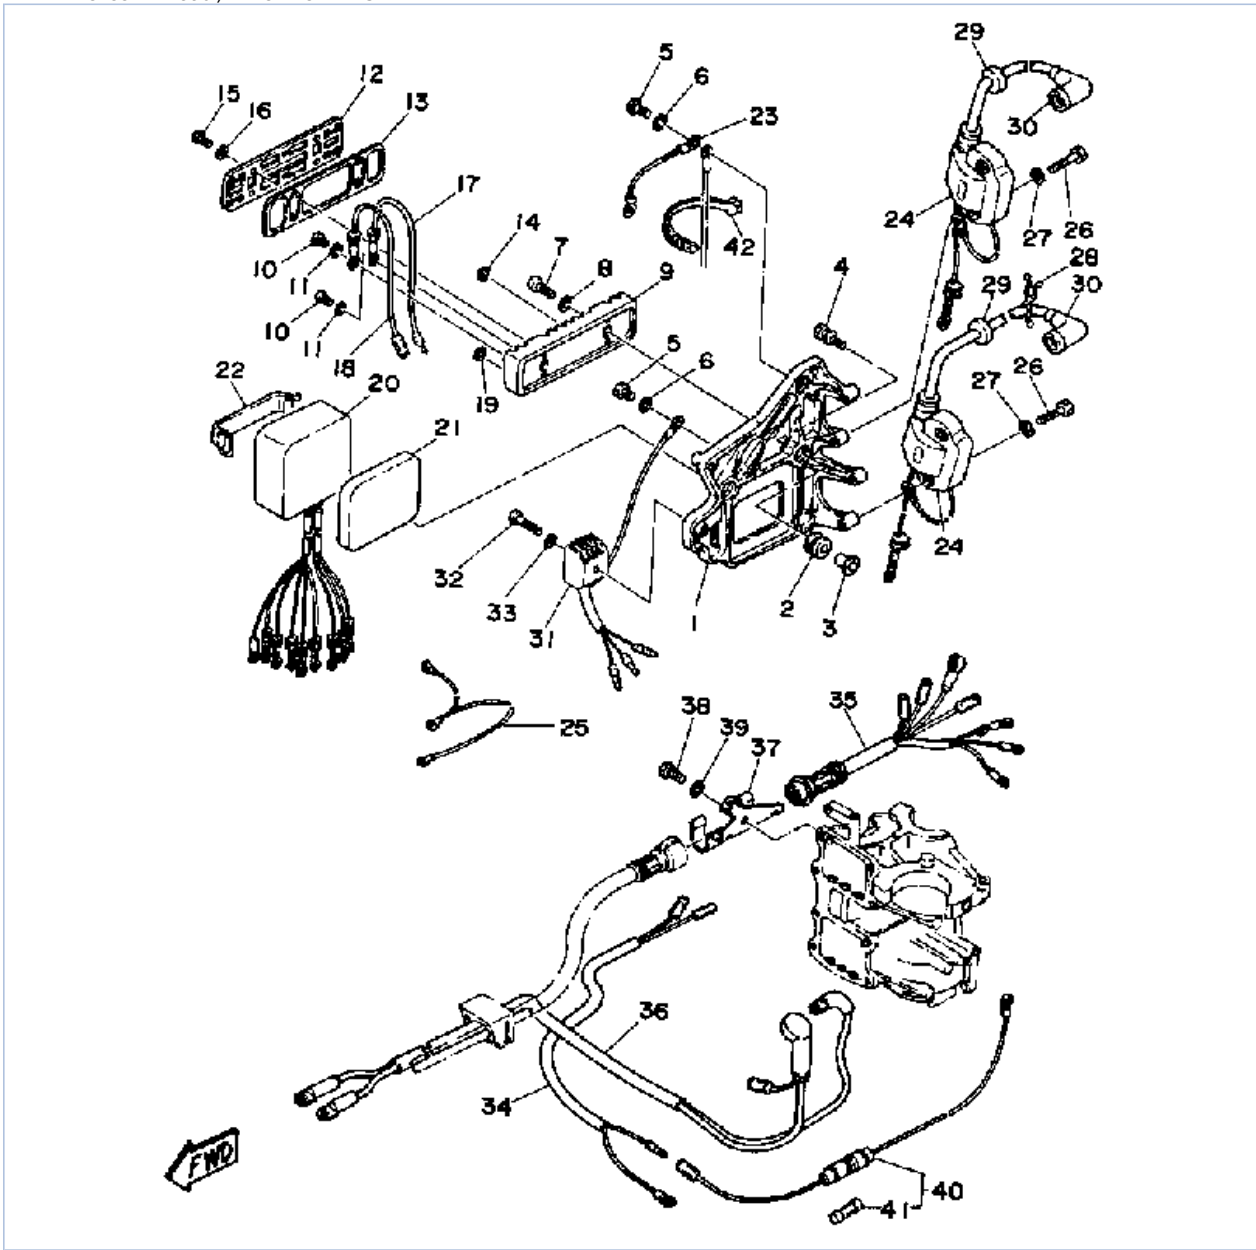

CV55ELD 1990 / ELECTRIC PARTS

©2014 Yamaha Motor Corporation, U.S.A. All rights reserved.

Part List

CV55ELD 1990 / ELECTRIC PARTS

REF - NO	PART NUMBER	PART NAME	QUANTITY	REMARKS
1	663-85542-00-94	BRACKET	1	
2	6A0-82317-00-00	DAMPER, IGNITION COIL	3	
3	624-42542-00-00	PIPE	3	
4	90119-06M27-00	BOLT, W/WASHER	3	
5	97395-06012-00	BOLT	2	
6	92995-06100-00	WASHER, SPRING	2	
7	98580-06018-00	SCREW, PAN HEAD	2	
8	92990-06600-00	WASHER, PLATE	2	
9	663-81925-00-00	TERMINAL	1	
10	90157-04011-00	SCREW, PAN HEAD	10	
11	92990-04200-00	WASHER	10	
12	697-81916-00-00	COVER, TERMINAL	1	
13	663-81921-00-00	GASKET, TERMINAL	1	
14	90480-06066-00	GROMMET	1	
15	98580-04020-00	SCREW, PAN HEAD	4	
16	92901-04100-00	WASHER, SPRING	4	
17	663-81315-00-00	LEAD WIRE ASSEMBLY	1	
18	663-81316-00-00	WIRE, LEAD 2	1	
19	663-81922-00-00	GROMMET	1	
20	663-85540-15-00	C.D.I. UNIT ASSEMBLY	1	
21	663-85547-01-00	DAMPER	1	
22	663-82131-01-00	BAND, BATTERY	1	
23	662-82519-00-00	WIRE, EARTH LEAD	1	
24	697-85570-10-00	IGNITION COIL ASSEMBLY	2	
25	697-82519-00-00	WIRE, EARTH LEAD	1	
26	97313-06030-00	BOLT	4	
27	92990-06600-00	WASHER, PLATE	4	
28	90464-08M02-00	CLAMP	1	
29	90480-25161-00	GROMMET	2	
30	663-82370-01-00	PLUG CAP ASSY	2	
31	664-81970-61-00	RECTIFIER ASSEMBLY	1	
32	98580-05530-00	SCREW, PAN HEAD	1	
33	92990-05100-00	.WASHER, SPRING	1	
34	697-81971-00-00	WIRE, LEAD	1	
35	697-82590-11-00	WIRE HARNESS ASSEMBLY	1	
36	697-82105-12-00	BATTERY CABLE	1	
37	697-82594-00-00	CLAMP	1	
38	97313-08016-00	BOLT, HEXAGON	1	
39	92990-08600-00	..WASHER, PLATE	1	
40	682-82150-10-00	FUSE HOLDER ASSEMBLY	1	
41	682-82151-00-00	FUSE (12V-20A)	1	
42	90464-13073-00	CLAMP	1	

Part Notes

CV55ELD 1990 / ELECTRIC PARTS

PART NUMBER		NOTE TEXT
92990-06600-00		OEM: This part number is among the Top 100 Most Popular Marine Maintenance Parts as of March 2014.
92990-06600-00		OEM: This part number is among the Top 100 Most Popular Marine Maintenance Parts as of March 2014.

©2014 Yamaha Motor Corporation, U.S.A. All rights reserved.