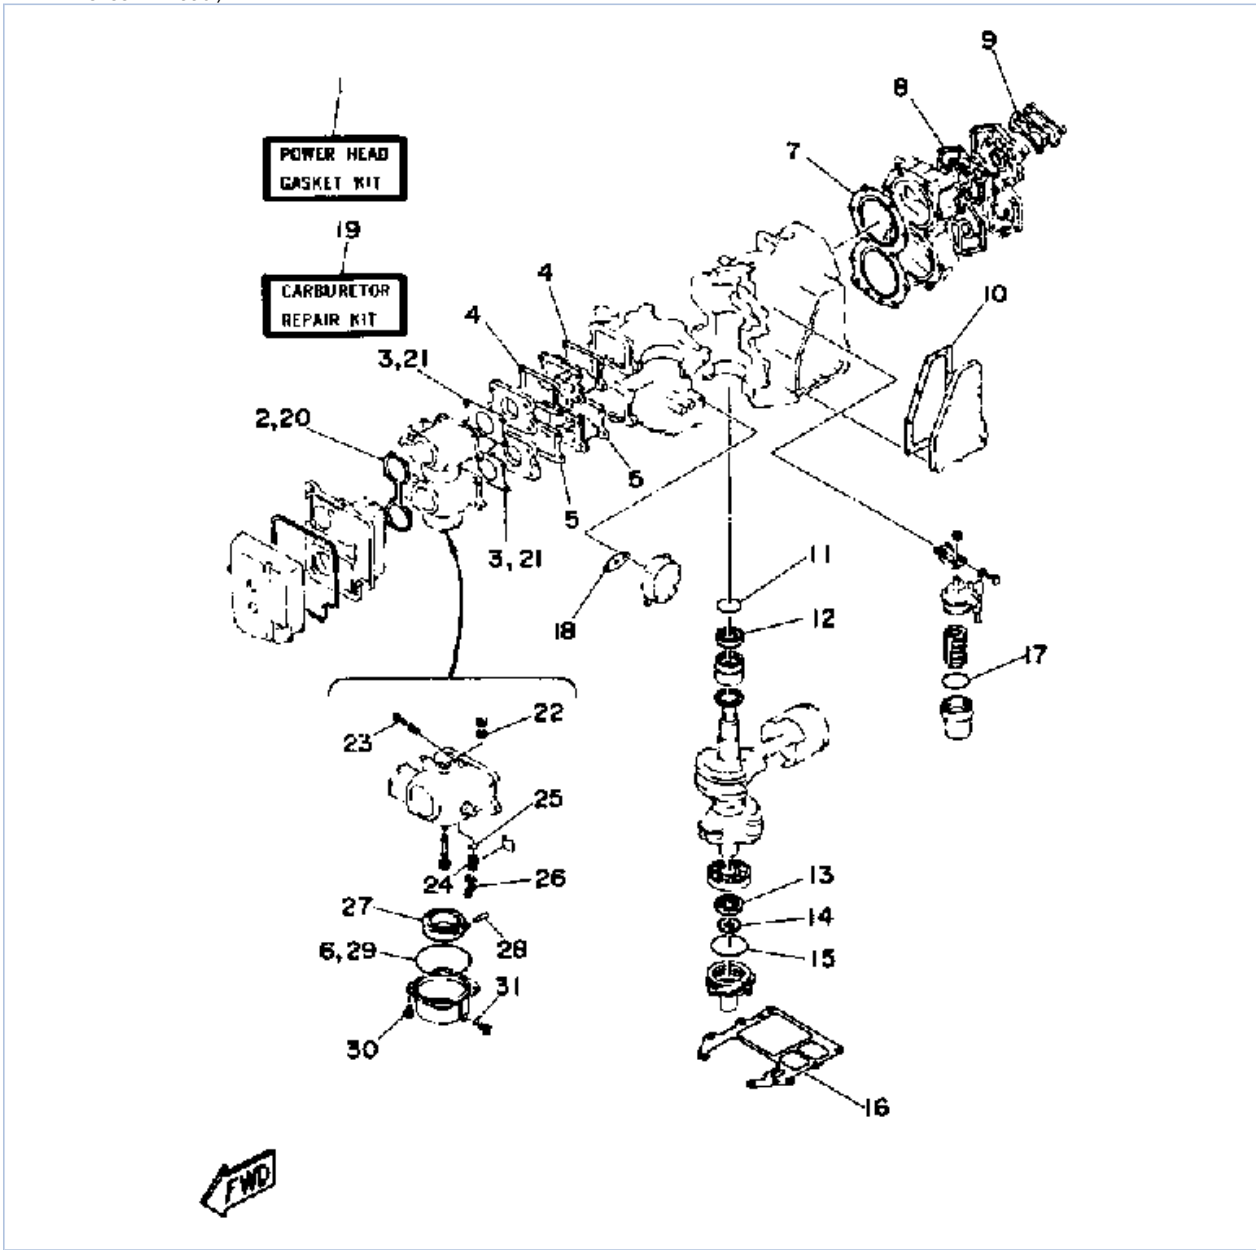

CV55ELD 1990 / REPAIR KIT 1

©2014 Yamaha Motor Corporation, U.S.A. All rights reserved.

Part List

CV55ELD 1990 / REPAIR KIT 1

REF - NO	PART NUMBER	PART NAME	QUANTITY	REMARKS
1	697-W0001-00-00	GASKET KIT	1	
2	663-14483-00-00	GASKET	1	
3	663-14198-00-00	GASKET	2	
4	663-13621-A0-00	GASKET, VALVE SEAT	2	
5	663-13622-A0-00	GASKET, VALVE SEAT	2	
6	93210-64272-00	O-RING	2	
7	697-11181-A0-00	GASKET, CYLINDER HEAD 1	1	
8	663-11193-00-00	GASKET, HD.COVER 1	1	
9	663-12414-00-00	GASKET, COVER	1	
10	663-41114-A0-00	GASKET, EXHAUST OUTER COVER	1	
11	93210-42159-00	.O-RING	1	
12	93102-32M07-00	OIL SEAL	1	
13	93102-28135-00	OIL SEAL	1	
14	93104-18049-00	OIL SEAL	1	
15	93210-62269-00	O-RING	1	
16	696-45113-A0-00	GASKET, UPPER CASING	1	
17	93210-37M25-00	O-RING	1	
18	650-24431-A0-00	GASKET, FUEL PUMP 1	1	
19	696-W0093-02-00	CARBURETOR REPAIR KIT	1	
20	663-14483-00-00	GASKET	1	
21	663-14198-00-00	GASKET	2	
22	679-14557-00-00	WASHER	2	
23	663-14923-00-00	SCREW, PILOT	2	
24	696-14590-00-00	NEEDLE VALVE ASSY	2	
25	93210-07229-00	O-RING	2	
26	676-14186-00-00	PIN, FLOAT	2	
27	6F0-14985-00-00	FLOAT	2	
28	663-14548-00-00	PIN, FLOAT ARM	2	
29	93210-64272-00	O-RING	2	
30	90159-04007-00	SCREW	2	
31	93210-04230-00	O-RING	2	

Part Notes

CV55ELD 1990 / REPAIR KIT 1

PART NUMBER	NOTE TEXT
650-24431-A0-00	OEM: This part number is among the Top 100 Most Popular Marine Maintenance Parts as of March 2014.

©2014 Yamaha Motor Corporation, U.S.A. All rights reserved.