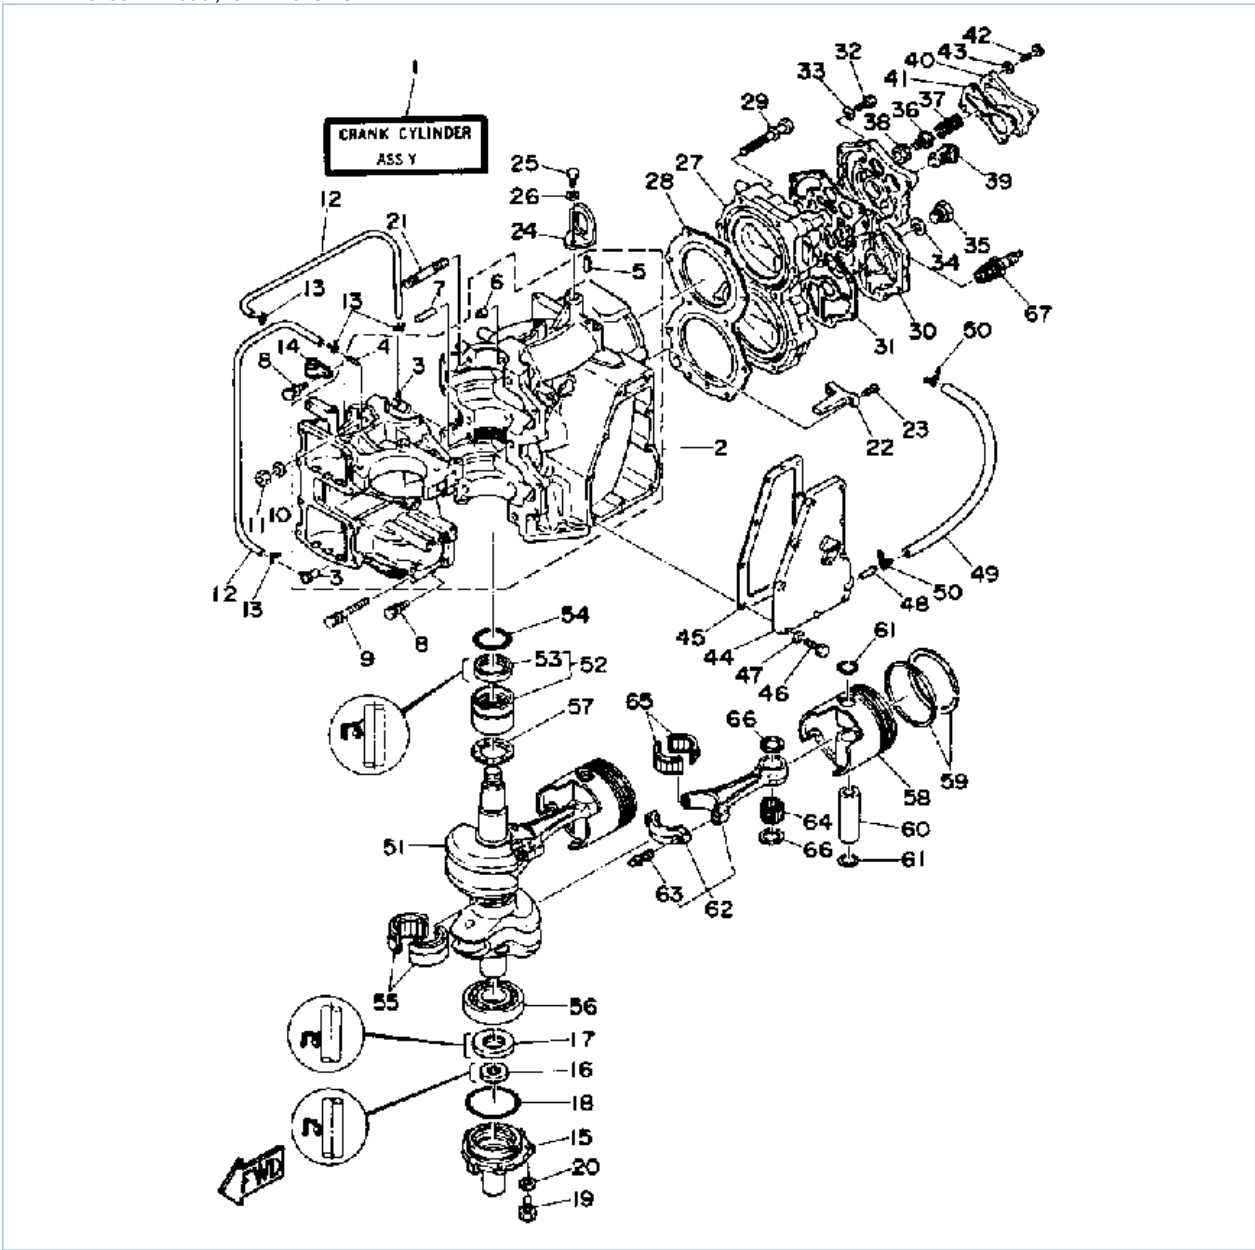

CV55ELD 1990 / CRANKCASE CYLINDER

©2014 Yamaha Motor Corporation, U.S.A. All rights reserved.

Part List

CV55ELD 1990 / CRANKCASE CYLINDER

REF - NO	PART NUMBER	PART NAME	QUANTITY	REMARKS
1	697-W0090-02-EJ	CRANK-CYLINDER.ASSEMBLY. (REF.#2-66)	1	REF. # 2-66
2	697-15100-01-94	CRANKCASE ASSEMBLY	1	
3	650-11370-00-00	CHECK VALVE ASSY	2	
4	624-14485-00-00	.PIPE, JOINT	1	
5	93604-08062-00	PIN, DOWEL	1	
6	663-11518-01-00	LOCK BEARING	2	
7	93608-12063-00	PIN, DOWEL	1	
8	90119-06M12-00	BOLT, WITH WASHER	8	
9	90119-10M07-00	BOLT, WITH WASHER	4	
10	90201-100F7-00	WASHER, PLATE	2	
11	95313-10600-00	NUT	2	
12	90445-07240-00	HOSE (L330)	2	
13	90467-06016-00	CLIP	4	
14	90461-04011-00	CLAMP	1	
15	663-15359-01-94	HOUSING, OIL SEAL	1	
16	93104-18049-00	OIL SEAL	1	
17	93102-28135-00	OIL SEAL	1	
18	93210-62269-00	O-RING	1	
19	97395-06016-00	BOLT, HEX	3	
20	92990-06600-00	WASHER, PLATE	3	
21	90116-10177-00	BOLT, STUD	2	
22	663-11325-00-00	ANODE	1	
23	98680-04016-00	SCREW OVAL HEAD	2	
24	697-11119-00-00	HANGER, ENGINE	1	
25	97013-08025-00	BOLT	1	
26	92990-08100-00	WASHER, SPRING	1	
27	663-11111-02-94	HEAD, CYLINDER 1	1	
28	697-11181-A0-00	GASKET, CYLINDER HEAD 1	1	
29	90119-08M21-00	BOLT, WITH WASHER	10	
30	663-11191-00-9M	COVER, CYLINDER HEAD 1	1	
31	663-11193-00-00	GASKET, HD.COVER 1	1	
32	97313-06020-00	BOLT, HEXAGON	12	
33	92990-06600-00	WASHER, PLATE	12	
34	90430-14115-00	.GASKET	1	
35	90340-14036-00	PLUG, STRAIGHT SCREW	1	
36	663-12416-00-00	VALVE, PRESSURE CONTROL	1	
37	90501-14234-00	SPRING, COMPRESSION	1	
38	90480-18065-00	GROMMET	1	
39	6F5-12411-02-00	THERMOSTAT	1	
40	663-12413-00-9M	COVER, THERMOSTAT	1	
41	663-12414-00-00	GASKET, COVER	1	
42	97313-06030-00	BOLT	4	
43	92990-06600-00	WASHER, PLATE	4	
44	663-41113-00-9M	OUTER COVER, EXHAUST	1	
45	663-41114-A0-00	GASKET, EXHAUST OUTER COVER	1	
46	97313-06020-00	BOLT, HEXAGON	9	
47	92990-06600-00	WASHER, PLATE	9	
48	652-24461-00-00	PIPE, JOINT 4	1	
49	663-24312-01-00	PIPE 2	1	
50	90467-08004-00	CLIP	2	
51	663-11411-01-00	CRANKSHAFT	1	