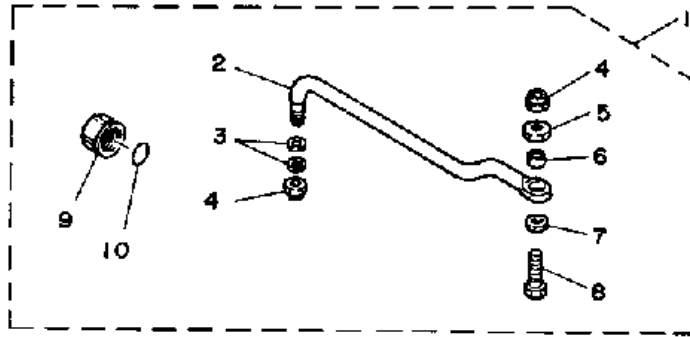

CV55ELD 1990 / STEERING GUIDE ATTACHMENT

©2014 Yamaha Motor Corporation, U.S.A. All rights reserved.

Part List

CV55ELD 1990 / STEERING GUIDE ATTACHMENT

REF - NO	PART NUMBER	PART NAME	QUANTITY	REMARKS
1	697-61350-00-00	STEERING GUIDE ATTACHMENT KIT	1	
2	697-61351-00-00	.ROD, STEERING LINK	1	
3	90201-10M20-00	.WASHER, PLATE	2	
4	90185-09M01-00	.NUT, SELF-LOCKING	2	
5	90170-09M03-00	.NUT	1	
6	90387-10M42-00	.COLLAR	1	
7	90201-10M63-00	.WASHER, PLATE	1	
8	6E5-61355-00-00	.BOLT	1	
9	6E5-43145-00-00	CAP, CLAMP BRACKET	1	
10	93210-16716-00	O-RING	1