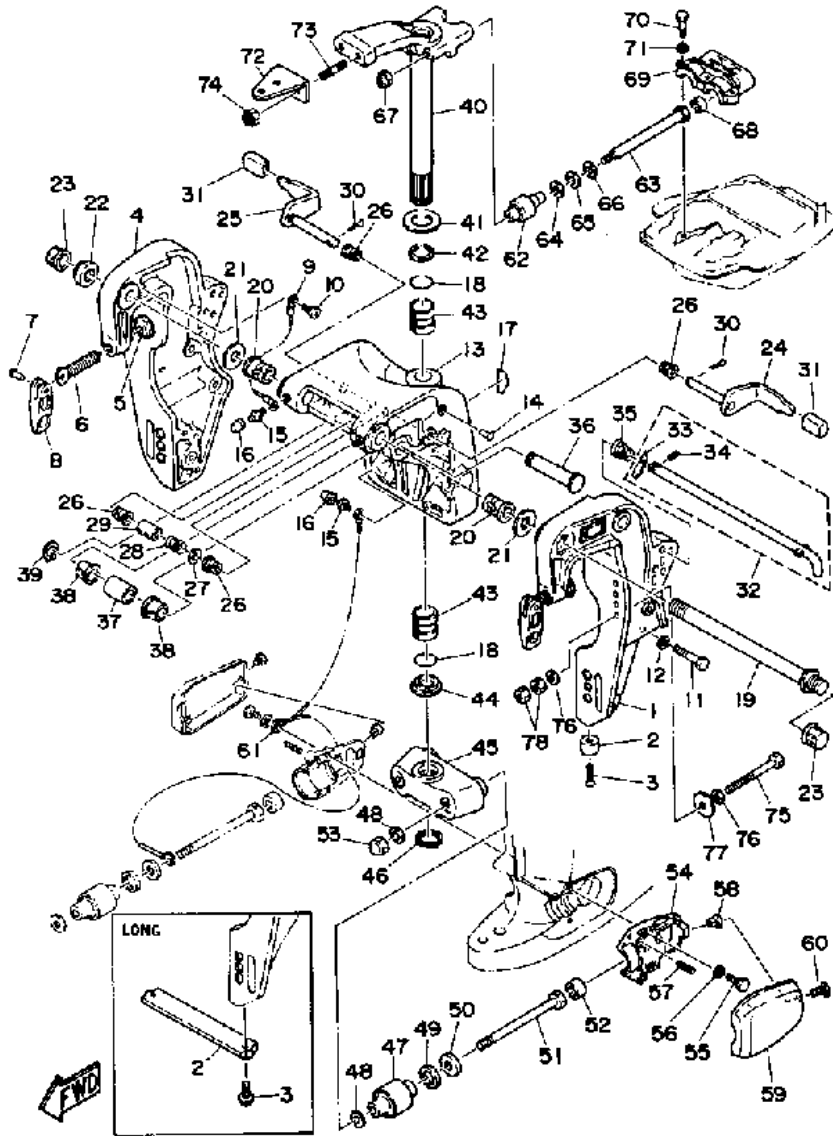

CV55ELD 1990 / BRACKET 1

©2014 Yamaha Motor Corporation, U.S.A. All rights reserved.

Part List

CV55ELD 1990 / BRACKET 1

REF - NO	PART NUMBER	PART NAME	QUANTITY	REMARKS
1	688-43111-12-EJ	BRACKET, CLAMP	1	UR LONG
2	6H1-45251-01-00	ANODE	1	UR LONG
3	90119-06M52-00	BOLT	2	UR LONG
4	688-43112-12-EJ	BRACKET, CLAMP	1	UR LONG
5	648-43114-01-00	PAD, TRANSOM CLAMP	2	
6	663-43116-00-00	SCREW, TRANSOM CLAM	2	
7	90243-04007-00	PIN	2	
8	663-43118-00-EJ	HANDLE, TRANSOM CLP	2	
9	6E5-82148-00-00	WIRE, LEAD 4	1	
10	98580-06012-00	SCREW, PAN HEAD	1	
11	97395-10045-00	BOLT	6	
12	92990-10100-00	WASHER, SPRING	6	
13	688-43311-14-EJ	BRACKET, SWIVEL 1	1	UR LONG
14	90269-03010-00	RIVET	1	
15	93700-06M03-00	NIPPLE, GREASE	3	
16	663-45119-00-00	CAP, GREASE NIPPLE	3	
17	688-43691-01-00	INDICATOR, TILT	1	
18	93210-29M94-00	O-RING	2	
19	688-43131-03-00	BOLT, CLAMP BRACKET	1	
20	90386-22M15-00	BUSH	2	
21	90201-22M67-00	WASHER, PLATE	2	
22	90185-22043-00	NUT, SELF-LOCKING	1	
23	6G5-43145-00-00	CAP, CLAMP BRACKET	2	
24	688-43181-04-00	LEVER, TILT STOP	1	
25	688-43185-04-00	LEVER, TILT STOP	1	
26	90386-10M16-00	BUSH	4	
27	92990-10600-00	WASHER, PLATE	1	
28	90501-10M21-00	SPRING, COMPRESSION	1	
29	90387-10M38-00	COLLAR	1	
30	91490-30030-00	PIN, COTTER	2	
31	663-43318-00-00	COVER	2	
32	688-43160-01-00	TILT ROD ASSY	1	UR LONG
33	688-43165-00-00	.PLATE, TILT LOCK	1	
34	91690-30012-00	.PIN, SPRING	1	
35	90502-16M02-00	SPRING, CONICAL	1	UR LONG
36	6E5-43126-02-00	PIN, UPPER SHOCK MOUNT	1	
37	90386-18M21-00	BUSH	1	
38	90386-18M35-00	BUSH	2	
39	93410-18M02-00	CIRCLIP	1	
40	663-42510-12-EJ	STEERING BRACKET	1	UR LONG
41	90201-30M00-00	WASHER, PLATE	1	
42	90386-30M78-00	BUSH	1	
43	90386-30M77-00	BUSH	2	
44	90386-30M60-00	BUSH	1	
45	663-44551-01-EJ	HOUSING, LWR, MOUNT	1	
46	93410-28M06-00	CIRCLIP	1	
47	687-44555-00-94	MOUNT DAMPER, LOWER SIDE	2	
48	90201-12M16-00	WASHER, PLATE	4	
49	90202-25M04-00	WASHER, PLATE	2	
50	90201-13M19-00	WASHER, PLATE	2	
51	90109-12261-00	BOLT	2	
52	663-44575-00-00	DAMPER, LOWER MOUNT RUBBER	2