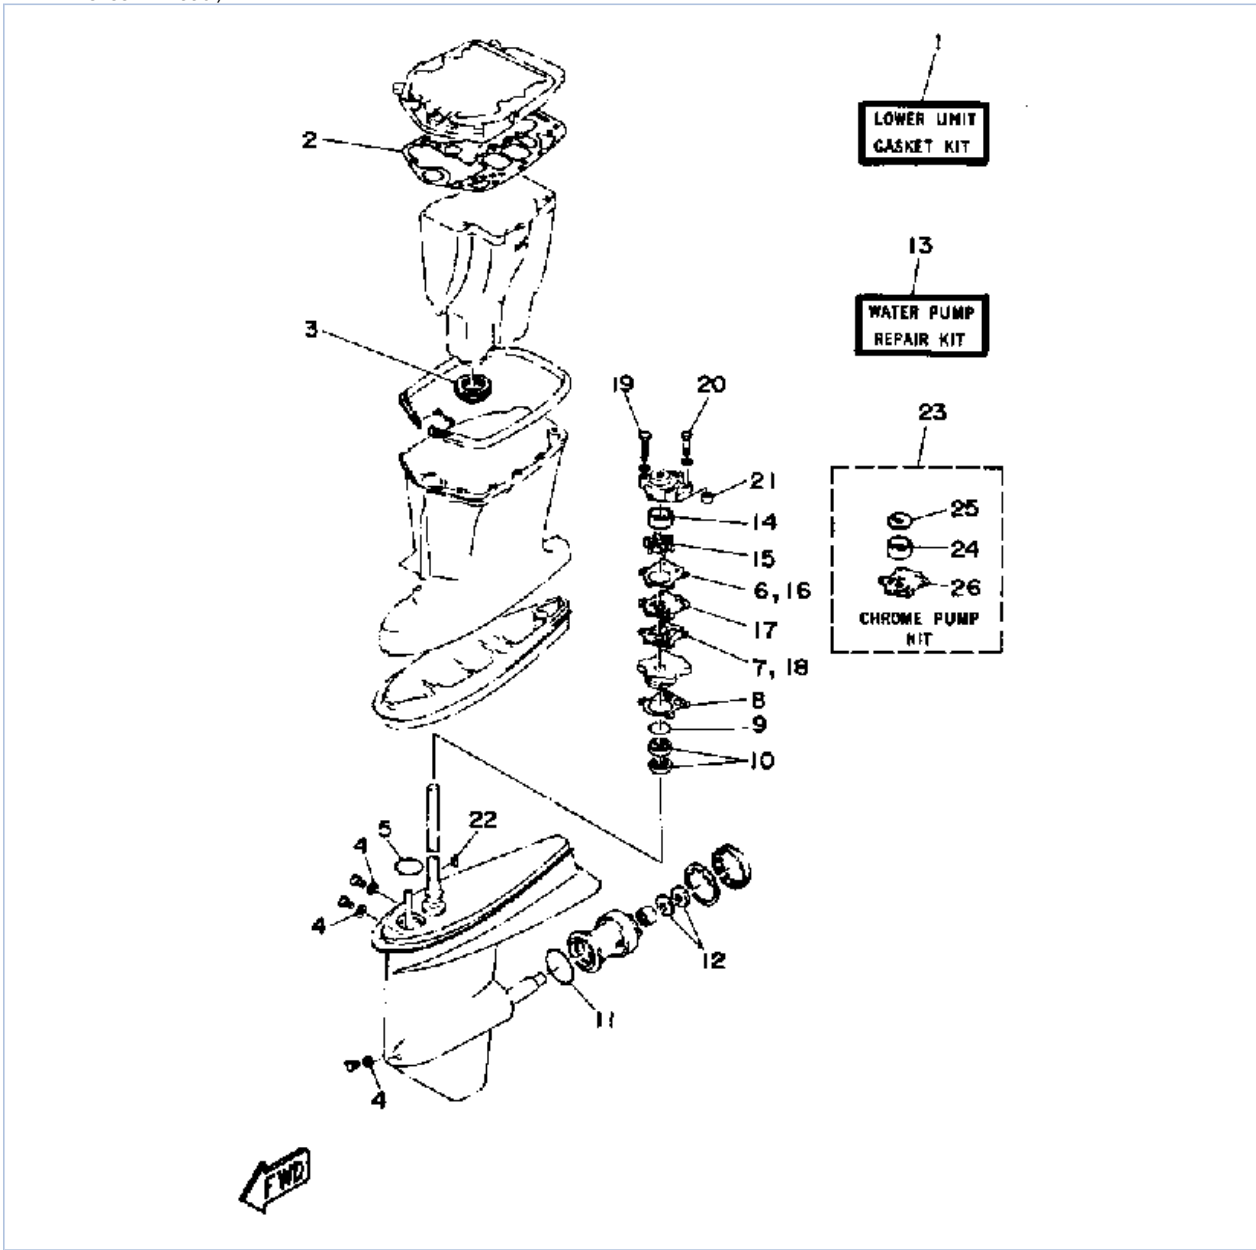

CV55ELD 1990 / REPAIR KIT 2

©2014 Yamaha Motor Corporation, U.S.A. All rights reserved.

Part List

CV55ELD 1990 / REPAIR KIT 2

REF - NO	PART NUMBER	PART NAME	QUANTITY	REMARKS
1	698-W0001-20-00	GASKET KIT	1	
2	697-45114-00-00	GASKET, UPPER CASNG	1	
3	663-45123-00-00	GASKET, MUFFLER	1	
4	90430-08020-00	.GASKET	3	
5	93210-49046-00	.O-RING	1	
6	663-44315-00-00	GASKET, WATER PUMP	1	
7	663-44324-00-00	OIL SEAL	1	
8	663-44316-00-00	GASKET, WATER PUMP	1	
9	93210-41042-00	O-RING	1	
10	93101-23070-00	.OIL SEAL	2	
11	93210-66M98-00	O-RING	1	
12	93101-22067-00	.OIL SEAL	2	
13	663-W0078-00-00	WATER PUMP REP.KIT	1	
14	663-44322-00-00	.INSERT, CARTRIDGE	1	
15	697-44352-00-00	IMPELLER	1	
16	663-44315-00-00	GASKET, WATER PUMP	1	
17	663-44323-00-00	OUTER PLATE, CARTIDGE	1	
18	663-44324-00-00	OIL SEAL	1	
19	97395-08055-00	BOLT	2	
20	97395-08045-00	BOLT	2	
21	663-44366-00-00	.DAMPER, WATER SEAL 2	1	
22	90280-03M03-00	.KEY, WOODRUFF	1	
23	6H4-W0078-0A-00	CHROME PUMP KIT	1	
24	670-44322-01-00	INSERT, CARTRIDGE	1	
25	670-44321-00-00	INNER PLATE, CARTRIDGE	1	
26	670-44323-00-00	OUTER PLATE, CARTRIDGE	1	

Part Notes

CV55ELD 1990 / REPAIR KIT 2

PART NUMBER	NOTE TEXT
90430-08020-00	OEM: This part number is among the Top 100 Most Popular Marine Maintenance Parts as of March 2014.

©2014 Yamaha Motor Corporation, U.S.A. All rights reserved.

©2014 Yamaha Motor Corporation, U.S.A. All rights reserved.