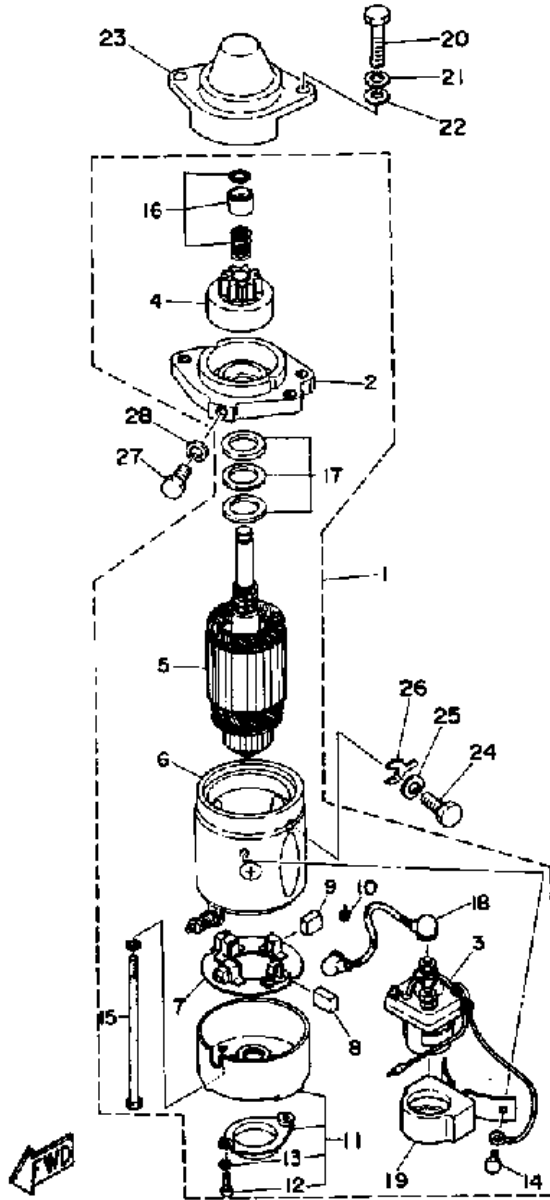

CV55ELD 1990 / STARTING MOTOR

©2014 Yamaha Motor Corporation, U.S.A. All rights reserved.

Part List

CV55ELD 1990 / STARTING MOTOR

REF - NO	PART NUMBER	PART NAME	QUANTITY	REMARKS
1	697-81800-12-00	STARTING MOTOR ASSEMBLY	1	
2	676-81830-10-00	FRONT BRACKET ASSEMBLY	1	
3	682-81941-11-00	STARTER RELAY ASSEMBLY	1	
4	663-81832-11-00	.PINION ASSY	1	
5	676-81850-A9-00	ARMATURE ASSEMBLY	1	
6	663-81810-11-00	STATOR ASSEMBLY	1	
7	663-81840-11-00	.BRUSH HOLDER ASSY	1	
8	663-81811-11-00	..BRUSH 1	2	
9	663-81812-11-00	..BRUSH 2	2	
10	663-81813-10-00	..SPRING, BRUSH	4	
11	663-81820-11-00	REAR BRACKET ASSEMBLY	1	
12	6K8-14125-00-00	SCREW, PAN HEAD (98580- 04012)	2	
13	92901-04100-00	WASHER, SPRING	2	
14	97313-06010-00	BOLT, HEXAGON	2	
15	663-81826-10-00	.BOLT	2	
16	676-81857-10-00	.PINION STOPPER SET	1	
17	697-81809-10-00	WASHER KIT	1	
18	697-81815-10-00	CORD, STARTER MOTOR	1	
19	697-81952-10-00	HOLDER, RELAY	1	
20	97313-08040-00	BOLT, HEXAGON	2	
21	92990-08100-00	WASHER, SPRING	2	
22	92990-08600-00	..WASHER, PLATE	2	
23	663-81842-00-94	COVER	1	
24	97013-08025-00	BOLT	1	
25	92990-08100-00	WASHER, SPRING	1	
26	663-81162-00-00	WASHER, PLAIN	1	
27	97313-08016-00	BOLT, HEXAGON	1	
28	92990-08100-00	WASHER, SPRING	1