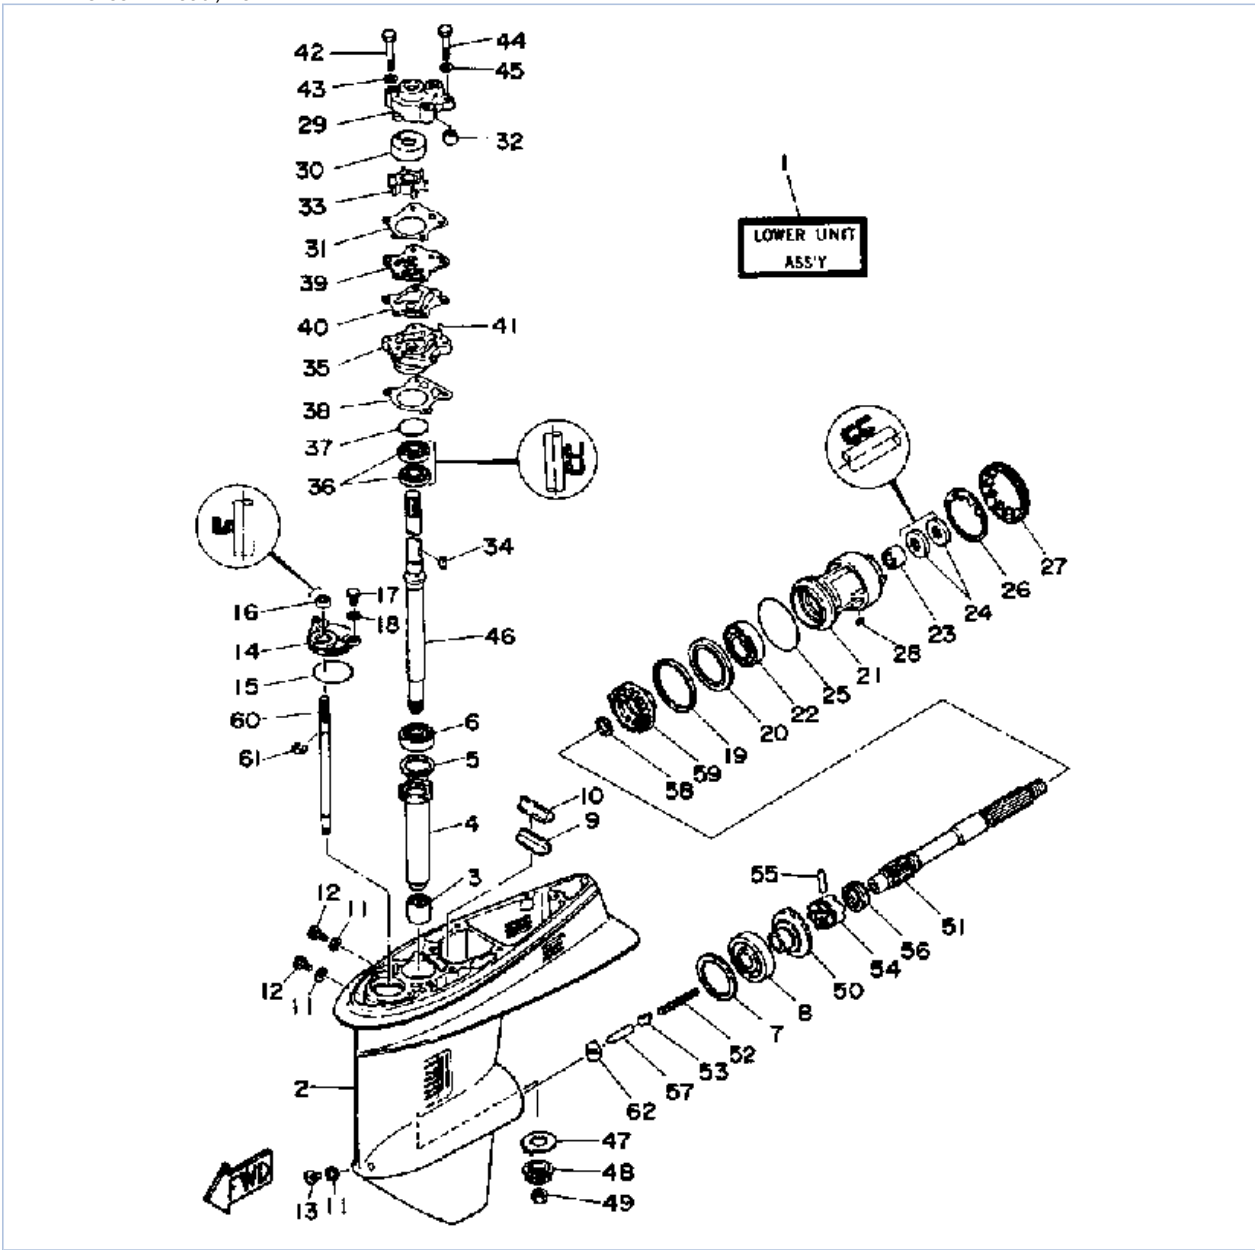

CV55ELD 1990 / LOWER DRIVE 1

©2014 Yamaha Motor Corporation, U.S.A. All rights reserved.

Part List

CV55ELD 1990 / LOWER DRIVE 1

REF - NO	PART NUMBER	PART NAME	QUANTITY	REMARKS
1	697-45300-11-EJ	LOWER UNIT ASSEMBLY	1	UR LONG
2	697-45311-01-EJ	CASING, LOWER	1	
3	93315-32224-00	BEARING	1	
4	663-45536-00-00	SLEEVE, DRIVE SHAFT	1	
5	663-45587-01-30	SHIM (T:0.30MM)	1	UR
5	663-45587-01-18	SHIM (T:0.18MM)	1	UR
5	663-45587-01-15	SHIM (T:0.15MM)	1	UR
5	663-45587-01-12	SHIM (T:0.12MM)	1	UR
5	663-45587-01-10	SHIM (T:0.10MM)	1	UR
5	663-45587-01-40	SHIM (T:0.40MM)	1	UR
5	663-45587-01-50	SHIM (T:0.50MM)	1	UR
6	93332-00001-00	BEARING	1	
7	663-45567-01-12	SHIM (T:0.12MM)	1	UR
7	663-45567-01-15	SHIM (T:0.15MM)	1	UR
7	663-45567-01-10	SHIM (T:0.10MM)	1	UR
7	663-45567-01-18	SHIM (T:0.18MM)	1	UR
7	663-45567-01-30	SHIM (T:0.30MM)	1	UR
7	663-45567-01-40	SHIM (T:0.40MM)	1	UR
7	663-45567-01-50	SHIM (T:0.50MM)	1	UR
8	93332-00003-00	BEARING	1	
9	663-45376-00-94	GUIDE, SEAL DAMPER	1	
10	663-45375-00-00	DAMPER, SEAL	1	
11	90430-08020-00	.GASKET	3	
12	90340-08M04-00	PLUG, STRAIGHT SCREW	2	
13	688-45341-00-00	PLUG, DRAIN	1	
14	663-45321-00-00	PLATE	1	
15	93210-49046-00	.O-RING	1	
16	93106-09014-00	.OIL SEAL	1	
17	97395-06016-00	BOLT, HEX	2	
18	92990-06600-00	WASHER, PLATE	2	
19	663-45577-01-30	SHIM (T:0.30MM)	1	UR
19	663-45577-01-18	SHIM (T:0.18MM)	1	UR
19	663-45577-01-15	SHIM (T:0.15MM)	1	UR
19	663-45577-01-12	SHIM (T:0.12MM)	1	UR
19	663-45577-01-10	SHIM (T:0.10MM)	1	UR
19	663-45577-01-40	SHIM (T:0.40MM)	1	UR
19	663-45577-01-50	SHIM (T:0.50MM)	1	UR
20	663-45576-00-00	WASHER, THRUST	1	
21	663-45331-00-94	HOUSING, BEARING	1	
22	93306-00702-00	BEARING	1	
23	93317-22204-00	BEARING	1	
24	93101-22067-00	.OIL SEAL	2	
25	93210-66M98-00	O-RING	1	
26	90214-48M03-00	WASHER, CLAW	1	
27	697-45384-00-00	NUT	1	
28	90282-04010-00	KEY, STRAIGHT	1	
29	663-44311-02-00	HOUSING, WATER PUMP	1	
30	663-44322-00-00	.INSERT, CARTRIDGE	1	
31	663-44315-00-00	GASKET, WATER PUMP	1	
32	663-44366-00-00	.DAMPER, WATER SEAL 2	1	
33	697-44352-00-00	IMPELLER	1	
34	90280-03M03-00	.KEY, WOODRUFF	1	
35	663-44341-00-94	HOUSING, WATER PUMP	1