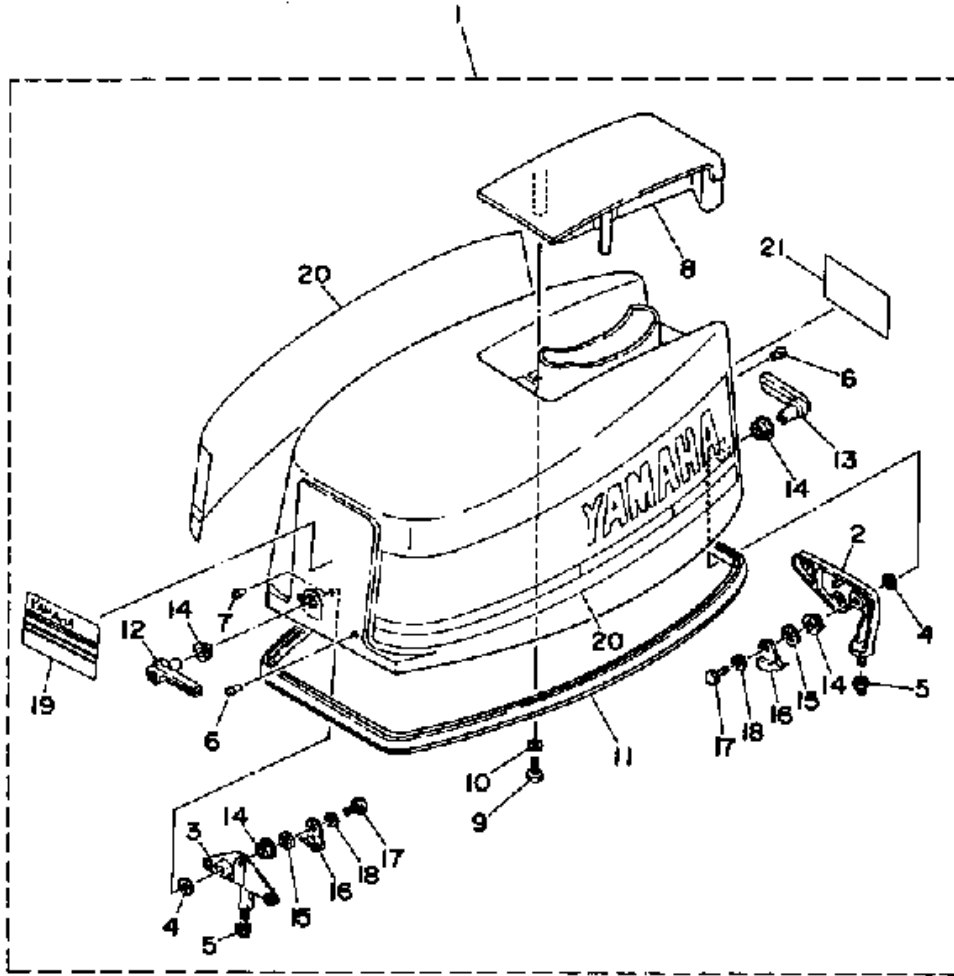

CV55ELD 1990 / TOP COWLING

©2014 Yamaha Motor Corporation, U.S.A. All rights reserved.

Part List

CV55ELD 1990 / TOP COWLING

REF - NO	PART NUMBER	PART NAME	QUANTITY	REMARKS
1	697-42610-02-EJ	TOP COWLING ASSEMBLY	1	
2	697-42647-00-94	HOLDER, CLAMP BAND	1	
3	697-42649-00-94	HOLDER, CLAMP BAND	1	
4	90202-19M10-00	WASHER, PLATE	2	
5	663-42662-00-00	.DAMPER	2	
6	90266-06M02-00	..RIVET	5	
7	90266-06M02-00	..RIVET	1	
8	697-42613-00-EJ	MOLDING, AIR DUCT	1	
9	97313-06016-00	BOLT, HEXAGON	4	
10	92990-06600-00	WASHER, PLATE	4	
11	663-42615-02-00	SEAL	1	
12	697-42815-10-98	LEVER, CLAMP	1	
13	697-42817-10-98	LEVER, CLAMP	1	
14	90386-13M38-00	BUSH	4	
15	90206-13019-00	WASHER, WAVE	2	
16	663-42816-02-00	LEVER, CLAMP	2	
17	97013-06012-00	BOLT	2	
18	90201-06M02-00	WASHER, PLATE	2	
19	689-42677-01-00	GRAPHIC, FRONT	1	
20	697-W0070-21-00	GRAPHIC SET	1	
21	697-42678-01-00	GRAPHIC, REAR	1	

Part Notes

CV55ELD 1990 / TOP COWLING

PART NUMBER	NOTE TEXT
92990-06600-00	OEM: This part number is among the Top 100 Most Popular Marine Maintenance Parts as of March 2014.

©2014 Yamaha Motor Corporation, U.S.A. All rights reserved.