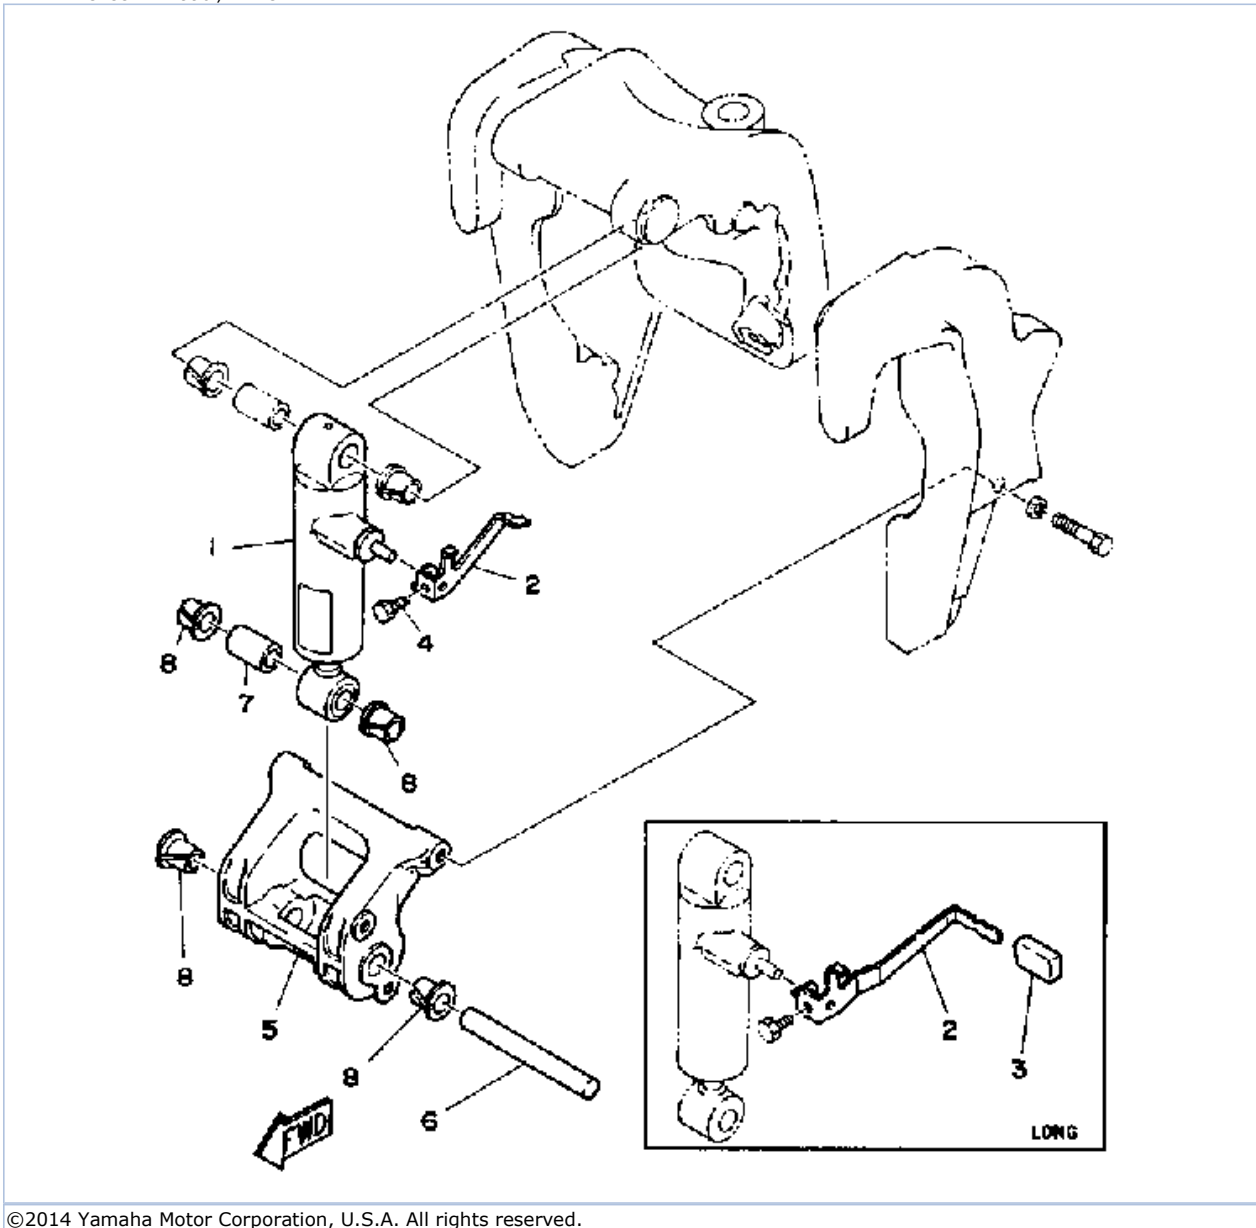

CV55ELD 1990 / BRACKET 2

©2014 Yamaha Motor Corporation, U.S.A. All rights reserved.

Part List

CV55ELD 1990 / BRACKET 2

REF - NO	PART NUMBER	PART NAME	QUANTITY	REMARKS
1	688-43170-04-EJ	SHOCK ABSORBER	1	UR LONG
2	688-43631-10-00	LEVER, TILT	1	UR LONG
3	682-43318-01-00	COVER	1	LONG
4	97395-06010-00	BOLT	1	
5	688-43128-01-EJ	SPACER, CLAMP BRACK	1	UR LONG
6	688-43124-02-00	PIN, LOWER SHOCK MOUNT	1	
7	90386-18M21-00	BUSH	1	
8	90386-18M35-00	BUSH	4