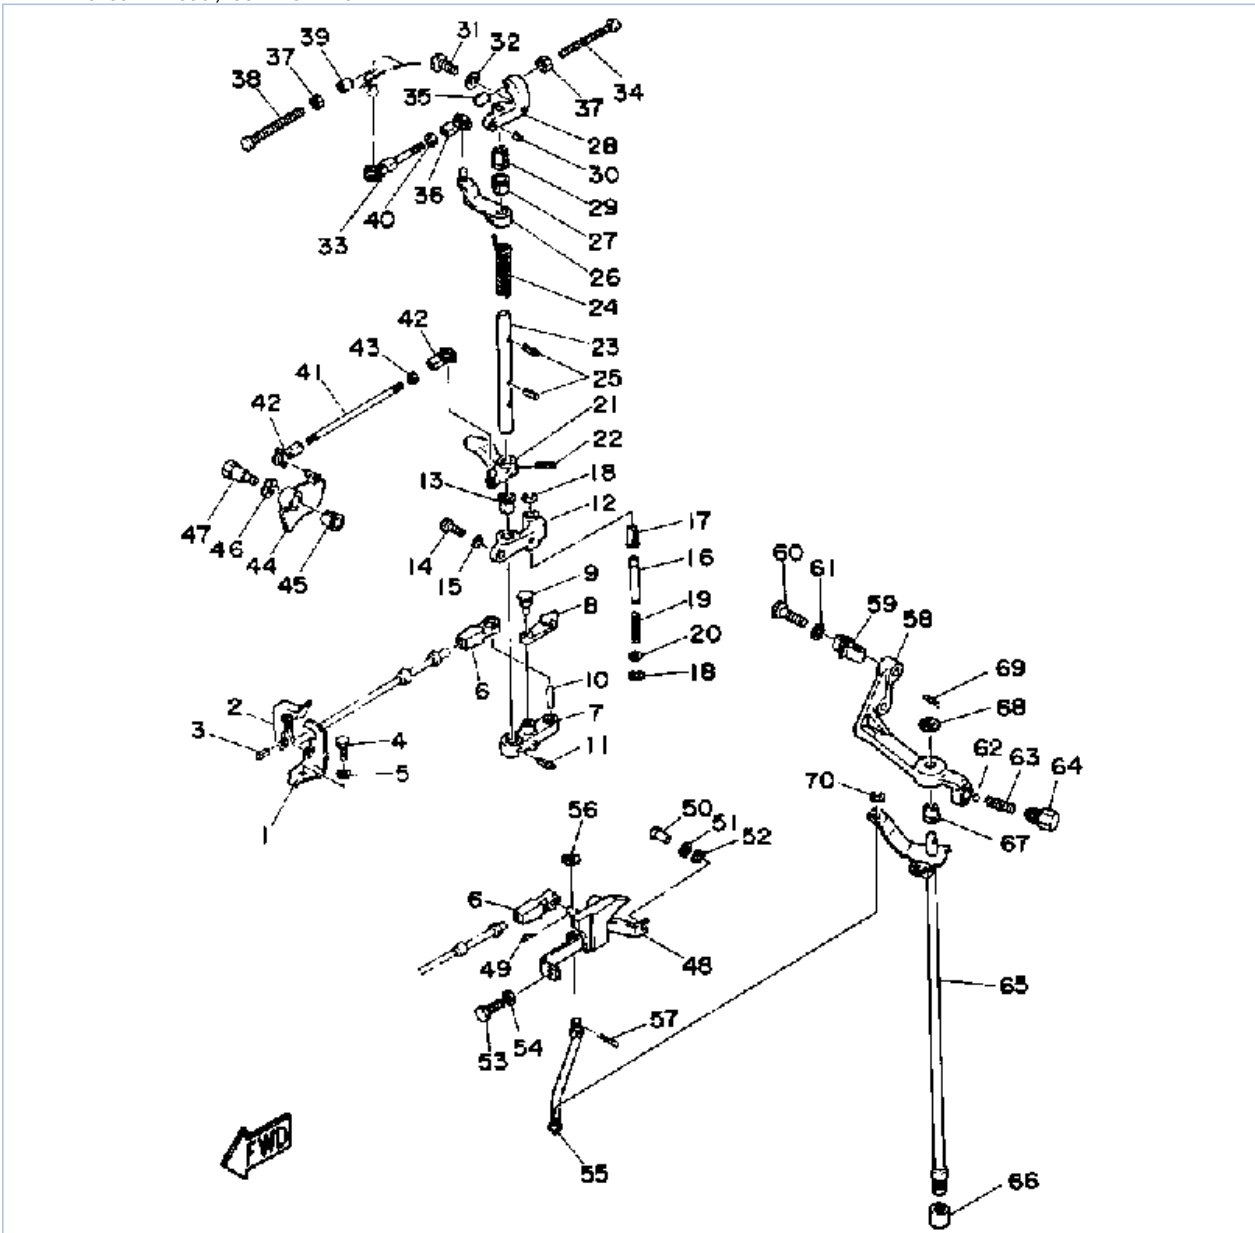

CV55ELD 1990 / CONTROL ENGINE

©2014 Yamaha Motor Corporation, U.S.A. All rights reserved.

Part List

CV55ELD 1990 / CONTROL ENGINE

REF - NO	PART NUMBER	PART NAME	QUANTITY	REMARKS
1	663-48531-00-00	BRACKET, REMOTE CONTROL	1	
2	663-48538-00-00	CLAMP, CABLE 1	1	
3	91690-30012-00	.PIN, SPRING	1	
4	97313-08016-00	BOLT, HEXAGON	1	
5	92990-08100-00	WASHER, SPRING	1	
6	663-48344-00-00	.CABLE END, REMOTE CONTROL	2	
7	663-41632-00-94	LEVER, MAGNETO CONTROL	1	
8	663-41282-00-00	STOPPER, FREE ACCEL. LINK	1	
9	90249-05125-00	PIN	1	
10	93607-23110-00	PIN, DOWEL	1	
11	91690-30018-00	PIN, SPRING	1	
12	663-41662-00-94	BRACKET	1	
13	90386-10009-00	.BUSH	1	
14	97313-06018-00	BOLT	2	
15	92990-06600-00	WASHER, PLATE	2	
16	663-44114-00-00	STOPPER	1	
17	90386-06M39-00	BUSH	1	
18	99080-05600-00	CIRCLIP	2	
19	90501-08232-00	SPRING, COMPRESSION	1	
20	92990-06600-00	WASHER, PLATE	1	
21	663-41633-00-94	LEVER, MAGNETO CONTROL	1	
22	91690-30018-00	PIN, SPRING	1	
23	663-41635-00-00	SHAFT, LINK CONNECTING	1	
24	90508-20169-00	SPRING, TORSION	1	
25	91690-30018-00	PIN, SPRING	2	
26	663-41631-00-94	LEVER, MAGNETO CONTROL	1	
27	90386-10009-00	.BUSH	1	
28	663-41661-00-94	BRACKET	1	
29	90386-10009-00	.BUSH	1	
30	91690-40010-00	PIN, SPRING	1	
31	97313-06018-00	BOLT	1	
32	92990-06600-00	WASHER, PLATE	1	
33	688-41636-00-00	ROD, MAGNETO CONTROL	1	
34	90157-06M11-00	SCREW, PAN HEAD	1	
35	688-44194-00-00	CAP	1	
36	6H1-41237-00-00	JOINT, LINK	1	
37	95380-06700-00	NUT	2	
38	90157-06014-00	SCREW, PAN HEAD	1	
39	663-44194-00-00	CAP	1	
40	95380-05600-00	NUT	1	
41	663-41211-10-00	LINK, ACCEL.	1	
42	6H1-41237-00-00	JOINT, LINK	2	
43	95380-05600-00	NUT	1	
44	663-41213-01-94	CAM, ACCEL.	1	
45	90386-10009-00	.BUSH	1	
46	90206-10M04-00	WASHER, WAVE	1	
47	90109-06260-00	BOLT	1	
48	663-44117-01-00	BRACKET	1	
49	90468-18008-00	CLIP	1	
50	90241-06M00-00	PIN	1	
51	92990-06600-00	WASHER, PLATE	1	
52	90206-06040-00	WASHER, WAVE	1	
53	97313-06018-00	BOLT	1