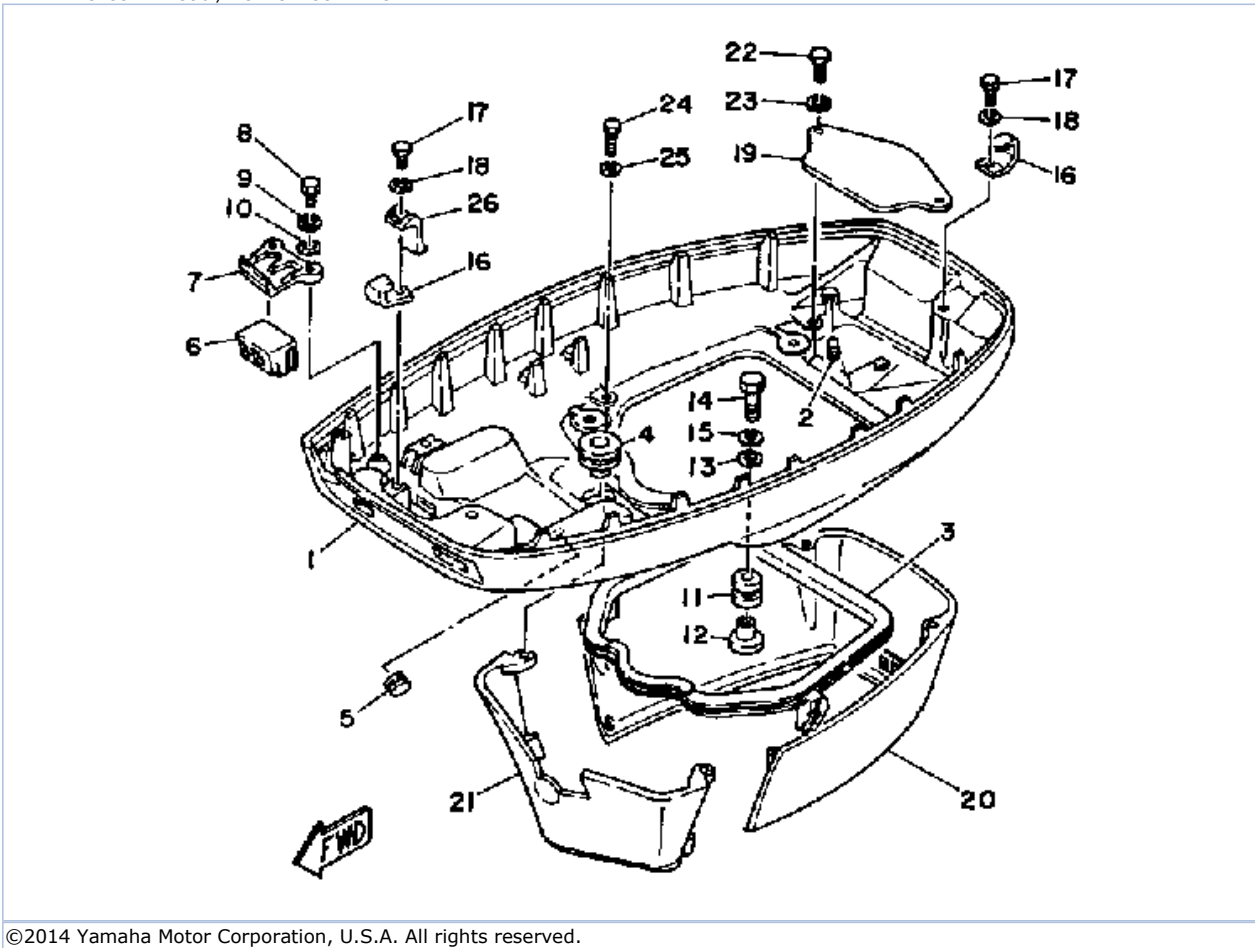

CV55ELD 1990 / BOTTOM COWLING

©2014 Yamaha Motor Corporation, U.S.A. All rights reserved.

Part List

CV55ELD 1990 / BOTTOM COWLING

REF - NO	PART NUMBER	PART NAME	QUANTITY	REMARKS
1	697-42711-00-EJ	BOTTOM COWLING	1	
2	663-24376-00-00	PIPE, JOINT 1	1	
3	663-42716-01-00	RUBBER, SEAL 1	1	
4	663-42724-00-00	GROMMET	1	
5	90480-12004-00	GROMMET	1	
6	663-42725-00-00	GROMMET 2	1	
7	663-42738-02-94	PLATE, FITTING	1	
8	97313-06016-00	BOLT, HEXAGON	2	
9	92995-06100-00	WASHER, SPRING	2	
10	92990-06600-00	WASHER, PLATE	2	
11	90480-09M12-00	GROMMET	4	
12	90387-06M03-00	COLLAR	4	
13	90201-06416-00	WASHER, PLATE	4	
14	97313-06030-00	BOLT	4	
15	92995-06100-00	WASHER, SPRING	4	
16	663-42744-02-00	STAY	2	
17	97313-06014-00	BOLT, HEXAGON	2	
18	92995-06100-00	WASHER, SPRING	2	
19	663-42723-01-94	COVER, BOTTOM	1	
20	663-42741-00-EJ	APRON 1	1	
21	663-42771-01-EJ	APRON 2	1	
22	97395-06020-00	BOLT, HEXAGON	2	
23	92995-06100-00	WASHER, SPRING	2	
24	97395-06025-00	BOLT	2	
25	92995-06100-00	WASHER, SPRING	2	
26	663-82594-02-00	CLAMP	1	

Part Notes

CV55ELD 1990 / BOTTOM COWLING

PART NUMBER	NOTE TEXT
92990-06600-00	OEM: This part number is among the Top 100 Most Popular Marine Maintenance Parts as of March 2014.

©2014 Yamaha Motor Corporation, U.S.A. All rights reserved.