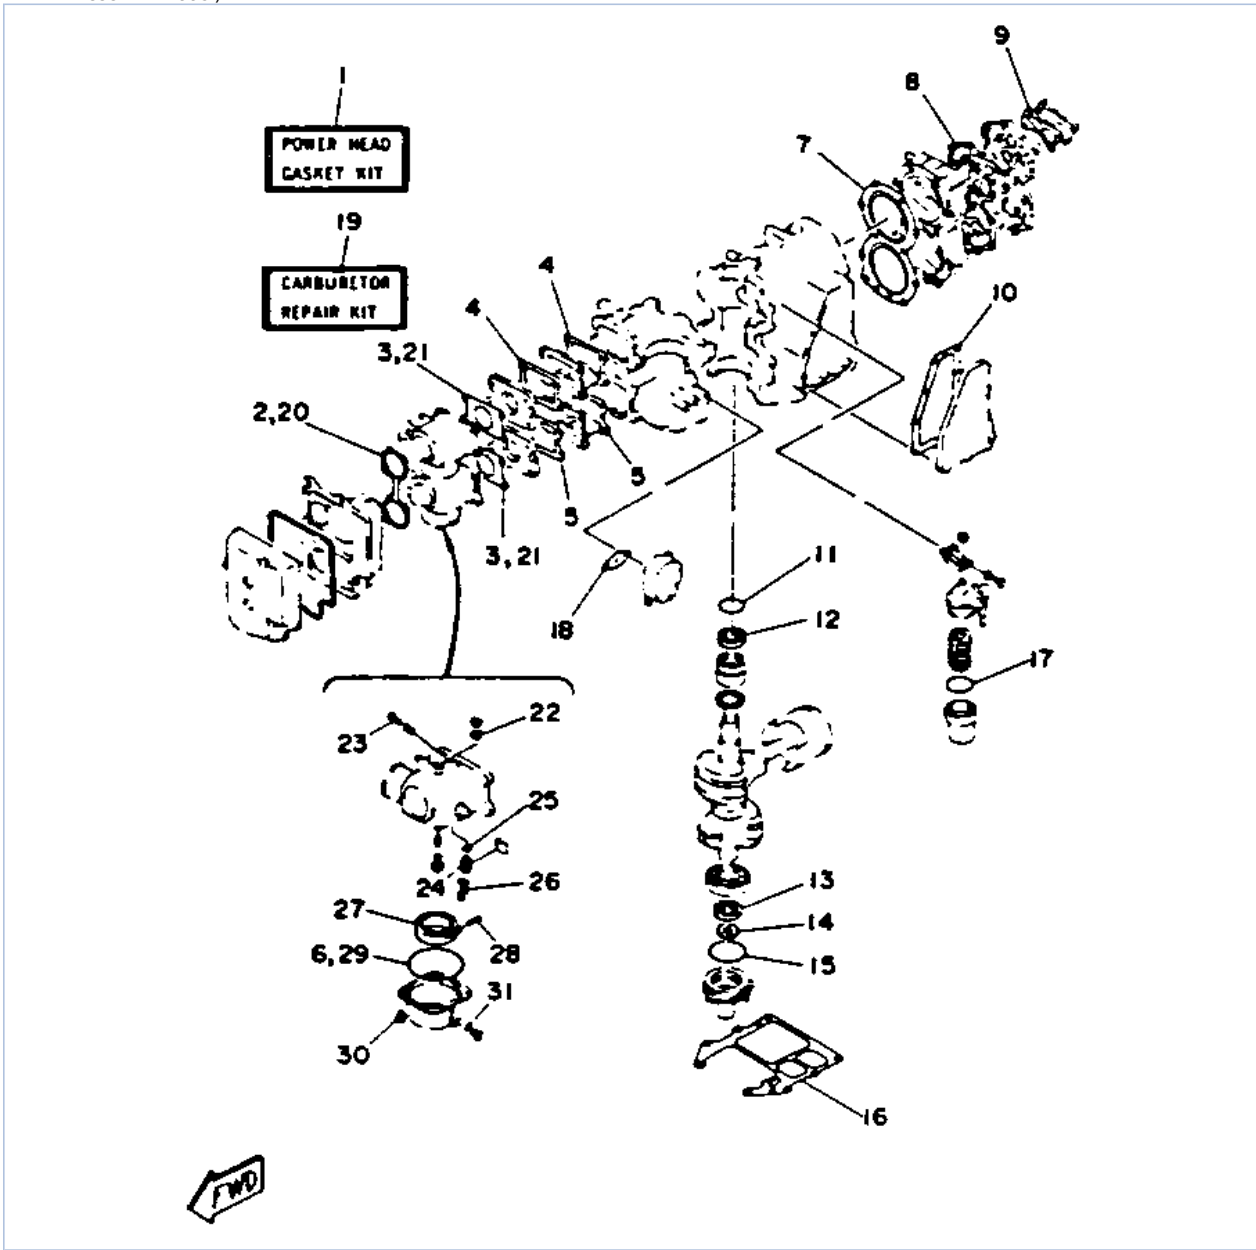

C55TLRR 1993 / REPAIR KIT 1

©2014 Yamaha Motor Corporation, U.S.A. All rights reserved.

Part List

C55TLRR 1993 / REPAIR KIT 1

REF - NO	PART NUMBER	PART NAME	QUANTITY	REMARKS
1	697-W0001-01-00	GASKET KITGASKET KIT	1	
2	663-14483-A0-00	.GASKET	1	
3	663-14198-A0-00	.GASKET	2	
4	663-13621-A0-00	.GASKET, VALVE SEAT	2	
5	663-13622-A0-00	.GASKET, VALVE SEAT	2	
6	93210-64272-00	.O-RING	2	
7	697-11181-A0-00	.GASKET, CYLINDER HEAD 1	1	
8	663-11193-A0-00	.GASKET, HEAD COVER 1	1	
9	663-12414-A0-00	.GASKET, COVER	1	
10	663-41114-A0-00	.GASKET, EXHAUST OUTER COVER	1	
11	93210-42159-00	.O-RING	1	
12	93102-32M07-00	.OIL SEAL	1	
13	93102-28135-00	.OIL SEAL	1	
14	93104-18049-00	.OIL SEAL	1	
15	93210-62269-00	.O-RING	1	
16	696-45113-A0-00	.GASKET, UPPER CASING	1	
17	93210-37M25-00	.O-RING	1	
18	650-24431-A0-00	.GASKET, FUEL PUMP 1	1	
19	696-W0093-02-00	CARBURETOR REPAIR KIT	1	
20	663-14483-A0-00	.GASKET	1	
21	663-14198-A0-00	.GASKET	2	
22	679-14557-00-00	.WASHER	2	
23	663-14923-00-00	.SCREW, PILOT	2	
24	696-14590-00-00	.NEEDLE VALVE ASSY	2	
25	93210-07229-00	.O-RING	2	
26	676-14186-00-00	.PIN, FLOAT	2	
27	6F0-14985-00-00	.FLOAT	2	
28	663-14548-00-00	.PIN, FLOAT ARM	2	
29	93210-64272-00	.O-RING	2	
30	90159-04007-00	.SCREW	2	
31	93210-04230-00	.O-RING	2	

Part Notes

C55TLRR 1993 / REPAIR KIT 1

PART NUMBER	NOTE TEXT
650-24431-A0-00	OEM: This part number is among the Top 100 Most Popular Marine Maintenance Parts as of March 2014.

©2014 Yamaha Motor Corporation, U.S.A. All rights reserved.