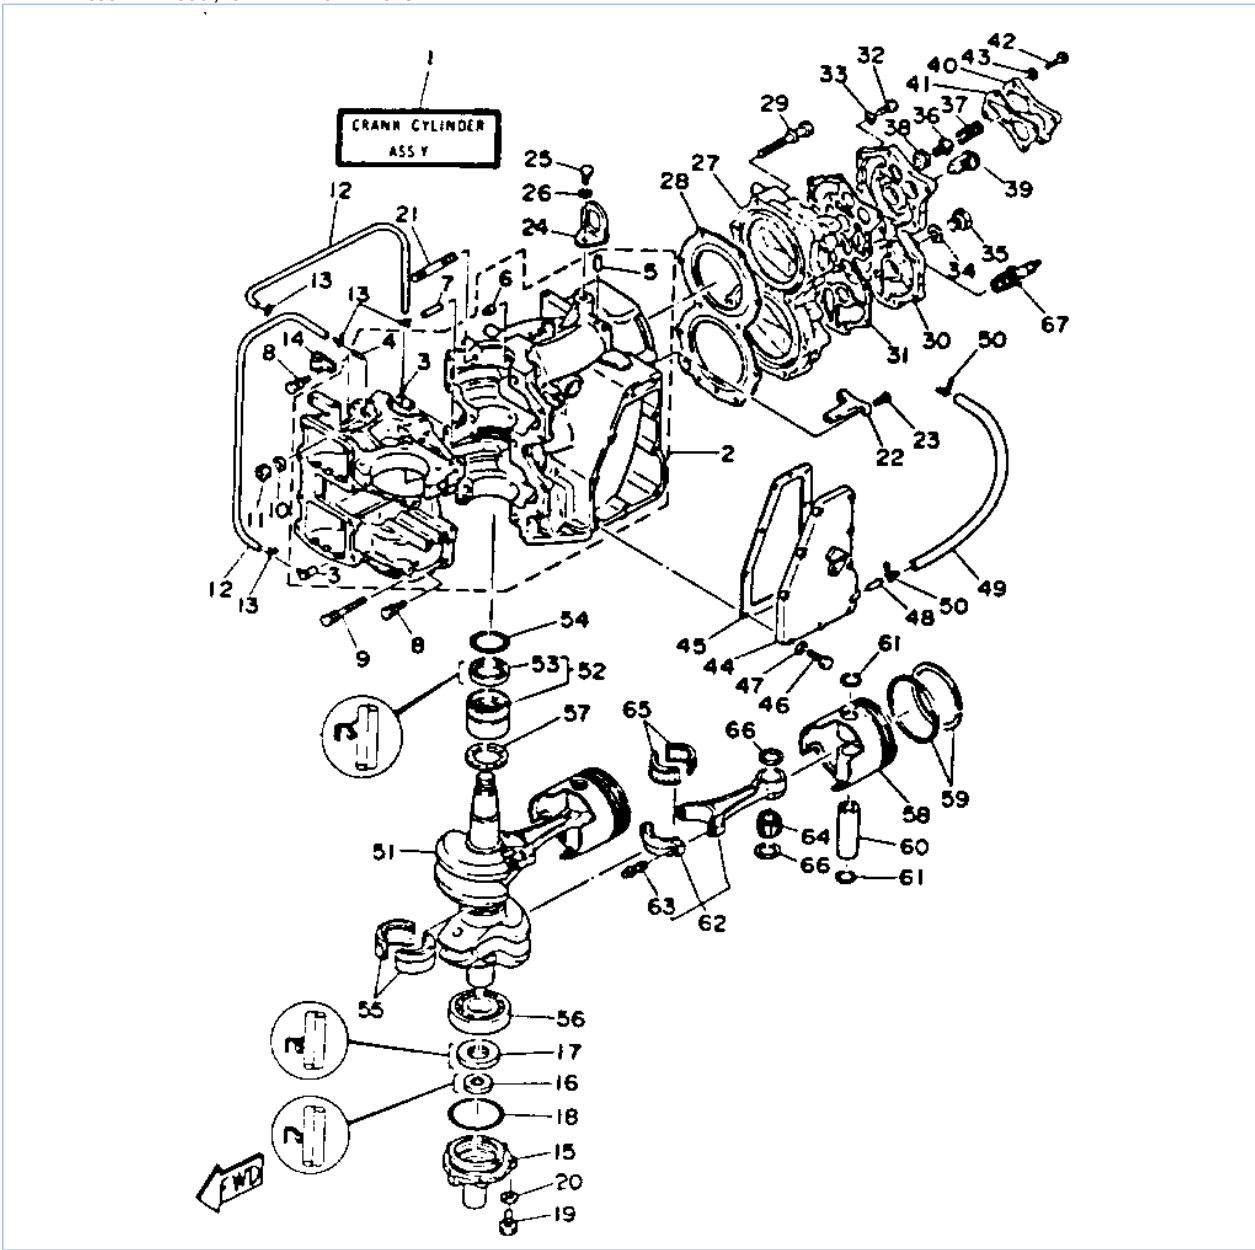

C55TLRR 1993 / CYLINDER CRANKCASE

©2014 Yamaha Motor Corporation, U.S.A. All rights reserved.

Part List

C55TLRR 1993 / CYLINDER CRANKCASE

REF - NO	PART NUMBER	PART NAME	QUANTITY	REMARKS
1	697-W0090-04-EK	CRANK CYLINDER. ASSEMBLY (REF#2~66)	1	
2	697-15100-01-94	CRANKCASE ASSEMBLY	1	
3	650-11370-00-00	.CHECK VALVE ASSY	2	
4	624-14485-00-00	.PIPE, JOINT	1	
5	93604-08062-00	.PIN, DOWEL	1	
6	663-11518-01-00	.LOCK BEARING	2	
7	93608-12063-00	PIN, DOWEL	1	
8	90119-06M12-00	BOLT, WITH WASHER	8	
9	90119-10M07-00	BOLT, WITH WASHER	4	
10	90201-100F7-00	WASHER, PLATE	2	
11	95313-10600-00	NUT	2	
12	90445-07240-00	HOSE (L330)	2	
13	90467-06016-00	CLIP	4	
14	90461-04011-00	CLAMP	1	
15	663-15359-01-94	HOUSING, OIL SEAL	1	
16	93104-18049-00	OIL SEAL	1	
17	93102-28135-00	OIL SEAL	1	
18	93210-62269-00	O-RING	1	
19	97395-06016-00	BOLT, HEX	3	
20	92990-06600-00	WASHER, PLATE	3	
21	90116-10177-00	BOLT, STUD	2	
22	663-11325-00-00	ANODE	1	
23	98680-04016-00	SCREW OVAL HEAD	2	
24	697-11119-00-00	HANGER, ENGINE	1	
25	97013-08025-00	BOLT	1	
26	92990-08100-00	WASHER, SPRING	1	
27	663-11111-02-94	HEAD, CYLINDER 1	1	
28	697-11181-A0-00	GASKET, CYLINDER HEAD 1	1	
29	90119-08M21-00	BOLT, WITH WASHER	10	
30	663-11191-00-9M	COVER, CYLINDER HEAD 1	1	
31	663-11193-A0-00	GASKET, HEAD COVER 1	1	
32	97313-06020-00	BOLT, HEXAGON	12	
33	92990-06600-00	WASHER, PLATE	12	
34	90430-14115-00	.GASKET	1	
35	90340-14036-00	PLUG, STRAIGHT SCREW	1	
36	663-12416-00-00	VALVE, PRESSURE CONTROL	1	
37	90501-14234-00	SPRING, COMPRESSION	1	
38	90480-18065-00	GROMMET	1	
39	6F5-12411-02-00	THERMOSTAT	1	
40	663-12413-00-9M	COVER, THERMOSTAT	1	
41	663-12414-A0-00	GASKET, COVER	1	
42	97313-06030-00	BOLT	4	
43	92990-06600-00	WASHER, PLATE	4	
44	663-41113-00-9M	OUTER COVER, EXHAUST	1	
45	663-41114-A0-00	GASKET, EXHAUST OUTER COVER	1	
46	97313-06020-00	BOLT, HEXAGON	9	
47	92990-06600-00	WASHER, PLATE	9	
48	652-24461-00-00	PIPE, JOINT 4	1	
49	663-24312-01-00	PIPE 2	1	
50	90467-08004-00	CLIP	2	
51	663-11411-01-00	CRANKSHAFT	1	
52	93311-632U1-00	BEARING	1	