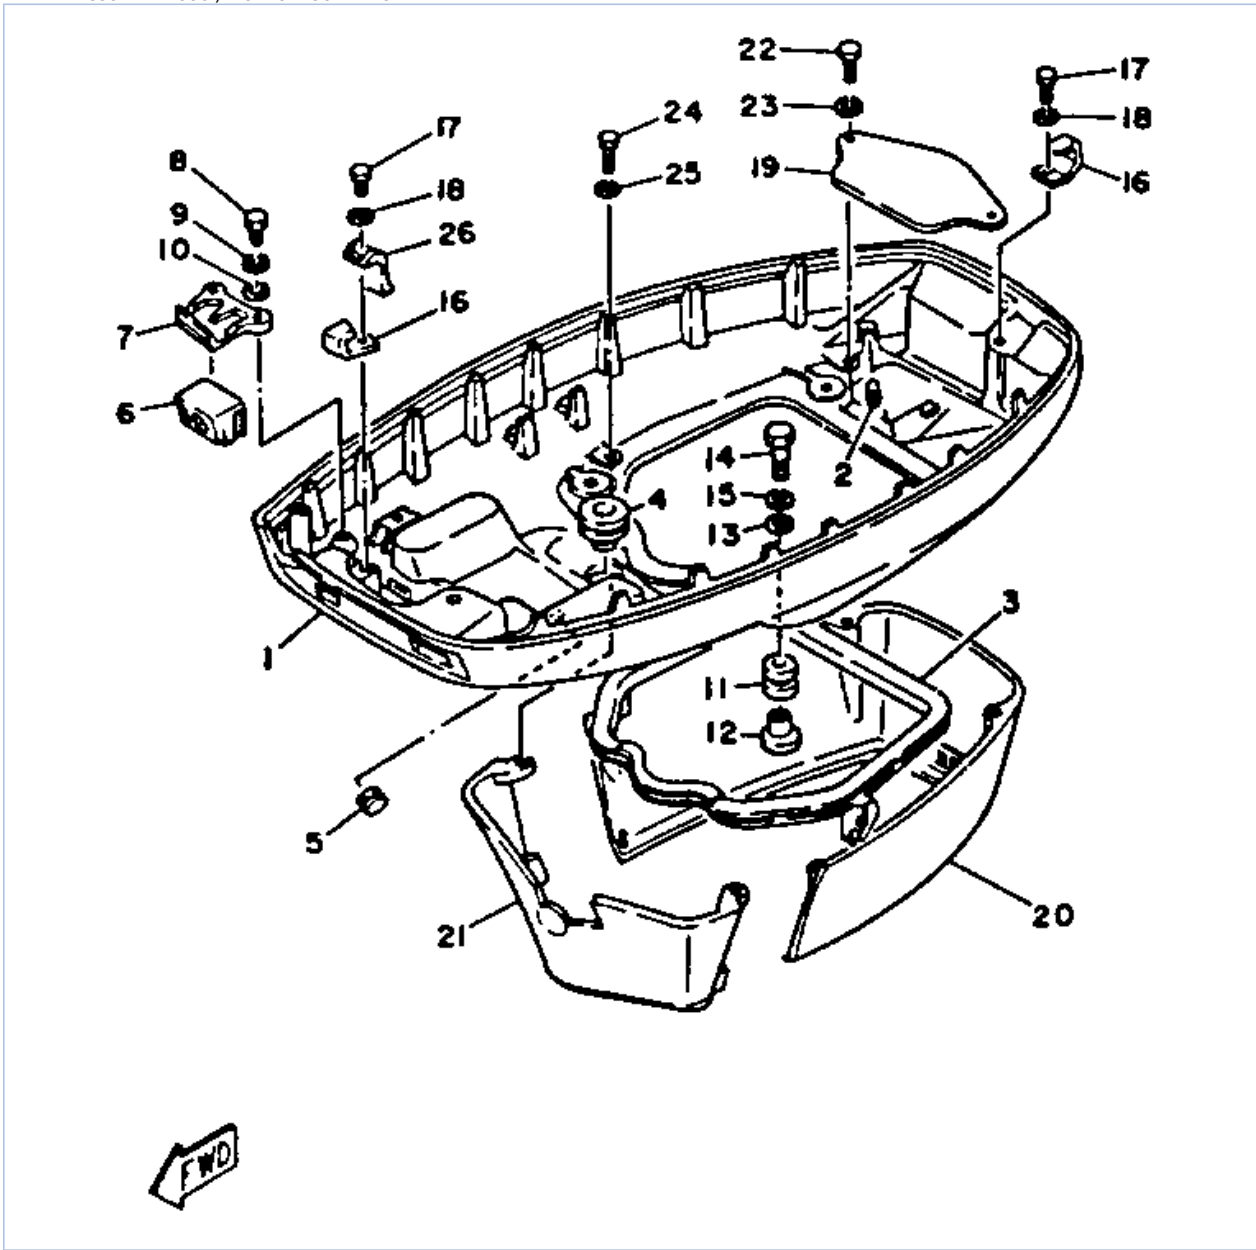

C55TLRR 1993 / BOTTOM COWLING

©2014 Yamaha Motor Corporation, U.S.A. All rights reserved.

Part List

C55TLRR 1993 / BOTTOM COWLING

REF - NO	PART NUMBER	PART NAME	QUANTITY	REMARKS
1	697-42711-00-EK	COWLING, BOTTOM	1	
2	663-24376-00-00	PIPE, JOINT 1	1	
3	663-42716-01-00	RUBBER, SEAL 1	1	
4	663-42724-00-00	GROMMET	1	
5	90480-12004-00	GROMMET	1	
6	663-42725-00-00	GROMMET 2	1	
7	663-42738-02-94	PLATE, FITTING	1	
8	97395-06016-00	BOLT, HEX	2	
9	92995-06100-00	WASHER, SPRING	2	
10	92990-06600-00	WASHER, PLATE	2	
11	90480-09M12-00	GROMMET	4	
12	90387-06M03-00	COLLAR	4	
13	90201-06416-00	WASHER, PLATE	4	
14	97313-06030-00	BOLT	4	
15	92995-06100-00	WASHER, SPRING	4	
16	663-42744-02-00	STAY	2	
17	97395-06014-00	BOLT	2	
18	92995-06100-00	WASHER, SPRING	2	
19	663-42723-01-94	COVER, BOTTOM	1	
20	663-42741-00-EK	APRON 1	1	
21	663-42771-01-EK	APRON 2	1	
22	97395-06020-00	BOLT, HEXAGON	2	
23	92995-06100-00	WASHER, SPRING	2	
24	97395-06025-00	BOLT	2	
25	92995-06100-00	WASHER, SPRING	2	
26	663-82594-02-00	CLAMP	1	

Part Notes

C55TLRR 1993 / BOTTOM COWLING

PART NUMBER	NOTE TEXT
92990-06600-00	OEM: This part number is among the Top 100 Most Popular Marine Maintenance Parts as of March 2014.

©2014 Yamaha Motor Corporation, U.S.A. All rights reserved.