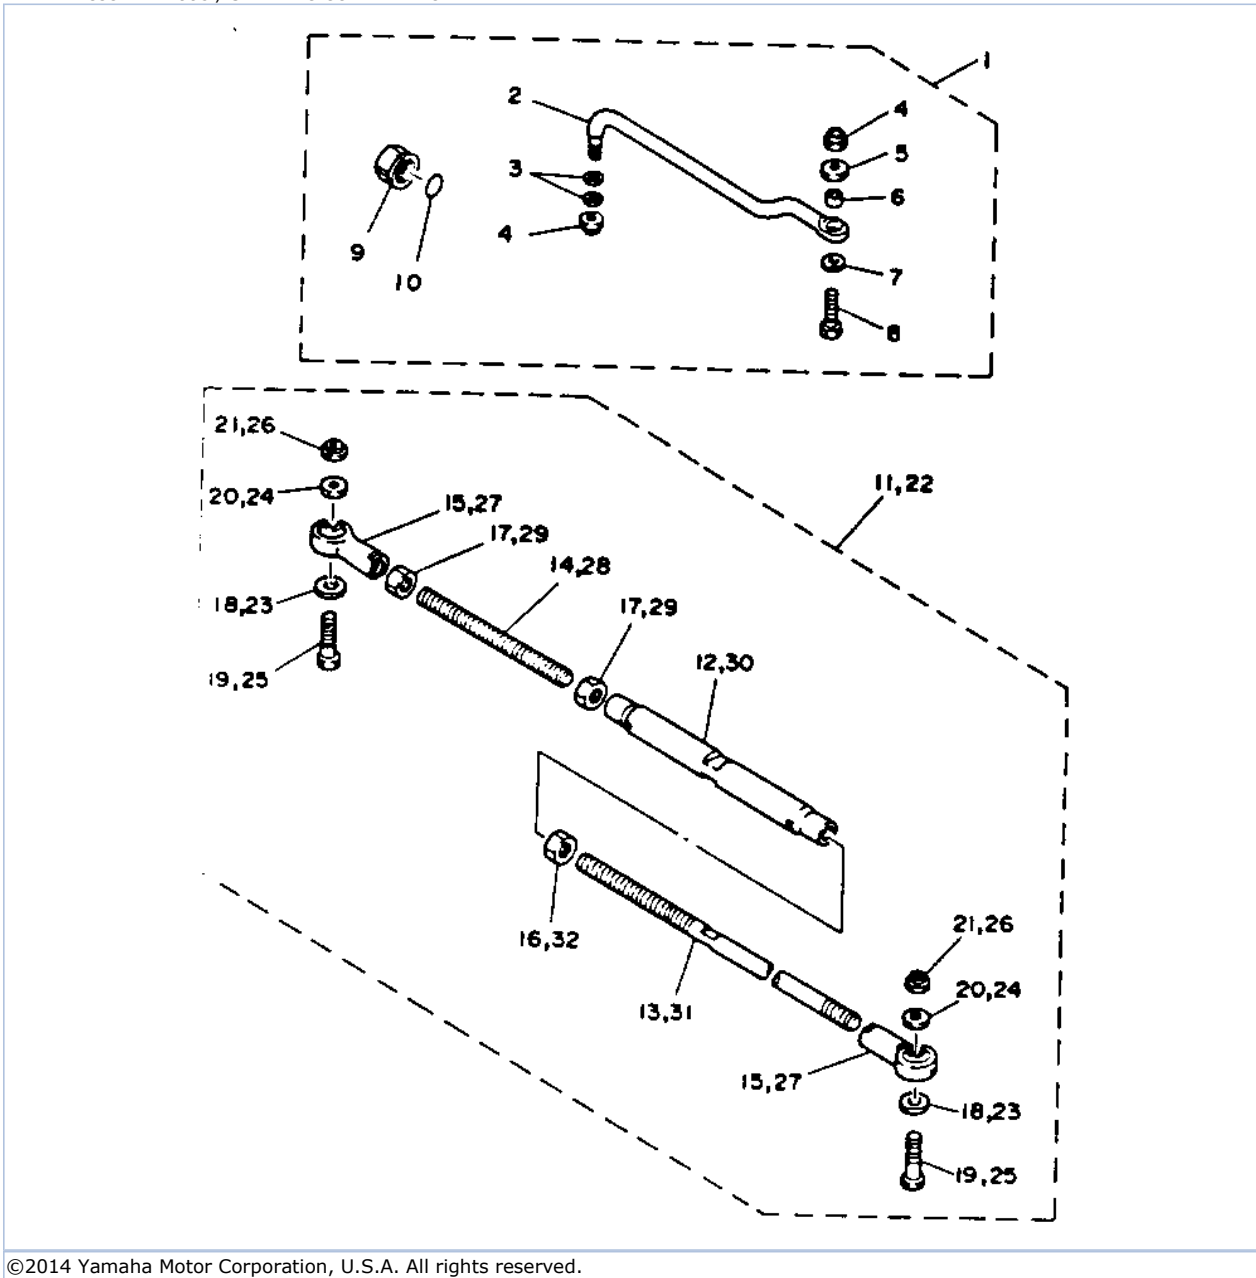

C55TLRR 1993 / STEERING GUIDE ATTACHMENT

©2014 Yamaha Motor Corporation, U.S.A. All rights reserved.

Part List

C55TLRR 1993 / STEERING GUIDE ATTACHMENT

REF - NO	PART NUMBER	PART NAME	QUANTITY	REMARKS
1	697-61350-00-00	STEERING GUIDE ATTACHMENT KIT	1	
2	697-61351-00-00	.ROD, STEERING LINK	1	
3	90201-10M20-00	.WASHER, PLATE	2	
4	90185-09M01-00	.NUT, SELF-LOCKING	2	
5	90170-09M03-00	.NUT	1	
6	90387-10M42-00	.COLLAR	1	
7	90201-10M63-00	.WASHER, PLATE	1	
8	6E5-61355-00-00	.BOLT	1	
9	6E5-43145-00-00	.CAP, CLAMP BRACKET	1	
10	93210-16275-00	.O-RING	1	
11	ABA-DUALT-IE-BR	TWIN KIT (L:600-800M) (6E5-61301-00-00)	1	UR
12	6E5-61313-00-00	.ADJUSTER	1	
13	6E5-61311-11-00	.TIE BAR	1	
14	6E5-61315-00-00	.TIE BAR	1	
15	6E5-61303-00-00	.STEERING AXLE COMP	2	
16	90170-14M06-00	.NUT	1	
17	95380-14700-00	.NUT	2	
18	90201-10M76-00	.WASHER, PLATE	2	
19	90101-09M70-00	.BOLT	2	
20	90170-09M05-00	.NUT	2	
21	90185-09M01-00	.NUT, SELF-LOCKING	2	
22	688-61301-01-00	TIE BAR KIT (L:430-630MM)	1	UR
23	90201-10M76-00	.WASHER, PLATE	2	
24	90170-09M05-00	.NUT	2	
25	90101-09M70-00	.BOLT	2	
26	90185-09M01-00	.NUT, SELF-LOCKING	2	
27	6E5-61303-00-00	.STEERING AXLE COMP	2	
28	6E5-61315-00-00	.TIE BAR	1	
29	95380-14700-00	.NUT	2	
30	6E5-61313-00-00	.ADJUSTER	1	
31	688-61311-11-00	.TIE BAR	1	
32	90170-14M06-00	.NUT	1