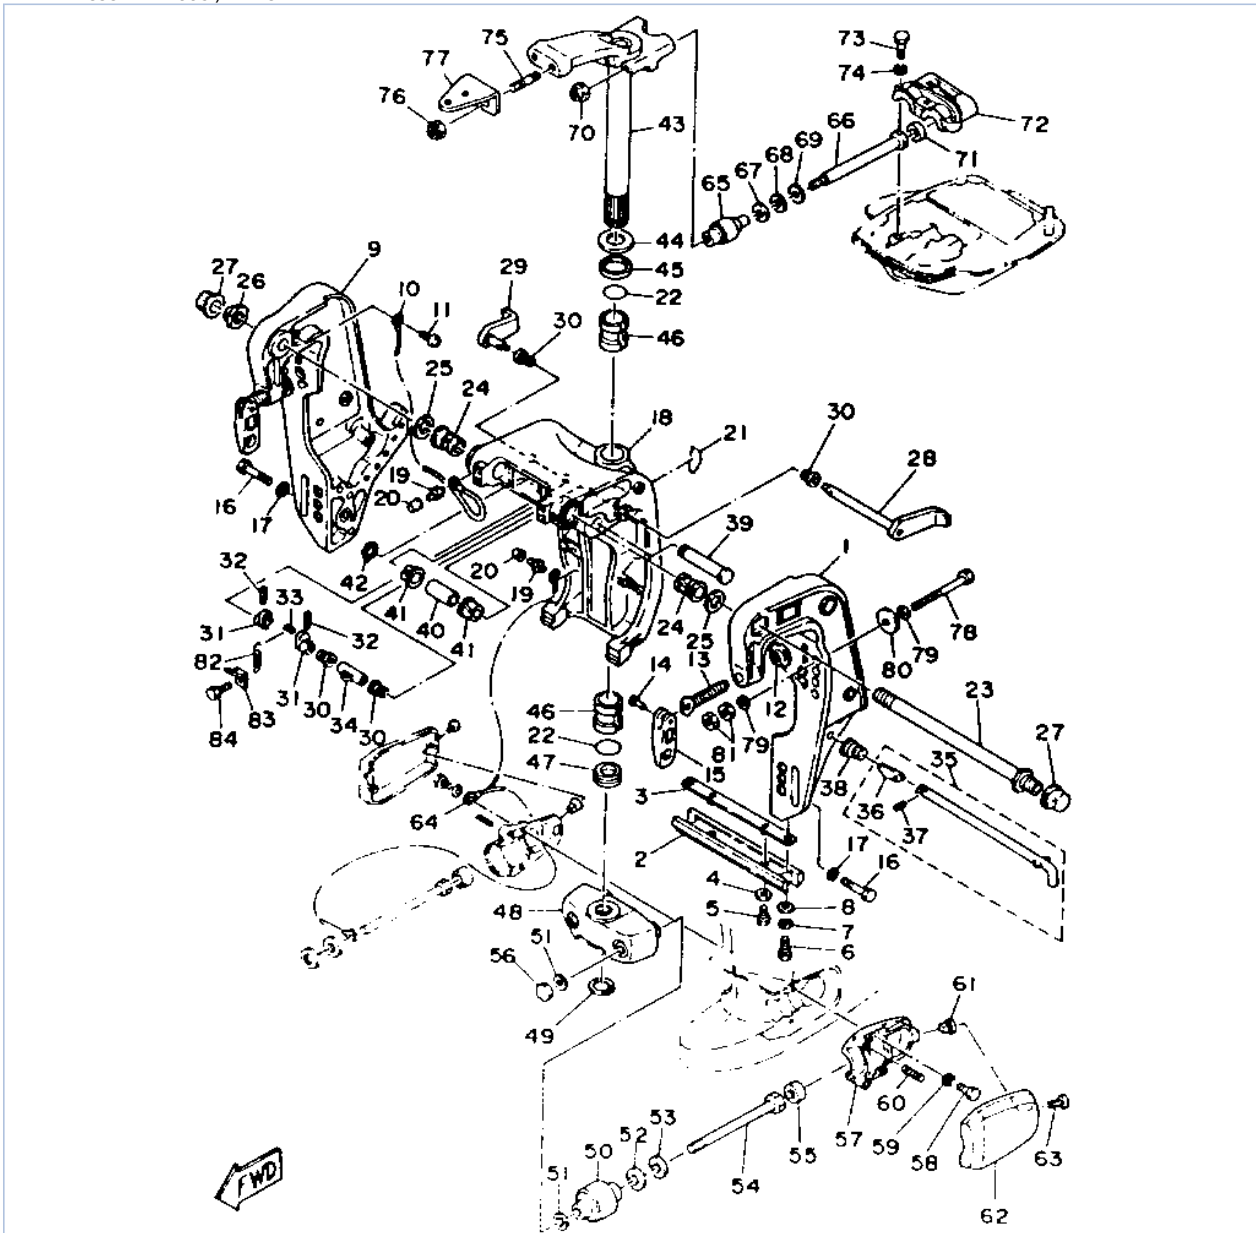

C55TLRR 1993 / BRACKET 1

©2014 Yamaha Motor Corporation, U.S.A. All rights reserved.

Part List

C55TLRR 1993 / BRACKET 1

REF - NO	PART NUMBER	PART NAME	QUANTITY	REMARKS
1	688-43111-12-EK	BRACKET, CLAMP	1	LONG
2	6H1-45251-02-00	ANODE	1	LONG
3	6H1-44526-00-00	PLATE	1	LONG
4	90201-06M31-00	.WASHER, PLATE	2	LONG
5	97395-06012-00	BOLT	2	LONG
6	97395-06016-00	BOLT, HEX	2	LONG
7	92995-06100-00	WASHER, SPRING	2	LONG
8	92990-06600-00	WASHER, PLATE	2	LONG
9	688-43112-12-EK	BRACKET, CLAMP	1	LONG
10	6E5-82148-00-00	WIRE, LEAD 4	1	
11	98580-06012-00	SCREW, PAN HEAD	1	
12	648-43114-01-00	PAD, TRANSOM CLAMP	2	
13	663-43116-01-00	SCREW, TRANSOM CLAMP	2	
14	90243-04007-00	PIN	2	
15	663-43118-00-EK	HANDLE, TRANSOM CLPTRANSOM CLAMP	2	
16	97395-10045-00	BOLT	6	
17	92990-10100-00	WASHER, SPRING	6	
18	6H1-43311-01-EK	BRACKET, SWIVEL 1	1	LONG
19	93700-06M03-00	NIPPLE, GREASE	3	
20	663-45119-00-00	CAP, GREASE NIPPLE	3	
21	688-43691-01-00	INDICATOR, TILT	1	
22	93210-29M94-00	O-RING	2	
23	688-43131-03-00	BOLT, CLAMP BRACKET	1	
24	90386-22M15-00	BUSH	2	
25	90201-22M67-00	WASHER, PLATE	2	
26	90185-22043-00	NUT, SELF-LOCKING	1	
27	6G5-43145-00-00	CAP, CLAMP BRACKET	2	
28	6H1-43181-01-00	LEVER, TILT STOP	1	LONG
29	6H1-43185-01-00	LEVER, TILT STOP	1	LONG
30	90386-10M16-00	BUSH	4	
31	6G5-43148-00-00	COLLAR, DISTANCE	2	
32	91690-30020-00	PIN, SPRING	2	
33	90249-06M19-00	PIN	1	
34	90387-10M02-00	COLLAR	1	
35	688-43160-01-00	TILT ROD ASSY	1	LONG
36	688-43165-00-00	.PLATE, TILT LOCK	1	
37	91690-30012-00	.PIN, SPRING	1	
38	90502-16M02-00	SPRING, CONICAL	1	LONG
39	6E5-43126-02-00	PIN, UPPER SHOCK MOUNT	1	
40	90386-18M21-00	BUSH	1	
41	90386-18M35-00	BUSH	2	
42	93410-18M02-00	CIRCLIP	1	
43	663-42510-13-EK	STEERING BRACKETASSEMBLY	1	LONG
44	90201-30M00-00	WASHER, PLATE	1	
45	90386-30M78-00	BUSH	1	
46	90386-30M77-00	BUSH	2	
47	90386-30M60-00	BUSH	1	
48	663-44551-01-EK	HOUSING, LWR, MOUNTMOUNT RUBBER	1	
49	93410-28M06-00	CIRCLIP	1	
50	687-44555-00-94	MOUNT DAMPER, LOWER SIDE	2	
51	90201-12M16-00	WASHER, PLATE	4