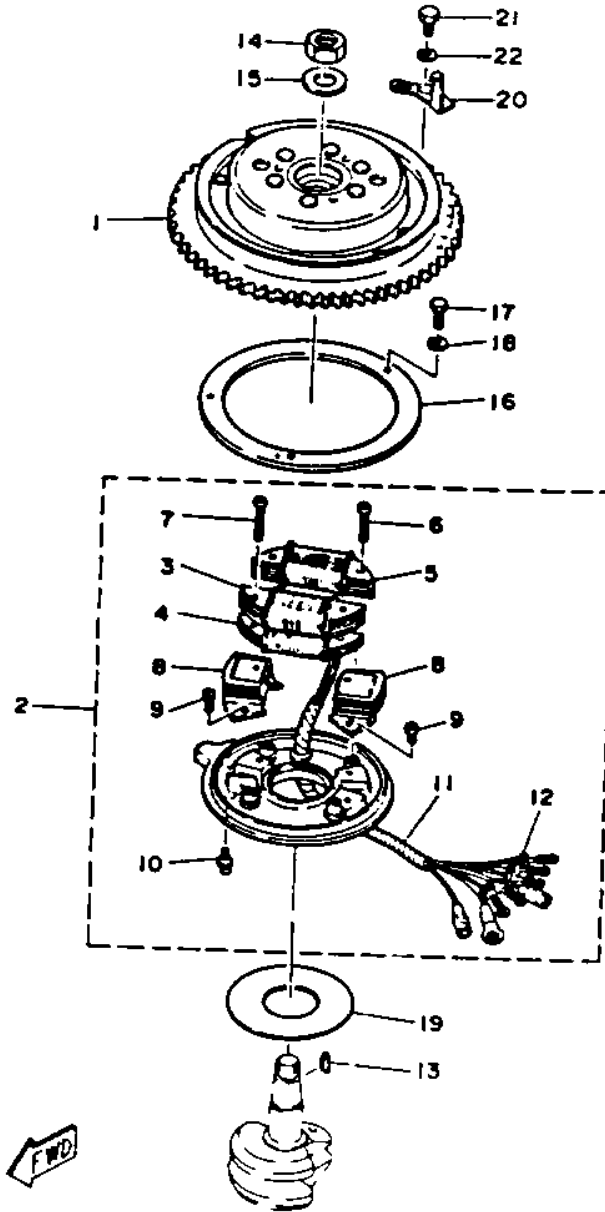

C55TLRR 1993 / CDI MAGNETO

©2014 Yamaha Motor Corporation, U.S.A. All rights reserved.

Part List

C55TLRR 1993 / CDI MAGNETO

REF - NO	PART NUMBER	PART NAME	QUANTITY	REMARKS
1	697-85550-A0-00	ROTOR ASSEMBLY	1	
2	697-85560-A1-00	BASE ASSEMBLY	1	
3	663-85541-A0-00	.COIL, CHARGE	1	
4	663-85565-A0-00	.COIL, TRIGGER	1	
5	663-81313-A0-00	.COIL, LIGHTING 1	1	
6	98580-05530-00	.SCREW, PAN HEAD	2	
7	98580-05035-00	.SCREW, PAN HEAD	2	
8	663-85580-10-00	.COIL, PULSER	2	
9	98580-04010-00	.SCREW, PAN HEAD	4	
10	663-85518-00-00	.JOINT, BALL	1	
11	697-85515-10-00	.LEAD WIRE ASSEMBLY	1	
12	90480-06158-00	.GROMMET	5	
13	90280-05049-00	KEY, WOODRUFF	1	
14	90170-20137-00	NUT	1	
15	90201-21M18-00	WASHER, PLATE	1	
16	663-41612-00-00	RETAINER, MAGNETO BASE	1	
17	97313-06020-00	BOLT, HEXAGON	3	
18	92990-06600-00	WASHER, PLATE	3	
19	663-41619-00-00	WASHER, MAGNETO	1	
20	697-81332-00-00	PLATE, TIMING	1	
21	97395-06016-00	BOLT, HEX	1	
22	92990-06600-00	WASHER, PLATE	1	

Part Notes

C55TLRR 1993 / CDI MAGNETO

PART NUMBER		NOTE TEXT
92990-06600-00		OEM: This part number is among the Top 100 Most Popular Marine Maintenance Parts as of March 2014.
92990-06600-00		OEM: This part number is among the Top 100 Most Popular Marine Maintenance Parts as of March 2014.

©2014 Yamaha Motor Corporation, U.S.A. All rights reserved.