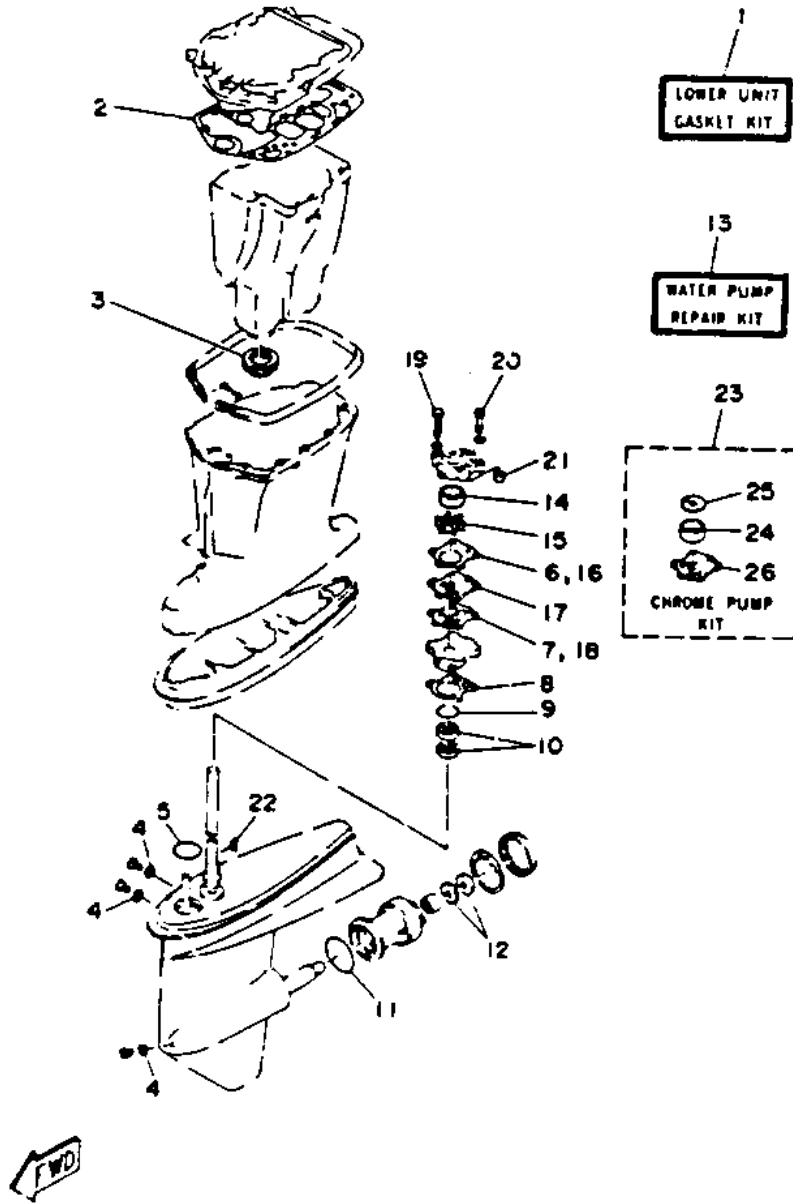

C55TLRR 1993 / REPAIR KIT 2

©2014 Yamaha Motor Corporation, U.S.A. All rights reserved.

Part List

C55TLRR 1993 / REPAIR KIT 2

REF - NO	PART NUMBER	PART NAME	QUANTITY	REMARKS
1	698-W0001-21-00	LOWER UNIT GASKET KIT	1	
2	697-45114-A0-00	.GASKET, UPPER CASING	1	
3	663-45123-00-00	.GASKET, MUFFLER	1	
4	90430-08020-00	.GASKET	3	
5	93210-49046-00	.O-RING	1	
6	663-44315-A0-00	.GASKET, WATER PUMP	1	
7	663-44324-A0-00	.GASKET, CARTRIDGE	1	
8	663-44316-A0-00	.GASKET, WATER PUMP	1	
9	93210-41042-00	.O-RING	1	
10	93101-23070-00	.OIL SEAL	2	
11	93210-66M98-00	.O-RING	1	
12	93101-22067-00	.OIL SEAL	2	
13	663-W0078-01-00	WATER PUMP REPAIR KIT	1	
14	663-44322-00-00	.INSERT, CARTRIDGE	1	
15	697-44352-00-00	.IMPELLER	1	
16	663-44315-A0-00	.GASKET, WATER PUMP	1	
17	663-44323-00-00	.OUTER PLATE, CARTIDGE	1	
18	663-44324-A0-00	.GASKET, CARTRIDGE	1	
19	97395-08055-00	.BOLT	2	
20	97395-08045-00	.BOLT	2	
21	663-44366-00-00	.DAMPER, WATER SEAL 2	1	
22	90280-03M03-00	.KEY, WOODRUFF	1	
23	6H4-W0078-0A-00	CHROME PUMP KIT	1	
24	670-44322-01-00	.INSERT, CARTRIDGE	1	
25	670-44321-00-00	.INNER PLATE, CARTRIDGE	1	
26	670-44323-00-00	.OUTER PLATE, CARTRIDGE	1	

Part Notes

C55TLRR 1993 / REPAIR KIT 2

PART NUMBER	NOTE TEXT
90430-08020-00	OEM: This part number is among the Top 100 Most Popular Marine Maintenance Parts as of March 2014.

©2014 Yamaha Motor Corporation, U.S.A. All rights reserved.

©2014 Yamaha Motor Corporation, U.S.A. All rights reserved.