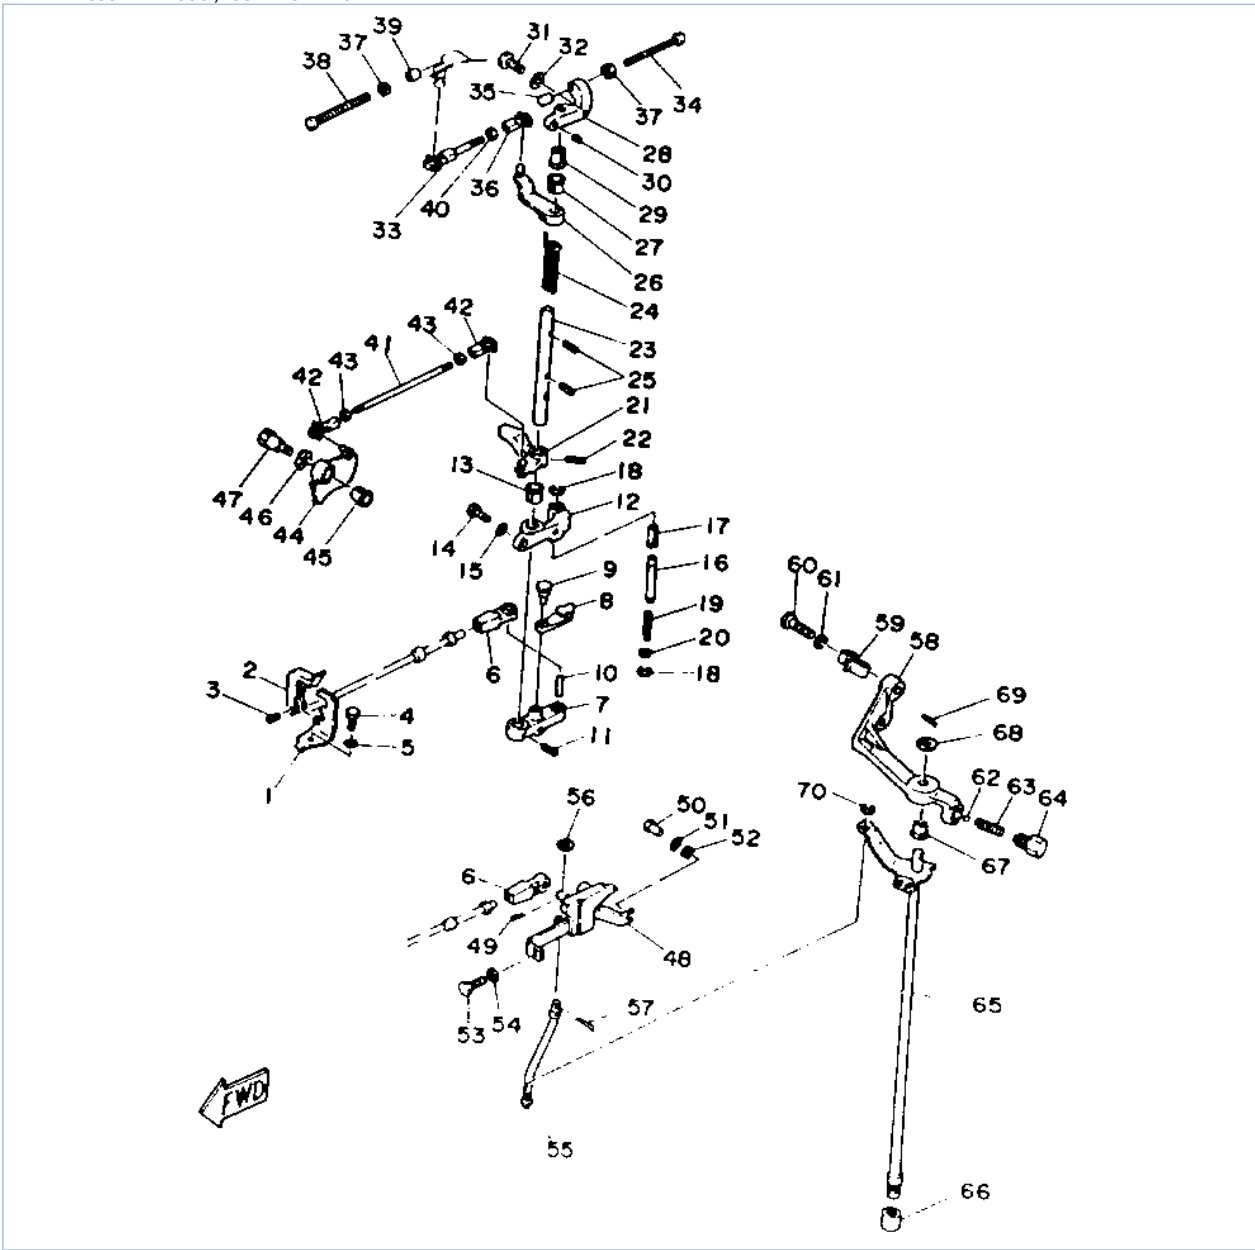

C55TLRR 1993 / CONTROL ENGINE

©2014 Yamaha Motor Corporation, U.S.A. All rights reserved.

Part List

C55TLRR 1993 / CONTROL ENGINE

REF - NO	PART NUMBER	PART NAME	QUANTITY	REMARKS
1	663-48531-00-00	BRACKET, REMOTE CONTROL	1	
2	663-48538-00-00	CLAMP, CABLE 1	1	
3	91690-30012-00	.PIN, SPRING	1	
4	97395-08016-00	BOLT	1	
5	92995-08100-00	WASHER	1	
6	663-48344-00-00	.CABLE END, REMOTE CONTROL	2	
7	663-41632-00-94	LEVER, MAGNETO CONTROL	1	
8	663-41282-00-00	STOPPER, FREE ACCEL. LINK	1	
9	90249-05125-00	PIN	1	
10	93607-23110-00	PIN, DOWEL	1	
11	91690-30018-00	PIN, SPRING	1	
12	663-41662-00-94	BRACKET	1	
13	90386-10009-00	.BUSH	1	
14	97080-06018-00	BOLT	2	
15	92990-06600-00	WASHER, PLATE	2	
16	663-44114-00-00	STOPPER	1	
17	90386-06M39-00	BUSH	1	
18	99080-05600-00	CIRCLIP	2	
19	90501-08232-00	SPRING, COMPRESSION	1	
20	92990-06600-00	WASHER, PLATE	1	
21	663-41633-00-94	LEVER, MAGNETO CONTROL	1	
22	91690-30018-00	PIN, SPRING	1	
23	663-41635-00-00	SHAFT, LINK CONNECTING	1	
24	90508-20169-00	SPRING, TORSION	1	
25	91690-30018-00	PIN, SPRING	2	
26	663-41631-00-94	LEVER, MAGNETO CONTROL	1	
27	90386-10009-00	.BUSH	1	
28	663-41661-00-94	BRACKET	1	
29	90386-10009-00	.BUSH	1	
30	91690-40010-00	PIN, SPRING	1	
31	97080-06018-00	BOLT	1	
32	92990-06600-00	WASHER, PLATE	1	
33	688-41636-00-00	ROD, MAGNETO CONTROL	1	
34	90157-06M11-00	SCREW, PAN HEAD	1	
35	688-44194-00-00	CAP	1	
36	6H1-41237-00-00	JOINT, LINK	1	
37	95380-06700-00	NUT	2	
38	90157-06M12-00	SCREW, PAN HEAD	1	
39	663-44194-00-00	CAP	1	
40	95380-05600-00	NUT	1	
41	697-41211-00-00	LINK, ACCEL.	1	
42	6H4-41237-00-00	JOINT, LINK	2	
43	95380-05600-00	NUT	2	
44	663-41213-01-94	CAM, ACCEL.	1	
45	90386-10009-00	.BUSH	1	
46	90206-10M04-00	WASHER, WAVE	1	
47	90109-06260-00	BOLT	1	
48	697-44117-00-00	BRACKET 1	1	
49	90468-18008-00	CLIP	1	
50	90241-06M00-00	PIN	1	
51	92990-06600-00	WASHER, PLATE	1	
52	90206-06040-00	WASHER, WAVE	1	
53	97313-06018-00	BOLT	1