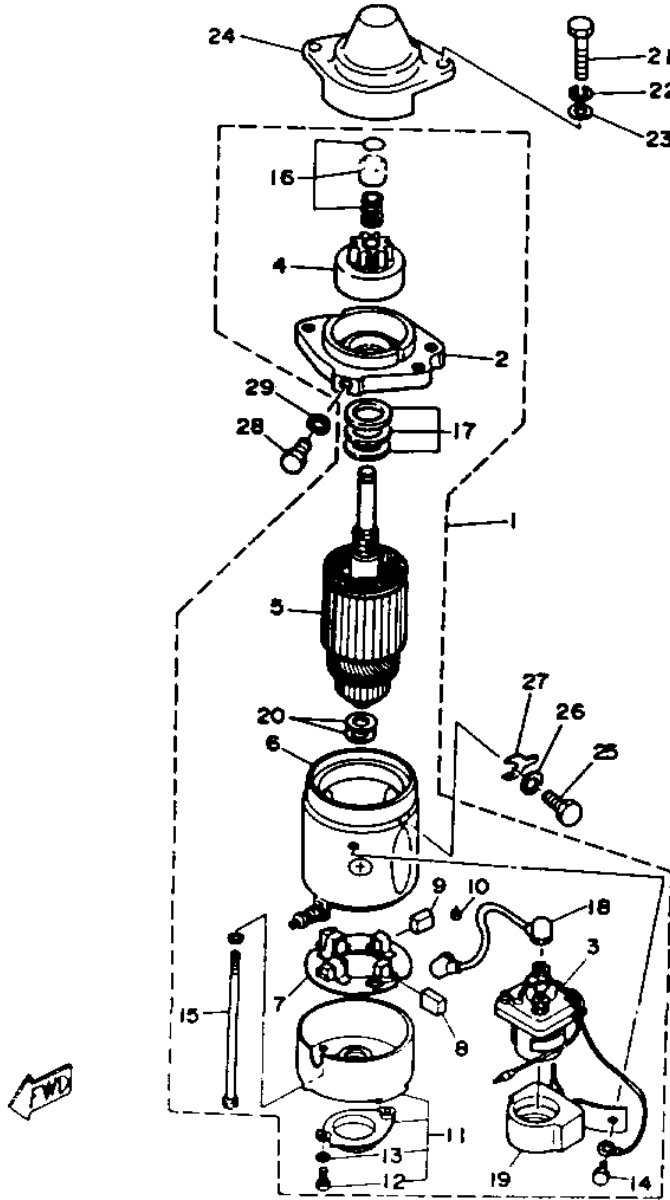

C55TLRR 1993 / STARTING MOTOR

©2014 Yamaha Motor Corporation, U.S.A. All rights reserved.

Part List

C55TLRR 1993 / STARTING MOTOR

REF - NO	PART NUMBER	PART NAME	QUANTITY	REMARKS
1	697-81800-12-00	STARTING MOTOR ASSEMBLY	1	
2	676-81830-10-00	.FRONT BRACKET ASSEMBLY	1	
3	682-81941-11-00	.STARTER RELAY ASSEMBLY	1	
4	663-81832-11-00	.PINION ASSY	1	
5	676-81850-11-00	.ARMATURE ASSY	1	
6	663-81810-11-00	.STATOR ASSEMBLY	1	
7	663-81840-11-00	.BRUSH HOLDER ASSY	1	
8	663-81811-11-00	.BRUSH 1	2	
9	663-81812-11-00	.BRUSH 2	2	
10	663-81813-10-00	.SPRING, BRUSH	4	
11	663-81820-12-00	.REAR BRACKET ASSY	1	
12	98511-04012-00	..SCREW, PAN HEAD	2	
13	92901-04100-00	..WASHER, SPRING	2	
14	97313-06010-00	.BOLT, HEXAGON	2	
15	663-81826-10-00	.BOLT	2	
16	697-81857-11-00	.PINION STOPPER SET	1	
17	697-81809-10-00	.WASHER KIT	1	
18	697-81815-10-00	.CORD, STARTER MOTOR	1	
19	697-81952-10-00	.HOLDER, RELAY	1	
20	688-81824-00-00	.WASHER 2	2	
21	97313-08040-00	BOLT, HEXAGON	2	
22	92990-08100-00	WASHER, SPRING	2	
23	92990-08600-00	..WASHER, PLATE	2	
24	663-81842-00-94	COVER	1	
25	97013-08025-00	BOLT	1	
26	92990-08100-00	WASHER, SPRING	1	
27	663-81162-00-00	WASHER, PLAIN	1	
28	97313-08016-00	BOLT, HEXAGON	1	
29	92990-08100-00	WASHER, SPRING	1