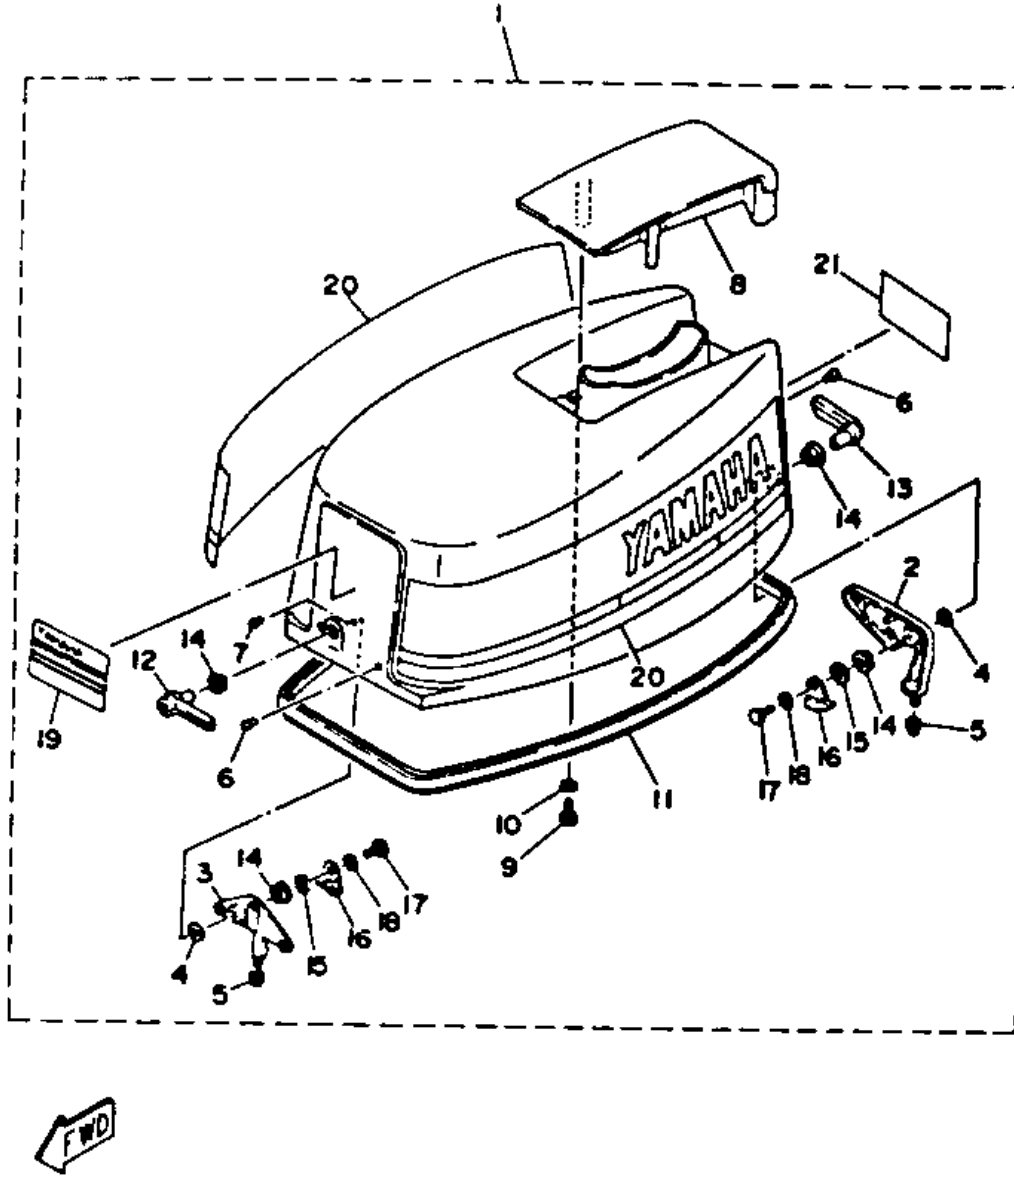

C55TLRR 1993 / TOP COWLING

©2014 Yamaha Motor Corporation, U.S.A. All rights reserved.

Part List

C55TLRR 1993 / TOP COWLING

REF - NO	PART NUMBER	PART NAME	QUANTITY	REMARKS
1	697-42610-L1-EK	TOP COWLING ASSEMBLY.	1	
2	697-42647-00-94	.HOLDER, CLAMP BAND	1	
3	697-42649-00-94	.HOLDER, CLAMP BAND	1	
4	90202-19M10-00	.WASHER, PLATE	2	
5	663-42662-00-00	.DAMPER	2	
6	90266-06M02-00	.RIVET	5	
7	90266-06M02-00	.RIVET	1	
8	697-42613-00-EK	.MOLDING, AIR DUCT	1	
9	97313-06016-00	.BOLT, HEXAGON	4	
10	92990-06600-00	.WASHER, PLATE	4	
11	663-42615-02-00	.SEAL	1	
12	697-42815-10-98	.LEVER, CLAMP	1	
13	697-42817-10-98	.LEVER, CLAMP	1	
14	90386-13M38-00	.BUSH	4	
15	90206-13019-00	.WASHER, WAVE	2	
16	663-42816-02-00	.LEVER, CLAMP	2	
17	97013-06012-00	.BOLT	2	
18	90201-06M02-00	.WASHER, PLATE	2	
19	689-42677-01-00	.GRAPHIC, FRONT	1	
20	697-W0070-A1-00	.GRAPHIC SET	1	
21	697-42678-L0-00	.GRAPHIC, REAR	1	

Part Notes

C55TLRR 1993 / TOP COWLING

PART NUMBER	NOTE TEXT
92990-06600-00	OEM: This part number is among the Top 100 Most Popular Marine Maintenance Parts as of March 2014.

©2014 Yamaha Motor Corporation, U.S.A. All rights reserved.