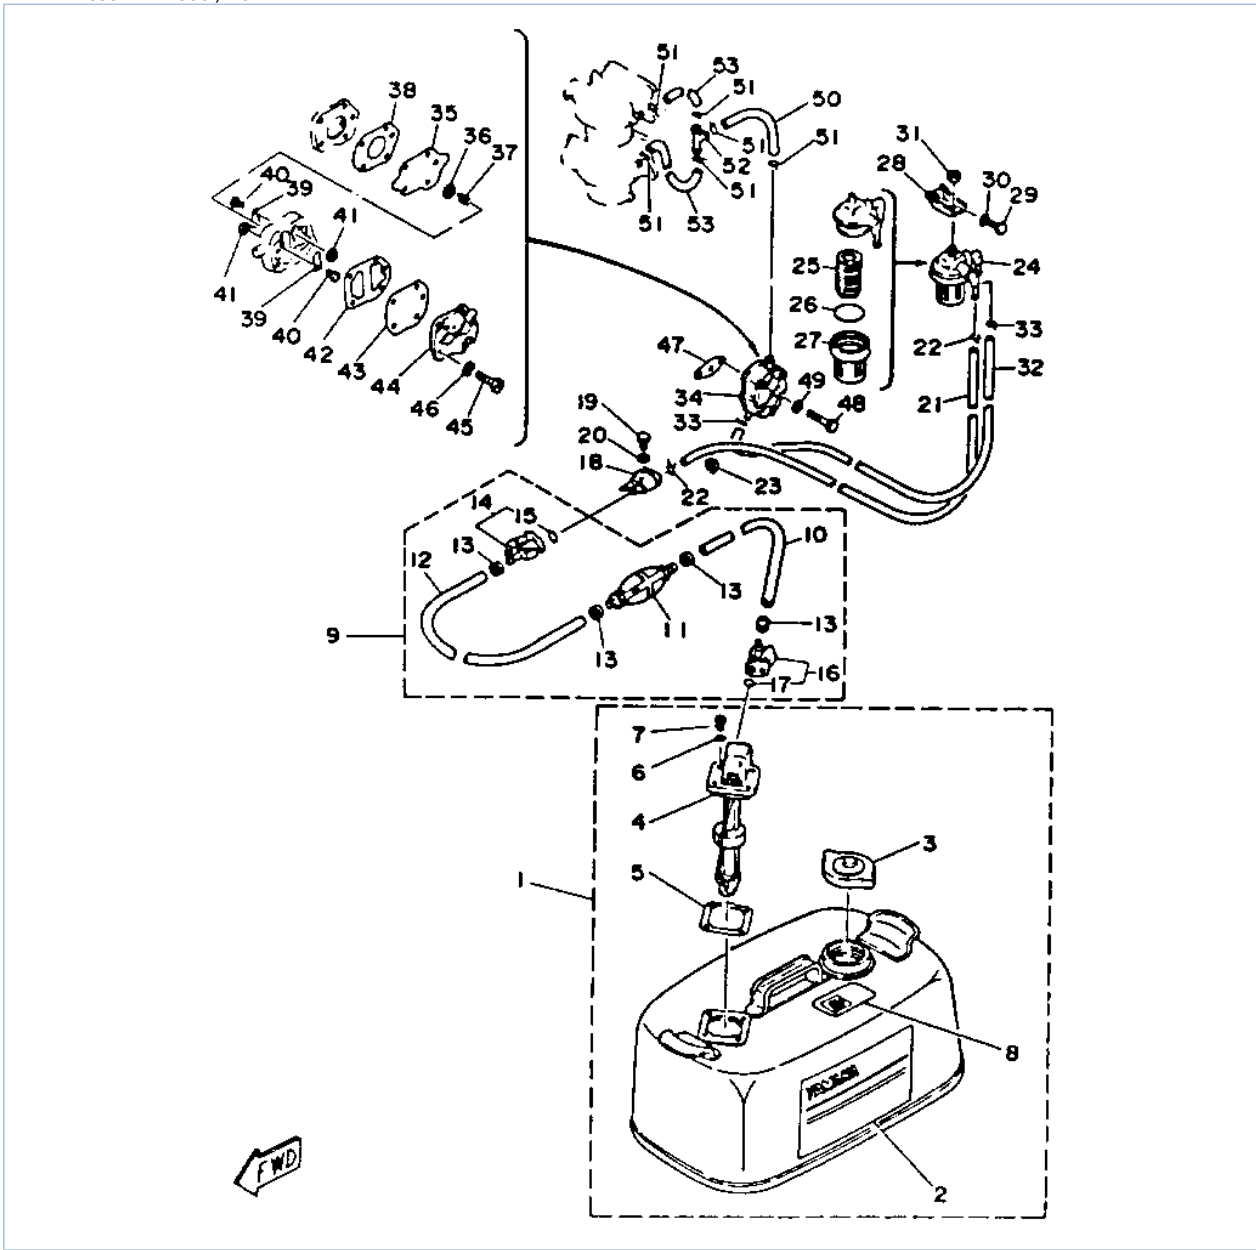

C55TLRR 1993 / FUEL TANK

©2014 Yamaha Motor Corporation, U.S.A. All rights reserved.

Part List

C55TLRR 1993 / FUEL TANK

REF - NO	PART NUMBER	PART NAME	QUANTITY	REMARKS
1	6Y1-W2420-42-24	FUEL TANK ASSEMBLY	1	
2	6Y1-24244-20-00	.GRAPHIC, SIDE	1	
3	6Y1-24610-00-00	.CAP ASSEMBLY	1	
4	6Y1-24260-02-00	.FUEL METER ASSEMBLY	1	
5	6Y1-24268-00-00	.GASKET, FUEL METER	1	
6	6Y1-24329-00-00	.SEAL	4	
7	98586-05016-00	.SCREW, PAN HEAD	4	
8	6Y1-24254-40-00	.GRAPHIC, FUEL TANK 7	1	
9	6Y1-24306-51-00	FUEL PIPE COMP. 1	1	
10	90445-11M06-00	.HOSE (L2050)	1	
11	6Y1-24360-51-00	.PRIMER PUMP ASSY	1	
12	90445-11M05-00	.HOSE (L850)	1	
13	650-24351-51-00	.BAND 1	4	
14	6G1-24305-01-00	.FUEL PIPE JOINT COMP 2	1	
15	93210-08287-00	..O-RING	1	
16	6Y1-24305-02-00	.FUEL PIPE JOINT COMP 2	1	
17	93210-08287-00	..O-RING	1	
18	6G1-24304-02-00	FUEL PIPE JOINT COMP. 1	1	
19	97313-06020-00	BOLT, HEXAGON	1	
20	92990-06600-00	WASHER, PLATE	1	
21	90445-09M25-00	HOSE (L600)	1	
22	90467-08004-00	CLIP	2	
23	90464-04011-00	CLAMP	1	
24	655-24560-01-00	FILTER ASSEMBLY	1	
25	6F5-24563-00-00	.ELEMENT, FILTER	1	
26	93210-37M25-00	.O-RING	1	
27	655-24521-01-00	.CUP, FILTER	1	
28	648-24566-01-00	BRACKET, FILTER	1	
29	97313-06014-00	BOLT, HEXAGON	1	
30	92995-06100-00	WASHER, SPRING	1	
31	95380-08600-00	NUT	1	
32	90445-09095-00	HOSE (L215)	1	
33	90467-08004-00	CLIP	2	
34	6A0-24410-05-00	FUEL PUMP ASSEMBLY	1	
35	648-24411-00-00	.DIAPHRAGM	1	
36	648-24424-00-00	.SEAT, SPRING	1	
37	648-24423-00-00	.SPRING, DIAPHRAGM	1	
38	648-24434-01-00	.GASKET, BODY	1	
39	6A0-24421-01-00	.VALVE, CHECK	2	
40	6A0-14325-00-00	.SCREW, PAN HEAD	2	
41	95380-03600-00	.NUT	2	
42	648-24435-02-00	.GASKET, BODY 2	1	
43	663-24411-00-00	.DIAPHRAGM	1	
44	648-24413-01-00	.BODY 2	1	
45	98580-05530-00	.SCREW, PAN HEAD	3	
46	92990-05100-00	.WASHER, SPRING	3	
47	650-24431-A0-00	GASKET, FUEL PUMP 1	1	
48	97395-06040-00	BOLT	2	
49	92990-06600-00	WASHER, PLATE	2	
50	90445-09089-00	HOSE	1	
51	90467-08004-00	CLIP	6	
52	688-24378-00-00	PIPE, JOINT 3	1	
53	90445-09061-00	HOSE (L65)	2