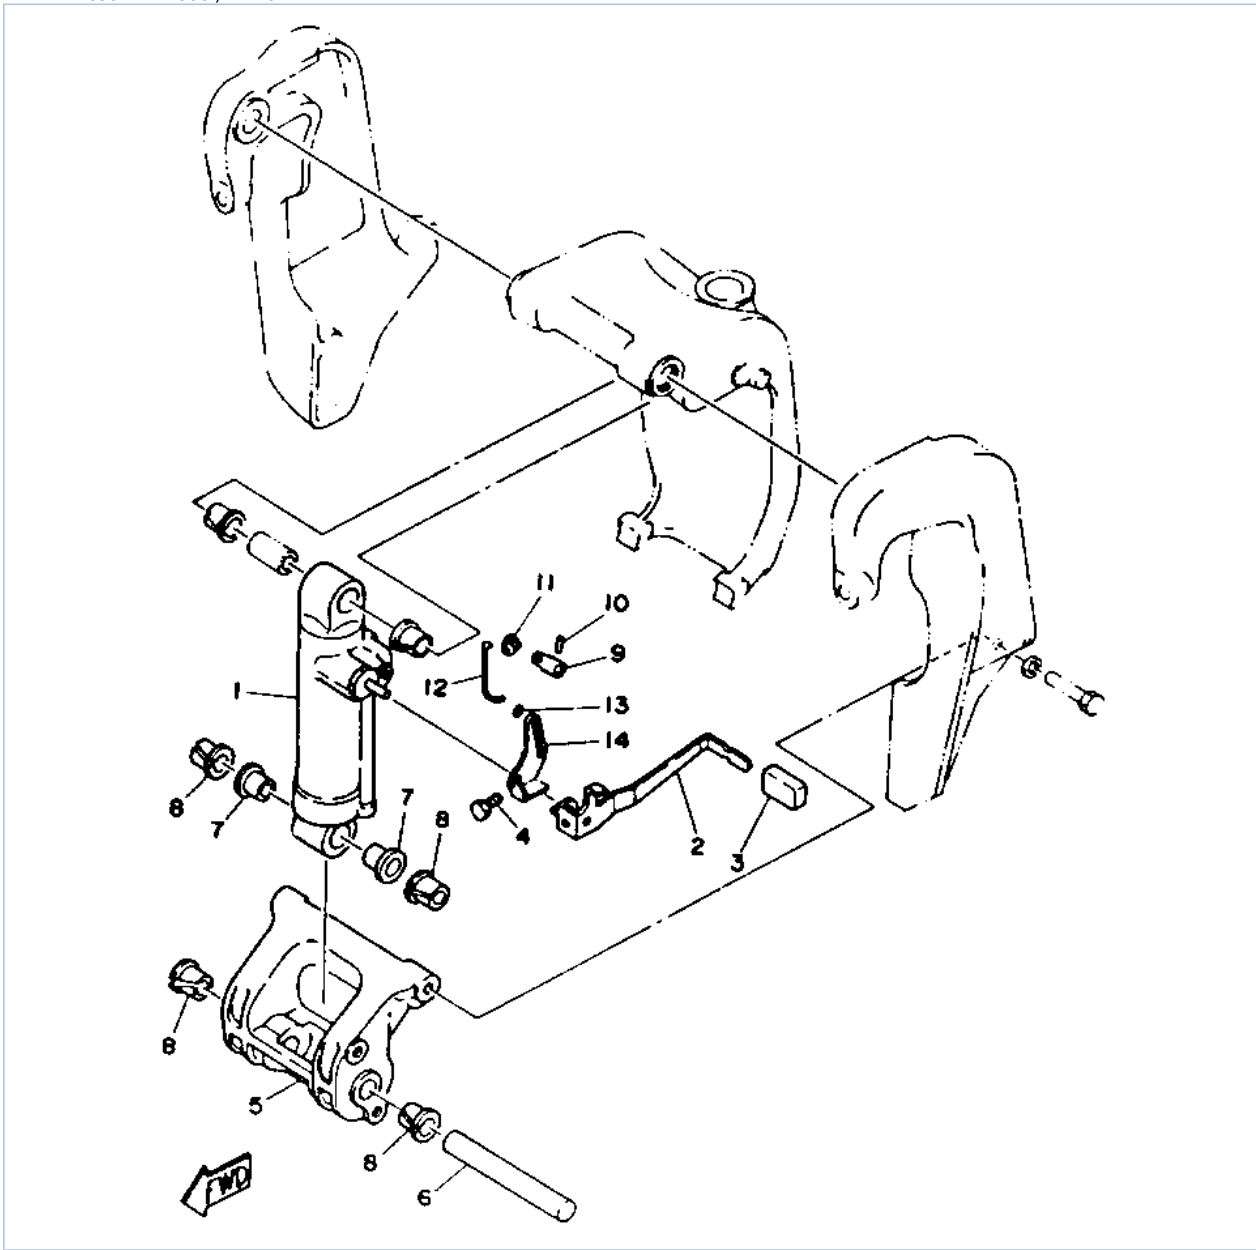

C55TLRR 1993 / BRACKET 2

©2014 Yamaha Motor Corporation, U.S.A. All rights reserved.

Part List

C55TLRR 1993 / BRACKET 2

REF - NO	PART NUMBER	PART NAME	QUANTITY	REMARKS
1	688-43170-04-EK	SHOCK ABSORBER ASSEMBLY	1	LONG
2	688-43631-10-00	LEVER, TILT	1	LONG
3	682-43318-01-00	COVER	1	LONG
4	97395-06010-00	BOLT	1	
5	688-43128-01-EK	SPACER, CLAMP BRACKCLAMP BRACKET	1	LONG
6	688-43124-02-00	PIN, LOWER SHOCK MOUNT	1	
7	90386-18M63-00	BUSH	2	
8	90386-18M35-00	BUSH	4	
9	688-43186-00-00	LEVER	1	
10	91690-30020-00	PIN, SPRING	1	
11	6J8-41262-00-00	JOINT, CHOKE LEVER	1	
12	688-43616-00-00	ROD, TILT LOCK	1	
13	90202-03M51-00	WASHER, PLATE	1	
14	688-43651-00-00	LEVER, REVERSE LOCK 1	1