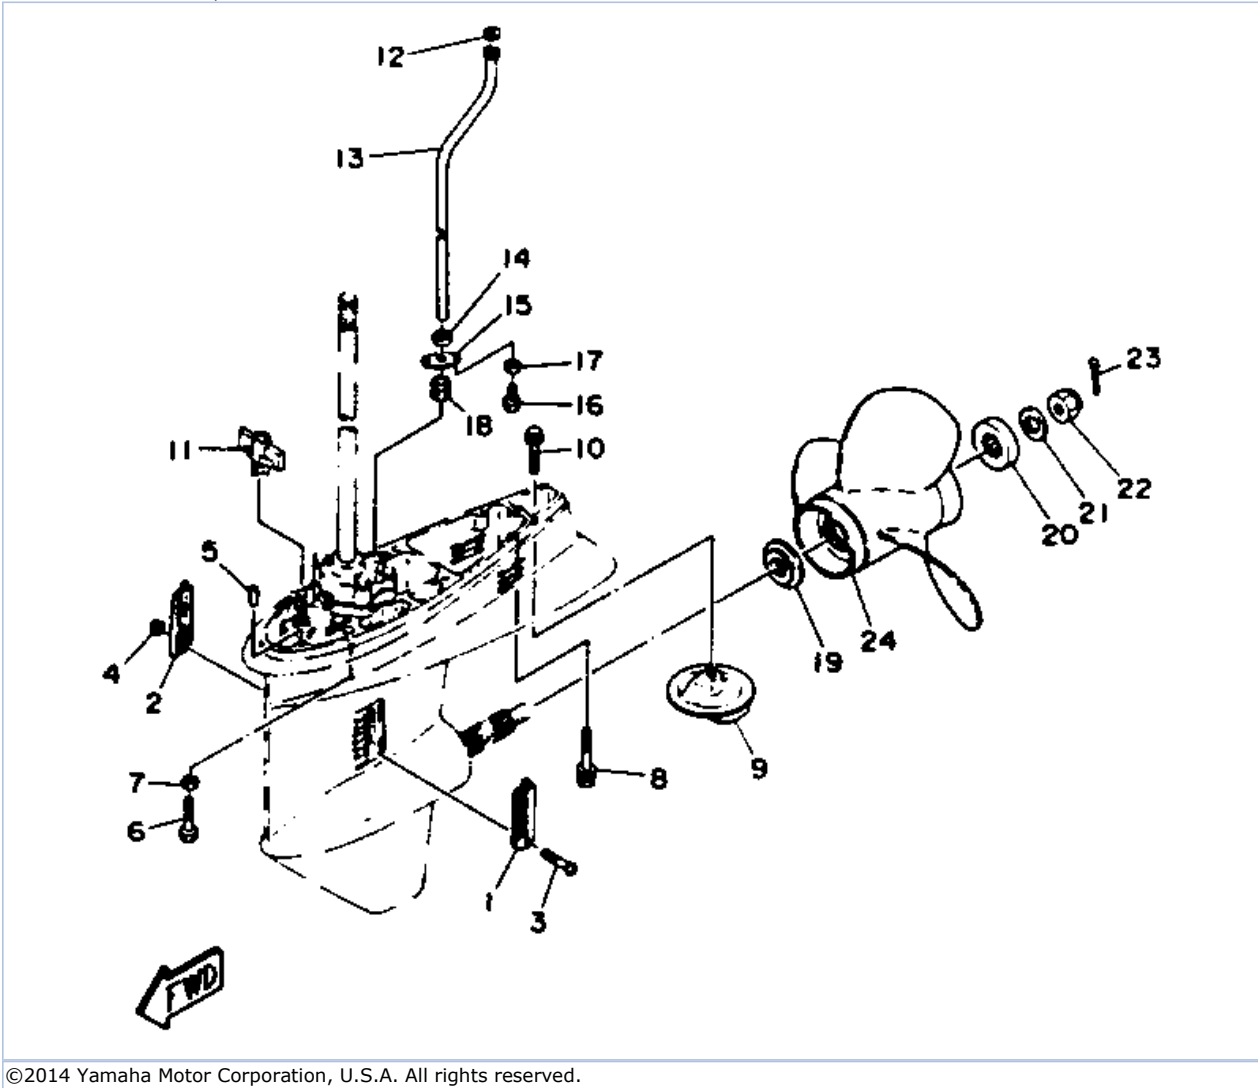

C55TLRR 1993 / LOWER DRIVE 2

©2014 Yamaha Motor Corporation, U.S.A. All rights reserved.

Part List

C55TLRR 1993 / LOWER DRIVE 2

REF - NO	PART NUMBER	PART NAME	QUANTITY	REMARKS
1	688-45214-02-00	COVER, WATER INLET 1	1	
2	688-45215-02-00	COVER, WATER INLET 2	1	
3	98680-05540-00	SCREW, OVAL HEAD	1	
4	90185-05002-00	NUT, NYLON	1	
5	93606-12019-00	.PIN, DOWEL	2	
6	97395-10040-00	BOLT	4	
7	92990-10100-00	WASHER, SPRING	4	
8	90119-08M84-00	BOLT, WITH WASHER	1	
9	679-45371-00-00	TAB-TRIM	1	
10	90105-10M00-00	BOLT, FLANGE	1	
11	697-43662-00-00	GUIDE, REVERSE ROD	1	
12	90202-12060-00	WASHER, PLATE	1	
13	663-44361-10-00	TUBE, WATER	1	LONG
14	90430-12072-00	GASKET	1	
15	663-44373-00-00	SET PLATE, WATER TUBE	1	
16	97395-06012-00	BOLT	2	
17	92995-06100-00	WASHER, SPRING	2	
18	663-44367-00-00	DAMPER, WATER SEAL 3	1	
19	663-45987-02-00	SPACER 1	1	
20	670-45997-02-00	SPACER	1	
21	92990-16200-00	WASHER, PLAIN	1	
22	90171-16011-00	NUT, CASTLE	1	
23	91490-40030-00	PIN. COTTER	1	
24	663-45970-60-98	PROPELLER (3X11-3/4"X12"-G)	1	UR
24	663-45972-60-98	PROPELLER (3X12"X11"-G)	1	UR
24	663-45974-60-98	PROPELLER (3X11-1/2"X13"-G)	1	UR
24	663-45976-00-98	PROPELLER (3X10-1/4"X15"-G)	1	UR
24	663-45978-00-98	PROPELLER (3X10-1/4"X16"-G)	1	UR
24	663-45930-00-98	PROPELLER (3X10-1/4"X14"-G)	1	UR
24	663-45958-01-EL	PROPELLER (3X11-1/4"X14"-G)	1	UR
24	663-45956-01-EL	PROPELLER (3X12-1/4"X9"-G)	1	UR
24	6H5-45952-00-EL	PROPELLER (3X10-3/8X13"-G)	1	UR
24	663-45949-01-EL	PROPELLER (3X10-3/4"X16"-G)	1	UR
24	663-45947-02-EL	PROPELLER (3X11-5/8"X11"-G)	1	UR
24	663-45941-01-EL	PROPELLER (3X10-3/4"X17"-G)	1	UR
24	6H5-45943-00-EL	PROPELLER (3X10"X15"-G)	1	UR
24	6H5-45945-00-EL	PROPELLER (3X10-5/8X12"-G)	1	UR

Part Notes

C55TLRR 1993 / LOWER DRIVE 2

PART NUMBER		NOTE TEXT
90105-10M00-00		OEM: This part number is among the Top 100 Most Popular Marine Maintenance Parts as of March 2014.
91490-40030-00		OEM: This part number is among the Top 100 Most Popular Marine Maintenance Parts as of March 2014.

©2014 Yamaha Motor Corporation, U.S.A. All rights reserved.