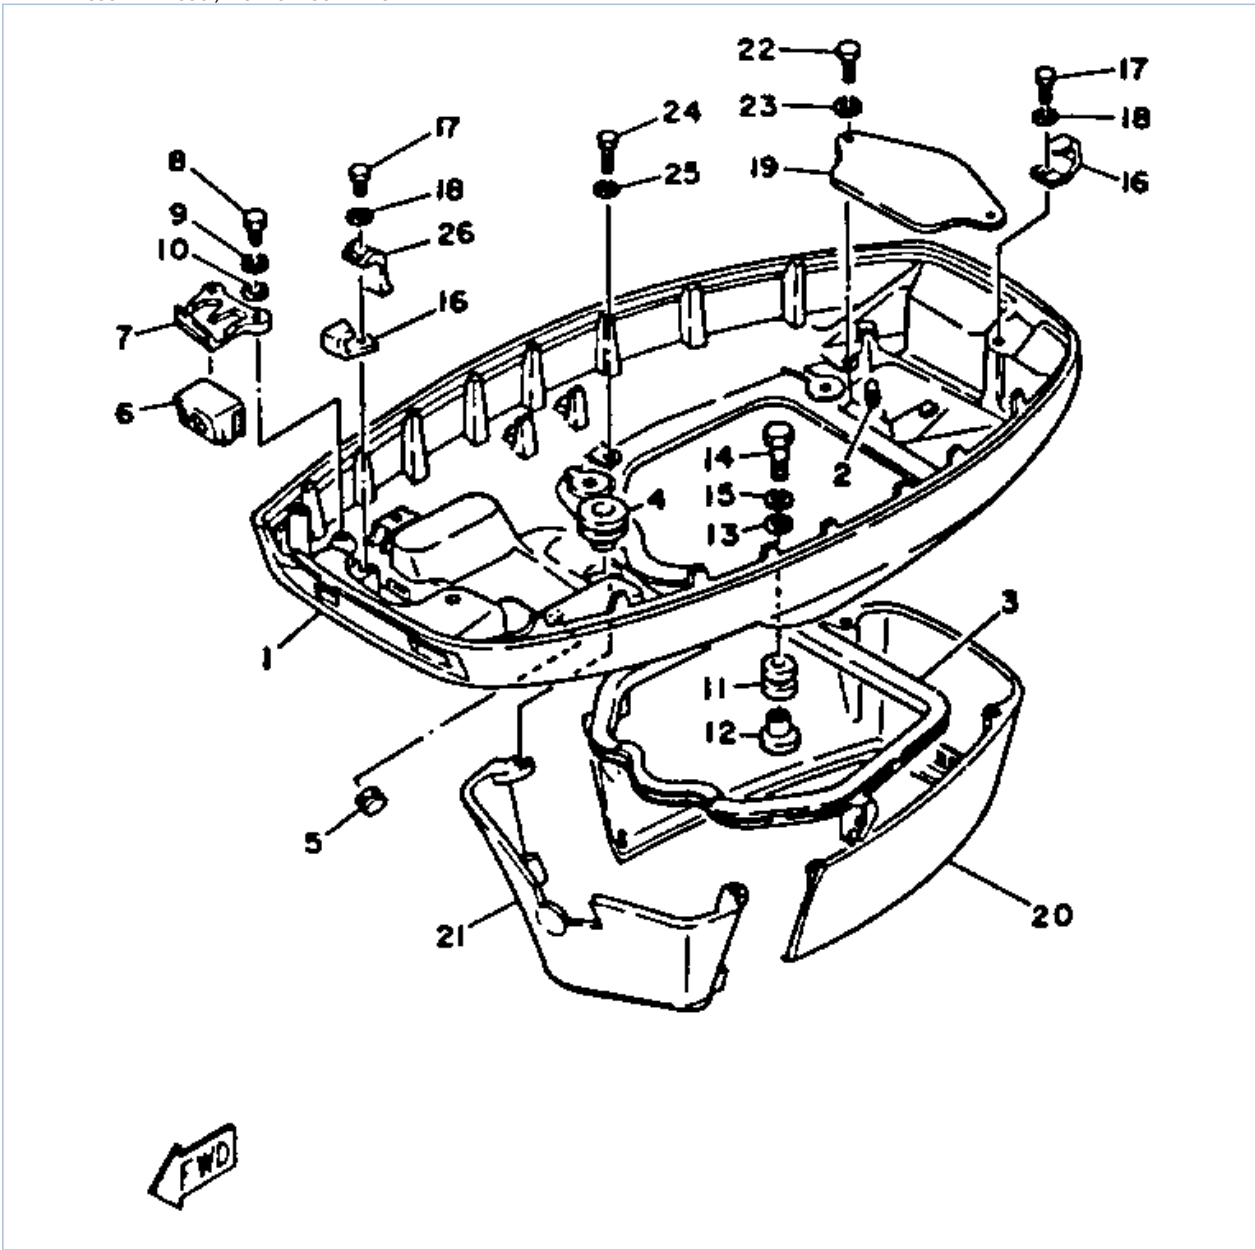

C55ELRR 1993 / BOTTOM COWLING

©2014 Yamaha Motor Corporation, U.S.A. All rights reserved.

Part List

C55ELRR 1993 / BOTTOM COWLING

REF - NO	PART NUMBER	PART NAME	QUANTITY	REMARKS
1	697-42711-00-EK	COWLING, BOTTOM	1	
2	663-24376-00-00	PIPE, JOINT 1	1	
3	663-42716-01-00	RUBBER, SEAL 1	1	
4	663-42724-00-00	GROMMET	1	
5	90480-12004-00	GROMMET	1	
6	663-42725-00-00	GROMMET 2	1	
7	663-42738-02-94	PLATE, FITTING	1	
8	97395-06016-00	BOLT, HEX	2	
9	92995-06100-00	WASHER, SPRING	2	
10	92990-06600-00	WASHER, PLATE	2	
11	90480-09M12-00	GROMMET	4	
12	90387-06M03-00	COLLAR	4	
13	90201-06416-00	WASHER, PLATE	4	
14	97313-06030-00	BOLT	4	
15	92995-06100-00	WASHER, SPRING	4	
16	663-42744-02-00	STAY	2	
17	97395-06014-00	BOLT	2	
18	92995-06100-00	WASHER, SPRING	2	
19	663-42723-01-94	COVER, BOTTOM	1	
20	663-42741-00-EK	APRON 1	1	
21	663-42771-01-EK	APRON 2	1	
22	97395-06020-00	BOLT, HEXAGON	2	
23	92995-06100-00	WASHER, SPRING	2	
24	97395-06025-00	BOLT	2	
25	92995-06100-00	WASHER, SPRING	2	
26	663-82594-02-00	CLAMP	1	

Part Notes

C55ELRR 1993 / BOTTOM COWLING

PART NUMBER	NOTE TEXT
92990-06600-00	OEM: This part number is among the Top 100 Most Popular Marine Maintenance Parts as of March 2014.

©2014 Yamaha Motor Corporation, U.S.A. All rights reserved.