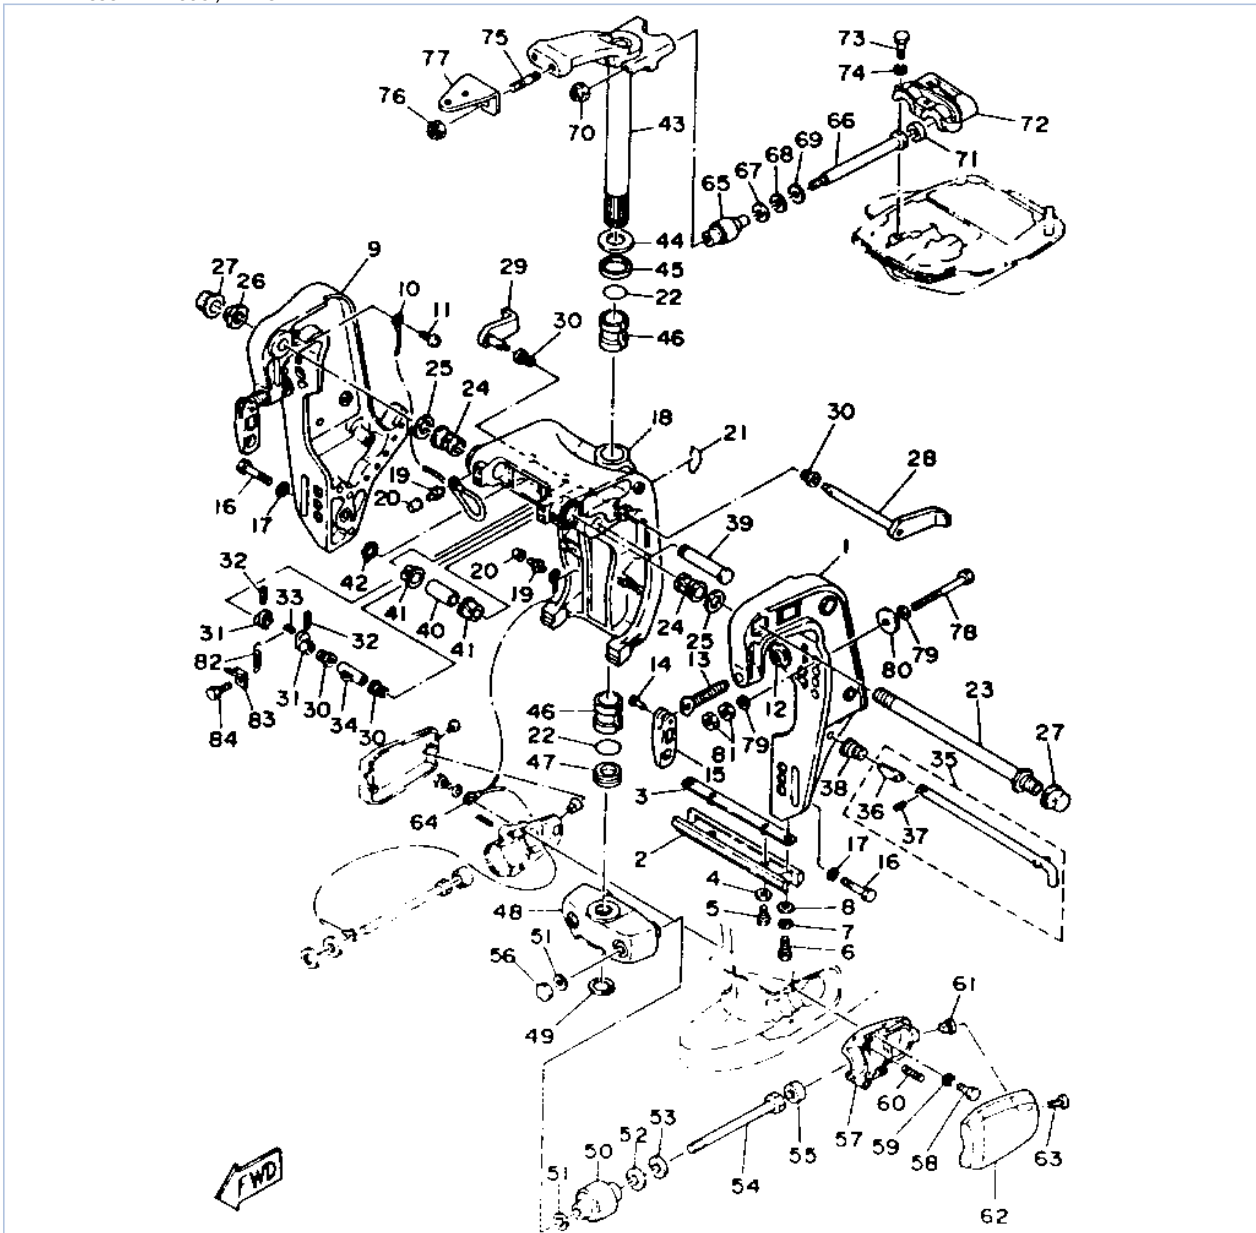

C55ELRR 1993 / BRACKET 1

©2014 Yamaha Motor Corporation, U.S.A. All rights reserved.

Part List

C55ELRR 1993 / BRACKET 1

REF - NO	PART NUMBER	PART NAME	QUANTITY	REMARKS
1	688-43111-12-EK	BRACKET, CLAMP	1	LONG
2	6H1-45251-02-00	ANODE	1	LONG
3	6H1-44526-00-00	PLATE	1	LONG
4	90201-06M31-00	.WASHER, PLATE	2	LONG
5	97395-06012-00	BOLT	2	LONG
6	97395-06016-00	BOLT, HEX	2	LONG
7	92995-06100-00	WASHER, SPRING	2	LONG
8	92990-06600-00	WASHER, PLATE	2	LONG
9	688-43112-12-EK	BRACKET, CLAMP	1	LONG
10	6E5-82148-00-00	WIRE, LEAD 4	1	
11	98580-06012-00	SCREW, PAN HEAD	1	
12	648-43114-01-00	PAD, TRANSOM CLAMP	2	
13	663-43116-01-00	SCREW, TRANSOM CLAMP	2	
14	90243-04007-00	PIN	2	
15	663-43118-00-EK	HANDLE, TRANSOM CLPTRANSOM CLAMP	2	
16	97395-10045-00	BOLT	6	
17	92990-10100-00	WASHER, SPRING	6	
18	6H1-43311-01-EK	BRACKET, SWIVEL 1	1	LONG
19	93700-06M03-00	NIPPLE, GREASE	3	
20	663-45119-00-00	CAP, GREASE NIPPLE	3	
21	688-43691-01-00	INDICATOR, TILT	1	
22	93210-29M94-00	O-RING	2	
23	688-43131-03-00	BOLT, CLAMP BRACKET	1	
24	90386-22M15-00	BUSH	2	
25	90201-22M67-00	WASHER, PLATE	2	
26	90185-22043-00	NUT, SELF-LOCKING	1	
27	6G5-43145-00-00	CAP, CLAMP BRACKET	2	
28	6H1-43181-01-00	LEVER, TILT STOP	1	LONG
29	6H1-43185-01-00	LEVER, TILT STOP	1	LONG
30	90386-10M16-00	BUSH	4	
31	6G5-43148-00-00	COLLAR, DISTANCE	2	
32	91690-30020-00	PIN, SPRING	2	
33	90249-06M19-00	PIN	1	
34	90387-10M02-00	COLLAR	1	
35	688-43160-01-00	TILT ROD ASSY	1	LONG
36	688-43165-00-00	.PLATE, TILT LOCK	1	
37	91690-30012-00	.PIN, SPRING	1	
38	90502-16M02-00	SPRING, CONICAL	1	LONG
39	6E5-43126-02-00	PIN, UPPER SHOCK MOUNT	1	
40	90386-18M21-00	BUSH	1	
41	90386-18M35-00	BUSH	2	
42	93410-18M02-00	CIRCLIP	1	
43	663-42510-13-EK	STEERING BRACKETASSEMBLY	1	LONG
44	90201-30M00-00	WASHER, PLATE	1	
45	90386-30M78-00	BUSH	1	
46	90386-30M77-00	BUSH	2	
47	90386-30M60-00	BUSH	1	
48	663-44551-01-EK	HOUSING, LWR, MOUNTMOUNT RUBBER	1	
49	93410-28M06-00	CIRCLIP	1	
50	687-44555-00-94	MOUNT DAMPER, LOWER SIDE	2	
51	90201-12M16-00	WASHER, PLATE	4