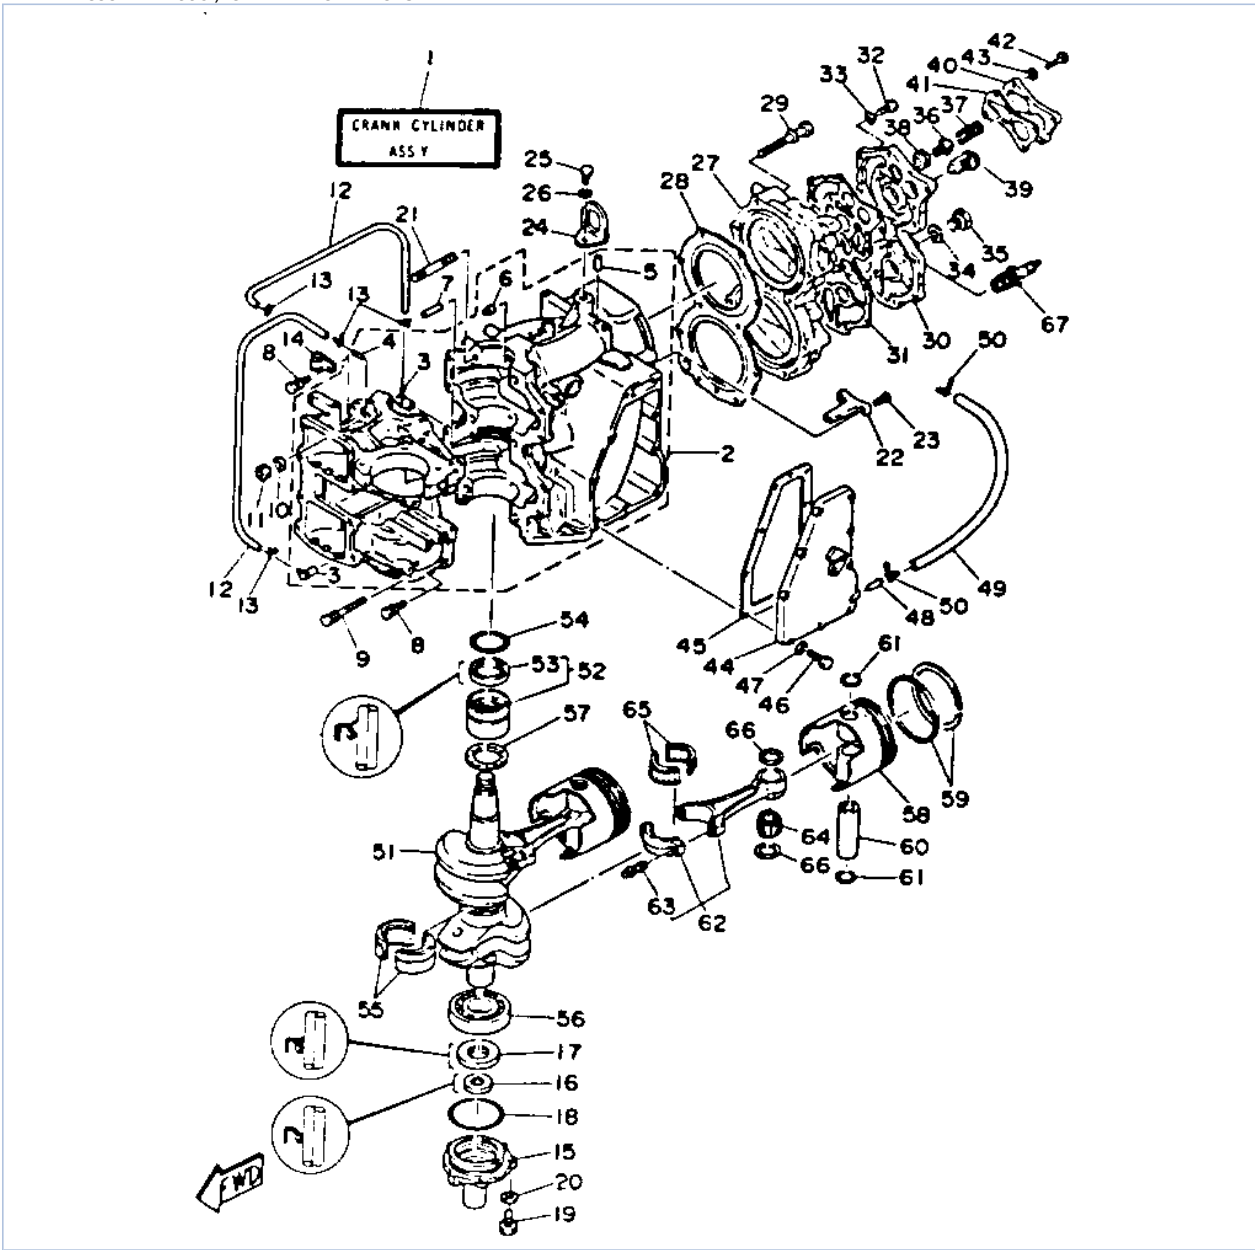

C55ELRR 1993 / CYLINDER CRANKCASE

©2014 Yamaha Motor Corporation, U.S.A. All rights reserved.

Part List

C55ELRR 1993 / CYLINDER CRANKCASE

REF - NO	PART NUMBER	PART NAME	QUANTITY	REMARKS
1	697-W0090-04-EK	CRANK CYLINDER. ASSEMBLY (REF#2~66)	1	
2	697-15100-01-94	CRANKCASE ASSEMBLY	1	
3	650-11370-00-00	.CHECK VALVE ASSY	2	
4	624-14485-00-00	.PIPE, JOINT	1	
5	93604-08062-00	.PIN, DOWEL	1	
6	663-11518-01-00	.LOCK BEARING	2	
7	93608-12063-00	PIN, DOWEL	1	
8	90119-06M12-00	BOLT, WITH WASHER	8	
9	90119-10M07-00	BOLT, WITH WASHER	4	
10	90201-100F7-00	WASHER, PLATE	2	
11	95313-10600-00	NUT	2	
12	90445-07240-00	HOSE (L330)	2	
13	90467-06016-00	CLIP	4	
14	90461-04011-00	CLAMP	1	
15	663-15359-01-94	HOUSING, OIL SEAL	1	
16	93104-18049-00	OIL SEAL	1	
17	93102-28135-00	OIL SEAL	1	
18	93210-62269-00	O-RING	1	
19	97395-06016-00	BOLT, HEX	3	
20	92990-06600-00	WASHER, PLATE	3	
21	90116-10177-00	BOLT, STUD	2	
22	663-11325-00-00	ANODE	1	
23	98680-04016-00	SCREW OVAL HEAD	2	
24	697-11119-00-00	HANGER, ENGINE	1	
25	97013-08025-00	BOLT	1	
26	92990-08100-00	WASHER, SPRING	1	
27	663-11111-02-94	HEAD, CYLINDER 1	1	
28	697-11181-A0-00	GASKET, CYLINDER HEAD 1	1	
29	90119-08M21-00	BOLT, WITH WASHER	10	
30	663-11191-00-9M	COVER, CYLINDER HEAD 1	1	
31	663-11193-A0-00	GASKET, HEAD COVER 1	1	
32	97313-06020-00	BOLT, HEXAGON	12	
33	92990-06600-00	WASHER, PLATE	12	
34	90430-14115-00	.GASKET	1	
35	90340-14036-00	PLUG, STRAIGHT SCREW	1	
36	663-12416-00-00	VALVE, PRESSURE CONTROL	1	
37	90501-14234-00	SPRING, COMPRESSION	1	
38	90480-18065-00	GROMMET	1	
39	6F5-12411-02-00	THERMOSTAT	1	
40	663-12413-00-9M	COVER, THERMOSTAT	1	
41	663-12414-A0-00	GASKET, COVER	1	
42	97313-06030-00	BOLT	4	
43	92990-06600-00	WASHER, PLATE	4	
44	663-41113-00-9M	OUTER COVER, EXHAUST	1	
45	663-41114-A0-00	GASKET, EXHAUST OUTER COVER	1	
46	97313-06020-00	BOLT, HEXAGON	9	
47	92990-06600-00	WASHER, PLATE	9	
48	652-24461-00-00	PIPE, JOINT 4	1	
49	663-24312-01-00	PIPE 2	1	
50	90467-08004-00	CLIP	2	
51	663-11411-01-00	CRANKSHAFT	1	
52	93311-632U1-00	BEARING	1	