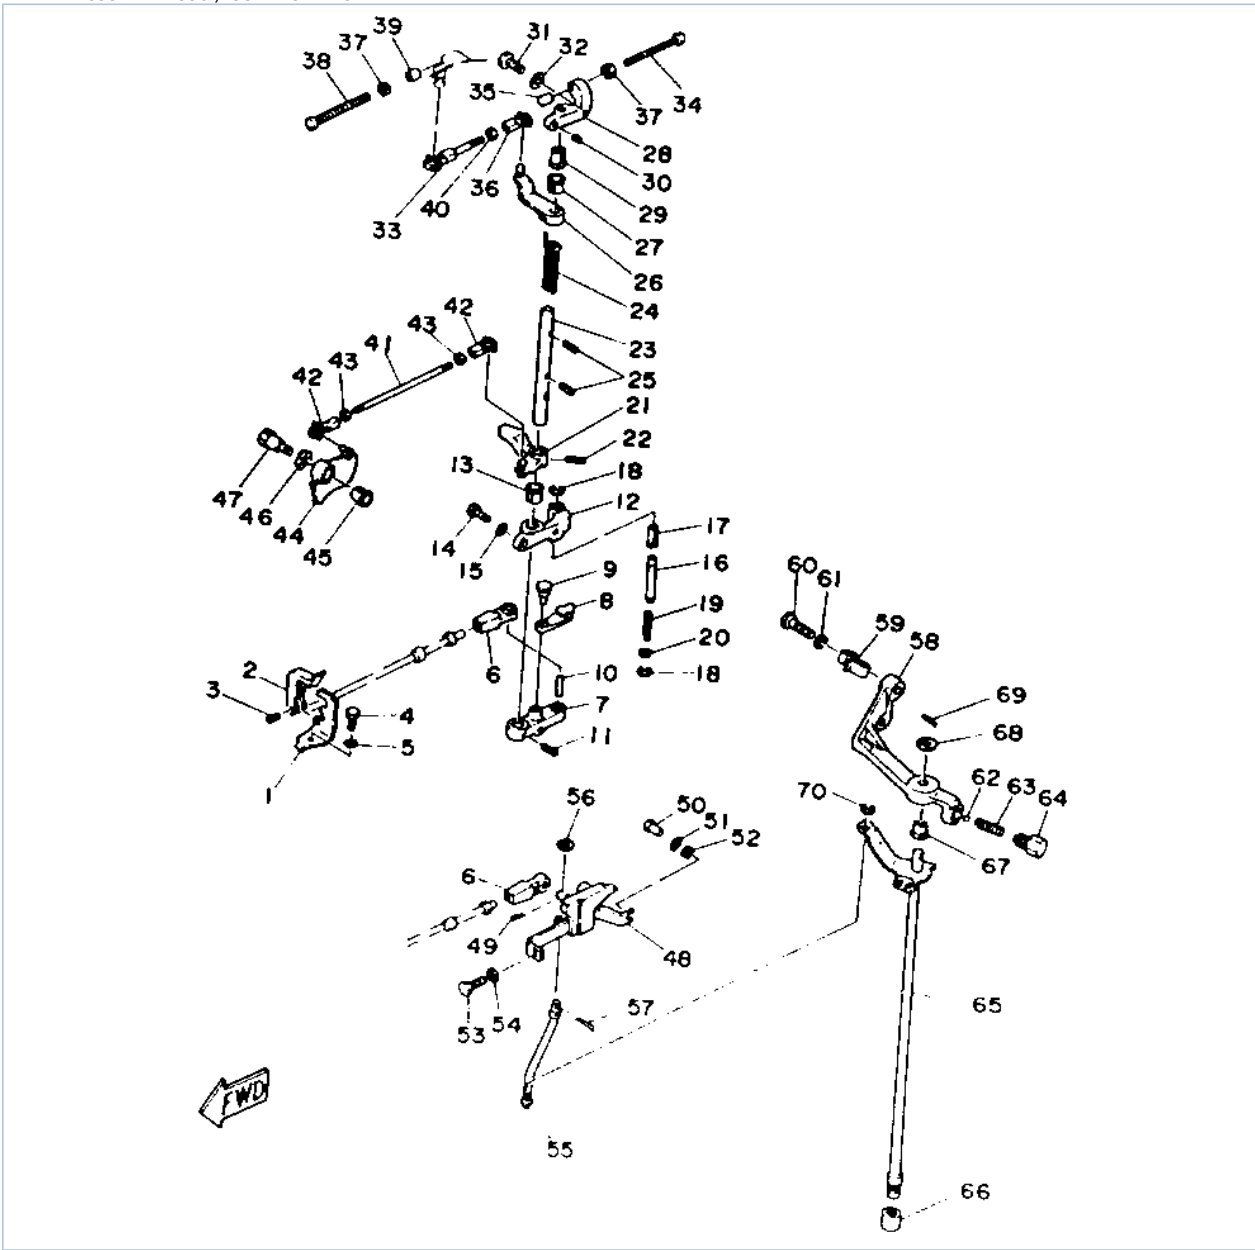

C55ELRR 1993 / CONTROL ENGINE

©2014 Yamaha Motor Corporation, U.S.A. All rights reserved.

Part List

C55ELRR 1993 / CONTROL ENGINE

REF - NO	PART NUMBER	PART NAME	QUANTITY	REMARKS
1	663-48531-00-00	BRACKET, REMOTE CONTROL	1	
2	663-48538-00-00	CLAMP, CABLE 1	1	
3	91690-30012-00	.PIN, SPRING	1	
4	97395-08016-00	BOLT	1	
5	92995-08100-00	WASHER	1	
6	663-48344-00-00	.CABLE END, REMOTE CONTROL	2	
7	663-41632-00-94	LEVER, MAGNETO CONTROL	1	
8	663-41282-00-00	STOPPER, FREE ACCEL. LINK	1	
9	90249-05125-00	PIN	1	
10	93607-23110-00	PIN, DOWEL	1	
11	91690-30018-00	PIN, SPRING	1	
12	663-41662-00-94	BRACKET	1	
13	90386-10009-00	.BUSH	1	
14	97080-06018-00	BOLT	2	
15	92990-06600-00	WASHER, PLATE	2	
16	663-44114-00-00	STOPPER	1	
17	90386-06M39-00	BUSH	1	
18	99080-05600-00	CIRCLIP	2	
19	90501-08232-00	SPRING, COMPRESSION	1	
20	92990-06600-00	WASHER, PLATE	1	
21	663-41633-00-94	LEVER, MAGNETO CONTROL	1	
22	91690-30018-00	PIN, SPRING	1	
23	663-41635-00-00	SHAFT, LINK CONNECTING	1	
24	90508-20169-00	SPRING, TORSION	1	
25	91690-30018-00	PIN, SPRING	2	
26	663-41631-00-94	LEVER, MAGNETO CONTROL	1	
27	90386-10009-00	.BUSH	1	
28	663-41661-00-94	BRACKET	1	
29	90386-10009-00	.BUSH	1	
30	91690-40010-00	PIN, SPRING	1	
31	97080-06018-00	BOLT	1	
32	92990-06600-00	WASHER, PLATE	1	
33	688-41636-00-00	ROD, MAGNETO CONTROL	1	
34	90157-06M11-00	SCREW, PAN HEAD	1	
35	688-44194-00-00	CAP	1	
36	6H1-41237-00-00	JOINT, LINK	1	
37	95380-06700-00	NUT	2	
38	90157-06M12-00	SCREW, PAN HEAD	1	
39	663-44194-00-00	CAP	1	
40	95380-05600-00	NUT	1	
41	697-41211-00-00	LINK, ACCEL.	1	
42	6H4-41237-00-00	JOINT, LINK	2	
43	95380-05600-00	NUT	2	
44	663-41213-01-94	CAM, ACCEL.	1	
45	90386-10009-00	.BUSH	1	
46	90206-10M04-00	WASHER, WAVE	1	
47	90109-06260-00	BOLT	1	
48	697-44117-00-00	BRACKET 1	1	
49	90468-18008-00	CLIP	1	
50	90241-06M00-00	PIN	1	
51	92990-06600-00	WASHER, PLATE	1	
52	90206-06040-00	WASHER, WAVE	1	
53	97313-06018-00	BOLT	1