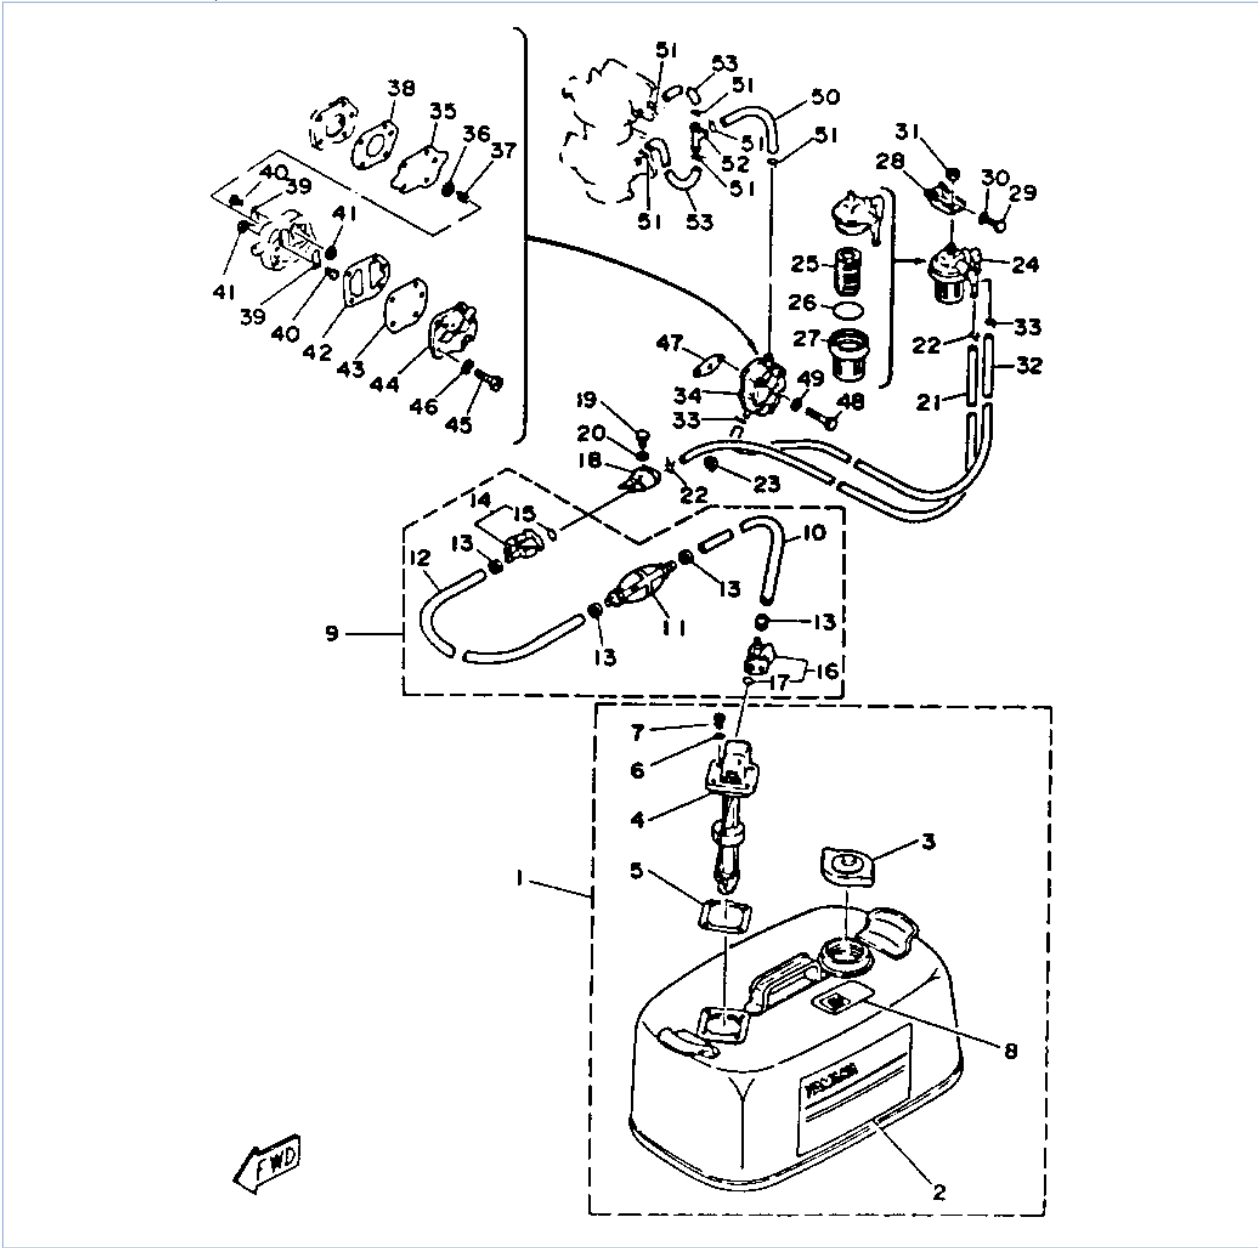

C55ELRR 1993 / FUEL TANK

©2014 Yamaha Motor Corporation, U.S.A. All rights reserved.

Part List

C55ELRR 1993 / FUEL TANK

REF - NO	PART NUMBER	PART NAME	QUANTITY	REMARKS
1	6Y1-W2420-42-24	FUEL TANK ASSEMBLY	1	
2	6Y1-24244-20-00	.GRAPHIC, SIDE	1	
3	6Y1-24610-00-00	.CAP ASSEMBLY	1	
4	6Y1-24260-02-00	.FUEL METER ASSEMBLY	1	
5	6Y1-24268-00-00	.GASKET, FUEL METER	1	
6	6Y1-24329-00-00	.SEAL	4	
7	98586-05016-00	.SCREW, PAN HEAD	4	
8	6Y1-24254-40-00	.GRAPHIC, FUEL TANK 7	1	
9	6Y1-24306-51-00	FUEL PIPE COMP. 1	1	
10	90445-11M06-00	.HOSE (L2050)	1	
11	6Y1-24360-51-00	.PRIMER PUMP ASSY	1	
12	90445-11M05-00	.HOSE (L850)	1	
13	650-24351-51-00	.BAND 1	4	
14	6G1-24305-01-00	.FUEL PIPE JOINT COMP 2	1	
15	93210-08287-00	..O-RING	1	
16	6Y1-24305-02-00	.FUEL PIPE JOINT COMP 2	1	
17	93210-08287-00	..O-RING	1	
18	6G1-24304-02-00	FUEL PIPE JOINT COMP. 1	1	
19	97313-06020-00	BOLT, HEXAGON	1	
20	92990-06600-00	WASHER, PLATE	1	
21	90445-09M25-00	HOSE (L600)	1	
22	90467-08004-00	CLIP	2	
23	90464-04011-00	CLAMP	1	
24	655-24560-01-00	FILTER ASSEMBLY	1	
25	6F5-24563-00-00	.ELEMENT, FILTER	1	
26	93210-37M25-00	.O-RING	1	
27	655-24521-01-00	.CUP, FILTER	1	
28	648-24566-01-00	BRACKET, FILTER	1	
29	97313-06014-00	BOLT, HEXAGON	1	
30	92995-06100-00	WASHER, SPRING	1	
31	95380-08600-00	NUT	1	
32	90445-09095-00	HOSE (L215)	1	
33	90467-08004-00	CLIP	2	
34	6A0-24410-05-00	FUEL PUMP ASSEMBLY	1	
35	648-24411-00-00	.DIAPHRAGM	1	
36	648-24424-00-00	.SEAT, SPRING	1	
37	648-24423-00-00	.SPRING, DIAPHRAGM	1	
38	648-24434-01-00	.GASKET, BODY	1	
39	6A0-24421-01-00	.VALVE, CHECK	2	
40	6A0-14325-00-00	.SCREW, PAN HEAD	2	
41	95380-03600-00	.NUT	2	
42	648-24435-02-00	.GASKET, BODY 2	1	
43	663-24411-00-00	.DIAPHRAGM	1	
44	648-24413-01-00	.BODY 2	1	
45	98580-05530-00	.SCREW, PAN HEAD	3	
46	92990-05100-00	.WASHER, SPRING	3	
47	650-24431-A0-00	GASKET, FUEL PUMP 1	1	
48	97395-06040-00	BOLT	2	
49	92990-06600-00	WASHER, PLATE	2	
50	90445-09089-00	HOSE	1	
51	90467-08004-00	CLIP	6	
52	688-24378-00-00	PIPE, JOINT 3	1	
53	90445-09061-00	HOSE (L65)	2