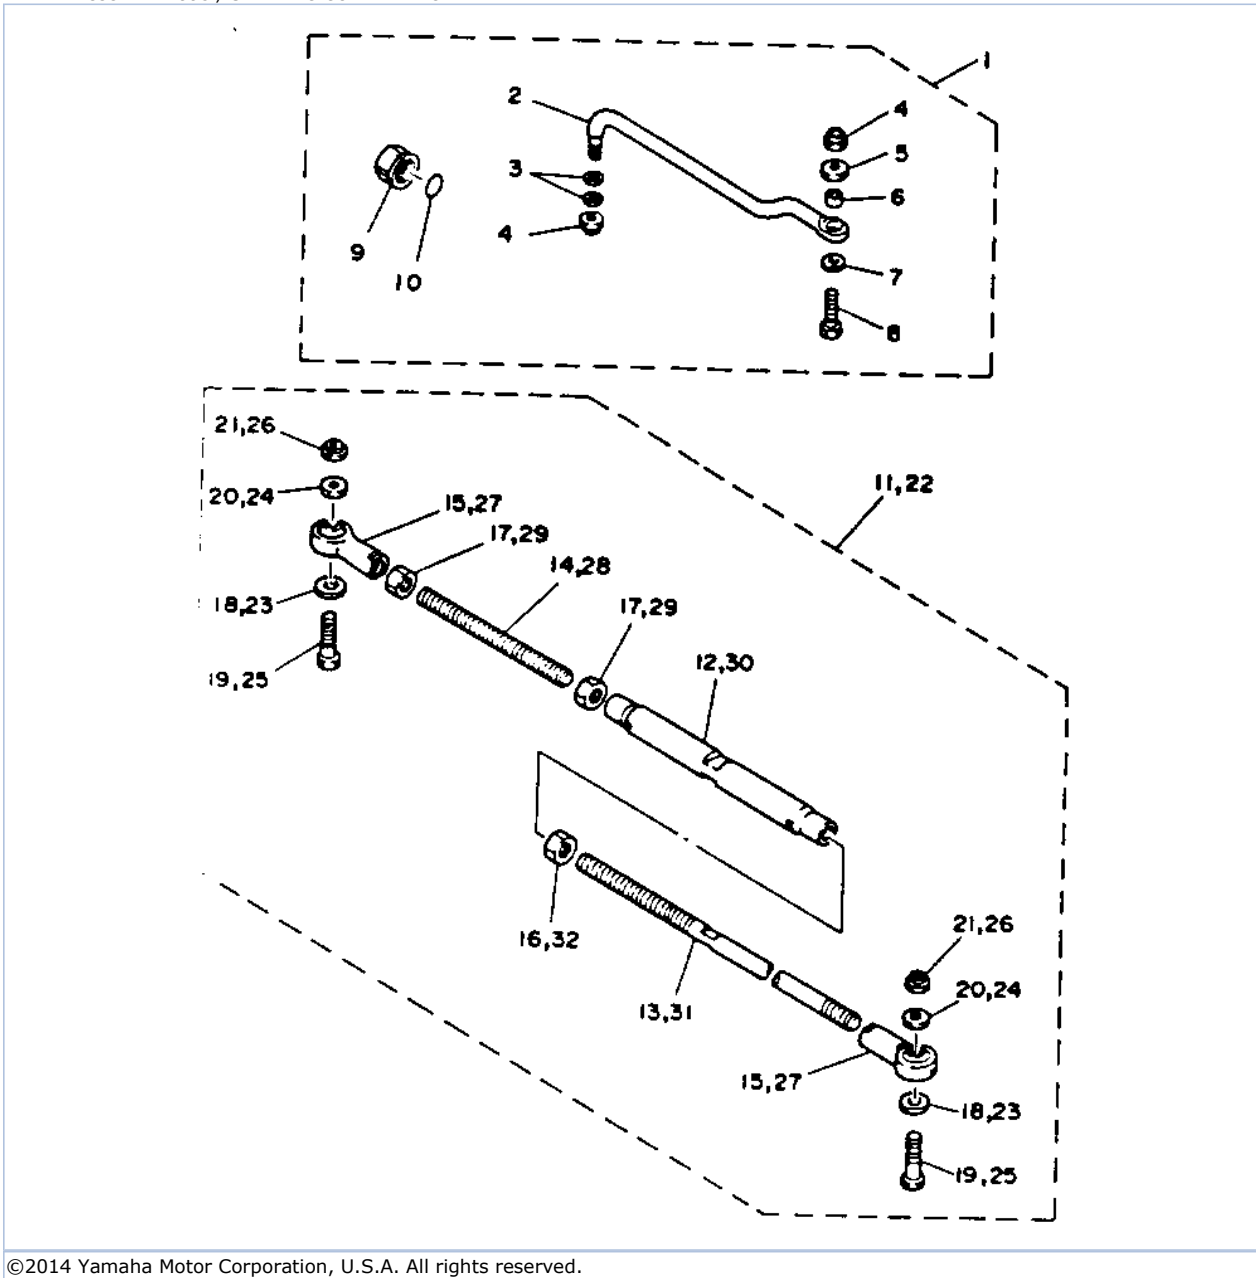

C55ELRR 1993 / STEERING GUIDE ATTACHMENT

©2014 Yamaha Motor Corporation, U.S.A. All rights reserved.

Part List

C55ELRR 1993 / STEERING GUIDE ATTACHMENT

REF - NO	PART NUMBER	PART NAME	QUANTITY	REMARKS
1	697-61350-00-00	STEERING GUIDE ATTACHMENT KIT	1	
2	697-61351-00-00	.ROD, STEERING LINK	1	
3	90201-10M20-00	.WASHER, PLATE	2	
4	90185-09M01-00	.NUT, SELF-LOCKING	2	
5	90170-09M03-00	.NUT	1	
6	90387-10M42-00	.COLLAR	1	
7	90201-10M63-00	.WASHER, PLATE	1	
8	6E5-61355-00-00	.BOLT	1	
9	6E5-43145-00-00	.CAP, CLAMP BRACKET	1	
10	93210-16275-00	.O-RING	1	
11	ABA-DUALT-IE-BR	TWIN KIT (L:600-800M) (6E5-61301-00-00)	1	UR
12	6E5-61313-00-00	.ADJUSTER	1	
13	6E5-61311-11-00	.TIE BAR	1	
14	6E5-61315-00-00	.TIE BAR	1	
15	6E5-61303-00-00	.STEERING AXLE COMP	2	
16	90170-14M06-00	.NUT	1	
17	95380-14700-00	.NUT	2	
18	90201-10M76-00	.WASHER, PLATE	2	
19	90101-09M70-00	.BOLT	2	
20	90170-09M05-00	.NUT	2	
21	90185-09M01-00	.NUT, SELF-LOCKING	2	
22	688-61301-01-00	TIE BAR KIT (L:430-630MM)	1	UR
23	90201-10M76-00	.WASHER, PLATE	2	
24	90170-09M05-00	.NUT	2	
25	90101-09M70-00	.BOLT	2	
26	90185-09M01-00	.NUT, SELF-LOCKING	2	
27	6E5-61303-00-00	.STEERING AXLE COMP	2	
28	6E5-61315-00-00	.TIE BAR	1	
29	95380-14700-00	.NUT	2	
30	6E5-61313-00-00	.ADJUSTER	1	
31	688-61311-11-00	.TIE BAR	1	
32	90170-14M06-00	.NUT	1