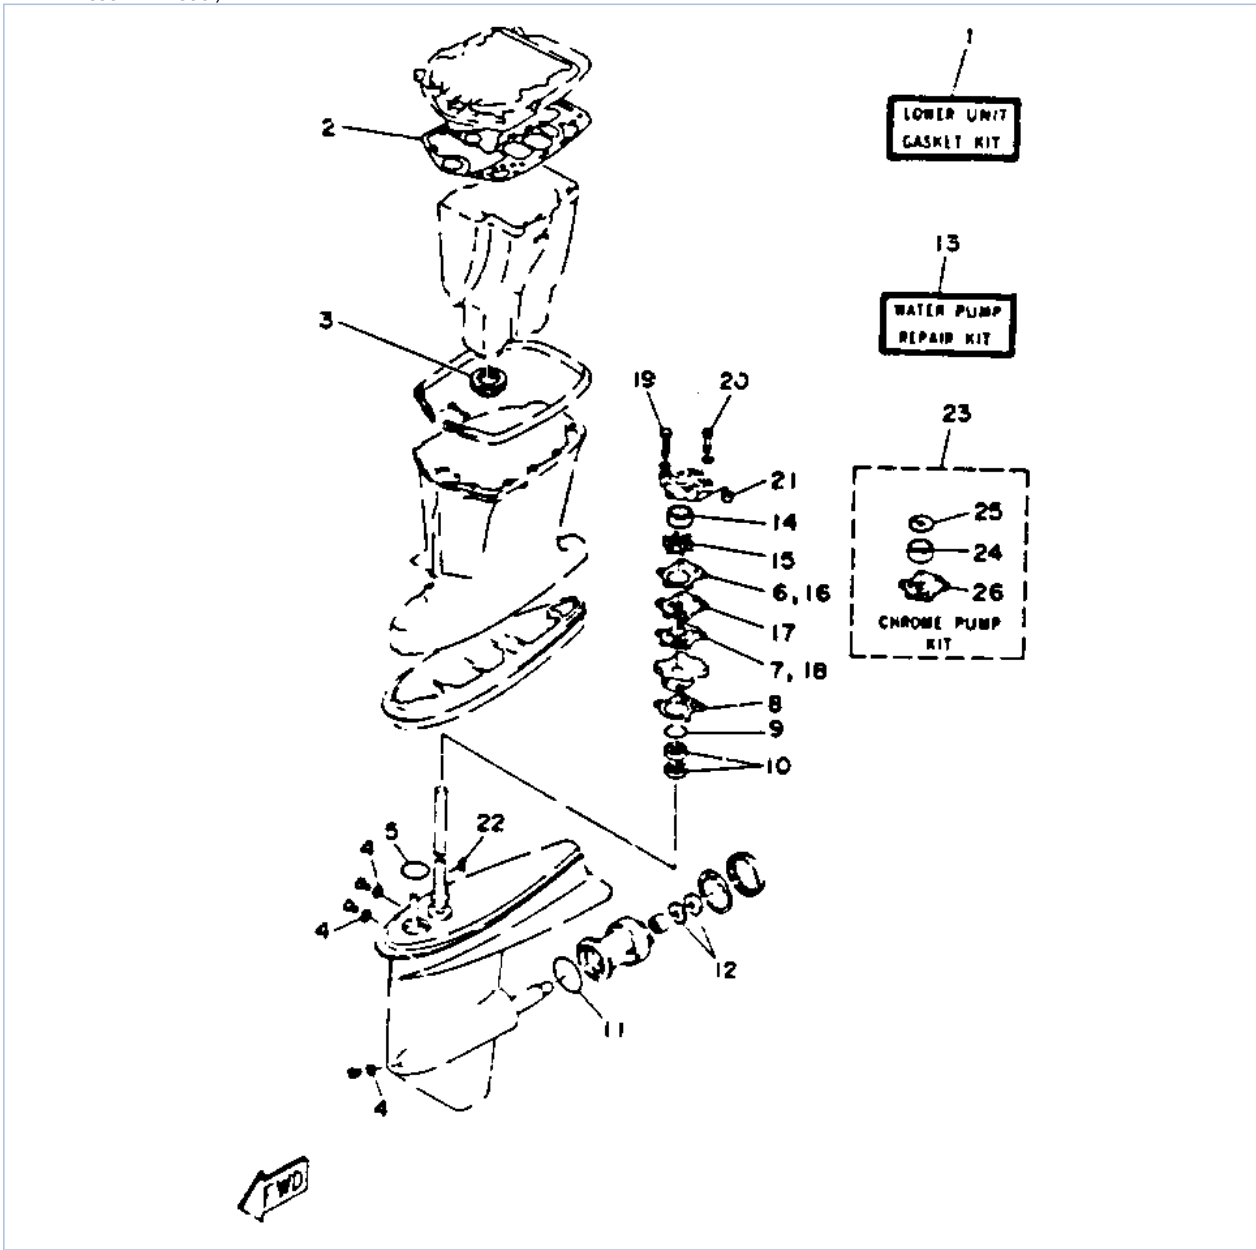

C55ELRR 1993 / REPAIR KIT 2

©2014 Yamaha Motor Corporation, U.S.A. All rights reserved.

Part List

C55ELRR 1993 / REPAIR KIT 2

REF - NO	PART NUMBER	PART NAME	QUANTITY	REMARKS
1	698-W0001-21-00	LOWER UNIT GASKET KIT	1	
2	697-45114-A0-00	.GASKET, UPPER CASING	1	
3	663-45123-00-00	.GASKET, MUFFLER	1	
4	90430-08020-00	.GASKET	3	
5	93210-49046-00	.O-RING	1	
6	663-44315-A0-00	.GASKET, WATER PUMP	1	
7	663-44324-A0-00	.GASKET, CARTRIDGE	1	
8	663-44316-A0-00	.GASKET, WATER PUMP	1	
9	93210-41042-00	.O-RING	1	
10	93101-23070-00	.OIL SEAL	2	
11	93210-66M98-00	.O-RING	1	
12	93101-22067-00	.OIL SEAL	2	
13	663-W0078-01-00	WATER PUMP REPAIR KIT	1	
14	663-44322-00-00	.INSERT, CARTRIDGE	1	
15	697-44352-00-00	.IMPELLER	1	
16	663-44315-A0-00	.GASKET, WATER PUMP	1	
17	663-44323-00-00	.OUTER PLATE, CARTIDGE	1	
18	663-44324-A0-00	.GASKET, CARTRIDGE	1	
19	97395-08055-00	.BOLT	2	
20	97395-08045-00	.BOLT	2	
21	663-44366-00-00	.DAMPER, WATER SEAL 2	1	
22	90280-03M03-00	.KEY, WOODRUFF	1	
23	6H4-W0078-0A-00	CHROME PUMP KIT	1	
24	670-44322-01-00	.INSERT, CARTRIDGE	1	
25	670-44321-00-00	.INNER PLATE, CARTRIDGE	1	
26	670-44323-00-00	.OUTER PLATE, CARTRIDGE	1	

Part Notes

C55ELRR 1993 / REPAIR KIT 2

PART NUMBER	NOTE TEXT
90430-08020-00	OEM: This part number is among the Top 100 Most Popular Marine Maintenance Parts as of March 2014.

©2014 Yamaha Motor Corporation, U.S.A. All rights reserved.

©2014 Yamaha Motor Corporation, U.S.A. All rights reserved.