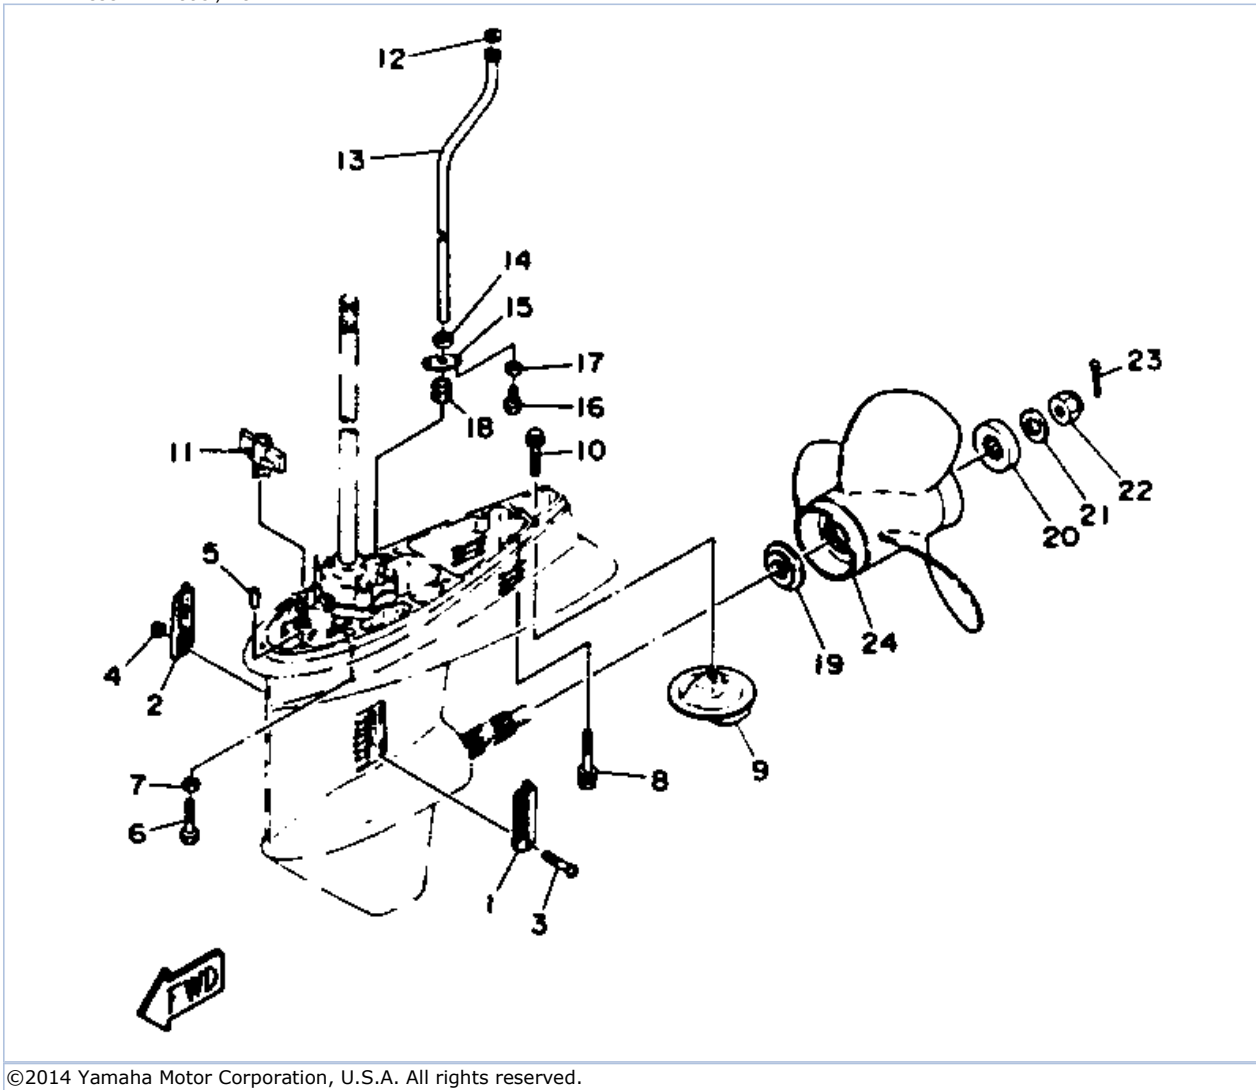

C55ELRR 1993 / LOWER DRIVE 2

©2014 Yamaha Motor Corporation, U.S.A. All rights reserved.

Part List

C55ELRR 1993 / LOWER DRIVE 2

REF - NO	PART NUMBER	PART NAME	QUANTITY	REMARKS
1	688-45214-02-00	COVER, WATER INLET 1	1	
2	688-45215-02-00	COVER, WATER INLET 2	1	
3	98680-05540-00	SCREW, OVAL HEAD	1	
4	90185-05002-00	NUT, NYLON	1	
5	93606-12019-00	.PIN, DOWEL	2	
6	97395-10040-00	BOLT	4	
7	92990-10100-00	WASHER, SPRING	4	
8	90119-08M84-00	BOLT, WITH WASHER	1	
9	679-45371-00-00	TAB-TRIM	1	
10	90105-10M00-00	BOLT, FLANGE	1	
11	697-43662-00-00	GUIDE, REVERSE ROD	1	
12	90202-12060-00	WASHER, PLATE	1	
13	663-44361-10-00	TUBE, WATER	1	LONG
14	90430-12072-00	GASKET	1	
15	663-44373-00-00	SET PLATE, WATER TUBE	1	
16	97395-06012-00	BOLT	2	
17	92995-06100-00	WASHER, SPRING	2	
18	663-44367-00-00	DAMPER, WATER SEAL 3	1	
19	663-45987-02-00	SPACER 1	1	
20	670-45997-02-00	SPACER	1	
21	92990-16200-00	WASHER, PLAIN	1	
22	90171-16011-00	NUT, CASTLE	1	
23	91490-40030-00	PIN. COTTER	1	
24	663-45970-60-98	PROPELLER (3X11-3/4"X12"-G)	1	UR
24	663-45972-60-98	PROPELLER (3X12"X11"-G)	1	UR
24	663-45974-60-98	PROPELLER (3X11-1/2"X13"-G)	1	UR
24	663-45976-00-98	PROPELLER (3X10-1/4"X15"-G)	1	UR
24	663-45978-00-98	PROPELLER (3X10-1/4"X16"-G)	1	UR
24	663-45930-00-98	PROPELLER (3X10-1/4"X14"-G)	1	UR
24	663-45958-01-EL	PROPELLER (3X11-1/4"X14"-G)	1	UR
24	663-45956-01-EL	PROPELLER (3X12-1/4"X9"-G)	1	UR
24	6H5-45952-00-EL	PROPELLER (3X10-3/8X13"-G)	1	UR
24	663-45949-01-EL	PROPELLER (3X10-3/4"X16"-G)	1	UR
24	663-45947-02-EL	PROPELLER (3X11-5/8"X11"-G)	1	UR
24	663-45941-01-EL	PROPELLER (3X10-3/4"X17"-G)	1	UR
24	6H5-45943-00-EL	PROPELLER (3X10"X15"-G)	1	UR
24	6H5-45945-00-EL	PROPELLER (3X10-5/8X12"-G)	1	UR

Part Notes

C55ELRR 1993 / LOWER DRIVE 2

PART NUMBER		NOTE TEXT
90105-10M00-00		OEM: This part number is among the Top 100 Most Popular Marine Maintenance Parts as of March 2014.
91490-40030-00		OEM: This part number is among the Top 100 Most Popular Marine Maintenance Parts as of March 2014.

©2014 Yamaha Motor Corporation, U.S.A. All rights reserved.