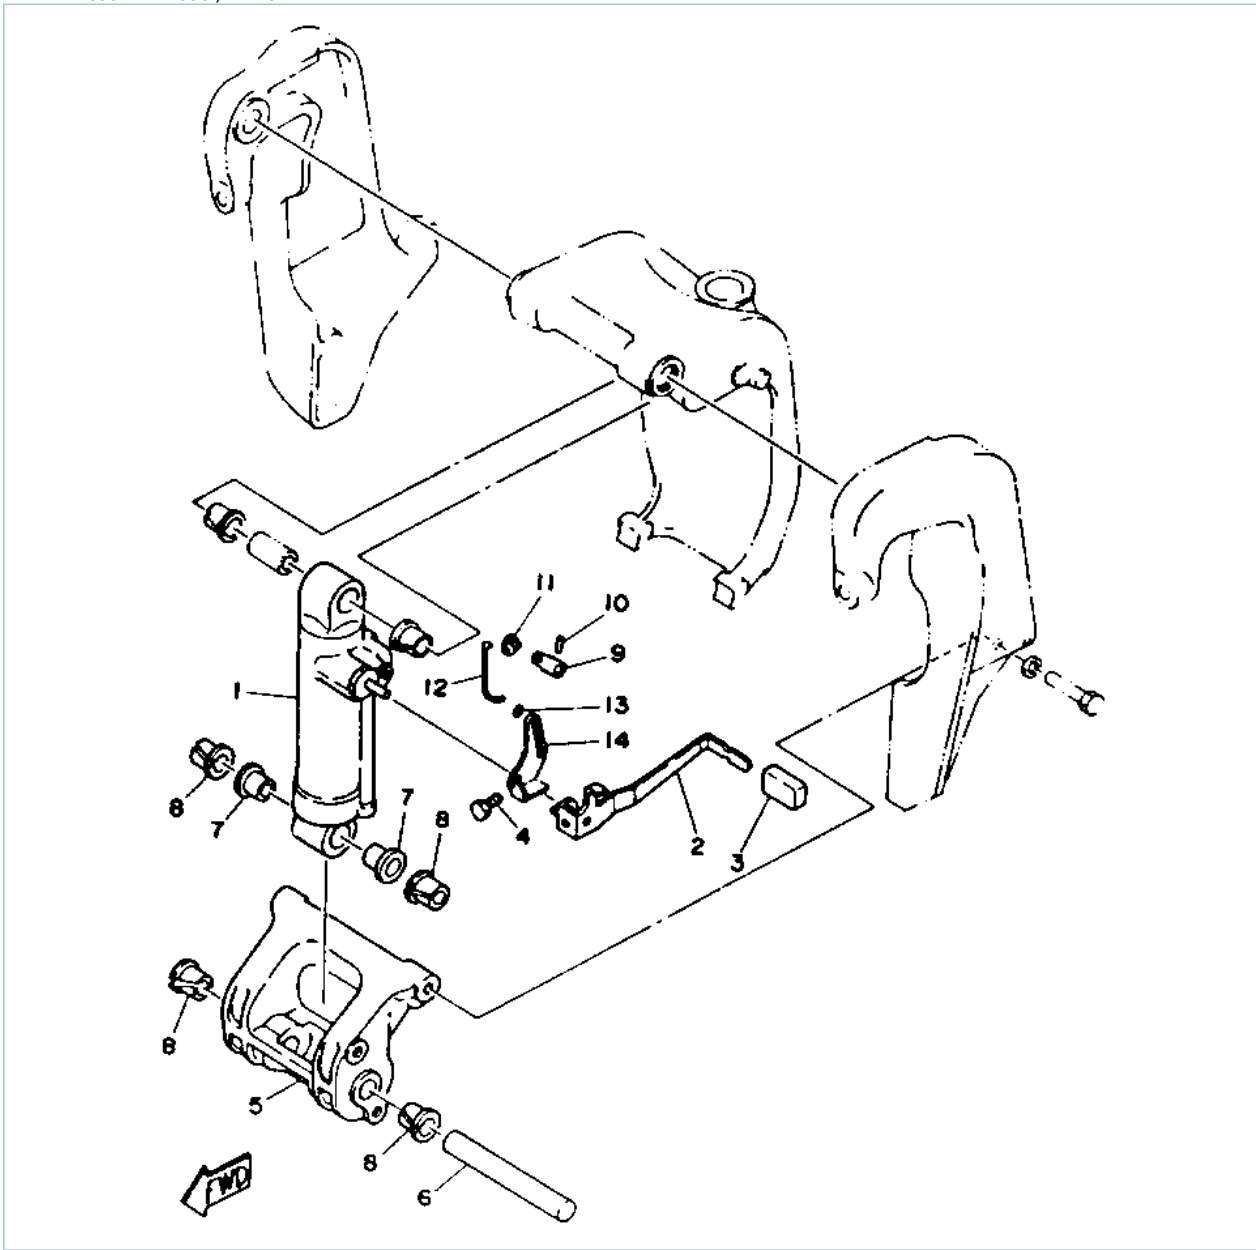

C55ELRR 1993 / BRACKET 2

©2014 Yamaha Motor Corporation, U.S.A. All rights reserved.

Part List

C55ELRR 1993 / BRACKET 2

REF - NO	PART NUMBER	PART NAME	QUANTITY	REMARKS
1	688-43170-04-EK	SHOCK ABSORBER ASSEMBLY	1	LONG
2	688-43631-10-00	LEVER, TILT	1	LONG
3	682-43318-01-00	COVER	1	LONG
4	97395-06010-00	BOLT	1	
5	688-43128-01-EK	SPACER, CLAMP BRACKCLAMP BRACKET	1	LONG
6	688-43124-02-00	PIN, LOWER SHOCK MOUNT	1	
7	90386-18M63-00	BUSH	2	
8	90386-18M35-00	BUSH	4	
9	688-43186-00-00	LEVER	1	
10	91690-30020-00	PIN, SPRING	1	
11	6J8-41262-00-00	JOINT, CHOKE LEVER	1	
12	688-43616-00-00	ROD, TILT LOCK	1	
13	90202-03M51-00	WASHER, PLATE	1	
14	688-43651-00-00	LEVER, REVERSE LOCK 1	1