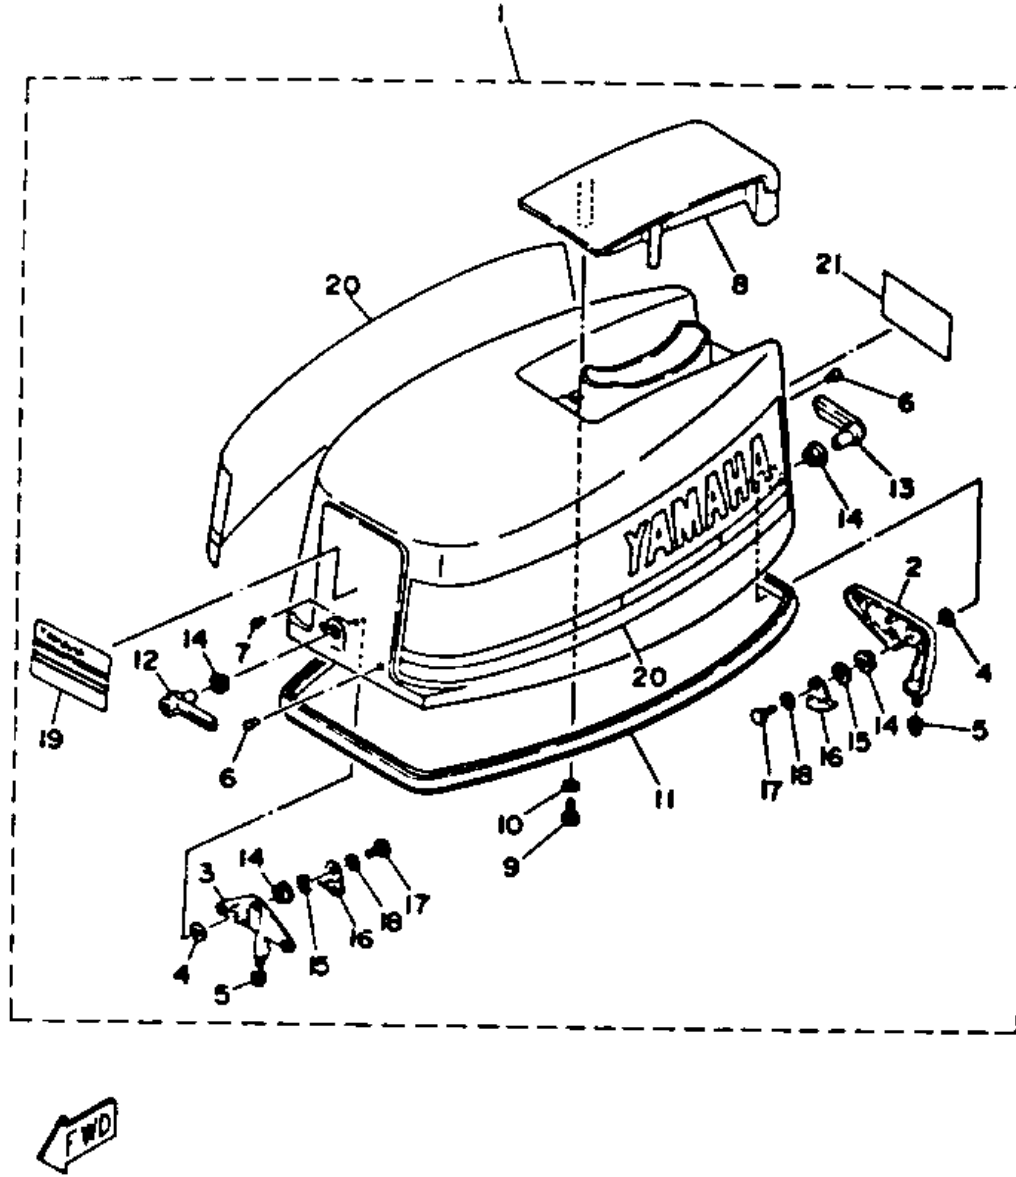

C55ELRR 1993 / TOP COWLING

©2014 Yamaha Motor Corporation, U.S.A. All rights reserved.

Part List

C55ELRR 1993 / TOP COWLING

REF - NO	PART NUMBER	PART NAME	QUANTITY	REMARKS
1	697-42610-L1-EK	TOP COWLING ASSEMBLY.	1	
2	697-42647-00-94	.HOLDER, CLAMP BAND	1	
3	697-42649-00-94	.HOLDER, CLAMP BAND	1	
4	90202-19M10-00	.WASHER, PLATE	2	
5	663-42662-00-00	.DAMPER	2	
6	90266-06M02-00	.RIVET	5	
7	90266-06M02-00	.RIVET	1	
8	697-42613-00-EK	.MOLDING, AIR DUCT	1	
9	97313-06016-00	.BOLT, HEXAGON	4	
10	92990-06600-00	.WASHER, PLATE	4	
11	663-42615-02-00	.SEAL	1	
12	697-42815-10-98	.LEVER, CLAMP	1	
13	697-42817-10-98	.LEVER, CLAMP	1	
14	90386-13M38-00	.BUSH	4	
15	90206-13019-00	.WASHER, WAVE	2	
16	663-42816-02-00	.LEVER, CLAMP	2	
17	97013-06012-00	.BOLT	2	
18	90201-06M02-00	.WASHER, PLATE	2	
19	689-42677-01-00	.GRAPHIC, FRONT	1	
20	697-W0070-A1-00	.GRAPHIC SET	1	
21	697-42678-L0-00	.GRAPHIC, REAR	1	

Part Notes

C55ELRR 1993 / TOP COWLING

PART NUMBER	NOTE TEXT
92990-06600-00	OEM: This part number is among the Top 100 Most Popular Marine Maintenance Parts as of March 2014.

©2014 Yamaha Motor Corporation, U.S.A. All rights reserved.