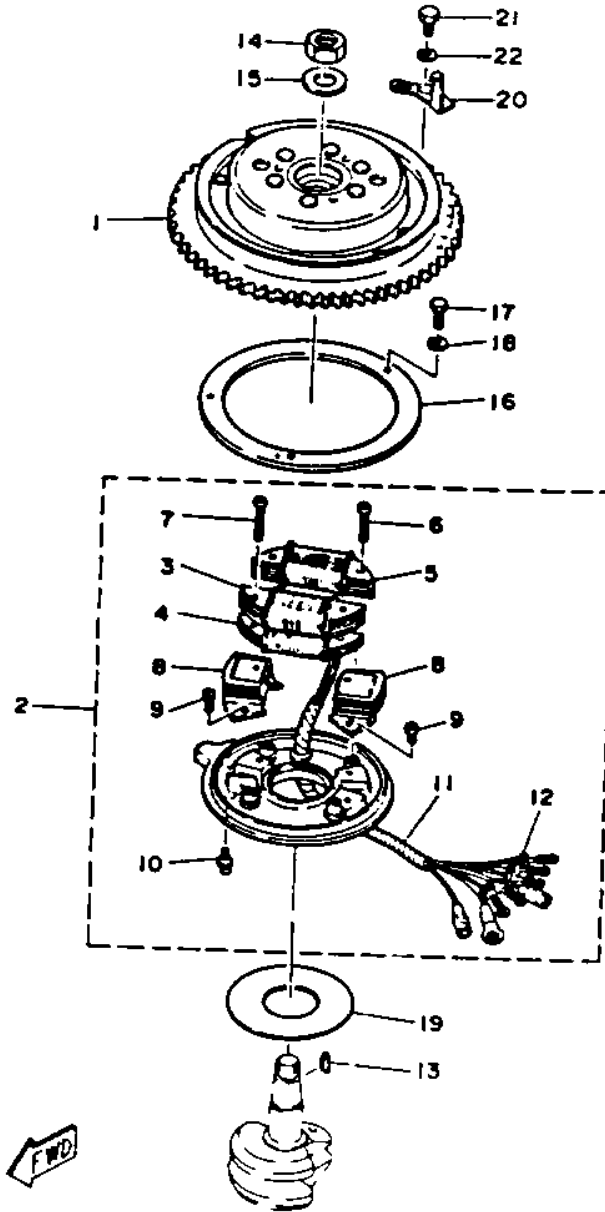

C55ELRR 1993 / CDI MAGNETO

©2014 Yamaha Motor Corporation, U.S.A. All rights reserved.

Part List

C55ELRR 1993 / CDI MAGNETO

REF - NO	PART NUMBER	PART NAME	QUANTITY	REMARKS
1	697-85550-A0-00	ROTOR ASSEMBLY	1	
2	697-85560-A1-00	BASE ASSEMBLY	1	
3	663-85541-A0-00	.COIL, CHARGE	1	
4	663-85565-A0-00	.COIL, TRIGGER	1	
5	663-81313-A0-00	.COIL, LIGHTING 1	1	
6	98580-05530-00	.SCREW, PAN HEAD	2	
7	98580-05035-00	.SCREW, PAN HEAD	2	
8	663-85580-10-00	.COIL, PULSER	2	
9	98580-04010-00	.SCREW, PAN HEAD	4	
10	663-85518-00-00	.JOINT, BALL	1	
11	697-85515-10-00	.LEAD WIRE ASSEMBLY	1	
12	90480-06158-00	.GROMMET	5	
13	90280-05049-00	KEY, WOODRUFF	1	
14	90170-20137-00	NUT	1	
15	90201-21M18-00	WASHER, PLATE	1	
16	663-41612-00-00	RETAINER, MAGNETO BASE	1	
17	97313-06020-00	BOLT, HEXAGON	3	
18	92990-06600-00	WASHER, PLATE	3	
19	663-41619-00-00	WASHER, MAGNETO	1	
20	697-81332-00-00	PLATE, TIMING	1	
21	97395-06016-00	BOLT, HEX	1	
22	92990-06600-00	WASHER, PLATE	1	

Part Notes

C55ELRR 1993 / CDI MAGNETO

PART NUMBER		NOTE TEXT
92990-06600-00		OEM: This part number is among the Top 100 Most Popular Marine Maintenance Parts as of March 2014.
92990-06600-00		OEM: This part number is among the Top 100 Most Popular Marine Maintenance Parts as of March 2014.

©2014 Yamaha Motor Corporation, U.S.A. All rights reserved.