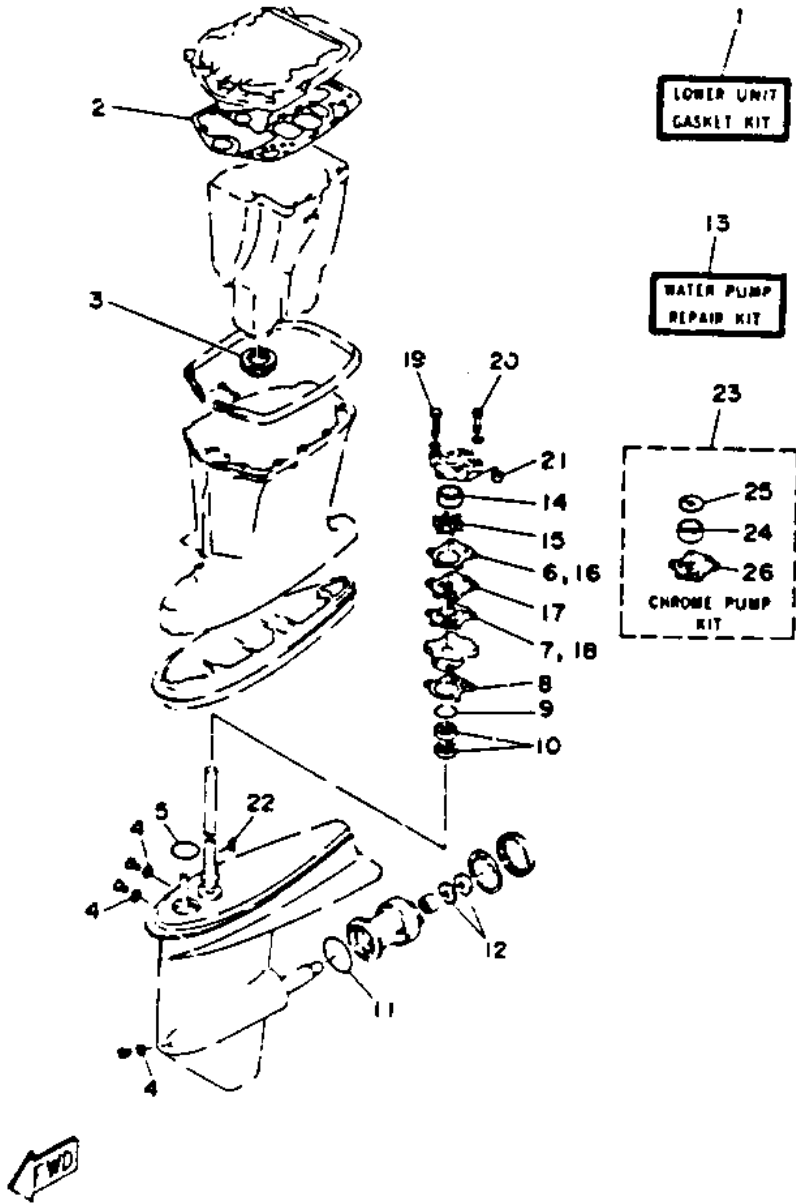

C55ELRR 1993 / REPAIR KIT 2

©2014 Yamaha Motor Corporation, U.S.A. All rights reserved.

Part List

C55ELRR 1993 / REPAIR KIT 2

REF - NO	PART NUMBER	PART NAME	QUANTITY	REMARKS
1	698-W0001-21-00	LOWER UNIT GASKET KIT	1	
2	697-45114-A0-00	.GASKET, UPPER CASING	1	
3	663-45123-00-00	.GASKET, MUFFLER	1	
4	90430-08020-00	.GASKET	3	
5	93210-49046-00	.O-RING	1	
6	663-44315-A0-00	.GASKET, WATER PUMP	1	
7	663-44324-A0-00	.GASKET, CARTRIDGE	1	
8	663-44316-A0-00	.GASKET, WATER PUMP	1	
9	93210-41042-00	.O-RING	1	
10	93101-23070-00	.OIL SEAL	2	
11	93210-66M98-00	.O-RING	1	
12	93101-22067-00	.OIL SEAL	2	
13	663-W0078-01-00	WATER PUMP REPAIR KIT	1	
14	663-44322-00-00	.INSERT, CARTRIDGE	1	
15	697-44352-00-00	.IMPELLER	1	
16	663-44315-A0-00	.GASKET, WATER PUMP	1	
17	663-44323-00-00	.OUTER PLATE, CARTIDGE	1	
18	663-44324-A0-00	.GASKET, CARTRIDGE	1	
19	97395-08055-00	.BOLT	2	
20	97395-08045-00	.BOLT	2	
21	663-44366-00-00	.DAMPER, WATER SEAL 2	1	
22	90280-03M03-00	.KEY, WOODRUFF	1	
23	6H4-W0078-0A-00	CHROME PUMP KIT	1	
24	670-44322-01-00	.INSERT, CARTRIDGE	1	
25	670-44321-00-00	.INNER PLATE, CARTRIDGE	1	
26	670-44323-00-00	.OUTER PLATE, CARTRIDGE	1	

Part Notes

C55ELRR 1993 / REPAIR KIT 2

PART NUMBER	NOTE TEXT
90430-08020-00	OEM: This part number is among the Top 100 Most Popular Marine Maintenance Parts as of March 2014.

©2014 Yamaha Motor Corporation, U.S.A. All rights reserved.

©2014 Yamaha Motor Corporation, U.S.A. All rights reserved.