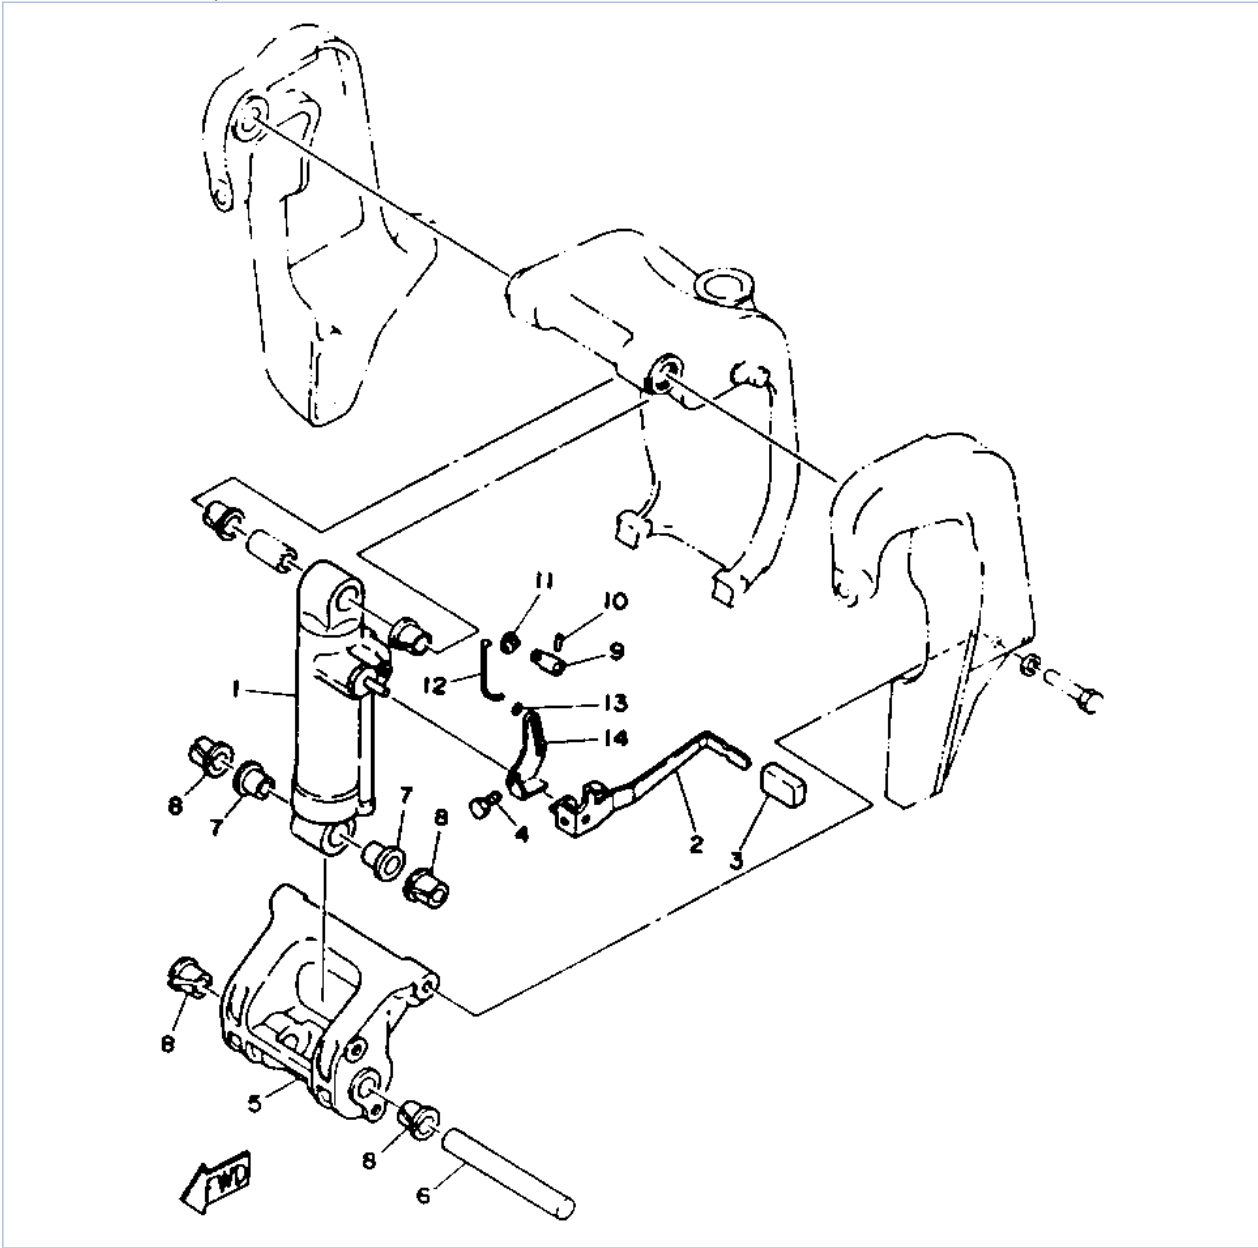

C55ELRR 1993 / BRACKET 2

©2014 Yamaha Motor Corporation, U.S.A. All rights reserved.

Part List

C55ELRR 1993 / BRACKET 2

REF - NO	PART NUMBER	PART NAME	QUANTITY	REMARKS
1	688-43170-04-EK	SHOCK ABSORBER ASSEMBLY	1	LONG
2	688-43631-10-00	LEVER, TILT	1	LONG
3	682-43318-01-00	COVER	1	LONG
4	97395-06010-00	BOLT	1	
5	688-43128-01-EK	SPACER, CLAMP BRACKCLAMP BRACKET	1	LONG
6	688-43124-02-00	PIN, LOWER SHOCK MOUNT	1	
7	90386-18M63-00	BUSH	2	
8	90386-18M35-00	BUSH	4	
9	688-43186-00-00	LEVER	1	
10	91690-30020-00	PIN, SPRING	1	
11	6J8-41262-00-00	JOINT, CHOKE LEVER	1	
12	688-43616-00-00	ROD, TILT LOCK	1	
13	90202-03M51-00	WASHER, PLATE	1	
14	688-43651-00-00	LEVER, REVERSE LOCK 1	1