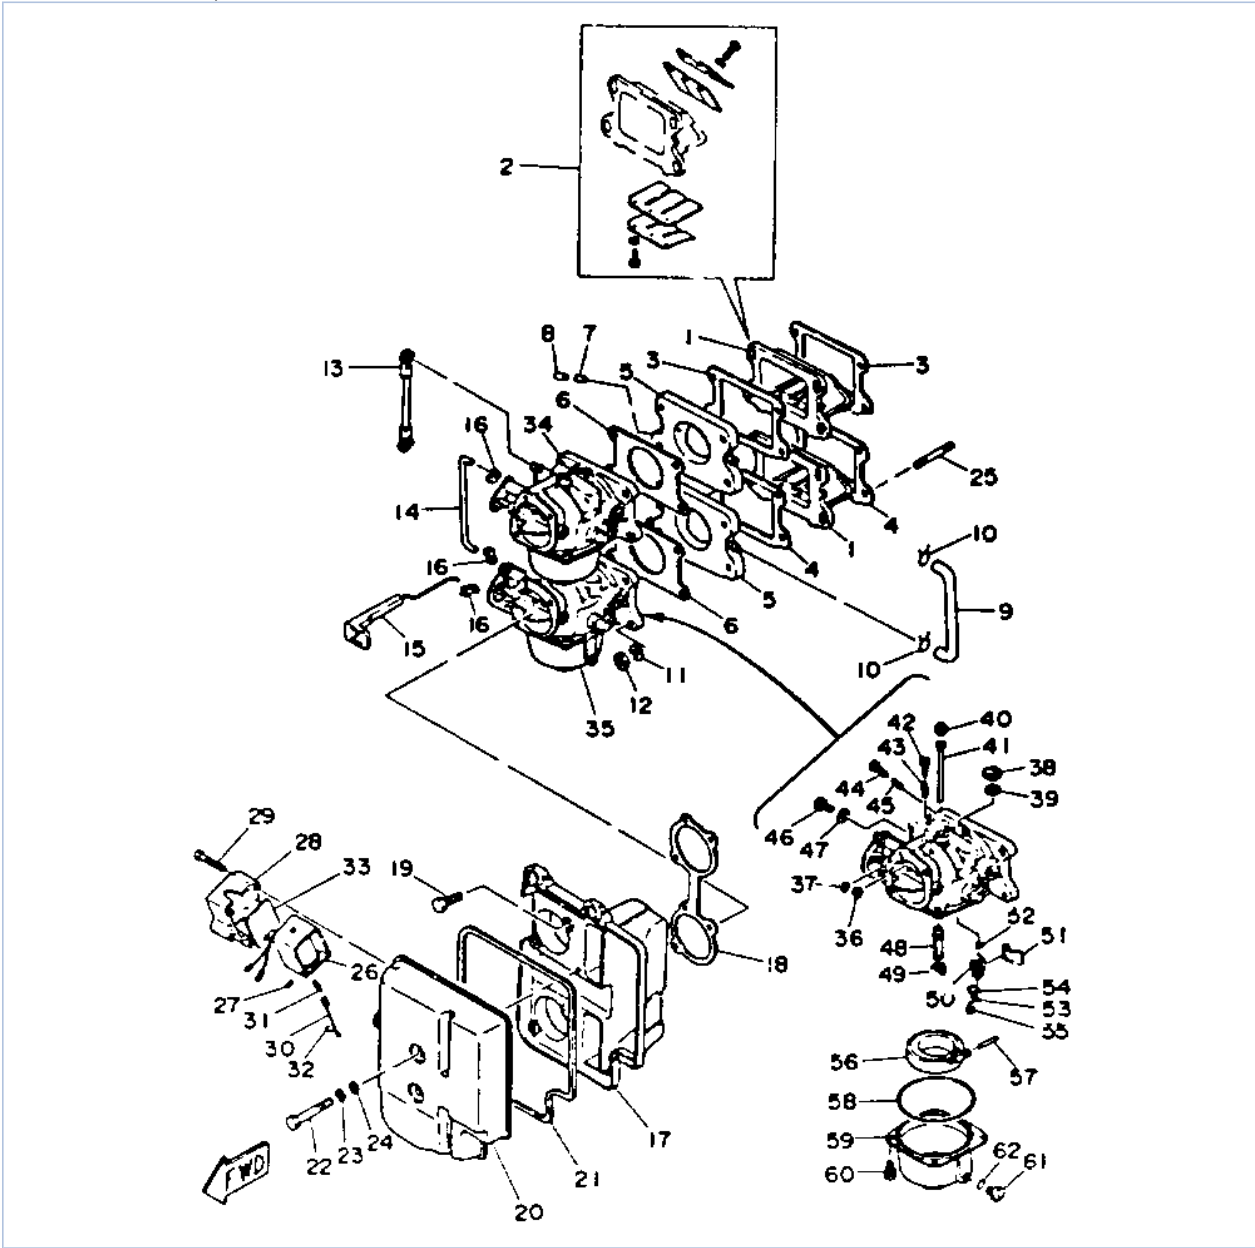

C55ELRR 1993 / INTAKE CARBURETOR

©2014 Yamaha Motor Corporation, U.S.A. All rights reserved.

Part List

C55ELRR 1993 / INTAKE CARBURETOR

REF - NO	PART NUMBER	PART NAME	QUANTITY	REMARKS
1	697-13610-00-00	REED VALVE ASSEMBLY	2	
2	692-W0004-00-00	.REED SET	1	
3	663-13621-A0-00	GASKET, VALVE SEAT	2	
4	663-13622-A0-00	GASKET, VALVE SEAT	2	
5	663-13641-02-94	MANIFOLD 1	2	
6	663-14198-A0-00	GASKET	2	
7	624-14485-00-00	.PIPE, JOINT	2	
8	647-14395-60-00	CAP, OVERFLOW PIPE	1	
9	663-24321-00-00	PIPE 10	1	
10	90467-08004-00	CLIP	2	
11	92995-06100-00	WASHER, SPRING	8	
12	95380-06600-00	NUT, HEXAGON	8	
13	697-41217-01-00	ROD, ACCEL. LEVER	1	
14	663-41257-02-00	ROD, CHOKE 2	1	
15	663-41256-01-00	ROD, CHOKE 1	1	
16	661-41262-02-00	JOINT, CHOKE LEVER	3	
17	697-14417-00-94	COVER 1	1	
18	663-14483-A0-00	GASKET	1	
19	97313-06025-00	BOLT	4	
20	697-14418-00-94	COVER 2	1	
21	697-14416-00-00	GASKET, AIR CLEANER	1	
22	97395-06045-00	BOLT, HEXAGON	2	
23	92995-06100-00	WASHER, SPRING	2	
24	92990-06600-00	WASHER, PLATE	2	
25	90116-06176-00	BOLT, STUD	8	
26	663-86110-02-00	SOLENOID	1	
27	91690-30010-00	PIN, SPRING	1	
28	663-86115-00-00	HOLDER, SOLENOID	1	
29	98580-05530-00	SCREW, PAN HEAD	2	
30	663-86116-01-00	WIRE, PULL	1	
31	676-86117-00-00	HOOK, WIRE PULL	1	
32	93210-03261-00	O-RING	1	
33	663-86118-00-00	DAMPER	1	
34	697-14501-04-00	CARBURETOR ASSEMBLY 1	1	
35	697-14502-04-00	CARBURETOR ASSEMBLY 2	1	
36	663-14950-27-00	.PILOT, AIR JET	2	
37	663-14945-32-00	.JET (#125)	2	
38	697-14991-00-00	.SCREW	2	
39	679-14557-00-00	.WASHER	2	
40	663-14567-01-00	.SCREW	2	
41	663-14942-19-00	.JET, PILOT	2	
42	6H1-14523-00-00	.SCREW, STOP	1	
43	90501-10326-00	.SPRING, COMPRESSION	1	
44	663-14923-00-00	.SCREW, PILOT	2	
45	90501-08214-00	.SPRING, COMPRESSION	2	
46	6K5-14592-00-00	.SCREW	1	
47	90201-05652-00	.WASHER, PLATE	1	
48	663-14947-01-00	.JET, NEEDLE	2	
49	663-14943-39-00	.JET, MAIN (#160)	2	
50	696-14590-00-00	.NEEDLE VALVE ASSY	2	
51	663-14159-00-00	.CLIP	2	
52	93210-07229-00	.O-RING	2	
53	676-14186-00-00	.PIN, FLOAT	2