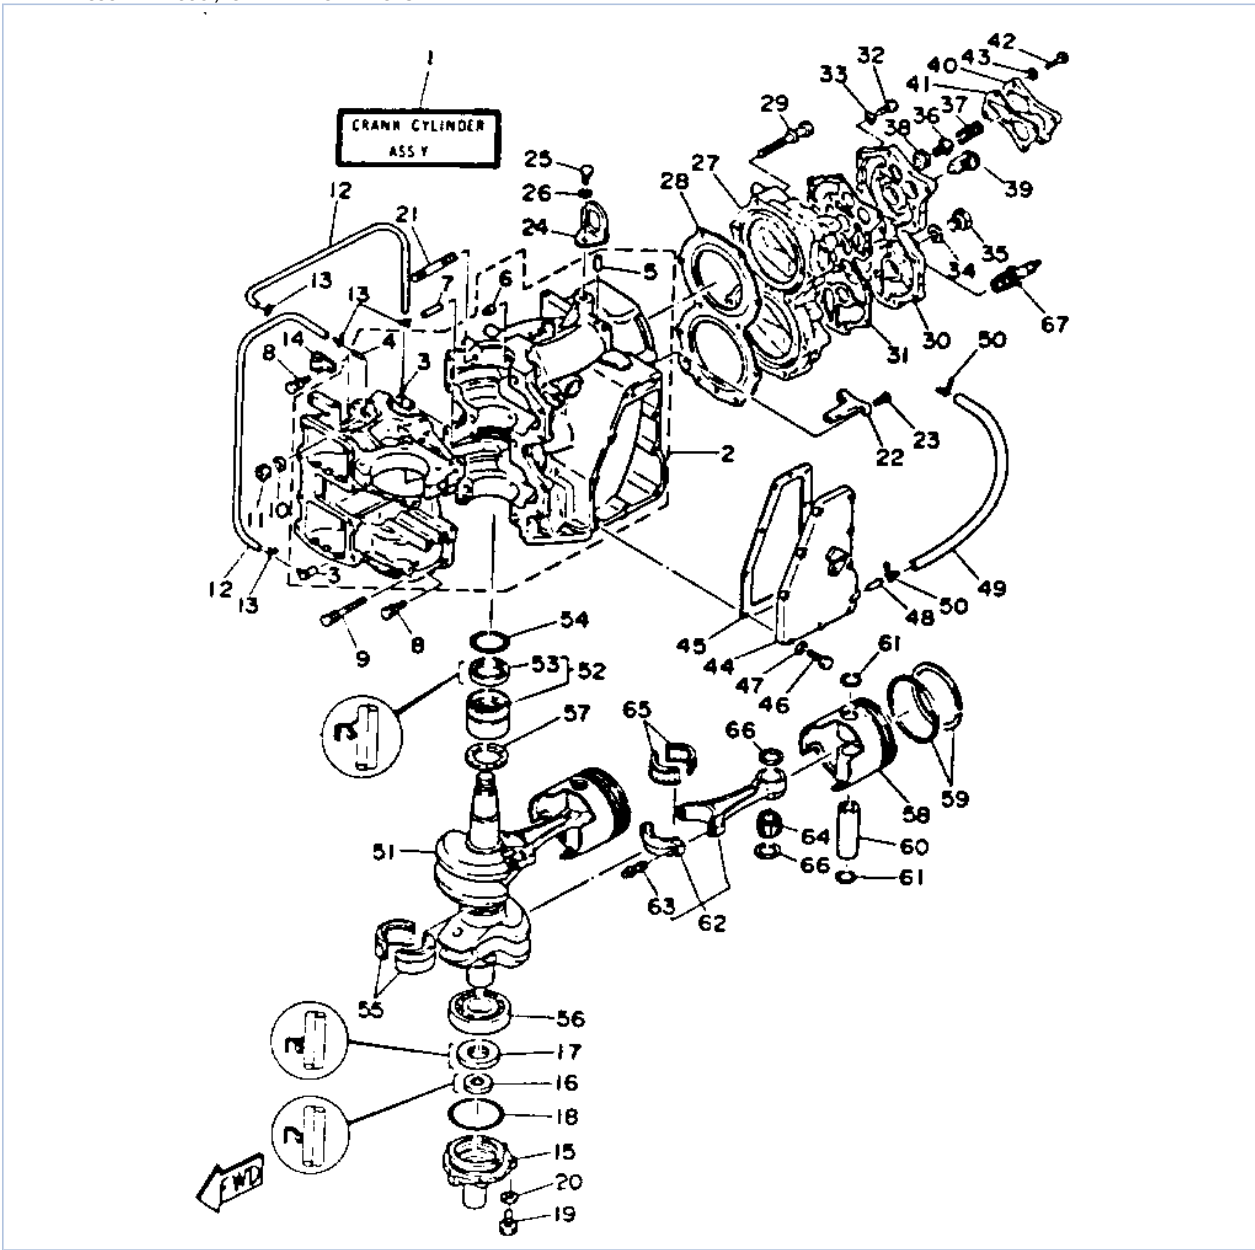

C55ELRR 1993 / CYLINDER CRANKCASE

©2014 Yamaha Motor Corporation, U.S.A. All rights reserved.

Part List

C55ELRR 1993 / CYLINDER CRANKCASE

REF - NO	PART NUMBER	PART NAME	QUANTITY	REMARKS
1	697-W0090-04-EK	CRANK CYLINDER. ASSEMBLY (REF#2~66)	1	
2	697-15100-01-94	CRANKCASE ASSEMBLY	1	
3	650-11370-00-00	.CHECK VALVE ASSY	2	
4	624-14485-00-00	.PIPE, JOINT	1	
5	93604-08062-00	.PIN, DOWEL	1	
6	663-11518-01-00	.LOCK BEARING	2	
7	93608-12063-00	PIN, DOWEL	1	
8	90119-06M12-00	BOLT, WITH WASHER	8	
9	90119-10M07-00	BOLT, WITH WASHER	4	
10	90201-100F7-00	WASHER, PLATE	2	
11	95313-10600-00	NUT	2	
12	90445-07240-00	HOSE (L330)	2	
13	90467-06016-00	CLIP	4	
14	90461-04011-00	CLAMP	1	
15	663-15359-01-94	HOUSING, OIL SEAL	1	
16	93104-18049-00	OIL SEAL	1	
17	93102-28135-00	OIL SEAL	1	
18	93210-62269-00	O-RING	1	
19	97395-06016-00	BOLT, HEX	3	
20	92990-06600-00	WASHER, PLATE	3	
21	90116-10177-00	BOLT, STUD	2	
22	663-11325-00-00	ANODE	1	
23	98680-04016-00	SCREW OVAL HEAD	2	
24	697-11119-00-00	HANGER, ENGINE	1	
25	97013-08025-00	BOLT	1	
26	92990-08100-00	WASHER, SPRING	1	
27	663-11111-02-94	HEAD, CYLINDER 1	1	
28	697-11181-A0-00	GASKET, CYLINDER HEAD 1	1	
29	90119-08M21-00	BOLT, WITH WASHER	10	
30	663-11191-00-9M	COVER, CYLINDER HEAD 1	1	
31	663-11193-A0-00	GASKET, HEAD COVER 1	1	
32	97313-06020-00	BOLT, HEXAGON	12	
33	92990-06600-00	WASHER, PLATE	12	
34	90430-14115-00	.GASKET	1	
35	90340-14036-00	PLUG, STRAIGHT SCREW	1	
36	663-12416-00-00	VALVE, PRESSURE CONTROL	1	
37	90501-14234-00	SPRING, COMPRESSION	1	
38	90480-18065-00	GROMMET	1	
39	6F5-12411-02-00	THERMOSTAT	1	
40	663-12413-00-9M	COVER, THERMOSTAT	1	
41	663-12414-A0-00	GASKET, COVER	1	
42	97313-06030-00	BOLT	4	
43	92990-06600-00	WASHER, PLATE	4	
44	663-41113-00-9M	OUTER COVER, EXHAUST	1	
45	663-41114-A0-00	GASKET, EXHAUST OUTER COVER	1	
46	97313-06020-00	BOLT, HEXAGON	9	
47	92990-06600-00	WASHER, PLATE	9	
48	652-24461-00-00	PIPE, JOINT 4	1	
49	663-24312-01-00	PIPE 2	1	
50	90467-08004-00	CLIP	2	
51	663-11411-01-00	CRANKSHAFT	1	
52	93311-632U1-00	BEARING	1