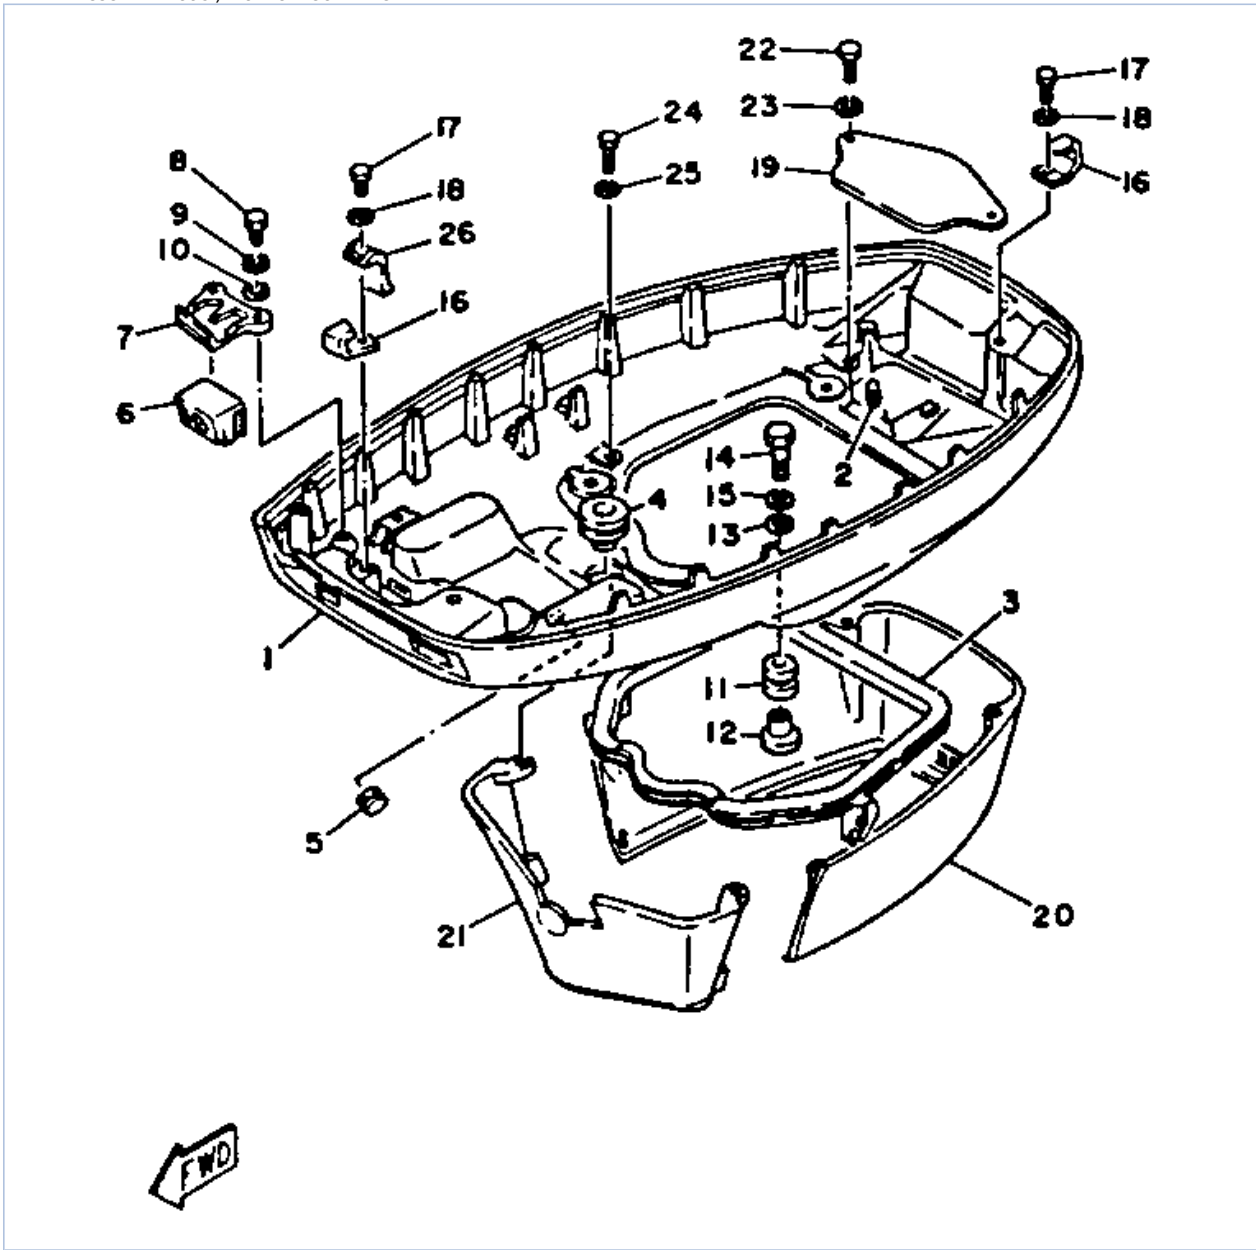

C55ELRR 1993 / BOTTOM COWLING

©2014 Yamaha Motor Corporation, U.S.A. All rights reserved.

Part List

C55ELRR 1993 / BOTTOM COWLING

REF - NO	PART NUMBER	PART NAME	QUANTITY	REMARKS
1	697-42711-00-EK	COWLING, BOTTOM	1	
2	663-24376-00-00	PIPE, JOINT 1	1	
3	663-42716-01-00	RUBBER, SEAL 1	1	
4	663-42724-00-00	GROMMET	1	
5	90480-12004-00	GROMMET	1	
6	663-42725-00-00	GROMMET 2	1	
7	663-42738-02-94	PLATE, FITTING	1	
8	97395-06016-00	BOLT, HEX	2	
9	92995-06100-00	WASHER, SPRING	2	
10	92990-06600-00	WASHER, PLATE	2	
11	90480-09M12-00	GROMMET	4	
12	90387-06M03-00	COLLAR	4	
13	90201-06416-00	WASHER, PLATE	4	
14	97313-06030-00	BOLT	4	
15	92995-06100-00	WASHER, SPRING	4	
16	663-42744-02-00	STAY	2	
17	97395-06014-00	BOLT	2	
18	92995-06100-00	WASHER, SPRING	2	
19	663-42723-01-94	COVER, BOTTOM	1	
20	663-42741-00-EK	APRON 1	1	
21	663-42771-01-EK	APRON 2	1	
22	97395-06020-00	BOLT, HEXAGON	2	
23	92995-06100-00	WASHER, SPRING	2	
24	97395-06025-00	BOLT	2	
25	92995-06100-00	WASHER, SPRING	2	
26	663-82594-02-00	CLAMP	1	

Part Notes

C55ELRR 1993 / BOTTOM COWLING

PART NUMBER	NOTE TEXT
92990-06600-00	OEM: This part number is among the Top 100 Most Popular Marine Maintenance Parts as of March 2014.

©2014 Yamaha Motor Corporation, U.S.A. All rights reserved.