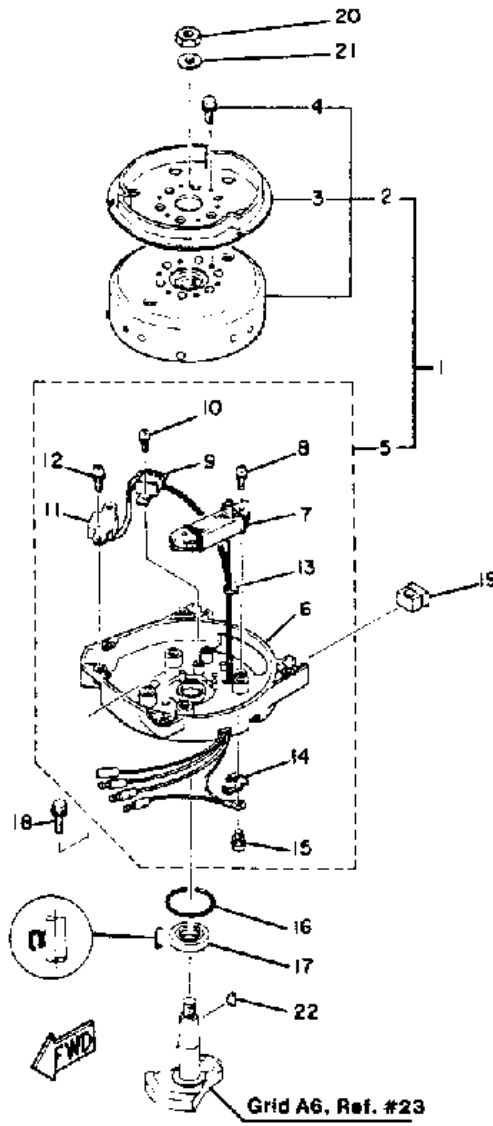

4SK 1985 / CDI MAGNETO

©2014 Yamaha Motor Corporation, U.S.A. All rights reserved.

Part List

4SK 1985 / CDI MAGNETO

REF - NO	PART NUMBER	PART NAME	QUANTITY	REMARKS
1	UNA-VAILA-BL-EI	TOOL	11	
2	(6E0-85550-70-00)	ROTOR ASSEMBLY	1	
3	6E0-15723-00-94	.PULLEY, STARTER	1	
4	90105-06M14-00	BOLT FLANGE	3	
5	6E0-85560-70-00	BASE ASSY	1	
6	6E0-15359-00-94	.HOUSING, OIL SEAL	1	
7	6E0-85520-70-00	.COIL, CHARGE	1	
8	90159-05038-00	SCREW, WITH WASHER	2	
9	6E0-85595-70-00	.COIL, PULSER	1	
10	90159-04036-00	.SCREW, WITH WASHER	2	
11	6E0-85592-70-00	.PULSER COIL ASSY	1	
12	90159-05037-00	.SCREW, WITH WASHER	2	
13	6E0-81336-70-00	.GROMMET	1	
14	6E0-81328-70-00	.CLAMP	1	
15	90159-04035-00	.SCREW, WITH WASHER	1	
16	93210-42159-00	.O-RING	1	
17	93102-20M25-00	OIL SEAL	1	
18	90105-06M16-00	BOLT, FLANGE	2	
19	6E0-24183-00-00	DAMPER, LOCATING 3	2	
20	90170-10113-00	NUT	1	
21	90201-102G9-00	WASHER, PLATE	1	
22	90280-04M06-00	KEY, WOODRUFF	1