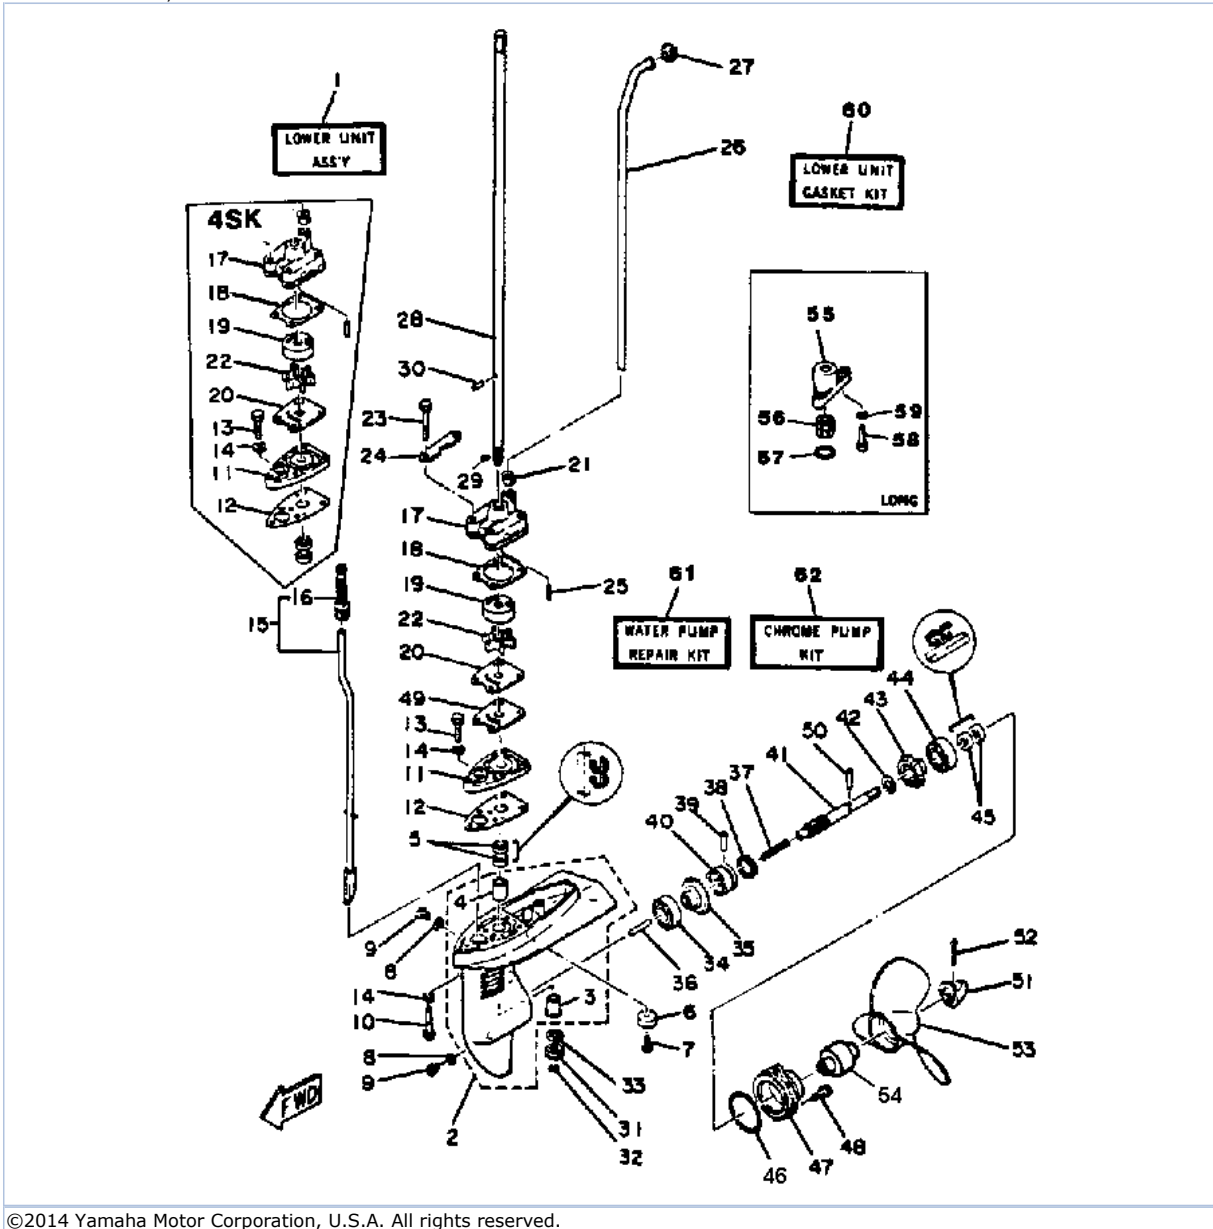

4SK 1985 / LOWER DRIVE

©2014 Yamaha Motor Corporation, U.S.A. All rights reserved.

Part List

4SK 1985 / LOWER DRIVE

REF - NO	PART NUMBER	PART NAME	QUANTITY	REMARKS
1	6E0-45300-02-EK	LOWER UNIT ASSEMBLY	1	U.R.SHORT
1	6E0-45300-12-EK	LOWER UNIT ASSEMBLY	1	U.R. LONG(NOT SHOWN)
2	99999-02180-00	CASING, LOWER	1	
3	6E0-45317-09-00	.BUSHING, DRIVE SHAFT	1	
4	6E0-45316-09-00	.BUSHING, DRIVE SHAFT	1	
5	93101-10M25-00	OIL SEAL	2	
6	6G0-45251-00-00	ANODE	1	
7	90142-06M01-00	SCREW, COUNTERSUNK	1	
8	90430-08020-00	.GASKET	3	
9	90340-08M04-00	PLUG, STRAIGHT SCREW	3	
10	97395-06035-00	BOLT, HEXAGON	2	
11	6E0-45321-01-5B	PLATE	1	SEE NOTE
11	6E0-45321-00-00	PLATE	1	SEE NOTE
12	6E0-45315-00-00	PACKING, LOWER CASE	1	
13	97395-06025-00	BOLT	1	
14	92990-06600-00	WASHER, PLATE	3	
15	6E0-44150-00-00	SHIFT CAM ASSY	1	U.R. SHORT
15	6E0-44150-10-00	SHIFT CAM ASSY	1	U.R. LONG(NOT SHOWN)
16	6G1-44147-00-00	.BOOT, SHIFT ROD	1	
17	6E0-44311-00-00	HOUSING, WATER PUMP	1	
18	6E0-44315-00-00	GASKET, WATER PUMP	1	
19	6E0-44322-02-00	INSERT, CARTRIDGE	1	
19	6E0-44322-40-00	INSERT, CARTRIDGE	1	
20	6E0-44323-00-00	OUTER PLATE, CARTRIDGE	1	
20	6E0-44323-40-00	OUTER PLATE, CARTRIDGE	1	ALT.PART(NOT SHOWN)
21	6E0-44366-00-00	DAMPER, WATER SEAL 2	1	
22	6E0-44352-00-00	IMPELLER	1	
23	97395-06045-00	BOLT, HEXAGON	4	
24	6E0-44328-00-00	PLATE	2	
25	93604-18080-00	.PIN, DOWEL	2	
26	6E0-44361-00-00	TUBE, WATER	1	U.R. SHORT
26	6E0-44361-10-00	TUBE, WATER	1	U.R. LONG(NOT SHOWN)
27	646-44365-00-00	DAMPER, WATER SEAL	1	
28	6E0-45511-00-00	SHAFT, DRIVE (SHORT)	1	U.R. SHORT
28	6E0-45511-10-00	DRIVE SHAFT (LONG)	1	U.R. LONG(NOT SHOWN)
29	90467-08M01-00	CLIP	1	
30	93604-09066-00	PIN, DOWEL	1	
31	6E0-45551-00-00	PINION (13T)	1	
32	99009-06600-00	CIRCLIP	1	
33	90201-11M49-00	WASHER, PLATE	1	
34	93306-00426-00	BEARING	1	
35	6E0-45560-00-00	GEAR	1	
36	654-45635-00-00	PLUNGER, SHIFT	1	
37	90501-10064-00	SPRING, COMPRESSION	1	
38	654-45633-00-00	RING, CROSS PIN	1	
39	90250-05046-00	PIN, STRAIGHT	1	
40	6E0-45631-00-00	CLUTCH, DOG	1	
41	6E0-45611-00-00	SHAFT, PROPELLER	1	
42	90201-13M50-00	WASHER, PLATE	1	
43	6E0-45570-00-00	GEAR	1	
44	93306-004U0-00	BEARING	1	
45	93101-13M12-00	.OIL SEAL	2	
46	93210-48214-00	.O-RING	1	
47	6E0-45361-09-EK	CAP, LOWER CASING	1	
48	95895-06016-00	BOLT, FLANGE	2	
49	6E0-44316-00-00	GASKET, WATER PUMP	1	SEE NOTE
50	90250-05009-00	PIN, STRAIGHT	1	
51	647-45616-02-00	NUT, PROPELLER	1	
52	91490-30040-00	PIN, COTTER	1	
53	6E0-45943-00-EL	PROPELLER, ALUMINUM (7 X	1