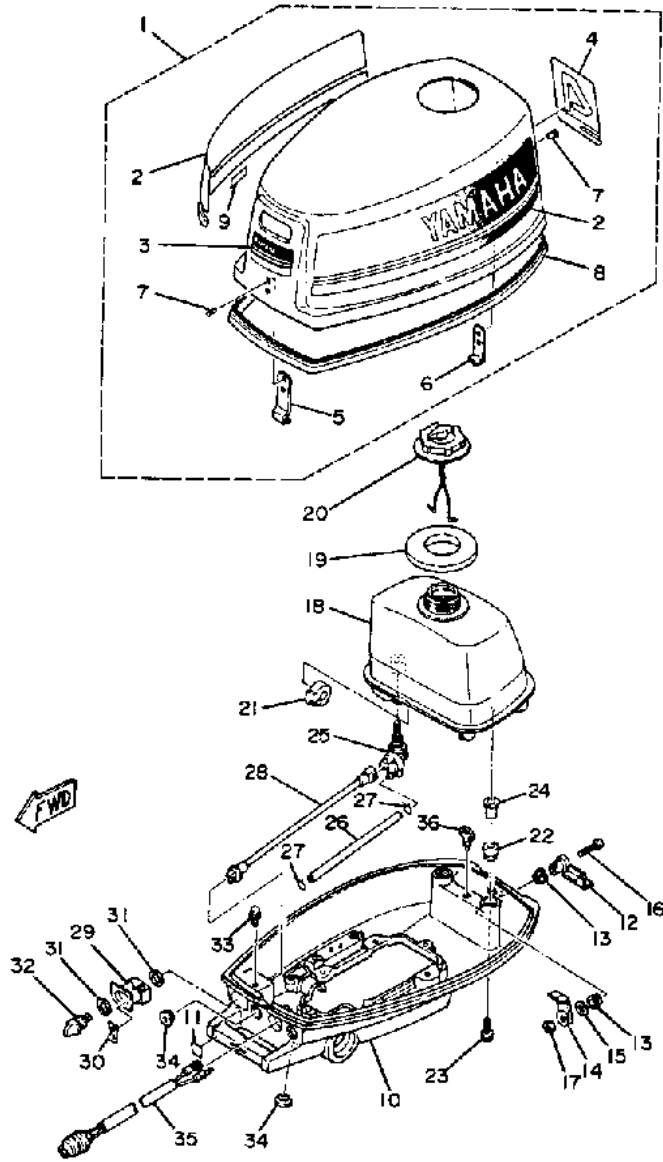

4SK 1985 / COWLING FUEL

©2014 Yamaha Motor Corporation, U.S.A. All rights reserved.

Part List

4SK 1985 / COWLING FUEL

REF - NO	PART NUMBER	PART NAME	QUANTITY	REMARKS
1	6E0-42610-13-EK	TOP COWLING ASSEMBLY	1	
2	6E0-W0070-23-00	GRAPHIC SET	1	
3	662-42677-02-00	GRAPHIC, FRONT	1	
4	6E0-42678-10-00	GRAPHIC, REAR	1	
5	6E0-42651-02-00	.HOOK	1	
6	6E0-42647-01-00	.HOLDER, CLAMP BAND	1	
7	90266-04M00-00	.RIVET	4	
8	6E0-42615-00-00	.SEAL	1	
9	6E0-44191-10-00	INDICATOR, SHIFT	1	
10	6E0-42711-02-EK	BOTTOM COWLING	1	
11	(6A1-42792-00-00)	MARK 2	1	
12	6E0-42815-00-EK	LEVER, CLAMP 1	1	
13	90386-12069-00	BUSH	2	
14	6E0-42816-00-00	LEVER, CLAMP	1	
15	90206-12052-00	WASHER, WAVE	1	
16	98580-06030-00	.SCREW, PAN HEAD	1	
17	95380-06700-00	NUT	1	
18	6E0-24110-00-EK	FUEL TANK	1	
19	6E0-24641-00-00	GASKET, CAP 1	1	
20	6E0-24610-02-00	CAP ASSY	1	
21	6E0-24181-00-00	DAMPER, LOCATING 1	2	
22	6E0-24182-00-00	DAMPER, LOCATING 2	2	
23	95895-06025-00	BOLT, FLANGE	2	
24	6E0-42542-00-00	PIPE	2	
25	6E0-24500-00-00	FUEL COCK ASSEMBLY 1	1	
26	90445-09M37-00	HOSE (L240)	1	
27	90467-08004-00	CLIP	2	
28	6E0-24572-00-00	SHAF2, FUEL CHANGE	1	
29	6E0-24571-00-00	BUSHING	1	
30	6E0-24591-00-00	GRAPHIC, CHANGE LEV	1	
31	90202-12M17-00	WASHER, PLATE	2	
32	6E0-24575-01-00	LEVER, FUEL CHANGE	1	
33	90105-06M15-00	BOLT, FLANGE	1	
34	90480-14M14-00	GROMMET	2	
35	6E0-82550-00-00	STOP SWITCH ASSEMBLY	1	
36	606-42591-00-00	HOLDER SHARE PIN	1