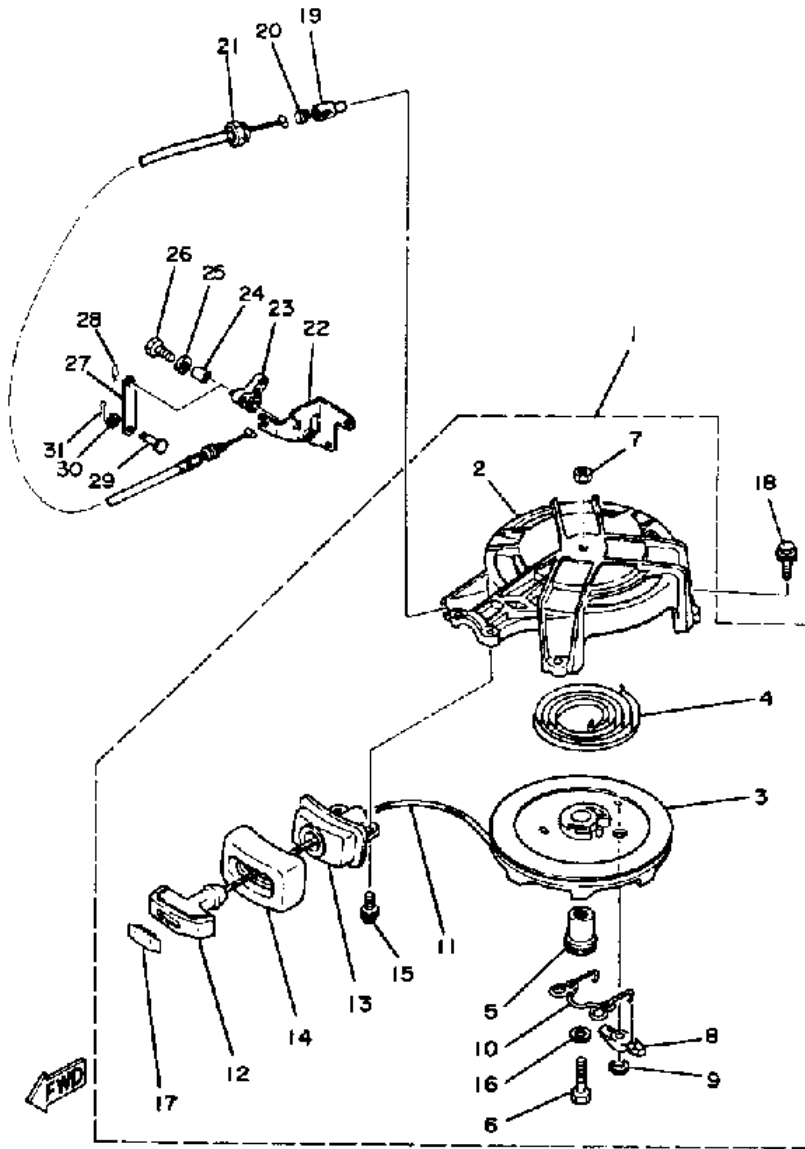

4SK 1985 / MANUAL STARTER

©2014 Yamaha Motor Corporation, U.S.A. All rights reserved.

Part List

4SK 1985 / MANUAL STARTER

REF - NO	PART NUMBER	PART NAME	QUANTITY	REMARKS
1	6E4-15710-73-94	STARTER ASSY	1	
2	6E4-15711-71-94	.CASE, STARTER	1	
3	6E0-15714-01-00	.DRUM, SHEAVE	1	
4	90510-08M03-00	.SPRING, SPIRAL	1	
5	6E0-15717-00-00	.SHAFT, STARTER	1	
6	97013-06035-00	BOLT	1	
7	95380-06600-00	NUT, HEXAGON	1	
8	677-15741-01-00	.PAWL, DRIVE	1	
9	93430-06M02-00	.CIRCLIP	1	
10	6E0-15705-00-00	.SPRING, DRIVE PAWL	1	
11	90580-40M02-00	ROPE, STARTER	1	
12	6G1-15755-00-00	.HANDLE, STARTER	1	
13	6E0-15758-01-00	GUIDE, ROPE	1	
14	6E0-15761-00-00	.SEAL, RUBBER 1	1	
15	90105-06M14-00	BOLT FLANGE	2	
16	90201-06M30-00	WASHER, PLATE	1	
17	689-15779-01-00	COVER	1	
18	90105-06M15-00	BOLT, FLANGE	3	
19	656-15748-00-00	PLUNGER, STARTER STOP	1	
20	90501-10227-00	SPRING, COMPRESSION	1	
21	6E4-15770-70-00	CABLE COMP., STARTER STOP	1	
22	6E0-15772-70-00	STAY 2	1	
23	6E4-15746-70-00	ARM	1	
24	90387-06504-00	COLLAR	1	
25	90201-06M08-00	WASHER, PLATE	1	
26	97313-06020-00	BOLT, HEXAGON	1	
27	6E4-15747-70-00	LINK	1	
28	90468-10005-00	CLIP	1	
29	91790-05010-00	PIN, CLEVIS	1	
30	90202-05088-00	WASHER, PLATE	1	
31	91490-16010-00	PIN. COTTER	1