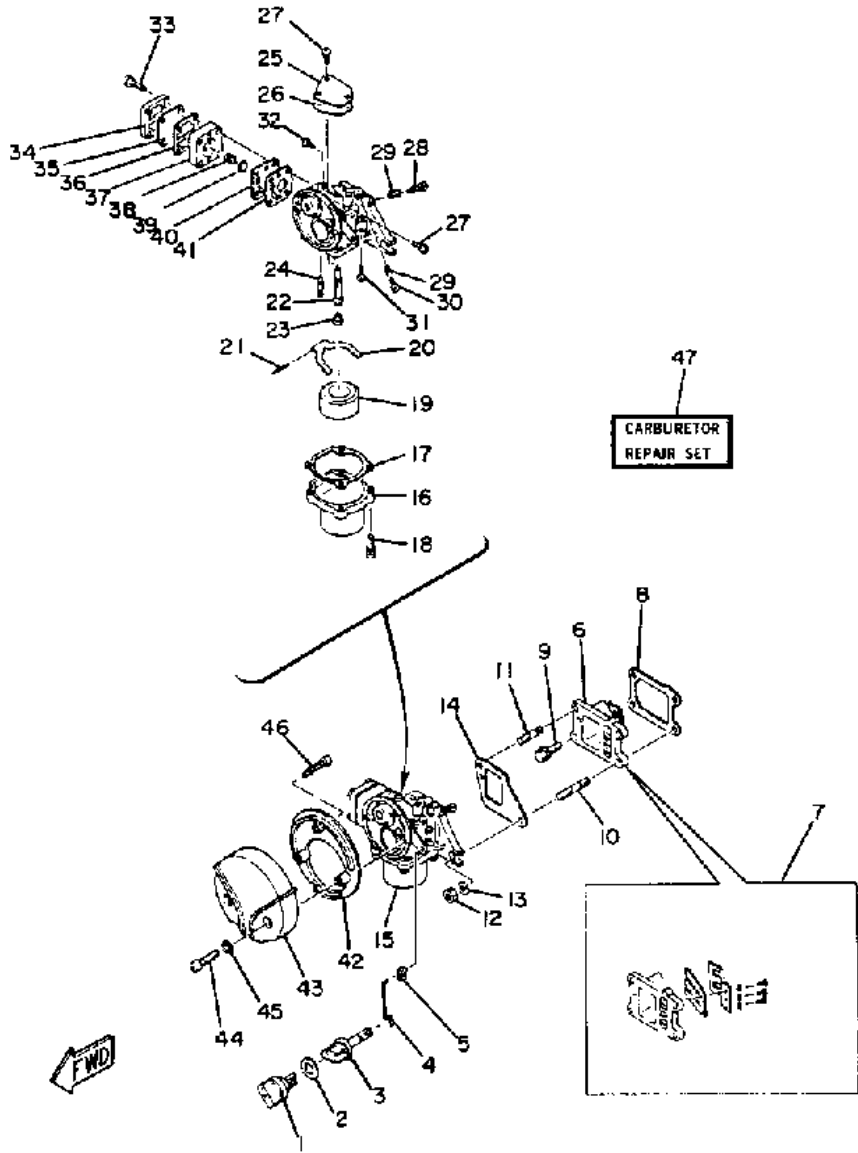

4SK 1985 / INTAKE

©2014 Yamaha Motor Corporation, U.S.A. All rights reserved.

Part List

4SK 1985 / INTAKE

REF - NO	PART NUMBER	PART NAME	QUANTITY	REMARKS
1	6E0-41271-00-00	KNOB, CHOKE	1	
2	90202-12M16-00	WASHER, PLATE	1	
3	6E0-41272-00-00	KNOB, CHOKE	1	
4	6E0-41256-00-00	ROD, CHOKE 1	1	
5	661-41262-02-00	JOINT, CHOKE LEVER	1	
6	6E0-13610-00-00	REED VALVE ASSY	1	
7	6E0-W0004-00-00	.REED SET	1	
8	6E0-13621-A1-00	GASKET, VALVE SEAT	1	
9	90105-06M14-00	BOLT FLANGE	2	
10	95622-06325-00	BOLT, STUD	1	
11	90116-06M08-00	BOLT, STUD	1	
12	95380-06700-00	NUT	2	
13	92990-06600-00	WASHER, PLATE	2	
14	6E0-14198-A0-00	GASKET	1	
15	6E0-14301-03-00	CARB. ASSEMBLY 1	1	
16	(6E0-14381-70-00)	BODY, FLOAT CHAMBER	1	
17	654-14384-00-00	GASKET, FLOAT CHMBR	1	
18	98580-04016-00	SCREW, PAN HEAD	4	
19	647-14385-00-00	FLOAT	1	
20	(6E0-14387-00-00)	ARM, DIAPHRAGM	1	
21	647-14386-10-00	PIN, FLOAT	1	
22	6E0-14341-01-00	NOZZLE, MAIN	1	
23	648-14343-40-00	.JET, MAIN (# 80)	1	
24	6E0-14392-00-00	VALVE, NEEDLE	1	
25	6E0-14157-00-00	.COVER, PLATE	1	
26	6E0-14227-00-00	GASKET	1	
27	(97803-04007-00)	SCREW, PAN HEAD	4	
28	647-14323-00-00	SCREW, AIR ADJUSTING	1	
29	646-14212-01-00	SPRING, PILOT ADJUSTING	2	
30	98503-04014-00	SCREW, PAN HEAD	1	
31	648-14342-23-00	JET, PILOT #XX	1	
32	647-14326-00-00	.SCREW, GUIDE	1	
33	98511-04020-00	SCREW, PAN HEAD	1	
34	6E0-24413-00-00	.COVER	1	
35	6E0-24471-00-00	DIAPHRAGM	1	
36	6E0-24435-00-00	.GASKET, BODY 2	1	
37	6E0-24412-00-00	.BODY 1	1	
38	6E0-24423-00-00	.SPRING, DIAPHRAGM	1	
39	6E0-14346-00-00	.PLATE	1	
40	6E0-24411-00-00	DIAPHRAGM	1	
41	6E0-24434-00-00	.GASKET, BODY	1	
42	6E0-14417-00-00	COVER 1	1	
43	6E0-14418-00-00	COVER 2	1	
44	98503-05025-00	SCREW, PAN HEAD	2	
45	92990-05600-00	WASHER, PLATE	2	
46	97780-40720-00	SCREW, TAPPING	1	
47	6E0-W0093-00-00	CARBURETOR REPAIR KIT	1	SEE NOTE

Part Notes

4SK 1985 / INTAKE

PART NUMBER	NOTE TEXT
92990-06600-00	OEM: This part number is among the Top 100 Most Popular Marine Maintenance Parts as of March 2014.

©2014 Yamaha Motor Corporation, U.S.A. All rights reserved.