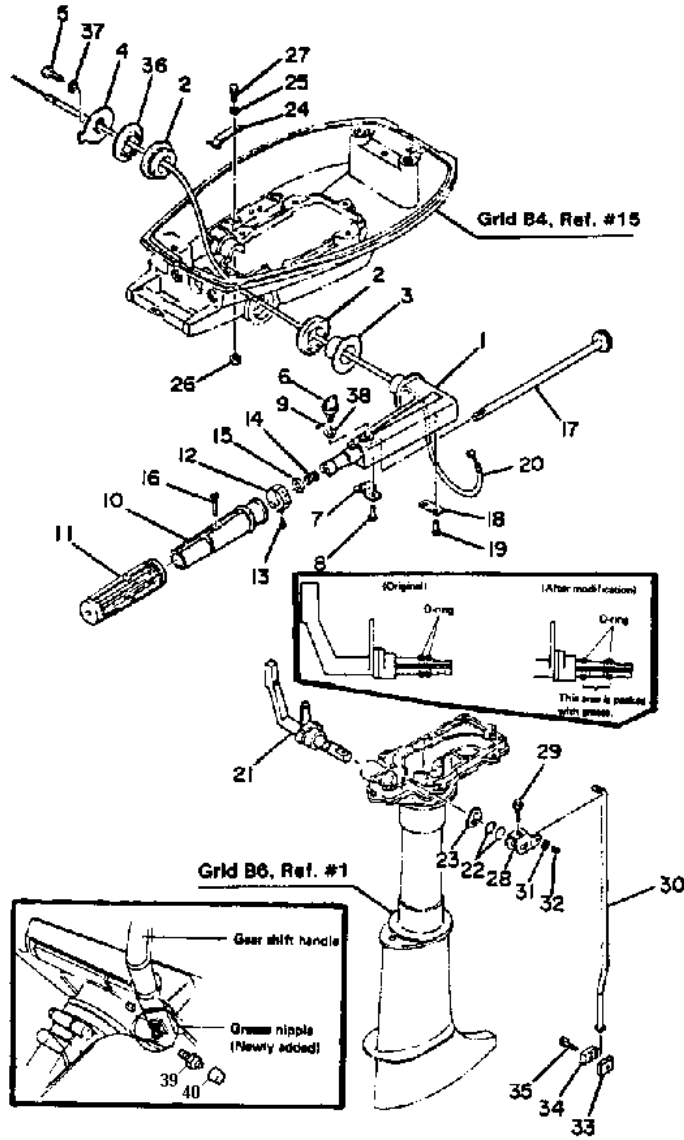

©2014 Yamaha Motor Corporation, U.S.A. All rights reserved.

4SK 1985 / CONTROL ENGINE

©2014 Yamaha Motor Corporation, U.S.A. All rights reserved.

Part List

4SK 1985 / CONTROL ENGINE

REF - NO	PART NUMBER	PART NAME	QUANTITY	REMARKS
1	6E0-42111-02-EK	HANDLE, STEERING	1	
2	6E0-42129-02-00	BUSHING, RUBBER	2	
3	90386-26M30-00	BUSH	1	
4	6E0-42131-01-94	COVER, STEER HANDLE	1	
5	97313-05016-00	BOLT, HEXAGON	2	
6	6E0-42125-00-00	BOLT, FRICTION ADJUSTING	1	
7	6E0-42134-02-00	COVER, THROTTLE LEVER	1	
8	98580-05012-00	.SCREW, PAN HEAD	2	
9	91490-12012-00	PIN. COTTER	1	
10	6E0-42119-00-00	GRIP, STEERING HANDLE	1	
11	6E0-42177-00-00	RUBBER, HANDLE	1	
12	6E0-42137-10-00	INDICATOR, THROTTLE	1	
13	90269-02M09-00	RIVET	1	
14	90501-23215-00	SPRING, COMPRESSION	1	
15	90201-10119-00	WASHER, PLATE	1	
16	98680-05525-00	SCREW.OVAL HEAD	1	
17	6E0-42138-01-00	LEVER, THROTTLE	1	
18	6E0-42159-02-00	STAY	1	
19	98580-05012-00	.SCREW, PAN HEAD	2	
20	6E0-26301-01-00	THROTTLE CABLE ASSY	1	
21	6E4-44111-71-EK	HANDLE, GEAR SHIFT	1	
22	93210-12790-00	O-RING	2	
23	90206-16M06-00	WASHER, WAVE	1	
24	6E0-44116-00-00	SPRING	1	
25	92990-06600-00	WASHER, PLATE	1	
26	95380-06700-00	NUT	1	
27	97395-06012-00	BOLT	1	
28	6E0-44121-00-00	LEVER, SHIFT ROD	1	
29	95895-06025-00	BOLT, FLANGE	1	
30	6E0-44143-00-00	ROD, SHIFT	1	U.R. SHORT
30	6E0-44143-10-00	ROD, SHIFT	1	U.R. LONG(NOT SHOWN)
31	92990-05600-00	WASHER, PLATE	1	
32	91490-16010-00	PIN. COTTER	1	
33	6E0-44145-00-00	CONNECTOR, SHIFT ROD	1	
34	6E0-44146-00-00	CONNECTOR, SHIFT ROD	1	
35	95895-06020-00	BOLT, FLANGE	1	
36	90386-26M33-00	BUSH	1	
37	92990-05600-00	WASHER, PLATE	2	
38	90202-07M22-00	WASHER, PLATE	1	
39	93700-06M03-00	NIPPLE, GREASE	1	
40	663-45119-00-00	CAP, GREASE NIPPLE	1	