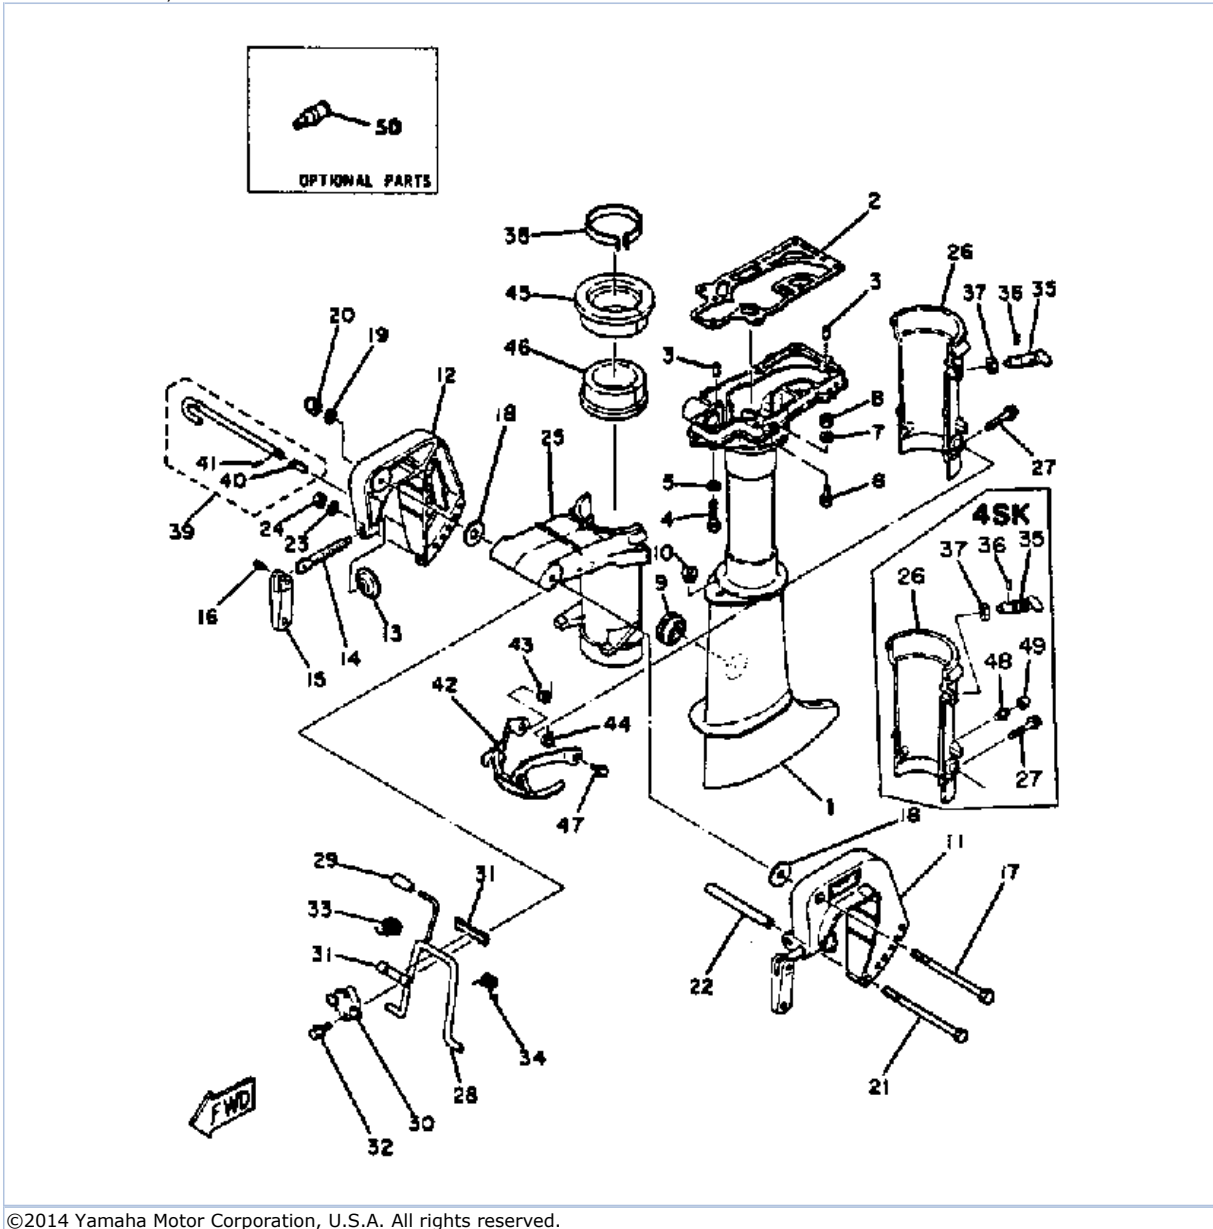

4SK 1985 / UPPER CASING BRACKET

©2014 Yamaha Motor Corporation, U.S.A. All rights reserved.

Part List

4SK 1985 / UPPER CASING BRACKET

REF - NO	PART NUMBER	PART NAME	QUANTITY	REMARKS
1	(6E0-45111-01-EK)	CASING, UPPER	1	U.R. SHORT
1	6E0-45111-11-EK	CASING, UPPER	1	U.R. LONG(NOT SHOWN)
2	6E0-45113-A1-00	GASKET, UPPER CASING	1	
3	93606-12019-00	.PIN, DOWEL	2	
4	97395-06030-00	BOLT	7	
5	92990-06600-00	WASHER, PLATE	7	
6	97395-06016-00	BOLT, HEX	4	
7	92990-06600-00	WASHER, PLATE	4	
8	95380-06700-00	NUT	4	
9	647-45151-01-00	COVER, UPPER CASING	1	
10	90480-10M13-00	GROMMET	1	
11	99999-01762-00	BRACKET, CLAMP	1	
12	6E0-43112-09-EK	BRACKET, CLAMP	1	
13	648-43114-01-00	PAD, TRANSOM CLAMP	2	
14	6E0-43116-01-00	SCREW, TRANSOM CLAMP	2	
15	6E0-43118-00-00	HANDLE, TRANSOM CLP	2	
16	90254-04M00-00	PIN, SPRING TYPE	2	
17	90101-08M68-00	BOLT	1	
18	90201-08M00-00	WASHER, PLATE	2	
19	92990-08600-00	..WASHER, PLATE	1	
20	95780-08300-00	..NUT, FLANGE	1	
21	90101-06335-00	BOLT	1	
22	90387-06M11-00	COLLAR	1	
23	92990-06600-00	WASHER, PLATE	1	
24	95380-06600-00	NUT, HEXAGON	1	
25	99999-02007-00	BRACKET, SWIVEL 1	1	
26	6E0-43312-09-EK	BRACKET, SWIVEL 2	1	
27	95895-06035-00	BOLT, FLANGE	4	
28	6E0-43181-00-00	LEVER, TILT STOP	1	
29	6E0-43632-00-00	KNOB, TILT	1	
30	6E0-43313-00-94	BRACKET, SWIVEL 3	1	
31	620-43189-00-00	BUSHING	2	
32	95895-06020-00	BOLT, FLANGE	2	
33	90508-16020-00	SPRING, TORSION	1	
34	90508-16021-00	SPRING, TORSION	1	
35	6E0-42529-01-00	SCREW, FRICTION PI	1	
36	91690-20010-00	PIN, SPRING	1	
37	95380-08600-00	NUT	1	
38	6E0-42528-03-00	PLATE, FRICTION	1	
39	6E0-43160-01-00	TILT ROD ASSY	1	
40	689-43165-00-00	.PLATE, TILT LOCK	1	
41	91690-30008-00	.PIN, SPRING	1	
42	6E0-43614-00-5B	PLATE, TILT LOCK	1	
43	90508-14M10-00	SPRING, TORSION	1	
44	90508-14M11-00	SPRING, TORSION	1	
45	6E0-42537-01-00	BUSHING, PIVOT SHAFT	1	
46	6E0-42538-01-00	BUSHING, PIV.SHFT 2	1	
47	95895-06010-00	BOLT, FLANGE	2	
48	93700-06M03-00	NIPPLE, GREASE	1	
49	663-45119-00-00	CAP, GREASE NIPPLE	1	
50	ABB-FLUSH-JD-00	JET DRIVE FLUSH	1	

Part Notes

4SK 1985 / UPPER CASING BRACKET

PART NUMBER	NOTE TEXT
92990-06600-00	OEM: This part number is among the Top 100 Most Popular Marine Maintenance Parts as of March 2014.
92990-06600-00	OEM: This part number is among the Top 100 Most Popular Marine Maintenance Parts as of March 2014.
92990-06600-00	OEM: This part number is among the Top 100 Most Popular Marine Maintenance Parts as of March 2014.