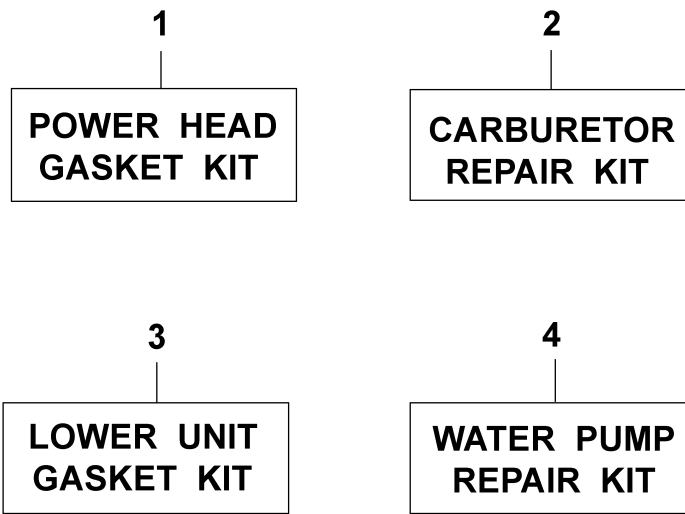

4SK 1985 / REPAIR KIT

Part List

4SK 1985 / REPAIR KIT

REF - NO	PART NUMBER	PART NAME	QUANTITY	REMARKS
1	6E0-W0001-01-00	POWER HEAD GASKET KIT	1	
2	6E0-W0093-00-00	CARBURETOR REPAIR KIT	1	
3	6E0-W0001-21-00	LOWER UNIT GASKET KIT	1	
4	6E0-W0078-02-00	WATER PUMP REPAIR KIT	1