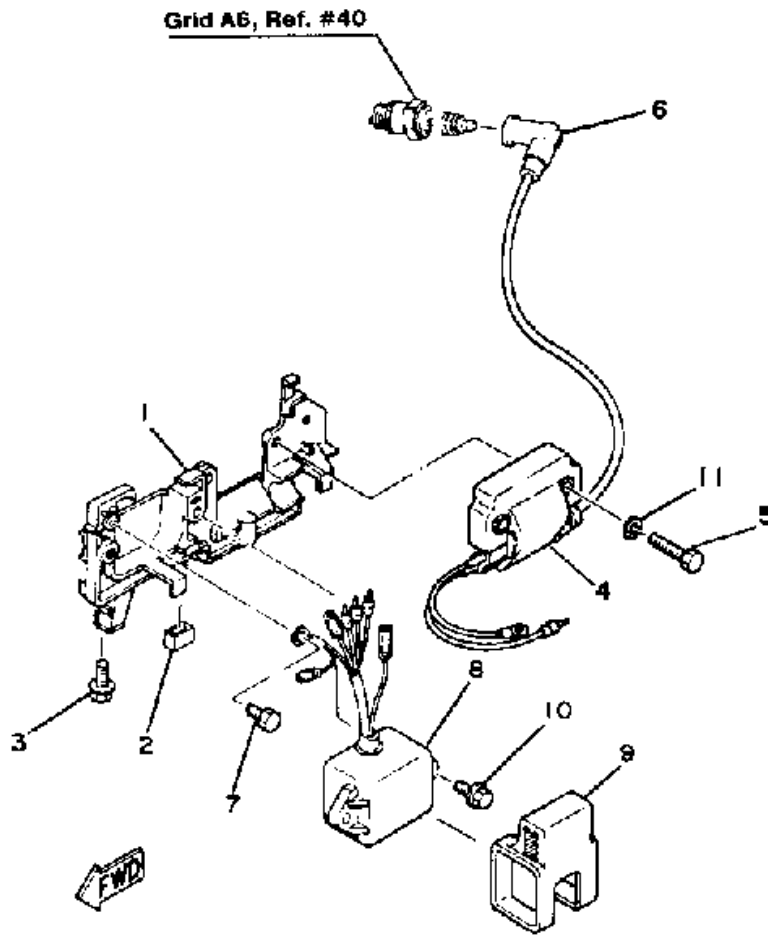

4SK 1985 / ELECTRIC PARTS

©2014 Yamaha Motor Corporation, U.S.A. All rights reserved.

Part List

4SK 1985 / ELECTRIC PARTS

REF - NO	PART NUMBER	PART NAME	QUANTITY	REMARKS
1	6E0-82316-00-94	BRACKET, IGN COIL	1	
2	6E0-82317-00-00	DAMPER, IGNITION COIL	2	
3	95895-06016-00	BOLT, FLANGE	2	
4	6E0-85570-11-00	IGNITION COIL ASSEMBLY	1	
5	97313-06030-00	BOLT	2	
6	663-82370-01-00	PLUG CAP ASSY	1	
7	97313-06010-00	BOLT, HEXAGON	1	
8	6E0-85540-71-00	C.D.I. UNIT ASSY	1	
9	6E0-85548-00-00	HOLDER	1	
10	90105-06M15-00	BOLT, FLANGE	2	
11	92995-06100-00	WASHER, SPRING	2