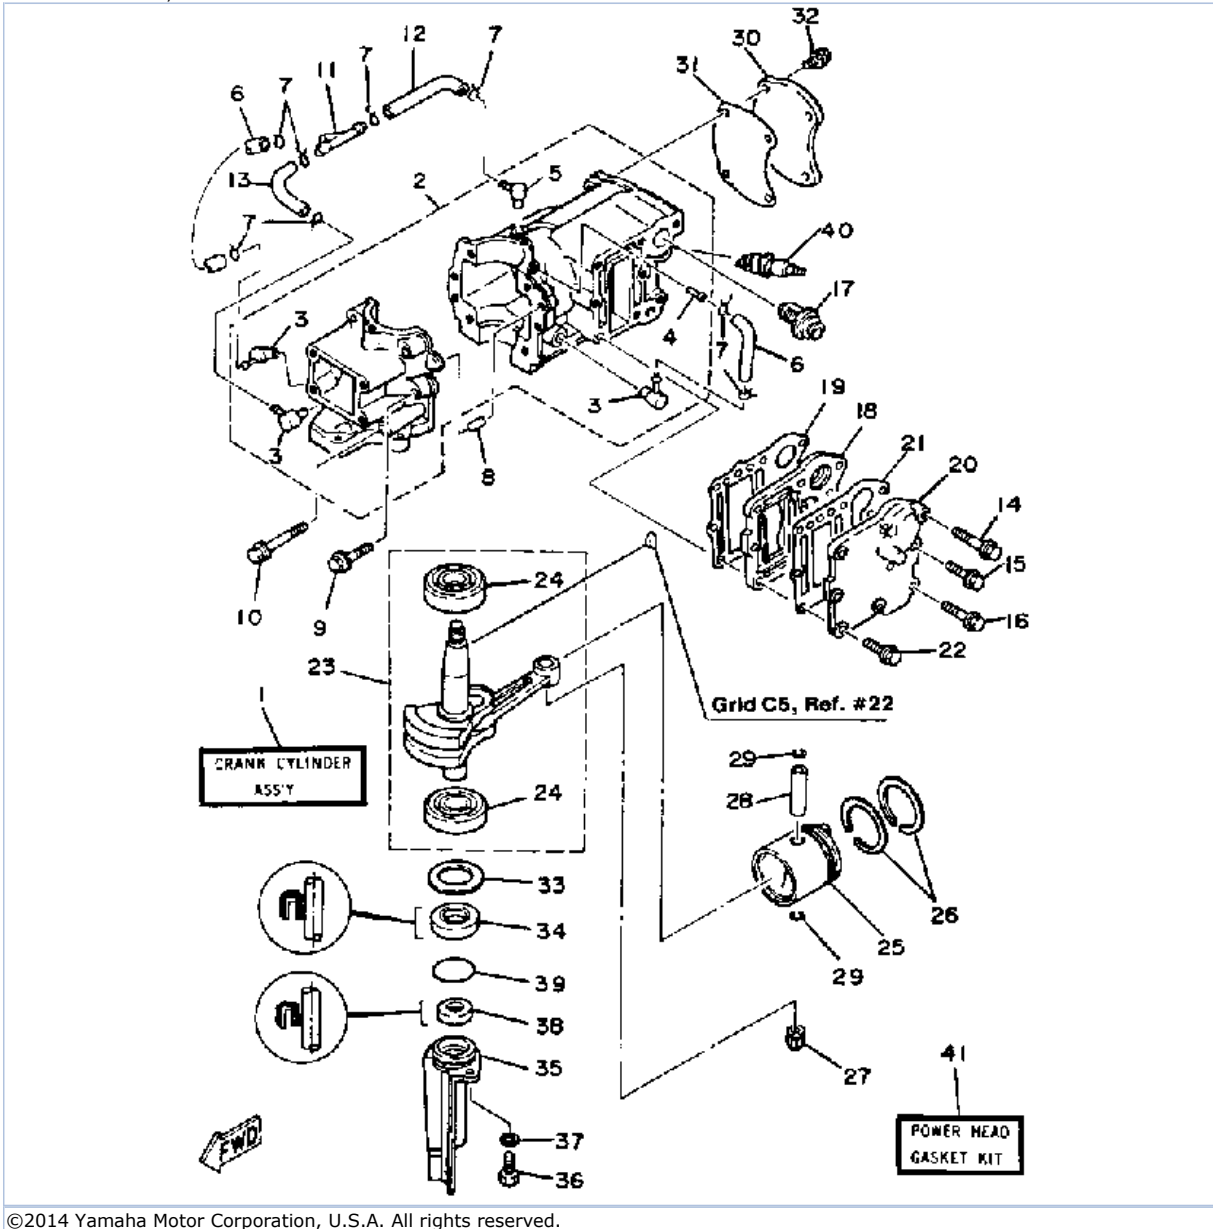

4SK 1985 / CRANKCASE CYLINDER PISTON

Part List

4SK 1985 / CRANKCASE CYLINDER PISTON

REF - NO	PART NUMBER	PART NAME	QUANTITY	REMARKS
1	6E0-W0090-04-EK	CRANK- CYLINDER.ASSEMBLY.	1	
2	6E0-15100-01-94	CRANKCASE ASSEMBLY	1	
3	650-11370-00-00	CHECK VALVE ASSY	3	
4	624-14485-00-00	.PIPE, JOINT	1	
5	6E5-11372-00-00	.NIPPLE, HOSE	1	
6	90445-07M28-00	.HOSE (L70)	2	
7	90467-06016-00	CLIP	8	
8	93606-12019-00	.PIN, DOWEL	2	
9	90105-06M16-00	BOLT, FLANGE	4	
10	90105-06M17-00	BOLT, FLANGE	2	
11	6E0-24378-00-00	PIPE, JOINT 3	1	
12	90445-07M32-00	HOSE (L120)	1	
13	90445-07M00-00	HOSE (L100)	1	
14	95895-06025-00	BOLT, FLANGE	1	
15	90105-06M16-00	BOLT, FLANGE	1	
16	90105-06M14-00	BOLT FLANGE	1	
17	677-12411-00-00	THERMOSTAT	1	
18	6E0-41111-01-9M	EXHAUST INNER COVER	1	
19	6E0-41112-A1-00	GASKET, EXHAUST INNER COVER	1	
20	6E0-41113-01-9M	EXHAUST OUTER CVR.	1	
21	6E0-41114-01-00	GASKET, EXH.COVER	1	
22	95895-06025-00	BOLT, FLANGE	6	
23	6E0-11400-00-00	CRANKSHAFT ASSEMBLY	1	
24	93306-204U0-00	.BEARING	2	
25	6E0-11631-00-98	PISTON (STD)	1	
26	6G1-11610-00-00	PISTON RINGSET (STD)	1	
27	93310-112V0-00	BEARING	1	
28	527-11633-00-00	PIN, PISTON	1	
29	93450-13022-00	CIRCLIP	2	
30	6E0-11191-01-9M	COVER, CYLINDER HEAD 1	1	
31	6E0-11193-A1-00	GASKET, HEAD COVER 1	1	
32	90105-06M14-00	BOLT FLANGE	4	
33	676-45567-00-09	SHIM, GEAR ADJUSTING. 0.9	1	
34	93101-20M29-00	OIL SEAL	1	
35	6E0-15396-03-5B	HOUSING, OIL SEAL	1	
36	97395-06016-00	BOLT, HEX	1	
37	92990-06600-00	WASHER, PLATE	1	
38	93101-10M25-00	OIL SEAL	1	
39	93210-31114-00	O-RING	1	
40	NGK-B7HS0-00-00	NGK SPARK PLUG B7HS	1	
41	6E0-W0001-01-00	POWER HEAD GASKET KIT	1	SEE NOTE