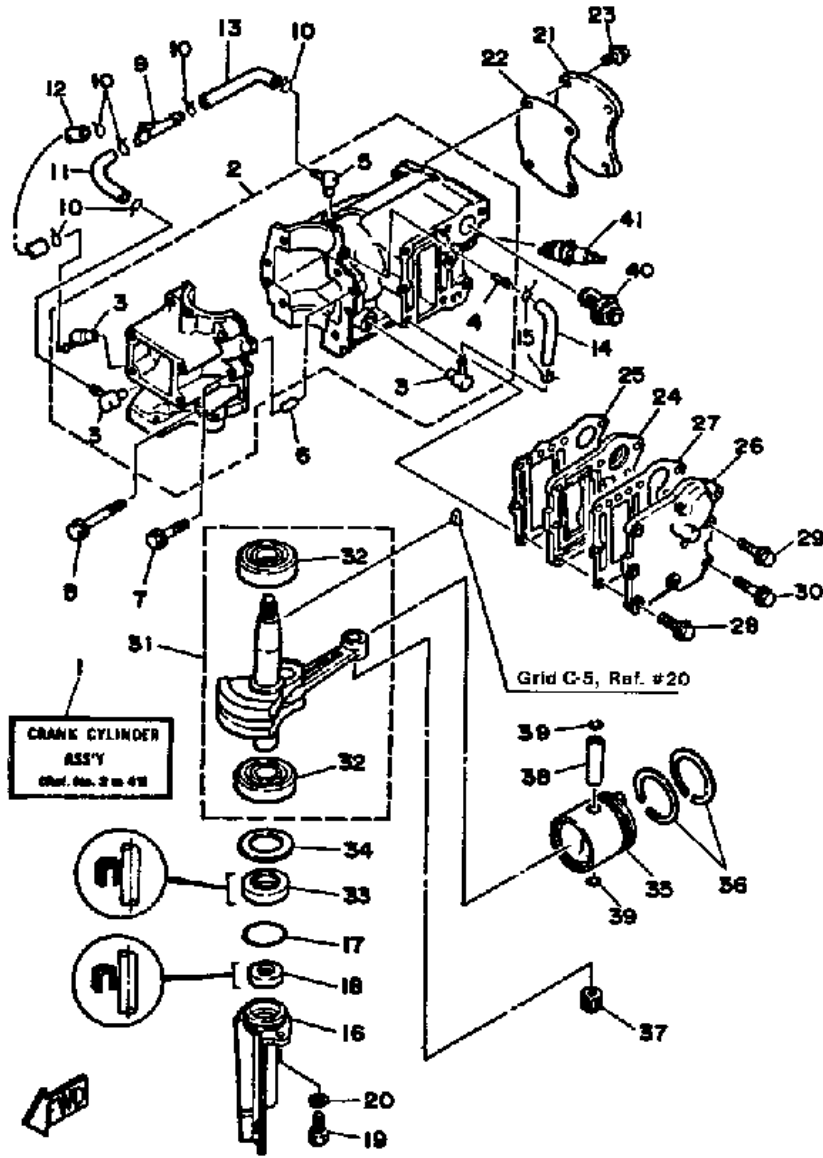

4SJ 1986 / CRANKCASE CYLINDER PISTON

©2014 Yamaha Motor Corporation, U.S.A. All rights reserved.

Part List

4SJ 1986 / CRANKCASE CYLINDER PISTON

REF - NO	PART NUMBER	PART NAME	QUANTITY	REMARKS
1	6E0-W0090-04-EK	CRANK- CYLINDER.ASSEMBLY.	1	
2	6E0-15100-01-94	CRANKCASE ASSEMBLY	1	
3	650-11370-00-00	.CHECK VALVE ASSY	3	
4	624-14485-00-00	.PIPE, JOINT	1	
5	6E5-11372-00-00	.NIPPLE, HOSE	1	
6	93606-12019-00	.PIN, DOWEL	2	
7	90105-06M16-00	BOLT, FLANGE	4	
8	90105-06M17-00	BOLT, FLANGE	2	
9	6E0-24378-00-00	PIPE, JOINT 3	1	
10	90467-06016-00	CLIP	6	
11	90445-07M00-00	HOSE (L100)	1	
12	90445-07M28-00	.HOSE (L70)	1	
13	90445-07M32-00	HOSE (L120)	1	
14	90445-07M28-00	.HOSE (L70)	1	
15	90467-06016-00	CLIP	2	
16	6E0-15396-03-5B	HOUSING, OIL SEAL	1	
17	93210-31114-00	O-RING	1	
18	93101-10M25-00	OIL SEAL	1	
19	97395-06016-00	BOLT, HEX	1	
20	92990-06600-00	WASHER, PLATE	1	
21	6E0-11191-01-9M	COVER, CYLINDER HEAD 1	1	
22	6E0-11193-A1-00	GASKET, HEAD COVER 1	1	
23	90105-06M14-00	BOLT FLANGE	4	
24	6E0-41111-01-9M	EXHAUST INNER COVER	1	
25	6E0-41112-A1-00	GASKET, EXHAUST INNER COVER	1	
26	6E0-41113-01-9M	EXHAUST OUTER CVR.	1	
27	6E0-41114-01-00	GASKET, EXH.COVER	1	
28	95895-06025-00	BOLT, FLANGE	7	
28	90105-06M24-00	BOLT, FLANGE	7	
29	90105-06M16-00	BOLT, FLANGE	1	
30	90105-06M14-00	BOLT FLANGE	1	
31	6E0-11400-00-00	CRANKSHAFT ASSEMBLY	1	
32	93306-204U0-00	.BEARING	2	
33	93101-20M29-00	OIL SEAL	1	
34	676-45567-00-09	SHIM, GEAR ADJUSTING. 0.9	1	
35	6E0-11631-00-98	PISTON (STD)	1	
36	6G1-11610-00-00	PISTON RINGSET (STD)	1	
37	93310-112V0-00	BEARING	1	
38	6G1-11633-00-00	PIN, PISTON	1	
39	93450-13022-00	CIRCLIP	2	
40	6E5-12411-02-00	THERMOSTAT	1	
41	NGK-B7HS0-00-00	NGK SPARK PLUG B7HS	1	