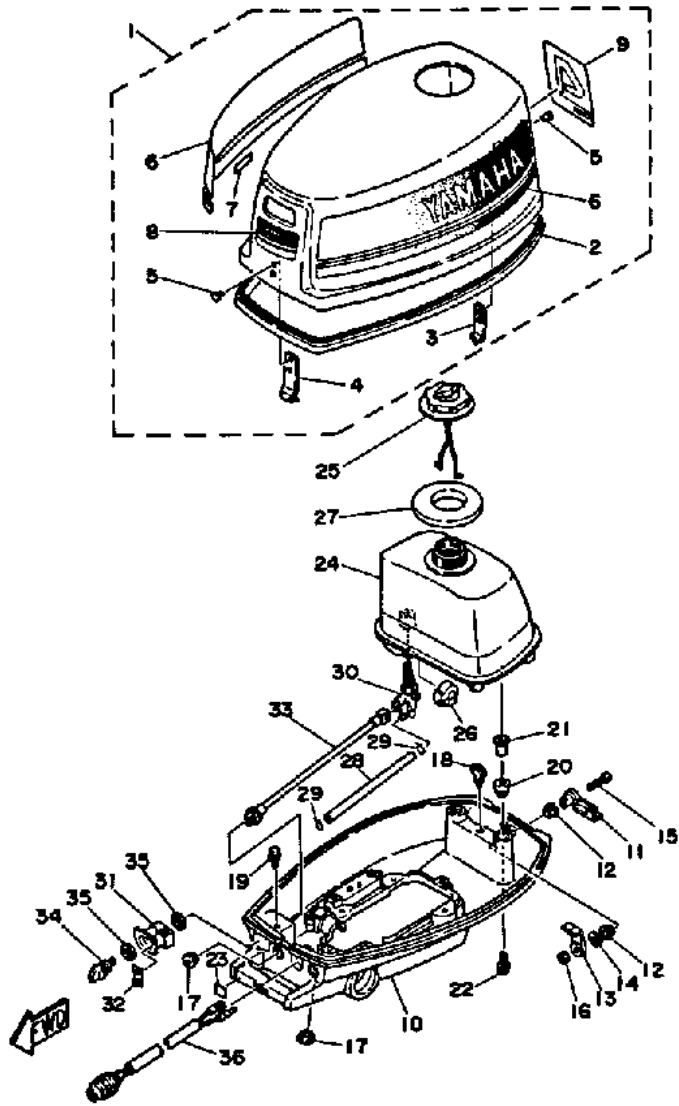

4SJ 1986 / COWLING FUEL 4J

©2014 Yamaha Motor Corporation, U.S.A. All rights reserved.

Part List

4SJ 1986 / COWLING FUEL 4J

REF - NO	PART NUMBER	PART NAME	QUANTITY	REMARKS
1	6E0-42610-13-EK	TOP COWLING ASSEMBLY	1	
2	6E0-42615-00-00	.SEAL	1	
3	6E0-42647-01-00	.HOLDER, CLAMP BAND	1	
4	6E0-42651-02-00	.HOOK	1	
5	90266-04M00-00	.RIVET	4	
6	6E0-W0070-23-00	.GRAPHIC SET	1	
7	6E0-44191-11-00	.INDICATOR, SHIFT	1	
8	662-42677-02-00	.GRAPHIC, FRONT	1	
9	6E0-42678-10-00	.GRAPHIC, REAR	1	
10	6E0-42711-02-EK	BOTTOM COWLING	1	
11	6E0-42815-00-EK	LEVER, CLAMP 1	1	
12	90386-12069-00	BUSH	2	
13	6E0-42816-00-00	LEVER, CLAMP	1	
14	90206-12052-00	WASHER, WAVE	1	
15	98580-06030-00	.SCREW, PAN HEAD	1	
16	95380-06700-00	NUT	1	
17	90480-14M14-00	GROMMET	2	
18	606-42591-00-00	HOLDER SHARE PIN	1	
19	90105-06M15-00	BOLT, FLANGE	1	
20	6E0-24182-00-00	DAMPER, LOCATING 2	2	
21	6E0-42542-00-00	PIPE	2	
22	95895-06025-00	BOLT, FLANGE	2	
23	6A1-42792-01-00	MARK (100:1)	1	
24	6E0-24110-00-EK	FUEL TANK	1	
25	6E0-24610-02-00	CAP ASSY	1	
26	6E0-24181-00-00	DAMPER, LOCATING 1	2	
27	6E0-24641-00-00	GASKET, CAP 1	1	
28	90445-09M37-00	HOSE (L240)	1	
29	90467-08004-00	CLIP	2	
30	6E0-24500-00-00	FUEL COCK ASSEMBLY 1	1	
31	6E0-24571-00-00	BUSHING	1	
32	6E0-24591-00-00	GRAPHIC, CHANGE LEV	1	
33	6E0-24572-00-00	SHAF2, FUEL CHANGE	1	
34	6E0-24575-01-00	LEVER, FUEL CHANGE	1	
35	90202-12M17-00	WASHER, PLATE	2	
36	6E0-82550-00-00	STOP SWITCH ASSEMBLY	1