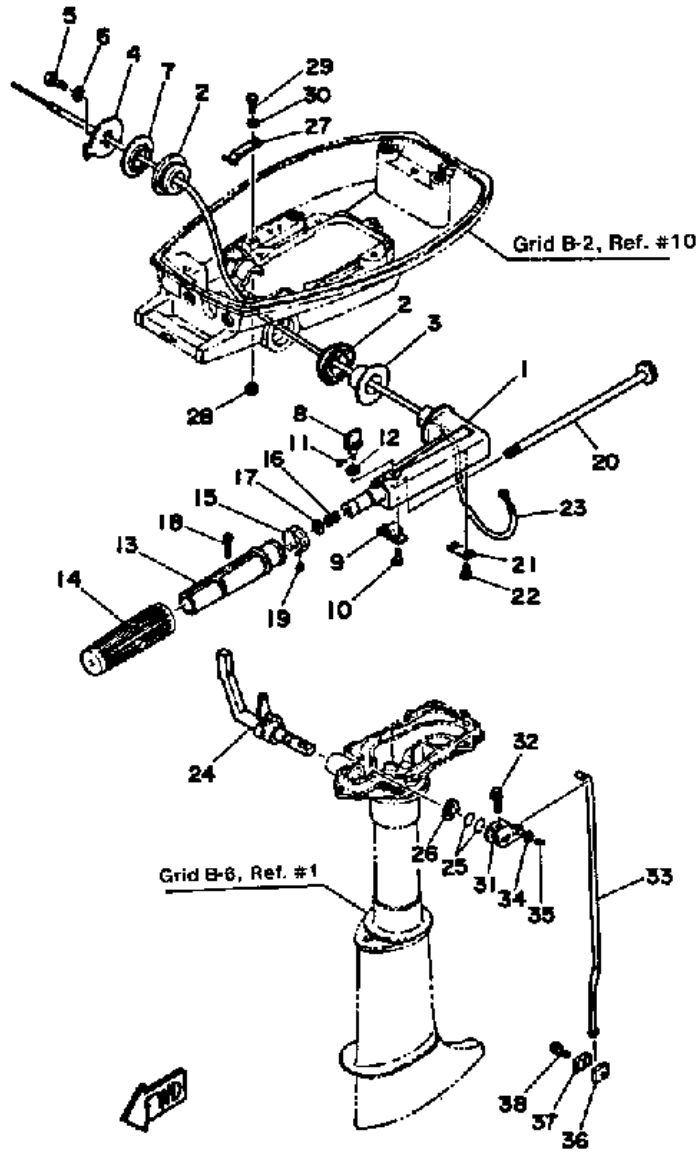

©2014 Yamaha Motor Corporation, U.S.A. All rights reserved.

4SJ 1986 / CONTROL ENGINE

©2014 Yamaha Motor Corporation, U.S.A. All rights reserved.

Part List

4SJ 1986 / CONTROL ENGINE

REF - NO	PART NUMBER	PART NAME	QUANTITY	REMARKS
1	6E0-42111-02-EK	HANDLE, STEERING	1	
2	6E0-42129-02-00	BUSHING, RUBBER	2	
3	90386-26M30-00	BUSH	1	
4	6E0-42131-01-94	COVER, STEER HANDLE	1	
5	97313-05020-00	BOLT, HEXAGON	2	
6	92990-05600-00	WASHER, PLATE	2	
7	90386-26M33-00	BUSH	1	
8	6E0-42125-00-00	BOLT, FRICTION ADJUSTING	1	
9	6E0-42134-02-00	COVER, THROTTLE LEVER	1	
10	98580-05012-00	.SCREW, PAN HEAD	2	
11	91490-12012-00	PIN. COTTER	1	
12	90202-07M22-00	WASHER, PLATE	1	
13	6E0-42119-00-00	GRIP, STEERING HANDLE	1	
14	6E0-42177-00-00	RUBBER, HANDLE	1	
14	6E0-42177-00-00	RUBBER, HANDLE	1	
15	6E0-42137-10-00	INDICATOR, THROTTLE	1	
15	6E0-42137-10-00	INDICATOR, THROTTLE	1	
16	90501-23215-00	SPRING, COMPRESSION	1	
17	90201-10119-00	WASHER, PLATE	1	
18	98680-05525-00	SCREW.OVAL HEAD	1	
19	90269-02M09-00	RIVET	1	
20	6E0-42138-01-00	LEVER, THROTTLE	1	
21	6E0-42159-02-00	STAY	1	
22	98580-05012-00	.SCREW, PAN HEAD	2	
23	6E0-26301-01-00	THROTTLE CABLE ASSY	1	
24	6E4-44111-71-EK	HANDLE, GEAR SHIFT	1	
25	93210-12790-00	O-RING	2	
26	90206-16M06-00	WASHER, WAVE	1	
27	6E0-44116-00-00	SPRING	1	
28	95380-06700-00	NUT	1	
29	97395-06012-00	BOLT	1	
30	92990-06600-00	WASHER, PLATE	1	
31	6E0-44121-00-00	LEVER, SHIFT ROD	1	
32	95895-06025-00	BOLT, FLANGE	1	
33	6E0-44143-10-00	ROD, SHIFT	1	U.R LONG
33	6E0-44143-00-00	ROD, SHIFT	1	U.R. SHORT
34	92990-05600-00	WASHER, PLATE	1	
35	91490-16010-00	PIN. COTTER	1	
36	6E0-44145-00-00	CONNECTOR, SHIFT ROD	1	
37	6E0-44146-00-00	CONNECTOR, SHIFT ROD	1	
38	95895-06020-00	BOLT, FLANGE	1	