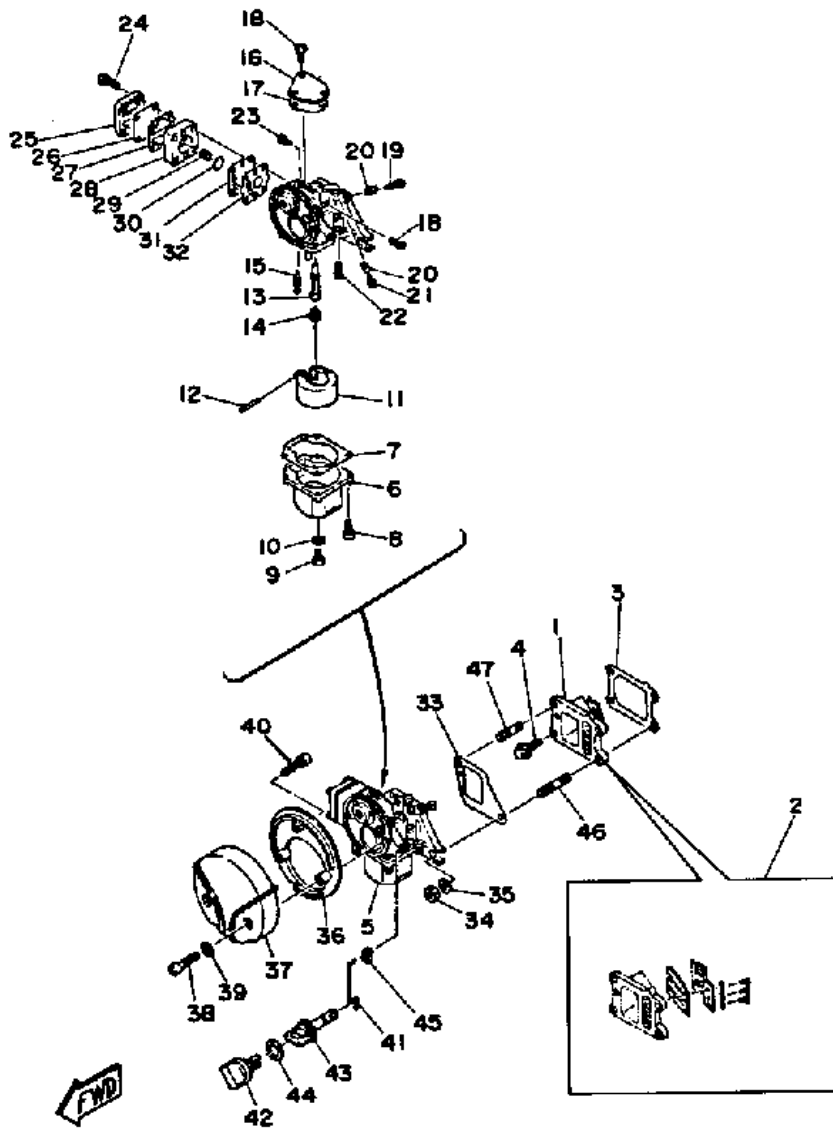

4SJ 1986 / AIR CLEANER CARBURETOR

©2014 Yamaha Motor Corporation, U.S.A. All rights reserved.

Part List

4SJ 1986 / AIR CLEANER CARBURETOR

REF - NO	PART NUMBER	PART NAME	QUANTITY	REMARKS
1	6E0-13610-00-00	REED VALVE ASSY	1	
2	6E0-W0004-00-00	.REED SET	1	
3	6E0-13621-A1-00	GASKET, VALVE SEAT	1	
4	90105-06M14-00	BOLT FLANGE	2	
5	6E0-14301-03-00	CARB. ASSEMBLY 1	1	
6	6E0-14381-01-00	.BODY, FLOAT CHAMBER	1	
7	6E0-14384-00-00	.GASKET, FLOAT CHAMBER	1	
8	98580-04016-00	.SCREW, PAN HEAD	4	
9	677-14383-01-00	.SCREW, DRAIN	1	
10	6A1-14398-00-00	.GASKET	1	
11	6E7-14385-00-00	.FLOAT	1	
12	647-14386-10-00	.PIN, FLOAT	1	
13	6E0-14341-01-00	.NOZZLE, MAIN	1	
14	648-14343-40-00	.JET, MAIN (# 80)	1	
15	6G8-14392-00-00	.VALVE, NEEDLE	1	
16	6E0-14157-00-00	.COVER, PLATE	1	
17	6E0-14227-00-00	.GASKET	1	
18	(97803-04007-00)	.SCREW, PAN HEAD	4	
19	647-14323-00-00	.SCREW, AIR ADJUSTING	1	
20	646-14212-01-00	.SPRING, PILOT ADJUSTING	2	
21	98503-04014-00	.SCREW, PAN HEAD	1	
22	648-14342-23-00	.JET, PILOT #XX	1	
23	647-14326-00-00	.SCREW, GUIDE	1	
24	98511-04020-00	.SCREW, PAN HEAD	4	
25	6E0-24413-00-00	.COVER	1	
26	6E0-24471-00-00	.DIAPHRAGM	1	
27	6E0-24435-00-00	.GASKET, BODY 2	1	
28	6E0-24412-00-00	.BODY 1	1	
29	6E0-24423-00-00	.SPRING, DIAPHRAGM	1	
30	6E0-14346-00-00	.PLATE	1	
31	6E0-24411-00-00	.DIAPHRAGM	1	
32	6E0-24434-00-00	.GASKET, BODY	1	
33	6E0-14198-A0-00	GASKET	1	
34	95380-06700-00	NUT	2	
35	92990-06600-00	WASHER, PLATE	2	
36	6E0-14417-00-00	COVER 1	1	
37	6E0-14418-00-00	COVER 2	1	
38	98503-05025-00	SCREW, PAN HEAD	2	
39	92990-05600-00	WASHER, PLATE	2	
40	97780-40720-00	SCREW, TAPPING	1	
41	6E0-41256-00-00	ROD, CHOKE 1	1	
42	6E0-41271-00-00	KNOB, CHOKE	1	
43	6E0-41272-00-00	KNOB, CHOKE	1	
44	90202-12M16-00	WASHER, PLATE	1	
45	661-41262-02-00	JOINT, CHOKE LEVER	1	
46	95622-06325-00	BOLT, STUD	1	
47	90116-06M08-00	BOLT, STUD	1	

Part Notes

4SJ 1986 / AIR CLEANER CARBURETOR

PART NUMBER	NOTE TEXT
92990-06600-00	OEM: This part number is among the Top 100 Most Popular Marine Maintenance Parts as of March 2014.

©2014 Yamaha Motor Corporation, U.S.A. All rights reserved.