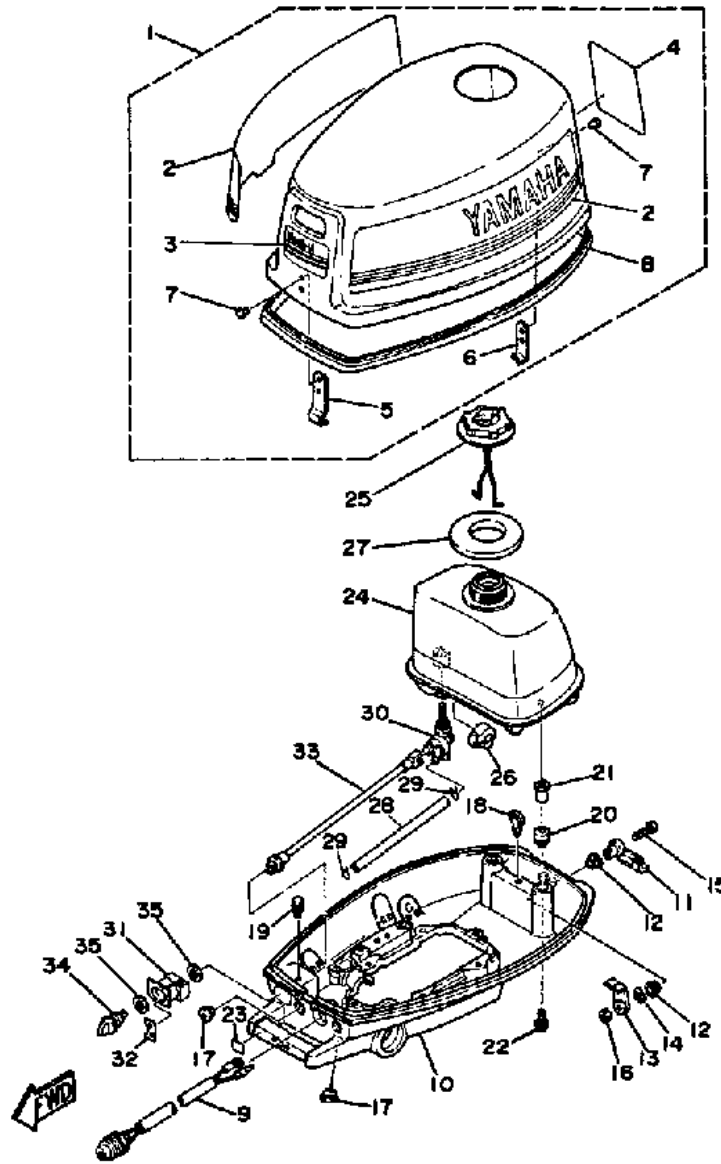

4SJ 1986 / COWLING FUEL 4H

©2014 Yamaha Motor Corporation, U.S.A. All rights reserved.

Part List

4SJ 1986 / COWLING FUEL 4H

REF - NO	PART NUMBER	PART NAME	QUANTITY	REMARKS
1	6E0-42610-13-EK	TOP COWLING ASSEMBLY	1	
2	6E0-W0070-23-00	.GRAPHIC SET	1	
3	662-42677-02-00	.GRAPHIC, FRONT	1	
4	6E0-42678-10-00	.GRAPHIC, REAR	1	
5	6E0-42651-02-00	.HOOK	1	
6	6E0-42647-01-00	.HOLDER, CLAMP BAND	1	
7	90266-04M00-00	.RIVET	4	
8	6E0-42615-00-00	.SEAL	1	
9	6E0-82550-00-00	STOP SWITCH ASSEMBLY	1	
10	6E0-42711-02-EK	BOTTOM COWLING	1	
11	6E0-42815-00-EK	LEVER, CLAMP 1	1	
12	90386-12069-00	BUSH	2	
13	6E0-42816-00-00	LEVER, CLAMP	1	
14	90206-12052-00	WASHER, WAVE	1	
15	98580-06030-00	.SCREW, PAN HEAD	1	
16	95380-06700-00	NUT	1	
17	90480-14M14-00	GROMMET	2	
18	606-42591-00-00	HOLDER SHARE PIN	1	
19	90105-06M15-00	BOLT, FLANGE	1	
20	6E0-24182-00-00	DAMPER, LOCATING 2	2	
21	6E0-42542-00-00	PIPE	2	
22	95895-06025-00	BOLT, FLANGE	2	
23	6A1-42792-01-00	MARK (100:1)	1	
24	6E0-24110-00-EK	FUEL TANK	1	
25	6E0-24610-02-00	CAP ASSY	1	
26	6E0-24181-00-00	DAMPER, LOCATING 1	2	
27	6E0-24641-00-00	GASKET, CAP 1	1	
28	90445-09M37-00	HOSE (L240)	1	
29	90467-08004-00	CLIP	2	
30	6E0-24500-00-00	FUEL COCK ASSEMBLY 1	1	
31	6E0-24571-00-00	BUSHING	1	
32	6E0-24591-00-00	GRAPHIC, CHANGE LEV	1	
33	6E0-24572-00-00	SHAF2, FUEL CHANGE	1	
34	6E0-24575-01-00	LEVER, FUEL CHANGE	1	
35	90202-12M17-00	WASHER, PLATE	2