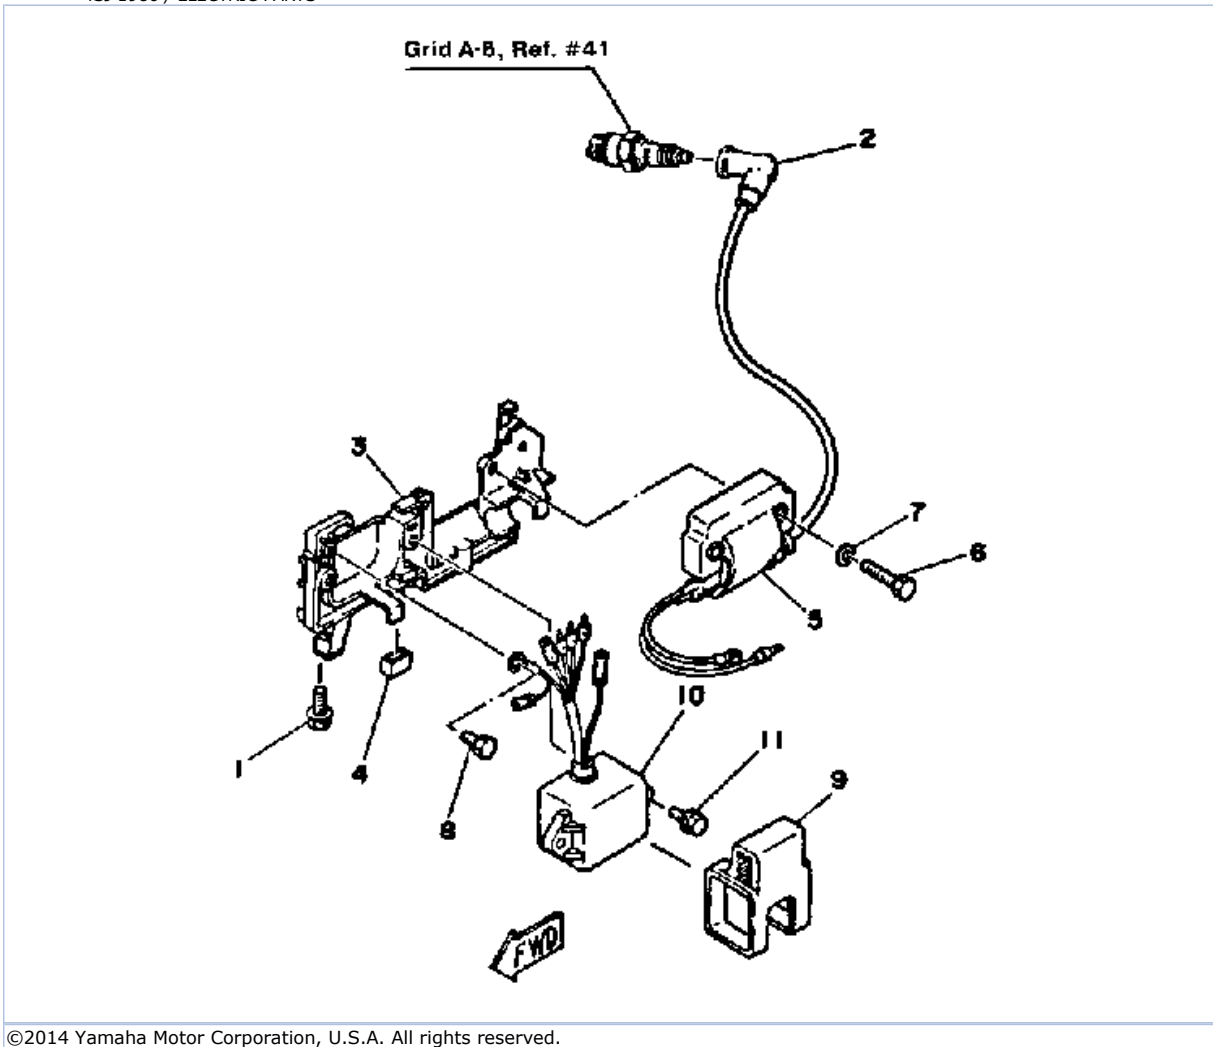

4SJ 1986 / ELECTRIC PARTS

©2014 Yamaha Motor Corporation, U.S.A. All rights reserved.

Part List

4SJ 1986 / ELECTRIC PARTS

REF - NO	PART NUMBER	PART NAME	QUANTITY	REMARKS
1	95895-06016-00	BOLT, FLANGE	2	
2	663-82370-01-00	PLUG CAP ASSY	1	
3	6E0-82316-00-94	BRACKET, IGN COIL	1	
4	6E0-82317-00-00	DAMPER, IGNITION COIL	2	
5	6E0-85570-11-00	IGNITION COIL ASSEMBLY	1	
6	97313-06030-00	BOLT	2	
7	92990-06600-00	WASHER, PLATE	2	
8	97313-06010-00	BOLT, HEXAGON	1	
9	6E0-85548-00-00	HOLDER	1	
10	6E0-85540-71-00	C.D.I. UNIT ASSY	1	
11	90105-06M15-00	BOLT, FLANGE	2	

Part Notes

4SJ 1986 / ELECTRIC PARTS

PART NUMBER	NOTE TEXT
92990-06600-00	OEM: This part number is among the Top 100 Most Popular Marine Maintenance Parts as of March 2014.

©2014 Yamaha Motor Corporation, U.S.A. All rights reserved.