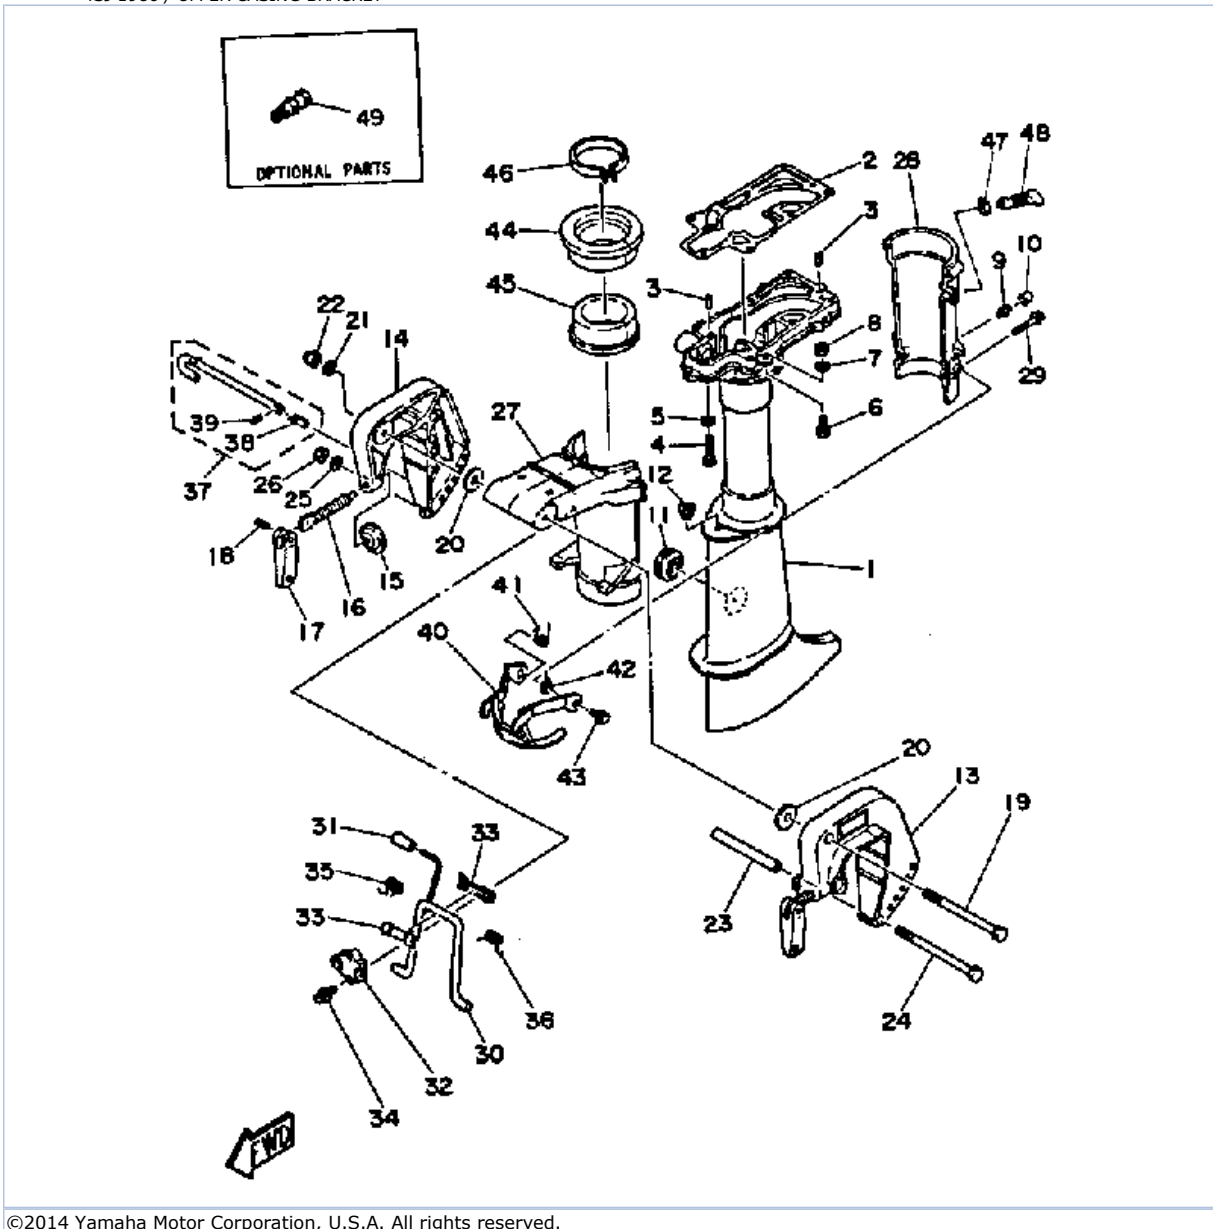

4SJ 1986 / UPPER CASING BRACKET

©2014 Yamaha Motor Corporation, U.S.A. All rights reserved.

Part List

4SJ 1986 / UPPER CASING BRACKET

REF - NO	PART NUMBER	PART NAME	QUANTITY	REMARKS
1	6E0-45111-11-EK	CASING, UPPER	1	U.R LONG
1	6E0-45111-01-EK	CASING, UPPER	1	U.R. SHORT
2	6E0-45113-A1-00	GASKET, UPPER CASING	1	
3	93606-12019-00	.PIN, DOWEL	2	
4	97395-06030-00	BOLT	7	
5	92990-06600-00	WASHER, PLATE	7	
6	97395-06016-00	BOLT, HEX	4	
7	92990-06600-00	WASHER, PLATE	4	
8	95380-06700-00	NUT	4	
9	93700-06M03-00	NIPPLE, GREASE	1	
10	663-45119-00-00	CAP, GREASE NIPPLE	1	
11	647-45151-01-00	COVER, UPPER CASING	1	
12	90480-10M13-00	GROMMET	1	
13	99999-01762-00	BRACKET, CLAMP	1	
14	6E0-43112-09-EK	BRACKET, CLAMP	1	
15	648-43114-01-00	PAD, TRANSOM CLAMP	2	
16	6E0-43116-01-00	SCREW, TRANSOM CLAMP	2	
17	6E0-43118-00-00	HANDLE, TRANSOM CLP	2	
18	90254-04M00-00	PIN, SPRING TYPE	2	
19	90101-08M68-00	BOLT	1	
20	90201-08M00-00	WASHER, PLATE	2	
21	92990-08600-00	..WASHER, PLATE	1	
22	95780-08300-00	..NUT, FLANGE	1	
23	90387-06M11-00	COLLAR	1	
24	90101-06335-00	BOLT	1	
25	92990-06600-00	WASHER, PLATE	1	
26	95380-06600-00	NUT, HEXAGON	1	
27	99999-02007-00	BRACKET, SWIVEL 1	1	
28	6E0-43312-02-EK	BRACKET, SWIVEL 2	1	
29	95895-06035-00	BOLT, FLANGE	4	
30	6E0-43181-00-00	LEVER, TILT STOP	1	
31	6E0-43632-00-00	KNOB, TILT	1	
32	6E0-43313-00-94	BRACKET, SWIVEL 3	1	
33	620-43189-00-00	BUSHING	2	
34	95895-06020-00	BOLT, FLANGE	2	
35	90508-16020-00	SPRING, TORSION	1	
36	90508-16021-00	SPRING, TORSION	1	
37	6E0-43160-01-00	TILT ROD ASSY	1	
38	689-43165-00-00	.PLATE, TILT LOCK	1	
39	91690-30008-00	.PIN, SPRING	1	
40	6E0-43614-00-5B	PLATE, TILT LOCK	1	
41	90508-14M10-00	SPRING, TORSION	1	
42	90508-14M11-00	SPRING, TORSION	1	
42	90508-14M10-00	SPRING, TORSION	1	
43	95895-06010-00	BOLT, FLANGE	2	
44	6E0-42537-01-00	BUSHING, PIVOT SHAFT	1	
45	6E0-42538-01-00	BUSHING, PIV.SHFT 2	1	
46	6E0-42528-03-00	PLATE, FRICTION	1	
47	95380-08600-00	NUT	1	
48	6E0-42529-02-00	SCREW, FRICTION PC.	1	
49	ABB-FLUSH-JD-00	JET DRIVE FLUSH	1	AP

Part Notes

4SJ 1986 / UPPER CASING BRACKET

PART NUMBER	NOTE TEXT
92990-06600-00	OEM: This part number is among the Top 100 Most Popular Marine Maintenance Parts as of March 2014.
92990-06600-00	OEM: This part number is among the Top 100 Most Popular Marine Maintenance Parts as of March 2014.
92990-06600-00	OEM: This part number is among the Top 100 Most Popular Marine Maintenance Parts as of March 2014.