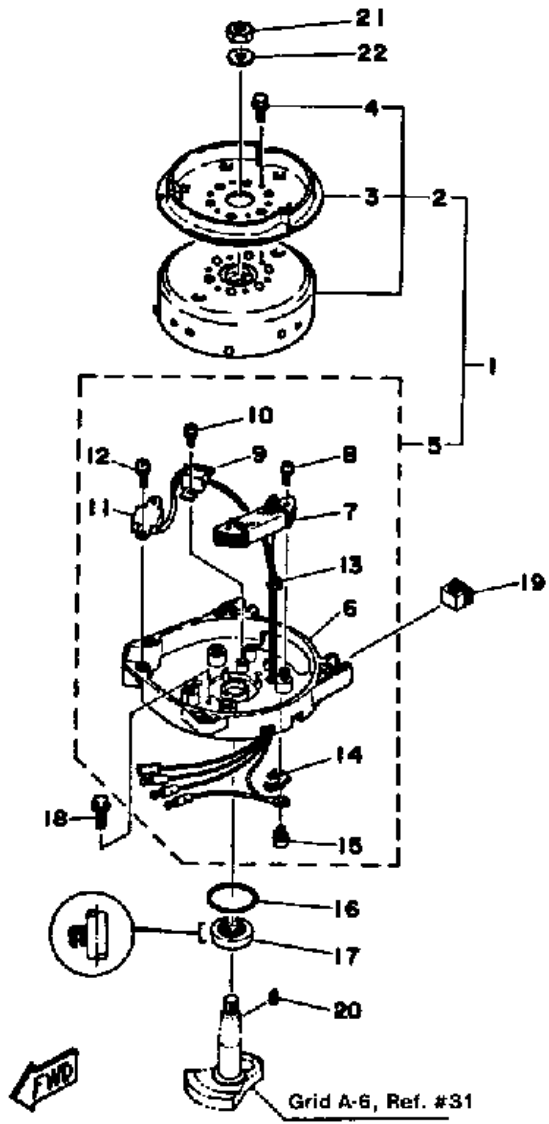

4SJ 1986 / GENERATOR 4J

©2014 Yamaha Motor Corporation, U.S.A. All rights reserved.

Part List

4SJ 1986 / GENERATOR 4J

REF - NO	PART NUMBER	PART NAME	QUANTITY	REMARKS
2	(6E0-85550-70-00)	ROTOR ASSEMBLY	1	
3	6E0-15723-00-94	..PULLEY, STARTER	1	
4	90105-06M14-00	..BOLT FLANGE	3	
5	6E0-85560-70-00	.BASE ASSY	1	
6	6E0-15359-00-94	..HOUSING, OIL SEAL	1	
7	6E0-85520-70-00	..COIL, CHARGE	1	
8	90159-05038-00	..SCREW, WITH WASHER	2	
9	6E0-85595-70-00	..COIL, PULSER	1	
10	90159-04036-00	..SCREW, WITH WASHER	2	
11	6E0-85592-70-00	.PULSER COIL ASSY	1	
12	90159-05037-00	..SCREW, WITH WASHER	2	
13	6E0-81336-70-00	..GROMMET	1	
14	6E0-81328-70-00	..CLAMP	1	
15	90159-04035-00	..SCREW, WITH WASHER	1	
16	93210-42159-00	.O-RING	1	
17	93102-20M25-00	OIL SEAL	1	
18	90105-06M14-00	BOLT FLANGE	2	
19	6E0-24183-00-00	DAMPER, LOCATING 3	2	
20	90280-04M06-00	KEY, WOODRUFF	1	
21	90170-10113-00	NUT	1	
22	90201-102G9-00	WASHER, PLATE	1