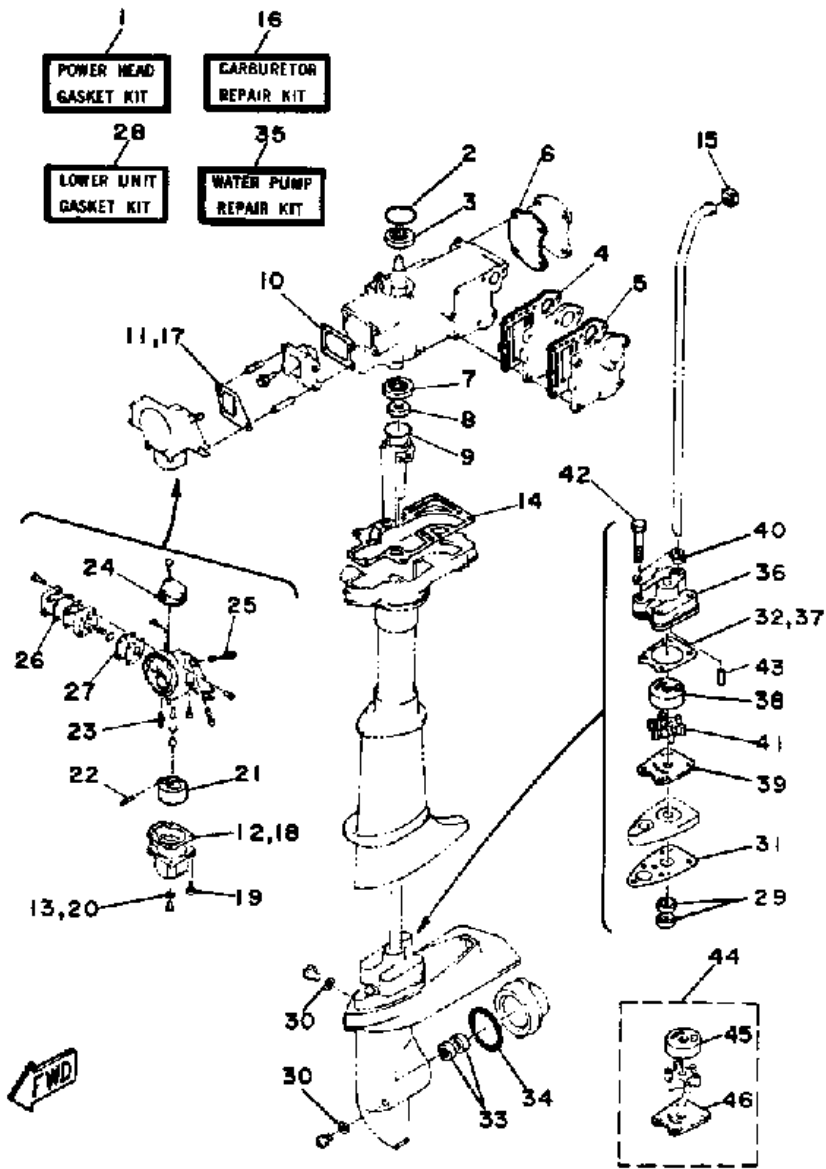

4SJ 1986 / REPAIR KIT

©2014 Yamaha Motor Corporation, U.S.A. All rights reserved.

Part List

4SJ 1986 / REPAIR KIT

REF - NO	PART NUMBER	PART NAME	QUANTITY	REMARKS
1	6E0-W0001-03-00	PWR HEAD GSKT KIT	1	
2	93210-42159-00	..O-RING	1	
3	93102-20M25-00	..OIL SEAL	1	
4	6E0-41112-A1-00	.GASKET, EXHAUST INNER COVER	1	
5	6E0-41114-01-00	.GASKET, EXHCOVER	1	
6	6E0-11193-A1-00	.GASKET, HEAD COVER 1	1	
7	93101-20M29-00	..OIL SEAL	1	
8	93101-10M25-00	..OIL SEAL	1	
9	93210-31114-00	..O-RING	1	
10	6E0-13621-A1-00	.GASKET, VALVE SEAT	1	
11	6E0-14198-A0-00	.GASKET	1	
12	6E0-14384-00-00	..GASKET, FLOAT CHAMBER	1	
13	6A1-14398-00-00	.GASKET	1	
14	6E0-45113-A1-00	.GASKET, UPPER CASING	1	
15	646-44365-00-00	.DAMPER, WATER SEAL	1	
16	6E0-W0093-02-00	CARB REPAIR KIT	1	
17	6E0-14198-A0-00	..GASKET	1	
18	6E0-14384-00-00	..GASKET, FLOAT CHAMBER	1	
19	98580-04016-00	.SCREW, PAN HEAD	1	
20	6A1-14398-00-00	.GASKET	1	
21	6E7-14385-00-00	.FLOAT	1	
22	647-14386-10-00	.PIN, FLOAT	1	
23	6G8-14392-00-00	.VALVE, NEEDLE	1	
24	6E0-14227-00-00	..GASKET	1	
25	647-14323-00-00	..SCREW, AIR ADJUSTING	1	
26	6E0-24471-00-00	..DIAPHRAGM	1	
27	6E0-24411-00-00	..DIAPHRAGM	1	
28	6E0-W0001-21-00	LOWER UNIT GASKET KIT	1	
29	93101-10M25-00	..OIL SEAL	2	
30	90430-08020-00	.GASKET	3	
32	6E0-45315-00-00	.PACKING, LOWER CASE	1	
32	6E0-44315-00-00	.GASKET, WATER PUMP	1	
33	93101-13M12-00	..OIL SEAL	2	
34	93210-48214-00	..O-RING	1	
35	6E0-W0078-02-00	WATER PUMP REPAIR KIT	1	
36	6E0-44311-00-00	..HOUSING, WATER PUMP	1	
37	6E0-44315-00-00	.GASKET, WATER PUMP	1	
38	6E0-44322-02-00	..INSERT, CARTRIDGE	1	
39	6E0-44323-00-00	..OUTER PLATE, CARTRIDGE	1	
40	6E0-44366-00-00	.DAMPER, WATER SEAL 2	1	
41	6E0-44352-00-00	.IMPELLER	1	
42	97395-06045-00	.BOLT, HEXAGON	4	
43	93604-09066-00	.PIN, DOWEL	1	
44	6E0-W0078-0A-00	CHROME PUMP KIT	1	
45	6E0-44322-40-00	..INSERT, CARTRIDGE	1	CHROMATE
46	6E0-44323-40-00	..OUTER PLATE, CARTRIDGE	1	CHROMATE

Part Notes

4SJ 1986 / REPAIR KIT

PART NUMBER	NOTE TEXT
90430-08020-00	OEM: This part number is among the Top 100 Most Popular Marine Maintenance Parts as of March 2014.

©2014 Yamaha Motor Corporation, U.S.A. All rights reserved.

©2014 Yamaha Motor Corporation, U.S.A. All rights reserved.