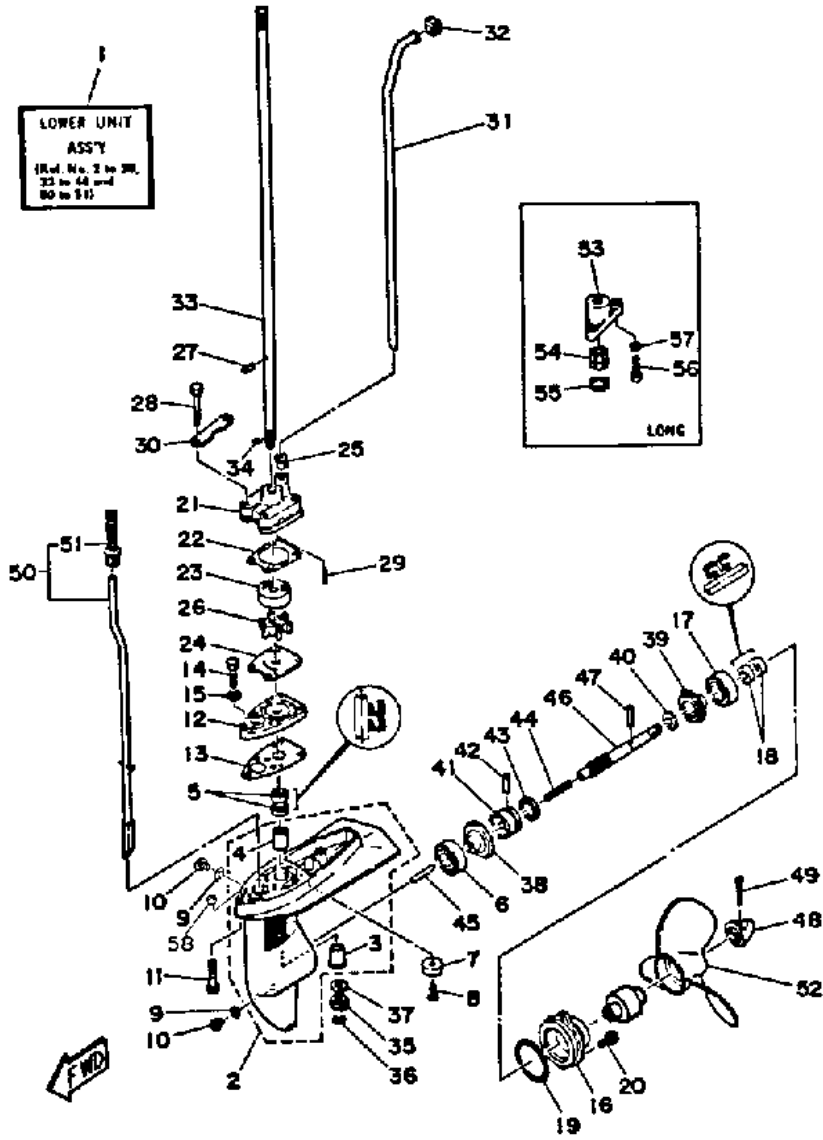

4SJ 1986 / LOWER DRIVE 1

©2014 Yamaha Motor Corporation, U.S.A. All rights reserved.

Part List

4SJ 1986 / LOWER DRIVE 1

REF - NO	PART NUMBER	PART NAME	QUANTITY	REMARKS
1	6E0-45300-02-EK	LOWER UNIT ASSEMBLY	1	U.R. SHORT
1	6E0-45300-12-EK	LOWER UNIT ASSEMBLY	1	U.R. LONG
2	99999-02180-00	CASING, LOWER	1	
3	6E0-45317-09-00	.BUSHING, DRIVE SHAFT	1	
4	6E0-45316-09-00	.BUSHING, DRIVE SHAFT	1	
5	93101-10M25-00	OIL SEAL	2	
6	93306-004U0-00	BEARING	1	
7	6E0-45251-00-00	ANODE	1	
8	97395-06012-00	BOLT	1	
9	90430-08020-00	.GASKET	3	
10	90340-08M04-00	PLUG, STRAIGHT SCREW	3	
11	(90119-06M25-00)	BOLT, WITH WASHER	2	
12	6E0-45321-01-5B	PLATE	1	
13	6E0-45315-00-00	PACKING, LOWER CASE	1	
14	97395-06025-00	BOLT	1	
15	92990-06600-00	WASHER, PLATE	1	
16	6E0-45361-09-EK	CAP, LOWER CASING	1	
17	93306-004U0-00	BEARING	1	
18	93101-13M12-00	.OIL SEAL	2	
19	93210-48214-00	.O-RING	1	
20	95895-06016-00	BOLT, FLANGE	2	
21	6E0-44311-00-00	HOUSING, WATER PUMP	1	
22	6E0-44315-00-00	GASKET, WATER PUMP	1	
23	6E0-44322-02-00	INSERT, CARTRIDGE	1	
23	6E0-44322-40-00	INSERT, CARTRIDGE	1	AP CHROMATE
24	6E0-44323-00-00	OUTER PLATE, CARTRIDGE	1	
24	6E0-44323-40-00	OUTER PLATE, CARTRIDGE	1	AP CHROMATE
25	6E0-44366-00-00	DAMPER, WATER SEAL 2	1	
26	6E0-44352-00-00	IMPELLER	1	
27	93604-09066-00	PIN, DOWEL	1	
28	97395-06045-00	BOLT, HEXAGON	4	
29	93604-18080-00	.PIN, DOWEL	2	
30	6E0-44328-00-00	PLATE	2	
31	6E0-44361-00-00	TUBE, WATER	1	U.R. SHORT
31	6E0-44361-10-00	TUBE, WATER	1	U.R. LONG
32	646-44365-00-00	DAMPER, WATER SEAL	1	
33	6E0-45511-00-00	SHAFT, DRIVE (SHORT)	1	U.R. SHORT
33	6E0-45511-10-00	DRIVE SHAFT (LONG)	1	U.R. LONG
34	90467-08M01-00	CLIP	1	
35	6E0-45551-00-00	PINION (13T)	1	
36	99009-06600-00	CIRCLIP	1	
37	90201-11M49-00	WASHER, PLATE	1	
38	6E0-45560-00-00	GEAR	1	
39	6E0-45570-00-00	GEAR	1	
40	90201-13M50-00	WASHER, PLATE	1	
41	6E0-45631-00-00	CLUTCH, DOG	1	
42	90250-05046-00	PIN, STRAIGHT	1	
43	654-45633-00-00	RING, CROSS PIN	1	
44	90501-10064-00	SPRING, COMPRESSION	1	
45	654-45635-00-00	PLUNGER, SHIFT	1	
46	6E0-45611-00-00	SHAFT, PROPELLER	1	
47	90250-05009-00	PIN, STRAIGHT	1	
48	647-45616-02-00	NUT, PROPELLER	1	
49	91490-30040-00	PIN, COTTER	1	
50	6E0-44150-00-00	SHIFT CAM ASSY	1	U.R. SHORT
50	6E0-44150-10-00	SHIFT CAM ASSY	1	U.R. LONG
51	6G1-44147-00-00	.BOOT, SHIFT ROD	1	
52	6E0-45941-00-EL	PROPELLER, ALUMINUM (8 X 7-1/2"-B)	1	U.R.
52	6E0-45943-00-EL	PROPELLER, ALUMINUM (7 X 7-12"-B)	1