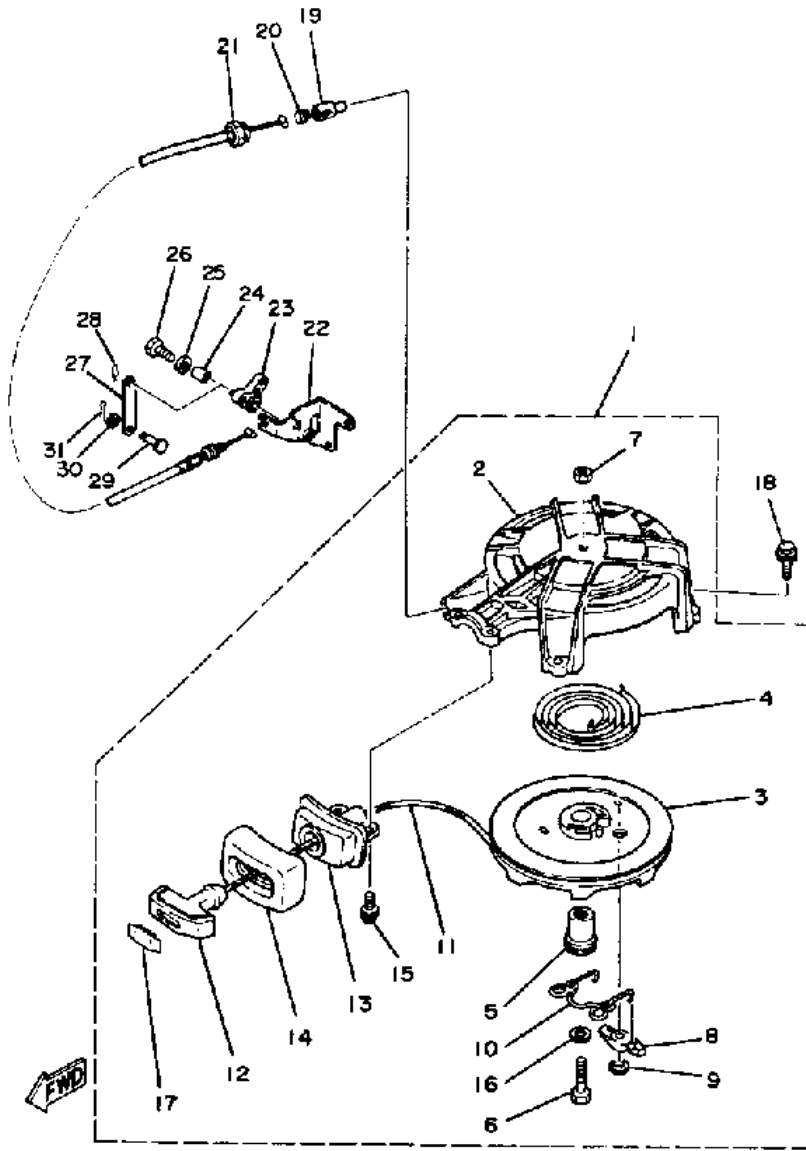

4LN 1984 / MANUAL STARTER

©2014 Yamaha Motor Corporation, U.S.A. All rights reserved.

Part List

4LN 1984 / MANUAL STARTER

REF - NO	PART NUMBER	PART NAME	QUANTITY	REMARKS
1	6E4-15710-73-94	STARTER ASSY	1	
2	6E4-15711-71-94	.CASE, STARTER	1	
3	6E0-15714-01-00	.DRUM, SHEAVE	1	
4	90510-08M03-00	.SPRING, SPIRAL	1	
5	6E0-15717-00-00	.SHAFT, STARTER	1	
6	97013-06035-00	BOLT	1	
7	95380-06600-00	NUT, HEXAGON	1	
8	677-15741-01-00	.PAWL, DRIVE	1	
9	93430-06M02-00	.CIRCLIP	1	
10	6E0-15705-00-00	.SPRING, DRIVE PAWL	1	
11	90580-40M02-00	ROPE, STARTER	1	
12	6G1-15755-00-00	.HANDLE, STARTER	1	
13	6E0-15758-01-00	GUIDE, ROPE	1	
14	6E0-15761-00-00	.SEAL, RUBBER 1	1	
15	90105-06M14-00	BOLT FLANGE	2	
16	90201-06M30-00	WASHER, PLATE	1	
17	689-15779-01-00	COVER	1	
18	90105-06M15-00	BOLT, FLANGE	3	
19	656-15748-00-00	PLUNGER, STARTER STOP	1	
20	90501-10227-00	SPRING, COMPRESSION	1	
21	6E4-15770-70-00	CABLE COMP., STARTER STOP	1	
22	6E0-15772-70-00	STAY 2	1	
23	6E4-15746-70-00	ARM	1	
24	90387-06504-00	COLLAR	1	
25	90201-06M08-00	WASHER, PLATE	1	
26	97313-06020-00	BOLT, HEXAGON	1	
27	6E4-15747-70-00	LINK	1	
28	90468-10005-00	CLIP	1	
29	91790-05010-00	PIN, CLEVIS	1	
30	90202-05088-00	WASHER, PLATE	1	
31	91490-16010-00	PIN. COTTER	1