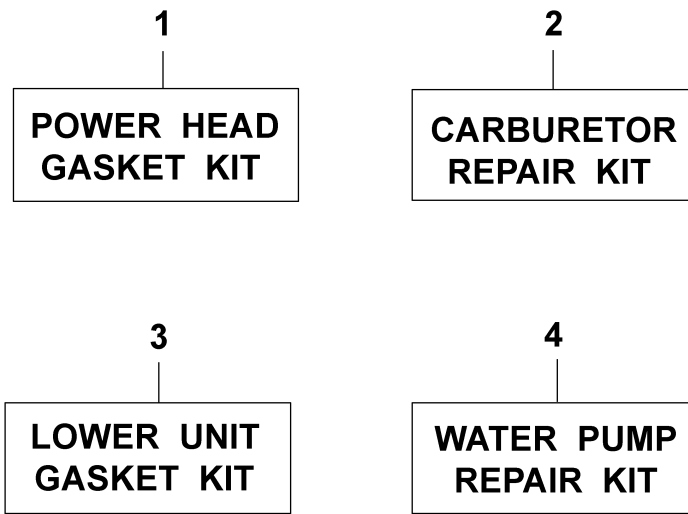

4LN 1984 / REPAIR KIT

Part List

4LN 1984 / REPAIR KIT

REF - NO	PART NUMBER	PART NAME	QUANTITY	REMARKS
1	6E0-W0001-01-00	POWER HEAD GASKET KIT	1	
2	6E0-W0093-00-00	CARBURETOR REPAIR KIT	1	
3	6E0-W0001-21-00	LOWER UNIT GASKET KIT	1	
4	6E0-W0078-02-00	WATER PUMP REPAIR KIT	1