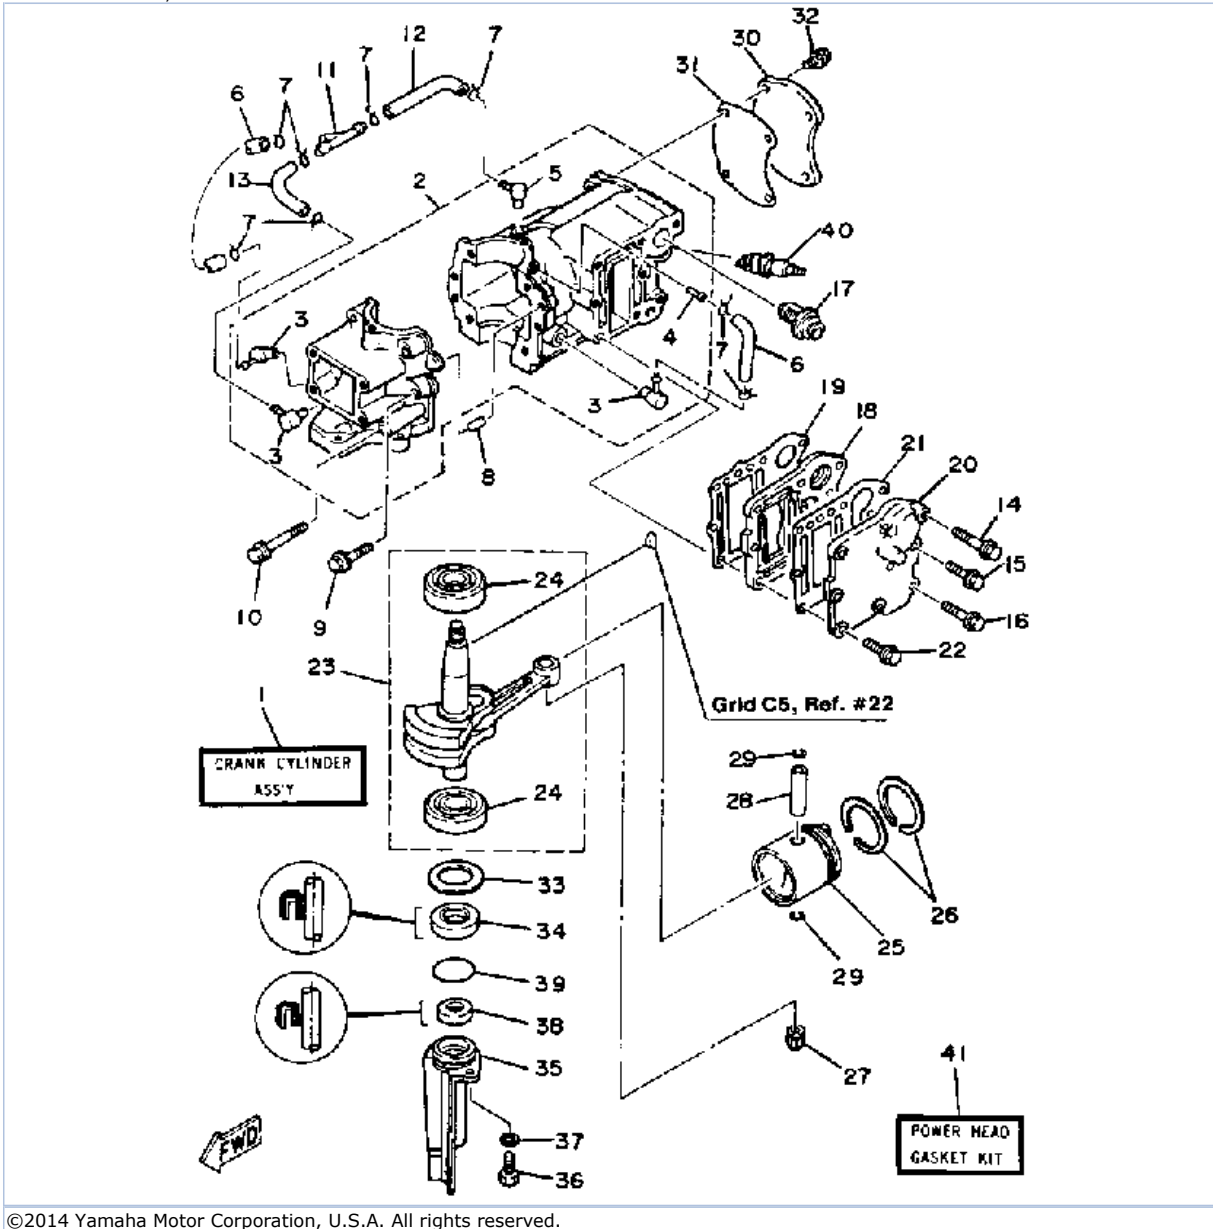

4LN 1984 / CRANKCASE CYLINDER PISTON

©2014 Yamaha Motor Corporation, U.S.A. All rights reserved.

Part List

4LN 1984 / CRANKCASE CYLINDER PISTON

REF - NO	PART NUMBER	PART NAME	QUANTITY	REMARKS
1	6E0-W0090-04-EK	CRANK- CYLINDER.ASSEMBLY.	1	
2	6E0-15100-01-94	CRANKCASE ASSEMBLY	1	
3	650-11370-00-00	CHECK VALVE ASSY	3	
4	624-14485-00-00	.PIPE, JOINT	1	
5	6E5-11372-00-00	.NIPPLE, HOSE	1	
6	90445-07M28-00	.HOSE (L70)	2	
7	90467-06016-00	CLIP	8	
8	93606-12019-00	.PIN, DOWEL	2	
9	90105-06M16-00	BOLT, FLANGE	4	
10	90105-06M17-00	BOLT, FLANGE	2	
11	6E0-24378-00-00	PIPE, JOINT 3	1	
12	90445-07M32-00	HOSE (L120)	1	
13	90445-07M00-00	HOSE (L100)	1	
14	95895-06025-00	BOLT, FLANGE	1	
15	90105-06M16-00	BOLT, FLANGE	1	
16	90105-06M14-00	BOLT FLANGE	1	
17	677-12411-00-00	THERMOSTAT	1	
18	6E0-41111-01-9M	EXHAUST INNER COVER	1	
19	6E0-41112-A1-00	GASKET, EXHAUST INNER COVER	1	
20	6E0-41113-01-9M	EXHAUST OUTER CVR.	1	
21	6E0-41114-01-00	GASKET, EXH.COVER	1	
22	95895-06025-00	BOLT, FLANGE	6	
23	6E0-11400-00-00	CRANKSHAFT ASSEMBLY	1	
24	93306-204U0-00	.BEARING	2	
25	6E0-11631-00-98	PISTON (STD)	1	
26	6G1-11610-00-00	PISTON RINGSET (STD)	1	
27	93310-112V0-00	BEARING	1	
28	527-11633-00-00	PIN, PISTON	1	
29	93450-13022-00	CIRCLIP	2	
30	6E0-11191-01-9M	COVER, CYLINDER HEAD 1	1	
31	6E0-11193-A1-00	GASKET, HEAD COVER 1	1	
32	90105-06M14-00	BOLT FLANGE	4	
33	676-45567-00-09	SHIM, GEAR ADJUSTING. 0.9	1	
34	93101-20M29-00	OIL SEAL	1	
35	6E0-15396-03-5B	HOUSING, OIL SEAL	1	
36	97395-06016-00	BOLT, HEX	1	
37	92990-06600-00	WASHER, PLATE	1	
38	93101-10M25-00	OIL SEAL	1	
39	93210-31114-00	O-RING	1	
40	NGK-B7HS0-00-00	NGK SPARK PLUG B7HS	1	
41	6E0-W0001-01-00	POWER HEAD GASKET KIT	1	SEE NOTE