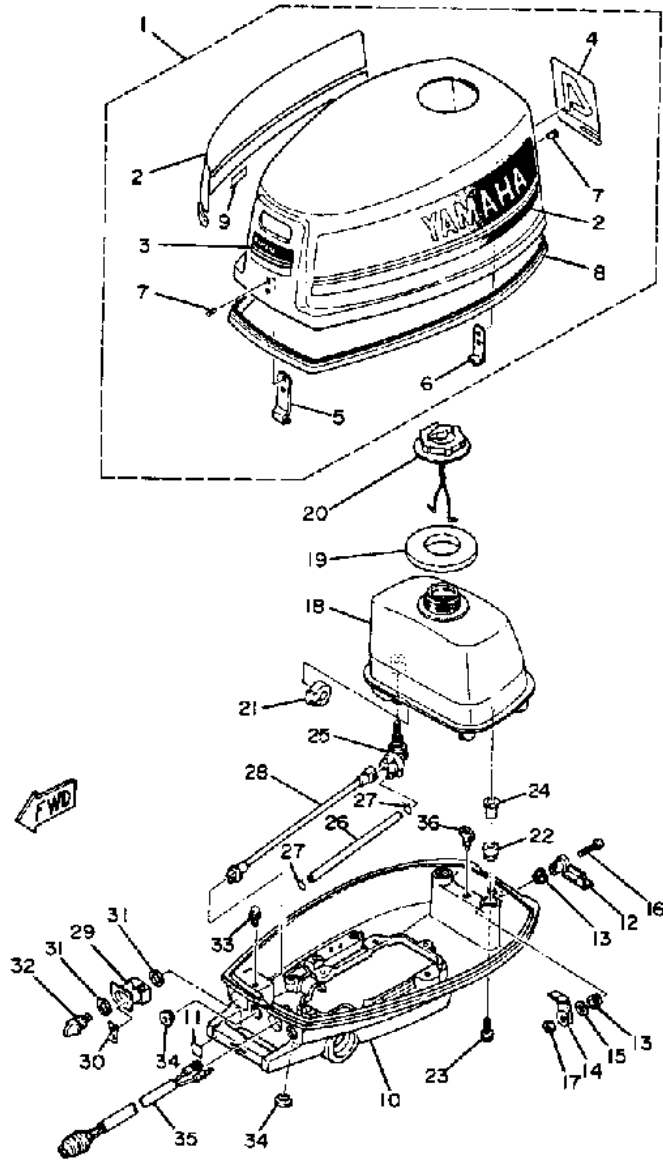

4LN 1984 / COWLING FUEL

©2014 Yamaha Motor Corporation, U.S.A. All rights reserved.

Part List

4LN 1984 / COWLING FUEL

REF - NO	PART NUMBER	PART NAME	QUANTITY	REMARKS
1	6E0-42610-13-EK	TOP COWLING ASSEMBLY	1	
2	6E0-W0070-23-00	GRAPHIC SET	1	
3	662-42677-02-00	GRAPHIC, FRONT	1	
4	6E0-42678-10-00	GRAPHIC, REAR	1	
5	6E0-42651-02-00	.HOOK	1	
6	6E0-42647-01-00	.HOLDER, CLAMP BAND	1	
7	90266-04M00-00	.RIVET	4	
8	6E0-42615-00-00	.SEAL	1	
9	6E0-44191-10-00	INDICATOR, SHIFT	1	
10	6E0-42711-02-EK	BOTTOM COWLING	1	
11	(6A1-42792-00-00)	MARK 2	1	
12	6E0-42815-00-EK	LEVER, CLAMP 1	1	
13	90386-12069-00	BUSH	2	
14	6E0-42816-00-00	LEVER, CLAMP	1	
15	90206-12052-00	WASHER, WAVE	1	
16	98580-06030-00	.SCREW, PAN HEAD	1	
17	95380-06700-00	NUT	1	
18	6E0-24110-00-EK	FUEL TANK	1	
19	6E0-24641-00-00	GASKET, CAP 1	1	
20	6E0-24610-02-00	CAP ASSY	1	
21	6E0-24181-00-00	DAMPER, LOCATING 1	2	
22	6E0-24182-00-00	DAMPER, LOCATING 2	2	
23	95895-06025-00	BOLT, FLANGE	2	
24	6E0-42542-00-00	PIPE	2	
25	6E0-24500-00-00	FUEL COCK ASSEMBLY 1	1	
26	90445-09M37-00	HOSE (L240)	1	
27	90467-08004-00	CLIP	2	
28	6E0-24572-00-00	SHAF2, FUEL CHANGE	1	
29	6E0-24571-00-00	BUSHING	1	
30	6E0-24591-00-00	GRAPHIC, CHANGE LEV	1	
31	90202-12M17-00	WASHER, PLATE	2	
32	6E0-24575-01-00	LEVER, FUEL CHANGE	1	
33	90105-06M15-00	BOLT, FLANGE	1	
34	90480-14M14-00	GROMMET	2	
35	6E0-82550-00-00	STOP SWITCH ASSEMBLY	1	
36	606-42591-00-00	HOLDER SHARE PIN	1