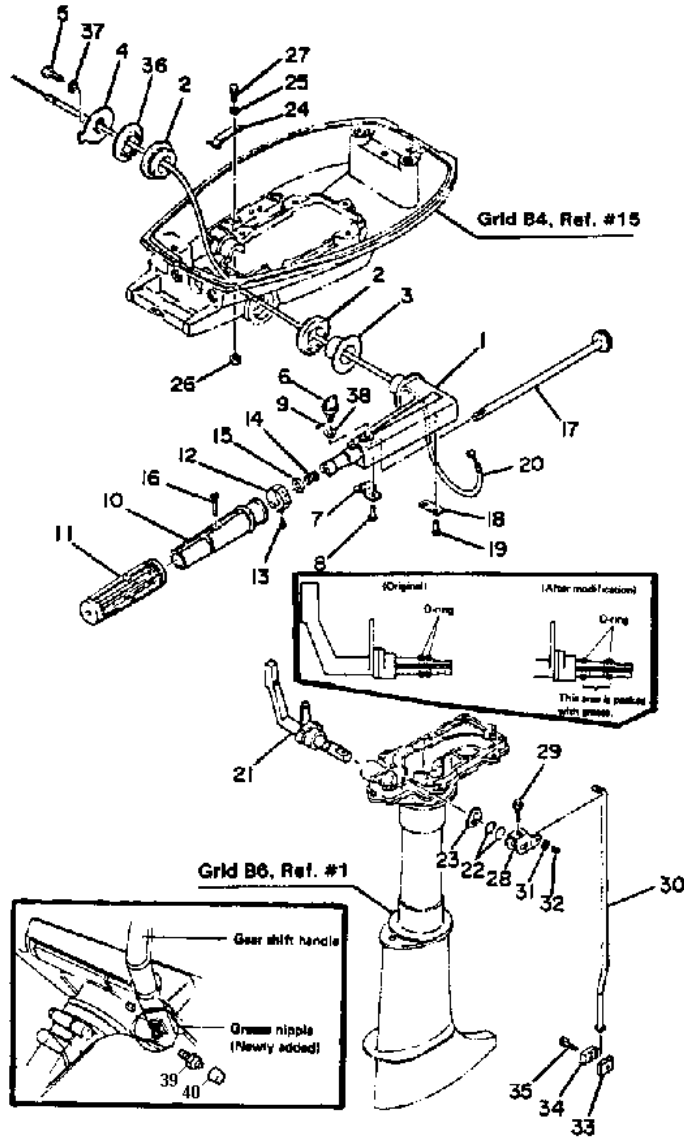

©2014 Yamaha Motor Corporation, U.S.A. All rights reserved.

4LN 1984 / CONTROL ENGINE

©2014 Yamaha Motor Corporation, U.S.A. All rights reserved.

Part List

4LN 1984 / CONTROL ENGINE

REF - NO	PART NUMBER	PART NAME	QUANTITY	REMARKS
1	6E0-42111-02-EK	HANDLE, STEERING	1	
2	6E0-42129-02-00	BUSHING, RUBBER	2	
3	90386-26M30-00	BUSH	1	
4	6E0-42131-01-94	COVER, STEER HANDLE	1	
5	97313-05016-00	BOLT, HEXAGON	2	
6	6E0-42125-00-00	BOLT, FRICTION ADJUSTING	1	
7	6E0-42134-02-00	COVER, THROTTLE LEVER	1	
8	98580-05012-00	.SCREW, PAN HEAD	2	
9	91490-12012-00	PIN. COTTER	1	
10	6E0-42119-00-00	GRIP, STEERING HANDLE	1	
11	6E0-42177-00-00	RUBBER, HANDLE	1	
12	6E0-42137-10-00	INDICATOR, THROTTLE	1	
13	90269-02M09-00	RIVET	1	
14	90501-23215-00	SPRING, COMPRESSION	1	
15	90201-10119-00	WASHER, PLATE	1	
16	98680-05525-00	SCREW.OVAL HEAD	1	
17	6E0-42138-01-00	LEVER, THROTTLE	1	
18	6E0-42159-02-00	STAY	1	
19	98580-05012-00	.SCREW, PAN HEAD	2	
20	6E0-26301-01-00	THROTTLE CABLE ASSY	1	
21	6E4-44111-71-EK	HANDLE, GEAR SHIFT	1	
22	93210-12790-00	O-RING	2	
23	90206-16M06-00	WASHER, WAVE	1	
24	6E0-44116-00-00	SPRING	1	
25	92990-06600-00	WASHER, PLATE	1	
26	95380-06700-00	NUT	1	
27	97395-06012-00	BOLT	1	
28	6E0-44121-00-00	LEVER, SHIFT ROD	1	
29	95895-06025-00	BOLT, FLANGE	1	
30	6E0-44143-00-00	ROD, SHIFT	1	U.R. SHORT
30	6E0-44143-10-00	ROD, SHIFT	1	U.R. LONG(NOT SHOWN)
31	92990-05600-00	WASHER, PLATE	1	
32	91490-16010-00	PIN. COTTER	1	
33	6E0-44145-00-00	CONNECTOR, SHIFT ROD	1	
34	6E0-44146-00-00	CONNECTOR, SHIFT ROD	1	
35	95895-06020-00	BOLT, FLANGE	1	
36	90386-26M33-00	BUSH	1	
37	92990-05600-00	WASHER, PLATE	2	
38	90202-07M22-00	WASHER, PLATE	1	
39	93700-06M03-00	NIPPLE, GREASE	1	
40	663-45119-00-00	CAP, GREASE NIPPLE	1	