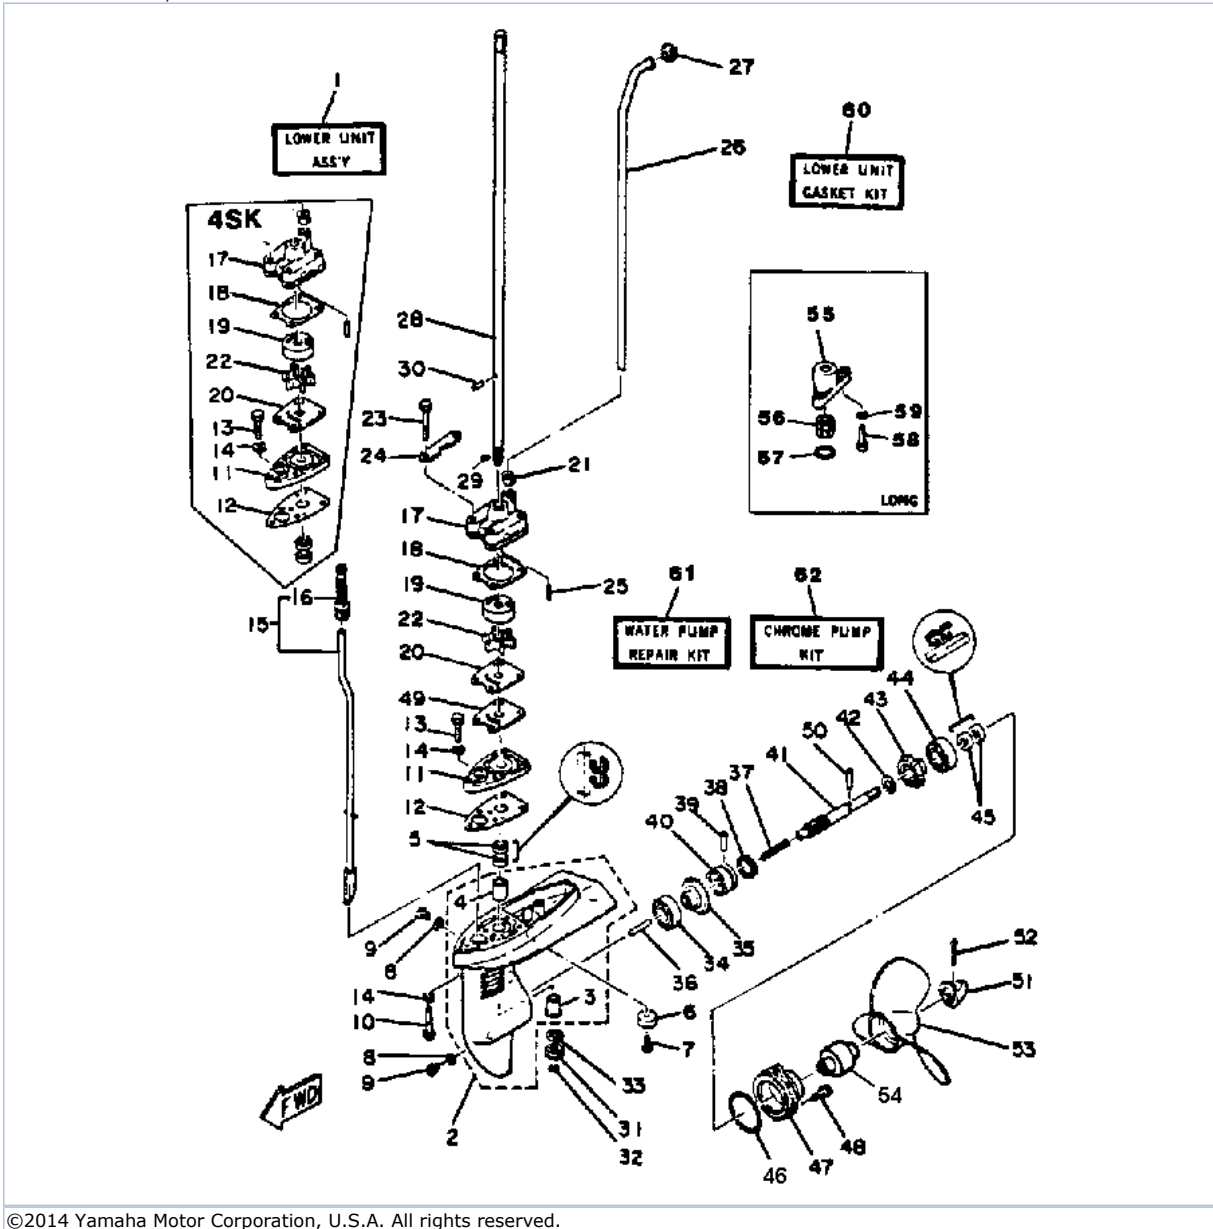

4LN 1984 / LOWER DRIVE

©2014 Yamaha Motor Corporation, U.S.A. All rights reserved.

Part List

4LN 1984 / LOWER DRIVE

REF - NO	PART NUMBER	PART NAME	QUANTITY	REMARKS
1	6E0-45300-02-EK	LOWER UNIT ASSEMBLY	1	U.R.SHORT
1	6E0-45300-12-EK	LOWER UNIT ASSEMBLY	1	U.R. LONG(NOT SHOWN)
2	99999-02180-00	CASING, LOWER	1	
3	6E0-45317-09-00	.BUSHING, DRIVE SHAFT	1	
4	6E0-45316-09-00	.BUSHING, DRIVE SHAFT	1	
5	93101-10M25-00	OIL SEAL	2	
6	6G0-45251-00-00	ANODE	1	
7	90142-06M01-00	SCREW, COUNTERSUNK	1	
8	90430-08020-00	.GASKET	3	
9	90340-08M04-00	PLUG, STRAIGHT SCREW	3	
10	97395-06035-00	BOLT, HEXAGON	2	
11	6E0-45321-01-5B	PLATE	1	SEE NOTE
11	6E0-45321-00-00	PLATE	1	SEE NOTE
12	6E0-45315-00-00	PACKING, LOWER CASE	1	
13	97395-06025-00	BOLT	1	
14	92990-06600-00	WASHER, PLATE	3	
15	6E0-44150-00-00	SHIFT CAM ASSY	1	U.R. SHORT
15	6E0-44150-10-00	SHIFT CAM ASSY	1	U.R. LONG(NOT SHOWN)
16	6G1-44147-00-00	.BOOT, SHIFT ROD	1	
17	6E0-44311-00-00	HOUSING, WATER PUMP	1	
18	6E0-44315-00-00	GASKET, WATER PUMP	1	
19	6E0-44322-02-00	INSERT, CARTRIDGE	1	
19	6E0-44322-40-00	INSERT, CARTRIDGE	1	
20	6E0-44323-00-00	OUTER PLATE, CARTRIDGE	1	
20	6E0-44323-40-00	OUTER PLATE, CARTRIDGE	1	ALT.PART(NOT SHOWN)
21	6E0-44366-00-00	DAMPER, WATER SEAL 2	1	
22	6E0-44352-00-00	IMPELLER	1	
23	97395-06045-00	BOLT, HEXAGON	4	
24	6E0-44328-00-00	PLATE	2	
25	93604-18080-00	.PIN, DOWEL	2	
26	6E0-44361-00-00	TUBE, WATER	1	U.R. SHORT
26	6E0-44361-10-00	TUBE, WATER	1	U.R. LONG(NOT SHOWN)
27	646-44365-00-00	DAMPER, WATER SEAL	1	
28	6E0-45511-00-00	SHAFT, DRIVE (SHORT)	1	U.R. SHORT
28	6E0-45511-10-00	DRIVE SHAFT (LONG)	1	U.R. LONG(NOT SHOWN)
29	90467-08M01-00	CLIP	1	
30	93604-09066-00	PIN, DOWEL	1	
31	6E0-45551-00-00	PINION (13T)	1	
32	99009-06600-00	CIRCLIP	1	
33	90201-11M49-00	WASHER, PLATE	1	
34	93306-00426-00	BEARING	1	
35	6E0-45560-00-00	GEAR	1	
36	654-45635-00-00	PLUNGER, SHIFT	1	
37	90501-10064-00	SPRING, COMPRESSION	1	
38	654-45633-00-00	RING, CROSS PIN	1	
39	90250-05046-00	PIN, STRAIGHT	1	
40	6E0-45631-00-00	CLUTCH, DOG	1	
41	6E0-45611-00-00	SHAFT, PROPELLER	1	
42	90201-13M50-00	WASHER, PLATE	1	
43	6E0-45570-00-00	GEAR	1	
44	93306-004U0-00	BEARING	1	
45	93101-13M12-00	.OIL SEAL	2	
46	93210-48214-00	.O-RING	1	
47	6E0-45361-09-EK	CAP, LOWER CASING	1	
48	95895-06016-00	BOLT, FLANGE	2	
49	6E0-44316-00-00	GASKET, WATER PUMP	1	SEE NOTE
50	90250-05009-00	PIN, STRAIGHT	1	
51	647-45616-02-00	NUT, PROPELLER	1	
52	91490-30040-00	PIN, COTTER	1	
53	6E0-45943-00-EL	PROPELLER, ALUMINUM (7 X	1