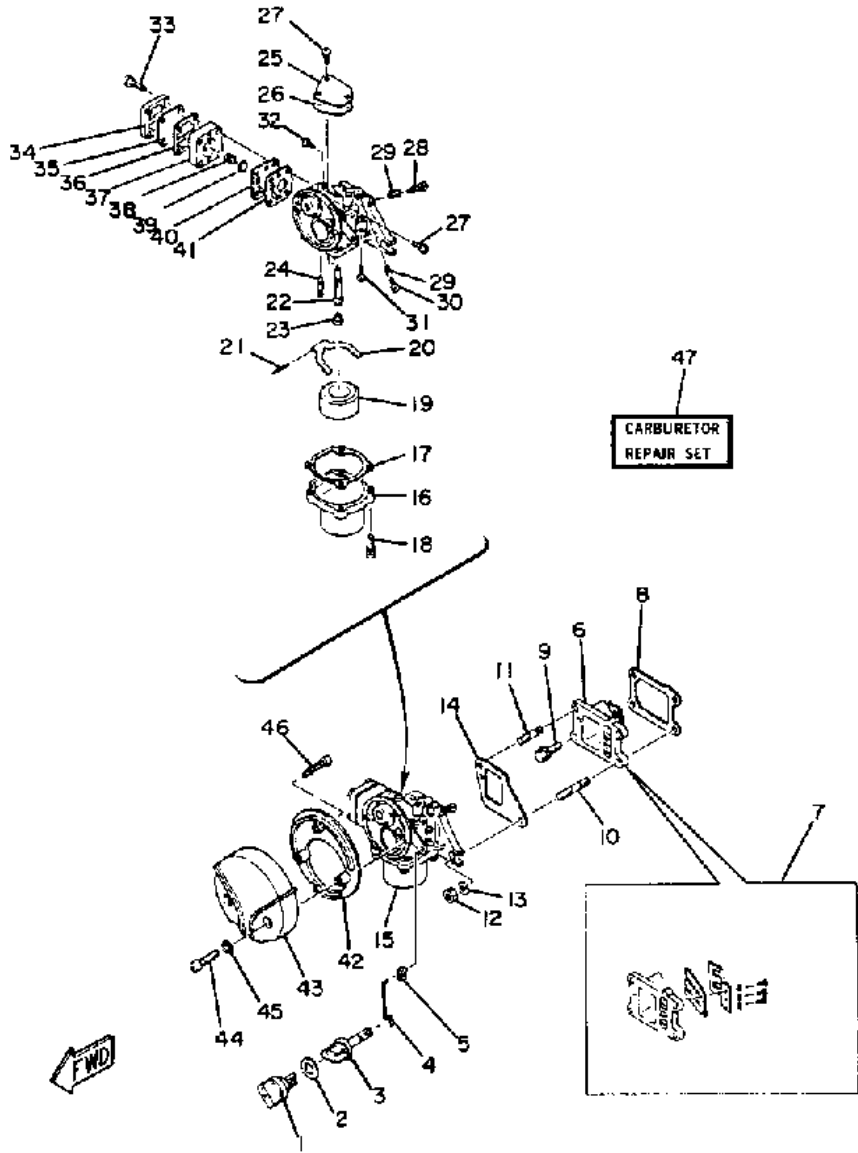

4LN 1984 / INTAKE

©2014 Yamaha Motor Corporation, U.S.A. All rights reserved.

Part List

4LN 1984 / INTAKE

REF - NO	PART NUMBER	PART NAME	QUANTITY	REMARKS
1	6E0-41271-00-00	KNOB, CHOKE	1	
2	90202-12M16-00	WASHER, PLATE	1	
3	6E0-41272-00-00	KNOB, CHOKE	1	
4	6E0-41256-00-00	ROD, CHOKE 1	1	
5	661-41262-02-00	JOINT, CHOKE LEVER	1	
6	6E0-13610-00-00	REED VALVE ASSY	1	
7	6E0-W0004-00-00	.REED SET	1	
8	6E0-13621-A1-00	GASKET, VALVE SEAT	1	
9	90105-06M14-00	BOLT FLANGE	2	
10	95622-06325-00	BOLT, STUD	1	
11	90116-06M08-00	BOLT, STUD	1	
12	95380-06700-00	NUT	2	
13	92990-06600-00	WASHER, PLATE	2	
14	6E0-14198-A0-00	GASKET	1	
15	6E0-14301-03-00	CARB. ASSEMBLY 1	1	
16	(6E0-14381-70-00)	BODY, FLOAT CHAMBER	1	
17	654-14384-00-00	GASKET, FLOAT CHMBR	1	
18	98580-04016-00	SCREW, PAN HEAD	4	
19	647-14385-00-00	FLOAT	1	
20	(6E0-14387-00-00)	ARM, DIAPHRAGM	1	
21	647-14386-10-00	PIN, FLOAT	1	
22	6E0-14341-01-00	NOZZLE, MAIN	1	
23	648-14343-40-00	.JET, MAIN (# 80)	1	
24	6E0-14392-00-00	VALVE, NEEDLE	1	
25	6E0-14157-00-00	.COVER, PLATE	1	
26	6E0-14227-00-00	GASKET	1	
27	(97803-04007-00)	SCREW, PAN HEAD	4	
28	647-14323-00-00	SCREW, AIR ADJUSTING	1	
29	646-14212-01-00	SPRING, PILOT ADJUSTING	2	
30	98503-04014-00	SCREW, PAN HEAD	1	
31	648-14342-23-00	JET, PILOT #XX	1	
32	647-14326-00-00	.SCREW, GUIDE	1	
33	98511-04020-00	SCREW, PAN HEAD	1	
34	6E0-24413-00-00	.COVER	1	
35	6E0-24471-00-00	DIAPHRAGM	1	
36	6E0-24435-00-00	.GASKET, BODY 2	1	
37	6E0-24412-00-00	.BODY 1	1	
38	6E0-24423-00-00	.SPRING, DIAPHRAGM	1	
39	6E0-14346-00-00	.PLATE	1	
40	6E0-24411-00-00	DIAPHRAGM	1	
41	6E0-24434-00-00	.GASKET, BODY	1	
42	6E0-14417-00-00	COVER 1	1	
43	6E0-14418-00-00	COVER 2	1	
44	98503-05025-00	SCREW, PAN HEAD	2	
45	92990-05600-00	WASHER, PLATE	2	
46	97780-40720-00	SCREW, TAPPING	1	
47	6E0-W0093-00-00	CARBURETOR REPAIR KIT	1	SEE NOTE

Part Notes

4LN 1984 / INTAKE

PART NUMBER	NOTE TEXT
92990-06600-00	OEM: This part number is among the Top 100 Most Popular Marine Maintenance Parts as of March 2014.

©2014 Yamaha Motor Corporation, U.S.A. All rights reserved.