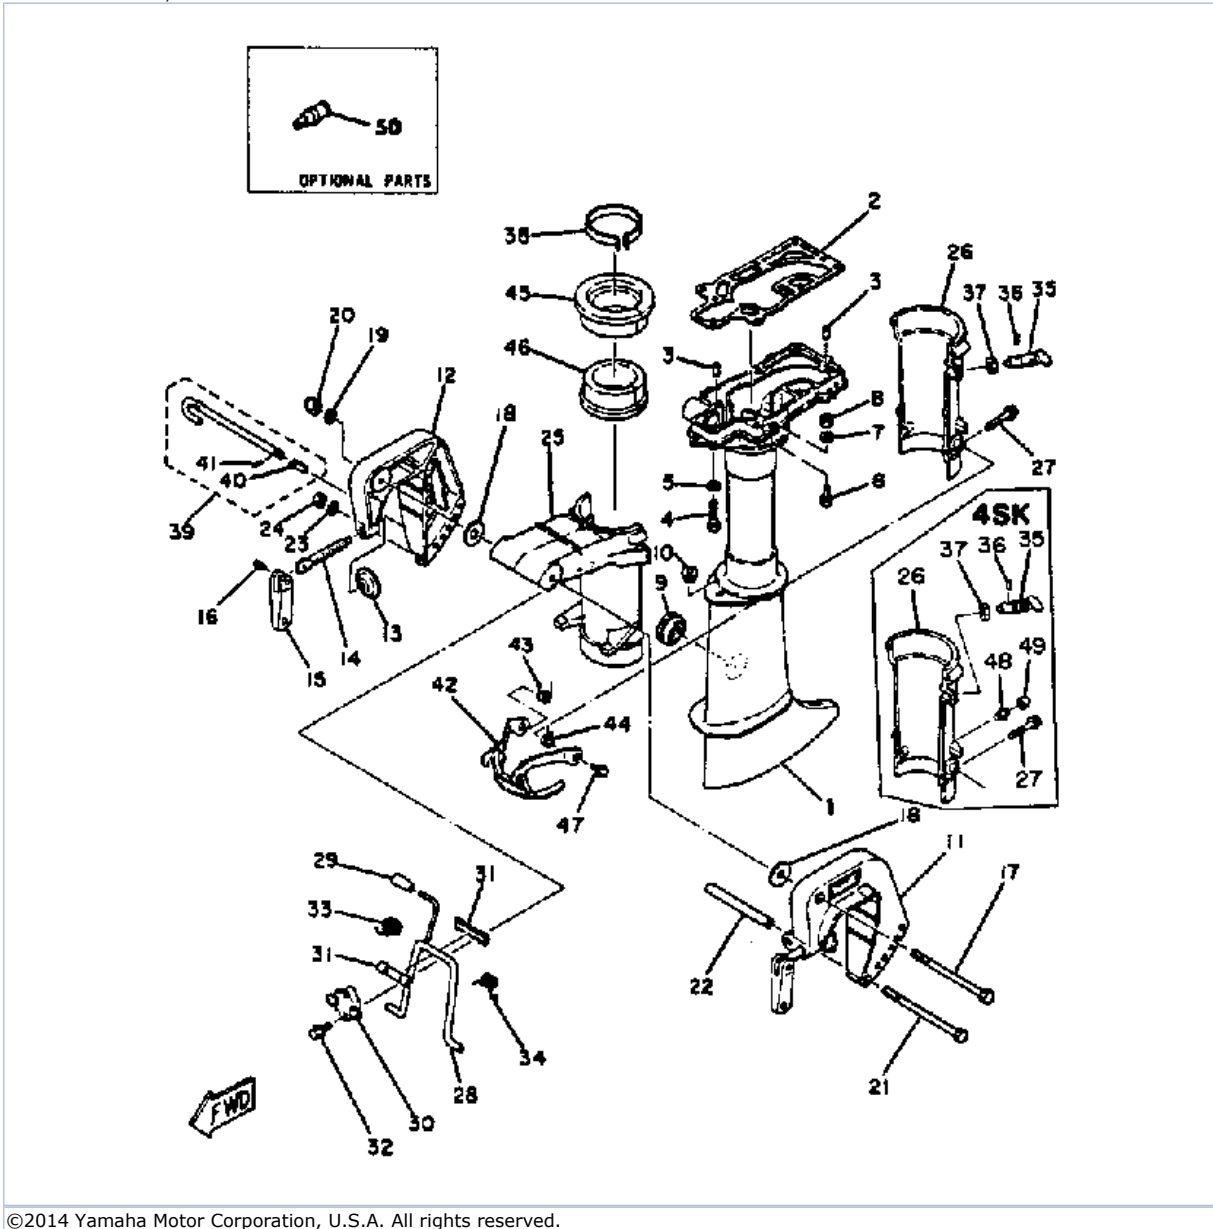

4LN 1984 / UPPER CASING BRACKET

©2014 Yamaha Motor Corporation, U.S.A. All rights reserved.

Part List

4LN 1984 / UPPER CASING BRACKET

REF - NO	PART NUMBER	PART NAME	QUANTITY	REMARKS
1	(6E0-45111-01-EK)	CASING, UPPER	1	U.R. SHORT
1	6E0-45111-11-EK	CASING, UPPER	1	U.R. LONG(NOT SHOWN)
2	6E0-45113-A1-00	GASKET, UPPER CASING	1	
3	93606-12019-00	.PIN, DOWEL	2	
4	97395-06030-00	BOLT	7	
5	92990-06600-00	WASHER, PLATE	7	
6	97395-06016-00	BOLT, HEX	4	
7	92990-06600-00	WASHER, PLATE	4	
8	95380-06700-00	NUT	4	
9	647-45151-01-00	COVER, UPPER CASING	1	
10	90480-10M13-00	GROMMET	1	
11	99999-01762-00	BRACKET, CLAMP	1	
12	6E0-43112-09-EK	BRACKET, CLAMP	1	
13	648-43114-01-00	PAD, TRANSOM CLAMP	2	
14	6E0-43116-01-00	SCREW, TRANSOM CLAMP	2	
15	6E0-43118-00-00	HANDLE, TRANSOM CLP	2	
16	90254-04M00-00	PIN, SPRING TYPE	2	
17	90101-08M68-00	BOLT	1	
18	90201-08M00-00	WASHER, PLATE	2	
19	92990-08600-00	..WASHER, PLATE	1	
20	95780-08300-00	..NUT, FLANGE	1	
21	90101-06335-00	BOLT	1	
22	90387-06M11-00	COLLAR	1	
23	92990-06600-00	WASHER, PLATE	1	
24	95380-06600-00	NUT, HEXAGON	1	
25	99999-02007-00	BRACKET, SWIVEL 1	1	
26	6E0-43312-09-EK	BRACKET, SWIVEL 2	1	
27	95895-06035-00	BOLT, FLANGE	4	
28	6E0-43181-00-00	LEVER, TILT STOP	1	
29	6E0-43632-00-00	KNOB, TILT	1	
30	6E0-43313-00-94	BRACKET, SWIVEL 3	1	
31	620-43189-00-00	BUSHING	2	
32	95895-06020-00	BOLT, FLANGE	2	
33	90508-16020-00	SPRING, TORSION	1	
34	90508-16021-00	SPRING, TORSION	1	
35	6E0-42529-01-00	SCREW, FRICTION PI	1	
36	91690-20010-00	PIN, SPRING	1	
37	95380-08600-00	NUT	1	
38	6E0-42528-03-00	PLATE, FRICTION	1	
39	6E0-43160-01-00	TILT ROD ASSY	1	
40	689-43165-00-00	.PLATE, TILT LOCK	1	
41	91690-30008-00	.PIN, SPRING	1	
42	6E0-43614-00-5B	PLATE, TILT LOCK	1	
43	90508-14M10-00	SPRING, TORSION	1	
44	90508-14M11-00	SPRING, TORSION	1	
45	6E0-42537-01-00	BUSHING, PIVOT SHAFT	1	
46	6E0-42538-01-00	BUSHING, PIV.SHFT 2	1	
47	95895-06010-00	BOLT, FLANGE	2	
48	93700-06M03-00	NIPPLE, GREASE	1	
49	663-45119-00-00	CAP, GREASE NIPPLE	1	
50	ABB-FLUSH-JD-00	JET DRIVE FLUSH	1	

Part Notes

4LN 1984 / UPPER CASING BRACKET

PART NUMBER	NOTE TEXT
92990-06600-00	OEM: This part number is among the Top 100 Most Popular Marine Maintenance Parts as of March 2014.
92990-06600-00	OEM: This part number is among the Top 100 Most Popular Marine Maintenance Parts as of March 2014.
92990-06600-00	OEM: This part number is among the Top 100 Most Popular Marine Maintenance Parts as of March 2014.