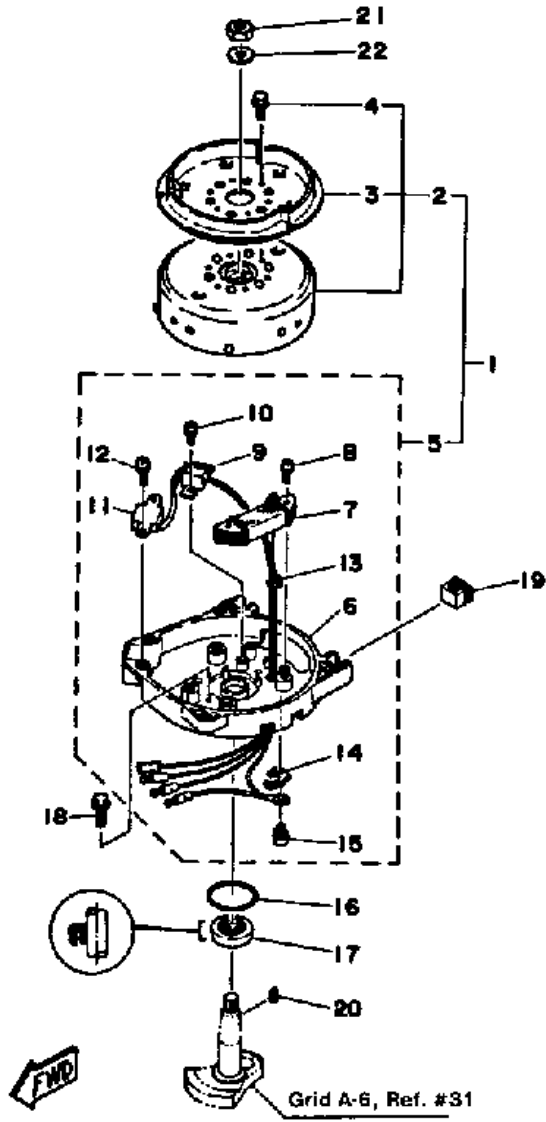

4LJ 1986 / GENERATOR 4J

©2014 Yamaha Motor Corporation, U.S.A. All rights reserved.

Part List

4LJ 1986 / GENERATOR 4J

REF - NO	PART NUMBER	PART NAME	QUANTITY	REMARKS
2	(6E0-85550-70-00)	ROTOR ASSEMBLY	1	
3	6E0-15723-00-94	..PULLEY, STARTER	1	
4	90105-06M14-00	..BOLT FLANGE	3	
5	6E0-85560-70-00	.BASE ASSY	1	
6	6E0-15359-00-94	..HOUSING, OIL SEAL	1	
7	6E0-85520-70-00	..COIL, CHARGE	1	
8	90159-05038-00	..SCREW, WITH WASHER	2	
9	6E0-85595-70-00	..COIL, PULSER	1	
10	90159-04036-00	..SCREW, WITH WASHER	2	
11	6E0-85592-70-00	.PULSER COIL ASSY	1	
12	90159-05037-00	..SCREW, WITH WASHER	2	
13	6E0-81336-70-00	..GROMMET	1	
14	6E0-81328-70-00	..CLAMP	1	
15	90159-04035-00	..SCREW, WITH WASHER	1	
16	93210-42159-00	.O-RING	1	
17	93102-20M25-00	OIL SEAL	1	
18	90105-06M14-00	BOLT FLANGE	2	
19	6E0-24183-00-00	DAMPER, LOCATING 3	2	
20	90280-04M06-00	KEY, WOODRUFF	1	
21	90170-10113-00	NUT	1	
22	90201-102G9-00	WASHER, PLATE	1