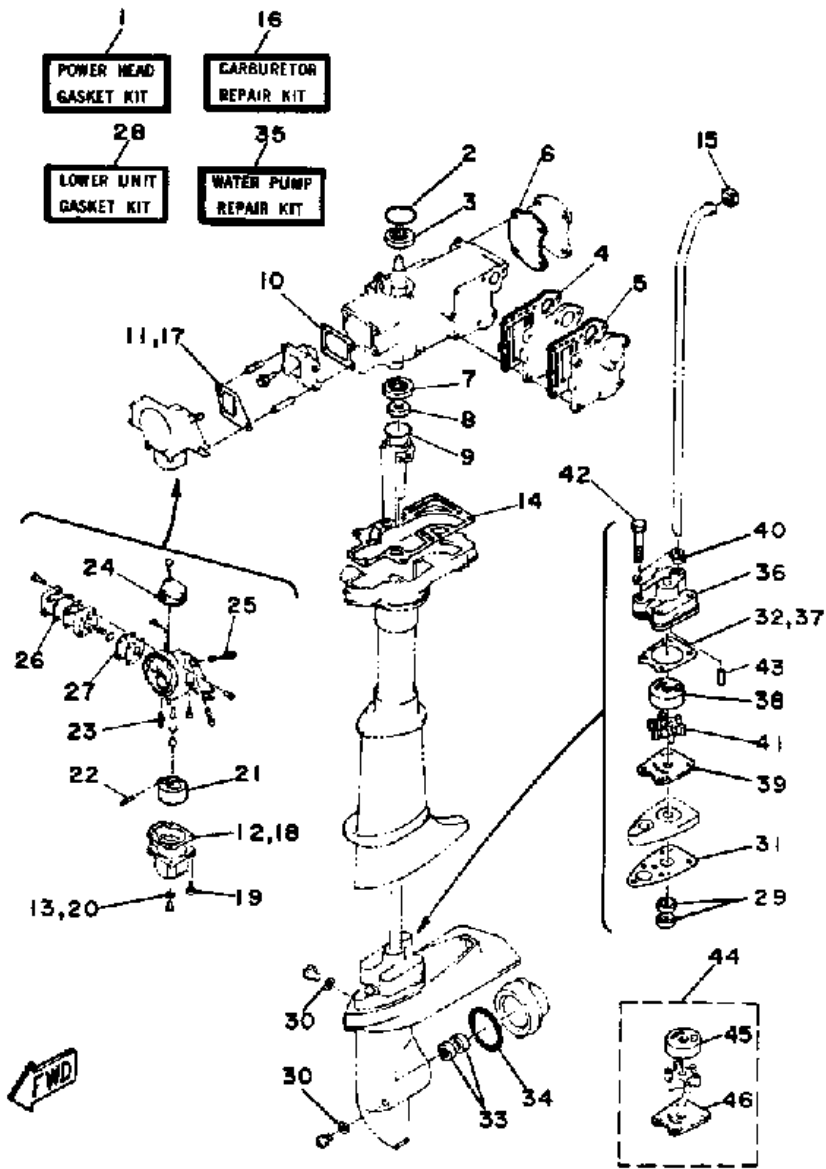

4LJ 1986 / REPAIR KIT

©2014 Yamaha Motor Corporation, U.S.A. All rights reserved.

Part List

4LJ 1986 / REPAIR KIT

REF - NO	PART NUMBER	PART NAME	QUANTITY	REMARKS
1	6E0-W0001-03-00	PWR HEAD GSKT KIT	1	
2	93210-42159-00	..O-RING	1	
3	93102-20M25-00	..OIL SEAL	1	
4	6E0-41112-A1-00	.GASKET, EXHAUST INNER COVER	1	
5	6E0-41114-01-00	.GASKET, EXHCOVER	1	
6	6E0-11193-A1-00	.GASKET, HEAD COVER 1	1	
7	93101-20M29-00	..OIL SEAL	1	
8	93101-10M25-00	..OIL SEAL	1	
9	93210-31114-00	..O-RING	1	
10	6E0-13621-A1-00	.GASKET, VALVE SEAT	1	
11	6E0-14198-A0-00	.GASKET	1	
12	6E0-14384-00-00	..GASKET, FLOAT CHAMBER	1	
13	6A1-14398-00-00	.GASKET	1	
14	6E0-45113-A1-00	.GASKET, UPPER CASING	1	
15	646-44365-00-00	.DAMPER, WATER SEAL	1	
16	6E0-W0093-02-00	CARB REPAIR KIT	1	
17	6E0-14198-A0-00	..GASKET	1	
18	6E0-14384-00-00	..GASKET, FLOAT CHAMBER	1	
19	98580-04016-00	.SCREW, PAN HEAD	1	
20	6A1-14398-00-00	.GASKET	1	
21	6E7-14385-00-00	.FLOAT	1	
22	647-14386-10-00	.PIN, FLOAT	1	
23	6G8-14392-00-00	.VALVE, NEEDLE	1	
24	6E0-14227-00-00	..GASKET	1	
25	647-14323-00-00	..SCREW, AIR ADJUSTING	1	
26	6E0-24471-00-00	..DIAPHRAGM	1	
27	6E0-24411-00-00	..DIAPHRAGM	1	
28	6E0-W0001-21-00	LOWER UNIT GASKET KIT	1	
29	93101-10M25-00	..OIL SEAL	2	
30	90430-08020-00	.GASKET	3	
32	6E0-45315-00-00	.PACKING, LOWER CASE	1	
32	6E0-44315-00-00	.GASKET, WATER PUMP	1	
33	93101-13M12-00	..OIL SEAL	2	
34	93210-48214-00	..O-RING	1	
35	6E0-W0078-02-00	WATER PUMP REPAIR KIT	1	
36	6E0-44311-00-00	..HOUSING, WATER PUMP	1	
37	6E0-44315-00-00	.GASKET, WATER PUMP	1	
38	6E0-44322-02-00	..INSERT, CARTRIDGE	1	
39	6E0-44323-00-00	..OUTER PLATE, CARTRIDGE	1	
40	6E0-44366-00-00	.DAMPER, WATER SEAL 2	1	
41	6E0-44352-00-00	.IMPELLER	1	
42	97395-06045-00	.BOLT, HEXAGON	4	
43	93604-09066-00	.PIN, DOWEL	1	
44	6E0-W0078-0A-00	CHROME PUMP KIT	1	
45	6E0-44322-40-00	..INSERT, CARTRIDGE	1	CHROMATE
46	6E0-44323-40-00	..OUTER PLATE, CARTRIDGE	1	CHROMATE

Part Notes

4LJ 1986 / REPAIR KIT

PART NUMBER	NOTE TEXT
90430-08020-00	OEM: This part number is among the Top 100 Most Popular Marine Maintenance Parts as of March 2014.

©2014 Yamaha Motor Corporation, U.S.A. All rights reserved.

©2014 Yamaha Motor Corporation, U.S.A. All rights reserved.