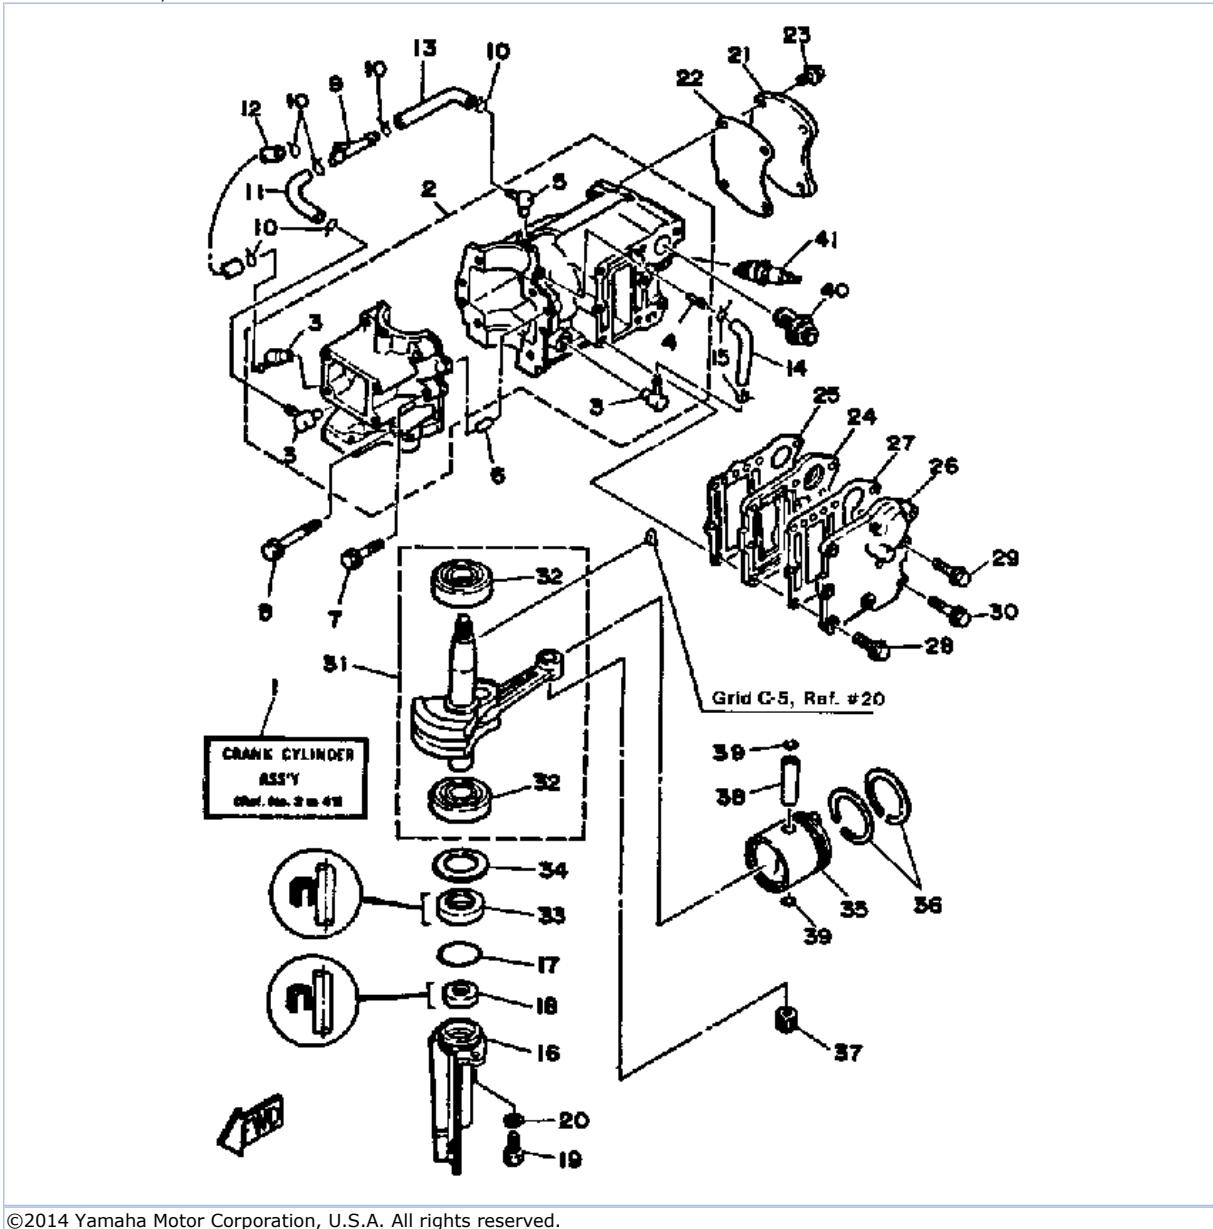

4LJ 1986 / CRANKCASE CYLINDER PISTON

©2014 Yamaha Motor Corporation, U.S.A. All rights reserved.

Part List

4LJ 1986 / CRANKCASE CYLINDER PISTON

REF - NO	PART NUMBER	PART NAME	QUANTITY	REMARKS
1	6E0-W0090-04-EK	CRANK- CYLINDER.ASSEMBLY.	1	
2	6E0-15100-01-94	CRANKCASE ASSEMBLY	1	
3	650-11370-00-00	.CHECK VALVE ASSY	3	
4	624-14485-00-00	.PIPE, JOINT	1	
5	6E5-11372-00-00	.NIPPLE, HOSE	1	
6	93606-12019-00	.PIN, DOWEL	2	
7	90105-06M16-00	BOLT, FLANGE	4	
8	90105-06M17-00	BOLT, FLANGE	2	
9	6E0-24378-00-00	PIPE, JOINT 3	1	
10	90467-06016-00	CLIP	6	
11	90445-07M00-00	HOSE (L100)	1	
12	90445-07M28-00	.HOSE (L70)	1	
13	90445-07M32-00	HOSE (L120)	1	
14	90445-07M28-00	.HOSE (L70)	1	
15	90467-06016-00	CLIP	2	
16	6E0-15396-03-5B	HOUSING, OIL SEAL	1	
17	93210-31114-00	O-RING	1	
18	93101-10M25-00	OIL SEAL	1	
19	97395-06016-00	BOLT, HEX	1	
20	92990-06600-00	WASHER, PLATE	1	
21	6E0-11191-01-9M	COVER, CYLINDER HEAD 1	1	
22	6E0-11193-A1-00	GASKET, HEAD COVER 1	1	
23	90105-06M14-00	BOLT FLANGE	4	
24	6E0-41111-01-9M	EXHAUST INNER COVER	1	
25	6E0-41112-A1-00	GASKET, EXHAUST INNER COVER	1	
26	6E0-41113-01-9M	EXHAUST OUTER CVR.	1	
27	6E0-41114-01-00	GASKET, EXH.COVER	1	
28	95895-06025-00	BOLT, FLANGE	7	
28	90105-06M24-00	BOLT, FLANGE	7	
29	90105-06M16-00	BOLT, FLANGE	1	
30	90105-06M14-00	BOLT FLANGE	1	
31	6E0-11400-00-00	CRANKSHAFT ASSEMBLY	1	
32	93306-204U0-00	.BEARING	2	
33	93101-20M29-00	OIL SEAL	1	
34	676-45567-00-09	SHIM, GEAR ADJUSTING. 0.9	1	
35	6E0-11631-00-98	PISTON (STD)	1	
36	6G1-11610-00-00	PISTON RINGSET (STD)	1	
37	93310-112V0-00	BEARING	1	
38	6G1-11633-00-00	PIN, PISTON	1	
39	93450-13022-00	CIRCLIP	2	
40	6E5-12411-02-00	THERMOSTAT	1	
41	NGK-B7HS0-00-00	NGK SPARK PLUG B7HS	1	

Part Notes

4LJ 1986 / CRANKCASE CYLINDER PISTON

PART NUMBER	NOTE TEXT
92990-06600-00	OEM: This part number is among the Top 100 Most Popular Marine Maintenance Parts as of March 2014.

©2014 Yamaha Motor Corporation, U.S.A. All rights reserved.