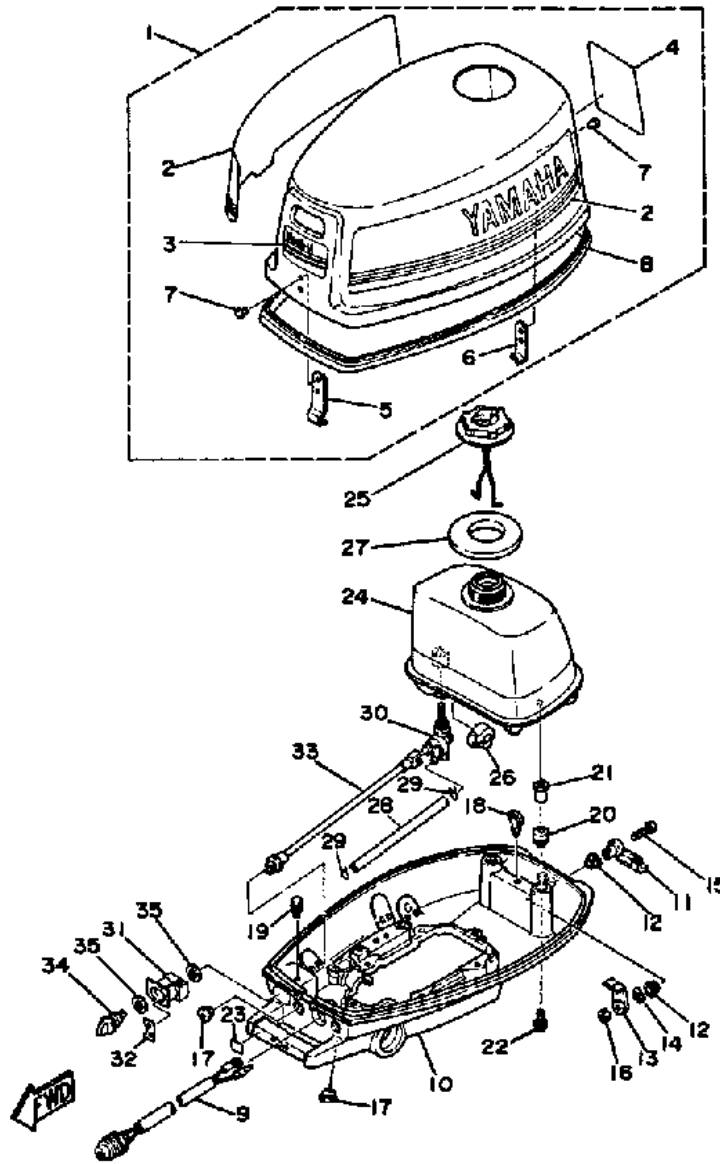

4LJ 1986 / COWLING FUEL 4H

©2014 Yamaha Motor Corporation, U.S.A. All rights reserved.

Part List

4LJ 1986 / COWLING FUEL 4H

REF - NO	PART NUMBER	PART NAME	QUANTITY	REMARKS
1	6E0-42610-13-EK	TOP COWLING ASSEMBLY	1	
2	6E0-W0070-23-00	.GRAPHIC SET	1	
3	662-42677-02-00	.GRAPHIC, FRONT	1	
4	6E0-42678-10-00	.GRAPHIC, REAR	1	
5	6E0-42651-02-00	.HOOK	1	
6	6E0-42647-01-00	.HOLDER, CLAMP BAND	1	
7	90266-04M00-00	.RIVET	4	
8	6E0-42615-00-00	.SEAL	1	
9	6E0-82550-00-00	STOP SWITCH ASSEMBLY	1	
10	6E0-42711-02-EK	BOTTOM COWLING	1	
11	6E0-42815-00-EK	LEVER, CLAMP 1	1	
12	90386-12069-00	BUSH	2	
13	6E0-42816-00-00	LEVER, CLAMP	1	
14	90206-12052-00	WASHER, WAVE	1	
15	98580-06030-00	.SCREW, PAN HEAD	1	
16	95380-06700-00	NUT	1	
17	90480-14M14-00	GROMMET	2	
18	606-42591-00-00	HOLDER SHARE PIN	1	
19	90105-06M15-00	BOLT, FLANGE	1	
20	6E0-24182-00-00	DAMPER, LOCATING 2	2	
21	6E0-42542-00-00	PIPE	2	
22	95895-06025-00	BOLT, FLANGE	2	
23	6A1-42792-01-00	MARK (100:1)	1	
24	6E0-24110-00-EK	FUEL TANK	1	
25	6E0-24610-02-00	CAP ASSY	1	
26	6E0-24181-00-00	DAMPER, LOCATING 1	2	
27	6E0-24641-00-00	GASKET, CAP 1	1	
28	90445-09M37-00	HOSE (L240)	1	
29	90467-08004-00	CLIP	2	
30	6E0-24500-00-00	FUEL COCK ASSEMBLY 1	1	
31	6E0-24571-00-00	BUSHING	1	
32	6E0-24591-00-00	GRAPHIC, CHANGE LEV	1	
33	6E0-24572-00-00	SHAF2, FUEL CHANGE	1	
34	6E0-24575-01-00	LEVER, FUEL CHANGE	1	
35	90202-12M17-00	WASHER, PLATE	2