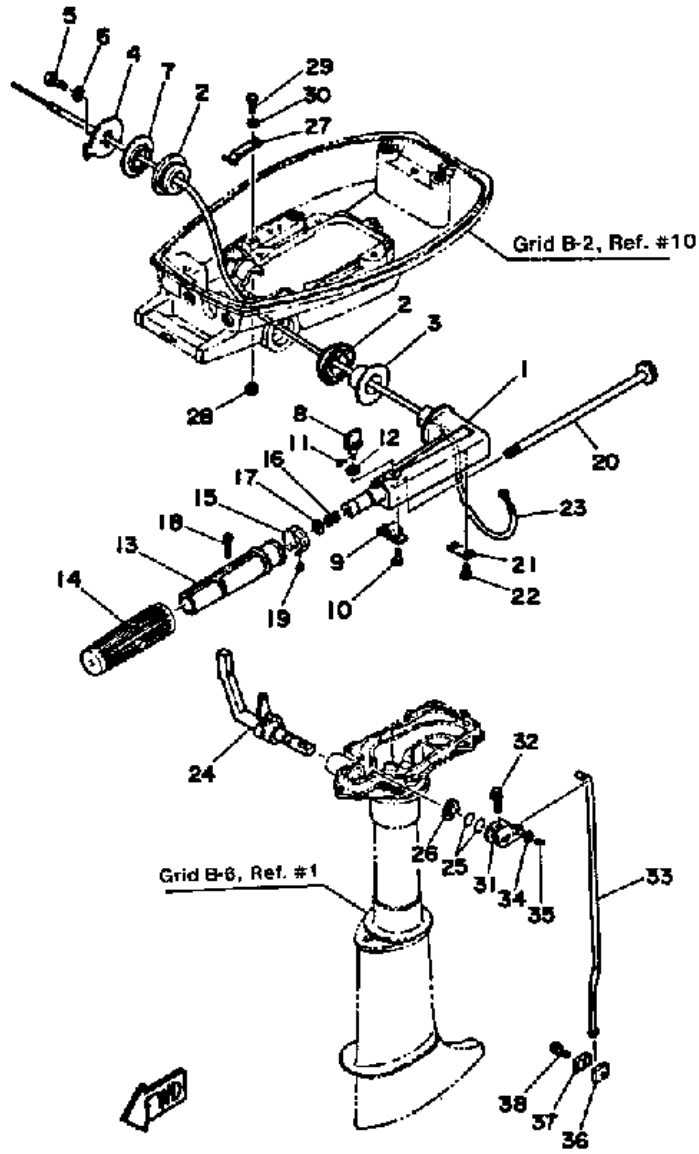

4LJ 1986 / CONTROL ENGINE

©2014 Yamaha Motor Corporation, U.S.A. All rights reserved.

Part List

4LJ 1986 / CONTROL ENGINE

REF - NO	PART NUMBER	PART NAME	QUANTITY	REMARKS
1	6E0-42111-02-EK	HANDLE, STEERING	1	
2	6E0-42129-02-00	BUSHING, RUBBER	2	
3	90386-26M30-00	BUSH	1	
4	6E0-42131-01-94	COVER, STEER HANDLE	1	
5	97313-05020-00	BOLT, HEXAGON	2	
6	92990-05600-00	WASHER, PLATE	2	
7	90386-26M33-00	BUSH	1	
8	6E0-42125-00-00	BOLT, FRICTION ADJUSTING	1	
9	6E0-42134-02-00	COVER, THROTTLE LEVER	1	
10	98580-05012-00	.SCREW, PAN HEAD	2	
11	91490-12012-00	PIN. COTTER	1	
12	90202-07M22-00	WASHER, PLATE	1	
13	6E0-42119-00-00	GRIP, STEERING HANDLE	1	
14	6E0-42177-00-00	RUBBER, HANDLE	1	
14	6E0-42177-00-00	RUBBER, HANDLE	1	
15	6E0-42137-10-00	INDICATOR, THROTTLE	1	
15	6E0-42137-10-00	INDICATOR, THROTTLE	1	
16	90501-23215-00	SPRING, COMPRESSION	1	
17	90201-10119-00	WASHER, PLATE	1	
18	98680-05525-00	SCREW.OVAL HEAD	1	
19	90269-02M09-00	RIVET	1	
20	6E0-42138-01-00	LEVER, THROTTLE	1	
21	6E0-42159-02-00	STAY	1	
22	98580-05012-00	.SCREW, PAN HEAD	2	
23	6E0-26301-01-00	THROTTLE CABLE ASSY	1	
24	6E4-44111-71-EK	HANDLE, GEAR SHIFT	1	
25	93210-12790-00	O-RING	2	
26	90206-16M06-00	WASHER, WAVE	1	
27	6E0-44116-00-00	SPRING	1	
28	95380-06700-00	NUT	1	
29	97395-06012-00	BOLT	1	
30	92990-06600-00	WASHER, PLATE	1	
31	6E0-44121-00-00	LEVER, SHIFT ROD	1	
32	95895-06025-00	BOLT, FLANGE	1	
33	6E0-44143-10-00	ROD, SHIFT	1	U.R LONG
33	6E0-44143-00-00	ROD, SHIFT	1	U.R. SHORT
34	92990-05600-00	WASHER, PLATE	1	
35	91490-16010-00	PIN. COTTER	1	
36	6E0-44145-00-00	CONNECTOR, SHIFT ROD	1	
37	6E0-44146-00-00	CONNECTOR, SHIFT ROD	1	
38	95895-06020-00	BOLT, FLANGE	1	

Part Notes

4LJ 1986 / CONTROL ENGINE

PART NUMBER	NOTE TEXT
92990-06600-00	OEM: This part number is among the Top 100 Most Popular Marine Maintenance Parts as of March 2014.

©2014 Yamaha Motor Corporation, U.S.A. All rights reserved.