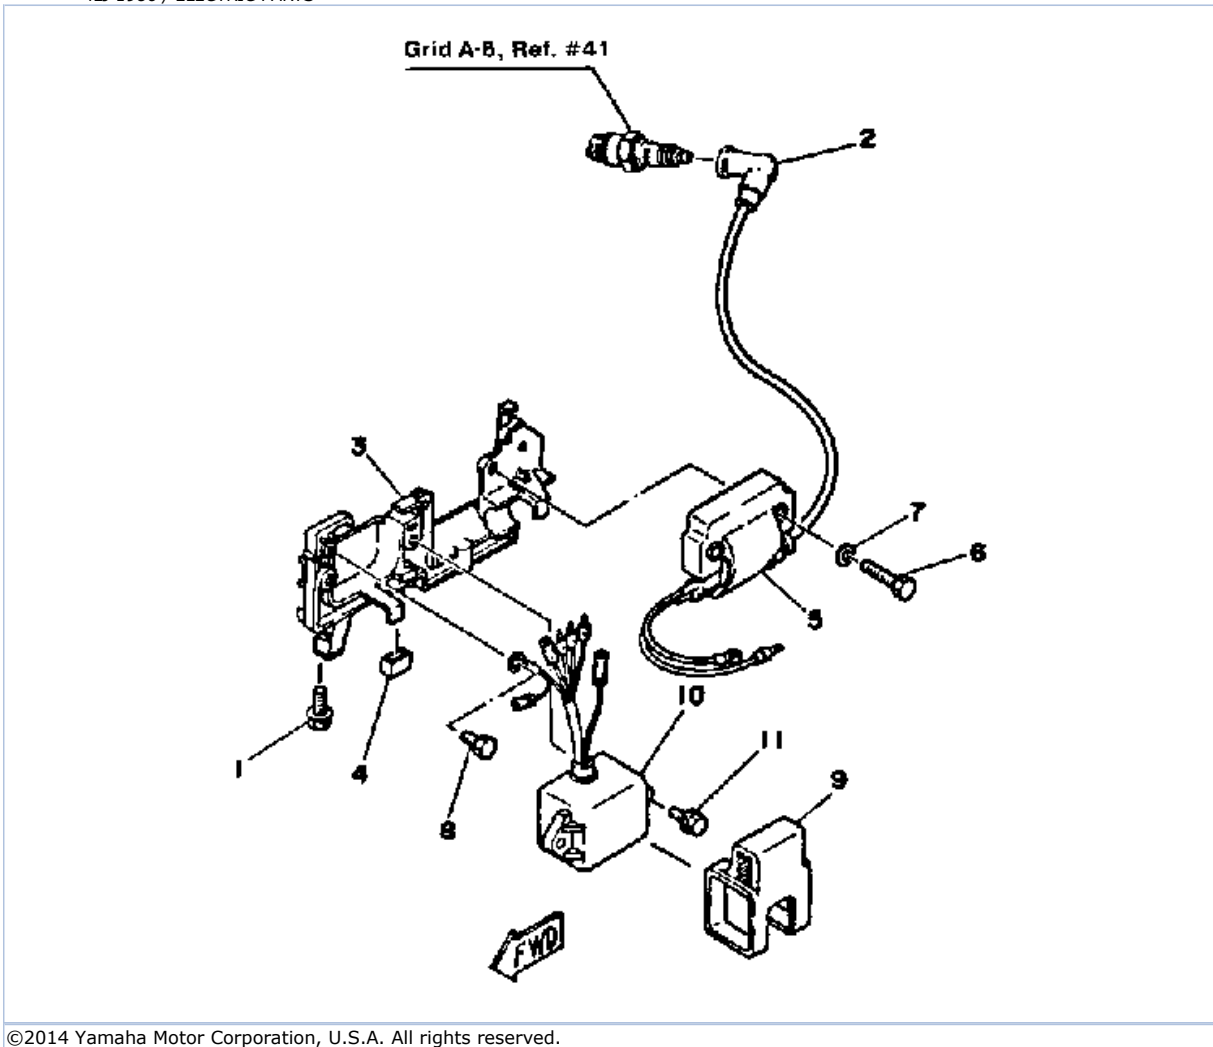

4LJ 1986 / ELECTRIC PARTS

©2014 Yamaha Motor Corporation, U.S.A. All rights reserved.

Part List

4LJ 1986 / ELECTRIC PARTS

REF - NO	PART NUMBER	PART NAME	QUANTITY	REMARKS
1	95895-06016-00	BOLT, FLANGE	2	
2	663-82370-01-00	PLUG CAP ASSY	1	
3	6E0-82316-00-94	BRACKET, IGN COIL	1	
4	6E0-82317-00-00	DAMPER, IGNITION COIL	2	
5	6E0-85570-11-00	IGNITION COIL ASSEMBLY	1	
6	97313-06030-00	BOLT	2	
7	92990-06600-00	WASHER, PLATE	2	
8	97313-06010-00	BOLT, HEXAGON	1	
9	6E0-85548-00-00	HOLDER	1	
10	6E0-85540-71-00	C.D.I. UNIT ASSY	1	
11	90105-06M15-00	BOLT, FLANGE	2	

Part Notes

4LJ 1986 / ELECTRIC PARTS

PART NUMBER	NOTE TEXT
92990-06600-00	OEM: This part number is among the Top 100 Most Popular Marine Maintenance Parts as of March 2014.

©2014 Yamaha Motor Corporation, U.S.A. All rights reserved.