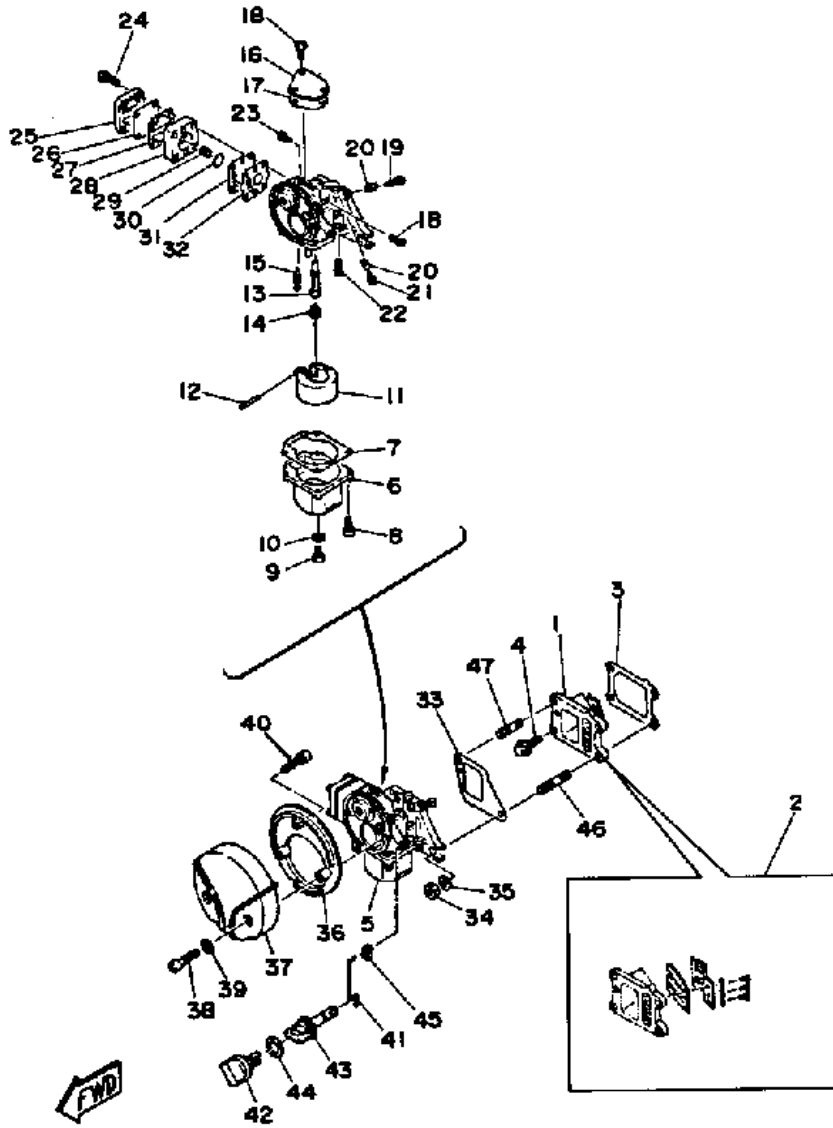

4LJ 1986 / AIR CLEANER CARBURETOR

©2014 Yamaha Motor Corporation, U.S.A. All rights reserved.

Part List

4LJ 1986 / AIR CLEANER CARBURETOR

REF - NO	PART NUMBER	PART NAME	QUANTITY	REMARKS
1	6E0-13610-00-00	REED VALVE ASSY	1	
2	6E0-W0004-00-00	.REED SET	1	
3	6E0-13621-A1-00	GASKET, VALVE SEAT	1	
4	90105-06M14-00	BOLT FLANGE	2	
5	6E0-14301-03-00	CARB. ASSEMBLY 1	1	
6	6E0-14381-01-00	.BODY, FLOAT CHAMBER	1	
7	6E0-14384-00-00	.GASKET, FLOAT CHAMBER	1	
8	98580-04016-00	.SCREW, PAN HEAD	4	
9	677-14383-01-00	.SCREW, DRAIN	1	
10	6A1-14398-00-00	.GASKET	1	
11	6E7-14385-00-00	.FLOAT	1	
12	647-14386-10-00	.PIN, FLOAT	1	
13	6E0-14341-01-00	.NOZZLE, MAIN	1	
14	648-14343-40-00	.JET, MAIN (# 80)	1	
15	6G8-14392-00-00	.VALVE, NEEDLE	1	
16	6E0-14157-00-00	.COVER, PLATE	1	
17	6E0-14227-00-00	.GASKET	1	
18	(97803-04007-00)	.SCREW, PAN HEAD	4	
19	647-14323-00-00	.SCREW, AIR ADJUSTING	1	
20	646-14212-01-00	.SPRING, PILOT ADJUSTING	2	
21	98503-04014-00	.SCREW, PAN HEAD	1	
22	648-14342-23-00	.JET, PILOT #XX	1	
23	647-14326-00-00	.SCREW, GUIDE	1	
24	98511-04020-00	.SCREW, PAN HEAD	4	
25	6E0-24413-00-00	.COVER	1	
26	6E0-24471-00-00	.DIAPHRAGM	1	
27	6E0-24435-00-00	.GASKET, BODY 2	1	
28	6E0-24412-00-00	.BODY 1	1	
29	6E0-24423-00-00	.SPRING, DIAPHRAGM	1	
30	6E0-14346-00-00	.PLATE	1	
31	6E0-24411-00-00	.DIAPHRAGM	1	
32	6E0-24434-00-00	.GASKET, BODY	1	
33	6E0-14198-A0-00	GASKET	1	
34	95380-06700-00	NUT	2	
35	92990-06600-00	WASHER, PLATE	2	
36	6E0-14417-00-00	COVER 1	1	
37	6E0-14418-00-00	COVER 2	1	
38	98503-05025-00	SCREW, PAN HEAD	2	
39	92990-05600-00	WASHER, PLATE	2	
40	97780-40720-00	SCREW, TAPPING	1	
41	6E0-41256-00-00	ROD, CHOKE 1	1	
42	6E0-41271-00-00	KNOB, CHOKE	1	
43	6E0-41272-00-00	KNOB, CHOKE	1	
44	90202-12M16-00	WASHER, PLATE	1	
45	661-41262-02-00	JOINT, CHOKE LEVER	1	
46	95622-06325-00	BOLT, STUD	1	
47	90116-06M08-00	BOLT, STUD	1	

Part Notes

4LJ 1986 / AIR CLEANER CARBURETOR

PART NUMBER	NOTE TEXT
92990-06600-00	OEM: This part number is among the Top 100 Most Popular Marine Maintenance Parts as of March 2014.

©2014 Yamaha Motor Corporation, U.S.A. All rights reserved.