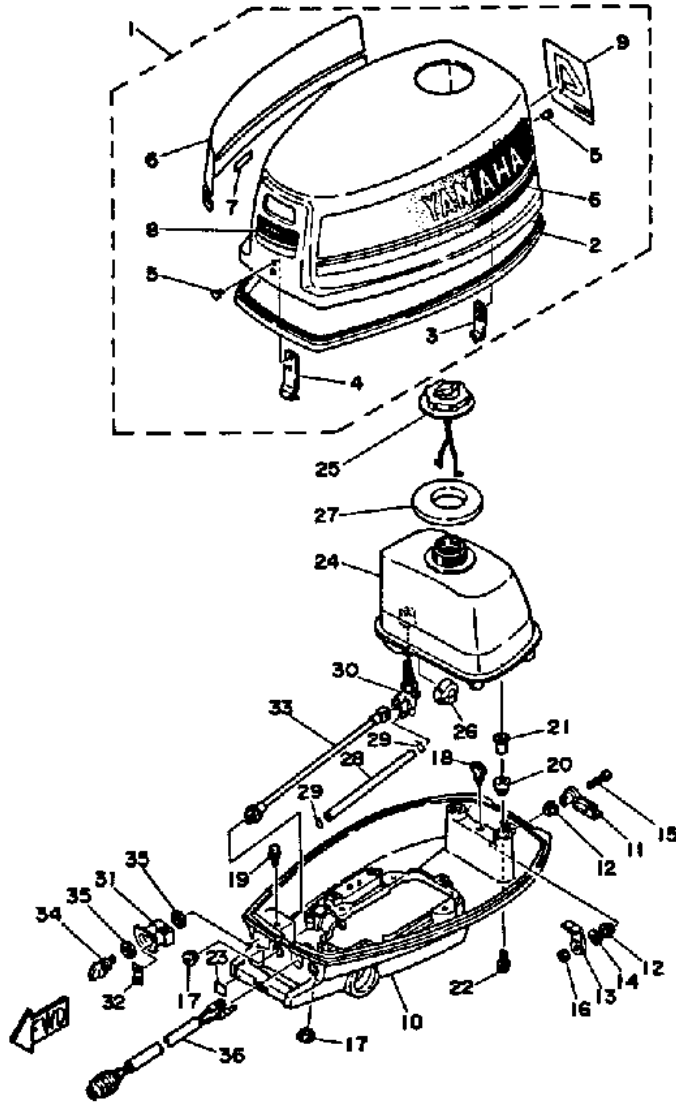

4LJ 1986 / COWLING FUEL 4J

©2014 Yamaha Motor Corporation, U.S.A. All rights reserved.

Part List

4LJ 1986 / COWLING FUEL 4J

REF - NO	PART NUMBER	PART NAME	QUANTITY	REMARKS
1	6E0-42610-13-EK	TOP COWLING ASSEMBLY	1	
2	6E0-42615-00-00	.SEAL	1	
3	6E0-42647-01-00	.HOLDER, CLAMP BAND	1	
4	6E0-42651-02-00	.HOOK	1	
5	90266-04M00-00	.RIVET	4	
6	6E0-W0070-23-00	.GRAPHIC SET	1	
7	6E0-44191-11-00	.INDICATOR, SHIFT	1	
8	662-42677-02-00	.GRAPHIC, FRONT	1	
9	6E0-42678-10-00	.GRAPHIC, REAR	1	
10	6E0-42711-02-EK	BOTTOM COWLING	1	
11	6E0-42815-00-EK	LEVER, CLAMP 1	1	
12	90386-12069-00	BUSH	2	
13	6E0-42816-00-00	LEVER, CLAMP	1	
14	90206-12052-00	WASHER, WAVE	1	
15	98580-06030-00	.SCREW, PAN HEAD	1	
16	95380-06700-00	NUT	1	
17	90480-14M14-00	GROMMET	2	
18	606-42591-00-00	HOLDER SHARE PIN	1	
19	90105-06M15-00	BOLT, FLANGE	1	
20	6E0-24182-00-00	DAMPER, LOCATING 2	2	
21	6E0-42542-00-00	PIPE	2	
22	95895-06025-00	BOLT, FLANGE	2	
23	6A1-42792-01-00	MARK (100:1)	1	
24	6E0-24110-00-EK	FUEL TANK	1	
25	6E0-24610-02-00	CAP ASSY	1	
26	6E0-24181-00-00	DAMPER, LOCATING 1	2	
27	6E0-24641-00-00	GASKET, CAP 1	1	
28	90445-09M37-00	HOSE (L240)	1	
29	90467-08004-00	CLIP	2	
30	6E0-24500-00-00	FUEL COCK ASSEMBLY 1	1	
31	6E0-24571-00-00	BUSHING	1	
32	6E0-24591-00-00	GRAPHIC, CHANGE LEV	1	
33	6E0-24572-00-00	SHAF2, FUEL CHANGE	1	
34	6E0-24575-01-00	LEVER, FUEL CHANGE	1	
35	90202-12M17-00	WASHER, PLATE	2	
36	6E0-82550-00-00	STOP SWITCH ASSEMBLY	1