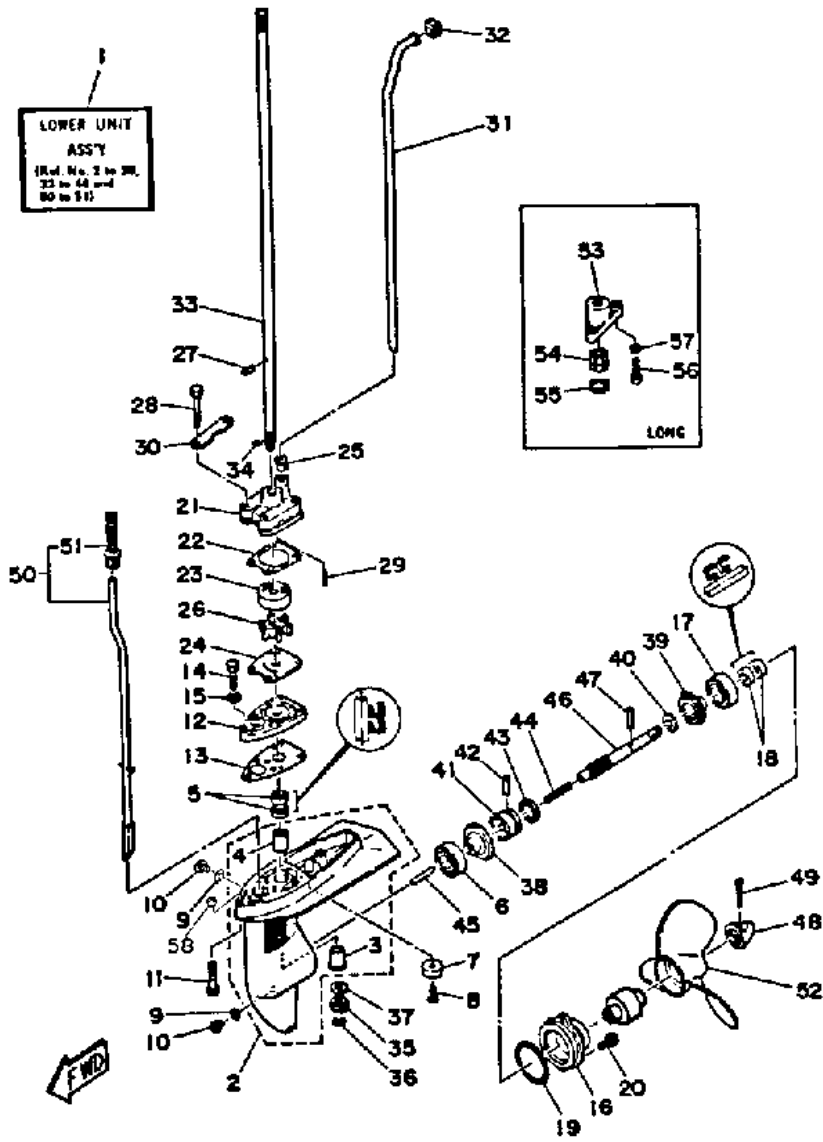

4LJ 1986 / LOWER DRIVE 1

©2014 Yamaha Motor Corporation, U.S.A. All rights reserved.

Part List

4LJ 1986 / LOWER DRIVE 1

REF - NO	PART NUMBER	PART NAME	QUANTITY	REMARKS
1	6E0-45300-02-EK	LOWER UNIT ASSEMBLY	1	U.R. SHORT
1	6E0-45300-12-EK	LOWER UNIT ASSEMBLY	1	U.R. LONG
2	99999-02180-00	CASING, LOWER	1	
3	6E0-45317-09-00	.BUSHING, DRIVE SHAFT	1	
4	6E0-45316-09-00	.BUSHING, DRIVE SHAFT	1	
5	93101-10M25-00	OIL SEAL	2	
6	93306-004U0-00	BEARING	1	
7	6E0-45251-00-00	ANODE	1	
8	97395-06012-00	BOLT	1	
9	90430-08020-00	.GASKET	3	
10	90340-08M04-00	PLUG, STRAIGHT SCREW	3	
11	(90119-06M25-00)	BOLT, WITH WASHER	2	
12	6E0-45321-01-5B	PLATE	1	
13	6E0-45315-00-00	PACKING, LOWER CASE	1	
14	97395-06025-00	BOLT	1	
15	92990-06600-00	WASHER, PLATE	1	
16	6E0-45361-09-EK	CAP, LOWER CASING	1	
17	93306-004U0-00	BEARING	1	
18	93101-13M12-00	.OIL SEAL	2	
19	93210-48214-00	.O-RING	1	
20	95895-06016-00	BOLT, FLANGE	2	
21	6E0-44311-00-00	HOUSING, WATER PUMP	1	
22	6E0-44315-00-00	GASKET, WATER PUMP	1	
23	6E0-44322-02-00	INSERT, CARTRIDGE	1	
23	6E0-44322-40-00	INSERT, CARTRIDGE	1	AP CHROMATE
24	6E0-44323-00-00	OUTER PLATE, CARTRIDGE	1	
24	6E0-44323-40-00	OUTER PLATE, CARTRIDGE	1	AP CHROMATE
25	6E0-44366-00-00	DAMPER, WATER SEAL 2	1	
26	6E0-44352-00-00	IMPELLER	1	
27	93604-09066-00	PIN, DOWEL	1	
28	97395-06045-00	BOLT, HEXAGON	4	
29	93604-18080-00	.PIN, DOWEL	2	
30	6E0-44328-00-00	PLATE	2	
31	6E0-44361-00-00	TUBE, WATER	1	U.R. SHORT
31	6E0-44361-10-00	TUBE, WATER	1	U.R. LONG
32	646-44365-00-00	DAMPER, WATER SEAL	1	
33	6E0-45511-00-00	SHAFT, DRIVE (SHORT)	1	U.R. SHORT
33	6E0-45511-10-00	DRIVE SHAFT (LONG)	1	U.R. LONG
34	90467-08M01-00	CLIP	1	
35	6E0-45551-00-00	PINION (13T)	1	
36	99009-06600-00	CIRCLIP	1	
37	90201-11M49-00	WASHER, PLATE	1	
38	6E0-45560-00-00	GEAR	1	
39	6E0-45570-00-00	GEAR	1	
40	90201-13M50-00	WASHER, PLATE	1	
41	6E0-45631-00-00	CLUTCH, DOG	1	
42	90250-05046-00	PIN, STRAIGHT	1	
43	654-45633-00-00	RING, CROSS PIN	1	
44	90501-10064-00	SPRING, COMPRESSION	1	
45	654-45635-00-00	PLUNGER, SHIFT	1	
46	6E0-45611-00-00	SHAFT, PROPELLER	1	
47	90250-05009-00	PIN, STRAIGHT	1	
48	647-45616-02-00	NUT, PROPELLER	1	
49	91490-30040-00	PIN, COTTER	1	
50	6E0-44150-00-00	SHIFT CAM ASSY	1	U.R. SHORT
50	6E0-44150-10-00	SHIFT CAM ASSY	1	U.R. LONG
51	6G1-44147-00-00	.BOOT, SHIFT ROD	1	
52	6E0-45941-00-EL	PROPELLER, ALUMINUM (8 X 7-1/2"-B)	1	U.R.
52	6E0-45943-00-EL	PROPELLER, ALUMINUM (7 X 7-12"-B)	1