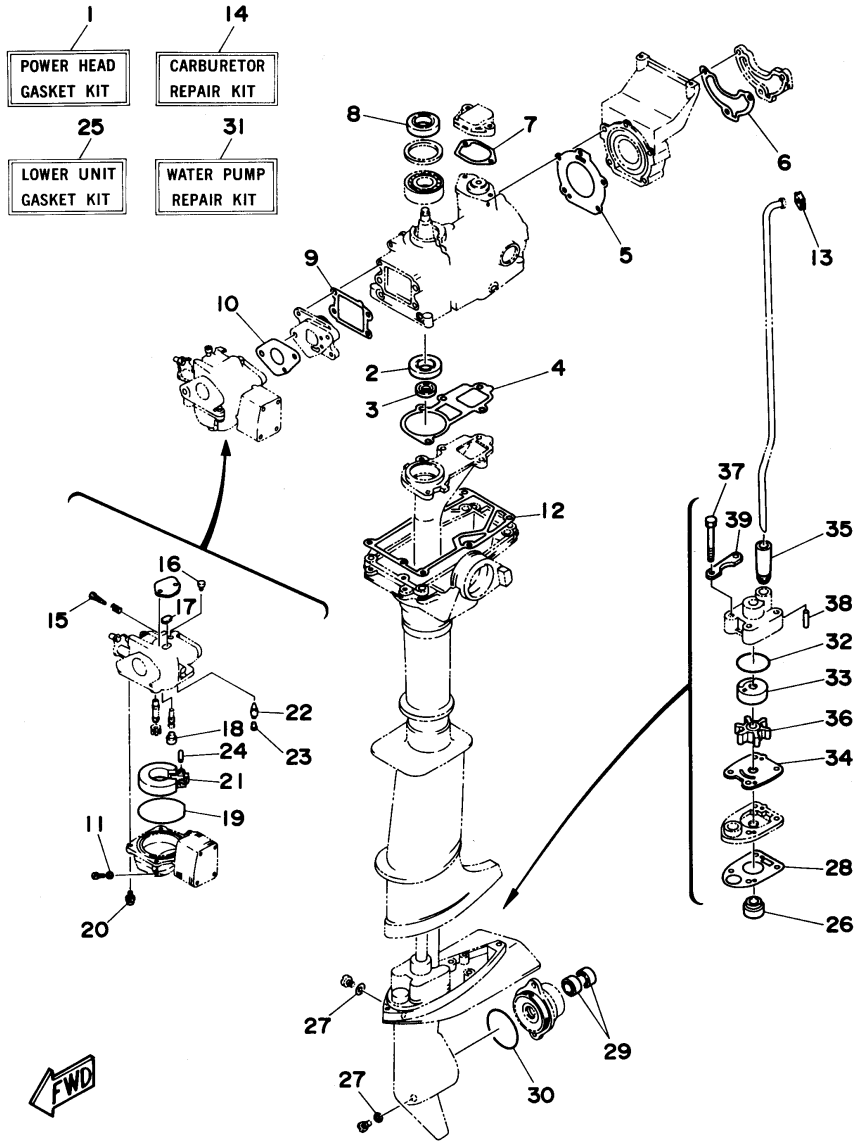

3MSHU 1996 / REPAIR KIT

©2014 Yamaha Motor Corporation, U.S.A. All rights reserved.

Part List

3MSHU 1996 / REPAIR KIT

REF - NO	PART NUMBER	PART NAME	QUANTITY	REMARKS
1	6L5-W0001-A1-00	POWER HEAD GASKET KIT	1	
2	93101-20M29-00	.OIL SEAL	1	
3	93101-09M42-00	.OIL SEAL	1	
4	6L5-15369-A0-00	.GASKET, OIL SEAL HOUSING	1	
5	6L5-11181-A1-00	.GASKET, CYLINDER HEAD 1	1	
6	6L5-11193-A1-00	.GASKET, HEAD COVER 1	1	
7	6L5-12414-A1-00	.GASKET, COVER	1	
8	93101-20M29-00	.OIL SEAL	1	
9	6L5-13621-A2-00	.GASKET, VALVE SEAT	1	
10	6L5-14198-A1-00	.GASKET	1	
11	6G1-14398-00-00	.WASHER	1	
12	6L5-45113-A1-00	.GASKET, UPPER CASING	1	
13	646-44365-00-00	.DAMPER, WATER SEAL	1	
14	6G1-W0093-00-00	CARBURETOR REPAIR KIT	1	
15	679-14923-00-00	.SCREW, PILOT	1	
16	6G1-14966-00-00	.CAP	1	
17	6G1-14126-00-00	.GASKET	1	
18	676-14966-00-00	.CAP	1	
19	6G1-14984-00-00	.O-RING	1	
20	97980-04114-00	.SCREW, WITH WASHER	1	
21	6G1-14985-00-00	.FLOAT	1	
22	6G1-14546-00-00	.VALVE, NEEDLE	1	
23	676-14186-00-00	.PIN, FLOAT	1	
24	688-14548-00-00	.PIN, FLOAT ARM	1	
25	6L5-W0001-21-00	LOWER UNIT GASKET KIT	1	
26	93103-09M41-00	.OIL SEAL	1	
27	90430-08020-00	.GASKET	2	
28	6L5-45315-A0-00	.PACKING, LOWER CASING	1	
29	93101-13M12-00	.OIL SEAL	2	
30	93210-48214-00	.O-RING	1	
31	6L5-W0078-00-00	WATER PUMP REPAIR KIT	1	
32	93210-33M85-00	.O-RING	1	
33	6L5-44322-00-00	.INSERT, CARTRIDGE	1	
34	6L5-44323-00-00	.OUTER PLATE, CARTRIDGE	1	
35	6E0-44366-00-00	.DAMPER, WATER SEAL 2	1	
36	6L5-44352-00-00	.IMPELLER	1	
37	97095-06040-00	.BOLT	4	
38	93604-18080-00	.PIN, DOWEL	2	
39	6L5-44328-00-00	.PLATE	2	

Part Notes

3MSHU 1996 / REPAIR KIT

PART NUMBER	NOTE TEXT
90430-08020-00	OEM: This part number is among the Top 100 Most Popular Marine Maintenance Parts as of March 2014.

©2014 Yamaha Motor Corporation, U.S.A. All rights reserved.

©2014 Yamaha Motor Corporation, U.S.A. All rights reserved.