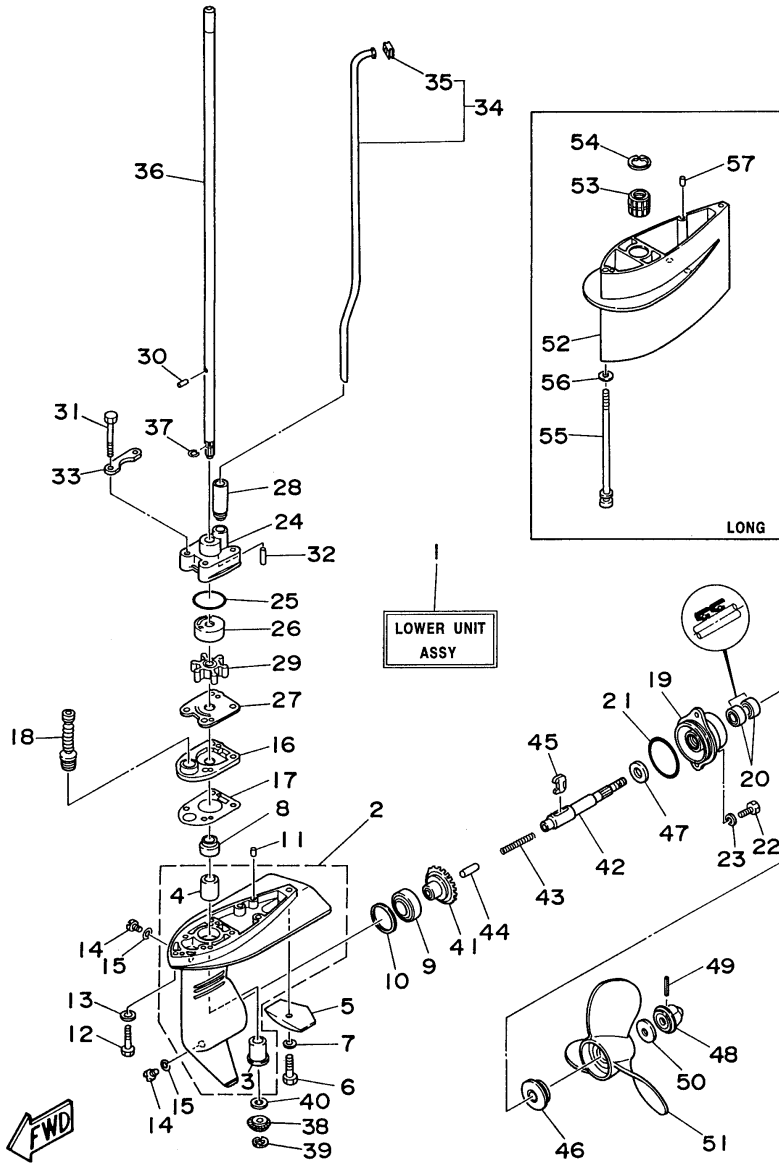

3MSHU 1996 / LOWER CASING DRIVE 1

©2014 Yamaha Motor Corporation, U.S.A. All rights reserved.

Part List

3MSHU 1996 / LOWER CASING DRIVE 1

REF - NO	PART NUMBER	PART NAME	QUANTITY	REMARKS
1	6L5-45300-01-4D	LOWER UNIT ASSY	1	SHORT
1	6L5-45300-11-4D	LOWER UNIT ASSEMBLY	1	LONG
2	6L5-45311-00-4D	CASING, LOWER	1	
3	6L5-45317-09-00	.BUSHING, DRIVE SHAFT	1	
4	6L5-45316-09-00	.BUSHING, DRIVE SHAFT	1	
5	6L5-45251-02-00	ANODE	1	
6	95895-06030-00	BOLT, FLANGE	1	UR SHORT
6	90101-06M18-00	BOLT	1	UR LONG
7	92990-06300-00	WASHER, INTERNAL TOOTH	1	
8	93103-09M41-00	.OIL SEAL	1	
9	93316-003U0-00	BEARING	1	
10	6L5-45567-00-00	SHIM	1	UN
11	93604-10M03-00	PIN, DOWEL	2	
12	97095-06030-00	BOLT	3	
13	92990-06600-00	WASHER, PLATE	3	
14	90340-08M04-00	PLUG, STRAIGHT SCREW	2	
15	90430-08020-00	.GASKET	2	
16	6L5-45321-00-5B	PLATE	1	
17	6L5-45315-A0-00	PACKING, LOWER CASING	1	
18	6L2-44147-00-00	BOOT, SHIFT ROD	1	
19	6L5-45361-00-4D	CAP, LOWER CASING	1	
20	93101-13M12-00	.OIL SEAL	2	
21	93210-48214-00	.O-RING	1	
22	97095-06016-00	BOLT	2	
23	92990-06600-00	WASHER, PLATE	2	
24	6L5-44311-00-00	HOUSING, WATER PUMP	1	
25	93210-33M85-00	.O-RING	1	
26	6L5-44322-00-00	.INSERT, CARTRIDGE	1	
27	6L5-44323-00-00	OUTER PLATE, CARTRIDGE	1	
28	6E0-44366-00-00	DAMPER, WATER SEAL 2	1	
29	6L5-44352-00-00	.IMPELLER	1	
30	93604-07M13-00	PIN, DOWEL	1	
31	97095-06040-00	.BOLT	4	
32	93604-18080-00	.PIN, DOWEL	2	
33	6L5-44328-00-00	PLATE	2	
34	6L5-44360-01-00	WATER TUBE ASSY	1	UR SHORT
34	6L5-44360-11-00	WATER TUBE ASSEMBLY	1	UR LONG
35	646-44365-00-00	.DAMPER, WATER SEAL	1	
36	6L5-45511-00-00	SHAFT, DRIVE	1	UR SHORT
36	6L5-45511-10-00	SHAFT, DRIVE	1	UR LONG
37	90467-07M12-00	CLIP	1	
38	6L5-45551-00-00	PINION (13T)	1	
39	99009-06600-00	CIRCLIP	1	
40	6L5-45533-00-20	SHIM (T:2.0MM)	1	UR
40	6L5-45533-00-21	SHIM (T:2.1MM)	1	UR
40	6L5-45533-00-23	SHIM (T:2.3MM)	1	UR
40	6L5-45533-00-22	SHIM (T:2.2MM)	1	UR
41	6L5-45560-00-00	GEAR 1 (27T)	1	
42	6L5-45611-00-00	SHAFT, PROPELLER	1	
43	90501-10064-00	SPRING, COMPRESSION	1	
44	6L5-45635-00-00	PLUNGER, SHIFT	1	
45	6L5-45631-00-00	CLUTCH, DOG	1	
46	6L5-45987-01-00	SPACER	1	
47	90201-13198-00	WASHER, PLATE	1	
48	6L5-45616-00-00	NUT, PROPELLER	1	
49	91490-25030-00	PIN. COTTER	1	
50	90201-08M54-00	WASHER, PLATE	1	
51	6L5-45945-00-EL	PROPELLER (3X7-1/4"X7-1/4"-BS)	1	UR
51	6L5-45947-00-EL	PROPELLER (3X7-1/4"X8-1/4"-BS)	1	UR