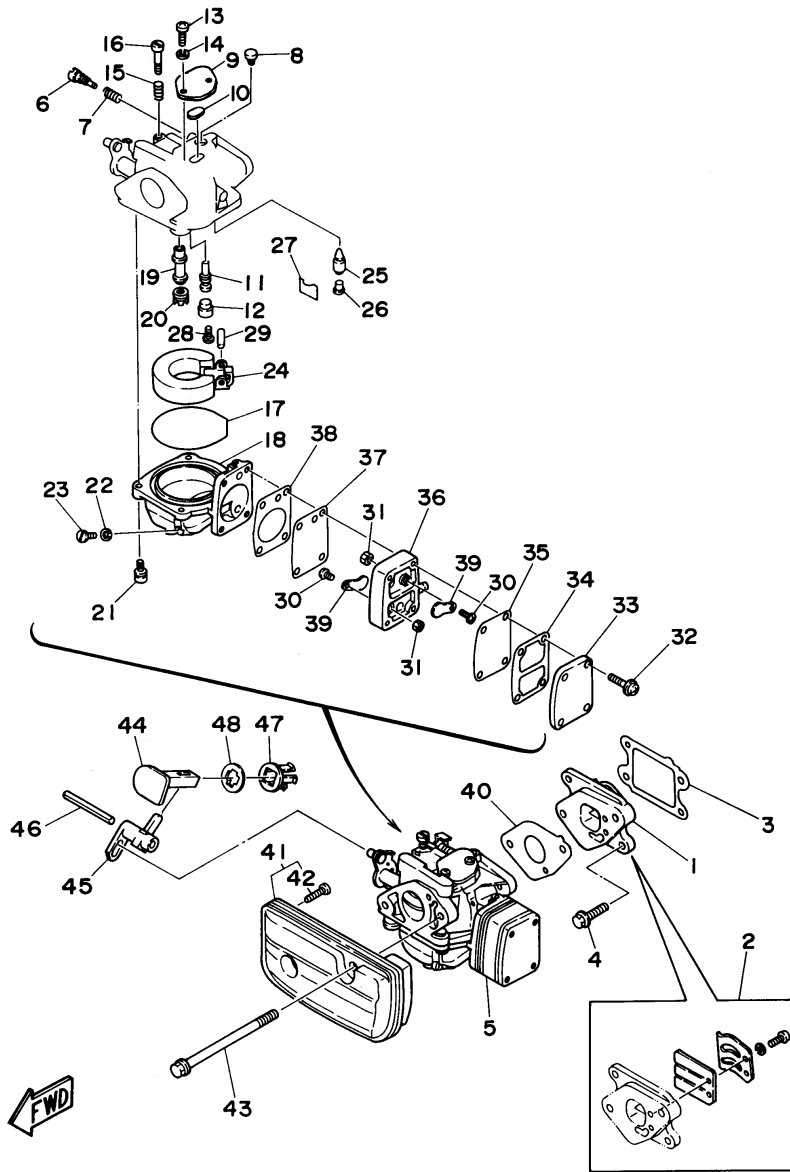

3MSHU 1996 / INTAKE

©2014 Yamaha Motor Corporation, U.S.A. All rights reserved.

Part List

3MSHU 1996 / INTAKE

REF - NO	PART NUMBER	PART NAME	QUANTITY	REMARKS
1	6L5-13610-02-00	REED VALVE ASSY	1	
2	6L5-W0004-02-00	.REED SET	1	
3	6L5-13621-A2-00	GASKET, VALVE SEAT	1	
4	95895-06016-00	BOLT, FLANGE	2	
5	6L5-14301-03-00	CARBURETOR ASSY 1	1	
6	679-14923-00-00	.SCREW, PILOT	1	
7	679-14555-00-00	.SPRING	1	
8	6G1-14966-00-00	.CAP	1	
9	6G1-14527-00-00	.PLATE	1	
10	6G1-14126-00-00	.GASKET	1	
11	6L5-14948-03-00	.JET (#40)	1	
12	676-14966-00-00	.CAP	1	
13	98580-04010-00	.SCREW, PAN HEAD	2	
14	92990-04100-00	.WASHER, SPRING	2	
15	90501-10326-00	.SPRING, COMPRESSION	1	
16	6H1-14523-00-00	.SCREW, STOP	1	
17	6G1-14984-00-00	.O-RING	1	
18	6G1-14980-01-00	.BODY, FLOAT CHAMBER	1	
19	6L5-14947-01-00	.JET, NEEDLE	1	
20	676-14943-14-00	.JET, MAIN (#68)	1	
21	97980-04114-00	.SCREW, WITH WASHER	4	
22	6G1-14398-00-00	.WASHER	1	
23	6G1-14992-00-00	.SCREW, DRAIN	1	
24	6G1-14985-00-00	.FLOAT	1	
25	6G1-14546-00-00	.VALVE, NEEDLE	1	
26	676-14186-00-00	.PIN, FLOAT	1	
27	663-14159-00-00	.CLIP	1	
28	98580-04008-00	.SCREW, PAN HEAD	1	
29	688-14548-00-00	.PIN, FLOAT ARM	1	
30	98580-03006-00	.SCREW, PAN HEAD	2	
31	95380-03600-00	.NUT	2	
32	97980-04125-00	.SCREW, WITH WASHER	4	
33	6G1-24452-00-00	.COVER	1	
34	6G1-24432-00-00	.GASKET, FUEL PUMP 2	1	
35	6G1-24471-00-00	.DIAPHRAGM	1	
36	6G1-24412-01-00	.BODY 1	1	
37	6G1-24411-00-00	.DIAPHRAGM	1	
38	6G1-24431-01-00	.GASKET, FUEL PUMP 1	1	
39	6L5-24421-00-00	.VALVE, CHECK	2	
40	6L5-14198-A1-00	GASKET	1	
41	6L5-14440-00-00	SILENCER ASSY, INTAKE	1	
42	97780-40716-00	.SCREW, TAPPING	3	
43	95895-06095-00	BOLT, FLANGE	2	
44	6L5-41271-00-00	KNOB, CHOKE	1	
45	6L5-41252-00-00	LEVER, CHOKE 1	1	
46	91690-40048-00	PIN, SPRING	1	
47	689-41273-00-00	GROMMET	1	
48	6J8-41274-00-00	GROMMET 2	1