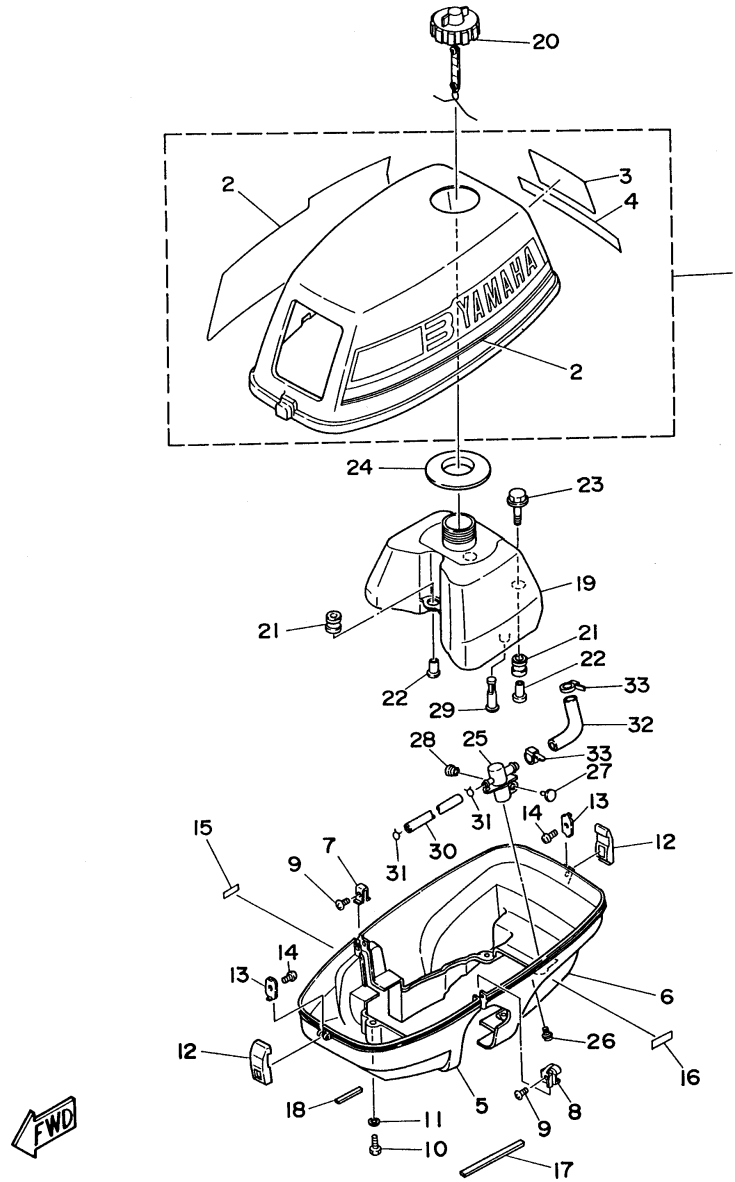

3MSHU 1996 / COWLING FUEL

©2014 Yamaha Motor Corporation, U.S.A. All rights reserved.

Part List

3MSHU 1996 / COWLING FUEL

REF - NO	PART NUMBER	PART NAME	QUANTITY	REMARKS
1	6L5-42610-12-00	TOP COWLING ASSEMBLY	1	
2	6L5-W0070-12-00	.GRAPHIC SET	1	
3	6L5-42678-11-00	.GRAPHIC, REAR	1	
4	6L5-4267A-10-00	.GRAPHIC, REAR 2	1	
5	6L5-42711-11-00	COWLING, BOTTOM	1	
6	6L5-42712-12-00	COWLING, BOTTOM	1	
7	6L5-42774-00-00	STAY, APRON 1	1	
8	6L5-42775-00-00	STAY, APRON 2	1	
9	98580-05010-00	.SCREW, PAN HEAD	2	
10	97095-06016-00	BOLT	4	
11	92990-06600-00	WASHER, PLATE	4	
12	6L5-42647-00-00	HOLDER, CLAMP BAND	2	
13	6L5-42823-00-00	PLATE, STOP	2	
14	90167-03M02-00	SCREW, TAPPING	2	
15	6L5-44191-00-00	INDICATOR, SHIFT	1	
16	6L5-24591-00-00	EMBLEM, FUEL COCK	1	
17	6L5-42662-00-00	DAMPER	1	
18	6L5-42663-00-00	DAMPER	1	
19	6L5-24111-02-00	TANK, FUEL	1	
20	6L5-24610-00-00	CAP ASSY	1	
21	6A0-82317-00-00	DAMPER, IGNITION COIL	3	
22	624-42542-00-00	PIPE	3	
23	90119-06M65-00	BOLT, WITH WASHER	2	
24	6L5-24641-00-00	GASKET, CAP 1	1	
25	6L5-24500-60-00	FUEL COCK ASSY 1	1	
26	90159-06M10-00	SCREW, WITH WASHER	1	
27	6L5-44196-00-00	INDICATOR 3	1	
28	6L5-44197-00-00	INDICATOR 4	1	
29	6L5-24251-00-00	STRAINER 1	1	
30	6L5-24311-00-00	PIPE, FUEL 1	1	
31	90467-08004-00	CLIP	2	
32	6L5-24312-00-00	PIPE 2	1	
33	90465-13M11-00	CLAMP	2	

Part Notes

3MSHU 1996 / COWLING FUEL

PART NUMBER	NOTE TEXT
92990-06600-00	OEM: This part number is among the Top 100 Most Popular Marine Maintenance Parts as of March 2014.

©2014 Yamaha Motor Corporation, U.S.A. All rights reserved.