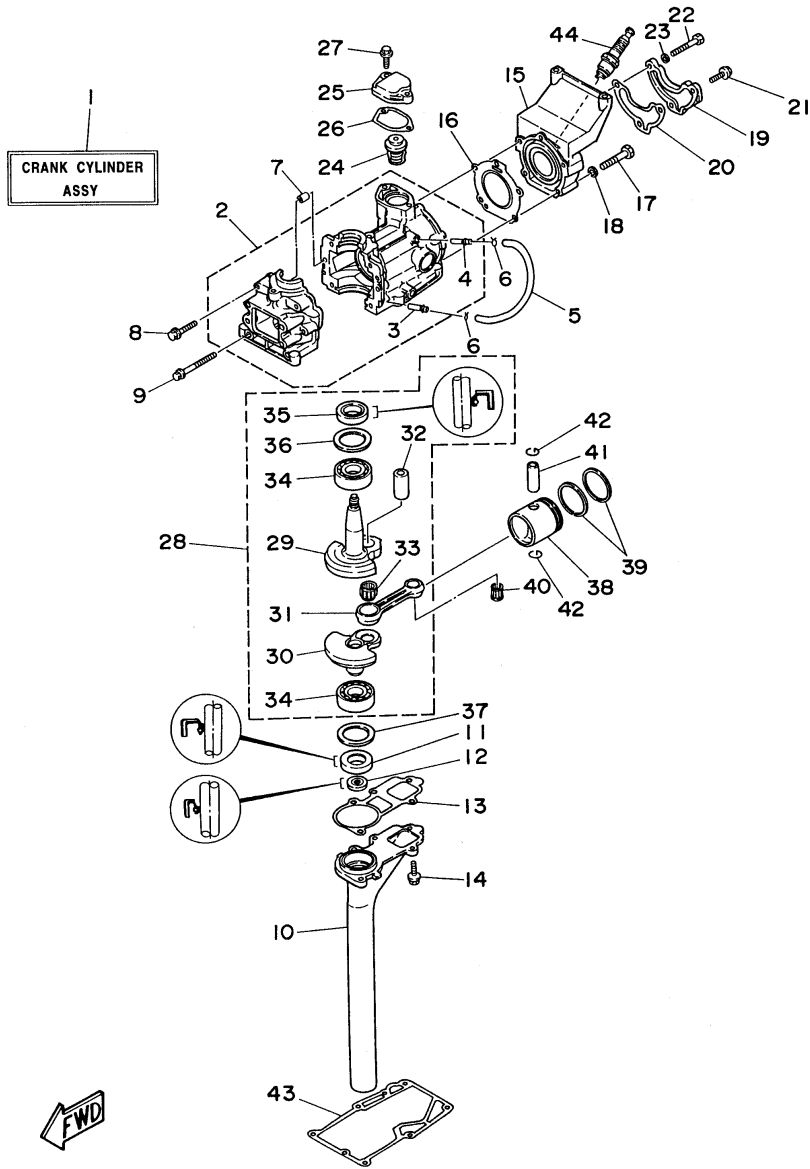

3MSHU 1996 / CYLINDER CRANKCASE

©2014 Yamaha Motor Corporation, U.S.A. All rights reserved.

Part List

3MSHU 1996 / CYLINDER CRANKCASE

REF - NO	PART NUMBER	PART NAME	QUANTITY	REMARKS
1	6L5-W0090-01-4D	CRANK CYLINDER ASSEMBLY	1	
2	6L5-15100-00-94	CRANKCASE ASSEMBLY	1	
3	624-14485-00-00	.PIPE, JOINT	1	
4	6E5-11372-00-00	.NIPPLE, HOSE	1	
5	90445-07M29-00	HOSE (L135)	1	
6	90467-06016-00	CLIP	2	
7	93606-12019-00	.PIN, DOWEL	2	
8	90105-06M16-00	BOLT, FLANGE	4	
9	90105-06M40-00	BOLT, FLANGE	2	
10	6L5-15396-00-94	HOUSING, OIL SEAL	1	
11	93101-20M29-00	OIL SEAL	1	
12	93101-09M42-00	.OIL SEAL	1	
13	6L5-15369-A0-00	GASKET, OIL SEAL HOUSING	1	
14	97595-06520-00	BOLT, WITH WASHER	5	
15	6L5-11111-00-94	HEAD, CYLINDER 1	1	
16	6L5-11181-A1-00	GASKET, CYLINDER HEAD 1	1	
17	97313-06028-00	BOLT	3	
18	92990-06600-00	WASHER, PLATE	3	
19	6L5-11191-00-9M	COVER, CYLINDER HEAD 1	1	
20	6L5-11193-A1-00	GASKET, HEAD COVER 1	1	
21	97595-06520-00	BOLT, WITH WASHER	1	
22	97313-06050-00	BOLT	2	
23	92990-06600-00	WASHER, PLATE	2	
24	6E5-12411-01-00	THERMOSTAT	1	
25	6L5-12413-00-9M	COVER, THERMOSTAT	1	
26	6L5-12414-A1-00	GASKET, COVER	1	
27	97595-06520-00	BOLT, WITH WASHER	2	
28	6L5-11400-00-00	CRANKSHAFT ASSY	1	
29	6L5-11412-00-00	.CRANK 1	1	
30	6L5-11422-00-00	.CRANK 2	1	
31	6L5-11651-00-00	.ROD, CONNECTING	1	
32	6L5-11681-00-00	.PIN, CRANK 1	1	
33	93310-416N7-00	.BEARING	1	
34	93306-204U0-00	.BEARING	2	
35	93101-20M29-00	.OIL SEAL	1	
36	90201-32M00-00	.WASHER, PLATE	1	
37	90201-32M01-00	WASHER, PLATE	1	
38	6L5-11635-00-00	PISTON (0.25MM O/S)	1	AP
38	6L5-11631-00-96	PISTON (STD)	1	
38	6L5-11636-00-00	PISTON (0.50MM O/S)	1	AP
39	6L5-11610-00-00	PISTON RING SET (STD)	1	
39	6L5-11610-10-00	PISTON RING SET (0.25MM O/S)	1	AP
39	6L5-11610-20-00	PISTON RING SET (0.50MM O/S)	1	AP
40	93310-112U0-00	BEARING	1	
41	6L5-11633-00-00	PIN, PISTON	1	
42	93450-13022-00	CIRCLIP	2	
43	6L5-45113-A1-00	GASKET, UPPER CASING	1	
44	NGK-B6HS1-00-00	PLUG SPARK (NGK B6HS-10)	1	