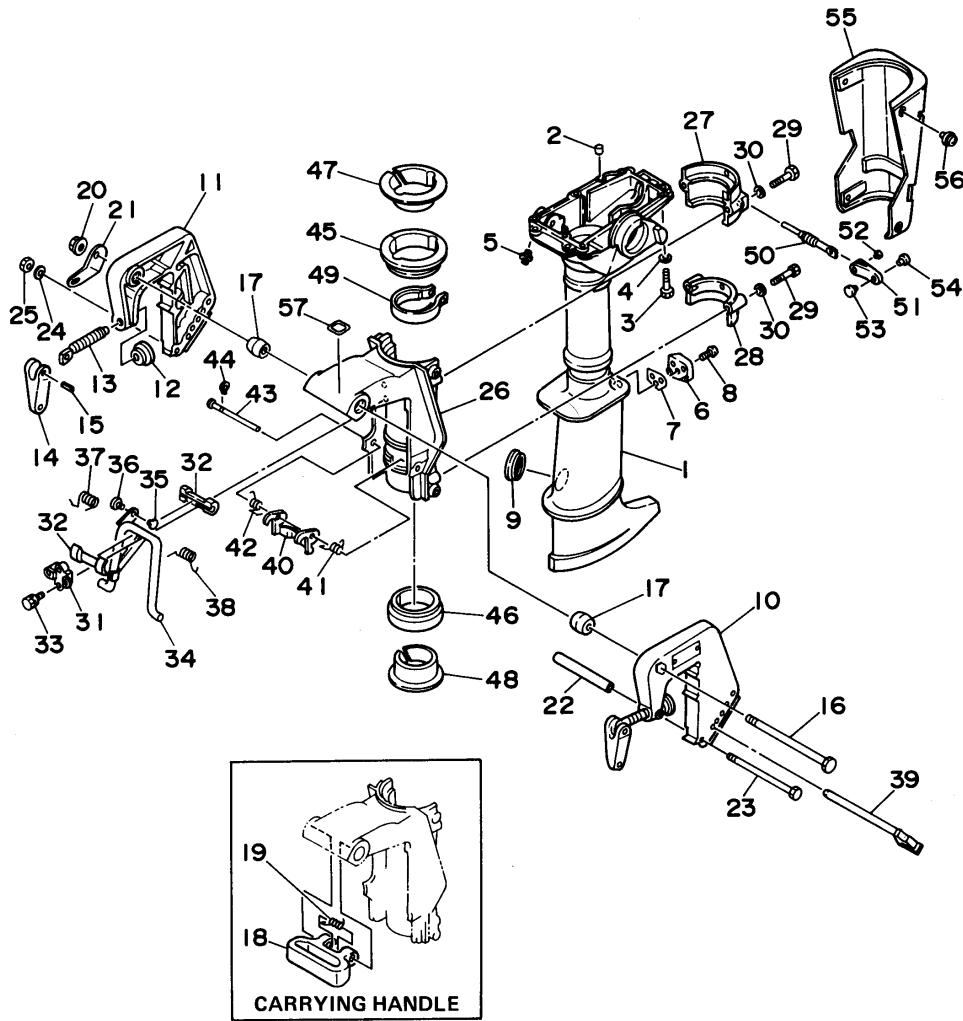

3MSHU 1996 / UPPER CASING BRACKET

©2014 Yamaha Motor Corporation, U.S.A. All rights reserved.

Part List

3MSHU 1996 / UPPER CASING BRACKET

REF - NO	PART NUMBER	PART NAME	QUANTITY	REMARKS
1	6L5-45111-01-4D	CASING, UPPER	1	
2	93604-10M03-00	PIN, DOWEL	2	
3	97095-06030-00	BOLT	6	
4	92990-06600-00	WASHER, PLATE	6	
5	93700-06M03-00	NIPPLE, GREASE	1	
6	6L5-45152-00-00	COVER, UPPER CASING 2	1	
7	6L5-45115-A0-00	GASKET, UPPER CASING	1	
8	90149-05M08-00	SCREW	1	
9	647-45151-01-00	COVER, UPPER CASING	1	
10	6L5-43111-01-4D	BRACKET, CLAMP	1	
11	6L5-43112-00-4D	BRACKET, CLAMP	1	
12	648-43114-01-00	PAD, TRANSOM CLAMP	2	
13	6E0-43116-01-00	SCREW, TRANSOM CLAMP	2	
14	6E0-43118-01-00	HANDLE, TRANSOM CLAMP	2	
15	90243-04M01-00	PIN	2	
16	90101-08M10-00	BOLT	1	
17	6G8-43136-00-00	PIECE, FRICTION	2	
18	6L5-42121-00-00	BRACKET	1	
19	90508-16M30-00	SPRING, TORSION	1	
20	95780-08300-00	..NUT, FLANGE	1	
21	6A1-43113-01-00	PLATE, CLAMP BRACKET	1	
22	90387-06M11-00	COLLAR	1	
23	90101-06335-00	BOLT	1	
24	92990-06600-00	WASHER, PLATE	1	
25	95380-06600-00	NUT, HEXAGON	1	
26	6L5-43311-01-4D	BRACKET, SWIVEL 1	1	
27	6L5-44511-00-4D	COVER, UPPER MOUNT	1	
28	6L5-44553-00-4D	COVER, LOWER MOUNT	1	
29	97095-06035-00	BOLT	4	
30	92990-06600-00	WASHER, PLATE	4	
31	6E0-43313-00-94	BRACKET, SWIVEL 3	1	
32	620-43189-00-00	BUSHING	2	
33	95895-06020-00	BOLT, FLANGE	2	
34	6L5-43181-00-00	LEVER, TILT STOP	1	
35	6L5-44196-00-00	INDICATOR 3	1	
36	6L5-44197-00-00	INDICATOR 4	1	
37	90508-16020-00	SPRING, TORSION	1	
38	90508-16021-00	SPRING, TORSION	1	
39	6L5-43160-00-00	TILT ROD ASSY	1	
40	6L5-43614-00-00	PLATE, TILT LOCK	1	
41	90508-08M26-00	SPRING, TORSION	1	
42	90508-08M27-00	SPRING, TORSION	1	
43	6L5-43659-00-00	SHAFT, REVERSE LOCK	1	
44	99080-05600-00	CIRCLIP	1	
45	6L5-42537-00-00	BUSHING, PIVOT SHAFT	1	
46	6L5-42538-00-00	BUSHING, PIVOT SHAFT	1	
47	6L5-42539-00-00	BUSHING, PIVOT SHAFT	1	
48	6L5-42549-00-00	BUSHING, PIVOT SHAFT	1	
49	6E0-42528-03-00	PLATE, FRICTION	1	
50	6L5-42529-01-00	SCREW, FRICTION PIECE	1	
51	6L5-42561-00-00	KNOB, STEERING LOCK	1	
52	90266-04M05-00	RIVET	1	
53	6L5-44196-00-00	INDICATOR 3	1	
54	6L5-44197-00-00	INDICATOR 4	1	
55	6L5-43318-11-00	COVER	1	
56	90159-06M10-00	SCREW, WITH WASHER	4	
57	6A1-42792-01-00	MARK (100:1)	1	

Part Notes

3MSHU 1996 / UPPER CASING BRACKET