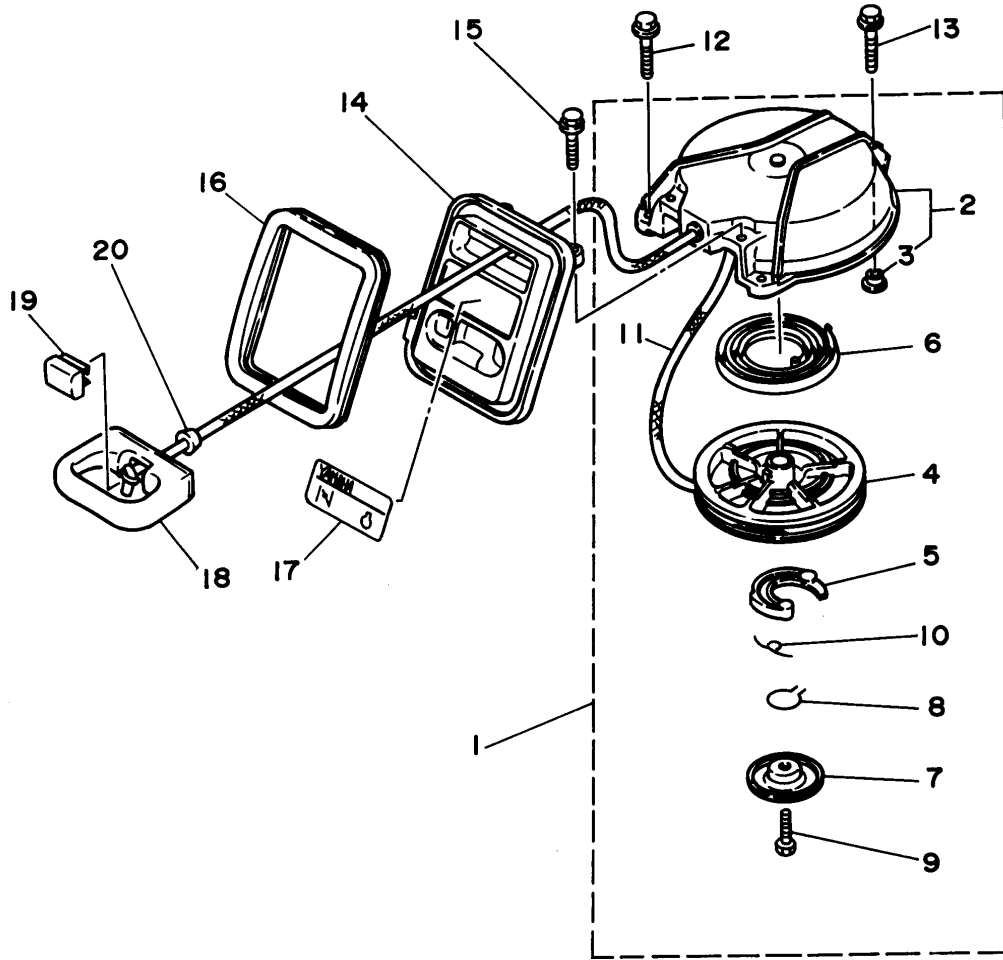

3MSHU 1996 / STARTER

Part List

3MSHU 1996 / STARTER

REF - NO	PART NUMBER	PART NAME	QUANTITY	REMARKS
1	6L5-15710-00-00	STARTER ASSY	1	
2	6L5-15711-00-00	.CASE, STARTER	1	
3	90387-06M70-00	..COLLAR	1	
4	6L5-15714-00-00	.DRUM, SHEAVE	1	
5	6L5-15741-00-00	.PAWL, DRIVE	1	
6	6L5-15713-00-00	.SPRING, STARTER	1	
7	6L5-15716-00-00	.PLATE, DRIVE	1	
8	6A1-15705-00-00	.SPRING, DRIVE PAWL	1	
9	97013-06012-00	.BOLT	1	
10	6A1-15767-00-00	.SPRING	1	
11	90580-40M02-00	.ROPE, STARTER	1	
12	95895-06020-00	BOLT, FLANGE	2	
13	95895-06035-00	BOLT, FLANGE	1	
14	6L5-15758-00-98	GUIDE, ROPE	1	
15	95895-06016-00	BOLT, FLANGE	2	
16	6L5-15761-00-00	SEAL, RUBBER 1	1	
17	6L5-42677-00-00	GRAPHIC, FRONT	1	
18	6L5-15755-00-00	HANDLE, STARTER	1	
19	6L5-15779-00-00	COVER	1	
20	6L5-15789-00-00	DAMPER	1