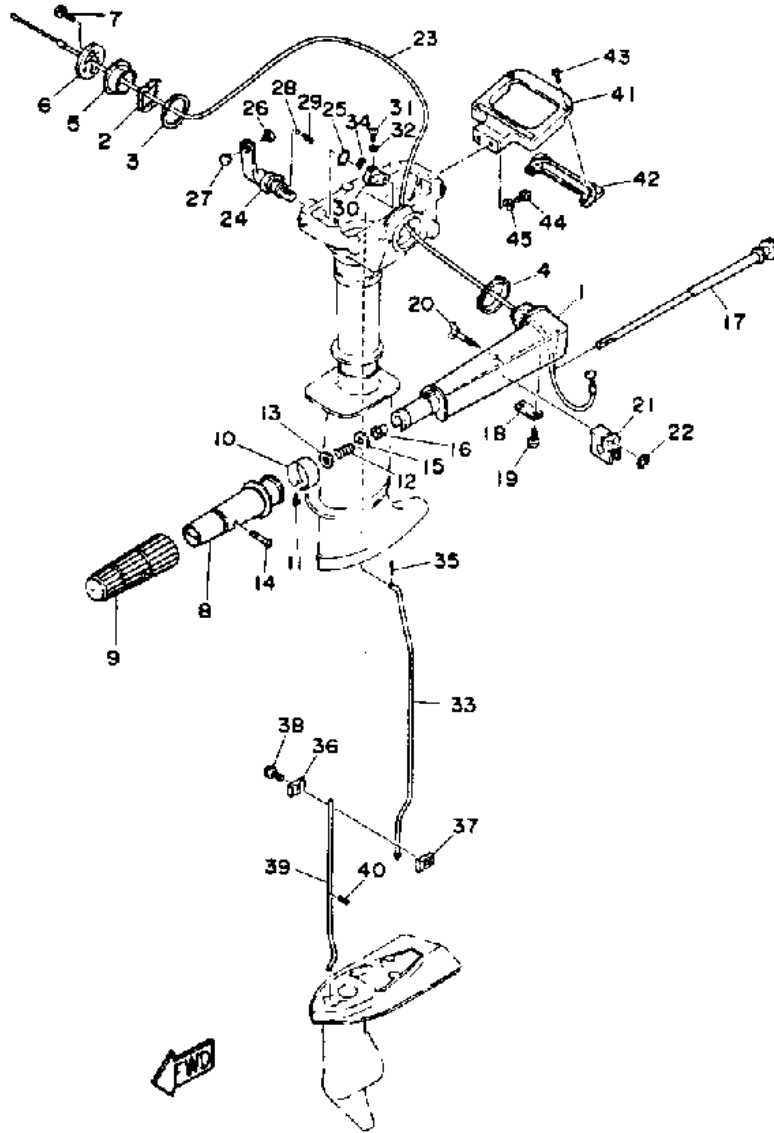

3MSHQ 1992 / CONTROL ENGINE

©2014 Yamaha Motor Corporation, U.S.A. All rights reserved.

Part List

3MSHQ 1992 / CONTROL ENGINE

REF - NO	PART NUMBER	PART NAME	QUANTITY	REMARKS
1	6G1-42111-03-EK	HANDLE, STEERING	1	
2	90206-35M20-00	WASHER, WAVE	1	
3	90202-35M24-00	WASHER, PLATE	1	
4	90386-43M79-00	BUSH	1	
5	90386-34M40-00	BUSH	1	
6	6G1-42131-01-00	COVER, HANDLE STEERING	1	
7	97395-06016-00	BOLT, HEX	1	
8	664-42119-00-00	GRIP, STEERING HANDLE	1	
9	6G1-42177-00-00	RUBBER, HANDLE	1	
10	6L5-42137-00-00	INDICATOR, THROTTLE	1	
11	90269-02M09-00	RIVET	1	
12	90501-23215-00	SPRING, COMPRESSION	1	
13	92990-10600-00	WASHER, PLATE	1	
14	90149-05M13-00	SCREW	1	
15	90209-08M17-00	WASHER	1	
16	90386-08032-00	BUSH	1	
17	6G1-42138-01-00	LEVER, THROTTLE	1	
18	6E0-42159-02-00	STAY	1	
19	97895-05012-00	SCREW, PAN HEAD	2	
20	6L5-42125-00-00	BOLT, FRICTION ADJUSTING	1	
21	6G1-42126-00-00	FRICTION, STEERING HANDLE GRIP	1	
22	99080-03600-00	CIRCLIP	1	
23	6L5-26301-01-00	THROTTLE CABLE ASSY	1	
24	6L5-44111-00-00	HANDLE, GEAR SHIFT	1	
25	93210-12790-00	O-RING	1	
26	6L5-44196-00-00	INDICATOR 3	1	
27	6L5-44197-00-00	INDICATOR 4	1	
28	93505-16024-00	BALL	1	
29	90501-12274-00	SPRING, COMPRESSION	1	
30	6L5-44121-00-00	LEVER, SHIFT ROD	1	
31	97780-40120-00	SCREW, TAPPING	1	
32	92990-04600-00	WASHER, PLATE	1	
33	6L5-44143-00-00	ROD, SHIFT	1	
34	92990-05600-00	WASHER, PLATE	1	
35	91490-16010-00	PIN, COTTER	1	
36	6E0-44145-00-00	CONNECTOR, SHIFT ROD	1	
37	6E0-44146-00-00	CONNECTOR, SHIFT ROD	1	
38	95895-06020-00	BOLT, FLANGE	1	
39	6L5-44144-10-00	ROD, SHIFT	1	UR LONG
39	6L5-44144-00-00	ROD, SHIFT	1	UR SHORT
40	91609-25014-00	PIN, SPRING	1	
41	6L5-42731-00-EK	CARRYING, HANDLE	1	
42	6L5-42735-00-00	PROTECTOR	1	
43	90161-04M02-00	SCREW, TAPPING	2	
44	97395-06020-00	BOLT, HEXAGON	2	
45	92990-06600-00	WASHER, PLATE	2	

Part Notes

3MSHQ 1992 / CONTROL ENGINE

PART NUMBER	NOTE TEXT
92990-10600-00	OEM: This part number is among the Top 100 Most Popular Marine Maintenance Parts as of March 2014.
92990-06600-00	OEM: This part number is among the Top 100 Most Popular Marine Maintenance Parts as of March 2014.

©2014 Yamaha Motor Corporation, U.S.A. All rights reserved.