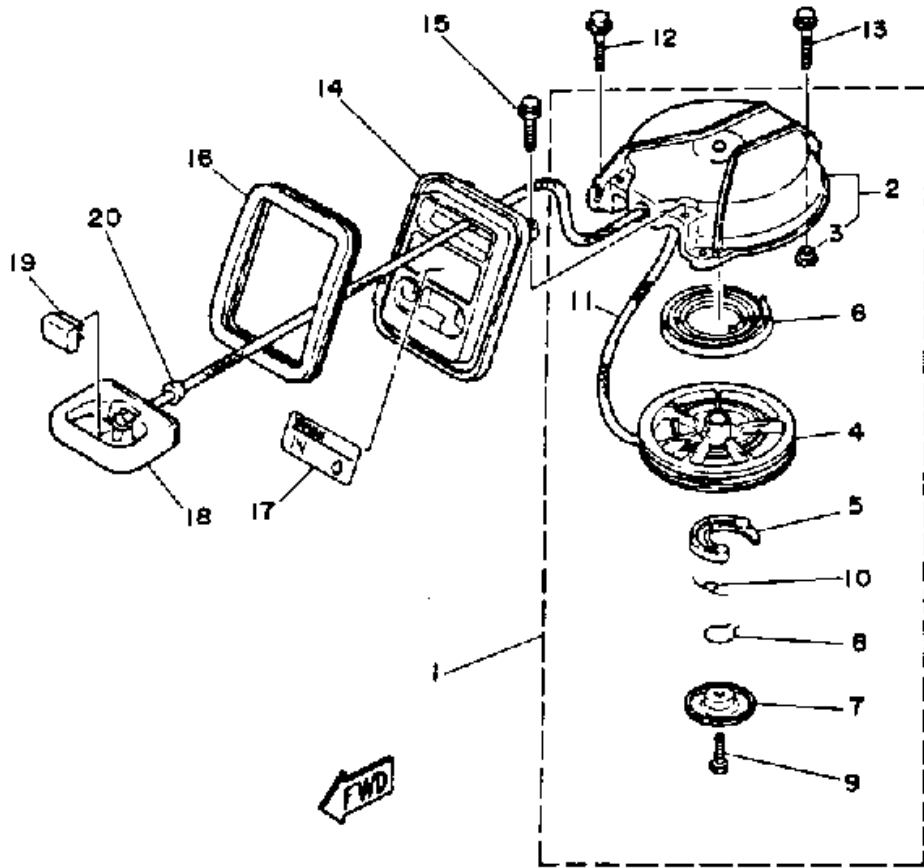

3MSHQ 1992 / MANUAL STARTER

©2014 Yamaha Motor Corporation, U.S.A. All rights reserved.

Part List

3MSHQ 1992 / MANUAL STARTER

REF - NO	PART NUMBER	PART NAME	QUANTITY	REMARKS
1	6L5-15710-00-00	STARTER ASSY	1	
2	6L5-15711-00-00	.CASE, STARTER	1	
3	90387-06M70-00	..COLLAR	1	
4	6L5-15714-00-00	.DRUM, SHEAVE	1	
5	6L5-15741-00-00	.PAWL, DRIVE	1	
6	6L5-15713-00-00	.SPRING, STARTER	1	
7	6L5-15716-00-00	.PLATE, DRIVE	1	
8	6A1-15705-00-00	.SPRING, DRIVE PAWL	1	
9	97013-06012-00	.BOLT	1	
10	6A1-15767-00-00	.SPRING	1	
11	90580-50M01-00	.ROPE, STARTER	1	
12	95895-06020-00	BOLT, FLANGE	2	
13	95895-06035-00	BOLT, FLANGE	1	
14	6L5-15758-00-98	GUIDE, ROPE	1	
15	95895-06016-00	BOLT, FLANGE	2	
16	6L5-15761-00-00	SEAL, RUBBER 1	1	
17	6L5-42677-00-00	GRAPHIC, FRONT	1	
18	6L5-15755-00-00	HANDLE, STARTER	1	
19	6L5-15779-00-00	COVER	1	
20	6L5-15789-00-00	DAMPER	1