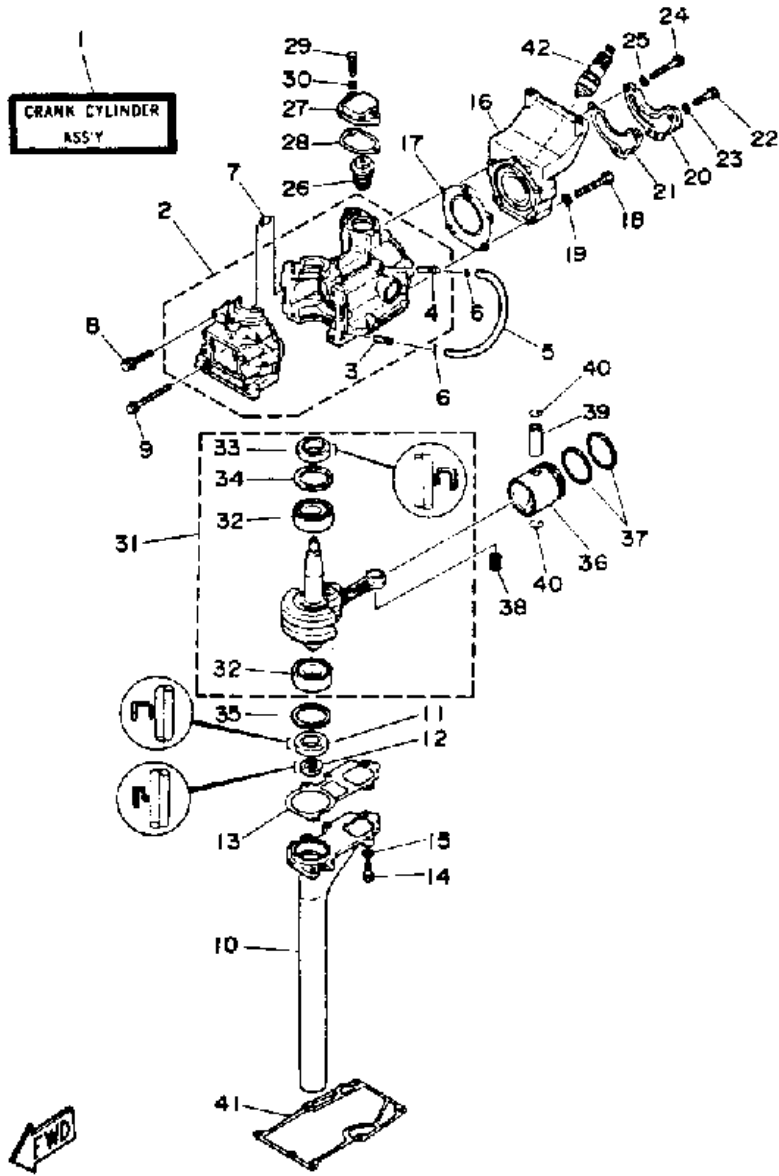

3MSHQ 1992 / CRANKCASE CYLINDER

©2014 Yamaha Motor Corporation, U.S.A. All rights reserved.

Part List

3MSHQ 1992 / CRANKCASE CYLINDER

REF - NO	PART NUMBER	PART NAME	QUANTITY	REMARKS
1	6L5-W0090-01-EK	CRANK- CYLINDER.ASSEMBLY. (REF. #2~41)	1	
2	6L5-15100-00-94	CRANKCASE ASSEMBLY	1	
3	624-14485-00-00	.PIPE, JOINT	1	
4	6E5-11372-00-00	.NIPPLE, HOSE	1	
5	90445-07M29-00	HOSE (L135)	1	
6	90467-06016-00	CLIP	2	
7	93606-12019-00	.PIN, DOWEL	2	
8	90105-06M16-00	BOLT, FLANGE	4	
9	90105-06M40-00	BOLT, FLANGE	2	
10	6L5-15396-00-94	HOUSING, OIL SEAL	1	
11	93101-20M29-00	OIL SEAL	1	
12	93101-09M42-00	.OIL SEAL	1	
13	6L5-15369-A0-00	GASKET, OIL SEAL HOUSING	1	
14	97395-06020-00	BOLT, HEXAGON	5	
15	92990-06600-00	WASHER, PLATE	5	
16	6L5-11111-00-94	HEAD, CYLINDER 1	1	
17	6L5-11181-A1-00	GASKET, CYLINDER HEAD 1	1	
18	97313-06028-00	BOLT	3	
19	92990-06600-00	WASHER, PLATE	3	
20	6L5-11191-00-9M	COVER, CYLINDER HEAD 1	1	
21	6L5-11193-A1-00	GASKET, HEAD COVER 1	1	
22	97313-06020-00	BOLT, HEXAGON	1	
23	92990-06600-00	WASHER, PLATE	1	
24	97313-06050-00	BOLT	2	
25	92990-06600-00	WASHER, PLATE	2	
26	6E5-12411-01-00	THERMOSTAT	1	
27	6L5-12413-00-9M	COVER, THERMOSTAT	1	
28	6L5-12414-A1-00	GASKET, COVER	1	
29	97313-06020-00	BOLT, HEXAGON	2	
30	92990-06600-00	WASHER, PLATE	2	
31	6L5-11400-00-00	CRANKSHAFT ASSY	1	
32	93306-204U0-00	.BEARING	2	
33	93101-20M29-00	.OIL SEAL	1	
34	90201-32M00-00	.WASHER, PLATE	1	
35	90201-32M01-00	WASHER, PLATE	1	
36	6L5-11631-00-96	PISTON (STD)	1	
36	6L5-11636-00-00	PISTON (0.50MM O/S)	1	AP
37	6L5-11610-20-00	PISTON RING SET (0.50MM O/S)	1	AP
37	6L5-11610-00-00	PISTON RING SET (STD)	1	
38	93310-112U0-00	BEARING	1	
39	6L5-11633-00-00	PIN, PISTON	1	
40	93450-13022-00	CIRCLIP	2	
41	6L5-45113-A1-00	GASKET, UPPER CASING	1	
42	NGK-B6HS1-00-00	PLUG SPARK (NGK B6HS-10)	1	