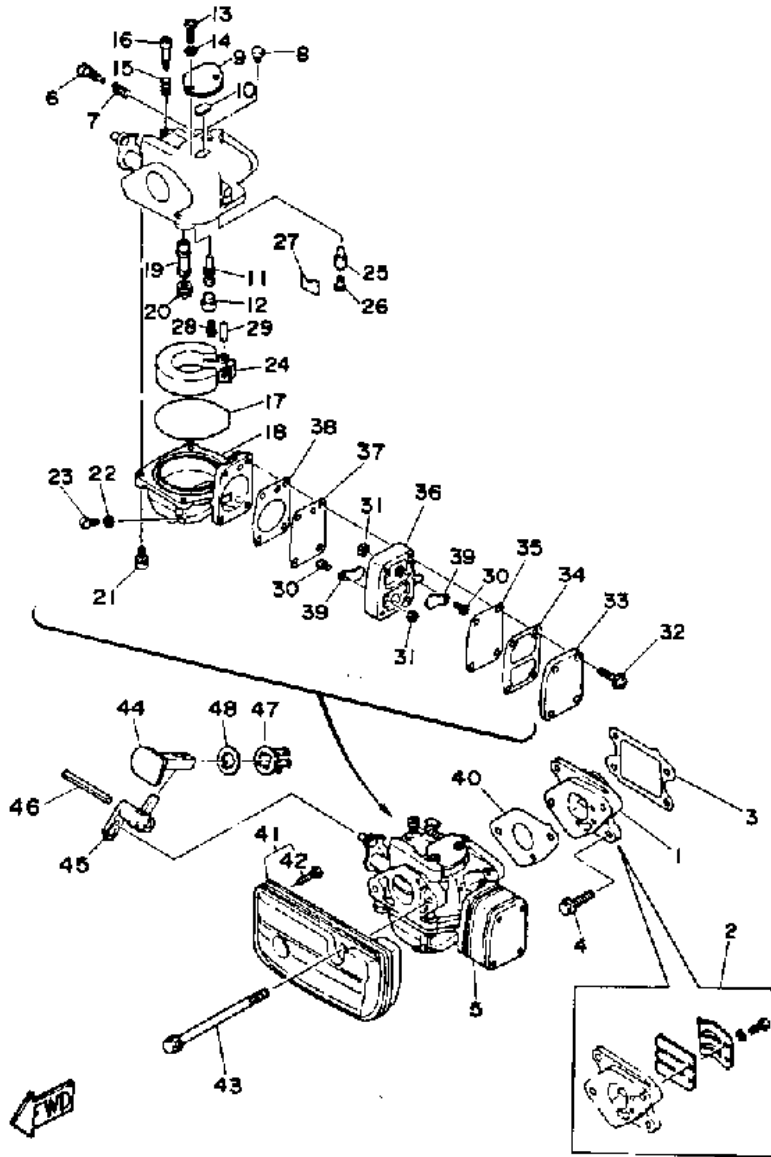

3MSHQ 1992 / INTAKE CARBURETOR

©2014 Yamaha Motor Corporation, U.S.A. All rights reserved.

Part List

3MSHQ 1992 / INTAKE CARBURETOR

REF - NO	PART NUMBER	PART NAME	QUANTITY	REMARKS
1	6L5-13610-02-00	REED VALVE ASSY	1	
2	6L5-W0004-02-00	.REED SET	1	
3	6L5-13621-A1-00	GASKET, VALVE SEAT	1	
4	95895-06016-00	BOLT, FLANGE	2	
5	6L5-14301-03-00	CARBURETOR ASSY 1	1	
6	679-14923-00-00	.SCREW, PILOT	1	
7	679-14555-00-00	.SPRING	1	
8	6G1-14966-00-00	.CAP	1	
9	6G1-14527-00-00	.PLATE	1	
10	6G1-14126-00-00	.GASKET	1	
11	6L5-14948-03-00	.JET (#40)	1	
12	676-14966-00-00	.CAP	1	
13	98580-04010-00	.SCREW, PAN HEAD	2	
14	92901-04100-00	.WASHER, SPRING	2	
15	90501-10326-00	.SPRING, COMPRESSION	1	
16	663-14523-00-00	.SCREW, STOP	1	
17	6G1-14984-00-00	.O-RING	1	
18	6G1-14980-01-00	.BODY, FLOAT CHAMBER	1	
19	6L5-14947-01-00	.JET, NEEDLE	1	
20	676-14943-14-00	.JET, MAIN (#68)	1	
21	97980-04114-00	.SCREW, WITH WASHER	4	
22	6G1-14398-00-00	.WASHER	1	
23	6G1-14992-00-00	.SCREW, DRAIN	1	
24	6G1-14985-00-00	.FLOAT	1	
25	6G1-14546-00-00	.VALVE, NEEDLE	1	
26	676-14186-00-00	.PIN, FLOAT	1	
27	663-14159-00-00	.CLIP	1	
28	98580-04008-00	.SCREW, PAN HEAD	1	
29	688-14548-00-00	.PIN, FLOAT ARM	1	
30	98580-03006-00	.SCREW, PAN HEAD	2	
31	95380-03600-00	.NUT	2	
32	97980-04125-00	.SCREW, WITH WASHER	4	
33	6G1-24452-00-00	.COVER	1	
34	6G1-24432-00-00	.GASKET, FUEL PUMP 2	1	
35	6G1-24471-00-00	.DIAPHRAGM	1	
36	6G1-24412-01-00	.BODY 1	1	
37	6G1-24411-00-00	.DIAPHRAGM	1	
38	6G1-24431-01-00	.GASKET, FUEL PUMP 1	1	
39	6L5-24421-00-00	.VALVE, CHECK	2	
40	6L5-14198-A1-00	GASKET	1	
41	6L5-14440-00-00	SILENCER ASSY, INTAKE	1	
42	97780-40716-00	.SCREW, TAPPING	3	
43	95895-06095-00	BOLT, FLANGE	2	
44	6L5-41271-00-00	KNOB, CHOKE	1	
45	6L5-41252-00-00	LEVER, CHOKE 1	1	
46	91690-40048-00	PIN, SPRING	1	
47	689-41273-00-00	GROMMET	1	
48	6J8-41274-00-00	GROMMET 2	1