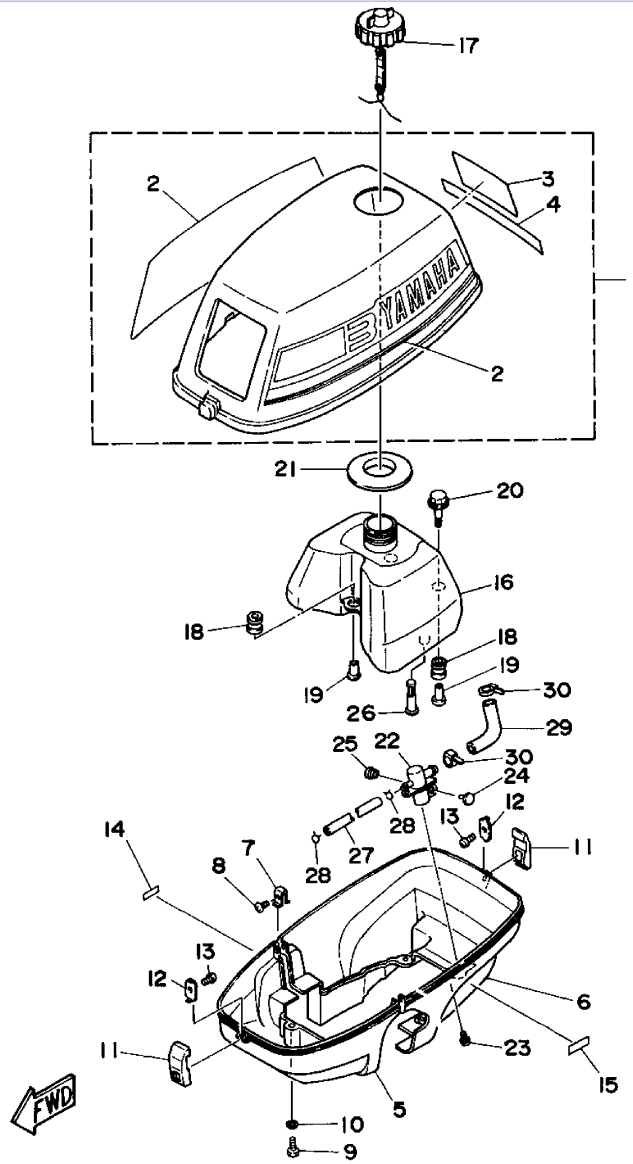

3MSHQ 1992 / COWLING FUEL

©2014 Yamaha Motor Corporation, U.S.A. All rights reserved.

Part List

3MSHQ 1992 / COWLING FUEL

REF - NO	PART NUMBER	PART NAME	QUANTITY	REMARKS
1	6L5-42610-11-00	TOP COWLING ASSEMBLY	1	
2	6L5-W0070-11-00	.GRAPHIC SET	1	
3	6L5-42678-11-00	.GRAPHIC, REAR	1	
4	6L5-42682-10-00	.MARK, COWLING 2	1	
5	6L5-42711-10-00	BOTTOM COWLING	1	
6	6L5-42712-11-00	COWLING, BOTTOM	1	
7	6L5-42774-00-00	STAY, APRON 1	2	
8	98580-05010-00	.SCREW, PAN HEAD	2	
9	97395-06016-00	BOLT, HEX	4	
10	92990-06600-00	WASHER, PLATE	4	
11	6L5-42647-00-00	HOLDER, CLAMP BAND	2	
12	6L5-42823-00-00	PLATE, STOP	2	
13	90167-03M02-00	SCREW, TAPPING	2	
14	6L5-44191-00-00	INDICATOR, SHIFT	1	
15	6L5-24591-00-00	EMBLEM, FUEL COCK	1	
16	6L5-24111-02-00	TANK, FUEL	1	
17	6L5-24610-00-00	CAP ASSY	1	
18	6A0-82317-00-00	DAMPER, IGNITION COIL	3	
19	624-42542-00-00	PIPE	3	
20	90119-06M65-00	BOLT, WITH WASHER	2	
21	6L5-24641-00-00	GASKET, CAP 1	1	
22	6L5-24500-60-00	FUEL COCK ASSY 1	1	
23	90159-06M10-00	SCREW, WITH WASHER	1	
24	6L5-44196-00-00	INDICATOR 3	1	
25	6L5-44197-00-00	INDICATOR 4	1	
26	6L5-24251-00-00	STRAINER 1	1	
27	6L5-24311-00-00	PIPE, FUEL 1	1	
28	90467-08004-00	CLIP	2	
29	6L5-24312-00-00	PIPE 2	1	
30	90465-11M10-00	CLAMP	2	

Part Notes

3MSHQ 1992 / COWLING FUEL

PART NUMBER	NOTE TEXT
92990-06600-00	OEM: This part number is among the Top 100 Most Popular Marine Maintenance Parts as of March 2014.

©2014 Yamaha Motor Corporation, U.S.A. All rights reserved.