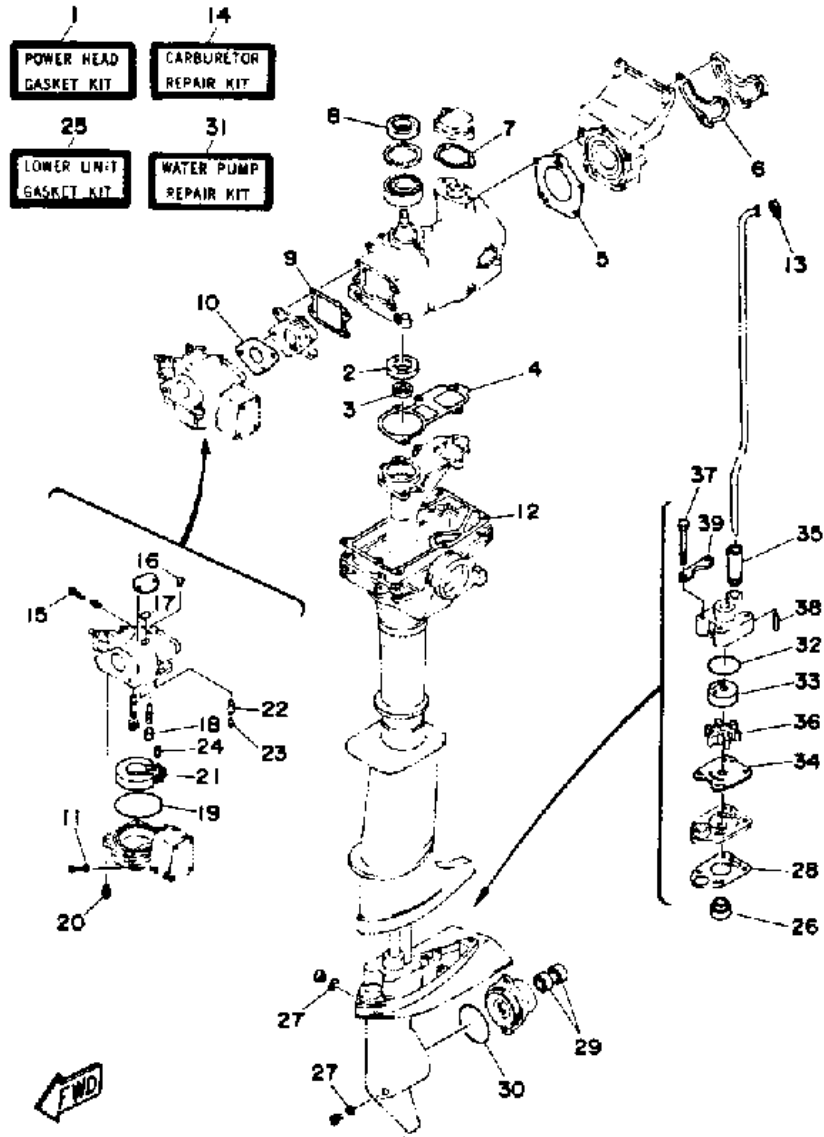

3MSHQ 1992 / REPAIR KIT

©2014 Yamaha Motor Corporation, U.S.A. All rights reserved.

Part List

3MSHQ 1992 / REPAIR KIT

REF - NO	PART NUMBER	PART NAME	QUANTITY	REMARKS
1	6L5-W0001-02-00	GASKET KITKIT	1	
2	93101-20M29-00	.OIL SEAL	1	
3	93101-09M42-00	.OIL SEAL	1	
4	6L5-15369-A0-00	.GASKET, OIL SEAL HOUSING	1	
5	6L5-11181-A1-00	.GASKET, CYLINDER HEAD 1	1	
6	6L5-11193-A1-00	.GASKET, HEAD COVER 1	1	
7	6L5-12414-A1-00	.GASKET, COVER	1	
8	93101-20M29-00	.OIL SEAL	1	
9	6L5-13621-A1-00	.GASKET, VALVE SEAT	1	
10	6L5-14198-A1-00	.GASKET	1	
11	6G1-14398-00-00	.WASHER	1	
12	6L5-45113-A1-00	.GASKET, UPPER CASING	1	
13	646-44365-00-00	.DAMPER, WATER SEAL	1	
14	6G1-W0093-00-00	CARBURETOR REPAIR KIT	1	
15	679-14923-00-00	.SCREW, PILOT	1	
16	6G1-14966-00-00	.CAP	1	
17	6G1-14126-00-00	.GASKET	1	
18	676-14966-00-00	.CAP	1	
19	6G1-14984-00-00	.O-RING	1	
20	97980-04114-00	.SCREW, WITH WASHER	1	
21	6G1-14985-00-00	.FLOAT	1	
22	6G1-14546-00-00	.VALVE, NEEDLE	1	
23	676-14186-00-00	.PIN, FLOAT	1	
24	688-14548-00-00	.PIN, FLOAT ARM	1	
25	6L5-W0001-21-00	LOWER UNIT GASKET KIT	1	
26	93103-09M41-00	.OIL SEAL	1	
27	90430-08020-00	.GASKET	2	
28	6L5-45315-A0-00	.PACKING, LOWER CASING	1	
29	93101-13M12-00	.OIL SEAL	2	
30	93210-48214-00	.O-RING	1	
31	6L5-W0078-00-00	WATER PUMP REPAIR KIT	1	
32	93210-33M85-00	.O-RING	1	
33	6L5-44322-00-00	.INSERT, CARTRIDGE	1	
34	6L5-44323-00-00	.OUTER PLATE, CARTRIDGE	1	
35	6E0-44366-00-00	.DAMPER, WATER SEAL 2	1	
36	6L5-44352-00-00	.IMPELLER	1	
37	97395-06040-00	.BOLT	4	
38	93604-18080-00	.PIN, DOWEL	2	
39	6L5-44328-00-00	.PLATE	2	

Part Notes

3MSHQ 1992 / REPAIR KIT

PART NUMBER	NOTE TEXT
90430-08020-00	OEM: This part number is among the Top 100 Most Popular Marine Maintenance Parts as of March 2014.

©2014 Yamaha Motor Corporation, U.S.A. All rights reserved.

©2014 Yamaha Motor Corporation, U.S.A. All rights reserved.