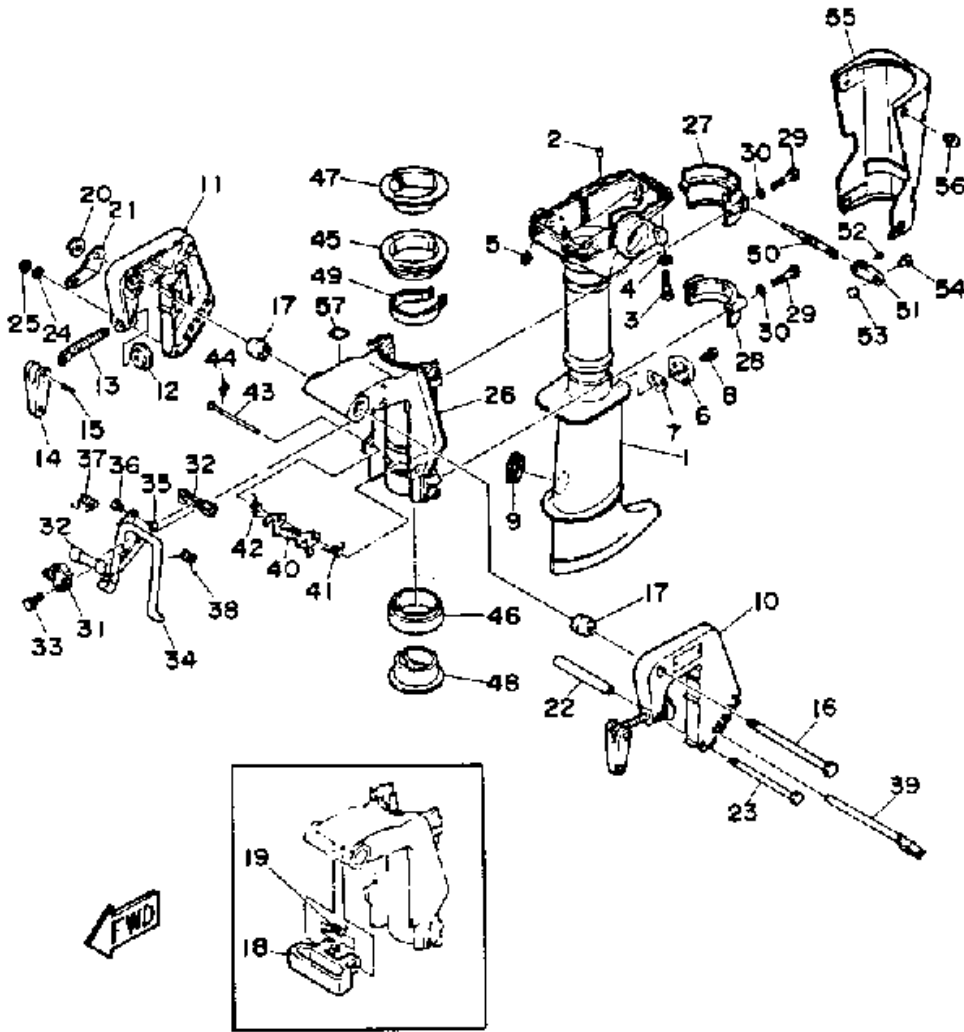

3MSHQ 1992 / UPPER CASING BRACKET

©2014 Yamaha Motor Corporation, U.S.A. All rights reserved.

Part List

3MSHQ 1992 / UPPER CASING BRACKET

REF - NO	PART NUMBER	PART NAME	QUANTITY	REMARKS
1	6L5-45111-00-EK	CASING, UPPER	1	
2	93604-10M03-00	PIN, DOWEL	2	
3	97395-06030-00	BOLT	6	
4	92990-06600-00	WASHER, PLATE	6	
5	93700-06M03-00	NIPPLE, GREASE	1	
6	6L5-45152-00-00	COVER, UPPER CASING 2	1	
7	6L5-45115-A0-00	GASKET, UPPER CASING	1	
8	90149-05M08-00	SCREW	1	
9	647-45151-01-00	COVER, UPPER CASING	1	
10	6L5-43111-00-EK	BRACKET, CLAMP	1	
11	6L5-43112-00-EK	BRACKET, CLAMP	1	
12	648-43114-01-00	PAD, TRANSOM CLAMP	2	
13	6E0-43116-01-00	SCREW, TRANSOM CLAMP	2	
14	6E0-43118-00-00	HANDLE, TRANSOM CLP	2	
15	90254-04M00-00	PIN, SPRING TYPE	2	
16	90101-08M10-00	BOLT	1	
17	6G8-43136-00-00	PIECE, FRICTION	2	
18	6L5-42121-00-00	BRACKET	1	
19	90508-16M30-00	SPRING, TORSION	1	
20	95780-08300-00	..NUT, FLANGE	1	
21	6A1-43113-01-00	PLATE, CLAMP BRACKET	1	
22	90387-06M11-00	COLLAR	1	
23	90101-06335-00	BOLT	1	
24	92990-06600-00	WASHER, PLATE	1	
25	95380-06600-00	NUT, HEXAGON	1	
26	6L5-43311-00-EK	BRACKET, SWIVEL 1	1	
27	6L5-44511-00-EK	COVER, UPPER MT.	1	
28	6L5-44553-00-EK	COVER, LWR.MOUNT	1	
29	97395-06035-00	BOLT, HEXAGON	4	
30	92990-06600-00	WASHER, PLATE	4	
31	6E0-43313-00-94	BRACKET, SWIVEL 3	1	
32	620-43189-00-00	BUSHING	2	
33	95895-06020-00	BOLT, FLANGE	2	
34	6L5-43181-00-00	LEVER, TILT STOP	1	
35	6L5-44196-00-00	INDICATOR 3	1	
36	6L5-44197-00-00	INDICATOR 4	1	
37	90508-16020-00	SPRING, TORSION	1	
38	90508-16021-00	SPRING, TORSION	1	
39	6L5-43160-00-00	TILT ROD ASSY	1	
40	6L5-43614-00-00	PLATE, TILT LOCK	1	
41	90508-08M26-00	SPRING, TORSION	1	
42	90508-08M27-00	SPRING, TORSION	1	
43	6L5-43659-00-00	SHAFT, REVERSE LOCK	1	
44	99080-05600-00	CIRCLIP	1	
45	6L5-42537-00-00	BUSHING, PIVOT SHAFT	1	
46	6L5-42538-00-00	BUSHING, PIVOT SHAFT	1	
47	6L5-42539-00-00	BUSHING, PIVOT SHAFT	1	
48	6L5-42549-00-00	BUSHING, PIVOT SHAFT	1	
49	6E0-42528-03-00	PLATE, FRICTION	1	
50	6L5-42529-01-00	SCREW, FRICTION PIECE	1	
51	6L5-42561-00-00	KNOB, STEERING LOCK	1	
52	90266-04M05-00	RIVET	1	
53	6L5-44196-00-00	INDICATOR 3	1	
54	6L5-44197-00-00	INDICATOR 4	1	
55	6L5-43318-10-00	COVER	1	
56	90159-06M10-00	SCREW, WITH WASHER	4	
57	6A1-42792-01-00	MARK (100:1)	1	

Part Notes

3MSHQ 1992 / UPPER CASING BRACKET