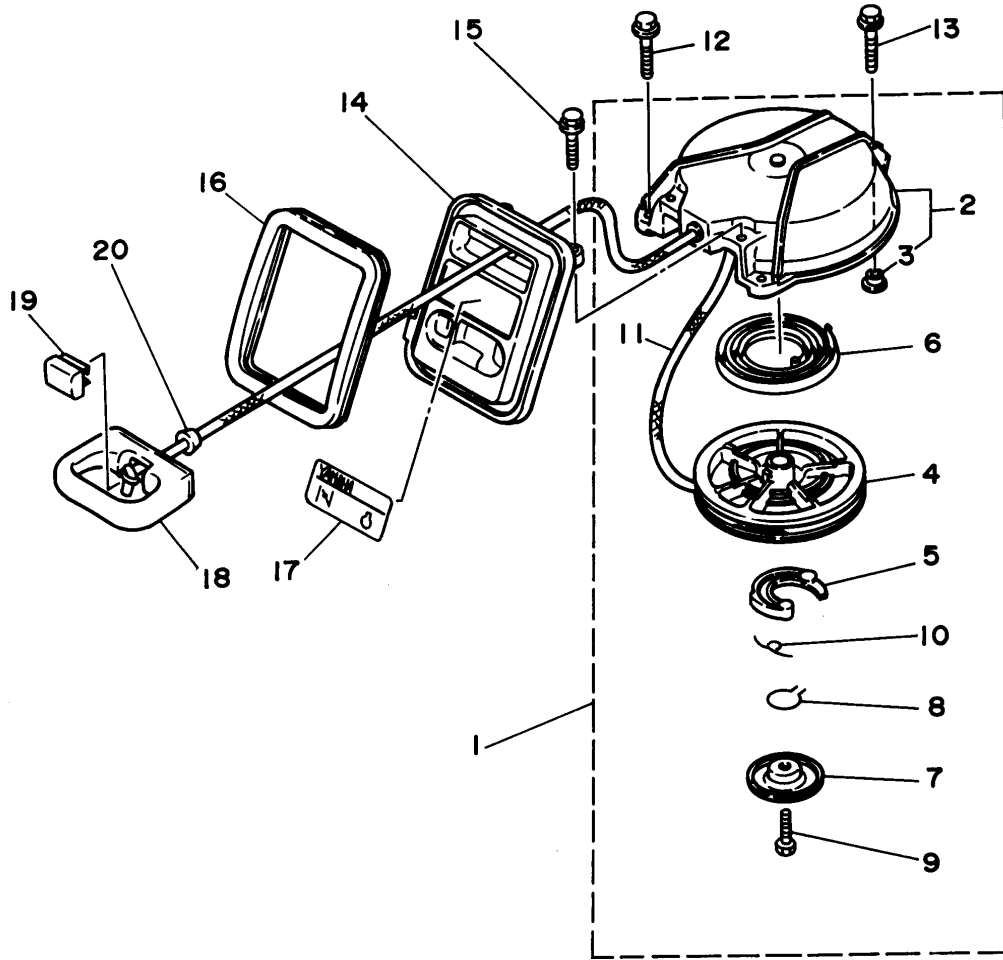

3MLHU 1996 / STARTER

Part List

3MLHU 1996 / STARTER

REF - NO	PART NUMBER	PART NAME	QUANTITY	REMARKS
1	6L5-15710-00-00	STARTER ASSY	1	
2	6L5-15711-00-00	.CASE, STARTER	1	
3	90387-06M70-00	..COLLAR	1	
4	6L5-15714-00-00	.DRUM, SHEAVE	1	
5	6L5-15741-00-00	.PAWL, DRIVE	1	
6	6L5-15713-00-00	.SPRING, STARTER	1	
7	6L5-15716-00-00	.PLATE, DRIVE	1	
8	6A1-15705-00-00	.SPRING, DRIVE PAWL	1	
9	97013-06012-00	.BOLT	1	
10	6A1-15767-00-00	.SPRING	1	
11	90580-40M02-00	.ROPE, STARTER	1	
12	95895-06020-00	BOLT, FLANGE	2	
13	95895-06035-00	BOLT, FLANGE	1	
14	6L5-15758-00-98	GUIDE, ROPE	1	
15	95895-06016-00	BOLT, FLANGE	2	
16	6L5-15761-00-00	SEAL, RUBBER 1	1	
17	6L5-42677-00-00	GRAPHIC, FRONT	1	
18	6L5-15755-00-00	HANDLE, STARTER	1	
19	6L5-15779-00-00	COVER	1	
20	6L5-15789-00-00	DAMPER	1