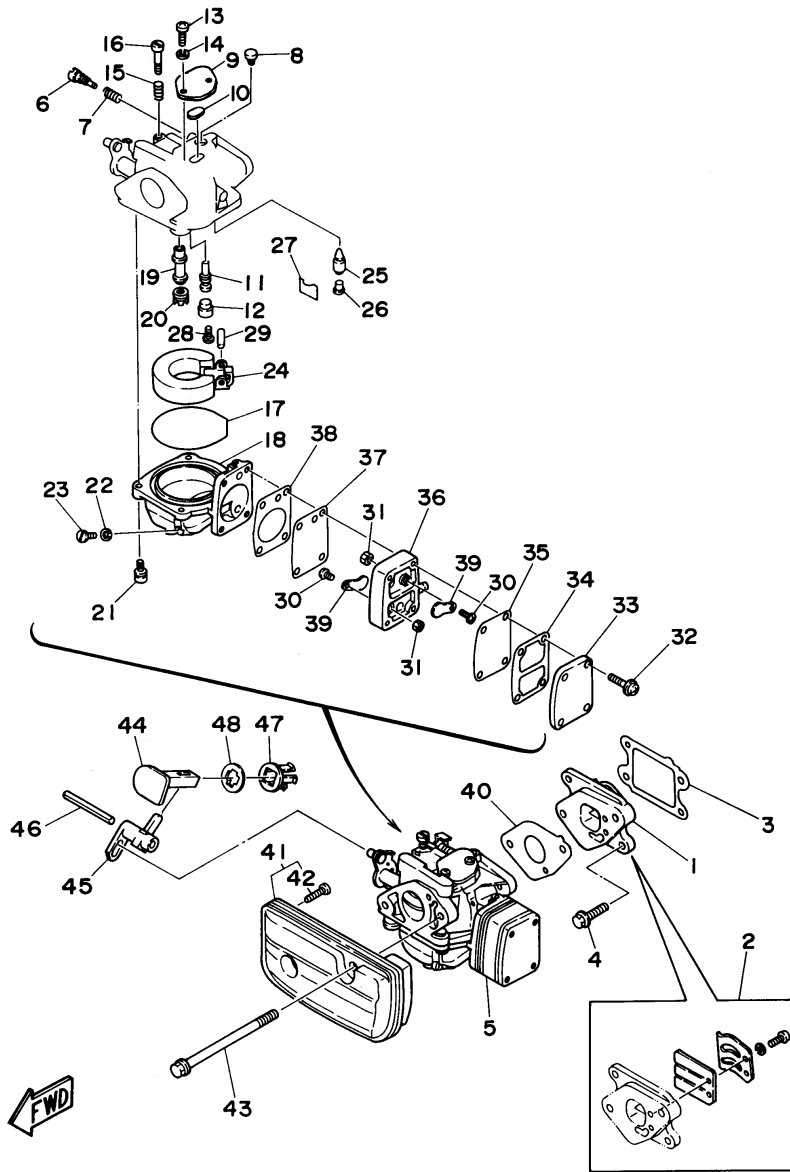

3MLHU 1996 / INTAKE

©2014 Yamaha Motor Corporation, U.S.A. All rights reserved.

Part List

3MLHU 1996 / INTAKE

REF - NO	PART NUMBER	PART NAME	QUANTITY	REMARKS
1	6L5-13610-02-00	REED VALVE ASSY	1	
2	6L5-W0004-02-00	.REED SET	1	
3	6L5-13621-A2-00	GASKET, VALVE SEAT	1	
4	95895-06016-00	BOLT, FLANGE	2	
5	6L5-14301-03-00	CARBURETOR ASSY 1	1	
6	679-14923-00-00	.SCREW, PILOT	1	
7	679-14555-00-00	.SPRING	1	
8	6G1-14966-00-00	.CAP	1	
9	6G1-14527-00-00	.PLATE	1	
10	6G1-14126-00-00	.GASKET	1	
11	6L5-14948-03-00	.JET (#40)	1	
12	676-14966-00-00	.CAP	1	
13	98580-04010-00	.SCREW, PAN HEAD	2	
14	92990-04100-00	.WASHER, SPRING	2	
15	90501-10326-00	.SPRING, COMPRESSION	1	
16	6H1-14523-00-00	.SCREW, STOP	1	
17	6G1-14984-00-00	.O-RING	1	
18	6G1-14980-01-00	.BODY, FLOAT CHAMBER	1	
19	6L5-14947-01-00	.JET, NEEDLE	1	
20	676-14943-14-00	.JET, MAIN (#68)	1	
21	97980-04114-00	.SCREW, WITH WASHER	4	
22	6G1-14398-00-00	.WASHER	1	
23	6G1-14992-00-00	.SCREW, DRAIN	1	
24	6G1-14985-00-00	.FLOAT	1	
25	6G1-14546-00-00	.VALVE, NEEDLE	1	
26	676-14186-00-00	.PIN, FLOAT	1	
27	663-14159-00-00	.CLIP	1	
28	98580-04008-00	.SCREW, PAN HEAD	1	
29	688-14548-00-00	.PIN, FLOAT ARM	1	
30	98580-03006-00	.SCREW, PAN HEAD	2	
31	95380-03600-00	.NUT	2	
32	97980-04125-00	.SCREW, WITH WASHER	4	
33	6G1-24452-00-00	.COVER	1	
34	6G1-24432-00-00	.GASKET, FUEL PUMP 2	1	
35	6G1-24471-00-00	.DIAPHRAGM	1	
36	6G1-24412-01-00	.BODY 1	1	
37	6G1-24411-00-00	.DIAPHRAGM	1	
38	6G1-24431-01-00	.GASKET, FUEL PUMP 1	1	
39	6L5-24421-00-00	.VALVE, CHECK	2	
40	6L5-14198-A1-00	GASKET	1	
41	6L5-14440-00-00	SILENCER ASSY, INTAKE	1	
42	97780-40716-00	.SCREW, TAPPING	3	
43	95895-06095-00	BOLT, FLANGE	2	
44	6L5-41271-00-00	KNOB, CHOKE	1	
45	6L5-41252-00-00	LEVER, CHOKE 1	1	
46	91690-40048-00	PIN, SPRING	1	
47	689-41273-00-00	GROMMET	1	
48	6J8-41274-00-00	GROMMET 2	1