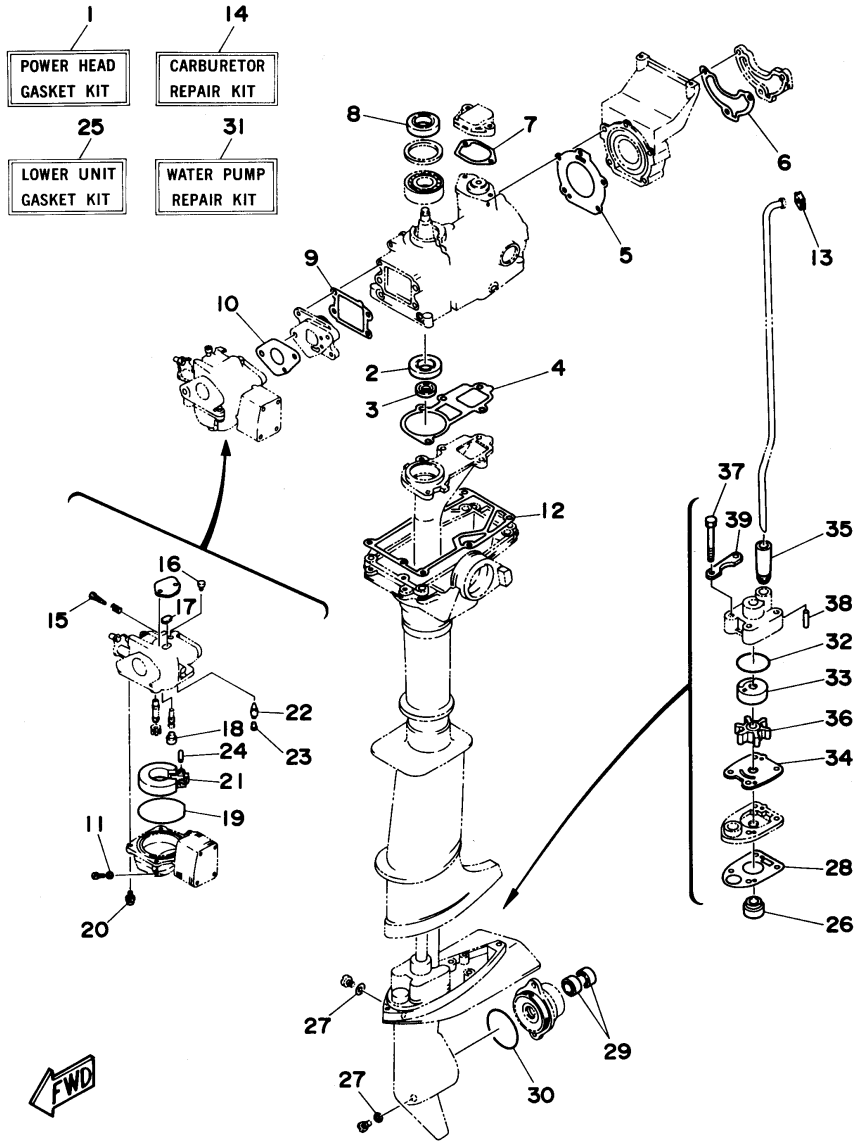

3MLHU 1996 / REPAIR KIT

©2014 Yamaha Motor Corporation, U.S.A. All rights reserved.

Part List

3MLHU 1996 / REPAIR KIT

REF - NO	PART NUMBER	PART NAME	QUANTITY	REMARKS
1	6L5-W0001-A1-00	POWER HEAD GASKET KIT	1	
2	93101-20M29-00	.OIL SEAL	1	
3	93101-09M42-00	.OIL SEAL	1	
4	6L5-15369-A0-00	.GASKET, OIL SEAL HOUSING	1	
5	6L5-11181-A1-00	.GASKET, CYLINDER HEAD 1	1	
6	6L5-11193-A1-00	.GASKET, HEAD COVER 1	1	
7	6L5-12414-A1-00	.GASKET, COVER	1	
8	93101-20M29-00	.OIL SEAL	1	
9	6L5-13621-A2-00	.GASKET, VALVE SEAT	1	
10	6L5-14198-A1-00	.GASKET	1	
11	6G1-14398-00-00	.WASHER	1	
12	6L5-45113-A1-00	.GASKET, UPPER CASING	1	
13	646-44365-00-00	.DAMPER, WATER SEAL	1	
14	6G1-W0093-00-00	CARBURETOR REPAIR KIT	1	
15	679-14923-00-00	.SCREW, PILOT	1	
16	6G1-14966-00-00	.CAP	1	
17	6G1-14126-00-00	.GASKET	1	
18	676-14966-00-00	.CAP	1	
19	6G1-14984-00-00	.O-RING	1	
20	97980-04114-00	.SCREW, WITH WASHER	1	
21	6G1-14985-00-00	.FLOAT	1	
22	6G1-14546-00-00	.VALVE, NEEDLE	1	
23	676-14186-00-00	.PIN, FLOAT	1	
24	688-14548-00-00	.PIN, FLOAT ARM	1	
25	6L5-W0001-21-00	LOWER UNIT GASKET KIT	1	
26	93103-09M41-00	.OIL SEAL	1	
27	90430-08020-00	.GASKET	2	
28	6L5-45315-A0-00	.PACKING, LOWER CASING	1	
29	93101-13M12-00	.OIL SEAL	2	
30	93210-48214-00	.O-RING	1	
31	6L5-W0078-00-00	WATER PUMP REPAIR KIT	1	
32	93210-33M85-00	.O-RING	1	
33	6L5-44322-00-00	.INSERT, CARTRIDGE	1	
34	6L5-44323-00-00	.OUTER PLATE, CARTRIDGE	1	
35	6E0-44366-00-00	.DAMPER, WATER SEAL 2	1	
36	6L5-44352-00-00	.IMPELLER	1	
37	97095-06040-00	.BOLT	4	
38	93604-18080-00	.PIN, DOWEL	2	
39	6L5-44328-00-00	.PLATE	2	

Part Notes

3MLHU 1996 / REPAIR KIT

PART NUMBER	NOTE TEXT
90430-08020-00	OEM: This part number is among the Top 100 Most Popular Marine Maintenance Parts as of March 2014.

©2014 Yamaha Motor Corporation, U.S.A. All rights reserved.

©2014 Yamaha Motor Corporation, U.S.A. All rights reserved.