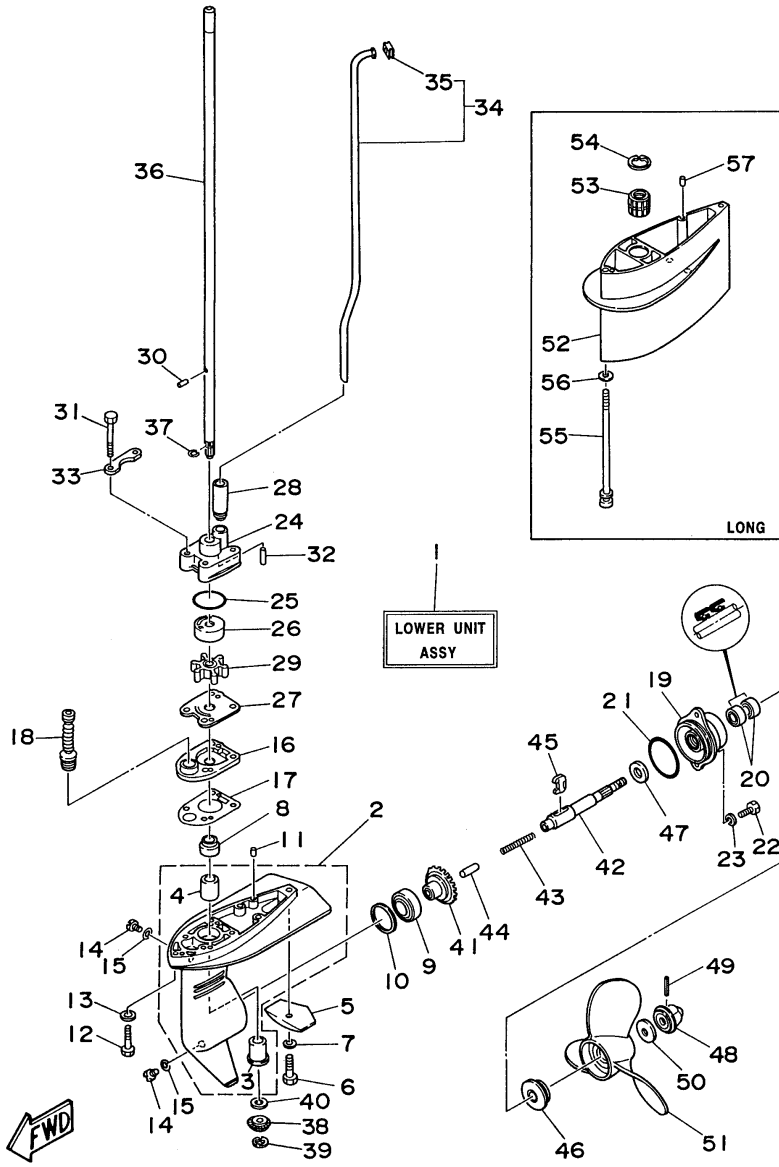

3MLHU 1996 / LOWER CASING DRIVE 1

©2014 Yamaha Motor Corporation, U.S.A. All rights reserved.

Part List

3MLHU 1996 / LOWER CASING DRIVE 1

REF - NO	PART NUMBER	PART NAME	QUANTITY	REMARKS
1	6L5-45300-01-4D	LOWER UNIT ASSY	1	SHORT
1	6L5-45300-11-4D	LOWER UNIT ASSEMBLY	1	LONG
2	6L5-45311-00-4D	CASING, LOWER	1	
3	6L5-45317-09-00	.BUSHING, DRIVE SHAFT	1	
4	6L5-45316-09-00	.BUSHING, DRIVE SHAFT	1	
5	6L5-45251-02-00	ANODE	1	
6	95895-06030-00	BOLT, FLANGE	1	UR SHORT
6	90101-06M18-00	BOLT	1	UR LONG
7	92990-06300-00	WASHER, INTERNAL TOOTH	1	
8	93103-09M41-00	.OIL SEAL	1	
9	93316-003U0-00	BEARING	1	
10	6L5-45567-00-00	SHIM	1	UN
11	93604-10M03-00	PIN, DOWEL	2	
12	97095-06030-00	BOLT	3	
13	92990-06600-00	WASHER, PLATE	3	
14	90340-08M04-00	PLUG, STRAIGHT SCREW	2	
15	90430-08020-00	.GASKET	2	
16	6L5-45321-00-5B	PLATE	1	
17	6L5-45315-A0-00	PACKING, LOWER CASING	1	
18	6L2-44147-00-00	BOOT, SHIFT ROD	1	
19	6L5-45361-00-4D	CAP, LOWER CASING	1	
20	93101-13M12-00	.OIL SEAL	2	
21	93210-48214-00	.O-RING	1	
22	97095-06016-00	BOLT	2	
23	92990-06600-00	WASHER, PLATE	2	
24	6L5-44311-00-00	HOUSING, WATER PUMP	1	
25	93210-33M85-00	.O-RING	1	
26	6L5-44322-00-00	.INSERT, CARTRIDGE	1	
27	6L5-44323-00-00	OUTER PLATE, CARTRIDGE	1	
28	6E0-44366-00-00	DAMPER, WATER SEAL 2	1	
29	6L5-44352-00-00	.IMPELLER	1	
30	93604-07M13-00	PIN, DOWEL	1	
31	97095-06040-00	.BOLT	4	
32	93604-18080-00	.PIN, DOWEL	2	
33	6L5-44328-00-00	PLATE	2	
34	6L5-44360-01-00	WATER TUBE ASSY	1	UR SHORT
34	6L5-44360-11-00	WATER TUBE ASSEMBLY	1	UR LONG
35	646-44365-00-00	.DAMPER, WATER SEAL	1	
36	6L5-45511-00-00	SHAFT, DRIVE	1	UR SHORT
36	6L5-45511-10-00	SHAFT, DRIVE	1	UR LONG
37	90467-07M12-00	CLIP	1	
38	6L5-45551-00-00	PINION (13T)	1	
39	99009-06600-00	CIRCLIP	1	
40	6L5-45533-00-20	SHIM (T:2.0MM)	1	UR
40	6L5-45533-00-21	SHIM (T:2.1MM)	1	UR
40	6L5-45533-00-23	SHIM (T:2.3MM)	1	UR
40	6L5-45533-00-22	SHIM (T:2.2MM)	1	UR
41	6L5-45560-00-00	GEAR 1 (27T)	1	
42	6L5-45611-00-00	SHAFT, PROPELLER	1	
43	90501-10064-00	SPRING, COMPRESSION	1	
44	6L5-45635-00-00	PLUNGER, SHIFT	1	
45	6L5-45631-00-00	CLUTCH, DOG	1	
46	6L5-45987-01-00	SPACER	1	
47	90201-13198-00	WASHER, PLATE	1	
48	6L5-45616-00-00	NUT, PROPELLER	1	
49	91490-25030-00	PIN. COTTER	1	
50	90201-08M54-00	WASHER, PLATE	1	
51	6L5-45945-00-EL	PROPELLER (3X7-1/4"X7-1/4"-BS)	1	UR
51	6L5-45947-00-EL	PROPELLER (3X7-1/4"X8-1/4"-BS)	1	UR