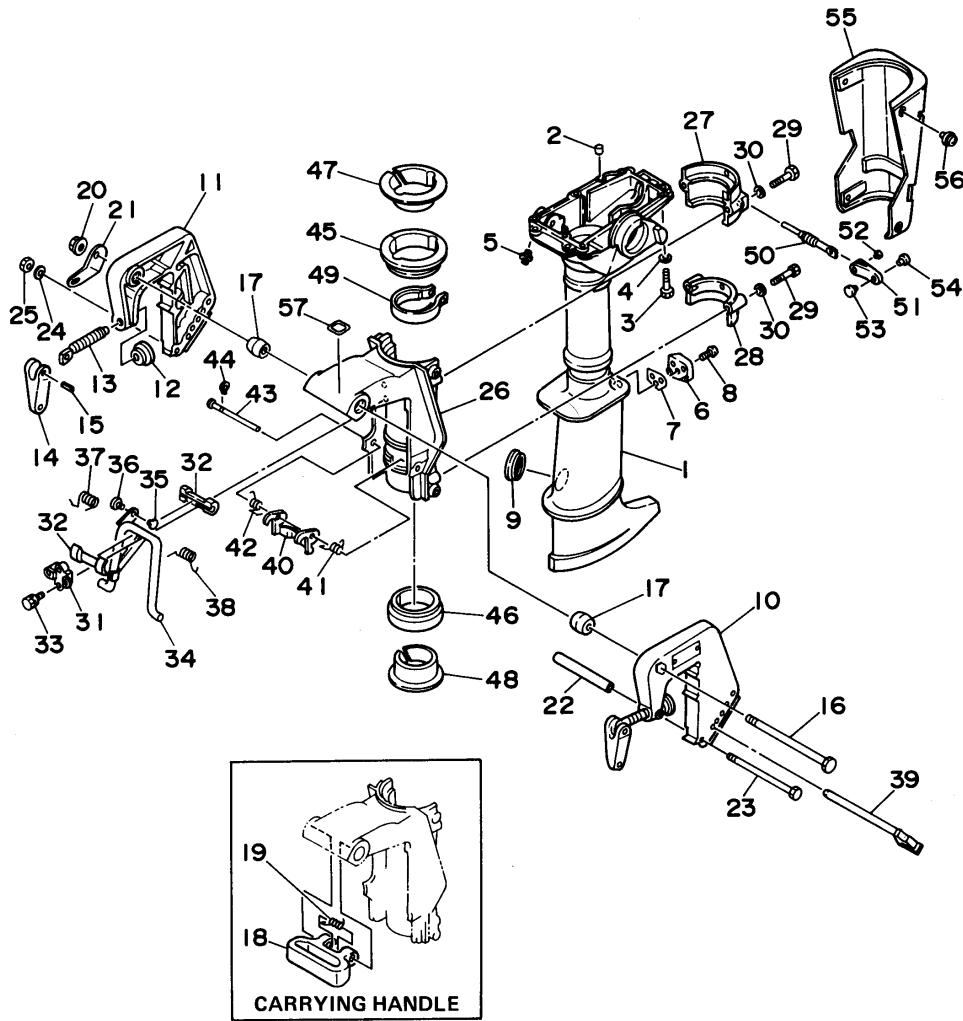

3MLHU 1996 / UPPER CASING BRACKET

©2014 Yamaha Motor Corporation, U.S.A. All rights reserved.

Part List

3MLHU 1996 / UPPER CASING BRACKET

REF - NO	PART NUMBER	PART NAME	QUANTITY	REMARKS
1	6L5-45111-01-4D	CASING, UPPER	1	
2	93604-10M03-00	PIN, DOWEL	2	
3	97095-06030-00	BOLT	6	
4	92990-06600-00	WASHER, PLATE	6	
5	93700-06M03-00	NIPPLE, GREASE	1	
6	6L5-45152-00-00	COVER, UPPER CASING 2	1	
7	6L5-45115-A0-00	GASKET, UPPER CASING	1	
8	90149-05M08-00	SCREW	1	
9	647-45151-01-00	COVER, UPPER CASING	1	
10	6L5-43111-01-4D	BRACKET, CLAMP	1	
11	6L5-43112-00-4D	BRACKET, CLAMP	1	
12	648-43114-01-00	PAD, TRANSOM CLAMP	2	
13	6E0-43116-01-00	SCREW, TRANSOM CLAMP	2	
14	6E0-43118-01-00	HANDLE, TRANSOM CLAMP	2	
15	90243-04M01-00	PIN	2	
16	90101-08M10-00	BOLT	1	
17	6G8-43136-00-00	PIECE, FRICTION	2	
18	6L5-42121-00-00	BRACKET	1	
19	90508-16M30-00	SPRING, TORSION	1	
20	95780-08300-00	..NUT, FLANGE	1	
21	6A1-43113-01-00	PLATE, CLAMP BRACKET	1	
22	90387-06M11-00	COLLAR	1	
23	90101-06335-00	BOLT	1	
24	92990-06600-00	WASHER, PLATE	1	
25	95380-06600-00	NUT, HEXAGON	1	
26	6L5-43311-01-4D	BRACKET, SWIVEL 1	1	
27	6L5-44511-00-4D	COVER, UPPER MOUNT	1	
28	6L5-44553-00-4D	COVER, LOWER MOUNT	1	
29	97095-06035-00	BOLT	4	
30	92990-06600-00	WASHER, PLATE	4	
31	6E0-43313-00-94	BRACKET, SWIVEL 3	1	
32	620-43189-00-00	BUSHING	2	
33	95895-06020-00	BOLT, FLANGE	2	
34	6L5-43181-00-00	LEVER, TILT STOP	1	
35	6L5-44196-00-00	INDICATOR 3	1	
36	6L5-44197-00-00	INDICATOR 4	1	
37	90508-16020-00	SPRING, TORSION	1	
38	90508-16021-00	SPRING, TORSION	1	
39	6L5-43160-00-00	TILT ROD ASSY	1	
40	6L5-43614-00-00	PLATE, TILT LOCK	1	
41	90508-08M26-00	SPRING, TORSION	1	
42	90508-08M27-00	SPRING, TORSION	1	
43	6L5-43659-00-00	SHAFT, REVERSE LOCK	1	
44	99080-05600-00	CIRCLIP	1	
45	6L5-42537-00-00	BUSHING, PIVOT SHAFT	1	
46	6L5-42538-00-00	BUSHING, PIVOT SHAFT	1	
47	6L5-42539-00-00	BUSHING, PIVOT SHAFT	1	
48	6L5-42549-00-00	BUSHING, PIVOT SHAFT	1	
49	6E0-42528-03-00	PLATE, FRICTION	1	
50	6L5-42529-01-00	SCREW, FRICTION PIECE	1	
51	6L5-42561-00-00	KNOB, STEERING LOCK	1	
52	90266-04M05-00	RIVET	1	
53	6L5-44196-00-00	INDICATOR 3	1	
54	6L5-44197-00-00	INDICATOR 4	1	
55	6L5-43318-11-00	COVER	1	
56	90159-06M10-00	SCREW, WITH WASHER	4	
57	6A1-42792-01-00	MARK (100:1)	1	

Part Notes

3MLHU 1996 / UPPER CASING BRACKET