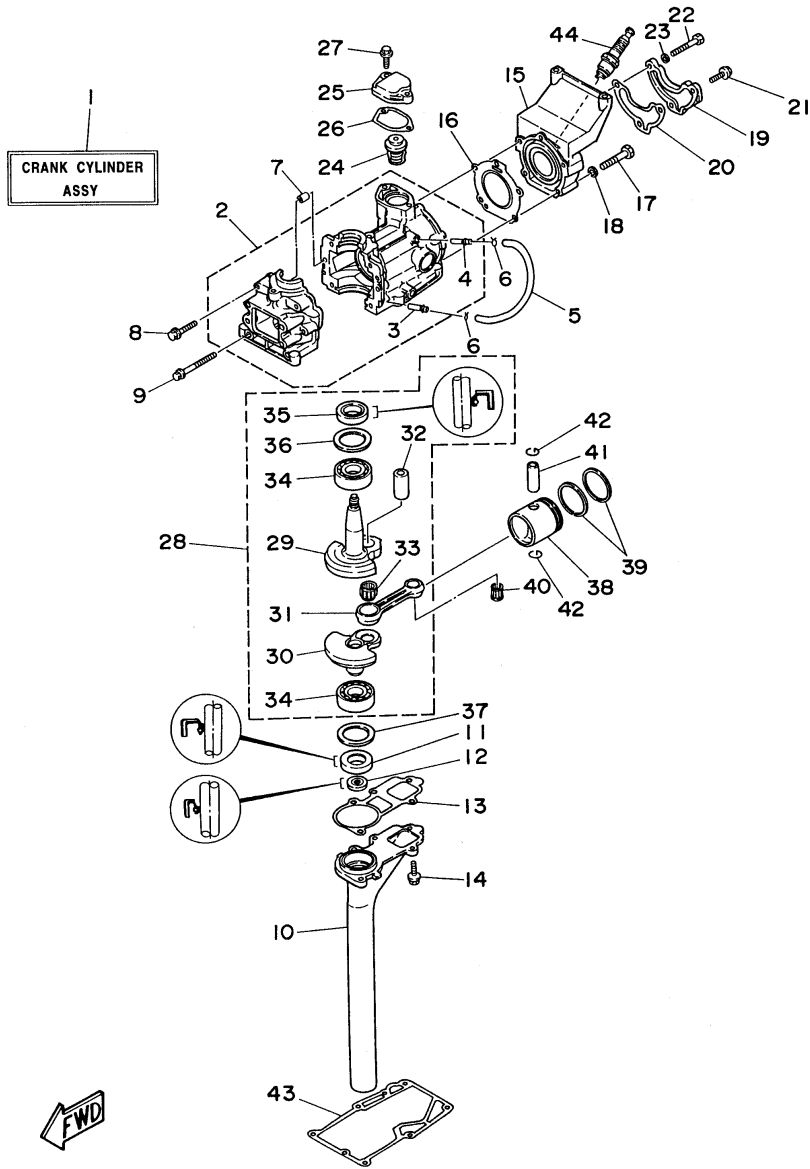

3MLHU 1996 / CYLINDER CRANKCASE

©2014 Yamaha Motor Corporation, U.S.A. All rights reserved.

Part List

3MLHU 1996 / CYLINDER CRANKCASE

REF - NO	PART NUMBER	PART NAME	QUANTITY	REMARKS
1	6L5-W0090-01-4D	CRANK CYLINDER ASSEMBLY	1	
2	6L5-15100-00-94	CRANKCASE ASSEMBLY	1	
3	624-14485-00-00	.PIPE, JOINT	1	
4	6E5-11372-00-00	.NIPPLE, HOSE	1	
5	90445-07M29-00	HOSE (L135)	1	
6	90467-06016-00	CLIP	2	
7	93606-12019-00	.PIN, DOWEL	2	
8	90105-06M16-00	BOLT, FLANGE	4	
9	90105-06M40-00	BOLT, FLANGE	2	
10	6L5-15396-00-94	HOUSING, OIL SEAL	1	
11	93101-20M29-00	OIL SEAL	1	
12	93101-09M42-00	.OIL SEAL	1	
13	6L5-15369-A0-00	GASKET, OIL SEAL HOUSING	1	
14	97595-06520-00	BOLT, WITH WASHER	5	
15	6L5-11111-00-94	HEAD, CYLINDER 1	1	
16	6L5-11181-A1-00	GASKET, CYLINDER HEAD 1	1	
17	97313-06028-00	BOLT	3	
18	92990-06600-00	WASHER, PLATE	3	
19	6L5-11191-00-9M	COVER, CYLINDER HEAD 1	1	
20	6L5-11193-A1-00	GASKET, HEAD COVER 1	1	
21	97595-06520-00	BOLT, WITH WASHER	1	
22	97313-06050-00	BOLT	2	
23	92990-06600-00	WASHER, PLATE	2	
24	6E5-12411-01-00	THERMOSTAT	1	
25	6L5-12413-00-9M	COVER, THERMOSTAT	1	
26	6L5-12414-A1-00	GASKET, COVER	1	
27	97595-06520-00	BOLT, WITH WASHER	2	
28	6L5-11400-00-00	CRANKSHAFT ASSY	1	
29	6L5-11412-00-00	.CRANK 1	1	
30	6L5-11422-00-00	.CRANK 2	1	
31	6L5-11651-00-00	.ROD, CONNECTING	1	
32	6L5-11681-00-00	.PIN, CRANK 1	1	
33	93310-416N7-00	.BEARING	1	
34	93306-204U0-00	.BEARING	2	
35	93101-20M29-00	.OIL SEAL	1	
36	90201-32M00-00	.WASHER, PLATE	1	
37	90201-32M01-00	WASHER, PLATE	1	
38	6L5-11635-00-00	PISTON (0.25MM O/S)	1	AP
38	6L5-11631-00-96	PISTON (STD)	1	
38	6L5-11636-00-00	PISTON (0.50MM O/S)	1	AP
39	6L5-11610-00-00	PISTON RING SET (STD)	1	
39	6L5-11610-10-00	PISTON RING SET (0.25MM O/S)	1	AP
39	6L5-11610-20-00	PISTON RING SET (0.50MM O/S)	1	AP
40	93310-112U0-00	BEARING	1	
41	6L5-11633-00-00	PIN, PISTON	1	
42	93450-13022-00	CIRCLIP	2	
43	6L5-45113-A1-00	GASKET, UPPER CASING	1	
44	NGK-B6HS1-00-00	PLUG SPARK (NGK B6HS-10)	1	