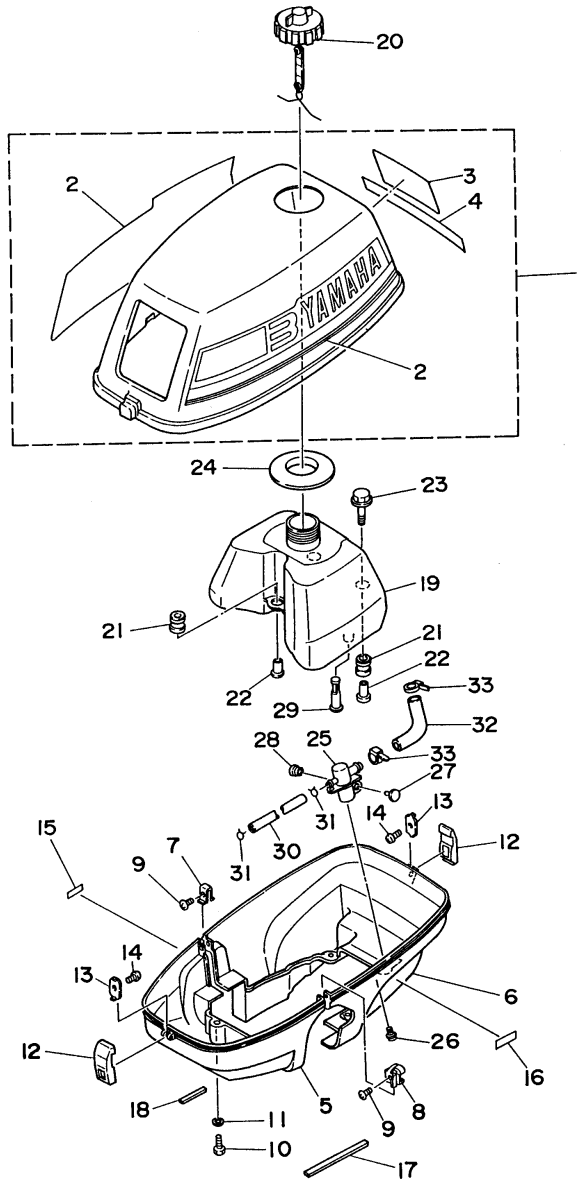

3MLHU 1996 / COWLING FUEL

©2014 Yamaha Motor Corporation, U.S.A. All rights reserved.

Part List

3MLHU 1996 / COWLING FUEL

REF - NO	PART NUMBER	PART NAME	QUANTITY	REMARKS
1	6L5-42610-12-00	TOP COWLING ASSEMBLY	1	
2	6L5-W0070-12-00	.GRAPHIC SET	1	
3	6L5-42678-11-00	.GRAPHIC, REAR	1	
4	6L5-4267A-10-00	.GRAPHIC, REAR 2	1	
5	6L5-42711-11-00	COWLING, BOTTOM	1	
6	6L5-42712-12-00	COWLING, BOTTOM	1	
7	6L5-42774-00-00	STAY, APRON 1	1	
8	6L5-42775-00-00	STAY, APRON 2	1	
9	98580-05010-00	.SCREW, PAN HEAD	2	
10	97095-06016-00	BOLT	4	
11	92990-06600-00	WASHER, PLATE	4	
12	6L5-42647-00-00	HOLDER, CLAMP BAND	2	
13	6L5-42823-00-00	PLATE, STOP	2	
14	90167-03M02-00	SCREW, TAPPING	2	
15	6L5-44191-00-00	INDICATOR, SHIFT	1	
16	6L5-24591-00-00	EMBLEM, FUEL COCK	1	
17	6L5-42662-00-00	DAMPER	1	
18	6L5-42663-00-00	DAMPER	1	
19	6L5-24111-02-00	TANK, FUEL	1	
20	6L5-24610-00-00	CAP ASSY	1	
21	6A0-82317-00-00	DAMPER, IGNITION COIL	3	
22	624-42542-00-00	PIPE	3	
23	90119-06M65-00	BOLT, WITH WASHER	2	
24	6L5-24641-00-00	GASKET, CAP 1	1	
25	6L5-24500-60-00	FUEL COCK ASSY 1	1	
26	90159-06M10-00	SCREW, WITH WASHER	1	
27	6L5-44196-00-00	INDICATOR 3	1	
28	6L5-44197-00-00	INDICATOR 4	1	
29	6L5-24251-00-00	STRAINER 1	1	
30	6L5-24311-00-00	PIPE, FUEL 1	1	
31	90467-08004-00	CLIP	2	
32	6L5-24312-00-00	PIPE 2	1	
33	90465-13M11-00	CLAMP	2	

Part Notes

3MLHU 1996 / COWLING FUEL

PART NUMBER	NOTE TEXT
92990-06600-00	OEM: This part number is among the Top 100 Most Popular Marine Maintenance Parts as of March 2014.

©2014 Yamaha Motor Corporation, U.S.A. All rights reserved.