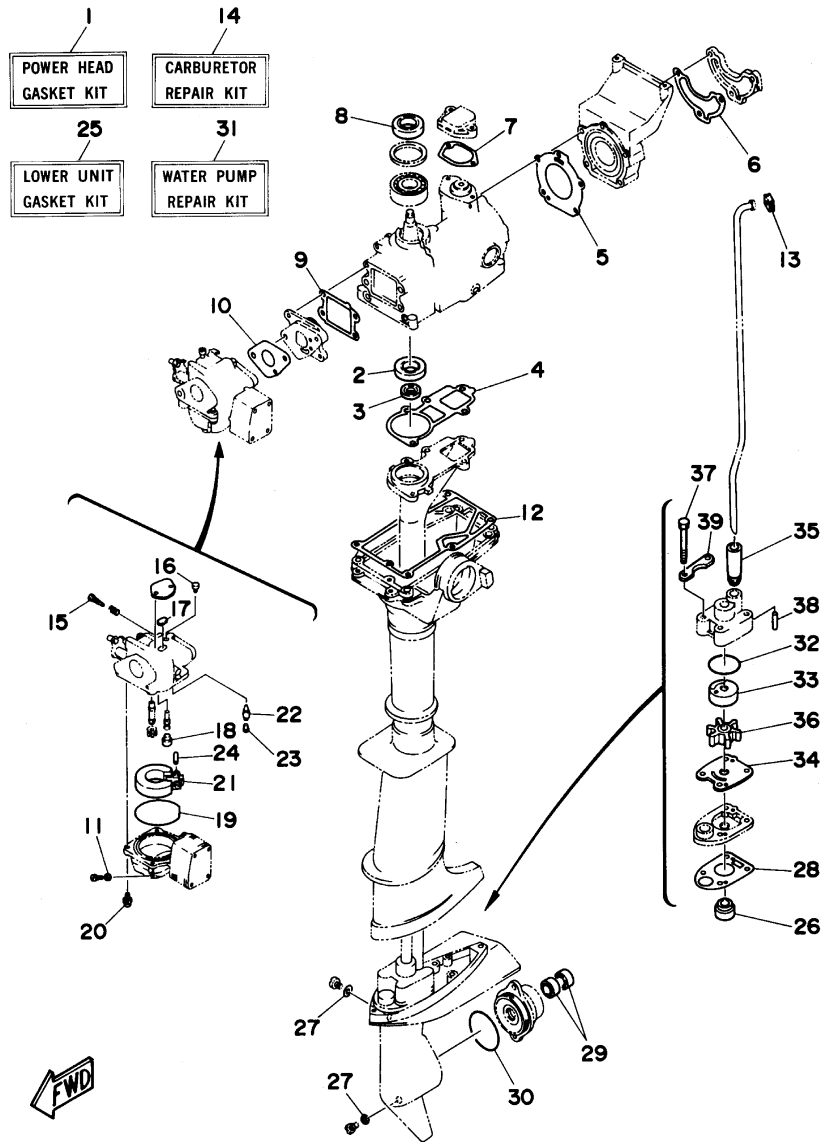

3MLHW 1998 / REPAIR KIT

©2014 Yamaha Motor Corporation, U.S.A. All rights reserved.

Part List

3MLHW 1998 / REPAIR KIT

REF - NO	PART NUMBER	PART NAME	QUANTITY	REMARKS
1	6L5-W0001-A1-00	POWER HEAD GASKET KIT	1	
2	93101-20M29-00	.OIL SEAL	1	
3	93101-09M42-00	.OIL SEAL	1	
4	6L5-15369-A0-00	.GASKET, OIL SEAL HOUSING	1	
5	6L5-11181-A2-00	.GASKET, CYLINDER HEAD 1	1	
6	6L5-11193-A1-00	.GASKET, HEAD COVER 1	1	
7	6L5-12414-A1-00	.GASKET, COVER	1	
8	93102-20M06-00	.OIL SEAL	1	
9	6L5-13621-A2-00	.GASKET, VALVE SEAT	1	
10	6L5-14198-A1-00	.GASKET	1	
11	6G1-14398-00-00	.WASHER	1	
12	6L5-45113-A1-00	.GASKET, UPPER CASING	1	
13	646-44365-00-00	.DAMPER, WATER SEAL	1	
14	6G1-W0093-00-00	CARBURETOR REPAIR KIT	1	
15	679-14923-00-00	.SCREW, PILOT	1	
16	6G1-14966-00-00	.CAP	1	
17	6G1-14126-00-00	.GASKET	1	
18	676-14966-00-00	.CAP	1	
19	6G1-14984-00-00	.O-RING	1	
20	97980-04114-00	.SCREW, WITH WASHER	4	
21	6G1-14985-00-00	.FLOAT	1	
22	6G1-14546-00-00	.VALVE, NEEDLE	1	
23	676-14186-00-00	.PIN, FLOAT	1	
24	688-14548-00-00	.PIN, FLOAT ARM	1	
25	6L5-W0001-21-00	LOWER UNIT GASKET KIT	1	
26	93103-09M41-00	.OIL SEAL	1	
27	90430-08020-00	.GASKET	2	
28	6L5-45315-A0-00	.PACKING, LOWER CASING	1	
29	93101-13M12-00	.OIL SEAL	2	
30	93210-48214-00	.O-RING	1	
31	6L5-W0078-00-00	WATER PUMP REPAIR KIT	1	
32	93210-33M85-00	.O-RING	1	
33	6L5-44322-00-00	.INSERT, CARTRIDGE	1	
34	6L5-44323-00-00	.OUTER PLATE, CARTRIDGE	1	
35	6E0-44366-00-00	.DAMPER, WATER SEAL 2	1	
36	6L5-44352-00-00	.IMPELLER	1	
37	97095-06040-00	.BOLT	4	
38	93604-18080-00	.PIN, DOWEL	2	
39	6L5-44328-00-00	.PLATE	2	

Part Notes

3MLHW 1998 / REPAIR KIT

PART NUMBER	NOTE TEXT
90430-08020-00	OEM: This part number is among the Top 100 Most Popular Marine Maintenance Parts as of March 2014.

©2014 Yamaha Motor Corporation, U.S.A. All rights reserved.

©2014 Yamaha Motor Corporation, U.S.A. All rights reserved.