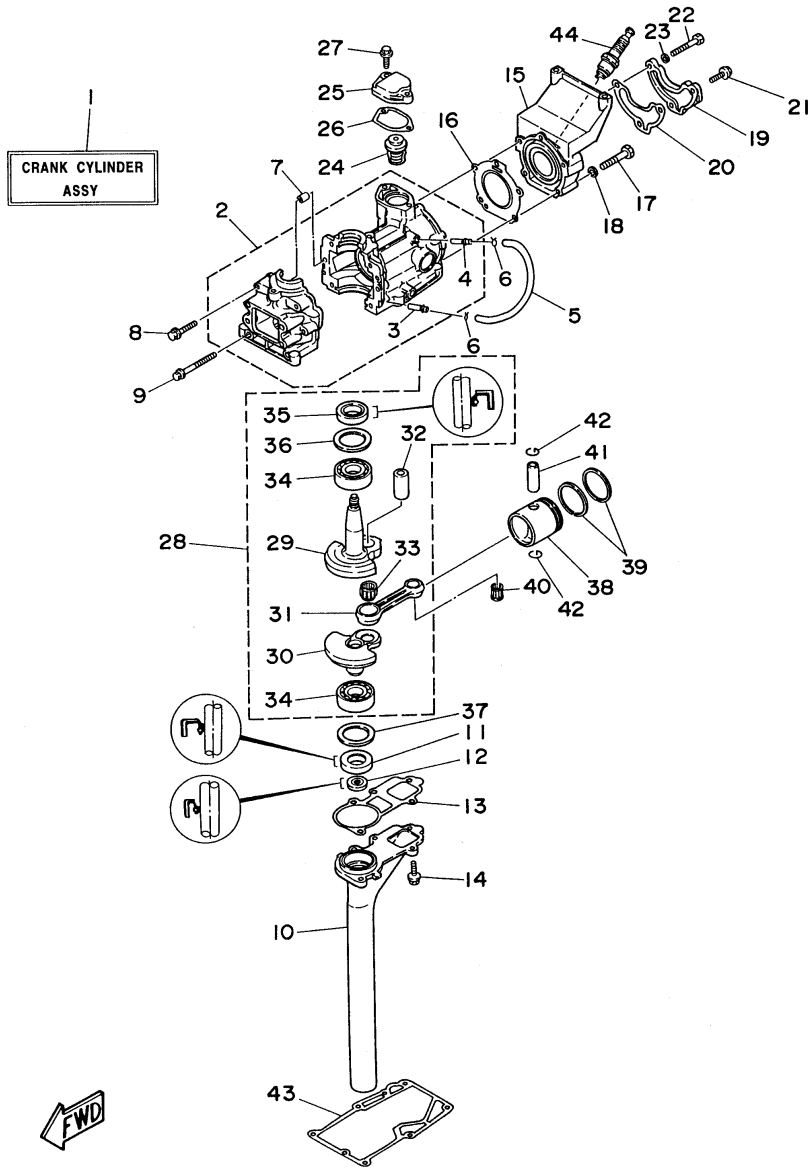

3MLHW 1998 / CYLINDER CRANKCASE

©2014 Yamaha Motor Corporation, U.S.A. All rights reserved.

Part List

3MLHW 1998 / CYLINDER CRANKCASE

REF - NO	PART NUMBER	PART NAME	QUANTITY	REMARKS
1	6L5-W0090-01-4D	CRANK CYLINDER ASSEMBLY	1	
2	6L5-15100-00-94	CRANKCASE ASSEMBLY	1	
3	624-14485-00-00	.PIPE, JOINT	1	
4	6E5-11372-00-00	.NIPPLE, HOSE	1	
5	90445-07M29-00	HOSE (L135)	1	
6	90467-06016-00	CLIP	2	
7	93606-12019-00	.PIN, DOWEL	2	
8	90105-06M16-00	BOLT, FLANGE	4	
9	90105-06M40-00	BOLT, FLANGE	2	
10	6L5-15396-00-94	HOUSING, OIL SEAL	1	
11	93101-20M29-00	OIL SEAL	1	
12	93101-09M42-00	.OIL SEAL	1	
13	6L5-15369-A0-00	GASKET, OIL SEAL HOUSING	1	
14	97595-06520-00	BOLT, WITH WASHER	5	
15	6L5-11111-00-94	HEAD, CYLINDER 1	1	
16	6L5-11181-A2-00	GASKET, CYLINDER HEAD 1	1	
17	97013-06028-00	BOLT	3	
18	92903-06600-00	WASHER, PLATE	3	
19	6L5-11191-00-9M	COVER, CYLINDER HEAD 1	1	
20	6L5-11193-A1-00	GASKET, HEAD COVER 1	1	
21	97513-06520-00	BOLT, WITH WASHER	1	
22	97013-06050-00	BOLT	2	
23	92903-06600-00	WASHER, PLATE	2	
24	6E5-12411-01-00	THERMOSTAT	1	
25	6L5-12413-00-9M	COVER, THERMOSTAT	1	
26	6L5-12414-A1-00	GASKET, COVER	1	
27	97513-06520-00	BOLT, WITH WASHER	2	
28	6L5-11400-00-00	CRANKSHAFT ASSY	1	
29	6L5-11412-00-00	CRANK 1	1	
30	6L5-11422-00-00	CRANK 2	1	
31	6L5-11651-00-00	ROD, CONNECTING	1	
32	6L5-11681-00-00	PIN, CRANK 1	1	
33	93310-416N7-00	.BEARING	1	
34	93306-204U0-00	.BEARING	2	
35	93102-20M06-00	.OIL SEAL	1	
36	90201-32M00-00	.WASHER, PLATE	1	
37	90201-32M01-00	WASHER, PLATE	1	
38	6L5-11635-00-00	PISTON (0.25MM O/S)	1	AP
38	6L5-11631-00-96	PISTON (STD)	1	
38	6L5-11636-00-00	PISTON (0.50MM O/S)	1	AP
39	6L5-11610-00-00	PISTON RING SET (STD)	1	
39	6L5-11610-10-00	PISTON RING SET (0.25MM O/S)	1	AP
39	6L5-11610-20-00	PISTON RING SET (0.50MM O/S)	1	AP
40	93310-112U0-00	BEARING	1	
41	6L5-11633-00-00	PIN, PISTON	1	
42	93450-13022-00	CIRCLIP	2	
43	6L5-45113-A1-00	GASKET, UPPER CASING	1	
44	NGK-B6HS1-00-00	PLUG SPARK (NGK B6HS-10)	1	