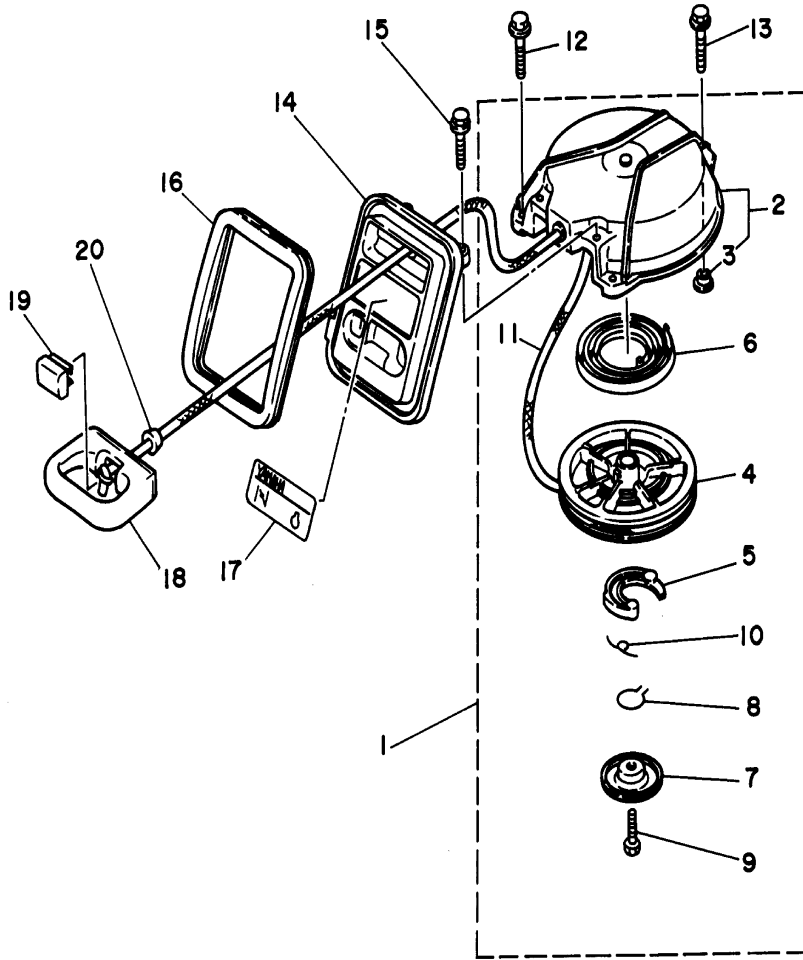

3MLHW 1998 / STARTER

©2014 Yamaha Motor Corporation, U.S.A. All rights reserved.

Part List

3MLHW 1998 / STARTER

REF - NO	PART NUMBER	PART NAME	QUANTITY	REMARKS
1	6L5-15710-00-00	STARTER ASSY	1	
2	6L5-15711-00-00	.CASE, STARTER	1	
3	90387-06M70-00	..COLLAR	1	
4	6L5-15714-00-00	.DRUM, SHEAVE	1	
5	6L5-15741-00-00	.PAWL, DRIVE	1	
6	6L5-15713-00-00	.SPRING, STARTER	1	
7	6L5-15716-00-00	.PLATE, DRIVE	1	
8	6A1-15705-00-00	.SPRING, DRIVE PAWL	1	
9	97313-06012-00	.BOLT	1	
10	6A1-15767-00-00	.SPRING	1	
11	90580-40M02-00	.ROPE, STARTER	1	
12	95895-06020-00	BOLT, FLANGE	2	
13	95895-06035-00	BOLT, FLANGE	1	
14	6L5-15758-00-98	GUIDE, ROPE	1	
15	95895-06016-00	BOLT, FLANGE	2	
16	6L5-15761-00-00	SEAL, RUBBER 1	1	
17	6L5-42677-00-00	GRAPHIC, FRONT	1	
18	6L5-15755-00-00	HANDLE, STARTER	1	
19	6L5-15779-00-00	COVER	1	
20	6L5-15789-00-00	DAMPER	1