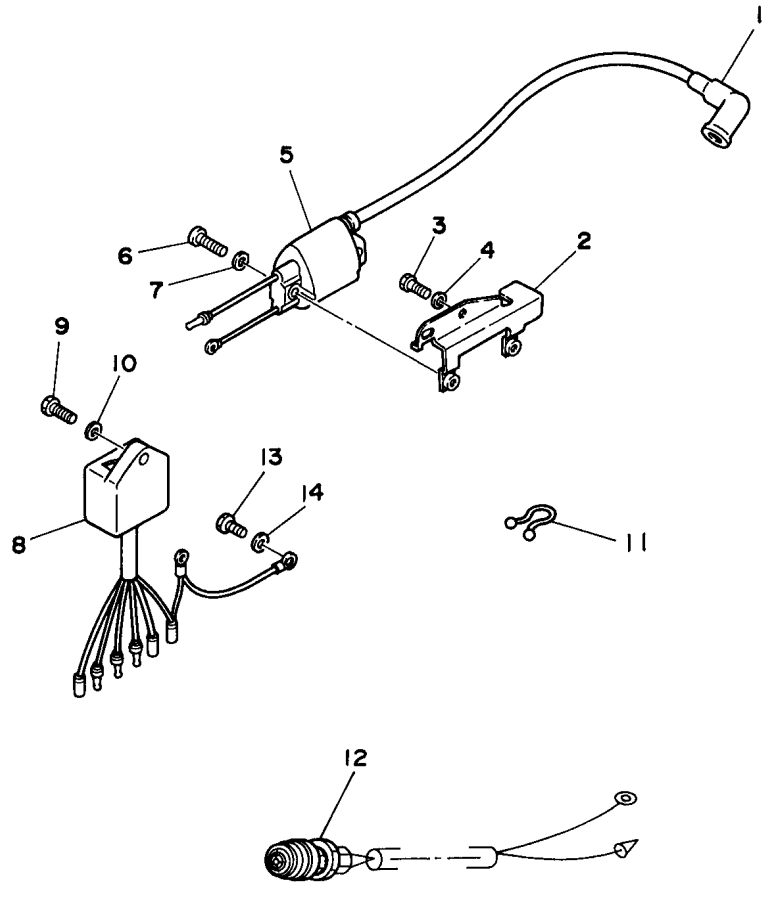

51	6L5-45943-00-EL	PROPELLER (3X7-1/4"X6"-BS)	1	UR
52	6L5-45211-00-4D	EXTENSION	1	LONG
53	6L5-45318-00-00	BUSHING, DRIVE SHAFT	1	LONG
54	93420-22M03-00	CIRCLIP	1	LONG
55	90101-06M18-00	BOLT	3	LONG
56	92990-06600-00	WASHER, PLATE	3	LONG
57	93604-12M07-00	PIN, DOWEL	2	LONG

©2014 Yamaha Motor Corporation, U.S.A. All rights reserved.

3MLHW 1998 / GENERATOR

©2014 Yamaha Motor Corporation, U.S.A. All rights reserved.

Part List

3MLHW 1998 / GENERATOR

REF - NO	PART NUMBER	PART NAME	QUANTITY	REMARKS
1	6L5-85550-M0-00	ROTOR ASSY	1	
2	6L5-85560-M1-00	BASE ASSY	1	
3	6E0-85520-70-00	.COIL, CHARGE	1	
4	6L5-85595-M0-00	.COIL, PULSER	1	
5	6L5-85592-M0-00	.PULSER COIL ASSY	1	
6	6E0-81336-70-00	.GROMMET	1	
7	6E0-81328-70-00	.CLAMP	1	
8	90159-05038-00	.SCREW, WITH WASHER	2	
9	90159-05037-00	.SCREW, WITH WASHER	2	
10	90159-04036-00	.SCREW, WITH WASHER	2	
11	90159-04035-00	.SCREW, WITH WASHER	1	
12	6L5-15771-01-94	.STAY 1	1	
13	90446-10M01-00	.HOSE (L60)	1	
14	97803-05008-00	.SCREW, PAN HEAD	1	
15	90465-10M34-00	.CLAMP	1	
16	95895-06016-00	BOLT, FLANGE	2	
17	90280-04M06-00	KEY, WOODRUFF	1	
18	90170-10113-00	NUT	1	
19	90201-10126-00	WASHER, PLATE	1	

3MLHW 1998 / ELECTRIC PARTS

©2014 Yamaha Motor Corporation, U.S.A. All rights reserved.

Part List

3MLHW 1998 / ELECTRIC PARTS

REF - NO	PART NUMBER	PART NAME	QUANTITY	REMARKS
1	663-82370-01-00	PLUG CAP ASSY	1	UR
2	6L5-82316-00-00	BRACKET, IGNITION COIL	1	
3	97095-06016-00	BOLT	2	
4	92995-06600-00	WASHER	2	
5	6L5-85570-M0-00	IGNITION COIL ASSY	1	UR
6	97880-06016-00	SCREW, PAN HEAD	2	
7	92990-06600-00	WASHER, PLATE	2	
8	6L5-85540-M0-00	C.D.I. UNIT ASSY	1	
9	97095-06016-00	BOLT	1	
10	92995-06600-00	WASHER	1	
11	90465-18147-00	CLAMP	1	
12	6L5-82550-00-00	ENGINE STOP SWITCH ASSY	1	
13	97090-06012-00	BOLT	1	
14	92990-06600-00	WASHER, PLATE	1	