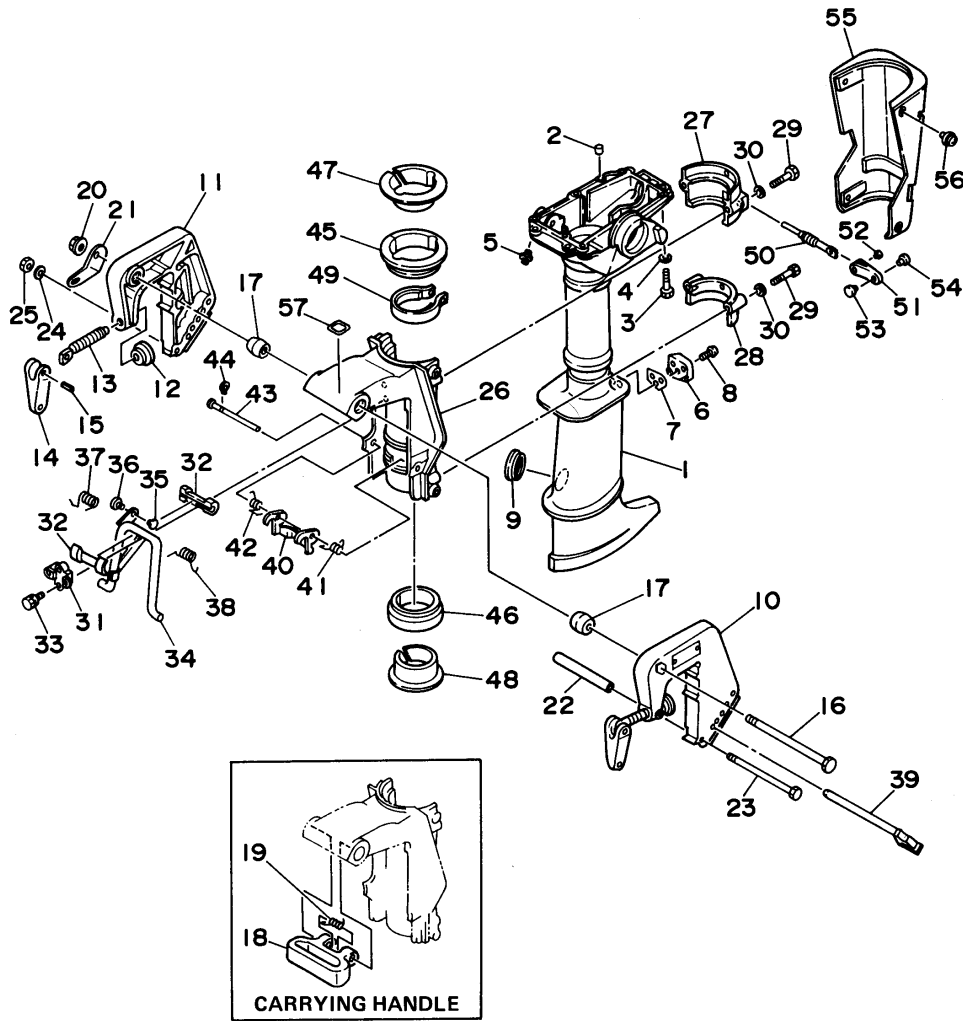

3MLHW 1998 / UPPER CASING BRACKET

©2014 Yamaha Motor Corporation, U.S.A. All rights reserved.

Part List

3MLHW 1998 / UPPER CASING BRACKET

REF - NO	PART NUMBER	PART NAME	QUANTITY	REMARKS
1	6L5-45111-02-4D	CASING, UPPER	1	
2	93604-12M07-00	PIN, DOWEL	2	
3	97095-06030-00	BOLT	6	
4	92995-06600-00	WASHER	6	
5	93700-06M03-00	NIPPLE, GREASE	1	
6	6L5-45152-00-00	COVER, UPPER CASING 2	1	
7	6L5-45115-A0-00	GASKET, UPPER CASING	1	
8	90149-05M08-00	SCREW	1	
9	647-45151-01-00	COVER, UPPER CASING	1	
10	6L5-43111-01-4D	BRACKET, CLAMP	1	
11	6L5-43112-00-4D	BRACKET, CLAMP	1	
12	620-43114-00-00	PAD, TRANSOM CLAMP	2	
13	6E0-43116-01-00	SCREW, TRANSOM CLAMP	2	
14	6E0-43118-01-00	HANDLE, TRANSOM CLAMP	2	
15	90243-04M01-00	PIN	2	
16	90101-08M10-00	BOLT	1	
17	6G1-43136-00-00	PIECE, FRICTION	2	
18	6L5-42121-00-00	BRACKET	1	
19	90508-16M30-00	SPRING, TORSION	1	
20	90185-08057-00	NUT, SELF-LOCKING	1	
21	6A1-43113-01-00	PLATE, CLAMP BRACKET	1	
22	90387-06M11-00	COLLAR	1	
23	90101-06335-00	BOLT	1	
24	92990-06600-00	WASHER, PLATE	1	
25	95380-06600-00	NUT, HEXAGON	1	
26	6L5-43311-01-4D	BRACKET, SWIVEL 1	1	
27	6L5-44511-00-4D	COVER, UPPER MOUNT	1	
28	6L5-44553-00-4D	COVER, LOWER MOUNT	1	
29	97095-06035-00	BOLT	4	
30	92995-06600-00	WASHER	4	
31	6E0-43313-00-94	BRACKET, SWIVEL 3	1	
32	620-43189-00-00	BUSHING	2	
33	95895-06020-00	BOLT, FLANGE	2	
34	6L5-43181-00-00	LEVER, TILT STOP	1	
35	6L5-44196-00-00	INDICATOR 3	1	
36	6L5-44197-00-00	INDICATOR 4	1	
37	90508-16020-00	SPRING, TORSION	1	
38	90508-16021-00	SPRING, TORSION	1	
39	6L5-43160-00-00	TILT ROD ASSY	1	
40	6L5-43614-00-00	PLATE, TILT LOCK	1	
41	90508-08M26-00	SPRING, TORSION	1	
42	90508-08M27-00	SPRING, TORSION	1	
43	6L5-43659-00-00	SHAFT, REVERSE LOCK	1	
44	93430-05027-00	CIRCLIP	1	
45	6L5-42537-00-00	BUSHING, PIVOT SHAFT	1	
46	6L5-42538-00-00	BUSHING, PIVOT SHAFT	1	
47	6L5-42539-00-00	BUSHING, PIVOT SHAFT	1	
48	6L5-42549-00-00	BUSHING, PIVOT SHAFT	1	
49	6E0-42528-03-00	PLATE, FRICTION	1	
50	6L5-42529-01-00	SCREW, FRICTION PIECE	1	
51	6L5-42561-00-00	KNOB, STEERING LOCK	1	
52	90266-04M05-00	RIVET	1	
53	6L5-44196-00-00	INDICATOR 3	1	
54	6L5-44197-00-00	INDICATOR 4	1	
55	6L5-43318-11-00	COVER	1	
56	90159-06M10-00	SCREW, WITH WASHER	4	
57	6A1-42792-01-00	MARK (100:1)	1	

Part Notes

3MLHW 1998 / UPPER CASING BRACKET