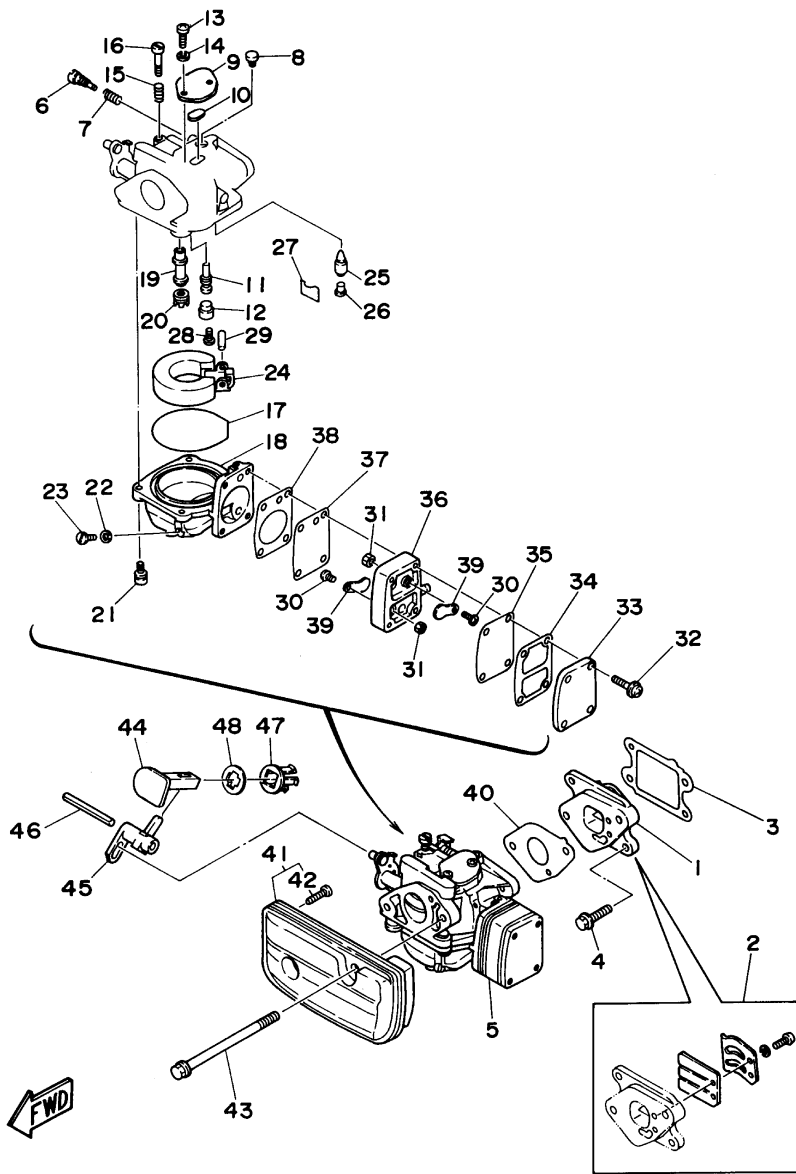

3MLHW 1998 / INTAKE

©2014 Yamaha Motor Corporation, U.S.A. All rights reserved.

Part List

3MLHW 1998 / INTAKE

REF - NO	PART NUMBER	PART NAME	QUANTITY	REMARKS
1	6L5-13610-02-00	REED VALVE ASSY	1	
2	6L5-W0004-02-00	.REED SET	1	
3	6L5-13621-A2-00	GASKET, VALVE SEAT	1	
4	95895-06016-00	BOLT, FLANGE	2	
5	6L5-14301-03-00	CARBURETOR ASSY 1	1	
6	679-14923-00-00	.SCREW, PILOT	1	
7	679-14555-00-00	.SPRING	1	
8	6G1-14966-00-00	.CAP	1	
9	6G1-14527-00-00	.PLATE	1	
10	6G1-14126-00-00	.GASKET	1	
11	6L5-14948-03-00	.JET (#40)	1	
12	676-14966-00-00	.CAP	1	
13	97880-04010-00	.SCREW, PAN HEAD	2	
14	92990-04100-00	.WASHER, SPRING	2	
15	90501-10326-00	.SPRING, COMPRESSION	1	
16	63V-14523-00-00	.SCREW, STOP	1	
17	6G1-14984-00-00	.O-RING	1	
18	6G1-14980-01-00	.BODY, FLOAT CHAMBER	1	
19	6L5-14947-01-00	.JET, NEEDLE	1	
20	676-14943-14-00	.JET, MAIN (#68)	1	
21	97980-04114-00	.SCREW, WITH WASHER	4	
22	6G1-14398-00-00	.WASHER	1	
23	6G1-14992-00-00	.SCREW, DRAIN	1	
24	6G1-14985-00-00	.FLOAT	1	
25	6G1-14546-00-00	.VALVE, NEEDLE	1	
26	676-14186-00-00	.PIN, FLOAT	1	
27	663-14159-00-00	.CLIP	1	
28	98580-04008-00	.SCREW, PAN HEAD	1	
29	688-14548-00-00	.PIN, FLOAT ARM	1	
30	98580-03006-00	.SCREW, PAN HEAD	2	
31	95380-03600-00	.NUT	2	
32	97980-04125-00	.SCREW, WITH WASHER	4	
33	6G1-24452-00-00	.COVER	1	
34	6G1-24432-00-00	.GASKET, FUEL PUMP 2	1	
35	6G1-24471-00-00	.DIAPHRAGM	1	
36	6G1-24412-01-00	.BODY 1	1	
37	6G1-24411-00-00	.DIAPHRAGM	1	
38	6G1-24431-01-00	.GASKET, FUEL PUMP 1	1	
39	6L5-24421-00-00	.VALVE, CHECK	2	
40	6L5-14198-A1-00	GASKET	1	
41	6L5-14440-00-00	SILENCER ASSY, INTAKE	1	
42	97780-40716-00	.SCREW, TAPPING	3	
43	95895-06095-00	BOLT, FLANGE	2	
44	6L5-41271-00-00	KNOB, CHOKE	1	
45	6L5-41252-00-00	LEVER, CHOKE 1	1	
46	91690-40048-00	PIN, SPRING	1	
47	689-41273-00-00	GROMMET	1	
48	6J8-41274-00-00	GROMMET 2	1