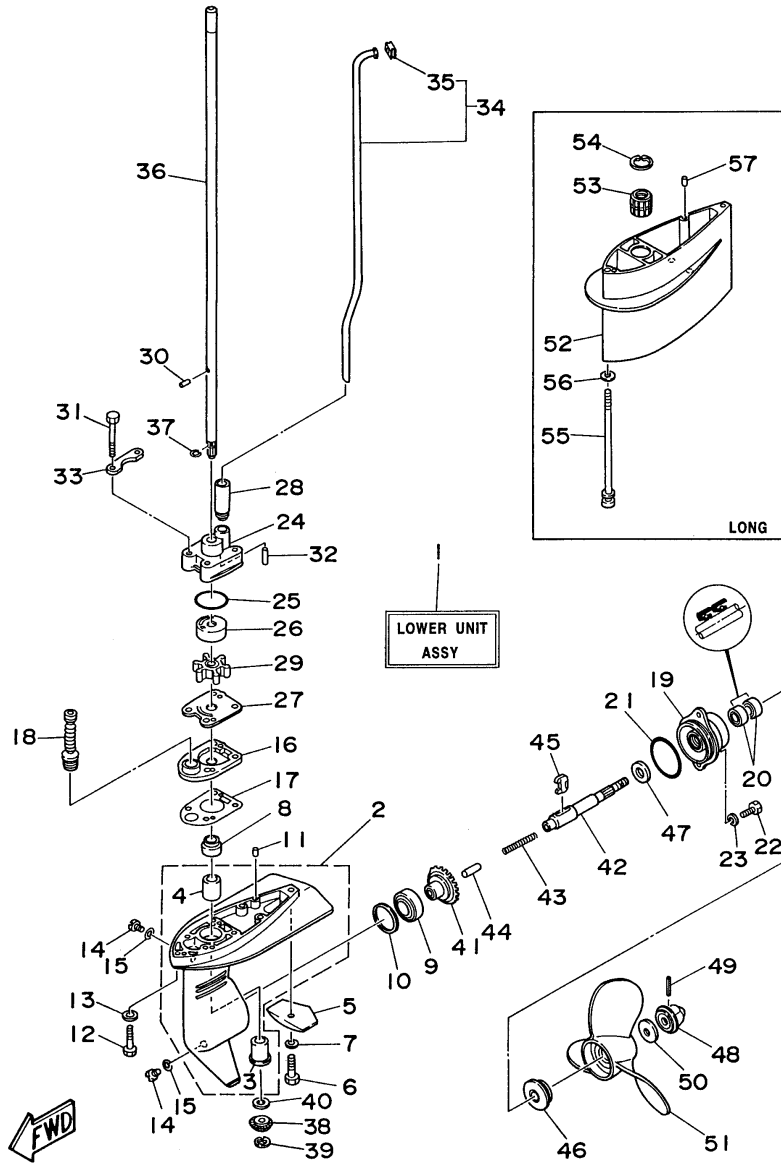

3MLHW 1998 / LOWER CASING DRIVE 1

©2014 Yamaha Motor Corporation, U.S.A. All rights reserved.

Part List

3MLHW 1998 / LOWER CASING DRIVE 1

REF - NO	PART NUMBER	PART NAME	QUANTITY	REMARKS
1	6L5-45300-01-4D	LOWER UNIT ASSY	1	
1	6L5-45300-11-4D	LOWER UNIT ASSEMBLY	1	
2	6L5-45311-00-4D	CASING, LOWER	1	
3	6L5-45317-09-00	.BUSHING, DRIVE SHAFT	1	
4	6L5-45316-09-00	.BUSHING, DRIVE SHAFT	1	
5	6L5-45251-02-00	ANODE	1	
6	95895-06030-00	BOLT, FLANGE	1	UR SHORT
6	90101-06M18-00	BOLT	1	UR LONG
7	92990-06300-00	WASHER, INTERNAL TOOTH	1	
8	93103-09M41-00	.OIL SEAL	1	
9	93316-003U0-00	BEARING	1	
10	6L5-45567-00-00	SHIM	1	UR
11	93604-10M03-00	PIN, DOWEL	2	
12	97095-06030-00	BOLT	3	
13	92995-06600-00	WASHER	3	
14	90340-08M04-00	PLUG, STRAIGHT SCREW	2	
15	90430-08020-00	.GASKET	2	
16	6L5-45321-00-5B	PLATE	1	
17	6L5-45315-A0-00	PACKING, LOWER CASING	1	
18	6L2-44147-00-00	BOOT, SHIFT ROD	1	
19	6L5-45361-00-4D	CAP, LOWER CASING	1	
20	93101-13M12-00	.OIL SEAL	2	
21	93210-48214-00	.O-RING	1	
22	97095-06016-00	BOLT	2	
23	92995-06600-00	WASHER	2	
24	6L5-44311-00-00	HOUSING, WATER PUMP	1	
25	93210-33M85-00	.O-RING	1	
26	6L5-44322-00-00	.INSERT, CARTRIDGE	1	
27	6L5-44323-00-00	OUTER PLATE, CARTRIDGE	1	
28	6E0-44366-00-00	DAMPER, WATER SEAL 2	1	
29	6L5-44352-00-00	.IMPELLER	1	
30	93604-07M13-00	PIN, DOWEL	1	
31	97095-06040-00	.BOLT	4	
32	93604-18080-00	.PIN, DOWEL	2	
33	6L5-44328-00-00	PLATE	2	
34	6L5-44360-01-00	WATER TUBE ASSY	1	UR SHORT
34	6L5-44360-11-00	WATER TUBE ASSEMBLY	1	UR LONG
35	646-44365-00-00	.DAMPER, WATER SEAL	1	
36	6L5-45511-00-00	SHAFT, DRIVE	1	UR SHORT
36	6L5-45511-10-00	SHAFT, DRIVE	1	UR LONG
37	90467-07M12-00	CLIP	1	
38	6L5-45551-00-00	PINION (13T)	1	
39	93430-06005-00	CIRCLIP	1	
40	6L5-45533-00-21	SHIM (T:2.1MM)	1	UR
40	6L5-45533-00-20	SHIM (T:2.0MM)	1	UR
40	6L5-45533-00-22	SHIM (T:2.2MM)	1	UR
40	6L5-45533-00-23	SHIM (T:2.3MM)	1	UR
41	6L5-45560-00-00	GEAR 1 (27T)	1	
42	6L5-45611-00-00	SHAFT, PROPELLER	1	
43	90501-10064-00	SPRING, COMPRESSION	1	
44	6L5-45635-00-00	PLUNGER, SHIFT	1	
45	6L5-45631-00-00	CLUTCH, DOG	1	
46	6L5-45987-01-00	SPACER	1	
47	90201-13198-00	WASHER, PLATE	1	
48	6L5-45616-00-00	NUT, PROPELLER	1	
49	91490-25030-00	PIN. COTTER	1	
50	90201-08M54-00	WASHER, PLATE	1	
51	6L5-45947-00-EL	PROPELLER (3X7-1/4"X8-1/4"-BS)	1	UR
51	6L5-45945-00-EL	PROPELLER (3X7-1/4"X7-1/4"-BS)	1	UR