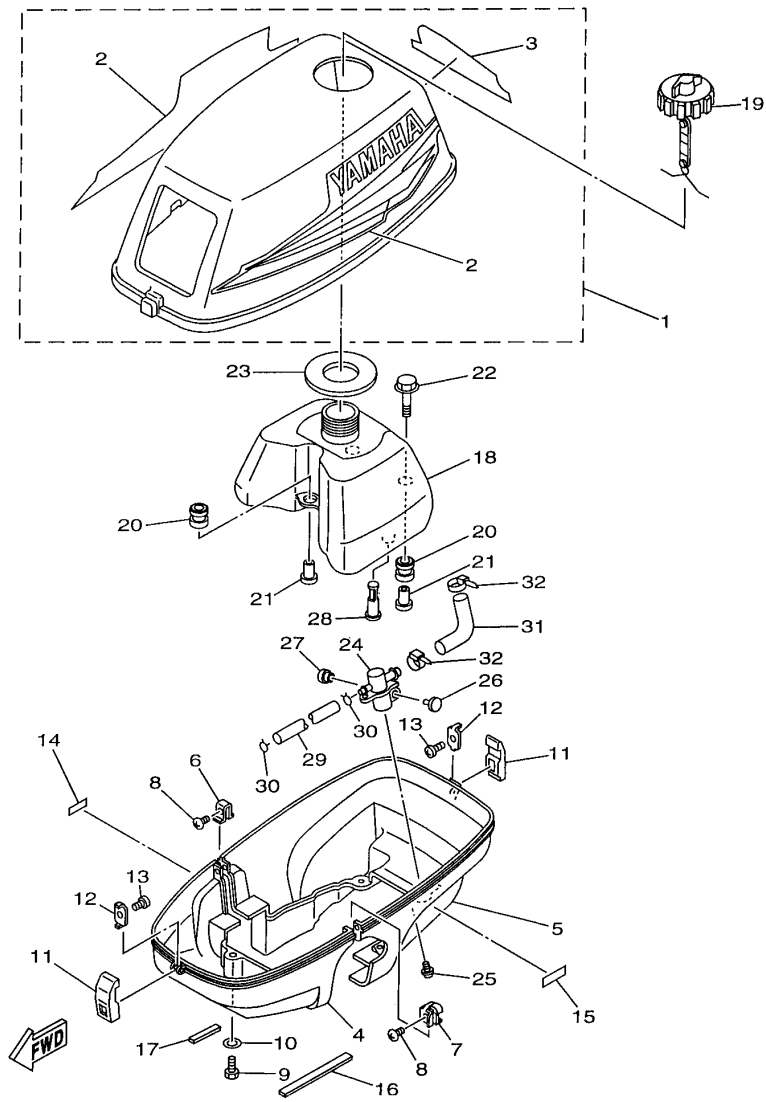

3MLHW 1998 / COWLING FUEL

©2014 Yamaha Motor Corporation, U.S.A. All rights reserved.

Part List

3MLHW 1998 / COWLING FUEL

REF - NO	PART NUMBER	PART NAME	QUANTITY	REMARKS
1	6L5-42610-13-4D	TOP COWLING ASSY	1	
2	6L5-W0070-13-00	.GRAPHIC SET	1	
3	6L5-42678-12-00	.GRAPHIC, REAR	1	
4	6L5-42711-11-00	COWLING, BOTTOM	1	
5	6L5-42712-12-00	COWLING, BOTTOM	1	
6	6L5-42774-00-00	STAY, APRON 1	1	
7	6L5-42775-00-00	STAY, APRON 2	1	
8	97880-05010-00	SCREW, PAN HEAD	2	
9	97095-06016-00	BOLT	4	
10	92995-06600-00	WASHER	4	
11	6L5-42647-00-00	HOLDER, CLAMP BAND	2	
12	6L5-42823-00-00	PLATE, STOP	2	
13	90167-03M02-00	SCREW, TAPPING	2	
14	6L5-44191-00-00	INDICATOR, SHIFT	1	
15	6L5-24591-00-00	EMBLEM, FUEL COCK	1	
16	6L5-42662-00-00	DAMPER	1	
17	6L5-42663-00-00	DAMPER	1	
18	6L5-24111-02-00	TANK, FUEL	1	
19	6L5-24610-00-00	CAP ASSY	1	
20	6A0-82317-00-00	DAMPER, IGNITION COIL	3	
21	624-42542-00-00	PIPE	3	
22	90119-06M65-00	BOLT, WITH WASHER	2	
23	6L5-24641-00-00	GASKET, CAP 1	1	
24	6L5-24500-60-00	FUEL COCK ASSY 1	1	
25	90159-06M10-00	SCREW, WITH WASHER	1	
26	6L5-44196-00-00	INDICATOR 3	1	
27	6L5-44197-00-00	INDICATOR 4	1	
28	6L5-24251-00-00	STRAINER 1	1	
29	6L5-24311-00-00	PIPE, FUEL 1	1	
30	90467-08004-00	CLIP	2	
31	6L5-24312-00-00	PIPE 2	1	
32	90465-13M11-00	CLAMP	2