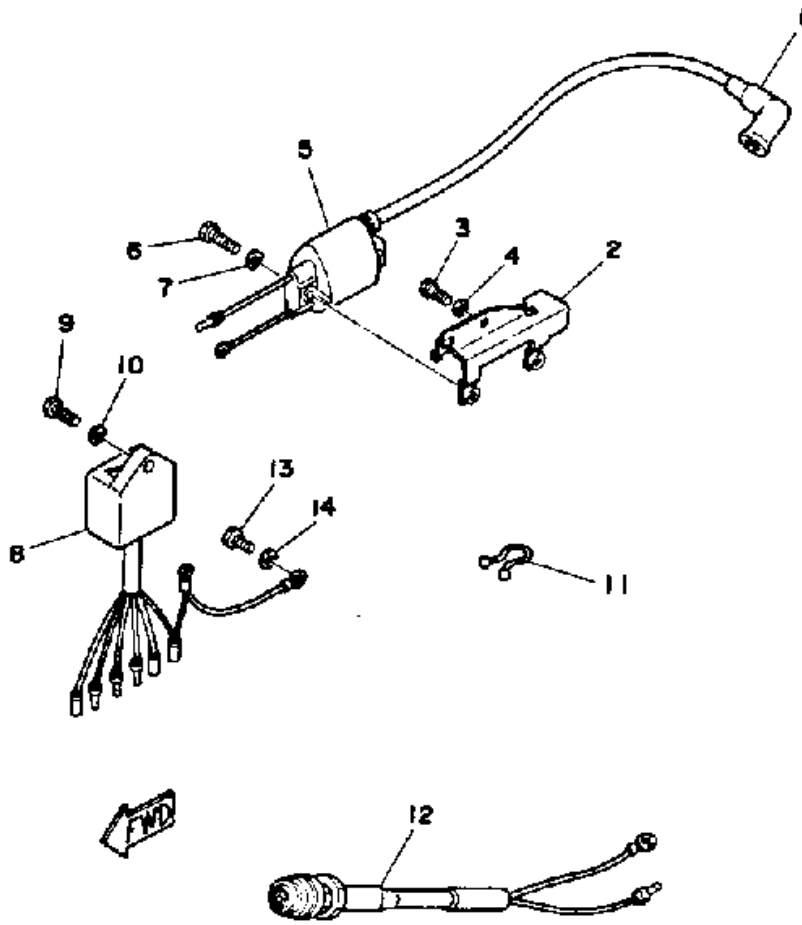

3MLHQ 1992 / ELECTRIC PARTS

©2014 Yamaha Motor Corporation, U.S.A. All rights reserved.

Part List

3MLHQ 1992 / ELECTRIC PARTS

REF - NO	PART NUMBER	PART NAME	QUANTITY	REMARKS
1	663-82370-01-00	PLUG CAP ASSY	1	
2	6L5-82316-00-00	BRACKET, IGNITION COIL	1	
3	97395-06016-00	BOLT, HEX	2	
4	92990-06600-00	WASHER, PLATE	2	
5	6L5-85570-M0-00	IGNITION COIL ASSY	1	
6	98580-06016-00	SCREW, PAN HEAD	2	
7	92990-06600-00	WASHER, PLATE	2	
8	6L5-85540-M0-00	C.D.I. UNIT ASSY	1	
9	97395-06016-00	BOLT, HEX	1	
10	92990-06600-00	WASHER, PLATE	1	
11	90465-18147-00	CLAMP	1	
12	6L5-82550-00-00	ENGINE STOP SWITCH ASSY	1	
13	97395-06012-00	BOLT	1	
14	92990-06600-00	WASHER, PLATE	1	

Part Notes

3MLHQ 1992 / ELECTRIC PARTS

PART NUMBER	NOTE TEXT
92990-06600-00	OEM: This part number is among the Top 100 Most Popular Marine Maintenance Parts as of March 2014.
92990-06600-00	OEM: This part number is among the Top 100 Most Popular Marine Maintenance Parts as of March 2014.
92990-06600-00	OEM: This part number is among the Top 100 Most Popular Marine Maintenance Parts as of March 2014.
92990-06600-00	OEM: This part number is among the Top 100 Most Popular Marine Maintenance Parts as of March 2014.

©2014 Yamaha Motor Corporation, U.S.A. All rights reserved.