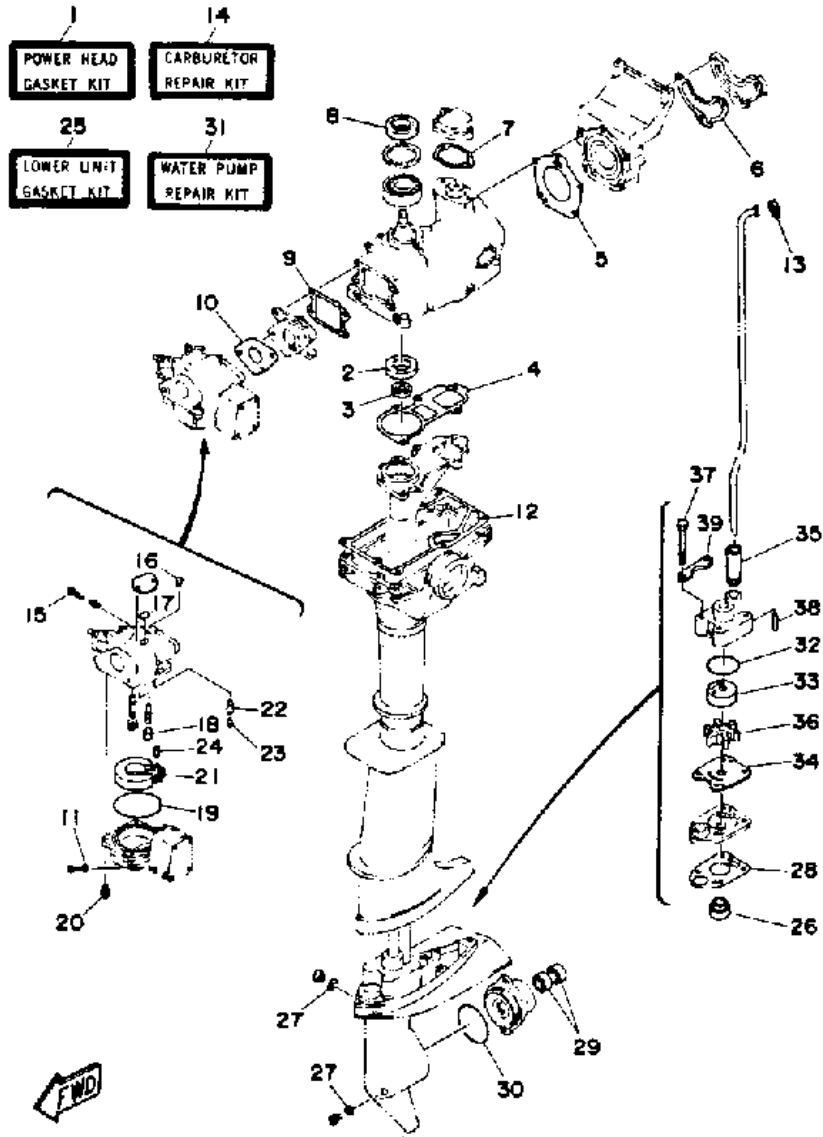

3MLHQ 1992 / REPAIR KIT

©2014 Yamaha Motor Corporation, U.S.A. All rights reserved.

Part List

3MLHQ 1992 / REPAIR KIT

REF - NO	PART NUMBER	PART NAME	QUANTITY	REMARKS
1	6L5-W0001-02-00	GASKET KITKIT	1	
2	93101-20M29-00	.OIL SEAL	1	
3	93101-09M42-00	.OIL SEAL	1	
4	6L5-15369-A0-00	.GASKET, OIL SEAL HOUSING	1	
5	6L5-11181-A1-00	.GASKET, CYLINDER HEAD 1	1	
6	6L5-11193-A1-00	.GASKET, HEAD COVER 1	1	
7	6L5-12414-A1-00	.GASKET, COVER	1	
8	93101-20M29-00	.OIL SEAL	1	
9	6L5-13621-A1-00	.GASKET, VALVE SEAT	1	
10	6L5-14198-A1-00	.GASKET	1	
11	6G1-14398-00-00	.WASHER	1	
12	6L5-45113-A1-00	.GASKET, UPPER CASING	1	
13	646-44365-00-00	.DAMPER, WATER SEAL	1	
14	6G1-W0093-00-00	CARBURETOR REPAIR KIT	1	
15	679-14923-00-00	.SCREW, PILOT	1	
16	6G1-14966-00-00	.CAP	1	
17	6G1-14126-00-00	.GASKET	1	
18	676-14966-00-00	.CAP	1	
19	6G1-14984-00-00	.O-RING	1	
20	97980-04114-00	.SCREW, WITH WASHER	1	
21	6G1-14985-00-00	.FLOAT	1	
22	6G1-14546-00-00	.VALVE, NEEDLE	1	
23	676-14186-00-00	.PIN, FLOAT	1	
24	688-14548-00-00	.PIN, FLOAT ARM	1	
25	6L5-W0001-21-00	LOWER UNIT GASKET KIT	1	
26	93103-09M41-00	.OIL SEAL	1	
27	90430-08020-00	.GASKET	2	
28	6L5-45315-A0-00	.PACKING, LOWER CASING	1	
29	93101-13M12-00	.OIL SEAL	2	
30	93210-48214-00	.O-RING	1	
31	6L5-W0078-00-00	WATER PUMP REPAIR KIT	1	
32	93210-33M85-00	.O-RING	1	
33	6L5-44322-00-00	.INSERT, CARTRIDGE	1	
34	6L5-44323-00-00	.OUTER PLATE, CARTRIDGE	1	
35	6E0-44366-00-00	.DAMPER, WATER SEAL 2	1	
36	6L5-44352-00-00	.IMPELLER	1	
37	97395-06040-00	.BOLT	4	
38	93604-18080-00	.PIN, DOWEL	2	
39	6L5-44328-00-00	.PLATE	2	

Part Notes

3MLHQ 1992 / REPAIR KIT

PART NUMBER	NOTE TEXT
90430-08020-00	OEM: This part number is among the Top 100 Most Popular Marine Maintenance Parts as of March 2014.

©2014 Yamaha Motor Corporation, U.S.A. All rights reserved.

©2014 Yamaha Motor Corporation, U.S.A. All rights reserved.