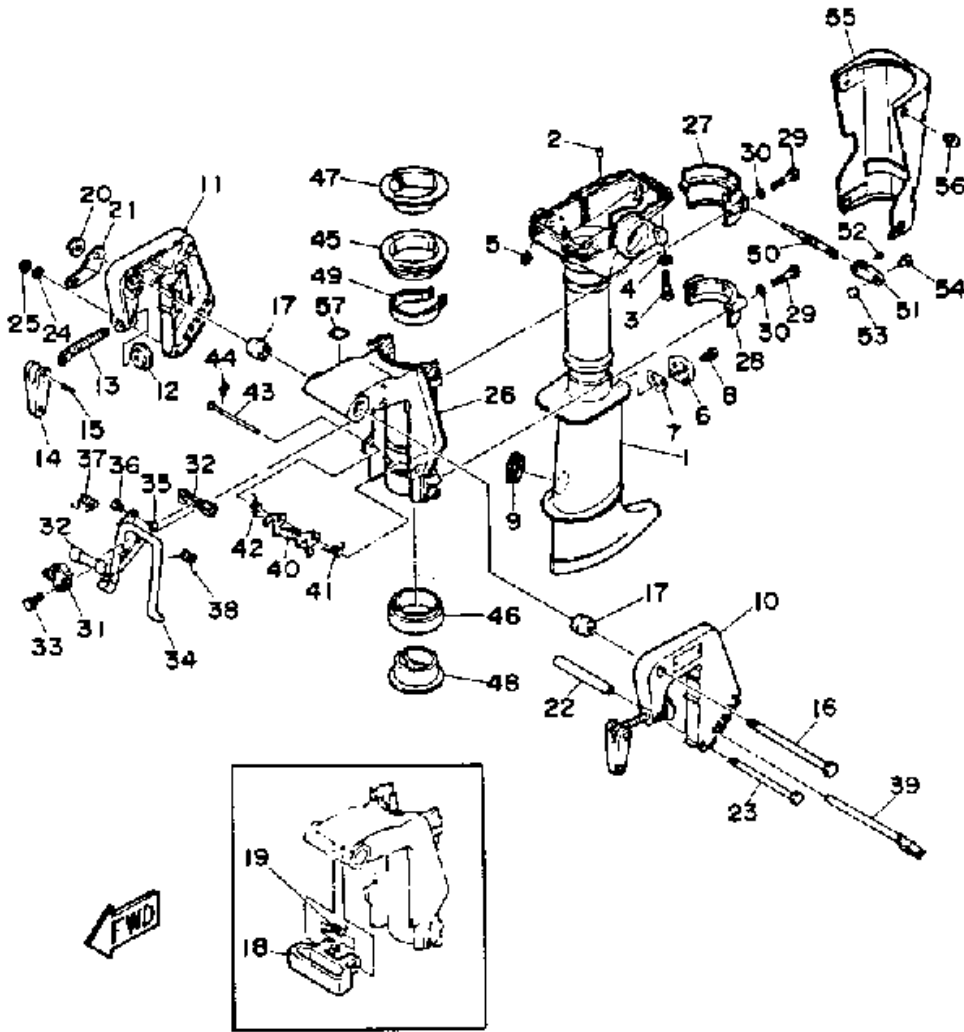

3MLHQ 1992 / UPPER CASING BRACKET

©2014 Yamaha Motor Corporation, U.S.A. All rights reserved.

Part List

3MLHQ 1992 / UPPER CASING BRACKET

REF - NO	PART NUMBER	PART NAME	QUANTITY	REMARKS
1	6L5-45111-00-EK	CASING, UPPER	1	
2	93604-10M03-00	PIN, DOWEL	2	
3	97395-06030-00	BOLT	6	
4	92990-06600-00	WASHER, PLATE	6	
5	93700-06M03-00	NIPPLE, GREASE	1	
6	6L5-45152-00-00	COVER, UPPER CASING 2	1	
7	6L5-45115-A0-00	GASKET, UPPER CASING	1	
8	90149-05M08-00	SCREW	1	
9	647-45151-01-00	COVER, UPPER CASING	1	
10	6L5-43111-00-EK	BRACKET, CLAMP	1	
11	6L5-43112-00-EK	BRACKET, CLAMP	1	
12	648-43114-01-00	PAD, TRANSOM CLAMP	2	
13	6E0-43116-01-00	SCREW, TRANSOM CLAMP	2	
14	6E0-43118-00-00	HANDLE, TRANSOM CLP	2	
15	90254-04M00-00	PIN, SPRING TYPE	2	
16	90101-08M10-00	BOLT	1	
17	6G8-43136-00-00	PIECE, FRICTION	2	
18	6L5-42121-00-00	BRACKET	1	
19	90508-16M30-00	SPRING, TORSION	1	
20	95780-08300-00	..NUT, FLANGE	1	
21	6A1-43113-01-00	PLATE, CLAMP BRACKET	1	
22	90387-06M11-00	COLLAR	1	
23	90101-06335-00	BOLT	1	
24	92990-06600-00	WASHER, PLATE	1	
25	95380-06600-00	NUT, HEXAGON	1	
26	6L5-43311-00-EK	BRACKET, SWIVEL 1	1	
27	6L5-44511-00-EK	COVER, UPPER MT.	1	
28	6L5-44553-00-EK	COVER, LWR.MOUNT	1	
29	97395-06035-00	BOLT, HEXAGON	4	
30	92990-06600-00	WASHER, PLATE	4	
31	6E0-43313-00-94	BRACKET, SWIVEL 3	1	
32	620-43189-00-00	BUSHING	2	
33	95895-06020-00	BOLT, FLANGE	2	
34	6L5-43181-00-00	LEVER, TILT STOP	1	
35	6L5-44196-00-00	INDICATOR 3	1	
36	6L5-44197-00-00	INDICATOR 4	1	
37	90508-16020-00	SPRING, TORSION	1	
38	90508-16021-00	SPRING, TORSION	1	
39	6L5-43160-00-00	TILT ROD ASSY	1	
40	6L5-43614-00-00	PLATE, TILT LOCK	1	
41	90508-08M26-00	SPRING, TORSION	1	
42	90508-08M27-00	SPRING, TORSION	1	
43	6L5-43659-00-00	SHAFT, REVERSE LOCK	1	
44	99080-05600-00	CIRCLIP	1	
45	6L5-42537-00-00	BUSHING, PIVOT SHAFT	1	
46	6L5-42538-00-00	BUSHING, PIVOT SHAFT	1	
47	6L5-42539-00-00	BUSHING, PIVOT SHAFT	1	
48	6L5-42549-00-00	BUSHING, PIVOT SHAFT	1	
49	6E0-42528-03-00	PLATE, FRICTION	1	
50	6L5-42529-01-00	SCREW, FRICTION PIECE	1	
51	6L5-42561-00-00	KNOB, STEERING LOCK	1	
52	90266-04M05-00	RIVET	1	
53	6L5-44196-00-00	INDICATOR 3	1	
54	6L5-44197-00-00	INDICATOR 4	1	
55	6L5-43318-10-00	COVER	1	
56	90159-06M10-00	SCREW, WITH WASHER	4	
57	6A1-42792-01-00	MARK (100:1)	1	

Part Notes

3MLHQ 1992 / UPPER CASING BRACKET