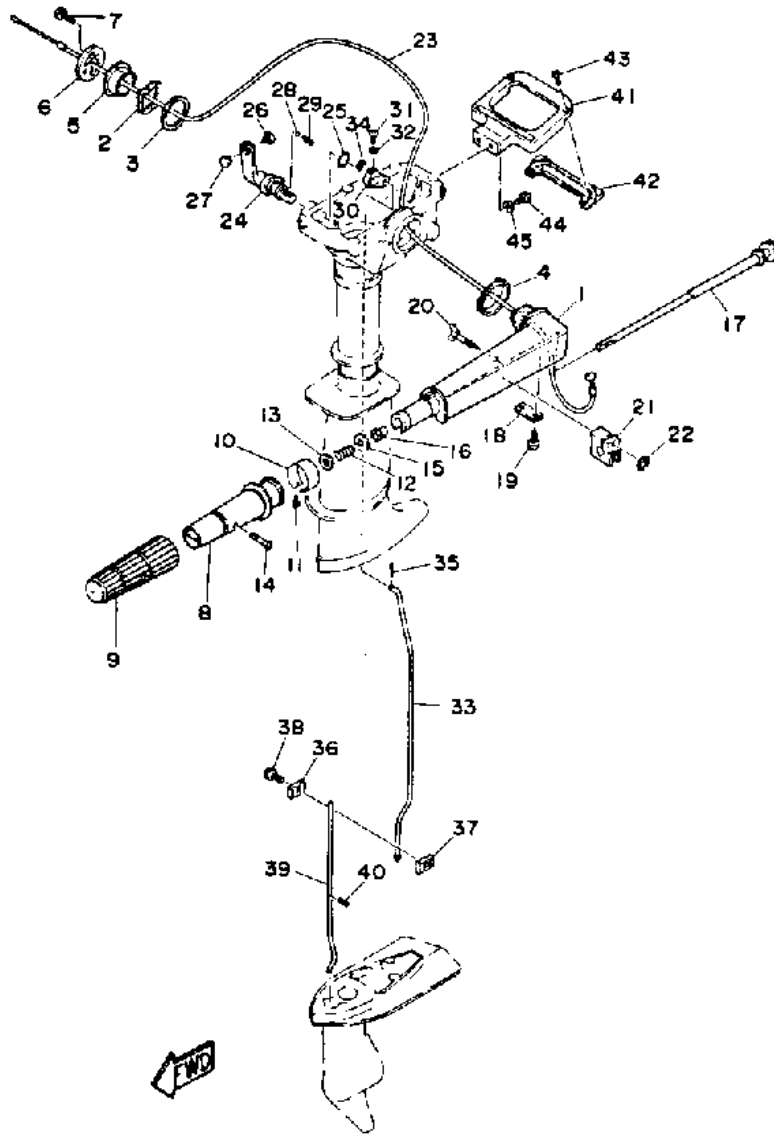

3MLHQ 1992 / CONTROL ENGINE

©2014 Yamaha Motor Corporation, U.S.A. All rights reserved.

Part List

3MLHQ 1992 / CONTROL ENGINE

REF - NO	PART NUMBER	PART NAME	QUANTITY	REMARKS
1	6G1-42111-03-EK	HANDLE, STEERING	1	
2	90206-35M20-00	WASHER, WAVE	1	
3	90202-35M24-00	WASHER, PLATE	1	
4	90386-43M79-00	BUSH	1	
5	90386-34M40-00	BUSH	1	
6	6G1-42131-01-00	COVER, HANDLE STEERING	1	
7	97395-06016-00	BOLT, HEX	1	
8	664-42119-00-00	GRIP, STEERING HANDLE	1	
9	6G1-42177-00-00	RUBBER, HANDLE	1	
10	6L5-42137-00-00	INDICATOR, THROTTLE	1	
11	90269-02M09-00	RIVET	1	
12	90501-23215-00	SPRING, COMPRESSION	1	
13	92990-10600-00	WASHER, PLATE	1	
14	90149-05M13-00	SCREW	1	
15	90209-08M17-00	WASHER	1	
16	90386-08032-00	BUSH	1	
17	6G1-42138-01-00	LEVER, THROTTLE	1	
18	6E0-42159-02-00	STAY	1	
19	97895-05012-00	SCREW, PAN HEAD	2	
20	6L5-42125-00-00	BOLT, FRICTION ADJUSTING	1	
21	6G1-42126-00-00	FRICTION, STEERING HANDLE GRIP	1	
22	99080-03600-00	CIRCLIP	1	
23	6L5-26301-01-00	THROTTLE CABLE ASSY	1	
24	6L5-44111-00-00	HANDLE, GEAR SHIFT	1	
25	93210-12790-00	O-RING	1	
26	6L5-44196-00-00	INDICATOR 3	1	
27	6L5-44197-00-00	INDICATOR 4	1	
28	93505-16024-00	BALL	1	
29	90501-12274-00	SPRING, COMPRESSION	1	
30	6L5-44121-00-00	LEVER, SHIFT ROD	1	
31	97780-40120-00	SCREW, TAPPING	1	
32	92990-04600-00	WASHER, PLATE	1	
33	6L5-44143-00-00	ROD, SHIFT	1	
34	92990-05600-00	WASHER, PLATE	1	
35	91490-16010-00	PIN, COTTER	1	
36	6E0-44145-00-00	CONNECTOR, SHIFT ROD	1	
37	6E0-44146-00-00	CONNECTOR, SHIFT ROD	1	
38	95895-06020-00	BOLT, FLANGE	1	
39	6L5-44144-10-00	ROD, SHIFT	1	UR LONG
39	6L5-44144-00-00	ROD, SHIFT	1	UR SHORT
40	91609-25014-00	PIN, SPRING	1	
41	6L5-42731-00-EK	CARRYING, HANDLE	1	
42	6L5-42735-00-00	PROTECTOR	1	
43	90161-04M02-00	SCREW, TAPPING	2	
44	97395-06020-00	BOLT, HEXAGON	2	
45	92990-06600-00	WASHER, PLATE	2	

Part Notes

3MLHQ 1992 / CONTROL ENGINE

PART NUMBER	NOTE TEXT
92990-10600-00	OEM: This part number is among the Top 100 Most Popular Marine Maintenance Parts as of March 2014.
92990-06600-00	OEM: This part number is among the Top 100 Most Popular Marine Maintenance Parts as of March 2014.

©2014 Yamaha Motor Corporation, U.S.A. All rights reserved.