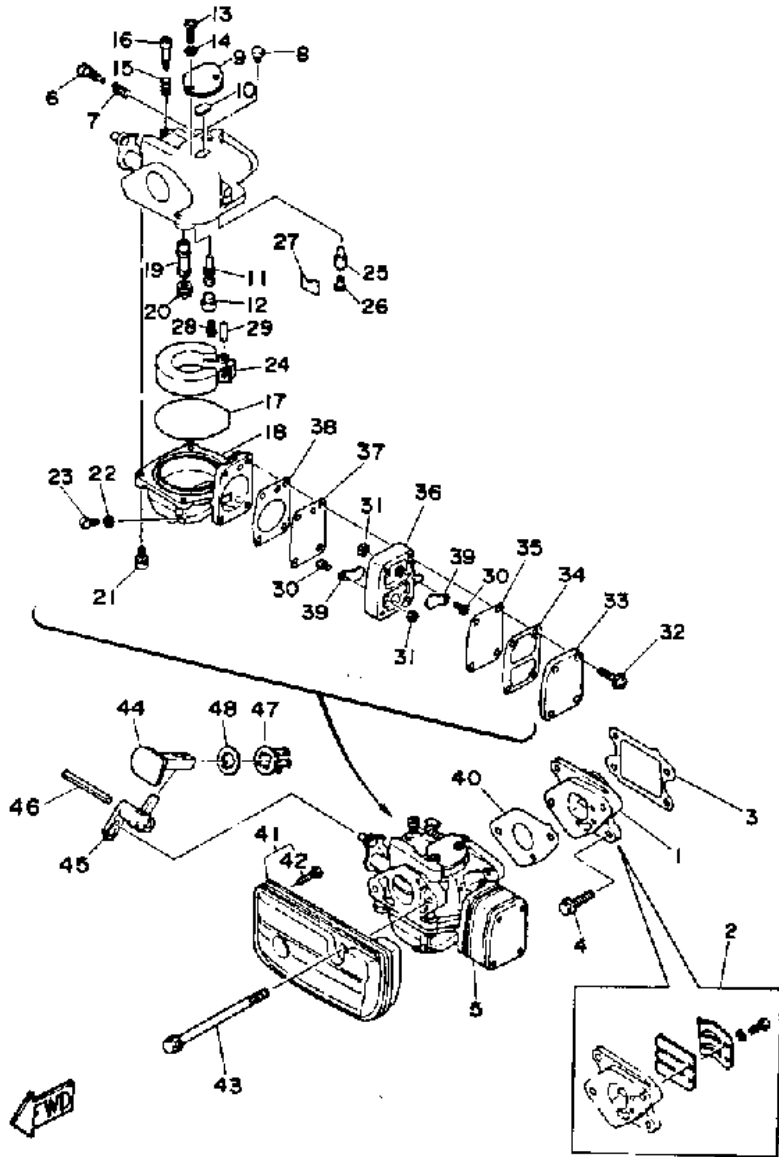

3MLHQ 1992 / INTAKE CARBURETOR

©2014 Yamaha Motor Corporation, U.S.A. All rights reserved.

Part List

3MLHQ 1992 / INTAKE CARBURETOR

REF - NO	PART NUMBER	PART NAME	QUANTITY	REMARKS
1	6L5-13610-02-00	REED VALVE ASSY	1	
2	6L5-W0004-02-00	.REED SET	1	
3	6L5-13621-A1-00	GASKET, VALVE SEAT	1	
4	95895-06016-00	BOLT, FLANGE	2	
5	6L5-14301-03-00	CARBURETOR ASSY 1	1	
6	679-14923-00-00	.SCREW, PILOT	1	
7	679-14555-00-00	.SPRING	1	
8	6G1-14966-00-00	.CAP	1	
9	6G1-14527-00-00	.PLATE	1	
10	6G1-14126-00-00	.GASKET	1	
11	6L5-14948-03-00	.JET (#40)	1	
12	676-14966-00-00	.CAP	1	
13	98580-04010-00	.SCREW, PAN HEAD	2	
14	92901-04100-00	.WASHER, SPRING	2	
15	90501-10326-00	.SPRING, COMPRESSION	1	
16	663-14523-00-00	.SCREW, STOP	1	
17	6G1-14984-00-00	.O-RING	1	
18	6G1-14980-01-00	.BODY, FLOAT CHAMBER	1	
19	6L5-14947-01-00	.JET, NEEDLE	1	
20	676-14943-14-00	.JET, MAIN (#68)	1	
21	97980-04114-00	.SCREW, WITH WASHER	4	
22	6G1-14398-00-00	.WASHER	1	
23	6G1-14992-00-00	.SCREW, DRAIN	1	
24	6G1-14985-00-00	.FLOAT	1	
25	6G1-14546-00-00	.VALVE, NEEDLE	1	
26	676-14186-00-00	.PIN, FLOAT	1	
27	663-14159-00-00	.CLIP	1	
28	98580-04008-00	.SCREW, PAN HEAD	1	
29	688-14548-00-00	.PIN, FLOAT ARM	1	
30	98580-03006-00	.SCREW, PAN HEAD	2	
31	95380-03600-00	.NUT	2	
32	97980-04125-00	.SCREW, WITH WASHER	4	
33	6G1-24452-00-00	.COVER	1	
34	6G1-24432-00-00	.GASKET, FUEL PUMP 2	1	
35	6G1-24471-00-00	.DIAPHRAGM	1	
36	6G1-24412-01-00	.BODY 1	1	
37	6G1-24411-00-00	.DIAPHRAGM	1	
38	6G1-24431-01-00	.GASKET, FUEL PUMP 1	1	
39	6L5-24421-00-00	.VALVE, CHECK	2	
40	6L5-14198-A1-00	GASKET	1	
41	6L5-14440-00-00	SILENCER ASSY, INTAKE	1	
42	97780-40716-00	.SCREW, TAPPING	3	
43	95895-06095-00	BOLT, FLANGE	2	
44	6L5-41271-00-00	KNOB, CHOKE	1	
45	6L5-41252-00-00	LEVER, CHOKE 1	1	
46	91690-40048-00	PIN, SPRING	1	
47	689-41273-00-00	GROMMET	1	
48	6J8-41274-00-00	GROMMET 2	1