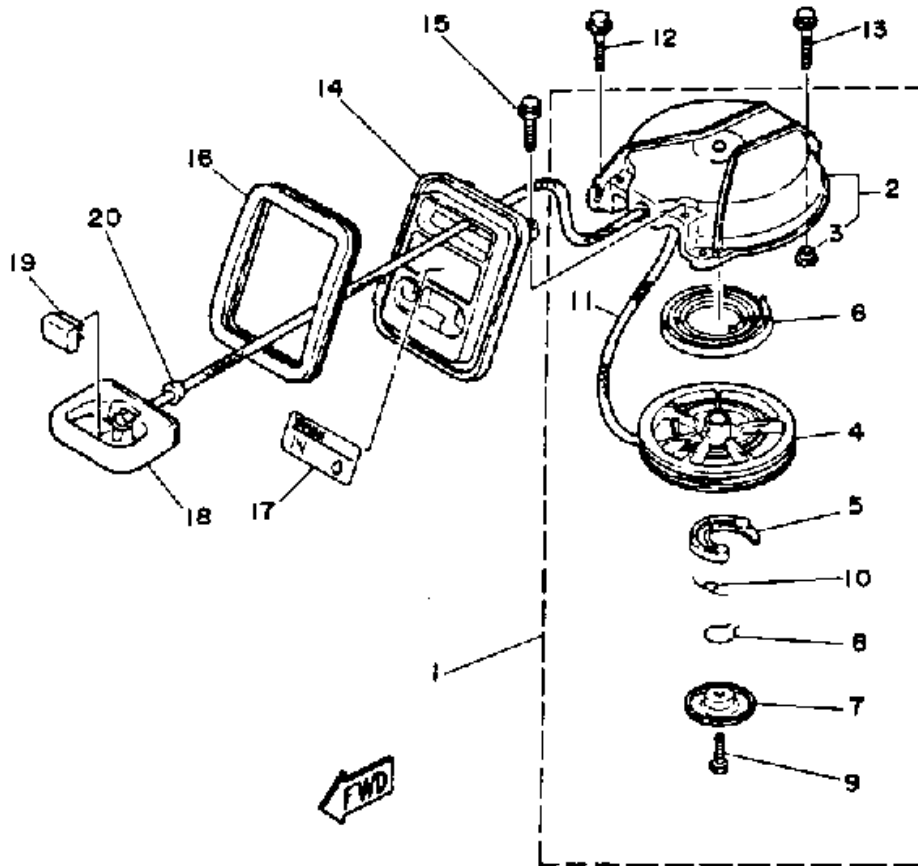

3MLHQ 1992 / MANUAL STARTER

©2014 Yamaha Motor Corporation, U.S.A. All rights reserved.

Part List

3MLHQ 1992 / MANUAL STARTER

REF - NO	PART NUMBER	PART NAME	QUANTITY	REMARKS
1	6L5-15710-00-00	STARTER ASSY	1	
2	6L5-15711-00-00	.CASE, STARTER	1	
3	90387-06M70-00	..COLLAR	1	
4	6L5-15714-00-00	.DRUM, SHEAVE	1	
5	6L5-15741-00-00	.PAWL, DRIVE	1	
6	6L5-15713-00-00	.SPRING, STARTER	1	
7	6L5-15716-00-00	.PLATE, DRIVE	1	
8	6A1-15705-00-00	.SPRING, DRIVE PAWL	1	
9	97013-06012-00	.BOLT	1	
10	6A1-15767-00-00	.SPRING	1	
11	90580-50M01-00	.ROPE, STARTER	1	
12	95895-06020-00	BOLT, FLANGE	2	
13	95895-06035-00	BOLT, FLANGE	1	
14	6L5-15758-00-98	GUIDE, ROPE	1	
15	95895-06016-00	BOLT, FLANGE	2	
16	6L5-15761-00-00	SEAL, RUBBER 1	1	
17	6L5-42677-00-00	GRAPHIC, FRONT	1	
18	6L5-15755-00-00	HANDLE, STARTER	1	
19	6L5-15779-00-00	COVER	1	
20	6L5-15789-00-00	DAMPER	1