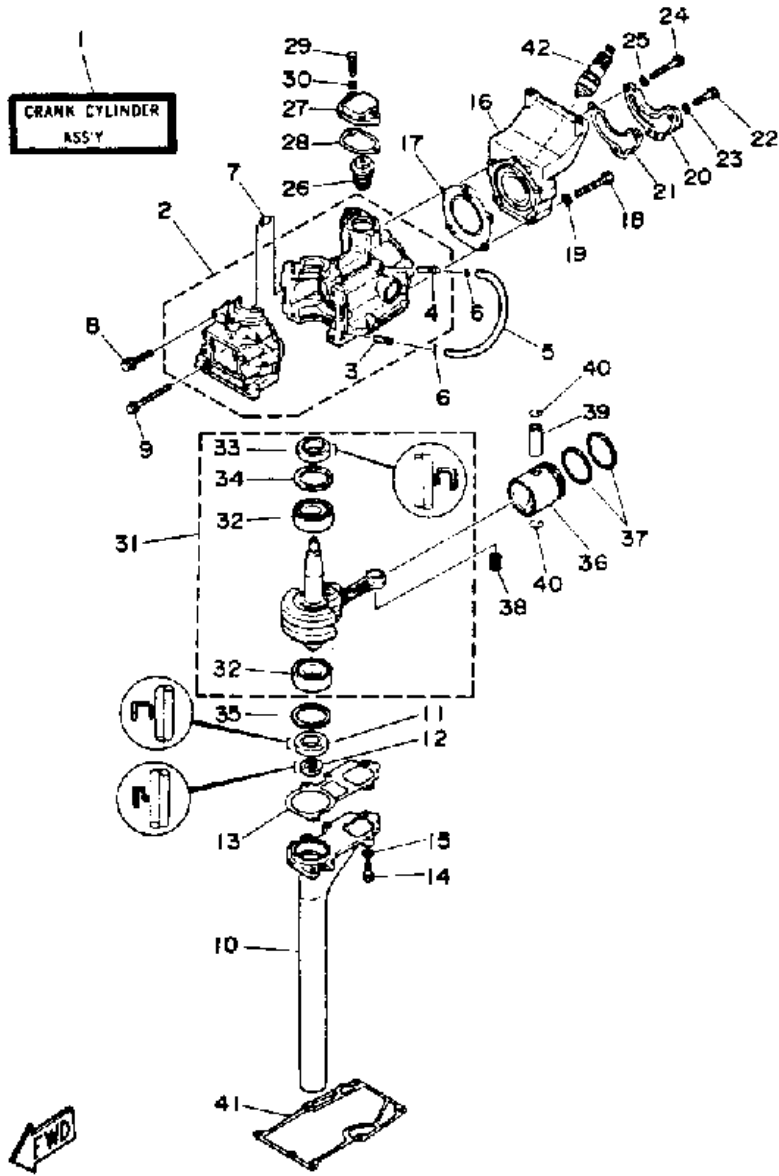

3MLHQ 1992 / CRANKCASE CYLINDER

©2014 Yamaha Motor Corporation, U.S.A. All rights reserved.

Part List

3MLHQ 1992 / CRANKCASE CYLINDER

REF - NO	PART NUMBER	PART NAME	QUANTITY	REMARKS
1	6L5-W0090-01-EK	CRANK-CYLINDER.ASSEMBLY. (REF. #2~41)	1	
2	6L5-15100-00-94	CRANKCASE ASSEMBLY	1	
3	624-14485-00-00	.PIPE, JOINT	1	
4	6E5-11372-00-00	.NIPPLE, HOSE	1	
5	90445-07M29-00	HOSE (L135)	1	
6	90467-06016-00	CLIP	2	
7	93606-12019-00	.PIN, DOWEL	2	
8	90105-06M16-00	BOLT, FLANGE	4	
9	90105-06M40-00	BOLT, FLANGE	2	
10	6L5-15396-00-94	HOUSING, OIL SEAL	1	
11	93101-20M29-00	OIL SEAL	1	
12	93101-09M42-00	.OIL SEAL	1	
13	6L5-15369-A0-00	GASKET, OIL SEAL HOUSING	1	
14	97395-06020-00	BOLT, HEXAGON	5	
15	92990-06600-00	WASHER, PLATE	5	
16	6L5-11111-00-94	HEAD, CYLINDER 1	1	
17	6L5-11181-A1-00	GASKET, CYLINDER HEAD 1	1	
18	97313-06028-00	BOLT	3	
19	92990-06600-00	WASHER, PLATE	3	
20	6L5-11191-00-9M	COVER, CYLINDER HEAD 1	1	
21	6L5-11193-A1-00	GASKET, HEAD COVER 1	1	
22	97313-06020-00	BOLT, HEXAGON	1	
23	92990-06600-00	WASHER, PLATE	1	
24	97313-06050-00	BOLT	2	
25	92990-06600-00	WASHER, PLATE	2	
26	6E5-12411-01-00	THERMOSTAT	1	
27	6L5-12413-00-9M	COVER, THERMOSTAT	1	
28	6L5-12414-A1-00	GASKET, COVER	1	
29	97313-06020-00	BOLT, HEXAGON	2	
30	92990-06600-00	WASHER, PLATE	2	
31	6L5-11400-00-00	CRANKSHAFT ASSY	1	
32	93306-204U0-00	.BEARING	2	
33	93101-20M29-00	.OIL SEAL	1	
34	90201-32M00-00	.WASHER, PLATE	1	
35	90201-32M01-00	WASHER, PLATE	1	
36	6L5-11631-00-96	PISTON (STD)	1	
36	6L5-11636-00-00	PISTON (0.50MM O/S)	1	AP
37	6L5-11610-20-00	PISTON RING SET (0.50MM O/S)	1	AP
37	6L5-11610-00-00	PISTON RING SET (STD)	1	
38	93310-112U0-00	BEARING	1	
39	6L5-11633-00-00	PIN, PISTON	1	
40	93450-13022-00	CIRCLIP	2	
41	6L5-45113-A1-00	GASKET, UPPER CASING	1	
42	NGK-B6HS1-00-00	PLUG SPARK (NGK B6HS-10)	1	