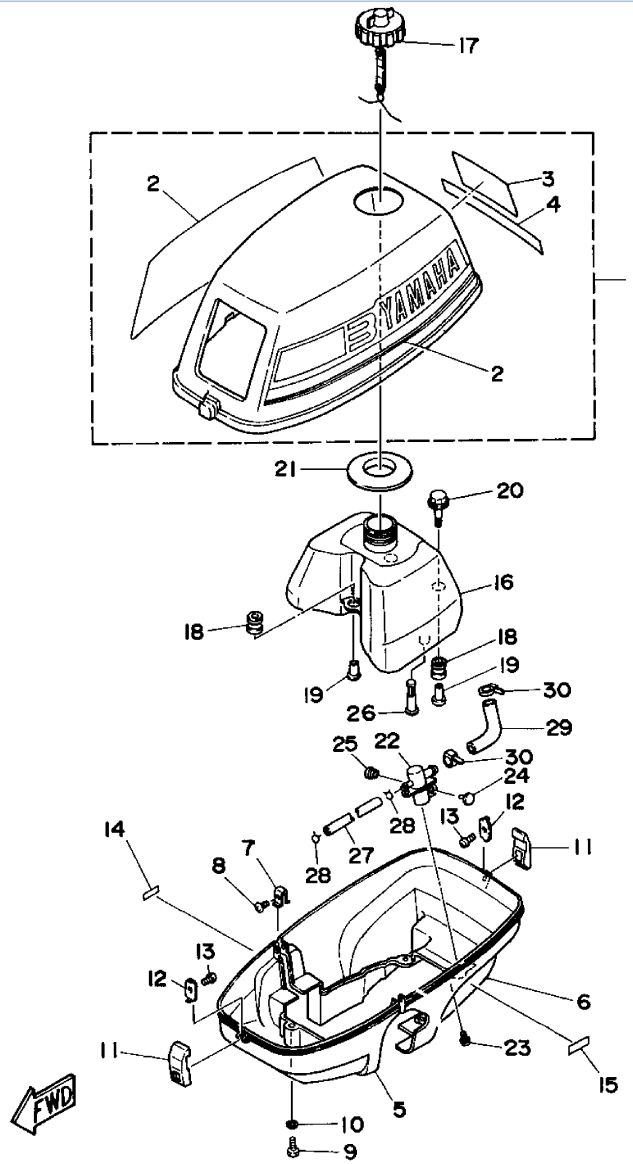

3MLHQ 1992 / COWLING FUEL

©2014 Yamaha Motor Corporation, U.S.A. All rights reserved.

Part List

3MLHQ 1992 / COWLING FUEL

REF - NO	PART NUMBER	PART NAME	QUANTITY	REMARKS
1	6L5-42610-11-00	TOP COWLING ASSEMBLY	1	
2	6L5-W0070-11-00	.GRAPHIC SET	1	
3	6L5-42678-11-00	.GRAPHIC, REAR	1	
4	6L5-42682-10-00	.MARK, COWLING 2	1	
5	6L5-42711-10-00	BOTTOM COWLING	1	
6	6L5-42712-11-00	COWLING, BOTTOM	1	
7	6L5-42774-00-00	STAY, APRON 1	2	
8	98580-05010-00	.SCREW, PAN HEAD	2	
9	97395-06016-00	BOLT, HEX	4	
10	92990-06600-00	WASHER, PLATE	4	
11	6L5-42647-00-00	HOLDER, CLAMP BAND	2	
12	6L5-42823-00-00	PLATE, STOP	2	
13	90167-03M02-00	SCREW, TAPPING	2	
14	6L5-44191-00-00	INDICATOR, SHIFT	1	
15	6L5-24591-00-00	EMBLEM, FUEL COCK	1	
16	6L5-24111-02-00	TANK, FUEL	1	
17	6L5-24610-00-00	CAP ASSY	1	
18	6A0-82317-00-00	DAMPER, IGNITION COIL	3	
19	624-42542-00-00	PIPE	3	
20	90119-06M65-00	BOLT, WITH WASHER	2	
21	6L5-24641-00-00	GASKET, CAP 1	1	
22	6L5-24500-60-00	FUEL COCK ASSY 1	1	
23	90159-06M10-00	SCREW, WITH WASHER	1	
24	6L5-44196-00-00	INDICATOR 3	1	
25	6L5-44197-00-00	INDICATOR 4	1	
26	6L5-24251-00-00	STRAINER 1	1	
27	6L5-24311-00-00	PIPE, FUEL 1	1	
28	90467-08004-00	CLIP	2	
29	6L5-24312-00-00	PIPE 2	1	
30	90465-11M10-00	CLAMP	2	

Part Notes

3MLHQ 1992 / COWLING FUEL

PART NUMBER	NOTE TEXT
92990-06600-00	OEM: This part number is among the Top 100 Most Popular Marine Maintenance Parts as of March 2014.

©2014 Yamaha Motor Corporation, U.S.A. All rights reserved.