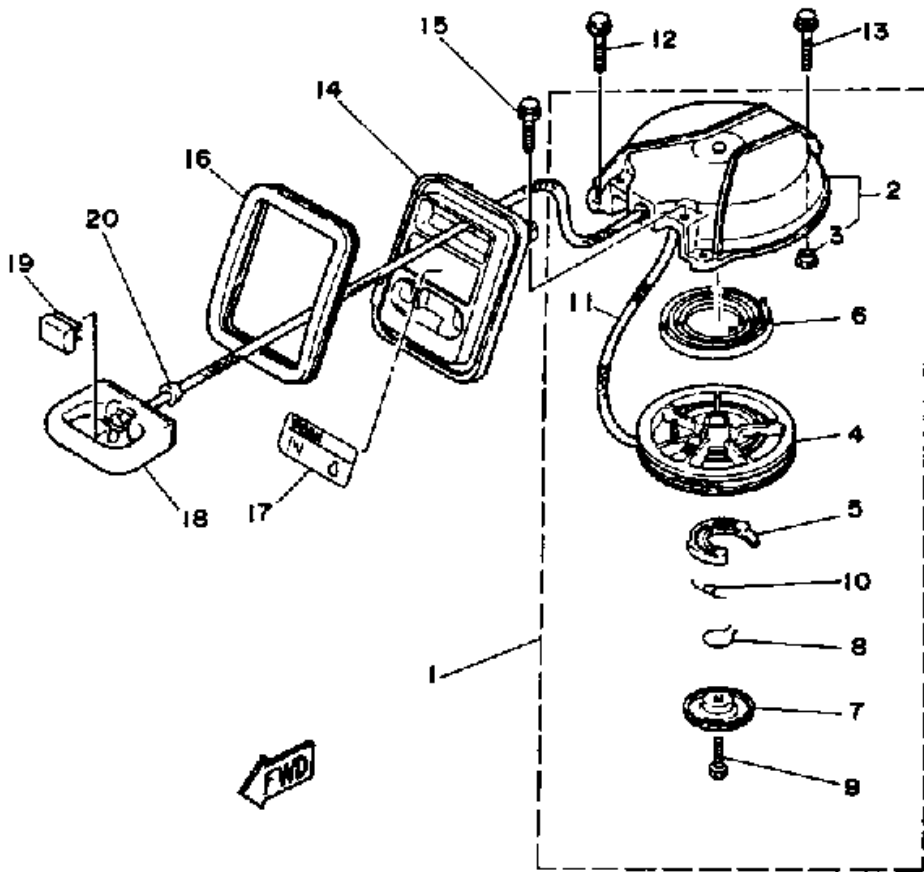

3MLHP 1991 / MANUAL STARTER

©2014 Yamaha Motor Corporation, U.S.A. All rights reserved.

Part List

3MLHP 1991 / MANUAL STARTER

REF - NO	PART NUMBER	PART NAME	QUANTITY	REMARKS
1	6L5-15710-00-00	STARTER ASSY	1	
2	6L5-15711-00-00	.CASE, STARTER	1	
3	90387-06M70-00	..COLLAR	1	
4	6L5-15714-00-00	.DRUM, SHEAVE	1	
5	6L5-15741-00-00	.PAWL, DRIVE	1	
6	6L5-15713-00-00	.SPRING, STARTER	1	
7	6L5-15716-00-00	.PLATE, DRIVE	1	
8	6A1-15705-00-00	.SPRING, DRIVE PAWL	1	
9	97013-06012-00	.BOLT	1	
10	6A1-15767-00-00	.SPRING	1	
11	90580-50M01-00	.ROPE, STARTER	1	
12	95895-06020-00	BOLT, FLANGE	2	
13	95895-06035-00	BOLT, FLANGE	1	
14	6L5-15758-00-98	GUIDE, ROPE	1	
15	95895-06016-00	BOLT, FLANGE	2	
16	6L5-15761-00-00	SEAL, RUBBER 1	1	
17	6L5-42677-00-00	GRAPHIC, FRONT	1	
18	6L5-15755-00-00	HANDLE, STARTER	1	
19	6L5-15779-00-00	COVER	1	
20	6L5-15789-00-00	DAMPER	1