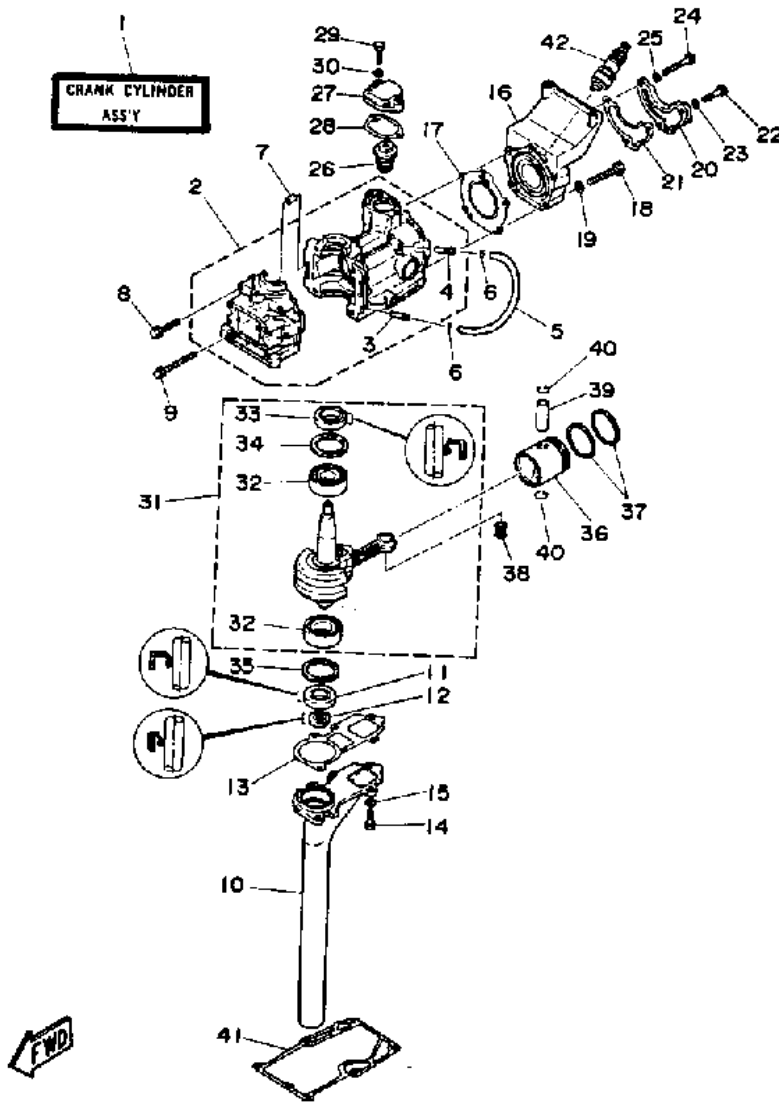

3MLHP 1991 / CRANKCASE CYLINDER PISTON

©2014 Yamaha Motor Corporation, U.S.A. All rights reserved.

Part List

3MLHP 1991 / CRANKCASE CYLINDER PISTON

REF - NO	PART NUMBER	PART NAME	QUANTITY	REMARKS
1	6L5-W0090-00-EK	CRANK-CYLINDER.ASSEMBLY. (REF. #2~41)	1	
2	6L5-15100-00-94	CRANKCASE ASSEMBLY	1	
3	624-14485-00-00	.PIPE, JOINT	1	
4	6E5-11372-00-00	.NIPPLE, HOSE	1	
5	90445-07M29-00	HOSE (L135)	1	
6	90467-06016-00	CLIP	2	
7	93606-12019-00	.PIN, DOWEL	2	
8	90105-06M16-00	BOLT, FLANGE	4	
9	90105-06M40-00	BOLT, FLANGE	2	
10	6L5-15396-00-94	HOUSING, OIL SEAL	1	
11	93101-20M29-00	OIL SEAL	1	
12	93101-09M42-00	.OIL SEAL	1	
13	6L5-15369-00-00	GASKET, O/SL HSNG HOUSING	1	
14	97395-06020-00	BOLT, HEXAGON	5	
15	92990-06600-00	WASHER, PLATE	5	
16	6L5-11111-00-94	HEAD, CYLINDER 1	1	
17	6L5-11181-A1-00	GASKET, CYLINDER HEAD 1	1	
18	97313-06028-00	BOLT	3	
19	92990-06600-00	WASHER, PLATE	3	
20	6L5-11191-00-9M	COVER, CYLINDER HEAD 1	1	
21	6L5-11193-00-00	GASKET, HD.COVER 1	1	
22	97313-06020-00	BOLT, HEXAGON	1	
23	92990-06600-00	WASHER, PLATE	1	
24	97313-06050-00	BOLT	2	
25	92990-06600-00	WASHER, PLATE	2	
26	6E5-12411-01-00	THERMOSTAT	1	
27	6L5-12413-00-9M	COVER, THERMOSTAT	1	
28	6L5-12414-A1-00	GASKET, COVER	1	
29	97313-06020-00	BOLT, HEXAGON	2	
30	92990-06600-00	WASHER, PLATE	2	
31	6L5-11400-00-00	CRANKSHAFT ASSY	1	
32	93306-204U0-00	.BEARING	2	
33	93101-20M29-00	.OIL SEAL	1	
34	90201-32M00-00	.WASHER, PLATE	1	
35	90201-32M01-00	WASHER, PLATE	1	
36	6L5-11631-00-96	PISTON (STD)	1	
36	6L5-11636-00-00	PISTON (0.50MM O/S)	1	AP
37	6L5-11610-20-00	PISTON RING SET (0.50MM O/S)	1	AP
37	6L5-11610-00-00	PISTON RING SET (STD)	1	
38	93310-112U0-00	BEARING	1	
39	6L5-11633-00-00	PIN, PISTON	1	
40	93450-13022-00	CIRCLIP	2	
41	6L5-45113-00-00	GASKET, UPPER CASIN	1	
42	NGK-B6HS1-00-00	PLUG SPARK (NGK B6HS-10)	1	