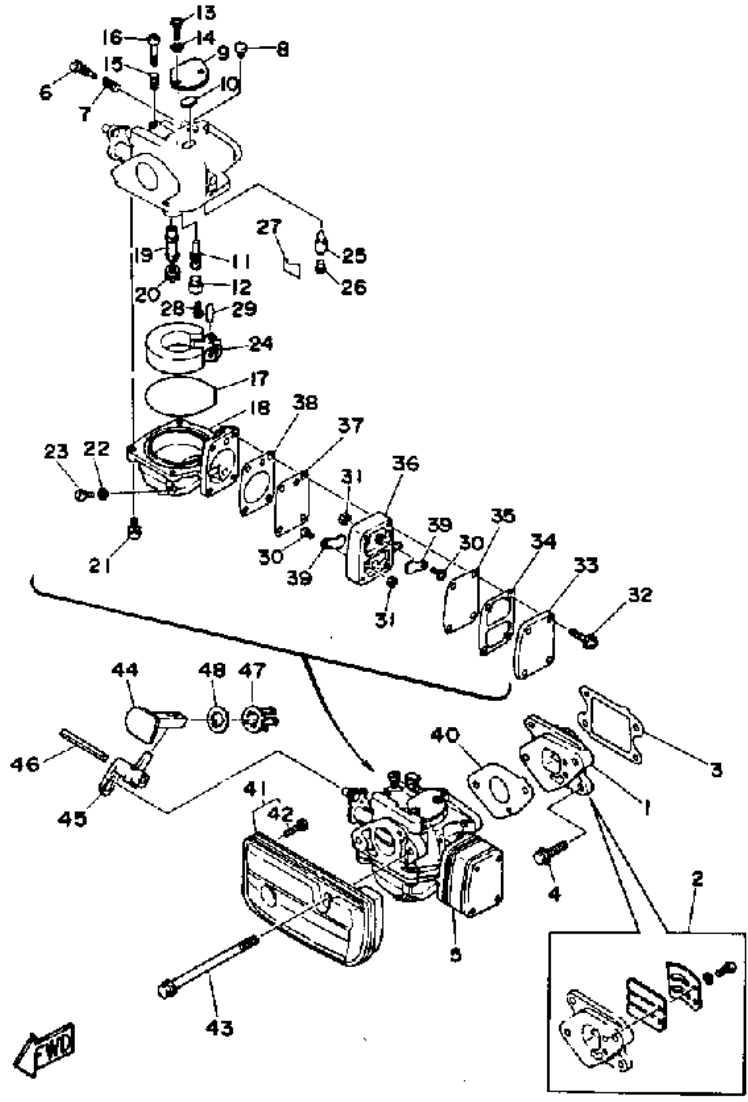

3MLHP 1991 / INTAKE CARBURETOR

©2014 Yamaha Motor Corporation, U.S.A. All rights reserved.

Part List

3MLHP 1991 / INTAKE CARBURETOR

REF - NO	PART NUMBER	PART NAME	QUANTITY	REMARKS
1	6L5-13610-02-00	REED VALVE ASSY	1	
2	6L5-W0004-02-00	.REED SET	1	
3	6L5-13621-00-00	GASKET, VALVE SEAT	1	
4	95895-06016-00	BOLT, FLANGE	2	
5	6L5-14301-03-00	CARBURETOR ASSY 1	1	
6	679-14923-00-00	.SCREW, PILOT	1	
7	679-14555-00-00	.SPRING	1	
8	6G1-14966-00-00	.CAP	1	
9	6G1-14527-00-00	.PLATE	1	
10	6G1-14126-00-00	.GASKET	1	
11	6L5-14948-03-00	.JET (#40)	1	
12	676-14966-00-00	.CAP	1	
13	98580-04010-00	.SCREW, PAN HEAD	2	
14	92901-04100-00	.WASHER, SPRING	2	
15	90501-10326-00	.SPRING, COMPRESSION	1	
16	663-14523-00-00	.SCREW, STOP	1	
17	6G1-14984-00-00	.O-RING	1	
18	6G1-14980-01-00	.BODY, FLOAT CHAMBER	1	
19	6L5-14947-01-00	.JET, NEEDLE	1	
20	676-14943-14-00	.JET, MAIN (#68)	1	
21	97980-04114-00	.SCREW, WITH WASHER	4	
22	6G1-14398-00-00	.WASHER	1	
23	6G1-14992-00-00	.SCREW, DRAIN	1	
24	6G1-14985-00-00	.FLOAT	1	
25	6G1-14546-00-00	.VALVE, NEEDLE	1	
26	676-14186-00-00	.PIN, FLOAT	1	
27	663-14159-00-00	.CLIP	1	
28	98580-04008-00	.SCREW, PAN HEAD	1	
29	688-14548-00-00	.PIN, FLOAT ARM	1	
30	98580-03006-00	.SCREW, PAN HEAD	2	
31	95380-03600-00	.NUT	2	
32	97980-04125-00	.SCREW, WITH WASHER	4	
33	6G1-24452-00-00	.COVER	1	
34	6G1-24432-00-00	.GASKET, FUEL PUMP 2	1	
35	6G1-24471-00-00	.DIAPHRAGM	1	
36	6G1-24412-01-00	.BODY 1	1	
37	6G1-24411-00-00	.DIAPHRAGM	1	
38	6G1-24431-01-00	.GASKET, FUEL PUMP 1	1	
39	6L5-24421-00-00	.VALVE, CHECK	2	
40	6L5-14198-A1-00	GASKET	1	
41	6L5-14440-00-00	SILENCER ASSY, INTAKE	1	
42	97780-40716-00	.SCREW, TAPPING	3	
43	95895-06095-00	BOLT, FLANGE	2	
44	6L5-41271-00-00	KNOB, CHOKE	1	
45	6L5-41252-00-00	LEVER, CHOKE 1	1	
46	91690-40048-00	PIN, SPRING	1	
47	689-41273-00-00	GROMMET	1	
48	6J8-41274-00-00	GROMMET 2	1