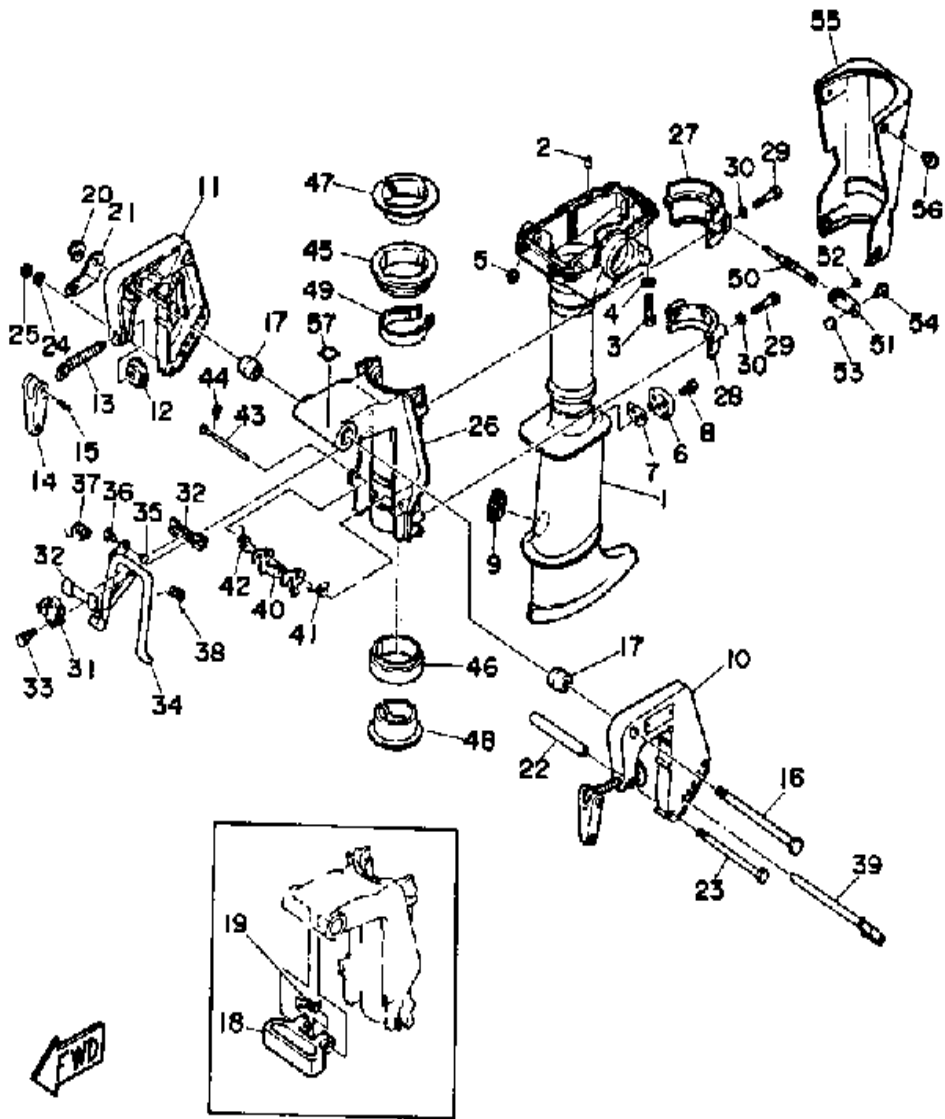

3MLHP 1991 / UPPER CASING BRACKET

©2014 Yamaha Motor Corporation, U.S.A. All rights reserved.

Part List

3MLHP 1991 / UPPER CASING BRACKET

REF - NO	PART NUMBER	PART NAME	QUANTITY	REMARKS
1	6L5-45111-00-EK	CASING, UPPER	1	
2	93604-10M03-00	PIN, DOWEL	2	
3	97395-06030-00	BOLT	6	
4	92990-06600-00	WASHER, PLATE	6	
5	93700-06M03-00	NIPPLE, GREASE	1	
6	6L5-45152-00-00	COVER, UPPER CASING 2	1	
7	6L5-45115-00-00	GASKET, UPPER CASIN	1	
8	90149-05M08-00	SCREW	1	
9	647-45151-01-00	COVER, UPPER CASING	1	
10	6L5-43111-00-EK	BRACKET, CLAMP	1	
11	6L5-43112-00-EK	BRACKET, CLAMP	1	
12	648-43114-01-00	PAD, TRANSOM CLAMP	2	
13	6E0-43116-01-00	SCREW, TRANSOM CLAMP	2	
14	6E0-43118-00-00	HANDLE, TRANSOM CLP	2	
15	90254-04M00-00	PIN, SPRING TYPE	2	
16	90101-08M10-00	BOLT	1	
17	6G8-43136-00-00	PIECE, FRICTION	2	
18	6L5-42121-00-00	BRACKET	1	
19	90508-16M30-00	SPRING, TORSION	1	
20	95780-08300-00	..NUT, FLANGE	1	
21	6A1-43113-01-00	PLATE, CLAMP BRACKET	1	
22	90387-06M11-00	COLLAR	1	
23	90101-06335-00	BOLT	1	
24	92990-06600-00	WASHER, PLATE	1	
25	95380-06600-00	NUT, HEXAGON	1	
26	6L5-43311-00-EK	BRACKET, SWIVEL 1	1	
27	6L5-44511-00-EK	COVER, UPPER MT.	1	
28	6L5-44553-00-EK	COVER, LWR.MOUNT	1	
29	97395-06035-00	BOLT, HEXAGON	4	
30	92990-06600-00	WASHER, PLATE	4	
31	6E0-43313-00-94	BRACKET, SWIVEL 3	1	
32	620-43189-00-00	BUSHING	2	
33	95895-06020-00	BOLT, FLANGE	2	
34	6L5-43181-00-00	LEVER, TILT STOP	1	
35	6L5-44196-00-00	INDICATOR 3	1	
36	6L5-44197-00-00	INDICATOR 4	1	
37	90508-16020-00	SPRING, TORSION	1	
38	90508-16021-00	SPRING, TORSION	1	
39	6L5-43160-00-00	TILT ROD ASSY	1	
40	6L5-43614-00-00	PLATE, TILT LOCK	1	
41	90508-08M26-00	SPRING, TORSION	1	
42	90508-08M27-00	SPRING, TORSION	1	
43	6L5-43659-00-00	SHAFT, REVERSE LOCK	1	
44	99080-05600-00	CIRCLIP	1	
45	6L5-42537-00-00	BUSHING, PIVOT SHAFT	1	
46	6L5-42538-00-00	BUSHING, PIVOT SHAFT	1	
47	6L5-42539-00-00	BUSHING, PIVOT SHAFT	1	
48	6L5-42549-00-00	BUSHING, PIVOT SHAFT	1	
49	6E0-42528-03-00	PLATE, FRICTION	1	
50	6L5-42529-01-00	SCREW, FRICTION PIECE	1	
51	6L5-42561-00-00	KNOB, STEERING LOCK	1	
52	90266-04M05-00	RIVET	1	
53	6L5-44196-00-00	INDICATOR 3	1	
54	6L5-44197-00-00	INDICATOR 4	1	
55	6L5-43318-10-00	COVER	1	
56	90159-06M10-00	SCREW, WITH WASHER	4	
57	6A1-42792-01-00	MARK (100:1)	1	
57	6A1-42792-01-00	MARK (100:1)	1	

Part Notes

3MLHP 1991 / UPPER CASING BRACKET