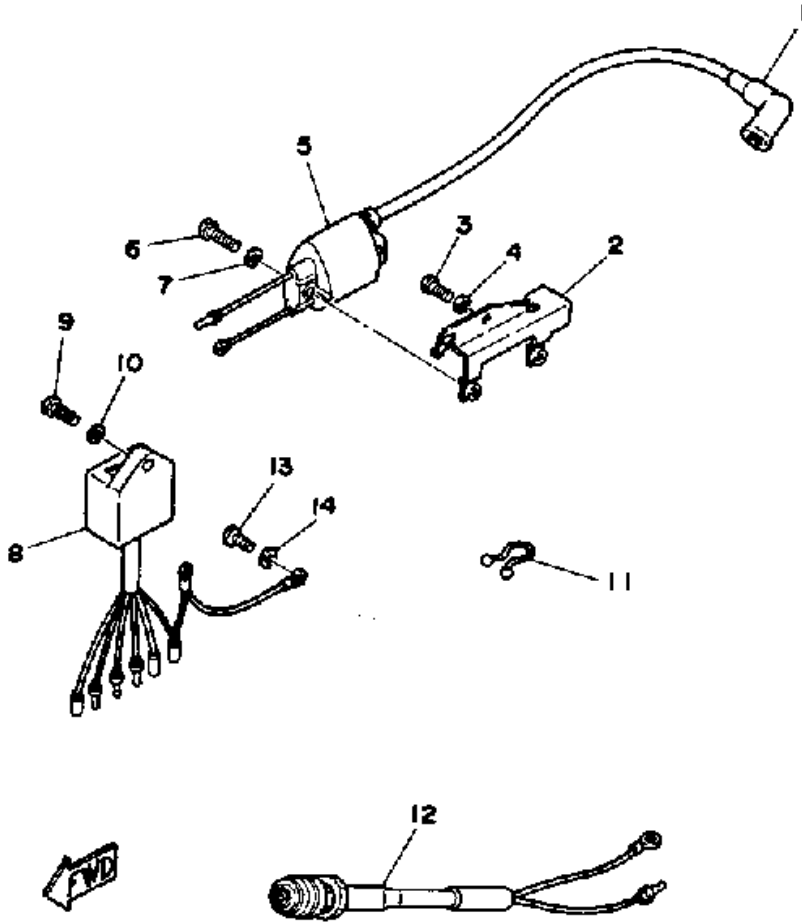

©2014 Yamaha Motor Corporation, U.S.A. All rights reserved.

3MLHP 1991 / GENERATOR

©2014 Yamaha Motor Corporation, U.S.A. All rights reserved.

Part List

3MLHP 1991 / GENERATOR

REF - NO	PART NUMBER	PART NAME	QUANTITY	REMARKS
1	6L5-85550-M0-00	ROTOR ASSY	1	
2	6L5-85560-M1-00	BASE ASSY	1	
3	6E0-85520-70-00	.COIL, CHARGE	1	
4	6L5-85595-M0-00	.COIL, PULSER	1	
5	6L5-85592-M0-00	.PULSER COIL ASSY	1	
6	6E0-81336-70-00	.GROMMET	1	
7	6E0-81328-70-00	.CLAMP	1	
8	90159-05038-00	.SCREW, WITH WASHER	2	
9	90159-05037-00	.SCREW, WITH WASHER	2	
10	90159-04036-00	.SCREW, WITH WASHER	2	
11	90159-04035-00	.SCREW, WITH WASHER	1	
12	6L5-15771-01-94	.STAY 1	1	
13	90446-10M01-00	.HOSE (L60)	1	
14	98580-05008-00	.SCREW, PAN HEAD	1	
15	90465-10M34-00	.CLAMP	1	
16	90105-06M14-00	BOLT FLANGE	2	
17	90280-04M06-00	KEY, WOODRUFF	1	
18	90170-10113-00	NUT	1	
19	90201-102G9-00	WASHER, PLATE	1	

3MLHP 1991 / ELECTRIC PARTS

©2014 Yamaha Motor Corporation, U.S.A. All rights reserved.

Part List

3MLHP 1991 / ELECTRIC PARTS

REF - NO	PART NUMBER	PART NAME	QUANTITY	REMARKS
1	663-82370-01-00	PLUG CAP ASSY	1	
2	6L5-82316-00-00	BRACKET, IGNITION COIL	1	
3	97313-06016-00	BOLT, HEXAGON	2	
4	92990-06600-00	WASHER, PLATE	2	
5	6L5-85570-M0-00	IGNITION COIL ASSY	1	
6	98503-06014-00	SCREW, PAN HEAD	2	
7	92990-06600-00	WASHER, PLATE	2	
8	6L5-85540-M0-00	C.D.I. UNIT ASSY	1	
9	97313-06016-00	BOLT, HEXAGON	1	
10	92990-06600-00	WASHER, PLATE	1	
11	90465-18147-00	CLAMP	1	
12	6L5-82550-00-00	ENGINE STOP SWITCH ASSY	1	
13	97013-06012-00	BOLT	1	
14	92990-06600-00	WASHER, PLATE	1	