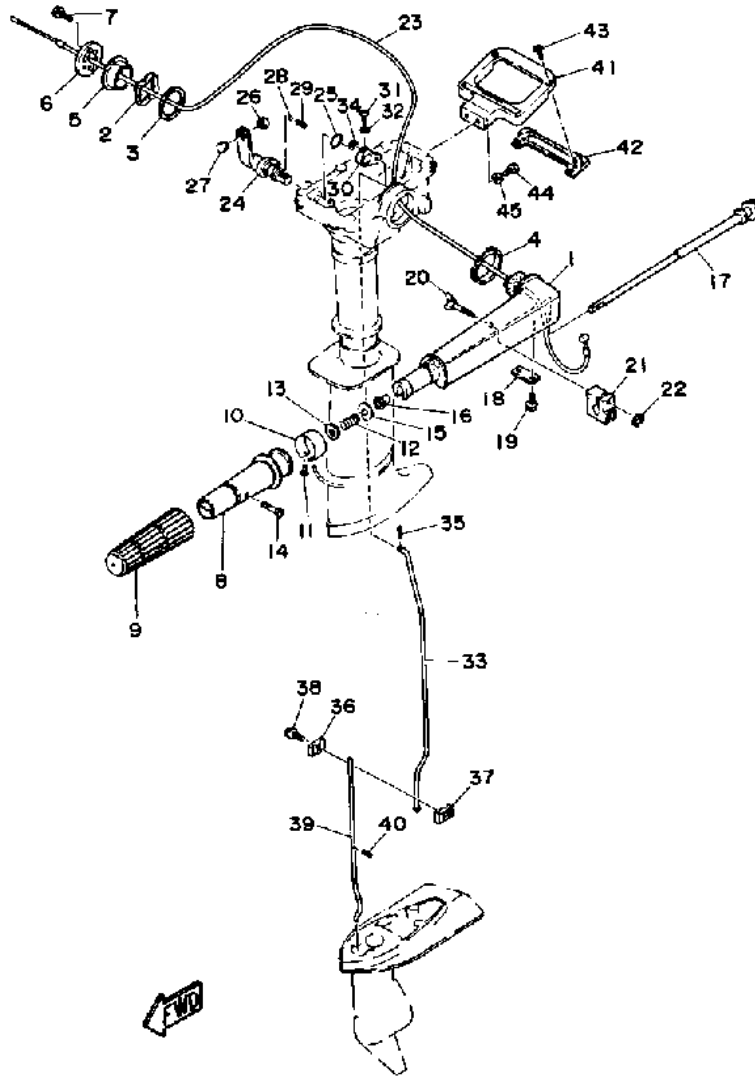

3MLHP 1991 / CONTROL ENGINE

©2014 Yamaha Motor Corporation, U.S.A. All rights reserved.

Part List

3MLHP 1991 / CONTROL ENGINE

REF - NO	PART NUMBER	PART NAME	QUANTITY	REMARKS
1	6G1-42111-03-EK	HANDLE, STEERING	1	
2	90206-35M20-00	WASHER, WAVE	1	
3	90202-35M24-00	WASHER, PLATE	1	
4	90386-43M79-00	BUSH	1	
5	90386-34M40-00	BUSH	1	
6	6G1-42131-01-00	COVER, HANDLE STEERING	1	
7	97395-06016-00	BOLT, HEX	1	
8	664-42119-00-00	GRIP, STEERING HANDLE	1	
9	6G1-42177-00-00	RUBBER, HANDLE	1	
10	6L5-42137-00-00	INDICATOR, THROTTLE	1	
11	90269-02M09-00	RIVET	1	
12	90501-23215-00	SPRING, COMPRESSION	1	
13	92990-10600-00	WASHER, PLATE	1	
14	90149-05M13-00	SCREW	1	
15	90209-08M17-00	WASHER	1	
16	90386-08032-00	BUSH	1	
17	6G1-42138-01-00	LEVER, THROTTLE	1	
18	6E0-42159-02-00	STAY	1	
19	97895-05012-00	SCREW, PAN HEAD	2	
20	6L5-42125-00-00	BOLT, FRICTION ADJUSTING	1	
21	6G1-42126-00-00	FRICTION, STEERING HANDLE GRIP	1	
22	99080-03600-00	CIRCLIP	1	
23	6L5-26301-01-00	THROTTLE CABLE ASSY	1	
24	6L5-44111-00-00	HANDLE, GEAR SHIFT	1	
25	93210-12790-00	O-RING	1	
26	6L5-44196-00-00	INDICATOR 3	1	
27	6L5-44197-00-00	INDICATOR 4	1	
28	93505-16024-00	BALL	1	
29	90501-12274-00	SPRING, COMPRESSION	1	
30	6L5-44121-00-00	LEVER, SHIFT ROD	1	
31	97780-40120-00	SCREW, TAPPING	1	
32	92990-04600-00	WASHER, PLATE	1	
33	6L5-44143-00-00	ROD, SHIFT	1	
34	92990-05600-00	WASHER, PLATE	1	
35	91490-16010-00	PIN, COTTER	1	
36	6E0-44145-00-00	CONNECTOR, SHIFT ROD	1	
37	6E0-44146-00-00	CONNECTOR, SHIFT ROD	1	
38	95895-06020-00	BOLT, FLANGE	1	
39	6L5-44144-10-00	ROD, SHIFT	1	UR
39	6L5-44144-00-00	ROD, SHIFT	1	UR
40	91609-25014-00	PIN, SPRING	1	
41	6L5-42731-00-EK	CARRYING, HANDLE	1	
42	6L5-42735-00-00	PROTECTOR	1	
43	90161-04M02-00	SCREW, TAPPING	2	
44	97395-06020-00	BOLT, HEXAGON	2	
45	92990-06600-00	WASHER, PLATE	2	

Part Notes

3MLHP 1991 / CONTROL ENGINE

PART NUMBER	NOTE TEXT
92990-10600-00	OEM: This part number is among the Top 100 Most Popular Marine Maintenance Parts as of March 2014.
92990-06600-00	OEM: This part number is among the Top 100 Most Popular Marine Maintenance Parts as of March 2014.

©2014 Yamaha Motor Corporation, U.S.A. All rights reserved.