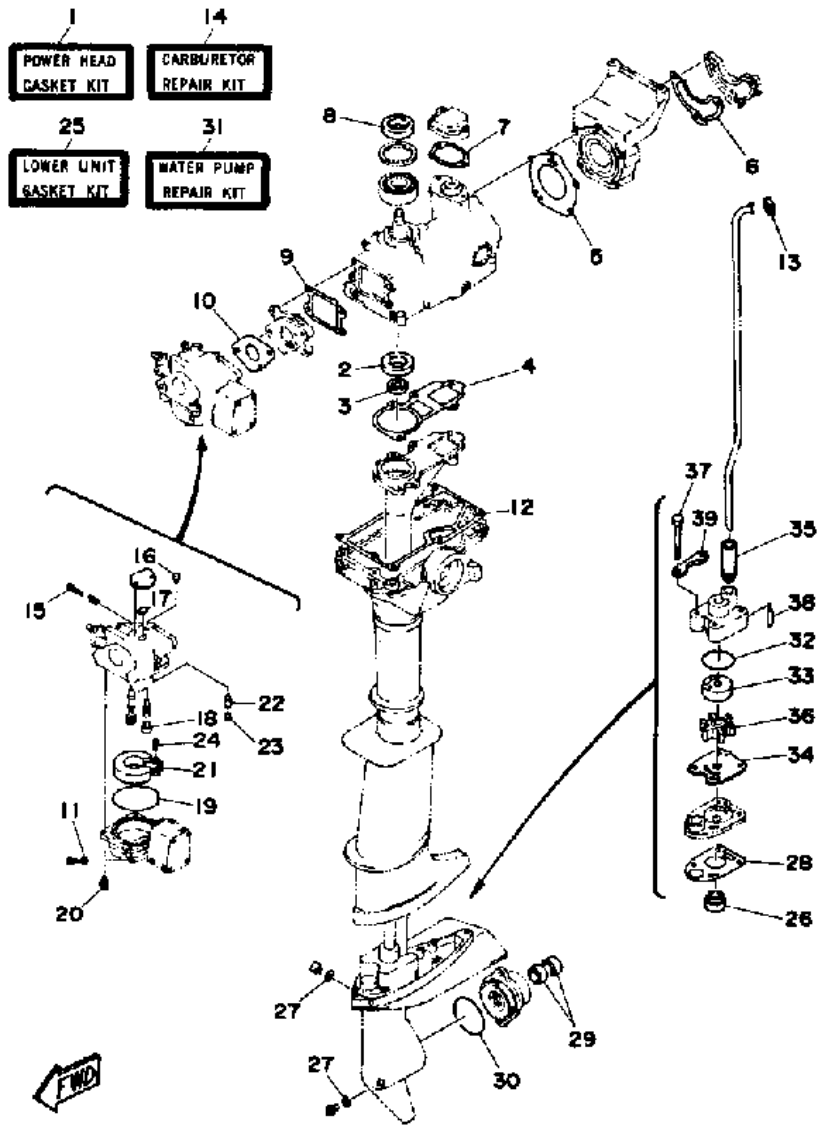

3MLHP 1991 / REPAIR KIT

©2014 Yamaha Motor Corporation, U.S.A. All rights reserved.

Part List

3MLHP 1991 / REPAIR KIT

REF - NO	PART NUMBER	PART NAME	QUANTITY	REMARKS
1	6L5-W0001-01-00	POWER HEAD GASKET KIT	1	
2	93101-20M29-00	.OIL SEAL	1	
3	93101-09M42-00	.OIL SEAL	1	
4	6L5-15369-00-00	.GASKET, O/SL HSNG HOUSING	1	
5	6L5-11181-A1-00	.GASKET, CYLINDER HEAD 1	1	
6	6L5-11193-00-00	.GASKET, HDCOVER 1	1	
7	6L5-12414-A1-00	.GASKET, COVER	1	
8	93101-20M29-00	.OIL SEAL	1	
9	6L5-13621-00-00	.GASKET, VALVE SEAT	1	
10	6L5-14198-A1-00	.GASKET	1	
11	6G1-14398-00-00	.WASHER	1	
12	6L5-45113-00-00	.GASKET, UPPER CASIN	1	
13	646-44365-00-00	.DAMPER, WATER SEAL	1	
14	6G1-W0093-00-00	CARBURETOR REPAIR KIT	1	
15	679-14923-00-00	.SCREW, PILOT	1	
16	6G1-14966-00-00	.CAP	1	
17	6G1-14126-00-00	.GASKET	1	
18	676-14966-00-00	.CAP	1	
19	6G1-14984-00-00	.O-RING	1	
20	97980-04114-00	.SCREW, WITH WASHER	1	
21	6G1-14985-00-00	.FLOAT	1	
22	6G1-14546-00-00	.VALVE, NEEDLE	1	
23	676-14186-00-00	.PIN, FLOAT	1	
24	688-14548-00-00	.PIN, FLOAT ARM	1	
25	6L5-W0001-20-00	LWR UNIT GSKT KITKIT	1	
26	93103-09M41-00	.OIL SEAL	1	
27	90430-08020-00	.GASKET	2	
28	6L5-45315-00-00	.PACKING, LOWER CASE CASING	1	
29	93101-13M12-00	.OIL SEAL	2	
30	93210-48214-00	.O-RING	1	
31	6L5-W0078-00-00	WATER PUMP REPAIR KIT	1	
32	93210-33M85-00	.O-RING	1	
33	6L5-44322-00-00	.INSERT, CARTRIDGE	1	
34	6L5-44323-00-00	.OUTER PLATE, CARTRIDGE	1	
35	6E0-44366-00-00	.DAMPER, WATER SEAL 2	1	
36	6L5-44352-00-00	.IMPELLER	1	
37	97395-06040-00	.BOLT	4	
38	93604-18080-00	.PIN, DOWEL	2	
39	6L5-44328-00-00	.PLATE	2	

Part Notes

3MLHP 1991 / REPAIR KIT

PART NUMBER	NOTE TEXT
90430-08020-00	OEM: This part number is among the Top 100 Most Popular Marine Maintenance Parts as of March 2014.

©2014 Yamaha Motor Corporation, U.S.A. All rights reserved.

©2014 Yamaha Motor Corporation, U.S.A. All rights reserved.