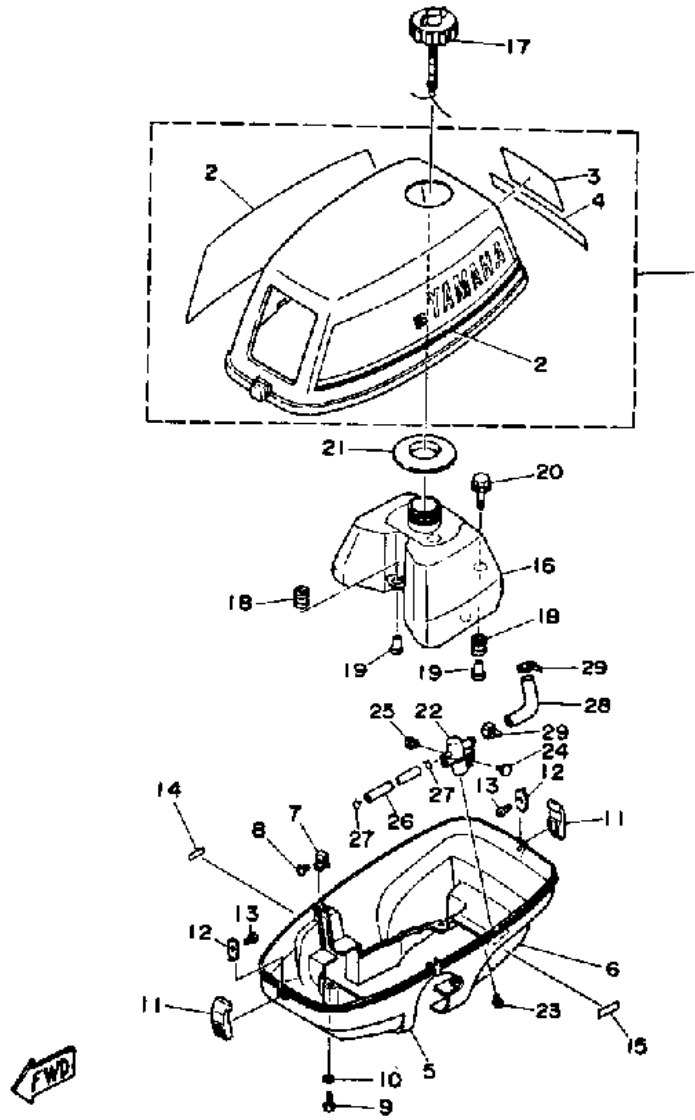

3MLHP 1991 / COWLING FUEL

©2014 Yamaha Motor Corporation, U.S.A. All rights reserved.

Part List

3MLHP 1991 / COWLING FUEL

REF - NO	PART NUMBER	PART NAME	QUANTITY	REMARKS
1	6L5-42610-11-00	TOP COWLING ASSEMBLY	1	
2	6L5-W0070-11-00	.GRAPHIC SET	1	
3	6L5-42678-11-00	.GRAPHIC, REAR	1	
4	6L5-42682-10-00	.MARK, COWLING 2	1	
5	6L5-42711-10-00	BOTTOM COWLING	1	
6	6L5-42712-11-00	COWLING, BOTTOM	1	
7	6L5-42774-00-00	STAY, APRON 1	2	
8	98580-05010-00	.SCREW, PAN HEAD	2	
9	97395-06016-00	BOLT, HEX	4	
10	92990-06600-00	WASHER, PLATE	4	
11	6L5-42647-00-00	HOLDER, CLAMP BAND	2	
12	6L5-42823-00-00	PLATE, STOP	2	
13	90167-03M02-00	SCREW, TAPPING	2	
14	6L5-44191-00-00	INDICATOR, SHIFT	1	
15	6L5-24591-00-00	EMBLEM, FUEL COCK	1	
16	6L5-24111-02-00	TANK, FUEL	1	
17	6L5-24610-00-00	CAP ASSY	1	
18	6A0-82317-00-00	DAMPER, IGNITION COIL	3	
19	624-42542-00-00	PIPE	3	
20	90119-06M65-00	BOLT, WITH WASHER	2	
21	6L5-24641-00-00	GASKET, CAP 1	1	
22	6L5-24500-00-00	FUEL COCK ASSEMBLY 1	1	
23	90159-06M10-00	SCREW, WITH WASHER	1	
24	6L5-44196-00-00	INDICATOR 3	1	
25	6L5-44197-00-00	INDICATOR 4	1	
26	6L5-24311-00-00	PIPE, FUEL 1	1	
27	90467-08004-00	CLIP	2	
28	6L5-24312-00-00	PIPE 2	1	
29	90465-11M10-00	CLAMP	2	

Part Notes

3MLHP 1991 / COWLING FUEL

PART NUMBER	NOTE TEXT
92990-06600-00	OEM: This part number is among the Top 100 Most Popular Marine Maintenance Parts as of March 2014.

©2014 Yamaha Motor Corporation, U.S.A. All rights reserved.