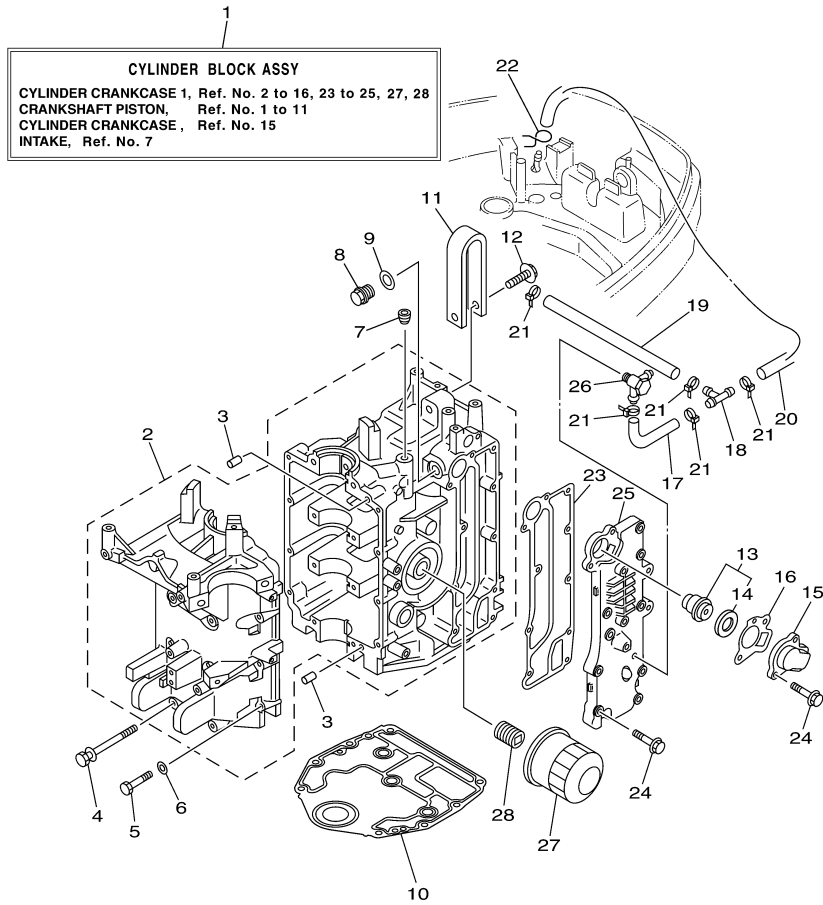

F40BEJR 0407 / CYLINDER CRANKCASE 1

67C6110-F020

Part List

F40BEJR 0407 / CYLINDER CRANKCASE 1

REF - NO	PART NUMBER	PART NAME	QUANTITY	REMARKS
1	67C-W009B-02-1S	CYLINDER BLOCK ASSY	1	
2	67C-15100-01-94	CRANKCASE ASSY	1	
3	99530-08012-00	PIN, DOWEL	2	
4	90119-08M01-00	BOLT, WITH WASHER	8	
5	97013-06035-00	BOLT	8	
6	92903-06600-00	WASHER, PLATE	8	
7	90344-51M01-00	PLUG, TAPER SCREW	1	
8	90340-14M06-00	PLUG, STRAIGHT SCREW	1	
9	90430-14115-00	.GASKET	1	
10	67C-11351-01-00	.GASKET, CYLINDER	1	
11	65W-11119-00-00	HANGER, ENGINE	1	
12	90105-08M87-00	BOLT, FLANGE	1	
13	6G8-12411-03-00	THERMOSTAT	1	
14	688-12412-00-00	.SEAL, THERMOSTAT	1	
15	6H3-12413-00-1S	COVER, THERMOSTAT	1	
16	62Y-12414-00-00	.GASKET, COVER	1	
17	90445-09068-00	HOSE (L110)	1	
18	688-24378-00-00	PIPE, JOINT 3	1	
19	90445-09095-00	HOSE (L215)	1	
20	90445-09104-00	HOSE (L300)	1	
21	90465-11M10-00	CLAMP	5	
22	90467-08004-00	CLIP	1	
23	67C-41114-10-00	.GASKET, EXHAUST OUTER COVER	1	
24	90119-06MA5-00	BOLT, WITH WASHER	10	
25	67C-41113-01-1S	OUTER COVER, EXHAUST	1	
26	62Y-11372-01-00	NIPPLE, HOSE	1	FLUSHING KIT
27	5GH-13440-00-00	ELEMENT ASSY, OIL CLEANER	1	
28	90401-20M00-00	BOLT, UNION	1	

Part Notes

F40BEJR 0407 / CYLINDER CRANKCASE 1

PART NUMBER	NOTE TEXT
62Y-12414-00-00	OEM: This part number is among the Top 100 Most Popular Marine Maintenance Parts as of March 2014.

©2014 Yamaha Motor Corporation, U.S.A. All rights reserved.