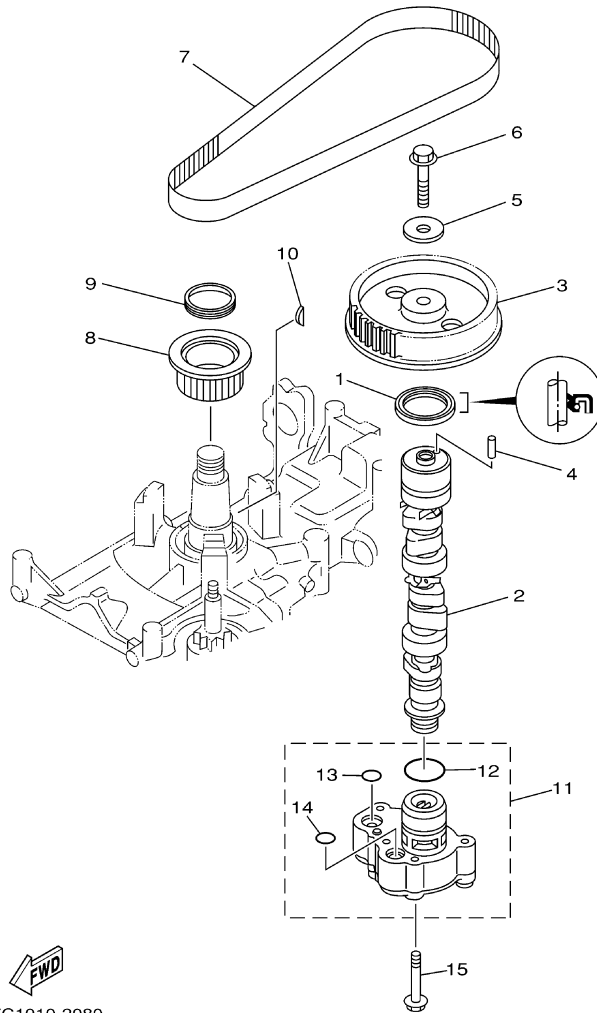

Part Notes

F40BEJR 0407 / CARBURETOR

PART NUMBER	NOTE TEXT
67C-14380- 	OEM: The O-Ring for sealing this part to the carburetor body is not shown separately. The Part Number for the O-Ring is 93210-17001-00.

00-00

©2014 Yamaha Motor Corporation, U.S.A. All rights reserved.

F40BEJR 0407 / OIL PUMP

67C1010-2080

Part List

F40BEJR 0407 / OIL PUMP

REF - NO	PART NUMBER	PART NAME	QUANTITY	REMARKS
1	93102-37M40-00	.OIL SEAL	1	
2	67C-12170-12-00	CAMSHAFT ASSY 1	1	UR MH
2	67C-12171-00-00	CAMSHAFT 1	1	UR ER/TR
3	67C-11537-01-00	GEAR, DRIVEN	1	
4	93605-14143-00	PIN, DOWEL	1	
5	90201-10M06-00	WASHER, PLATE	1	
6	95895-10040-00	BOLT, FLANGE	1	
7	65W-46241-00-00	V-BELT	1	
8	65W-11536-10-00	GEAR, DRIVE	1	
9	65W-11476-00-00	SPRING	1	
10	90280-04M06-00	KEY, WOODRUFF	1	
11	69W-13300-00-00	OIL PUMP ASSY	1	
12	93210-33MH2-00	.O-RING	1	
13	93210-12MG9-00	.O-RING	1	
14	93210-14515-00	.O-RING	1	
15	90119-06025-00	BOLT, WITH WASHER	4	