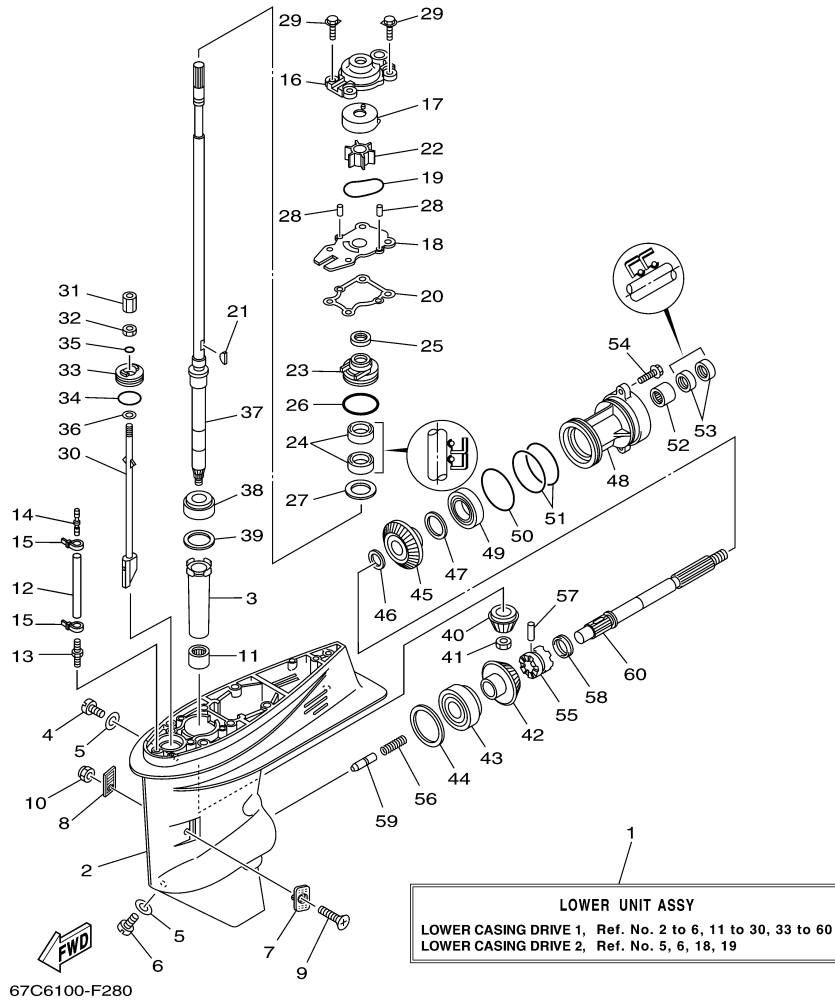

F40BEJR 0407 / LOWER CASING DRIVE 1

©2014 Yamaha Motor Corporation, U.S.A. All rights reserved.

Part List

F40BEJR 0407 / LOWER CASING DRIVE 1

REF - NO	PART NUMBER	PART NAME	QUANTITY	REMARKS
1	67C-45300-11-4D	LOWER UNIT ASSY	1	L(21.0")
2	67C-45301-00-4D	CASING, LOWER	1	
3	6H4-45536-00-00	SLEEVE, DRIVE SHAFT	1	
4	90340-08002-00	PLUG, STRAIGHT SCREW	1	
5	90430-08020-00	.GASKET	2	
6	688-45341-10-00	PLUG, DRAIN	1	
7	63D-45214-00-00	COVER, WATER INLET 1	1	
8	63D-45215-00-00	COVER, WATER INLET 2	1	
9	90142-05M06-00	SCREW, COUNTERSUNK	1	
10	95380-05600-00	NUT	1	
11	93315-32224-00	BEARING	1	
12	90445-07ME8-00	HOSE (L80)	1	
13	6E5-45378-00-00	NIPPLE, HOSE	1	
14	6E5-83558-10-00	END, NIPPLE	1	
15	90465-11M10-00	CLAMP	2	
16	66T-44311-00-00	HOUSING, WATER PUMP	1	
17	63D-44322-00-00	.INSERT, CARTRIDGE	1	
18	66T-44323-00-00	.OUTER PLATE, CARTRIDGE	1	
19	93210-59MG7-00	.O-RING	1	
20	63D-44316-00-00	.GASKET, WATER PUMP	1	
21	90280-03M03-00	.KEY, WOODRUFF	1	
22	6H4-44352-02-00	.IMPELLER	1	
23	63D-44341-00-00	HOUSING, WATER PUMP	1	
24	93101-22M60-00	.OIL SEAL	2	
25	66T-45344-01-00	COVER, OIL SEAL	1	
26	93210-48MG8-00	O-RING	1	
27	90201-27M00-00	WASHER, PLATE	1	
28	93604-08062-00	PIN, DOWEL	2	
29	90119-08M15-00	.BOLT, WITH WASHER	4	
30	67C-44150-10-00	SHIFT CAM ASSY	1	
31	67C-44146-00-00	CONNECTOR, SHIFT ROD	1	
32	95380-06700-00	NUT	1	
33	66T-45321-00-00	PLATE	1	
34	93210-33MG4-00	.O-RING	1	
35	93210-06ME6-00	.O-RING	1	
36	92990-06600-00	WASHER, PLATE	1	
37	67C-45501-10-00	DRIVE SHAFT COMP.	1	L(21.0")
38	93332-00001-00	BEARING	1	
39	663-45587-01-00	SHIM (T:0.10MM)	1	UR
39	663-45587-10-00	SHIM (T:0.12MM)	1	UR
39	663-45587-20-00	SHIM (T:0.15MM)	1	UR
39	663-45587-60-00	SHIM (T:0.50MM)	1	UR
39	663-45587-40-00	SHIM (T:0.30MM)	1	UR
39	663-45587-50-00	SHIM (T:0.40MM)	1	UR
39	663-45587-30-00	SHIM (T:0.18MM)	1	UR
40	66T-45551-00-00	PINION (13T)	1	
41	90170-12138-00	NUT	1	
42	66T-45560-01-00	GEAR 1 (26T)	1	
43	93332-00003-00	BEARING	1	
44	663-45567-01-00	SHIM (T:0.10MM)	1	UR
44	663-45567-10-00	SHIM (T:0.12MM)	1	UR
44	663-45567-20-00	SHIM (T:0.15MM)	1	UR
44	663-45567-60-00	SHIM (T:0.50MM)	1	UR
44	663-45567-40-00	SHIM (T:0.30MM)	1	UR