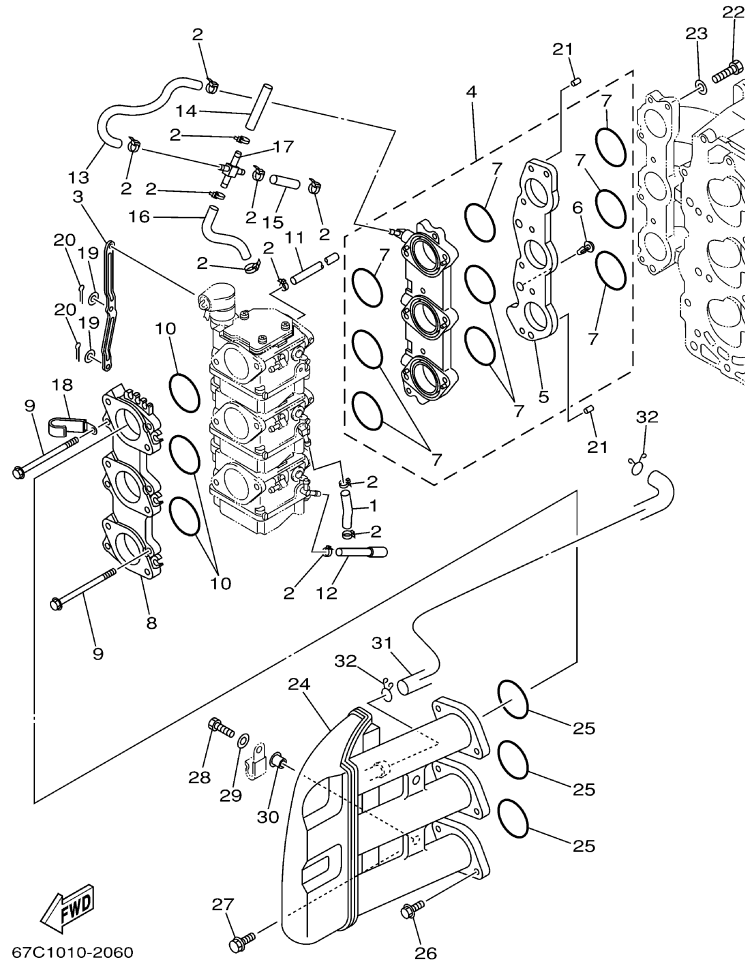

F40BEJR 0407 / INTAKE

©2014 Yamaha Motor Corporation, U.S.A. All rights reserved.

Part List

F40BEJR 0407 / INTAKE

REF - NO	PART NUMBER	PART NAME	QUANTITY	REMARKS
1	90445-09M34-00	HOSE	1	
2	90465-11M10-00	CLAMP	11	
3	67C-14585-00-00	LINK, ACCEL.	1	
4	67C-13589-00-00	CARBURETOR JOINT COMP.	1	
5	67C-14271-00-00	.INSULATOR	1	
6	90338-04M17-00	.PLUG	2	
7	67C-14561-00-00	.O-RING	9	
8	67C-14243-01-94	PLATE	1	
9	97595-06590-00	BOLT, WITH WASHER	6	
10	67C-14562-00-00	.O-RING	3	
11	67C-13971-00-00	PIPE, FUEL 1	1	
12	67C-13972-00-00	PIPE, FUEL 2	1	
13	67C-13973-00-00	PIPE, FUEL 3	1	
14	67C-13974-00-00	PIPE, FUEL 4	1	
15	67C-13975-00-00	PIPE, FUEL 5	1	
16	67C-13976-00-00	PIPE, FUEL 6	1	
17	67C-14318-00-00	PIPE, JOINT 4	1	
18	67C-14255-00-00	CLAMP	1	
19	92990-04600-00	WASHER, PLATE	2	
20	91490-06012-00	PIN. COTTER	2	
21	93608-16M16-00	PIN, DOWEL	2	
22	97095-06025-00	BOLT	6	
23	92995-06600-00	WASHER	6	
24	67C-14440-00-00	SILENCER ASSY, INTAKE	1	
25	93210-34MJ6-00	.O-RING	3	
26	90119-06M82-00	BOLT, WITH WASHER	5	
27	90119-06M86-00	BOLT, WITH WASHER	1	
28	97095-06020-00	BOLT	2	
29	92995-06600-00	WASHER	2	
30	90387-06M70-00	COLLAR	2	
31	67C-15373-00-00	PIPE, BREATHER	1	
32	90467-15M14-00	CLIP	2