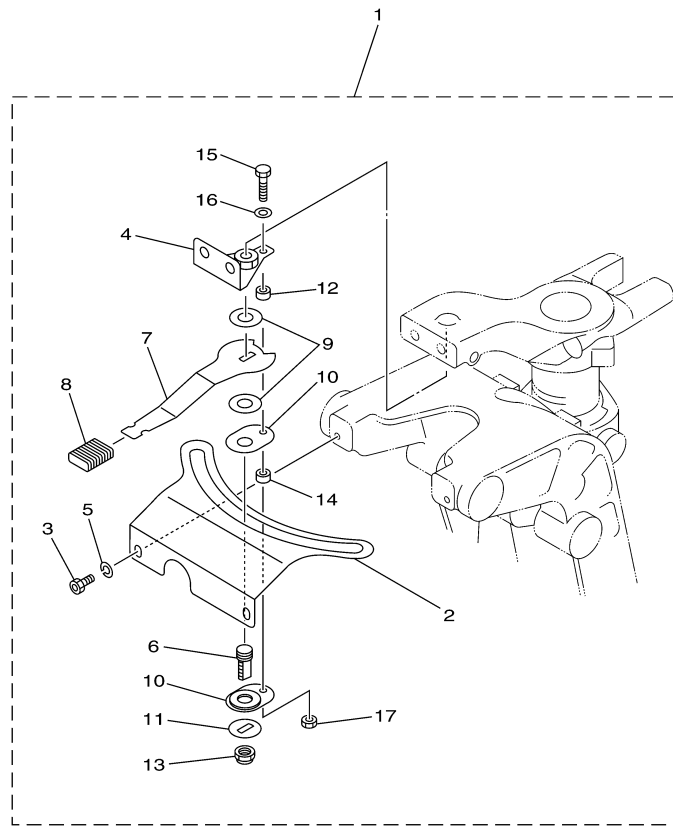

F40BEJR 0407 / STEERING FRICTION

67C3100-C200

Part List

F40BEJR 0407 / STEERING FRICTION

REF - NO	PART NUMBER	PART NAME	QUANTITY	REMARKS
1	67C-42508-03-00	STEERING FRICTION ASSY	1	MH
2	67C-42527-03-00	.PLATE, FRICTION	1	
3	90109-06M88-00	.BOLT	2	
4	67C-42525-00-00	.PLATE, FRICTION	1	
5	92990-06100-00	.WASHER, SPRING	2	
6	67C-42562-00-00	.SHAFT, STEERING LOCK	1	
7	67C-42561-00-00	.KNOB, STEERING LOCK	1	
8	689-43633-00-00	.COVER, TILT LEVER	1	
9	90202-10M56-00	.WASHER, PLATE	2	
10	65W-42528-00-00	.PLATE, FRICTION	2	
11	90209-10M26-00	.WASHER	1	
12	90387-05M05-00	.COLLAR	1	
13	90185-10M14-00	.NUT, SELF-LOCKING	1	
14	90387-05M11-00	.COLLAR	1	
15	97095-05020-00	.BOLT	1	
16	92995-05600-00	.WASHER	1	
17	95380-05600-00	.NUT	1