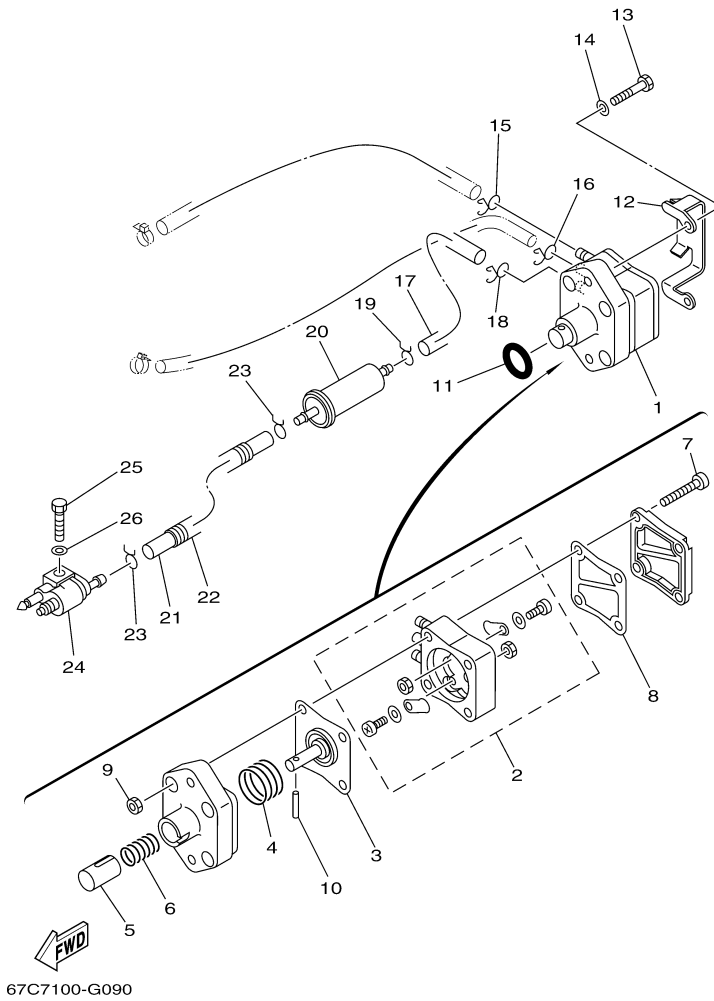

Part Notes

F40BEJR 0407 / CARBURETOR

PART NUMBER	NOTE TEXT
67C-14380- 	OEM: The O-Ring for sealing this part to the carburetor body is not shown separately. The Part Number for the O-Ring is 93210-17001-00.

00-00

©2014 Yamaha Motor Corporation, U.S.A. All rights reserved.

F40BEJR 0407 / OIL PUMP

67C1010-2080

Part List

F40BEJR 0407 / OIL PUMP

REF - NO	PART NUMBER	PART NAME	QUANTITY	REMARKS
1	93102-37M40-00	.OIL SEAL	1	
2	67C-12170-12-00	CAMSHAFT ASSY 1	1	UR MH
2	67C-12171-00-00	CAMSHAFT 1	1	UR ER/TR
3	67C-11537-01-00	GEAR, DRIVEN	1	
4	93605-14143-00	PIN, DOWEL	1	
5	90201-10M06-00	WASHER, PLATE	1	
6	95895-10040-00	BOLT, FLANGE	1	
7	65W-46241-00-00	V-BELT	1	
8	65W-11536-10-00	GEAR, DRIVE	1	
9	65W-11476-00-00	SPRING	1	
10	90280-04M06-00	KEY, WOODRUFF	1	
11	69W-13300-00-00	OIL PUMP ASSY	1	
12	93210-33MH2-00	.O-RING	1	
13	93210-12MG9-00	.O-RING	1	
14	93210-14515-00	.O-RING	1	
15	90119-06025-00	BOLT, WITH WASHER	4	

F40BEJR 0407 / FUEL 1

©2014 Yamaha Motor Corporation, U.S.A. All rights reserved.

Part List

F40BEJR 0407 / FUEL 1

REF - NO	PART NUMBER	PART NAME	QUANTITY	REMARKS
1	62Y-24410-04-00	FUEL PUMP ASSY	1	
2	62Y-24415-01-00	.BODY 4	1	
3	62Y-24411-02-00	.DIAPHRAGM	1	
4	62Y-24423-00-00	.SPRING, DIAPHRAGM	1	
5	62Y-13131-01-00	.PLUNGER	1	
6	62Y-24454-00-00	.SPRING	1	
7	62Y-24444-01-00	.SCREW	4	
8	6C5-24471-00-00	.DIAPHRAGM	1	
9	95380-05600-00	.NUT	4	
10	62Y-24374-01-00	.PIN	1	
11	93210-24M79-00	.O-RING	1	
12	65W-24474-00-00	COVER	1	
13	97095-06030-00	BOLT	2	
14	92995-06600-00	WASHER	2	
15	90467-10M04-00	CLIP	1	
16	90467-09M17-00	CLIP	1	
17	90445-10MG6-00	HOSE (L180)	1	
18	90467-10M04-00	CLIP	1	
19	90467-09M03-00	CLIP	1	
20	65W-24251-10-00	STRAINER 1	1	
21	90445-10MH8-00	HOSE (L430)	1	
22	90446-14M12-00	HOSE	1	
23	90467-09M03-00	CLIP	2	
24	6G1-24304-02-00	FUEL PIPE JOINT COMP. 1	1	
25	97095-06025-00	BOLT	1	
26	92995-06600-00	WASHER	1	