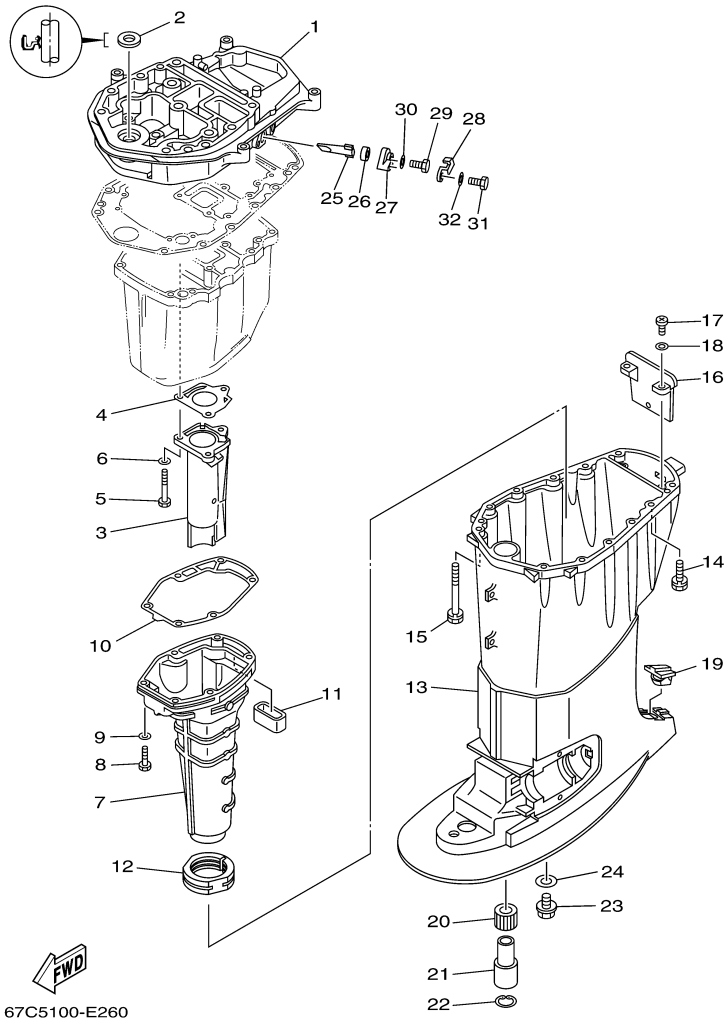

F40BEJR 0407 / UPPER CASING

©2014 Yamaha Motor Corporation, U.S.A. All rights reserved.

Part List

F40BEJR 0407 / UPPER CASING

REF - NO	PART NUMBER	PART NAME	QUANTITY	REMARKS
1	67C-41137-11-94	GUIDE, EXHAUST	1	
2	93110-16004-00	.OIL SEAL	1	
3	67C-41131-00-5B	MANIFOLD, EXT. 1	1	
4	67C-41133-00-00	.GASKET, EXHAUST MANIFOLD 1	1	
5	97075-06050-00	BOLT	3	
6	92995-06600-00	WASHER	3	
7	67C-14711-12-5B	MUFFLER 1	1	UR L(21.0")
7	67C-14711-00-5B	MUFFLER 1	1	UR JET DRIVE S(16.1")
8	97075-06025-00	BOLT	6	
9	92995-06600-00	WASHER	6	
10	62Y-41134-01-00	.GASKET, EXHAUST MANIFOLD	1	
11	62Y-45127-00-00	.SEAL	1	
12	67C-45123-00-00	.GASKET, MUFFLER	1	
13	67C-45111-21-4D	CASING, UPPER	1	UR L(21.0")
13	67C-45111-00-4D	CASING, UPPER	1	UR JET DRIVE S(16.1")
14	90119-08M79-00	BOLT, WITH WASHER	4	
15	90119-08M82-00	BOLT, WITH WASHER	8	
16	67C-45151-00-00	COVER, UPPER CASING	1	
17	97880-05016-00	SCREW, PAN HEAD	2	
18	92990-05600-00	WASHER, PLATE	2	
19	6C5-45155-00-00	CAP	1	UR L(21.0")
19	63D-45155-00-00	CAP	1	UR JET DRIVE S(16.1")
20	679-45318-00-00	BUSHING, DRIVE SHAFT	1	L(21.0")
21	90387-23002-00	COLLAR	1	L(21.0")
22	93420-36M01-00	CIRCLIP	1	L(21.0")
23	90340-14M06-00	PLUG, STRAIGHT SCREW	1	L(21.0")
24	90430-14M09-00	.GASKET	1	L(21.0")
25	62Y-11325-00-00	ANODE	1	
26	66M-11328-00-00	GROMMET, ANODE	1	
27	66M-11327-00-94	COVER, ANODE	1	
28	66M-12535-00-00	PLATE	1	
29	97095-05012-00	BOLT	1	
30	92995-05600-00	WASHER	1	
31	97013-06020-00	BOLT	1	
32	92903-06600-00	WASHER, PLATE	1	

Part Notes

F40BEJR 0407 / UPPER CASING

PART NUMBER	NOTE TEXT
90430-14M09-00	OEM: This part number is among the Top 100 Most Popular Marine Maintenance Parts as of March 2014.

©2014 Yamaha Motor Corporation, U.S.A. All rights reserved.