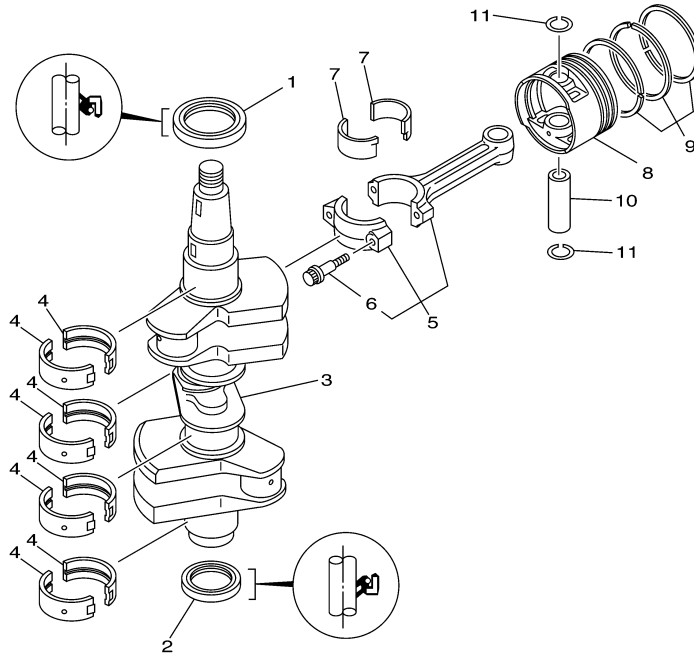

F40BEJR 0407 / CRANKSHAFT PISTON

67C0010-0031

Part List

F40BEJR 0407 / CRANKSHAFT PISTON

REF - NO	PART NUMBER	PART NAME	QUANTITY	REMARKS
1	93102-43M42-00	.OIL SEAL	1	
2	93102-35M47-00	.OIL SEAL	1	
3	67C-11411-00-00	CRANKSHAFT	1	
4	62Y-11416-00-00	PLANE BEARING, CRANKSHAFT 1	8	UR BROWN
4	62Y-11416-20-00	PLANE BEARING, CRANKSHAFT 1	8	UR BLUE
4	62Y-11416-10-00	PLANE BEARING, CRANKSHAFT 1	8	UR BLACK
5	62Y-11650-10-00	CONNECTING ROD ASSY	3	
6	62Y-11654-00-00	.BOLT, CONNECTING ROD	2	
7	62Y-11656-00-00	PLANE BEARING, CONNECTING ROD	6	UR BROWN
7	62Y-11656-20-00	PLANE BEARING, CONNECTING ROD	6	UR BLUE
7	62Y-11656-10-00	PLANE BEARING, CONNECTING ROD	6	UR BLACK
8	65W-11631-00-96	PISTON (STD)	3	
8	65W-11636-00-00	PISTON (0.50MM O/S)	3	AP
8	65W-11635-00-00	PISTON (0.25MM O/S)	3	AP
9	67C-11603-00-00	PISTON RING SET (STD)	3	
9	67C-11604-00-00	PISTON RING SET (0.25MM O/S)	3	AP
9	67C-11605-00-00	PISTON RING SET (0.50MM O/S)	3	AP
10	62Y-11633-00-00	PIN, PISTON	3	
11	93450-17129-00	CIRCLIP	6