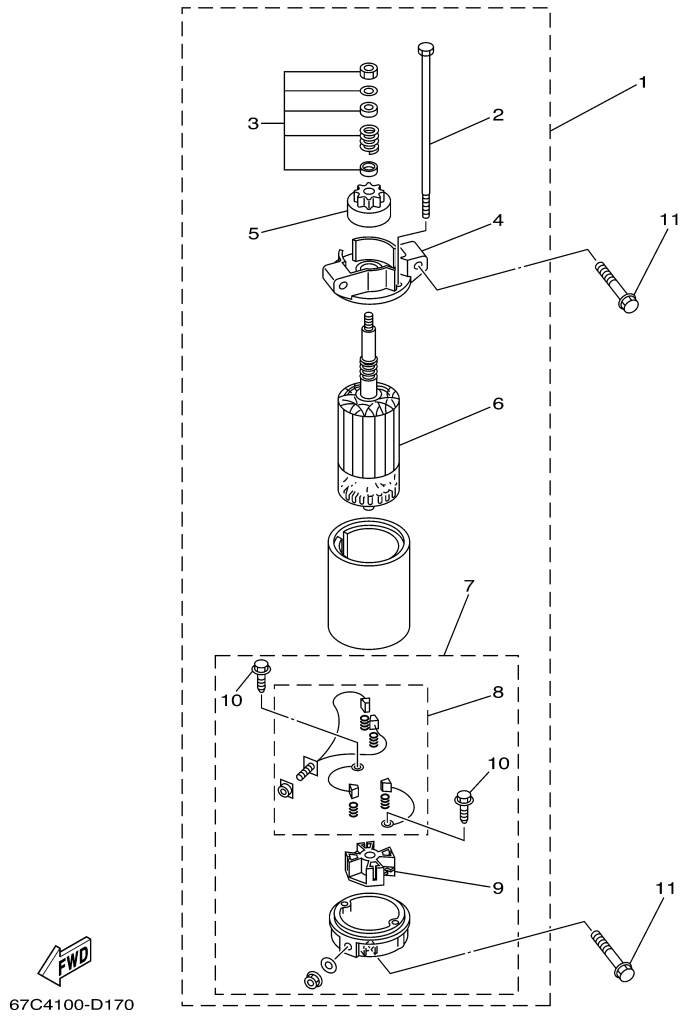

F40BEJR 0407 / ELECTRICAL 3

 67C0010-0140

Part List

F40BEJR 0407 / ELECTRICAL 3

REF - NO	PART NUMBER	PART NAME	QUANTITY	REMARKS
1	63D-82563-10-00	TRIM & TILT SWITCH ASSY	1	TR
2	6E5-82587-00-00	GASKET	1	TR
3	62Y-83614-00-00	BRACKET	1	TR
4	90109-06M86-00	BOLT	2	TR
5	90465-06M88-00	CLAMP	1	TR
6	6H1-81950-00-00	RELAY ASSY	1	TR
7	97095-06020-00	BOLT	2	TR
8	92995-06600-00	WASHER	2	TR
9	90465-08M75-00	CLAMP	1	TR
10	67C-81948-00-00	BRACKET	1	TR
11	6A0-82317-00-00	DAMPER, IGNITION COIL	2	TR
12	90387-06119-00	COLLAR	2	TR
13	95895-06030-00	BOLT, FLANGE	2	TR
14	90201-12M16-00	WASHER, PLATE	2	TR
15	6H5-81920-00-00	TERMINAL ASSY	1	TR
16	97095-06012-00	BOLT	1	TR
17	92995-06600-00	WASHER	1	TR
18	67C-81949-00-00	WIRE, LEAD	1	TR
19	67C-81949-10-00	WIRE, LEAD	1	TR
20	6G5-82119-00-00	COVER, LEAD WIRE	2	TR

F40BEJR 0407 / STARTING MOTOR

©2014 Yamaha Motor Corporation, U.S.A. All rights reserved.

Part List

F40BEJR 0407 / STARTING MOTOR

REF - NO	PART NUMBER	PART NAME	QUANTITY	REMARKS
1	67C-81800-02-00	STARTING MOTOR ASSY	1	ER/TR
2	67C-81826-00-00	.BOLT	2	
3	65W-81857-03-00	.RETAINER	1	
4	65W-81830-00-00	.FRONT BRACKET ASSY	1	
5	65W-81807-00-00	.GEAR ASSY, STARTING MOTOR	1	
6	67C-81850-01-00	.ARMATURE ASSY	1	
7	65W-81820-00-00	.REAR BRACKET ASSY	1	
8	65W-81801-00-00	..BRUSH SET	1	
9	65W-81840-00-00	..BRUSH HOLDER ASSY	1	
10	65W-81825-00-00	..SCREW	2	
11	90119-08M39-00	BOLT, WITH WASHER	3	ER/TR