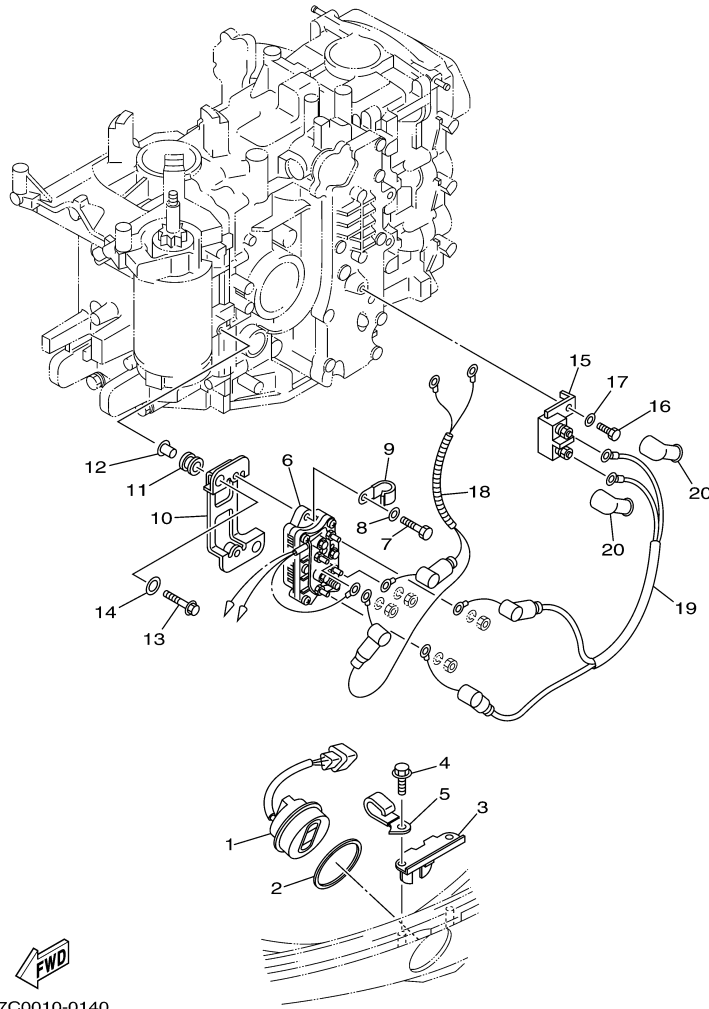

F40BEJR 0407 / ELECTRICAL 3

 67C0010-0140

Part List

F40BEJR 0407 / ELECTRICAL 3

REF - NO	PART NUMBER	PART NAME	QUANTITY	REMARKS
1	63D-82563-10-00	TRIM & TILT SWITCH ASSY	1	TR
2	6E5-82587-00-00	GASKET	1	TR
3	62Y-83614-00-00	BRACKET	1	TR
4	90109-06M86-00	BOLT	2	TR
5	90465-06M88-00	CLAMP	1	TR
6	6H1-81950-00-00	RELAY ASSY	1	TR
7	97095-06020-00	BOLT	2	TR
8	92995-06600-00	WASHER	2	TR
9	90465-08M75-00	CLAMP	1	TR
10	67C-81948-00-00	BRACKET	1	TR
11	6A0-82317-00-00	DAMPER, IGNITION COIL	2	TR
12	90387-06119-00	COLLAR	2	TR
13	95895-06030-00	BOLT, FLANGE	2	TR
14	90201-12M16-00	WASHER, PLATE	2	TR
15	6H5-81920-00-00	TERMINAL ASSY	1	TR
16	97095-06012-00	BOLT	1	TR
17	92995-06600-00	WASHER	1	TR
18	67C-81949-00-00	WIRE, LEAD	1	TR
19	67C-81949-10-00	WIRE, LEAD	1	TR
20	6G5-82119-00-00	COVER, LEAD WIRE	2	TR