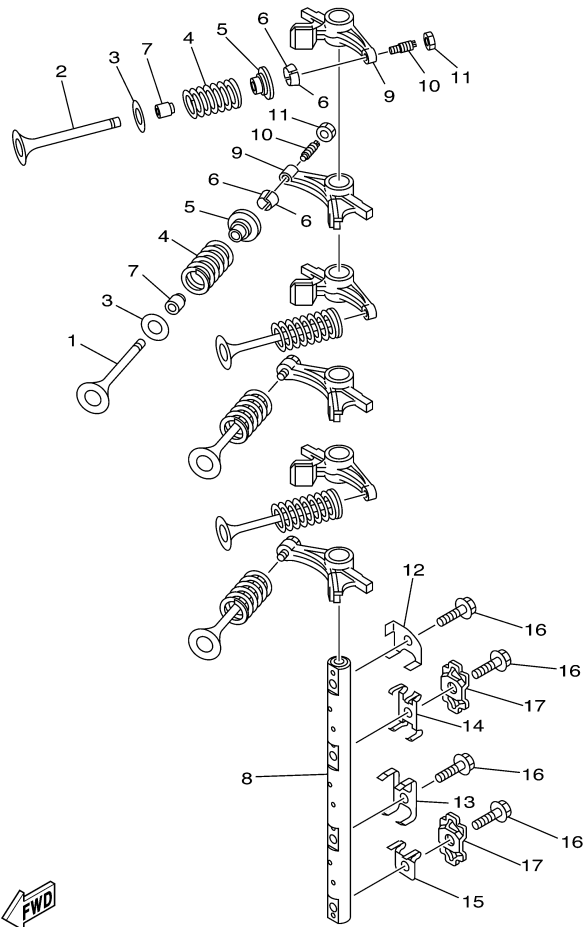

F40BEJR 0407 / VALVE

67C1010-2051

©2014 Yamaha Motor Corporation, U.S.A. All rights reserved.

Part List

F40BEJR 0407 / VALVE

REF - NO	PART NUMBER	PART NAME	QUANTITY	REMARKS
1	67C-12111-00-00	VALVE, INTAKE	3	
2	62Y-12121-00-00	VALVE, EXHAUST	3	
3	62Y-12116-00-00	SEAT, VALVE SPRING	6	
4	51Y-12114-00-00	SPRING, VALVE OUTER	6	
5	30X-12117-00-00	RETAINER, VALVE SPRING	6	
6	30X-12118-00-00	LOCK, VALVE SPRING RETAINER	12	
7	51Y-12119-00-00	SEAL, VALVE STEM	6	
8	67C-12146-00-00	SHAFT, ROCKER	1	
9	65W-12151-00-00	ARM, VALVE ROCKER	6	
10	62Y-12159-00-00	SCREW, VALVE ADJUSTING	6	
11	62Y-12158-00-00	NUT, LOCK	6	
12	64J-12238-00-00	PLATE, BOLT STOPPER	1	UR MH
12	62Y-12238-00-00	PLATE, BOLT STOPPER	1	UR ER/TR
13	64J-12279-00-00	PLATE	1	UR MH
13	62Y-12279-00-00	PLATE	1	UR ER/TR
14	62Y-12216-00-00	SPRING	1	
15	67C-12113-00-00	SPRING, VALVE INNER	1	
16	90109-08M63-00	BOLT	4	
17	62Y-12231-00-00	GUIDE, STOPPER 1	2	