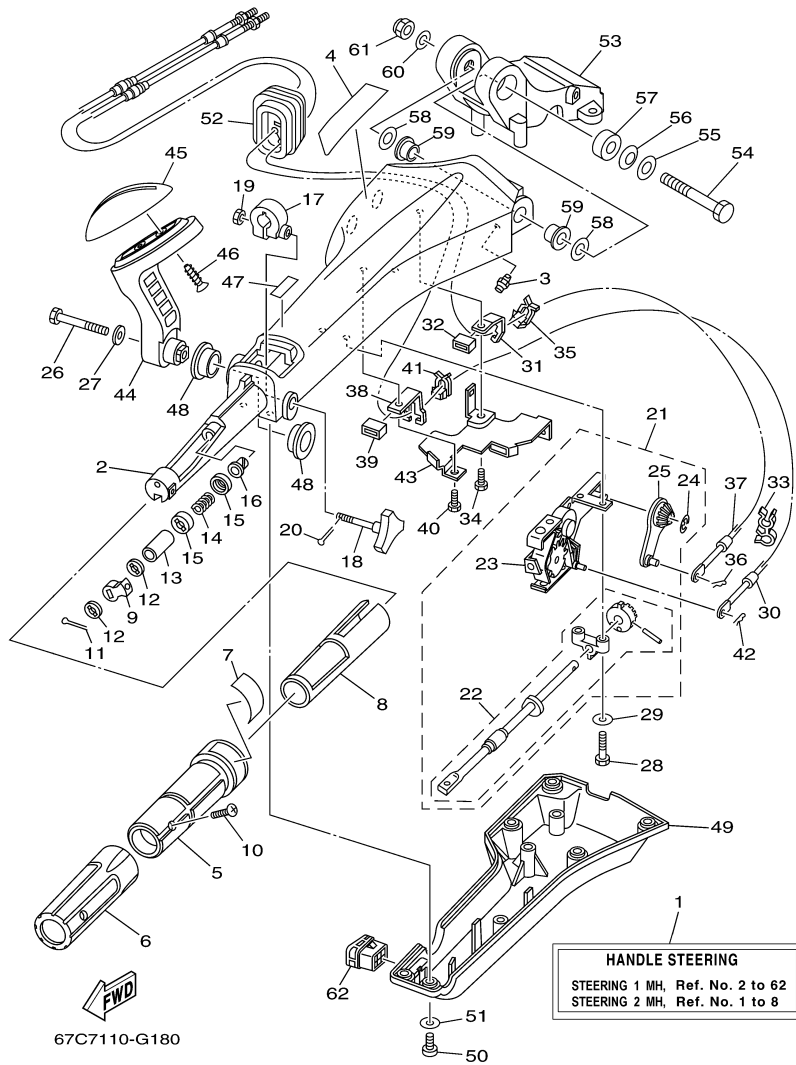

©2014 Yamaha Motor Corporation, U.S.A. All rights reserved.

F40BEJR 0407 / STEERING 1 MH

©2014 Yamaha Motor Corporation, U.S.A. All rights reserved.

Part List

F40BEJR 0407 / STEERING 1 MH

REF - NO	PART NUMBER	PART NAME	QUANTITY	REMARKS
1	6X4-42101-F2-4D	HANDLE, STEERING	1	
2	6X4-42111-01-4D	HANDLE, STEERING	1	
3	93700-06M03-00	NIPPLE, GREASE	1	
4	6X4-48215-10-00	GRAPHIC	1	
5	6X4-42119-00-00	GRIP, STEERING HANDLE	1	
6	6X4-42177-00-00	RUBBER, HANDLE	1	
7	6X4-42137-00-00	INDICATOR, THROTTLE	1	
8	6X4-41291-00-00	BUSHING	1	
9	6X4-44139-00-00	COLLAR	1	
10	90142-05001-00	SCREW, COUNTERSUNK	1	
11	91490-20010-00	PIN. COTTER	1	
12	6X4-44177-00-00	WASHER	2	
13	6X4-42128-00-00	COLLAR, DISTANCE 1	1	
14	90501-23215-00	SPRING, COMPRESSION	1	
15	6X4-44188-00-00	WASHER	2	
16	90386-08032-00	BUSH	1	
17	63D-42126-00-00	FRICTION, STEERING HANDLE GRIP	1	
18	6X4-48154-00-00	KNOB, THROTTLE	1	
19	95380-06600-00	NUT, HEXAGON	1	
20	91490-20010-00	PIN. COTTER	1	
21	6X4-44100-10-00	SHIFT LINK ASSY	1	
22	6X4-42115-00-00	.SHAFT, STEERING HANDLE	1	
23	6X4-44102-00-00	.SHIFT ASSIST ASSY	1	
24	6X4-14137-00-00	.CLIP	1	
25	6X4-48261-00-00	.ARM, THROTTLE	1	
26	97095-08040-00	BOLT	1	
27	92995-08600-00	WASHER	1	
28	97095-06030-00	BOLT	2	
29	92995-06600-00	WASHER	2	
30	67C-48321-11-00	CABLE	1	
31	6X4-48538-00-00	CLAMP, CABLE 1	1	
32	6X4-26367-00-00	PROTECTOR	1	
33	90464-09M42-00	CLAMP	1	
34	97095-06014-00	BOLT	1	
35	63D-48538-00-00	CLAMP, CABLE 1	1	
36	90468-10005-00	CLIP	1	
37	69W-26301-00-00	THROTTLE CABLE ASSY	1	
38	6X4-48538-10-00	CLAMP, CABLE 1	1	
39	6X4-26367-00-00	PROTECTOR	1	
40	97095-06014-00	BOLT	1	
41	63D-48538-00-00	CLAMP, CABLE 1	1	
42	90468-10005-00	CLIP	1	
43	6X4-42159-00-00	STAY	1	
44	6X4-44159-00-4D	HANDLE, GEAR SHIFT	1	
45	6X4-44173-00-00	LEVER, SHIFT CONTROL	1	
46	97780-60920-00	SCREW, TAPPING	2	
47	6G8-44191-00-00	INDICATOR, SHIFT	1	
48	90386-26MA3-00	BUSH	2	
49	6X4-42131-01-00	COVER, HANDLE STEERING	1	
50	97885-06016-00	SCREW, PAN HEAD	6	
51	92995-06600-00	WASHER	6	
52	6X4-42725-10-00	GROMMET	1	
53	63D-42121-22-4D	BRACKET	1	