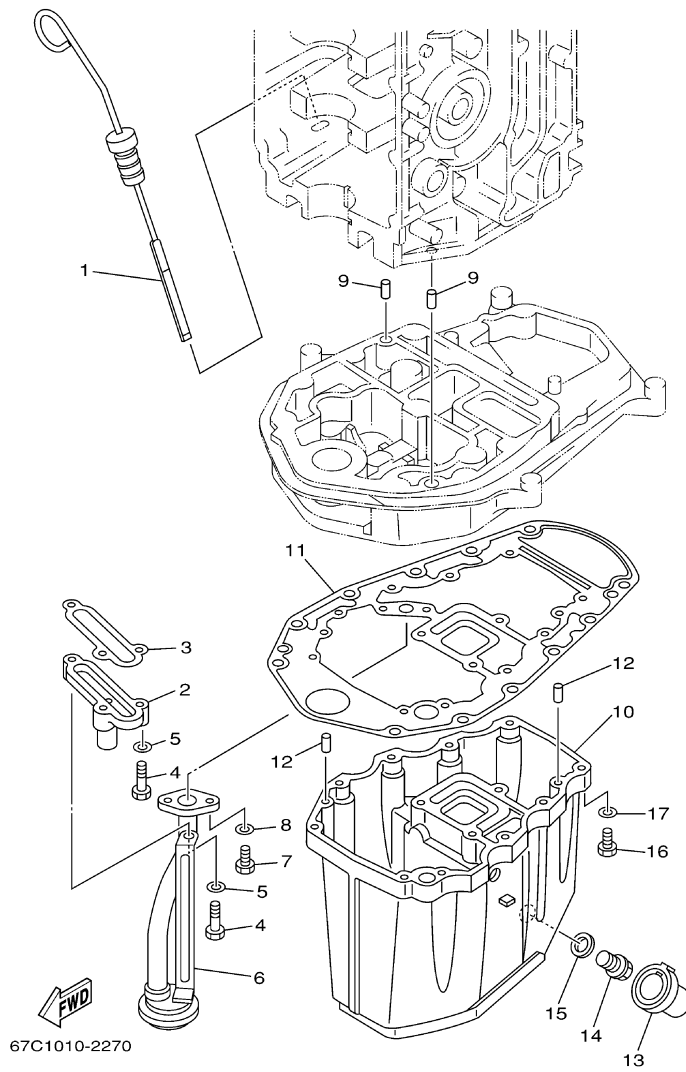

F40BEJR 0407 / OIL PAN

©2014 Yamaha Motor Corporation, U.S.A. All rights reserved.

Part List

F40BEJR 0407 / OIL PAN

REF - NO	PART NUMBER	PART NAME	QUANTITY	REMARKS
1	67C-15362-00-00	PLUG, OIL LEVEL	1	
2	62Y-11575-00-00	RELIEF VALVE ASSY	1	
3	62Y-13475-00-00	.GASKET	1	
4	97013-06025-00	BOLT	3	
5	92903-06600-00	WASHER, PLATE	3	
6	62Y-13411-00-00	STRAINER, OIL	1	
7	97013-06016-00	BOLT	2	
8	92903-06600-00	WASHER, PLATE	2	
9	93608-12M05-00	PIN, DOWEL	2	
10	62Y-15311-02-5B	OIL PAN	1	
11	69W-15312-00-00	.GASKET, OIL PAN	1	
12	93606-12019-00	.PIN, DOWEL	4	
13	67C-15316-00-00	DAMPER 1	1	UR L(21.0")
13	67C-15316-10-00	DAMPER 1	1	UR JET DRIVE S(16.1")
14	90340-14M06-00	PLUG, STRAIGHT SCREW	1	
15	90430-14M09-00	.GASKET	1	
16	97075-06025-00	BOLT	10	
17	92995-06600-00	WASHER	10	

Part Notes

F40BEJR 0407 / OIL PAN

PART NUMBER	NOTE TEXT
90430-14M09-00	OEM: This part number is among the Top 100 Most Popular Marine Maintenance Parts as of March 2014.

©2014 Yamaha Motor Corporation, U.S.A. All rights reserved.