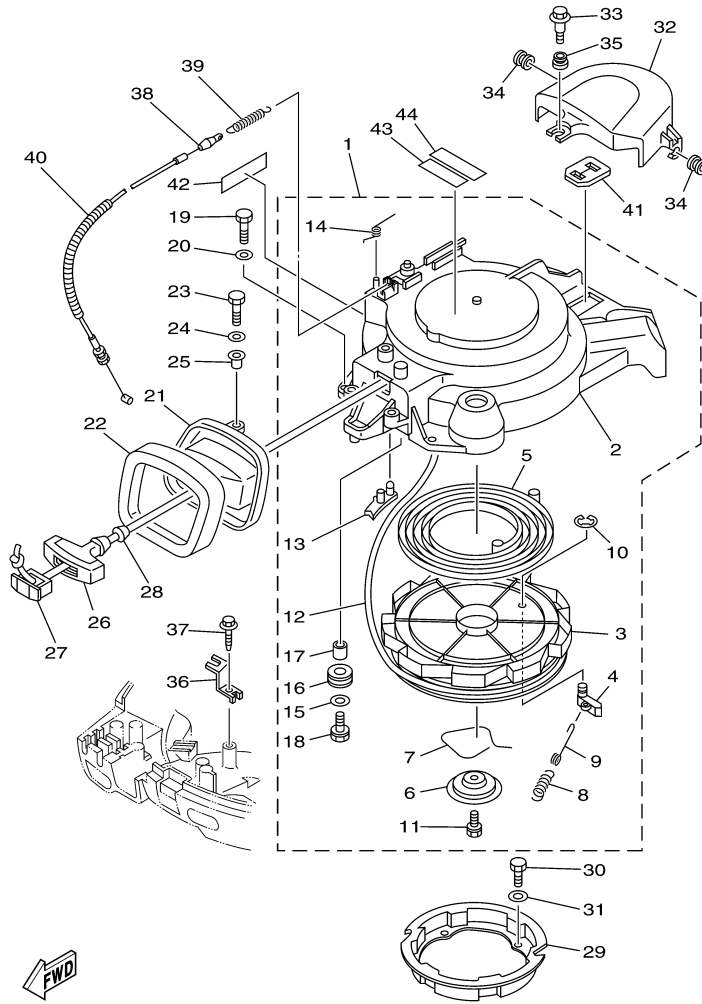

F40BEJR 0407 / STARTER MH

©2014 Yamaha Motor Corporation, U.S.A. All rights reserved.

Part List

F40BEJR 0407 / STARTER MH

REF - NO	PART NUMBER	PART NAME	QUANTITY	REMARKS
1	67C-15710-00-00	STARTER ASSY	1	
2	67C-15711-00-00	.CASE, STARTER	1	
3	66T-15714-00-00	.DRUM, SHEAVE	1	
4	63V-15741-00-00	.PAWL, DRIVE	1	
5	66T-15713-00-00	.SPRING, STARTER	1	
6	66T-15716-00-00	.PLATE, DRIVE	1	
7	66T-15705-00-00	.SPRING, DRIVE PAWL	1	
8	66T-15767-00-00	.SPRING	1	
9	66T-15784-00-00	.SPRING, RETURN	1	
10	63V-15744-00-00	.CIRCLIP	1	
11	63V-15768-00-00	.BOLT	1	
12	90890-44374-00	.STARTER, ROPE 50M O/M	1	UNAVAILABLE - OBTAIN LOCALLY
13	66T-15794-00-00	.STOPPER	1	
14	66T-15734-00-00	.SPRING, RETURN	1	
15	6F5-15791-00-00	.WASHER, LOCK	1	
16	6F5-15752-00-00	.ROLLER, WIRE	1	
17	6F5-15753-00-00	.BUSH	1	
18	97523-06425-00	.BOLT, WITH WASHER	1	
19	97095-06025-00	BOLT	4	
20	92995-06600-00	WASHER	4	
21	67C-15758-00-00	GUIDE, ROPE	1	
22	67C-15762-00-00	SEAL, RUBBER 2	1	
23	97095-06025-00	BOLT	3	
24	92995-06600-00	WASHER	3	
25	90387-06M89-00	COLLAR	3	
26	689-15755-01-00	.HANDLE, STARTER	1	
27	6F5-15779-02-00	.COVER	1	
28	6A0-15789-00-00	.DAMPER	1	
29	67C-15723-00-00	PULLEY, STARTER	1	
30	97095-06010-00	BOLT	4	
31	92995-06600-00	WASHER	4	
32	67C-46297-00-00	COVER, DUST	1	
33	90109-06MA1-00	BOLT	1	
34	90480-10M16-00	.GROMMET	2	
35	90480-12072-00	GROMMET	1	
36	66M-15774-00-00	STAY 4	1	
37	90109-06M86-00	BOLT	1	
38	67C-15770-00-00	CABLE COMP., STARTER STOP	1	
39	66T-15731-00-00	.SPRING, RETURN	1	
40	90446-10M86-00	HOSE (L140)	1	
41	65W-81639-10-00	PLATE, ARMATURE FITTING	1	
42	62Y-13437-42-00	MARK, CAUTION	1	
43	6AH-81995-40-00	LABEL, WARNING	1	
44	6AH-81994-40-00	LABEL, SAFETY	1	

Part Notes

F40BEJR 0407 / STARTER MH

PART NUMBER	NOTE TEXT
90480-12072-00	OEM: GROMMET used on F115TLR and F/LF115TXR 0410 Production and Earlier

©2014 Yamaha Motor Corporation, U.S.A. All rights reserved.