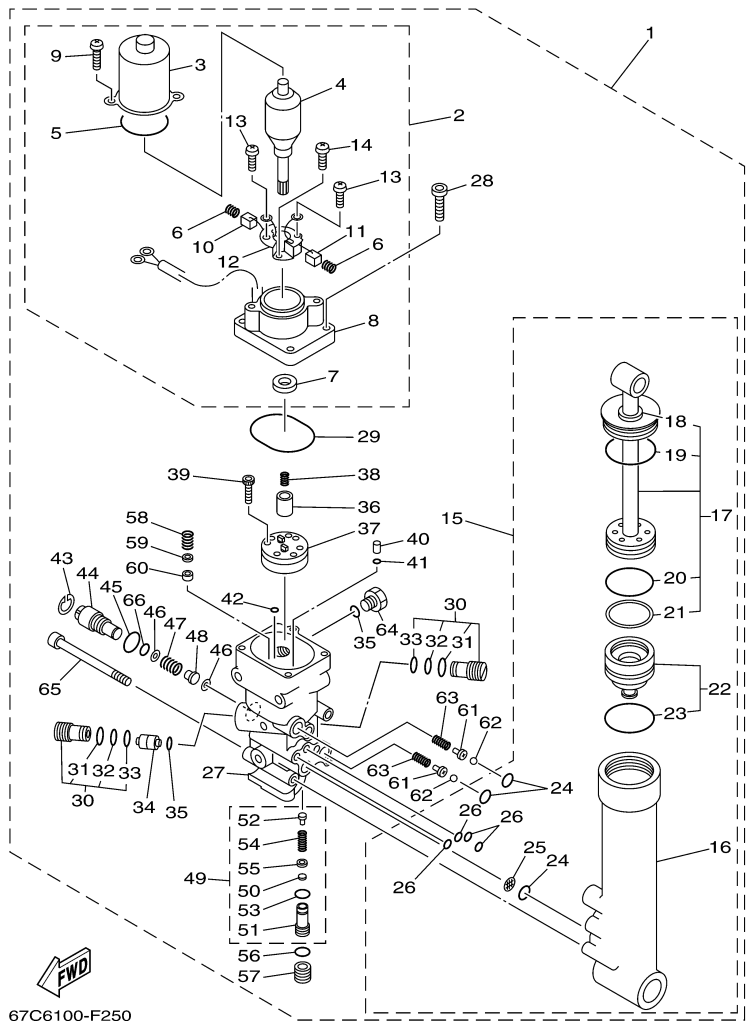

F40BEJR 0407 / POWER TRIM TILT ASSY

67C6100-F250

©2014 Yamaha Motor Corporation, U.S.A. All rights reserved.

Part List

F40BEJR 0407 / POWER TRIM TILT ASSY

REF - NO	PART NUMBER	PART NAME	QUANTITY	REMARKS
1	67C-43800-00-4D	POWER TRIM & TILT ASSY	1	TR
2	67C-43880-00-00	.MOTOR ASSY	1	
3	65W-43804-00-00	..STATOR ASSY	1	
4	65W-43805-00-00	..ARMATURE ASSY	1	
5	65W-43869-00-00	..O-RING	1	
6	65W-4386K-00-00	..SPRING, BRUSH	2	
7	65W-43882-00-00	..OIL SEAL	1	
8	67C-43881-00-00	..FRAME, END	1	
9	65W-43887-00-00	..BOLT	2	
10	65W-43892-00-00	..BRUSH 2	1	
11	65W-43891-00-00	..BRUSH 1	1	
12	65W-4380F-00-00	..PLATE, BRUSH HOLDER	1	
13	65W-43879-00-00	..SCREW, WITH WASHER	2	
14	65W-4388E-00-00	..BOLT	1	
15	67C-43840-00-00	.POWER TILT ASSY	1	
16	65W-4380K-00-00	..CYLINDER, TILT SUB ASSY	1	
17	67C-43810-00-00	..TILT PISTON SUB ASSY	1	
18	65W-43812-00-00	...SEAL, DUST	1	
19	65W-43865-00-00	...O-RING	1	
20	6H1-43861-10-00	...O-RING	1	
21	65W-43871-00-00	...RING, BACK UP	1	
22	65W-4381B-00-00	..FREE PISTON SUB ASSY	1	
23	6H1-43861-10-00	...O-RING	1	
24	93210-11368-00	..O-RING	3	
25	6H1-43816-00-00	..FILTER 1	1	
26	93210-064A5-00	..O-RING	4	
27	67C-4380L-00-00	.HOUSING, TRIM & TILT SUB ASSY	1	
28	65W-43888-00-00	.BOLT, SOCKET	4	
29	93210-50768-00	.O-RING	1	
30	6T4-43802-03-00	.VALVE SUB ASSY	2	
31	6H1-43866-00-00	..O-RING	1	
32	93210-10M74-00	..O-RING	1	
33	6H1-43867-00-00	..O-RING	1	
34	62X-43841-00-00	.PISTON, SHUTTLE	1	
35	93210-09165-00	.O-RING	2	
36	65W-43831-00-00	.CONNECTOR, SHAFT	1	
37	65W-43830-00-00	.GEAR PUMP ASSY	1	
38	6T4-43853-00-00	.SPRING, MAIN VALVE	1	
39	91318-04025-00	.BOLT	4	
40	65W-43817-00-00	.FILTER 2	2	
41	65W-43861-00-00	.O-RING	2	
42	65W-43862-00-00	.O-RING	2	
43	6H1-43875-00-00	.RING, SNAP	1	
44	6H1-43845-00-00	.SCREW, MANUAL RELEASE	1	
45	93210-18397-00	.O-RING	1	
46	6H1-43847-00-00	.SEAT, MANUAL VALVE	2	
47	65W-43854-00-00	.SPRING, MANUAL RELEASE	1	
48	65W-4382A-00-00	.ADAPTOR 1	1	
49	CS2-43803-81-00	.CASE VALVE COMP	1	
50	6H1-4384G-11-00	..SEAL, RELIEF VALVE	1	
51	CS2-43851-80-00	..SEAT, RELIEF VALVE	1	
52	67F-43843-00-00	..SCREW, VALVE LOCK	1	
53	93210-10M74-00	..O-RING	1