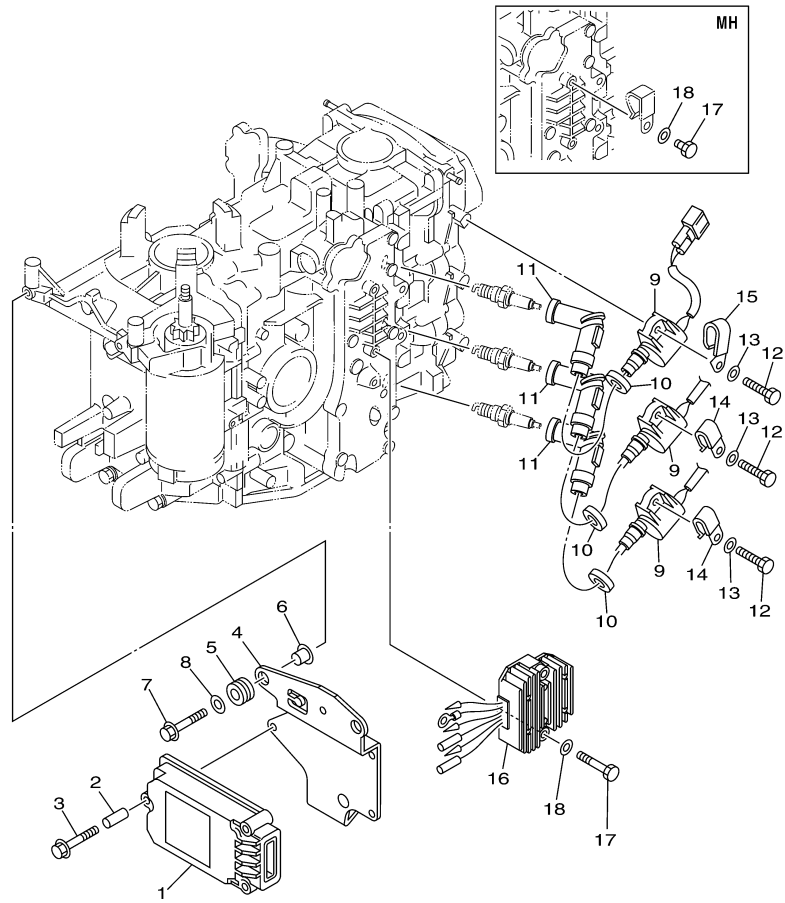

F40BEJR 0407 / GENERATOR

67C7110-G120

Part List

F40BEJR 0407 / GENERATOR

REF - NO	PART NUMBER	PART NAME	QUANTITY	REMARKS
1	65W-85550-01-00	ROTOR ASSY	1	
2	65W-85510-10-00	STATOR ASSY	1	
3	65W-85580-00-00	COIL, PULSER	1	
4	90446-10M82-00	HOSE	1	
5	65W-11545-00-00	KEY, WOODRUFF	1	
6	90170-20137-00	NUT	1	
7	90201-21M18-00	WASHER, PLATE	1	
8	91380-05030-00	BOLT	3	
9	97095-05016-00	.BOLT	2	
10	92995-05600-00	WASHER	2	
11	67C-81337-00-00	COVER, FLYWHEEL	1	ER/TR
12	97095-06025-00	BOLT	4	ER/TR
13	92995-06600-00	WASHER	4	ER/TR
14	65W-81639-10-00	PLATE, ARMATURE FITTING	1	ER/TR
15	62Y-13437-42-00	MARK, CAUTION	1	ER/TR
16	6AH-81995-40-00	LABEL, WARNING	1	ER/TR
17	6AH-81994-40-00	LABEL, SAFETY	1	ER/TR
18	6AG-81996-00-00	MARK	1	ER/TR

F40BEJR 0407 / ELECTRICAL 1

67C3110-C130

©2014 Yamaha Motor Corporation, U.S.A. All rights reserved.

Part List

F40BEJR 0407 / ELECTRICAL 1

REF - NO	PART NUMBER	PART NAME	QUANTITY	REMARKS
1	67C-85540-01-00	C.D.I. UNIT ASSY	1	
2	65W-86129-00-00	COLLAR	3	
3	65W-8252V-00-00	SCREW, SPECIAL	3	
4	67C-85542-00-00	BRACKET	1	
5	65W-85547-00-00	DAMPER	3	
6	65W-86129-10-00	COLLAR	3	
7	67C-8252V-00-00	BOLT, FLANGE (M6X25)	3	
8	67C-85554-00-00	WASHER, ROTOR	3	
9	67C-85570-00-00	IGNITION COIL ASSY	3	
10	90480-25161-00	GROMMET	3	
11	6G8-82370-30-00	PLUG CAP ASSY	3	
12	97095-06020-00	BOLT	3	
13	92995-06600-00	WASHER	3	
14	90465-06M90-00	CLAMP	2	
15	90465-06M88-00	CLAMP	1	
16	65W-81960-10-00	RECTIFIER & REGULATOR ASSY	1	ER/TR
17	97095-06040-00	.BOLT	2	UR ER/TR
17	97095-06012-00	BOLT	1	UR MH
18	92995-06600-00	WASHER	2	UR ER/TR
18	92995-06600-00	WASHER	1	UR MH