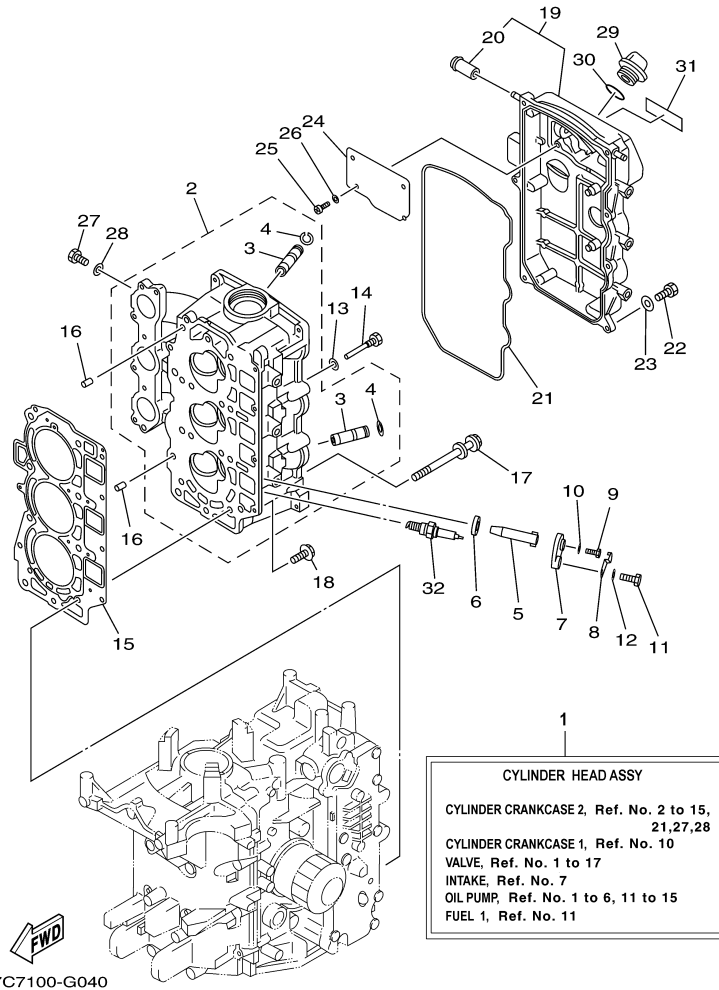

F40BEJR 0407 / CYLINDER CRANKCASE 2

©2014 Yamaha Motor Corporation, U.S.A. All rights reserved.

Part List

F40BEJR 0407 / CYLINDER CRANKCASE 2

REF - NO	PART NUMBER	PART NAME	QUANTITY	REMARKS
1	67C-W009A-13-1S	CYLINDER HEAD COMPLETE	1	
2	67C-11111-20-1S	HEAD, CYLINDER 1	1	
3	62Y-11133-30-00	.GUIDE, VALVE 1	6	
4	93450-09M01-00	.CIRCLIP	6	
5	62Y-11325-00-00	ANODE	3	
6	66M-11328-00-00	GROMMET, ANODE	3	
7	66M-11327-00-94	COVER, ANODE	3	
8	66M-12535-00-00	PLATE	3	
9	97095-05012-00	BOLT	3	
10	92995-05600-00	WASHER	3	
11	97095-06020-00	BOLT	3	
12	92995-06600-00	WASHER	3	
13	90430-06014-00	.GASKET	1	
14	90109-06M65-00	BOLT	1	
15	67C-11181-01-00	.GASKET, CYLINDER HEAD 1	1	
16	99530-08012-00	PIN, DOWEL	2	
17	90119-09M00-00	BOLT, WITH WASHER	8	
18	90119-06MA3-00	BOLT, WITH WASHER	4	
19	67C-11191-00-1S	COVER, CYLINDER HEAD 1	1	
20	62Y-14485-00-00	.PIPE, JOINT	1	
21	67C-11356-00-00	.SEAL, CYLINDER 2	1	
22	97095-06020-00	BOLT	7	
23	92995-06600-00	WASHER	7	
24	67C-11168-00-00	COVER, BREATHER	1	
25	98507-04010-00	SCREW, PAN HEAD	4	
26	92907-04600-00	WASHER	4	
27	97095-06010-00	BOLT	3	
28	90430-06014-00	.GASKET	3	
29	6G8-15363-00-00	PLUG, OIL	1	
30	93210-24M79-00	.O-RING	1	
31	62Y-12138-40-00	MARK, CAUTION	1	
32	NGK-DPR6E-A9-00	PLUG, SPARK (NGK DPR6EA-9)	3