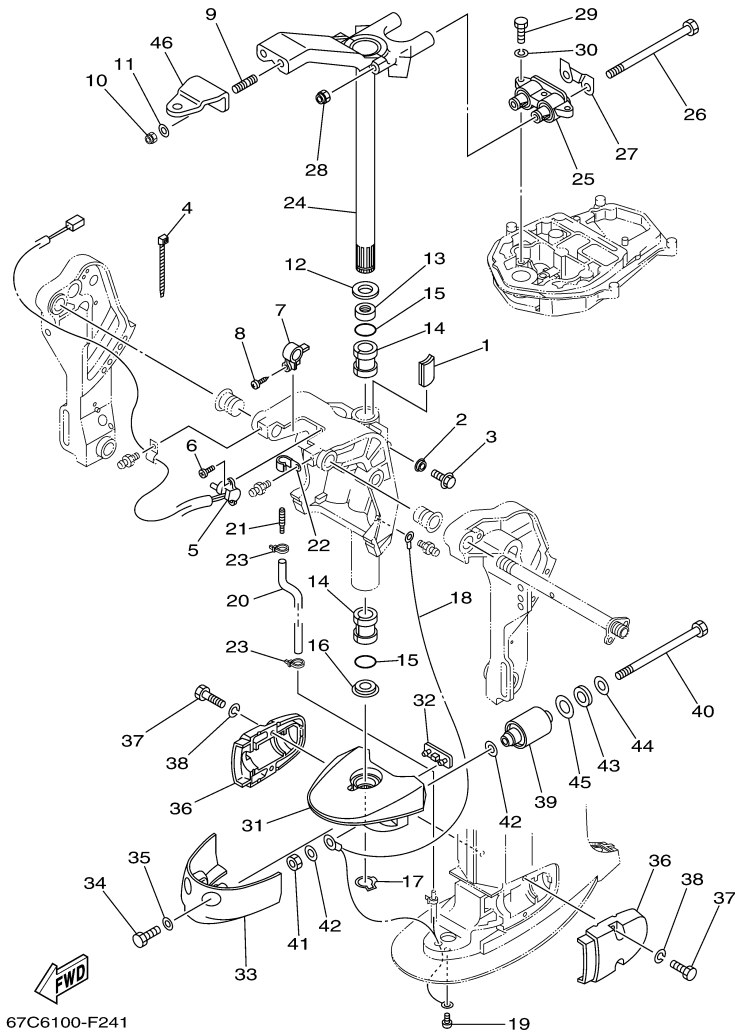

F40BEJR 0407 / BRACKET 3

©2014 Yamaha Motor Corporation, U.S.A. All rights reserved.

Part List

F40BEJR 0407 / BRACKET 3

REF - NO	PART NUMBER	PART NAME	QUANTITY	REMARKS
1	6J8-42528-00-00	PLATE, FRICTION	1	
2	689-43373-01-00	SEAL, DAMPER	1	
3	90105-06M18-00	BOLT, FLANGE	1	
4	90465-11M10-00	CLAMP	4	TR
5	67H-83672-00-00	TRIM SENDER	1	TR
6	97885-06016-00	SCREW, PAN HEAD	2	TR
7	6K9-43139-01-00	CAM, TRIM SENDER	1	TR
8	97780-60525-00	SCREW, TAPPING	1	TR
9	90116-10M28-00	BOLT, STUD	2	
10	90185-10051-00	NUT, SELF-LOCKING	2	
11	90201-10120-00	.WASHER, PLATE	2	
12	90201-30M00-00	WASHER, PLATE	1	
13	90386-30M78-00	BUSH	1	
14	90386-30M77-00	BUSH	2	
15	93210-29M94-00	O-RING	2	
16	90386-30M60-00	BUSH	1	
17	93410-28M06-00	CIRCLIP	1	
18	67C-82127-10-00	WIRE, LEAD 2	1	UR L(21.0")
18	67C-82127-00-00	WIRE, LEAD 2	1	UR JET DRIVE S(16.1")
19	97885-06008-00	SCREW, PAN HEAD	1	
20	90445-07M53-00	HOSE (L700)	1	*1 L(21.0")
21	6E5-83558-00-00	END, NIPPLE	1	*1
22	90465-08M07-00	CLAMP	1	*1
23	90465-11M10-00	CLAMP	2	*1
24	67C-42510-11-4D	STEERING BRACKET ASSY	1	UR L(21.0")
24	67C-42510-01-4D	STEERING BRACKET ASSY	1	UR JET DRIVE S(16.1")
25	67C-44514-10-4D	MOUNT DAMPER, UPPER SIDE	1	UR L(21.0")
25	67C-44514-00-4D	MOUNT DAMPER, UPPER SIDE	1	UR JET DRIVE S(16.1")
26	90101-08M15-00	BOLT	2	
27	66T-44526-30-00	PLATE	1	
28	90185-08045-00	NUT, SELF-LOCKING	2	
29	97075-08030-00	BOLT	3	
30	92995-08100-00	WASHER	3	
31	67C-44551-01-4D	HOUSING, LOWER MOUNT RUBBER	1	UR JET DRIVE S(16.1")
31	67C-44551-10-4D	HOUSING, LOWER MOUNT RUBBER 1	1	UR L(21.0")
32	67C-44575-00-00	DAMPER, LOWER MOUNT RUBBER	1	
33	67C-44553-00-4D	COVER, LOWER MOUNT	1	L(21.0")
34	97095-08020-00	BOLT	2	L(21.0")
35	92995-08600-00	WASHER	2	L(21.0")
36	67C-44552-01-4D	HOUSING, LOWER MOUNT RUBBER	2	
37	97075-08030-00	BOLT	4	
38	92995-08100-00	WASHER	4	
39	67C-44555-11-94	MOUNT DAMPER, LOWER SIDE	2	UR L(21.0")
39	67C-44555-21-94	MOUNT DAMPER, LOWER SIDE	2	UR JET DRIVE S(16.1")
40	90109-12MA3-00	BOLT	2	
41	95380-12700-00	NUT	2	
42	90201-12M16-00	WASHER, PLATE	4	
43	90202-21100-00	WASHER, PLATE	2	
44	90201-13M19-00	WASHER, PLATE	2