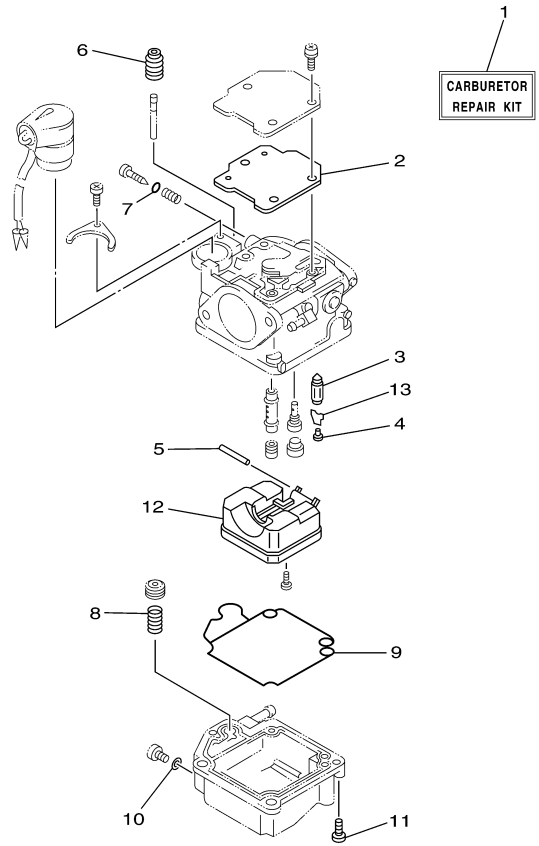

F40BEJR 0407 / REPAIR KIT 2

67C5100-E360

©2014 Yamaha Motor Corporation, U.S.A. All rights reserved.

Part List

F40BEJR 0407 / REPAIR KIT 2

REF - NO	PART NUMBER	PART NAME	QUANTITY	REMARKS
1	65W-W0093-02-00	CARBURETOR REPAIR KIT	1	
2	65W-14126-10-00	.GASKET	1	
3	6G1-14546-01-00	.VALVE, NEEDLE	1	
4	676-14186-00-00	.PIN, FLOAT	1	
5	6H4-14548-00-00	.PIN, FLOAT ARM	1	
6	65W-14373-01-00	.COVER, PLUNGER CAP	1	
7	67C-14397-00-00	.O-RING	1	
8	65W-14335-00-00	.SPRING, PLUNGER	1	
9	65W-14384-00-00	.GASKET, FLOAT CHAMBER	1	
10	65W-14398-00-00	.GASKET	1	
11	97980-04114-00	.SCREW, WITH WASHER	4	
12	63V-14985-00-00	.FLOAT	1	
13	663-14159-00-00	.CLIP	1