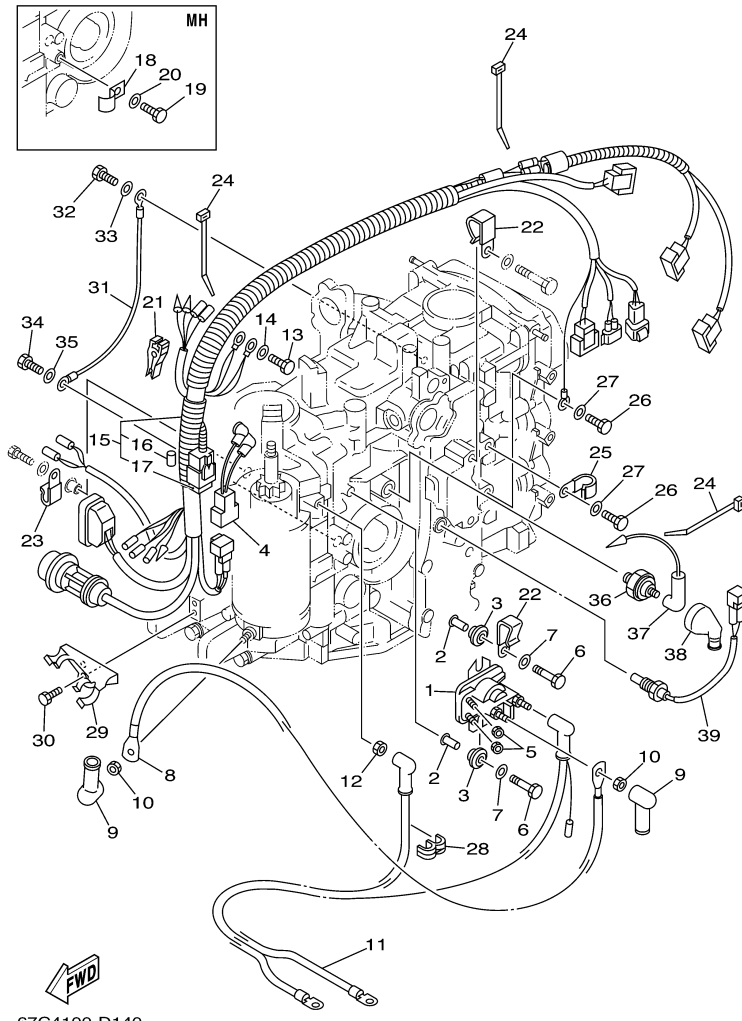

F40BEJR 0407 / ELECTRICAL 2

67C4100-D140

Part List

F40BEJR 0407 / ELECTRICAL 2

REF - NO	PART NUMBER	PART NAME	QUANTITY	REMARKS
1	65W-81941-01-00	STARTER RELAY ASSY	1	ER/TR
2	65W-8191C-00-00	COLLAR	2	ER/TR
3	65W-81922-00-00	GROMMET	2	ER/TR
4	67C-82509-00-00	WIRE, SUB LEAD	1	ER/TR
5	65W-8182A-00-00	NUT	2	ER/TR
6	97095-06030-00	BOLT	2	ER/TR
7	92995-06600-00	WASHER	2	ER/TR
8	65W-82117-00-00	WIRE, LEAD	1	ER/TR
9	6G5-82119-10-00	COVER, LEAD WIRE	2	ER/TR
10	65W-8182B-00-00	NUT, SPECIAL	2	ER/TR
11	67C-82105-U0-00	BATTERY CABLE	1	ER/TR
12	65W-8182B-00-00	NUT, SPECIAL	1	ER/TR
13	97095-06012-00	BOLT	1	ER/TR
14	92995-06600-00	WASHER	1	ER/TR
15	67C-82590-00-00	WIRE HARNESS ASSY	1	UR MH
15	67C-82590-50-00	WIRE HARNESS ASSY	1	UR TR
15	67C-82590-10-00	WIRE HARNESS ASSY	1	UR ER
16	67F-82151-00-00	.FUSE (20A)	2	ER/TR
17	67F-8215B-00-00	.CAP (BLACK)	1	ER/TR
18	90465-08M63-00	CLAMP	1	MH
19	97095-06012-00	BOLT	1	MH
20	92995-06600-00	WASHER	1	MH
21	67F-2812A-00-00	.PULLER, FUSE	1	ER/TR
22	90465-05M87-00	CLAMP	2	
23	90465-06M90-00	CLAMP	1	
24	90465-13M18-00	CLAMP	3	
25	90465-08M75-00	CLAMP	1	
26	97095-06012-00	BOLT	3	
27	92995-06600-00	WASHER	3	
28	90464-10M57-00	CLAMP	1	ER/TR
29	67C-82594-00-00	CLAMP	1	ER/TR
30	97095-05012-00	BOLT	2	ER/TR
31	67C-82519-00-00	WIRE, EARTH LEAD	1	
32	97095-08012-00	BOLT	1	
33	92995-08600-00	WASHER	1	
34	97095-06012-00	BOLT	1	
35	92995-06600-00	WASHER	1	
36	65W-82504-00-00	OIL PRESSURE SWITCH ASSY	1	
37	65W-82127-00-00	WIRE, LEAD 2	1	
38	65W-82532-00-00	CAP	1	
39	67C-85790-00-00	THERMOSENSOR ASSY	1