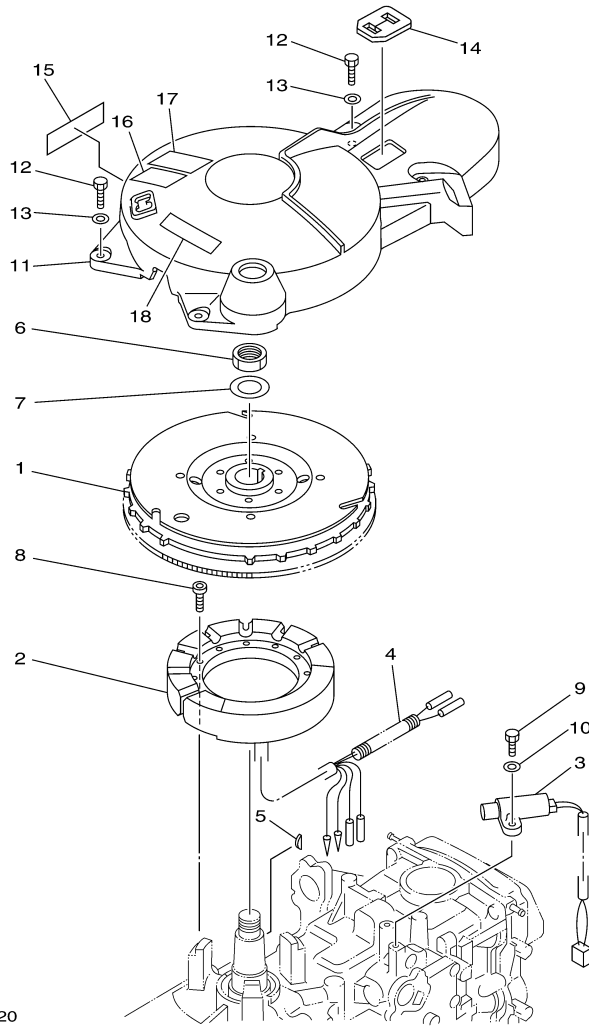

F40BEJR 0407 / GENERATOR

67C7110-G120

Part List

F40BEJR 0407 / GENERATOR

REF - NO	PART NUMBER	PART NAME	QUANTITY	REMARKS
1	65W-85550-01-00	ROTOR ASSY	1	
2	65W-85510-10-00	STATOR ASSY	1	
3	65W-85580-00-00	COIL, PULSER	1	
4	90446-10M82-00	HOSE	1	
5	65W-11545-00-00	KEY, WOODRUFF	1	
6	90170-20137-00	NUT	1	
7	90201-21M18-00	WASHER, PLATE	1	
8	91380-05030-00	BOLT	3	
9	97095-05016-00	.BOLT	2	
10	92995-05600-00	WASHER	2	
11	67C-81337-00-00	COVER, FLYWHEEL	1	ER/TR
12	97095-06025-00	BOLT	4	ER/TR
13	92995-06600-00	WASHER	4	ER/TR
14	65W-81639-10-00	PLATE, ARMATURE FITTING	1	ER/TR
15	62Y-13437-42-00	MARK, CAUTION	1	ER/TR
16	6AH-81995-40-00	LABEL, WARNING	1	ER/TR
17	6AH-81994-40-00	LABEL, SAFETY	1	ER/TR
18	6AG-81996-00-00	MARK	1	ER/TR