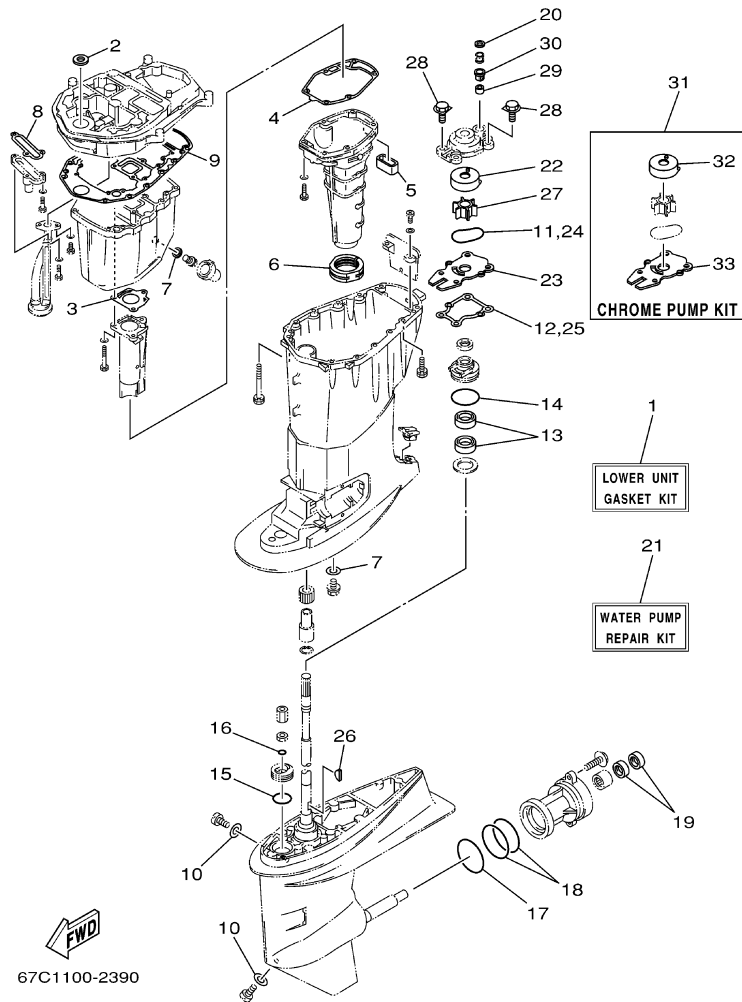

F40BEJR 0407 / REPAIR KIT 3

©2014 Yamaha Motor Corporation, U.S.A. All rights reserved.

Part List

F40BEJR 0407 / REPAIR KIT 3

REF - NO	PART NUMBER	PART NAME	QUANTITY	REMARKS
1	67C-W0001-22-00	LOWER UNIT GASKET KIT	1	
2	93110-16004-00	.OIL SEAL	1	
3	67C-41133-00-00	.GASKET, EXHAUST MANIFOLD 1	1	
4	62Y-41134-01-00	.GASKET, EXHAUST MANIFOLD	1	
5	62Y-45127-00-00	.SEAL	1	
6	67C-45123-00-00	.GASKET, MUFFLER	1	
7	90430-14M09-00	.GASKET	2	
8	62Y-13475-00-00	.GASKET	1	
9	69W-15312-00-00	.GASKET, OIL PAN	1	
10	90430-08020-00	.GASKET	2	
11	93210-59MG7-00	.O-RING	1	
12	63D-44316-00-00	.GASKET, WATER PUMP	1	
13	93101-22M60-00	.OIL SEAL	2	
14	93210-48MG8-00	.O-RING	1	
15	93210-33MG4-00	.O-RING	1	
16	93210-06ME6-00	.O-RING	1	
17	93210-69MG6-00	.O-RING	1	
18	93210-74MG5-00	.O-RING	2	
19	93101-22M00-00	.OIL SEAL	2	
20	90430-12072-00	.GASKET	1	
21	66T-W0078-00-00	WATER PUMP REPAIR KIT	1	
22	63D-44322-00-00	.INSERT, CARTRIDGE	1	
23	66T-44323-00-00	.OUTER PLATE, CARTRIDGE	1	
24	93210-59MG7-00	.O-RING	1	
25	63D-44316-00-00	.GASKET, WATER PUMP	1	
26	90280-03M03-00	.KEY, WOODRUFF	1	
27	6H4-44352-02-00	.IMPELLER	1	
28	90119-08M15-00	.BOLT, WITH WASHER	4	
29	663-44366-00-00	.DAMPER, WATER SEAL 2	1	
30	63D-44312-00-00	.COVER, WATER PUMP HOUSING	1	
31	66T-W0078-0A-00	CHROME PUMP KIT	1	
32	63D-44322-40-00	.INSERT, CARTRIDGE	1	
33	66T-44323-40-00	.OUTER PLATE, CARTRIDGE	1	

Part Notes

F40BEJR 0407 / REPAIR KIT 3

PART NUMBER		NOTE TEXT
90430-14M09-00		OEM: This part number is among the Top 100 Most Popular Marine Maintenance Parts as of March 2014.
90430-08020-00		OEM: This part number is among the Top 100 Most Popular Marine Maintenance Parts as of March 2014.
6H4-44352-02-00		OEM: This part number is among the Top 100 Most Popular Marine Maintenance Parts as of March 2014.

©2014 Yamaha Motor Corporation, U.S.A. All rights reserved.