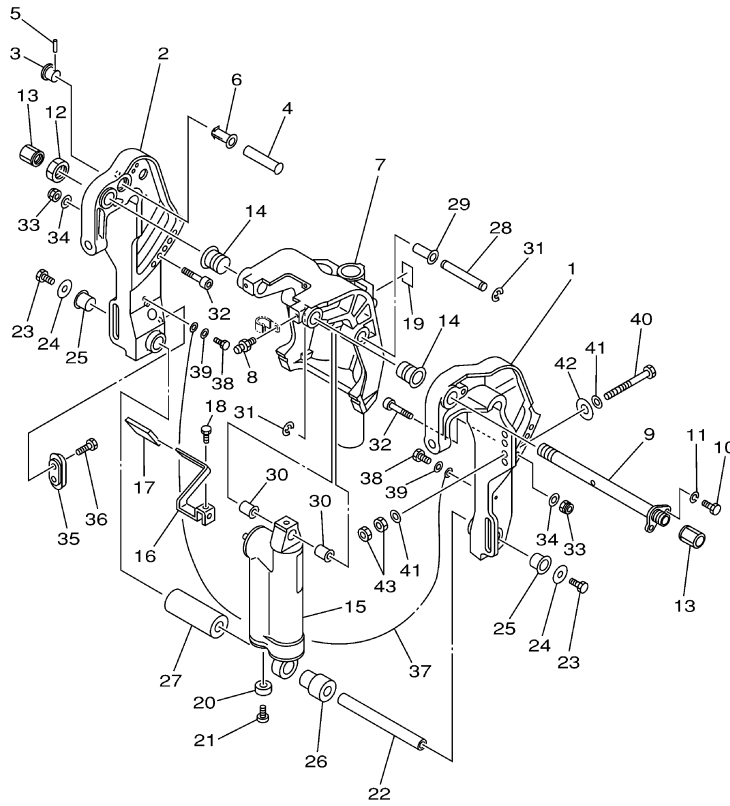

F40BEJR 0407 / BRACKET 1 MH ER

67C0010-1221

©2014 Yamaha Motor Corporation, U.S.A. All rights reserved.

Part List

F40BEJR 0407 / BRACKET 1 MH ER

REF - NO	PART NUMBER	PART NAME	QUANTITY	REMARKS
1	67C-43111-10-4D	BRACKET, CLAMP 1	1	
2	67C-43112-10-4D	BRACKET, CLAMP 2	1	
3	65W-43192-00-00	KNOB, STOPPER	1	
4	65W-43191-00-00	SHAFT, STOPPER	1	
5	91690-30018-00	PIN, SPRING	1	
6	90386-14MA1-00	BUSH	1	
7	67C-43311-10-4D	BRACKET, SWIVEL 1	1	UR L(21.0")
7	67C-43311-00-4D	BRACKET, SWIVEL 1	1	UR JET DRIVE S(16.1")
8	93700-06M03-00	NIPPLE, GREASE	3	UR ER
8	93700-06M03-00	NIPPLE, GREASE	1	UR MH
9	6K9-43131-01-00	BOLT, CLAMP BRACKET	1	
10	97095-08020-00	BOLT	1	
11	92995-08100-00	WASHER	1	
12	90185-22M11-00	NUT, SELF-LOCKING	1	
13	6G5-43145-01-00	CAP, CLAMP BRACKET	2	
14	90386-22MA4-00	BUSH	2	
15	67C-43170-10-4D	SHOCK ABSORBER ASSY	1	UR L(21.0")
15	67C-43170-00-4D	SHOCK ABSORBER ASSY	1	UR JET DRIVE S(16.1")
16	67C-43631-00-00	LEVER, TILT	1	
17	682-43318-01-00	COVER	1	
18	97095-06010-00	BOLT	1	
19	63D-43691-00-00	INDICATOR, TILT	1	
20	663-45251-00-00	ANODE	1	
21	98680-06525-00	SCREW, OVAL HEAD	1	
22	90249-18M35-00	PIN	1	
23	97080-08016-00	BOLT	2	
24	90201-08M00-00	WASHER, PLATE	2	
25	90386-18M44-00	BUSH	2	
26	90386-18MA5-00	BUSH	1	
27	90387-18M03-00	COLLAR	1	
28	90249-12M38-00	PIN	1	
29	90381-12M10-00	BUSH, SOLID	1	
30	90381-12M11-00	BUSH, SOLID	2	
31	93430-10M00-00	CIRCLIP	2	
32	90110-10M02-00	BOLT, HEXAGON SOCKET HEAD	2	
33	90185-10M13-00	NUT, SELF-LOCKING	2	
34	92995-10600-00	WASHER	2	
35	65W-45251-00-00	ANODE	1	
36	90101-06020-00	BOLT	2	
37	67C-82127-20-00	WIRE, LEAD 2	1	
38	97095-06014-00	BOLT	2	
39	92995-06600-00	WASHER	2	
40	90101-12M65-00	BOLT	4	
41	92995-12200-00	WASHER	8	
42	90201-12426-00	WASHER, PLATE	4	
43	95380-12600-00	NUT	8	

Part Notes

F40BEJR 0407 / BRACKET 1 MH ER

PART NUMBER	NOTE TEXT
65W-45251-00-00	OEM: This part number is among the Top 100 Most Popular Marine Maintenance Parts as of March 2014.

©2014 Yamaha Motor Corporation, U.S.A. All rights reserved.