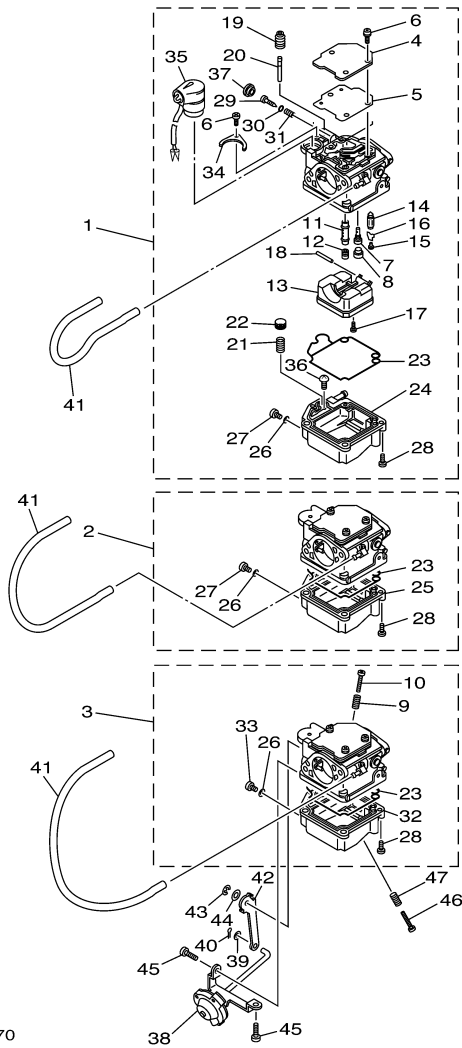

F40BEJR 0407 / CARBURETOR

©2014 Yamaha Motor Corporation, U.S.A. All rights reserved.

Part List

F40BEJR 0407 / CARBURETOR

REF - NO	PART NUMBER	PART NAME	QUANTITY	REMARKS
1	67C-14901-13-00	CARBURETOR ASSY 1	1	
2	67C-14902-13-00	CARBURETOR ASSY 2	1	
3	67C-14903-13-00	CARBURETOR ASSY 3	1	
4	65W-14572-00-00	.PLATE	3	
5	65W-14126-10-00	.GASKET	3	
6	97803-04010-00	.SCREW, PAN HEAD	13	
7	67C-14948-02-00	.JET (#38)	3	
8	679-14966-00-00	.RUBBER CAP	3	
9	90501-10326-00	.SPRING, COMPRESSION	1	#3
10	63V-14523-00-00	.SCREW, STOP	1	#3
11	67C-14948-01-00	.JET (#35)	3	
12	67C-14943-25-00	.JET, MAIN (#95)	3	
13	63V-14985-00-00	.FLOAT	3	
14	6G1-14546-01-00	.VALVE, NEEDLE	3	
15	676-14186-00-00	.PIN, FLOAT	3	
16	663-14159-00-00	.CLIP	3	
17	98580-04008-00	.SCREW, PAN HEAD	3	
18	6H4-14548-00-00	.PIN, FLOAT ARM	3	
19	65W-14373-01-00	.COVER, PLUNGER CAP	3	
20	67C-14379-10-00	.ROD, STARTER	3	
21	65W-14335-00-00	.SPRING, PLUNGER	3	
22	67C-14371-00-00	.PLUNGER, STARTER	3	
23	65W-14384-00-00	.GASKET, FLOAT CHAMBER	3	
24	67C-14980-00-00	.BODY, FLOAT CHAMBER	1	#1
25	67C-14981-00-00	.BODY, FLOAT CHAMBER	1	#2
26	65W-14398-00-00	.GASKET	3	
27	65W-14992-00-00	.SCREW, DRAIN	2	#1,2
28	97980-04114-00	.SCREW, WITH WASHER	12	
29	67C-14923-00-00	.SCREW, PILOT	3	
30	67C-14397-00-00	.O-RING	3	
31	67C-14555-00-00	.SPRING	3	
32	67C-14982-00-00	.BODY, FLOAT CHAMBER	1	#3
33	67C-14992-00-00	.SCREW, DRAIN	1	#3
34	65W-14346-00-00	.PLATE	1	
35	67C-14380-00-00	.PRIME STARTER ASSY	1	
36	67C-14567-00-00	.SCREW	3	
37	67C-1432A-10-00	.PLUG	3	
38	67C-14369-00-00	DIAPHRAGM ASSY 2	1	
39	92990-04600-00	WASHER, PLATE	1	
40	91490-06012-00	PIN. COTTER	1	
41	67C-13974-00-00	PIPE, FUEL 4	3	
42	67C-14974-00-00	LEVER, CONNECT	1	
43	67C-14356-00-00	CLIP	1	
44	67C-14398-00-00	WASHER	1	
45	67C-14325-00-00	SCREW, PAN HEAD	2	
46	67C-14245-00-00	SCREW, STOP	1	
47	67C-14242-00-00	SPRING	1	

Part Notes

F40BEJR 0407 / CARBURETOR

PART NUMBER	NOTE TEXT
67C-14380-	OEM: The O-Ring for sealing this part to the carburetor body is not shown separately. The Part Number for the O-Ring is 93210-17001-00.