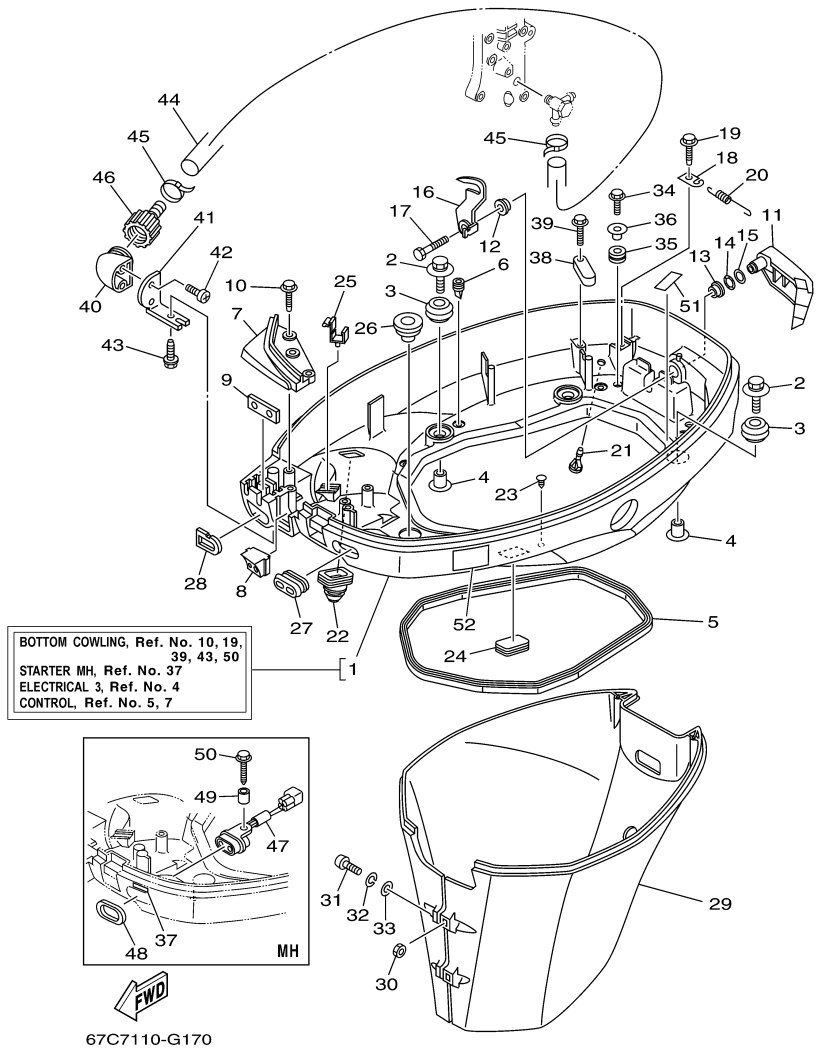

F40BEJR 0407 / BOTTOM COWLING

©2014 Yamaha Motor Corporation, U.S.A. All rights reserved.

Part List

F40BEJR 0407 / BOTTOM COWLING

REF - NO	PART NUMBER	PART NAME	QUANTITY	REMARKS
1	67C-42710-02-4D	BOTTOM COWLING ASSY	1	UR MH/ER WITH TAPPING BOLT
1	67C-42710-12-4D	BOTTOM COWLING ASSY	1	UR TR WITH TAPPING BOLT
2	90119-06M08-00	BOLT, WITH WASHER	4	
3	90480-09M12-00	GROMMET	4	
4	90387-06060-00	COLLAR	4	
5	62Y-42716-00-00	RUBBER, SEAL 1	1	
6	65W-42717-00-00	RUBBER, SEAL 2	4	
7	67C-42738-00-4D	PLATE, FITTING	1	
8	62Y-42725-00-00	GROMMET	1	UR ER
8	67C-42725-00-00	GROMMET	1	UR MH
8	62Y-42725-30-00	GROMMET	1	UR TR
9	62Y-42727-00-00	GROMMET	1	
10	90109-06M81-00	BOLT	3	
11	67C-42815-00-4D	LEVER, CLAMP	1	
12	90386-12M37-00	BUSH	1	
13	90386-12MA2-00	BUSH	1	
14	90206-12052-00	WASHER, WAVE	1	
15	90201-12M07-00	WASHER, PLATE	1	
16	67C-42816-01-00	LEVER, CLAMP	1	
17	97095-06012-00	BOLT	1	
18	66T-43144-00-00	HOOK, SPRING	1	
19	90109-06M86-00	BOLT	1	
20	90506-18M40-00	SPRING, TENSION	1	
21	6H3-44391-01-00	NIPPLE, HOSE	1	
22	6H1-42726-21-00	GROMMET	1	UR TR
22	65W-42724-10-00	GROMMET	1	UR MH/ER
23	90338-07004-00	PLUG	1	
24	6H4-42726-00-00	GROMMET	1	
25	90464-09M13-00	CLAMP	1	
26	676-42727-00-00	GROMMET	1	
27	6H3-42727-00-00	GROMMET	1	ER/TR
28	61N-24329-00-00	SEAL	1	
29	67C-42741-10-4D	APRON	1	UR L(21.0")
29	67C-42741-00-4D	APRON	1	UR JET DRIVE S(16.1")
30	95380-06600-00	NUT, HEXAGON	2	
31	97880-06025-00	SCREW, PAN HEAD	2	
32	92990-06100-00	..WASHER, SPRING	2	
33	92990-06600-00	WASHER, PLATE	2	
34	90109-06M80-00	.BOLT	2	
35	90480-13M24-00	GROMMET	2	
36	90387-06M43-00	COLLAR	2	
37	67C-85415-00-00	MARK, SIGNAL LAMP	1	MH
38	6E5-82588-00-00	PLATE	1	
39	90109-06M81-00	BOLT	1	
40	68T-12572-00-00	ADAPTER	1	FLUSHING KIT
41	69W-12535-00-00	PLATE	1	FLUSHING KIT
42	90167-06002-00	SCREW, TAPPING	2	FLUSHING KIT
43	90109-06M80-00	.BOLT	1	FLUSHING KIT
44	67C-24312-00-00	PIPE 2	1	FLUSHING KIT
45	90465-11M10-00	CLAMP	2	FLUSHING KIT
46	6R3-12580-00-00	JOINT ASSY	1	FLUSHING KIT
47	62Y-84301-00-00	PILOT LIGHT ASSY 1	1	MH
48	6H4-83589-00-00	GASKET	1	MH
49	90387-06M87-00	COLLAR	1	MH