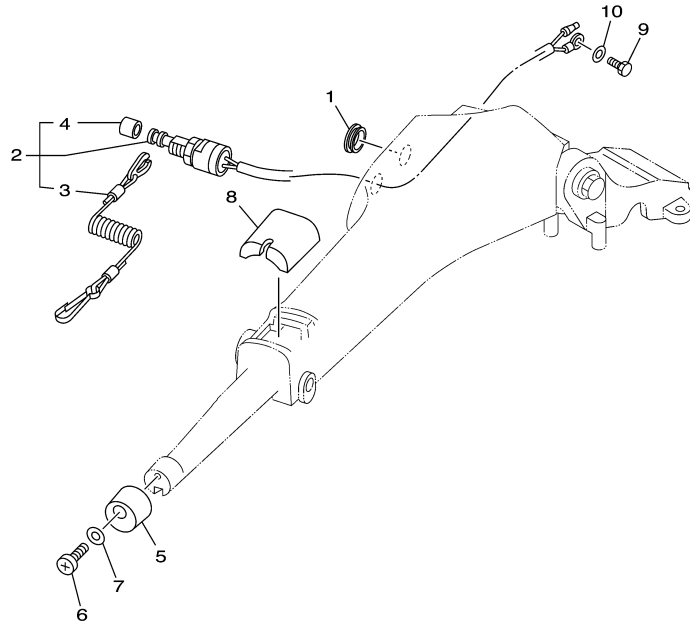

F40BEJR 0407 / STEERING 2 MH

67C7110-G190

©2014 Yamaha Motor Corporation, U.S.A. All rights reserved.

Part List

F40BEJR 0407 / STEERING 2 MH

REF - NO	PART NUMBER	PART NAME	QUANTITY	REMARKS
1	676-42726-00-00	GROMMET	1	
2	6K5-82575-03-00	ENGINE STOP SWITCH ASSY	1	
3	682-82556-00-00	.LANYARD, STOP SWITCH	1	
4	689-8257Y-00-00	.CAP	1	
5	6X4-42728-00-00	CAP	1	
6	97880-06016-00	SCREW, PAN HEAD	1	
7	92990-06600-00	WASHER, PLATE	1	
8	6X4-81942-00-00	COVER	1	
9	97095-06012-00	BOLT	1	
10	92995-06600-00	WASHER	1	

Part Notes

F40BEJR 0407 / STEERING 2 MH

PART NUMBER		NOTE TEXT
682-82556-00-00		OEM: This part number is among the Top 100 Most Popular Marine Maintenance Parts as of March 2014.
92990-06600-00		OEM: This part number is among the Top 100 Most Popular Marine Maintenance Parts as of March 2014.

©2014 Yamaha Motor Corporation, U.S.A. All rights reserved.