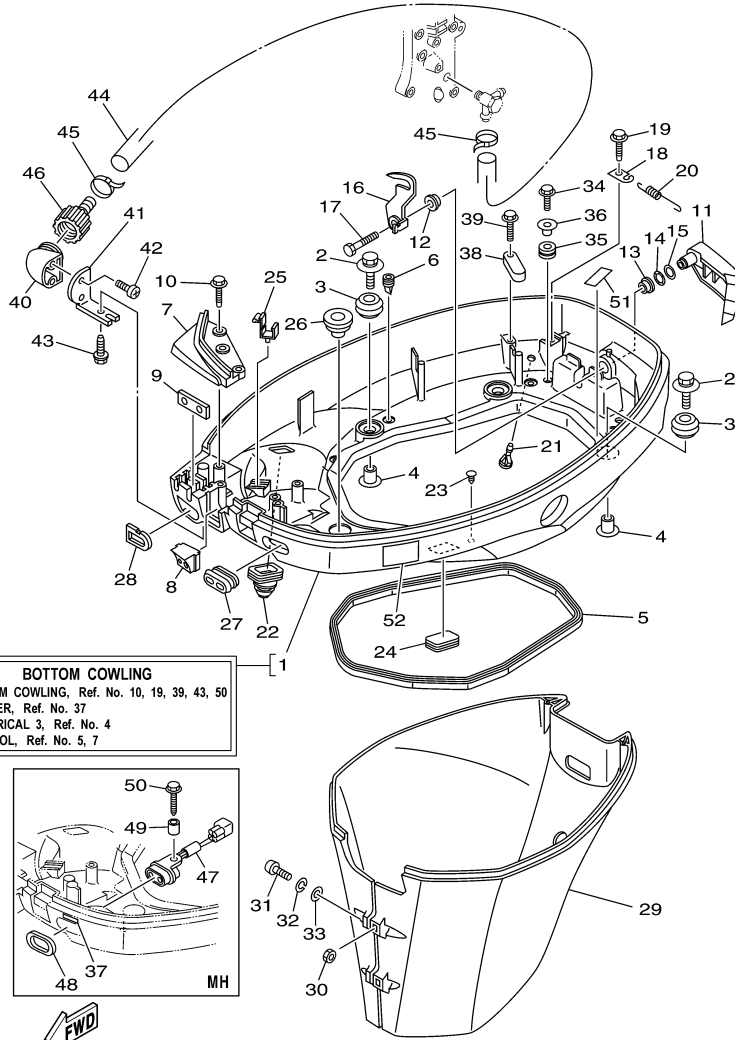

F40BEJR 0408 / BOTTOM COWLING