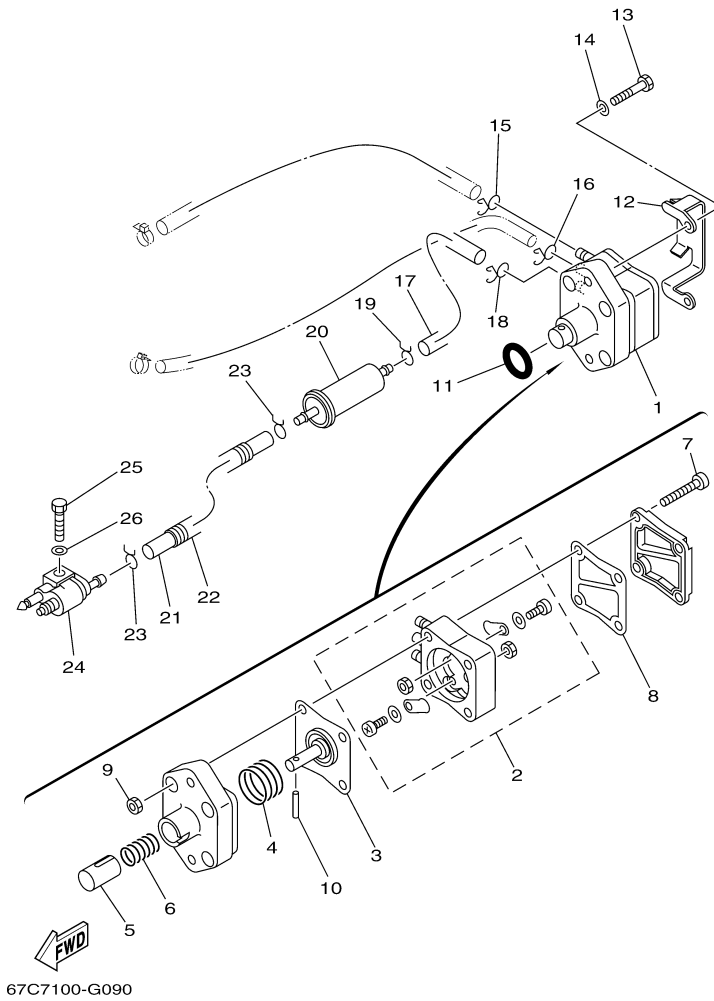

Part Notes

F40BEJR 0408 / CARBURETOR

PART NUMBER	NOTE TEXT
67C-14380-00-00	 OEM: The O-Ring for sealing this part to the carburetor body is not shown separately. The Part Number for the O-Ring is 93210-17001-00.

©2014 Yamaha Motor Corporation, U.S.A. All rights reserved.

F40BEJR 0408 / OIL PUMP

67C1010-2080

Part List

F40BEJR 0408 / OIL PUMP

REF - NO	PART NUMBER	PART NAME	QUANTITY	REMARKS
1	93102-37M40-00	.OIL SEAL	1	
2	67C-12171-00-00	CAMSHAFT 1	1	
3	67C-11537-01-00	GEAR, DRIVEN	1	
4	93605-14143-00	PIN, DOWEL	1	
5	90201-10M06-00	WASHER, PLATE	1	
6	95895-10040-00	BOLT, FLANGE	1	
7	65W-46241-00-00	V-BELT	1	
8	65W-11536-10-00	GEAR, DRIVE	1	
9	65W-11476-00-00	SPRING	1	
10	90280-04M06-00	KEY, WOODRUFF	1	
11	69W-13300-00-00	OIL PUMP ASSY	1	
12	93210-33MH2-00	.O-RING	1	
13	93210-12MG9-00	.O-RING	1	
14	93210-14515-00	.O-RING	1	
15	90119-06025-00	BOLT, WITH WASHER	4	

F40BEJR 0408 / FUEL 1

©2014 Yamaha Motor Corporation, U.S.A. All rights reserved.

Part List

F40BEJR 0408 / FUEL 1

REF - NO	PART NUMBER	PART NAME	QUANTITY	REMARKS
1	62Y-24410-04-00	FUEL PUMP ASSY	1	
2	62Y-24415-01-00	.BODY 4	1	
3	62Y-24411-02-00	.DIAPHRAGM	1	
4	62Y-24423-00-00	.SPRING, DIAPHRAGM	1	
5	62Y-13131-01-00	.PLUNGER	1	
6	62Y-24454-00-00	.SPRING	1	
7	62Y-24444-01-00	.SCREW	4	
8	6C5-24471-00-00	.DIAPHRAGM	1	
9	95380-05600-00	.NUT	4	
10	62Y-24374-01-00	.PIN	1	
11	93210-24M79-00	.O-RING	1	
12	65W-24474-00-00	COVER	1	
13	97095-06030-00	BOLT	2	
14	92995-06600-00	WASHER	2	
15	90467-10M04-00	CLIP	1	
16	90467-09M17-00	CLIP	1	
17	90445-10MG6-00	HOSE (L180)	1	
18	90467-10M04-00	CLIP	1	
19	90467-09M03-00	CLIP	1	
20	65W-24251-10-00	STRAINER 1	1	
21	90445-10MH8-00	HOSE (L430)	1	
22	90446-14M12-00	HOSE	1	
23	90467-09M03-00	CLIP	2	
24	6G1-24304-02-00	FUEL PIPE JOINT COMP. 1	1	
25	97095-06025-00	BOLT	1	
26	92995-06600-00	WASHER	1	