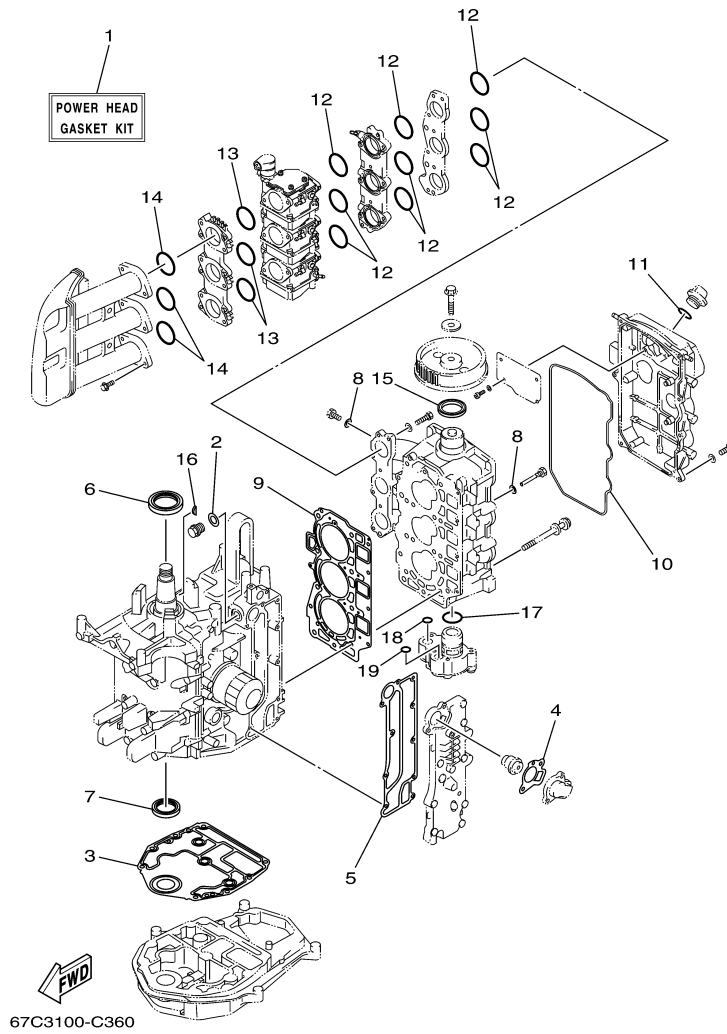

F40BEJR 0408 / REPAIR KIT 1

©2014 Yamaha Motor Corporation, U.S.A. All rights reserved.

Part List

F40BEJR 0408 / REPAIR KIT 1

REF - NO	PART NUMBER	PART NAME	QUANTITY	REMARKS
1	67C-W0001-01-00	POWER HEAD GASKET KIT	1	
2	90430-14115-00	.GASKET	1	
3	67C-11351-01-00	.GASKET, CYLINDER	1	
4	62Y-12414-00-00	.GASKET, COVER	1	
5	67C-41114-10-00	.GASKET, EXHAUST OUTER COVER	1	
6	93102-43M42-00	.OIL SEAL	1	
7	93102-35M47-00	.OIL SEAL	1	
8	90430-06014-00	.GASKET	4	
9	67C-11181-01-00	.GASKET, CYLINDER HEAD 1	1	
10	67C-11356-00-00	.SEAL, CYLINDER 2	1	
11	93210-24M79-00	.O-RING	2	
12	67C-14561-00-00	.O-RING	9	
13	67C-14562-00-00	.O-RING	3	
14	93210-34MJ6-00	.O-RING	3	
15	93102-37M40-00	.OIL SEAL	1	
16	90280-04M06-00	.KEY, WOODRUFF	1	
17	93210-33MH2-00	.O-RING	1	
18	93210-12MG9-00	.O-RING	1	
19	93210-14515-00	.O-RING	1	

Part Notes

F40BEJR 0408 / REPAIR KIT 1

PART NUMBER	NOTE TEXT
62Y-12414-00-00	OEM: This part number is among the Top 100 Most Popular Marine Maintenance Parts as of March 2014.

©2014 Yamaha Motor Corporation, U.S.A. All rights reserved.