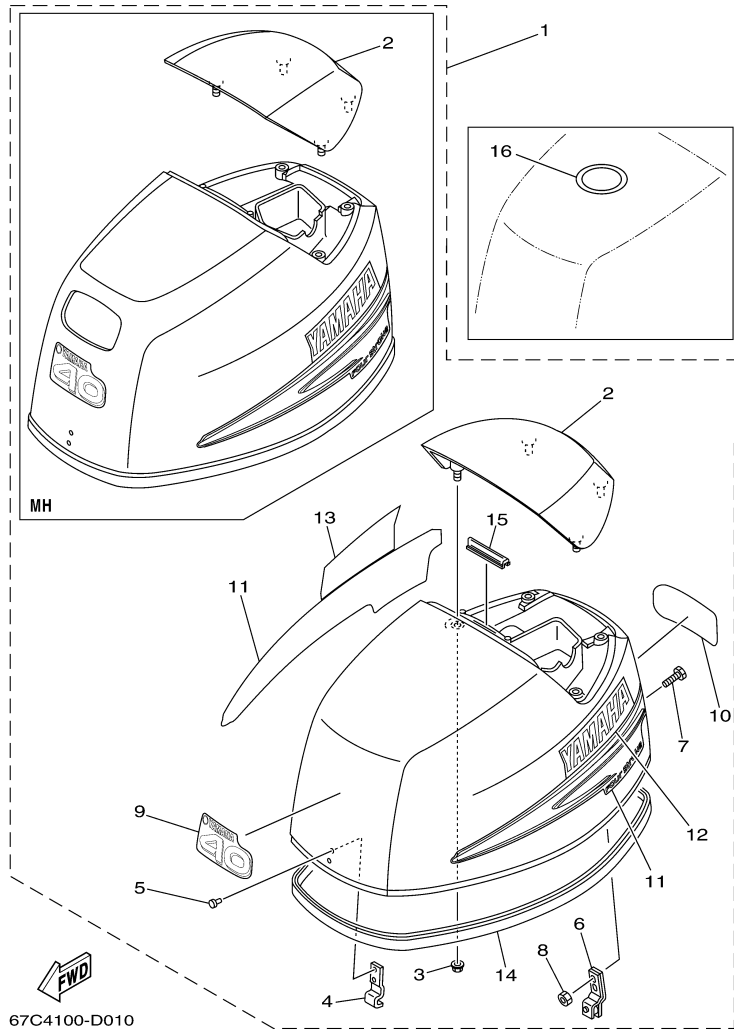

F40BEJR 0408 / TOP COWLING

©2014 Yamaha Motor Corporation, U.S.A. All rights reserved.

Part List

F40BEJR 0408 / TOP COWLING

REF - NO	PART NUMBER	PART NAME	QUANTITY	REMARKS
1	67C-42610-A0-4D	TOP COWLING ASSY	1	F40BEJR
2	67C-42613-00-4D	.MOLDING, AIR DUCT	1	
3	90179-06M24-00	.NUT	4	
4	62Y-42651-00-00	.HOOK	1	
5	90266-06M02-00	.RIVET	2	
6	67C-42652-02-00	.HOOK	1	
7	90109-06MA4-00	.BOLT	2	
8	95380-06700-00	.NUT	2	
9	67C-42677-A0-00	.GRAPHIC, FRONT	1	FOR JET-DRIVE
10	67C-42678-A0-00	.GRAPHIC, REAR	1	FOR JET-DRIVE
11	67C-W0070-10-00	.GRAPHIC SET	1	
12	67C-42681-10-00	.MARK, COWLING	1	
13	67C-42682-10-00	.MARK, COWLING	1	
14	67C-42615-00-00	.SEAL	1	
15	61N-42628-00-00	.SEAL	1	
16	67F-13434-10-00	LABEL, CAUTION	1	