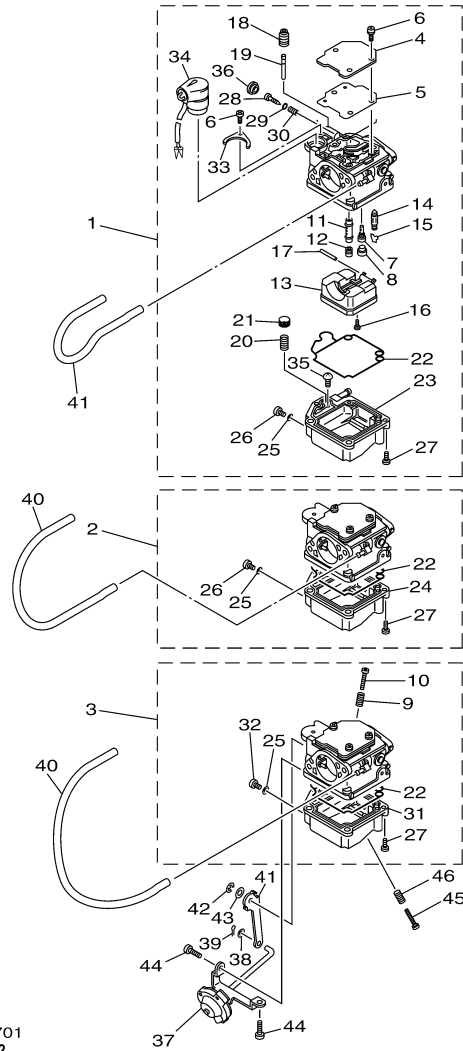

F40BEJR 0408 / CARBURETOR

67C210030701
Rev. 3-16-2012

Part List

F40BEJR 0408 / CARBURETOR

REF - NO	PART NUMBER	PART NAME	QUANTITY	REMARKS
1	67C-14901-13-00	CARBURETOR ASSY 1	1	
2	67C-14902-13-00	CARBURETOR ASSY 2	1	
3	67C-14903-13-00	CARBURETOR ASSY 3	1	
4	65W-14572-00-00	.PLATE	3	
5	65W-14126-10-00	.GASKET	3	
6	97803-04010-00	.SCREW, PAN HEAD	13	
7	67C-14948-02-00	.JET (#38)	3	
8	679-14966-00-00	.RUBBER CAP	3	
9	90501-10326-00	.SPRING, COMPRESSION	1	#3
10	63V-14523-00-00	.SCREW, STOP	1	#3
11	67C-14948-01-00	.JET (#35)	3	
12	67C-14943-25-00	.JET, MAIN (#95)	3	
13	63V-14985-00-00	.FLOAT	3	
14	6AH-14546-00-00	..VALVE, NEEDLE	3	
15	663-14159-00-00	..CLIP	3	
16	98580-04008-00	..SCREW, PAN HEAD	3	
17	6H4-14548-00-00	..PIN, FLOAT ARM	3	
18	65W-14373-01-00	..COVER, PLUNGER CAP	3	
19	67C-14379-10-00	..ROD, STARTER	3	
20	65W-14335-00-00	..SPRING, PLUNGER	3	
21	67C-14371-00-00	..PLUNGER, STARTER	3	
22	65W-14384-00-00	..GASKET, FLOAT CHAMBER	3	
23	67C-14980-00-00	..BODY, FLOAT CHAMBER	1	#1
24	67C-14981-00-00	..BODY, FLOAT CHAMBER	1	#2
25	65W-14398-00-00	..GASKET	3	
26	65W-14992-00-00	..SCREW, DRAIN	2	#1,2
27	97980-04114-00	..SCREW, WITH WASHER	12	
28	67C-14923-00-00	..SCREW, PILOT	3	
29	67C-14397-00-00	..O-RING	3	
30	67C-14555-00-00	..SPRING	3	
31	67C-14982-00-00	..BODY, FLOAT CHAMBER	1	#3
32	67C-14992-00-00	..SCREW, DRAIN	1	#3
33	65W-14346-00-00	..PLATE	1	
34	67C-14380-00-00	..PRIME STARTER ASSY	1	
35	67C-14567-00-00	..SCREW	3	
36	67C-1432A-10-00	..PLUG	3	
37	67C-14369-00-00	DIAPHRAGM ASSY 2	1	
38	92990-04600-00	WASHER, PLATE	1	
39	91490-06012-00	PIN. COTTER	1	
40	67C-13974-00-00	PIPE, FUEL 4	3	
41	67C-14974-00-00	LEVER, CONNECT	1	
42	67C-14356-00-00	CLIP	1	
43	67C-14398-00-00	WASHER	1	
44	67C-14325-00-00	SCREW, PAN HEAD	2	
45	67C-14245-00-00	SCREW, STOP	1	
46	67C-14242-00-00	SPRING	1	

Part Notes

F40BEJR 0408 / CARBURETOR

PART NUMBER	NOTE TEXT
67C-14380-00-00	OEM: The O-Ring for sealing this part to the carburetor body is not shown separately. The Part Number for the O-Ring is 93210-17001-00.

©2014 Yamaha Motor Corporation, U.S.A. All rights reserved.