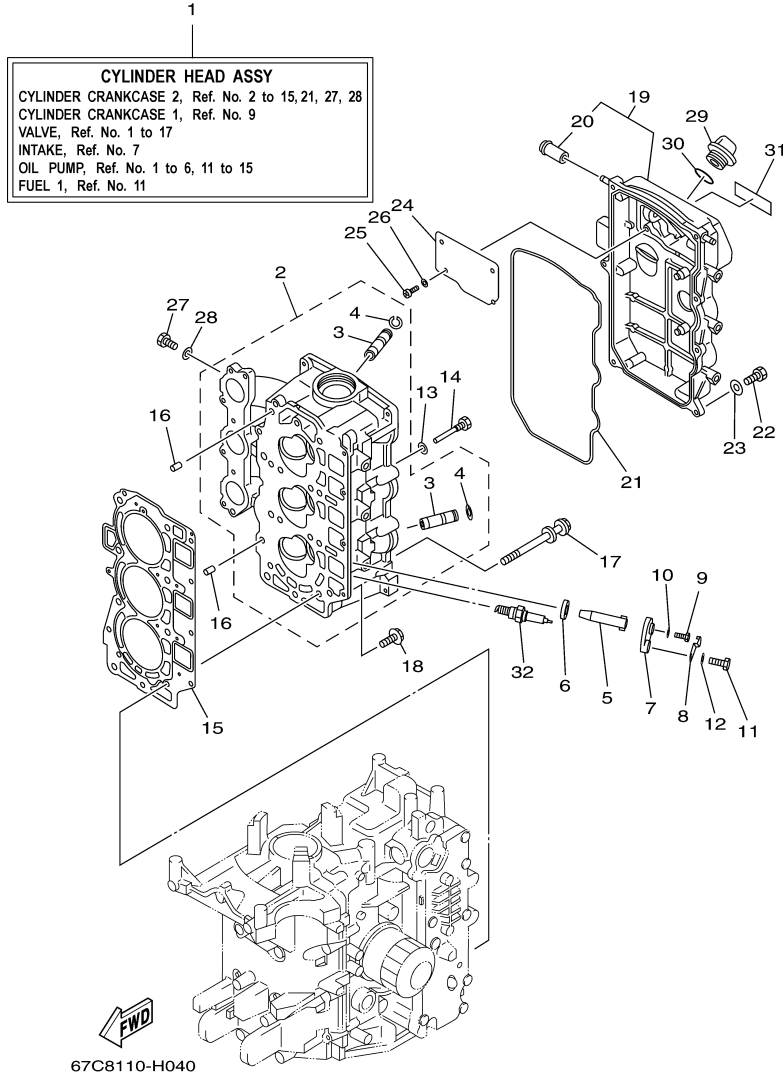

F40BEJR 0408 / CYLINDER CRANKCASE 2

©2014 Yamaha Motor Corporation, U.S.A. All rights reserved.

Part List

F40BEJR 0408 / CYLINDER CRANKCASE 2

REF - NO	PART NUMBER	PART NAME	QUANTITY	REMARKS
1	67C-W009A-13-1S	CYLINDER HEAD COMPLETE	1	
2	67C-11111-20-1S	HEAD, CYLINDER 1	1	
3	62Y-11133-30-00	.GUIDE, VALVE 1	6	
4	93450-09M01-00	.CIRCLIP	6	
5	62Y-11325-00-00	ANODE	3	
6	66M-11328-00-00	GROMMET, ANODE	3	
7	66M-11327-00-94	COVER, ANODE	3	
8	66M-12535-00-00	PLATE	3	
9	97095-05012-00	BOLT	3	
10	92995-05600-00	WASHER	3	
11	97095-06020-00	BOLT	3	
12	92995-06600-00	WASHER	3	
13	90430-06014-00	.GASKET	1	
14	90109-06M65-00	BOLT	1	
15	67C-11181-01-00	.GASKET, CYLINDER HEAD 1	1	
16	99530-08012-00	PIN, DOWEL	2	
17	90119-09M00-00	BOLT, WITH WASHER	8	
18	90119-06MA3-00	BOLT, WITH WASHER	4	
19	67C-11191-00-1S	COVER, CYLINDER HEAD 1	1	
20	62Y-14485-00-00	.PIPE, JOINT	1	
21	67C-11356-00-00	.SEAL, CYLINDER 2	1	
22	97095-06020-00	BOLT	7	
23	92995-06600-00	WASHER	7	
24	67C-11168-00-00	COVER, BREATHER	1	
25	98507-04010-00	SCREW, PAN HEAD	4	
26	92907-04600-00	WASHER	4	
27	97095-06010-00	BOLT	3	
28	90430-06014-00	.GASKET	3	
29	6G8-15363-00-00	PLUG, OIL	1	
30	93210-24M79-00	.O-RING	1	
31	62Y-12138-40-00	MARK, CAUTION	1	
32	NGK-DPR6E-A9-00	PLUG, SPARK (NGK DPR6EA-9)	3