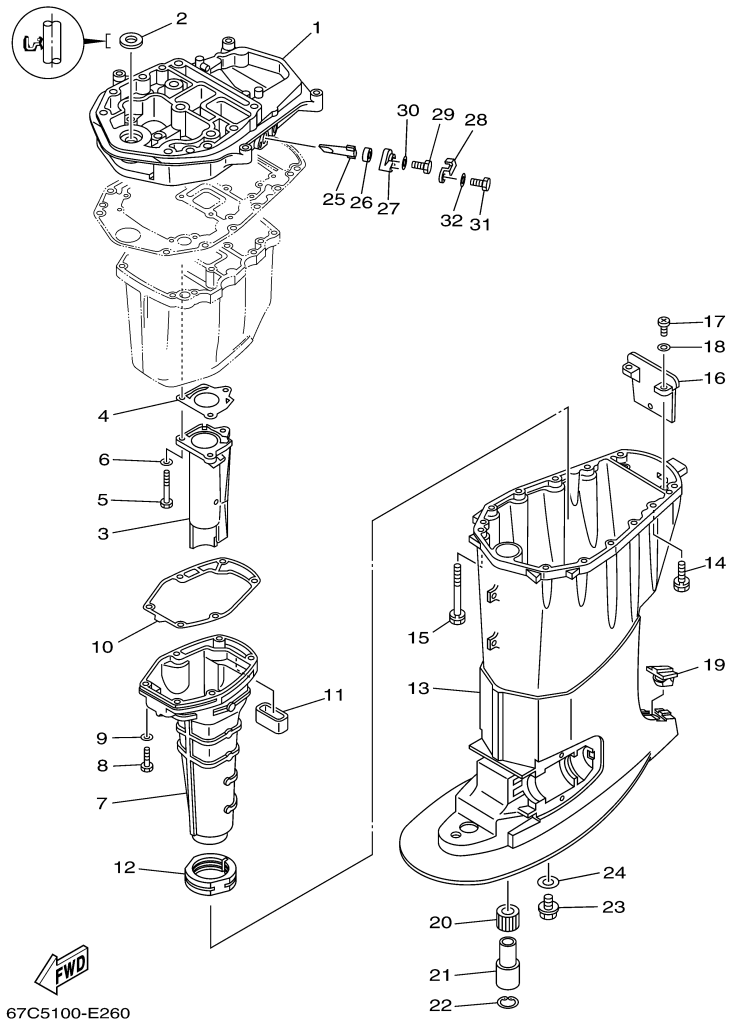

F40BEJR 0408 / UPPER CASING

©2014 Yamaha Motor Corporation, U.S.A. All rights reserved.

Part List

F40BEJR 0408 / UPPER CASING

REF - NO	PART NUMBER	PART NAME	QUANTITY	REMARKS
1	67C-41137-12-94	GUIDE, EXHAUST	1	
2	93110-16004-00	.OIL SEAL	1	
3	67C-41131-00-5B	MANIFOLD, EXT. 1	1	
4	67C-41133-00-00	.GASKET, EXHAUST MANIFOLD 1	1	
5	97075-06050-00	BOLT	3	
6	92995-06600-00	WASHER	3	
7	67C-14711-01-5B	MUFFLER 1	1	S(16.1")
8	97075-06025-00	BOLT	6	
9	92995-06600-00	WASHER	6	
10	62Y-41134-01-00	.GASKET, EXHAUST MANIFOLD	1	
11	62Y-45127-00-00	.SEAL	1	
12	67C-45123-00-00	.GASKET, MUFFLER	1	
13	67C-45111-00-4D	CASING, UPPER	1	S(16.1")
14	90119-08M79-00	BOLT, WITH WASHER	4	
15	90119-08M82-00	BOLT, WITH WASHER	8	
16	67C-45151-00-00	COVER, UPPER CASING	1	
17	97880-05016-00	SCREW, PAN HEAD	2	
18	92990-05600-00	WASHER, PLATE	2	
19	63D-45155-00-00	CAP	1	S(16.1")
25	62Y-11325-00-00	ANODE	1	
26	66M-11328-00-00	GROMMET, ANODE	1	
27	66M-11327-00-94	COVER, ANODE	1	
28	66M-12535-00-00	PLATE	1	
29	97095-05012-00	BOLT	1	
30	92995-05600-00	WASHER	1	
31	97013-06020-00	BOLT	1	
32	92903-06600-00	WASHER, PLATE	1