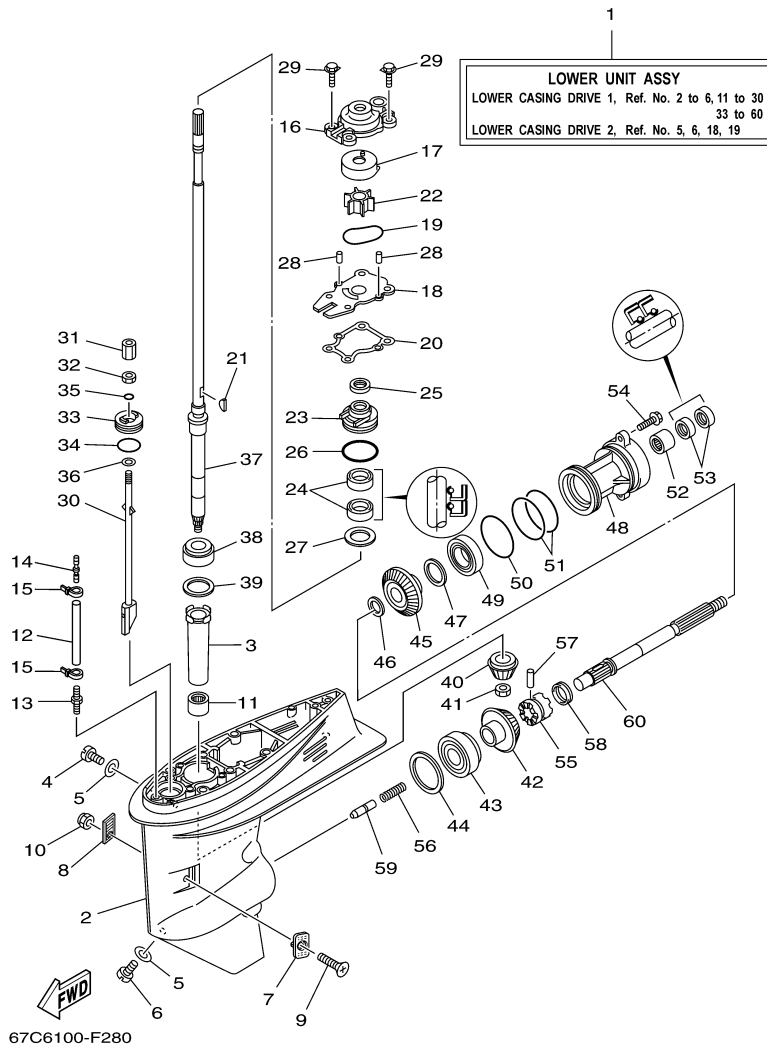

Part List

F40BEJR 0408 / OIL PAN

REF - NO	PART NUMBER	PART NAME	QUANTITY	REMARKS
1	67C-15362-00-00	PLUG, OIL LEVEL	1	
2	62Y-11575-00-00	RELIEF VALVE ASSY	1	
3	62Y-13475-00-00	.GASKET	1	
4	97013-06025-00	BOLT	3	
5	92903-06600-00	WASHER, PLATE	3	
6	62Y-13411-00-00	STRAINER, OIL	1	
7	97013-06016-00	BOLT	2	
8	92903-06600-00	WASHER, PLATE	2	
9	93608-12M05-00	PIN, DOWEL	2	
10	62Y-15311-02-5B	OIL PAN	1	
11	69W-15312-00-00	.GASKET, OIL PAN	1	
12	93606-12019-00	.PIN, DOWEL	4	
13	67C-15316-10-00	DAMPER 1	1	S(16.1")
14	90340-14M06-00	PLUG, STRAIGHT SCREW	1	
15	90430-14M09-00	.GASKET	1	
16	97075-06025-00	BOLT	10	
17	92995-06600-00	WASHER	10	

Part Notes

F40BEJR 0408 / OIL PAN

PART NUMBER	NOTE TEXT
90430-14M09-00	OEM: This part number is among the Top 100 Most Popular Marine Maintenance Parts as of March 2014.

©2014 Yamaha Motor Corporation, U.S.A. All rights reserved.

F40BEJR 0408 / LOWER CASING DRIVE 1

©2014 Yamaha Motor Corporation, U.S.A. All rights reserved.