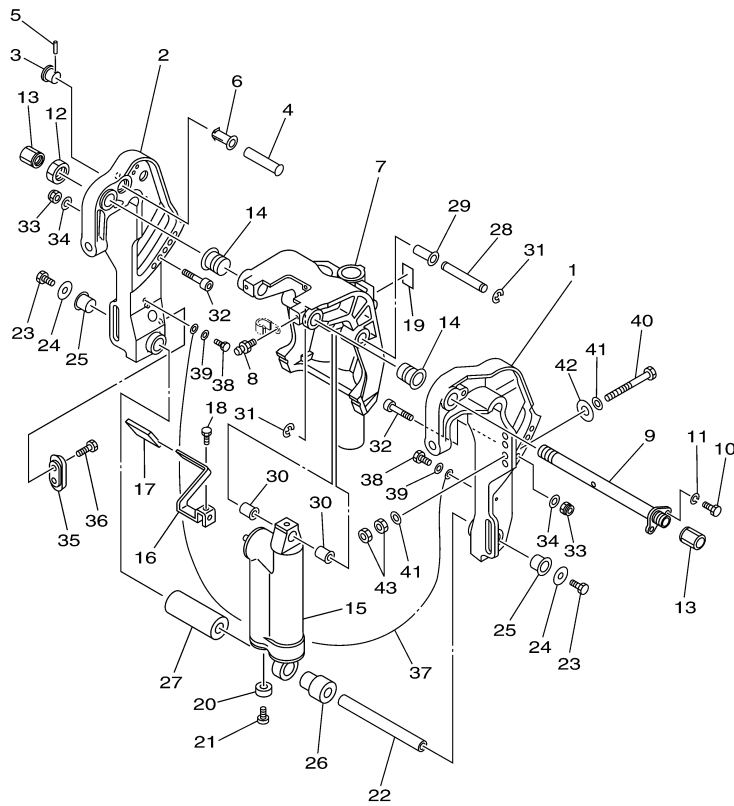

F40BEJR 0408 / BRACKET 1

67C8110-H220

©2014 Yamaha Motor Corporation, U.S.A. All rights reserved.

Part List

F40BEJR 0408 / BRACKET 1

REF - NO	PART NUMBER	PART NAME	QUANTITY	REMARKS
1	67C-43111-10-4D	BRACKET, CLAMP 1	1	
2	67C-43112-10-4D	BRACKET, CLAMP 2	1	
3	65W-43192-00-00	KNOB, STOPPER	1	
4	65W-43191-00-00	SHAFT, STOPPER	1	
5	91690-30018-00	PIN, SPRING	1	
6	90386-14MA1-00	BUSH	1	
7	67C-43311-00-4D	BRACKET, SWIVEL 1	1	S(16.1")
8	93700-06M03-00	NIPPLE, GREASE	3	
9	6K9-43131-01-00	BOLT, CLAMP BRACKET	1	
10	97095-08020-00	BOLT	1	
11	92995-08100-00	WASHER	1	
12	90185-22M11-00	NUT, SELF-LOCKING	1	
13	6G5-43145-01-00	CAP, CLAMP BRACKET	2	
14	90386-22MA4-00	BUSH	2	
15	67C-43107-00-4D	SHOCK ABSORBER SUB-ASSY	1	S(16.1")
16	67C-43631-00-00	LEVER, TILT	1	
17	682-43318-01-00	COVER	1	
18	97095-06010-00	BOLT	1	
19	63D-43691-00-00	INDICATOR, TILT	1	
20	663-45251-00-00	ANODE	1	
21	98680-06525-00	SCREW, OVAL HEAD	1	
22	90249-18M35-00	PIN	1	
23	97080-08016-00	BOLT	2	
24	90201-08M00-00	WASHER, PLATE	2	
25	90386-18M44-00	BUSH	2	
26	90386-18MA5-00	BUSH	1	
27	90387-18M03-00	COLLAR	1	
28	90249-12M38-00	PIN	1	
29	90381-12M10-00	BUSH, SOLID	1	
30	90381-12M11-00	BUSH, SOLID	2	
31	99080-10600-00	CIRCLIP	2	
32	90110-10M02-00	BOLT, HEXAGON SOCKET HEAD	2	
33	90185-10M13-00	NUT, SELF-LOCKING	2	
34	92995-10600-00	WASHER	2	
35	65W-45251-00-00	ANODE	1	
36	90101-06020-00	BOLT	2	
37	67C-82127-20-00	WIRE, LEAD 2	1	
38	97095-06014-00	BOLT	2	
39	92995-06600-00	WASHER	2	
40	90101-12M65-00	BOLT	4	
41	92995-12200-00	WASHER	8	
42	90201-12426-00	WASHER, PLATE	4	
43	95380-12600-00	NUT	8	

Part Notes

F40BEJR 0408 / BRACKET 1

PART NUMBER	NOTE TEXT
65W-45251-00-00	OEM: This part number is among the Top 100 Most Popular Marine Maintenance Parts as of March 2014.

©2014 Yamaha Motor Corporation, U.S.A. All rights reserved.