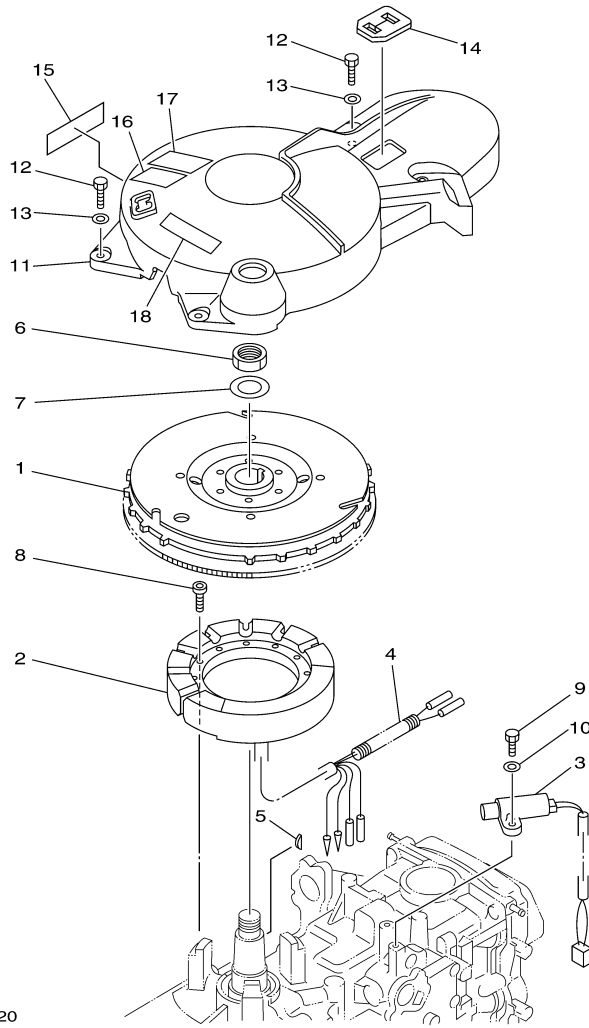

F40BEJR 0408 / GENERATOR

67C7110-G120

©2014 Yamaha Motor Corporation, U.S.A. All rights reserved.

Part List

F40BEJR 0408 / GENERATOR

REF - NO	PART NUMBER	PART NAME	QUANTITY	REMARKS
1	65W-85550-01-00	ROTOR ASSY	1	
2	65W-85510-10-00	STATOR ASSY	1	
3	65W-85580-00-00	COIL, PULSER	1	
4	90446-10M82-00	HOSE	1	
5	65W-11545-00-00	KEY, WOODRUFF	1	
6	90170-20137-00	NUT	1	
7	90201-21M18-00	WASHER, PLATE	1	
8	91380-05030-00	BOLT	3	
9	97095-05016-00	.BOLT	2	
10	92995-05600-00	WASHER	2	
11	67C-81337-00-00	COVER, FLYWHEEL	1	
12	97095-06025-00	BOLT	4	
13	92995-06600-00	WASHER	4	
14	65W-81639-10-00	PLATE, ARMATURE FITTING	1	
15	62Y-13437-42-00	MARK, CAUTION	1	
16	6AH-81995-40-00	LABEL, WARNING	1	
17	6AH-81994-40-00	LABEL, SAFETY	1	
18	6AG-81996-00-00	MARK	1