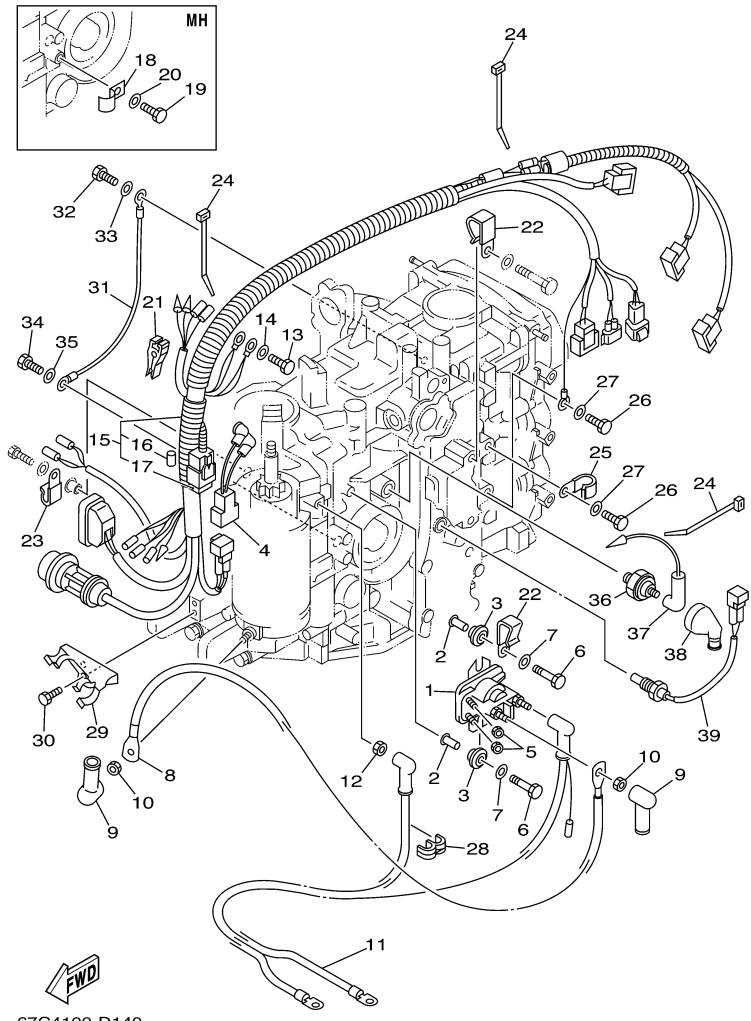

Part List

F40BEJR 0408 / ELECTRICAL 1

REF - NO	PART NUMBER	PART NAME	QUANTITY	REMARKS
1	67C-85540-01-00	C.D.I. UNIT ASSY	1	
2	65W-86129-00-00	COLLAR	3	
3	65W-8252V-00-00	SCREW, SPECIAL	3	
4	67C-85542-00-00	BRACKET	1	
5	65W-85547-00-00	DAMPER	3	
6	65W-86129-10-00	COLLAR	3	
7	67C-8252V-00-00	BOLT, FLANGE (M6X25)	3	
8	67C-85554-00-00	WASHER, ROTOR	3	
9	67C-85570-00-00	IGNITION COIL ASSY	3	
10	90480-25161-00	GROMMET	3	
11	6G8-82370-30-00	PLUG CAP ASSY	3	
12	97095-06020-00	BOLT	3	
13	92995-06600-00	WASHER	3	
14	90465-06M90-00	CLAMP	2	
15	90465-06M88-00	CLAMP	1	
16	65W-81960-10-00	RECTIFIER & REGULATOR ASSY	1	
17	97095-06040-00	.BOLT	2	
18	92995-06600-00	WASHER	2	

F40BEJR 0408 / ELECTRICAL 2

©2014 Yamaha Motor Corporation, U.S.A. All rights reserved.