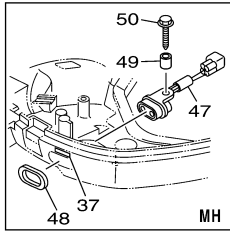

BOTTOM COWLING
BOTTOM COWLING, Ref. No. 10, 19, 39, 43, 50
STARTER, Ref. No. 37
ELECTRICAL 3, Ref. No. 4
CONTROL, Ref. No. 5, 7