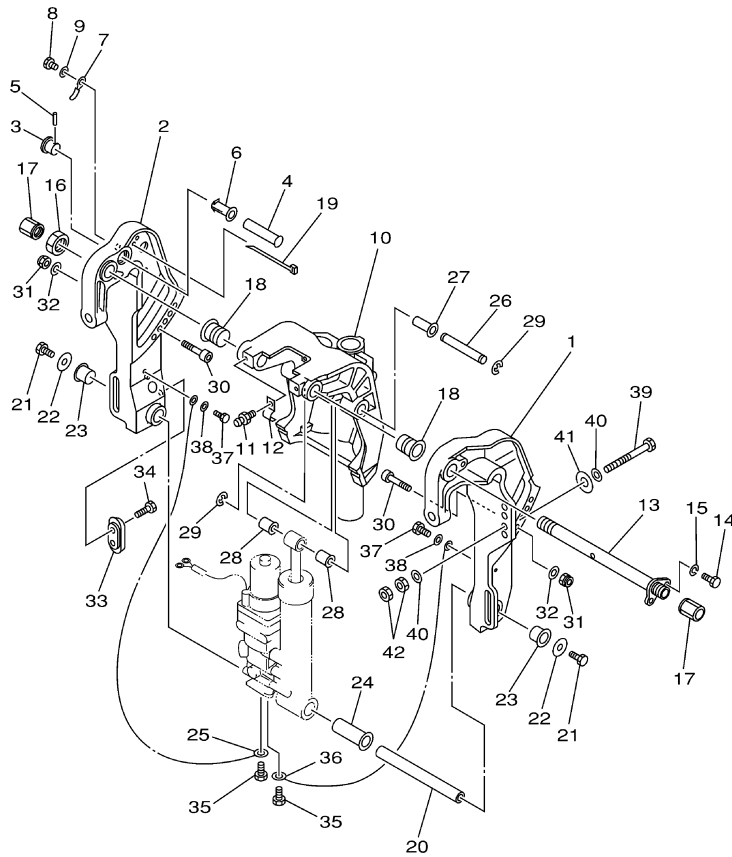

Part List

F40BEJR 0408 / BRACKET 1

REF - NO	PART NUMBER	PART NAME	QUANTITY	REMARKS
1	67C-43111-10-4D	BRACKET, CLAMP 1	1	
2	67C-43112-10-4D	BRACKET, CLAMP 2	1	
3	65W-43192-00-00	KNOB, STOPPER	1	
4	65W-43191-00-00	SHAFT, STOPPER	1	
5	91690-30018-00	PIN, SPRING	1	
6	90386-14MA1-00	BUSH	1	
7	67C-43311-00-4D	BRACKET, SWIVEL 1	1	S(16.1")
8	93700-06M03-00	NIPPLE, GREASE	3	
9	6K9-43131-01-00	BOLT, CLAMP BRACKET	1	
10	97095-08020-00	BOLT	1	
11	92995-08100-00	WASHER	1	
12	90185-22M11-00	NUT, SELF-LOCKING	1	
13	6G5-43145-01-00	CAP, CLAMP BRACKET	2	
14	90386-22MA4-00	BUSH	2	
15	67C-43107-00-4D	SHOCK ABSORBER SUB-ASSY	1	S(16.1")
16	67C-43631-00-00	LEVER, TILT	1	
17	682-43318-01-00	COVER	1	
18	97095-06010-00	BOLT	1	
19	63D-43691-00-00	INDICATOR, TILT	1	
20	663-45251-00-00	ANODE	1	
21	98680-06525-00	SCREW, OVAL HEAD	1	
22	90249-18M35-00	PIN	1	
23	97080-08016-00	BOLT	2	
24	90201-08M00-00	WASHER, PLATE	2	
25	90386-18M44-00	BUSH	2	
26	90386-18MA5-00	BUSH	1	
27	90387-18M03-00	COLLAR	1	
28	90249-12M38-00	PIN	1	
29	90381-12M10-00	BUSH, SOLID	1	
30	90381-12M11-00	BUSH, SOLID	2	
31	99080-10600-00	CIRCLIP	2	
32	90110-10M02-00	BOLT, HEXAGON SOCKET HEAD	2	
33	90185-10M13-00	NUT, SELF-LOCKING	2	
34	92995-10600-00	WASHER	2	
35	65W-45251-00-00	ANODE	1	
36	90101-06020-00	BOLT	2	
37	67C-82127-20-00	WIRE, LEAD 2	1	
38	97095-06014-00	BOLT	2	
39	92995-06600-00	WASHER	2	
40	90101-12M65-00	BOLT	4	
41	92995-12200-00	WASHER	8	
42	90201-12426-00	WASHER, PLATE	4	
43	95380-12600-00	NUT	8	

Part Notes

F40BEJR 0408 / BRACKET 1

PART NUMBER	NOTE TEXT
65W-45251-00-00	OEM: This part number is among the Top 100 Most Popular Marine Maintenance Parts as of March 2014.

©2014 Yamaha Motor Corporation, U.S.A. All rights reserved.

F40BEJR 0408 / BRACKET 2

67C0010-1231

©2014 Yamaha Motor Corporation, U.S.A. All rights reserved.