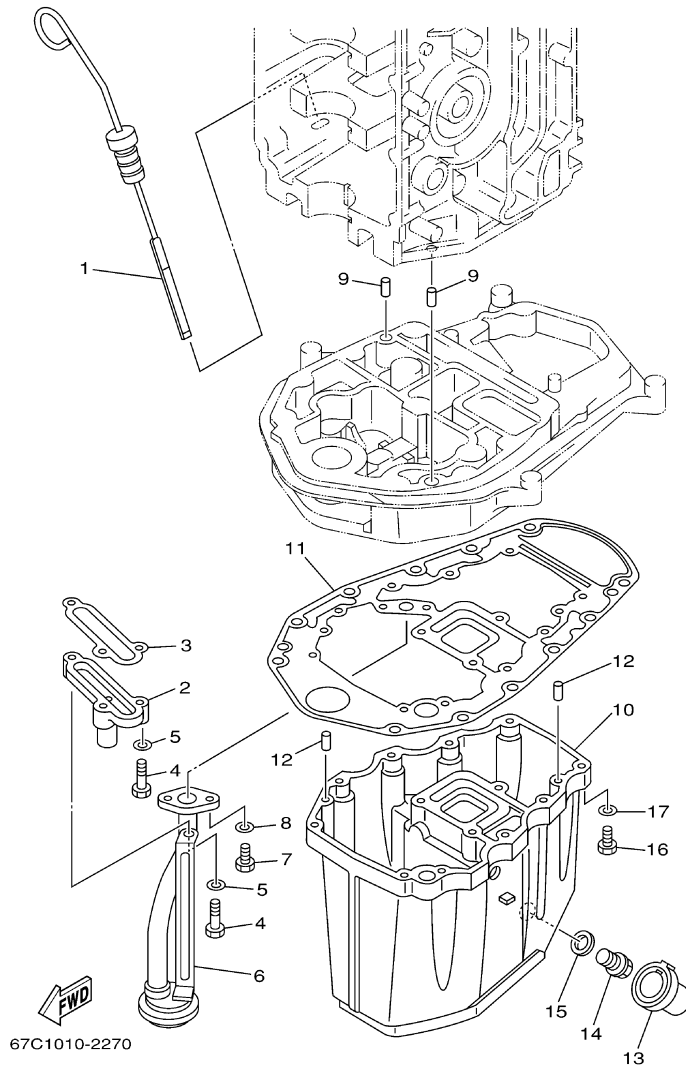

F40BEJR 0408 / OIL PAN

©2014 Yamaha Motor Corporation, U.S.A. All rights reserved.

Part List

F40BEJR 0408 / OIL PAN

REF - NO	PART NUMBER	PART NAME	QUANTITY	REMARKS
1	67C-15362-00-00	PLUG, OIL LEVEL	1	
2	62Y-11575-00-00	RELIEF VALVE ASSY	1	
3	62Y-13475-00-00	.GASKET	1	
4	97013-06025-00	BOLT	3	
5	92903-06600-00	WASHER, PLATE	3	
6	62Y-13411-00-00	STRAINER, OIL	1	
7	97013-06016-00	BOLT	2	
8	92903-06600-00	WASHER, PLATE	2	
9	93608-12M05-00	PIN, DOWEL	2	
10	62Y-15311-02-5B	OIL PAN	1	
11	69W-15312-00-00	.GASKET, OIL PAN	1	
12	93606-12019-00	.PIN, DOWEL	4	
13	67C-15316-10-00	DAMPER 1	1	S(16.1")
14	90340-14M06-00	PLUG, STRAIGHT SCREW	1	
15	90430-14M09-00	.GASKET	1	
16	97075-06025-00	BOLT	10	
17	92995-06600-00	WASHER	10	

Part Notes

F40BEJR 0408 / OIL PAN

PART NUMBER	NOTE TEXT
90430-14M09-00	OEM: This part number is among the Top 100 Most Popular Marine Maintenance Parts as of March 2014.

©2014 Yamaha Motor Corporation, U.S.A. All rights reserved.