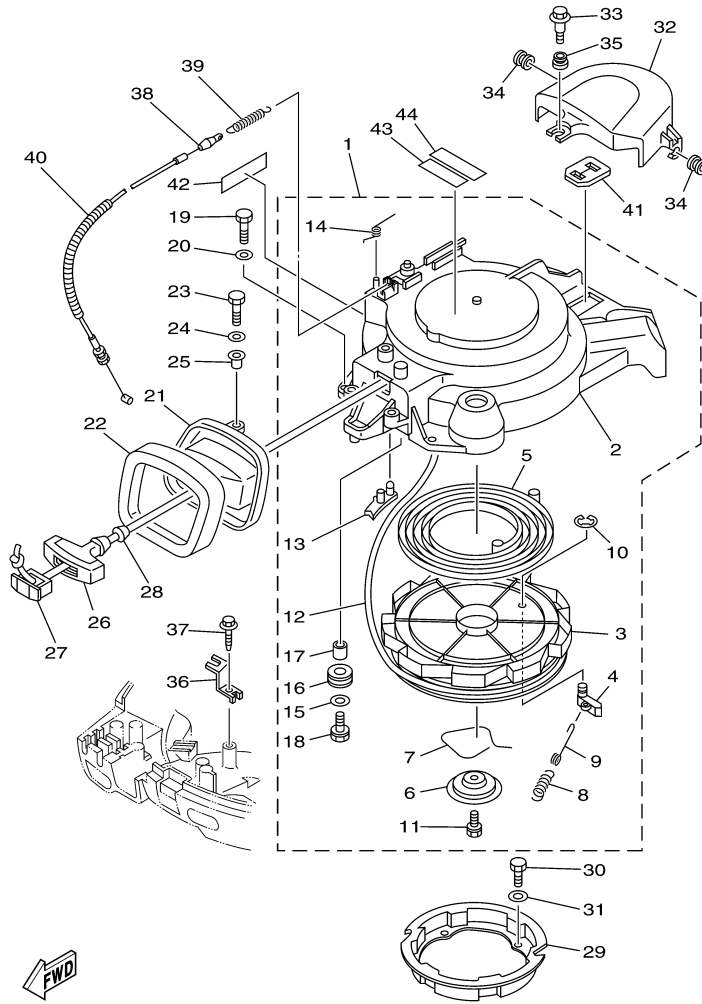

Part List

F40BEJR 0408 / FUEL 2

REF - NO	PART NUMBER	PART NAME	QUANTITY	REMARKS
1	6Y2-24306-56-00	FUEL PIPE COMP. 1	1	AP
2	6E5-24305-06-00	.FUEL PIPE JOINT COMP 2	1	
3	93210-08287-00	..O-RING	1	
4	6Y2-24305-06-00	.FUEL PIPE JOINT COMP 2	1	
5	93210-08287-00	..O-RING	1	
6	90445-13M01-00	.HOSE (L2050)	1	
7	6E5-24351-51-00	.BAND 1	4	
8	90445-13M00-00	.HOSE (L850)	1	
9	6Y2-24360-60-00	.PRIMER PUMP ASSY	1	

F40BEJR 0408 / STARTER

67C7110-G110