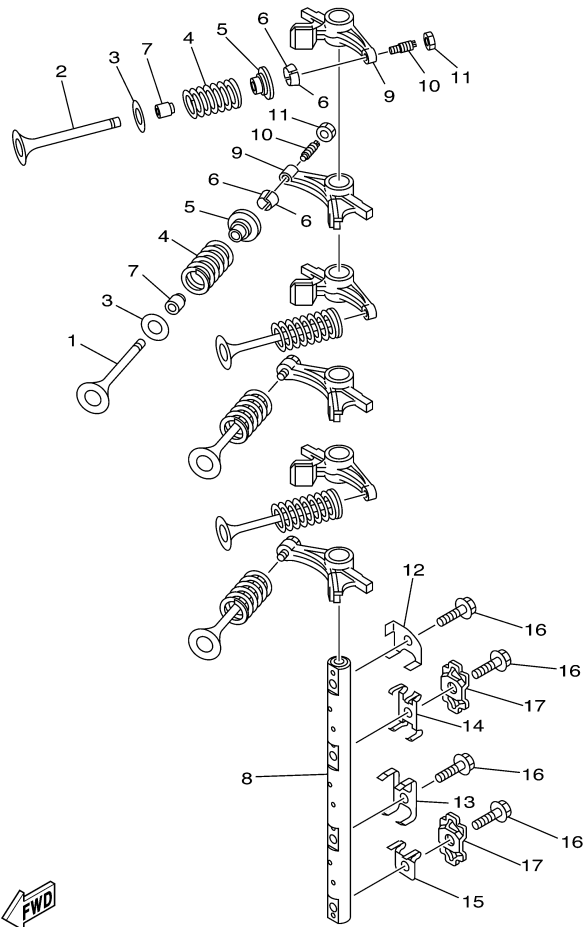

F40BEJR 0408 / VALVE

67C1010-2051

©2014 Yamaha Motor Corporation, U.S.A. All rights reserved.

Part List

F40BEJR 0408 / VALVE

REF - NO	PART NUMBER	PART NAME	QUANTITY	REMARKS
1	67C-12111-00-00	VALVE, INTAKE	3	
2	62Y-12121-00-00	VALVE, EXHAUST	3	
3	62Y-12116-00-00	SEAT, VALVE SPRING	6	
4	51Y-12114-00-00	SPRING, VALVE OUTER	6	
5	30X-12117-00-00	RETAINER, VALVE SPRING	6	
6	30X-12118-00-00	LOCK, VALVE SPRING RETAINER	12	
7	51Y-12119-00-00	SEAL, VALVE STEM	6	
8	67C-12146-00-00	SHAFT, ROCKER	1	
9	65W-12151-00-00	ARM, VALVE ROCKER	6	
10	62Y-12159-00-00	SCREW, VALVE ADJUSTING	6	
11	62Y-12158-00-00	NUT, LOCK	6	
12	62Y-12238-00-00	PLATE, BOLT STOPPER	1	
13	62Y-12279-00-00	PLATE	1	
14	62Y-12216-00-00	SPRING	1	
15	67C-12113-00-00	SPRING, VALVE INNER	1	
16	90109-08M63-00	BOLT	4	
17	62Y-12231-00-00	GUIDE, STOPPER 1	2	