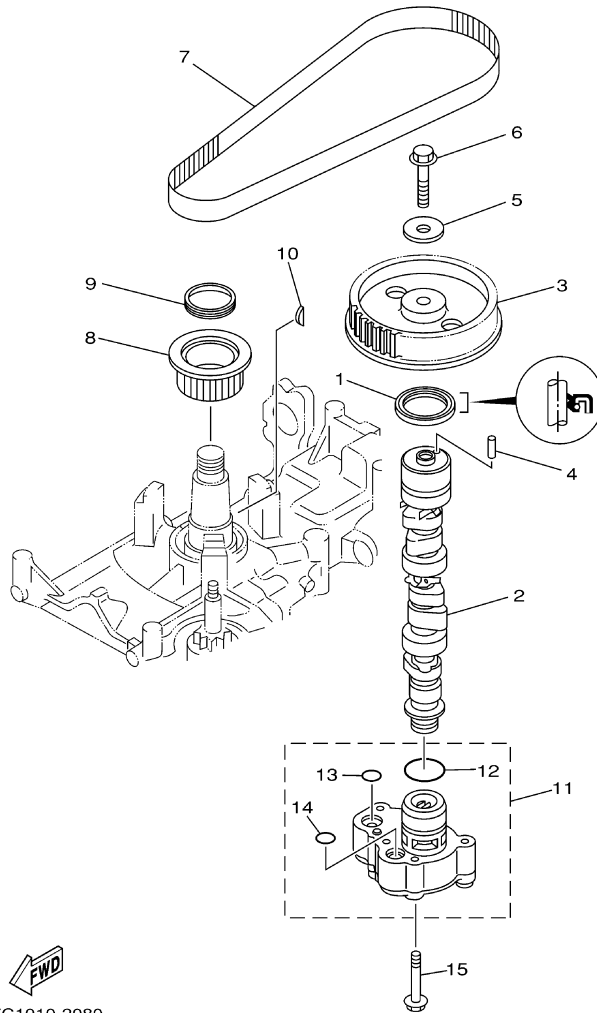

F40BEJR 0408 / OIL PUMP

67C1010-2080

Part List

F40BEJR 0408 / OIL PUMP

REF - NO	PART NUMBER	PART NAME	QUANTITY	REMARKS
1	93102-37M40-00	.OIL SEAL	1	
2	67C-12171-00-00	CAMSHAFT 1	1	
3	67C-11537-01-00	GEAR, DRIVEN	1	
4	93605-14143-00	PIN, DOWEL	1	
5	90201-10M06-00	WASHER, PLATE	1	
6	95895-10040-00	BOLT, FLANGE	1	
7	65W-46241-00-00	V-BELT	1	
8	65W-11536-10-00	GEAR, DRIVE	1	
9	65W-11476-00-00	SPRING	1	
10	90280-04M06-00	KEY, WOODRUFF	1	
11	69W-13300-00-00	OIL PUMP ASSY	1	
12	93210-33MH2-00	.O-RING	1	
13	93210-12MG9-00	.O-RING	1	
14	93210-14515-00	.O-RING	1	
15	90119-06025-00	BOLT, WITH WASHER	4