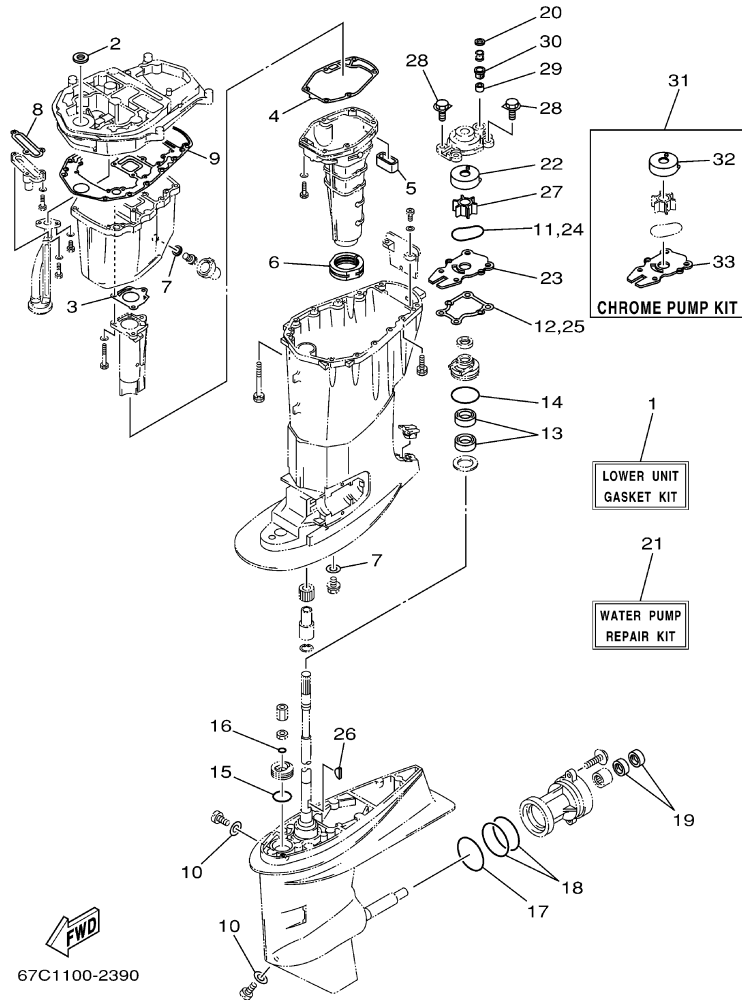

Part List

F40BEJR 0408 / REPAIR KIT 2

REF - NO	PART NUMBER	PART NAME	QUANTITY	REMARKS
1	65W-W0093-02-00	CARBURETOR REPAIR KIT	1	
2	65W-14126-10-00	.GASKET	1	
3	6G1-14546-01-00	.VALVE, NEEDLE	1	
4	676-14186-00-00	.PIN, FLOAT	1	
5	6H4-14548-00-00	.PIN, FLOAT ARM	1	
6	65W-14373-01-00	.COVER, PLUNGER CAP	1	
7	67C-14397-00-00	.O-RING	1	
8	65W-14335-00-00	.SPRING, PLUNGER	1	
9	65W-14384-00-00	.GASKET, FLOAT CHAMBER	1	
10	65W-14398-00-00	.GASKET	1	
11	97980-04114-00	.SCREW, WITH WASHER	4	
12	63V-14985-00-00	.FLOAT	1	
13	663-14159-00-00	.CLIP	1	

F40BEJR 0408 / REPAIR KIT 3

©2014 Yamaha Motor Corporation, U.S.A. All rights reserved.