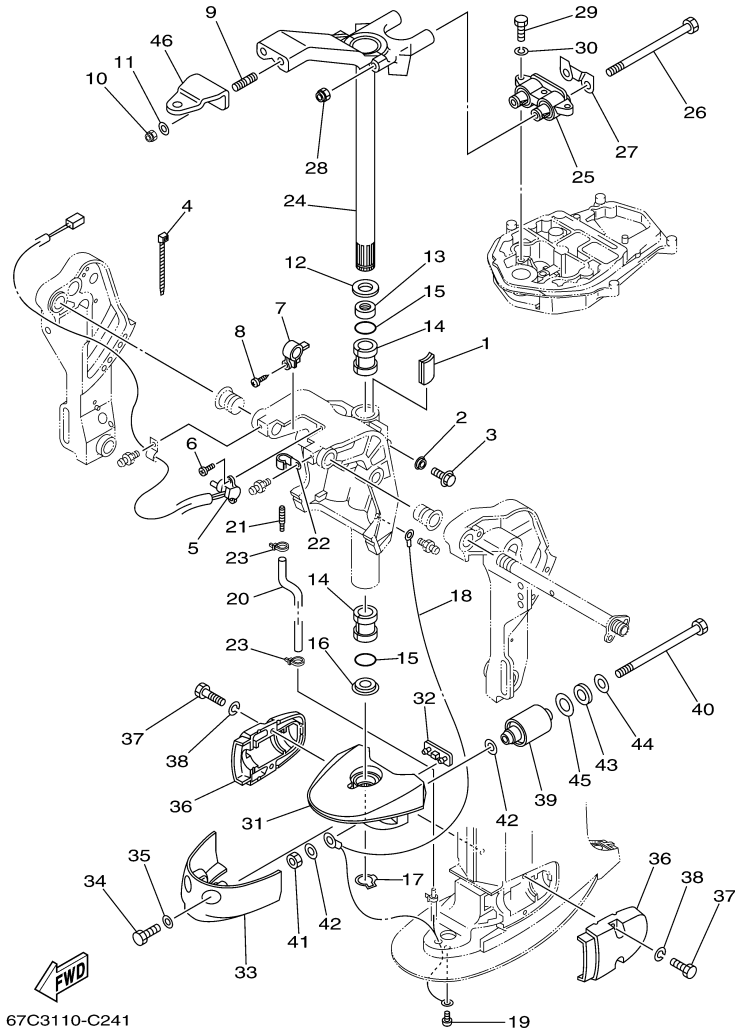

F40BEJR 0408 / BRACKET 3

©2014 Yamaha Motor Corporation, U.S.A. All rights reserved.

Part List

F40BEJR 0408 / BRACKET 3

REF - NO	PART NUMBER	PART NAME	QUANTITY	REMARKS
1	6J8-42528-00-00	PLATE, FRICTION	1	
2	689-43373-01-00	SEAL, DAMPER	1	
3	90105-06M18-00	BOLT, FLANGE	1	
9	90116-10M28-00	BOLT, STUD	2	
10	90185-10051-00	NUT, SELF-LOCKING	2	
11	90201-10120-00	.WASHER, PLATE	2	
12	90201-30M00-00	WASHER, PLATE	1	
13	90386-30M78-00	BUSH	1	
14	90386-30M77-00	BUSH	2	
15	93210-29M94-00	O-RING	2	
16	90386-30M60-00	BUSH	1	
17	93410-28M06-00	CIRCLIP	1	
18	67C-82127-00-00	WIRE, LEAD 2	1	S(16.1")
19	97885-06008-00	SCREW, PAN HEAD	1	
24	67C-42510-01-4D	STEERING BRACKET ASSY	1	S(16.1")
25	67C-44514-00-4D	MOUNT DAMPER, UPPER SIDE	1	S(16.1")
26	90101-08M15-00	BOLT	2	
27	66T-44526-30-00	PLATE	1	
28	90185-08045-00	NUT, SELF-LOCKING	2	
29	97075-08030-00	BOLT	3	
30	92995-08100-00	WASHER	3	
31	67C-44551-01-4D	HOUSING, LOWER MOUNT RUBBER	1	S(16.1")
32	67C-44575-00-00	DAMPER, LOWER MOUNT RUBBER	1	
36	67C-44552-01-4D	HOUSING, LOWER MOUNT RUBBER	2	
37	97075-08030-00	BOLT	4	
38	92995-08100-00	WASHER	4	
39	67C-44555-21-94	MOUNT DAMPER, LOWER SIDE	2	S(16.1")
40	90109-12MA3-00	BOLT	2	
41	95380-12700-00	NUT	2	
42	90201-12M16-00	WASHER, PLATE	4	
43	90202-21100-00	WASHER, PLATE	2	
44	90201-13M19-00	WASHER, PLATE	2	
45	90201-22M05-00	WASHER, PLATE	2	
46	65W-48511-00-00	HOOK, STEERING	1