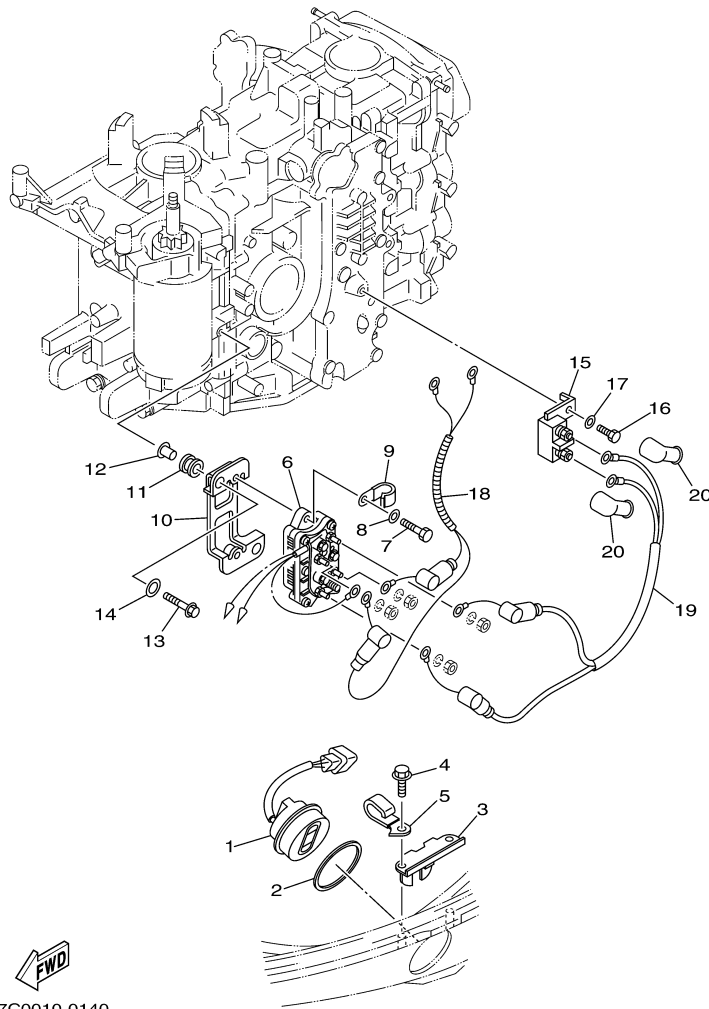

Part List

F40BEJR 0408 / ELECTRICAL 2

REF - NO	PART NUMBER	PART NAME	QUANTITY	REMARKS
1	65W-81941-00-00	STARTER RELAY ASSY	1	
2	65W-8191C-00-00	COLLAR	2	
3	65W-81922-00-00	GROMMET	2	
4	67C-82509-00-00	WIRE, SUB LEAD	1	
5	65W-8182A-00-00	NUT	2	
6	97095-06030-00	BOLT	2	
7	92995-06600-00	WASHER	2	
8	65W-82117-00-00	WIRE, LEAD	1	
9	6G5-82119-10-00	COVER, LEAD WIRE	2	
10	65W-8182B-00-00	NUT, SPECIAL	2	
11	67C-82105-U0-00	BATTERY CABLE	1	
12	65W-8182B-00-00	NUT, SPECIAL	1	
13	97095-06012-00	BOLT	1	
14	92995-06600-00	WASHER	1	
15	67C-82590-10-00	WIRE HARNESS ASSY	1	
16	67F-82151-00-00	.FUSE (20A)	2	
17	67F-8215B-00-00	.CAP (BLACK)	1	
21	67F-2812A-00-00	.PULLER, FUSE	1	
22	90465-05M87-00	CLAMP	2	
23	90465-06M90-00	CLAMP	1	
24	90465-13M18-00	CLAMP	3	
25	90465-08M75-00	CLAMP	1	
26	97095-06012-00	BOLT	3	
27	92995-06600-00	WASHER	3	
28	90464-10M57-00	CLAMP	1	
29	67C-82594-00-00	CLAMP	1	
30	97095-05012-00	BOLT	2	
31	67C-82519-00-00	WIRE, EARTH LEAD	1	
32	97095-08012-00	BOLT	1	
33	92995-08600-00	WASHER	1	
34	97095-06012-00	BOLT	1	
35	92995-06600-00	WASHER	1	
36	65W-82504-00-00	OIL PRESSURE SWITCH ASSY	1	
37	65W-82127-00-00	WIRE, LEAD 2	1	
38	65W-82532-00-00	CAP	1	
39	67C-85790-00-00	THERMOSENSOR ASSY	1	

F40BEJR 0408 / ELECTRICAL 3

67C0010-0140

©2014 Yamaha Motor Corporation, U.S.A. All rights reserved.