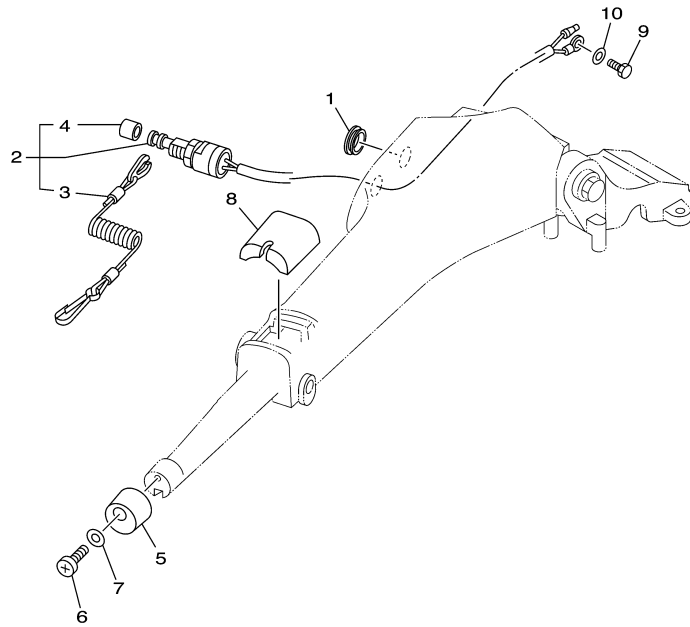

F40BEJR 0408 / STEERING 2

67C7110-G190

©2014 Yamaha Motor Corporation, U.S.A. All rights reserved.