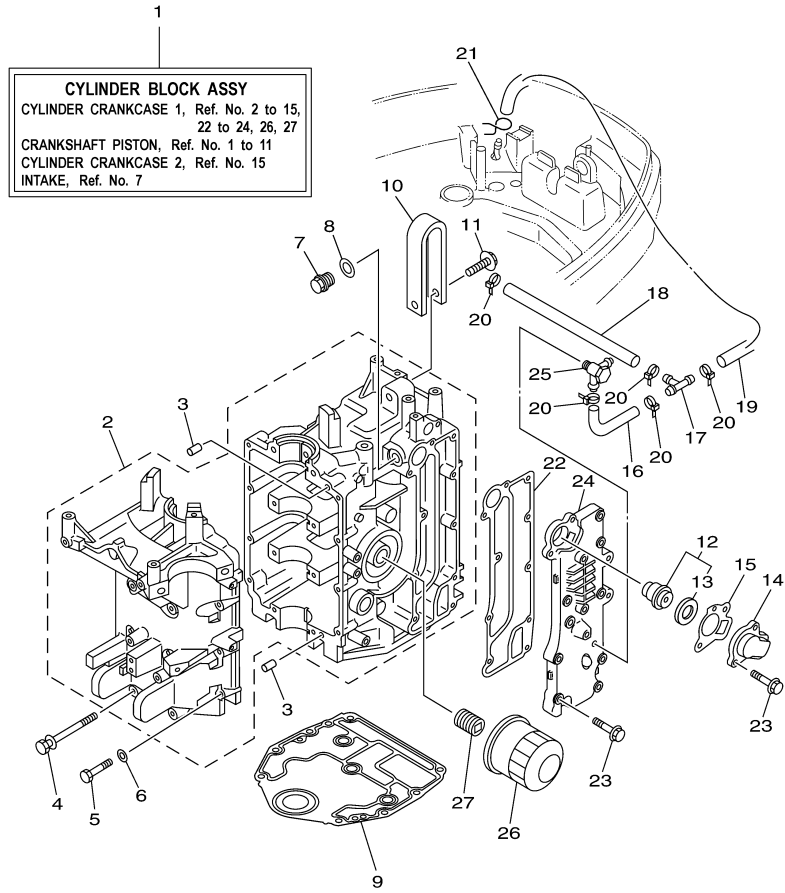

F40BEJR 0408 / CYLINDER CRANKCASE 1

67C7300-G020

©2014 Yamaha Motor Corporation, U.S.A. All rights reserved.

Part List

F40BEJR 0408 / CYLINDER CRANKCASE 1

REF - NO	PART NUMBER	PART NAME	QUANTITY	REMARKS
1	67C-W009B-02-1S	CYLINDER BLOCK ASSY	1	
2	67C-15100-01-1S	CRANKCASE ASSY	1	
3	99530-08012-00	PIN, DOWEL	2	
4	90119-08M01-00	BOLT, WITH WASHER	8	
5	97013-06035-00	BOLT	8	
6	92903-06600-00	WASHER, PLATE	8	
7	90340-14M06-00	PLUG, STRAIGHT SCREW	1	
8	90430-14115-00	.GASKET	1	
9	67C-11351-01-00	.GASKET, CYLINDER	1	
10	65W-11119-00-00	HANGER, ENGINE	1	
11	90105-08M87-00	BOLT, FLANGE	1	
12	6G8-12411-03-00	THERMOSTAT	1	
13	688-12412-00-00	.SEAL, THERMOSTAT	1	
14	6H3-12413-00-1S	COVER, THERMOSTAT	1	
15	62Y-12414-00-00	.GASKET, COVER	1	
16	90445-09068-00	HOSE (L110)	1	
17	688-24378-00-00	PIPE, JOINT 3	1	
18	90445-09095-00	HOSE (L215)	1	
19	90445-09104-00	HOSE (L300)	1	
20	90465-11M10-00	CLAMP	5	
21	90467-08004-00	CLIP	1	
22	67C-41114-10-00	.GASKET, EXHAUST OUTER COVER	1	
23	90119-06MA5-00	BOLT, WITH WASHER	10	
24	67C-41113-01-1S	OUTER COVER, EXHAUST	1	
25	62Y-11372-01-00	NIPPLE, HOSE	1	FLUSHING KIT
26	5GH-13440-00-00	ELEMENT ASSY, OIL CLEANER	1	
27	90401-20M00-00	BOLT, UNION	1	