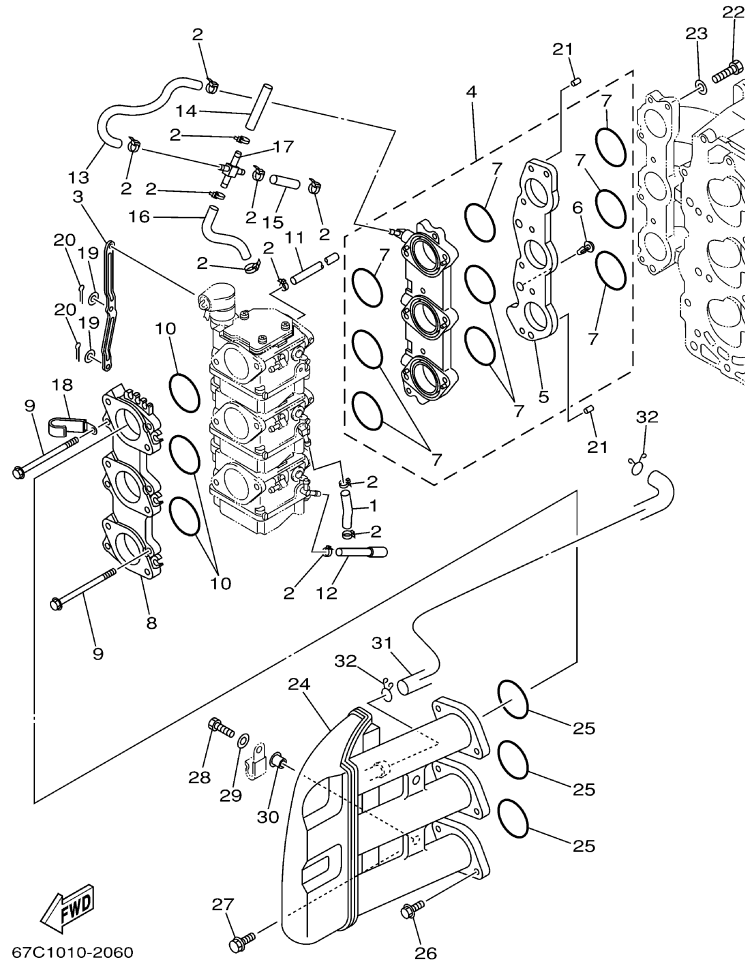

F40BEJR 0408 / INTAKE

©2014 Yamaha Motor Corporation, U.S.A. All rights reserved.

Part List

F40BEJR 0408 / INTAKE

REF - NO	PART NUMBER	PART NAME	QUANTITY	REMARKS
1	90445-09M34-00	HOSE	1	
2	90465-11M10-00	CLAMP	11	
3	67C-14585-00-00	LINK, ACCEL.	1	
4	67C-13589-00-00	CARBURETOR JOINT COMP.	1	
5	67C-14271-00-00	.INSULATOR	1	
6	90338-04M17-00	.PLUG	2	
7	67C-14561-00-00	.O-RING	9	
8	67C-14243-01-94	PLATE	1	
9	97595-06590-00	BOLT, WITH WASHER	6	
10	67C-14562-00-00	.O-RING	3	
11	67C-13971-00-00	PIPE, FUEL 1	1	
12	67C-13972-00-00	PIPE, FUEL 2	1	
13	67C-13973-00-00	PIPE, FUEL 3	1	
14	67C-13974-00-00	PIPE, FUEL 4	1	
15	67C-13975-00-00	PIPE, FUEL 5	1	
16	67C-13976-00-00	PIPE, FUEL 6	1	
17	67C-14318-00-00	PIPE, JOINT 4	1	
18	67C-14255-00-00	CLAMP	1	
19	92990-04600-00	WASHER, PLATE	2	
20	91490-06012-00	PIN. COTTER	2	
21	93608-16M16-00	PIN, DOWEL	2	
22	97095-06025-00	BOLT	6	
23	92995-06600-00	WASHER	6	
24	67C-14440-00-00	SILENCER ASSY, INTAKE	1	
25	93210-34MJ6-00	.O-RING	3	
26	90119-06M82-00	BOLT, WITH WASHER	5	
27	90119-06M86-00	BOLT, WITH WASHER	1	
28	97095-06020-00	BOLT	2	
29	92995-06600-00	WASHER	2	
30	90387-06M70-00	COLLAR	2	
31	67C-15373-00-00	PIPE, BREATHER	1	
32	90467-15M14-00	CLIP	2