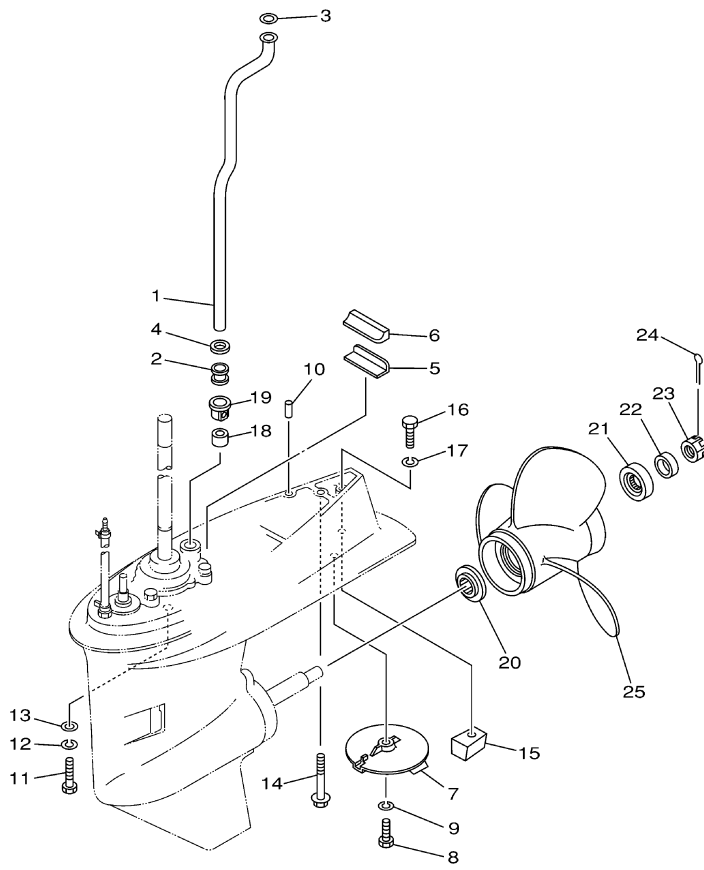

F40BEJR 0408 / LOWER CASING DRIVE 2

67C0010-0290

©2014 Yamaha Motor Corporation, U.S.A. All rights reserved.

Part List

F40BEJR 0408 / LOWER CASING DRIVE 2

REF - NO	PART NUMBER	PART NAME	QUANTITY	REMARKS
1	67C-44361-00-00	TUBE, WATER 1	1	S(16.1")
2	663-44367-00-00	DAMPER, WATER SEAL 3	1	
3	90202-12060-00	WASHER, PLATE	1	
4	90430-12072-00	GASKET	1