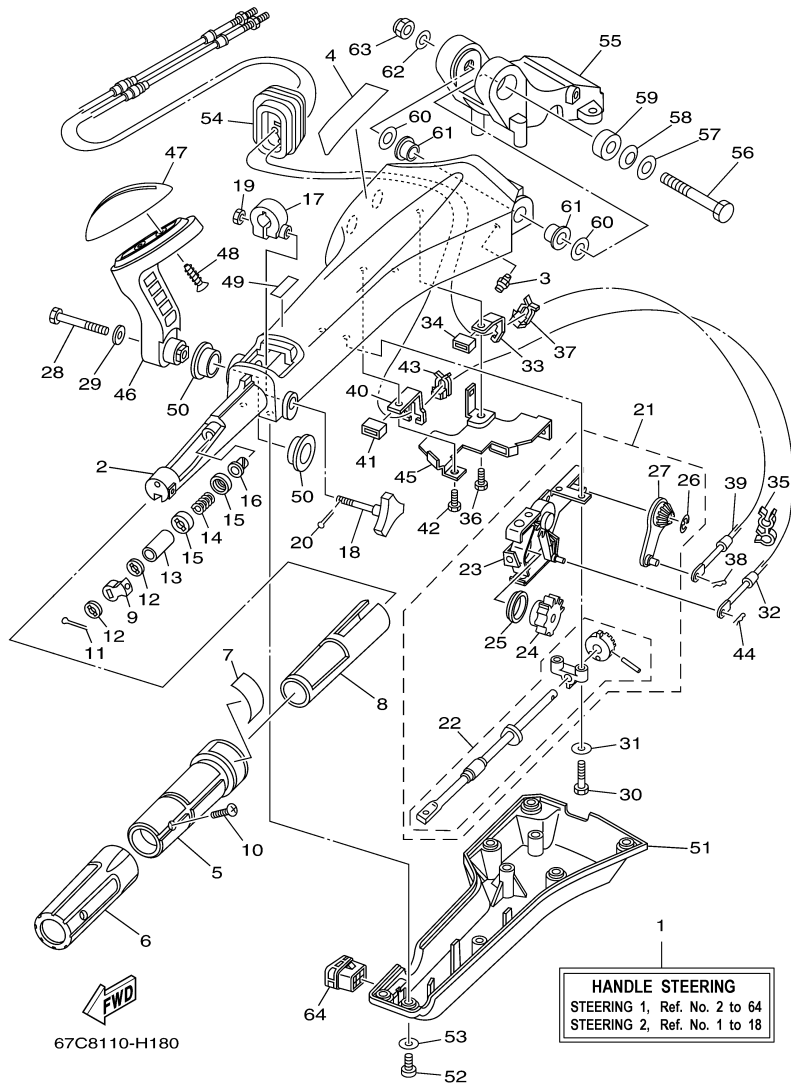

F40BEJR 0408 / STEERING 1

©2014 Yamaha Motor Corporation, U.S.A. All rights reserved.