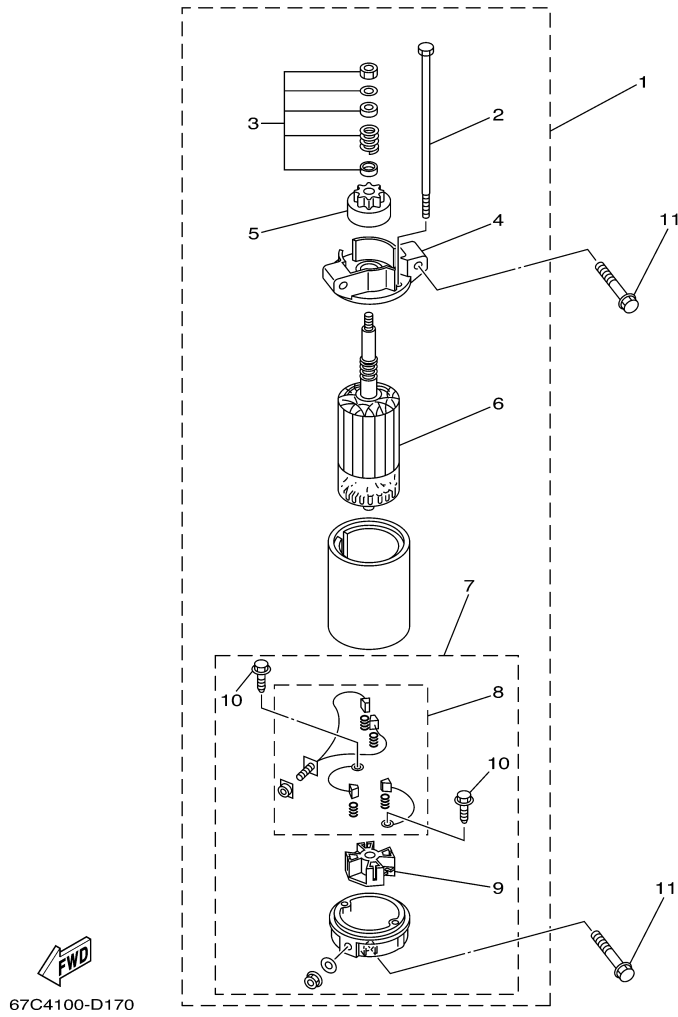

F40BEJR 0408 / STARTING MOTOR

©2014 Yamaha Motor Corporation, U.S.A. All rights reserved.

Part List

F40BEJR 0408 / STARTING MOTOR

REF - NO	PART NUMBER	PART NAME	QUANTITY	REMARKS
1	67C-81800-02-00	STARTING MOTOR ASSY	1	
2	67C-81826-00-00	.BOLT	2	
3	65W-81857-03-00	.RETAINER	1	
4	65W-81830-00-00	.FRONT BRACKET ASSY	1	
5	65W-81807-00-00	.GEAR ASSY, STARTING MOTOR	1	
6	67C-81850-01-00	.ARMATURE ASSY	1	
7	65W-81820-00-00	.REAR BRACKET ASSY	1	
8	65W-81801-00-00	..BRUSH SET	1	
9	65W-81840-00-00	..BRUSH HOLDER ASSY	1	
10	65W-81825-00-00	..SCREW	2	
11	90119-08M39-00	BOLT, WITH WASHER	3