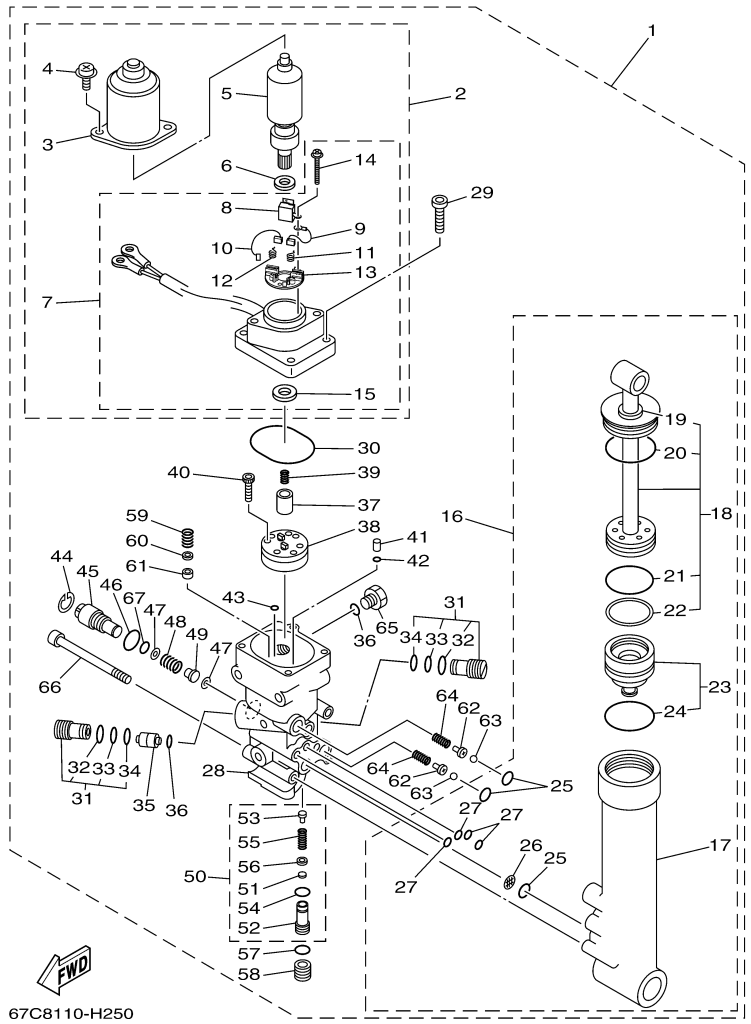

Part List

F40BEJR 0408 / BRACKET 3

REF - NO	PART NUMBER	PART NAME	QUANTITY	REMARKS
1	6J8-42528-00-00	PLATE, FRICTION	1	
2	689-43373-01-00	SEAL, DAMPER	1	
3	90105-06M18-00	BOLT, FLANGE	1	
9	90116-10M28-00	BOLT, STUD	2	
10	90185-10051-00	NUT, SELF-LOCKING	2	
11	90201-10120-00	.WASHER, PLATE	2	
12	90201-30M00-00	WASHER, PLATE	1	
13	90386-30M78-00	BUSH	1	
14	90386-30M77-00	BUSH	2	
15	93210-29M94-00	O-RING	2	
16	90386-30M60-00	BUSH	1	
17	93410-28M06-00	CIRCLIP	1	
18	67C-82127-00-00	WIRE, LEAD 2	1	S(16.1")
19	97885-06008-00	SCREW, PAN HEAD	1	
24	67C-42510-01-4D	STEERING BRACKET ASSY	1	S(16.1")
25	67C-44514-00-4D	MOUNT DAMPER, UPPER SIDE	1	S(16.1")
26	90101-08M15-00	BOLT	2	
27	66T-44526-30-00	PLATE	1	
28	90185-08045-00	NUT, SELF-LOCKING	2	
29	97075-08030-00	BOLT	3	
30	92995-08100-00	WASHER	3	
31	67C-44551-01-4D	HOUSING, LOWER MOUNT RUBBER	1	S(16.1")
32	67C-44575-00-00	DAMPER, LOWER MOUNT RUBBER	1	
36	67C-44552-01-4D	HOUSING, LOWER MOUNT RUBBER	2	
37	97075-08030-00	BOLT	4	
38	92995-08100-00	WASHER	4	
39	67C-44555-21-94	MOUNT DAMPER, LOWER SIDE	2	S(16.1")
40	90109-12MA3-00	BOLT	2	
41	95380-12700-00	NUT	2	
42	90201-12M16-00	WASHER, PLATE	4	
43	90202-21100-00	WASHER, PLATE	2	
44	90201-13M19-00	WASHER, PLATE	2	
45	90201-22M05-00	WASHER, PLATE	2	
46	65W-48511-00-00	HOOK, STEERING	1	

F40BEJR 0408 / POWER TRIM TILT ASSY

©2014 Yamaha Motor Corporation, U.S.A. All rights reserved.