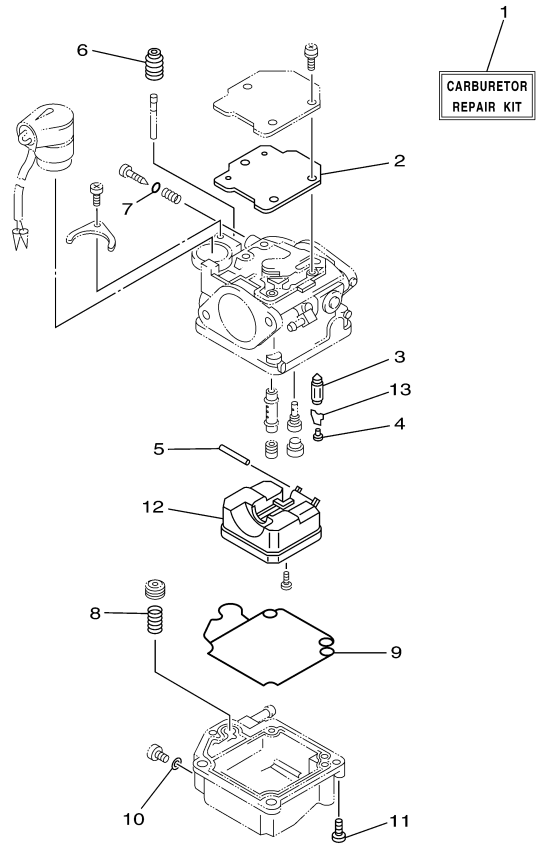

Part List

F40BEJR 0408 / REPAIR KIT 1

REF - NO	PART NUMBER	PART NAME	QUANTITY	REMARKS
1	67C-W0001-01-00	POWER HEAD GASKET KIT	1	
2	90430-14115-00	.GASKET	1	
3	67C-11351-01-00	.GASKET, CYLINDER	1	
4	62Y-12414-00-00	.GASKET, COVER	1	
5	67C-41114-10-00	.GASKET, EXHAUST OUTER COVER	1	
6	93102-43M42-00	.OIL SEAL	1	
7	93102-35M47-00	.OIL SEAL	1	
8	90430-06014-00	.GASKET	4	
9	67C-11181-01-00	.GASKET, CYLINDER HEAD 1	1	
10	67C-11356-00-00	.SEAL, CYLINDER 2	1	
11	93210-24M79-00	.O-RING	2	
12	67C-14561-00-00	.O-RING	9	
13	67C-14562-00-00	.O-RING	3	
14	93210-34MJ6-00	.O-RING	3	
15	93102-37M40-00	.OIL SEAL	1	
16	90280-04M06-00	.KEY, WOODRUFF	1	
17	93210-33MH2-00	.O-RING	1	
18	93210-12MG9-00	.O-RING	1	
19	93210-14515-00	.O-RING	1	

Part Notes

F40BEJR 0408 / REPAIR KIT 1

PART NUMBER	NOTE TEXT
62Y-12414-00-00	OEM: This part number is among the Top 100 Most Popular Marine Maintenance Parts as of March 2014.

©2014 Yamaha Motor Corporation, U.S.A. All rights reserved.

F40BEJR 0408 / REPAIR KIT 2

67C5100-E360

©2014 Yamaha Motor Corporation, U.S.A. All rights reserved.