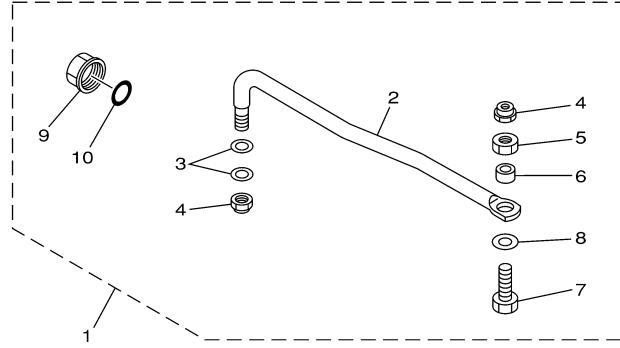

F40BEJR 0408 / STEERING GUIDE

65W0010-8210

Part List

F40BEJR 0408 / STEERING GUIDE

REF - NO	PART NUMBER	PART NAME	QUANTITY	REMARKS
1	65W-61350-00-00	STEERING GUIDE ATTACHMENT KIT	1	AP
2	65W-61351-00-00	.ROD, STEERING LINK	1	
3	90201-10M20-00	.WASHER, PLATE	2	
4	90185-09M01-00	.NUT, SELF-LOCKING	2	
5	90170-09M03-00	.NUT	1	
6	90387-10M42-00	.COLLAR	1	
7	90101-09M01-00	.BOLT	1	
8	90201-10M63-00	.WASHER, PLATE	1	
9	6E5-43145-01-00	.CAP, CLAMP BRACKET	1	
10	93210-16275-00	.O-RING	1