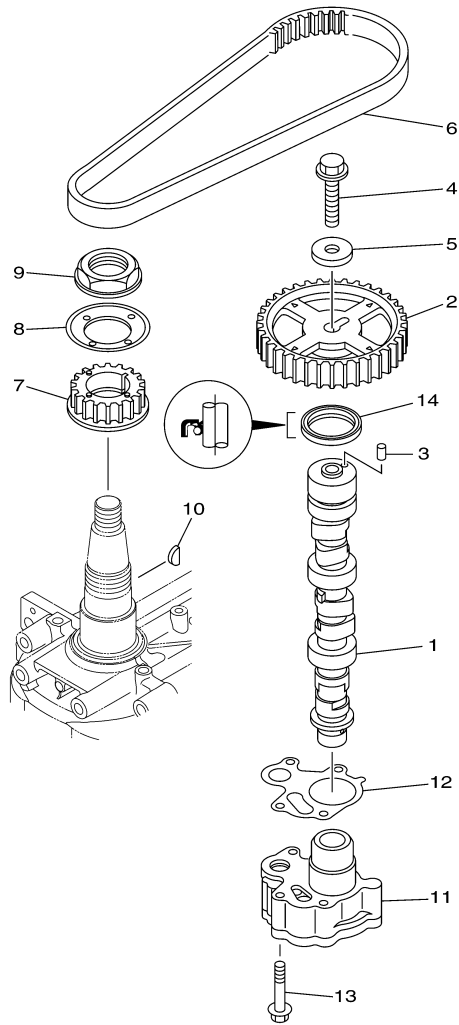

F40LEHA_0411 / OIL PUMP

6BG3110-K100

©2014 Yamaha Motor Corporation, U.S.A. All rights reserved.

Part List

F40LEHA_0411 / OIL PUMP

REF - NO	PART NUMBER	PART NAME	QUANTITY	REMARKS
1	6BG-12171-00-00	CAMSHAFT 1	1	
2	6C5-11537-00-00	GEAR, DRIVEN	1	
3	93605-17002-00	PIN, DOWEL	1	
4	95817-10035-00	BOLT, FLANGE	1	
5	90201-10144-00	WASHER, PLATE	1	
6	6C5-46241-00-00	BELT	1	
7	6C5-11536-00-00	GEAR, DRIVE	1	
8	62Y-11557-00-00	WASHER 1	1	
9	90179-35001-00	NUT	1	
10	90280-03M01-00	.KEY, WOODRUFF	1	
11	6BG-13300-01-00	OIL PUMP ASSY	1	
12	6C5-13329-00-00	.GASKET, PUMP COVER	1	
13	90119-06025-00	BOLT, WITH WASHER	4	
14	93102-37M40-00	.OIL SEAL	1