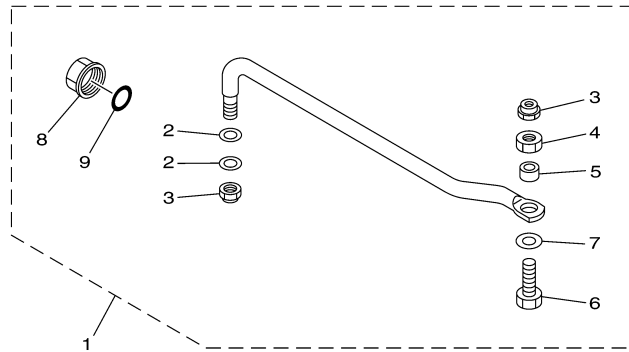

Part List

F40LEHA_0411 / FUEL TANK

REF - NO	PART NUMBER	PART NAME	QUANTITY	REMARKS
1	6YK-24201-41-00	FUEL TANK ASSY (25L)	1	AP
2	6YL-24610-10-00	.CAP ASSY	1	
3	6YL-24641-10-00	..GASKET, CAP 1	1	
4	6YL-24629-00-00	.RING	1	
5	6YK-24306-71-00	FUEL PIPE COMP. 1	1	AP

F40LEHA_0411 / STEERING GUIDE

6BG1100-H340