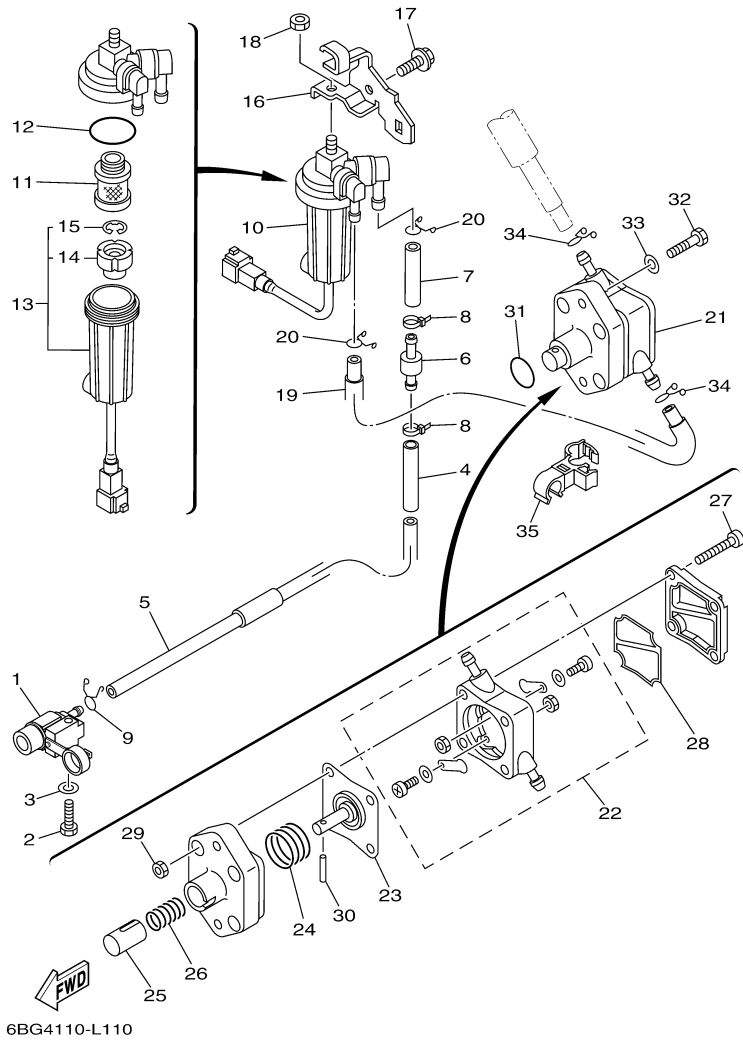

F40LEHA_0411 / FUEL

©2014 Yamaha Motor Corporation, U.S.A. All rights reserved.

Part List

F40LEHA_0411 / FUEL

REF - NO	PART NUMBER	PART NAME	QUANTITY	REMARKS
1	6YL-24304-00-00	FUEL PIPE JOINT COMP. 1	1	
2	97095-06025-00	BOLT	1	
3	92995-06600-00	WASHER	1	
4	90445-14020-00	HOSE (L65)	1	
5	6BG-24313-10-00	PIPE 3	1	
6	67F-24377-00-00	PIPE, JOINT 2	1	
7	90445-13020-00	HOSE (L40)	1	
8	90465-11M10-00	CLAMP	2	
9	90467-09M17-00	CLIP	1	
10	6D8-24560-00-00	FILTER ASSY	1	
11	6D8-24563-00-00	.ELEMENT, FILTER	1	
12	6D8-24564-00-00	.GASKET	1	
13	6D8-24562-00-00	.CUP, FILTER	1	
14	6D8-24469-00-00	..FLOAT, WATER LEVEL	1	
15	6D8-24519-00-00	..CLIP	1	
16	6BG-24566-00-00	BRACKET, FILTER	1	
17	95895-08016-00	BOLT, FLANGE	1	
18	95380-08600-00	NUT	1	
19	6BG-24311-10-00	PIPE, FUEL 1	1	
20	90467-11M08-00	CLIP	2	
21	6C5-24410-00-00	FUEL PUMP ASSY	1	
22	6C5-24415-00-00	.BODY 4	1	
23	62Y-24411-02-00	.DIAPHRAGM	1	
24	62Y-24423-00-00	.SPRING, DIAPHRAGM	1	
25	62Y-13131-00-00	.PLUNGER	1	
26	62Y-24454-00-00	.SPRING	1	
27	62Y-24444-01-00	.SCREW	4	
28	6C5-24471-00-00	.DIAPHRAGM	1	
29	95380-05600-00	.NUT	4	
30	62Y-24374-01-00	.PIN	1	
31	93210-24M79-00	.O-RING	1	
32	97095-06030-00	BOLT	2	
33	92995-06600-00	WASHER	2	
34	90467-10M04-00	CLIP	2	
35	90464-12012-00	CLAMP	1