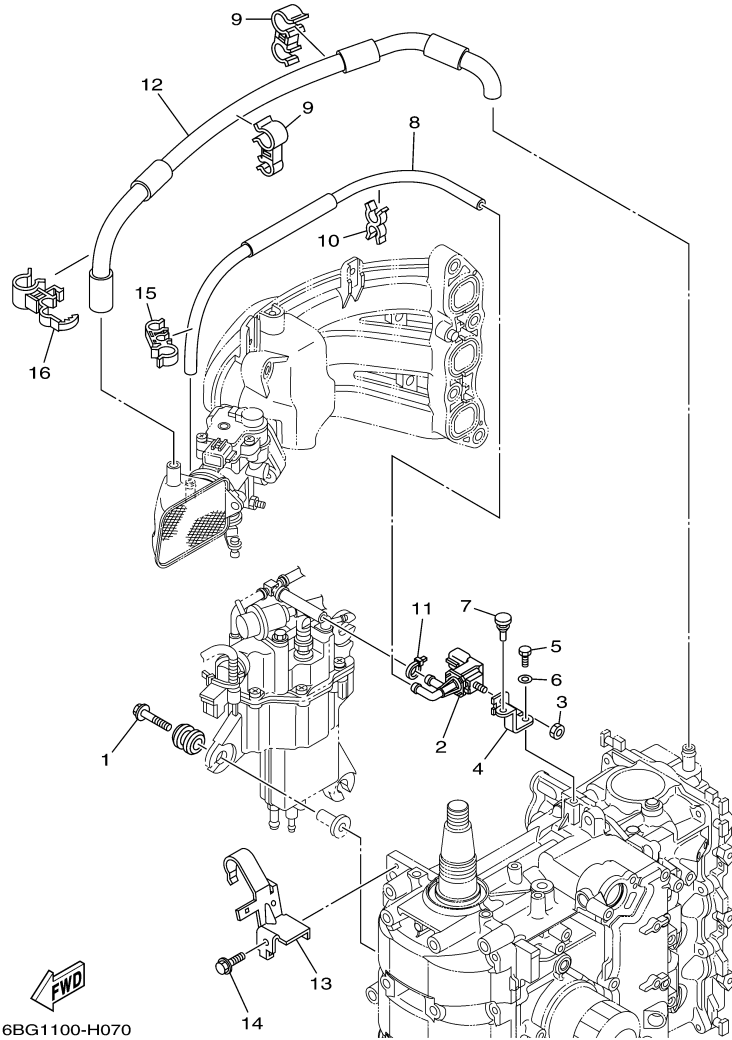

F40LEHA_0411 / INTAKE 2

©2014 Yamaha Motor Corporation, U.S.A. All rights reserved.

Part List

F40LEHA_0411 / INTAKE 2

REF - NO	PART NUMBER	PART NAME	QUANTITY	REMARKS
1	90119-06M61-00	BOLT, WITH WASHER	3	
2	6C5-86120-00-00	SOLENOID VALVE ASSY	1	
3	95380-06600-00	NUT, HEXAGON	1	
4	6BG-86112-00-00	STAY, SOLENOID	1	
5	97095-06016-00	BOLT	1	
6	92995-06600-00	WASHER	1	
7	90480-06M19-00	GROMMET	1	
8	6BG-12576-00-00	HOSE 1	1	
9	90464-15007-00	CLAMP	2	
10	90464-11M24-00	CLAMP	1	
11	90465-11M10-00	CLAMP	1	
12	6BG-1531A-00-00	HOSE, BREATHER 1	1	
13	6BG-15378-00-00	HOLDER	1	
14	90119-06037-00	BOLT, WITH WASHER	1	
15	90464-15008-00	CLAMP	1	
16	90464-15011-00	CLAMP	1