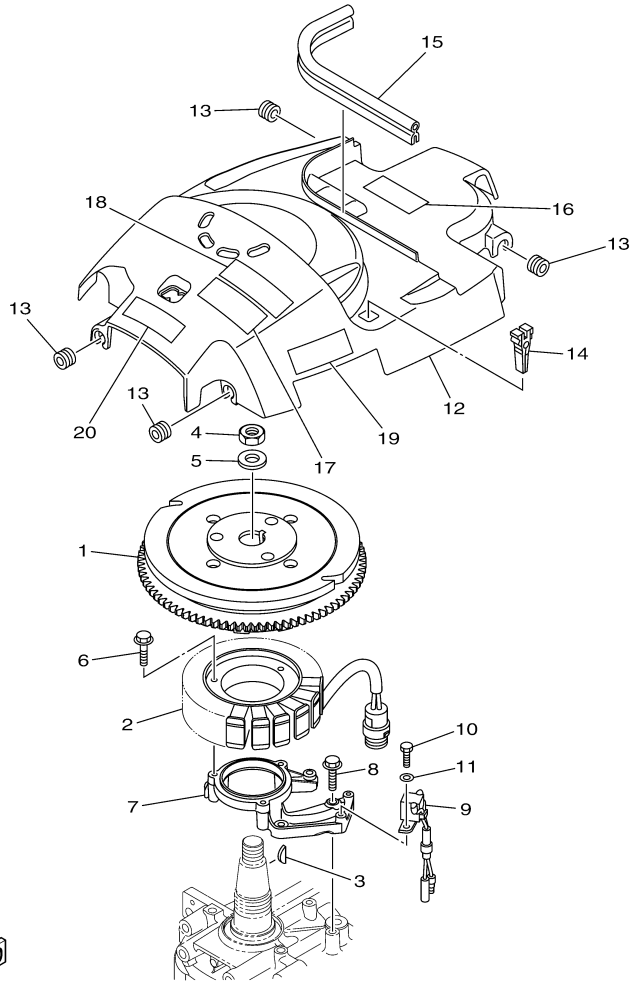

F40LEHA_0411 / GENERATOR

6BG4110-L120

©2014 Yamaha Motor Corporation, U.S.A. All rights reserved.

Part List

F40LEHA_0411 / GENERATOR

REF - NO	PART NUMBER	PART NAME	QUANTITY	REMARKS
1	6BG-81450-00-00	ROTOR ASSY	1	
2	6BG-81410-00-00	STATOR ASSY	1	
3	6H4-11545-00-00	KEY, WOODRUFF	1	
4	90170-20137-00	NUT	1	
5	90201-21M18-00	WASHER, PLATE	1	
6	95023-06030-00	BOLT	3	
7	6BG-85561-00-94	BASE, MAGNETO	1	
8	95023-06030-00	BOLT	4	
9	6AH-85580-00-00	COIL, PULSER	1	
10	97095-05016-00	.BOLT	2	
11	92995-05600-00	WASHER	2	
12	6BG-81337-00-00	COVER, FLYWHEEL	1	
13	90480-12314-00	GROMMET	4	
14	67F-2812A-00-00	.PULLER, FUSE	1	
15	6BG-42617-00-00	DAMPER, FORM	1	
16	6BG-13437-40-00	MARK, CAUTION	1	
17	6AH-81995-40-00	LABEL, WARNING	1	
18	6AH-81994-40-00	LABEL, SAFETY	1	
19	6BG-81919-00-00	GRAPHIC, REGULATOR	1	

Part Notes

F40LEHA_0411 / GENERATOR

PART NUMBER	NOTE TEXT
90480-12314-00	OEM: GROMMET used on F115TLR and F/LF115TXR 0510 Production and Later

©2014 Yamaha Motor Corporation, U.S.A. All rights reserved.