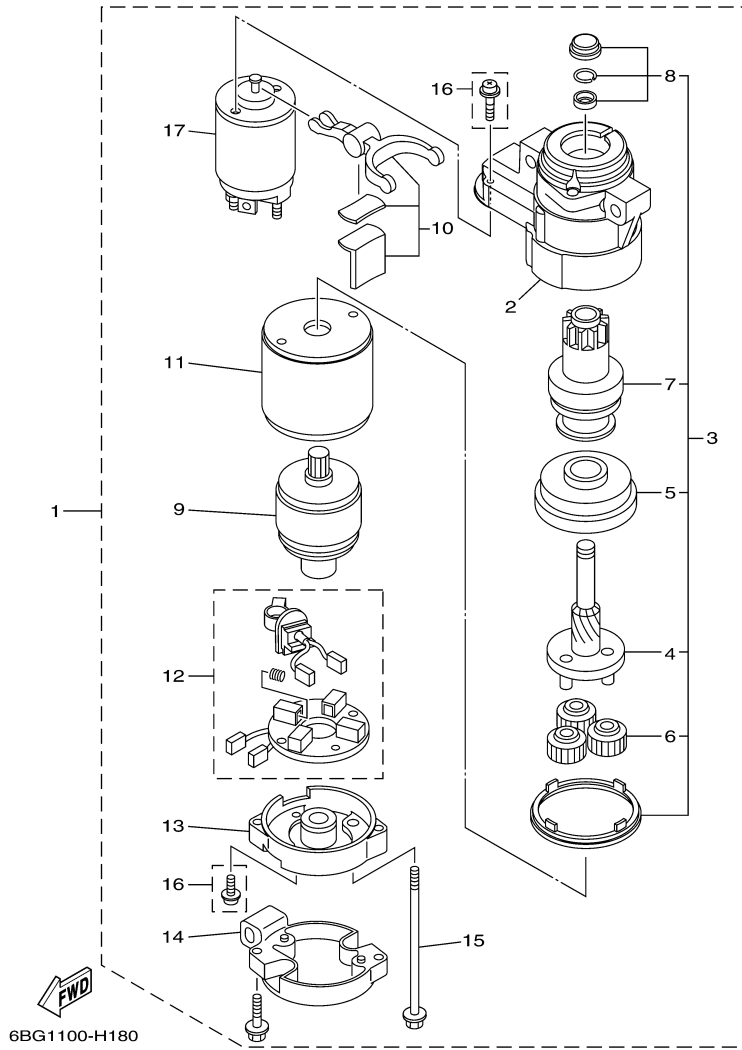

F40LEHA_0411 / STARTING MOTOR

©2014 Yamaha Motor Corporation, U.S.A. All rights reserved.

Part List

F40LEHA_0411 / STARTING MOTOR

REF - NO	PART NUMBER	PART NAME	QUANTITY	REMARKS
1	6BG-81800-00-00	STARTING MOTOR ASSY	1	
2	6BG-81830-00-00	.FRONT BRACKET ASSY	1	
3	6BG-81807-00-00	.GEAR ASSY, STARTING MOTOR	1	
4	6BG-81836-00-00	..SPRING, LEVER	1	
5	6BG-81891-00-00	..GEAR, RING	1	
6	6AW-8183T-00-00	..GEAR, IDLER	3	
7	6BG-81832-00-00	..CLUTCH, OVER RUN	1	
8	6BG-81857-00-00	..RETAINER	1	
9	6BG-81850-00-00	.ARMATURE ASSY	1	
10	6BG-81839-00-00	.LEVER ASSY	1	
11	6BG-81810-00-00	.STATOR ASSY	1	
12	6BG-81840-00-00	.BRUSH HOLDER ASSY	1	
13	6BG-81820-00-00	.REAR BRACKET ASSY	1	
14	6BG-8182J-00-00	.BRACKET COMPLETE	1	
15	6BG-81826-00-00	.BOLT	2	
16	6BG-81846-00-00	.SCREW SET	1	
17	6BG-81941-00-00	.STARTER RELAY ASSY	1