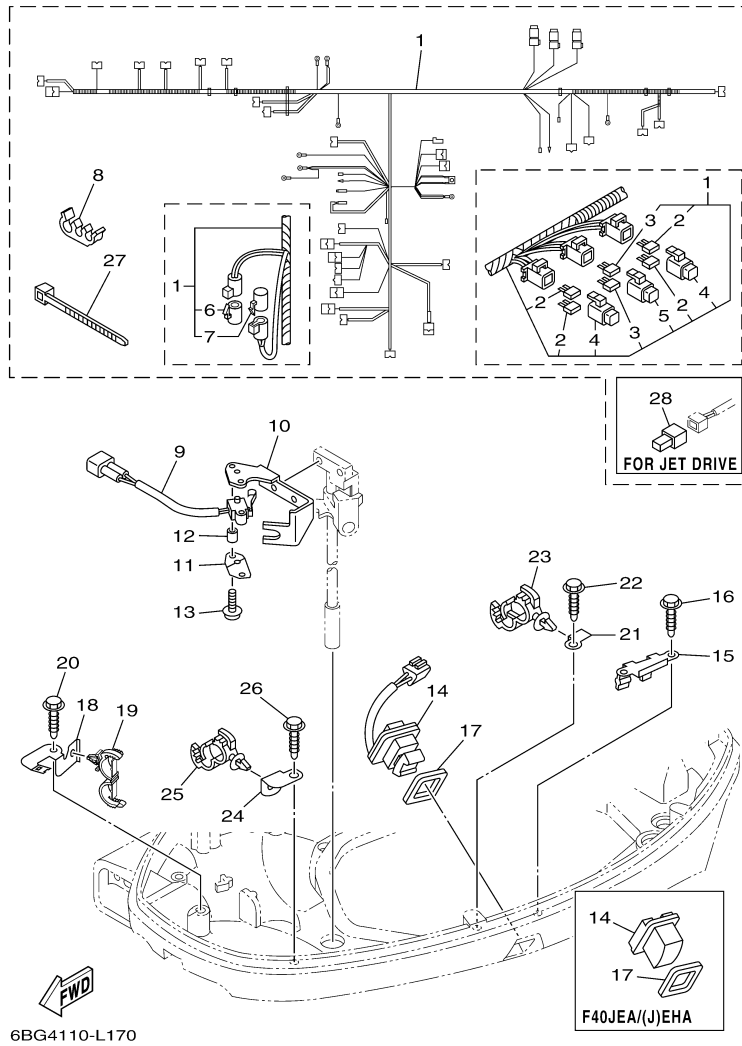

F40LEHA_0411 / ELECTRICAL 5

©2014 Yamaha Motor Corporation, U.S.A. All rights reserved.

Part List

F40LEHA_0411 / ELECTRICAL 5

REF - NO	PART NUMBER	PART NAME	QUANTITY	REMARKS
1	6BG-82590-12-00	WIRE HARNESS ASSY	1	
2	67F-82151-00-00	.FUSE (20A)	4	
3	67F-82151-10-00	.FUSE (30A)	2	
4	67F-8215B-10-00	.CAP (YELLOW)	2	
5	67F-8215B-20-00	.CAP (GREEN)	1	
8	90464-11008-00	CLAMP	1	
9	60V-8259F-00-00	SWITCH ASSY	1	EXCEPT JET-DRIVE
10	6C5-82554-01-00	STAY, NEUTRAL SWITCH	1	
11	61A-82588-01-00	PLATE	1	EXCEPT JET-DRIVE
12	90387-04001-00	COLLAR	1	EXCEPT JET-DRIVE
13	97985-04116-00	SCREW, WITH WASHER	2	EXCEPT JET-DRIVE
14	69J-42723-01-00	COVER, BOTTOM	1	
15	6BG-83614-00-00	BRACKET	1	
16	90109-06M86-00	BOLT	2	
17	69J-82587-00-00	GASKET	1	
18	6BG-42811-01-00	STAY	1	
19	90464-18205-00	CLAMP	1	
20	90109-06M86-00	BOLT	1	
21	6BG-42743-00-00	BRACKET	1	
22	90109-06M86-00	BOLT	1	
23	90464-20181-00	CLAMP	1	
24	63P-42756-00-00	STAY, CLAMP	1	
25	90464-20181-00	CLAMP	1	
26	90109-06M86-00	BOLT	1	
27	90465-13M97-00	CLAMP	1