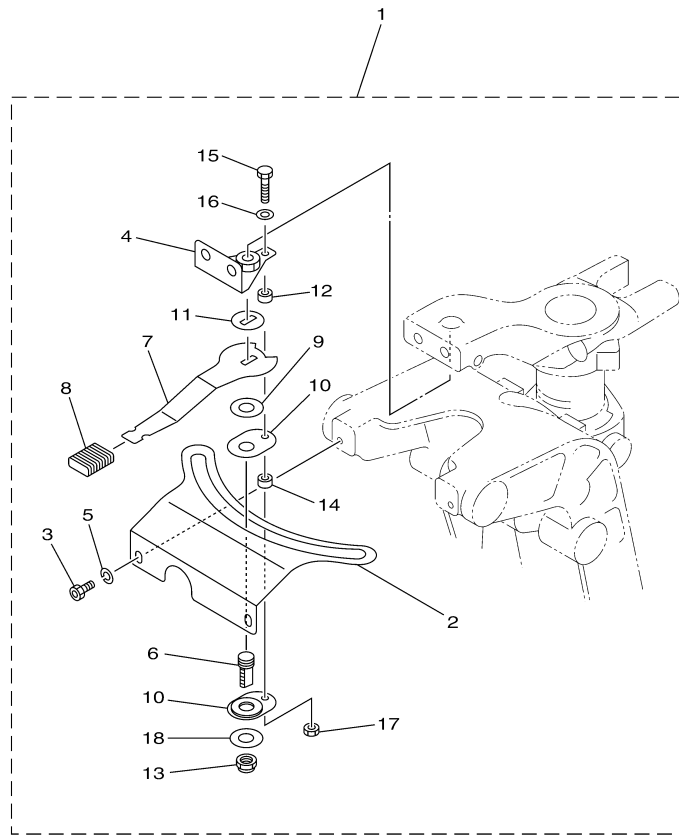

F40LEHA_0411 / STEERING FRICTION

6BG4110-L230

©2014 Yamaha Motor Corporation, U.S.A. All rights reserved.

Part List

F40LEHA_0411 / STEERING FRICTION

REF - NO	PART NUMBER	PART NAME	QUANTITY	REMARKS
1	67C-42508-04-00	STEERING FRICTION ASSY	1	
2	67C-42527-03-00	.PLATE, FRICTION	1	
3	90109-06M88-00	.BOLT	2	
4	67C-42525-00-00	.PLATE, FRICTION	1	
5	92990-06100-00	.WASHER, SPRING	2	
6	67C-42562-00-00	.SHAFT, STEERING LOCK	1	
7	67C-42561-00-00	.KNOB, STEERING LOCK	1	
8	689-43633-00-00	.COVER, TILT LEVER	1	
9	90202-10M56-00	.WASHER, PLATE	1	
10	65W-42528-00-00	.PLATE, FRICTION	2	
11	90209-10M26-00	.WASHER	1	
12	90387-05M05-00	.COLLAR	1	
13	90185-10M14-00	.NUT, SELF-LOCKING	1	
14	90387-05M11-00	.COLLAR	1	
15	97095-05020-00	.BOLT	1	
16	92995-05600-00	.WASHER	1	
17	95380-05600-00	.NUT	1	
18	90201-106M5-00	.WASHER, PLATE	1