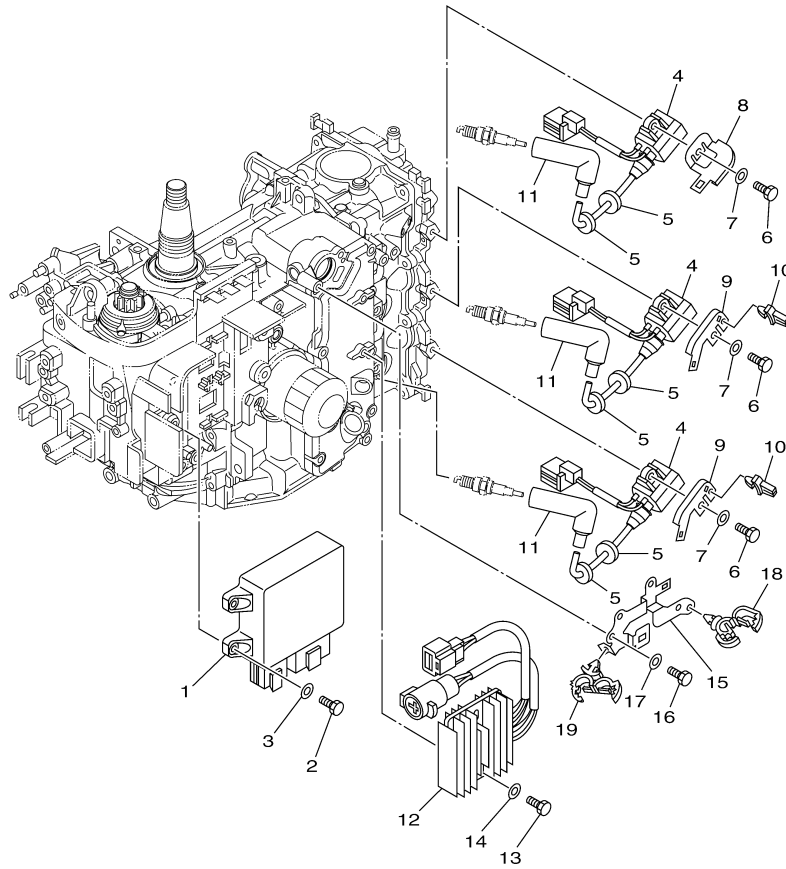

F40LEHA_0411 / ELECTRICAL 1

6BG1100-H130

©2014 Yamaha Motor Corporation, U.S.A. All rights reserved.

Part List

F40LEHA_0411 / ELECTRICAL 1

REF - NO	PART NUMBER	PART NAME	QUANTITY	REMARKS
1	6BG-8591A-02-00	ENGINE CONTROL UNIT ASSY	1	
2	97095-06025-00	BOLT	4	
3	92995-06600-00	WASHER	4	
4	6BG-85570-00-00	IGNITION COIL ASSY	3	
5	90480-25003-00	GROMMET	6	
6	97095-06025-00	BOLT	3	
7	92995-06600-00	WASHER	3	
8	6BG-82398-00-00	PLATE 3	1	
9	6BG-82389-00-00	PLATE 2	2	
10	90464-06001-00	CLAMP	2	
11	6AH-82370-00-00	PLUG CAP ASSY	3	
12	6BG-81960-00-00	RECTIFIER & REGULATOR ASSY	1	
13	97095-06025-00	BOLT	2	
14	92995-06600-00	WASHER	2	
15	6BG-81528-00-00	CLAMP 1	1	
16	97095-06016-00	BOLT	2	
17	92995-06600-00	WASHER	2	
18	90464-13249-00	CLAMP	3	
19	90464-18246-00	CLAMP	1