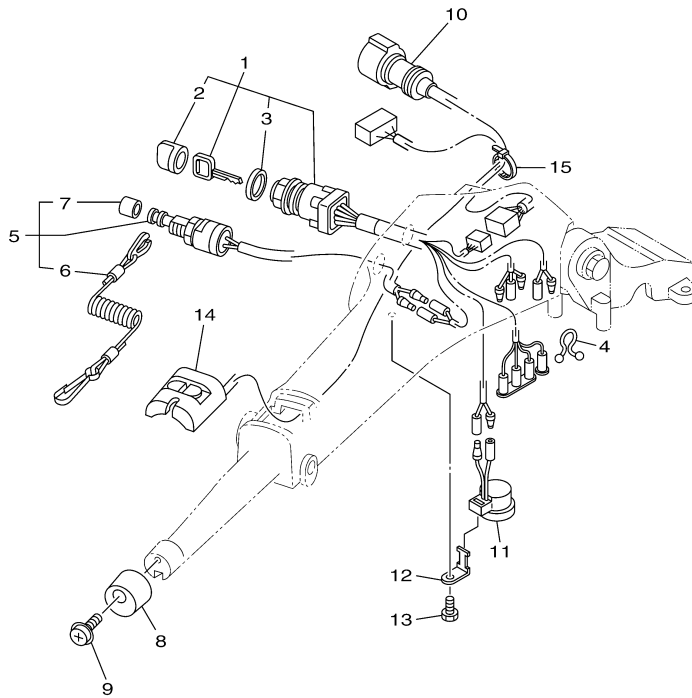

F40LEHA_0411 / STEERING 2

6BG4110-L220

©2014 Yamaha Motor Corporation, U.S.A. All rights reserved.

Part List

F40LEHA_0411 / STEERING 2

REF - NO	PART NUMBER	PART NAME	QUANTITY	REMARKS
1	6X4-82510-00-00	MAIN SWITCH ASSY	1	
2	676-82577-00-00	.CAP, KEY	1	
3	703-82532-00-00	.CAP	1	
4	90464-08M07-00	CLAMP	1	
5	69W-82575-00-00	ENGINE STOP SWITCH ASSY	1	
6	682-82556-00-00	.LANYARD, STOP SWITCH	1	
7	689-8257Y-00-00	.CAP	1	
8	6X4-42728-00-00	CAP	1	
9	97980-06216-00	SCREW, WITH WASHER	1	
10	6X4-82586-10-00	EXT., WIRE HARNESS (L:950MM)	1	
11	6X4-83383-00-00	BUZZER	1	
12	6X4-83386-00-00	STAY, BUZZER	1	
13	97095-06014-00	BOLT	1	
14	6X4-81860-00-00	SWITCH ASSY	1	
15	90465-13M36-00	CLAMP	1	

Part Notes

F40LEHA_0411 / STEERING 2

PART NUMBER	NOTE TEXT
682-82556-00-00	OEM: This part number is among the Top 100 Most Popular Marine Maintenance Parts as of March 2014.

©2014 Yamaha Motor Corporation, U.S.A. All rights reserved.