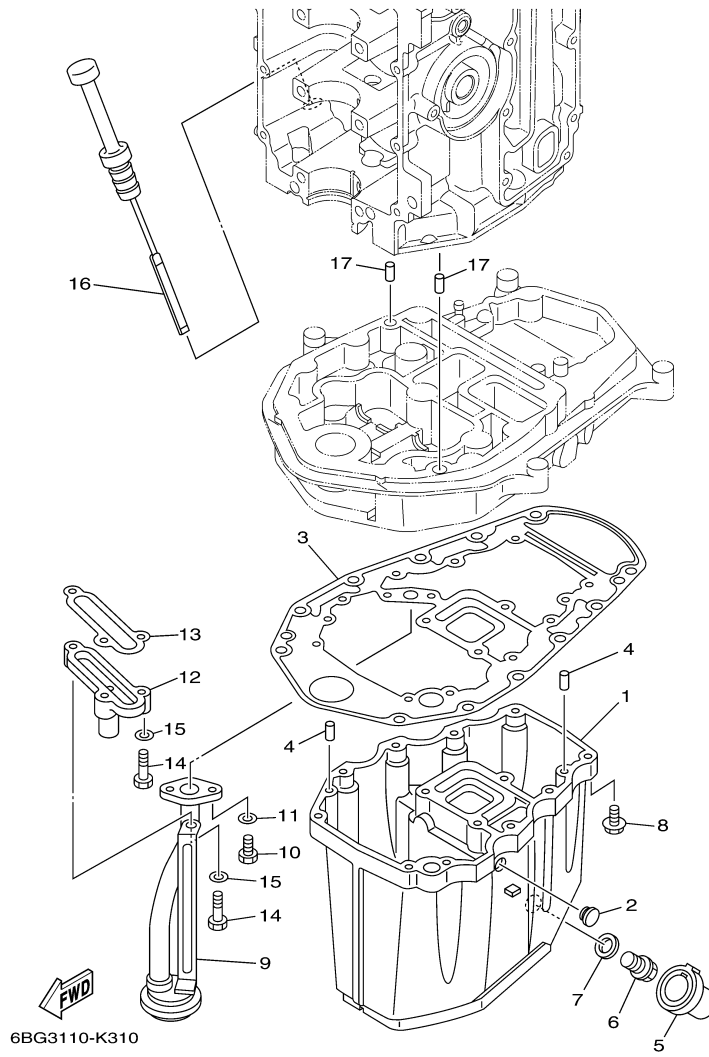

F40LEHA_0411 / OIL PAN

©2014 Yamaha Motor Corporation, U.S.A. All rights reserved.

Part List

F40LEHA_0411 / OIL PAN

REF - NO	PART NUMBER	PART NAME	QUANTITY	REMARKS
1	6BG-15311-00-CA	OIL PAN	1	
2	90480-12M25-00	GROMMET	1	
3	69W-15312-00-00	.GASKET, OIL PAN	1	
4	93606-12019-00	.PIN, DOWEL	4	
5	67C-15316-00-00	DAMPER 1	1	L(21.0")
6	90340-14M06-00	PLUG, STRAIGHT SCREW	1	
7	90430-14M09-00	.GASKET	1	
8	97575-06525-00	BOLT, WITH WASHER	10	
9	62Y-13411-00-00	STRAINER, OIL	1	
10	97013-06016-00	BOLT	2	
11	92903-06600-00	WASHER, PLATE	2	
12	6BG-11576-00-94	BODY, RELIEF	1	
13	62Y-13475-00-00	.GASKET	1	
14	97013-06025-00	BOLT	3	
15	92903-06600-00	WASHER, PLATE	3	
16	6BG-15362-00-00	PLUG, OIL LEVEL	1	
17	93608-12M05-00	PIN, DOWEL	2	

Part Notes

F40LEHA_0411 / OIL PAN

PART NUMBER	NOTE TEXT
90430-14M09-00	OEM: This part number is among the Top 100 Most Popular Marine Maintenance Parts as of March 2014.

©2014 Yamaha Motor Corporation, U.S.A. All rights reserved.