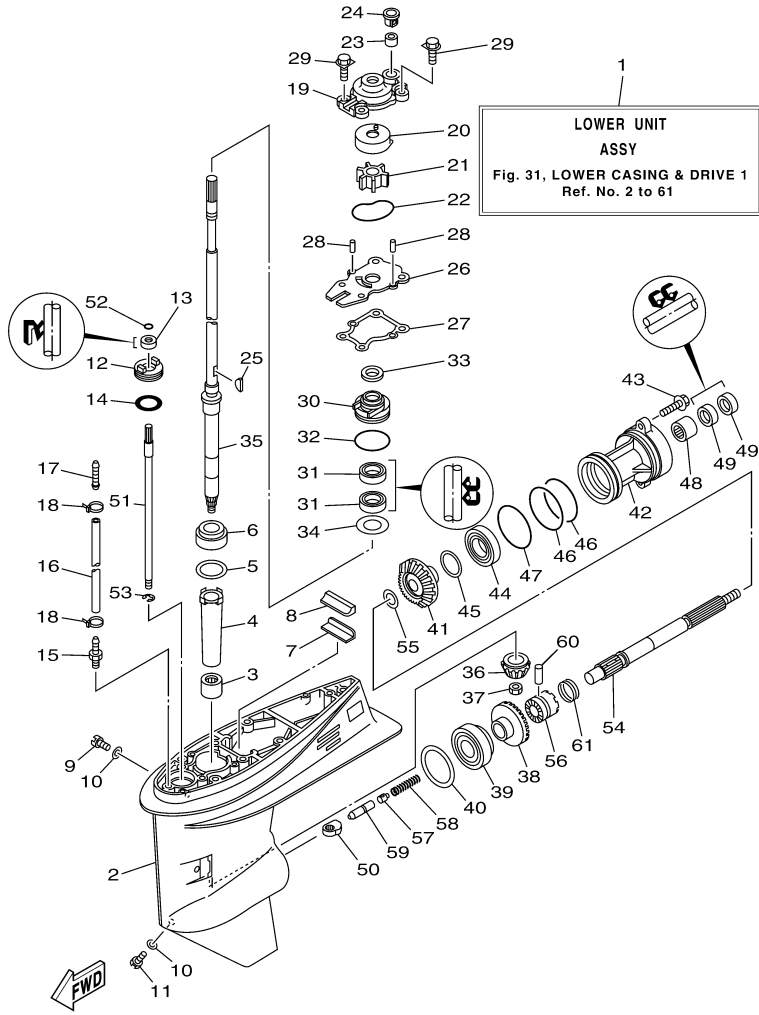

F40LEHA_0411 / LOWER CASING DRIVE 1

6BG4110-L310
*: EXCEPT FOR JET DRIVE(F40JEA / JEHA)

Part List

F40LEHA_0411 / LOWER CASING DRIVE 1

REF - NO	PART NUMBER	PART NAME	QUANTITY	REMARKS
1	6BG-45300-10-8D	LOWER UNIT ASSY	1	L(21.0")
2	62Y-45301-00-8D	CASING, LOWER	1	
3	93315-32224-00	BEARING	1	
4	6H4-45536-00-00	SLEEVE, DRIVE SHAFT	1	
5	663-45587-01-00	SHIM (T:0.10MM)	1	UR
5	663-45587-10-00	SHIM (T:0.12MM)	1	UR
5	663-45587-20-00	SHIM (T:0.15MM)	1	UR
5	663-45587-60-00	SHIM (T:0.50MM)	1	UR
5	663-45587-40-00	SHIM (T:0.30MM)	1	UR
5	663-45587-50-00	SHIM (T:0.40MM)	1	UR
5	663-45587-30-00	SHIM (T:0.18MM)	1	UR
6	93332-00001-00	BEARING	1	
7	663-45376-00-00	GUIDE, SEAL DAMPER	1	
8	63D-45375-00-00	DAMPER, SEAL	1	
9	90340-08002-00	PLUG, STRAIGHT SCREW	1	
10	90430-08020-00	.GASKET	2	
11	688-45341-10-00	PLUG, DRAIN	1	
12	63D-45321-00-00	PLATE	1	
13	93106-09014-00	.OIL SEAL	1	
14	93210-33MG4-00	.O-RING	1	
15	6E5-45378-00-00	NIPPLE, HOSE	1	
16	90445-07ME8-00	HOSE (L80)	1	
17	6E5-83558-10-00	END, NIPPLE	1	
18	90465-11M10-00	CLAMP	2	
19	66T-44311-00-00	HOUSING, WATER PUMP	1	
20	63D-44322-00-00	.INSERT, CARTRIDGE	1	
21	6H4-44352-02-00	.IMPELLER	1	
22	93210-59MG7-00	.O-RING	1	
23	663-44366-00-00	.DAMPER, WATER SEAL 2	1	
24	63D-44312-00-00	.COVER, WATER PUMP HOUSING	1	
25	90280-03M03-00	.KEY, WOODRUFF	1	
26	63D-44323-00-00	.OUTER PLATE, CARTRIDGE	1	
27	63D-44316-00-00	.GASKET, WATER PUMP	1	
28	93604-08062-00	PIN, DOWEL	2	
29	90119-08M15-00	.BOLT, WITH WASHER	4	
30	6BG-44341-00-00	HOUSING, WATER PUMP	1	
31	93101-22M60-00	.OIL SEAL	2	
32	93210-48001-00	.O-RING	1	
33	66T-45344-01-00	COVER, OIL SEAL	1	
34	90201-27M00-00	WASHER, PLATE	1	
35	67C-45501-10-00	DRIVE SHAFT COMP.	1	L(21.0")
36	66T-45551-00-00	PINION (13T)	1	
37	90170-12138-00	NUT	1	
38	66T-45560-01-00	GEAR 1 (26T)	1	
39	93332-00003-00	BEARING	1	
40	663-45567-01-00	SHIM (T:0.10MM)	1	UR
40	663-45567-10-00	SHIM (T:0.12MM)	1	UR
40	663-45567-20-00	SHIM (T:0.15MM)	1	UR
40	663-45567-60-00	SHIM (T:0.50MM)	1	UR
40	663-45567-40-00	SHIM (T:0.30MM)	1	UR
40	663-45567-50-00	SHIM (T:0.40MM)	1	UR
40	663-45567-30-00	SHIM (T:0.18MM)	1	UR
41	66T-45571-00-00	GEAR 2 (26T)	1