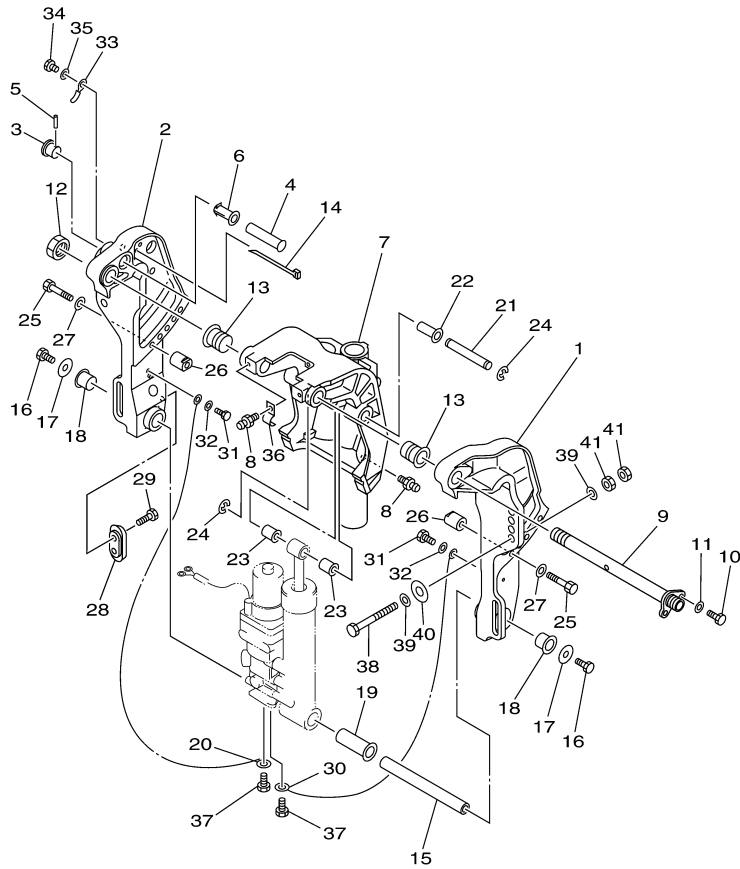

Part List

F40LEHA_0411 / CONTROL

REF - NO	PART NUMBER	PART NAME	QUANTITY	REMARKS
1	69W-44121-00-00	LEVER, SHIFT ROD	1	
2	62Y-44117-01-94	BRACKET	1	
3	97095-06020-00	BOLT	1	
4	92995-06600-00	WASHER	1	
5	97095-06025-00	BOLT	1	
6	92995-06600-00	WASHER	1	
7	6C5-44120-01-00	HANDLE GEAR SHIFT ASSY	1	L(21.0")
8	6C5-44122-00-00	BUSHING, SHIFT ROD LEVER	1	EXCEPT JET-DRIVE
9	97595-05514-00	..BOLT, WITH WASHER	1	EXCEPT JET-DRIVE
10	62Y-42715-01-00	BUSHING	1	
11	62Y-44118-00-94	BRACKET	1	
12	90101-06054-00	BOLT	2	
13	90501-12082-00	SPRING, COMPRESSION	1	
14	93501-04M02-00	BALL	1	
15	90386-90M90-00	BUSH	2	
16	90201-10M20-00	.WASHER, PLATE	1	
17	91490-20015-00	PIN. COTTER	1	
18	90468-18008-00	CLIP	2	
19	688-44122-00-00	BUSHING, SHIFT ROD LEVER	1	
20	90202-07M07-00	WASHER, PLATE	1	
21	90468-18008-00	CLIP	1	
22	69W-48344-00-00	CABLE END, REMOTE CONTROL	1	
23	6J8-41237-00-00	JOINT, LINK	1	
24	682-41237-00-00	JOINT, LINK	1	
25	95380-05700-00	NUT	1	
26	62Y-42154-00-00	LEVER, THROTTLE CONTROL	1	
27	6C5-42171-00-00	BUSHING	1	
28	91490-16010-00	PIN. COTTER	1	
29	62Y-44135-00-00	SPRING	1	
30	90387-06M45-00	COLLAR	1	
31	90119-06106-00	BOLT, WITH WASHER	1	
32	6BG-42335-00-00	LEVER, ACCEL. CONTROL	1	
33	95895-06045-00	BOLT, FLANGE	1	
34	90206-10M04-00	WASHER, WAVE	1	
35	90387-06225-00	COLLAR	1	
36	69W-48344-00-00	CABLE END, REMOTE CONTROL	1	
37	90468-18008-00	CLIP	1	

Part Notes

F40LEHA_0411 / CONTROL

PART NUMBER	NOTE TEXT
90468-18008-00	OEM: This part number is among the Top 100 Most Popular Marine Maintenance Parts as of March 2014.
90468-18008-00	OEM: This part number is among the Top 100 Most Popular Marine Maintenance Parts as of March 2014.
90468-18008-00	OEM: This part number is among the Top 100 Most Popular Marine Maintenance Parts as of March 2014.

©2014 Yamaha Motor Corporation, U.S.A. All rights reserved.

F40LEHA_0411 / BRACKET 1

6BG1110-H260

©2014 Yamaha Motor Corporation, U.S.A. All rights reserved.