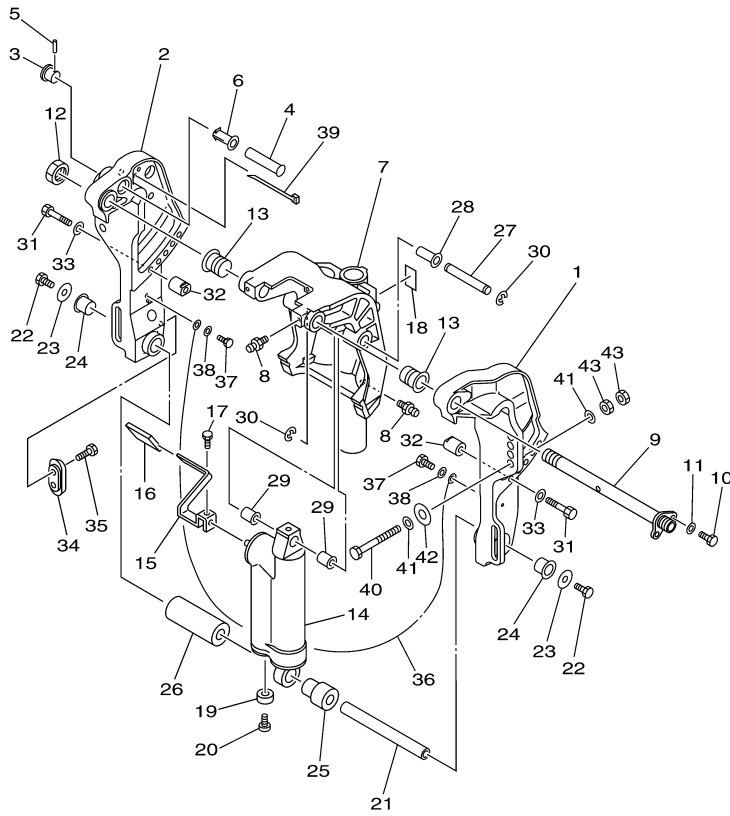

F40LEHA_0411 / BRACKET 2

6BG11110-H270

©2014 Yamaha Motor Corporation, U.S.A. All rights reserved.

Part List

F40LEHA_0411 / BRACKET 2

REF - NO	PART NUMBER	PART NAME	QUANTITY	REMARKS
1	6K9-43111-10-8D	BRACKET, CLAMP 1	1	
2	6BG-43112-10-8D	BRACKET, CLAMP 2	1	
3	65W-43192-00-00	KNOB, STOPPER	1	
4	65W-43191-00-00	SHAFT, STOPPER	1	
5	91690-30018-00	PIN, SPRING	1	
6	90386-14MA1-00	BUSH	1	
7	6BG-43311-10-8D	BRACKET, SWIVEL 1	1	L(21.0")
8	93700-06M03-00	NIPPLE, GREASE	1	
9	6K9-43131-01-00	BOLT, CLAMP BRACKET	1	
10	97095-08020-00	BOLT	1	
11	92995-08600-00	WASHER	1	
12	90185-22M11-00	NUT, SELF-LOCKING	1	
13	90386-22MA4-00	BUSH	2	
14	67C-43107-11-8D	SHOCK ABSORBER SUB-ASSY	1	L(21.0")
15	67C-43631-00-00	LEVER, TILT	1	
16	682-43318-01-00	COVER	1	
17	97095-06010-00	BOLT	1	
18	63D-43691-00-00	INDICATOR, TILT	1	
19	663-45251-00-00	ANODE	1	
20	98680-06525-00	SCREW, OVAL HEAD	1	
21	90249-18M35-00	PIN	1	
22	97080-08016-00	BOLT	2	
23	90201-08M00-00	WASHER, PLATE	2	
24	90386-18M44-00	BUSH	2	
25	90386-18MA5-00	BUSH	1	
26	90387-18M03-00	COLLAR	1	
27	90249-12M38-00	PIN	1	
28	90381-12M10-00	BUSH, SOLID	1	
29	90381-12M11-00	BUSH, SOLID	2	
30	99080-10600-00	CIRCLIP	2	
31	97095-10050-00	BOLT	2	
32	6BG-43654-00-00	NUT 1	2	
33	92995-10600-00	WASHER	2	
34	65W-45251-00-00	ANODE	1	
35	90101-06020-00	BOLT	2	
36	67C-82127-20-00	WIRE, LEAD 2	1	
37	97095-06014-00	BOLT	2	
38	92995-06600-00	WASHER	2	
39	90465-13M11-00	CLAMP	1	EXCEPT JET-DRIVE
40	90101-12M65-00	BOLT	4	
41	90201-12062-00	WASHER, PLATE	8	
42	90201-12426-00	WASHER, PLATE	4	
43	95380-12600-00	NUT	8	

Part Notes

F40LEHA_0411 / BRACKET 2

PART NUMBER	NOTE TEXT
65W-45251-00-00	OEM: This part number is among the Top 100 Most Popular Marine Maintenance Parts as of March 2014.

©2014 Yamaha Motor Corporation, U.S.A. All rights reserved.