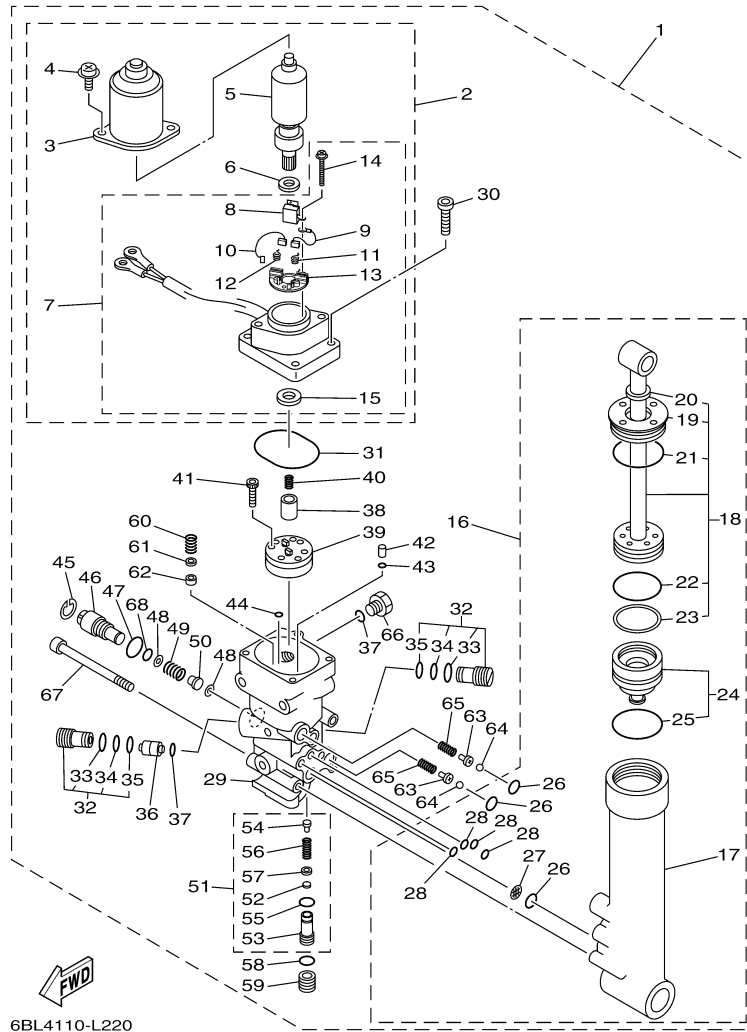

Part List

F40LEHA_0411 / BRACKET 3

REF - NO	PART NUMBER	PART NAME	QUANTITY	REMARKS
4	90465-11M10-00	CLAMP	2	EXCEPT JET-DRIVE
7	6E5-83558-00-00	END, NIPPLE	1	EXCEPT JET-DRIVE
8	6BG-44385-10-00	HOSE, WATER 1	1	EXCEPT JET-DRIVE
11	6BG-42510-10-8D	STEERING BRACKET ASSY	1	L(21.0")
12	90116-10M28-00	BOLT, STUD	2	
13	90185-10051-00	NUT, SELF-LOCKING	2	
14	67C-44514-10-94	MOUNT DAMPER, UPPER SIDE	1	L(21.0")
15	90101-08M15-00	BOLT	2	
16	66T-44526-30-00	PLATE	1	
17	90185-08045-00	NUT, SELF-LOCKING	2	
18	97575-08530-00	BOLT, WITH WASHER	3	
19	67C-44551-10-8D	HOUSING, LOWER MOUNT RUBBER 1	1	L(21.0")
20	69W-44575-00-00	DAMPER, LOWER MOUNT RUBBER	2	
21	67C-44553-00-8D	COVER, LOWER MOUNT	1	EXCEPT JET-DRIVE
22	97095-08020-00	BOLT	2	EXCEPT JET-DRIVE
23	92995-08600-00	WASHER	2	EXCEPT JET-DRIVE
24	6C5-44552-00-8D	HOUSING, LOWER MOUNT RUBBER 2	2	
25	90119-08131-00	BOLT, WITH WASHER	4	
26	67C-44555-11-00	MOUNT DAMPER, LOWER SIDE	2	L(21.0")
27	90109-12MA3-00	BOLT	2	
28	95380-12700-00	NUT	2	
29	90201-12M16-00	WASHER, PLATE	4	
30	90202-21100-00	WASHER, PLATE	2	
31	90201-13M19-00	WASHER, PLATE	2	
32	90201-22M05-00	WASHER, PLATE	2	
33	93410-28M06-00	CIRCLIP	1	
34	67C-82127-10-00	WIRE, LEAD 2	1	L(21.0")
35	97885-06008-00	SCREW, PAN HEAD	1	
36	90201-30M00-00	WASHER, PLATE	1	
37	90386-30M78-00	BUSH	1	
38	90386-30M77-00	BUSH	2	
39	93210-29M94-00	O-RING	2	
40	90386-30M60-00	BUSH	1	

F40LEHA_0411 / POWER TRIM TILT ASSY

©2014 Yamaha Motor Corporation, U.S.A. All rights reserved.