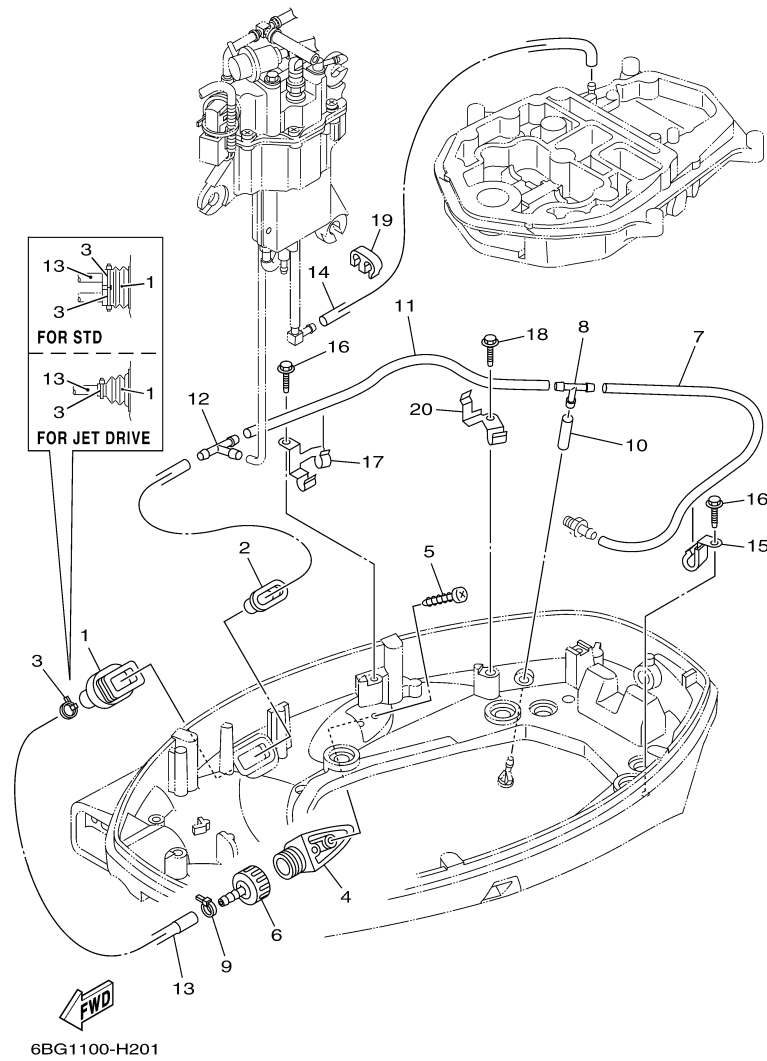

F40LEHA_0411 / BOTTOM COWLING 2

©2014 Yamaha Motor Corporation, U.S.A. All rights reserved.

Part List

F40LEHA_0411 / BOTTOM COWLING 2

REF - NO	PART NUMBER	PART NAME	QUANTITY	REMARKS
1	6H1-42726-21-00	GROMMET	1	EXCEPT JET-DRIVE
2	6BG-42384-00-00	SEAL, CAP	1	
3	90465-11M10-00	CLAMP	2	EXCEPT JET-DRIVE
4	6AW-12572-00-00	ADAPTER	1	
5	97780-60520-00	SCREW, TAPPING	2	
6	6R3-12580-00-00	JOINT ASSY	1	
7	90445-09035-00	HOSE (L380)	1	
8	688-24378-00-00	PIPE, JOINT 3	1	
9	90465-11M10-00	CLAMP	1	
10	90445-09220-00	HOSE (L30)	1	
11	90445-09224-00	HOSE (L270)	1	
12	688-24378-00-00	PIPE, JOINT 3	1	
13	6BG-12481-00-00	PIPE 1	1	
14	6A1-24311-00-00	PIPE, FUEL 1	1	
15	90462-08067-00	CLAMP	1	
16	90109-06M86-00	BOLT	2	
17	6BG-24135-01-00	CLAMP 1	1	
18	90109-06M86-00	BOLT	1	
19	90464-09M21-00	CLAMP	1	
20	6BG-24136-01-00	CLAMP 2	1