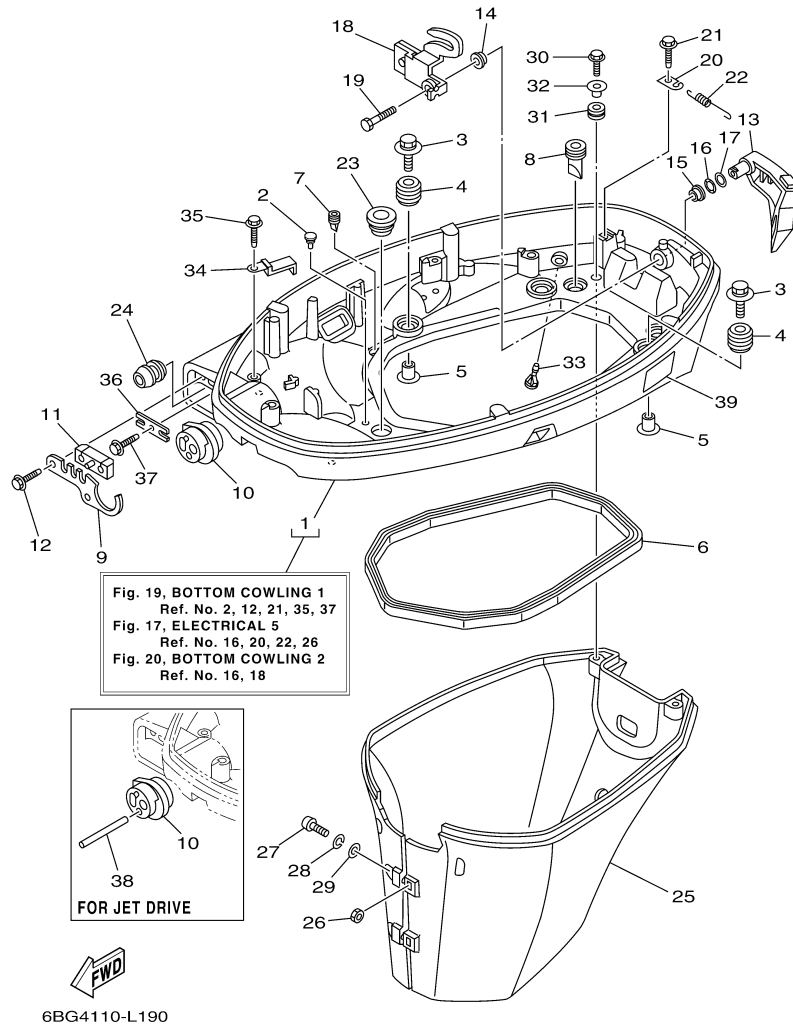

F40LEHA_0411 / BOTTOM COWLING 1

©2014 Yamaha Motor Corporation, U.S.A. All rights reserved.

Part List

F40LEHA_0411 / BOTTOM COWLING 1

REF - NO	PART NUMBER	PART NAME	QUANTITY	REMARKS
1	6BG-42710-01-8D	BOTTOM COWLING ASSY	1	
2	6H4-42748-00-00	GROMMET	3	
3	90119-06M61-00	BOLT, WITH WASHER	4	
4	6BG-42748-00-00	GROMMET	4	
5	90387-06M69-00	COLLAR	4	
6	62Y-42716-00-00	RUBBER, SEAL 1	1	
7	65W-42717-00-00	RUBBER, SEAL 2	2	
8	61A-42717-00-00	RUBBER, SEAL 2	2	
9	6BG-42761-00-00	STOPPER	1	
10	6BG-42725-00-00	GROMMET	1	
11	6BG-42727-00-00	GROMMET	1	
12	90109-06M86-00	BOLT	2	
13	6BG-42815-00-8D	LEVER, CLAMP	1	
14	90386-12M37-00	BUSH	1	
15	90386-12MA2-00	BUSH	1	
16	90206-12052-00	WASHER, WAVE	1	
17	90201-12M07-00	WASHER, PLATE	1	
18	6BG-42816-00-00	LEVER, CLAMP	1	
19	97095-06014-00	BOLT	1	
20	66T-43144-00-00	HOOK, SPRING	1	
21	90109-06M86-00	BOLT	1	
22	90506-18M40-00	SPRING, TENSION	1	
23	68U-42727-00-00	GROMMET	1	
24	6BG-24329-00-00	SEAL	1	
25	6BG-42741-10-8D	APRON	1	L(21.0")
26	95380-06600-00	NUT, HEXAGON	2	
27	97880-06025-00	SCREW, PAN HEAD	2	
28	92990-06100-00	..WASHER, SPRING	2	
29	92990-06600-00	WASHER, PLATE	2	
30	90109-06M80-00	.BOLT	2	
31	90480-13M24-00	GROMMET	2	
32	90387-06M43-00	COLLAR	2	
33	6BL-44391-00-00	NIPPLE, HOSE	1	
34	90462-20005-00	CLAMP	1	
35	90109-06M86-00	BOLT	1	
36	6BG-48538-00-00	CLAMP, CABLE 1	1	
37	90109-06M86-00	BOLT	1	
39	6AH-42794-40-00	LABEL, WARNING (GENERAL)	1	

Part Notes

F40LEHA_0411 / BOTTOM COWLING 1

PART NUMBER	NOTE TEXT
92990-06600-00	OEM: This part number is among the Top 100 Most Popular Marine Maintenance Parts as of March 2014.

©2014 Yamaha Motor Corporation, U.S.A. All rights reserved.