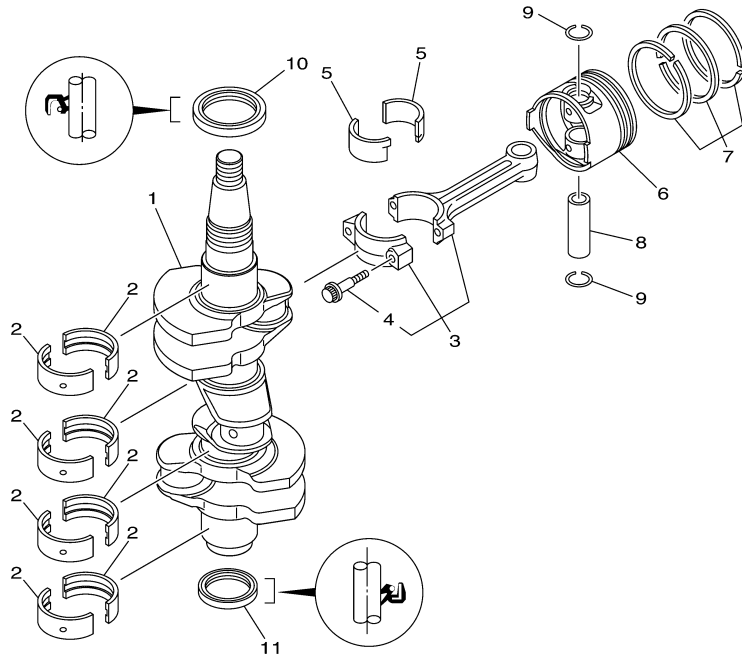

F40LEHA_0411 / CRANKSHAFT PISTON

6BG1100-H030

©2014 Yamaha Motor Corporation, U.S.A. All rights reserved.

Part List

F40LEHA_0411 / CRANKSHAFT PISTON

REF - NO	PART NUMBER	PART NAME	QUANTITY	REMARKS
1	6BG-11411-00-00	CRANKSHAFT	1	
2	6BG-11416-00-00	PLANE BEARING, CRANKSHAFT 1	8	UR YELLOW
2	6BG-11416-30-00	PLANE BEARING, CRANKSHAFT 1	8	UR GREEN
2	6BG-11416-20-00	PLANE BEARING, CRANKSHAFT 1	8	UR PINK
2	6BG-11416-10-00	PLANE BEARING, CRANKSHAFT 1	8	UR RED
3	6C5-11650-00-00	CONNECTING ROD ASSY	3	
4	6C5-11654-00-00	.BOLT, CONNECTING ROD	2	
5	6CJ-11656-20-00	PLANE BEARING, CONNECTING ROD	6	UR PINK
5	6CJ-11656-00-00	PLANE BEARING, CONNECTING ROD	6	UR YELLOW
5	6CJ-11656-10-00	PLANE BEARING, CONNECTING ROD	6	UR RED
5	6CJ-11656-30-00	PLANE BEARING, CONNECTING ROD	6	UR GREEN
6	69W-11631-01-97	PISTON (STD)	3	
6	69W-11636-01-00	PISTON (0.50MM O/S)	3	AP
6	69W-11635-01-00	PISTON (0.25MM O/S)	3	AP
7	67C-11603-00-00	PISTON RING SET (STD)	3	
7	67C-11604-00-00	PISTON RING SET (0.25MM O/S)	3	AP
7	67C-11605-00-00	PISTON RING SET (0.50MM O/S)	3	AP
8	62Y-11633-00-00	PIN, PISTON	3	
9	93450-17129-00	CIRCLIP	6	
10	93102-43M42-00	.OIL SEAL	1	
11	93101-35002-00	.OIL SEAL	1