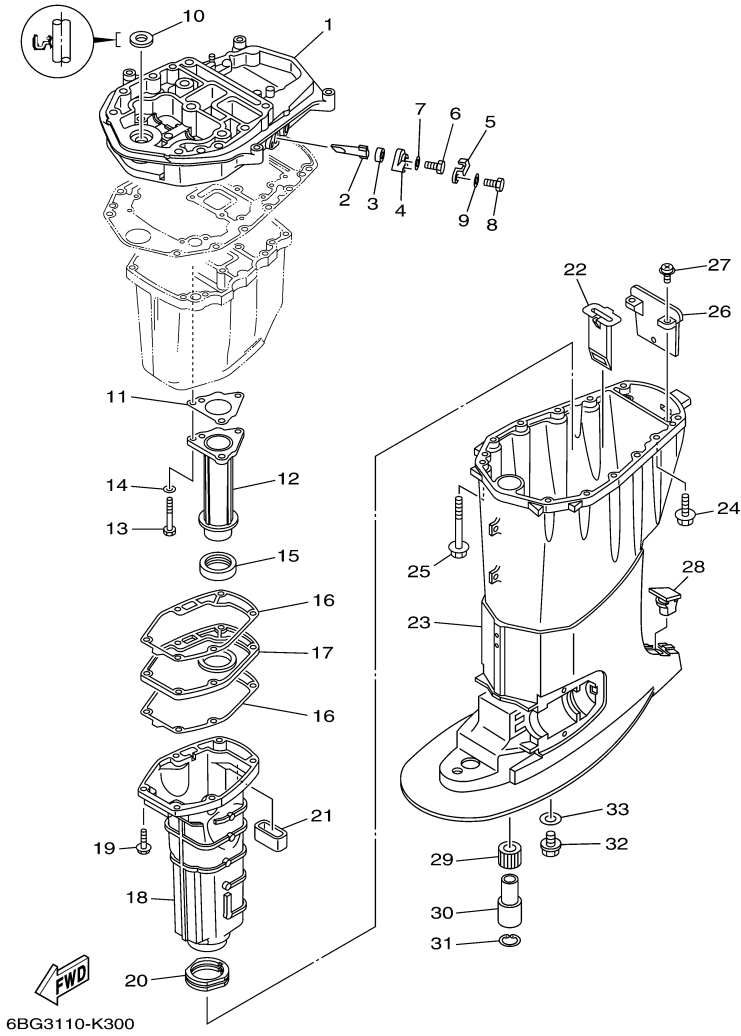

F40LEHA_0411 / UPPER CASING

©2014 Yamaha Motor Corporation, U.S.A. All rights reserved.

Part List

F40LEHA_0411 / UPPER CASING

REF - NO	PART NUMBER	PART NAME	QUANTITY	REMARKS
1	6BG-41137-00-CA	GUIDE, EXHAUST	1	
2	62Y-11325-00-00	ANODE	1	
3	66M-11328-00-00	GROMMET, ANODE	1	
4	66M-11327-00-94	COVER, ANODE	1	
5	66M-12535-00-00	PLATE	1	
6	97095-05012-00	BOLT	1	
7	92995-05600-00	WASHER	1	
8	97013-06020-00	BOLT	1	
9	92903-06600-00	WASHER, PLATE	1	
10	93110-16004-00	.OIL SEAL	1	
11	64J-41133-10-00	.GASKET, EXHAUST MANIFOLD 1	1	
12	6BG-41131-00-CA	MANIFOLD, EXT. 1	1	
13	97075-06050-00	BOLT	3	
14	92995-06600-00	WASHER	3	
15	64J-46132-10-00	.GASKET 1	1	
16	6BG-41134-00-00	.GASKET, EXHAUST MANIFOLD	2	
17	6BG-45181-00-CA	PLATE	1	
18	69W-14711-00-CA	MUFFLER 1	1	L(21.0")
19	97575-06525-00	BOLT, WITH WASHER	6	
20	67C-45123-00-00	.GASKET, MUFFLER	1	
21	62Y-45127-00-00	.SEAL	1	
22	64J-77123-00-00	GUIDE 1	1	
23	6BG-45111-10-8D	CASING, UPPER	1	L(21.0")
24	90119-08102-00	BOLT, WITH WASHER	4	
25	90119-08132-00	BOLT, WITH WASHER	8	
26	67C-45151-00-00	COVER, UPPER CASING	1	
27	97980-05216-00	SCREW, WITH WASHER	2	
28	6C5-45155-00-00	CAP	1	L(21.0")
29	679-45318-00-00	BUSHING, DRIVE SHAFT	1	L(21.0")
30	90387-23002-00	COLLAR	1	L(21.0")
31	93420-36M01-00	CIRCLIP	1	L(21.0")
32	90340-14M06-00	PLUG, STRAIGHT SCREW	1	L(21.0")
33	90430-14M09-00	.GASKET	1	L(21.0")

Part Notes

F40LEHA_0411 / UPPER CASING

PART NUMBER	NOTE TEXT
90430-14M09-00	OEM: This part number is among the Top 100 Most Popular Marine Maintenance Parts as of March 2014.

©2014 Yamaha Motor Corporation, U.S.A. All rights reserved.