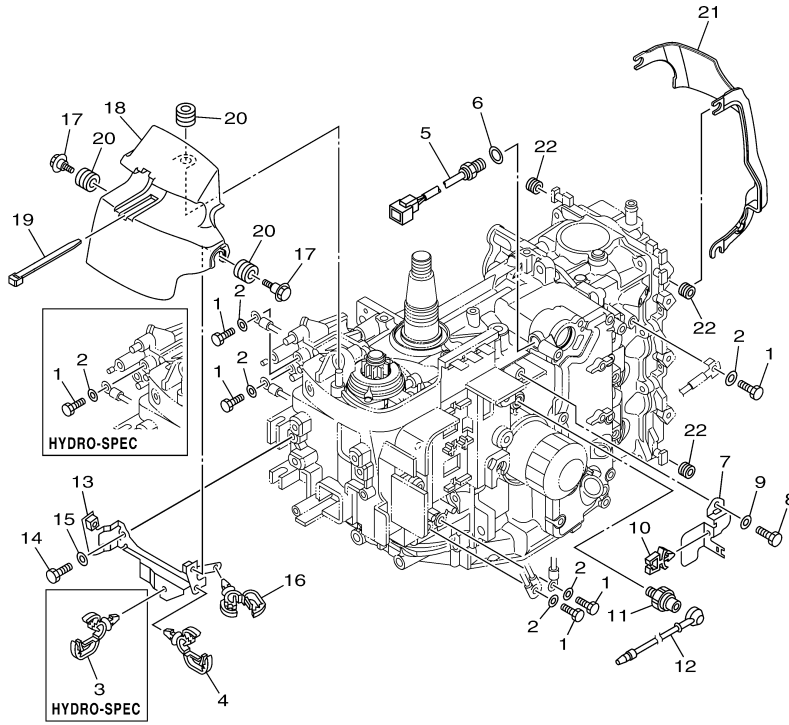

F40LEHA_0411 / ELECTRICAL 4

6BG1100-H160

©2014 Yamaha Motor Corporation, U.S.A. All rights reserved.

Part List

F40LEHA_0411 / ELECTRICAL 4

REF - NO	PART NUMBER	PART NAME	QUANTITY	REMARKS
1	97095-06016-00	BOLT	4	
2	92995-06600-00	WASHER	4	
3	90464-13249-00	CLAMP	1	
4	90464-13249-00	CLAMP	1	
5	6CJ-85790-00-00	THERMOSENSOR ASSY	1	
6	90430-14115-00	.GASKET	1	
7	6BG-82388-00-00	PLATE	1	
8	97095-06016-00	BOLT	1	
9	92995-06600-00	WASHER	1	
10	90464-06001-00	CLAMP	1	
11	64J-82504-00-00	OIL PRESSURE SWITCH ASSY	1	
12	68V-81315-00-00	LEAD WIRE ASSY	1	
13	6BG-8257V-00-00	PLATE, CONNECTOR	1	
14	97095-06016-00	BOLT	2	
15	92995-06600-00	WASHER	2	
16	90464-18246-00	CLAMP	1	
17	90109-06MA1-00	BOLT	2	
18	6BG-81942-00-00	COVER	1	
19	90465-13M24-00	CLAMP	1	
20	90480-12314-00	GROMMET	3	
21	6BG-11192-00-00	COVER, CYLINDER HEAD 2	1	
22	90480-12314-00	GROMMET	3	

Part Notes

F40LEHA_0411 / ELECTRICAL 4

PART NUMBER		NOTE TEXT
90480-12314-00		OEM: GROMMET used on F115TLR and F/LF115TXR 0510 Production and Later
90480-12314-00		OEM: GROMMET used on F115TLR and F/LF115TXR 0510 Production and Later

©2014 Yamaha Motor Corporation, U.S.A. All rights reserved.