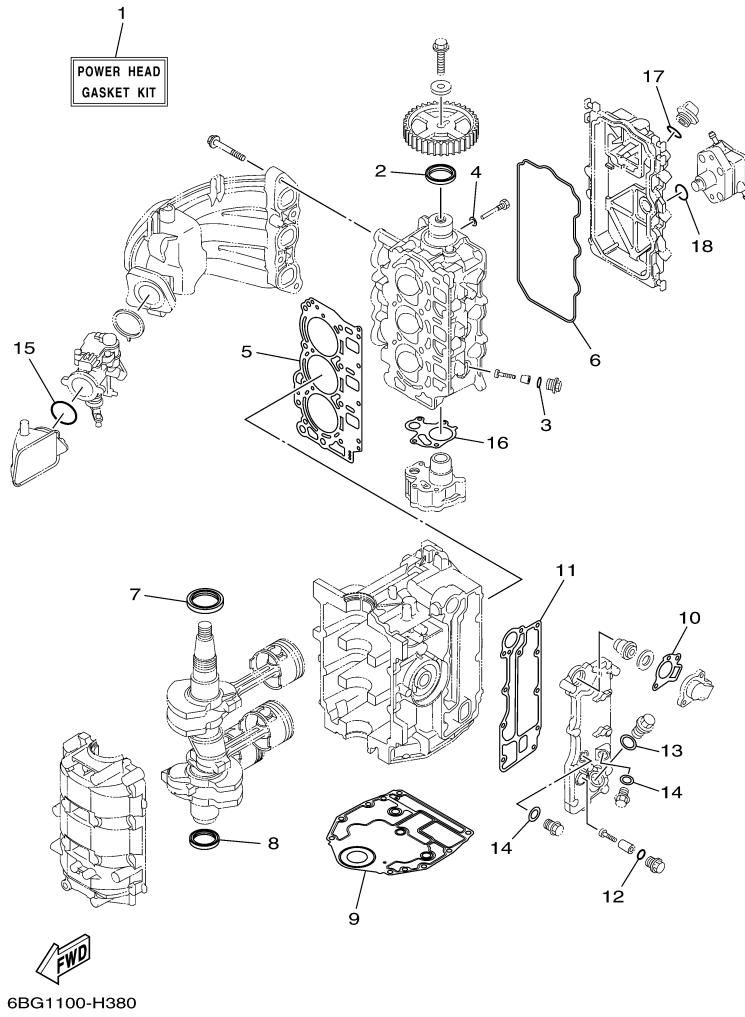

F40LEHA_0411 / REPAIR KIT 1

©2014 Yamaha Motor Corporation, U.S.A. All rights reserved.

Part List

F40LEHA_0411 / REPAIR KIT 1

REF - NO	PART NUMBER	PART NAME	QUANTITY	REMARKS
1	6BG-W0001-00-00	POWER HEAD GASKET KIT	1	
2	93102-37M40-00	.OIL SEAL	1	
3	93210-13M63-00	.O-RING	3	
4	90430-06014-00	.GASKET	1	
5	6BG-11181-00-00	.GASKET, CYLINDER HEAD 1	1	
6	6BG-11356-00-00	.SEAL, CYLINDER 2	1	
7	93102-43M42-00	.OIL SEAL	1	
8	93101-35002-00	.OIL SEAL	1	
9	6BG-11351-00-00	.GASKET, CYLINDER	1	
10	62Y-12414-00-00	.GASKET, COVER	1	
11	6BG-41114-00-00	.GASKET, EXHAUST OUTER COVER	1	
12	93210-13M63-00	.O-RING	1	
13	90430-18130-00	.GASKET	1	
14	90430-14115-00	.GASKET	2	
15	93210-42159-00	.O-RING	1	
16	6C5-13329-00-00	.GASKET, PUMP COVER	1	
17	93210-24M79-00	.O-RING	1	
18	93210-24M79-00	.O-RING	1	

Part Notes

F40LEHA_0411 / REPAIR KIT 1

PART NUMBER	NOTE TEXT
62Y-12414-00-00	OEM: This part number is among the Top 100 Most Popular Marine Maintenance Parts as of March 2014.

©2014 Yamaha Motor Corporation, U.S.A. All rights reserved.