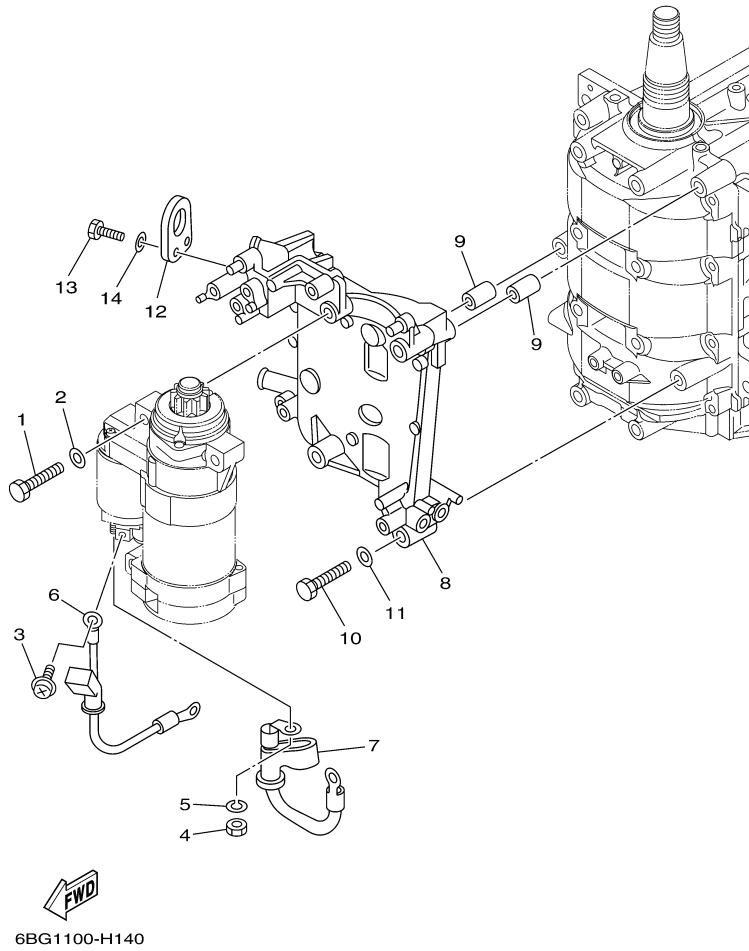

F40LEHA_0411 / ELECTRICAL 1

6BG1100-H130

©2014 Yamaha Motor Corporation, U.S.A. All rights reserved.

Part List

F40LEHA_0411 / ELECTRICAL 1

REF - NO	PART NUMBER	PART NAME	QUANTITY	REMARKS
1	6BG-8591A-02-00	ENGINE CONTROL UNIT ASSY	1	
2	97095-06025-00	BOLT	4	
3	92995-06600-00	WASHER	4	
4	6BG-85570-00-00	IGNITION COIL ASSY	3	
5	90480-25003-00	GROMMET	6	
6	97095-06025-00	BOLT	3	
7	92995-06600-00	WASHER	3	
8	6BG-82398-00-00	PLATE 3	1	
9	6BG-82389-00-00	PLATE 2	2	
10	90464-06001-00	CLAMP	2	
11	6AH-82370-00-00	PLUG CAP ASSY	3	
12	6BG-81960-00-00	RECTIFIER & REGULATOR ASSY	1	
13	97095-06025-00	BOLT	2	
14	92995-06600-00	WASHER	2	
15	6BG-81528-00-00	CLAMP 1	1	
16	97095-06016-00	BOLT	2	
17	92995-06600-00	WASHER	2	
18	90464-13249-00	CLAMP	3	
19	90464-18246-00	CLAMP	1	

F40LEHA_0411 / ELECTRICAL 2

©2014 Yamaha Motor Corporation, U.S.A. All rights reserved.

Part List

F40LEHA_0411 / ELECTRICAL 2

REF - NO	PART NUMBER	PART NAME	QUANTITY	REMARKS
1	97013-08045-00	BOLT	3	
2	92903-08600-00	WASHER, PLATE	3	
3	90159-05M12-00	SCREW, WITH WASHER	1	
4	95333-08600-00	NUT	1	
5	92903-08100-00	WASHER, SPRING	1	
6	6BG-81815-00-00	CORD, STARTER MOTOR	1	
7	6BG-82115-00-00	WIRE, PLUS LEAD	1	
8	6BG-81822-00-94	BRACKET, STARTING MOTOR	1	
9	99590-10114-00	.PIN, DOWEL	2	
10	97095-08045-00	.BOLT	4	
11	92995-08600-00	WASHER	4	
12	62Y-11119-00-00	HANGER, ENGINE	1	
13	97095-06020-00	BOLT	2	
14	92995-06600-00	WASHER	2	