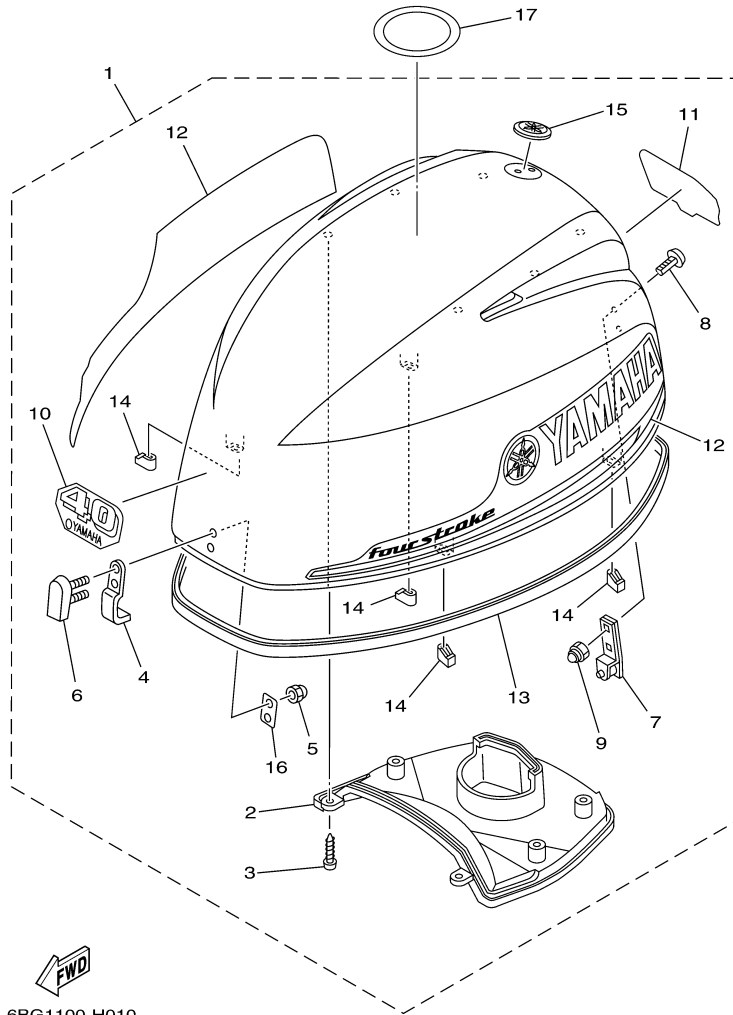

F40LEHA_0411 / TOP COWLING

©2014 Yamaha Motor Corporation, U.S.A. All rights reserved.

Part List

F40LEHA_0411 / TOP COWLING

REF - NO	PART NUMBER	PART NAME	QUANTITY	REMARKS
1	6BG-42610-00-00	TOP COWLING ASSY	1	EXCEPT JET-DRIVE
2	6BG-42613-00-00	.MOLDING, AIR DUCT	1	
3	97780-50616-00	.SCREW, TAPPING	6	
4	6BG-42651-00-00	.HOOK	1	
5	95380-05800-00	.NUT	2	
6	6BG-42851-00-00	.COVER, CLAMP	1	
7	6BG-42652-00-00	.HOOK	1	
8	90109-06047-00	.BOLT	2	
9	90185-06M05-00	.NUT, SELF-LOCKING	2	
10	6BG-42677-00-00	.GRAPHIC, FRONT	1	EXCEPT JET-DRIVE
11	6BG-42678-00-00	.GRAPHIC, REAR	1	EXCEPT JET-DRIVE
12	6BG-W0070-00-00	.GRAPHIC SET	1	
13	6BG-42615-00-00	.SEAL	1	
14	6BG-42662-00-00	.DAMPER	4	
15	6AH-42697-01-00	.TUNING FORK MARK	1	
16	6BG-42649-00-00	.HOLDER, CLAMP BAND	1	
17	67F-13434-20-00	LABEL, CAUTION	1