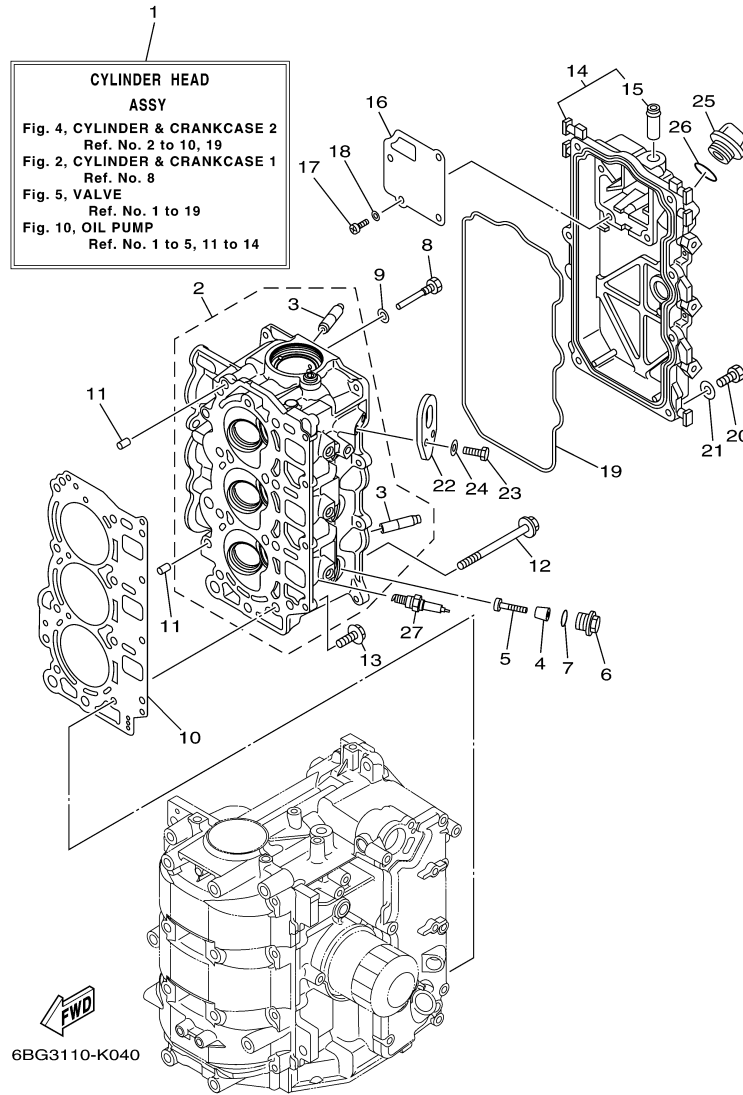

F40LEHA_0411 / CYLINDER CRANKCASE 2

©2014 Yamaha Motor Corporation, U.S.A. All rights reserved.

Part List

F40LEHA_0411 / CYLINDER CRANKCASE 2

REF - NO	PART NUMBER	PART NAME	QUANTITY	REMARKS
1	6BG-W009A-00-9S	CYLINDER HEAD COMPLETE	1	
2	6BG-11111-00-9S	HEAD, CYLINDER 1	1	
3	62Y-11133-30-00	.GUIDE, VALVE 1	6	
4	6G8-11325-00-00	ANODE	3	
5	97880-05025-00	SCREW, PAN HEAD	3	
6	6G8-11197-01-00	PLUG, BLIND	3	
7	93210-13M63-00	.O-RING	3	
8	90109-06M65-00	BOLT	1	
9	90430-06014-00	.GASKET	1	
10	6BG-11181-00-00	.GASKET, CYLINDER HEAD 1	1	
11	99530-08012-00	PIN, DOWEL	2	
12	90105-09005-00	BOLT, FLANGE	8	
13	90119-06MA3-00	BOLT, WITH WASHER	4	
14	6BG-11191-00-9S	COVER, CYLINDER HEAD 1	1	
15	62Y-14485-00-00	.PIPE, JOINT	1	
16	6BG-11168-00-00	COVER, BREATHER	1	
17	98507-04010-00	SCREW, PAN HEAD	4	
18	92907-04600-00	WASHER	4	
19	6BG-11356-00-00	.SEAL, CYLINDER 2	1	
20	97095-06020-00	BOLT	7	
21	92995-06600-00	WASHER	7	
22	6BG-11119-00-00	HANGER, ENGINE	1	
23	97095-06020-00	BOLT	2	
24	92995-06600-00	WASHER	2	
25	6G8-15363-00-00	PLUG, OIL	1	
26	93210-24M79-00	.O-RING	1	
27	DPR-6EB90-00-00	PLUG, SPARK (NGK DPR6EB)	3