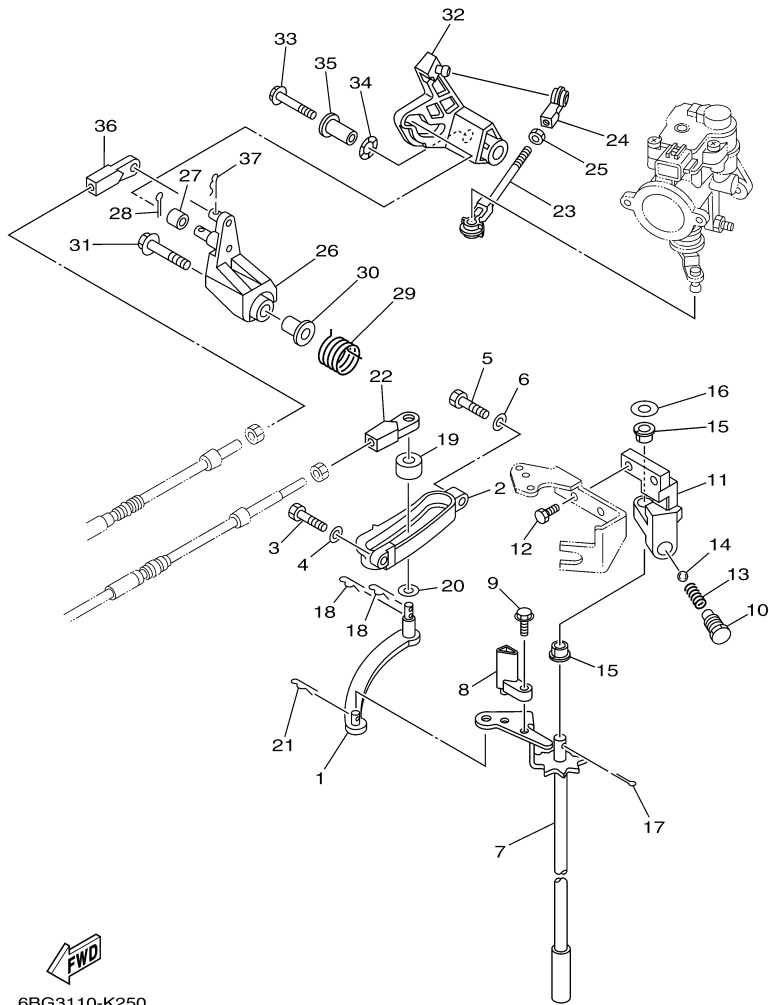

F40LEHA_0411 / CONTROL

6BG3110-K250

©2014 Yamaha Motor Corporation, U.S.A. All rights reserved.

Part List

F40LEHA_0411 / CONTROL

REF - NO	PART NUMBER	PART NAME	QUANTITY	REMARKS
1	69W-44121-00-00	LEVER, SHIFT ROD	1	
2	62Y-44117-01-94	BRACKET	1	
3	97095-06020-00	BOLT	1	
4	92995-06600-00	WASHER	1	
5	97095-06025-00	BOLT	1	
6	92995-06600-00	WASHER	1	
7	6C5-44120-01-00	HANDLE GEAR SHIFT ASSY	1	L(21.0")
8	6C5-44122-00-00	BUSHING, SHIFT ROD LEVER	1	EXCEPT JET-DRIVE
9	97595-05514-00	..BOLT, WITH WASHER	1	EXCEPT JET-DRIVE
10	62Y-42715-01-00	BUSHING	1	
11	62Y-44118-00-94	BRACKET	1	
12	90101-06054-00	BOLT	2	
13	90501-12082-00	SPRING, COMPRESSION	1	
14	93501-04M02-00	BALL	1	
15	90386-90M90-00	BUSH	2	
16	90201-10M20-00	.WASHER, PLATE	1	
17	91490-20015-00	PIN. COTTER	1	
18	90468-18008-00	CLIP	2	
19	688-44122-00-00	BUSHING, SHIFT ROD LEVER	1	
20	90202-07M07-00	WASHER, PLATE	1	
21	90468-18008-00	CLIP	1	
22	69W-48344-00-00	CABLE END, REMOTE CONTROL	1	
23	6J8-41237-00-00	JOINT, LINK	1	
24	682-41237-00-00	JOINT, LINK	1	
25	95380-05700-00	NUT	1	
26	62Y-42154-00-00	LEVER, THROTTLE CONTROL	1	
27	6C5-42171-00-00	BUSHING	1	
28	91490-16010-00	PIN. COTTER	1	
29	62Y-44135-00-00	SPRING	1	
30	90387-06M45-00	COLLAR	1	
31	90119-06106-00	BOLT, WITH WASHER	1	
32	6BG-42335-00-00	LEVER, ACCEL. CONTROL	1	
33	95895-06045-00	BOLT, FLANGE	1	
34	90206-10M04-00	WASHER, WAVE	1	
35	90387-06225-00	COLLAR	1	
36	69W-48344-00-00	CABLE END, REMOTE CONTROL	1	
37	90468-18008-00	CLIP	1	

Part Notes

F40LEHA_0411 / CONTROL

PART NUMBER	NOTE TEXT
90468-18008-00	OEM: This part number is among the Top 100 Most Popular Marine Maintenance Parts as of March 2014.
90468-18008-00	OEM: This part number is among the Top 100 Most Popular Marine Maintenance Parts as of March 2014.
90468-18008-00	OEM: This part number is among the Top 100 Most Popular Marine Maintenance Parts as of March 2014.

©2014 Yamaha Motor Corporation, U.S.A. All rights reserved.