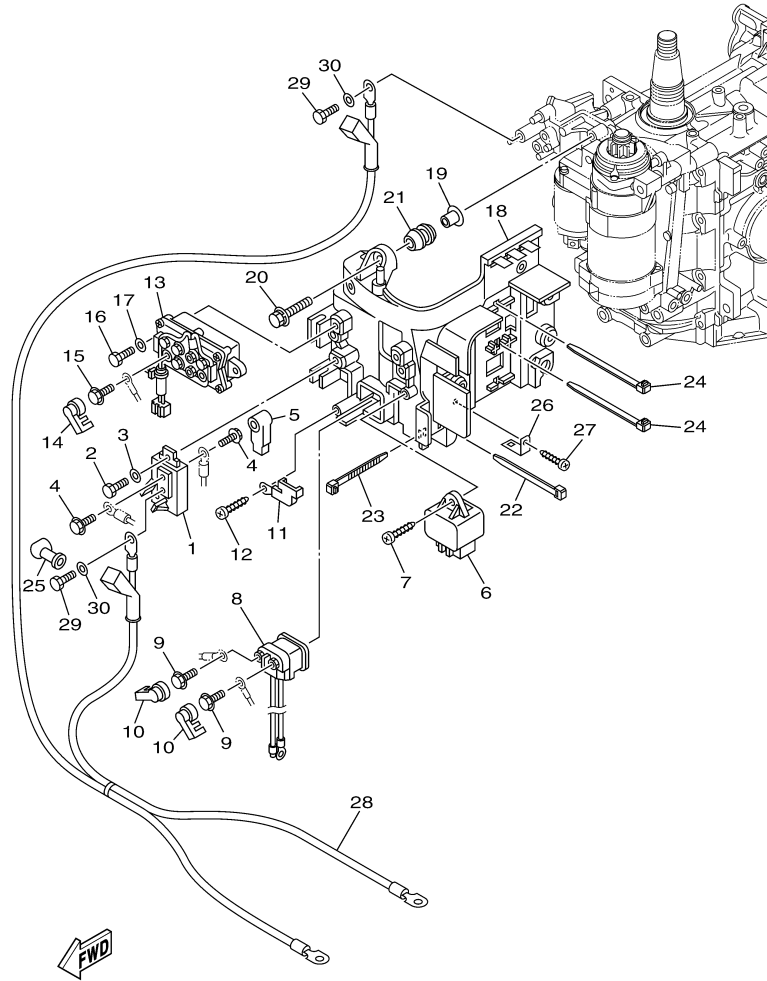

F40LEHA_0411 / ELECTRICAL 3

6BG3110-K160

©2014 Yamaha Motor Corporation, U.S.A. All rights reserved.

Part List

F40LEHA_0411 / ELECTRICAL 3

REF - NO	PART NUMBER	PART NAME	QUANTITY	REMARKS
1	6BG-81925-00-00	TERMINAL	1	
2	97095-06016-00	BOLT	1	
3	92995-06600-00	WASHER	1	
4	97595-06610-00	BOLT, WITH WASHER	2	
5	682-82119-01-00	COVER, LEAD WIRE	1	
6	60E-81950-00-00	RELAY ASSY	1	
7	97780-60620-00	SCREW, TAPPING	1	
8	6AW-8194A-00-00	RELAY	1	
9	97595-06610-00	BOLT, WITH WASHER	2	
10	6P2-8183X-00-00	CAP, TERMINAL	2	
11	68F-81953-00-00	STAY, RELAY	1	
12	97780-60620-00	SCREW, TAPPING	1	
18	6BG-81948-00-00	BRACKET	1	
19	90387-06119-00	COLLAR	6	
20	90119-06M59-00	BOLT, WITH WASHER	6	
21	6A0-82317-00-00	DAMPER, IGNITION COIL	6	
22	90465-13M24-00	CLAMP	1	
23	90465-13M39-00	CLAMP	1	
24	90465-14M66-00	CLAMP	2	
25	6G5-82119-00-00	COVER, LEAD WIRE	1	
26	68V-85548-00-00	HOLDER	1	
27	97780-60620-00	SCREW, TAPPING	1	
28	6BG-82105-U0-00	BATTERY CABLE	1	AP
29	97095-06016-00	BOLT	2	AP
30	92995-06600-00	WASHER	2	AP