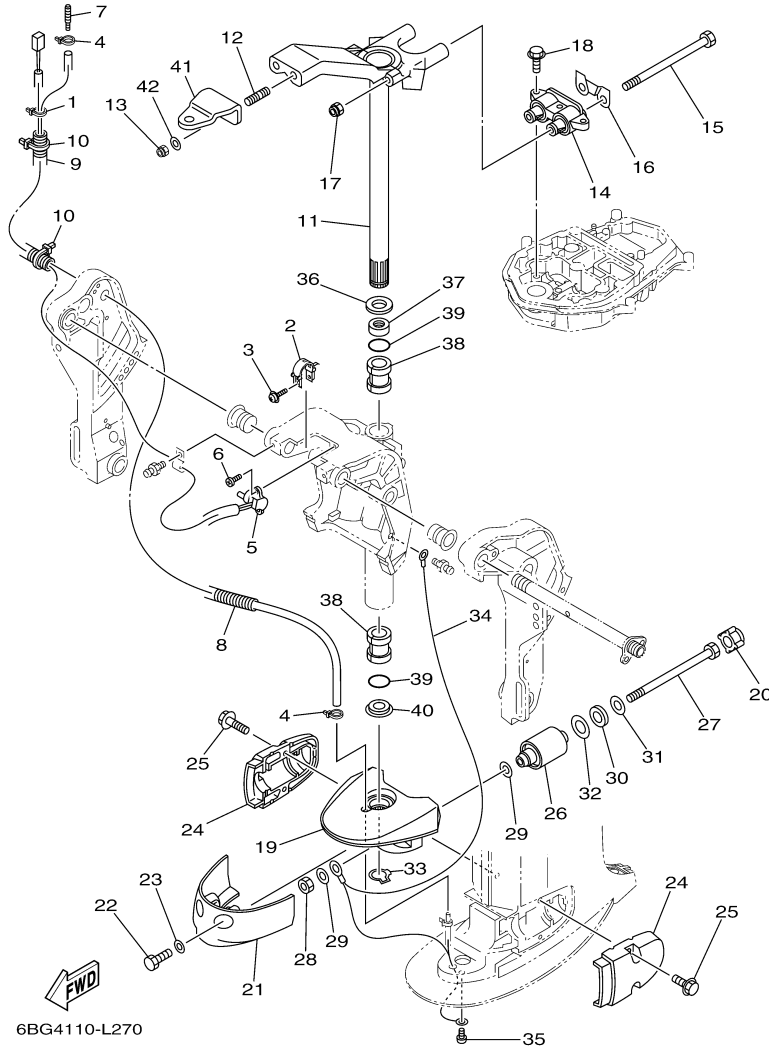

F40LEHA_0411 / BRACKET 3

©2014 Yamaha Motor Corporation, U.S.A. All rights reserved.

Part List

F40LEHA_0411 / BRACKET 3

REF - NO	PART NUMBER	PART NAME	QUANTITY	REMARKS
4	90465-11M10-00	CLAMP	2	EXCEPT JET-DRIVE
7	6E5-83558-00-00	END, NIPPLE	1	EXCEPT JET-DRIVE
8	6BG-44385-10-00	HOSE, WATER 1	1	EXCEPT JET-DRIVE
11	6BG-42510-10-8D	STEERING BRACKET ASSY	1	L(21.0")
12	90116-10M28-00	BOLT, STUD	2	
13	90185-10051-00	NUT, SELF-LOCKING	2	
14	67C-44514-10-94	MOUNT DAMPER, UPPER SIDE	1	L(21.0")
15	90101-08M15-00	BOLT	2	
16	66T-44526-30-00	PLATE	1	
17	90185-08045-00	NUT, SELF-LOCKING	2	
18	97575-08530-00	BOLT, WITH WASHER	3	
19	67C-44551-10-8D	HOUSING, LOWER MOUNT RUBBER 1	1	L(21.0")
20	69W-44575-00-00	DAMPER, LOWER MOUNT RUBBER	2	
21	67C-44553-00-8D	COVER, LOWER MOUNT	1	EXCEPT JET-DRIVE
22	97095-08020-00	BOLT	2	EXCEPT JET-DRIVE
23	92995-08600-00	WASHER	2	EXCEPT JET-DRIVE
24	6C5-44552-00-8D	HOUSING, LOWER MOUNT RUBBER 2	2	
25	90119-08131-00	BOLT, WITH WASHER	4	
26	67C-44555-11-00	MOUNT DAMPER, LOWER SIDE	2	L(21.0")
27	90109-12MA3-00	BOLT	2	
28	95380-12700-00	NUT	2	
29	90201-12M16-00	WASHER, PLATE	4	
30	90202-21100-00	WASHER, PLATE	2	
31	90201-13M19-00	WASHER, PLATE	2	
32	90201-22M05-00	WASHER, PLATE	2	
33	93410-28M06-00	CIRCLIP	1	
34	67C-82127-10-00	WIRE, LEAD 2	1	L(21.0")
35	97885-06008-00	SCREW, PAN HEAD	1	
36	90201-30M00-00	WASHER, PLATE	1	
37	90386-30M78-00	BUSH	1	
38	90386-30M77-00	BUSH	2	
39	93210-29M94-00	O-RING	2	
40	90386-30M60-00	BUSH	1