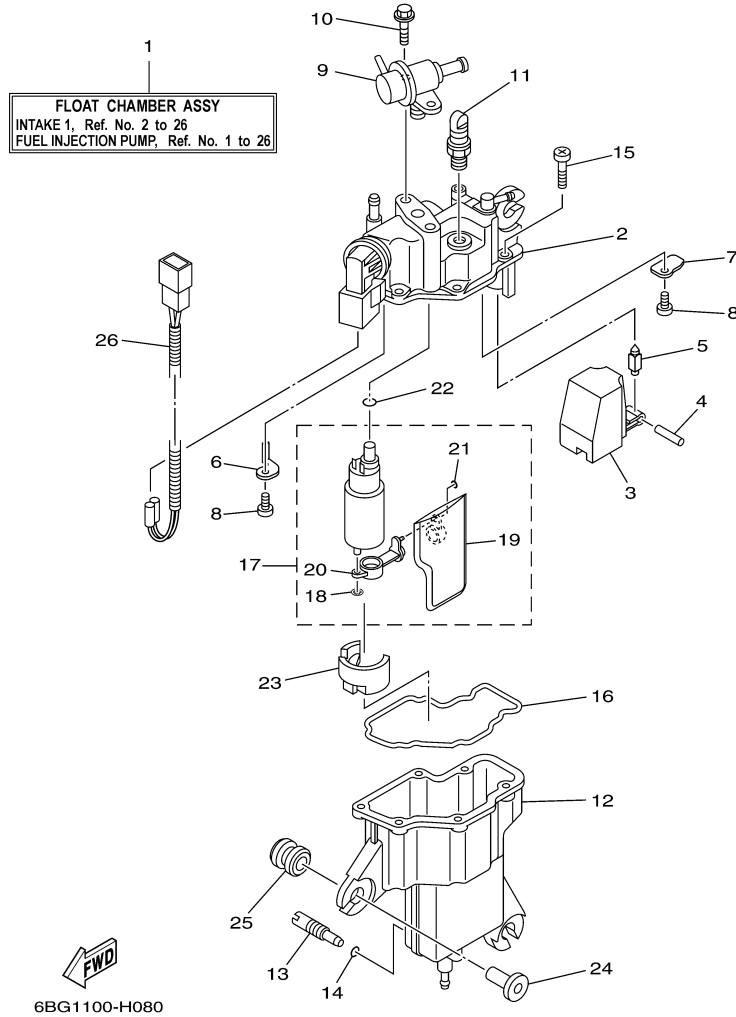

F40LEHA_0411 / INTAKE 2

©2014 Yamaha Motor Corporation, U.S.A. All rights reserved.

Part List

F40LEHA_0411 / INTAKE 2

REF - NO	PART NUMBER	PART NAME	QUANTITY	REMARKS
1	90119-06M61-00	BOLT, WITH WASHER	3	
2	6C5-86120-00-00	SOLENOID VALVE ASSY	1	
3	95380-06600-00	NUT, HEXAGON	1	
4	6BG-86112-00-00	STAY, SOLENOID	1	
5	97095-06016-00	BOLT	1	
6	92995-06600-00	WASHER	1	
7	90480-06M19-00	GROMMET	1	
8	6BG-12576-00-00	HOSE 1	1	
9	90464-15007-00	CLAMP	2	
10	90464-11M24-00	CLAMP	1	
11	90465-11M10-00	CLAMP	1	
12	6BG-1531A-00-00	HOSE, BREATHER 1	1	
13	6BG-15378-00-00	HOLDER	1	
14	90119-06037-00	BOLT, WITH WASHER	1	
15	90464-15008-00	CLAMP	1	
16	90464-15011-00	CLAMP	1	

F40LEHA_0411 / FUEL INJECTION PUMP 1

©2014 Yamaha Motor Corporation, U.S.A. All rights reserved.

Part List

F40LEHA_0411 / FUEL INJECTION PUMP 1

REF - NO	PART NUMBER	PART NAME	QUANTITY	REMARKS
1	6BG-14180-20-00	FLOAT CHAMBER ASSY	1	
2	6BG-14182-10-00	COVER, FLOAT CHAMBER	1	
3	6BG-14985-00-00	FLOAT	1	
4	6C5-14386-00-00	PIN, FLOAT	1	
5	6C5-14546-10-00	VALVE, NEEDLE	1	
6	6BG-2441R-10-00	PLATE, BAFFLE 1	1	
7	6BG-2441T-10-00	PLATE, BAFFLE 2	1	
8	6C5-24453-00-00	SCREW	2	
9	6C5-13906-01-00	REGULATOR, PRESSURE	1	
10	6C5-24592-00-00	BOLT	2	
11	6C5-14225-00-00	CAP	1	
12	6BG-14960-10-00	BODY ASSY	1	
13	6C5-14191-00-00	PLUG, DRAIN	1	
14	6C5-14397-00-00	O-RING	1	
15	6C5-14567-00-00	SCREW	6	
16	6BG-14984-00-00	GASKET, FLOAT CHAMBER	1	
17	6BG-13910-01-00	FUEL PUMP ASSY	1	
18	6C5-14127-10-00	.CLIP	1	
19	6BG-13915-00-00	.FILTER	1	
20	6BG-13938-00-00	.PIPE	1	
21	6BG-14137-00-00	.CLIP	1	
22	6BG-14561-00-00	O-RING	1	
23	6BG-13593-00-00	DAMPER	1	
24	90387-06M69-00	COLLAR	3	
25	90480-09M12-00	GROMMET	3	
26	6BG-82553-00-00	EXTENSION, WIRE LEAD	1	