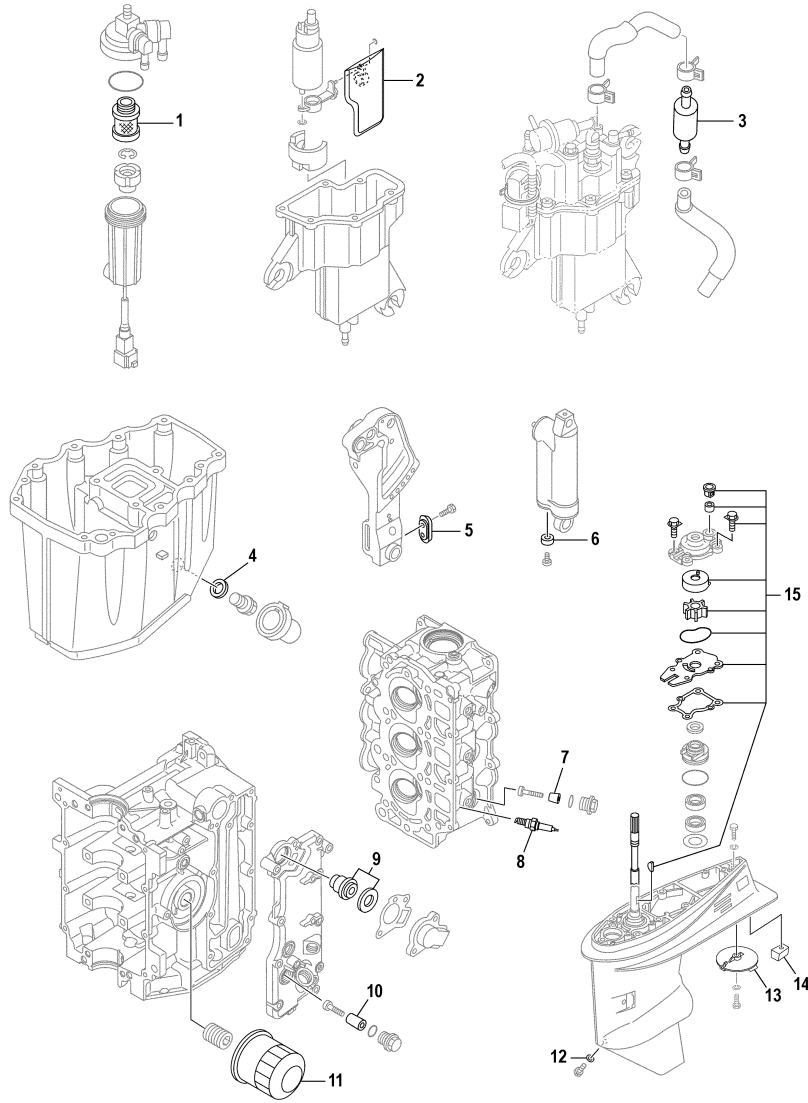

F40LEHA_0411 / SCHEDULED SERVICE PARTS

©2014 Yamaha Motor Corporation, U.S.A. All rights reserved.

Part List

F40LEHA_0411 / SCHEDULED SERVICE PARTS

REF - NO	PART NUMBER	PART NAME	QUANTITY	REMARKS
1	6D8-24563-00-00	.ELEMENT, FILTER	1	FUEL (REF # 11)
2	6BG-13915-00-00	.FILTER	1	FUEL INJECTION PUMP 1 (REF # 19)
3	6C5-24251-00-00	STRAINER 1	1	FUEL INJECTION PUMP 2 (REF # 23)
4	90430-14M09-00	.GASKET	1	OIL PAN (REF # 7)
5	65W-45251-00-00	ANODE	1	BRACKET 2 (REF # 34)
6	663-45251-00-00	ANODE	1	BRACKET 2 (REF # 19)
7	6G8-11325-00-00	ANODE	3	CYLINDER CRANKCASE 2 (REF # 4)
8	DPR-6EB90-00-00	PLUG, SPARK (NGK DPR6EB)	3	CYLINDER CRANKCASE 2 (REF # 27)
9	6G8-12411-03-00	THERMOSTAT	1	CYLINDER CRANKCASE 1 (REF # 12)
10	6G8-11325-00-00	ANODE	1	CYLINDER CRANKCASE 1 (REF # 18)
11	5GH-13440-20-00	ELEMENT ASSY, OIL CLEANER	1	CYLINDER CRANKCASE 1 (REF # 26)
12	90430-08020-00	.GASKET	2	LOWER CASING DRIVE 1 (REF # 10)
13	67C-45371-00-00	TAB-TRIM	1	LOWER CASING DRIVE 2 (REF # 14)
14	67C-45251-00-00	ANODE	1	LOWER CASING DRIVE 2 (REF # 17)
15	6BG-W0078-00-00	WATER PUMP REPAIR KIT	1	REPAIR KIT 2 (REF # 23)

Part Notes

F40LEHA_0411 / SCHEDULED SERVICE PARTS

PART NUMBER		NOTE TEXT
6C5-24251-00-00		OEM: This part number is among the Top 100 Most Popular Marine Maintenance Parts as of March 2014.
90430-14M09-00		OEM: This part number is among the Top 100 Most Popular Marine Maintenance Parts as of March 2014.
65W-45251-00-00		OEM: This part number is among the Top 100 Most Popular Marine Maintenance Parts as of March 2014.
90430-08020-00		OEM: This part number is among the Top 100 Most Popular Marine Maintenance Parts as of March 2014.