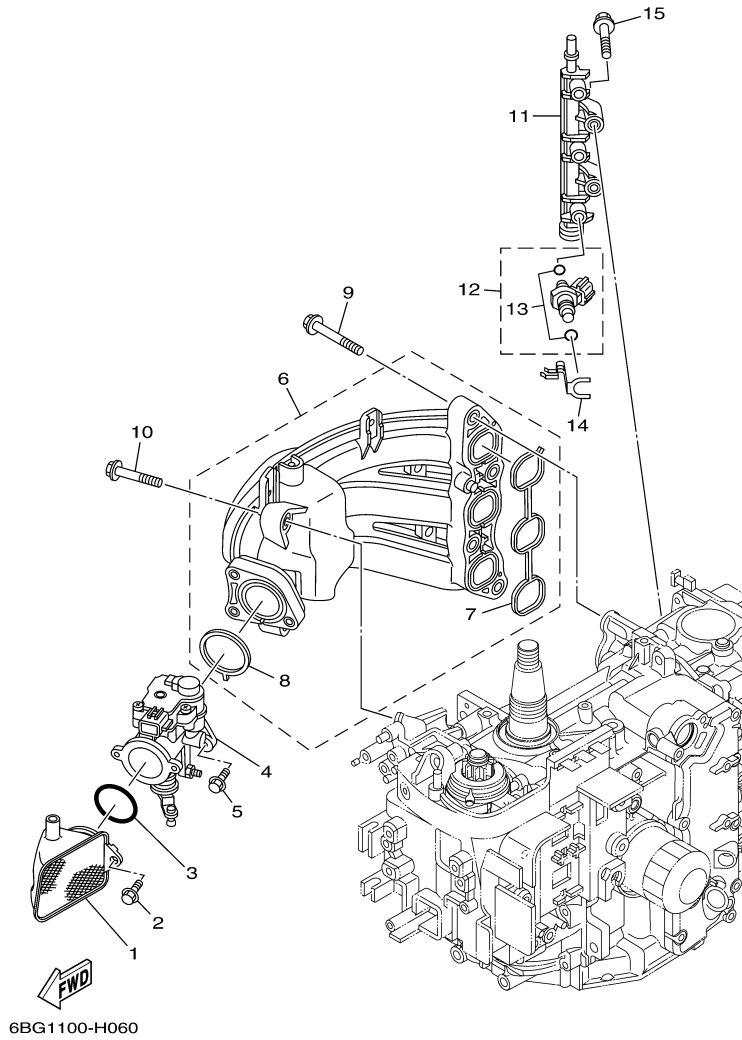

F40LEHA_0411 / INTAKE 1

©2014 Yamaha Motor Corporation, U.S.A. All rights reserved.

Part List

F40LEHA_0411 / INTAKE 1

REF - NO	PART NUMBER	PART NAME	QUANTITY	REMARKS
1	6BG-14440-00-00	SILENCER ASSY, INTAKE	1	
2	95895-06016-00	BOLT, FLANGE	2	
3	93210-42159-00	.O-RING	1	
4	6BG-13750-00-00	THROTTLE BODY ASSY	1	
5	95895-06016-00	BOLT, FLANGE	3	
6	6BG-13641-00-00	MANIFOLD, INTAKE 1	1	
7	6BG-13645-00-00	.GASKET, MANIFOLD 1	1	
8	6BG-13557-00-00	.GASKET	1	
9	90119-08069-00	BOLT, WITH WASHER	4	
10	90119-06126-00	BOLT, WITH WASHER	2	
11	6BG-13161-00-00	PIPE, DELIVERY 1	1	
12	6BG-13761-00-00	INJECTOR	3	
13	6C5-1410B-00-00	.PACKING KIT	1	
14	6BG-13577-00-00	CLIP	3	
15	95895-06040-00	BOLT, FLANGE	2