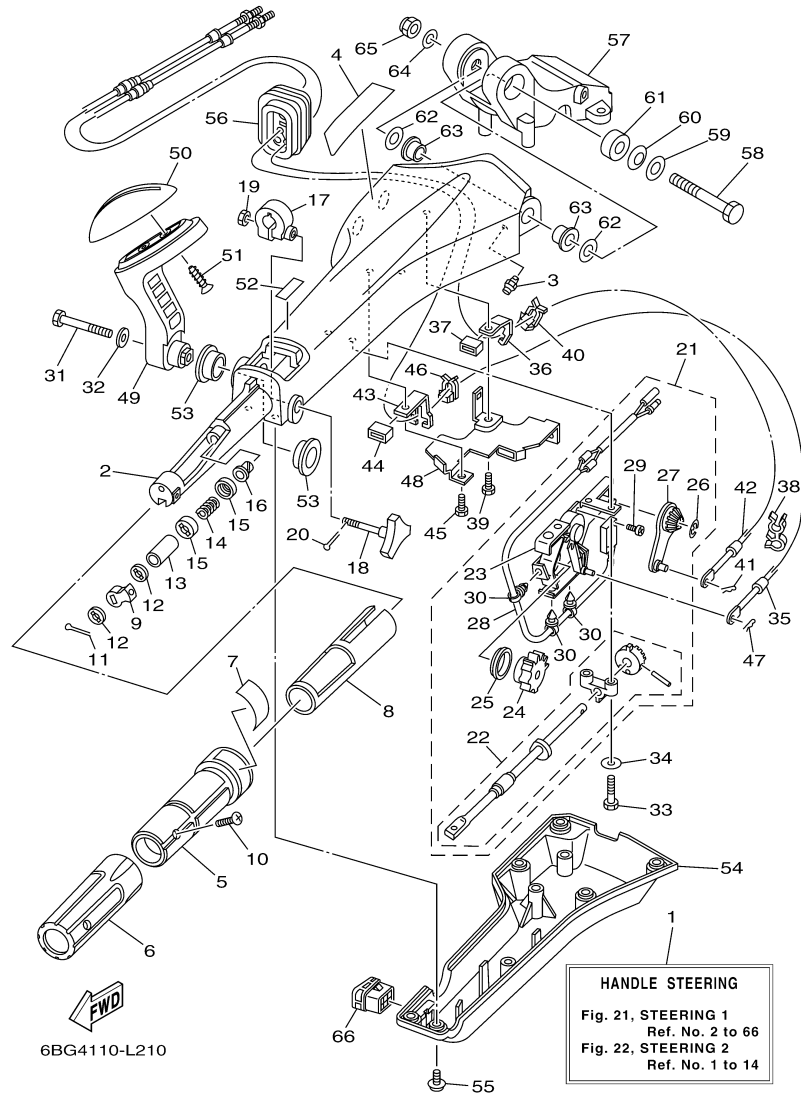

F40LEHA_0411 / STEERING 1

6BG4110-L210

Part List

F40LEHA_0411 / STEERING 1

REF - NO	PART NUMBER	PART NAME	QUANTITY	REMARKS
1	6BC-42101-11-00	HANDLE, STEERING	1	
2	6X4-42111-02-8D	HANDLE, STEERING	1	
3	93700-06M03-00	NIPPLE, GREASE	1	
4	6X4-48215-00-00	GRAPHIC	1	
5	6X4-42119-01-00	GRIP, STEERING HANDLE	1	
6	6X4-42177-00-00	RUBBER, HANDLE	1	
7	6X4-42137-00-00	INDICATOR, THROTTLE	1	
8	6X4-41291-00-00	BUSHING	1	
9	6X4-44139-01-00	COLLAR	1	
10	90152-05007-00	SCREW, COUNTERSUNK	1	
11	91490-20010-00	PIN. COTTER	1	
12	6X4-44177-00-00	WASHER	2	
13	6X4-42128-00-00	COLLAR, DISTANCE 1	1	
14	90501-23215-00	SPRING, COMPRESSION	1	
15	6X4-44188-00-00	WASHER	2	
16	90386-08032-00	BUSH	1	
17	63D-42126-00-00	FRICITION, STEERING HANDLE GRIP	1	
18	6X4-48154-00-00	KNOB, THROTTLE	1	
19	95380-06600-00	NUT, HEXAGON	1	
20	91490-20010-00	PIN. COTTER	1	
21	6X4-44100-00-00	SHIFT LINK ASSY	1	
22	6X4-42115-00-00	.SHAFT, STEERING HANDLE	1	
23	6X4-44102-00-00	.SHIFT ASSIST ASSY	1	
24	6X4-47731-00-00	.GEAR, DRIVE	1	
25	6X4-44132-00-00	.BUSHING	1	
26	6X4-14137-00-00	.CLIP	1	
27	6X4-48261-00-00	.ARM, THROTTLE	1	
28	6X4-82540-00-00	.NEUTRAL SWITCH ASSY	1	
29	6A5-48129-10-00	.SCREW 3	2	
30	6X4-42821-00-00	.BAND, CLAMP	3	
31	97095-08040-00	BOLT	1	
32	92995-08600-00	WASHER	1	
33	97095-06030-00	BOLT	2	
34	92995-06600-00	WASHER	2	
35	67C-48321-11-00	CABLE	1	
36	6X4-48538-00-00	CLAMP, CABLE 1	1	
37	6X4-26367-00-00	PROTECTOR	1	
38	90464-09M42-00	CLAMP	1	
39	97095-06014-00	BOLT	1	
40	63D-48538-00-00	CLAMP, CABLE 1	1	
41	90468-10005-00	CLIP	1	
42	69W-26301-00-00	THROTTLE CABLE ASSY	1	
43	6X4-48538-10-00	CLAMP, CABLE 1	1	
44	6X4-26367-00-00	PROTECTOR	1	
45	97095-06014-00	BOLT	1	
46	63D-48538-00-00	CLAMP, CABLE 1	1	
47	90468-10005-00	CLIP	1	
48	6X4-42159-00-00	STAY	1	
49	6X4-44159-00-8D	HANDLE, GEAR SHIFT	1	
50	6X4-44173-00-00	LEVER, SHIFT CONTROL	1	
51	97780-60920-00	SCREW, TAPPING	2	
52	6G8-44191-00-00	INDICATOR, SHIFT	1	
53	90386-26MA3-00	BUSH	2