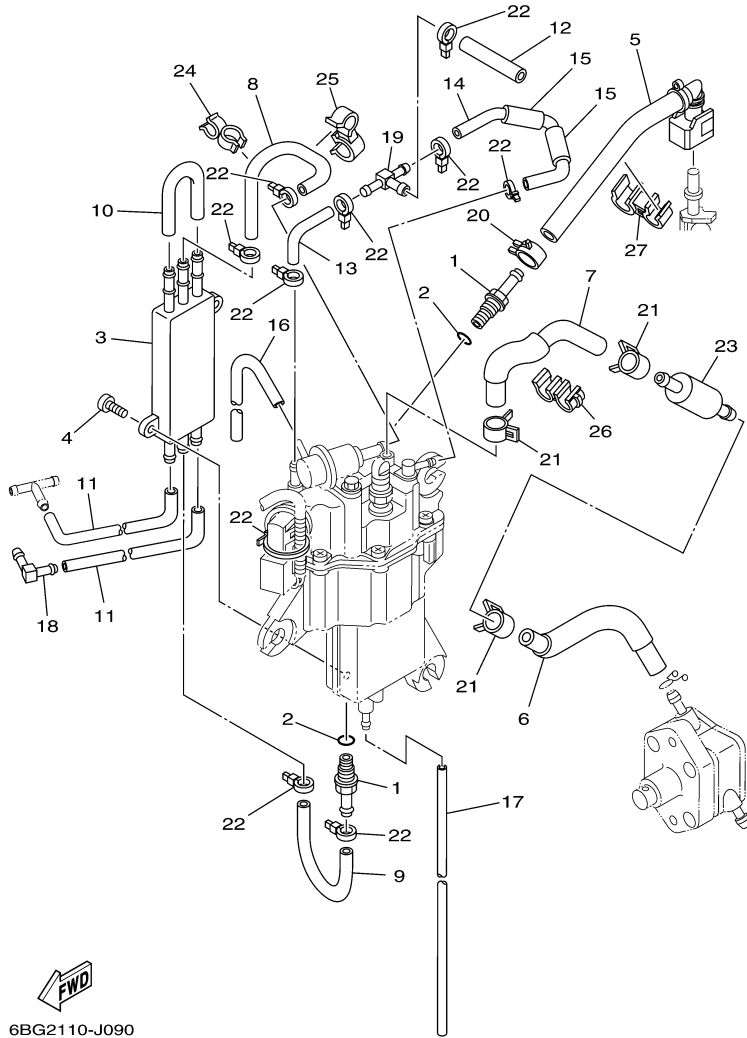

F40LEHA_0411 / FUEL INJECTION PUMP 2

©2014 Yamaha Motor Corporation, U.S.A. All rights reserved.

Part List

F40LEHA_0411 / FUEL INJECTION PUMP 2

REF - NO	PART NUMBER	PART NAME	QUANTITY	REMARKS
1	6C5-14251-00-00	NIPPLE	2	
2	6C5-13739-00-00	O-RING	2	
3	6C5-21841-00-00	COOLER	1	
4	6C5-24444-00-00	SCREW	2	
5	6BG-13974-00-00	PIPE, FUEL 4	1	
6	6BG-2451B-20-00	HOSE, FUEL INLET	1	
7	6BG-14148-20-00	PIPE	1	
8	6BG-24321-20-00	PIPE 10	1	
9	6BG-24322-20-00	PIPE 11	1	
10	6BG-24323-00-00	PIPE 12	1	
11	6BG-24324-00-00	PIPE 13	2	
12	6C5-13547-00-00	HOSE 3	1	
13	6BG-13545-00-00	HOSE 1	1	
14	6BG-13546-00-00	HOSE 2	1	
15	6BG-13548-00-00	HOSE, AIR 4	2	
16	6BG-13542-00-00	HOSE, VACUUM SENSING 1	1	
17	6BG-14149-00-00	PIPE	1	
18	6C5-1410F-00-00	CONNECTOR	1	
19	6C5-24379-00-00	PIPE, JOINT 4	1	
20	6C5-13577-00-00	CLIP	1	
21	6BG-24387-00-00	CLIP	3	
22	90465-11M10-00	CLAMP	10	
23	6C5-24251-00-00	STRAINER 1	1	
24	90464-12006-00	CLAMP	1	
25	90464-12010-00	CLAMP	1	
26	90464-12224-00	CLAMP	1	
27	90464-15007-00	CLAMP	1	

Part Notes

F40LEHA_0411 / FUEL INJECTION PUMP 2

PART NUMBER	NOTE TEXT
6C5-24251-00-00	OEM: This part number is among the Top 100 Most Popular Marine Maintenance Parts as of March 2014.

©2014 Yamaha Motor Corporation, U.S.A. All rights reserved.