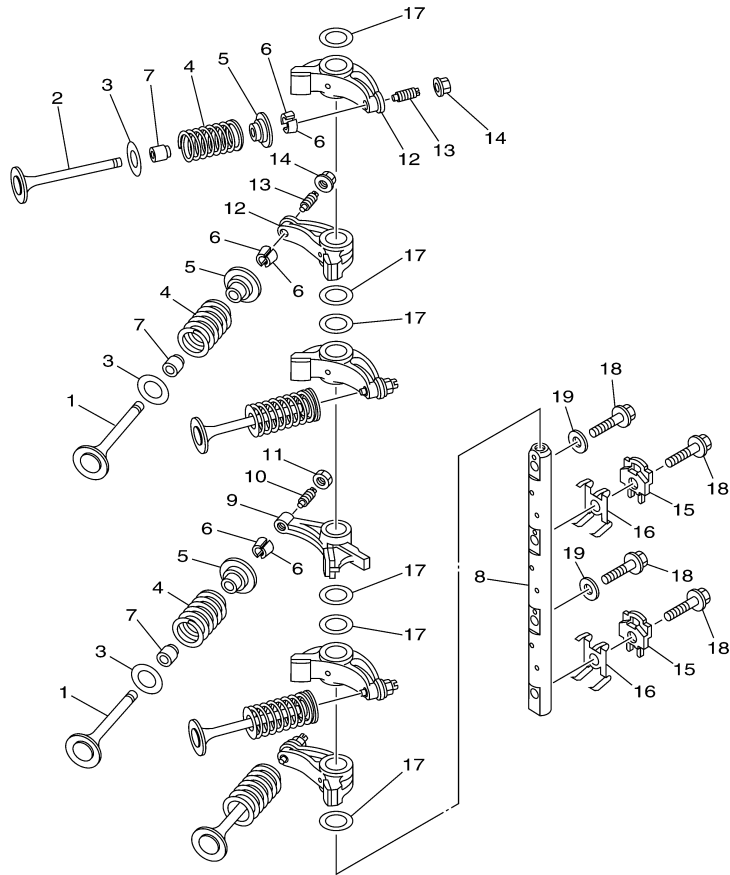

F40LEHA_0411 / VALVE

6BG1100-H050

©2014 Yamaha Motor Corporation, U.S.A. All rights reserved.

Part List

F40LEHA_0411 / VALVE

REF - NO	PART NUMBER	PART NAME	QUANTITY	REMARKS
1	69W-12111-00-00	VALVE, INTAKE	3	
2	69W-12121-00-00	VALVE, EXHAUST	3	
3	62Y-12116-00-00	SEAT, VALVE SPRING	6	
4	51Y-12114-00-00	SPRING, VALVE OUTER	6	
5	30X-12117-00-00	RETAINER, VALVE SPRING	6	
6	30X-12118-00-00	LOCK, VALVE SPRING RETAINER	12	
7	51Y-12119-00-00	SEAL, VALVE STEM	6	
8	6BG-12146-00-00	SHAFT, ROCKER	1	
9	62Y-12151-00-00	ARM, VALVE ROCKER	1	
10	64J-12159-00-00	SCREW, VALVE ADJUSTING	1	
11	62Y-12158-00-00	NUT, LOCK	1	
12	6C5-12151-00-00	ARM, VALVE ROCKER	5	
13	6C5-12159-00-00	SCREW, VALVE ADJUSTING	5	
14	6C5-12158-00-00	NUT, LOCK	5	
15	6C5-12231-00-00	GUIDE, STOPPER 1	2	
16	6C5-12233-00-00	PLATE, GUIDE STOPPER 1	2	
17	90201-16014-00	WASHER, PLATE	6	
18	90105-08060-00	BOLT, FLANGE	4	
19	92990-08200-00	WASHER, PLAIN	2	