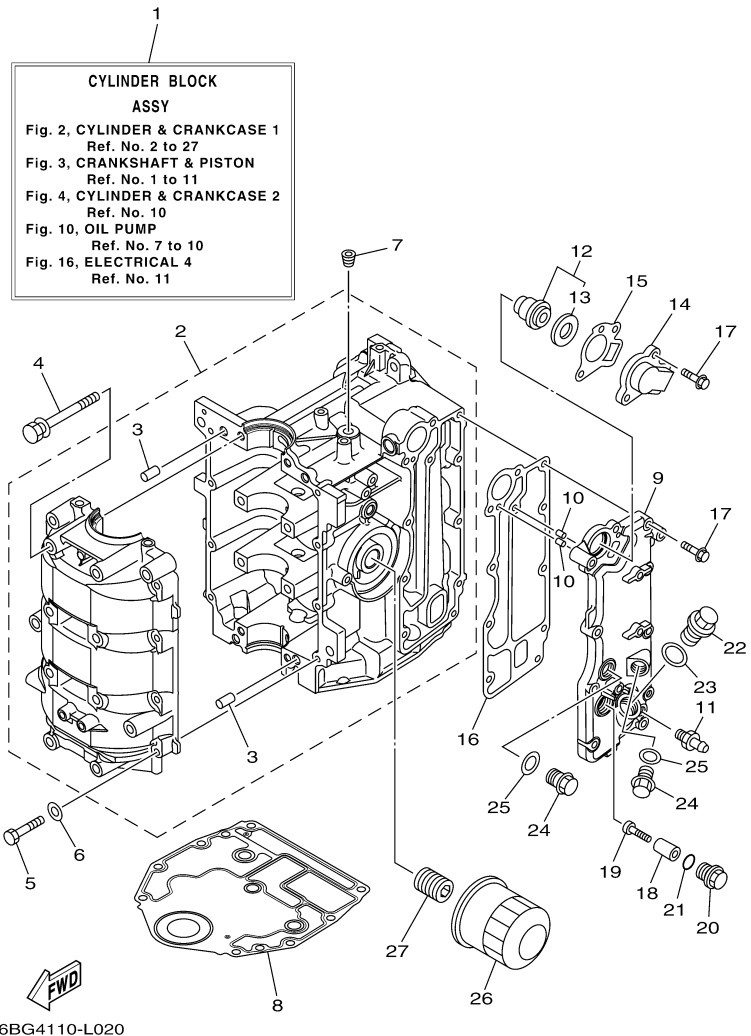

F40LEHA_0411 / CYLINDER CRANKCASE 1

©2014 Yamaha Motor Corporation, U.S.A. All rights reserved.

Part List

F40LEHA_0411 / CYLINDER CRANKCASE 1

REF - NO	PART NUMBER	PART NAME	QUANTITY	REMARKS
1	6BG-W009B-00-9S	CYLINDER BLOCK ASSY	1	
2	6BG-15100-00-00	CRANKCASE ASSY	1	
3	93606-12019-00	.PIN, DOWEL	4	
4	90119-08154-00	BOLT, WITH WASHER	8	
5	97013-06035-00	BOLT	8	
6	92903-06600-00	WASHER, PLATE	8	
7	90344-51003-00	PLUG, TAPER SCREW	1	
8	6BG-11351-00-00	.GASKET, CYLINDER	1	
9	6BG-41113-00-9S	OUTER COVER, EXHAUST	1	
10	93604-10M03-00	PIN, DOWEL	2	
11	62Y-12481-10-00	PIPE 1	1	
12	6G8-12411-03-00	THERMOSTAT	1	
13	688-12412-00-00	.SEAL, THERMOSTAT	1	
14	6C5-12413-00-9S	COVER, THERMOSTAT	1	
15	62Y-12414-00-00	.GASKET, COVER	1	
16	6BG-41114-00-00	.GASKET, EXHAUST OUTER COVER	1	
17	90119-06MA5-00	BOLT, WITH WASHER	10	
18	6G8-11325-00-00	ANODE	1	
19	97880-05025-00	SCREW, PAN HEAD	1	
20	6G8-11197-01-00	PLUG, BLIND	1	
21	93210-13M63-00	.O-RING	1	
22	90340-18M09-00	PLUG, STRAIGHT SCREW	1	
23	90430-18130-00	.GASKET	1	
24	90340-14M06-00	PLUG, STRAIGHT SCREW	2	
25	90430-14115-00	.GASKET	2	
26	5GH-13440-20-00	ELEMENT ASSY, OIL CLEANER	1	
27	6C5-12858-00-00	BOLT, UNION	1	

Part Notes

F40LEHA_0411 / CYLINDER CRANKCASE 1

PART NUMBER	NOTE TEXT
62Y-12414-00-00	OEM: This part number is among the Top 100 Most Popular Marine Maintenance Parts as of March 2014.

©2014 Yamaha Motor Corporation, U.S.A. All rights reserved.