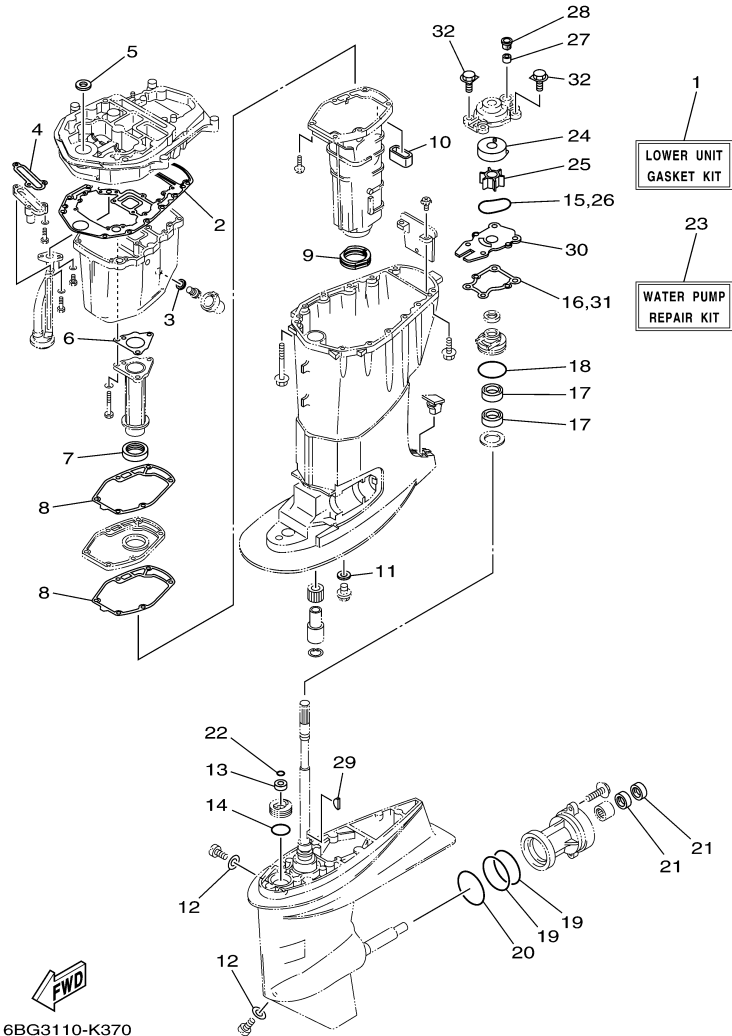

F40LEHA_0411 / REPAIR KIT 2

6BG3110-K370

*: EXCEPT FOR JET DRIVE(F40JEA / JEHA)

Part List

F40LEHA_0411 / REPAIR KIT 2

REF - NO	PART NUMBER	PART NAME	QUANTITY	REMARKS
1	6BG-W0001-20-00	LOWER UNIT GASKET KIT	1	
2	69W-15312-00-00	.GASKET, OIL PAN	1	
3	90430-14M09-00	.GASKET	1	
4	62Y-13475-00-00	.GASKET	1	
5	93110-16004-00	.OIL SEAL	1	
6	64J-41133-10-00	.GASKET, EXHAUST MANIFOLD 1	1	
7	64J-46132-10-00	.GASKET 1	1	
8	6BG-41134-00-00	.GASKET, EXHAUST MANIFOLD	2	
9	67C-45123-00-00	.GASKET, MUFFLER	1	
10	62Y-45127-00-00	.SEAL	1	
11	90430-14M09-00	.GASKET	1	
12	90430-08020-00	.GASKET	2	
13	93106-09014-00	.OIL SEAL	1	
14	93210-33MG4-00	.O-RING	1	
15	93210-59MG7-00	.O-RING	1	
16	63D-44316-00-00	.GASKET, WATER PUMP	1	
17	93101-22M60-00	.OIL SEAL	2	
18	93210-48001-00	.O-RING	1	
19	93210-74MG5-00	.O-RING	2	
20	93210-69MG6-00	.O-RING	1	
21	93101-22M00-00	.OIL SEAL	2	
22	93210-07003-00	.O-RING	1	
23	6BG-W0078-00-00	WATER PUMP REPAIR KIT	1	
24	63D-44322-00-00	.INSERT, CARTRIDGE	1	
25	6H4-44352-02-00	.IMPELLER	1	
26	93210-59MG7-00	.O-RING	1	
27	663-44366-00-00	.DAMPER, WATER SEAL 2	1	
28	63D-44312-00-00	.COVER, WATER PUMP HOUSING	1	
29	90280-03M03-00	.KEY, WOODRUFF	1	
30	63D-44323-00-00	.OUTER PLATE, CARTRIDGE	1	
31	63D-44316-00-00	.GASKET, WATER PUMP	1	
32	90119-08M15-00	.BOLT, WITH WASHER	4	

Part Notes

F40LEHA_0411 / REPAIR KIT 2

PART NUMBER	NOTE TEXT
90430-14M09-00	OEM: This part number is among the Top 100 Most Popular Marine Maintenance Parts as of March 2014.
90430-14M09-00	OEM: This part number is among the Top 100 Most Popular Marine Maintenance Parts as of March 2014.
90430-08020-00	OEM: This part number is among the Top 100 Most Popular Marine Maintenance Parts as of March 2014.
93106-09014-00	OEM: This part number is among the Top 100 Most Popular Marine Maintenance Parts as of March 2014.
6H4-44352-02-00	OEM: This part number is among the Top 100 Most Popular Marine Maintenance Parts as of March 2014.

©2014 Yamaha Motor Corporation, U.S.A. All rights reserved.

©2014 Yamaha Motor Corporation, U.S.A. All rights reserved.