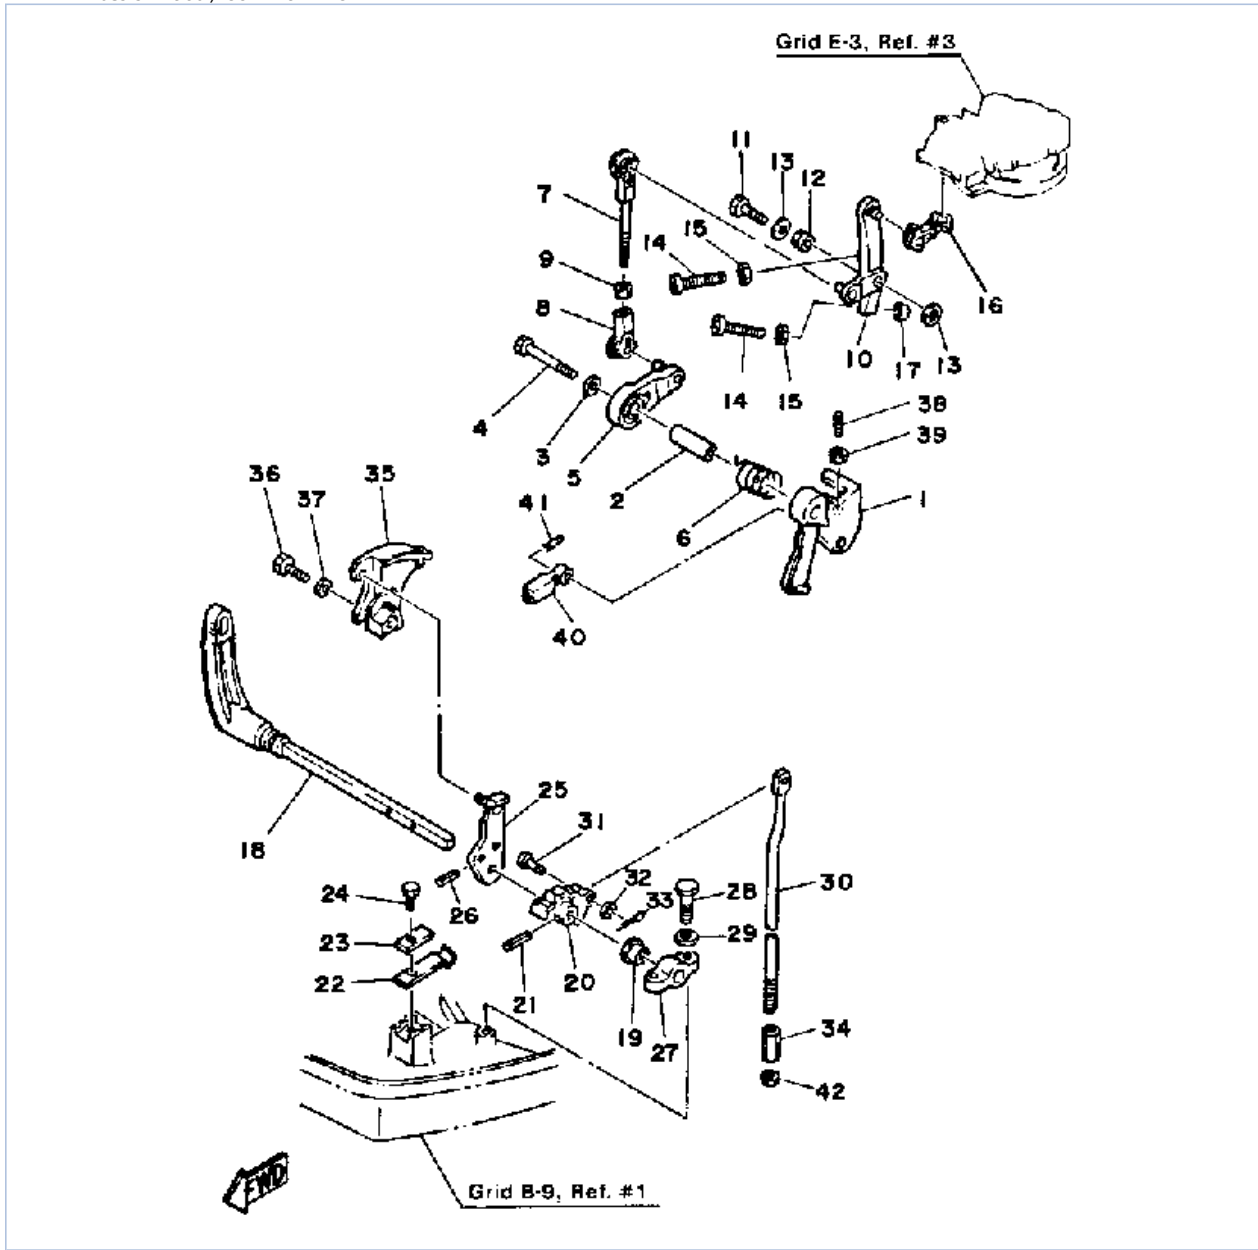

40SJ-JD 1986 / CONTROL ENGINE

©2014 Yamaha Motor Corporation, U.S.A. All rights reserved.

Part List

40SJ-JD 1986 / CONTROL ENGINE

REF - NO	PART NUMBER	PART NAME	QUANTITY	REMARKS
1	6H4-41213-12-00	CAM, ACCEL.	1	
2	90387-06M63-00	COLLAR	1	
3	90387-06298-00	COLLAR	1	
4	97313-06040-00	BOLT, HEXAGON	1	
5	6H4-41632-00-00	LEVER, MAGNETO CONTROL 2	1	
6	90508-26M20-00	SPRING, TORSION	1	
7	6H4-41636-01-00	ROD, MAGNETO CONTROL	1	
8	682-41237-00-00	JOINT, LINK	1	
9	95380-05600-00	NUT	1	
10	6H4-41631-01-00	LEVER, MAGNETO CONTRL 2	1	
11	97313-06025-00	BOLT	1	
12	90387-06M02-00	COLLAR	1	
13	90387-06298-00	COLLAR	2	
14	90157-06M13-00	SCREW, PAN HEAD	2	
15	95380-06600-00	NUT, HEXAGON	2	
16	6H3-41238-00-00	JOINT, LINK	1	
17	688-44194-00-00	CAP	2	
18	6H4-44111-00-00	HANDLE, GEAR SHIFT	1	
19	682-44132-00-00	BUSHING	1	
20	6H4-44121-02-00	LEVER, SHIFT ROD	1	
21	91690-30318-00	PIN, SPRING	1	
22	6H4-44116-00-00	SPRING	1	
23	682-44117-00-00	BRACKET	1	
24	97313-06016-00	BOLT, HEXAGON	1	
25	6H4-44125-01-00	LEVER, SHIFT ROD	1	
26	91690-30316-00	PIN, SPRING	1	
27	6F5-41662-00-00	BRACKET 2	1	
28	97313-06020-00	BOLT, HEXAGON	2	
29	92990-06600-00	WASHER, PLATE	2	
30	6H4-44143-00-00	ROD, SHIFT	1	
31	91790-05020-00	PIN, CLEVIS	1	
32	92990-05600-00	WASHER, PLATE	1	
33	91490-16010-00	PIN. COTTER	1	
34	648-44146-00-00	CONNECTOR, SHIFT ROD	1	
35	6H4-41633-01-00	LEVER, MAGNETO CONTROL	1	
36	97313-05020-00	BOLT, HEXAGON	1	
37	92990-05600-00	WASHER, PLATE	1	
38	90113-05M05-00	BOLT, SET	1	
39	95303-05700-00	.NUT	1	
40	663-48344-00-00	.CABLE END, REMOTE CONTROL	1	
41	90468-18008-00	CLIP	1	
42	90170-07021-00	NUT	1	

Part Notes

40SJ-JD 1986 / CONTROL ENGINE

PART NUMBER	NOTE TEXT
92990-06600-00	OEM: This part number is among the Top 100 Most Popular Marine Maintenance Parts as of March 2014.
90468-18008-00	OEM: This part number is among the Top 100 Most Popular Marine Maintenance Parts as of March 2014.

©2014 Yamaha Motor Corporation, U.S.A. All rights reserved.