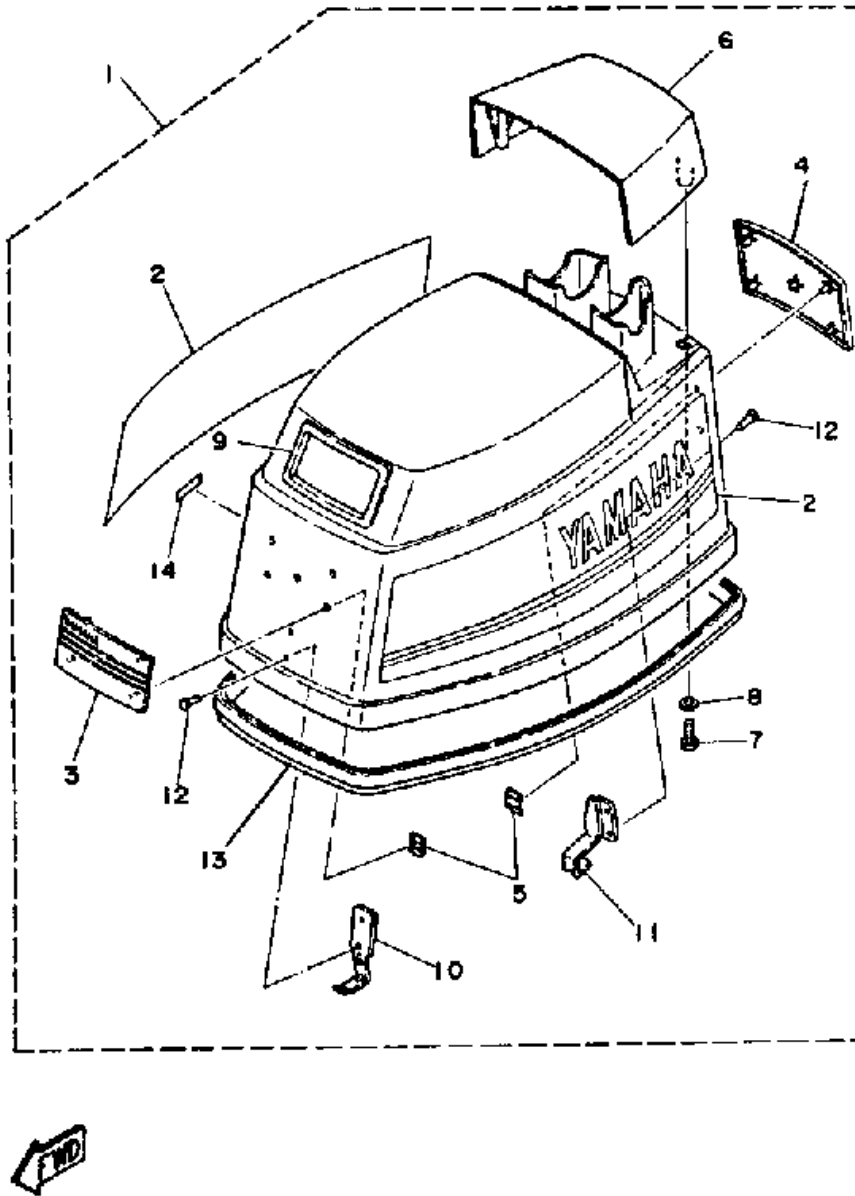

40SJ-JD 1986 / TOP COWLING

©2014 Yamaha Motor Corporation, U.S.A. All rights reserved.

Part List

40SJ-JD 1986 / TOP COWLING

REF - NO	PART NUMBER	PART NAME	QUANTITY	REMARKS
1	6H4-42610-H2-EK	TOP COWLING ASSEMBLY	1	
2	6H4-W0070-22-00	GRAPHIC SET	1	
3	6H4-42686-00-00	EMBLEM, FRONT	1	
4	6H4-42687-00-00	EMBLEM, REAR	1	
5	90183-05M01-00	NUT, SPRING	10	
6	6H4-42613-00-EK	MOLDING, AIR DUCT	1	
7	97313-06016-00	BOLT, HEXAGON	4	
8	92990-06600-00	WASHER, PLATE	4	
9	6H4-15761-00-00	.SEAL, RUBBER 1	1	
10	6H4-42651-00-00	.HOOK	1	
11	6H4-42652-00-00	.HOOK	1	
12	90266-04M01-00	.RIVET	4	
13	6H4-42615-00-00	.SEAL	1	
14	6E0-44191-11-00	INDICATOR, SHIFT	1	

Part Notes

40SJ-JD 1986 / TOP COWLING

PART NUMBER	NOTE TEXT
92990-06600-00	OEM: This part number is among the Top 100 Most Popular Marine Maintenance Parts as of March 2014.

©2014 Yamaha Motor Corporation, U.S.A. All rights reserved.