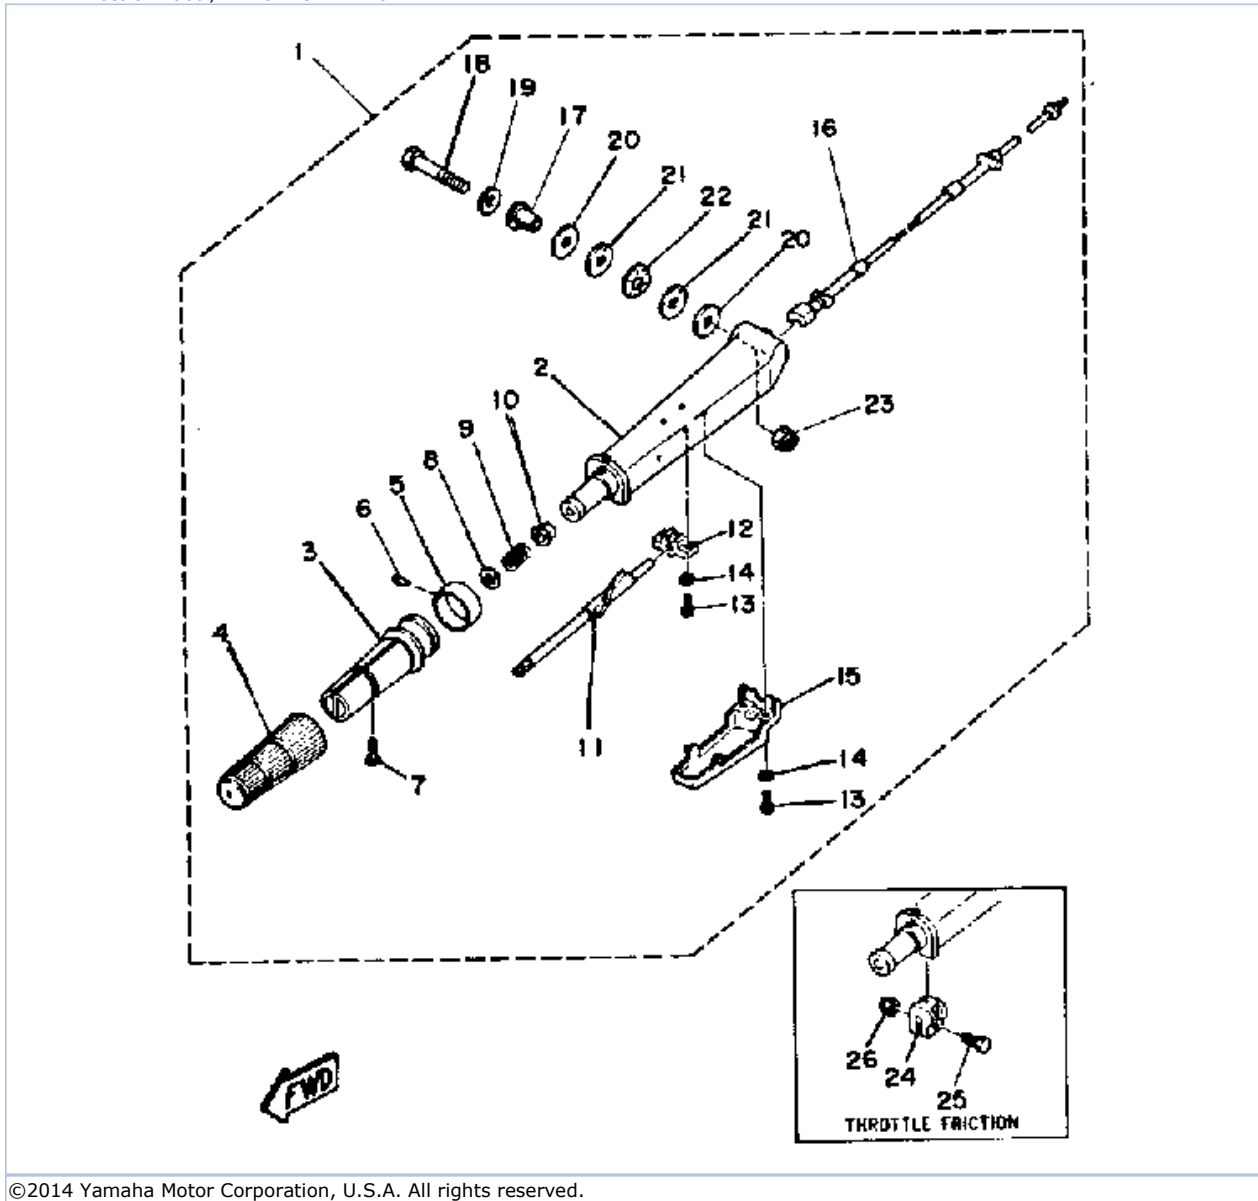

40SJ-JD 1986 / MANUAL STEERING

©2014 Yamaha Motor Corporation, U.S.A. All rights reserved.

Part List

40SJ-JD 1986 / MANUAL STEERING

REF - NO	PART NUMBER	PART NAME	QUANTITY	REMARKS
1	6H4-W0084-43-EK	STEERING HNDLE.ASSEMBLY	1	
2	6H4-42111-01-EK	HANDLE, STEERING	1	
3	664-42119-00-00	GRIP, STEERING HANDLE	1	
4	6G1-42177-00-00	RUBBER, HANDLE	1	
5	(6H4-42137-01-00)	INDICATOR, THROTTLE	1	
6	90269-02M09-00	RIVET	1	
7	98680-05525-00	SCREW.OVAL HEAD	1	
8	92990-10600-00	WASHER, PLATE	1	
9	90501-23215-00	SPRING, COMPRESSION	1	
10	90386-08032-00	BUSH	1	
11	6H4-42138-01-00	LEVER, THROTTLE	1	
12	6H4-42159-00-00	STAY	1	
13	98580-05016-00	SCREW, PAN HEAD	4	
14	92990-05600-00	WASHER, PLATE	4	
15	6H4-42131-00-00	COVER, HANDLE STEERING	1	
16	6H4-26311-03-00	CABLE, THROTTLE 1	1	
17	90386-12089-00	BUSH	1	
18	90101-12M37-00	BOLT	1	
19	92990-12200-00	WASHER, PLAIN	1	
20	90202-12092-00	WASHER, PLATE	2	
21	90201-12537-00	WASHER, PLATE	2	
22	90206-12054-00	WASHER, WAVE	1	
23	90185-12058-00	NUT, SELF-LOCKING	1	
24	656-42126-01-00	FRICTION, STEERING HANDLE GRIP	1	
25	97395-06020-00	BOLT, HEXAGON	1	
26	90185-06062-00	NUT, SELF-LOCKING	1	

Part Notes

40SJ-JD 1986 / MANUAL STEERING

PART NUMBER	NOTE TEXT
92990-10600-00	OEM: This part number is among the Top 100 Most Popular Marine Maintenance Parts as of March 2014.

©2014 Yamaha Motor Corporation, U.S.A. All rights reserved.