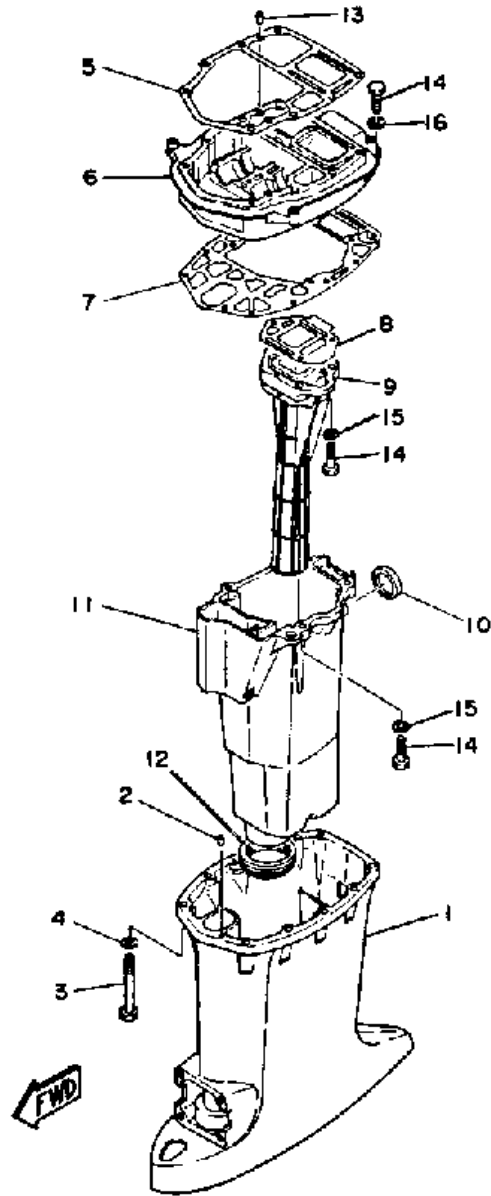

40SJ-JD 1986 / UPPER CASING

©2014 Yamaha Motor Corporation, U.S.A. All rights reserved.

Part List

40SJ-JD 1986 / UPPER CASING

REF - NO	PART NUMBER	PART NAME	QUANTITY	REMARKS
1	6H4-45111-00-EK	CASING, UPPER	1	U.R. SHORT
1	6H4-45111-10-EK	CASING, UPPER	1	U.R. LONG
2	93606-12019-00	.PIN, DOWEL	2	
3	97395-08080-00	BOLT, HEXAGON	8	
4	92990-08600-00	..WASHER, PLATE	8	
5	6H4-45113-A0-00	GASKET, UPPER CASING	1	
6	6H4-41137-00-94	GUIDE, EXHAUST	1	
7	6H4-45114-A1-00	GASKET, UPPER CASING	1	
8	6H4-41134-A0-00	GASKET, EXHAUST MANIFOLD	1	
9	6H4-41131-00-5B	EXHAUST MANIFOLD1	1	
10	6H4-41133-00-00	GASKET, EXHAUST MANIFOLD 1	1	
11	6H4-14711-10-5B	MUFFLER 1	1	U.R. LONG
11	6H4-14711-00-5B	MUFFLER 1	1	U.R. SHORT
12	663-45123-00-00	GASKET, MUFFLER	1	
13	93606-12019-00	.PIN, DOWEL	2	
14	97395-08030-00	BOLT	9	
15	92990-08600-00	..WASHER, PLATE	7	
16	92990-08100-00	WASHER, SPRING	2