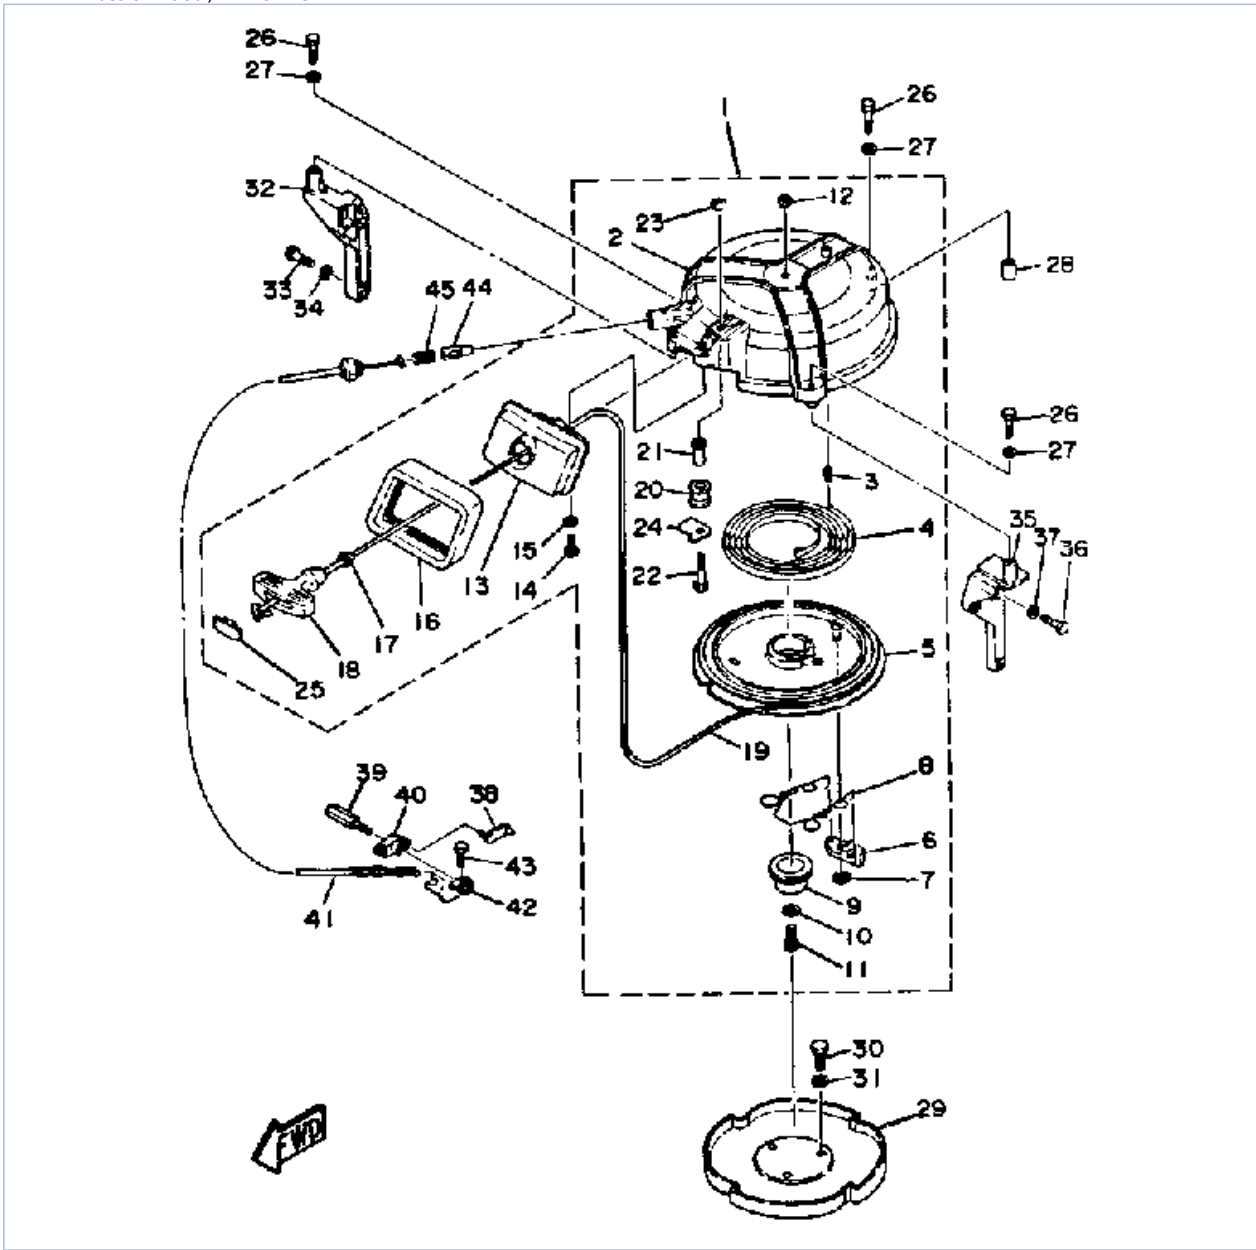

40SJ-JD 1986 / MANUAL STARTER

©2014 Yamaha Motor Corporation, U.S.A. All rights reserved.

Part List

40SJ-JD 1986 / MANUAL STARTER

REF - NO	PART NUMBER	PART NAME	QUANTITY	REMARKS
1	6H4-15710-02-94	STARTER ASSEMBLY	1	
2	6H4-15711-02-94	.CASE, STARTER	1	
3	91690-40018-00	.PIN, SPRING	1	
4	90510-08002-00	.SPRING, SPIRAL	1	
5	6H4-15714-00-00	.DRUM, SHEAVE	1	
6	676-15741-03-00	.PAWL, DRIVE	1	
7	93430-06M02-00	.CIRCLIP	1	
8	6H4-15705-00-00	.SPRING, DRIVE PAWL	1	
9	6H4-15717-00-00	SHAFT, STARTER	1	
10	90201-065F3-00	WASHER, PLATE	1	
11	97313-06020-00	BOLT, HEXAGON	1	
12	95380-06600-00	NUT, HEXAGON	1	
13	6H4-15758-00-94	GUIDE, ROPE	1	
14	97313-06016-00	BOLT, HEXAGON	2	
15	92990-06600-00	WASHER, PLATE	2	
16	6H4-15762-00-00	.SEAL, RUBBER 2	1	
17	6A0-15789-00-00	.DAMPER	1	
18	619-15755-01-00	HANDLE, STARTER	1	
19	90580-50M01-00	ROPE, STARTER	1	SEE NOTE
20	6H4-15752-00-00	ROLLER, WIRE	1	
21	90387-06M66-00	COLLAR	1	
22	97013-06035-00	BOLT	1	
23	95380-06600-00	NUT, HEXAGON	1	
24	6H4-15787-00-00	ADAPTOR	1	
25	689-15779-01-00	COVER	1	
26	97013-06035-00	BOLT	3	
27	92990-06600-00	WASHER, PLATE	3	
28	99530-10014-00	PIN, DOWEL	1	
29	6H4-15723-00-94	PULLEY, STARTER	1	
30	97313-08016-00	BOLT, HEXAGON	3	
31	92990-08600-00	..WASHER, PLATE	3	
32	6H4-15771-00-94	STAY 1	1	
33	97313-08030-00	BOLT	2	
34	92990-08600-00	..WASHER, PLATE	2	
35	6H4-15772-02-94	STAY 2	1	
36	97313-06025-00	BOLT	3	
37	92990-06600-00	WASHER, PLATE	3	
38	6H4-15747-00-00	LINK	1	
39	90109-06M04-00	BOLT	1	
40	682-15746-00-00	ARM	1	
41	6H4-15770-00-00	CABLE CMPL, STR STP	1	
42	6H4-15774-00-00	STAY 4	1	
43	97013-06012-00	BOLT	1	
44	656-15748-00-00	PLUNGER, STARTER STOP	1	
45	90501-10227-00	SPRING, COMPRESSION	1	

Part Notes

40SJ-JD 1986 / MANUAL STARTER

PART NUMBER		NOTE TEXT
92990-06600-00		OEM: This part number is among the Top 100 Most Popular Marine Maintenance Parts as of March 2014.
92990-06600-00		OEM: This part number is among the Top 100 Most Popular Marine Maintenance Parts as of March 2014.