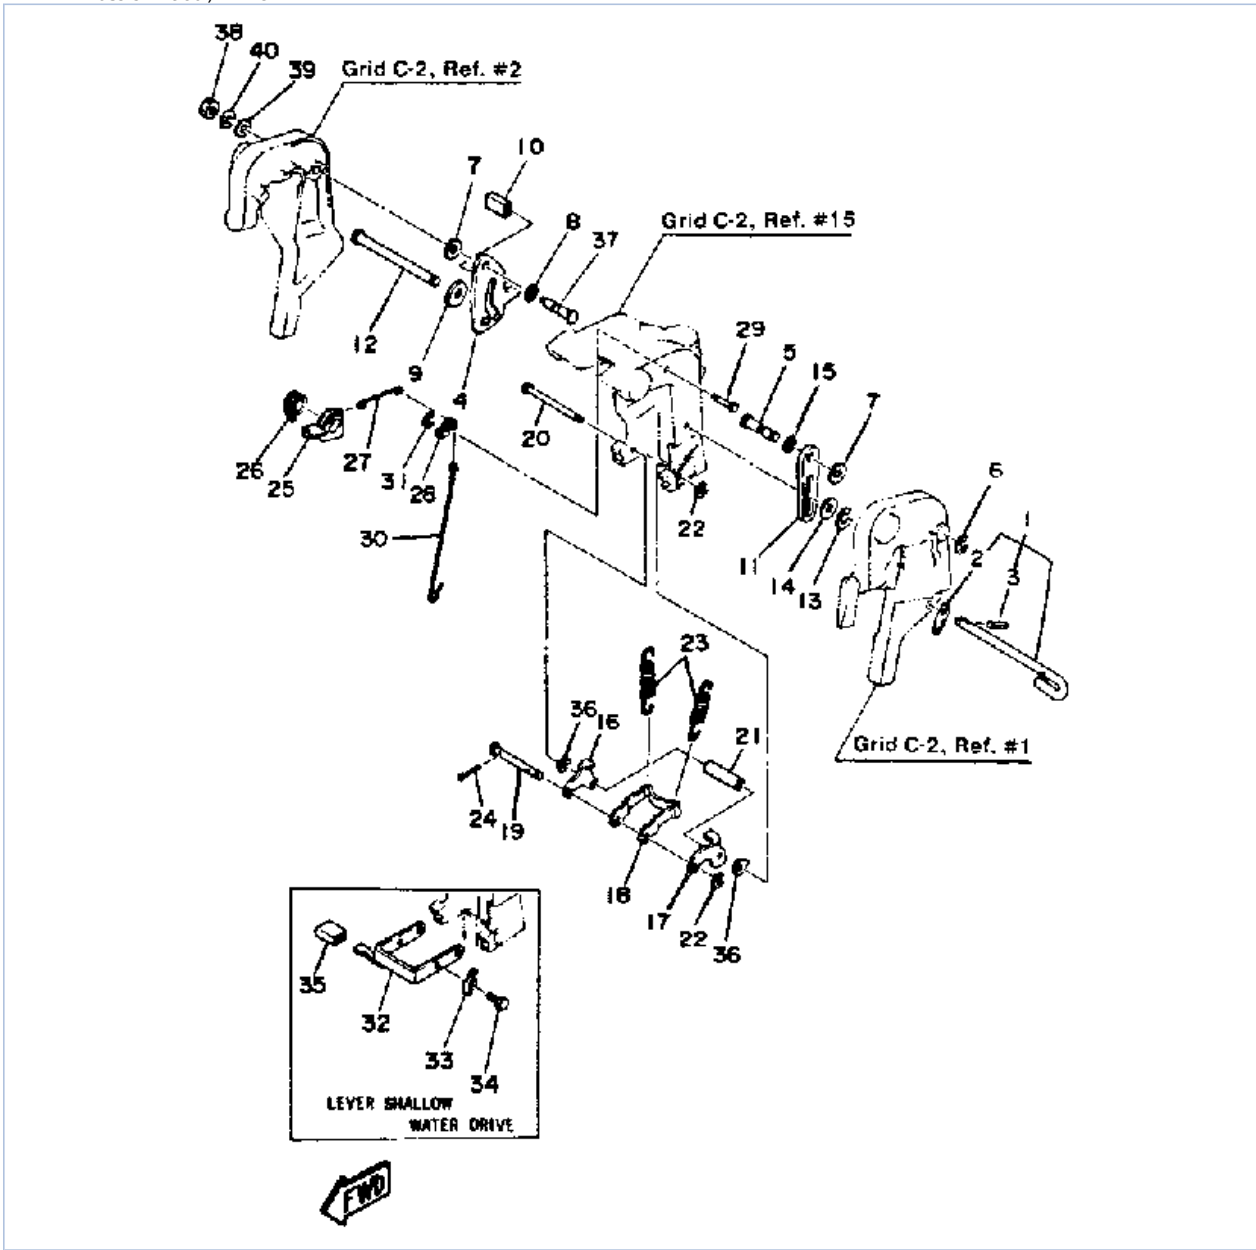

40SJ-JD 1986 / BRACKET 2

©2014 Yamaha Motor Corporation, U.S.A. All rights reserved.

Part List

40SJ-JD 1986 / BRACKET 2

REF - NO	PART NUMBER	PART NAME	QUANTITY	REMARKS
1	6H4-43160-00-00	TILT ROD ASSEMBLY	1	
2	676-43165-00-00	.PLATE, TILT LOCK	1	
3	91690-30010-00	PIN, SPRING	1	
4	6H4-43181-01-00	LEVER, TILT STOP	1	
5	90249-12M27-00	PIN	1	
6	93430-10M00-00	CIRCLIP	1	
7	90202-12M01-00	WASHER, PLATE	2	
8	90206-12052-00	WASHER, WAVE	1	
9	90202-12092-00	WASHER, PLATE	1	
10	663-43318-00-00	COVER	1	
11	6H4-43627-00-00	STOPPER 1	1	
12	90249-12M28-00	PIN	1	
13	93430-10M00-00	CIRCLIP	1	
14	90202-12M01-00	WASHER, PLATE	1	
15	90206-12M00-00	WASHER, WAVE	1	
16	6H4-43614-00-00	PLATE, TILT LOCK 1	1	
17	6H4-43615-00-00	PLATE, TILT LOCK	1	
18	6H4-43613-00-00	ARM, TILT LOCK	1	
19	6H4-43659-00-00	SHAFT, REVERSE LOCK	1	
20	6H4-43611-00-00	SHAFT, TILT LOCK	1	
21	90387-07M64-00	COLLAR	1	
22	93430-06M02-00	.CIRCLIP	2	
23	90506-30M18-00	SPRING, TENSION	2	
24	91490-20015-00	PIN. COTTER	2	
25	6H4-43631-01-00	LEVER, TILT 1	1	
26	689-43643-00-00	SPRING	1	
27	6H4-43616-00-00	ROD, TILT LOCK	1	
28	682-43641-00-00	LEVER, TILT	1	
29	90249-06117-00	PIN, SPEC"L SHAPE	1	
30	6H4-43617-00-00	ROD, TILT LOCK 2	1	
31	93430-05027-00	CIRCLIP	1	
32	6H4-43681-00-00	LEVER, SHALLOW WAT.	1	
33	6H4-43643-00-00	SPRING	1	
34	97395-06008-00	BOLT, HEXAGON	1	
35	682-43318-01-00	COVER	1	
36	6H4-43674-00-00	WASHER	2	W/O SHALLOW WATER
37	90109-08M24-00	BOLT	1	
38	95380-08700-00	NUT	1	
39	92990-08200-00	WASHER, PLAIN	1	
40	92990-08100-00	WASHER, SPRING	1