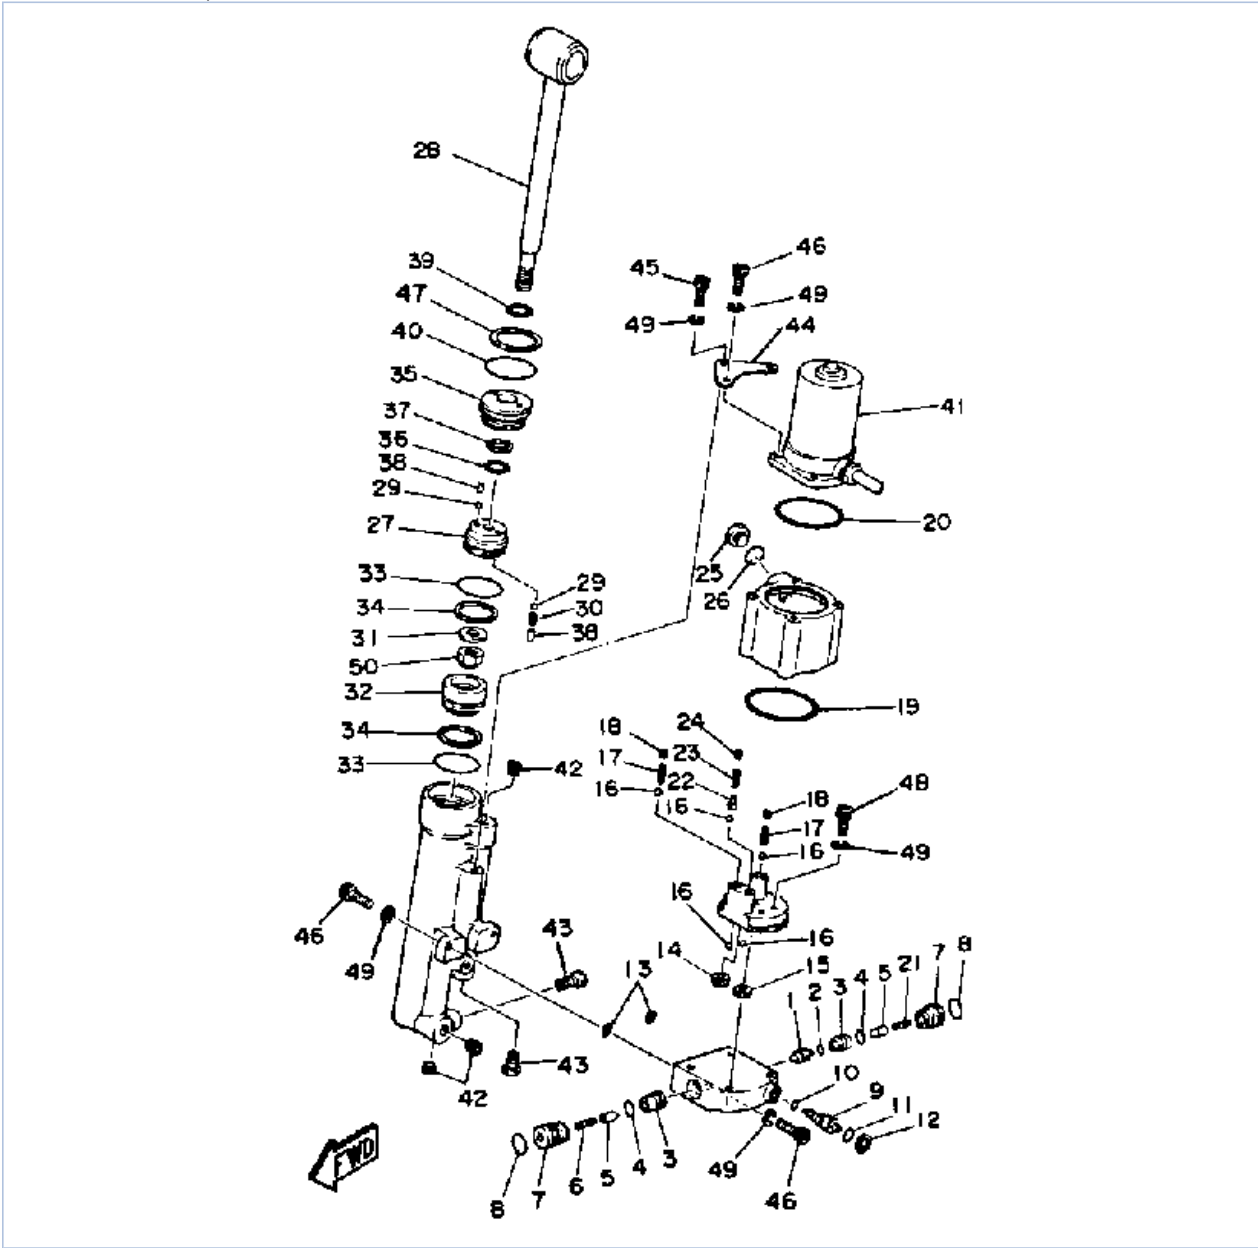

40SJ-JD 1986 / POWER TRIM TILT ASSY

©2014 Yamaha Motor Corporation, U.S.A. All rights reserved.

Part List

40SJ-JD 1986 / POWER TRIM TILT ASSY

REF - NO	PART NUMBER	PART NAME	QUANTITY	REMARKS
1	6H5-43841-00-00	PISTON, SHUTTLE	1	
2	6H5-43861-00-00	O-RING	1	
3	6H5-43891-00-00	BUSHING 1	2	
4	6H5-43862-00-00	O-RING	2	
5	6H5-43849-00-00	PIN, VALVE SUPPORT	2	
6	6H5-43853-00-00	SPRING, MAIN VALVE	1	
7	6H5-4382E-00-00	ADAPTOR 2	2	
8	6H5-43863-00-00	O-RING	2	
9	6H5-43846-02-00	SCREW, MANUAL VALVE SEAT	1	
10	6H5-43864-00-00	O-RING	1	
11	6H5-43865-00-00	O-RING	1	
12	6H5-43875-00-00	RING, SNAP	1	
13	6H5-43866-00-00	O-RING	2	
14	6H5-43837-00-00	GEAR, DRIVEN	1	
15	6H5-43836-00-00	GEAR, DRIVE	1	
16	6H5-43858-10-00	BALL	5	
17	6H5-43856-00-00	SPRING, DOWN RELIEF	2	
18	6H5-43844-00-00	PIN, VALVE SUPPORT	2	
19	6H5-43867-00-00	O-RING	1	
20	6H5-43868-00-00	O-RING	1	
21	6H5-43840-04-EK	POWER TILT ASSEMBLY	1	
21	6H5-43853-10-00	SPRING, MAIN VALVE	1	
22	6H5-43859-00-00	PIN, VALVE SUPPORT	6	
23	6H5-43855-01-00	SPRING, UP RELIEF	1	
24	6H5-4386F-00-00	RING, STRAIGHT	1	
25	6H5-43829-00-00	PLUG, RESERVOIR	1	
26	6H5-43865-00-00	O-RING	1	
27	6H5-4385A-00-00	PISTON, TILT	1	
28	6H5-43801-00-00	ROD	1	
29	6H5-43858-00-00	BALL	5	
30	6H5-43857-00-00	SPRING, ABSORBER VALVE	5	
31	6H5-43893-00-00	WASHER	1	
32	6H5-43814-00-00	PISTON, FREE	1	
33	6H5-43883-00-00	O-RING	2	
34	6H5-43871-00-00	RING, BACK UP	2	
35	6H5-4381E-00-00	BRACKET	1	
36	6H5-43896-00-00	O-RING	1	
37	6H5-43873-00-00	RING, BACK UP	1	
38	6H5-4381A-00-00	SHAFT	5	
39	6H5-43812-00-00	SEAL, DUST	1	
40	6H5-43897-00-00	O-RING	1	
41	6H5-43880-01-00	MOTOR ASSEMBLY	1	
42	6H5-43826-00-00	PLUG, TAPER SCREW	3	
43	6H5-43811-00-00	SCREW, CYLINDER END	2	
44	6H5-4381F-00-00	BRACKET	1	
45	6H5-43887-00-00	BOLT, THROUGH	4	
46	6H5-43886-00-00	BOLT	4	
47	6H5-43872-00-00	RING, BACK UP	3	
48	91316-06020-00	BOLT	4	
49	92995-06100-00	WASHER, SPRING	12	
50	95600-12100-00	NUT, U	1