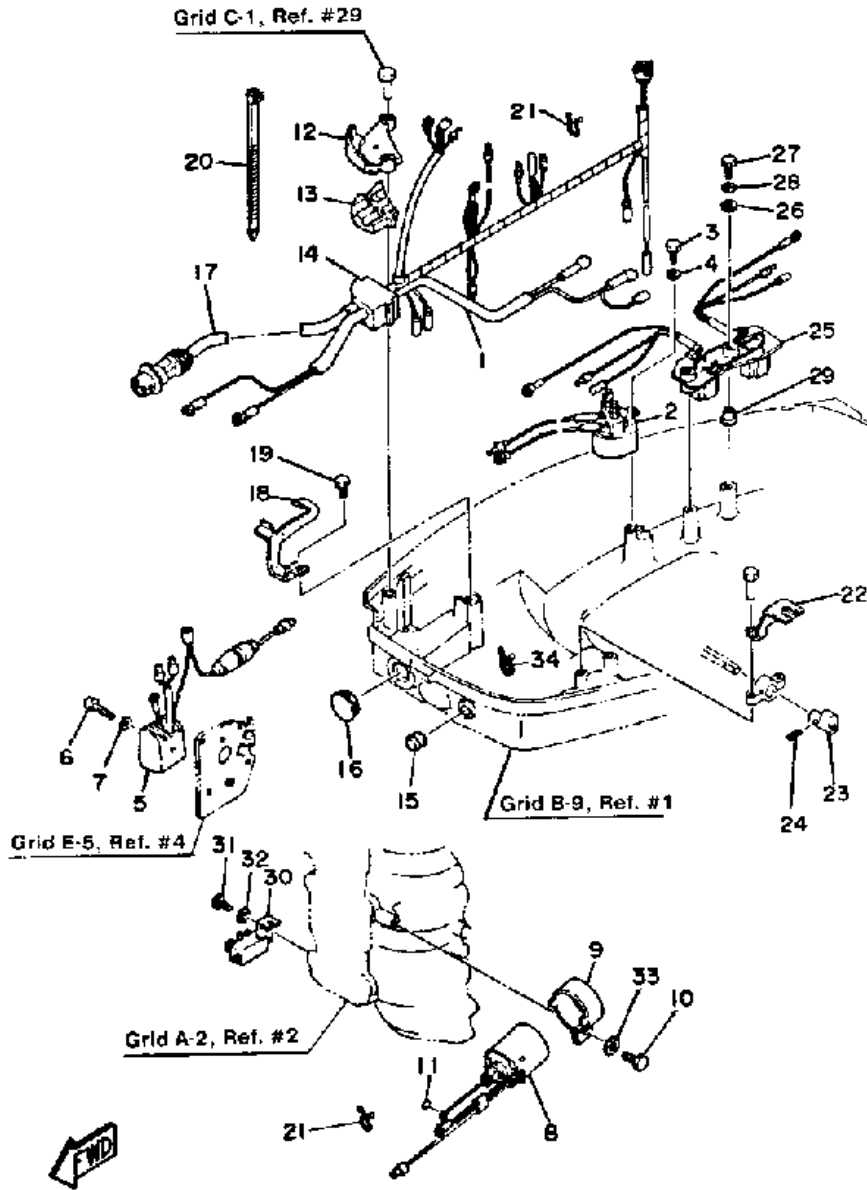

40SJ-JD 1986 / ELECTRIC PARTS (40E 40ET)

©2014 Yamaha Motor Corporation, U.S.A. All rights reserved.

Part List

40SJ-JD 1986 / ELECTRIC PARTS (40E 40ET)

REF - NO	PART NUMBER	PART NAME	QUANTITY	REMARKS
1	6H4-82105-00-00	BATTERY CABLE	1	
2	688-81950-10-00	RELAY ASSY	1	
3	97313-06016-00	BOLT, HEXAGON	1	
4	92990-06600-00	WASHER, PLATE	1	
5	6G1-81970-61-00	RECTIFIER ASSY	1	
6	98503-05025-00	SCREW, PAN HEAD	1	
7	92990-05600-00	WASHER, PLATE	1	
8	6H4-86110-01-00	SOLENOID	1	
9	6H4-86112-00-00	STAY, SOLENOID	1	
10	97313-06016-00	BOLT, HEXAGON	1	
11	93210-03261-00	O-RING	1	
12	6H4-48531-10-94	BRACKET, REMOTE CONTROL 1	1	
13	6H4-48532-10-94	BRACKET, REMOTE CONTROL 2	1	
14	6H4-42724-20-00	GROMMET	1	
15	6H4-42725-00-00	GROMMET	1	
16	676-42726-00-00	GROMMET	1	
17	6H4-82590-20-00	WIRE HARNESS ASSEMBLY	1	
18	6H4-82588-00-00	PLATE	1	
19	97013-06012-00	BOLT	1	
20	437-83936-11-00	BAND, SWITCH CORD	1	
21	90465-18147-00	CLAMP	2	
22	6H4-82554-00-00	STAY, NEUTRAL SWITCH	1	
23	6H4-44173-01-00	LEVER, SHIFT CONTROL	1	
24	91690-30020-00	PIN, SPRING	1	
25	6H5-81950-10-00	RELAY ASSEMBLY	1	40ET MODEL
26	92990-06200-00	WASHER, PLAIN	2	40ET MODEL
27	97313-06025-00	BOLT	2	40ET MODEL
28	92990-06600-00	WASHER, PLATE	2	40ET MODEL
29	90387-06M70-00	COLLAR	2	40ET MODEL
30	6H5-81920-00-00	TERMINAL ASSY	1	40ET MODEL
31	97013-06012-00	BOLT	1	40ET MODEL
32	92990-06600-00	WASHER, PLATE	1	40ET MODEL
33	92990-06600-00	WASHER, PLATE	1	
34	90465-18147-00	CLAMP	1	

Part Notes

40SJ-JD 1986 / ELECTRIC PARTS (40E 40ET)

PART NUMBER		NOTE TEXT
92990-06600-00		OEM: This part number is among the Top 100 Most Popular Marine Maintenance Parts as of March 2014.
92990-06600-00		OEM: This part number is among the Top 100 Most Popular Marine Maintenance Parts as of March 2014.
92990-06600-00		OEM: This part number is among the Top 100 Most Popular Marine Maintenance Parts as of March 2014.
92990-06600-00		OEM: This part number is among the Top 100 Most Popular Marine Maintenance Parts as of March 2014.

©2014 Yamaha Motor Corporation, U.S.A. All rights reserved.