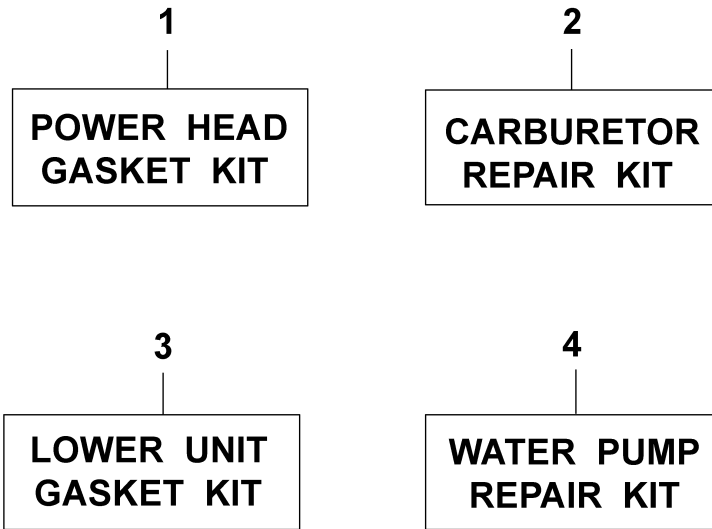

40SJ-JD 1986 / REPAIR KIT

©2014 Yamaha Motor Corporation, U.S.A. All rights reserved.

Part List

40SJ-JD 1986 / REPAIR KIT

REF - NO	PART NUMBER	PART NAME	QUANTITY	REMARKS
1	6H4-W0001-01-00	POWERHEAD GASKET KIT	1	
2	6H4-W0093-01-00	CARBURETOR REPAIR KIT	1	
3	6H4-W0001-20-00	LOWER UNIT GASKET KIT	1	
4	6H4-W0078-00-00	WATER PUMP REPAIR KIT	1	

©2014 Yamaha Motor Corporation, U.S.A. All rights reserved.