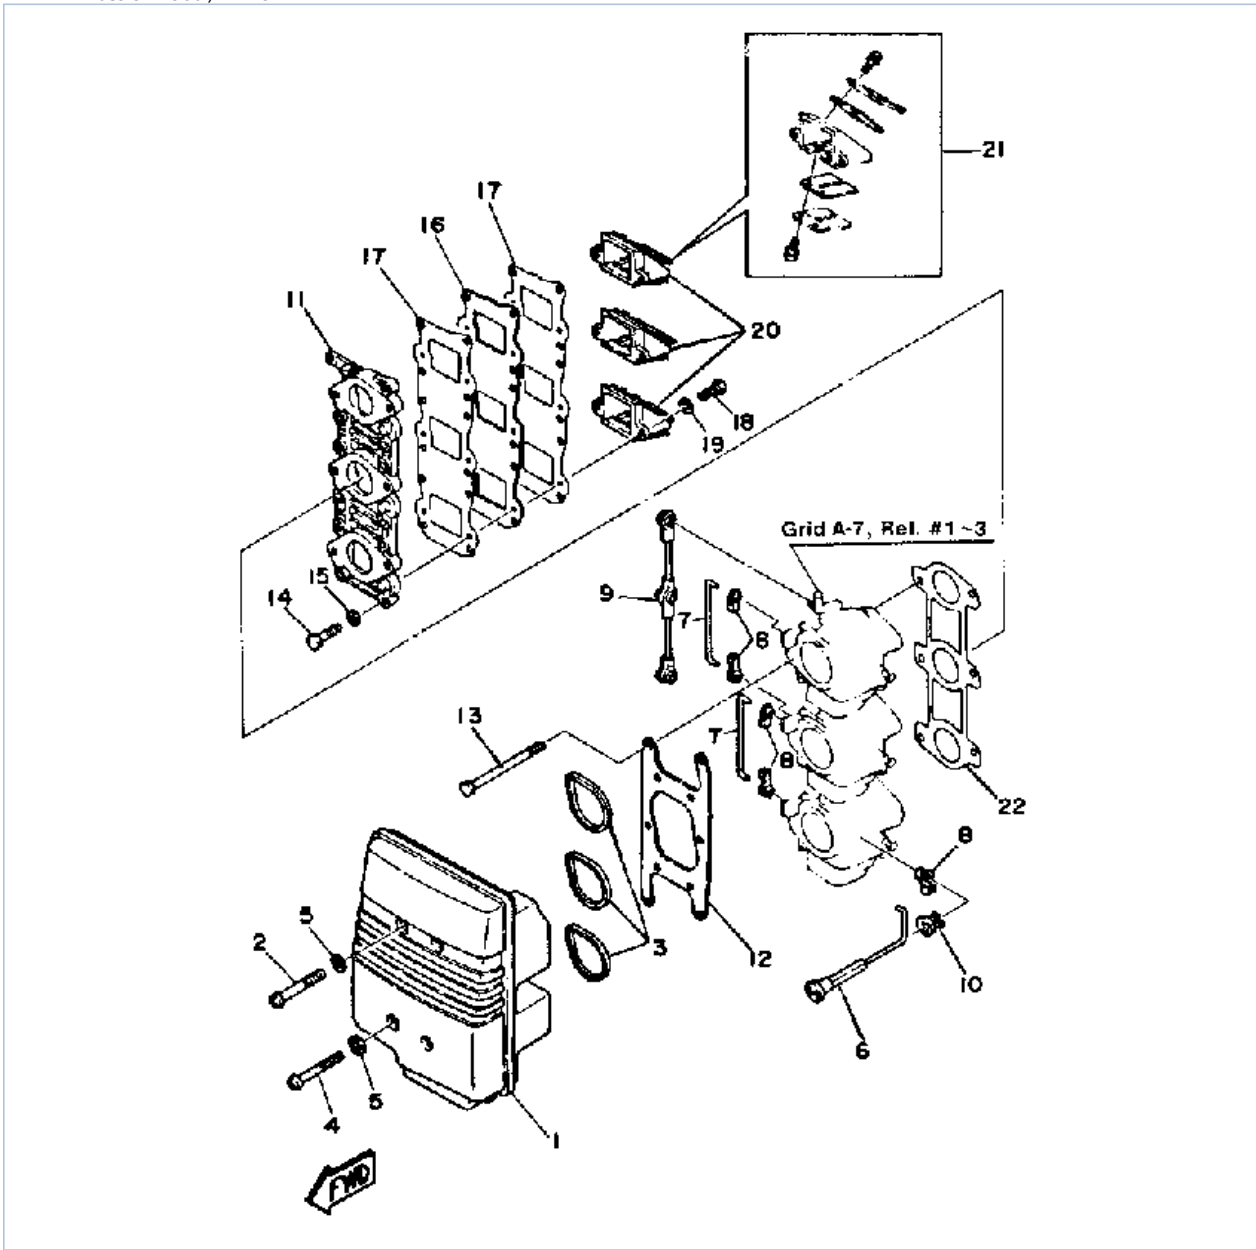

40SJ-JD 1986 / AIR CLEANER

©2014 Yamaha Motor Corporation, U.S.A. All rights reserved.

Part List

40SJ-JD 1986 / AIR CLEANER

REF - NO	PART NUMBER	PART NAME	QUANTITY	REMARKS
1	6H4-14431-01-00	SILENCER, INTAKE 1	1	
2	98580-06040-00	SCREW, PAN HEAD	2	
3	6H3-14457-01-00	SEAL	3	
4	98580-06055-00	SCREW, PANHEAD	2	
5	90209-06M09-00	WASHER	4	
6	6H4-41271-00-00	KNOB, CHOKE	1	
7	6H4-41257-00-00	ROD, CHOKE 2	2	
8	661-41262-02-00	JOINT, CHOKE LEVER	5	
9	6H4-41217-01-00	ROD, ACCEL. LEVER	1	
10	689-41273-00-00	GROMMET	1	
11	(6H4-13641-01-94)	MANIFOLD 1	1	
12	6H4-14406-00-00	HINGE	1	
13	97313-06095-00	BOLT, HEXAGON	6	
14	97313-06025-00	BOLT	12	
15	92990-06600-00	WASHER, PLATE	12	
16	6H4-13624-01-94	PLATE, REED VALVE	1	
17	6H4-13621-A1-00	GASKET, VALVE SEAT	2	
18	98580-05016-00	SCREW, PAN HEAD	6	
19	92990-05600-00	WASHER, PLATE	6	
20	6H4-13610-00-00	REED VALVE ASSEMBLY	3	
21	6H4-W0004-00-00	.REED SET	1	
22	6H4-14198-00-00	GASKET	1	

Part Notes

40SJ-JD 1986 / AIR CLEANER

PART NUMBER	NOTE TEXT
92990-06600-00	OEM: This part number is among the Top 100 Most Popular Marine Maintenance Parts as of March 2014.

©2014 Yamaha Motor Corporation, U.S.A. All rights reserved.