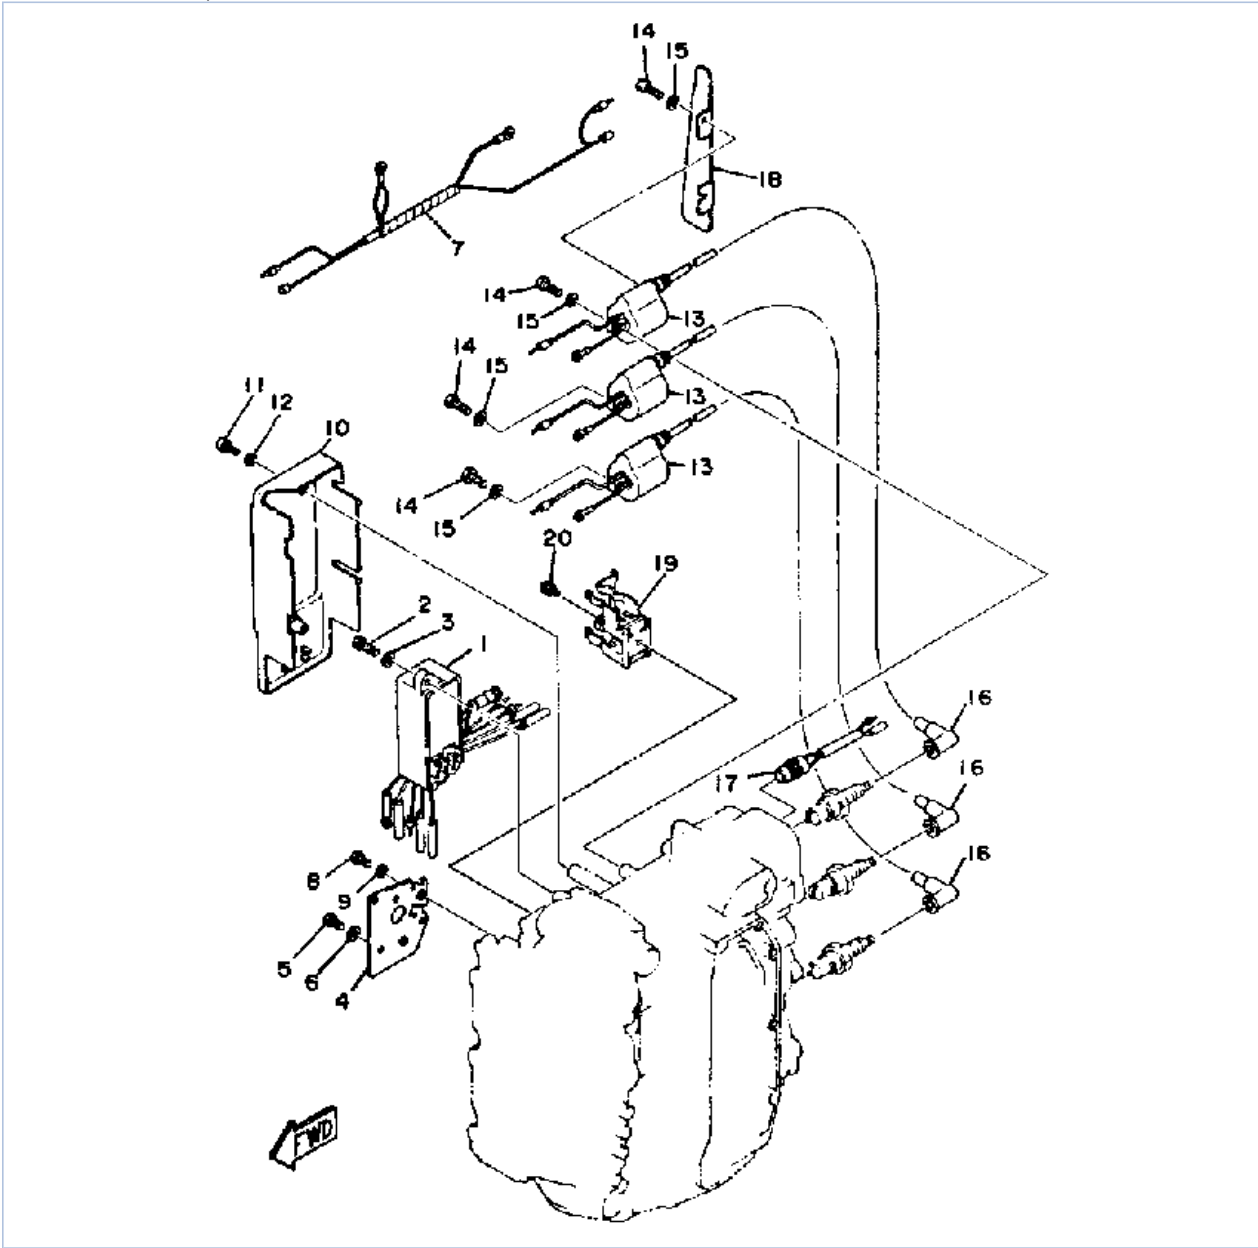

40SJ-JD 1986 / ELECTRIC PARTS

©2014 Yamaha Motor Corporation, U.S.A. All rights reserved.

Part List

40SJ-JD 1986 / ELECTRIC PARTS

REF - NO	PART NUMBER	PART NAME	QUANTITY	REMARKS
1	6H4-85540-21-00	CDI UNIT ASSEMBLY	1	
2	97313-06025-00	BOLT	2	
3	92990-06600-00	WASHER, PLATE	2	
4	6H4-81975-00-00	PLATE, RECTIFR FTNG	1	
5	97013-06012-00	BOLT	3	
6	92990-06600-00	WASHER, PLATE	3	
7	6H4-82531-01-00	WIRE, LEAD	1	
8	97013-06012-00	BOLT	1	
9	92990-06600-00	WASHER, PLATE	1	
10	6H4-81916-00-00	COVER, TERMINAL	1	
11	98580-06025-00	SCREW, PAN HEAD	2	
12	92990-06600-00	WASHER, PLATE	2	
13	6H4-85570-20-00	IGNITION COIL ASSEMBLY	3	
14	97313-06020-00	BOLT, HEXAGON	6	
15	92990-06600-00	WASHER, PLATE	6	
16	663-82370-01-00	PLUG CAP ASSY	3	
17	689-82560-00-00	THERMO SWITCH ASSEMBLY	1	
18	6H4-14477-00-00	PLATE	1	
19	6H4-82522-00-00	CLAMP, COUPLER (6H4-82552-00)	1	
20	(90159-06M07-00)	SCREW, WITH WASHER	1	

Part Notes

40SJ-JD 1986 / ELECTRIC PARTS

PART NUMBER		NOTE TEXT
92990-06600-00		OEM: This part number is among the Top 100 Most Popular Marine Maintenance Parts as of March 2014.
92990-06600-00		OEM: This part number is among the Top 100 Most Popular Marine Maintenance Parts as of March 2014.
92990-06600-00		OEM: This part number is among the Top 100 Most Popular Marine Maintenance Parts as of March 2014.
92990-06600-00		OEM: This part number is among the Top 100 Most Popular Marine Maintenance Parts as of March 2014.
92990-06600-00		OEM: This part number is among the Top 100 Most Popular Marine Maintenance Parts as of March 2014.

©2014 Yamaha Motor Corporation, U.S.A. All rights reserved.