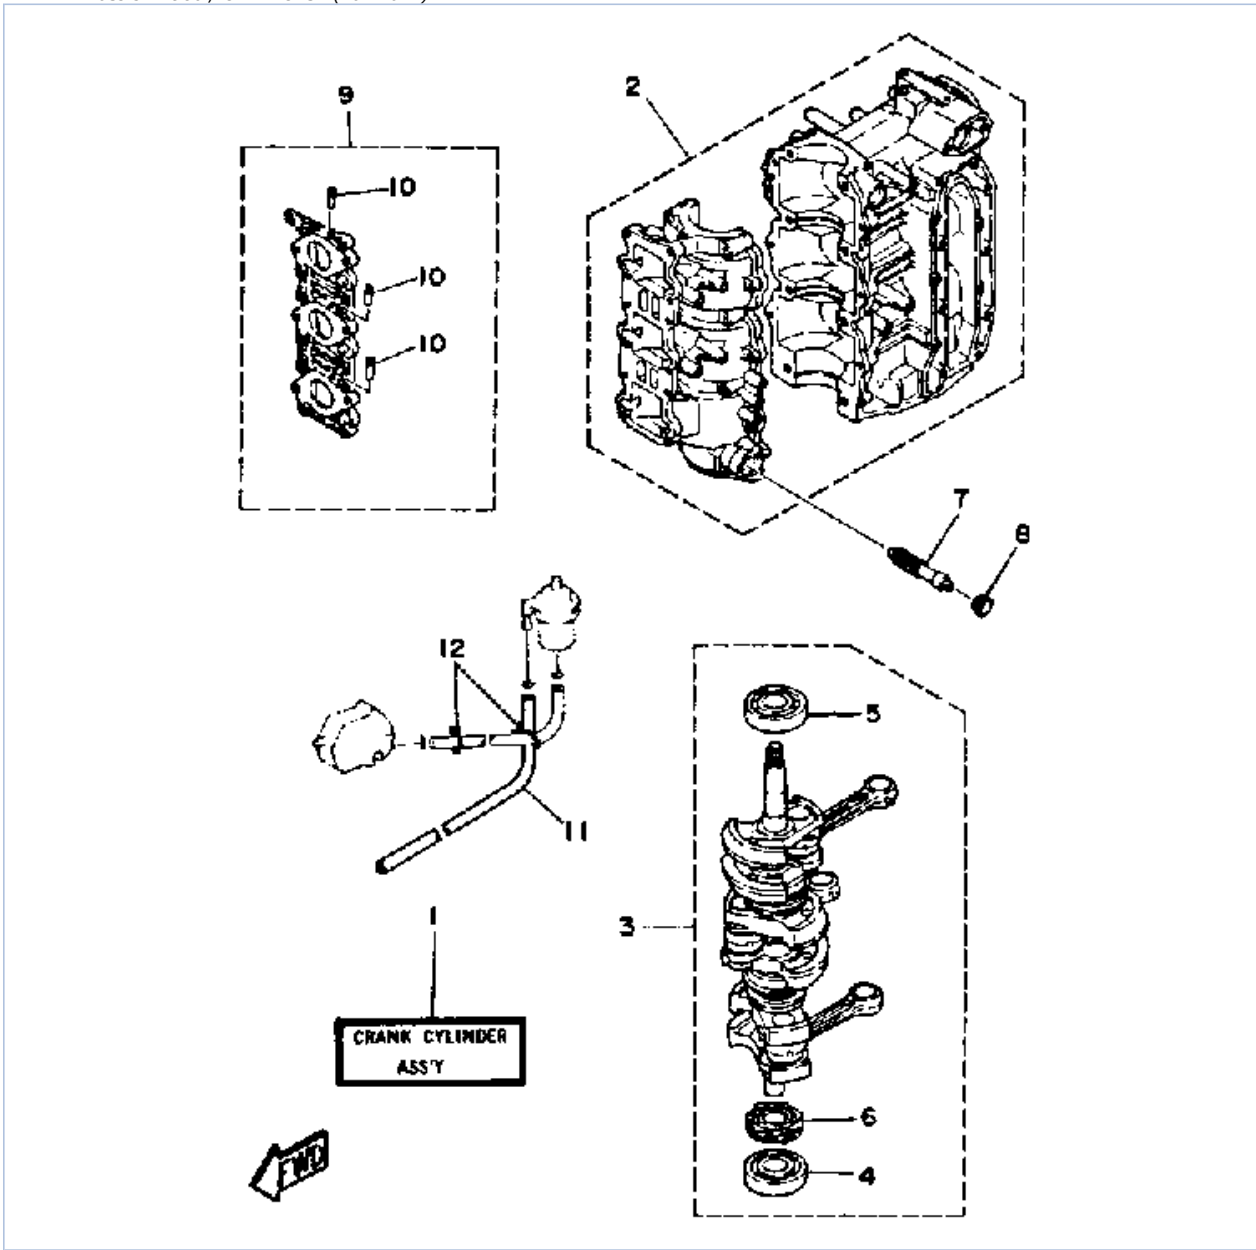

40SJ-JD 1986 / CRANKCASE (40E 40ET)

©2014 Yamaha Motor Corporation, U.S.A. All rights reserved.

Part List

40SJ-JD 1986 / CRANKCASE (40E 40ET)

REF - NO	PART NUMBER	PART NAME	QUANTITY	REMARKS
1	6H4-W0090-13-EK	CRANK-CYLINDER. ASSEMBLY. (REF.# 2~28 & GRID A-4, REF. #)	1	
2	6H4-15100-19-94	CRANKCASE ASSEMBLY	1	
3	6H4-11400-14-00	CRANKSHAFT ASSY	1	
4	93306-30564-00	BEARING	1	
5	93306-305U8-00	.BEARING	1	
6	6H4-11536-00-00	.GEAR, DRIVE	1	
7	6H4-11537-01-00	GEAR, DRIVEN	1	
8	6H1-13117-01-00	COLLAR, DISTANCE	1	
9	6H4-13641-11-94	MANIFOLD 1	1	
10	6H1-14485-00-00	.PIPE, JOINT	3	
11	6H4-24311-00-00	PIPE, FUEL 1	1	
12	90464-16039-00	CLAMP	2