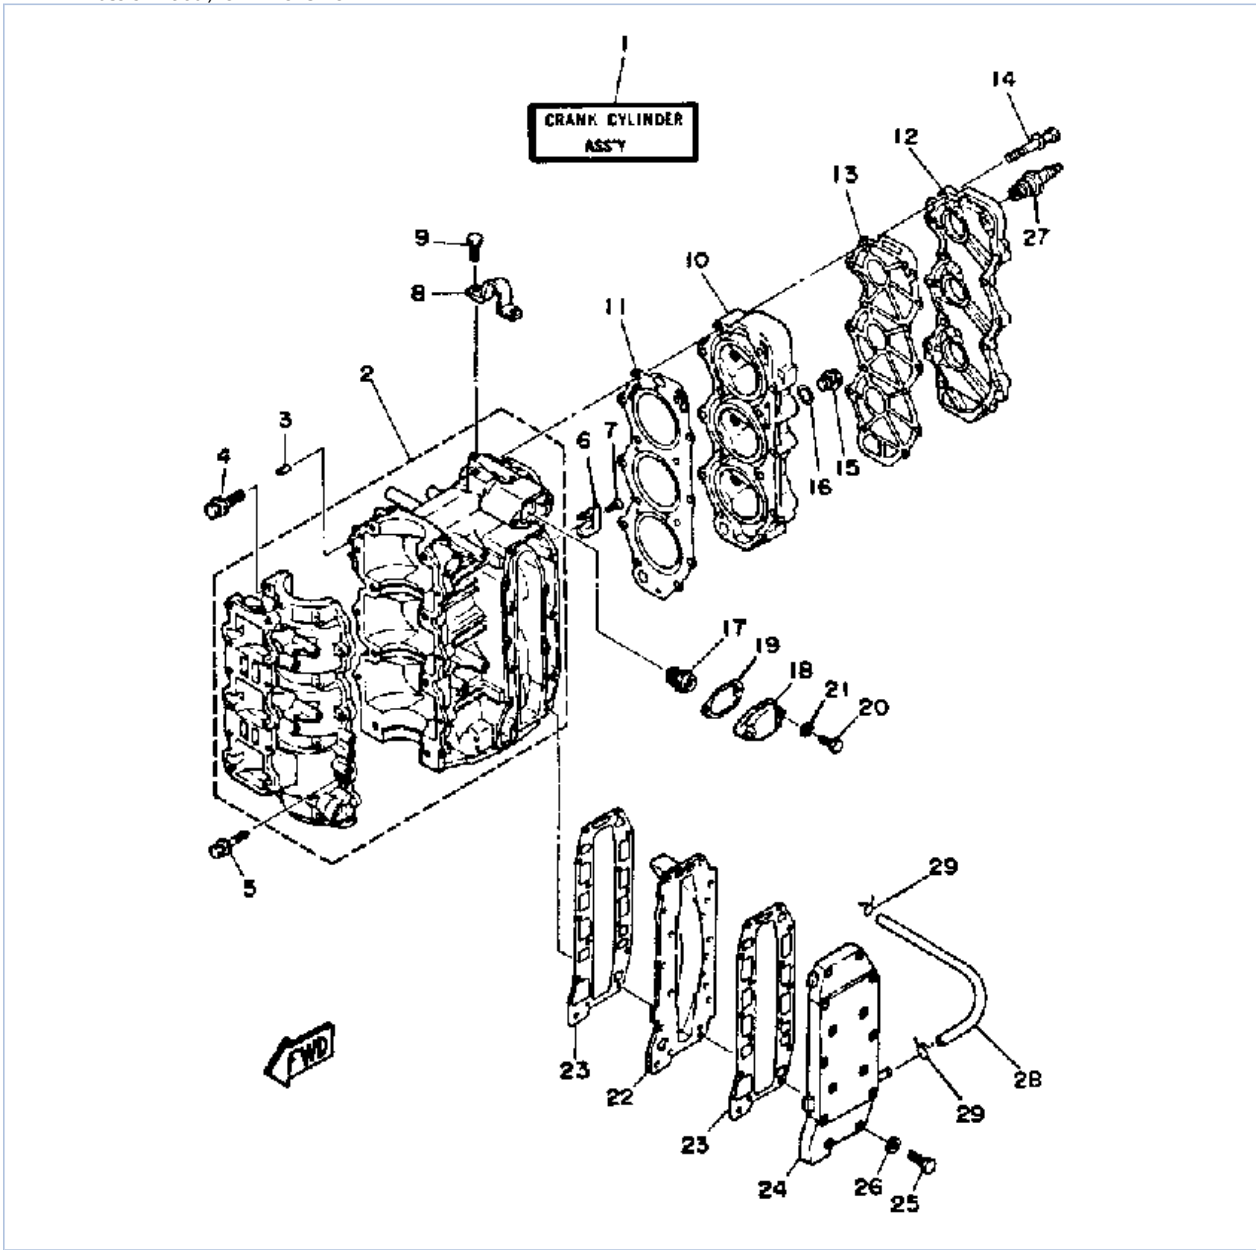

40SJ-JD 1986 / CRANKCASE CYLINDER

©2014 Yamaha Motor Corporation, U.S.A. All rights reserved.

Part List

40SJ-JD 1986 / CRANKCASE CYLINDER

REF - NO	PART NUMBER	PART NAME	QUANTITY	REMARKS
1	6H4-W0090-03-EK	CRANK-CYLINDER ASSEMBLY	1	MANUAL
2	6H4-15100-02-94	CRANKCASE ASSEMBLY	1	MANUAL
3	93606-12019-00	.PIN, DOWEL	2	
4	90119-08M19-00	BOLT, WITH WASHER	8	
5	90119-06M13-00	BOLT, WITH WASHER	6	
6	688-11325-00-00	ANODE	2	
7	98680-04016-00	SCREW OVAL HEAD	2	
8	6H4-11119-00-00	HANGER, ENGINE	1	
9	97313-06014-00	BOLT, HEXAGON	2	
10	6H4-11111-01-94	HEAD, CYLINDER 1	1	
11	6H4-11181-A0-00	GASKET, CYLINDER HEAD 1	1	
12	6H4-11191-01-9M	COVER, CYLINDER HEAD 1	1	
13	6H4-11193-00-00	GASKET, HEAD COVER 1	1	
14	90119-08M29-00	BOLT, WITH WASHER	14	
15	90340-14M00-00	.PLUG, STRAIGHT SCREW	1	
16	90430-14115-00	.GASKET	1	
17	6E5-12411-20-00	THERMOSTAT	1	
18	6H4-12413-00-9M	COVER, THERMOSTAT	1	
19	6J8-12414-A0-00	GASKET, COVER	1	
20	97313-06025-00	BOLT	2	
21	92990-06600-00	WASHER, PLATE	2	
22	6H4-41111-00-9M	INNER COVER, EXHAUST	1	
23	6H4-41114-A0-00	GASKET, EXHAUST COVER	2	
24	6H4-41113-00-9M	OUTER COVER, EXHAUST	1	
25	97395-06035-00	BOLT, HEXAGON	14	
26	92990-06600-00	WASHER, PLATE	14	
27	NGK-B7HS1-00-00	PLUG, SPARK (NGK B7HS-10)	3	
28	90445-09M37-00	HOSE (L240)	1	
29	90467-08004-00	CLIP	2	

©2014 Yamaha Motor Corporation, U.S.A. All rights reserved.

40SJ-JD 1986 / CRANKCASE (40E 40ET)

©2014 Yamaha Motor Corporation, U.S.A. All rights reserved.

Part List

40SJ-JD 1986 / CRANKCASE (40E 40ET)

REF - NO	PART NUMBER	PART NAME	QUANTITY	REMARKS
1	6H4-W0090-13-EK	CRANK-CYLINDER. ASSEMBLY. (REF.# 2~28 & GRID A-4, REF. #)	1	
2	6H4-15100-19-94	CRANKCASE ASSEMBLY	1	
3	6H4-11400-14-00	CRANKSHAFT ASSY	1	
4	93306-30564-00	BEARING	1	
5	93306-305U8-00	.BEARING	1	
6	6H4-11536-00-00	.GEAR, DRIVE	1	
7	6H4-11537-01-00	GEAR, DRIVEN	1	
8	6H1-13117-01-00	COLLAR, DISTANCE	1	
9	6H4-13641-11-94	MANIFOLD 1	1	
10	6H1-14485-00-00	.PIPE, JOINT	3	
11	6H4-24311-00-00	PIPE, FUEL 1	1	
12	90464-16039-00	CLAMP	2	