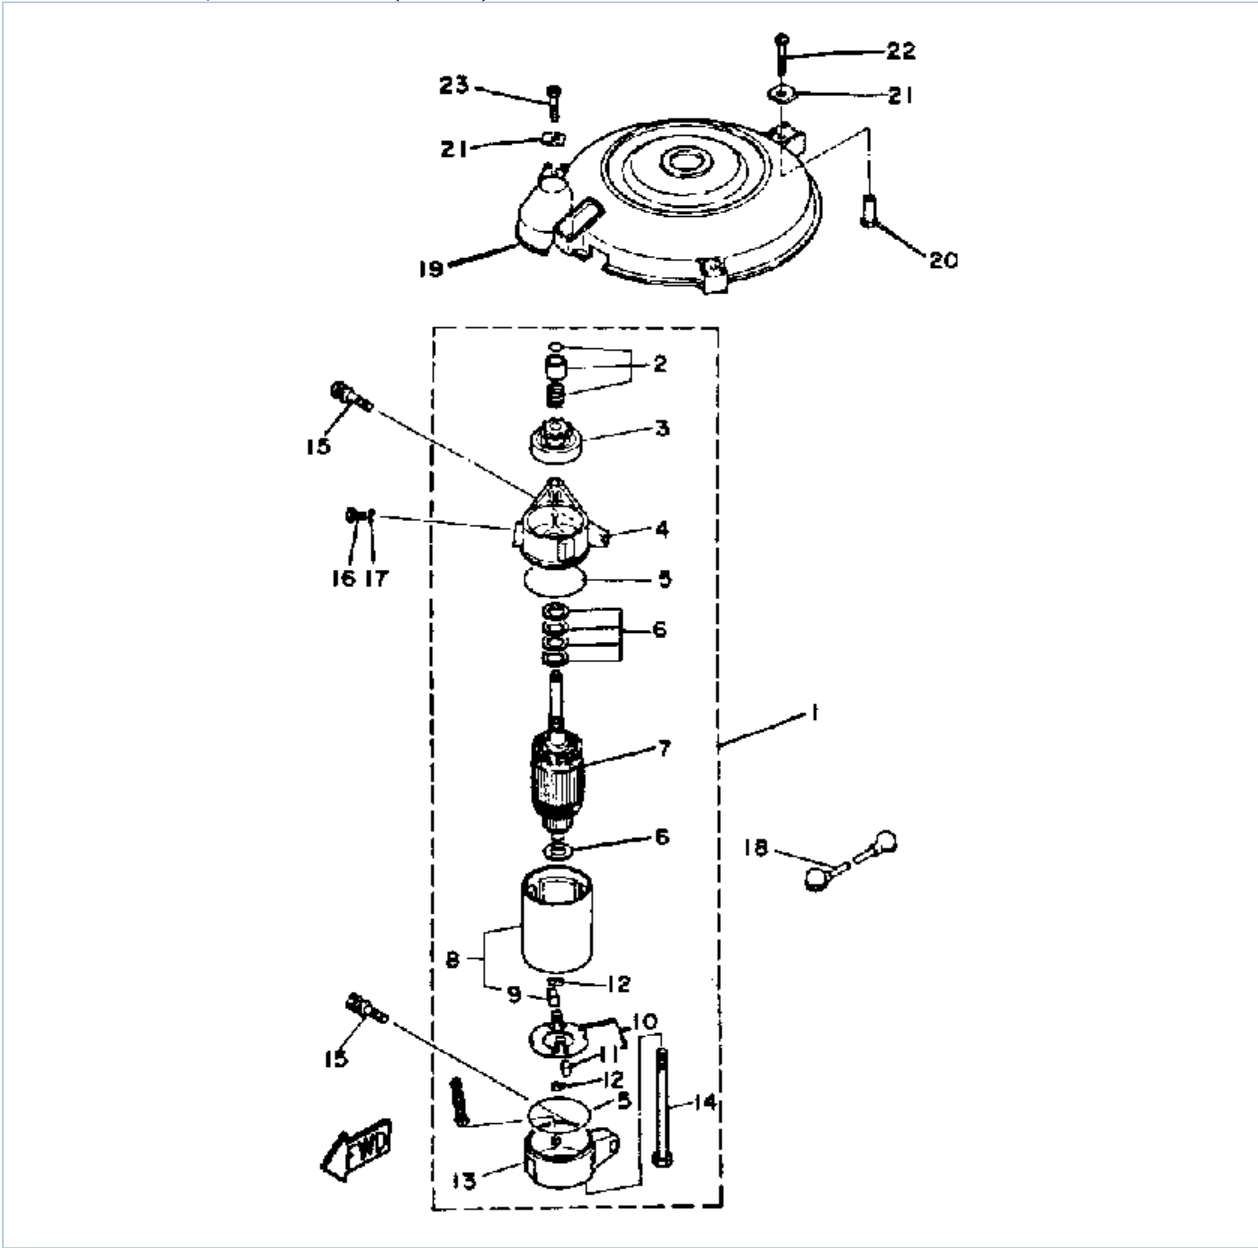

40SJ-JD 1986 / ELECTRIC STARTER (40E 40ET)

©2014 Yamaha Motor Corporation, U.S.A. All rights reserved.

Part List

40SJ-JD 1986 / ELECTRIC STARTER (40E 40ET)

REF - NO	PART NUMBER	PART NAME	QUANTITY	REMARKS
1	6H4-81800-12-00	STARTING MOTOR ASSEMBLY	1	
2	689-81857-11-00	PINION STOPPER SET	1	
3	6H3-81807-10-00	.GEAR ASSY, STARTING MOTOR	1	
4	6H4-81830-11-00	FRONT BRACKET ASSEMBLY	1	
5	689-81847-11-00	.O-RING	2	
6	689-81809-11-00	.WASHER KIT	1	
7	689-81850-12-00	ARMATURE ASSY	1	
8	6H3-81810-10-00	.STATOR ASSY	1	
9	689-81811-11-00	..BRUSH 1	1	
10	689-81840-11-00	.BRUSH HOLDER ASSY	1	
11	689-81812-11-00	..BRUSH 2	1	
12	689-81813-10-00	..SPRING, BRUSH	2	
13	6H3-81820-11-00	.REAR BRACKET ASSY	1	
14	689-81826-10-00	.BOLT	2	
15	90119-08M30-00	BOLT WITH WASHER	2	
16	97313-08016-00	BOLT, HEXAGON	1	
17	92990-08600-00	..WASHER, PLATE	1	
18	6H4-82117-00-00	WIRE, LEAD	1	
19	6H4-81337-00-00	COVER, FLYWHEEL	1	
20	90387-06M65-00	COLLAR	3	
21	90209-06M04-00	WASHER	3	
22	98580-06040-00	SCREW, PAN HEAD	1	
23	98580-06030-00	.SCREW, PAN HEAD	2