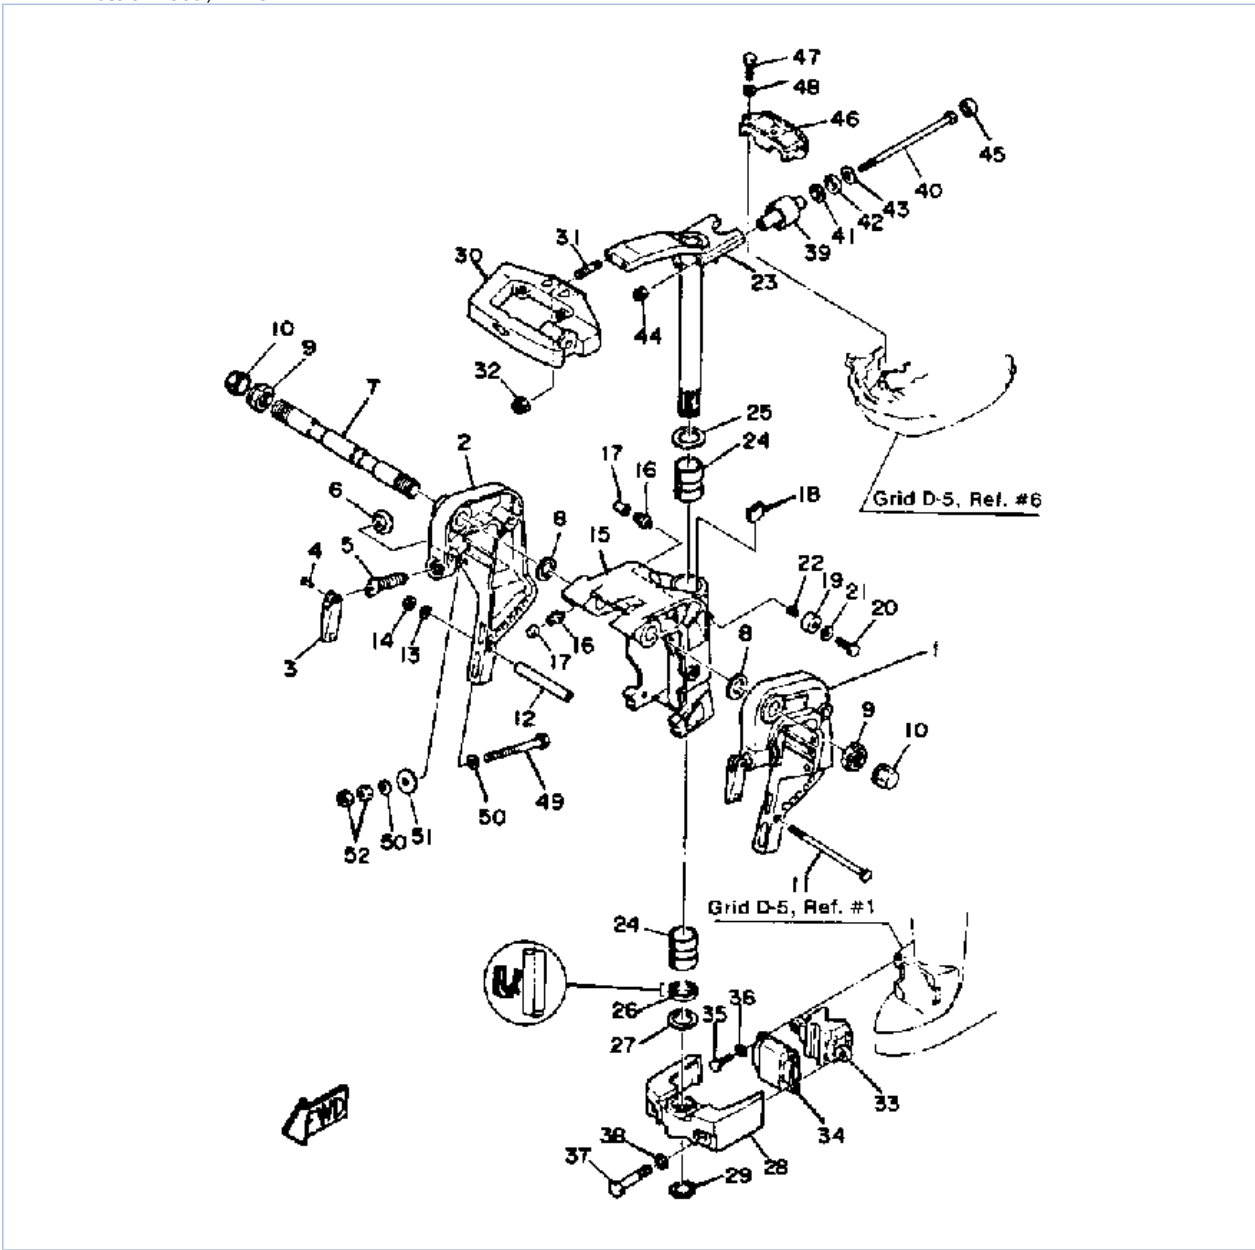

40SJ-JD 1986 / BRACKET 1

©2014 Yamaha Motor Corporation, U.S.A. All rights reserved.

Part List

40SJ-JD 1986 / BRACKET 1

REF - NO	PART NUMBER	PART NAME	QUANTITY	REMARKS
1	6H4-43111-04-EK	BRACKET, CLAMP	1	
2	6H4-43112-04-EK	BRACKET, CLAMP	1	
3	616-43118-00-EK	HANDLE, TRANSOM CLIP	2	
4	90243-04M00-00	PIN	2	
5	90149-14030-00	SCREW, SPECL SHAPE	2	
6	648-43114-01-00	PAD, TRANSOM CLAMP	2	
7	696-43131-01-00	BOLT, CLAMP BRACKET	1	
8	90201-22428-00	WASHER, PLATE	2	
9	90185-22043-00	NUT, SELF-LOCKING	2	
10	6G5-43145-00-00	CAP, CLAMP BRACKET	2	
11	90101-08339-00	BOLT	1	
12	90387-08M03-00	COLLAR	1	
13	92990-08600-00	..WASHER, PLATE	1	
14	95380-08600-00	NUT	1	
15	6H4-W4331-00-EK	BRACKET, SWIVEL 1	1	
16	93700-06M03-00	NIPPLE, GREASE	3	
17	663-45119-00-00	CAP, GREASE NIPPLE	3	
18	6H4-42528-00-00	PLATE, FRICTION	1	
19	676-43373-00-00	SEAL, DAMPER	1	
20	97395-08030-00	BOLT	1	
21	92990-08600-00	..WASHER, PLATE	1	
22	90501-18M00-00	SPRING, COMPRESSION	1	
23	6H4-42510-02-EK	STEERING BRACKET ASSEMBLY	1	
24	90386-30048-00	BUSH	2	
25	90201-30M00-00	WASHER, PLATE	1	
26	93109-30M03-00	OIL SEAL	1	
27	90201-31418-00	WASHER, PLATE	1	
28	6H4-44551-01-EK	HOUSING, LOWER MOUNT	1	
29	93410-28M06-00	CIRCLIP	1	
30	6H4-42121-02-5B	BRACKET	1	
31	90116-10175-00	BOLT, STUD	2	
32	90185-10051-00	NUT, SELF-LOCKING	2	
33	6H4-44557-00-00	MOUNT DAMPER, LOWER FRONT	1	U.R. SHORT
33	6H4-44557-10-00	MOUNT DAMPER, LOWER FRONT	1	U.R. LONG
34	6H4-44553-01-00	COVER, LOWER MOUNT	1	
35	97395-08025-00	BOLT	4	
36	92990-08600-00	..WASHER, PLATE	4	
37	97395-10060-00	BOLT	2	
38	92990-10600-00	WASHER, PLATE	2	
39	6H4-44514-00-00	MOUNT DAMPER, UPPER SIDE	2	
40	90101-08M86-00	BOLT	2	
41	90201-15M98-00	WASHER, PLATE	2	
42	90202-15M30-00	WASHER, PLATE	2	
43	90201-09425-00	WASHER, PLATE	2	
44	90185-08045-00	NUT, SELF-LOCKING	2	
45	663-44533-00-00	DAMPER, UPPER MOUNT RUBBER	2	
46	6H4-44511-00-94	COVER, UPPER MOUNT	1	
47	97090-08035-00	BOLT	3	
48	92990-08100-00	WASHER, SPRING	3	
49	90101-10M58-00	BOLT	4