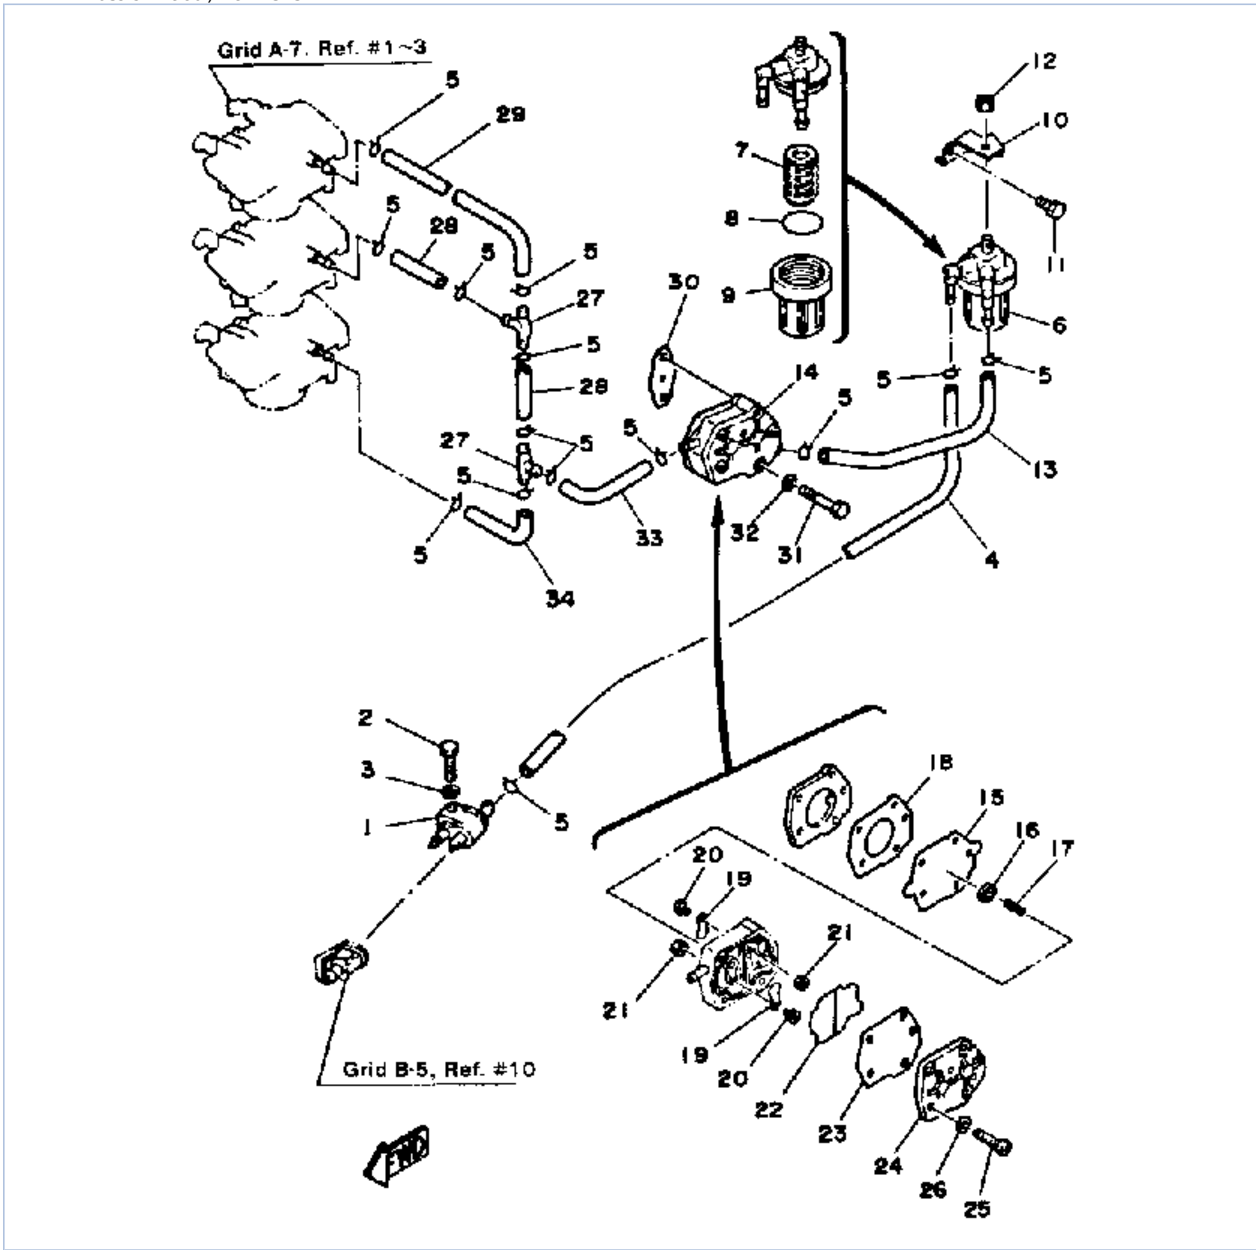

40SJ-JD 1986 / FUEL SYSTEM

©2014 Yamaha Motor Corporation, U.S.A. All rights reserved.

Part List

40SJ-JD 1986 / FUEL SYSTEM

REF - NO	PART NUMBER	PART NAME	QUANTITY	REMARKS
1	6G1-24304-02-00	FUEL PIPE JOINT COMP. 1	1	
2	97313-06025-00	BOLT	1	
3	92990-06600-00	WASHER, PLATE	1	
4	90445-09M37-00	HOSE (L240)	1	
5	90467-08004-00	CLIP	14	
6	655-24560-01-00	FILTER ASSEMBLY	1	
7	6F5-24563-00-00	ELEMENT, FILTER	1	
8	93210-37M25-00	O-RING	1	
9	655-24521-01-00	CUP, FILTER	1	
10	6H4-24566-01-00	BRACKET, FILTER	1	
11	97013-06012-00	BOLT	1	
12	95333-08600-00	NUT	1	
13	6H4-24314-00-00	PIPE 4	1	
14	6A0-24410-05-00	FUEL PUMP ASSEMBLY	1	
15	648-24411-00-00	DIAPHRAGM	1	
16	648-24424-00-00	.SEAT, SPRING	1	
17	648-24423-00-00	SPRING, DIAPHRAGM	1	
18	648-24434-01-00	GASKET, BODY	1	
19	6A0-24421-01-00	.VALVE, CHECK	2	
20	90147-03M00-00	SCREW, PAN HEAD	2	
21	98813-03100-00	NUT	2	
22	6A0-24435-00-00	GASKET, BODY 2	1	
23	663-24411-00-00	DIAPHRAGM	1	
24	6A0-24413-00-00	.BODY 2	1	
25	(98503-05028-00)	SCREW, PAN HEAD	3	
26	92990-05100-00	.WASHER, SPRING	3	
27	688-24378-00-00	PIPE, JOINT 3	2	
28	90445-09057-00	HOSE (L43)	2	
29	6H4-24313-00-00	PIPE 3	1	
30	650-24431-A0-00	GASKET, FUEL PUMP 1	1	
31	97313-06040-00	BOLT, HEXAGON	2	
32	92990-06600-00	WASHER, PLATE	2	
33	90445-09063-00	HOSE (L80)	1	
34	6H4-24312-00-00	PIPE 2	1	

Part Notes

40SJ-JD 1986 / FUEL SYSTEM

PART NUMBER	NOTE TEXT
92990-06600-00	OEM: This part number is among the Top 100 Most Popular Marine Maintenance Parts as of March 2014.
650-24431-A0-00	OEM: This part number is among the Top 100 Most Popular Marine Maintenance Parts as of March 2014.
92990-06600-00	OEM: This part number is among the Top 100 Most Popular Marine Maintenance Parts as of March 2014.

©2014 Yamaha Motor Corporation, U.S.A. All rights reserved.