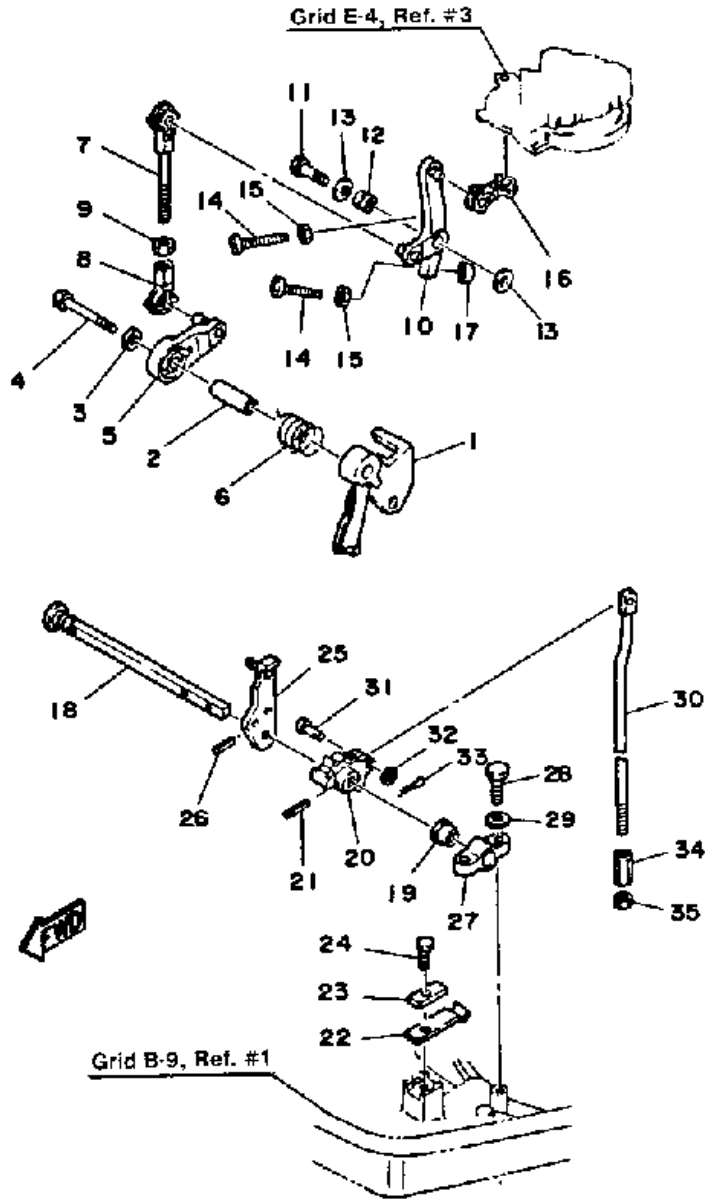

40SJ-JD 1986 / CONTROL ENGINE (40ET)

©2014 Yamaha Motor Corporation, U.S.A. All rights reserved.

Part List

40SJ-JD 1986 / CONTROL ENGINE (40ET)

REF - NO	PART NUMBER	PART NAME	QUANTITY	REMARKS
1	6H4-41213-02-00	CAM, ACCEL. (K)	1	
2	90387-06M63-00	COLLAR	1	
3	90387-06298-00	COLLAR	1	
4	97313-06040-00	BOLT, HEXAGON	1	
5	6H4-41632-00-00	LEVER, MAGNETO CONTROL 2	1	
6	90508-26M20-00	SPRING, TORSION	1	
7	6H4-41636-01-00	ROD, MAGNETO CONTROL	1	
8	682-41237-00-00	JOINT, LINK	1	
9	95380-05600-00	NUT	1	
10	6H4-41631-01-00	LEVER, MAGNETO CONTRL 2	1	
11	97313-06025-00	BOLT	1	
12	90387-06M02-00	COLLAR	1	
13	90387-06298-00	COLLAR	2	
14	90157-06M13-00	SCREW, PAN HEAD	2	
15	95380-06600-00	NUT, HEXAGON	2	
16	6H3-41238-00-00	JOINT, LINK	1	
17	688-44194-00-00	CAP	2	
18	6H4-44111-10-00	HANDLE, GEAR SHIFT	1	
19	682-44132-00-00	BUSHING	1	
20	6H4-44121-02-00	LEVER, SHIFT ROD	1	
21	91690-30318-00	PIN, SPRING	1	
22	6H4-44116-00-00	SPRING	1	
23	682-44117-00-00	BRACKET	1	
24	97313-06016-00	BOLT, HEXAGON	1	
25	6H4-44125-01-00	LEVER, SHIFT ROD	1	
26	91690-30316-00	PIN, SPRING	1	
27	6F5-41662-00-00	BRACKET 2	1	
28	97313-06020-00	BOLT, HEXAGON	2	
29	92990-06600-00	WASHER, PLATE	2	
30	6H4-44143-00-00	ROD, SHIFT	1	
31	91790-05020-00	PIN, CLEVIS	1	
32	92990-05600-00	WASHER, PLATE	1	
33	91490-16010-00	PIN. COTTER	1	
34	648-44146-00-00	CONNECTOR, SHIFT ROD	1	
35	90170-07021-00	NUT	1	

Part Notes

40SJ-JD 1986 / CONTROL ENGINE (40ET)

PART NUMBER	NOTE TEXT
92990-06600-00	OEM: This part number is among the Top 100 Most Popular Marine Maintenance Parts as of March 2014.

©2014 Yamaha Motor Corporation, U.S.A. All rights reserved.