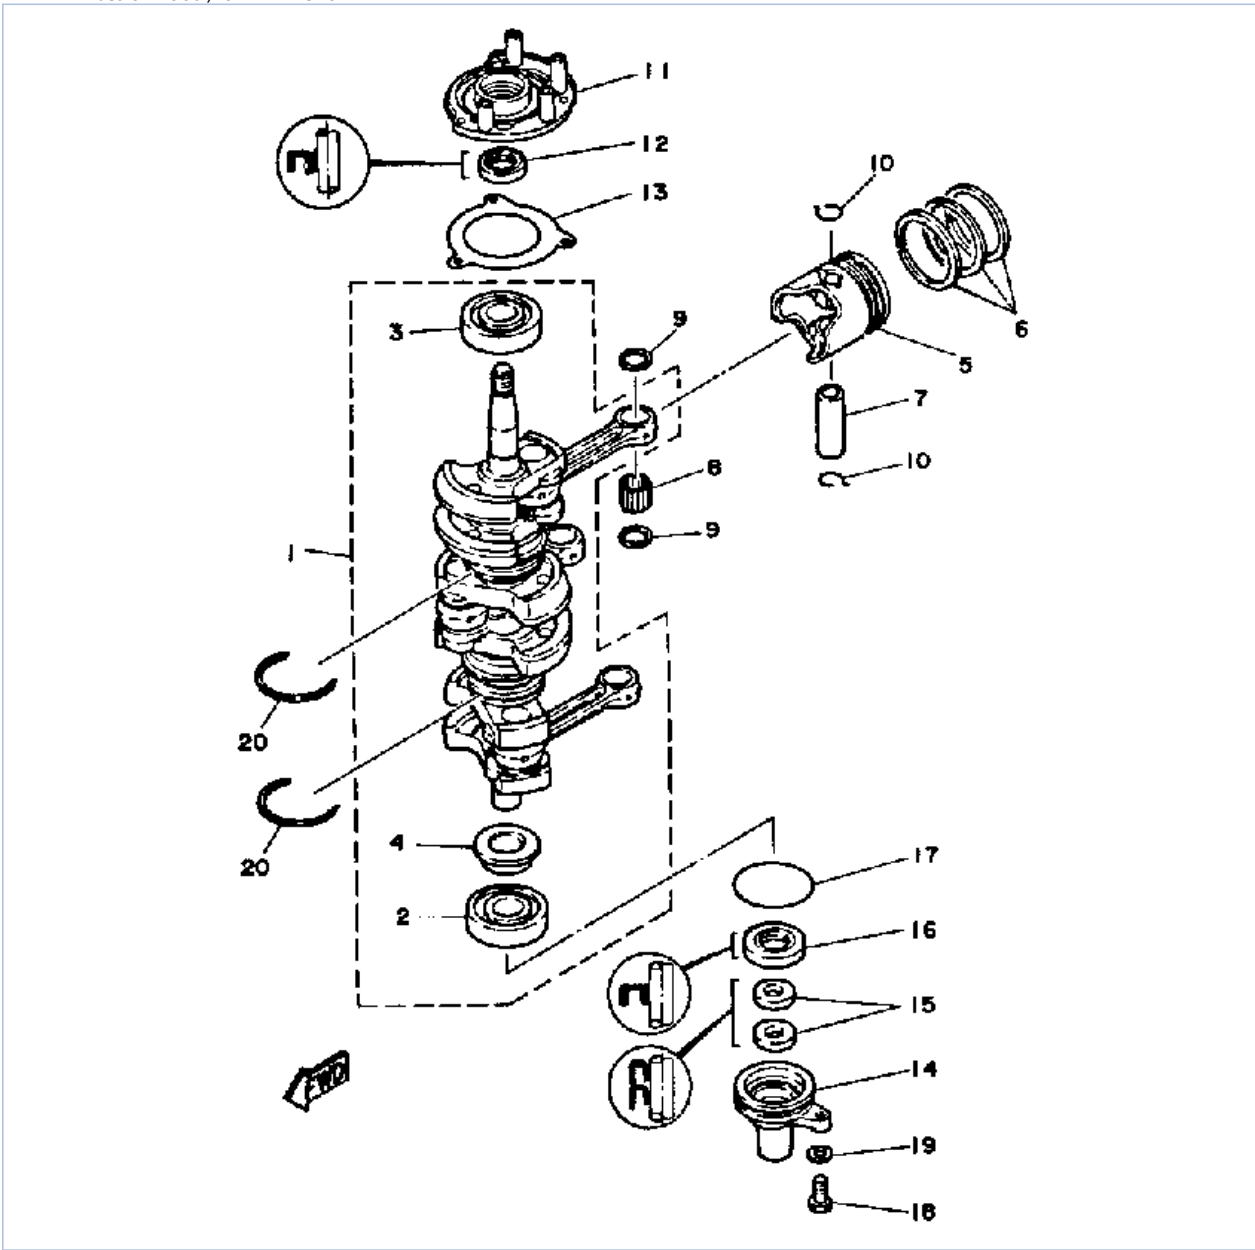

©2014 Yamaha Motor Corporation, U.S.A. All rights reserved.

40SJ-JD 1986 / CRANKCASE (40E 40ET)

©2014 Yamaha Motor Corporation, U.S.A. All rights reserved.

Part List

40SJ-JD 1986 / CRANKCASE (40E 40ET)

REF - NO	PART NUMBER	PART NAME	QUANTITY	REMARKS
1	6H4-W0090-13-EK	CRANK-CYLINDER. ASSEMBLY. (REF.# 2~28 & GRID A-4, REF. #)	1	
2	6H4-15100-19-94	CRANKCASE ASSEMBLY	1	
3	6H4-11400-14-00	CRANKSHAFT ASSY	1	
4	93306-30564-00	BEARING	1	
5	93306-305U8-00	.BEARING	1	
6	6H4-11536-00-00	.GEAR, DRIVE	1	
7	6H4-11537-01-00	GEAR, DRIVEN	1	
8	6H1-13117-01-00	COLLAR, DISTANCE	1	
9	6H4-13641-11-94	MANIFOLD 1	1	
10	6H1-14485-00-00	.PIPE, JOINT	3	
11	6H4-24311-00-00	PIPE, FUEL 1	1	
12	90464-16039-00	CLAMP	2	

40SJ-JD 1986 / CRANK PISTON

©2014 Yamaha Motor Corporation, U.S.A. All rights reserved.

Part List

40SJ-JD 1986 / CRANK PISTON

REF - NO	PART NUMBER	PART NAME	QUANTITY	REMARKS
1	6H4-11400-04-00	CRANKSHAFT ASSY	1	
2	93306-30564-00	BEARING	1	
3	93306-305U8-00	.BEARING	1	
4	6H4-11445-00-00	.SPACER	1	
5	6H4-11636-09-00	PISTON 2 O/S (2ND O.S.)	2	
5	6H4-11631-09-96	PISTON STD. (S.T.D)	3	
6	6H4-11610-20-00	PISTON RINGSET 2ND (2ND O.S.)	3	
6	6H4-11610-00-00	PISTON RINGSET STD (S.T.D.)	3	
7	648-11633-00-00	PIN, PISTON	3	
8	93602-20M02-00	PIN, DOWEL	93	
9	6H4-11641-00-00	WASHER, PISTON PIN	6	
10	6H4-11634-01-00	CLIP, PISTON PIN	6	
11	6H4-15359-02-00	HOUSING, OIL SEAL	1	
12	93102-23096-00	OIL SEAL	1	
13	6H4-15369-A1-00	GASKET, OIL SEAL HOUSING	1	
14	6H4-15396-02-5B	HOUSING, OIL SEAL	1	
15	93101-16M36-00	OIL SEAL	2	
16	93102-25M28-00	OIL SEAL	1	
17	93210-57M09-00	.O-RING	1	
18	97313-06020-00	BOLT, HEXAGON	1	
19	92990-06600-00	WASHER, PLATE	1	
20	93440-62057-00	CIRCLIP, OUTER	2	