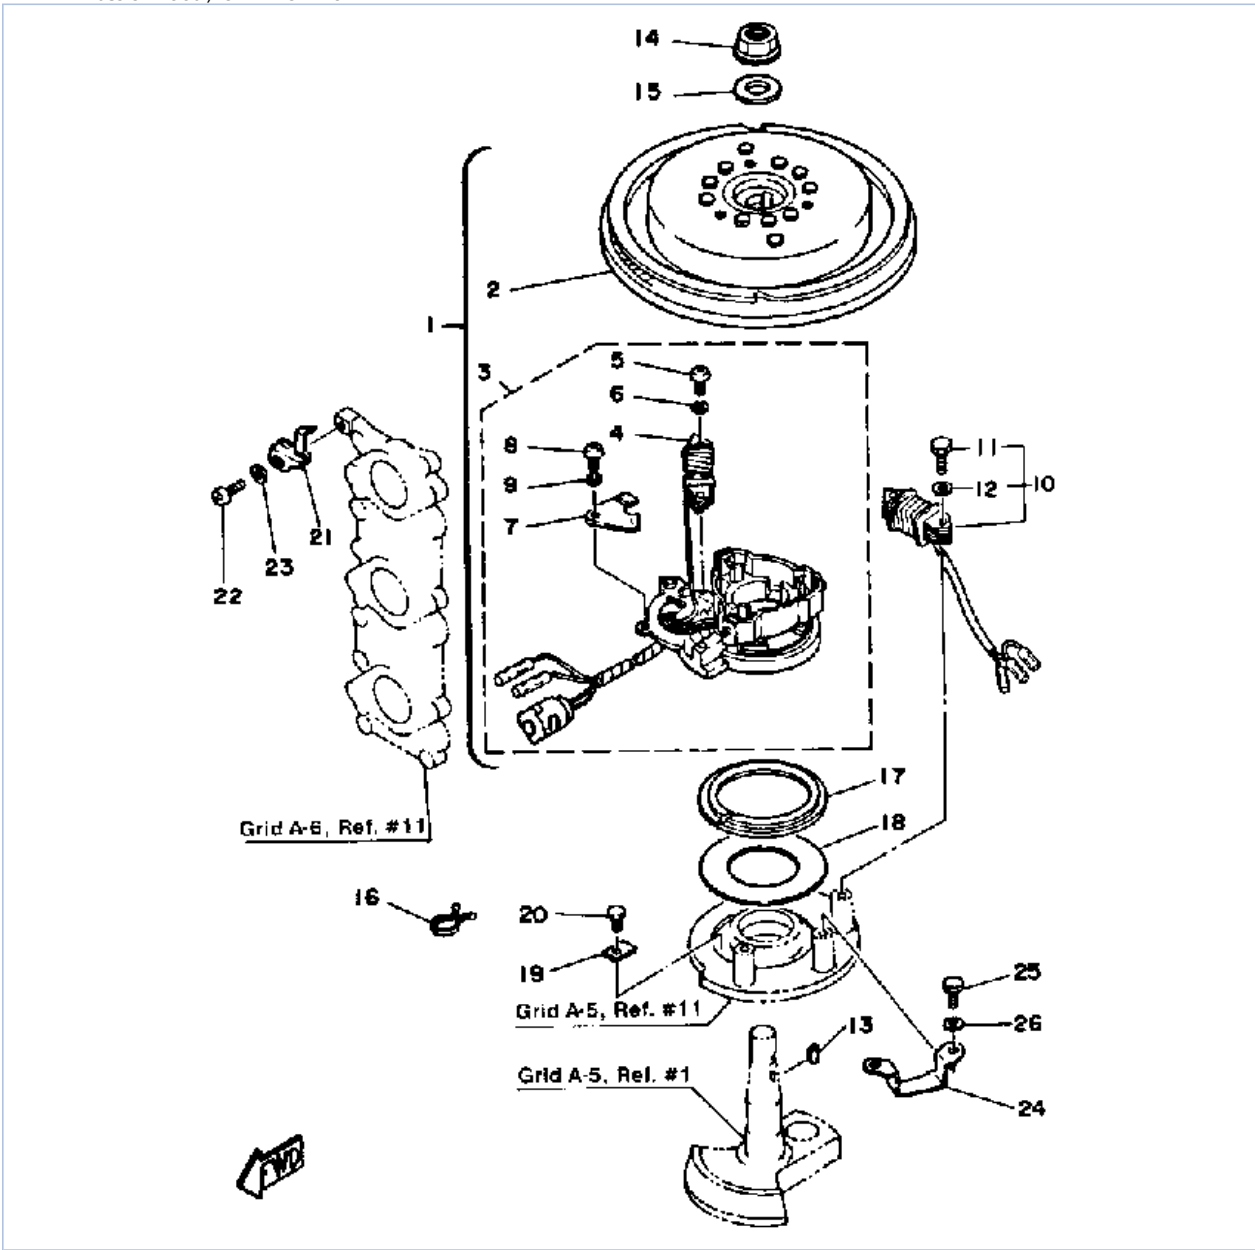

40SJ-JD 1986 / CDI MAGNETO

©2014 Yamaha Motor Corporation, U.S.A. All rights reserved.

Part List

40SJ-JD 1986 / CDI MAGNETO

REF - NO	PART NUMBER	PART NAME	QUANTITY	REMARKS
1	UNA-VAILA-BL-EI	TOOL	1	
2	6H4-85550-F0-00	ROTOR ASSEMBLY	1	
3	6H4-85510-F0-00	STATOR ASSEMBLY	1	
4	6H4-85520-00-00	COIL, CHARGE	1	
5	98580-06020-00	SCREW, PAN HEAD	2	
6	92995-06100-00	WASHER, SPRING	2	
7	6H4-85548-00-00	.HOLDER	1	
8	(97802-05008-00)	SCREW, PAN HEAD	1	
9	92990-05100-00	.WASHER, SPRING	1	
10	6H4-81303-A0-00	LIGHTING COIL ASSEMBLY	1	
11	97313-06025-00	BOLT	2	
12	92990-06600-00	WASHER, PLATE	2	
13	90280-05049-00	KEY, WOODRUFF	1	
14	90179-16M05-00	NUT	1	
15	90201-16M44-00	WASHER, PLATE	1	
16	90465-18147-00	CLAMP	3	
17	6H4-41611-10-00	RETAINER, MAGNETO BASE	1	
18	6H4-41618-01-00	WASHER, MAGETO 1	1	
19	6H4-41612-01-00	RETAINER, MAGNETO BASE	3	
20	97313-06020-00	BOLT, HEXAGON	3	
21	6H4-81332-00-00	PLATE, TIMING	1	
22	98580-05010-00	.SCREW, PAN HEAD	1	
23	92990-05600-00	WASHER, PLATE	1	
24	6H4-41613-00-00	BASE FRICTION PLAT	1	
25	97013-06012-00	BOLT	2	
26	92990-06600-00	WASHER, PLATE	2	

Part Notes

40SJ-JD 1986 / CDI MAGNETO

PART NUMBER		NOTE TEXT
92990-06600-00		OEM: This part number is among the Top 100 Most Popular Marine Maintenance Parts as of March 2014.
92990-06600-00		OEM: This part number is among the Top 100 Most Popular Marine Maintenance Parts as of March 2014.

©2014 Yamaha Motor Corporation, U.S.A. All rights reserved.