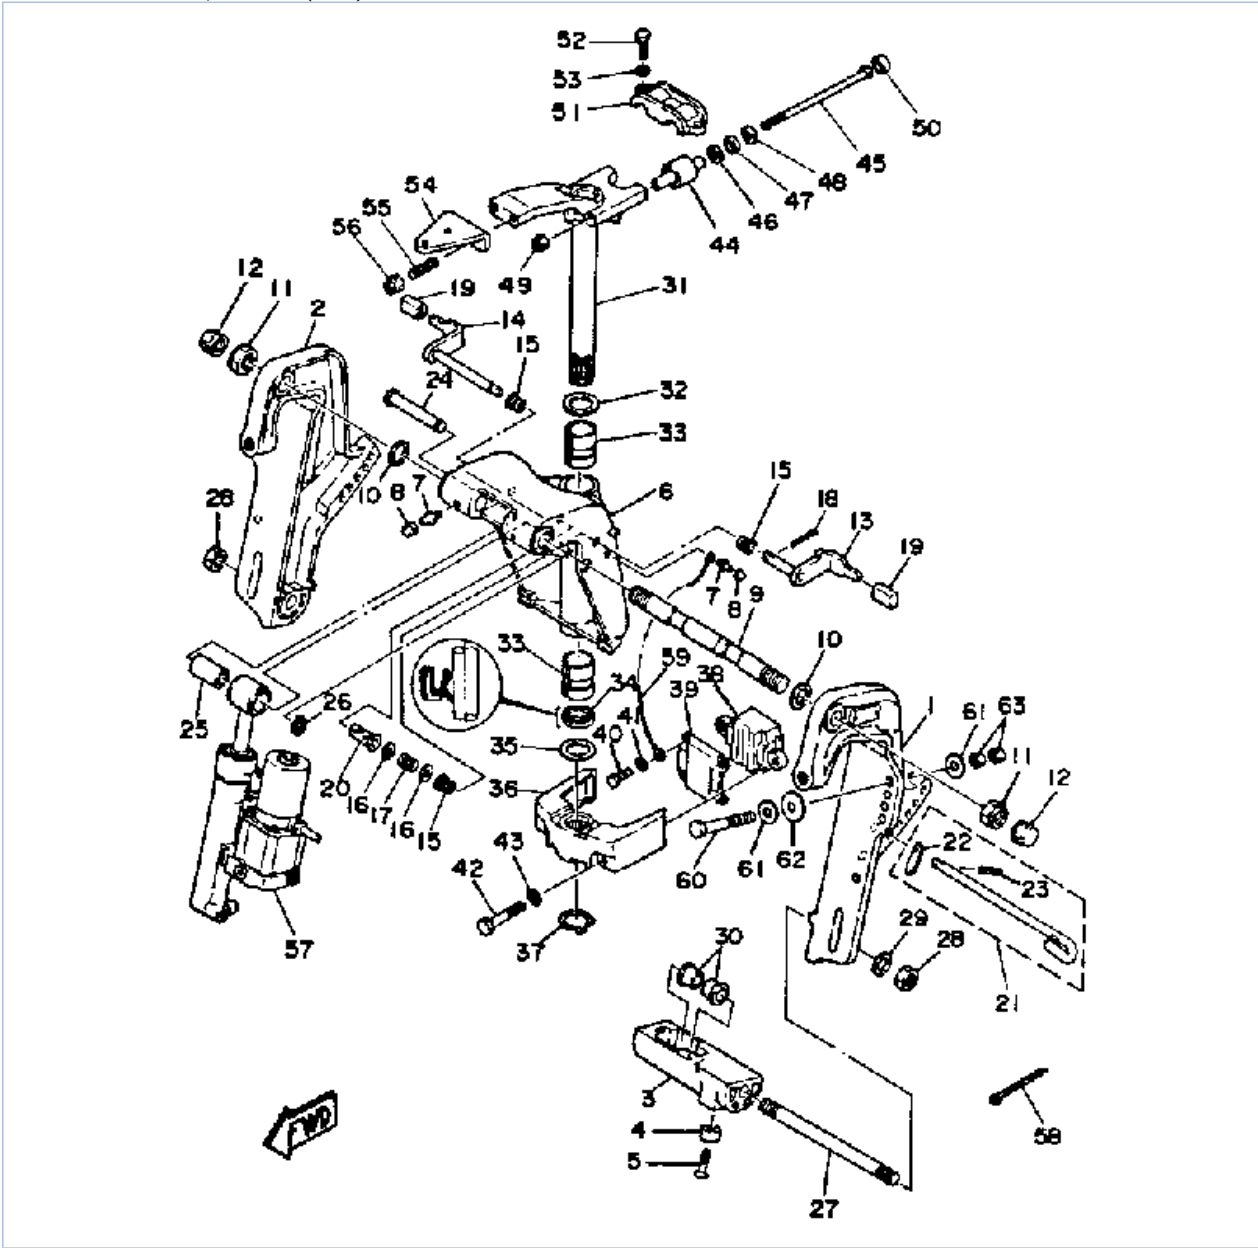

40SJ-JD 1986 / BRACKET (40ET)

©2014 Yamaha Motor Corporation, U.S.A. All rights reserved.

Part List

40SJ-JD 1986 / BRACKET (40ET)

REF - NO	PART NUMBER	PART NAME	QUANTITY	REMARKS
1	6H5-43111-02-EK	BRACKET, CLAMP	1	
2	6H5-43112-03-EK	BRACKET, CLAMP	1	
3	6H5-43128-01-EK	SPACER, CLAMP BRACKET	1	
4	688-45251-01-00	ANODE	1	
5	92180-06025-00	SCREW, OVAL HEAD	1	
6	6H5-W4331-01-EK	BRACKET, SWIVEL 1	1	
7	93700-06M03-00	NIPPLE, GREASE	3	
8	663-45119-00-00	CAP, GREASE NIPPLE	3	
9	696-43131-01-00	BOLT, CLAMP BRACKET	1	
10	90201-24428-00	UNAVAILABLE IN PRICE BOOK	2	
11	90185-22043-00	NUT, SELF-LOCKING	2	
12	6G5-43145-00-00	CAP, CLAMP BRACKET	2	
13	6H5-43181-02-00	LEVER, TILT STOP	1	
14	6H5-43185-02-00	LEVER, TILT STOP	1	
15	90386-10M16-00	BUSH	3	
16	92990-10200-00	WASHER, PLAIN	2	
17	90501-10M21-00	SPRING, COMPRESSION	1	
18	91490-30030-00	PIN, COTTER	1	
19	663-43318-00-00	COVER	2	
20	90386-10M19-00	BUSH	1	
21	676-43160-02-00	TILT ROD ASSY	1	
22	676-43165-00-00	.PLATE, TILT LOCK	1	
23	91690-30010-00	PIN, SPRING	1	
24	6H5-43126-00-00	PIN, UPPER SHOCK MT	1	
25	(90306-14M57-00)	BUSHING	1	
26	93410-14M07-00	CIRCLIP, S-TYPE	1	
27	90116-18M21-00	BOLT, STUD	1	
28	90170-18M10-00	NUT	2	
29	92990-18600-00	WASHER	1	
30	90386-18M44-00	BUSH	2	
31	6H4-42510-02-EK	STEERING BRACKET ASSEMBLY	1	
32	90201-30M00-00	WASHER, PLATE	1	
33	90386-30048-00	BUSH	2	
34	93109-30M03-00	OIL SEAL	1	
35	90201-31418-00	WASHER, PLATE	1	
36	6H4-44551-01-EK	HOUSING, LOWER MOUNT	1	
37	93410-28M06-00	CIRCLIP	1	
38	6H4-44557-10-00	MOUNT DAMPER, LOWER FRONT	1	U.R. LONG
38	6H4-44557-00-00	MOUNT DAMPER, LOWER FRONT	1	U.R. SHORT
39	6H4-44553-01-00	COVER, LOWER MOUNT	1	
40	97395-08025-00	BOLT	4	
41	92990-08600-00	..WASHER, PLATE	4	
42	97395-10060-00	BOLT	2	
43	92990-10600-00	WASHER, PLATE	2	
44	6H4-44514-00-00	MOUNT DAMPER, UPPER SIDE	2	
45	90101-08M86-00	BOLT	2	
46	90201-15M98-00	WASHER, PLATE	2	
47	90202-15M30-00	WASHER, PLATE	2	
48	90201-09425-00	WASHER, PLATE	2	
49	90185-08045-00	NUT, SELF-LOCKING	2