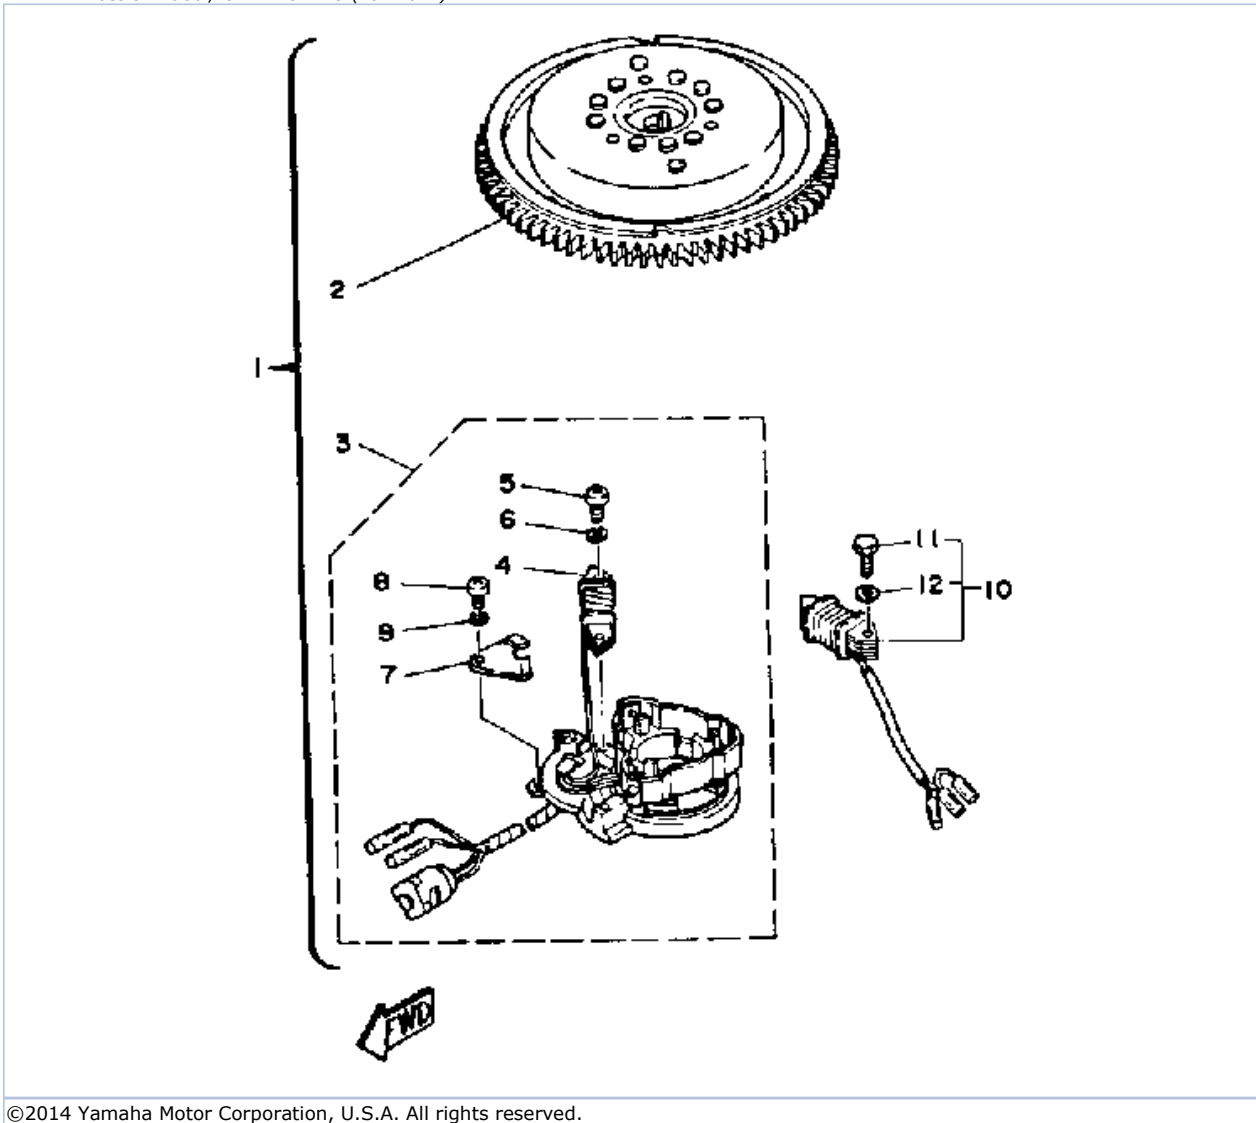

40SJ-JD 1986 / CDI MAGNETO (40E 40ET)

©2014 Yamaha Motor Corporation, U.S.A. All rights reserved.

Part List

40SJ-JD 1986 / CDI MAGNETO (40E 40ET)

REF - NO	PART NUMBER	PART NAME	QUANTITY	REMARKS
1	UNA-VAILA-BL-EI	TOOL	1	
2	6H4-85550-A0-00	ROTOR ASSEMBLY	1	
3	6H4-85510-F0-00	STATOR ASSEMBLY	1	
4	6H4-85520-00-00	COIL, CHARGE	1	
5	98580-06020-00	SCREW, PAN HEAD	2	
6	92995-06100-00	WASHER, SPRING	2	
7	6H4-85548-00-00	.HOLDER	1	
8	(97802-05008-00)	SCREW, PAN HEAD	1	
9	92990-05100-00	.WASHER, SPRING	1	
10	6H4-81303-A0-00	LIGHTING COIL ASSEMBLY	1	
11	97313-06025-00	BOLT	2	
12	92990-06600-00	WASHER, PLATE	2	

Part Notes

40SJ-JD 1986 / CDI MAGNETO (40E 40ET)

PART NUMBER	NOTE TEXT
92990-06600-00	OEM: This part number is among the Top 100 Most Popular Marine Maintenance Parts as of March 2014.

©2014 Yamaha Motor Corporation, U.S.A. All rights reserved.