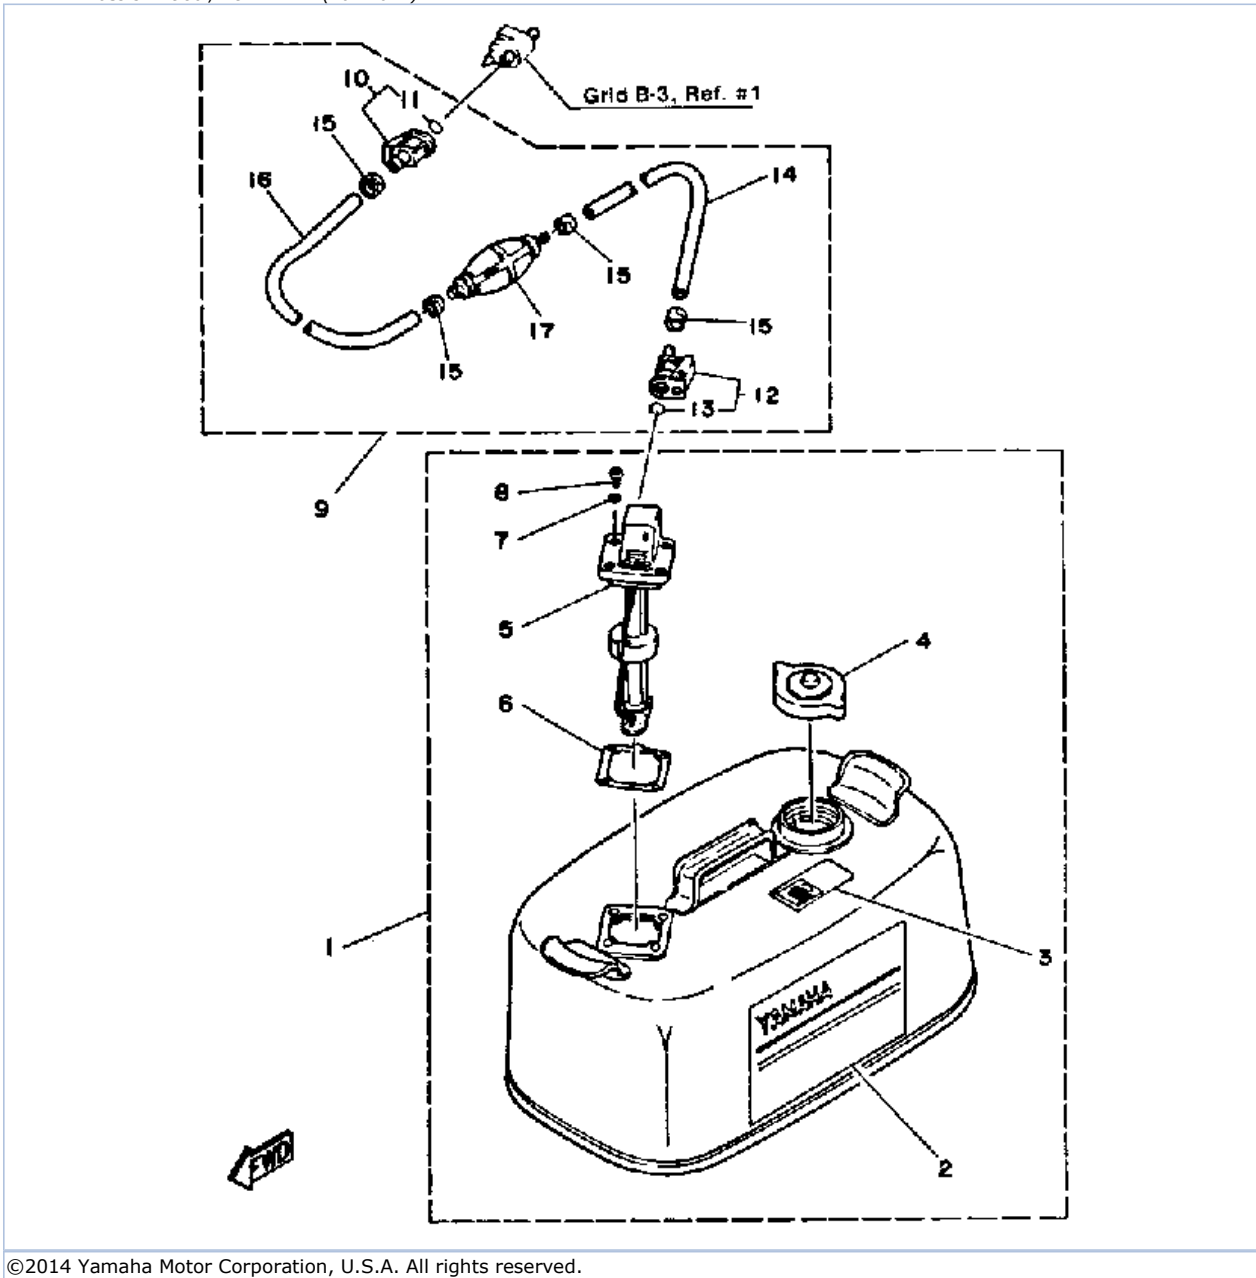

40SJ-JD 1986 / FUEL TANK (40E 40ET)

Part List

40SJ-JD 1986 / FUEL TANK (40E 40ET)

REF - NO	PART NUMBER	PART NAME	QUANTITY	REMARKS
1	6Y1-W2420-42-24	FUEL TANK ASSEMBLY	1	
2	6Y1-24244-20-00	GRAPHIC, SIDE	1	
3	6Y1-24256-50-00	GRAPHIC, FUEL TANK	1	
4	6Y1-24610-00-00	CAP ASSEMBLY	1	
5	6Y1-24260-02-00	FUEL METER ASSEMBLY	1	
6	6Y1-24268-00-00	.GASKET, FUEL METER	1	
7	6Y1-24329-00-00	.SEAL	4	
8	98586-05016-00	SCREW, PAN HEAD	4	
9	6Y1-24306-51-00	FUEL PIPE COMP. 1	1	
10	6G1-24305-01-00	FUEL PIPE JOINT COMP. 2	1	
11	93210-08287-00	..O-RING	1	
12	6Y1-24305-02-00	FUEL PIPE JOINT COMP. 2	1	
13	93210-08287-00	..O-RING	1	
14	90445-11M80-00	HOSE	1	
15	650-24351-51-00	.BAND 1	4	
16	90445-11M78-00	HOSE	1	
17	6Y1-24360-51-00	PRIMER PUMP ASSY.	1