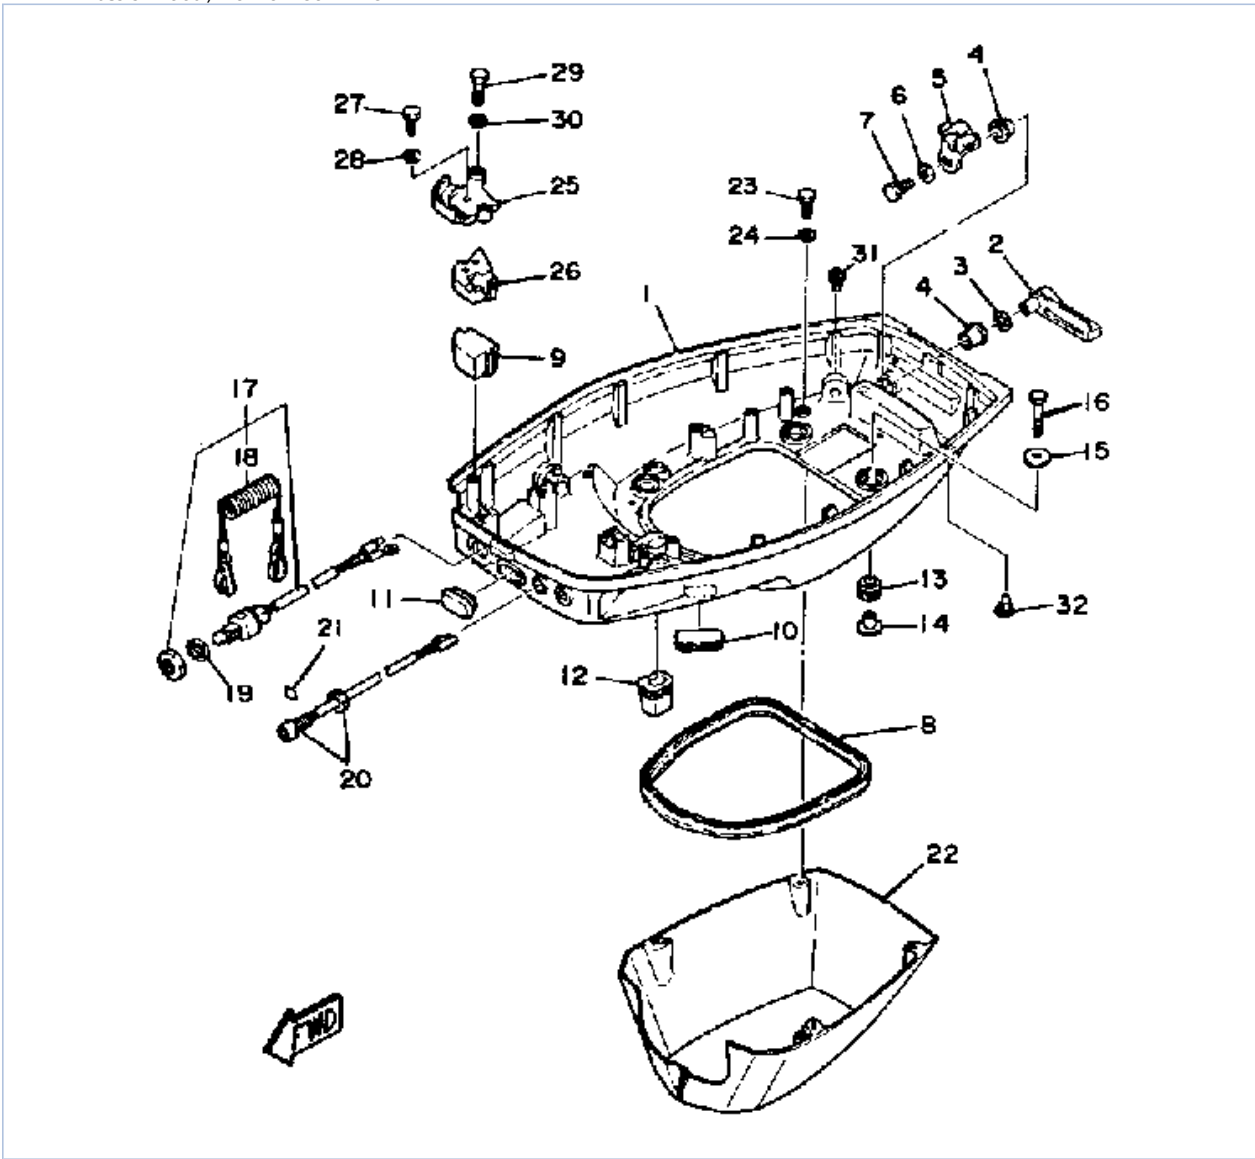

40SJ-JD 1986 / BOTTOM COWLING

©2014 Yamaha Motor Corporation, U.S.A. All rights reserved.

Part List

40SJ-JD 1986 / BOTTOM COWLING

REF - NO	PART NUMBER	PART NAME	QUANTITY	REMARKS
1	6H4-W4271-01-EK	BOTTOM COWLING	1	
2	6H4-42815-00-00	LEVER, CLAMP	1	
3	90206-12052-00	WASHER, WAVE	1	
4	90386-12069-00	BUSH	2	
5	6H4-42816-00-00	LEVER, CLAMP	1	
6	90201-06M02-00	WASHER, PLATE	1	
7	97313-06010-00	BOLT, HEXAGON	1	
8	6H4-42716-00-00	RUBBER, SEAL 1	1	
9	6H4-42724-00-00	GROMMET	1	
10	6H5-42726-00-00	GROMMET	1	U.R. 40ET MODEL
10	6H4-42726-00-00	GROMMET	1	U.R.
11	6H3-42727-00-00	GROMMET	1	
12	682-42727-00-00	GROMMET	1	
13	90480-09M21-00	GROMMET	4	
14	90387-06M41-00	COLLAR	4	
15	90201-06416-00	WASHER, PLATE	4	
16	97313-06030-00	BOLT	4	
17	6E9-82575-01-00	ENGINE STOP SWITCH ASSEMBLY	1	
18	682-82556-00-00	.LANYARD, STOP SWITCH	1	
19	6H4-82537-00-00	ATTACHMENT, STOP SWITCH	1	
20	6H4-85411-00-00	OVERHEAT WARNING LAMP	1	
21	6H4-85415-00-00	MARK, SIGNAL LAMP	1	
22	6H4-42741-00-00	APRON 1	1	
23	97313-06016-00	BOLT, HEXAGON	4	
24	92990-06600-00	WASHER, PLATE	4	
25	6H4-48531-00-94	BRACKET, REMOTE CONTROL 1	1	
26	6H4-48532-00-94	BRACKET, REMOTE CONTROL 2	1	
27	97313-05016-00	BOLT, HEXAGON	1	
28	92990-05600-00	WASHER, PLATE	1	
29	97313-06020-00	BOLT, HEXAGON	2	
30	92990-06600-00	WASHER, PLATE	2	
31	6E5-44391-00-00	NIPPLE, HOSE	1	
32	6H4-42748-00-00	GROMMET	2	

Part Notes

40SJ-JD 1986 / BOTTOM COWLING

PART NUMBER	NOTE TEXT
682-82556-00-00	OEM: This part number is among the Top 100 Most Popular Marine Maintenance Parts as of March 2014.
92990-06600-00	OEM: This part number is among the Top 100 Most Popular Marine Maintenance Parts as of March 2014.
92990-06600-00	OEM: This part number is among the Top 100 Most Popular Marine Maintenance Parts as of March 2014.

©2014 Yamaha Motor Corporation, U.S.A. All rights reserved.