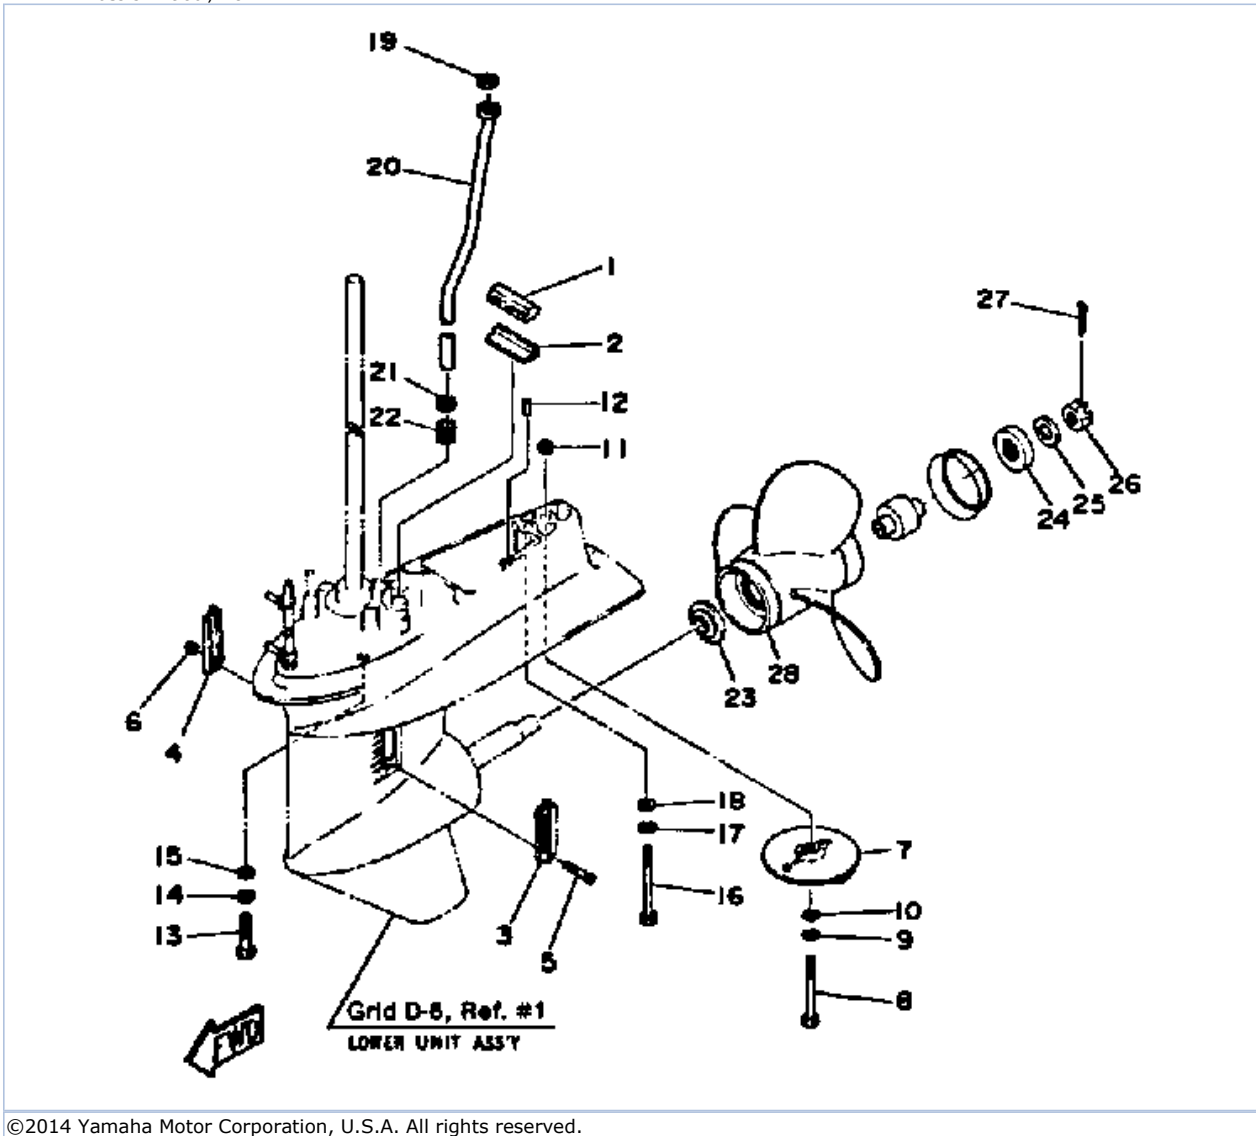

40SJ-JD 1986 / LOWER DRIVE 2

©2014 Yamaha Motor Corporation, U.S.A. All rights reserved.

Part List

40SJ-JD 1986 / LOWER DRIVE 2

REF - NO	PART NUMBER	PART NAME	QUANTITY	REMARKS
1	688-45375-00-00	DAMPER, SEAL	1	
2	663-45376-00-94	GUIDE, SEAL DAMPER	1	
3	688-45214-02-00	COVER, WATER INLET 1	1	
4	688-45215-02-00	COVER, WATER INLET 2	1	
5	98680-05535-00	SCREW, OVAL HEAD	1	
6	90185-05002-00	NUT, NYLON	1	
7	664-45371-01-00	TAB-TRIM	1	
8	97375-08075-00	BOLT	1	
9	92990-08100-00	WASHER, SPRING	1	
10	92990-08600-00	..WASHER, PLATE	1	
11	95380-08600-00	NUT	1	
12	93606-12019-00	.PIN, DOWEL	2	
13	97395-10040-00	BOLT	4	
14	92990-10100-00	WASHER, SPRING	4	
15	92990-10600-00	WASHER, PLATE	4	
16	97395-10040-00	BOLT	1	
17	92990-08100-00	WASHER, SPRING	1	
18	92990-08600-00	..WASHER, PLATE	1	
19	90202-12060-00	WASHER, PLATE	1	
20	6H4-44361-00-00	TUBE, WATER	1	U.R. SHORT
20	6H4-44361-10-00	TUBE, WATER	1	U.R. LONG
21	90430-12072-00	GASKET	1	
22	663-44367-00-00	DAMPER, WATER SEAL 3	1	
23	663-45987-02-00	SPACER 1	1	
24	670-45997-02-00	SPACER	1	
25	92990-16200-00	WASHER, PLAIN	1	
26	90171-16011-00	NUT, CASTLE	1	
27	91490-30030-00	PIN, COTTER	1	
28	663-45976-00-98	PROPELLER (3X10-1/4"X15"-G)	1	U.R.
28	663-45978-00-98	PROPELLER (3X10-1/4"X16"-G)	1	U.R.
28	663-45930-00-98	PROPELLER (3X10-1/4"X14"-G)	1	U.R.
28	663-45981-10-00	DAMPER, RUBBER PROP	1	
28	663-45949-01-EL	PROPELLER (3X10-3/4"X16"-G)	1	U.R.
28	663-45947-02-EL	PROPELLER (3X11-5/8"X11"-G)	1	U.R.
28	6H5-45945-00-EL	PROPELLER (3X10-5/8X12"-G)	1	U.R.
28	6H5-45943-00-EL	PROPELLER (3X10"X15"-G)	1	U.R.
28	663-45941-01-EL	PROPELLER (3X10-3/4"X17"-G)	1	U.R.
28	663-45974-60-98	PROPELLER (3X11-1/2"X13"-G)	1	U.R.
28	663-45972-60-98	PROPELLER (3X12"X11"-G)	1	
28	663-45986-00-94	RING, DEFLECTOR	1	

Part Notes

40SJ-JD 1986 / LOWER DRIVE 2

PART NUMBER	NOTE TEXT
92990-10600-00	OEM: This part number is among the Top 100 Most Popular Marine Maintenance Parts as of March 2014.

©2014 Yamaha Motor Corporation, U.S.A. All rights reserved.