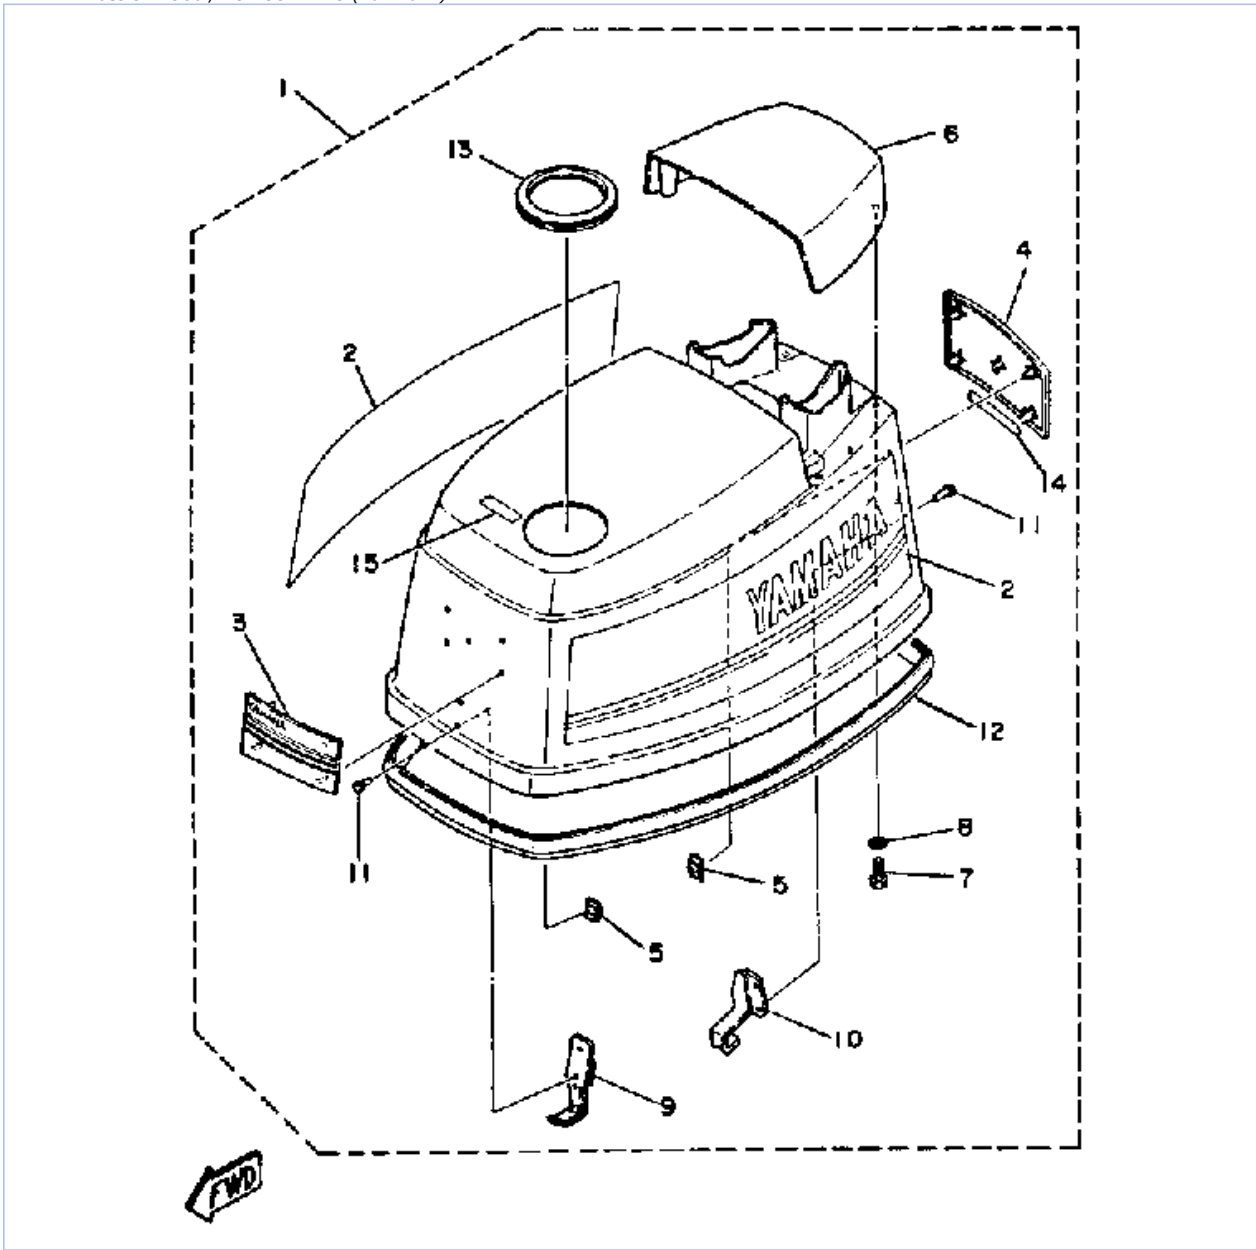

40SJ-JD 1986 / TOP COWLING (40E 40ET)

©2014 Yamaha Motor Corporation, U.S.A. All rights reserved.

Part List

40SJ-JD 1986 / TOP COWLING (40E 40ET)

REF - NO	PART NUMBER	PART NAME	QUANTITY	REMARKS
1	6H4-42610-42-EK	TOP COWLING ASSEMBLY	1	
2	6H4-W0070-42-00	GRAPHIC SET	1	
3	6H4-42686-00-00	EMBLEM, FRONT	1	
4	6H4-42687-00-00	EMBLEM, REAR	1	
5	90183-05M01-00	NUT, SPRING	10	
6	6H4-42613-10-EK	MOLDING, AIR DUCT	1	
7	97313-06016-00	BOLT, HEXAGON	4	
8	92990-06600-00	WASHER, PLATE	4	
9	6H4-42651-00-00	.HOOK	1	
10	6H4-42652-00-00	.HOOK	1	
11	90266-04M01-00	.RIVET	4	
12	6H4-42615-00-00	.SEAL	1	
13	6H4-21732-00-00	SEAL	1	
14	6G1-42683-00-00	MARK, COWLING 3	1	
15	6H4-13436-40-00	MARK	1	

Part Notes

40SJ-JD 1986 / TOP COWLING (40E 40ET)

PART NUMBER	NOTE TEXT
92990-06600-00	OEM: This part number is among the Top 100 Most Popular Marine Maintenance Parts as of March 2014.

©2014 Yamaha Motor Corporation, U.S.A. All rights reserved.