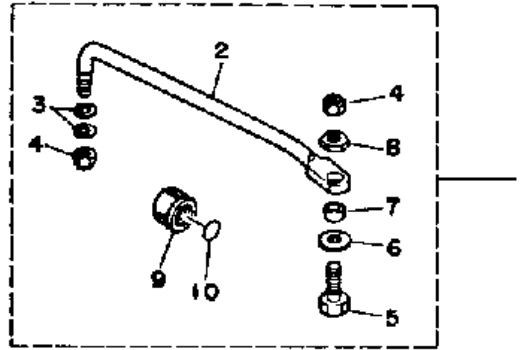

REF - NO	PART NUMBER	PART NAME	QUANTITY	REMARKS
1	6H4-48511-51-EK	HOOK, STEERING	1	
2	6H4-48344-00-00	CABLE END, REMOTE CONTROL	2	
3	90468-18008-00	CLIP	2	

Part Notes

40SJ-JD 1986 / REMOTE CONTROL ATTACHMENT

PART NUMBER	NOTE TEXT
90468-18008-00 	OEM: This part number is among the Top 100 Most Popular Marine Maintenance Parts as of March 2014.

©2014 Yamaha Motor Corporation, U.S.A. All rights reserved.

40SJ-JD 1986 / STEERING GUIDE ATTACHMENT