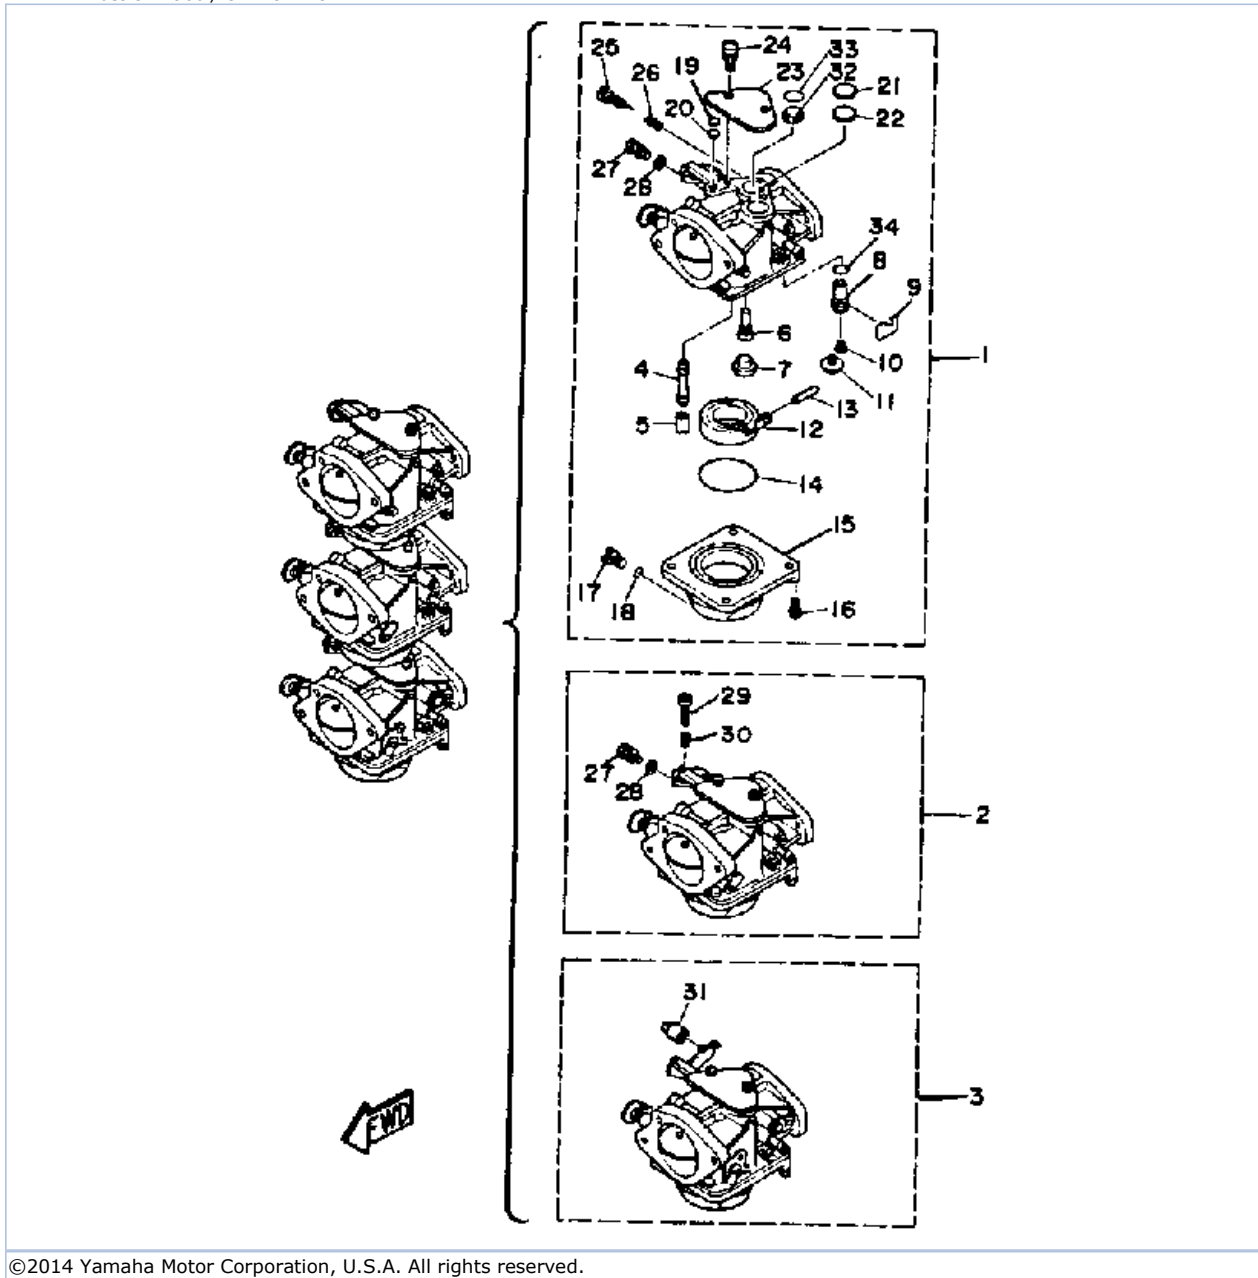

40SJ-JD 1986 / CARBURETOR

Part List

40SJ-JD 1986 / CARBURETOR

REF - NO	PART NUMBER	PART NAME	QUANTITY	REMARKS
1	6H4-14301-06-00	CARBURETOR ASSEMBLY 1 (UPPER)	1	
2	6H4-14302-06-00	CARBURETOR ASSEMBLY 2 (CENTER)	1	
3	6H4-14303-06-00	CARBURETOR (LOWER) (LOWER)	1	
4	(6H4-14947-02-00)	NOZZLE, MAIN	3	
5	676-14943-33-00	.JET, MAIN (#130)	1	U.R.
5	676-14943-43-00	UNAVAILABLE IN PRICE BOOK	2	U.R.
6	6H4-14948-15-00	JET, SLOW (70)	3	
7	676-14966-00-00	CAP	3	
8	6H3-14590-00-00	NEEDLE VALVE ASSEMBLY	3	
9	663-14159-00-00	.CLIP	3	
10	676-14186-00-00	PIN, FLOAT	3	
11	98580-04008-00	.SCREW, PAN HEAD	3	
12	6G1-14985-00-00	FLOAT	3	
13	688-14548-00-00	PIN, FLOAT ARM	3	
14	6G1-14984-00-00	O-RING	3	
15	6H2-14980-00-00	BODY, FLOAT CHAMBER	3	
16	97980-04114-00	.SCREW, WITH WASHER	12	
17	6H3-14992-00-00	.SCREW, DRAIN	3	
18	93210-04230-00	O-RING	3	
19	663-14126-00-00	GASKET	3	
20	663-14527-00-00	PLATE	3	
21	688-14126-00-00	GASKET	3	
22	688-14527-00-00	PLATE	3	
23	6H2-14527-00-00	PLATE	3	
24	90159-05017-00	SCREW, WITH WASHER	6	
25	692-14923-00-00	SCREW, PILOT	3	
26	679-14555-00-00	.SPRING	3	
27	663-14592-00-00	SCREW	2	
28	90201-05652-00	.WASHER, PLATE	2	
29	663-14523-00-00	SCREW, STOP	1	
30	90501-10326-00	.SPRING, COMPRESSION	1	
31	676-14578-00-00	COLLAR (LOWER)	1	
32	6H3-14578-00-00	PLATE	3	
33	93210-15M52-00	O-RING	3	
34	93210-04228-00	O-RING	3