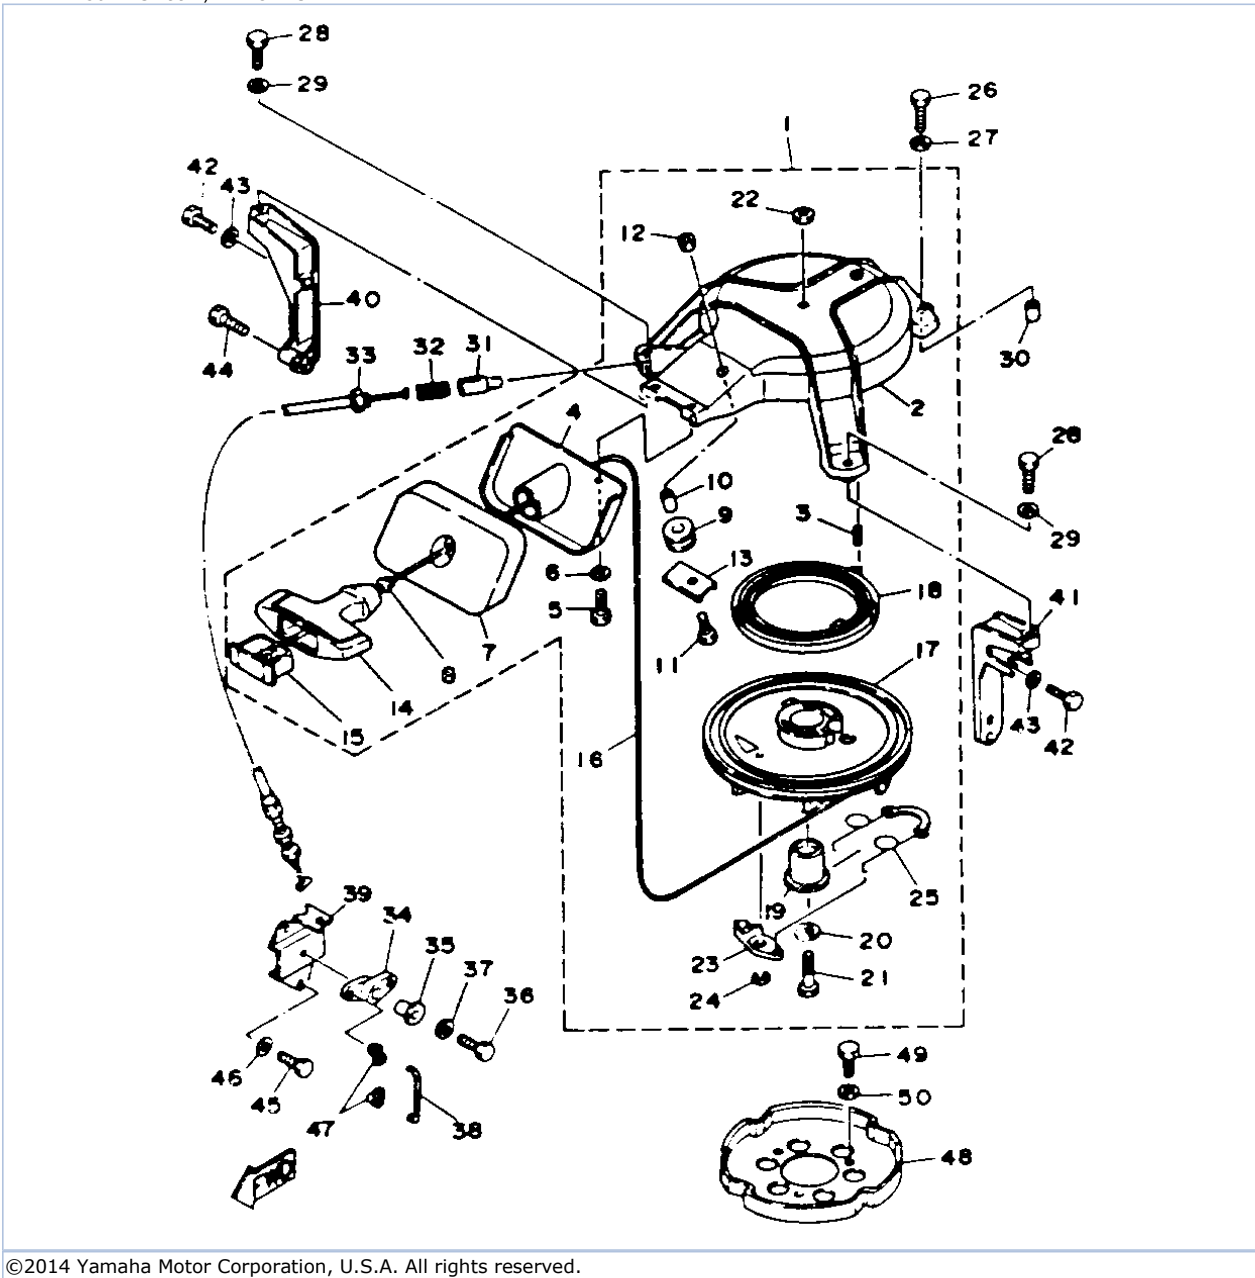

30ELHS 1994 / MANUAL STARTER

Part List

30ELHS 1994 / MANUAL STARTER

REF - NO	PART NUMBER	PART NAME	QUANTITY	REMARKS
1	6J8-15710-01-00	STARTER ASSEMBLY	1	
2	6J8-15711-00-94	.CASE, STARTER	1	
3	91690-40014-00	.PIN, SPRING	1	
4	6J8-15758-00-94	.GUIDE, ROPE (6J8-15758-00-4D)	1	
5	97395-06016-00	.BOLT, HEX	2	
6	92990-06600-00	.WASHER, PLATE	2	
7	6J8-15762-00-00	.SEAL, RUBBER 2	1	
8	6A0-15789-00-00	.DAMPER	1	
9	6F5-15752-00-00	.ROLLER, WIRE	1	
10	6F5-15753-00-00	.BUSH	1	
11	97395-06025-00	.BOLT	1	
12	95380-06600-00	.NUT, HEXAGON	1	
13	6J8-15787-00-00	.ADAPTOR	1	
14	689-15755-01-00	.HANDLE, STARTER	1	
15	6F5-15779-02-00	.COVER	1	
16	90890-44373-00	.ROPE, STARTER	1	
17	6J8-15714-00-00	.DRUM, SHEAVE	1	
18	90510-08M04-00	.SPRING, SPIRAL	1	
19	677-15717-01-00	.SHAFT, STARTER	1	
20	90201-065F3-00	.WASHER, PLATE	1	
21	97395-06025-00	.BOLT	1	
22	95380-06700-00	.NUT	1	
23	676-15741-03-00	.PAWL, DRIVE	1	
24	93430-06M02-00	.CIRCLIP	1	
25	6J8-15705-00-00	.SPRING, DRIVE PAWL	1	
26	97395-06035-00	BOLT, HEXAGON	1	
27	92990-06600-00	WASHER, PLATE	1	
28	97395-06025-00	BOLT	2	
29	92990-06600-00	WASHER, PLATE	2	
30	99530-10014-00	PIN, DOWEL	1	
31	656-15748-00-00	PLUNGER, STARTER STOP	1	
32	90501-10227-00	SPRING, COMPRESSION	1	
33	6J8-15770-00-00	CABLE COMP., STARTER STOP	1	
34	6J8-15746-01-00	ARM	1	
35	90387-06M29-00	COLLAR	1	
36	97395-06025-00	BOLT	1	
37	92990-06600-00	WASHER, PLATE	1	
38	6J8-15747-00-00	LINK	1	
39	6J8-15774-00-00	STAY 4	1	
40	6J8-15771-00-94	STAY 1	1	
41	6J8-15772-00-94	STAY 2	1	
42	97313-06020-00	BOLT, HEXAGON	3	
43	92990-06600-00	WASHER, PLATE	3	
44	97313-06020-00	BOLT, HEXAGON	1	
45	97395-06016-00	BOLT, HEX	2	
46	92990-06600-00	WASHER, PLATE	2	
47	661-41262-02-00	JOINT, CHOKE LEVER	2	
48	6J8-15723-00-00	PULLEY, STARTER	1	
49	97011-08016-00	BOLT	3	
50	92990-08600-00	..WASHER, PLATE	3	

Part Notes

30ELHS 1994 / MANUAL STARTER