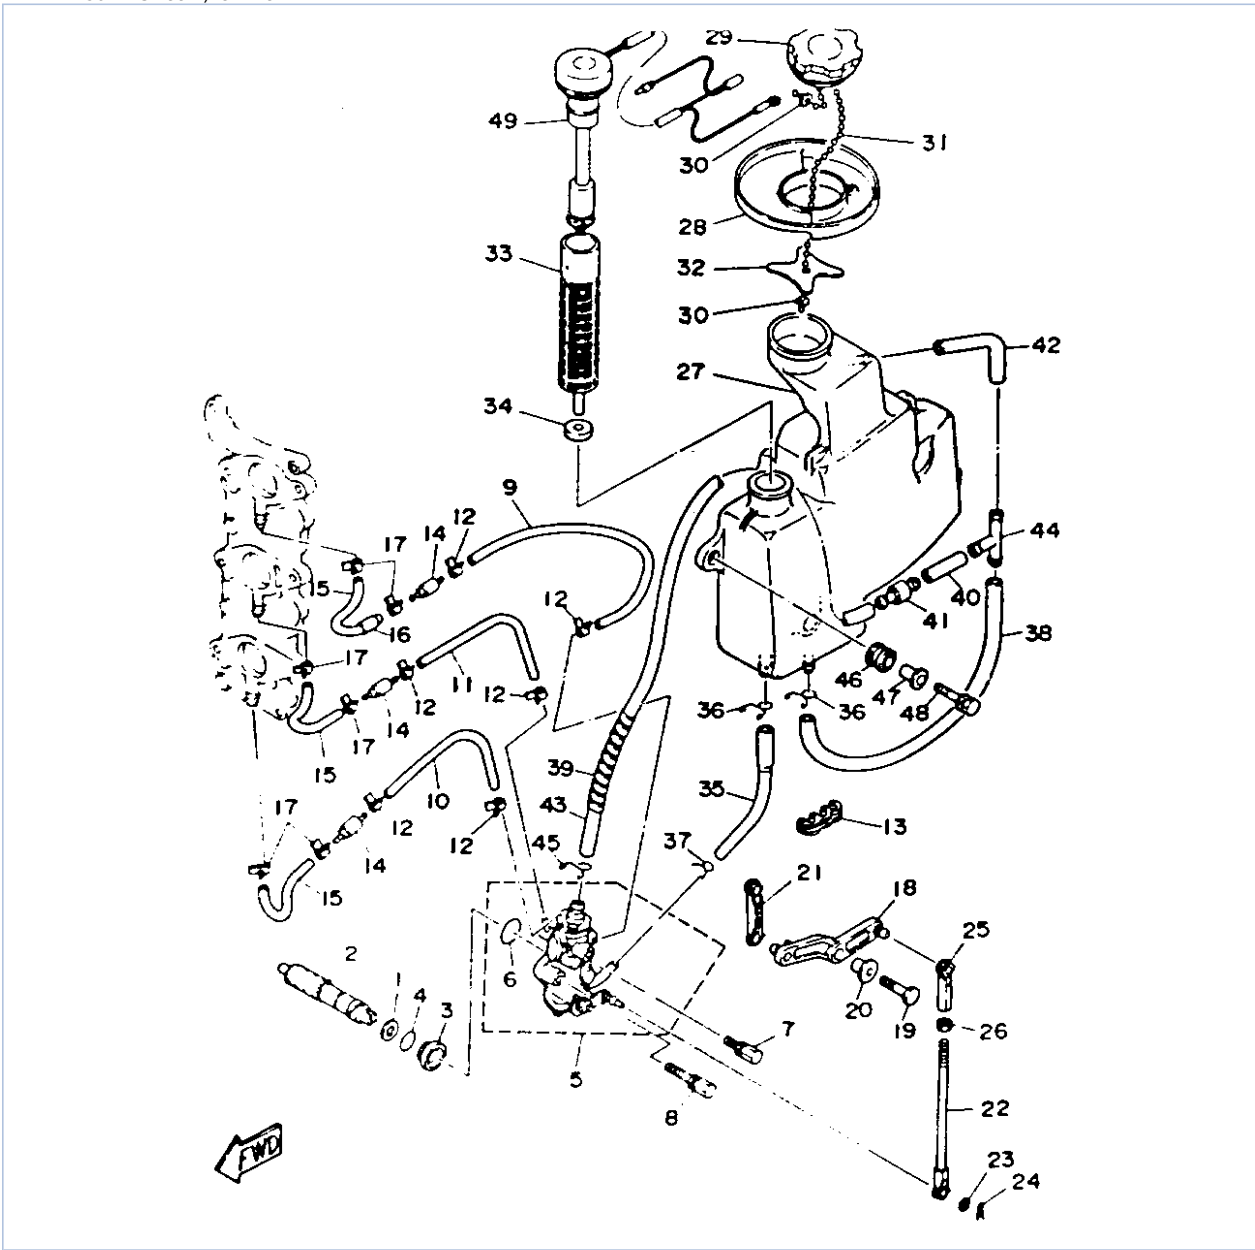

30ELHS 1994 / OIL PUMP

©2014 Yamaha Motor Corporation, U.S.A. All rights reserved.

Part List

30ELHS 1994 / OIL PUMP

REF - NO	PART NUMBER	PART NAME	QUANTITY	REMARKS
1	90201-08M93-00	WASHER, PLATE	1	
2	6J8-11537-00-00	GEAR, DRIVEN	1	
3	6J8-13117-00-00	COLLAR, DISTANCE	1	
4	93210-13595-00	O-RING	1	
5	6J8-13200-01-00	OIL INJECTION PUMP ASSY	1	
6	93210-19M82-00	.O-RING	1	
7	90109-05M32-00	BOLT	1	
8	90109-05M33-00	BOLT	1	
9	90445-07M08-00	HOSE (L220)	1	
10	90445-07M32-00	HOSE (L120)	1	
11	90445-07M32-00	HOSE (L120)	1	
12	90468-07M02-00	CLIP	6	
13	90464-07M05-00	CLAMP	1	
14	6E9-13183-70-00	VALVE, CHECK	3	
15	90445-07M04-00	HOSE (L50)	3	
16	90445-11M08-00	HOSE (L10)	1	
17	90468-07M02-00	CLIP	6	
18	6J8-13155-00-00	LEVER, CONTROL	1	
19	97313-06025-00	BOLT	1	
20	90387-06M60-00	COLLAR	1	
21	6J8-41238-00-00	JOINT, LINK	1	
22	6J8-41237-00-00	JOINT, LINK	1	
23	90202-05088-00	WASHER, PLATE	1	
24	90468-05M03-00	CLIP	1	
25	682-41237-00-00	JOINT, LINK	1	
26	95380-05700-00	NUT	1	
27	6J8-21707-01-00	OIL TANK COMP.	1	UR 30ER MODEL
27	6J8-21707-11-00	OIL TANK COMP.	1	UR 30MH MODEL
28	6J8-2173M-00-00	SEAL 3	1	30ER MODEL
29	6H4-21770-00-00	OIL TANK CAP ASSY	1	
30	6H1-21757-00-00	WASHER, SPECIAL 1	2	
31	6H1-24633-00-00	CHAIN, BALL	1	
32	6J8-21758-00-00	WASHER, SPECIAL 2	1	
33	6J8-13411-00-00	STRAINER, OIL	1	
34	6J8-13414-00-00	GASKET, STRAINER COVER	1	
35	6J8-13416-00-00	PIPE, OIL 1	1	
36	90467-11M08-00	CLIP	2	
37	90467-08004-00	CLIP	1	
38	90445-11M03-00	HOSE (L330)	1	
39	90446-10M01-00	HOSE (L60)	1	
40	90445-11M07-00	HOSE (L30)	1	
41	6J8-21744-00-00	BREATHER	1	
42	90445-11M02-00	HOSE (L100)	1	
43	90445-11M04-00	HOSE (L400)	1	
44	6E5-24378-00-00	PIPE, JOINT 3	1	
45	90467-10M04-00	CLIP	1	
46	6A0-82317-00-00	DAMPER, IGNITION COIL	3	
47	624-42542-00-00	PIPE	3	
48	90119-06M65-00	BOLT, WITH WASHER	3	
49	6J8-85720-01-00	OIL LEVEL GAUGE ASSY	1