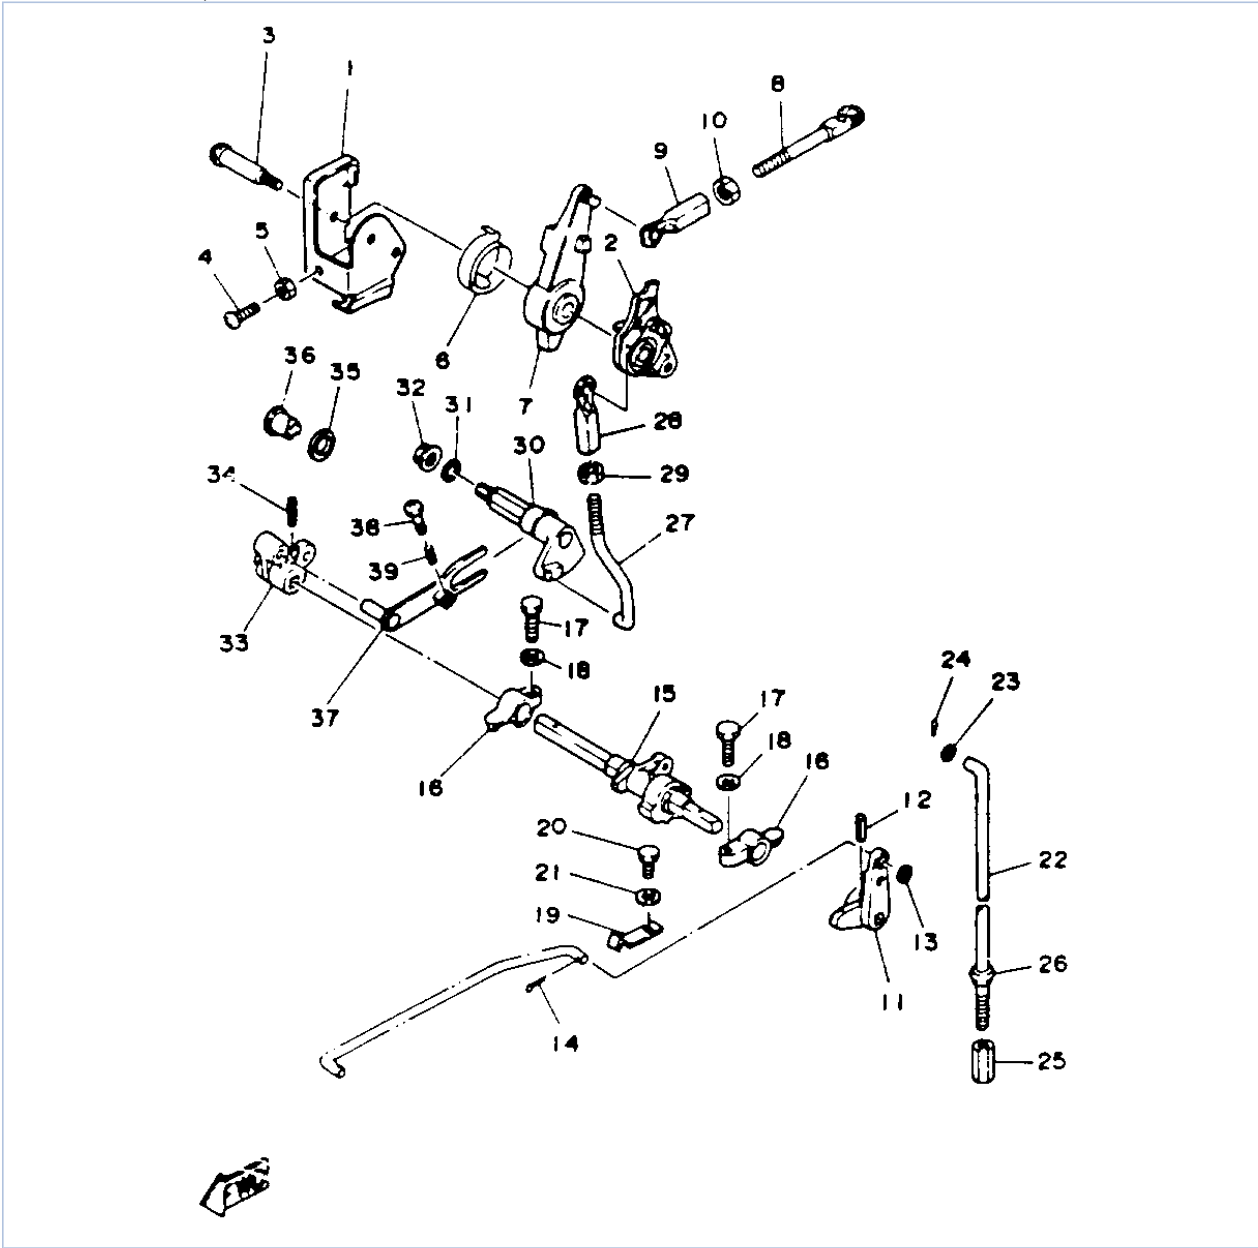

30ELHS 1994 / CONTROL ENGINE

©2014 Yamaha Motor Corporation, U.S.A. All rights reserved.

Part List

30ELHS 1994 / CONTROL ENGINE

REF - NO	PART NUMBER	PART NAME	QUANTITY	REMARKS
1	6J8-14497-00-00	STAY, THROTTLE WIRE	1	
2	6J8-41213-00-00	CAM, ACCEL.	1	
3	90109-06M28-00	BOLT	1	
4	98580-06025-00	SCREW, PAN HEAD	1	
5	95380-06600-00	NUT, HEXAGON	1	
6	6J8-42167-00-00	SPRING 1	1	
7	6J8-41631-02-00	LEVER, MAGNETO CONTROL	1	
8	689-42169-01-00	JOINT	1	
9	682-41237-00-00	JOINT, LINK	1	
10	95380-05600-00	NUT	1	
11	6J8-44123-00-00	ARM, SHIFT ROD	1	
12	91690-30318-00	PIN, SPRING	1	
13	92990-06200-00	WASHER, PLAIN	1	
14	91490-20015-00	PIN. COTTER	1	
15	6J8-44121-00-00	LEVER, SHIFT ROD	1	
16	6G1-41662-01-94	BRACKET 2	2	
17	97313-06020-00	BOLT, HEXAGON	2	
18	92990-06600-00	WASHER, PLATE	2	
19	6J8-44116-00-00	SPRING	1	
20	97395-06012-00	BOLT	1	
21	92990-06600-00	WASHER, PLATE	1	
22	6J8-44143-00-00	ROD, SHIFT	1	
23	92990-05600-00	WASHER, PLATE	1	
24	91490-16010-00	PIN. COTTER	1	
25	90170-06015-00	NUT	1	
26	689-43373-01-00	SEAL, DAMPER	1	
27	6J8-42192-00-00	ROD 2	1	
28	682-41237-00-00	JOINT, LINK	1	
29	95380-05600-00	NUT	1	
30	6J8-42154-01-00	LEVER, THROTTLE CONTROL	1	
31	90202-10024-00	WASHER, PLATE	1	
32	95780-08300-00	..NUT, FLANGE	1	
33	6J8-44142-00-00	JOINT	1	
34	91690-30318-00	PIN, SPRING	1	
35	682-42726-00-00	GROMMET	1	
36	90202-12M17-00	WASHER, PLATE	1	
37	6J8-41211-00-00	LINK, ACCEL.	1	
38	98580-04020-00	SCREW, PAN HEAD	1	
39	90501-08M66-00	SPRING, COMPRESSION	1	

Part Notes

30ELHS 1994 / CONTROL ENGINE

PART NUMBER		NOTE TEXT
92990-06600-00		OEM: This part number is among the Top 100 Most Popular Marine Maintenance Parts as of March 2014.
92990-06600-00		OEM: This part number is among the Top 100 Most Popular Marine Maintenance Parts as of March 2014.

©2014 Yamaha Motor Corporation, U.S.A. All rights reserved.