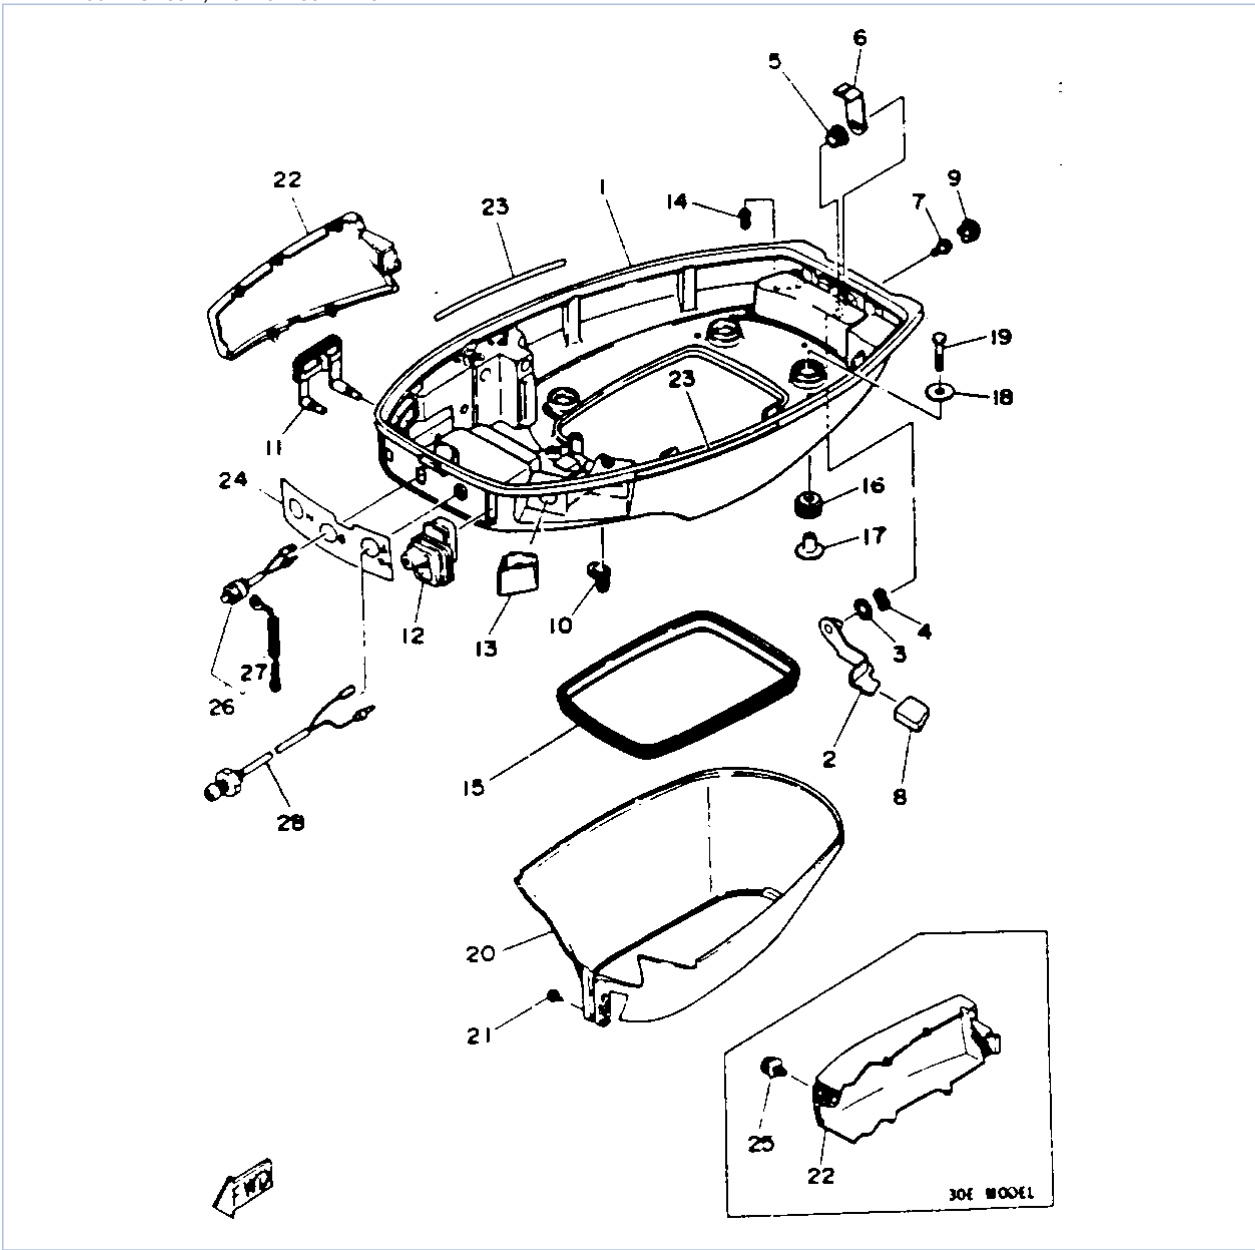

30ELHS 1994 / BOTTOM COWLING

©2014 Yamaha Motor Corporation, U.S.A. All rights reserved.

Part List

30ELHS 1994 / BOTTOM COWLING

REF - NO	PART NUMBER	PART NAME	QUANTITY	REMARKS
1	6J8-42711-01-EK	BOTTOM COWLING	1	
2	6J8-42815-00-EK	LEVER, CLAMP 1	1	
3	90202-12M25-00	WASHER, PLATE	1	
4	90206-12052-00	WASHER, WAVE	1	
5	90386-12M61-00	BUSH	1	
6	6J8-42816-00-00	LEVER, CLAMP	1	
7	95895-06012-00	BOLT, FLANGE	1	
8	6J8-42831-00-00	BUSHING	1	
9	6J8-42728-00-00	CAP	1	
10	6G1-42727-00-00	GROMMET	1	
11	6J8-42724-00-00	GROMMET	1	
12	6J8-42726-00-00	GROMMET	1	
13	6J8-42725-00-00	GROMMET 2	1	
14	6H3-44391-01-00	NIPPLE, HOSE	1	
15	6J8-42716-00-00	RUBBER, SEAL 1	1	
16	90480-09M21-00	GROMMET	4	
17	90387-06M41-00	COLLAR	4	
18	90201-06416-00	WASHER, PLATE	4	
19	97313-06030-00	BOLT	4	
20	6J8-42741-00-00	APRON 1	1	
21	90164-06M01-00	SCREW, TAPPING	2	
22	6J8-42723-50-00	COVER, BOTTOM	1	UR 30ER MODEL
22	6J8-42723-00-00	COVER, BOTTOM	1	UR 30MH MODEL
23	6J8-42735-00-00	PROTECTOR	2	
24	6J8-42719-20-00	PANEL, FRONT LOWER	1	
25	6J8-42846-00-00	.SCREW	1	30ER MODEL
26	689-82575-03-00	ENGINE STOP SWITCH ASSEMBLY (689-82575-02-00)	1	
27	682-82556-00-00	.LANYARD, STOP SWITCH	1	
28	6J8-85410-00-00	EMERGENCY SIGNAL LIGHT ASSY	1	

Part Notes

30ELHS 1994 / BOTTOM COWLING

PART NUMBER	NOTE TEXT
682-82556-00-00	OEM: This part number is among the Top 100 Most Popular Marine Maintenance Parts as of March 2014.

©2014 Yamaha Motor Corporation, U.S.A. All rights reserved.