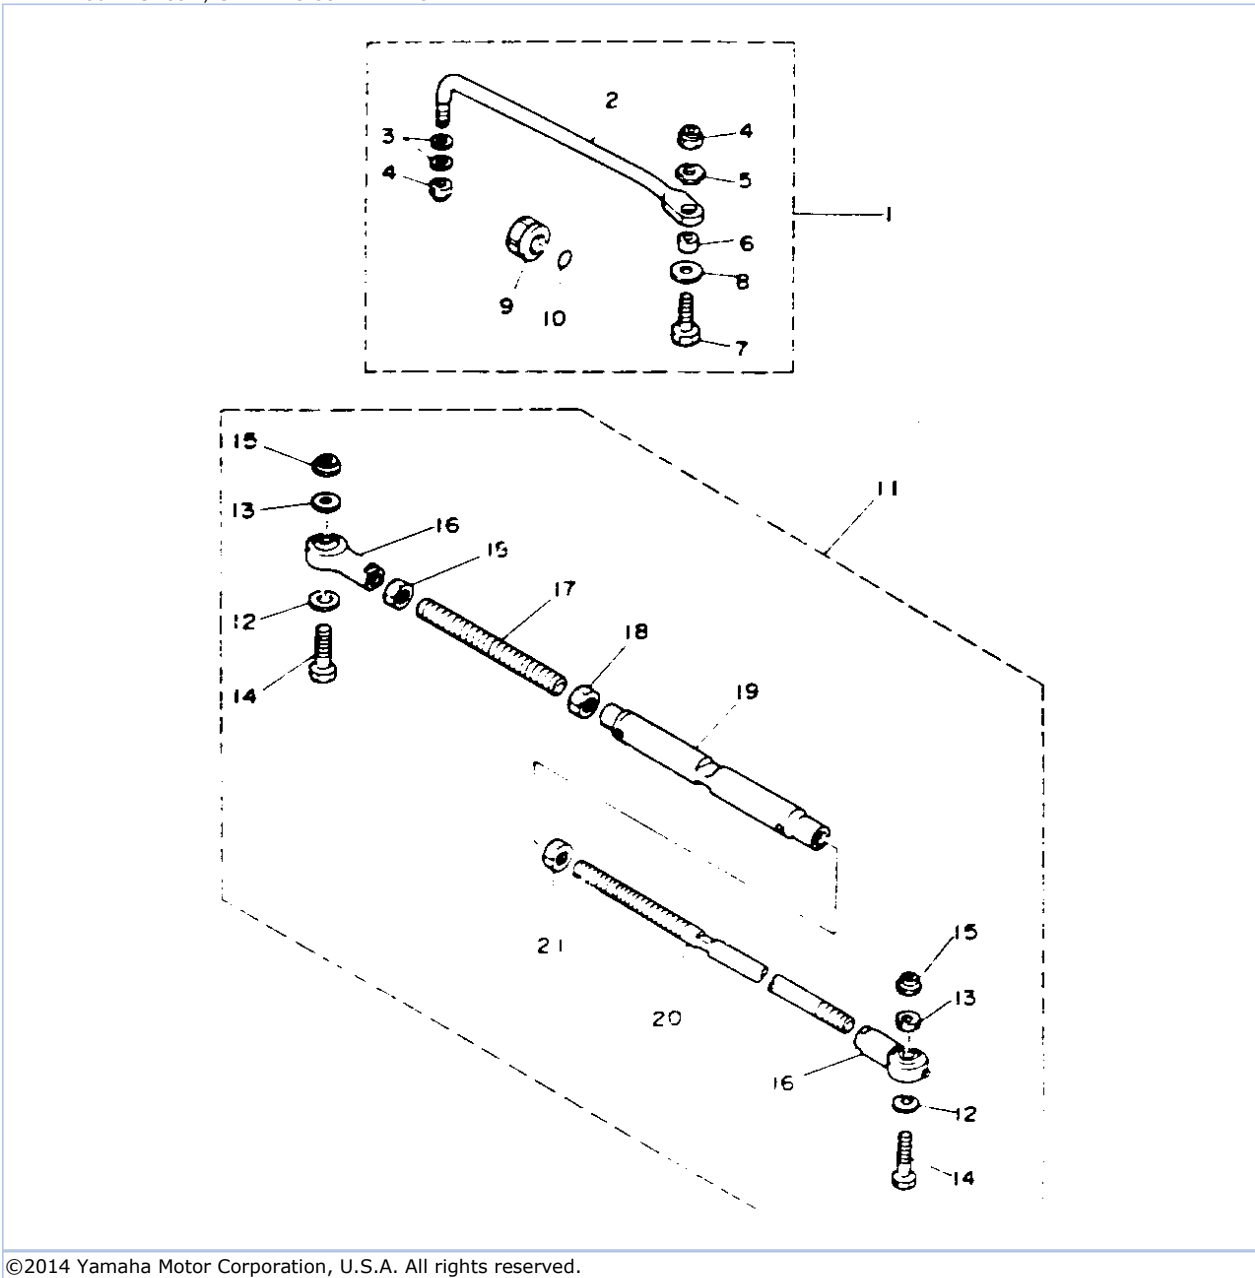

30ELHS 1994 / STEERING GUIDE ATTACHMENT

©2014 Yamaha Motor Corporation, U.S.A. All rights reserved.

Part List

30ELHS 1994 / STEERING GUIDE ATTACHMENT

REF - NO	PART NUMBER	PART NAME	QUANTITY	REMARKS
1	689-61350-02-00	STEERING GUIDE ATTACHMENT KIT	1	
2	689-61351-01-00	.ROD, STEERING LINK	1	
3	90201-10M20-00	.WASHER, PLATE	2	
4	90185-09M01-00	.NUT, SELF-LOCKING	2	
5	90170-09M03-00	.NUT	1	
6	90387-10M42-00	.COLLAR	1	
7	6E5-61355-00-00	.BOLT	1	
8	90201-10M63-00	.WASHER, PLATE	1	
9	6E5-43145-00-00	.CAP, CLAMP BRACKET	1	
10	93210-16275-00	.O-RING	1	
11	688-61301-01-00	TIE BAR KIT (L:430-630MM)	1	
12	90201-10M76-00	.WASHER, PLATE	2	
13	90170-09M05-00	.NUT	2	
14	90101-09M70-00	.BOLT	2	
15	90185-09M01-00	.NUT, SELF-LOCKING	2	
16	6E5-61303-00-00	.STEERING AXLE COMP	2	
17	6E5-61315-00-00	.TIE BAR	1	
18	95380-14700-00	.NUT	2	
19	6E5-61313-00-00	.ADJUSTER	1	
20	688-61311-11-00	.TIE BAR	1	
21	90170-14M06-00	.NUT	1