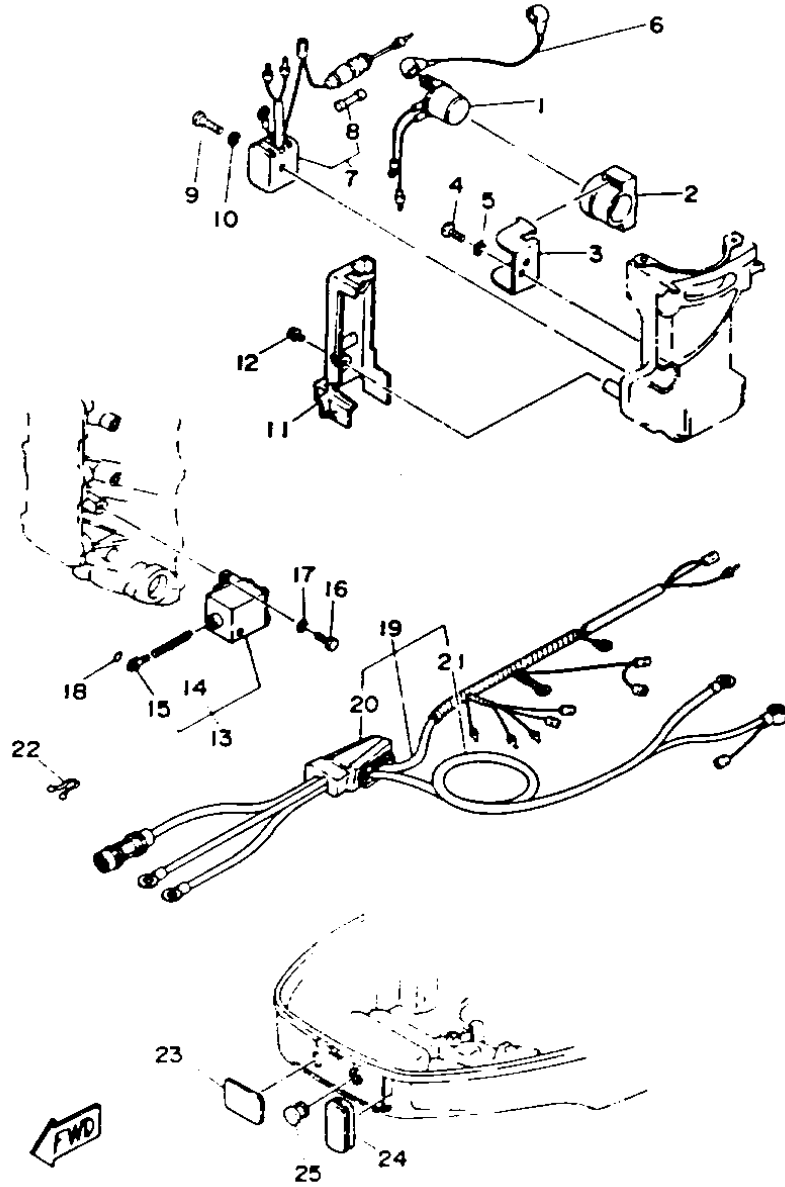

30ELHS 1994 / ELECTRIC PARTS (ER)

©2014 Yamaha Motor Corporation, U.S.A. All rights reserved.

Part List

30ELHS 1994 / ELECTRIC PARTS (ER)

REF - NO	PART NUMBER	PART NAME	QUANTITY	REMARKS
1	6G1-81941-10-00	STARTER RELAY ASSY	1	
2	6G1-81952-00-00	HOLDER, RELAY	1	
3	6J8-81945-00-00	PLATE, SWITCH FITTING	1	
4	97313-06016-00	BOLT, HEXAGON	1	
5	92990-06600-00	WASHER, PLATE	1	
6	6F5-82117-00-00	WIRE, LEAD	1	
7	6G1-81970-61-00	RECTIFIER ASSY	1	
8	6G1-82151-00-00	.FUSE (10A)	1	
9	98503-05025-00	SCREW, PAN HEAD	1	
10	92990-05600-00	WASHER, PLATE	1	
11	6J8-81916-00-00	COVER, TERMINAL	1	
12	97985-05210-00	SCREW, WITH WASHER	2	
13	6J8-86110-00-00	SOLENOID	1	
14	6J8-86116-00-00	.WIRE PULL	1	
15	682-86117-00-00	.HOOK, WIRE PULL	1	
16	97313-06016-00	BOLT, HEXAGON	2	
17	92990-06600-00	WASHER, PLATE	2	
18	93210-03261-00	O-RING	1	
19	6J8-82580-00-00	WIRE HARNESS ASSY 2	1	
20	6J8-42724-50-00	.GROMMET	1	
21	689-82105-12-00	.BATTERY CABLE	1	
22	90464-05M16-00	CLAMP	1	
23	6J8-42726-20-00	GROMMET	1	
24	6J8-42726-10-00	GROMMET	1	
25	6H4-42725-00-00	GROMMET	1	

Part Notes

30ELHS 1994 / ELECTRIC PARTS (ER)

PART NUMBER		NOTE TEXT
92990-06600-00		OEM: This part number is among the Top 100 Most Popular Marine Maintenance Parts as of March 2014.
92990-06600-00		OEM: This part number is among the Top 100 Most Popular Marine Maintenance Parts as of March 2014.

©2014 Yamaha Motor Corporation, U.S.A. All rights reserved.