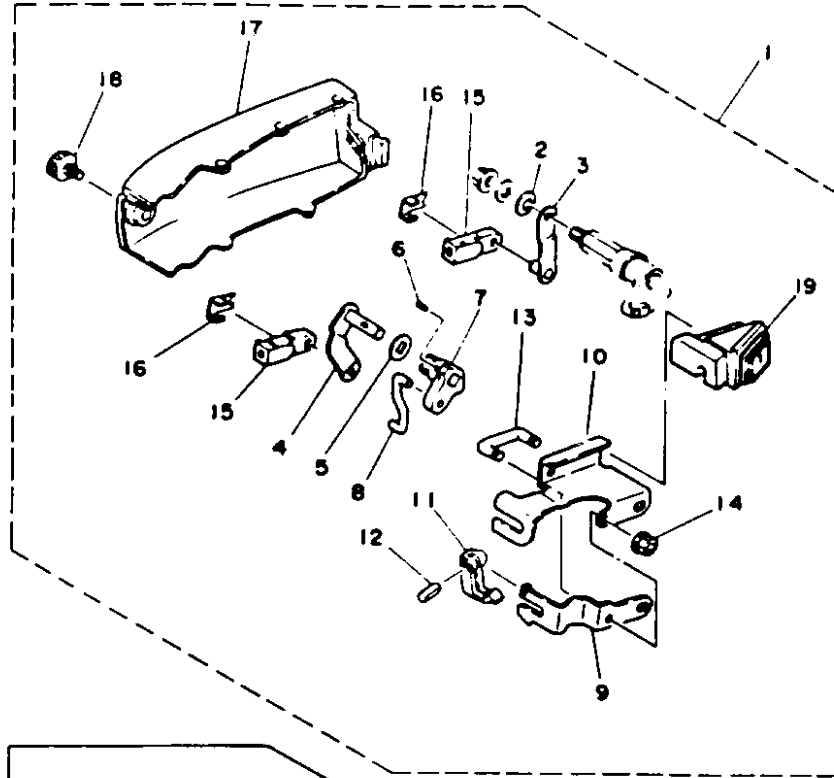

30ELHS 1994 / REMOTE CONTROL ATTACHMENT

©2014 Yamaha Motor Corporation, U.S.A. All rights reserved.

Part List

30ELHS 1994 / REMOTE CONTROL ATTACHMENT

REF - NO	PART NUMBER	PART NAME	QUANTITY	REMARKS
1	6J8-48501-02-EK	ATTACHMENT ASSEMBLY	1	
2	92990-08100-00	.WASHER, SPRING	1	
3	6J8-48534-00-00	.THROTTLE LEVER, CONTROL	1	
4	6J8-48544-01-00	.LEVER, SHIFTCONTROL	1	
5	6J8-44177-00-00	.WASHER	1	
6	91690-30316-00	.PIN, SPRING	1	
7	6J8-44173-02-00	.LEVER, SHIFT CONTROL	1	
8	6J8-42169-01-00	.JOINT	1	
9	6J8-48531-00-00	.BRACKET, REMOTE CONTROL 1	1	
10	6J8-48532-00-00	.BRACKET, REMOTE CONTROL 2	1	
11	682-48538-50-00	.CLAMP, CABLE 1	1	
12	91690-30012-00	.PIN, SPRING	1	
13	90109-06M29-00	.BOLT	1	
14	90179-06M24-00	.NUT	2	
15	6G8-26363-00-00	.END, WIRE 1	2	
16	6G8-26364-00-00	.END, CABLE	2	
17	6J8-42723-50-00	.COVER, BOTTOM	1	
18	6J8-42846-00-00	.SCREW	1	
19	6J8-42724-10-00	.GROMMET	1	
20	6J8-48511-51-EK	HOOK STEERING	1	STEERING GUIDE
21	6G8-48511-00-00	HOOK STEERING	1	ROPE TYPE
22	97395-06016-00	BOLT, HEX	2	
23	92990-06600-00	WASHER, PLATE	2	
24	6G8-48511-10-00	HOOK, STEERING	1	BALL POST TYPE
25	97395-06016-00	BOLT, HEX	2	
26	92990-06600-00	WASHER, PLATE	2	

Part Notes

30ELHS 1994 / REMOTE CONTROL ATTACHMENT

PART NUMBER		NOTE TEXT
92990-06600-00		OEM: This part number is among the Top 100 Most Popular Marine Maintenance Parts as of March 2014.
92990-06600-00		OEM: This part number is among the Top 100 Most Popular Marine Maintenance Parts as of March 2014.

©2014 Yamaha Motor Corporation, U.S.A. All rights reserved.