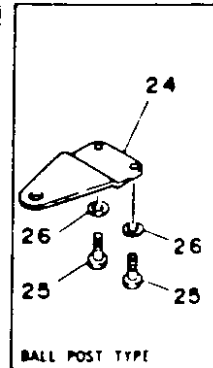

30ELHS 1994 / REMOTE CONTROL ATTACHMENT

©2014 Yamaha Motor Corporation, U.S.A. All rights reserved.

Part List

30ELHS 1994 / REMOTE CONTROL ATTACHMENT

REF - NO	PART NUMBER	PART NAME	QUANTITY	REMARKS
1	6J8-48501-02-EK	ATTACHMENT ASSEMBLY	1	
2	92990-08100-00	.WASHER, SPRING	1	
3	6J8-48534-00-00	.THROTTLE LEVER, CONTROL	1	
4	6J8-48544-01-00	.LEVER, SHIFTCONTROL	1	
5	6J8-44177-00-00	.WASHER	1	
6	91690-30316-00	.PIN, SPRING	1	
7	6J8-44173-02-00	.LEVER, SHIFT CONTROL	1	
8	6J8-42169-01-00	.JOINT	1	
9	6J8-48531-00-00	.BRACKET, REMOTE CONTROL 1	1	
10	6J8-48532-00-00	.BRACKET, REMOTE CONTROL 2	1	
11	682-48538-50-00	.CLAMP, CABLE 1	1	
12	91690-30012-00	.PIN, SPRING	1	
13	90109-06M29-00	.BOLT	1	
14	90179-06M24-00	.NUT	2	
15	6G8-26363-00-00	.END, WIRE 1	2	
16	6G8-26364-00-00	.END, CABLE	2	
17	6J8-42723-50-00	.COVER, BOTTOM	1	
18	6J8-42846-00-00	.SCREW	1	
19	6J8-42724-10-00	.GROMMET	1	
20	6J8-48511-51-EK	HOOK STEERING	1	STEERING GUIDE
21	6G8-48511-00-00	HOOK STEERING	1	ROPE TYPE
22	97395-06016-00	BOLT, HEX	2	
23	92990-06600-00	WASHER, PLATE	2	
24	6G8-48511-10-00	HOOK, STEERING	1	BALL POST TYPE
25	97395-06016-00	BOLT, HEX	2	
26	92990-06600-00	WASHER, PLATE	2	

Part Notes

30ELHS 1994 / REMOTE CONTROL ATTACHMENT

PART NUMBER		NOTE TEXT
92990-06600-00		OEM: This part number is among the Top 100 Most Popular Marine Maintenance Parts as of March 2014.
92990-06600-00		OEM: This part number is among the Top 100 Most Popular Marine Maintenance Parts as of March 2014.

©2014 Yamaha Motor Corporation, U.S.A. All rights reserved.