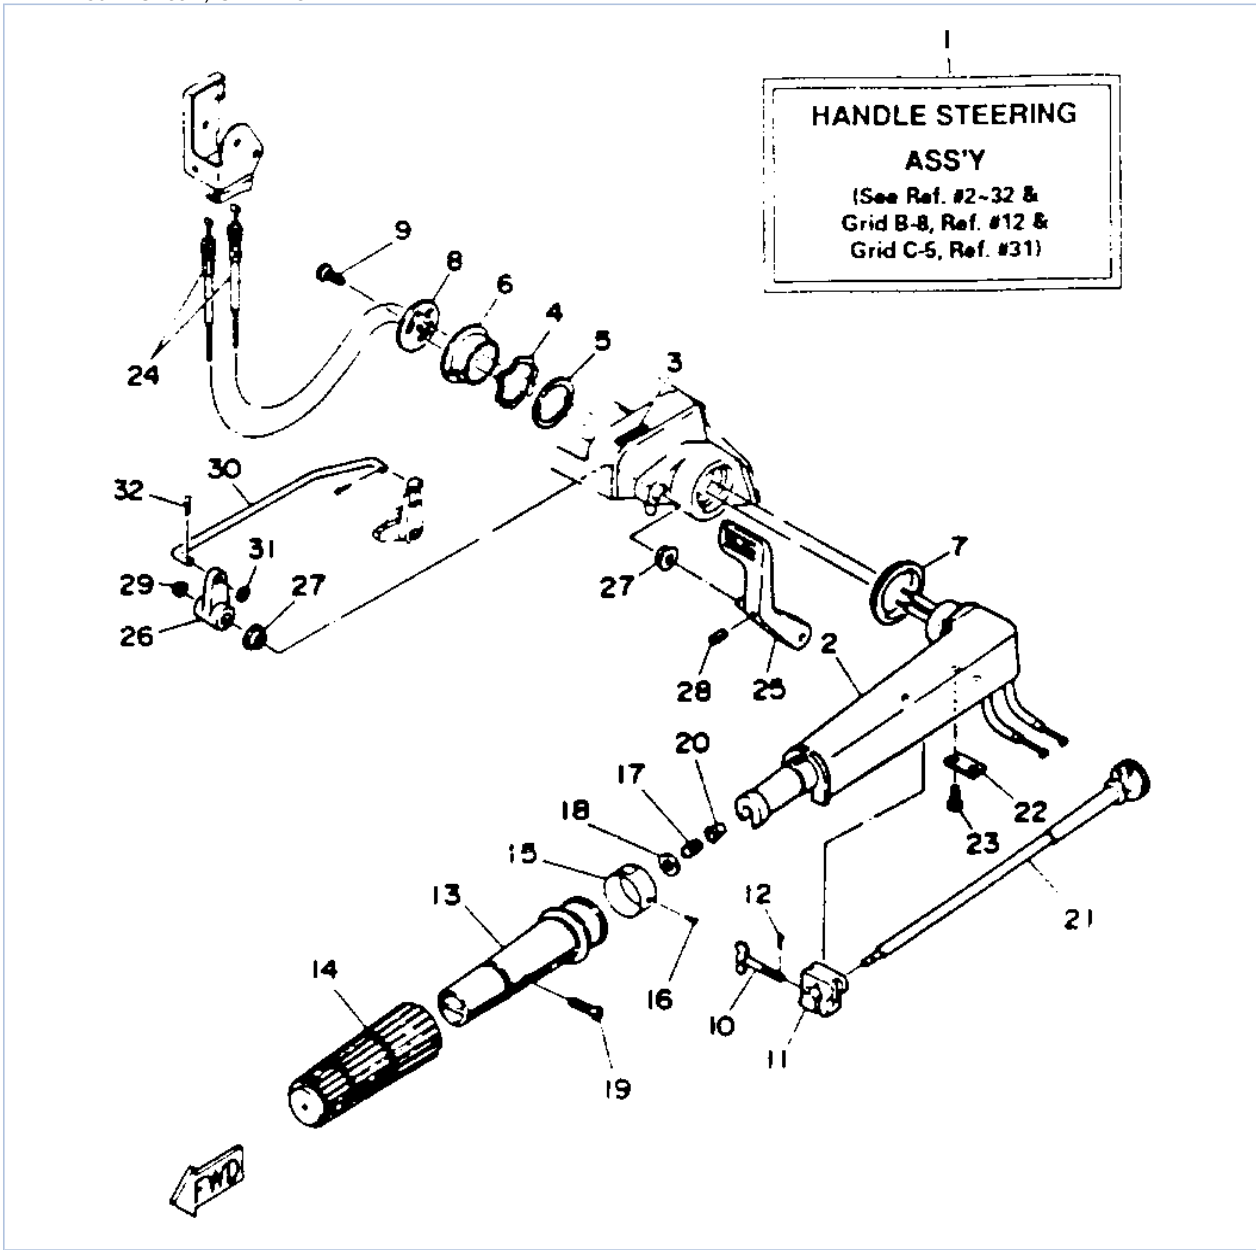

30ELHS 1994 / STEERING

©2014 Yamaha Motor Corporation, U.S.A. All rights reserved.

Part List

30ELHS 1994 / STEERING

REF - NO	PART NUMBER	PART NAME	QUANTITY	REMARKS
1	6J8-W0084-00-EK	TILLER HANDLE ASSEMBLY	1	
2	6G1-42111-03-EK	HANDLE, STEERING	1	
3	6E0-44191-11-00	INDICATOR, SHIFT	1	
4	90206-35M20-00	WASHER, WAVE	1	
5	90202-35M24-00	WASHER, PLATE	1	
6	90386-34M40-00	BUSH	1	
7	90386-43M62-00	BUSH	1	
8	6G1-42131-01-00	COVER, HANDLE STEERING	1	
9	97395-06016-00	BOLT, HEX	1	
10	6G1-42125-01-00	BOLT, FRICTION ADJUSTING	1	
11	6G1-42126-00-00	FRICTION, STEERING HANDLE GRIP	1	
12	91490-16010-00	PIN. COTTER	1	
13	664-42119-00-00	GRIP, STEERING HANDLE	1	
14	6G1-42177-00-00	RUBBER, HANDLE	1	
15	6J8-42137-00-00	INDICATOR, THROTTLE	1	
16	90269-02M09-00	RIVET	1	
17	90501-23215-00	SPRING, COMPRESSION	1	
18	92990-10600-00	WASHER, PLATE	1	
19	90149-05M13-00	SCREW	1	
20	90386-08032-00	BUSH	1	
21	6G1-42138-01-00	LEVER, THROTTLE	1	
22	6E0-42159-02-00	STAY	1	
23	97895-05012-00	SCREW, PAN HEAD	2	
24	6J8-26301-00-00	THROTTLE CABLE ASSY	2	
25	6J8-44111-00-EK	HANDLE, GEAR SHIFT	1	
26	6J8-44125-00-00	LEVER, SHIFT ROD	1	
27	682-44132-00-00	BUSHING	2	
28	91690-30318-00	PIN, SPRING	1	
29	90386-06M12-00	BUSH	1	
30	6J8-44124-00-00	LINK, SHIFT ROD	1	
31	92990-06200-00	WASHER, PLAIN	1	
32	91490-20015-00	PIN. COTTER	1	

Part Notes

30ELHS 1994 / STEERING

PART NUMBER	NOTE TEXT
92990-10600-00	OEM: This part number is among the Top 100 Most Popular Marine Maintenance Parts as of March 2014.

©2014 Yamaha Motor Corporation, U.S.A. All rights reserved.