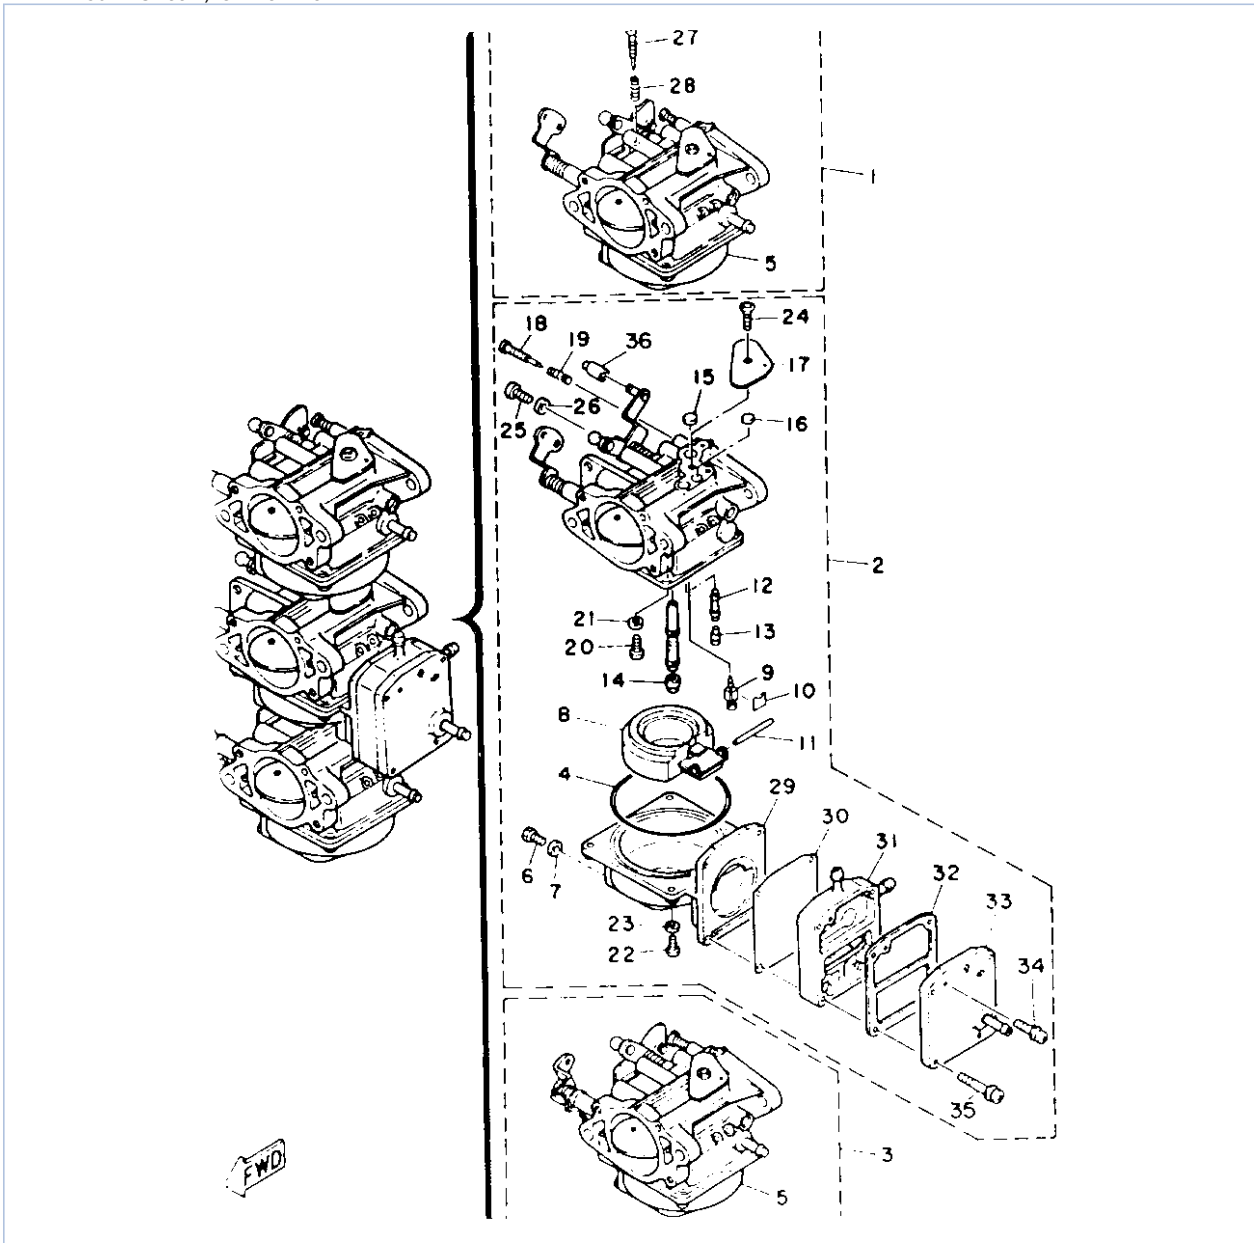

30ELHS 1994 / CARBURETOR

©2014 Yamaha Motor Corporation, U.S.A. All rights reserved.

Part List

30ELHS 1994 / CARBURETOR

REF - NO	PART NUMBER	PART NAME	QUANTITY	REMARKS
1	6J8-14301-11-00	CARBURETOR ASSY 1	1	UPPER
2	6J8-14302-01-00	CARBURETOR ASSY 2	1	CENTER
3	6J8-14303-01-00	CARBURETOR ASSY 3	1	LOWER
4	6J8-14984-00-00	.GASKET, FLOAT CHAMBER	3	
5	6J8-14980-00-00	.BODY, FLOAT CHAMBER	2	
6	6E5-14383-01-00	.SCREW, DRAIN	3	
7	6J8-14995-00-00	.GASKET	3	
8	6J8-14985-00-00	.FLOAT	3	
9	6E5-14546-00-00	.VALVE, NEEDLE	3	
10	6J8-14159-00-00	.CLIP	3	
11	6J8-14548-00-00	.PIN, FLOAT ARM	3	
12	6J8-1492F-25-00	.JET, AIR SLOW (#50)	3	
13	6J8-14966-00-00	.PLUG	3	
14	6J8-1492E-51-00	.JET, MAIN (#102)	3	
15	6J8-14126-00-00	.PLUG	3	
16	6J8-14118-00-00	.PLUG	3	
17	6J8-14527-01-00	.PLATE	3	
18	6J8-14923-00-00	.SCREW, PILOT	3	
19	6J8-14555-00-00	.SPRING	3	
20	98580-04010-00	.SCREW, PAN HEAD	3	
21	92901-04100-00	.WASHER, SPRING	3	
22	(97880-04012-00)	SCREW, PAN HEAD	12	
23	92901-04100-00	.WASHER, SPRING	12	
24	98780-05008-00	.SCREW, FLAT HEAD	3	
25	6J8-14592-01-00	.SCREW	3	
26	92990-05600-00	.WASHER, PLATE	3	
27	6J8-14523-00-00	.SCREW, STOP	1	UPPER
28	6J8-14334-00-00	.SPRING, THROTTLE	1	UPPER
29	6J8-14981-00-00	.BODY, FLOAT CHAMBER	1	CENTER
30	6J8-24471-00-00	.DIAPHRAGM	1	
31	6J8-24415-00-00	.BODY 4	1	
32	6J8-24432-00-00	.GASKET, FUEL PUMP 2	1	
33	6J8-24452-00-00	.COVER	1	
34	97980-03122-00	.SCREW, WITH WASHER	1	
35	97980-04124-00	.SCREW, WITH WASHER	4	
36	6J8-14578-00-00	.COLLAR	1	CENTER