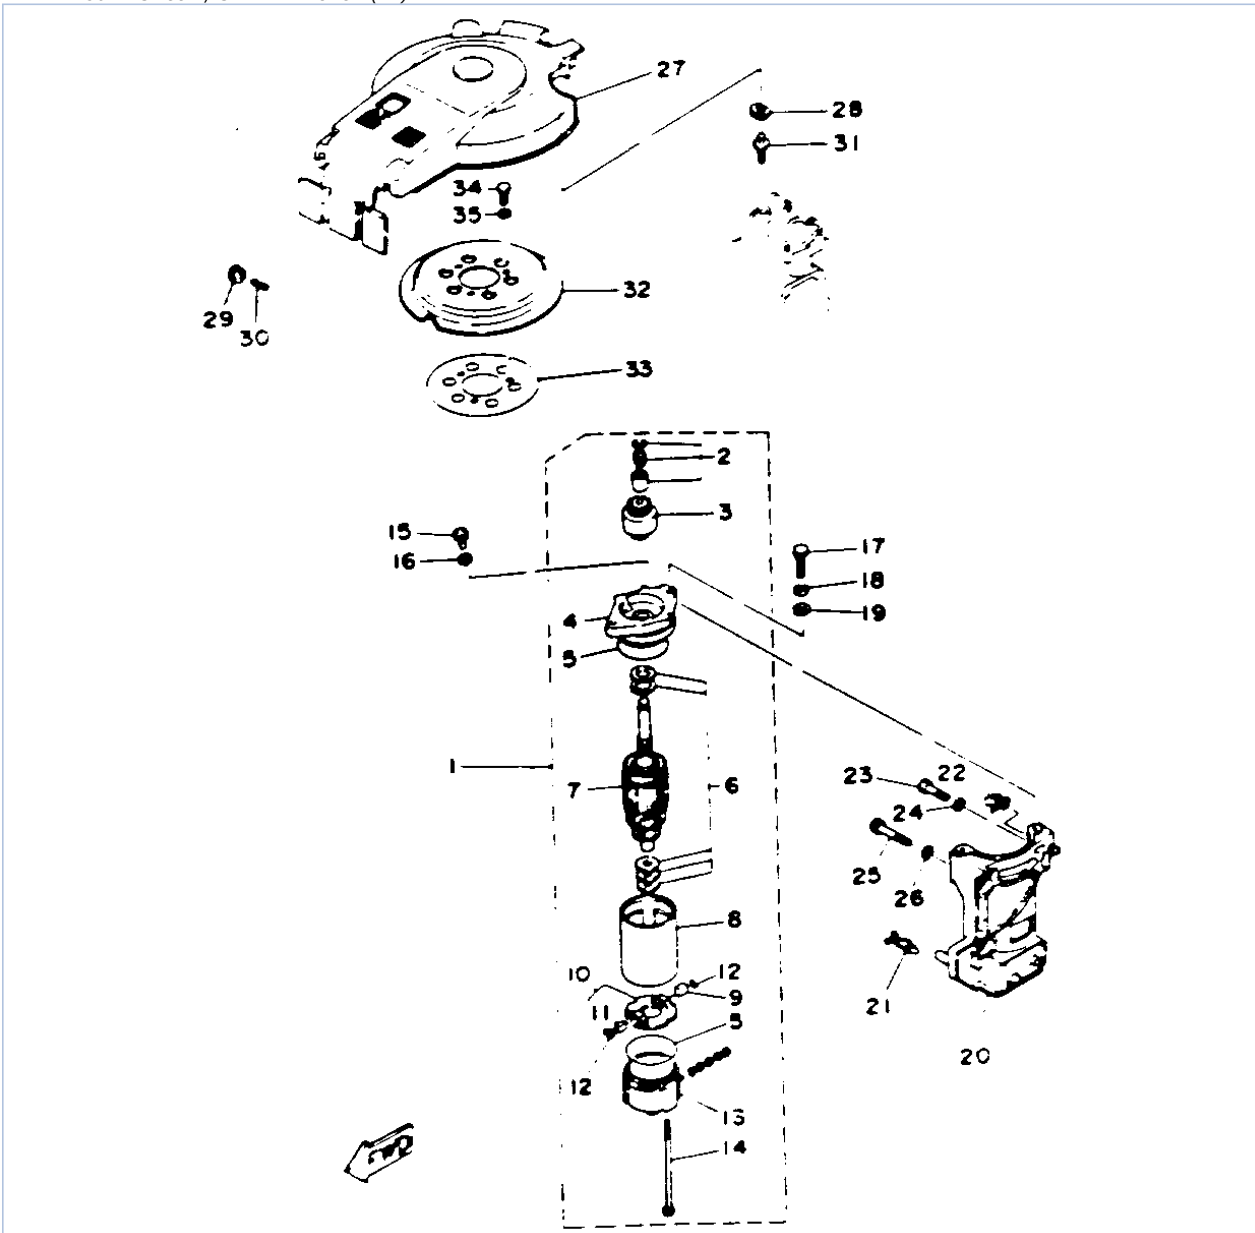

30ELHS 1994 / STARTER MOTOR (ER)

©2014 Yamaha Motor Corporation, U.S.A. All rights reserved.

Part List

30ELHS 1994 / STARTER MOTOR (ER)

REF - NO	PART NUMBER	PART NAME	QUANTITY	REMARKS
1	6J4-81800-01-00	STARTING MOTOR ASSEMBLY	1	
2	689-81857-11-00	.PINION STOPPER SET	1	
3	689-81807-12-00	.GEAR ASSY, STARTING MOTOR	1	
4	6F5-81830-11-00	.FRONT BRACKET ASSY	1	
5	689-81847-11-00	.O-RING	2	
6	689-81809-11-00	.WASHER KIT	1	
7	689-81850-12-00	.ARMATURE ASSY	1	
8	689-81810-11-00	.STATOR ASSY	1	
9	689-81811-11-00	.BRUSH 1	1	
10	689-81840-11-00	.BRUSH HOLDER ASSY	1	
11	689-81812-11-00	..BRUSH 2	1	
12	689-81813-10-00	.SPRING, BRUSH	2	
13	689-81820-11-00	.REAR BRACKET ASSY	1	
14	689-81826-10-00	.BOLT	2	
15	97313-08016-00	BOLT, HEXAGON	1	
16	92990-08600-00	..WASHER, PLATE	1	
17	97313-08030-00	BOLT	2	
18	92990-08100-00	WASHER, SPRING	2	
19	92990-08600-00	..WASHER, PLATE	2	
20	6J8-81822-00-94	BRACKET, STARTING MOTOR	1	
21	90464-12M09-00	CLAMP	2	
22	90464-03M15-00	.CLAMP	1	
23	97313-08035-00	BOLT	2	
24	92990-08600-00	..WASHER, PLATE	2	
25	97313-08055-00	BOLT, HEXAGON	1	
26	92990-08600-00	..WASHER, PLATE	1	
27	6J8-81337-10-00	COVER, FLYWHEEL	1	
28	90480-14M17-00	GROMMET	1	
29	90480-10M16-00	.GROMMET	2	
30	91690-50022-00	PIN, SPRING	2	
31	6J8-81338-00-00	STAY	1	
32	6J8-15723-E1-00	PULLEY, STARTER	1	
33	6J8-81365-A0-00	GASKET, HOLE COVER	1	
34	97011-08016-00	BOLT	3	
35	92990-08600-00	..WASHER, PLATE	3