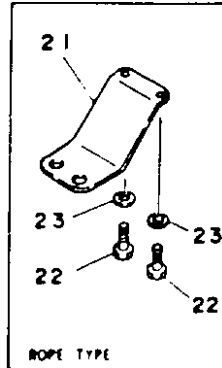

30ELHS 1994 / REMOTE CONTROL ATTACHMENT

©2014 Yamaha Motor Corporation, U.S.A. All rights reserved.

Part List

30ELHS 1994 / REMOTE CONTROL ATTACHMENT

REF - NO	PART NUMBER	PART NAME	QUANTITY	REMARKS
1	6J8-48501-02-EK	ATTACHMENT ASSEMBLY	1	
2	92990-08100-00	.WASHER, SPRING	1	
3	6J8-48534-00-00	.THROTTLE LEVER, CONTROL	1	
4	6J8-48544-01-00	.LEVER, SHIFTCONTROL	1	
5	6J8-44177-00-00	.WASHER	1	
6	91690-30316-00	.PIN, SPRING	1	
7	6J8-44173-02-00	.LEVER, SHIFT CONTROL	1	
8	6J8-42169-01-00	.JOINT	1	
9	6J8-48531-00-00	.BRACKET, REMOTE CONTROL 1	1	
10	6J8-48532-00-00	.BRACKET, REMOTE CONTROL 2	1	
11	682-48538-50-00	.CLAMP, CABLE 1	1	
12	91690-30012-00	.PIN, SPRING	1	
13	90109-06M29-00	.BOLT	1	
14	90179-06M24-00	.NUT	2	
15	6G8-26363-00-00	.END, WIRE 1	2	
16	6G8-26364-00-00	.END, CABLE	2	
17	6J8-42723-50-00	.COVER, BOTTOM	1	
18	6J8-42846-00-00	.SCREW	1	
19	6J8-42724-10-00	.GROMMET	1	
20	6J8-48511-51-EK	HOOK STEERING	1	STEERING GUIDE
21	6G8-48511-00-00	HOOK STEERING	1	ROPE TYPE
22	97395-06016-00	BOLT, HEX	2	
23	92990-06600-00	WASHER, PLATE	2	
24	6G8-48511-10-00	HOOK, STEERING	1	BALL POST TYPE
25	97395-06016-00	BOLT, HEX	2	
26	92990-06600-00	WASHER, PLATE	2	

Part Notes

30ELHS 1994 / REMOTE CONTROL ATTACHMENT

PART NUMBER		NOTE TEXT
92990-06600-00		OEM: This part number is among the Top 100 Most Popular Marine Maintenance Parts as of March 2014.
92990-06600-00		OEM: This part number is among the Top 100 Most Popular Marine Maintenance Parts as of March 2014.

©2014 Yamaha Motor Corporation, U.S.A. All rights reserved.