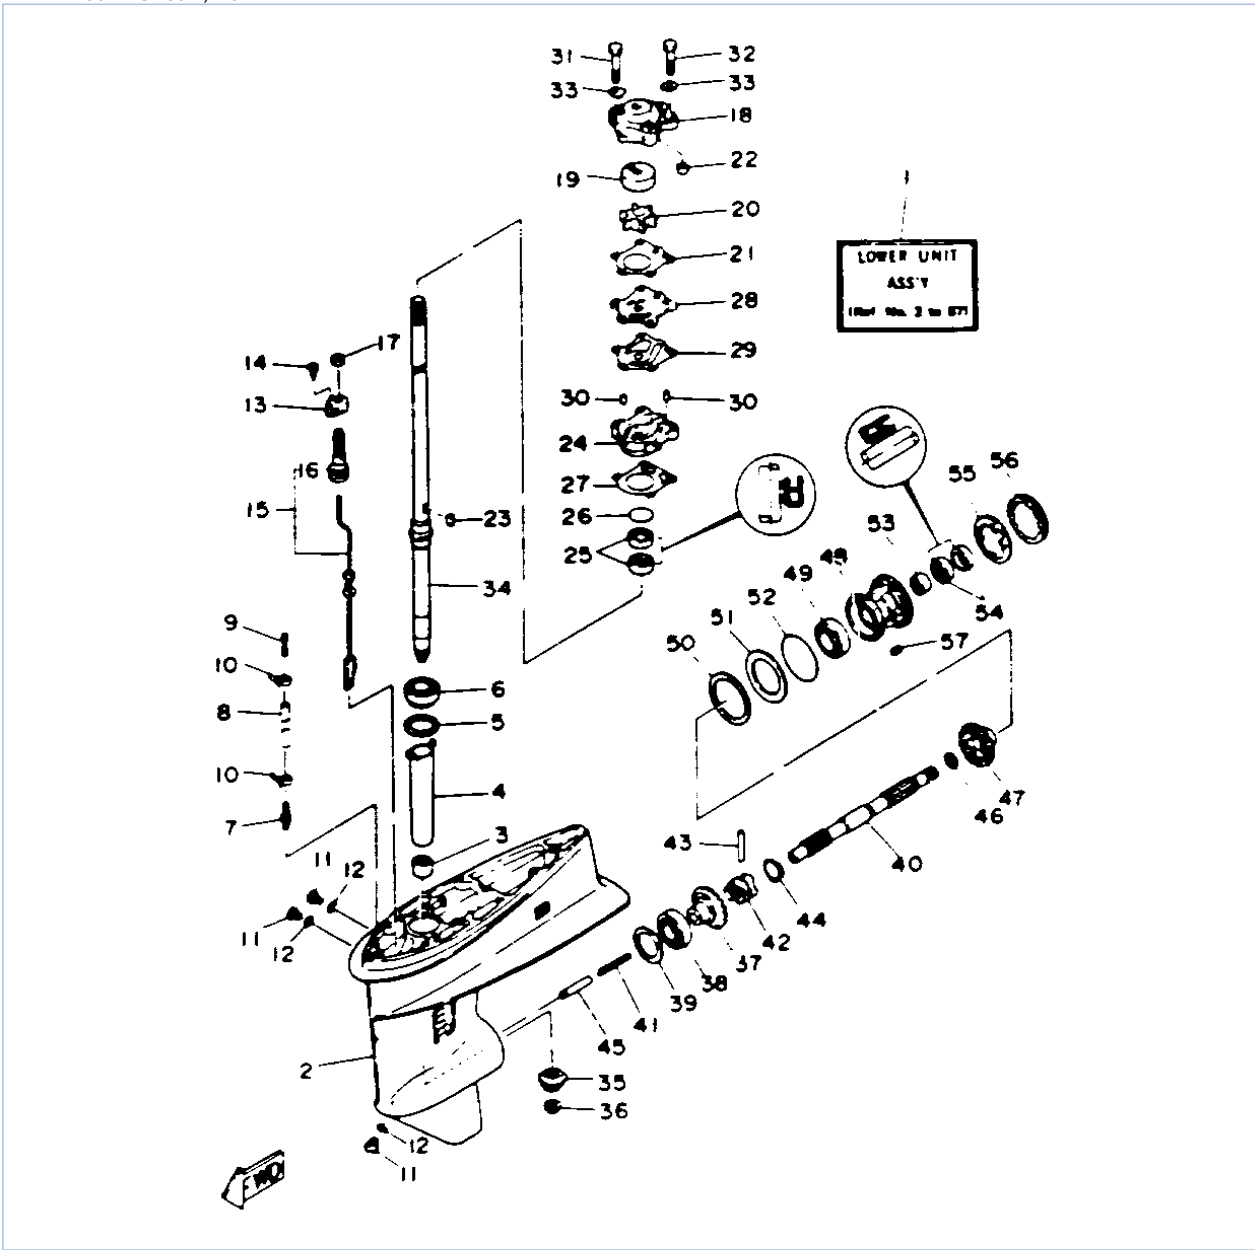

30ELHS 1994 / LOWER DRIVE 1

©2014 Yamaha Motor Corporation, U.S.A. All rights reserved.

Part List

30ELHS 1994 / LOWER DRIVE 1

REF - NO	PART NUMBER	PART NAME	QUANTITY	REMARKS
1	6J8-45300-14-EK	LOWER UNIT ASSEMBLY	1	UR LONG
1	6J8-45300-04-EK	LOWER UNIT ASSEMBLY	1	UR SHORT
2	6J8-45301-01-EK	LOWER CASING	1	
3	93315-220V7-00	BEARING	1	
4	6J8-45536-00-00	SLEEVE, DRIVE SHAFT	1	
5	663-45587-01-12	SHIM (T:0.12MM)	1	UR
5	663-45587-01-10	SHIM (T:0.10MM)	1	UR
5	663-45587-01-15	SHIM (T:0.15MM)	1	UR
5	663-45587-01-50	SHIM (T:0.50MM)	1	UR
5	663-45587-01-40	SHIM (T:0.40MM)	1	UR
5	663-45587-01-30	SHIM (T:0.30MM)	1	UR
5	663-45587-01-18	SHIM (T:0.18MM)	1	UR
6	93332-00001-00	BEARING	1	
7	6E5-45378-00-00	NIPPLE, HOSE	1	
8	90445-07ME9-00	HOSE (L120)	1	UR SHORT
8	90445-07M31-00	HOSE (L200)	1	UR LONG
9	6E5-83558-00-00	END, NIPPLE	1	
10	90465-11M10-00	CLAMP	2	
11	90340-08M04-00	PLUG, STRAIGHT SCREW	3	
12	90430-08020-00	.GASKET	3	
13	682-44176-00-00	BRACKET	1	
14	97780-50110-00	SCREW, PAN HEAD	1	
15	6J8-44150-00-00	SHIFT CAM ASSY	1	UR SHORT
15	6J8-44150-10-00	SHIFT CAM ASSY	1	UR LONG
16	682-44147-00-00	.BOOT, SHIFT ROD	1	
17	95380-06700-00	NUT	1	
18	6J8-44311-00-00	HOUSING, WATER PUMP	1	
19	663-44322-00-00	.INSERT, CARTRIDGE	1	
20	6H4-44352-02-00	.IMPELLER	1	
21	663-44315-A0-00	GASKET, WATER PUMP	1	
22	663-44366-00-00	.DAMPER, WATER SEAL 2	1	
23	90280-03024-00	.KEY, WOODRUFF	1	
24	663-44341-00-94	HOUSING, WATER PUMP	1	
25	93101-23070-00	.OIL SEAL	2	
26	93210-41042-00	O-RING	1	
27	663-44316-A0-00	GASKET, WATER PUMP	1	
28	663-44323-00-00	OUTER PLATE, CARTIDGE	1	
29	663-44324-A0-00	GASKET, CARTRIDGE	1	
30	93604-08062-00	PIN, DOWEL	2	
31	97395-08050-00	BOLT	2	
32	97395-08040-00	BOLT	2	
33	90209-08M02-00	WASHER	4	
34	6J8-45501-00-00	DRIVE SHAFT COMP.	1	UR SHORT
34	6J8-45501-10-00	DRIVE SHAFT COMP.	1	UR LONG
35	6J8-45551-00-00	PINION	1	
36	90179-10M14-00	NUT	1	
37	6J8-45560-00-00	GEAR	1	
38	93332-000V6-00	BEARING	1	
39	6J8-45567-01-10	SHIM (T:0.10MM)	1	UR
39	6J8-45567-01-12	SHIM (T:0.12MM)	1	UR
39	6J8-45567-01-15	SHIM (T:0.15MM)	1	UR
39	6J8-45567-01-18	SHIM (T:0.18MM)	1	UR
39	6J8-45567-01-30	SHIM (T:0.30MM)	1	UR