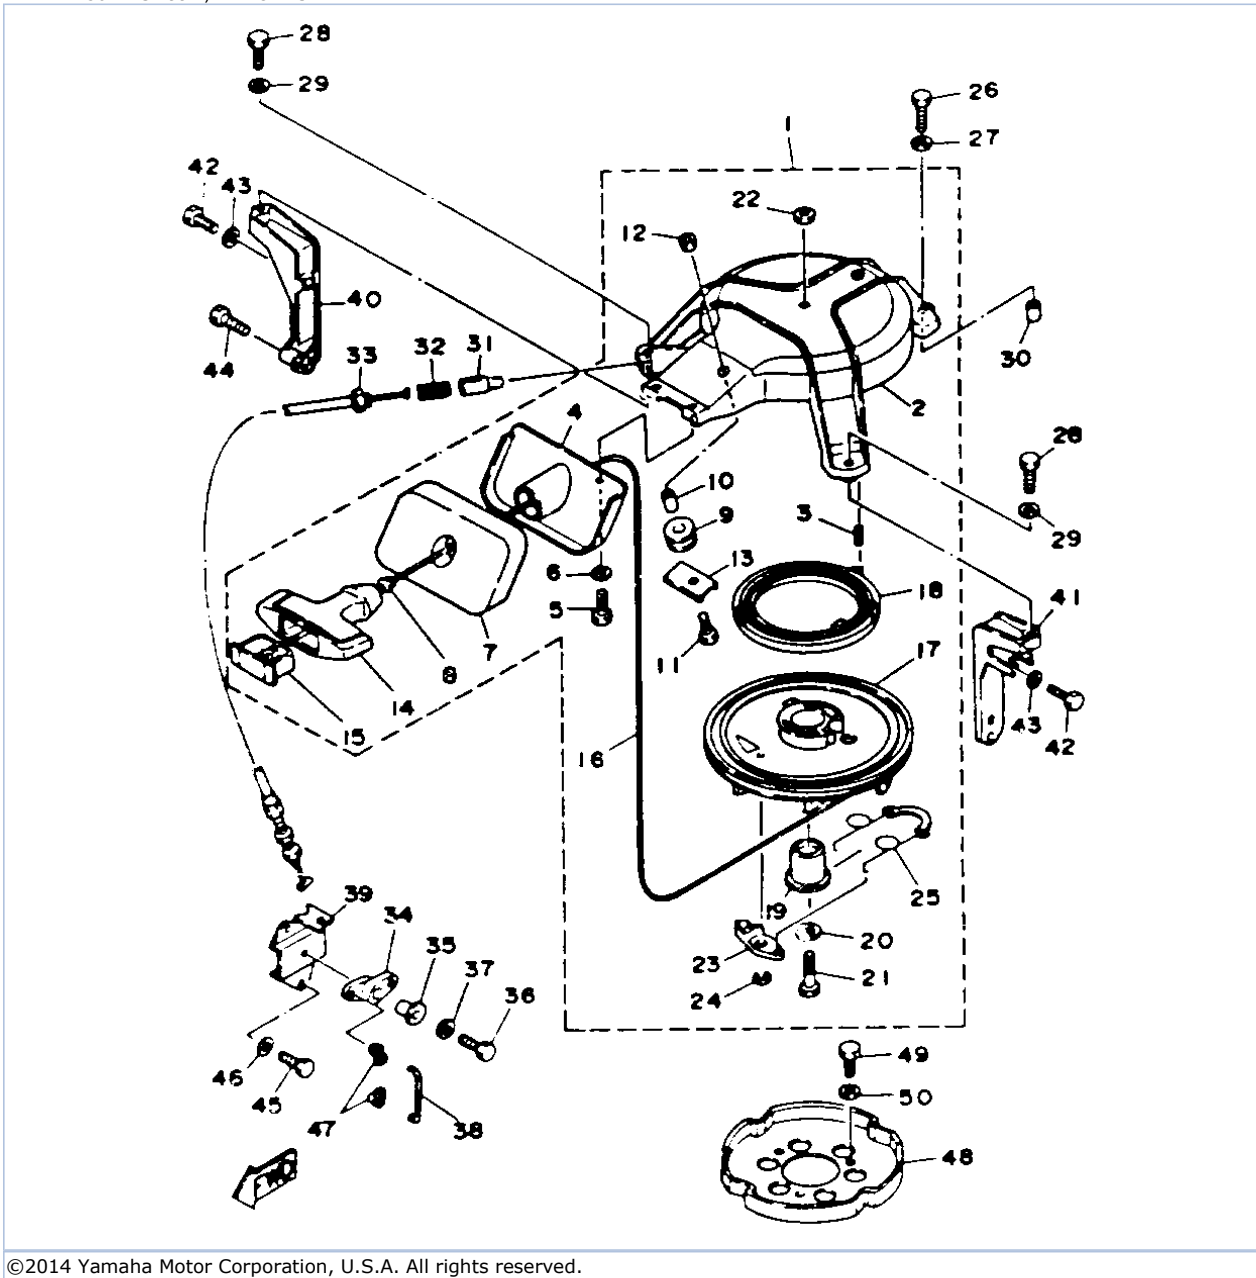

30ELHS 1994 / MANUAL STARTER

©2014 Yamaha Motor Corporation, U.S.A. All rights reserved.

Part List

30ELHS 1994 / MANUAL STARTER

REF - NO	PART NUMBER	PART NAME	QUANTITY	REMARKS
1	6J8-15710-01-00	STARTER ASSEMBLY	1	
2	6J8-15711-00-94	.CASE, STARTER	1	
3	91690-40014-00	.PIN, SPRING	1	
4	6J8-15758-00-94	.GUIDE, ROPE (6J8-15758-00-4D)	1	
5	97395-06016-00	.BOLT, HEX	2	
6	92990-06600-00	.WASHER, PLATE	2	
7	6J8-15762-00-00	.SEAL, RUBBER 2	1	
8	6A0-15789-00-00	.DAMPER	1	
9	6F5-15752-00-00	.ROLLER, WIRE	1	
10	6F5-15753-00-00	.BUSH	1	
11	97395-06025-00	.BOLT	1	
12	95380-06600-00	.NUT, HEXAGON	1	
13	6J8-15787-00-00	.ADAPTOR	1	
14	689-15755-01-00	.HANDLE, STARTER	1	
15	6F5-15779-02-00	.COVER	1	
16	90890-44373-00	.ROPE, STARTER	1	
17	6J8-15714-00-00	.DRUM, SHEAVE	1	
18	90510-08M04-00	.SPRING, SPIRAL	1	
19	677-15717-01-00	.SHAFT, STARTER	1	
20	90201-065F3-00	.WASHER, PLATE	1	
21	97395-06025-00	.BOLT	1	
22	95380-06700-00	.NUT	1	
23	676-15741-03-00	.PAWL, DRIVE	1	
24	93430-06M02-00	.CIRCLIP	1	
25	6J8-15705-00-00	.SPRING, DRIVE PAWL	1	
26	97395-06035-00	BOLT, HEXAGON	1	
27	92990-06600-00	WASHER, PLATE	1	
28	97395-06025-00	BOLT	2	
29	92990-06600-00	WASHER, PLATE	2	
30	99530-10014-00	PIN, DOWEL	1	
31	656-15748-00-00	PLUNGER, STARTER STOP	1	
32	90501-10227-00	SPRING, COMPRESSION	1	
33	6J8-15770-00-00	CABLE COMP., STARTER STOP	1	
34	6J8-15746-01-00	ARM	1	
35	90387-06M29-00	COLLAR	1	
36	97395-06025-00	BOLT	1	
37	92990-06600-00	WASHER, PLATE	1	
38	6J8-15747-00-00	LINK	1	
39	6J8-15774-00-00	STAY 4	1	
40	6J8-15771-00-94	STAY 1	1	
41	6J8-15772-00-94	STAY 2	1	
42	97313-06020-00	BOLT, HEXAGON	3	
43	92990-06600-00	WASHER, PLATE	3	
44	97313-06020-00	BOLT, HEXAGON	1	
45	97395-06016-00	BOLT, HEX	2	
46	92990-06600-00	WASHER, PLATE	2	
47	661-41262-02-00	JOINT, CHOKE LEVER	2	
48	6J8-15723-00-00	PULLEY, STARTER	1	
49	97011-08016-00	BOLT	3	
50	92990-08600-00	..WASHER, PLATE	3	

Part Notes

30ELHS 1994 / MANUAL STARTER