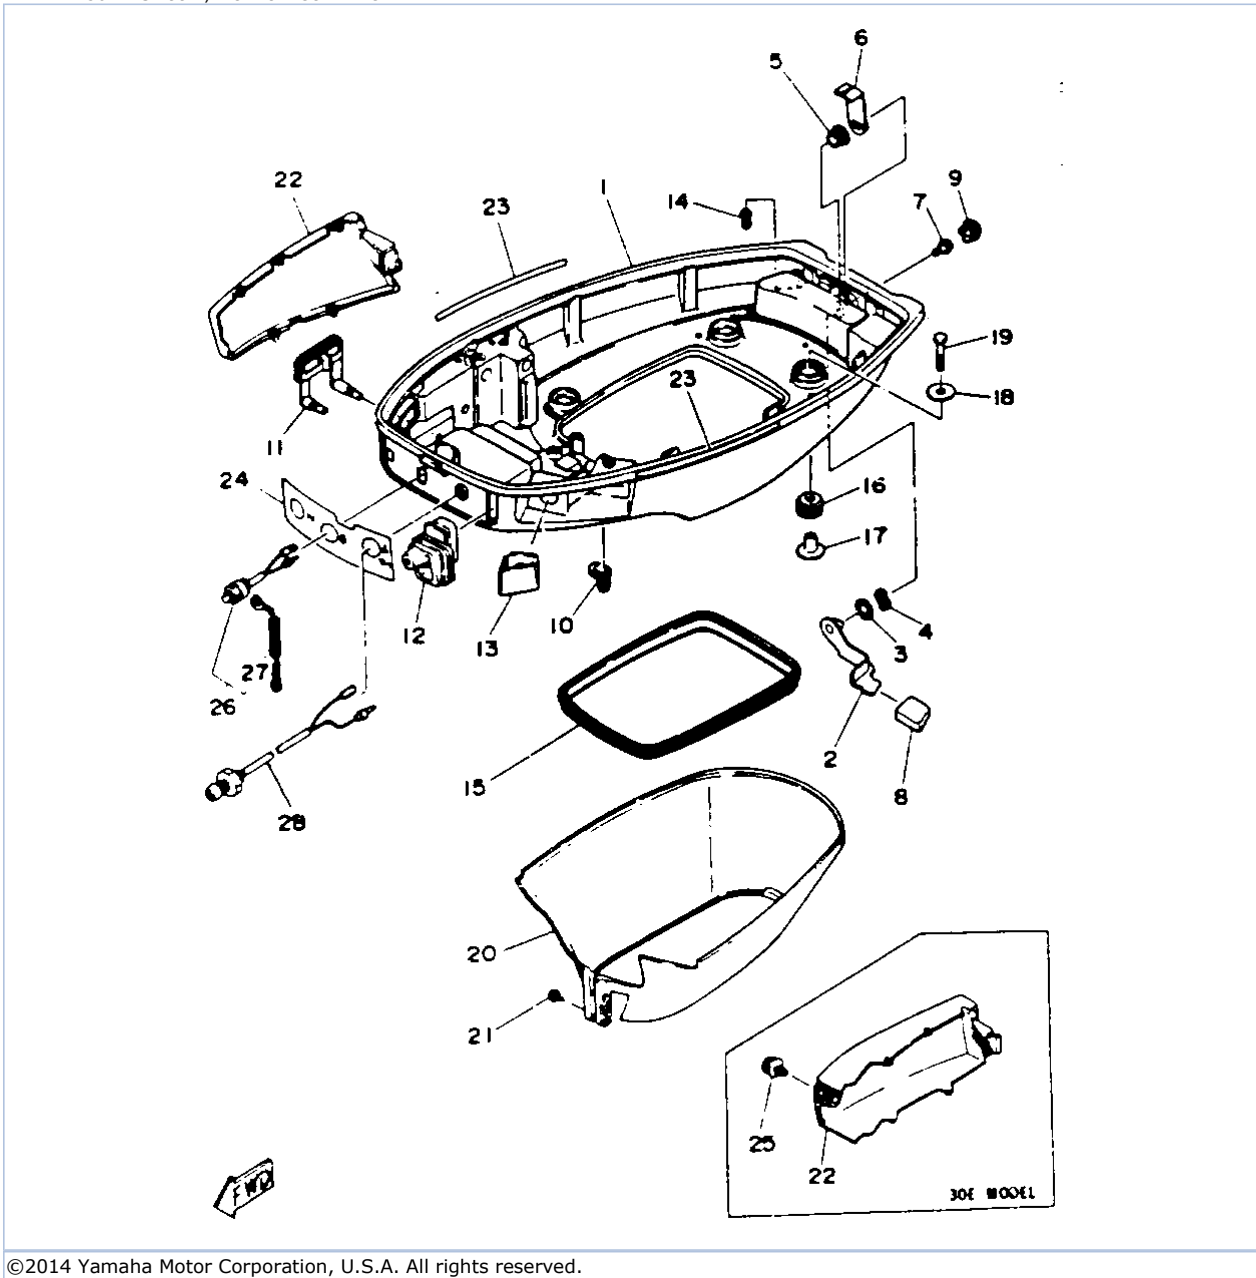

30ELHS 1994 / BOTTOM COWLING

©2014 Yamaha Motor Corporation, U.S.A. All rights reserved.

Part List

30ELHS 1994 / BOTTOM COWLING

REF - NO	PART NUMBER	PART NAME	QUANTITY	REMARKS
1	6J8-42711-01-EK	BOTTOM COWLING	1	
2	6J8-42815-00-EK	LEVER, CLAMP 1	1	
3	90202-12M25-00	WASHER, PLATE	1	
4	90206-12052-00	WASHER, WAVE	1	
5	90386-12M61-00	BUSH	1	
6	6J8-42816-00-00	LEVER, CLAMP	1	
7	95895-06012-00	BOLT, FLANGE	1	
8	6J8-42831-00-00	BUSHING	1	
9	6J8-42728-00-00	CAP	1	
10	6G1-42727-00-00	GROMMET	1	
11	6J8-42724-00-00	GROMMET	1	
12	6J8-42726-00-00	GROMMET	1	
13	6J8-42725-00-00	GROMMET 2	1	
14	6H3-44391-01-00	NIPPLE, HOSE	1	
15	6J8-42716-00-00	RUBBER, SEAL 1	1	
16	90480-09M21-00	GROMMET	4	
17	90387-06M41-00	COLLAR	4	
18	90201-06416-00	WASHER, PLATE	4	
19	97313-06030-00	BOLT	4	
20	6J8-42741-00-00	APRON 1	1	
21	90164-06M01-00	SCREW, TAPPING	2	
22	6J8-42723-50-00	COVER, BOTTOM	1	UR 30ER MODEL
22	6J8-42723-00-00	COVER, BOTTOM	1	UR 30MH MODEL
23	6J8-42735-00-00	PROTECTOR	2	
24	6J8-42719-20-00	PANEL, FRONT LOWER	1	
25	6J8-42846-00-00	.SCREW	1	30ER MODEL
26	689-82575-03-00	ENGINE STOP SWITCH ASSEMBLY (689-82575-02- 00)	1	
27	682-82556-00-00	.LANYARD, STOP SWITCH	1	
28	6J8-85410-00-00	EMERGENCY SIGNAL LIGHT ASSY	1	

Part Notes

30ELHS 1994 / BOTTOM COWLING

PART NUMBER	NOTE TEXT
682-82556-00-00	OEM: This part number is among the Top 100 Most Popular Marine Maintenance Parts as of March 2014.

©2014 Yamaha Motor Corporation, U.S.A. All rights reserved.