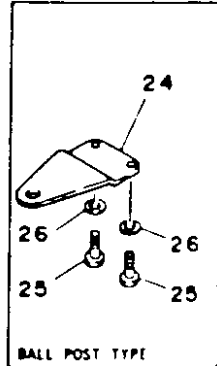

30ELHS 1994 / REMOTE CONTROL ATTACHMENT

©2014 Yamaha Motor Corporation, U.S.A. All rights reserved.

Part List

30ELHS 1994 / REMOTE CONTROL ATTACHMENT

REF - NO	PART NUMBER	PART NAME	QUANTITY	REMARKS
1	6J8-48501-02-EK	ATTACHMENT ASSEMBLY	1	
2	92990-08100-00	.WASHER, SPRING	1	
3	6J8-48534-00-00	.THROTTLE LEVER, CONTROL	1	
4	6J8-48544-01-00	.LEVER, SHIFTCONTROL	1	
5	6J8-44177-00-00	.WASHER	1	
6	91690-30316-00	.PIN, SPRING	1	
7	6J8-44173-02-00	.LEVER, SHIFT CONTROL	1	
8	6J8-42169-01-00	.JOINT	1	
9	6J8-48531-00-00	.BRACKET, REMOTE CONTROL 1	1	
10	6J8-48532-00-00	.BRACKET, REMOTE CONTROL 2	1	
11	682-48538-50-00	.CLAMP, CABLE 1	1	
12	91690-30012-00	.PIN, SPRING	1	
13	90109-06M29-00	.BOLT	1	
14	90179-06M24-00	.NUT	2	
15	6G8-26363-00-00	.END, WIRE 1	2	
16	6G8-26364-00-00	.END, CABLE	2	
17	6J8-42723-50-00	.COVER, BOTTOM	1	
18	6J8-42846-00-00	.SCREW	1	
19	6J8-42724-10-00	.GROMMET	1	
20	6J8-48511-51-EK	HOOK STEERING	1	STEERING GUIDE
21	6G8-48511-00-00	HOOK STEERING	1	ROPE TYPE
22	97395-06016-00	BOLT, HEX	2	
23	92990-06600-00	WASHER, PLATE	2	
24	6G8-48511-10-00	HOOK, STEERING	1	BALL POST TYPE
25	97395-06016-00	BOLT, HEX	2	
26	92990-06600-00	WASHER, PLATE	2	

Part Notes

30ELHS 1994 / REMOTE CONTROL ATTACHMENT

PART NUMBER		NOTE TEXT
92990-06600-00		OEM: This part number is among the Top 100 Most Popular Marine Maintenance Parts as of March 2014.
92990-06600-00		OEM: This part number is among the Top 100 Most Popular Marine Maintenance Parts as of March 2014.

©2014 Yamaha Motor Corporation, U.S.A. All rights reserved.