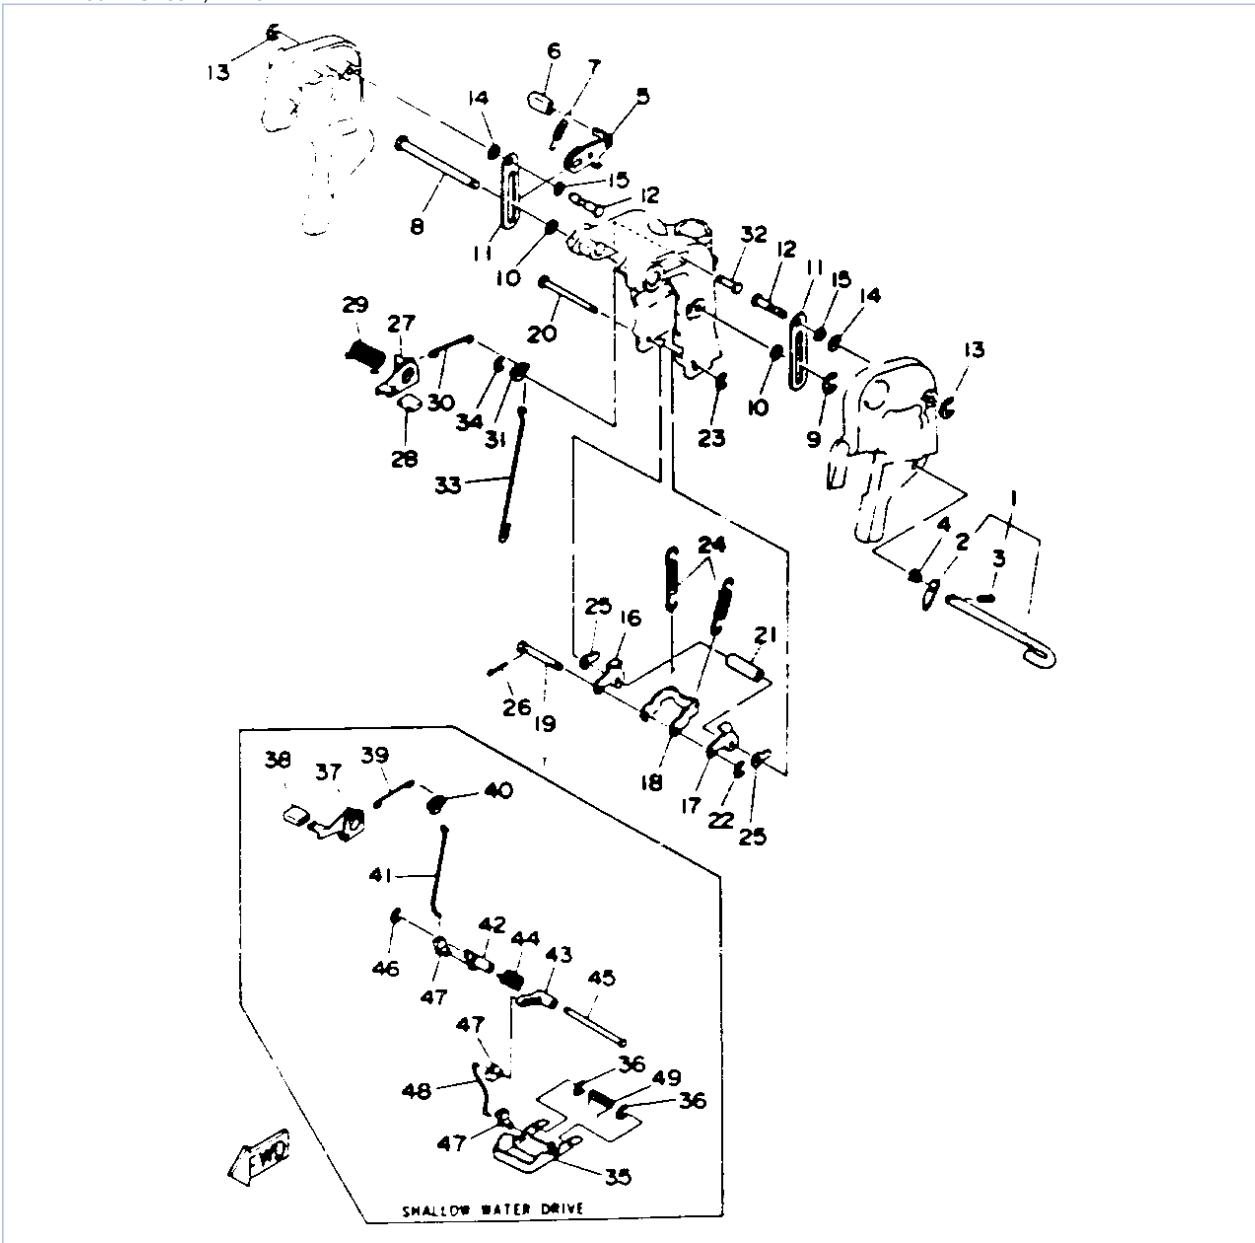

30ELHS 1994 / BRACKET 2

©2014 Yamaha Motor Corporation, U.S.A. All rights reserved.

Part List

30ELHS 1994 / BRACKET 2

REF - NO	PART NUMBER	PART NAME	QUANTITY	REMARKS
1	6H4-43160-01-00	TILT ROD ASSY	1	
2	676-43165-00-00	.PLATE, TILT LOCK	1	
3	91690-30010-00	.PIN, SPRING	1	
4	90502-10M04-00	SPRING, CONICAL	1	
5	6J8-43181-01-00	LEVER, TILT STOP	1	
6	682-43318-01-00	COVER	1	
7	90506-12M25-00	SPRING, TENSION	1	
8	90249-12M28-00	PIN	1	
9	93430-10M00-00	CIRCLIP	1	
10	90202-12031-00	WASHER, PLATE	2	
11	6J8-43627-00-00	STOPPER	2	
12	90249-12M27-00	PIN	2	
13	93430-10M00-00	CIRCLIP	2	
14	90202-12031-00	WASHER, PLATE	2	
15	90206-12M16-00	WASHER, WAVE	2	
16	6J8-43614-00-00	PLATE, TILT LOCK	1	
17	6J8-43615-00-00	PLATE, TILT LOCK	1	
18	6J8-43613-01-00	ARM, TILT LOCK	1	
19	6H4-43659-00-00	SHAFT, REVERSE LOCK	1	
20	6J8-43611-01-00	SHAFT, TILT LOCK	1	
21	90387-07M64-00	COLLAR	1	WITHOUT SHALLOW
22	93430-06M02-00	.CIRCLIP	1	
23	99080-05600-00	CIRCLIP	1	
24	90506-32M22-00	SPRING, TENSION	2	
25	6H4-43674-00-00	WASHER	2	WITHOUT SHALLOW
26	91490-20015-00	PIN. COTTER	2	
27	6J8-43631-00-00	LEVER, TILT	1	
28	6J8-43633-00-00	COVER, TILT LEVER	1	
29	90508-18M24-00	SPRING, TORSION	1	UR
29	90508-18M23-00	SPRING, TORSION	1	UR FOR SHALLOW
30	6H4-43616-00-00	ROD, TILT LOCK	1	
31	6J8-43641-00-00	LEVER, TILT	1	
32	90249-06M23-00	PIN	1	UR
32	90249-06M24-00	PIN	1	UR FOR SHALLOW
33	6J8-43617-00-00	ROD, TILT LOCK	1	
34	99080-05600-00	CIRCLIP	1	
35	6J8-43681-01-00	LEVER, SHALLOW WATER DRIVE 1	1	
36	6J8-43673-00-00	WASHER 1	2	
37	6J8-43631-10-00	LEVER, TILT	1	
38	6J8-43633-00-00	COVER, TILT LEVER	1	
39	6H4-43616-00-00	ROD, TILT LOCK	1	
40	6J8-43641-00-00	LEVER, TILT	1	
41	6J8-43617-10-00	ROD, TILT LOCK	1	
42	6J8-43186-00-00	LEVER	1	
43	6J8-43187-00-00	LEVER 2	1	
44	90508-25M21-00	SPRING, TORSION	1	
45	90249-07M25-00	PIN	1	
46	99080-05600-00	CIRCLIP	1	
47	6J8-41262-00-00	JOINT, CHOKE LEVER	3	
48	6J8-43616-10-00	ROD, TILT LOCK	1	
49	90508-20M22-00	SPRING, TORSION	1