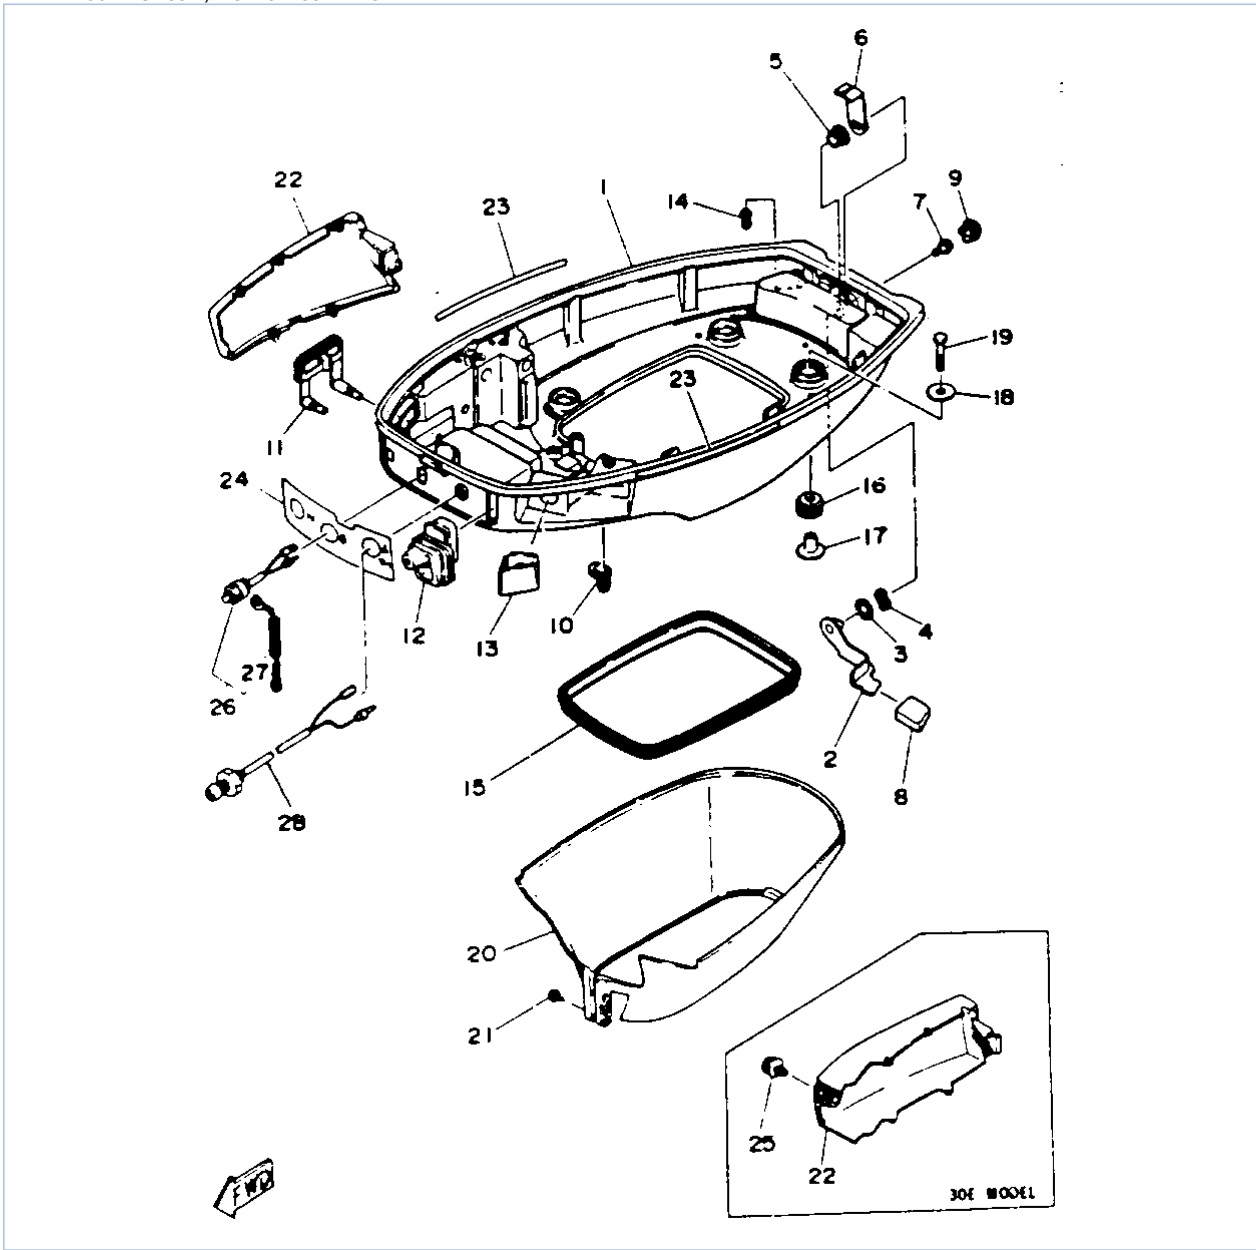

30ELHS 1994 / BOTTOM COWLING

©2014 Yamaha Motor Corporation, U.S.A. All rights reserved.

Part List

30ELHS 1994 / BOTTOM COWLING

REF - NO	PART NUMBER	PART NAME	QUANTITY	REMARKS
1	6J8-42711-01-EK	BOTTOM COWLING	1	
2	6J8-42815-00-EK	LEVER, CLAMP 1	1	
3	90202-12M25-00	WASHER, PLATE	1	
4	90206-12052-00	WASHER, WAVE	1	
5	90386-12M61-00	BUSH	1	
6	6J8-42816-00-00	LEVER, CLAMP	1	
7	95895-06012-00	BOLT, FLANGE	1	
8	6J8-42831-00-00	BUSHING	1	
9	6J8-42728-00-00	CAP	1	
10	6G1-42727-00-00	GROMMET	1	
11	6J8-42724-00-00	GROMMET	1	
12	6J8-42726-00-00	GROMMET	1	
13	6J8-42725-00-00	GROMMET 2	1	
14	6H3-44391-01-00	NIPPLE, HOSE	1	
15	6J8-42716-00-00	RUBBER, SEAL 1	1	
16	90480-09M21-00	GROMMET	4	
17	90387-06M41-00	COLLAR	4	
18	90201-06416-00	WASHER, PLATE	4	
19	97313-06030-00	BOLT	4	
20	6J8-42741-00-00	APRON 1	1	
21	90164-06M01-00	SCREW, TAPPING	2	
22	6J8-42723-50-00	COVER, BOTTOM	1	UR 30ER MODEL
22	6J8-42723-00-00	COVER, BOTTOM	1	UR 30MH MODEL
23	6J8-42735-00-00	PROTECTOR	2	
24	6J8-42719-20-00	PANEL, FRONT LOWER	1	
25	6J8-42846-00-00	.SCREW	1	30ER MODEL
26	689-82575-03-00	ENGINE STOP SWITCH ASSEMBLY (689-82575-02-00)	1	
27	682-82556-00-00	.LANYARD, STOP SWITCH	1	
28	6J8-85410-00-00	EMERGENCY SIGNAL LIGHT ASSY	1	

Part Notes

30ELHS 1994 / BOTTOM COWLING

PART NUMBER	NOTE TEXT
682-82556-00-00	OEM: This part number is among the Top 100 Most Popular Marine Maintenance Parts as of March 2014.

©2014 Yamaha Motor Corporation, U.S.A. All rights reserved.