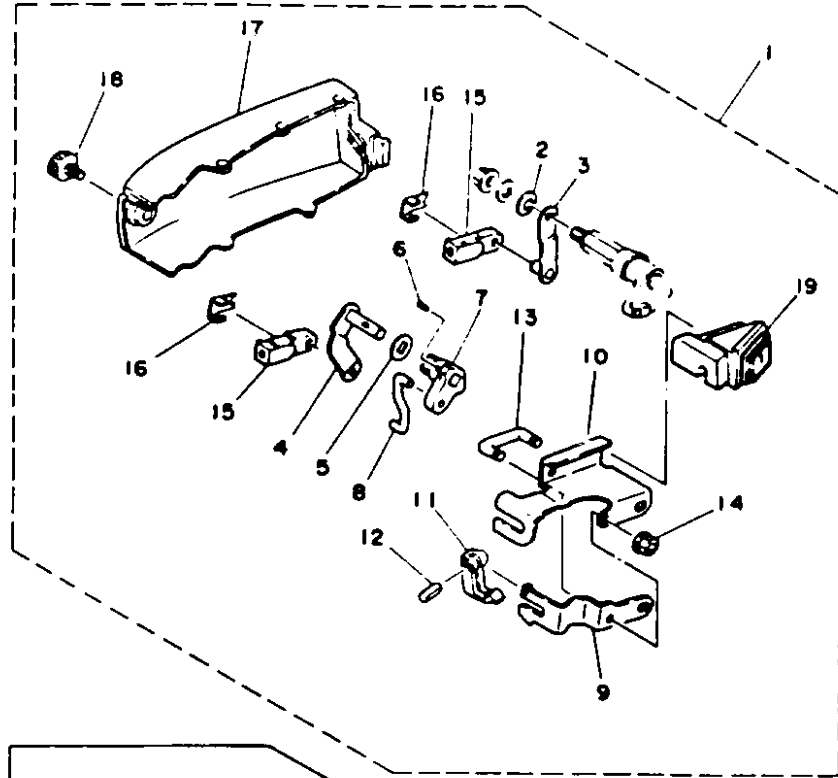

30ELHS 1994 / REMOTE CONTROL ATTACHMENT

©2014 Yamaha Motor Corporation, U.S.A. All rights reserved.

Part List

30ELHS 1994 / REMOTE CONTROL ATTACHMENT

REF - NO	PART NUMBER	PART NAME	QUANTITY	REMARKS
1	6J8-48501-02-EK	ATTACHMENT ASSEMBLY	1	
2	92990-08100-00	.WASHER, SPRING	1	
3	6J8-48534-00-00	.THROTTLE LEVER, CONTROL	1	
4	6J8-48544-01-00	.LEVER, SHIFTCONTROL	1	
5	6J8-44177-00-00	.WASHER	1	
6	91690-30316-00	.PIN, SPRING	1	
7	6J8-44173-02-00	.LEVER, SHIFT CONTROL	1	
8	6J8-42169-01-00	.JOINT	1	
9	6J8-48531-00-00	.BRACKET, REMOTE CONTROL 1	1	
10	6J8-48532-00-00	.BRACKET, REMOTE CONTROL 2	1	
11	682-48538-50-00	.CLAMP, CABLE 1	1	
12	91690-30012-00	.PIN, SPRING	1	
13	90109-06M29-00	.BOLT	1	
14	90179-06M24-00	.NUT	2	
15	6G8-26363-00-00	.END, WIRE 1	2	
16	6G8-26364-00-00	.END, CABLE	2	
17	6J8-42723-50-00	.COVER, BOTTOM	1	
18	6J8-42846-00-00	.SCREW	1	
19	6J8-42724-10-00	.GROMMET	1	
20	6J8-48511-51-EK	HOOK STEERING	1	STEERING GUIDE
21	6G8-48511-00-00	HOOK STEERING	1	ROPE TYPE
22	97395-06016-00	BOLT, HEX	2	
23	92990-06600-00	WASHER, PLATE	2	
24	6G8-48511-10-00	HOOK, STEERING	1	BALL POST TYPE
25	97395-06016-00	BOLT, HEX	2	
26	92990-06600-00	WASHER, PLATE	2	

Part Notes

30ELHS 1994 / REMOTE CONTROL ATTACHMENT

PART NUMBER		NOTE TEXT
92990-06600-00		OEM: This part number is among the Top 100 Most Popular Marine Maintenance Parts as of March 2014.
92990-06600-00		OEM: This part number is among the Top 100 Most Popular Marine Maintenance Parts as of March 2014.

©2014 Yamaha Motor Corporation, U.S.A. All rights reserved.