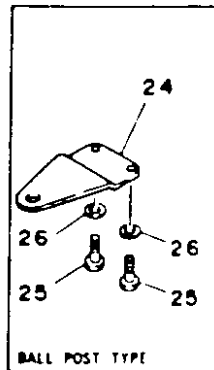

30ELHS 1994 / REMOTE CONTROL ATTACHMENT

©2014 Yamaha Motor Corporation, U.S.A. All rights reserved.

Part List

30ELHS 1994 / REMOTE CONTROL ATTACHMENT

REF - NO	PART NUMBER	PART NAME	QUANTITY	REMARKS
1	6J8-48501-02-EK	ATTACHMENT ASSEMBLY	1	
2	92990-08100-00	.WASHER, SPRING	1	
3	6J8-48534-00-00	.THROTTLE LEVER, CONTROL	1	
4	6J8-48544-01-00	.LEVER, SHIFTCONTROL	1	
5	6J8-44177-00-00	.WASHER	1	
6	91690-30316-00	.PIN, SPRING	1	
7	6J8-44173-02-00	.LEVER, SHIFT CONTROL	1	
8	6J8-42169-01-00	.JOINT	1	
9	6J8-48531-00-00	.BRACKET, REMOTE CONTROL 1	1	
10	6J8-48532-00-00	.BRACKET, REMOTE CONTROL 2	1	
11	682-48538-50-00	.CLAMP, CABLE 1	1	
12	91690-30012-00	.PIN, SPRING	1	
13	90109-06M29-00	.BOLT	1	
14	90179-06M24-00	.NUT	2	
15	6G8-26363-00-00	.END, WIRE 1	2	
16	6G8-26364-00-00	.END, CABLE	2	
17	6J8-42723-50-00	.COVER, BOTTOM	1	
18	6J8-42846-00-00	.SCREW	1	
19	6J8-42724-10-00	.GROMMET	1	
20	6J8-48511-51-EK	HOOK STEERING	1	STEERING GUIDE
21	6G8-48511-00-00	HOOK STEERING	1	ROPE TYPE
22	97395-06016-00	BOLT, HEX	2	
23	92990-06600-00	WASHER, PLATE	2	
24	6G8-48511-10-00	HOOK, STEERING	1	BALL POST TYPE
25	97395-06016-00	BOLT, HEX	2	
26	92990-06600-00	WASHER, PLATE	2	

Part Notes

30ELHS 1994 / REMOTE CONTROL ATTACHMENT

PART NUMBER		NOTE TEXT
92990-06600-00		OEM: This part number is among the Top 100 Most Popular Marine Maintenance Parts as of March 2014.
92990-06600-00		OEM: This part number is among the Top 100 Most Popular Marine Maintenance Parts as of March 2014.

©2014 Yamaha Motor Corporation, U.S.A. All rights reserved.