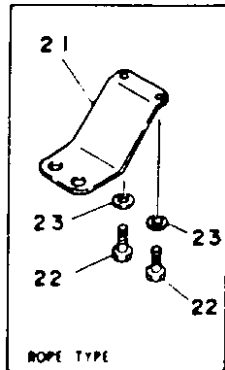

30ELHS 1994 / REMOTE CONTROL ATTACHMENT

©2014 Yamaha Motor Corporation, U.S.A. All rights reserved.

Part List

30ELHS 1994 / REMOTE CONTROL ATTACHMENT

REF - NO	PART NUMBER	PART NAME	QUANTITY	REMARKS
1	6J8-48501-02-EK	ATTACHMENT ASSEMBLY	1	
2	92990-08100-00	.WASHER, SPRING	1	
3	6J8-48534-00-00	.THROTTLE LEVER, CONTROL	1	
4	6J8-48544-01-00	.LEVER, SHIFTCONTROL	1	
5	6J8-44177-00-00	.WASHER	1	
6	91690-30316-00	.PIN, SPRING	1	
7	6J8-44173-02-00	.LEVER, SHIFT CONTROL	1	
8	6J8-42169-01-00	.JOINT	1	
9	6J8-48531-00-00	.BRACKET, REMOTE CONTROL 1	1	
10	6J8-48532-00-00	.BRACKET, REMOTE CONTROL 2	1	
11	682-48538-50-00	.CLAMP, CABLE 1	1	
12	91690-30012-00	.PIN, SPRING	1	
13	90109-06M29-00	.BOLT	1	
14	90179-06M24-00	.NUT	2	
15	6G8-26363-00-00	.END, WIRE 1	2	
16	6G8-26364-00-00	.END, CABLE	2	
17	6J8-42723-50-00	.COVER, BOTTOM	1	
18	6J8-42846-00-00	.SCREW	1	
19	6J8-42724-10-00	.GROMMET	1	
20	6J8-48511-51-EK	HOOK STEERING	1	STEERING GUIDE
21	6G8-48511-00-00	HOOK STEERING	1	ROPE TYPE
22	97395-06016-00	BOLT, HEX	2	
23	92990-06600-00	WASHER, PLATE	2	
24	6G8-48511-10-00	HOOK, STEERING	1	BALL POST TYPE
25	97395-06016-00	BOLT, HEX	2	
26	92990-06600-00	WASHER, PLATE	2	

Part Notes

30ELHS 1994 / REMOTE CONTROL ATTACHMENT

PART NUMBER		NOTE TEXT
92990-06600-00		OEM: This part number is among the Top 100 Most Popular Marine Maintenance Parts as of March 2014.
92990-06600-00		OEM: This part number is among the Top 100 Most Popular Marine Maintenance Parts as of March 2014.

©2014 Yamaha Motor Corporation, U.S.A. All rights reserved.