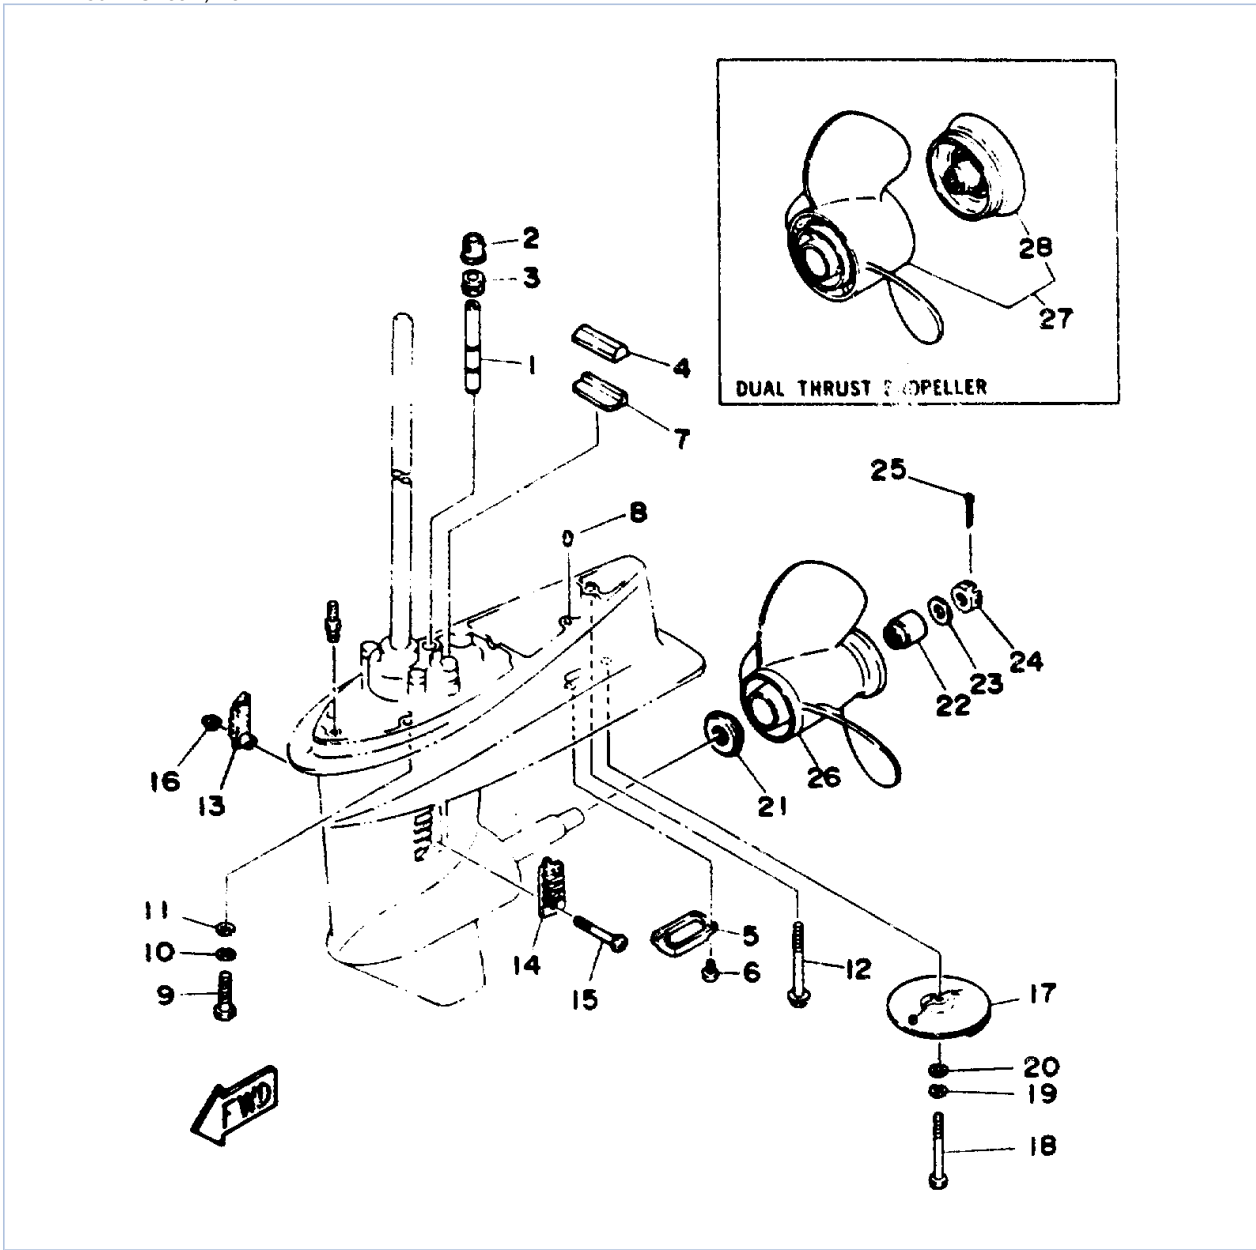

30ELHS 1994 / LOWER DRIVE 2

©2014 Yamaha Motor Corporation, U.S.A. All rights reserved.

Part List

30ELHS 1994 / LOWER DRIVE 2

REF - NO	PART NUMBER	PART NAME	QUANTITY	REMARKS
1	6J8-44361-00-00	TUBE, WATER	1	UR SHORT
1	6J8-44361-10-00	TUBE, WATER	1	UR LONG
2	6J8-44366-00-00	DAMPER, WATER SEAL	1	
3	663-44367-00-00	DAMPER, WATER SEAL 3	1	
4	688-45375-00-00	DAMPER, SEAL	1	
5	6J8-45224-10-00	COVER, WATER INLET 3	1	
6	98580-06012-00	SCREW, PAN HEAD	2	
7	663-45376-00-94	GUIDE, SEAL DAMPER	1	
8	93606-12019-00	.PIN, DOWEL	2	
9	97395-10040-00	BOLT	4	
10	92990-10100-00	WASHER, SPRING	4	
11	92990-10600-00	WASHER, PLATE	4	
12	90119-08M92-00	BOLT, WITH WASHER	1	
13	689-45214-01-00	COVER, WATER INLET	1	
14	6J8-45215-00-00	COVER, WATER INLET	1	
15	98680-05525-00	SCREW.OVAL HEAD	1	
16	90185-05002-00	NUT, NYLON	1	
17	664-45371-01-00	TAB-TRIM	1	
18	97395-08020-00	BOLT, HEXAGON	1	
19	92990-08100-00	WASHER, SPRING	1	
20	92990-08600-00	..WASHER, PLATE	1	
21	6L2-45987-01-00	SPACER 1	1	
22	689-45997-00-00	SPACER 2	1	
23	92990-14200-00	WASHER, PLAIN	1	
24	90171-14013-00	NUT, CASTLE	1	
25	91490-30030-00	PIN, COTTER	1	
26	664-45970-00-98	PROPELLER (3X9-1/8"X13"-F)	1	UR STAINLESS PR
26	664-45954-00-EL	PROPELLER (3X9-7/8"X12"-F)	1	UR
26	664-45952-00-EL	PROPELLER (3X9-7/8"X14"-F)	1	UR
26	664-45949-02-EL	PROPELLER (3X9-7/8"X13"-F)	1	UR
26	664-45947-01-EL	PROPELLER (3X9-7/8"X11-1/4"-F)	1	UR
26	664-45945-00-EL	PROPELLER (3X9-7/8"X10-1/2"-F)	1	UR
26	664-45941-01-EL	PROPELLER (3X9-7/8"X9"-F)	1	UR
26	664-45943-01-EL	PROPELLER (3X9-7/8"X8"-F)	1	UR
27	6J8-W4591-00-EL	PROPELLER (3X10-5/8X8-1/4-F)	1	UR
28	6J8-45986-10-98	.RING, DEFLECTOR	1	LOW GLOSS BLACK

Part Notes

30ELHS 1994 / LOWER DRIVE 2

PART NUMBER	NOTE TEXT
92990-10600-00	OEM: This part number is among the Top 100 Most Popular Marine Maintenance Parts as of March 2014.

©2014 Yamaha Motor Corporation, U.S.A. All rights reserved.