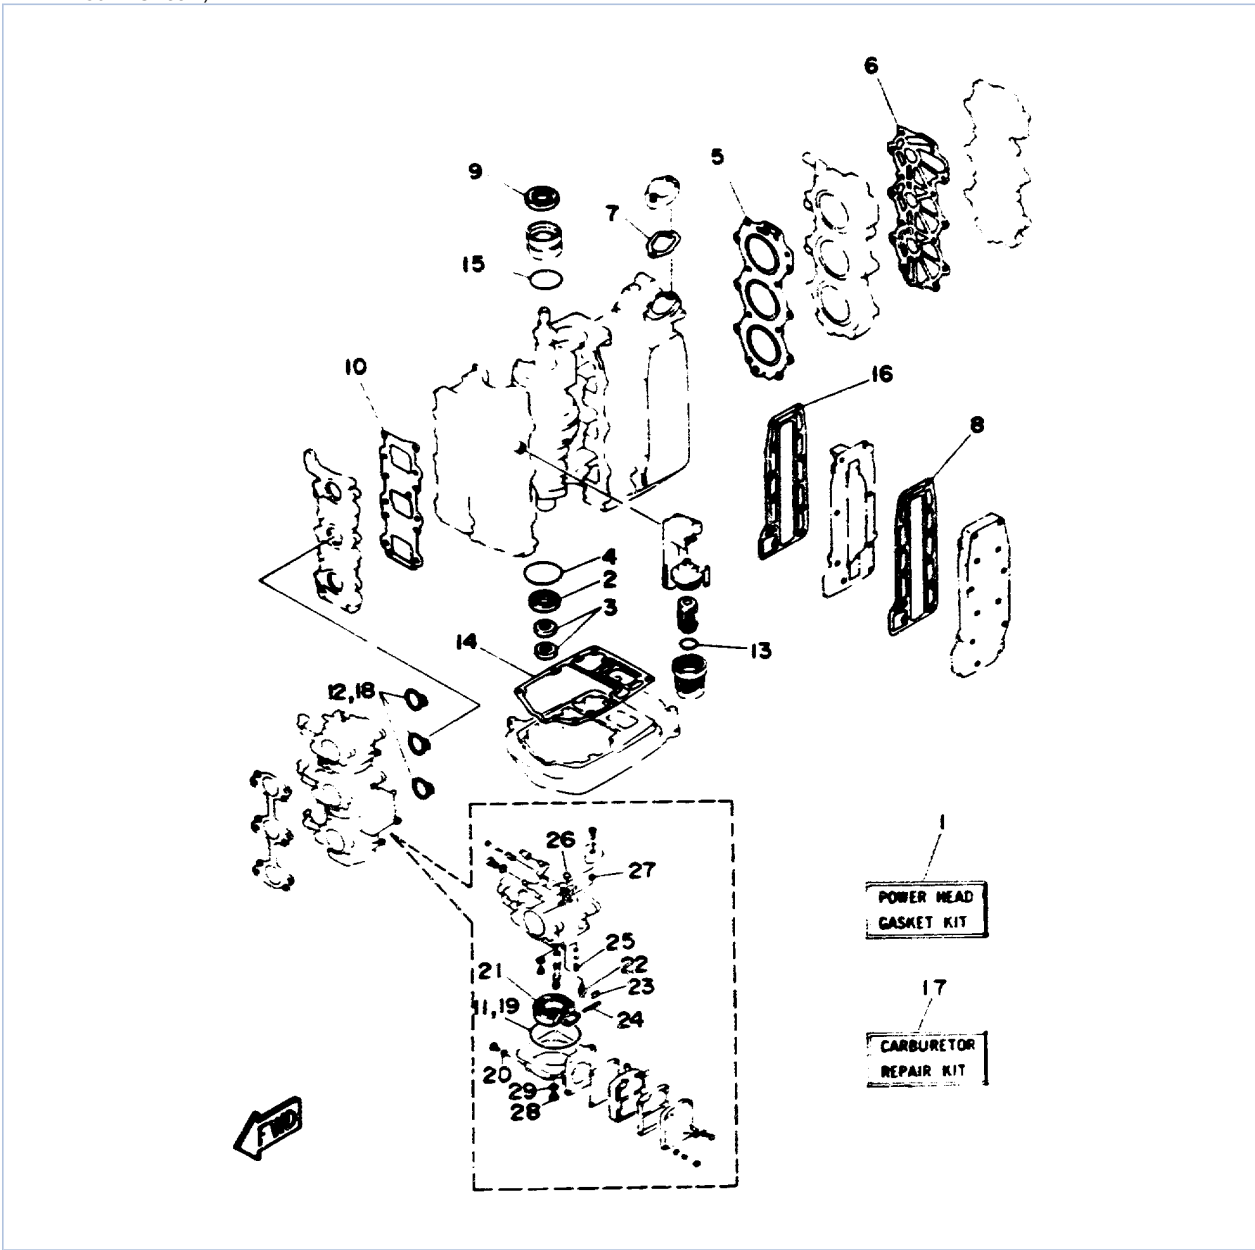

30ELHS 1994 / REPAIR KIT 1

©2014 Yamaha Motor Corporation, U.S.A. All rights reserved.

Part List

30ELHS 1994 / REPAIR KIT 1

REF - NO	PART NUMBER	PART NAME	QUANTITY	REMARKS
1	6J8-W0001-01-00	POWERHEAD GASKET KIT	1	
2	93101-25M28-00	.OIL SEAL	1	
3	93101-16M36-00	.OIL SEAL	2	
4	93210-56M80-00	.O-RING	1	
5	6J8-11181-A0-00	.GASKET, CYLINDER HEAD 1	1	
6	6J8-11193-A1-00	.GASKET, HEAD COVER 1	1	
7	6J8-12414-A0-00	.GASKET, COVER	1	
8	6J8-41114-A0-00	.GASKET, EXHAUST OUTER COVER	1	
9	93102-26M27-00	.OIL SEAL	1	
10	6J8-13621-00-00	.GASKET, VALVE SEAT	1	
11	6J8-14984-00-00	.GASKET, FLOAT CHAMBER	3	
12	6J8-14198-00-00	.GASKET	3	
13	93210-37M25-00	.O-RING	1	
14	6J8-45113-A0-00	.GASKET, UPPER CASING	1	
15	93210-42159-00	.O-RING	1	
16	6J8-41112-A0-00	.GASKET, EXHAUST INNER COVER	1	
17	6J8-W0093-00-00	CARBURETOR REPAIR KIT	1	
18	6J8-14198-00-00	.GASKET	3	
19	6J8-14984-00-00	.GASKET, FLOAT CHAMBER	3	
20	6J8-14995-00-00	.GASKET	3	
21	6J8-14985-00-00	.FLOAT	3	
22	6E5-14546-00-00	.VALVE, NEEDLE	3	
23	6J8-14159-00-00	.CLIP	3	
24	6J8-14548-00-00	.PIN, FLOAT ARM	3	
25	6J8-14966-00-00	.PLUG	3	
26	6J8-14126-00-00	.PLUG	3	
27	6J8-14118-00-00	.PLUG	3	
28	98511-04012-00	.SCREW, PAN HEAD	1	
29	92901-04100-00	.WASHER, SPRING	3