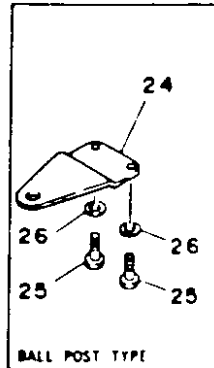

30ELHS 1994 / REMOTE CONTROL ATTACHMENT

©2014 Yamaha Motor Corporation, U.S.A. All rights reserved.

Part List

30ELHS 1994 / REMOTE CONTROL ATTACHMENT

REF - NO	PART NUMBER	PART NAME	QUANTITY	REMARKS
1	6J8-48501-02-EK	ATTACHMENT ASSEMBLY	1	
2	92990-08100-00	.WASHER, SPRING	1	
3	6J8-48534-00-00	.THROTTLE LEVER, CONTROL	1	
4	6J8-48544-01-00	.LEVER, SHIFTCONTROL	1	
5	6J8-44177-00-00	.WASHER	1	
6	91690-30316-00	.PIN, SPRING	1	
7	6J8-44173-02-00	.LEVER, SHIFT CONTROL	1	
8	6J8-42169-01-00	.JOINT	1	
9	6J8-48531-00-00	.BRACKET, REMOTE CONTROL 1	1	
10	6J8-48532-00-00	.BRACKET, REMOTE CONTROL 2	1	
11	682-48538-50-00	.CLAMP, CABLE 1	1	
12	91690-30012-00	.PIN, SPRING	1	
13	90109-06M29-00	.BOLT	1	
14	90179-06M24-00	.NUT	2	
15	6G8-26363-00-00	.END, WIRE 1	2	
16	6G8-26364-00-00	.END, CABLE	2	
17	6J8-42723-50-00	.COVER, BOTTOM	1	
18	6J8-42846-00-00	.SCREW	1	
19	6J8-42724-10-00	.GROMMET	1	
20	6J8-48511-51-EK	HOOK STEERING	1	STEERING GUIDE
21	6G8-48511-00-00	HOOK STEERING	1	ROPE TYPE
22	97395-06016-00	BOLT, HEX	2	
23	92990-06600-00	WASHER, PLATE	2	
24	6G8-48511-10-00	HOOK, STEERING	1	BALL POST TYPE
25	97395-06016-00	BOLT, HEX	2	
26	92990-06600-00	WASHER, PLATE	2	

Part Notes

30ELHS 1994 / REMOTE CONTROL ATTACHMENT

PART NUMBER		NOTE TEXT
92990-06600-00		OEM: This part number is among the Top 100 Most Popular Marine Maintenance Parts as of March 2014.
92990-06600-00		OEM: This part number is among the Top 100 Most Popular Marine Maintenance Parts as of March 2014.

©2014 Yamaha Motor Corporation, U.S.A. All rights reserved.