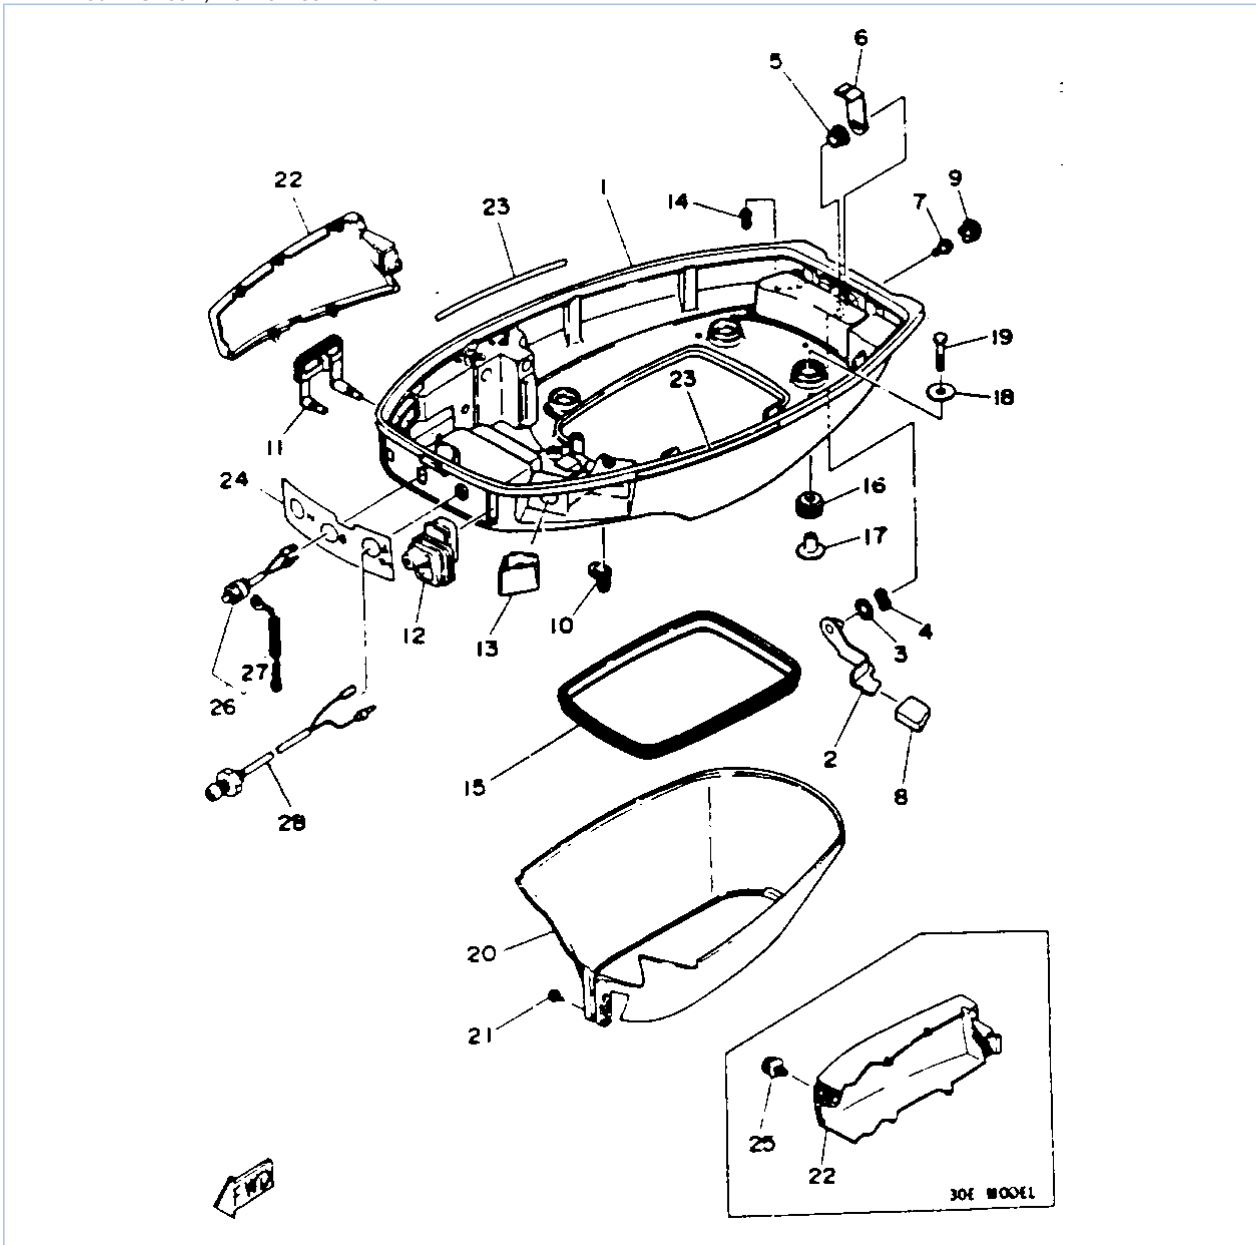

30ELHS 1994 / BOTTOM COWLING

©2014 Yamaha Motor Corporation, U.S.A. All rights reserved.

Part List

30ELHS 1994 / BOTTOM COWLING

REF - NO	PART NUMBER	PART NAME	QUANTITY	REMARKS
1	6J8-42711-01-EK	BOTTOM COWLING	1	
2	6J8-42815-00-EK	LEVER, CLAMP 1	1	
3	90202-12M25-00	WASHER, PLATE	1	
4	90206-12052-00	WASHER, WAVE	1	
5	90386-12M61-00	BUSH	1	
6	6J8-42816-00-00	LEVER, CLAMP	1	
7	95895-06012-00	BOLT, FLANGE	1	
8	6J8-42831-00-00	BUSHING	1	
9	6J8-42728-00-00	CAP	1	
10	6G1-42727-00-00	GROMMET	1	
11	6J8-42724-00-00	GROMMET	1	
12	6J8-42726-00-00	GROMMET	1	
13	6J8-42725-00-00	GROMMET 2	1	
14	6H3-44391-01-00	NIPPLE, HOSE	1	
15	6J8-42716-00-00	RUBBER, SEAL 1	1	
16	90480-09M21-00	GROMMET	4	
17	90387-06M41-00	COLLAR	4	
18	90201-06416-00	WASHER, PLATE	4	
19	97313-06030-00	BOLT	4	
20	6J8-42741-00-00	APRON 1	1	
21	90164-06M01-00	SCREW, TAPPING	2	
22	6J8-42723-50-00	COVER, BOTTOM	1	UR 30ER MODEL
22	6J8-42723-00-00	COVER, BOTTOM	1	UR 30MH MODEL
23	6J8-42735-00-00	PROTECTOR	2	
24	6J8-42719-20-00	PANEL, FRONT LOWER	1	
25	6J8-42846-00-00	.SCREW	1	30ER MODEL
26	689-82575-03-00	ENGINE STOP SWITCH ASSEMBLY (689-82575-02- 00)	1	
27	682-82556-00-00	.LANYARD, STOP SWITCH	1	
28	6J8-85410-00-00	EMERGENCY SIGNAL LIGHT ASSY	1	

Part Notes

30ELHS 1994 / BOTTOM COWLING

PART NUMBER	NOTE TEXT
682-82556-00-00	OEM: This part number is among the Top 100 Most Popular Marine Maintenance Parts as of March 2014.

©2014 Yamaha Motor Corporation, U.S.A. All rights reserved.