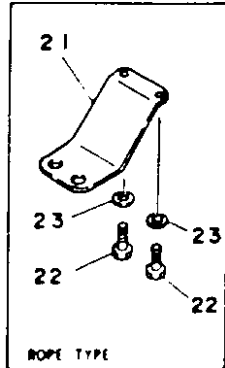

30ELHS 1994 / REMOTE CONTROL ATTACHMENT

©2014 Yamaha Motor Corporation, U.S.A. All rights reserved.

Part List

30ELHS 1994 / REMOTE CONTROL ATTACHMENT

REF - NO	PART NUMBER	PART NAME	QUANTITY	REMARKS
1	6J8-48501-02-EK	ATTACHMENT ASSEMBLY	1	
2	92990-08100-00	.WASHER, SPRING	1	
3	6J8-48534-00-00	.THROTTLE LEVER, CONTROL	1	
4	6J8-48544-01-00	.LEVER, SHIFTCONTROL	1	
5	6J8-44177-00-00	.WASHER	1	
6	91690-30316-00	.PIN, SPRING	1	
7	6J8-44173-02-00	.LEVER, SHIFT CONTROL	1	
8	6J8-42169-01-00	.JOINT	1	
9	6J8-48531-00-00	.BRACKET, REMOTE CONTROL 1	1	
10	6J8-48532-00-00	.BRACKET, REMOTE CONTROL 2	1	
11	682-48538-50-00	.CLAMP, CABLE 1	1	
12	91690-30012-00	.PIN, SPRING	1	
13	90109-06M29-00	.BOLT	1	
14	90179-06M24-00	.NUT	2	
15	6G8-26363-00-00	.END, WIRE 1	2	
16	6G8-26364-00-00	.END, CABLE	2	
17	6J8-42723-50-00	.COVER, BOTTOM	1	
18	6J8-42846-00-00	.SCREW	1	
19	6J8-42724-10-00	.GROMMET	1	
20	6J8-48511-51-EK	HOOK STEERING	1	STEERING GUIDE
21	6G8-48511-00-00	HOOK STEERING	1	ROPE TYPE
22	97395-06016-00	BOLT, HEX	2	
23	92990-06600-00	WASHER, PLATE	2	
24	6G8-48511-10-00	HOOK, STEERING	1	BALL POST TYPE
25	97395-06016-00	BOLT, HEX	2	
26	92990-06600-00	WASHER, PLATE	2	

Part Notes

30ELHS 1994 / REMOTE CONTROL ATTACHMENT

PART NUMBER		NOTE TEXT
92990-06600-00		OEM: This part number is among the Top 100 Most Popular Marine Maintenance Parts as of March 2014.
92990-06600-00		OEM: This part number is among the Top 100 Most Popular Marine Maintenance Parts as of March 2014.

©2014 Yamaha Motor Corporation, U.S.A. All rights reserved.