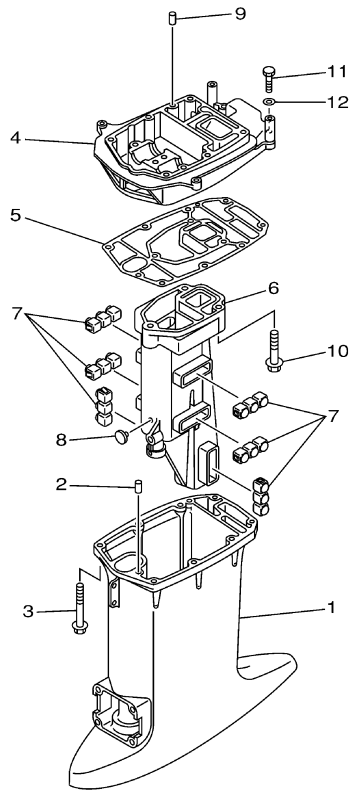

30ELRZ 2001 / UPPER CASING

6J80100-9250

Part List

30ELRZ 2001 / UPPER CASING

REF - NO	PART NUMBER	PART NAME	QUANTITY	REMARKS
1	6J8-45111-11-4D	CASING, UPPER	1	UR L
1	6J8-45111-01-4D	CASING, UPPER	1	UR S (M)
2	93606-12019-00	.PIN, DOWEL	2	
3	90119-08M31-00	BOLT, WITH WASHER	6	
4	6J8-41137-01-94	GUIDE, EXHAUST	1	
5	6J8-45114-A1-00	.GASKET, UPPER CASING	1	
6	6J8-41131-00-5B	MANIFOLD, EXT. 1	1	UR 30
7	6J8-14737-00-00	DAMPER, MUFFLER	6	
8	90338-07M00-00	PLUG	1	
9	93606-12019-00	.PIN, DOWEL	2	
10	97575-08550-00	BOLT, WITH WASHER	3	
11	97075-08030-00	BOLT	2	
12	92995-08600-00	WASHER	2