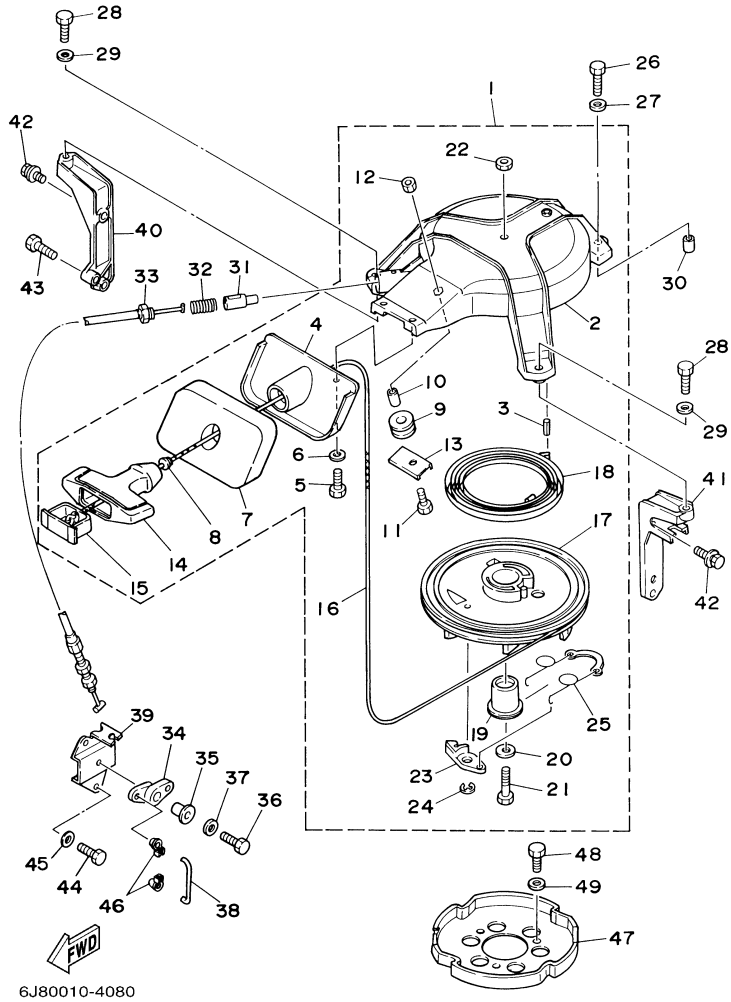

30ELRZ 2001 / STARTER

6J80010-4080

©2014 Yamaha Motor Corporation, U.S.A. All rights reserved.

Part List

30ELRZ 2001 / STARTER

REF - NO	PART NUMBER	PART NAME	QUANTITY	REMARKS
1	6J8-15710-02-4D	STARTER ASSY	1	MH (M)
2	6J8-15711-00-94	.CASE, STARTER	1	(M)
3	91690-40014-00	.PIN, SPRING	1	(M)
4	6J8-15758-01-94	.GUIDE, ROPE	1	(M)
5	97095-06016-00	.BOLT	2	(M)
6	92995-06600-00	.WASHER	2	(M)
7	6J8-15762-00-00	.SEAL, RUBBER 2	1	(M)
8	6A0-15789-00-00	.DAMPER	1	(M)
9	6F5-15752-00-00	.ROLLER, WIRE	1	(M)
10	6F5-15753-00-00	.BUSH	1	(M)
11	97095-06025-00	.BOLT	1	(M)
12	95380-06600-00	.NUT, HEXAGON	1	(M)
13	6J8-15787-00-00	.ADAPTOR	1	(M)
14	689-15755-01-00	.HANDLE, STARTER	1	(M)
15	6F5-15779-02-00	.COVER	1	(M)
16	90580-50M01-00	.ROPE, STARTER	1	(M)
17	6J8-15714-00-00	.DRUM, SHEAVE	1	(M)
18	90510-08M04-00	.SPRING, SPIRAL	1	(M)
19	677-15717-01-00	.SHAFT, STARTER	1	(M)
20	90201-06060-00	.WASHER, PLATE	1	(M)
21	97095-06025-00	.BOLT	1	(M)
22	95380-06700-00	.NUT	1	(M)
23	676-15741-03-00	.PAWL, DRIVE	1	(M)
24	93430-06M02-00	.CIRCLIP	1	(M)
25	6J8-15705-00-00	.SPRING, DRIVE PAWL	1	(M)
26	97095-06035-00	BOLT	1	MH (M)
27	92995-06600-00	WASHER	1	MH (M)
28	97095-06025-00	BOLT	2	MH (M)
29	92995-06600-00	WASHER	2	MH (M)
30	99530-10014-00	PIN, DOWEL	1	MH (M)
31	656-15748-00-00	PLUNGER, STARTER STOP	1	MH (M)
32	90501-10227-00	SPRING, COMPRESSION	1	MH (M)
33	6J8-15770-00-00	CABLE COMP., STARTER STOP	1	MH (M)
34	6J8-15746-01-00	ARM	1	MH (M)
35	90387-06M29-00	COLLAR	1	MH (M)
36	97095-06025-00	BOLT	1	MH (M)
37	92995-06600-00	WASHER	1	MH (M)
38	6J8-15747-00-00	LINK	1	MH (M)
39	6J8-15774-00-00	STAY 4	1	MH (M)
40	6J8-15771-00-94	STAY 1	1	
41	6J8-15772-00-94	STAY 2	1	
42	97513-06520-00	BOLT, WITH WASHER	3	
43	97013-06020-00	BOLT	1	
44	97095-06016-00	BOLT	2	MH (M)
45	92995-06600-00	WASHER	2	MH (M)
46	661-41262-02-00	JOINT, CHOKE LEVER	2	MH (M)
47	6J8-15723-00-00	PULLEY, STARTER	1	MH (M)
48	97013-08014-00	BOLT	3	MH (M)
49	92903-08600-00	WASHER, PLATE	3	MH (M)