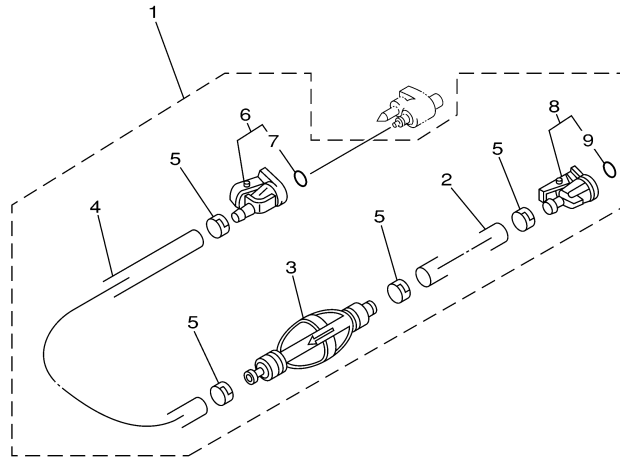

30ELRZ 2001 / FUEL 2

67C0100-0100

©2014 Yamaha Motor Corporation, U.S.A. All rights reserved.

Part List

30ELRZ 2001 / FUEL 2

REF - NO	PART NUMBER	PART NAME	QUANTITY	REMARKS
1	6Y1-24306-53-00	FUEL PIPE COMP. 1	1	AP
2	90445-11M06-00	.HOSE (L2050)	1	
3	6Y1-24360-52-00	.PRIMER PUMP ASSY	1	
4	90445-11M05-00	.HOSE (L850)	1	
5	650-24351-51-00	.BAND 1	4	
6	6G1-24305-03-00	.FUEL PIPE JOINT COMP 2	1	
7	93210-08287-00	..O-RING	1	
8	6Y1-24305-04-00	.FUEL PIPE JOINT COMP 2	1	
9	93210-08287-00	..O-RING	1