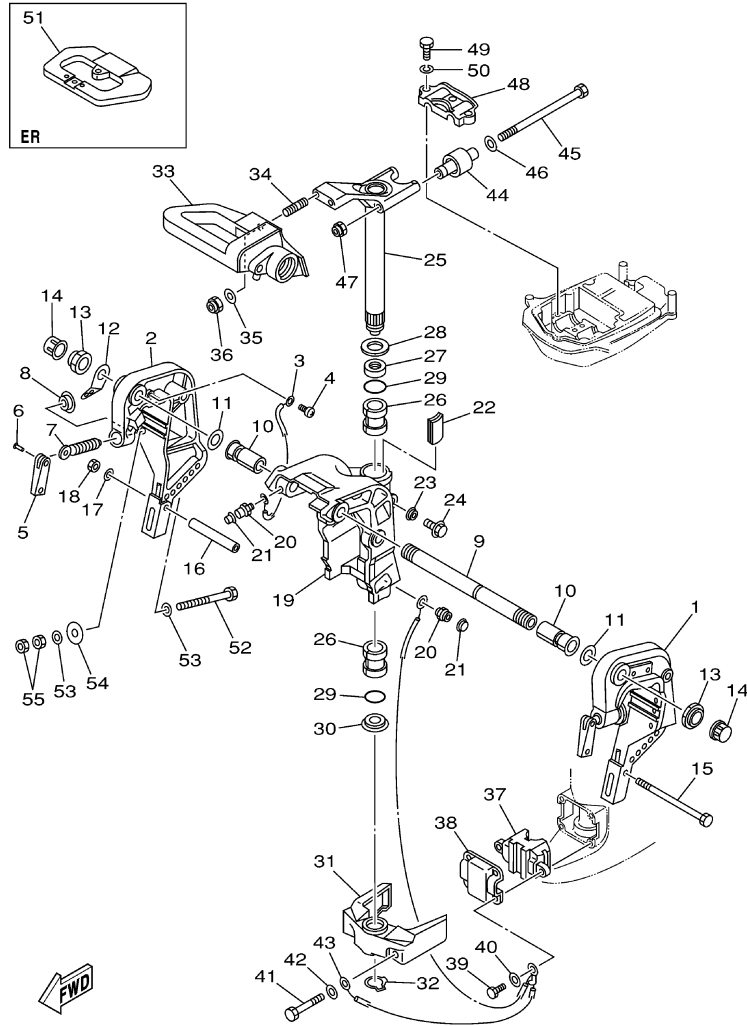

30ELRZ 2001 / BRACKET 1

6J80110-1180

©2014 Yamaha Motor Corporation, U.S.A. All rights reserved.

Part List

30ELRZ 2001 / BRACKET 1

REF - NO	PART NUMBER	PART NAME	QUANTITY	REMARKS
1	6H4-43111-05-4D	BRACKET, CLAMP	1	
2	6H4-43112-04-4D	BRACKET, CLAMP	1	
3	6E5-82148-00-00	WIRE, LEAD 4	1	
4	97885-06008-00	SCREW, PAN HEAD	1	
5	6E0-43118-01-00	HANDLE, TRANSOM CLAMP	2	
6	90243-04M01-00	PIN	2	
7	90149-14M12-00	SCREW	2	
8	648-43114-01-00	PAD, TRANSOM CLAMP	2	
9	6J8-43131-01-00	BOLT, CLAMP BRACKET	1	
10	90386-22M69-00	BUSH	2	
11	90201-22M03-00	WASHER, PLATE	2	
12	6J8-43113-01-00	PLATE, CLAMP BRACKET	1	
13	90185-22043-00	NUT, SELF-LOCKING	2	
14	6G5-43145-00-00	CAP, CLAMP BRACKET	2	
15	90101-08339-00	BOLT	1	
16	90387-08M03-00	COLLAR	1	
17	92995-08600-00	WASHER	1	
18	95380-08600-00	NUT	1	
19	6J8-43311-04-4D	BRACKET, SWIVEL 1	1	
20	93700-06M03-00	NIPPLE, GREASE	3	
21	663-45119-00-00	CAP, GREASE NIPPLE	3	AP
22	6J8-42528-00-00	PLATE, FRICTION	1	
23	689-43373-01-00	SEAL, DAMPER	1	
24	90105-06M18-00	BOLT, FLANGE	1	
25	6J8-42510-02-4D	STEERING BRACKET ASSY	1	
26	90386-30M77-00	BUSH	2	
27	90386-30M78-00	BUSH	1	
28	90201-30M00-00	WASHER, PLATE	1	
29	93210-29M94-00	O-RING	2	
30	90386-30M60-00	BUSH	1	
31	6H4-44551-02-4D	HOUSING, LOWER MOUNT RUBBER	1	
32	93410-28M06-00	CIRCLIP	1	
33	6J8-42121-02-4D	BRACKET	1	
34	90116-10M28-00	BOLT, STUD	2	
35	92995-10600-00	WASHER	2	
36	90185-10051-00	NUT, SELF-LOCKING	2	
37	6H4-44557-10-00	MOUNT DAMPER, LOWER FRONT	1	UR L
37	6H4-44557-00-00	MOUNT DAMPER, LOWER FRONT	1	UR S (M)
38	6H4-44553-01-00	COVER, LOWER MOUNT	1	
39	97095-08025-00	BOLT	4	
40	92995-08600-00	WASHER	4	
41	97095-10060-00	BOLT	2	
42	92995-10600-00	WASHER	2	
43	6H4-82127-00-00	WIRE, LEAD 2	1	
44	6H4-44514-00-00	MOUNT DAMPER, UPPER SIDE	2	
45	90109-08M26-00	BOLT	2	
46	90201-09425-00	WASHER, PLATE	2	
47	90185-08045-00	NUT, SELF-LOCKING	2	
48	6J8-44511-00-4D	COVER, UPPER MOUNT	1	
49	97075-08035-00	BOLT	3	
50	92995-08100-00	WASHER	3