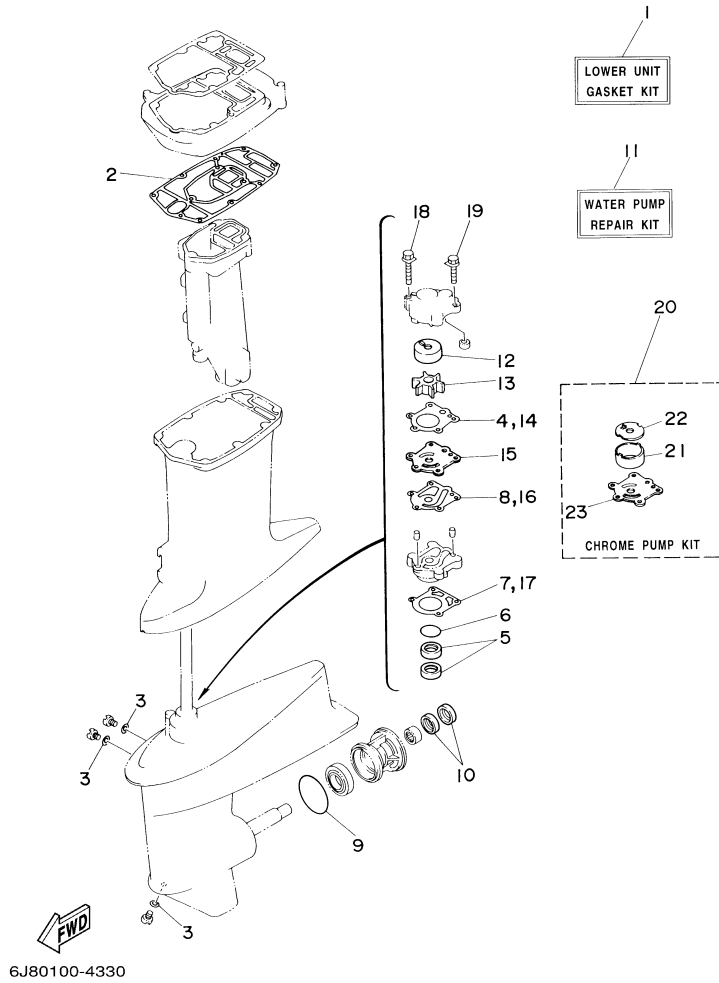

30ELRZ 2001 / REPAIR KIT 2

©2014 Yamaha Motor Corporation, U.S.A. All rights reserved.

Part List

30ELRZ 2001 / REPAIR KIT 2

REF - NO	PART NUMBER	PART NAME	QUANTITY	REMARKS
1	6J8-W0001-C2-00	LOWER UNIT GASKET KIT	1	
2	6J8-45114-A1-00	.GASKET, UPPER CASING	1	
3	90430-08020-00	.GASKET	2	
4	663-44315-A0-00	.GASKET, WATER PUMP	1	
5	93101-23070-00	.OIL SEAL	2	
6	93210-41042-00	.O-RING	1	
7	663-44316-A0-00	.GASKET, WATER PUMP	1	
8	663-44324-A0-00	.GASKET, CARTRIDGE	1	
9	93210-60MA3-00	.O-RING	1	
10	93101-20M07-00	.OIL SEAL	2	
11	6J8-W0078-A2-00	WATER PUMP REPAIR KIT	1	
12	663-44322-00-00	.INSERT, CARTRIDGE	1	
13	6H4-44352-02-00	.IMPELLER	1	
14	663-44315-A0-00	.GASKET, WATER PUMP	1	
15	663-44323-00-00	.OUTER PLATE, CARTRIDGE	1	
16	663-44324-A0-00	.GASKET, CARTRIDGE	1	
17	663-44316-A0-00	.GASKET, WATER PUMP	1	
18	90119-08M13-00	.BOLT, WITH WASHER	2	
19	90119-08M34-00	.BOLT, WITH WASHER	2	
20	6H4-W0078-0A-00	CHROME PUMP KIT	1	
21	670-44322-01-00	.INSERT, CARTRIDGE	1	
22	670-44321-00-00	.INNER PLATE, CARTRIDGE	1	
23	670-44323-00-00	.OUTER PLATE, CARTRIDGE	1	

Part Notes

30ELRZ 2001 / REPAIR KIT 2

PART NUMBER		NOTE TEXT
90430-08020-00		OEM: This part number is among the Top 100 Most Popular Marine Maintenance Parts as of March 2014.
6H4-44352-02-00		OEM: This part number is among the Top 100 Most Popular Marine Maintenance Parts as of March 2014.

©2014 Yamaha Motor Corporation, U.S.A. All rights reserved.