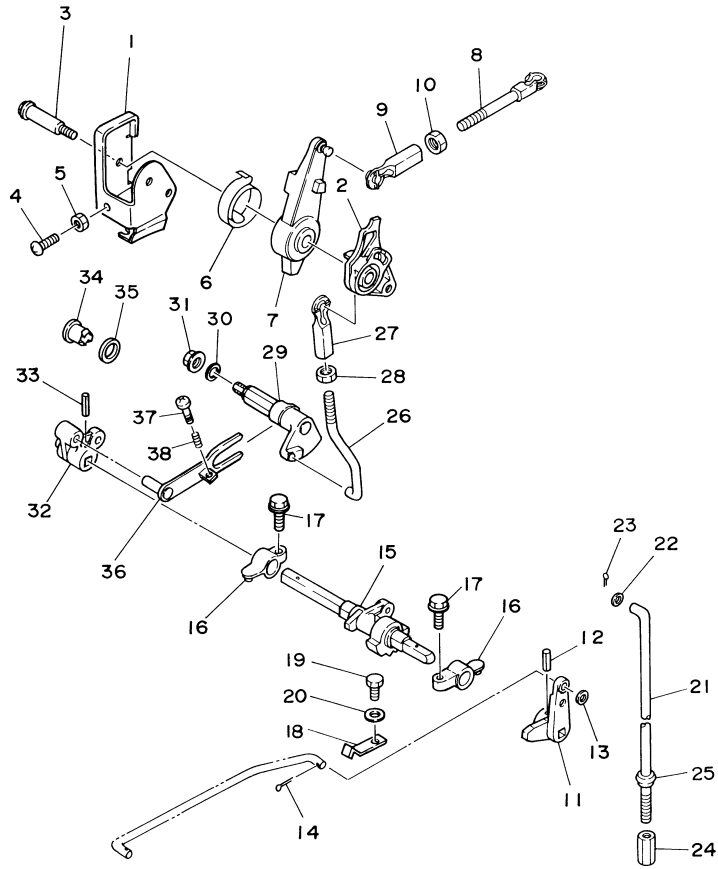

30ELRZ 2001 / CONTROL

6J80100-4180

©2014 Yamaha Motor Corporation, U.S.A. All rights reserved.

Part List

30ELRZ 2001 / CONTROL

REF - NO	PART NUMBER	PART NAME	QUANTITY	REMARKS
1	6J8-14497-00-00	STAY, THROTTLE WIRE	1	
2	6J8-41213-00-00	CAM, ACCEL.	1	
3	90109-06M28-00	BOLT	1	
4	97880-06025-00	SCREW, PAN HEAD	1	
5	95303-06600-00	.NUT	1	
6	6J8-42167-00-00	SPRING 1	1	
7	6J8-41631-02-00	LEVER, MAGNETO CONTROL	1	
8	689-42169-01-00	JOINT	1	
9	682-41237-00-00	JOINT, LINK	1	
10	95380-05600-00	NUT	1	
11	6J8-44123-00-00	ARM, SHIFT ROD	1	
12	90254-03M04-00	.PIN, SPRING	1	
13	92990-06200-00	WASHER, PLAIN	1	MH/EH
14	91490-20012-00	PIN. COTTER	1	MH/EH
15	6J8-44121-00-00	LEVER, SHIFT ROD	1	
16	6G1-41662-01-94	BRACKET 2	2	
17	97513-06520-00	BOLT, WITH WASHER	2	
18	6J8-44116-00-00	SPRING	1	
19	97095-06012-00	BOLT	1	
20	92995-06600-00	WASHER	1	
21	6J8-44143-00-00	ROD, SHIFT	1	
22	92990-05600-00	WASHER, PLATE	1	
23	91490-16010-00	PIN. COTTER	1	
24	90170-06015-00	NUT	1	
25	689-43373-01-00	SEAL, DAMPER	1	
26	6J8-42192-00-00	ROD 2	1	
27	682-41237-00-00	JOINT, LINK	1	
28	95380-05600-00	NUT	1	
29	6J8-42154-01-00	LEVER, THROTTLE CONTROL	1	
30	90202-10024-00	WASHER, PLATE	1	
31	95780-08300-00	..NUT, FLANGE	1	
32	6J8-44142-00-00	JOINT	1	
33	90254-03M04-00	.PIN, SPRING	1	
34	682-42726-00-00	GROMMET	1	MH/EH
35	90202-12M17-00	WASHER, PLATE	1	MH/EH
36	6J8-41211-00-00	LINK, ACCEL.	1	MH/EH
37	97880-04020-00	SCREW, PAN HEAD	1	MH/EH
38	90501-08M66-00	SPRING, COMPRESSION	1	MH/EH