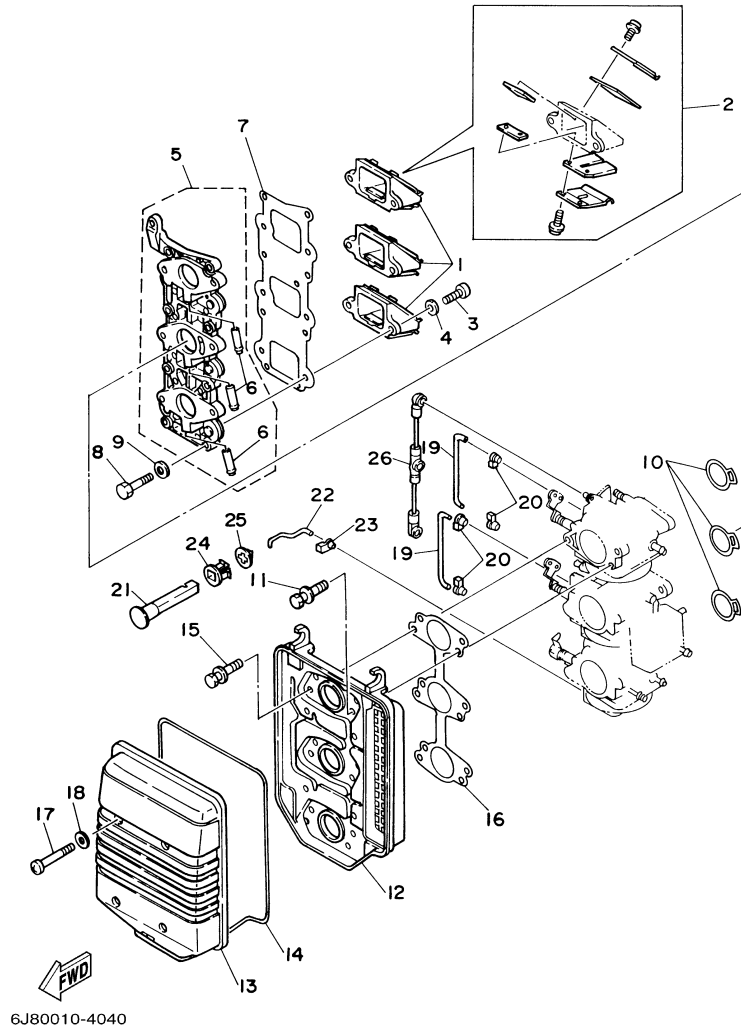

30ELRZ 2001 / INTAKE

©2014 Yamaha Motor Corporation, U.S.A. All rights reserved.

Part List

30ELRZ 2001 / INTAKE

REF - NO	PART NUMBER	PART NAME	QUANTITY	REMARKS
1	6J8-13610-00-00	REED VALVE ASSY	3	
2	6J8-W0004-00-00	.REED SET	1	
3	97880-05016-00	SCREW, PAN HEAD	6	
4	92990-05600-00	WASHER, PLATE	6	
5	6J8-13641-00-94	MANIFOLD 1	1	UR NON OIL INJECTION MODEL (M)
5	6J8-13641-10-94	MANIFOLD 1	1	UR
6	676-14485-00-00	.PIPE, JOINT	3	
7	6J8-13621-00-00	.GASKET, VALVE SEAT	1	
8	97013-06025-00	BOLT	8	
9	92903-06600-00	WASHER, PLATE	8	
10	6J8-14198-00-00	.GASKET	3	
11	90119-06M32-00	BOLT, WITH WASHER	6	
12	6J8-14417-00-00	COVER 1	1	
13	6J8-14418-00-00	COVER 2	1	
14	6J8-14476-00-00	SEAL	1	
15	90119-05M31-00	BOLT, WITH WASHER	6	
16	6J8-14483-A1-00	GASKET	1	
17	97880-05040-00	SCREW, PAN HEAD	4	
18	92990-05600-00	WASHER, PLATE	4	
19	6J8-41259-00-00	ROD, CHOKE 3	2	
20	661-41262-02-00	JOINT, CHOKE LEVER	4	
21	6J8-41271-01-00	KNOB, CHOKE	1	
22	6J8-41257-00-00	ROD, CHOKE 2	1	
23	6J8-41262-00-00	JOINT, CHOKE LEVER	1	
24	689-41273-00-00	GROMMET	1	
25	6J8-41274-00-00	GROMMET 2	1	
26	6J8-41217-00-00	ROD, ACCEL. LEVER	1