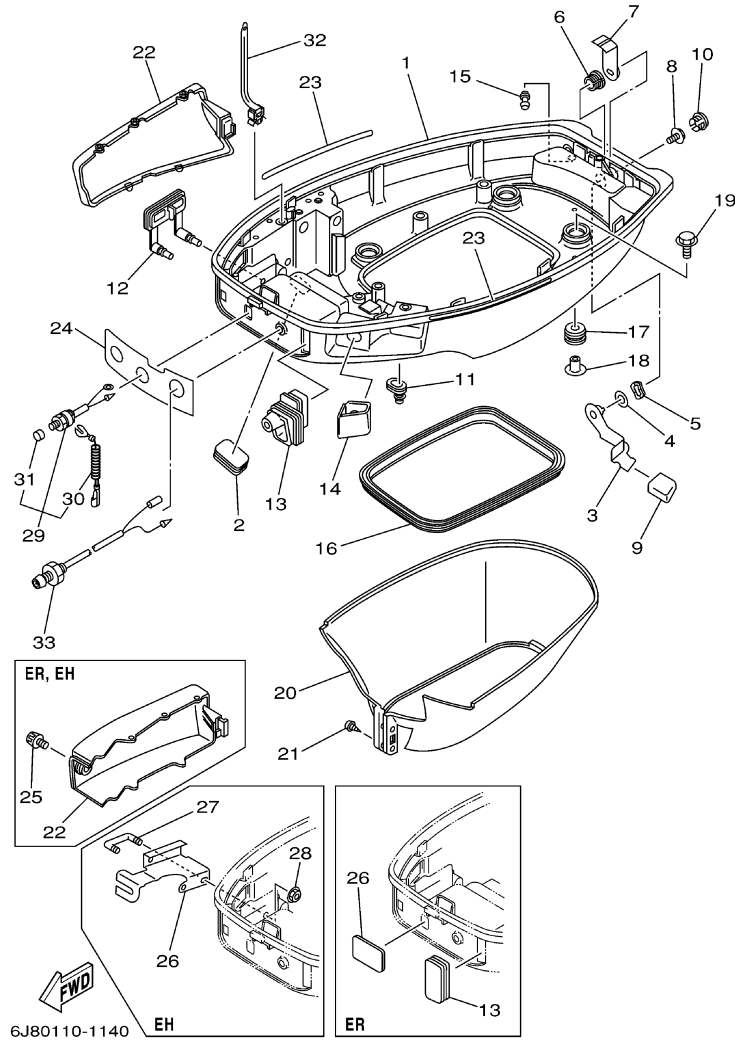

30ELRZ 2001 / BOTTOM COWLING

©2014 Yamaha Motor Corporation, U.S.A. All rights reserved.

Part List

30ELRZ 2001 / BOTTOM COWLING

REF - NO	PART NUMBER	PART NAME	QUANTITY	REMARKS
1	6J8-42711-03-4D	COWLING, BOTTOM	1	
2	6H4-42726-00-00	GROMMET	1	
3	6J8-42815-00-4D	LEVER, CLAMP	1	
4	90202-12M25-00	WASHER, PLATE	1	
5	90206-12052-00	WASHER, WAVE	1	
6	90386-12M61-00	BUSH	1	
7	6J8-42816-00-00	LEVER, CLAMP	1	
8	95895-06012-00	BOLT, FLANGE	1	
9	6J8-42831-00-00	BUSHING	1	
10	6J8-42728-01-00	CAP	1	
11	6G1-42727-00-00	GROMMET	1	
12	6J8-42724-00-00	GROMMET	1	(M)
13	6J8-42726-10-00	GROMMET	1	UR ER (E)
13	6J8-42726-00-00	GROMMET	1	UR MH/EH
14	6J8-42725-01-00	GROMMET	1	MH/ER
15	6H3-44391-01-00	NIPPLE, HOSE	1	
16	6J8-42716-00-00	RUBBER, SEAL 1	1	
17	90480-09M21-00	GROMMET	4	
18	90387-06M41-00	COLLAR	4	
19	90119-06M61-00	BOLT, WITH WASHER	4	
20	6J8-42741-01-00	APRON	1	
21	90164-06M01-00	SCREW, TAPPING	2	
22	6J8-42723-51-00	.COVER, BOTTOM	1	UR ER/EH (E)
22	6J8-42723-01-00	COVER, BOTTOM	1	UR MH (M)
23	6J8-42735-00-00	PROTECTOR	2	
24	6J8-42719-10-00	PANEL, FRONT LOWER	1	UR NON OIL INJECTION MODEL (M)
24	6J8-42719-20-00	PANEL, FRONT LOWER	1	UR
25	6J8-42846-00-00	.SCREW	1	ER/EH (E)
26	6J8-48532-00-00	.BRACKET, REMOTE CONTROL 2	1	UR EH (E)
26	6J8-42726-20-00	GROMMET	1	UR ER (E)
27	90109-06M29-00	.BOLT	1	EH (E)
28	90179-06M24-00	NUT	2	EH (E)
29	689-82575-04-00	ENGINE STOP SWITCH ASSY	1	MH/EH
30	682-82556-00-00	.LANYARD, STOP SWITCH	1	
31	689-8257Y-00-00	.CAP	1	
32	90465-13M76-00	CLAMP	1	ER/EH (E)
33	6J8-85410-00-00	EMERGENCY SIGNAL LIGHT ASSY	1	

Part Notes

30ELRZ 2001 / BOTTOM COWLING

PART NUMBER	NOTE TEXT
682-82556-00-00	OEM: This part number is among the Top 100 Most Popular Marine Maintenance Parts as of March 2014.

©2014 Yamaha Motor Corporation, U.S.A. All rights reserved.