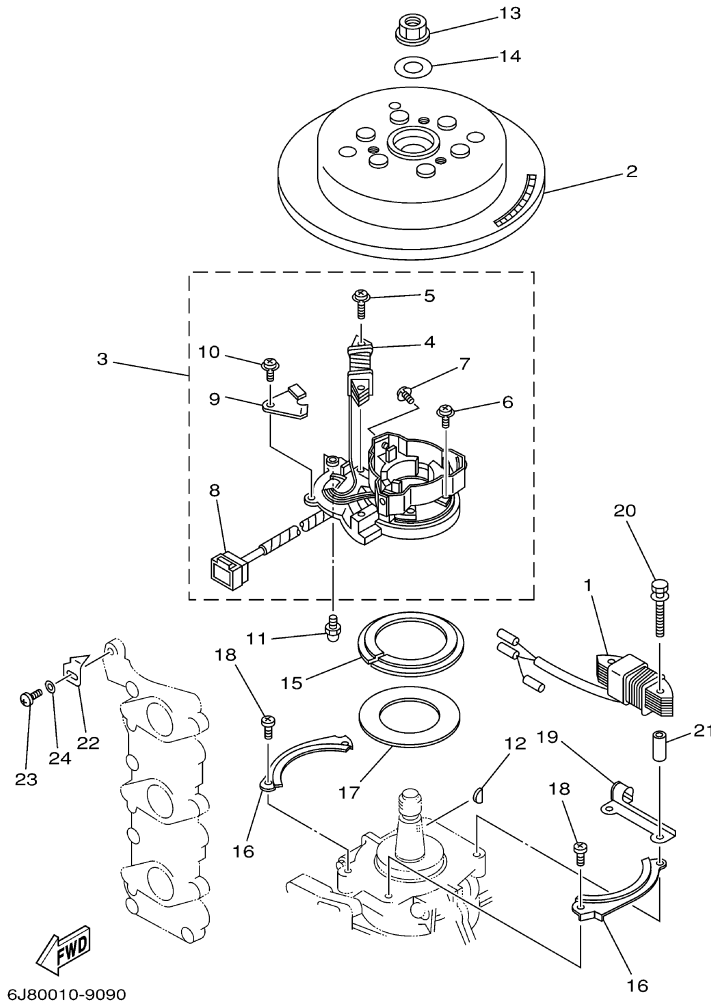

30ELRZ 2001 / GENERATOR

©2014 Yamaha Motor Corporation, U.S.A. All rights reserved.

Part List

30ELRZ 2001 / GENERATOR

REF - NO	PART NUMBER	PART NAME	QUANTITY	REMARKS
1	6H4-85533-A1-00	COIL, LIGHTING	1	
2	6J8-85550-F1-00	ROTOR ASSY	1	UR MH (M)
2	6J8-85550-A1-00	ROTOR ASSY	1	UR ER/EH (E)
3	6J8-85510-A1-00	STATOR ASSY	1	UR ER/EH (E)
3	6H4-85510-F1-00	STATOR ASSY	1	UR MH (M)
4	6J8-85520-01-00	.COIL, CHARGE	1	UR ER/EH (E)
4	6H4-85520-01-00	.COIL, CHARGE	1	UR MH (M)
5	97902-06120-00	.SCREW, WITH WASHER	2	
6	97902-04112-00	.SCREW, WITH WASHER	6	
7	97902-04106-00	.SCREW, WITH WASHER	3	
8	9E471-09205-00	.CONNECTOR (6P,M)	1	
9	6H4-85548-00-00	.HOLDER	1	
10	97902-05408-00	.SCREW, WITH WASHER	1	
11	663-85518-00-00	JOINT, BALL	1	
12	90280-05013-00	KEY, WOODRUFF	1	
13	90179-16M05-00	NUT	1	
14	90201-16M44-00	WASHER, PLATE	1	
15	6H4-41611-10-00	RETAINER, MAGNETO BASE	1	
16	6J8-41615-00-00	STOPPER, MAGNETO BASE	2	
17	6J8-41618-00-00	WASHER, MAGNETO	1	
18	97880-06012-00	SCREW, PAN HEAD	2	
19	6J8-85548-00-00	HOLDER	1	
20	90101-06M00-00	BOLT	2	
21	90387-06M81-00	COLLAR	2	
22	6J8-81332-00-00	PLATE, TIMING	1	
23	97885-05010-00	.SCREW, PAN HEAD	1	
24	92995-05600-00	WASHER	1