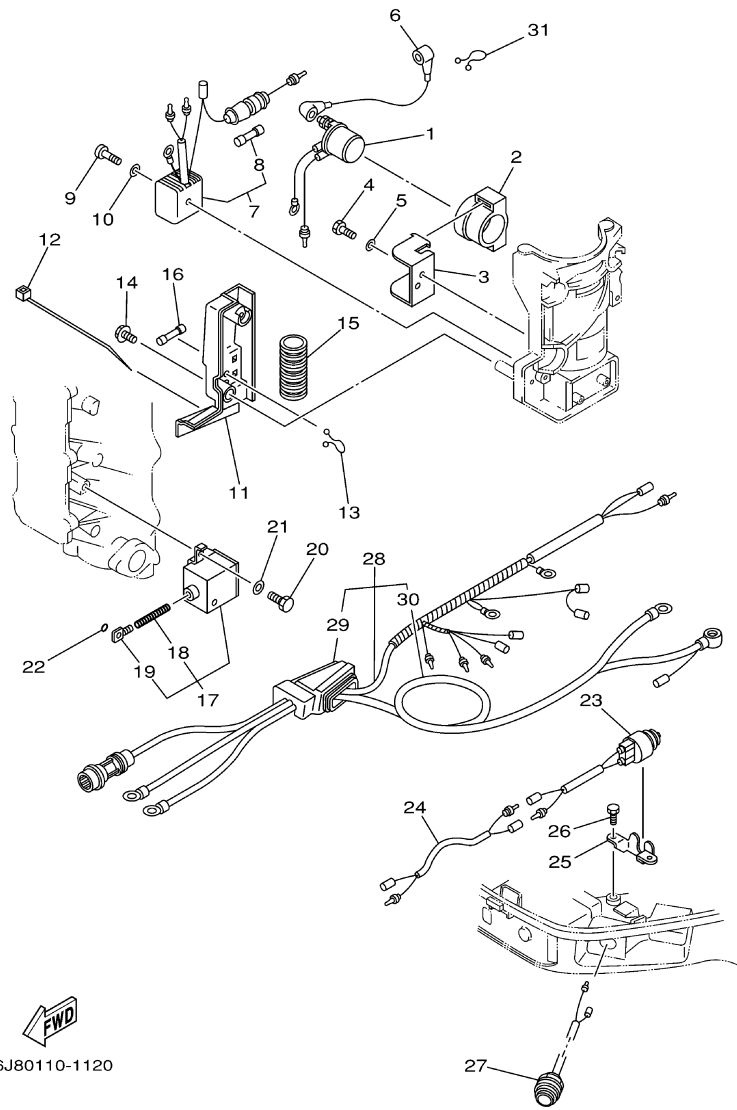

30ELRZ 2001 / ELECTRICAL 2

©2014 Yamaha Motor Corporation, U.S.A. All rights reserved.

Part List

30ELRZ 2001 / ELECTRICAL 2

REF - NO	PART NUMBER	PART NAME	QUANTITY	REMARKS
1	6G1-81941-10-00	STARTER RELAY ASSY	1	ER/EH (E)
2	6G1-81952-00-00	HOLDER, RELAY	1	ER/EH (E)
3	6J8-81945-00-00	PLATE, SWITCH FITTING	1	ER/EH (E)
4	97013-06016-00	BOLT	1	ER/EH (E)
5	92903-06600-00	WASHER, PLATE	1	ER/EH (E)
6	6F5-82117-00-00	WIRE, LEAD	1	ER/EH (E)
7	6G1-81970-61-00	RECTIFIER ASSY	1	ER/EH (E)
8	6G1-82151-00-00	.FUSE (10A)	1	ER/EH (E)
9	97880-05025-00	SCREW, PAN HEAD	1	ER/EH (E)
10	92990-05600-00	WASHER, PLATE	1	ER/EH (E)
11	6J8-81916-10-00	COVER, TERMINAL	1	ER/EH (E)
12	90465-13M18-00	CLAMP	1	ER/EH (E)
13	90465-18147-00	CLAMP	1	ER/EH (E)
14	90159-05M26-00	SCREW, WITH WASHER	2	ER/EH (E)
15	6E9-83557-70-00	TUBE	1	ER/EH (E)
16	6H3-82151-00-00	FUSE	1	ER/EH (E)
17	6J8-86110-00-00	SOLENOID	1	ER (E)
18	6J8-86116-00-00	.WIRE PULL	1	ER (E)
19	682-86117-00-00	.HOOK, WIRE PULL	1	ER (E)
20	97013-06016-00	BOLT	2	ER (E)
21	92903-06600-00	WASHER, PLATE	2	ER (E)
22	93210-03261-00	O-RING	1	ER (E)
23	6H3-82540-00-00	NEUTRAL SWITCH ASSY	1	EH (E)
24	6H4-82553-00-00	EXTENSION, WIRE LEAD	1	EH (E)
25	6J8-82554-00-00	STAY, NEUTRAL SWITCH	1	EH (E)
26	97013-06012-00	BOLT	2	EH (E)
27	689-81870-00-00	STARTING SWITCH ASSY	1	EH (E)
28	6J8-82105-00-00	BATTERY CABLE	1	UR EH (E)
28	6J8-82580-00-00	WIRE HARNESS ASSY 2	1	UR ER (E)
29	6J8-42724-40-00	.GROMMET	1	UR EH (E)
29	6J8-42724-50-00	.GROMMET	1	UR ER (E)
30	689-82105-13-00	.BATTERY CABLE	1	(E)
31	90464-15M11-00	CLAMP	1	(E)