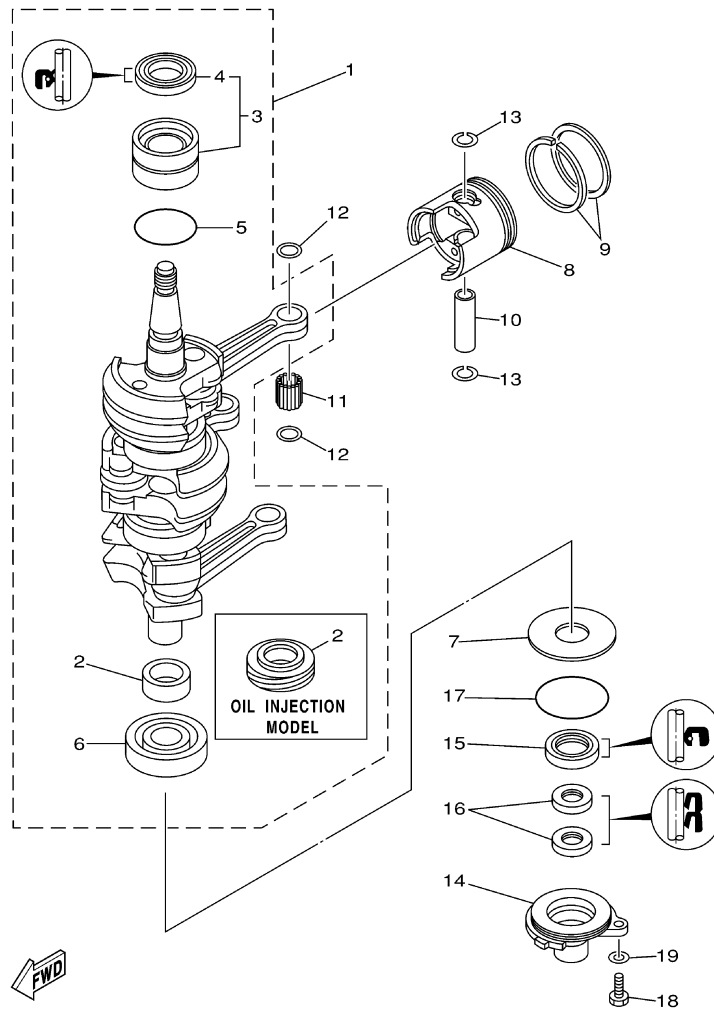

30ELRZ 2001 / CRANKSHAFT PISTON

6J80100-9030

Part List

30ELRZ 2001 / CRANKSHAFT PISTON

REF - NO	PART NUMBER	PART NAME	QUANTITY	REMARKS
1	6J8-11400-01-00	CRANKSHAFT ASSY	1	UR NON OIL INJECTION MODEL (M)
1	6J8-11400-11-00	CRANKSHAFT ASSY	1	UR
2	6J8-11445-00-00	.SPACER	1	UR NON OIL INJECTION MODEL (M)
2	6J8-11536-00-00	.GEAR, DRIVE	1	UR
3	93311-632U7-00	.BEARING	1	
4	93102-26M27-00	..OIL SEAL	1	
5	93210-42159-00	.O-RING	1	
6	93306-305U3-00	.BEARING	1	
7	90201-50306-00	WASHER, PLATE	1	
8	6J8-11631-02-97	PISTON (STD)	3	
8	6J8-11635-02-00	PISTON (0.25MM O/S)	3	AP
8	6J8-11636-02-00	PISTON (0.50MM O.S.)	3	AP
9	6J8-11601-01-00	PISTON RING SET (STD)	3	
9	6J8-11601-11-00	PISTON RING SET (0.25MM O/S)	3	AP
9	6J8-11601-21-00	PISTON RING SET (0.50MM O.S.)	3	AP
10	6J8-11633-00-00	PIN, PISTON	3	
11	93602-16M10-00	PIN, DOWEL	84	
12	90201-16379-00	WASHER, PLATE	6	
13	93450-17129-00	CIRCLIP	6	
14	6J8-15396-00-5B	HOUSING, OIL SEAL	1	
15	93101-25M28-00	.OIL SEAL	1	
16	93104-16M04-00	.OIL SEAL	2	
17	93210-56M80-00	.O-RING	1	
18	97013-06016-00	BOLT	2	
19	92903-06600-00	WASHER, PLATE	2	