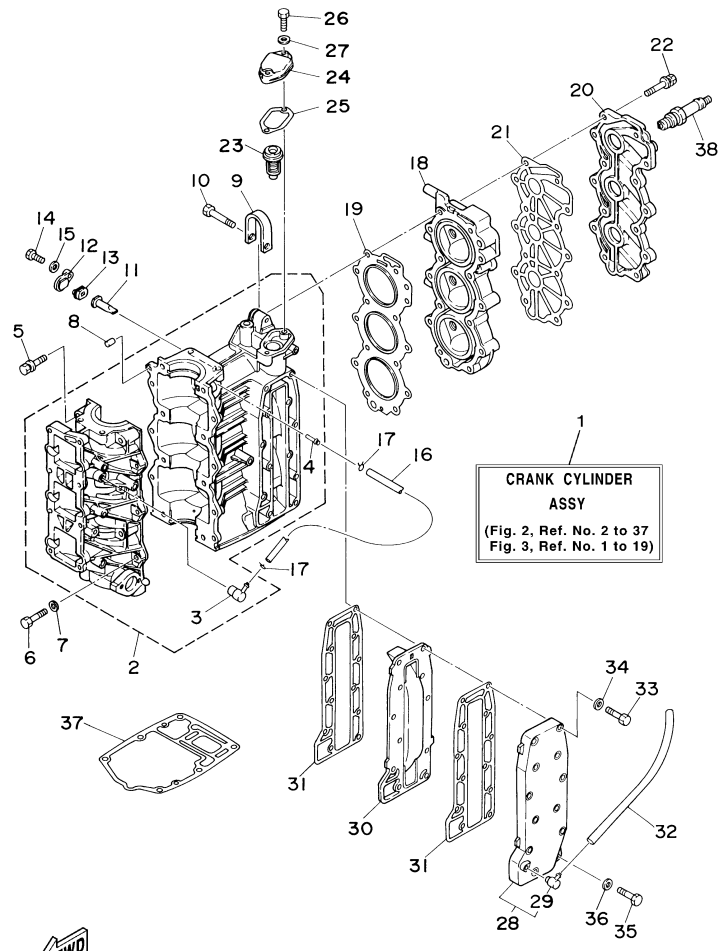

30ELRZ 2001 / CYLINDER CRANKCASE

**CRANK CYLINDER
ASSY**
(Fig. 2, Ref. No. 2 to 37
Fig. 3, Ref. No. 1 to 19)

6J80100-4020

Part List

30ELRZ 2001 / CYLINDER CRANKCASE

REF - NO	PART NUMBER	PART NAME	QUANTITY	REMARKS
1	6J8-W0090-05-4D	CRANK CYLINDER ASSY	1	UR NON OIL INJECTION MODEL (M)
1	6J8-W0090-42-4D	CRANK CYLINDER ASSY	1	UR
2	6J8-15100-01-94	CRANKCASE ASSY	1	UR NON OIL INJECTION MODEL (M)
2	6J8-15100-11-94	CRANKCASE ASSY	1	UR
3	650-11370-00-00	.CHECK VALVE ASSY	1	
4	624-14485-00-00	.PIPE, JOINT	1	
5	90119-08M19-00	BOLT, WITH WASHER	8	
6	97013-06030-00	BOLT	6	
7	92903-06600-00	WASHER, PLATE	6	
8	93606-12019-00	.PIN, DOWEL	2	
9	6F5-11119-00-00	HANGER, ENGINE	1	
10	97013-08035-00	BOLT	1	
11	6J8-11325-00-00	ANODE	2	
12	6H3-11327-00-94	COVER, ANODE	2	
13	6H3-11328-00-00	GROMMET, ANODE	2	
14	97013-06016-00	BOLT	2	
15	92903-06600-00	WASHER, PLATE	2	
16	90445-07M29-00	HOSE (L135)	1	
17	90467-06016-00	CLIP	2	
18	6J8-11111-00-94	HEAD, CYLINDER 1	1	
19	6J8-11181-A1-00	.GASKET, CYLINDER HEAD 1	1	
20	6J8-11191-00-9M	COVER, CYLINDER HEAD 1	1	
21	6J8-11193-A1-00	.GASKET, HEAD COVER 1	1	
22	90119-08M21-00	BOLT, WITH WASHER	14	UR 30
23	688-12411-10-00	THERMOSTAT	1	
24	6H4-12413-00-9M	COVER, THERMOSTAT	1	
25	6J8-12414-A0-00	GASKET, COVER	1	
26	97013-06025-00	BOLT	2	
27	92903-06600-00	WASHER, PLATE	2	
28	6J8-41113-00-9M	OUTER COVER, EXHAUST	1	
29	676-11372-00-00	.NIPPLE, HOSE	1	
30	6J8-41111-00-9M	INNER COVER, EXHAUST	1	
31	6J8-41114-A0-00	.GASKET, EXHAUST OUTER COVER	2	
32	6J8-1111J-00-00	PIPE 1	1	
33	97013-06035-00	BOLT	11	
34	92903-06600-00	WASHER, PLATE	11	
35	97013-06025-00	BOLT	1	
36	92903-06600-00	WASHER, PLATE	1	
37	6J8-45113-A0-00	.GASKET, UPPER CASING	1	
38	NGK-B7HS1-00-00	PLUG, SPARK (NGK B7HS- 10)	3