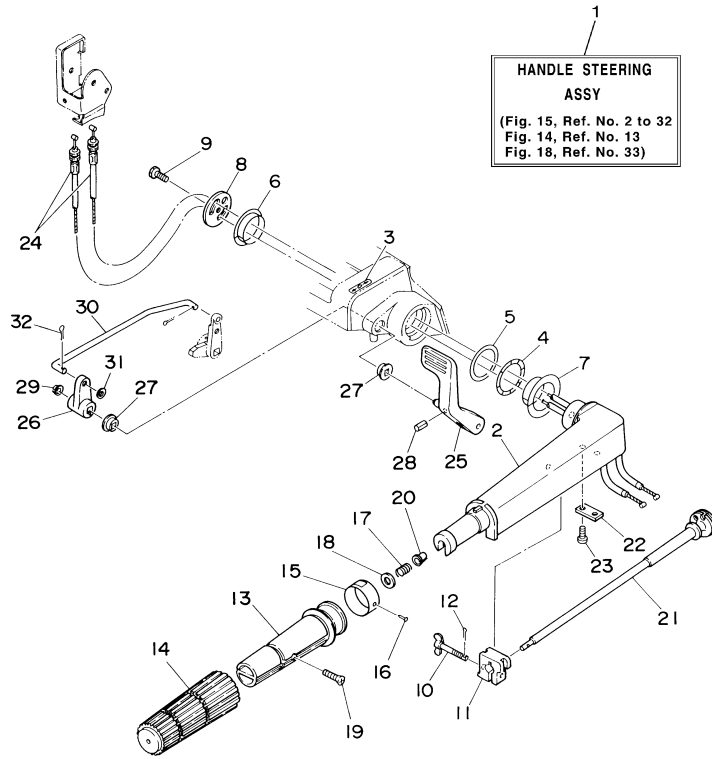

30ELRZ 2001 / STEERING FOR MH EH

6J80110-4150

©2014 Yamaha Motor Corporation, U.S.A. All rights reserved.

Part List

30ELRZ 2001 / STEERING FOR MH EH

REF - NO	PART NUMBER	PART NAME	QUANTITY	REMARKS
1	6J8-W0084-10-4D	HANDLE STEERING ASSY	1	
2	6G1-42111-11-4D	HANDLE, STEERING	1	
3	6E0-44191-11-00	INDICATOR, SHIFT	1	
4	90206-36M21-00	WASHER, WAVE	1	
5	90202-36M55-00	WASHER, PLATE	1	
6	90386-33M96-00	BUSH	1	
7	90386-34M97-00	BUSH	1	
8	6G1-42131-01-00	COVER, HANDLE STEERING	1	
9	97095-06020-00	BOLT	1	
10	6G1-42125-01-00	BOLT, FRICTION ADJUSTING	1	
11	6G1-42126-00-00	FRICTION, STEERING HANDLE GRIP	1	
12	91490-16010-00	PIN. COTTER	1	
13	664-42119-00-00	GRIP, STEERING HANDLE	1	
14	6F6-42177-A0-00	RUBBER, HANDLE	1	
15	6J8-42137-00-00	INDICATOR, THROTTLE	1	
16	90269-02M09-00	RIVET	1	
17	90501-23215-00	SPRING, COMPRESSION	1	
18	92903-10600-00	WASHER, PLATE	1	
19	90149-05M13-00	SCREW	1	
20	90386-08032-00	BUSH	1	
21	6G1-42138-01-00	LEVER, THROTTLE	1	
22	6E0-42159-02-00	STAY	1	
23	97885-05012-00	SCREW, PAN HEAD	2	
24	6J8-26301-00-00	THROTTLE CABLE ASSY	2	
25	6J8-44111-01-4D	HANDLE, GEAR SHIFT	1	
26	6J8-44125-00-00	LEVER, SHIFT ROD	1	
27	682-44132-00-00	BUSHING	2	
28	90254-03M04-00	.PIN, SPRING	1	
29	90386-06M12-00	BUSH	1	
30	6J8-44124-00-00	LINK, SHIFT ROD	1	
31	92990-06200-00	WASHER, PLAIN	1	
32	91490-20012-00	PIN. COTTER	1