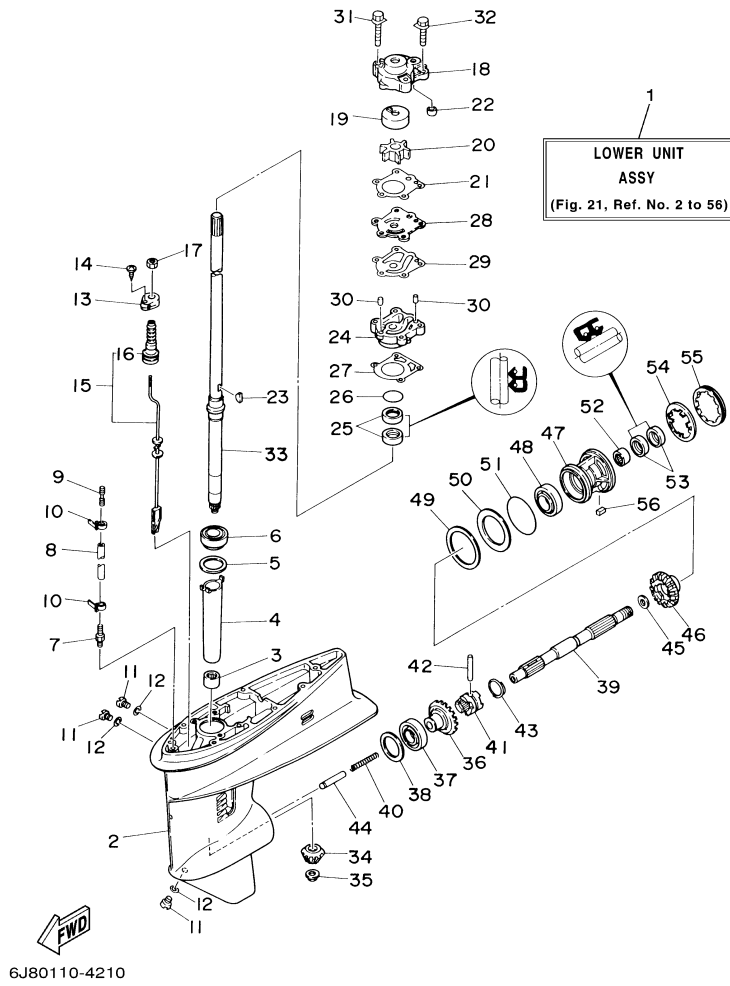

30ELRZ 2001 / LOWER CASING DRIVE 1

©2014 Yamaha Motor Corporation, U.S.A. All rights reserved.

Part List

30ELRZ 2001 / LOWER CASING DRIVE 1

REF - NO	PART NUMBER	PART NAME	QUANTITY	REMARKS
1	6J8-45300-14-4D	LOWER UNIT ASSY	1	UR L
1	6J8-45300-04-4D	LOWER UNIT ASSY	1	UR S (M)
2	6J8-45301-02-4D	CASING, LOWER	1	
3	93315-220V7-00	BEARING	1	
4	6J8-45536-00-00	SLEEVE, DRIVE SHAFT	1	
5	663-45587-01-10	SHIM (T:0.10MM)	1	UR
5	663-45587-01-12	SHIM (T:0.12MM)	1	UR
5	663-45587-01-15	SHIM (T:0.15MM)	1	UR
5	663-45587-01-50	SHIM (T:0.50MM)	1	UR
5	663-45587-01-30	SHIM (T:0.30MM)	1	UR
5	663-45587-01-40	SHIM (T:0.40MM)	1	UR
5	663-45587-01-18	SHIM (T:0.18MM)	1	UR
6	93332-00001-00	BEARING	1	
7	6E5-45378-00-00	NIPPLE, HOSE	1	
8	90445-07M31-00	HOSE (L200)	1	UR L
8	90445-07ME9-00	HOSE (L120)	1	UR S (M)
9	6E5-83558-00-00	END, NIPPLE	1	
10	90465-11M10-00	CLAMP	2	
11	90340-08M04-00	PLUG, STRAIGHT SCREW	3	
12	90430-08020-00	.GASKET	3	
13	682-44176-00-00	BRACKET	1	
14	97780-50510-00	SCREW, TAPPING	1	
15	6J8-44150-10-00	SHIFT CAM ASSY	1	UR L
15	6J8-44150-00-00	SHIFT CAM ASSY	1	UR S (M)
16	682-44147-00-00	.BOOT, SHIFT ROD	1	
17	95380-06700-00	NUT	1	
18	6J8-44311-00-00	HOUSING, WATER PUMP	1	
19	663-44322-00-00	.INSERT, CARTRIDGE	1	
20	6H4-44352-02-00	.IMPELLER	1	
21	663-44315-A0-00	GASKET, WATER PUMP	1	
22	663-44366-00-00	.DAMPER, WATER SEAL 2	1	
23	90280-03024-00	.KEY, WOODRUFF	1	
24	663-44341-00-94	HOUSING, WATER PUMP	1	
25	93101-23070-00	.OIL SEAL	2	
26	93210-41042-00	O-RING	1	
27	663-44316-A0-00	GASKET, WATER PUMP	1	
28	663-44323-00-00	OUTER PLATE, CARTIDGE	1	
29	663-44324-A0-00	GASKET, CARTRIDGE	1	
30	93604-08062-00	PIN, DOWEL	2	
31	90119-08M13-00	.BOLT, WITH WASHER	2	
32	90119-08M34-00	BOLT, WITH WASHER	2	
33	6J8-45501-10-00	DRIVE SHAFT COMP.	1	UR L
33	6J8-45501-00-00	DRIVE SHAFT COMP.	1	UR S (M)
34	6J8-45551-00-00	PINION	1	
35	90179-10M14-00	NUT	1	
36	6J8-45560-00-00	GEAR	1	
37	93332-000V6-00	BEARING	1	
38	6J8-45567-01-10	SHIM (T:0.10MM)	1	UR
38	6J8-45567-01-12	SHIM (T:0.12MM)	1	UR
38	6J8-45567-01-15	SHIM (T:0.15MM)	1	UR
38	6J8-45567-01-50	SHIM (T:0.50MM)	1	UR
38	6J8-45567-01-30	SHIM (T:0.30MM)	1	UR
38	6J8-45567-01-40	SHIM (T:0.40MM)	1	UR