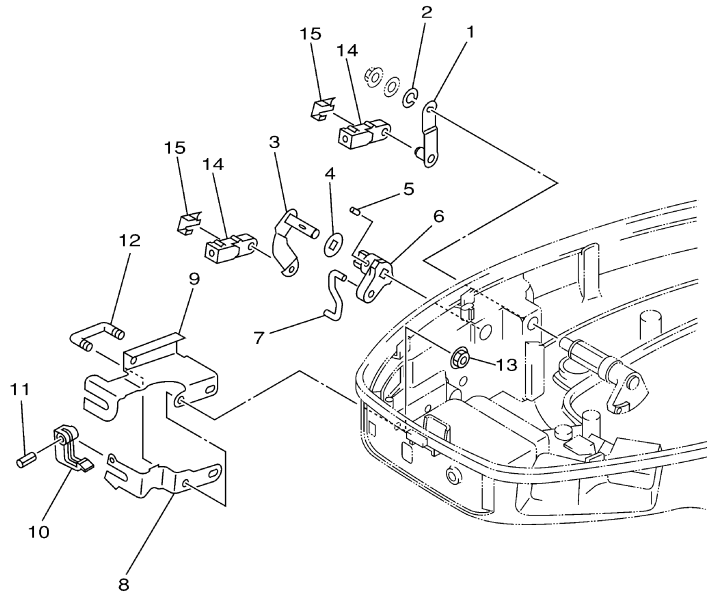

30ELRZ 2001 / CONTROL 2 FOR ER

6J80010-9180

©2014 Yamaha Motor Corporation, U.S.A. All rights reserved.

Part List

30ELRZ 2001 / CONTROL 2 FOR ER

REF - NO	PART NUMBER	PART NAME	QUANTITY	REMARKS
1	6J8-48534-00-00	.THROTTLE LEVER, CONTROL	1	(E)
2	92990-08100-00	WASHER, SPRING	1	(E)
3	6J8-48544-01-00	.LEVER, SHIFTCONTROL	1	(E)
4	6J8-44177-00-00	.WASHER	1	(E)
5	90254-03M03-00	.PIN, SPRING	1	(E)
6	6J8-44173-02-00	.LEVER, SHIFT CONTROL	1	(E)
7	6J8-42169-01-00	.JOINT	1	(E)
8	6J8-48531-00-00	.BRACKET, REMOTE CONTROL 1	1	(E)
9	6J8-48532-00-00	.BRACKET, REMOTE CONTROL 2	1	(E)
10	682-48538-50-00	.CLAMP, CABLE 1	1	(E)
11	91690-30012-00	.PIN, SPRING	1	(E)
12	90109-06M29-00	.BOLT	1	(E)
13	90179-06M24-00	NUT	2	(E)
14	6G8-26363-00-00	.END, WIRE 1	2	(E)
15	6G8-26364-00-00	.END, CABLE	2	(E)