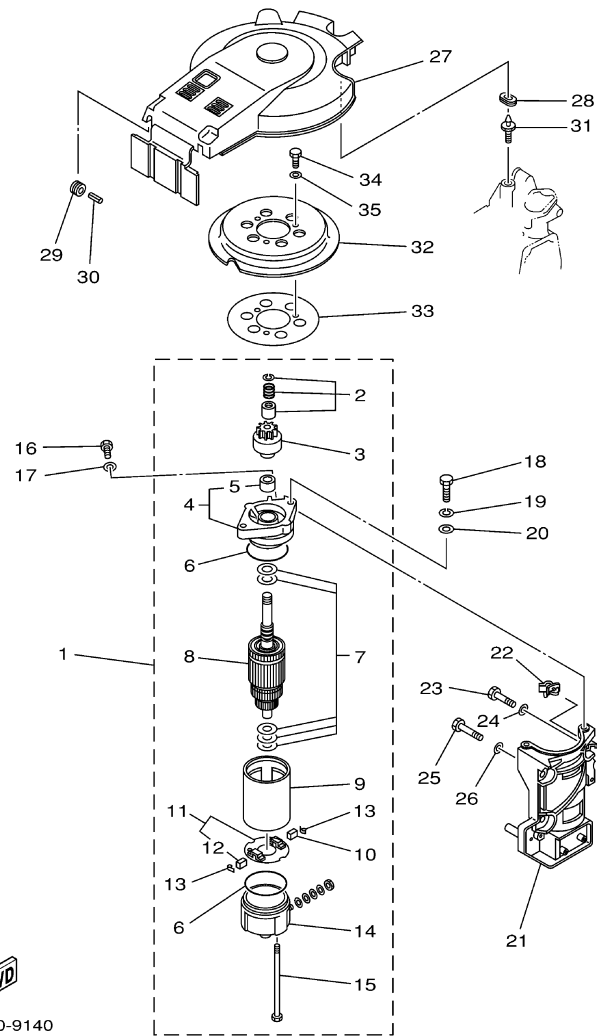

30ELRZ 2001 / STARTING MOTOR FOR ER EH

©2014 Yamaha Motor Corporation, U.S.A. All rights reserved.

Part List

30ELRZ 2001 / STARTING MOTOR FOR ER EH

REF - NO	PART NUMBER	PART NAME	QUANTITY	REMARKS
1	6F5-81800-11-00	STARTING MOTOR ASSY	1	(E)
2	689-81857-11-00	.PINION STOPPER SET	1	(E)
3	689-81807-12-00	.GEAR ASSY, STARTING MOTOR	1	(E)
4	6F5-81830-11-00	.FRONT BRACKET ASSY	1	(E)
5	689-81831-00-00	..METAL, FRONT	1	(E)
6	689-81847-11-00	.O-RING	2	(E)
7	689-81809-11-00	.WASHER KIT	1	(E)
8	689-81850-12-00	.ARMATURE ASSY	1	(E)
9	689-81810-11-00	.STATOR ASSY	1	(E)
10	689-81811-11-00	.BRUSH 1	1	(E)
11	689-81840-11-00	.BRUSH HOLDER ASSY	1	(E)
12	689-81812-11-00	..BRUSH 2	1	(E)
13	689-81813-10-00	.SPRING, BRUSH	2	(E)
14	689-81820-11-00	.REAR BRACKET ASSY	1	(E)
15	689-81826-10-00	.BOLT	2	(E)
16	97013-08016-00	BOLT	1	(E)
17	92903-08600-00	WASHER, PLATE	1	(E)
18	97013-08030-00	BOLT	2	(E)
19	92903-08100-00	WASHER, SPRING	2	(E)
20	92903-08600-00	WASHER, PLATE	2	(E)
21	6J8-81822-01-94	BRACKET, STARTING MOTOR	1	(E)
22	90464-03M15-00	.CLAMP	1	(E)
23	97013-08035-00	BOLT	2	(E)
24	92903-08600-00	WASHER, PLATE	2	(E)
25	97013-08055-00	BOLT	1	(E)
26	92903-08600-00	WASHER, PLATE	1	(E)
27	6J8-81337-10-00	COVER, FLYWHEEL	1	(E)
28	90480-14M17-00	GROMMET	1	(E)
29	90480-10M16-00	.GROMMET	2	(E)
30	91690-50022-00	PIN, SPRING	2	(E)
31	6J8-81338-00-00	STAY	1	(E)
32	6J8-15723-E1-00	PULLEY, STARTER	1	(E)
33	6J8-81365-A0-00	GASKET, HOLE COVER	1	(E)
34	97013-08014-00	BOLT	3	(E)
35	92903-08600-00	WASHER, PLATE	3	(E)