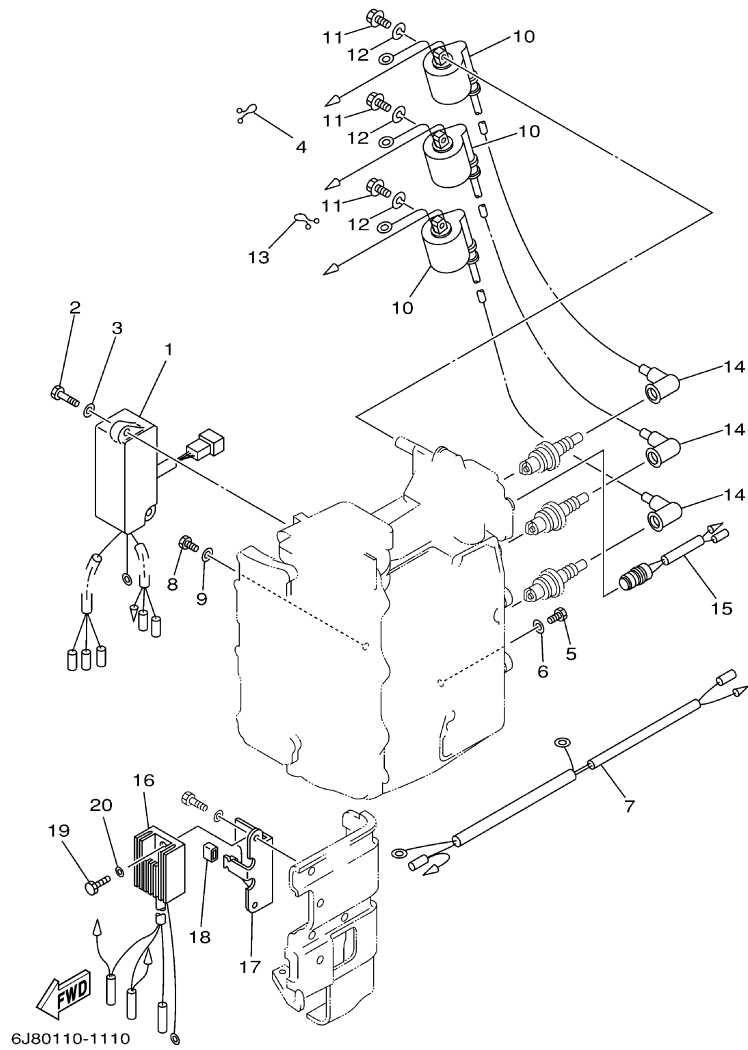

30ELRZ 2001 / ELECTRICAL 1

6J80110-1110

©2014 Yamaha Motor Corporation, U.S.A. All rights reserved.

Part List

30ELRZ 2001 / ELECTRICAL 1

REF - NO	PART NUMBER	PART NAME	QUANTITY	REMARKS
1	6J8-85540-H2-00	C.D.I. UNIT ASSY	1	
2	97095-06025-00	BOLT	2	
3	92995-06600-00	WASHER	2	
4	90464-15M11-00	CLAMP	1	MH (M)
5	97095-06012-00	BOLT	1	
6	92995-06600-00	WASHER	1	
7	6J8-82531-00-00	WIRE, LEAD	1	
8	97095-06012-00	BOLT	1	
9	92995-06600-00	WASHER	1	
10	6J8-85570-21-00	IGNITION COIL ASSY	3	
11	97095-06020-00	BOLT	6	
12	92995-06100-00	WASHER, SPRING	6	
13	90464-05M16-00	CLAMP	1	ER/EH (E)
14	663-82370-01-00	PLUG CAP ASSY	3	
15	689-82560-00-00	THERMO SWITCH ASSEMBLY	1	
16	6J8-81960-00-00	RECTIFIER & REGULATOR ASSY	1	MH (M)
17	6J8-81975-00-00	PLATE, RECTIFIER FITTING	1	MH (M)
18	689-44194-00-00	CAP	1	MH (M)
19	97095-06012-00	BOLT	1	MH (M)
20	92995-06600-00	WASHER	1	MH (M)