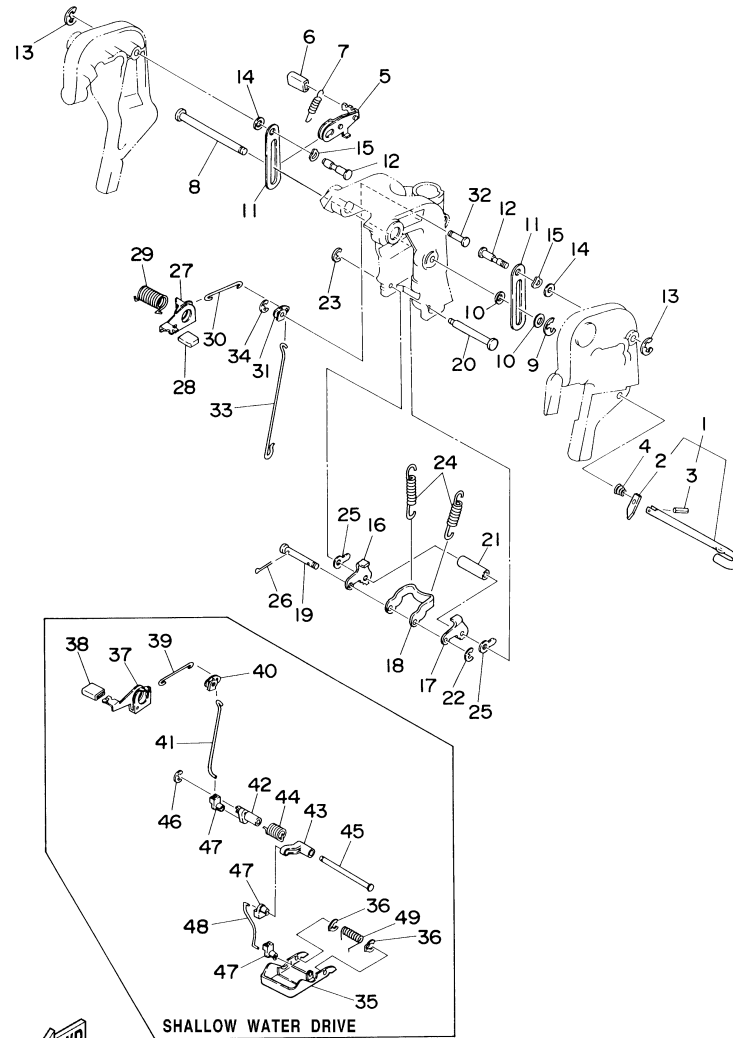

30ELRZ 2001 / BRACKET 2

6J80010-4200

Part List

30ELRZ 2001 / BRACKET 2

REF - NO	PART NUMBER	PART NAME	QUANTITY	REMARKS
1	6H4-43160-01-00	TILT ROD ASSY	1	
2	676-43165-00-00	.PLATE, TILT LOCK	1	
3	91690-30010-00	.PIN, SPRING	1	
4	90502-10M04-00	SPRING, CONICAL	1	
5	6J8-43181-01-00	LEVER, TILT STOP	1	
6	682-43318-01-00	COVER	1	
7	90506-12M25-00	SPRING, TENSION	1	
8	90249-12M28-00	PIN	1	
9	93430-10M00-00	CIRCLIP	1	
10	90202-12031-00	WASHER, PLATE	2	
11	6J8-43627-00-00	STOPPER	2	
12	90249-12M27-00	PIN	2	
13	93430-10M00-00	CIRCLIP	2	
14	90202-12031-00	WASHER, PLATE	2	
15	90206-12M16-00	WASHER, WAVE	2	
16	6J8-43614-00-00	PLATE, TILT LOCK	1	
17	6J8-43615-00-00	PLATE, TILT LOCK	1	
18	6J8-43613-01-00	ARM, TILT LOCK	1	
19	6H4-43659-00-00	SHAFT, REVERSE LOCK	1	
20	6J8-43611-01-00	SHAFT, TILT LOCK	1	
21	90387-07M64-00	COLLAR	1	
22	93430-06M02-00	.CIRCLIP	1	
23	93430-05027-00	CIRCLIP	1	
24	90506-32M22-00	SPRING, TENSION	2	
25	6H4-43674-00-00	WASHER	2	ER WITHOUT SHALLOW WATER DRIVE (E)
26	91490-20010-00	PIN. COTTER	2	
27	6J8-43631-00-00	LEVER, TILT	1	
28	6J8-43633-00-00	COVER, TILT LEVER	1	
29	90508-18M23-00	SPRING, TORSION	1	UR FOR SHALLOW WATER DRIVE
29	90508-18M24-00	SPRING, TORSION	1	UR ER (E)
30	6H4-43616-00-00	ROD, TILT LOCK	1	
31	6J8-43641-00-00	LEVER, TILT	1	
32	90249-06M24-00	PIN	1	UR FOR SHALLOW WATER DRIVE
32	90249-06M23-00	PIN	1	UR ER (E)
33	6J8-43617-00-00	ROD, TILT LOCK	1	
34	93430-05027-00	CIRCLIP	1	
35	6J8-43681-01-00	LEVER, SHALLOW WATER DRIVE 1	1	
36	6J8-43673-00-00	WASHER 1	2	
37	6J8-43631-10-00	LEVER, TILT	1	
38	6J8-43633-00-00	COVER, TILT LEVER	1	
39	6H4-43616-00-00	ROD, TILT LOCK	1	
40	6J8-43641-00-00	LEVER, TILT	1	
41	6J8-43617-10-00	ROD, TILT LOCK	1	
42	6J8-43186-00-00	LEVER	1	
43	6J8-43187-00-00	LEVER 2	1	
44	90508-25M21-00	SPRING, TORSION	1	
45	90249-07M25-00	PIN	1	
46	93430-05027-00	CIRCLIP	1	
47	6J8-41262-00-00	JOINT, CHOKE LEVER	3	
48	6J8-43616-10-00	ROD, TILT LOCK	1	
49	90508-20M22-00	SPRING, TORSION	1