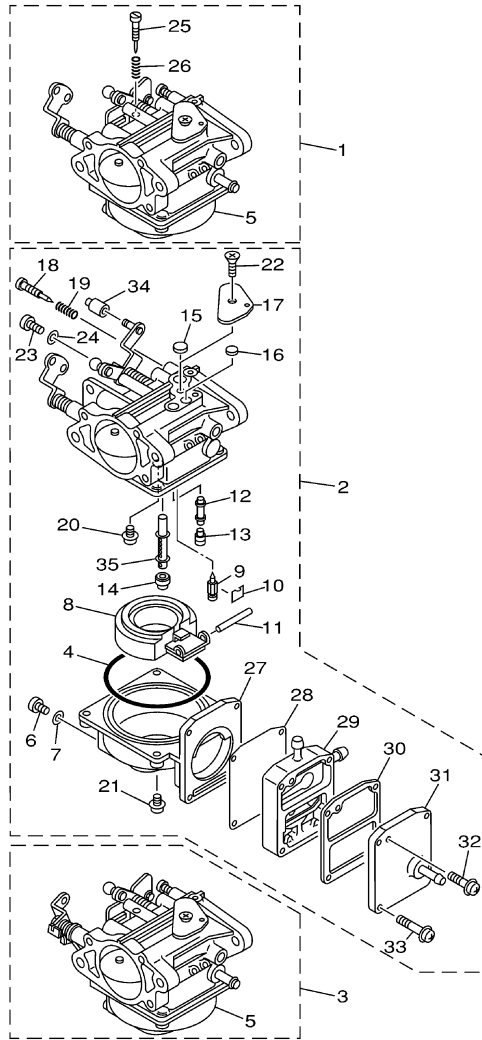

30ELRZ 2001 / CARBURETOR

6J80010-9050

©2014 Yamaha Motor Corporation, U.S.A. All rights reserved.

Part List

30ELRZ 2001 / CARBURETOR

REF - NO	PART NUMBER	PART NAME	QUANTITY	REMARKS
1	6K9-14301-01-00	CARBURETOR ASSY 1	1	UR 25, NON OIL INJECTION MODEL (M)
1	6J8-14301-11-00	CARBURETOR ASSY 1	1	UR 30
2	6J8-14302-01-00	CARBURETOR ASSY 2	1	UR 30
3	6J8-14303-01-00	CARBURETOR ASSY 3	1	UR 30
4	6J8-14984-00-00	.GASKET, FLOAT CHAMBER	3	
5	6J8-14980-00-00	.BODY, FLOAT CHAMBER	2	2,3
6	6J8-14991-00-00	.SCREW	3	
7	6J8-14995-00-00	.GASKET	3	
8	6J8-14985-00-00	.FLOAT	3	
9	6J8-14546-00-00	.VALVE, NEEDLE	3	
10	6J8-14159-00-00	.CLIP	3	
11	6J8-14548-00-00	.PIN, FLOAT ARM	3	
12	6J8-1492F-25-00	.JET, AIR SLOW (#50)	3	UR 30
13	6J8-14966-00-00	.PLUG	3	
14	6J8-1492E-51-00	.JET, MAIN (#102)	3	UR 30
15	6J8-14126-00-00	.PLUG	3	
16	6J8-14118-00-00	.PLUG	3	
17	6J8-14527-01-00	.PLATE	3	
18	6J8-14923-00-00	.SCREW, PILOT	3	
19	6J8-14555-00-00	.SPRING	3	
20	97980-04110-00	.SCREW, WITH WASHER	3	
21	97980-04112-00	.SCREW, WITH WASHER	12	
22	98780-05008-00	.SCREW, FLAT HEAD	3	
23	6J8-14592-01-00	.SCREW	3	
24	92990-05600-00	.WASHER, PLATE	3	
25	6J8-14523-00-00	.SCREW, STOP	1	1
26	6J8-14334-00-00	.SPRING, THROTTLE	1	1
27	6J8-14981-00-00	.BODY, FLOAT CHAMBER	1	2
28	6J8-24471-00-00	.DIAPHRAGM	1	2
29	6J8-24415-00-00	.BODY 4	1	2
30	6J8-24432-00-00	.GASKET, FUEL PUMP 2	1	2
31	6J8-24452-00-00	.COVER	1	2
32	97980-03122-00	.SCREW, WITH WASHER	1	2
33	97980-04124-00	.SCREW, WITH WASHER	4	2
34	6J8-14578-00-00	.COLLAR	1	2
35	6J8-1492A-00-00	.NOZZLE, MAIN	3