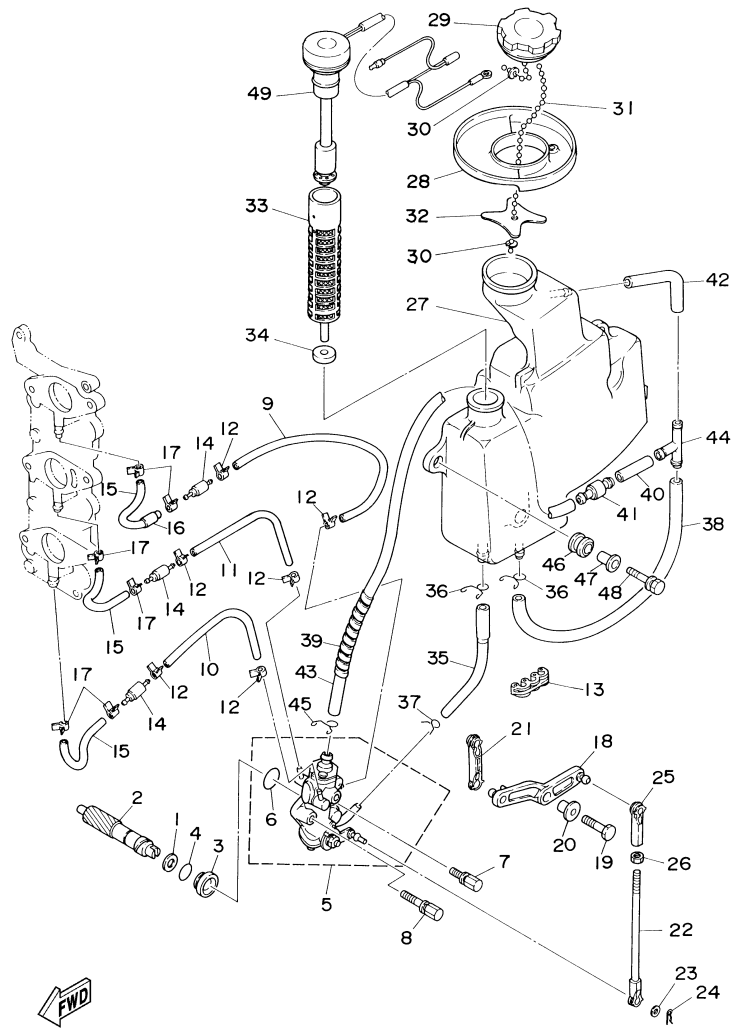

30ELRZ 2001 / OIL PUMP EXCEPT 25MH

6J80010-4060

Part List

30ELRZ 2001 / OIL PUMP EXCEPT 25MH

REF - NO	PART NUMBER	PART NAME	QUANTITY	REMARKS
1	90201-08M93-00	WASHER, PLATE	1	
2	6J8-11537-00-00	GEAR, DRIVEN	1	
3	6J8-13117-00-00	COLLAR, DISTANCE	1	
4	93210-13M04-00	O-RING	1	
5	6J8-13200-01-00	OIL INJECTION PUMP ASSY	1	
6	93210-19M82-00	.O-RING	1	
7	90109-05M32-00	BOLT	1	
8	90109-05M33-00	BOLT	1	
9	90445-07M08-00	HOSE (L220)	1	
10	90445-07M32-00	HOSE (L120)	1	
11	90445-07M32-00	HOSE (L120)	1	
12	90468-07M02-00	CLIP	6	
13	90464-07M05-00	CLAMP	1	
14	6E9-13183-70-00	VALVE, CHECK	3	
15	90445-07M04-00	HOSE (L50)	3	
16	90445-11M08-00	HOSE (L10)	1	
17	90468-07M02-00	CLIP	6	
18	6J8-13155-00-00	LEVER, CONTROL	1	
19	97095-06025-00	BOLT	1	
20	90387-06M60-00	COLLAR	1	
21	6J8-41238-00-00	JOINT, LINK	1	
22	6J8-41237-00-00	JOINT, LINK	1	
23	90202-05088-00	WASHER, PLATE	1	
24	90468-05M03-00	CLIP	1	
25	682-41237-00-00	JOINT, LINK	1	
26	95380-05700-00	NUT	1	
27	6J8-21707-11-00	OIL TANK COMP.	1	UR MH (M)
27	6J8-21707-01-00	OIL TANK COMP.	1	UR ER/EH (E)
28	6J8-2173M-00-00	SEAL 3	1	ER/EH (E)
29	6H4-21770-00-00	OIL TANK CAP ASSY	1	
30	6H1-21757-00-00	WASHER, SPECIAL 1	2	
31	6H1-24633-00-00	CHAIN, BALL	1	
32	6J8-21758-00-00	WASHER, SPECIAL 2	1	
33	6J8-13411-00-00	STRAINER, OIL	1	
34	6J8-13414-00-00	GASKET, STRAINER COVER	1	
35	6J8-13416-00-00	PIPE, OIL 1	1	
36	90467-11M08-00	CLIP	2	
37	90467-08004-00	CLIP	1	
38	90445-11M03-00	HOSE (L330)	1	
39	90446-10M01-00	HOSE (L60)	1	
40	90445-11M07-00	HOSE (L30)	1	
41	6J8-21744-00-00	BREATHER	1	
42	90445-11M02-00	HOSE (L100)	1	
43	90445-11M04-00	HOSE (L400)	1	
44	6E5-24378-00-00	PIPE, JOINT 3	1	
45	90467-10M04-00	CLIP	1	
46	6A0-82317-00-00	DAMPER, IGNITION COIL	3	
47	624-42542-00-00	PIPE	3	
48	90119-06M65-00	BOLT, WITH WASHER	3	
49	6J8-85720-01-00	OIL LEVEL GAUGE ASSY	1