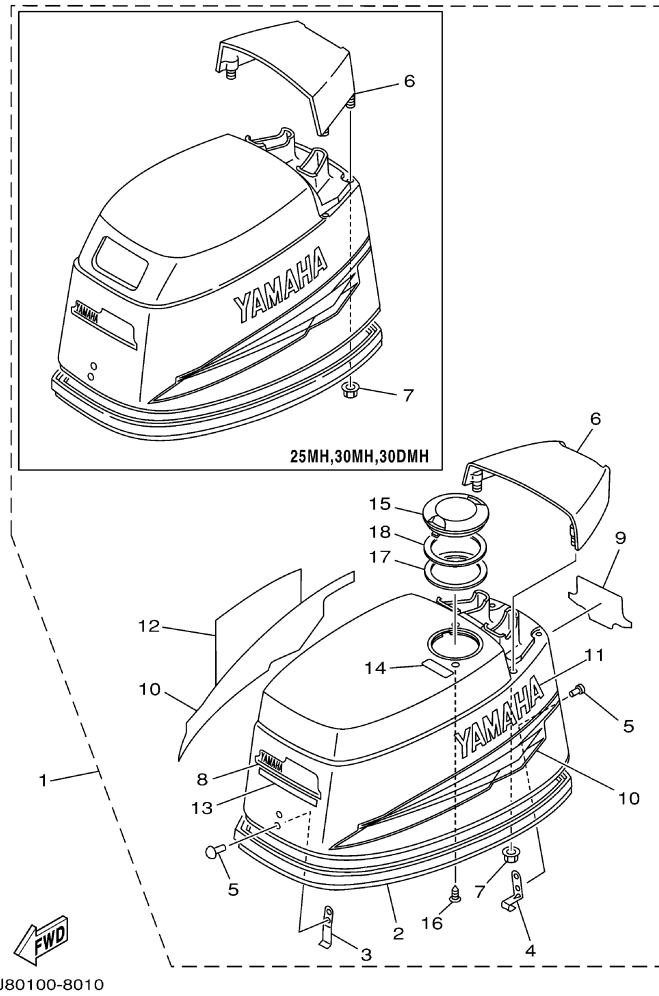

30ELRZ 2001 / TOP COWLING

©2014 Yamaha Motor Corporation, U.S.A. All rights reserved.

Part List

30ELRZ 2001 / TOP COWLING

REF - NO	PART NUMBER	PART NAME	QUANTITY	REMARKS
1	6J8-42610-43-4D	TOP COWLING ASSY	1	UR 30ER/EH (E)
1	6K9-42610-11-4D	TOP COWLING ASSY	1	UR 25MH NON OIL INJECTION MOD (M)
1	6J8-42610-24-4D	TOP COWLING ASSY	1	UR 30MH (M)
2	6J8-42615-00-00	.SEAL	1	
3	6J8-42651-03-00	.HOOK	1	
4	6J8-42652-00-00	.HOOK	1	
5	90266-04M00-00	.RIVET	4	
6	6J8-42613-00-4D	.MOLDING, AIR DUCT	1	UR MH (M)
6	6J8-42613-10-4D	.MOLDING, AIR DUCT	1	UR ER/EH (E)
7	90179-06M24-00	.NUT	4	
8	6J8-42677-10-00	.GRAPHIC, FRONT	1	UR 30
9	6J8-42678-10-00	.GRAPHIC, REAR	1	UR 30
10	6J8-W0070-14-00	.GRAPHIC SET	1	
11	6J8-42681-11-00	.MARK, COWLING	1	
12	6J8-42682-12-00	.MARK, COWLING	1	
13	6J8-42683-20-00	.MARK, COWLING	1	30
14	6J8-13436-40-00	.MARK	1	ER/EH (E)
15	6J8-2177H-00-00	.DISK CAP 2	1	ER/EH (E)
16	90161-03M01-00	.SCREW, TAPPING	2	ER/EH (E)
17	6J8-21732-00-00	.SEAL 1	1	ER/EH (E)
18	6J8-21735-00-00	.SEAL 2	1	ER/EH (E)