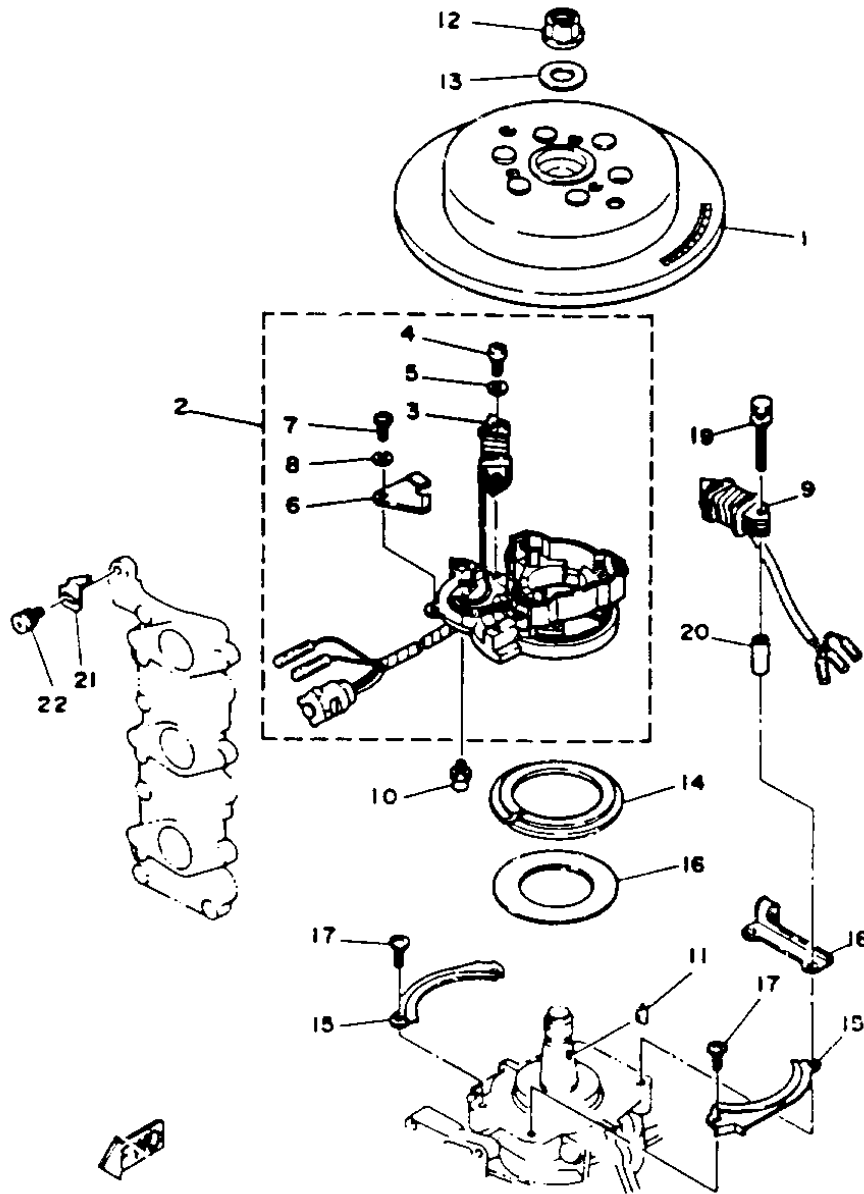

30ELHS 1994 / GENERATOR

©2014 Yamaha Motor Corporation, U.S.A. All rights reserved.

Part List

30ELHS 1994 / GENERATOR

REF - NO	PART NUMBER	PART NAME	QUANTITY	REMARKS
1	6J8-85550-F0-00	ROTOR ASSEMBLY	1	
2	6H4-85510-F0-00	STATOR ASSEMBLY	1	MHR MODEL ONLY
3	6H4-85520-00-00	.COIL, CHARGE	1	MHR MODEL ONLY
4	98580-06020-00	.SCREW, PAN HEAD	2	
5	92995-06100-00	.WASHER, SPRING	2	
6	6H4-85548-00-00	.HOLDER	1	
7	98580-05010-00	.SCREW, PAN HEAD	1	
8	92990-05100-00	.WASHER, SPRING	1	
9	6H4-85533-A0-00	COIL, LIGHTING	1	
10	663-85518-00-00	JOINT, BALL	1	
11	90280-16053-00	KEY, WOODRUFF	1	
12	90179-16M05-00	NUT	1	
13	90201-16M44-00	WASHER, PLATE	1	
14	6H4-41611-10-00	RETAINER, MAGNETO BASE	1	
15	6J8-41615-00-00	STOPPER, MAGNETO BASE	2	
16	6J8-41618-00-00	WASHER, MAGNETO	1	
17	98580-06012-00	SCREW, PAN HEAD	2	
18	6J8-85548-00-00	HOLDER	1	
19	90101-06M00-00	BOLT	2	
20	90387-06M76-00	COLLAR	2	
21	6J8-81332-00-00	PLATE, TIMING	1	
22	97985-05210-00	SCREW, WITH WASHER	1