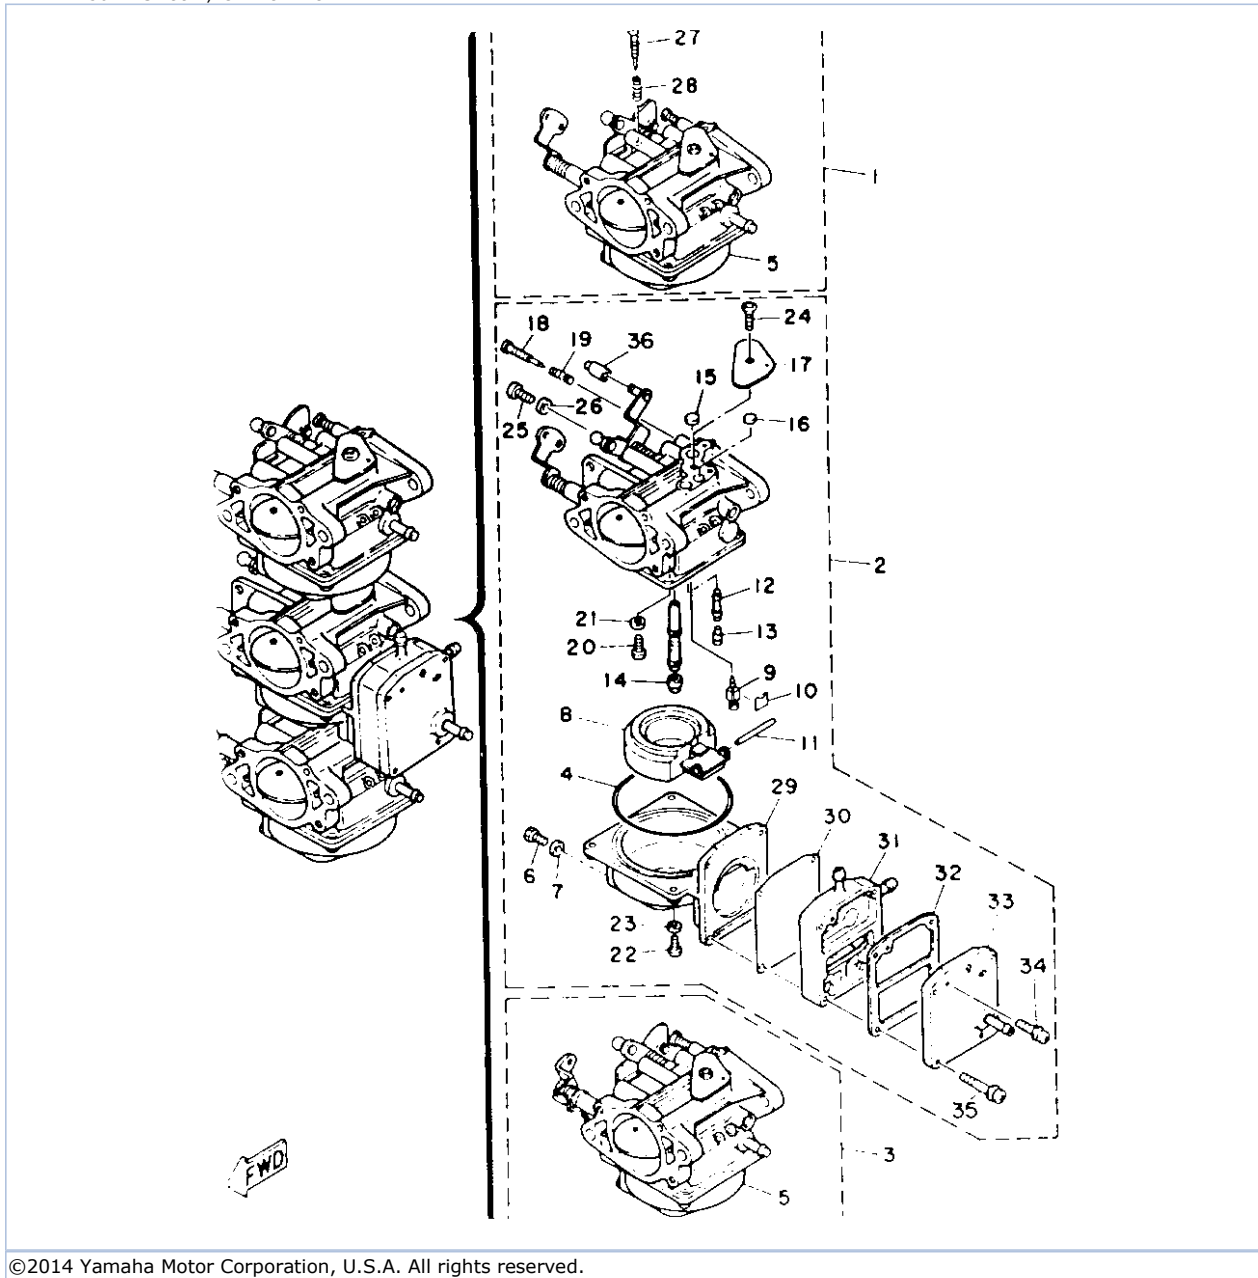

30ELHS 1994 / CARBURETOR

©2014 Yamaha Motor Corporation, U.S.A. All rights reserved.

Part List

30ELHS 1994 / CARBURETOR

REF - NO	PART NUMBER	PART NAME	QUANTITY	REMARKS
1	6J8-14301-11-00	CARBURETOR ASSY 1	1	UPPER
2	6J8-14302-01-00	CARBURETOR ASSY 2	1	CENTER
3	6J8-14303-01-00	CARBURETOR ASSY 3	1	LOWER
4	6J8-14984-00-00	.GASKET, FLOAT CHAMBER	3	
5	6J8-14980-00-00	.BODY, FLOAT CHAMBER	2	
6	6E5-14383-01-00	.SCREW, DRAIN	3	
7	6J8-14995-00-00	.GASKET	3	
8	6J8-14985-00-00	.FLOAT	3	
9	6E5-14546-00-00	.VALVE, NEEDLE	3	
10	6J8-14159-00-00	.CLIP	3	
11	6J8-14548-00-00	.PIN, FLOAT ARM	3	
12	6J8-1492F-25-00	.JET, AIR SLOW (#50)	3	
13	6J8-14966-00-00	.PLUG	3	
14	6J8-1492E-51-00	.JET, MAIN (#102)	3	
15	6J8-14126-00-00	.PLUG	3	
16	6J8-14118-00-00	.PLUG	3	
17	6J8-14527-01-00	.PLATE	3	
18	6J8-14923-00-00	.SCREW, PILOT	3	
19	6J8-14555-00-00	.SPRING	3	
20	98580-04010-00	.SCREW, PAN HEAD	3	
21	92901-04100-00	.WASHER, SPRING	3	
22	(97880-04012-00)	SCREW, PAN HEAD	12	
23	92901-04100-00	.WASHER, SPRING	12	
24	98780-05008-00	.SCREW, FLAT HEAD	3	
25	6J8-14592-01-00	.SCREW	3	
26	92990-05600-00	.WASHER, PLATE	3	
27	6J8-14523-00-00	.SCREW, STOP	1	UPPER
28	6J8-14334-00-00	.SPRING, THROTTLE	1	UPPER
29	6J8-14981-00-00	.BODY, FLOAT CHAMBER	1	CENTER
30	6J8-24471-00-00	.DIAPHRAGM	1	
31	6J8-24415-00-00	.BODY 4	1	
32	6J8-24432-00-00	.GASKET, FUEL PUMP 2	1	
33	6J8-24452-00-00	.COVER	1	
34	97980-03122-00	.SCREW, WITH WASHER	1	
35	97980-04124-00	.SCREW, WITH WASHER	4	
36	6J8-14578-00-00	.COLLAR	1	CENTER