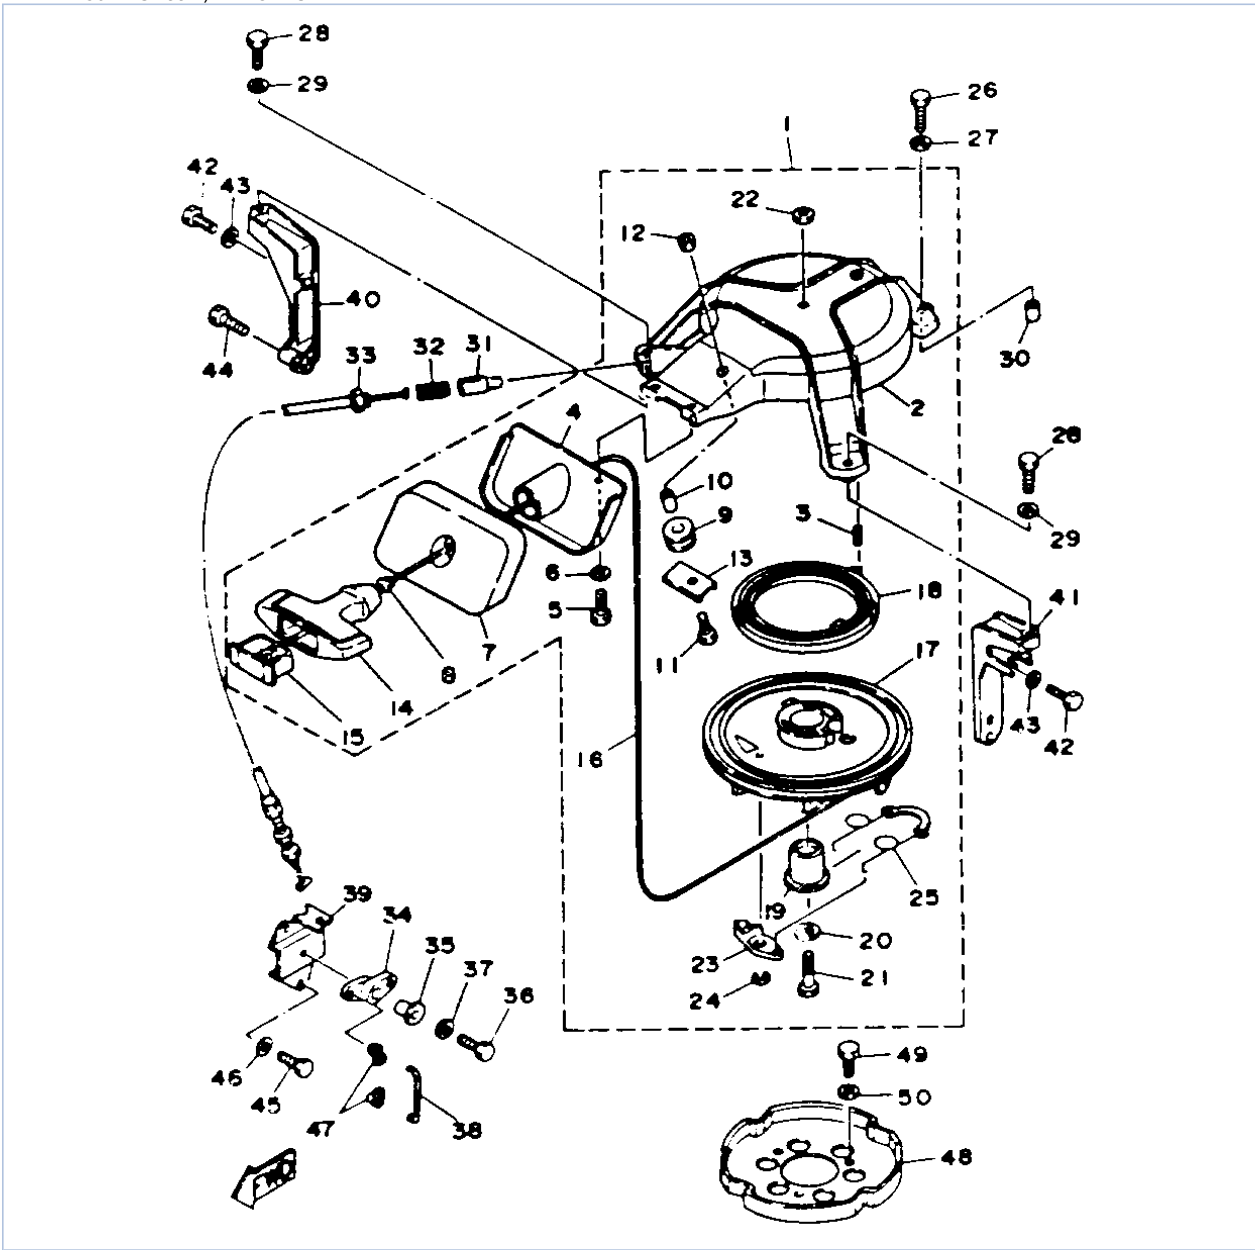

30ELHS 1994 / MANUAL STARTER

©2014 Yamaha Motor Corporation, U.S.A. All rights reserved.

Part List

30ELHS 1994 / MANUAL STARTER

REF - NO	PART NUMBER	PART NAME	QUANTITY	REMARKS
1	6J8-15710-01-00	STARTER ASSEMBLY	1	
2	6J8-15711-00-94	.CASE, STARTER	1	
3	91690-40014-00	.PIN, SPRING	1	
4	6J8-15758-00-94	.GUIDE, ROPE (6J8-15758-00-4D)	1	
5	97395-06016-00	.BOLT, HEX	2	
6	92990-06600-00	.WASHER, PLATE	2	
7	6J8-15762-00-00	.SEAL, RUBBER 2	1	
8	6A0-15789-00-00	.DAMPER	1	
9	6F5-15752-00-00	.ROLLER, WIRE	1	
10	6F5-15753-00-00	.BUSH	1	
11	97395-06025-00	.BOLT	1	
12	95380-06600-00	.NUT, HEXAGON	1	
13	6J8-15787-00-00	.ADAPTOR	1	
14	689-15755-01-00	.HANDLE, STARTER	1	
15	6F5-15779-02-00	.COVER	1	
16	90890-44373-00	.ROPE, STARTER	1	
17	6J8-15714-00-00	.DRUM, SHEAVE	1	
18	90510-08M04-00	.SPRING, SPIRAL	1	
19	677-15717-01-00	.SHAFT, STARTER	1	
20	90201-065F3-00	.WASHER, PLATE	1	
21	97395-06025-00	.BOLT	1	
22	95380-06700-00	.NUT	1	
23	676-15741-03-00	.PAWL, DRIVE	1	
24	93430-06M02-00	.CIRCLIP	1	
25	6J8-15705-00-00	.SPRING, DRIVE PAWL	1	
26	97395-06035-00	BOLT, HEXAGON	1	
27	92990-06600-00	WASHER, PLATE	1	
28	97395-06025-00	BOLT	2	
29	92990-06600-00	WASHER, PLATE	2	
30	99530-10014-00	PIN, DOWEL	1	
31	656-15748-00-00	PLUNGER, STARTER STOP	1	
32	90501-10227-00	SPRING, COMPRESSION	1	
33	6J8-15770-00-00	CABLE COMP., STARTER STOP	1	
34	6J8-15746-01-00	ARM	1	
35	90387-06M29-00	COLLAR	1	
36	97395-06025-00	BOLT	1	
37	92990-06600-00	WASHER, PLATE	1	
38	6J8-15747-00-00	LINK	1	
39	6J8-15774-00-00	STAY 4	1	
40	6J8-15771-00-94	STAY 1	1	
41	6J8-15772-00-94	STAY 2	1	
42	97313-06020-00	BOLT, HEXAGON	3	
43	92990-06600-00	WASHER, PLATE	3	
44	97313-06020-00	BOLT, HEXAGON	1	
45	97395-06016-00	BOLT, HEX	2	
46	92990-06600-00	WASHER, PLATE	2	
47	661-41262-02-00	JOINT, CHOKE LEVER	2	
48	6J8-15723-00-00	PULLEY, STARTER	1	
49	97011-08016-00	BOLT	3	
50	92990-08600-00	..WASHER, PLATE	3	

Part Notes

30ELHS 1994 / MANUAL STARTER