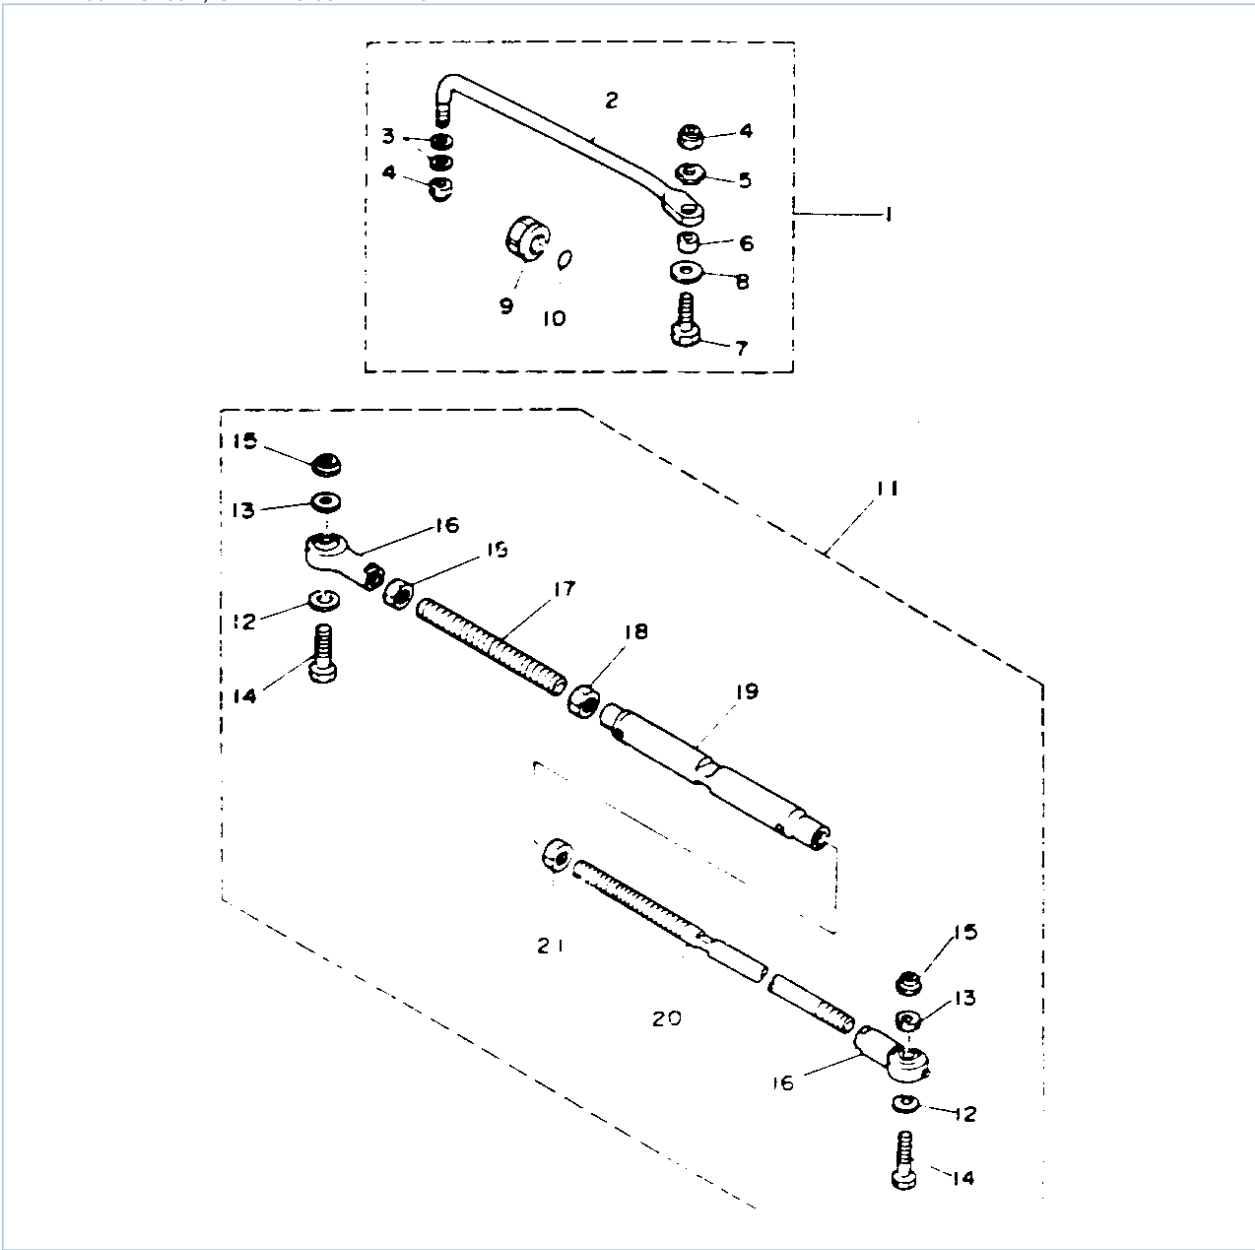

30ELHS 1994 / STEERING GUIDE ATTACHMENT

©2014 Yamaha Motor Corporation, U.S.A. All rights reserved.

Part List

30ELHS 1994 / STEERING GUIDE ATTACHMENT

REF - NO	PART NUMBER	PART NAME	QUANTITY	REMARKS
1	689-61350-02-00	STEERING GUIDE ATTACHMENT KIT	1	
2	689-61351-01-00	.ROD, STEERING LINK	1	
3	90201-10M20-00	.WASHER, PLATE	2	
4	90185-09M01-00	.NUT, SELF-LOCKING	2	
5	90170-09M03-00	.NUT	1	
6	90387-10M42-00	.COLLAR	1	
7	6E5-61355-00-00	.BOLT	1	
8	90201-10M63-00	.WASHER, PLATE	1	
9	6E5-43145-00-00	.CAP, CLAMP BRACKET	1	
10	93210-16275-00	.O-RING	1	
11	688-61301-01-00	TIE BAR KIT (L:430-630MM)	1	
12	90201-10M76-00	.WASHER, PLATE	2	
13	90170-09M05-00	.NUT	2	
14	90101-09M70-00	.BOLT	2	
15	90185-09M01-00	.NUT, SELF-LOCKING	2	
16	6E5-61303-00-00	.STEERING AXLE COMP	2	
17	6E5-61315-00-00	.TIE BAR	1	
18	95380-14700-00	.NUT	2	
19	6E5-61313-00-00	.ADJUSTER	1	
20	688-61311-11-00	.TIE BAR	1	
21	90170-14M06-00	.NUT	1