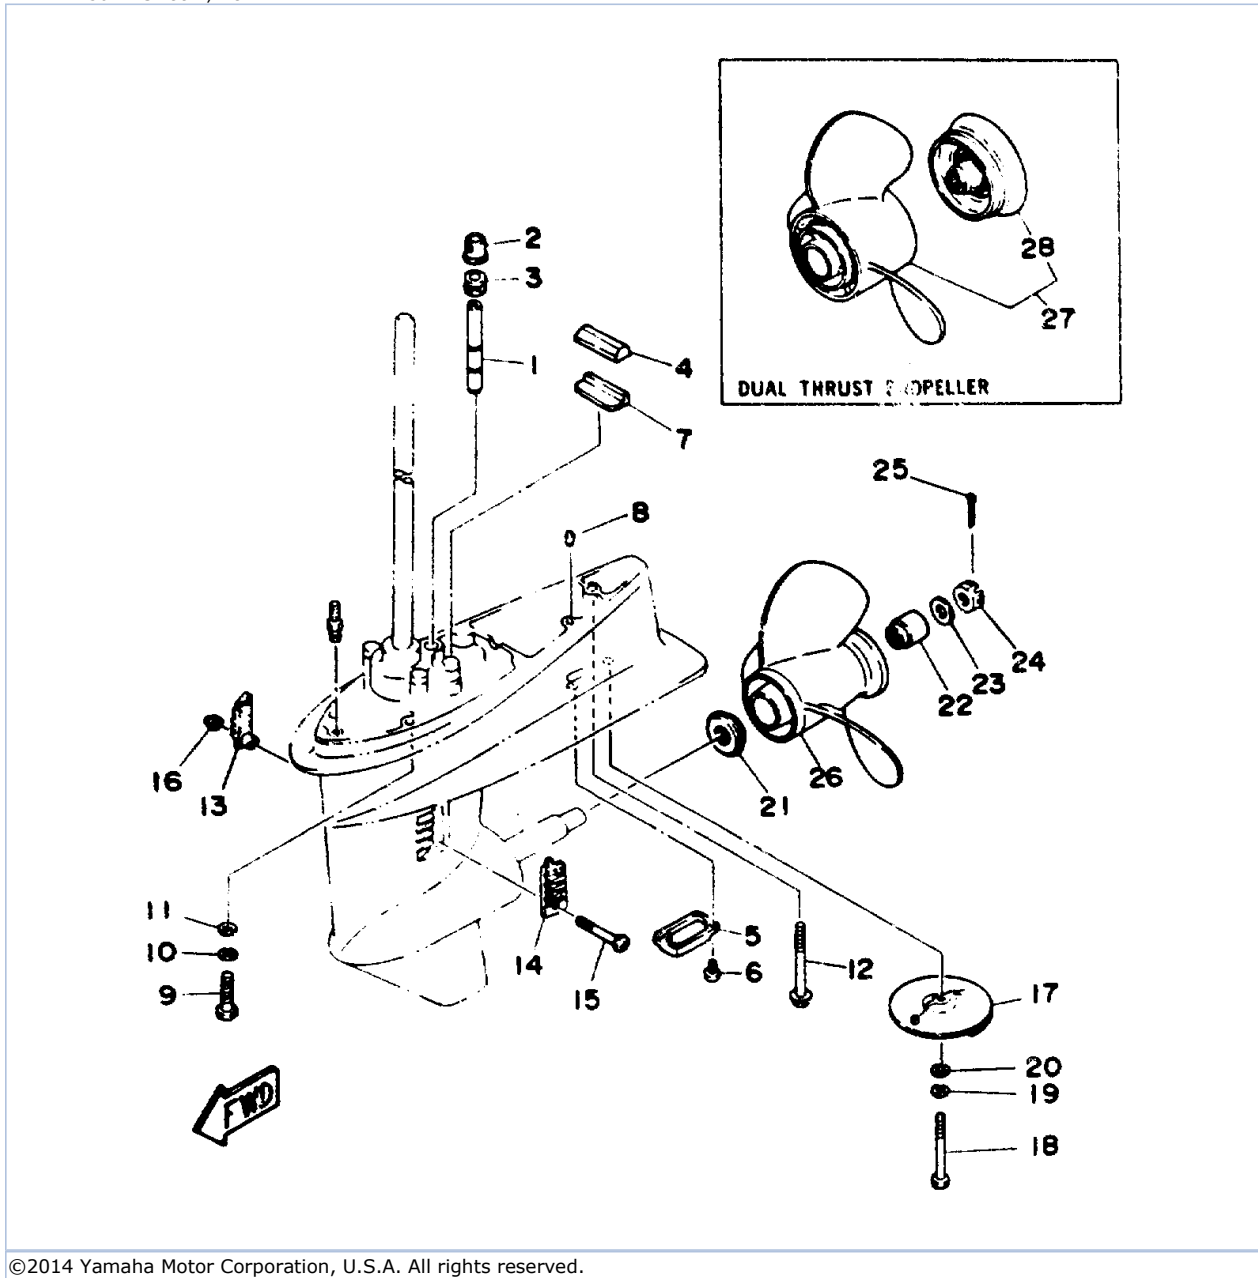

30ELHS 1994 / LOWER DRIVE 2

©2014 Yamaha Motor Corporation, U.S.A. All rights reserved.

Part List

30ELHS 1994 / LOWER DRIVE 2

REF - NO	PART NUMBER	PART NAME	QUANTITY	REMARKS
1	6J8-44361-00-00	TUBE, WATER	1	UR SHORT
1	6J8-44361-10-00	TUBE, WATER	1	UR LONG
2	6J8-44366-00-00	DAMPER, WATER SEAL	1	
3	663-44367-00-00	DAMPER, WATER SEAL 3	1	
4	688-45375-00-00	DAMPER, SEAL	1	
5	6J8-45224-10-00	COVER, WATER INLET 3	1	
6	98580-06012-00	SCREW, PAN HEAD	2	
7	663-45376-00-94	GUIDE, SEAL DAMPER	1	
8	93606-12019-00	.PIN, DOWEL	2	
9	97395-10040-00	BOLT	4	
10	92990-10100-00	WASHER, SPRING	4	
11	92990-10600-00	WASHER, PLATE	4	
12	90119-08M92-00	BOLT, WITH WASHER	1	
13	689-45214-01-00	COVER, WATER INLET	1	
14	6J8-45215-00-00	COVER, WATER INLET	1	
15	98680-05525-00	SCREW.OVAL HEAD	1	
16	90185-05002-00	NUT, NYLON	1	
17	664-45371-01-00	TAB-TRIM	1	
18	97395-08020-00	BOLT, HEXAGON	1	
19	92990-08100-00	WASHER, SPRING	1	
20	92990-08600-00	..WASHER, PLATE	1	
21	6L2-45987-01-00	SPACER 1	1	
22	689-45997-00-00	SPACER 2	1	
23	92990-14200-00	WASHER, PLAIN	1	
24	90171-14013-00	NUT, CASTLE	1	
25	91490-30030-00	PIN, COTTER	1	
26	664-45970-00-98	PROPELLER (3X9-1/8"X13"-F)	1	UR STAINLESS PR
26	664-45954-00-EL	PROPELLER (3X9-7/8"X12"-F)	1	UR
26	664-45952-00-EL	PROPELLER (3X9-7/8"X14"-F)	1	UR
26	664-45949-02-EL	PROPELLER (3X9-7/8"X13"-F)	1	UR
26	664-45947-01-EL	PROPELLER (3X9-7/8"X11-1/4"-F)	1	UR
26	664-45945-00-EL	PROPELLER (3X9-7/8"X10-1/2"-F)	1	UR
26	664-45941-01-EL	PROPELLER (3X9-7/8"X9"-F)	1	UR
26	664-45943-01-EL	PROPELLER (3X9-7/8"X8"-F)	1	UR
27	6J8-W4591-00-EL	PROPELLER (3X10-5/8X8-1/4-F)	1	UR
28	6J8-45986-10-98	.RING, DEFLECTOR	1	LOW GLOSS BLACK

Part Notes

30ELHS 1994 / LOWER DRIVE 2

PART NUMBER	NOTE TEXT
92990-10600-00	OEM: This part number is among the Top 100 Most Popular Marine Maintenance Parts as of March 2014.

©2014 Yamaha Motor Corporation, U.S.A. All rights reserved.