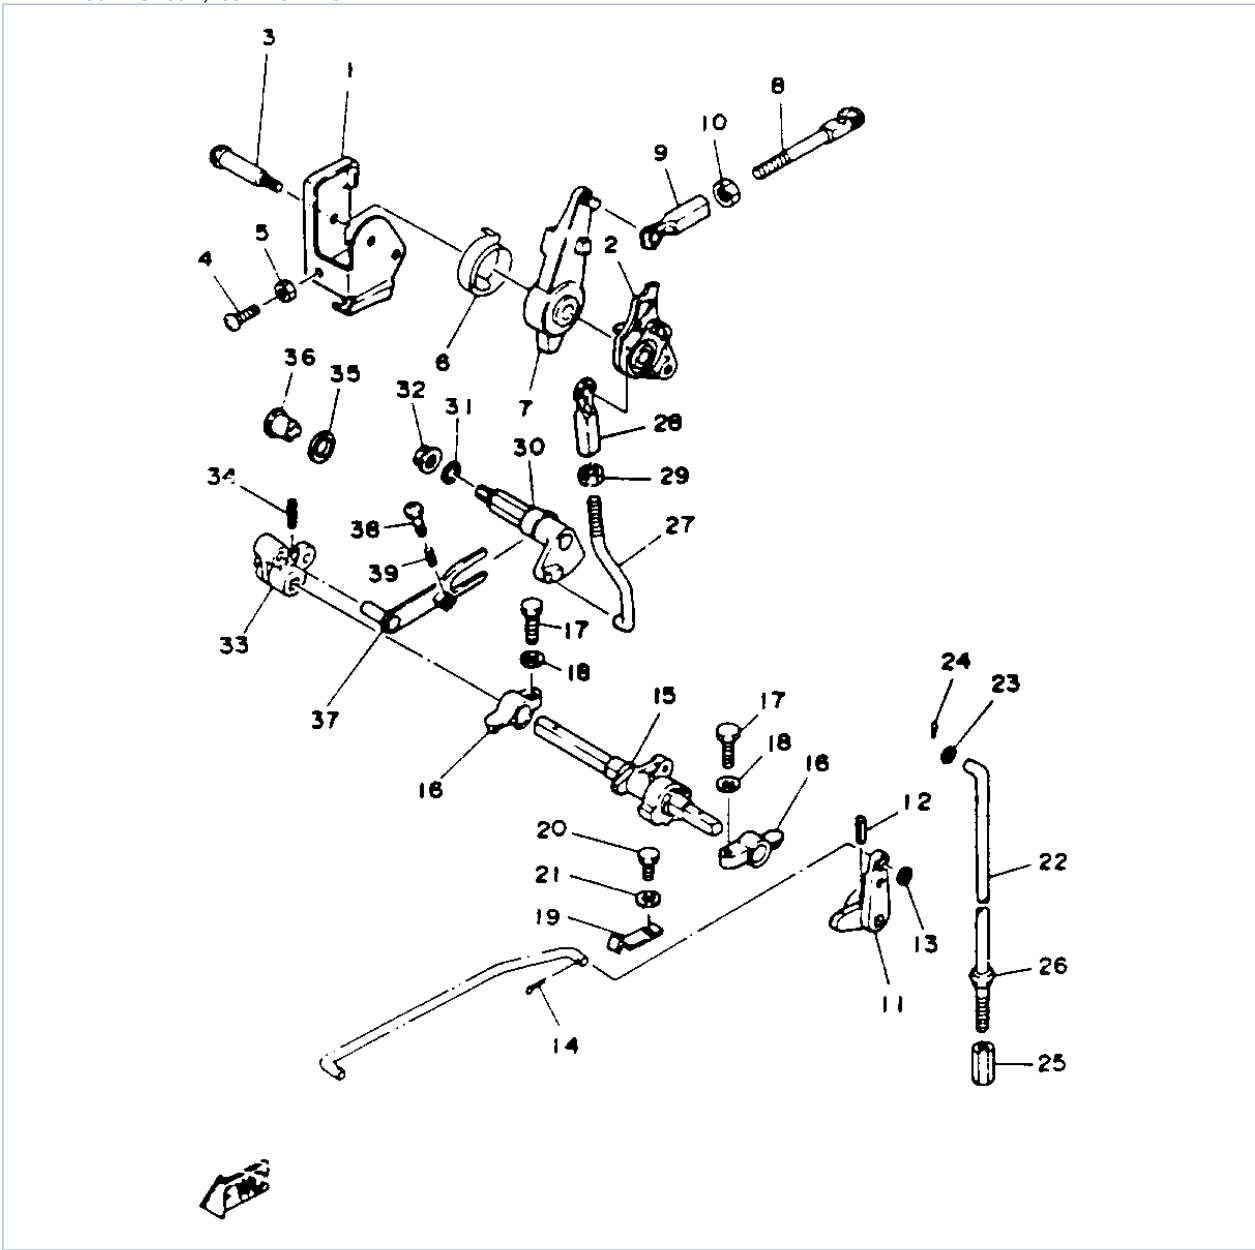

30ELHS 1994 / CONTROL ENGINE

©2014 Yamaha Motor Corporation, U.S.A. All rights reserved.

Part List

30ELHS 1994 / CONTROL ENGINE

REF - NO	PART NUMBER	PART NAME	QUANTITY	REMARKS
1	6J8-14497-00-00	STAY, THROTTLE WIRE	1	
2	6J8-41213-00-00	CAM, ACCEL.	1	
3	90109-06M28-00	BOLT	1	
4	98580-06025-00	SCREW, PAN HEAD	1	
5	95380-06600-00	NUT, HEXAGON	1	
6	6J8-42167-00-00	SPRING 1	1	
7	6J8-41631-02-00	LEVER, MAGNETO CONTROL	1	
8	689-42169-01-00	JOINT	1	
9	682-41237-00-00	JOINT, LINK	1	
10	95380-05600-00	NUT	1	
11	6J8-44123-00-00	ARM, SHIFT ROD	1	
12	91690-30318-00	PIN, SPRING	1	
13	92990-06200-00	WASHER, PLAIN	1	
14	91490-20015-00	PIN. COTTER	1	
15	6J8-44121-00-00	LEVER, SHIFT ROD	1	
16	6G1-41662-01-94	BRACKET 2	2	
17	97313-06020-00	BOLT, HEXAGON	2	
18	92990-06600-00	WASHER, PLATE	2	
19	6J8-44116-00-00	SPRING	1	
20	97395-06012-00	BOLT	1	
21	92990-06600-00	WASHER, PLATE	1	
22	6J8-44143-00-00	ROD, SHIFT	1	
23	92990-05600-00	WASHER, PLATE	1	
24	91490-16010-00	PIN. COTTER	1	
25	90170-06015-00	NUT	1	
26	689-43373-01-00	SEAL, DAMPER	1	
27	6J8-42192-00-00	ROD 2	1	
28	682-41237-00-00	JOINT, LINK	1	
29	95380-05600-00	NUT	1	
30	6J8-42154-01-00	LEVER, THROTTLE CONTROL	1	
31	90202-10024-00	WASHER, PLATE	1	
32	95780-08300-00	..NUT, FLANGE	1	
33	6J8-44142-00-00	JOINT	1	
34	91690-30318-00	PIN, SPRING	1	
35	682-42726-00-00	GROMMET	1	
36	90202-12M17-00	WASHER, PLATE	1	
37	6J8-41211-00-00	LINK, ACCEL.	1	
38	98580-04020-00	SCREW, PAN HEAD	1	
39	90501-08M66-00	SPRING, COMPRESSION	1	

Part Notes

30ELHS 1994 / CONTROL ENGINE

PART NUMBER		NOTE TEXT
92990-06600-00		OEM: This part number is among the Top 100 Most Popular Marine Maintenance Parts as of March 2014.
92990-06600-00		OEM: This part number is among the Top 100 Most Popular Marine Maintenance Parts as of March 2014.

©2014 Yamaha Motor Corporation, U.S.A. All rights reserved.