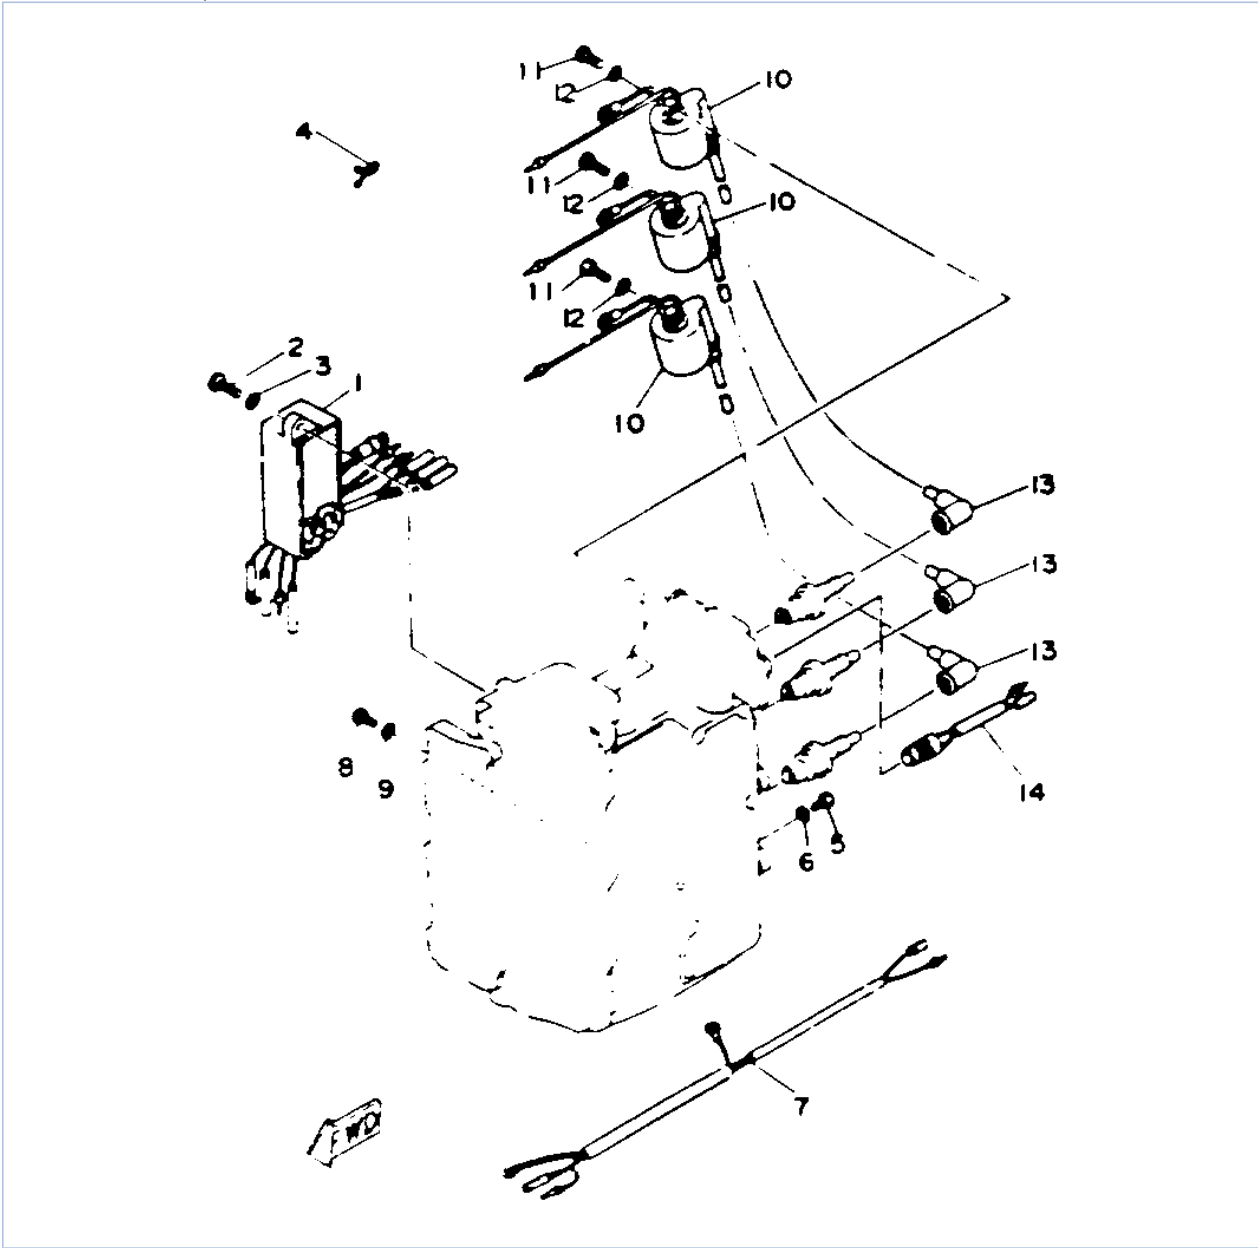

30ELHS 1994 / ELECTRICAL 1

©2014 Yamaha Motor Corporation, U.S.A. All rights reserved.

Part List

30ELHS 1994 / ELECTRICAL 1

REF - NO	PART NUMBER	PART NAME	QUANTITY	REMARKS
1	6J8-85540-H0-00	C.D.I. UNIT ASSEMBLY	1	
2	97313-06025-00	BOLT	2	
3	92990-06600-00	WASHER, PLATE	2	
4	90464-16039-00	CLAMP	1	
5	97395-06012-00	BOLT	1	
6	92990-06600-00	WASHER, PLATE	1	
7	6J8-82531-00-00	WIRE, LEAD	1	
8	97395-06012-00	BOLT	1	
9	92990-06600-00	WASHER, PLATE	1	
10	6H4-85570-20-00	IGNITION COIL ASSEMBLY	3	
11	97395-06020-00	BOLT, HEXAGON	6	
12	92995-06100-00	WASHER, SPRING	6	
13	663-82370-01-00	PLUG CAP ASSY	3	
14	689-82560-00-00	THERMO SWITCH ASSEMBLY	1	

Part Notes

30ELHS 1994 / ELECTRICAL 1

PART NUMBER		NOTE TEXT
92990-06600-00		OEM: This part number is among the Top 100 Most Popular Marine Maintenance Parts as of March 2014.
92990-06600-00		OEM: This part number is among the Top 100 Most Popular Marine Maintenance Parts as of March 2014.
92990-06600-00		OEM: This part number is among the Top 100 Most Popular Marine Maintenance Parts as of March 2014.

©2014 Yamaha Motor Corporation, U.S.A. All rights reserved.