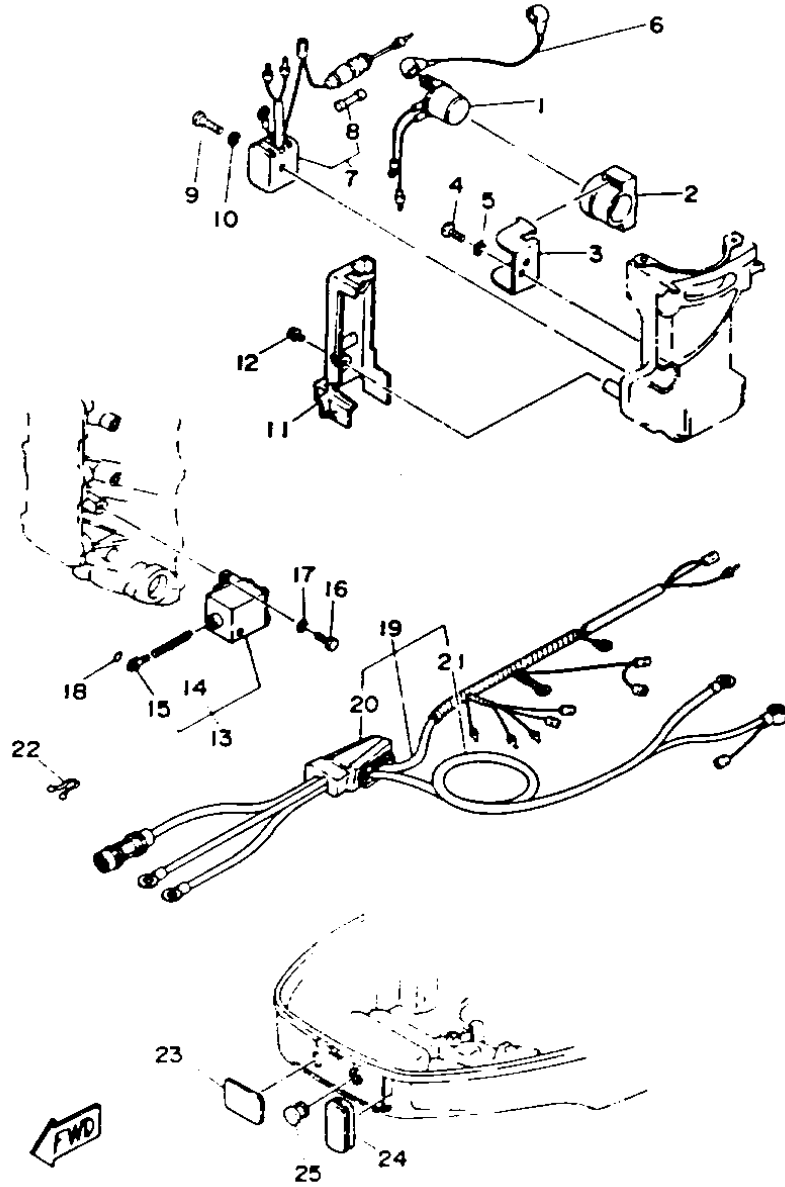

30ELHS 1994 / ELECTRIC PARTS (ER)

©2014 Yamaha Motor Corporation, U.S.A. All rights reserved.

Part List

30ELHS 1994 / ELECTRIC PARTS (ER)

REF - NO	PART NUMBER	PART NAME	QUANTITY	REMARKS
1	6G1-81941-10-00	STARTER RELAY ASSY	1	
2	6G1-81952-00-00	HOLDER, RELAY	1	
3	6J8-81945-00-00	PLATE, SWITCH FITTING	1	
4	97313-06016-00	BOLT, HEXAGON	1	
5	92990-06600-00	WASHER, PLATE	1	
6	6F5-82117-00-00	WIRE, LEAD	1	
7	6G1-81970-61-00	RECTIFIER ASSY	1	
8	6G1-82151-00-00	.FUSE (10A)	1	
9	98503-05025-00	SCREW, PAN HEAD	1	
10	92990-05600-00	WASHER, PLATE	1	
11	6J8-81916-00-00	COVER, TERMINAL	1	
12	97985-05210-00	SCREW, WITH WASHER	2	
13	6J8-86110-00-00	SOLENOID	1	
14	6J8-86116-00-00	.WIRE PULL	1	
15	682-86117-00-00	.HOOK, WIRE PULL	1	
16	97313-06016-00	BOLT, HEXAGON	2	
17	92990-06600-00	WASHER, PLATE	2	
18	93210-03261-00	O-RING	1	
19	6J8-82580-00-00	WIRE HARNESS ASSY 2	1	
20	6J8-42724-50-00	.GROMMET	1	
21	689-82105-12-00	.BATTERY CABLE	1	
22	90464-05M16-00	CLAMP	1	
23	6J8-42726-20-00	GROMMET	1	
24	6J8-42726-10-00	GROMMET	1	
25	6H4-42725-00-00	GROMMET	1	

Part Notes

30ELHS 1994 / ELECTRIC PARTS (ER)

PART NUMBER	NOTE TEXT
92990-06600-00	OEM: This part number is among the Top 100 Most Popular Marine Maintenance Parts as of March 2014.
92990-06600-00	OEM: This part number is among the Top 100 Most Popular Marine Maintenance Parts as of March 2014.

©2014 Yamaha Motor Corporation, U.S.A. All rights reserved.