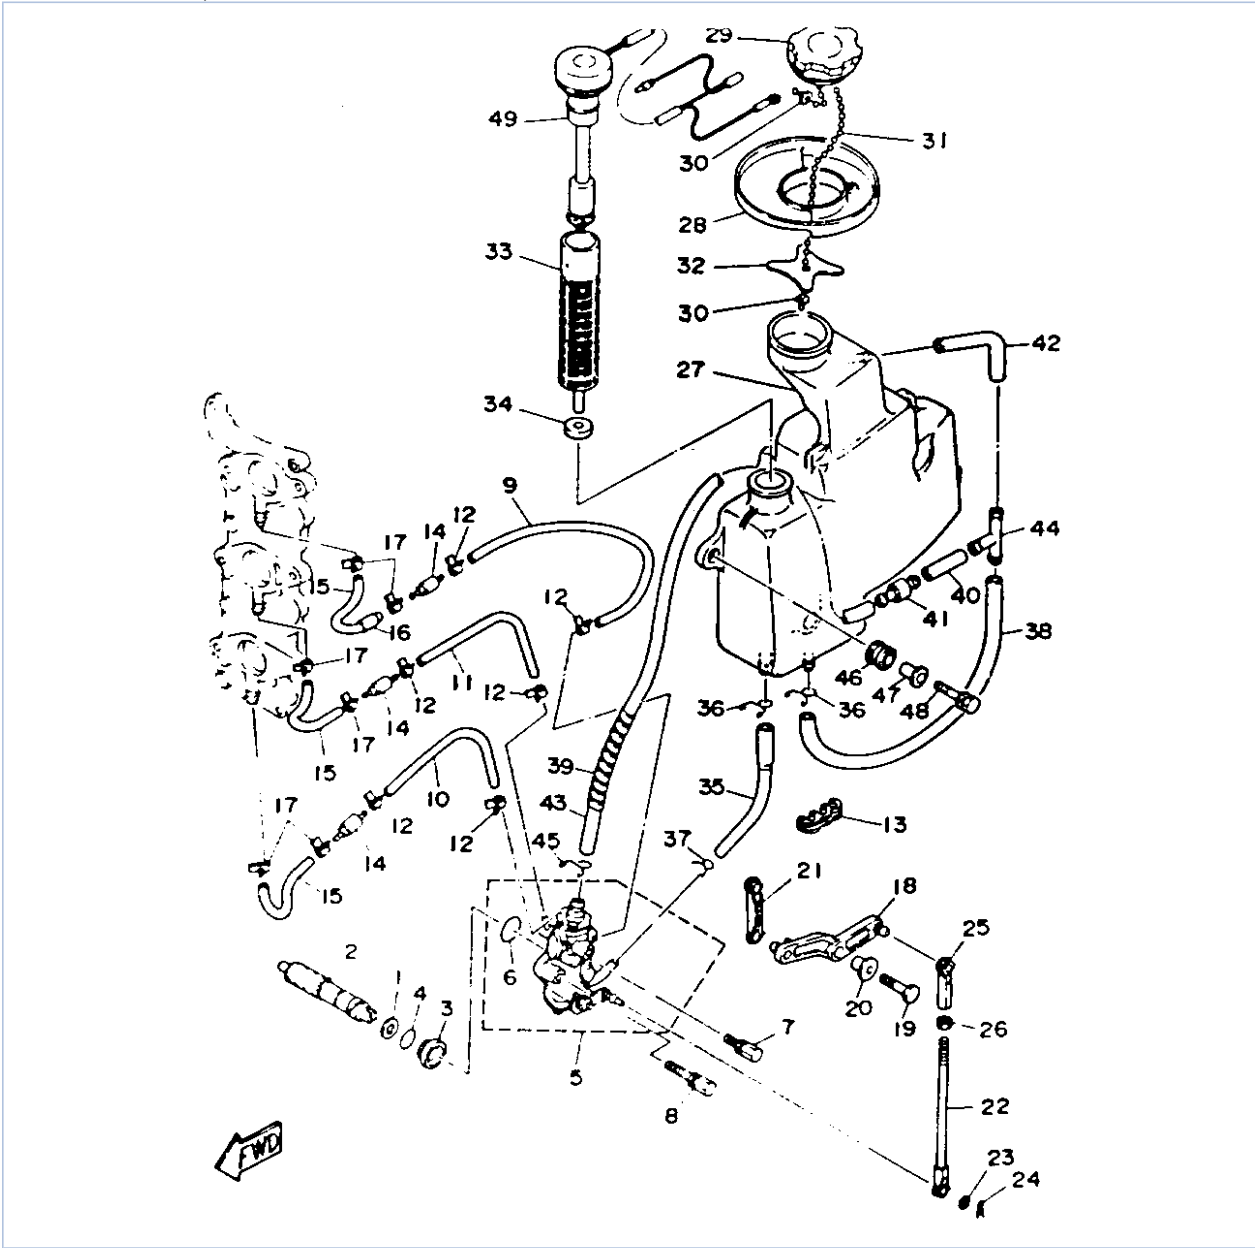

30ELHS 1994 / OIL PUMP

©2014 Yamaha Motor Corporation, U.S.A. All rights reserved.

Part List

30ELHS 1994 / OIL PUMP

REF - NO	PART NUMBER	PART NAME	QUANTITY	REMARKS
1	90201-08M93-00	WASHER, PLATE	1	
2	6J8-11537-00-00	GEAR, DRIVEN	1	
3	6J8-13117-00-00	COLLAR, DISTANCE	1	
4	93210-13595-00	O-RING	1	
5	6J8-13200-01-00	OIL INJECTION PUMP ASSY	1	
6	93210-19M82-00	.O-RING	1	
7	90109-05M32-00	BOLT	1	
8	90109-05M33-00	BOLT	1	
9	90445-07M08-00	HOSE (L220)	1	
10	90445-07M32-00	HOSE (L120)	1	
11	90445-07M32-00	HOSE (L120)	1	
12	90468-07M02-00	CLIP	6	
13	90464-07M05-00	CLAMP	1	
14	6E9-13183-70-00	VALVE, CHECK	3	
15	90445-07M04-00	HOSE (L50)	3	
16	90445-11M08-00	HOSE (L10)	1	
17	90468-07M02-00	CLIP	6	
18	6J8-13155-00-00	LEVER, CONTROL	1	
19	97313-06025-00	BOLT	1	
20	90387-06M60-00	COLLAR	1	
21	6J8-41238-00-00	JOINT, LINK	1	
22	6J8-41237-00-00	JOINT, LINK	1	
23	90202-05088-00	WASHER, PLATE	1	
24	90468-05M03-00	CLIP	1	
25	682-41237-00-00	JOINT, LINK	1	
26	95380-05700-00	NUT	1	
27	6J8-21707-01-00	OIL TANK COMP.	1	UR 30ER MODEL
27	6J8-21707-11-00	OIL TANK COMP.	1	UR 30MH MODEL
28	6J8-2173M-00-00	SEAL 3	1	30ER MODEL
29	6H4-21770-00-00	OIL TANK CAP ASSY	1	
30	6H1-21757-00-00	WASHER, SPECIAL 1	2	
31	6H1-24633-00-00	CHAIN, BALL	1	
32	6J8-21758-00-00	WASHER, SPECIAL 2	1	
33	6J8-13411-00-00	STRAINER, OIL	1	
34	6J8-13414-00-00	GASKET, STRAINER COVER	1	
35	6J8-13416-00-00	PIPE, OIL 1	1	
36	90467-11M08-00	CLIP	2	
37	90467-08004-00	CLIP	1	
38	90445-11M03-00	HOSE (L330)	1	
39	90446-10M01-00	HOSE (L60)	1	
40	90445-11M07-00	HOSE (L30)	1	
41	6J8-21744-00-00	BREATHER	1	
42	90445-11M02-00	HOSE (L100)	1	
43	90445-11M04-00	HOSE (L400)	1	
44	6E5-24378-00-00	PIPE, JOINT 3	1	
45	90467-10M04-00	CLIP	1	
46	6A0-82317-00-00	DAMPER, IGNITION COIL	3	
47	624-42542-00-00	PIPE	3	
48	90119-06M65-00	BOLT, WITH WASHER	3	
49	6J8-85720-01-00	OIL LEVEL GAUGE ASSY	1