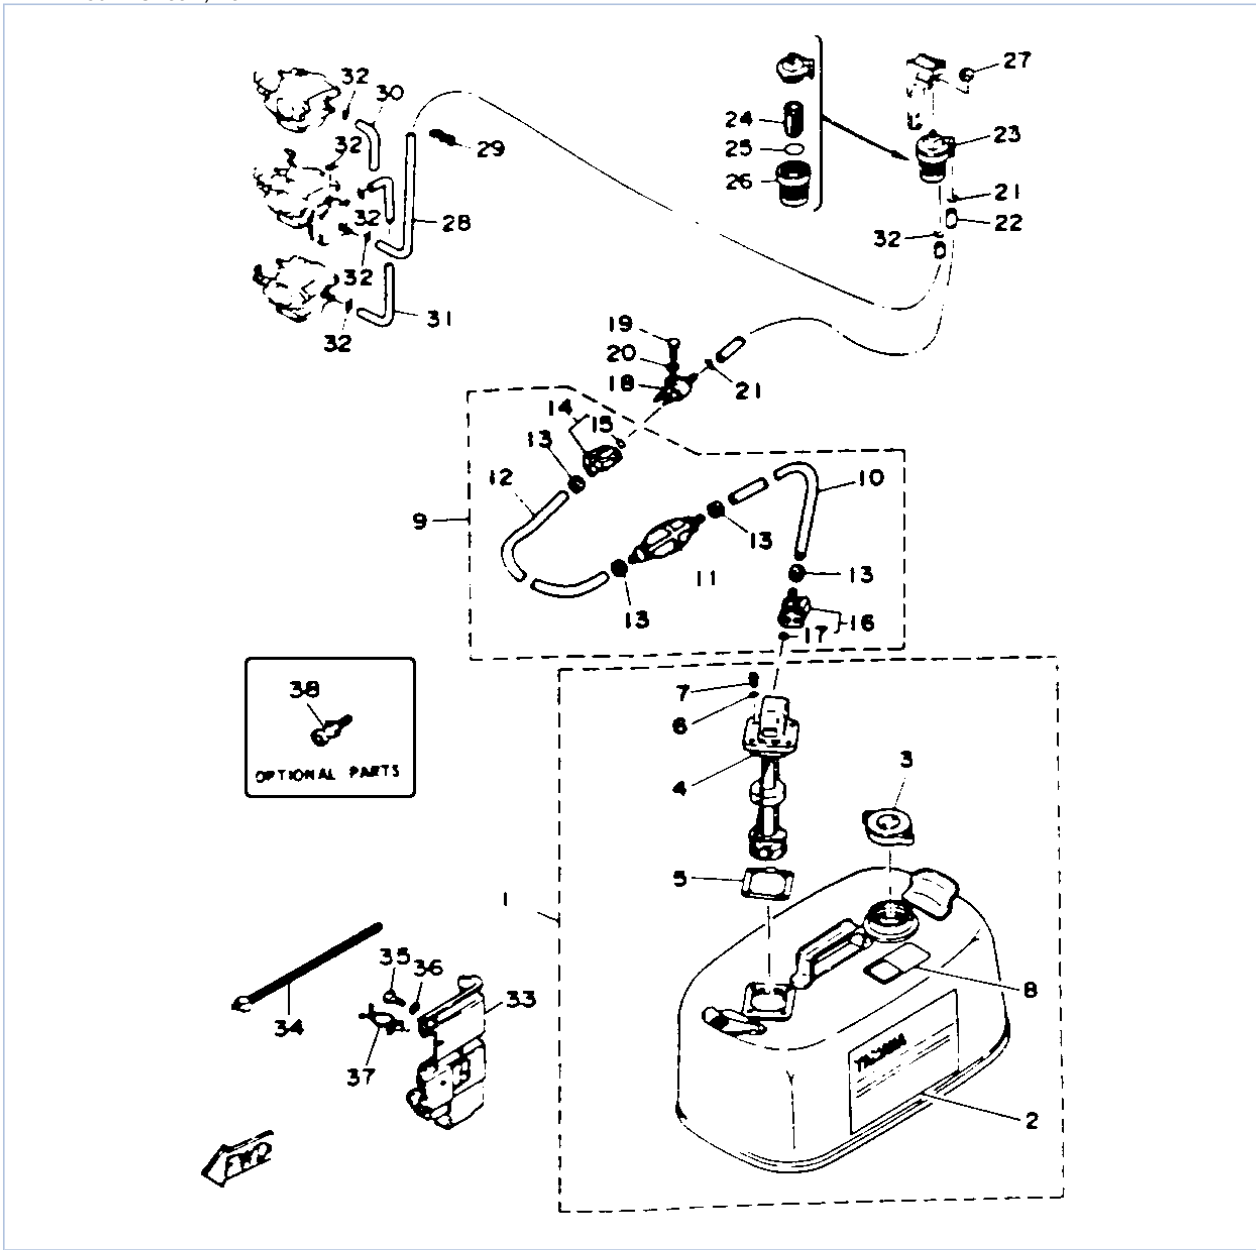

30ELHS 1994 / FUEL TANK

©2014 Yamaha Motor Corporation, U.S.A. All rights reserved.

Part List

30ELHS 1994 / FUEL TANK

REF - NO	PART NUMBER	PART NAME	QUANTITY	REMARKS
1	6Y1-W2420-42-24	FUEL TANK ASSEMBLY	1	
2	6Y1-24244-20-00	.GRAPHIC, SIDE	1	
3	6Y1-24610-00-00	.CAP ASSEMBLY	1	
4	6Y1-24260-02-00	.FUEL METER ASSEMBLY	1	
5	6Y1-24268-00-00	.GASKET, FUEL METER	1	
6	6Y1-24329-00-00	.SEAL	4	
7	98586-05016-00	.SCREW, PAN HEAD	4	
8	6Y1-24256-50-00	.GRAPHIC, FUEL TANK	1	
9	6Y1-24306-51-00	FUEL PIPE COMP. 1	1	
10	90445-11M06-00	.HOSE (L2050)	1	
11	6Y1-24360-51-00	.PRIMER PUMP ASSY	1	
12	90445-11M05-00	.HOSE (L850)	1	
13	650-24351-51-00	.BAND 1	4	
14	6G1-24305-01-00	.FUEL PIPE JOINT COMP 2	1	
15	93210-08287-00	..O-RING	1	
16	6Y1-24305-02-00	.FUEL PIPE JOINT COMP 2	1	
17	93210-08287-00	..O-RING	1	
18	6G1-24304-02-00	FUEL PIPE JOINT COMP. 1	1	
19	97395-06025-00	BOLT	1	
20	92990-06600-00	WASHER, PLATE	1	
21	90467-08004-00	CLIP	2	
22	90445-09M00-00	HOSE (L180)	1	
23	655-24560-01-00	FILTER ASSEMBLY	1	
24	6F5-24563-00-00	.ELEMENT, FILTER	1	
25	93210-37M25-00	.O-RING	1	
26	655-24521-01-00	.CUP, FILTER	1	
27	90179-08M15-00	NUT	1	
28	6E5-24312-00-00	PIPE 2	1	
29	90464-09M21-00	CLAMP	1	
30	688-24313-00-00	PIPE 3	1	
31	6J8-24311-00-00	PIPE, FUEL 1	1	
32	90467-08004-00	CLIP	6	
33	6J8-28170-00-00	TOOL, HOLDER	1	
34	6E1-42694-00-00	BAND	1	
35	97395-08016-00	BOLT	2	
36	92995-08600-00	WASHER	2	
37	90464-12M17-00	CLAMP	6	
38	ABB-FLUSH-JD-00	JET DRIVE FLUSH	1	AP

Part Notes

30ELHS 1994 / FUEL TANK

PART NUMBER	NOTE TEXT
92990-06600-00	OEM: This part number is among the Top 100 Most Popular Marine Maintenance Parts as of March 2014.

©2014 Yamaha Motor Corporation, U.S.A. All rights reserved.