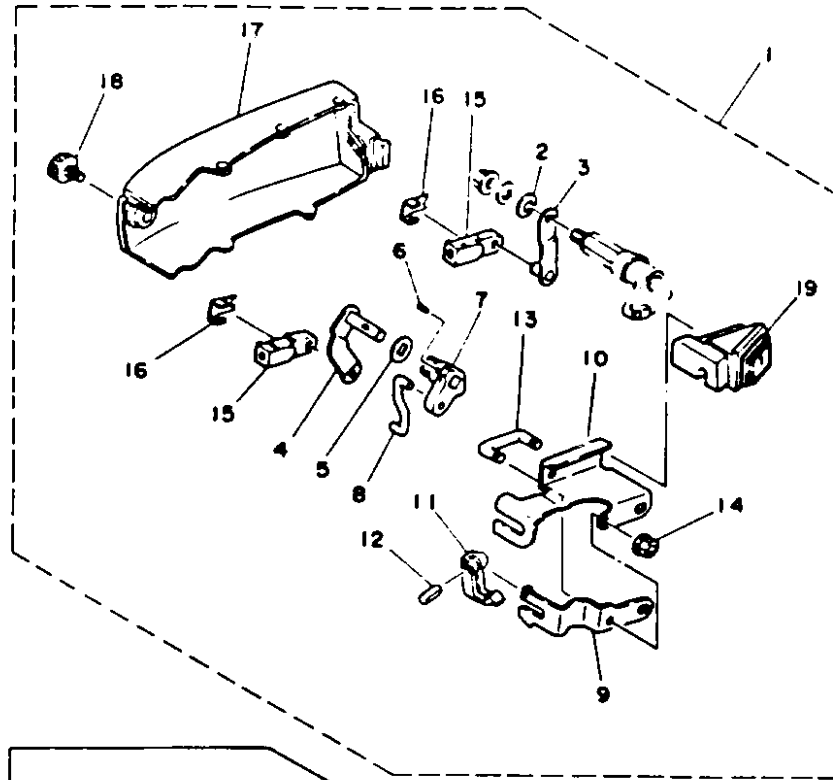

30ELHS 1994 / REMOTE CONTROL ATTACHMENT

Part List

30ELHS 1994 / REMOTE CONTROL ATTACHMENT

REF - NO	PART NUMBER	PART NAME	QUANTITY	REMARKS
1	6J8-48501-02-EK	ATTACHMENT ASSEMBLY	1	
2	92990-08100-00	.WASHER, SPRING	1	
3	6J8-48534-00-00	.THROTTLE LEVER, CONTROL	1	
4	6J8-48544-01-00	.LEVER, SHIFTCONTROL	1	
5	6J8-44177-00-00	.WASHER	1	
6	91690-30316-00	.PIN, SPRING	1	
7	6J8-44173-02-00	.LEVER, SHIFT CONTROL	1	
8	6J8-42169-01-00	.JOINT	1	
9	6J8-48531-00-00	.BRACKET, REMOTE CONTROL 1	1	
10	6J8-48532-00-00	.BRACKET, REMOTE CONTROL 2	1	
11	682-48538-50-00	.CLAMP, CABLE 1	1	
12	91690-30012-00	.PIN, SPRING	1	
13	90109-06M29-00	.BOLT	1	
14	90179-06M24-00	.NUT	2	
15	6G8-26363-00-00	.END, WIRE 1	2	
16	6G8-26364-00-00	.END, CABLE	2	
17	6J8-42723-50-00	.COVER, BOTTOM	1	
18	6J8-42846-00-00	.SCREW	1	
19	6J8-42724-10-00	.GROMMET	1	
20	6J8-48511-51-EK	HOOK STEERING	1	STEERING GUIDE
21	6G8-48511-00-00	HOOK STEERING	1	ROPE TYPE
22	97395-06016-00	BOLT, HEX	2	
23	92990-06600-00	WASHER, PLATE	2	
24	6G8-48511-10-00	HOOK, STEERING	1	BALL POST TYPE
25	97395-06016-00	BOLT, HEX	2	
26	92990-06600-00	WASHER, PLATE	2	

Part Notes

30ELHS 1994 / REMOTE CONTROL ATTACHMENT

PART NUMBER		NOTE TEXT
92990-06600-00		OEM: This part number is among the Top 100 Most Popular Marine Maintenance Parts as of March 2014.
92990-06600-00		OEM: This part number is among the Top 100 Most Popular Marine Maintenance Parts as of March 2014.

©2014 Yamaha Motor Corporation, U.S.A. All rights reserved.