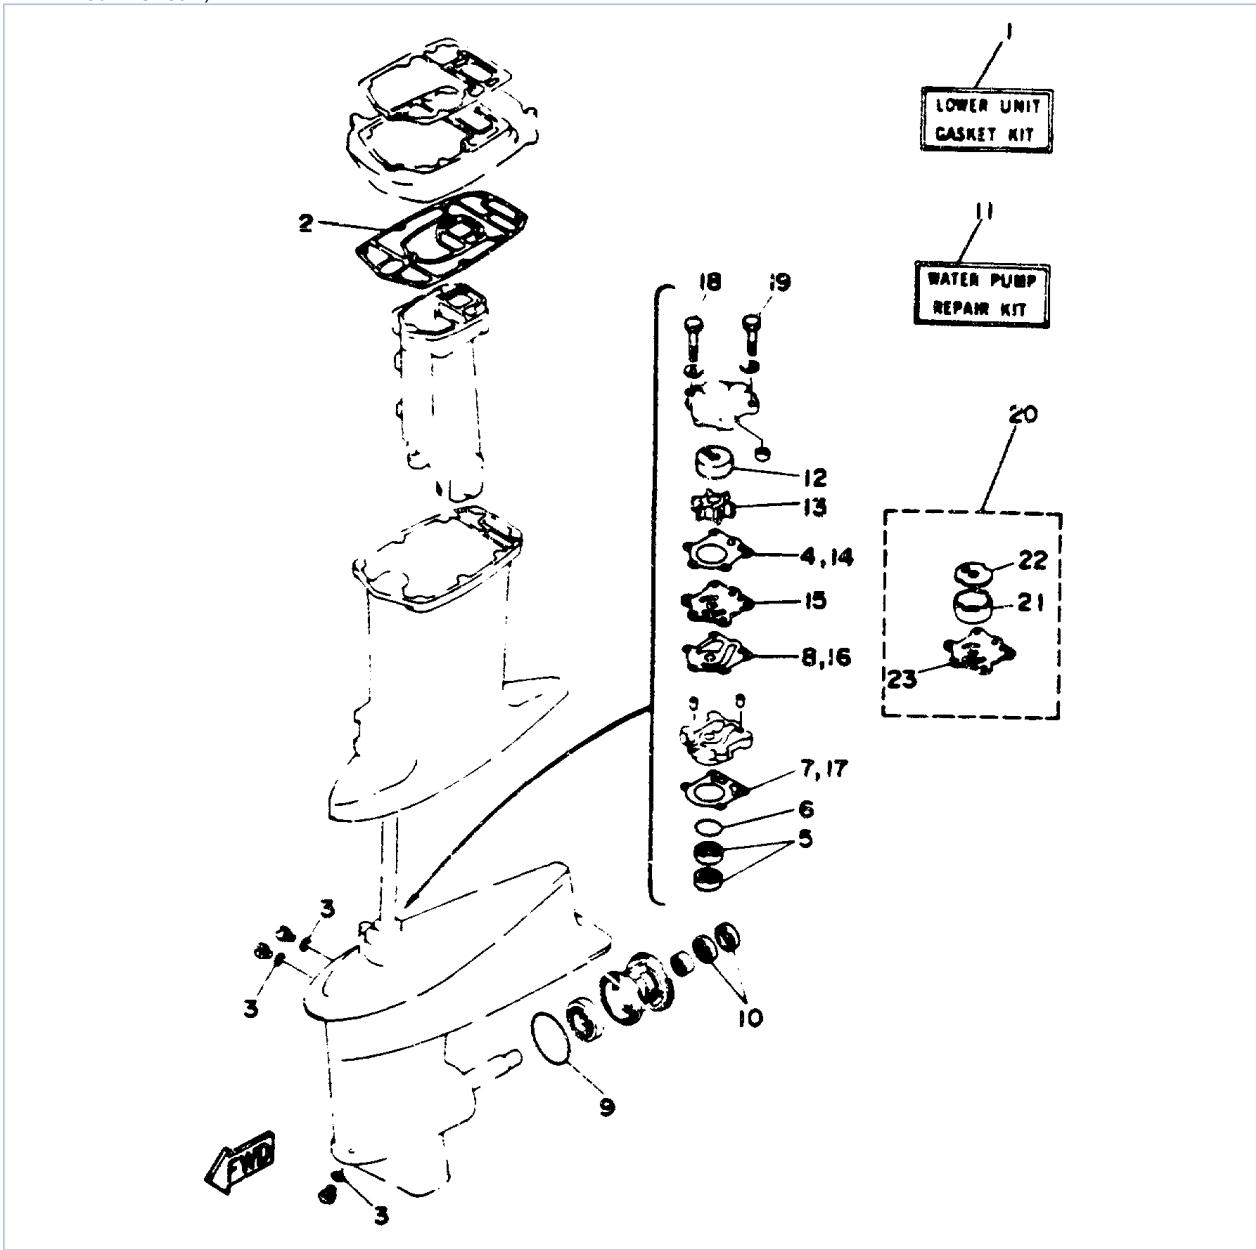

30ELHS 1994 / REPAIR KIT 2

©2014 Yamaha Motor Corporation, U.S.A. All rights reserved.

Part List

30ELHS 1994 / REPAIR KIT 2

REF - NO	PART NUMBER	PART NAME	QUANTITY	REMARKS
1	6J8-W0001-22-00	LOWER UNIT GASKET KIT	1	
2	6J8-45114-A1-00	.GASKET, UPPER CASING	1	
3	90430-08020-00	.GASKET	2	
4	663-44315-A0-00	.GASKET, WATER PUMP	1	
5	93101-23070-00	.OIL SEAL	2	
6	93210-41042-00	.O-RING	1	
7	663-44316-A0-00	.GASKET, WATER PUMP	1	
8	663-44324-A0-00	.GASKET, CARTRIDGE	1	
9	93210-60MA3-00	.O-RING	1	
10	93101-20M07-00	.OIL SEAL	2	
11	6J8-W0078-01-00	WATER PUMP REPAIR KIT	1	
12	663-44322-00-00	.INSERT, CARTRIDGE	1	
13	6H4-44352-02-00	.IMPELLER	1	
14	663-44315-A0-00	.GASKET, WATER PUMP	1	
15	663-44323-00-00	.OUTER PLATE, CARTRIDGE	1	
16	663-44324-A0-00	.GASKET, CARTRIDGE	1	
17	663-44316-A0-00	.GASKET, WATER PUMP	1	
18	97395-08050-00	.BOLT	2	
19	97395-08040-00	.BOLT	2	
20	6H4-W0078-0A-00	CHROME PUMP KIT	1	
21	670-44322-01-00	.INSERT, CARTRIDGE	1	
22	670-44321-00-00	.INNER PLATE, CARTRIDGE	1	
23	670-44323-00-00	.OUTER PLATE, CARTRIDGE	1	

Part Notes

30ELHS 1994 / REPAIR KIT 2

PART NUMBER		NOTE TEXT
90430-08020-00		OEM: This part number is among the Top 100 Most Popular Marine Maintenance Parts as of March 2014.
6H4-44352-02-00		OEM: This part number is among the Top 100 Most Popular Marine Maintenance Parts as of March 2014.

©2014 Yamaha Motor Corporation, U.S.A. All rights reserved.

©2014 Yamaha Motor Corporation, U.S.A. All rights reserved.