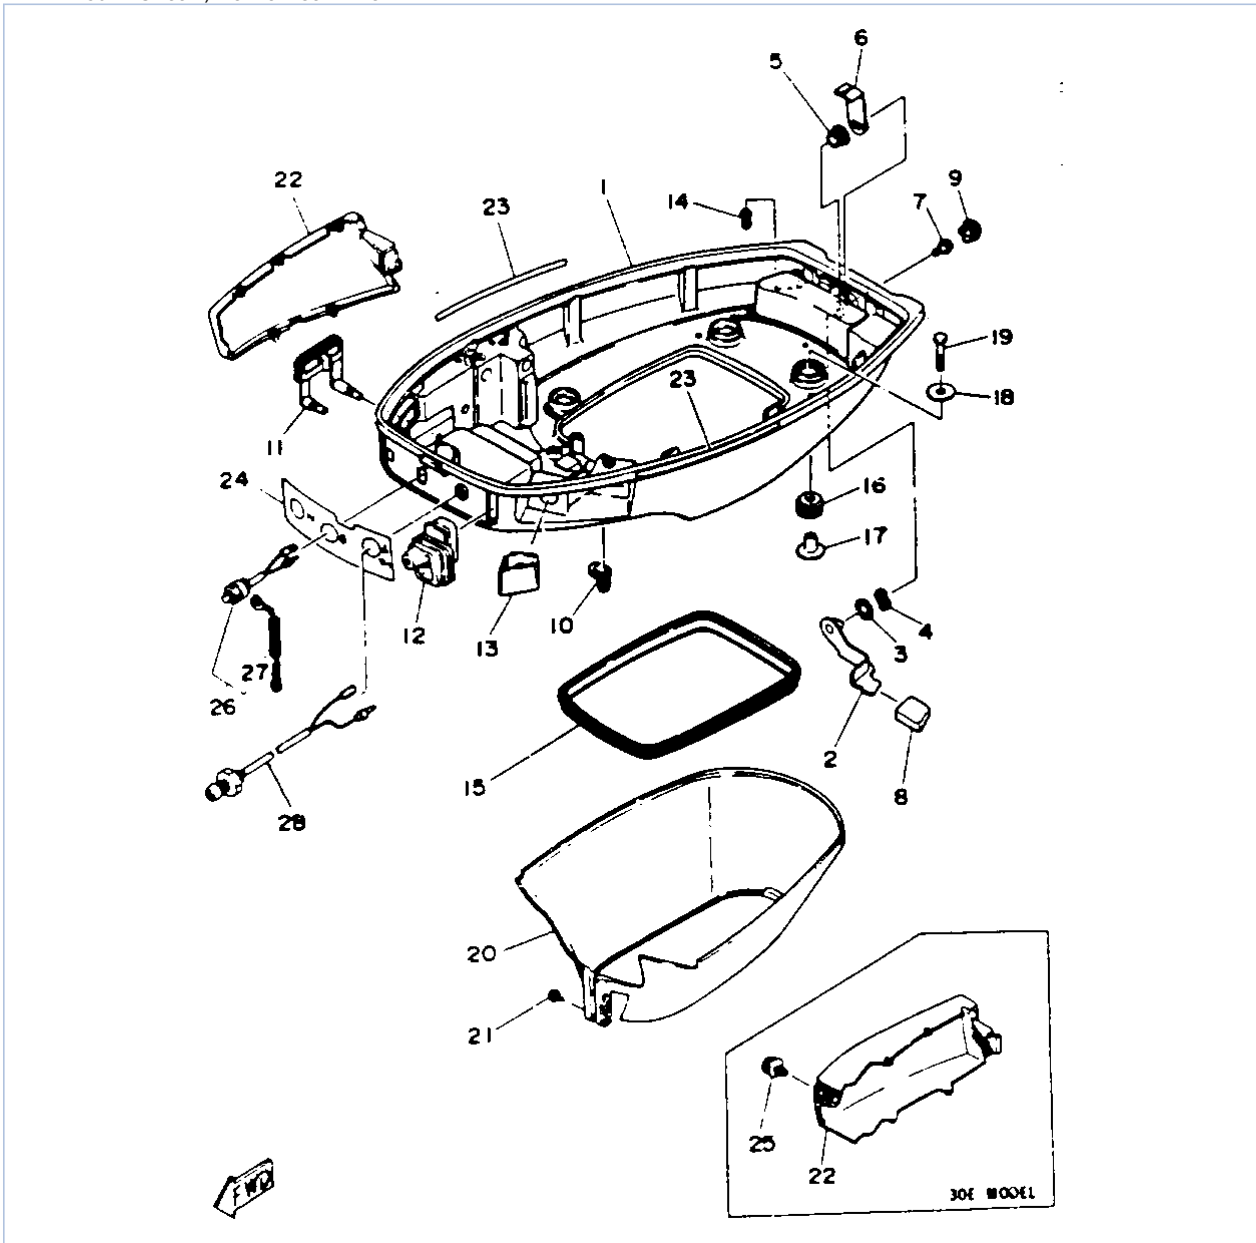

30ELHS 1994 / BOTTOM COWLING

©2014 Yamaha Motor Corporation, U.S.A. All rights reserved.

Part List

30ELHS 1994 / BOTTOM COWLING

REF - NO	PART NUMBER	PART NAME	QUANTITY	REMARKS
1	6J8-42711-01-EK	BOTTOM COWLING	1	
2	6J8-42815-00-EK	LEVER, CLAMP 1	1	
3	90202-12M25-00	WASHER, PLATE	1	
4	90206-12052-00	WASHER, WAVE	1	
5	90386-12M61-00	BUSH	1	
6	6J8-42816-00-00	LEVER, CLAMP	1	
7	95895-06012-00	BOLT, FLANGE	1	
8	6J8-42831-00-00	BUSHING	1	
9	6J8-42728-00-00	CAP	1	
10	6G1-42727-00-00	GROMMET	1	
11	6J8-42724-00-00	GROMMET	1	
12	6J8-42726-00-00	GROMMET	1	
13	6J8-42725-00-00	GROMMET 2	1	
14	6H3-44391-01-00	NIPPLE, HOSE	1	
15	6J8-42716-00-00	RUBBER, SEAL 1	1	
16	90480-09M21-00	GROMMET	4	
17	90387-06M41-00	COLLAR	4	
18	90201-06416-00	WASHER, PLATE	4	
19	97313-06030-00	BOLT	4	
20	6J8-42741-00-00	APRON 1	1	
21	90164-06M01-00	SCREW, TAPPING	2	
22	6J8-42723-50-00	COVER, BOTTOM	1	UR 30ER MODEL
22	6J8-42723-00-00	COVER, BOTTOM	1	UR 30MH MODEL
23	6J8-42735-00-00	PROTECTOR	2	
24	6J8-42719-20-00	PANEL, FRONT LOWER	1	
25	6J8-42846-00-00	.SCREW	1	30ER MODEL
26	689-82575-03-00	ENGINE STOP SWITCH ASSEMBLY (689-82575-02- 00)	1	
27	682-82556-00-00	.LANYARD, STOP SWITCH	1	
28	6J8-85410-00-00	EMERGENCY SIGNAL LIGHT ASSY	1	

Part Notes

30ELHS 1994 / BOTTOM COWLING

PART NUMBER	NOTE TEXT
682-82556-00-00	OEM: This part number is among the Top 100 Most Popular Marine Maintenance Parts as of March 2014.

©2014 Yamaha Motor Corporation, U.S.A. All rights reserved.