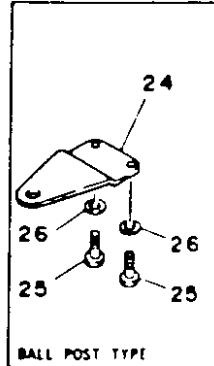

30ELHS 1994 / REMOTE CONTROL ATTACHMENT

Part List

30ELHS 1994 / REMOTE CONTROL ATTACHMENT

REF - NO	PART NUMBER	PART NAME	QUANTITY	REMARKS
1	6J8-48501-02-EK	ATTACHMENT ASSEMBLY	1	
2	92990-08100-00	.WASHER, SPRING	1	
3	6J8-48534-00-00	.THROTTLE LEVER, CONTROL	1	
4	6J8-48544-01-00	.LEVER, SHIFTCONTROL	1	
5	6J8-44177-00-00	.WASHER	1	
6	91690-30316-00	.PIN, SPRING	1	
7	6J8-44173-02-00	.LEVER, SHIFT CONTROL	1	
8	6J8-42169-01-00	.JOINT	1	
9	6J8-48531-00-00	.BRACKET, REMOTE CONTROL 1	1	
10	6J8-48532-00-00	.BRACKET, REMOTE CONTROL 2	1	
11	682-48538-50-00	.CLAMP, CABLE 1	1	
12	91690-30012-00	.PIN, SPRING	1	
13	90109-06M29-00	.BOLT	1	
14	90179-06M24-00	.NUT	2	
15	6G8-26363-00-00	.END, WIRE 1	2	
16	6G8-26364-00-00	.END, CABLE	2	
17	6J8-42723-50-00	.COVER, BOTTOM	1	
18	6J8-42846-00-00	.SCREW	1	
19	6J8-42724-10-00	.GROMMET	1	
20	6J8-48511-51-EK	HOOK STEERING	1	STEERING GUIDE
21	6G8-48511-00-00	HOOK STEERING	1	ROPE TYPE
22	97395-06016-00	BOLT, HEX	2	
23	92990-06600-00	WASHER, PLATE	2	
24	6G8-48511-10-00	HOOK, STEERING	1	BALL POST TYPE
25	97395-06016-00	BOLT, HEX	2	
26	92990-06600-00	WASHER, PLATE	2	

Part Notes

30ELHS 1994 / REMOTE CONTROL ATTACHMENT

PART NUMBER		NOTE TEXT
92990-06600-00		OEM: This part number is among the Top 100 Most Popular Marine Maintenance Parts as of March 2014.
92990-06600-00		OEM: This part number is among the Top 100 Most Popular Marine Maintenance Parts as of March 2014.

©2014 Yamaha Motor Corporation, U.S.A. All rights reserved.