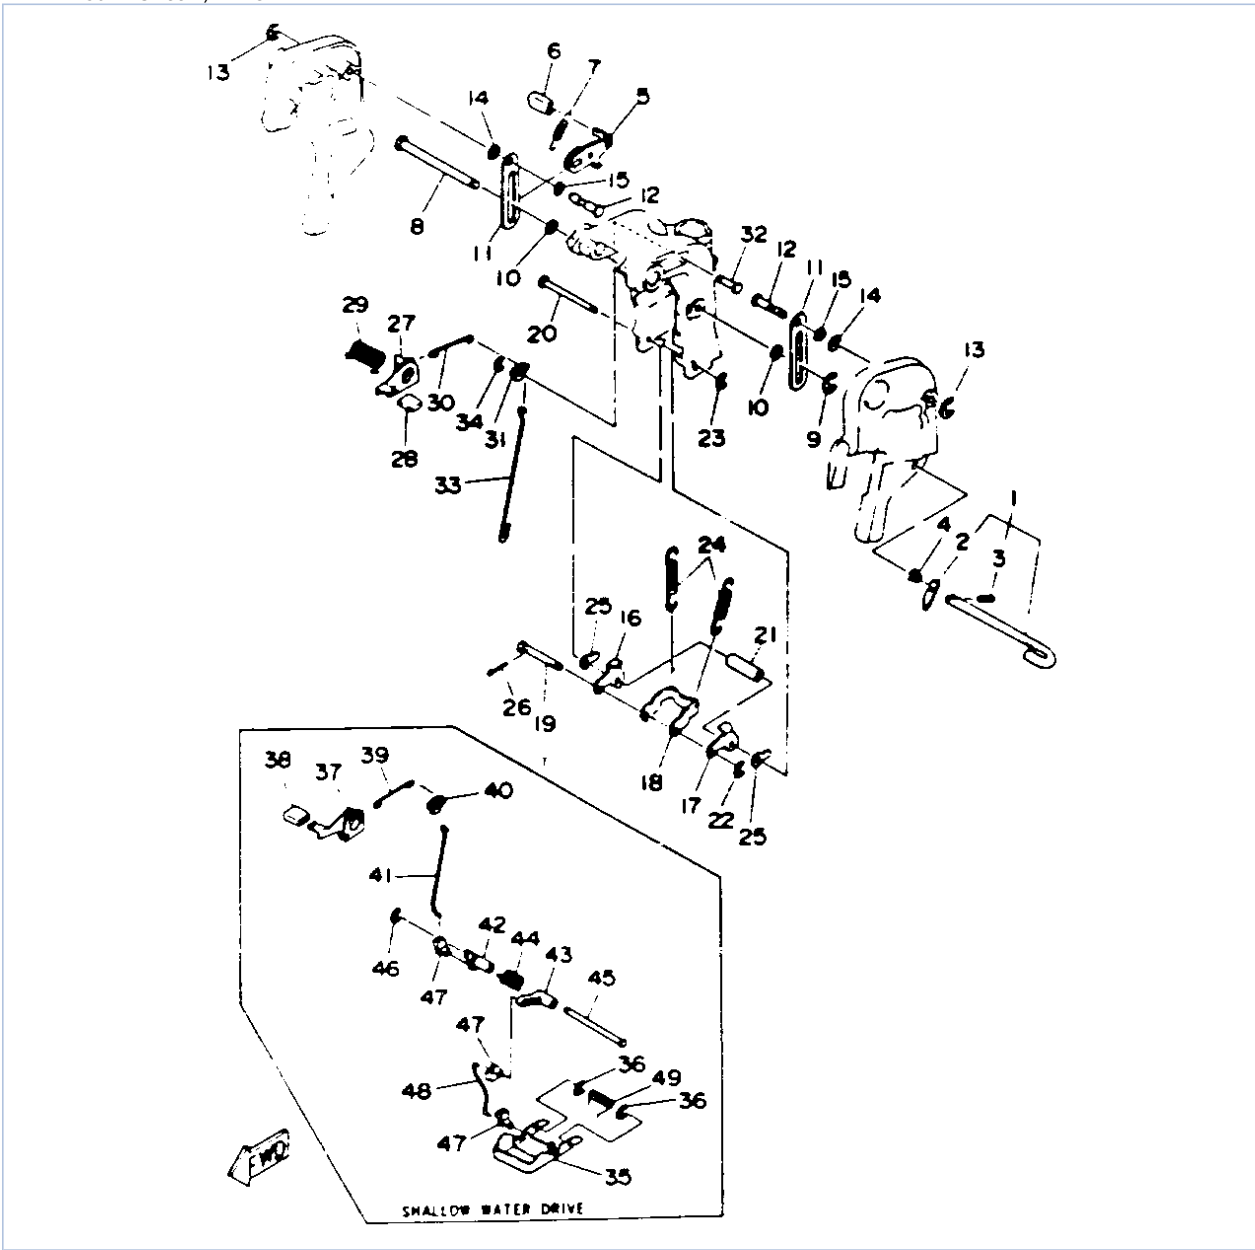

30ELHS 1994 / BRACKET 2

©2014 Yamaha Motor Corporation, U.S.A. All rights reserved.

Part List

30ELHS 1994 / BRACKET 2

REF - NO	PART NUMBER	PART NAME	QUANTITY	REMARKS
1	6H4-43160-01-00	TILT ROD ASSY	1	
2	676-43165-00-00	.PLATE, TILT LOCK	1	
3	91690-30010-00	.PIN, SPRING	1	
4	90502-10M04-00	SPRING, CONICAL	1	
5	6J8-43181-01-00	LEVER, TILT STOP	1	
6	682-43318-01-00	COVER	1	
7	90506-12M25-00	SPRING, TENSION	1	
8	90249-12M28-00	PIN	1	
9	93430-10M00-00	CIRCLIP	1	
10	90202-12031-00	WASHER, PLATE	2	
11	6J8-43627-00-00	STOPPER	2	
12	90249-12M27-00	PIN	2	
13	93430-10M00-00	CIRCLIP	2	
14	90202-12031-00	WASHER, PLATE	2	
15	90206-12M16-00	WASHER, WAVE	2	
16	6J8-43614-00-00	PLATE, TILT LOCK	1	
17	6J8-43615-00-00	PLATE, TILT LOCK	1	
18	6J8-43613-01-00	ARM, TILT LOCK	1	
19	6H4-43659-00-00	SHAFT, REVERSE LOCK	1	
20	6J8-43611-01-00	SHAFT, TILT LOCK	1	
21	90387-07M64-00	COLLAR	1	WITHOUT SHALLOW
22	93430-06M02-00	.CIRCLIP	1	
23	99080-05600-00	CIRCLIP	1	
24	90506-32M22-00	SPRING, TENSION	2	
25	6H4-43674-00-00	WASHER	2	WITHOUT SHALLOW
26	91490-20015-00	PIN. COTTER	2	
27	6J8-43631-00-00	LEVER, TILT	1	
28	6J8-43633-00-00	COVER, TILT LEVER	1	
29	90508-18M24-00	SPRING, TORSION	1	UR
29	90508-18M23-00	SPRING, TORSION	1	UR FOR SHALLOW
30	6H4-43616-00-00	ROD, TILT LOCK	1	
31	6J8-43641-00-00	LEVER, TILT	1	
32	90249-06M23-00	PIN	1	UR
32	90249-06M24-00	PIN	1	UR FOR SHALLOW
33	6J8-43617-00-00	ROD, TILT LOCK	1	
34	99080-05600-00	CIRCLIP	1	
35	6J8-43681-01-00	LEVER, SHALLOW WATER DRIVE 1	1	
36	6J8-43673-00-00	WASHER 1	2	
37	6J8-43631-10-00	LEVER, TILT	1	
38	6J8-43633-00-00	COVER, TILT LEVER	1	
39	6H4-43616-00-00	ROD, TILT LOCK	1	
40	6J8-43641-00-00	LEVER, TILT	1	
41	6J8-43617-10-00	ROD, TILT LOCK	1	
42	6J8-43186-00-00	LEVER	1	
43	6J8-43187-00-00	LEVER 2	1	
44	90508-25M21-00	SPRING, TORSION	1	
45	90249-07M25-00	PIN	1	
46	99080-05600-00	CIRCLIP	1	
47	6J8-41262-00-00	JOINT, CHOKE LEVER	3	
48	6J8-43616-10-00	ROD, TILT LOCK	1	
49	90508-20M22-00	SPRING, TORSION	1