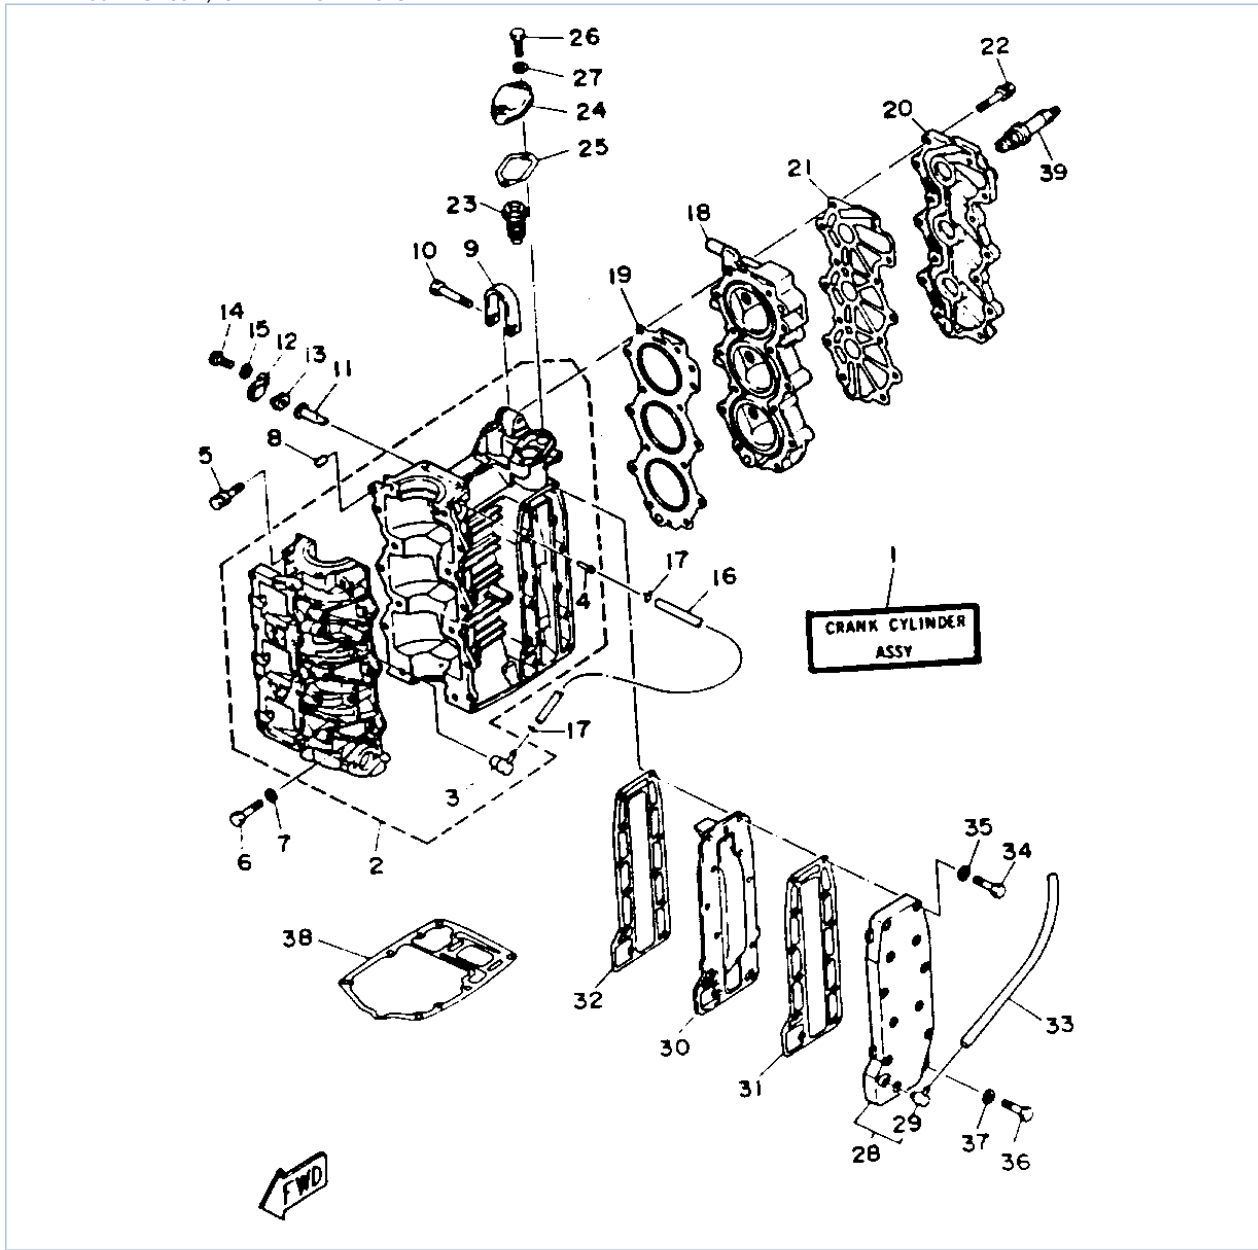

30ELHS 1994 / CYLINDER CRANKCASE

©2014 Yamaha Motor Corporation, U.S.A. All rights reserved.

Part List

30ELHS 1994 / CYLINDER CRANKCASE

REF - NO	PART NUMBER	PART NAME	QUANTITY	REMARKS
1	6J8-W0090-42-EK	CRANK-CYLINDER ASSEMBLY	1	
2	6J8-15100-11-94	CRANKCASE ASSY	1	
3	650-11370-00-00	.CHECK VALVE ASSY	1	
4	624-14485-00-00	.PIPE, JOINT	1	
5	90119-08M19-00	BOLT, WITH WASHER	8	
6	97313-06030-00	BOLT	6	
7	92990-06600-00	WASHER, PLATE	6	
8	93606-12019-00	.PIN, DOWEL	2	
9	6F5-11119-00-00	HANGER, ENGINE	1	
10	97313-08035-00	BOLT	1	
11	6J8-11325-00-00	ANODE	2	
12	6H3-11327-00-94	COVER, ANODE	2	
13	6H3-11328-00-00	GROMMET, ANODE	2	
14	97313-06016-00	BOLT, HEXAGON	2	
15	92990-06600-00	WASHER, PLATE	2	
16	90445-07M29-00	HOSE (L135)	1	
17	90467-06016-00	CLIP	2	
18	6J8-11111-00-94	HEAD, CYLINDER 1	1	
19	6J8-11181-A0-00	GASKET, CYLINDER HEAD 1	1	
20	6J8-11191-00-9M	COVER, CYLINDER HEAD 1	1	
21	6J8-11193-A1-00	.GASKET, HEAD COVER 1	1	
22	90119-08M21-00	BOLT, WITH WASHER	14	
23	688-12411-10-00	THERMOSTAT	1	
24	6H4-12413-00-9M	COVER, THERMOSTAT	1	
25	6J8-12414-A0-00	GASKET, COVER	1	
26	97313-06025-00	BOLT	2	
27	92990-06600-00	WASHER, PLATE	2	
28	6J8-41113-00-9M	OUTER COVER, EXHAUST	1	
29	676-11372-00-00	.NIPPLE, HOSE	1	
30	6J8-41111-00-9M	INNER COVER, EXHAUST	1	
31	6J8-41114-A0-00	.GASKET, EXHAUST OUTER COVER	1	
32	6J8-41112-A0-00	GASKET, EXHAUST INNER COVER	1	
33	6J8-1111J-00-00	PIPE 1	1	
34	97013-06035-00	BOLT	11	
35	92990-06600-00	WASHER, PLATE	11	
36	97313-06025-00	BOLT	1	
37	92990-06600-00	WASHER, PLATE	1	
38	6J8-45113-A0-00	.GASKET, UPPER CASING	1	
39	NGK-B7HS1-00-00	PLUG, SPARK (NGK B7HS-10)	3	

Part Notes

30ELHS 1994 / CYLINDER CRANKCASE

PART NUMBER	NOTE TEXT
92990-06600-00	OEM: This part number is among the Top 100 Most Popular Marine Maintenance Parts as of March 2014.
92990-06600-00	OEM: This part number is among the Top 100 Most Popular Marine Maintenance Parts as of March 2014.
92990-06600-00	OEM: This part number is among the Top 100 Most Popular Marine Maintenance Parts as of March 2014.
92990-06600-00	OEM: This part number is among the Top 100 Most Popular Marine Maintenance Parts as of March 2014.