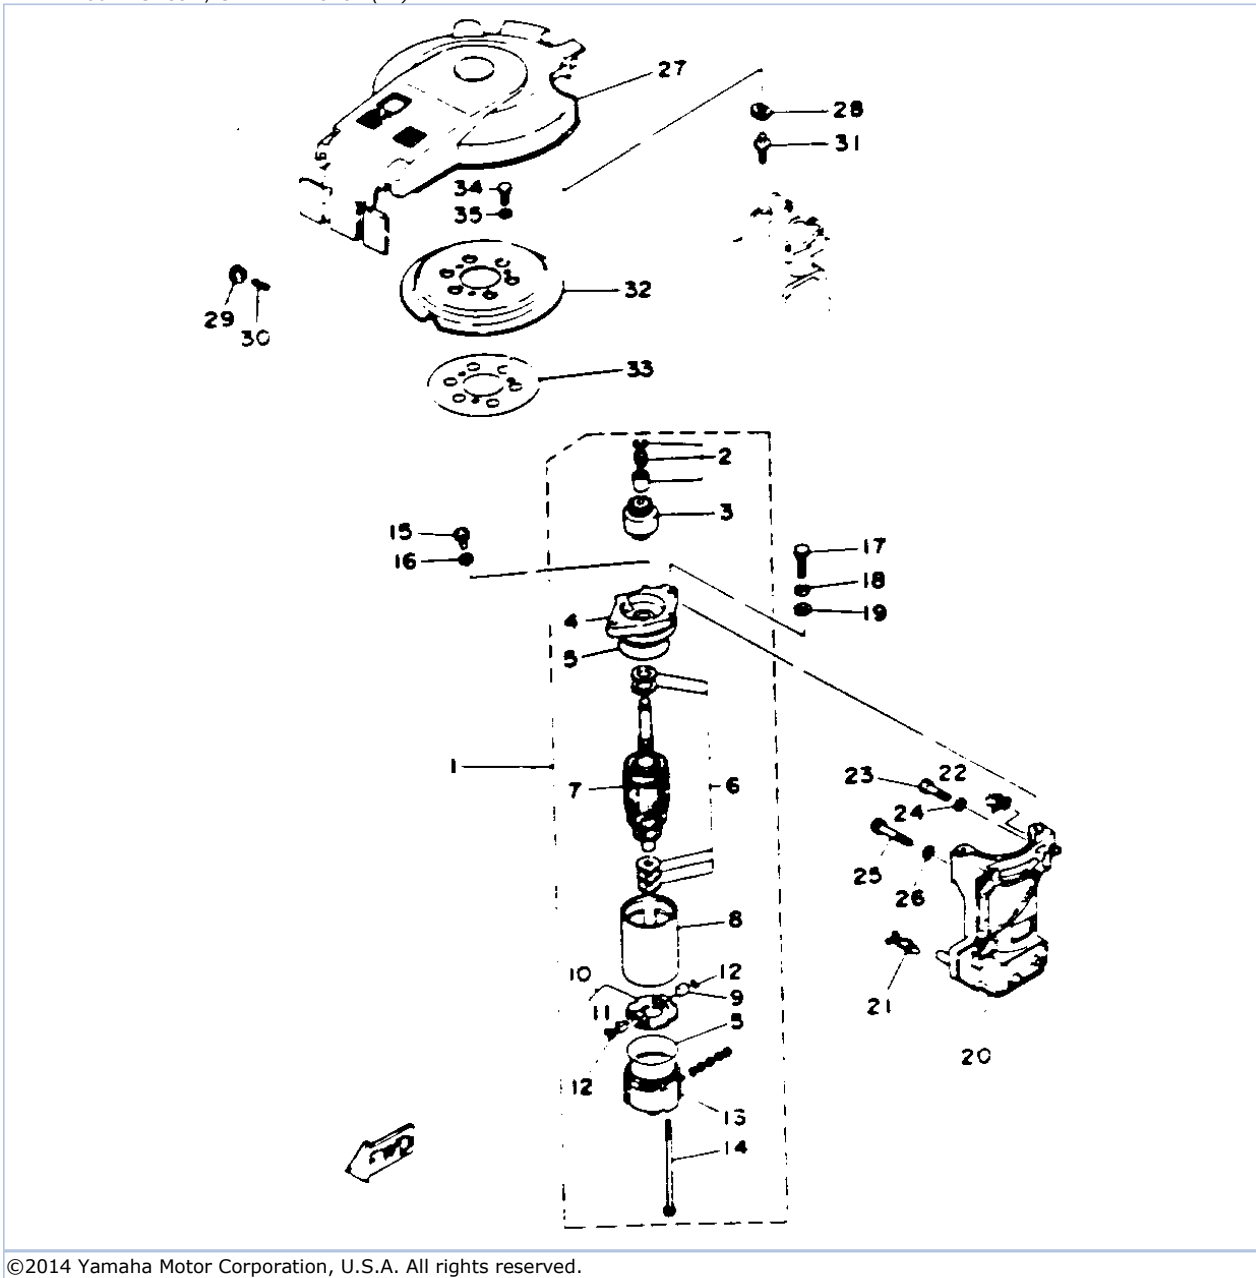

30ELHS 1994 / STARTER MOTOR (ER)

Part List

30ELHS 1994 / STARTER MOTOR (ER)

REF - NO	PART NUMBER	PART NAME	QUANTITY	REMARKS
1	6J4-81800-01-00	STARTING MOTOR ASSEMBLY	1	
2	689-81857-11-00	.PINION STOPPER SET	1	
3	689-81807-12-00	.GEAR ASSY, STARTING MOTOR	1	
4	6F5-81830-11-00	.FRONT BRACKET ASSY	1	
5	689-81847-11-00	.O-RING	2	
6	689-81809-11-00	.WASHER KIT	1	
7	689-81850-12-00	.ARMATURE ASSY	1	
8	689-81810-11-00	.STATOR ASSY	1	
9	689-81811-11-00	.BRUSH 1	1	
10	689-81840-11-00	.BRUSH HOLDER ASSY	1	
11	689-81812-11-00	..BRUSH 2	1	
12	689-81813-10-00	.SPRING, BRUSH	2	
13	689-81820-11-00	.REAR BRACKET ASSY	1	
14	689-81826-10-00	.BOLT	2	
15	97313-08016-00	BOLT, HEXAGON	1	
16	92990-08600-00	..WASHER, PLATE	1	
17	97313-08030-00	BOLT	2	
18	92990-08100-00	WASHER, SPRING	2	
19	92990-08600-00	..WASHER, PLATE	2	
20	6J8-81822-00-94	BRACKET, STARTING MOTOR	1	
21	90464-12M09-00	CLAMP	2	
22	90464-03M15-00	.CLAMP	1	
23	97313-08035-00	BOLT	2	
24	92990-08600-00	..WASHER, PLATE	2	
25	97313-08055-00	BOLT, HEXAGON	1	
26	92990-08600-00	..WASHER, PLATE	1	
27	6J8-81337-10-00	COVER, FLYWHEEL	1	
28	90480-14M17-00	GROMMET	1	
29	90480-10M16-00	.GROMMET	2	
30	91690-50022-00	PIN, SPRING	2	
31	6J8-81338-00-00	STAY	1	
32	6J8-15723-E1-00	PULLEY, STARTER	1	
33	6J8-81365-A0-00	GASKET, HOLE COVER	1	
34	97011-08016-00	BOLT	3	
35	92990-08600-00	..WASHER, PLATE	3