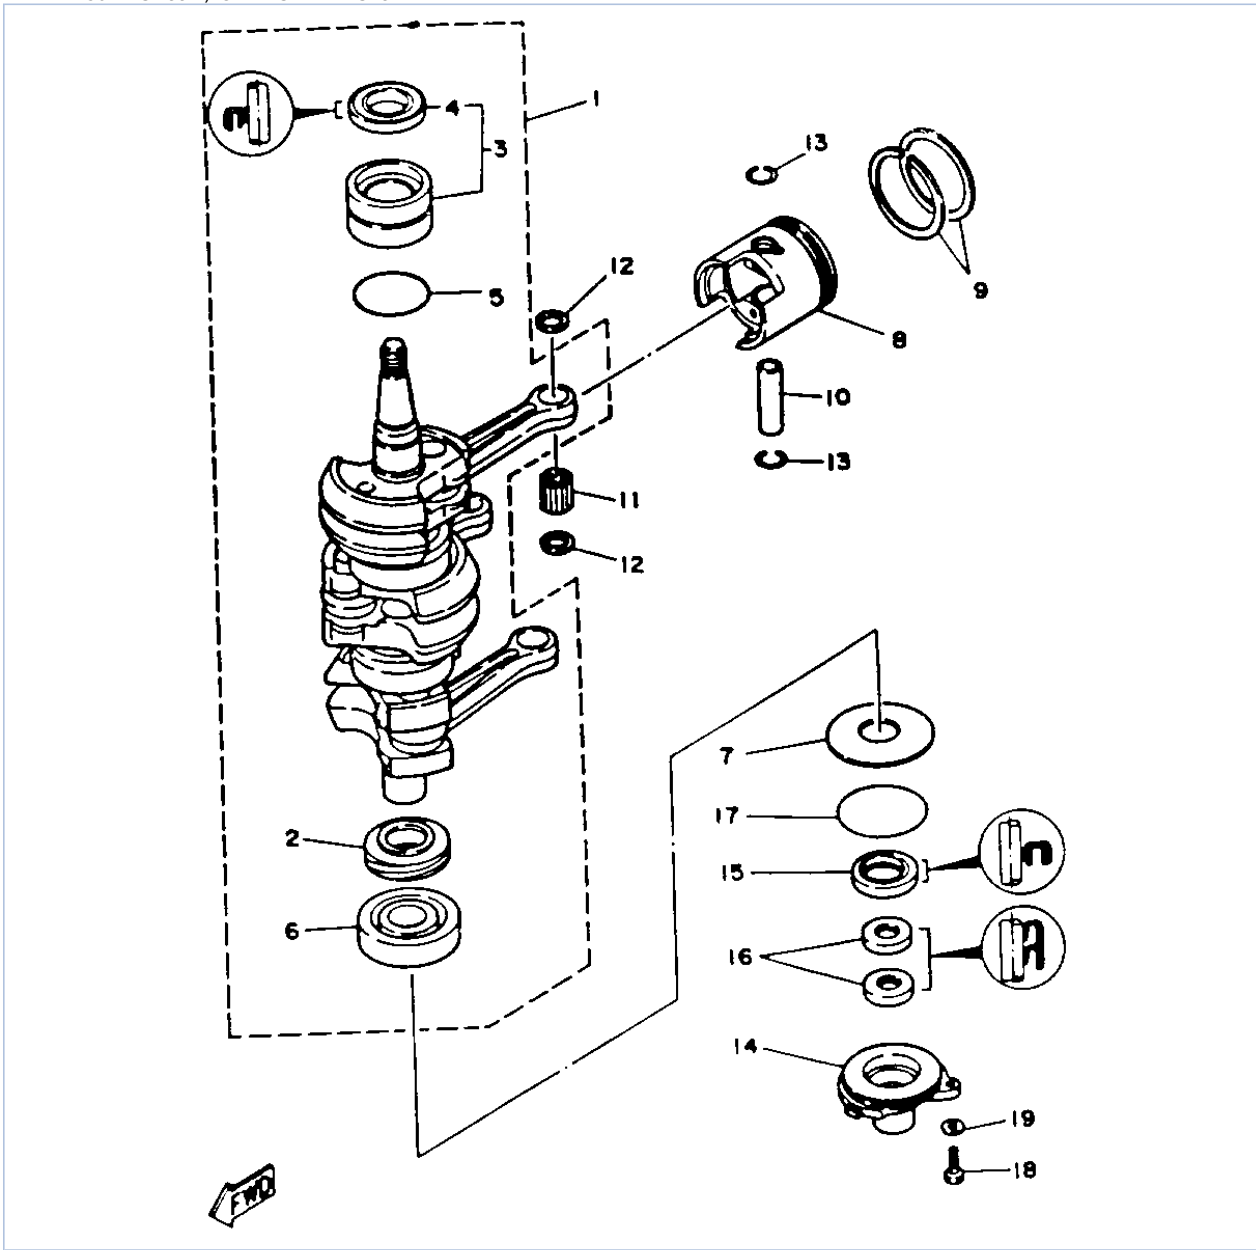

30ELHS 1994 / CRANKSHAFT PISTON

©2014 Yamaha Motor Corporation, U.S.A. All rights reserved.

Part List

30ELHS 1994 / CRANKSHAFT PISTON

REF - NO	PART NUMBER	PART NAME	QUANTITY	REMARKS
1	6J8-11400-11-00	CRANKSHAFT ASSY	1	
2	6J8-11536-00-00	.GEAR, DRIVE	1	
3	93311-632U7-00	.BEARING	1	
4	93102-26M27-00	..OIL SEAL	1	
5	93210-42159-00	.O-RING	1	
6	93306-305U3-00	.BEARING	1	
7	90201-50306-00	WASHER, PLATE	1	
8	6J8-11636-02-00	PISTON (0.50MM O.S.)	3	AP
8	6J8-11631-02-97	PISTON (STD)	3	
9	6J8-11601-01-00	PISTON RING SET (STD)	3	
9	6J8-11601-21-00	PISTON RING SET (0.50MM O.S.)	3	AP
10	6J8-11633-00-00	PIN, PISTON	3	
11	93602-16M10-00	PIN, DOWEL	84	
12	90201-16379-00	WASHER, PLATE	6	
13	93450-17129-00	CIRCLIP	6	
14	6J8-15396-00-5B	HOUSING, OIL SEAL	1	
15	93101-25M28-00	.OIL SEAL	1	
16	93101-16M36-00	OIL SEAL	2	
17	93210-56M80-00	.O-RING	1	
18	97313-06016-00	BOLT, HEXAGON	2	
19	92990-06600-00	WASHER, PLATE	2	

Part Notes

30ELHS 1994 / CRANKSHAFT PISTON

PART NUMBER	NOTE TEXT
92990-06600-00	OEM: This part number is among the Top 100 Most Popular Marine Maintenance Parts as of March 2014.

©2014 Yamaha Motor Corporation, U.S.A. All rights reserved.