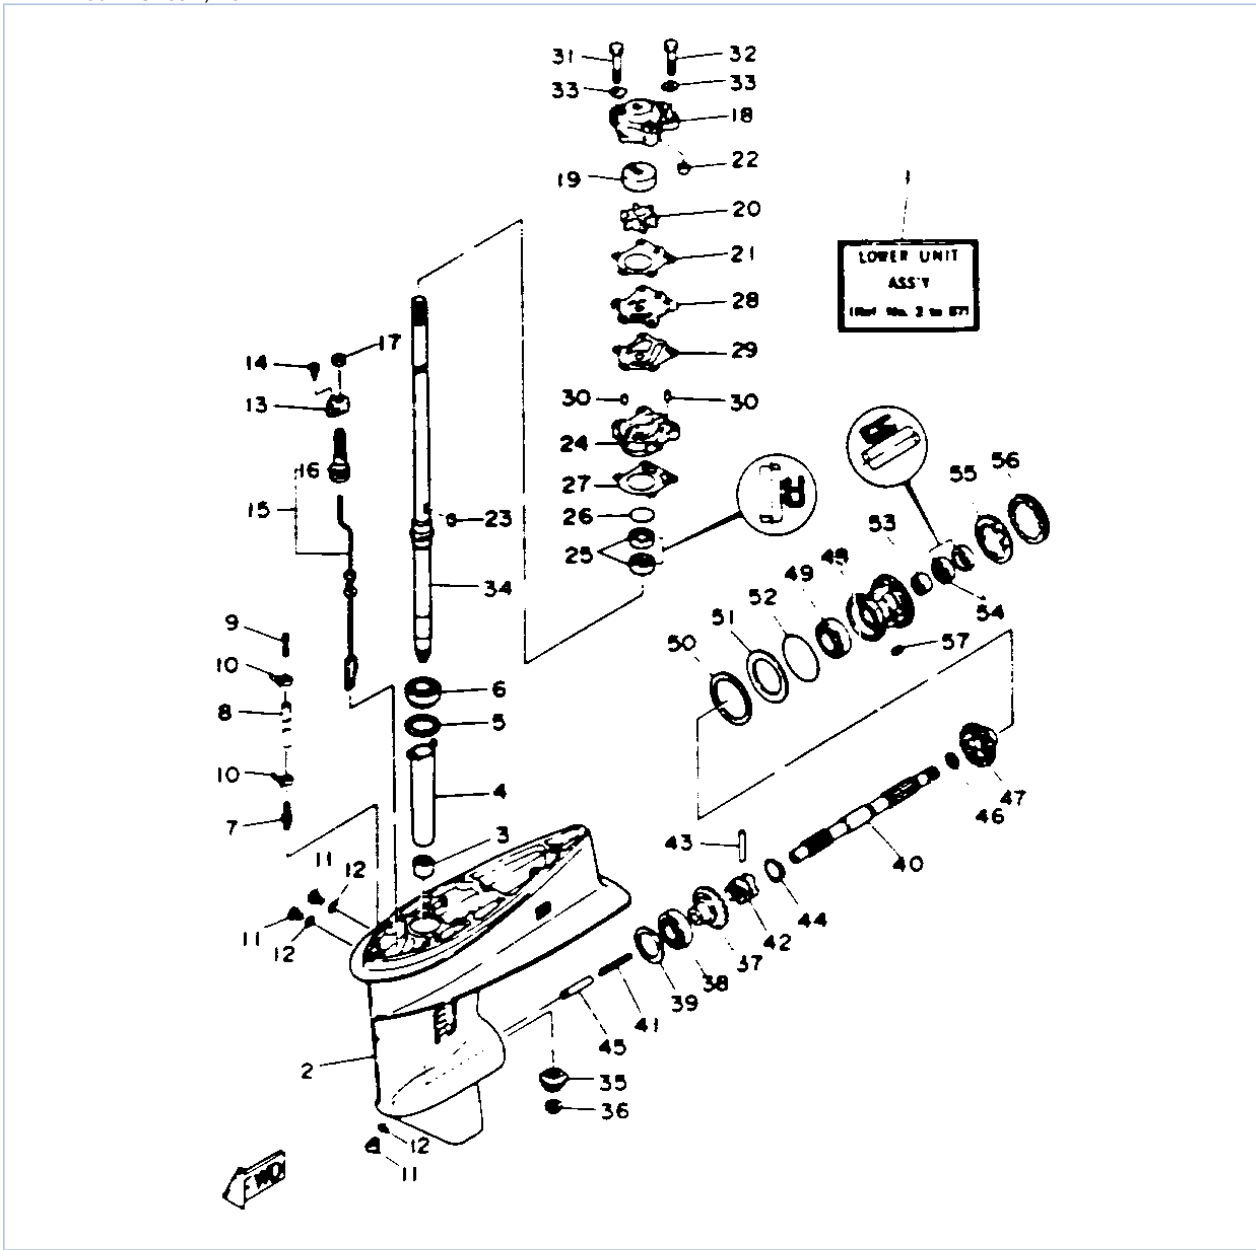

30ELHS 1994 / LOWER DRIVE 1

©2014 Yamaha Motor Corporation, U.S.A. All rights reserved.

Part List

30ELHS 1994 / LOWER DRIVE 1

REF - NO	PART NUMBER	PART NAME	QUANTITY	REMARKS
1	6J8-45300-14-EK	LOWER UNIT ASSEMBLY	1	UR LONG
1	6J8-45300-04-EK	LOWER UNIT ASSEMBLY	1	UR SHORT
2	6J8-45301-01-EK	LOWER CASING	1	
3	93315-220V7-00	BEARING	1	
4	6J8-45536-00-00	SLEEVE, DRIVE SHAFT	1	
5	663-45587-01-12	SHIM (T:0.12MM)	1	UR
5	663-45587-01-10	SHIM (T:0.10MM)	1	UR
5	663-45587-01-15	SHIM (T:0.15MM)	1	UR
5	663-45587-01-50	SHIM (T:0.50MM)	1	UR
5	663-45587-01-40	SHIM (T:0.40MM)	1	UR
5	663-45587-01-30	SHIM (T:0.30MM)	1	UR
5	663-45587-01-18	SHIM (T:0.18MM)	1	UR
6	93332-00001-00	BEARING	1	
7	6E5-45378-00-00	NIPPLE, HOSE	1	
8	90445-07ME9-00	HOSE (L120)	1	UR SHORT
8	90445-07M31-00	HOSE (L200)	1	UR LONG
9	6E5-83558-00-00	END, NIPPLE	1	
10	90465-11M10-00	CLAMP	2	
11	90340-08M04-00	PLUG, STRAIGHT SCREW	3	
12	90430-08020-00	.GASKET	3	
13	682-44176-00-00	BRACKET	1	
14	97780-50110-00	SCREW, PAN HEAD	1	
15	6J8-44150-00-00	SHIFT CAM ASSY	1	UR SHORT
15	6J8-44150-10-00	SHIFT CAM ASSY	1	UR LONG
16	682-44147-00-00	.BOOT, SHIFT ROD	1	
17	95380-06700-00	NUT	1	
18	6J8-44311-00-00	HOUSING, WATER PUMP	1	
19	663-44322-00-00	.INSERT, CARTRIDGE	1	
20	6H4-44352-02-00	.IMPELLER	1	
21	663-44315-A0-00	GASKET, WATER PUMP	1	
22	663-44366-00-00	.DAMPER, WATER SEAL 2	1	
23	90280-03024-00	.KEY, WOODRUFF	1	
24	663-44341-00-94	HOUSING, WATER PUMP	1	
25	93101-23070-00	.OIL SEAL	2	
26	93210-41042-00	O-RING	1	
27	663-44316-A0-00	GASKET, WATER PUMP	1	
28	663-44323-00-00	OUTER PLATE, CARTIDGE	1	
29	663-44324-A0-00	GASKET, CARTRIDGE	1	
30	93604-08062-00	PIN, DOWEL	2	
31	97395-08050-00	BOLT	2	
32	97395-08040-00	BOLT	2	
33	90209-08M02-00	WASHER	4	
34	6J8-45501-00-00	DRIVE SHAFT COMP.	1	UR SHORT
34	6J8-45501-10-00	DRIVE SHAFT COMP.	1	UR LONG
35	6J8-45551-00-00	PINION	1	
36	90179-10M14-00	NUT	1	
37	6J8-45560-00-00	GEAR	1	
38	93332-000V6-00	BEARING	1	
39	6J8-45567-01-10	SHIM (T:0.10MM)	1	UR
39	6J8-45567-01-12	SHIM (T:0.12MM)	1	UR
39	6J8-45567-01-15	SHIM (T:0.15MM)	1	UR
39	6J8-45567-01-18	SHIM (T:0.18MM)	1	UR
39	6J8-45567-01-30	SHIM (T:0.30MM)	1	UR