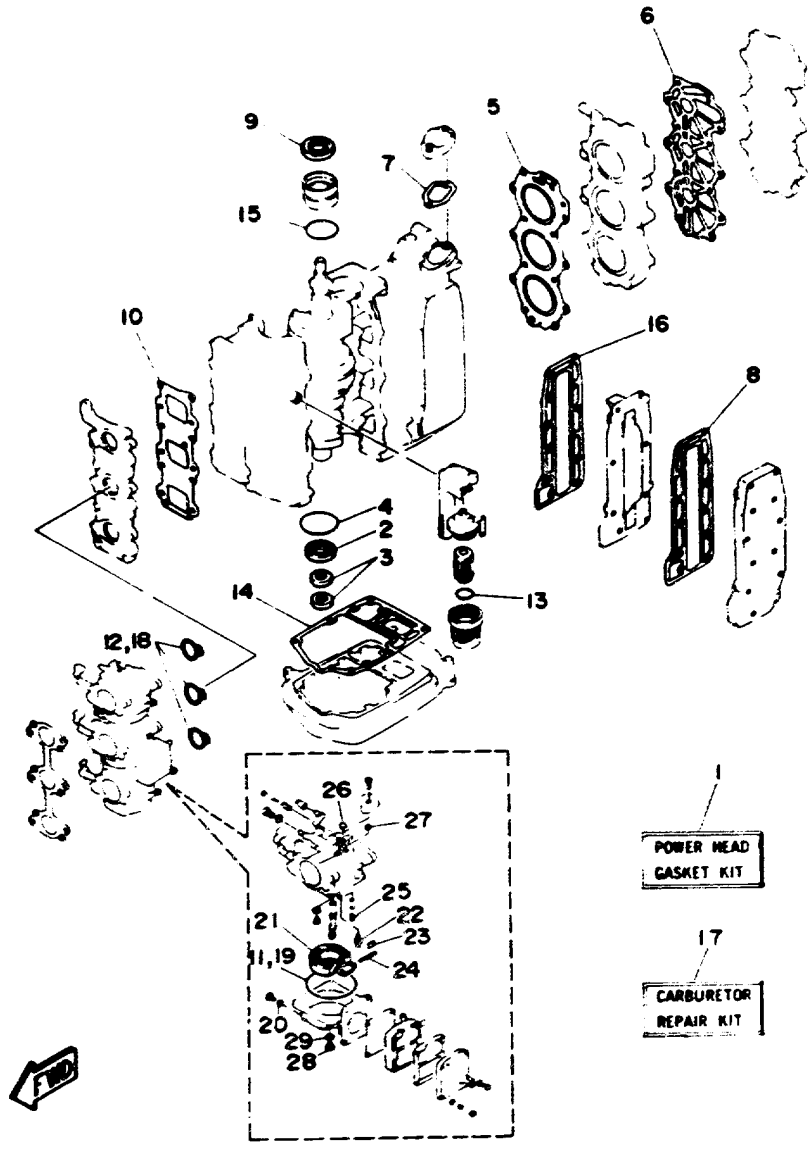

30ELHS 1994 / REPAIR KIT 1

©2014 Yamaha Motor Corporation, U.S.A. All rights reserved.

Part List

30ELHS 1994 / REPAIR KIT 1

REF - NO	PART NUMBER	PART NAME	QUANTITY	REMARKS
1	6J8-W0001-01-00	POWERHEAD GASKET KIT	1	
2	93101-25M28-00	.OIL SEAL	1	
3	93101-16M36-00	.OIL SEAL	2	
4	93210-56M80-00	.O-RING	1	
5	6J8-11181-A0-00	.GASKET, CYLINDER HEAD 1	1	
6	6J8-11193-A1-00	.GASKET, HEAD COVER 1	1	
7	6J8-12414-A0-00	.GASKET, COVER	1	
8	6J8-41114-A0-00	.GASKET, EXHAUST OUTER COVER	1	
9	93102-26M27-00	.OIL SEAL	1	
10	6J8-13621-00-00	.GASKET, VALVE SEAT	1	
11	6J8-14984-00-00	.GASKET, FLOAT CHAMBER	3	
12	6J8-14198-00-00	.GASKET	3	
13	93210-37M25-00	.O-RING	1	
14	6J8-45113-A0-00	.GASKET, UPPER CASING	1	
15	93210-42159-00	.O-RING	1	
16	6J8-41112-A0-00	.GASKET, EXHAUST INNER COVER	1	
17	6J8-W0093-00-00	CARBURETOR REPAIR KIT	1	
18	6J8-14198-00-00	.GASKET	3	
19	6J8-14984-00-00	.GASKET, FLOAT CHAMBER	3	
20	6J8-14995-00-00	.GASKET	3	
21	6J8-14985-00-00	.FLOAT	3	
22	6E5-14546-00-00	.VALVE, NEEDLE	3	
23	6J8-14159-00-00	.CLIP	3	
24	6J8-14548-00-00	.PIN, FLOAT ARM	3	
25	6J8-14966-00-00	.PLUG	3	
26	6J8-14126-00-00	.PLUG	3	
27	6J8-14118-00-00	.PLUG	3	
28	98511-04012-00	.SCREW, PAN HEAD	1	
29	92901-04100-00	.WASHER, SPRING	3