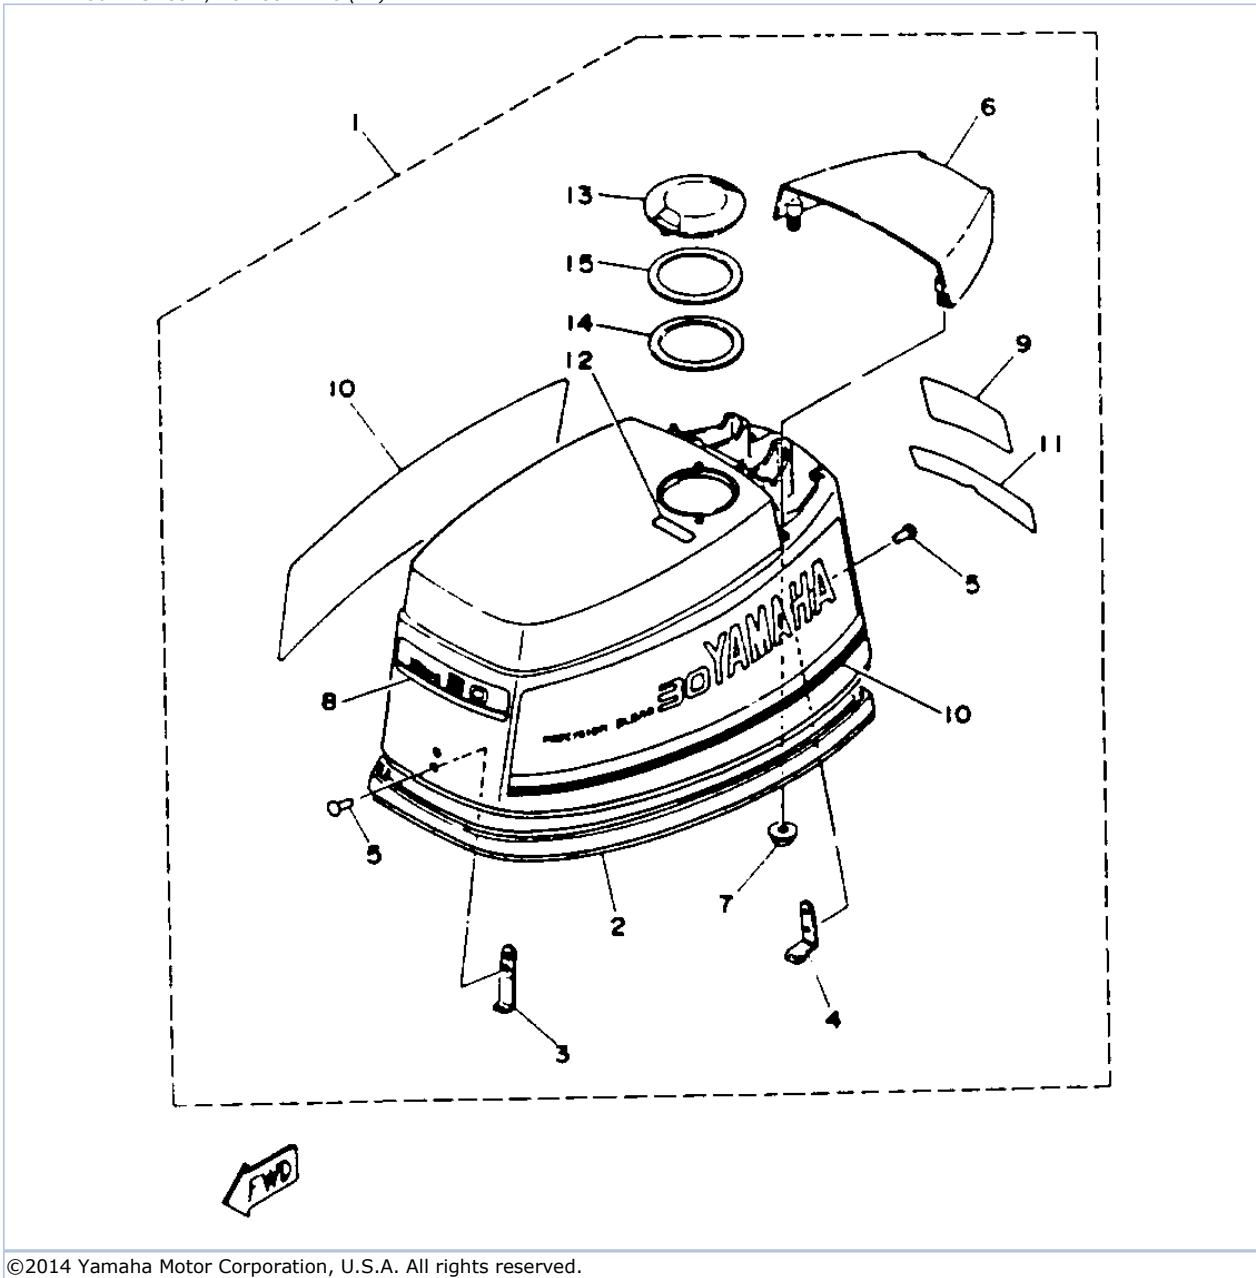

30ELHS 1994 / TOP COWLING (ER)

©2014 Yamaha Motor Corporation, U.S.A. All rights reserved.

Part List

30ELHS 1994 / TOP COWLING (ER)

REF - NO	PART NUMBER	PART NAME	QUANTITY	REMARKS
1	6J8-42610-41-EK	TOP COWLING ASSEMBLY	1	
2	6J8-42615-00-00	.SEAL	1	
3	6J8-42651-03-00	.HOOK	1	
4	6J8-42652-00-00	.HOOK	1	
5	90266-04M00-00	.RIVET	4	
6	6J8-42613-10-EK	.MOLDING, AIR DUCT	1	
7	90179-06M24-00	.NUT	4	
8	6J8-42677-01-00	.GRAPHIC, FRONT	1	
9	6J8-42678-01-00	.GRAPHIC, REAR	1	
10	6J8-W0070-41-00	.GRAPHIC SET	1	
11	6J8-42682-40-00	.MARK, COWLING 2	1	
12	6J8-13436-00-00	.MARK	1	
13	6J8-2177H-00-00	.DISK CAP 2	1	
14	6J8-21732-00-00	.SEAL 1	1	
15	6J8-21735-00-00	.SEAL 2	1