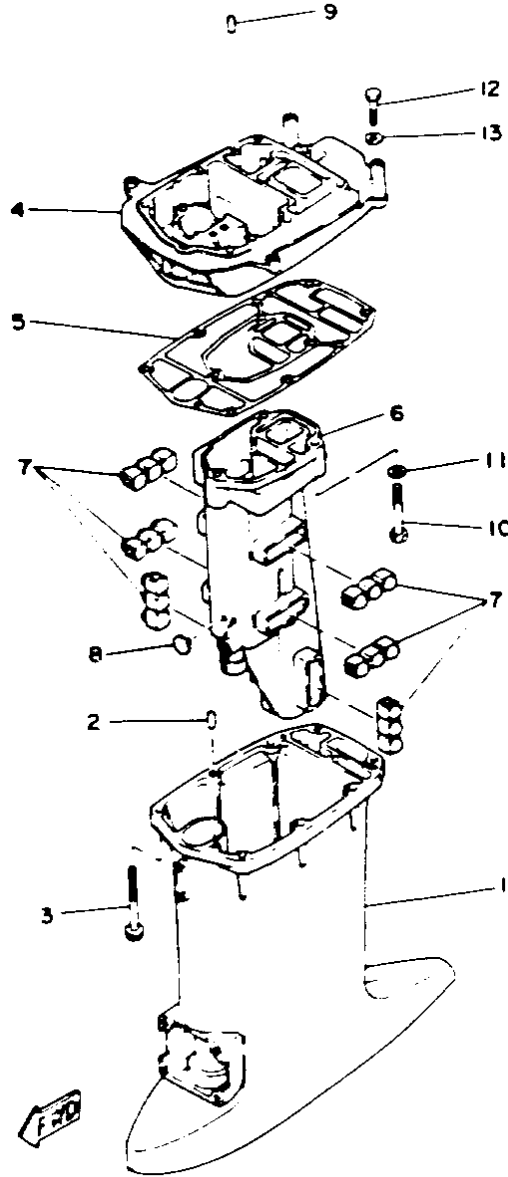

30ELHS 1994 / UPPER CASING

©2014 Yamaha Motor Corporation, U.S.A. All rights reserved.

Part List

30ELHS 1994 / UPPER CASING

REF - NO	PART NUMBER	PART NAME	QUANTITY	REMARKS
1	6J8-45111-00-EK	CASING, UPPER	1	UR SHORT
1	6J8-45111-10-EK	CASING, UPPER	1	UR LONG
2	93606-12019-00	.PIN, DOWEL	2	
3	90119-08M31-00	BOLT, WITH WASHER	6	
4	6J8-41137-00-94	GUIDE, EXHAUST	1	
5	6J8-45114-A1-00	.GASKET, UPPER CASING	1	
6	6J8-41131-00-5B	MANIFOLD, EXT. 1	1	
7	6J8-14737-00-00	DAMPER, MUFFLER	6	
8	90338-07M00-00	PLUG	1	
9	93606-12019-00	.PIN, DOWEL	2	
10	97395-08050-00	BOLT	3	
11	92990-08600-00	..WASHER, PLATE	3	
12	97395-08030-00	BOLT	2	
13	92990-08600-00	..WASHER, PLATE	2