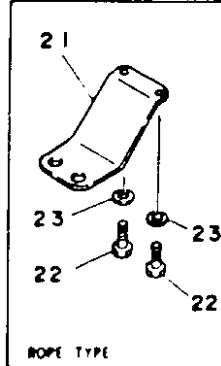

30ELHS 1994 / REMOTE CONTROL ATTACHMENT

Part List

30ELHS 1994 / REMOTE CONTROL ATTACHMENT

REF - NO	PART NUMBER	PART NAME	QUANTITY	REMARKS
1	6J8-48501-02-EK	ATTACHMENT ASSEMBLY	1	
2	92990-08100-00	.WASHER, SPRING	1	
3	6J8-48534-00-00	.THROTTLE LEVER, CONTROL	1	
4	6J8-48544-01-00	.LEVER, SHIFTCONTROL	1	
5	6J8-44177-00-00	.WASHER	1	
6	91690-30316-00	.PIN, SPRING	1	
7	6J8-44173-02-00	.LEVER, SHIFT CONTROL	1	
8	6J8-42169-01-00	.JOINT	1	
9	6J8-48531-00-00	.BRACKET, REMOTE CONTROL 1	1	
10	6J8-48532-00-00	.BRACKET, REMOTE CONTROL 2	1	
11	682-48538-50-00	.CLAMP, CABLE 1	1	
12	91690-30012-00	.PIN, SPRING	1	
13	90109-06M29-00	.BOLT	1	
14	90179-06M24-00	.NUT	2	
15	6G8-26363-00-00	.END, WIRE 1	2	
16	6G8-26364-00-00	.END, CABLE	2	
17	6J8-42723-50-00	.COVER, BOTTOM	1	
18	6J8-42846-00-00	.SCREW	1	
19	6J8-42724-10-00	.GROMMET	1	
20	6J8-48511-51-EK	HOOK STEERING	1	STEERING GUIDE
21	6G8-48511-00-00	HOOK STEERING	1	ROPE TYPE
22	97395-06016-00	BOLT, HEX	2	
23	92990-06600-00	WASHER, PLATE	2	
24	6G8-48511-10-00	HOOK, STEERING	1	BALL POST TYPE
25	97395-06016-00	BOLT, HEX	2	
26	92990-06600-00	WASHER, PLATE	2	

Part Notes

30ELHS 1994 / REMOTE CONTROL ATTACHMENT

PART NUMBER		NOTE TEXT
92990-06600-00		OEM: This part number is among the Top 100 Most Popular Marine Maintenance Parts as of March 2014.
92990-06600-00		OEM: This part number is among the Top 100 Most Popular Marine Maintenance Parts as of March 2014.

©2014 Yamaha Motor Corporation, U.S.A. All rights reserved.