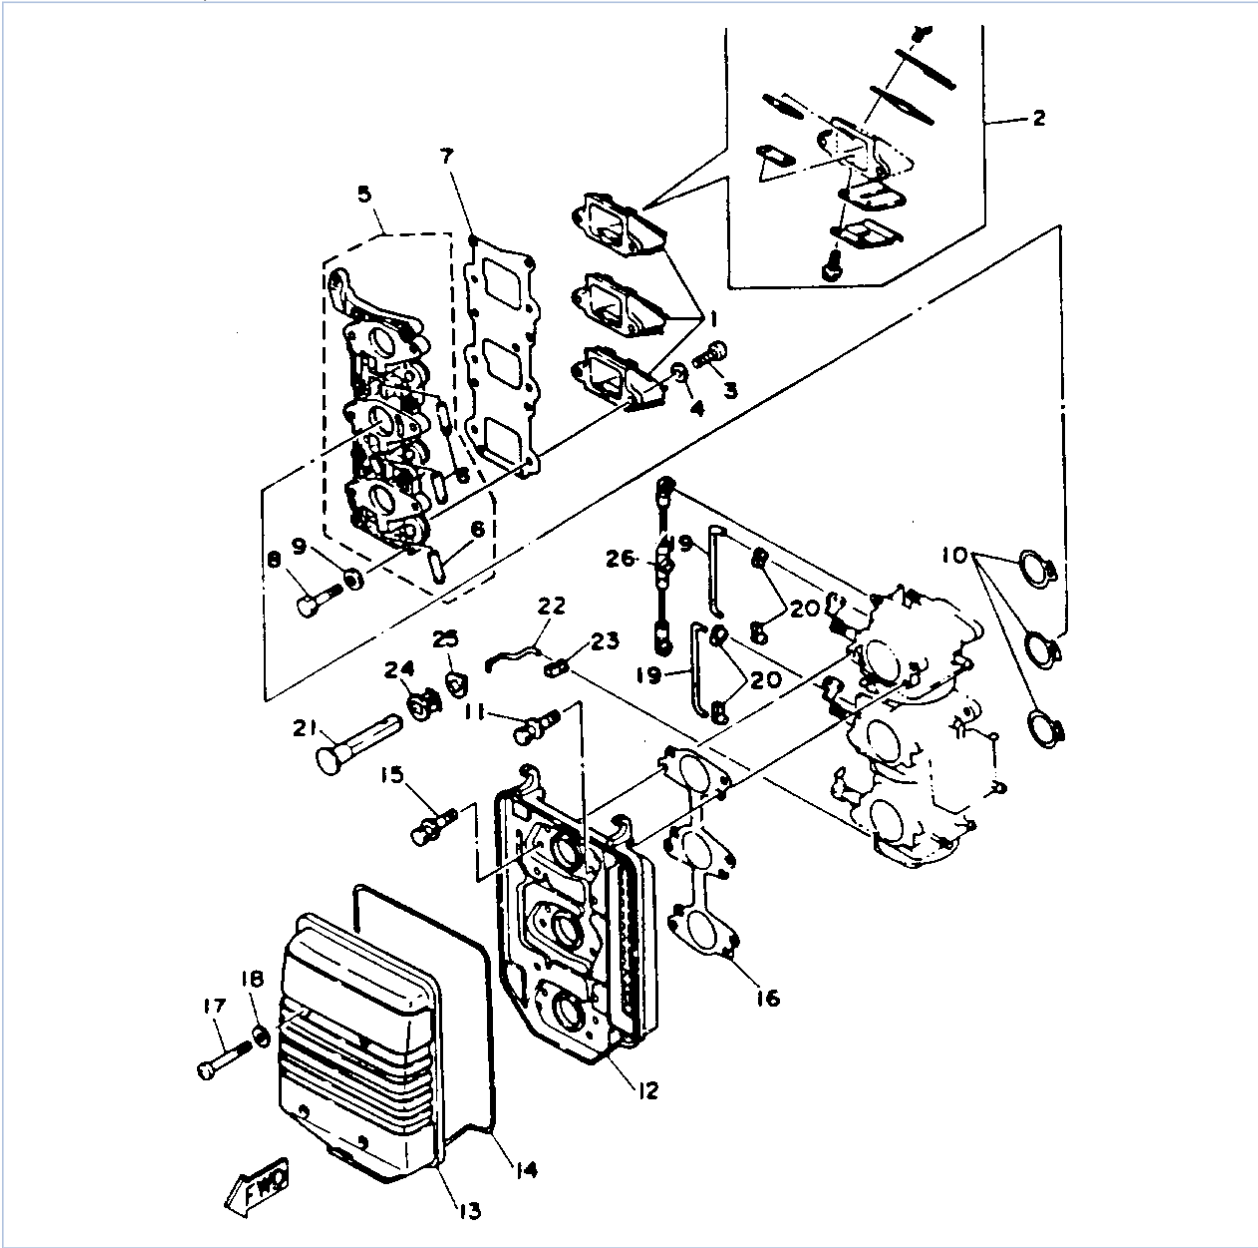

30ELHS 1994 / INTAKE

©2014 Yamaha Motor Corporation, U.S.A. All rights reserved.

Part List

30ELHS 1994 / INTAKE

REF - NO	PART NUMBER	PART NAME	QUANTITY	REMARKS
1	6J8-13610-00-00	REED VALVE ASSY	3	
2	6J8-W0004-00-00	.REED SET	1	
3	98580-05016-00	SCREW, PAN HEAD	6	
4	92990-05600-00	WASHER, PLATE	6	
5	6J8-13641-10-94	MANIFOLD 1	1	
6	676-14485-00-00	.PIPE, JOINT	3	
7	6J8-13621-00-00	.GASKET, VALVE SEAT	1	
8	97313-06025-00	BOLT	8	
9	92990-06600-00	WASHER, PLATE	8	
10	6J8-14198-00-00	.GASKET	3	
11	90119-06M32-00	BOLT, WITH WASHER	6	
12	6J8-14417-00-00	COVER 1	1	
13	6J8-14418-00-00	COVER 2	1	
14	6J8-14476-00-00	SEAL	1	
15	90119-05M31-00	BOLT, WITH WASHER	6	
16	6J8-14483-A1-00	GASKET	1	
17	98580-05540-00	SCREW, PAN HEAD	4	
18	92990-05600-00	WASHER, PLATE	4	
19	6J8-41259-00-00	ROD, CHOKE 3	2	
20	661-41262-02-00	JOINT, CHOKE LEVER	4	
21	6J8-41271-01-00	KNOB, CHOKE	1	
22	6J8-41257-00-00	ROD, CHOKE 2	1	
23	6J8-41262-00-00	JOINT, CHOKE LEVER	1	
24	689-41273-00-00	GROMMET	1	
25	6J8-41274-00-00	GROMMET 2	1	
26	6J8-41217-00-00	ROD, ACCEL. LEVER	1	

Part Notes

30ELHS 1994 / INTAKE

PART NUMBER	NOTE TEXT
92990-06600-00	OEM: This part number is among the Top 100 Most Popular Marine Maintenance Parts as of March 2014.

©2014 Yamaha Motor Corporation, U.S.A. All rights reserved.