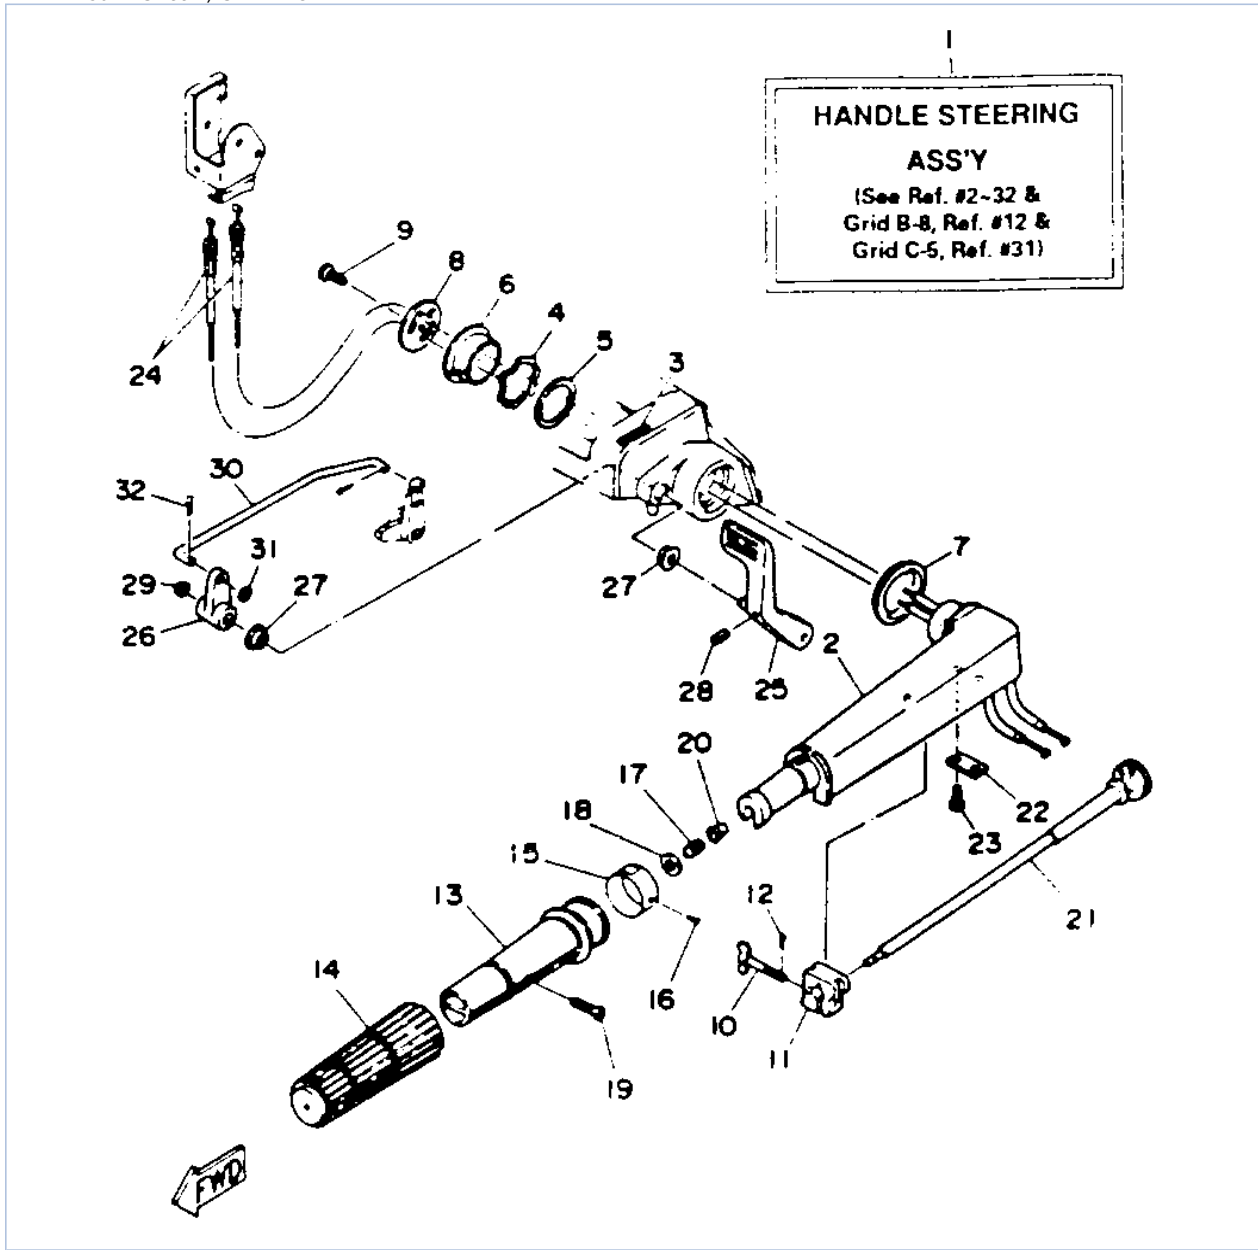

30ELHS 1994 / STEERING

©2014 Yamaha Motor Corporation, U.S.A. All rights reserved.

Part List

30ELHS 1994 / STEERING

REF - NO	PART NUMBER	PART NAME	QUANTITY	REMARKS
1	6J8-W0084-00-EK	TILLER HANDLE ASSEMBLY	1	
2	6G1-42111-03-EK	HANDLE, STEERING	1	
3	6E0-44191-11-00	INDICATOR, SHIFT	1	
4	90206-35M20-00	WASHER, WAVE	1	
5	90202-35M24-00	WASHER, PLATE	1	
6	90386-34M40-00	BUSH	1	
7	90386-43M62-00	BUSH	1	
8	6G1-42131-01-00	COVER, HANDLE STEERING	1	
9	97395-06016-00	BOLT, HEX	1	
10	6G1-42125-01-00	BOLT, FRICTION ADJUSTING	1	
11	6G1-42126-00-00	FRICTION, STEERING HANDLE GRIP	1	
12	91490-16010-00	PIN. COTTER	1	
13	664-42119-00-00	GRIP, STEERING HANDLE	1	
14	6G1-42177-00-00	RUBBER, HANDLE	1	
15	6J8-42137-00-00	INDICATOR, THROTTLE	1	
16	90269-02M09-00	RIVET	1	
17	90501-23215-00	SPRING, COMPRESSION	1	
18	92990-10600-00	WASHER, PLATE	1	
19	90149-05M13-00	SCREW	1	
20	90386-08032-00	BUSH	1	
21	6G1-42138-01-00	LEVER, THROTTLE	1	
22	6E0-42159-02-00	STAY	1	
23	97895-05012-00	SCREW, PAN HEAD	2	
24	6J8-26301-00-00	THROTTLE CABLE ASSY	2	
25	6J8-44111-00-EK	HANDLE, GEAR SHIFT	1	
26	6J8-44125-00-00	LEVER, SHIFT ROD	1	
27	682-44132-00-00	BUSHING	2	
28	91690-30318-00	PIN, SPRING	1	
29	90386-06M12-00	BUSH	1	
30	6J8-44124-00-00	LINK, SHIFT ROD	1	
31	92990-06200-00	WASHER, PLAIN	1	
32	91490-20015-00	PIN. COTTER	1	

Part Notes

30ELHS 1994 / STEERING

PART NUMBER	NOTE TEXT
92990-10600-00	OEM: This part number is among the Top 100 Most Popular Marine Maintenance Parts as of March 2014.

©2014 Yamaha Motor Corporation, U.S.A. All rights reserved.