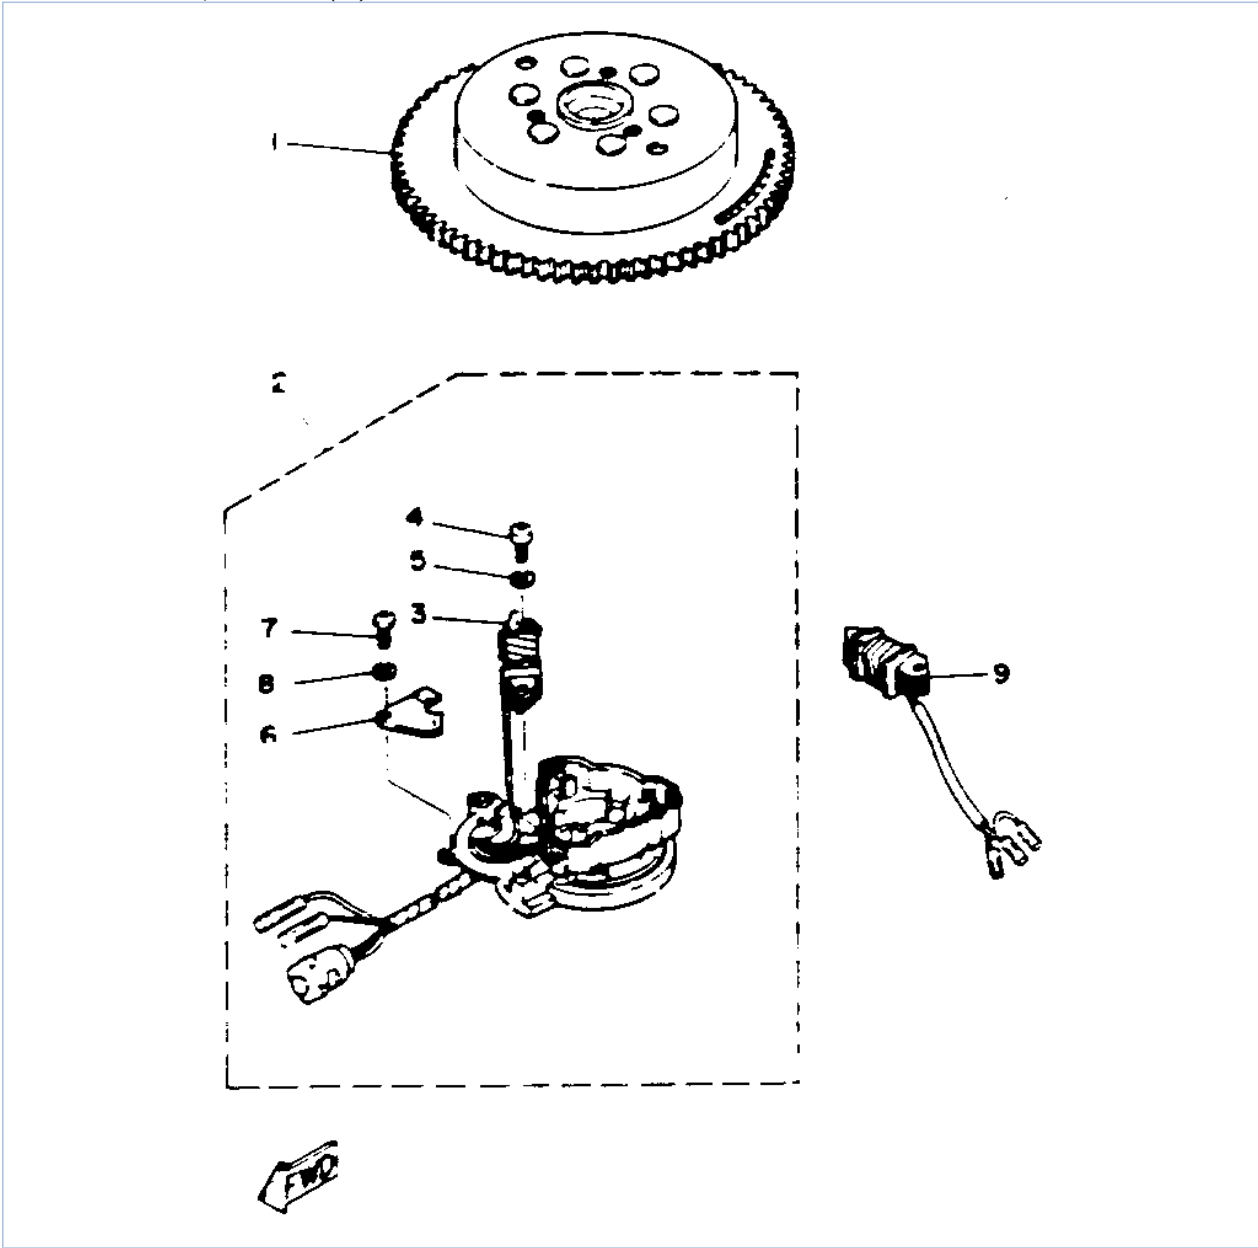

30ELHS 1994 / GENERATOR (ER)

©2014 Yamaha Motor Corporation, U.S.A. All rights reserved.

Part List

30ELHS 1994 / GENERATOR (ER)

REF - NO	PART NUMBER	PART NAME	QUANTITY	REMARKS
1	6J8-85550-A0-00	ROTOR ASSEMBLY	1	
2	6J8-85510-A0-00	STATOR ASSEMBLY	1	
3	6J8-85520-00-00	.COIL, CHARGE	1	
4	98580-06020-00	.SCREW, PAN HEAD	2	
5	92995-06100-00	.WASHER, SPRING	2	
6	6H4-85548-00-00	.HOLDER	1	
7	98580-05010-00	.SCREW, PAN HEAD	1	
8	92990-05100-00	.WASHER, SPRING	1	
9	6H4-85533-A0-00	COIL, LIGHTING	1