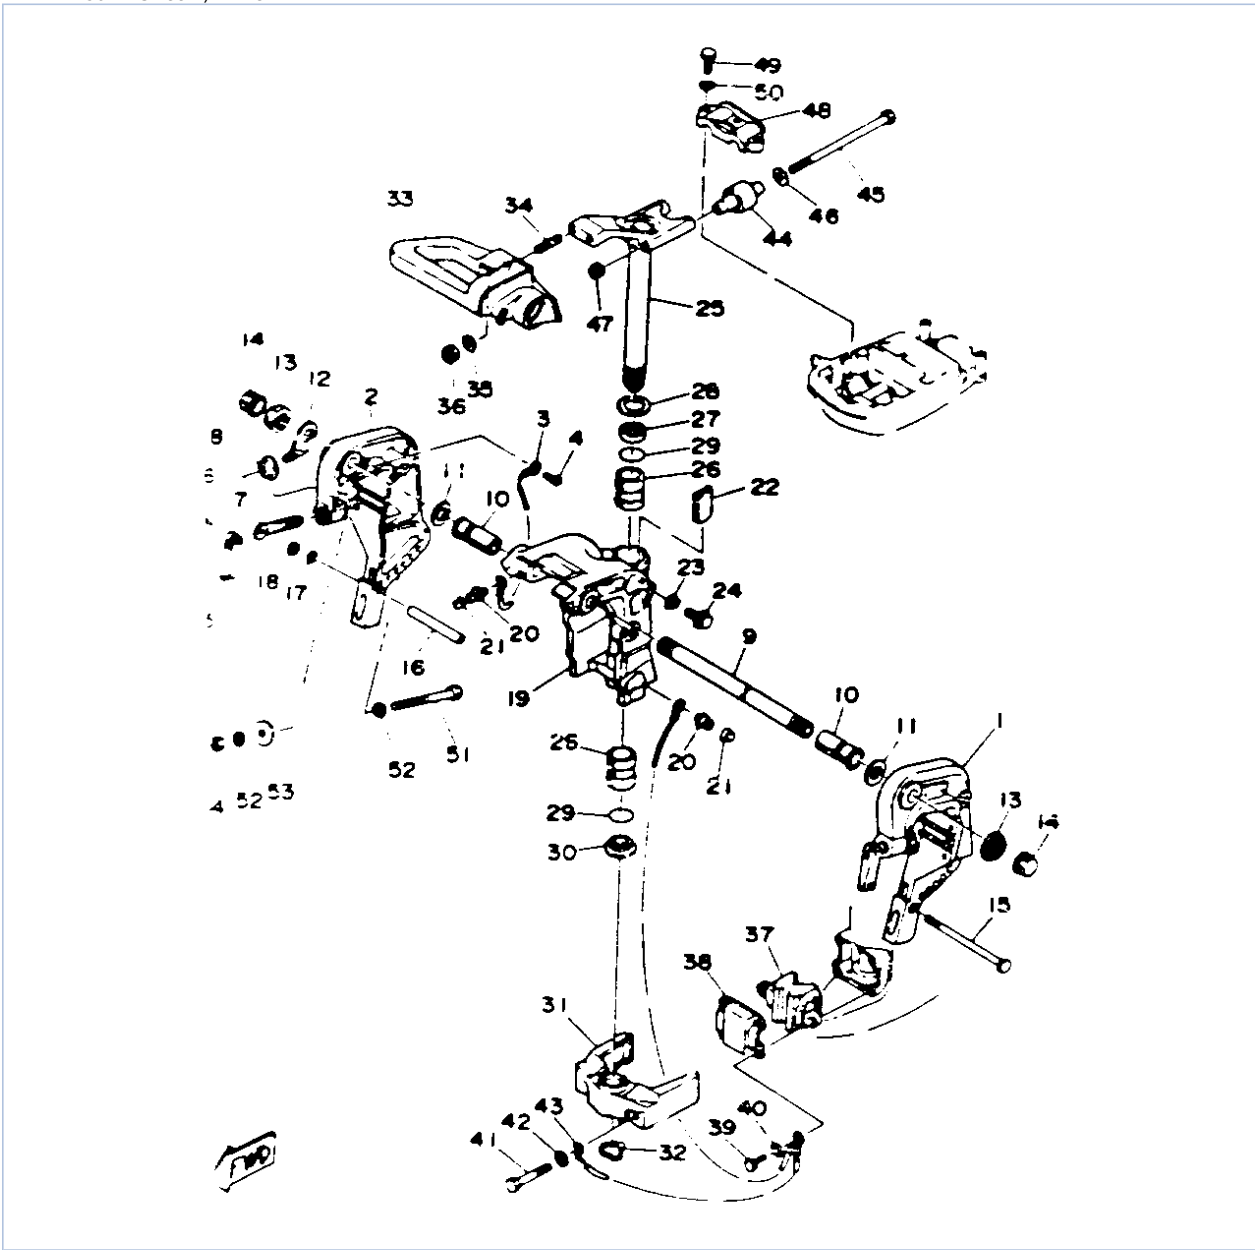

30ELHS 1994 / BRACKET 1

©2014 Yamaha Motor Corporation, U.S.A. All rights reserved.

Part List

30ELHS 1994 / BRACKET 1

REF - NO	PART NUMBER	PART NAME	QUANTITY	REMARKS
1	6H4-43111-04-EK	BRACKET, CLAMP	1	
2	6H4-43112-04-EK	BRACKET, CLAMP	1	
3	6E5-82148-00-00	WIRE, LEAD 4	1	
4	98580-06008-00	SCREW, PAN HEAD	1	
5	616-43118-00-EJ	HANDLE, TRANSOM CLPTRANSOM CLAMP	2	
6	90243-04M00-00	PIN	2	
7	90149-14M12-00	SCREW	2	
8	648-43114-01-00	PAD, TRANSOM CLAMP	2	
9	6J8-43131-01-00	BOLT, CLAMP BRACKET	1	
10	90386-22M69-00	BUSH	2	
11	90201-22428-00	WASHER, PLATE	2	
12	6J8-43113-01-00	PLATE, CLAMP BRACKET	1	
13	90185-22043-00	NUT, SELF-LOCKING	2	
14	6G5-43145-00-00	CAP, CLAMP BRACKET	2	
15	90101-08339-00	BOLT	1	
16	90387-08M03-00	COLLAR	1	
17	92990-08600-00	..WASHER, PLATE	1	
18	95380-08600-00	NUT	1	
19	6J8-43311-04-EK	BRACKET, SWIVEL 1	1	
20	93700-06M03-00	NIPPLE, GREASE	3	
21	663-45119-00-00	CAP, GREASE NIPPLE	3	
22	6J8-42528-00-00	PLATE, FRICTION	1	
23	689-43373-01-00	SEAL, DAMPER	1	
24	90105-06M18-00	BOLT, FLANGE	1	
25	6J8-42510-02-EK	STEERING BRACKETASSEMBLY	1	
26	90386-30M77-00	BUSH	2	
27	90386-30M78-00	BUSH	1	
28	90201-30M00-00	WASHER, PLATE	1	
29	93210-29M94-00	O-RING	2	
30	90386-30M60-00	BUSH	1	
31	6H4-44551-01-EK	HOUSING, LOWER MOUNT	1	
32	93410-28M06-00	CIRCLIP	1	
33	6J8-42121-00-EK	BRACKET	1	
34	90116-10M28-00	BOLT, STUD	2	
35	92990-10600-00	WASHER, PLATE	2	
36	90185-10051-00	NUT, SELF-LOCKING	2	
37	6H4-44557-00-00	MOUNT DAMPER, LOWER FRONT	1	UR SHORT
37	6H4-44557-10-00	MOUNT DAMPER, LOWER FRONT	1	UR LONG
38	6H4-44553-01-00	COVER, LOWER MOUNT	1	
39	97395-08025-00	BOLT	4	
40	92990-08600-00	..WASHER, PLATE	4	
41	97395-10060-00	BOLT	2	
42	92990-10600-00	WASHER, PLATE	2	
43	6H4-82127-00-00	WIRE, LEAD 2	1	
44	6H4-44514-00-00	MOUNT DAMPER, UPPER SIDE	2	
45	90109-08M26-00	BOLT	2	
46	90201-09425-00	WASHER, PLATE	2	
47	90185-08045-00	NUT, SELF-LOCKING	2	
48	6J8-44511-00-EK	COVER, UPPER MT.	1	
49	97090-08035-00	BOLT	3