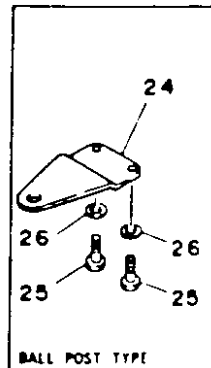

30ELHS 1994 / REMOTE CONTROL ATTACHMENT

©2014 Yamaha Motor Corporation, U.S.A. All rights reserved.

Part List

30ELHS 1994 / REMOTE CONTROL ATTACHMENT

REF - NO	PART NUMBER	PART NAME	QUANTITY	REMARKS
1	6J8-48501-02-EK	ATTACHMENT ASSEMBLY	1	
2	92990-08100-00	.WASHER, SPRING	1	
3	6J8-48534-00-00	.THROTTLE LEVER, CONTROL	1	
4	6J8-48544-01-00	.LEVER, SHIFTCONTROL	1	
5	6J8-44177-00-00	.WASHER	1	
6	91690-30316-00	.PIN, SPRING	1	
7	6J8-44173-02-00	.LEVER, SHIFT CONTROL	1	
8	6J8-42169-01-00	.JOINT	1	
9	6J8-48531-00-00	.BRACKET, REMOTE CONTROL 1	1	
10	6J8-48532-00-00	.BRACKET, REMOTE CONTROL 2	1	
11	682-48538-50-00	.CLAMP, CABLE 1	1	
12	91690-30012-00	.PIN, SPRING	1	
13	90109-06M29-00	.BOLT	1	
14	90179-06M24-00	.NUT	2	
15	6G8-26363-00-00	.END, WIRE 1	2	
16	6G8-26364-00-00	.END, CABLE	2	
17	6J8-42723-50-00	.COVER, BOTTOM	1	
18	6J8-42846-00-00	.SCREW	1	
19	6J8-42724-10-00	.GROMMET	1	
20	6J8-48511-51-EK	HOOK STEERING	1	STEERING GUIDE
21	6G8-48511-00-00	HOOK STEERING	1	ROPE TYPE
22	97395-06016-00	BOLT, HEX	2	
23	92990-06600-00	WASHER, PLATE	2	
24	6G8-48511-10-00	HOOK, STEERING	1	BALL POST TYPE
25	97395-06016-00	BOLT, HEX	2	
26	92990-06600-00	WASHER, PLATE	2	

Part Notes

30ELHS 1994 / REMOTE CONTROL ATTACHMENT

PART NUMBER		NOTE TEXT
92990-06600-00		OEM: This part number is among the Top 100 Most Popular Marine Maintenance Parts as of March 2014.
92990-06600-00		OEM: This part number is among the Top 100 Most Popular Marine Maintenance Parts as of March 2014.

©2014 Yamaha Motor Corporation, U.S.A. All rights reserved.