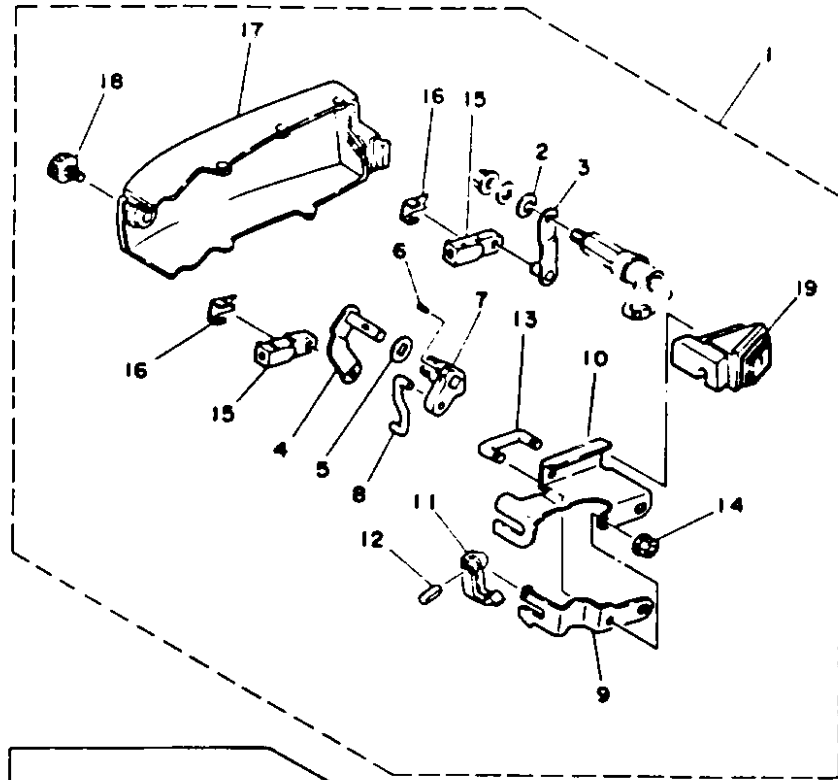

30ELHS 1994 / REMOTE CONTROL ATTACHMENT

©2014 Yamaha Motor Corporation, U.S.A. All rights reserved.

Part List

30ELHS 1994 / REMOTE CONTROL ATTACHMENT

REF - NO	PART NUMBER	PART NAME	QUANTITY	REMARKS
1	6J8-48501-02-EK	ATTACHMENT ASSEMBLY	1	
2	92990-08100-00	.WASHER, SPRING	1	
3	6J8-48534-00-00	.THROTTLE LEVER, CONTROL	1	
4	6J8-48544-01-00	.LEVER, SHIFTCONTROL	1	
5	6J8-44177-00-00	.WASHER	1	
6	91690-30316-00	.PIN, SPRING	1	
7	6J8-44173-02-00	.LEVER, SHIFT CONTROL	1	
8	6J8-42169-01-00	.JOINT	1	
9	6J8-48531-00-00	.BRACKET, REMOTE CONTROL 1	1	
10	6J8-48532-00-00	.BRACKET, REMOTE CONTROL 2	1	
11	682-48538-50-00	.CLAMP, CABLE 1	1	
12	91690-30012-00	.PIN, SPRING	1	
13	90109-06M29-00	.BOLT	1	
14	90179-06M24-00	.NUT	2	
15	6G8-26363-00-00	.END, WIRE 1	2	
16	6G8-26364-00-00	.END, CABLE	2	
17	6J8-42723-50-00	.COVER, BOTTOM	1	
18	6J8-42846-00-00	.SCREW	1	
19	6J8-42724-10-00	.GROMMET	1	
20	6J8-48511-51-EK	HOOK STEERING	1	STEERING GUIDE
21	6G8-48511-00-00	HOOK STEERING	1	ROPE TYPE
22	97395-06016-00	BOLT, HEX	2	
23	92990-06600-00	WASHER, PLATE	2	
24	6G8-48511-10-00	HOOK, STEERING	1	BALL POST TYPE
25	97395-06016-00	BOLT, HEX	2	
26	92990-06600-00	WASHER, PLATE	2	

Part Notes

30ELHS 1994 / REMOTE CONTROL ATTACHMENT

PART NUMBER		NOTE TEXT
92990-06600-00		OEM: This part number is among the Top 100 Most Popular Marine Maintenance Parts as of March 2014.
92990-06600-00		OEM: This part number is among the Top 100 Most Popular Marine Maintenance Parts as of March 2014.

©2014 Yamaha Motor Corporation, U.S.A. All rights reserved.