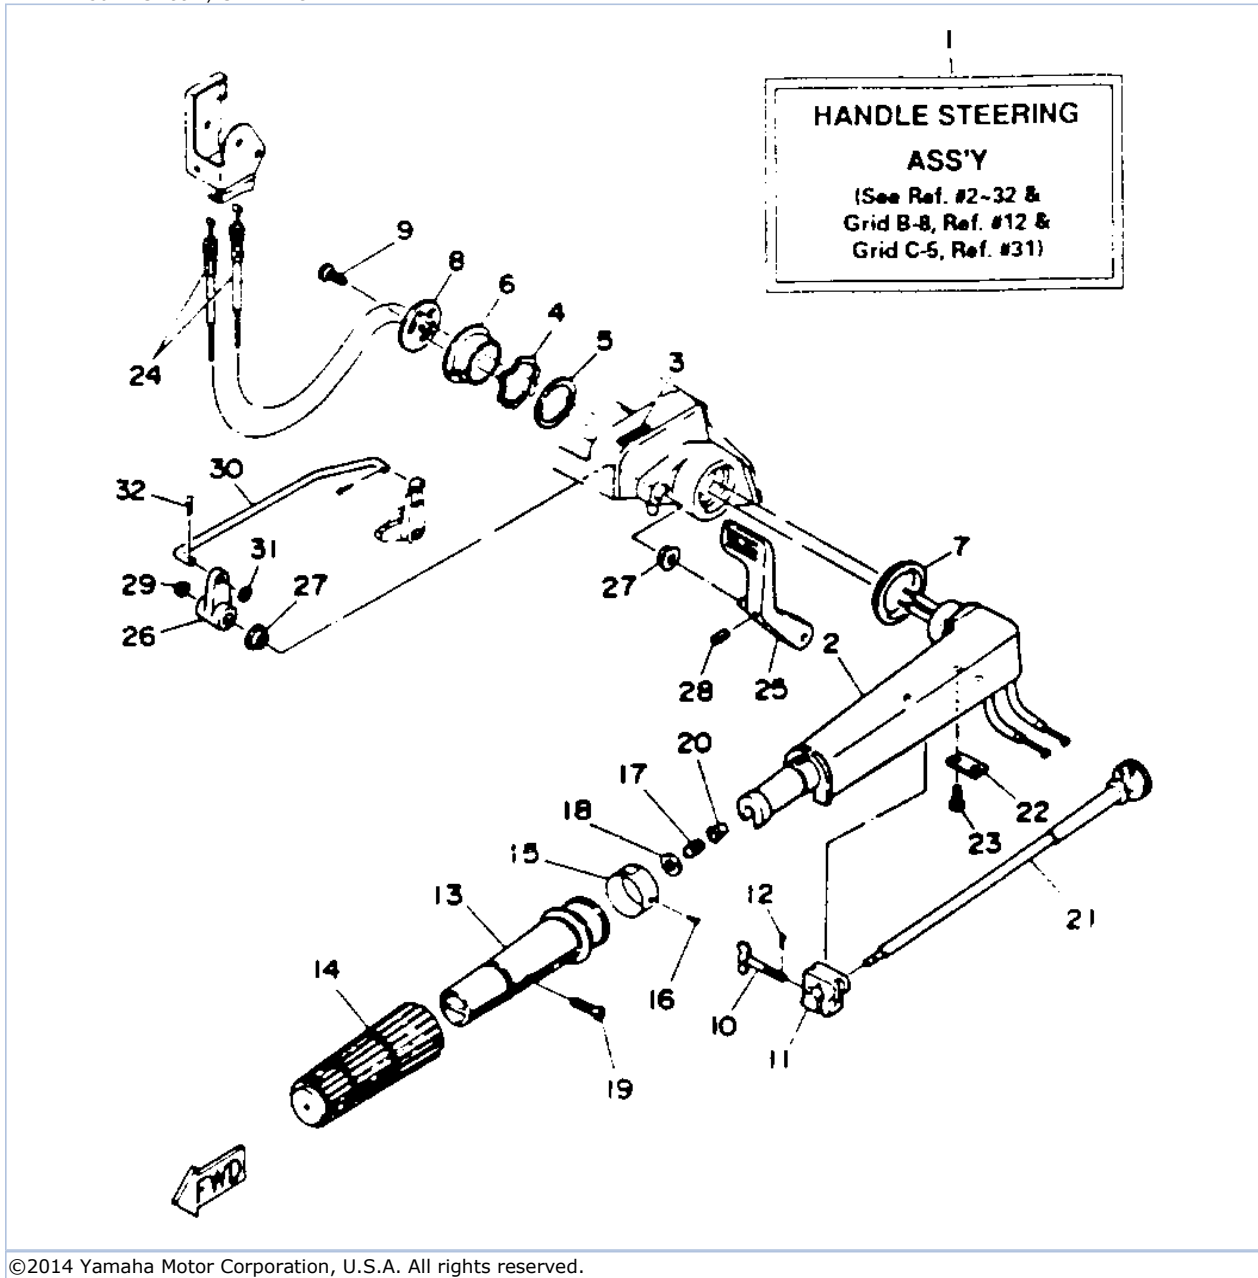

30ELHS 1994 / STEERING

Part List

30ELHS 1994 / STEERING

REF - NO	PART NUMBER	PART NAME	QUANTITY	REMARKS
1	6J8-W0084-00-EK	TILLER HANDLE ASSEMBLY	1	
2	6G1-42111-03-EK	HANDLE, STEERING	1	
3	6E0-44191-11-00	INDICATOR, SHIFT	1	
4	90206-35M20-00	WASHER, WAVE	1	
5	90202-35M24-00	WASHER, PLATE	1	
6	90386-34M40-00	BUSH	1	
7	90386-43M62-00	BUSH	1	
8	6G1-42131-01-00	COVER, HANDLE STEERING	1	
9	97395-06016-00	BOLT, HEX	1	
10	6G1-42125-01-00	BOLT, FRICTION ADJUSTING	1	
11	6G1-42126-00-00	FRICTION, STEERING HANDLE GRIP	1	
12	91490-16010-00	PIN. COTTER	1	
13	664-42119-00-00	GRIP, STEERING HANDLE	1	
14	6G1-42177-00-00	RUBBER, HANDLE	1	
15	6J8-42137-00-00	INDICATOR, THROTTLE	1	
16	90269-02M09-00	RIVET	1	
17	90501-23215-00	SPRING, COMPRESSION	1	
18	92990-10600-00	WASHER, PLATE	1	
19	90149-05M13-00	SCREW	1	
20	90386-08032-00	BUSH	1	
21	6G1-42138-01-00	LEVER, THROTTLE	1	
22	6E0-42159-02-00	STAY	1	
23	97895-05012-00	SCREW, PAN HEAD	2	
24	6J8-26301-00-00	THROTTLE CABLE ASSY	2	
25	6J8-44111-00-EK	HANDLE, GEAR SHIFT	1	
26	6J8-44125-00-00	LEVER, SHIFT ROD	1	
27	682-44132-00-00	BUSHING	2	
28	91690-30318-00	PIN, SPRING	1	
29	90386-06M12-00	BUSH	1	
30	6J8-44124-00-00	LINK, SHIFT ROD	1	
31	92990-06200-00	WASHER, PLAIN	1	
32	91490-20015-00	PIN. COTTER	1	

Part Notes

30ELHS 1994 / STEERING

PART NUMBER	NOTE TEXT
92990-10600-00	OEM: This part number is among the Top 100 Most Popular Marine Maintenance Parts as of March 2014.

©2014 Yamaha Motor Corporation, U.S.A. All rights reserved.