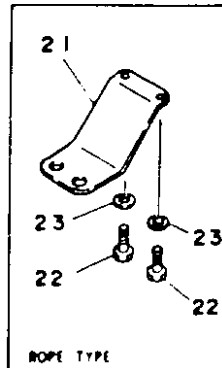

30ELHS 1994 / REMOTE CONTROL ATTACHMENT

©2014 Yamaha Motor Corporation, U.S.A. All rights reserved.

Part List

30ELHS 1994 / REMOTE CONTROL ATTACHMENT

REF - NO	PART NUMBER	PART NAME	QUANTITY	REMARKS
1	6J8-48501-02-EK	ATTACHMENT ASSEMBLY	1	
2	92990-08100-00	.WASHER, SPRING	1	
3	6J8-48534-00-00	.THROTTLE LEVER, CONTROL	1	
4	6J8-48544-01-00	.LEVER, SHIFTCONTROL	1	
5	6J8-44177-00-00	.WASHER	1	
6	91690-30316-00	.PIN, SPRING	1	
7	6J8-44173-02-00	.LEVER, SHIFT CONTROL	1	
8	6J8-42169-01-00	.JOINT	1	
9	6J8-48531-00-00	.BRACKET, REMOTE CONTROL 1	1	
10	6J8-48532-00-00	.BRACKET, REMOTE CONTROL 2	1	
11	682-48538-50-00	.CLAMP, CABLE 1	1	
12	91690-30012-00	.PIN, SPRING	1	
13	90109-06M29-00	.BOLT	1	
14	90179-06M24-00	.NUT	2	
15	6G8-26363-00-00	.END, WIRE 1	2	
16	6G8-26364-00-00	.END, CABLE	2	
17	6J8-42723-50-00	.COVER, BOTTOM	1	
18	6J8-42846-00-00	.SCREW	1	
19	6J8-42724-10-00	.GROMMET	1	
20	6J8-48511-51-EK	HOOK STEERING	1	STEERING GUIDE
21	6G8-48511-00-00	HOOK STEERING	1	ROPE TYPE
22	97395-06016-00	BOLT, HEX	2	
23	92990-06600-00	WASHER, PLATE	2	
24	6G8-48511-10-00	HOOK, STEERING	1	BALL POST TYPE
25	97395-06016-00	BOLT, HEX	2	
26	92990-06600-00	WASHER, PLATE	2	

Part Notes

30ELHS 1994 / REMOTE CONTROL ATTACHMENT

PART NUMBER		NOTE TEXT
92990-06600-00		OEM: This part number is among the Top 100 Most Popular Marine Maintenance Parts as of March 2014.
92990-06600-00		OEM: This part number is among the Top 100 Most Popular Marine Maintenance Parts as of March 2014.

©2014 Yamaha Motor Corporation, U.S.A. All rights reserved.