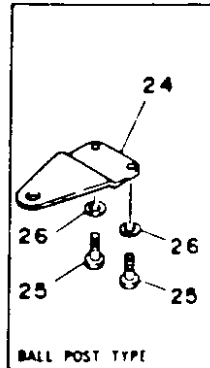

30ELHS 1994 / REMOTE CONTROL ATTACHMENT

©2014 Yamaha Motor Corporation, U.S.A. All rights reserved.

Part List

30ELHS 1994 / REMOTE CONTROL ATTACHMENT

REF - NO	PART NUMBER	PART NAME	QUANTITY	REMARKS
1	6J8-48501-02-EK	ATTACHMENT ASSEMBLY	1	
2	92990-08100-00	.WASHER, SPRING	1	
3	6J8-48534-00-00	.THROTTLE LEVER, CONTROL	1	
4	6J8-48544-01-00	.LEVER, SHIFTCONTROL	1	
5	6J8-44177-00-00	.WASHER	1	
6	91690-30316-00	.PIN, SPRING	1	
7	6J8-44173-02-00	.LEVER, SHIFT CONTROL	1	
8	6J8-42169-01-00	.JOINT	1	
9	6J8-48531-00-00	.BRACKET, REMOTE CONTROL 1	1	
10	6J8-48532-00-00	.BRACKET, REMOTE CONTROL 2	1	
11	682-48538-50-00	.CLAMP, CABLE 1	1	
12	91690-30012-00	.PIN, SPRING	1	
13	90109-06M29-00	.BOLT	1	
14	90179-06M24-00	.NUT	2	
15	6G8-26363-00-00	.END, WIRE 1	2	
16	6G8-26364-00-00	.END, CABLE	2	
17	6J8-42723-50-00	.COVER, BOTTOM	1	
18	6J8-42846-00-00	.SCREW	1	
19	6J8-42724-10-00	.GROMMET	1	
20	6J8-48511-51-EK	HOOK STEERING	1	STEERING GUIDE
21	6G8-48511-00-00	HOOK STEERING	1	ROPE TYPE
22	97395-06016-00	BOLT, HEX	2	
23	92990-06600-00	WASHER, PLATE	2	
24	6G8-48511-10-00	HOOK, STEERING	1	BALL POST TYPE
25	97395-06016-00	BOLT, HEX	2	
26	92990-06600-00	WASHER, PLATE	2	

Part Notes

30ELHS 1994 / REMOTE CONTROL ATTACHMENT

PART NUMBER		NOTE TEXT
92990-06600-00		OEM: This part number is among the Top 100 Most Popular Marine Maintenance Parts as of March 2014.
92990-06600-00		OEM: This part number is among the Top 100 Most Popular Marine Maintenance Parts as of March 2014.

©2014 Yamaha Motor Corporation, U.S.A. All rights reserved.