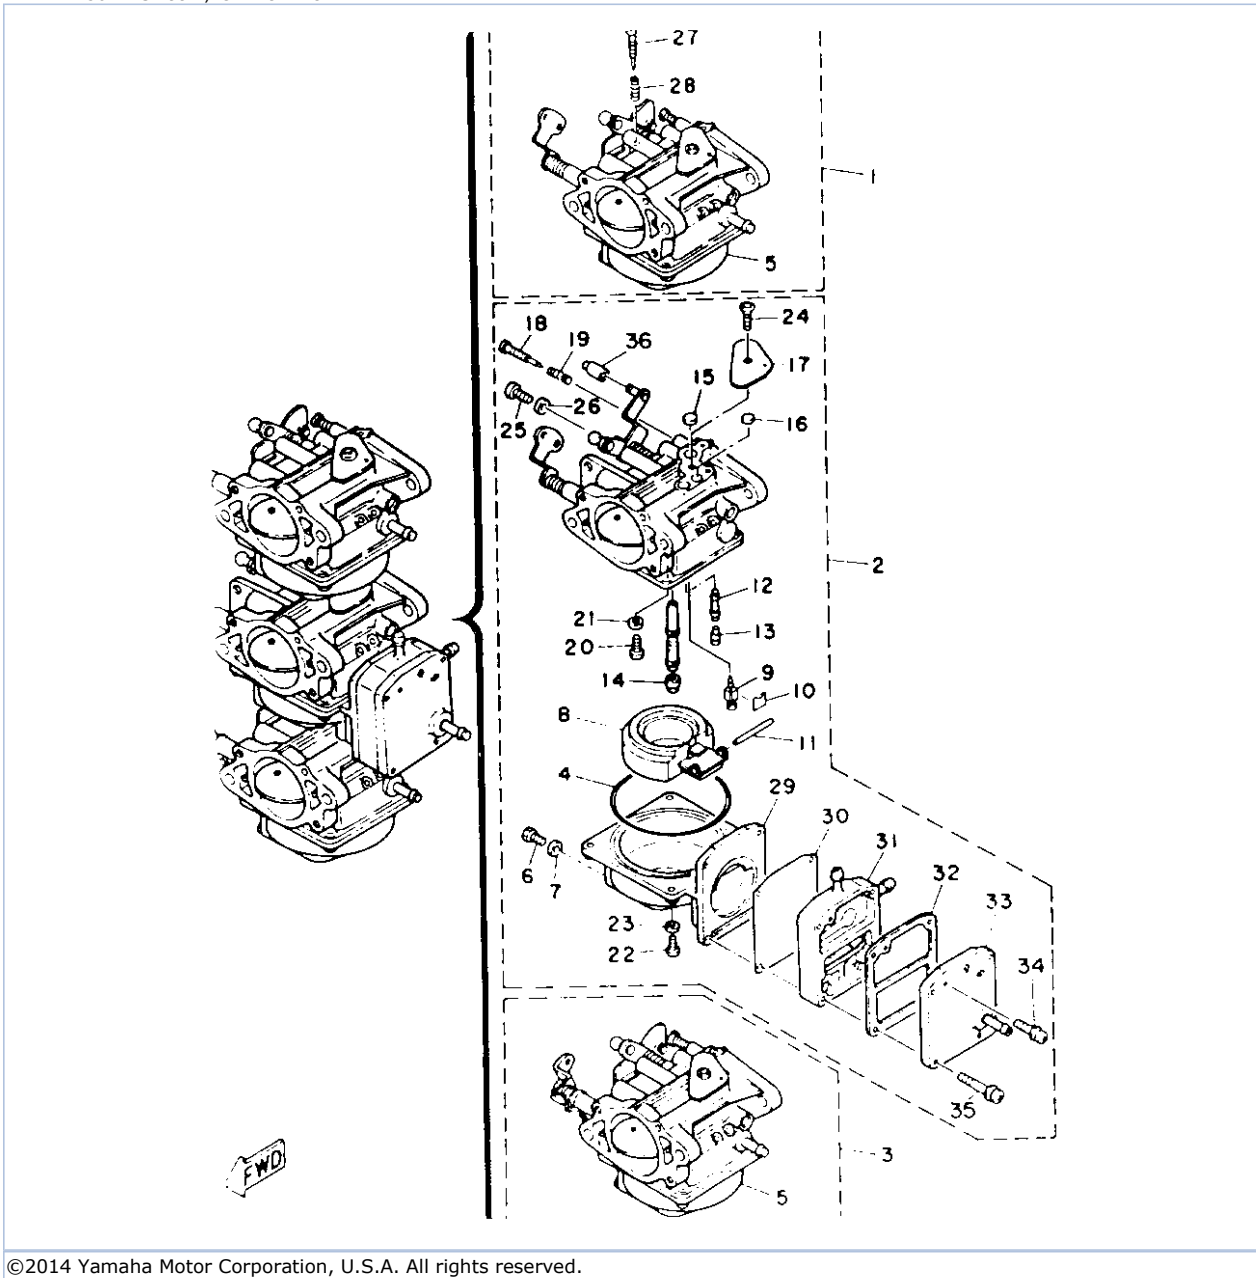

30ELHS 1994 / CARBURETOR

©2014 Yamaha Motor Corporation, U.S.A. All rights reserved.

Part List

30ELHS 1994 / CARBURETOR

REF - NO	PART NUMBER	PART NAME	QUANTITY	REMARKS
1	6J8-14301-11-00	CARBURETOR ASSY 1	1	UPPER
2	6J8-14302-01-00	CARBURETOR ASSY 2	1	CENTER
3	6J8-14303-01-00	CARBURETOR ASSY 3	1	LOWER
4	6J8-14984-00-00	.GASKET, FLOAT CHAMBER	3	
5	6J8-14980-00-00	.BODY, FLOAT CHAMBER	2	
6	6E5-14383-01-00	.SCREW, DRAIN	3	
7	6J8-14995-00-00	.GASKET	3	
8	6J8-14985-00-00	.FLOAT	3	
9	6E5-14546-00-00	.VALVE, NEEDLE	3	
10	6J8-14159-00-00	.CLIP	3	
11	6J8-14548-00-00	.PIN, FLOAT ARM	3	
12	6J8-1492F-25-00	.JET, AIR SLOW (#50)	3	
13	6J8-14966-00-00	.PLUG	3	
14	6J8-1492E-51-00	.JET, MAIN (#102)	3	
15	6J8-14126-00-00	.PLUG	3	
16	6J8-14118-00-00	.PLUG	3	
17	6J8-14527-01-00	.PLATE	3	
18	6J8-14923-00-00	.SCREW, PILOT	3	
19	6J8-14555-00-00	.SPRING	3	
20	98580-04010-00	.SCREW, PAN HEAD	3	
21	92901-04100-00	.WASHER, SPRING	3	
22	(97880-04012-00)	SCREW, PAN HEAD	12	
23	92901-04100-00	.WASHER, SPRING	12	
24	98780-05008-00	.SCREW, FLAT HEAD	3	
25	6J8-14592-01-00	.SCREW	3	
26	92990-05600-00	.WASHER, PLATE	3	
27	6J8-14523-00-00	.SCREW, STOP	1	UPPER
28	6J8-14334-00-00	.SPRING, THROTTLE	1	UPPER
29	6J8-14981-00-00	.BODY, FLOAT CHAMBER	1	CENTER
30	6J8-24471-00-00	.DIAPHRAGM	1	
31	6J8-24415-00-00	.BODY 4	1	
32	6J8-24432-00-00	.GASKET, FUEL PUMP 2	1	
33	6J8-24452-00-00	.COVER	1	
34	97980-03122-00	.SCREW, WITH WASHER	1	
35	97980-04124-00	.SCREW, WITH WASHER	4	
36	6J8-14578-00-00	.COLLAR	1	CENTER