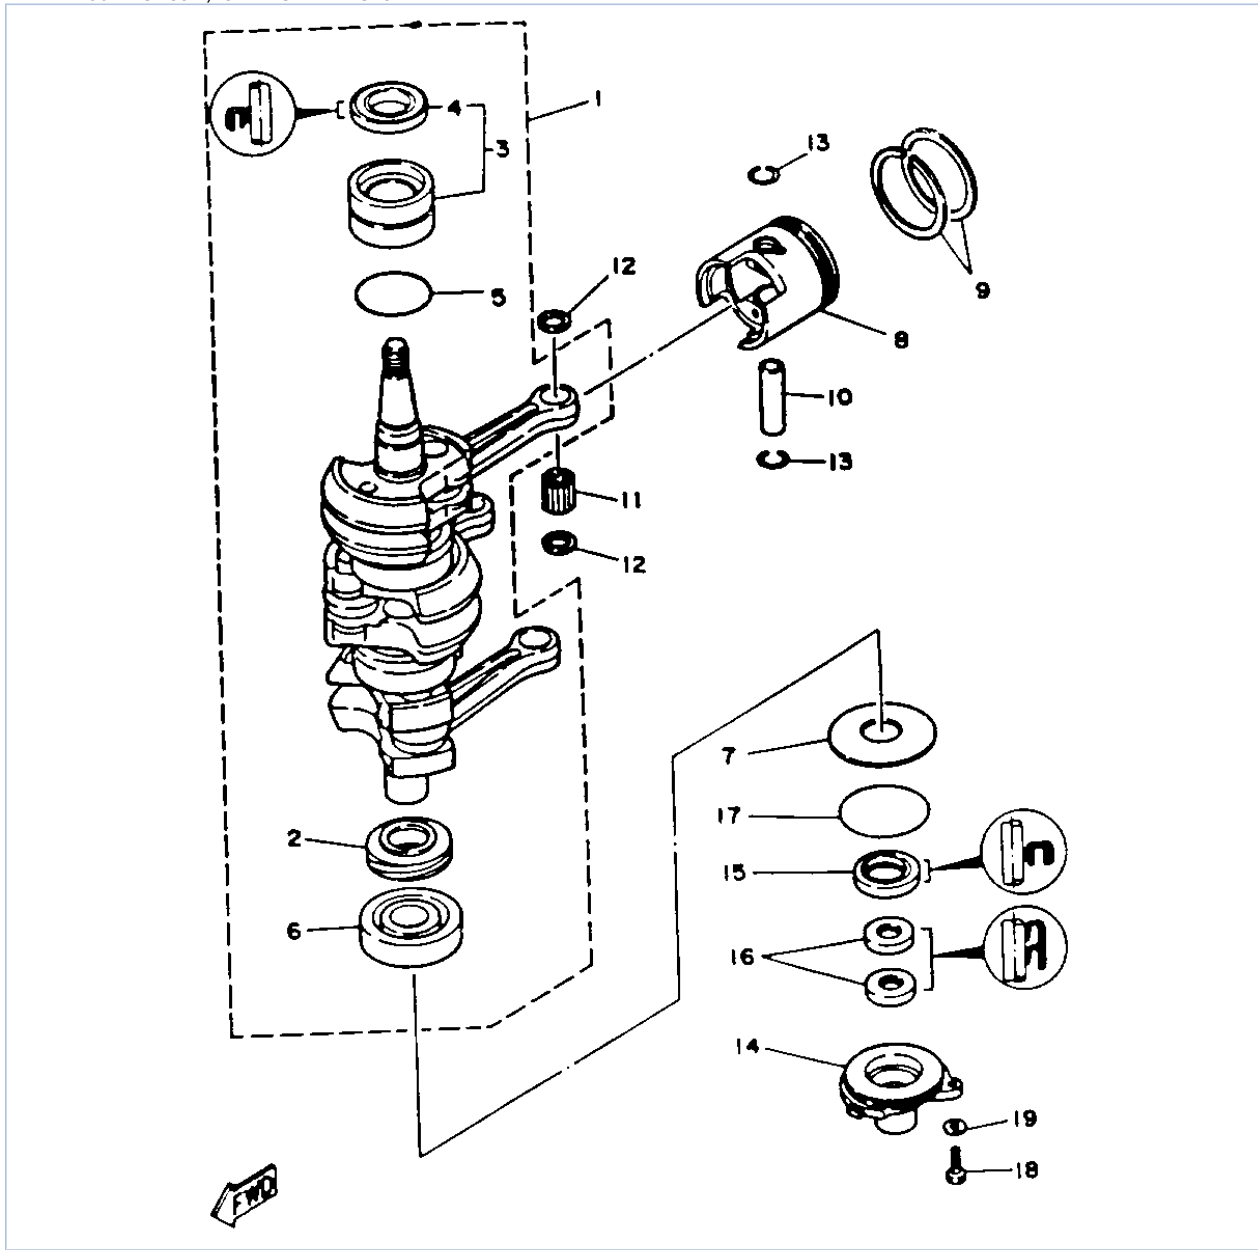

30ELHS 1994 / CRANKSHAFT PISTON

©2014 Yamaha Motor Corporation, U.S.A. All rights reserved.

Part List

30ELHS 1994 / CRANKSHAFT PISTON

REF - NO	PART NUMBER	PART NAME	QUANTITY	REMARKS
1	6J8-11400-11-00	CRANKSHAFT ASSY	1	
2	6J8-11536-00-00	.GEAR, DRIVE	1	
3	93311-632U7-00	.BEARING	1	
4	93102-26M27-00	..OIL SEAL	1	
5	93210-42159-00	.O-RING	1	
6	93306-305U3-00	.BEARING	1	
7	90201-50306-00	WASHER, PLATE	1	
8	6J8-11636-02-00	PISTON (0.50MM O.S.)	3	AP
8	6J8-11631-02-97	PISTON (STD)	3	
9	6J8-11601-01-00	PISTON RING SET (STD)	3	
9	6J8-11601-21-00	PISTON RING SET (0.50MM O.S.)	3	AP
10	6J8-11633-00-00	PIN, PISTON	3	
11	93602-16M10-00	PIN, DOWEL	84	
12	90201-16379-00	WASHER, PLATE	6	
13	93450-17129-00	CIRCLIP	6	
14	6J8-15396-00-5B	HOUSING, OIL SEAL	1	
15	93101-25M28-00	.OIL SEAL	1	
16	93101-16M36-00	OIL SEAL	2	
17	93210-56M80-00	.O-RING	1	
18	97313-06016-00	BOLT, HEXAGON	2	
19	92990-06600-00	WASHER, PLATE	2	

Part Notes

30ELHS 1994 / CRANKSHAFT PISTON

PART NUMBER	NOTE TEXT
92990-06600-00	OEM: This part number is among the Top 100 Most Popular Marine Maintenance Parts as of March 2014.

©2014 Yamaha Motor Corporation, U.S.A. All rights reserved.