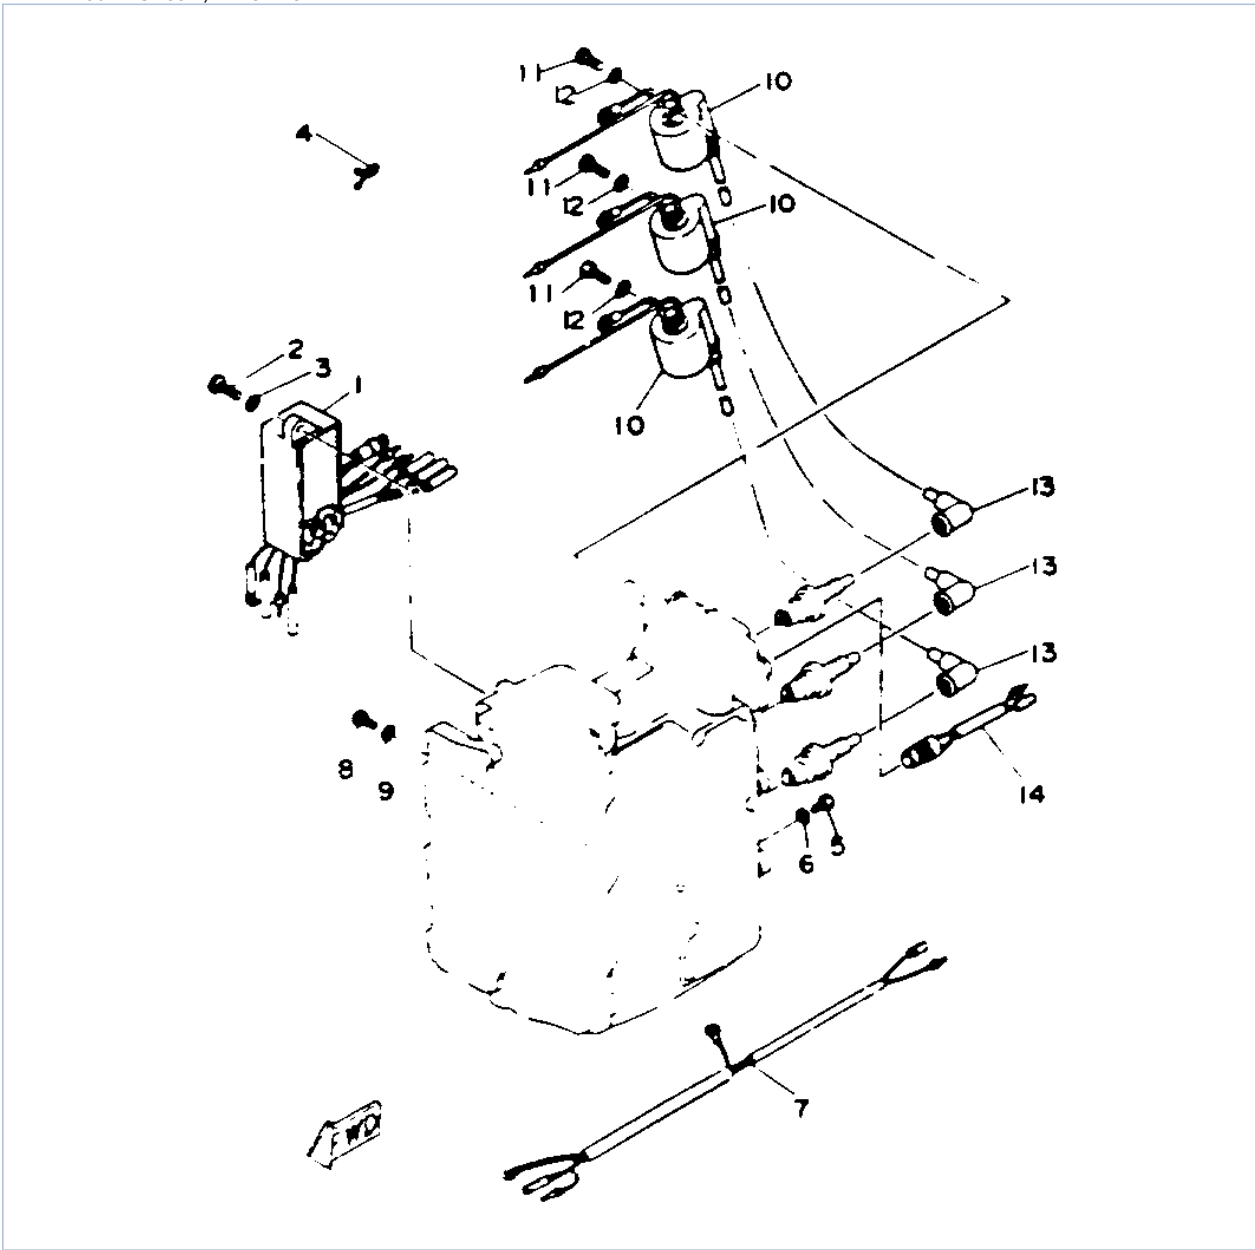

30ELHS 1994 / ELECTRICAL 1

©2014 Yamaha Motor Corporation, U.S.A. All rights reserved.

Part List

30ELHS 1994 / ELECTRICAL 1

REF - NO	PART NUMBER	PART NAME	QUANTITY	REMARKS
1	6J8-85540-H0-00	C.D.I. UNIT ASSEMBLY	1	
2	97313-06025-00	BOLT	2	
3	92990-06600-00	WASHER, PLATE	2	
4	90464-16039-00	CLAMP	1	
5	97395-06012-00	BOLT	1	
6	92990-06600-00	WASHER, PLATE	1	
7	6J8-82531-00-00	WIRE, LEAD	1	
8	97395-06012-00	BOLT	1	
9	92990-06600-00	WASHER, PLATE	1	
10	6H4-85570-20-00	IGNITION COIL ASSEMBLY	3	
11	97395-06020-00	BOLT, HEXAGON	6	
12	92995-06100-00	WASHER, SPRING	6	
13	663-82370-01-00	PLUG CAP ASSY	3	
14	689-82560-00-00	THERMO SWITCH ASSEMBLY	1	

Part Notes

30ELHS 1994 / ELECTRICAL 1

PART NUMBER		NOTE TEXT
92990-06600-00		OEM: This part number is among the Top 100 Most Popular Marine Maintenance Parts as of March 2014.
92990-06600-00		OEM: This part number is among the Top 100 Most Popular Marine Maintenance Parts as of March 2014.
92990-06600-00		OEM: This part number is among the Top 100 Most Popular Marine Maintenance Parts as of March 2014.

©2014 Yamaha Motor Corporation, U.S.A. All rights reserved.