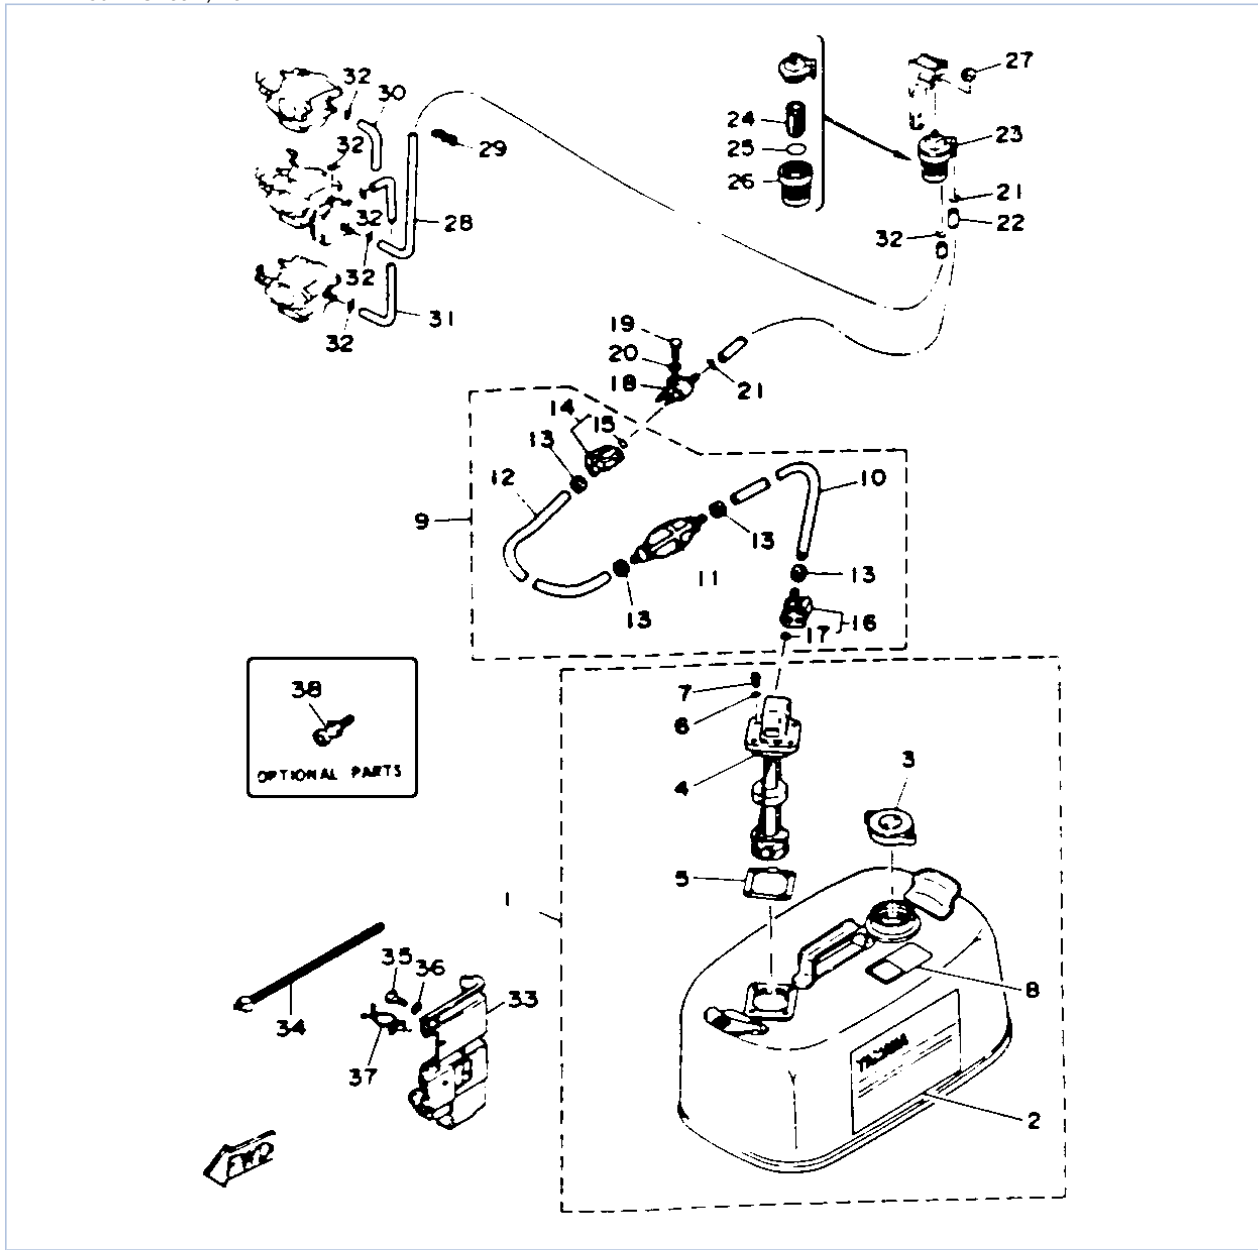

30ELHS 1994 / FUEL TANK

©2014 Yamaha Motor Corporation, U.S.A. All rights reserved.

Part List

30ELHS 1994 / FUEL TANK

REF - NO	PART NUMBER	PART NAME	QUANTITY	REMARKS
1	6Y1-W2420-42-24	FUEL TANK ASSEMBLY	1	
2	6Y1-24244-20-00	.GRAPHIC, SIDE	1	
3	6Y1-24610-00-00	.CAP ASSEMBLY	1	
4	6Y1-24260-02-00	.FUEL METER ASSEMBLY	1	
5	6Y1-24268-00-00	.GASKET, FUEL METER	1	
6	6Y1-24329-00-00	.SEAL	4	
7	98586-05016-00	.SCREW, PAN HEAD	4	
8	6Y1-24256-50-00	.GRAPHIC, FUEL TANK	1	
9	6Y1-24306-51-00	FUEL PIPE COMP. 1	1	
10	90445-11M06-00	.HOSE (L2050)	1	
11	6Y1-24360-51-00	.PRIMER PUMP ASSY	1	
12	90445-11M05-00	.HOSE (L850)	1	
13	650-24351-51-00	.BAND 1	4	
14	6G1-24305-01-00	.FUEL PIPE JOINT COMP 2	1	
15	93210-08287-00	..O-RING	1	
16	6Y1-24305-02-00	.FUEL PIPE JOINT COMP 2	1	
17	93210-08287-00	..O-RING	1	
18	6G1-24304-02-00	FUEL PIPE JOINT COMP. 1	1	
19	97395-06025-00	BOLT	1	
20	92990-06600-00	WASHER, PLATE	1	
21	90467-08004-00	CLIP	2	
22	90445-09M00-00	HOSE (L180)	1	
23	655-24560-01-00	FILTER ASSEMBLY	1	
24	6F5-24563-00-00	.ELEMENT, FILTER	1	
25	93210-37M25-00	.O-RING	1	
26	655-24521-01-00	.CUP, FILTER	1	
27	90179-08M15-00	NUT	1	
28	6E5-24312-00-00	PIPE 2	1	
29	90464-09M21-00	CLAMP	1	
30	688-24313-00-00	PIPE 3	1	
31	6J8-24311-00-00	PIPE, FUEL 1	1	
32	90467-08004-00	CLIP	6	
33	6J8-28170-00-00	TOOL, HOLDER	1	
34	6E1-42694-00-00	BAND	1	
35	97395-08016-00	BOLT	2	
36	92995-08600-00	WASHER	2	
37	90464-12M17-00	CLAMP	6	
38	ABB-FLUSH-JD-00	JET DRIVE FLUSH	1	AP

Part Notes

30ELHS 1994 / FUEL TANK

PART NUMBER	NOTE TEXT
92990-06600-00	OEM: This part number is among the Top 100 Most Popular Marine Maintenance Parts as of March 2014.

©2014 Yamaha Motor Corporation, U.S.A. All rights reserved.