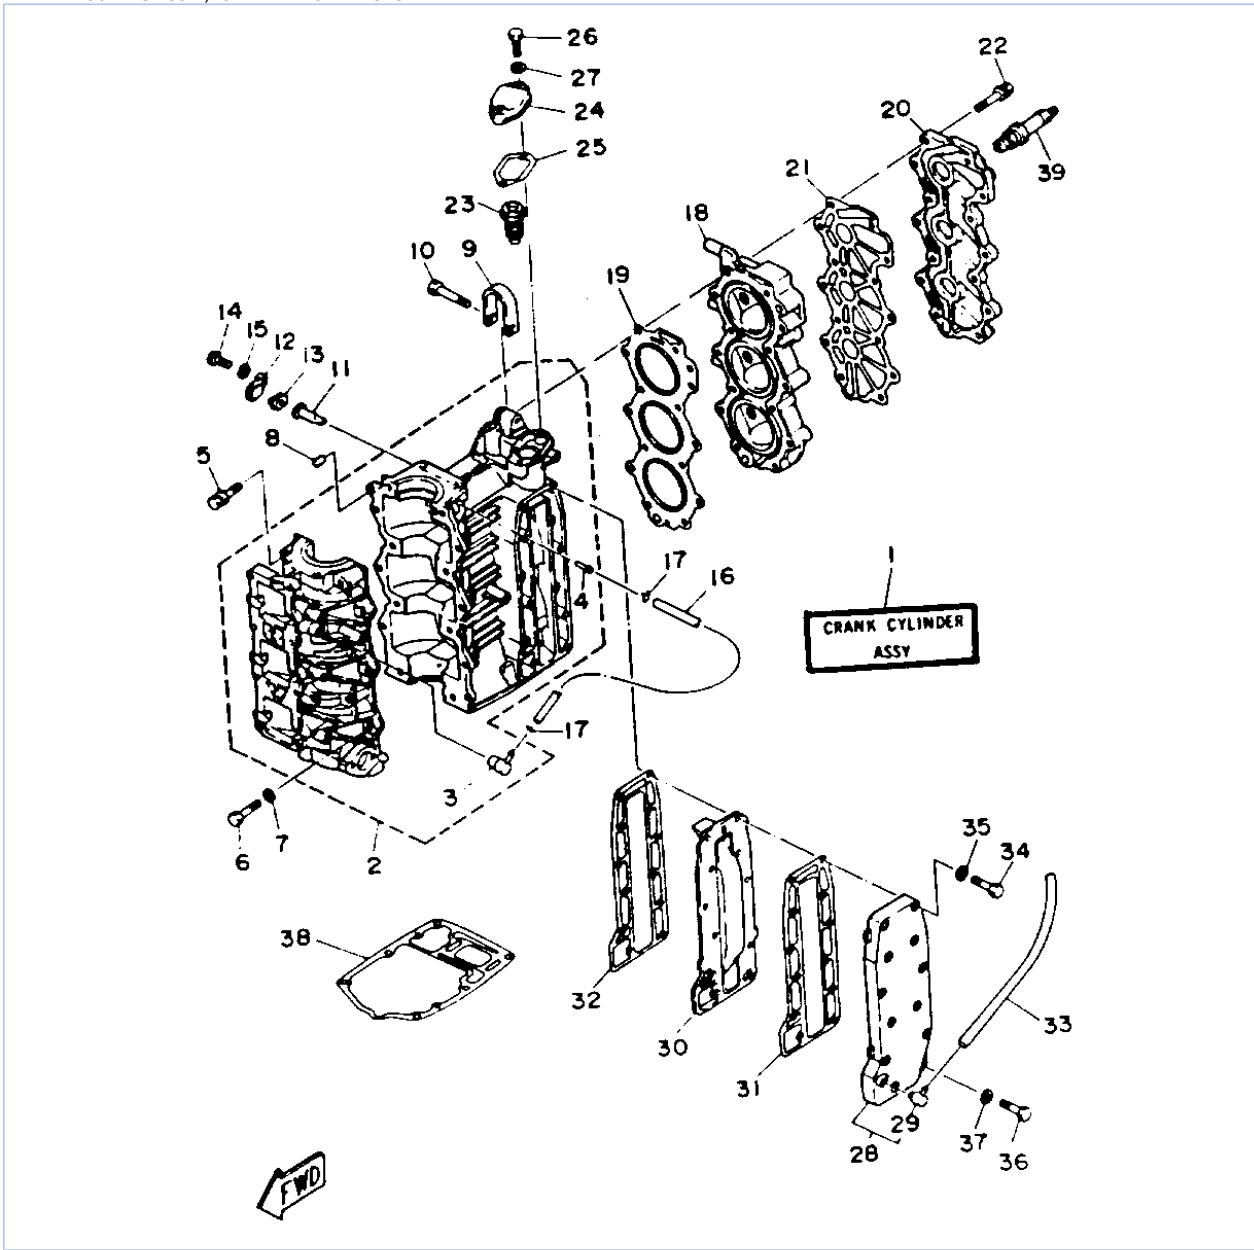

30ELHS 1994 / CYLINDER CRANKCASE

©2014 Yamaha Motor Corporation, U.S.A. All rights reserved.

Part List

30ELHS 1994 / CYLINDER CRANKCASE

REF - NO	PART NUMBER	PART NAME	QUANTITY	REMARKS
1	6J8-W0090-42-EK	CRANK-CYLINDER. ASSEMBLY	1	
2	6J8-15100-11-94	CRANKCASE ASSY	1	
3	650-11370-00-00	.CHECK VALVE ASSY	1	
4	624-14485-00-00	.PIPE, JOINT	1	
5	90119-08M19-00	BOLT, WITH WASHER	8	
6	97313-06030-00	BOLT	6	
7	92990-06600-00	WASHER, PLATE	6	
8	93606-12019-00	.PIN, DOWEL	2	
9	6F5-11119-00-00	HANGER, ENGINE	1	
10	97313-08035-00	BOLT	1	
11	6J8-11325-00-00	ANODE	2	
12	6H3-11327-00-94	COVER, ANODE	2	
13	6H3-11328-00-00	GROMMET, ANODE	2	
14	97313-06016-00	BOLT, HEXAGON	2	
15	92990-06600-00	WASHER, PLATE	2	
16	90445-07M29-00	HOSE (L135)	1	
17	90467-06016-00	CLIP	2	
18	6J8-11111-00-94	HEAD, CYLINDER 1	1	
19	6J8-11181-A0-00	GASKET, CYLINDER HEAD 1	1	
20	6J8-11191-00-9M	COVER, CYLINDER HEAD 1	1	
21	6J8-11193-A1-00	.GASKET, HEAD COVER 1	1	
22	90119-08M21-00	BOLT, WITH WASHER	14	
23	688-12411-10-00	THERMOSTAT	1	
24	6H4-12413-00-9M	COVER, THERMOSTAT	1	
25	6J8-12414-A0-00	GASKET, COVER	1	
26	97313-06025-00	BOLT	2	
27	92990-06600-00	WASHER, PLATE	2	
28	6J8-41113-00-9M	OUTER COVER, EXHAUST	1	
29	676-11372-00-00	.NIPPLE, HOSE	1	
30	6J8-41111-00-9M	INNER COVER, EXHAUST	1	
31	6J8-41114-A0-00	.GASKET, EXHAUST OUTER COVER	1	
32	6J8-41112-A0-00	GASKET, EXHAUST INNER COVER	1	
33	6J8-1111J-00-00	PIPE 1	1	
34	97013-06035-00	BOLT	11	
35	92990-06600-00	WASHER, PLATE	11	
36	97313-06025-00	BOLT	1	
37	92990-06600-00	WASHER, PLATE	1	
38	6J8-45113-A0-00	.GASKET, UPPER CASING	1	
39	NGK-B7HS1-00-00	PLUG, SPARK (NGK B7HS- 10)	3	

Part Notes

30ELHS 1994 / CYLINDER CRANKCASE

PART NUMBER	NOTE TEXT
92990-06600-00	OEM: This part number is among the Top 100 Most Popular Marine Maintenance Parts as of March 2014.
92990-06600-00	OEM: This part number is among the Top 100 Most Popular Marine Maintenance Parts as of March 2014.
92990-06600-00	OEM: This part number is among the Top 100 Most Popular Marine Maintenance Parts as of March 2014.
92990-06600-00	OEM: This part number is among the Top 100 Most Popular Marine Maintenance Parts as of March 2014.