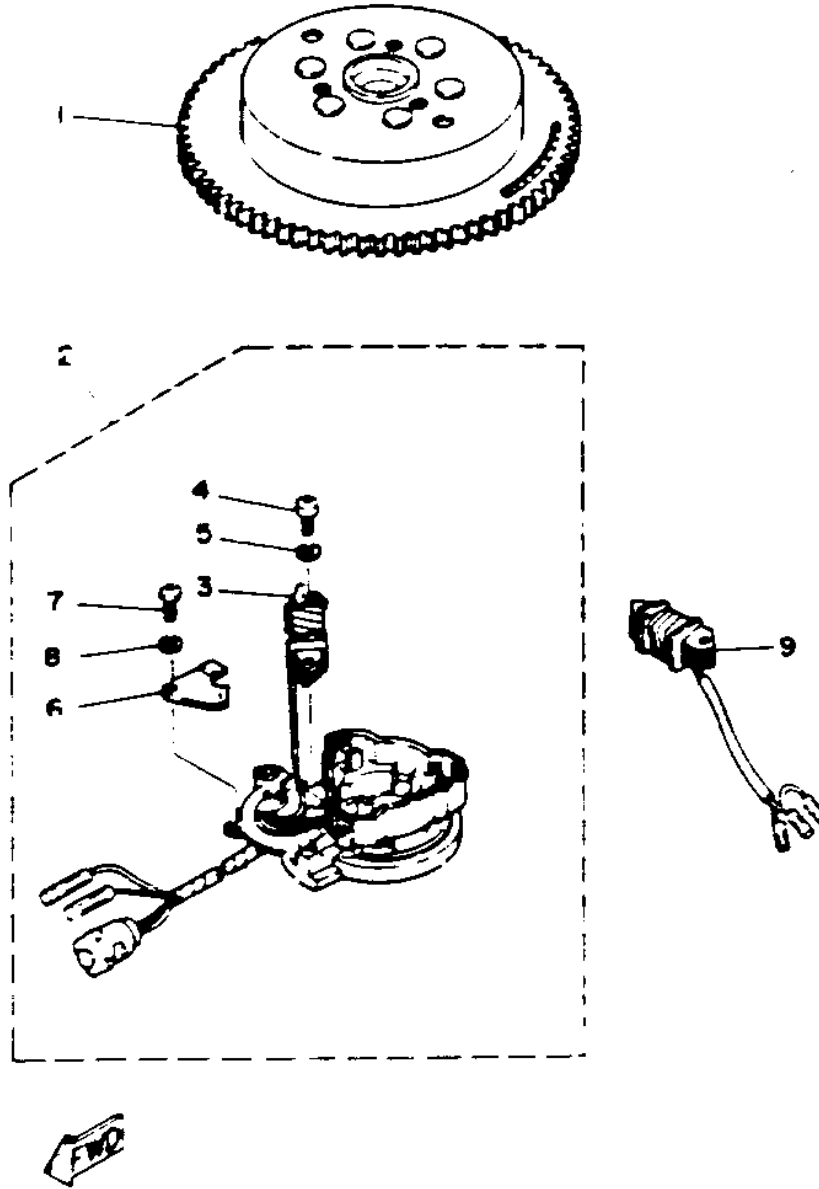

30ELHS 1994 / GENERATOR (ER)

©2014 Yamaha Motor Corporation, U.S.A. All rights reserved.

Part List

30ELHS 1994 / GENERATOR (ER)

REF - NO	PART NUMBER	PART NAME	QUANTITY	REMARKS
1	6J8-85550-A0-00	ROTOR ASSEMBLY	1	
2	6J8-85510-A0-00	STATOR ASSEMBLY	1	
3	6J8-85520-00-00	.COIL, CHARGE	1	
4	98580-06020-00	.SCREW, PAN HEAD	2	
5	92995-06100-00	.WASHER, SPRING	2	
6	6H4-85548-00-00	.HOLDER	1	
7	98580-05010-00	.SCREW, PAN HEAD	1	
8	92990-05100-00	.WASHER, SPRING	1	
9	6H4-85533-A0-00	COIL, LIGHTING	1