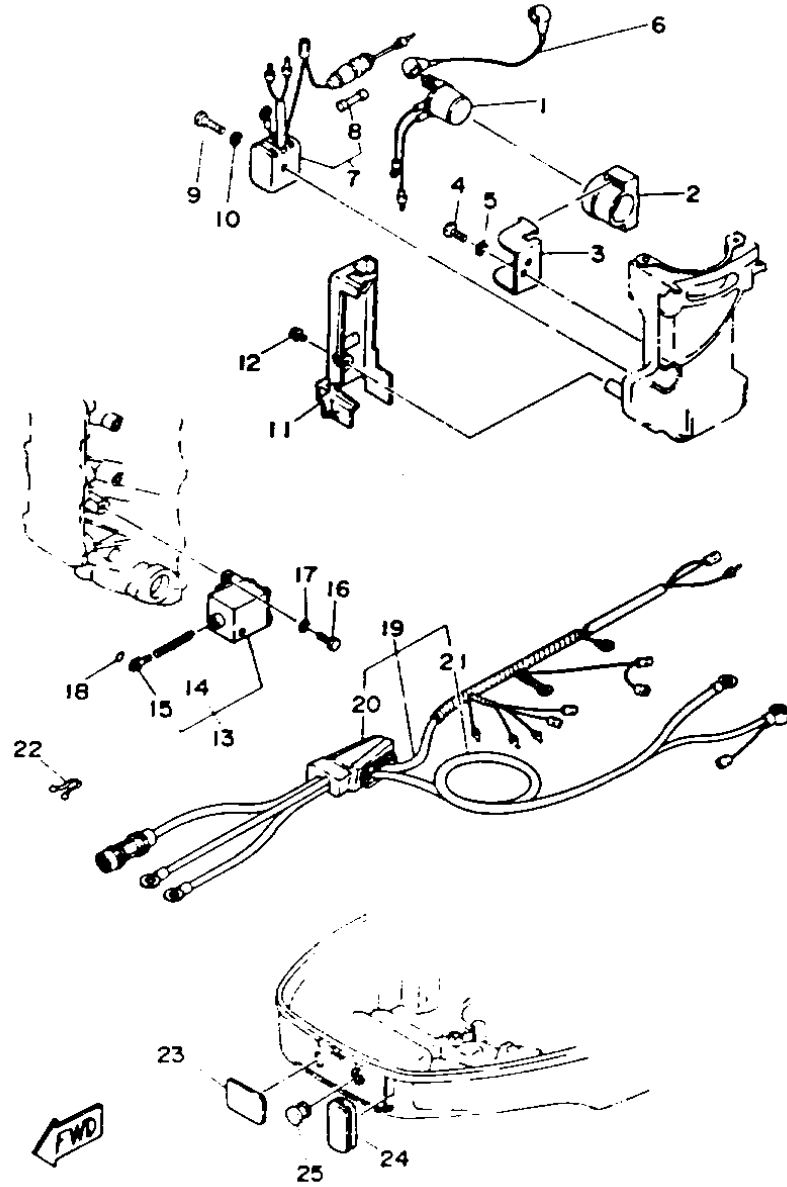

30ELHS 1994 / ELECTRIC PARTS (ER)

©2014 Yamaha Motor Corporation, U.S.A. All rights reserved.

Part List

30ELHS 1994 / ELECTRIC PARTS (ER)

REF - NO	PART NUMBER	PART NAME	QUANTITY	REMARKS
1	6G1-81941-10-00	STARTER RELAY ASSY	1	
2	6G1-81952-00-00	HOLDER, RELAY	1	
3	6J8-81945-00-00	PLATE, SWITCH FITTING	1	
4	97313-06016-00	BOLT, HEXAGON	1	
5	92990-06600-00	WASHER, PLATE	1	
6	6F5-82117-00-00	WIRE, LEAD	1	
7	6G1-81970-61-00	RECTIFIER ASSY	1	
8	6G1-82151-00-00	.FUSE (10A)	1	
9	98503-05025-00	SCREW, PAN HEAD	1	
10	92990-05600-00	WASHER, PLATE	1	
11	6J8-81916-00-00	COVER, TERMINAL	1	
12	97985-05210-00	SCREW, WITH WASHER	2	
13	6J8-86110-00-00	SOLENOID	1	
14	6J8-86116-00-00	.WIRE PULL	1	
15	682-86117-00-00	.HOOK, WIRE PULL	1	
16	97313-06016-00	BOLT, HEXAGON	2	
17	92990-06600-00	WASHER, PLATE	2	
18	93210-03261-00	O-RING	1	
19	6J8-82580-00-00	WIRE HARNESS ASSY 2	1	
20	6J8-42724-50-00	.GROMMET	1	
21	689-82105-12-00	.BATTERY CABLE	1	
22	90464-05M16-00	CLAMP	1	
23	6J8-42726-20-00	GROMMET	1	
24	6J8-42726-10-00	GROMMET	1	
25	6H4-42725-00-00	GROMMET	1	

Part Notes

30ELHS 1994 / ELECTRIC PARTS (ER)

PART NUMBER		NOTE TEXT
92990-06600-00		OEM: This part number is among the Top 100 Most Popular Marine Maintenance Parts as of March 2014.
92990-06600-00		OEM: This part number is among the Top 100 Most Popular Marine Maintenance Parts as of March 2014.

©2014 Yamaha Motor Corporation, U.S.A. All rights reserved.