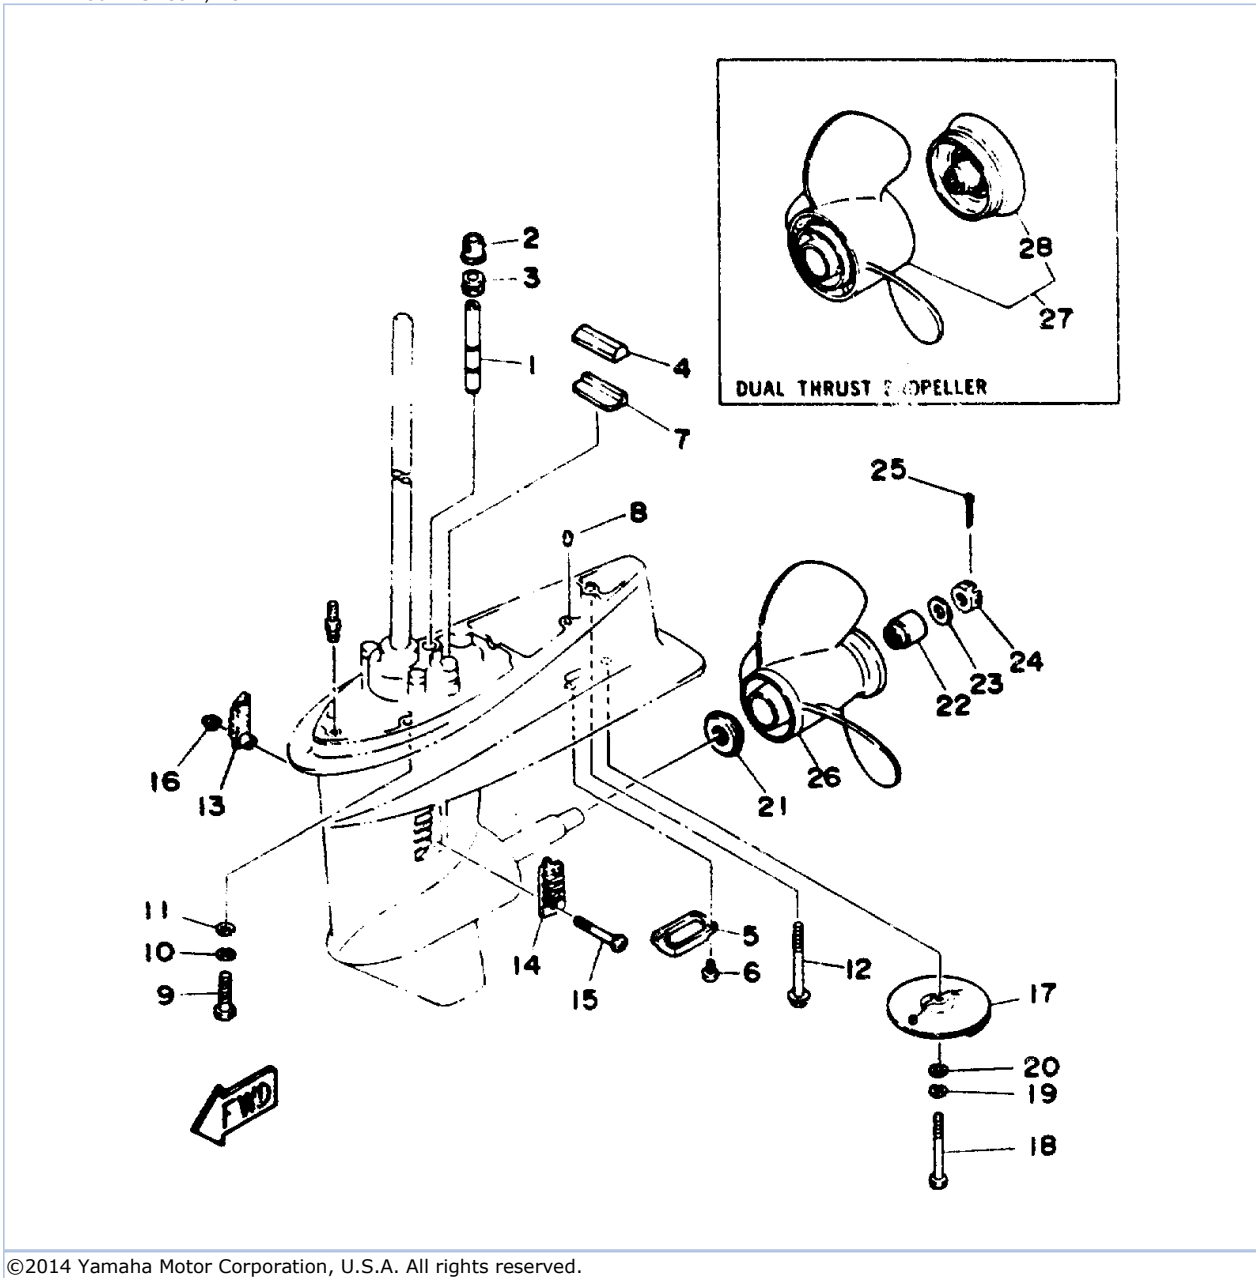

30ELHS 1994 / LOWER DRIVE 2

©2014 Yamaha Motor Corporation, U.S.A. All rights reserved.

Part List

30ELHS 1994 / LOWER DRIVE 2

REF - NO	PART NUMBER	PART NAME	QUANTITY	REMARKS
1	6J8-44361-00-00	TUBE, WATER	1	UR SHORT
1	6J8-44361-10-00	TUBE, WATER	1	UR LONG
2	6J8-44366-00-00	DAMPER, WATER SEAL	1	
3	663-44367-00-00	DAMPER, WATER SEAL 3	1	
4	688-45375-00-00	DAMPER, SEAL	1	
5	6J8-45224-10-00	COVER, WATER INLET 3	1	
6	98580-06012-00	SCREW, PAN HEAD	2	
7	663-45376-00-94	GUIDE, SEAL DAMPER	1	
8	93606-12019-00	.PIN, DOWEL	2	
9	97395-10040-00	BOLT	4	
10	92990-10100-00	WASHER, SPRING	4	
11	92990-10600-00	WASHER, PLATE	4	
12	90119-08M92-00	BOLT, WITH WASHER	1	
13	689-45214-01-00	COVER, WATER INLET	1	
14	6J8-45215-00-00	COVER, WATER INLET	1	
15	98680-05525-00	SCREW.OVAL HEAD	1	
16	90185-05002-00	NUT, NYLON	1	
17	664-45371-01-00	TAB-TRIM	1	
18	97395-08020-00	BOLT, HEXAGON	1	
19	92990-08100-00	WASHER, SPRING	1	
20	92990-08600-00	..WASHER, PLATE	1	
21	6L2-45987-01-00	SPACER 1	1	
22	689-45997-00-00	SPACER 2	1	
23	92990-14200-00	WASHER, PLAIN	1	
24	90171-14013-00	NUT, CASTLE	1	
25	91490-30030-00	PIN, COTTER	1	
26	664-45970-00-98	PROPELLER (3X9-1/8"X13"-F)	1	UR STAINLESS PR
26	664-45954-00-EL	PROPELLER (3X9-7/8"X12"-F)	1	UR
26	664-45952-00-EL	PROPELLER (3X9-7/8"X14"-F)	1	UR
26	664-45949-02-EL	PROPELLER (3X9-7/8"X13"-F)	1	UR
26	664-45947-01-EL	PROPELLER (3X9-7/8"X11-1/4"-F)	1	UR
26	664-45945-00-EL	PROPELLER (3X9-7/8"X10-1/2"-F)	1	UR
26	664-45941-01-EL	PROPELLER (3X9-7/8"X9"-F)	1	UR
26	664-45943-01-EL	PROPELLER (3X9-7/8"X8"-F)	1	UR
27	6J8-W4591-00-EL	PROPELLER (3X10-5/8X8-1/4-F)	1	UR
28	6J8-45986-10-98	.RING, DEFLECTOR	1	LOW GLOSS BLACK

Part Notes

30ELHS 1994 / LOWER DRIVE 2

PART NUMBER	NOTE TEXT
92990-10600-00	OEM: This part number is among the Top 100 Most Popular Marine Maintenance Parts as of March 2014.

©2014 Yamaha Motor Corporation, U.S.A. All rights reserved.