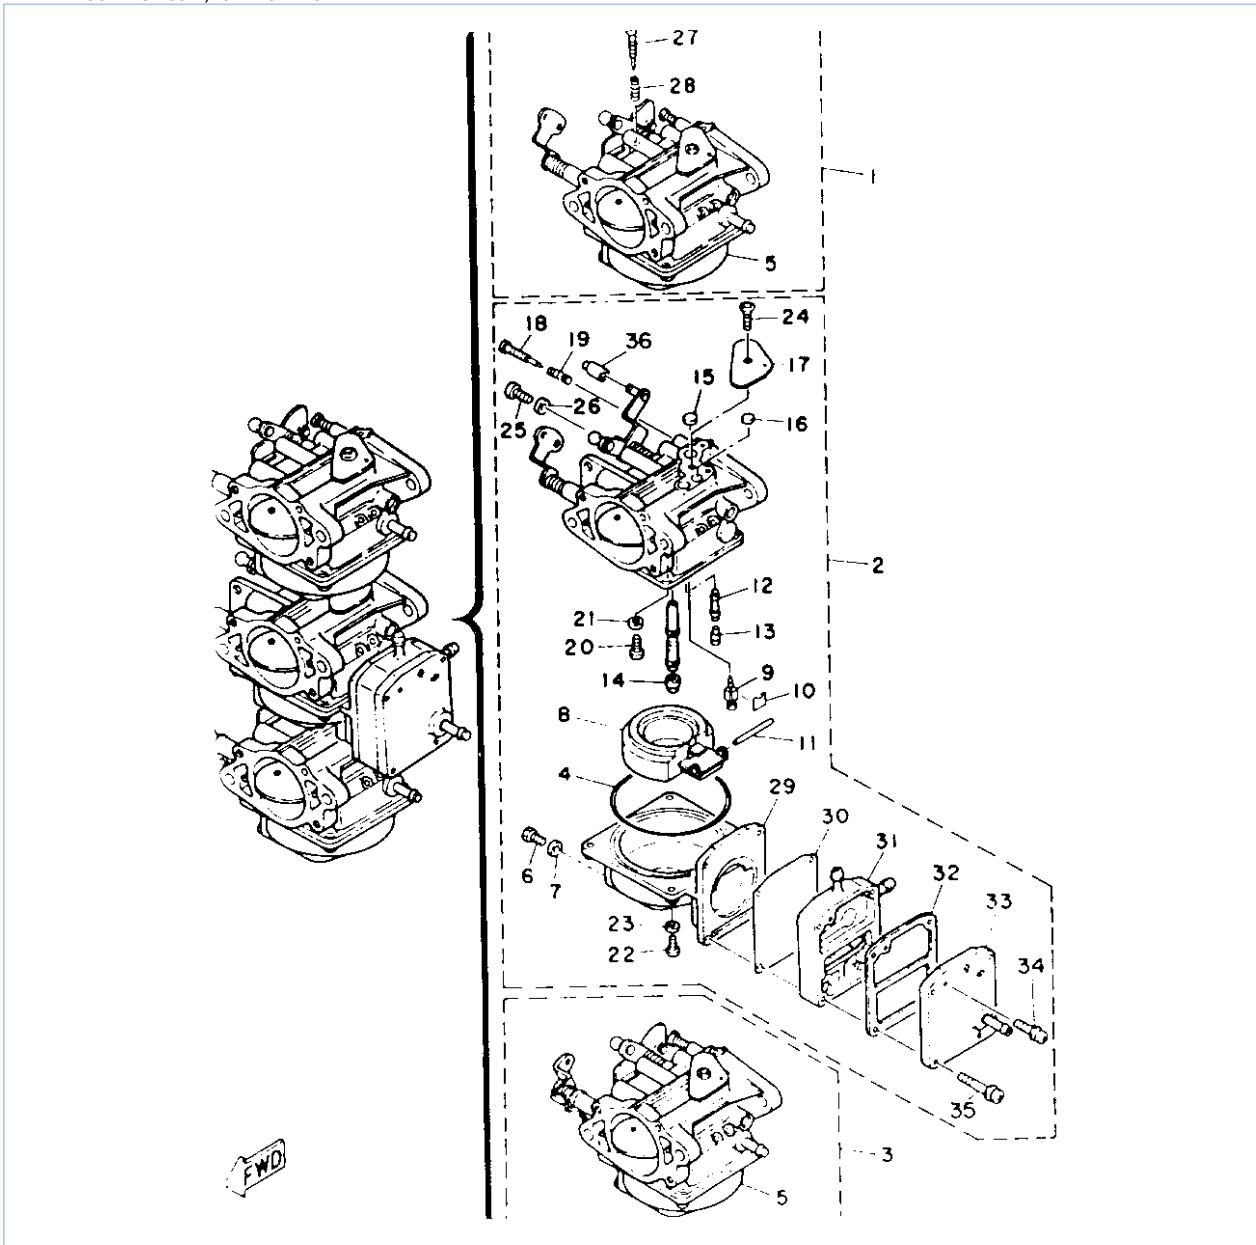

30ELHS 1994 / CARBURETOR

©2014 Yamaha Motor Corporation, U.S.A. All rights reserved.

Part List

30ELHS 1994 / CARBURETOR

REF - NO	PART NUMBER	PART NAME	QUANTITY	REMARKS
1	6J8-14301-11-00	CARBURETOR ASSY 1	1	UPPER
2	6J8-14302-01-00	CARBURETOR ASSY 2	1	CENTER
3	6J8-14303-01-00	CARBURETOR ASSY 3	1	LOWER
4	6J8-14984-00-00	.GASKET, FLOAT CHAMBER	3	
5	6J8-14980-00-00	.BODY, FLOAT CHAMBER	2	
6	6E5-14383-01-00	.SCREW, DRAIN	3	
7	6J8-14995-00-00	.GASKET	3	
8	6J8-14985-00-00	.FLOAT	3	
9	6E5-14546-00-00	.VALVE, NEEDLE	3	
10	6J8-14159-00-00	.CLIP	3	
11	6J8-14548-00-00	.PIN, FLOAT ARM	3	
12	6J8-1492F-25-00	.JET, AIR SLOW (#50)	3	
13	6J8-14966-00-00	.PLUG	3	
14	6J8-1492E-51-00	.JET, MAIN (#102)	3	
15	6J8-14126-00-00	.PLUG	3	
16	6J8-14118-00-00	.PLUG	3	
17	6J8-14527-01-00	.PLATE	3	
18	6J8-14923-00-00	.SCREW, PILOT	3	
19	6J8-14555-00-00	.SPRING	3	
20	98580-04010-00	.SCREW, PAN HEAD	3	
21	92901-04100-00	.WASHER, SPRING	3	
22	(97880-04012-00)	SCREW, PAN HEAD	12	
23	92901-04100-00	.WASHER, SPRING	12	
24	98780-05008-00	.SCREW, FLAT HEAD	3	
25	6J8-14592-01-00	.SCREW	3	
26	92990-05600-00	.WASHER, PLATE	3	
27	6J8-14523-00-00	.SCREW, STOP	1	UPPER
28	6J8-14334-00-00	.SPRING, THROTTLE	1	UPPER
29	6J8-14981-00-00	.BODY, FLOAT CHAMBER	1	CENTER
30	6J8-24471-00-00	.DIAPHRAGM	1	
31	6J8-24415-00-00	.BODY 4	1	
32	6J8-24432-00-00	.GASKET, FUEL PUMP 2	1	
33	6J8-24452-00-00	.COVER	1	
34	97980-03122-00	.SCREW, WITH WASHER	1	
35	97980-04124-00	.SCREW, WITH WASHER	4	
36	6J8-14578-00-00	.COLLAR	1	CENTER