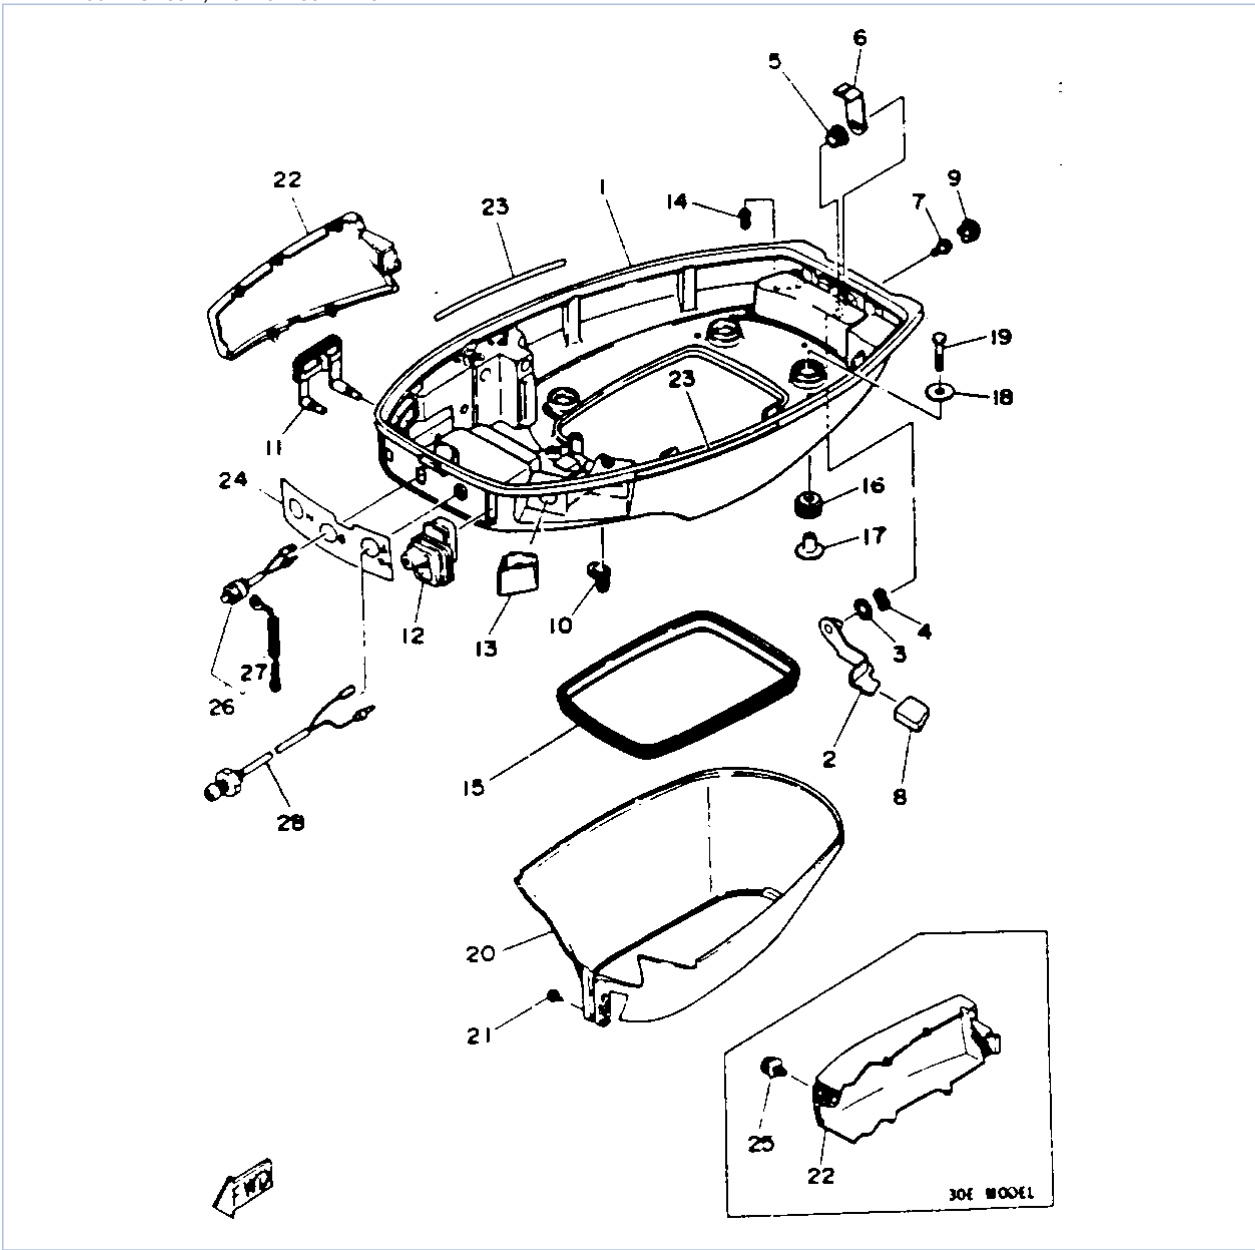

30ELHS 1994 / BOTTOM COWLING

©2014 Yamaha Motor Corporation, U.S.A. All rights reserved.

Part List

30ELHS 1994 / BOTTOM COWLING

REF - NO	PART NUMBER	PART NAME	QUANTITY	REMARKS
1	6J8-42711-01-EK	BOTTOM COWLING	1	
2	6J8-42815-00-EK	LEVER, CLAMP 1	1	
3	90202-12M25-00	WASHER, PLATE	1	
4	90206-12052-00	WASHER, WAVE	1	
5	90386-12M61-00	BUSH	1	
6	6J8-42816-00-00	LEVER, CLAMP	1	
7	95895-06012-00	BOLT, FLANGE	1	
8	6J8-42831-00-00	BUSHING	1	
9	6J8-42728-00-00	CAP	1	
10	6G1-42727-00-00	GROMMET	1	
11	6J8-42724-00-00	GROMMET	1	
12	6J8-42726-00-00	GROMMET	1	
13	6J8-42725-00-00	GROMMET 2	1	
14	6H3-44391-01-00	NIPPLE, HOSE	1	
15	6J8-42716-00-00	RUBBER, SEAL 1	1	
16	90480-09M21-00	GROMMET	4	
17	90387-06M41-00	COLLAR	4	
18	90201-06416-00	WASHER, PLATE	4	
19	97313-06030-00	BOLT	4	
20	6J8-42741-00-00	APRON 1	1	
21	90164-06M01-00	SCREW, TAPPING	2	
22	6J8-42723-50-00	COVER, BOTTOM	1	UR 30ER MODEL
22	6J8-42723-00-00	COVER, BOTTOM	1	UR 30MH MODEL
23	6J8-42735-00-00	PROTECTOR	2	
24	6J8-42719-20-00	PANEL, FRONT LOWER	1	
25	6J8-42846-00-00	.SCREW	1	30ER MODEL
26	689-82575-03-00	ENGINE STOP SWITCH ASSEMBLY (689-82575-02- 00)	1	
27	682-82556-00-00	.LANYARD, STOP SWITCH	1	
28	6J8-85410-00-00	EMERGENCY SIGNAL LIGHT ASSY	1	

Part Notes

30ELHS 1994 / BOTTOM COWLING

PART NUMBER	NOTE TEXT
682-82556-00-00	OEM: This part number is among the Top 100 Most Popular Marine Maintenance Parts as of March 2014.

©2014 Yamaha Motor Corporation, U.S.A. All rights reserved.