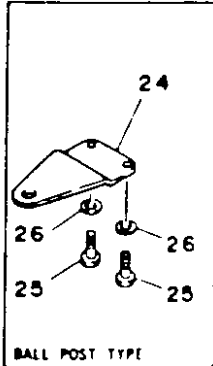

30ELHS 1994 / REMOTE CONTROL ATTACHMENT

©2014 Yamaha Motor Corporation, U.S.A. All rights reserved.

Part List

30ELHS 1994 / REMOTE CONTROL ATTACHMENT

REF - NO	PART NUMBER	PART NAME	QUANTITY	REMARKS
1	6J8-48501-02-EK	ATTACHMENT ASSEMBLY	1	
2	92990-08100-00	.WASHER, SPRING	1	
3	6J8-48534-00-00	.THROTTLE LEVER, CONTROL	1	
4	6J8-48544-01-00	.LEVER, SHIFTCONTROL	1	
5	6J8-44177-00-00	.WASHER	1	
6	91690-30316-00	.PIN, SPRING	1	
7	6J8-44173-02-00	.LEVER, SHIFT CONTROL	1	
8	6J8-42169-01-00	.JOINT	1	
9	6J8-48531-00-00	.BRACKET, REMOTE CONTROL 1	1	
10	6J8-48532-00-00	.BRACKET, REMOTE CONTROL 2	1	
11	682-48538-50-00	.CLAMP, CABLE 1	1	
12	91690-30012-00	.PIN, SPRING	1	
13	90109-06M29-00	.BOLT	1	
14	90179-06M24-00	.NUT	2	
15	6G8-26363-00-00	.END, WIRE 1	2	
16	6G8-26364-00-00	.END, CABLE	2	
17	6J8-42723-50-00	.COVER, BOTTOM	1	
18	6J8-42846-00-00	.SCREW	1	
19	6J8-42724-10-00	.GROMMET	1	
20	6J8-48511-51-EK	HOOK STEERING	1	STEERING GUIDE
21	6G8-48511-00-00	HOOK STEERING	1	ROPE TYPE
22	97395-06016-00	BOLT, HEX	2	
23	92990-06600-00	WASHER, PLATE	2	
24	6G8-48511-10-00	HOOK, STEERING	1	BALL POST TYPE
25	97395-06016-00	BOLT, HEX	2	
26	92990-06600-00	WASHER, PLATE	2	

Part Notes

30ELHS 1994 / REMOTE CONTROL ATTACHMENT

PART NUMBER		NOTE TEXT
92990-06600-00		OEM: This part number is among the Top 100 Most Popular Marine Maintenance Parts as of March 2014.
92990-06600-00		OEM: This part number is among the Top 100 Most Popular Marine Maintenance Parts as of March 2014.

©2014 Yamaha Motor Corporation, U.S.A. All rights reserved.