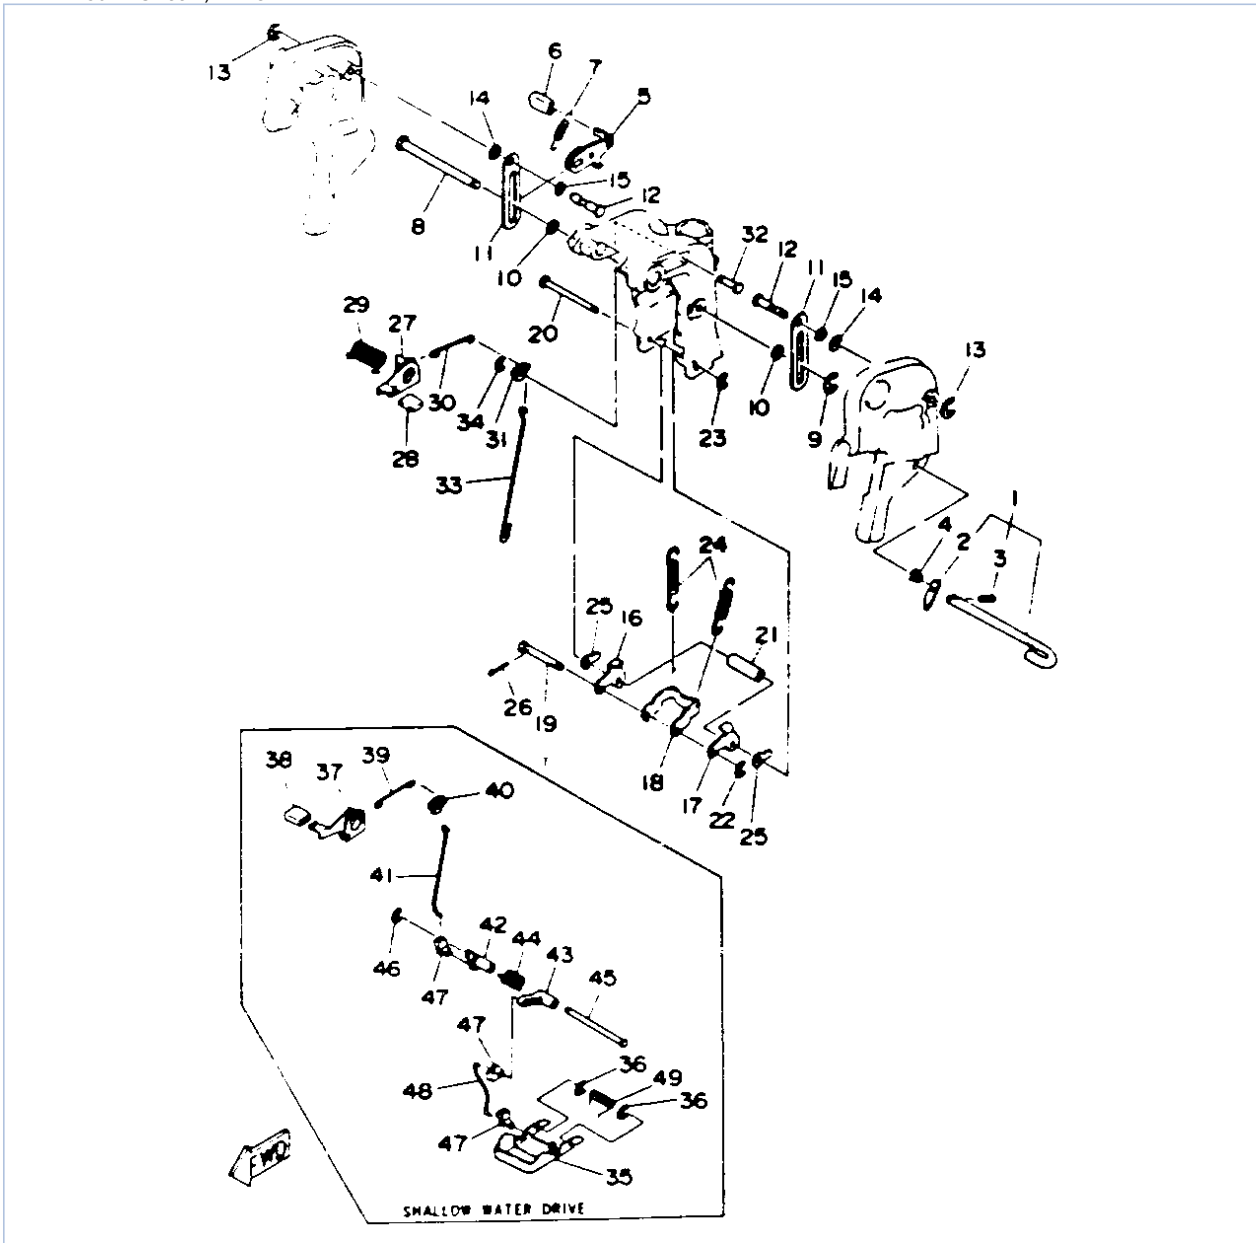

30ELHS 1994 / BRACKET 2

©2014 Yamaha Motor Corporation, U.S.A. All rights reserved.

Part List

30ELHS 1994 / BRACKET 2

REF - NO	PART NUMBER	PART NAME	QUANTITY	REMARKS
1	6H4-43160-01-00	TILT ROD ASSY	1	
2	676-43165-00-00	.PLATE, TILT LOCK	1	
3	91690-30010-00	.PIN, SPRING	1	
4	90502-10M04-00	SPRING, CONICAL	1	
5	6J8-43181-01-00	LEVER, TILT STOP	1	
6	682-43318-01-00	COVER	1	
7	90506-12M25-00	SPRING, TENSION	1	
8	90249-12M28-00	PIN	1	
9	93430-10M00-00	CIRCLIP	1	
10	90202-12031-00	WASHER, PLATE	2	
11	6J8-43627-00-00	STOPPER	2	
12	90249-12M27-00	PIN	2	
13	93430-10M00-00	CIRCLIP	2	
14	90202-12031-00	WASHER, PLATE	2	
15	90206-12M16-00	WASHER, WAVE	2	
16	6J8-43614-00-00	PLATE, TILT LOCK	1	
17	6J8-43615-00-00	PLATE, TILT LOCK	1	
18	6J8-43613-01-00	ARM, TILT LOCK	1	
19	6H4-43659-00-00	SHAFT, REVERSE LOCK	1	
20	6J8-43611-01-00	SHAFT, TILT LOCK	1	
21	90387-07M64-00	COLLAR	1	WITHOUT SHALLOW
22	93430-06M02-00	.CIRCLIP	1	
23	99080-05600-00	CIRCLIP	1	
24	90506-32M22-00	SPRING, TENSION	2	
25	6H4-43674-00-00	WASHER	2	WITHOUT SHALLOW
26	91490-20015-00	PIN. COTTER	2	
27	6J8-43631-00-00	LEVER, TILT	1	
28	6J8-43633-00-00	COVER, TILT LEVER	1	
29	90508-18M24-00	SPRING, TORSION	1	UR
29	90508-18M23-00	SPRING, TORSION	1	UR FOR SHALLOW
30	6H4-43616-00-00	ROD, TILT LOCK	1	
31	6J8-43641-00-00	LEVER, TILT	1	
32	90249-06M23-00	PIN	1	UR
32	90249-06M24-00	PIN	1	UR FOR SHALLOW
33	6J8-43617-00-00	ROD, TILT LOCK	1	
34	99080-05600-00	CIRCLIP	1	
35	6J8-43681-01-00	LEVER, SHALLOW WATER DRIVE 1	1	
36	6J8-43673-00-00	WASHER 1	2	
37	6J8-43631-10-00	LEVER, TILT	1	
38	6J8-43633-00-00	COVER, TILT LEVER	1	
39	6H4-43616-00-00	ROD, TILT LOCK	1	
40	6J8-43641-00-00	LEVER, TILT	1	
41	6J8-43617-10-00	ROD, TILT LOCK	1	
42	6J8-43186-00-00	LEVER	1	
43	6J8-43187-00-00	LEVER 2	1	
44	90508-25M21-00	SPRING, TORSION	1	
45	90249-07M25-00	PIN	1	
46	99080-05600-00	CIRCLIP	1	
47	6J8-41262-00-00	JOINT, CHOKE LEVER	3	
48	6J8-43616-10-00	ROD, TILT LOCK	1	
49	90508-20M22-00	SPRING, TORSION	1