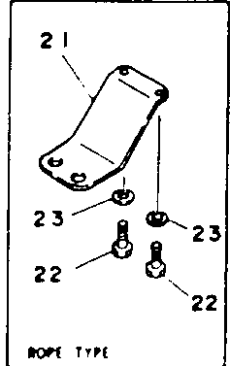

30ELHS 1994 / REMOTE CONTROL ATTACHMENT

©2014 Yamaha Motor Corporation, U.S.A. All rights reserved.

Part List

30ELHS 1994 / REMOTE CONTROL ATTACHMENT

REF - NO	PART NUMBER	PART NAME	QUANTITY	REMARKS
1	6J8-48501-02-EK	ATTACHMENT ASSEMBLY	1	
2	92990-08100-00	.WASHER, SPRING	1	
3	6J8-48534-00-00	.THROTTLE LEVER, CONTROL	1	
4	6J8-48544-01-00	.LEVER, SHIFTCONTROL	1	
5	6J8-44177-00-00	.WASHER	1	
6	91690-30316-00	.PIN, SPRING	1	
7	6J8-44173-02-00	.LEVER, SHIFT CONTROL	1	
8	6J8-42169-01-00	.JOINT	1	
9	6J8-48531-00-00	.BRACKET, REMOTE CONTROL 1	1	
10	6J8-48532-00-00	.BRACKET, REMOTE CONTROL 2	1	
11	682-48538-50-00	.CLAMP, CABLE 1	1	
12	91690-30012-00	.PIN, SPRING	1	
13	90109-06M29-00	.BOLT	1	
14	90179-06M24-00	.NUT	2	
15	6G8-26363-00-00	.END, WIRE 1	2	
16	6G8-26364-00-00	.END, CABLE	2	
17	6J8-42723-50-00	.COVER, BOTTOM	1	
18	6J8-42846-00-00	.SCREW	1	
19	6J8-42724-10-00	.GROMMET	1	
20	6J8-48511-51-EK	HOOK STEERING	1	STEERING GUIDE
21	6G8-48511-00-00	HOOK STEERING	1	ROPE TYPE
22	97395-06016-00	BOLT, HEX	2	
23	92990-06600-00	WASHER, PLATE	2	
24	6G8-48511-10-00	HOOK, STEERING	1	BALL POST TYPE
25	97395-06016-00	BOLT, HEX	2	
26	92990-06600-00	WASHER, PLATE	2	

Part Notes

30ELHS 1994 / REMOTE CONTROL ATTACHMENT

PART NUMBER		NOTE TEXT
92990-06600-00		OEM: This part number is among the Top 100 Most Popular Marine Maintenance Parts as of March 2014.
92990-06600-00		OEM: This part number is among the Top 100 Most Popular Marine Maintenance Parts as of March 2014.

©2014 Yamaha Motor Corporation, U.S.A. All rights reserved.