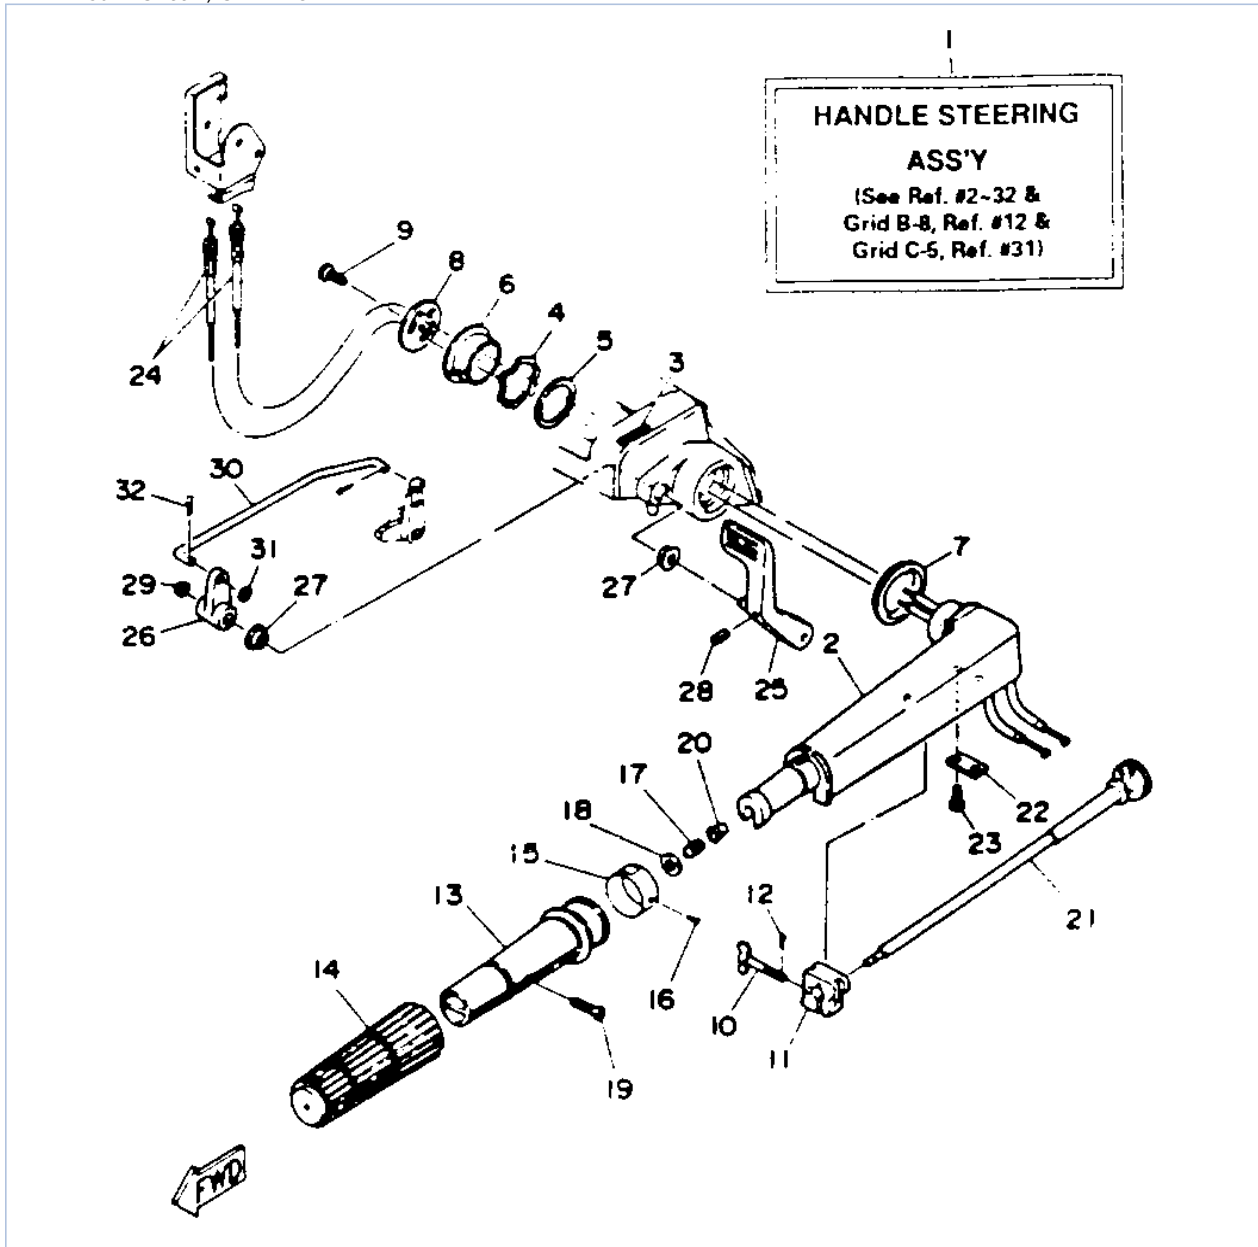

30ELHS 1994 / STEERING

©2014 Yamaha Motor Corporation, U.S.A. All rights reserved.

Part List

30ELHS 1994 / STEERING

REF - NO	PART NUMBER	PART NAME	QUANTITY	REMARKS
1	6J8-W0084-00-EK	TILLER HANDLE ASSEMBLY	1	
2	6G1-42111-03-EK	HANDLE, STEERING	1	
3	6E0-44191-11-00	INDICATOR, SHIFT	1	
4	90206-35M20-00	WASHER, WAVE	1	
5	90202-35M24-00	WASHER, PLATE	1	
6	90386-34M40-00	BUSH	1	
7	90386-43M62-00	BUSH	1	
8	6G1-42131-01-00	COVER, HANDLE STEERING	1	
9	97395-06016-00	BOLT, HEX	1	
10	6G1-42125-01-00	BOLT, FRICTION ADJUSTING	1	
11	6G1-42126-00-00	FRICTION, STEERING HANDLE GRIP	1	
12	91490-16010-00	PIN. COTTER	1	
13	664-42119-00-00	GRIP, STEERING HANDLE	1	
14	6G1-42177-00-00	RUBBER, HANDLE	1	
15	6J8-42137-00-00	INDICATOR, THROTTLE	1	
16	90269-02M09-00	RIVET	1	
17	90501-23215-00	SPRING, COMPRESSION	1	
18	92990-10600-00	WASHER, PLATE	1	
19	90149-05M13-00	SCREW	1	
20	90386-08032-00	BUSH	1	
21	6G1-42138-01-00	LEVER, THROTTLE	1	
22	6E0-42159-02-00	STAY	1	
23	97895-05012-00	SCREW, PAN HEAD	2	
24	6J8-26301-00-00	THROTTLE CABLE ASSY	2	
25	6J8-44111-00-EK	HANDLE, GEAR SHIFT	1	
26	6J8-44125-00-00	LEVER, SHIFT ROD	1	
27	682-44132-00-00	BUSHING	2	
28	91690-30318-00	PIN, SPRING	1	
29	90386-06M12-00	BUSH	1	
30	6J8-44124-00-00	LINK, SHIFT ROD	1	
31	92990-06200-00	WASHER, PLAIN	1	
32	91490-20015-00	PIN. COTTER	1	

Part Notes

30ELHS 1994 / STEERING

PART NUMBER	NOTE TEXT
92990-10600-00	OEM: This part number is among the Top 100 Most Popular Marine Maintenance Parts as of March 2014.

©2014 Yamaha Motor Corporation, U.S.A. All rights reserved.