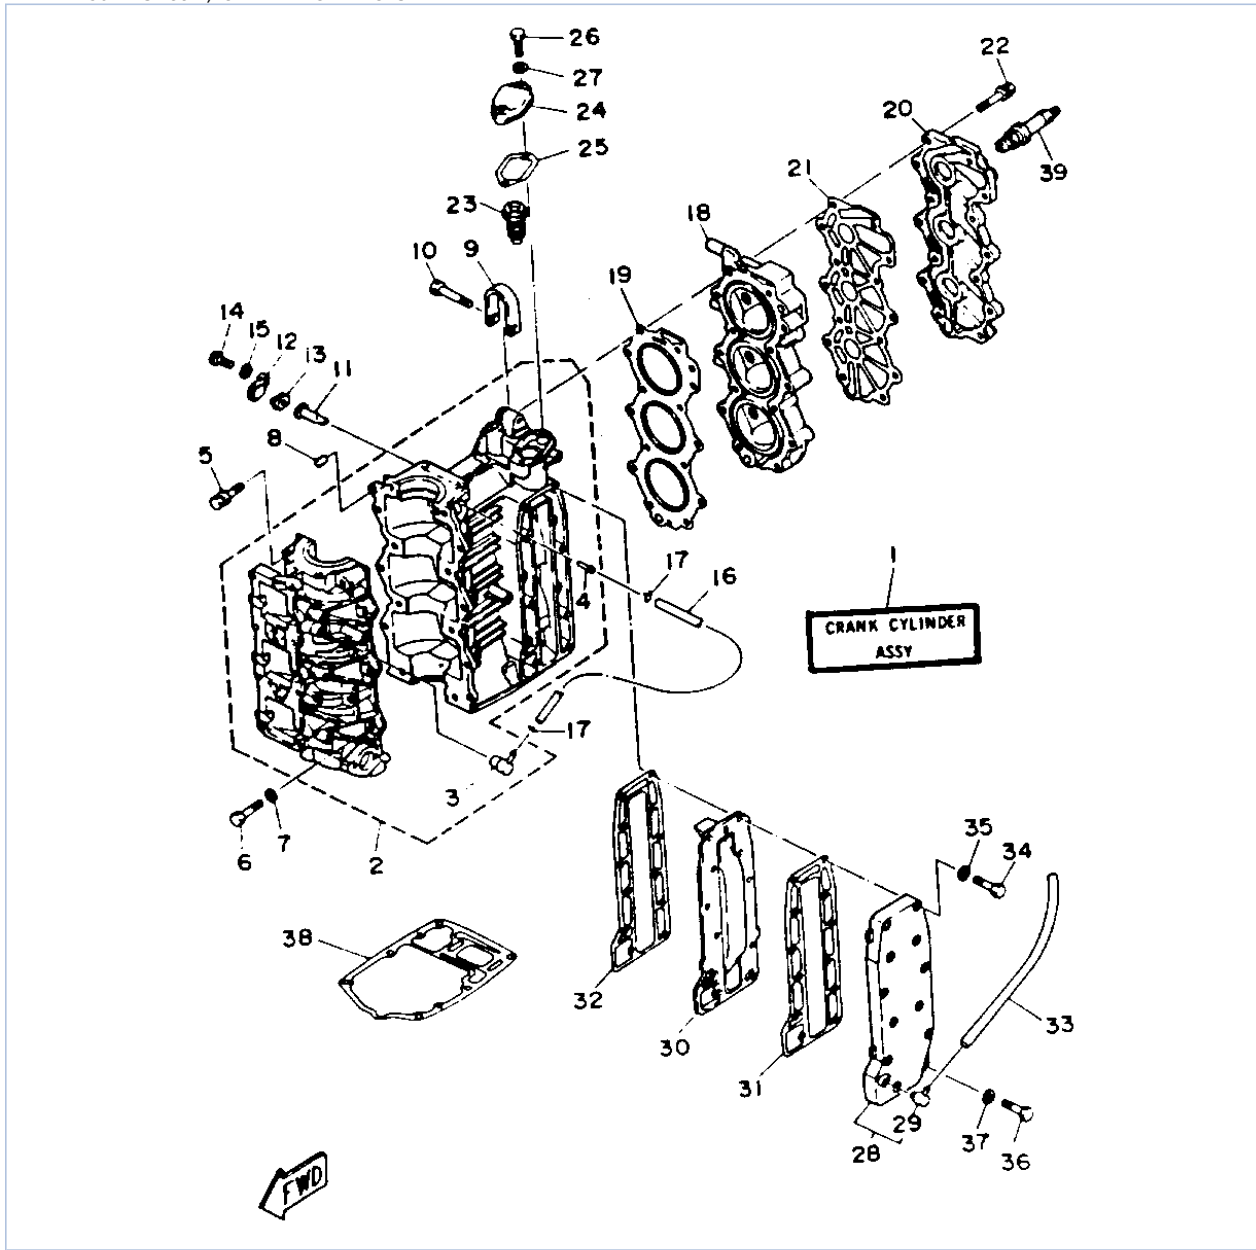

30ELHS 1994 / CYLINDER CRANKCASE

©2014 Yamaha Motor Corporation, U.S.A. All rights reserved.

Part List

30ELHS 1994 / CYLINDER CRANKCASE

REF - NO	PART NUMBER	PART NAME	QUANTITY	REMARKS
1	6J8-W0090-42-EK	CRANK-CYLINDER ASSEMBLY	1	
2	6J8-15100-11-94	CRANKCASE ASSY	1	
3	650-11370-00-00	.CHECK VALVE ASSY	1	
4	624-14485-00-00	.PIPE, JOINT	1	
5	90119-08M19-00	BOLT, WITH WASHER	8	
6	97313-06030-00	BOLT	6	
7	92990-06600-00	WASHER, PLATE	6	
8	93606-12019-00	.PIN, DOWEL	2	
9	6F5-11119-00-00	HANGER, ENGINE	1	
10	97313-08035-00	BOLT	1	
11	6J8-11325-00-00	ANODE	2	
12	6H3-11327-00-94	COVER, ANODE	2	
13	6H3-11328-00-00	GROMMET, ANODE	2	
14	97313-06016-00	BOLT, HEXAGON	2	
15	92990-06600-00	WASHER, PLATE	2	
16	90445-07M29-00	HOSE (L135)	1	
17	90467-06016-00	CLIP	2	
18	6J8-11111-00-94	HEAD, CYLINDER 1	1	
19	6J8-11181-A0-00	GASKET, CYLINDER HEAD 1	1	
20	6J8-11191-00-9M	COVER, CYLINDER HEAD 1	1	
21	6J8-11193-A1-00	.GASKET, HEAD COVER 1	1	
22	90119-08M21-00	BOLT, WITH WASHER	14	
23	688-12411-10-00	THERMOSTAT	1	
24	6H4-12413-00-9M	COVER, THERMOSTAT	1	
25	6J8-12414-A0-00	GASKET, COVER	1	
26	97313-06025-00	BOLT	2	
27	92990-06600-00	WASHER, PLATE	2	
28	6J8-41113-00-9M	OUTER COVER, EXHAUST	1	
29	676-11372-00-00	.NIPPLE, HOSE	1	
30	6J8-41111-00-9M	INNER COVER, EXHAUST	1	
31	6J8-41114-A0-00	.GASKET, EXHAUST OUTER COVER	1	
32	6J8-41112-A0-00	GASKET, EXHAUST INNER COVER	1	
33	6J8-1111J-00-00	PIPE 1	1	
34	97013-06035-00	BOLT	11	
35	92990-06600-00	WASHER, PLATE	11	
36	97313-06025-00	BOLT	1	
37	92990-06600-00	WASHER, PLATE	1	
38	6J8-45113-A0-00	.GASKET, UPPER CASING	1	
39	NGK-B7HS1-00-00	PLUG, SPARK (NGK B7HS-10)	3	

Part Notes

30ELHS 1994 / CYLINDER CRANKCASE

PART NUMBER	NOTE TEXT
92990-06600-00	OEM: This part number is among the Top 100 Most Popular Marine Maintenance Parts as of March 2014.
92990-06600-00	OEM: This part number is among the Top 100 Most Popular Marine Maintenance Parts as of March 2014.
92990-06600-00	OEM: This part number is among the Top 100 Most Popular Marine Maintenance Parts as of March 2014.
92990-06600-00	OEM: This part number is among the Top 100 Most Popular Marine Maintenance Parts as of March 2014.