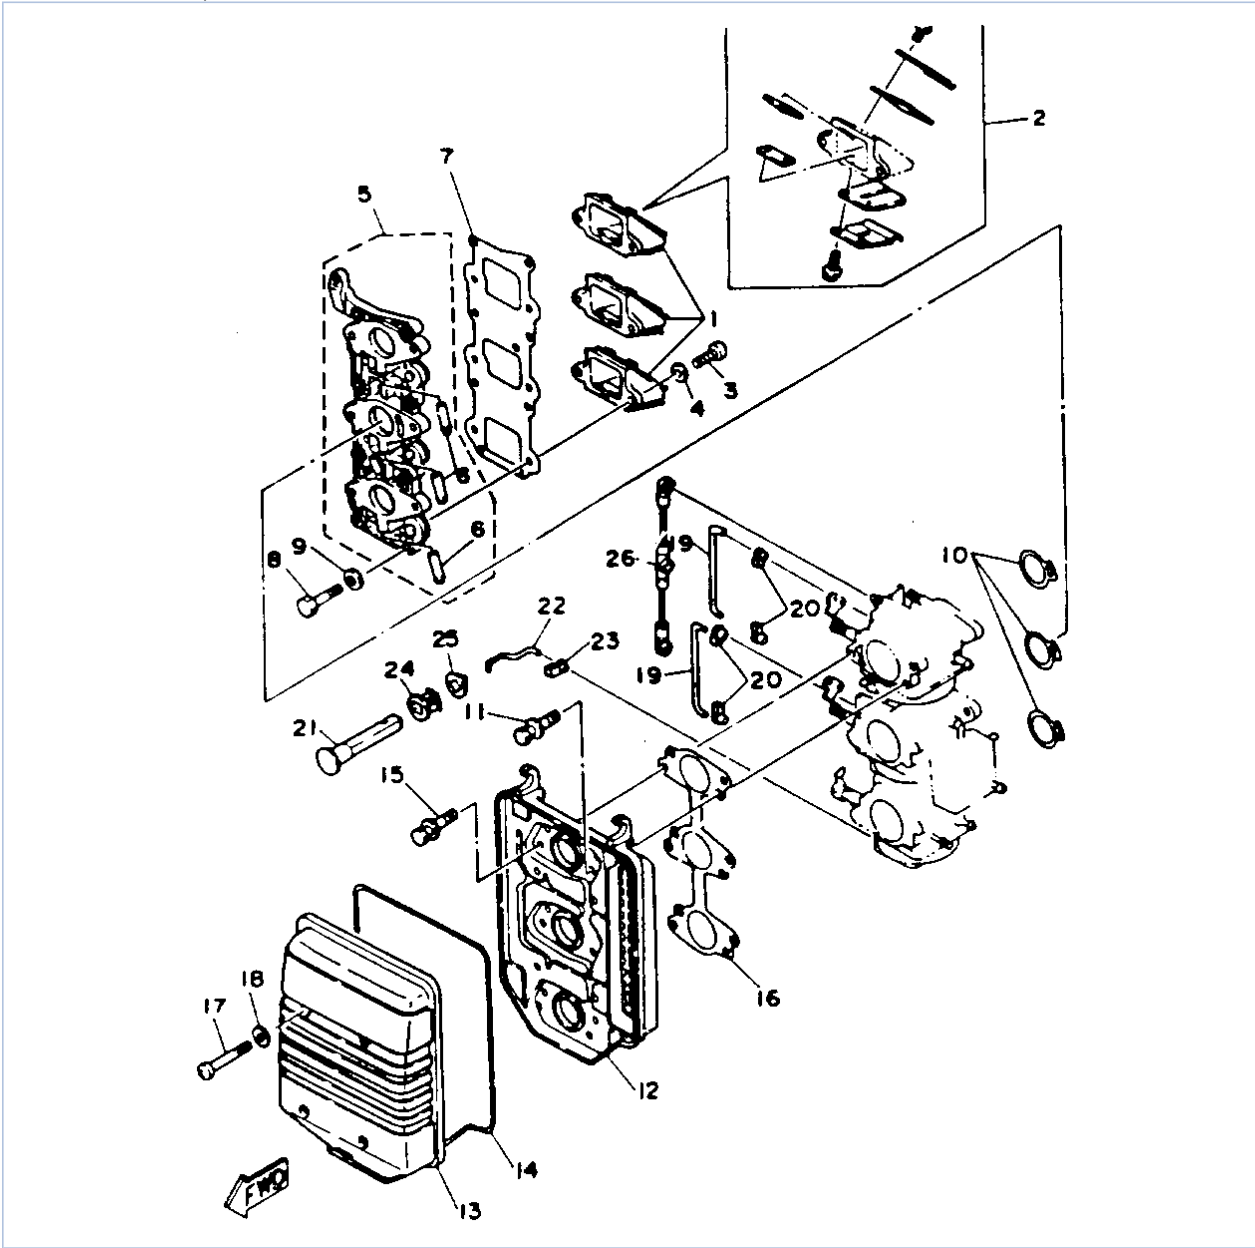

30ELHS 1994 / INTAKE

©2014 Yamaha Motor Corporation, U.S.A. All rights reserved.

Part List

30ELHS 1994 / INTAKE

REF - NO	PART NUMBER	PART NAME	QUANTITY	REMARKS
1	6J8-13610-00-00	REED VALVE ASSY	3	
2	6J8-W0004-00-00	.REED SET	1	
3	98580-05016-00	SCREW, PAN HEAD	6	
4	92990-05600-00	WASHER, PLATE	6	
5	6J8-13641-10-94	MANIFOLD 1	1	
6	676-14485-00-00	.PIPE, JOINT	3	
7	6J8-13621-00-00	.GASKET, VALVE SEAT	1	
8	97313-06025-00	BOLT	8	
9	92990-06600-00	WASHER, PLATE	8	
10	6J8-14198-00-00	.GASKET	3	
11	90119-06M32-00	BOLT, WITH WASHER	6	
12	6J8-14417-00-00	COVER 1	1	
13	6J8-14418-00-00	COVER 2	1	
14	6J8-14476-00-00	SEAL	1	
15	90119-05M31-00	BOLT, WITH WASHER	6	
16	6J8-14483-A1-00	GASKET	1	
17	98580-05540-00	SCREW, PAN HEAD	4	
18	92990-05600-00	WASHER, PLATE	4	
19	6J8-41259-00-00	ROD, CHOKE 3	2	
20	661-41262-02-00	JOINT, CHOKE LEVER	4	
21	6J8-41271-01-00	KNOB, CHOKE	1	
22	6J8-41257-00-00	ROD, CHOKE 2	1	
23	6J8-41262-00-00	JOINT, CHOKE LEVER	1	
24	689-41273-00-00	GROMMET	1	
25	6J8-41274-00-00	GROMMET 2	1	
26	6J8-41217-00-00	ROD, ACCEL. LEVER	1	

Part Notes

30ELHS 1994 / INTAKE

PART NUMBER	NOTE TEXT
92990-06600-00	OEM: This part number is among the Top 100 Most Popular Marine Maintenance Parts as of March 2014.

©2014 Yamaha Motor Corporation, U.S.A. All rights reserved.