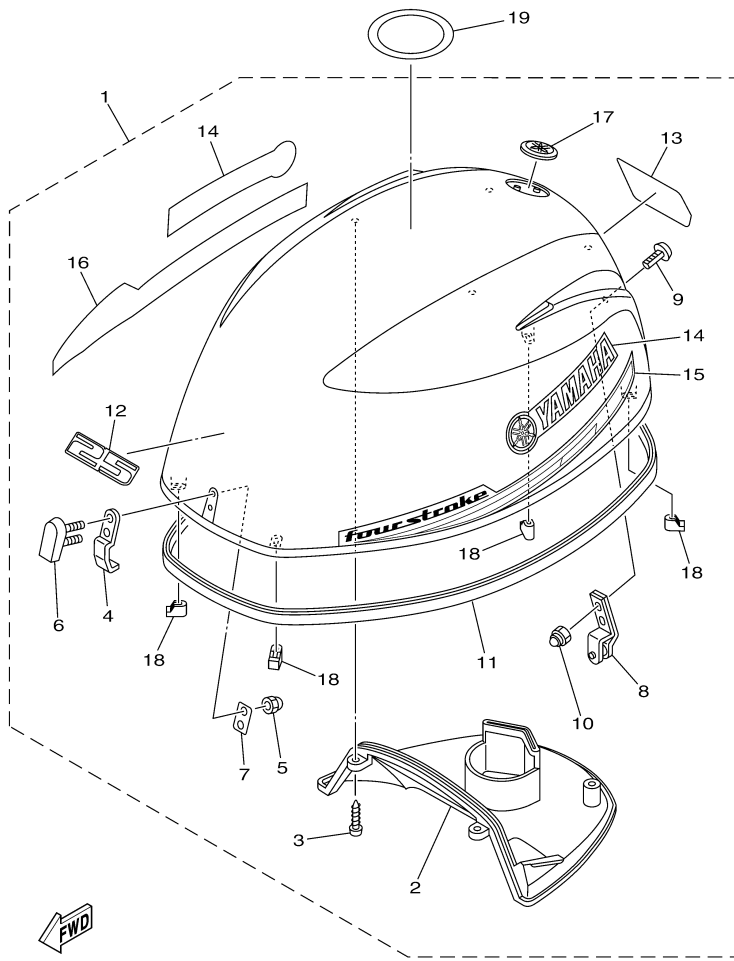

T25LA 0113 / SCHEDULED SERVICE PARTS

©2014 Yamaha Motor Corporation, U.S.A. All rights reserved.

Part List

T25LA 0113 / SCHEDULED SERVICE PARTS

REF - NO	PART NUMBER	PART NAME	QUANTITY	REMARKS
1	6G8-12411-03-00	THERMOSTAT	1	
2	62Y-12414-00-00	.GASKET, COVER	1	
3	6G8-11325-00-00	ANODE	1	
4	5GH-13440-50-00	ELEMENT ASSY, OIL CLEANER	1	
5	6BL-11325-00-00	ANODE	2	
6	DPR-6EB90-00-00	PLUG, SPARK (NGK DPR6EB)	2	
7	61N-24563-10-00	.ELEMENT, FILTER	1	
8	93210-32738-00	.O-RING	1	
9	65W-45251-00-00	ANODE	1	
10	62Y-11325-00-00	ANODE	1	
11	90430-14M09-00	.GASKET	1	
12	90430-08020-00	.GASKET	2	
13	67C-45371-00-00	TAB-TRIM	1	
14	67C-45251-00-00	ANODE	1	
15	66T-W0078-00-00	WATER PUMP REPAIR KIT	1	

©2014 Yamaha Motor Corporation, U.S.A. All rights reserved.

T25LA 0113 / TOP COWLING

6BL5110-L010

Part List

T25LA 0113 / TOP COWLING

REF - NO	PART NUMBER	PART NAME	QUANTITY	REMARKS
1	6BL-42610-21-00	TOP COWLING ASSY	1	
2	6BL-42613-00-00	.MOLDING, AIR DUCT	1	
3	90167-05017-00	.SCREW, TAPPING	4	
4	6BL-42651-00-00	.HOOK	1	
5	95380-05800-00	.NUT	2	
6	6BG-42851-00-00	.COVER, CLAMP	1	
7	6BG-42649-00-00	.HOLDER, CLAMP BAND	1	
8	6BL-42652-00-00	.HOOK	1	
9	90109-06047-00	.BOLT	2	
10	90185-06M05-00	.NUT, SELF-LOCKING	2	
11	6CJ-42615-00-00	.SEAL	1	
12	6BP-42677-10-00	.GRAPHIC, FRONT	1	
13	6BL-42678-10-00	.GRAPHIC, REAR	1	
14	6BP-42681-00-00	.MARK, COWLING	2	
15	6BP-42675-10-00	.GRAPHIC, SIDE 1	1	
16	6BP-42676-10-00	.GRAPHIC, SIDE 2	1	
17	6AH-42697-10-00	.TUNING FORK MARK	1	
18	6BG-42662-00-00	.DAMPER	4	
19	67F-13434-20-00	LABEL, CAUTION	1	