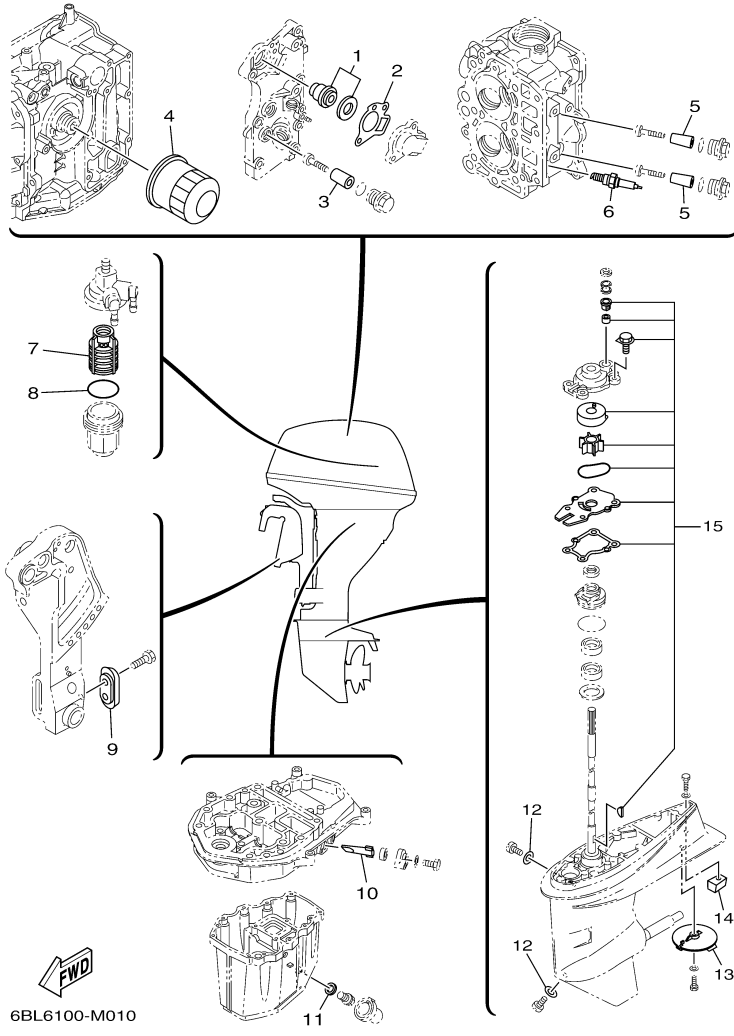

T25LA 0113 / SCHEDULED SERVICE PARTS

©2014 Yamaha Motor Corporation, U.S.A. All rights reserved.

Part List

T25LA 0113 / SCHEDULED SERVICE PARTS

REF - NO	PART NUMBER	PART NAME	QUANTITY	REMARKS
1	6G8-12411-03-00	THERMOSTAT	1	
2	62Y-12414-00-00	.GASKET, COVER	1	
3	6G8-11325-00-00	ANODE	1	
4	5GH-13440-50-00	ELEMENT ASSY, OIL CLEANER	1	
5	6BL-11325-00-00	ANODE	2	
6	DPR-6EB90-00-00	PLUG, SPARK (NGK DPR6EB)	2	
7	61N-24563-10-00	.ELEMENT, FILTER	1	
8	93210-32738-00	.O-RING	1	
9	65W-45251-00-00	ANODE	1	
10	62Y-11325-00-00	ANODE	1	
11	90430-14M09-00	.GASKET	1	
12	90430-08020-00	.GASKET	2	
13	67C-45371-00-00	TAB-TRIM	1	
14	67C-45251-00-00	ANODE	1	
15	66T-W0078-00-00	WATER PUMP REPAIR KIT	1	

©2014 Yamaha Motor Corporation, U.S.A. All rights reserved.

T25LA 0113 / TOP COWLING

6BL5110-L010

Part List

T25LA 0113 / TOP COWLING

REF - NO	PART NUMBER	PART NAME	QUANTITY	REMARKS
1	6BL-42610-21-00	TOP COWLING ASSY	1	
2	6BL-42613-00-00	.MOLDING, AIR DUCT	1	
3	90167-05017-00	.SCREW, TAPPING	4	
4	6BL-42651-00-00	.HOOK	1	
5	95380-05800-00	.NUT	2	
6	6BG-42851-00-00	.COVER, CLAMP	1	
7	6BG-42649-00-00	.HOLDER, CLAMP BAND	1	
8	6BL-42652-00-00	.HOOK	1	
9	90109-06047-00	.BOLT	2	
10	90185-06M05-00	.NUT, SELF-LOCKING	2	
11	6CJ-42615-00-00	.SEAL	1	
12	6BP-42677-10-00	.GRAPHIC, FRONT	1	
13	6BL-42678-10-00	.GRAPHIC, REAR	1	
14	6BP-42681-00-00	.MARK, COWLING	2	
15	6BP-42675-10-00	.GRAPHIC, SIDE 1	1	
16	6BP-42676-10-00	.GRAPHIC, SIDE 2	1	
17	6AH-42697-10-00	.TUNING FORK MARK	1	
18	6BG-42662-00-00	.DAMPER	4	
19	67F-13434-20-00	LABEL, CAUTION	1	