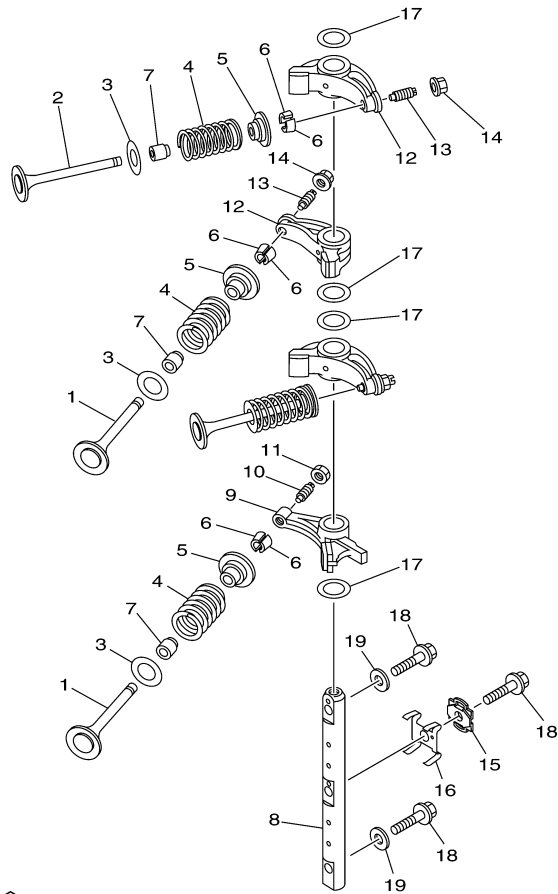

T25LA 0113 / VALVE

6BP1100-H050

©2014 Yamaha Motor Corporation, U.S.A. All rights reserved.

Part List

T25LA 0113 / VALVE

REF - NO	PART NUMBER	PART NAME	QUANTITY	REMARKS
1	69W-12111-00-00	VALVE, INTAKE	2	
2	69W-12121-10-00	VALVE, EXHAUST	2	
3	62Y-12116-00-00	SEAT, VALVE SPRING	4	
4	51Y-12114-00-00	SPRING, VALVE OUTER	4	
5	30X-12117-00-00	RETAINER, VALVE SPRING	4	
6	30X-12118-00-00	LOCK, VALVE SPRING RETAINER	8	
7	51Y-12119-00-00	SEAL, VALVE STEM	4	
8	6BL-12146-00-00	SHAFT, ROCKER	1	
9	62Y-12151-00-00	ARM, VALVE ROCKER	1	
10	64J-12159-00-00	SCREW, VALVE ADJUSTING	1	
11	62Y-12158-00-00	NUT, LOCK	1	
12	6C5-12151-00-00	ARM, VALVE ROCKER	3	
13	6C5-12159-00-00	SCREW, VALVE ADJUSTING	3	
14	6C5-12158-00-00	NUT, LOCK	3	
15	6BL-12231-00-00	GUIDE, STOPPER 1	1	
16	6BL-12233-00-00	PLATE, GUIDE STOPPER 1	1	
17	90201-16014-00	WASHER, PLATE	4	
18	90105-08060-00	BOLT, FLANGE	3	
19	92990-08200-00	WASHER, PLAIN	2