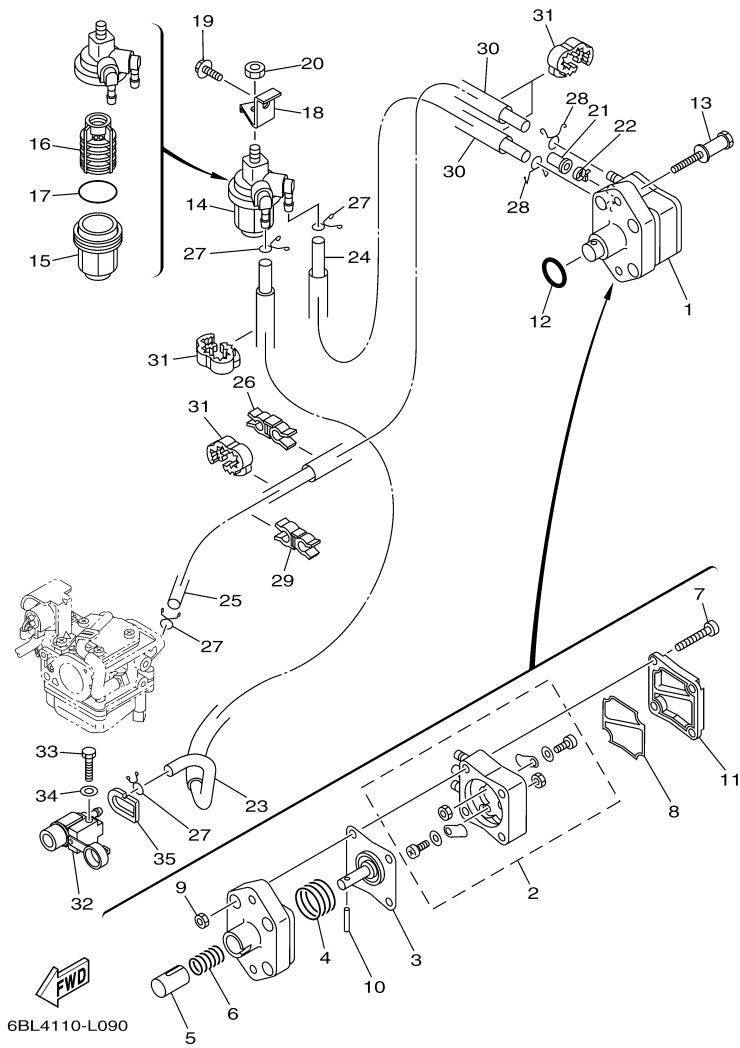

T25LA 0113 / FUEL

©2014 Yamaha Motor Corporation, U.S.A. All rights reserved.

Part List

T25LA 0113 / FUEL

REF - NO	PART NUMBER	PART NAME	QUANTITY	REMARKS
1	62Y-24410-04-00	FUEL PUMP ASSY	1	
2	62Y-24415-01-00	.BODY 4	1	
3	62Y-24411-02-00	.DIAPHRAGM	1	
4	62Y-24423-00-00	.SPRING, DIAPHRAGM	1	
5	62Y-13131-01-00	.PLUNGER	1	
6	62Y-24454-00-00	.SPRING	1	
7	62Y-24444-01-00	.SCREW	4	
8	6C5-24471-00-00	.DIAPHRAGM	1	
9	95380-05600-00	.NUT	4	
10	62Y-24374-01-00	.PIN	1	
11	6C5-24414-00-00	.BODY 3	1	
12	93210-24M79-00	.O-RING	1	
13	90109-06266-00	BOLT	2	
14	61N-24560-10-00	FILTER ASSY	1	
15	61N-24521-00-00	.CUP, FILTER	1	
16	61N-24563-10-00	.ELEMENT, FILTER	1	
17	93210-32738-00	.O-RING	1	
18	6D5-24566-00-00	BRACKET, FILTER	1	
19	95895-08016-00	BOLT, FLANGE	1	
20	95380-08600-00	NUT	1	
21	6BL-24481-00-00	PLUG	1	
22	90465-11M10-00	CLAMP	1	
23	6BL-24311-10-00	PIPE, FUEL 1	1	
24	90445-10050-00	HOSE (L150)	1	
25	90445-10053-00	HOSE (L350)	1	
26	90464-11009-00	CLAMP	1	
27	90467-09M17-00	CLIP	4	
28	90467-10M04-00	CLIP	2	
29	90464-11009-00	CLAMP	1	
30	90446-15003-00	HOSE (L100)	2	
31	90464-13227-00	CLAMP	4	
32	6YL-24304-01-00	FUEL PIPE JOINT COMP. 1	1	
33	97095-06025-00	BOLT	1	
34	92995-06600-00	WASHER	1	
35	61N-24329-00-00	SEAL	1	

Part Notes

T25LA 0113 / FUEL

PART NUMBER	NOTE TEXT
61N-24563-10-00	OEM: This part number is among the Top 100 Most Popular Marine Maintenance Parts as of March 2014.

©2014 Yamaha Motor Corporation, U.S.A. All rights reserved.