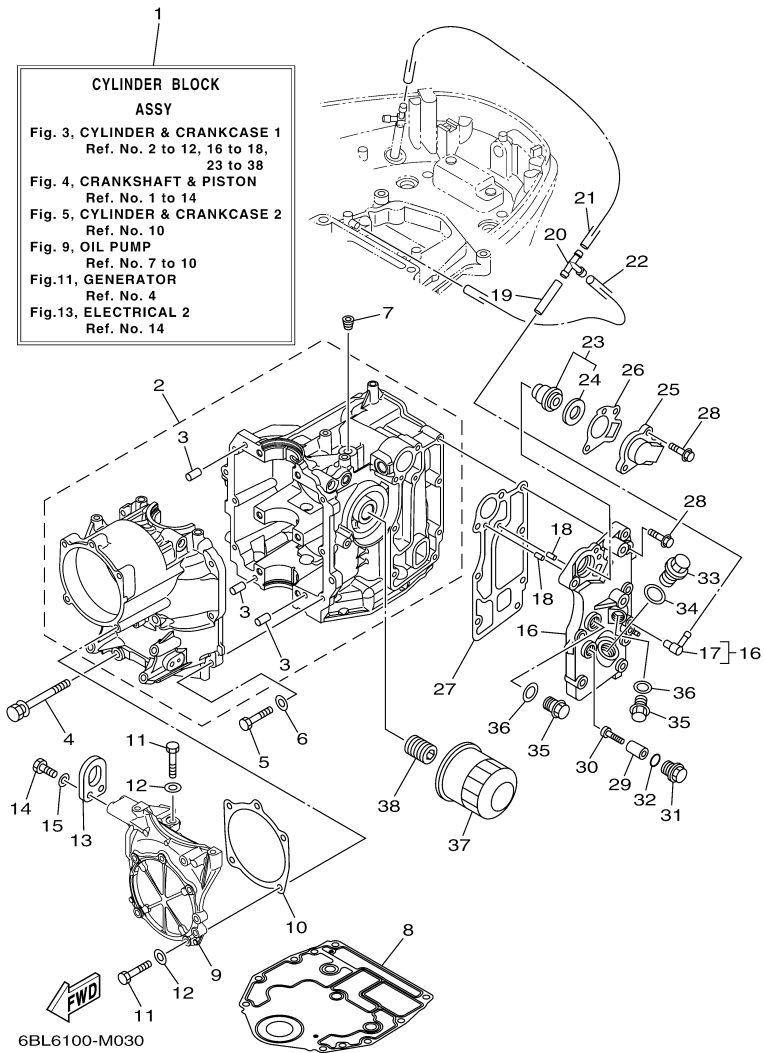

T25LA 0113 / CYLINDER CRANKCASE 1

©2014 Yamaha Motor Corporation, U.S.A. All rights reserved.

Part List

T25LA 0113 / CYLINDER CRANKCASE 1

REF - NO	PART NUMBER	PART NAME	QUANTITY	REMARKS
1	6BL-W009B-01-1S	CYLINDER BLOCK ASSY	1	
2	6BL-15100-02-00	CRANKCASE ASSY	1	
3	93606-12019-00	.PIN, DOWEL	3	
4	90119-08M01-00	BOLT, WITH WASHER	6	
5	97013-06025-00	BOLT	7	
6	92903-06600-00	WASHER, PLATE	7	
7	90344-51003-00	PLUG, TAPER SCREW	1	
8	6BG-11351-00-00	.GASKET, CYLINDER	1	
9	6BL-15121-00-1S	CRANKCASE 2	1	
10	6BL-15663-00-00	.SEAL	1	
11	97013-06025-00	BOLT	6	
12	92903-06600-00	WASHER, PLATE	6	
13	62Y-11119-00-00	HANGER, ENGINE	1	
14	97095-06020-00	BOLT	2	
15	92995-06600-00	WASHER	2	
16	6BL-41113-00-1S	OUTER COVER, EXHAUST	1	
17	676-11372-00-00	.NIPPLE, HOSE	1	
18	93604-10M03-00	PIN, DOWEL	2	
19	90445-09057-00	HOSE (L43)	1	
20	688-24378-00-00	PIPE, JOINT 3	1	
21	90445-09251-00	HOSE (L350)	1	
22	90445-09104-00	HOSE (L300)	1	
23	6G8-12411-03-00	THERMOSTAT	1	
24	688-12412-00-00	.SEAL, THERMOSTAT	1	
25	6C5-12413-00-9S	COVER, THERMOSTAT	1	
26	62Y-12414-00-00	.GASKET, COVER	1	
27	6BL-41114-00-00	.GASKET, EXHAUST OUTER COVER	1	
28	90119-06MA5-00	BOLT, WITH WASHER	8	
29	6G8-11325-00-00	ANODE	1	
30	97880-05025-00	SCREW, PAN HEAD	1	
31	6G8-11197-01-00	PLUG, BLIND	1	
32	93210-13M63-00	.O-RING	1	
33	90340-18M09-00	PLUG, STRAIGHT SCREW	1	
34	90430-18130-00	.GASKET	1	
35	90340-14M06-00	PLUG, STRAIGHT SCREW	2	
36	90430-14115-00	.GASKET	2	
37	5GH-13440-50-00	ELEMENT ASSY, OIL CLEANER	1	
38	6C5-12858-00-00	BOLT, UNION	1	

Part Notes

T25LA 0113 / CYLINDER CRANKCASE 1

PART NUMBER	NOTE TEXT
62Y-12414-00-00	OEM: This part number is among the Top 100 Most Popular Marine Maintenance Parts as of March 2014.

©2014 Yamaha Motor Corporation, U.S.A. All rights reserved.