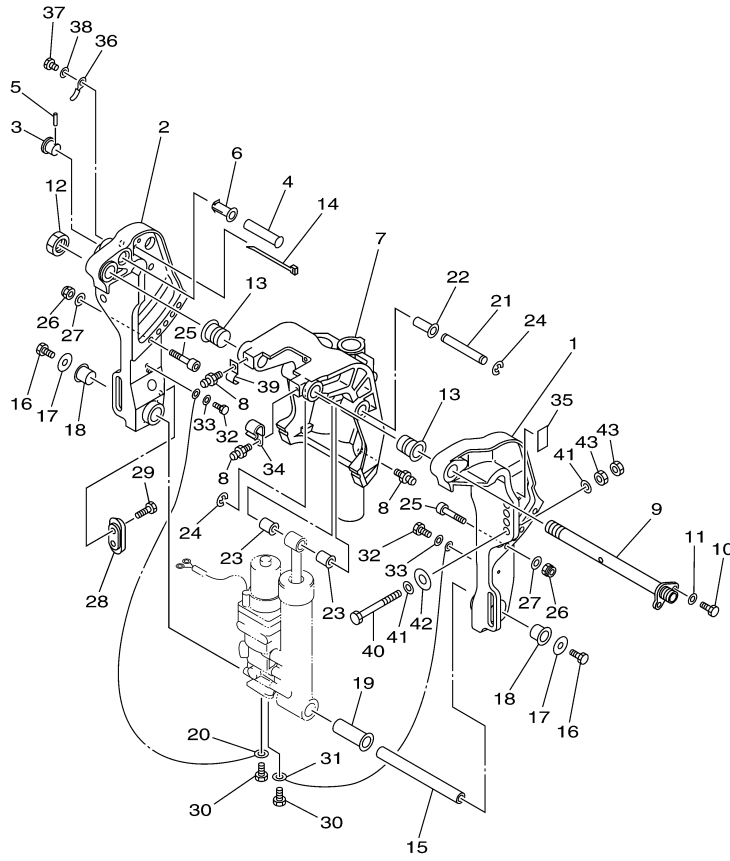

T25LA 0113 / BRACKET 1

6BL3100-K200

©2014 Yamaha Motor Corporation, U.S.A. All rights reserved.

Part List

T25LA 0113 / BRACKET 1

REF - NO	PART NUMBER	PART NAME	QUANTITY	REMARKS
1	6K9-43111-10-4D	BRACKET, CLAMP 1	1	
2	6BG-43112-10-4D	BRACKET, CLAMP 2	1	
3	65W-43192-00-00	KNOB, STOPPER	1	
4	65W-43191-00-00	SHAFT, STOPPER	1	
5	91690-30018-00	PIN, SPRING	1	
6	90386-14MA1-00	BUSH	1	
7	6BG-43311-10-4D	BRACKET, SWIVEL 1	1	
8	93700-06M03-00	NIPPLE, GREASE	3	
9	6K9-43131-01-00	BOLT, CLAMP BRACKET	1	
10	97095-08020-00	BOLT	1	
11	92995-08600-00	WASHER	1	
12	90185-22M11-00	NUT, SELF-LOCKING	1	
13	90386-22MA4-00	BUSH	2	
14	90465-13M11-00	CLAMP	2	
15	90249-18M35-00	PIN	1	
16	97080-08016-00	BOLT	2	
17	90201-08M00-00	WASHER, PLATE	2	
18	90386-18M44-00	BUSH	2	
19	90386-18MA0-00	BUSH	1	
20	6H1-82148-00-00	WIRE, LEAD 4	1	
21	90249-12M38-00	PIN	1	
22	90381-12M10-00	BUSH, SOLID	1	
23	90381-12M11-00	BUSH, SOLID	2	
24	99080-10600-00	CIRCLIP	2	
25	90110-10M02-00	BOLT, HEXAGON SOCKET HEAD	2	
26	90185-10M13-00	NUT, SELF-LOCKING	2	
27	92995-10600-00	WASHER	2	
28	65W-45251-00-00	ANODE	1	
29	90101-06020-00	BOLT	2	
30	97085-06010-00	BOLT	2	
31	6U0-82127-00-00	WIRE, LEAD 2	1	
32	97095-06014-00	BOLT	2	
33	92995-06600-00	WASHER	2	
34	90465-08M07-00	CLAMP	1	
35	63V-82377-50-00	LABEL (SPARK,IGNITION)	1	
36	90465-10M77-00	CLAMP	1	
37	97095-06014-00	BOLT	1	
38	92995-06600-00	WASHER	1	
39	90465-08M63-00	CLAMP	1	
40	90101-12M65-00	BOLT	4	
41	90201-12062-00	WASHER, PLATE	8	
42	90201-12426-00	WASHER, PLATE	4	
43	95380-12600-00	NUT	8	

Part Notes

T25LA 0113 / BRACKET 1

PART NUMBER	NOTE TEXT
65W-45251-00-00	OEM: This part number is among the Top 100 Most Popular Marine Maintenance Parts as of March 2014.

©2014 Yamaha Motor Corporation, U.S.A. All rights reserved.