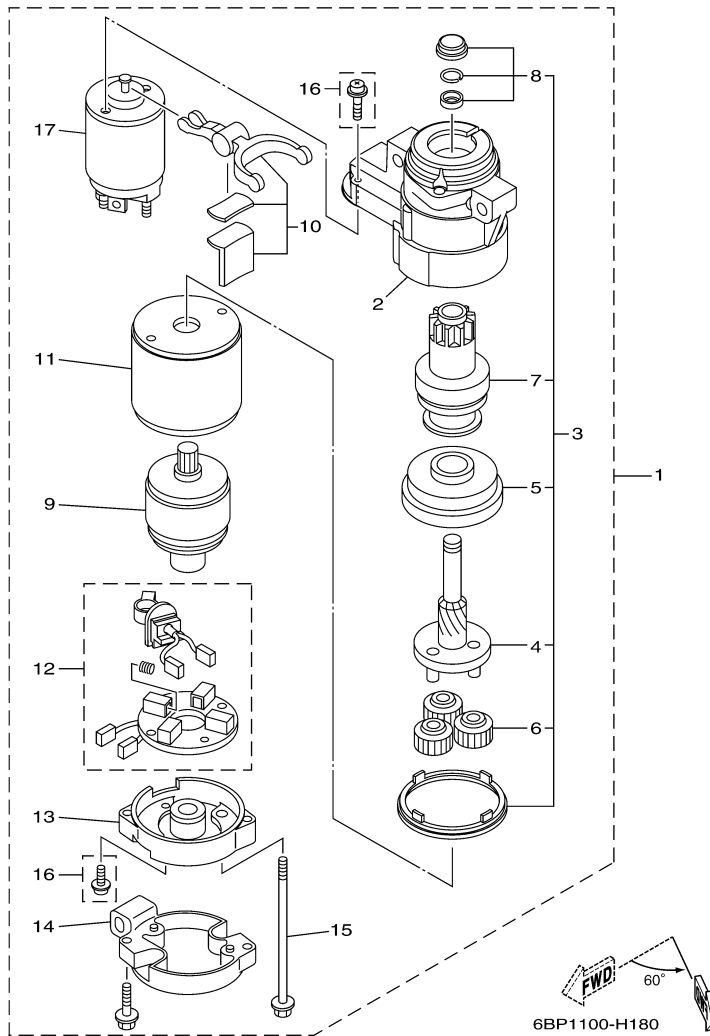

T25LA 0113 / STARTING MOTOR

©2014 Yamaha Motor Corporation, U.S.A. All rights reserved.

Part List

T25LA 0113 / STARTING MOTOR

REF - NO	PART NUMBER	PART NAME	QUANTITY	REMARKS
1	6BG-81800-00-00	STARTING MOTOR ASSY	1	
2	6BG-81830-00-00	.FRONT BRACKET ASSY	1	
3	6BG-81807-00-00	.GEAR ASSY, STARTING MOTOR	1	
4	6BG-81836-00-00	..SPRING, LEVER	1	
5	6BG-81891-00-00	..GEAR, RING	1	
6	6AW-8183T-00-00	..GEAR, IDLER	3	
7	6BG-81832-00-00	..CLUTCH, OVER RUN	1	
8	6BG-81857-00-00	..RETAINER	1	
9	6BG-81850-00-00	.ARMATURE ASSY	1	
10	6BG-81839-00-00	.LEVER ASSY	1	
11	6BG-81810-00-00	.STATOR ASSY	1	
12	6BG-81840-00-00	.BRUSH HOLDER ASSY	1	
13	6BG-81820-00-00	.REAR BRACKET ASSY	1	
14	6BG-8182J-00-00	.BRACKET COMPLETE	1	
15	6BG-81826-00-00	.BOLT	2	
16	6BG-81846-00-00	.SCREW SET	1	
17	6BG-81941-00-00	.STARTER RELAY ASSY	1