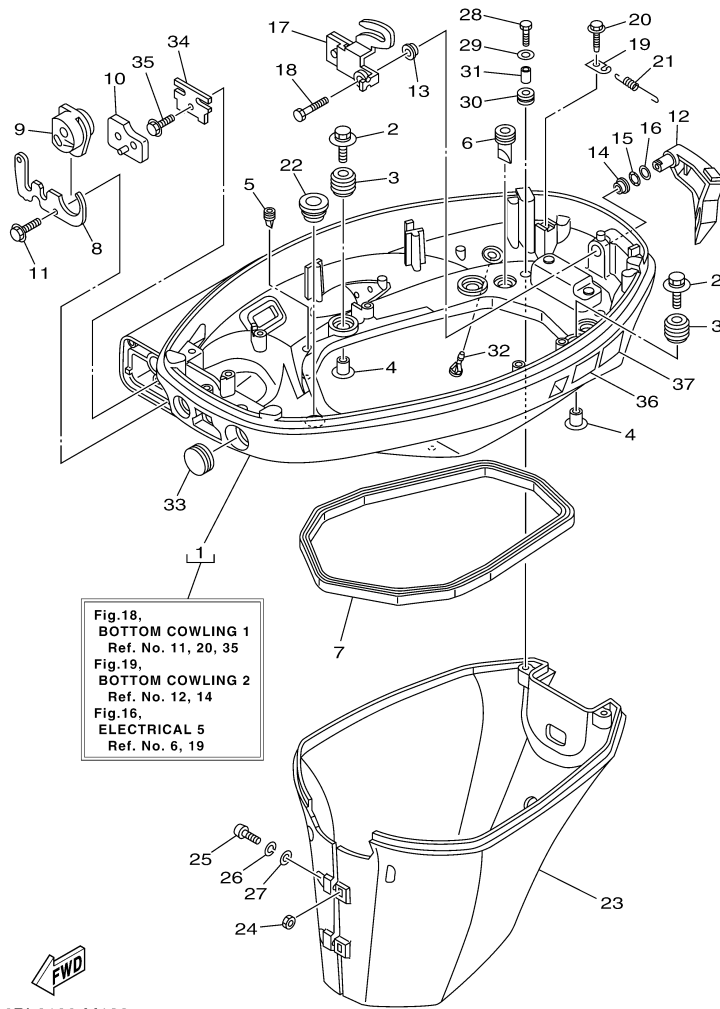

T25LA 0113 / BOTTOM COWLING 1

©2014 Yamaha Motor Corporation, U.S.A. All rights reserved.

Part List

T25LA 0113 / BOTTOM COWLING 1

REF - NO	PART NUMBER	PART NAME	QUANTITY	REMARKS
1	6BP-42710-00-4D	BOTTOM COWLING ASSY	1	
2	90119-06M61-00	BOLT, WITH WASHER	4	
3	6BG-42748-00-00	GROMMET	4	
4	90387-06M69-00	COLLAR	4	
5	65W-42717-00-00	RUBBER, SEAL 2	2	
6	61A-42717-00-00	RUBBER, SEAL 2	2	
7	62Y-42716-00-00	RUBBER, SEAL 1	1	
8	6BL-42761-00-00	.STOPPER	1	
9	6BL-42725-01-00	GROMMET	1	
10	6BL-42727-00-00	.GROMMET	1	
11	90109-06M86-00	BOLT	2	
12	6BL-42815-00-4D	LEVER, CLAMP	1	
13	90386-12M37-00	BUSH	1	
14	90386-12MA2-00	BUSH	1	
15	90206-12052-00	WASHER, WAVE	1	
16	90201-12M07-00	WASHER, PLATE	1	
17	6BG-42816-00-00	LEVER, CLAMP	1	
18	97095-06012-00	BOLT	1	
19	66T-43144-00-00	HOOK, SPRING	1	
20	90109-06M86-00	BOLT	1	
21	90506-18023-00	SPRING, TENSION	1	
22	68U-42727-00-00	GROMMET	1	
23	6BG-42741-10-4D	APRON	1	
24	95380-06600-00	NUT, HEXAGON	2	
25	97880-06025-00	SCREW, PAN HEAD	2	
26	92990-06100-00	.WASHER, SPRING	2	
27	92990-06600-00	WASHER, PLATE	2	
28	97095-06014-00	BOLT	2	
29	92995-06600-00	WASHER	2	
30	90480-13M24-00	GROMMET	2	
31	90387-06M43-00	COLLAR	2	
32	6BL-44391-00-00	NIPPLE, HOSE	1	
33	65W-42726-10-00	.GROMMET	1	
34	6BL-48538-00-00	.CLAMP, CABLE 1	1	
35	90109-06M86-00	BOLT	1	
36	6AH-42794-40-00	LABEL, WARNING (GENERAL)	1	
37	6AH-42794-50-00	LABEL, WARNING (GENERAL)	1	

Part Notes

T25LA 0113 / BOTTOM COWLING 1

PART NUMBER	NOTE TEXT
92990-06600-00	OEM: This part number is among the Top 100 Most Popular Marine Maintenance Parts as of March 2014.

©2014 Yamaha Motor Corporation, U.S.A. All rights reserved.