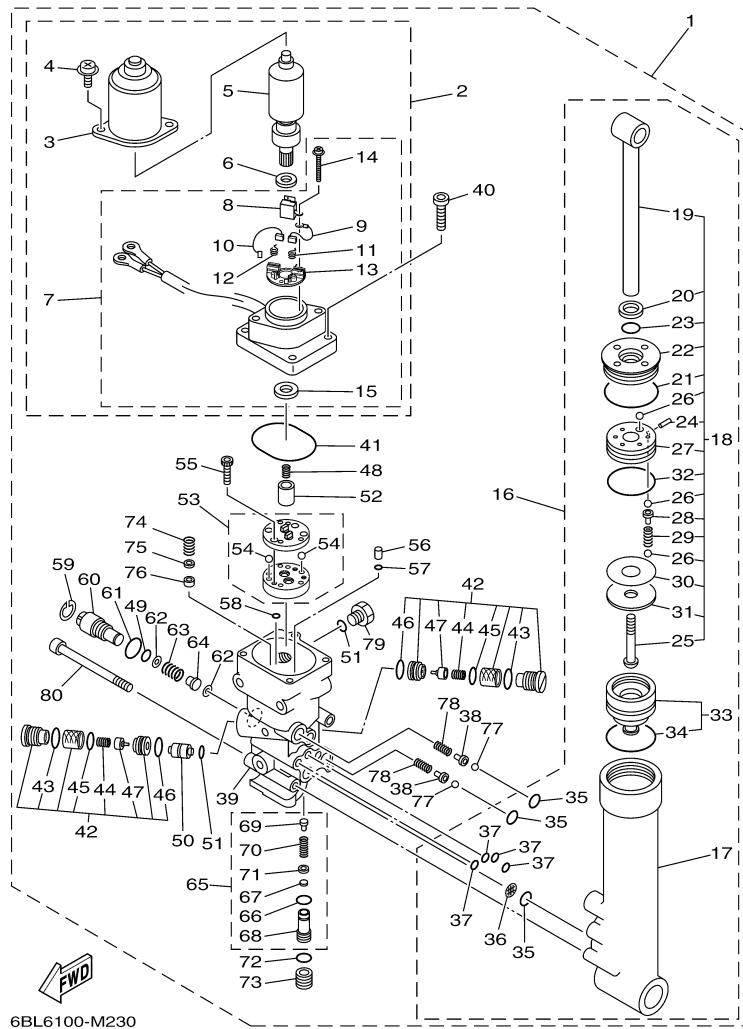

T25LA 0113 / POWER TRIM TILT ASSY

©2014 Yamaha Motor Corporation, U.S.A. All rights reserved.

Part List

T25LA 0113 / POWER TRIM TILT ASSY

REF - NO	PART NUMBER	PART NAME	QUANTITY	REMARKS
1	67C-43800-10-8D	POWER TRIM & TILT ASSY	1	
2	67C-43880-01-00	.MOTOR ASSY	1	
3	65W-43804-01-00	..STATOR ASSY	1	
4	65W-43887-01-00	..BOLT	2	
5	65W-43805-01-00	..ARMATURE ASSY	1	
6	65W-4387G-00-00	..WASHER	1	
7	67C-43881-01-00	..FRAME, END	1	
8	65W-82181-00-00	...CIRCUIT BREAKER COMP	1	
9	65W-43892-01-00	...BRUSH 2	1	
10	65W-43891-01-00	...BRUSH 1	1	
11	65W-4386K-01-00	...SPRING, BRUSH	1	
12	65W-4386L-00-00	...SPRING, BRUSH 2	1	
13	65W-4380F-01-00	...PLATE, BRUSH HOLDER	1	
14	65W-43879-01-00	...SCREW, WITH WASHER	2	
15	65W-43882-01-00	...OIL SEAL	1	
16	67C-43840-01-00	.POWER TILT ASSY	1	
17	65W-4380K-00-00	..CYLINDER, TILT SUB ASSY	1	
18	67C-43810-01-00	..TILT PISTON SUB ASSY	1	
19	65W-43801-01-00	...ROD	1	
20	65W-43812-00-00	...SEAL, DUST	1	
21	65W-43865-00-00	...O-RING	1	
22	65W-43811-01-00	...SCREW, CYLINDER END	1	
23	67C-43867-00-00	...O-RING	1	
24	91609-16012-00	...PIN, SPRING	1	
25	67C-43886-00-00	...BOLT	1	
26	93505-32038-00	...BALL	11	
27	65W-4385A-01-00	...PISTON, TILT	1	
28	65W-4386A-00-00	...PIN, ABSORBER VALVE	5	
29	67C-43857-00-00	...SPRING, ABSORBER VALVE	5	
30	15A-22442-00-00	...SHIM	1	UN
31	90201-10038-00	...WASHER, PLATE	1	
32	6H1-43862-00-00	...O-RING	1	
33	65W-4381B-00-00	..FREE PISTON SUB ASSY	1	
34	6H1-43861-10-00	...O-RING	1	
35	93210-11368-00	..O-RING	3	
36	69J-4381C-00-00	..FILTER 3	1	
37	93210-064A5-00	..O-RING	4	
38	65W-4386A-00-00	.PIN, ABSORBER VALVE	2	
39	67C-4380L-01-00	.HOUSING, TRIM & TILT SUB ASSY	1	
40	91380-06020-00	.BOLT	4	
41	93210-50768-00	.O-RING	1	
42	6T4-43802-03-00	.VALVE SUB ASSY	2	
43	6H1-43866-01-00	..O-RING	1	
44	6T4-43853-00-00	..SPRING, MAIN VALVE	1	
45	93210-10M74-00	..O-RING	1	
46	93210-12N52-00	..O-RING	1	
47	6T4-43808-00-00	..SEAT VALVE COMP 1	1	
48	6T4-43853-00-00	.SPRING, MAIN VALVE	1	
49	93210-10M74-00	.O-RING	1	
50	62X-43841-00-00	.PISTON, SHUTTLE	1	
51	93210-09165-00	.O-RING	2	
52	65W-43831-00-00	.CONNECTOR, SHAFT	1	
53	65W-43830-00-00	.GEAR PUMP ASSY	1