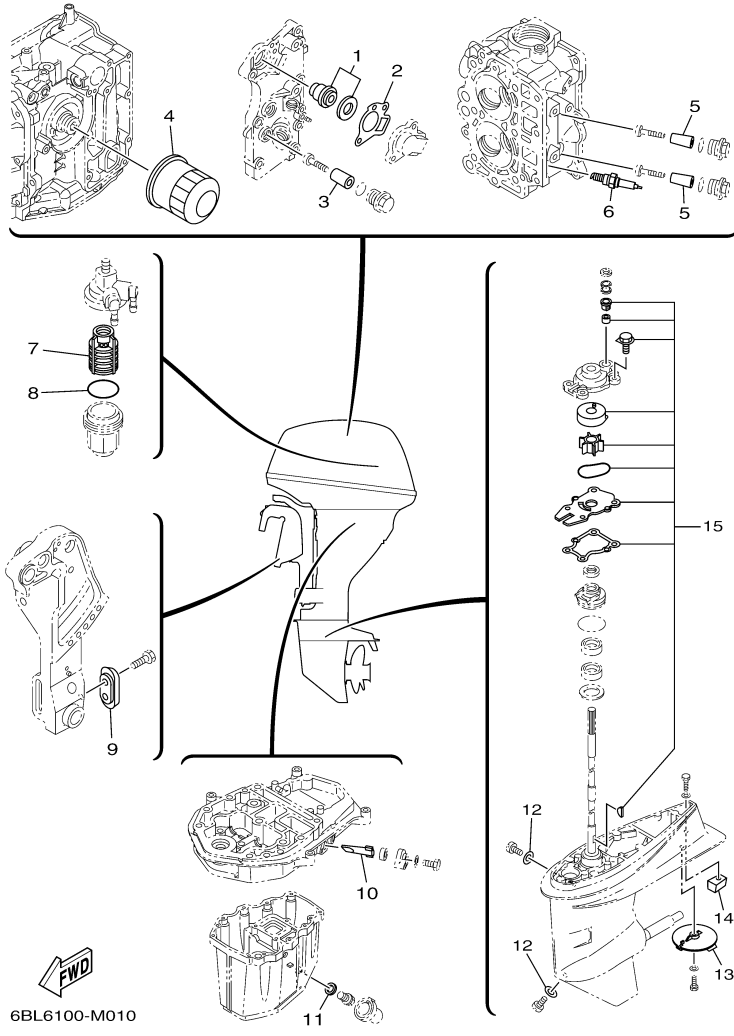

T25LA 0113 / SCHEDULED SERVICE PARTS

©2014 Yamaha Motor Corporation, U.S.A. All rights reserved.

Part List

T25LA 0113 / SCHEDULED SERVICE PARTS

REF - NO	PART NUMBER	PART NAME	QUANTITY	REMARKS
1	6G8-12411-03-00	THERMOSTAT	1	
2	62Y-12414-00-00	.GASKET, COVER	1	
3	6G8-11325-00-00	ANODE	1	
4	5GH-13440-50-00	ELEMENT ASSY, OIL CLEANER	1	
5	6BL-11325-00-00	ANODE	2	
6	DPR-6EB90-00-00	PLUG, SPARK (NGK DPR6EB)	2	
7	61N-24563-10-00	.ELEMENT, FILTER	1	
8	93210-32738-00	.O-RING	1	
9	65W-45251-00-00	ANODE	1	
10	62Y-11325-00-00	ANODE	1	
11	90430-14M09-00	.GASKET	1	
12	90430-08020-00	.GASKET	2	
13	67C-45371-00-00	TAB-TRIM	1	
14	67C-45251-00-00	ANODE	1	
15	66T-W0078-00-00	WATER PUMP REPAIR KIT	1	

Part Notes

T25LA 0113 / SCHEDULED SERVICE PARTS

PART NUMBER		NOTE TEXT
62Y-12414-00-00		OEM: This part number is among the Top 100 Most Popular Marine Maintenance Parts as of March 2014.
61N-24563-10-00		OEM: This part number is among the Top 100 Most Popular Marine Maintenance Parts as of March 2014.
65W-45251-00-00		OEM: This part number is among the Top 100 Most Popular Marine Maintenance Parts as of March 2014.
90430-14M09-00		OEM: This part number is among the Top 100 Most Popular Marine Maintenance Parts as of March 2014.
90430-08020-00		OEM: This part number is among the Top 100 Most Popular Marine Maintenance Parts as of March 2014.

©2014 Yamaha Motor Corporation, U.S.A. All rights reserved.