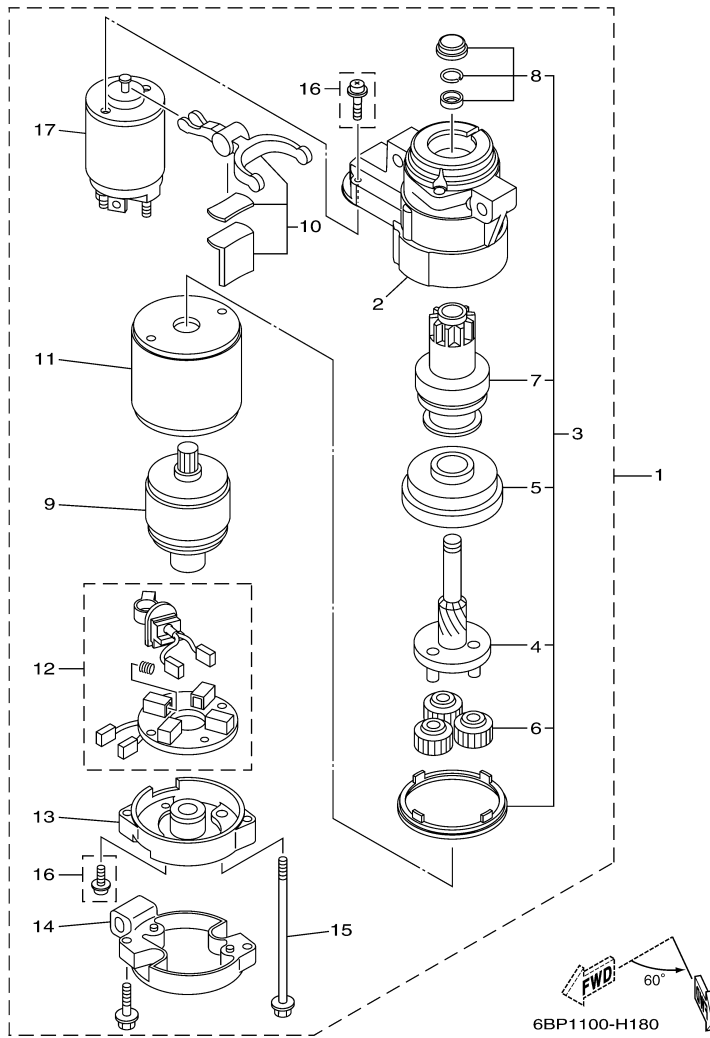

T25LA 0113 / ELECTRICAL 5

6BL1100-H150

Part List

T25LA 0113 / ELECTRICAL 5

REF - NO	PART NUMBER	PART NAME	QUANTITY	REMARKS
1	62Y-84301-00-00	PILOT LIGHT ASSY 1	1	
2	6H4-83589-00-00	GASKET	1	
3	97885-06012-00	SCREW, PAN HEAD	1	
4	92995-06600-00	WASHER	1	
5	6BL-82388-00-00	PLATE	1	
6	90109-06M86-00	BOLT	2	
7	90464-18246-00	CLAMP	1	
8	6BL-82590-00-00	WIRE HARNESS ASSY	1	
9	67F-82151-00-00	.FUSE (20A)	2	
10	67F-82151-10-00	.FUSE (30A)	2	
11	67F-8215B-10-00	.CAP (YELLOW)	1	
12	67F-8215B-20-00	.CAP (GREEN)	1	
13	90464-16001-00	CLAMP	1	
14	90464-18004-00	CLAMP	1	
15	6G1-42725-00-00	GROMMET	1	
16	69J-82563-00-00	TRIM & TILT SWITCH ASSY	1	
17	69J-82587-00-00	GASKET	1	
18	63P-83614-01-00	BRACKET	1	
19	90109-06M86-00	BOLT	2	
20	67C-85415-00-00	MARK, SIGNAL LAMP	1	

T25LA 0113 / STARTING MOTOR

©2014 Yamaha Motor Corporation, U.S.A. All rights reserved.

Part List

T25LA 0113 / STARTING MOTOR

REF - NO	PART NUMBER	PART NAME	QUANTITY	REMARKS
1	6BG-81800-00-00	STARTING MOTOR ASSY	1	
2	6BG-81830-00-00	.FRONT BRACKET ASSY	1	
3	6BG-81807-00-00	.GEAR ASSY, STARTING MOTOR	1	
4	6BG-81836-00-00	..SPRING, LEVER	1	
5	6BG-81891-00-00	..GEAR, RING	1	
6	6AW-8183T-00-00	..GEAR, IDLER	3	
7	6BG-81832-00-00	..CLUTCH, OVER RUN	1	
8	6BG-81857-00-00	..RETAINER	1	
9	6BG-81850-00-00	.ARMATURE ASSY	1	
10	6BG-81839-00-00	.LEVER ASSY	1	
11	6BG-81810-00-00	.STATOR ASSY	1	
12	6BG-81840-00-00	.BRUSH HOLDER ASSY	1	
13	6BG-81820-00-00	.REAR BRACKET ASSY	1	
14	6BG-8182J-00-00	.BRACKET COMPLETE	1	
15	6BG-81826-00-00	.BOLT	2	
16	6BG-81846-00-00	.SCREW SET	1	
17	6BG-81941-00-00	.STARTER RELAY ASSY	1	