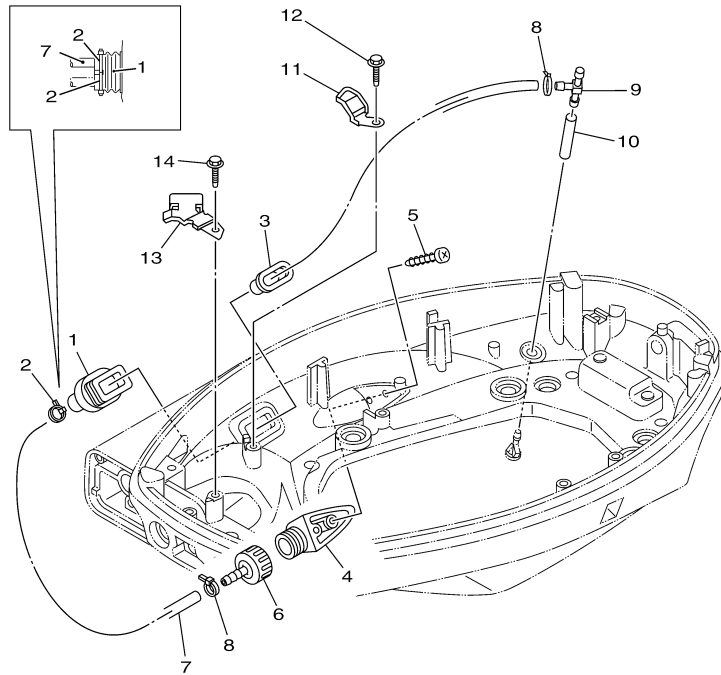

T25LA 0113 / BOTTOM COWLING 2

6BL1100-H180

©2014 Yamaha Motor Corporation, U.S.A. All rights reserved.

Part List

T25LA 0113 / BOTTOM COWLING 2

REF - NO	PART NUMBER	PART NAME	QUANTITY	REMARKS
1	6H1-42726-21-00	GROMMET	1	
2	90465-11M10-00	CLAMP	2	
3	6BG-42384-00-00	SEAL, CAP	1	
4	6AW-12572-00-00	ADAPTER	1	
5	97780-60520-00	SCREW, TAPPING	2	
6	6R3-12580-00-00	JOINT ASSY	1	
7	90445-11153-00	HOSE (L460)	1	
8	90465-11M10-00	CLAMP	2	
9	6C5-24378-00-00	PIPE, JOINT 3	1	
10	90445-09057-00	HOSE (L43)	1	
11	6BL-24396-00-00	PLATE	1	
12	90109-06M86-00	BOLT	1	
13	6BL-24364-00-00	STAY	1	
14	90109-06M86-00	BOLT	1