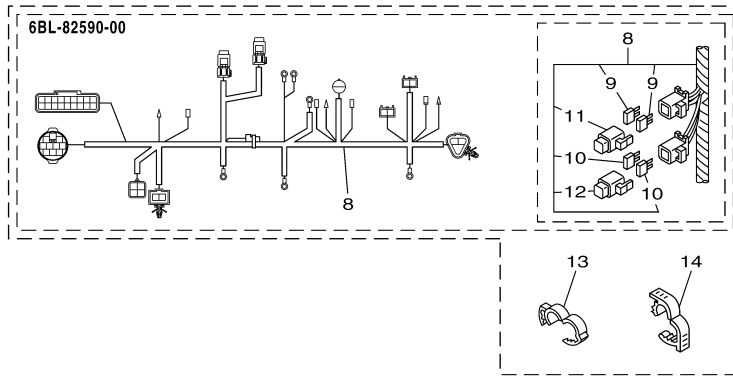

T25LA 0113 / ELECTRICAL 5

6BL1100-H150

Part List

T25LA 0113 / ELECTRICAL 5

REF - NO	PART NUMBER	PART NAME	QUANTITY	REMARKS
1	62Y-84301-00-00	PILOT LIGHT ASSY 1	1	
2	6H4-83589-00-00	GASKET	1	
3	97885-06012-00	SCREW, PAN HEAD	1	
4	92995-06600-00	WASHER	1	
5	6BL-82388-00-00	PLATE	1	
6	90109-06M86-00	BOLT	2	
7	90464-18246-00	CLAMP	1	
8	6BL-82590-00-00	WIRE HARNESS ASSY	1	
9	67F-82151-00-00	.FUSE (20A)	2	
10	67F-82151-10-00	.FUSE (30A)	2	
11	67F-8215B-10-00	.CAP (YELLOW)	1	
12	67F-8215B-20-00	.CAP (GREEN)	1	
13	90464-16001-00	CLAMP	1	
14	90464-18004-00	CLAMP	1	
15	6G1-42725-00-00	GROMMET	1	
16	69J-82563-00-00	TRIM & TILT SWITCH ASSY	1	
17	69J-82587-00-00	GASKET	1	
18	63P-83614-01-00	BRACKET	1	
19	90109-06M86-00	BOLT	2	
20	67C-85415-00-00	MARK, SIGNAL LAMP	1	