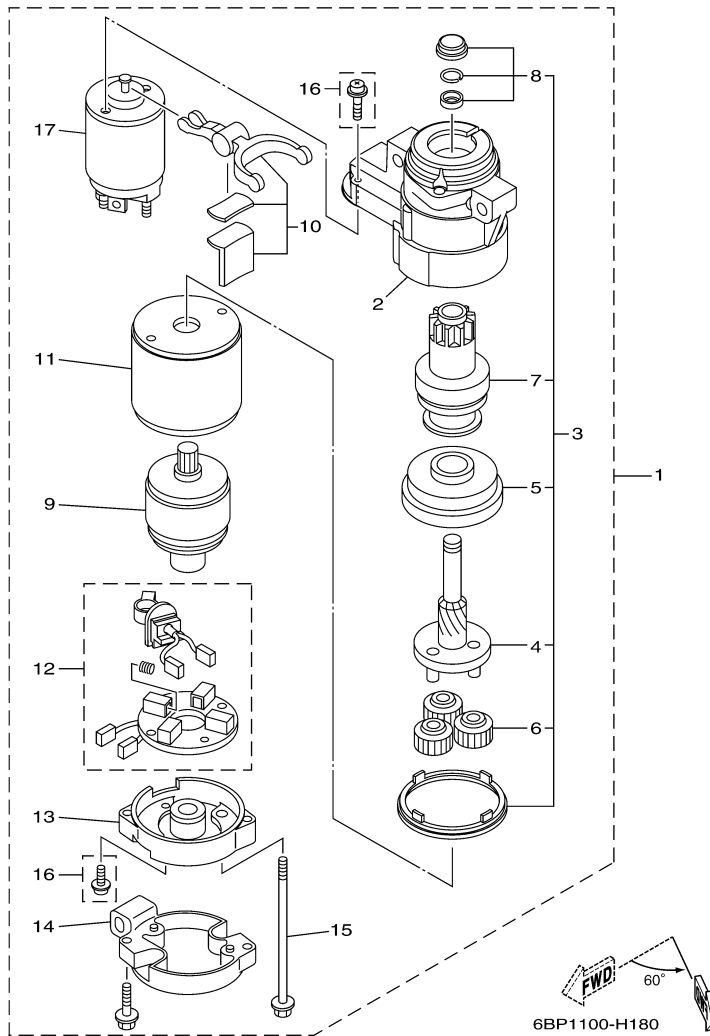

T25LA 0113 / ELECTRICAL 5

6BL1100-H150

Part List

T25LA 0113 / ELECTRICAL 5

REF - NO	PART NUMBER	PART NAME	QUANTITY	REMARKS
1	62Y-84301-00-00	PILOT LIGHT ASSY 1	1	
2	6H4-83589-00-00	GASKET	1	
3	97885-06012-00	SCREW, PAN HEAD	1	
4	92995-06600-00	WASHER	1	
5	6BL-82388-00-00	PLATE	1	
6	90109-06M86-00	BOLT	2	
7	90464-18246-00	CLAMP	1	
8	6BL-82590-00-00	WIRE HARNESS ASSY	1	
9	67F-82151-00-00	.FUSE (20A)	2	
10	67F-82151-10-00	.FUSE (30A)	2	
11	67F-8215B-10-00	.CAP (YELLOW)	1	
12	67F-8215B-20-00	.CAP (GREEN)	1	
13	90464-16001-00	CLAMP	1	
14	90464-18004-00	CLAMP	1	
15	6G1-42725-00-00	GROMMET	1	
16	69J-82563-00-00	TRIM & TILT SWITCH ASSY	1	
17	69J-82587-00-00	GASKET	1	
18	63P-83614-01-00	BRACKET	1	
19	90109-06M86-00	BOLT	2	
20	67C-85415-00-00	MARK, SIGNAL LAMP	1	

T25LA 0113 / STARTING MOTOR

©2014 Yamaha Motor Corporation, U.S.A. All rights reserved.

Part List

T25LA 0113 / STARTING MOTOR

REF - NO	PART NUMBER	PART NAME	QUANTITY	REMARKS
1	6BG-81800-00-00	STARTING MOTOR ASSY	1	
2	6BG-81830-00-00	.FRONT BRACKET ASSY	1	
3	6BG-81807-00-00	.GEAR ASSY, STARTING MOTOR	1	
4	6BG-81836-00-00	..SPRING, LEVER	1	
5	6BG-81891-00-00	..GEAR, RING	1	
6	6AW-8183T-00-00	..GEAR, IDLER	3	
7	6BG-81832-00-00	..CLUTCH, OVER RUN	1	
8	6BG-81857-00-00	..RETAINER	1	
9	6BG-81850-00-00	.ARMATURE ASSY	1	
10	6BG-81839-00-00	.LEVER ASSY	1	
11	6BG-81810-00-00	.STATOR ASSY	1	
12	6BG-81840-00-00	.BRUSH HOLDER ASSY	1	
13	6BG-81820-00-00	.REAR BRACKET ASSY	1	
14	6BG-8182J-00-00	.BRACKET COMPLETE	1	
15	6BG-81826-00-00	.BOLT	2	
16	6BG-81846-00-00	.SCREW SET	1	
17	6BG-81941-00-00	.STARTER RELAY ASSY	1	