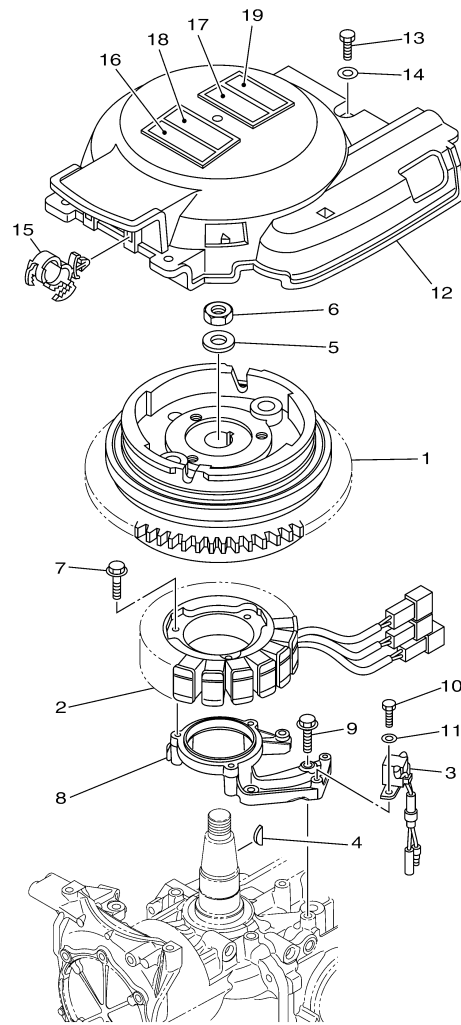

T25LA 0113 / GENERATOR

6BL5100-L100

©2014 Yamaha Motor Corporation, U.S.A. All rights reserved.

Part List

T25LA 0113 / GENERATOR

REF - NO	PART NUMBER	PART NAME	QUANTITY	REMARKS
1	6BL-85550-00-00	ROTOR ASSY	1	
2	6BL-85510-00-00	STATOR ASSY	1	
3	6AH-85580-00-00	COIL, PULSER	1	
4	6H4-11545-00-00	KEY, WOODRUFF	1	
5	90201-21M18-00	WASHER, PLATE	1	
6	90170-20137-00	NUT	1	
7	95023-06030-00	BOLT	3	
8	6BG-85561-00-94	BASE, MAGNETO	1	
9	95023-06025-00	BOLT	4	
10	97095-05016-00	.BOLT	2	
11	92995-05600-00	WASHER	2	
12	6BL-81337-00-00	COVER, FLYWHEEL	1	
13	97095-06020-00	BOLT	3	
14	92995-06600-00	WASHER	3	
15	90464-12183-00	CLAMP	2	
16	6AH-81994-40-00	LABEL, SAFETY	1	
17	6AH-81995-40-00	LABEL, WARNING	1	
18	6AH-81994-50-00	LABEL, SAFETY	1	
19	6AH-81995-50-00	LABEL, WARNING	1