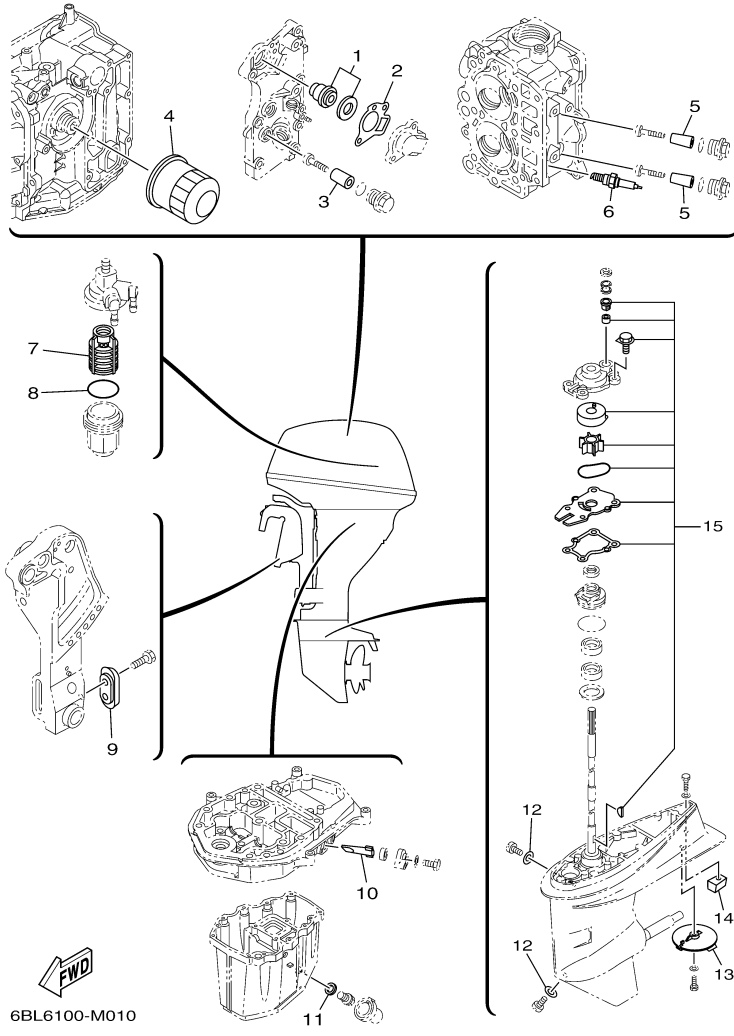

T25LA 0113 / SCHEDULED SERVICE PARTS

©2014 Yamaha Motor Corporation, U.S.A. All rights reserved.

Part List

T25LA 0113 / SCHEDULED SERVICE PARTS

REF - NO	PART NUMBER	PART NAME	QUANTITY	REMARKS
1	6G8-12411-03-00	THERMOSTAT	1	
2	62Y-12414-00-00	.GASKET, COVER	1	
3	6G8-11325-00-00	ANODE	1	
4	5GH-13440-50-00	ELEMENT ASSY, OIL CLEANER	1	
5	6BL-11325-00-00	ANODE	2	
6	DPR-6EB90-00-00	PLUG, SPARK (NGK DPR6EB)	2	
7	61N-24563-10-00	.ELEMENT, FILTER	1	
8	93210-32738-00	.O-RING	1	
9	65W-45251-00-00	ANODE	1	
10	62Y-11325-00-00	ANODE	1	
11	90430-14M09-00	.GASKET	1	
12	90430-08020-00	.GASKET	2	
13	67C-45371-00-00	TAB-TRIM	1	
14	67C-45251-00-00	ANODE	1	
15	66T-W0078-00-00	WATER PUMP REPAIR KIT	1	

©2014 Yamaha Motor Corporation, U.S.A. All rights reserved.

Part List

T25LA 0113 / TOP COWLING

REF - NO	PART NUMBER	PART NAME	QUANTITY	REMARKS
1	6BL-42610-21-00	TOP COWLING ASSY	1	
2	6BL-42613-00-00	.MOLDING, AIR DUCT	1	
3	90167-05017-00	.SCREW, TAPPING	4	
4	6BL-42651-00-00	.HOOK	1	
5	95380-05800-00	.NUT	2	
6	6BG-42851-00-00	.COVER, CLAMP	1	
7	6BG-42649-00-00	.HOLDER, CLAMP BAND	1	
8	6BL-42652-00-00	.HOOK	1	
9	90109-06047-00	.BOLT	2	
10	90185-06M05-00	.NUT, SELF-LOCKING	2	
11	6CJ-42615-00-00	.SEAL	1	
12	6BP-42677-10-00	.GRAPHIC, FRONT	1	
13	6BL-42678-10-00	.GRAPHIC, REAR	1	
14	6BP-42681-00-00	.MARK, COWLING	2	
15	6BP-42675-10-00	.GRAPHIC, SIDE 1	1	
16	6BP-42676-10-00	.GRAPHIC, SIDE 2	1	
17	6AH-42697-10-00	.TUNING FORK MARK	1	
18	6BG-42662-00-00	.DAMPER	4	
19	67F-13434-20-00	LABEL, CAUTION	1	