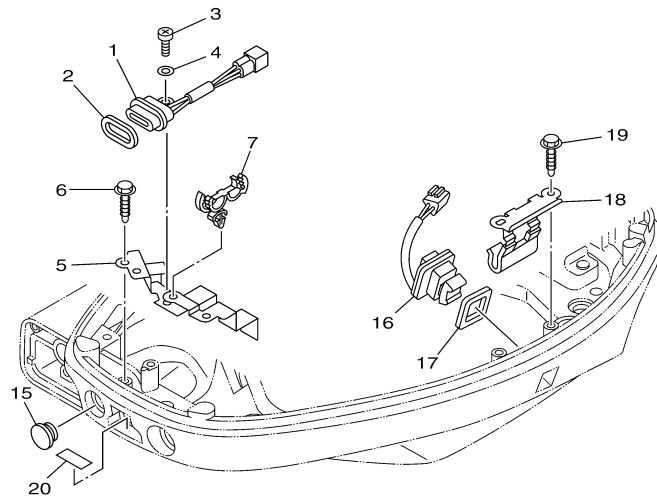

T25LA 0113 / ELECTRICAL 4

6BP3110-K160

©2014 Yamaha Motor Corporation, U.S.A. All rights reserved.

Part List

T25LA 0113 / ELECTRICAL 4

REF - NO	PART NUMBER	PART NAME	QUANTITY	REMARKS
1	63P-81950-00-00	RELAY ASSY	1	
2	97575-06520-00	BOLT, WITH WASHER	2	
3	6BL-81942-00-00	COVER	1	
4	90167-05009-00	SCREW, TAPPING	2	
5	6BL-81949-00-00	WIRE, LEAD	1	
6	6P2-8183X-00-00	CAP, TERMINAL	2	
7	97595-06610-00	BOLT, WITH WASHER	2	
8	90464-18004-00	CLAMP	1	
9	90465-11M10-00	CLAMP	2	
10	90465-06M90-00	CLAMP	1	
11	97095-06016-00	BOLT	1	
12	92995-06600-00	WASHER	1	

T25LA 0113 / ELECTRICAL 5

6BL1100-H150

Part List

T25LA 0113 / ELECTRICAL 5

REF - NO	PART NUMBER	PART NAME	QUANTITY	REMARKS
1	62Y-84301-00-00	PILOT LIGHT ASSY 1	1	
2	6H4-83589-00-00	GASKET	1	
3	97885-06012-00	SCREW, PAN HEAD	1	
4	92995-06600-00	WASHER	1	
5	6BL-82388-00-00	PLATE	1	
6	90109-06M86-00	BOLT	2	
7	90464-18246-00	CLAMP	1	
8	6BL-82590-00-00	WIRE HARNESS ASSY	1	
9	67F-82151-00-00	.FUSE (20A)	2	
10	67F-82151-10-00	.FUSE (30A)	2	
11	67F-8215B-10-00	.CAP (YELLOW)	1	
12	67F-8215B-20-00	.CAP (GREEN)	1	
13	90464-16001-00	CLAMP	1	
14	90464-18004-00	CLAMP	1	
15	6G1-42725-00-00	GROMMET	1	
16	69J-82563-00-00	TRIM & TILT SWITCH ASSY	1	
17	69J-82587-00-00	GASKET	1	
18	63P-83614-01-00	BRACKET	1	
19	90109-06M86-00	BOLT	2	
20	67C-85415-00-00	MARK, SIGNAL LAMP	1	