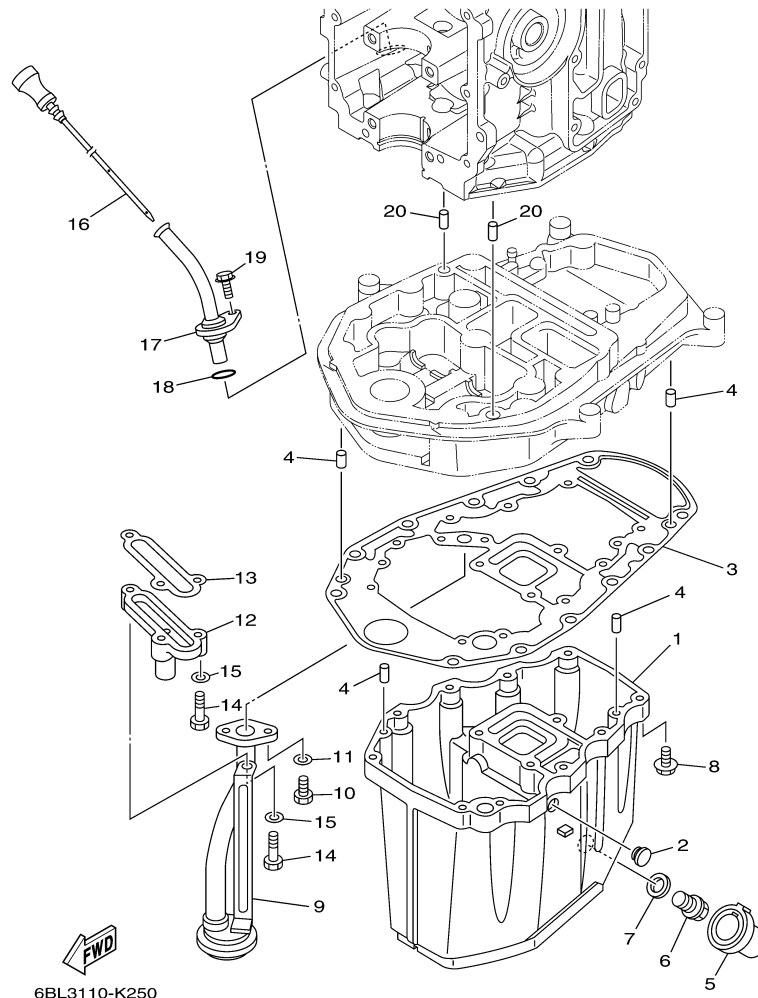

T25LA 0113 / OIL PAN

©2014 Yamaha Motor Corporation, U.S.A. All rights reserved.

Part List

T25LA 0113 / OIL PAN

REF - NO	PART NUMBER	PART NAME	QUANTITY	REMARKS
1	6BG-15311-00-CA	OIL PAN	1	
2	90480-12M25-00	GROMMET	1	
3	69W-15312-00-00	.GASKET, OIL PAN	1	
4	93606-12019-00	.PIN, DOWEL	4	
5	67C-15316-00-00	DAMPER 1	1	
6	90340-14M06-00	PLUG, STRAIGHT SCREW	1	
7	90430-14M09-00	.GASKET	1	
8	97575-06525-00	BOLT, WITH WASHER	10	
9	62Y-13411-00-00	STRAINER, OIL	1	
10	97013-06016-00	BOLT	2	
11	92903-06600-00	WASHER, PLATE	2	
12	6BG-11576-00-94	BODY, RELIEF	1	
13	62Y-13475-00-00	.GASKET	1	
14	97013-06025-00	BOLT	3	
15	92903-06600-00	WASHER, PLATE	3	
16	6BL-15362-00-00	PLUG, OIL LEVEL	1	
17	6BL-15377-00-00	GUIDE, INLET	1	
18	93210-19MJ3-00	.O-RING	1	
19	95895-06016-00	BOLT, FLANGE	1	
20	93608-12M05-00	PIN, DOWEL	2	

Part Notes

T25LA 0113 / OIL PAN

PART NUMBER	NOTE TEXT
90430-14M09-00	OEM: This part number is among the Top 100 Most Popular Marine Maintenance Parts as of March 2014.

©2014 Yamaha Motor Corporation, U.S.A. All rights reserved.