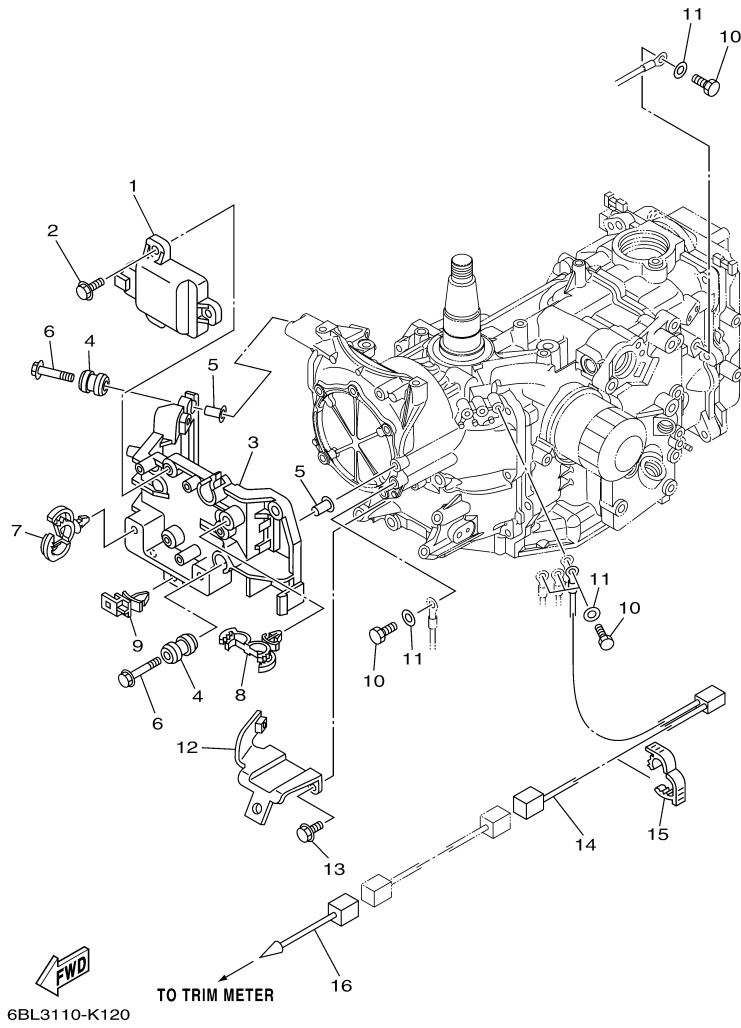

T25LA 0113 / GENERATOR

©2014 Yamaha Motor Corporation, U.S.A. All rights reserved.

Part List

T25LA 0113 / GENERATOR

REF - NO	PART NUMBER	PART NAME	QUANTITY	REMARKS
1	6BL-85550-00-00	ROTOR ASSY	1	
2	6BL-85510-00-00	STATOR ASSY	1	
3	6AH-85580-00-00	COIL, PULSER	1	
4	6H4-11545-00-00	KEY, WOODRUFF	1	
5	90201-21M18-00	WASHER, PLATE	1	
6	90170-20137-00	NUT	1	
7	95023-06030-00	BOLT	3	
8	6BG-85561-00-94	BASE, MAGNETO	1	
9	95023-06025-00	BOLT	4	
10	97095-05016-00	.BOLT	2	
11	92995-05600-00	WASHER	2	
12	6BL-81337-00-00	COVER, FLYWHEEL	1	
13	97095-06020-00	BOLT	3	
14	92995-06600-00	WASHER	3	
15	90464-12183-00	CLAMP	2	
16	6AH-81994-40-00	LABEL, SAFETY	1	
17	6AH-81995-40-00	LABEL, WARNING	1	
18	6AH-81994-50-00	LABEL, SAFETY	1	
19	6AH-81995-50-00	LABEL, WARNING	1	

T25LA 0113 / ELECTRICAL 1

©2014 Yamaha Motor Corporation, U.S.A. All rights reserved.

Part List

T25LA 0113 / ELECTRICAL 1

REF - NO	PART NUMBER	PART NAME	QUANTITY	REMARKS
1	6BL-85540-00-00	C.D.I. UNIT ASSY	1	
2	97575-06520-00	BOLT, WITH WASHER	3	
3	6BL-81948-00-00	BRACKET	1	
4	6A0-82317-00-00	DAMPER, IGNITION COIL	4	
5	90387-06119-00	COLLAR	4	
6	95895-06030-00	BOLT, FLANGE	4	
7	90464-12183-00	CLAMP	2	
8	90464-18246-00	CLAMP	2	
9	90464-12002-00	.CLAMP	1	
10	97095-06016-00	BOLT	5	
11	92995-06600-00	WASHER	5	
12	6BL-82554-00-00	STAY, NEUTRAL SWITCH	1	
13	95895-06014-00	BOLT, FLANGE	2	
14	6BL-82553-00-00	EXTENSION, WIRE LEAD	1	
15	90464-18004-00	CLAMP	1	
16	6BL-8350U-00-00	WIRE, LEAD	1	AP