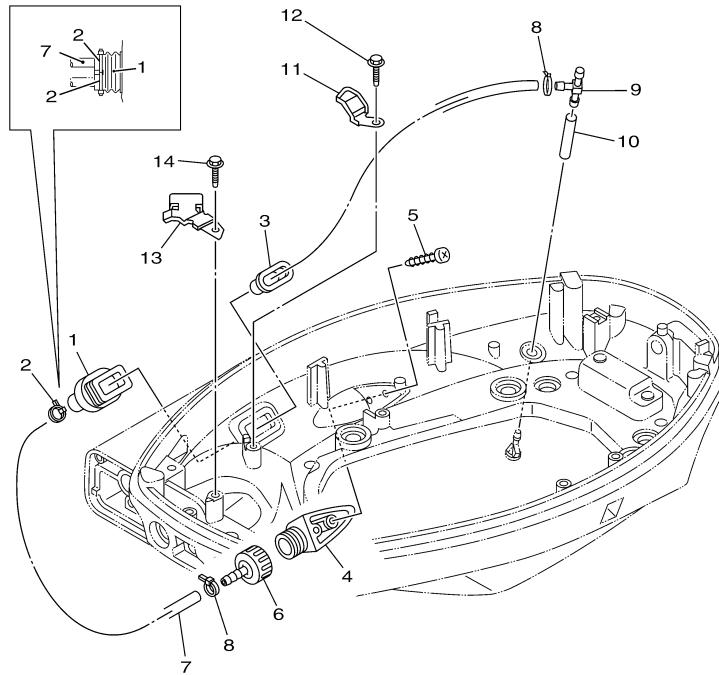

T25LA 0113 / BOTTOM COWLING 2

6BL1100-H180

©2014 Yamaha Motor Corporation, U.S.A. All rights reserved.

Part List

T25LA 0113 / BOTTOM COWLING 2

REF - NO	PART NUMBER	PART NAME	QUANTITY	REMARKS
1	6H1-42726-21-00	GROMMET	1	
2	90465-11M10-00	CLAMP	2	
3	6BG-42384-00-00	SEAL, CAP	1	
4	6AW-12572-00-00	ADAPTER	1	
5	97780-60520-00	SCREW, TAPPING	2	
6	6R3-12580-00-00	JOINT ASSY	1	
7	90445-11153-00	HOSE (L460)	1	
8	90465-11M10-00	CLAMP	2	
9	6C5-24378-00-00	PIPE, JOINT 3	1	
10	90445-09057-00	HOSE (L43)	1	
11	6BL-24396-00-00	PLATE	1	
12	90109-06M86-00	BOLT	1	
13	6BL-24364-00-00	STAY	1	
14	90109-06M86-00	BOLT	1