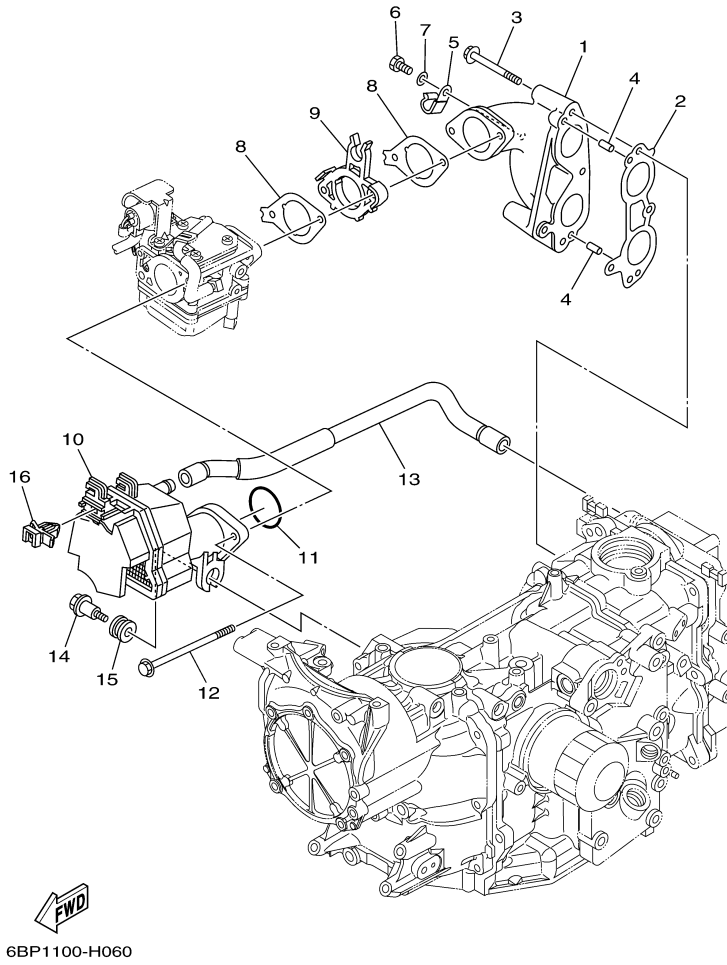

T25LA 0113 / INTAKE

©2014 Yamaha Motor Corporation, U.S.A. All rights reserved.

Part List

T25LA 0113 / INTAKE

REF - NO	PART NUMBER	PART NAME	QUANTITY	REMARKS
1	6BL-13641-00-94	MANIFOLD, INTAKE 1	1	
2	6BL-13645-00-00	.GASKET, MANIFOLD 1	1	
3	97595-06555-00	BOLT, WITH WASHER	4	
4	91690-50014-00	PIN, SPRING	2	
5	90465-08M83-00	CLAMP	1	
6	97095-06016-00	BOLT	1	
7	92995-06600-00	WASHER	1	
8	6BL-13646-00-00	.GASKET, MANIFOLD 2	2	
9	6BL-14271-00-00	INSULATOR	1	
10	6BL-14440-00-00	SILENCER ASSY, INTAKE	1	
11	93210-39ME4-00	.O-RING	1	
12	95895-06100-00	BOLT, FLANGE	2	
13	6BL-15373-00-00	PIPE, BREATHER	1	
14	90109-06MA1-00	BOLT	1	
15	90480-16616-00	GROMMET	1	
16	90464-09M47-00	CLAMP	1