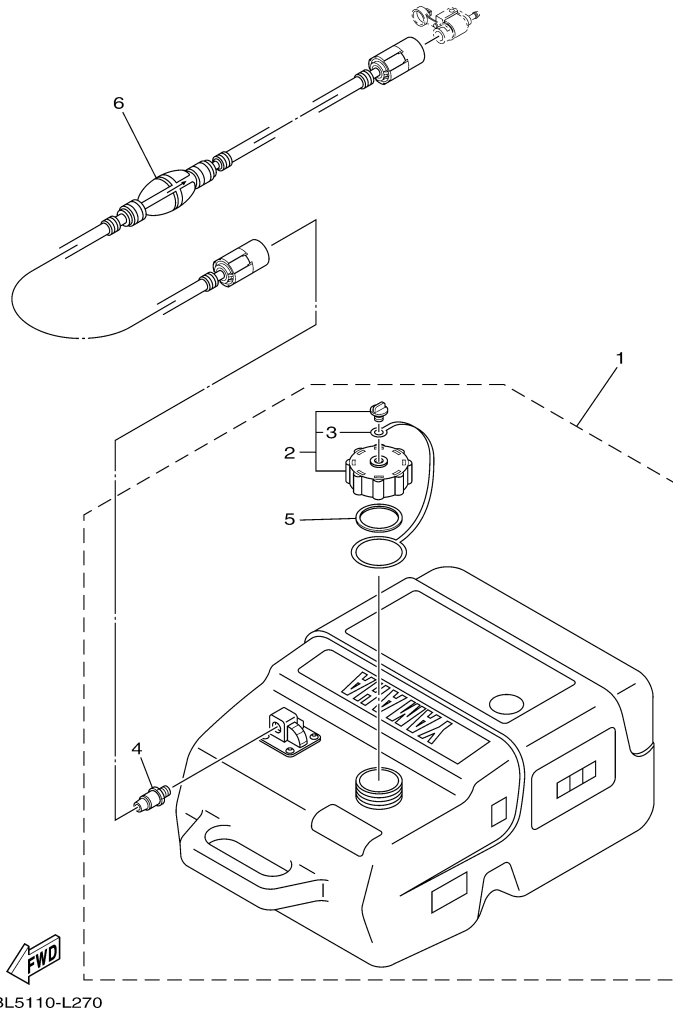

T25LA 0113 / FUEL TANK

6BL5110-L270

Part List

T25LA 0113 / FUEL TANK

REF - NO	PART NUMBER	PART NAME	QUANTITY	REMARKS
1	6YK-24201-42-00	FUEL TANK ASSY (25L)	1	AP
2	6YL-24610-10-00	.CAP ASSY	1	
3	6YL-24641-10-00	..GASKET, CAP 1	1	
4	6YL-24377-01-00	.PIPE, JOINT 2	1	
5	6YL-24629-00-00	.RING	1	
6	6YK-24306-73-00	FUEL PIPE COMP. 1	1	AP